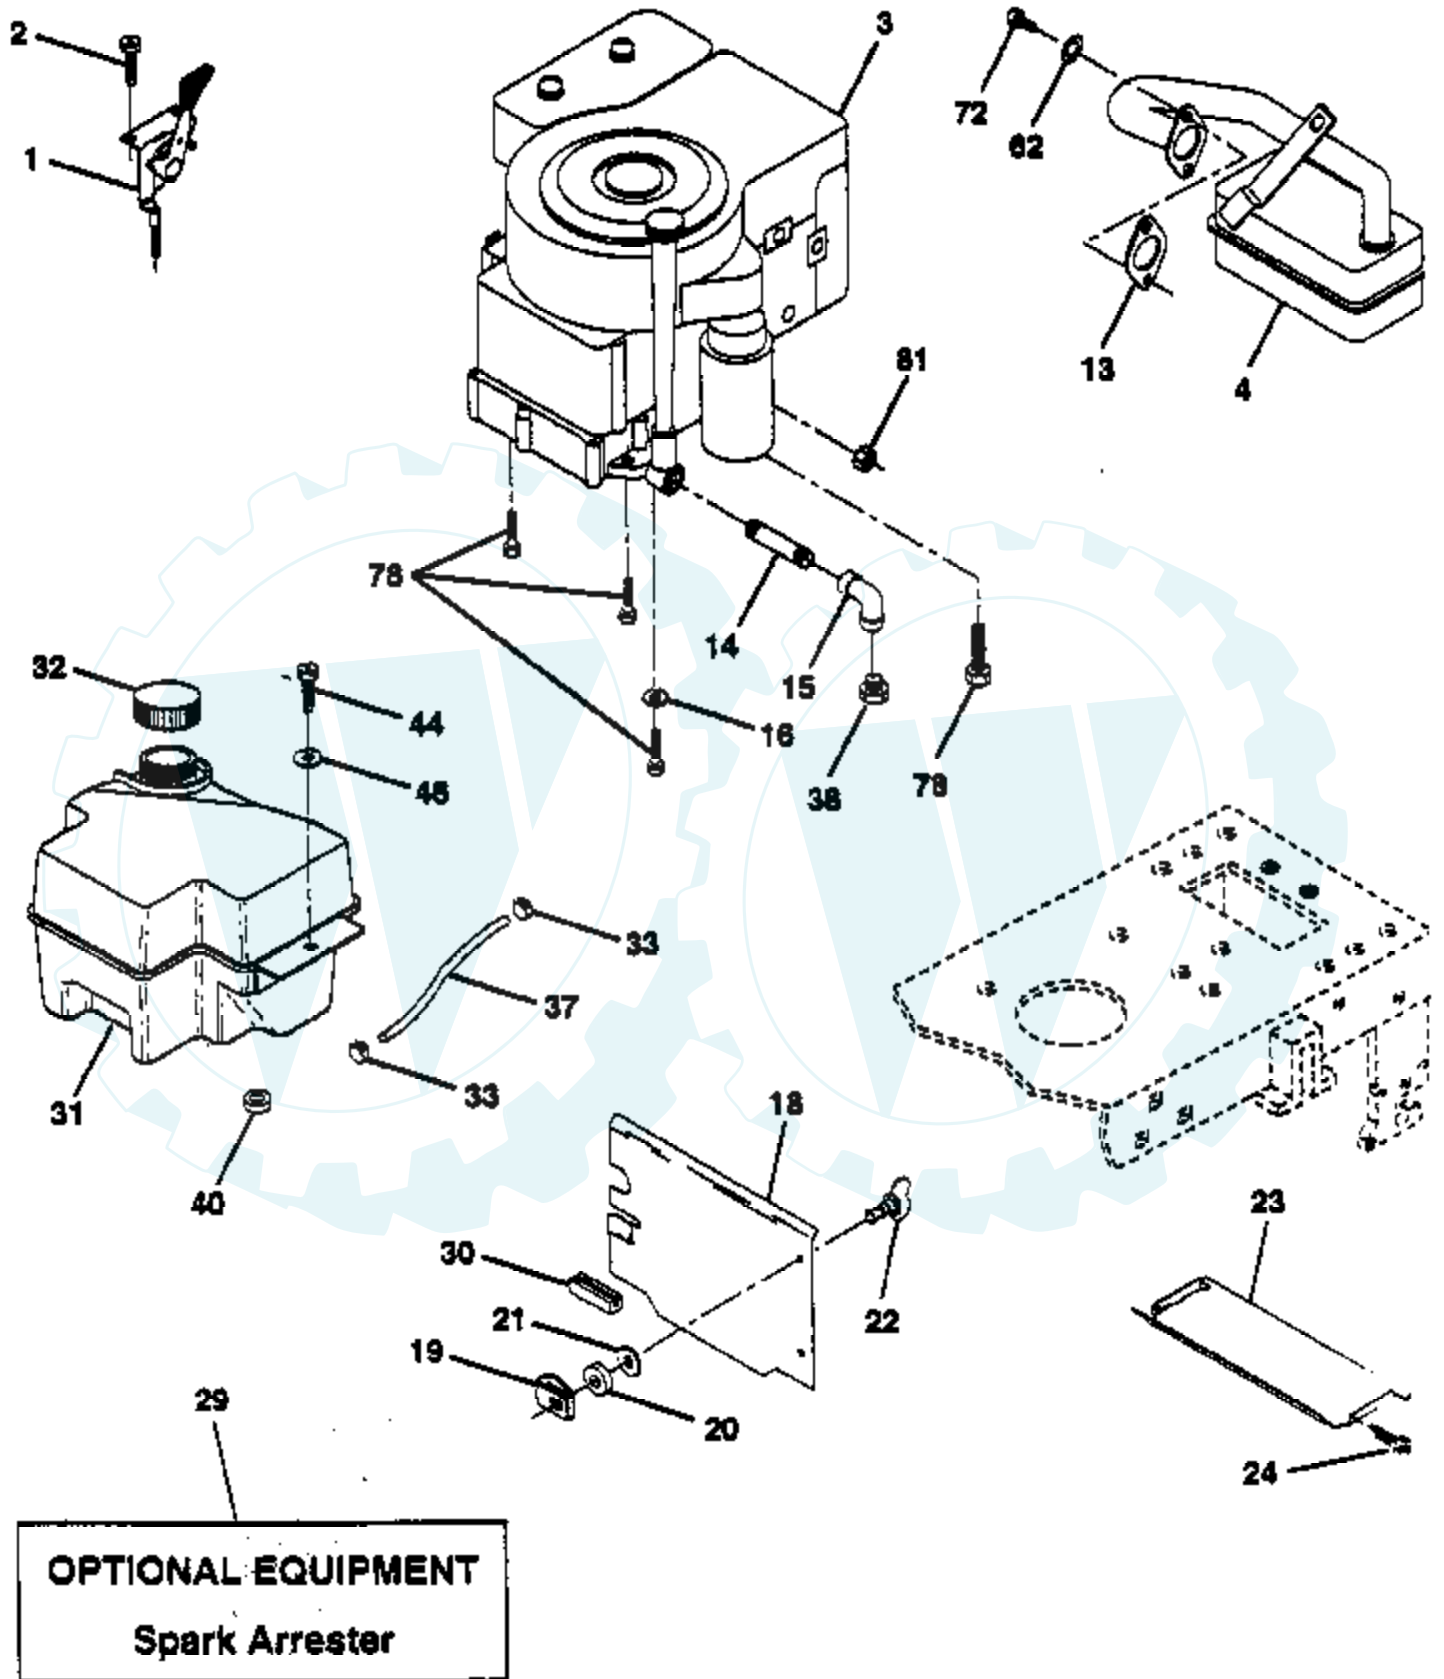

Ref #	Part Number	Qty	Description
1	532140310		Control Th/ch RH Blk Tee Eec
2	817720410		Screw Hex Thd Cut 1/4-20x5/8 T
4	532137352		Muffler LT B&s 14 HP IC OHV
13	532272293		Gasket Eng 1 313 Id Tin Plated
14	813280324		Nipple Pipe 3/8 Npt X 3"
15	813200300		Elbow Std 90 Degree 3/8-18 Npt
16	811050600		Washer Lock Ext Tooth 3/8
18	532136718		Shield Heat LT
19	532105839		Receptacle 1/4 Tum dacrotized
20	532105838		Retainer 1/4 Tum 365 OD x .222 ID
21	819091016		Washer 9/32 x 5/8 x 16 Ga
22	532123650		Stud 1/4 Tum (replaces 105751)
23	532128953		Shield Heat Browning LT/YT
24	817021008		Screw Tap Hex #10-24unc X 1/2
29	532137180		Kit Spark Arrestor 1 25
30	532127057		Pinch Weld Hood Black 2.00
31	532140280		Tank Fuel Front 2.00
32	532140527		Cap Asm Fuel W/sym Vented
33	532123487		Clamp Hose Blk
37	532137040		Line Fuel 9 20"
40	532124028		Bushing Snap Nyl Blk Fuel
44	817490412		Screw Hexwsh Thdrol 1/4-20x3/4
46	819091416		Washer 9/32 X 7/8 X 16ga
62	810040500		Washer Lock Hvy Hlcl Spr 5/16
72	871070512		Screw Hexhd Cap 5/16-18x3/4
78	817490620		Screw Thdrol 3/8-16x1-1/4 TYTT
81	873510400		Nut Keps Hex 1/4-20 UNC