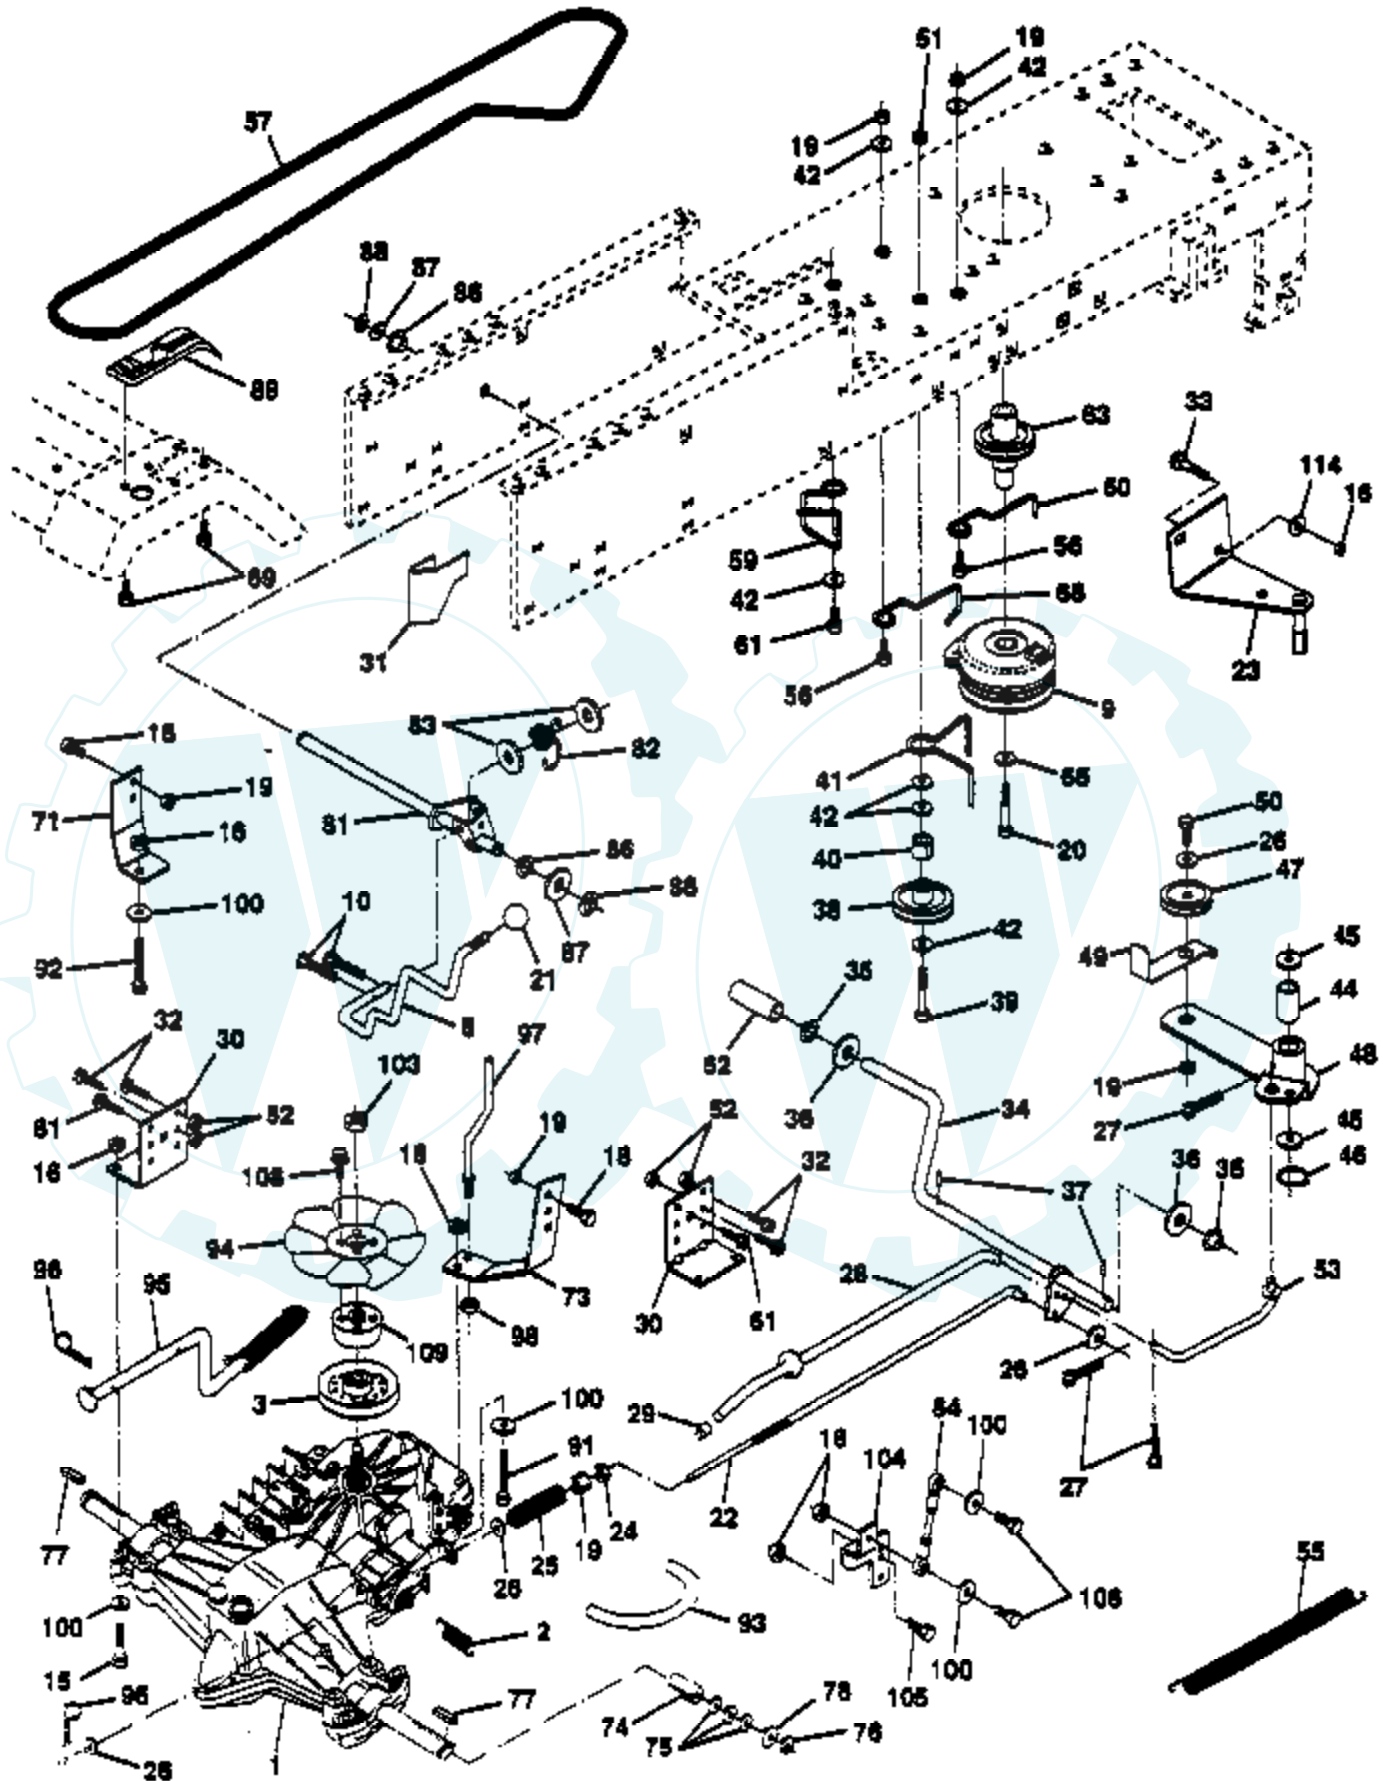

Ref #	Part Number	Qty	Description
1	532140607		Transaxle Assembly 1-5/8 TT
2	532142431		Spring, Return, Brake
3	532144698		Pulley, Transaxle
8	532141003		Rod Shift Fender LT
9	532145028		Clutch, Elect. EVX LT Mag 5217-2
10	876020416		Pin Cotter 1/8 x 1 CAD
15	874780544		Bolt Fin Hex 5/16-18 Unc
16	873800500		Nut Lock Hex W/Ins. 5/16-18 Unc P
18	874780616		Bolt Fin Hex 3/8-16 Unc x 1 Gr. 5
19	873800600		Nut Lock Hex W/Wsh 3/8-16 Unc
20	871170768		Bolt Hex 7/16-20 x 4-1/4 Ga. 5
21	532121274		Knob, Duckhead 1/2-13
22	532145627		Rod, Brake Hydro
23	532140275		Bracket, Asm Clutch Mtg EVX
24	873350600		Nut
25	532106888		Spring, Brake Rod
26	819131316		Washer
27	876020412		Pin Cotter 1/8 x 3/4 CAD.
28	532145204		Rod, Parking Brake
29	532071673		Cap, Parking Brake
30	532130807		Bracket, Transaxle
31	532127275		Keeper Belt Lh
32	874760512		Bolt Hex Hd 5/16-18 Unc x 3/4
33	872140506		Bolt Rdhd Sqnk 5/16-18 UNC x 3/4
34	532149001		Shaft, Foot Pedal
35	532120183		Bearing, Nylon
36	819211616		Washer
37	532124963		Pin, Roll
38	532123674		Pulley, Idler, Flat
39	874760644		Bolt
40	532124965		Spacer, Split
41	532109070		Keeper, Belt Retainer
42	819131312		Washer 13/32 x 13/16 x 12 Gauge
44	532105706		Bearing, Nylon
45	532110812		Washer, Hardened
46	812000039		Ring, Klip
47	532127783		Pulley, Idler, V-Groove
48	532123789		Bellcrank Assembly
49	532123205		Retainer, Belt
50	874760624		Bolt
51	873680600		Nut
52	873680500		Nut Crownlock 5/16-18
53	532105710		Link, Clutch
55	532105709		Spring, Return, Clutch
56	874760620		Bolt Fin Hex 3/8-16 UNC x 1-1/4
57	532141416		V-Belt, Ground Drive
59	532140312		Keeper, Center Span
60	532105730		Keeper, Belt Engine
61	817490612		Screw Thdrol. 3/8-16 x 3/4 Ty. TT
62	532124872		Cover, Pedal
63	532145868		Pulley, Clutch Electric EVX
65	810040700		Washer
68	532121218		Keeper Belt Engine
69	532142432		Screw
71	532141417		Strap Torque Lh Hydro
73	532141418		Strap Torque Rh Hydro
74	532121199		Spacer, Split
75	532121749		Washer 25/32 x 1-1/4 x 16 Gauge