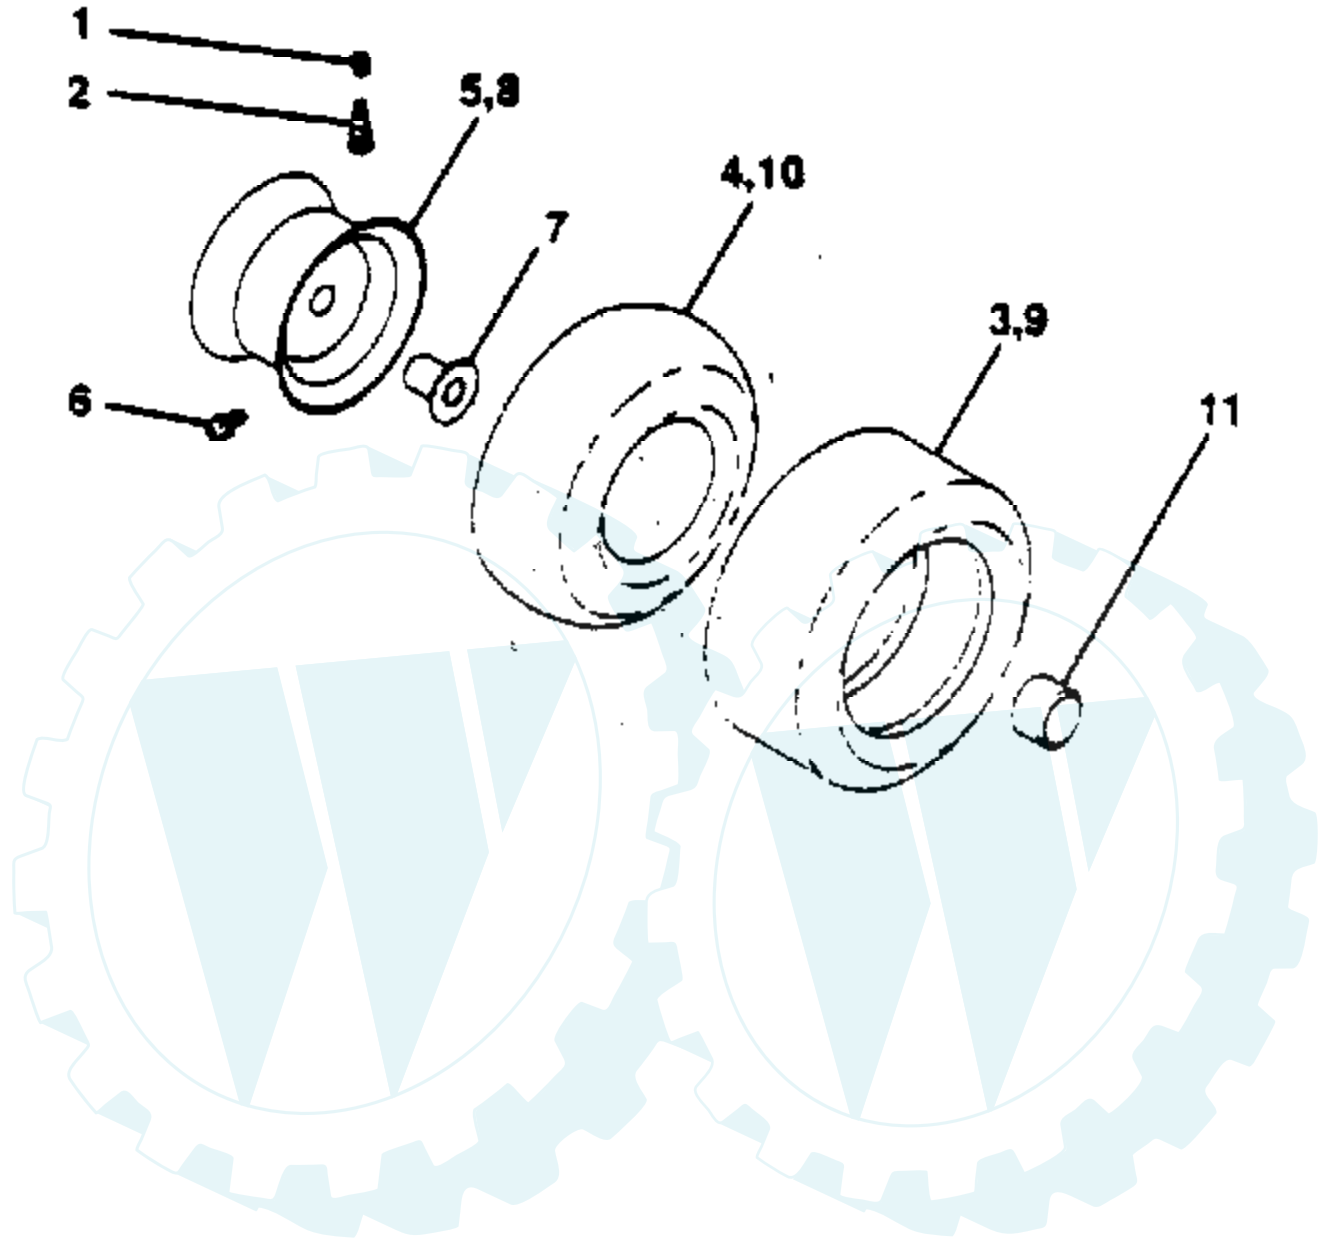

Ref #	Part Number	Qty	Description
1	532059192		Cap Valve Tire
2	532065139		Stem Valve
3	532106222		Tire F Ts 15 X 60 - 6 Service
4	532059904		Tube Front (Service Item Only)
5	532138336		Rim Asm 6" front Service
6	532124957		Fitting Grease (Front Wheel Only)
7	532124959		Bearing Flange (Service Item Only)
8	532138337		Rim Asm 8" rear Service
9	532106268		Tire R Ts 18x9 5-8 C Service
10	532124926		Tube Rear (Service Item Only)
11	532104757		Cap Axle Blk 1 50 X 1 00
	532144334		Sealant, Tire (10 oz. Tube)