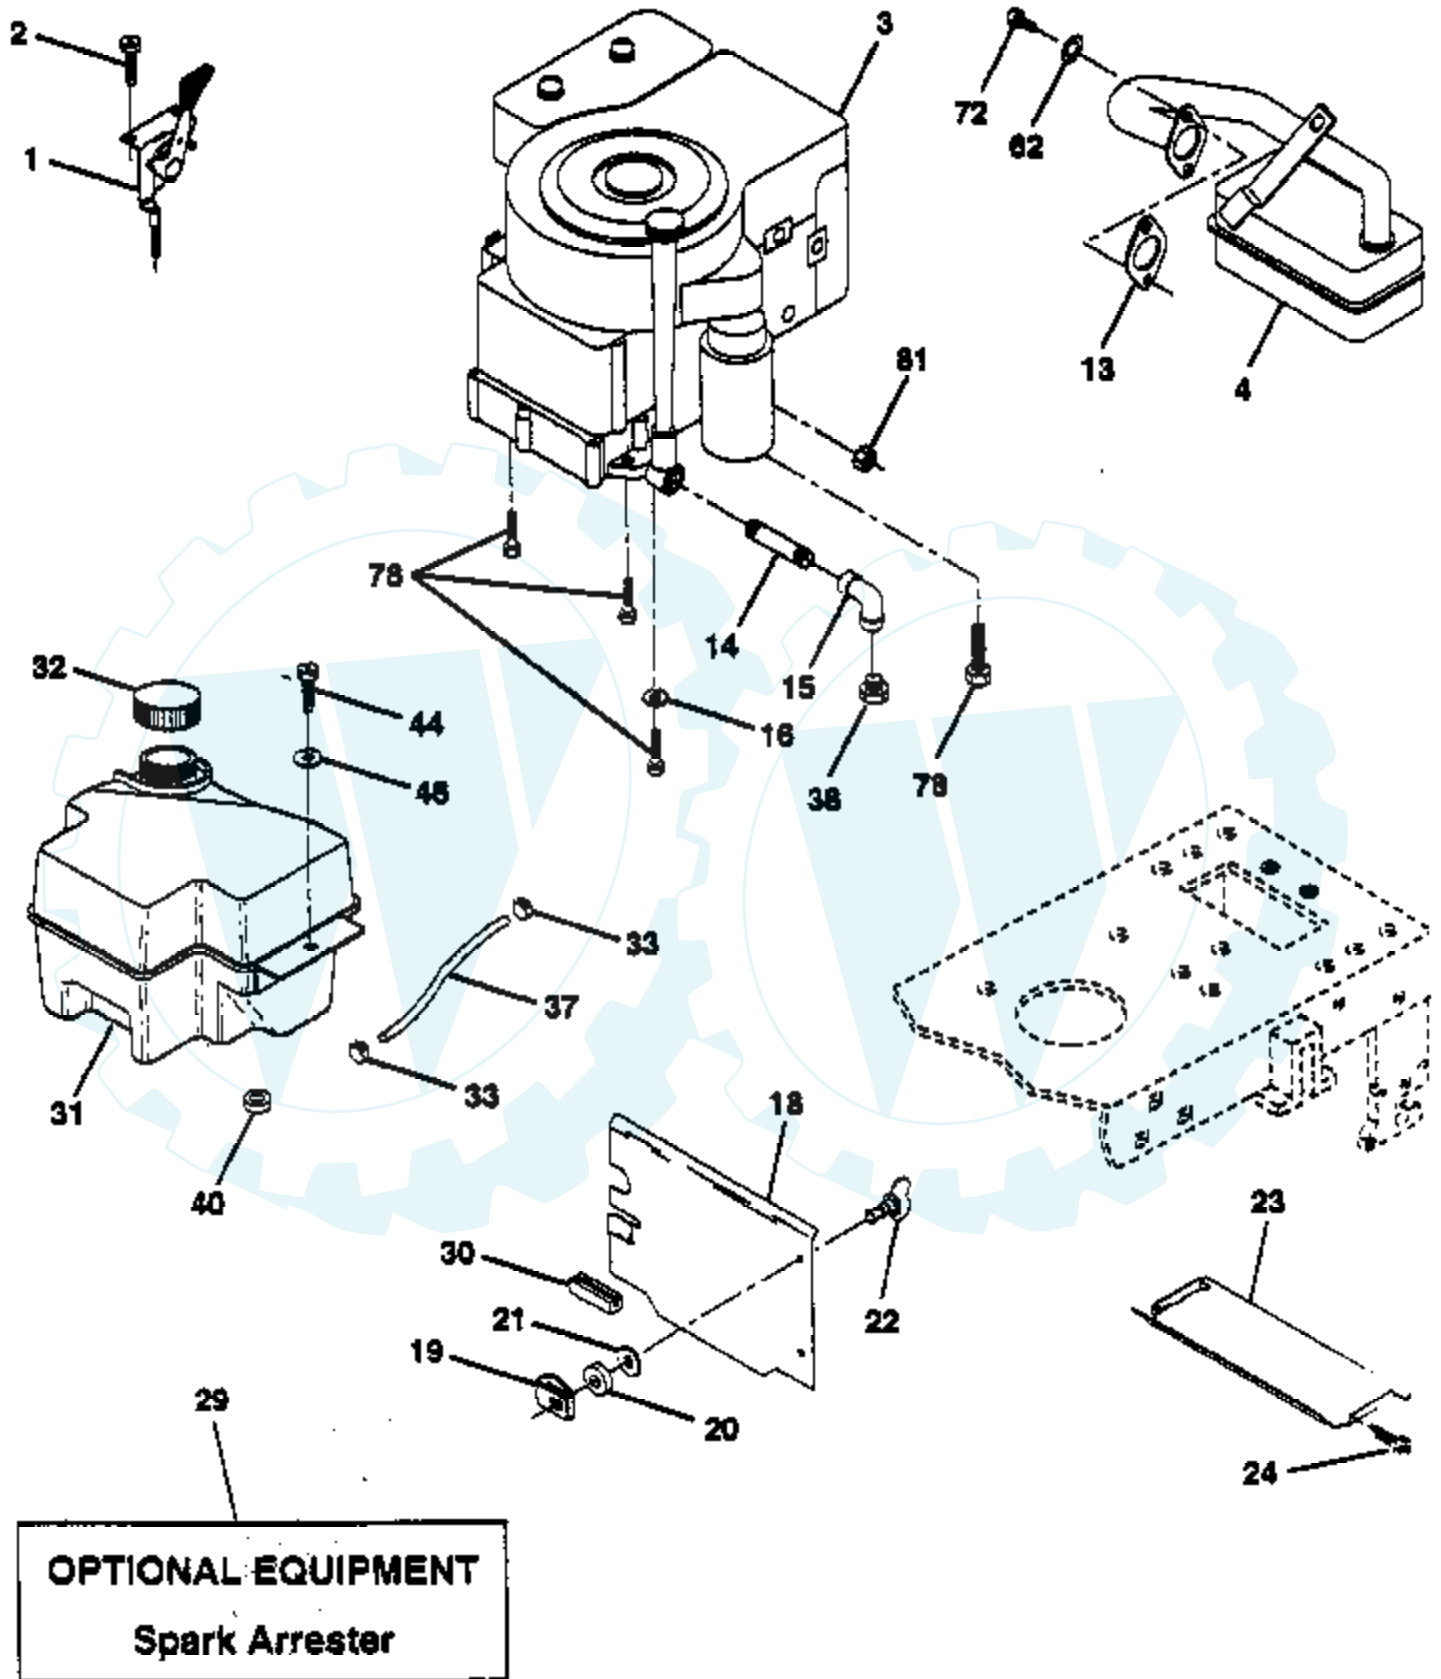

Ref #	Part Number	Qty	Description
1	532140310		Control Th/ch RH Blk Tee Eec
2	817720410		Screw Hex Thd Cut 1/4-20x5/8 T
4	532137352		Muffler LT B&s 14 HP IC OHV
13	532272293		Gasket Eng 1 313 Id Tin Plated
14	813280324		Nipple Pipe 3/8 Npt X 3"
15	813200300		Elbow Std 90 Degree 3/8-18 Npt
16	811050600		Washer Lock Ext Tooth 3/8
18	532136718		Shield Heat LT
19	532105839		Receptacle 1/4 Tum dacrotized
20	532105838		Retainer 1/4 Tum 365 OD x .222 ID
21	819091016		Washer 9/32 x 5/8 x 16 Ga
22	532123650		Stud 1/4 Tum (replaces 105751)
23	532128953		Shield Heat Browning LT/YT
24	817021008		Screw Tap Hex #10-24unc X 1/2
29	532137180		Kit Spark Arrestor 1 25
30	532127057		Pinch Weld Hood Black 2.00
31	532140280		Tank Fuel Front 2.00
32	532140527		Cap Asm Fuel W/sym Vented
33	532123487		Clamp Hose Blk
37	532137040		Line Fuel 9 20"
40	532124028		Bushing Snap Nyl Blk Fuel
44	817490412		Screw Hexwsh Thdrol 1/4-20x3/4
46	819091416		Washer 9/32 X 7/8 X 16ga
62	810040500		Washer Lock Hvy Hlcl Spr 5/16
72	871070512		Screw Hexhd Cap 5/16-18x3/4
78	817490620		Screw Thdrol 3/8-16x1-1/4 TYTT
81	873510400		Nut Keps Hex 1/4-20 UNC