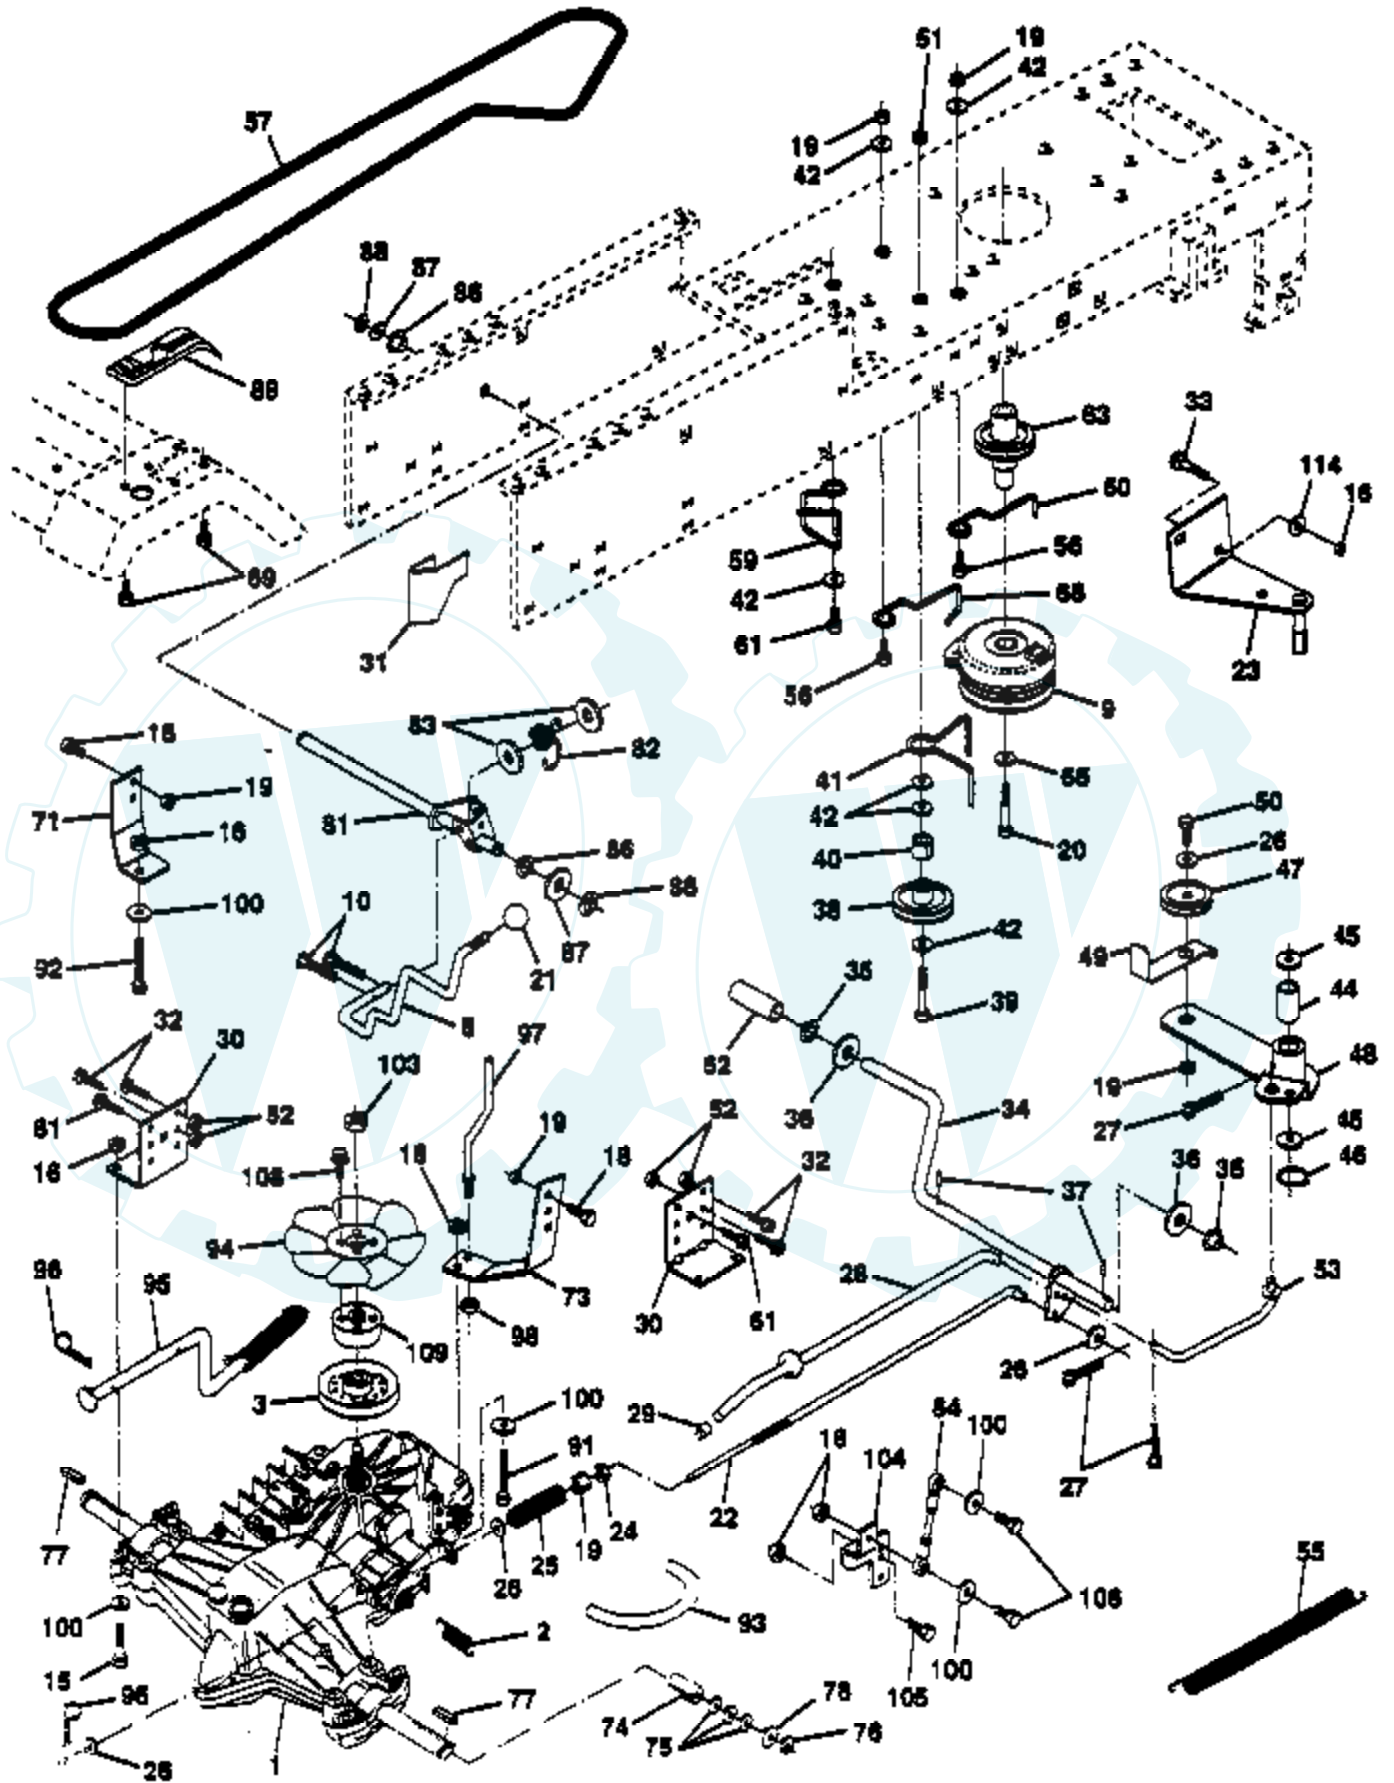

Ref #	Part Number	Qty	Description
1	532140607		Transaxle Assembly 1-5/8 TT
2	532142431		Spring, Return, Brake
3	532144698		Pulley, Transaxle
8	532141003		Rod Shift Fender LT
9	532145028		Clutch, Elect. EVX LT Mag 5217-2
10	876020416		Pin Cotter 1/8 x 1 CAD
15	874780544		Bolt Fin Hex 5/16-18 Unc
16	873800500		Nut Lock Hex W/Ins. 5/16-18 Unc P
18	874780616		Bolt Fin Hex 3/8-16 Unc x 1 Gr. 5
19	873800600		Nut Lock Hex W/Wsh 3/8-16 Unc
20	871170768		Bolt Hex 7/16-20 x 4-1/4 Ga. 5
21	532121274		Knob, Duckhead 1/2-13
22	532145627		Rod, Brake Hydro
23	532140275		Bracket, Asm Clutch Mtg EVX
24	873350600		Nut
25	532106888		Spring, Brake Rod
26	819131316		Washer
27	876020412		Pin Cotter 1/8 x 3/4 CAD.
28	532145204		Rod, Parking Brake
29	532071673		Cap, Parking Brake
30	532130807		Bracket, Transaxle
31	532127275		Keeper Belt Lh
32	874760512		Bolt Hex Hd 5/16-18 Unc x 3/4
33	872140506		Bolt Rdhd Sqnk 5/16-18 UNC x 3/4
34	532149001		Shaft, Foot Pedal
35	532120183		Bearing, Nylon
36	819211616		Washer
37	532124963		Pin, Roll
38	532123674		Pulley, Idler, Flat
39	874760644		Bolt
40	532124965		Spacer, Split
41	532109070		Keeper, Belt Retainer
42	819131312		Washer 13/32 x 13/16 x 12 Gauge
44	532105706		Bearing, Nylon
45	532110812		Washer, Hardened
46	812000039		Ring, Klip
47	532127783		Pulley, Idler, V-Groove
48	532123789		Bellcrank Assembly
49	532123205		Retainer, Belt
50	874760624		Bolt
51	873680600		Nut
52	873680500		Nut Crownlock 5/16-18
53	532105710		Link, Clutch
55	532105709		Spring, Return, Clutch
56	874760620		Bolt Fin Hex 3/8-16 UNC x 1-1/4
57	532141416		V-Belt, Ground Drive
59	532140312		Keeper, Center Span
60	532105730		Keeper, Belt Engine
61	817490612		Screw Thdrol. 3/8-16 x 3/4 Ty. TT
62	532124872		Cover, Pedal
63	532145868		Pulley, Clutch Electric EVX
65	810040700		Washer
68	532121218		Keeper Belt Engine
69	532142432		Screw
71	532141417		Strap Torque Lh Hydro
73	532141418		Strap Torque Rh Hydro
74	532121199		Spacer, Split
75	532121749		Washer 25/32 x 1-1/4 x 16 Gauge