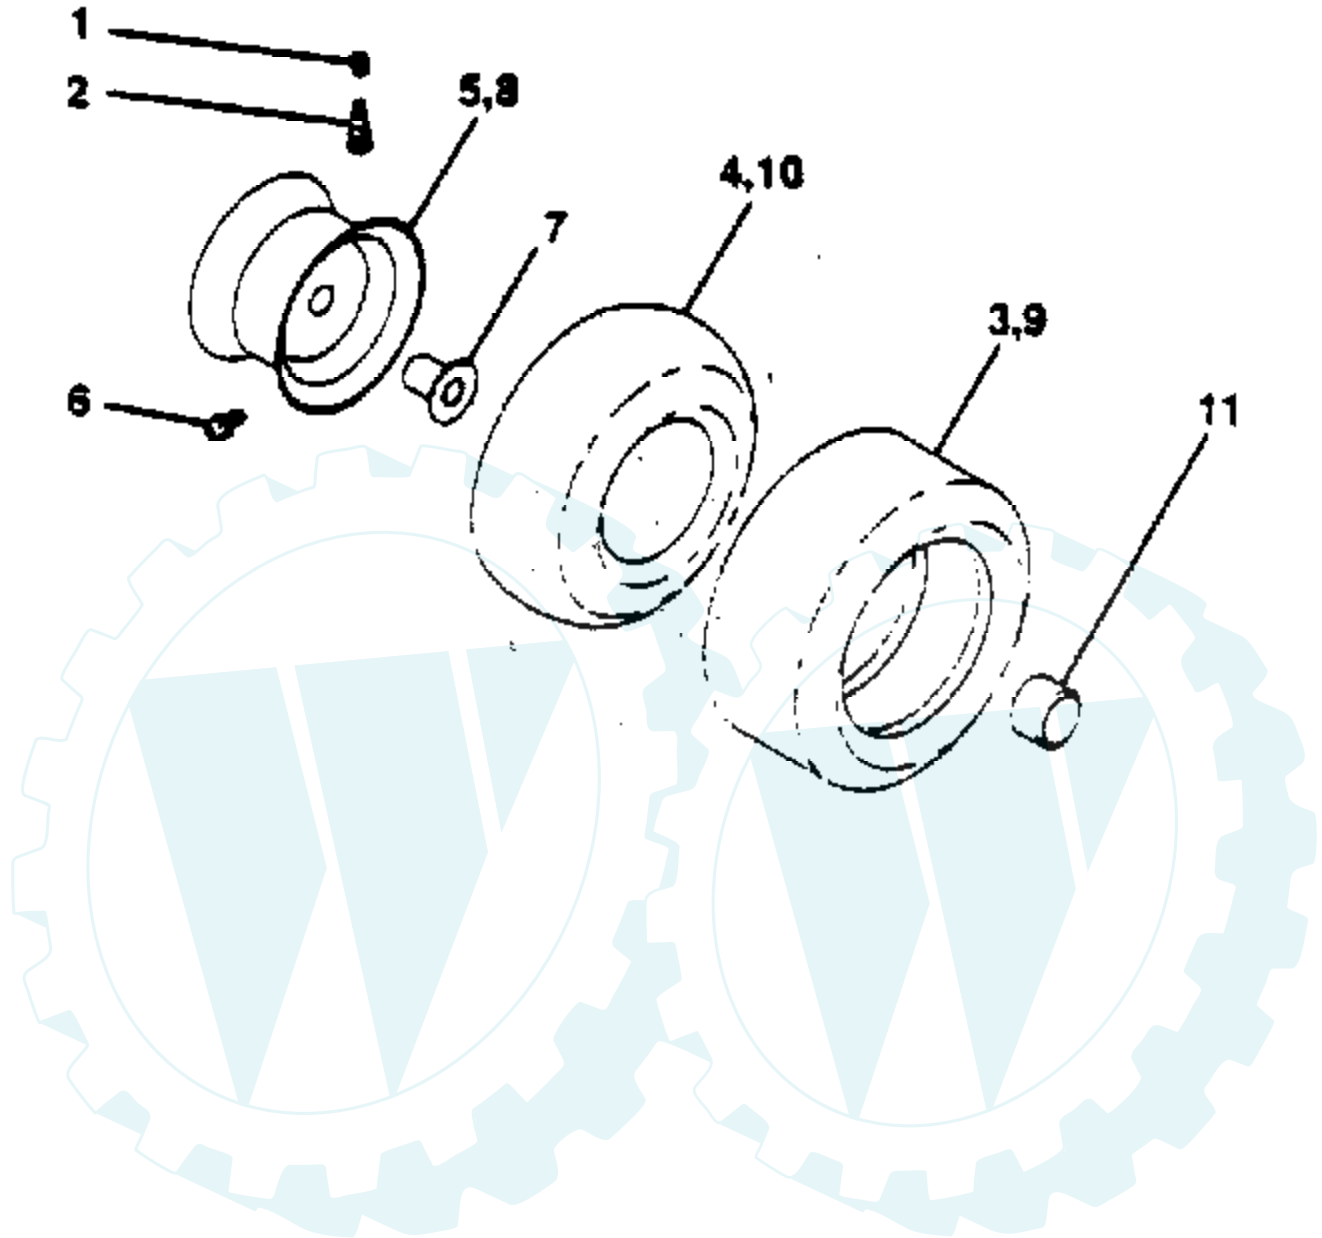

Ref #	Part Number	Qty	Description
1	532059192		Cap Valve Tire
2	532065139		Stem Valve
3	532106222		Tire F Ts 15 X 60 - 6 Service
4	532059904		Tube Front (Service Item Only)
5	532138336		Rim Asm 6" front Service
6	532124957		Fitting Grease (Front Wheel Only)
7	532124959		Bearing Flange (Service Item Only)
8	532138337		Rim Asm 8" rear Service
9	532106268		Tire R Ts 18x9 5-8 C Service
10	532124926		Tube Rear (Service Item Only)
11	532104757		Cap Axle Blk 1 50 X 1 00
	532144334		Sealant, Tire (10 oz. Tube)