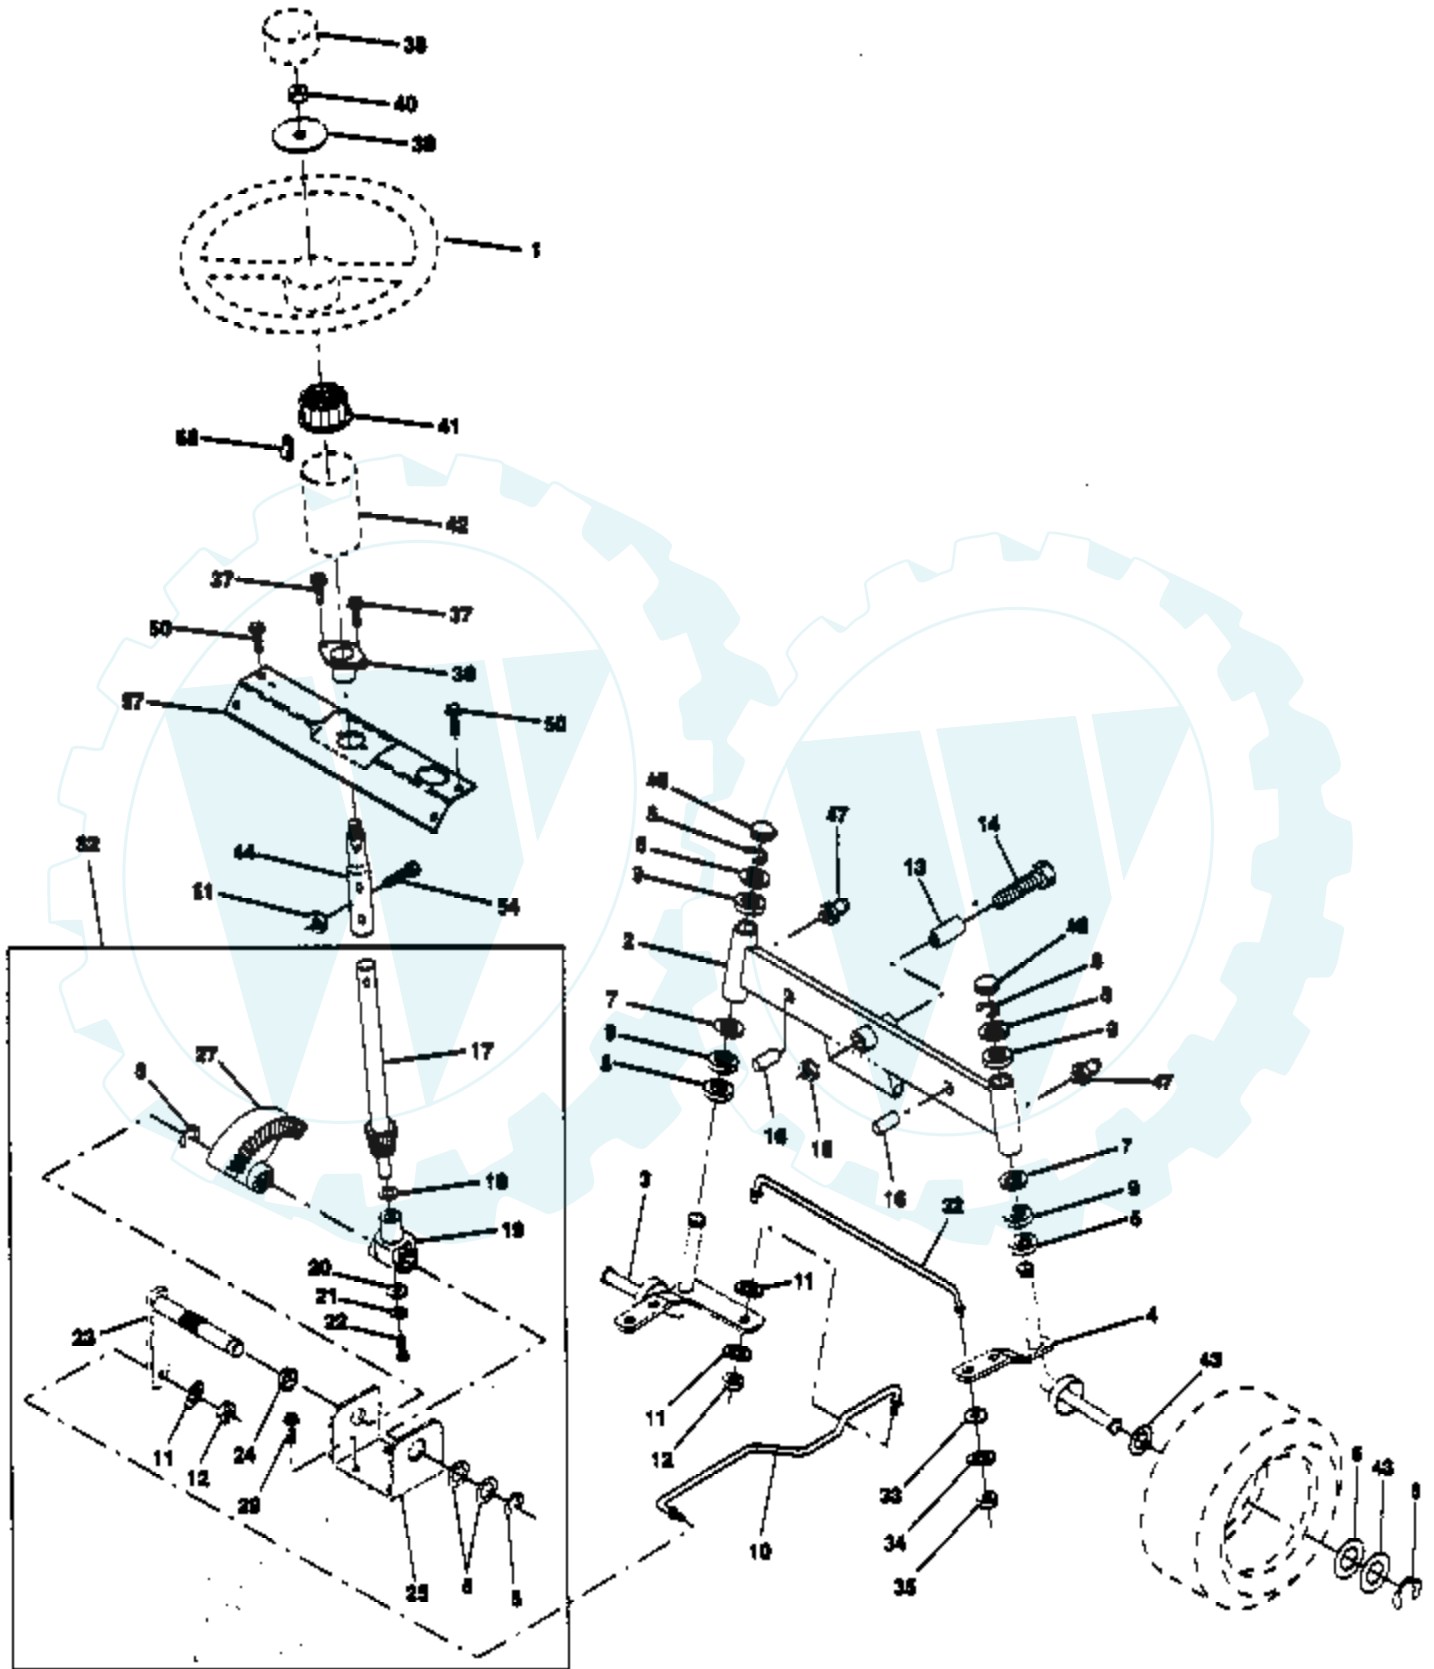

Ref #	Part Number	Qty	Description
1	532121472		Wheel Steering Auto Black
2	532142033		Axle Asm Fr LT W/gzks 38/42
3	532135227		Spindle Asm LH
4	532135228		Spindle Asm RH
5	532124931		Bearing Race Thrust Harden
6	532121748		Washer 25/32 X 1-5/8 X 16ga
7	819272016		Washer 27/32 X 1-1/4 X 16 Ga
8	812000029		Ring Klip #5304-75
9	532124937		Bearing Col Strg Blk
10	532130468		Link Drag Sol Ball Jt 20 064
11	810040600		Washer Lock Hvy Hlcl Spr 3/8
12	873610600		Nut Fin Hex 3/8-24 Unf
13	532110438		Spacer Bearing Axle Front
14	874011056		Bolt Hex 5/8-11 Unc X 3-1/2
15	873901000		Nut Lock Flange 5/8-11 Unc
16	532132624		Pin Axle 5/8 X 1 55/1 54 Lg
17	532140176		Shaft Asm Strg Private Label
18	532057079		Washer Thrust 515x 750x 033
19	532124035		Support Shaft
20	532126684		Washer Shim 1/4 X 5/8 X 062
21	810040400		Washer Lock Hvy Helical 1/4
22	871070410		Screw Hex Socket 1/4-20 X 5/8
23	532127501		Shaft Asm Pittman
24	532109816		Nyliner Snap In
25	532124036		Bracket Steering
27	532136874		Gear Sector 22 Teeth
29	817490612		Screw Thdrol 3/8-16x3/4 Ty-tt
32	532130467		Rod Tie Wire Form 19 75 Mech
33	819111216		Bushing Link Drag Blk LR
34	810040500		Washer 13/32 X 7/8 X 16ga
35	873810500		Pin Cotter 1/8 X 3/4 Cad
36	532102803		Bushing Strg
37	817431008		Screw Slftp #10-16 X 1/2 Ty-b
38	532126805		Insert Cap Strg Wh Au Gen Blk
39	819133808		Washer 13/32 X 2-3/8 X 8 Ga
40	532124701		Nut Lock Center 3/8-24unf
41	532104820		Adaptor Wheel Strg 640/ 635id
42	532140216		Boot Shaft Steering
43	532121749		Washer 25/32 X 1 1/4 X 16 Ga
44	532140171		Shaft Extension Steering
46	532121232		Cap Spindle Fr Top Blk
47	532124836		Fitting Grease
50	817490412		Screw Hex Wsh Thdrol 1/4-20 x 3/4
51	873800500		Nut Lock Hex w/Insert 5/16-18
54	874780520		Bolt Fin Hex 5/16-18 unc x 1-1/4
55	532140285		Clip Tinnerman
57	532140172		Support Shaft Steering
62	532149686		Steering Assembly