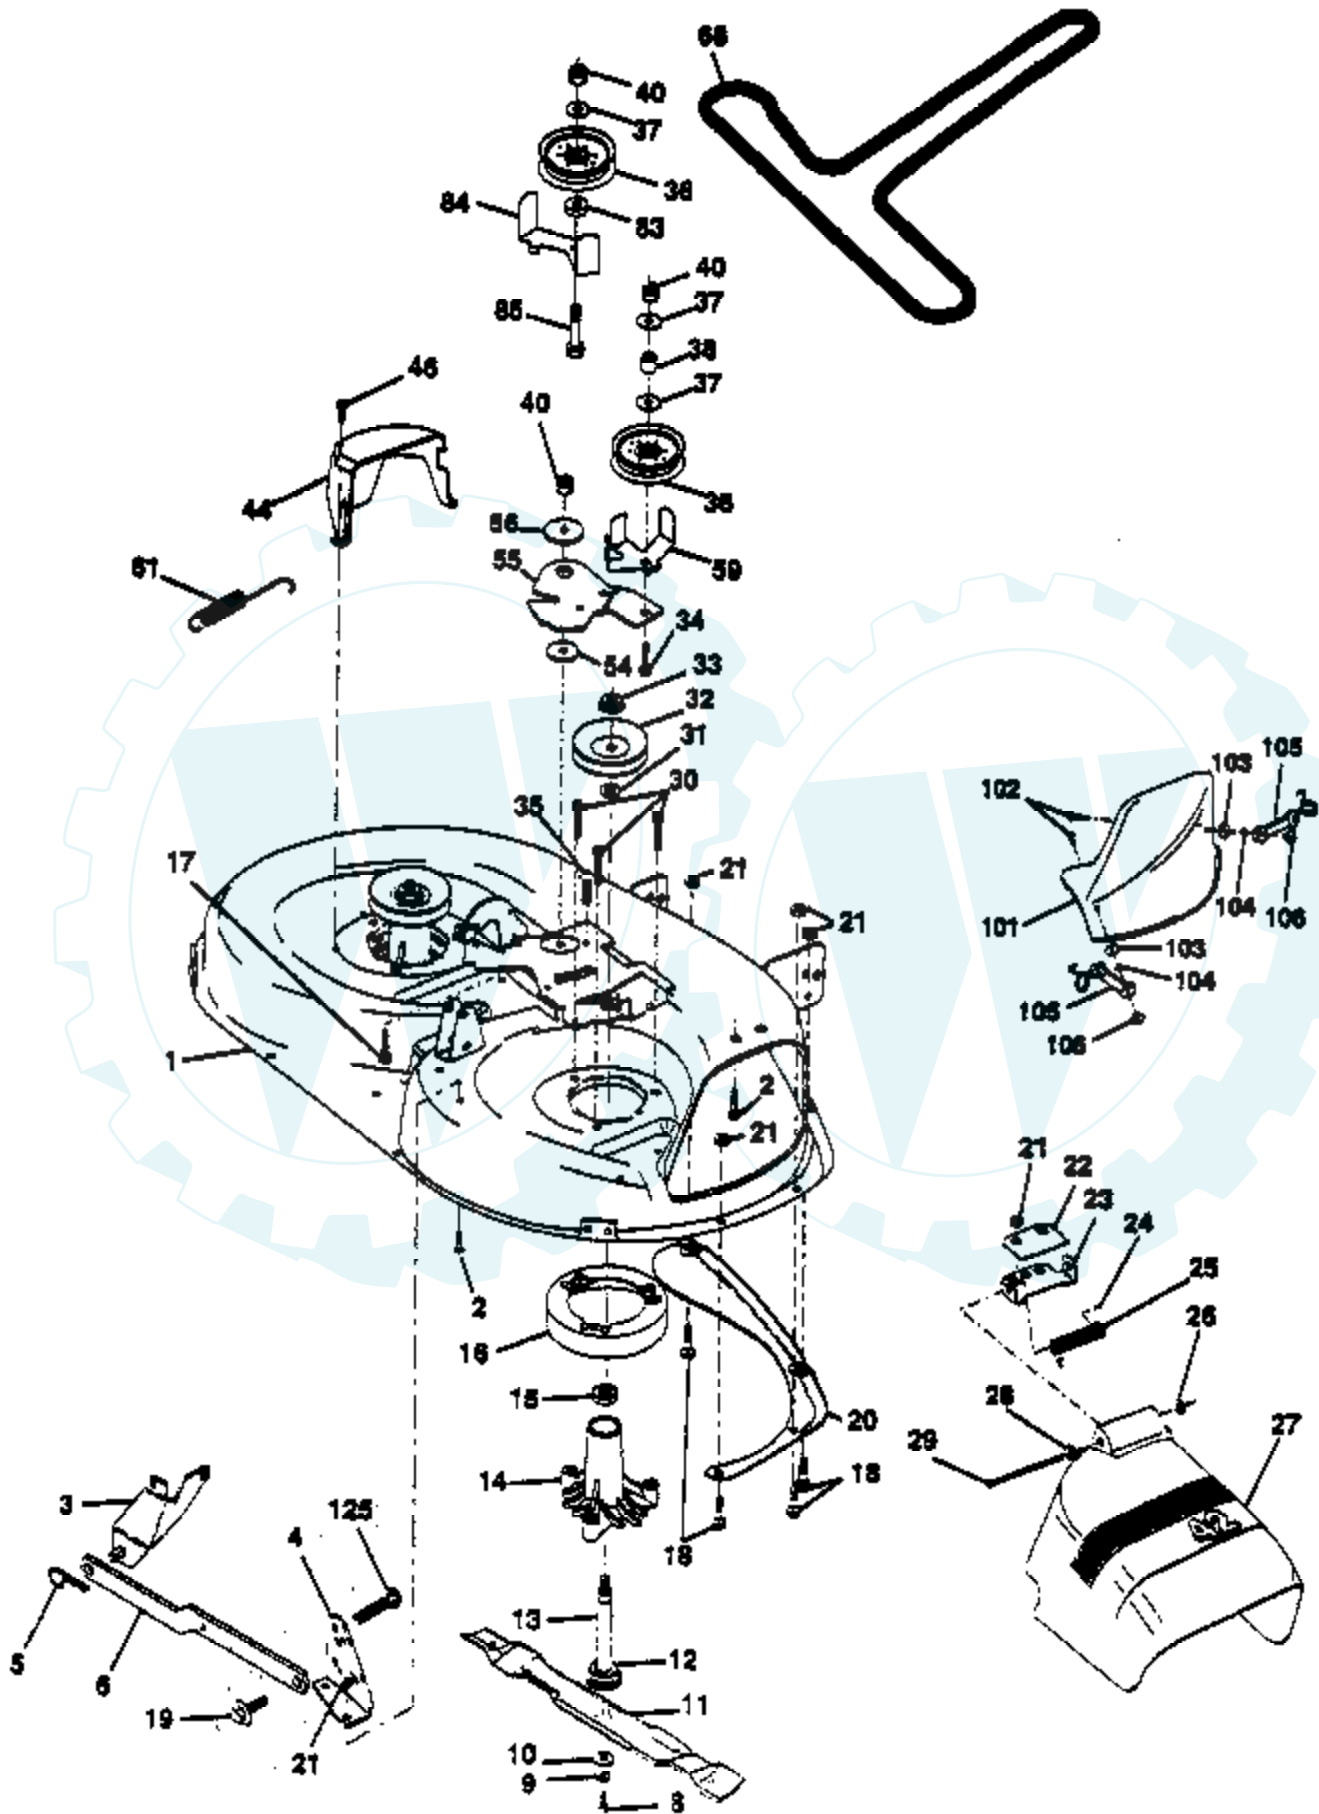

Ref #	Part Number	Qty	Description
1	532144393		Deck Asm Mower 42"
2	872140506		Bolt Rdhd Sqnk 5/16-18unc X3/4
3	532138017		Bracket Asm Fr Sway Bar
4	532138440		Bracket Asm Deck Sway Bar 42"
5	532124670		Retainer Spring
6	532130832		Arm Suspension Rear
8	532850857		Bolt 3/8-24x1 25 Gr8 Patched
9	810030600		Washer Lock Hvy 3/8 Unplated
10	532140296		Washer Hard Blade Mower Vented
11	532134149		Blade
12	532129895		Bearing Ball #6204 (Mandrel)
13	532137645		Shaft Asm W/lower Bearing
14	532128774		Housing Mandrel Vented(machd)
15	532110485		Bearing Ball Mandrel
16	532140329		Stripper Mower Vented
17	872110618		Bolt Rdhd Sqnk 3/8-16 X 2-1/4
18	872140505		Bolt Rdhd Sqnk 5/16-18 X 5/8
19	532132827		Bolt Shoulder 5/16 - 18
20	532136888		Baffle Vortex 42
21	873680500		Nut Crownlock 5/16-18
22	532134753		Stiffener Bracket 42" deck
23	532131267		Bracket Deflector Mower 42"
24	532105304		Cap Sleeve 80x 112 Blk Mower
25	532123713		Spring Torsion Deflector 2 52
26	532110452		Nut Push Phos & Oil
27	532130968		Shield Deflector Mower 42" Blk"
28	819111016		Washer 11/32 X 5/8 X 16 Ga
29	532131491		Rod Hinge 42" 6 75 W/g
30	532138776		Screw Thdrol Hex Head
31	532129963		Washer Spacer Mower Vented
32	532129861		Pulley Mandrel 42"
33	532137266		Nut Flg Top Lock Cntr B 9/16
34	872110622		Bolt Rdhd 3/8-16uncx1-3/4 Gr5
35	532133835		Fastner Christmas Tree
36	532131494		Pulley Idler Flat 3 060
37	819131316		Washer 13/32 X 13/16 X 16 Ga
38	532132823		Spacer Spring Stop Idler
40	873680600		Nut Crownlock 3/8-16 UNC
44	532140088		Guard Mandrel LH Black
46	532137729		Screw Hex Thd Cut 1/4-20x5/8 T
54	532133943		Washer Hardened
55	532140084		Arm Idler 42" mower LT/YT
56	532122052		Spacer Retainer Pm Mower
59	532141043		Guard TUV Idler
61	532131950		Spring Ext. Elect. Clutch 38/42"
68	532144200		V-Belt Mower
83	532120958		Washer Sintered
84	532144394		Keeper Belt Idler Fixed
85	872140618		Bolt Rdhd Sqnk 3/8-16 x 2-1/4
101	532136418		Cover Mulching 42" Black
102	871161010		Screw
103	819061216		Washer #10
104	810071000		Washer Lock #10
105	532130758		Latch Asm Bagger
106	532125004		Nut Weld .327/.304 # 10-24
125	876020816		Pin Cotter 1/4 x 1 plated
	532130794		Mandrel Asm Service
	532145452		Deck Serv 42" MB Elect TP