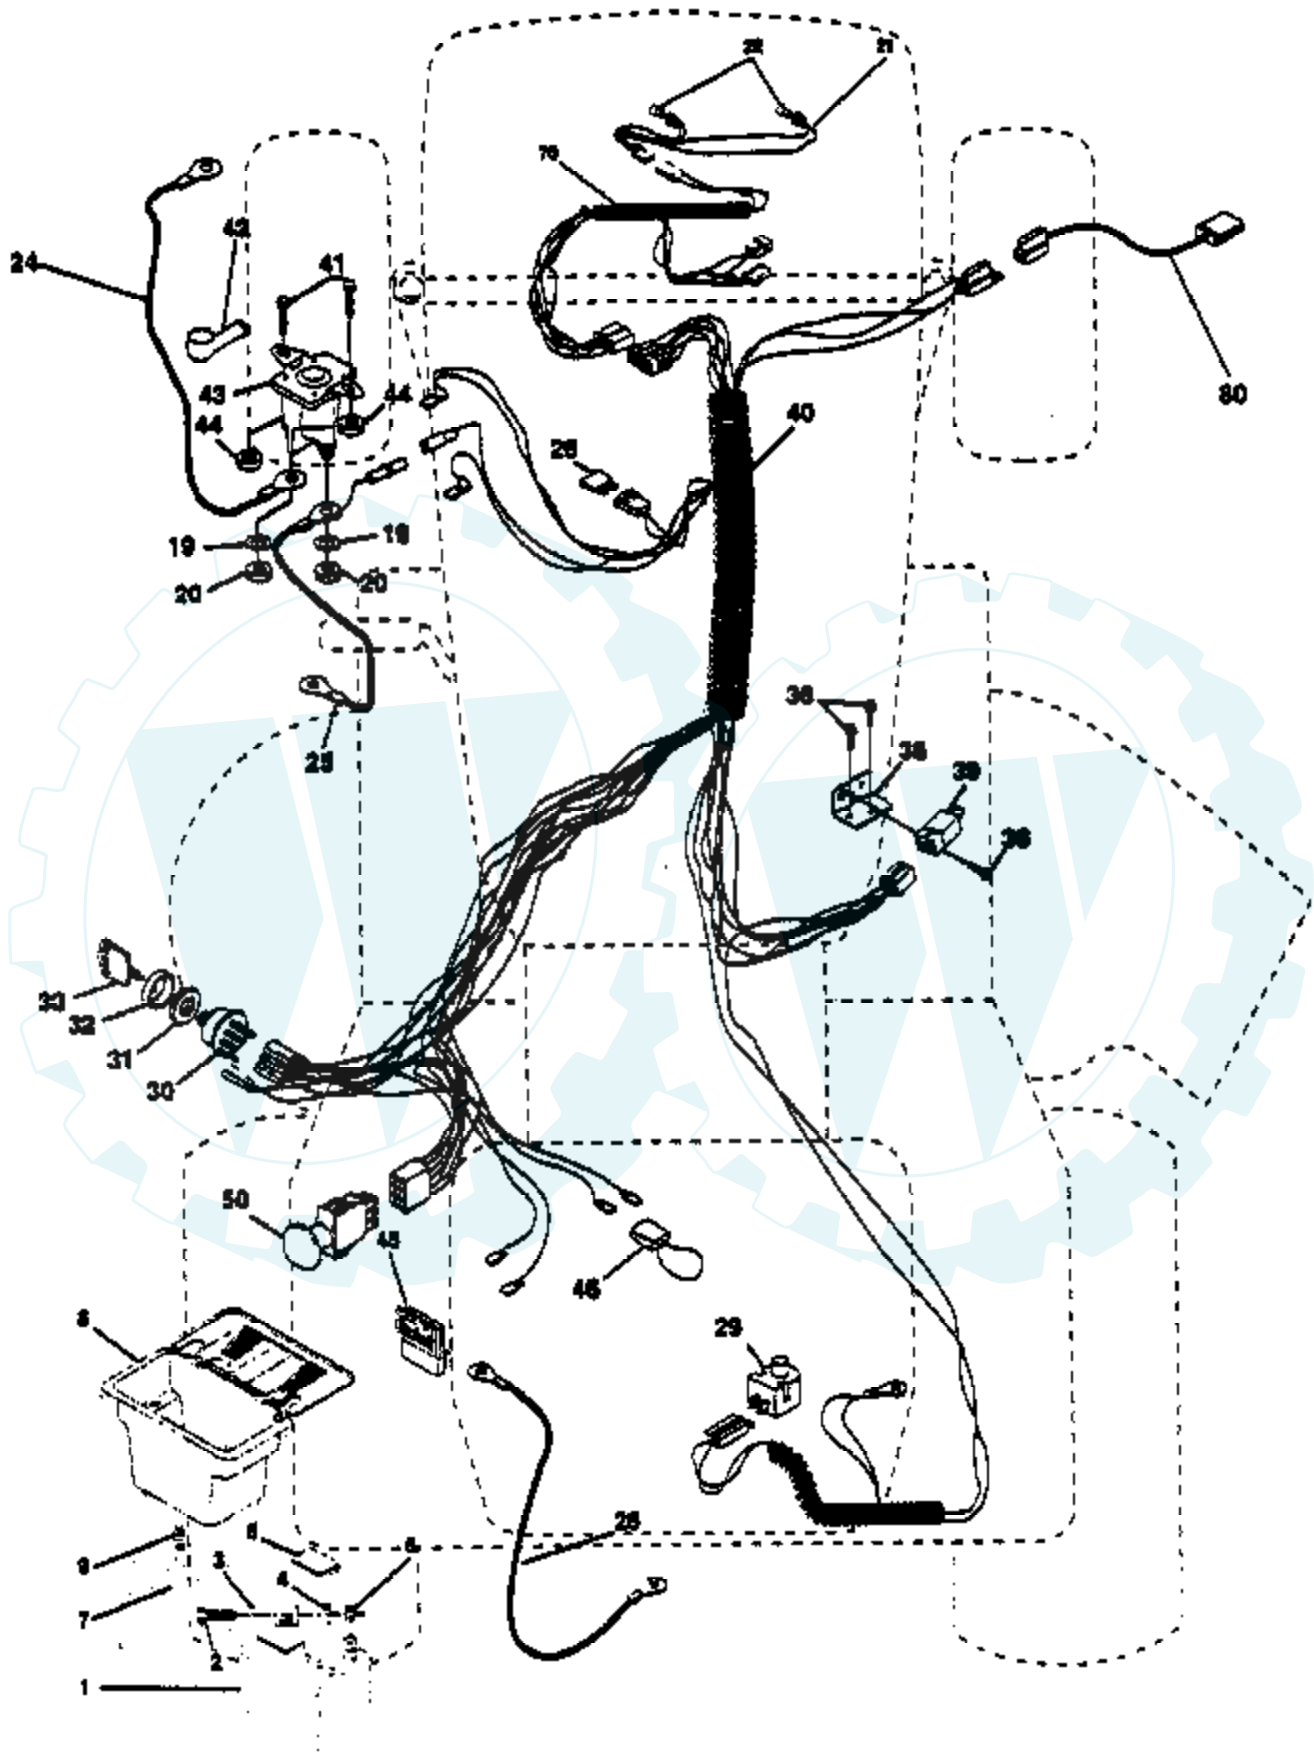

Ref #	Part Number	Qty	Description
1	532121265		Battery 12 Volt 25 Amp
2	874760412		Bolt Hex Hd 1/4-20unc X 3/4
3	819091016		Washer 9/32 X 5/8 X 16 Ga
4	810040400		Washer Lock Hvy Helical 1/4
5	532121264		Caps Battery 20/25/30 AMP
6	873220400		Nut Fin Hex 1/4-20 Unc
7	532109238		Tube Plastic 12"
8	532144940		Battery Case W/2 Holes W/Btry
9	532109596		Clamp Hose Olive
19	810090400		Washer Lock 1/4
20	873350400		Nut Jam Hex 1/4-20 Unc
21	532136850		Harness Asm Light w/4152J
22	532004152		Bulb Light #1156
24	532124780		Cable Battery 6 Ga 11"red
25	532146147		Cable Battery 6 Ga 44"red W/16 Wire
26	532108824		Fuse 30 AMP Auto Green
28	532124773		Cable Ground 6 Ga 12"black
29	532121305		Switch Plunger Nc Gray
30	532140301		Switch Ign 4 Pos.
31	532124211		Nut Ignition
32	532141226		Cover Sw Key Blk 1 25 Text SLT
33	532122147		Key Ign
36	817021008		Screw Tap Hex #10-24unc X 1/2
38	532108236		Bracket Switch Clutch
39	532109553		Switch Intlk Clutch Gry 4 Term
40	532146059		Harness Ignition Elec HM LT P/L
41	8711110408		Bolt Fin Hex 1/4-20 x 1/2
42	532131563		Cover Terminal Red
43	532145673		Solenoid
44	873640400		Nut Keps Hex 1/4-20 Unc
45	532121433		Ammeter rectangular
46	532141940		Protection Wire Loop (Hourmeter)
50	532140404		Switch PTO 3 pdt. delta
70	532141164		Harness Eng. P/L B&S 140 HV Du HL
80	532146685		Harness Clutch EVX