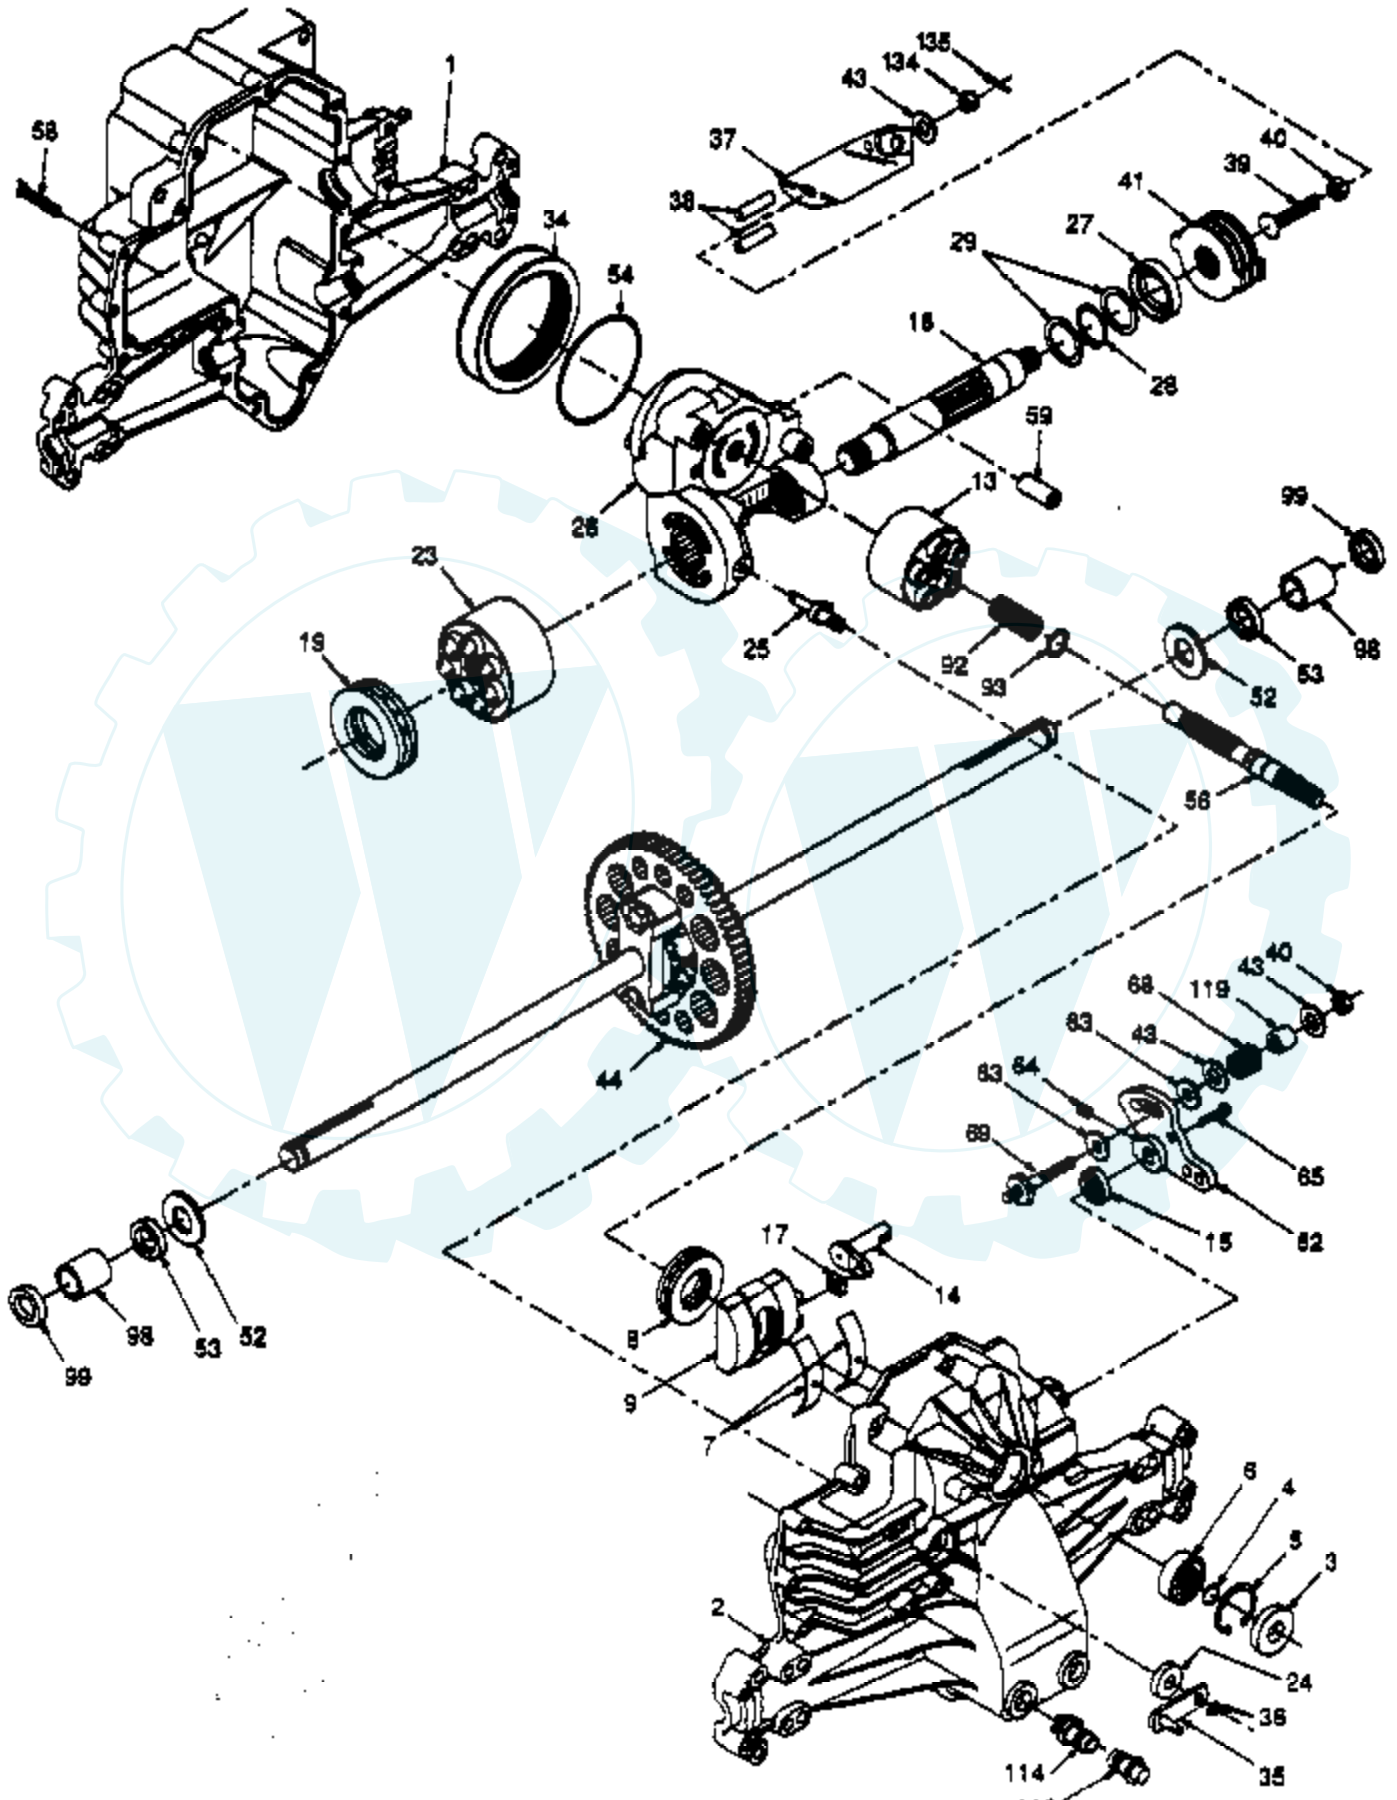

Ref #	Part Number	Qty	Description
1	532142986		Housing, Lower
2	532142987		Assembly, Upper Housing
3	532142932		Seal, Lip
4	532142928		Ring, Wire Retaining
5	532142933		Ring, Retaining
6	532142934		Bearing, Shaft Ball
7	532142935		Bearing, Cradle
8	532142936		Bearing, Thrust 30 x 52 x 13
9	532142937		Swashplate, Variable
13	532142938		Block, Cylinder Assembly
14	532142939		Arm, Trunnion
15	532142940		Seal, Lip
17	532142941		Guide, Slot
18	532142988		Shaft, Motor
19	532142943		Bearing, Thrust 42 x 68 x 16
23	532142944		Block, Cylinder Assembly
24	532142945		Seal, Lip 10 x 25 x 7
25	532142946		Actuator, Bypass
26	532142947		Center Section Assembly Kit
27	532142948		Seal, Lip 26 x 42 x 8
28	532142949		Ring, Retaining
29	532142950		Washer 26 x 35 x 1
34	532142951		Oil Filter Element
35	532142952		Arm, Bypass
36	532142953		Ring, Retaining
37	532142954		Arm, Actuating
38	532142955		Pin, Actuating
39	532142956		Bolt 5/16-24 x 1-3/4
40	532142957		Locknut, Hex 5/16-24 UNJC
41	532142958		Brake Rotor/Stator Kit
43	532142884		Washer 7/16 x 7/8 x .060
44	532142990		Differential Assembly
52	532142991		Washer 3/4 x 1.5 x .13
53	532142961		Seal .75 x 1.25 x .250
54	532142962		O-Ring .103 x 2.987 ID
56	532142963		Shaft, Input
58	532142964		Bolt 1/4-20 x 1.38
59	532142965		Pin .5 OD x .43 ID x .750
62	532142966		Arm, Control
63	532142967		Puck, Dampener
64	532142920		Set Screw
65	532142968		Bolt #8-32 x .875
68	532142969		Spring
69	532144610		Stud 5/16-24
92	532142977		Spring, Block
93	532142978		Washer, Block Thrust
98	532142993		Sleeve Bearing
99	532142976		Seal, Wiper
113	532142917		Cap, Vent Assembly
114	532142918		Fitting, O-Ring Assembly
119	532142980		Spacer
134	532144607		Nut, Castle 5/16-24
135	532144608		Pin, Cotter