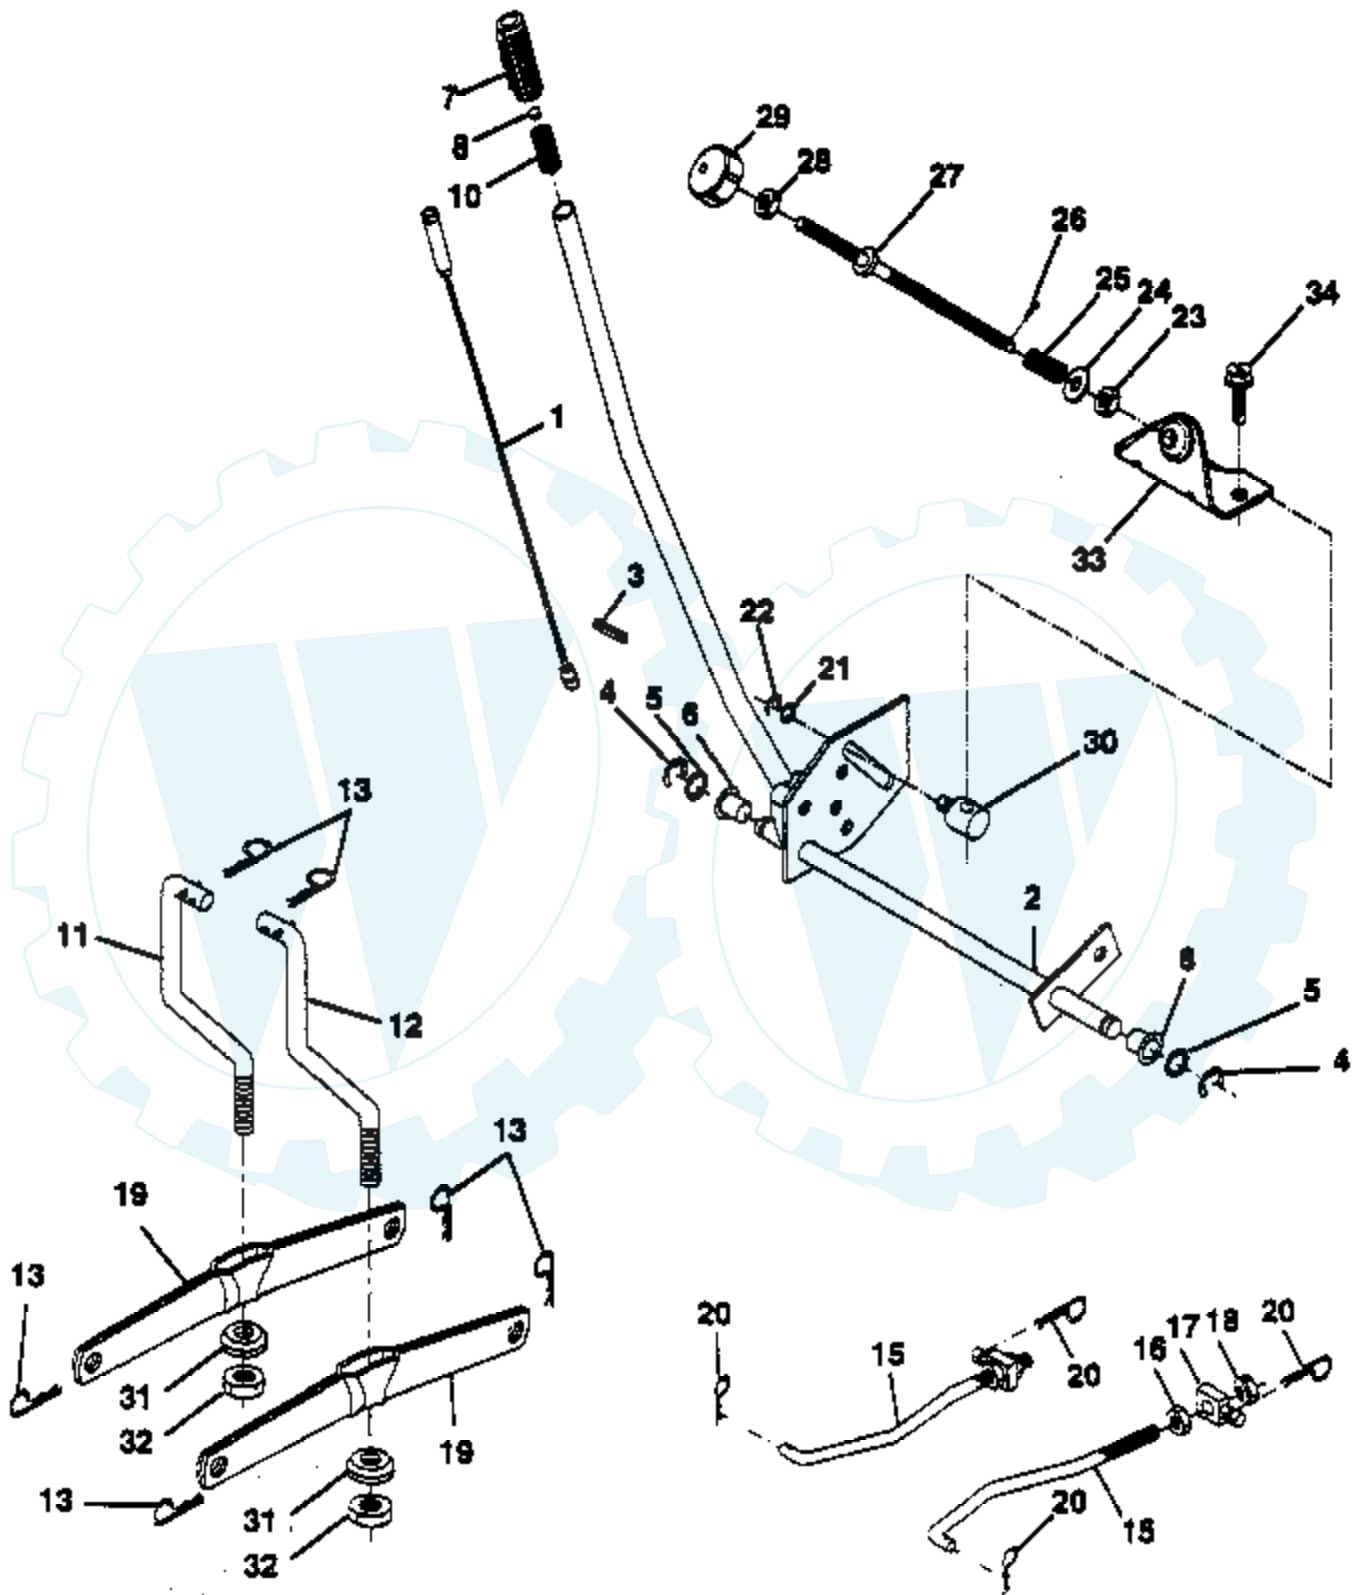

Ref #	Part Number	Qty	Description
1	532136973		Wire Asm Inner w/plunger
2	532140278		Shaft Asm Lift LH Inf Hgt P/L
3	532138284		Pin Groove
4	812000002		E Ring #5133-62
5	819211621		Washer PLTD 21/32 X 1 X 21ga
6	532120183		Bearing Nylon Blk 629 Id
7	532109413		Grip Handle Bicycle Matte Blk
8	532124526		Button Plunger Black
10	532122512		Spring Cprsn 3 750 Oiled
11	532139865		Link Lift LH
12	532139866		Link Lift RH
13	532124670		Retainer Spring
15	532127218		Link Front
16	873350800		Nut Jam Hex 1/2-13 Unc
17	532130171		Trunnion Blk Zinc
18	873800800		Nut Lock W/wsh 1/2-13unc
19	532139868		Arm Suspension Rear
20	532124660		Retainer Spring
21	819151216		Washer 15/32 X 3/4 X 16ga
22	812000037		Ring Klip
23	532110807		Nut Special
24	819131016		Washer 13/32 x 5/8 x 16 ga
25	532124874		Spring 2-1/8
26	876020308		Pin Cotter 3/32 x 1/2
27	532126971		Rod Adj Lift
28	873350600		Nut Hex Jam 3/8-16 Unc
29	532138057		Knob Inf 3/8-16 UNC
30	532110810		Trunnion Dp Stop
31	532140302		Bearing Pivot Lift Spherical
32	873540600		Nut Crownlock 3/8-24
33	532140168		Bracket Stop Inf Hgt
34	817490608		Screw Thdrol 3/8-16 x 1/2