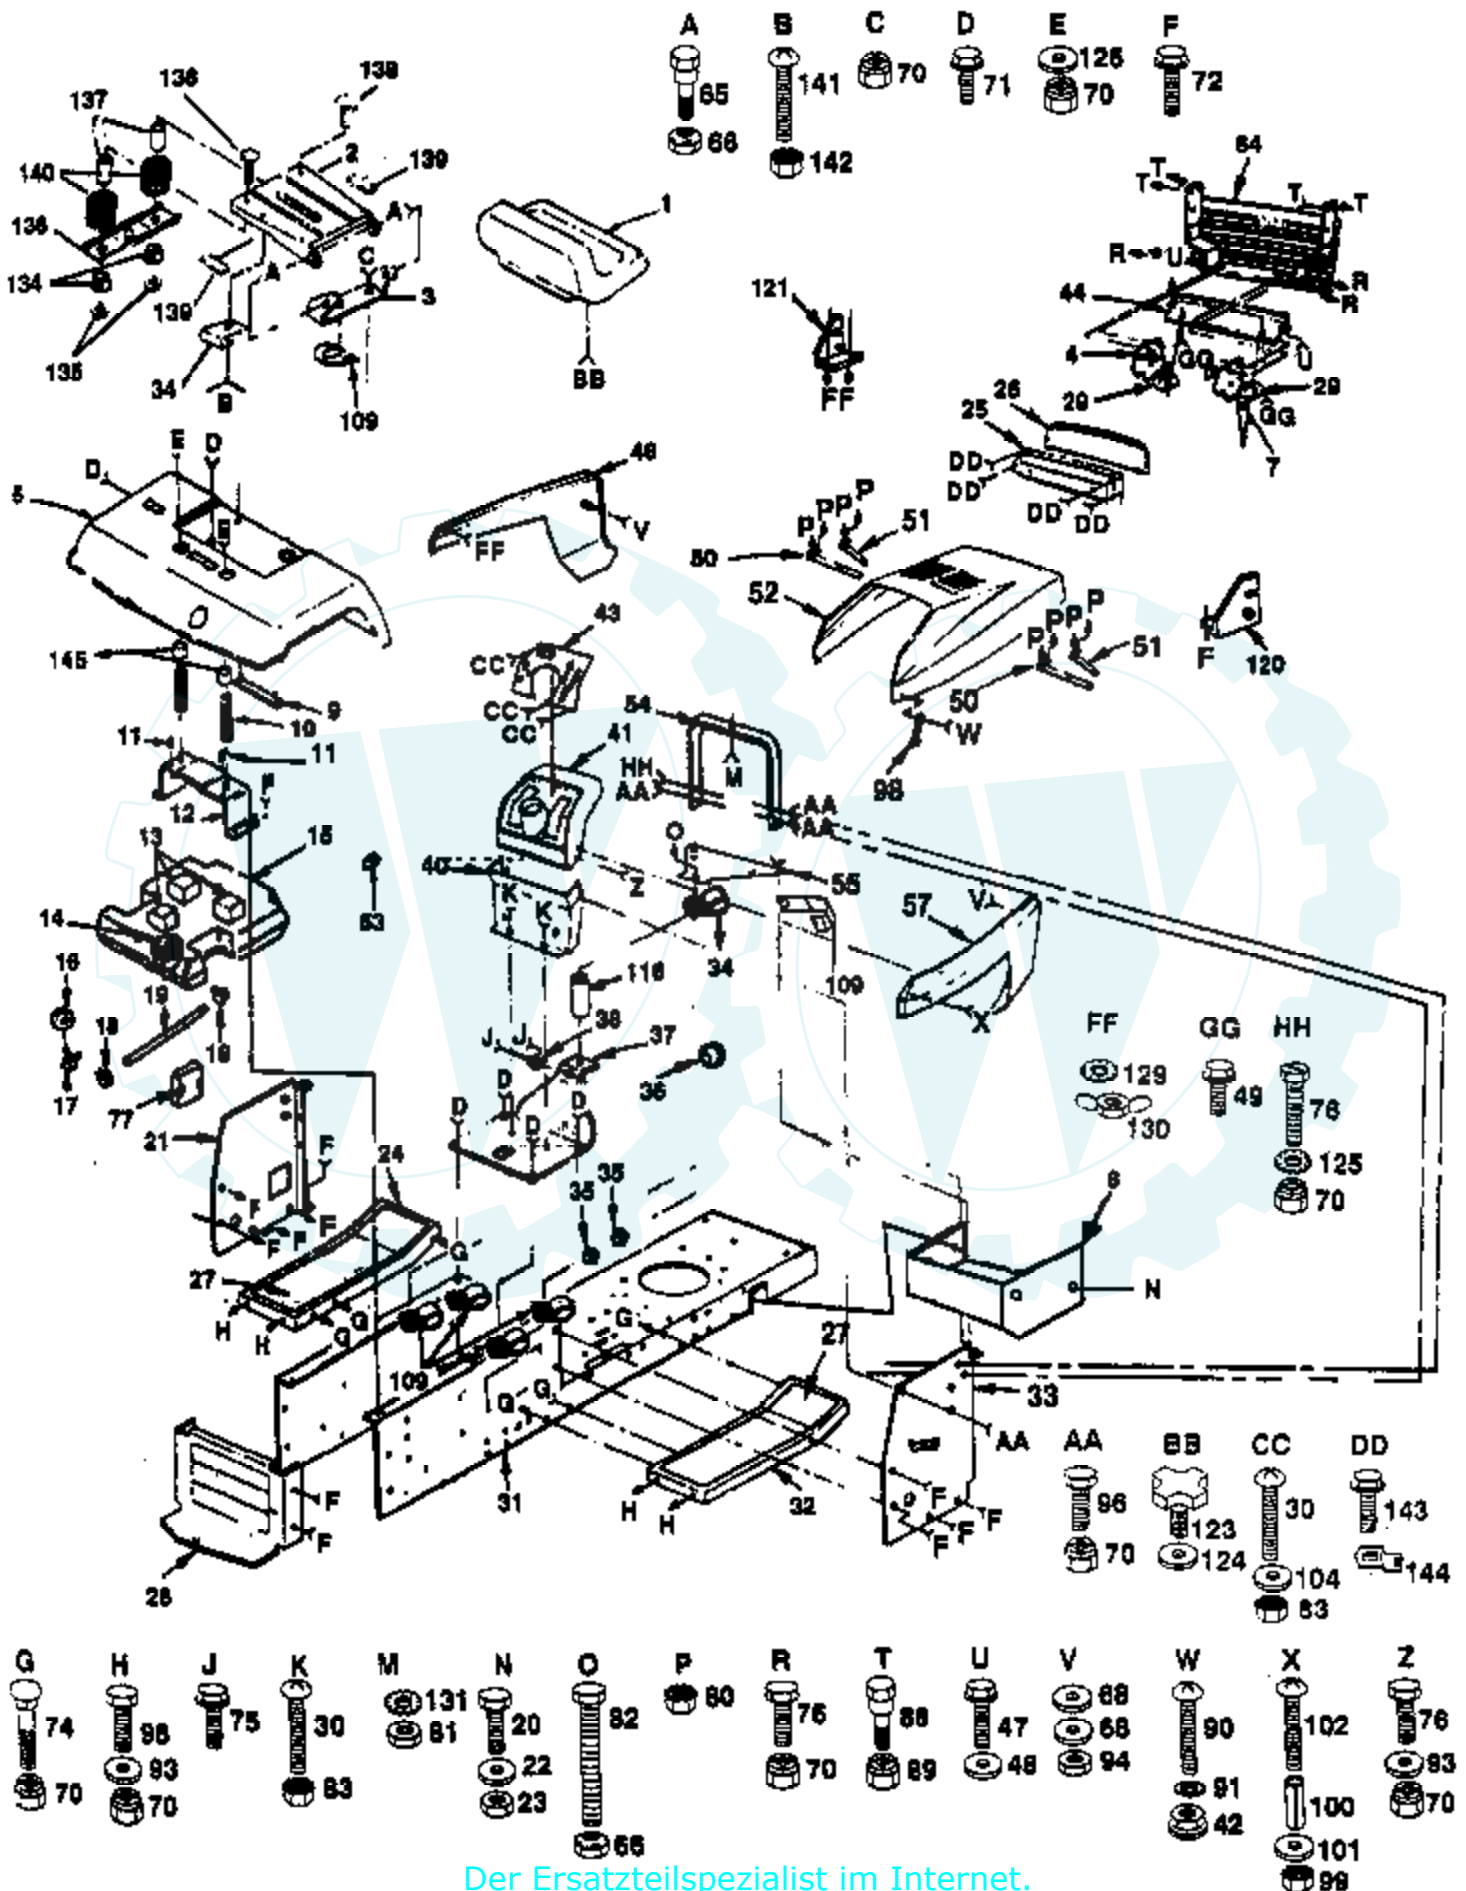

Ref #	Part Number	Qty	Description
56	122685X		Washer 15/16 x .265 x .125
57	122686X		Washer, Spring Lock 1/4"
58	122687X		Pin, Roll 3/16" x 1/2"
59	122652X		Washer, Flat .62 x 1.0 x .030
60	123062X		Pin, Dowel 3/32 x 1/4
61	123063X		Seal, Grease
	121431X		Transaxle Assembly Complete Not Shown.