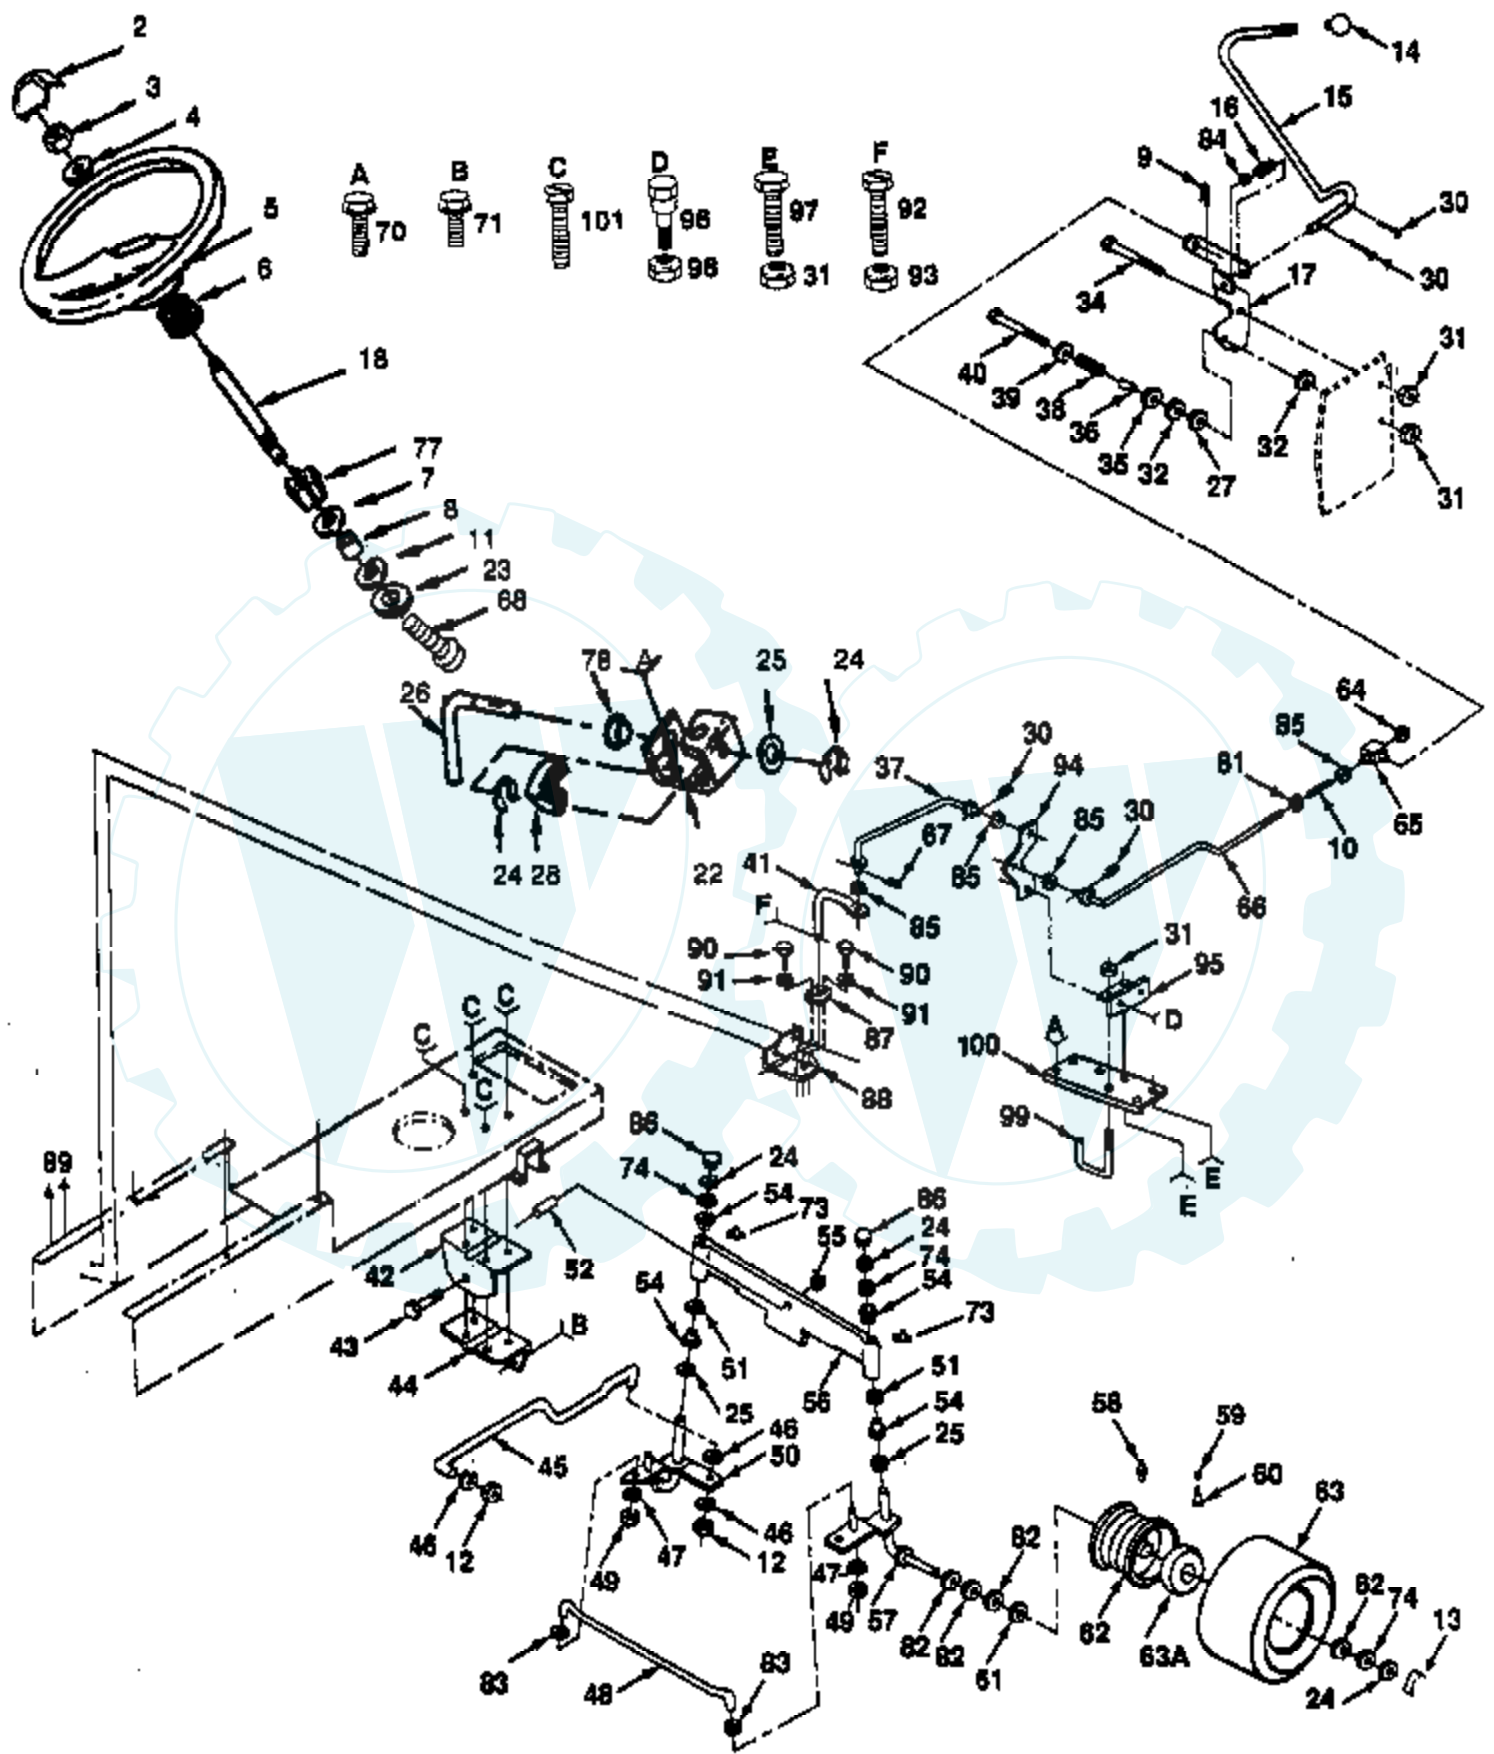

Ref #	Part Number	Qty	Description
2	532126805		Insert, Steering Wheel
3	873940800		Nut, Hex 3/4-16
4	532100712		Washer
5	532121472		Wheel, Steering
6	532100711		Adapter, Steering Wheel
7	532057079		Washer
8	532124035		Support, Shaft
9	532004921		Retainer Spring
10	532004921		Spring, Compression
11	532126684		Washer, Shim 1/4 X 5/8 X .062
12	873610600		Nut, Fin Hex 3/8-24 UNF
13	532104757		Cap, Axle
14	532121274		Knob, Gearshift
15	532110845		Rod, Control
16	532121631		Spring, Torsion
17	532108196		Bracket, Control Rod
18	532124043		Shaft, Steering
22	532124036		Bracket, Steering
23	810040400		Washer, Lock, Heavy. Helical Spring 1/4
24	812000029		Klip Ring
25	532124931		Bearing, Thrust
26	532124033		Shaft, Pitman
27	532108972		Washer, Phenolic
28	532124034		Gear, Sector
30	876020412		Pin, Cotter 1/8 x 3/4
31	873680600		Locknut 3/8-16
32	532108200		Washer, Friction
34	532108518		Bolt, Shoulder 3/8-16 x 1-3/8
35	819212016		Washer 21/32 x 1-1/4 x 16 Gauge
36	532108201		Spacer
37	532121202		Link, Control
38	532108844		Spring, Compression
39	819132012		Washer 13/32 x 1-1/4 x 12 Ga.
40	874760648		Bolt, Hex 3/8-16 x 3
41	532121209		Lever, Pump Control
42	532105663		Support, Saddle, Rear
43	874761060		Bolt Hex 5/8-11 x 3-3/4
44	532105664		Support, Saddle, Front
45	532124032		Link Drag
46	810040600		Washer, Lock 3/8
47	810040500		Washer, Lock 5/16
48	532121334		Rod, Tie
49	873810500		Nut, Hex 5/16-24
50	532105656		Spindle L.H.
51	819272016		Washer 27/32 x 1-1/4 x 16 Ga.
52	532110438		Spacer
54	532124937		Bearing
55	873901000		Locknut, Flange 5/8-11
56	532108075		Axle, Front
57	532105654		Spindle, R H
58	532000278		Fitting, Grease
59	532065139		Stem, Valve
60	532059192		Cap, Valve
61	532009040		Bearing
62	532125102		Rim, 6" Front
63	532106222		Tire, Front
63A	532059904		Tube, Front
64	873800600		Nut, Hex Jam 3/8-16