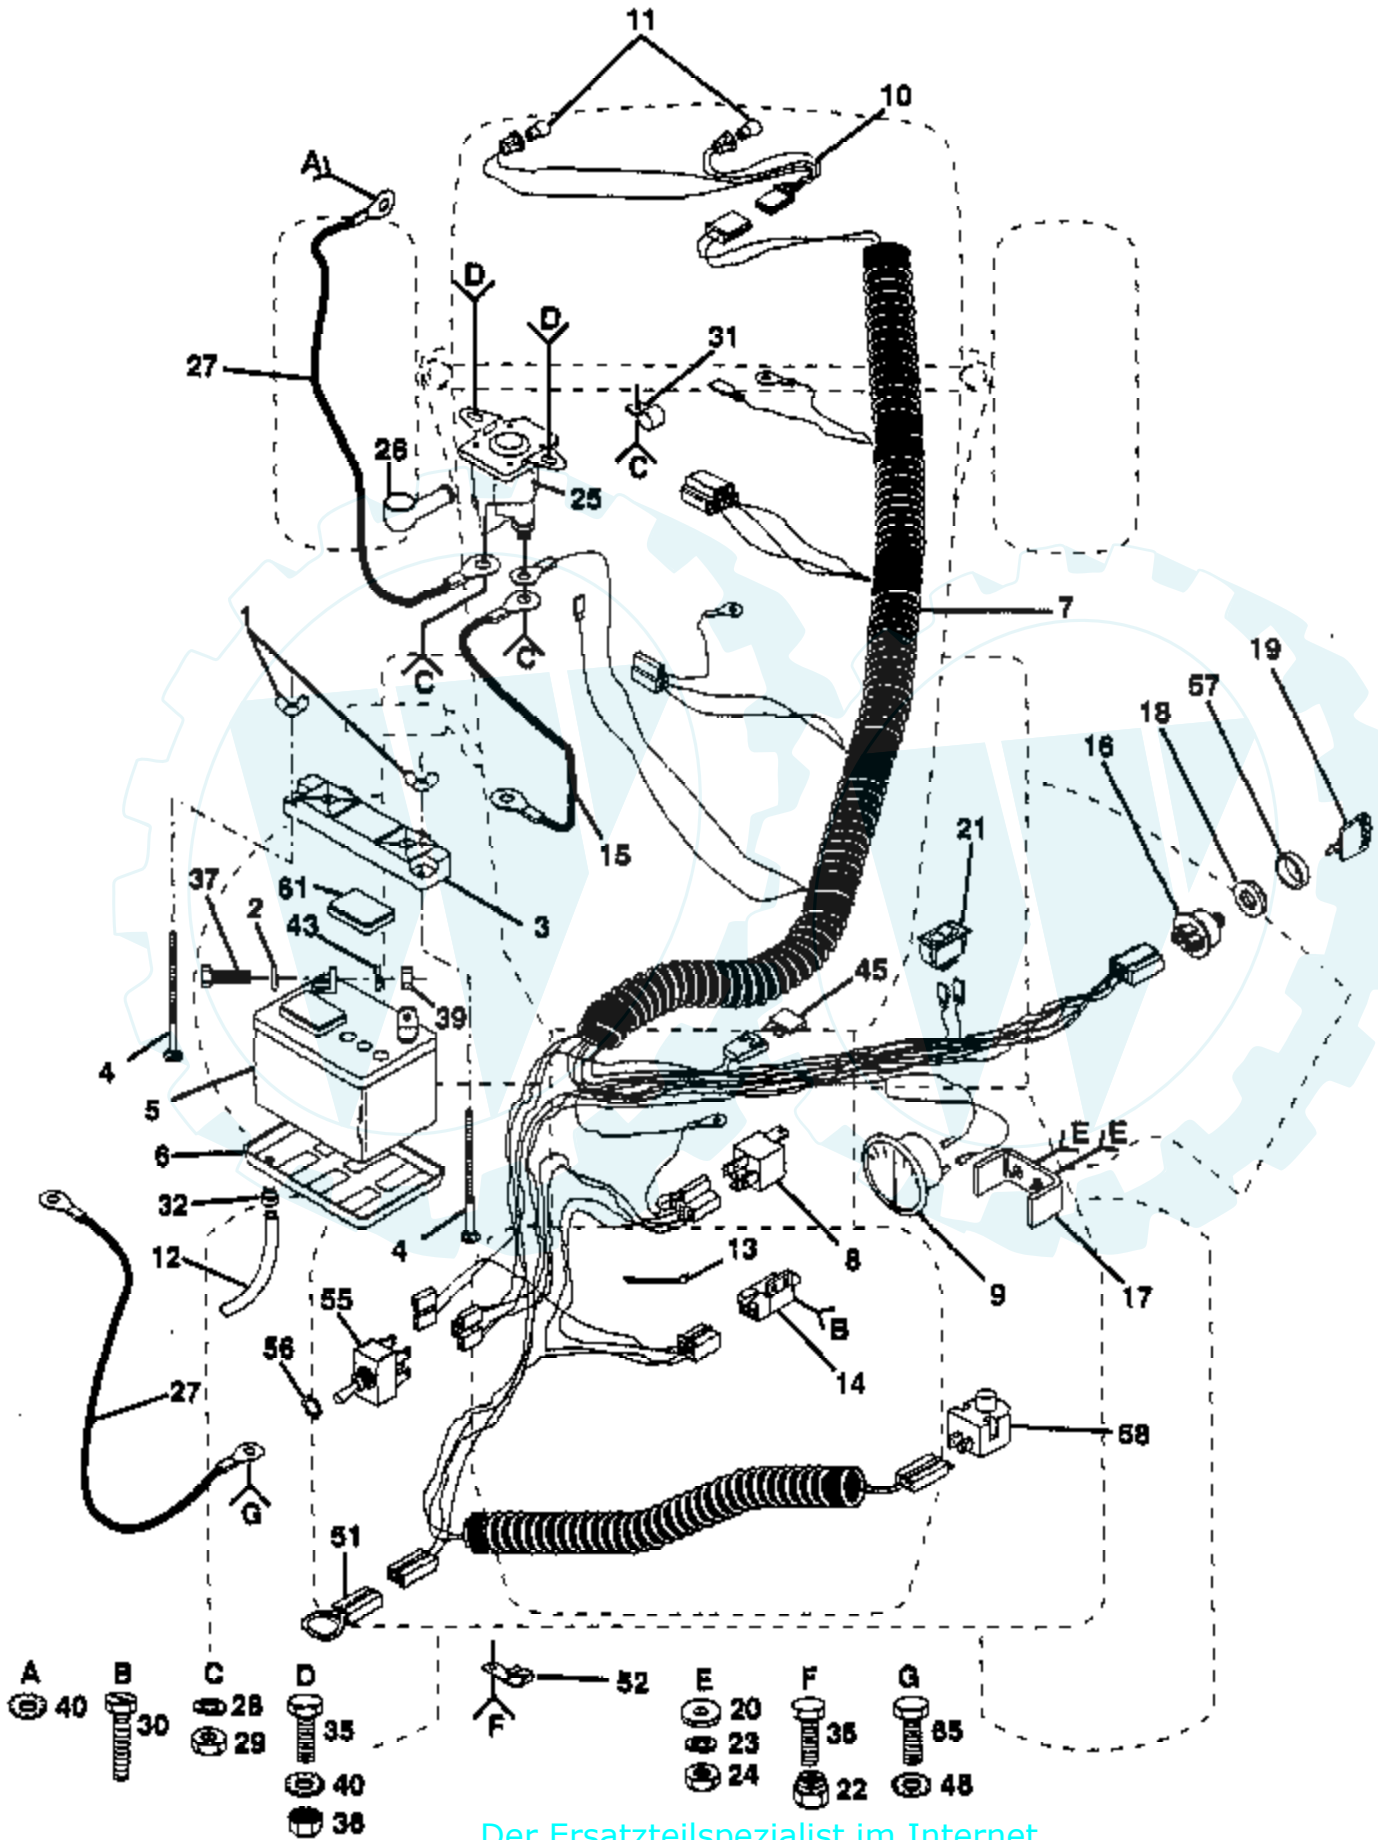

Ref #	Part Number	Qty	Description
56	122685X		Washer 15/16 x .265 x .125
57	122686X		Washer, Spring Lock 1/4"
58	122687X		Pin, Roll 3/16" x 1/2"
59	122652X		Washer, Flat .62 x 1.0 x .030
60	123062X		Pin, Dowel 3/32 x 1/4
61	123063X		Seal, Grease
	121431X		Transaxle Assembly Complete Not Shown.

Ref #	Part Number	Qty	Description
66	532125006		Screw, M8 X 1.25 X 25mm
67	811050600		Washer, Lock Ext Tooth 3/8
68	874760612		Bolt, Hex 3/8-16 x 3/4
69	874760616		Bolt, Hex 3/8-16 x 1
71	876020412		Pin, Cotter, 1/8 x 3/4
72	817490612		Screw, Hex, Thdrol 3/8-16 X 3/4
80	532106268		Tire
80A	532007152		Tube
82	532108236		Bracket, Switch
83	817021008		Screw, Tap. Hex Hd, #10-24 x 1/2 Type T
84	532110422		Spring, Brake Return
87	819111212		Washer, 11/32 X 3/4 X 12 Ga.
88	874760516		Bolt, Hex Hd. 5/16-18 X 1
89	872140506		Bolt, Carriage 5/16-18 x 3/4
90	873680500		Locknut 5/16- 18
92	819131316		Washer, 13/32 X 13/16 X 16 Ga.
95	817030808		Screw. Spider Lock #8 x 1/2
97	532122083		Spark Arrestor
98	873350600		Nut, Hex Jam 3/8 X 16 UNC
99	532124788		Clip, Hairpin