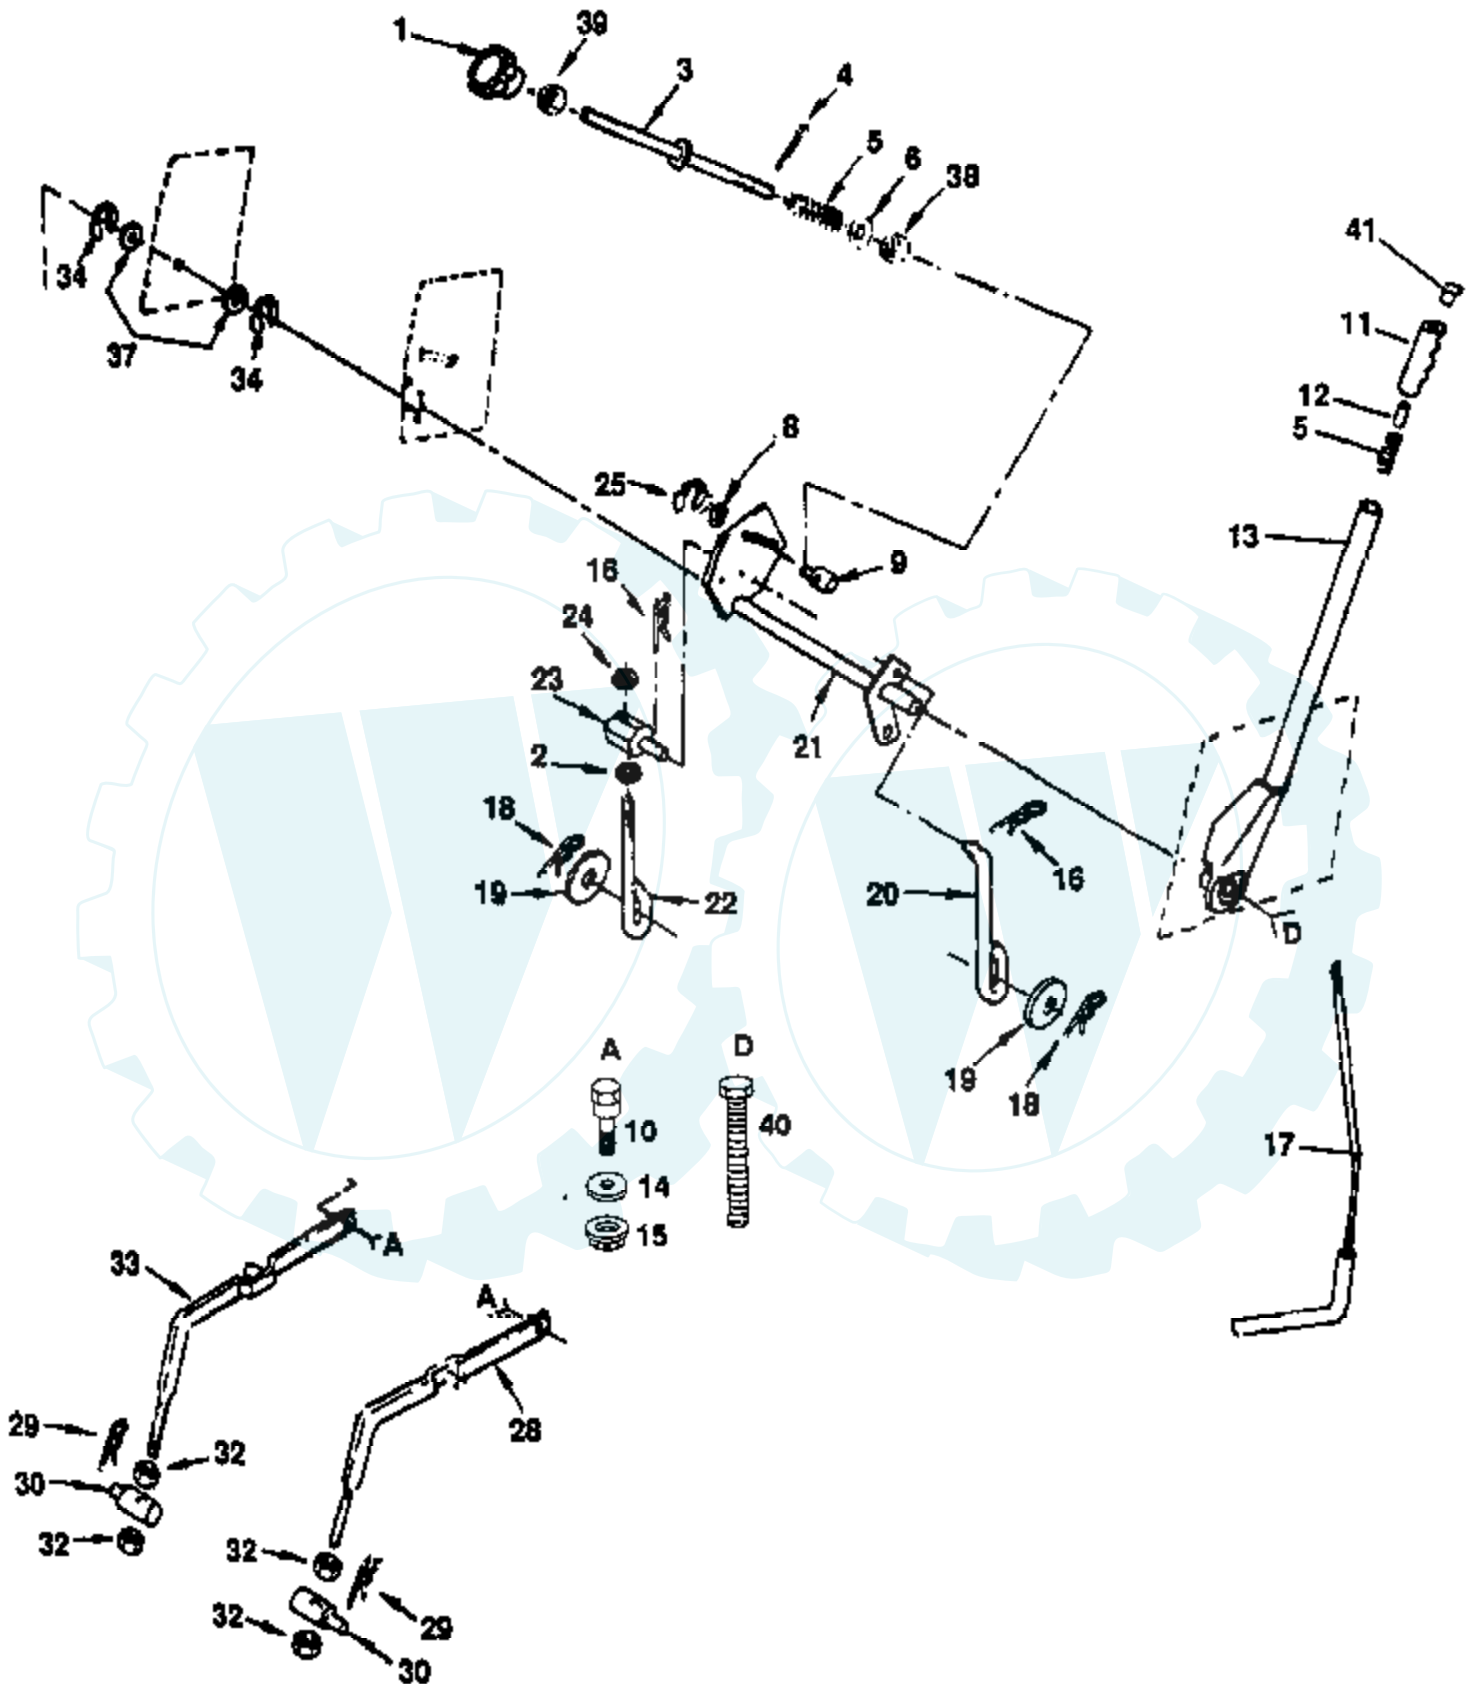

Ref #	Part Number	Qty	Description
1	532121891		Knob, Depth Adjustment
2	873360700		Nut, Hex 3/8-16
3	532110729		Rod, Adjust, Lift
4	876020308		Pin, Cotter 3/32 x 1/2
5	532124874		Spring
6	819131016		Washer 13/32 x 5/8 x 16 Ga.
8	819151216		Washer 15/32 x 3/4 x 16 Ga.
9	532110810		Trunnion
10	532105848		Bolt, Shoulder 3/8-16
11	532109413		Grip Handle
12	532122364		Plunger, Lever
13	532121002		Lever, Lift (Includes Key No. 17)
14	532110739		Spring Washer
15	873980600		Center Lock Flange Nut 3/8 x 16
16	532124670		Retainer, Spring
17	532121006		Rod, Lever
18	532004921		Retainer Spring
19	819171516		Washer, 17/32 x 15/16 x 16 Ga.
20	532110029		Link, Lift
21	532121000		Shaft, Lift
22	532110448		Link Lift, Adjust
23	532110447		Trunnion, Lift
24	873710700		Nut, Lock 7/16-14
25	812000037		Klip Ring
28	532121598		Arm, Suspension R.H.
29	532009135		Retainer, Spring
30	532106308		Trunnion, Lift, Lower
32	873220800		Nut, Hex Fin. 1/2- 13
33	532121599		Arm, Suspension, L.H.
34	812000022		E - Ring, Truarc
37	819292016		Washer 29/32 x 1-1/4 x 16 Ga.
38	532110807		Nut, Special
39	873350600		Nut, Hex Jam 3/8 x 16 UNC
40	874780624		Bolt, Hex 3/8-16 x 1-1/2
41	532124526		Button, Plunger