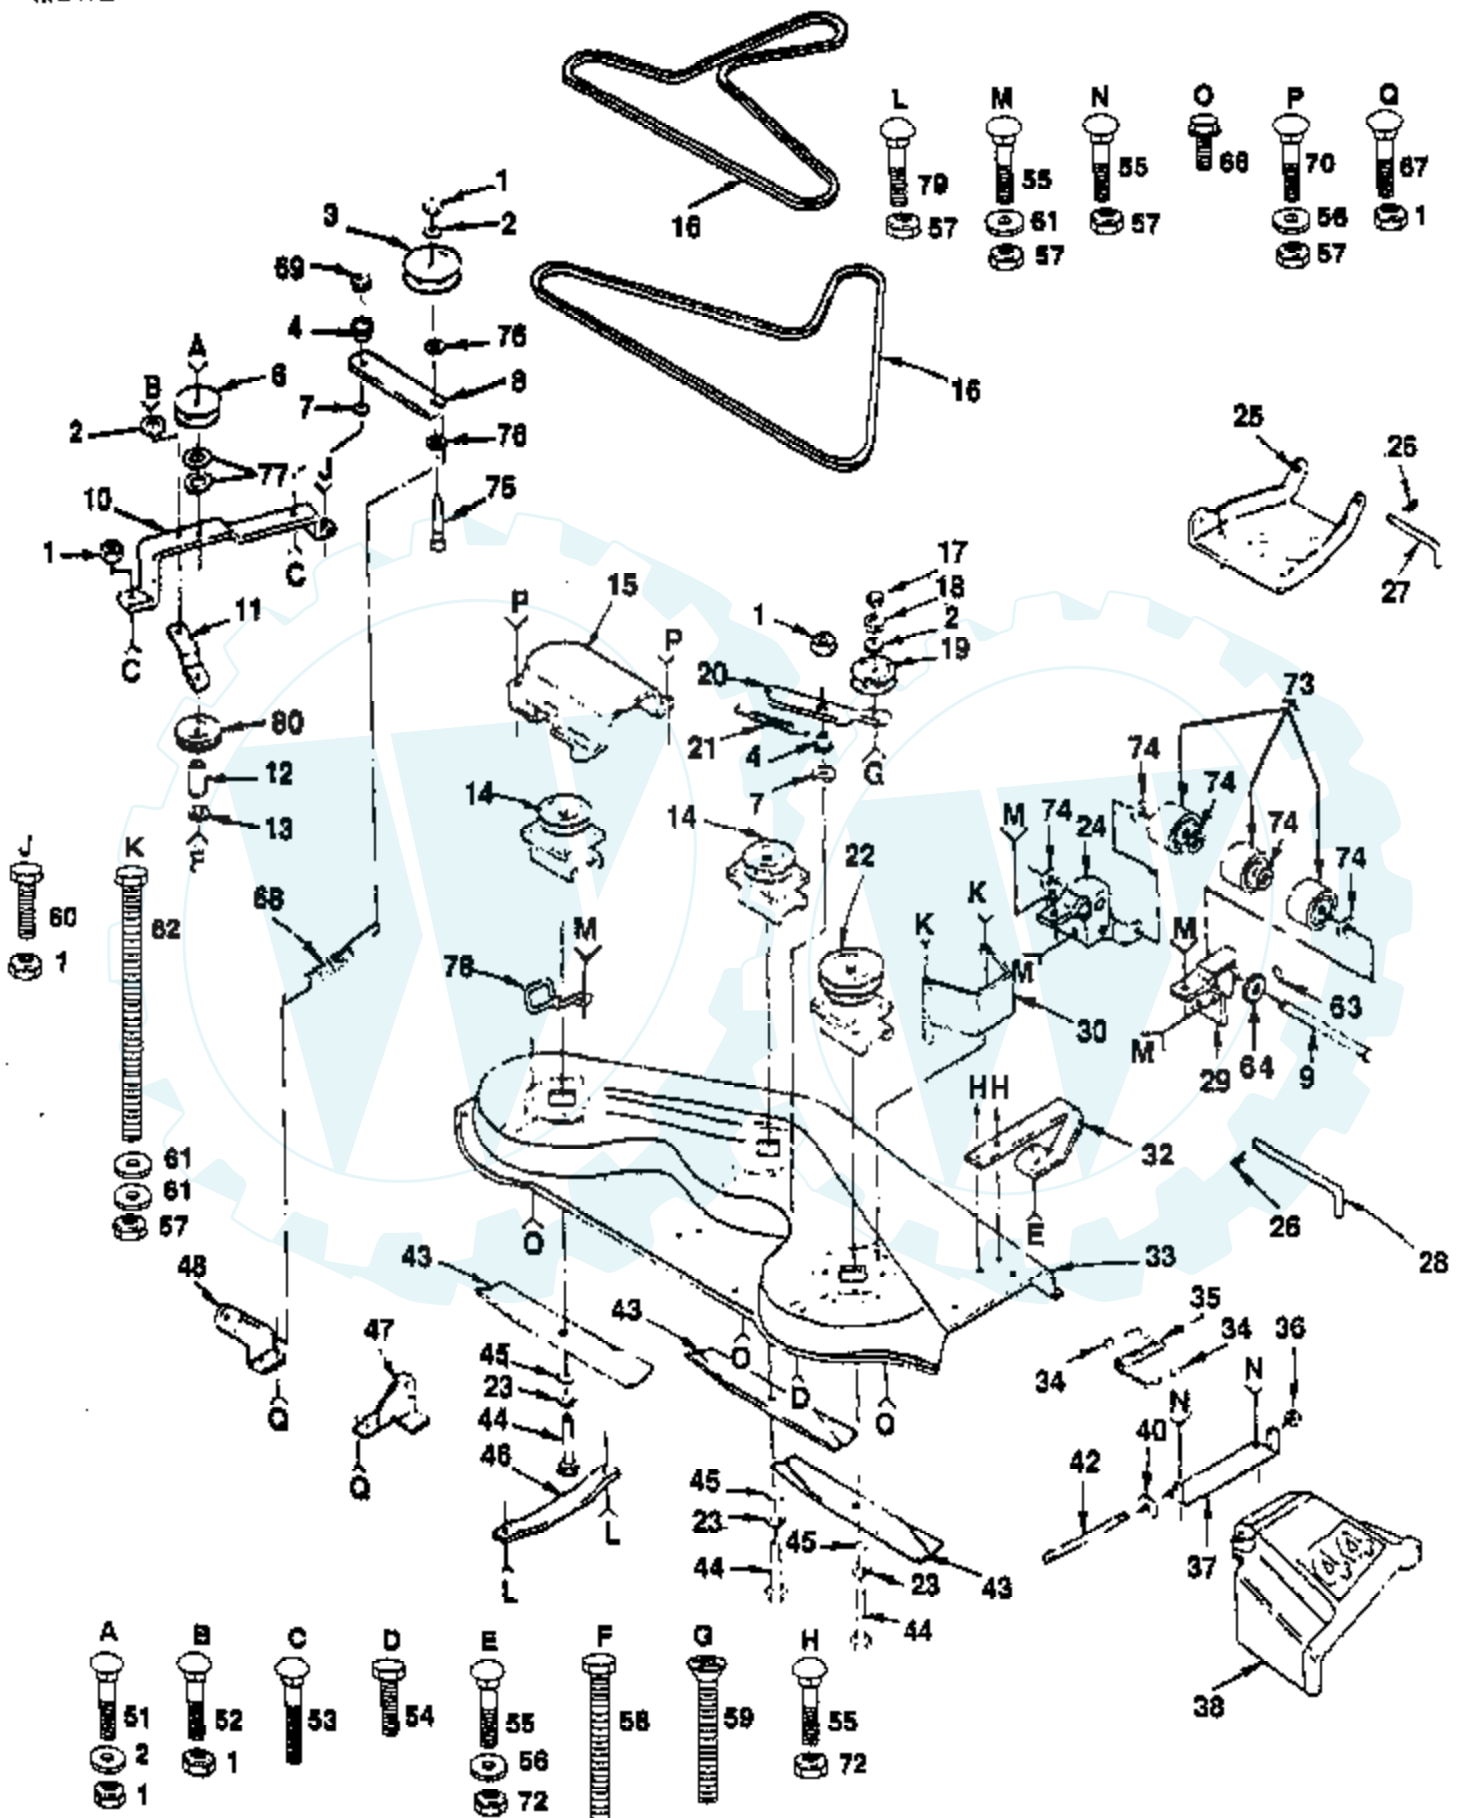

Ref #	Part Number	Qty	Description
66	532125006		Screw, M8 X 1.25 X 25mm
67	811050600		Washer, Lock Ext Tooth 3/8
68	874760612		Bolt, Hex 3/8-16 x 3/4
69	874760616		Bolt, Hex 3/8-16 x 1
71	876020412		Pin, Cotter, 1/8 x 3/4
72	817490612		Screw, Hex, Thdrol 3/8-16 X 3/4
80	532106268		Tire
80A	532007152		Tube
82	532108236		Bracket, Switch
83	817021008		Screw, Tap. Hex Hd, #10-24 x 1/2 Type T
84	532110422		Spring, Brake Return
87	819111212		Washer, 11/32 X 3/4 X 12 Ga.
88	874760516		Bolt, Hex Hd. 5/16-18 X 1
89	872140506		Bolt, Carriage 5/16-18 x 3/4
90	873680500		Locknut 5/16- 18
92	819131316		Washer, 13/32 X 13/16 X 16 Ga.
95	817030808		Screw. Spider Lock #8 x 1/2
97	532122083		Spark Arrestor
98	873350600		Nut, Hex Jam 3/8 X 16 UNC
99	532124788		Clip, Hairpin

Ref #	Part Number	Qty	Description
1	532121891		Knob, Depth Adjustment
2	873360700		Nut, Hex 3/8-16
3	532110729		Rod, Adjust, Lift
4	876020308		Pin, Cotter 3/32 x 1/2
5	532124874		Spring
6	819131016		Washer 13/32 x 5/8 x 16 Ga.
8	819151216		Washer 15/32 x 3/4 x 16 Ga.
9	532110810		Trunnion
10	532105848		Bolt, Shoulder 3/8-16
11	532109413		Grip Handle
12	532122364		Plunger, Lever
13	532121002		Lever, Lift (Includes Key No. 17)
14	532110739		Spring Washer
15	873980600		Center Lock Flange Nut 3/8 x 16
16	532124670		Retainer, Spring
17	532121006		Rod, Lever
18	532004921		Retainer Spring
19	819171516		Washer, 17/32 x 15/16 x 16 Ga.
20	532110029		Link, Lift
21	532121000		Shaft, Lift
22	532110448		Link Lift, Adjust
23	532110447		Trunnion, Lift
24	873710700		Nut, Lock 7/16-14
25	812000037		Klip Ring
28	532121598		Arm, Suspension R.H.
29	532009135		Retainer, Spring
30	532106308		Trunnion, Lift, Lower
32	873220800		Nut, Hex Fin. 1/2- 13
33	532121599		Arm, Suspension, L.H.
34	812000022		E - Ring, Truarc
37	819292016		Washer 29/32 x 1-1/4 x 16 Ga.
38	532110807		Nut, Special
39	873350600		Nut, Hex Jam 3/8 x 16 UNC
40	874780624		Bolt, Hex 3/8-16 x 1-1/2
41	532124526		Button, Plunger