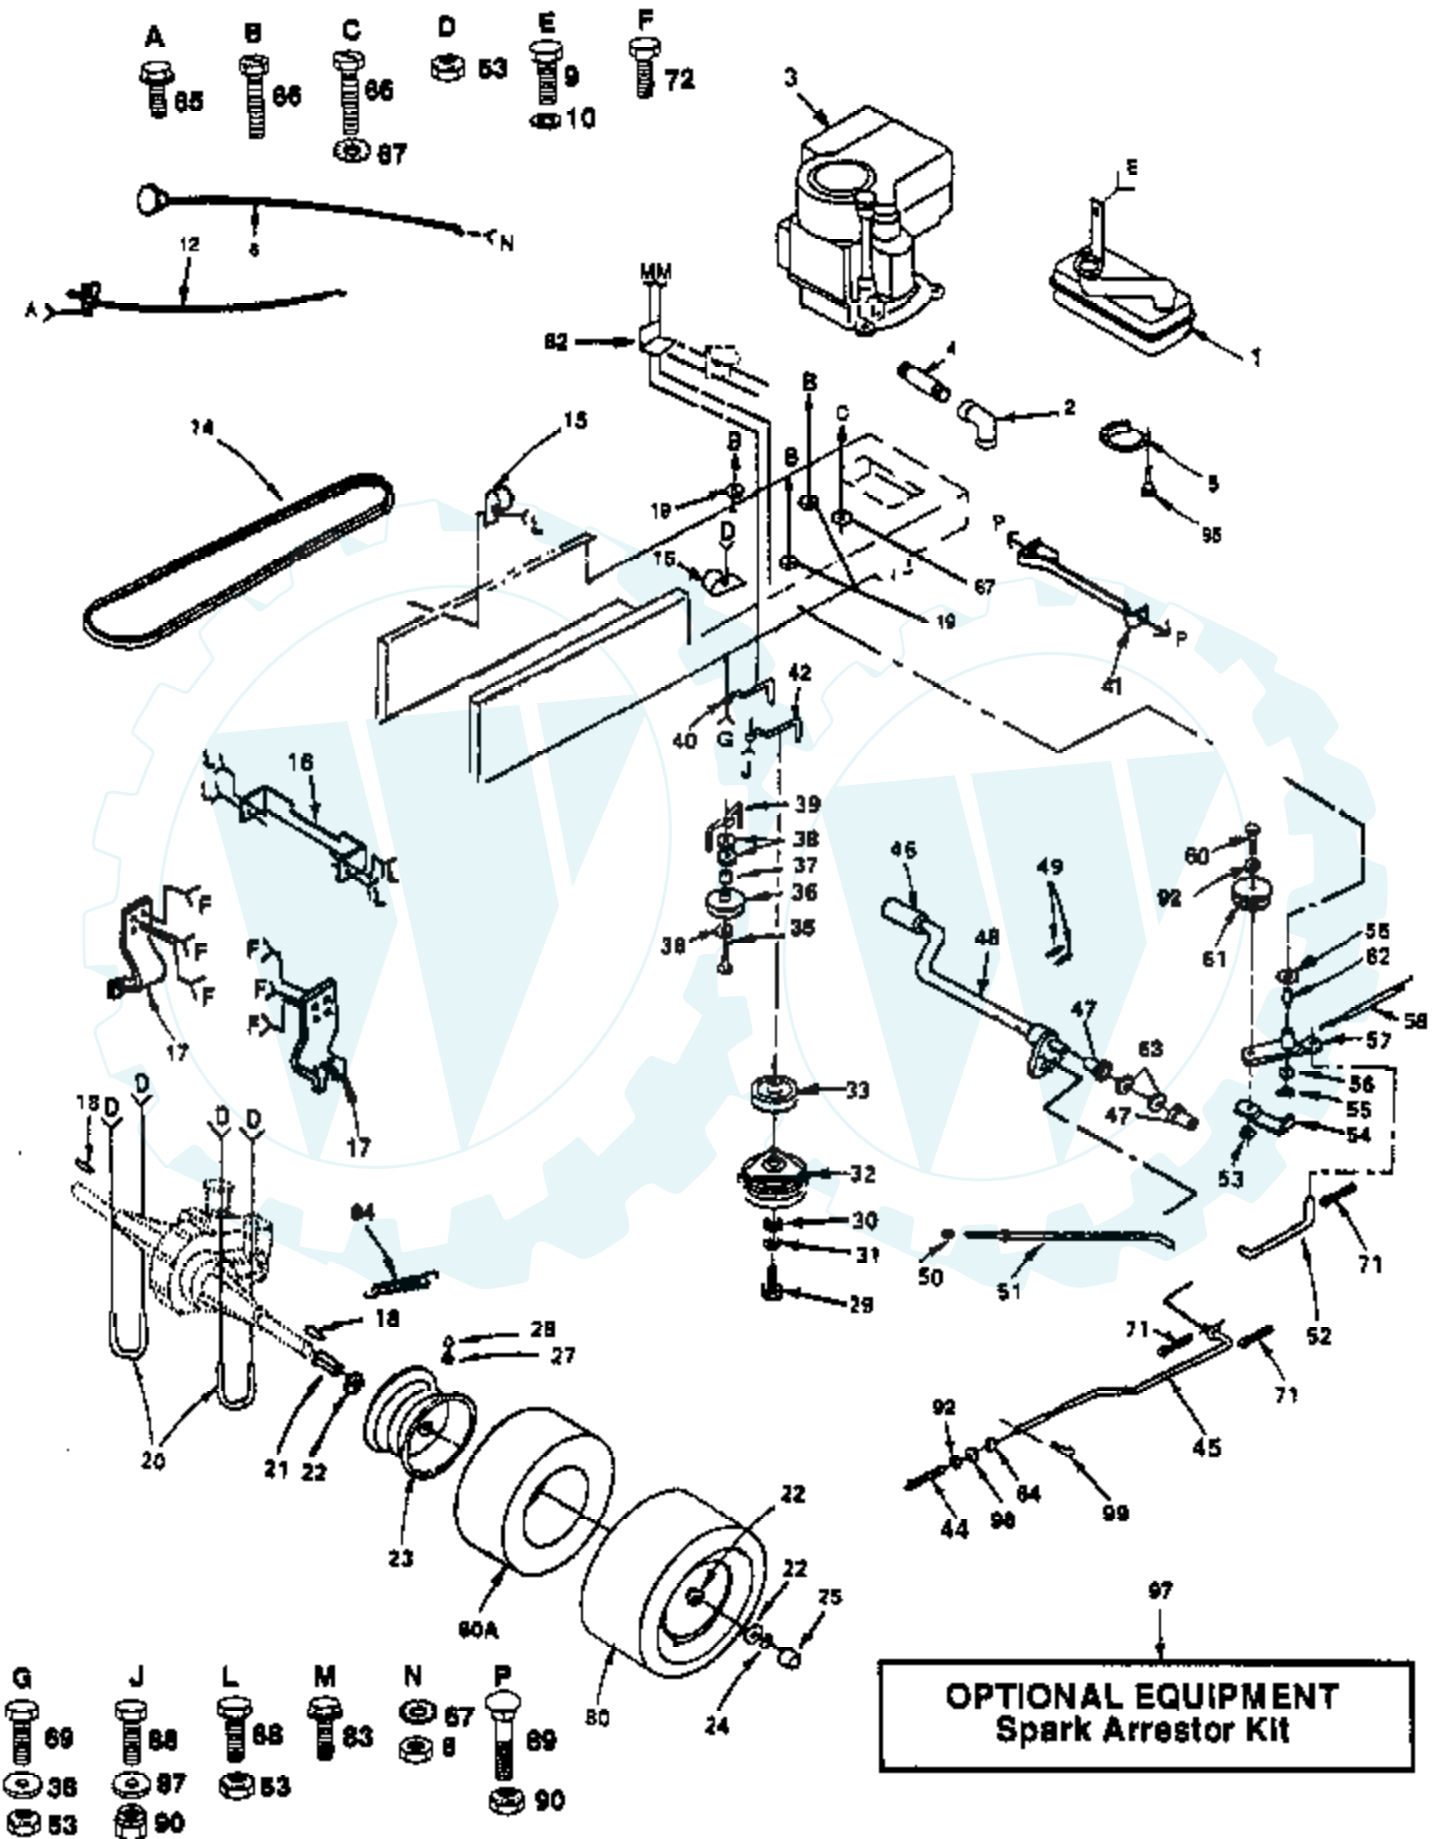

Ref #	Part Number	Qty	Description
1	532124196		Muffler
2	813200300		Elbow, STD 90 3/8-18NPT
3	532127527		Engine
4	813280336		Nipple, Pipe
5	532101326		Deflector, Exhaust
6	532122926		Control, Choke
8	873610600		Nut, Fin Hex 3/8-24 UNF
9	874760508		Bolt, Hex HD 5/16-18 UNC X 1/2
10	810040500		Washer, Lock Hvy. Helical Spring
12	532121275		Control, Throttle
14	532123461		V-Belt, Drive
15	532124996		Clip
16	532121187		Bracket, Mounting, Hydro T/A
17	532126649		Bracket, Transaxle
18	532123583		Key, Square 1/4 x 2
19	810040500		Washer, Lock, Hvy. Hel. Spring
20	532121189		U-Bolt, 3/8-16 x 2-3/4
21	532121199		Spacer, Split
22	532121748		Washer, 1-1/32 x 1-5/8 x 16 Ga,
23	532124999		Rim, Rear
24	812000001		E-Ring
25	532104757		Cap, Axle
27	532065139		Stem, Valve
28	532059192		Cap, Valve
29	532125005		Bolt, Fin M10 X 1.5 X 100 mm
30	532126197		Washer, 1-1/2 OD X 15/32 ID X .250
31	810040700		Washer, Lock 7/16
32	532108218		Clutch, Electric
33	532109841		Pulley, Engine
35	874760644		Bolt, Hex 3/8-16 x 2-3/4
36	532004859		Idler, Flat
37	532004470		Spacer
38	819131312		Washer, 13/32 x 13/16 x 12 Ga.
39	532109070		Keeper, Belt
40	532121218		Keeper, Belt, Engine, L.H.
41	532109169		Clutch Retainer Assembly
42	532105730		Belt, Keeper, Engine, R.H.
44	532106888		Spring, Rod, Brake
45	532121200		Rod, Brake
46	532124872		Cover, Pedal
47	532120183		Bearing, Nylon
48	532122424		Shaft, Foot Pedal, Asm.
49	532001572		Pin, Roll, 3/16 x 1
50	532071673		Cap, Plunger
51	532125637		Rod, Brake, Park
52	532105710		Link, Clutch
53	873680600		Locknut, 3/8-16
54	532123205		Retainer, Belt
55	812000039		Klip Ring
56	532110812		Washer, Hardened
57	532123789		Arm, Asm, Idler (Incl. Key No. 62)
58	532105709		Spring, Return, Clutch
60	874760624		Bolt, Hex, 3/8-16 x 1-1/2
61	532123766		Idler, V. Grove
62	532105706		Bearing
63	819211616		Washer, 21/32 x 1 x 16 Ga.
64	873800600		Nut
65	817720410		Screw, Hex Thread Cut 1/4-20 x 5/8