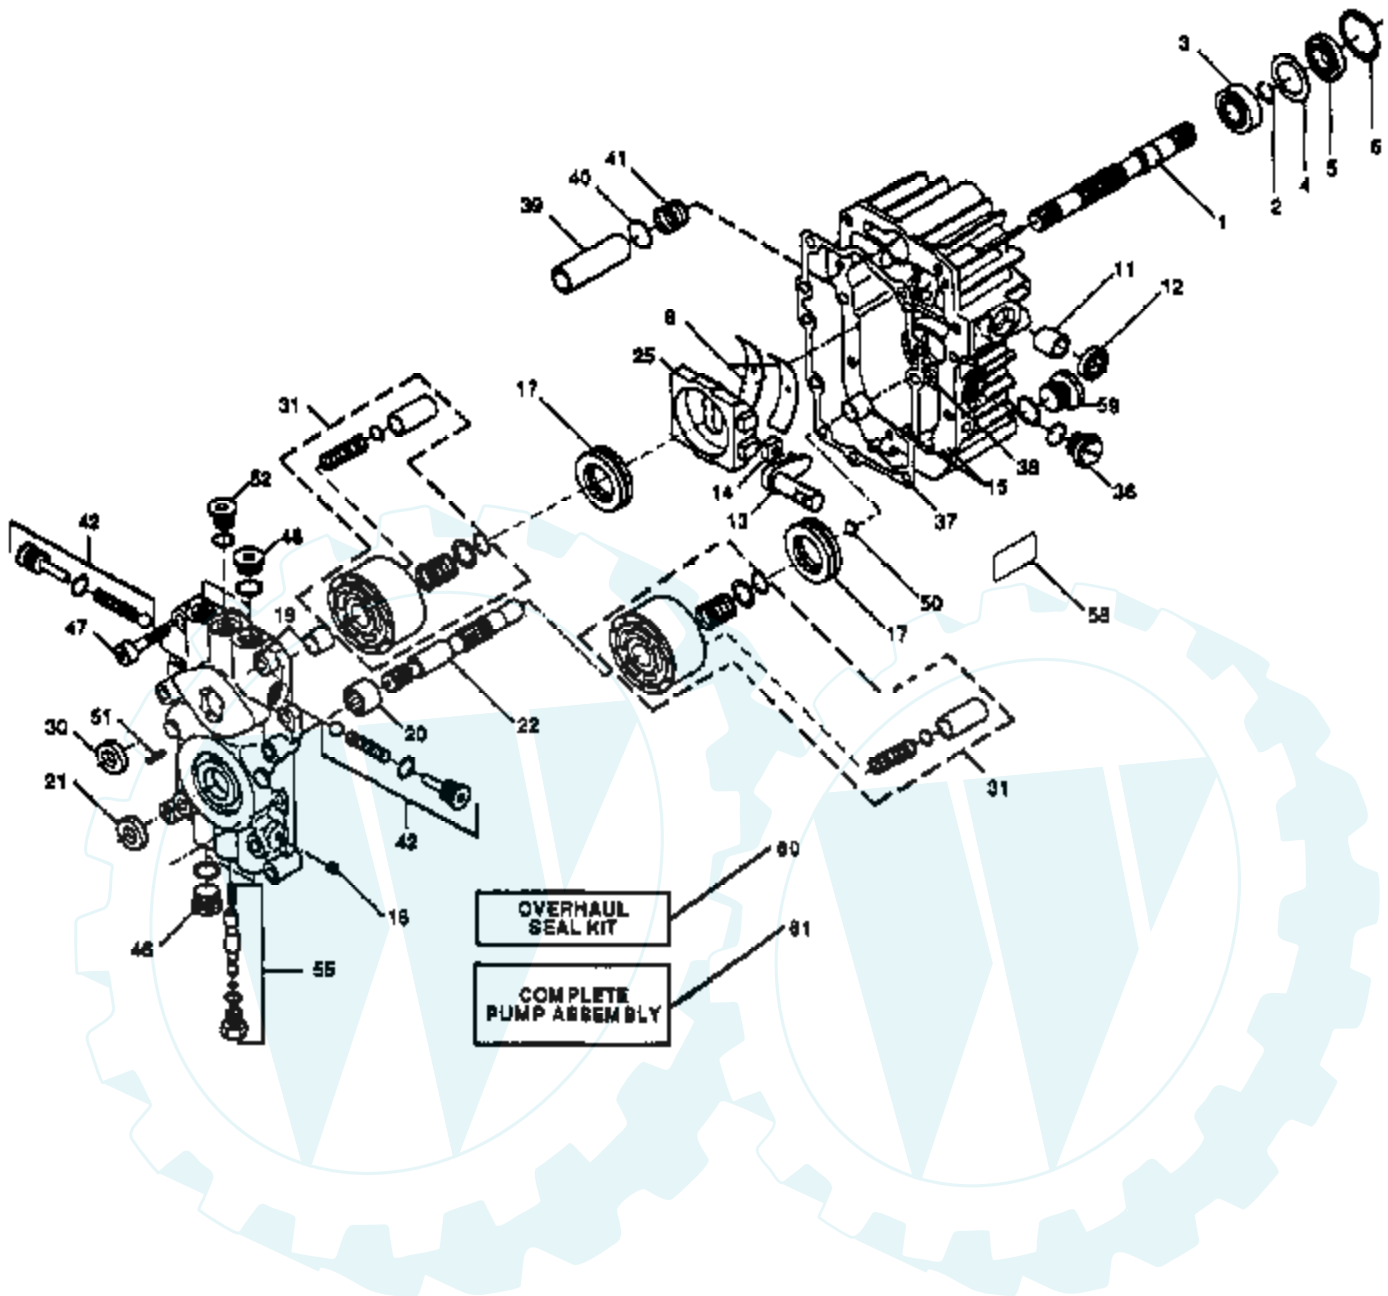

Ref #	Part Number	Qty	Description
1	122756X		Shaft, Pump Splined 36T
2	122716X		Ring, Retaining
3	122745X		Bearing, Ball
4	122715X		Spacer
5	122700X		Seal, Lip, Pump Shaft
6	122699X		Ring, Retaining
8	122767X		Bearing, Cradle
9	122729X		Plug
10	122746X		O-Ring
11	122747X		Bearing, Journal Trunnion
12	122717X		Seal, Lip
13	122748X		Arm, Trunnion
14	122749X		Guide, Slot
15	122768X		Housing
16	122769X		Bearing, Journal
17	122770X		Bearing, Asm. Ball
18	122771X		Plug, Pipe
19	122772X		Section, Center
20	122773X		Bearing, Needle
21	122722X		Seal, Lip, Motor Shaft
22	122750X		Shaft, Motor Splined 36 Tooth
23	122774X		Washer
25	122775X		Swashplate
26	122776X		Guide, Bearing
27	122777X		Washer, Thrust
28	122778X		Roller, Thrust
29	122779X		Plate, Thrust
30	122723X		Seal, Lip, Thru Pump Shaft
31	122780X		Cylinder, Block
32	122781X		Cylinder Block
33	122782X		Piston
34	122784X		Piston, Spring
35	122785X		Washer, Thrust
37	122786X		Pin, St. Hdls.
38	122718X		Gasket
39	122731X		Filter
40	122730X		Washer, Filter
41	122728X		Spring, Filter
42	122706X		Plug, Check Valve
43	122705X		O-Ring
44	122702X		Ball
45	122704X		Check, Spring
46	122787X		Plug, Std. Thd.
47	122752X		Screw, Socket Hd. M8 X 35
48	122753X		Screw, Socket Hd. M8 X 20
50	122788X		Washer, Thrust
51	122789X		Pin, Spiral
52	122754X		Plug, St, Thd.
53	122712X		O-Ring Bypass Valve
54	122708X		Spring
55	122709X		Bypass Spool
56	122712X		Bypass Plug
57	122710X		O-Rings, Bypass Valve
58	122727X		Nameplate
59	122790X		Plug, Plastic
60	122791X		Spring
61	121430X		Pump Assy, Complete