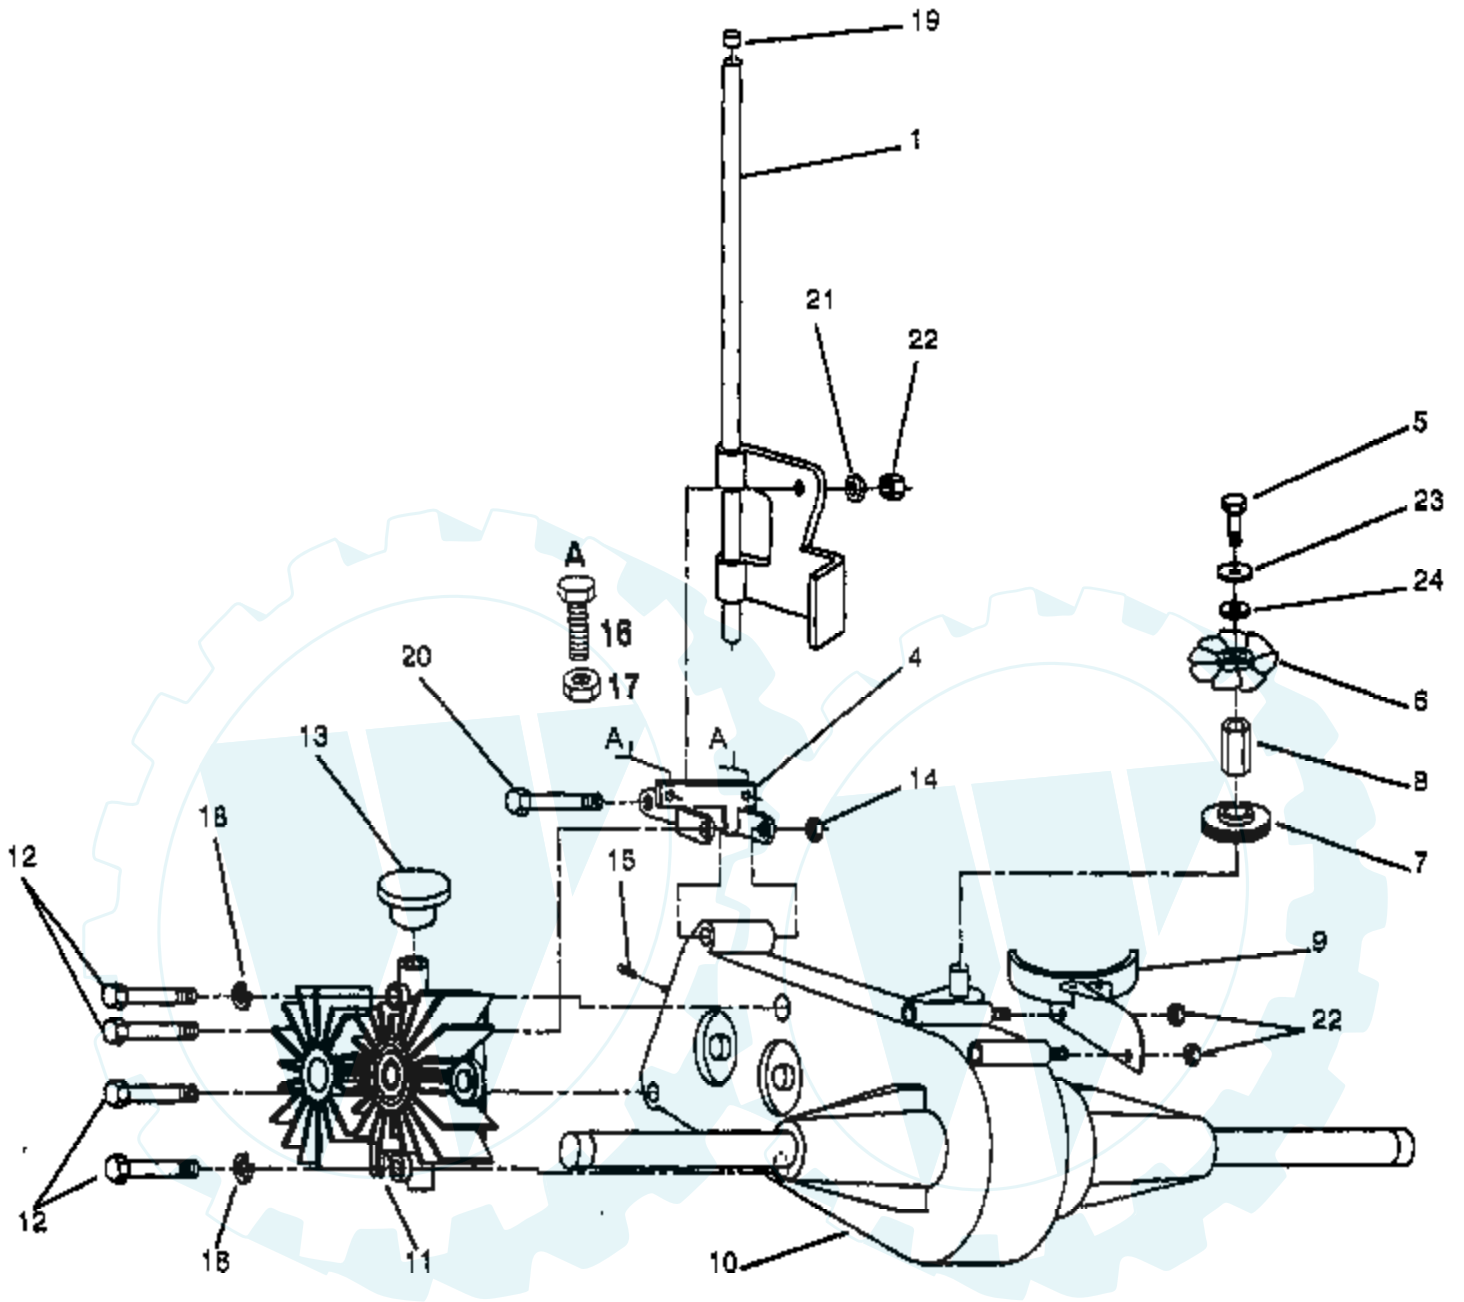

Ref #	Part Number	Qty	Description
1	532123634		Control, Asm., Free Wheel
4	532121188		Bracket, Pnt. Mounting Differential
5	874780412		Bolt, Hex Hd. 1/4 -20 UNC x 3/4
6	532121186		Fan, Hydro 8"
7	532121180		Pulley, Transaxle
8	532121211		Standoff, Fan Hydro
9	532121182		Guard Assembly, Belt
10	532121431		Differential Assembly
11	532121430		Pump Assembly
12	874760572		Bolt, Hex Fin. 5/16-18 UNC x 4.5
13	532121323		Reservoir Pump
14	873680500		Nut, Crownlock 5/16 - 18
15	532121250		Spring, Compression
16	874760612		Bolt, 3/8-16 x 3/4
17	873680600		Nut 3/8-16 UNC
18	810040500		Washer Lock Hvy. Helical
19	532071673		Cap, Plunger
20	532124815		Bolt Shoulder 1/4-20 UNC
21	532120529		Washer, Nylon
22	873680400		Nut, Crown lock 1/4-20 UNC
23	819092016		Washer 9/32 x 1-1/4 x 16 ga.
24	810040400		Washer Lock, Hvy., Helical