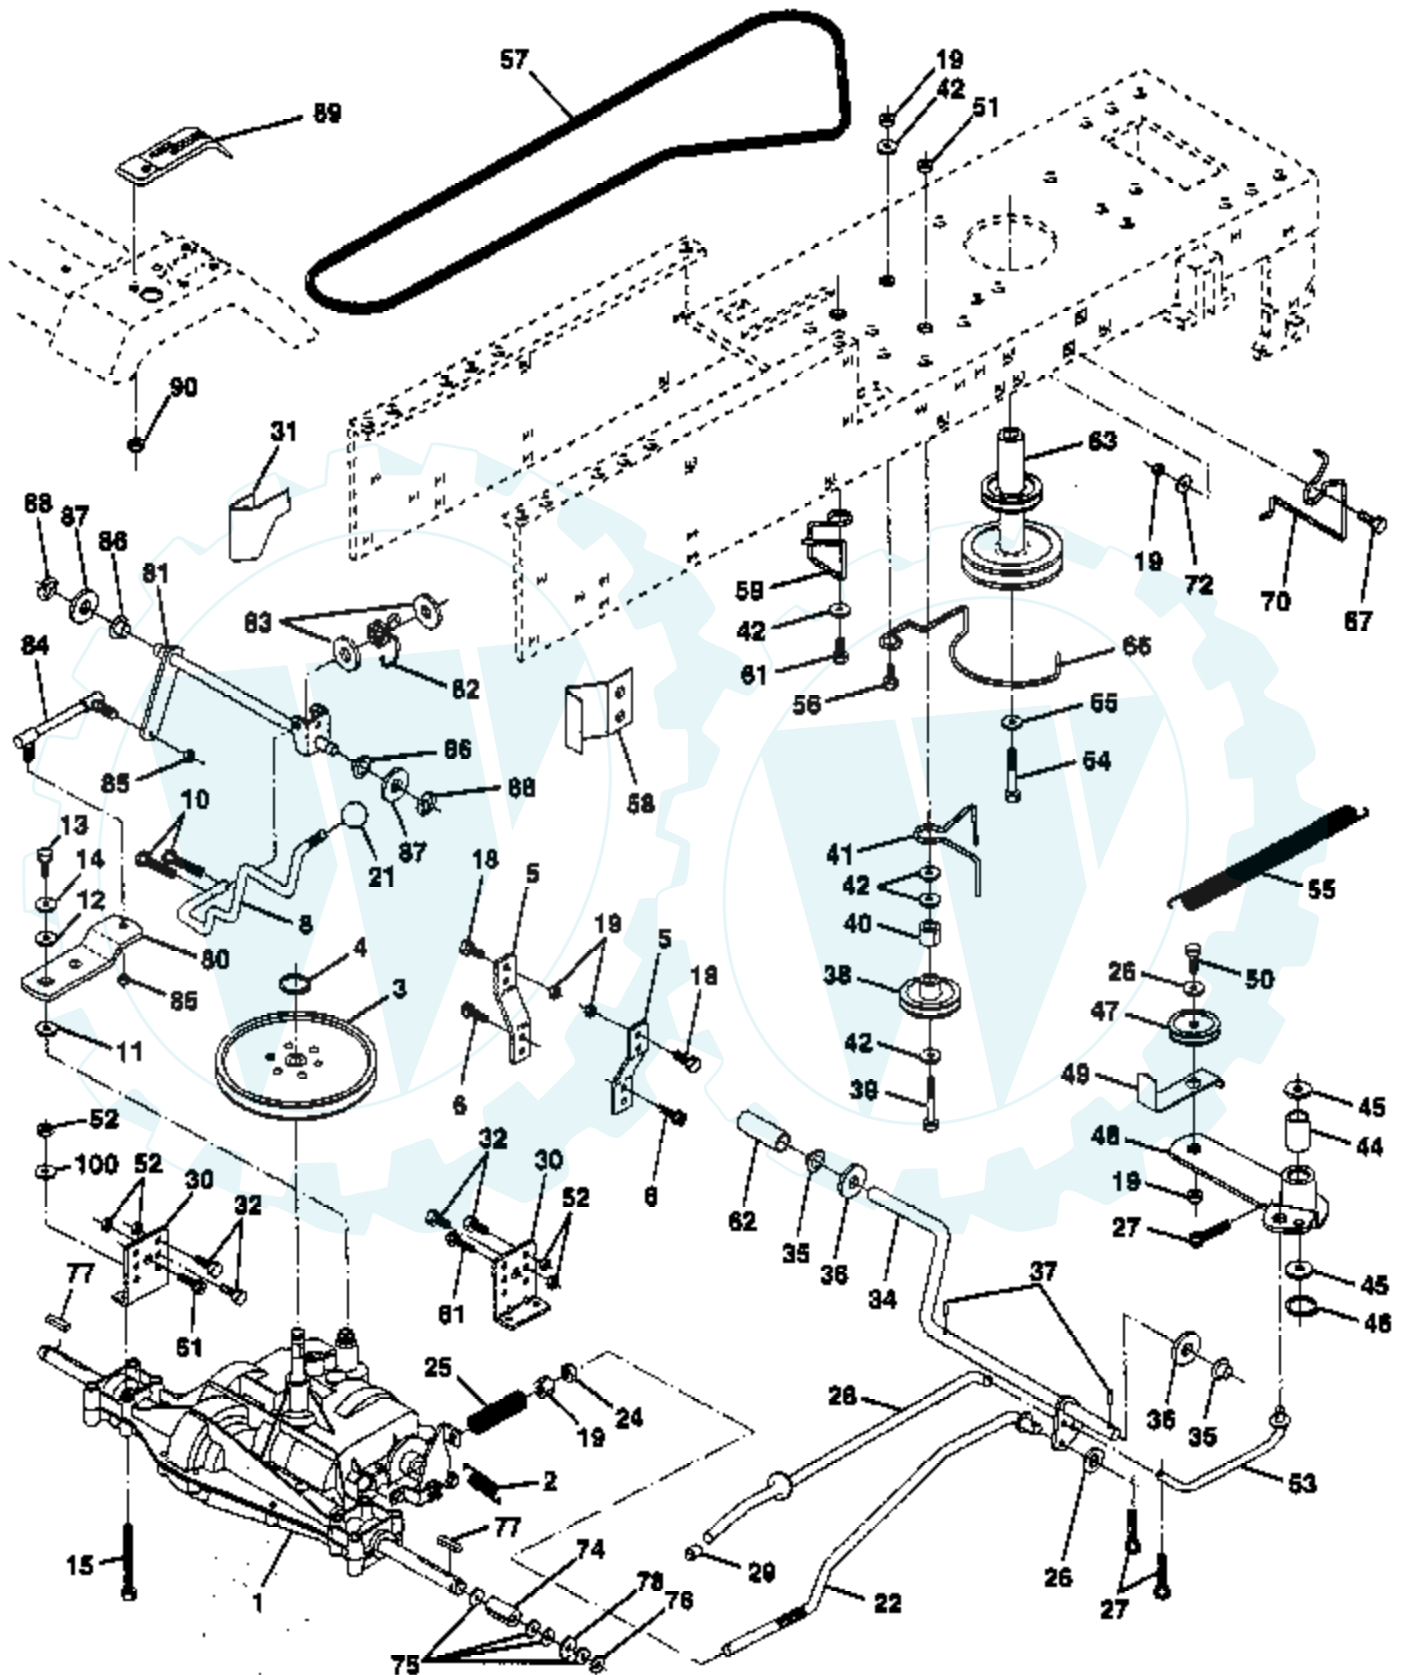

Ref #	Part Number	Qty	Description
56	532105941		Ring, Retaining
57	532110071		Gear, Spur, 32 Teeth
58	532120952		Shaft, Cross
59	532110082		Gear, Miter, 15 Teeth
60	532123908		Axle, R.H.
61	532142680		Housing, Lower
62	532120961		Puck, Friction
63	532007294		Disc, Brake
64	532108989		Spacer
65	532120953		Jaw, Brake
66	532120954		Pin, Dowel
67	532134799		Screw, Self-Tapping, Large 5/16-18 x 2.25
68	532138244		Lever, Actuating
69	532108996		Washer, Plain .321 x 1.00 x .055
70	532120956		Bracket, Anti-Rotation
71	532106596		Screw, Self-Tapping, Large 5/16-18 x 1.44
72	532120951		Puck, Friction
73	532120416		Grease

Ref #	Part Number	Qty	Description
1	532140820		Decal Instruction Dash Eng/fr
2	532145005		Decal Battery Dan/Poi P/L Symbols
3	532146518		Decal Hood LH
4	532146517		Decal Hood RH
5	532135013		Decal Enviro Deck Yellow
6	532133671		Pad Footrest Ribbed
7	532137963		Decal Insert Strg Whl
8	532133900		Decal Fender Logo
9	532133795		Decal Caution Fender Eng/fr
10	532101892		Decal Clutch/brake Eng/fr
11	532137259		Decal Warning Multi-Language
12	532272991		Decal Engine B&S 14.5 ICQ OHV
15	532136832		Decal V-Belt Schematic
	532138311		Decal Handle Lft Height Adjust
	532145278		Operators Manual
	532148313		Parts Manual
	0LBD48		42" Snow Blade
	00LC05		33 lb. Wheel Wts. (Pair)
	000C42		Grass Catcher
	0LA018		Tire Chains
	0LSB42		42" Snow Blower
	0MK420		Mulching Kit W/Blades