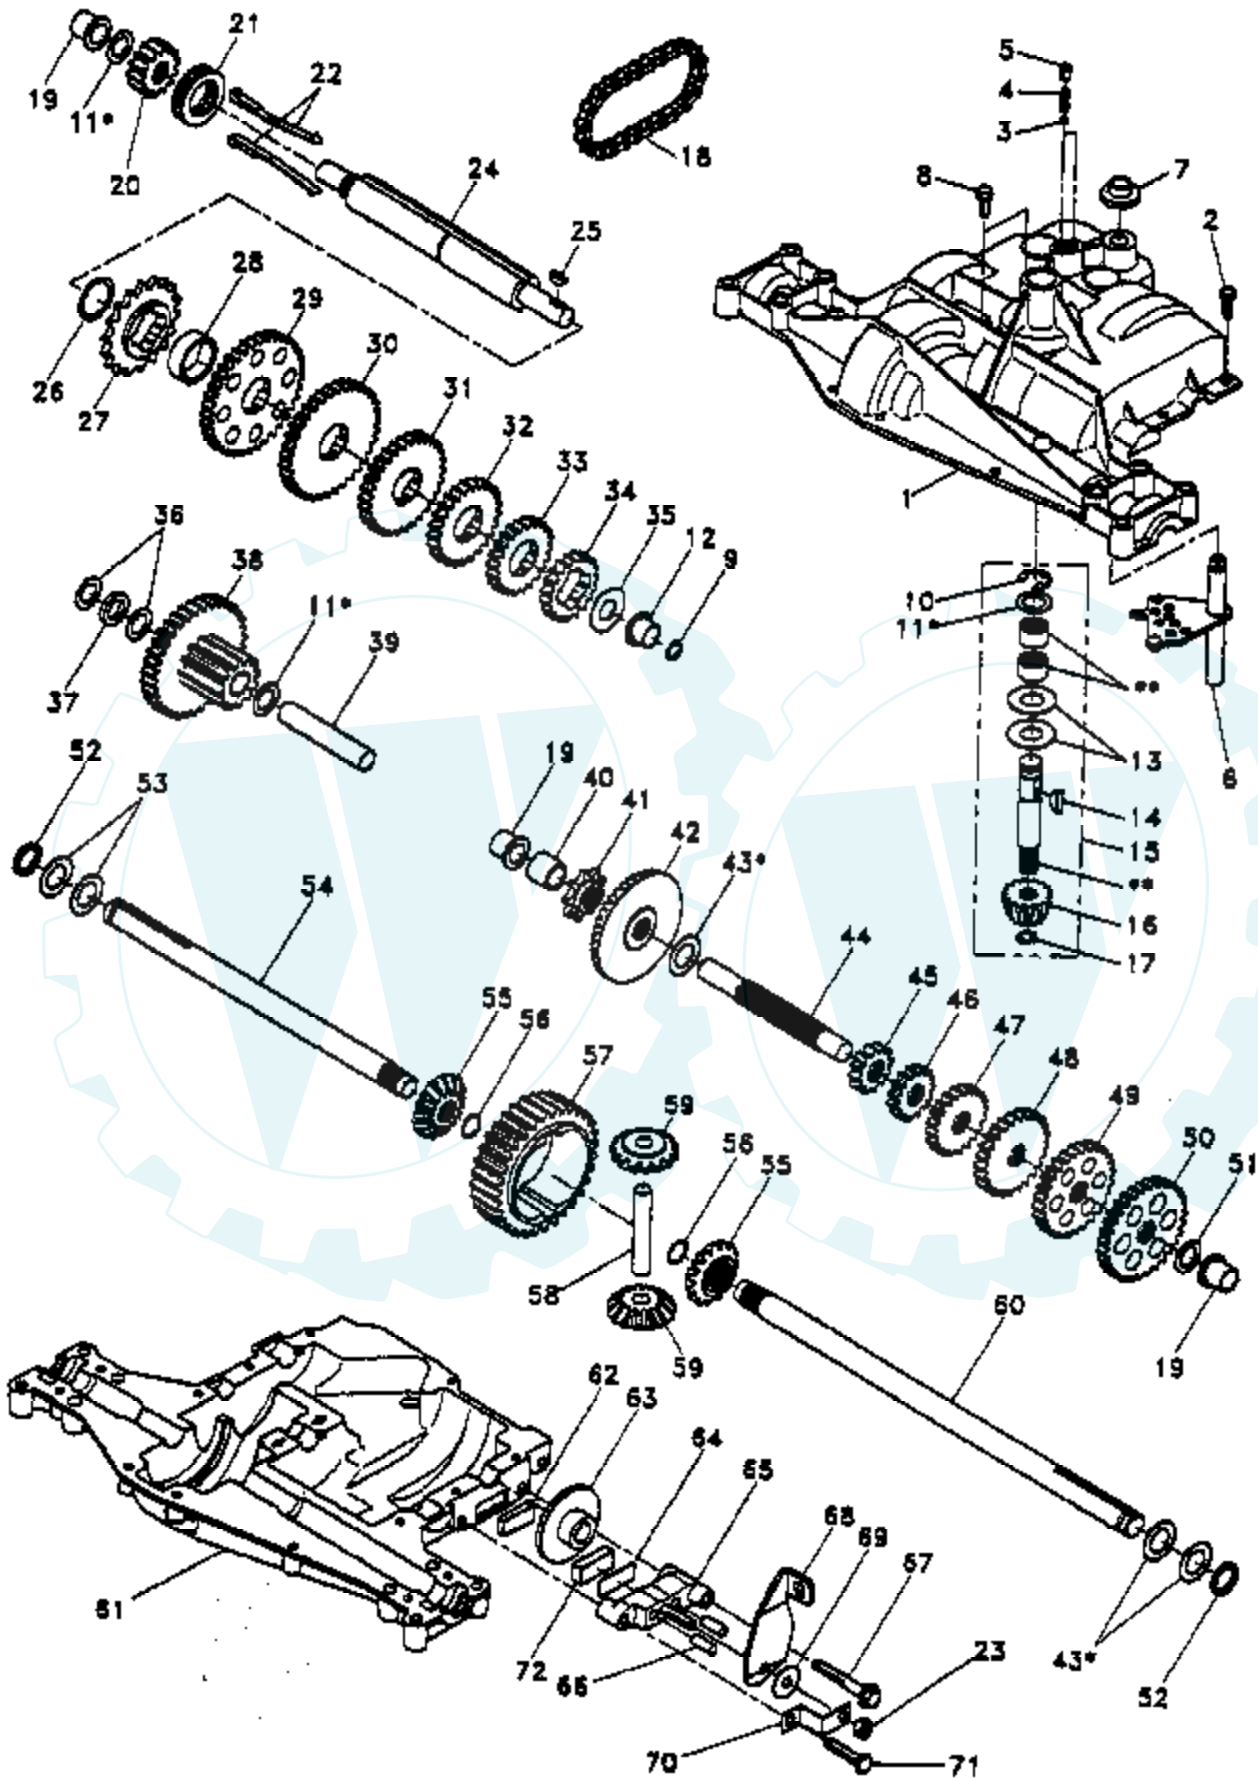

Ref #	Part Number	Qty	Description
1	532142671		Housing, Upper
2	532002274		Screw, Self-Tapping, Large 1/4-20 x .734
3	532134400		Ball, Detent
4	532105904		Spring, Detent
5	532105905		Screw, Set
6	532138235		Kit, Shifter Assembly
7	532134399		Boot, Shifter
8	532134791		Screw, Self-Tapping, with Sealer
9	532138241		Square Ring
10	532142672		Ring, Retaining
11	532134793		Assembly, Kit, Shim .625 Shaft Use in combinations to maintain proper clearances.
12	532142673		Bearing, Flange
13	532120415		Washer, Plain .632 x 1.38 x .046
14	532142674		Key, Woodruff, #9
15	532138234		Assembly, Kit, Input Shaft
16	532110078		Pinion, Bevel, 14 Teeth
17	532105909		Ring, Retaining
18	532105910		Chain, 24 Pitches
19	532105911		Bearing, Flange
20	532142675		Gear, Spur, 14 Teeth
21	532138246		Collar, Clutch
22	532138236		Assembly, Kit, Clutch Keys
23	873810500		Locknut 5/16-24
24	532142676		Shaft, Intermediate
25	532002244		Key, Woodruff, #61
26	532105916		Ring, Retaining
27	532120470		Sprocket, 18 Teeth
28	532110070		Spacer
29	532142677		Gear, Spur, 37 Teeth
30	532142681		Gear, Spur, 35 Teeth
31	532120405		Gear, Spur, 30 Teeth
32	532108980		Gear, Spur, 25 Teeth
33	532120406		Gear, Spur, 22 Teeth
34	532134796		Gear, Spur, 19 Teeth
35	532105925		Washer, Plain .640 x 1.37 x .061
36	532002232		Washer, Plain .632 x 1.00 x .026
37	532108978		Spacer .630 x 1.00 x .169
38	532110079		Assembly, Gear, Combination of 12 Teeth and 35 Teeth
39	532124639		Shaft, Idler
40	532120472		Spacer .635 x .875 x .755
41	532105928		Sprocket, 9 Teeth
42	532110084		Gear, Bevel, 42 Teeth
43	532134394		Assembly, Kit, Shim .750 Shaft Use in combinations to maintain proper clearances.
44	532120473		Shaft, Drive
45	532142678		Gear, Spur, 12 Teeth
46	532142679		Gear, Spur, 15 Teeth
47	532120407		Gear, Spur, 20 Teeth
48	532106589		Gear, Spur, 25 Teeth
49	532120408		Gear, Spur, 28 Teeth
50	532105937		Gear, Spur, 31 Teeth
51	532002226		Washer, Plain .632 x 1.00 x .060
52	532134401		Washer, Neoprene
53	532002264		Washer, Plain .758 x 1.25 x .031
54	532120474		Axle, I.H.
55	532110081		Gear, Miter, 15 Teeth