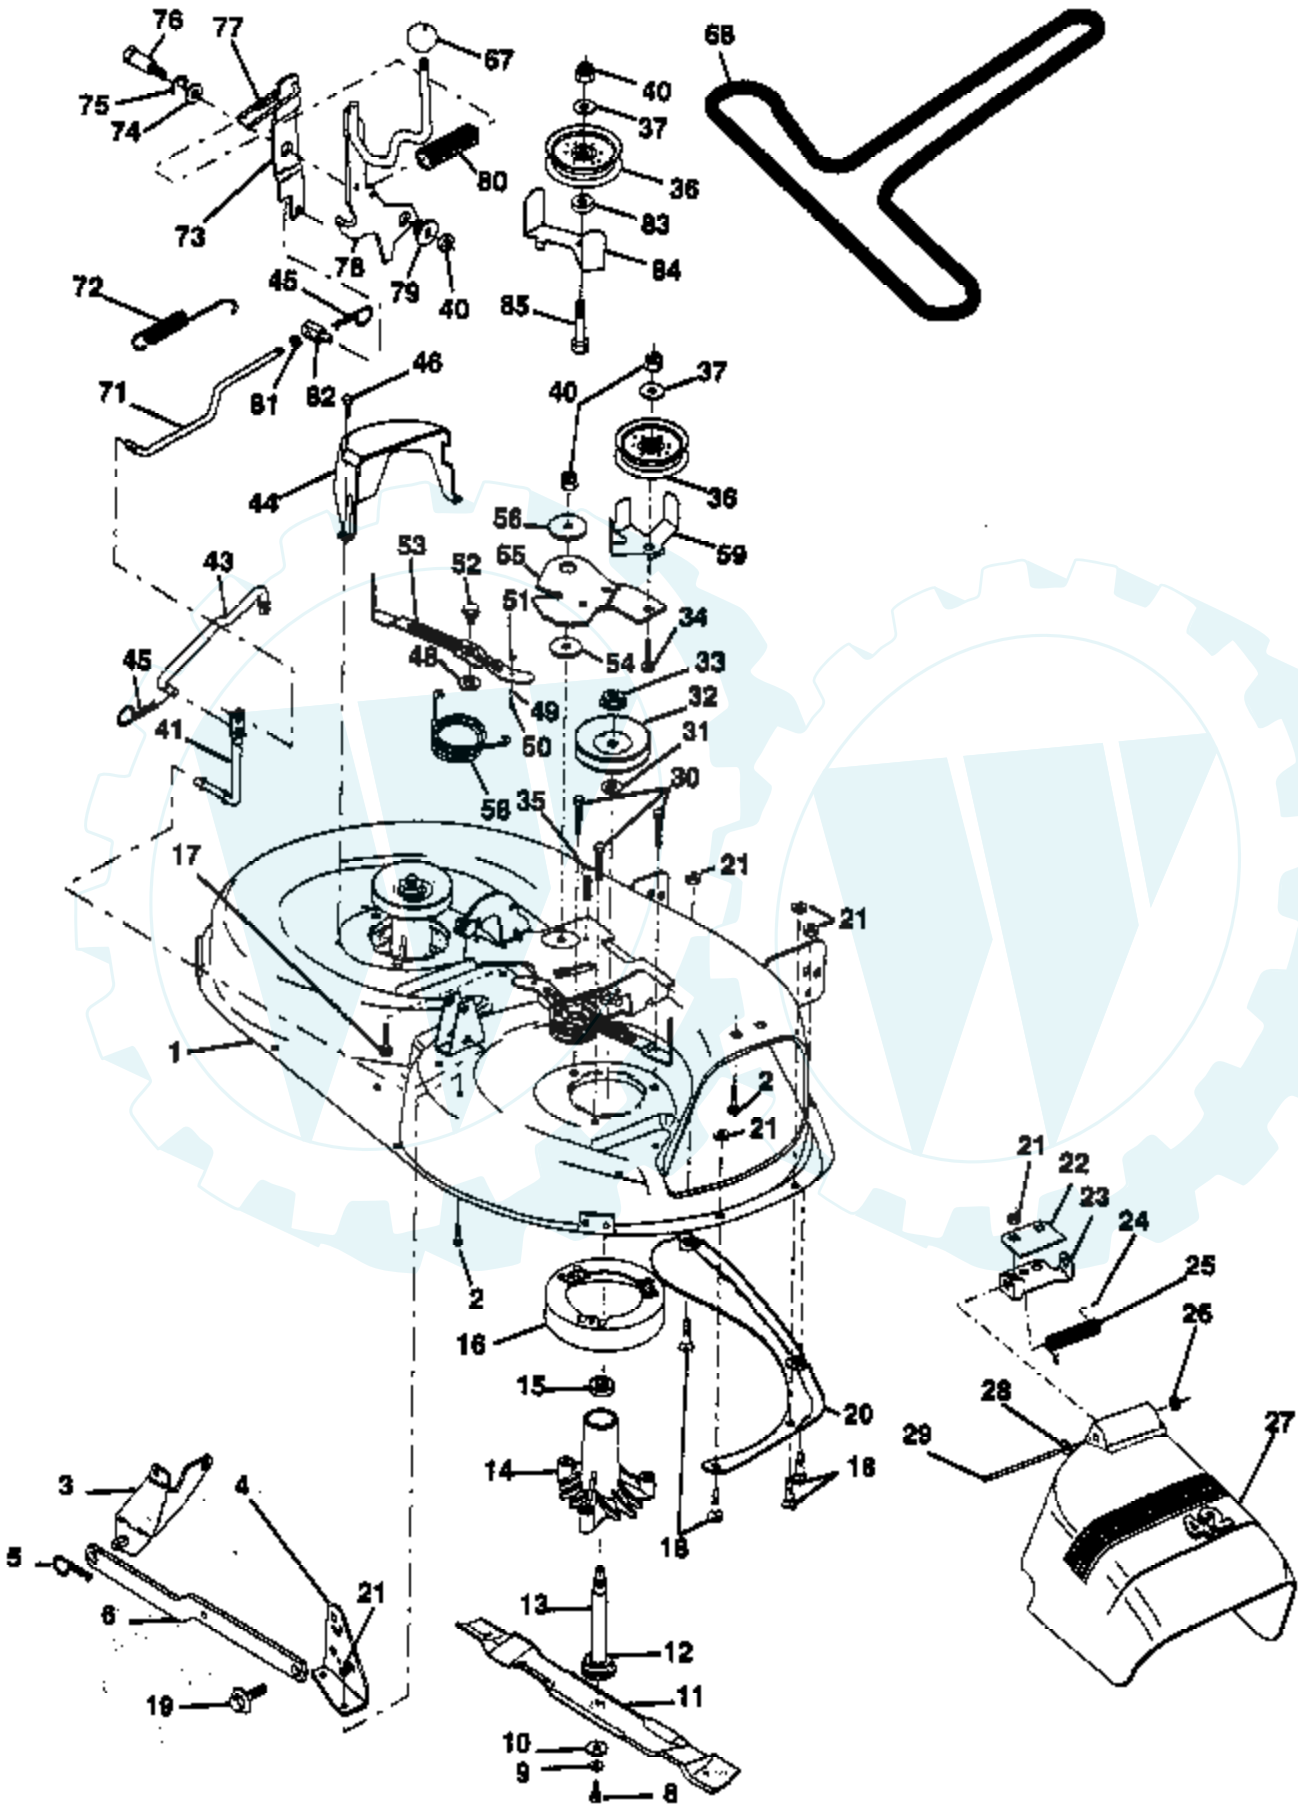

Ref #	Part Number	Qty	Description
1	532144393		Deck Asm MWR 42"weldment
2	872140506		Bolt Rdhd Sqnk 5/16-18unc X3/4
3	532138017		Bracket Asm Fr Sway Bar 38/42
4	532138440		Bracket Asm Deck 42"sway Bar
5	532124670		Retainer Spring
6	532130832		Arm Suspension Rear
8	532850857		Bolt 3/8 - 24 X 1.25 Gr 8
9	810030600		Washer Lock Hvy 3/8
10	532140296		Washer Hard Blade Mower Vented
11	532134149		Blade Mower Mulching 42"
12	532129895		Bearing Ball #6024 (Mandrel)
13	532137645		Shaft Asm W/lower Bearing
14	532128774		Housing Mandrel Vented
15	532110485		Bearing Ball Mandrel
16	532140329		Stripper Mower Vented
17	872110610		Bolt Rdhd Sqnk 3/8-16 X 1-1/4
18	872140505		Bolt Rdhd Sqnk 5/16-18 X 5/8
19	532132827		Bolt Shoulder
20	532136888		Baffle Vortex 42
21	873680500		Nut Crownlock 5/16-18 UNC
22	532134753		Stiffener Bracket 42"deck
23	532131267		Bracket Deflector Mower 42"
24	532105304		Cap Sleeve 80x 112 Blk Mower
25	532123713		Spring Torsion Deflector 2 52
26	532110452		Nut Push Phos & Oil
27	532130968		Shield Deflector Mower 42" Blk
28	819111016		Washer 11/32 X 5/8 X 16 Ga
29	532131491		Rod Hinge 42"6 75 Wlg
30	532138776		Screw Thdrol Hex Head Zinc Mwr
31	532129963		Washer Spacer Mower Vented
32	532129861		Pulley Mandrel 42"
33	532137266		Nut 9/16 Toplock Flng Oil Dip
34	872110614		Bolt Rdhd 3/8-16uncx1-3/4 Gr5
35	532133835		Fastner Christmas Tree
36	532131494		Pulley Idler Flat 3 060
37	819131316		Washer 13/32 X 13/16 X 16
40	873680600		Nut Crownlock 3/8-16 Unc
41	532133551		Rod Pivot W/nibs
43	532140083		Rod Clutch Secondary W/nibs
44	532140088		Guard Mandrel LH Black
45	532124788		Spring Retainer 1" Zinc/cad
46	532137729		Screw Hex Thd Cut 1/4-20x5/8 T
48	532133944		Washer Hardened Smaller
49	532133940		Roller Asm Cam Follower 42"dec
50	532131340		Bolt Shldr 10-24 Zinc Gr 5 42"
51	532069180		Nut Lock #10-24 Unc
52	532139888		Bolt Shoulder 5/16-18 Unc Blkz
53	532131845		Arm Asm Pad Brake
54	532133943		Washer Hardened
55	532140084		Arm Idler 42"mower LT/YT
56	532122052		Spacer Retainer Pm Mower
58	532140086		Spring Torsion Brakes
59	532141043		Guard TUV Idler
67	532106933		Knob Rd 1/2-13 Plstc Thds Blk
68	532144200		V-Belt Mower 42"
71	532142427		Rod Clutch Primary 38/42
72	532131870		Spring Return
73	532127847		Arm Clutch Secondary