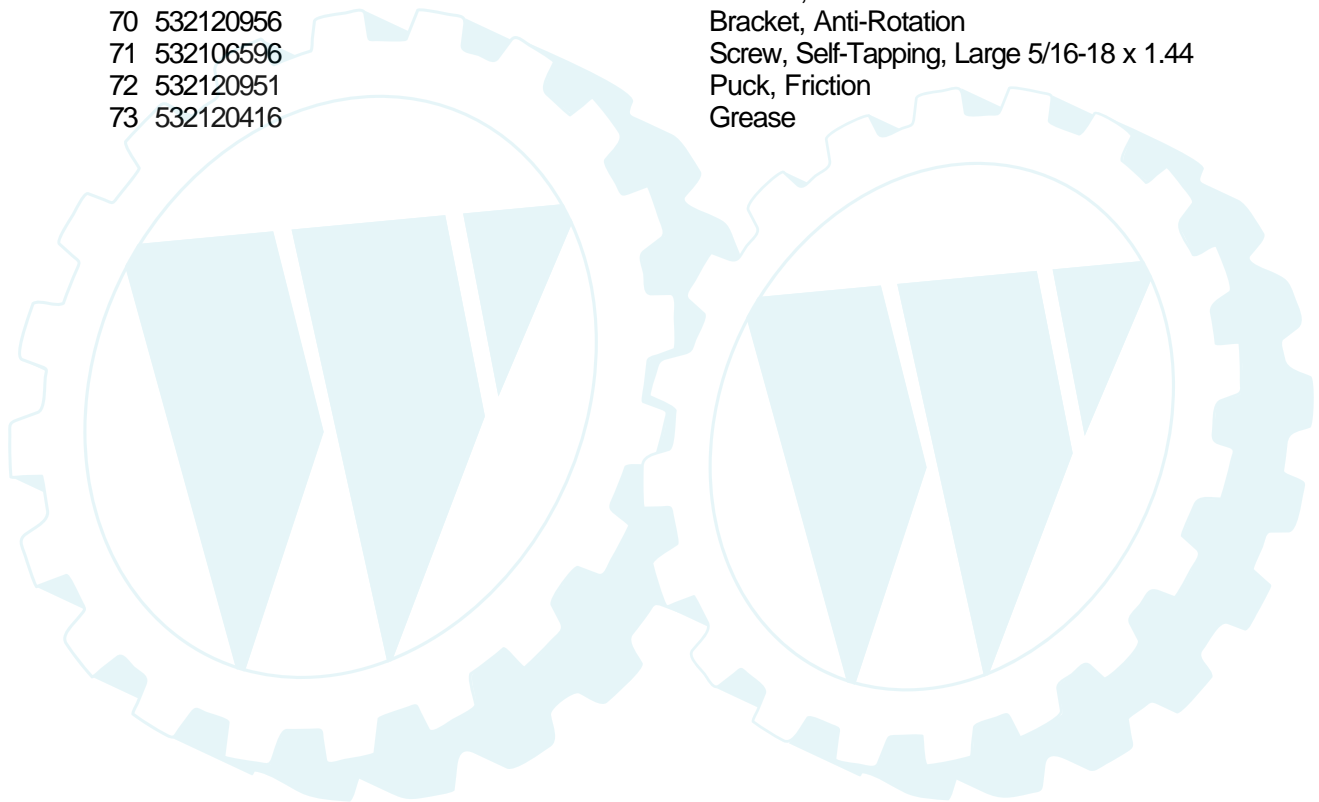

Ref #	Part Number	Qty	Description
56	532105941		Ring, Retaining
57	532110071		Gear, Spur, 32 Teeth
58	532120952		Shaft, Cross
59	532110082		Gear, Miter, 15 Teeth
60	532123908		Axle, R.H.
61	532142680		Housing, Lower
62	532120961		Puck, Friction
63	532007294		Disc, Brake
64	532108989		Spacer
65	532120953		Jaw, Brake
66	532120954		Pin, Dowel
67	532134799		Screw, Self-Tapping, Large 5/16-18 x 2.25
68	532138244		Lever, Actuating
69	532108996		Washer, Plain .321 x 1.00 x .055
70	532120956		Bracket, Anti-Rotation
71	532106596		Screw, Self-Tapping, Large 5/16-18 x 1.44
72	532120951		Puck, Friction
73	532120416		Grease