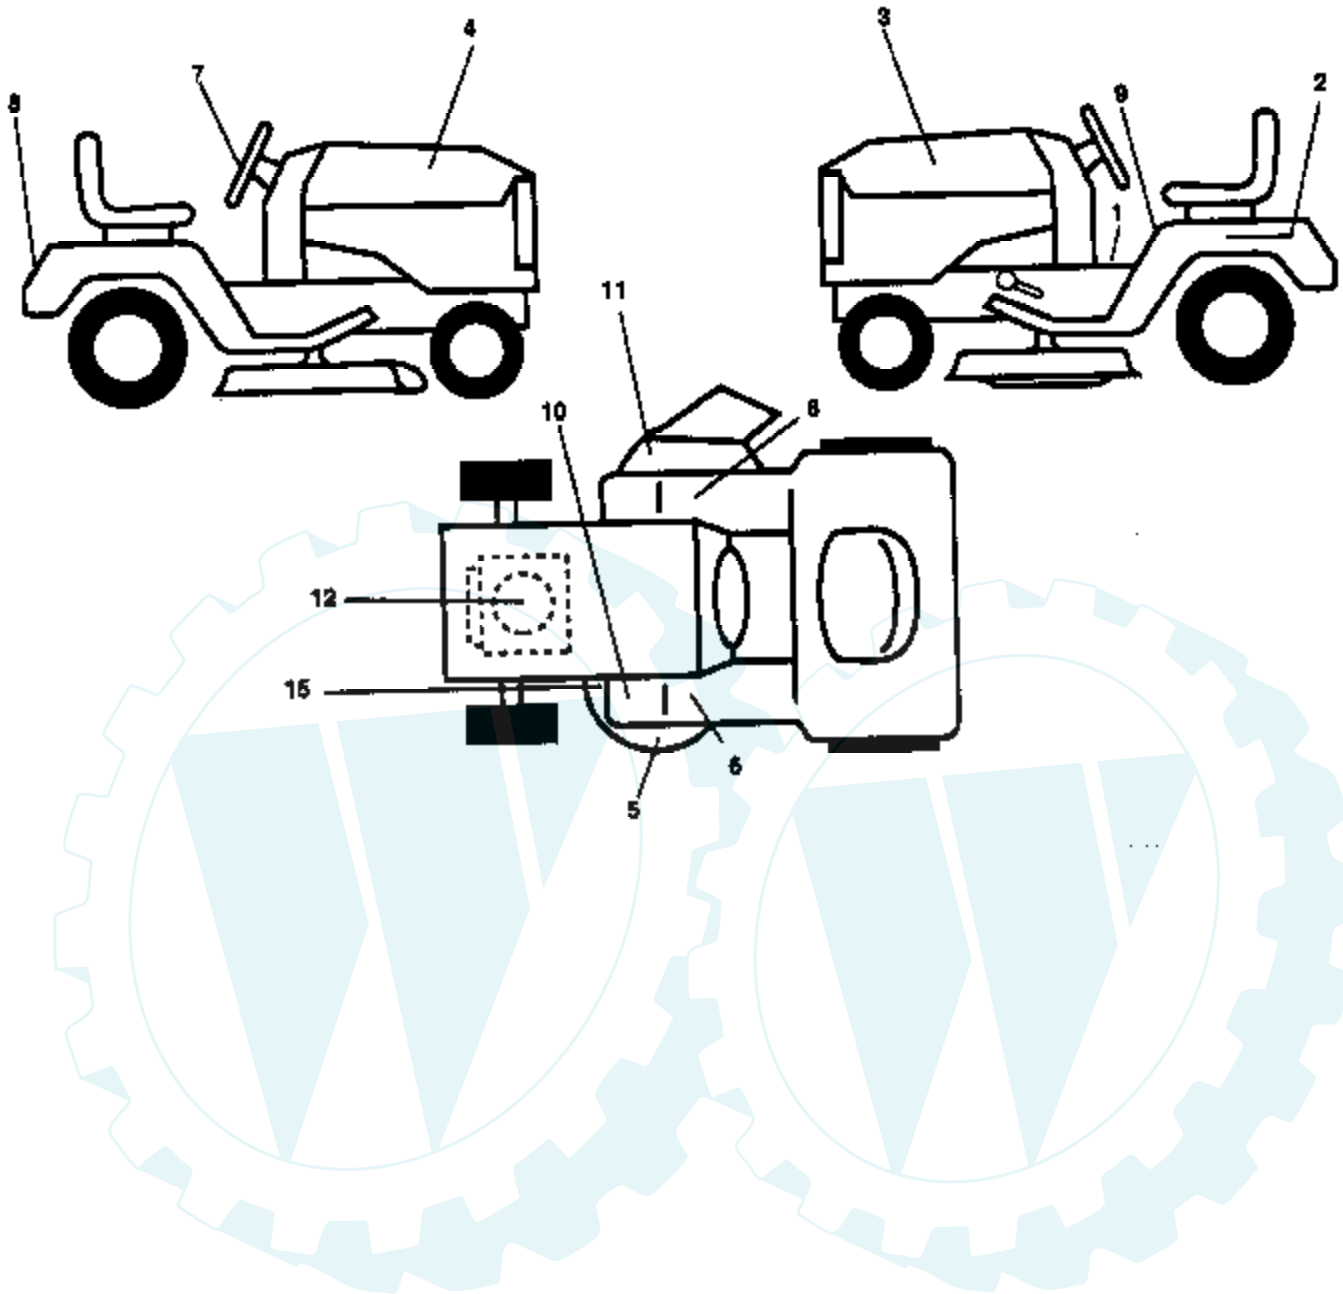

Ref #	Part Number	Qty	Description
56	532105941		Ring, Retaining
57	532110071		Gear, Spur, 32 Teeth
58	532120952		Shaft, Cross
59	532110082		Gear, Miter, 15 Teeth
60	532123908		Axle, R.H.
61	532142680		Housing, Lower
62	532120961		Puck, Friction
63	532007294		Disc, Brake
64	532108989		Spacer
65	532120953		Jaw, Brake
66	532120954		Pin, Dowel
67	532134799		Screw, Self-Tapping, Large 5/16-18 x 2.25
68	532138244		Lever, Actuating
69	532108996		Washer, Plain .321 x 1.00 x .055
70	532120956		Bracket, Anti-Rotation
71	532106596		Screw, Self-Tapping, Large 5/16-18 x 1.44
72	532120951		Puck, Friction
73	532120416		Grease