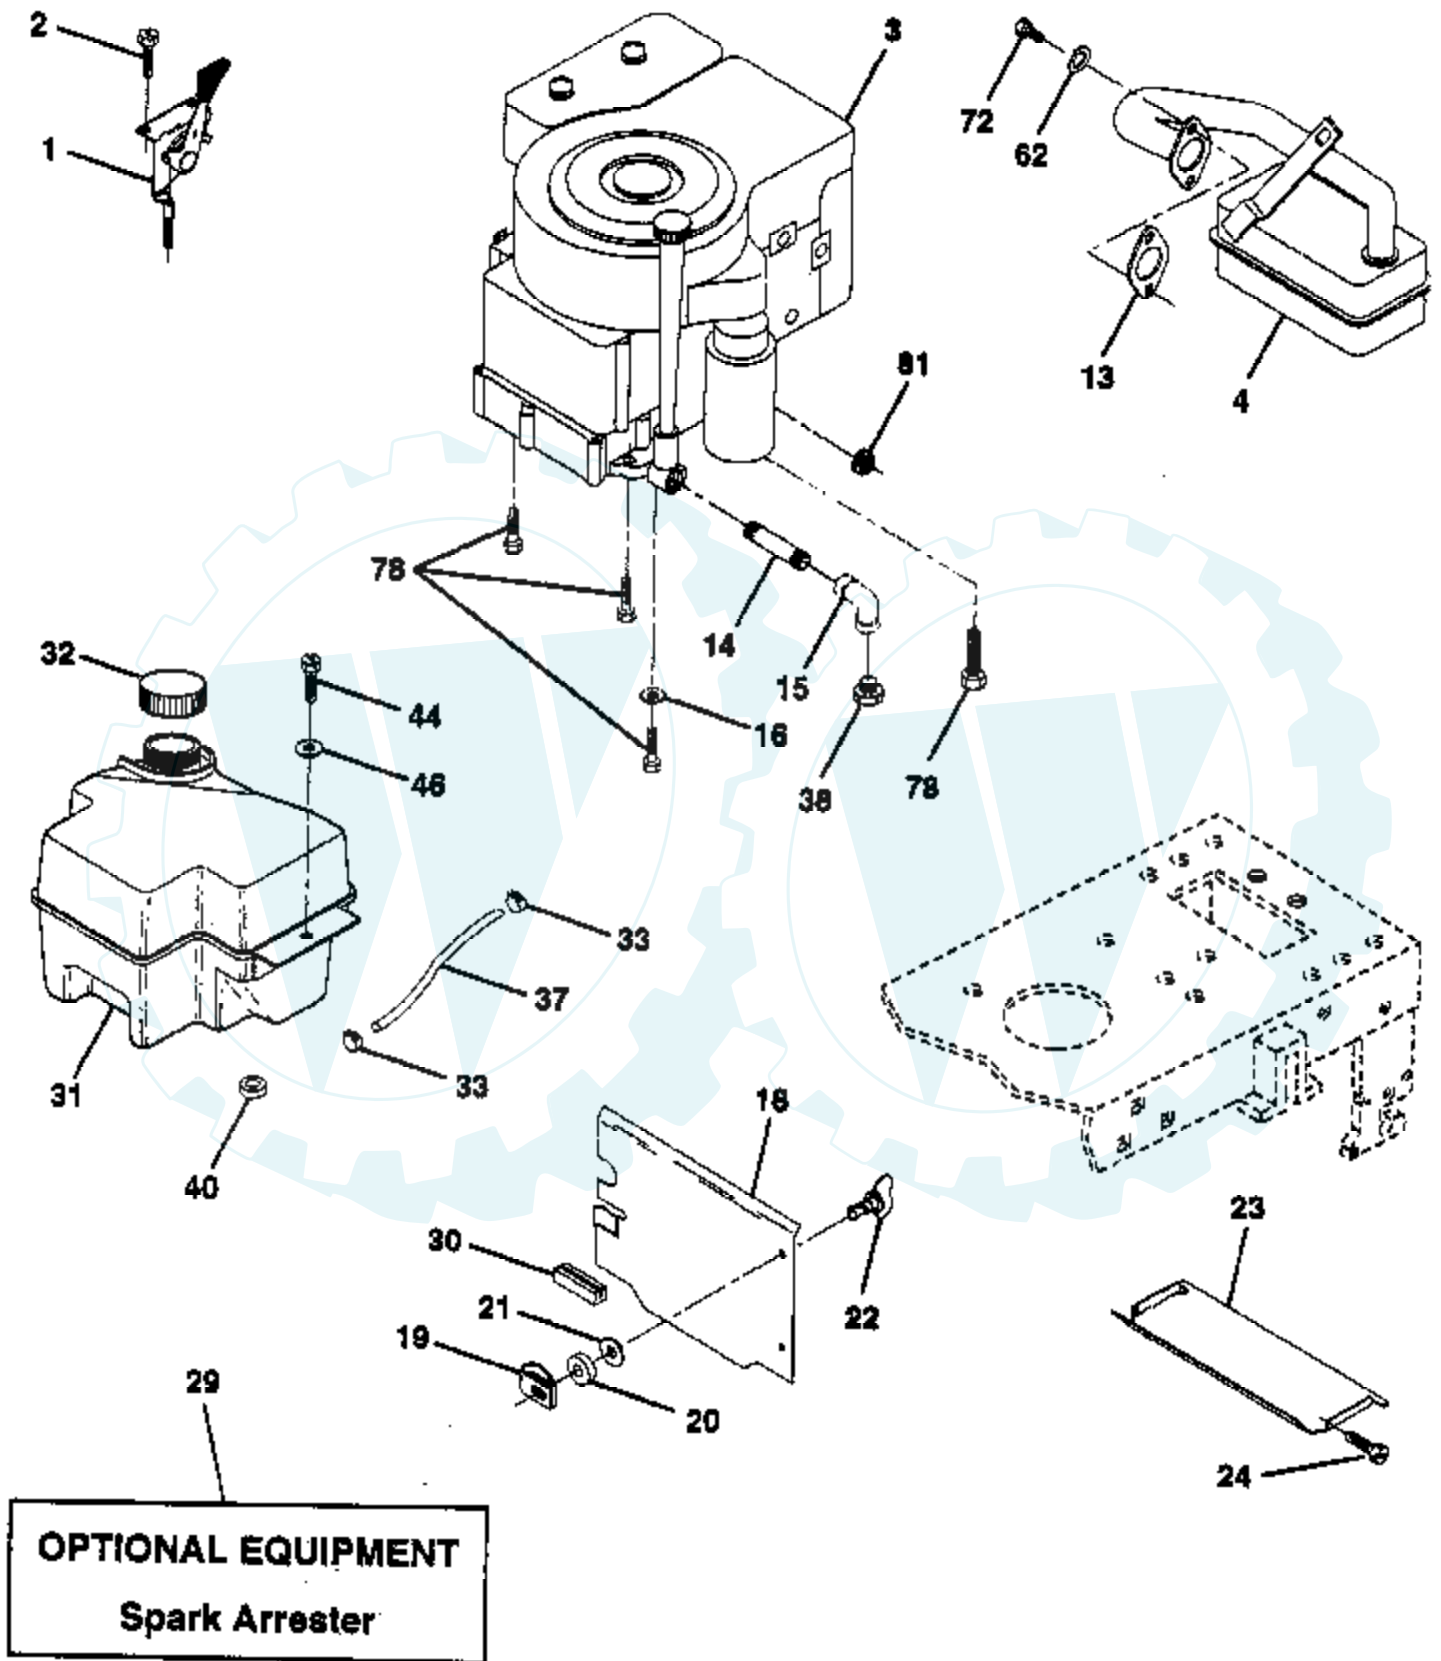

Ref #	Part Number	Qty	Description
1	532140310		Control Th/ch 23 5 LH Flag
2	817720410		Screw Hex Thd Cut 1/4-20x5/8 T
4	532137352		Muffler Exh Lt B&S 14 HP IC OHV
13	532125593		Gasket Eng 1 313 Id Tin Plated
14	813280324		Nipple Pipe 3/8 Npt X 3"
15	813200300		Elbow Std 90 Degree 3/8-18 Npt
16	811050600		Washer Lock Ext Tooth 3/8
18	532136718		Shield Heat Lt
19	532105839		Receptacle 1/4 turn
20	532105838		Retainer 1/4 turn
21	819091016		Washer 9/32 x 5/8 x 16 Ga.
22	532123650		Stud 1/4 turn
23	532128953		Shield Heat Browning LT/YT
24	817021008		Screw Tap Hex #10-24unc X 1/2
29	532137180		Kit Spark Arrestor (Flat Scrn)
30	532127057		Pinch Weld Hood Black
31	532140280		Tank Fuel Front 2 00
32	532140527		Cap Asm Fuel W/sym Vented
33	532123487		Clamp Hose Black
37	532137040		Line Fuel 20"
40	532124028		Bushing Snap Nyl Blk Fuel Line
44	817490412		Screw Hexwsh Thdrol 1/4-20x3/4
46	819091416		Washer 9/32 X 7/8 X 16 Ga
62	810040500		Washer Lock Hvy Hlcl Spr 5/16
72	871070512		Screw Hexhd Cap 5/16-18x 3/4
78	817490620		Screw Thdrol 3/8-16x1-1/4 TYTT
81	873510400		Nut Keps Hex 1/4-20 UNC