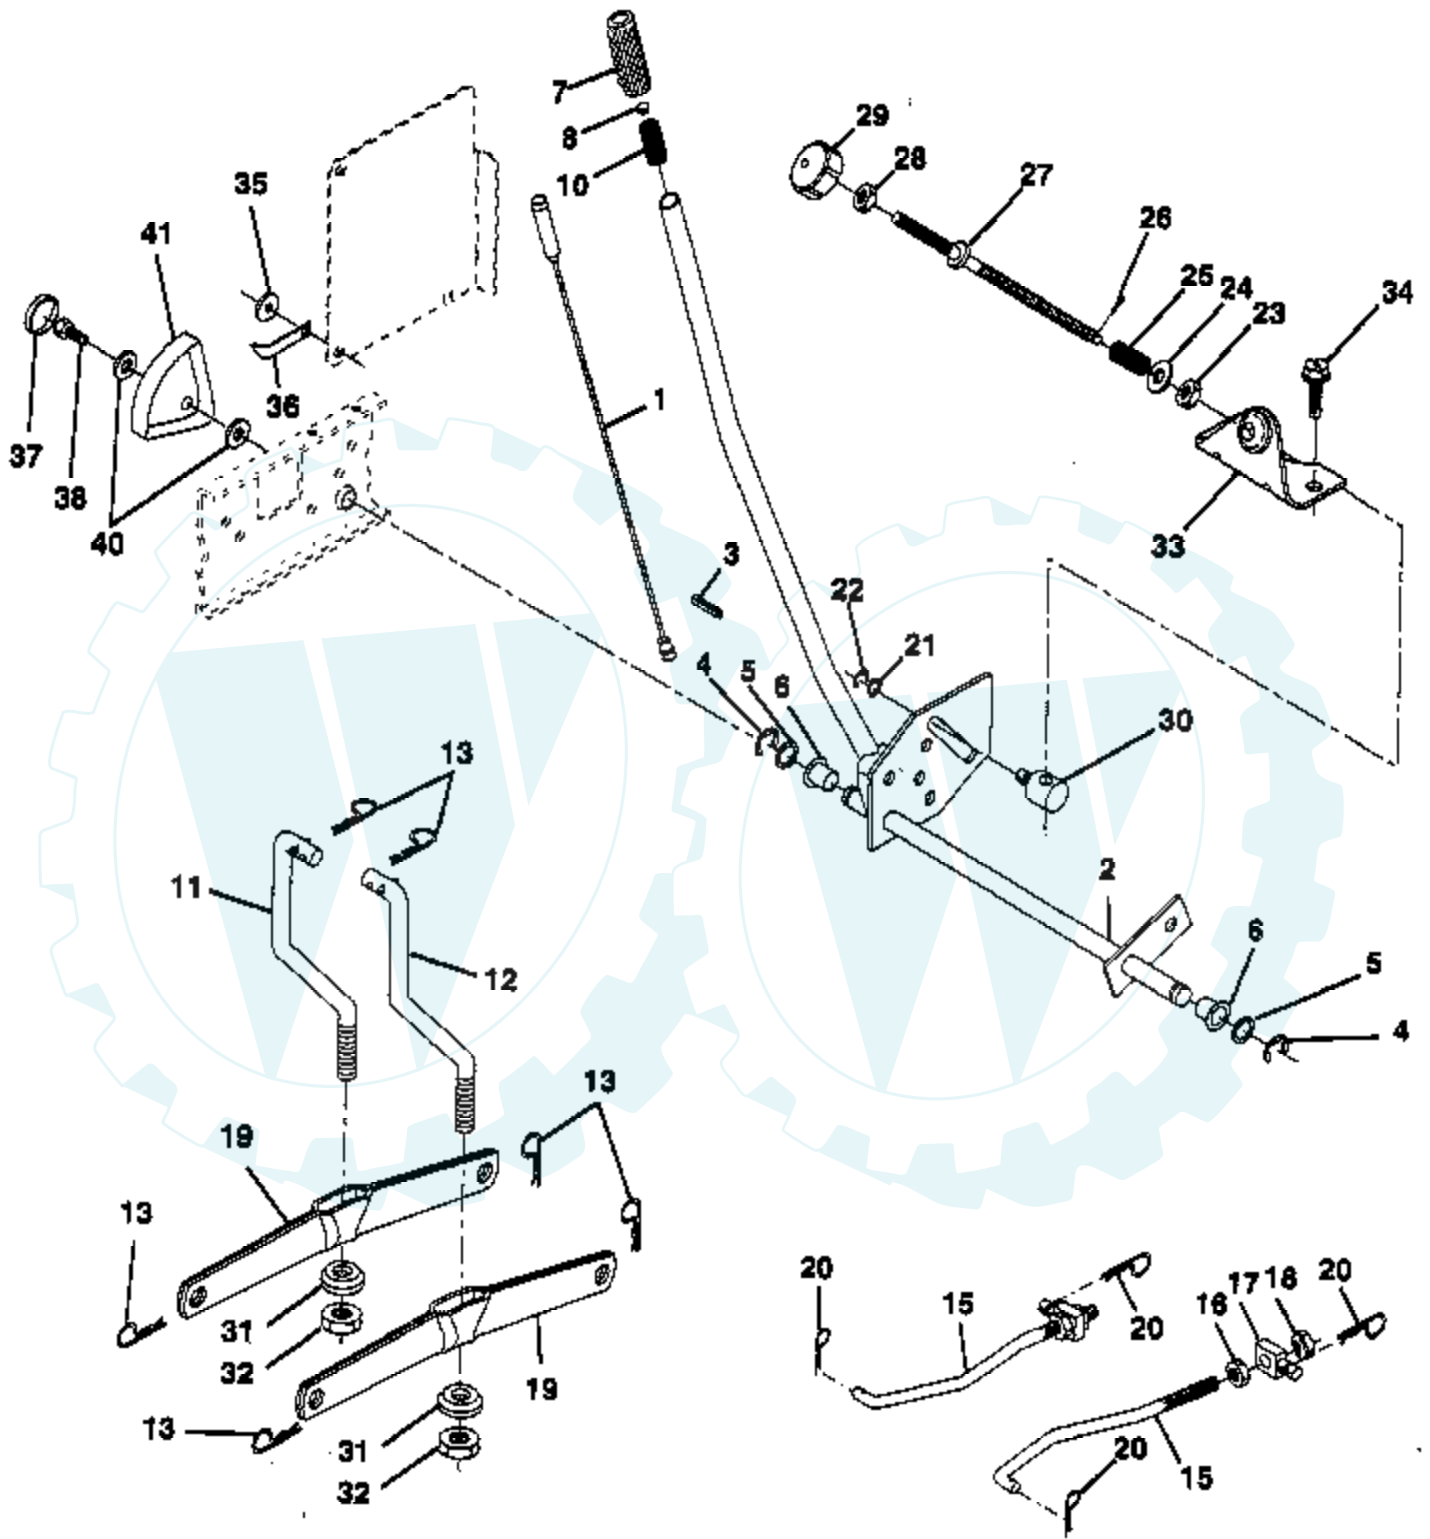

Ref #	Part Number	Qty	Description
1	532136973		Wire Asm Inner W/plunger 17 32
2	532140278		Shaft Asm Lift
3	532138284		Pin Groove
4	812000002		E Ring #5133-62
5	819211621		Washer PLTD 21/32 X 1 X 21 ga
6	532120183		Bearing Nylon Blk 629 Id
7	532109413		Grip Handle Bicycle Matte Blk
8	532124526		Button Plunger Black
10	532122512		Spring Cprsn 3 750 Oiled
11	532139865		Link Lift LH
12	532139866		Link Lift RH
13	532124670		Retainer Spring
15	532127218		Link Front
16	873350800		Nut Jam Hex 1/2-13 Unc
17	532130171		Trunnion Blk Zinc
18	873800800		Nut Lock W/wsh 1/2-13unc
19	532139868		Arm Suspension Rear
20	532124660		Spring, Retainer
21	819151216		Washer 15/32 x 3/4 x 16 Ga.
22	812000037		Ring Klip #T534037
23	532110807		Nut Special
24	819131016		Washer 13/32 x 5/8 x 16 Ga.
25	532124874		Spring 2-1/8"
26	876020308		Pin cotter 3/32 x 1/2
27	532126971		Rod adj Lifte zino 7.49 work lg.
28	873350600		Nut Hex Jam 3/8 - 16 Unc.
29	532138057		Knob info 3/8 - 16 Unc. Blk w/sym
30	532110810		Turnnion dp. stop dbl thds plt.
31	532140302		Bearing Pvt. Lift Spherical
32	873540600		Nut Crownlock 3/8-24
33	532140168		Bracket Stop inf. Hgt.
34	817490608		Screw thdrol 3/8 - 16 x 1/2 Ty. TT
35	532120529		Washer Nylon .44 x .75 x .032
36	532138346		Pointer Pnt Height Ind 505
37	532123935		Plug Hole Blk 1.485/1.515 Dia.
38	817490512		Screw Thdrol 5/16-18 x 3/4
40	819112410		Washer 11/32 x 1-1/2 x 10 Ga.
41	532123934		Scale Ind Height Blk