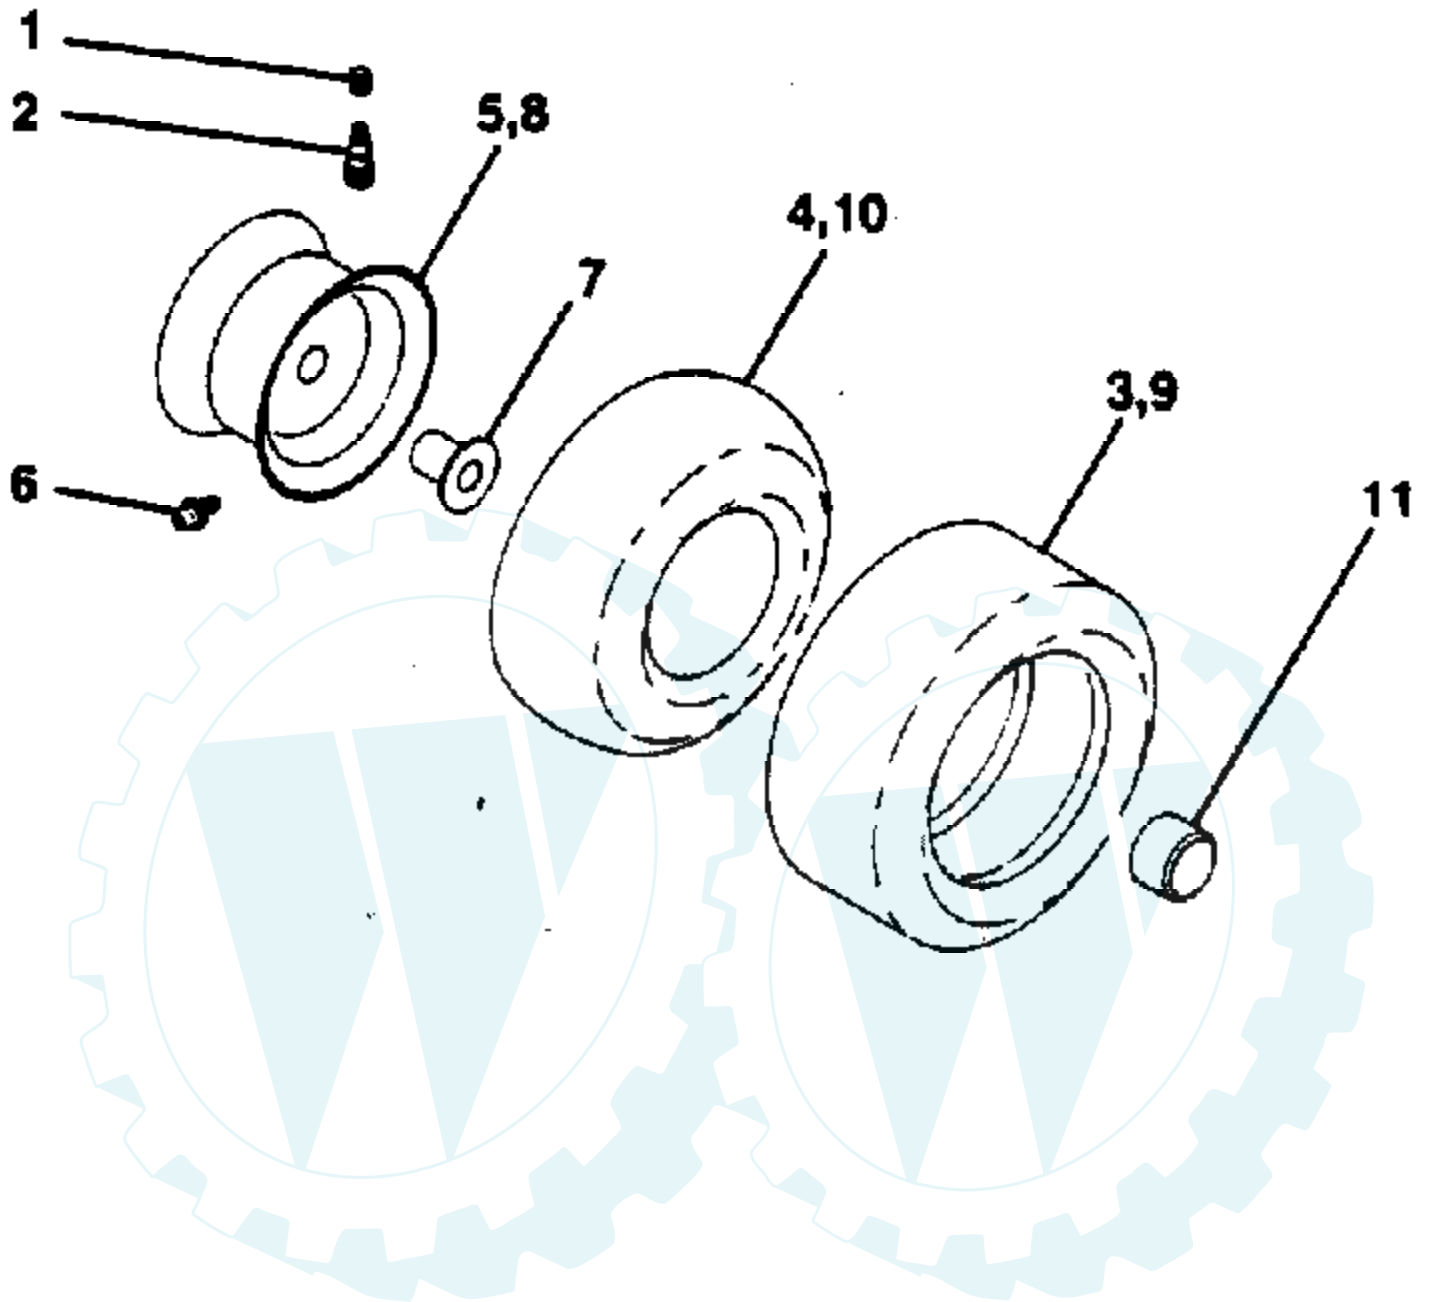

Ref #	Part Number	Qty	Description
1	532121472		Wheel Steering Auto Blk
2	532142033		Axle Asm Fr LT W/gzks 38/42
3	532135227		Spindle Asm LH
4	532135228		Spindle Asm RH
5	532124931		Bearing Race Thrust Harden
6	532121748		Washer 25/32 X 1-5/8 X 16 Ga
7	819272016		Washer 27/32 X 1-1/4 X 16 Ga
8	812000029		Ring Klip #t5304-75
9	532124937		Bearing Col Strg Blk
10	532130468		Link Drag Sol Ball Jt 20 064
11	810040600		Washer Lock Hvy Hlcl Spr 3/8
12	873610600		Nut Fin Hex 3/8-24 Unf
13	532110438		Spacer Bearing Axle Front
14	874011056		Bolt Hex 5/8-11 Unc X 3-1/2
15	873901000		Nut Lock Flange 5/8-11 Unc
16	532132624		Pin Axle 5/8 X 1 55/1 54 Lg
17	532140176		Shaft Asm Strg Private Label
18	532057079		Washer Thrust 515x 750x 033
19	532124035		Support Shaft
20	532126684		Washer Shim 1/4 X 5/8 X 062
21	810040400		Washer Lock Hvy Helical 1/4
22	871070410		Screw Hex Socket 1/4-20 X 5/8
23	532127501		Shaft Asm Pittman
24	532109816		Nyliner Snap In
25	532124036		Bracket Steering
26	543126847		Bushing Link Drag Blk LR
27	532136874		Gear Sector
28	819131416		Washer 13/32 X 7/8 X 16 Ga
29	817490612		Screw Thdrol 3/8-16x3/4 Ty-tt
30	876020412		Pin Cotter 1/8 X 3/4 Cad
32	532130465		Rod Tie Wire Form 19 75 Mech
36	532102803		Bushing Strg
37	817431008		Screw Slftp #10-16 X 1/2 Ty-b
38	532126805		Insert Cap Strg Wh Au
39	819133808		Washer 13/32 X 2-3/8 X 8 Ga
40	532124701		Nut Lock Center 3/8-24unf
41	532104820		Adaptor Wheel Strg 640/ 635id
42	532140216		Boot Steering Shaft
43	532121749		Washer 25/32 X 1 1/4 X 16 Ga
44	532140171		Shaft Extention Steering
46	532121232		Cap Spindle Fr Top Blk
47	532124836		Fitting Grease
50	817490412		Screw Hex Wsh Thdrol 1/4-20 x 3/4
51	873800500		Nut Lock Hex w/Ins 5/16-18
54	874780520		Bolt Fin Hex 5/16-18 Unc x 1-1/4
55	532140285		Clip Tinnerman
57	532140172		Support Shaft Steering