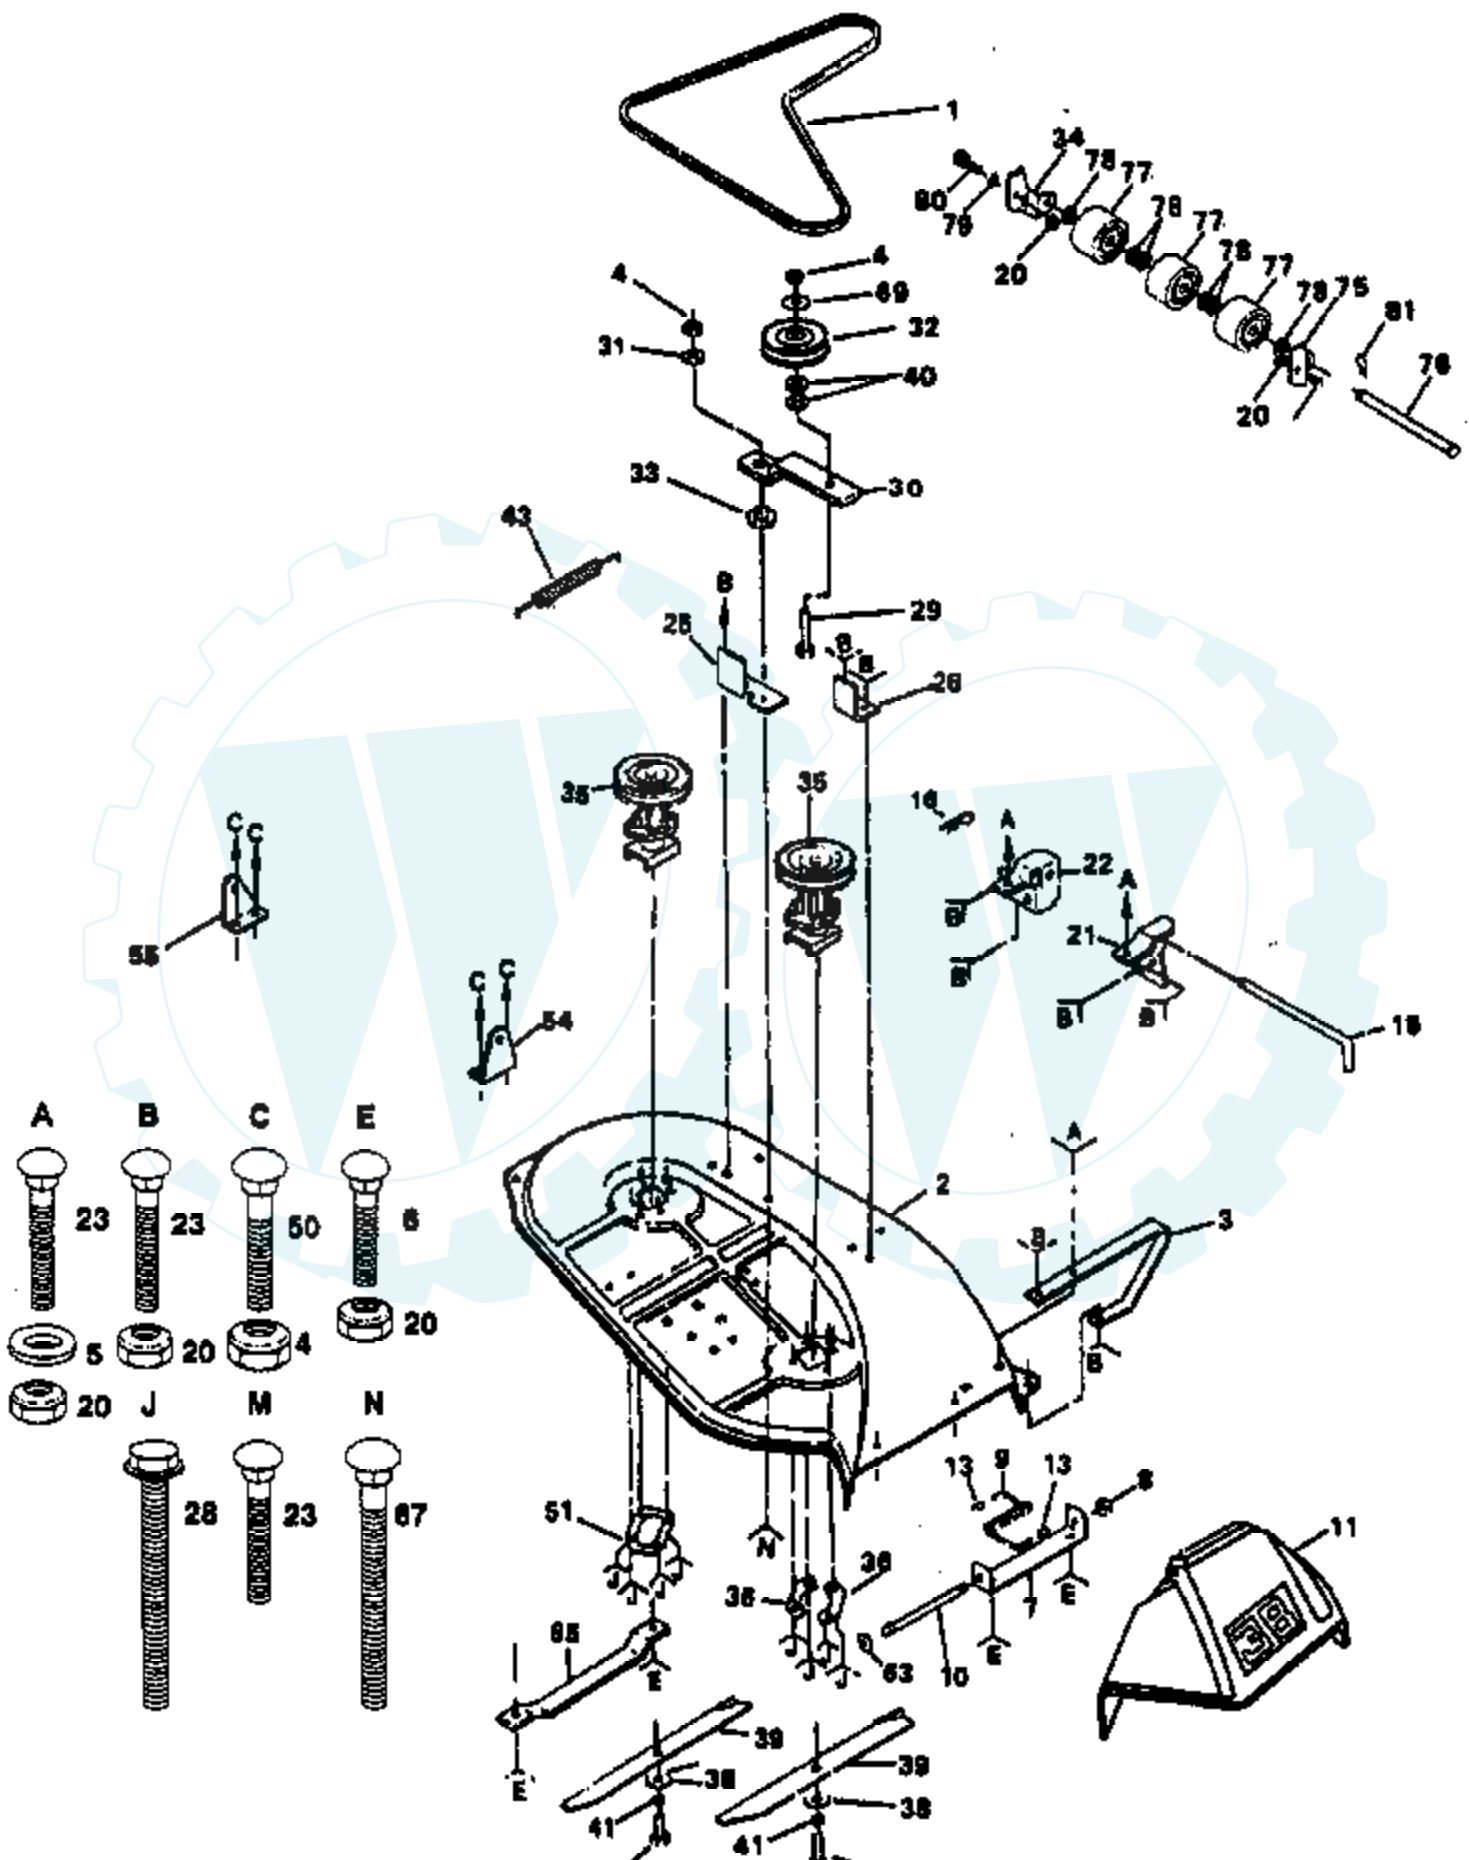

Ref #	Part Number	Qty	Description
1	532106085		V-Belt
2	532121458		Housing
3	532124963		Runner, R.H.
4	873680600		Locknut 3/8-16
5	819111216		Washer 11/32 x 3/4 x 16 Ga.
6	872140505		Bolt, Carriage 5/16-18 x 5/8
7	532105896		Bracket, Deflector
8	532110452		Nut, Push
9	532106734		Spring, Deflector
10	532106735		Rod, Hinge
11	532106736		Deflector, Shield
13	532105304		Cap, Sleeve
16	532124961		Spring, Retainer
18	532109835		Pin, Hinge, Rear
20	873680500		Locknut 5/16-18
21	532109598		Bracket, Lift, R.H.
22	532109597		Bracket, Lift, L.H.
23	872140506		Bolt, Carriage 5/16-18 x 3/4
25	532109503		Support, Arm
26	532109504		Stop, Deck, Front
28	817490620		Screw, Hex, Washer Hd. 3/8-16 x 1-1/4
29	874760636		Bolt 3/8-16 x 2
30	532127162		Arm, Idler
31	532106902		Spacer
32	532123688		Pulley, Idler
33	532106513		Washer, Wear 1/16
34	532109646		Bracket, Nose Roller, L.H.
35	532121676		Mandrel Assembly
36	532100668		Plate, Support, Mandrel
38	819132012		Washer 13/32 x 1-1/4 x 12 Ga.
39	532121263		Blade 38"
40	819131210		Washer 13/32 x 1-3/4 x 10 Ga.
41	810030600		Washer, Lock 3/8
42	874610624		Bolt, Hex 3/8-24 x 1-1/2 Gr. 5
43	532102727		Spring, Extension
50	872140606		Bolt, Carriage 3/8-16 x 3/4
51	532110445		Plate, Support
54	532105857		Bracket, Suspension, Rear, R.H.
55	532108673		Bracket, Suspension, Rear, L.H.
63	819111016		Washer 11/32 x 5/8 x 16 Ga.
65	532125074		Runner, L.H.
67	872140610		Bolt, Carriage 3/8-16 x 1-1/4
69	819131316		Washer 13/32 x 13/16 x 16 Ga.
75	532109647		Bracket, Nose Roller, R.H.
76	532109776		Pin, Pivot
77	532109729		Roller, Nose
78	819151610		Washer 15/32 x 1 x 10 Ga.
79	819151616		Washer 15/32 x 1 x 16 Ga.
80	874760512		Bolt, Hex 5/16-18 x 3/4
81	876020412		Pin, Cotter 1/8 x 3/4
	532123928		Mower, Deck Complete Not Shown.
	532108682		Decal, V-Belt Schematic Not Shown.
	532121343		Decal, Danger Warning
	532003713		Decal, Instruction Caution