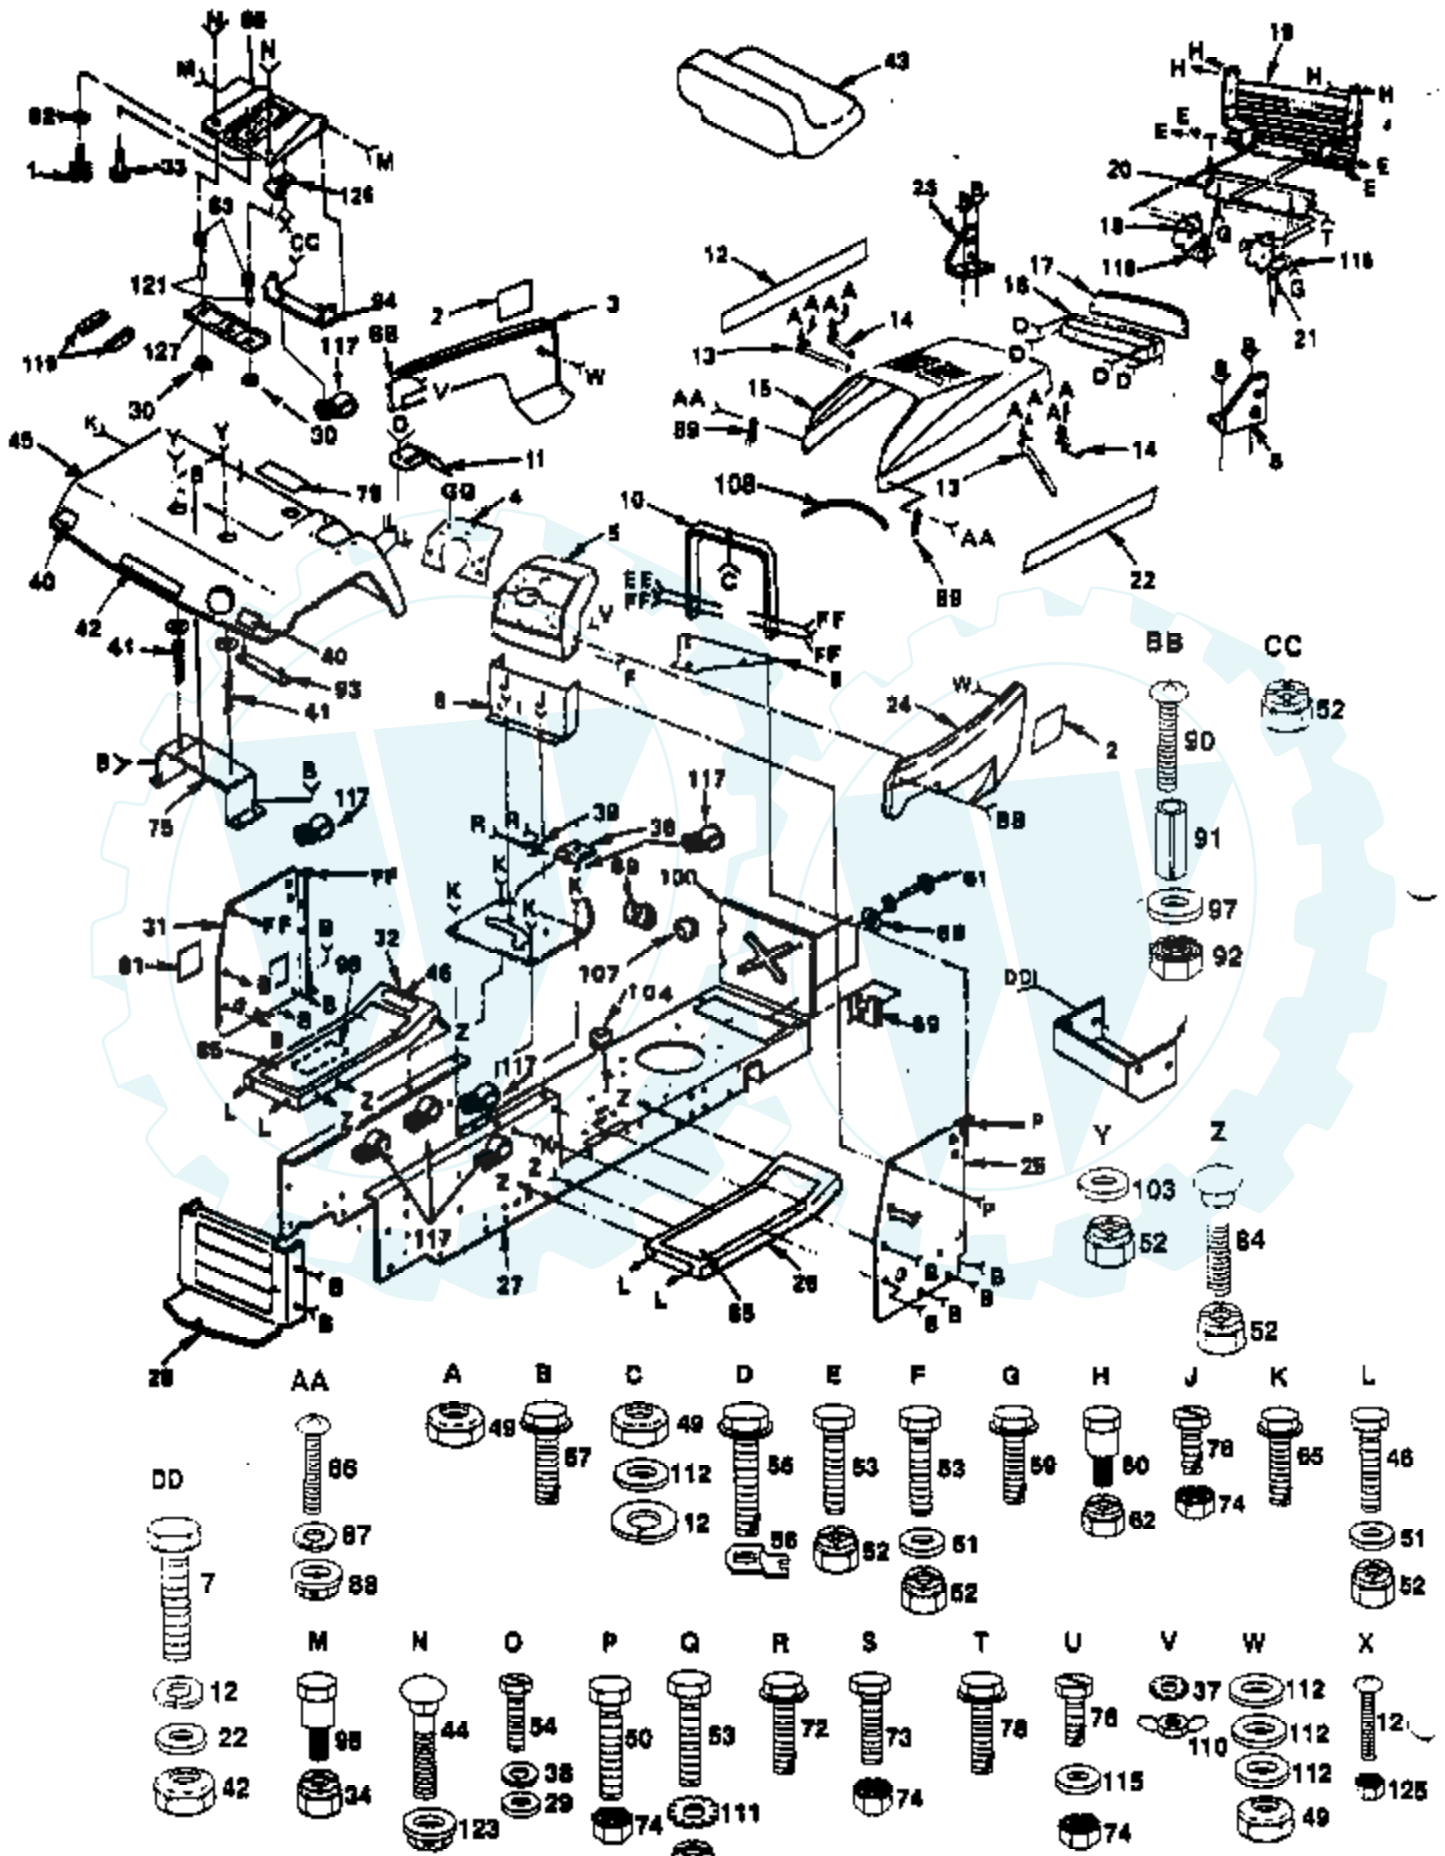

Ref #	Part Number	Qty	Description
1	532120068		Adjustment Knob
2	532123665		Deflector, Heat
3	532124986		Panel, Side, L.H.
4	532124990		Dash, Plate
5	532124252		Dashboard
6	532104805		Dash Assembly, Lower
7	874760412		Bolt, Hex Head 1/4-20 UNC x 3/4
8	532110853		Bracket Assembly, R.H.
9	532106965		Plate, Support, Battery
10	532124130		Support, Assembly, Dash
11	532127287		Console, Shifter
12	810040400		Washer, Lock Heavy Helical 1/4
13	532106784		Strap, Assembly, Hinge, Rear
14	532104618		Strap, Assembly, Hinge, Front
15	532124938		Hood
16	532124939		Bezel, Assembly
17	532106395		Lens
18	532110855		Support, Grill, L.H.
19	532122100		Grill, Assembly
20	532124978		Strap, Grill
21	532110854		Support, Grill, R.H.
22	819091416		Washer 9/32 x 7/8 x 16 Gauge
23	532110852		Bracket Assembly, L.H.
24	532124989		Panel, Side, R.H.
25	532110828		Panel, Dash, R.H.
26	532124889		Footrest, R.H.
27	532127166		Chassis
28	532121306		Drawbar
29	819060718		Washer 3/16 x 7/16 x 18 Gauge
30	532121248		Bushing, Snap
31	532124118		Panel, Dash, L.H.
32	532124888		Footrest, L.H.
33	532127018		Bolt, Shoulder 5/16-18 x.62
34	873680500		Nut, Crownlock 5/16-18
35	532124238		Cap, Spring
36	532124771		Saddle
37	811030400		Washer, Lock, Int./Ext. Tooth 1/4
38	810100800		Washer, Lock #8
39	532124720		Bushing, Steering
41	532124181		Spring, Compression
42	532126850		Nut, Self-Retaining 1/4-20
43	532127428		Seat
44	872170410		Bolt, Carriage 1/4-20 x 1-1/4
45	532123784		Fender
46	874760612		Bolt, Fin, Hex 3/8-16 x 3/4
49	873510400		Nut, Hex 1/4-20
50	874760620		Bolt, Hex 3/8-16 x 1-1/4
51	819131312		Washer 13/32 x 13/16 x 12 Gauge
52	873680600		Nut, Crownlock 3/8-16
53	874760616		Bolt, Hex 3/8-16 x 1
54	874640806		Screw #8-3/8
55	817211010		Screw, Hex Washer Head Tapping #10-16 x 5/8
56	532104755		"J" Fastener
57	817490612		Screw, Hex Washer Head, Threaded, Rolling 3/8-16 x 3/4 Type TT
59	817490512		Screw, Hex Washer Head, Threaded, Rolling 5/16-18 x 3/4 Type TT