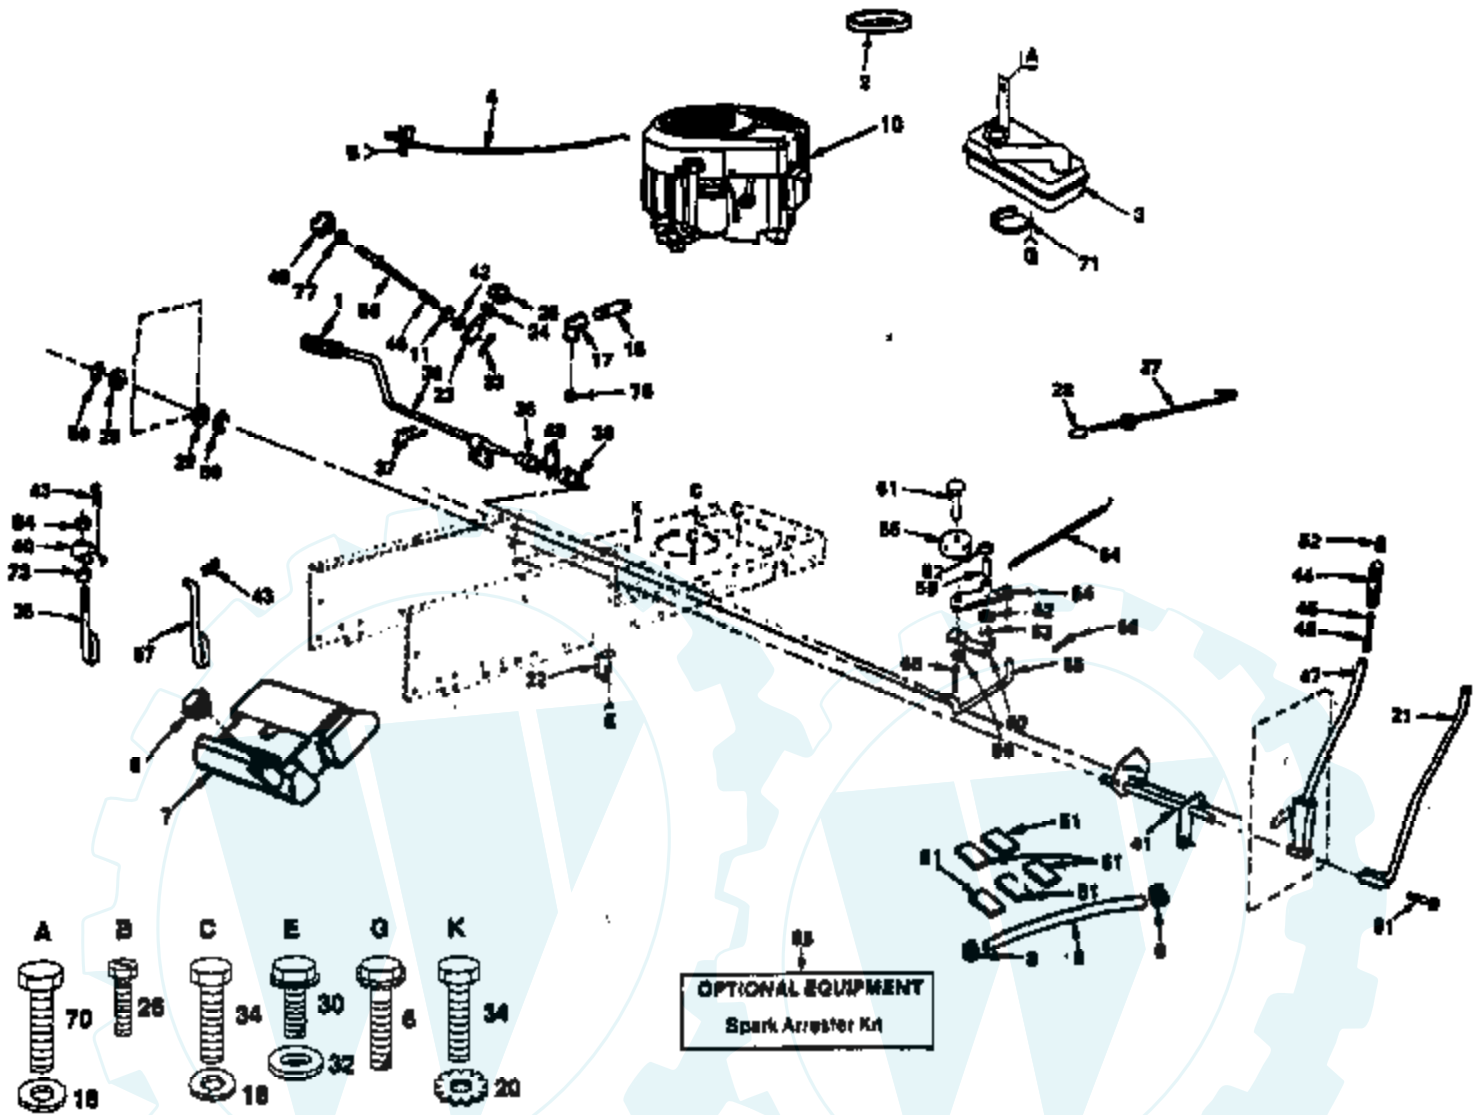

Ref #	Part Number	Qty	Description
1	532124872		Cover, Pedal
2	532127073		Strip, Foam
3	532124196		Muffler
4	532121275		Control, Throttle
5	532123549		Cap, Fuel
6	817030808		Screw, Spider Lock, Hex Head #8 x 1/2 AB
7	532106020		Tank, Fuel
8	532123487		Clamp, Hose
9	532124923		Line, Fuel
10	532127522		Engine, 14 HP Kohler, Model No. CV145-1436
11	819131016		Washer 13/32 x 5/8 x 16 Gauge
16	813280336		Pipe Nipple, Standard
17	813200300		90° Elbow 3/8 NPT
18	810040500		Washer, Lock Heavy Helical Spring
20	811050500		Washer, Lock External Tooth
21	532121006		Rod Assembly, Lever
22	532104777		Retainer, Belt, Chassis, L.H.
23	532110810		Trunnion, Stop, Depth
24	819151216		Washer 15/32 x 3/4 x 16 Gauge
25	812000037		Ring, Klip
26	817720410		Screw, Hex Thread Cut 1/4-20 x 5/8
27	532125637		Rod, Brake, Park
28	532071673		Cap, Plunger
29	819292016		Washer 29/32 x 1-1/4 x 16 Gauge
30	817490612		Screw, Hex Washer Thread Rolling 3/8-16 x 3/4
32	819131316		Washer 13/32 x 1-3/16 x 12 Gauge
33	876020308		Pin, Cotter 3/32 x 1/2
34	M010208025		Screw M8 x 1.25 x 25 mm
35	532110448		Lift, Link, Adjustable
36	532122424		Shaft, Pedal, Foot
37	532124963		Roll Pin 3/16 x 1
38	532120183		Bearing, Nylon
40	532110447		Trunnion, Lift
41	532121000		Shaft Assembly, Lift
42	532110807		Nut, Hex, Special
43	532124670		Retainer, Spring
44	532109413		Grip, Handle
45	532122364		Plunger, Lever Lift
46	532124874		Spring
47	532121002		Lever Assembly, Hand Kit
48	819211616		Washer 21/32 x 1 x 16 Gauge
49	532121891		Handle, Adjust, Lift
50	812000022		E-Ring
51	532106082		Pad, Spacer
52	532124526		Button, Plunger
54	532123789		Arm Assembly, Idler
55	532123766		Pulley, Idler
56	873680600		Nut, Crownlock 3/8-16
57	532110029		Link, Lift
58	532110729		Rod, Adjust, Lift
59	532105706		Bearing
60	532123205		Retainer, Belt
61	874760624		Bolt, Hex 3/8-16 x 1-1/2
62	532110812		Washer, Hardened
63	812000039		Ring, Clip
64	532105709		Spring, Return, Clutch
65	532105710		Link, Clutch
66	876020412		Pin, Cotter 1/8 x 3/4