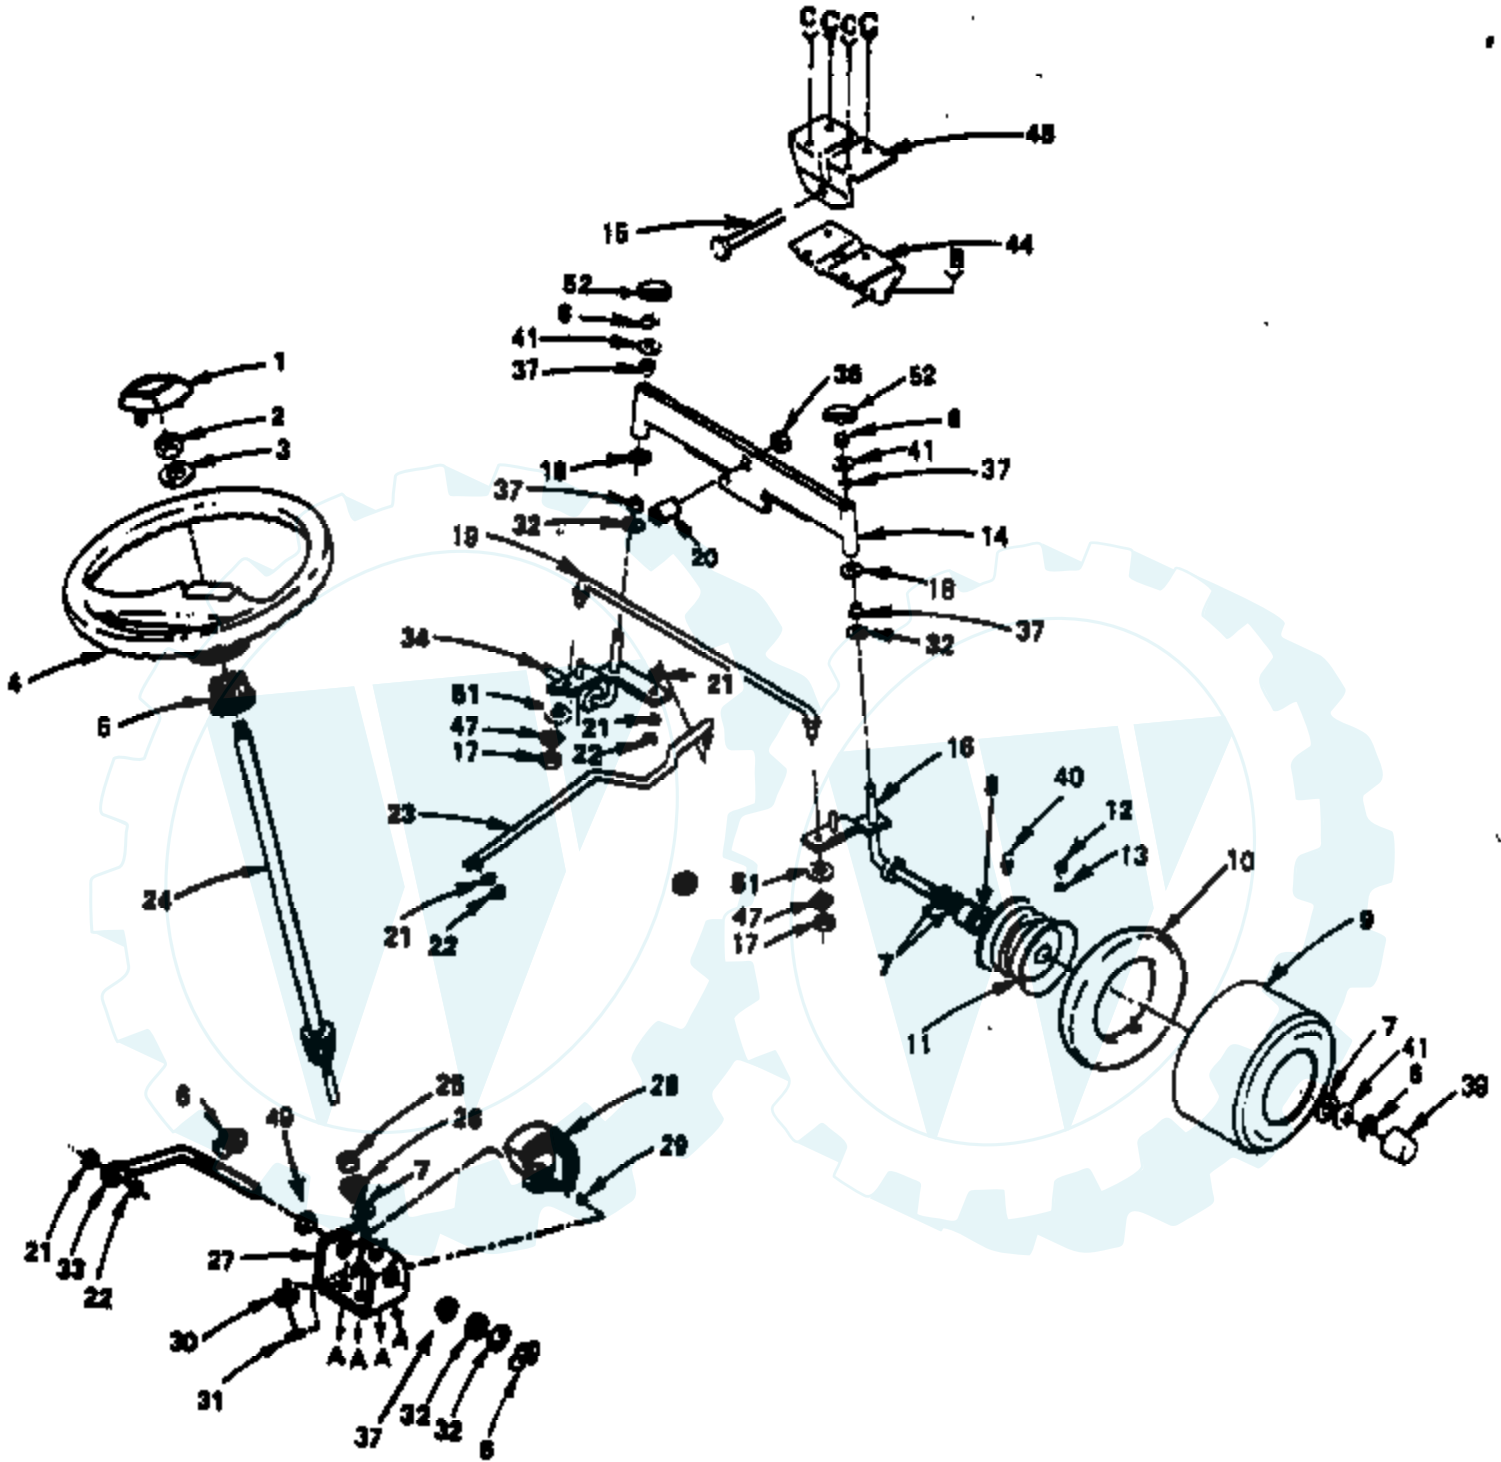

Ref #	Part Number	Qty	Description
1	532126805		Insert, Steering Wheel
2	873940800		Nut, Hex, Toplock Jam 1/2-20
3	532100712		Washer 17/32 x 2-1/4 x .160
4	532121472		Steering Wheel
5	532100711		Adapter, Steering Wheel
6	812000029		Ring, Klip
7	532121749		Washer 25/32 x 1-1/4 x 16 Gauge
8	532124959		Wheel Bearings, Front
9	532106222		Tire
10	532059904		Tube, Tire
11	532125021		Rim Assembly, Front Includes 2 each Key #8
12	532065139		Stem, Valve
13	532059192		Cap, Valve
14	532108075		Axle Assembly, Front
15	874761060		Bolt, Hex 5/8-11 x 3-3/4
16	532105654		Spindle, Assembly, R.H.
17	873810500		Nut, Hex 5/16-24
18	819272016		Washer 27/32 x 1-1/4 x 16 Gauge
19	532121334		Rod, Tie
20	532110438		Spacer, Bearing
21	810040600		Washer, Lock 3/8
22	873610600		Nut, Hex 3/8-24
23	532124032		Link, Drag
24	532128762		Shaft Assembly, Steering
25	532057079		Washer
26	532124035		Support, Shaft
27	532124036		Bracket, Steering
28	532124034		Gear, Sector
29	871070410		Screw, Socket, Hex 1/4-20 x 5/8
30	532126684		Washer, Shim 1/4 x 5/8 x .062
31	810040400		Washer, Lock 1/4
32	532124931		Bearing, Thrust
33	532124033		Shaft, Pitman
34	532105656		Spindle Assembly, L.H.
35	817490612		Screw, Hex Washer Head, Thread Forming 3/8 -16 x 3/4 Type TT
36	873601000		Locknut, Flange 5/8-16
37	532124937		Bearing
39	532104757		Cap, Axle
40	532124957		Fitting, Grease
41	532121748		Washer 25/32 x 1-5/8 x 16 Gauge
44	532105664		Support, Saddle, Front
45	532105663		Support, Saddle, Rear
46	817490508		Screw, Hex Washer Threaded, Rolling 5/16-18),
47	810040500		Washer, Lock 5/16
48	532122819		Screw, Special
49	532109816		Nyliner, Snap In
51	819111216		Washer 11/32 x 3/4 x 16 Gauge
52	532121232		Cap, Spindle
	532127646		Decal, Steering Wheel Not Shown.