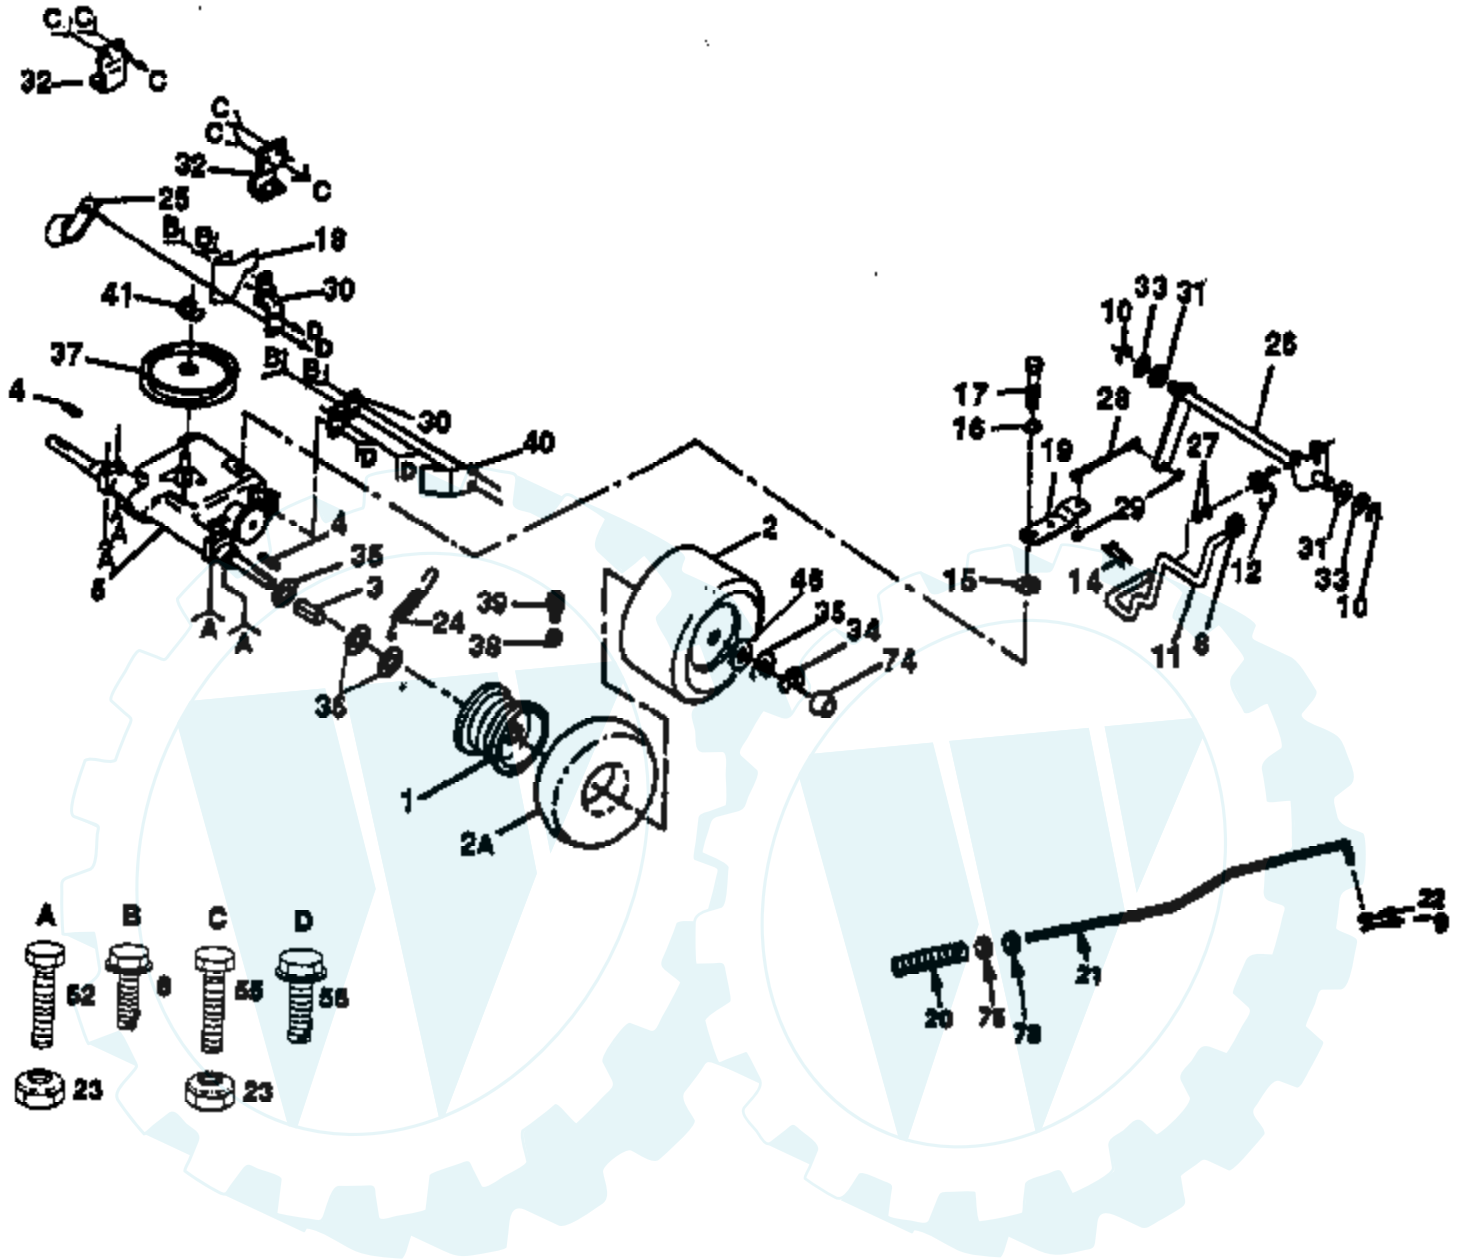

Ref #	Part Number	Qty	Description
1	532124789		Rim Assembly, Rear
2	532106268		Tire
2A	532124926		Tube, Tire
3	532109502		Spacer, Split
4	532123583		Key, Square 2.5 x .1845/.1865
5	532124162		Transaxle, 6 Speed, Foot Dana
6	817490612		Screw, Hex Washer Head, Threaded Rolling 3/8-16 x 3/4
8	532106933		Knob, Control
9	876020412		Pin, Cotter 1/8 x 3/4
10	812000003		Ring, E
11	532127288		Rod, Shifter
12	532123782		Spring, Torsion
14	876020416		Pin, Cotter 1/8 x 1
15	532105701		Washer, Shift Plate
16	819091216		Washer 9/32 x 3/4 x 16 Gauge
17	871040412		Bolt, Hex 1/4-28 x 3/4 Grade 8
18	532127275		Keeper, Belt, Transaxle, L.H.
19	532123794		Arm, Shift
20	532106888		Spring, Rod, Brake
21	532110437		Rod, Brake
22	819131316		Washer 13/32 x 13/16 x 16 Gauge
23	873680600		Locknut 3/8-16
24	532110422		Spring, Brake Return
25	532124996		Clip
26	532127273		Shaft Assembly, Shifter
27	819171216		Washer 17/32 x 3/4 x 16 Gauge
28	532123793		Rod, Tie
29	873530400		Nut 1/4-28
30	532121520		Strap, Torque
31	532127272		Bushing, Pivot
32	532109167		Bracket, Transaxle
33	532126591		Washer .53 x 1.25 x .0598
34	812000001		E-Ring
35	532121749		Washer 25/32 x 1-1/4 x 16 Gauge
37	532123666		Pulley, Transaxle
38	532059192		Cap, Valve
39	532065139		Stem, Valve
40	532127274		Keeper, Belt, Transaxle, R.H.
41	812000028		Ring, Retainer
46	532121748		Washer 25/32 x 1-5/8 x 16 Gauge
52	870460644		Bolt, Hex 3/8-16 x 2-3/4
55	874760612		Bolt, Hex 3/8-16 x 3/4
58	817490512		Screw, Hex Washer Threaded, Rolling 5/16-18 UNC x 3/4 Type TT
74	532104757		Cap, Axle
75	873800600		Locknut, Hex, Washer Insert 3/8-16
78	873350600		Nut, Hex, Jam 3/8-16