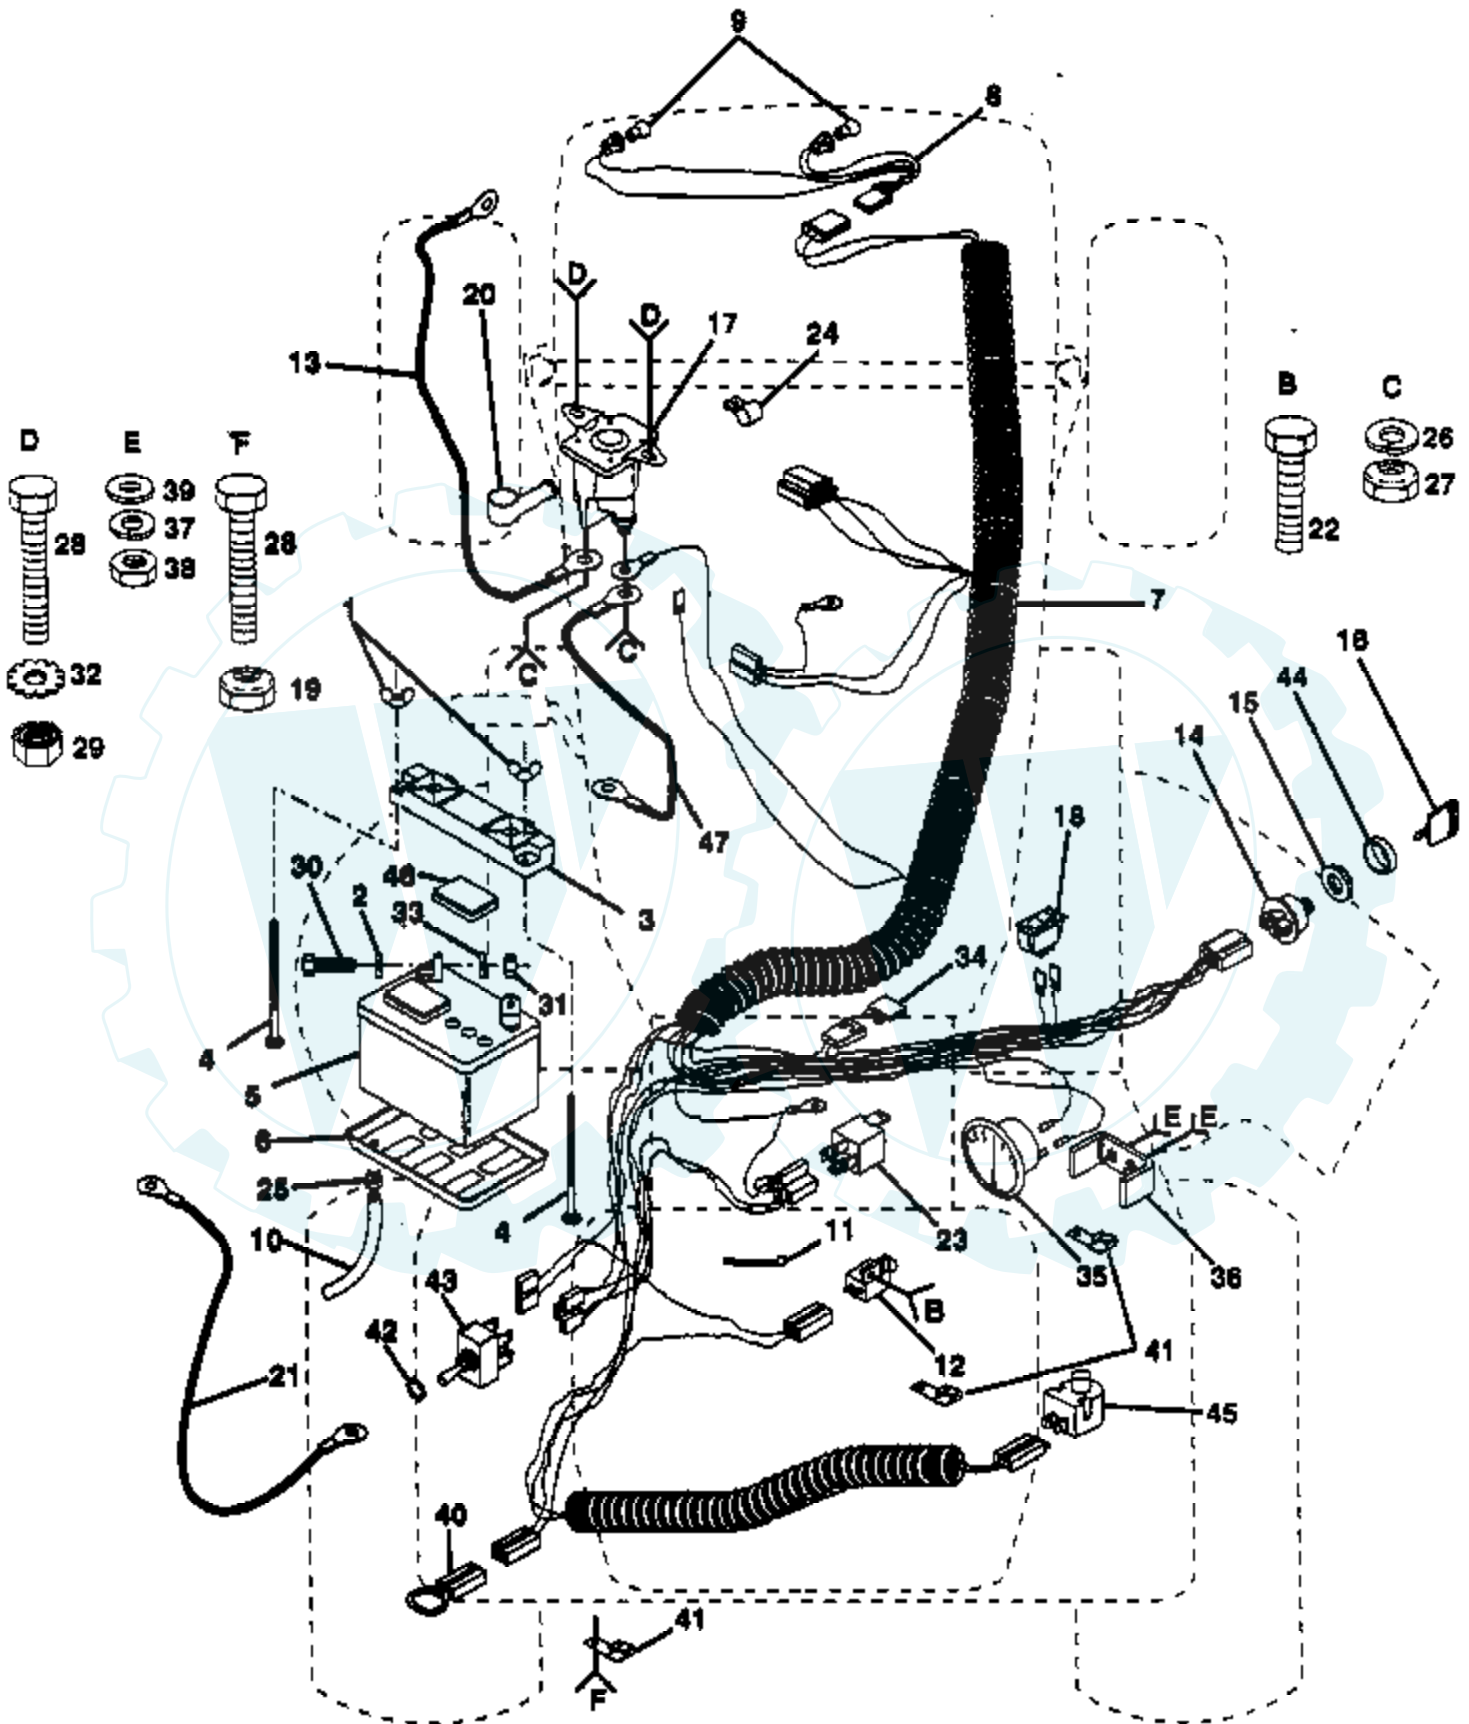

Ref #	Part Number	Qty	Description
1	532109070		Retainer, Belt
2	532108236		Bracket, Switch
3	817021008		Screw, Tapping, Hex Head 10-24 x 1/2
4	532105730		Keeper, Belt, Engine
5	532125907		V-Belt, Drive
6	819131312		Washer 13/32 x 13/16 x 12Gauge
8	532121218		Keeper, Belt, Engine
11	873680600		Nut, Crownlock 3/8-16
15	819171516		Washer 17/32 x 15/16 x 16 Gauge
16	532121599		Arm Assembly, Suspension, L.H.
17	532124960		Retainer, Spring
18	532123674		Idler, Flat
19	873220800		Nut, Hex 1/2-13
20	532106308		Trunnion, Lift, Lower
22	532121598		Arm Assembly, Suspension, R.H.
23	532105848		Bolt, Shoulder 3/8-16
24	532109841		Pulley, Engine
25	532125120		Bolt, Hex M10-1.5 x 110
26	810040700		Washer, Lock 7/16
27	874760644		Bolt, Hex 3/8-16 x 2-3/4
28	532124965		Spacer
33	532124961		Spring, Retainer
35	873680500		Locknut 5/16-18
36	874760616		Bolt, Hex 3/8-16 x 1
37	532108218		Clutch, Electric
38	873980600		Nut, Centerlock, Flange 3/8-16
39	532126197		Washer 1-1/2 x 15/32 x 1/4
40	532109169		Locater, Clutch
42	532110739		Washer, Spring
43	872140506		Bolt, Carriage 5/16-18 x 3/4