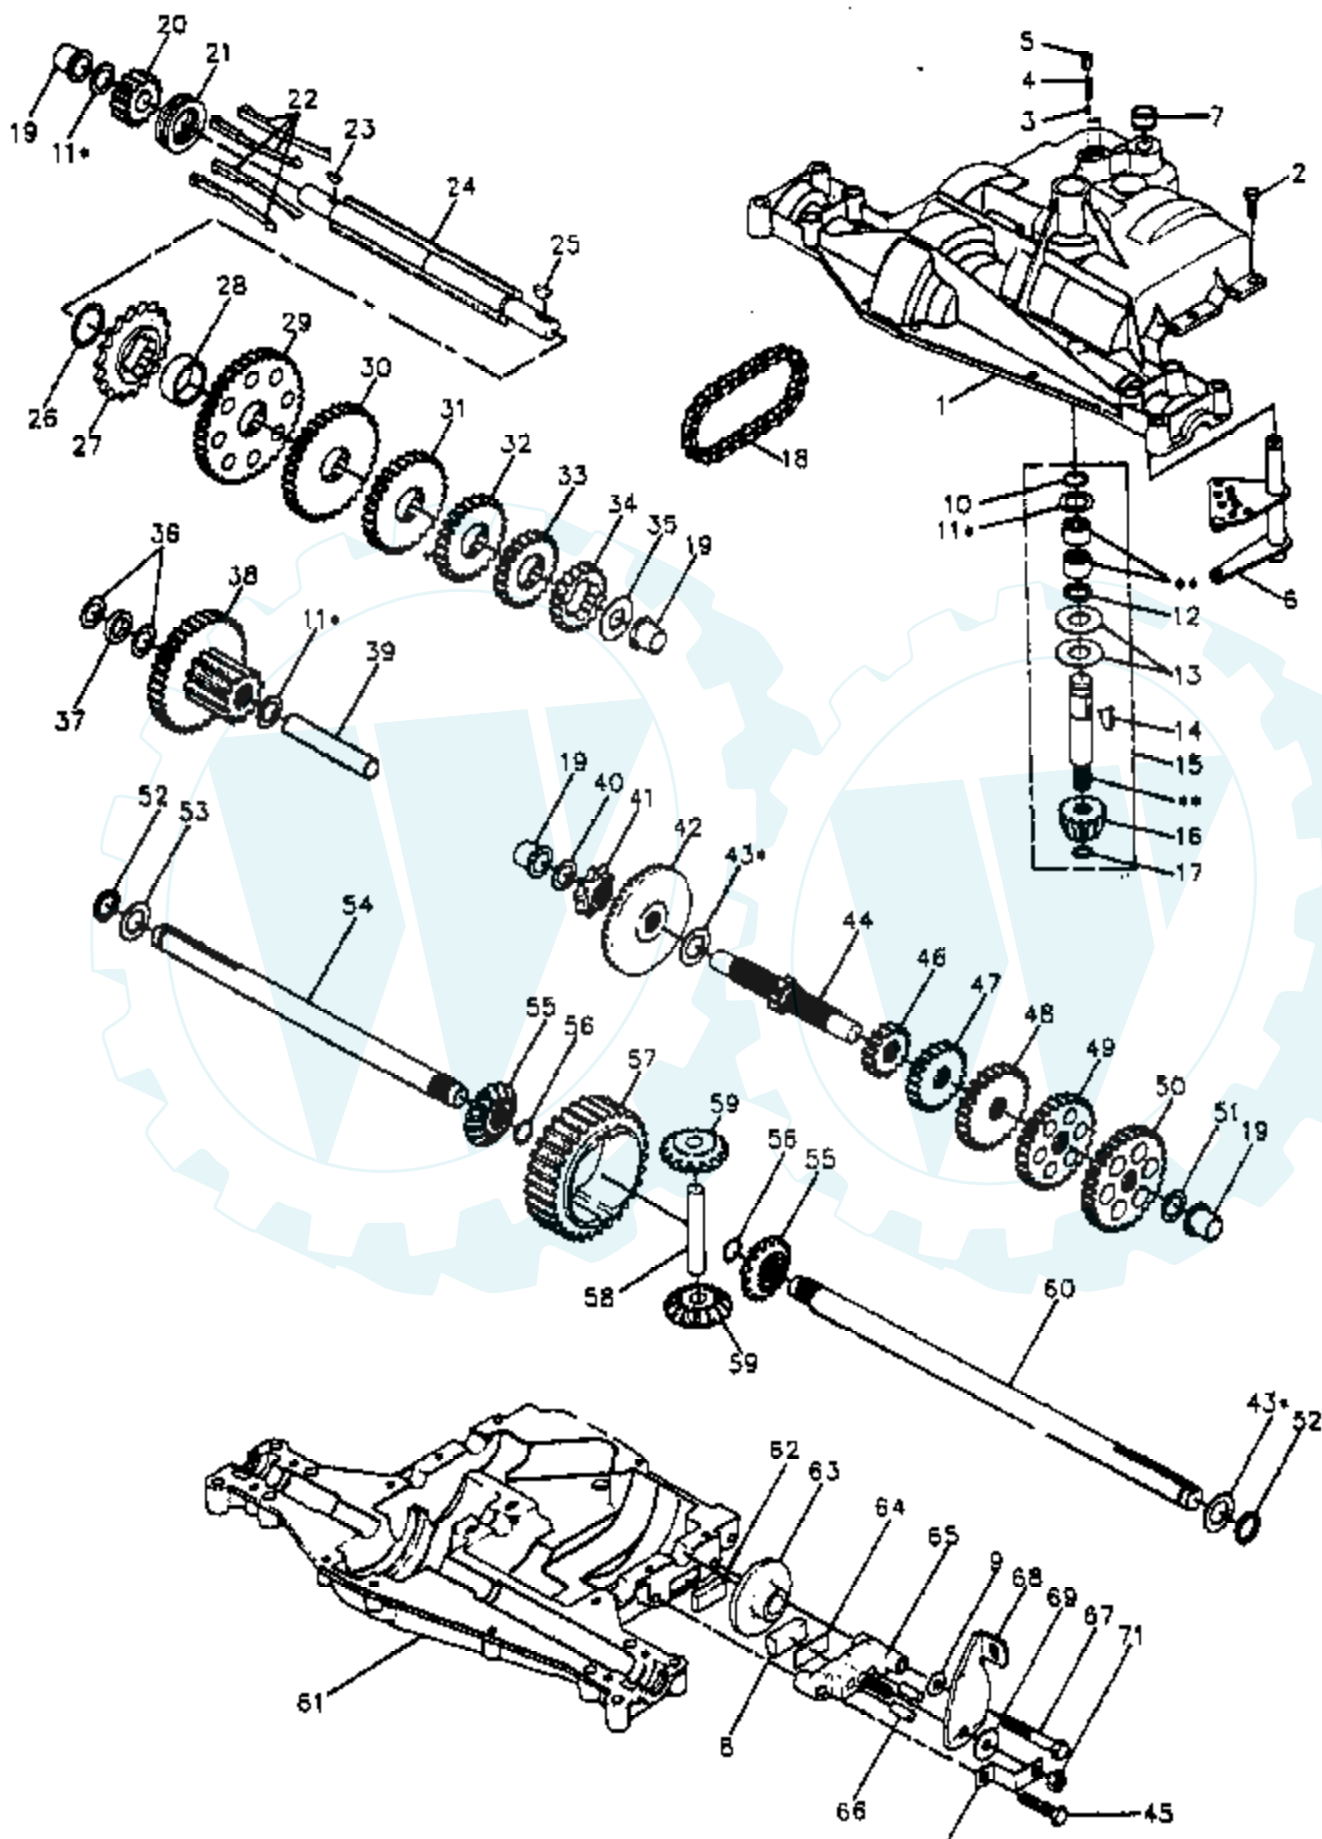

Ref #	Part Number	Qty	Description
1	532124789		Rim Assembly, Rear
2	532106268		Tire
2A	532124926		Tube, Tire
3	532109502		Spacer, Split
4	532123583		Key, Square 2.5 x .1845/.1865
5	532124162		Transaxle, 6 Speed, Foot Dana
6	817490612		Screw, Hex Washer Head, Threaded Rolling 3/8-16 x 3/4
8	532106933		Knob, Control
9	876020412		Pin, Cotter 1/8 x 3/4
10	812000003		Ring, E
11	532127288		Rod, Shifter
12	532123782		Spring, Torsion
14	876020416		Pin, Cotter 1/8 x 1
15	532105701		Washer, Shift Plate
16	819091216		Washer 9/32 x 3/4 x 16 Gauge
17	871040412		Bolt, Hex 1/4-28 x 3/4 Grade 8
18	532127275		Keeper, Belt, Transaxle, L.H.
19	532123794		Arm, Shift
20	532106888		Spring, Rod, Brake
21	532110437		Rod, Brake
22	819131316		Washer 13/32 x 13/16 x 16 Gauge
23	873680600		Locknut 3/8-16
24	532110422		Spring, Brake Return
25	532124996		Clip
26	532127273		Shaft Assembly, Shifter
27	819171216		Washer 17/32 x 3/4 x 16 Gauge
28	532123793		Rod, Tie
29	873530400		Nut 1/4-28
30	532121520		Strap, Torque
31	532127272		Bushing, Pivot
32	532109167		Bracket, Transaxle
33	532126591		Washer .53 x 1.25 x .0598
34	812000001		E-Ring
35	532121749		Washer 25/32 x 1-1/4 x 16 Gauge
37	532123666		Pulley, Transaxle
38	532059192		Cap, Valve
39	532065139		Stem, Valve
40	532127274		Keeper, Belt, Transaxle, R.H.
41	812000028		Ring, Retainer
46	532121748		Washer 25/32 x 1-5/8 x 16 Gauge
52	870460644		Bolt, Hex 3/8-16 x 2-3/4
55	874760612		Bolt, Hex 3/8-16 x 3/4
58	817490512		Screw, Hex Washer Threaded, Rolling 5/16-18 UNC x 3/4 Type TT
74	532104757		Cap, Axle
75	873800600		Locknut, Hex, Washer Insert 3/8-16
78	873350600		Nut, Hex, Jam 3/8-16