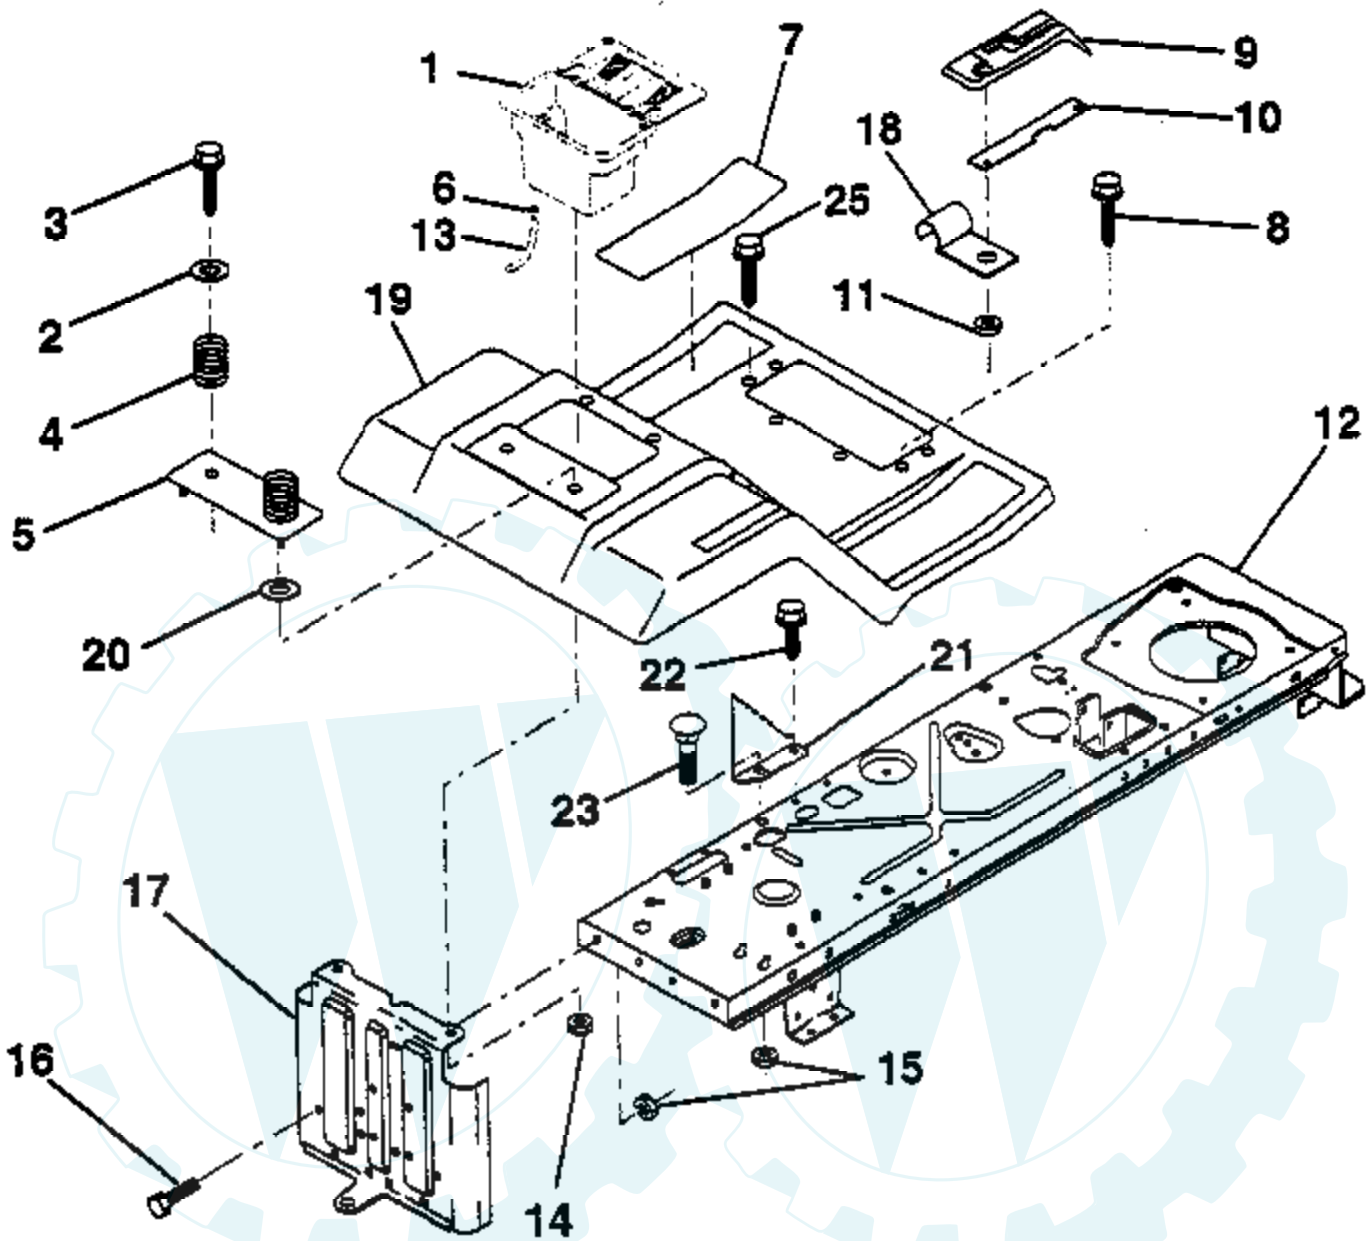

Ref #	Part Number	Qty	Description
1	532132734		Cap, Fuel Tank
2	532138392		Dash and Fuel Tank Assembly
3	532123487		Clamp, Hose
4	532008544		Line, Fuel
5	532008548		Line, Fuel
6	873510400		Nut, Hex, Keps 1/4-20
7	532124996		Clip, Fuel Line
8	819091216		Washer 9/32 x 3/4 x 16 Gauge
17	872110404		Bolt, Carriage 1/4-20 x 1/2 Grade 5
18	532131886		Support Assembly, Dash
19	532134744		Brace, Cross
20	817060408		Screw, Self-Tapping 1/4-20 x 1/2
21	532134014		Plug, Dome, Black

Ref #	Part Number	Qty	Description
1	532126712		Decal, Operating Instruction
2	532133994		Decal, Hood, L.H.
3	532133993		Decal, Hood, R.H.
4	532127630		Decal, Logo, Grill
5	532132928		Decal, Mower Deck Height Indicator
6	532133796		Decal, Caution
7	532121549		Decal, Caution, Battery
8	532136832		Decal, V-Belt Schematic
9	532135013		Decal, Enviro-Deck
10	532127646		Decal, Steering Wheel Insert
11	532120601		Decal, Engine
12	532126860		Decal, Lightbox, Lower
13	532133900		Decal, Fender
	532139596		Owner's Manual Not Shown.
	0CER38		Grasscatcher

Ref #	Part Number	Qty	Description
1	817720408		Screw, Hex Head, Thread Cutting 1/4-20 x 1/2
2	532132752		Control, Throttle
4	871070512		Screw, Hex Cap Head 5/16-18 x 3/4
5	810040500		Washer, Lock, Heavy Helical Spring 5/16
6	532125593		Gasket, Exhaust
8	532121094		Bolt, Shoulder 5/16
9	819101216		Washer 5/16 x 3/4 x 16
10	810040400		Washer, Lock, Heavy Helical Spring 1/4
12	532137437		Muffler
15	532137180		Arrester, Spark (Optional Equipment)
17	817490624		Screw, Hex Washer Head, Thd., Roll. 3/8-16 x 1-1/2
18	532126636		Keeper, Ground Drive Belt
20	873510600		Nut, Hex, Keps 3/8-16
21	532124996		Clip, Fuel Line