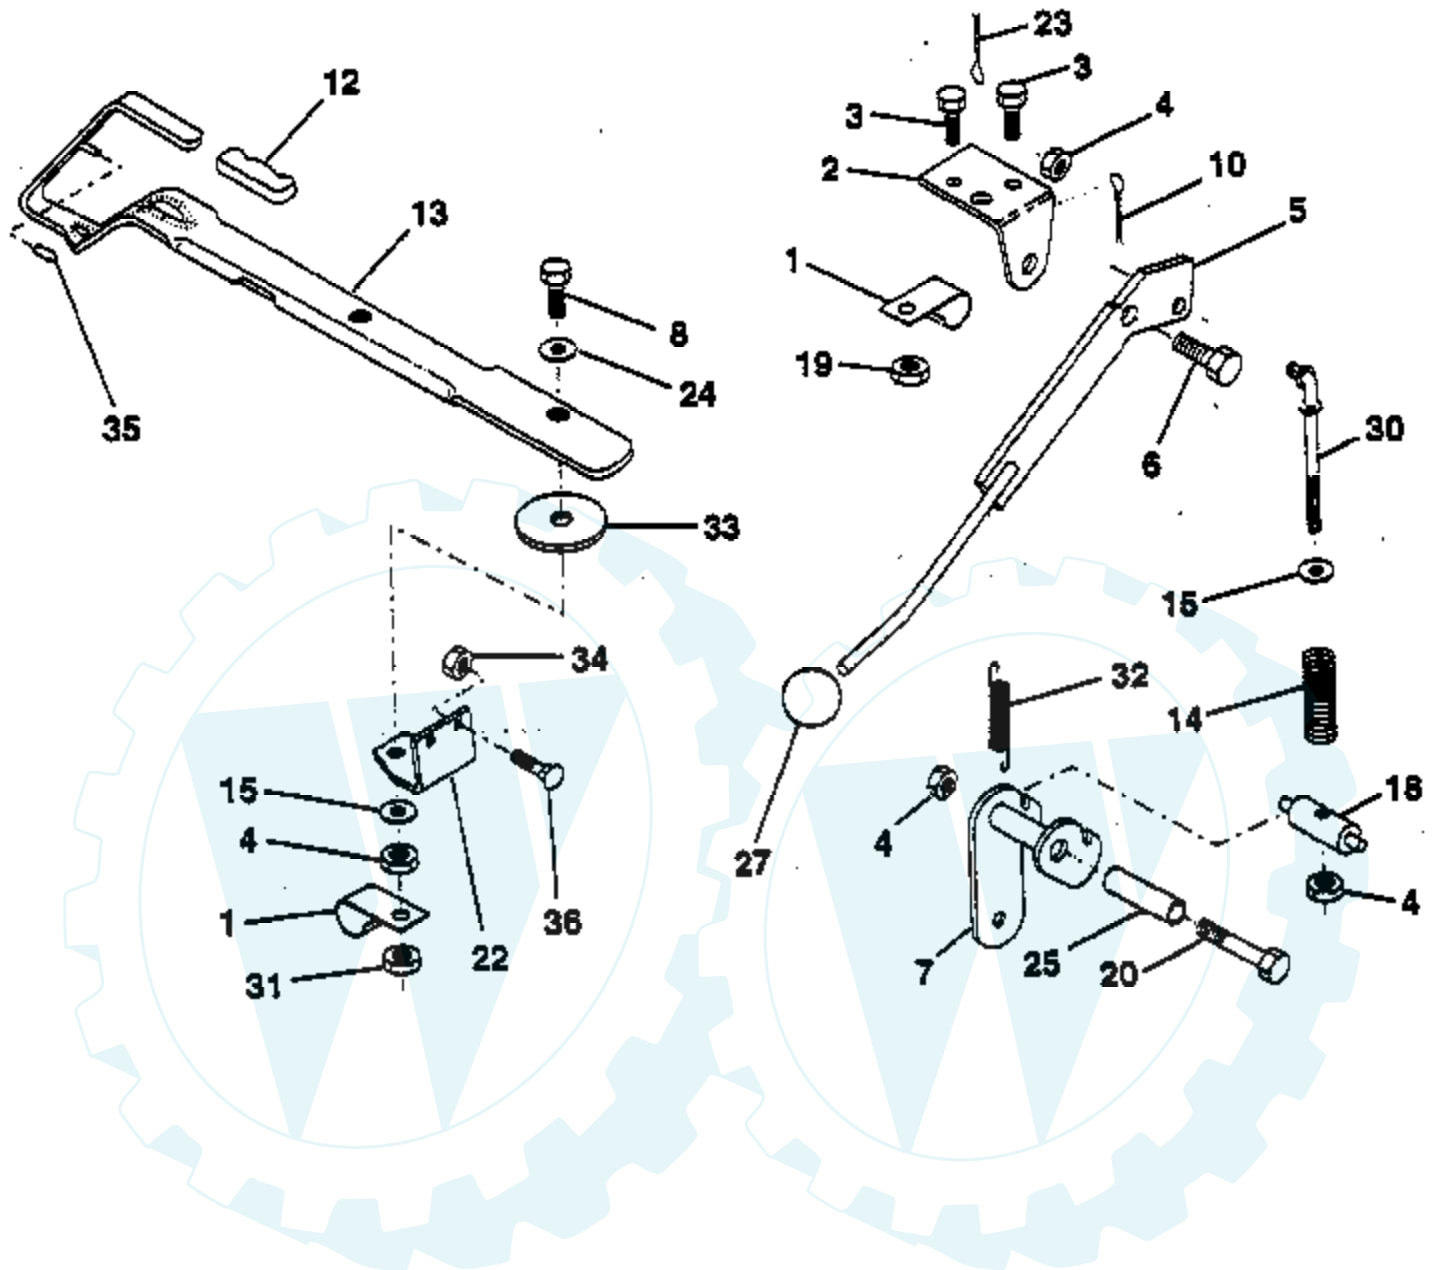

Ref #	Part Number	Qty	Description
1	532126470		Clip, Insulated
2	532122018		Bracket, Mower Clutch
3	874780408		Bolt, Hex Head, Fin. 1/4-20 UNC x 1/2 Grade 5
4	873680600		Nut, Crownlock 3/8-16 UNC
5	532132552		Assembly, Clutch Lever
6	532106451		Bolt, Shoulder
7	532135110		Assembly, Mower Clutch Arm
8	874930624		Bolt, Hex Head 3/8-16 UNC x 1-1/2
10	876020412		Pin, Cotter 1/8 x 3/4
12	532122027		Handle, Lift Lever
13	532136658		Assembly, Lift Handle
14	532133939		Spring, Compression
15	819131616		Washer 13/32 x 1 x 11 Gauge
18	532135107		Trunnion, Threaded 3/8-16
19	873680400		Nut, Crownlock 1/4-20
20	874760644		Bolt, Hex Head, Fin. 3/8-16 UNC x 2-3/4
22	532132561		Bracket, Lift Lever
23	876020312		Pin, Cotter 3/32 x 3/4
24	532007672		Washer 25/64 x 1-1/4 x 12 Gauge
25	532121933		Tube, Spacer
27	532121466		Knob
30	532135039		Rod, Tension, Clutch
31	873930600		Nut, Centerlock
32	532133435		Spring, Extension, Return
33	532062333		Washer 13/32 x 2-3/8 x 8 Gauge
34	873680500		Nut, Crownlock 5/16-18
35	532133603		Cap, Vinyl, Red
36	872140506		Bolt, Carriage 5/16-18 x 3/4