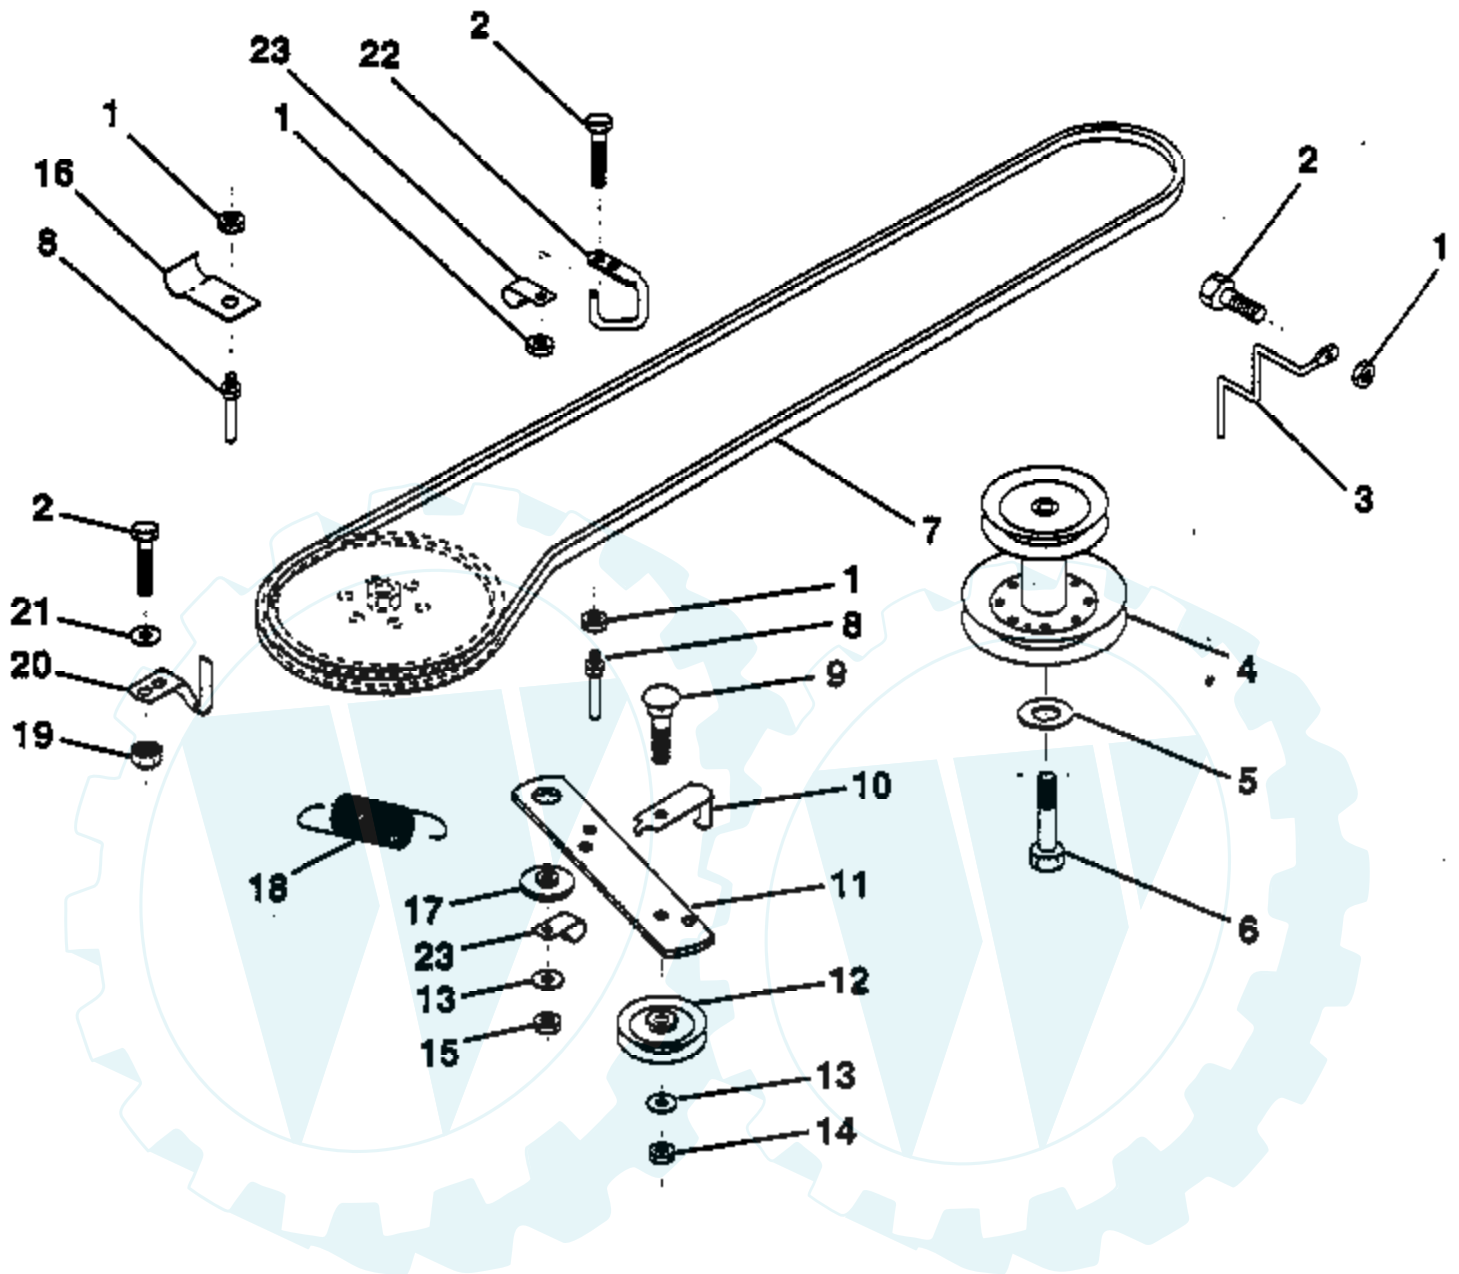

Ref #	Part Number	Qty	Description
1	817720408		Screw, Hex Head, Thread Cutting 1/4-20 x 1/2
2	532132752		Control, Throttle
4	871070512		Screw, Hex Cap Head 5/16-18 x 3/4
5	810040500		Washer, Lock, Heavy Helical Spring 5/16
6	532125593		Gasket, Exhaust
8	532121094		Bolt, Shoulder 5/16
9	819101216		Washer 5/16 x 3/4 x 16
10	810040400		Washer, Lock, Heavy Helical Spring 1/4
12	532137437		Muffler
15	532137180		Arrester, Spark (Optional Equipment)
17	817490624		Screw, Hex Washer Head, Thd., Roll. 3/8-16 x 1-1/2
18	532126636		Keeper, Ground Drive Belt
20	873510600		Nut, Hex, Keps 3/8-16
21	532124996		Clip, Fuel Line

Ref #	Part Number	Qty	Description
1	532121232		Cap, Spindle
2	812000029		Ring, Clip
3	532121748		Washer 25/32 x 1-5/8 x 16 Gauge
4	532124937		Bearing
5	532133988		Axle, Front
6	532124931		Bearing, Thrust
7	532127062		Spindle Assembly, R.H.
8	532121749		Washer 25/32 x 1-1/4 x 16 Gauge
9	876020412		Pin, Cotter 1/8 x 3/4
10	819131316		Washer 13/32 x 13/16 x 16 Gauge
11	532126847		Bushing
12	532130465		Rod, Tie
13	532137061		Spindle Assembly, L.H.
14	874011056		Bolt, Hex Head 5/8-11 x 3-1/2
15	873901000		Locknut, Flange 5/8-11
16	532110438		Spacer, Bearing, Front Axle
18	819272016		Washer 27/32 x 1-1/4 x 16 Gauge