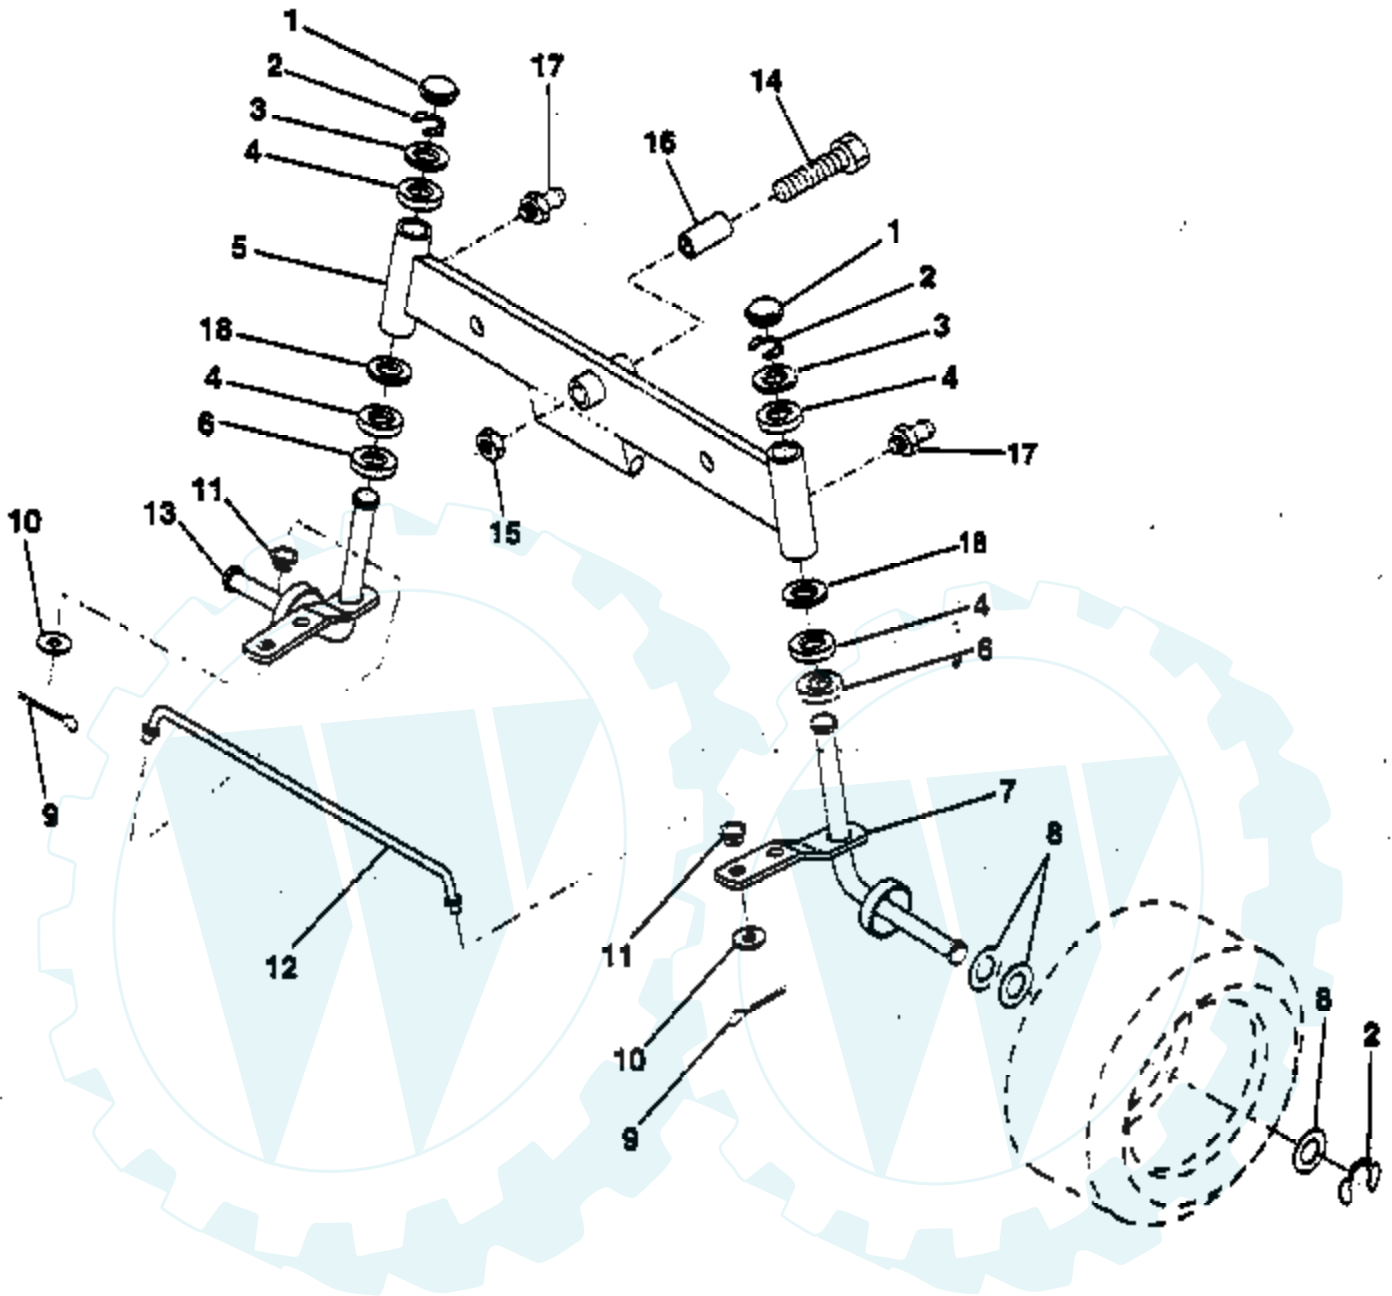

Ref #	Part Number	Qty	Description
1	817720408		Screw, Hex Head, Thread Cutting 1/4-20 x 1/2
2	532132752		Control, Throttle
4	871070512		Screw, Hex Cap Head 5/16-18 x 3/4
5	810040500		Washer, Lock, Heavy Helical Spring 5/16
6	532125593		Gasket, Exhaust
8	532121094		Bolt, Shoulder 5/16
9	819101216		Washer 5/16 x 3/4 x 16
10	810040400		Washer, Lock, Heavy Helical Spring 1/4
12	532137437		Muffler
15	532137180		Arrester, Spark (Optional Equipment)
17	817490624		Screw, Hex Washer Head, Thd., Roll. 3/8-16 x 1-1/2
18	532126636		Keeper, Ground Drive Belt
20	873510600		Nut, Hex, Keps 3/8-16
21	532124996		Clip, Fuel Line

Ref #	Part Number	Qty	Description
1	532121232		Cap, Spindle
2	812000029		Ring, Clip
3	532121748		Washer 25/32 x 1-5/8 x 16 Gauge
4	532124937		Bearing
5	532133988		Axle, Front
6	532124931		Bearing, Thrust
7	532127062		Spindle Assembly, R.H.
8	532121749		Washer 25/32 x 1-1/4 x 16 Gauge
9	876020412		Pin, Cotter 1/8 x 3/4
10	819131316		Washer 13/32 x 13/16 x 16 Gauge
11	532126847		Bushing
12	532130465		Rod, Tie
13	532137061		Spindle Assembly, L.H.
14	874011056		Bolt, Hex Head 5/8-11 x 3-1/2
15	873901000		Locknut, Flange 5/8-11
16	532110438		Spacer, Bearing, Front Axle
18	819272016		Washer 27/32 x 1-1/4 x 16 Gauge