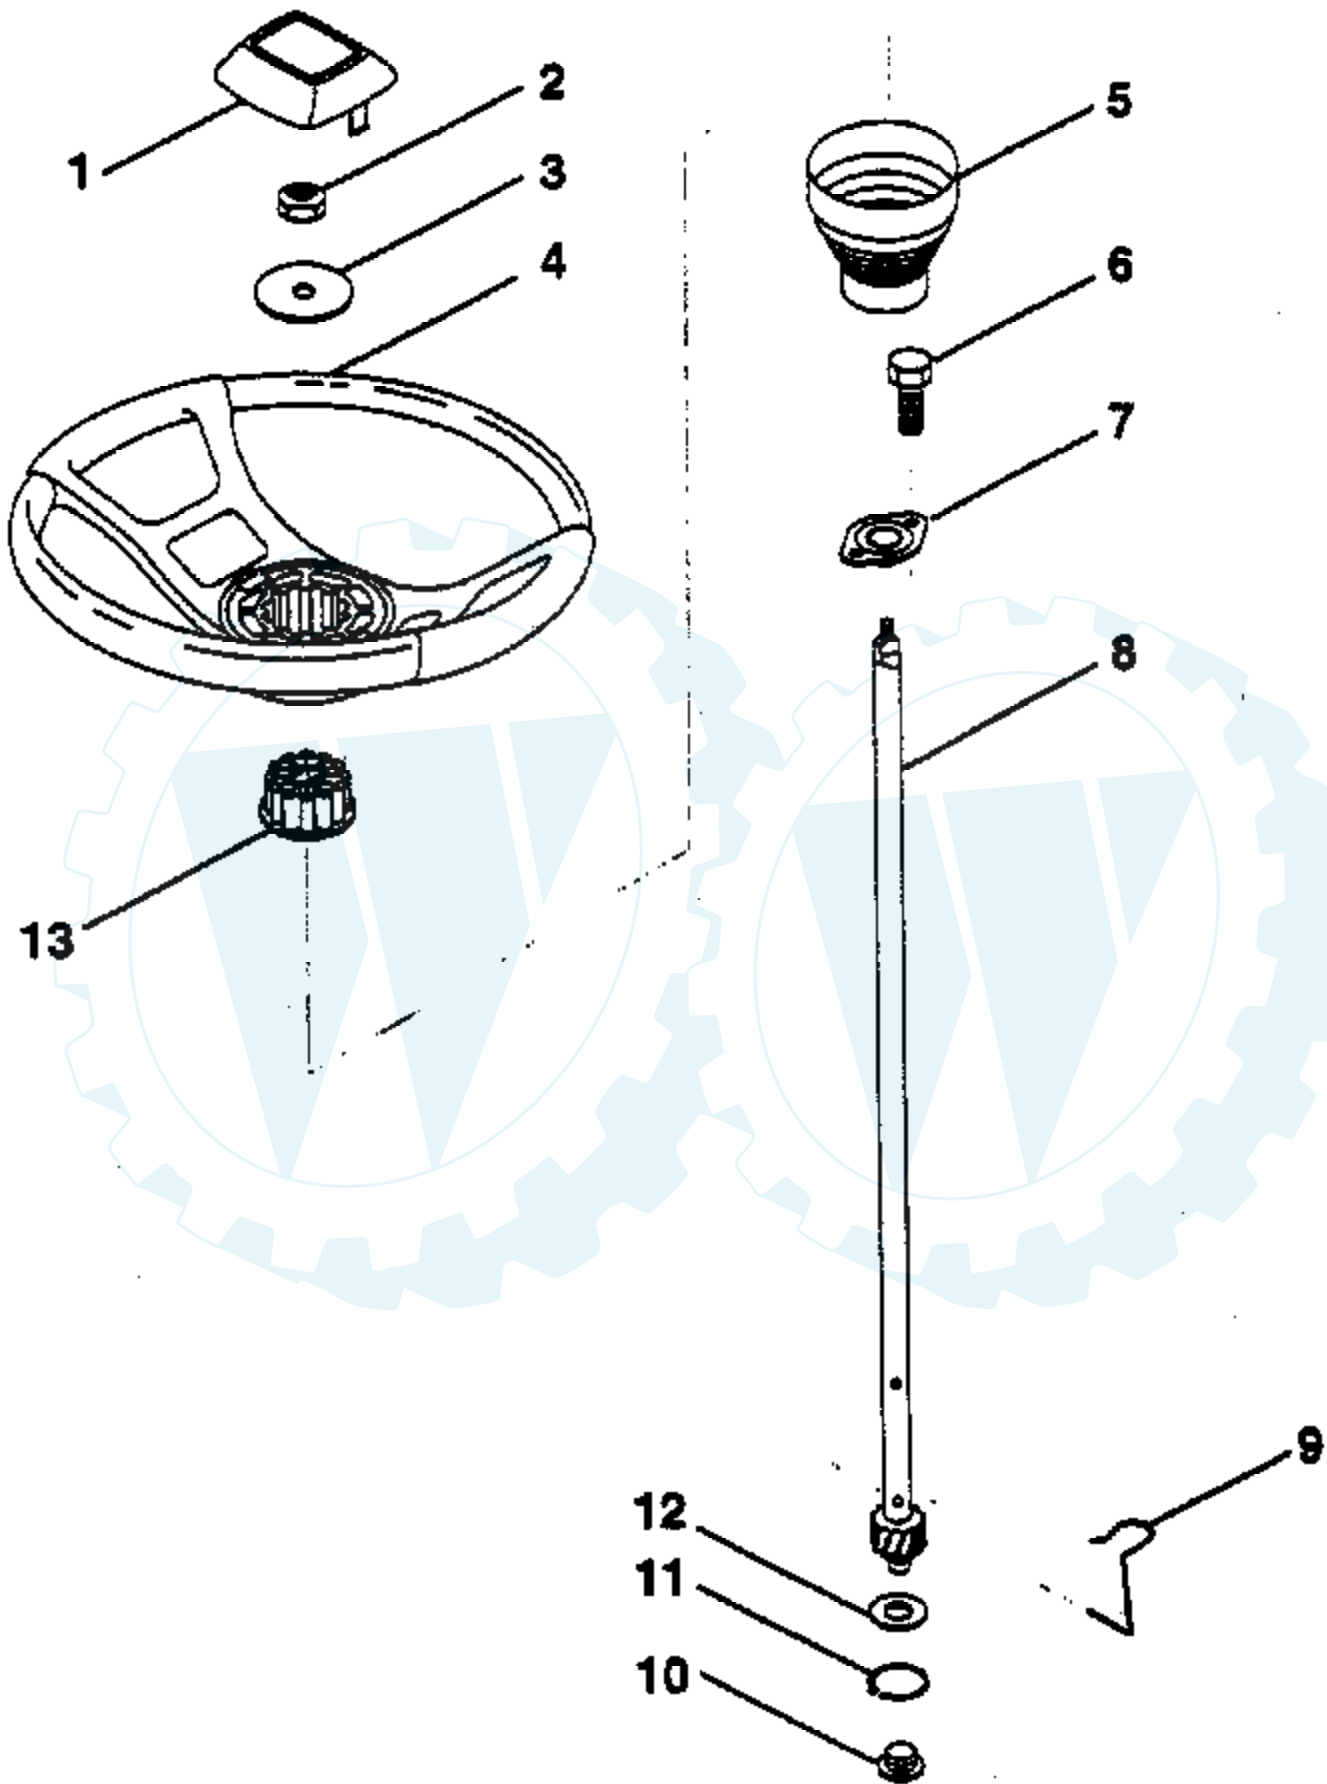

Ref #	Part Number	Qty	Description
1	532126805		Insert, Steering Wheel
2	532124701		Locknut 3/8-24 UNF
3	819133808		Washer 12/32 x 2-3/8 x 8 Gauge
4	532121472		Steering Wheel
5	532121897		Sleeve, Steering
6	817431008		Screw, Hex #10-16 x 1/2 TY-B
7	532102803		Bushing, Steering
8	532123651		Shaft, Steering
9	532124210		Clip, Steering
10	532123438		Bushing, Lower, Steering
11	812000045		Ring, Retaining
12	819211616		Washer 21/32 x 1 x 16 Gauge
13	532104820		Adaptor, Steering Wheel