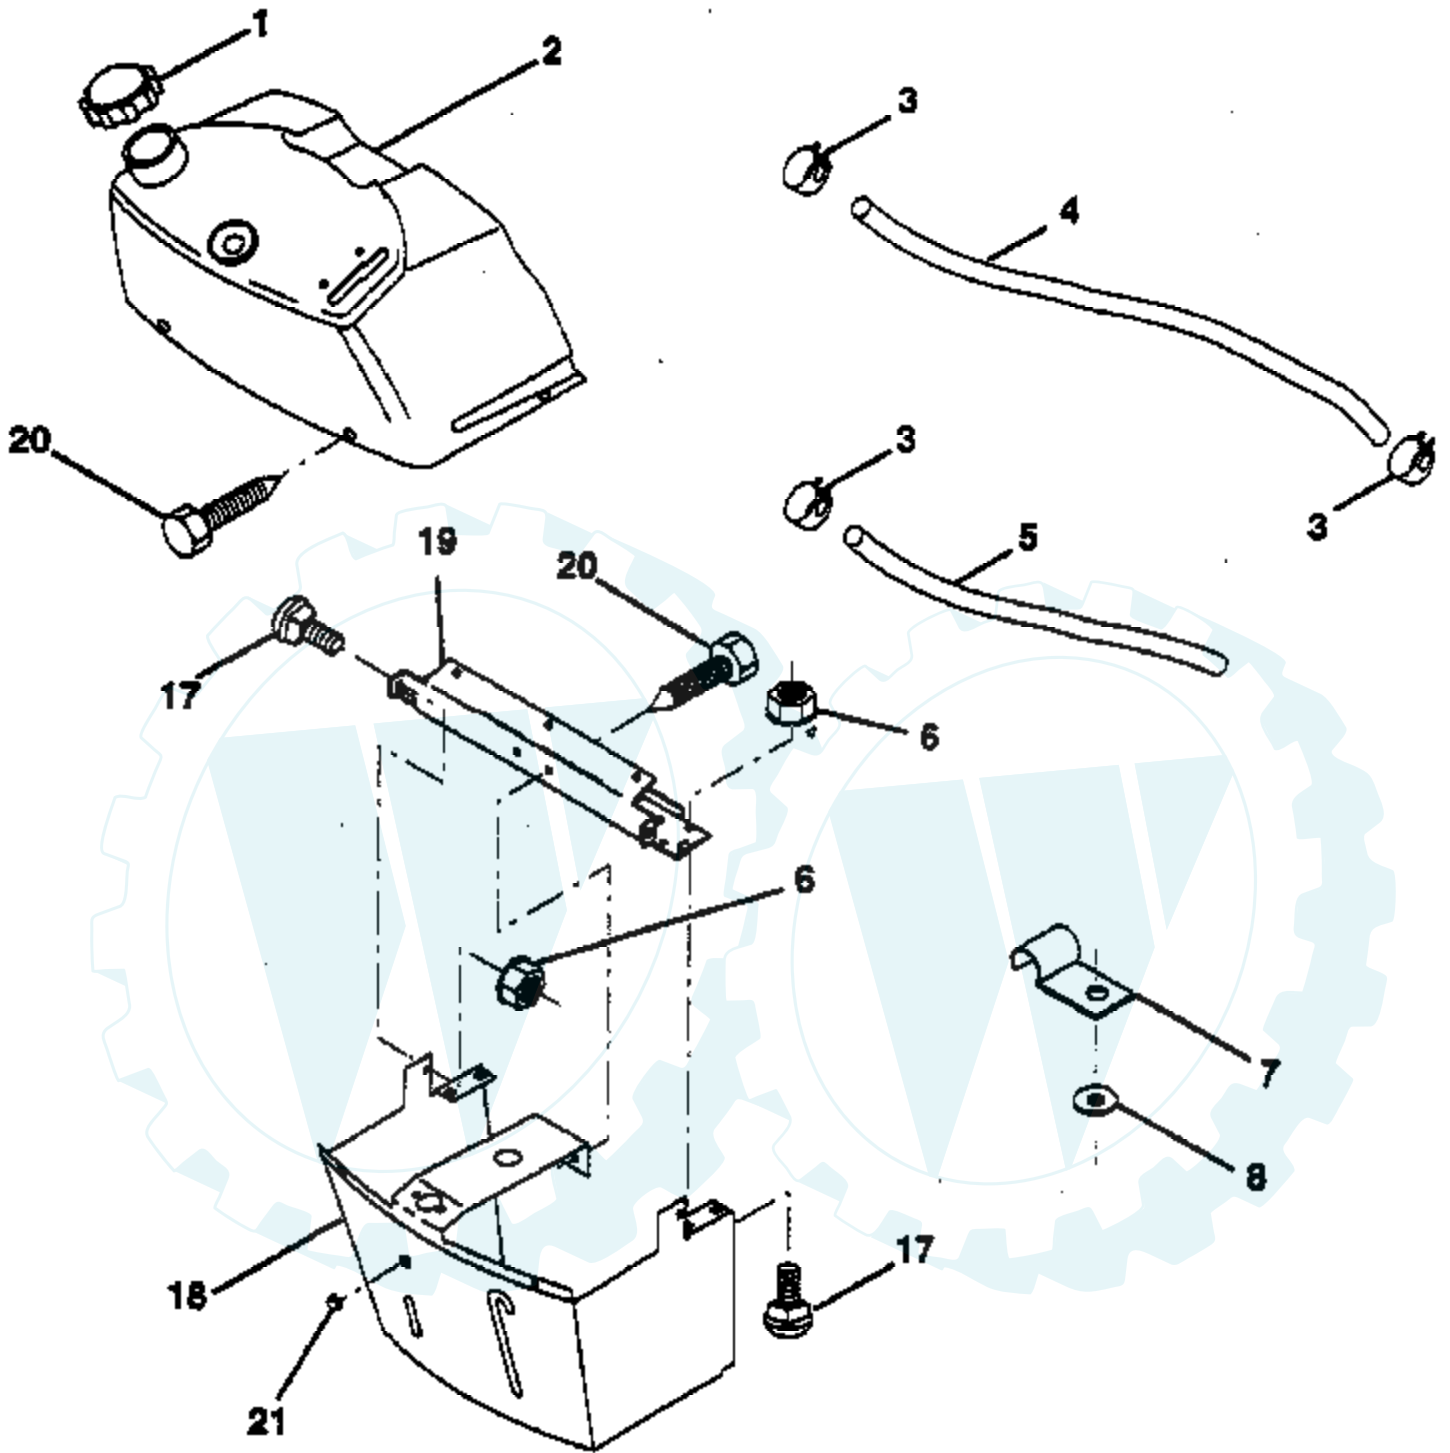

Ref #	Part Number	Qty	Description
1	532071673		Cap, Plunger
2	532123436		Rod, Parking Brake
3	532123437		Bracket, Parking Brake
4	532124872		Cover, Pedal
5	532132205		Bracket, Clutch/Brake Pedal, L.H.
6	876020312		Pin, Cotter 3/32 x 3/4
7	819131016		Washer 13/32 x 5/8 x 16 Gauge
8	817490508		Screw, Hex Head, Thd., Roll. 5/16-18 x 1/2
9	876020412		Pin, Cotter 1/8 x 3/4
10	819131316		Washer 13/32 x 13/16 x 16 Gauge
11	532123543		Rod, Brake, Front
12	532136263		Assembly, Clutch/Brake Pedal
13	532123394		Rod, Clutch
14	532121978		Bracket, Lift Shaft
15	532123641		Assembly, Brake, Pivot, Arm
16	819251816		Washer 25/32 x 1-1/8 x 16 Gauge
17	812000034		Ring, Klip
18	532106888		Spring, Brake Rod
19	873350600		Nut, Hex, Jam 3/8-16 UNC
20	873680600		Nut, Crownlock 3/8-16 UNC
21	532131460		Rod, Brake, Rear
25	532124961		Spring, Retainer
27	532136780		Link, Lift, Rear
28	532136779		Assembly, Rear Mower Lift
29	872110506		Bolt, Carriage 5/16-18 UNC x 3/4
30	873510500		Nut, Hex, Keps 5/16-16 UNC
31	532133095		Spring, Counterbalance
32	532133721		Link, Lift Lever
33	532124670		Retainer Spring

Ref #	Part Number	Qty	Description
1	532132734		Cap, Fuel Tank
2	532138392		Dash and Fuel Tank Assembly
3	532123487		Clamp, Hose
4	532008544		Line, Fuel
5	532008548		Line, Fuel
6	873510400		Nut, Hex, Keps 1/4-20
7	532124996		Clip, Fuel Line
8	819091216		Washer 9/32 x 3/4 x 16 Gauge
17	872110404		Bolt, Carriage 1/4-20 x 1/2 Grade 5
18	532131886		Support Assembly, Dash
19	532134744		Brace, Cross
20	817060408		Screw, Self-Tapping 1/4-20 x 1/2
21	532134014		Plug, Dome, Black