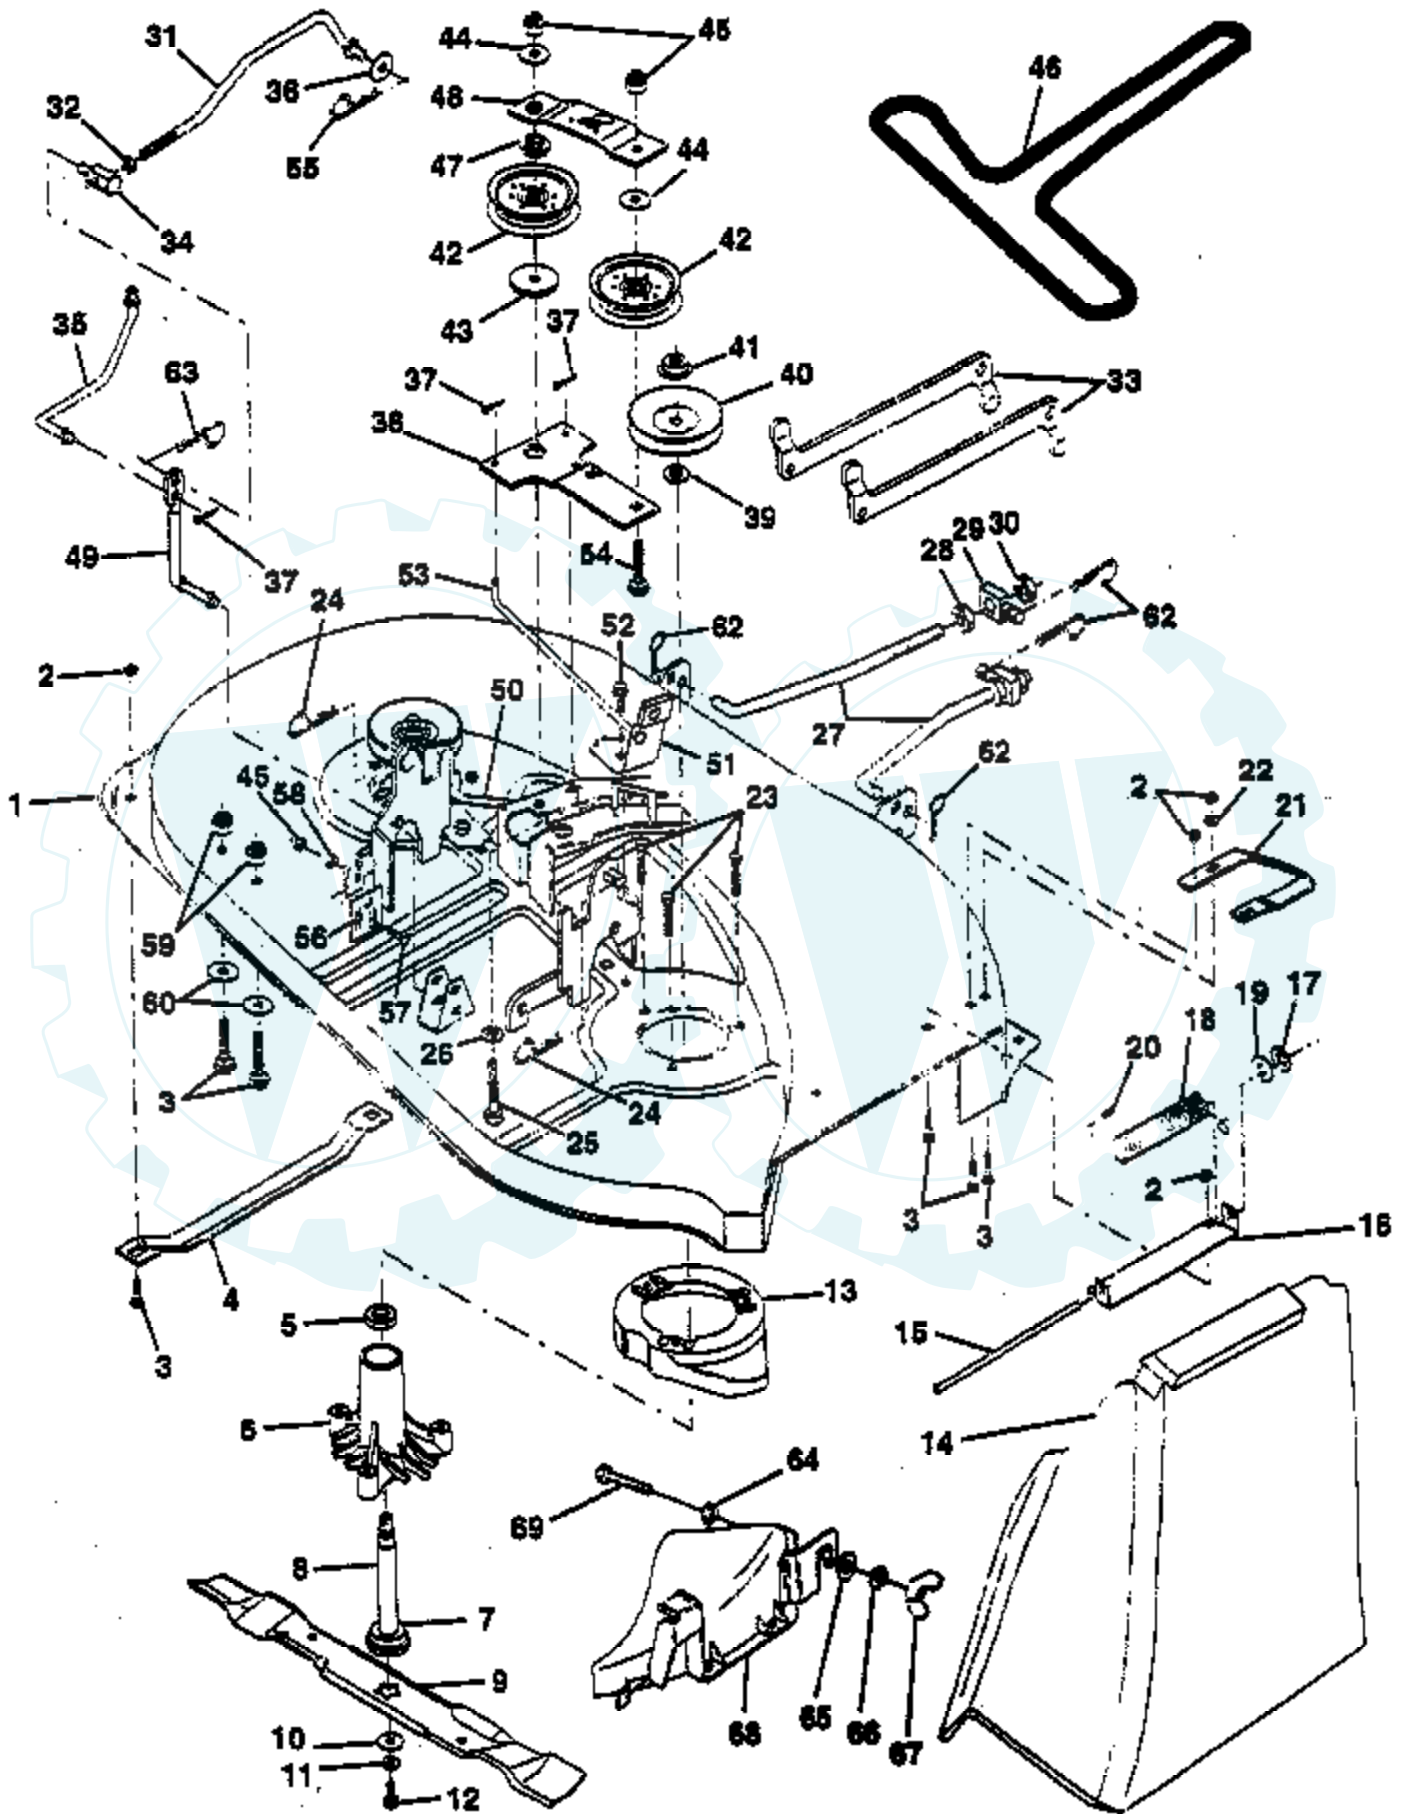

Ref #	Part Number	Qty	Description
1	532138356		Mower Housing
2	873680500		Nut, Crownlock 5/16-18
3	872140506		Bolt, Carriage 5/16-18 x 3/4
4	532125074		Runner, L.H.
5	532110485		Bearing
6	532128774		Housing, Mandrel
7	532129895		Bearing
8	532137645		Shaft and Bearing Assembly, Mandrel (Inc. 7)
9	532134148		Blade, Mulching
10	532129962		Washer, Hardened
11	810030600		Washer, Lock 3/8
12	532850857		Bolt, Hex 3/8-24 x 1-1/4 Grade 8
13	532136929		Stripper, Mower, Vented
14	532106736		Shield, Deflector
15	532106735		Rod, Hinge
16	532137607		Bracket Assembly, Deflector
17	532110452		Pushnut
18	532123713		Spring, Deflector
19	819111016		Washer 11/32 x 5/8 x 16 Gauge
20	532105304		Cap, Sleeve
21	532128772		Runner, R.H.
22	819111216		Washer 11/32 x 3/4 x 16 Gauge
23	532078158		Bolt, Hex Head 5/16-18 x 1-1/4
24	532124670		Retainer, Spring
25	874600636		Bolt, Carriage 3/8-16 x 2-1/4
26	819131612		Washer 13/32 x 1 x 12 Gauge
27	532132556		Link Assembly, Front
28	873350800		Nut, Hex, Jam 1/2-13 UNC
29	532130171		Trunnion
30	873800800		Locknut with Washer Insert 1/2-13 UNC
31	532132553		Clutch Rod, Primary
32	873350600		Nut, Hex, Jam 3/8-16
33	532132559		Arm, Suspension, Rear
34	532133604		Trunnion 3/8-16
35	532132554		Clutch Rod, Secondary
36	819131316		Washer 13/32 x 13/16 x 16 Gauge
37	876020312		Pin, Cotter 3/32 x 3/4
38	532133840		Idler Arm
39	532129963		Washer .150 Thick
40	532129206		Pulley, Mandrel
41	532137266		Nut, Flangelock 9/16
42	532131494		Pulley, Flat Idler
43	532122052		Spacer, Retainer
44	819131612		Washer 13/32 x 1 x 12 Gauge
45	873680600		Nut, Crownlock 3/8-16
46	532131290		Belt
47	532133502		Spacer, Idler Arm
48	532133503		Stiffener, Idler Arm
49	532133551		Rod, Pivot
50	532131289		Rod, Brake, L.H.
51	532130840		Brake Assembly
52	817490512		Screw, Hex Washer Head, Thd., Roll. 5/16-18 x 3/4
53	532131288		Rod, Brake, R.H.
54	872110614		Bolt, Carriage 3/8-16 x 1-3/4 Grade 5
55	532124961		Spring, Retainer
56	536136782		Adjustment Plate, Rear Link
57	872140606		Bolt, Carriage 3/8-16
58	819131212		Washer 13/32 x 3/4 x 12 Gauge