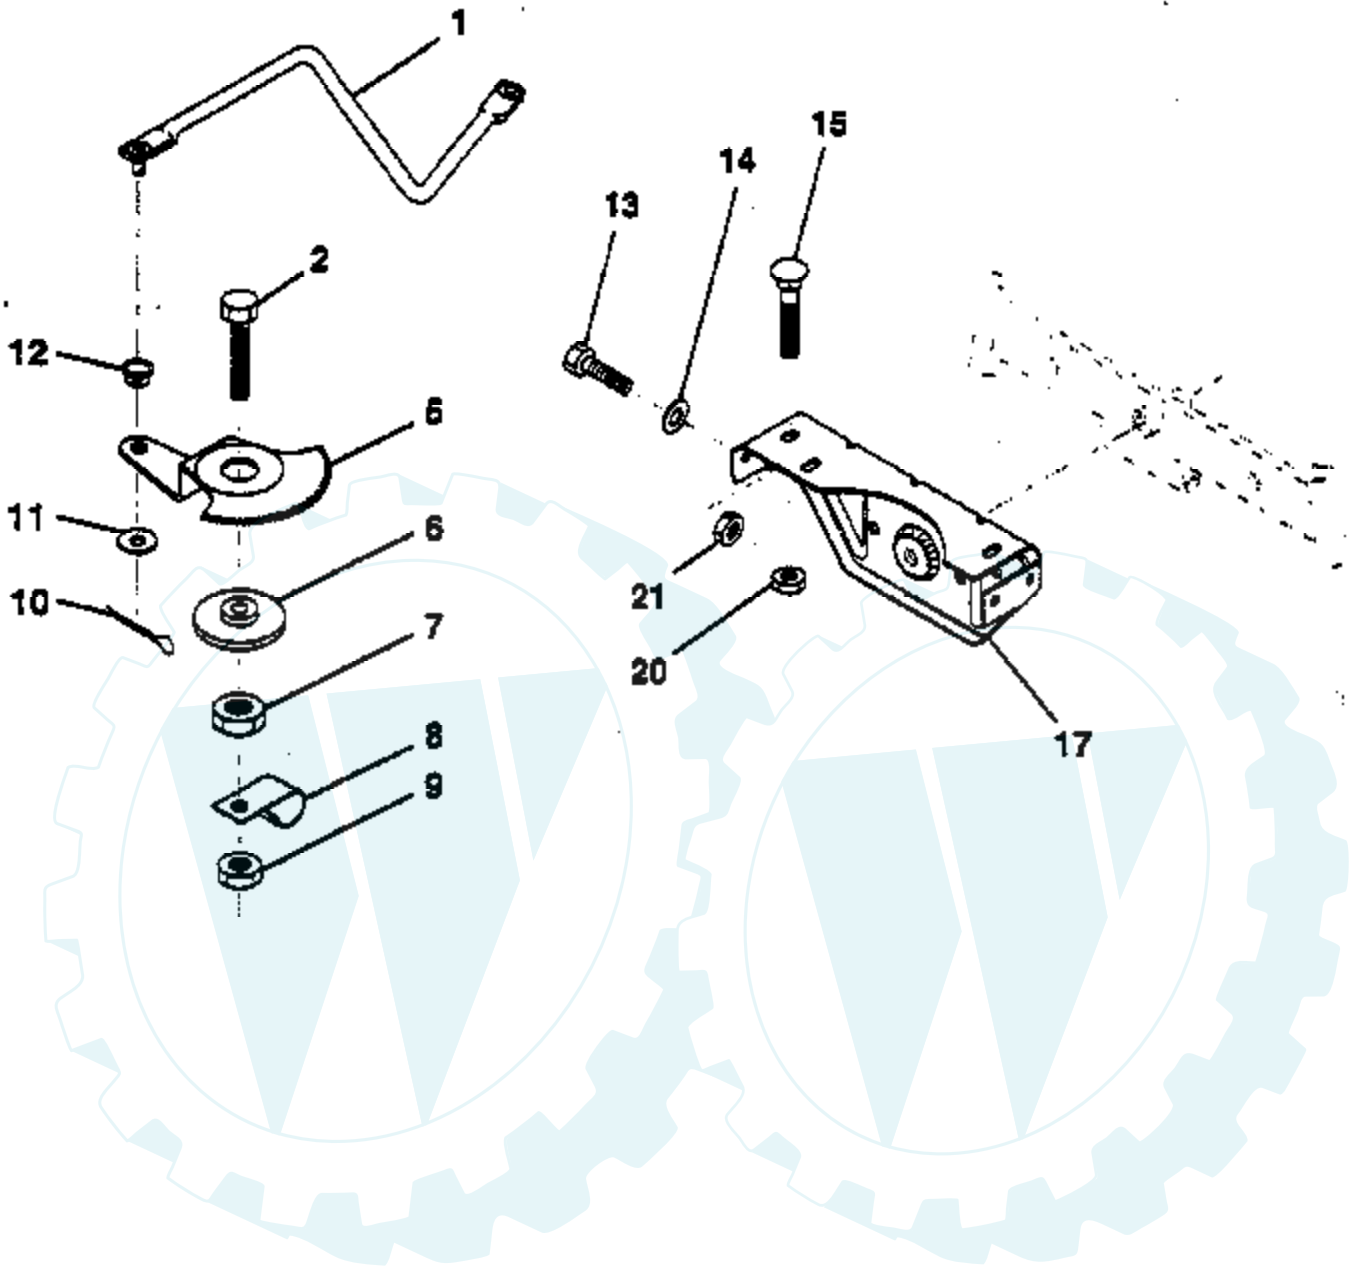

Ref #	Part Number	Qty	Description
1	532126470		Clip, Insulated
2	532122018		Bracket, Mower Clutch
3	874780408		Bolt, Hex Head, Fin. 1/4-20 UNC x 1/2 Grade 5
4	873680600		Nut, Crownlock 3/8-16 UNC
5	532132552		Assembly, Clutch Lever
6	532106451		Bolt, Shoulder
7	532135110		Assembly, Mower Clutch Arm
8	874930624		Bolt, Hex Head 3/8-16 UNC x 1-1/2
10	876020412		Pin, Cotter 1/8 x 3/4
12	532122027		Handle, Lift Lever
13	532136658		Assembly, Lift Handle
14	532133939		Spring, Compression
15	819131616		Washer 13/32 x 1 x 11 Gauge
18	532135107		Trunnion, Threaded 3/8-16
19	873680400		Nut, Crownlock 1/4-20
20	874760644		Bolt, Hex Head, Fin. 3/8-16 UNC x 2-3/4
22	532132561		Bracket, Lift Lever
23	876020312		Pin, Cotter 3/32 x 3/4
24	532007672		Washer 25/64 x 1-1/4 x 12 Gauge
25	532121933		Tube, Spacer
27	532121466		Knob
30	532135039		Rod, Tension, Clutch
31	873930600		Nut, Centerlock
32	532133435		Spring, Extension, Return
33	532062333		Washer 13/32 x 2-3/8 x 8 Gauge
34	873680500		Nut, Crownlock 5/16-18
35	532133603		Cap, Vinyl, Red
36	872140506		Bolt, Carriage 5/16-18 x 3/4

Ref #	Part Number	Qty	Description
1	872050411		Bolt, Carriage 1/4-20 x 1-3/8
2	532127428		Seat
3	874641008		Screw, Slotted Pan Head #10-32 x 1/2
4	873680500		Nut, Crownlock 5/16-18
5	532105529		Bolt, Shoulder 5/16-18 UNC
6	532124967		Clip, Insulated
7	873951000		Nut, Hex, Keps #10-32 UNF
8	874760612		Bolt, Hex, Fin. 3/8-16 UNC x 3/4
9	532126656		Bracket, Pivot, Seat
10	532126471		Clip, Insulated
11	819133210		Washer 13/32 x 2 x 10 Gauge
12	873680600		Nut, Crownlock 3/8-16 UNC
13	532120068		Knob, Adjustment, Seat
15	819171912		Washer 17/32 x 1-3/16 x 12 Gauge
16	532127018		Bolt, Shoulder
17	532121251		Strip, Foam
18	532123976		Locknut, Hex, Flange, Large
19	532121248		Bushing, Snap
20	532121250		Spring, Compression
21	532134300		Spacer, Split, Large .28 Id. x .96
22	532121246		Bracket, Switch Mounting
23	532131451		Pan, Seat