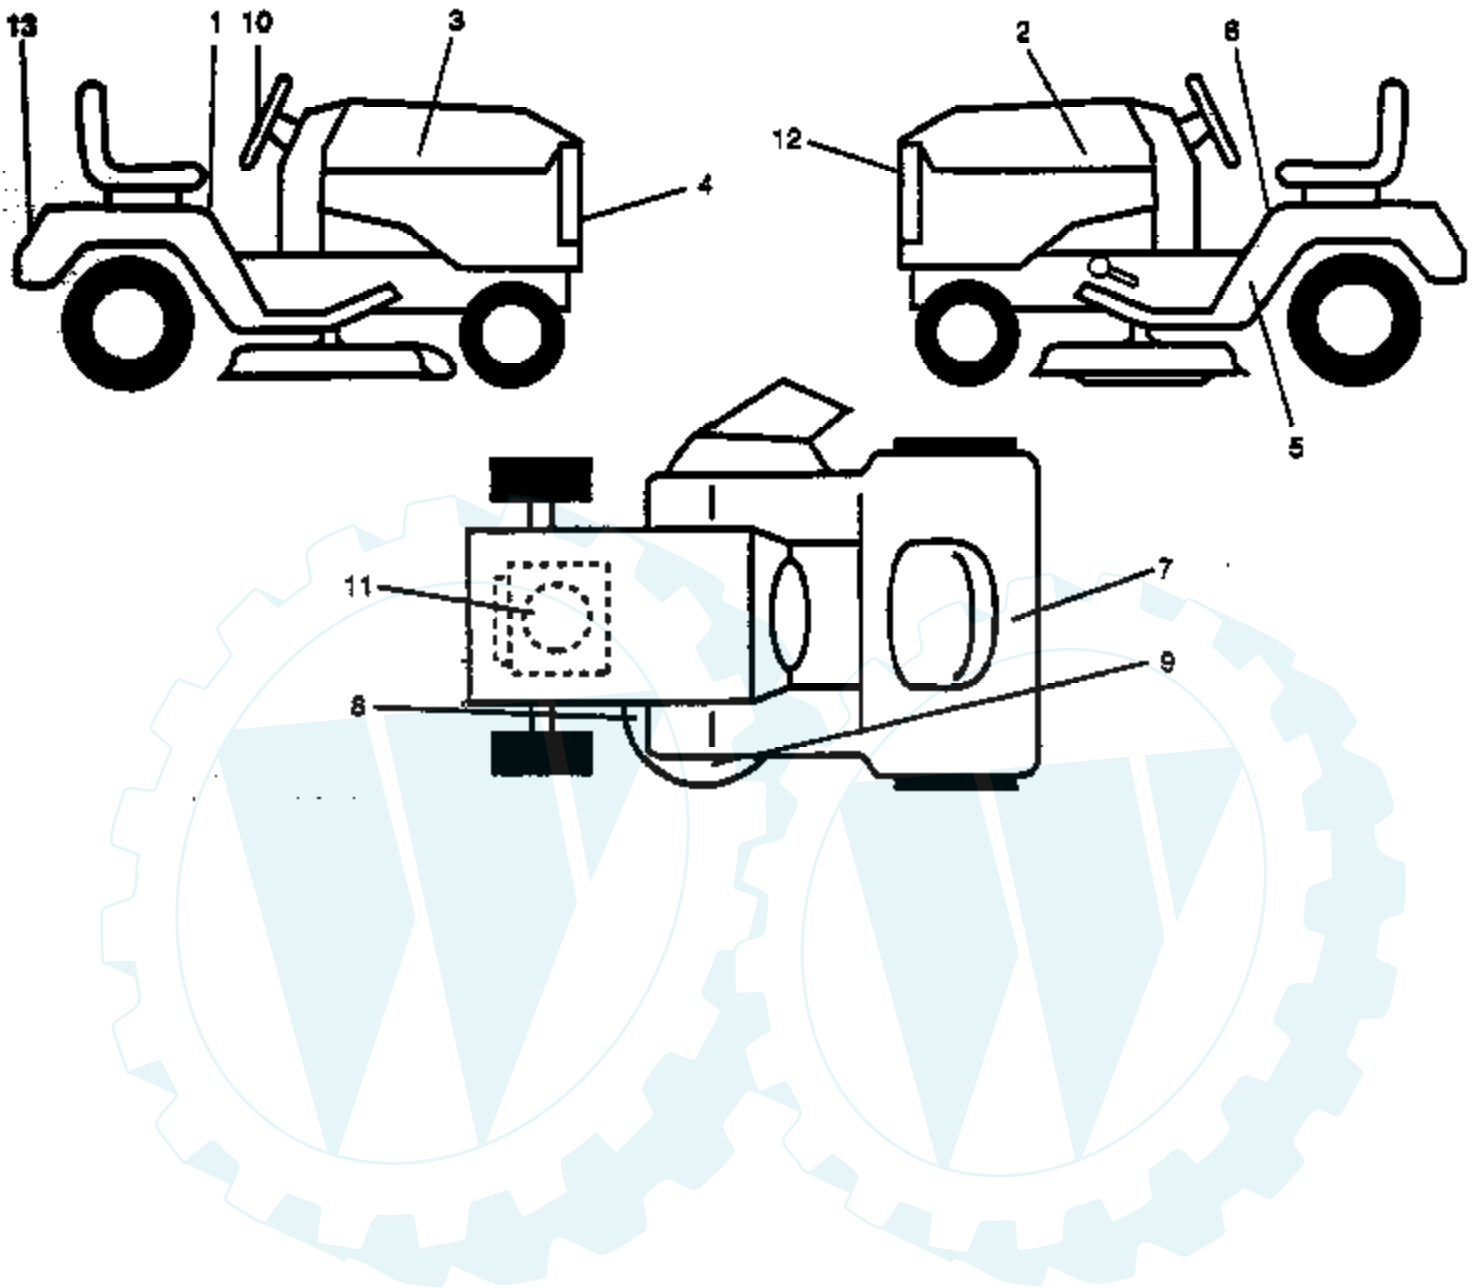

Ref #	Part Number	Qty	Description
1	532132734		Cap, Fuel Tank
2	532138392		Dash and Fuel Tank Assembly
3	532123487		Clamp, Hose
4	532008544		Line, Fuel
5	532008548		Line, Fuel
6	873510400		Nut, Hex, Keps 1/4-20
7	532124996		Clip, Fuel Line
8	819091216		Washer 9/32 x 3/4 x 16 Gauge
17	872110404		Bolt, Carriage 1/4-20 x 1/2 Grade 5
18	532131886		Support Assembly, Dash
19	532134744		Brace, Cross
20	817060408		Screw, Self-Tapping 1/4-20 x 1/2
21	532134014		Plug, Dome, Black

Ref #	Part Number	Qty	Description
1	532126712		Decal, Operating Instruction
2	532133994		Decal, Hood, L.H.
3	532133993		Decal, Hood, R.H.
4	532127630		Decal, Logo, Grill
5	532132928		Decal, Mower Deck Height Indicator
6	532133796		Decal, Caution
7	532121549		Decal, Caution, Battery
8	532136832		Decal, V-Belt Schematic
9	532135013		Decal, Enviro-Deck
10	532127646		Decal, Steering Wheel Insert
11	532120601		Decal, Engine
12	532126860		Decal, Lightbox, Lower
13	532133900		Decal, Fender
	532139596		Owner's Manual Not Shown.
	0CER38		Grasscatcher