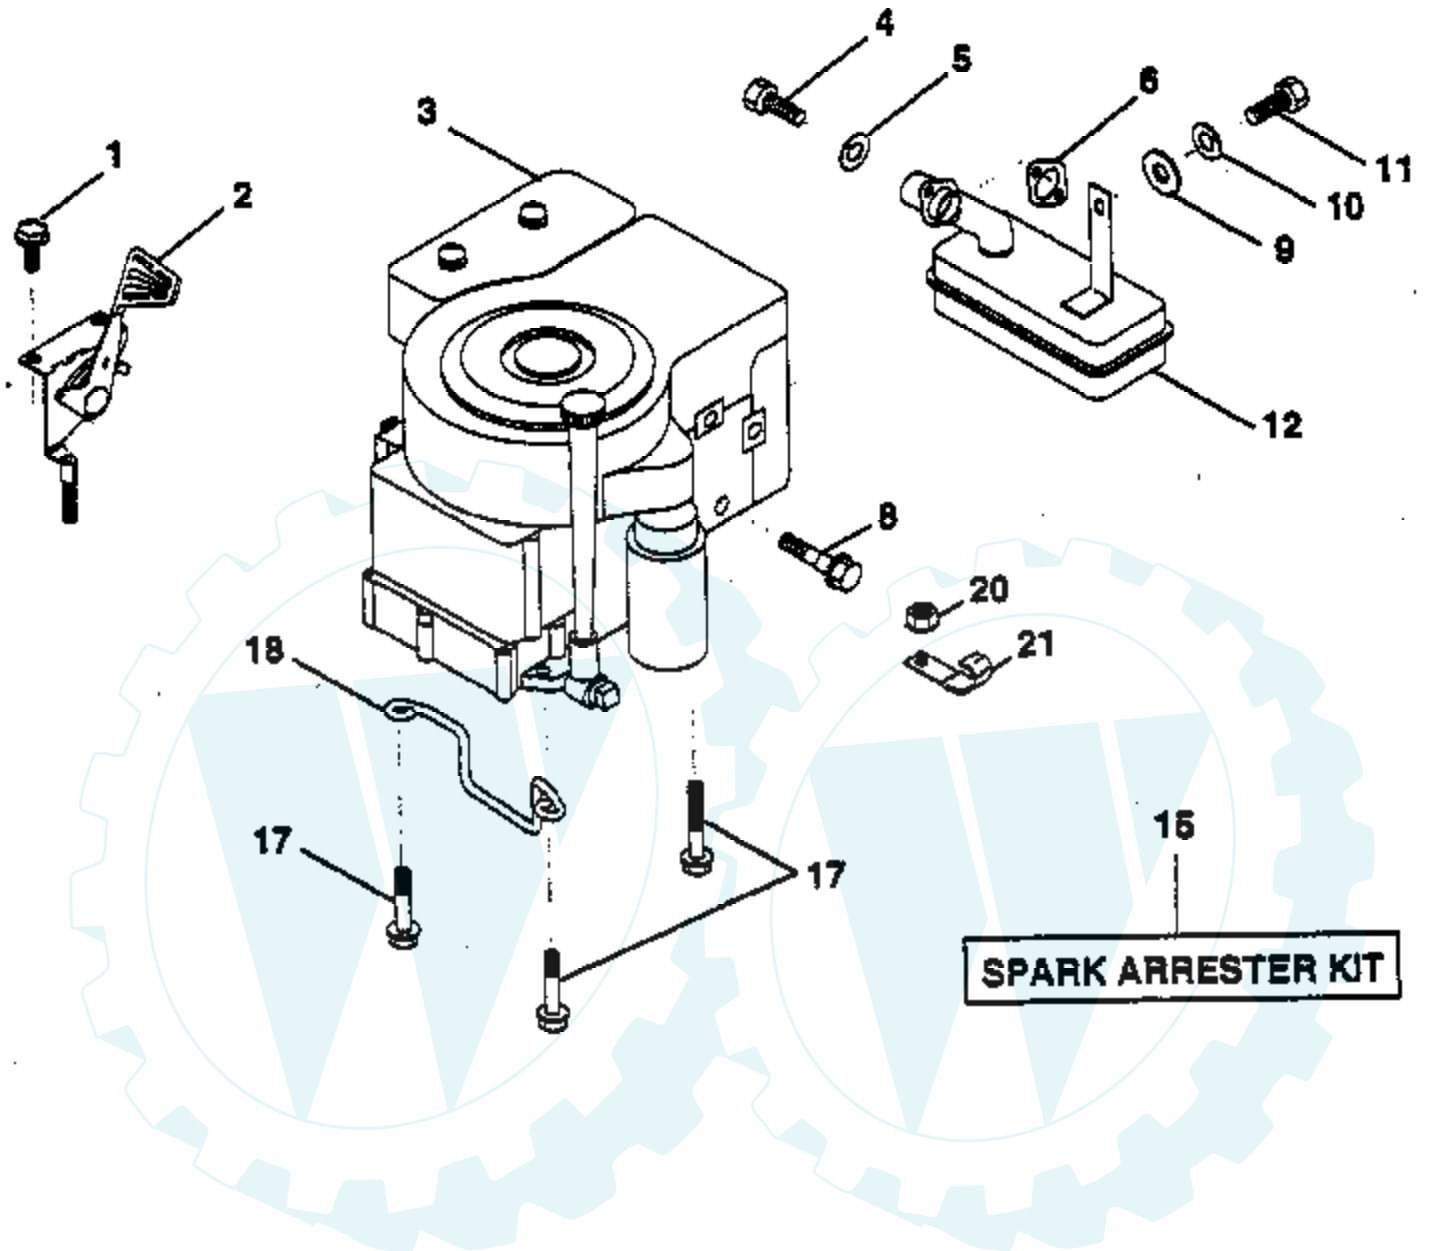

Ref #	Part Number	Qty	Description
1	532132734		Cap, Fuel Tank
2	532138392		Dash and Fuel Tank Assembly
3	532123487		Clamp, Hose
4	532008544		Line, Fuel
5	532008548		Line, Fuel
6	873510400		Nut, Hex, Keps 1/4-20
7	532124996		Clip, Fuel Line
8	819091216		Washer 9/32 x 3/4 x 16 Gauge
17	872110404		Bolt, Carriage 1/4-20 x 1/2 Grade 5
18	532131886		Support Assembly, Dash
19	532134744		Brace, Cross
20	817060408		Screw, Self-Tapping 1/4-20 x 1/2
21	532134014		Plug, Dome, Black

Ref #	Part Number	Qty	Description
1	532126712		Decal, Operating Instruction
2	532133994		Decal, Hood, L.H.
3	532133993		Decal, Hood, R.H.
4	532127630		Decal, Logo, Grill
5	532132928		Decal, Mower Deck Height Indicator
6	532133796		Decal, Caution
7	532121549		Decal, Caution, Battery
8	532136832		Decal, V-Belt Schematic
9	532135013		Decal, Enviro-Deck
10	532127646		Decal, Steering Wheel Insert
11	532120601		Decal, Engine
12	532126860		Decal, Lightbox, Lower
13	532133900		Decal, Fender
	532139596		Owner's Manual Not Shown.
	0CER38		Grasscatcher

Ref #	Part Number	Qty	Description
1	817720408		Screw, Hex Head, Thread Cutting 1/4-20 x 1/2
2	532132752		Control, Throttle
4	871070512		Screw, Hex Cap Head 5/16-18 x 3/4
5	810040500		Washer, Lock, Heavy Helical Spring 5/16
6	532125593		Gasket, Exhaust
8	532121094		Bolt, Shoulder 5/16
9	819101216		Washer 5/16 x 3/4 x 16
10	810040400		Washer, Lock, Heavy Helical Spring 1/4
12	532137437		Muffler
15	532137180		Arrester, Spark (Optional Equipment)
17	817490624		Screw, Hex Washer Head, Thd., Roll. 3/8-16 x 1-1/2
18	532126636		Keeper, Ground Drive Belt
20	873510600		Nut, Hex, Keps 3/8-16
21	532124996		Clip, Fuel Line