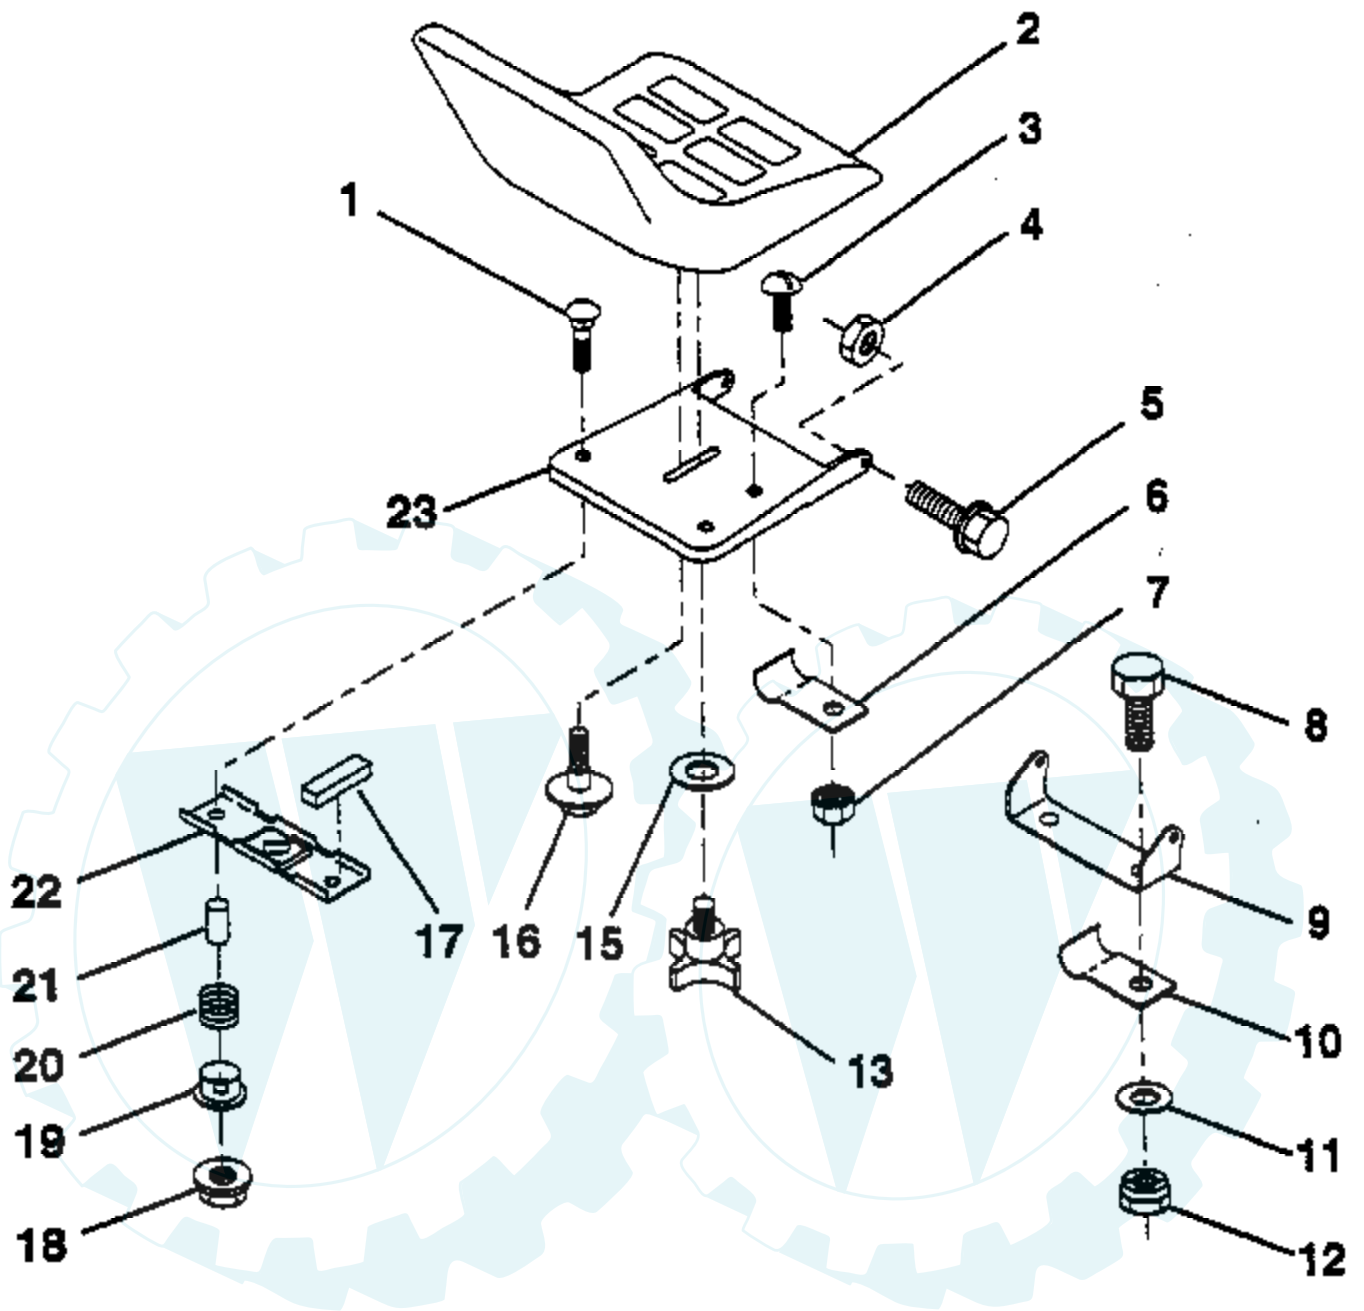

Ref #	Part Number	Qty	Description
1	872050411		Bolt, Carriage 1/4-20 x 1-3/8
2	532127428		Seat
3	874641008		Screw, Slotted Pan Head #10-32 x 1/2
4	873680500		Nut, Crownlock 5/16-18
5	532105529		Bolt, Shoulder 5/16-18 UNC
6	532124967		Clip, Insulated
7	873951000		Nut, Hex, Keps #10-32 UNF
8	874760612		Bolt, Hex, Fin. 3/8-16 UNC x 3/4
9	532126656		Bracket, Pivot, Seat
10	532126471		Clip, Insulated
11	819133210		Washer 13/32 x 2 x 10 Gauge
12	873680600		Nut, Crownlock 3/8-16 UNC
13	532120068		Knob, Adjustment, Seat
15	819171912		Washer 17/32 x 1-3/16 x 12 Gauge
16	532127018		Bolt, Shoulder
17	532121251		Strip, Foam
18	532123976		Locknut, Hex, Flange, Large
19	532121248		Bushing, Snap
20	532121250		Spring, Compression
21	532134300		Spacer, Split, Large .28 Id. x .96
22	532121246		Bracket, Switch Mounting
23	532131451		Pan, Seat