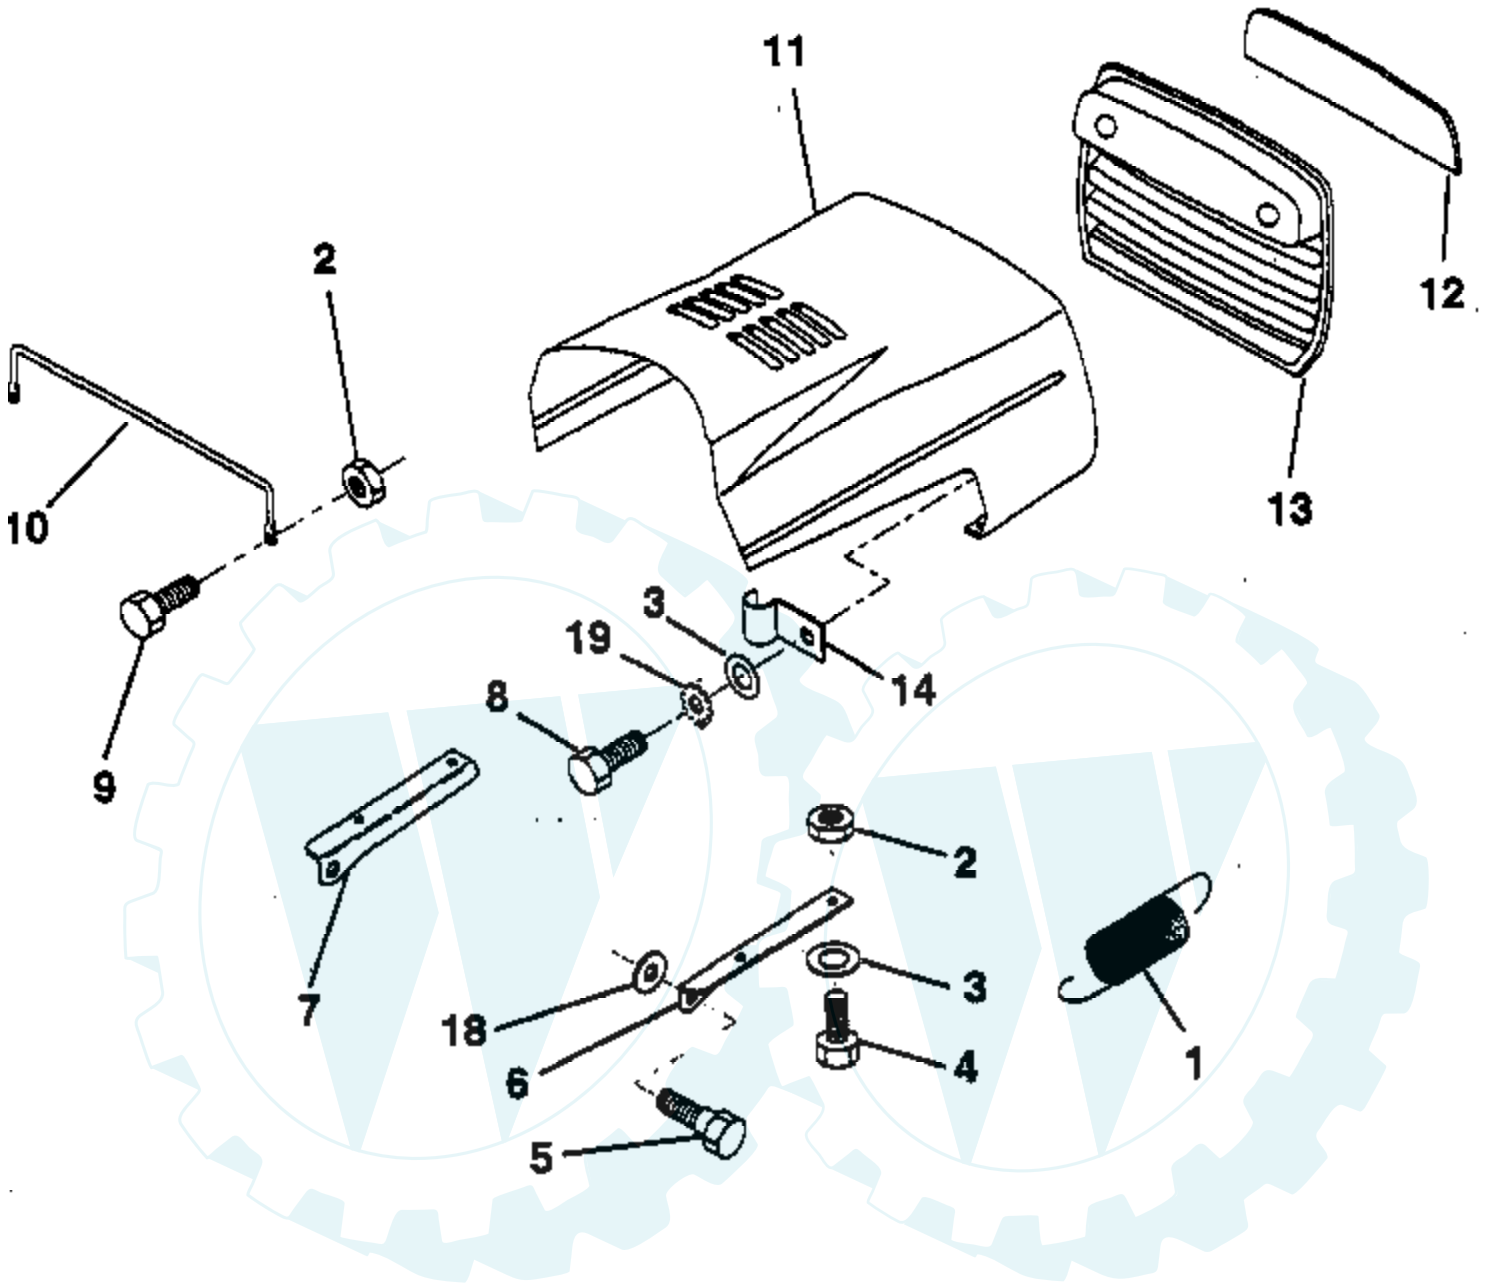

Ref #	Part Number	Qty	Description
1	532121232		Cap, Spindle
2	812000029		Ring, Clip
3	532121748		Washer 25/32 x 1-5/8 x 16 Gauge
4	532124937		Bearing
5	532133988		Axle, Front
6	532124931		Bearing, Thrust
7	532127062		Spindle Assembly, R.H.
8	532121749		Washer 25/32 x 1-1/4 x 16 Gauge
9	876020412		Pin, Cotter 1/8 x 3/4
10	819131316		Washer 13/32 x 13/16 x 16 Gauge
11	532126847		Bushing
12	532130465		Rod, Tie
13	532137061		Spindle Assembly, L.H.
14	874011056		Bolt, Hex Head 5/8-11 x 3-1/2
15	873901000		Locknut, Flange 5/8-11
16	532110438		Spacer, Bearing, Front Axle
18	819272016		Washer 27/32 x 1-1/4 x 16 Gauge

Ref #	Part Number	Qty	Description
1	873680500		Nut, Crownlock 5/16-18
2	874760512		Bolt, Hex Head 5/16-18 UNC x 3/4
3	532132946		Keeper, Mower Drive Belt, R.H.
4	532138029		Pulley, Engine
5	810040700		Washer, Lock 7/16
6	871170744		Bolt, Hex Head, Fin. 7/16-20 Grade 5
7	532124525		V-Belt, Drive
8	532123405		Keeper, T/A, Ground Drive Belt
9	872140612		Bolt, Carriage 3/8-16 UNC x 1-1/2
10	532123396		Keeper, Belt, Ground Drive, Idler
11	532123395		Clutch Arm, Ground Drive
12	532004859		Idler, Flat
13	819131316		Washer 13/32 x 13/16 x 16 Gauge
14	873930600		Nut, Centerlock 3/8-16 UNC
15	873680600		Nut, Crownlock 3/8-16 UNC
16	532126471		Clip, Insulated
17	532122052		Spacer, Retainer
18	532131459		Spring, Extension
19	873510500		Nut, Hex, Keps 5/16-18 UNC
20	532123891		Keeper, T/A, Ground Drive Belt
21	819111016		Washer 11/32 x 5/8 x 16 Gauge
22	532123404		Keeper, Chassis, Ground Drive Belt
23	532126472		Clip Insulated