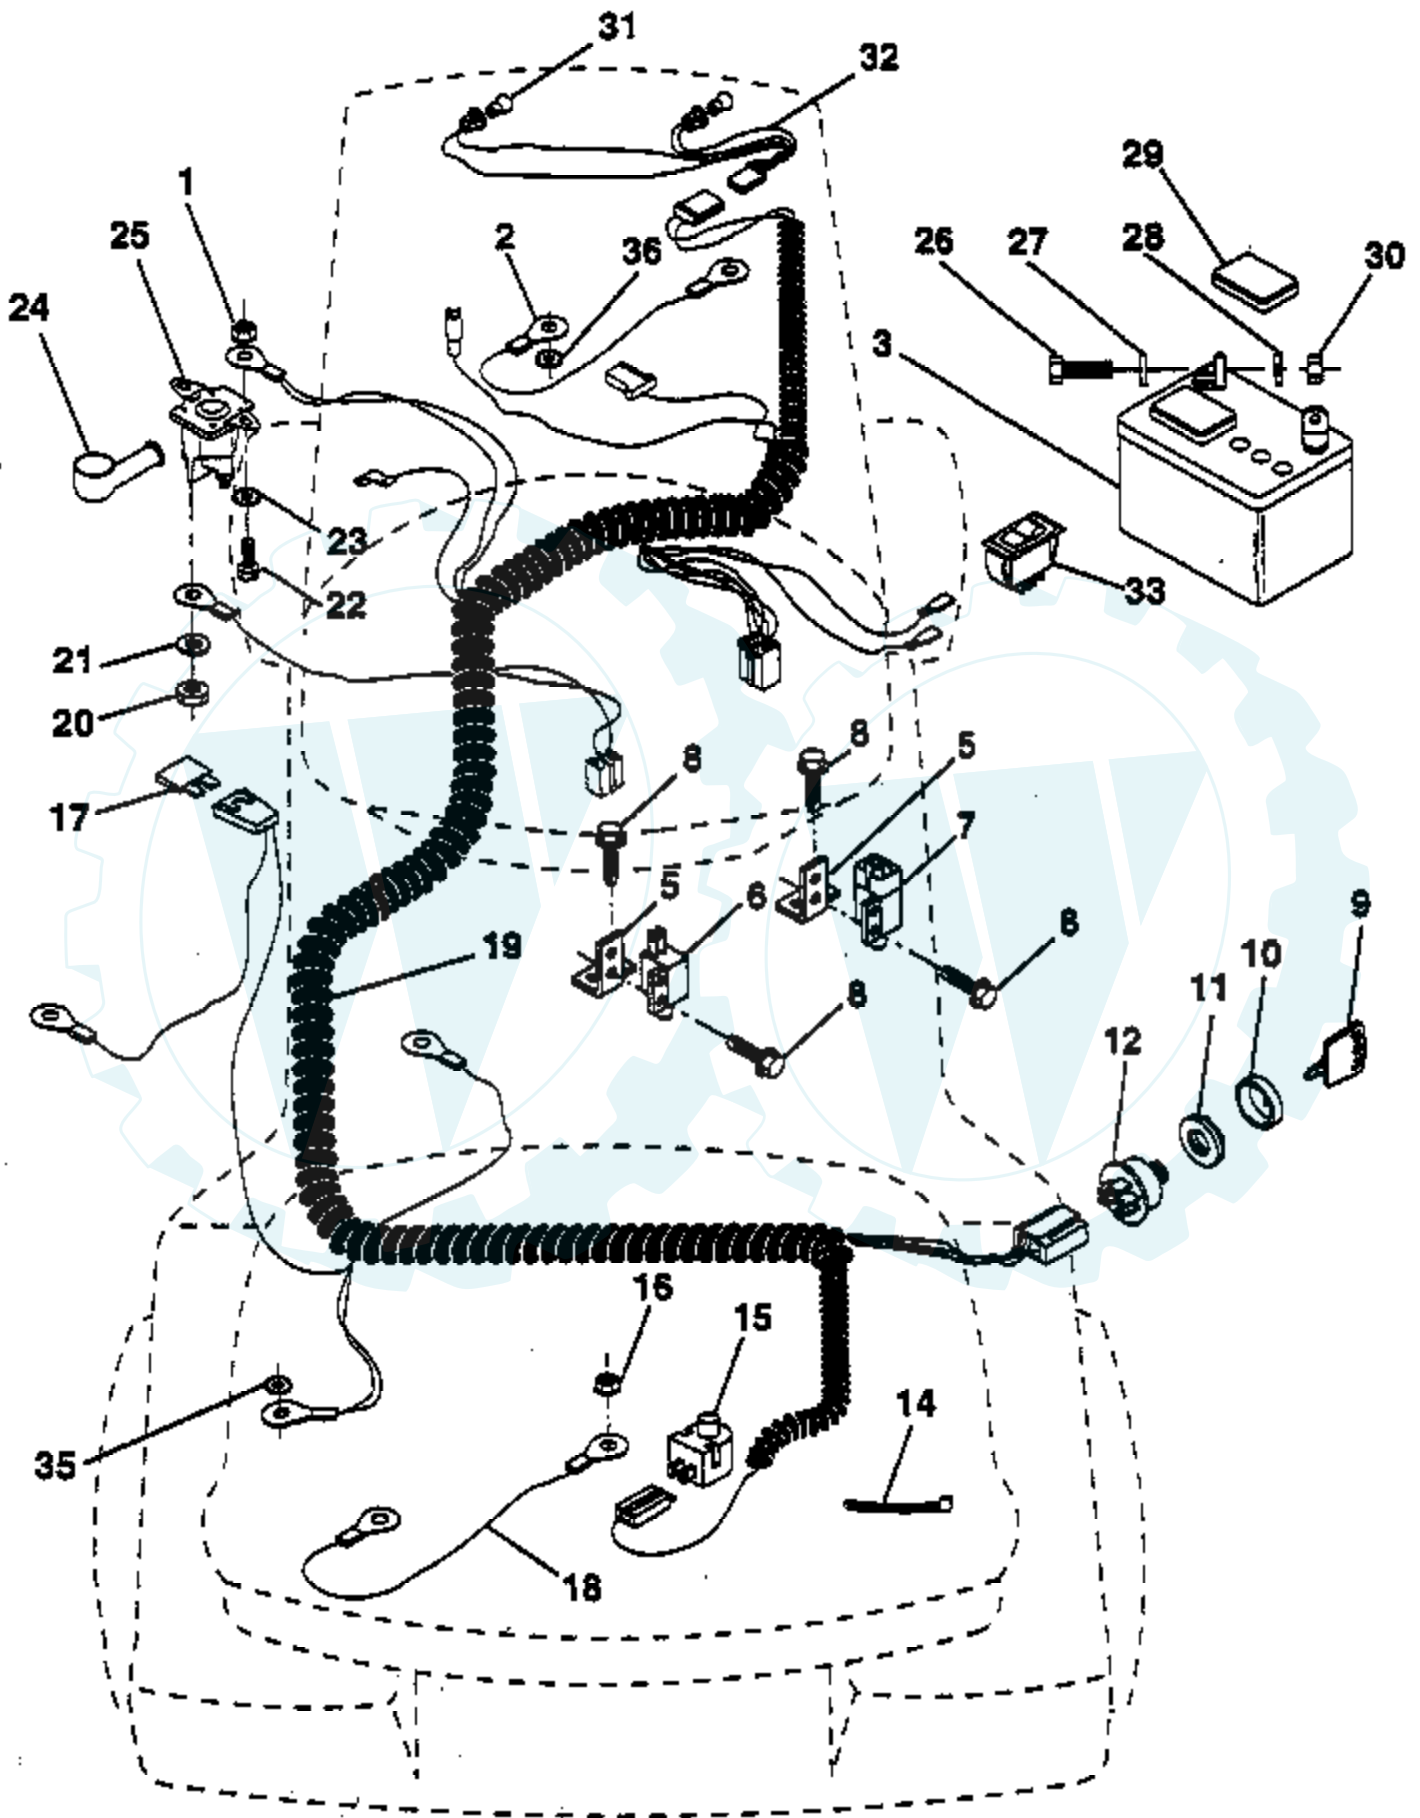

Ref #	Part Number	Qty	Description
1	532132734		Cap, Fuel Tank
2	532138392		Dash and Fuel Tank Assembly
3	532123487		Clamp, Hose
4	532008544		Line, Fuel
5	532008548		Line, Fuel
6	873510400		Nut, Hex, Keps 1/4-20
7	532124996		Clip, Fuel Line
8	819091216		Washer 9/32 x 3/4 x 16 Gauge
17	872110404		Bolt, Carriage 1/4-20 x 1/2 Grade 5
18	532131886		Support Assembly, Dash
19	532134744		Brace, Cross
20	817060408		Screw, Self-Tapping 1/4-20 x 1/2
21	532134014		Plug, Dome, Black

Ref #	Part Number	Qty	Description
1	532126712		Decal, Operating Instruction
2	532133994		Decal, Hood, L.H.
3	532133993		Decal, Hood, R.H.
4	532127630		Decal, Logo, Grill
5	532132928		Decal, Mower Deck Height Indicator
6	532133796		Decal, Caution
7	532121549		Decal, Caution, Battery
8	532136832		Decal, V-Belt Schematic
9	532135013		Decal, Enviro-Deck
10	532127646		Decal, Steering Wheel Insert
11	532120601		Decal, Engine
12	532126860		Decal, Lightbox, Lower
13	532133900		Decal, Fender
	532139596		Owner's Manual Not Shown.
	0CER38		Grasscatcher

Ref #	Part Number	Qty	Description
1	817720408		Screw, Hex Head, Thread Cutting 1/4-20 x 1/2
2	532132752		Control, Throttle
4	871070512		Screw, Hex Cap Head 5/16-18 x 3/4
5	810040500		Washer, Lock, Heavy Helical Spring 5/16
6	532125593		Gasket, Exhaust
8	532121094		Bolt, Shoulder 5/16
9	819101216		Washer 5/16 x 3/4 x 16
10	810040400		Washer, Lock, Heavy Helical Spring 1/4
12	532137437		Muffler
15	532137180		Arrester, Spark (Optional Equipment)
17	817490624		Screw, Hex Washer Head, Thd., Roll. 3/8-16 x 1-1/2
18	532126636		Keeper, Ground Drive Belt
20	873510600		Nut, Hex, Keps 3/8-16
21	532124996		Clip, Fuel Line