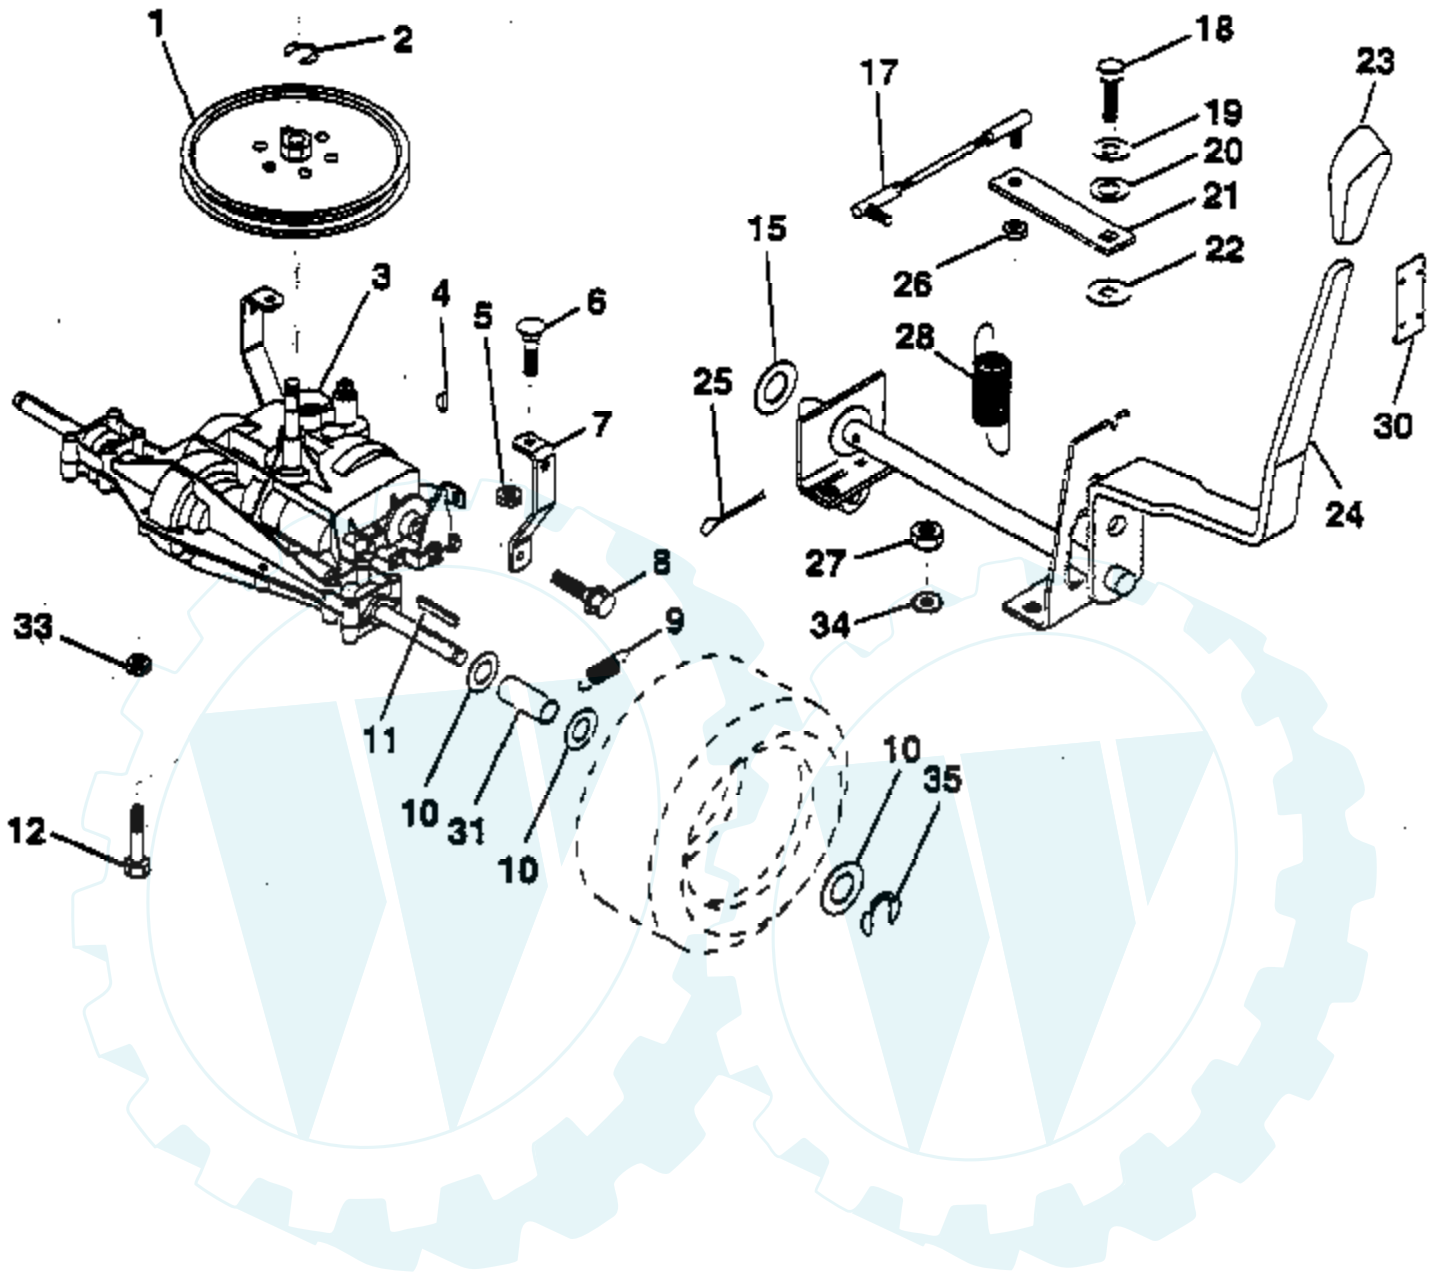

Ref #	Part Number	Qty	Description
1	532123385		Pulley
2	812000028		Ring, Retainer
4	532125096		Key, Woodruff #9
5	873680500		Nut, Crownlock 5/16-18
6	872140506		Bolt, Carriage 5/16-18 UNC x 3/4
7	532123378		Strap, Torque
8	817490512		Screw 5/16-18 x 3/4
9	532110422		Spring, Brake
10	532121749		Washer 25/32 x 1-1/4 x 16 Gauge
11	532123583		Key, Square
12	874760644		Bolt, Hex Head, Fin. 3/8-16 x 2-3/4
15	819171616		Washer 17/32 x 1 x 16 Gauge
17	532123632		Link, Shift
18	871040412		Bolt, Hex Head, Fin. 1/4-28 UNF x 3/4 Grade 8
19	810040400		Washer, Lock 1/4
20	819091210		Washer 9/32 x 3/4 x 10 Gauge
21	532123539		Arm, Shift
22	532105701		Washer, Shift Plate
23	532122011		Knob, Round
24	532128202		Handle Assembly, Shift
25	876020416		Pin, Cotter 1/8 x 1
26	873810500		Nut, Hex, Nylon 5/16-24 UNF
27	873510500		Nut, Hex, Keps 5/16-18
28	532128085		Spring, Extension
30	532123692		Retainer, Spring
31	532123409		Spacer, Split
33	873680600		Nut, Crownlock 3/8-16
34	811050500		Washer, Lock, External Tooth 5/16
35	812000001		E-Ring