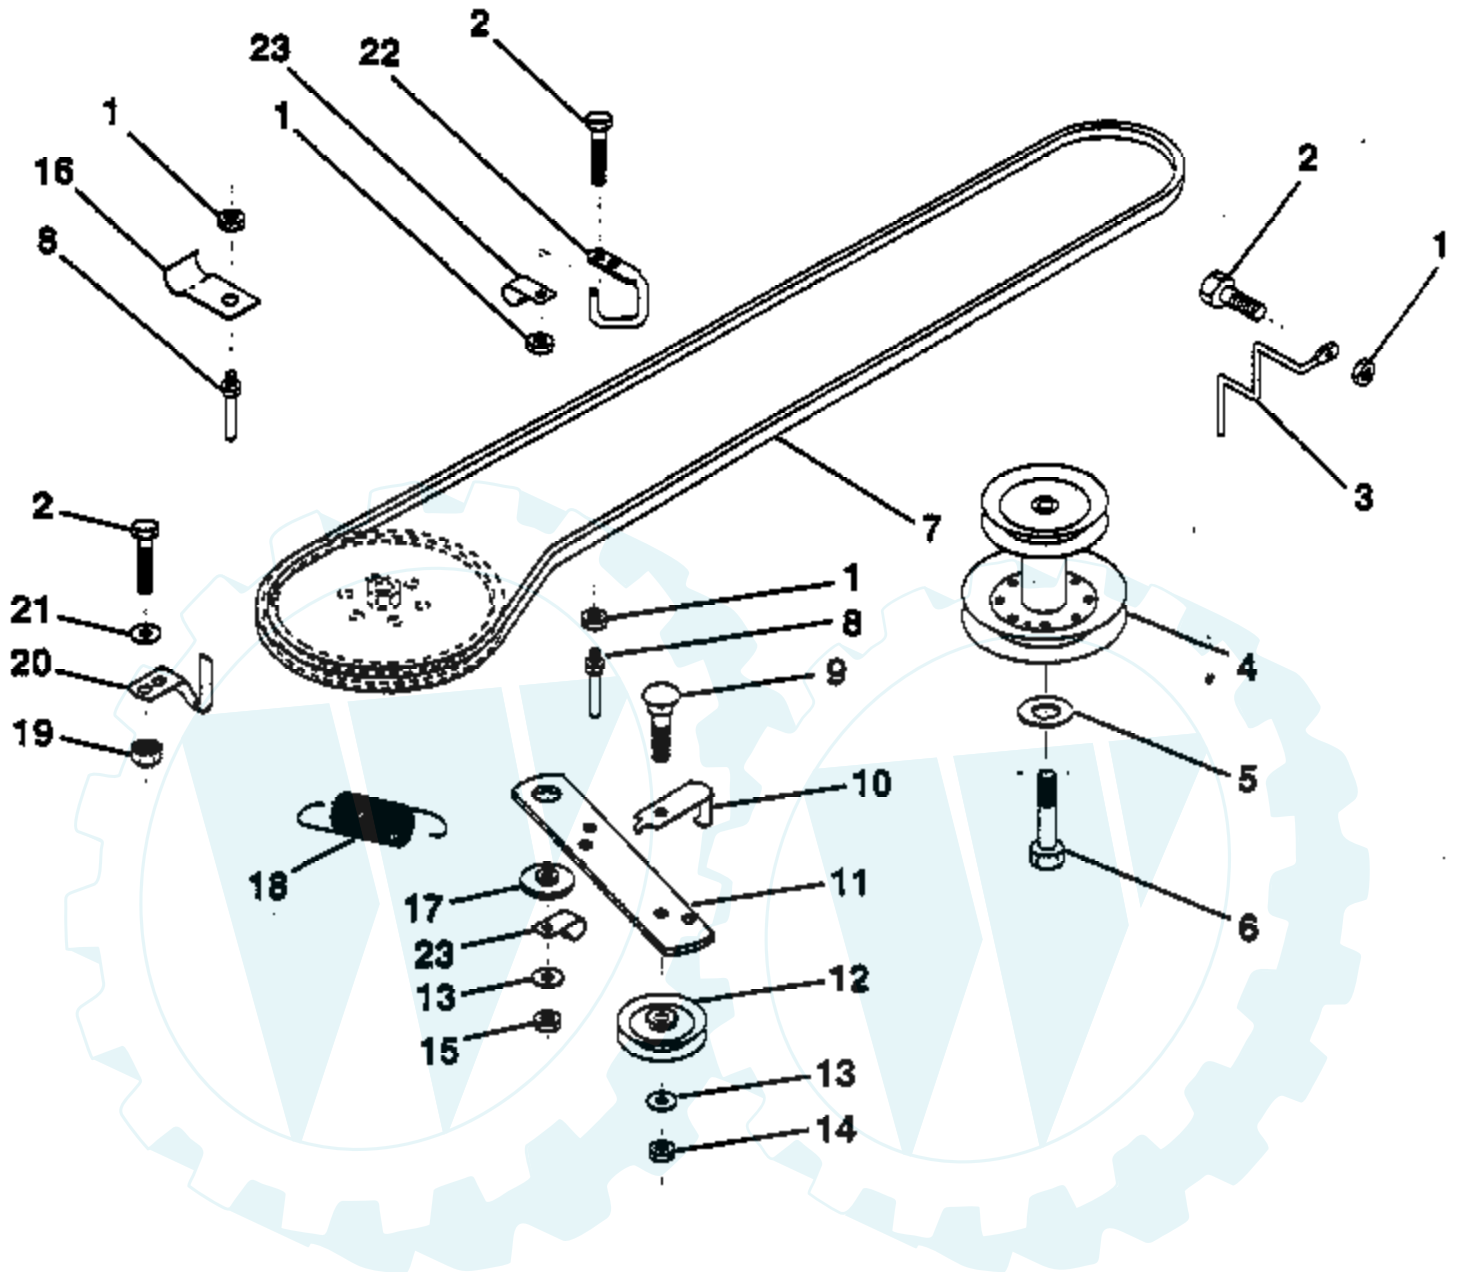

Ref #	Part Number	Qty	Description
1	817720408		Screw, Hex Head, Thread Cutting 1/4-20 x 1/2
2	532132752		Control, Throttle
4	871070512		Screw, Hex Cap Head 5/16-18 x 3/4
5	810040500		Washer, Lock, Heavy Helical Spring 5/16
6	532125593		Gasket, Exhaust
8	532121094		Bolt, Shoulder 5/16
9	819101216		Washer 5/16 x 3/4 x 16
10	810040400		Washer, Lock, Heavy Helical Spring 1/4
12	532137437		Muffler
15	532137180		Arrester, Spark (Optional Equipment)
17	817490624		Screw, Hex Washer Head, Thd., Roll. 3/8-16 x 1-1/2
18	532126636		Keeper, Ground Drive Belt
20	873510600		Nut, Hex, Keps 3/8-16
21	532124996		Clip, Fuel Line

Ref #	Part Number	Qty	Description
1	532121232		Cap, Spindle
2	812000029		Ring, Clip
3	532121748		Washer 25/32 x 1-5/8 x 16 Gauge
4	532124937		Bearing
5	532133988		Axle, Front
6	532124931		Bearing, Thrust
7	532127062		Spindle Assembly, R.H.
8	532121749		Washer 25/32 x 1-1/4 x 16 Gauge
9	876020412		Pin, Cotter 1/8 x 3/4
10	819131316		Washer 13/32 x 13/16 x 16 Gauge
11	532126847		Bushing
12	532130465		Rod, Tie
13	532137061		Spindle Assembly, L.H.
14	874011056		Bolt, Hex Head 5/8-11 x 3-1/2
15	873901000		Locknut, Flange 5/8-11
16	532110438		Spacer, Bearing, Front Axle
18	819272016		Washer 27/32 x 1-1/4 x 16 Gauge