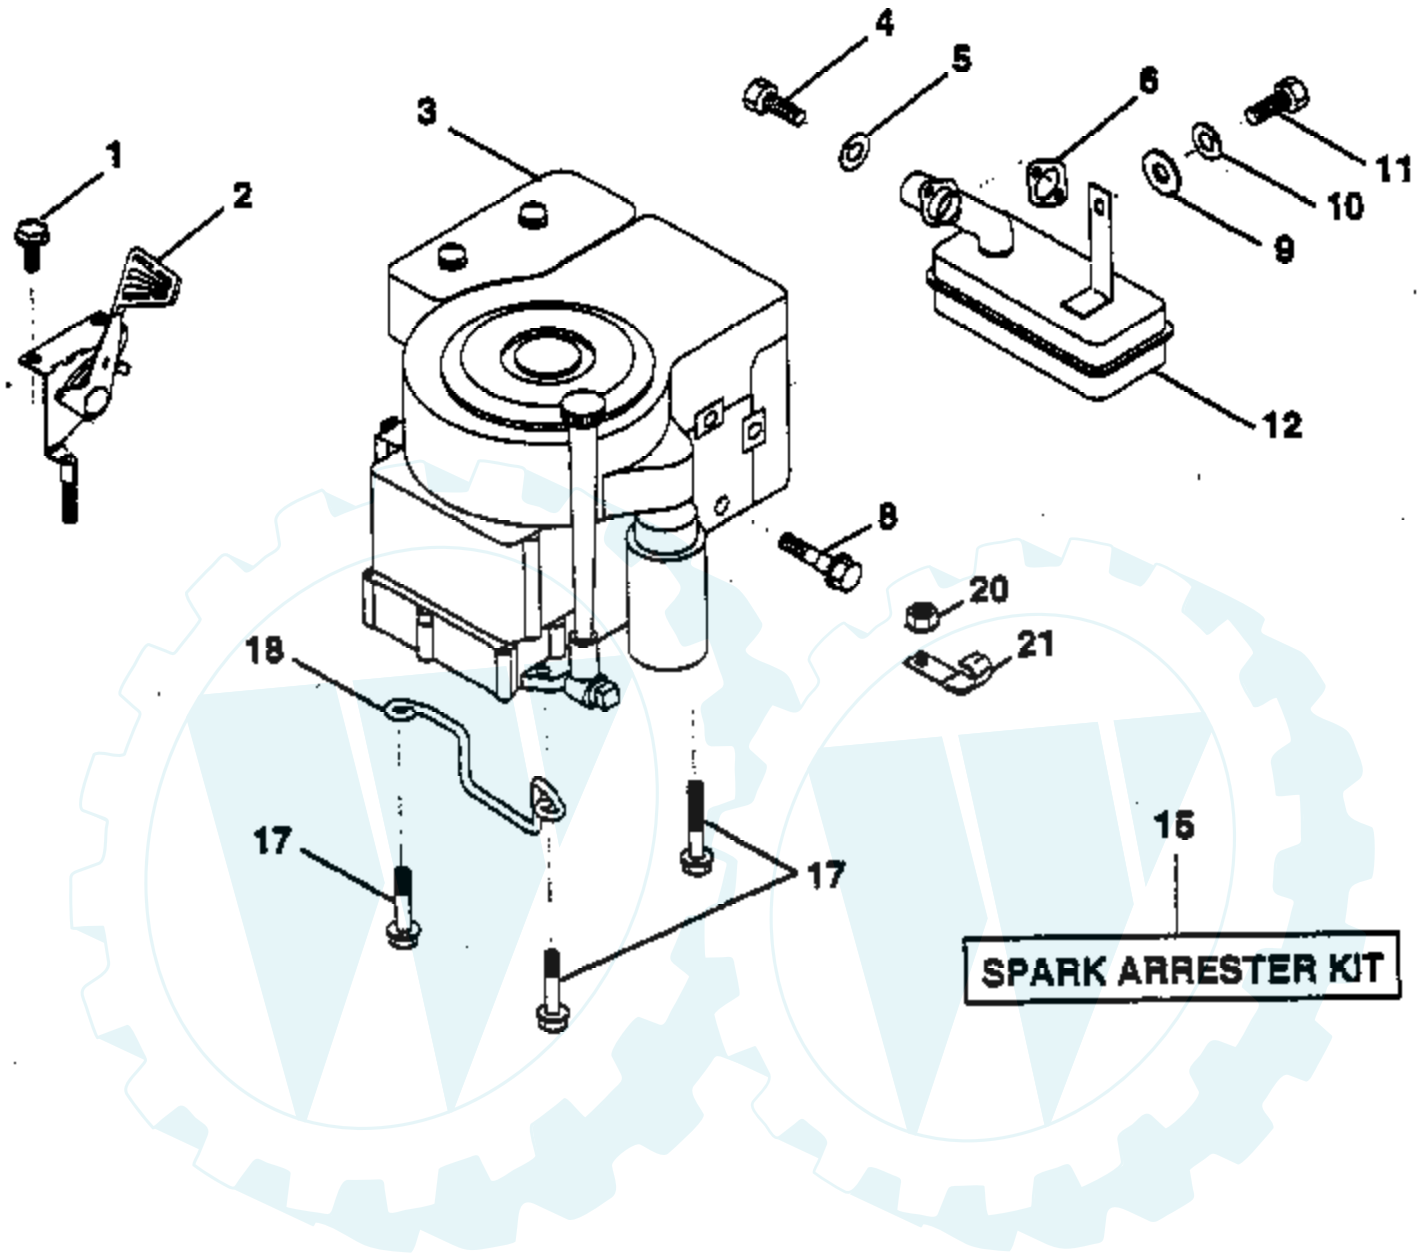

Ref #	Part Number	Qty	Description
1	532132734		Cap, Fuel Tank
2	532138392		Dash and Fuel Tank Assembly
3	532123487		Clamp, Hose
4	532008544		Line, Fuel
5	532008548		Line, Fuel
6	873510400		Nut, Hex, Keps 1/4-20
7	532124996		Clip, Fuel Line
8	819091216		Washer 9/32 x 3/4 x 16 Gauge
17	872110404		Bolt, Carriage 1/4-20 x 1/2 Grade 5
18	532131886		Support Assembly, Dash
19	532134744		Brace, Cross
20	817060408		Screw, Self-Tapping 1/4-20 x 1/2
21	532134014		Plug, Dome, Black

Ref #	Part Number	Qty	Description
1	532126712		Decal, Operating Instruction
2	532133994		Decal, Hood, L.H.
3	532133993		Decal, Hood, R.H.
4	532127630		Decal, Logo, Grill
5	532132928		Decal, Mower Deck Height Indicator
6	532133796		Decal, Caution
7	532121549		Decal, Caution, Battery
8	532136832		Decal, V-Belt Schematic
9	532135013		Decal, Enviro-Deck
10	532127646		Decal, Steering Wheel Insert
11	532120601		Decal, Engine
12	532126860		Decal, Lightbox, Lower
13	532133900		Decal, Fender
	532139596		Owner's Manual Not Shown.
	0CER38		Grasscatcher

Ref #	Part Number	Qty	Description
1	817720408		Screw, Hex Head, Thread Cutting 1/4-20 x 1/2
2	532132752		Control, Throttle
4	871070512		Screw, Hex Cap Head 5/16-18 x 3/4
5	810040500		Washer, Lock, Heavy Helical Spring 5/16
6	532125593		Gasket, Exhaust
8	532121094		Bolt, Shoulder 5/16
9	819101216		Washer 5/16 x 3/4 x 16
10	810040400		Washer, Lock, Heavy Helical Spring 1/4
12	532137437		Muffler
15	532137180		Arrester, Spark (Optional Equipment)
17	817490624		Screw, Hex Washer Head, Thd., Roll. 3/8-16 x 1-1/2
18	532126636		Keeper, Ground Drive Belt
20	873510600		Nut, Hex, Keps 3/8-16
21	532124996		Clip, Fuel Line