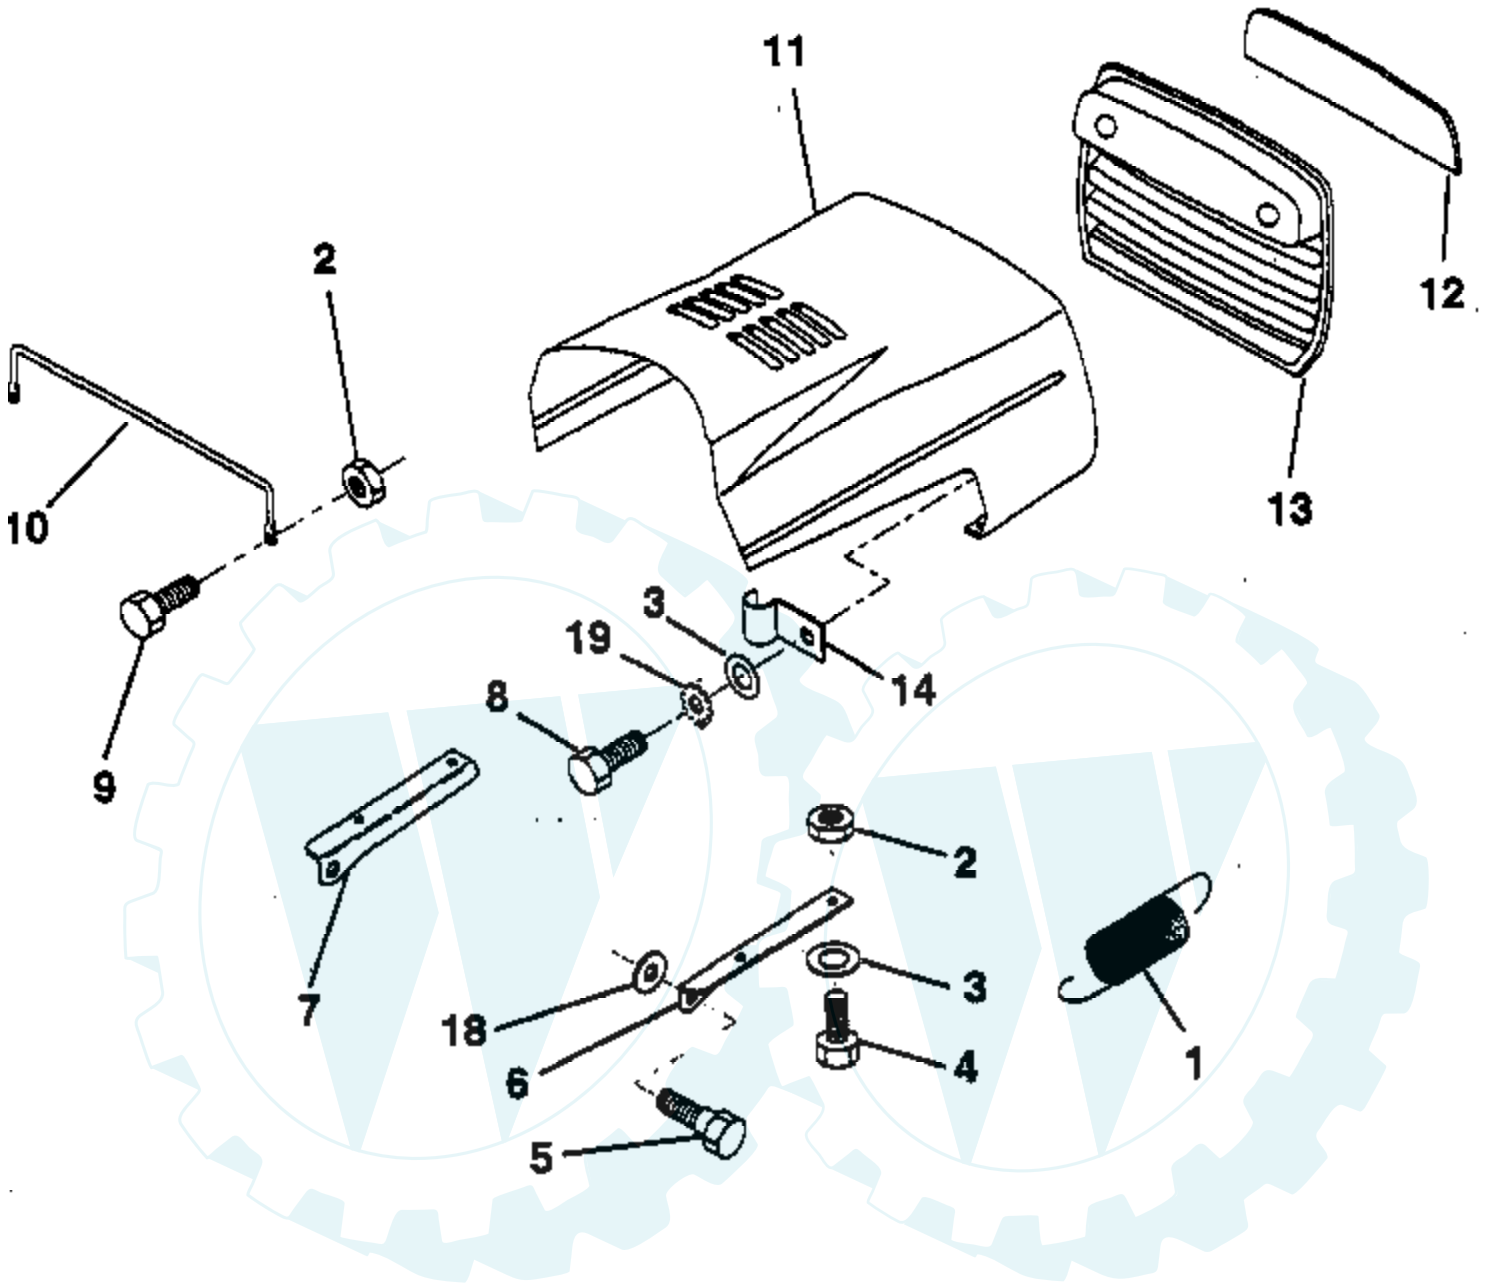

Ref #	Part Number	Qty	Description
1	532124657		Spring, Extension
2	873510400		Nut, Hex, Keps 1/4-20
3	819091016		Washer 9/32 x 5/8 x 16 Gauge
4	874780410		Bolt, Hex Head, Fin. 1/4-20 UNC x 5/8 Grade 5
5	532126675		Bolt, Shoulder
6	532122549		Bracket, Hood, R.H.
7	532122548		Bracket, Hood, L.H.
8	817411310		Screw, Hex Head, Fin. #13-16 Hi-Lo x 5/8
9	874780412		Bolt, Hex Head, Fin. 1/4-20 x 3/4 Grade 5
10	532123693		Brace, Hood
11	532125386		Hood
12	532122035		Lens Headlight Bar
13	532127029		Grill
14	532124996		Clip Fuel Line
18	819111116		Washer 11/32 x 11/16 x 16 Gauge
19	811030400		Washer, Lock, Internal/External Tooth 1/4