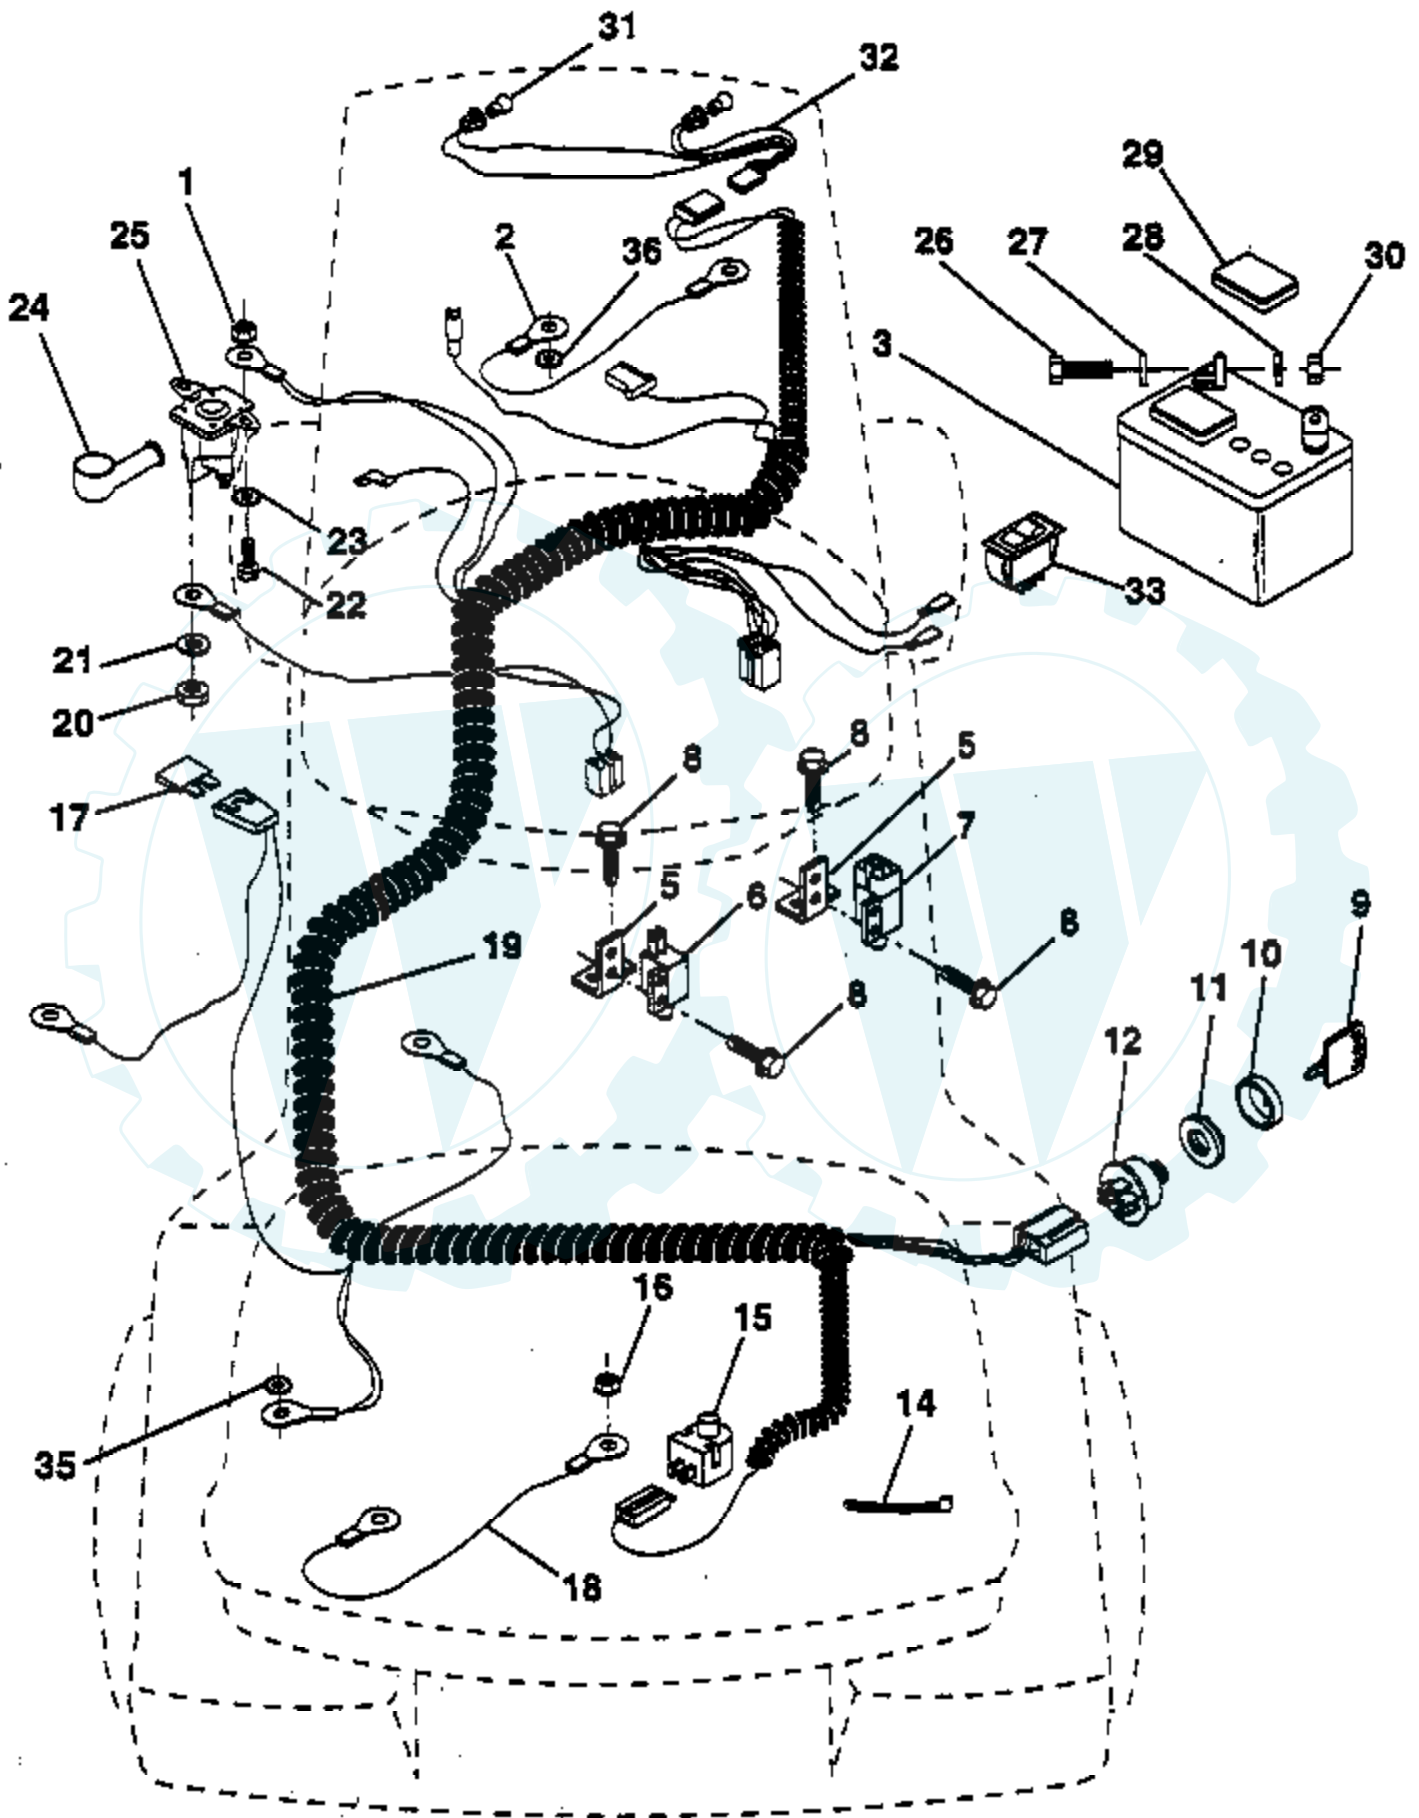

Ref #	Part Number	Qty	Description
1	532132734		Cap, Fuel Tank
2	532138392		Dash and Fuel Tank Assembly
3	532123487		Clamp, Hose
4	532008544		Line, Fuel
5	532008548		Line, Fuel
6	873510400		Nut, Hex, Keps 1/4-20
7	532124996		Clip, Fuel Line
8	819091216		Washer 9/32 x 3/4 x 16 Gauge
17	872110404		Bolt, Carriage 1/4-20 x 1/2 Grade 5
18	532131886		Support Assembly, Dash
19	532134744		Brace, Cross
20	817060408		Screw, Self-Tapping 1/4-20 x 1/2
21	532134014		Plug, Dome, Black

Ref #	Part Number	Qty	Description
1	532126712		Decal, Operating Instruction
2	532133994		Decal, Hood, L.H.
3	532133993		Decal, Hood, R.H.
4	532127630		Decal, Logo, Grill
5	532132928		Decal, Mower Deck Height Indicator
6	532133796		Decal, Caution
7	532121549		Decal, Caution, Battery
8	532136832		Decal, V-Belt Schematic
9	532135013		Decal, Enviro-Deck
10	532127646		Decal, Steering Wheel Insert
11	532120601		Decal, Engine
12	532126860		Decal, Lightbox, Lower
13	532133900		Decal, Fender
	532139596		Owner's Manual Not Shown.
	0CER38		Grasscatcher

Ref #	Part Number	Qty	Description
1	817720408		Screw, Hex Head, Thread Cutting 1/4-20 x 1/2
2	532132752		Control, Throttle
4	871070512		Screw, Hex Cap Head 5/16-18 x 3/4
5	810040500		Washer, Lock, Heavy Helical Spring 5/16
6	532125593		Gasket, Exhaust
8	532121094		Bolt, Shoulder 5/16
9	819101216		Washer 5/16 x 3/4 x 16
10	810040400		Washer, Lock, Heavy Helical Spring 1/4
12	532137437		Muffler
15	532137180		Arrester, Spark (Optional Equipment)
17	817490624		Screw, Hex Washer Head, Thd., Roll. 3/8-16 x 1-1/2
18	532126636		Keeper, Ground Drive Belt
20	873510600		Nut, Hex, Keps 3/8-16
21	532124996		Clip, Fuel Line