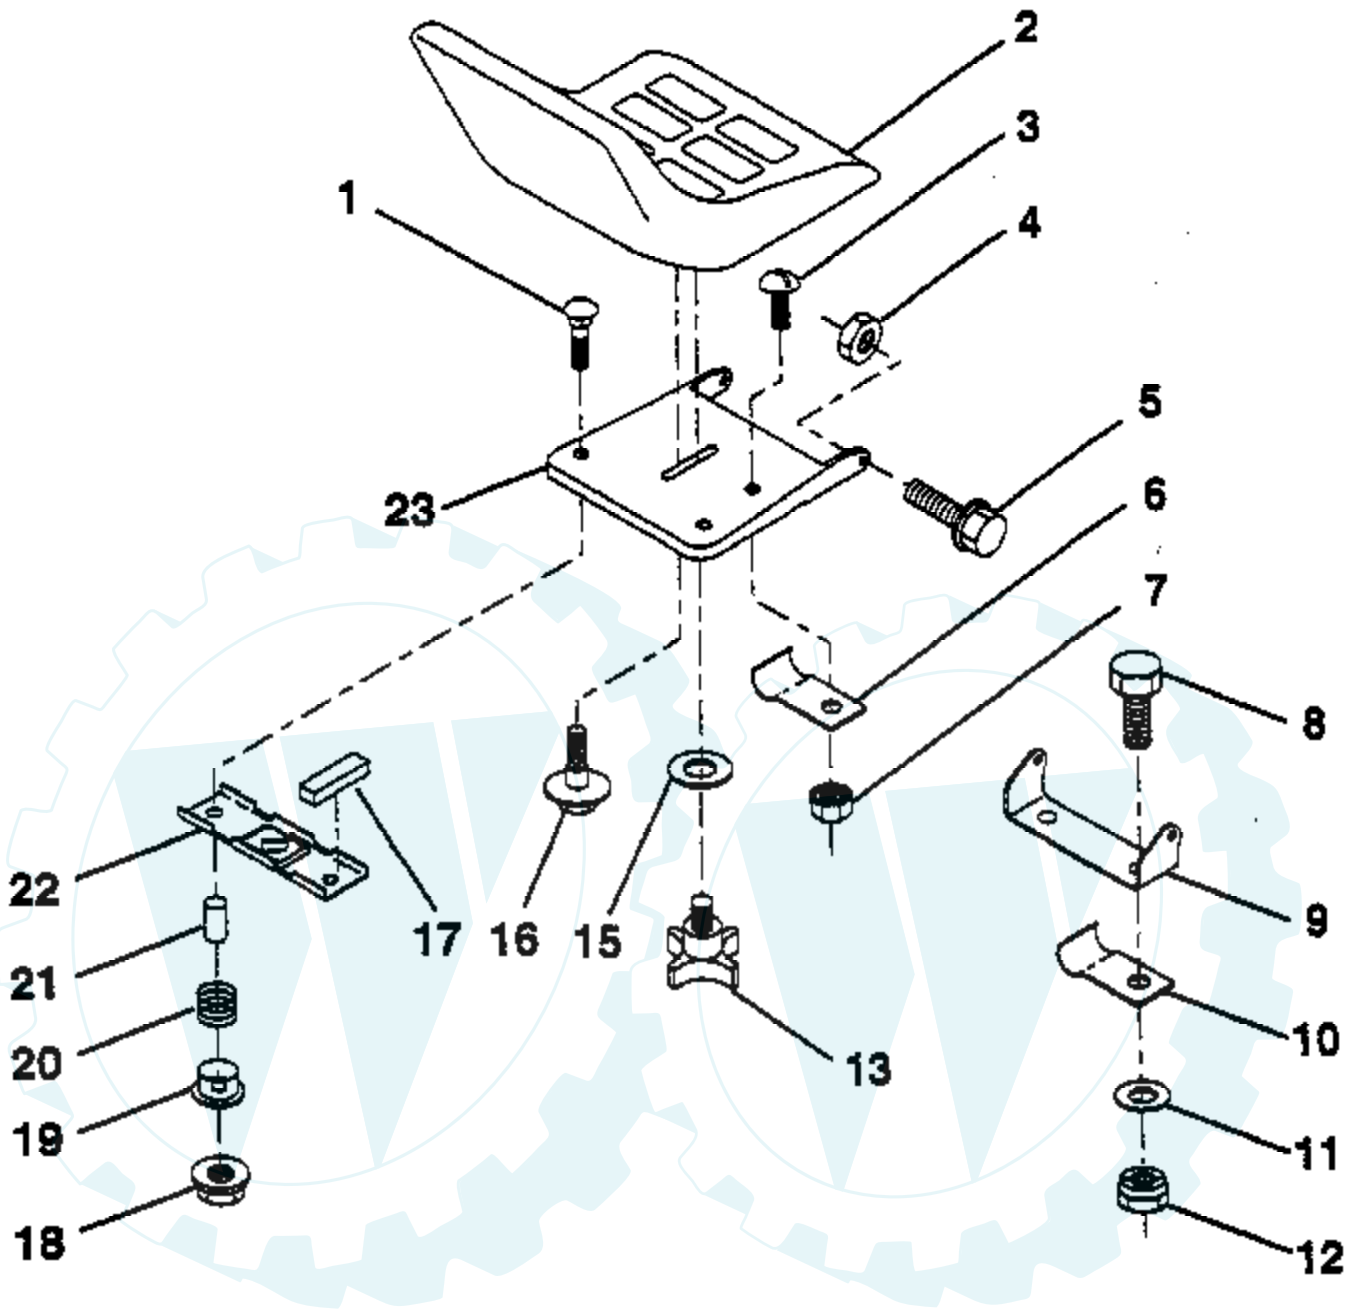

Ref #	Part Number	Qty	Description
1	872050411		Bolt, Carriage 1/4-20 x 1-3/8
2	532127428		Seat
3	874641008		Screw, Slotted Pan Head #10-32 x 1/2
4	873680500		Nut, Crownlock 5/16-18
5	532105529		Bolt, Shoulder 5/16-18 UNC
6	532124967		Clip, Insulated
7	873951000		Nut, Hex, Keps #10-32 UNF
8	874760612		Bolt, Hex, Fin. 3/8-16 UNC x 3/4
9	532126656		Bracket, Pivot, Seat
10	532126471		Clip, Insulated
11	819133210		Washer 13/32 x 2 x 10 Gauge
12	873680600		Nut, Crownlock 3/8-16 UNC
13	532120068		Knob, Adjustment, Seat
15	819171912		Washer 17/32 x 1-3/16 x 12 Gauge
16	532127018		Bolt, Shoulder
17	532121251		Strip, Foam
18	532123976		Locknut, Hex, Flange, Large
19	532121248		Bushing, Snap
20	532121250		Spring, Compression
21	532134300		Spacer, Split, Large .28 Id. x .96
22	532121246		Bracket, Switch Mounting
23	532131451		Pan, Seat