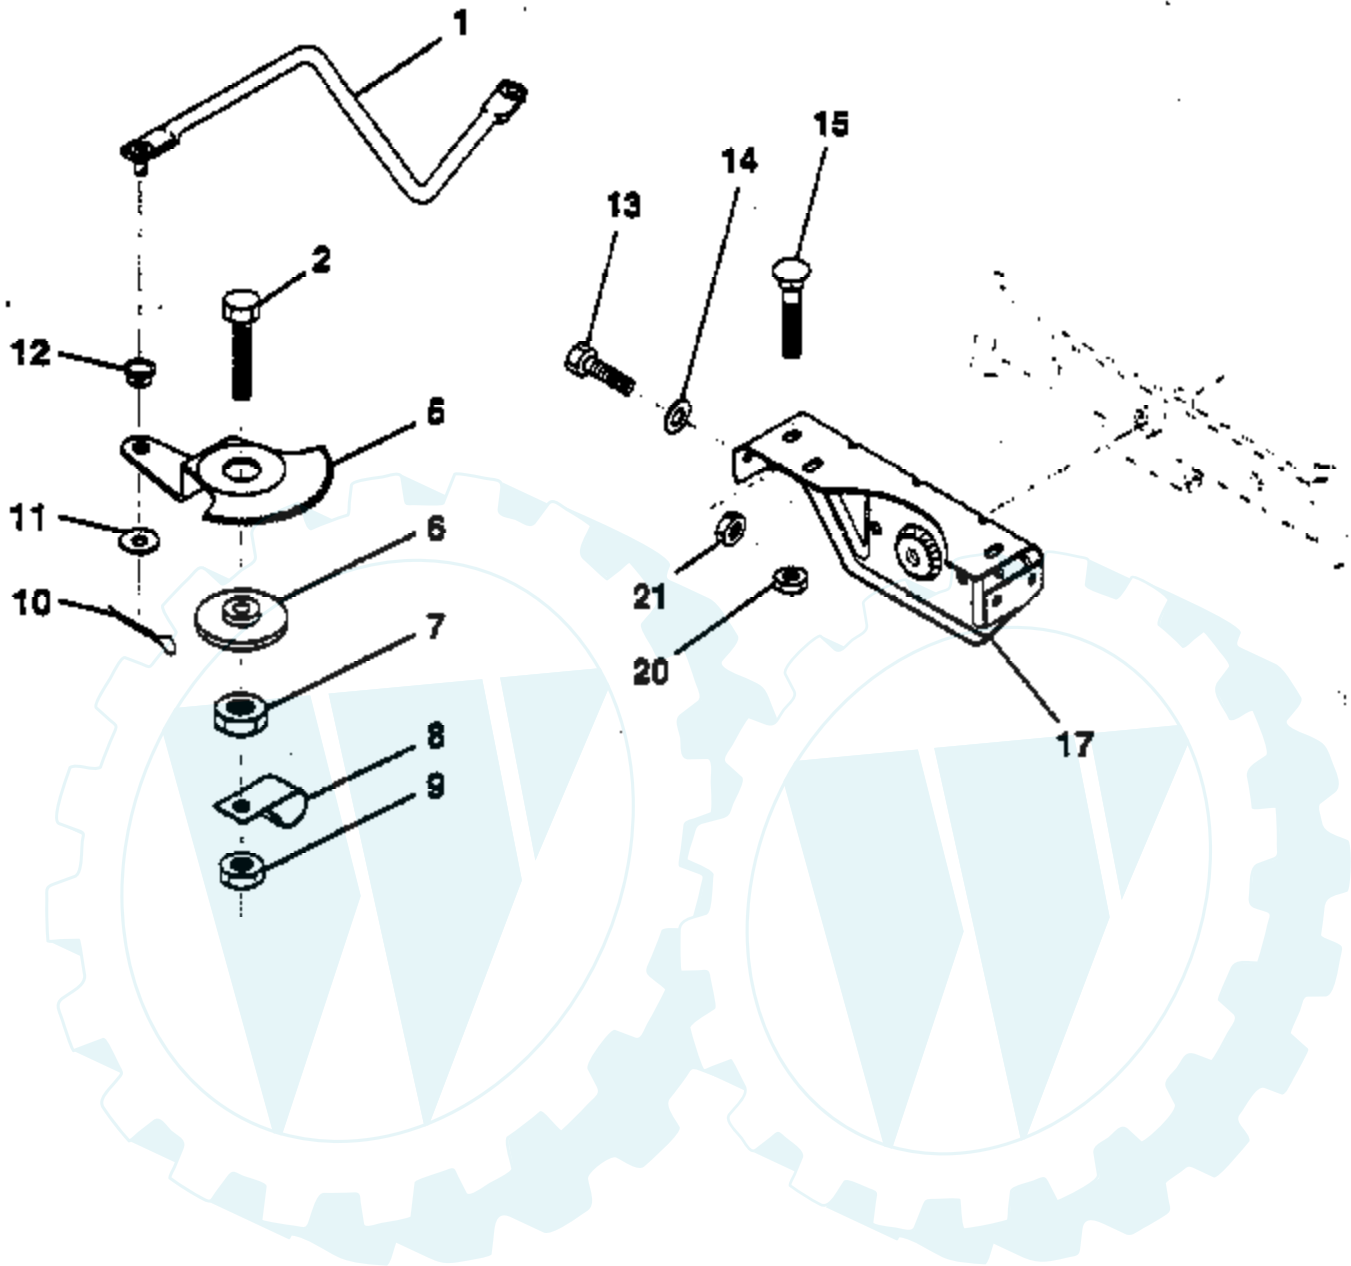

Ref #	Part Number	Qty	Description
1	532132566		Link, Drag
2	874780828		Bolt, Hex Head, Fin. 1/2-13 x 1-3/4
5	532121926		Gear, Sector
6	532121927		Bushing
7	873030800		Nut, Hex, Heavy, Top Lock 1/2-13 UNC
8	532126472		Clip, Insulated
9	873680800		Nut, Crownlock 3/8-16
10	876020412		Pin, Cotter 1/8 x 3/4
11	819131316		Washer 13/32 x 13/16 x 16 Gauge
12	532126847		Bushing
13	874760512		Bolt, Hex Head 5/16-18 UNC x 3/4
14	819111416		Washer 11/32 x 7/8 x 16 Gauge
15	872110606		Bolt, Carriage 3/8-16 UNC x 3/4
17	532137096		Support, Front Axle
20	873680600		Nut, Crownlock 3/8-16 UNC
21	873680500		Nut, Crownlock 5/16-18