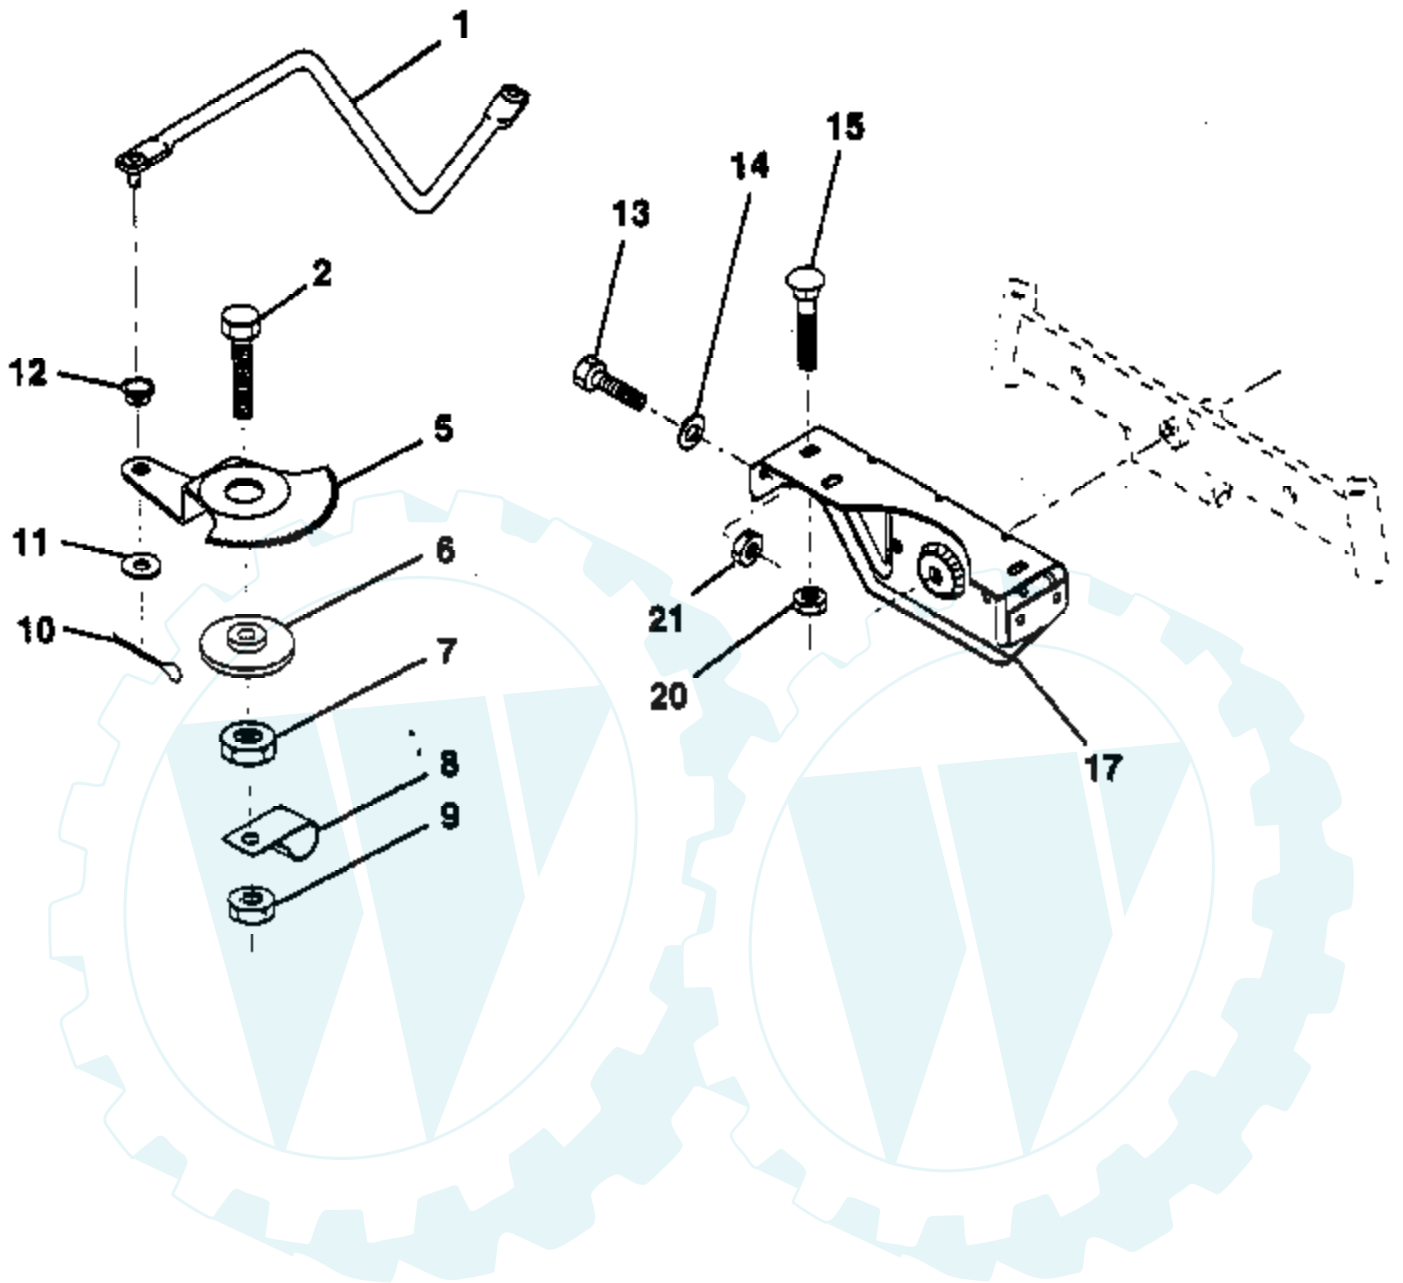

Ref #	Part Number	Qty	Description
1	532132566		Link, Drag
2	874780828		Bolt, Hex, Fin. 1/2-13 x 1-3/4
5	532121926		Gear, Sector
6	532121927		Bushing
7	873030800		Nut, Heavy Hex, Top Lock 1/2-13 UNC
8	532126472		Clip, Insulated
9	873680800		Nut, Crownlock 3/8-16
10	876020412		Pin, Cotter 1/8 x 3/4
11	819131316		Washer 13/32 x 13/16 x 16 Gauge
12	532126847		Bushing
13	874760512		Bolt, Hex Head 5/16-18 UNC x 1
14	819111416		Washer 11/32 x 7/8 x 16 Gauge
15	872110606		Bolt, Carriage 3/8-16 UNC x 3/4
17	532137096		Support, Front Axle
20	873800600		Nut Lock Hex W/Wsh 3/8-16
21	873800500		Nut Lock Hex W/Ins 5/16-18