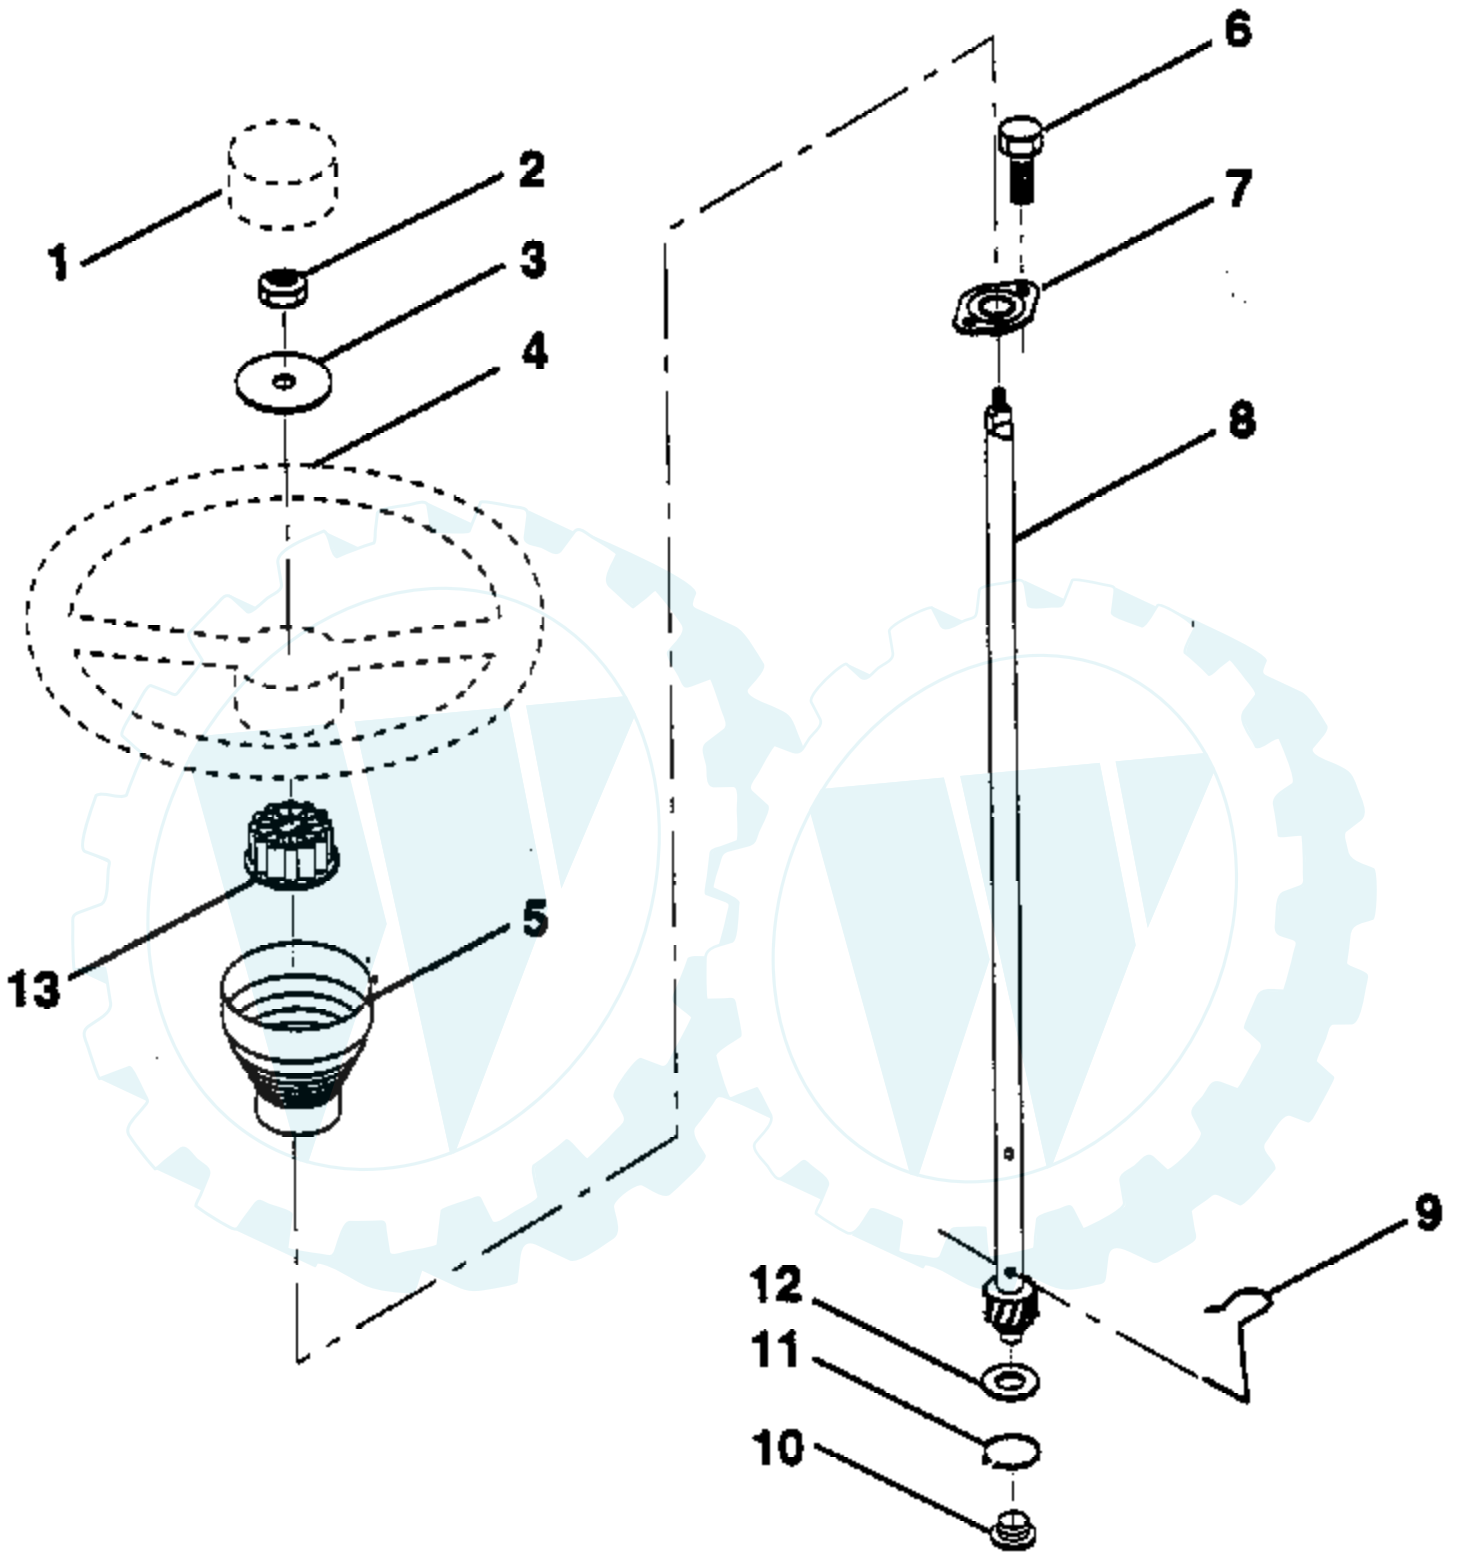

Ref #	Part Number	Qty	Description
1	532126470		Clip, Insulated
2	532122018		Bracket, Mower Clutch
3	874780408		Bolt, Hex Head, Fin. 1/4-20 UNC x 1/2 Grade 5
4	873800600		Nut,Lock Hex w/Wsh 3/8-16
5	532132552		Assembly, Clutch Lever
6	532106451		Bolt, Shoulder
7	532141435		Assembly, Mower Clutch Arm
8	874930624		Bolt, Hex Head 3/8-16 UNC x 1-1/2
10	876020412		Pin, Cotter 1/8 x 3/4
12	532122027		Handle, Lift Lever
13	532136658		Assembly, Lift Handle
14	532133939		Spring, Compression
15	819131616		Washer 13/32 x 1 x 11 Gauge
18	532135107		Trunnion, Threaded 3/8-16
19	873680400		Nut, Crownlock 1/4-20
20	874760644		Bolt, Hex Head, Fin. 3/8-16 UNC x 2-3/4
22	532132561		Bracket, Lift Lever
23	876020312		Pin, Cotter 3/32 x 3/4
24	532007672		Washer 25/64 x 1-1/4 x 12 Gauge
25	532121933		Tube, Spacer
27	532121466		Knob
30	532135039		Rod, Tension, Clutch
31	873930600		Nut, Centerlock
32	532133435		Spring, Extension, Return
33	532062333		Washer .390 x 1.437 x .074
34	873800500		Nut,Lock Hex w/Ins 5/16-18
35	532133603		Cap, Vinyl, Red
36	872140506		Bolt, Carriage 5/16-18 x 3/4

Ref #	Part Number	Qty	Description
1	532132566		Link, Drag
2	874780828		Bolt, Hex, Fin. 1/2-13 x 1-3/4
5	532121926		Gear, Sector
6	532121927		Bushing
7	873030800		Nut, Heavy Hex, Top Lock 1/2-13 UNC
8	532126472		Clip, Insulated
9	873680800		Nut, Crownlock 3/8-16
10	876020412		Pin, Cotter 1/8 x 3/4
11	819131316		Washer 13/32 x 13/16 x 16 Gauge
12	532126847		Bushing
13	874760512		Bolt, Hex Head 5/16-18 UNC x 1
14	819111416		Washer 11/32 x 7/8 x 16 Gauge
15	872110606		Bolt, Carriage 3/8-16 UNC x 3/4
17	532137096		Support, Front Axle
20	873800600		Nut Lock Hex W/Wsh 3/8-16
21	873800500		Nut Lock Hex W/Ins 5/16-18