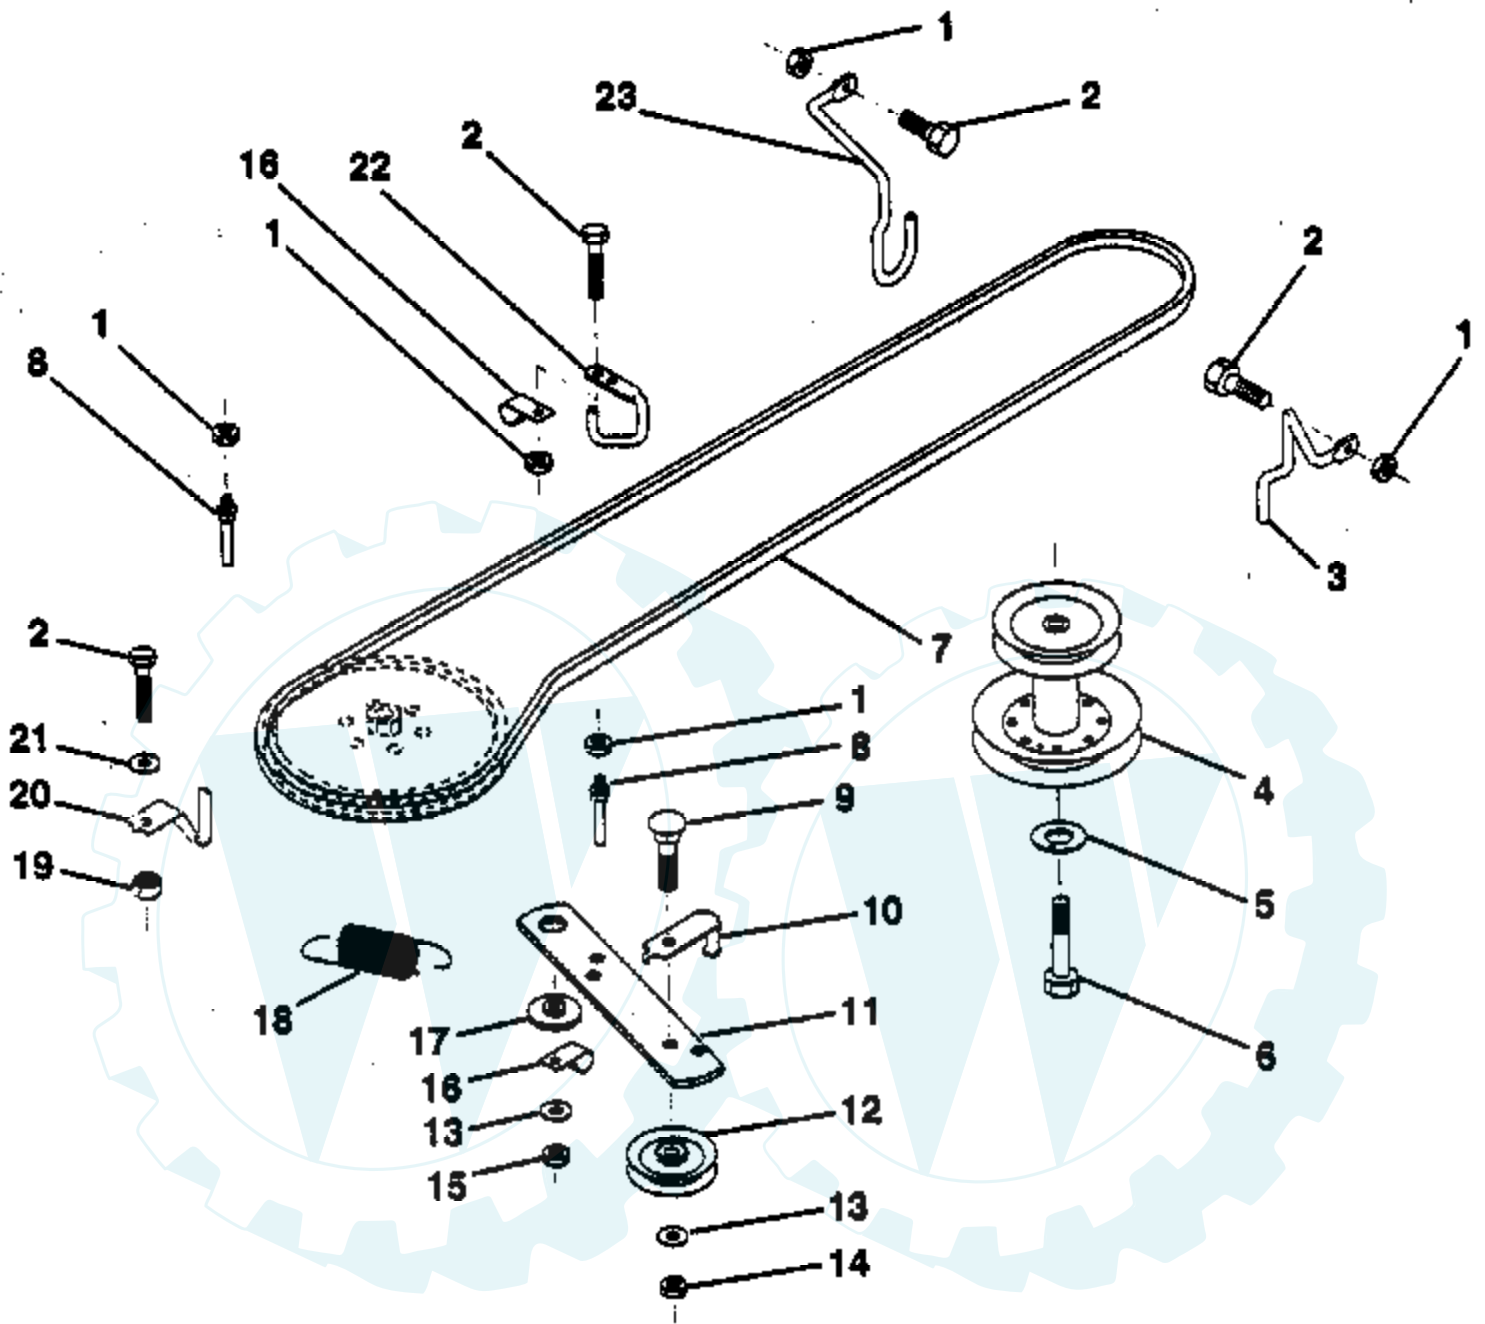

Ref #	Part Number	Qty	Description
1	817060408		Screw, Hex Head, Thread Cutting 1/4-20 x 1/2
2	532132752		Control, Throttle
4	871070512		Screw, Hex Cap 5/16-18 x 3/4
5	810040500		Washer, Lock, Heavy Helical Spring 5/16
6	532125593		Gasket, Exhaust
8	532121094		Bolt, Shoulder 5/16
9	819101210		Washer 5/16 x 3/4 x 10 Gauge
10	810040400		Washer, Lock, Heavy Helical Spring 1/4
11	874760412		Bolt, Hex Hd. 1/4-20 x 3/5
12	532137437		Muffler
15	532137180		Arrester, Spark (Optional Equipment)
17	817490624		Screw, Hex Washer Head, Thd., Roll. 3/8-16 x 1-1/2
20	873510600		Nut, Keps, Hex 3/8-16
21	532124996		Clip, Fuel Line
23	811050600		Washer Lock Ext Tooth 3/8

Ref #	Part Number	Qty	Description
1	532121232		Cap, Spindle
2	812000029		Ring, Clip
3	532121748		Washer 25/32 x 1-5/8 x 16 Gauge
4	532124937		Bearing
5	532142033		Axle, Front
6	532124931		Bearing, Thrust
7	532137062		Spindle Assembly, R.H.
8	532121749		Washer 25/32 x 1-1/4 x 16 Gauge
9	876020412		Pin, Cotter 1/8 x 3/4
10	819131316		Washer 13/32 x 13/16 x 16 Gauge
11	532126847		Bushing
12	532130465		Tie Rod
13	532137061		Spindle Assembly, L.H.
14	874011056		Bolt Hex 5/8-11 Unc x 3-1/2
15	873901000		Nut Lock Flange 5/8-11 Unc
16	532110438		Spacer Bearing
17	532124836		Fitting Grease
18	819272016		Washer 27/32 x 1-1/4 x 16 Ga.