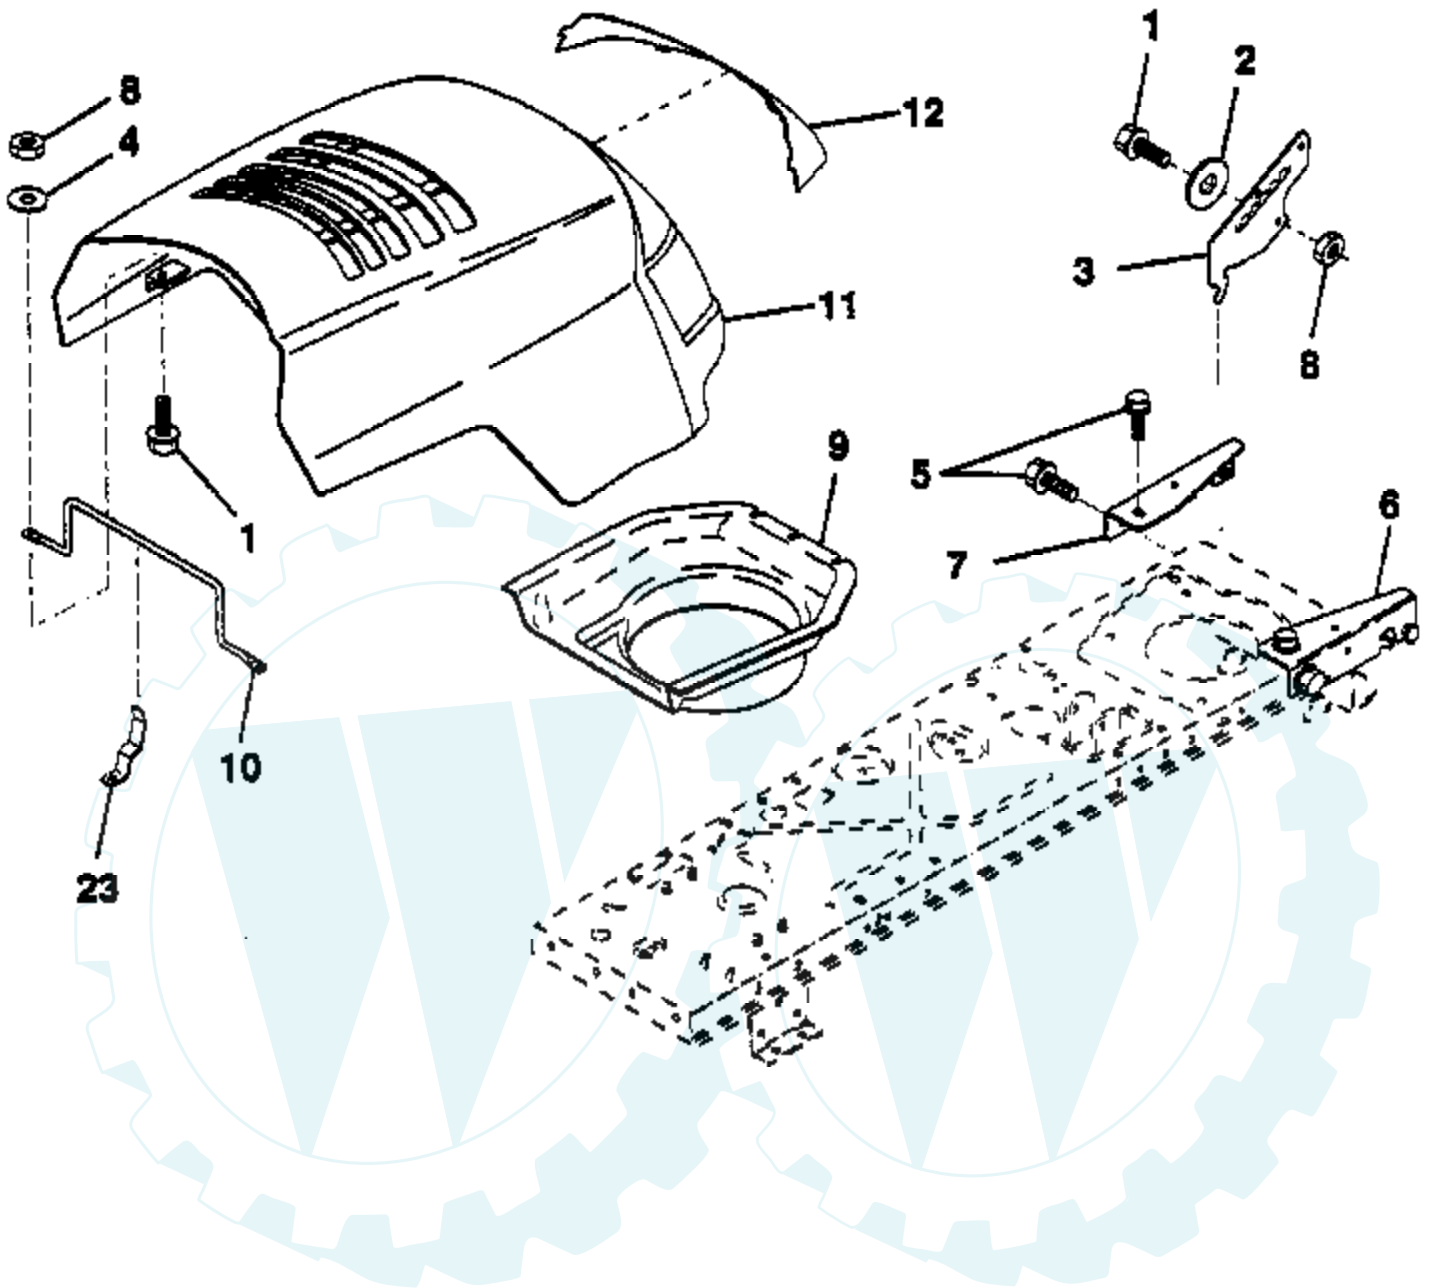

Ref #	Part Number	Qty	Description
1	532121232		Cap, Spindle
2	812000029		Ring, Clip
3	532121748		Washer 25/32 x 1-5/8 x 16 Gauge
4	532124937		Bearing
5	532142033		Axle, Front
6	532124931		Bearing, Thrust
7	532137062		Spindle Assembly, R.H.
8	532121749		Washer 25/32 x 1-1/4 x 16 Gauge
9	876020412		Pin, Cotter 1/8 x 3/4
10	819131316		Washer 13/32 x 13/16 x 16 Gauge
11	532126847		Bushing
12	532130465		Tie Rod
13	532137061		Spindle Assembly, L.H.
14	874011056		Bolt Hex 5/8-11 Unc x 3-1/2
15	873901000		Nut Lock Flange 5/8-11 Unc
16	532110438		Spacer Bearing
17	532124836		Fitting Grease
18	819272016		Washer 27/32 x 1-1/4 x 16 Ga.

Ref #	Part Number	Qty	Description
1	873800500		Nut, Lock Hex w/Ins 5/16-18
2	874760512		Bolt, Hex Head 5/16-18 UNC x 3/4
3	532141341		Keeper, Mower Drive, R.H.
4	532138029		Pulley, Engine
5	810040700		Washer, Lock 7/16
6	871170744		Bolt, Hex Hd. 7/16-20 UNF Grade 5
7	532124525		Traction, V-Belt Drive
8	532123405		Keeper, T/A, Ground Drive Belt
9	872140612		Bolt, Carriage 3/8-16 UNC x 1-1/2
10	532123396		Keeper, Ground Drive Belt Idler
11	532140911		Arm, Ground Drive Clutch
12	532123674		Idler, Flat
13	819131316		Washer 13/32 x 13/16 x 16 Gauge
14	873930600		Nut, Hex, Centerlock 3/8-16 UNC
15	873800600		Nut, Lock Hex w/Wsh 3/8-16
16	532126472		Clip, Insulated
17	532122052		Spacer, Retainer
18	532131459		Spring, Extension
19	873510500		Nut, Hex, Keps 5/16-18 UNC
20	532139919		Keeper, T/A, Ground Drive Belt
21	819111016		Washer 11/32 x 5/8 x 16 Gauge
22	532123404		Keeper, Frame Ground Drive Belt
23	532142240		Keeper, Belt LH Front