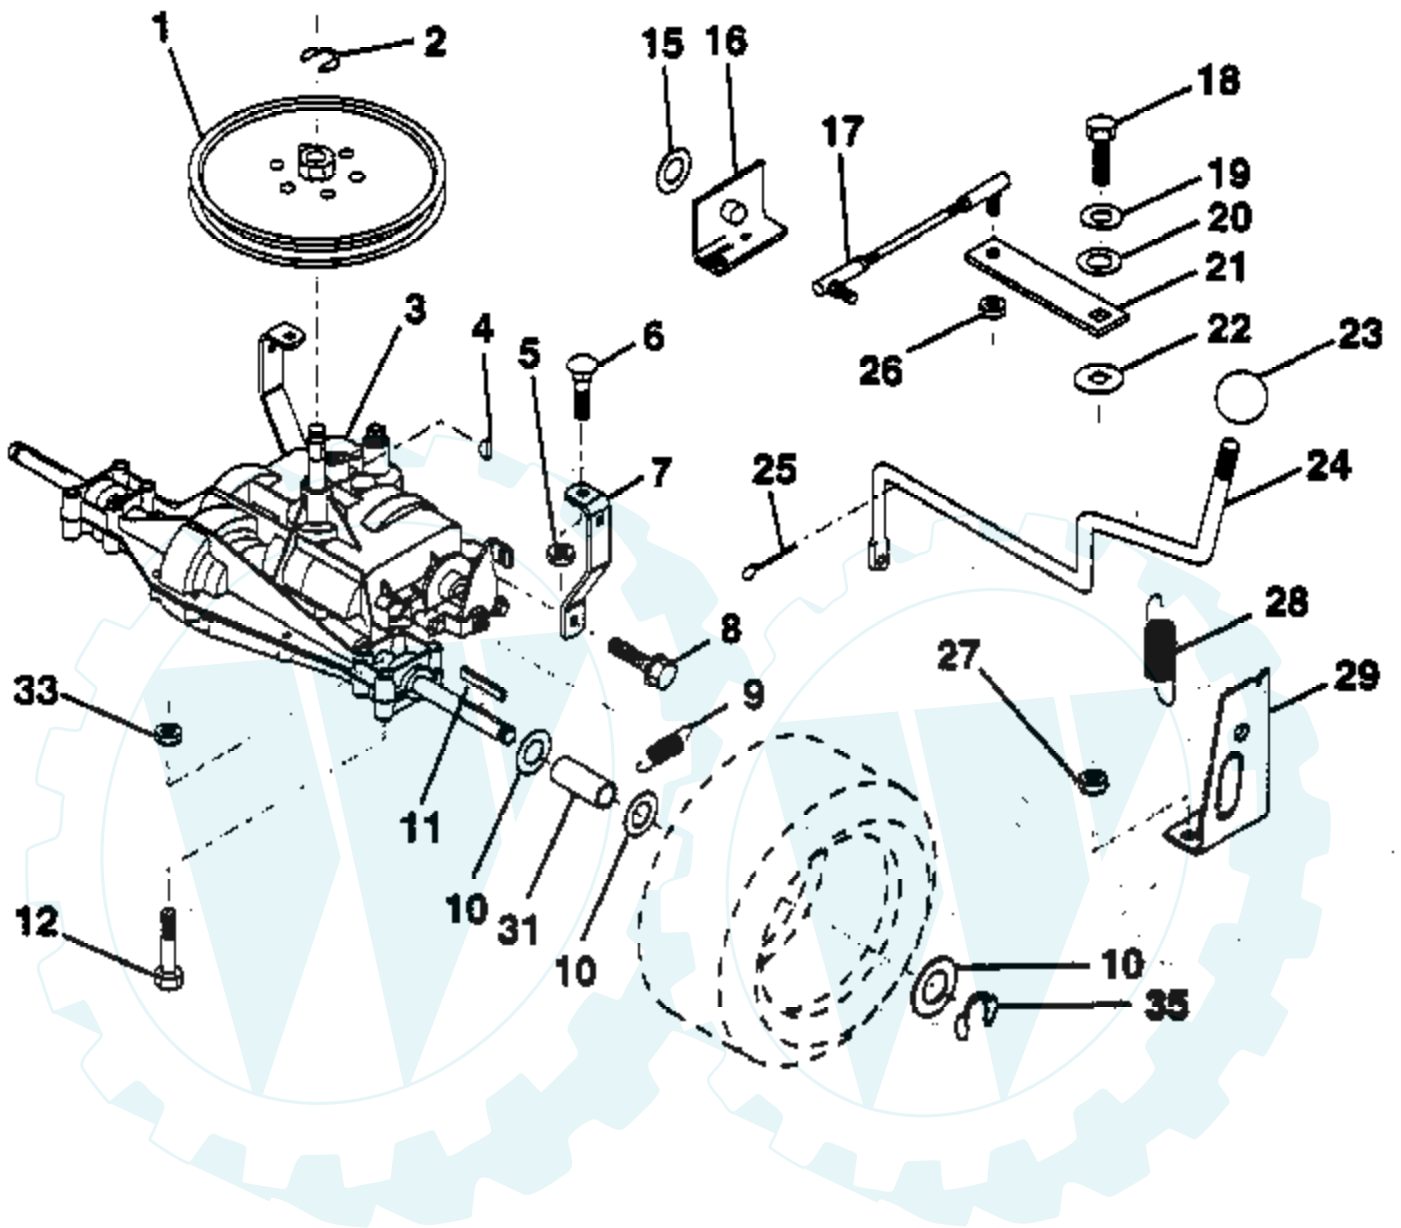

Ref #	Part Number	Qty	Description
1	872050411		Bolt, Carriage 1/4-20 x 1-3/8
2	532127428		Seat
4	873800500		Nut Lock Hex W/Ins 5/16-18
5	532139888		Bolt, Shoulder 5/16-18 UNC
6	532140407		Clip, Insulated
8	874760616		Bolt, Hex, Fin. 3/8-16 UNC x 1
9	532140551		Bracket, Pivot, Seat
11	819133210		Washer 12/32 x 2 x 10 Gauge
12	873800600		Nut Lock Hex W/Wsh 3/8-16
13	532120068		Knob, Seat
15	819171912		Washer 17/32 x 1-3/16 x 12 Gauge
16	532127018		Bolt, Shoulder
18	532123976		Nut, Hex, Large, Flange Lock
19	532121248		Bushing, Snap
20	532121250		Spring, Compression
21	532134300		Spacer, Split, Large .28 Id. x .96
22	532121246		Bracket, Switch Mounting
23	532140552		Pan, Seat

Ref #	Part Number	Qty	Description
1	532132566		Link, Drag
2	874780828		Bolt, Hex, Fin. 1/2-13 x 1-3/4
5	532121926		Gear, Sector
6	532121927		Bushing
7	873030800		Nut, Heavy Hex, Top Lock 1/2-13 UNC
8	532126472		Clip, Insulated
9	873680800		Nut, Crownlock 3/8-16
10	876020412		Pin, Cotter 1/8 x 3/4
11	819131316		Washer 13/32 x 13/16 x 16 Gauge
12	532126847		Bushing
13	874760512		Bolt, Hex Head 5/16-18 UNC x 1
14	819111416		Washer 11/32 x 7/8 x 16 Gauge
15	872110606		Bolt, Carriage 3/8-16 UNC x 3/4
17	532137096		Support, Front Axle
20	873800600		Nut Lock Hex W/Wsh 3/8-16
21	873800500		Nut Lock Hex W/Ins 5/16-18

Ref #	Part Number	Qty	Description
1	532126805		Insert, Steering Wheel
2	532124701		Locknut 3/8-24 UNF
3	819133808		Washer 12/32 x 2-3/8 x 8 Gauge
4	532121472		Steering Wheel
5	532121897		Sleeve, Steering
6	817431008		Screw, Hex Head #10-16 x 1/2
7	532102803		Bushing, Steering
8	532123651		Shaft, Steering
9	532124210		Clip, Steering
10	532123438		Bushing, Lower, Steering
11	812000045		Ring, Retaining
12	819211616		Washer 21/32 x 1 x 16 Gauge
13	532104820		Adaptor, Steering Wheel