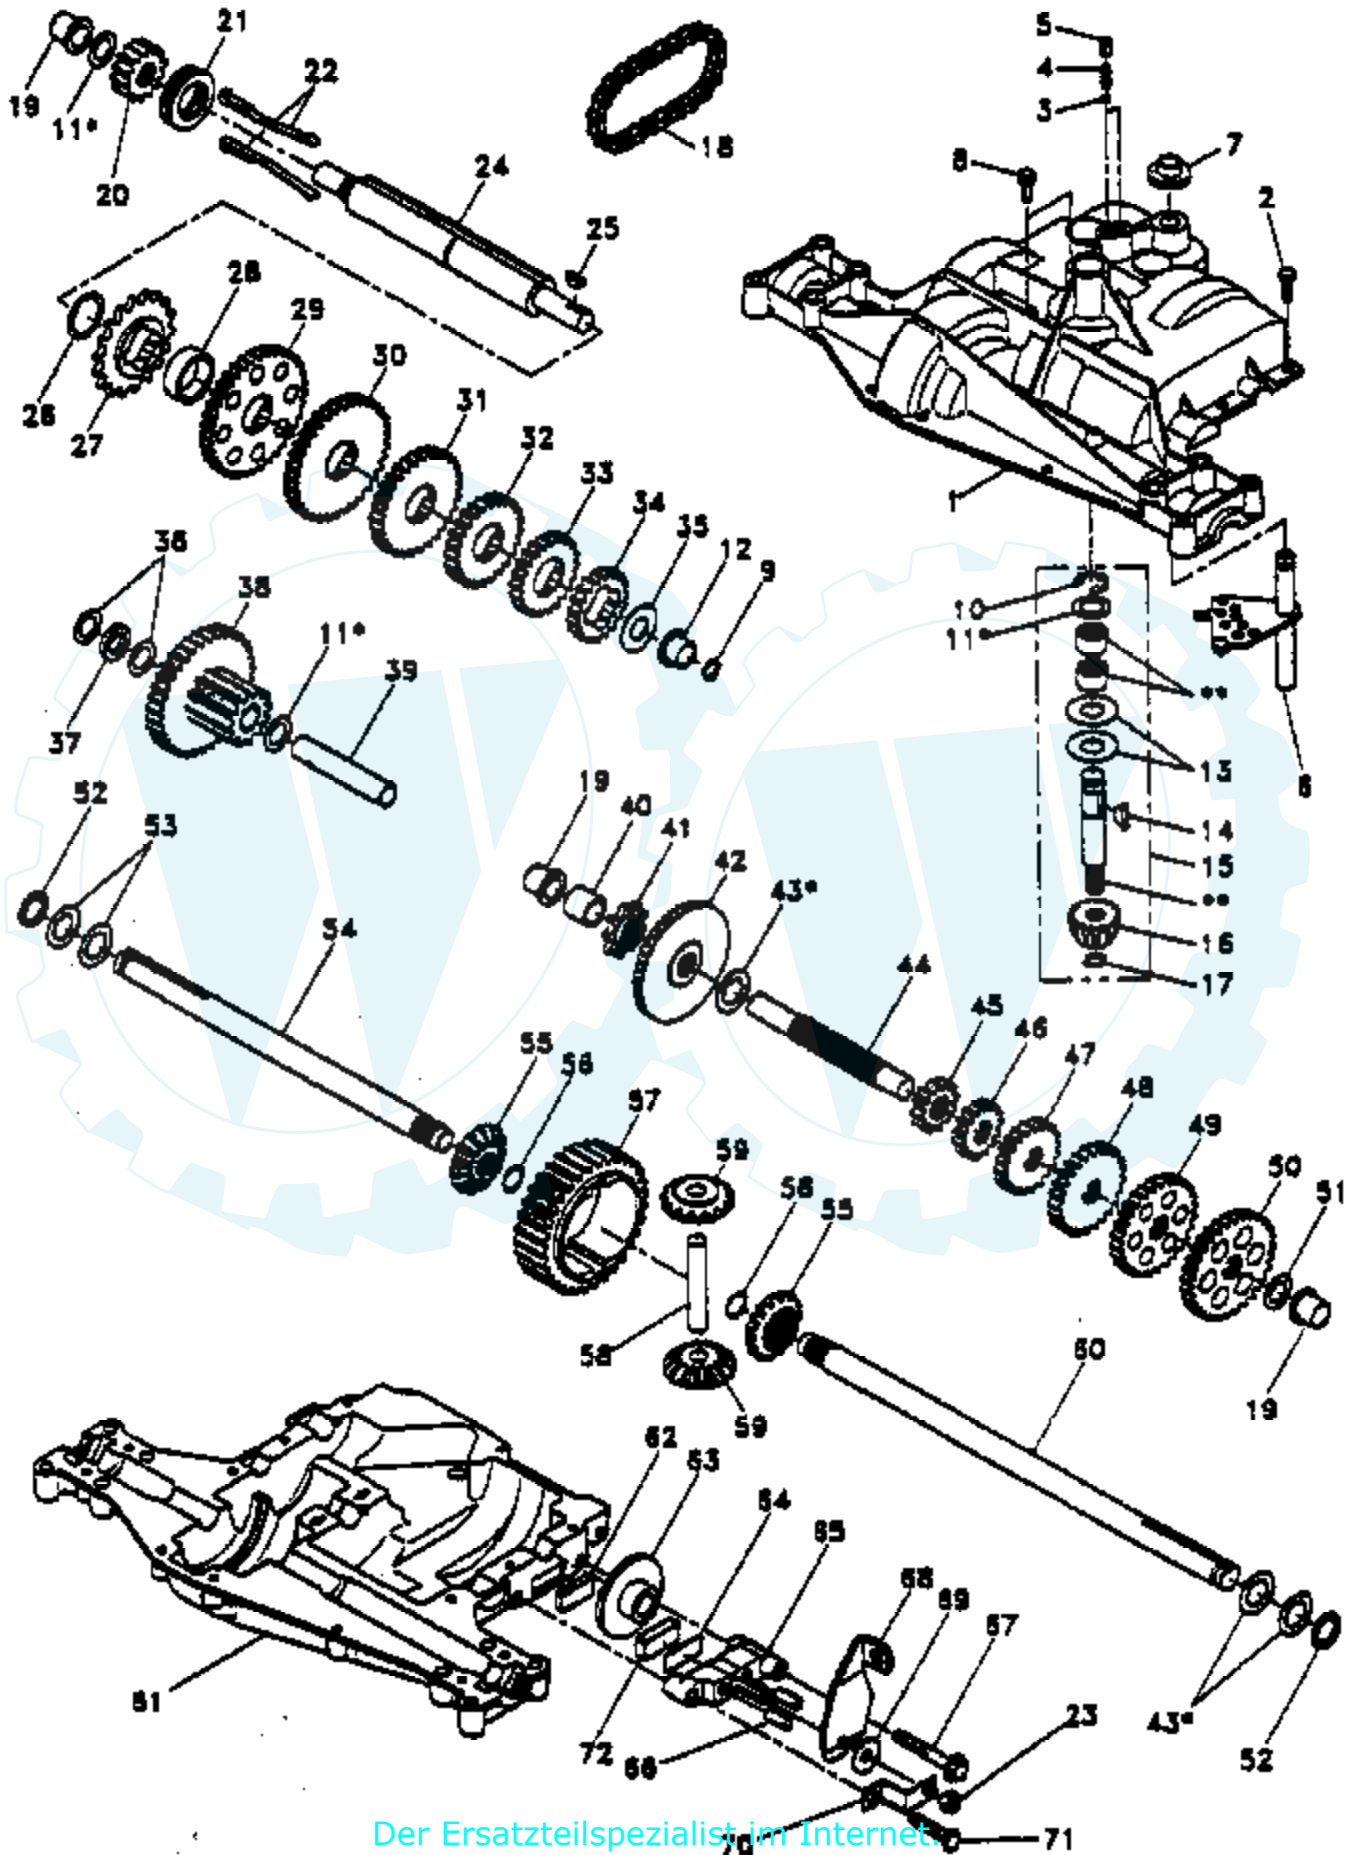

Ref #	Part Number	Qty	Description
1	532142671		Housing, Upper
2	532002274		Screw, Self-Tapping, Large 1/4-20 x .734
3	532134400		Ball, Detent
4	532105904		Spring, Detent
5	532105905		Screw, Set
6	532138235		Kit, Shifter Assembly
7	532134399		Boot, Shifter
8	532134791		Screw, Self-Tapping, with Sealer
9	532138241		Square Ring
10	532142672		Ring, Retaining
11	532134793		Assembly, Kit, Shim .625 Shaft Use in combinations to maintain proper clearances.
12	532142673		Bearing, Flange
13	532120415		Washer, Plain .632 x 1.38 x .046
14	532142674		Key, Woodruff, #9
15	532138234		Assembly, Kit, Input Shaft
16	532110078		Pinion, Bevel, 14 Teeth
17	532105909		Ring, Retaining
18	532105910		Chain, 24 Pitches
19	532105911		Bearing, Flange
20	532142675		Gear, Spur, 14 Teeth
21	532138246		Collar, Clutch
22	532138236		Assembly, Kit, Clutch Keys
23	873810500		Locknut 5/16-24
24	532142676		Shaft, Intermediate
25	532002244		Key, Woodruff, #61
26	532105916		Ring, Retaining
27	532120470		Sprocket, 18 Teeth
28	532110070		Spacer
29	532142677		Gear, Spur, 37 Teeth
30	532142681		Gear, Spur, 35 Teeth
31	532120405		Gear, Spur, 30 Teeth
32	532108980		Gear, Spur, 25 Teeth
33	532120406		Gear, Spur, 22 Teeth
34	532134796		Gear, Spur, 19 Teeth
35	532105925		Washer, Plain .640 x 1.37 x .061
36	532002232		Washer, Plain .632 x 1.00 x .026
37	532108978		Spacer .630 x 1.00 x .169
38	532110079		Assy, Gear, Combination of 12 & 35 Teeth
39	532124639		Shaft, Idler
40	532120472		Spacer .635 x .875 x .755
41	532105928		Sprocket, 9 Teeth
42	532110084		Gear, Bevel, 42 Teeth
43	532134394		Assembly, Kit, Shim .750 Shaft Use in combinations to maintain proper clearances.
44	532120473		Shaft, Drive
45	532142678		Gear, Spur, 12 Teeth
46	532142679		Gear, Spur, 15 Teeth
47	532120407		Gear, Spur, 20 Teeth
48	532106589		Gear, Spur, 25 Teeth
49	532120408		Gear, Spur, 28 Teeth
50	532105937		Gear, Spur, 31 Teeth
51	532002226		Washer, Plain .632 x 1.00 x .060
52	532134401		Washer, Neoprene
53	532002264		Washer, Plain .758 x 1.25 x .031
54	532120474		Axle, I.H.
55	532110081		Gear, Miter, 15 Teeth