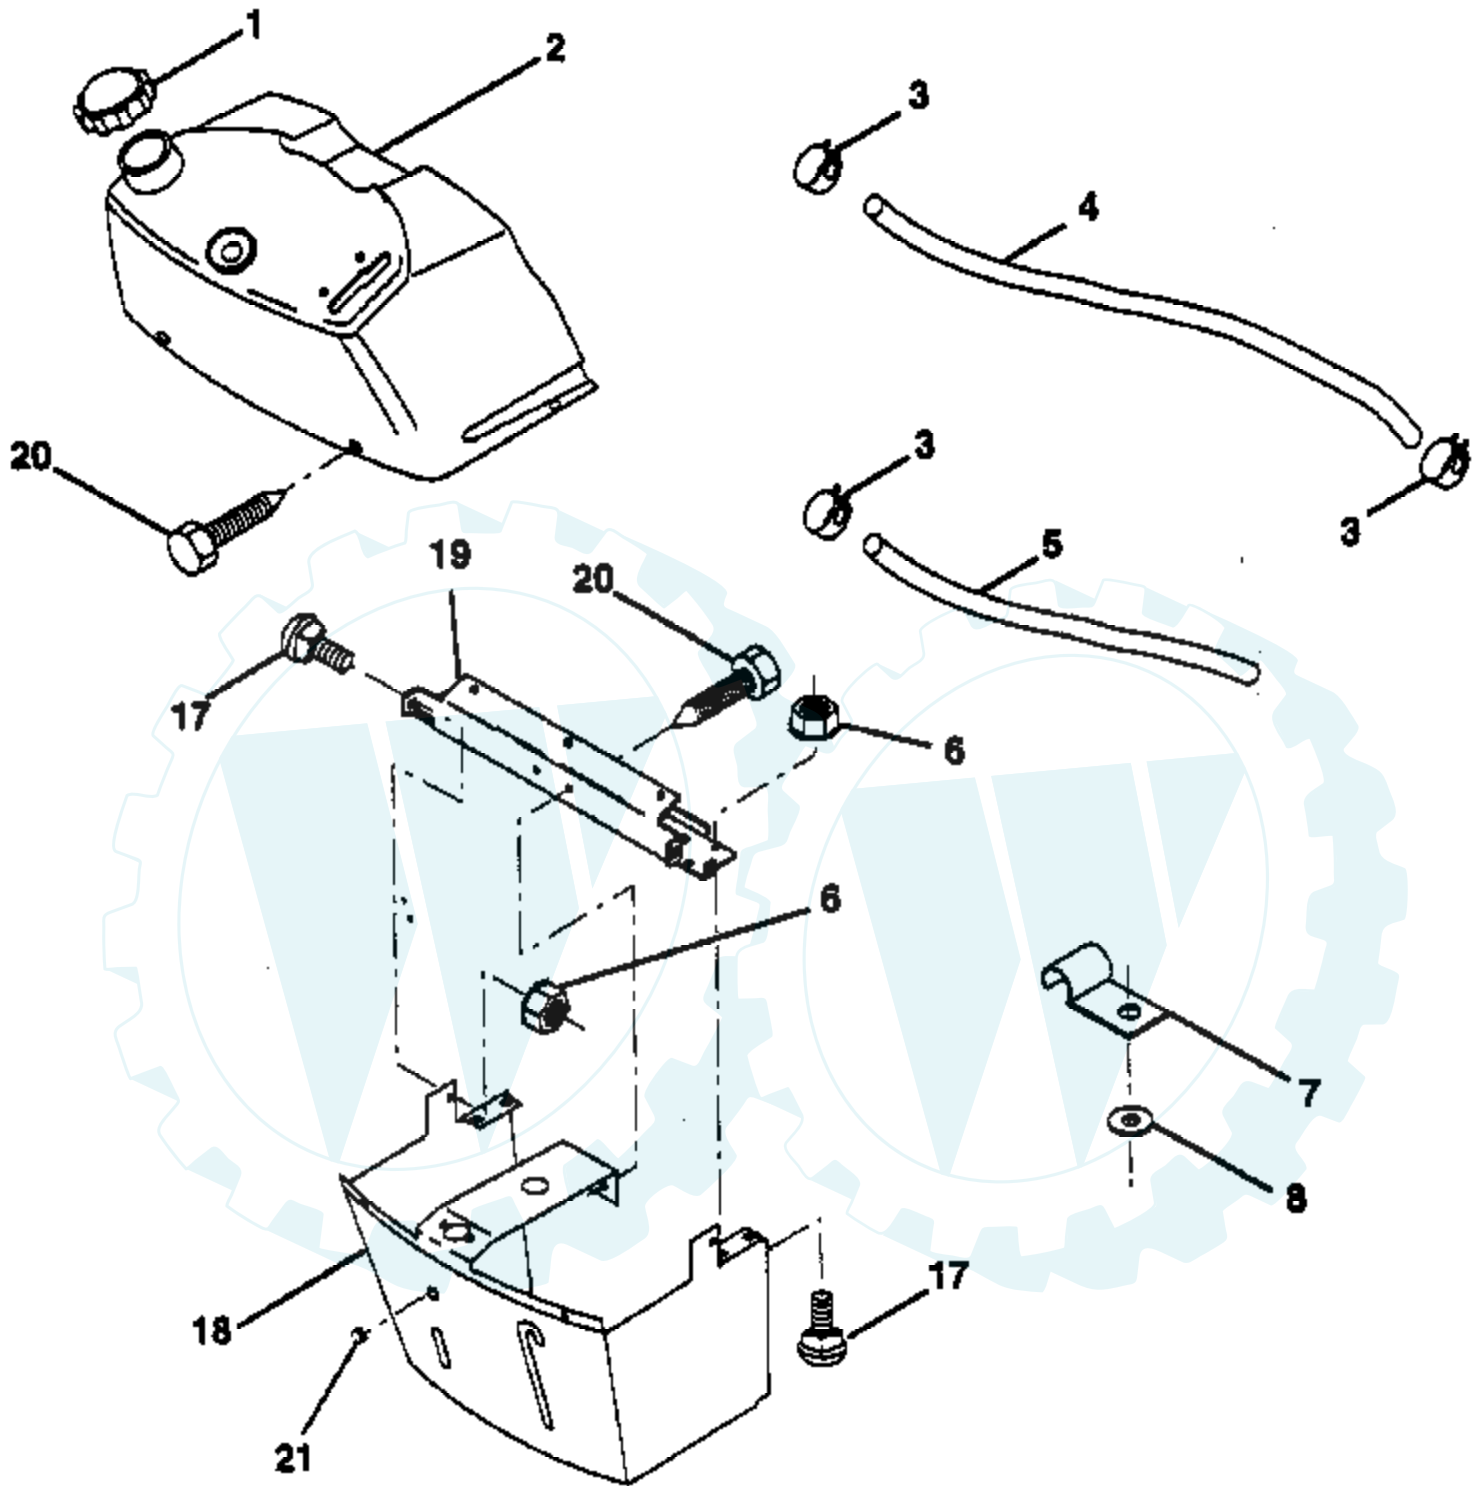

Ref #	Part Number	Qty	Description
1	532071673		Cap, Plunger
2	532123436		Rod, Parking Brake
3	532123437		Bracket, Parking Brake
4	532124872		Cover, Pedal
5	532132205		Bracket, Clutch/Brake Pedal, L.H.
6	876020312		Pin, Cotter 3/32 x 3/4
7	819131016		Washer 13/32 x 5/8 x 16 Gauge
8	817490508		Screw, Hex Head, Thd., Roll. 5/16-18 x 1/2
9	876020412		Pin, Cotter 1/8 x 3/4
10	819131316		Washer 13/32 x 13/16 x 16 Gauge
11	532123543		Rod, Brake, Front
12	532139934		Assembly, Clutch/Brake Pedal
13	532123394		Rod, Clutch
14	532121978		Bracket, Lift Shaft
15	532133332		Assembly, Brake, Pivot, Arm
16	819251816		Washer 25/32 x 1-1/8 x 16 Gauge
17	812000034		Ring, Klip
18	532106888		Spring, Brake Rod
19	873800600		Locknut, Hex, w/Wsh Ins 3/8-16 UNC
20	873350600		Nut, Hex, Jam 3/8-16 UNC
21	532131460		Rod, Brake, Rear
27	532136780		Link, Lift, Rear
28	532140777		Assembly, Rear Mower Lift
29	872110506		Bolt, Carriage 5/16-18 UNC x 3/4
30	873510500		Nut, Hex, Keps 5/16-16 UNC
31	532133095		Spring, Counterbalance
32	532133721		Link, Lift Lever
33	532124670		Retainer Spring

Ref #	Part Number	Qty	Description
1	532141523		Cap, Fuel Tank
2	532138392		Assembly, Dash & Fuel Tank
3	532123487		Clamp, Hose
4	532008544		Line, Fuel
5	532008548		Line, Fuel
6	873510400		Nut, Hex, Keps 1/4-20
7	532124996		Clip, Fuel Line
8	819091216		Washer 9/32 x 3/4 x 16 Gauge
17	872110404		Bolt, Carriage 1/4-20 x 1/2 Grade 5
18	532131886		Support Assembly, Dash
19	532134744		Brace, Cross
20	817060408		Screw, Self-Tapping 1/4-20 x 1/2
21	532134014		Plug, Dome, Black