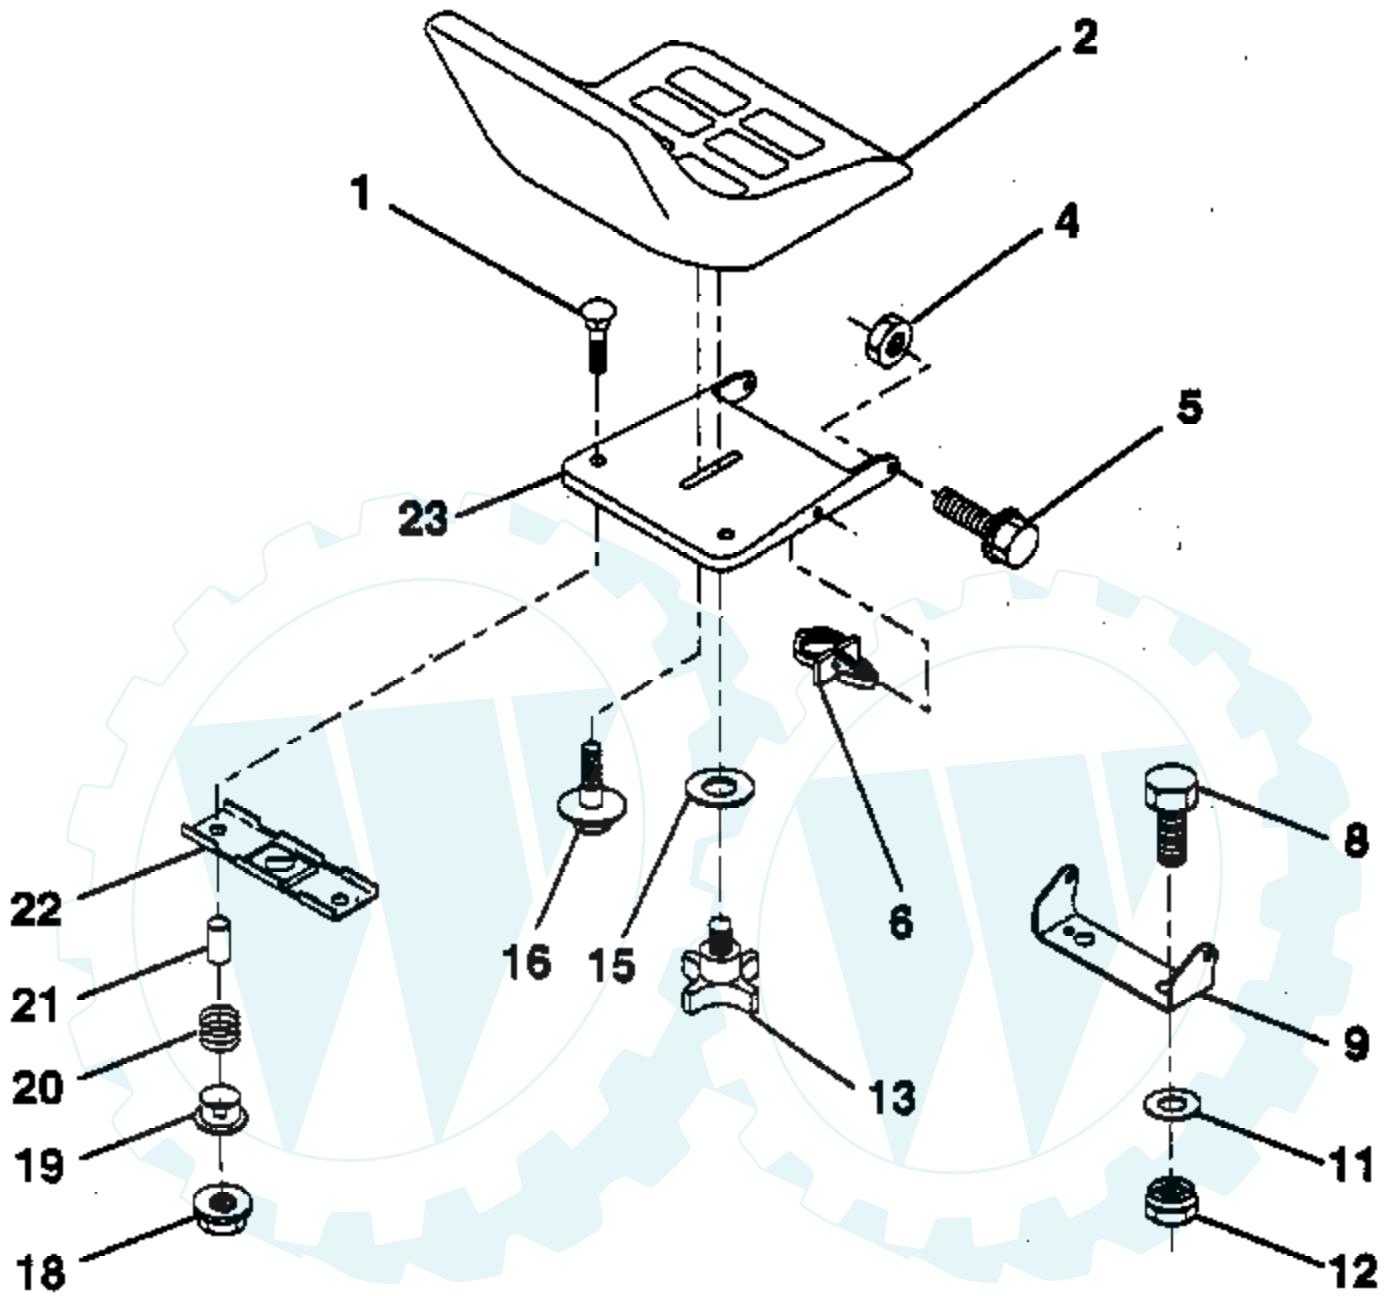

Ref #	Part Number	Qty	Description
1	872050411		Bolt, Carriage 1/4-20 x 1-3/8
2	532127428		Seat
4	873800500		Nut Lock Hex W/Ins 5/16-18
5	532139888		Bolt, Shoulder 5/16-18 UNC
6	532140407		Clip, Insulated
8	874760616		Bolt, Hex, Fin. 3/8-16 UNC x 1
9	532140551		Bracket, Pivot, Seat
11	819133210		Washer 12/32 x 2 x 10 Gauge
12	873800600		Nut Lock Hex W/Wsh 3/8-16
13	532120068		Knob, Seat
15	819171912		Washer 17/32 x 1-3/16 x 12 Gauge
16	532127018		Bolt, Shoulder
18	532123976		Nut, Hex, Large, Flange Lock
19	532121248		Bushing, Snap
20	532121250		Spring, Compression
21	532134300		Spacer, Split, Large .28 Id. x .96
22	532121246		Bracket, Switch Mounting
23	532140552		Pan, Seat