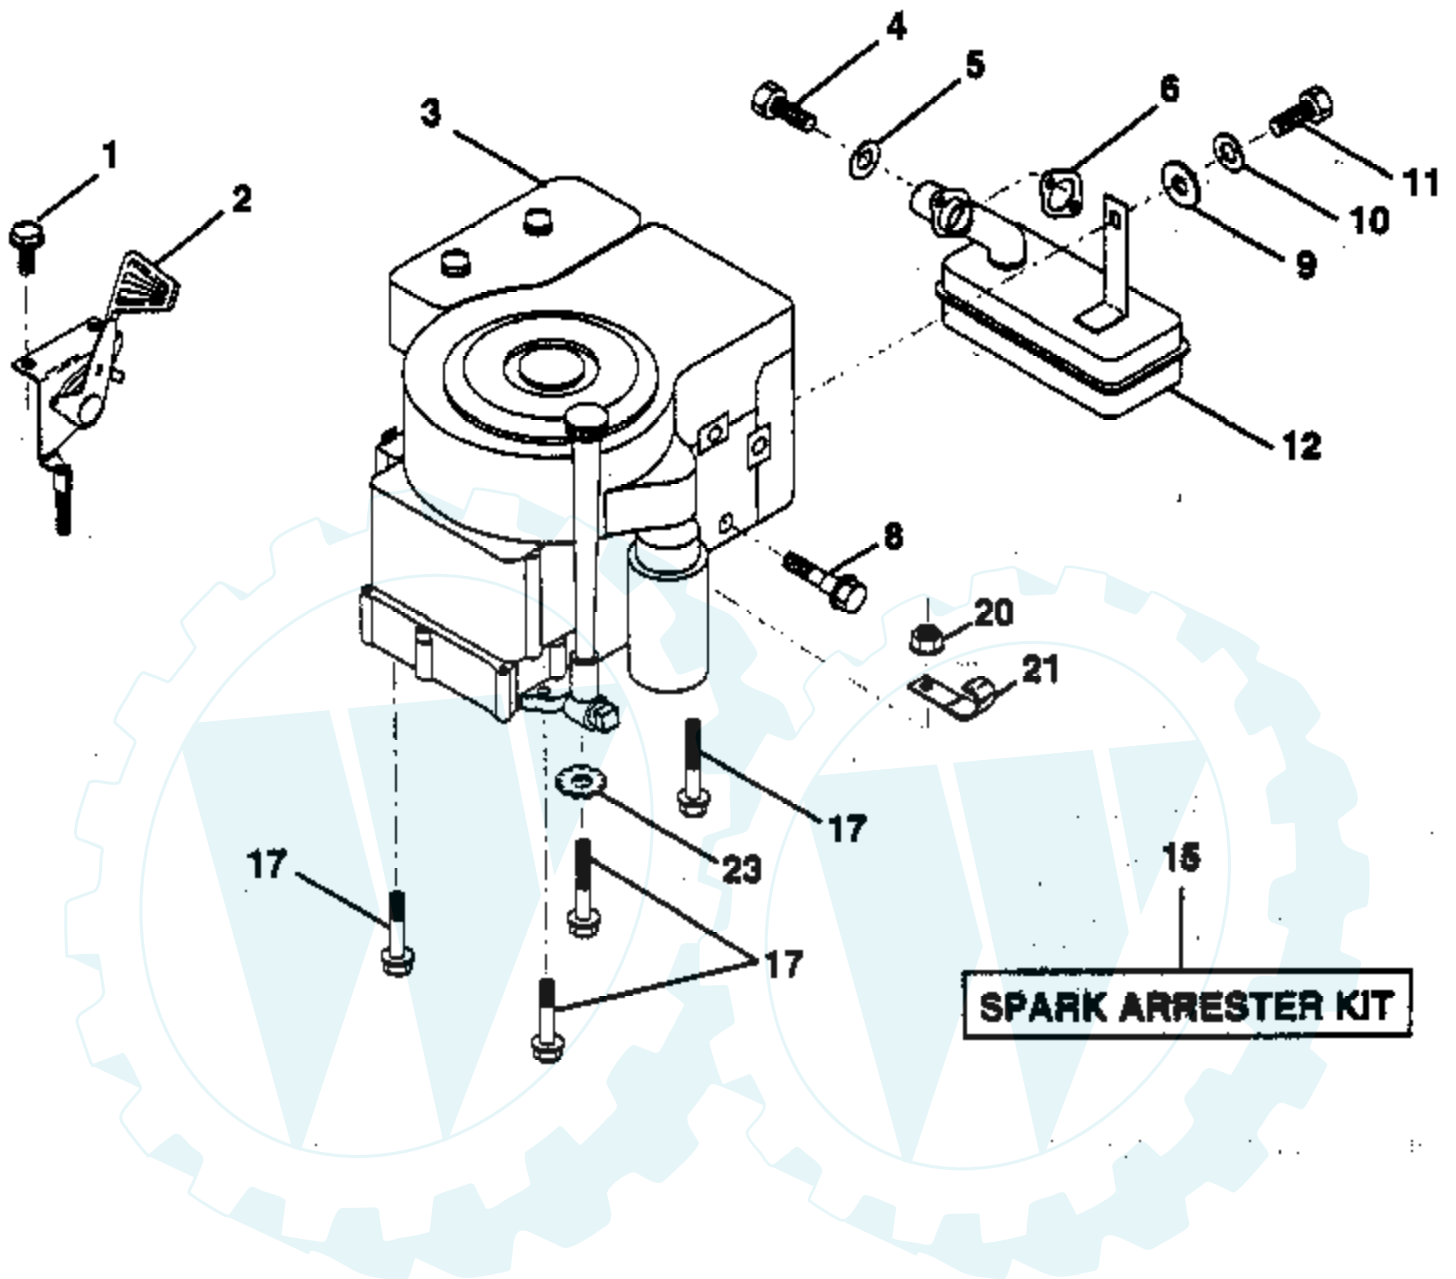

Ref #	Part Number	Qty	Description
1	532141523		Cap, Fuel Tank
2	532138392		Assembly, Dash & Fuel Tank
3	532123487		Clamp, Hose
4	532008544		Line, Fuel
5	532008548		Line, Fuel
6	873510400		Nut, Hex, Keps 1/4-20
7	532124996		Clip, Fuel Line
8	819091216		Washer 9/32 x 3/4 x 16 Gauge
17	872110404		Bolt, Carriage 1/4-20 x 1/2 Grade 5
18	532131886		Support Assembly, Dash
19	532134744		Brace, Cross
20	817060408		Screw, Self-Tapping 1/4-20 x 1/2
21	532134014		Plug, Dome, Black

Ref #	Part Number	Qty	Description
1	817060408		Screw, Hex Head, Thread Cutting 1/4-20 x 1/2
2	532132752		Control, Throttle
4	871070512		Screw, Hex Cap 5/16-18 x 3/4
5	810040500		Washer, Lock, Heavy Helical Spring 5/16
6	532125593		Gasket, Exhaust
8	532121094		Bolt, Shoulder 5/16
9	819101210		Washer 5/16 x 3/4 x 10 Gauge
10	810040400		Washer, Lock, Heavy Helical Spring 1/4
11	874760412		Bolt, Hex Hd. 1/4-20 x 3/5
12	532137437		Muffler
15	532137180		Arrester, Spark (Optional Equipment)
17	817490624		Screw, Hex Washer Head, Thd., Roll. 3/8-16 x 1-1/2
20	873510600		Nut, Keps, Hex 3/8-16
21	532124996		Clip, Fuel Line
23	811050600		Washer Lock Ext Tooth 3/8