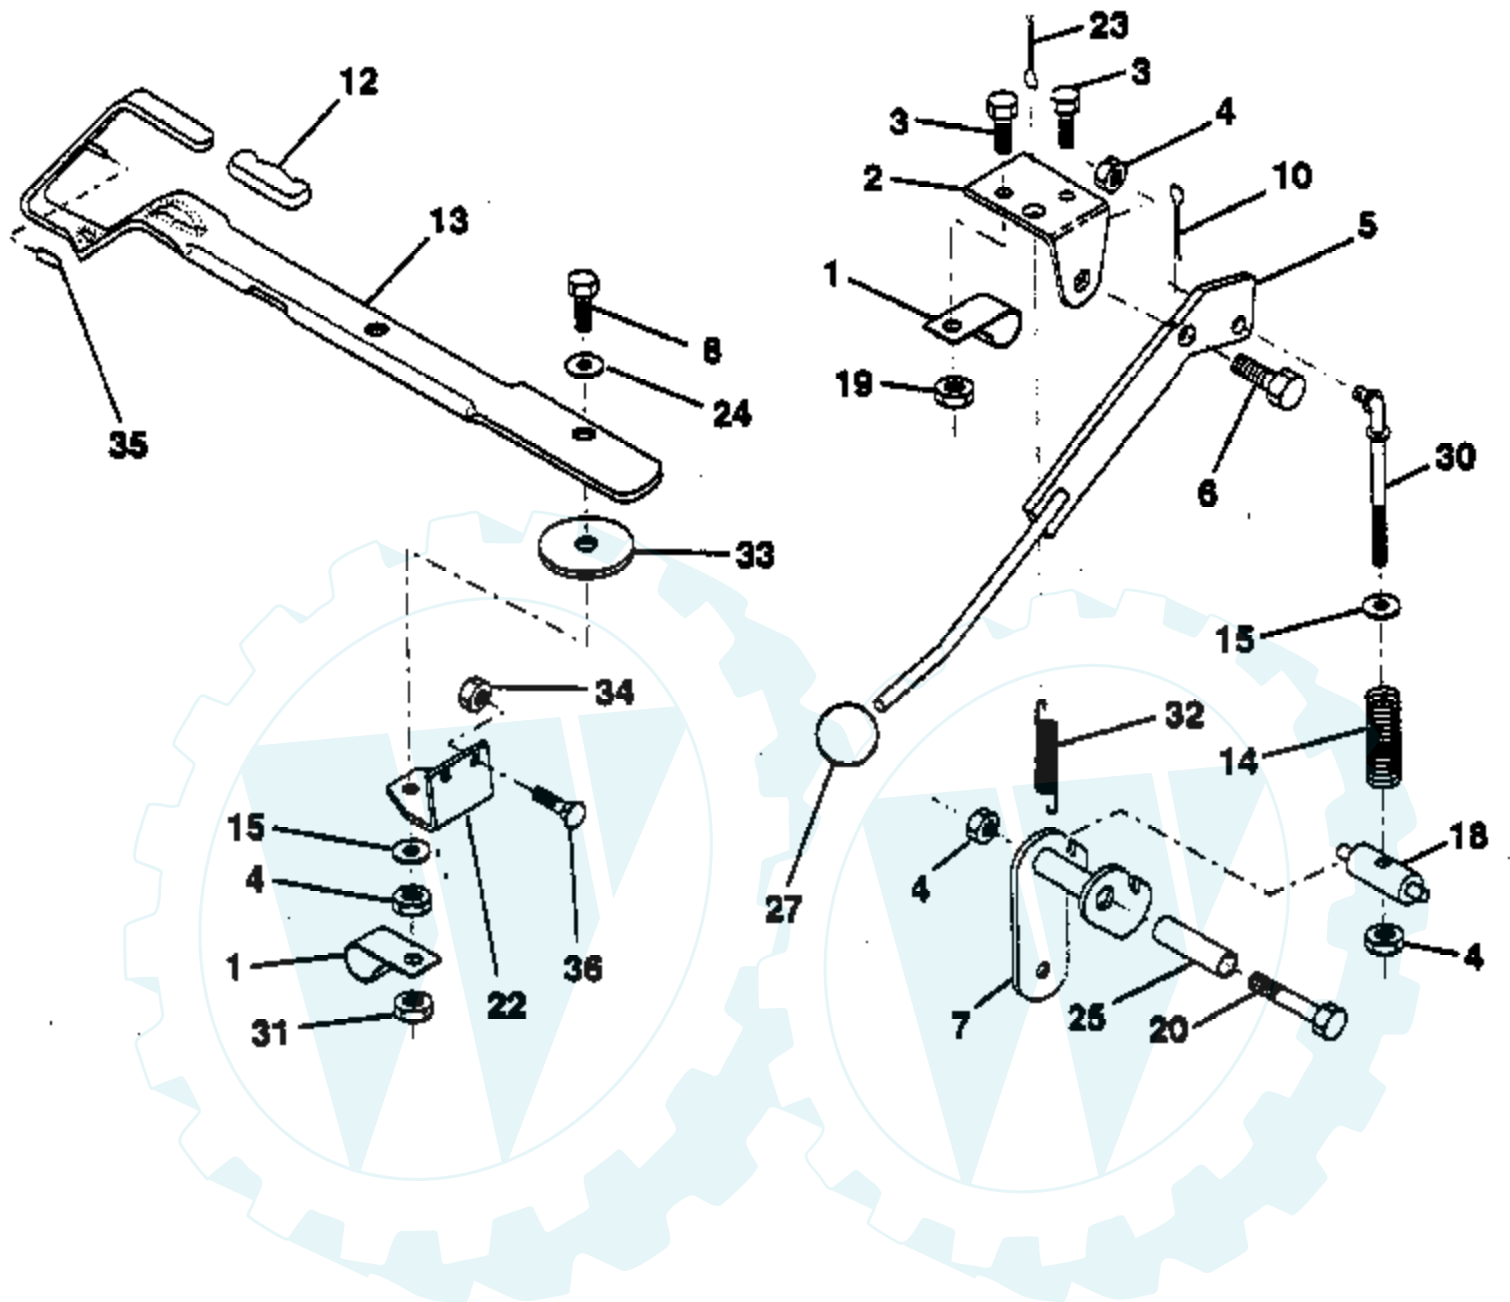

Ref #	Part Number	Qty	Description
1	532121232		Cap, Spindle
2	812000029		Ring, Clip
3	532121748		Washer 25/32 x 1-5/8 x 16 Gauge
4	532124937		Bearing
5	532142033		Axle, Front
6	532124931		Bearing, Thrust
7	532137062		Spindle Assembly, R.H.
8	532121749		Washer 25/32 x 1-1/4 x 16 Gauge
9	876020412		Pin, Cotter 1/8 x 3/4
10	819131316		Washer 13/32 x 13/16 x 16 Gauge
11	532126847		Bushing
12	532130465		Tie Rod
13	532137061		Spindle Assembly, L.H.
14	874011056		Bolt Hex 5/8-11 Unc x 3-1/2
15	873901000		Nut Lock Flange 5/8-11 Unc
16	532110438		Spacer Bearing
17	532124836		Fitting Grease
18	819272016		Washer 27/32 x 1-1/4 x 16 Ga.

Ref #	Part Number	Qty	Description
1	874760412		Bolt Fin Hex 1/4-20 x 3/4
2	819092016		Washer
3	532139158		Bracket Pivot Hood
4	819091016		Washer, Flat 1/4
5	817490512		Screw Thdrol 5/16-28 x 3/4
6	532140051		Bracket Asm. Pivot Hood RH
7	532140050		Bracket Asm. Pivot Hood LH
8	873800400		Locknut W/Insert 1/4-20
9	532139624		Duct Air Hood
10	532141321		Rod Support
11	532142403		Hood
12	532139298		Lens Bar
23	532139969		Latch Hood

Ref #	Part Number	Qty	Description
59	873800500		Locknut, Hex, with Washer Insert 5/16-18
60	819111112		Washer 11/32 x 11/16 x 12 Gauge
62	532124660		Retainer, Spring
63	532124788		Retainer, Spring
64	873930600		Nut, Centerlock 3/8-16
65	819132016		Washer 13/32 x 1-1/4 x 16 Gauge
66	810040600		Washer, Lock 3/8
67	532135651		Nut, Wing
68	532132803		Cover, Asm Mulching
69	874930620		Bolt, 3/8-16 x 1-1/4
70	819162016		Washer 1/2 x 1-1/4 x 16 Gauge
71	819131610		Washer, Flat 13/32 x 1 x 10 Gauge
72	532133943		Washer, Hardened
	532130794		Mandrel Assembly (Inc. 5-8, 10-12, 39 & 41); Not Shown.
	532142836		Mower Deck, Complete (Standard Mower Deck, order parts for mulcher separately, 64-69); Not Shown.