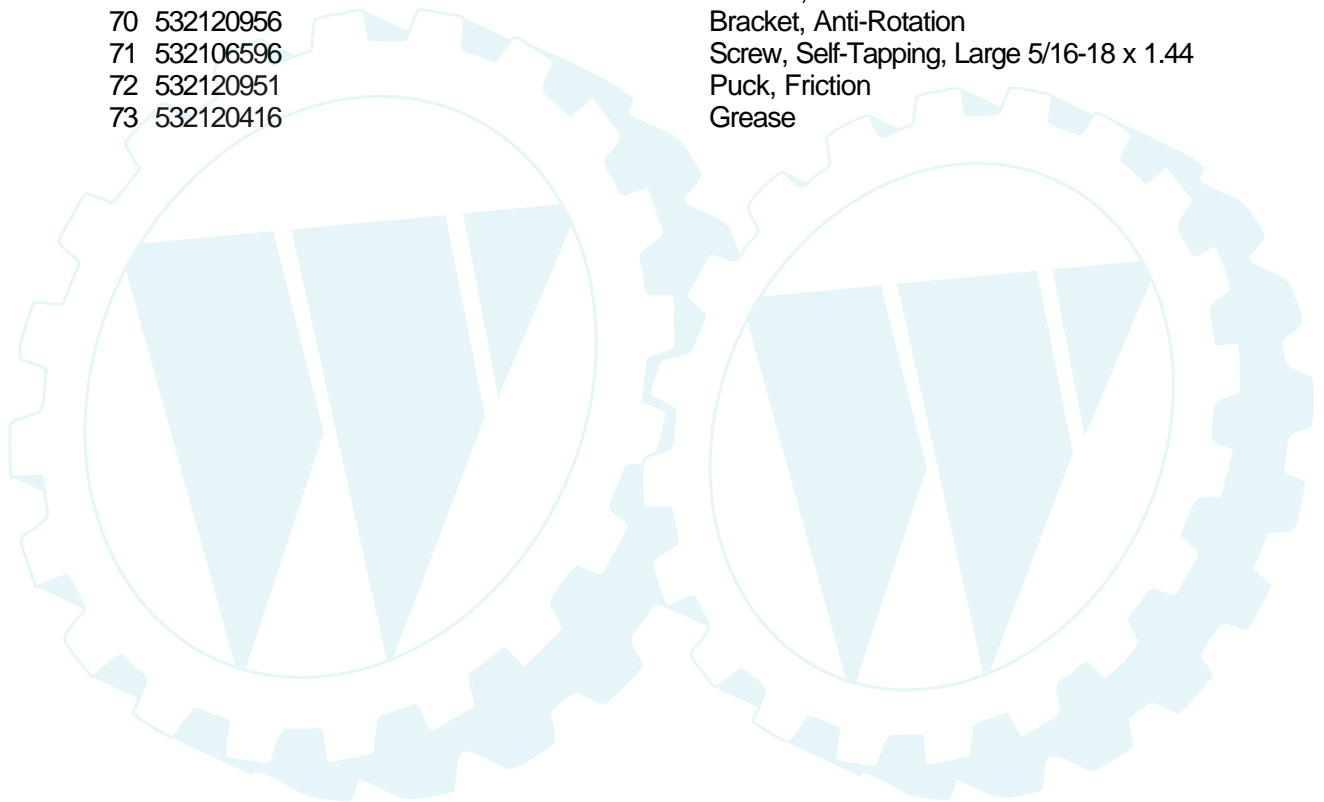

Ref #	Part Number	Qty	Description
56	532105941		Ring, Retaining
57	532110071		Gear, Spur, 32 Teeth
58	532120952		Shaft, Cross
59	532110082		Gear, Miter, 15 Teeth
60	532123908		Axle, R.H.
61	532142680		Housing, Lower
62	532120961		Puck, Friction
63	532007294		Disc, Brake
64	532108989		Spacer
65	532120953		Jaw, Brake
66	532120954		Pin, Dowel
67	532134799		Screw, Self-Tapping, Large 5/16-18 x 2.25
68	532138244		Lever, Actuating
69	532108996		Washer, Plain .321 x 1.00 x .055
70	532120956		Bracket, Anti-Rotation
71	532106596		Screw, Self-Tapping, Large 5/16-18 x 1.44
72	532120951		Puck, Friction
73	532120416		Grease