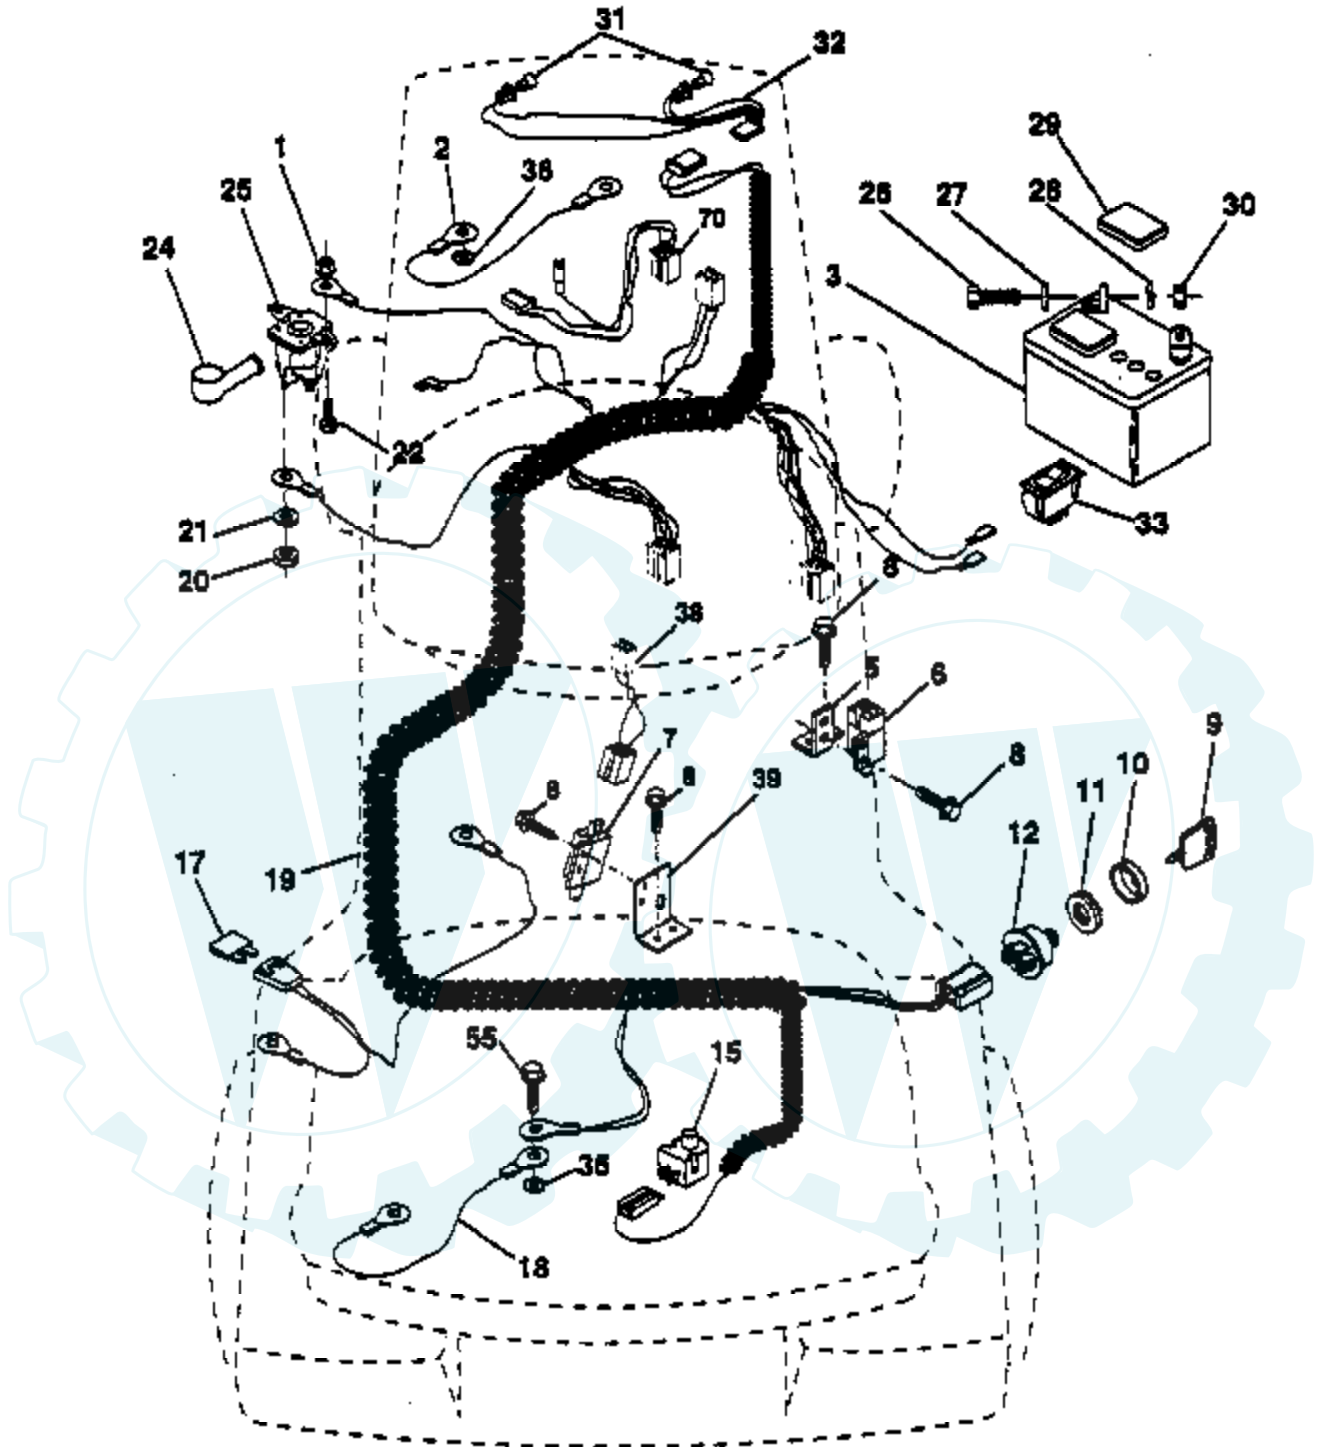

Ref #	Part Number	Qty	Description
1	873510400		Nut, Hex, Keps 1/4-20
2	532108423		Assembly, Cable
3	532133909		Battery
5	532108236		Bracket, Switch
6	532109553		Switch, Interlock, 4 Terminal
7	532104445		Switch, Interlock, 2 Terminal
8	817021008		Screw, Hex Head, Self-Tapping #10-24 x 1/2
9	532140401		Key, Molded
10	532141226		Cover, Ignition Key
11	532140400		Nut, Ignition
12	532140399		Switch, Ignition
15	532121305		Switch, Plunger
17	532108824		Fuse
18	532128353		Assembly, Cable
19	532143132		Harness, Ignition
20	873350400		Nut, Hex, Jam 1/4-20
21	810090400		Washer, Lock 1/4
22	874780408		Bolt, Hex, Fin. 1/4-20 UNC x 1/2 Grade 5
24	532131563		Cover, Terminal
25	532138406		Solenoid
26	874760412		Bolt, Hex Head 1/4-20 UNC x 3/4
27	819091016		Washer 9/32 x 5/8 x 16 Gauge
28	810040400		Washer, Lock 1/4
29	532121264		Cap, Battery
30	873220400		Nut, Hex, Fin. 1/4-20 UNC
31	532004152		Bulb, Light
32	532136850		Harness, Headlight
33	532110712		Switch, Light
35	811050500		Washer, Lock, External Tooth 5/16
36	811150400		Washer, Lock, Internal Tooth 1/4
38	532140660		Harness Adapter
39	532141735		Bracket, Switch Clutch
55	817490508		Screw Thdrol 5/16-18 x 1/2
70	532140413		Harness Engine