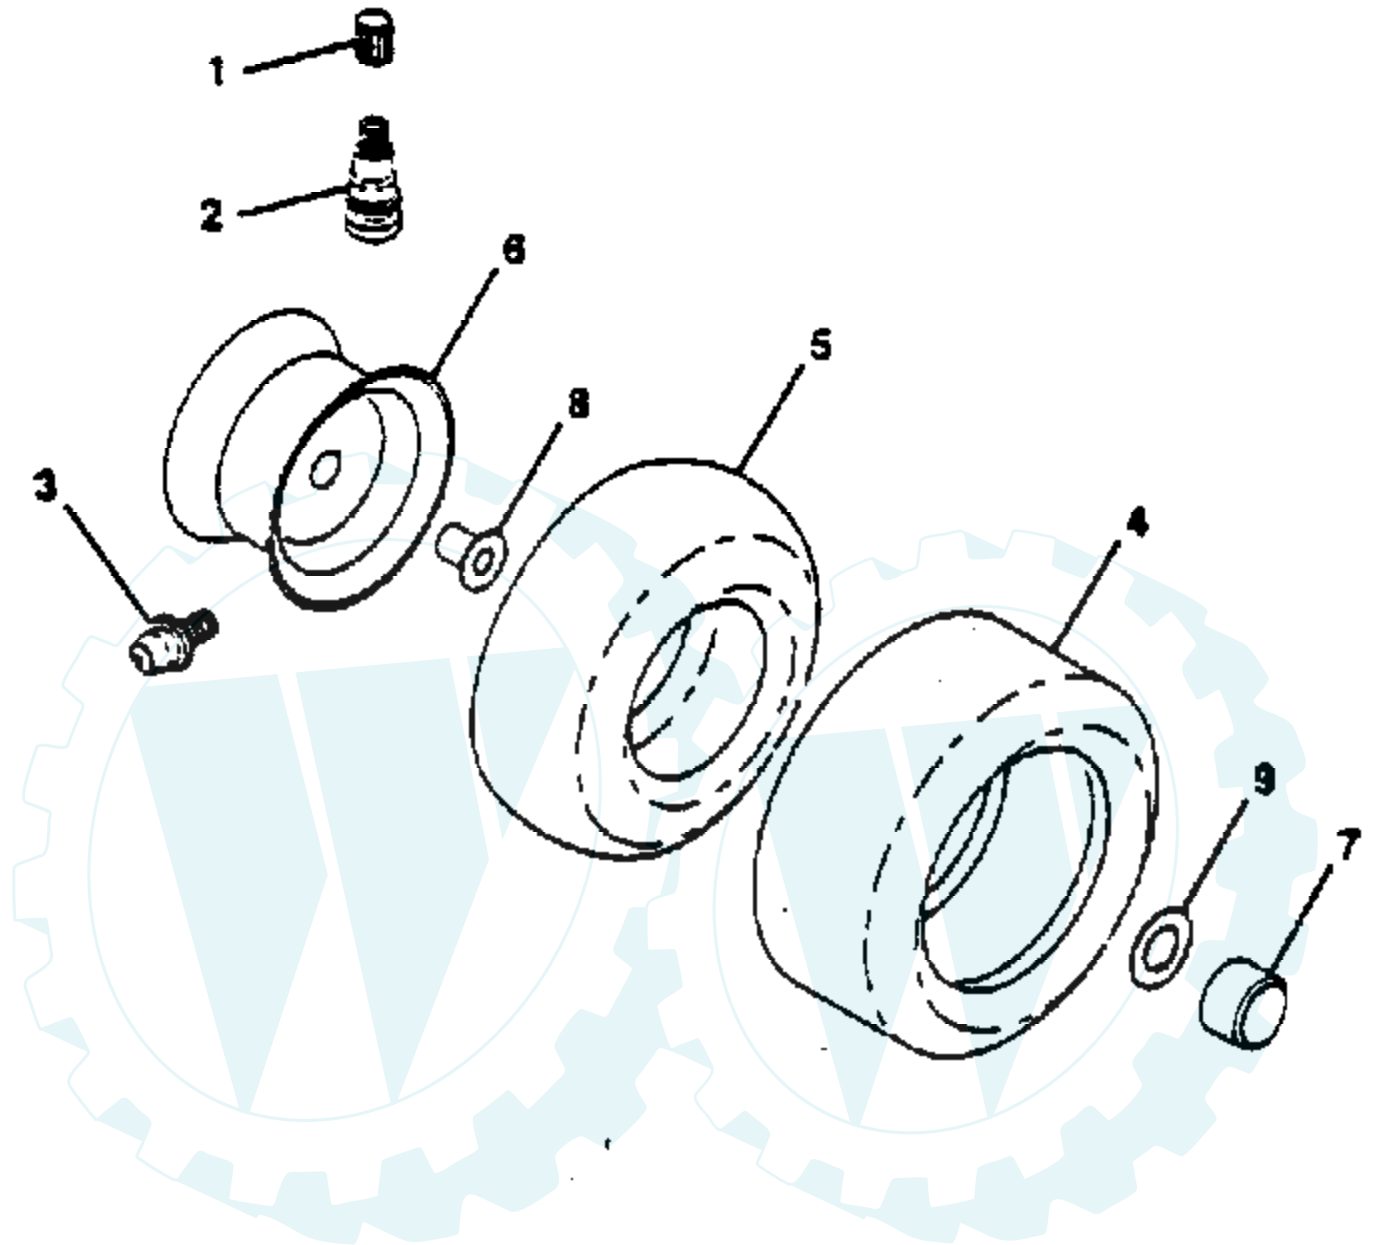

Ref #	Part Number	Qty	Description
1	532123385		Pulley
2	812000028		Ring, Retainer
3	532142603		Transaxle, Dana Model No. 4360-79
4	532125096		Key, Woodruff #9
5	873800500		Nut, Lock Hex w/Ins 5/16-18
6	872140506		Bolt, Carriage 5/16-18 UNC x 3/4
7	532123378		Strap, Torque
8	817490512		Screw 5/16-18 x 3/4
9	532110422		Spring, Brake
10	532121749		Washer 25/32 x 1-1/4 x 16 Gauge
11	532123583		Key, Square
12	874760644		Bolt, Hex, Fin. 3/8-16 Unc x 2-3/4
15	819171616		Washer 17/32 x 1 x 16 Gauge
16	532124600		Support Handle Shift, LH
17	532123632		Link, Shift
18	871040412		Bolt, Hex, Fin. 1/4-28 UNF x 3/4 Grade 8
19	810040400		Washer, Lock 1/4
20	819091210		Washer 9/32 x 3/4 x 10 Gauge
21	532123539		Arm, Shift
22	532105701		Washer, Shift Plate
23	532121274		Knob, Duckhead
24	532128215		Rod Assembly, Shift
25	876020416		Pin, Cotter 1/8 x 1
26	873810500		Locknut 5/16-24 UNF
27	873510500		Nut, Hex, Keps 5/16-18
28	532128085		Extension, Spring
29	532128084		Support Handle Shift, RH
31	532109502		Spacer Split
33	873800600		Nut, Lock Hex w/Wsh 3/8-16
35	812000001		E-Ring

Ref #	Part Number	Qty	Description
56	532105941		Ring, Retaining
57	532110071		Gear, Spur, 32 Teeth
58	532120952		Shaft, Cross
59	532110082		Gear, Miter, 15 Teeth
60	532123908		Axle, R.H.
61	532142680		Housing, Lower
62	532120961		Puck, Friction
63	532007294		Disc, Brake
64	532108989		Spacer
65	532120953		Jaw, Brake
66	532120954		Pin, Dowel
67	532134799		Screw, Self-Tapping, Large 5/16-18 x 2.25
68	532138244		Lever, Actuating
69	532108996		Washer, Plain .321 x 1.00 x .055
70	532120956		Bracket, Anti-Rotation
71	532106596		Screw, Self-Tapping, Large 5/16-18 x 1.44
72	532120951		Puck, Friction
73	532120416		Grease