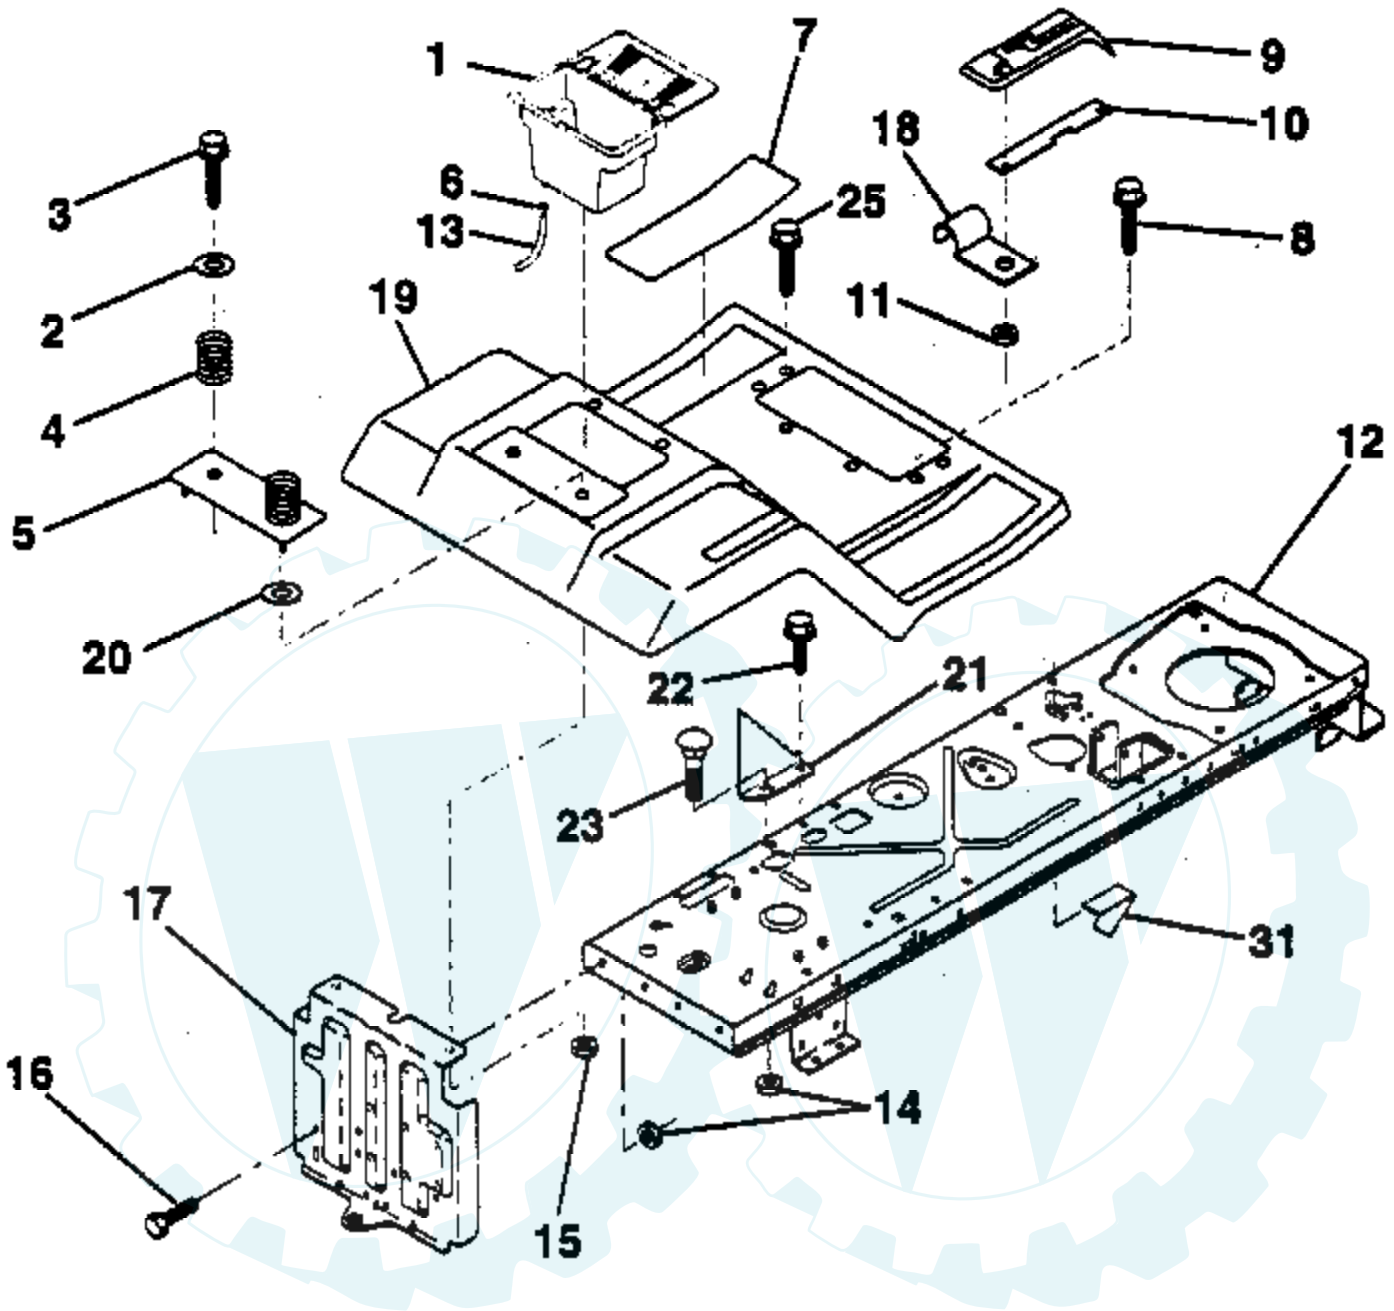

Ref #	Part Number	Qty	Description
1	532141523		Cap, Fuel Tank
2	532138392		Assembly, Dash & Fuel Tank
3	532123487		Clamp, Hose
4	532008544		Line, Fuel
5	532008548		Line, Fuel
6	873510400		Nut, Hex, Keps 1/4-20
7	532124996		Clip, Fuel Line
8	819091216		Washer 9/32 x 3/4 x 16 Gauge
17	872110404		Bolt, Carriage 1/4-20 x 1/2 Grade 5
18	532131886		Support Assembly, Dash
19	532134744		Brace, Cross
20	817060408		Screw, Self-Tapping 1/4-20 x 1/2
21	532134014		Plug, Dome, Black

Ref #	Part Number	Qty	Description
1	532129057		Decal, Engine, HP
2	532135073		Decal, Indicator
3	532142791		Decal, Hood, L.H.
4	532142790		Decal, Hood, R.H.
5	532127630		Decal, Logo, Grill
6	532137963		Decal, Insert Strg. Whl.
7	532121549		Decal, Caution Battery
8	532133900		Decal, Logo, Fender
9	532135013		Decal, Deck Enviro.
10	532133795		Decal, Fender, Caution
11	532137259		Decal, Warning, Multi-Language
12	532140867		Decal, Hood, Insert, R.H.
13	532140866		Decal, Hood, Insert, L.H.
15	532138269		Decal, Instruction, Operating
16	532136832		Decal, V-Belt Schematic
	532144433		Manual, English Not Shown.
	532144434		Manual, French Not Shown.
	532144432		Manual, Parts Not Shown.
	CER. 38		Grass Catcher

Ref #	Part Number	Qty	Description
1	817060408		Screw, Hex Head, Thread Cutting 1/4-20 x 1/2
2	532132752		Control, Throttle
4	871070512		Screw, Hex Cap 5/16-18 x 3/4
5	810040500		Washer, Lock, Heavy Helical Spring 5/16
6	532125593		Gasket, Exhaust
8	532121094		Bolt, Shoulder 5/16
9	819101210		Washer 5/16 x 3/4 x 10 Gauge
10	810040400		Washer, Lock, Heavy Helical Spring 1/4
11	874760412		Bolt, Hex Hd. 1/4-20 x 3/5
12	532137437		Muffler
15	532137180		Arrester, Spark (Optional Equipment)
17	817490624		Screw, Hex Washer Head, Thd., Roll. 3/8-16 x 1-1/2
20	873510600		Nut, Keps, Hex 3/8-16
21	532124996		Clip, Fuel Line
23	811050600		Washer Lock Ext Tooth 3/8