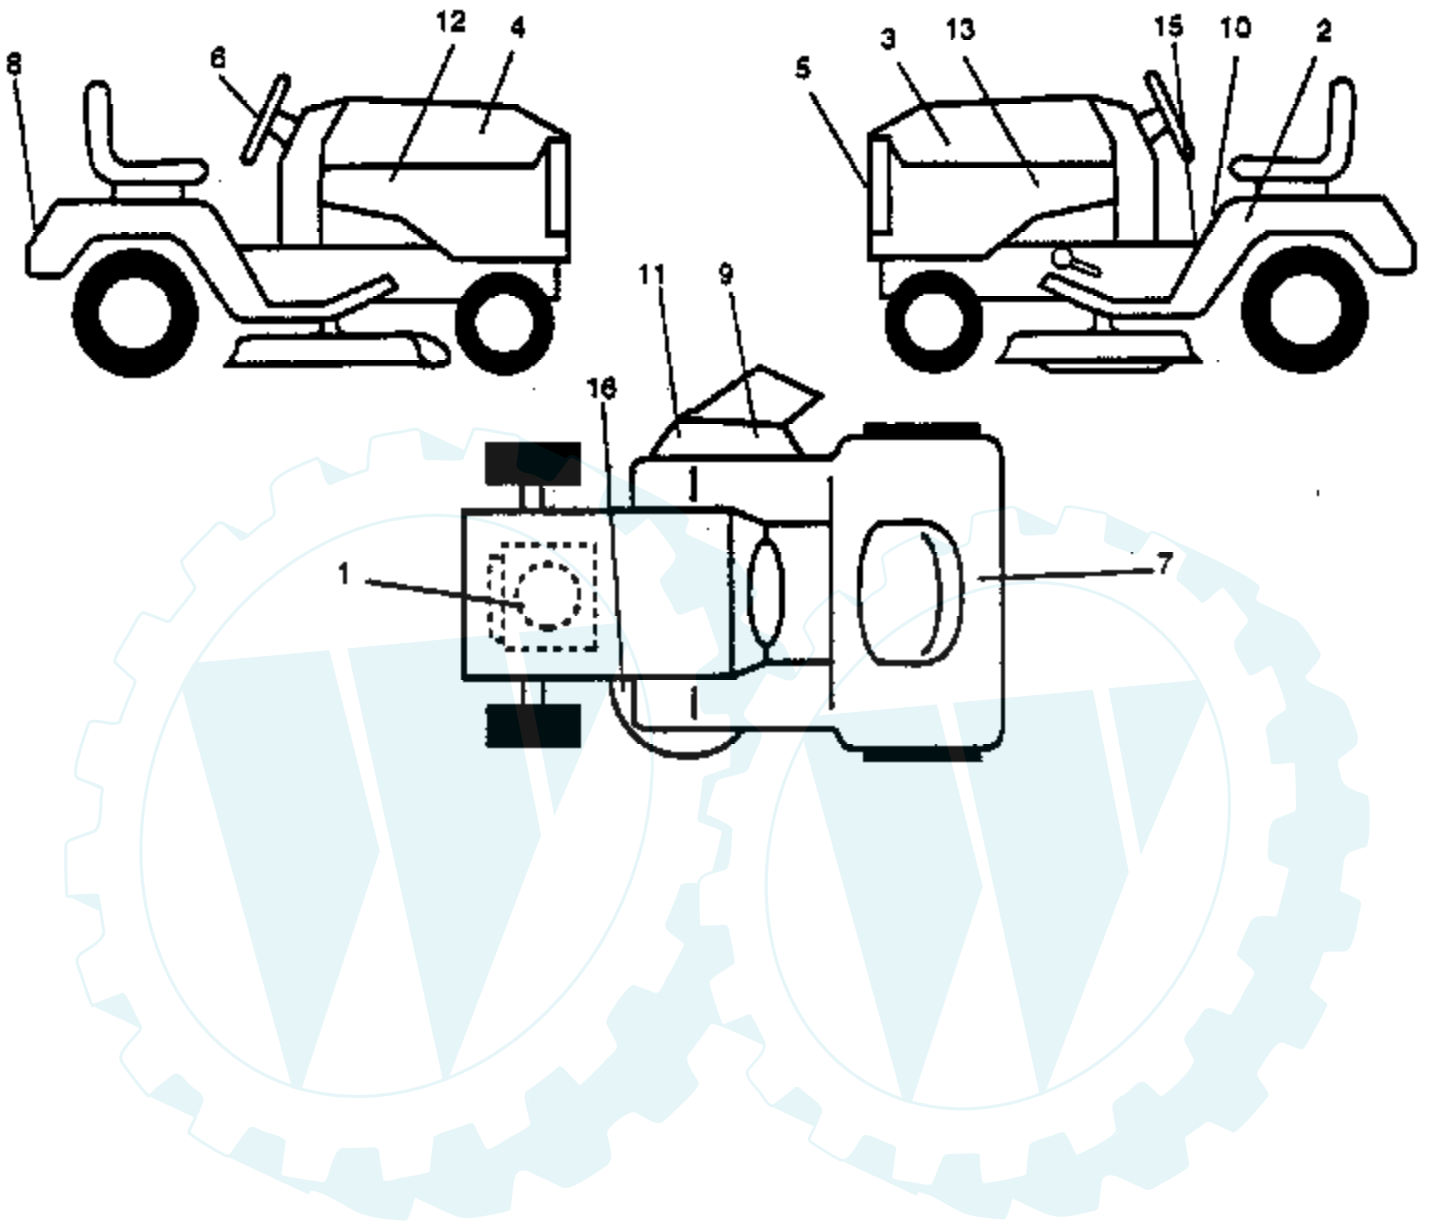

Ref #	Part Number	Qty	Description
1	532071673		Cap, Plunger
2	532123436		Rod, Parking Brake
3	532123437		Bracket, Parking Brake
4	532124872		Cover, Pedal
5	532132205		Bracket, Clutch/Brake Pedal, L.H.
6	876020312		Pin, Cotter 3/32 x 3/4
7	819131016		Washer 13/32 x 5/8 x 16 Gauge
8	817490508		Screw, Hex Head, Thd., Roll. 5/16-18 x 1/2
9	876020412		Pin, Cotter 1/8 x 3/4
10	819131316		Washer 13/32 x 13/16 x 16 Gauge
11	532123543		Rod, Brake, Front
12	532139934		Assembly, Clutch/Brake Pedal
13	532123394		Rod, Clutch
14	532121978		Bracket, Lift Shaft
15	532133332		Assembly, Brake, Pivot, Arm
16	819251816		Washer 25/32 x 1-1/8 x 16 Gauge
17	812000034		Ring, Klip
18	532106888		Spring, Brake Rod
19	873800600		Locknut, Hex, w/Wsh Ins 3/8-16 UNC
20	873350600		Nut, Hex, Jam 3/8-16 UNC
21	532131460		Rod, Brake, Rear
27	532136780		Link, Lift, Rear
28	532140777		Assembly, Rear Mower Lift
29	872110506		Bolt, Carriage 5/16-18 UNC x 3/4
30	873510500		Nut, Hex, Keps 5/16-16 UNC
31	532133095		Spring, Counterbalance
32	532133721		Link, Lift Lever
33	532124670		Retainer Spring

Ref #	Part Number	Qty	Description
1	532141523		Cap, Fuel Tank
2	532138392		Assembly, Dash & Fuel Tank
3	532123487		Clamp, Hose
4	532008544		Line, Fuel
5	532008548		Line, Fuel
6	873510400		Nut, Hex, Keps 1/4-20
7	532124996		Clip, Fuel Line
8	819091216		Washer 9/32 x 3/4 x 16 Gauge
17	872110404		Bolt, Carriage 1/4-20 x 1/2 Grade 5
18	532131886		Support Assembly, Dash
19	532134744		Brace, Cross
20	817060408		Screw, Self-Tapping 1/4-20 x 1/2
21	532134014		Plug, Dome, Black