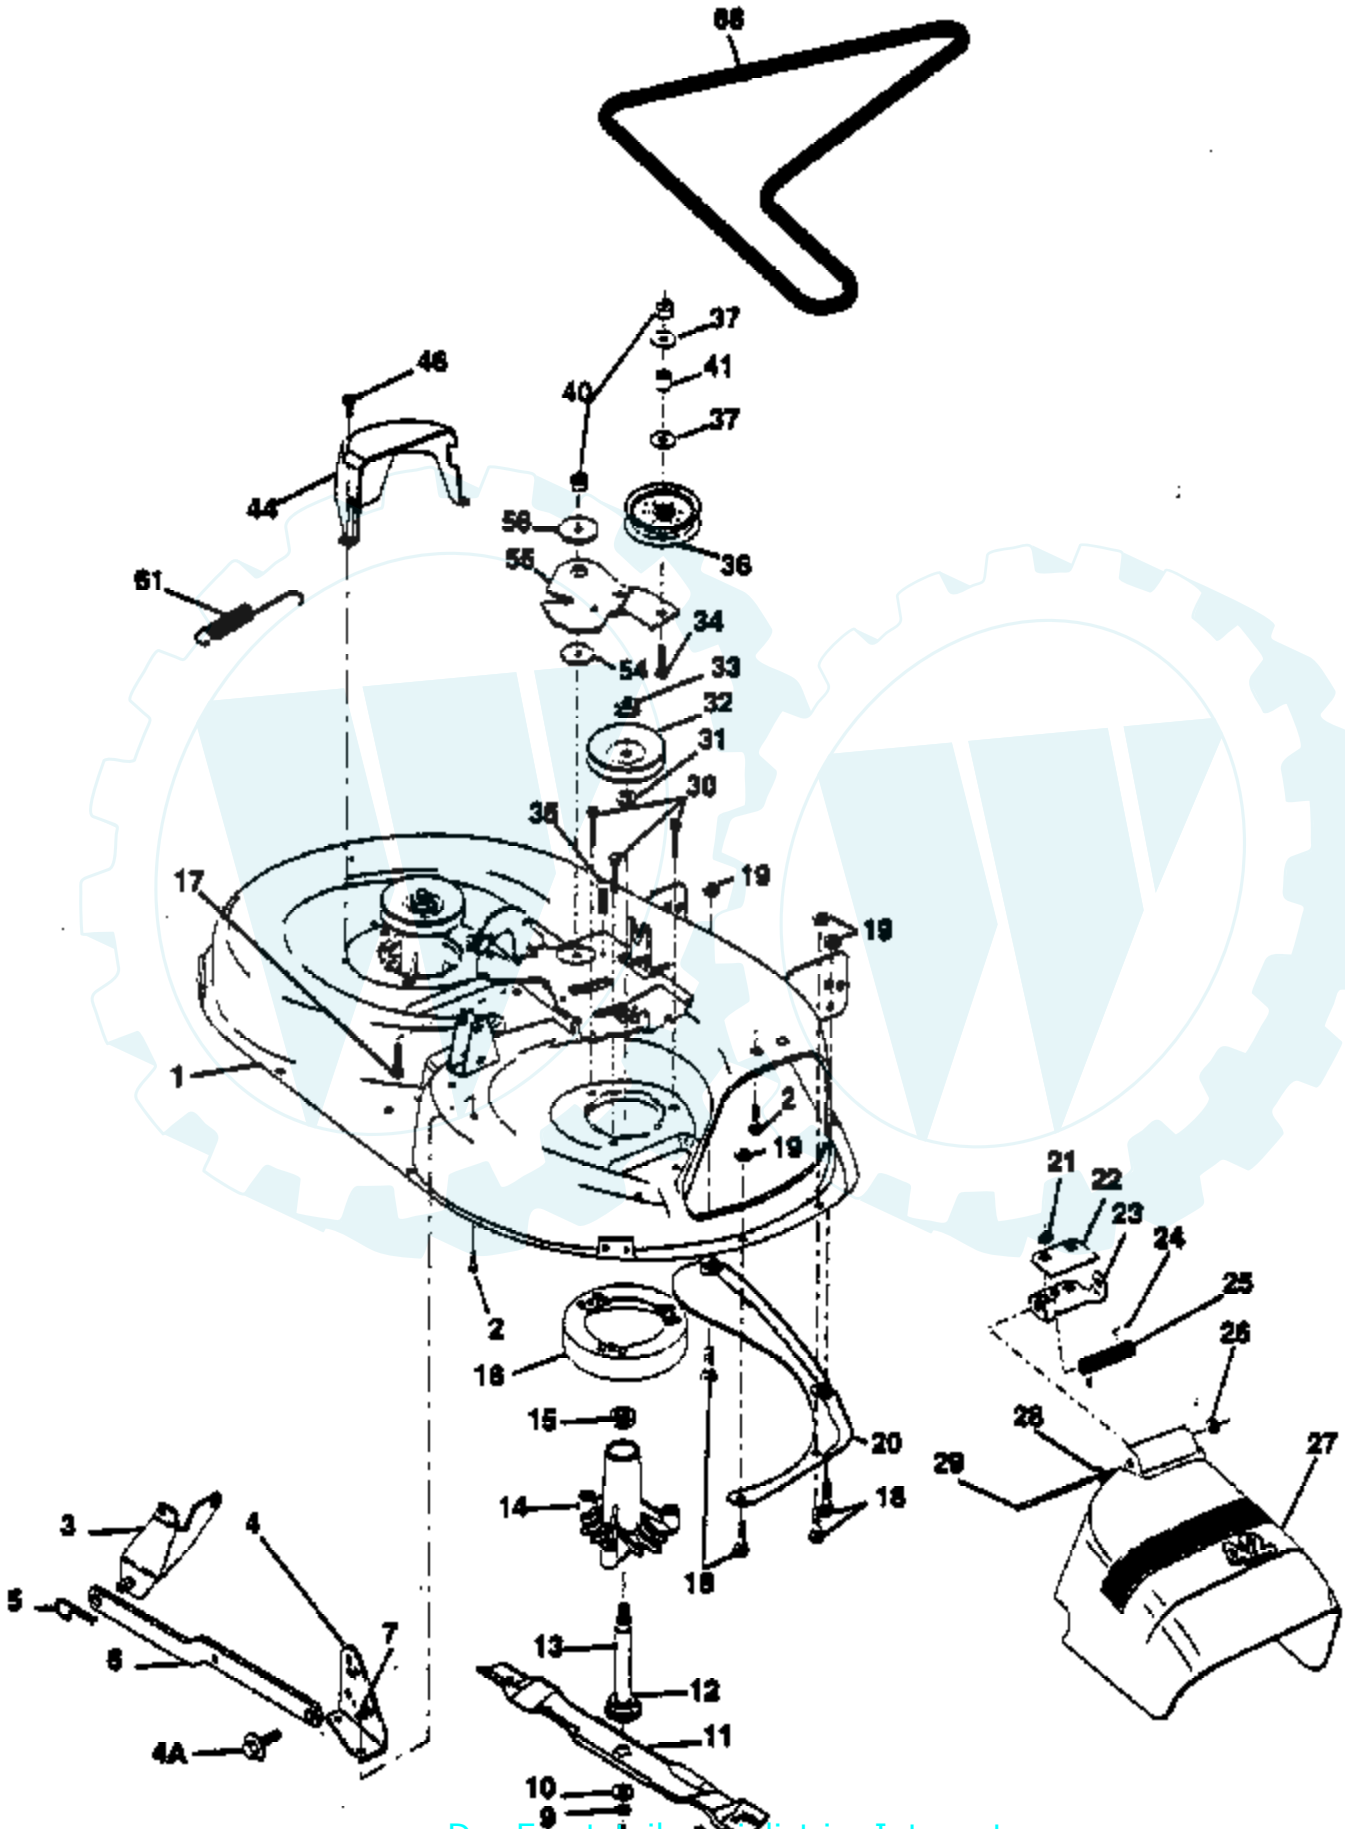

Ref #	Part Number	Qty	Description
1	532140081		Deck Asm Mower 42"
2	872140506		Bolt Rdhd Sqnk 5/16-18unc X3/4
3	532138017		Bracket Asm Fr Sway Bar
4	532138440		Bracket Asm Deck Sway Bar 42"
4a	532132827		Bolt Shoulder 5/16 - 18
5	532124670		Retainer Spring
6	532130832		Arm Suspension Rear
7	873800500		Locknut Hex W/Ins 5/16 - 18
8	532850857		Bolt 3/8-24x1 25 Gr8 Patched
9	810030600		Washer Lock Hvy 3/8 Unplated
10	532140296		Washer Hard Blade Mower Vented
11	532134149		Blade
12	532129895		Bearing Ball #6204 (Mandrel)
13	532137645		Shaft Asm W/lower Bearing
14	532128774		Housing Mandrel Vented(machd)
15	532110485		Bearing Ball Mandrel
16	532140329		Stripper Mower Vented
17	872110610		Bolt Rdhd Sqnk 3/8-16 X 1-1/4
18	872140505		Bolt Rdhd Sqnk 5/16-18 X 5/8
19	873800500		Locknut-hex W/ins 5/16-18unc P
20	532136888		Baffle Vortex 42
21	873800500		Nut Lock Hx w/Ins 5/16-18
22	532134753		Stiffener Bracket 42" deck
23	532131267		Bracket Deflector Mower 42"
24	532105304		Cap Sleeve 80x 112 Blk Mower
25	532123713		Spring Torsion Deflector 2 52
26	532110452		Nut Push Phos & Oil
27	532130968		Shield Deflector Mower 42" Blk"
28	819111016		Washer 11/32 X 5/8 X 16 Ga
29	532131491		Rod Hinge 42" 6 75 Wlg
30	532138776		Screw Thdrol Hex Head
31	532129963		Washer Spacer Mower Vented
32	532129861		Pulley Mandrel 42"
33	532137266		Nut Flg Top Lock Cntr B 9/16
34	872110622		Bolt Rdhd 3/8-16uncx1-3/4 Gr5
35	532133835		Fastner Christmas Tree
36	532131494		Pulley Idler Flat 3 060
37	819131316		Washer 13/32 X 13/16 X 16 Ga
40	873800600		Nut Lock Hx w/Wsh 3/8-16 Unc
41	532132823		Spacer Spring Stop Idler
44	532140088		Guard Mandrel LH Black
46	532137729		Screw Hex Thd Cut 1/4-20x5/8 T
54	532133943		Washer Hardened
55	532140084		Arm Idler 42" mower LT/YT
56	532122052		Spacer Retainer Pm Mower
61	532131950		Spring Ext. Elect. Clutch 38/42"
68	532140067		V-Belt Mower 42" 82 625
	532130794		Mandrel Asm Service Not Shown.
	532140476		Deck Serv 42" mech Vent Multi-Lang Not Shown.