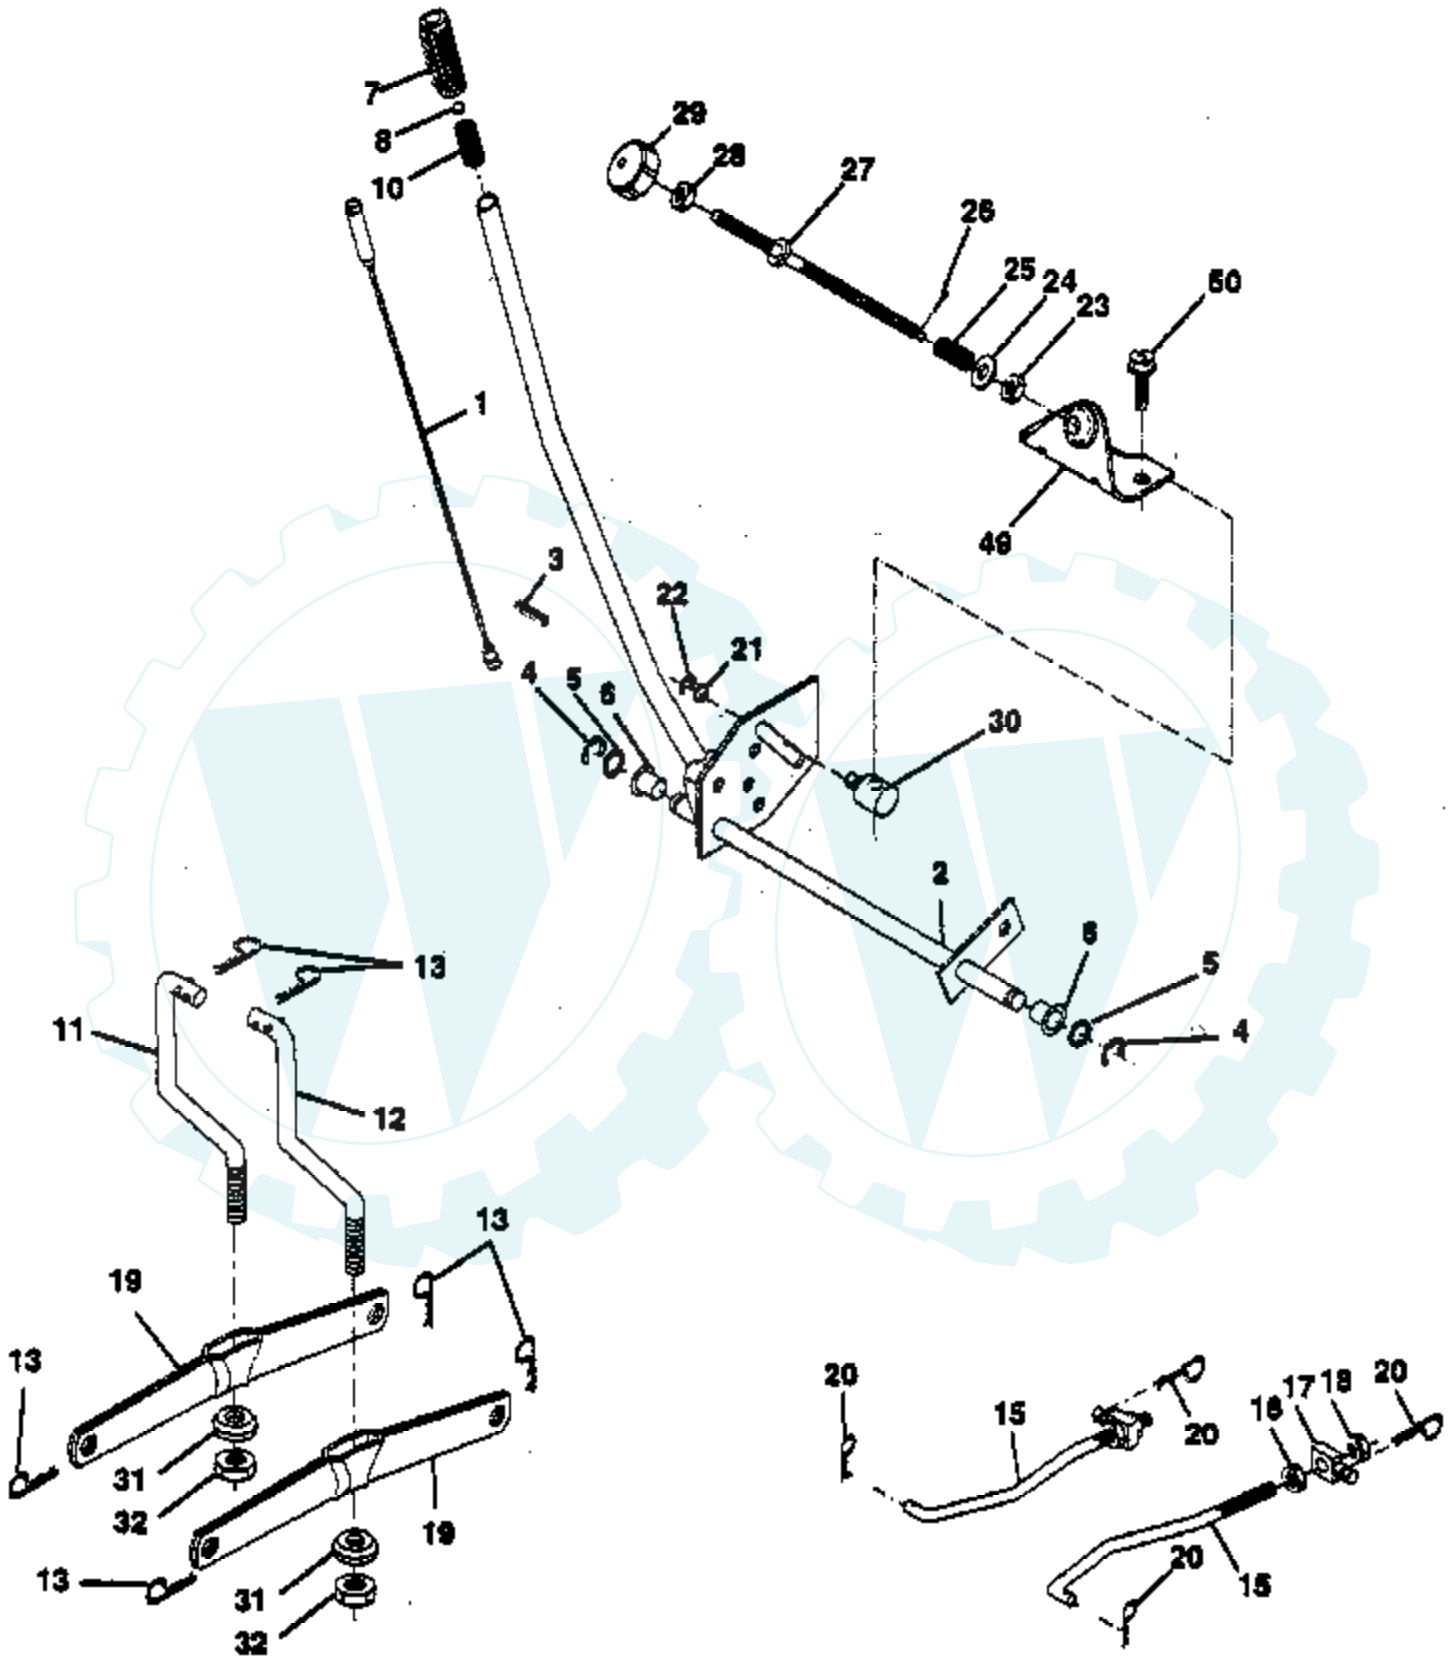

Ref #	Part Number	Qty	Description
1	532136973		Wire Asm Inner w/plunger
2	532140278		Shaft Asm Lift LH Inf Hgt P/L
3	532138284		Pin Groove
4	812000002		E Ring #5133-62
5	819211621		Washer PLTD 21/32 X 1 X 21ga
6	532120183		Bearing Nylon Blk 629 Id
7	532109413		Grip Handle Bicycle Matte Blk
8	532124526		Button Plunger Black
10	532122512		Spring Cprsn 3 750 Oiled
11	532139865		Link Lift LH
12	532139866		Link Lift RH
13	532124670		Retainer Spring
15	532127218		Link Front
16	873350800		Nut Jam Hex 1/2-13 Unc
17	532130171		Trunnion Blk Zinc
18	873800800		Nut Lock W/wsh 1/2-13unc
19	532139868		Arm Suspension Rear
20	532124660		Retainer Spring
21	819151216		Washer 15/32 X 3/4 X 16ga
22	812000037		Ring Klip
23	532110807		Nut Special
24	819131016		Washer 13/32 x 5/8 x 16 ga
25	532124874		Spring 2-1/8
26	876020308		Pin Cotter 3/32 x 1/2
27	532126971		Rod Adj Lift
28	873350600		Nut Hex Jam 3/8-16 Unc
29	532138057		Knob Inf 3/8-16 UNC
30	532110810		Trunnion Dp Stop
31	532140302		Bearing Pivot Lift Spherical
32	873810600		Nut Lock 3/8-24 w/nylon Insert
49	532140168		Bracket Stop Inf Hgt
50	817490608		Screw Thdrol 3/8-16 x 1/2