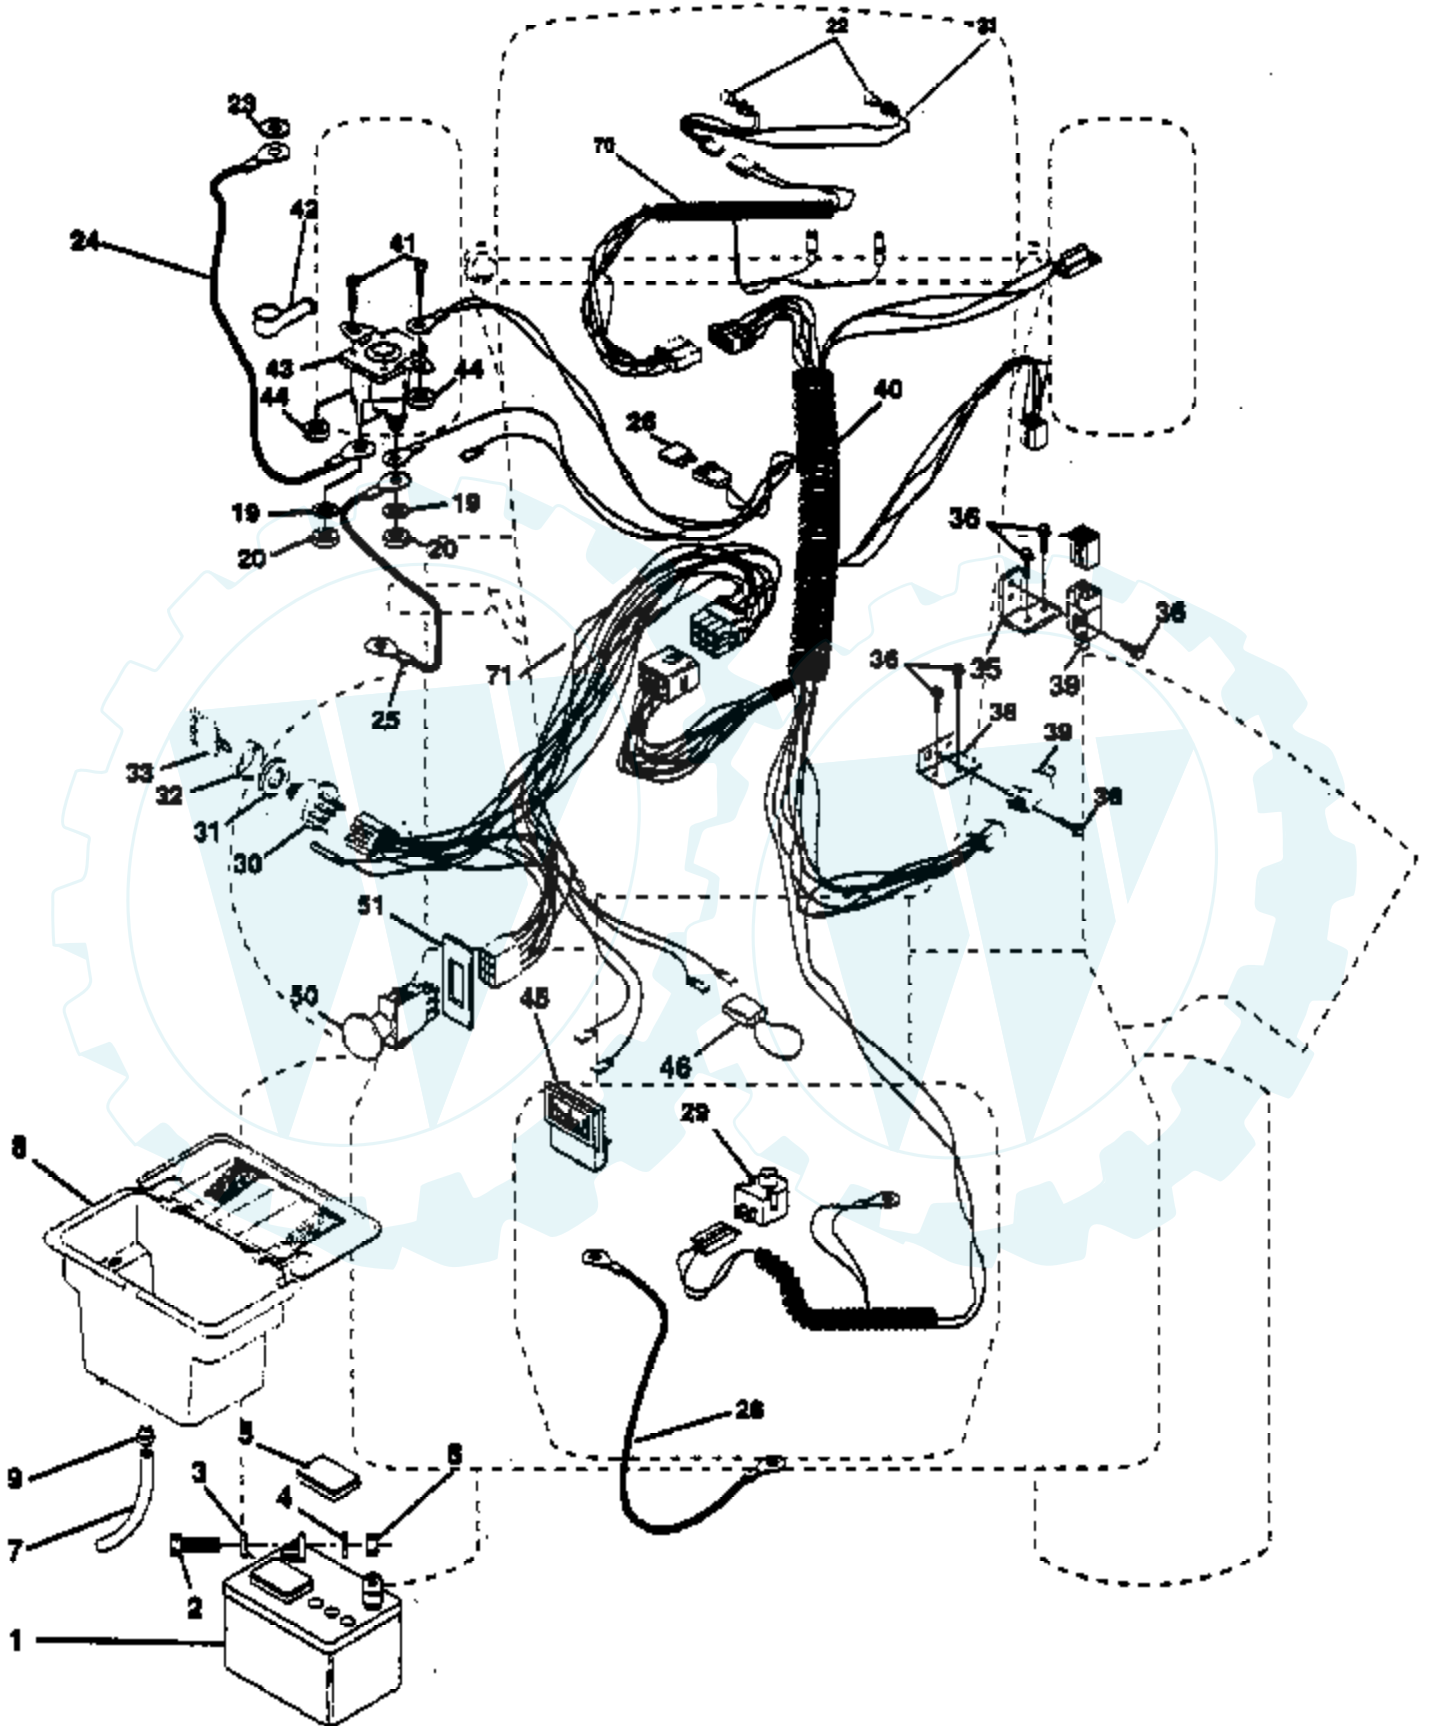

Ref #	Part Number	Qty	Description
1	532121265		Battery 12 Volt 25 Amp
2	874760412		Bolt Hex Hd 1/4-20unc X 3/4
3	819091016		Washer 9/32 X 5/8 X 16 Ga
4	810040400		Washer Lock Hvy Helical 1/4
5	532121264		Caps Battery 20/25/30 AMP
6	873220400		Nut Fin Hex 1/4-20 Unc
7	532109238		Tube Plastic 20"
8	532129965		Battery Case Hng Mech
9	532109596		Clamp Hose Olive
19	810090400		Washer Lock 1/4
20	873350400		Nut Jam Hex 1/4-20 Unc
23	811150400		Washer Lock Internal Tooth 1/4
24	532124780		Cable Battery 6 Ga 11"red
25	532132202		Cable Battery 6 Ga 43"red
26	532108824		Fuse 30 AMP Auto Green
28	532124773		Cable Ground 6 Ga 12"black
29	532121305		Switch Plunger Nc Gray
30	532140301		Switch Ign 4 Pos.
31	532124211		Nut Ignition
32	532141226		Cover Sw Key Blk 1 25 Text SLT
33	532122147		Key Ign
36	817021008		Screw Tap Hex #10-24unc X 1/2
38	532140336		Bracket Switch Interlock
39	532109553		Switch Intlk Clutch Gry 4 Term
40	532140708		Harness Ign Lt Mech Dash
41	8711110408		Bolt Fin Hex 1/4-20 x 1/2
42	532131563		Cover Terminal Red
43	532138406		Solenoid
44	873640400		Nut Keps Hex 1/4-20 Unc
45	532122822		Ammeter rectangular
46	532141940		Protection Wire Loop (Hourmeter)
50	532140404		Switch PTO 3 pdt. delta
51	532140405		Ring Retainer PTO
70	532144474		Harness Eng. B&S
71	532140711		Harness Dash Lt Private Label