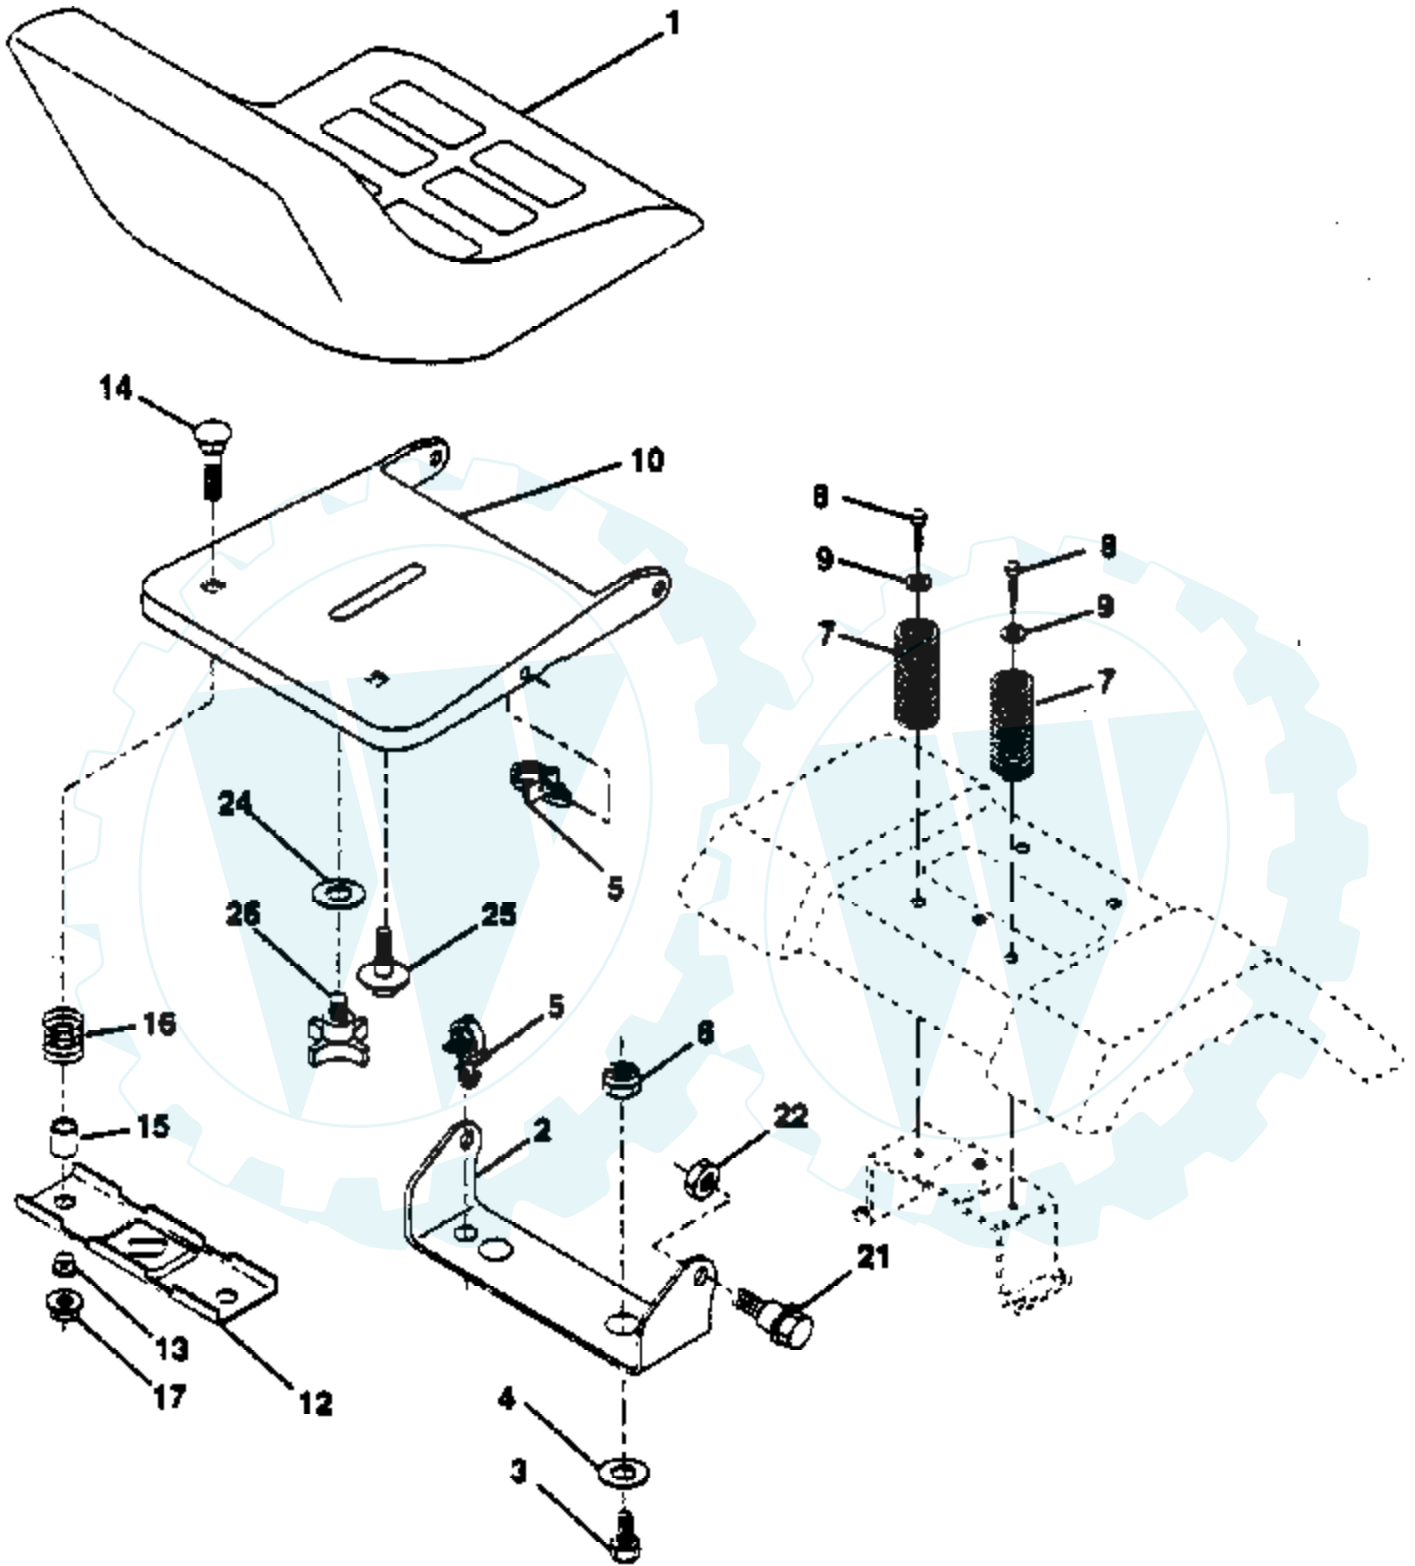

Ref #	Part Number	Qty	Description
1	532127429		Seat V550 Blk/blk Std
2	532140551		Bracket Pivot Seat 8 720
3	874760616		Bolt Fin Hex 3/8-16unc X 1
4	819131610		Washer 13/32 X 3/4 X 10 Ga
5	532140407		Clip Push-In .375 x .250
6	873800600		Nut Lock Hex w/Ins 3/8-16 Unc
7	532124181		Spring Seat Cprsn 2 250 Blk Zi
8	817490616		Screw Thdrol 3/8-16 X 1 Ty-tt
9	819131614		Washer 13/32 X 1 X 14 Ga
10	532140552		Pan Seat
12	532121246		Bracket Mounting Switch
13	532121248		Bushing Snap Blk Nyl 50 Id
14	872050411		Bolt Rdhd Sht Nk 1/4-20x1-3/8
15	532121249		Spacer Split 28x 96 Yel Zinc
16	532123740		Spring Cprsn 1 27 Blk Pnt
17	532123976		Nut Lock 1/4 Lge Flg Gr 5 Zinc
21	532139888		Bolt Shoulder 5/16-18 Type T.T.T.R.
22	873800500		Nut Lock 5/16-18
24	819171912		Washer 17/32 X 1-3/16 X 12 Ga
25	532127018		Bolt Shoulder 5/16-18 X 62
26	532120068		Knob Seat 1/2-13unc Blk