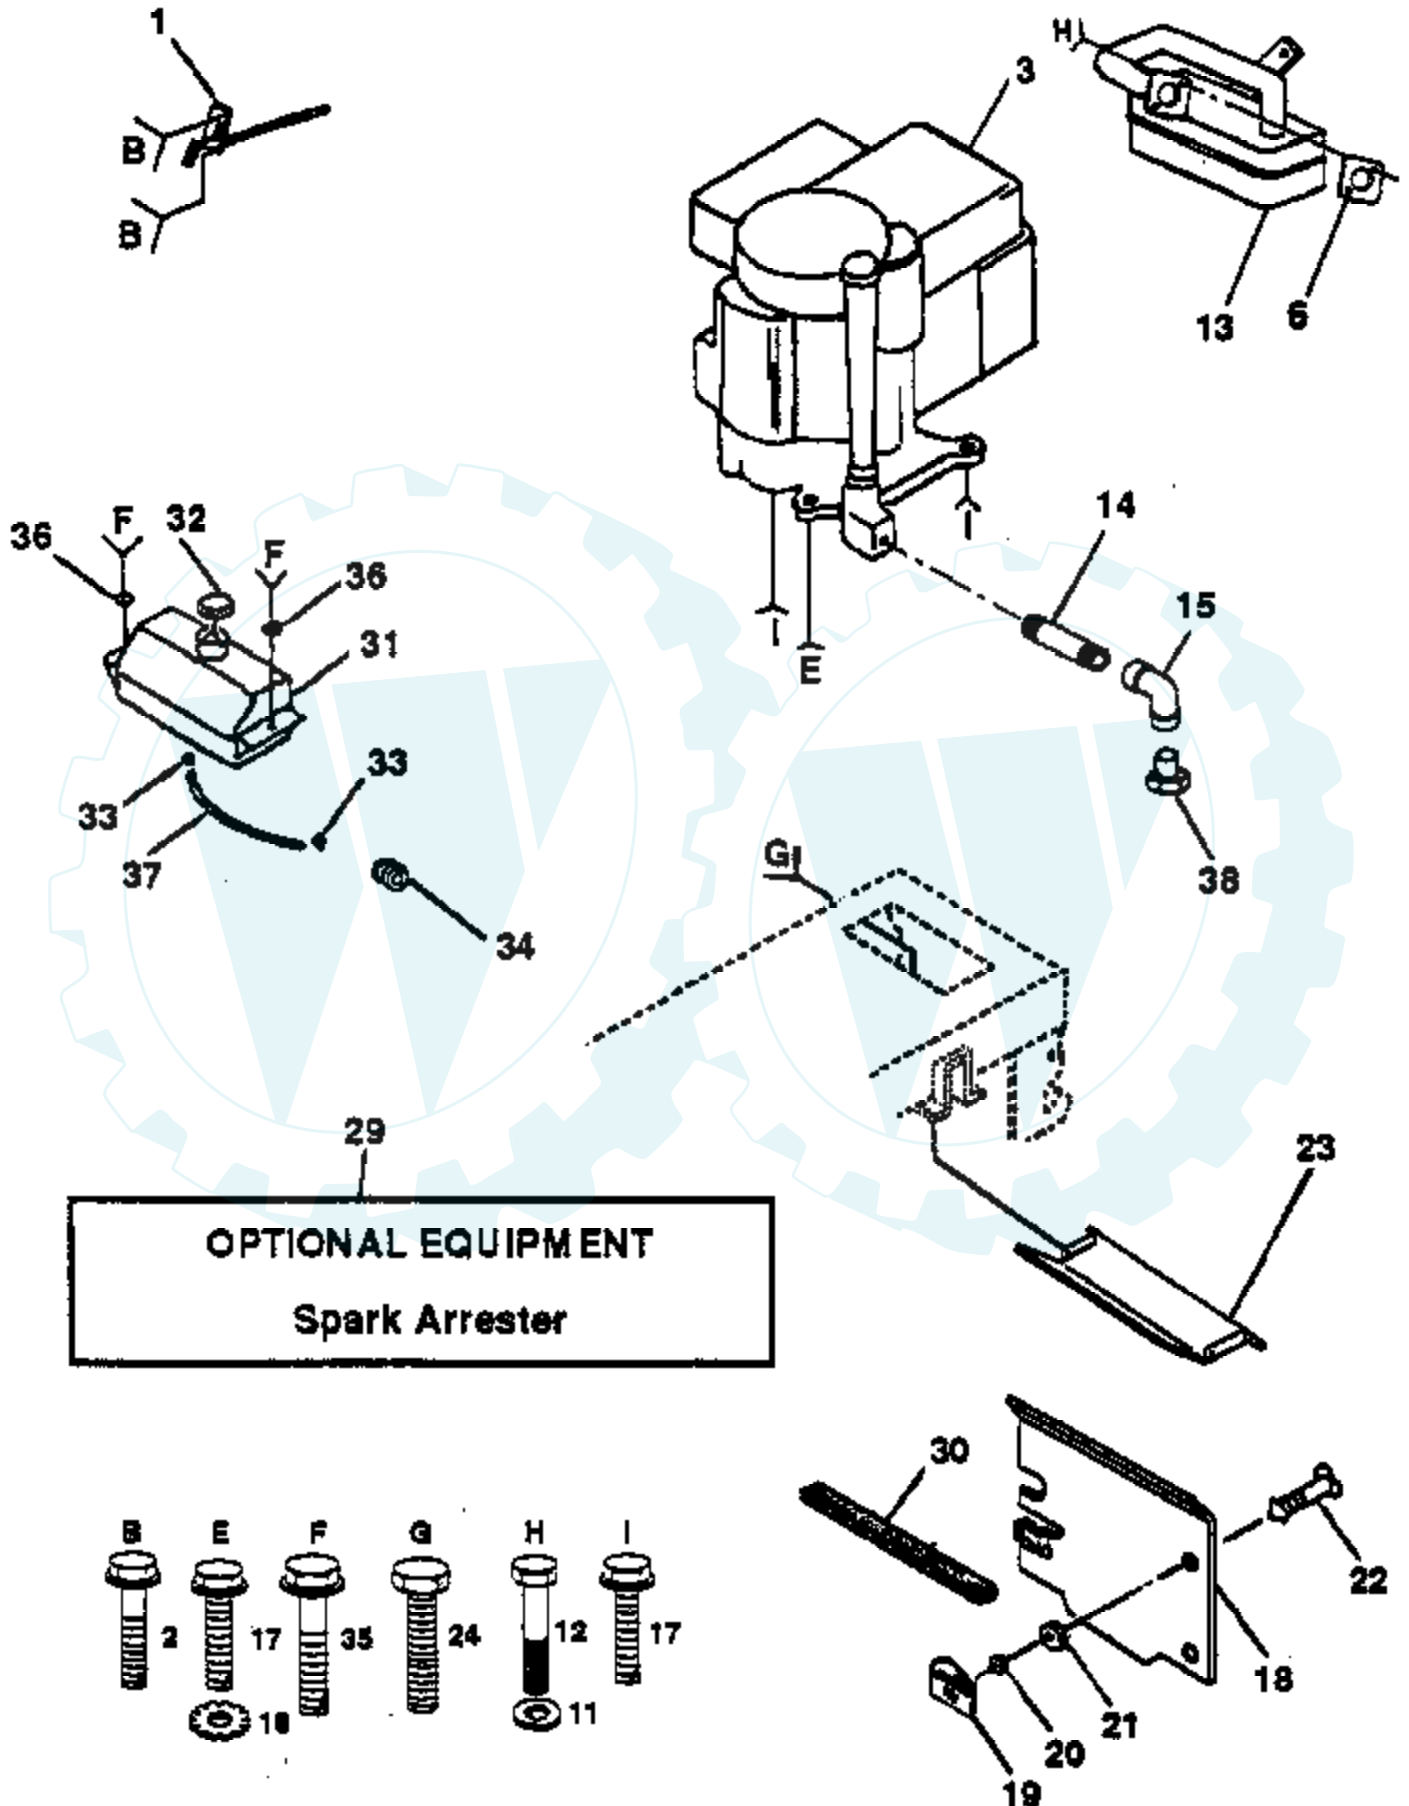

Ref #	Part Number	Qty	Description
1	532140310		Control Th/ch RH Blk Tee Eec
2	817720410		Screw Hex Thd Cut 1/4-20x5/8 T
6	532125593		Gasket Eng 1 313 Id Tin Plated
11	810040500		Washer Lock Hvy Hlcl Spr 5/16
12	871070512		Screw Hexhd Cap 5/16-18x3/4
13	532137348		Muffler LT B&s 12/12.5 HP
14	813280324		Nipple Pipe 3/8 Npt X 3"
15	813200300		Elbow Std 90 Degree 3/8-18 Npt
16	811050600		Washer Lock Ext Tooth 3/8
17	817490620		Screw Thdrol 3/8-16x1-1/4 TYTT
18	532136718		Shield Heat LT
19	532105839		Receptacle 1/4 Turn dacrotized
20	532105838		Retainer 1/4 Turn 365 OD x .222 ID
21	819091016		Washer 9/32 x 5/8 x 16 Ga
22	532123650		Stud 1/4 Turn (replaces 105751)
23	532128953		Shield Heat Browning LT/YT
24	817021008		Screw Tap Hex #10-24unc X 1/2
29	532131780		Kit Spark Arrestor 1 25
30	532127057		Pinch Weld Hood Black 2.00
31	532140280		Tank Fuel Front 2.00
32	532140527		Cap Asm Fuel W/sym Vented
33	532123487		Clamp Hose Blk
34	532110436		Bushing Snap Nyl Blk Fuel Line
35	817490412		Screw Hexwsh Thdrol 1/4-20x3/4
36	819091416		Washer 9/32 X 7/8 X 16ga
37	532137040		Line Fuel 9 20"