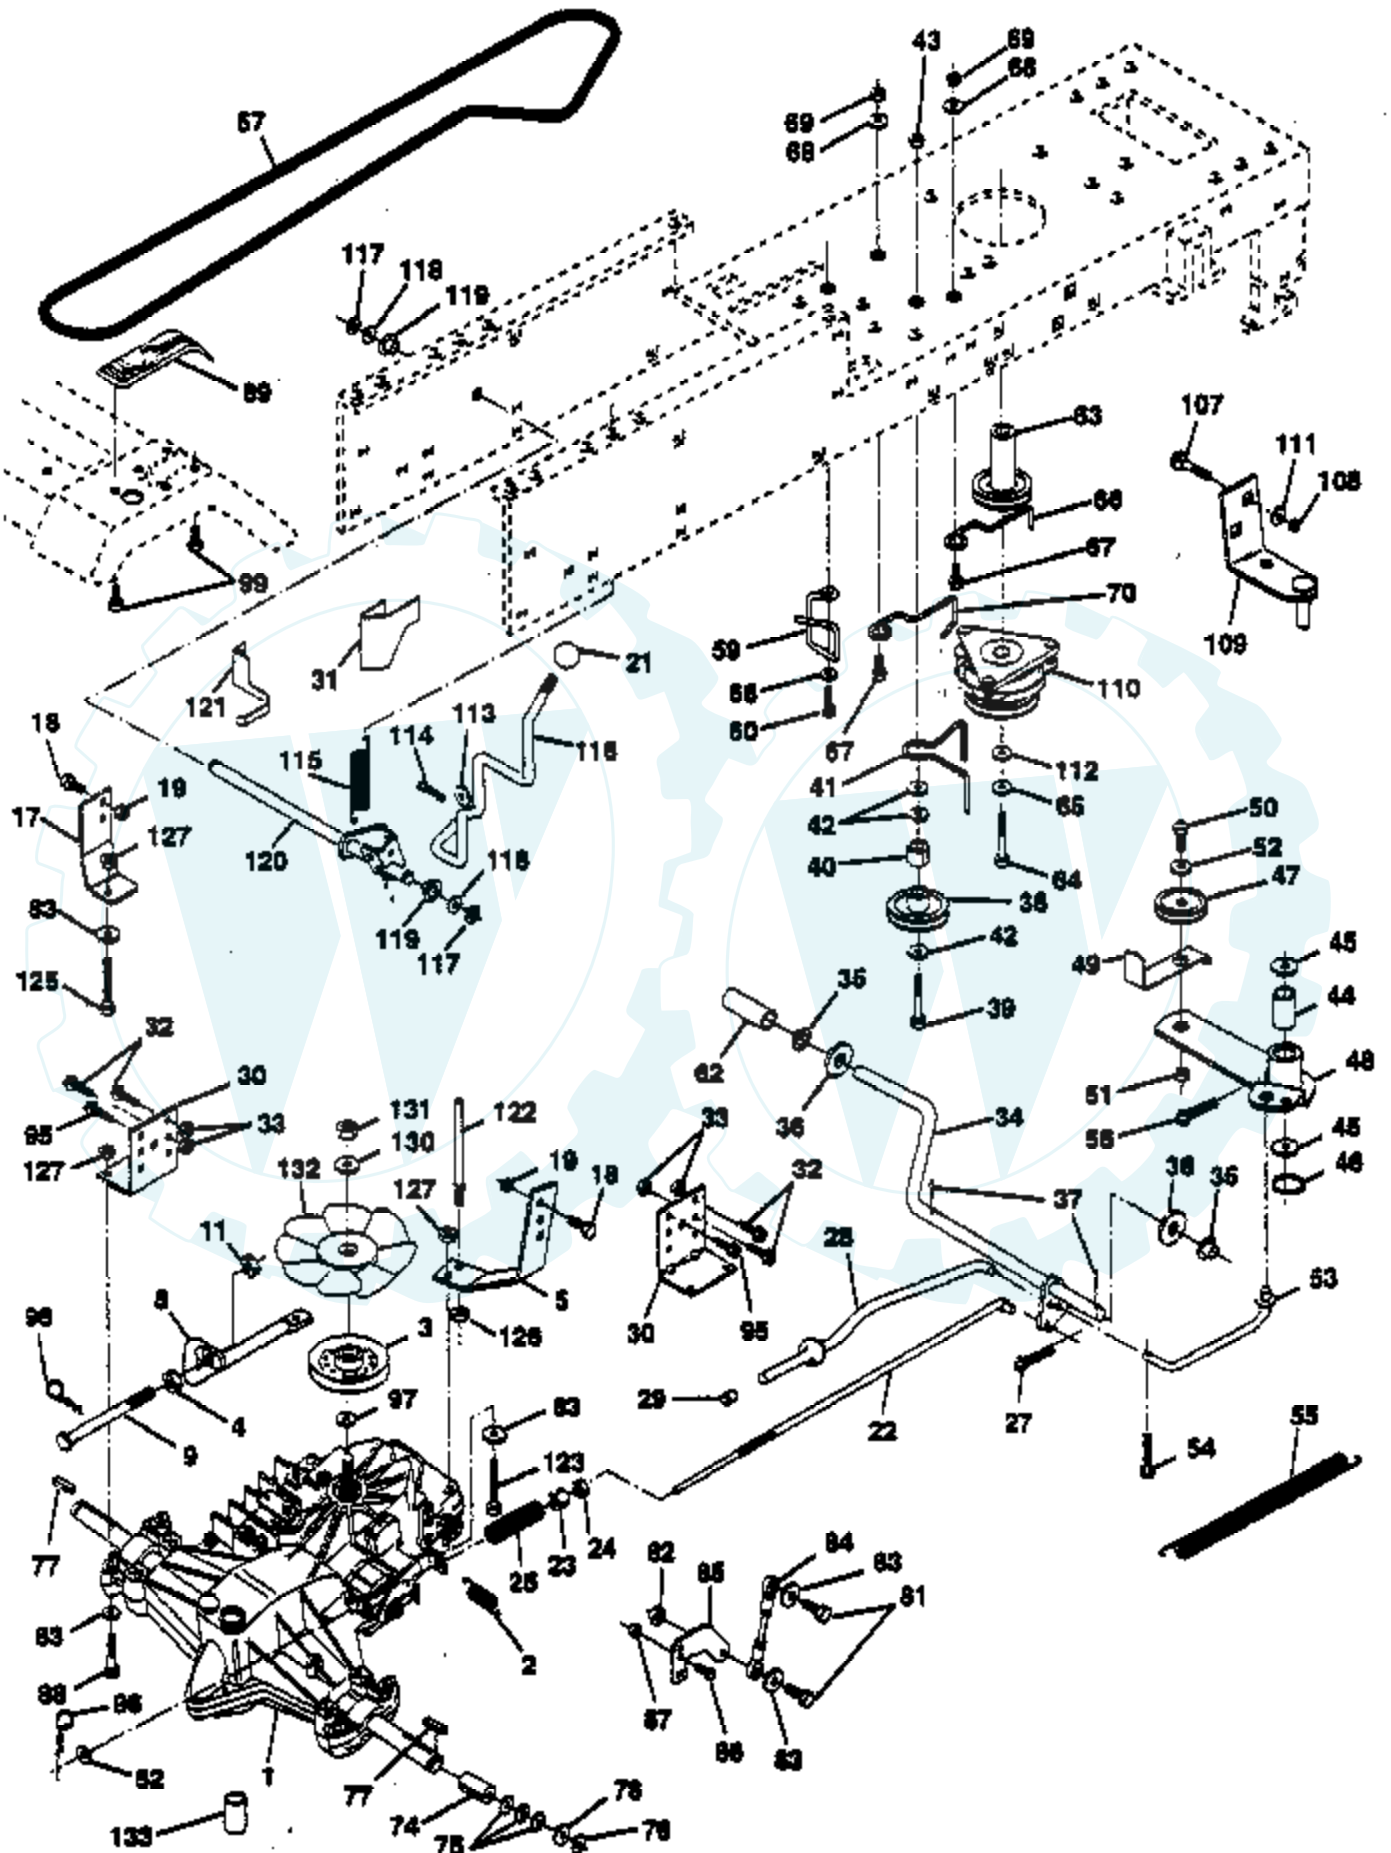

Ref #	Part Number	Qty	Description
1	532140295		Transaxle Assembly
2	532142431		Spring, Return, Brake
3	532140293		Pulley, Transaxle
4	873350500		Nut Hex Jam 5/16-18 Unc
5	532140157		Strap Torque Rh Hydro 18/20" T
8	532141343		Control Bypass Hydro 18" Tires
9	532140550		Rod Bypass Hydro 18/20"
11	873800500		Nut Lock Hex W/Ins 5/16-18 Unc P
17	532140158		Strap Torque Lh Hydro 18/20" T
18	874780616		Bolt Fin Hex 3/8-16 Unc x 1 Gr. 5
19	873800600		Nut Lock Hex W/Wsh 3/8-16 Unc
21	532121274		Knob, Duckhead 1/2-13
22	532140217		Rod, Brake Hydro
23	873350600		Nut
24	873800600		Locknut
25	532106888		Spring, Brake Rod
27	876020412		Pin Cotter 1/8 x 3/4 CAD.
28	502140448		Rod, Parking Brake
29	532071673		Cap, Parking Brake
30	532130807		Bracket, Transaxle
31	532127275		Keeper Belt Lh
32	874760512		Bolt Hex Hd 5/16-18 Unc x 3/4
33	873800500		Nut Lock Hex W/Ins. 5/16-18 Unc
34	532122424		Shaft, Foot Pedal
35	532120183		Bearing, Nylon
36	819211616		Washer
37	532124963		Pin, Roll
38	532123674		Pulley, Idler, Flat
39	874760644		Bolt
40	532124965		Spacer, Split
41	532109070		Keeper, Belt Retainer
42	819131312		Washer 13/32 x 13/16 x 12 Gauge
43	873800600		Nut
44	532105706		Bearing, Nylon
45	532110812		Washer, Hardened
46	812000039		Ring, Klip
47	532127783		Pulley, Idler, V-Groove
48	532123789		Bellcrank Assembly
49	532123205		Retainer, Belt
50	874760624		Bolt
51	873680600		Nut
52	819131316		Washer
53	532105710		Link, Clutch
54	876020412		Pin
55	532105709		Spring, Return, Clutch
56	876020412		Pin
57	532140294		V-Belt, Ground Drive
59	532140312		Keeper, Center Span
60	817490612		Screw Thdrol. 3/8-16 x 3/4 Ty. TT
62	532124872		Cover, Pedal
63	532140189		Pulley, Engine
64	871170768		Bolt, Hex
65	810040700		Washer
66	532105730		Keeper Belt Engine
67	874760616		Bolt
68	819131312		Washer 13/32 x 13/16 x 12 Gauge
69	873800600		Nut
70	532121218		Keeper Belt Engine