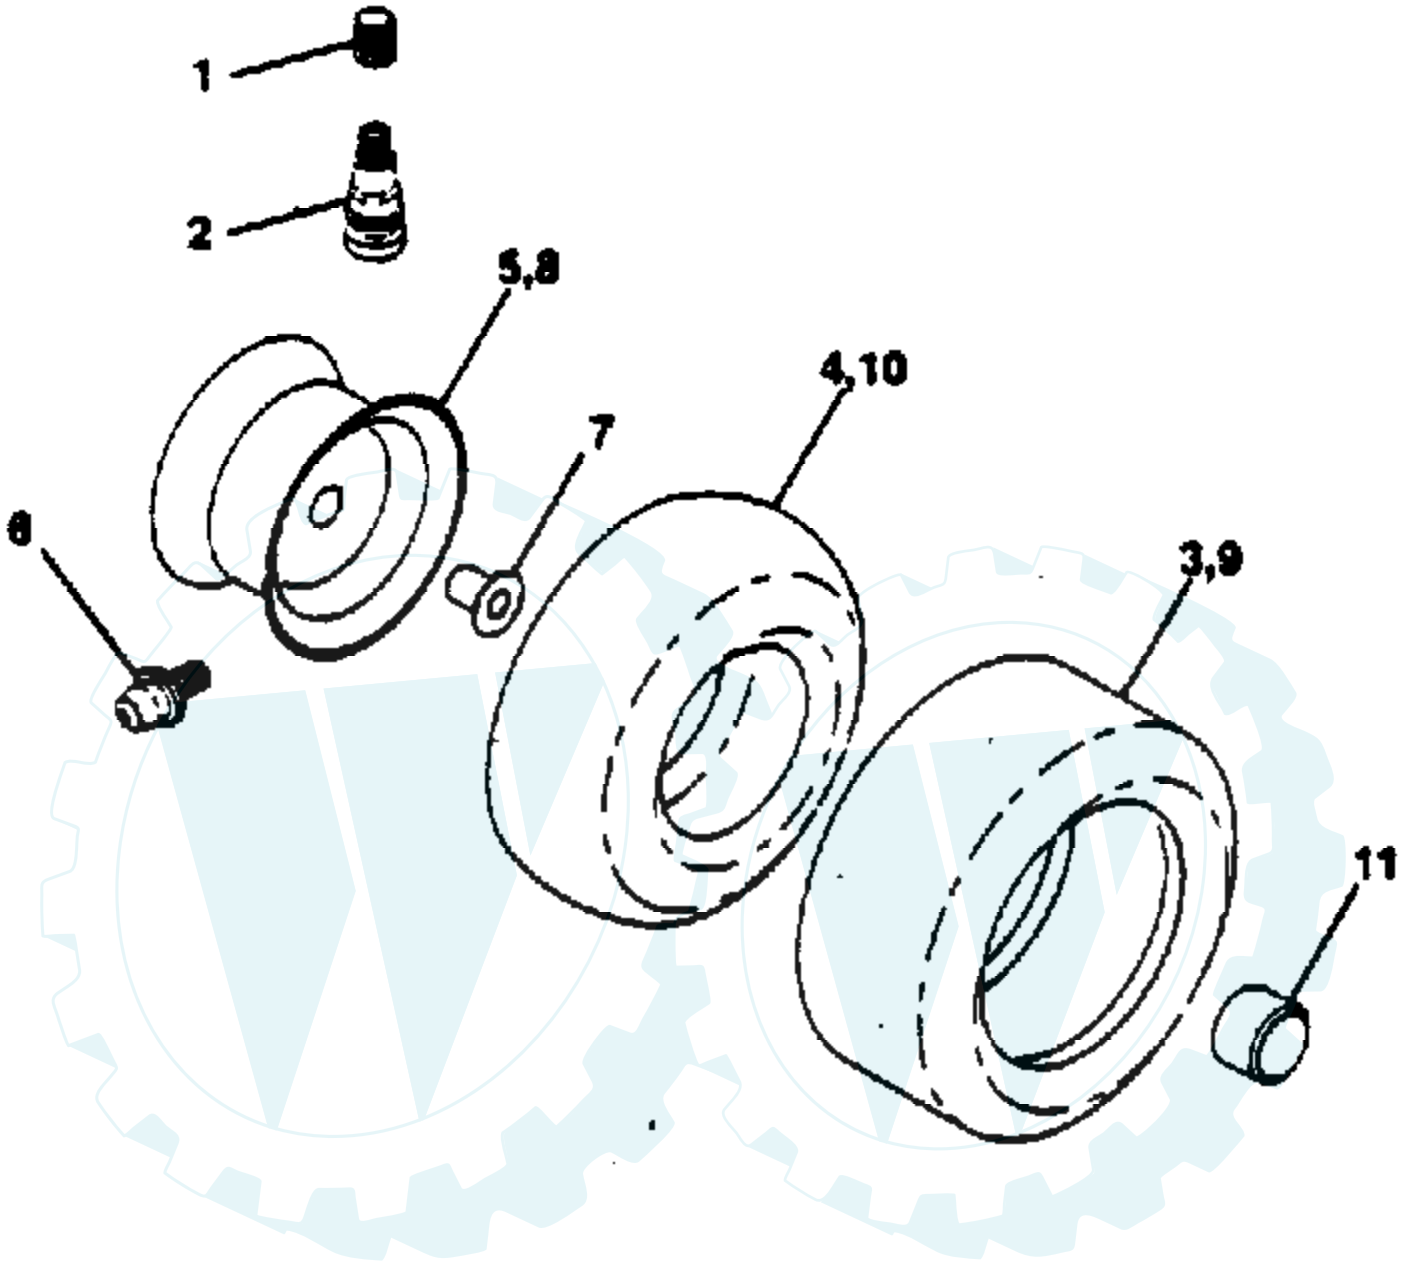

Ref #	Part Number	Qty	Description
1	532059192		Cap Valve Tire
2	532065139		Stem Valve
3	532106222		Tire F Ts 15 X 6 0 - 6 Service
4	532059904		Tube Front (Service Item Only)
5	532138336		Rim Asm 6" front Service
6	532124957		Fitting Grease (Front Wheel Only)
7	532124959		Bearing Flange (Service Item Only)
8	532138337		Rim Asm 8" rear Service
9	532106268		Tire R Ts 18x9 5-8 C Service
10	532124926		Tube Rear (Service Item Only)
11	532104757		Cap Axle Blk 1 50 X 1 00