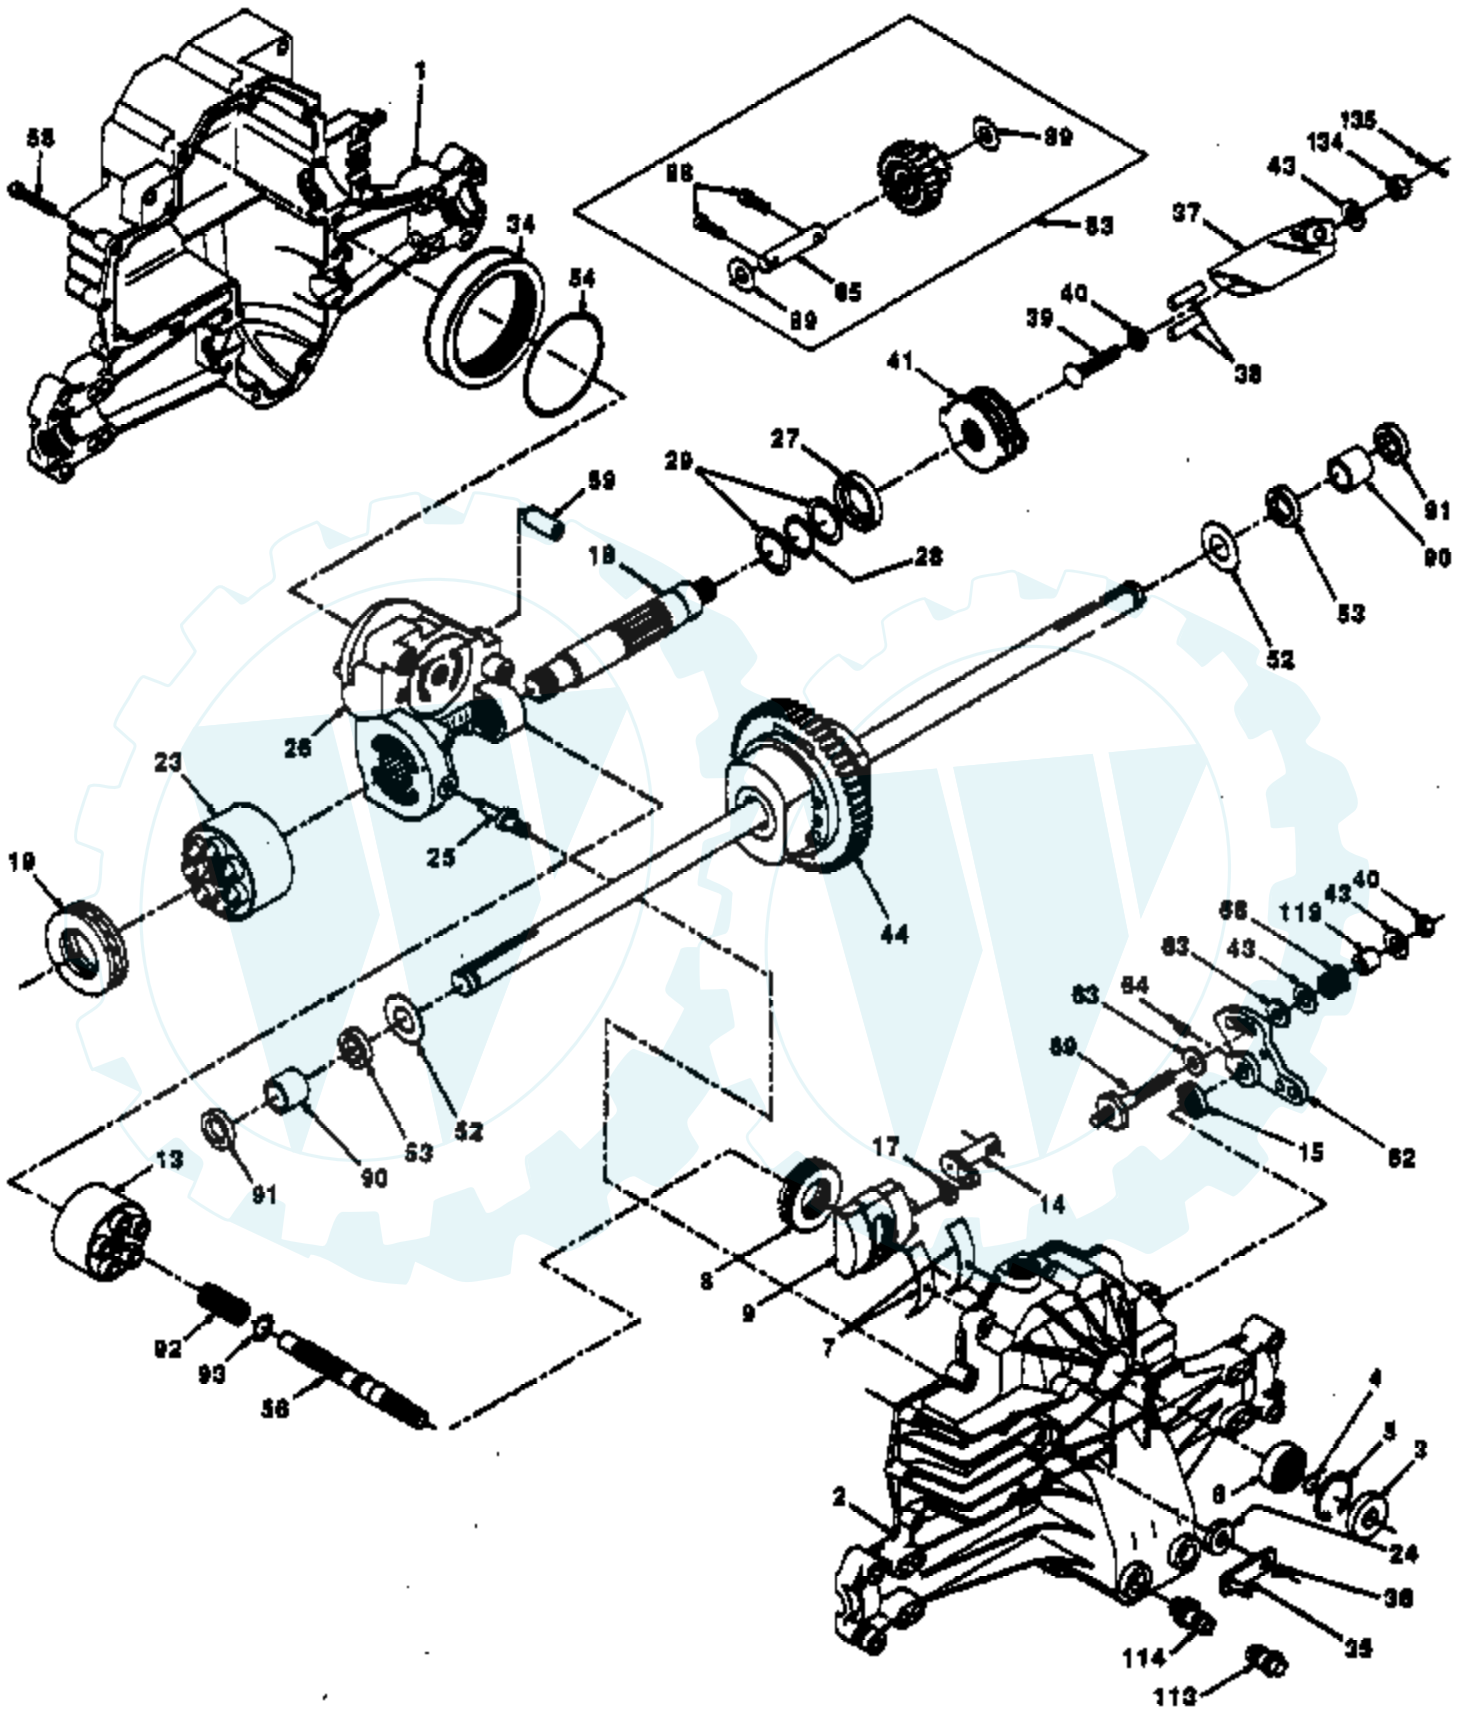

Ref #	Part Number	Qty	Description
1	532142930		Housing, Lower
2	532142931		Assembly, Upper Housing
3	532142932		Seal, Lip
4	532142928		Ring, Wire Retaining
5	532142933		Ring, Retaining
6	532142934		Bearing, Shaft Ball
7	532142935		Bearing, Cradle
8	532142936		Bearing, Thrust 30 x 52 x 13
9	532142937		Swashplate, Variable
13	532142938		Block, Cylinder Assembly
14	532142939		Arm, Trunnion
15	532142940		Seal, Lip
17	532142941		Guide, Slot
18	532142942		Shaft, Motor
19	532142943		Bearing, Thrust 42 x 68 x 16
23	532142944		Block, Cylinder Assembly
24	532142945		Seal, Lip 10 x 25 x 7
25	532142946		Actuator, Bypass
26	532142947		Center Section Assembly Kit
27	532142948		Seal, Lip 26 x 42 x 8
28	532142949		Ring, Retaining
29	532142950		Washer 26 x 35 x 1
34	532142951		Oil Filter Element
35	532142952		Arm, Bypass
36	532142953		Ring, Retaining
37	532142954		Arm, Actuating
38	532142955		Pin, Actuating
39	532142956		Bolt 5/16-24 x 1-3/4
40	532142957		Locknut, Hex 5/16-24 UNJC
41	532142958		Brake Rotor/Stator Kit
43	532142884		Washer 7/16 x 7/8 x .060
44	532142959		Differential Assembly
52	532142960		Washer 3/4 x 1.5 x .03
53	532142961		Seal .75 x 1.25 x .250
54	532142962		O-Ring .103 x 2.987 ID
56	532142963		Shaft, Input
58	532142964		Bolt 1/4-20 x 1.38
59	532142965		Pin .5 OD x .43 ID x .750
62	532142966		Arm, Control
63	532142967		Puck, Dampener
64	532142920		Set Screw
68	532142969		Spring
69	532144610		Stud 5/16-24
83	532142971		Jack Shaft Assembly
85	532142972		Jack Shaft
88	532142973		Capscrew
89	532142974		Washer
90	532142975		Sleeve Bearing
91	532142976		Seal, Wiper
92	532142977		Spring, Block
93	532142978		Washer, Block Thrust
113	532142917		Cap, Vent Assembly
114	532142918		Fitting, O-Ring Assembly
119	532142980		Spacer
134	532144607		Nut, Castle 5/16-24
135	532144608		Pin, Cotter