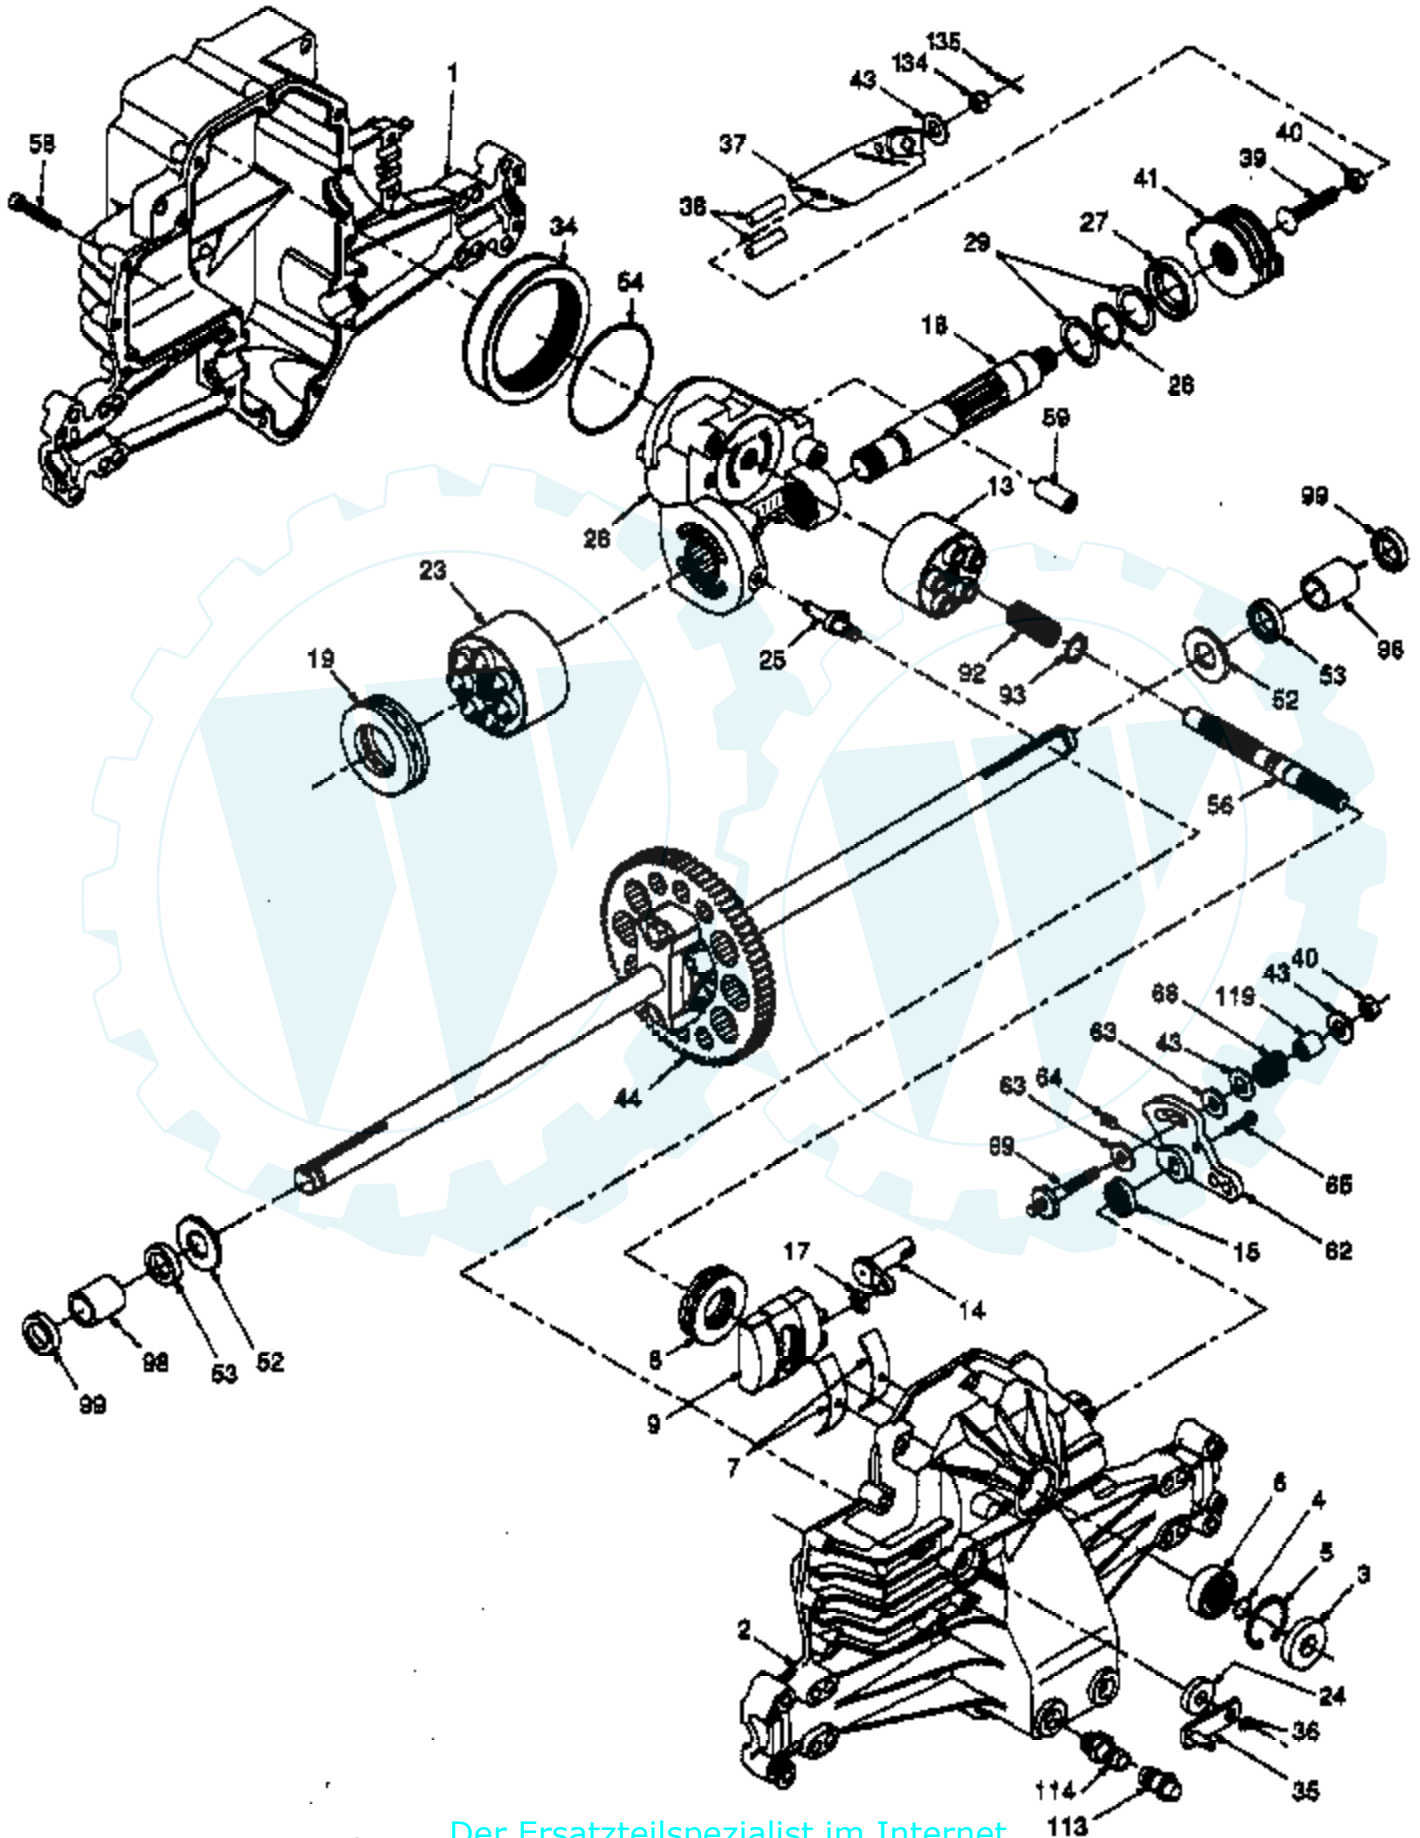

Ref #	Part Number	Qty	Description
1	532142986		Housing, Lower
2	532142987		Assembly, Upper Housing
3	532142932		Seal, Lip
4	532142928		Ring, Wire Retaining
5	532142933		Ring, Retaining
6	532142934		Bearing, Shaft Ball
7	532142935		Bearing, Cradle
8	532142936		Bearing, Thrust 30 x 52 x 13
9	532142937		Swashplate, Variable
13	532142938		Block, Cylinder Assembly
14	532142939		Arm, Trunnion
15	532142940		Seal, Lip
17	532142941		Guide, Slot
18	532142988		Shaft, Motor
19	532142943		Bearing, Thrust 42 x 68 x 16
23	532142944		Block, Cylinder Assembly
24	532142945		Seal, Lip 10 x 25 x 7
25	532142946		Actuator, Bypass
26	532142947		Center Section Assembly Kit
27	532142948		Seal, Lip 26 x 42 x 8
28	532142949		Ring, Retaining
29	532142950		Washer 26 x 35 x 1
34	532142951		Oil Filter Element
35	532142952		Arm, Bypass
36	532142953		Ring, Retaining
37	532142954		Arm, Actuating
38	532142955		Pin, Actuating
39	532142956		Bolt 5/16-24 x 1-3/4
40	532142957		Locknut, Hex 5/16-24 UNJC
41	532142958		Brake Rotor/Stator Kit
43	532142884		Washer 7/16 x 7/8 x .060
44	532142990		Differential Assembly
52	532142991		Washer 3/4 x 1.5 x .13
53	532142961		Seal .75 x 1.25 x .250
54	532142962		O-Ring .103 x 2.987 ID
56	532142963		Shaft, Input
58	532142964		Bolt 1/4-20 x 1.38
59	532142965		Pin .5 OD x .43 ID x .750
62	532142966		Arm, Control
63	532142967		Puck, Dampener
64	532142920		Set Screw
65	532142968		Bolt #8-32 x .875
68	532142969		Spring
69	532144610		Stud 5/16-24
92	532142977		Spring, Block
93	532142978		Washer, Block Thrust
98	532142993		Sleeve Bearing
99	532142976		Seal, Wiper
113	532142917		Cap, Vent Assembly
114	532142918		Fitting, O-Ring Assembly
119	532142980		Spacer
134	532144607		Nut, Castle 5/16-24
135	532144608		Pin, Cotter