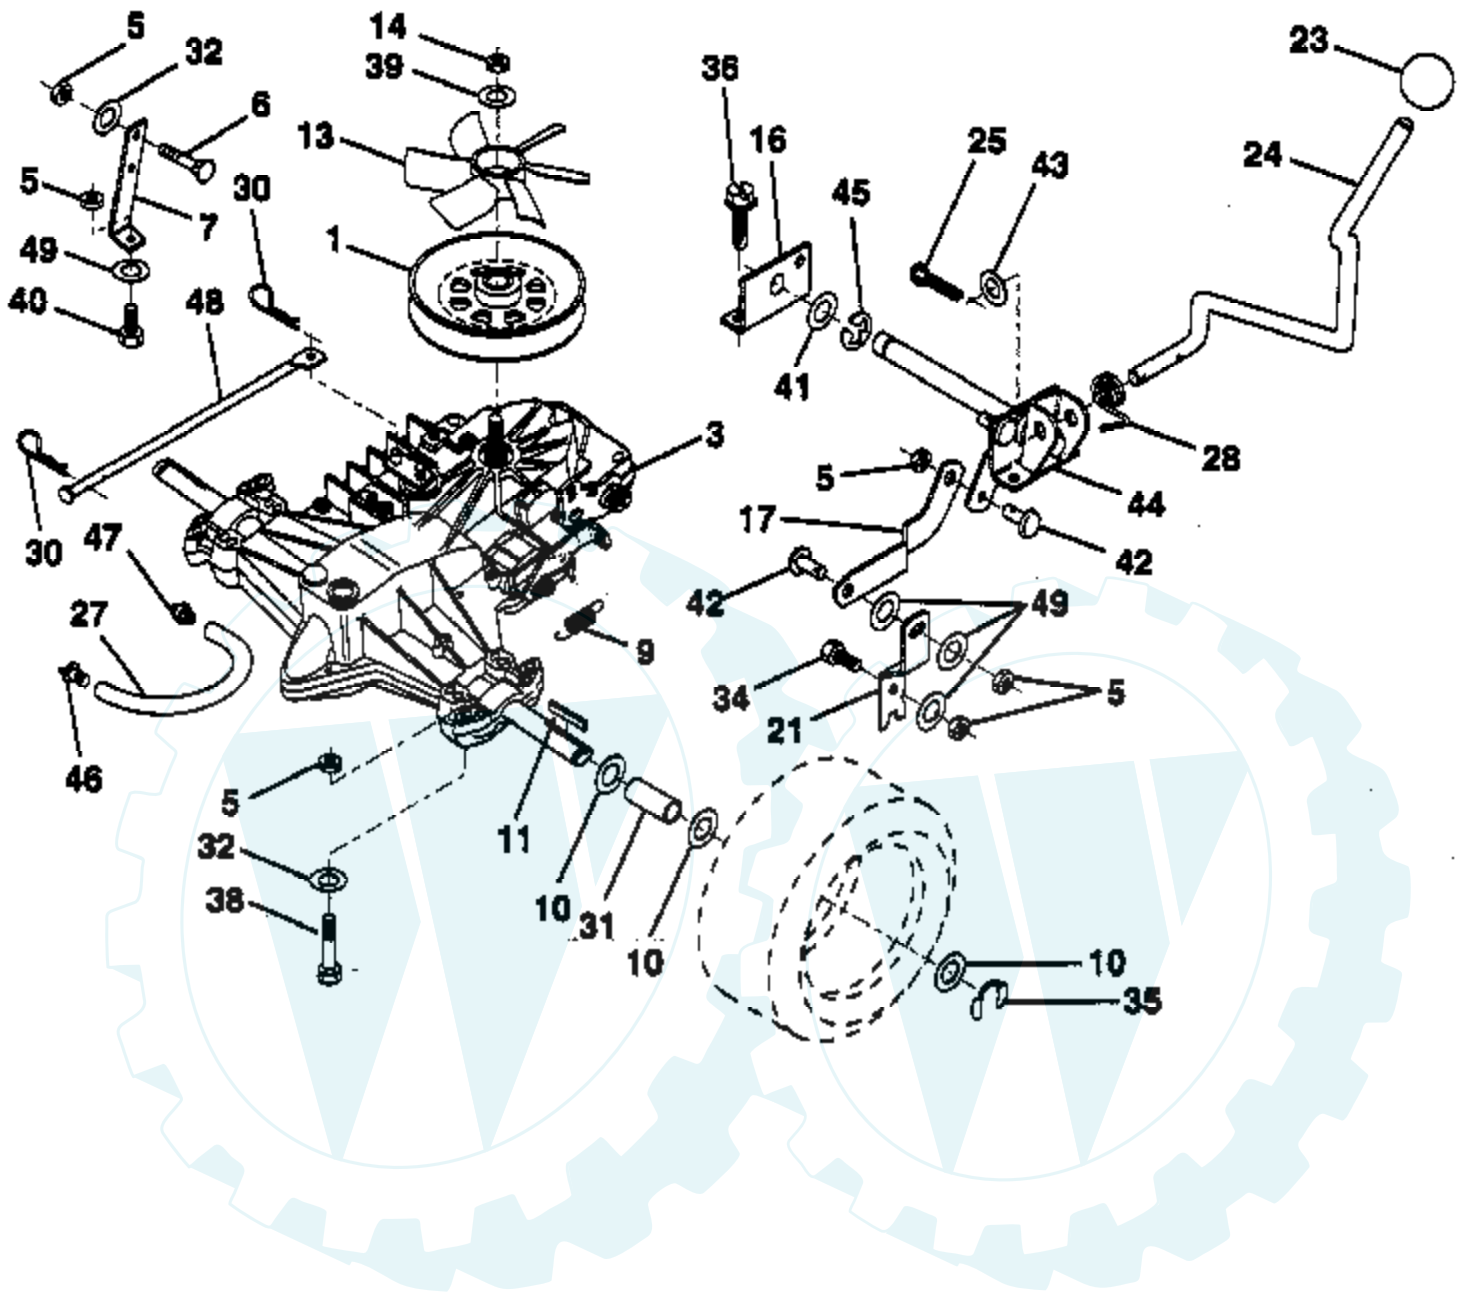

Ref #	Part Number	Qty	Description
1	872050411		Bolt, Carriage 1/4-20 x 1-3/8
2	532127428		Seat
4	873800500		Locknut, Hex w/Ins 5/16-18
5	532139888		Bolt, Shoulder 5/16-18 UNC
6	532145006		Clip, Push-In Hinged
8	874760616		Bolt, Fin Hex 3/8-16 UNC x 1
9	532140551		Bracket, Pivot Seat
11	819133210		Washer 12/32 x 2 x 10 Ga.
12	873800600		Nut, Lock Hex w/Wsh 3/8-16
13	874780814		Bolt Hex 1/2-13 x 7/8
14	810040800		Washer Lock Hvy. Hlcl Spring 1/2
15	819171912		Washer, 17/32 x 1-3/16 x 12 Ga.
16	532127018		Bolt, Shoulder
18	532123976		Nut, Hex Large Flange Lock
19	532121248		Bushing, Snap
20	532121250		Spring, Compression
21	532134300		Spacer, Split 28 Id. x .88 Lg.
22	532121246		Bracket, Switch, Mounting
23	532140552		Pan, Seat

Ref #	Part Number	Qty	Description
1	532132566		Link, Drag
2	874780828		Bolt, Fin Hex 1/2-13 x 1-3/4
5	532121926		Gear, Sector
6	532121927		Bushing
7	873030800		Nut, Heavy Hex Top Lock 1/2-13 UNC
8	532126472		Clip, Insulated
9	873680800		Nut, Crownlock 3/8-16
10	876020412		Pin, Cotter 1/8 x 3/4
11	819131316		Washer, 13/32 x 13/16 x 16 Ga.
12	532126847		Bushing
13	874760512		Bolt, Hex Hd. 5/16-18 UNC x 3/4
14	819111416		Washer 11/32 x 7/8 x 16 Ga.
15	872110606		Bolt, Carriage 3/8-16 UNC x 3/4
17	532137096		Support, Front Axle
20	873680600		Nut, Crownlock 3/8-16
21	873680500		Nut, Crownlock 5/16-18

Ref #	Part Number	Qty	Description
1	532133742		Insert, Wheel, Steering
2	532124701		Nut, Lock 3/8-24 UNF
3	819133808		Washer 12/32 x 2-3/8 x 8 Ga.
4	532133741		Wheel, Steering
5	532121897		Sleeve, Steering
6	817431008		Screw, Hex #10-16 x 1/2 TY-B
7	532102803		Bushing, Steering
8	532123651		Shaft, Steering
9	532124210		Clip, Steering
10	532123438		Bushing, Lower, Steering
11	812000045		Ring, Retaining
12	819211616		Washer 21/32 x 1 x 16 Ga.
13	532104820		Adaptor, Wheel, Steering