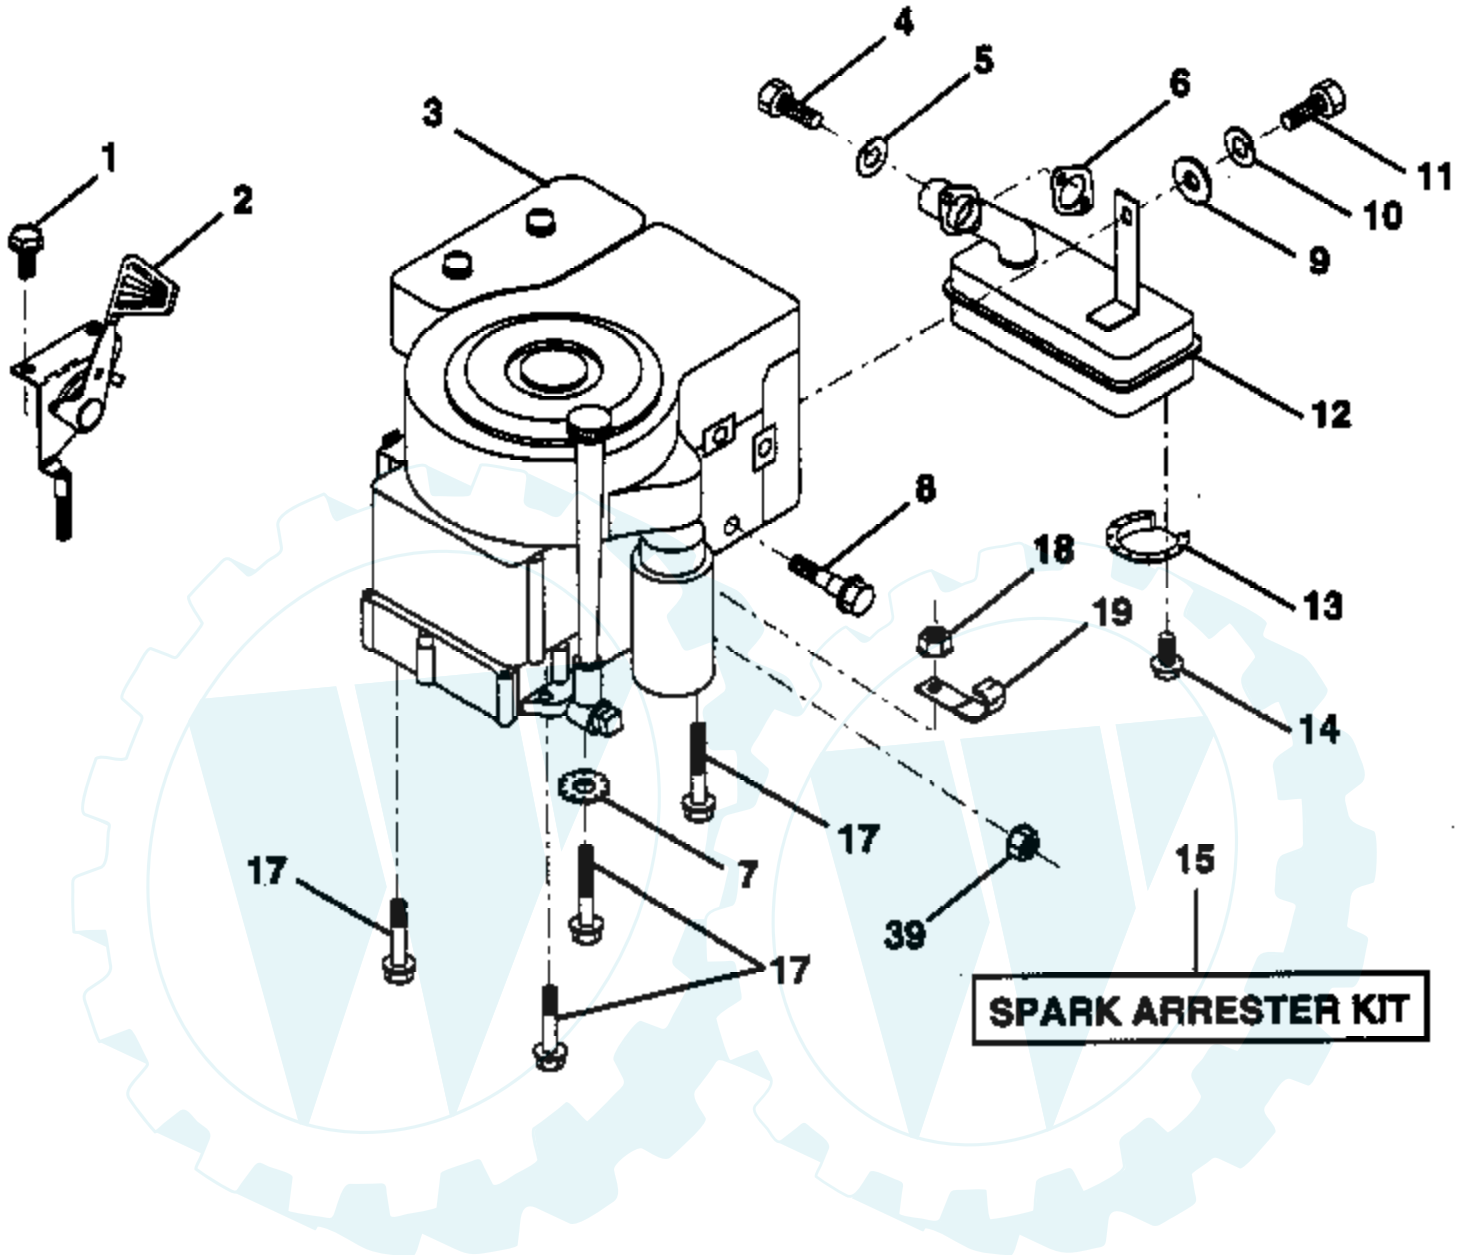

Ref #	Part Number	Qty	Description
1	532141523		Cap, Fuel Tank
2	532138392		Assembly, Dash & Fuel Tank
3	532123487		Clamp, Hose
4	532008544		Line, Fuel
5	532008548		Line, Fuel
6	873640400		Nut, Hex, Keps 1/4-20
7	532124996		Clip, Fuel Line
8	819091216		Washer 9/32 x 3/4 x 16 Gauge
17	872110404		Bolt, Carriage 1/4-20 x 1/2 Grade 5
18	532131886		Support Assembly, Dash
19	532134744		Brace, Cross
20	817060408		Screw, Self-Tapping 1/4-20 x 1/2
21	532134014		Plug, Dome, Black

Ref #	Part Number	Qty	Description
1	817060408		Screw, Hex Thd. Cut 1/4-20 x 1/2
2	532132752		Control, Throttle
4	871070512		Screw, Hex, Cap 5/16-18 x 3/4
5	810040500		Washer, Lock Heavy Helical Spring 5/16
6	532125593		Gasket, Exhaust
7	811050600		Washer, Lock Ext. Tooth 3/8
8	532121094		Bolt, Shoulder 5/16
9	819101216		Washer 5/16 x 3/4 x 16
10	810040400		Washer, Lock Hvy Hlcl Spring 1/4
12	532137437		Muffler
13	532101326		Deflector, Muffler
14	817030808		Screw, Spiderloc Hex Hd #8 x 1/2
15	532137180		Arrester, Spark (Optional equipment)
17	817490624		Screw, Hex Washer Head, Thdrol. 3/8-16 x 1-1/2
18	873510600		Nut, Hex Keps 3/8
19	532124996		Clip, Fuel Line
39	873510400		Nut, Keps Hex 1/4-20