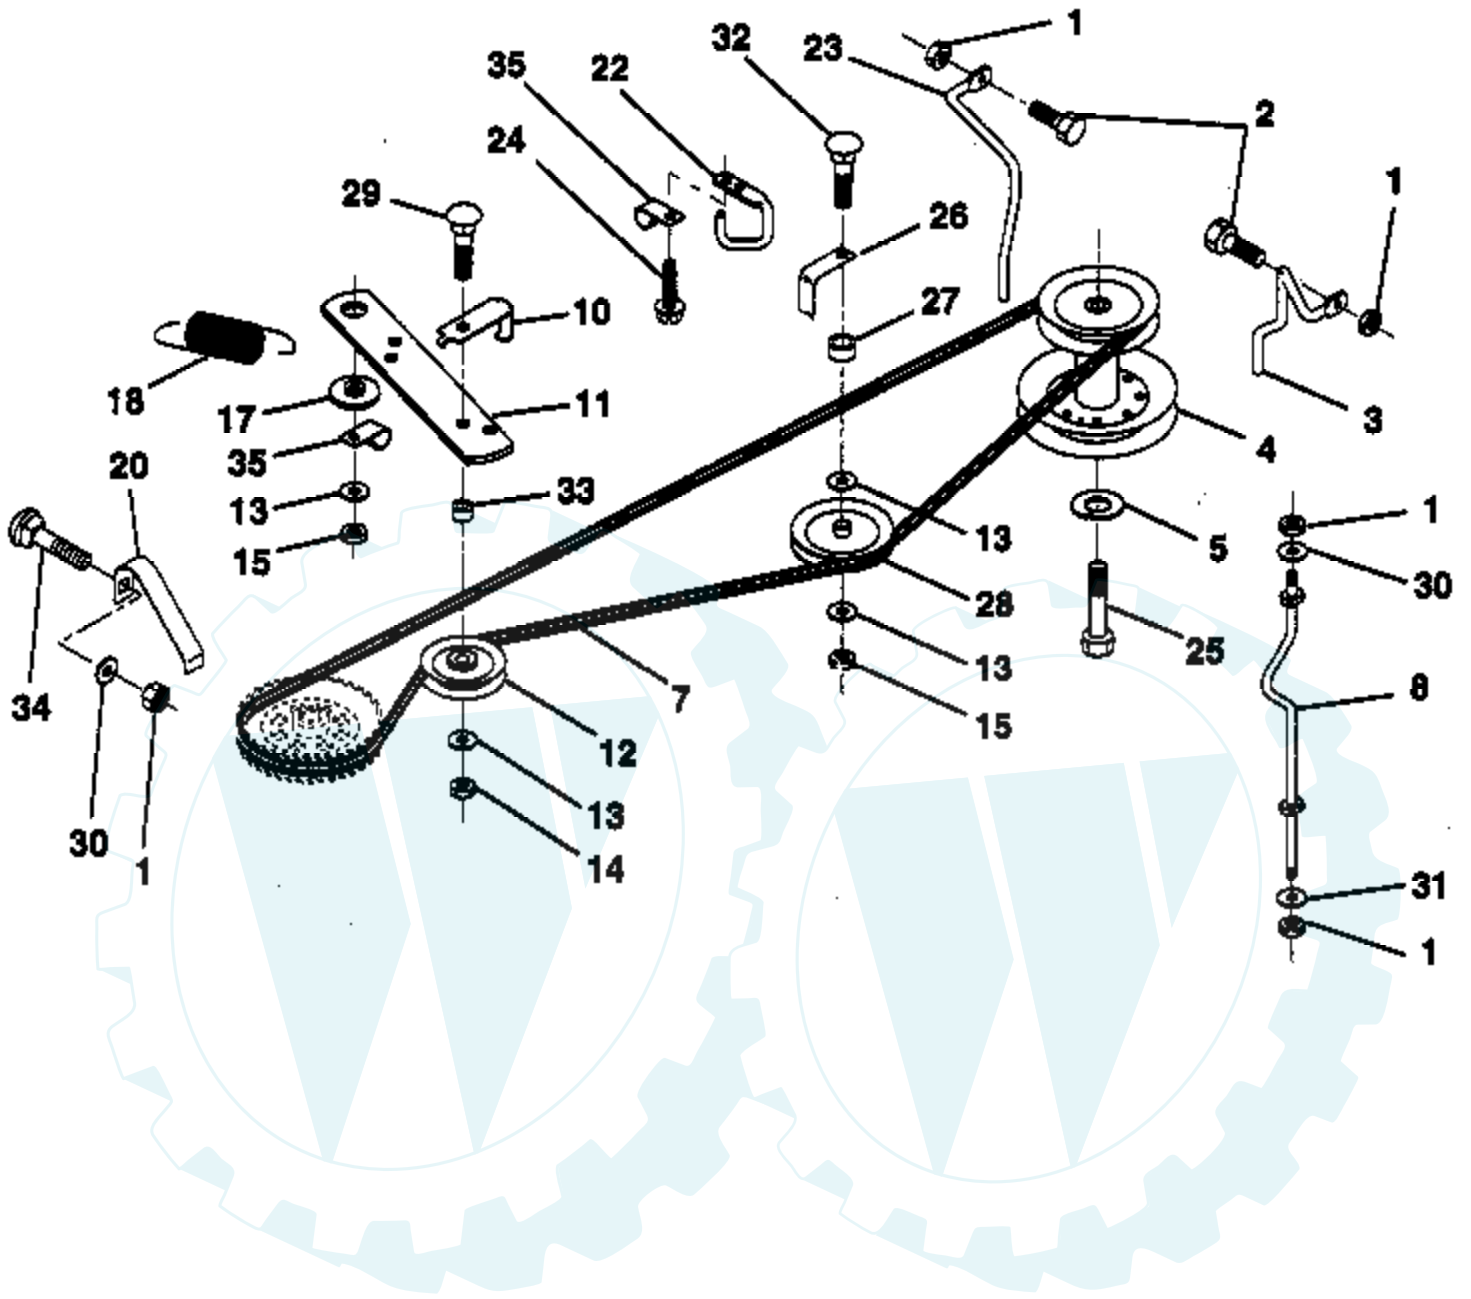

Ref #	Part Number	Qty	Description
1	817060408		Screw, Hex Thd. Cut 1/4-20 x 1/2
2	532132752		Control, Throttle
4	871070512		Screw, Hex, Cap 5/16-18 x 3/4
5	810040500		Washer, Lock Heavy Helical Spring 5/16
6	532125593		Gasket, Exhaust
7	811050600		Washer, Lock Ext. Tooth 3/8
8	532121094		Bolt, Shoulder 5/16
9	819101216		Washer 5/16 x 3/4 x 16
10	810040400		Washer, Lock Hvy Hlcl Spring 1/4
12	532137437		Muffler
13	532101326		Deflector, Muffler
14	817030808		Screw, Spiderloc Hex Hd #8 x 1/2
15	532137180		Arrester, Spark (Optional equipment)
17	817490624		Screw, Hex Washer Head, Thdrol. 3/8-16 x 1-1/2
18	873510600		Nut, Hex Keps 3/8
19	532124996		Clip, Fuel Line
39	873510400		Nut, Keps Hex 1/4-20

Ref #	Part Number	Qty	Description
1	532121232		Cap, Spindle
2	812000029		Ring, Clip
3	532121748		Washer 25/32 x 1-5/8 x 16 Ga.
4	532124937		Nyliner
5	532142033		Axle, Front
6	532124931		Bearing, Thrust
7	532137062		Spindle, R.H. Asm.
8	532121749		Washer 25/32 x 1-1/4 x 16 Ga.
9	876020412		Pin, Cotter 1/8 x 3/4
10	819131316		Washer 13/32 x 13/16 x 16 Ga.
11	532126847		Bushing
12	532130465		Rod, Tie
13	532137061		Spindle, L.H. Asm.
14	874011056		Bolt Hex 5/1-11 x 3-1/2
15	873901000		Nut, Lock Flange 5/8-11
16	532110438		Spacer, Bearing Axle
17	532124836		Fitting, Grease
18	819272016		Washer 27/32 x 1-1/4 x 16 Ga.