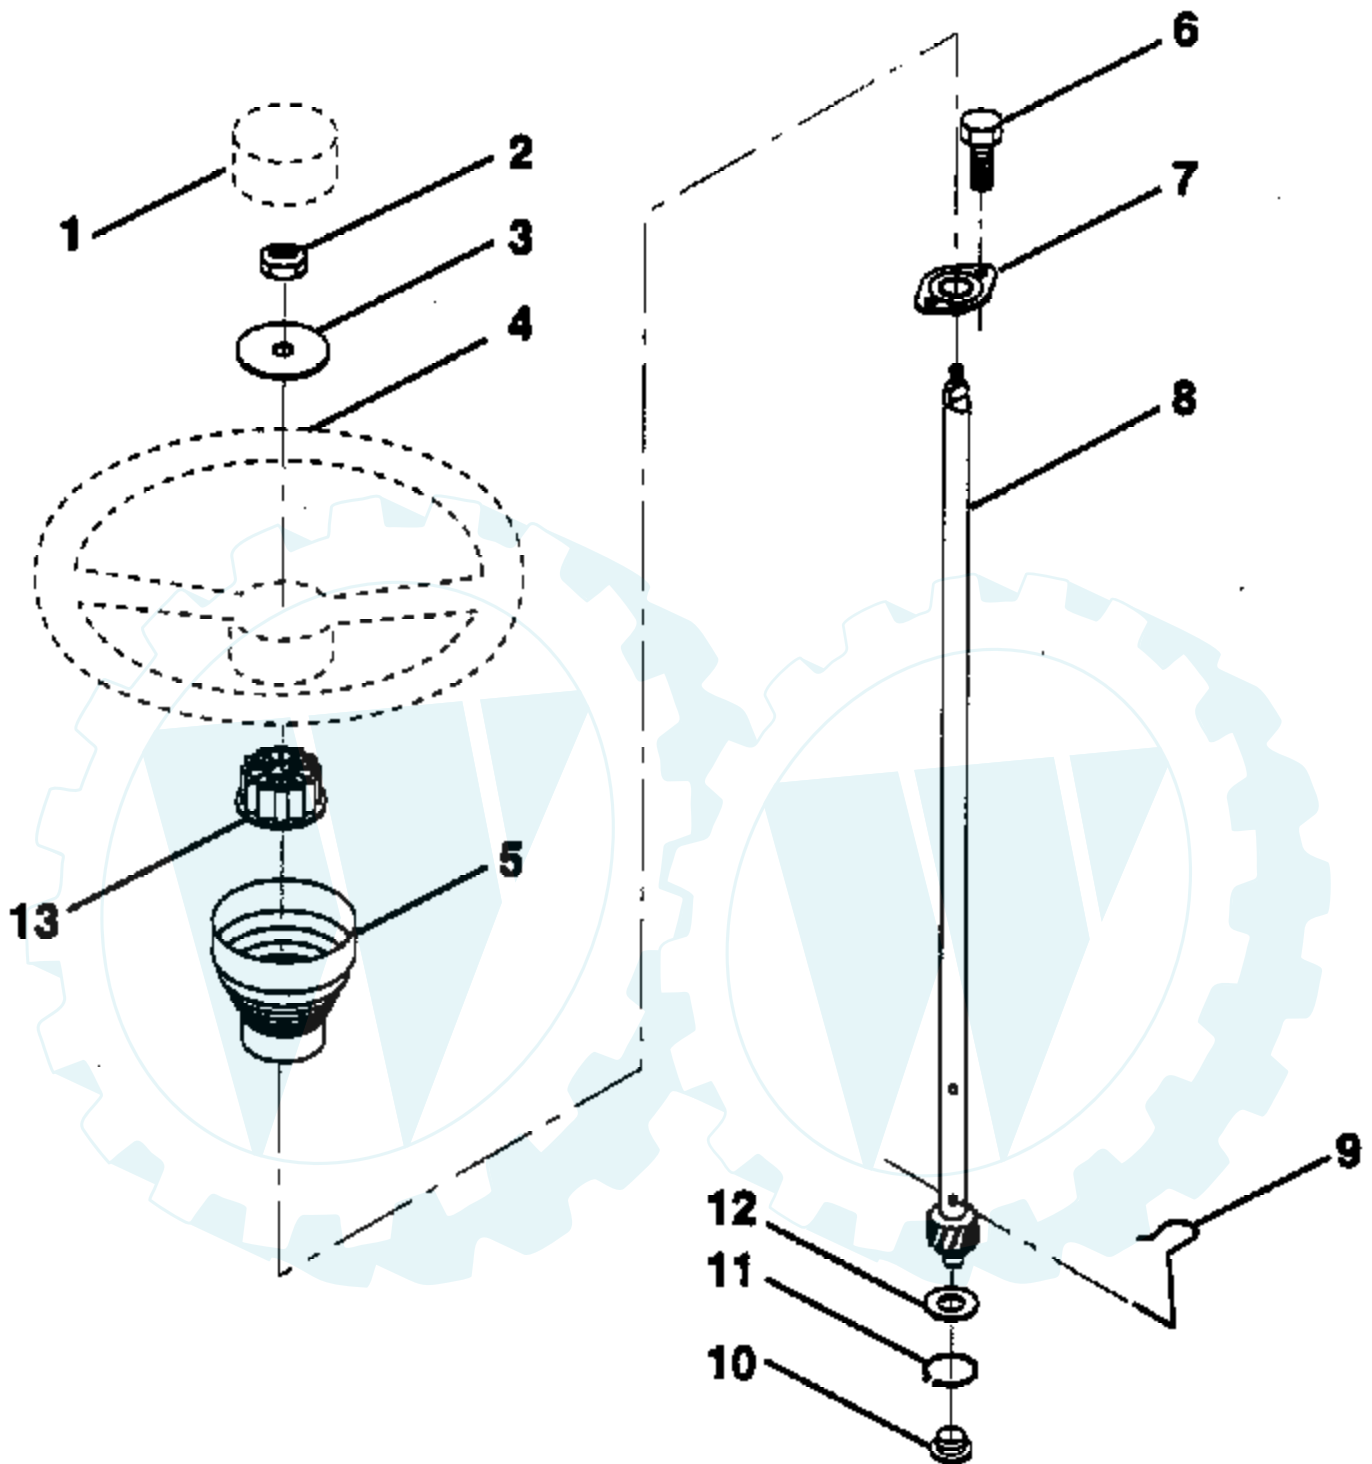

Ref #	Part Number	Qty	Description
1	532126470		Clip, Insulated
2	532122018		Bracket, Mower Clutch
3	871110408		Bolt, Hex Head, Fin. 1/4-20 UNC x 1/2 Grade 5
4	873930600		Nut, Centerlock
5	532145187		Assembly, Clutch Lever
6	532106451		Bolt, Shoulder
7	532141435		Assembly, Mower Clutch Arm
8	874930624		Bolt, Hex Head 3/8-16 UNC x 1-1/2
10	876020412		Pin, Cotter 1/8 x 3/4
12	532122027		Handle, Lift Lever
13	532136658		Assembly, Lift Handle
14	532133939		Spring, Compression
15	819131616		Washer 13/32 x 1 x 11 Gauge
18	532135107		Trunnion, Threaded 3/8-16
19	873680400		Nut, Crownlock 1/4-20
20	874760644		Bolt, Hex Head, Fin. 3/8-16 UNC x 2-3/4
22	532132561		Bracket, Lift Lever
23	876020312		Pin, Cotter 3/32 x 3/4
24	532007672		Washer 25/64 x 1-1/4 x 12 Gauge
25	532121933		Tube, Spacer
27	532106932		Knob
30	532135039		Rod, Tension, Clutch
31	873800600		Nut Lock Hex w/wsh 3/8 - 16
32	532133435		Spring, Extension, Return
33	532062333		Washer .390 x 1.437 x .074
34	873800500		Nut, Lock Hx w/lns 5/16-18
35	532133603		Cap, Vinyl, Red
36	872140506		Bolt, Carriage 5/16-18 x 3/4
37	873680600		Nut Crownlock 3/8-16

Ref #	Part Number	Qty	Description
1	532132566		Link, Drag
2	874780828		Bolt, Fin Hex 1/2-13 x 1-3/4
5	532121926		Gear, Sector
6	532121927		Bushing
7	873030800		Nut, Heavy Hex Top Lock 1/2-13 UNC
8	532126472		Clip, Insulated
9	873680800		Nut, Crownlock 3/8-16
10	876020412		Pin, Cotter 1/8 x 3/4
11	819131316		Washer, 13/32 x 13/16 x 16 Ga.
12	532126847		Bushing
13	874760512		Bolt, Hex Hd. 5/16-18 UNC x 3/4
14	819111416		Washer 11/32 x 7/8 x 16 Ga.
15	872110606		Bolt, Carriage 3/8-16 UNC x 3/4
17	532137096		Support, Front Axle
20	873680600		Nut, Crownlock 3/8-16
21	873680500		Nut, Crownlock 5/16-18