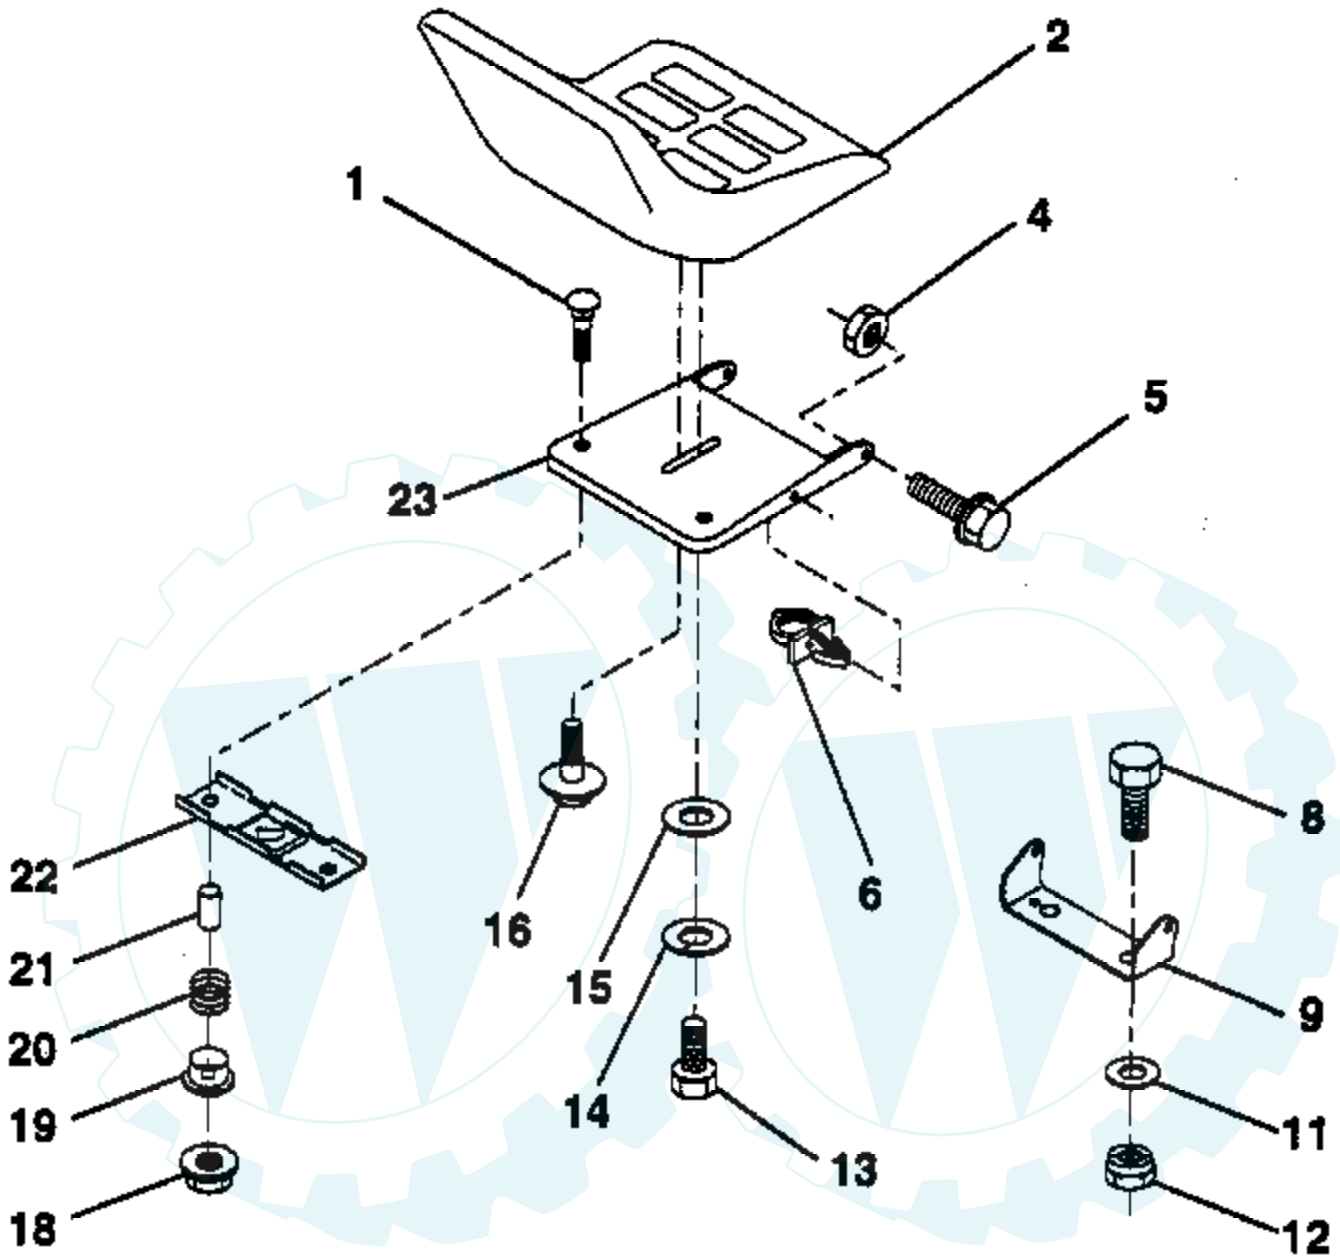

Ref #	Part Number	Qty	Description
1	872050411		Bolt, Carriage 1/4-20 x 1-3/8
2	532127428		Seat
4	873800500		Locknut, Hex w/Ins 5/16-18
5	532139888		Bolt, Shoulder 5/16-18 UNC
6	532145006		Clip, Push-In Hinged
8	874760616		Bolt, Fin Hex 3/8-16 UNC x 1
9	532140551		Bracket, Pivot Seat
11	819133210		Washer 12/32 x 2 x 10 Ga.
12	873800600		Nut, Lock Hex w/Wsh 3/8-16
13	874780814		Bolt Hex 1/2-13 x 7/8
14	810040800		Washer Lock Hvy. Hlcl Spring 1/2
15	819171912		Washer, 17/32 x 1-3/16 x 12 Ga.
16	532127018		Bolt, Shoulder
18	532123976		Nut, Hex Large Flange Lock
19	532121248		Bushing, Snap
20	532121250		Spring, Compression
21	532134300		Spacer, Split 28 Id. x .88 Lg.
22	532121246		Bracket, Switch, Mounting
23	532140552		Pan, Seat