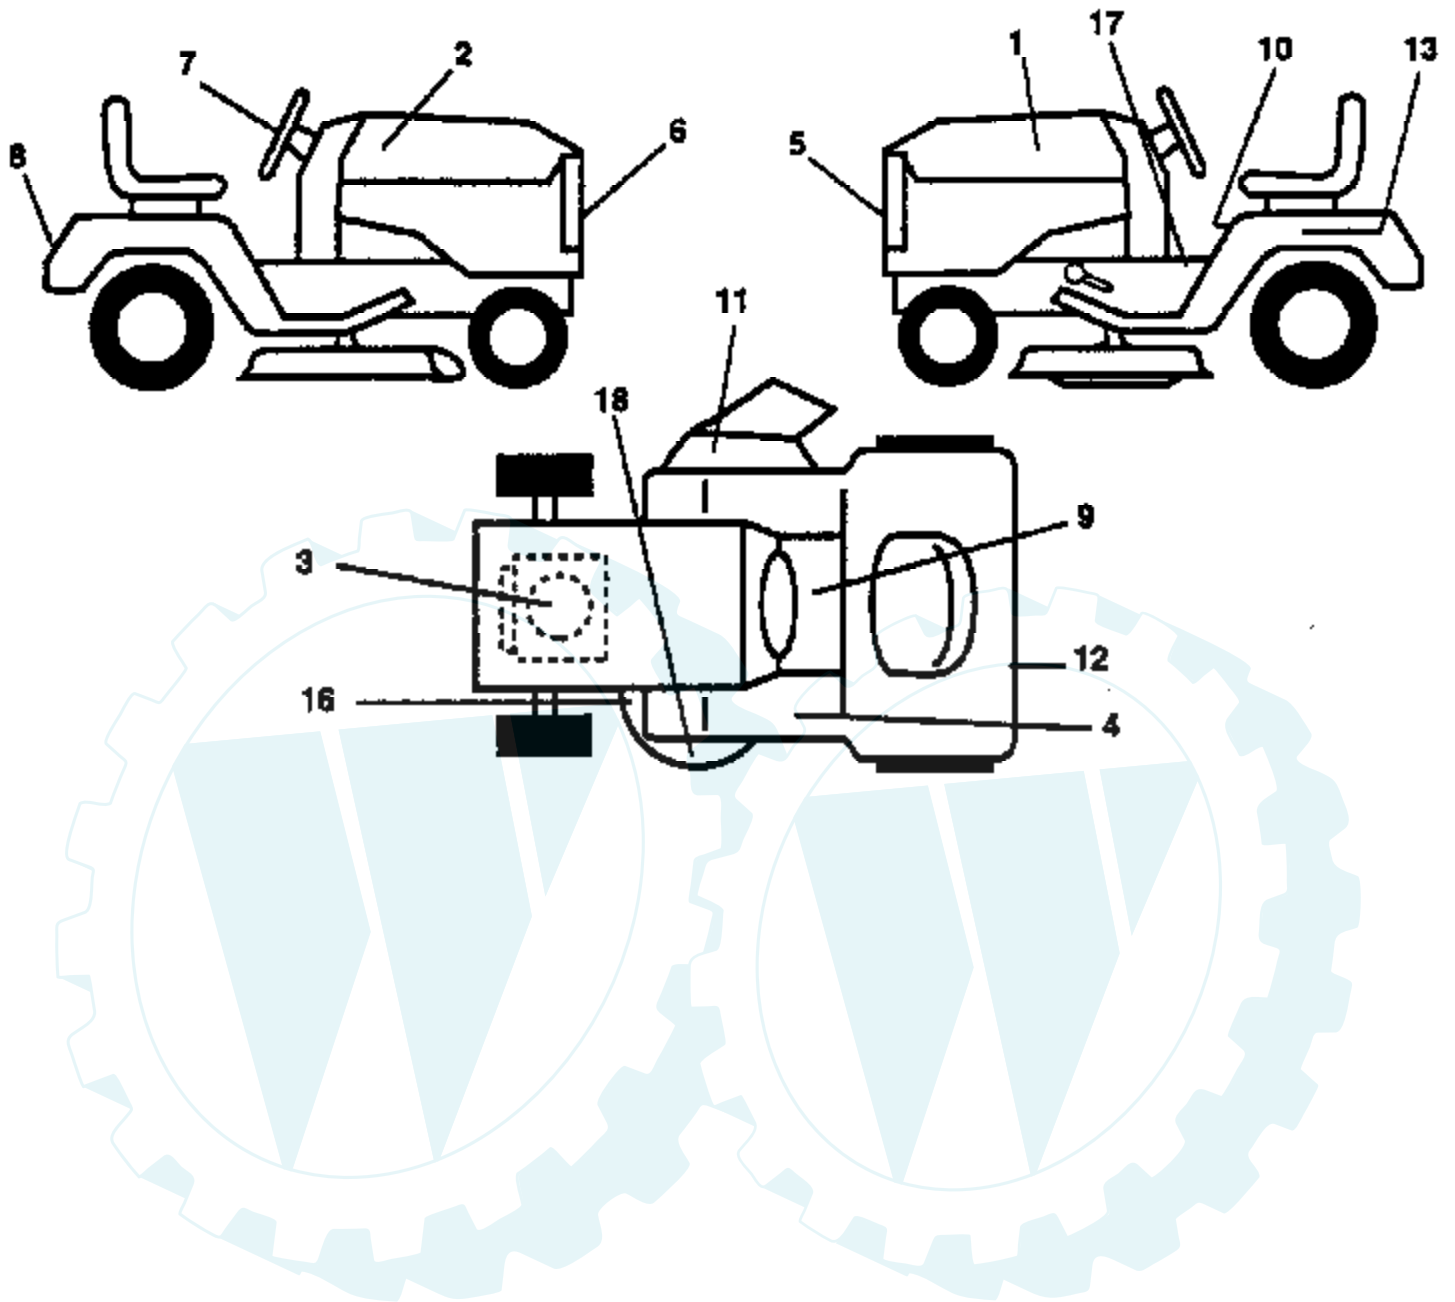

Ref #	Part Number	Qty	Description
1	532071673		Cap, Plunger
2	532123436		Rod, Parking Brake
3	532123437		Bracket, Parking Brake
4	532008883		Cover, Pedal
5	532132205		Bracket, Clutch/Brake Pedal, L.H.
6	876020312		Pin, Cotter 3/32 x 3/4
7	819131016		Washer 13/32 x 5/8 x 16 Gauge
8	817490508		Screw, Hex Head, Thd., Roll. 5/16-18 x 1/2
9	876020412		Pin, Cotter 1/8 x 3/4
10	819131316		Washer 13/32 x 13/16 x 16 Gauge
11	532123543		Rod, Brake, Front
12	532139934		Assembly, Clutch/Brake Pedal
13	532123394		Rod, Clutch
14	532121978		Bracket, Lift Shaft
15	532133332		Assembly, Brake, Pivot, Arm
16	819251816		Washer 25/32 x 1-1/8 x 16 Gauge
17	812000034		Ring, Klip
18	532106888		Spring, Brake Rod
19	873350600		Nut, Hex, Jam 3/8-16 UNC
20	873800600		Locknut, Hex, w/Wsh Ins 3/8-16 UNC
21	532144413		Rod, Brake, Rear
23	532126847		Bushing, Link Drag Blk
27	532136780		Link, Lift, Rear
28	532140777		Assembly, Rear Mower Lift
29	872110506		Bolt, Carriage 5/16-18 UNC x 3/4
30	873510500		Nut, Hex, Keps 5/16-16 UNC
31	532133095		Spring, Counterbalance
32	532133721		Link, Lift Lever
33	532124670		Retainer Spring

Ref #	Part Number	Qty	Description
1	532141523		Cap, Fuel Tank
2	532138392		Assembly, Dash & Fuel Tank
3	532123487		Clamp, Hose
4	532008544		Line, Fuel
5	532008548		Line, Fuel
6	873640400		Nut, Hex, Keps 1/4-20
7	532124996		Clip, Fuel Line
8	819091216		Washer 9/32 x 3/4 x 16 Gauge
17	872110404		Bolt, Carriage 1/4-20 x 1/2 Grade 5
18	532131886		Support Assembly, Dash
19	532134744		Brace, Cross
20	817060408		Screw, Self-Tapping 1/4-20 x 1/2
21	532134014		Plug, Dome, Black