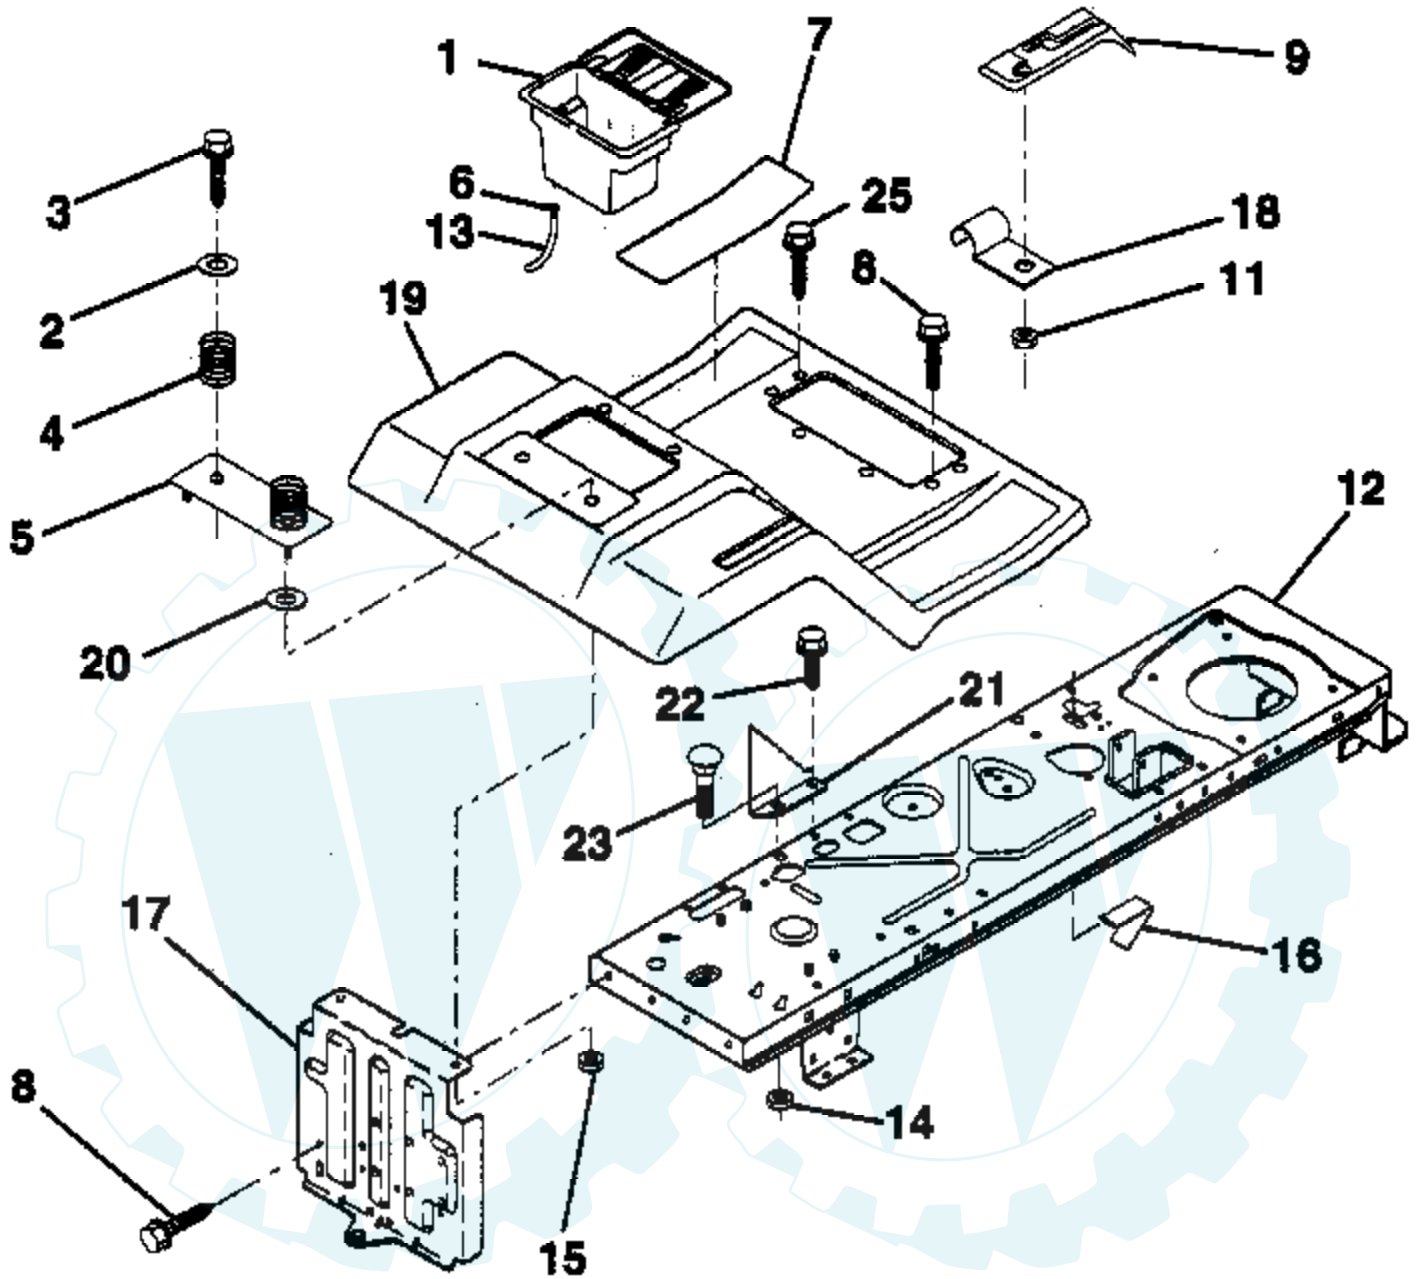

Ref #	Part Number	Qty	Description
1	532141523		Cap, Fuel Tank
2	532138392		Assembly, Dash & Fuel Tank
3	532123487		Clamp, Hose
4	532008544		Line, Fuel
5	532008548		Line, Fuel
6	873640400		Nut, Hex, Keps 1/4-20
7	532124996		Clip, Fuel Line
8	819091216		Washer 9/32 x 3/4 x 16 Gauge
17	872110404		Bolt, Carriage 1/4-20 x 1/2 Grade 5
18	532131886		Support Assembly, Dash
19	532134744		Brace, Cross
20	817060408		Screw, Self-Tapping 1/4-20 x 1/2
21	532134014		Plug, Dome, Black

Ref #	Part Number	Qty	Description
1	532146510		Decal, Hood, L. H.
2	532146509		Decal, Hood, R. H.
3	532129057		Decal, Engine HP
4	532135073		Decal, Height Indicator
5	532127630		Decal, Grill
6	532126860		Decal, Lightbox
7	532143019		Decal, Insert, Stg. Whl.
8	532133900		Decal, Fender
9	532142337		Decal, Cold Start
10	532133795		Decal, Caution, Fender
11	532137259		Decal, Warning, Cut Finger, (Multi-Lang)
12	532141484		Decal, Drawbar
13	532121549		Decal, Caution, Battery
16	532136830		Decal, V-Belt Sch.
17	532138269		Decal, Inst. Oper.
18	532135013		Decal, Deck Enviro
	532145447		Manual, Oper. (English)
	532145448		Manual, Oper. (French)
	532146364		Manual, Parts (English/French)

Ref #	Part Number	Qty	Description
1	817060408		Screw, Hex Thd. Cut 1/4-20 x 1/2
2	532132752		Control, Throttle
4	871070512		Screw, Hex, Cap 5/16-18 x 3/4
5	810040500		Washer, Lock Heavy Helical Spring 5/16
6	532125593		Gasket, Exhaust
7	811050600		Washer, Lock Ext. Tooth 3/8
8	532121094		Bolt, Shoulder 5/16
9	819101216		Washer 5/16 x 3/4 x 16
10	810040400		Washer, Lock Hvy Hlcl Spring 1/4
12	532137437		Muffler
13	532101326		Deflector, Muffler
14	817030808		Screw, Spiderloc Hex Hd #8 x 1/2
15	532137180		Arrester, Spark (Optional equipment)
17	817490624		Screw, Hex Washer Head, Thdrol. 3/8-16 x 1-1/2
18	873510600		Nut, Hex Keps 3/8
19	532124996		Clip, Fuel Line
39	873510400		Nut, Keps Hex 1/4-20