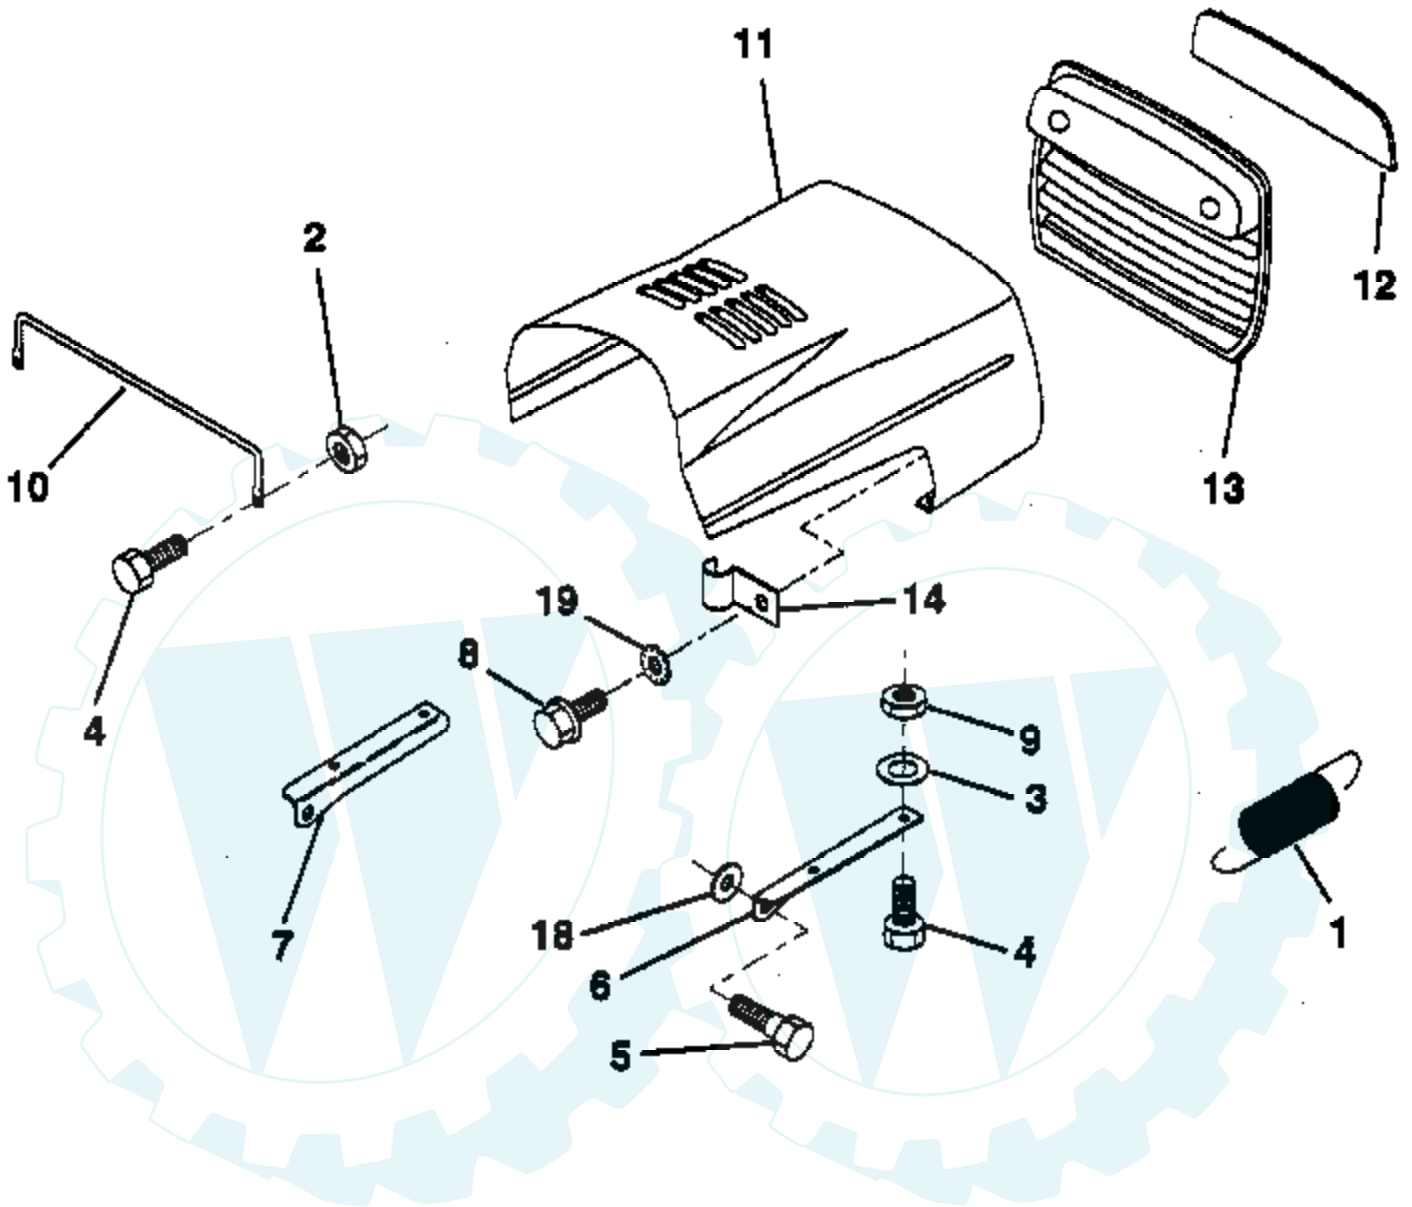

Ref #	Part Number	Qty	Description
1	532124657		Extension, Spring
2	873640400		Nut, Hex, Keps 1/4-20
3	819091416		Washer, 9/32 x 7/8 x 16 Ga.
4	874780412		Bolt, Hex Fin 1/4-20 x 3/4 Gr. 5
5	532139888		Bolt, Shoulder
6	532122549		Bracket, Hood R. H.
7	532122548		Bracket, Hood L.H.
8	817521312		Screw Sltd. Hex Hd W/PL Washer
9	873800400		Nut Lock W/Insert 1/4-20 UNC
10	532123693		Brace, Hood
11	532144647		Hood
12	532122035		Lens Clear Bar
13	532127029		Grille
14	532124996		Clip
18	819111116		Washer 11/32 x 11/16 x 16 Ga.
19	811030400		Washer Lock 1/4 Int/Ext Tooth