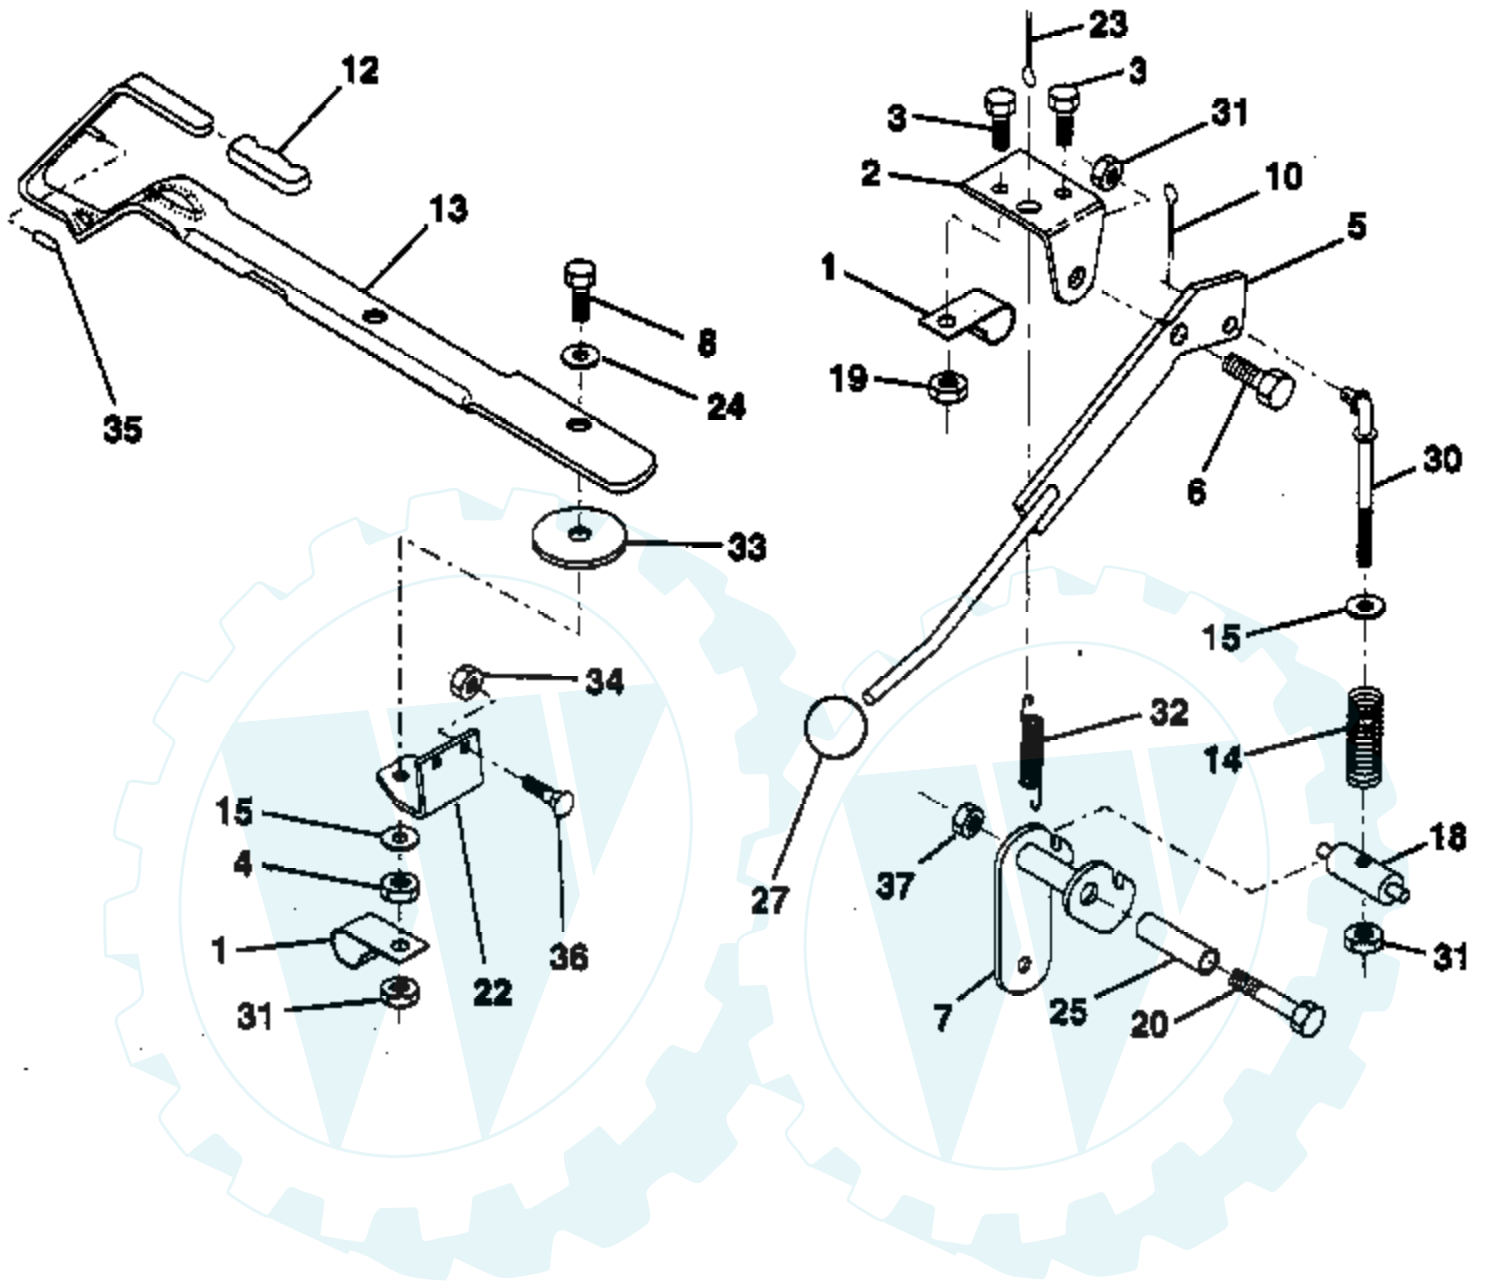

Ref #	Part Number	Qty	Description
1	532126470		Clip, Insulated
2	532122018		Bracket, Mower Clutch
3	871110408		Bolt, Hex Head, Fin. 1/4-20 UNC x 1/2 Grade 5
4	873930600		Nut, Centerlock
5	532145187		Assembly, Clutch Lever
6	532106451		Bolt, Shoulder
7	532141435		Assembly, Mower Clutch Arm
8	874930624		Bolt, Hex Head 3/8-16 UNC x 1-1/2
10	876020412		Pin, Cotter 1/8 x 3/4
12	532122027		Handle, Lift Lever
13	532136658		Assembly, Lift Handle
14	532133939		Spring, Compression
15	819131616		Washer 13/32 x 1 x 11 Gauge
18	532135107		Trunnion, Threaded 3/8-16
19	873680400		Nut, Crownlock 1/4-20
20	874760644		Bolt, Hex Head, Fin. 3/8-16 UNC x 2-3/4
22	532132561		Bracket, Lift Lever
23	876020312		Pin, Cotter 3/32 x 3/4
24	532007672		Washer 25/64 x 1-1/4 x 12 Gauge
25	532121933		Tube, Spacer
27	532106932		Knob
30	532135039		Rod, Tension, Clutch
31	873800600		Nut Lock Hex w/wsh 3/8 - 16
32	532133435		Spring, Extension, Return
33	532062333		Washer .390 x 1.437 x .074
34	873800500		Nut, Lock Hx w/lns 5/16-18
35	532133603		Cap, Vinyl, Red
36	872140506		Bolt, Carriage 5/16-18 x 3/4
37	873680600		Nut Crownlock 3/8-16