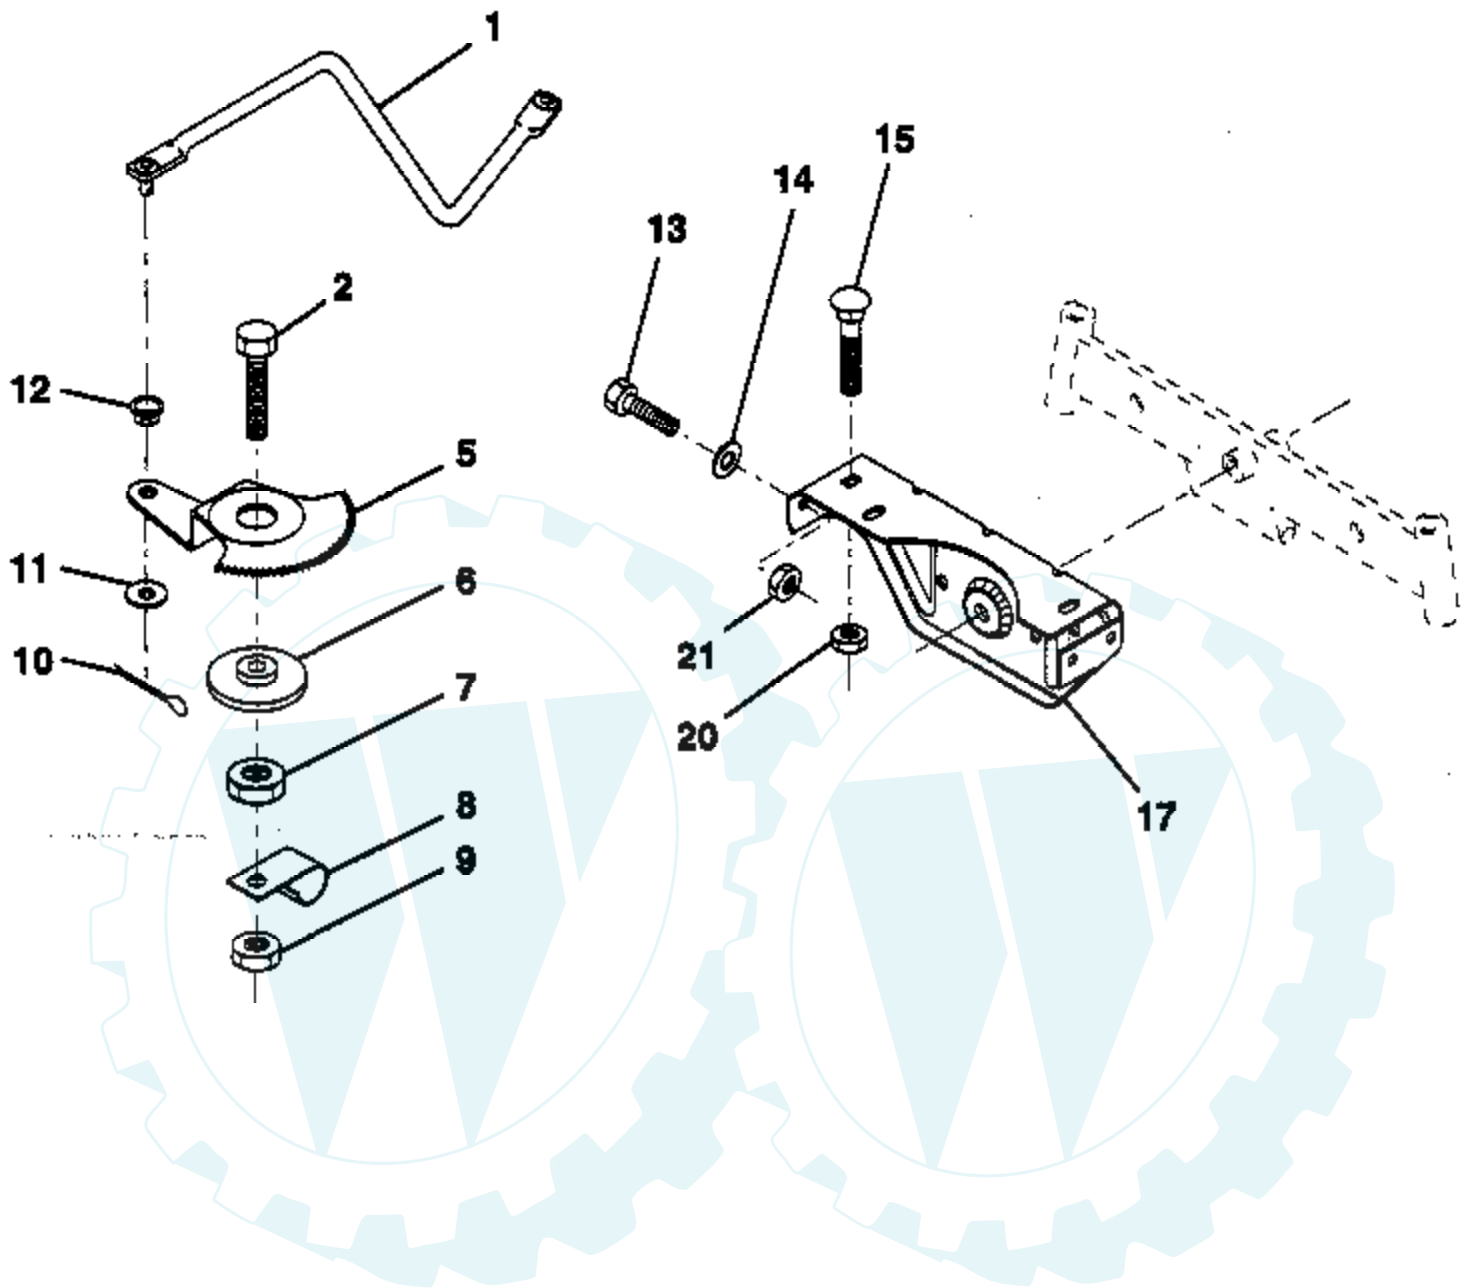

Ref #	Part Number	Qty	Description
1	532132566		Link, Drag
2	874780828		Bolt, Fin Hex 1/2-13 x 1-3/4
5	532121926		Gear, Sector
6	532121927		Bushing
7	873030800		Nut, Heavy Hex Top Lock 1/2-13 UNC
8	532126472		Clip, Insulated
9	873680800		Nut, Crownlock 3/8-16
10	876020412		Pin, Cotter 1/8 x 3/4
11	819131316		Washer, 13/32 x 13/16 x 16 Ga.
12	532126847		Bushing
13	874760512		Bolt, Hex Hd. 5/16-18 UNC x 3/4
14	819111416		Washer 11/32 x 7/8 x 16 Ga.
15	872110606		Bolt, Carriage 3/8-16 UNC x 3/4
17	532137096		Support, Front Axle
20	873680600		Nut, Crownlock 3/8-16
21	873680500		Nut, Crownlock 5/16-18