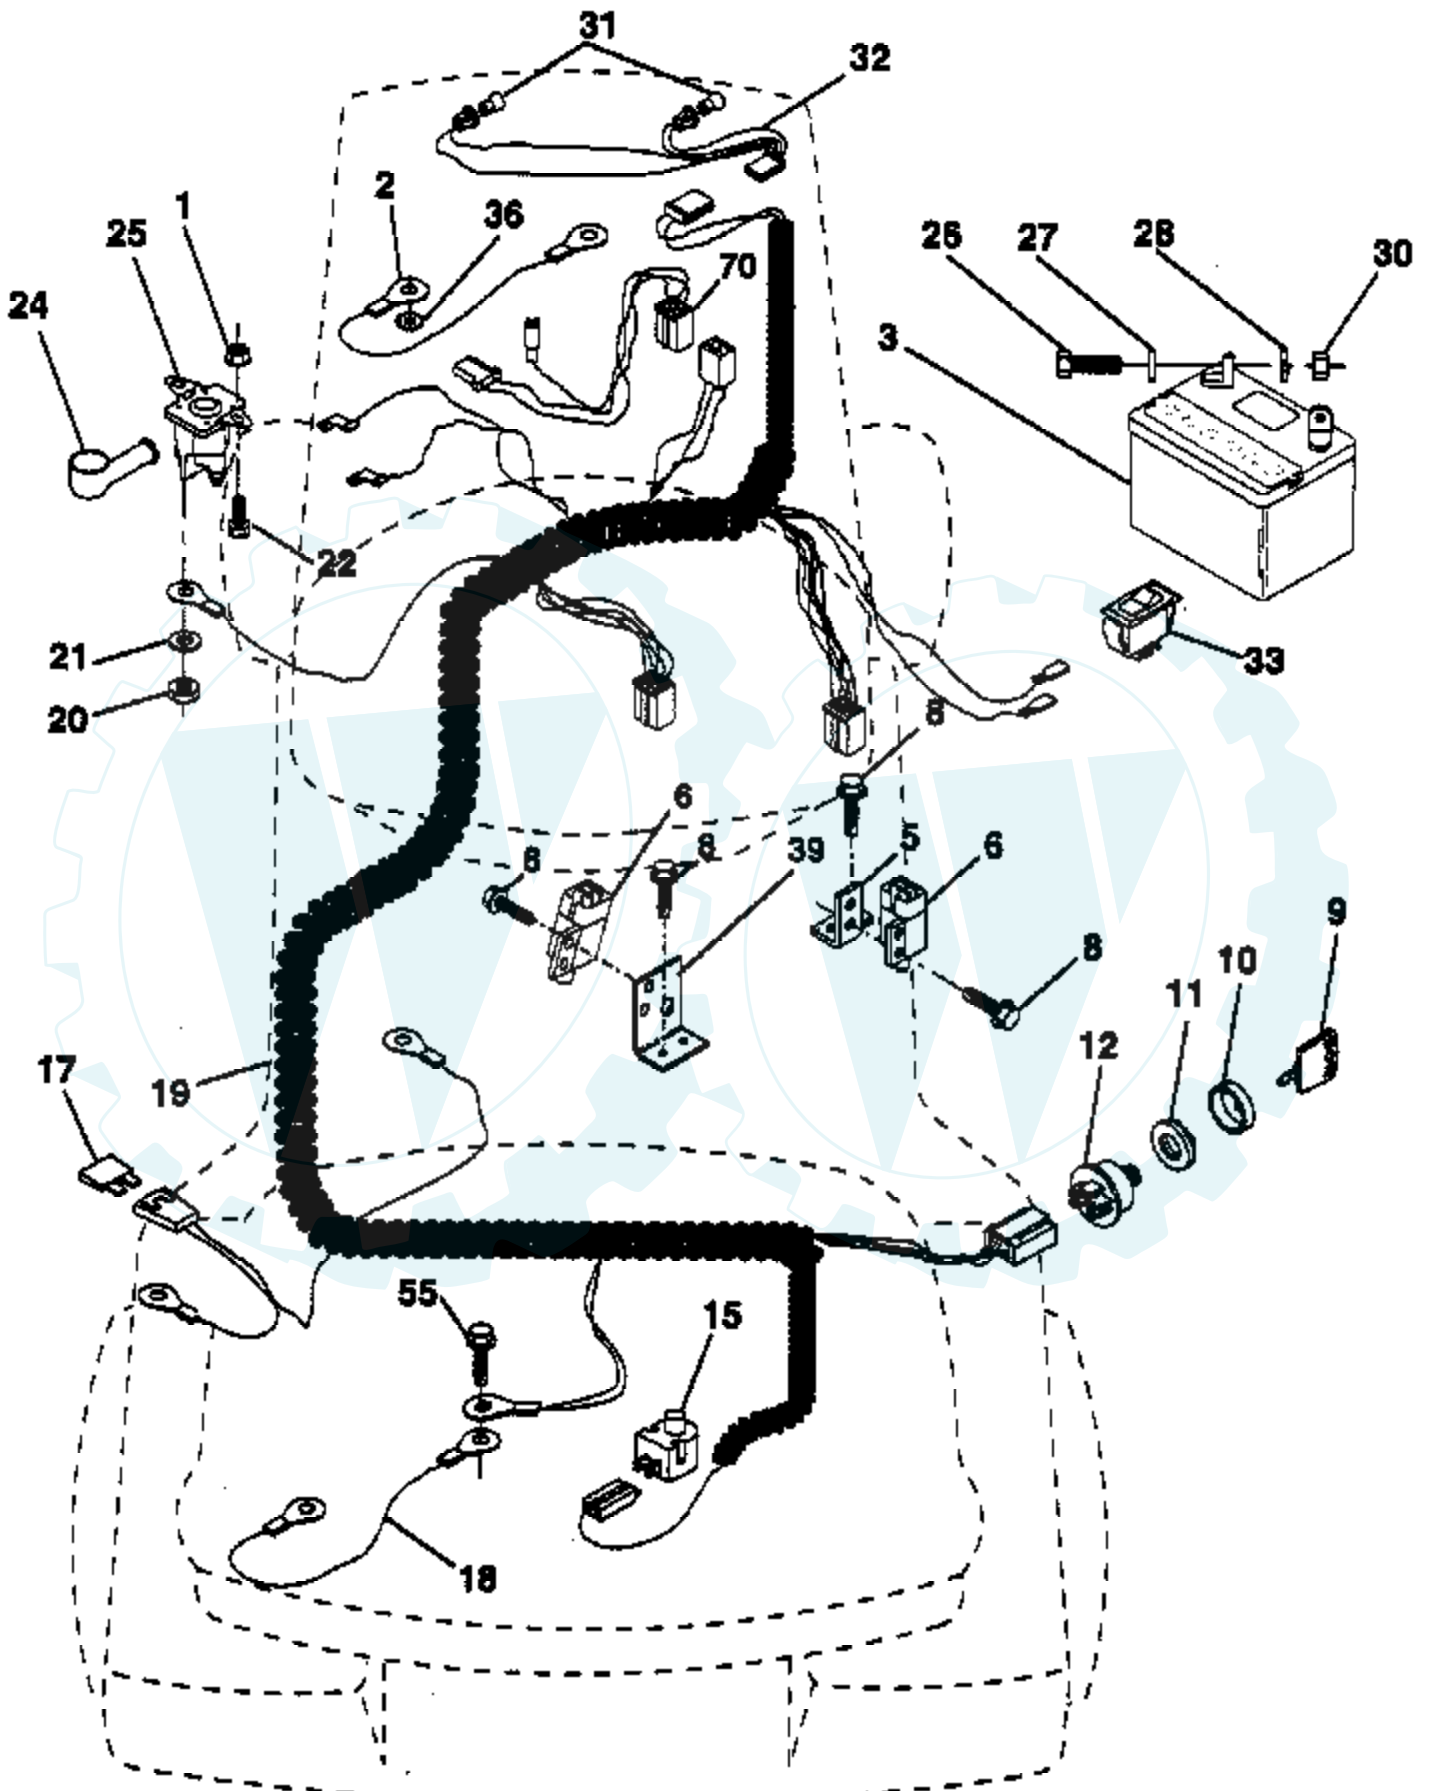

Ref #	Part Number	Qty	Description
1	873640400		Nut, Hex Keps 1/4-20
2	532108423		Assembly, Cable
3	532144924		Battery
5	532108236		Bracket, Switch
6	532109553		Switch, Interlock (4-terminal)
8	817021008		Screw, Hex Hd. Tap #10-24 x 1/2
9	532140401		Key, Molded
10	532141226		Cover, Key Ignition
11	532140400		Nut, Ignition
12	532144921		Switch, Ignition
15	532121305		Switch, Plunger
17	532108824		Fuse
18	532128353		Assembly, Cable
19	532146064		Harness, Ignition
20	873350400		Nut, Hex Jam 1/4-20
21	810090400		Washer, Lock 1/4
22	8711110408		Bolt, Fin. Hex 1/4-20 UNC x 1/2 Gr. 5
24	532131563		Cover, Terminal
25	532145673		Solenoid
26	874760412		Bolt, Hex Hd. 1/4-20 UNC x 3/4
27	819091016		Washer 9/32 x 5/8 x 16
28	810040400		Washer, Lock 1/4
30	873220400		Nut, Fin. Hex 1/4-20 UNC
31	532004152		Bulb, Light
32	532136850		Harness, Headlight
33	532110712		Switch, Light
35	811050500		Washer, Lock 5/16
36	811150400		Washer Lock Inter. Tooth 1/4
39	532141735		Bracket Switch Clutch
55	817490508		Screw, Thdrol. 5/16-18 x 1/2
70	532140413		Harness Engine