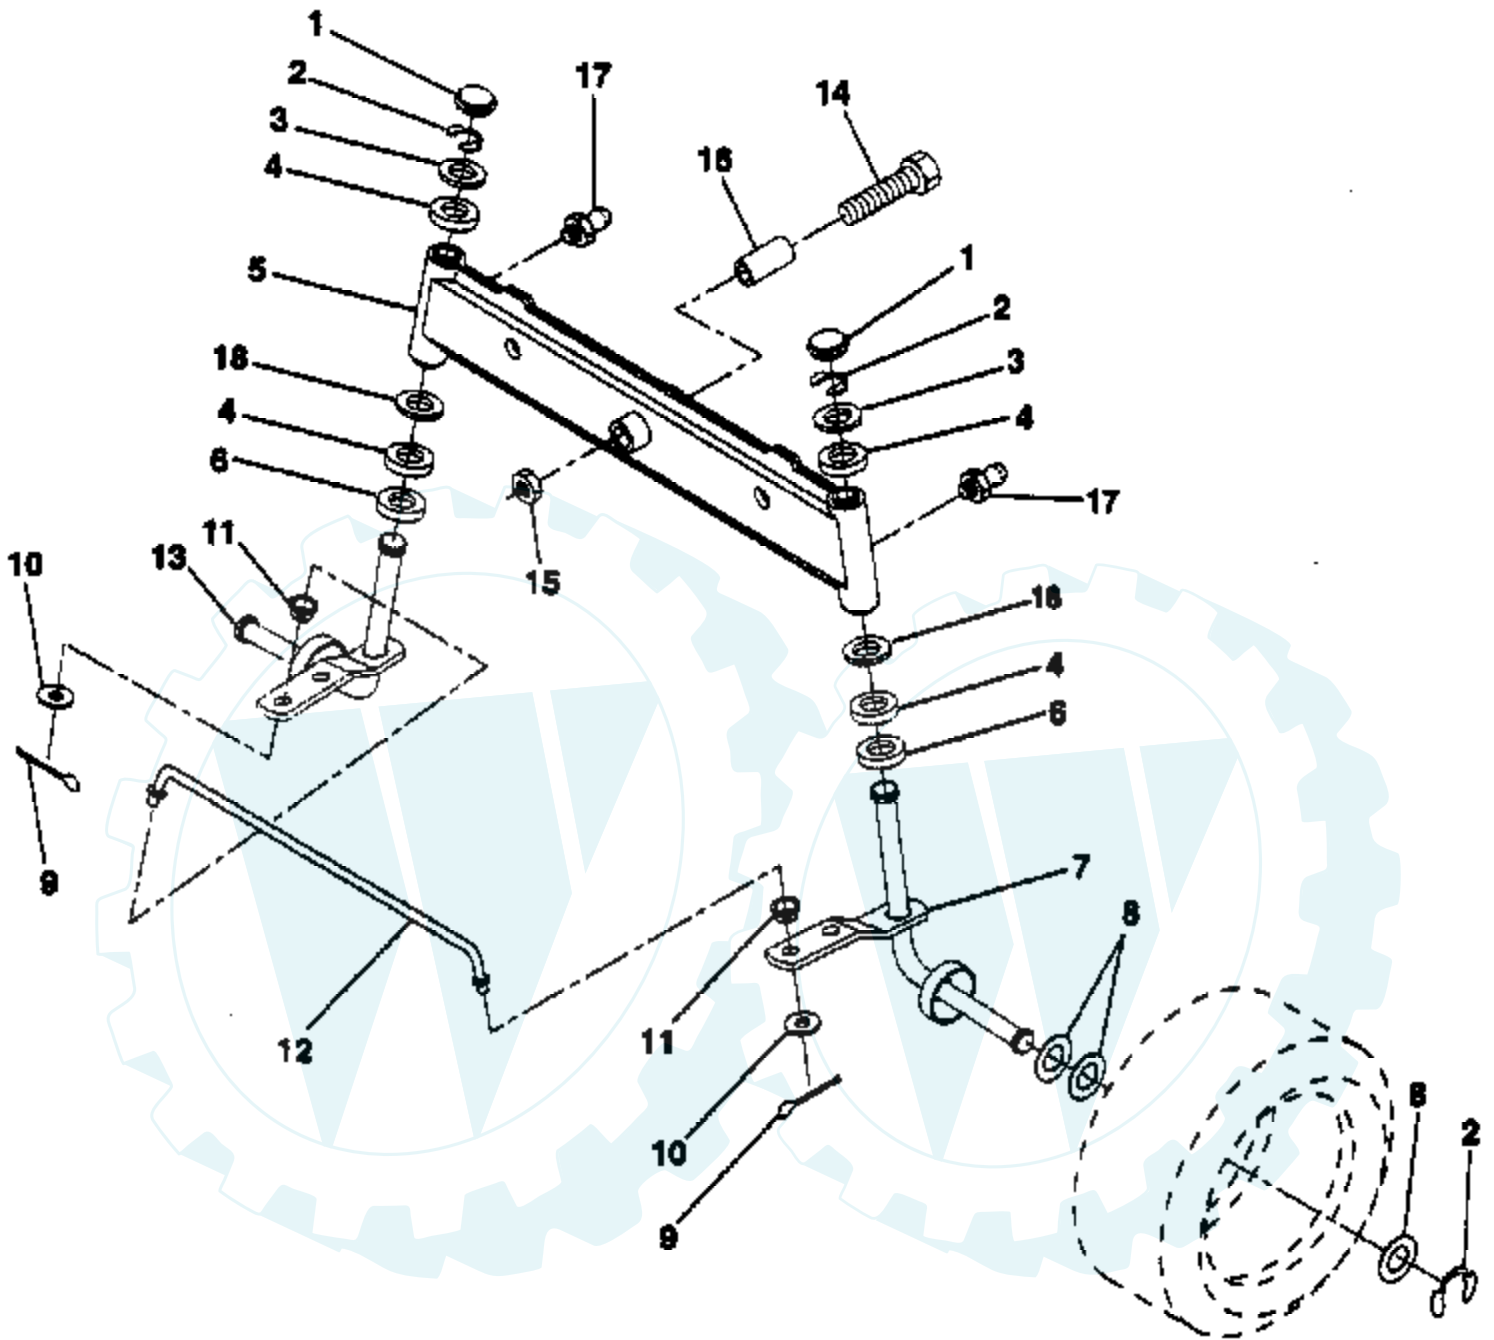

Ref #	Part Number	Qty	Description
1	532121232		Cap, Spindle
2	812000029		Ring, Clip
3	532121748		Washer 25/32 x 1-5/8 x 16 Ga.
4	532124937		Nyliner
5	532142033		Axle, Front
6	532124931		Bearing, Thrust
7	532137062		Spindle, R.H. Asm.
8	532121749		Washer 25/32 x 1-1/4 x 16 Ga.
9	876020412		Pin, Cotter 1/8 x 3/4
10	819131316		Washer 13/32 x 13/16 x 16 Ga.
11	532126847		Bushing
12	532130465		Rod, Tie
13	532137061		Spindle, L.H. Asm.
14	874011056		Bolt Hex 5/1-11 x 3-1/2
15	873901000		Nut, Lock Flange 5/8-11
16	532110438		Spacer, Bearing Axle
17	532124836		Fitting, Grease
18	819272016		Washer 27/32 x 1-1/4 x 16 Ga.