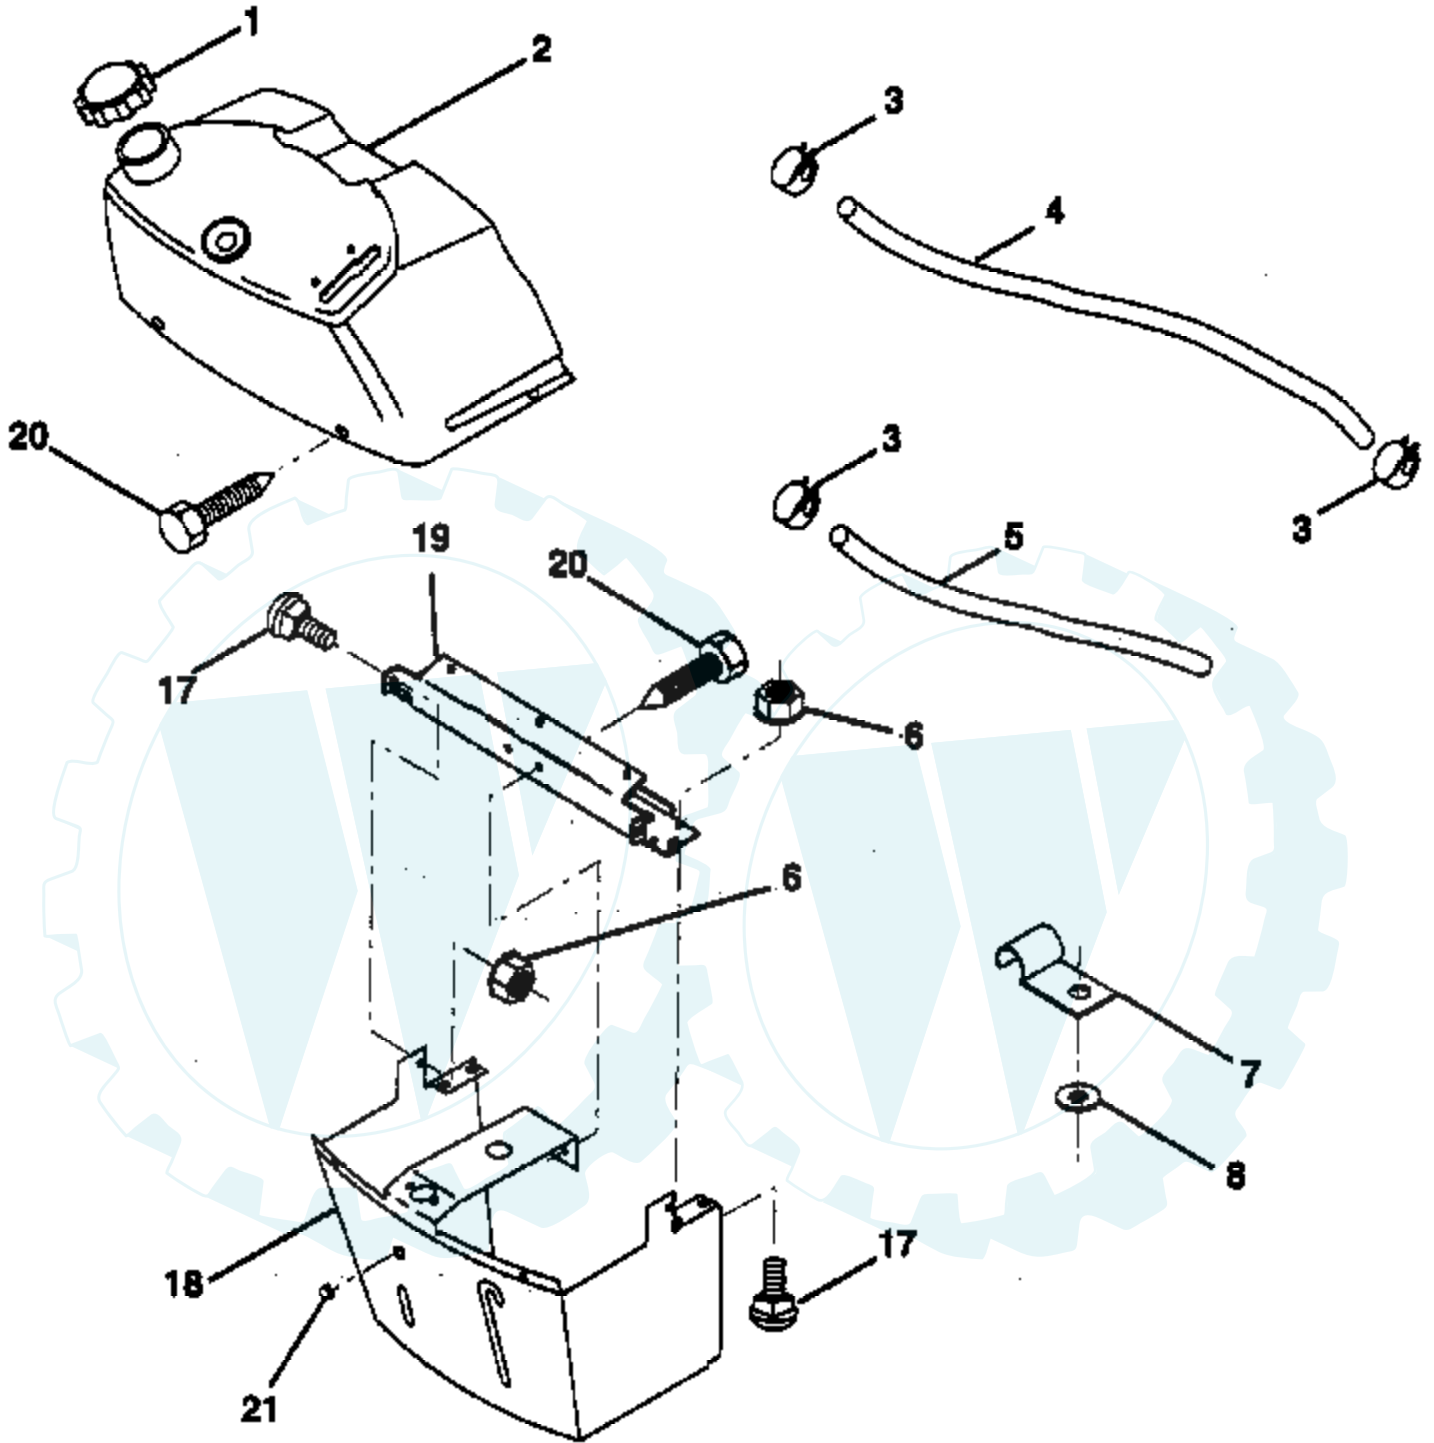

Ref #	Part Number	Qty	Description
1	532071673		Cap, Plunger
2	532123436		Rod, Parking Brake
3	532123437		Bracket, Parking Brake
4	532008883		Cover, Pedal
5	532132205		Bracket, Clutch/Brake Pedal, L.H.
6	876020312		Pin, Cotter 3/32 x 3/4
7	819131016		Washer 13/32 x 5/8 x 16 Gauge
8	817490508		Screw, Hex Head, Thd., Roll. 5/16-18 x 1/2
9	876020412		Pin, Cotter 1/8 x 3/4
10	819131316		Washer 13/32 x 13/16 x 16 Gauge
11	532123543		Rod, Brake, Front
12	532139934		Assembly, Clutch/Brake Pedal
13	532123394		Rod, Clutch
14	532121978		Bracket, Lift Shaft
15	532133332		Assembly, Brake, Pivot, Arm
16	819251816		Washer 25/32 x 1-1/8 x 16 Gauge
17	812000034		Ring, Klip
18	532106888		Spring, Brake Rod
19	873350600		Nut, Hex, Jam 3/8-16 UNC
20	873800600		Locknut, Hex, w/Wsh Ins 3/8-16 UNC
21	532144413		Rod, Brake, Rear
23	532126847		Bushing, Link Drag Blk
27	532136780		Link, Lift, Rear
28	532140777		Assembly, Rear Mower Lift
29	872110506		Bolt, Carriage 5/16-18 UNC x 3/4
30	873510500		Nut, Hex, Keps 5/16-16 UNC
31	532133095		Spring, Counterbalance
32	532133721		Link, Lift Lever
33	532124670		Retainer Spring

Ref #	Part Number	Qty	Description
1	532141523		Cap, Fuel Tank
2	532138392		Assembly, Dash & Fuel Tank
3	532123487		Clamp, Hose
4	532008544		Line, Fuel
5	532008548		Line, Fuel
6	873640400		Nut, Hex, Keps 1/4-20
7	532124996		Clip, Fuel Line
8	819091216		Washer 9/32 x 3/4 x 16 Gauge
17	872110404		Bolt, Carriage 1/4-20 x 1/2 Grade 5
18	532131886		Support Assembly, Dash
19	532134744		Brace, Cross
20	817060408		Screw, Self-Tapping 1/4-20 x 1/2
21	532134014		Plug, Dome, Black