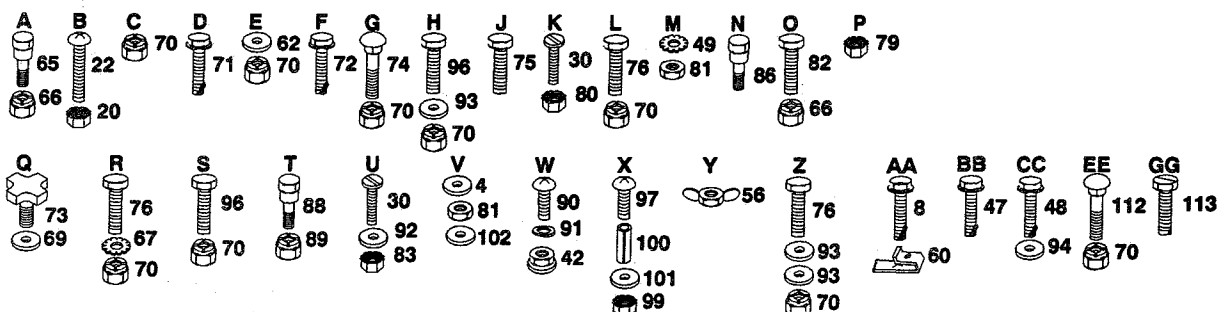

NOTE: All component dimensions given in U.S. inches
1 inch = 25.4 mm