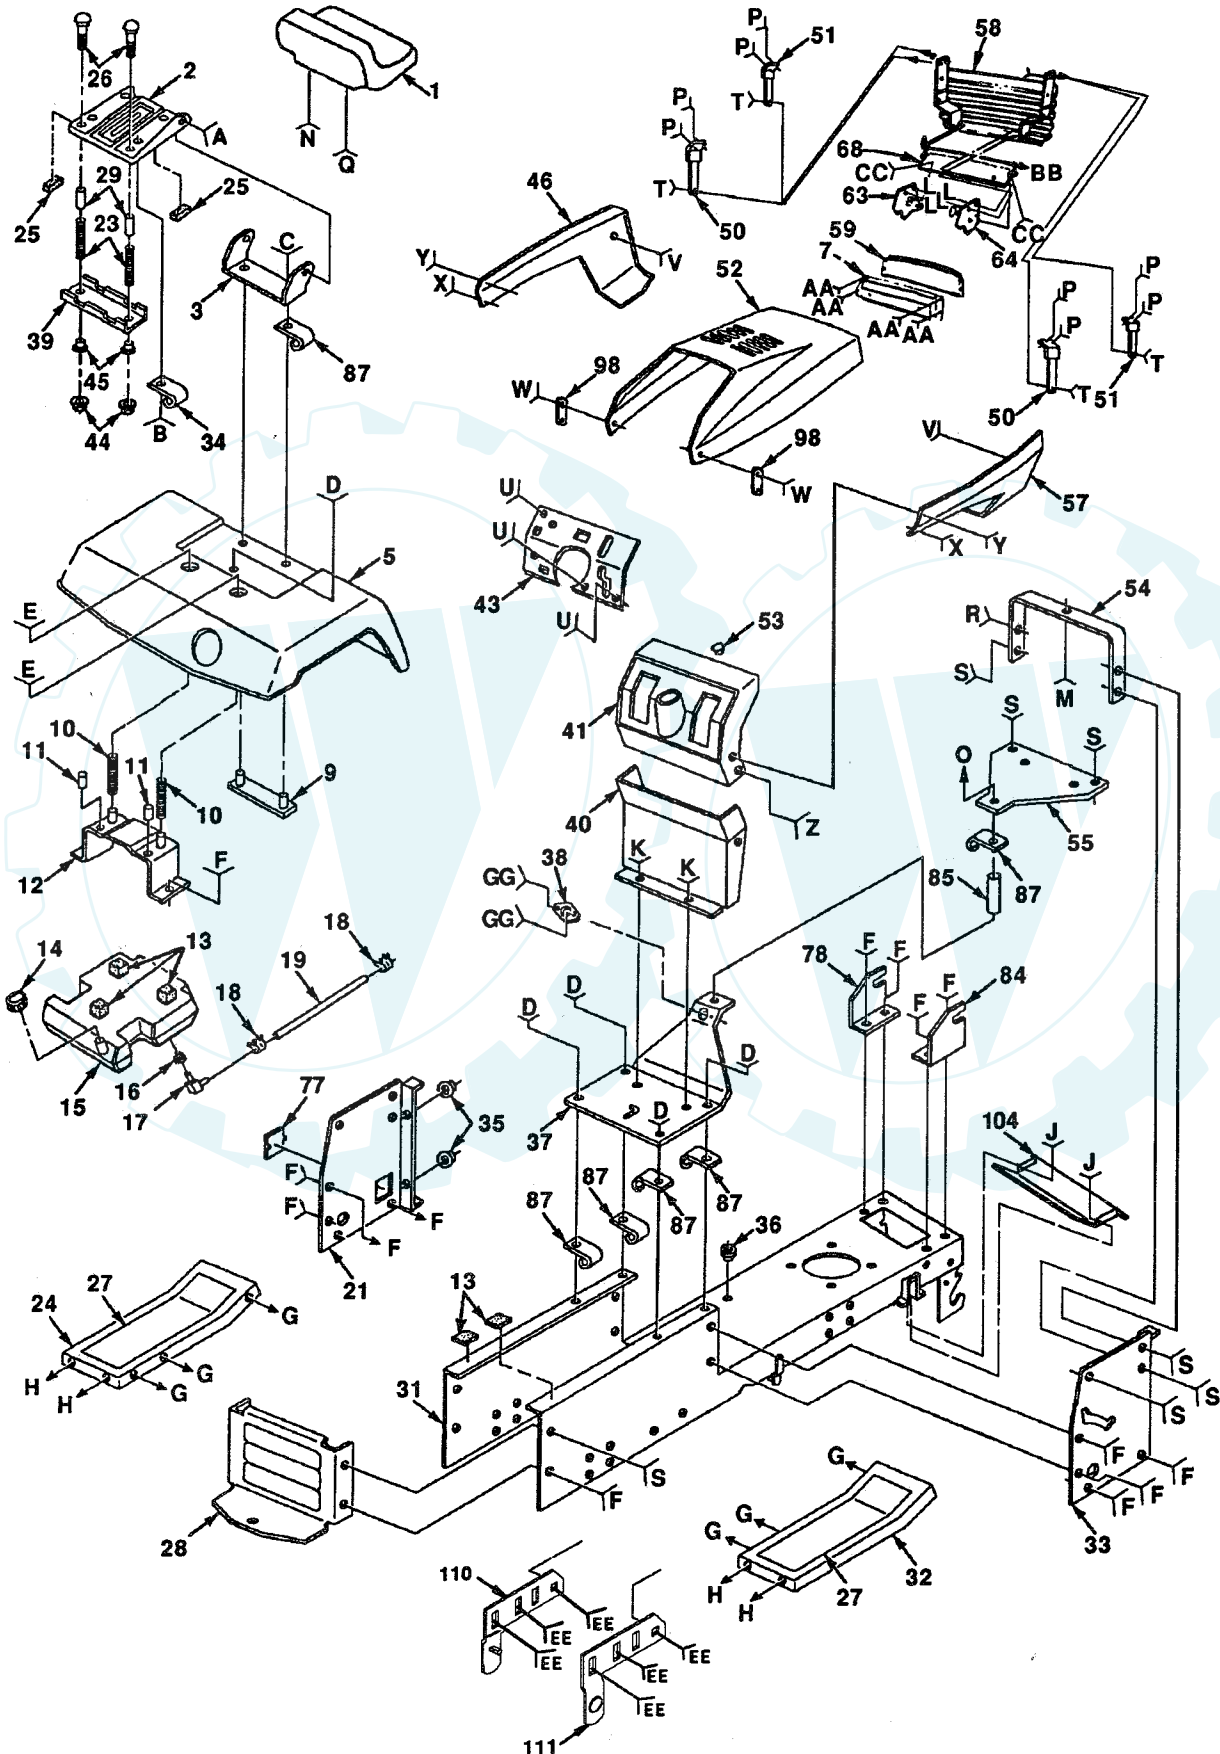

REPAIR PARTS

www.ersatzteil-service.de

12.5 HP 38" LAWN TRACTOR - MODEL NUMBER PP125H38B

CHASSIS AND ENCLOSURES

Der Ersatzteilspezialist im Internet.

REPAIR PARTS

www.ersatzteil-service.de

12.5 HP 38" LAWN TRACTOR - MODEL NUMBER PP125H38B

CHASSIS AND ENCLOSURES