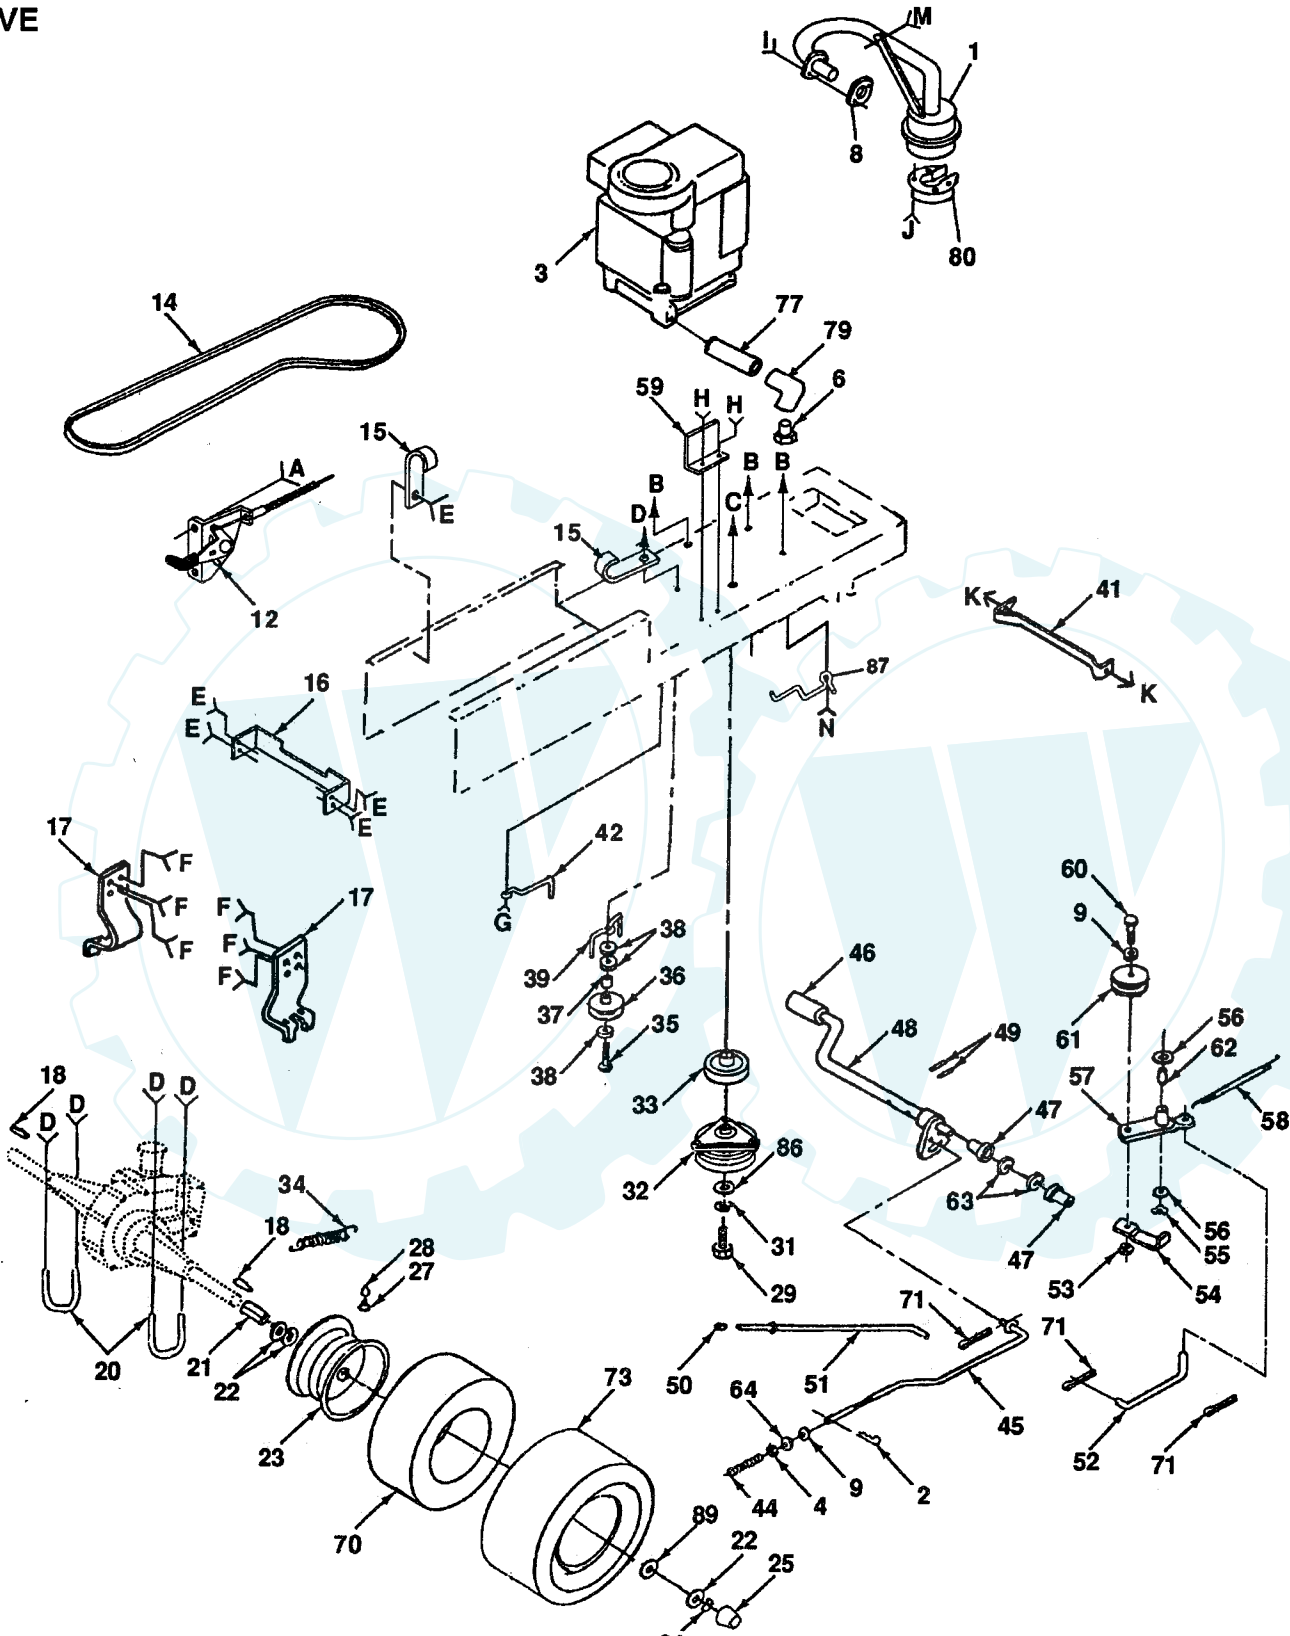

REPAIR PARTS

12.5 HP 38" LAWN TRACTOR - MODEL NUMBER PP125H38B

DRIVE

A	B	C	D	E	F	G	H	I	J	K	M	N
65	66	66	53	68	72	69	43	7	81	11	82	69
		67		53		38		19		10	83	88
						53					84	53
											85	

REPAIR PARTS

www.ersatzteil-service.de

12.5 HP 38" LAWN TRACTOR - MODEL NUMBER PP125H38B

DRIVE

KEY NO.	PART NO.	DESCRIPTION	KEY NO.	PART NO.	DESCRIPTION
1	532125610	Muffler	45	532132654	Rod, Brake
2	532124788	Clip, Hairpin	46	532124872	Cover, Pedal
3	-----	Engine, Briggs & Stratton Model #286707	47	532120183	Bearing, Nylon
4	873350600	Nut, Hex, Jam 3/8-16 UNC	48	532122424	Shaft, Assembly, Foot Pedal
6	-----	Oil Drain Plug (Order from manufacturer)	49	532124963	Pin, Roll 3/16 x 1
7	871070510	Screw, Hex, Hd Cap 5/16-18 x 5/8	50	532071673	Cap, Plunger
8	532125593	Gasket	51	532133261	Rod, Brake, Park
9	819131316	Washer 13/32 x 13/16 x 16 Gauge	52	532105710	Link, Clutch
10	873680500	Nut, Crownlock 5/16-18	53	873680600	Nut, Crownlock 3/8-16
11	872140506	Bolt, Carriage 5/16-18 x 3/4	54	532123205	Retainer, Belt
12	532132765	Control, Throttle	55	812000039	Ring, Klip
14	532123461	V-Belt, Drive	56	532110812	Washer, Hardened
15	532124996	Clip, Insulated	57	532123789	Arm Assembly, Idler
16	532121187	Bracket, Mounting, Hydro T/A	58	532105709	Spring, Return, Clutch
17	532126649	Bracket, Transaxle	59	532108236	Bracket, Switch
18	532123583	Key, Square 1/4 x 2	60	874760624	Bolt, Hex 3/8-16 x 1-1/2
19	810040500	Washer, Lock, Heavy Helical Spring	61	532127783	Pulley, Idler V.Grove
20	532121189	U-Bolt 3/8-16 x 2.83	62	532105706	Bearing
21	532121199	Spacer, Split	63	819211616	Washer 21/32 x 1 x 16 Gauge
22	532121748	Washer 1-1/32 x 1-5/8 x 16 Gauge	64	873800600	Locknut, Hex W/Washer Insert 3/8-16 UNC ZN
23	532124723	Rim, Rear	65	817720410	Screw, Hex, Thread Cut 1/4-20 x 5/8
24	812000001	E-Ring	66	817490624	Screw, Hex, Wsh. Thdrol. 3/8-16 x 1-1/2
25	532104757	Cap, Axle	67	811050600	Washer, Lock, External Tooth 3/8
27	532065139	Stem, Valve	68	874760612	Bolt, Hex 3/8-16 x 3/4
28	532059192	Cap, Valve	69	874760616	Bolt, Hex 3/8-16 x 1
29	871170768	Bolt, Hex, Fin 7/16-20 UNF x 4-1/4 Grade 5	70	532124926	Tube
31	810040700	Washer, Lock 7/16	71	876020412	Pin, Cotter 1/8 x 3/4
32	532108218	Clutch, Engine	72	817490612	Screw, Hex, Thrdrol. 3/8-16 x 3/4
33	532109841	Pulley, Engine	73	532106268	Tire, Rear
34	532110422	Spring, Brake Return	77	813280324	Nipple, Pipe 3/8 NPT x 3"
35	874760644	Bolt, Hex 3/8-16 x 2-3/4	79	813200300	Elbow, Std. 90°, 3/8-18 NPT
36	532123674	Idler, Flat	80	532101326	Deflector, Muffler
37	532124965	Spacer	81	817030808	Screw, Spiderloc Hex Hd 8 x 1/2
38	819131312	Washer 13/32 x 13/16 x 12 Gauge	82	874760416	Bolt, Fin Hex 1/4-20 x 1
39	532109070	Retainer, Belt	83	810040400	Washer, Lock Hvy Helical 1/4
41	532109169	Retainer, Clutch Assembly	84	819091016	Washer 9/32 x 5/8 x 16 Ga.
42	532129921	Keeper, Belt, Engine	85	873220500	Nut, Fin Hex 5/16-18
43	817021008	Screw, Hex, Tap #10-24 x 1/2	86	532126197	Washer 1-1/2 x 15/32 x .250
44	532106888	Spring, Rod, Brake	87	532134683	Guide, Belt, Mower Drive RH
			88	819132012	Washer 13/32 x 1-1/4 x 12 Ga.
			89	532121749	Washer 25/32 x 1-1/4 x 16 Ga.

NOTE: All component dimensions given in U.S. inches
1 inch = 25.4 mm