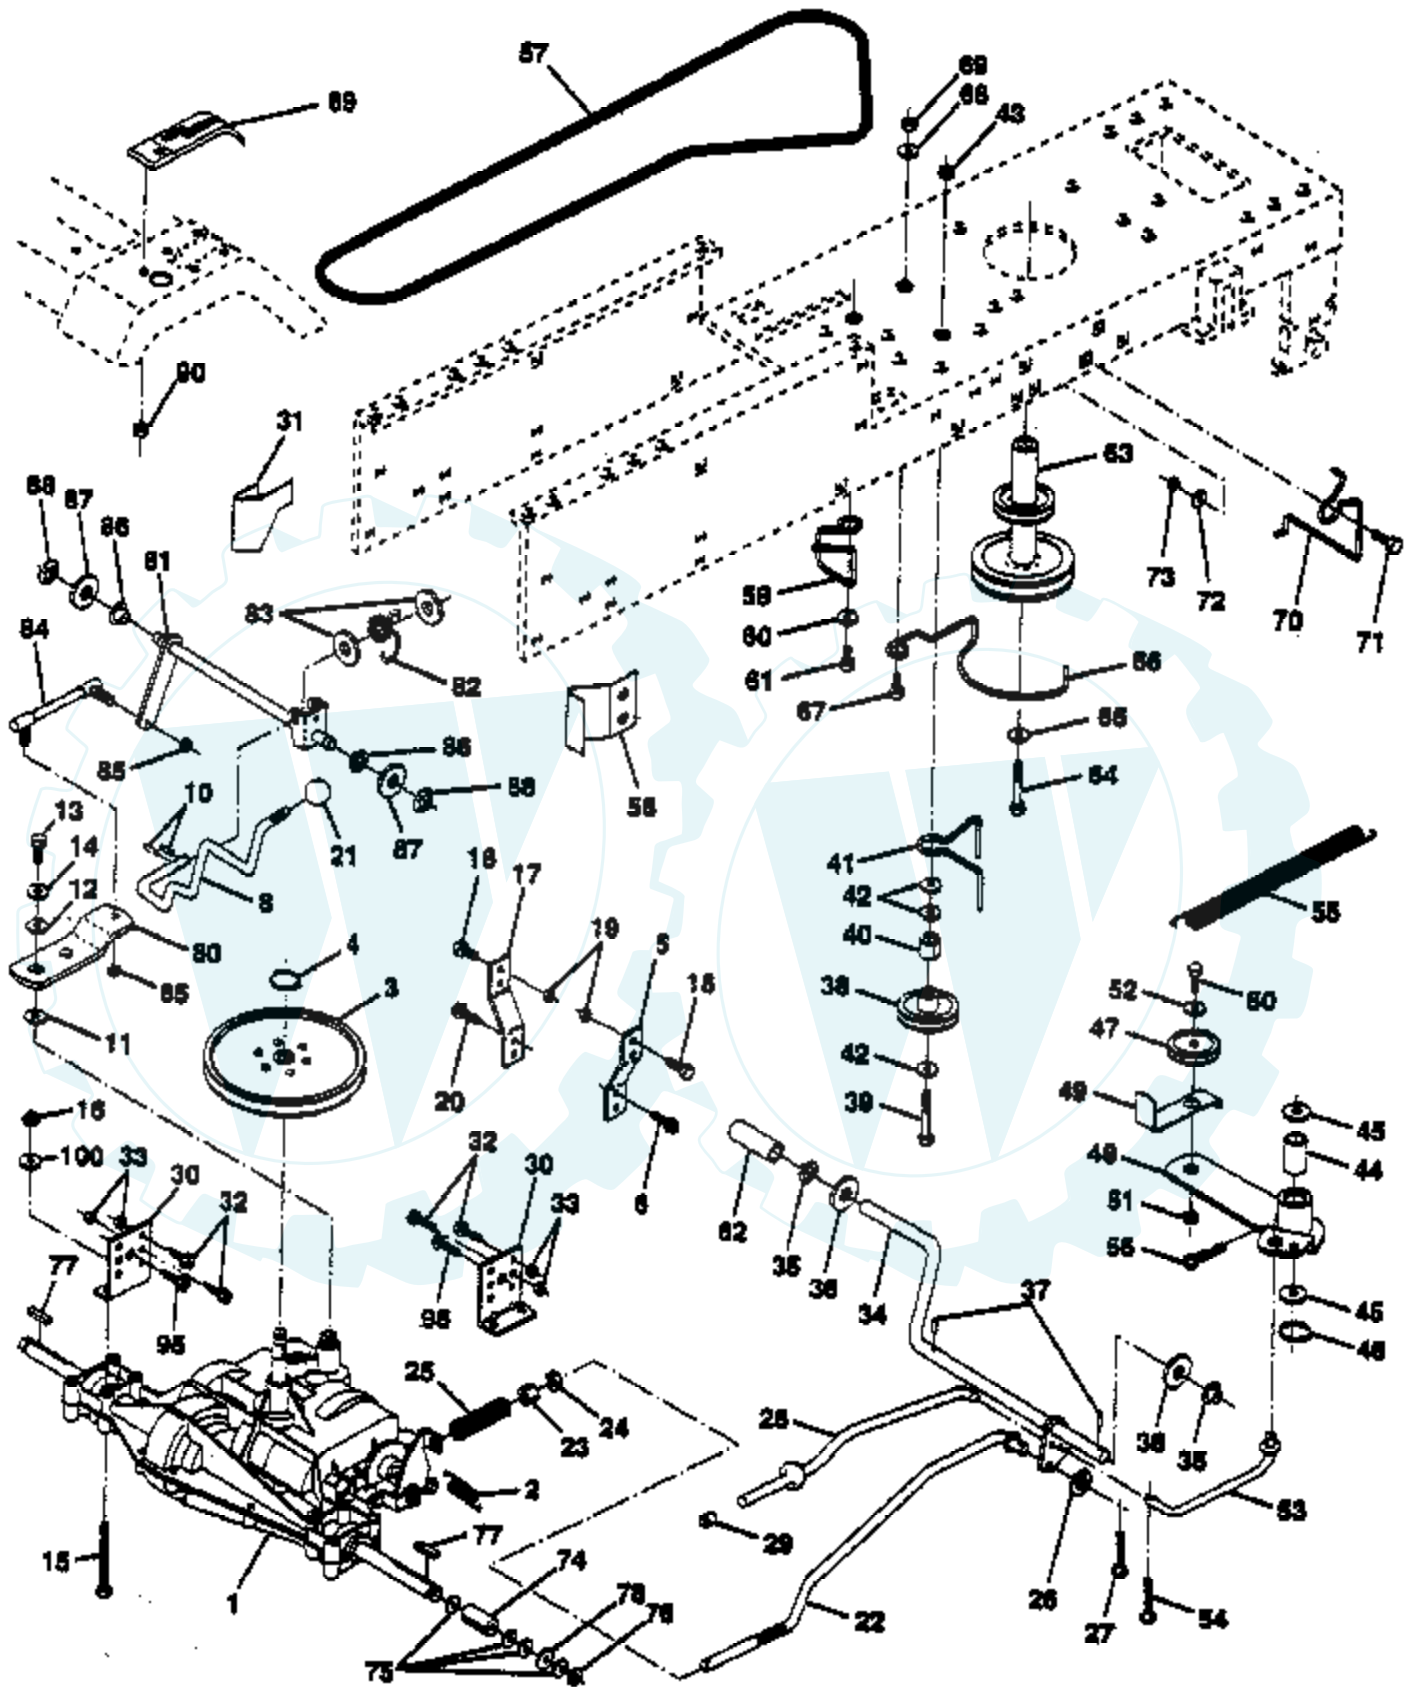

Ref #	Part Number	Qty	Description
1	532142603		Transaxle 6sp Model No. 4360-79
2	532110422		Spring Return Brake T/a Zinc
3	532123666		Pulley Transaxle 18" tires
4	812000028		Ring Retainer # 5100-62
5	532121520		Strap Torque 30 Degrees
6	817490512		Screw Thdrol 5/16-18 X 3/4 TYT
8	532141003		Rod Shifter
10	876020416		Pin Cotter 1/8 X 1 Cad
11	532105701		Washer Plate Shf 388 Sq Hole
12	819151216		Washer 9/32 X 3/4 X 10 Ga
13	871040412		Bolt Fin Hex 1/4-28unfx3/4 Gr8
14	810040400		Washer Lock Hvy Helical 1/4
15	874780544		Bolt Fin Hex 5/16 - 18 UNC x 2.75
16	873800500		Nut Hex W/Ins Lock 5/16-18
17	532121520		Strap Torque LT
18	874780616		Bolt Fin Hex 3/8-16unc X 1 Gr. 5
19	873800600		Nut Hex Lock W/Ins 3/8-16 Unc
20	817490512		Screw Thdrol 5/16-18 X 3/4 TYT
21	532106933		Knob Duckhead 1/2-13 UNC
22	532130804		Rod Brake Blk Zinc 27 326
23	873800600		Nut Lock Hex W/wsh 3/8-16unc
24	873350600		Nut Hex Jam 3/8-16 Unc
25	532106888		Spring Rod Brake 2 00 Zinc
26	819131316		Washer 13/32 X 13/16 X 16 Ga
27	876020412		Pin Cotter 1/8 X 3/4 Cad
28	532140448		Rod Brake Parking LT
29	532071673		Cap Brake Parking Black
30	532130807		Bracket Mtg Transaxle
31	532127275		Keeper Belt LH LT 14 Ga
32	874760512		Bolt Hex Hd 5/16-18unc X 3/4
33	873800500		Nut Hex W/Ins Lock 5/16-18
34	532122424		Shaft Asm Pedal Foot 1 930
35	532120183		Bearing Nylon Blk 629 Id
36	819211616		Washer 21/32 X 1 X 16 Ga
37	532124963		Pin Roll 3/16 X 1"
38	532123674		Pulley Idler Flat
39	874760644		Bolt Fin Hex 3/8-16unc X 2-3/4
40	532124965		Spacer Split 395 X 59 Bzp
41	532109070		Keeper Belt Retainer
42	819131312		Washer 13/32 X 13/16 X 12 Ga
43	873800600		Nut Lock Hex W/Ins 3/8-16 Unc
44	532105706		Bearing Nyl 503 X 628 X 1 25
45	532110812		Washer Hardened
46	812000039		Ring Klip #t5304-50
47	532127783		Pulley Idler V Groove Plastic
48	532123789		Bellcrank Asm Clutch
49	532123205		Retainer Belt Style Spring
50	874760624		Bolt Hex Hd 3/8-16unc X 1-1/2
51	873680600		Nut Crownlock 3/8-16 Unc
52	819131316		Washer 13/32 X 13/16 X 16 Ga
53	532105710		Link Clutch 7 66
54	876020412		Pin Cotter 1/8 X 3/4 Cad
55	532105709		Spring Return Clutch 6 75
56	876020412		Pin Cotter 1/8 X 3/4 Cad
57	532130801		V-Belt Ground Drive 95 25 42"
58	532127274		Keeper Belt RH LT Pnt/zinc 16g
59	532140312		Keeper Belt Chassis Span Ctr
60	819131312		Washer 13/32 X 13/16 X 12 Ga