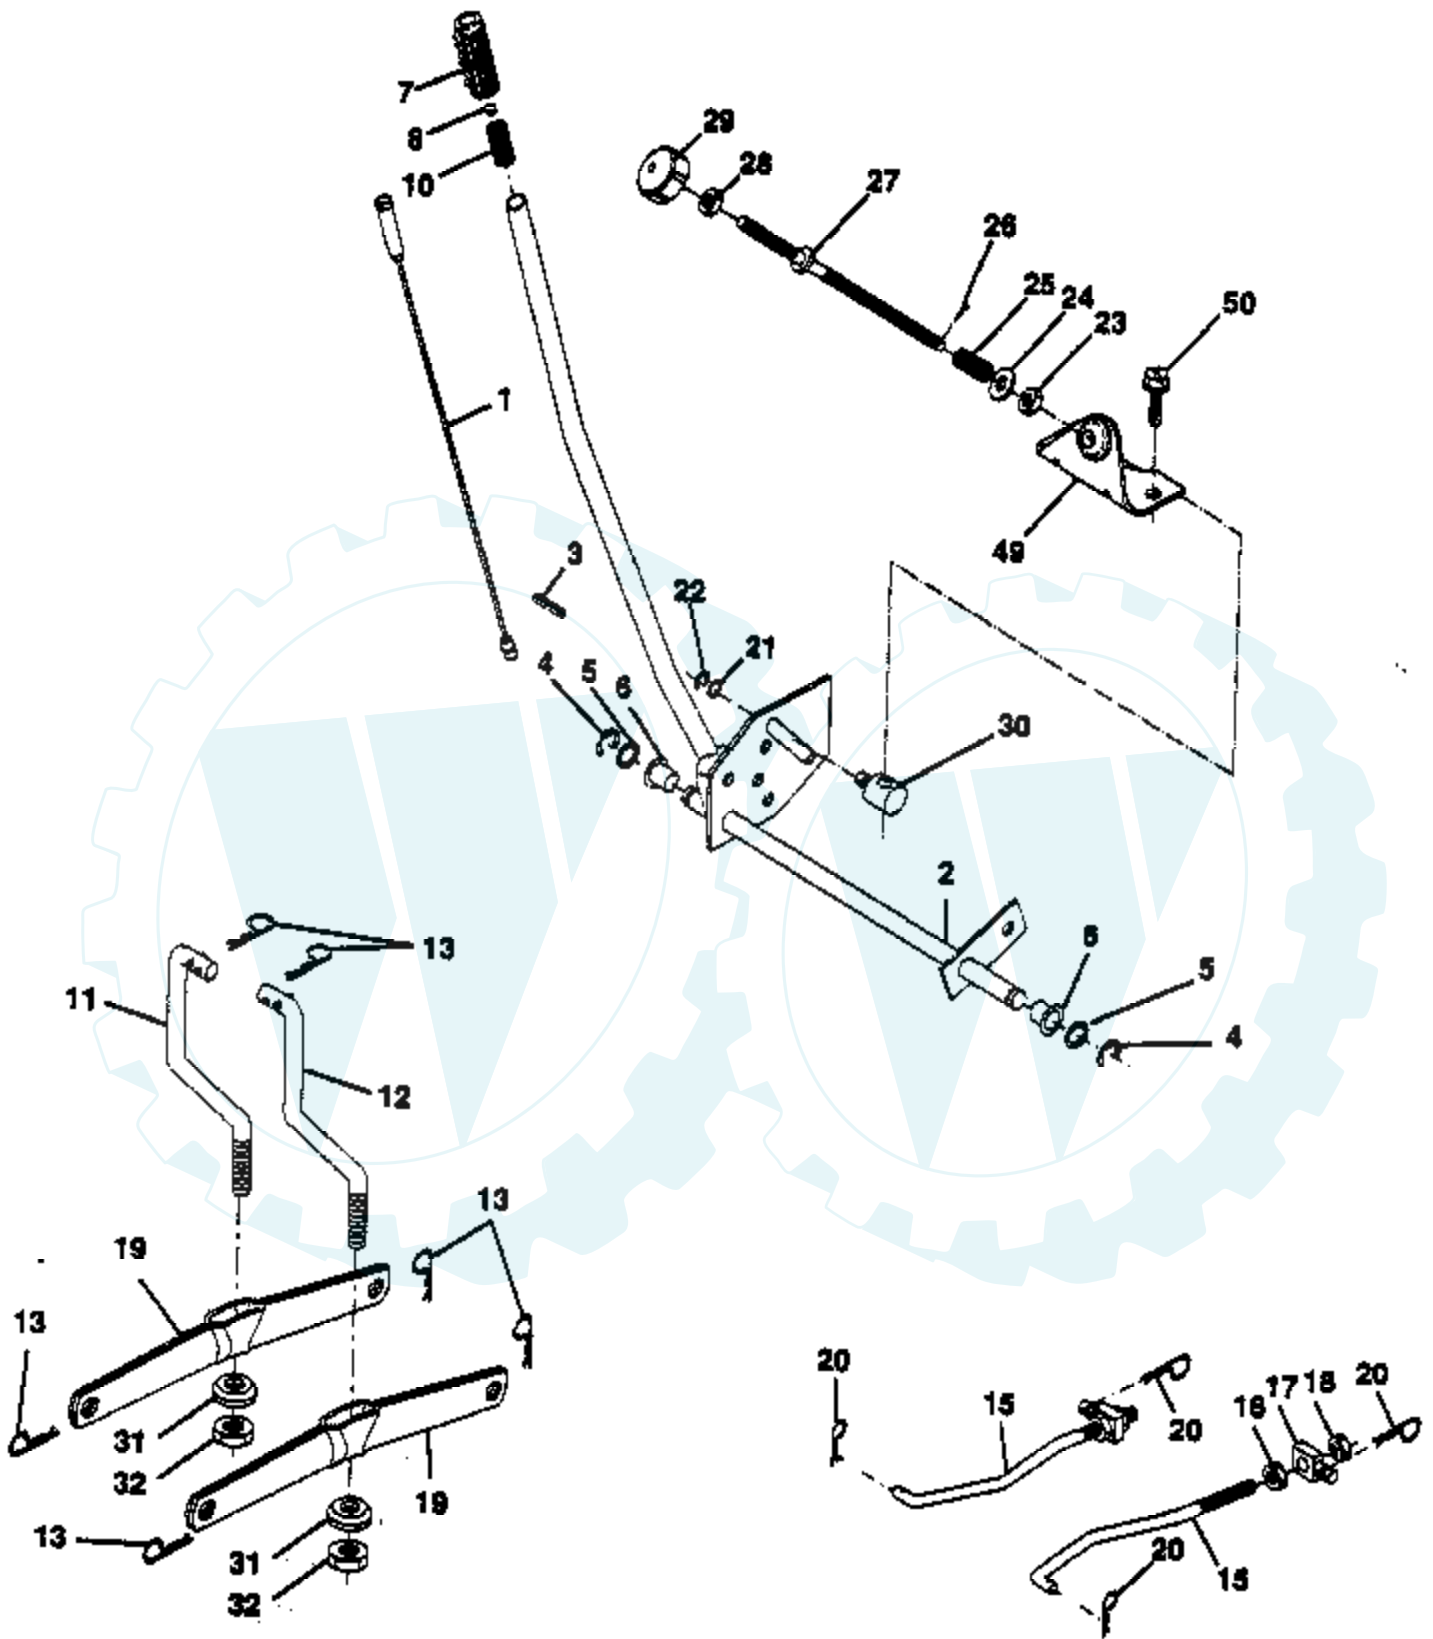

Ref #	Part Number	Qty	Description
1	532140310		Control Th/ch 23 5 LH Flag
2	817720410		Screw Hex Thd Cut 1/4-20x5/8 T
6	532125593		Gasket Eng 1 313 Id Tin Plated
11	810040500		Washer Lock Hvy Hlcl Spr 5/16
12	871070512		Screw Hexhd Cap 5/16-18x 3/4
13	532137348		Muffler LT B&S 12/12.5/13HP
14	813280324		Nipple Pipe 3/8 Npt X 3"
15	813200300		Elbow Std 90 Degree 3/8-18 Npt
16	811050600		Washer Lock Ext Tooth 3/8
17	817490620		Screw Thdrol 3/8-16x1-1/4 TYTT
18	532136718		Shield Heat Lt
19	532105839		Receptacle 1/4 turn
20	532105838		Retainer 1/4 turn
21	819091016		Washer 9/32 x 5/8 x 16 Ga.
22	532123650		Stud 1/4 turn
23	532128953		Shield Heat Browning LT/YT
24	817021008		Screw Tap Hex #10-24unc X 1/2
29	532137180		Kit Spark Arrestor (Flat Scrn)
30	532127057		Pinch Weld Hood Black
31	532140280		Tank Fuel Front 2 00
32	532140527		Cap Asm Fuel W/sym Vented
33	532123487		Clamp Hose Black
34	532124028		Bushing Snap Nyl Blk Fuel Line
35	817490412		Screw Hexwsh Thdrol 1/4-20x3/4
36	819091416		Washer 9/32 X 7/8 X 16 Ga
37	532137040		Line Fuel 20"

Ref #	Part Number	Qty	Description
71	532142427		Rod Clutch Primary 38/42
72	532131870		Spring Return
73	532127847		Arm Clutch Secondary
74	532121748		Washer 25/32 X 1-5/8 X 16 Ga
75	812000029		Ring Klip #t5304-75
76	532128903		Bolt Shoulder 3/8-16 Unc 1 44
77	532127845		Keeper Spring 4 000
78	532140179		Arm Asm Clutch Primary
79	532127498		Bushing 747 Od X 794 Lg Brass
80	532128759		Spring Clutch Mower 2 750 Zinc
81	873350600		Nut Hex Jam 3/8-16
82	532142028		Trunnion Adj 94
	532140475		Deck Serv 42"mch S Bar Mult-Lang Not Shown.
	532130794		Mandrel Asm Service (Includes Key Nos. 8-10, 12-15, 31 and 33) Not Shown.