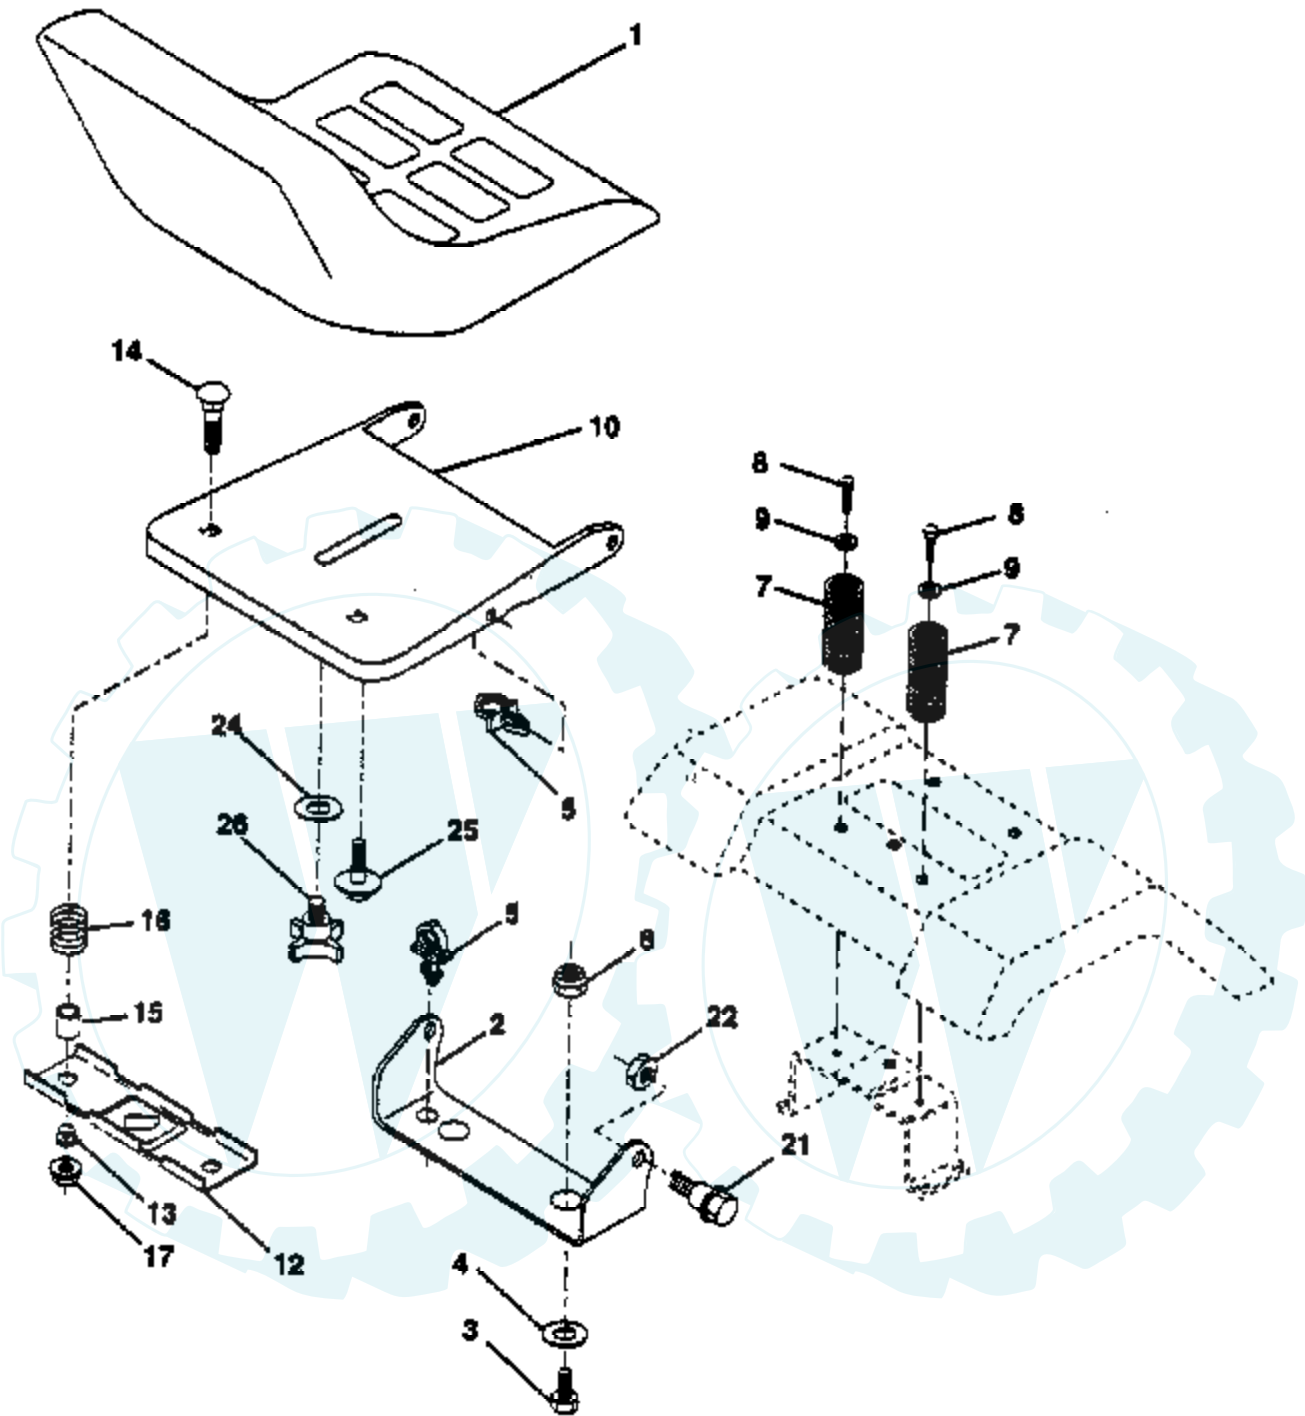

Ref #	Part Number	Qty	Description
71	532142427		Rod Clutch Primary 38/42
72	532131870		Spring Return
73	532127847		Arm Clutch Secondary
74	532121748		Washer 25/32 X 1-5/8 X 16 Ga
75	812000029		Ring Klip #t5304-75
76	532128903		Bolt Shoulder 3/8-16 Unc 1 44
77	532127845		Keeper Spring 4 000
78	532140179		Arm Asm Clutch Primary
79	532127498		Bushing 747 Od X 794 Lg Brass
80	532128759		Spring Clutch Mower 2 750 Zinc
81	873350600		Nut Hex Jam 3/8-16
82	532142028		Trunnion Adj 94
	532140475		Deck Serv 42"mch S Bar Mult-Lang Not Shown.
	532130794		Mandrel Asm Service (Includes Key Nos. 8-10, 12-15, 31 and 33) Not Shown.

Ref #	Part Number	Qty	Description
1	532136973		Wire Asm Inner W/plunger 17 32
2	532140278		Shaft Asm Lift
3	532138284		Pin Groove
4	812000002		E Ring #5133-62
5	819211621		Washer PLTD 21/32 X 1 X 21ga
6	532120183		Bearing Nylon Blk 629 Id
7	532109413		Grip Handle Bicycle Matte Blk
8	532124526		Button Plunger Black
10	532122512		Spring Cprsn 3 750 Oiled
11	532139865		Link Lift LH
12	532139866		Link Lift RH
13	532124670		Retainer Spring
15	532127218		Link Front
16	873350800		Nut Jam Hex 1/2-13 Unc
17	532130171		Trunnion Blk Zinc
18	873800800		Nut Lock W/wsh 1/2-13unc
19	532139868		Arm Suspension Rear
20	532124660		Spring, Retainer
21	819151216		Washer 15/32 x 3/4 x 16 Ga.
22	812000037		Ring Klip #T534037
23	532110807		Nut Special
24	819131016		Washer 13/32 x 5/8 x 16 Ga.
25	532124874		Spring 2-1/8"
26	876020308		Pin cotter 3/32 x 1/2
27	532126971		Rod adj Lifte zino 7.49 work lg.
28	873350600		Nut Hex Jam 3/8 - 16 Unc.
29	532138057		Knob info 3/8 - 16 Unc. Blk w/sym
30	532110810		Turnnion dp. stop dbl thds plt.
31	532140302		Bearing Pvt. Lift Spherical
32	873810600		Nut Lock 3/8-24 W/Nylon Insert
49	532140168		Bracket Stop inf. Hgt.
50	817490608		Screw thdrol 3/8 - 16 x 1/2 Ty. TT