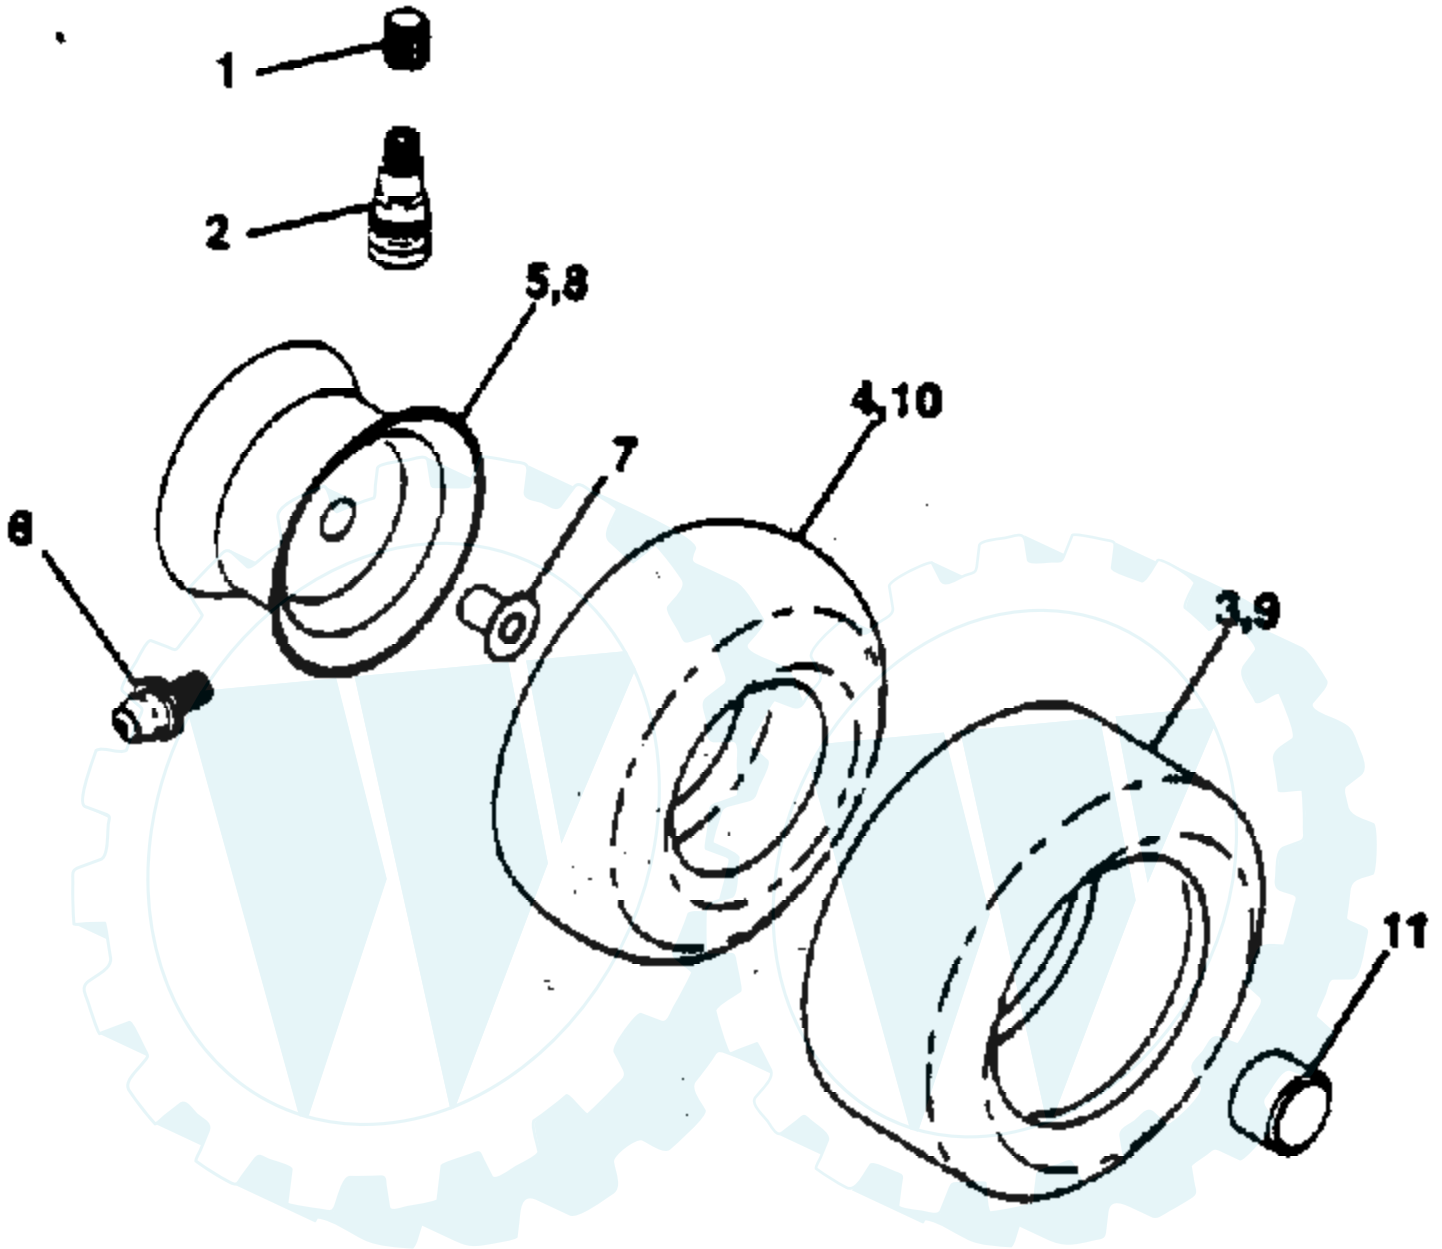

Ref #	Part Number	Qty	Description
1	532121472		Wheel Steering Auto Blk
2	532142033		Axle Asm Fr LT W/gzks 38/42
3	532135227		Spindle Asm LH
4	532135228		Spindle Asm RH
5	532124931		Bearing Race Thrust Harden
6	532121748		Washer 25/32 X 1-5/8 X 16 Ga
7	819272016		Washer 27/32 X 1-1/4 X 16 Ga
8	812000029		Ring Klip #t5304-75
9	532124937		Bearing Col Strg Blk
10	532130468		Link Drag Sol Ball Jt 20 064
11	810040600		Washer Lock Hvy Hlcl Spr 3/8
12	873610600		Nut Fin Hex 3/8-24 Unf
13	532110438		Spacer Bearing Axle Front
14	874011056		Bolt Hex 5/8-11 Unc X 3-1/2
15	873901000		Nut Lock Flange 5/8-11 Unc
16	532132624		Pin Axle 5/8 X 1 55/1 54 Lg
17	532140176		Shaft Asm Strg Private Label
18	532057079		Washer Thrust 515x 750x 033
19	532124035		Support Shaft
20	532126684		Washer Shim 1/4 X 5/8 X 062
21	810040400		Washer Lock Hvy Helical 1/4
22	871070410		Screw Hex Socket 1/4-20 X 5/8
23	532127501		Shaft Asm Pittman
24	532109816		Nyliner Snap In
25	532124036		Bracket Steering
26	812000029		Ring Klip #t5304-75
27	532136874		Gear Sector
28	532124931		Bearing Race Thrust Harden
29	817490612		Screw Thdrol 3/8-16x3/4 Ty-tt
30	810040600		Washer Lock Hvy Hlcl Spr 3/8
31	873610600		Nut Fin Hex 3/8-24 Unf
32	532130465		Rod Tie Wire Form 19 75 Mech
33	543126847		Bushing Link Drag Blk LR
34	819131416		Washer 13/32 X 7/8 X 16 Ga
35	876020412		Pin Cotter 1/8 X 3/4 Cad
36	532102803		Bushing Strg
37	817431008		Screw Slftp #10-16 X 1/2 Ty-b
38	532126805		Insert Cap Strg Wh Au
39	819133808		Washer 13/32 X 2-3/8 X 8 Ga
40	532124701		Nut Lock Center 3/8-24unf
41	532104820		Adaptor Wheel Strg 640/ 635id
42	532140216		Boot Steering Shaft
43	532121749		Washer 25/32 X 1 1/4 X 16 Ga
44	532121748		Washer 25/32 X 1-5/8 X 16 Ga
45	812000029		Ring Klip #t5304-75
46	532121232		Cap Spindle Fr Top Blk
47	532124836		Fitting Grease
57	532140172		Support Shaft Steering
58	817490412		Screw Hex Wsh Thdrol 1/4-20 x 3/4
59	532140171		Shaft Extention Steering
60	874780520		Bolt Fin Hex 5/16-18 Unc x 1-1/4
61	873800500		Nut Lock Hex w/Ins 5/16-18
62	532140285		Clip Tinnerman