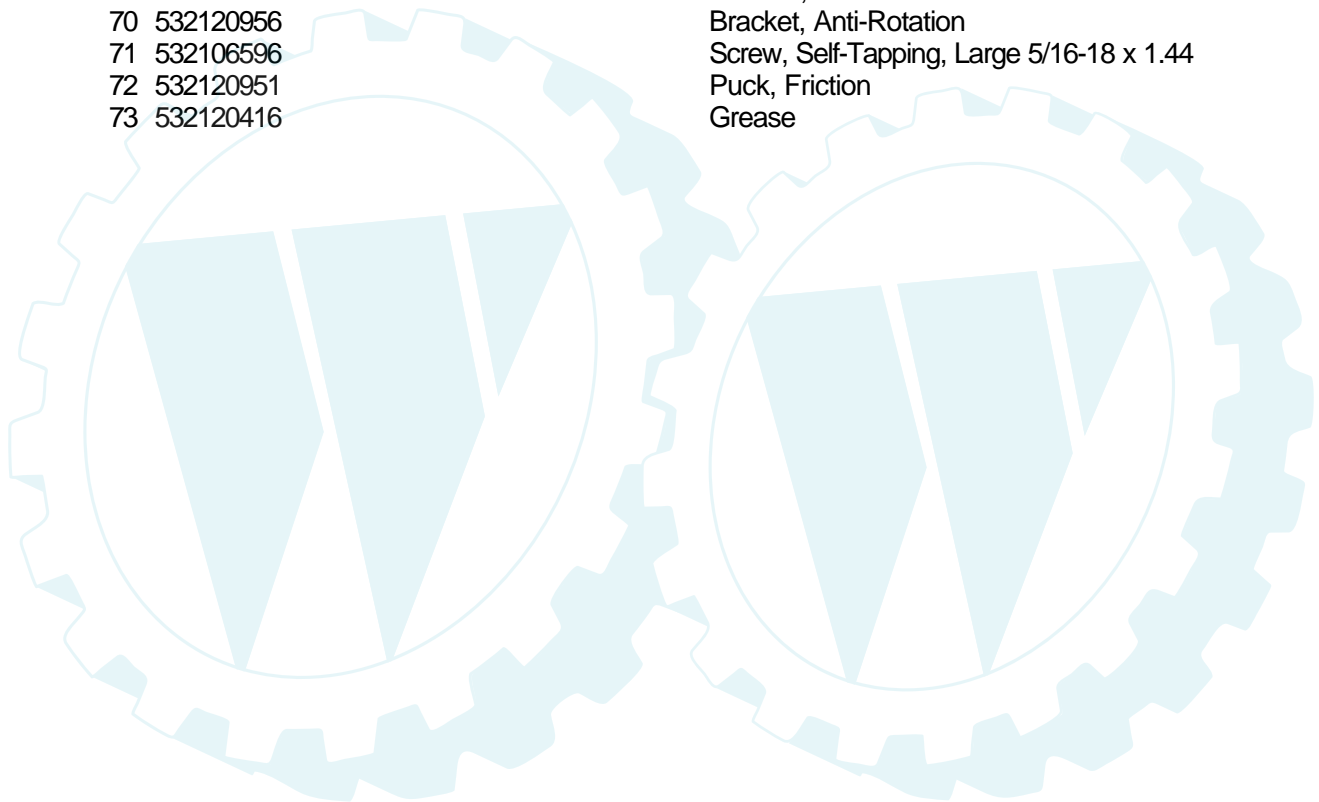

Ref #	Part Number	Qty	Description
56	532105941		Ring, Retaining
57	532110071		Gear, Spur, 32 Teeth
58	532120952		Shaft, Cross
59	532110082		Gear, Miter, 15 Teeth
60	532123908		Axle, R.H.
61	532142680		Housing, Lower
62	532120961		Puck, Friction
63	532007294		Disc, Brake
64	532108989		Spacer
65	532120953		Jaw, Brake
66	532120954		Pin, Dowel
67	532134799		Screw, Self-Tapping, Large 5/16-18 x 2.25
68	532138244		Lever, Actuating
69	532108996		Washer, Plain .321 x 1.00 x .055
70	532120956		Bracket, Anti-Rotation
71	532106596		Screw, Self-Tapping, Large 5/16-18 x 1.44
72	532120951		Puck, Friction
73	532120416		Grease

Ref #	Part Number	Qty	Description
1	532059192		Cap Valve Tire
2	532065139		Stem Valve
3	532106222		Tire F Ts 15 X 6 0 - 6 Service
4	532059904		Tube Front (Service Item Only)
5	532141446		Rim Asm 6"front White Service
6	532124957		Fitting Grease (Front Wheel Only)
7	532124959		Bearing Flange (Front Wheel Only)
8	532141447		Rim Asm 8"rear White Service
9	532106268		Tire R Ts 18x8 5-8 C Service
10	532124926		Tube Rear (Service Item Only)
11	532104757		Cap Axle Blk 1 50 X 1 00