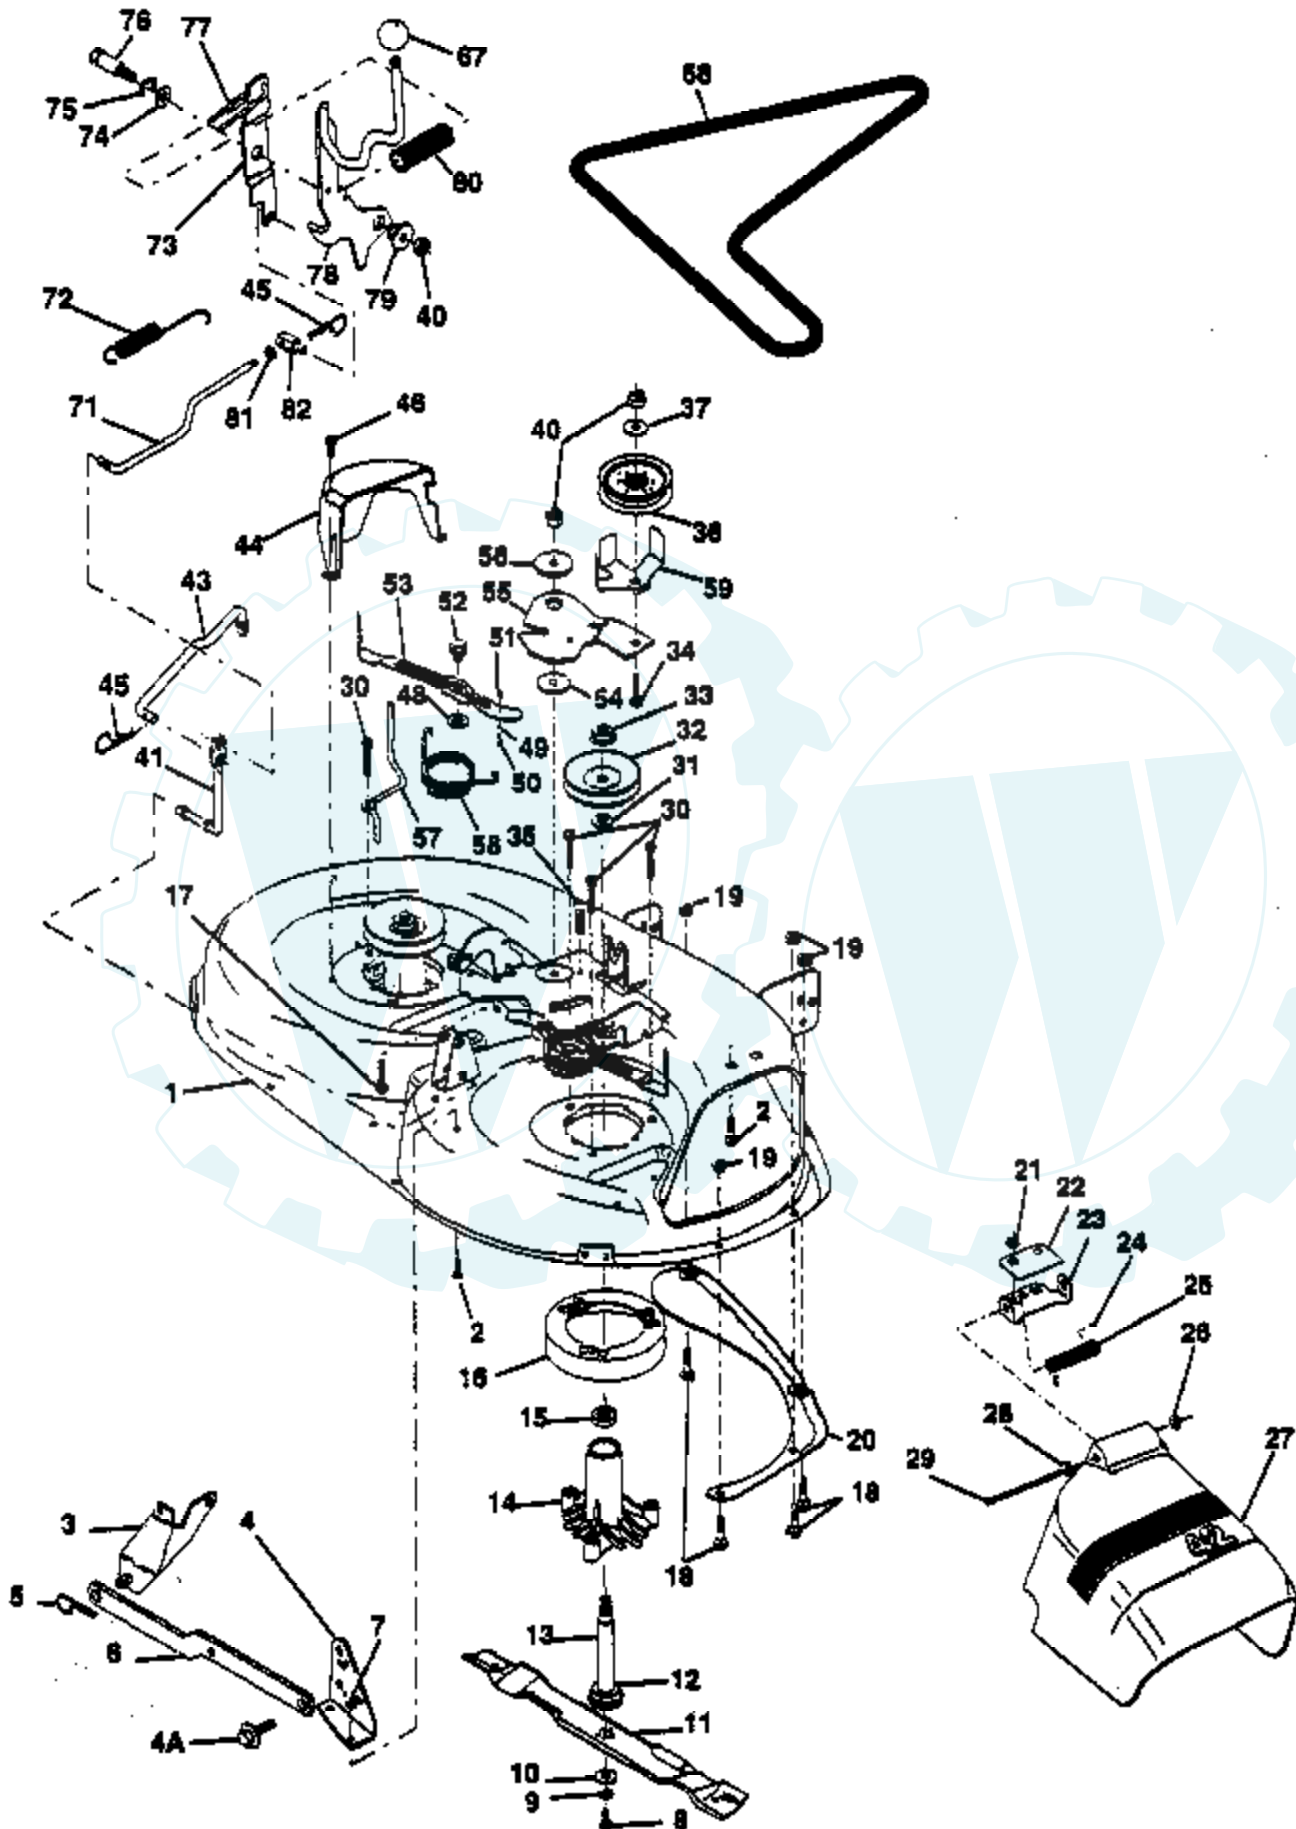

Ref #	Part Number	Qty	Description
1	532140081		Deck Asm MWR 42"weldment
2	872140506		Bolt Rdhd Sqnk 5/16-18unc X3/4
3	532138017		Bracket Asm Fr Sway Bar 38/42
4	532138440		Bracket Asm Deck 42"sway Bar
4A	532132827		Bolt Shoulder
5	532124670		Retainer Spring
6	532130832		Arm Suspension Rear
7	873800500		Locknut-hex W/ins 5/16-18unc P
8	532850857		Bolt 3/8 - 24 X 1.25 Gr 8
9	810030600		Washer Lock Hvy 3/8
10	532140296		Washer Hard Blade Mower Vented
11	532134149		Blade Mower Mulching 42"
12	532129895		Bearing Ball #6024 (Mandrel)
13	532137645		Shaft Asm W/lower Bearing
14	532128774		Housing Mandrel Vented
15	532110485		Bearing Ball Mandrel
16	532140329		Stripper Mower Vented
17	872110610		Bolt Rdhd Sqnk 3/8-16 X 1-1/4
18	872140505		Bolt Rdhd Sqnk 5/16-18 X 5/8
19	873800500		Locknut-hex W/ins 5/16-18unc P
20	532136888		Baffle Vortex 42
21	873800500		Nut Lock Hex W/Ins 5/16-18
22	532134753		Stiffener Bracket 42"deck
23	532131267		Bracket Deflector Mower 42"
24	532105304		Cap Sleeve 80x 112 Blk Mower
25	532123713		Spring Torsion Deflector 2 52
26	532110452		Nut Push Phos & Oil
27	532130968		Shield Deflector Mower 42" Blk
28	819111016		Washer 11/32 X 5/8 X 16 Ga
29	532131491		Rod Hinge 42"6 75 Wlg
30	532138776		Screw Thdrol Hex Head Zinc Mwr
31	532129963		Washer Spacer Mower Vented
32	532129861		Pulley Mandrel 42"
33	532137266		Nut 9/16 Toplock Flng Oil Dip
34	872110614		Bolt Rdhd 3/8-16uncx1-3/4 Gr5
35	532133835		Fastner Christmas Tree
36	532131494		Pulley Idler Flat 3 060
37	819131316		Washer 13/32 X 13/16 X 16
40	873800600		Nut Lock Hex W/Ins 3/8-16 Unc
41	532133551		Rod Pivot W/nibs
43	532140083		Rod Clutch Secondary W/nibs
44	532140088		Guard Mandrel LH Black
45	532124788		Spring Retainer 1" Zinc/cad
46	532137729		Screw Hex Thd Cut 1/4-20x5/8 T
48	532133944		Washer Hardened Smaller
49	532133940		Roller Asm Cam Follower 42"dec
50	532131340		Bolt Shldr 10-24 Zinc Gr 5 42"
51	532069180		Nut Lock #10-24 Unc
52	532139888		Bolt Shoulder 5/16-18 Unc Blkz
53	532131845		Arm Asm Pad Brake
54	532133943		Washer Hardened
55	532140084		Arm Idler 42"mower LT/YT
56	532122052		Spacer Retainer Pm Mower
57	532140090		Keeper Belt LH Front
58	532140086		Spring Torsion Brakes
59	532141043		Guard TUV Idler
67	532106933		Knob Rd 1/2-13 Plstc Thds Blk
68	532140067		V-Belt Mower 42" 82 625