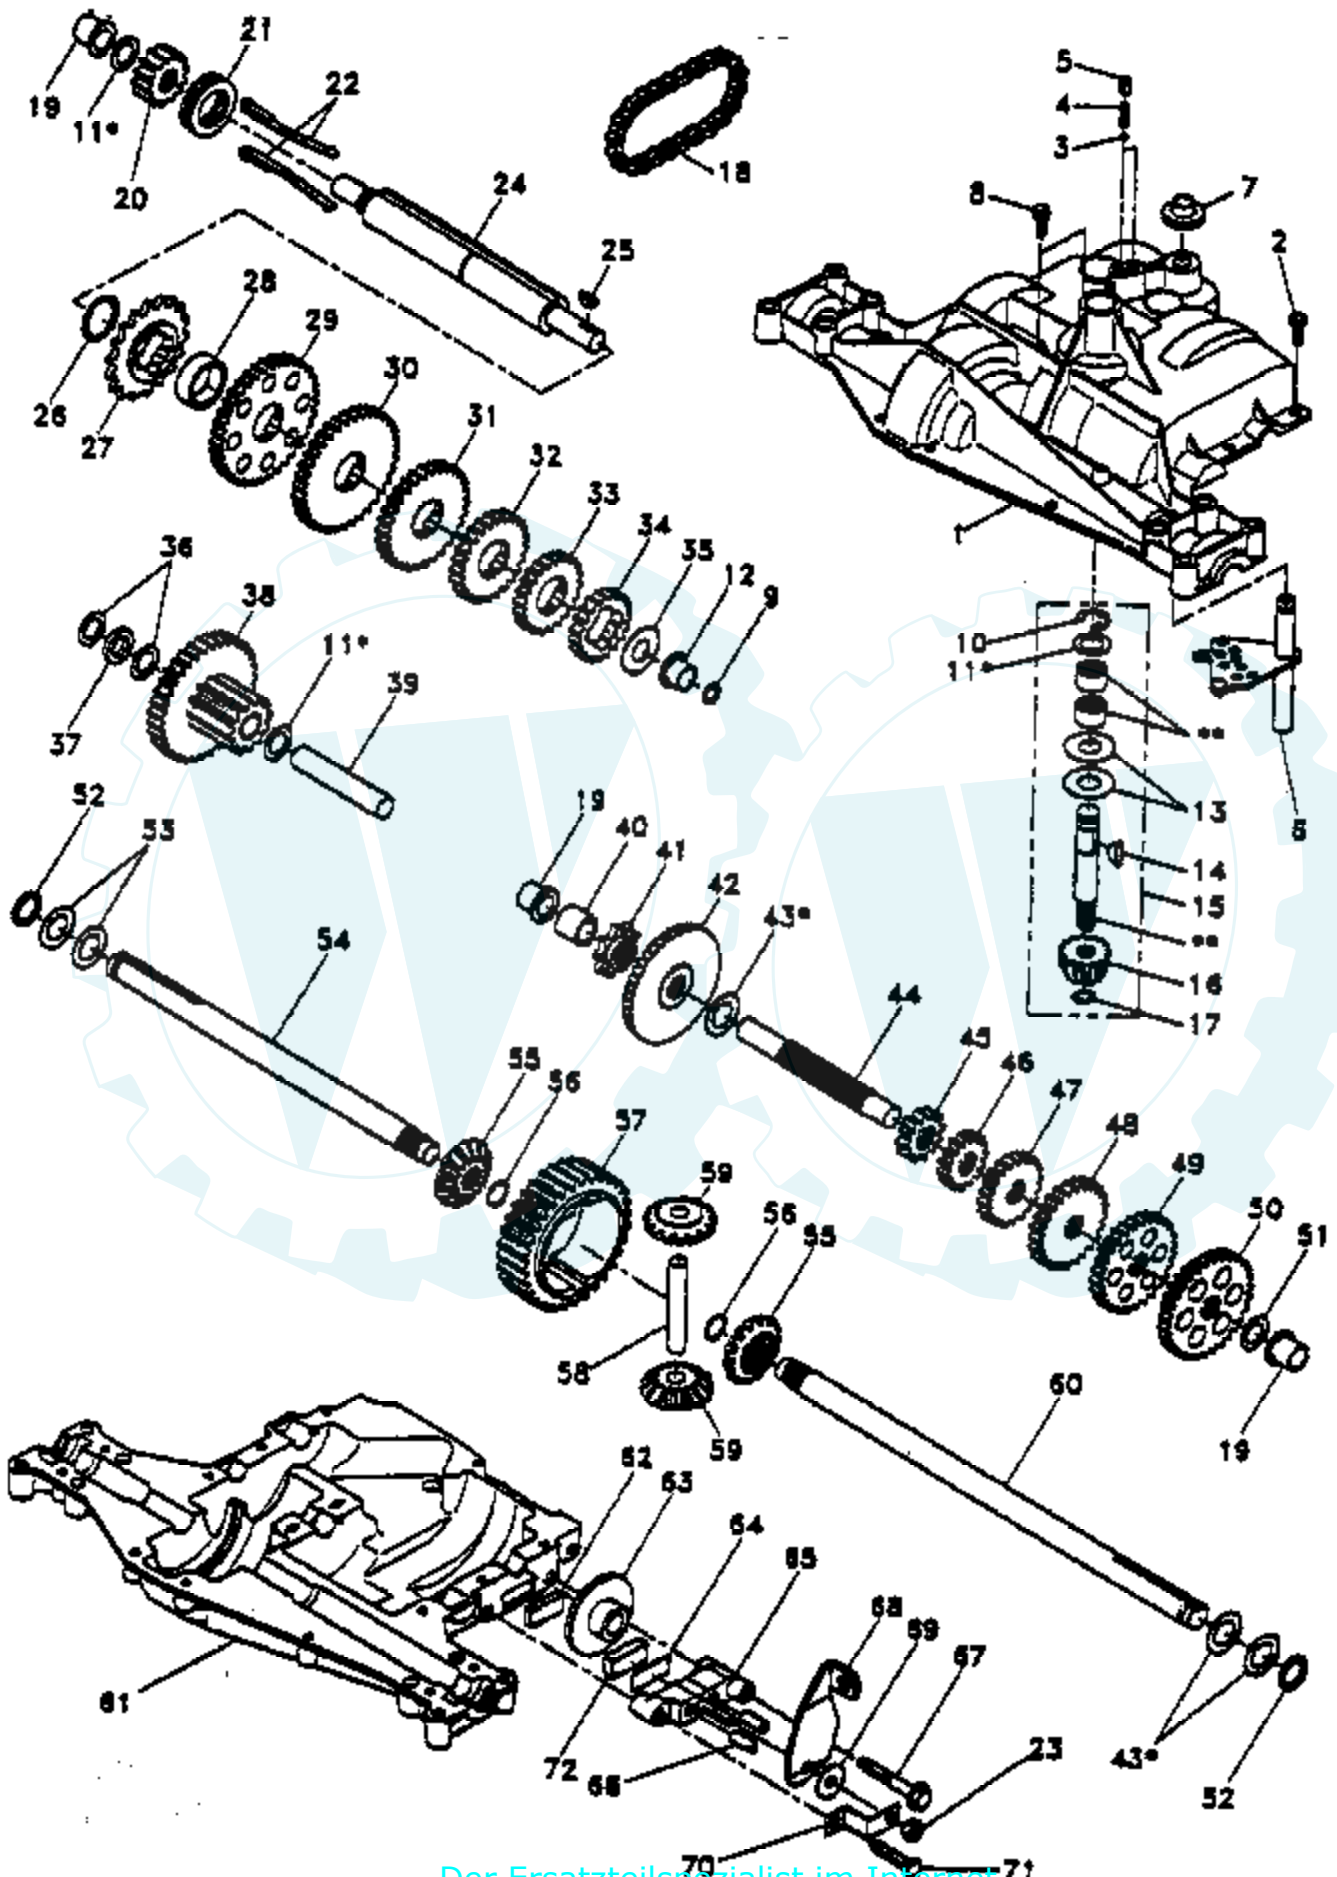

Ref #	Part Number	Qty	Description
1	532142671		Housing, Upper
2	532002274		Screw, Self-Tapping, Large 1/4-20 x .734
3	532134400		Ball, Detent
4	532105904		Spring, Detent
5	532105905		Screw, Set
6	532138235		Kit, Shifter Assembly
7	532134399		Boot, Shifter
8	532134791		Screw, Self-Tapping, with Sealer
9	532138241		Square Ring
10	532142672		Ring, Retaining
11	532134793		Assembly, Kit, Shim .625 Shaft Use in combinations to maintain proper clearances.
12	532142673		Bearing, Flange
13	532120415		Washer, Plain .632 x 1.38 x .046
14	532142674		Key, Woodruff, #9
15	532138234		Assembly, Kit, Input Shaft
16	532110078		Pinion, Bevel, 14 Teeth
17	532105909		Ring, Retaining
18	532105910		Chain, 24 Pitches
19	532105911		Bearing, Flange
20	532142675		Gear, Spur, 14 Teeth
21	532138246		Collar, Clutch
22	532138236		Assembly, Kit, Clutch Keys
23	873810500		Locknut 5/16-24
24	532142676		Shaft, Intermediate
25	532002244		Key, Woodruff, #61
26	532105916		Ring, Retaining
27	532120470		Sprocket, 18 Teeth
28	532110070		Spacer
29	532142677		Gear, Spur, 37 Teeth
30	532142681		Gear, Spur, 35 Teeth
31	532120405		Gear, Spur, 30 Teeth
32	532108980		Gear, Spur, 25 Teeth
33	532120406		Gear, Spur, 22 Teeth
34	532134796		Gear, Spur, 19 Teeth
35	532105925		Washer, Plain .640 x 1.37 x .061
36	532002232		Washer, Plain .632 x 1.00 x .026
37	532108978		Spacer .630 x 1.00 x .169
38	532110079		Assembly, Gear, Combination of 12 Teeth and 35 Teeth
39	532124639		Shaft, Idler
40	532120472		Spacer .635 x .875 x .755
41	532105928		Sprocket, 9 Teeth
42	532110084		Gear, Bevel, 42 Teeth
43	532134394		Assembly, Kit, Shim .750 Shaft Use in combinations to maintain proper clearances.
44	532120473		Shaft, Drive
45	532142678		Gear, Spur, 12 Teeth
46	532142679		Gear, Spur, 15 Teeth
47	532120407		Gear, Spur, 20 Teeth
48	532106589		Gear, Spur, 25 Teeth
49	532120408		Gear, Spur, 28 Teeth
50	532105937		Gear, Spur, 31 Teeth
51	532002226		Washer, Plain .632 x 1.00 x .060
52	532134401		Washer, Neoprene
53	532002264		Washer, Plain .758 x 1.25 x .031
54	532120474		Axle, I.H.
55	532110081		Gear, Miter, 15 Teeth