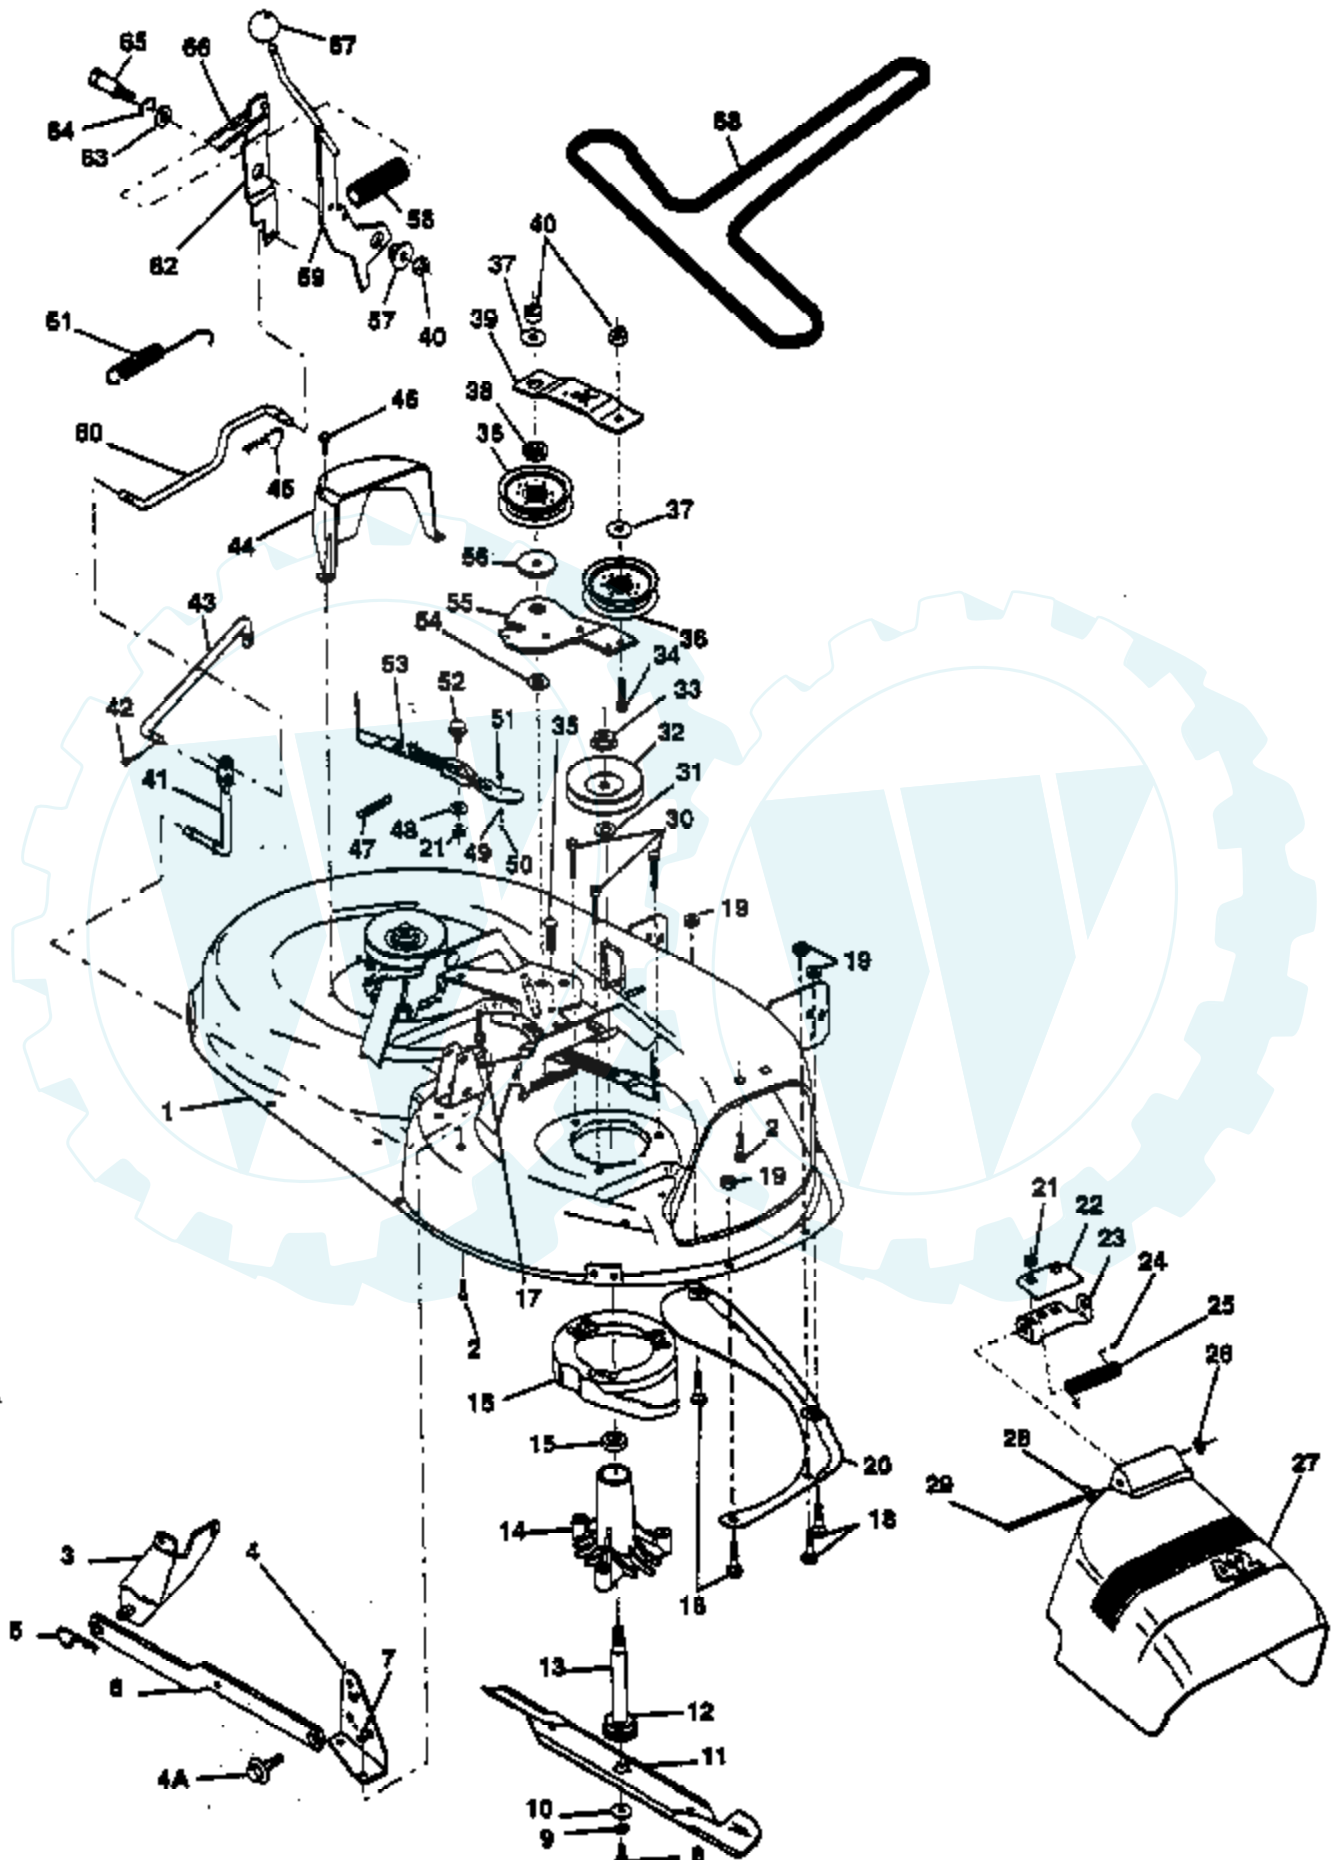

Ref #	Part Number	Qty	Description
1	532138024		Mower Housing
2	872140506		Bolt Rdhd Sqnk 5/16-18unc X3/4
3	532138017		Bracket Asm Fr Sway Bar 38/42
4	532138440		Bracket Asm Deck 42"sway Bar
4a	532132827		Bolt Shoulder
5	532124670		Retainer Spring
6	532130832		Arm Suspension Rear
7	873800500		Locknut-hex W/ins 5/16-18unc P
8	532850857		Bolt 3/8 - 24 X 1.25 Gr 8
9	810030600		Washer Lock Hvy 3/8
10	532129962		Washer Hard Blade Mower Vented
11	532138498		Blade Mower High Perf 42"
12	532129895		Bearing Ball #6024 (Mandrel)
13	532137645		Shaft Asm W/lower Bearing
14	532128774		Housing Mandrel Vented
15	532110485		Bearing Ball Mandrel
16	532136929		Stripper Mower Vented
17	872110618		Bolt Rdhd Sqnk 3/8-16 X 2-1/4
18	872140505		Bolt Rdhd Sqnk 5/16-18 X 5/8
19	873800500		Locknut-hex W/ins 5/16-18unc P
20	532136888		Baffle Vortex 42
21	873680500		Nut Crown Lock 5/16-18
22	532134753		Stiffener Bracket 42"deck
23	532131267		Bracket Deflector Mower 42"
24	532105304		Cap Sleeve 80x 112 Blk Mower
25	532123713		Spring Torsion Deflector 2 52
26	532110452		Nut Push Phos & Oil
27	532130968		Shield Deflector Mower 42" Blk
28	819111016		Washer 11/32 X 5/8 X 16 Ga
29	532131491		Rod Hinge 42"6 75 Wlg
30	532078158		Bolt 5/16-18 X 1 25 T/t
31	532129963		Washer Spacer Mower Vented
32	532129861		Pulley Mandrel 42"
33	532137266		Nut 9/16 Toplock Flng Oil Dip
34	872110614		Bolt Rdhd 3/8-16uncx1-3/4 Gr5
35	532133835		Fastner Christmas Tree
36	532131494		Pulley Idler Flat 3 060
37	819131612		Washer 13/32 X 1 X 12 Ga
38	532133502		Spacer Arm Idler Upper Hdn 42"
39	532133503		Stiffener Arm Idler Upper 42"
40	873680600		Nut Crownlock 3/8-16 Unc
41	532133551		Rod Pivot W/nibs
42	876020312		Pin Cotter 3/32 X 3/4 Cad
43	532133504		Rod Clutch Secondary W/nibs
44	532134236		Guard Mandrel LH Black
45	532124788		Spring Retainer 1" Zinc/cad
46	532137729		Screw Thdrol 1/4-20x5/8 T
47	532131335		Spring Extension
48	532133944		Washer Hardened Smaller
49	532133940		Roller Asm Cam Follower 42"dec
50	532131340		Bolt Shldr 10-24 Zinc Gr 5 42"
51	532069180		Nut Lock #10-24 Unc
52	532105529		Bolt Shoulder 5/16-18 Unc Blkz
53	532131845		Arm Asm Pad Brake
54	532133943		Washer Hardened
55	532133844		Arm Idler 42"mower LT/YT
56	532122052		Spacer Retainer Pm Mower
57	532127498		Bushing 7/47 Od X 7/94 Lg Brass