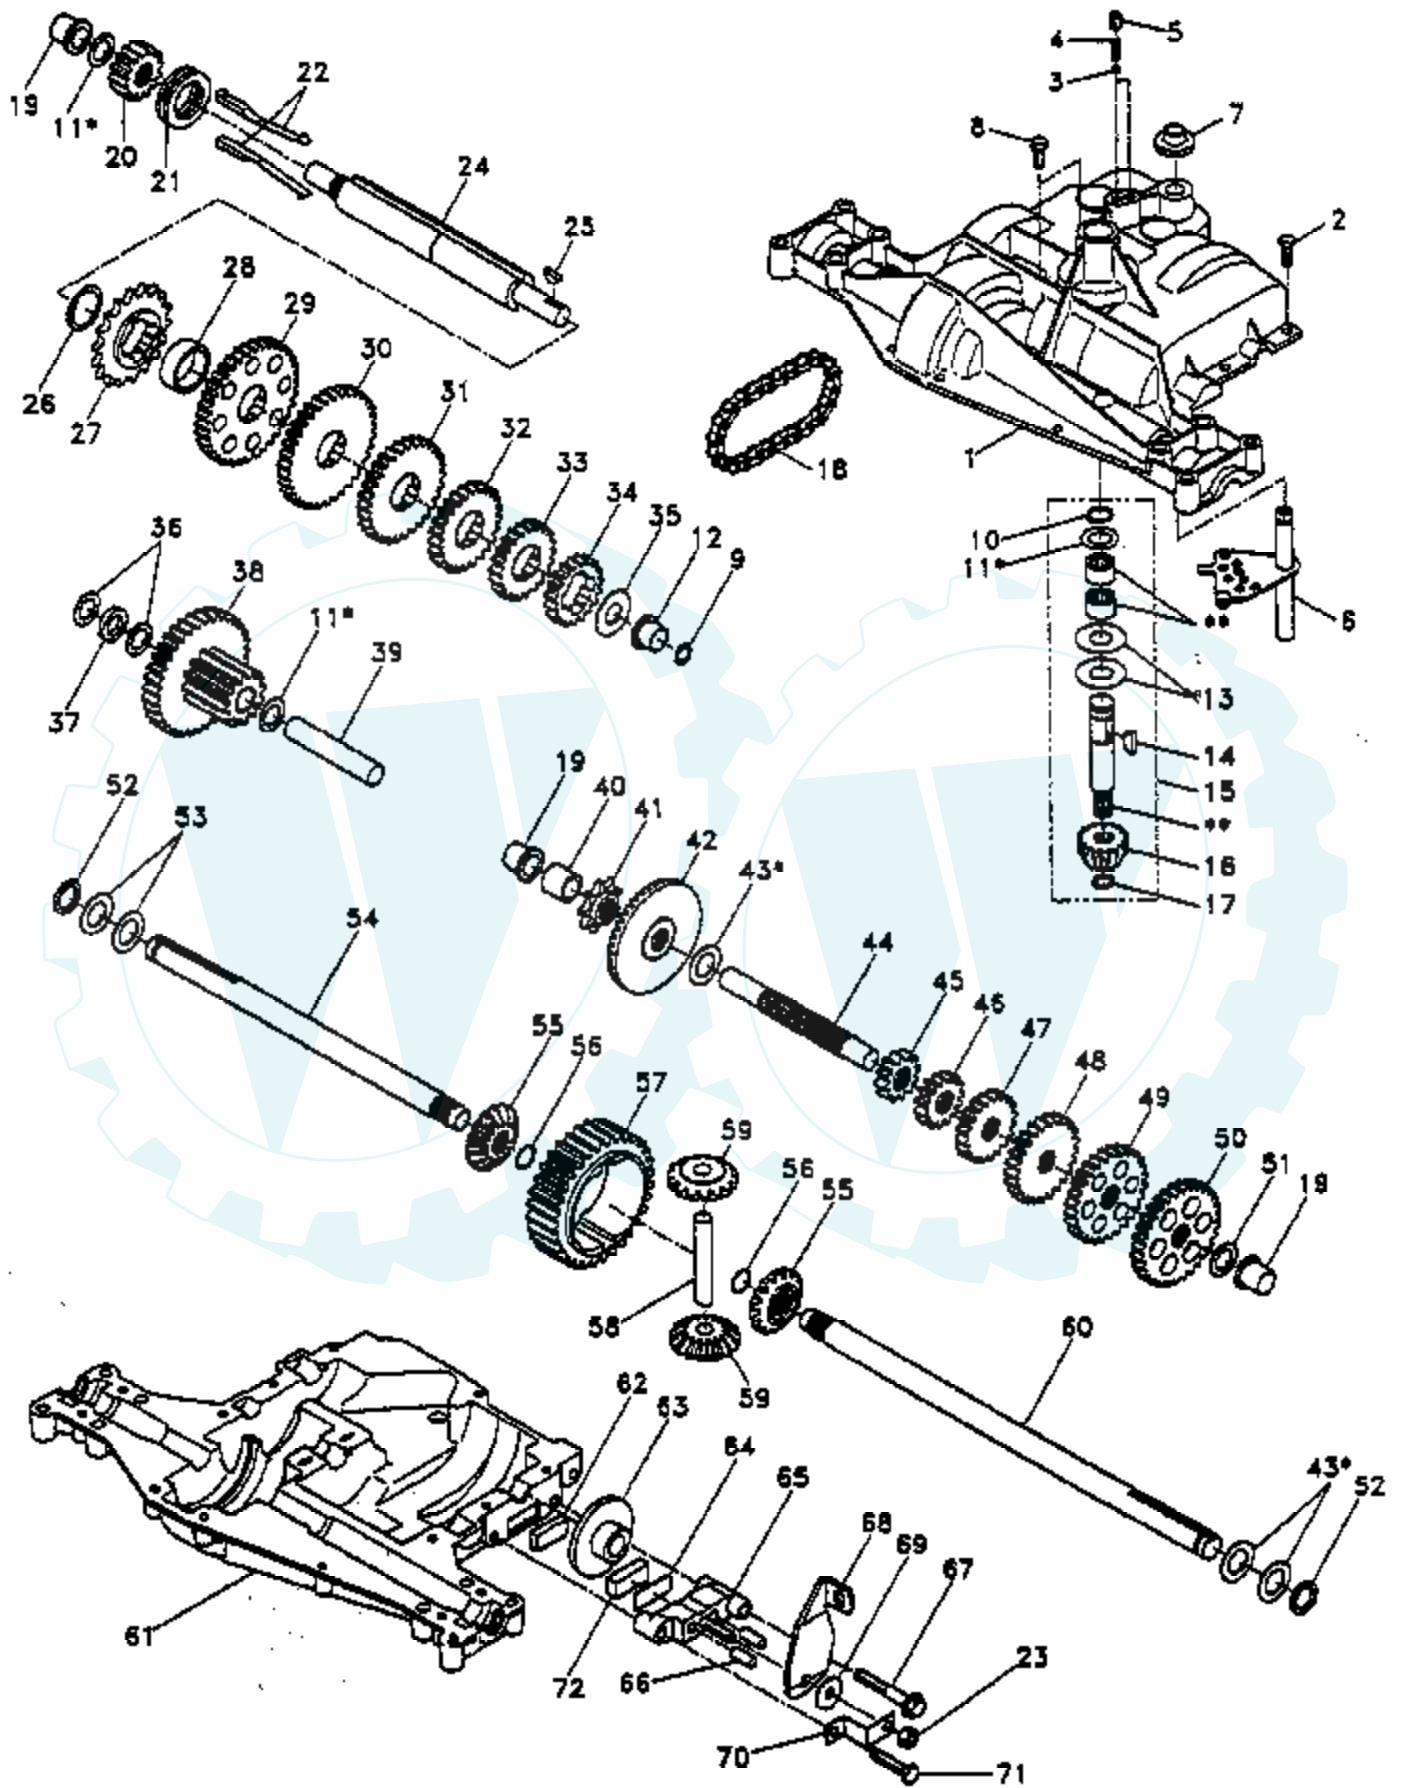

Ref #	Part Number	Qty	Description
1	138248		Housing, Upper
2	02274J		Screw, Self-Tapping, Large 1/4-20 x .734
3	134400		Ball, Detent
4	105904X		Spring, Detent
5	105905X		Screw, Set
6	138235		Kit, Shifter Assembly
7	134399		Boot, Shifter
8	134791		Screw, Tapping w/Sealer
9	138241		Square Ring
10	02267J		Ring, Retaining
11	134793		Assembly, Kit, Shim .625 Shaft Use in combinations to maintain proper clearances.
12	138240		Bearing, Flange
13	120415X		Washer, Plain .632 x 1.38 x .046
14	02257J		Key, Woodruff, #9
15	138234		Assembly, Kit, Input Shaft
16	110078X		Pinion, Bevel, 14 Teeth
17	105909X		Ring, Retaining
18	105910X		Chain, 24 Pitches
19	105911X		Bearing, Flange
20	138242		Gear, Spur, 14 Teeth
21	138246		Collar, Clutch
22	138236		Assembly, Kit, Clutch Keys
23	73810500		Locknut 5/16-24
24	138243		Shaft, Intermediate
25	02244J		Key, Woodruff, #61
26	105916X		Ring, Retaining
27	120470X		Sprocket, 18 Teeth
28	110070X		Spacer
29	108977X		Gear, Spur, 37 Teeth
30	109254X		Gear, Spur, 35 Teeth
31	120405X		Gear, Spur, 30 Teeth
32	108980X		Gear, Spur, 25 Teeth
33	120406X		Gear, Spur, 22 Teeth
34	134796		Gear, Spur, 19 Teeth
35	105925X		Washer, Plain .640 x 1.37 x .061
36	02232J		Washer, Plain .632 x 1.00 x .026
37	108978X		Spacer .630 x 1.00 x .169
38	110079X		Assembly, Gear, Combination of 12 Teeth and 35 Teeth
39	124639X		Shaft, Idler
40	120472X		Spacer .635 x .875 x .755
41	105928X		Sprocket, 9 Teeth
42	110084X		Gear, Bevel, 42 Teeth
43	134394		Assembly, Kit, Shim .750 Shaft Use in combinations to maintain proper clearances.
44	120473X		Shaft, Drive
45	105933X		Gear, Spur, 12 Teeth
46	106151X		Gear, Spur, 15 Teeth
47	120407X		Gear, Spur, 20 Teeth
48	106589X		Gear, Spur, 25 Teeth
49	120408X		Gear, Spur, 28 Teeth
50	105937X		Gear, Spur, 31 Teeth
51	02226J		Washer, Plain .632 x 1.00 x .060
52	502134401		Washer, Neoprene
53	02264J		Washer, Plain .758 x 1.25 x .031
54	120474X		Axle, I.H.
55	110081X		Gear, Miter, 15 Teeth