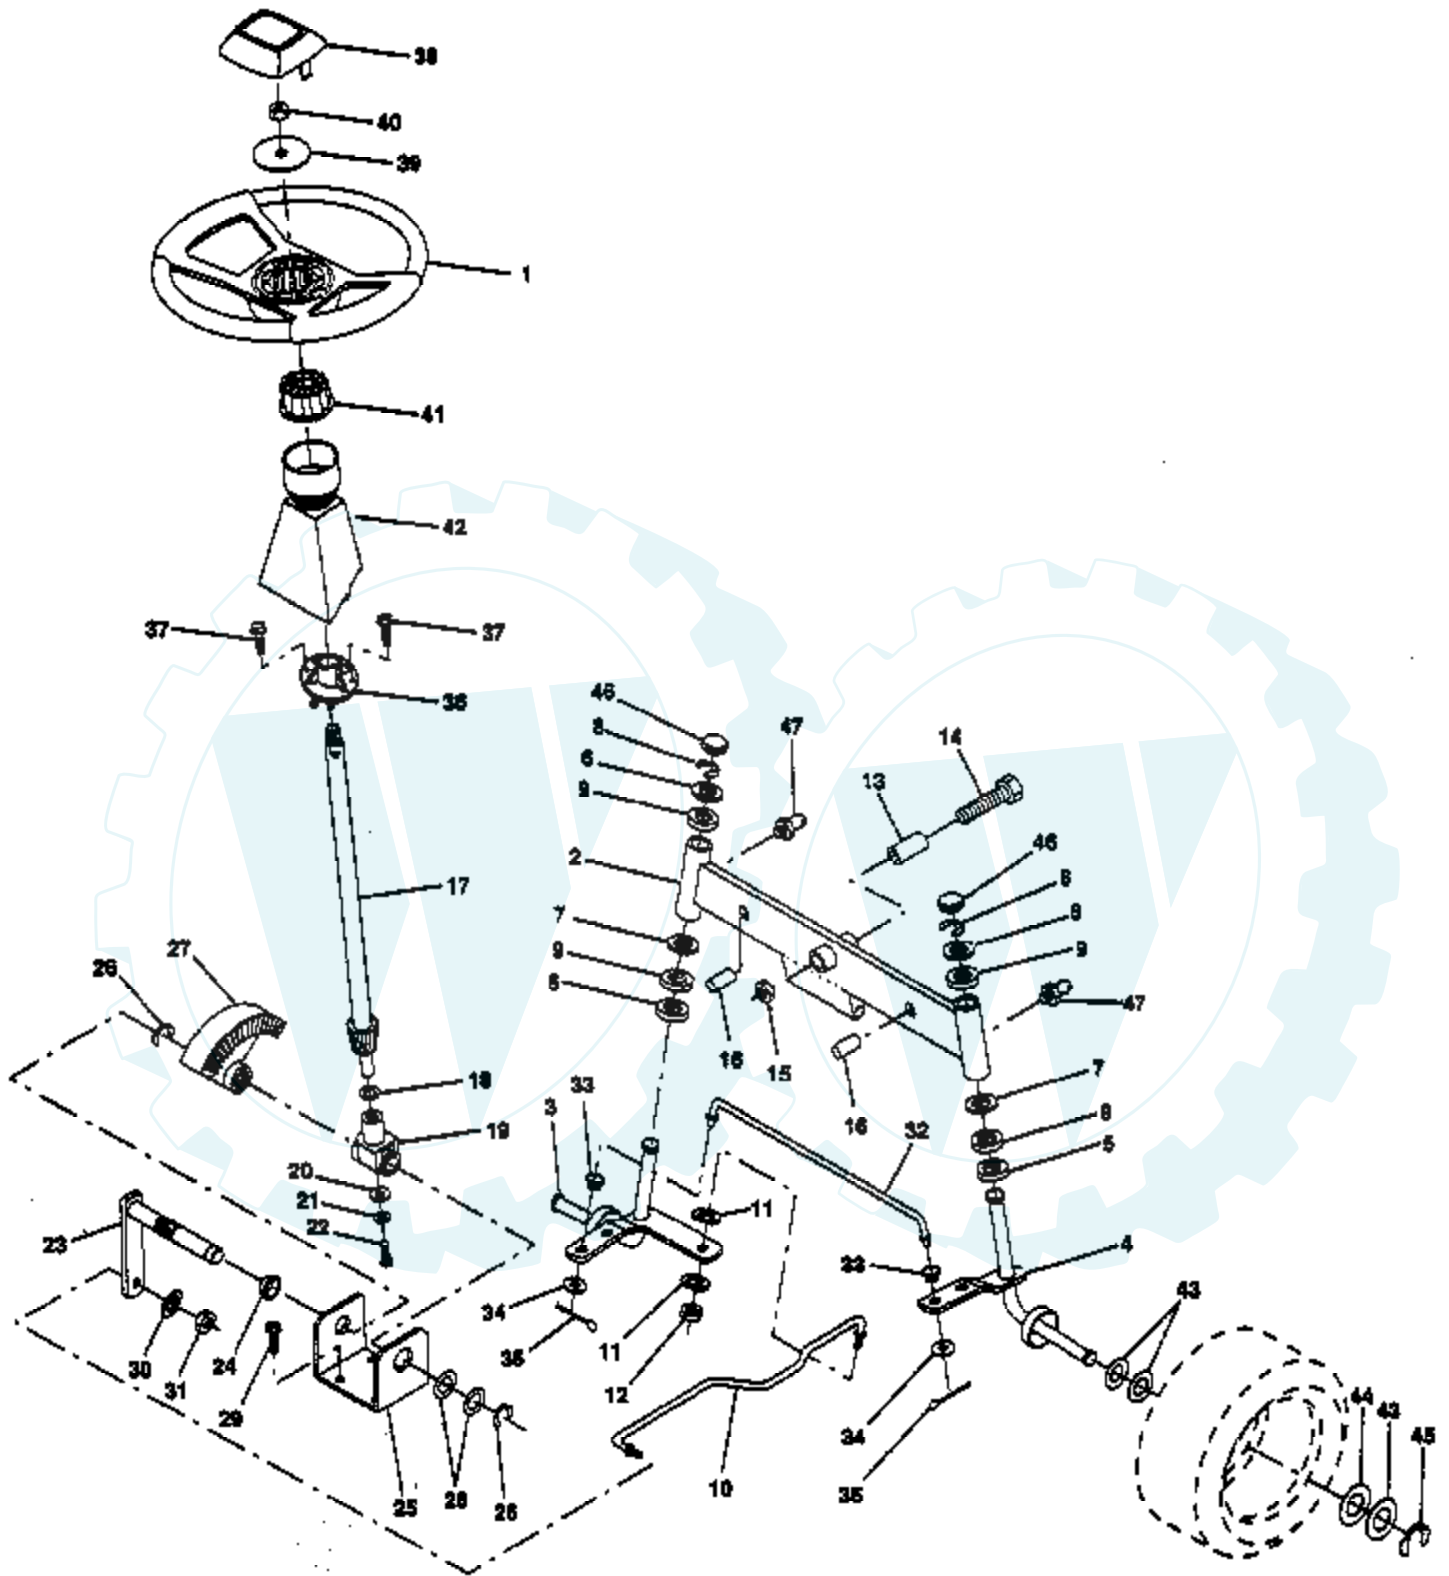

Ref #	Part Number	Qty	Description
1	532121472		Wheel Steering Auto Blk
2	532133988		Axle Asm Fr LT W/gzks 38/42
3	532135227		Spindle Asm LH
4	532135228		Spindle Asm RH
5	532124931		Bearing Race Thrust Harden
6	532121748		Washer 25/32 X 1-5/8 X 16 Ga
7	819272016		Washer 27/32 X 1-1/4 X 16 Ga
8	812000029		Ring Klip #t5304-75
9	532124937		Bearing Col Strg Blk
10	532130468		Link Drag Sol Ball Jt 20 064
11	810040600		Washer Lock Hvy Hlcl Spr 3/8
12	873610600		Nut Fin Hex 3/8-24 Unf
13	532110438		Spacer Bearing Axle Front
14	874011056		Bolt Hex 5/8-11 Unc X 3-1/2
15	873901000		Nut Lock Flange 5/8-11 Unc
16	532132624		Pin Axle 5/8 X 1 55/1 54 Lg
17	532132614		Shaft Asm Strg 5/8 X 15 19 LT
18	532057079		Washer Thrust 515x 750x 033
19	532124035		Support Shaft
20	532126684		Washer Shim 1/4 X 5/8 X 062
21	810040400		Washer Lock Hvy Helical 1/4
22	871070410		Screw Hex Socket 1/4-20 X 5/8
23	532127501		Shaft Asm Pittman
24	532109816		Nyliner Snap In
25	532124036		Bracket Steering
26	812000029		Ring Klip #t5304-75
27	532136874		Gear Sector
28	532124931		Bearing Race Thrust Harden
29	817490612		Screw Thdrol 3/8-16x3/4 Ty-tt
30	810040600		Washer Lock Hvy Hlcl Spr 3/8
31	873610600		Nut Fin Hex 3/8-24 Unf
32	532130465		Rod Tie Wire Form 19 75 Mech
33	532126847		Bushing Link Drag Blk LR
34	819131416		Washer 13/32 X 7/8 X 16 Ga
35	876020412		Pin Cotter 1/8 X 3/4 Cad
36	532132196		Bushing Strg 5/8 Id Dash
37	817431008		Screw Slftp #10-16 X 1/2 Ty-b
38	532126805		Insert Cap Strg Wheel Blk
39	819133808		Washer 13/32 X 2-3/8 X 8 Ga
40	532124701		Nut Lock Center 3/8-24unf
41	532104820		Adaptor Wheel Strg 640/ 635id
42	532124418		Boot Shaft Steering Blk
43	532121749		Washer 25/32 X 1 1/4 X 16 Ga
44	532121748		Washer 25/32 X 1-5/8 X 16 Ga
45	812000029		Ring Klip #t5304-75
46	532121232		Cap Spindle Fr Top Blk
47	532124836		Fitting Grease