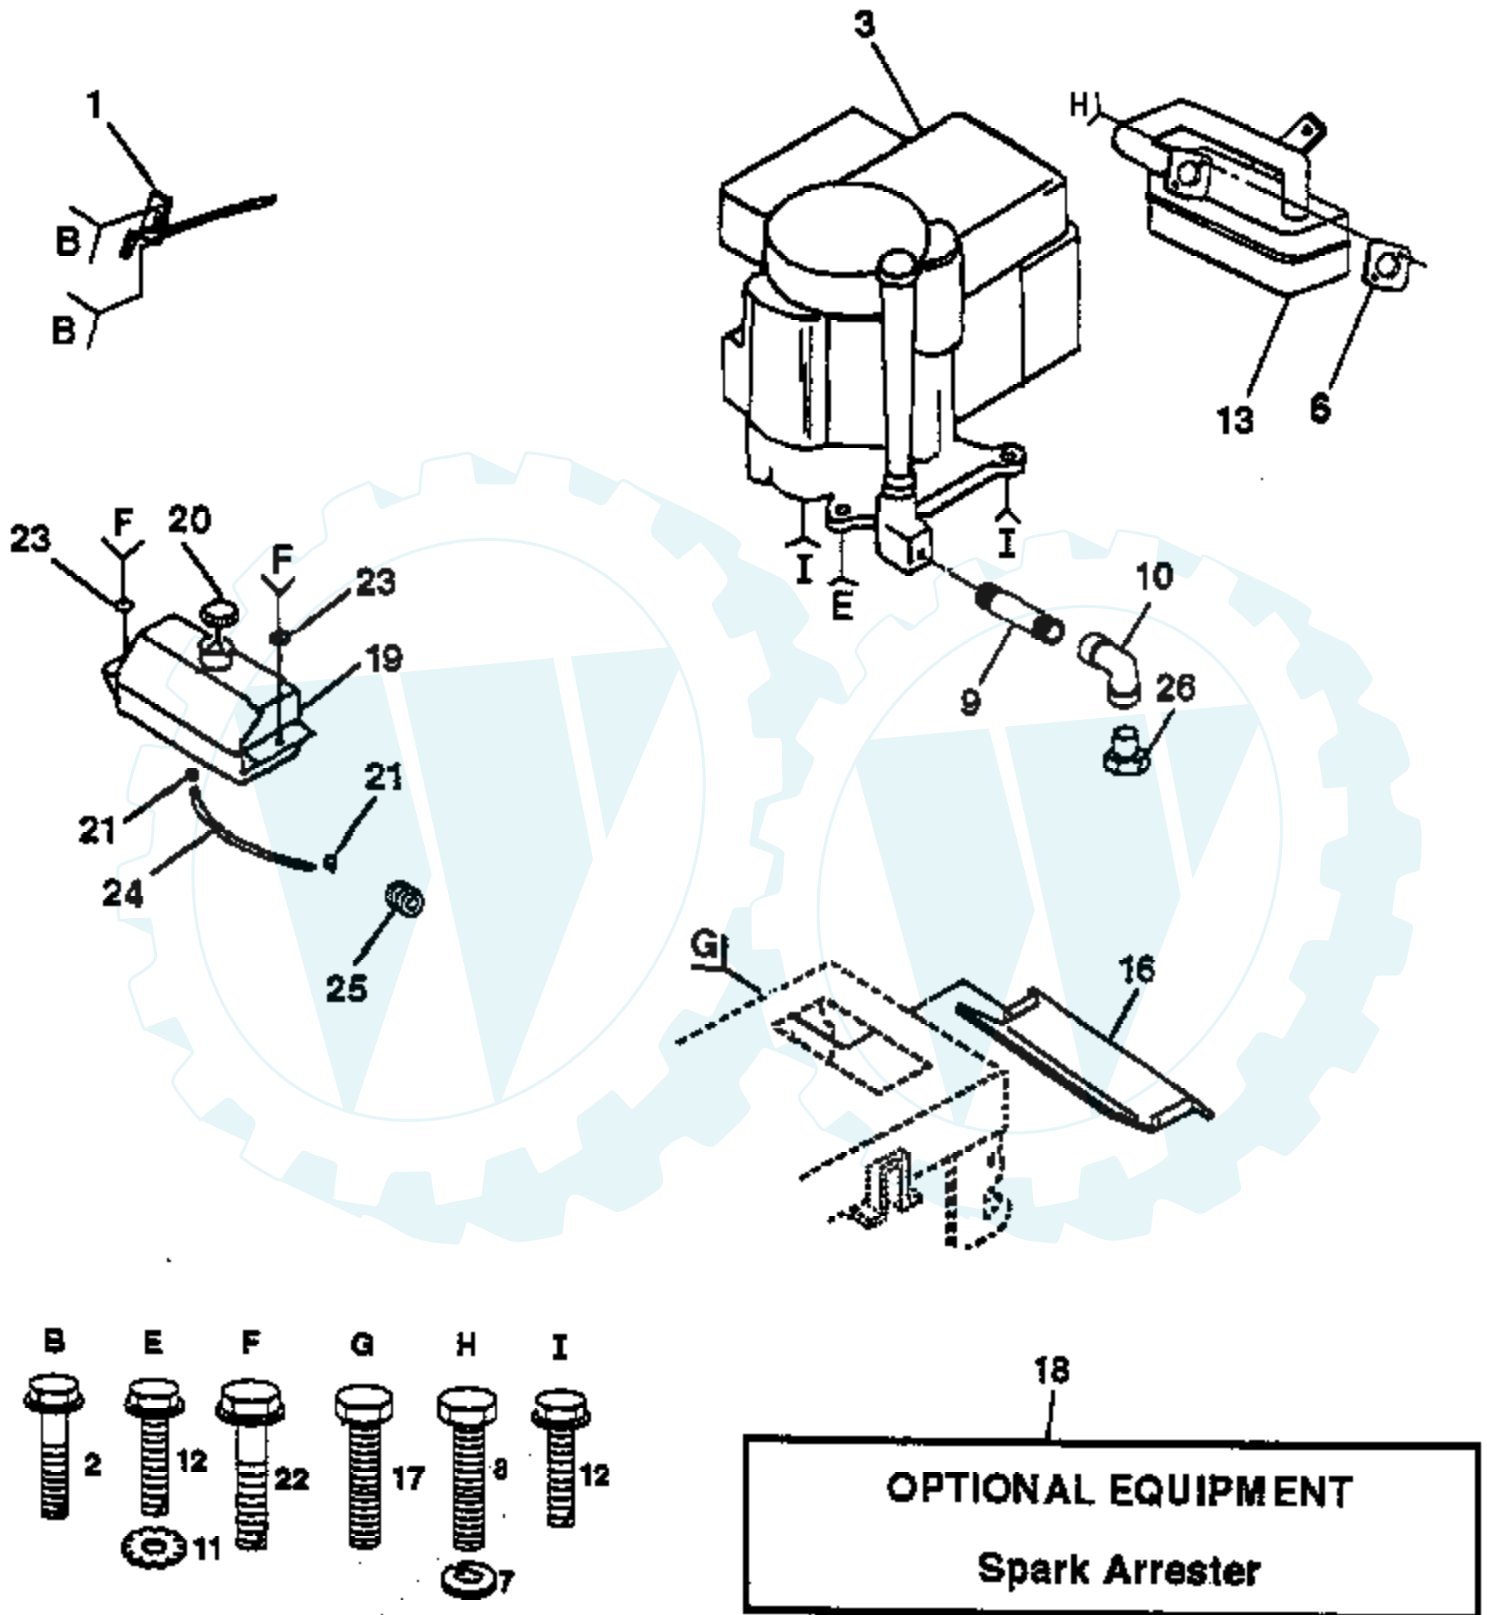

Ref #	Part Number	Qty	Description
1	532132771		Control Th/ch RH Blk Tee 15 10
2	817720410		Screw Hex Thd Cut 1/4-20x5/8 T
6	532125593		Gasket Eng 1 313 Id Tin Plated
7	810040500		Washer Lock Hvy Hlcl Spr 5/16
8	871070512		Screw Hexhd Cap 5/16-18x 3/4
9	813280324		Nipple Pipe 3/8 Npt X 3"
10	813200300		Elbow Std 90 Degree 3/8-18 Npt
11	811050600		Washer Lock Ext Tooth 3/8
12	817490620		Screw Thdrol 3/8-16x1-1/4 TYTT
13	532137348		Muffler LT B&S 12/12 5 HP
16	532128953		Shield Heat Browning LT/YT
17	817021008		Screw Tap Hex #10-24unc X 1/2
18	532137180		Kit Spark Arrestor (Flat Scrn)
19	532109202		Tank Fuel Front 1 25
20	532123549		Cap Asm Fuel W/sym Vented
21	532123487		Clamp Hose Blk
22	817490412		Screw Hexwsh Thdrol 1/4-20x3/4
23	819091416		Washer 9/32 X 7/8 X 16 Ga
24	532008548		Line Fuel 13"
25	532124028		Bushing Snap Nyl Blk Fuel Line