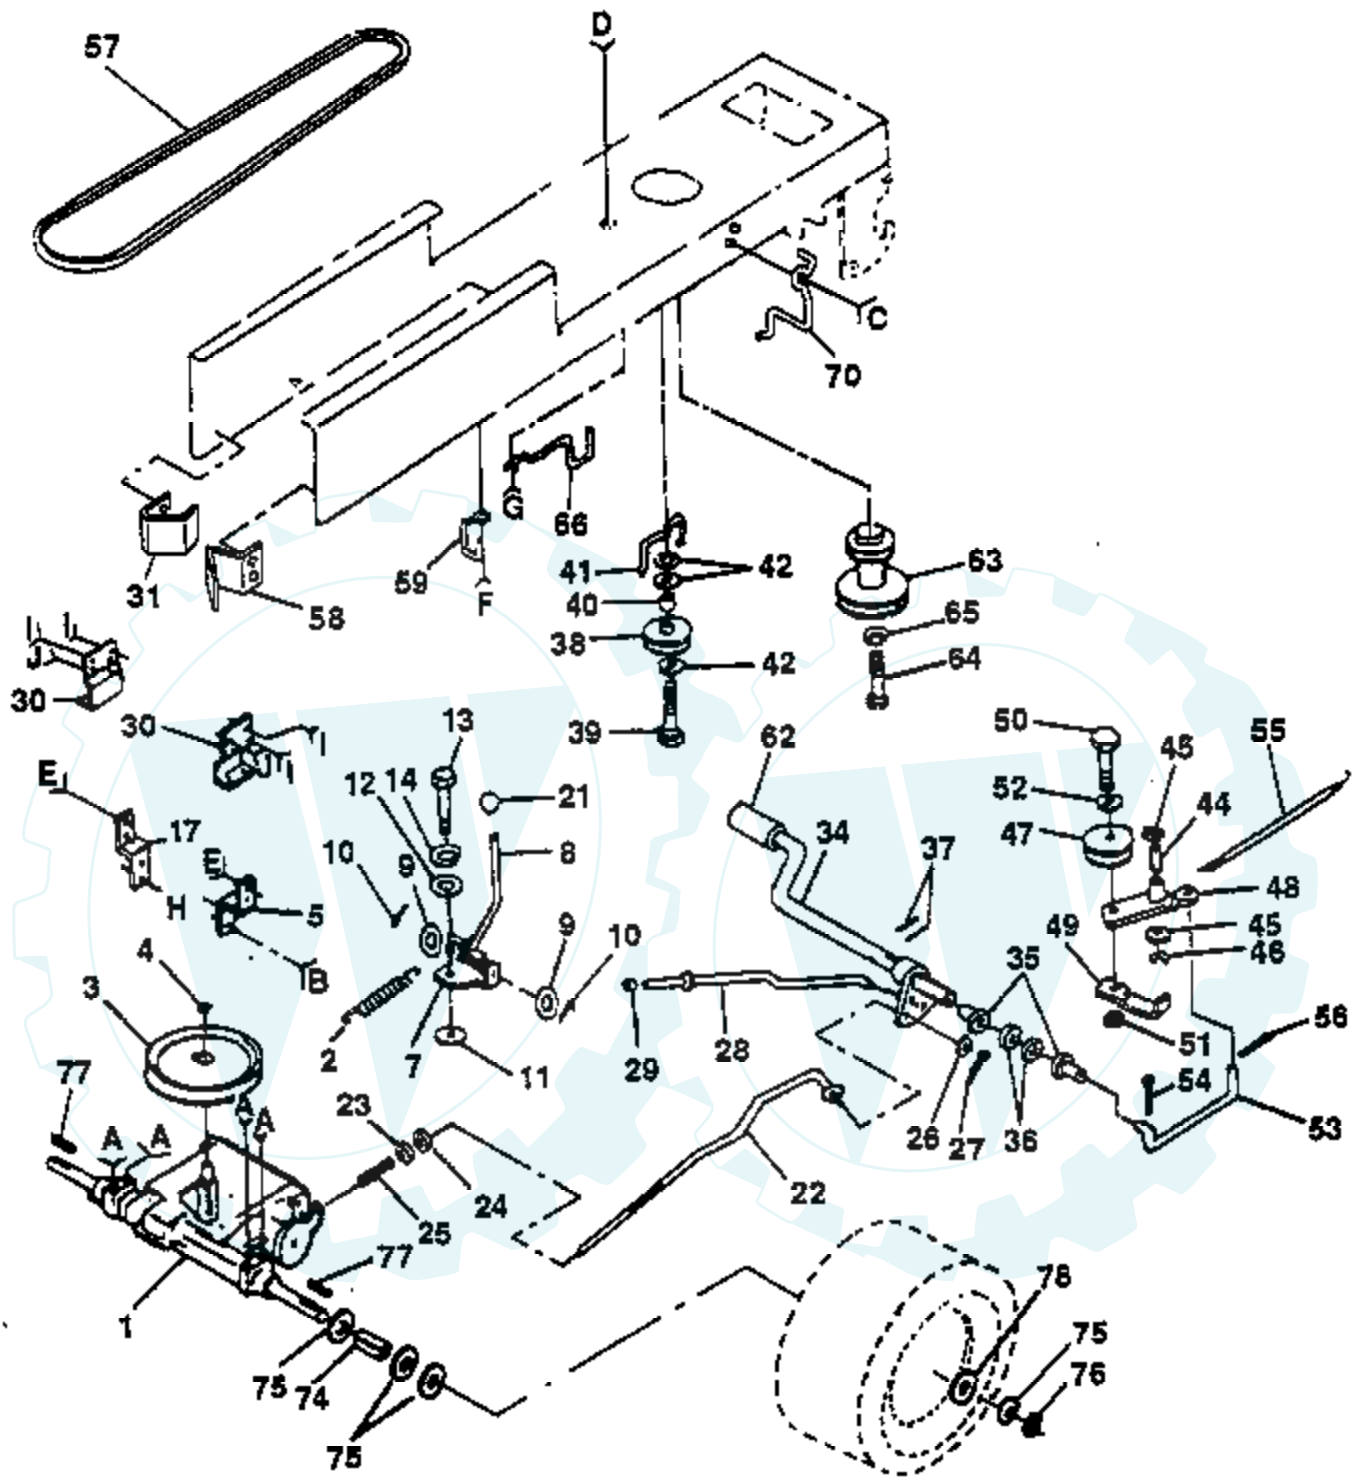

Ref #	Part Number	Qty	Description
1	532136794		Decal Instruction Dash Eng
2	532121549		Decal Caution Battery Ger
3	532138921		Decal Hood Lh
4	532138920		Decal Hood Rh
5	532127033		Decal HP Hood
6	532131425		Decal Speed/Deck Size Chassis
7	532133796		Decal Caution
8	532138922		Decal Fender/Grille
9	532136832		Decal V-Belt Schematic
10	532125086		Decal Clutch/brake Eng
13	532138917		Decal Strg Wheel Cap Berd/lois
14	532120601		Decal, HP, Engine
	532138311		Decal Height Adjust (Lift Handle) Not Shown.
	532138196		Manual Owners Not Shown.
	00CE42		Bagger Not Shown.
	00BD20		42" Snow Blade Not Shown.
	00SB20		40" Snow Thrower Not Shown.
	0LA018		Tire Chains (18 x 9.5 x 8) Not Shown.
	00LC05		33 lb. Wheel Weights (Pair) Not Shown.
	0MK420		42" Mulcher Kit Not Shown.