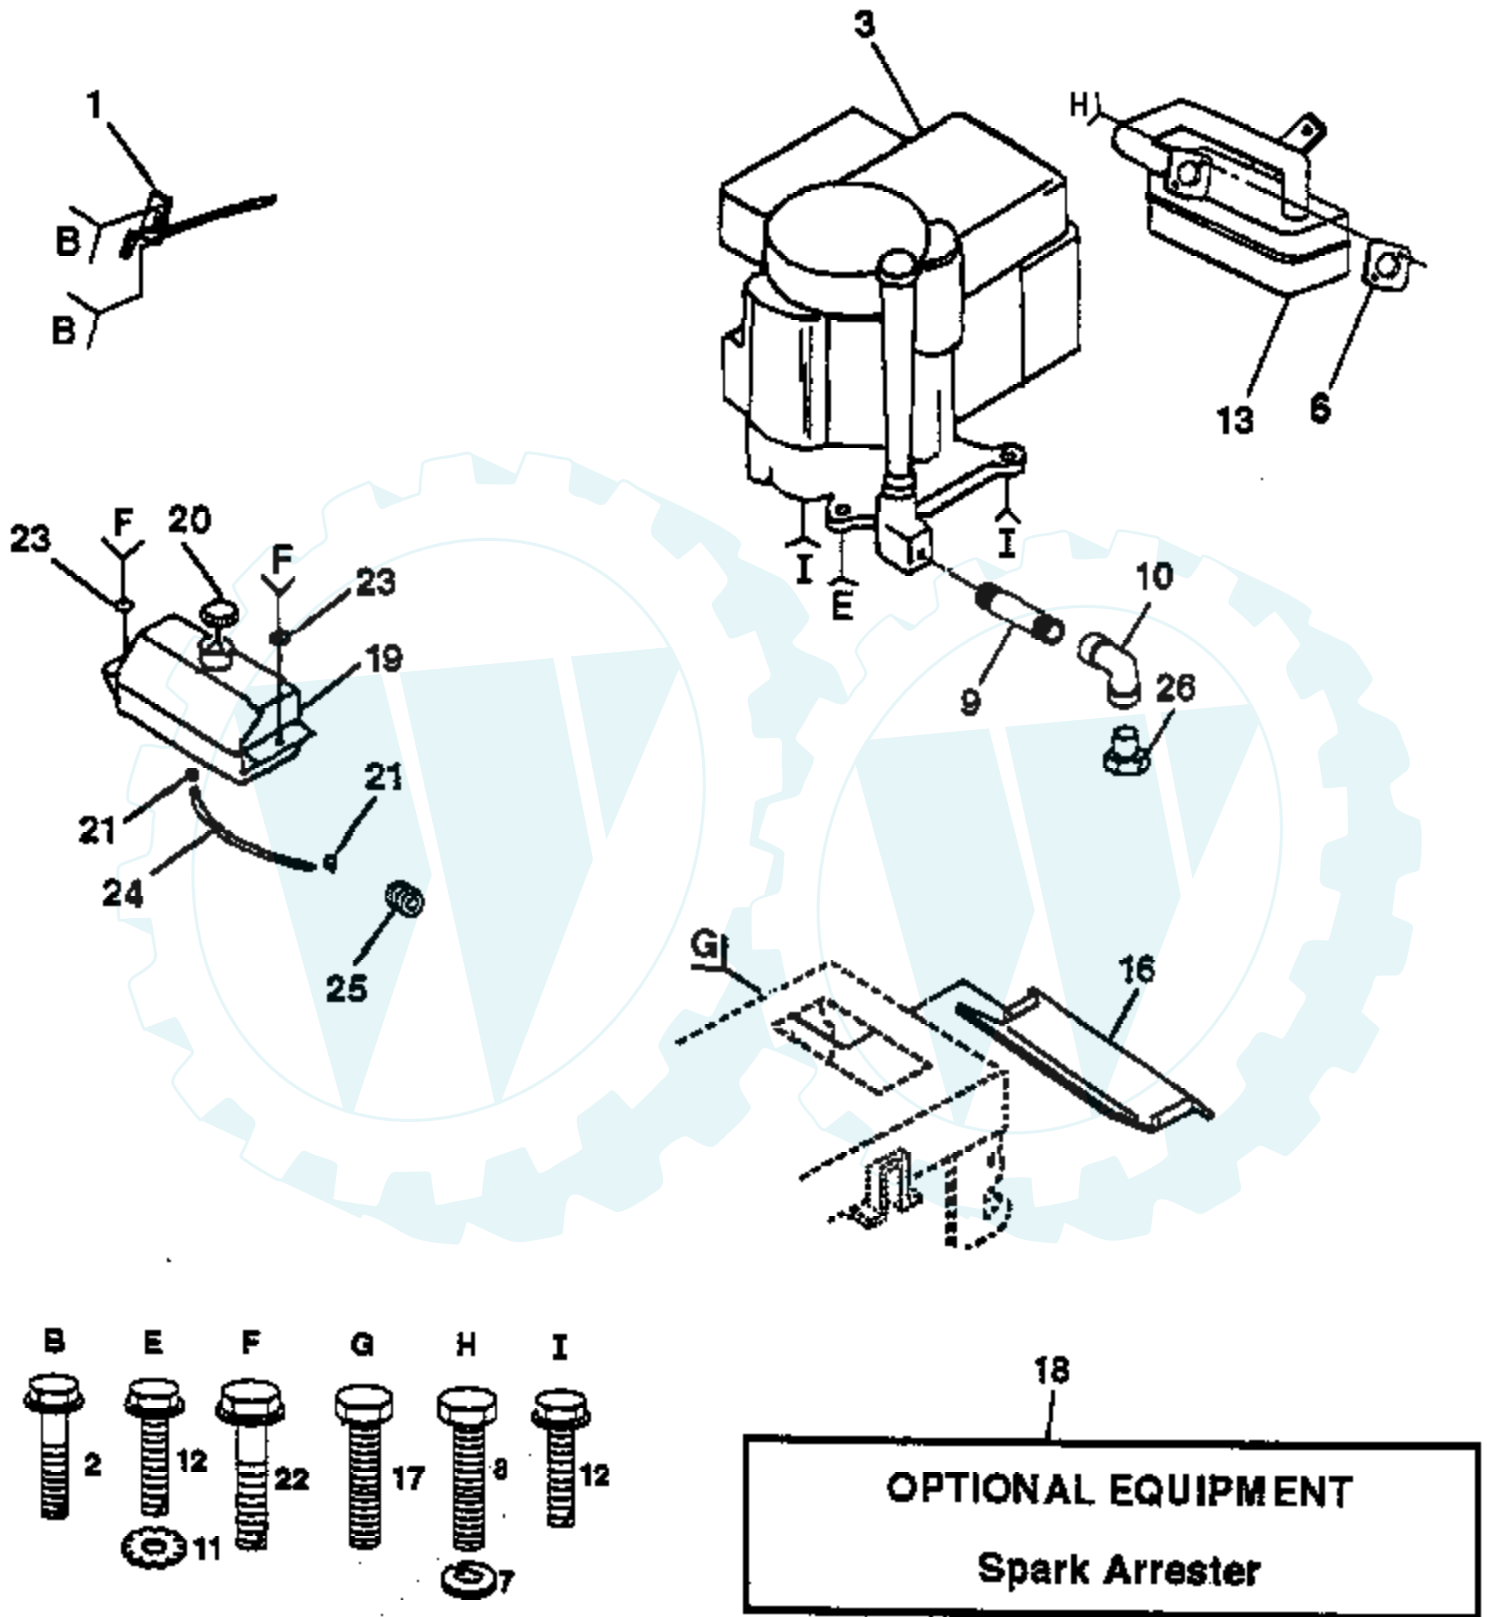

Ref #	Part Number	Qty	Description
1	532132771		Control Th/ch RH Blk Tee 15 10
2	817720410		Screw Hex Thd Cut 1/4-20x5/8 T
6	532125593		Gasket Eng 1 313 Id Tin Plated
7	810040500		Washer Lock Hvy Hlcl Spr 5/16
8	871070512		Screw Hexhd Cap 5/16-18x 3/4
9	813280324		Nipple Pipe 3/8 Npt X 3"
10	813200300		Elbow Std 90 Degree 3/8-18 Npt
11	811050600		Washer Lock Ext Tooth 3/8
12	817490620		Screw Thdrol 3/8-16x1-1/4 TYTT
13	532137348		Muffler LT B&S 12/12 5 HP
16	532128953		Shield Heat Browning LT/YT
17	817021008		Screw Tap Hex #10-24unc X 1/2
18	532137180		Kit Spark Arrestor (Flat Scrn)
19	532109202		Tank Fuel Front 1 25
20	532123549		Cap Asm Fuel W/sym Vented
21	532123487		Clamp Hose Blk
22	817490412		Screw Hexwsh Thdrol 1/4-20x3/4
23	819091416		Washer 9/32 X 7/8 X 16 Ga
24	532008548		Line Fuel 13"
25	532124028		Bushing Snap Nyl Blk Fuel Line