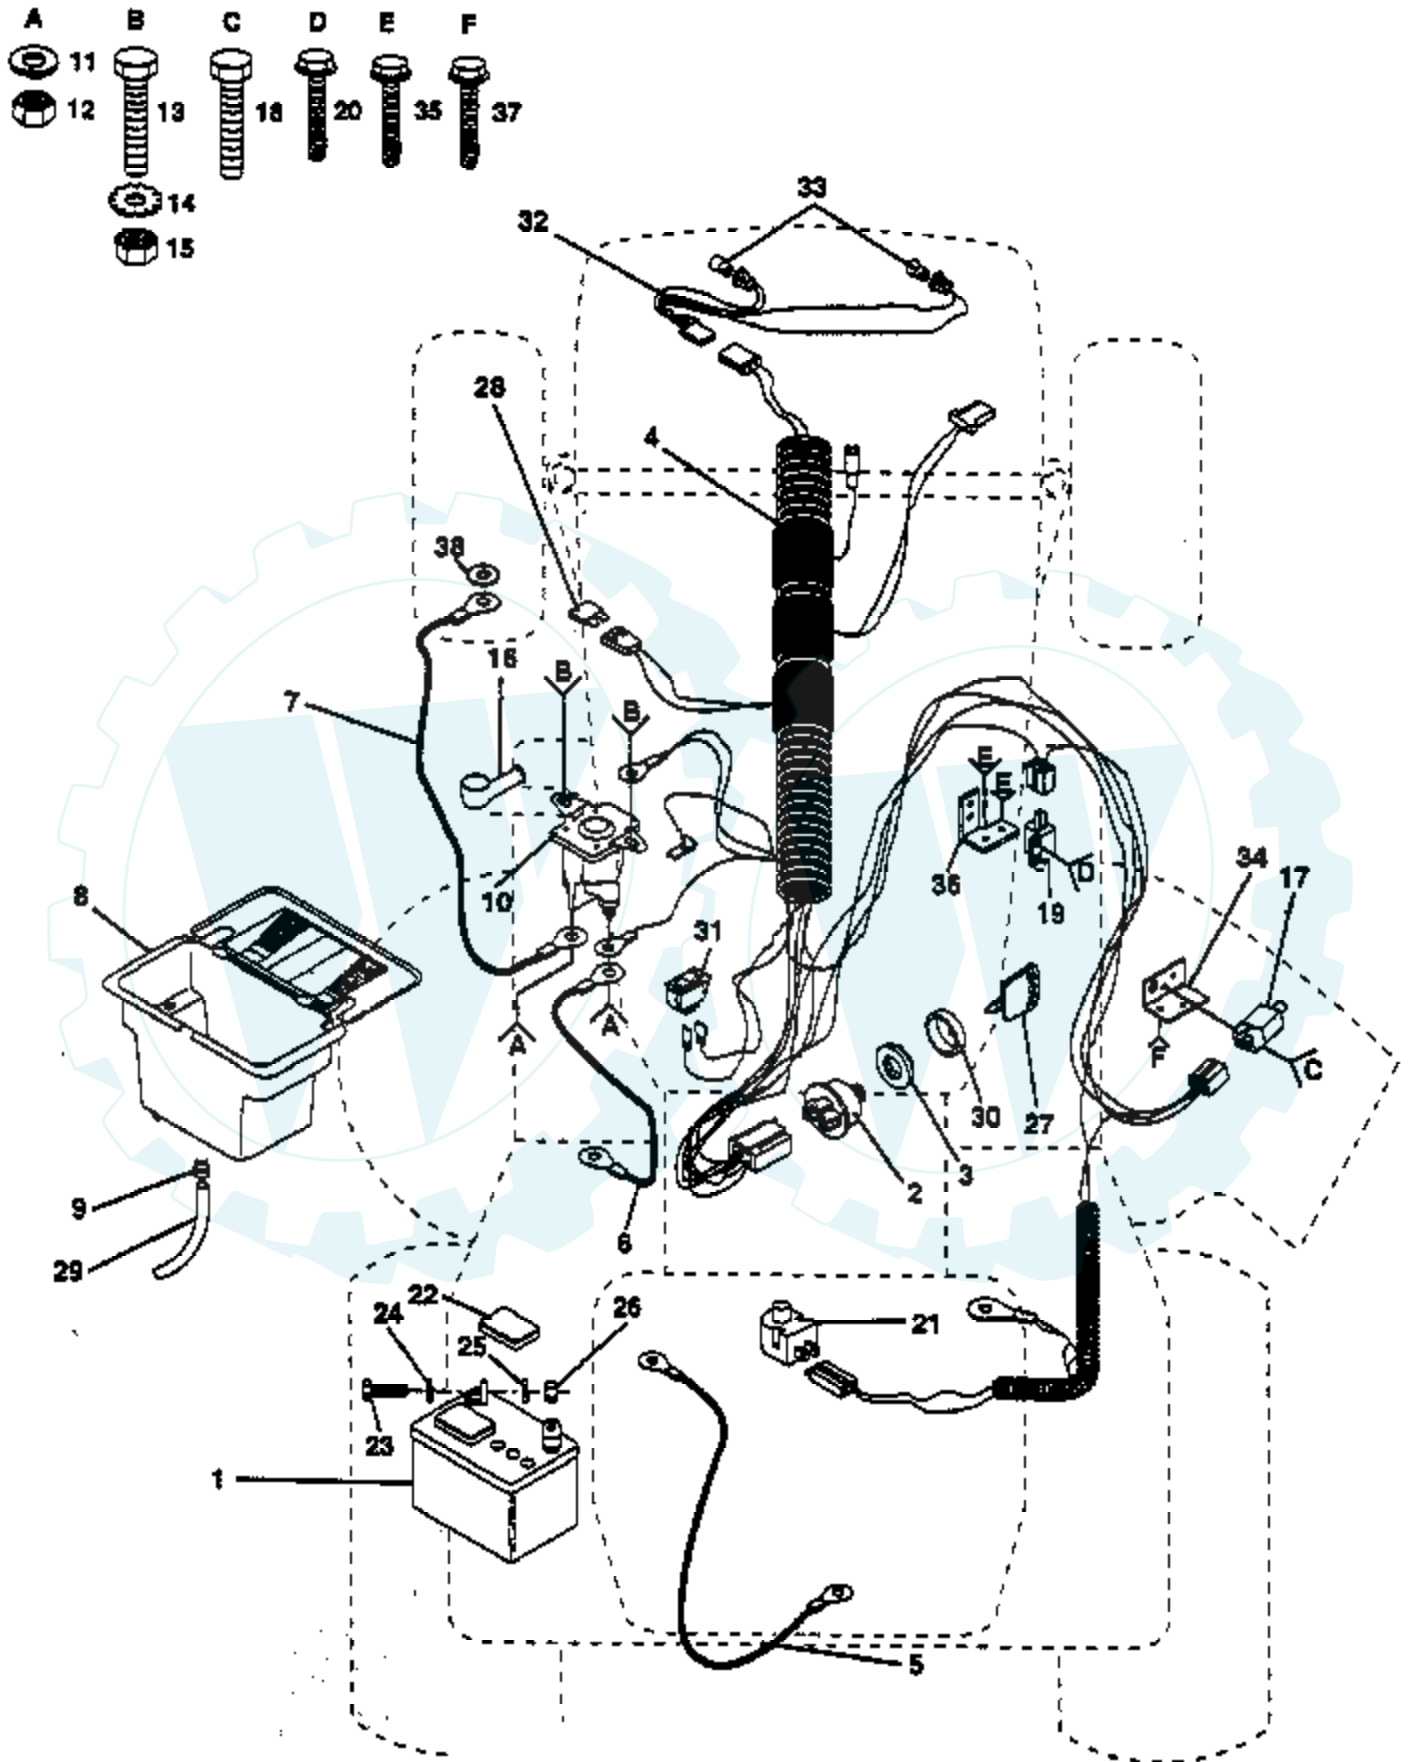

Ref #	Part Number	Qty	Description
1	532136794		Decal Instruction Dash Eng
2	532121549		Decal Caution Battery Ger
3	532138921		Decal Hood Lh
4	532138920		Decal Hood Rh
5	532127033		Decal HP Hood
6	532131425		Decal Speed/Deck Size Chassis
7	532133796		Decal Caution
8	532138922		Decal Fender/Grille
9	532136832		Decal V-Belt Schematic
10	532125086		Decal Clutch/brake Eng
13	532138917		Decal Strg Wheel Cap Berd/lois
14	532120601		Decal, HP, Engine
	532138311		Decal Height Adjust (Lift Handle) Not Shown.
	532138196		Manual Owners Not Shown.
	00CE42		Bagger Not Shown.
	00BD20		42" Snow Blade Not Shown.
	00SB20		40" Snow Thrower Not Shown.
	0LA018		Tire Chains (18 x 9.5 x 8) Not Shown.
	00LC05		33 lb. Wheel Weights (Pair) Not Shown.
	0MK420		42" Mulcher Kit Not Shown.

Ref #	Part Number	Qty	Description
59	532136715		Keeper Belt Chassis Span Ctr
60	819131312		Washer 13/32 X 13/16 X 12 Ga
61	817490612		Screw Thdrol 3/8-16x3/4 Ty-tt
62	532124872		Cover Pedal Blk Round
63	532134825		Engine Pulley LT/YT
64	871170764		Bolt Hex 7/16-20x4 Gr 5
65	810040700		Washer Lock Hvy Hlcl Spr 7/16
66	532129921		Keeper Belt Engine LH LT
67	874760616		Bolt Fin Hex 3/8-16unc X 1
68	819131312		Washer 13/32 X 13/16 X 12 Ga
69	873680600		Nut Crownlock 3/8-16 Unc
70	532134683		Guide Belt Mower Drive RH
71	874760616		Bolt Fin Hex 3/8-16unc X 1
72	819132012		Washer 13/32 X 1-1/4 X 12 Ga
73	873680600		Nut Crownlock 3/8-16 Unc
74	532109502		Spacer Axle
75	532121749		Washer 25/32 X 1 1/4 X 16 Ga
76	812000001		E-ring #5133-75
77	532123583		Key Square 2 0 X 1845/ 1865
78	532121748		Washer 25/32 X 1-5/8 X 16 Ga
83	817490612		Screw Thdrol 3/8-16 x 3/4