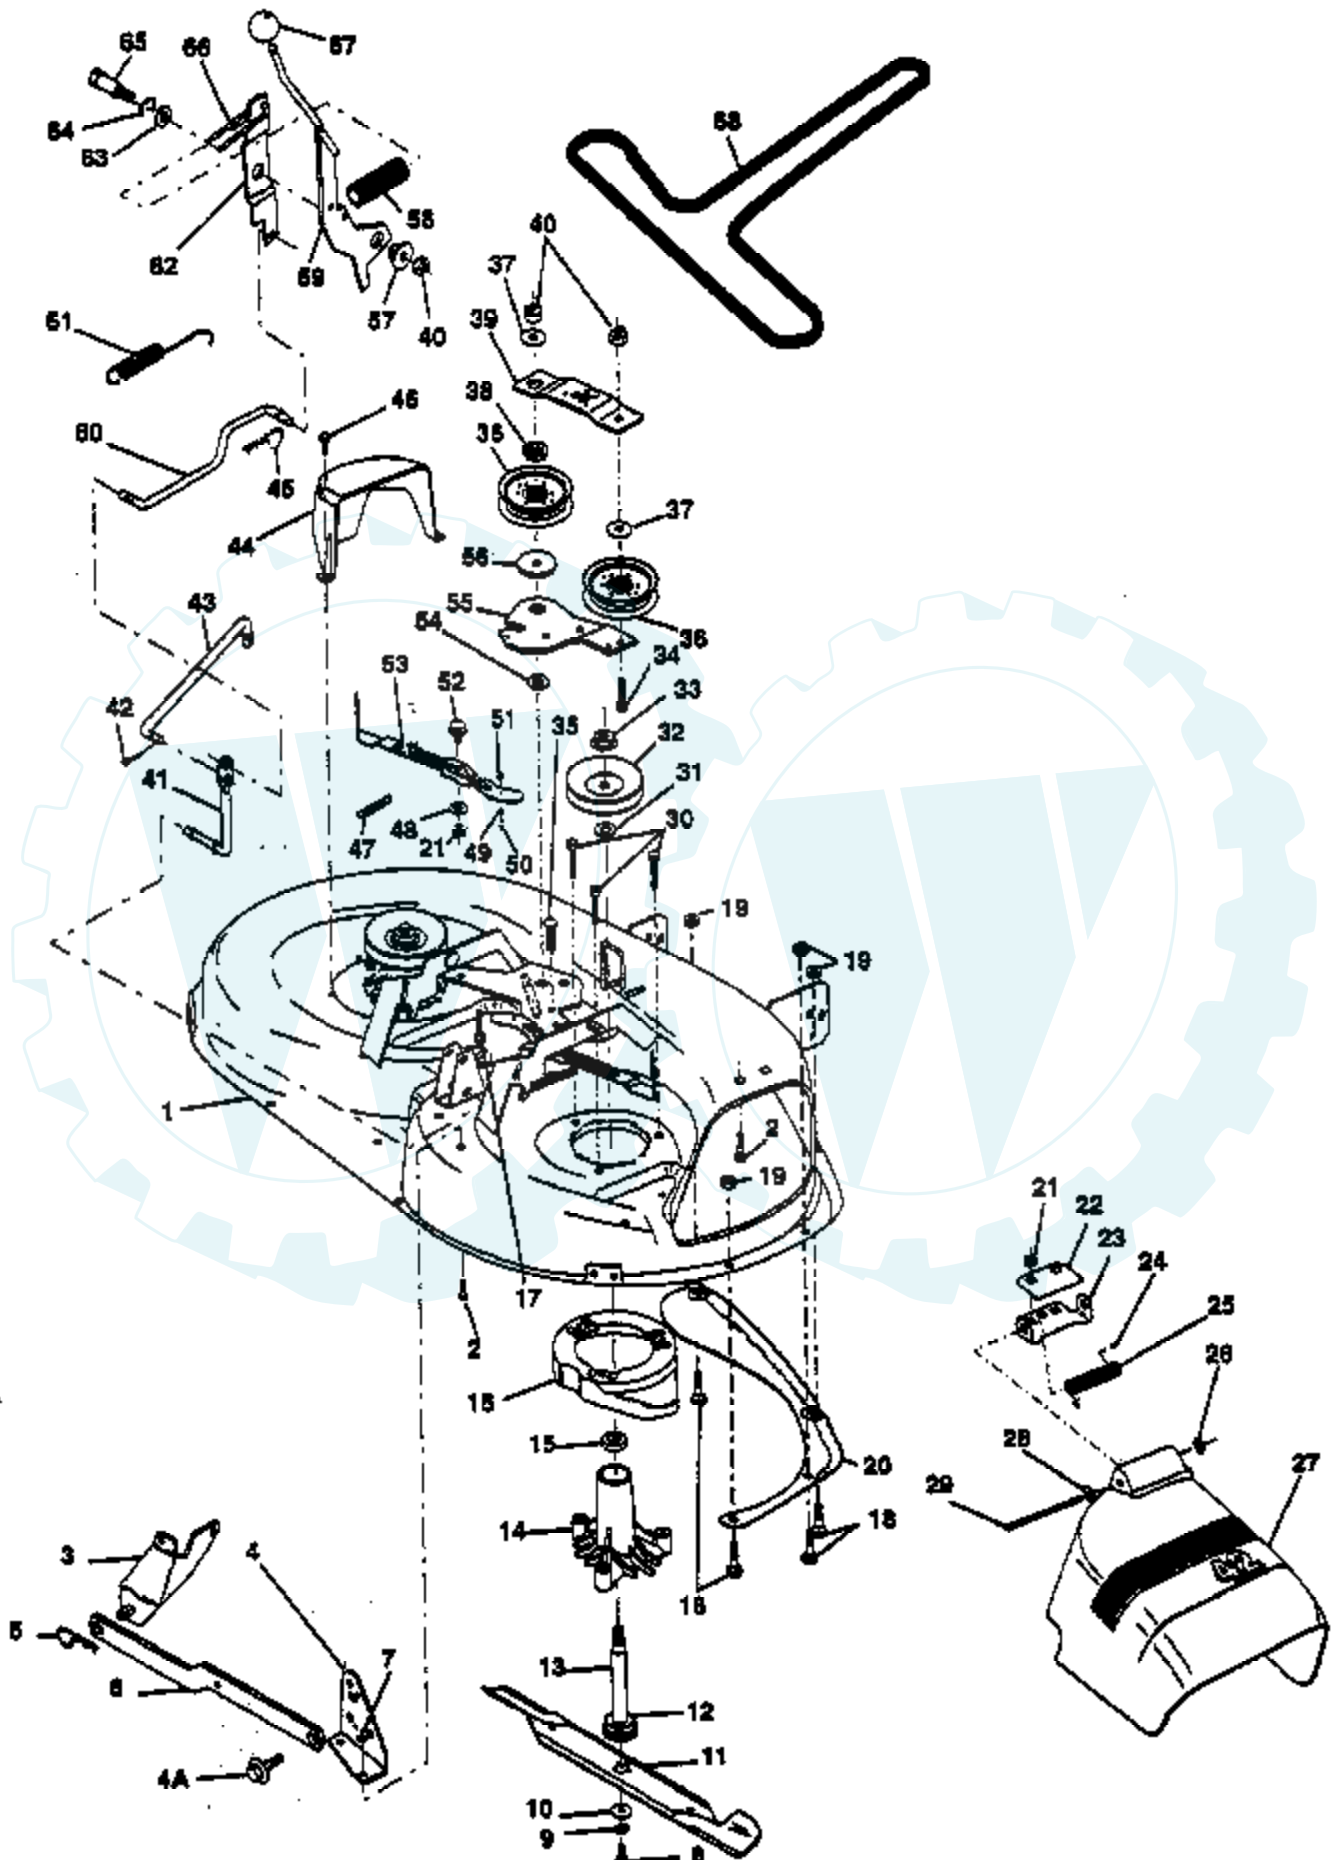

Ref #	Part Number	Qty	Description
1	532138024		Mower Housing
2	872140506		Bolt Rdhd Sqnk 5/16-18unc X3/4
3	532138017		Bracket Asm Fr Sway Bar 38/42
4	532138440		Bracket Asm Deck 42"sway Bar
4a	532132827		Bolt Shoulder
5	532124670		Retainer Spring
6	532130832		Arm Suspension Rear
7	873800500		Locknut-hex W/ins 5/16-18unc P
8	532850857		Bolt 3/8 - 24 X 1.25 Gr 8
9	810030600		Washer Lock Hvy 3/8
10	532129962		Washer Hard Blade Mower Vented
11	532138498		Blade Mower High Perf 42"
12	532129895		Bearing Ball #6024 (Mandrel)
13	532137645		Shaft Asm W/lower Bearing
14	532128774		Housing Mandrel Vented
15	532110485		Bearing Ball Mandrel
16	532136929		Stripper Mower Vented
17	872110618		Bolt Rdhd Sqnk 3/8-16 X 2-1/4
18	872140505		Bolt Rdhd Sqnk 5/16-18 X 5/8
19	873800500		Locknut-hex W/ins 5/16-18unc P
20	532136888		Baffle Vortex 42
21	873680500		Nut Crown Lock 5/16-18
22	532134753		Stiffener Bracket 42"deck
23	532131267		Bracket Deflector Mower 42"
24	532105304		Cap Sleeve 80x 112 Blk Mower
25	532123713		Spring Torsion Deflector 2 52
26	532110452		Nut Push Phos & Oil
27	532130968		Shield Deflector Mower 42" Blk
28	819111016		Washer 11/32 X 5/8 X 16 Ga
29	532131491		Rod Hinge 42"6 75 Wlg
30	532078158		Bolt 5/16-18 X 1 25 T/t
31	532129963		Washer Spacer Mower Vented
32	532129861		Pulley Mandrel 42"
33	532137266		Nut 9/16 Toplock Flng Oil Dip
34	872110614		Bolt Rdhd 3/8-16uncx1-3/4 Gr5
35	532133835		Fastner Christmas Tree
36	532131494		Pulley Idler Flat 3 060
37	819131612		Washer 13/32 X 1 X 12 Ga
38	532133502		Spacer Arm Idler Upper Hdn 42"
39	532133503		Stiffener Arm Idler Upper 42"
40	873680600		Nut Crownlock 3/8-16 Unc
41	532133551		Rod Pivot W/nibs
42	876020312		Pin Cotter 3/32 X 3/4 Cad
43	532133504		Rod Clutch Secondary W/nibs
44	532134236		Guard Mandrel LH Black
45	532124788		Spring Retainer 1" Zinc/cad
46	532137729		Screw Thdrol 1/4-20x5/8 T
47	532131335		Spring Extension
48	532133944		Washer Hardened Smaller
49	532133940		Roller Asm Cam Follower 42"dec
50	532131340		Bolt Shldr 10-24 Zinc Gr 5 42"
51	532069180		Nut Lock #10-24 Unc
52	532105529		Bolt Shoulder 5/16-18 Unc Blkz
53	532131845		Arm Asm Pad Brake
54	532133943		Washer Hardened
55	532133844		Arm Idler 42"mower LT/YT
56	532122052		Spacer Retainer Pm Mower
57	532127498		Bushing 7/47 Od X 7/94 Lg Brass