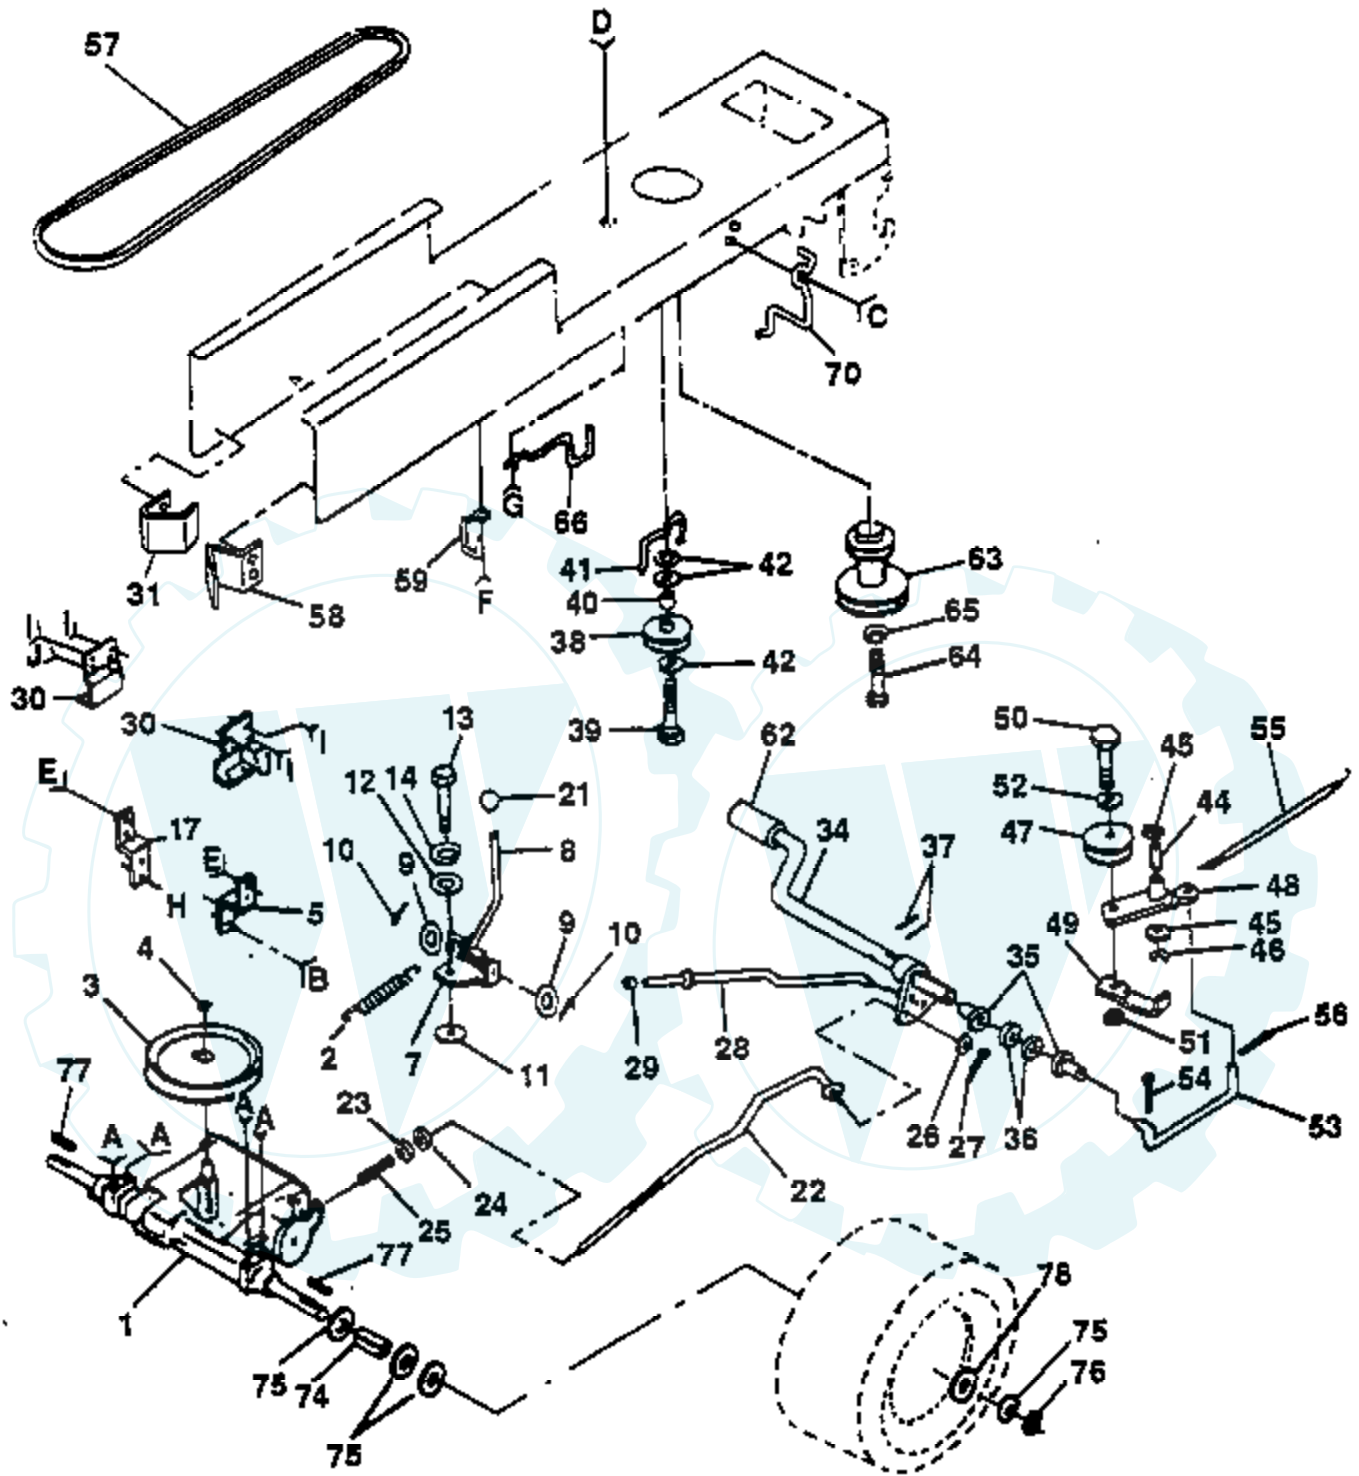

Ref #	Part Number	Qty	Description
1	532136794		Decal Instruction Dash Eng
2	532121549		Decal Caution Battery Ger
3	532138921		Decal Hood Lh
4	532138920		Decal Hood Rh
5	532127033		Decal HP Hood
6	532131425		Decal Speed/Deck Size Chassis
7	532133796		Decal Caution
8	532138922		Decal Fender/Grille
9	532136832		Decal V-Belt Schematic
10	532125086		Decal Clutch/brake Eng
13	532138917		Decal Strg Wheel Cap Berd/lois
14	532120601		Decal, HP, Engine
	532138311		Decal Height Adjust (Lift Handle) Not Shown.
	532138196		Manual Owners Not Shown.
	00CE42		Bagger Not Shown.
	00BD20		42" Snow Blade Not Shown.
	00SB20		40" Snow Thrower Not Shown.
	0LA018		Tire Chains (18 x 9.5 x 8) Not Shown.
	00LC05		33 lb. Wheel Weights (Pair) Not Shown.
	0MK420		42" Mulcher Kit Not Shown.