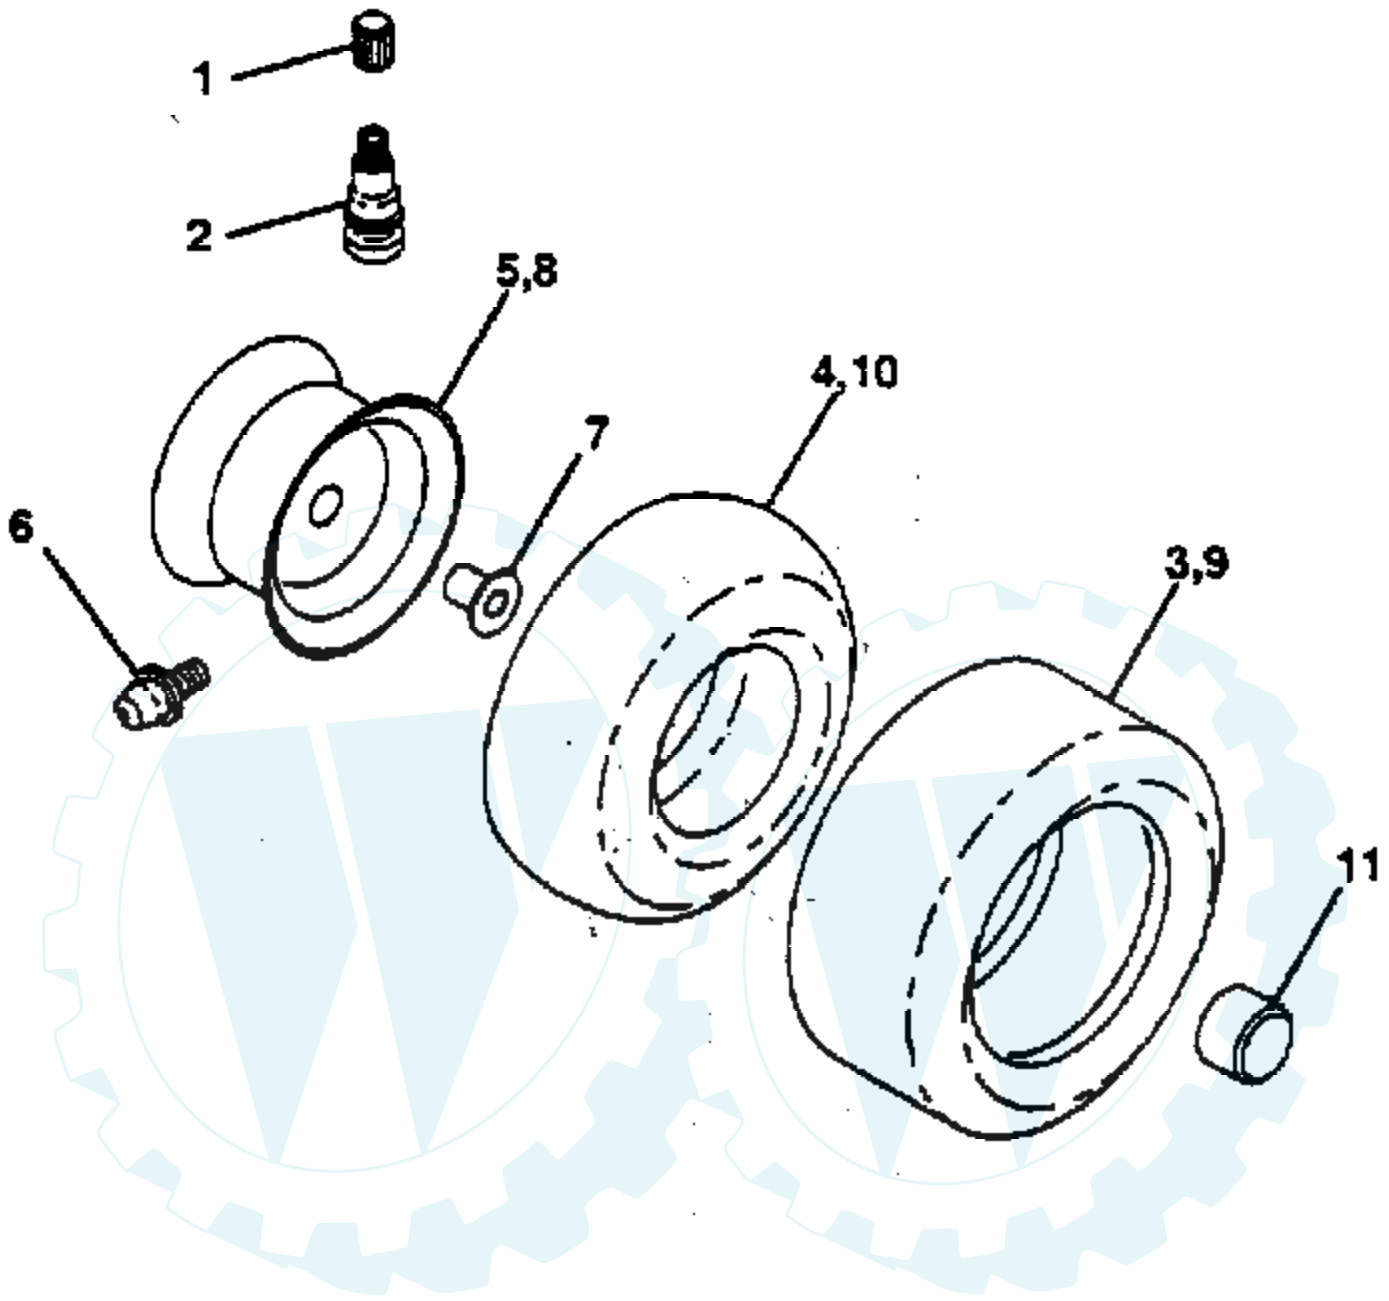

Ref #	Part Number	Qty	Description
1	532059192		Cap Valve Tire
2	532065139		Stem Valve
3	532106222		Tire F Ts 15 X 6 0 - 6 Service
4	532059904		Tube Front (Service Item Only)
5	532124801		Rim Asm 6"front Silver Service
6	532124957		Fitting Grease (Front Wheel Only)
7	532124959		Bearing Flange (Front Wheel Only)
8	532124723		Rim Asm 8"rear Silver Service
9	532106268		Tire R Ts Service
10	532124926		Tube Rear (Service Item Only)
11	532104757		Cap Axle Blk 1 50 X 1 00