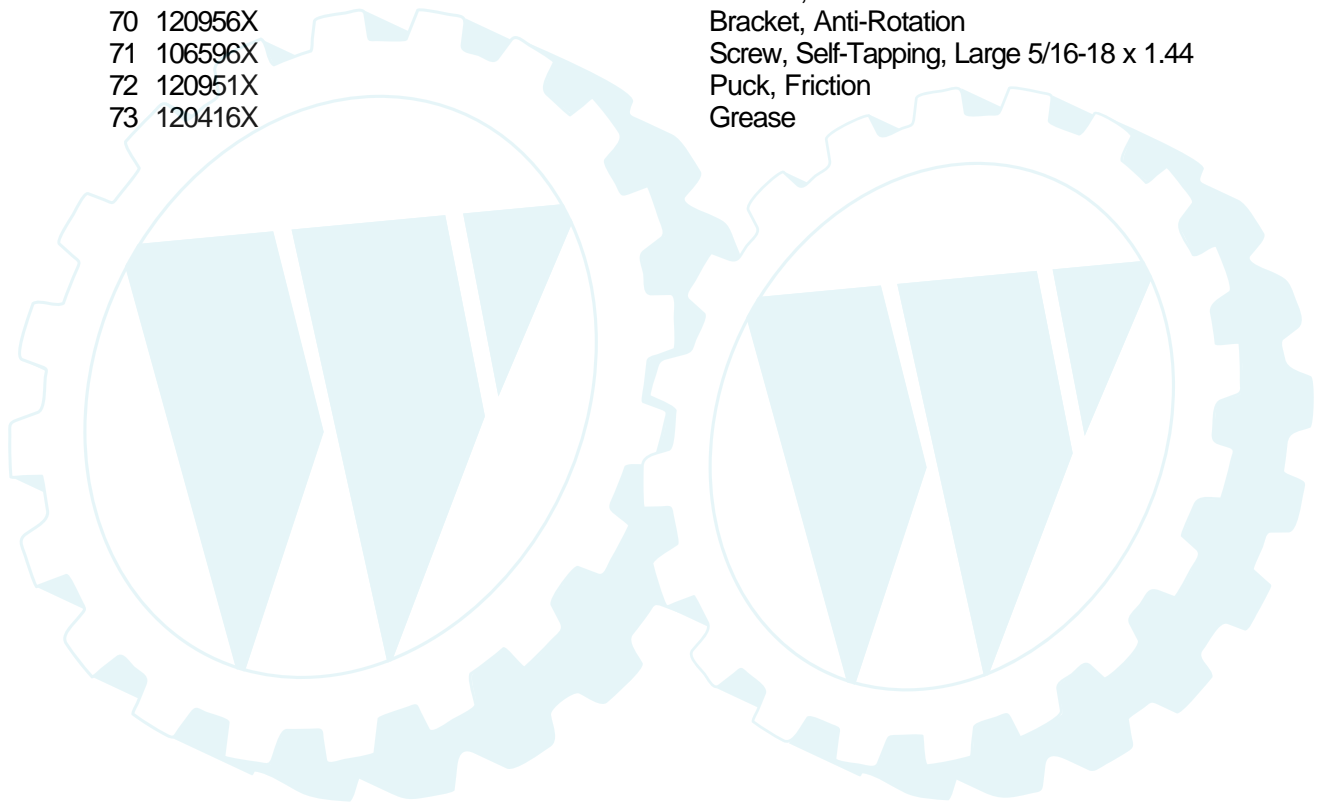

Ref #	Part Number	Qty	Description
56	105941X		Ring, Retaining
57	110071X		Gear, Spur, 32 Teeth
58	120952X		Shaft, Cross
59	110082X		Gear, Miter, 15 Teeth
60	120475X		Axle, R.H.
61	138247		Housing, Lower
62	120961X		Puck, Friction
63	07294J		Disc, Brake
64	108989X		Spacer
65	120953X		Jaw, Brake
66	120954X		Pin, Dowel
67	134799		Screw, Self-Tapping, Large 5/16-18 x 2.25
68	138244		Lever, Actuating
69	108996X		Washer, Plain .321 x 1.00 x .055
70	120956X		Bracket, Anti-Rotation
71	106596X		Screw, Self-Tapping, Large 5/16-18 x 1.44
72	120951X		Puck, Friction
73	120416X		Grease