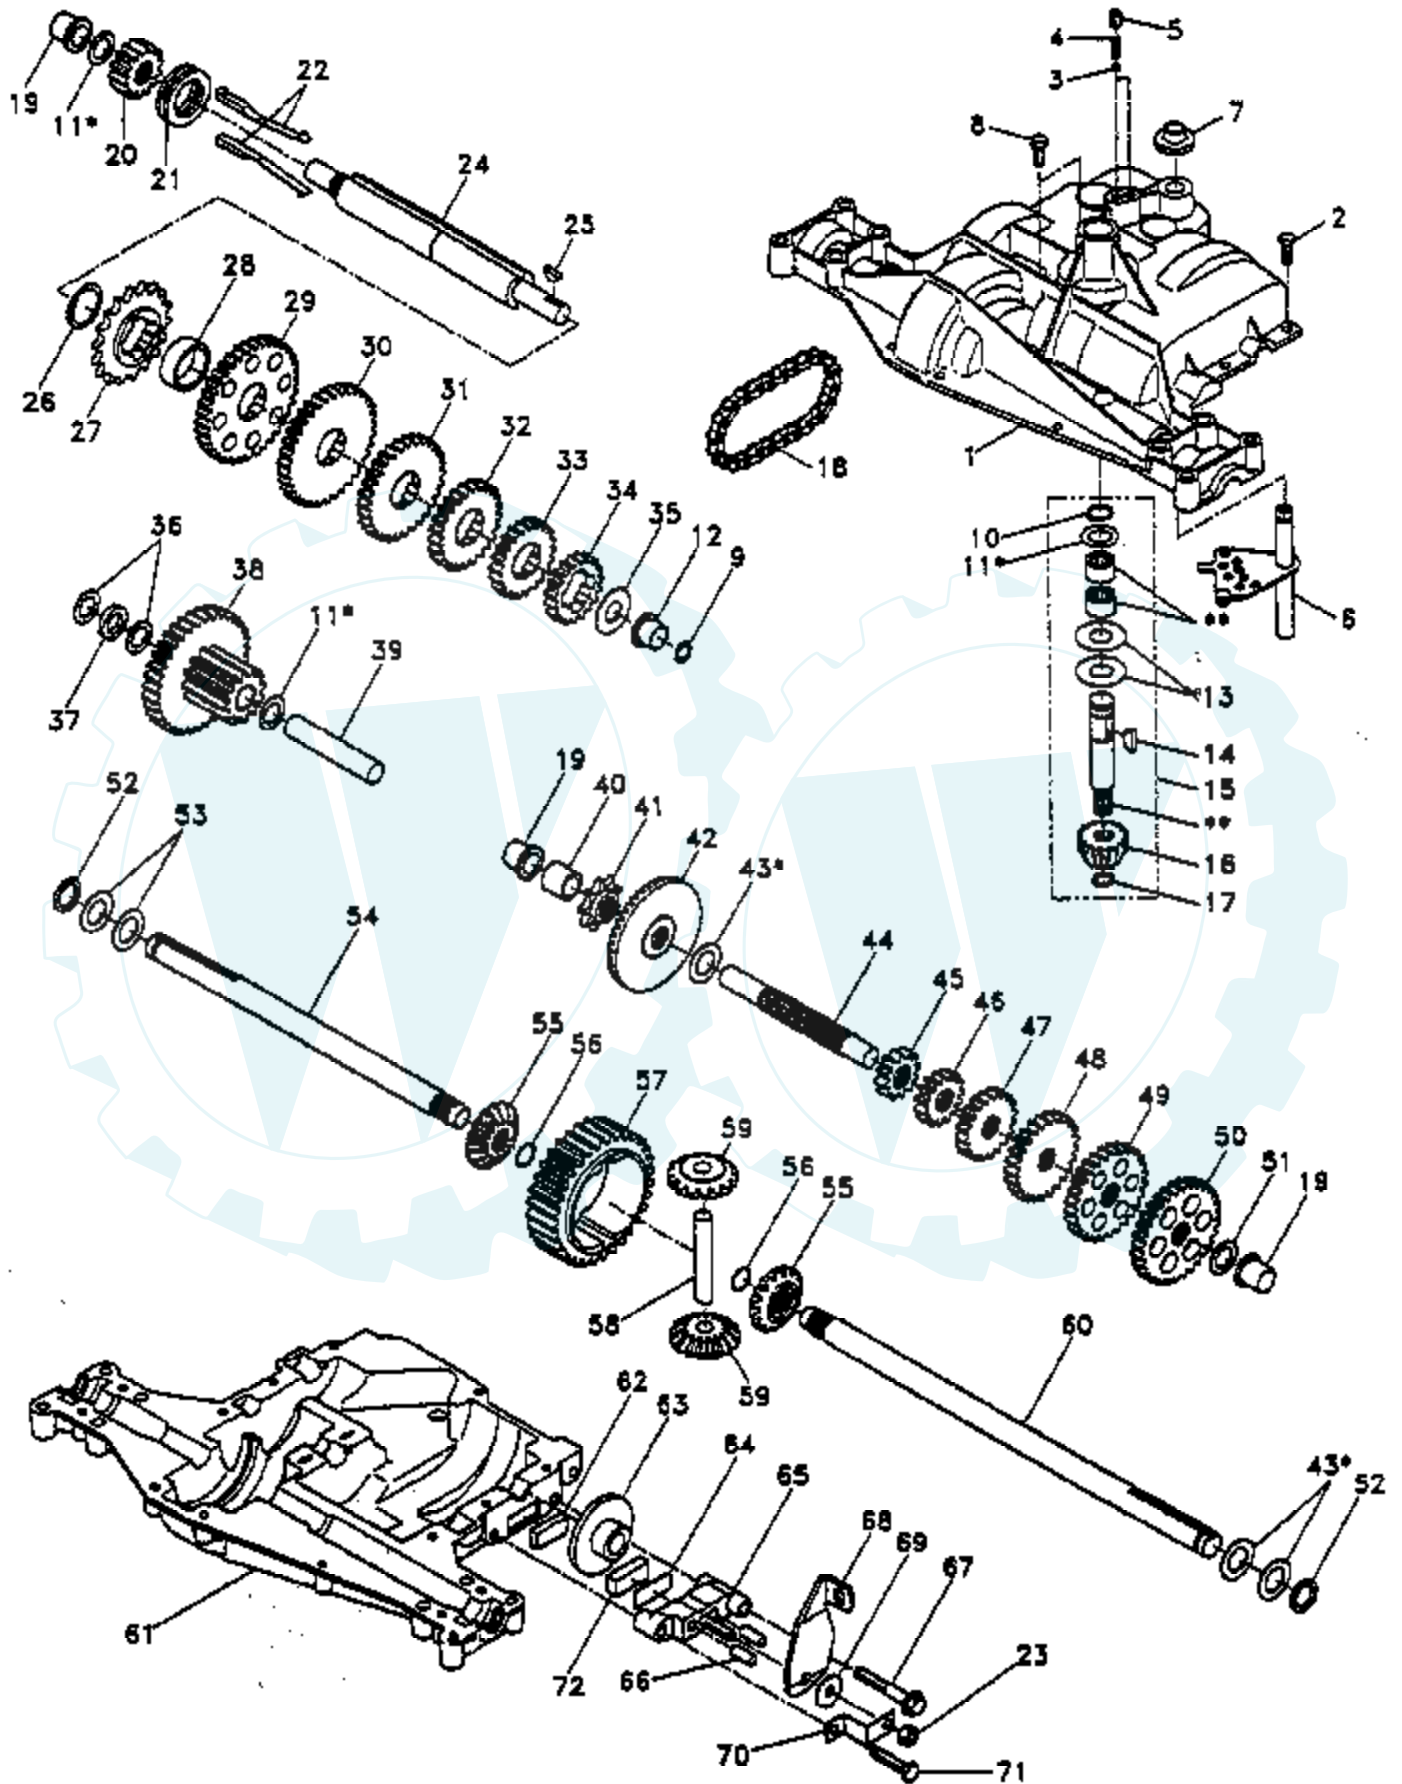

Ref #	Part Number	Qty	Description
1	138248		Housing, Upper
2	02274J		Screw, Self-Tapping, Large 1/4-20 x .734
3	134400		Ball, Detent
4	105904X		Spring, Detent
5	105905X		Screw, Set
6	138235		Kit, Shifter Assembly
7	134399		Boot, Shifter
8	134791		Screw, Tapping w/Sealer
9	138241		Square Ring
10	02267J		Ring, Retaining
11	134793		Assembly, Kit, Shim .625 Shaft Use in combinations to maintain proper clearances.
12	138240		Bearing, Flange
13	120415X		Washer, Plain .632 x 1.38 x .046
14	02257J		Key, Woodruff, #9
15	138234		Assembly, Kit, Input Shaft
16	110078X		Pinion, Bevel, 14 Teeth
17	105909X		Ring, Retaining
18	105910X		Chain, 24 Pitches
19	105911X		Bearing, Flange
20	138242		Gear, Spur, 14 Teeth
21	138246		Collar, Clutch
22	138236		Assembly, Kit, Clutch Keys
23	73810500		Locknut 5/16-24
24	138243		Shaft, Intermediate
25	02244J		Key, Woodruff, #61
26	105916X		Ring, Retaining
27	120470X		Sprocket, 18 Teeth
28	110070X		Spacer
29	108977X		Gear, Spur, 37 Teeth
30	109254X		Gear, Spur, 35 Teeth
31	120405X		Gear, Spur, 30 Teeth
32	108980X		Gear, Spur, 25 Teeth
33	120406X		Gear, Spur, 22 Teeth
34	134796		Gear, Spur, 19 Teeth
35	105925X		Washer, Plain .640 x 1.37 x .061
36	02232J		Washer, Plain .632 x 1.00 x .026
37	108978X		Spacer .630 x 1.00 x .169
38	110079X		Assembly, Gear, Combination of 12 Teeth and 35 Teeth
39	124639X		Shaft, Idler
40	120472X		Spacer .635 x .875 x .755
41	105928X		Sprocket, 9 Teeth
42	110084X		Gear, Bevel, 42 Teeth
43	134394		Assembly, Kit, Shim .750 Shaft Use in combinations to maintain proper clearances.
44	120473X		Shaft, Drive
45	105933X		Gear, Spur, 12 Teeth
46	106151X		Gear, Spur, 15 Teeth
47	120407X		Gear, Spur, 20 Teeth
48	106589X		Gear, Spur, 25 Teeth
49	120408X		Gear, Spur, 28 Teeth
50	105937X		Gear, Spur, 31 Teeth
51	02226J		Washer, Plain .632 x 1.00 x .060
52	502134401		Washer, Neoprene
53	02264J		Washer, Plain .758 x 1.25 x .031
54	120474X		Axle, I.H.
55	110081X		Gear, Miter, 15 Teeth