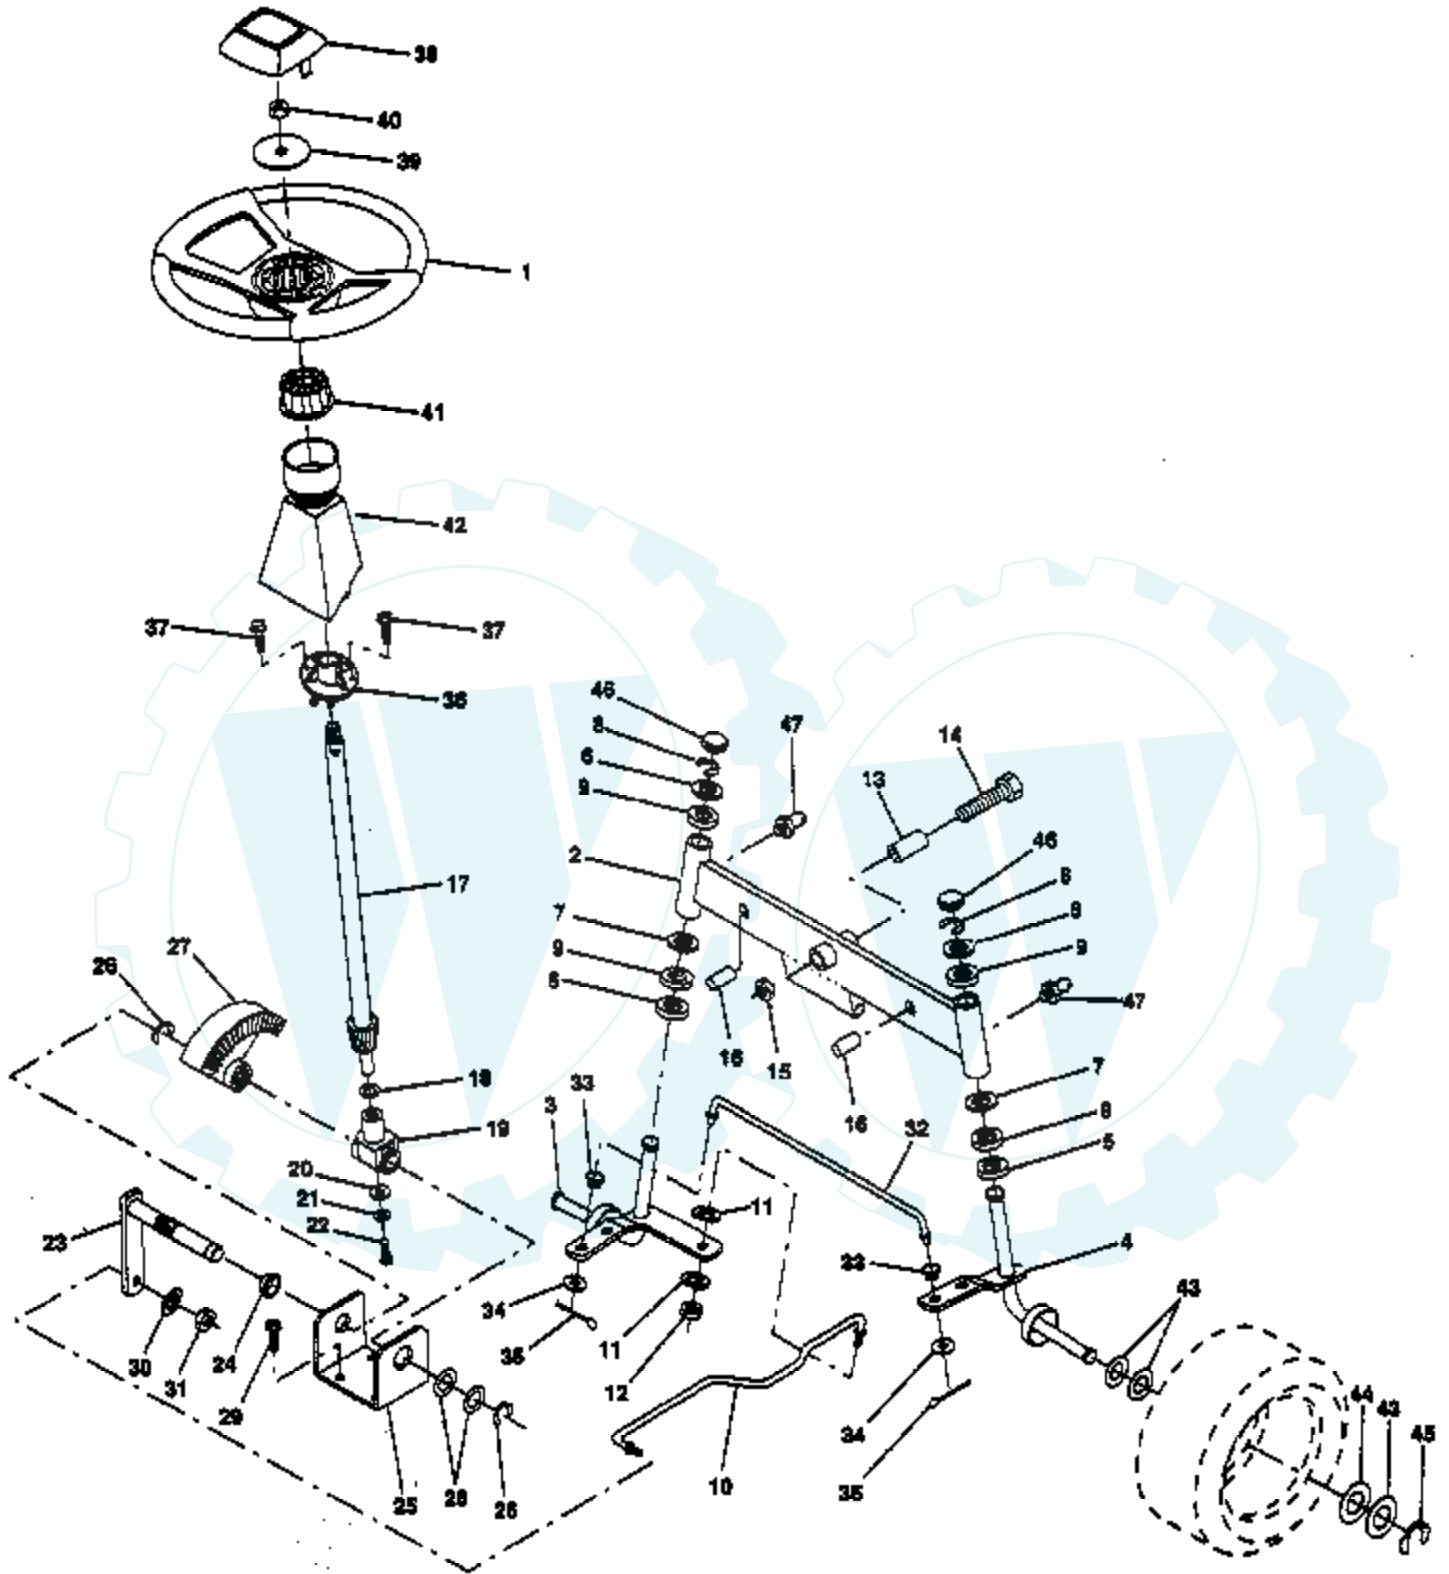

Ref #	Part Number	Qty	Description
1	532121472		Wheel Steering Auto Blk
2	532133988		Axle Asm Fr LT W/gzks 38/42
3	532135227		Spindle Asm LH
4	532135228		Spindle Asm RH
5	532124931		Bearing Race Thrust Harden
6	532121748		Washer 25/32 X 1-5/8 X 16 Ga
7	819272016		Washer 27/32 X 1-1/4 X 16 Ga
8	812000029		Ring Klip #t5304-75
9	532124937		Bearing Col Strg Blk
10	532130468		Link Drag Sol Ball Jt 20 064
11	810040600		Washer Lock Hvy Hlcl Spr 3/8
12	873610600		Nut Fin Hex 3/8-24 Unf
13	532110438		Spacer Bearing Axle Front
14	874011056		Bolt Hex 5/8-11 Unc X 3-1/2
15	873901000		Nut Lock Flange 5/8-11 Unc
16	532132624		Pin Axle 5/8 X 1 55/1 54 Lg
17	532132614		Shaft Asm Strg 5/8 X 15 19 LT
18	532057079		Washer Thrust 515x 750x 033
19	532124035		Support Shaft
20	532126684		Washer Shim 1/4 X 5/8 X 062
21	810040400		Washer Lock Hvy Helical 1/4
22	871070410		Screw Hex Socket 1/4-20 X 5/8
23	532127501		Shaft Asm Pittman
24	532109816		Nyliner Snap In
25	532124036		Bracket Steering
26	812000029		Ring Klip #t5304-75
27	532136874		Gear Sector
28	532124931		Bearing Race Thrust Harden
29	817490612		Screw Thdrol 3/8-16x3/4 Ty-tt
30	810040600		Washer Lock Hvy Hlcl Spr 3/8
31	873610600		Nut Fin Hex 3/8-24 Unf
32	532130465		Rod Tie Wire Form 19 75 Mech
33	532126847		Bushing Link Drag Blk LR
34	819131416		Washer 13/32 X 7/8 X 16 Ga
35	876020412		Pin Cotter 1/8 X 3/4 Cad
36	532132196		Bushing Strg 5/8 Id Dash
37	817431008		Screw Slftp #10-16 X 1/2 Ty-b
38	532126805		Insert Cap Strg Wheel Blk
39	819133808		Washer 13/32 X 2-3/8 X 8 Ga
40	532124701		Nut Lock Center 3/8-24unf
41	532104820		Adaptor Wheel Strg 640/ 635id
42	532124418		Boot Shaft Steering Blk
43	532121749		Washer 25/32 X 1 1/4 X 16 Ga
44	532121748		Washer 25/32 X 1-5/8 X 16 Ga
45	812000029		Ring Klip #t5304-75
46	532121232		Cap Spindle Fr Top Blk
47	532124836		Fitting Grease