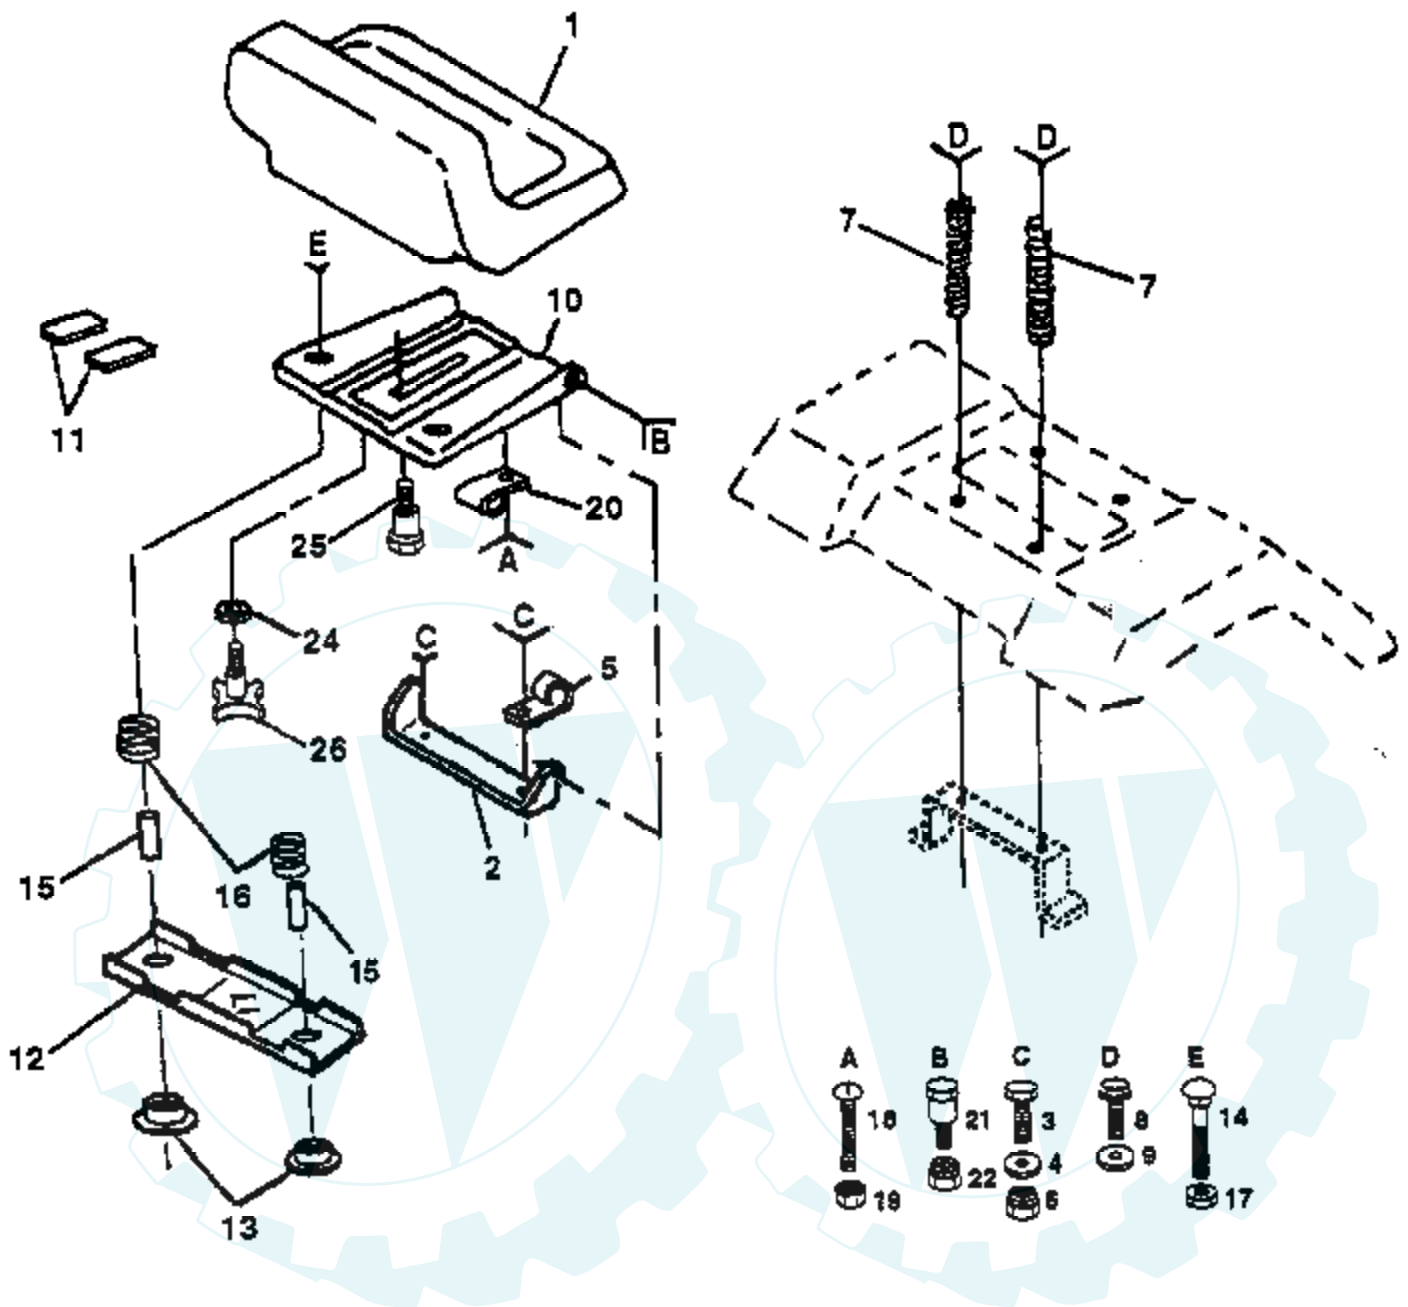

Ref #	Part Number	Qty	Description
1	532127427		Seat V350 Blk/blk Std
2	532126656		Bracket Pivot Seat 8 720
3	874760612		Bolt Fin Hex 3/8-16unc X 3/4
4	819131610		Washer 13/32 X 1 X 10 Ga
5	532124996		Clip Line Fuel 13/32 Mtg Hole
6	873680600		Nut Crownlock 3/8-16 Unc
7	532124181		Spring Seat Cprsn 2 250 Blk Zi
8	817490616		Screw Thdrol 3/8-16 X 1 Ty-tt
9	819131614		Washer 13/32 X 1 X 14 Ga
10	532131451		Pan Seat
11	532121251		Strip Foam Gray Or Black
12	532121246		Bracket Mounting Switch
13	532121248		Bushing Snap Blk Nyl 50 Id
14	872050411		Bolt Rdhd Sht Nk 1/4-20x1-3/8
15	532134300		Spacer Split 28x 96 Yel Zinc
16	532121250		Spring Cprsn 1 27 Blk Pnt
17	532123976		Nut Lock 1/4 Lge Flg Gr 5 Zinc
18	874641008		Screw SL TD Pan Hd #10-32 X 1/2
19	873951000		Nut Keps #10-32 Unf
20	532124967		Clip Insulated 11/32 Mtg Hole
21	532105529		Bolt Shoulder 5/16-18 Unc Blkz
22	873680500		Nut Crown Lock 5/16-18
24	819171912		Washer 17/32 X 1-3/16 X 12 Ga
25	532127018		Bolt Shoulder 5/16-18 X 62
26	532120068		Knob Seat 1/2-13 Unc Blk