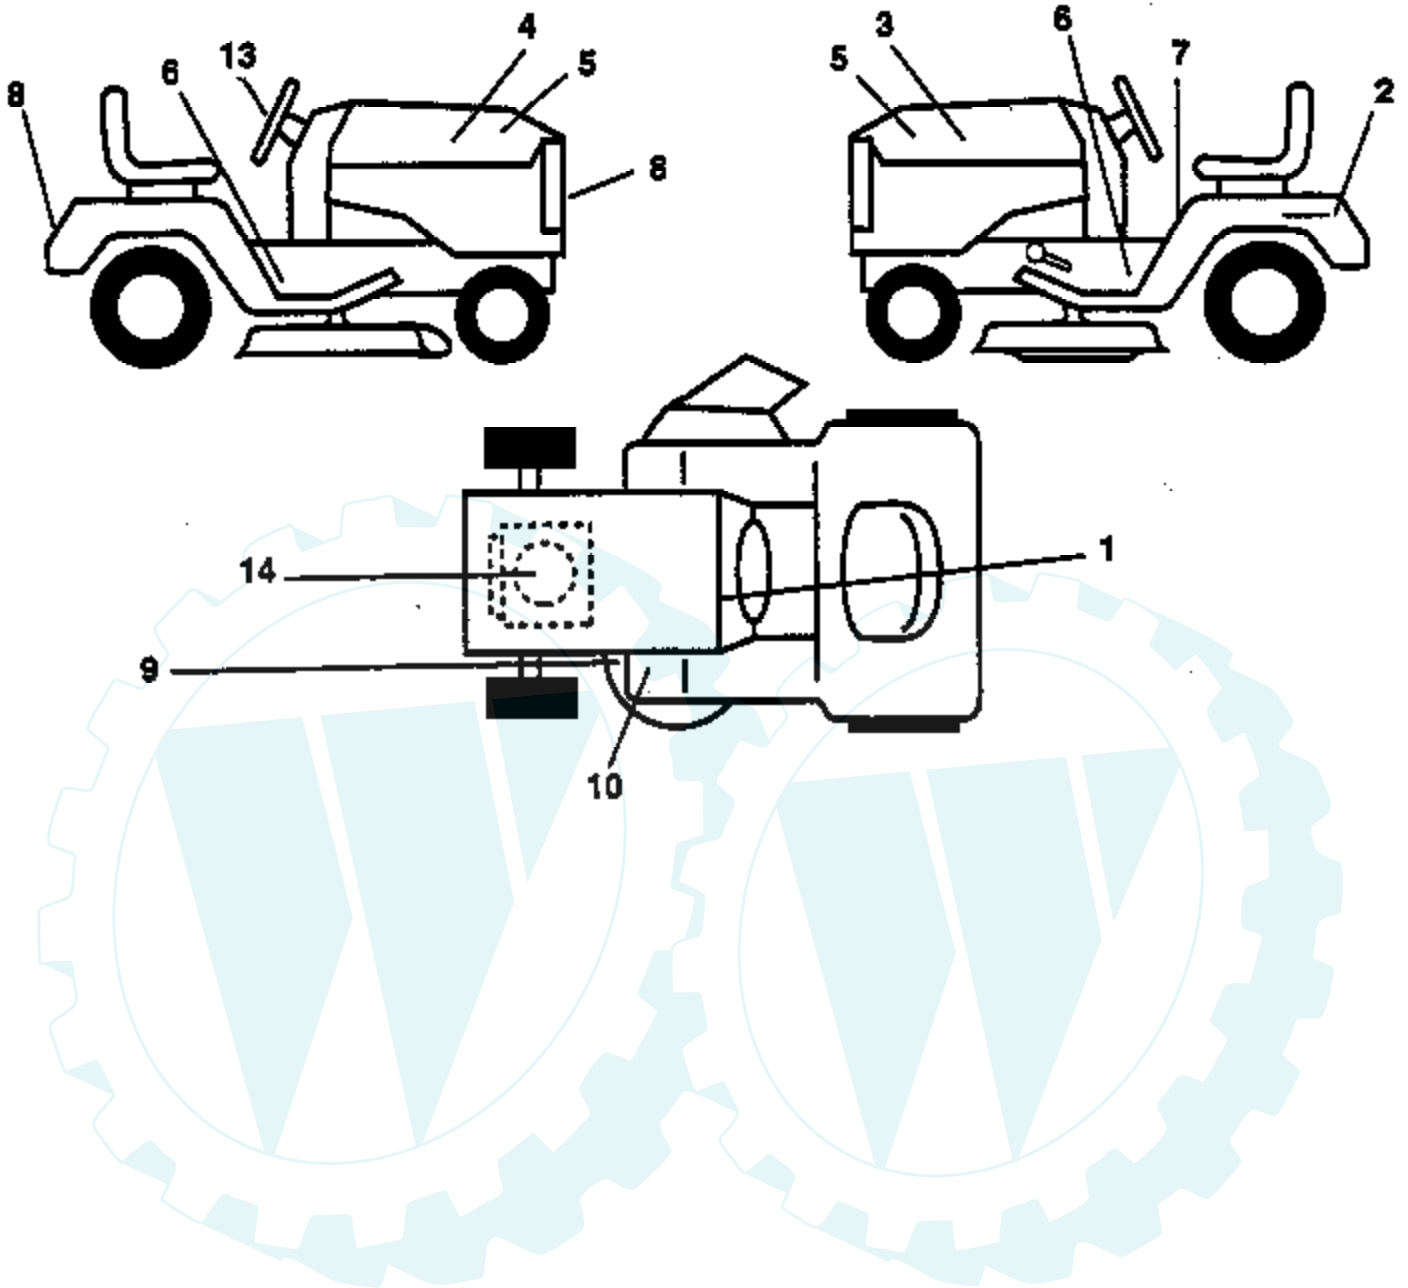

Ref #	Part Number	Qty	Description
1	532136794		Decal Instruction Dash Eng
2	532121549		Decal Caution Battery Ger
3	532138921		Decal Hood Lh
4	532138920		Decal Hood Rh
5	532127033		Decal HP Hood
6	532131425		Decal Speed/Deck Size Chassis
7	532133796		Decal Caution
8	532138922		Decal Fender/Grille
9	532136832		Decal V-Belt Schematic
10	532125086		Decal Clutch/brake Eng
13	532138917		Decal Strg Wheel Cap Berd/lois
14	532120601		Decal, HP, Engine
	532138311		Decal Height Adjust (Lift Handle) Not Shown.
	532138196		Manual Owners Not Shown.
	00CE42		Bagger Not Shown.
	00BD20		42" Snow Blade Not Shown.
	00SB20		40" Snow Thrower Not Shown.
	0LA018		Tire Chains (18 x 9.5 x 8) Not Shown.
	00LC05		33 lb. Wheel Weights (Pair) Not Shown.
	0MK420		42" Mulcher Kit Not Shown.