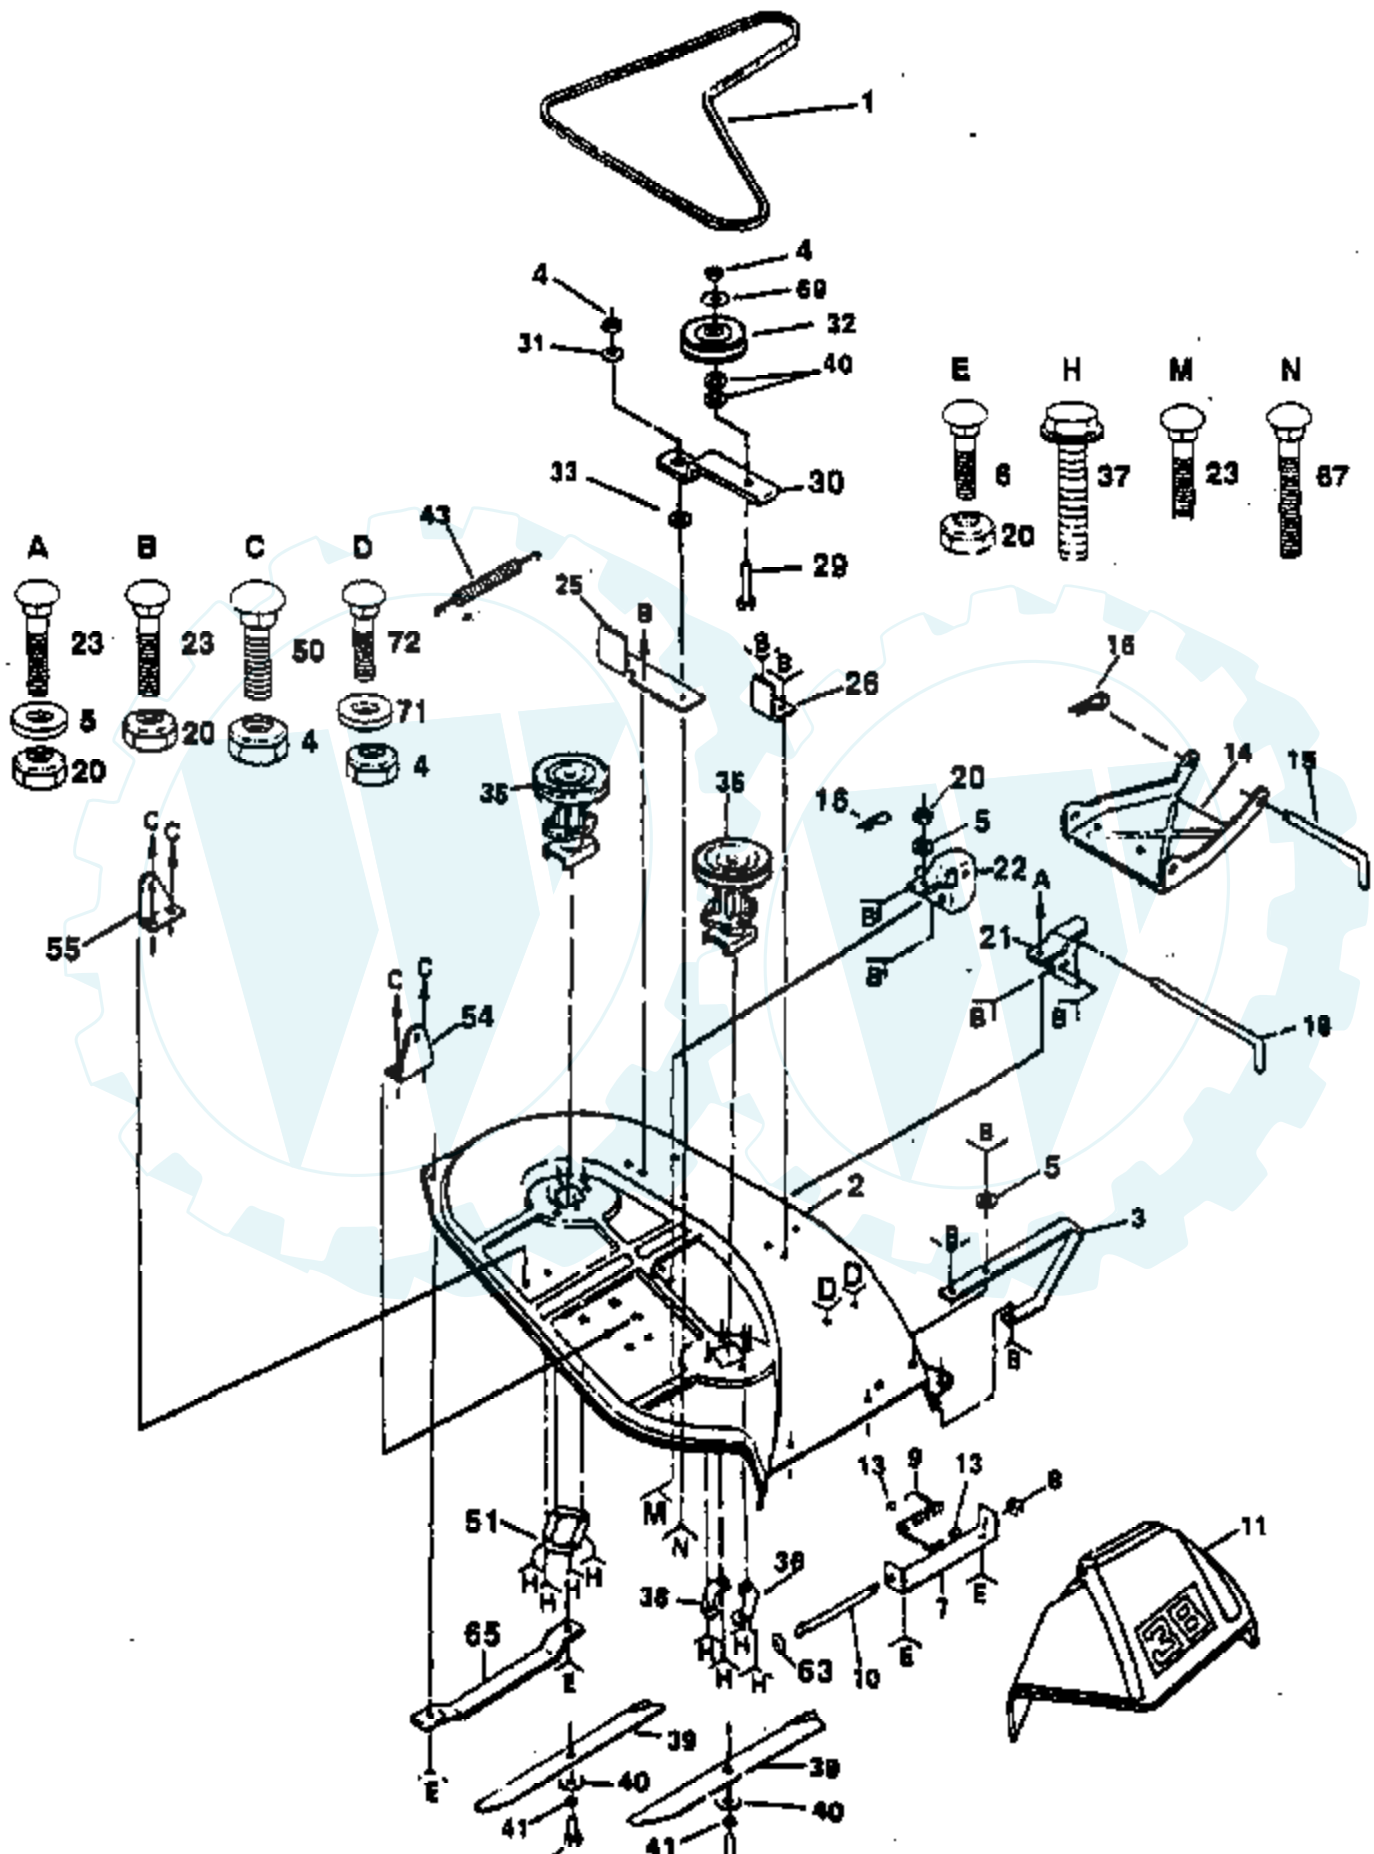

Ref #	Part Number	Qty	Description
7	817021008		Screw, Hex., Tapping, #10-24 x 1/2
9	532123549		Cap, Fuel
10	532109202		Tank, Fuel
11	532101335		Line, Fuel
12	532124934		Grommet
13	532123487		Clamp, Hose
14	817490412		Screw, Hex, Washer Head, Thread Rolling 1/4-20 x 3/4
15	819091416		Washer 9/32 x 7/8 x 16 Ga.
16	532122795		Panel, Dash, L. H.
17	532121794		Cover, Access
18	532126276		Panel, Dash, R. H.
19	819211416		Washer 21/32 x 7/8 x 16 Ga.
20	812000022		E-Ring
24	876020308		Pin, Cotter 3/32 x 1/2
25	532122512		Spring
26	819131016		Washer 13/32 x 5/8 x 16 Ga.
27	532110810		Trunnion, Depth Stop
28	819151216		Washer 15/32 x 3/4 x 16 Ga.
29	812000037		Ring, Klip #T5304-37
30	532122507		Shaft, Lift
32	532122364		Plunger
33	532109413		Grip, Handle
34	532124670		Retainer, Spring
35	532110029		Link, Lift
36	532110447		Trunnion, Lift
37	532110448		Link, Lift, Adjustable
38	532121598		Arm, Suspension, R. H.
39	532105848		Bolt, Shoulder 3/8-16
40	532121599		Arm, Suspension, L. H.
41	532106308		Trunnion, Lift, Lower
42	873220800		Nut, Hex 1/2 - 13
43	532009135		Retainer, Spring
44	819171516		Washer 17/32 x 15/16 x 16 Ga.
45	532004921		Retainer, Spring
53	532121006		Lever, Rod
54	532105767		Pin, Groove
55	532124446		Spring, Extension
57	532108236		Bracket, Switch
58	532110807		Nut, Special
59	532110739		Washer, Spring
60	873980600		Locknut, Flange 3/8-16
61	873360700		Nut, Hex, Jam 7/16-20
62	873710700		Nut, Crownlock 7/16-20
63	532124526		Plunger, Button
64	532120183		Washer, Nylon
67	532105768		Lever, Assembly
68	532100734		Knob
69	532110809		Rod, Lift Adjust