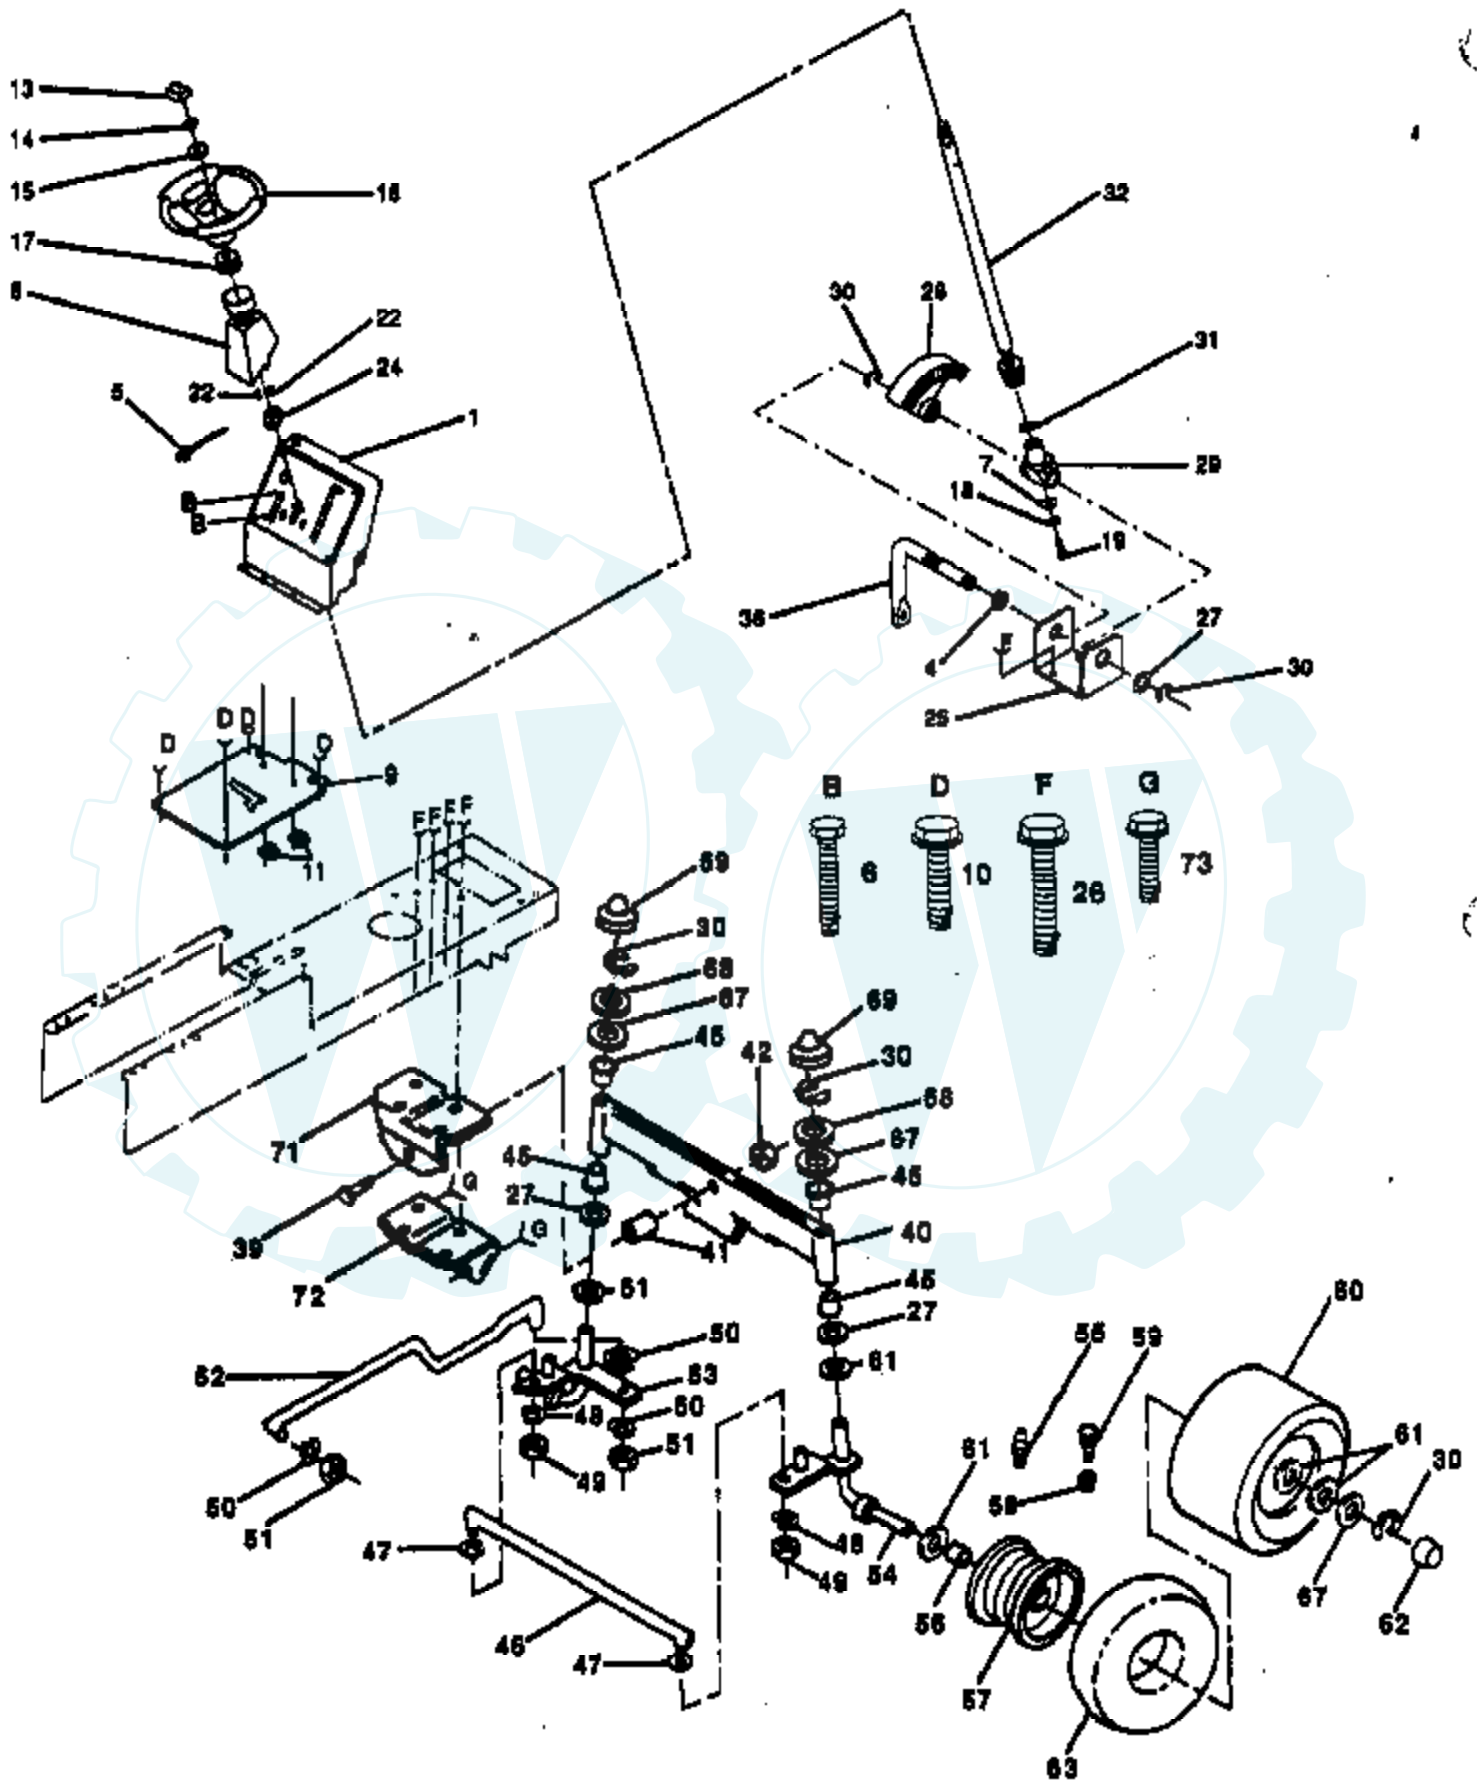

Ref #	Part Number	Qty	Description
1	532125089		Dash
4	532109816		Nyliner, Snap-in
5	532121733		Control, Throttle
6	817720410		Screw, Hex, Thread Cutting 1/4 - 20 x 5/8 TY23
7	532126684		Washer 5/8 x 1/4 x 16 Ga.
8	532124417		Tube, Steering Shaft
9	532124814		Saddle
10	817490608		Screw, Hex, Washer Head Thread Rolling 3/8-16 x 1/2
11	532002751		Clip, Insulated
13	532126805		Insert, Steering Wheel
14	873940800		Locknut, Hex, Jam 1/2 - 20
15	532100712		Washer
16	532121472		Wheel, Steering
17	532100711		Adapter, Steering Wheel
18	810040400		Lockwasher 1/4
19	871070410		Screw, Socket Hex 1/4 x 20 x 5/8
22	817431008		Screw, Hex Tapping #10-16 x 1/2 Type ABTPS
24	532124373		Bushing, Steering
25	532124036		Bracket, Steering
26	817490612		Screw, Hex Washer Head, Thread Rolling 3/8-16 x 3/4 Type TT
27	532124931		Bearing, Thrust
28	532124034		Gear, Sector
29	532124035		Shaft, Support
30	812000029		Ring, Klip
31	532057079		Washer
32	532128752		Shaft, Steering
36	532124033		Shaft, Pitman
39	874761060		Bolt, Hex 5/8-11 x 3-3/4
40	532105669		Axle, Front
41	532110438		Spacer, Bearing, Front Axle
42	873601000		Locknut, Flange 5/8-16
45	532124937		Bearing
46	532121334		Rod, Tie
47	819111216		Washer 11/32 x 3/4 x 16 Ga.
48	810040500		Washer, Lock
49	873810500		Nut, Hex 5/16-18
50	810040600		Washer, Lock 3/8
51	873610600		Nut, Hex 3/8 - 24
52	532124032		Link, Drag
53	532105656		Spindle, L. H.
54	532105654		Spindle, R. H.
55	532000278		Fitting, Grease
56	532009040		Bearing, Flange
57	532125021		Rim, Front (Inc. 2 Each Key No. 56)
58	532059192		Cap, Valve
59	532065139		Stem, Valve
60	532124157		Tire
61	532121749		Washer 25/32 x 1-1/4 x 16 Ga.
62	532104757		Cap, Hub
63	532059904		Tube, Front
67	532121748		Washer 25/32 x 1-5/8 x 16 Ga.
68	819272016		Washer 27/32 x 1-1/4 x 16 Ga.
69	532121232		Cap, Spindle
71	532105663		Support, Saddle, Rear
72	532105664		Support, Saddle, Front
73	817490508		Screw, Hex Washer Thdrol. 5/16-18 x 1/2