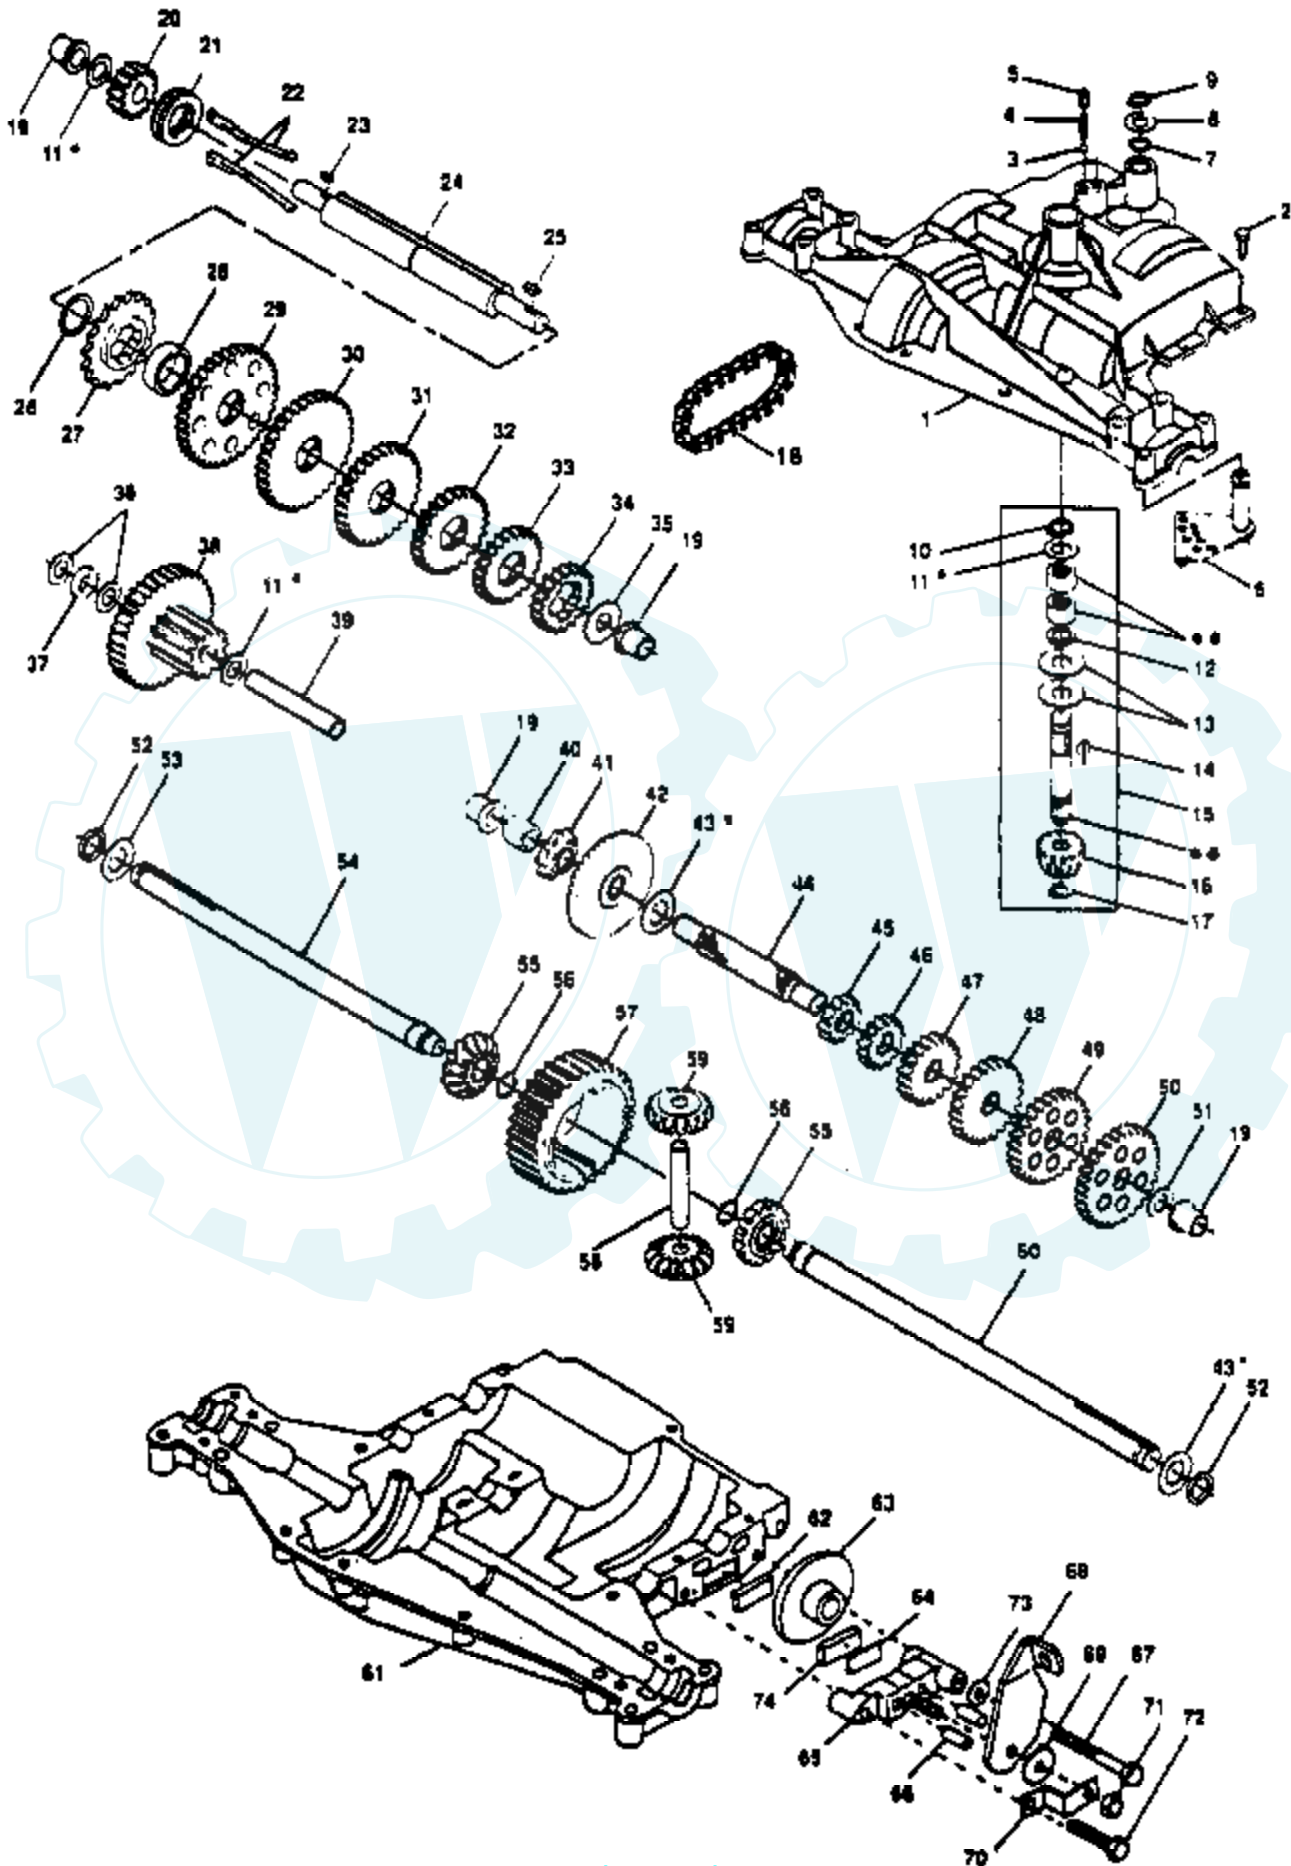

Ref #	Part Number	Qty	Description
1	003865		Housing, Upper
2	001919		Screw, Tapping, 1/4-20 x .734 Lg.
3	001151		Ball, Detent
4	003626		Spring, Detent
5	003623		Screw, Set
6	004336		Ass'y., Shifter
7	003884		O-Ring
8	003885		Washer, Plain .505 x .942 x .006 Use in combinations to maintain proper clearances.
8	003886		Washer, Plain .505 x .942 x .010 Use in combinations to maintain proper clearances.
8	003887		Washer, Plain .505 x .942 x .015 Use in combinations to maintain proper clearances.
8	003888		Washer, Plain .505 x .942 x .020 Use in combinations to maintain proper clearances.
8	003889		Washer, Plain .505 x .942 x .026 Use in combinations to maintain proper clearances.
8	003121		Washer, Plain .505 x .942 x .030 Use in combinations to maintain proper clearances.
8	003890		Washer, Plain .505 x .942 x .040 Use in combinations to maintain proper clearances.
9	001100		Ring, Retaining
10	001099		Ring, Retaining
11	001959		Washer, Plain .632 x 1.00 x .010 Use in combinations to maintain proper clearances.
11	001441		Washer, Plain .632 x 1.00 x .020 Use in combinations to maintain proper clearances.
11	001423		Washer, Plain .632 x 1.00 x .026 Use in combinations to maintain proper clearances.
11	001082		Washer, Plain .632 x 1.00 x .031 Use in combinations to maintain proper clearances.
11	001424		Washer, Plain .632 x 1.00 x .036 Use in combinations to maintain proper clearances.
11	001068		Washer, Plain .632 x 1.00 x .041 Use in combinations to maintain proper clearances.
11	001425		Washer, Plain .632 x 1.00 x .046 Use in combinations to maintain proper clearances.
11	001358		Washer, Plain .632 x 1.00 x .050 Use in combinations to maintain proper clearances.
11	001145		Washer, Plain .632 x 1.00 x .060 Use in combinations to maintain proper clearances.
	001319		Washer, Plain .632 x 1.00 x .082
12	003312		O-Ring
13	531003876		Washer, Plain .632 x 1.38 x .046
14	530001374		Key, Woodruff, #9
15	004134		Ass'y., Kit, Input Shaft
16	003590		Pinion, Bevel, 14T.
17	003624		Ring, Retaining
18	003625		Chain, 24 Pitches
19	001542		Bearing, Flange