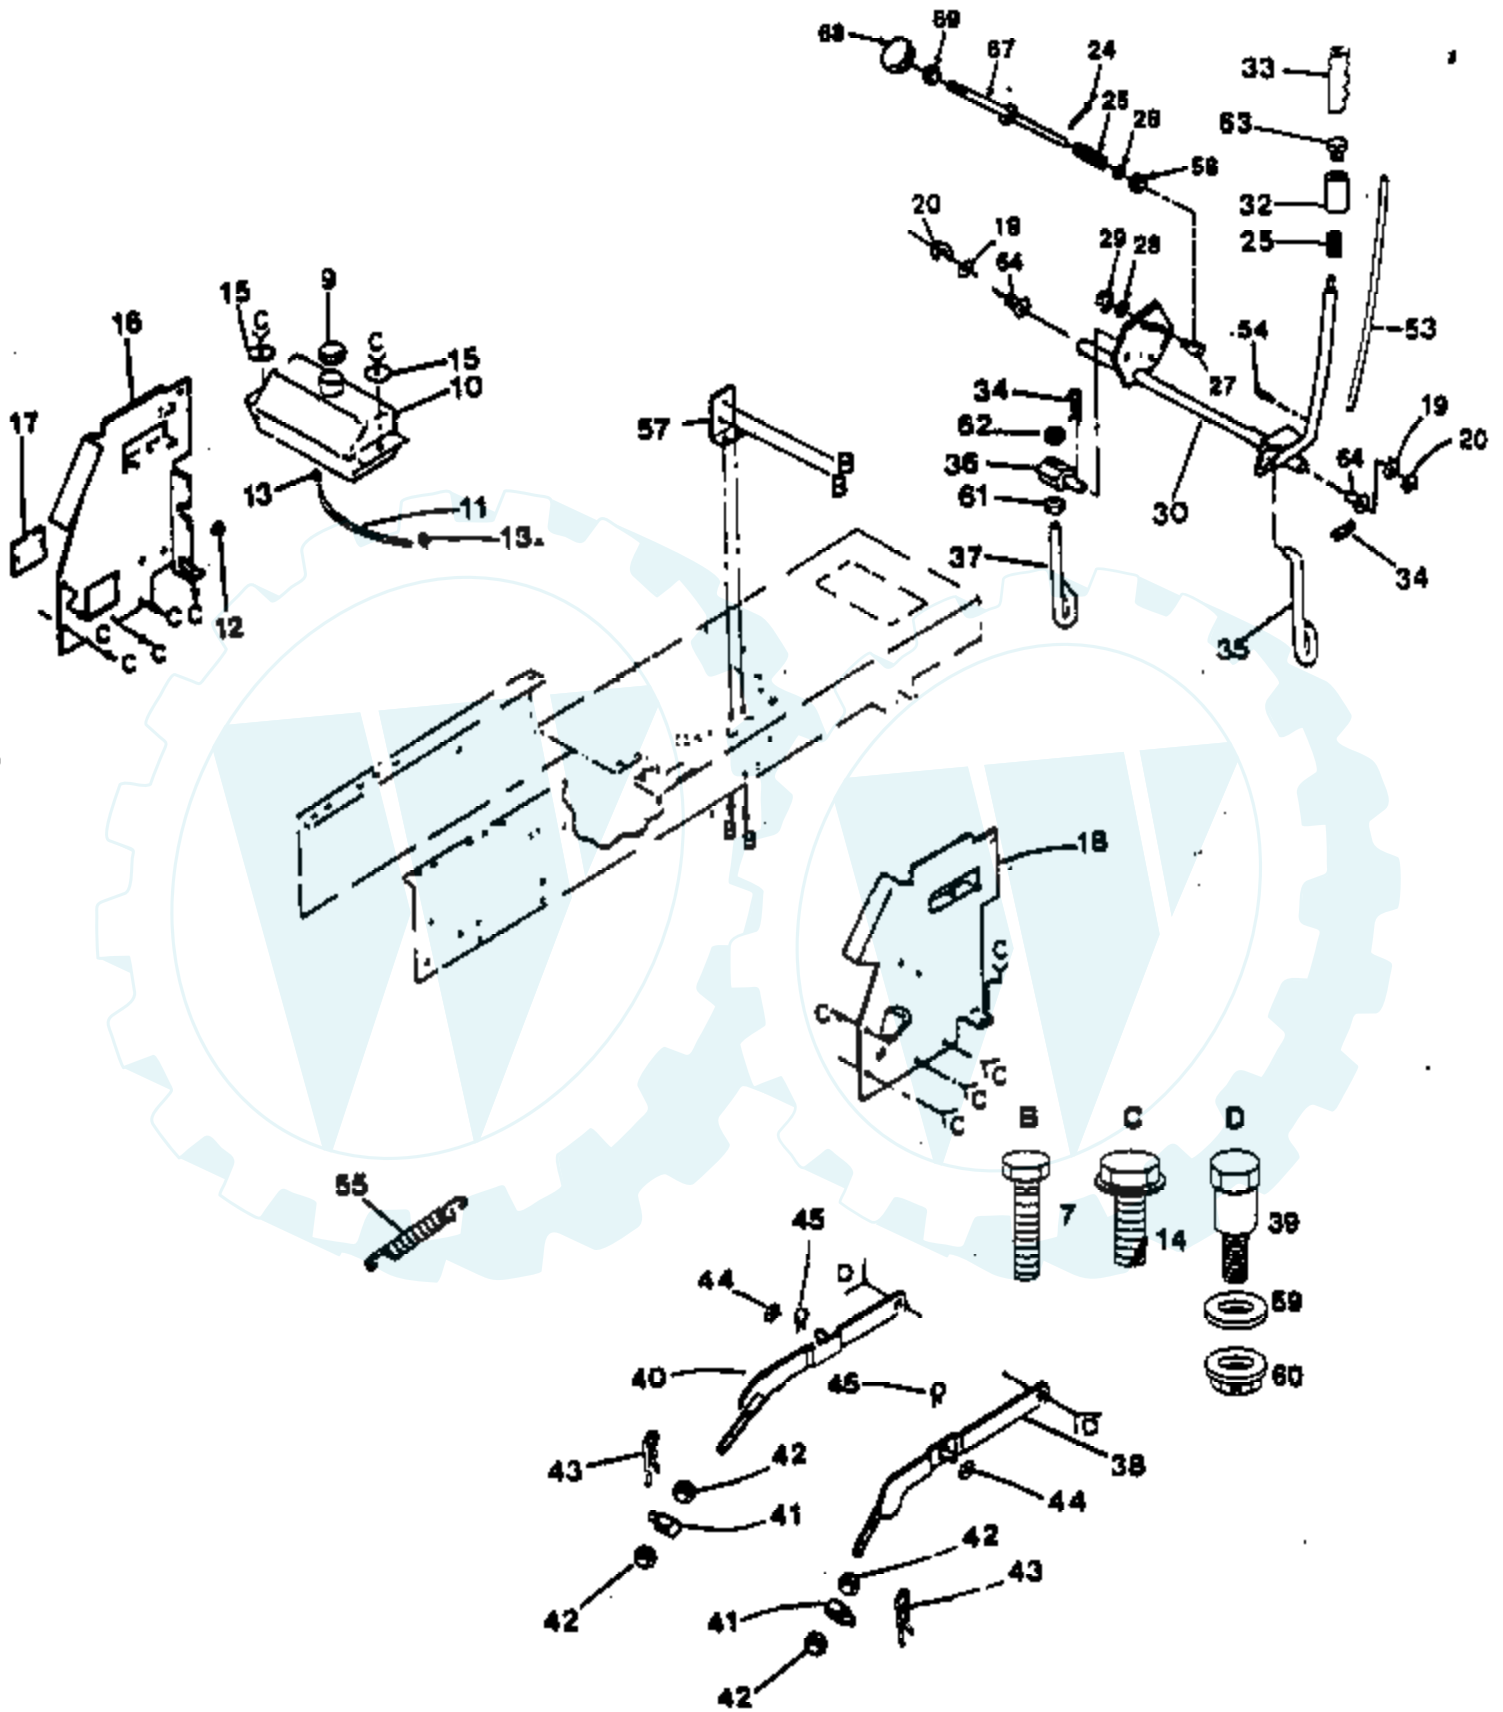

Ref #	Part Number	Qty	Description
7	817021008		Screw, Hex., Tapping, #10-24 x 1/2
9	532123549		Cap, Fuel
10	532109202		Tank, Fuel
11	532101335		Line, Fuel
12	532124934		Grommet
13	532123487		Clamp, Hose
14	817490412		Screw, Hex, Washer Head, Thread Rolling 1/4-20 x 3/4
15	819091416		Washer 9/32 x 7/8 x 16 Ga.
16	532122795		Panel, Dash, L. H.
17	532121794		Cover, Access
18	532126276		Panel, Dash, R. H.
19	819211416		Washer 21/32 x 7/8 x 16 Ga.
20	812000022		E-Ring
24	876020308		Pin, Cotter 3/32 x 1/2
25	532122512		Spring
26	819131016		Washer 13/32 x 5/8 x 16 Ga.
27	532110810		Trunnion, Depth Stop
28	819151216		Washer 15/32 x 3/4 x 16 Ga.
29	812000037		Ring, Klip #T5304-37
30	532122507		Shaft, Lift
32	532122364		Plunger
33	532109413		Grip, Handle
34	532124670		Retainer, Spring
35	532110029		Link, Lift
36	532110447		Trunnion, Lift
37	532110448		Link, Lift, Adjustable
38	532121598		Arm, Suspension, R. H.
39	532105848		Bolt, Shoulder 3/8-16
40	532121599		Arm, Suspension, L. H.
41	532106308		Trunnion, Lift, Lower
42	873220800		Nut, Hex 1/2 - 13
43	532009135		Retainer, Spring
44	819171516		Washer 17/32 x 15/16 x 16 Ga.
45	532004921		Retainer, Spring
53	532121006		Lever, Rod
54	532105767		Pin, Groove
55	532124446		Spring, Extension
57	532108236		Bracket, Switch
58	532110807		Nut, Special
59	532110739		Washer, Spring
60	873980600		Locknut, Flange 3/8-16
61	873360700		Nut, Hex, Jam 7/16-20
62	873710700		Nut, Crownlock 7/16-20
63	532124526		Plunger, Button
64	532120183		Washer, Nylon
67	532105768		Lever, Assembly
68	532100734		Knob
69	532110809		Rod, Lift Adjust