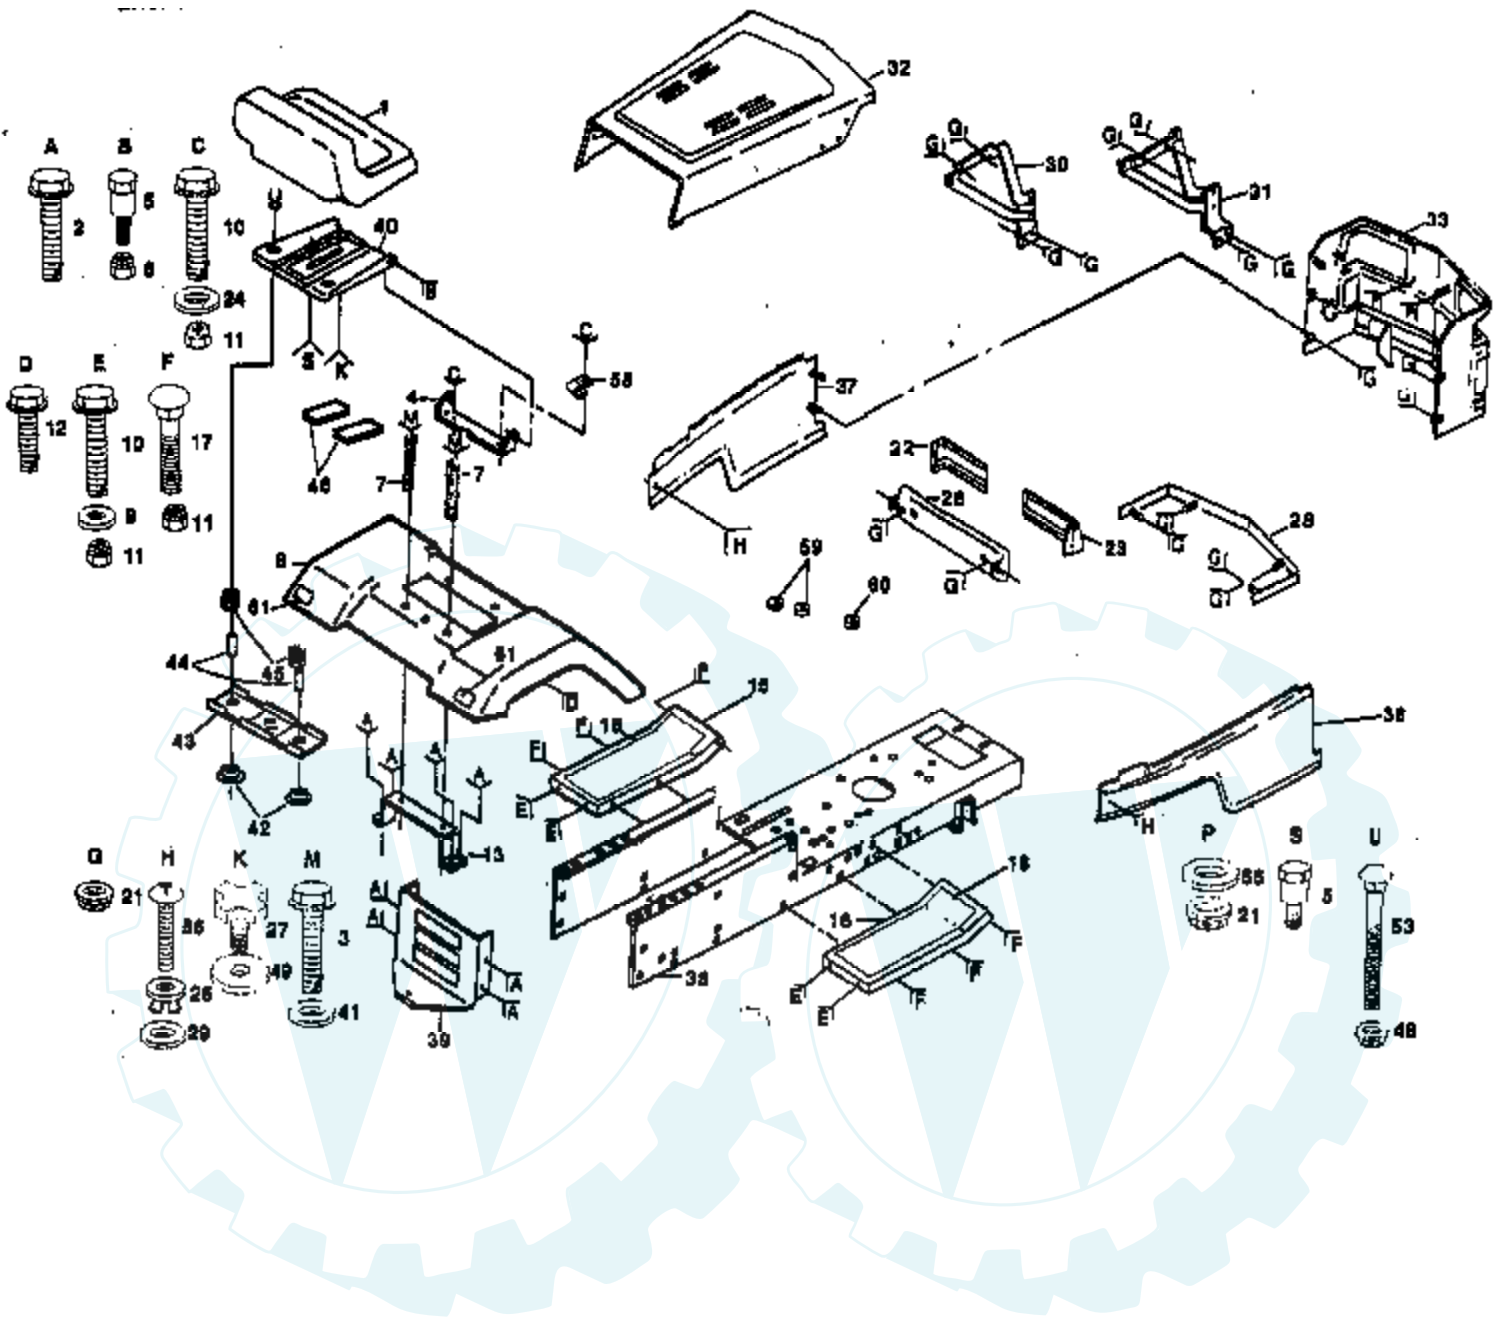

Ref #	Part Number	Qty	Description
1	532127428		Seat
2	817490612		Screw, Hex,Washer Thread Rolling 3/8-16 x 3/4 Type TT
3	817490616		Screw, Hex,Washer Thread Rolling 3/8-16 x 1
4	532126656		Bracket, Pivot, Seat
5	532105529		Bolt, Shoulder 5/16-18
6	873680500		Nut, Crownlock 5/16-18
7	532124181		Spring, Seat
8	532124887		Fender
9	819131312		Washer 13/32 x 13/16 x 12 Ga.
10	874760612		Bolt, Hex,Washer Thread Rolling 3/8
11	873680600		Nut, Crownlock 3/8 - 16
12	817490608		Screw, Hex,Washer Thread Rolling 3/8-16 x 12
13	532109873		Bracket, Fender
15	532124888		Footrest, L.H.
16	532124889		Footrest, R.H.
17	872110606		Bolt, Carriage 3/8-16 x 3/4
18	532128866		Pad, Footrest
21	532108067		Pal Nut 1/4-20
22	532108361		Lens, L. H.
23	532108360		Lens, R.H.
24	819131210		Washer 13/32 x 3/4 x 10 Ga.
25	532127316		Retainer
26	532110897		Bezel, Headlight
27	532120068		Knob, 1/2" Seat
28	532125113		Strap Assembly Grill
29	532127318		Plastic Grommet
30	532105797		Hinge, Hood, L.H.
31	532105792		Hinge, Hood, R.H.
32	532125114		Hood Assembly
33	532128313		Grill Assembly
36	532125115		Side Panel, R. H.
37	532125116		Side Panel, L. H.
38	532127168		Chassis Assembly
39	532127866		Drawbar
40	532124294		Pan, Seat
41	819131614		Washer 13/32 x 1 x 14 Ga.
42	532121248		Bushing, Snap
43	532121246		Bracket, Switch Mount
44	532121249		Spacer, Split
45	532121250		Spring, Compression
46	532121251		Strip, Foam
48	532123976		Nut, Hex Flange 1/4-20
49	819171912		Washer 17/32 x 1-3/16 x 12 Ga.
53	872170410		Bolt, Carriage 1/4-20 x 1-1/4
55	810901216		Washer 9/32 x 3/4 x 16 Ga.
56	532127317		Screw, Special
58	532124996		Clip
59	532110436		Grommet, Split
60	532124934		Grommet
61	532106202		Reflector, Taillight
	532101892		Decal, Clutch/Brake Not Shown.
	532127630		Decal, Grill Not Shown.
	532127618		Decal, Hood, L.H. Not Shown.
	532127619		Decal, Hood, R.H. Not Shown.
	532127622		Decal, Fender and Grill Not Shown.
	532127650		Decal, Fender, R.H. Not Shown.
	532127644		Decal, Fender, L.H. Not Shown.
	532120822		Decal, Operating Instruction Not Shown.