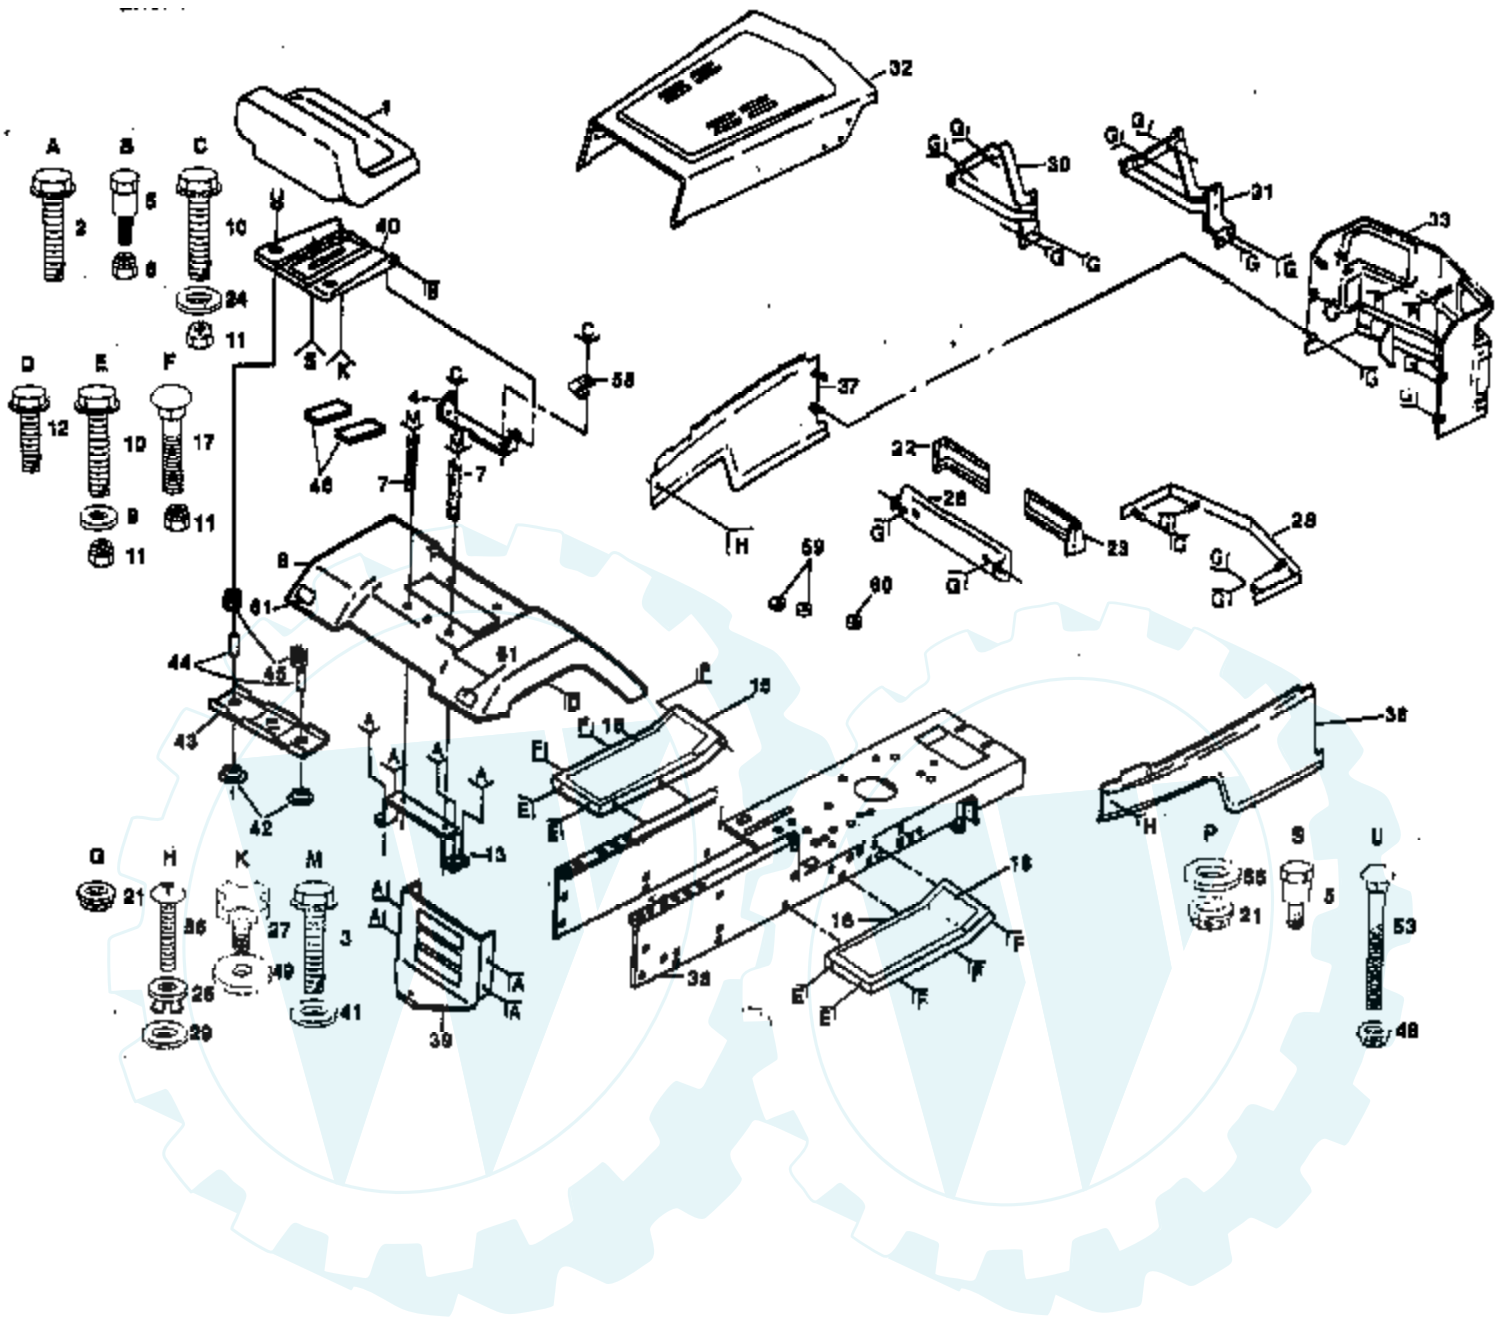

Ref #	Part Number	Qty	Description
1	532127428		Seat
2	817490612		Screw, Hex,Washer Thread Rolling 3/8-16 x 3/4 Type TT
3	817490616		Screw, Hex,Washer Thread Rolling 3/8-16 x 1
4	532126656		Bracket, Pivot, Seat
5	532105529		Bolt, Shoulder 5/16-18
6	873680500		Nut, Crownlock 5/16-18
7	532124181		Spring, Seat
8	532124887		Fender
9	819131312		Washer 13/32 x 13/16 x 12 Ga.
10	874760612		Bolt, Hex,Washer Thread Rolling 3/8
11	873680600		Nut, Crownlock 3/8 - 16
12	817490608		Screw, Hex,Washer Thread Rolling 3/8-16 x 12
13	532109873		Bracket, Fender
15	532124888		Footrest, L.H.
16	532124889		Footrest, R.H.
17	872110606		Bolt, Carriage 3/8-16 x 3/4
18	532128866		Pad, Footrest
21	532108067		Pal Nut 1/4-20
22	532108361		Lens, L. H.
23	532108360		Lens, R.H.
24	819131210		Washer 13/32 x 3/4 x 10 Ga.
25	532127316		Retainer
26	532110897		Bezel, Headlight
27	532120068		Knob, 1/2" Seat
28	532125113		Strap Assembly Grill
29	532127318		Plastic Grommet
30	532105797		Hinge, Hood, L.H.
31	532105792		Hinge, Hood, R.H.
32	532125114		Hood Assembly
33	532128313		Grill Assembly
36	532125115		Side Panel, R. H.
37	532125116		Side Panel, L. H.
38	532127168		Chassis Assembly
39	532127866		Drawbar
40	532124294		Pan, Seat
41	819131614		Washer 13/32 x 1 x 14 Ga.
42	532121248		Bushing, Snap
43	532121246		Bracket, Switch Mount
44	532121249		Spacer, Split
45	532121250		Spring, Compression
46	532121251		Strip, Foam
48	532123976		Nut, Hex Flange 1/4-20
49	819171912		Washer 17/32 x 1-3/16 x 12 Ga.
53	872170410		Bolt, Carriage 1/4-20 x 1-1/4
55	810901216		Washer 9/32 x 3/4 x 16 Ga.
56	532127317		Screw, Special
58	532124996		Clip
59	532110436		Grommet, Split
60	532124934		Grommet
61	532106202		Reflector, Taillight
	532101892		Decal, Clutch/Brake Not Shown.
	532127630		Decal, Grill Not Shown.
	532127618		Decal, Hood, L.H. Not Shown.
	532127619		Decal, Hood, R.H. Not Shown.
	532127622		Decal, Fender and Grill Not Shown.
	532127650		Decal, Fender, R.H. Not Shown.
	532127644		Decal, Fender, L.H. Not Shown.
	532120822		Decal, Operating Instruction Not Shown.