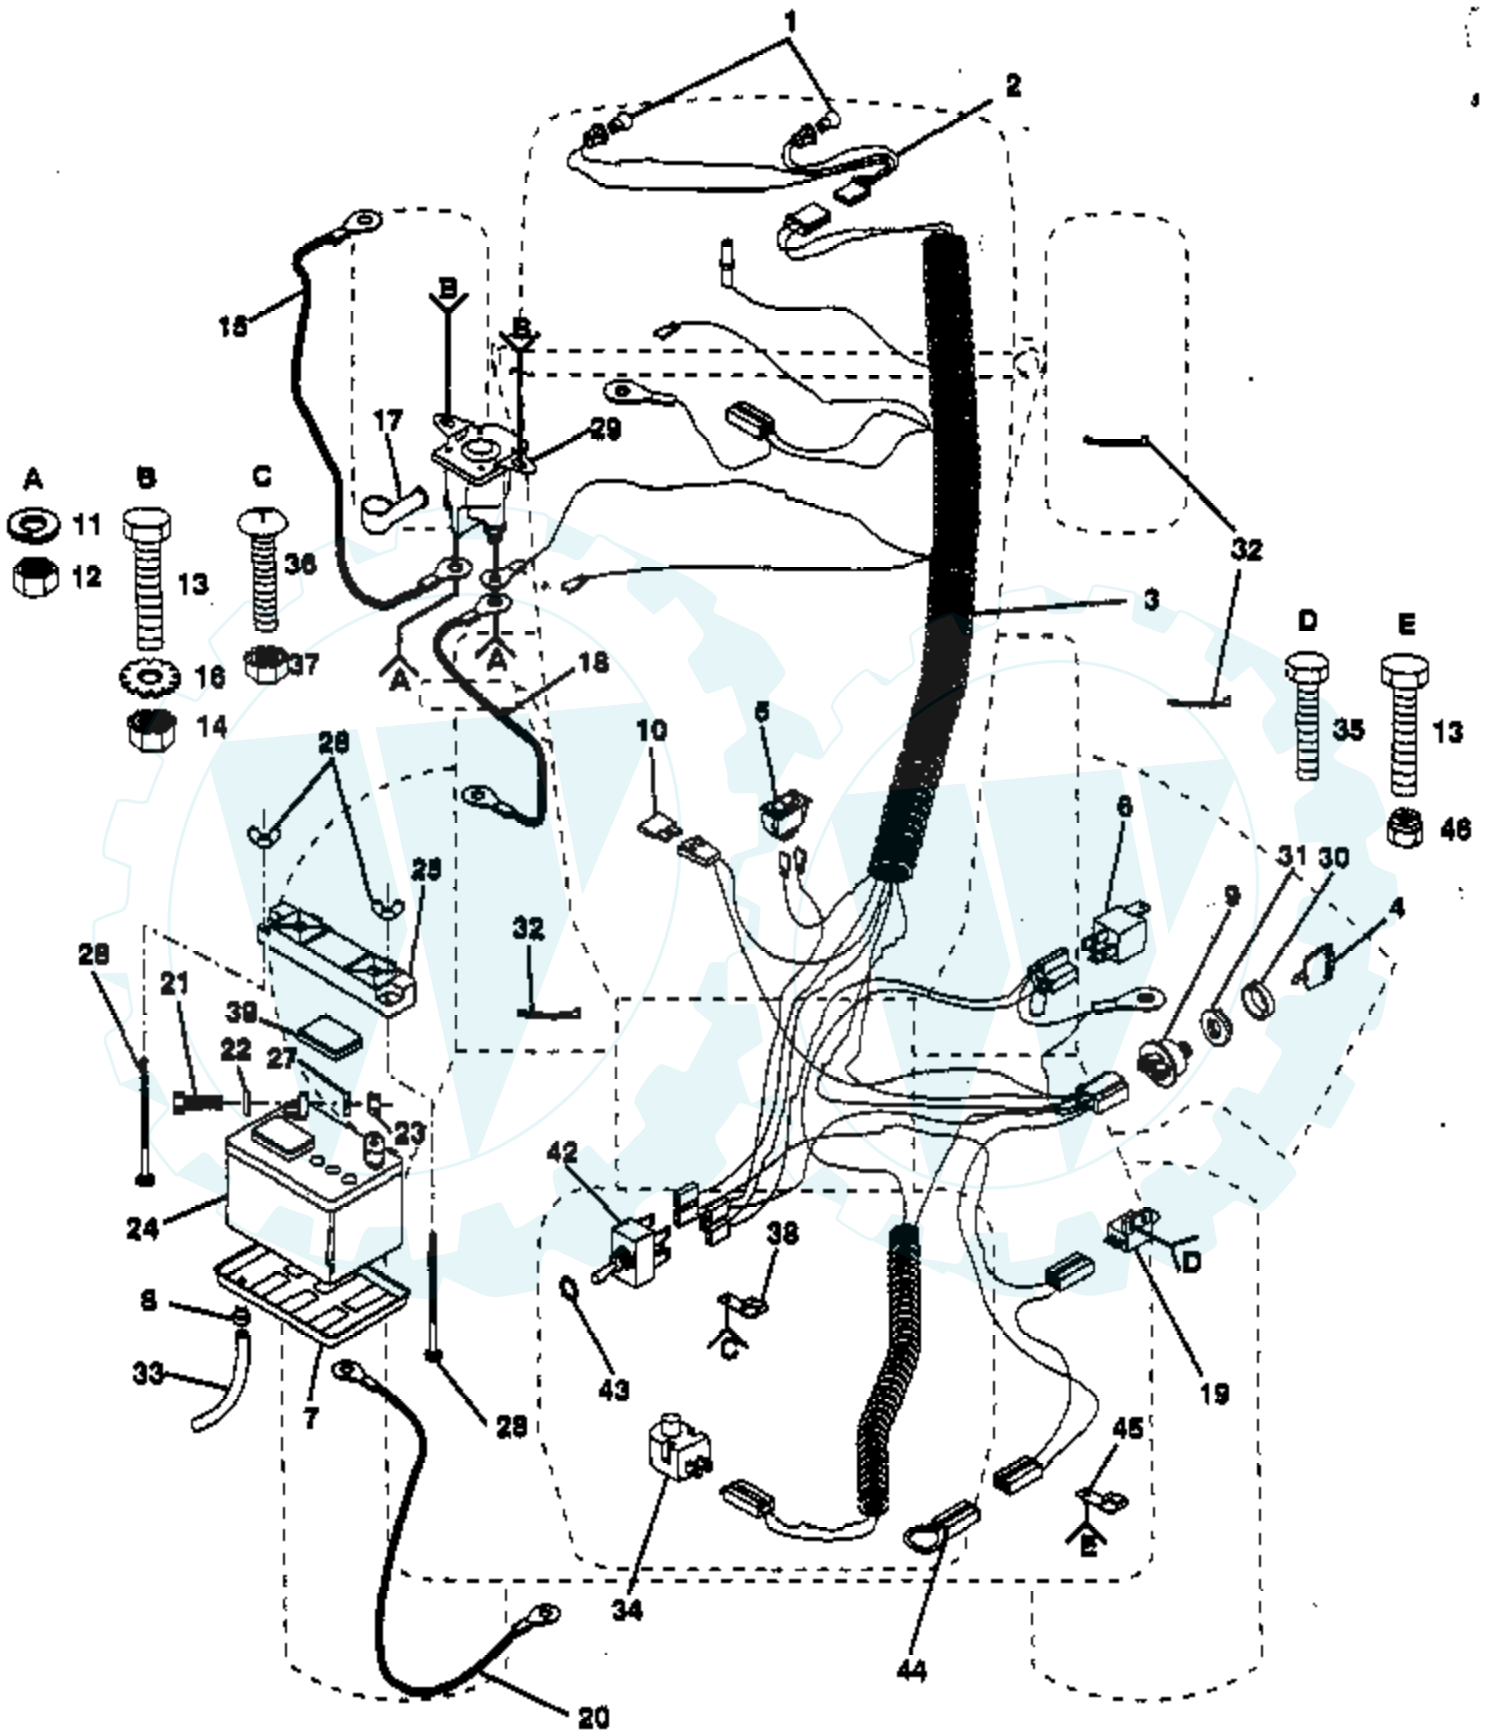

Ref #	Part Number	Qty	Description
1	532124893		Bulb, Light
2	532110859		Harness, Light Socket
3	532128421		Harness, Ignition
4	532122147		Key, Molded
5	532110712		Switch, Light
6	532109748		Relay
7	532124886		Tray, Battery
8	532109596		Clamp, Hose
9	532125104		Switch, Ignition
10	532108824		Fuse
11	810090400		Washer, Lock 1/4
12	873350400		Nut, Hex Jam 1/4 20
13	874780408		Bolt, Hex 1/4-20 x 1/2 Grade 5
14	873510400		Nut, Keps 1/4-20
15	532108423		Cable Assembly
16	811050400		Washer, Lock, Ext. Tooth 1/4
17	532124783		Cover, Terminal
18	532005114		Cable, Battery
19	532104445		Switch, Interlock
20	532124773		Cable, Battery
21	874760412		Bolt, Hex 1/4-20 x 3/4
22	819091016		Washer 9/32-5/8 x 16 Gauge
23	873220400		Nut, Hex 1/4-20
24	532121537		Battery
25	532102476		Guard, Terminal
26	532123198		Nut, Wing 1/4-20
27	810040400		Washer, Lock, Heavy Helical Spring
28	872240460		Bolt, Carriage 1/4-20 x 7-1/2
29	532109081		Solenoid
30	532109787		Bezel, Ignition
31	532109788		Nut, Ignition
32	532124756		Cable Tie
33	532105687		Tube, Battery Tray
34	532121305		Switch, Seat
35	817021008		Screw, Hex Tapping #10-24 UNC x 1/2
36	874641008		Screw, Slotted Pan Head #10-32 x 1/2
37	873951000		Nut, Keps #10-32 x 1/2
38	532004171		Clip, Insulated
39	532121264		Caps, Battery
42	532126016		Switch P.T.O.
43	532124932		Nut, Hex
44	532102501		Loop, Wire
45	532124995		Clip, Insulated
46	873680400		Nut, Crownlock 1/4-20
	532101539		Sheet, Instruction, Tractor, 15 Degrees Slope Not Shown.
	532127964		Manual, Operator's Not Shown.