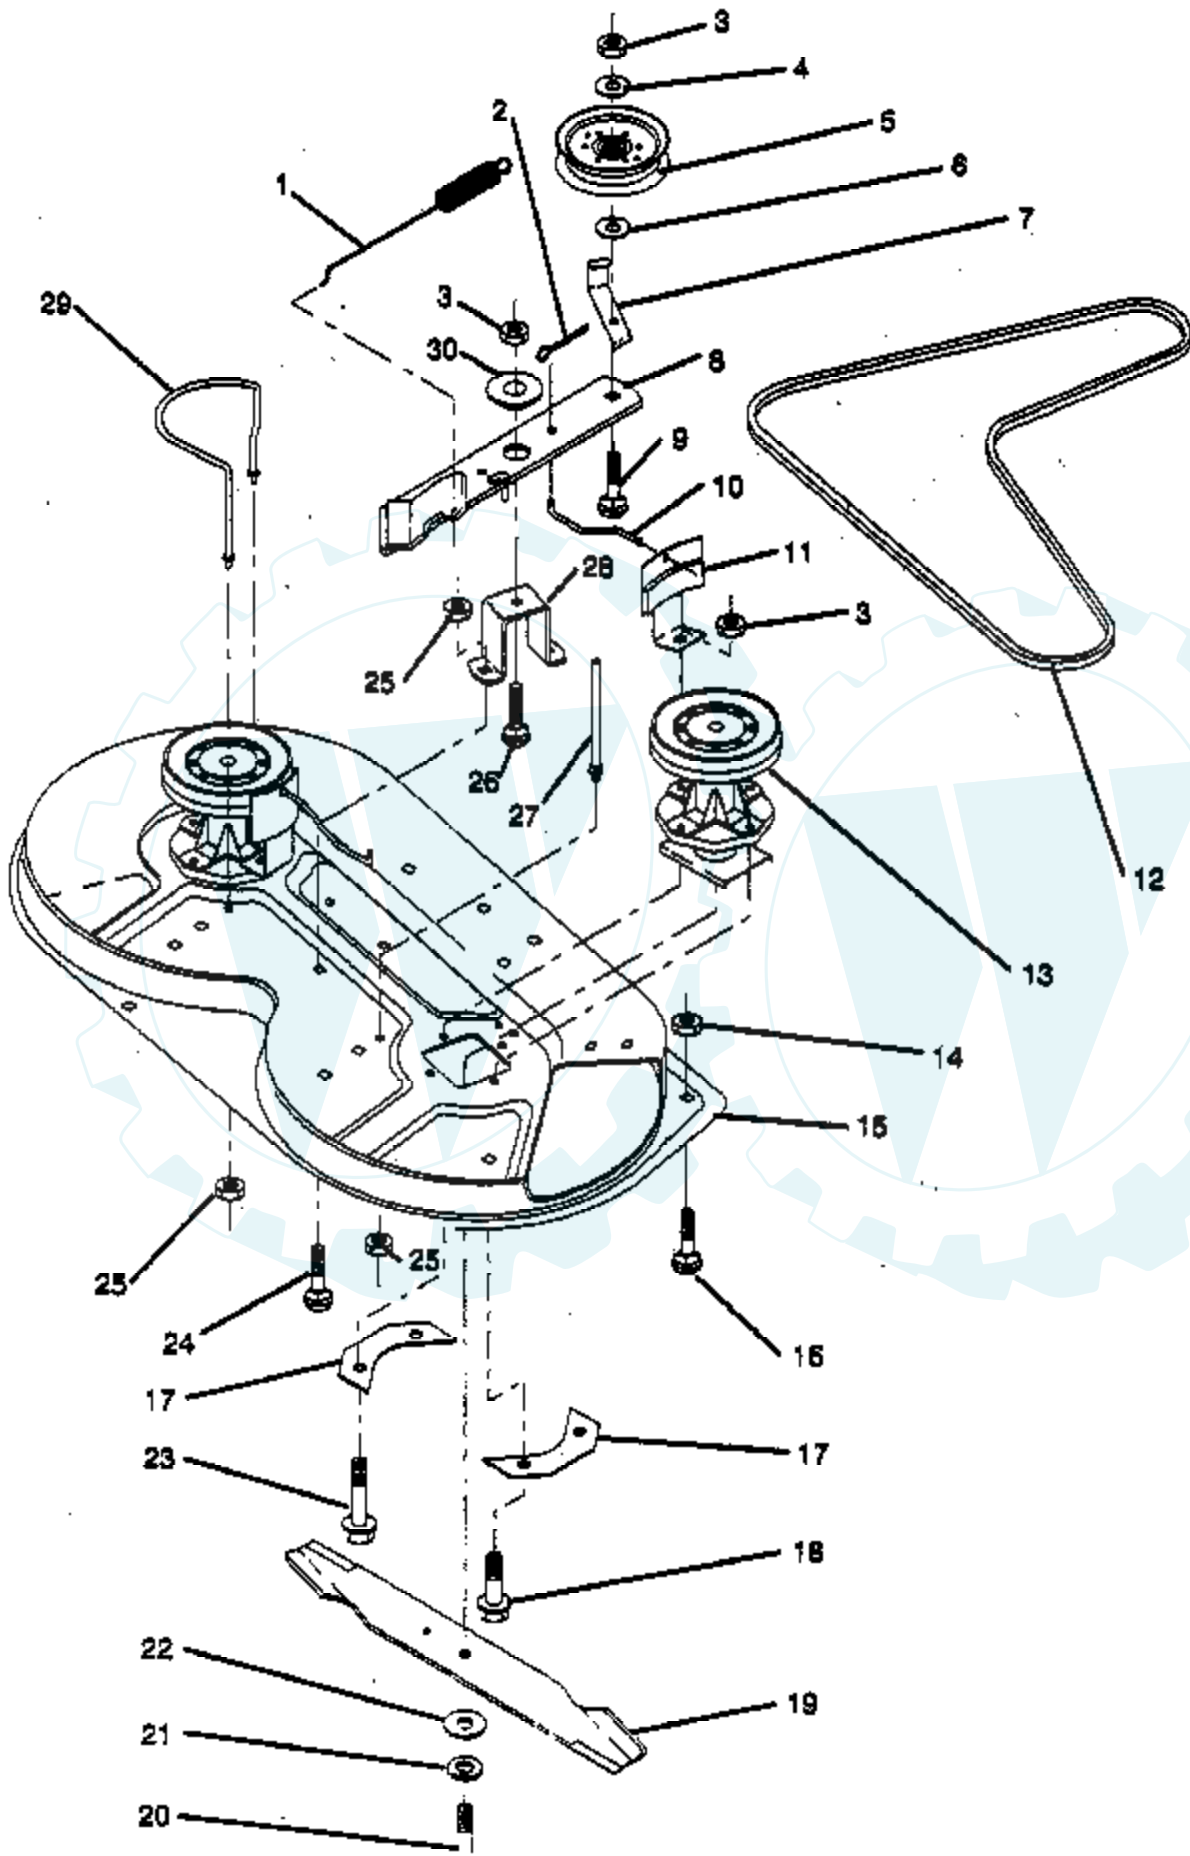

Ref #	Part Number	Qty	Description
1	532122028		Spring, Mower Clutch
2	876020312		Pin, Cotter 3/32 x 3/4
3	873680600		Nut, Crownlock 3/8-16 UNC
4	819131412		Washer 13/32 x 7/8 x 12 Ga.
5	532121316		Idler, Flat
6	819132203		Washer 13/32 x 1-3/8 x 3 Ga.
7	532126756		Guide, Belt
8	532123702		Assembly, Mower Idler Arm
9	872110618		Bolt, Carriage 3/8-16 x 2 1/4
10	532122049		Rod, Brake
11	532106578		Assembly, Brake
12	532124293		V-Belt
13	532124207		Assembly, Mandrel
14	873680400		Nut, Crownlock 1/4-20
15	532126410		Housing, Mower 36"
16	872140404		Bolt, Carriage 1/4-20 x 1/2
17	532100668		Support, Plate Jackshaft
18	817490614		Screw Hex Thdrol. 3/8-16 x 7/8
19	532126338		Blade, Low Lift
20	874610624		Bolt, Fin. Hex 3/8-24 UNF x 1-1/2 Gr. 5
21	810030600		Washer, Lock Hvy.3/8
22	819132012		Washer 13/32 x 1-1/4 x 12 Ga.
23	817490620		Screw Hex Thdrol. 3/8-16 x 1-1/4
24	872140505		Bolt, Carriage 5/16-18 UNC x 5/8
25	873680500		Nut, Crownlock 5/16-18
26	872110608		Bolt, Carriage 3/8-16 UNC x 1 Gr. 5
27	532123439		Guide, R.H. Rear Belt
28	532122051		Support, Idler Arm
29	532123673		Guide, L.H. Belt
30	532122052		Spacer, Retainer