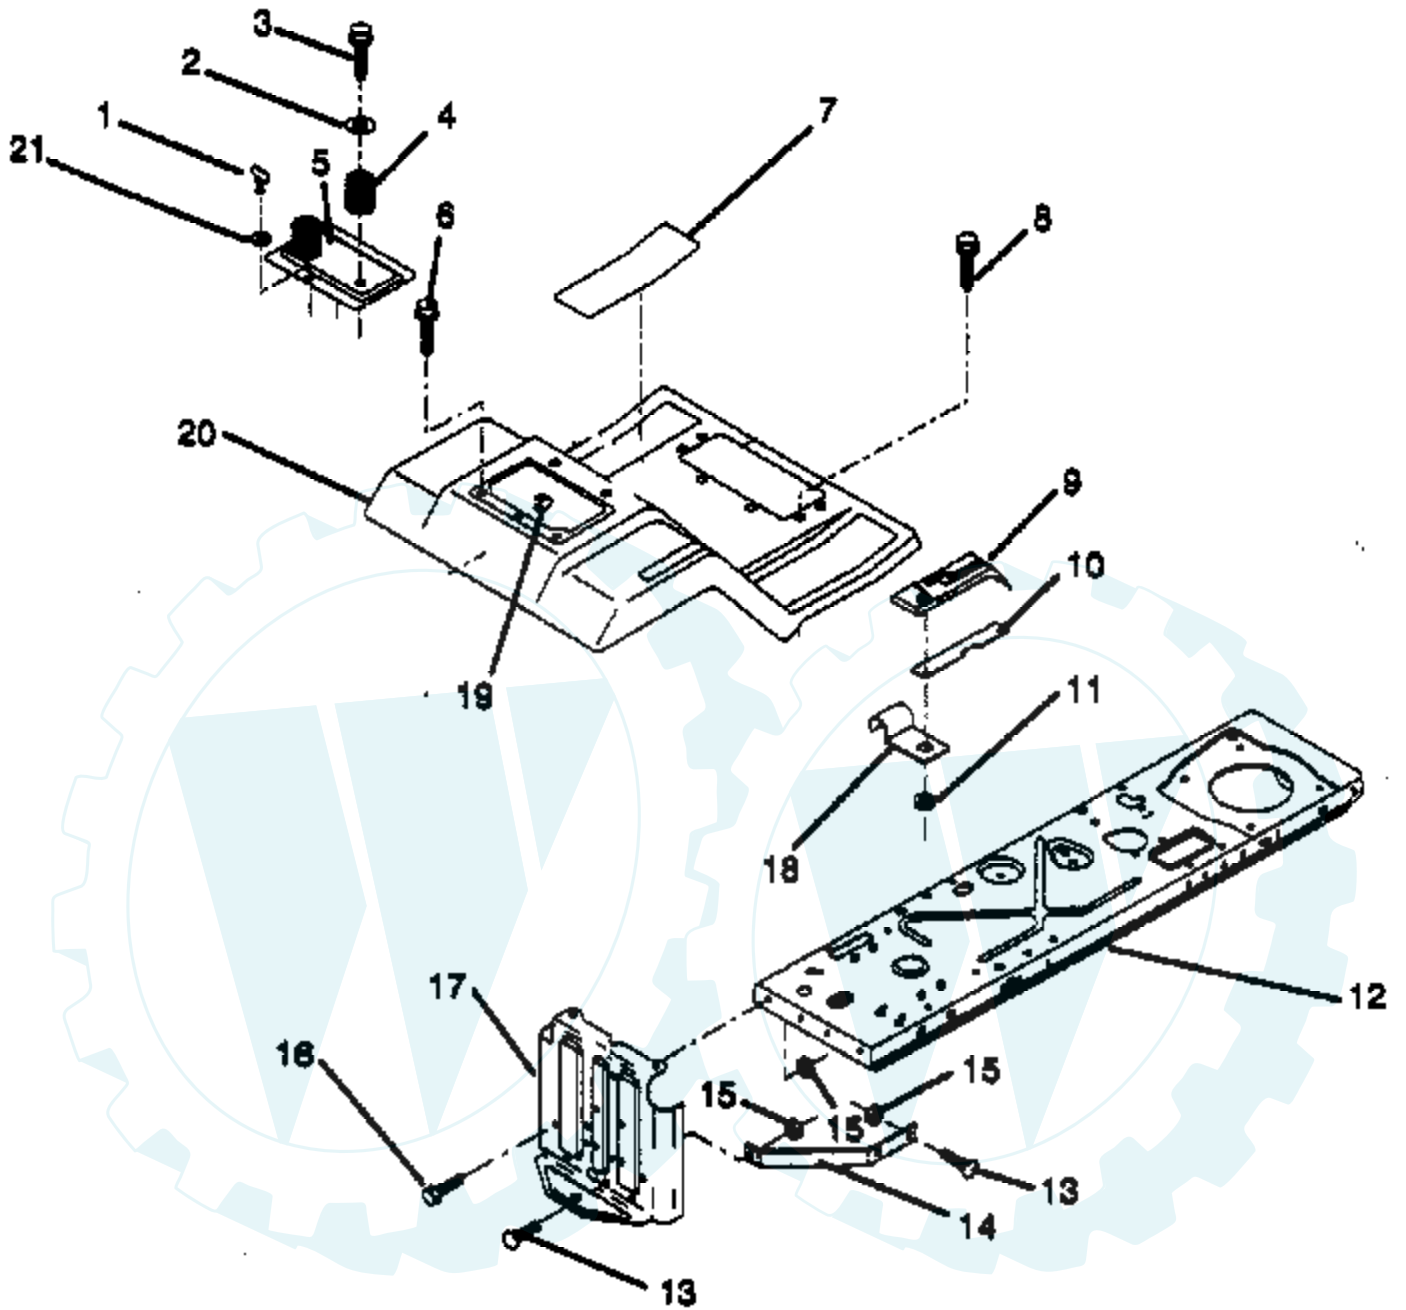

Ref #	Part Number	Qty	Description
1	532123650		Stud 1/4 Turn
2	819132012		Washer 13/32 x 1-1/4 x 12 Ga.
3	817490612		Screw, Hex Wsh. Throdrol. 3/8-16 x 3/4
4	532124181		Spring, Compression, Seat
5	532124852		Door, Fender
6	817490508		Screw, Hex Wsh. Thrdrol. 5/16-18 x 1/2
7	532124144		Pad, Footrest
8	817490512		Screw, Hex Wsh. Thrdrol. 5/16-18 x 3/4
9	532126995		Console, Shift Control
10	532124307		Bar, Shift Lock
11	532124346		Nut, Self-Thd Wsh-Hd 3/16
12	532123645		Assembly, Frame
13	872140506		Bolt, Carriage 5/16-18 UNC x 3/4
14	532123379		Brace, Drawbar
15	873680500		Nut, Crownlock 5/16-18
16	874760512		Bolt, Hex Hd. 5/16-18 UNC x 3/4
17	532121904		Drawbar
18	532126470		Clip, Insulated
19	532105839		Receptacle, 1/4 Turn
20	532124881		Fender/Footrest
21	532105838		Retainer, 1/4 Turn
	532123408		Decal, Belt Installation (under footrest) Not Shown.
	532123637		Decal, Operating Instructions (between footrest pads) Not Shown.
	532120822		Decal, Caution (rear of fender) Not Shown.
	532127638		Decal, Speed/Deck Size, Chassis Not Shown.
	532127633		Decal, Fender, L.H. Not Shown.
	532127634		Decal, Fender, R.H. Not Shown.
	532127622		Decal, Grill and Fender, Rear Fender Not Shown.