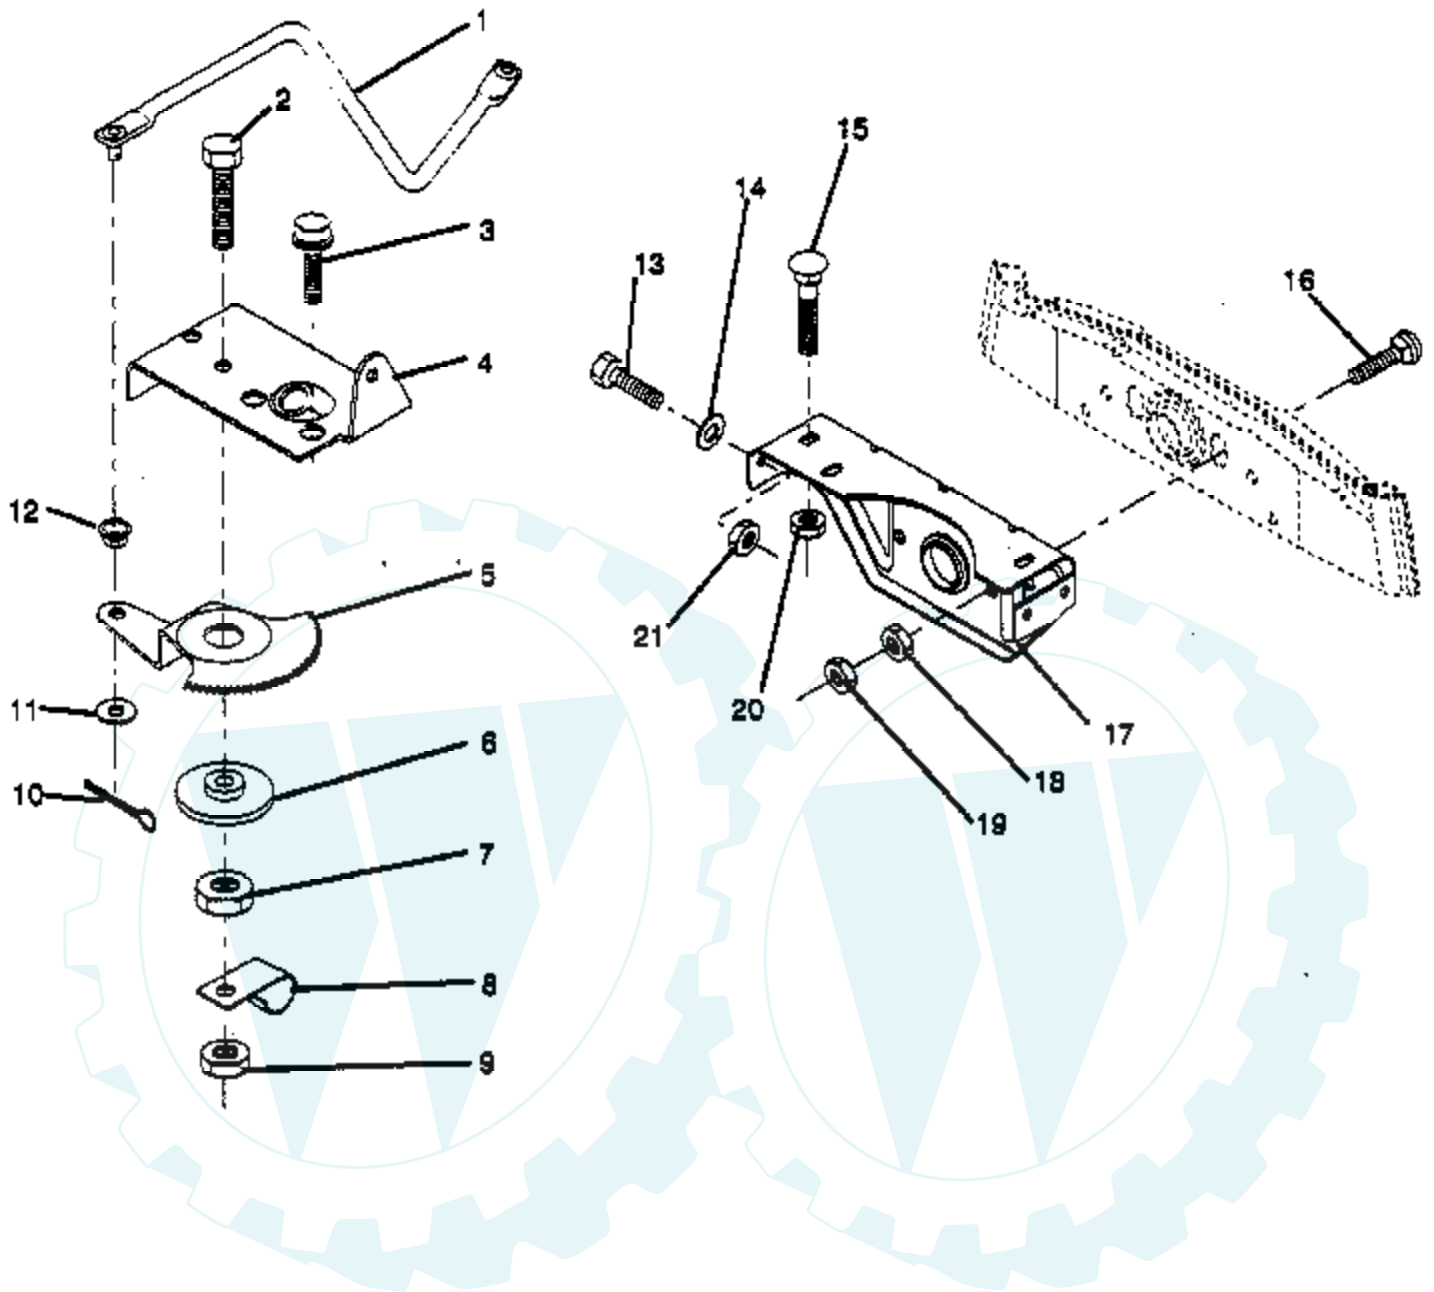

Ref #	Part Number	Qty	Description
1	532124093		Link, Drag
2	874780828		Bolt, Fin. Hex 1/2-13 x 1 3/4
3	817490508		Screw Hex Washer Hd. Thrdrol 5/16-18 x 1/2
4	532121925		Plate, Steering Support
5	532121926		Gear, Sector
6	532121927		Bushing
7	873030800		Nut, Heavy Hex Top Lock 1/2-13 UNC
8	532126472		Clip, Insulated
9	873680800		Nut, Crownlock 1/2 x 13 UNC
10	876020412		Pin, Cotter 1/8 x 3/4
11	819131316		Washer, 13/32 x 13/16 x 16 Ga.
12	532126847		Bushing
13	874760512		Bolt, Hex Hd. 5/16-18 UNC x 3/4
14	819111416		Washer 11/32 x 7/8 x 16 Ga.
15	872110606		Bolt, Carriage 3/8-16 UNC x 3/4
16	872140622		Bolt, Carriage
17	532121912		Support, Front Axle
18	873220600		Nut, Fin. Hex 3/8-16 UNC
19	873930600		Nut, Centerlock 3/8-16 UNC
20	873680600		Nut, Crownlock 3/8-16 UNC
21	873680500		Nut, Crownlock 5/16-18