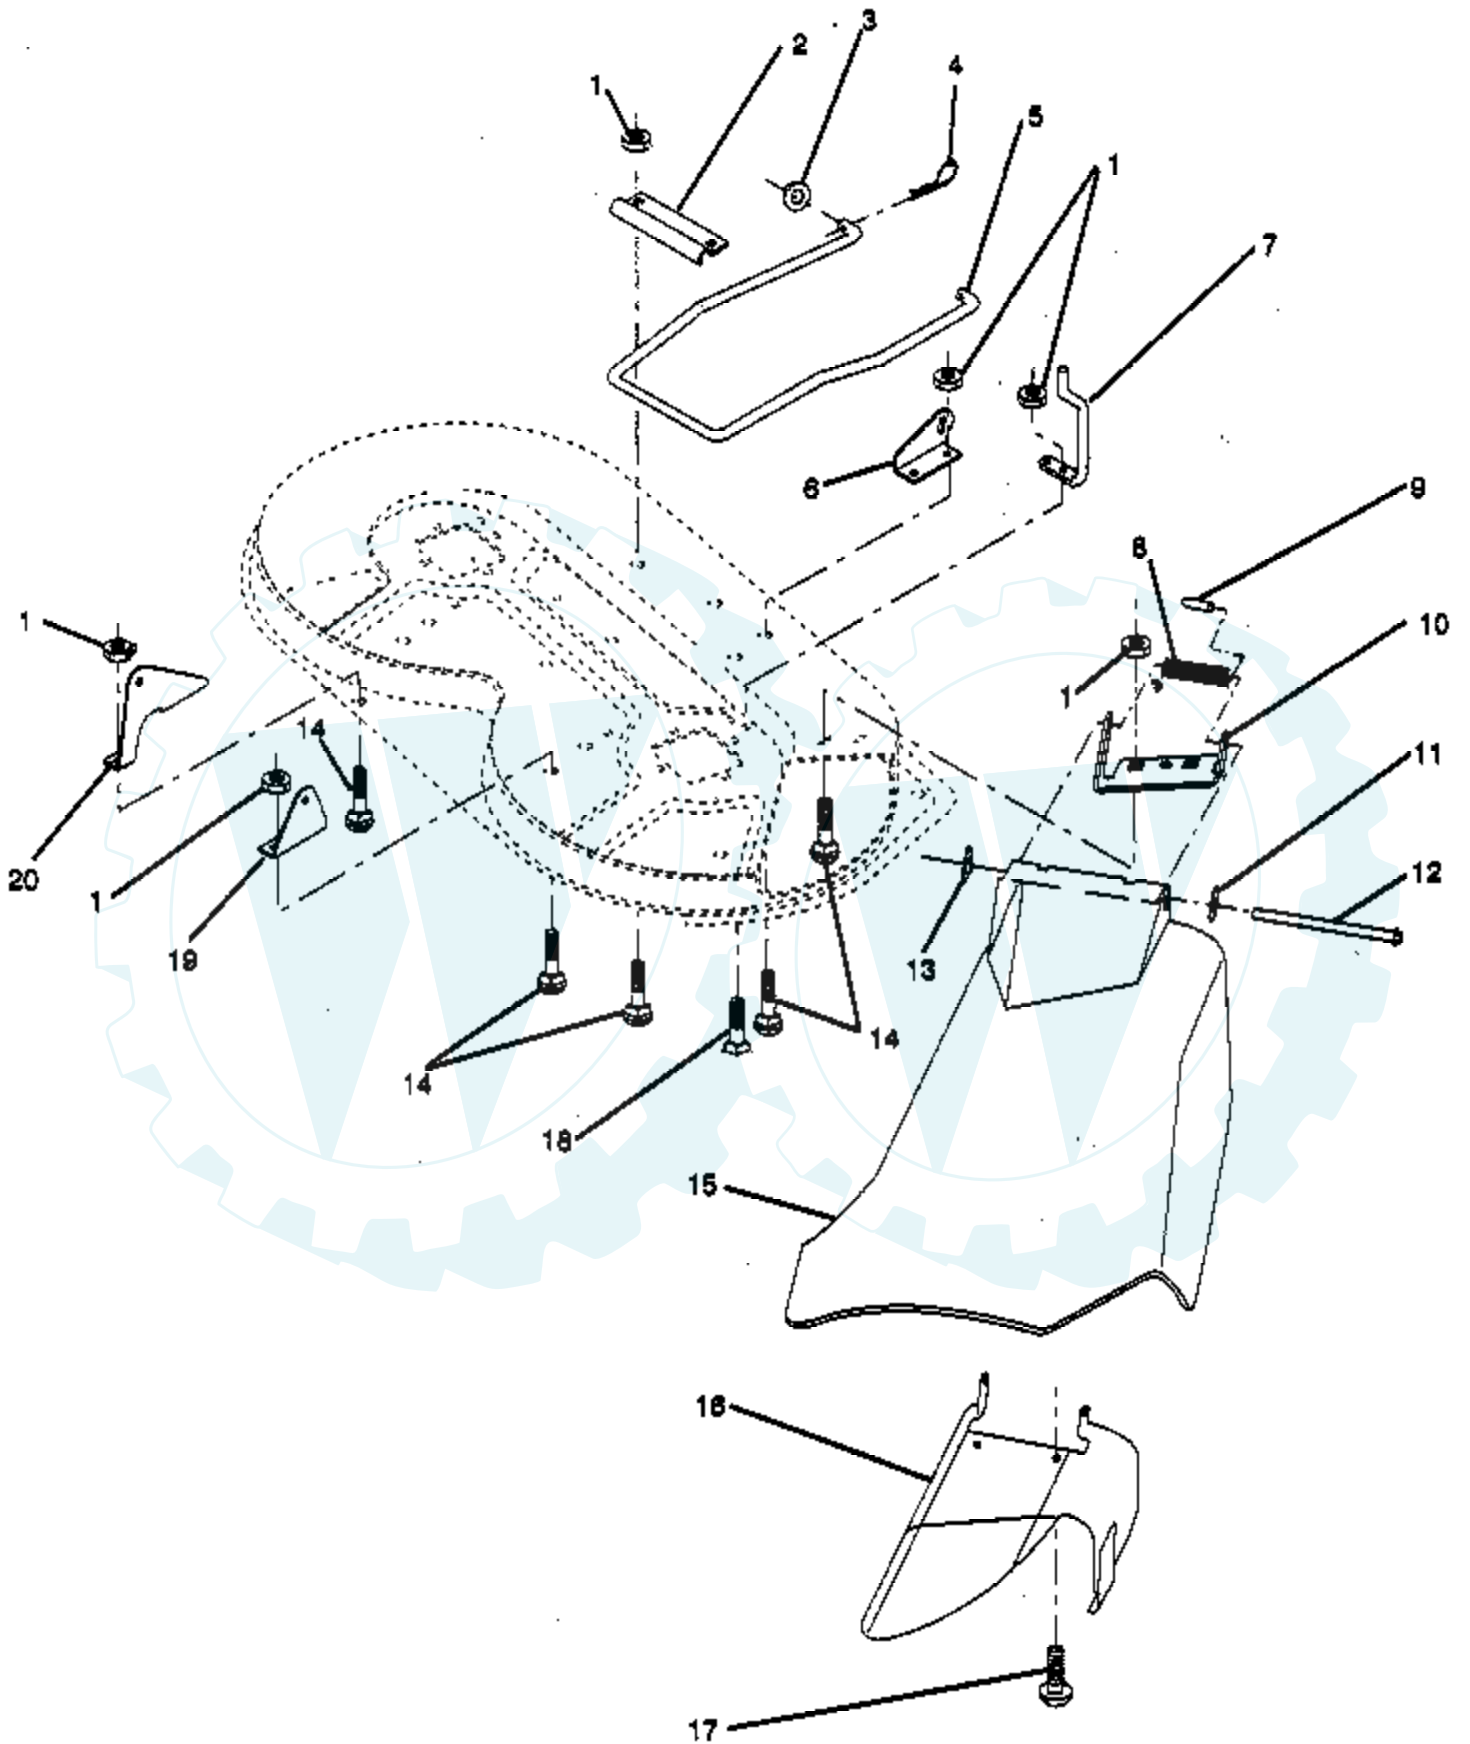

Ref #	Part Number	Qty	Description
1	873680500		Nut, Crownlock 5/16-18
2	532122047		Bracket, Stabilizer Link
3	819171713		Washer 17/32 x 1-1/16 x 13 Ga.
4	532124660		Clip, Hairpin
5	532124636		Stabilizer, Mower Link
6	532122045		Bracket, R.H. Front Lift
7	532123661		Guide, Front Mandrel R.H. Mower Belt
8	532123713		Spring, Torsion
9	532105304		Cap, Sleeve
10	532126361		Bracket, Deflector
11	819111016		Washer 11/32 x 5/8 x 16 Ga.
12	532121980		Rod, Hinge
13	532110452		Pushnut
14	872140505		Bolt, Carriage 5/16-18 UNC x 5/8
15	532126370		Shield, Deflector
16	532125629		Assembly, Deflector Support
17	817051007		Screw, Pan Hd. PLT-30
18	874760512		Bolt, Hex Head 5/16-18 UNC x 3/4
19	532122043		Bracket, R.H. Rear Lift
20	532122044		Bracket, L.H. Rear Lift
	532123658		Decal, Cut Fingers Not Shown.
	532109820		Decal, Rotating Blades Not Shown.
	532105814		Decal, Belt Instruction Not Shown.
	532123649		Decal, Warning, Deflector Shield Not Shown.