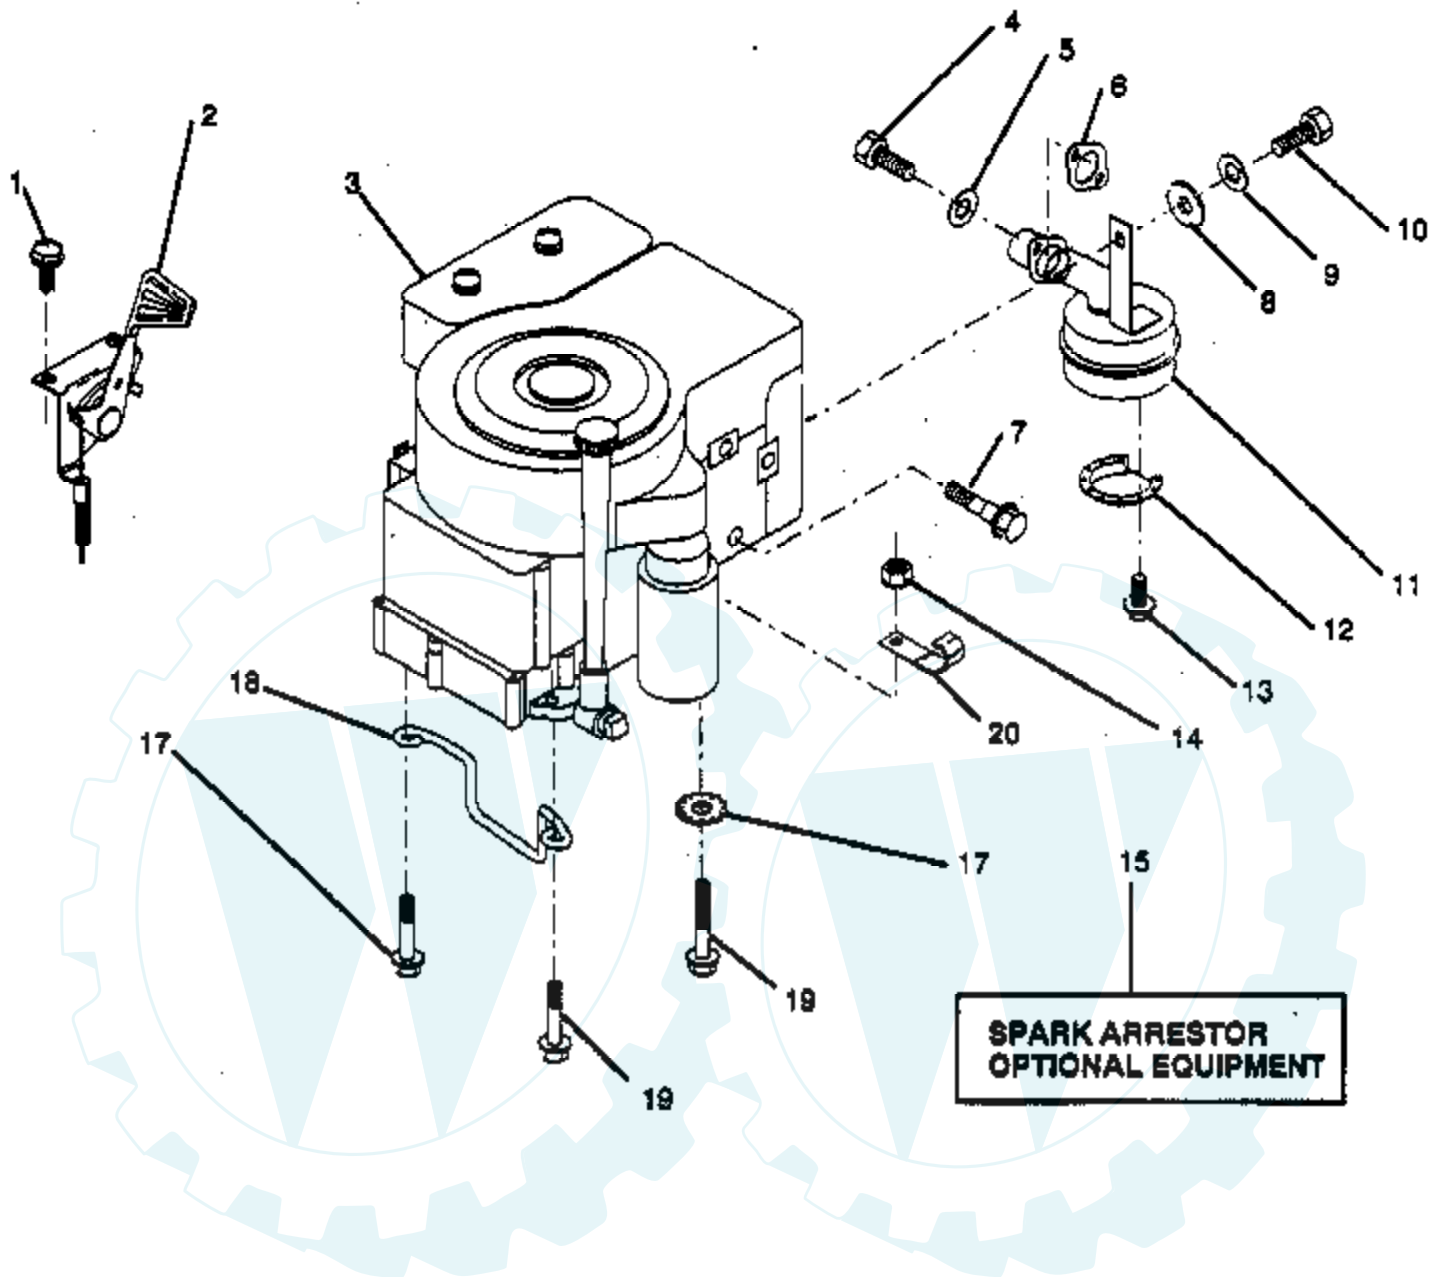

Ref #	Part Number	Qty	Description
1	532122015		Cap, Fuel
2	532124540		Assembly, Dash & Fuel Tank
3	532123487		Clamp, Hose
4	532008548		Line, Fuel
5	532008544		Line, Fuel
6	874780412		Bolt, Hex, 1/4-20 x 3/4
7	873510400		Nut, Hex Keps 1/4-20
8	874760432		Bolt, Fin. Hex 1/4-20 x 1 1/2
9	532130051		Plate, Support
10	873690400		Nut, Lock 1/4-20
11	819111116		Washer, 11/32 x 11/16 x 16
12	532123494		Spacer, Split
13	532124874		Spring
14	532123493		Knob, Height Retainer
15	532126115		Knob, Height Stop
16	532122023		Adjustment, Quadrant Height
17	532124346		Nut, Self Thread 3/16-18
18	532121789		Support, Dash
19	819091216		Washer 9/32 x 3/4 x 16 Ga.
20	532110436		Grommet, Split
21	532124996		Clip, Fuel line
22	872110404		Bolt, Carriage 1/4-20 x 1/2 Gr.5
23	532122016		Brace, Cross
24	532130052		Screw, Self Tapping 1/4-20 ??2
25	819090816		Washer 9/32x1/2 x 16 Ga.

Ref #	Part Number	Qty	Description
1	817720408		Screw, Hex Thd. Cut 1/4-20 x 1/2
2	532122014		Control, Throttle
3	532124136		Engine, Briggs and Stratton, Model Number 281707, Type Number 0412-01
4	871070512		Screw, Hex Hd. Cap 5/16 - 18 x 3/4
5	810040500		Washer, Lock Heavy Helical Spring 5/16
6	532125593		Gasket, Exhaust
7	532121094		Bolt, Shoulder 5/16
8	819101216		Washer 5/16 x 3/4 x 16 Ga.
9	810040400		Washer, Lock Heavy Helical Spring 1/4
10	874780412		Bolt, Fin. Hex 1/4-20 UNC x 3/4
11	532124097		Muffler
12	532101326		Deflector, Muffler
13	817030808		Screw, Spiderlock Hex Hd. 8 x 1/2 ABTPS
14	873510600		Nut, Keps 3/8-16 UNC
15	532121851		Kit, Spark Arrestor (optional)
16	811050600		Washer, Lock External Tooth 3/8
17	817490624		Screw, Hex Wsh. Hd. Thdrol. 3/8 - 16 x 1- 1/2
18	532126636		Keeper, Ground Drive Belt
19	817490632		Screw, Hex. Wsh Thdrol 3/8 - 16 x 2
20	532124996		Clip, Fuel Line
	532120601		Decal, Engine Not Shown.