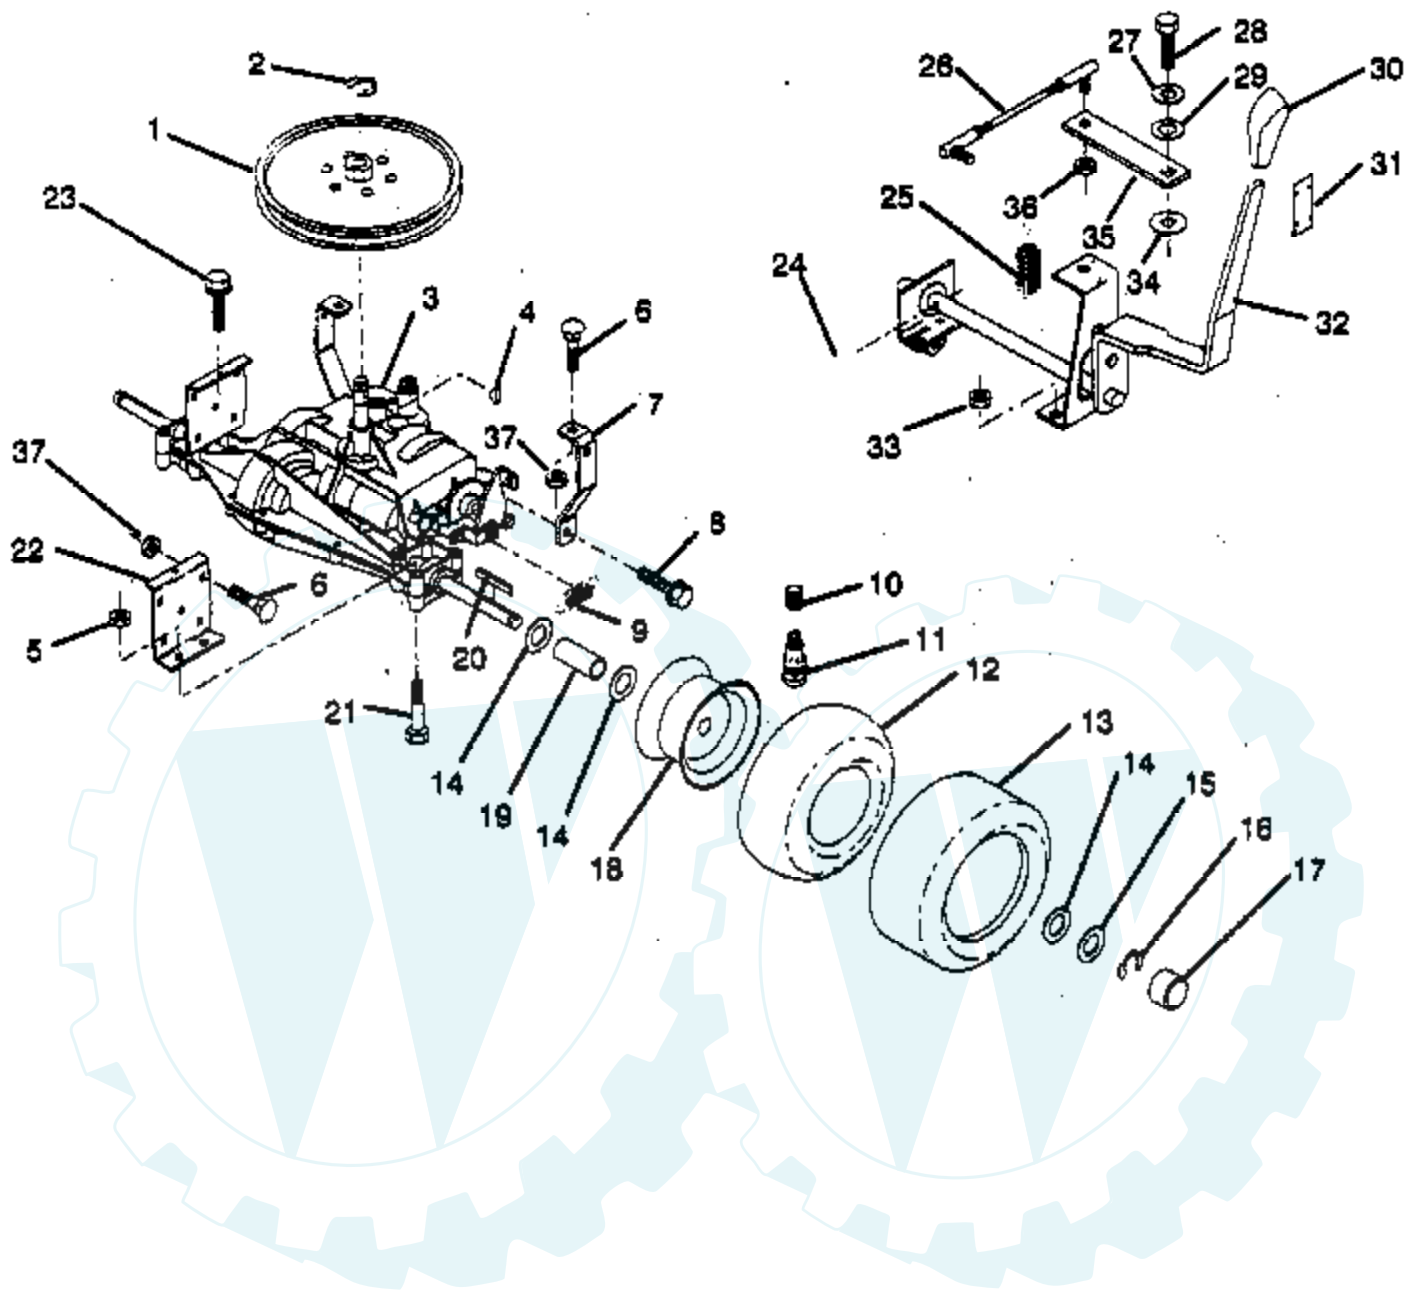

Ref #	Part Number	Qty	Description
1	532123385		Pulley
2	812000028		Ring, Retainer
3	532123655		Transaxle, Foote 6 Speed, Model No. 4360-18
4	532125096		Key, Woodruff #9
5	873680600		Nut, Crownlock 3/8-16
6	872140506		Bolt, Carriage 5/16-18 UNC x 3/4
7	532123378		Strap, Torque
8	817490508		Screw, Hex Thdrol. 5/16-18 x 1/2
9	532110422		Spring, Brake
10	532059192		Cap, Valve
11	532065139		Stem, Valve
12	532008134		Tube
13	532106230		Tire, Rear
14	532121749		Washer 25/32 x 1-1/4 x 16 Ga.
15	532121748		Washer 25/32 x 1-5/8 x 16 Ga.
16	812000001		E-Ring
17	532104757		Cap, Axle
18	532124844		Rim
19	532123409		Spacer
20	532123583		Key, Square
21	874760644		Bolt, Fin, Hex 3/8-16x 2-3/4
22	532123377		Bracket, Transaxle
23	817490512		Screw, 5/16-18 x 3/4
24	876020416		Pin, Cotter 1/8 X 1
25	532123393		Spring, Extension
26	532123632		Link, Shift
27	810040400		Washer, Lock Hvy. Helical Spring 1/4
28	871040412		Bolt, Fin, Hex 1/4-28 UNF x 3/4 Gr.8
29	819091210		Washer 9/32 x 3/4 x 10 Ga.
30	532122011		Knob, Shift Contol
31	532123692		Retainer, Knob
32	532125976		Assembly, Shift Handle
33	873510500		Nut, Keps 5/16-18
34	532105701		Washer, Shift Plate
35	532123539		Arm, Shift
36	873810500		Nut, Hex Nylon 5/16-24
37	873680500		Nut, Crownlock 5/16 - 18