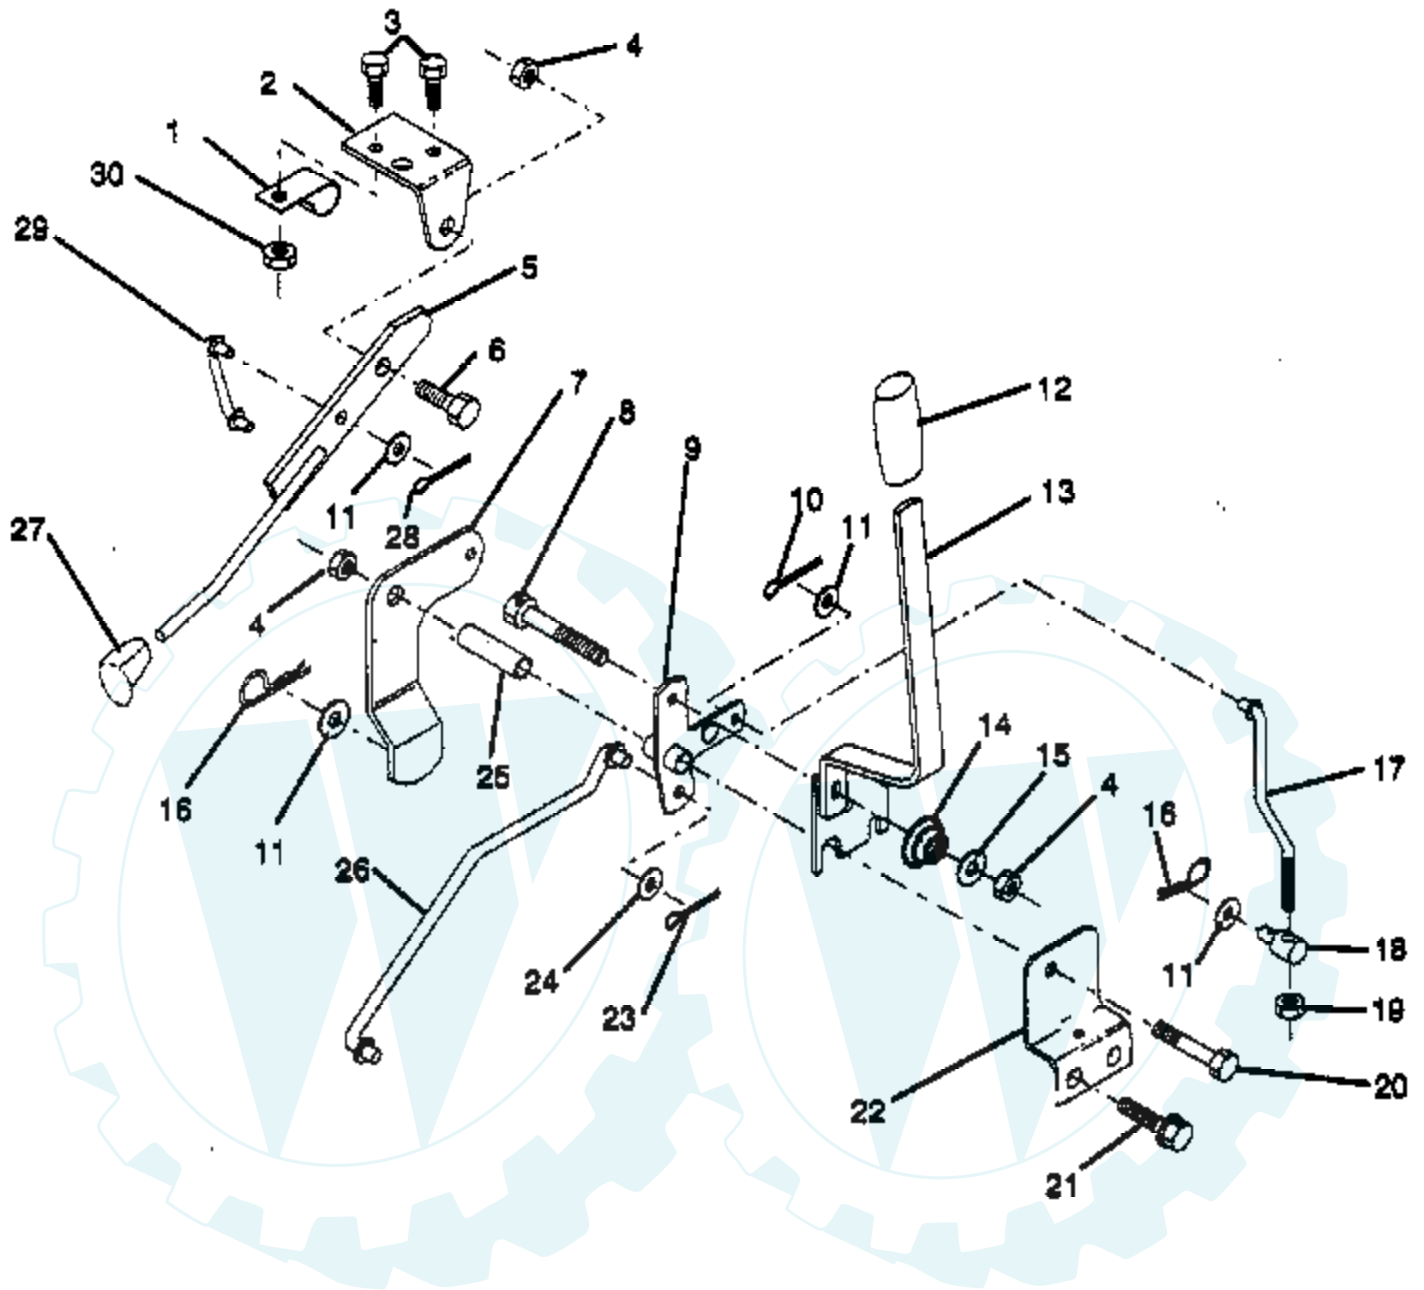

Ref #	Part Number	Qty	Description
1	532126470		Clip, Insulated
2	532122018		Bracket, Mower Clutch
3	874780408		Bolt, Fin. Hex 1/4-20 UNC x 1/2 Gr. 5
4	873680600		Nut, Crownlock 3/8-16 UNC
5	532123417		Assembly, Clutch Lever
6	532106451		Bolt, Shoulder
7	532123491		Assembly, Mower Clutch Arm
8	874760636		Bolt, Hex 3/8-16 UNC x 2-1/4
9	532121930		Assembly, Bellcrank Lift
10	876020412		Pin, Cotter 1/8 x 3/4
11	819131316		Washer, 13/32 x 13/16 x 16 Ga.
12	532122027		Grip, Handle
13	532127028		Assembly, Lift Handle
14	532123496		Spring, Compression
15	819131212		Washer 13/32 x 3/4 x 12 Ga.
16	532004921		Retainer, Spring
17	532123654		Link, Front Lift
18	532007078		Trunnion, Threaded 3/8-16
19	873350600		Nut, Hex Jam 3/8 x 16 UNC
20	874760644		Bolt, Fin. Hex 3/8-16 UNC x 2-3/4
21	817490508		Screw, Hex Thdrol. 5/16-18 x 1/2
22	532121929		Bracket, Mower Height
23	876020416		Pin, Cotter 1/8 x 1
24	819171616		Washer 17/32 x 1 x 16 Ga.
25	532121933		Tube, Spacer
26	532121934		Rod, Mower Lift
27	532121466		Knob
28	876020312		Pin, Cotter 3/32 x 3/4
29	532123671		Link, Mower Clutch
30	873680400		Nut, Crownlock 1/4-20