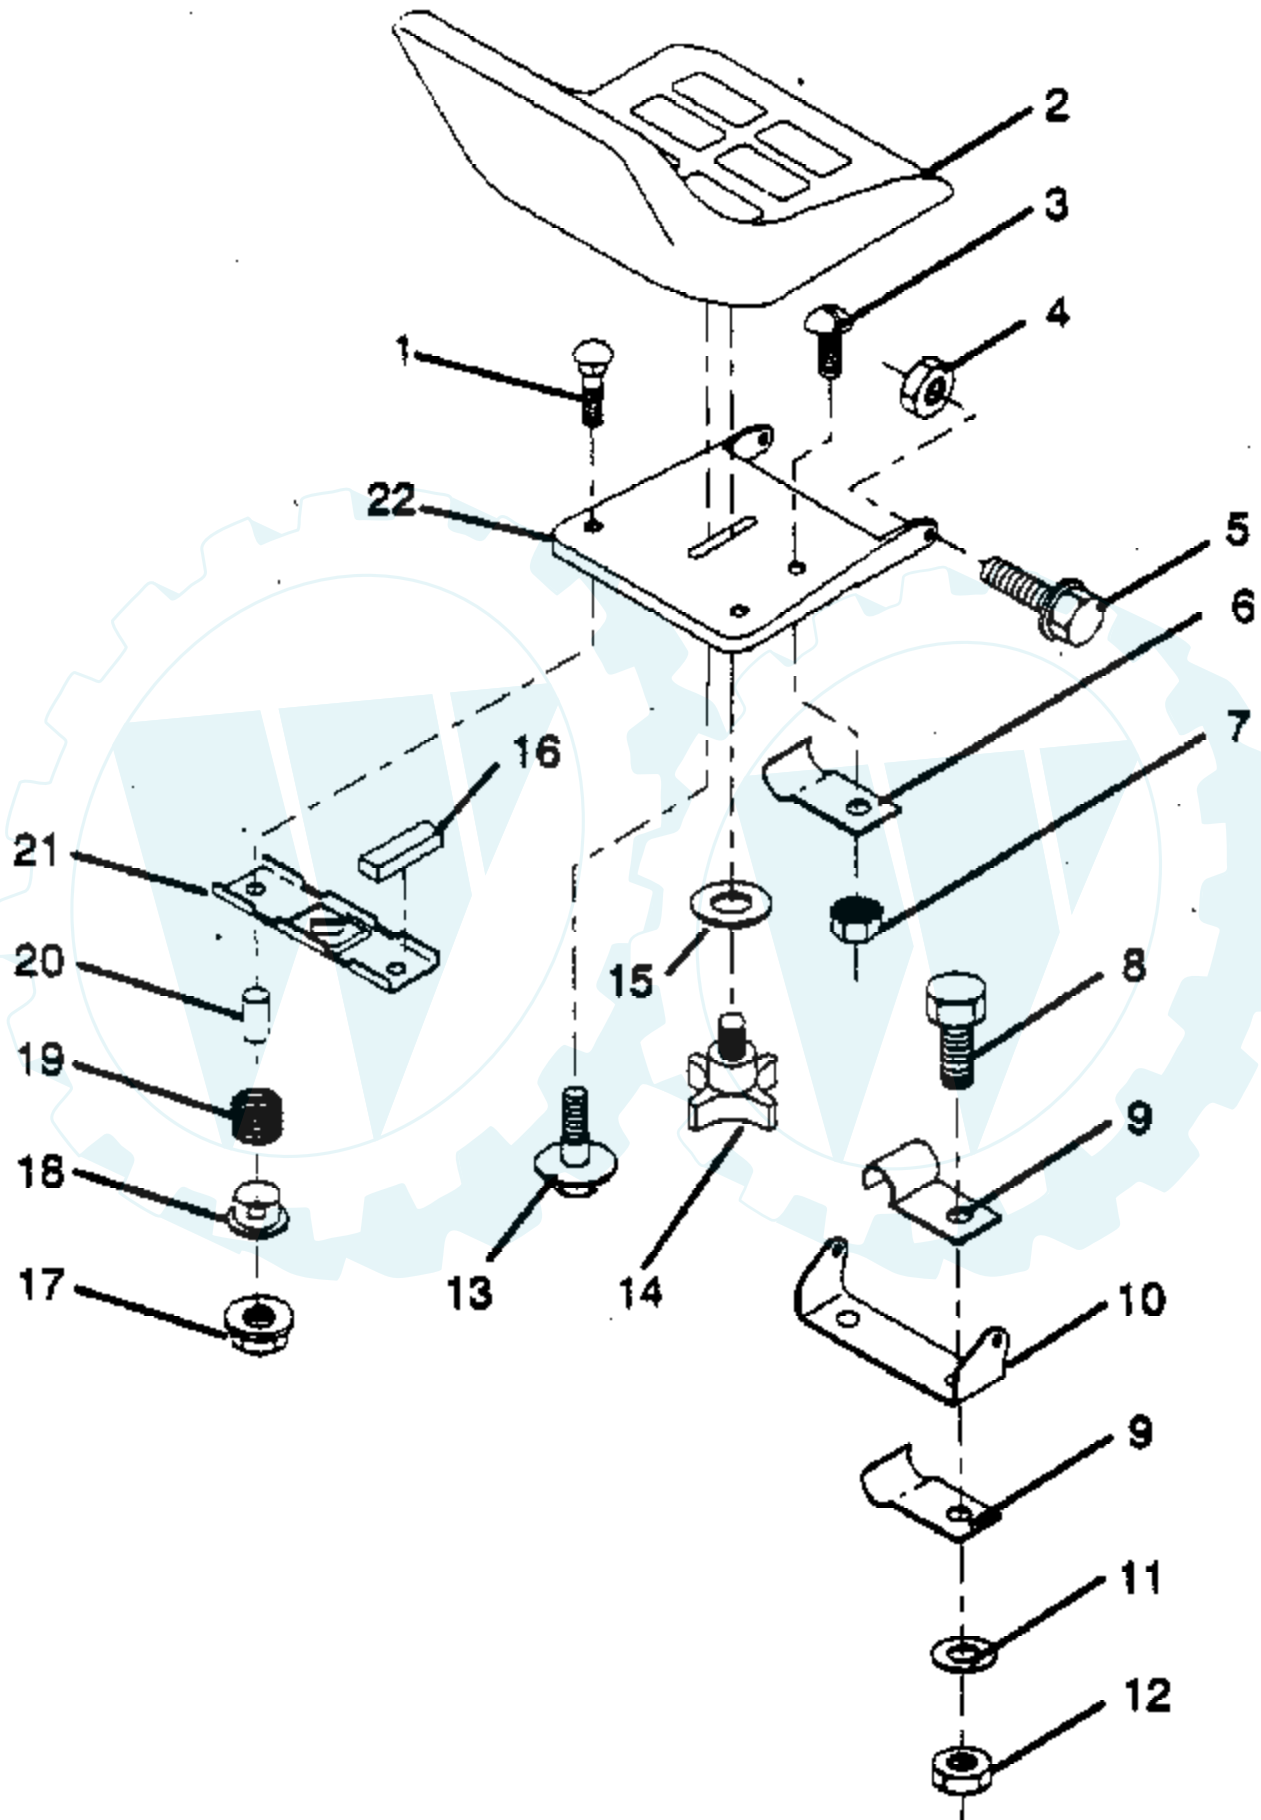

Ref #	Part Number	Qty	Description
1	873680500		Nut, Crownlock 5/16-18
2	532122047		Bracket, Stabilizer Link
3	819171713		Washer 17/32 x 1-1/16 x 13 Ga.
4	532124660		Clip, Hairpin
5	532124636		Stabilizer, Mower Link
6	532122045		Bracket, R.H. Front Lift
7	532123661		Guide, Front Mandrel R.H. Mower Belt
8	532123713		Spring, Torsion
9	532105304		Cap, Sleeve
10	532126361		Bracket, Deflector
11	819111016		Washer 11/32 x 5/8 x 16 Ga.
12	532121980		Rod, Hinge
13	532110452		Pushnut
14	872140505		Bolt, Carriage 5/16-18 UNC x 5/8
15	532126370		Shield, Deflector
16	532125629		Assembly, Deflector Support
17	817051007		Screw, Pan Hd. PLT-30
18	874760512		Bolt, Hex Head 5/16-18 UNC x 3/4
19	532122043		Bracket, R.H. Rear Lift
20	532122044		Bracket, L.H. Rear Lift
	532123658		Decal, Cut Fingers Not Shown.
	532109820		Decal, Rotating Blades Not Shown.
	532105814		Decal, Belt Instruction Not Shown.
	532123649		Decal, Warning, Deflector Shield Not Shown.

Ref #	Part Number	Qty	Description
1	872170410		Bolt, Carriage 1/4-20 x 1-1/4
2	532127423		Seat
3	874641008		Screw, Slotted Pan Head #10-32 x 1/2
4	873680500		Nut, Crownlock 5/16-18
5	532105529		Bolt, Shoulder 5/16-18 UNC
6	532004171		Clip, Insulated
7	873951000		Nut, Keps #10-32 UNF
8	874760612		Bolt, Fin. Hex 3/8-16 UNC x 3/4
9	532126471		Clip, Insulated
10	532126656		Bracket, Pivot, Seat
11	819131210		Washer 13/32 x 3/4 x 10 Ga.
12	873680600		Nut, Crownlock 3/8-16 UNC
13	532127018		Bolt, Shoulder
14	532120068		Knob, Seat 1/2"
15	819171912		Washer 17/32 x 1-3/16 x 12 Ga.
16	532121251		Strip, Foam
17	532123976		Nut, Hex, Large, Flange Lock
18	532121248		Bushing, Snap
19	532121250		Spring, Compression
20	532121249		Spacer, Split 28 Id. x .88 Large
21	532121246		Bracket, Switch, Mounting
22	532124294		Pan, Seat