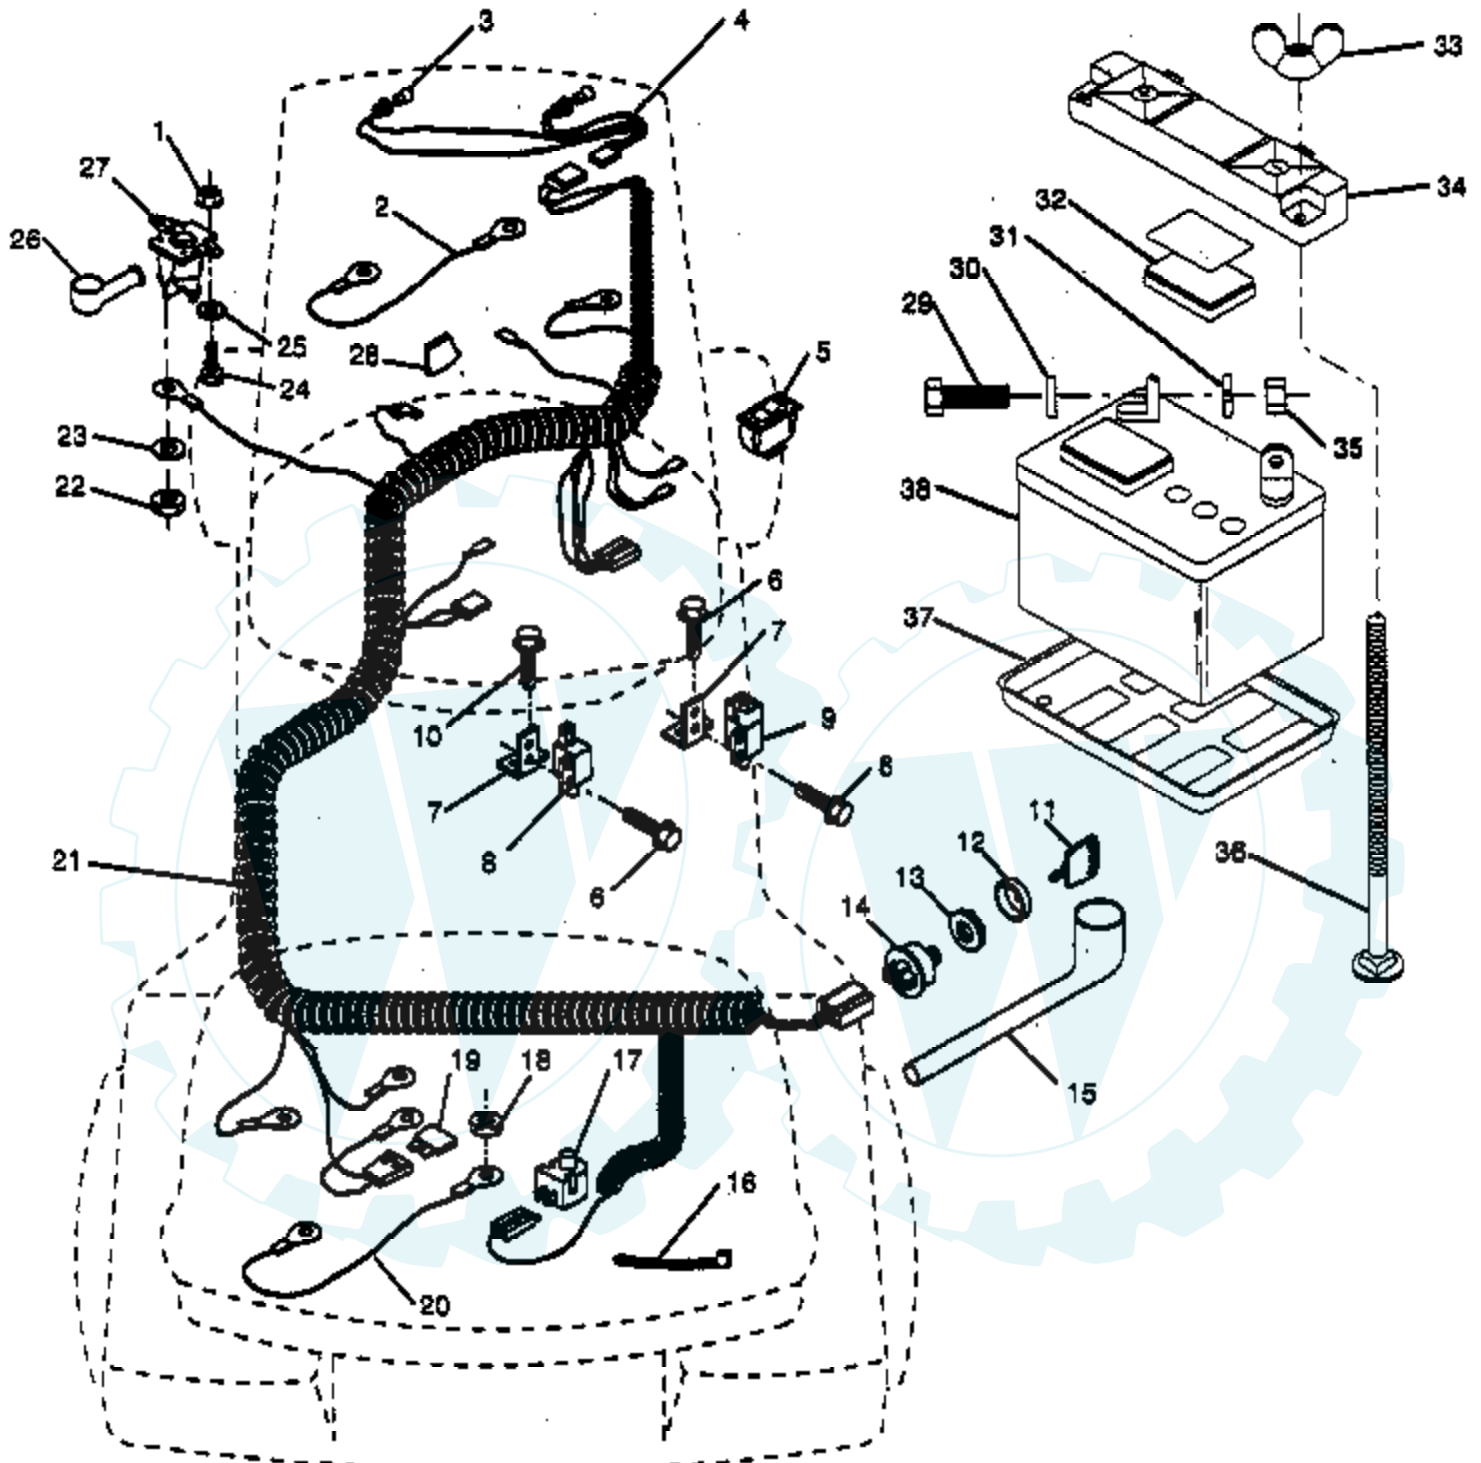

Ref #	Part Number	Qty	Description
1	532122015		Cap, Fuel
2	532124540		Assembly, Dash & Fuel Tank
3	532123487		Clamp, Hose
4	532008548		Line, Fuel
5	532008544		Line, Fuel
6	874780412		Bolt, Hex, 1/4-20 x 3/4
7	873510400		Nut, Hex Keps 1/4-20
8	874760432		Bolt, Fin. Hex 1/4-20 x 1 1/2
9	532130051		Plate, Support
10	873690400		Nut, Lock 1/4-20
11	819111116		Washer, 11/32 x 11/16 x 16
12	532123494		Spacer, Split
13	532124874		Spring
14	532123493		Knob, Height Retainer
15	532126115		Knob, Height Stop
16	532122023		Adjustment, Quadrant Height
17	532124346		Nut, Self Thread 3/16-18
18	532121789		Support, Dash
19	819091216		Washer 9/32 x 3/4 x 16 Ga.
20	532110436		Grommet, Split
21	532124996		Clip, Fuel line
22	872110404		Bolt, Carriage 1/4-20 x 1/2 Gr.5
23	532122016		Brace, Cross
24	532130052		Screw, Self Tapping 1/4-20 ??2
25	819090816		Washer 9/32x1/2 x 16 Ga.

Ref #	Part Number	Qty	Description
1	817720408		Screw, Hex Thd. Cut 1/4-20 x 1/2
2	532122014		Control, Throttle
3	532124136		Engine, Briggs and Stratton, Model Number 281707, Type Number 0412-01
4	871070512		Screw, Hex Hd. Cap 5/16 - 18 x 3/4
5	810040500		Washer, Lock Heavy Helical Spring 5/16
6	532125593		Gasket, Exhaust
7	532121094		Bolt, Shoulder 5/16
8	819101216		Washer 5/16 x 3/4 x 16 Ga.
9	810040400		Washer, Lock Heavy Helical Spring 1/4
10	874780412		Bolt, Fin. Hex 1/4-20 UNC x 3/4
11	532124097		Muffler
12	532101326		Deflector, Muffler
13	817030808		Screw, Spiderlock Hex Hd. 8 x 1/2 ABTPS
14	873510600		Nut, Keps 3/8-16 UNC
15	532121851		Kit, Spark Arrestor (optional)
16	811050600		Washer, Lock External Tooth 3/8
17	817490624		Screw, Hex Wsh. Hd. Thdrol. 3/8 - 16 x 1- 1/2
18	532126636		Keeper, Ground Drive Belt
19	817490632		Screw, Hex. Wsh Thdrol 3/8 - 16 x 2
20	532124996		Clip, Fuel Line
	532120601		Decal, Engine Not Shown.