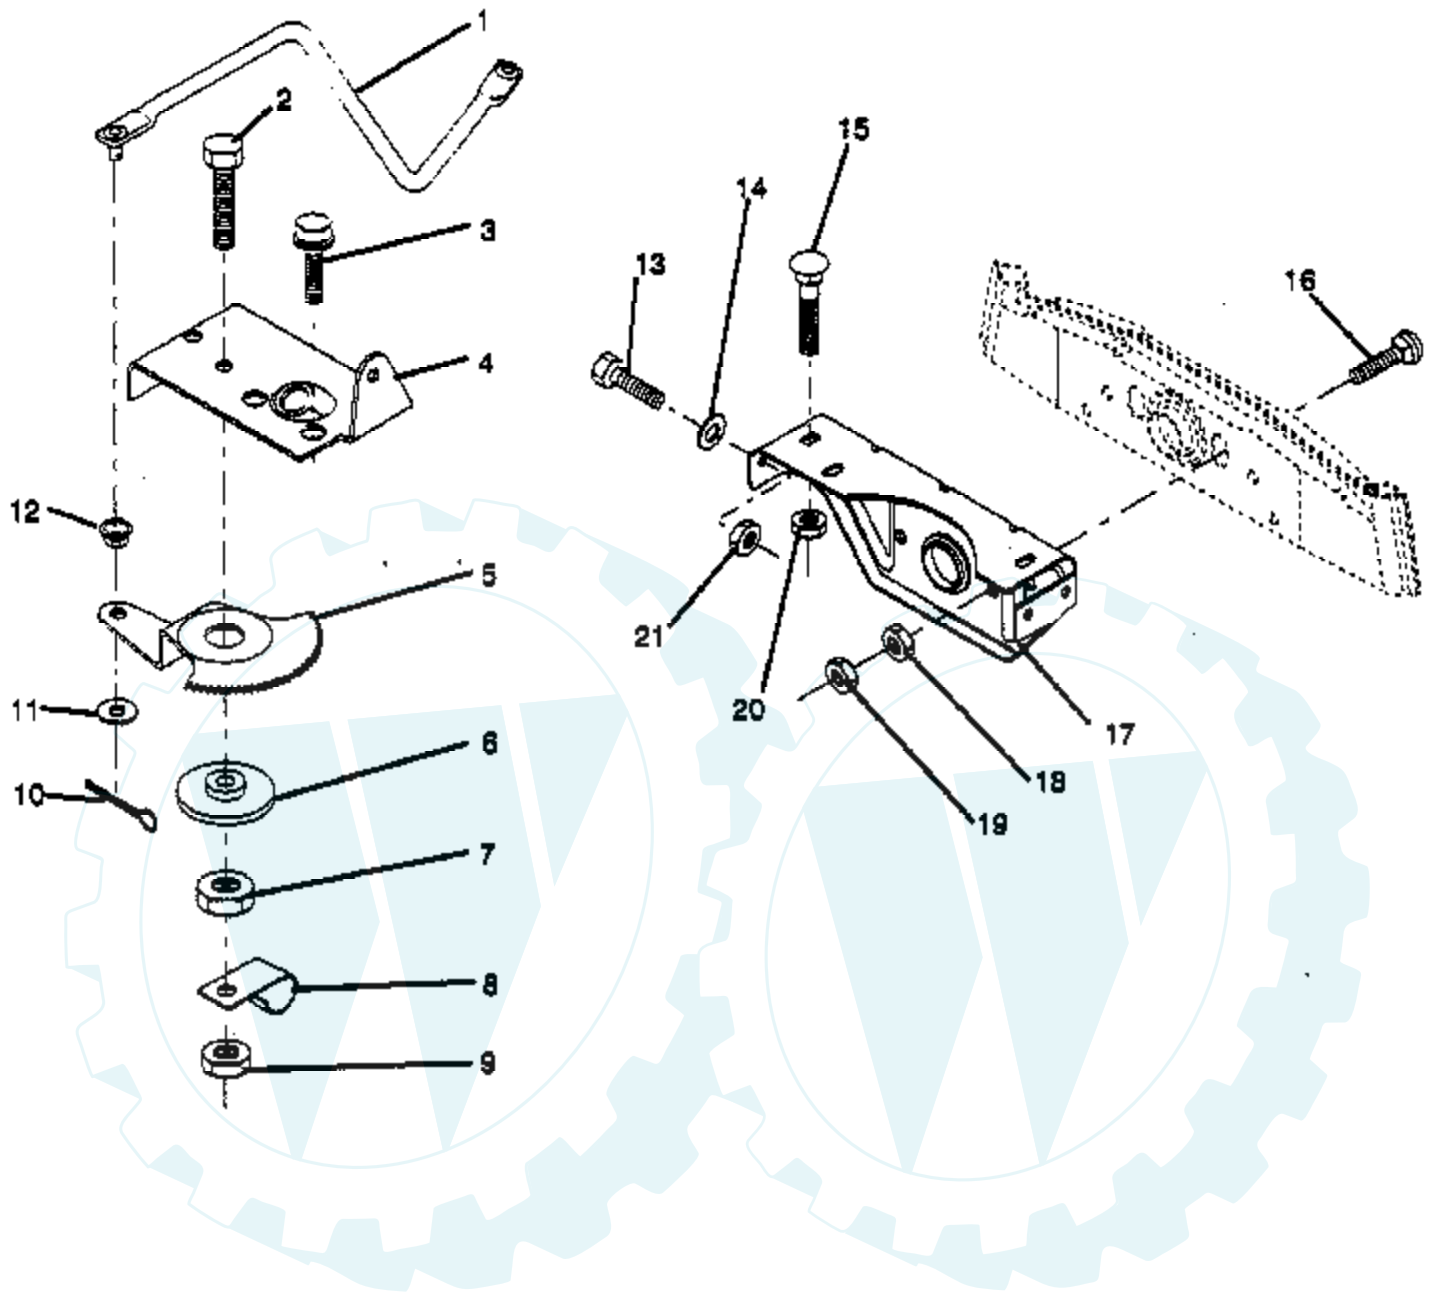

Ref #	Part Number	Qty	Description
1	532124093		Link, Drag
2	874780828		Bolt, Fin. Hex 1/2-13 x 1 3/4
3	817490508		Screw Hex Washer Hd. Thrdrol 5/16-18 x 1/2
4	532121925		Plate, Steering Support
5	532121926		Gear, Sector
6	532121927		Bushing
7	873030800		Nut, Heavy Hex Top Lock 1/2-13 UNC
8	532126472		Clip, Insulated
9	873680800		Nut, Crownlock 1/2 x 13 UNC
10	876020412		Pin, Cotter 1/8 x 3/4
11	819131316		Washer, 13/32 x 13/16 x 16 Ga.
12	532126847		Bushing
13	874760512		Bolt, Hex Hd. 5/16-18 UNC x 3/4
14	819111416		Washer 11/32 x 7/8 x 16 Ga.
15	872110606		Bolt, Carriage 3/8-16 UNC x 3/4
16	872140622		Bolt, Carriage
17	532121912		Support, Front Axle
18	873220600		Nut, Fin. Hex 3/8-16 UNC
19	873930600		Nut, Centerlock 3/8-16 UNC
20	873680600		Nut, Crownlock 3/8-16 UNC
21	873680500		Nut, Crownlock 5/16-18