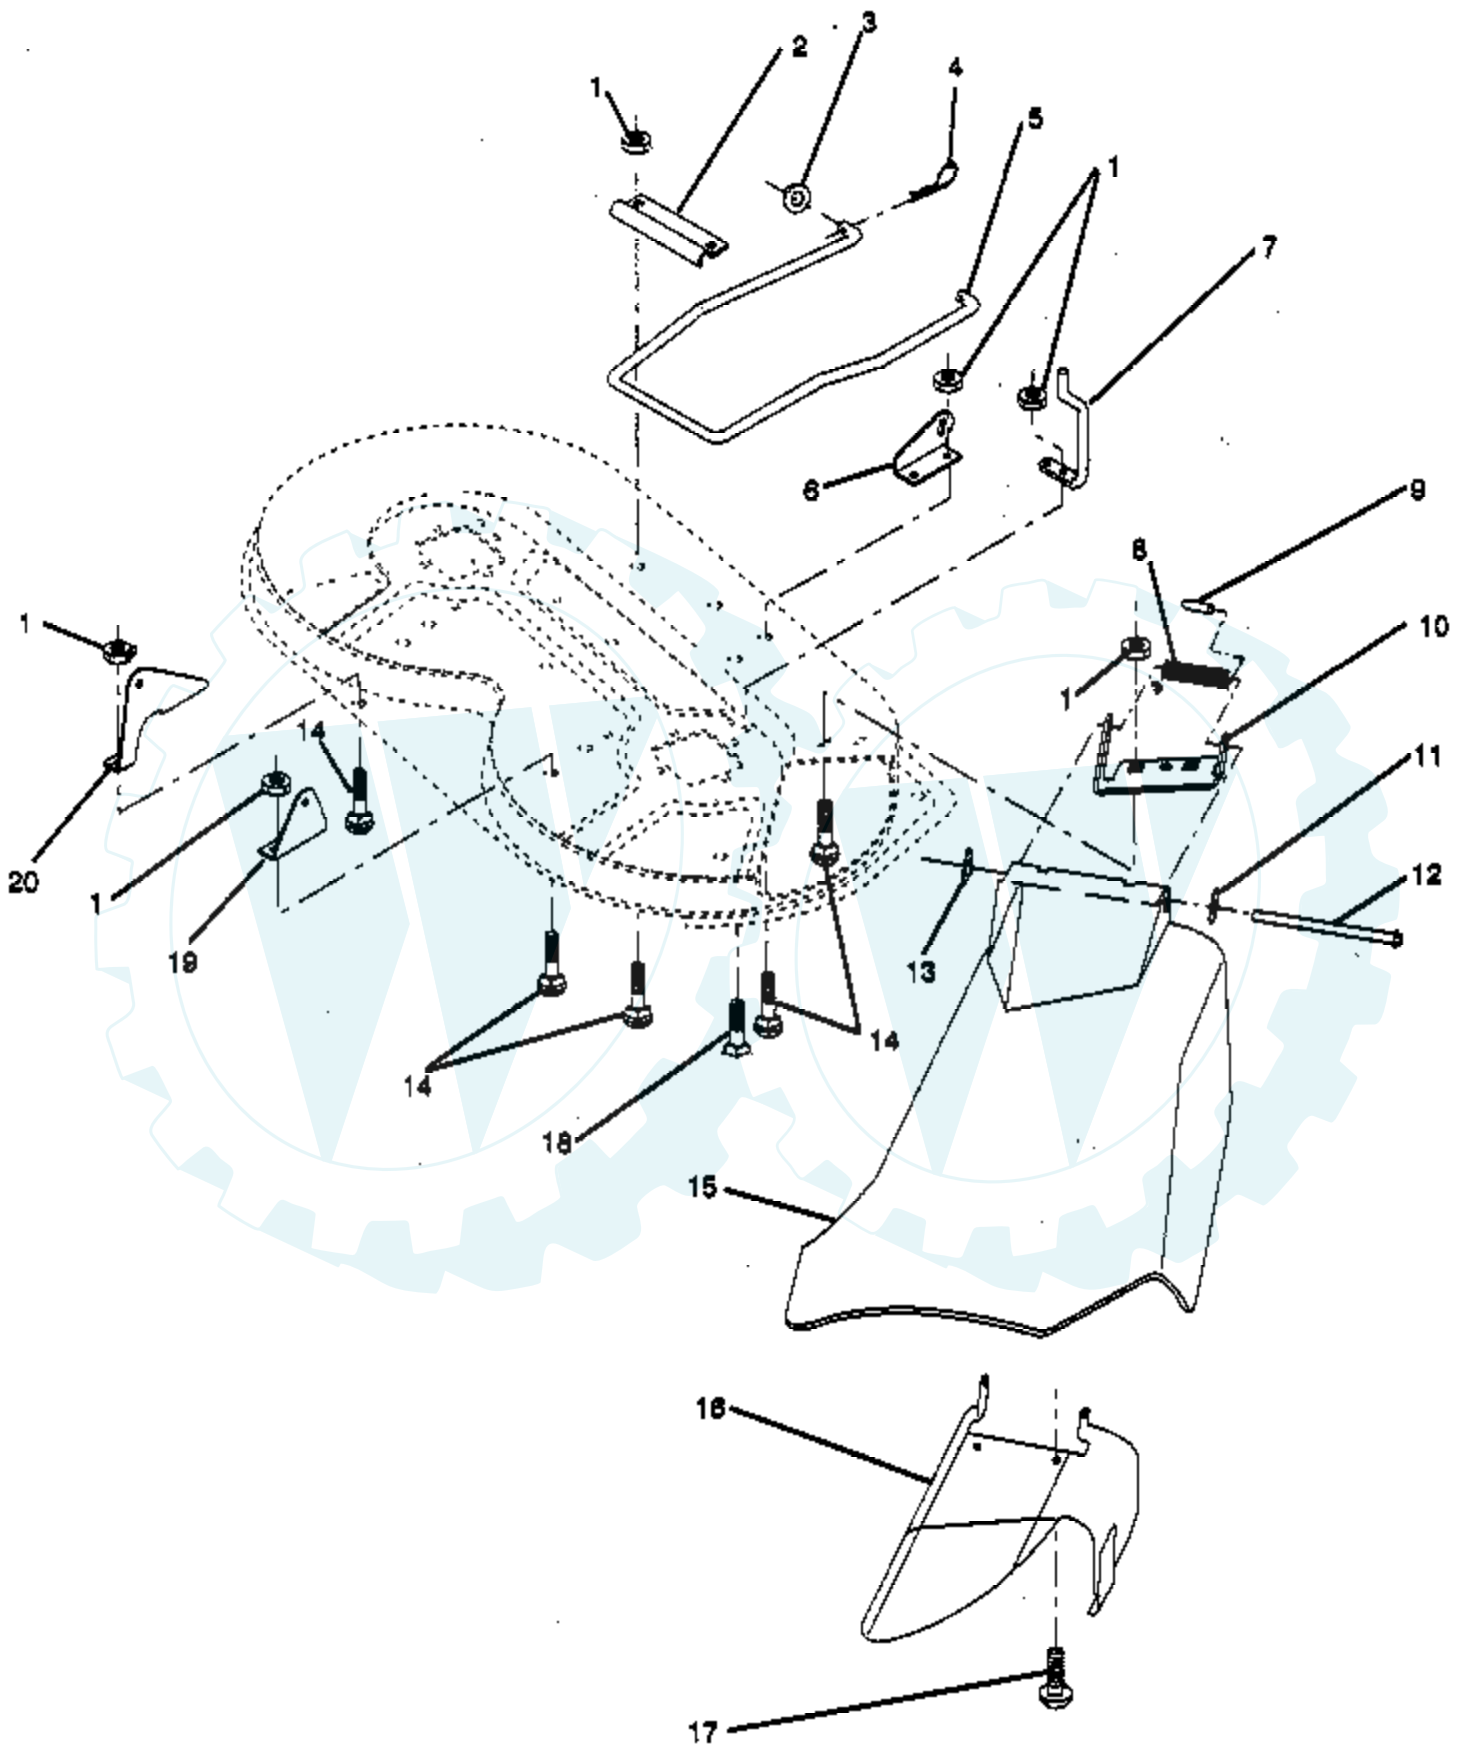

Ref #	Part Number	Qty	Description
1	873680500		Nut, Crownlock 5/16-18
2	532122047		Bracket, Stabilizer Link
3	819171713		Washer 17/32 x 1-1/16 x 13 Ga.
4	532124660		Clip, Hairpin
5	532124636		Stabilizer, Mower Link
6	532122045		Bracket, R.H. Front Lift
7	532123661		Guide, Front Mandrel R.H. Mower Belt
8	532123713		Spring, Torsion
9	532105304		Cap, Sleeve
10	532126361		Bracket, Deflector
11	819111016		Washer 11/32 x 5/8 x 16 Ga.
12	532121980		Rod, Hinge
13	532110452		Pushnut
14	872140505		Bolt, Carriage 5/16-18 UNC x 5/8
15	532126370		Shield, Deflector
16	532125629		Assembly, Deflector Support
17	817051007		Screw, Pan Hd. PLT-30
18	874760512		Bolt, Hex Head 5/16-18 UNC x 3/4
19	532122043		Bracket, R.H. Rear Lift
20	532122044		Bracket, L.H. Rear Lift
	532123658		Decal, Cut Fingers Not Shown.
	532109820		Decal, Rotating Blades Not Shown.
	532105814		Decal, Belt Instruction Not Shown.
	532123649		Decal, Warning, Deflector Shield Not Shown.