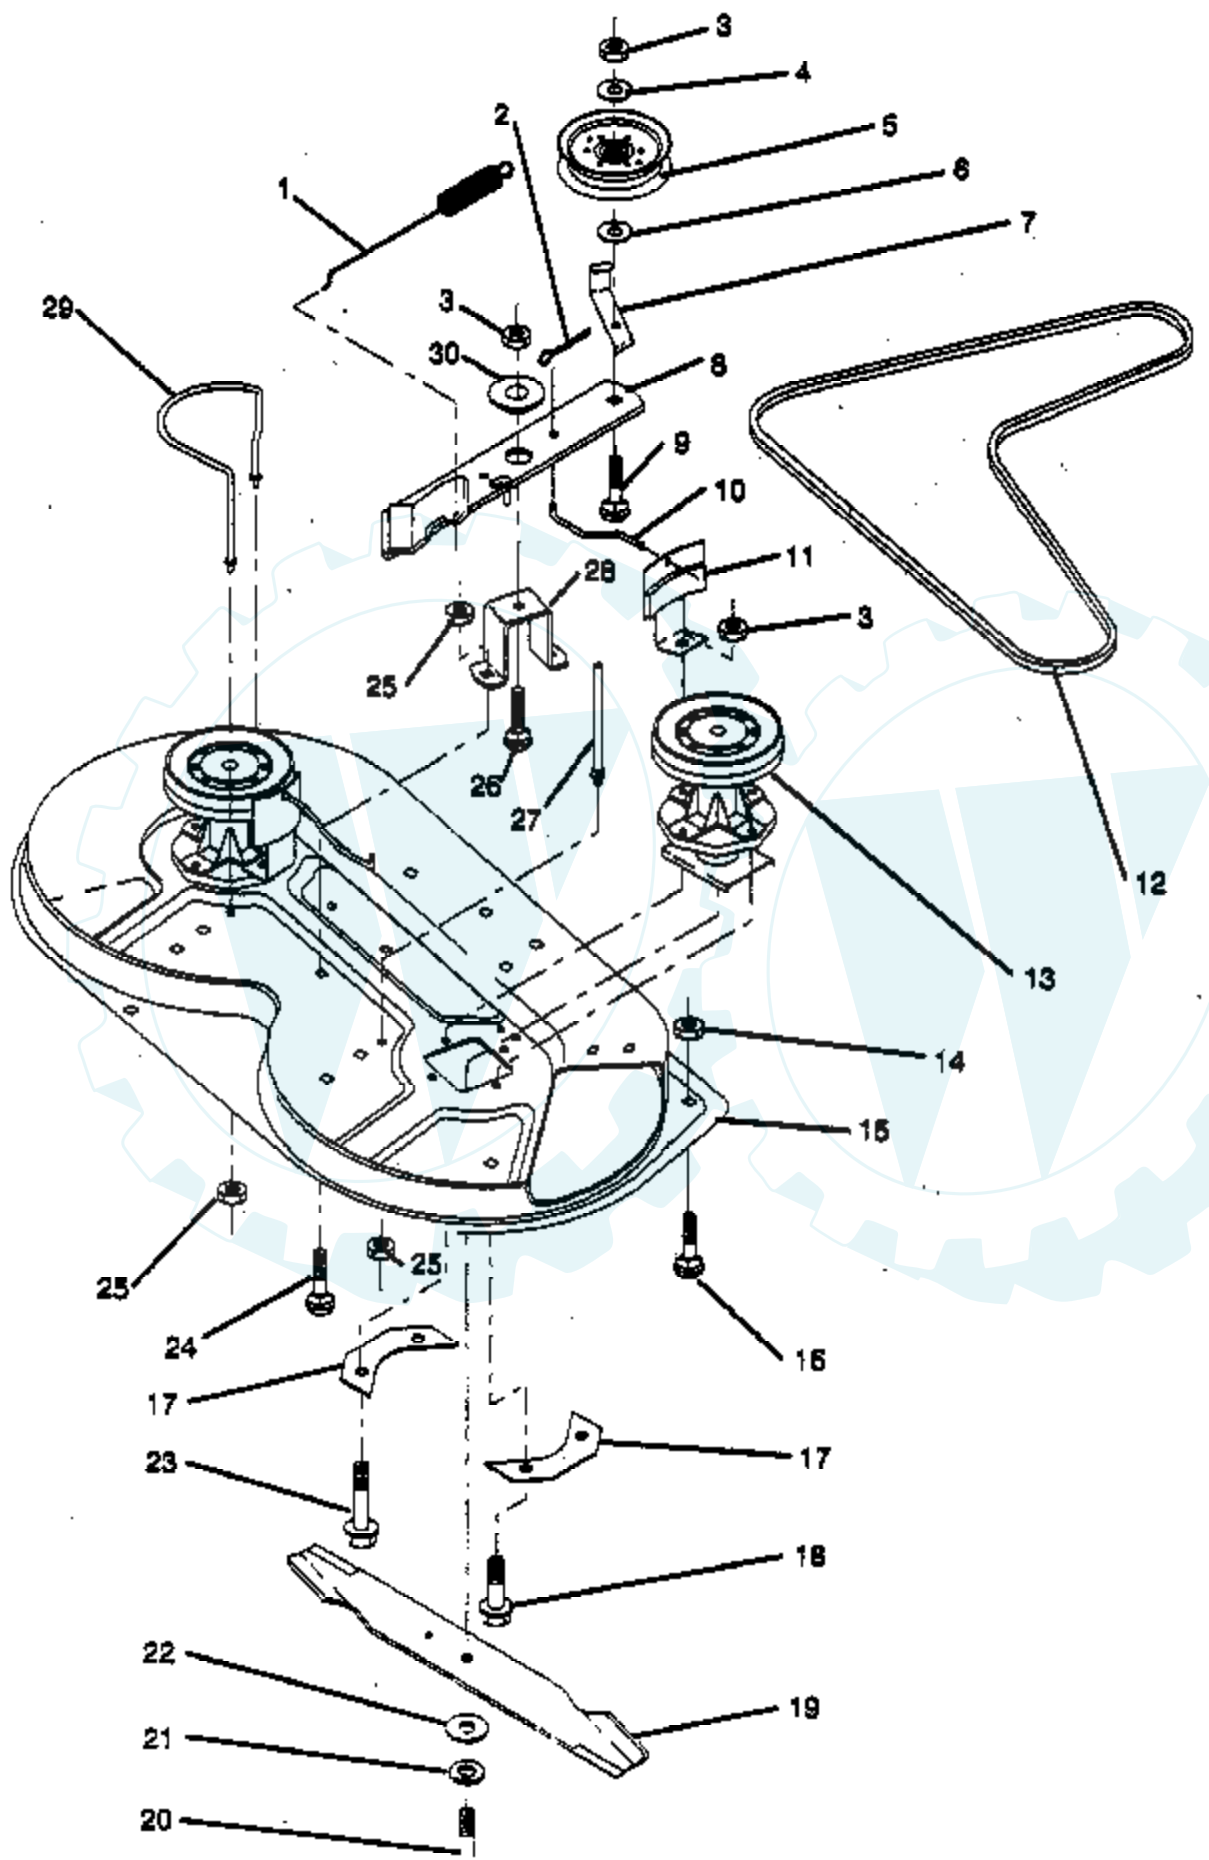

Ref #	Part Number	Qty	Description
1	532122028		Spring, Mower Clutch
2	876020312		Pin, Cotter 3/32 x 3/4
3	873680600		Nut, Crownlock 3/8-16 UNC
4	819131412		Washer 13/32 x 7/8 x 12 Ga.
5	532121316		Idler, Flat
6	819132203		Washer 13/32 x 1-3/8 x 3 Ga.
7	532126756		Guide, Belt
8	532123702		Assembly, Mower Idler Arm
9	872110618		Bolt, Carriage 3/8-16 x 2 1/4
10	532122049		Rod, Brake
11	532106578		Assembly, Brake
12	532124293		V-Belt
13	532124207		Assembly, Mandrel
14	873680400		Nut, Crownlock 1/4-20
15	532126410		Housing, Mower 36"
16	872140404		Bolt, Carriage 1/4-20 x 1/2
17	532100668		Support, Plate Jackshaft
18	817490614		Screw Hex Thdrol. 3/8-16 x 7/8
19	532126338		Blade, Low Lift
20	874610624		Bolt, Fin. Hex 3/8-24 UNF x 1-1/2 Gr. 5
21	810030600		Washer, Lock Hvy.3/8
22	819132012		Washer 13/32 x 1-1/4 x 12 Ga.
23	817490620		Screw Hex Thdrol. 3/8-16 x 1-1/4
24	872140505		Bolt, Carriage 5/16-18 UNC x 5/8
25	873680500		Nut, Crownlock 5/16-18
26	872110608		Bolt, Carriage 3/8-16 UNC x 1 Gr. 5
27	532123439		Guide, R.H. Rear Belt
28	532122051		Support, Idler Arm
29	532123673		Guide, L.H. Belt
30	532122052		Spacer, Retainer