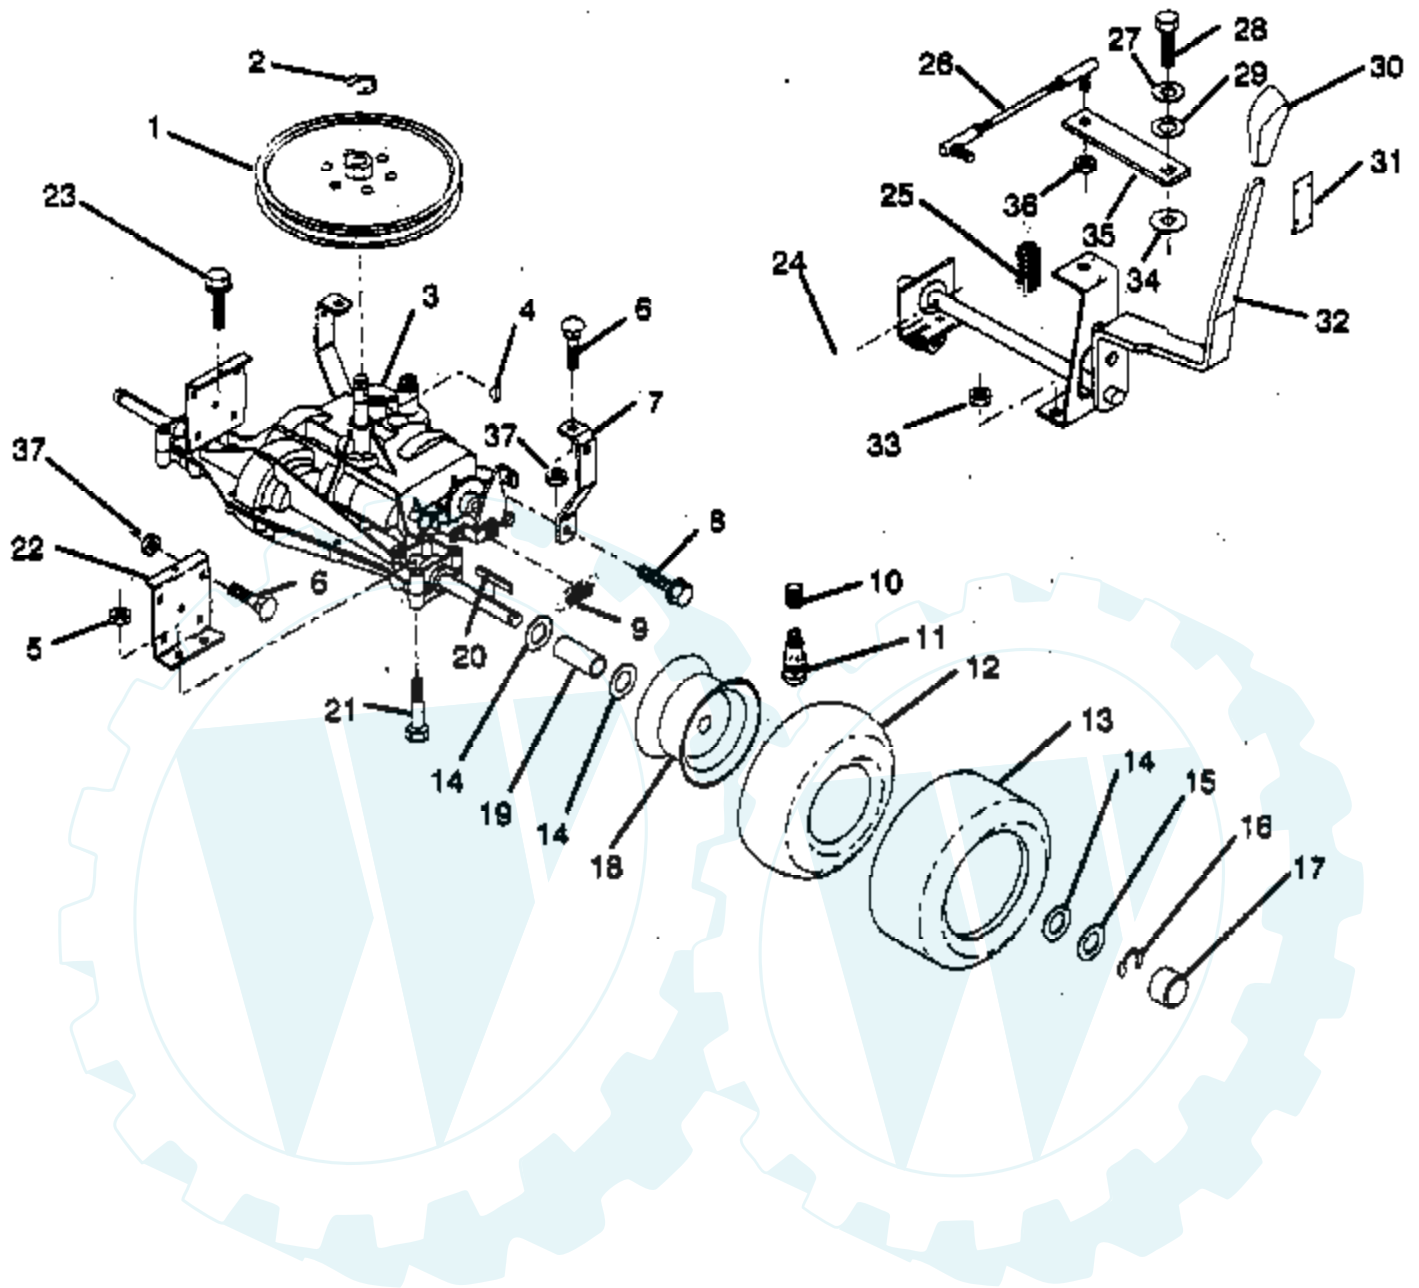

Ref #	Part Number	Qty	Description
1	532123385		Pulley
2	812000028		Ring, Retainer
3	532123655		Transaxle, Foote 6 Speed, Model No. 4360-18
4	532125096		Key, Woodruff #9
5	873680600		Nut, Crownlock 3/8-16
6	872140506		Bolt, Carriage 5/16-18 UNC x 3/4
7	532123378		Strap, Torque
8	817490508		Screw, Hex Thdrol. 5/16-18 x 1/2
9	532110422		Spring, Brake
10	532059192		Cap, Valve
11	532065139		Stem, Valve
12	532008134		Tube
13	532106230		Tire, Rear
14	532121749		Washer 25/32 x 1-1/4 x 16 Ga.
15	532121748		Washer 25/32 x 1-5/8 x 16 Ga.
16	812000001		E-Ring
17	532104757		Cap, Axle
18	532124844		Rim
19	532123409		Spacer
20	532123583		Key, Square
21	874760644		Bolt, Fin, Hex 3/8-16x 2-3/4
22	532123377		Bracket, Transaxle
23	817490512		Screw, 5/16-18 x 3/4
24	876020416		Pin, Cotter 1/8 X 1
25	532123393		Spring, Extension
26	532123632		Link, Shift
27	810040400		Washer, Lock Hvy. Helical Spring 1/4
28	871040412		Bolt, Fin, Hex 1/4-28 UNF x 3/4 Gr.8
29	819091210		Washer 9/32 x 3/4 x 10 Ga.
30	532122011		Knob, Shift Contol
31	532123692		Retainer, Knob
32	532125976		Assembly, Shift Handle
33	873510500		Nut, Keps 5/16-18
34	532105701		Washer, Shift Plate
35	532123539		Arm, Shift
36	873810500		Nut, Hex Nylon 5/16-24
37	873680500		Nut, Crownlock 5/16 - 18