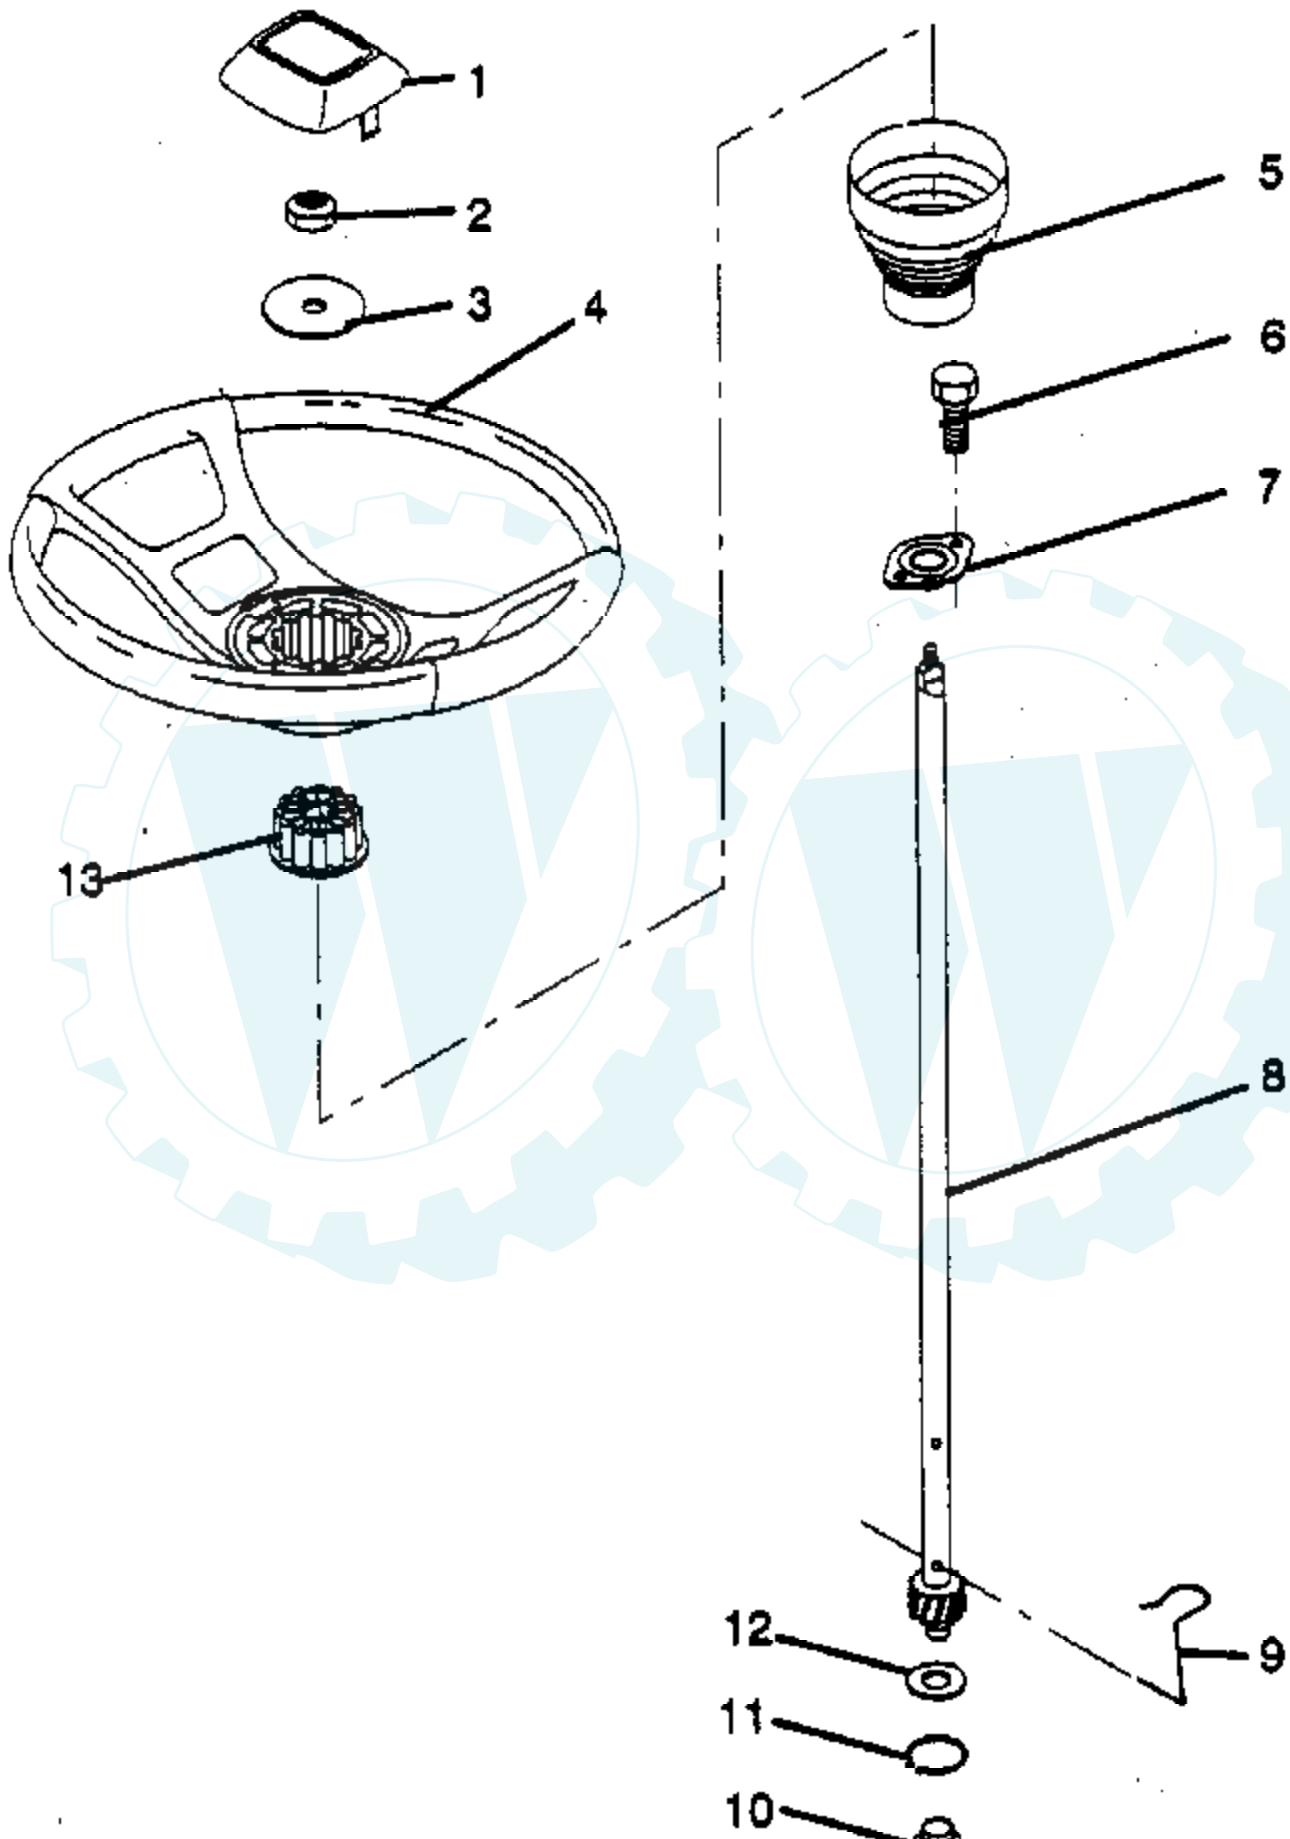

Ref #	Part Number	Qty	Description
1	532126805		Cap, Wheel, Steering
2	532124701		Nut, Lock 3/8-24 UNF
3	819133808		Washer 13/32 x 2-3/8 x 8 Ga.
4	532121472		Wheel, Steering
5	532121897		Sleeve, Steering
6	817431008		Screw, Hex SLFTP #10-16 x 1/2 TY-B
7	532102803		Bushing, Steering
8	532123651		Shaft, Steering
9	532124210		Clip, Steering
10	532123438		Bushing, Lower, Steering
11	812000045		Ring, Retaining
12	819211616		Washer 21/32 x 1 x 16 Ga.
13	532104820		Adaptor, Wheel, Steering
	532127646		Decal, Steering Wheel Not Shown.