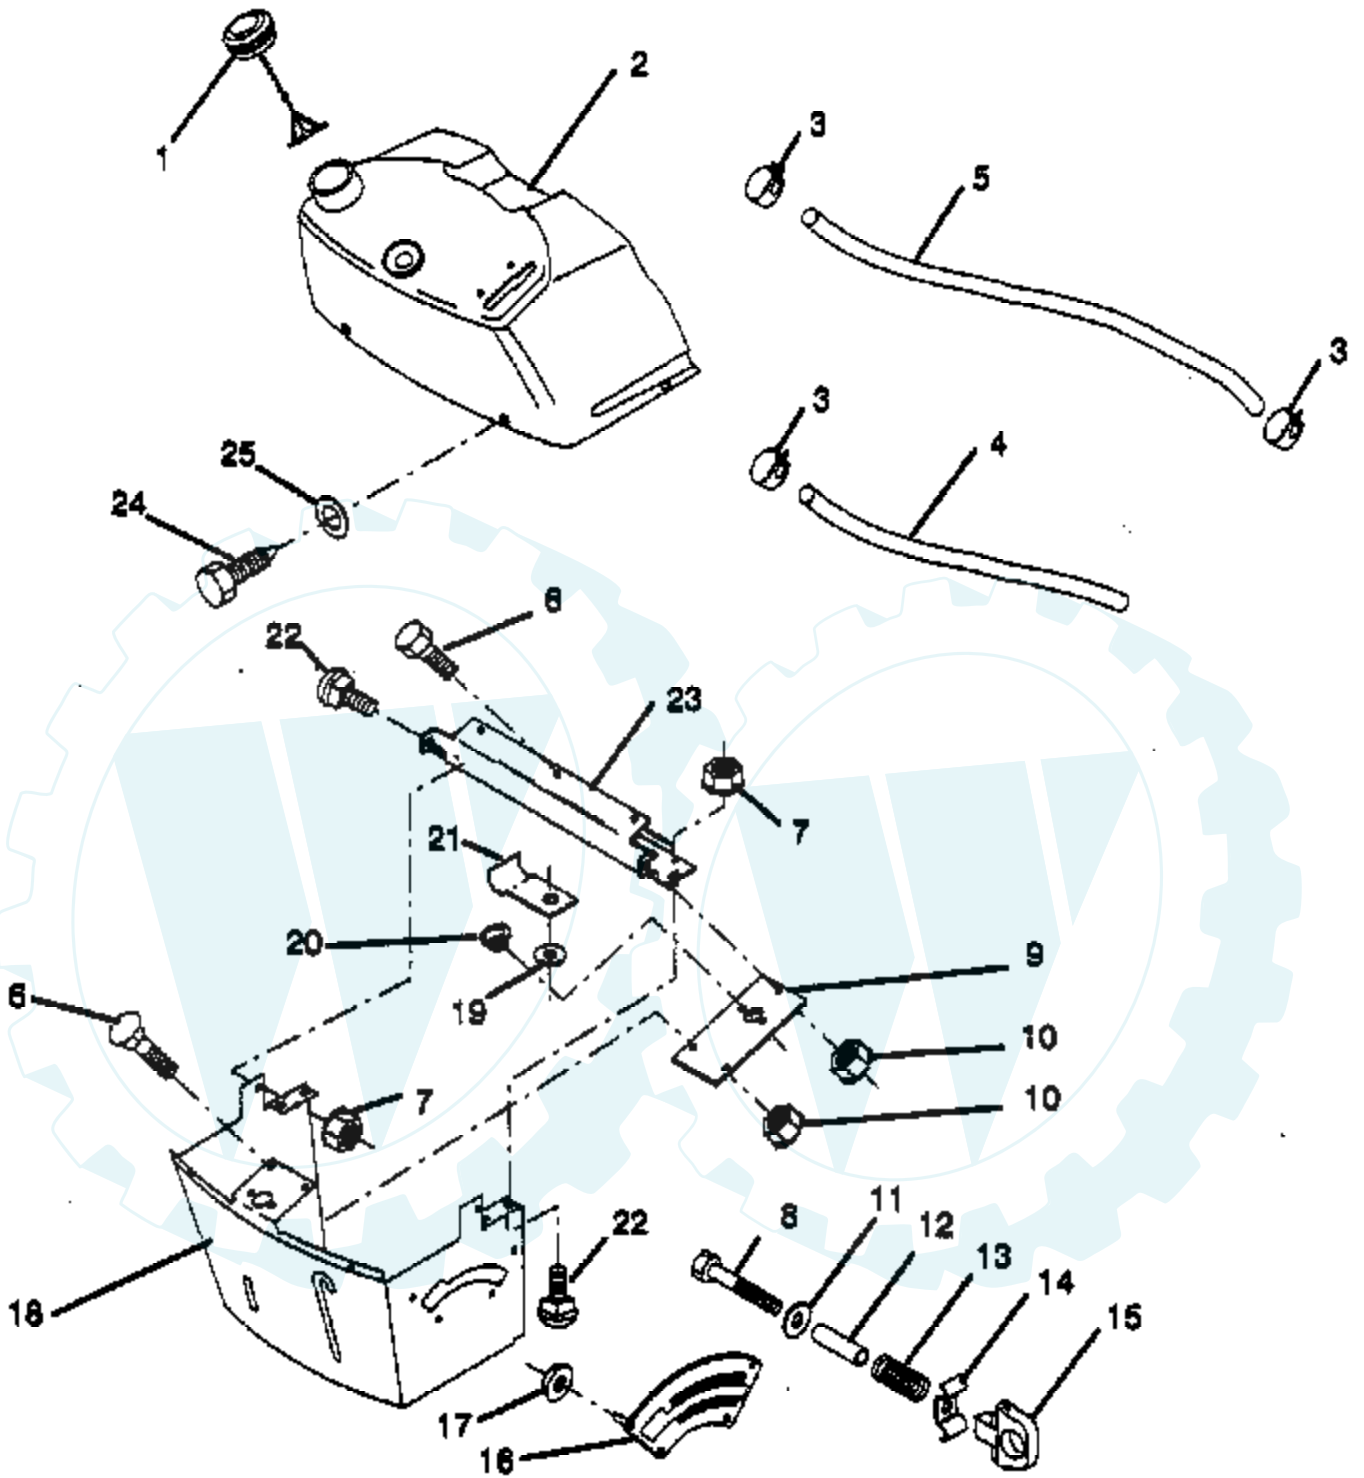

Ref #	Part Number	Qty	Description
1	532122015		Cap, Fuel
2	532124540		Assembly, Dash & Fuel Tank
3	532123487		Clamp, Hose
4	532008548		Line, Fuel
5	532008544		Line, Fuel
6	874780412		Bolt, Hex, 1/4-20 x 3/4
7	873510400		Nut, Hex Keps 1/4-20
8	874760432		Bolt, Fin. Hex 1/4-20 x 1 1/2
9	532130051		Plate, Support
10	873690400		Nut, Lock 1/4-20
11	819111116		Washer, 11/32 x 11/16 x 16
12	532123494		Spacer, Split
13	532124874		Spring
14	532123493		Knob, Height Retainer
15	532126115		Knob, Height Stop
16	532122023		Adjustment, Quadrant Height
17	532124346		Nut, Self Thread 3/16-18
18	532121789		Support, Dash
19	819091216		Washer 9/32 x 3/4 x 16 Ga.
20	532110436		Grommet, Split
21	532124996		Clip, Fuel line
22	872110404		Bolt, Carriage 1/4-20 x 1/2 Gr.5
23	532122016		Brace, Cross
24	532130052		Screw, Self Tapping 1/4-20 ??2
25	819090816		Washer 9/32x1/2 x 16 Ga.