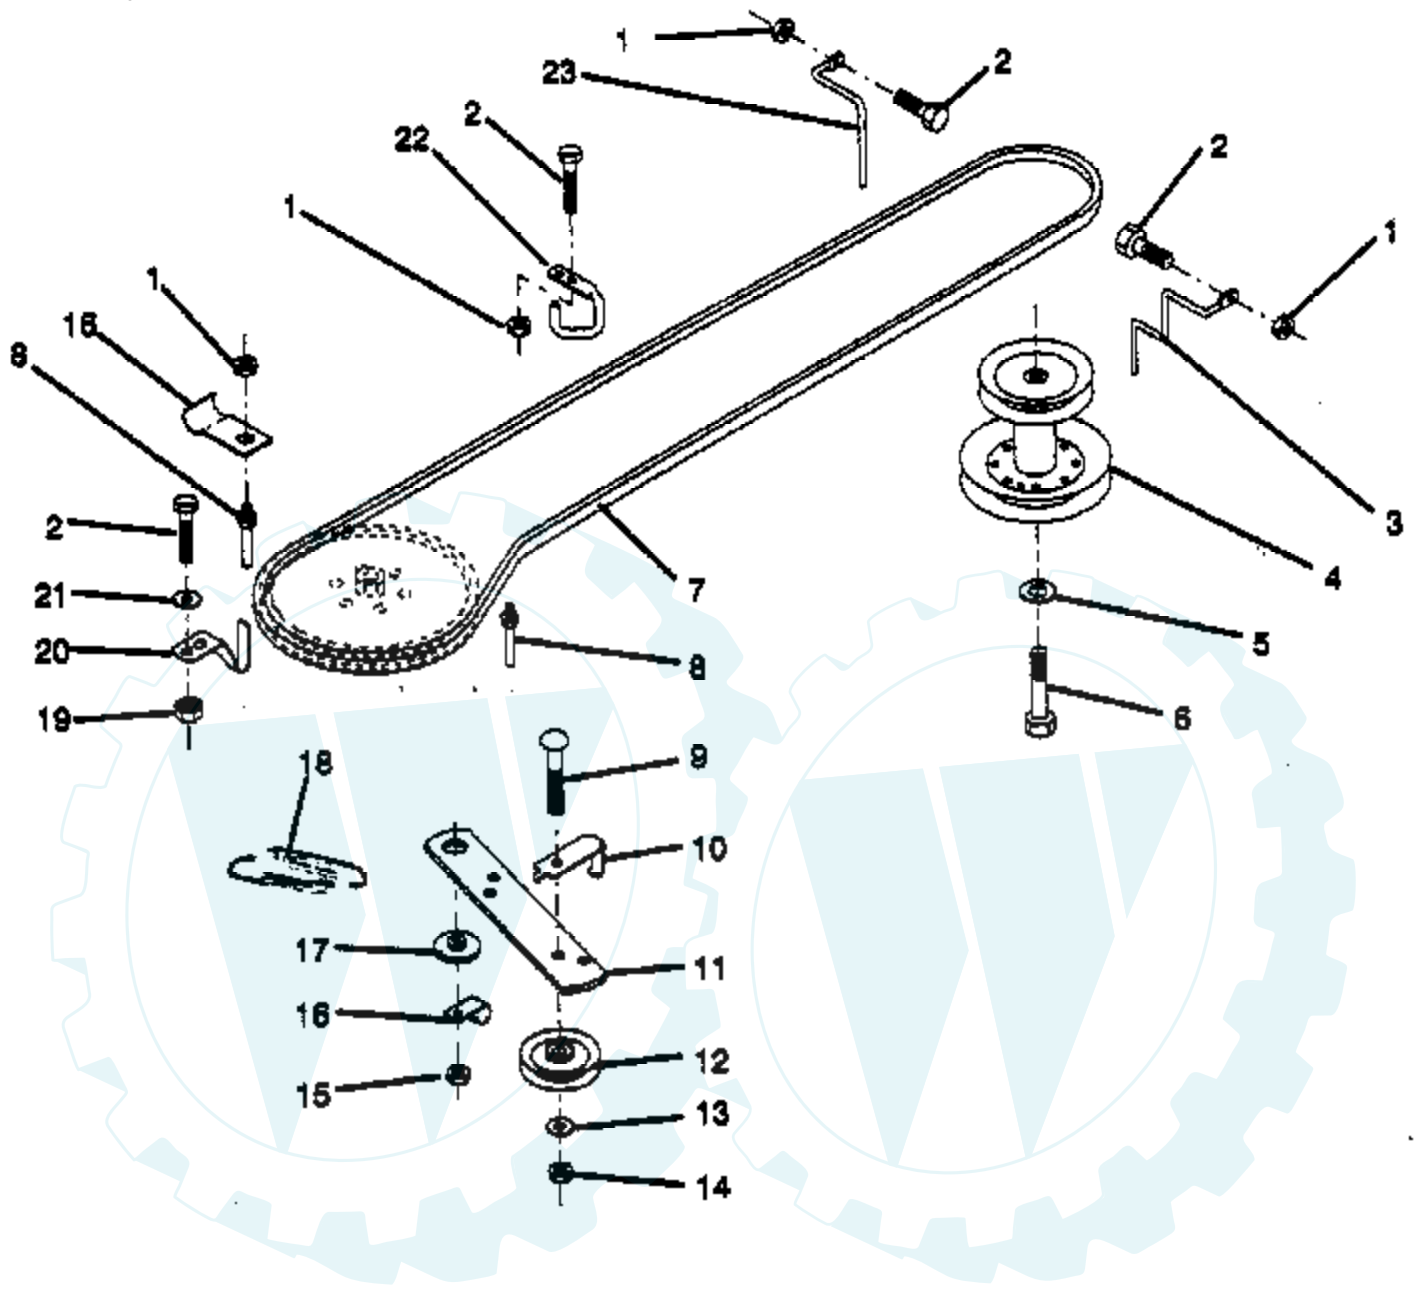

Ref #	Part Number	Qty	Description
1	817720408		Screw, Hex Thd. Cut 1/4-20 x 1/2
2	532122014		Control, Throttle
3	532124136		Engine, Briggs and Stratton, Model Number 281707, Type Number 0412-01
4	871070512		Screw, Hex Hd. Cap 5/16 - 18 x 3/4
5	810040500		Washer, Lock Heavy Helical Spring 5/16
6	532125593		Gasket, Exhaust
7	532121094		Bolt, Shoulder 5/16
8	819101216		Washer 5/16 x 3/4 x 16 Ga.
9	810040400		Washer, Lock Heavy Helical Spring 1/4
10	874780412		Bolt, Fin. Hex 1/4-20 UNC x 3/4
11	532124097		Muffler
12	532101326		Deflector, Muffler
13	817030808		Screw, Spiderlock Hex Hd. 8 x 1/2 ABTPS
14	873510600		Nut, Keps 3/8-16 UNC
15	532121851		Kit, Spark Arrestor (optional)
16	811050600		Washer, Lock External Tooth 3/8
17	817490624		Screw, Hex Wsh. Hd. Thdrol. 3/8 - 16 x 1- 1/2
18	532126636		Keeper, Ground Drive Belt
19	817490632		Screw, Hex. Wsh Thdrol 3/8 - 16 x 2
20	532124996		Clip, Fuel Line
	532120601		Decal, Engine Not Shown.

Ref #	Part Number	Qty	Description
1	532121232		Cap, Spindle
2	812000029		Ring, Clip
3	532121748		Washer 25/32 x 1-5/8 x 16 Ga.
4	532121922		Nyliner
5	532121914		Axle, Front
6	532124931		Bearing, Thrust
7	532121919		Spindle R.H. Asm.
8	532059192		Cap, Valve
9	532065139		Stem, Valve
10	532124843		Rim
11	532009040		Bearing, Flange
12	532059904		Tube
13	532123410		Tire, Front
14	532121749		Washer 25/32 x 1-1/4 x 16 Ga.
15	812000029		Ring, Clip
16	532104757		Cap, Axle
17	532000278		Fitting, Grease
18	876020412		Pin, Cotter 1/8 x 3/4
19	819131316		Washer 13/32 x 13/16 x 16 Ga.
20	532126847		Bushing
21	532121924		Rod, Tie
22	532121916		Spindle, L.H. Asm.
23	873680500		Nut, Crownlock 5/16-18
24	532121915		Bracket, Front Stabilizer Link
25	874760540		Bolt, Hex, Fin. 5/16 - 18 UNC x 2 -1/2