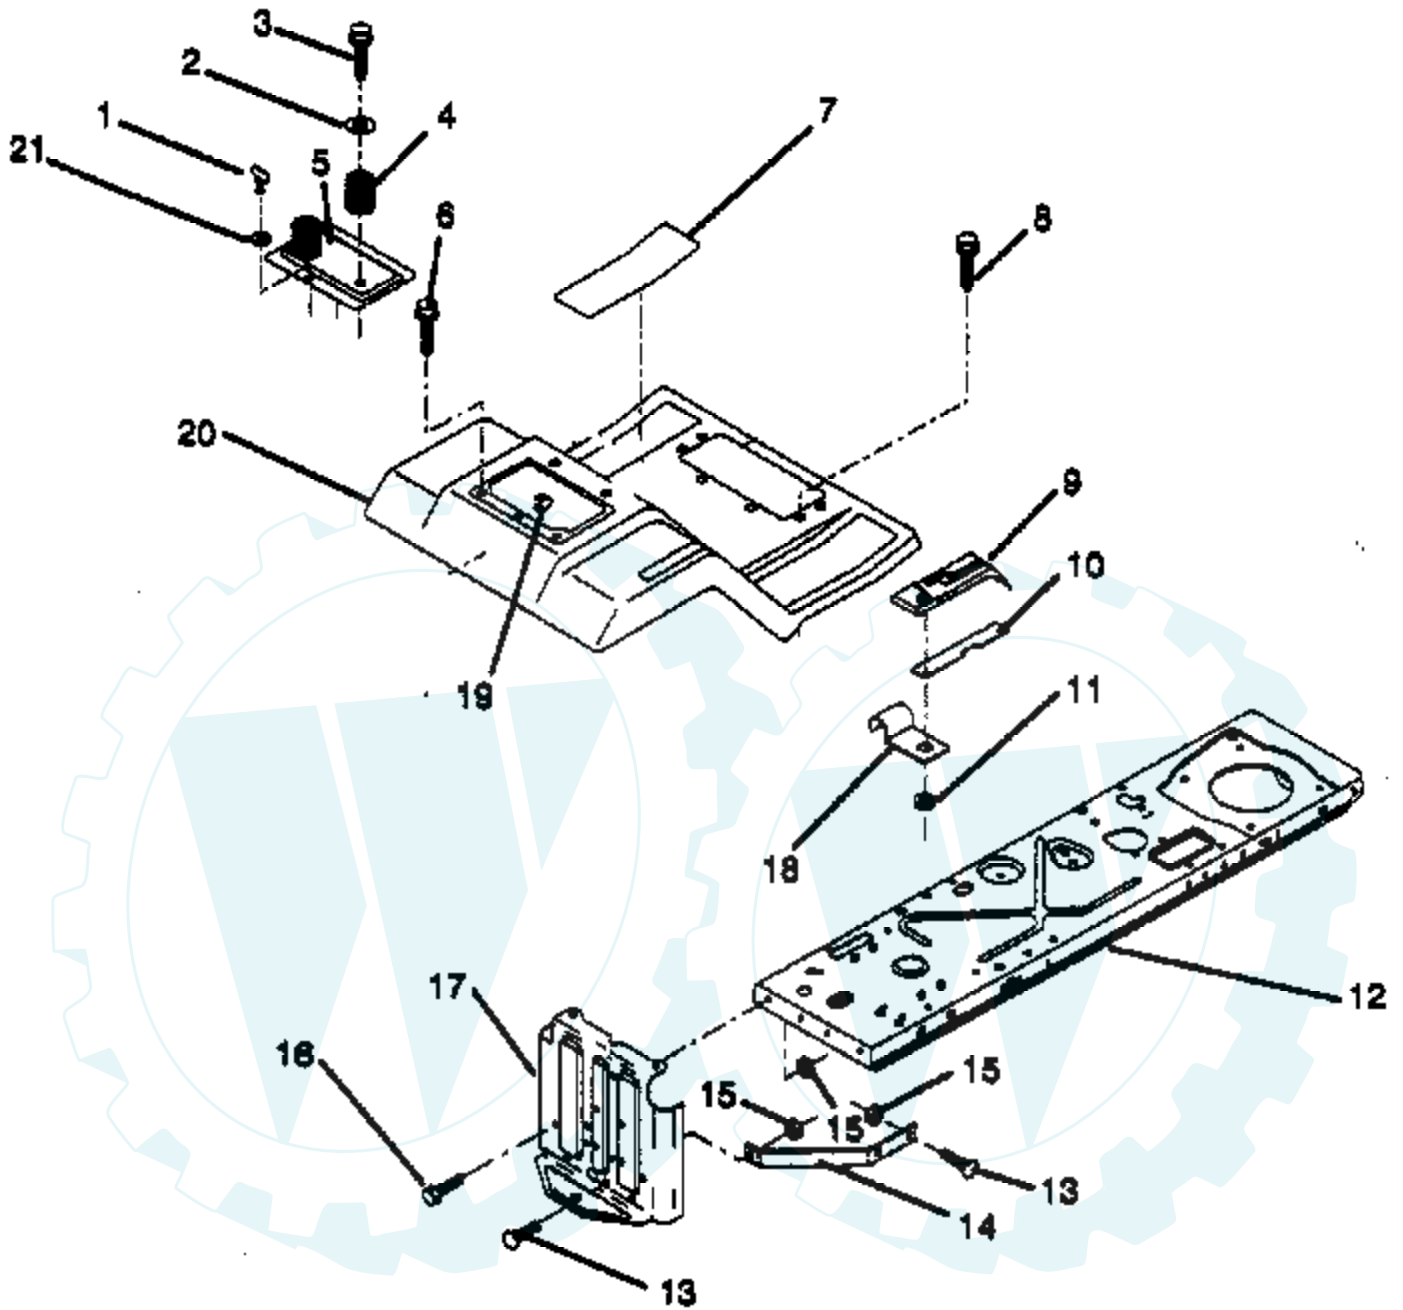

Ref #	Part Number	Qty	Description
1	532123650		Stud 1/4 Turn
2	819132012		Washer 13/32 x 1-1/4 x 12 Ga.
3	817490612		Screw, Hex Wsh. Throdrol. 3/8-16 x 3/4
4	532124181		Spring, Compression, Seat
5	532124852		Door, Fender
6	817490508		Screw, Hex Wsh. Thrdrol. 5/16-18 x 1/2
7	532124144		Pad, Footrest
8	817490512		Screw, Hex Wsh. Thrdrol. 5/16-18 x 3/4
9	532126995		Console, Shift Control
10	532124307		Bar, Shift Lock
11	532124346		Nut, Self-Thd Wsh-Hd 3/16
12	532123645		Assembly, Frame
13	872140506		Bolt, Carriage 5/16-18 UNC x 3/4
14	532123379		Brace, Drawbar
15	873680500		Nut, Crownlock 5/16-18
16	874760512		Bolt, Hex Hd. 5/16-18 UNC x 3/4
17	532121904		Drawbar
18	532126470		Clip, Insulated
19	532105839		Receptacle, 1/4 Turn
20	532124881		Fender/Footrest
21	532105838		Retainer, 1/4 Turn
	532123408		Decal, Belt Installation (under footrest) Not Shown.
	532123637		Decal, Operating Instructions (between footrest pads) Not Shown.
	532120822		Decal, Caution (rear of fender) Not Shown.
	532127638		Decal, Speed/Deck Size, Chassis Not Shown.
	532127633		Decal, Fender, L.H. Not Shown.
	532127634		Decal, Fender, R.H. Not Shown.
	532127622		Decal, Grill and Fender, Rear Fender Not Shown.