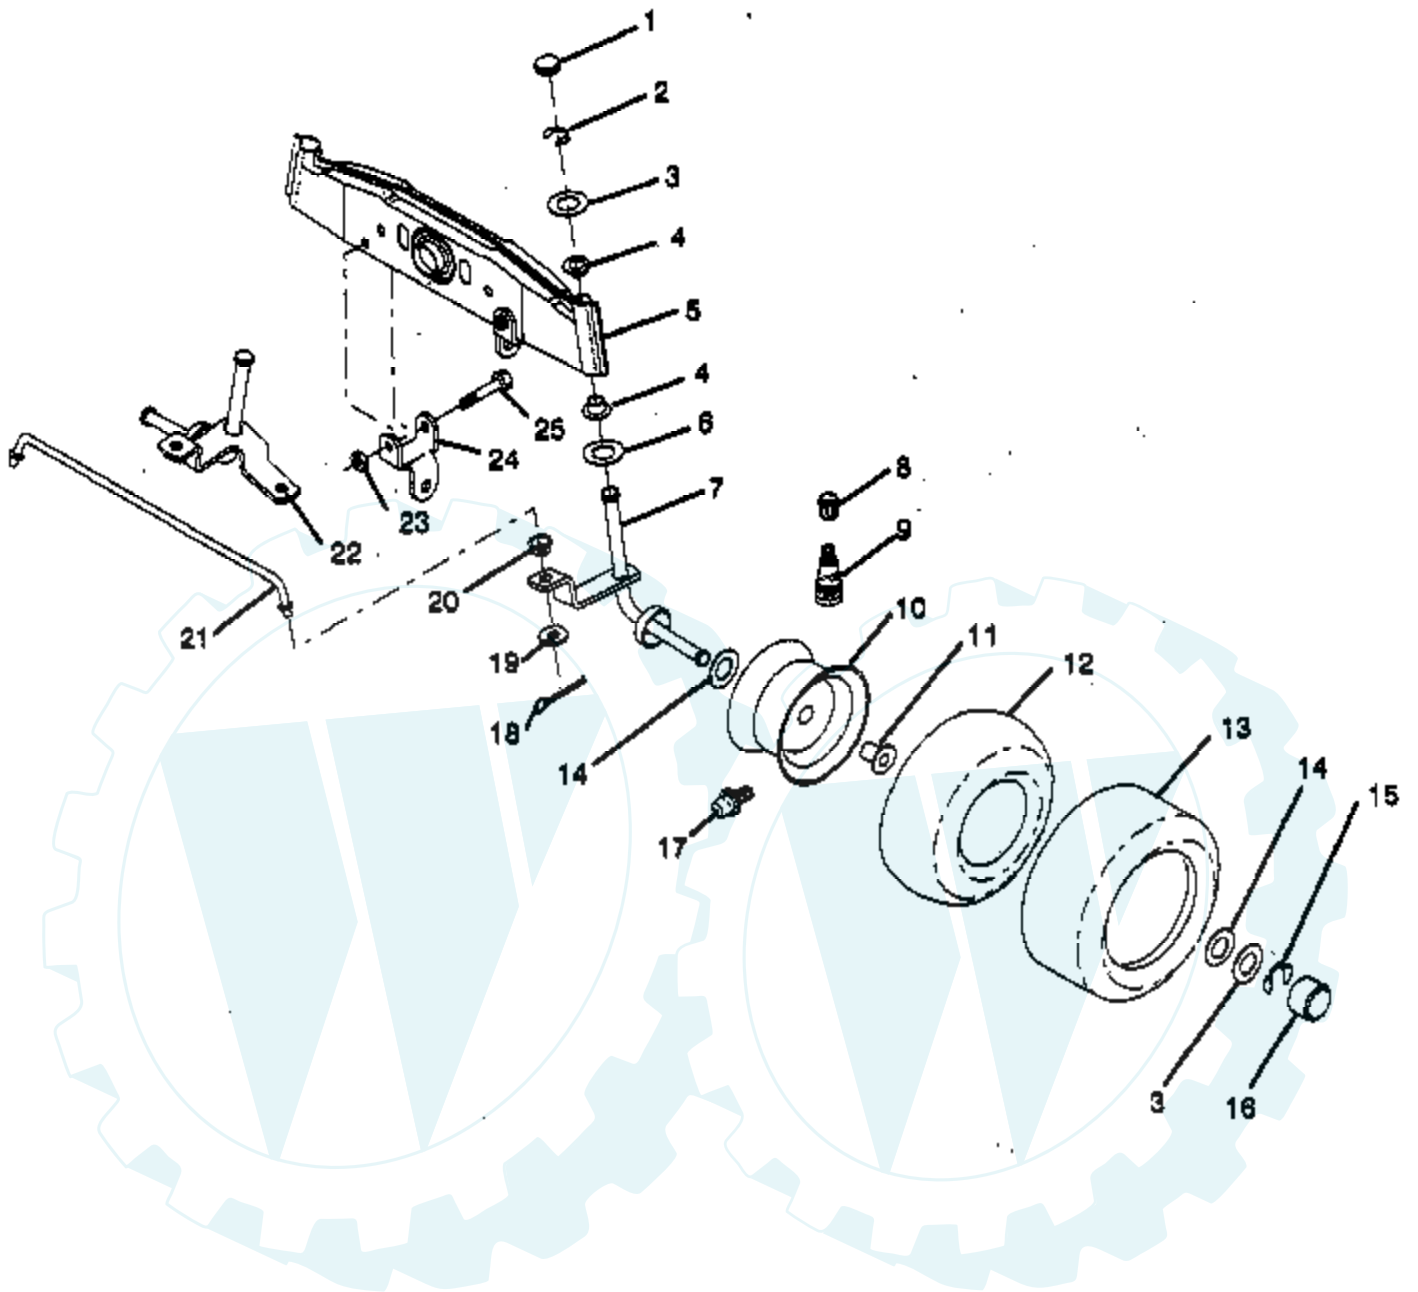

Ref #	Part Number	Qty	Description
1	532121232		Cap, Spindle
2	812000029		Ring, Clip
3	532121748		Washer 25/32 x 1-5/8 x 16 Ga.
4	532121922		Nyliner
5	532121914		Axle, Front
6	532124931		Bearing, Thrust
7	532121919		Spindle R.H. Asm.
8	532059192		Cap, Valve
9	532065139		Stem, Valve
10	532124843		Rim
11	532009040		Bearing, Flange
12	532059904		Tube
13	532123410		Tire, Front
14	532121749		Washer 25/32 x 1-1/4 x 16 Ga.
15	812000029		Ring, Clip
16	532104757		Cap, Axle
17	532000278		Fitting, Grease
18	876020412		Pin, Cotter 1/8 x 3/4
19	819131316		Washer 13/32 x 13/16 x 16 Ga.
20	532126847		Bushing
21	532121924		Rod, Tie
22	532121916		Spindle, L.H. Asm.
23	873680500		Nut, Crownlock 5/16-18
24	532121915		Bracket, Front Stabilizer Link
25	874760540		Bolt, Hex, Fin. 5/16 - 18 UNC x 2 -1/2