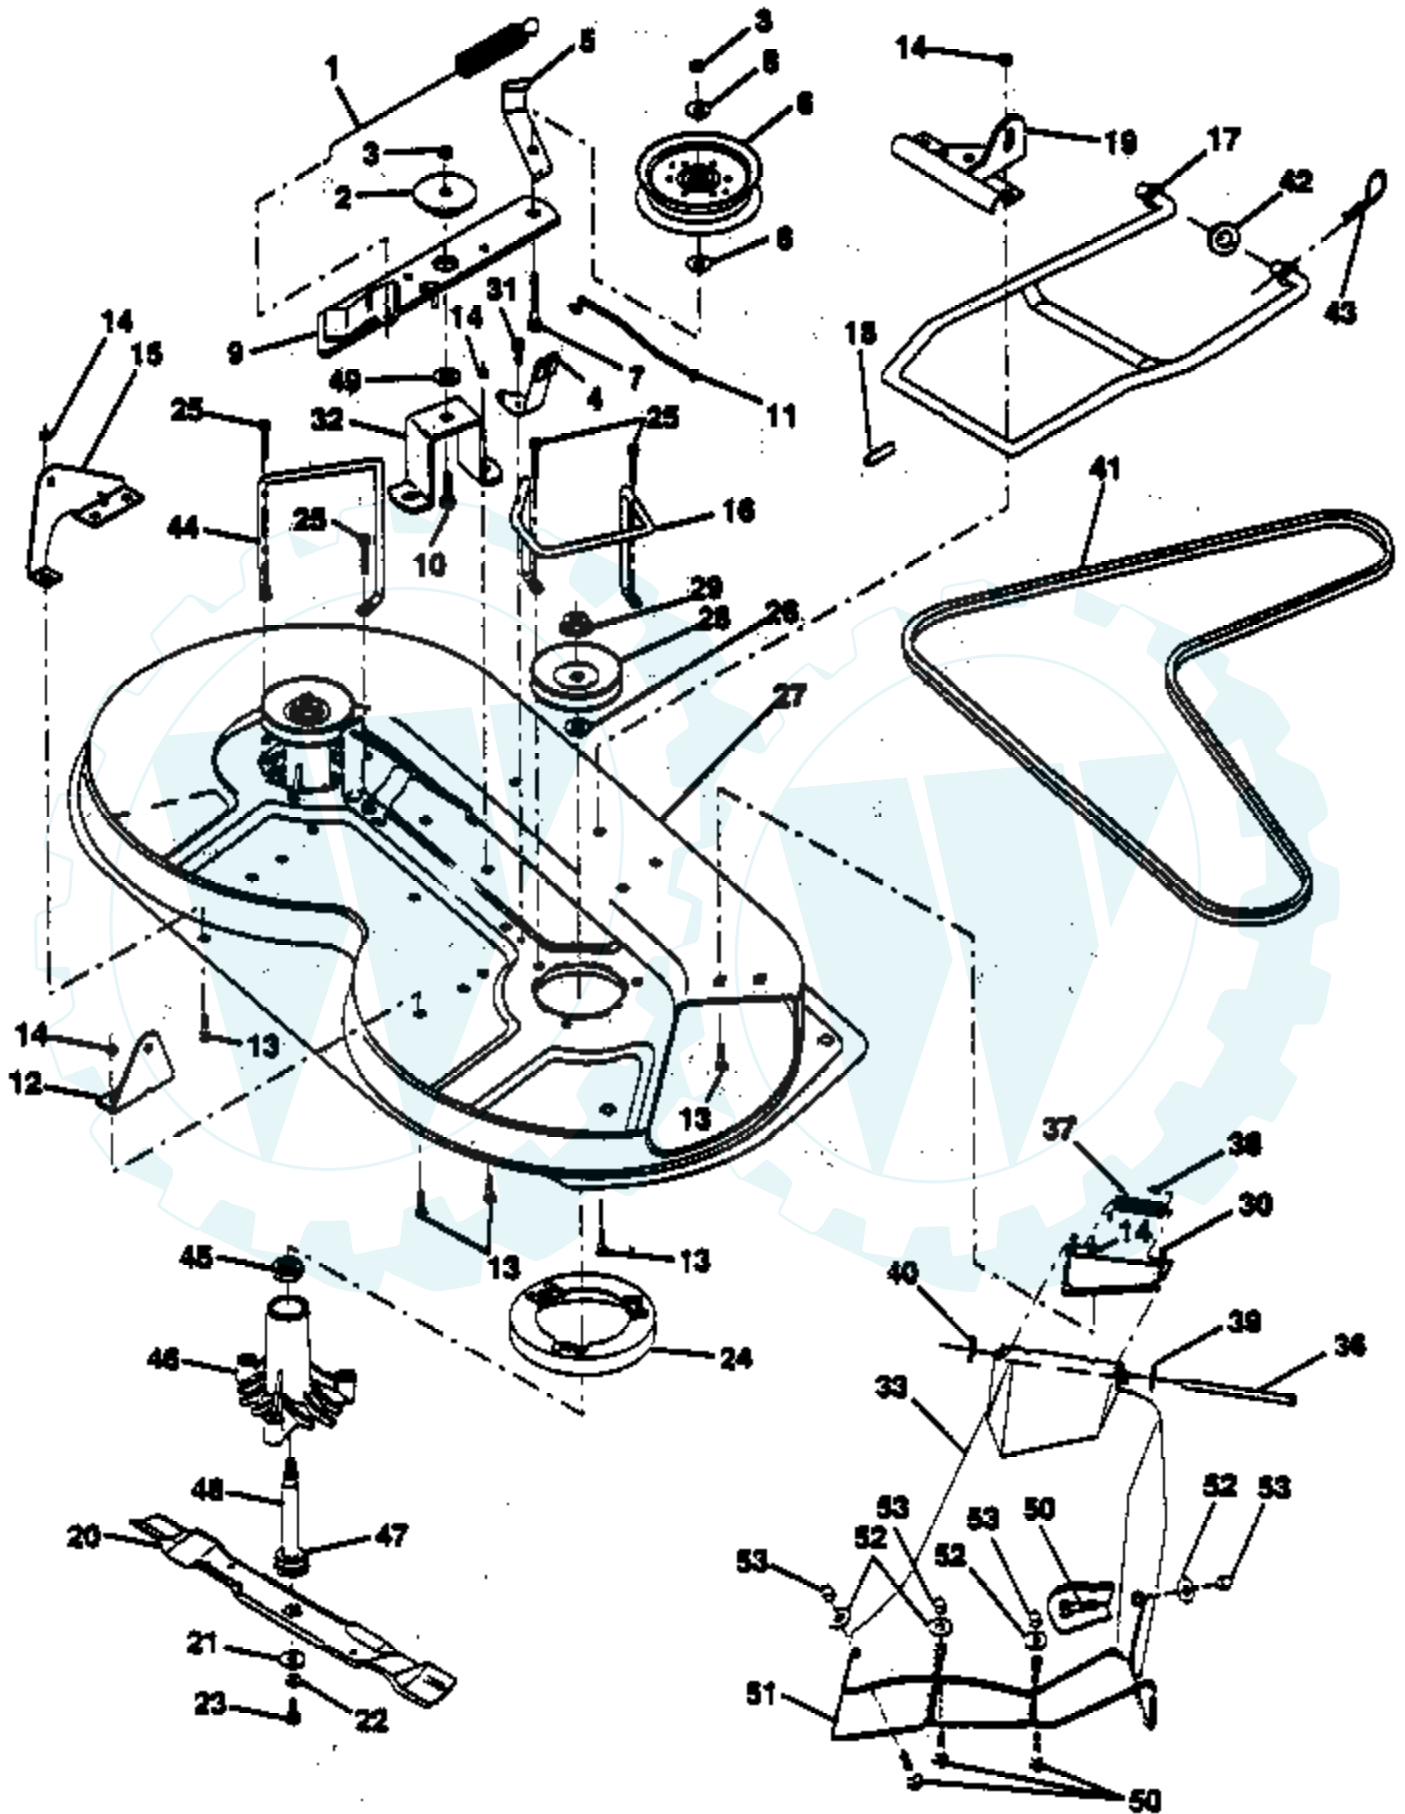

Ref #	Part Number	Qty	Description
1	532140064		Spring, Mower Clutch
2	532122052		Spacer, Retainer
3	873680600		Nut, Crownlock 3/8-16
4	532130840		Brake Asm.
5	532131251		Guide, Belt Idler
6	532121316		Pulley, Flat Idler
7	872110616		Bolt, Carr. 3/8-16 x 1-3/4 Gr. 5
8	819131410		Washer 13/21 x 7/8 x 10 Ga.
9	532127744		Arm Asm., Idler Mower
10	872140610		Bolt, Carriage 3/8-16 x 1-1/4
11	532130841		Rod, Brake
12	532127356		Bracket, Lift R. H. Rear
13	872140506		Bolt, Carriage 5/16-18 x 5/8
14	873680500		Nut, Crownlock 5/16-18
15	532127357		Bracket, Lift L. H. Rear
16	532140093		Keeper, R. H.
17	532128508		Link, Asm. Mower Stabilizer
18	532128511		Pin, Drive
19	532127380		Bracket, Asm. Front
20	532140101		Blade Mulching
21	532140296		Washer, Hard
22	810030600		Washer, Lock 3/8
23	532850857		Bolt 3/8-24 x 1-1/4 Gr. 8
24	532140329		Stripper
25	532138776		Screw Thdrol Hex Hd
26	532129963		Washer .150 Thk.
27	532129983		Deck Assembly
28	532129207		Pulley, Mandrel
29	532137266		Nut, Flangelock 9/16
30	532136631		Bracket, Asm. Deflector
31	817490508		Screw, Hex Wsh. Thdrol. 5/16-18 x 1/2
32	532122051		Arm, Support Idler Mower
33	532131560		Deflector
36	532121980		Rod, Hinge
37	532123713		Spring, Torsion Deflector
38	532105304		Cap, Sleeve
39	819111016		Washer 11/32 x 5/8 x 16 Ga.
40	532110452		Pushnut
41	532131264		V-Belt
42	819171616		Washer 11/32 x 5/8 16 Ga.
43	532124660		Retainer, Spring
44	532140608		Keeper, L. H.
45	532110485		Bearing
46	532128774		Housing Mandrel Vented
47	532129895		Bearing
48	532137645		Shaft, Mandrel (Includes Key # 47)
49	532133943		Washer, Hardened
50	532145989		Bolt, RdHd Sqnk M5 x 0.8 x 16
51	532136383		Guard, Dftr. Mwr. 36 Tuv
52	819070718		Washer 7/32 x 7/16 x 18
53	532145990		Nut, Acom M5 x 0.8
	532130794		Mandrel Asm. (Inc.22-23, 26, 29 & 45-48)
	532140979		Deck, Mower Complete