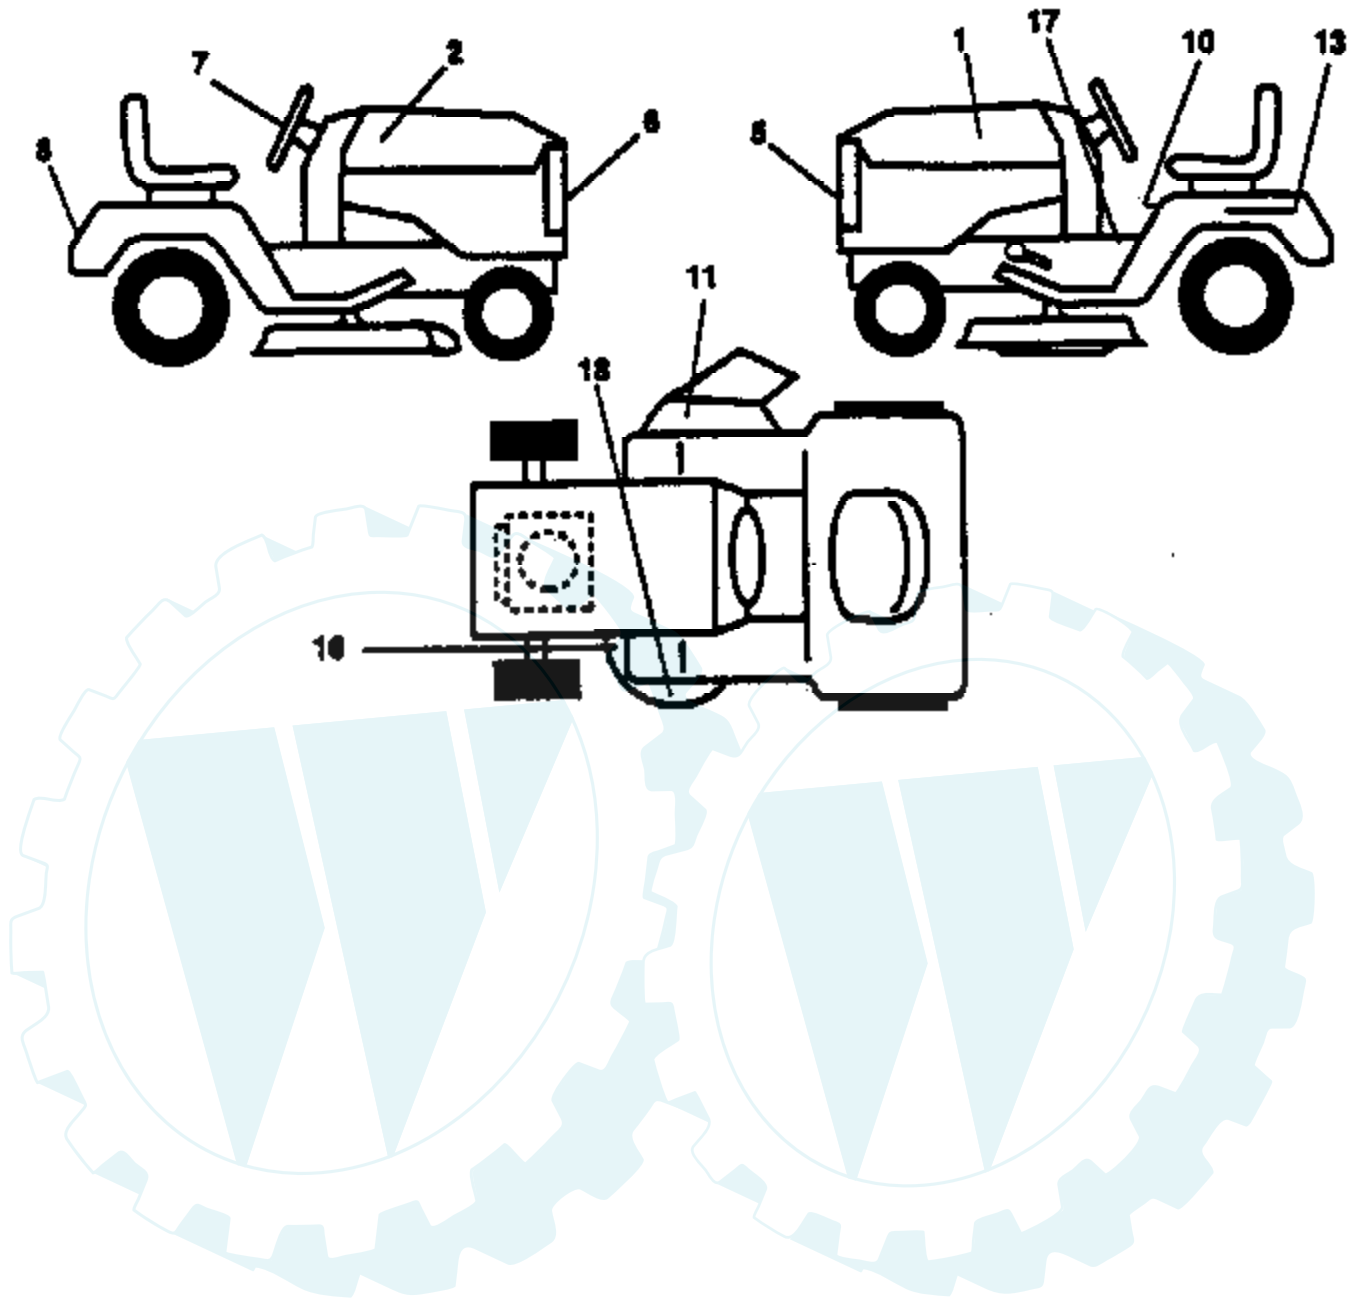

Ref #	Part Number	Qty	Description
56	532105941		Ring, Retaining
57	532110071		Gear, Spur, 32 Teeth
58	532120952		Shaft, Cross
59	532110082		Gear, Miter, 15 Teeth
60	532123908		Axle, R.H.
61	532142680		Housing, Lower
62	532120961		Puck, Friction
63	532007294		Disc, Brake
64	532108989		Spacer
65	532120953		Jaw, Brake
66	532120954		Pin, Dowel
67	532134799		Screw, Self-Tapping, Large 5/16-18 x 2.25
68	532138244		Lever, Actuating
69	532108996		Washer, Plain .321 x 1.00 x .055
70	532120956		Bracket, Anti-Rotation
71	873810500		Locknut 5/16-24
72	532106596		Screw, Self-Tapping, Large 5/16-18 x 1.44
73	532120416		Grease

Ref #	Part Number	Qty	Description
1	532141523		Cap, Fuel
2	532138393		Assembly, Dash & Fuel Tank
3	532123487		Clamp, Hose
4	532008544		Line, Fuel
5	532008548		Line, Fuel
6	873640400		Nut, Hex, Keps 1/4-20
7	532124996		Clip, Fuel Line
8	819091216		Washer 9/32 x 3/4 x 16 Ga.
9	874760428		Bolt, Hex, Fin 1/4-20 x 1-3/4
10	819091413		Washer 11/32 x 11/16 x 16 Ga.
11	532121249		Spacer, Split
12	532003720		Spring
13	532126450		Clip, Height Adjustment
14	532126115		Knob, Height Stop
15	532122023		Adjustment, Quadrant Height
16	532124346		Nut, Self-Threading 3/16-18
17	872110404		Bolt, Carriage 1/4-20 x 1/2 Gr. 5
18	532130745		Support Assembly, Dash
19	532134744		Brace, Cross
20	817060408		Screw, Self-Tapping 1/4-20 x 1/2
21	532134014		Plug Dome Black