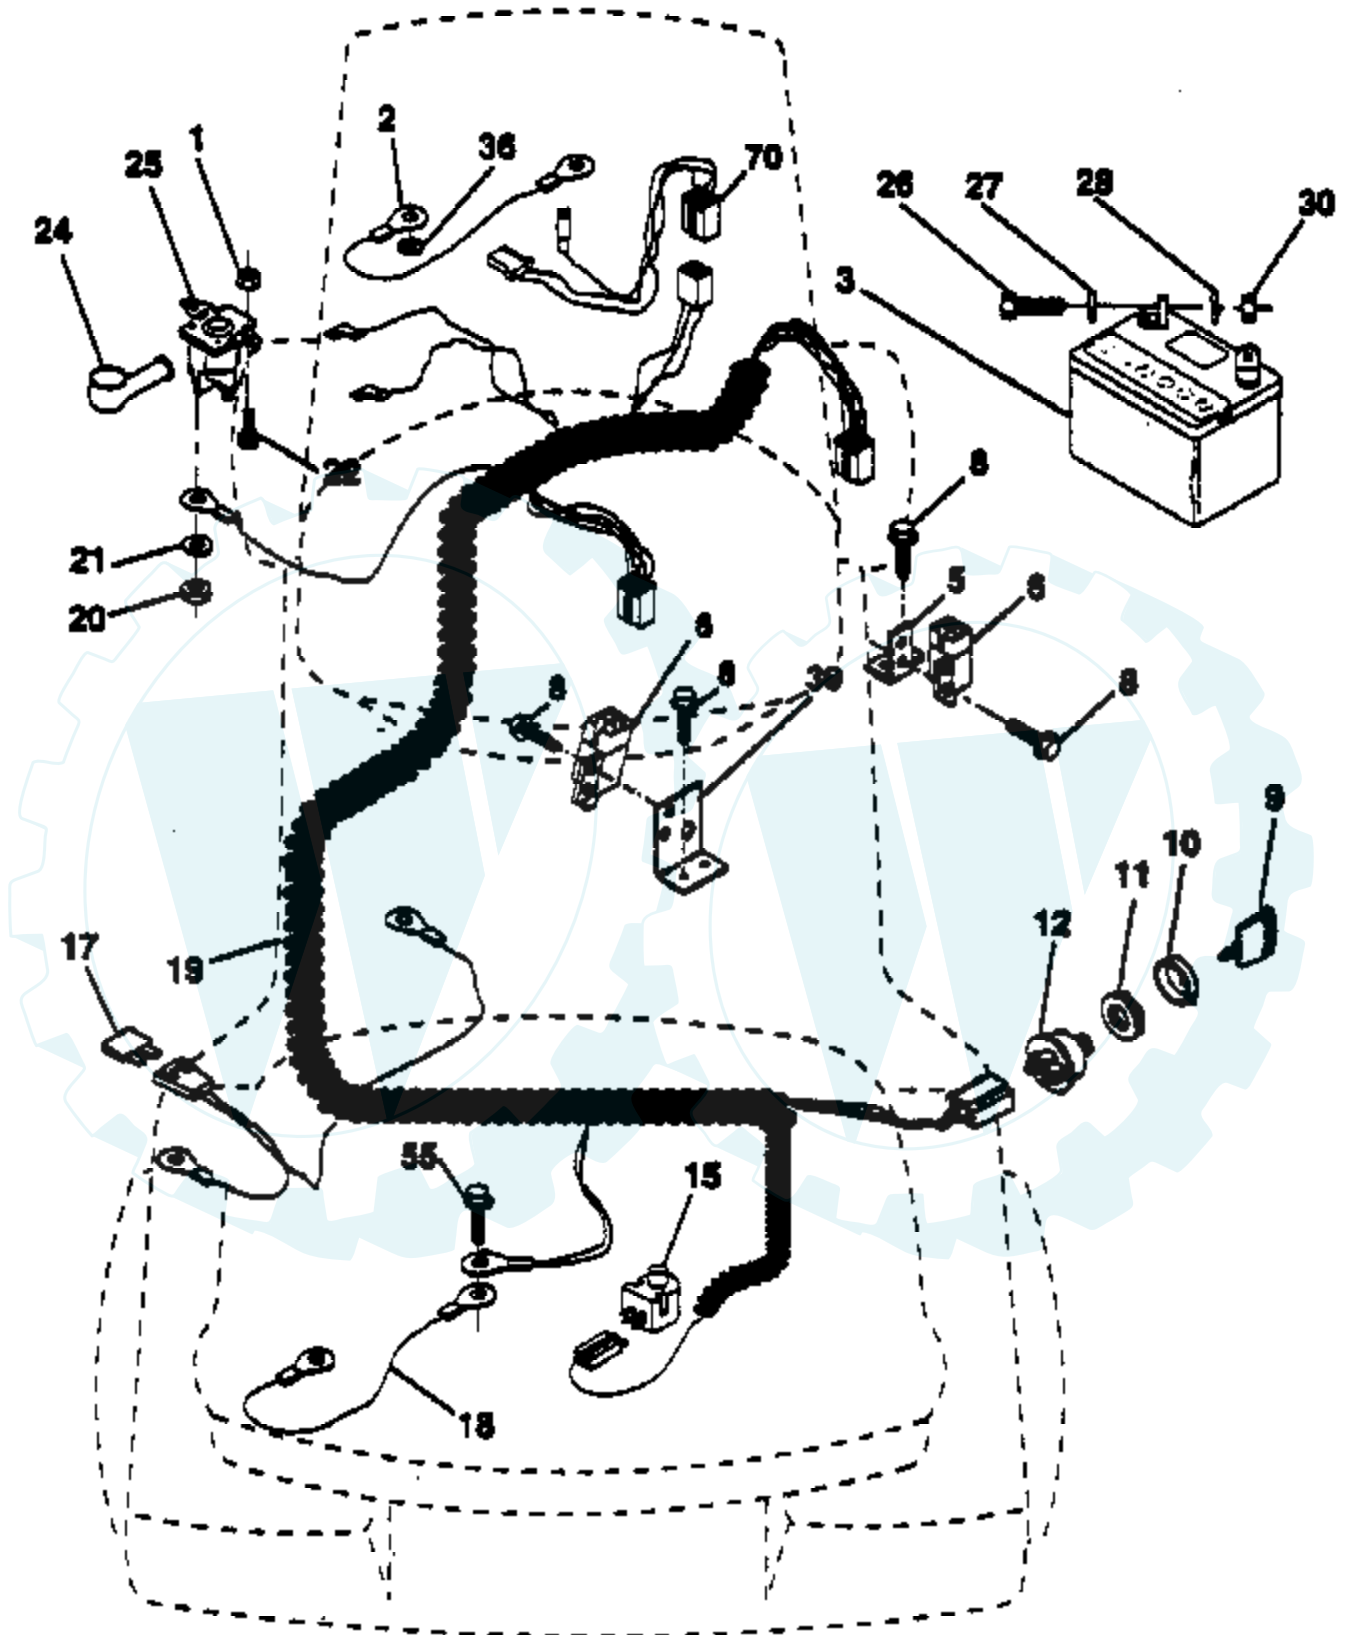

Ref #	Part Number	Qty	Description
1	873640400		Nut, Hex Keps 1/4-20
2	532108423		Assembly, Cable
3	532144924		Battery
5	532108236		Bracket, Switch
6	532109553		Switch, Interlock (4-terminal)
8	817021008		Screw, Hex Hd. Tap #10-24 x 1/2
9	532140402		Key, Steel Delta
10	532141226		Cover, Key Ignition
11	532140400		Nut, Ignition
12	532144921		Switch, Ignition
15	532121305		Switch, Plunger
17	532108824		Fuse
18	532128353		Assembly, Cable
19	532146063		Harness, Ignition
20	873350400		Nut, Hex Jam 1/4-20
21	810090400		Washer, Lock 1/4
22	871110408		Bolt, Fin. Hex 1/4-20 UNC x 1/2 Gr. 5
24	532131563		Cover, Terminal
25	532145653		Solenoid
26	874760412		Bolt, Hex Hd. 1/4-20 UNC x 3/4
27	819091016		Washer 9/32 x 5/8 x 16
28	810040400		Washer, Lock 1/4
30	873220400		Nut, Fin. Hex 1/4-20 UNC
36	811150400		Washer Lock Inter. Tooth 1/4
39	532141735		Bracket Switch Clutch
55	817490508		Screw, Thdrol. 5/16-18 x 1/2
70	532140413		Harness Engine