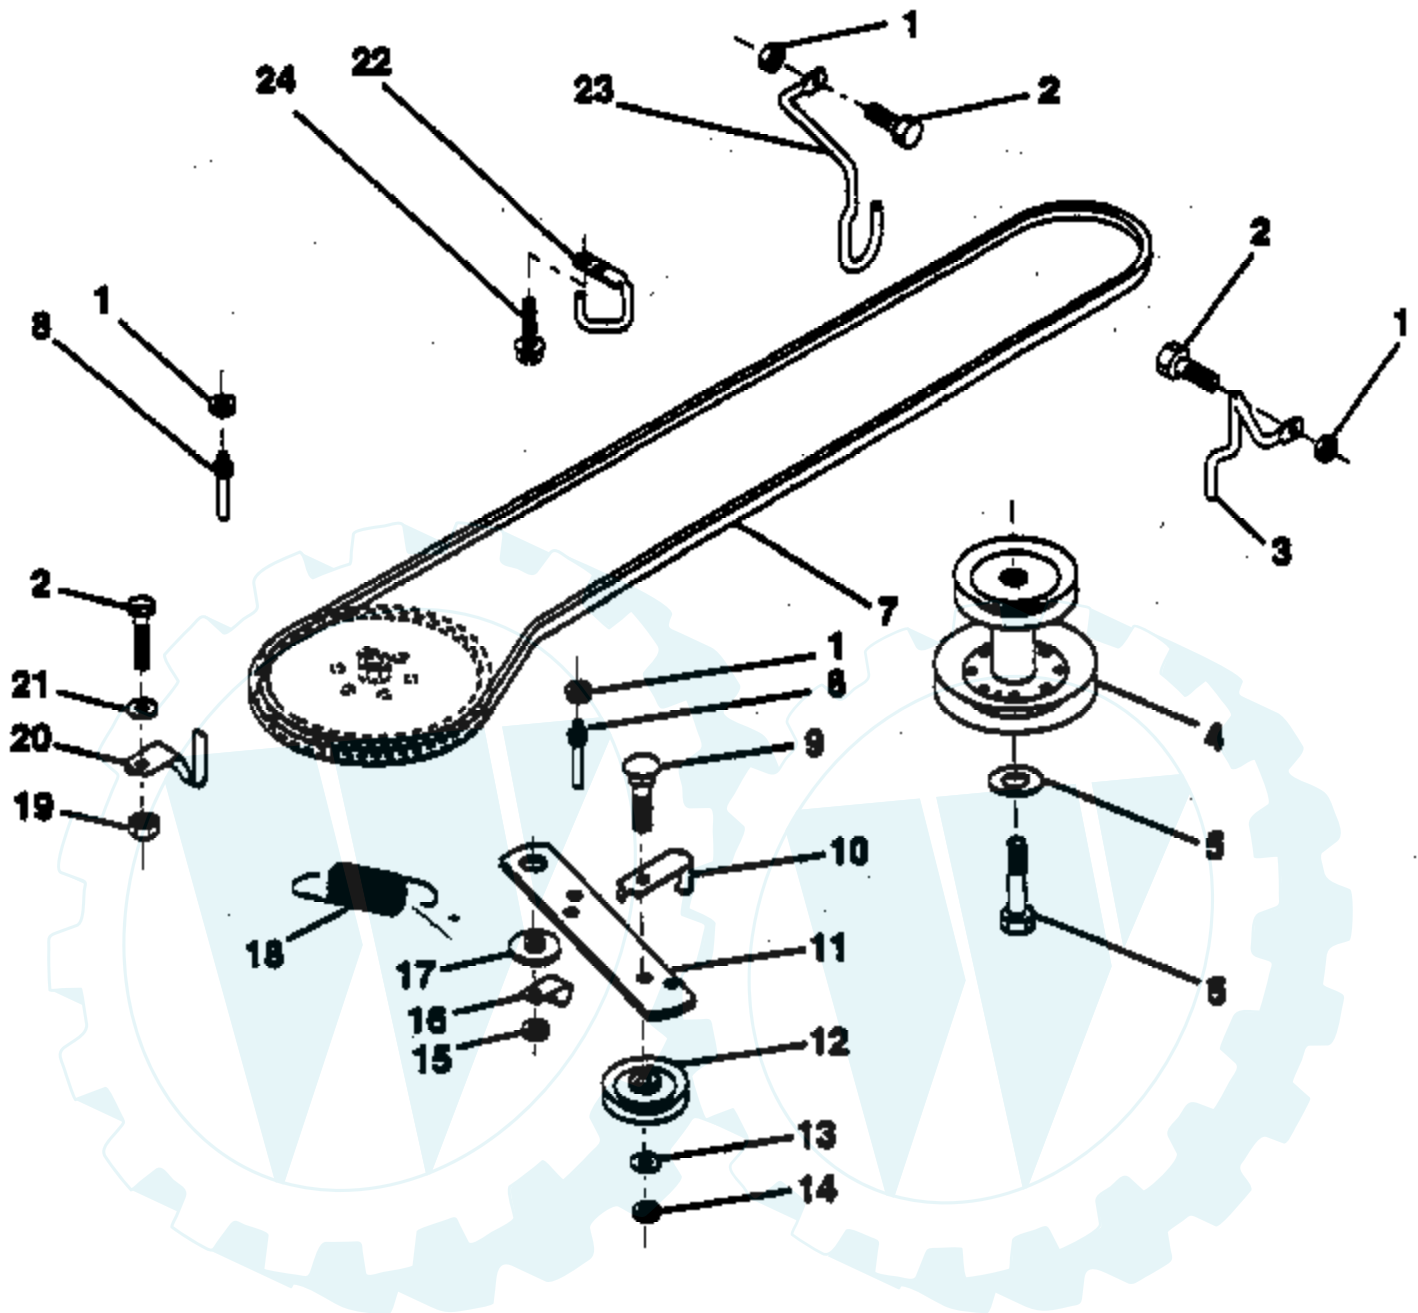

Ref #	Part Number	Qty	Description
1	817060408		Screw, Hex Thd. Cut 1/4-20 x 1/2
2	532132752		Control, Throttle
3	532146380		Engine, Briggs and Stratton Model
4	871070512		Screw, Hex, Cap 5/16-18 x 3/4
5	810040500		Washer, Lock Heavy Helical Spring 5/16
6	532125593		Gasket, Exhaust
7	811050600		Washer, Lock Ext. Tooth 3/8
8	532121094		Bolt, Shoulder 5/16
9	819101216		Washer 5/16 x 3/4 x 16
10	810040400		Washer, Lock Hvy Hlcl Spring 1/4
12	532137437		Muffler
13	532101326		Deflector, Muffler
14	817030808		Screw, Spiderloc Hex Hd ??8 x 1/2
15	532137180		Arrester, Spark (Optional equipment)
17	817490624		Screw, Hex Washer Head. Thdrol. 3/8-16 x 1-1/2
39	873510400		Nut, Keps Hex 1/4-20

Ref #	Part Number	Qty	Description
1	532121232		Cap, Spindle
2	812000029		Ring, Clip
3	532121748		Washer 25/32 x 1-5/8 x 16 Ga.
4	532124937		Nyliner
5	532142033		Axle, Front
6	532124931		Bearing, Thrust
7	532137062		Spindle, R.H. Asm.
8	532121749		Washer 25/32 x 1-1/4 x 16 Ga.
9	876020412		Pin, Cotter 1/8 x 3/4
10	819131316		Washer 13/32 x 13/16 x 16 Ga.
11	532126847		Bushing
12	532130465		Rod, Tie
13	532137061		Spindle, L.H. Asm.
14	874011056		Bolt Hex 5/1-11 x 3-1/2
15	873901000		Nut, Lock Flange 5/8-11
16	532110438		Spacer, Bearing Axle
17	532124836		Fitting, Grease
18	819272016		Washer 27/32 x 1-1/4 x 16 Ga.