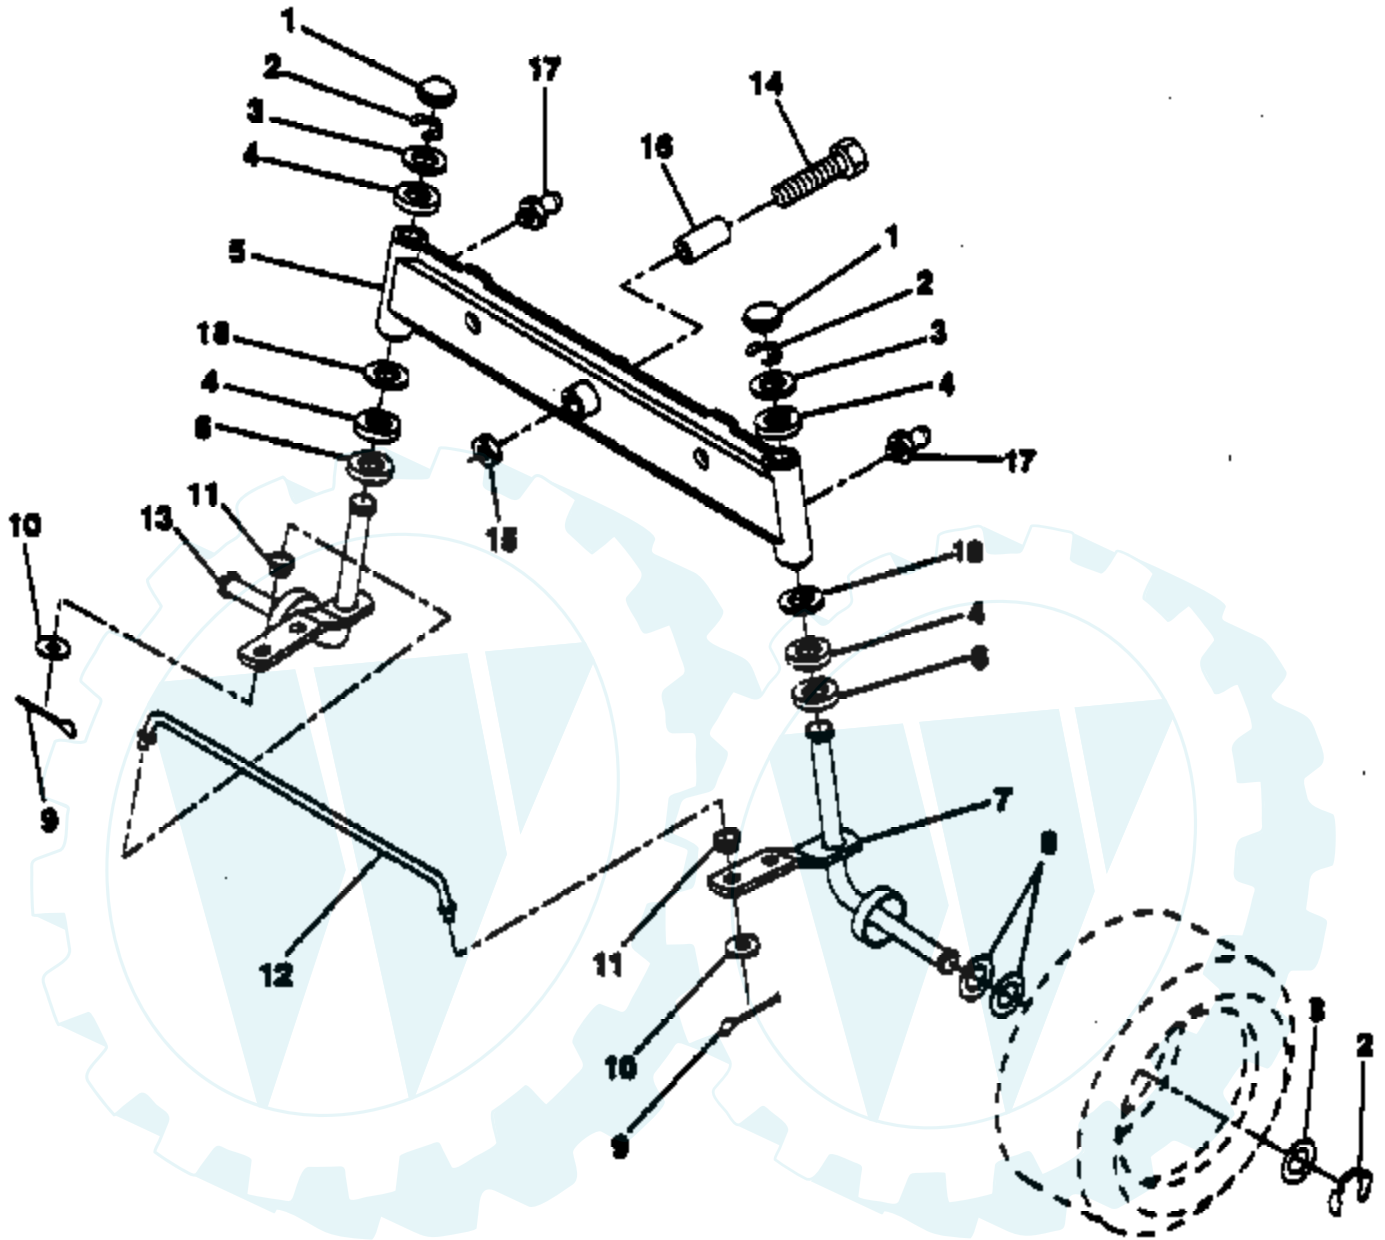

Ref #	Part Number	Qty	Description
1	532121232		Cap, Spindle
2	812000029		Ring, Clip
3	532121748		Washer 25/32 x 1-5/8 x 16 Ga.
4	532124937		Nyliner
5	532142033		Axle, Front
6	532124931		Bearing, Thrust
7	532137062		Spindle, R.H. Asm.
8	532121749		Washer 25/32 x 1-1/4 x 16 Ga.
9	876020412		Pin, Cotter 1/8 x 3/4
10	819131316		Washer 13/32 x 13/16 x 16 Ga.
11	532126847		Bushing
12	532130465		Rod, Tie
13	532137061		Spindle, L.H. Asm.
14	874011056		Bolt Hex 5/1-11 x 3-1/2
15	873901000		Nut, Lock Flange 5/8-11
16	532110438		Spacer, Bearing Axle
17	532124836		Fitting, Grease
18	819272016		Washer 27/32 x 1-1/4 x 16 Ga.