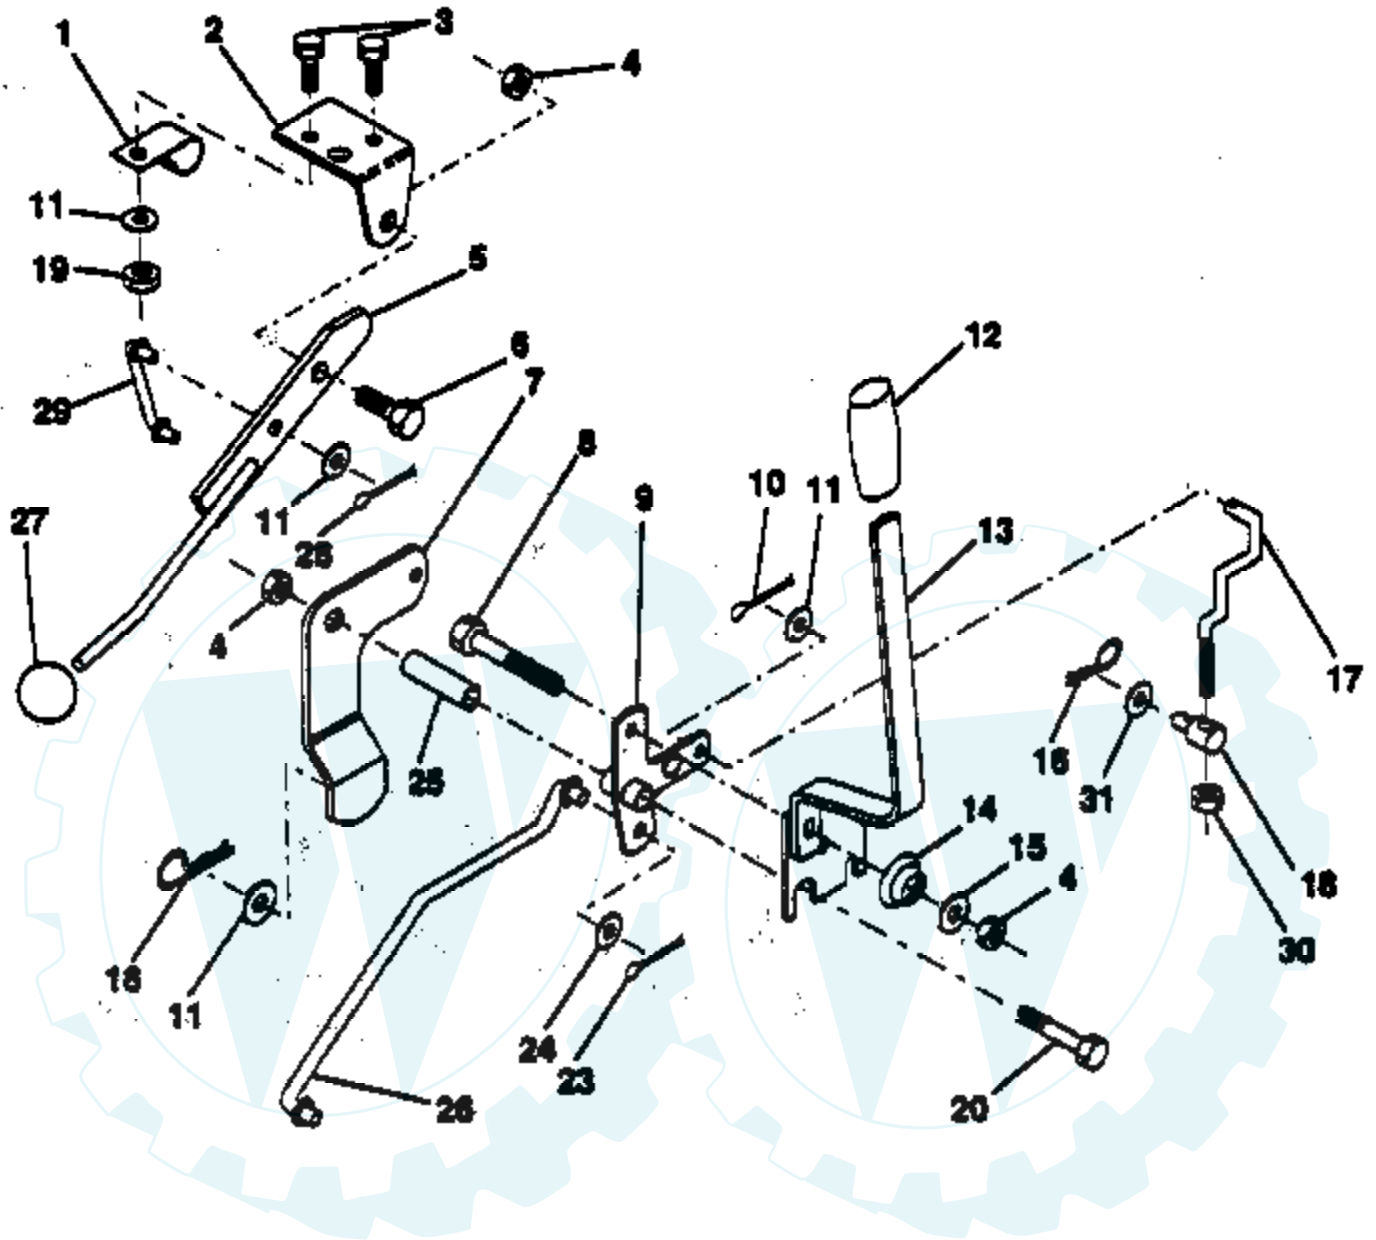

Ref #	Part Number	Qty	Description
1	532126470		Clip, Insulated
2	532122018		Bracket, Mower Clutch
3	871110408		Bolt, Fin. Hex 1/4-20 UNC x 1/2 Gr. 5
4	873680600		Nut, Crownlock 3/8-16
5	532145187		Assembly, Clutch Lever
6	532106451		Bolt, Shoulder
7	532135371		Assembly, Mower Clutch Arm
8	874760636		Bolt, Hex 3/8-16 UNC x 2-1/4
9	532121930		Assembly, Bellcrank Lift
10	876020412		Pin, Cotter 1/8 x 3/4
11	819131316		Washer 13/32 x 13/16 x 16 Ga.
12	532131861		Grip, Handle
13	532139352		Assembly, Lift Handle
14	532123496		Spring, Compression
15	819131212		Washer 13/32 x 3/4 x 12 Ga.
16	532124961		Retainer, Spring
17	532127359		Link, Front Lift
18	532142028		Trunnion, Threaded 3/8-16
19	873680400		Nut, Crownlock 1/4-20
20	874760644		Bolt, Fin. Hex 3/8-16 UNC x 2-3/4
23	876020416		Pin, Cotter 1/8 x 1
24	819171612		Washer 17/32 x 1 x 12 Ga.
25	532121933		Tube, Spacer
26	532141470		Rod, Mower Lift
27	532106932		Knob
28	876020312		Pin, Cotter 3/32 x 3/4
29	532131655		Link, Mower Clutch
30	873350600		Nut Hex Jam 3/8-16 x 1.30
31	819132012		Washer 13/32 x 1-1/4 x 12 Ga.