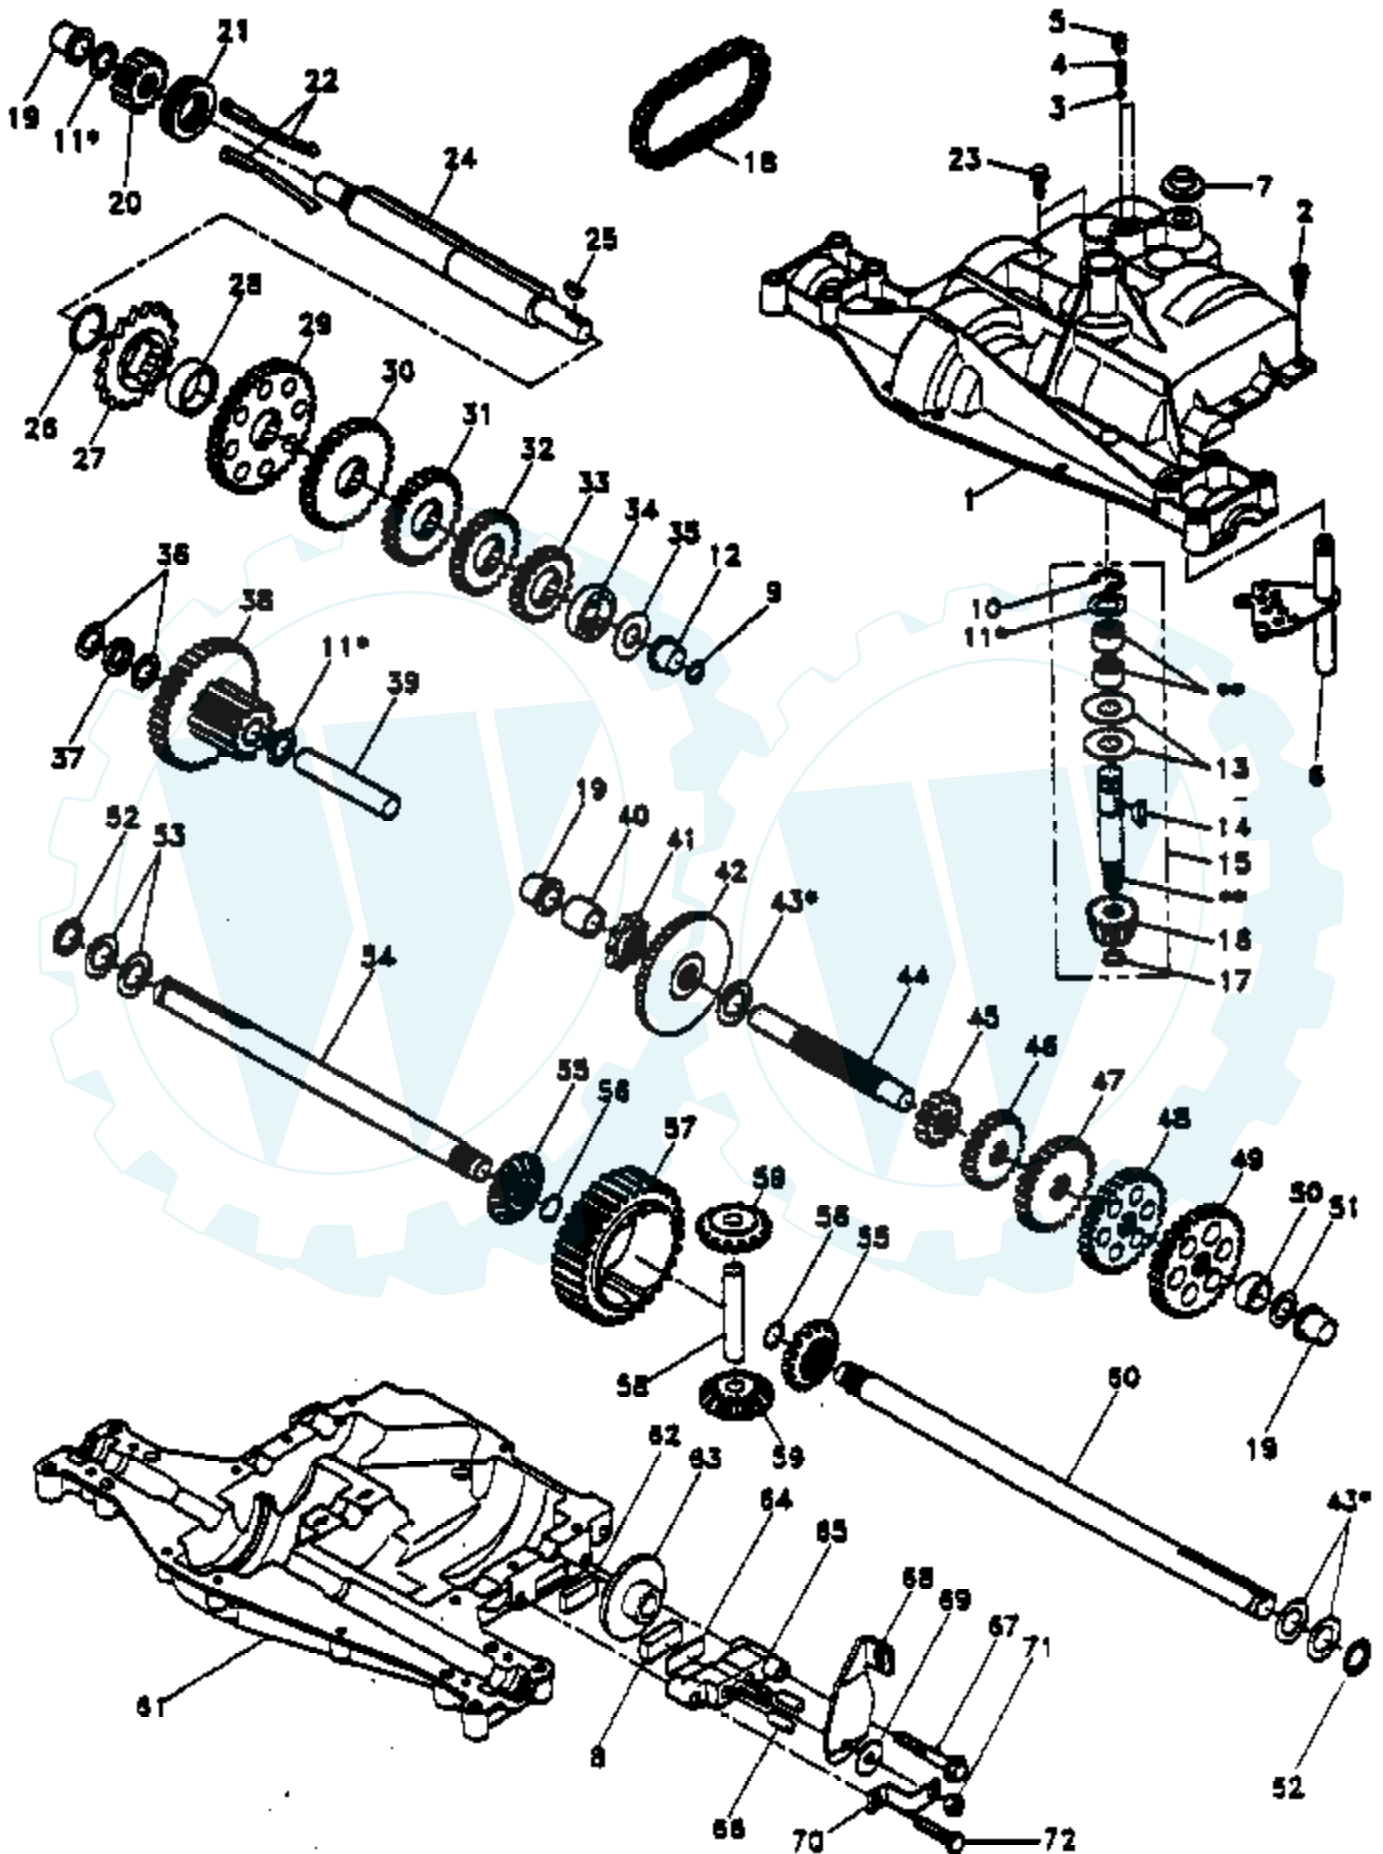

Ref #	Part Number	Qty	Description
1	532142671		Housing, Upper
2	532002274		Screw, Self-Tapping, Large 1/4-20 x .734
3	532134400		Ball, Detent
4	532105904		Spring, Detent
5	532105905		Screw, Set
6	532138235		Kit, Shifter Assembly
7	532134399		Boot, Shifter
8	532120951		Puck, Friction
9	532143051		Seal, Oil
10	532142672		Ring, Retaining
11	532134793		Assembly, Kit, Shim .625 Shaft Use in combinations to maintain proper clearances.
12	532143051		Bearing, Flange
13	532120415		Washer, Plain .632 x 1.38 x .046
14	532142674		Key, Woodruff, #9
15	532138234		Assembly, Kit, Input Shaft
16	532110078		Pinion, Bevel, 14 Teeth
17	532105909		Ring, Retaining
18	532105910		Chain, 24 Pitches
19	532105911		Bearing, Flange
20	532142675		Gear, Spur, 14 Teeth
21	532138246		Collar, Clutch
22	532138236		Assembly, Kit, Clutch Keys
23	532134791		Screw, Self-Tapping, with Sealer
24	532142676		Shaft, Intermediate
25	532002244		Key, Woodruff, #61
26	532105916		Ring, Retaining
27	532120470		Sprocket, 18 Teeth
28	532110070		Spacer
29	532142677		Gear, Spur, 37 Teeth
30	532120405		Gear, Spur, 30 Teeth
31	532108980		Gear, Spur, 25 Teeth
32	532120406		Gear, Spur, 22 Teeth
33	532134796		Gear, Spur, 19 Teeth
34	532134797		Spacer 1.133 x 1.50 x .375
35	532105925		Washer, Plain .640 x 1.37 x .061
36	532002232		Washer, Plain .632 x 1.00 x .026
37	532108978		Spacer .630 x 1.00 x .169
38	532110079		Assembly, Gear, Combination of 12 Teeth and 35 Teeth
39	532124639		Shaft, Idler
40	532120472		Spacer .635 x .875 x .755
41	532105928		Sprocket, 9 Teeth
42	532110084		Gear, Bevel, 42 Teeth
43	532134394		Assembly, Kit, Shim .750 Shaft Use in combinations to maintain proper clearances.
44	532120473		Shaft, Drive
45	532142678		Gear, Spur, 12 Teeth
46	532120407		Gear, Spur, 20 Teeth
47	532106589		Gear, Spur, 25 Teeth
48	532120408		Gear, Spur, 28 Teeth
49	532105937		Gear, Spur, 31 Teeth
50	532105936		Spacer .781 x 1.00 x .375
51	532002226		Washer, Plain .632 x 1.00 x .060
52	532134401		Washer, Neoprene
53	532002264		Washer, Plain .758 x 1.25 x .031
54	532120474		Axle, I.H.
55	532110081		Gear, Miter, 15 Teeth