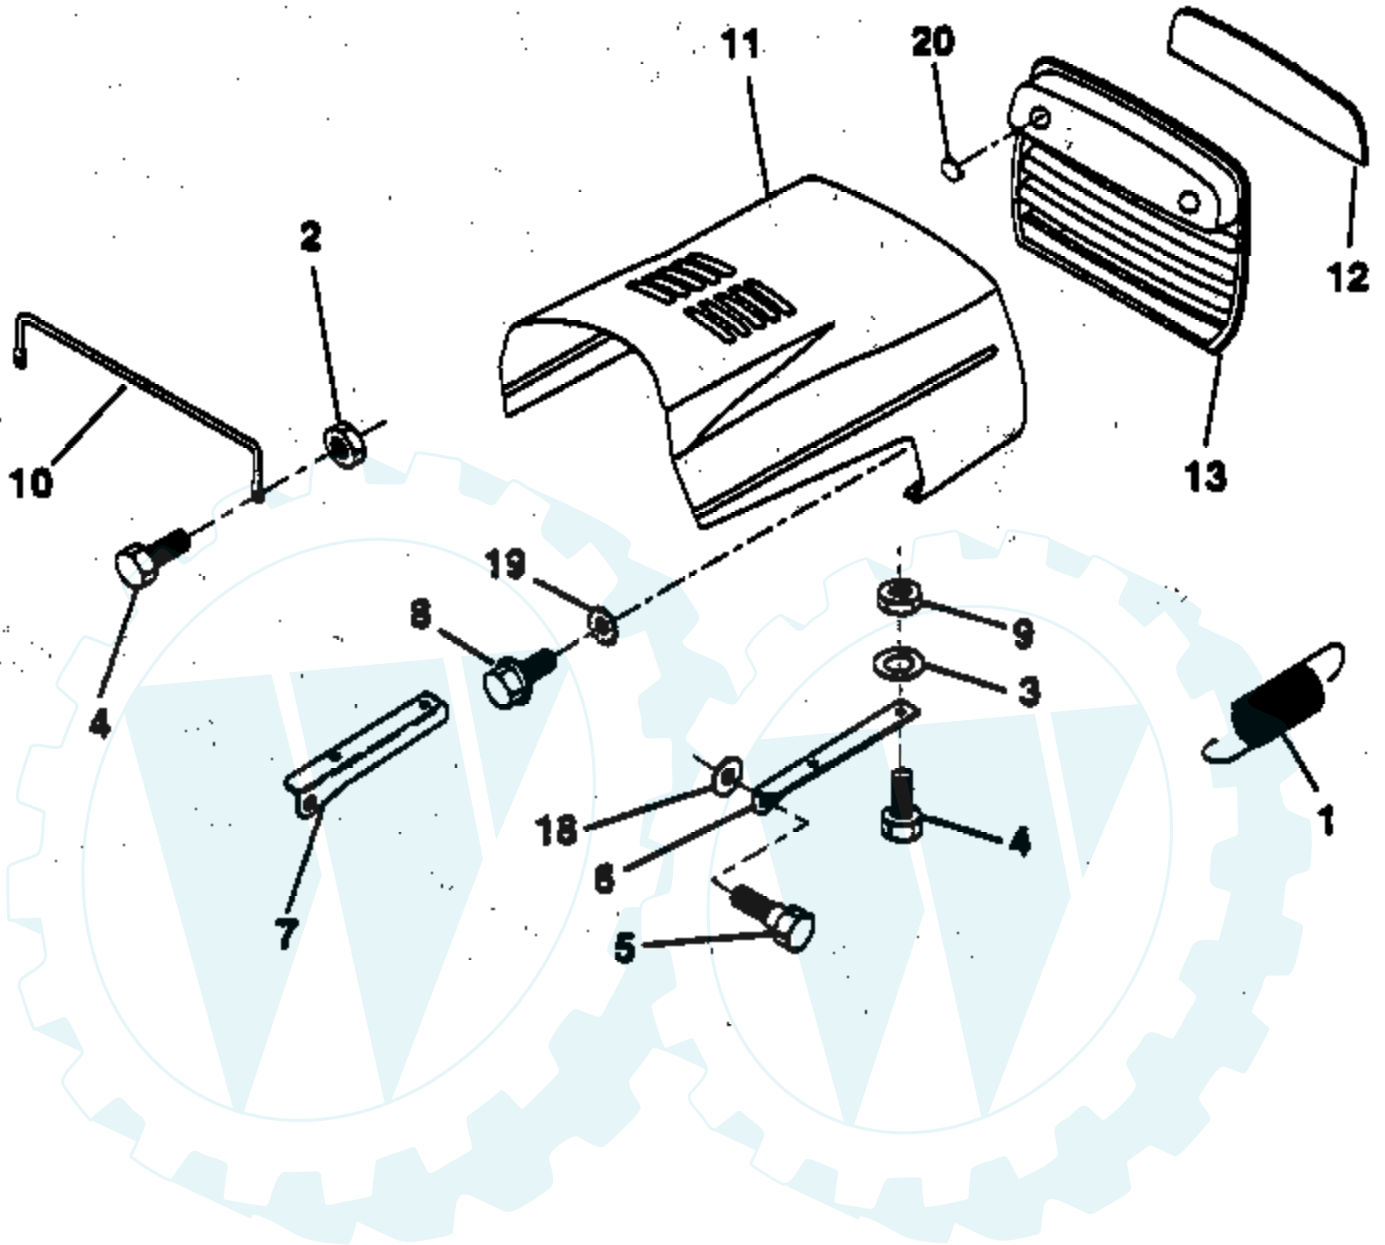

Ref #	Part Number	Qty	Description
1	532124657		Extension, Spring
2	873640400		Nut, Hex, Keps 1/4-20
3	819091416		Washer, 9/32 x 7/8 x 16 Ga.
4	874780412		Bolt, Hex Fin 1/4-20 x 3/4 Gr. 5
5	532139888		Bolt, Shoulder
6	532122549		Bracket, Hood R. H.
7	532122548		Bracket, Hood L.H.
8	817521312		Screw Sltd. Hex Hd W/PL Washer
9	873800400		Nut Lock W/Insert 1/4-20 UNC
10	532123693		Brace, Hood
11	532144647		Hood
12	532122035		Lens Clear Bar
13	532127029		Grille
18	819111116		Washer 11/32 x 11/16 x 16 Ga.
19	811030400		Washer Lock 1/4 Int/Ext Tooth
20	532131319		Plug, Socket Light