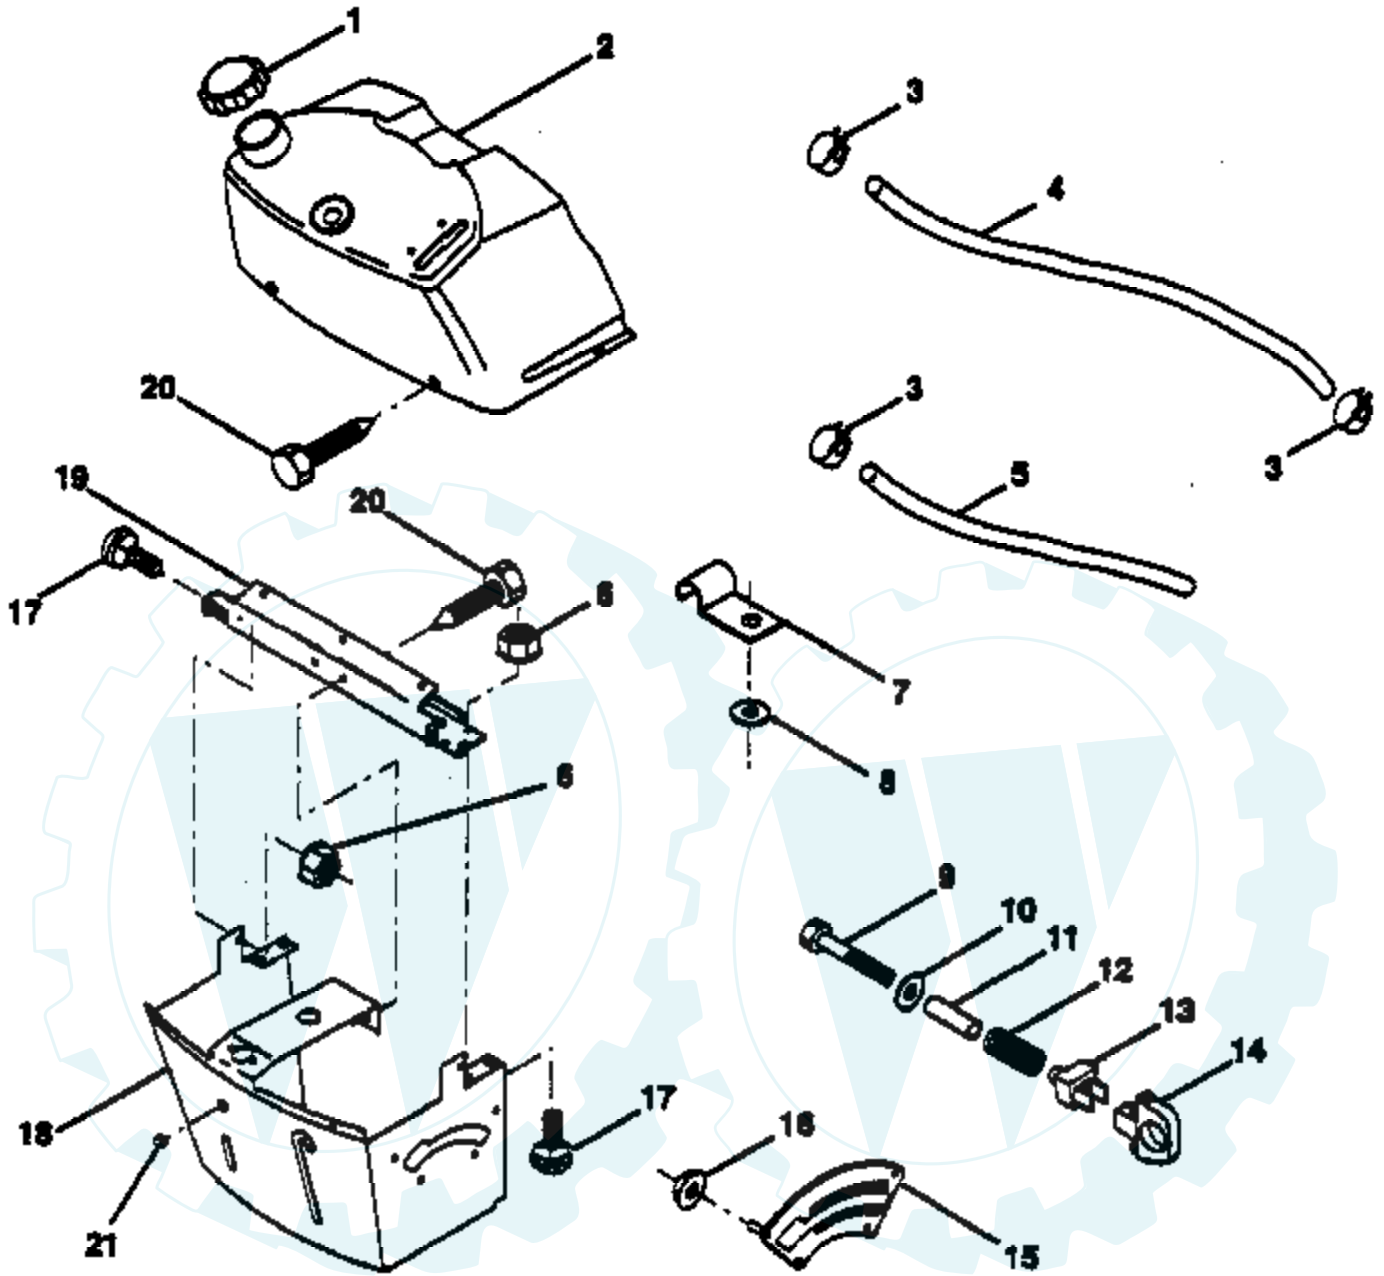

Ref #	Part Number	Qty	Description
56	532105941		Ring, Retaining
57	532110071		Gear, Spur, 32 Teeth
58	532120952		Shaft, Cross
59	532110082		Gear, Miter, 15 Teeth
60	532123908		Axle, R.H.
61	532142680		Housing, Lower
62	532120961		Puck, Friction
63	532007294		Disc, Brake
64	532108989		Spacer
65	532120953		Jaw, Brake
66	532120954		Pin, Dowel
67	532134799		Screw, Self-Tapping, Large 5/16-18 x 2.25
68	532138244		Lever, Actuating
69	532108996		Washer, Plain .321 x 1.00 x .055
70	532120956		Bracket, Anti-Rotation
71	873810500		Locknut 5/16-24
72	532106596		Screw, Self-Tapping, Large 5/16-18 x 1.44
73	532120416		Grease

Ref #	Part Number	Qty	Description
1	532141523		Cap, Fuel
2	532138393		Assembly, Dash & Fuel Tank
3	532123487		Clamp, Hose
4	532008544		Line, Fuel
5	532008548		Line, Fuel
6	873640400		Nut, Hex, Keps 1/4-20
7	532124996		Clip, Fuel Line
8	819091216		Washer 9/32 x 3/4 x 16 Ga.
9	874760428		Bolt, Hex, Fin 1/4-20 x 1-3/4
10	819091413		Washer 11/32 x 11/16 x 16 Ga.
11	532121249		Spacer, Split
12	532003720		Spring
13	532126450		Clip, Height Adjustment
14	532126115		Knob, Height Stop
15	532122023		Adjustment, Quadrant Height
16	532124346		Nut, Self-Threading 3/16-18
17	872110404		Bolt, Carriage 1/4-20 x 1/2 Gr. 5
18	532130745		Support Assembly, Dash
19	532134744		Brace, Cross
20	817060408		Screw, Self-Tapping 1/4-20 x 1/2
21	532134014		Plug Dome Black