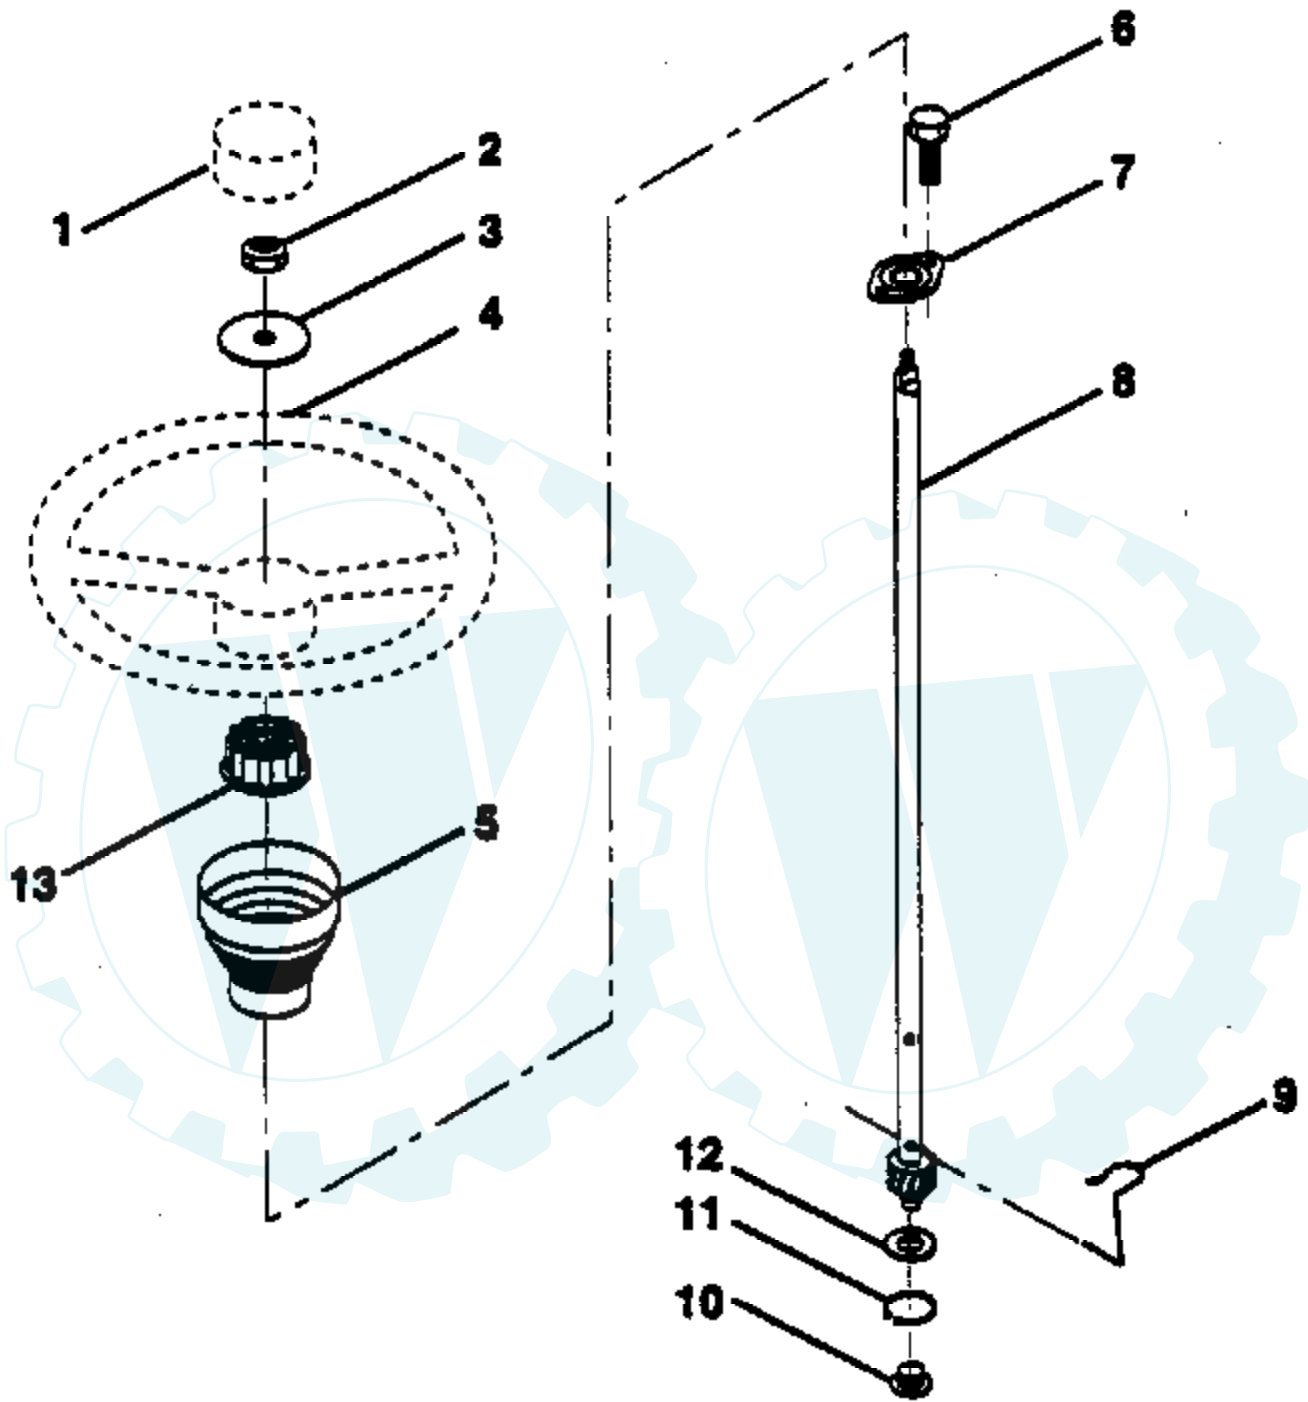

Ref #	Part Number	Qty	Description
1	532126470		Clip, Insulated
2	532122018		Bracket, Mower Clutch
3	871110408		Bolt, Fin. Hex 1/4-20 UNC x 1/2 Gr. 5
4	873680600		Nut, Crownlock 3/8-16
5	532145187		Assembly, Clutch Lever
6	532106451		Bolt, Shoulder
7	532135371		Assembly, Mower Clutch Arm
8	874760636		Bolt, Hex 3/8-16 UNC x 2-1/4
9	532121930		Assembly, Bellcrank Lift
10	876020412		Pin, Cotter 1/8 x 3/4
11	819131316		Washer 13/32 x 13/16 x 16 Ga.
12	532131861		Grip, Handle
13	532139352		Assembly, Lift Handle
14	532123496		Spring, Compression
15	819131212		Washer 13/32 x 3/4 x 12 Ga.
16	532124961		Retainer, Spring
17	532127359		Link, Front Lift
18	532142028		Trunnion, Threaded 3/8-16
19	873680400		Nut, Crownlock 1/4-20
20	874760644		Bolt, Fin. Hex 3/8-16 UNC x 2-3/4
23	876020416		Pin, Cotter 1/8 x 1
24	819171612		Washer 17/32 x 1 x 12 Ga.
25	532121933		Tube, Spacer
26	532141470		Rod, Mower Lift
27	532106932		Knob
28	876020312		Pin, Cotter 3/32 x 3/4
29	532131655		Link, Mower Clutch
30	873350600		Nut Hex Jam 3/8-16 x 1.30
31	819132012		Washer 13/32 x 1-1/4 x 12 Ga.

Ref #	Part Number	Qty	Description
1	532132566		Link, Drag
2	874780828		Bolt, Fin Hex 1/2-13 x 1-3/4
5	532121926		Gear, Sector
6	532121927		Bushing
7	873030800		Nut, Heavy Hex Top Lock 1/2-13 UNC
8	532126472		Clip, Insulated
9	873680800		Nut, Crownlock 3/8-16
10	876020412		Pin, Cotter 1/8 x 3/4
11	819131316		Washer, 13/32 x 13/16 x 16 Ga.
12	532126847		Bushing
13	874760512		Bolt, Hex Hd. 5/16-18 UNC x 3/4
14	819111416		Washer 11/32 x 7/8 x 16 Ga.
15	872110606		Bolt, Carriage 3/8-16 UNC x 3/4
17	532137096		Support, Front Axle
20	873680600		Nut, Crownlock 3/8-16
21	873680500		Nut, Crownlock 5/16-18