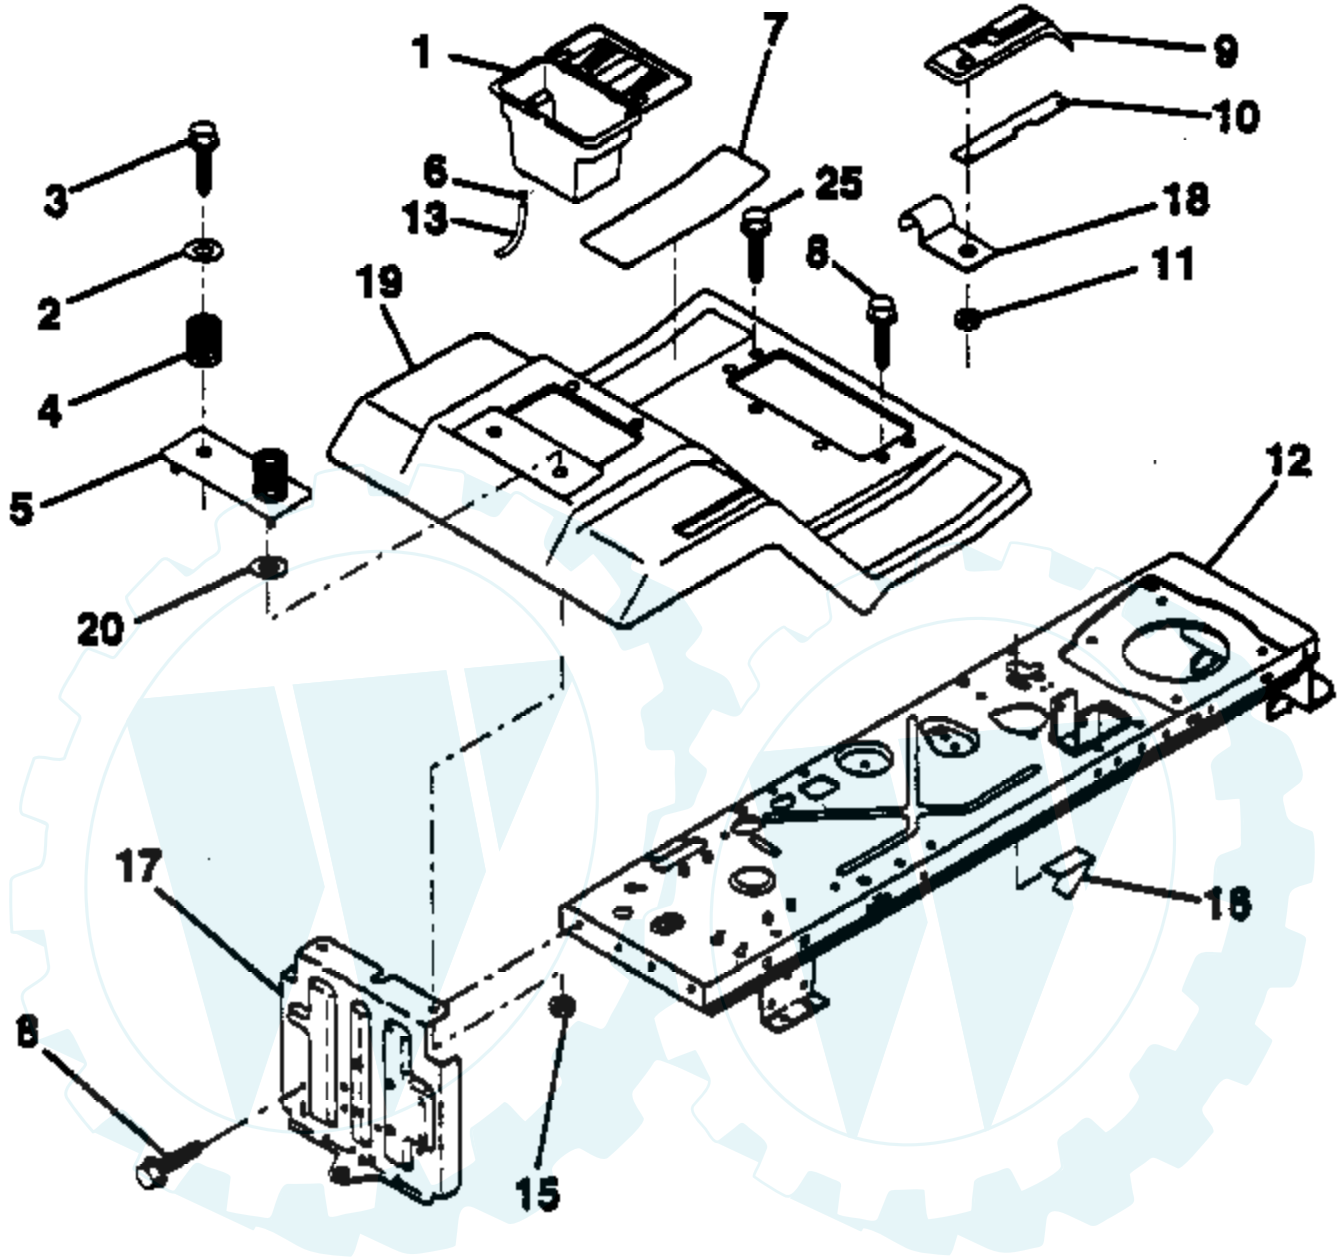

Ref #	Part Number	Qty	Description
1	532129965		Case, Battery
2	819132012		Washer 13/32 x 1-1/4 x 12 Ga.
3	817490612		Screw, Hex Wsh. Thrdrol. 3/8-16 x 3/4
4	532124181		Spring, Compression, Seat
5	532125139		Plate, Asm. Battery
6	532109596		Clamp, Hose
7	532124144		Pad, Footrest
8	817490512		Screw, Hex Wsh Thdrol. 5/16-18 x 3/4
9	532126994		Console, Shift Control
10	532139783		Bar, Shift Lock
11	532124346		Nut, Self-Thrd., Wsh. Head 3/16
12	532145190		Chassis Asm. Weldment
13	532109238		Tube, Battery Drain
15	873640400		Nut, Keps Hex 1/4-20 UNC
16	532141736		Switch Actuator
17	532140782		Drawbar
18	532126470		Clip, Insulated
19	532141266		Fender/Footrest
20	819091413		Washer 9/32 x 7/8 x 13 Ga.
25	817190516		Screw Hex 5/16-18 x 1