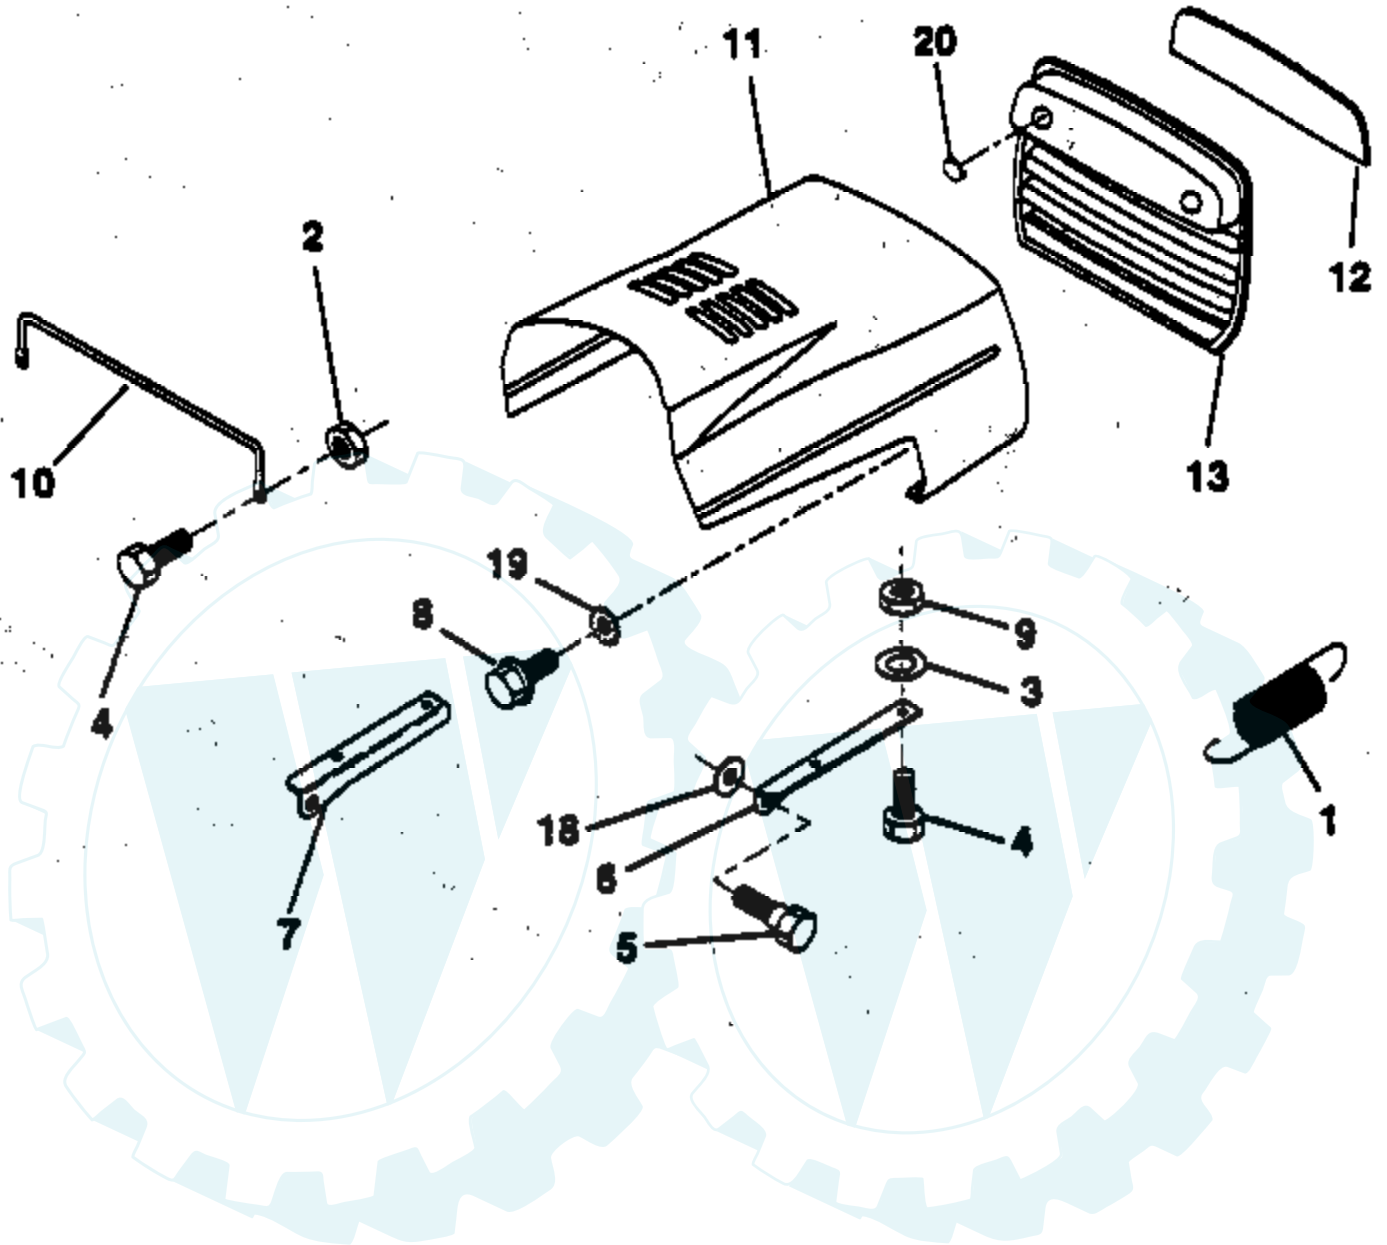

Ref #	Part Number	Qty	Description
1	532124657		Extension, Spring
2	873640400		Nut, Hex, Keps 1/4-20
3	819091416		Washer, 9/32 x 7/8 x 16 Ga.
4	874780412		Bolt, Hex Fin 1/4-20 x 3/4 Gr. 5
5	532139888		Bolt, Shoulder
6	532122549		Bracket, Hood R. H.
7	532122548		Bracket, Hood L.H.
8	817521312		Screw Sltd. Hex Hd W/PL Washer
9	873800400		Nut Lock W/Insert 1/4-20 UNC
10	532123693		Brace, Hood
11	532144647		Hood
12	532122035		Lens Clear Bar
13	532127029		Grille
18	819111116		Washer 11/32 x 11/16 x 16 Ga.
19	811030400		Washer Lock 1/4 Int/Ext Tooth
20	532131319		Plug, Socket Light