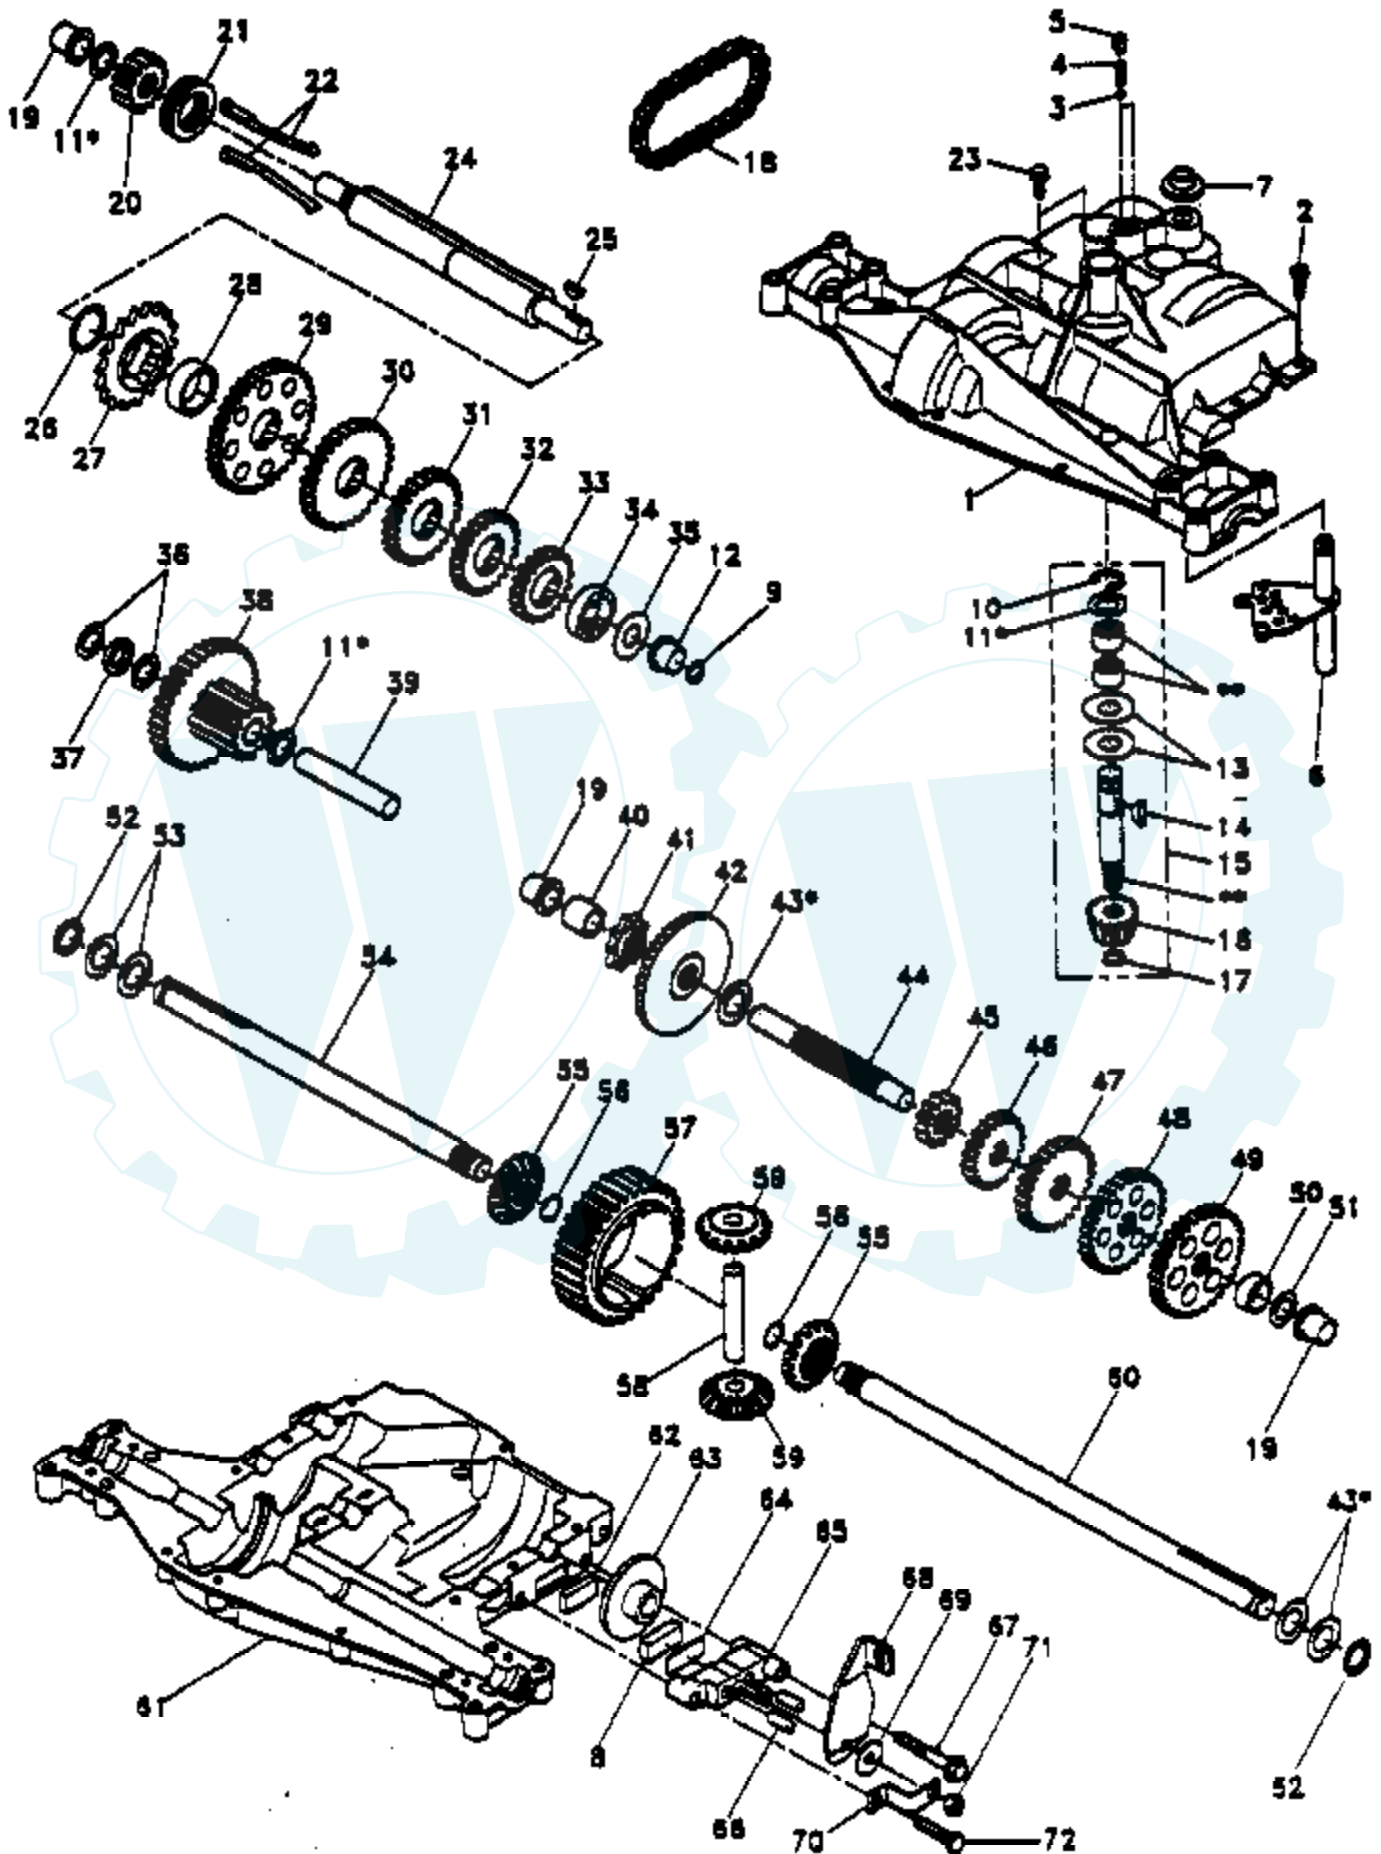

Ref #	Part Number	Qty	Description
1	532142671		Housing, Upper
2	532002274		Screw, Self-Tapping, Large 1/4-20 x .734
3	532134400		Ball, Detent
4	532105904		Spring, Detent
5	532105905		Screw, Set
6	532138235		Kit, Shifter Assembly
7	532134399		Boot, Shifter
8	532120951		Puck, Friction
9	532143051		Seal, Oil
10	532142672		Ring, Retaining
11	532134793		Assembly, Kit, Shim .625 Shaft Use in combinations to maintain proper clearances.
12	532143051		Bearing, Flange
13	532120415		Washer, Plain .632 x 1.38 x .046
14	532142674		Key, Woodruff, #9
15	532138234		Assembly, Kit, Input Shaft
16	532110078		Pinion, Bevel, 14 Teeth
17	532105909		Ring, Retaining
18	532105910		Chain, 24 Pitches
19	532105911		Bearing, Flange
20	532142675		Gear, Spur, 14 Teeth
21	532138246		Collar, Clutch
22	532138236		Assembly, Kit, Clutch Keys
23	532134791		Screw, Self-Tapping, with Sealer
24	532142676		Shaft, Intermediate
25	532002244		Key, Woodruff, #61
26	532105916		Ring, Retaining
27	532120470		Sprocket, 18 Teeth
28	532110070		Spacer
29	532142677		Gear, Spur, 37 Teeth
30	532120405		Gear, Spur, 30 Teeth
31	532108980		Gear, Spur, 25 Teeth
32	532120406		Gear, Spur, 22 Teeth
33	532134796		Gear, Spur, 19 Teeth
34	532134797		Spacer 1.133 x 1.50 x .375
35	532105925		Washer, Plain .640 x 1.37 x .061
36	532002232		Washer, Plain .632 x 1.00 x .026
37	532108978		Spacer .630 x 1.00 x .169
38	532110079		Assembly, Gear, Combination of 12 Teeth and 35 Teeth
39	532124639		Shaft, Idler
40	532120472		Spacer .635 x .875 x .755
41	532105928		Sprocket, 9 Teeth
42	532110084		Gear, Bevel, 42 Teeth
43	532134394		Assembly, Kit, Shim .750 Shaft Use in combinations to maintain proper clearances.
44	532120473		Shaft, Drive
45	532142678		Gear, Spur, 12 Teeth
46	532120407		Gear, Spur, 20 Teeth
47	532106589		Gear, Spur, 25 Teeth
48	532120408		Gear, Spur, 28 Teeth
49	532105937		Gear, Spur, 31 Teeth
50	532105936		Spacer .781 x 1.00 x .375
51	532002226		Washer, Plain .632 x 1.00 x .060
52	532134401		Washer, Neoprene
53	532002264		Washer, Plain .758 x 1.25 x .031
54	532120474		Axle, I.H.
55	532110081		Gear, Miter, 15 Teeth