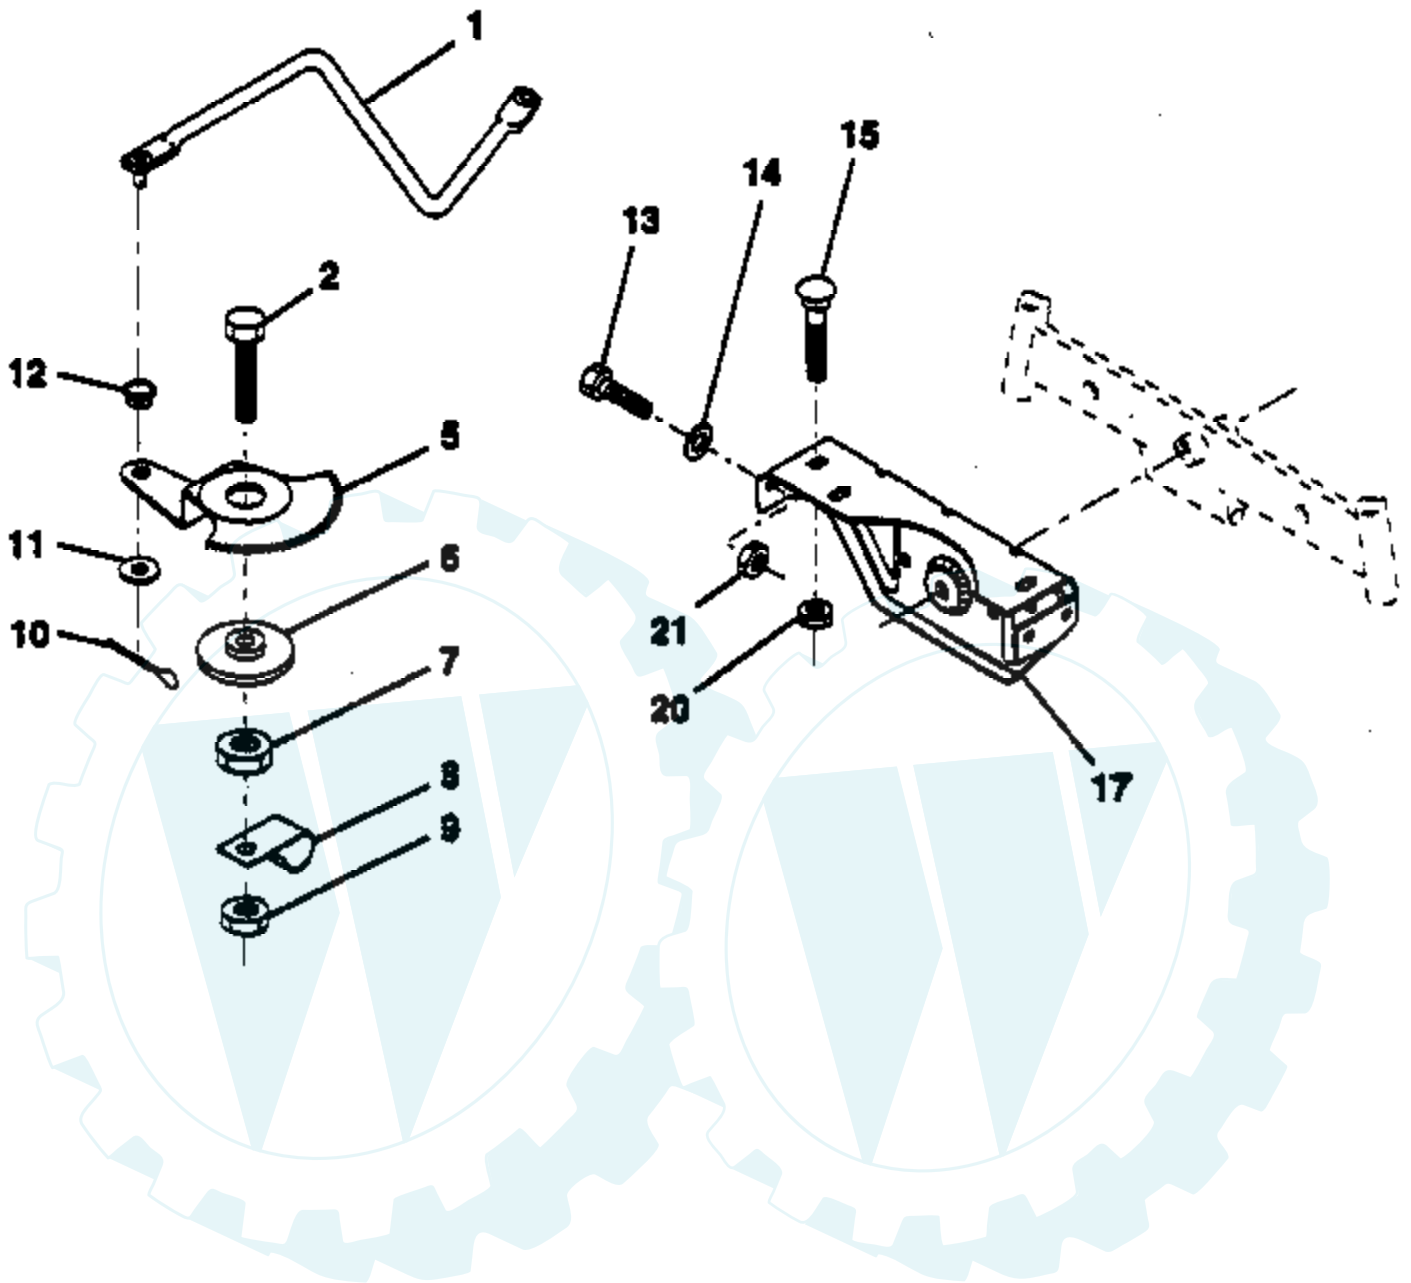

Ref #	Part Number	Qty	Description
1	532126470		Clip, Insulated
2	532122018		Bracket, Mower Clutch
3	871110408		Bolt, Fin. Hex 1/4-20 UNC x 1/2 Gr. 5
4	873680600		Nut, Crownlock 3/8-16
5	532145187		Assembly, Clutch Lever
6	532106451		Bolt, Shoulder
7	532135371		Assembly, Mower Clutch Arm
8	874760636		Bolt, Hex 3/8-16 UNC x 2-1/4
9	532121930		Assembly, Bellcrank Lift
10	876020412		Pin, Cotter 1/8 x 3/4
11	819131316		Washer 13/32 x 13/16 x 16 Ga.
12	532131861		Grip, Handle
13	532139352		Assembly, Lift Handle
14	532123496		Spring, Compression
15	819131212		Washer 13/32 x 3/4 x 12 Ga.
16	532124961		Retainer, Spring
17	532127359		Link, Front Lift
18	532142028		Trunnion, Threaded 3/8-16
19	873680400		Nut, Crownlock 1/4-20
20	874760644		Bolt, Fin. Hex 3/8-16 UNC x 2-3/4
23	876020416		Pin, Cotter 1/8 x 1
24	819171612		Washer 17/32 x 1 x 12 Ga.
25	532121933		Tube, Spacer
26	532141470		Rod, Mower Lift
27	532106932		Knob
28	876020312		Pin, Cotter 3/32 x 3/4
29	532131655		Link, Mower Clutch
30	873350600		Nut Hex Jam 3/8-16 x 1.30
31	819132012		Washer 13/32 x 1-1/4 x 12 Ga.

Ref #	Part Number	Qty	Description
1	532132566		Link, Drag
2	874780828		Bolt, Fin Hex 1/2-13 x 1-3/4
5	532121926		Gear, Sector
6	532121927		Bushing
7	873030800		Nut, Heavy Hex Top Lock 1/2-13 UNC
8	532126472		Clip, Insulated
9	873680800		Nut, Crownlock 3/8-16
10	876020412		Pin, Cotter 1/8 x 3/4
11	819131316		Washer, 13/32 x 13/16 x 16 Ga.
12	532126847		Bushing
13	874760512		Bolt, Hex Hd. 5/16-18 UNC x 3/4
14	819111416		Washer 11/32 x 7/8 x 16 Ga.
15	872110606		Bolt, Carriage 3/8-16 UNC x 3/4
17	532137096		Support, Front Axle
20	873680600		Nut, Crownlock 3/8-16
21	873680500		Nut, Crownlock 5/16-18