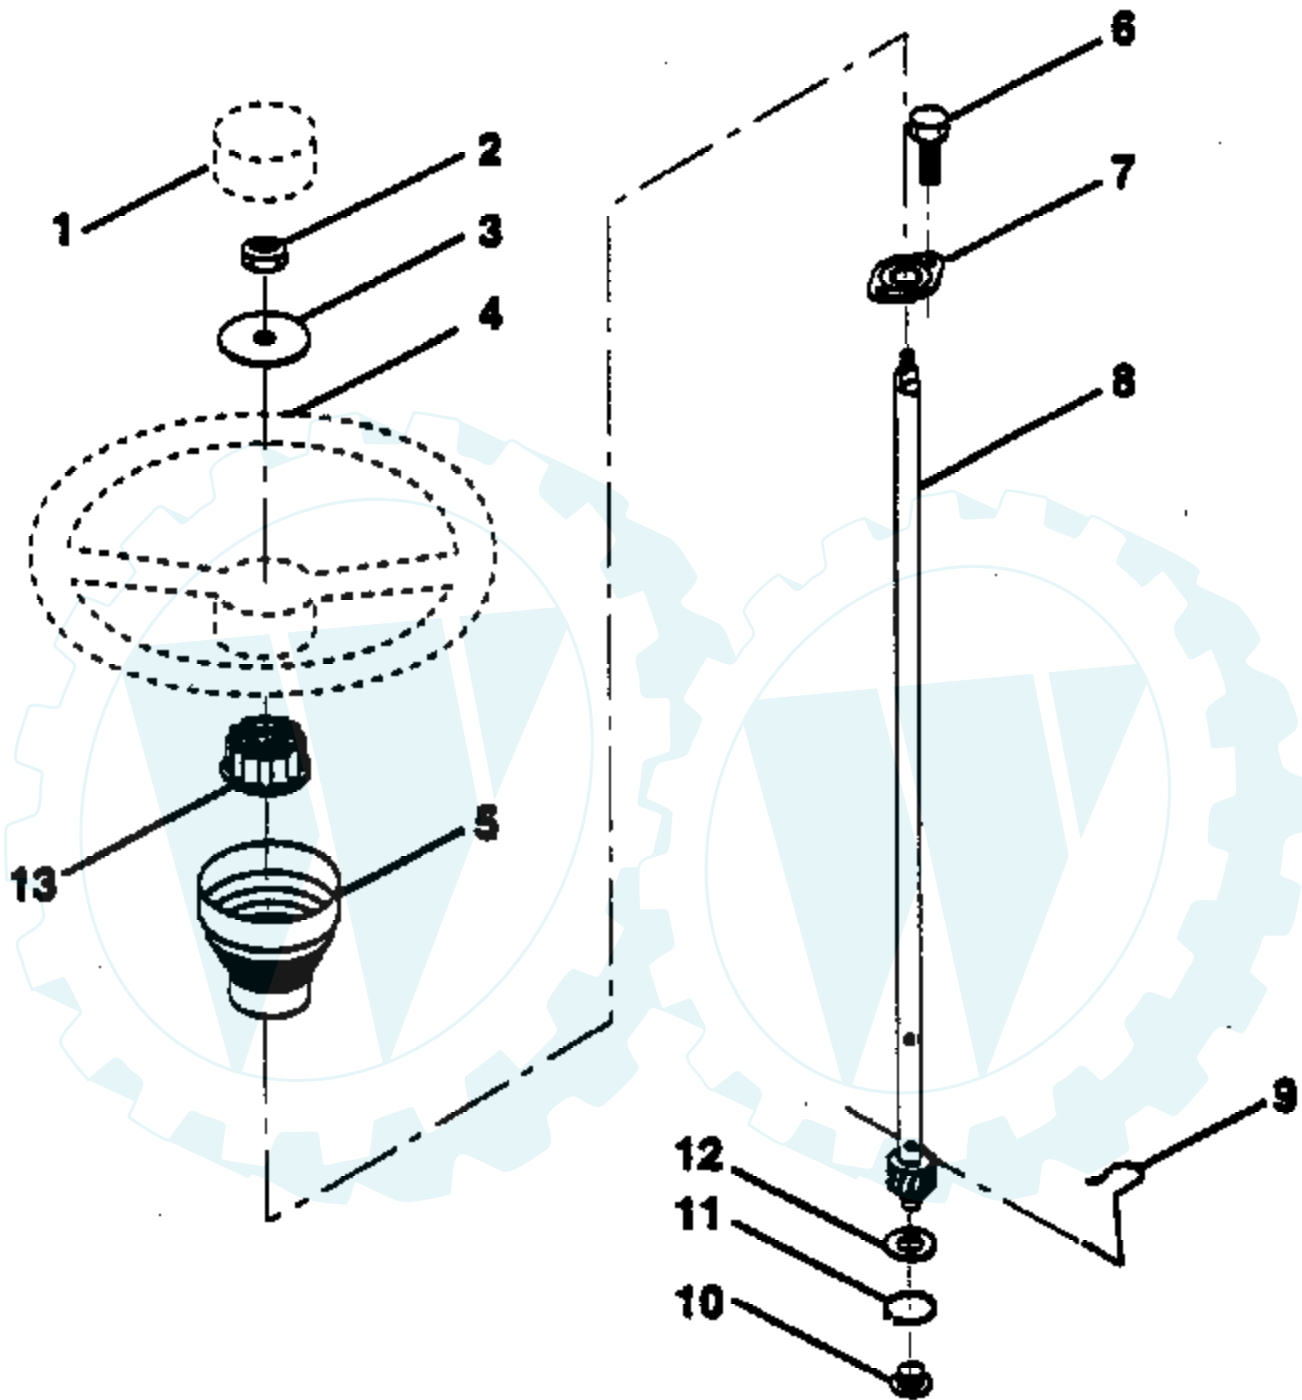

Ref #	Part Number	Qty	Description
1	532126470		Clip, Insulated
2	532122018		Bracket, Mower Clutch
3	871110408		Bolt, Fin. Hex 1/4-20 UNC x 1/2 Gr. 5
4	873680600		Nut, Crownlock 3/8-16
5	532145187		Assembly, Clutch Lever
6	532106451		Bolt, Shoulder
7	532135371		Assembly, Mower Clutch Arm
8	874760636		Bolt, Hex 3/8-16 UNC x 2-1/4
9	532121930		Assembly, Bellcrank Lift
10	876020412		Pin, Cotter 1/8 x 3/4
11	819131316		Washer 13/32 x 13/16 x 16 Ga.
12	532131861		Grip, Handle
13	532139352		Assembly, Lift Handle
14	532123496		Spring, Compression
15	819131212		Washer 13/32 x 3/4 x 12 Ga.
16	532124961		Retainer, Spring
17	532127359		Link, Front Lift
18	532142028		Trunnion, Threaded 3/8-16
19	873680400		Nut, Crownlock 1/4-20
20	874760644		Bolt, Fin. Hex 3/8-16 UNC x 2-3/4
23	876020416		Pin, Cotter 1/8 x 1
24	819171612		Washer 17/32 x 1 x 12 Ga.
25	532121933		Tube, Spacer
26	532141470		Rod, Mower Lift
27	532106932		Knob
28	876020312		Pin, Cotter 3/32 x 3/4
29	532131655		Link, Mower Clutch
30	873350600		Nut Hex Jam 3/8-16 x 1.30
31	819132012		Washer 13/32 x 1-1/4 x 12 Ga.

Ref #	Part Number	Qty	Description
1	532132566		Link, Drag
2	874780828		Bolt, Fin Hex 1/2-13 x 1-3/4
5	532121926		Gear, Sector
6	532121927		Bushing
7	873030800		Nut, Heavy Hex Top Lock 1/2-13 UNC
8	532126472		Clip, Insulated
9	873680800		Nut, Crownlock 3/8-16
10	876020412		Pin, Cotter 1/8 x 3/4
11	819131316		Washer, 13/32 x 13/16 x 16 Ga.
12	532126847		Bushing
13	874760512		Bolt, Hex Hd. 5/16-18 UNC x 3/4
14	819111416		Washer 11/32 x 7/8 x 16 Ga.
15	872110606		Bolt, Carriage 3/8-16 UNC x 3/4
17	532137096		Support, Front Axle
20	873680600		Nut, Crownlock 3/8-16
21	873680500		Nut, Crownlock 5/16-18