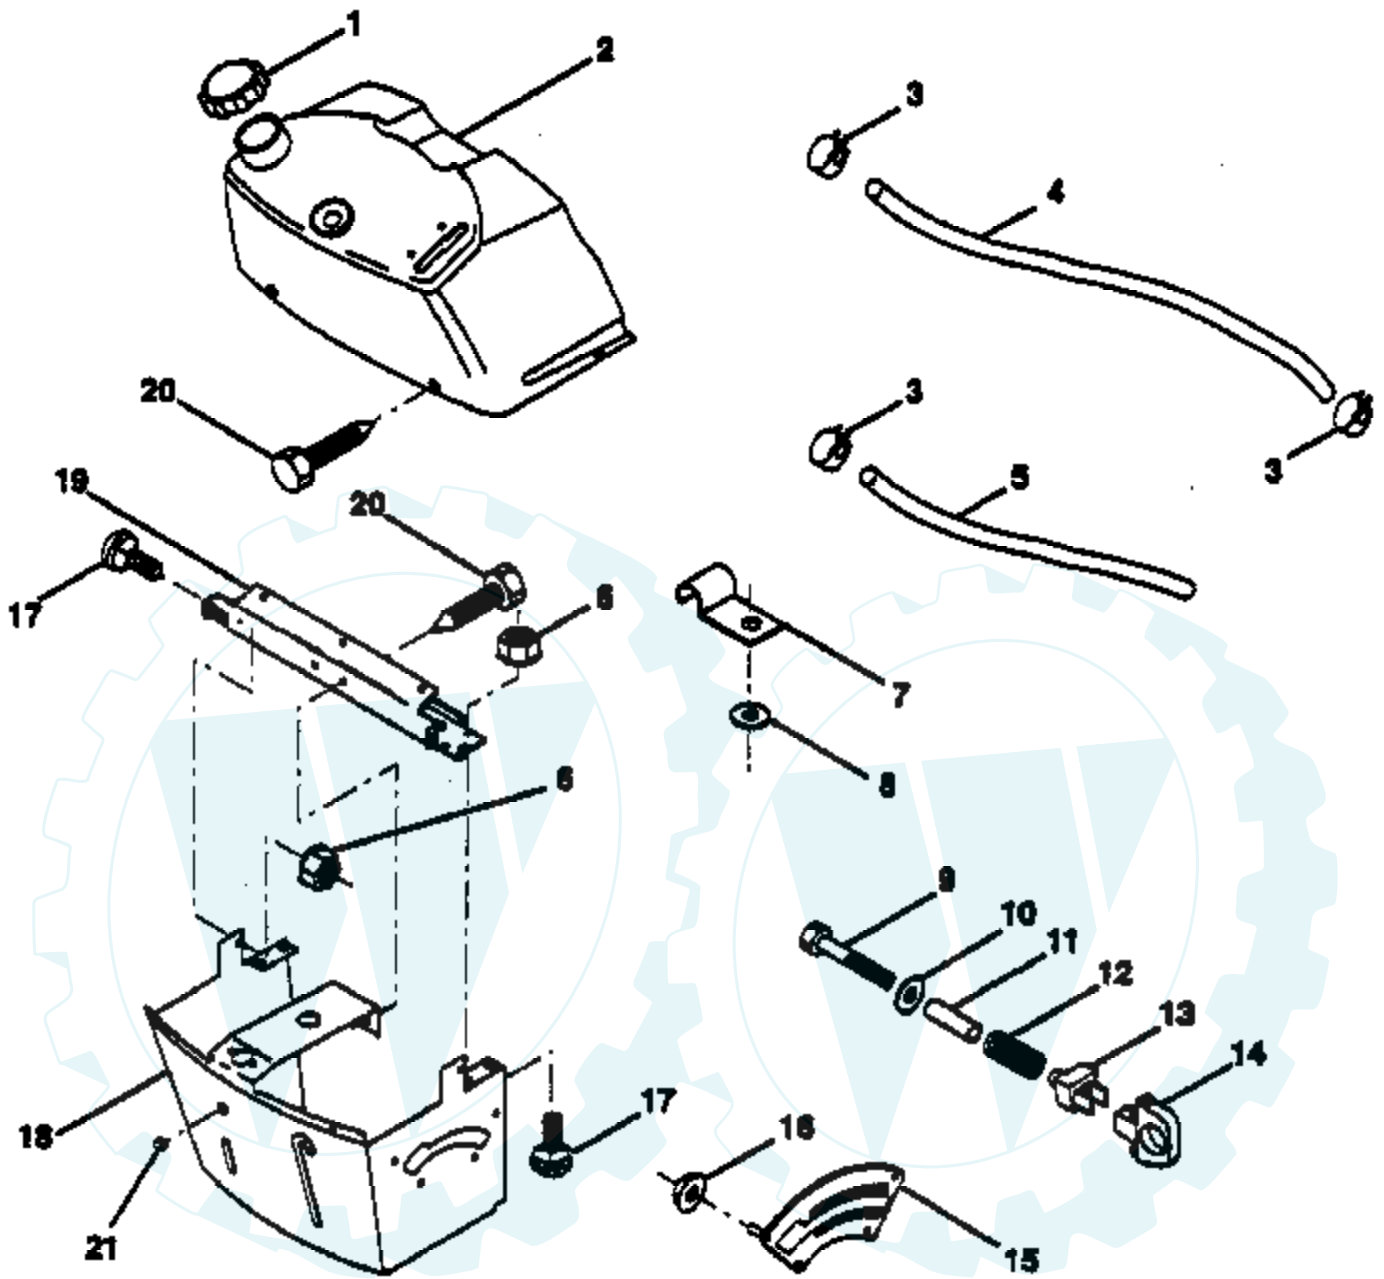

Ref #	Part Number	Qty	Description
56	532105941		Ring, Retaining
57	532110071		Gear, Spur, 32 Teeth
58	532120952		Shaft, Cross
59	532110082		Gear, Miter, 15 Teeth
60	532123908		Axle, R.H.
61	532142680		Housing, Lower
62	532120961		Puck, Friction
63	532007294		Disc, Brake
64	532108989		Spacer
65	532120953		Jaw, Brake
66	532120954		Pin, Dowel
67	532134799		Screw, Self-Tapping, Large 5/16-18 x 2.25
68	532138244		Lever, Actuating
69	532108996		Washer, Plain .321 x 1.00 x .055
70	532120956		Bracket, Anti-Rotation
71	873810500		Locknut 5/16-24
72	532106596		Screw, Self-Tapping, Large 5/16-18 x 1.44
73	532120416		Grease

Ref #	Part Number	Qty	Description
1	532141523		Cap, Fuel
2	532138393		Assembly, Dash & Fuel Tank
3	532123487		Clamp, Hose
4	532008544		Line, Fuel
5	532008548		Line, Fuel
6	873640400		Nut, Hex, Keys 1/4-20
7	532124996		Clip, Fuel Line
8	819091216		Washer 9/32 x 3/4 x 16 Ga.
9	874760428		Bolt, Hex, Fin 1/4-20 x 1-3/4
10	819091413		Washer 11/32 x 11/16 x 16 Ga.
11	532121249		Spacer, Split
12	532003720		Spring
13	532126450		Clip, Height Adjustment
14	532126115		Knob, Height Stop
15	532122023		Adjustment, Quadrant Height
16	532124346		Nut, Self-Threading 3/16-18
17	872110404		Bolt, Carriage 1/4-20 x 1/2 Gr. 5
18	532130745		Support Assembly, Dash
19	532134744		Brace, Cross
20	817060408		Screw, Self-Tapping 1/4-20 x 1/2
21	532134014		Plug Dome Black