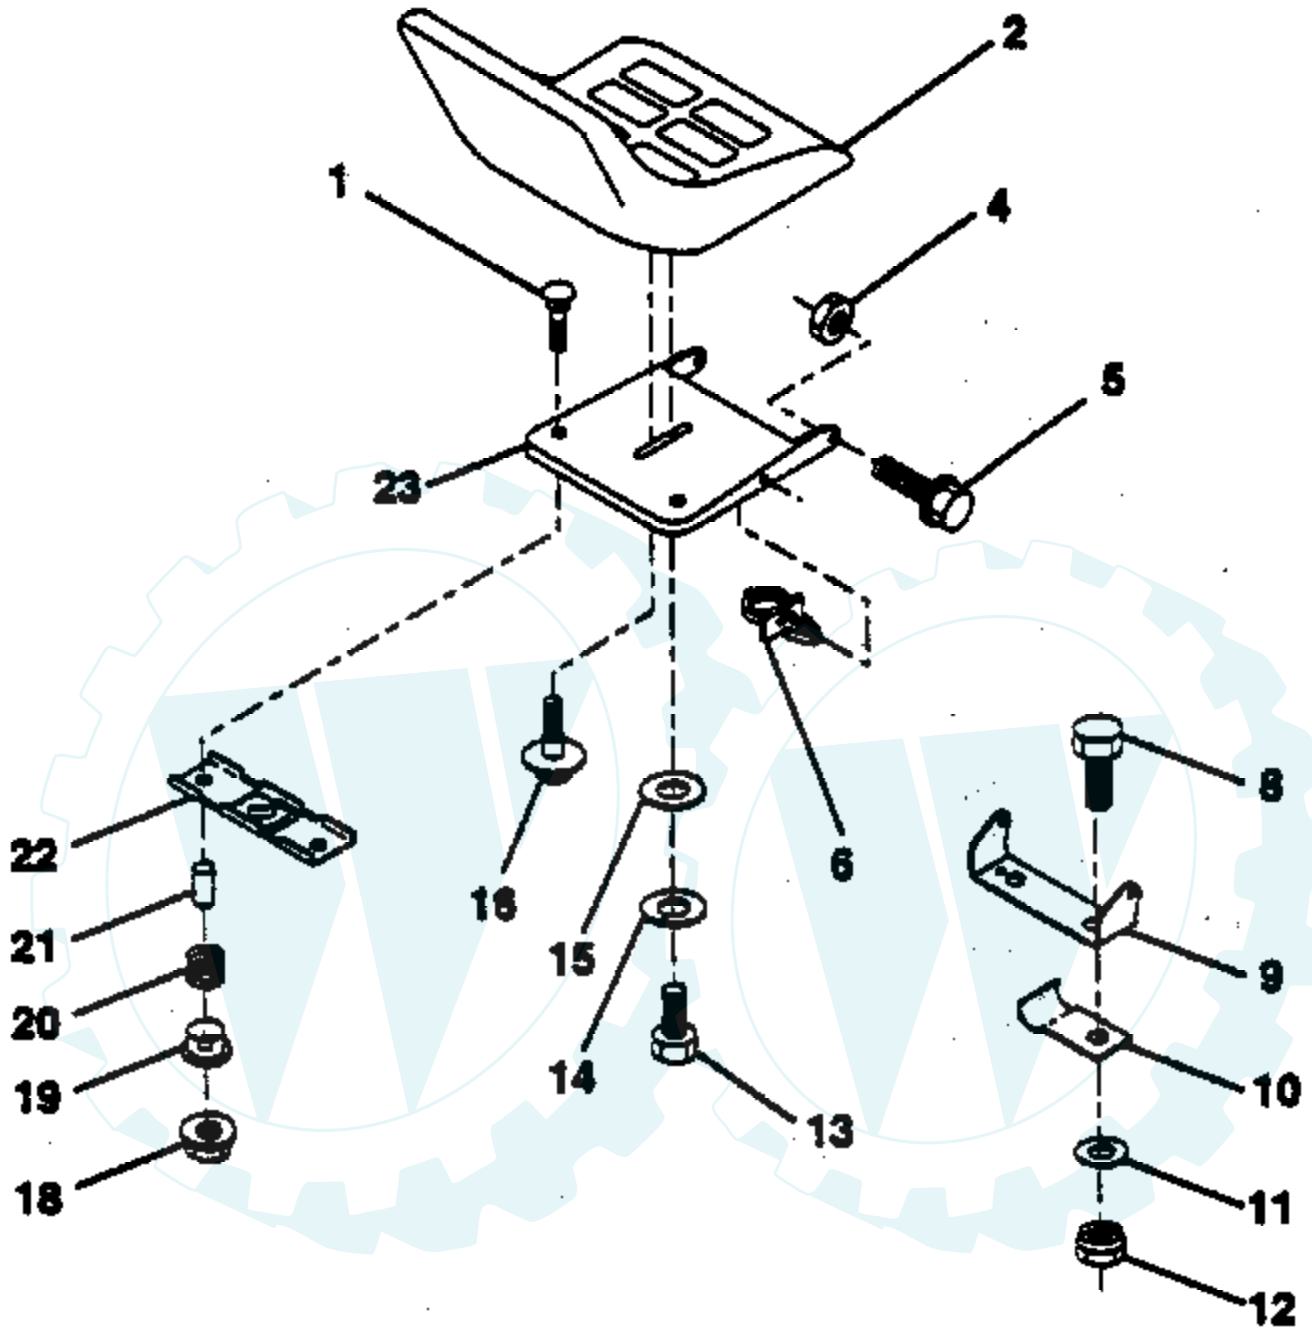

Ref #	Part Number	Qty	Description
1	532126470		Clip, Insulated
2	532122018		Bracket, Mower Clutch
3	871110408		Bolt, Fin. Hex 1/4-20 UNC x 1/2 Gr. 5
4	873680600		Nut, Crownlock 3/8-16
5	532145187		Assembly, Clutch Lever
6	532106451		Bolt, Shoulder
7	532135371		Assembly, Mower Clutch Arm
8	874760636		Bolt, Hex 3/8-16 UNC x 2-1/4
9	532121930		Assembly, Bellcrank Lift
10	876020412		Pin, Cotter 1/8 x 3/4
11	819131316		Washer 13/32 x 13/16 x 16 Ga.
12	532131861		Grip, Handle
13	532139352		Assembly, Lift Handle
14	532123496		Spring, Compression
15	819131212		Washer 13/32 x 3/4 x 12 Ga.
16	532124961		Retainer, Spring
17	532127359		Link, Front Lift
18	532142028		Trunnion, Threaded 3/8-16
19	873680400		Nut, Crownlock 1/4-20
20	874760644		Bolt, Fin. Hex 3/8-16 UNC x 2-3/4
23	876020416		Pin, Cotter 1/8 x 1
24	819171612		Washer 17/32 x 1 x 12 Ga.
25	532121933		Tube, Spacer
26	532141470		Rod, Mower Lift
27	532106932		Knob
28	876020312		Pin, Cotter 3/32 x 3/4
29	532131655		Link, Mower Clutch
30	873350600		Nut Hex Jam 3/8-16 x 1.30
31	819132012		Washer 13/32 x 1-1/4 x 12 Ga.