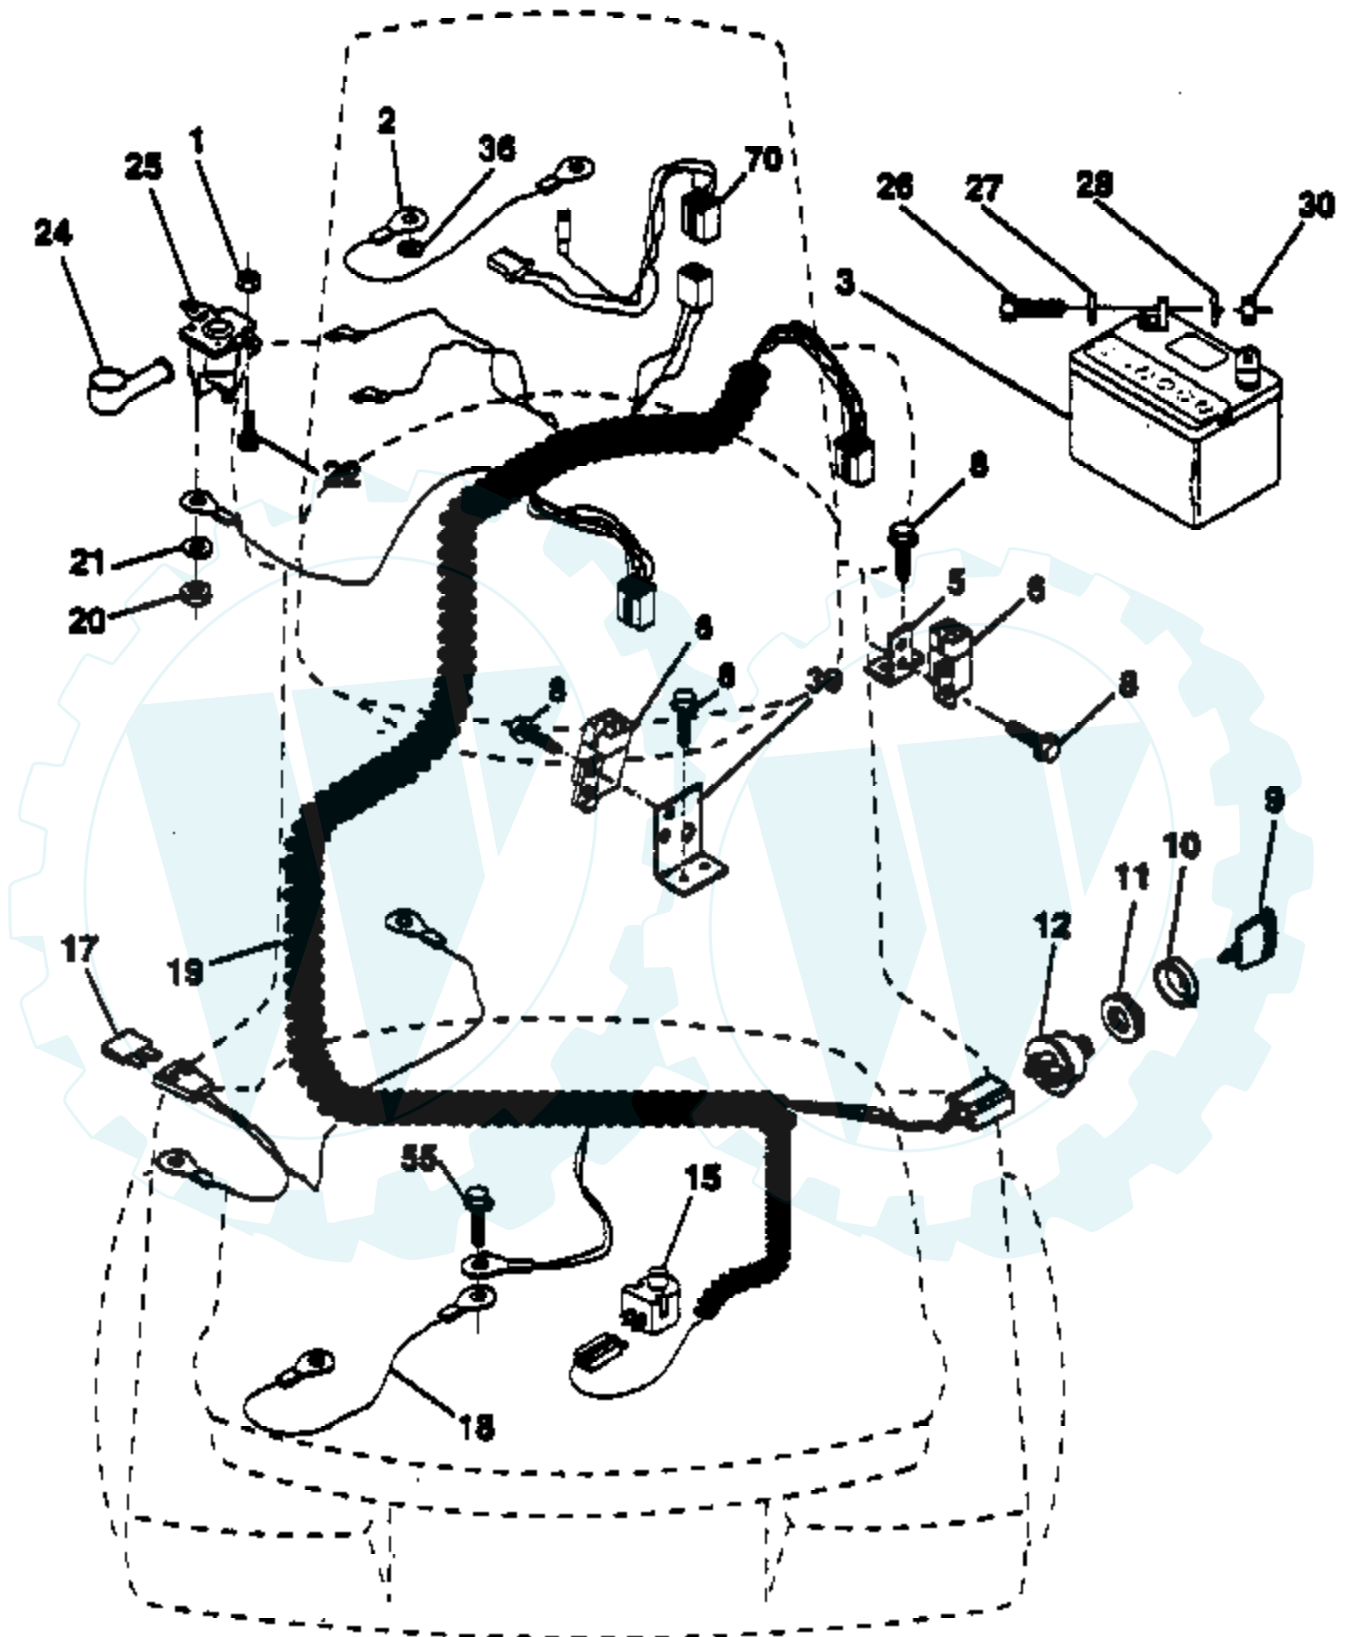

Ref #	Part Number	Qty	Description
1	873640400		Nut, Hex Keps 1/4-20
2	532108423		Assembly, Cable
3	532144924		Battery
5	532108236		Bracket, Switch
6	532109553		Switch, Interlock (4-terminal)
8	817021008		Screw, Hex Hd. Tap #10-24 x 1/2
9	532140402		Key, Steel Delta
10	532141226		Cover, Key Ignition
11	532140400		Nut, Ignition
12	532144921		Switch, Ignition
15	532121305		Switch, Plunger
17	532108824		Fuse
18	532128353		Assembly, Cable
19	532146063		Harness, Ignition
20	873350400		Nut, Hex Jam 1/4-20
21	810090400		Washer, Lock 1/4
22	871110408		Bolt, Fin. Hex 1/4-20 UNC x 1/2 Gr. 5
24	532131563		Cover, Terminal
25	532145653		Solenoid
26	874760412		Bolt, Hex Hd. 1/4-20 UNC x 3/4
27	819091016		Washer 9/32 x 5/8 x 16
28	810040400		Washer, Lock 1/4
30	873220400		Nut, Fin. Hex 1/4-20 UNC
36	811150400		Washer Lock Inter. Tooth 1/4
39	532141735		Bracket Switch Clutch
55	817490508		Screw, Thdrol. 5/16-18 x 1/2
70	532140413		Harness Engine