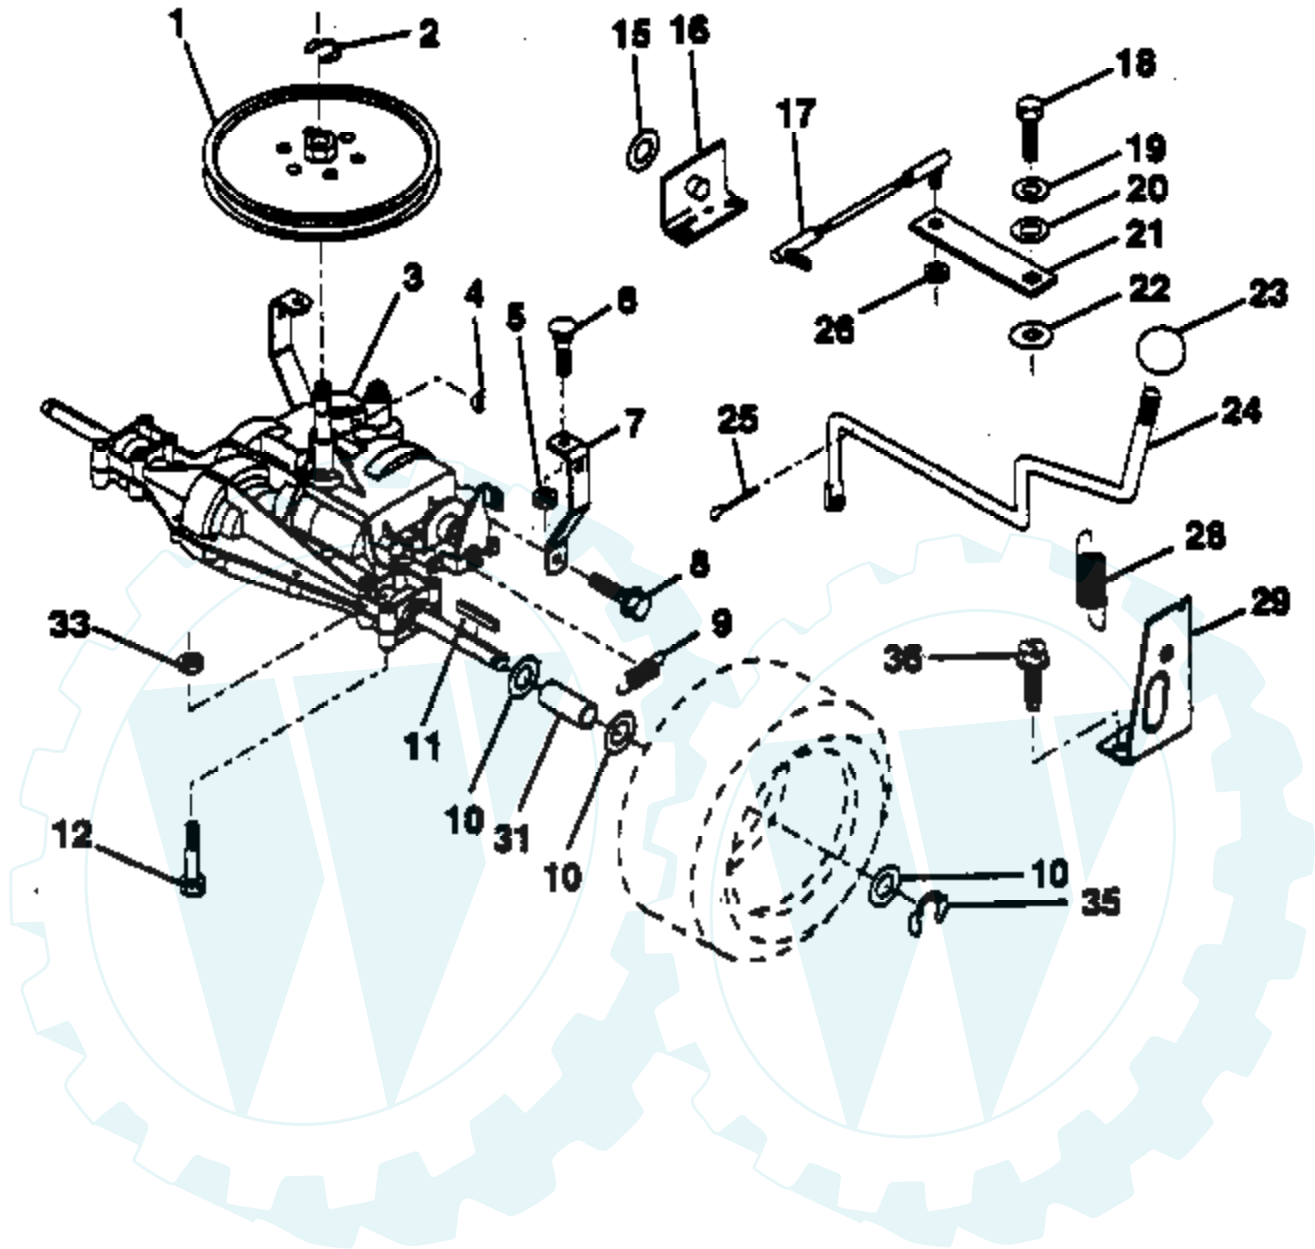

Ref #	Part Number	Qty	Description
1	532123385		Pulley
2	812000028		Ring, Retainer
3	532142602		Transaxle, Dana 5 Spd. Model No. 4360-78
4	532125096		Key, Woodruff #9
5	873680500		Nut, Crownlock 5/16-18
6	872140506		Bolt, Carriage 5/16-18 UNC x 3/4
7	532123378		Strap, Torque
8	817490512		Screw 5/16-18 x 3/4
9	532110422		Spring, Brake
10	532121749		Washer 25/32 x 1-1/4 x 16 Ga.
11	532123583		Key, Square
12	874760644		Bolt, Fin Hex 3/8-16 UNC 2-3/4
15	819171616		Washer 17/32 x 1 x 16 Ga.
16	532124600		Support Handle Shift LH
17	532123632		Link, Shift
18	874550412		Bolt, Fin Hex 1/4-28 UNF x 3/4 Gr. 8
19	810040400		Washer, Lock 1/4
20	819091210		Washer 9/32 x 3/4 x 10 Ga.
21	532123484		Arm, Shift
22	532105701		Washer, Shift Plate
23	532106933		Knob, Rd 1/2-13
24	532128215		Rod Shift
25	876020416		Pin, Cotter 1/8 x 1
26	873810500		Locknut 5/16-24 UNF
28	532128085		Extension, Spring
29	532128084		Support Handle Shift RH
31	532109502		Spacer Axle
33	873680600		Nut, Crownlock 3/8-16
35	812000001		E-Ring
36	817720408		Screw, Thd. Cut. 1/4-20 x 1/2