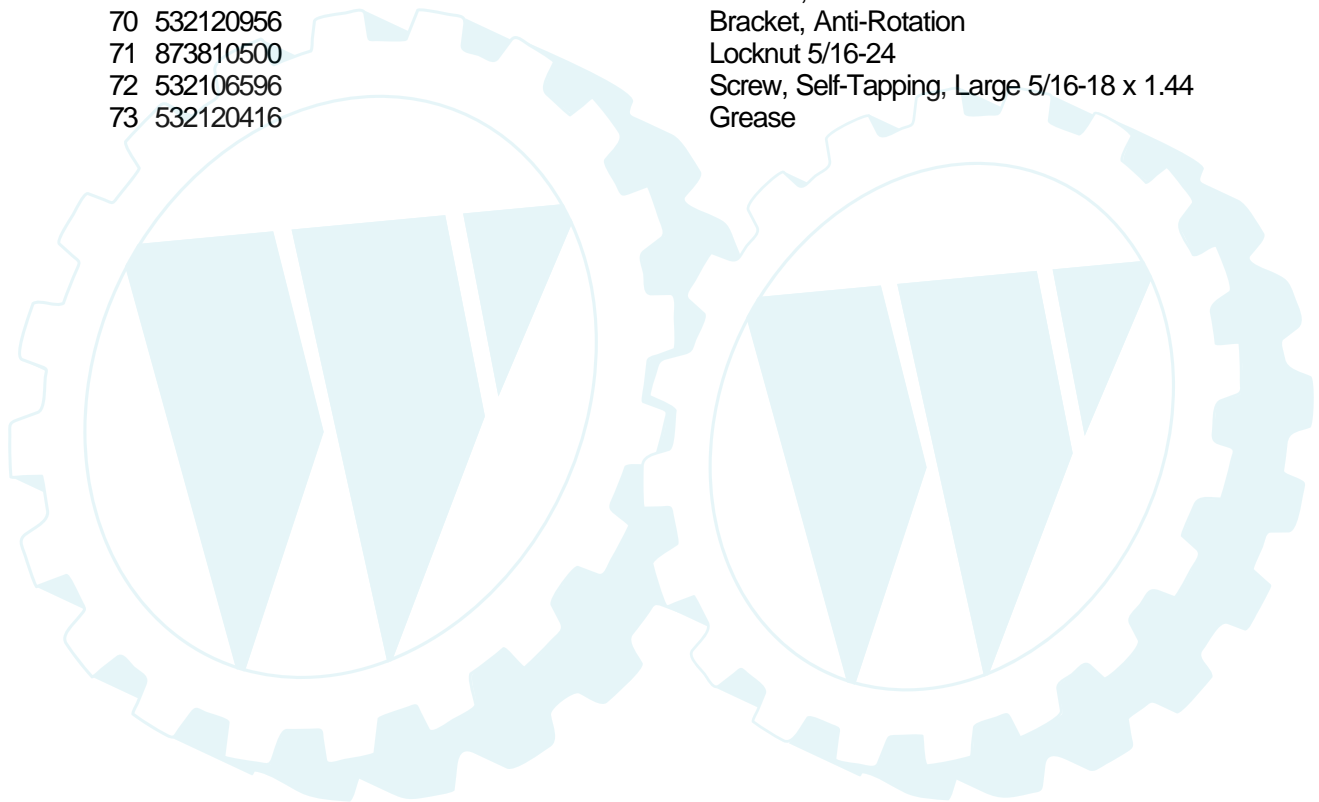

Ref #	Part Number	Qty	Description
56	532105941		Ring, Retaining
57	532110071		Gear, Spur, 32 Teeth
58	532120952		Shaft, Cross
59	532110082		Gear, Miter, 15 Teeth
60	532123908		Axle, R.H.
61	532142680		Housing, Lower
62	532120961		Puck, Friction
63	532007294		Disc, Brake
64	532108989		Spacer
65	532120953		Jaw, Brake
66	532120954		Pin, Dowel
67	532134799		Screw, Self-Tapping, Large 5/16-18 x 2.25
68	532138244		Lever, Actuating
69	532108996		Washer, Plain .321 x 1.00 x .055
70	532120956		Bracket, Anti-Rotation
71	873810500		Locknut 5/16-24
72	532106596		Screw, Self-Tapping, Large 5/16-18 x 1.44
73	532120416		Grease

Ref #	Part Number	Qty	Description
1	532059192		Cap, Valve
2	532065139		Stem, Valve
3	532124957		Fitting, Grease (Front Wheels Only)
4	532137422		Tire, Front
4	532132703		Tire, Rear
5	532059904		Tube, Front (Optional Service Items Only)
5	532008134		Tube, Rear (Optional Service Items Only)
6	532142039		Rim, Front
6	532141652		Rim, Rear
7	532104757		Cap Axle
8	532124959		Bearing Flange
9	532121748		Washer 25/32 x 1-5/8 x 16 Ga.