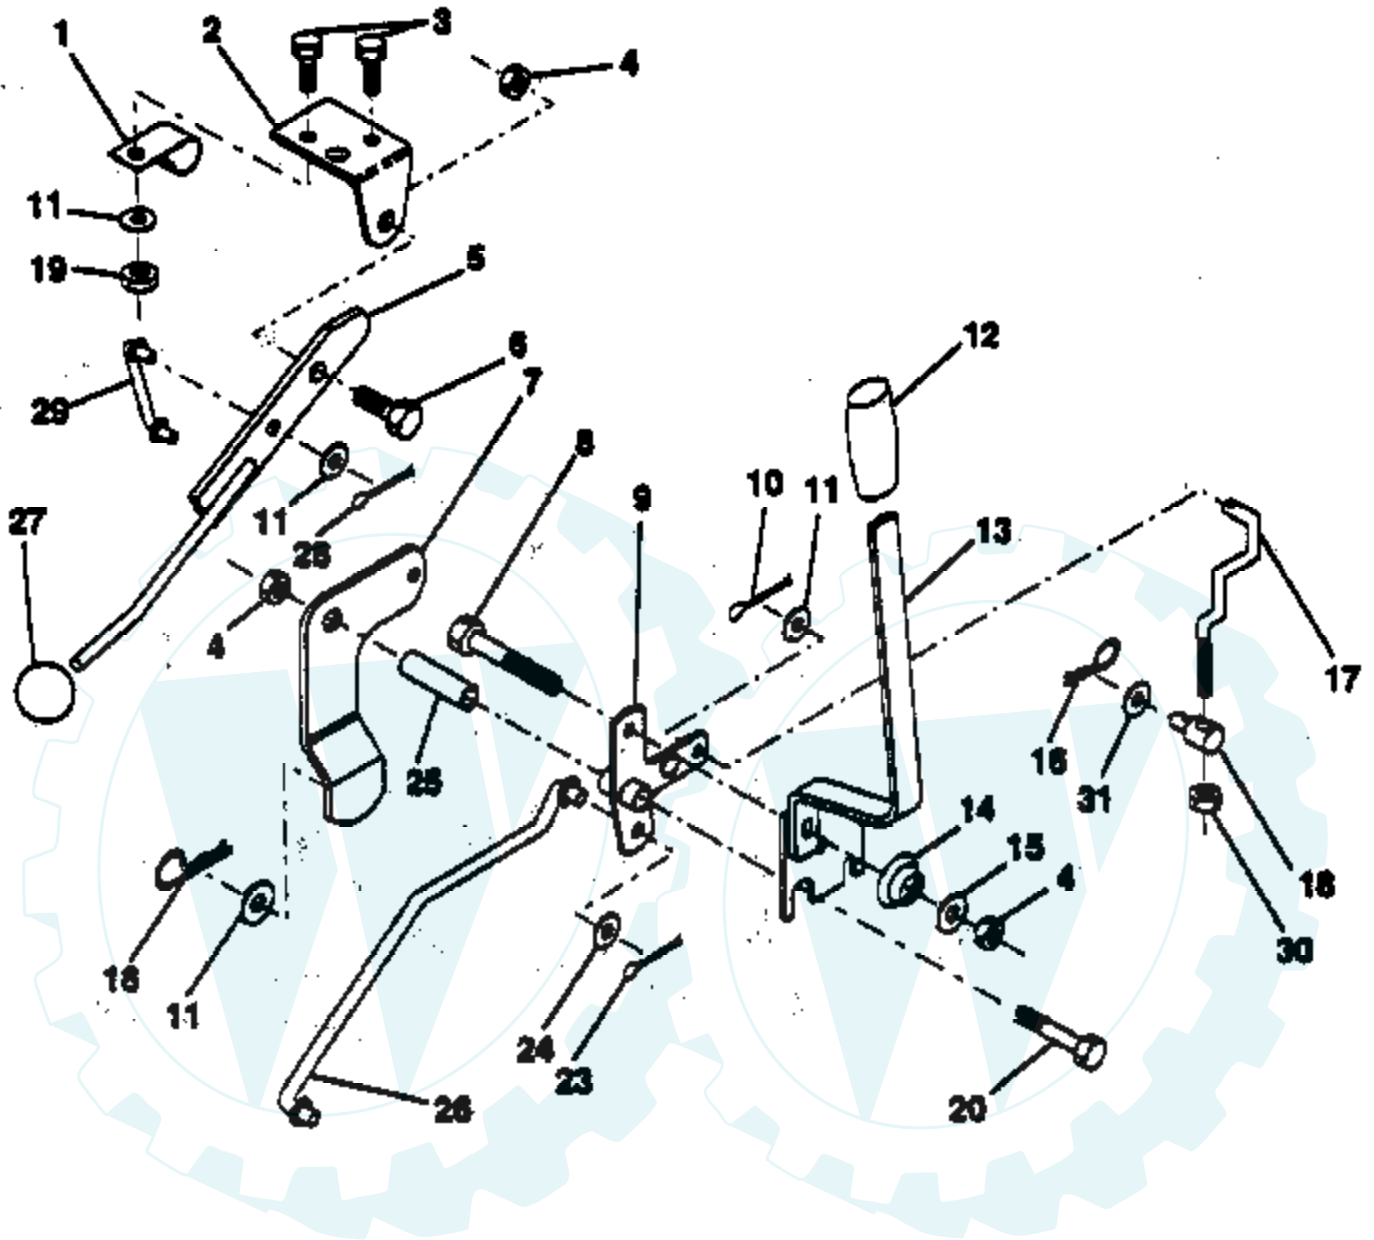

Ref #	Part Number	Qty	Description
1	532140064		Spring, Mower Clutch
2	532122052		Spacer, Retainer
3	873680600		Nut, Crownlock 3/8-16
4	532130840		Brake Asm.
5	532131251		Guide, Belt Idler
6	532121316		Pulley, Flat Idler
7	872110616		Bolt, Carr. 3/8-16 x 1-3/4 Gr. 5
8	819131410		Washer 13/21 x 7/8 x 10 Ga.
9	532127744		Arm Asm., Idler Mower
10	872140610		Bolt, Carriage 3/8-16 x 1-1/4
11	532130841		Rod, Brake
12	532127356		Bracket, Lift R. H. Rear
13	872140506		Bolt, Carriage 5/16-18 x 5/8
14	873680500		Nut, Crownlock 5/16-18
15	532127357		Bracket, Lift L. H. Rear
16	532140093		Keeper, R. H.
17	532128508		Link, Asm. Mower Stabilizer
18	532128511		Pin, Drive
19	532127380		Bracket, Asm. Front
20	532140101		Blade Mulching
21	532140296		Washer, Hard
22	810030600		Washer, Lock 3/8
23	532850857		Bolt 3/8-24 x 1-1/4 Gr. 8
24	532140329		Stripper
25	532138776		Screw Thdrol Hex Hd
26	532129963		Washer .150 Thk.
27	532129983		Deck Assembly
28	532129207		Pulley, Mandrel
29	532137266		Nut, Flangelock 9/16
30	532136631		Bracket, Asm. Deflector
31	817490508		Screw, Hex Wsh. Thdrol. 5/16-18 x 1/2
32	532122051		Arm, Support Idler Mower
33	532131560		Deflector
36	532121980		Rod, Hinge
37	532123713		Spring, Torsion Deflector
38	532105304		Cap, Sleeve
39	819111016		Washer 11/32 x 5/8 x 16 Ga.
40	532110452		Pushnut
41	532131264		V-Belt
42	819171616		Washer 11/32 x 5/8 16 Ga.
43	532124660		Retainer, Spring
44	532140608		Keeper, L. H.
45	532110485		Bearing
46	532128774		Housing Mandrel Vented
47	532129895		Bearing
48	532137645		Shaft, Mandrel (Includes Key # 47)
49	532133943		Washer, Hardened
50	532145989		Bolt, RdHd Sqnk M5 x 0.8 x 16
51	532136383		Guard, Dftr. Mwr. 36 Tuv
52	819070718		Washer 7/32 x 7/16 x 18
53	532145990		Nut, Acom M5 x 0.8
	532130794		Mandrel Asm. (Inc.22-23, 26, 29 & 45-48)
	532140979		Deck, Mower Complete