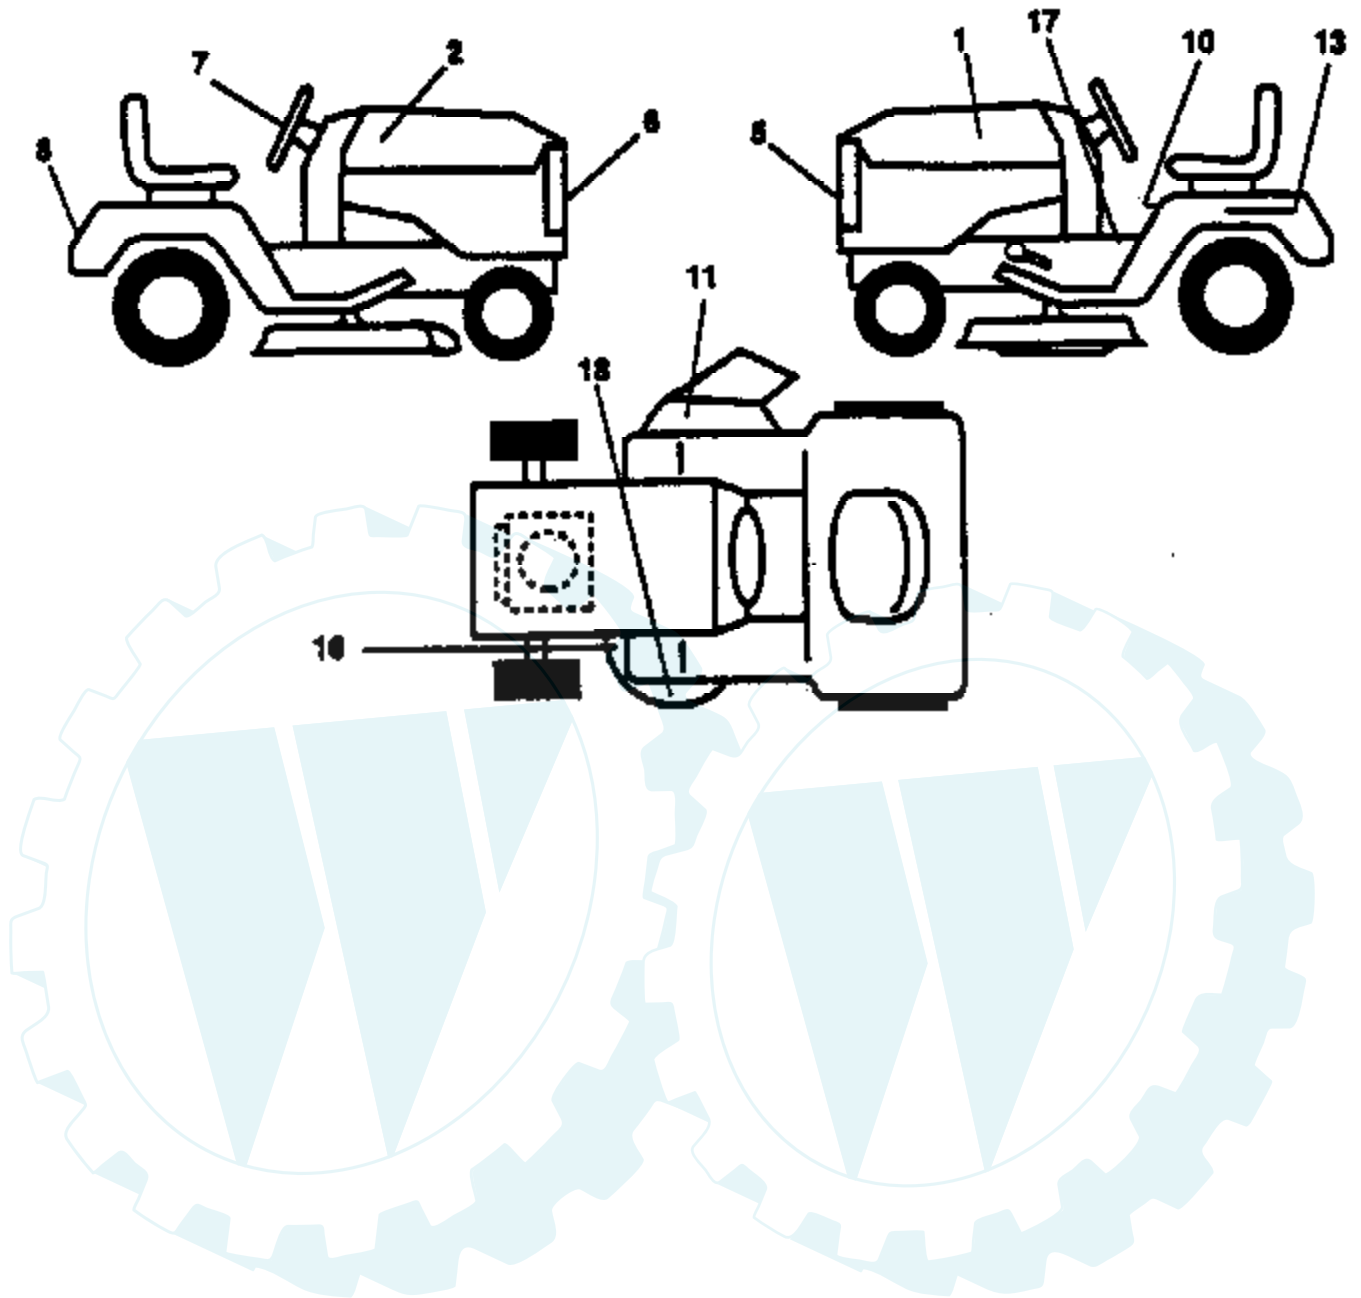

Ref #	Part Number	Qty	Description
56	532105941		Ring, Retaining
57	532110071		Gear, Spur, 32 Teeth
58	532120952		Shaft, Cross
59	532110082		Gear, Miter, 15 Teeth
60	532123908		Axle, R.H.
61	532142680		Housing, Lower
62	532120961		Puck, Friction
63	532007294		Disc, Brake
64	532108989		Spacer
65	532120953		Jaw, Brake
66	532120954		Pin, Dowel
67	532134799		Screw, Self-Tapping, Large 5/16-18 x 2.25
68	532138244		Lever, Actuating
69	532108996		Washer, Plain .321 x 1.00 x .055
70	532120956		Bracket, Anti-Rotation
71	873810500		Locknut 5/16-24
72	532106596		Screw, Self-Tapping, Large 5/16-18 x 1.44
73	532120416		Grease

Ref #	Part Number	Qty	Description
1	532141523		Cap, Fuel
2	532138393		Assembly, Dash & Fuel Tank
3	532123487		Clamp, Hose
4	532008544		Line, Fuel
5	532008548		Line, Fuel
6	873640400		Nut, Hex, Keys 1/4-20
7	532124996		Clip, Fuel Line
8	819091216		Washer 9/32 x 3/4 x 16 Ga.
9	874760428		Bolt, Hex, Fin 1/4-20 x 1-3/4
10	819091413		Washer 11/32 x 11/16 x 16 Ga.
11	532121249		Spacer, Split
12	532003720		Spring
13	532126450		Clip, Height Adjustment
14	532126115		Knob, Height Stop
15	532122023		Adjustment, Quadrant Height
16	532124346		Nut, Self-Threading 3/16-18
17	872110404		Bolt, Carriage 1/4-20 x 1/2 Gr. 5
18	532130745		Support Assembly, Dash
19	532134744		Brace, Cross
20	817060408		Screw, Self-Tapping 1/4-20 x 1/2
21	532134014		Plug Dome Black