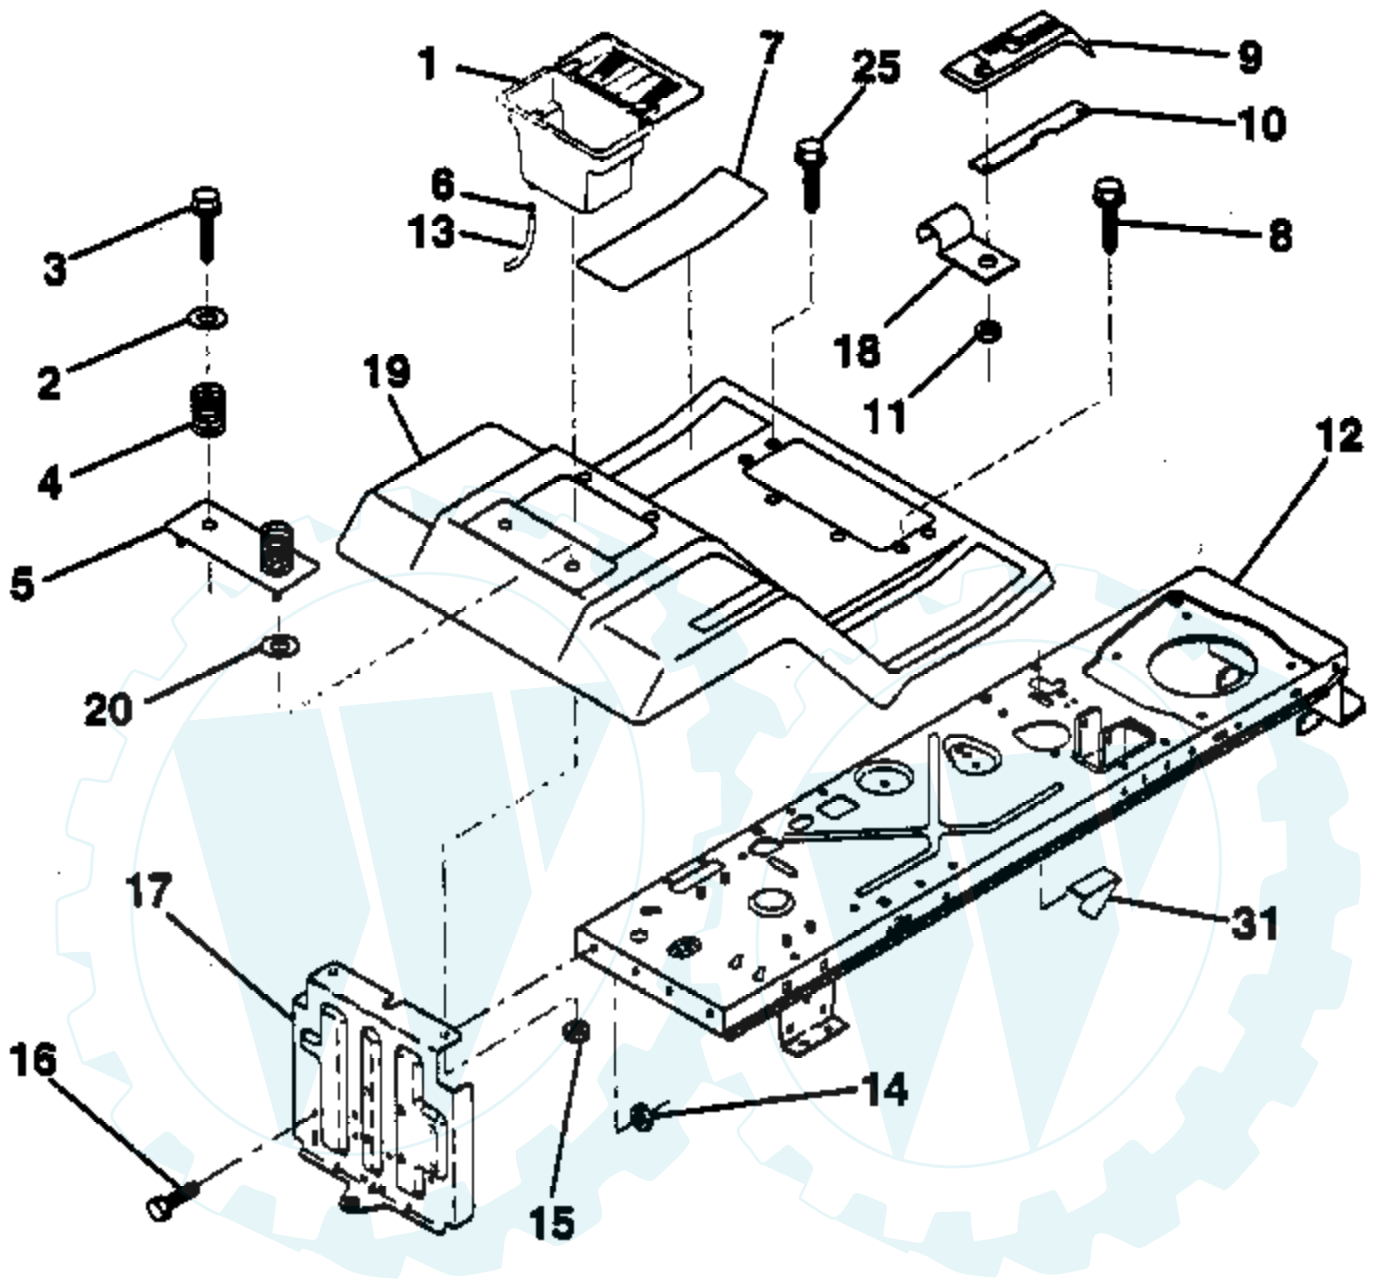

Ref #	Part Number	Qty	Description
1	532141523		Cap, Fuel
2	532138393		Assembly, Dash & Fuel Tank
3	532123487		Clamp, Hose
4	532008544		Line, Fuel
5	532008548		Line, Fuel
6	873510400		Nut, Hex, Keps 1/4-20
7	532124996		Clip, Fuel Line
8	819091216		Washer 9/32 x 3/4 x 16 Ga.
9	874760428		Bolt, Hex, Fin 1/4-20 x 1-3/4
10	819091413		Washer 11/32 x 11/16 x 16 Ga.
11	532121249		Spacer, Split
12	532003720		Spring
13	532126450		Clip, Height Adjustment
14	532126115		Knob, Height Stop
15	532122023		Adjustment, Quadrant Height
16	532124346		Nut, Self-Threading 3/16-18
17	872110404		Bolt, Carriage 1/4-20 x 1/2 Gr. 5
18	532130745		Support Assembly, Dash
19	532134744		Brace, Cross
20	817060408		Screw, Self-Tapping 1/4-20 x 1/2
21	532134014		Plug Dome Black

Ref #	Part Number	Qty	Description
1	817060408		Screw, Hex Thd. Cut 1/4-20 x 1/2
2	532132752		Control, Throttle
4	871070512		Screw, Hex, Cap 5/16-18 x 3/4
5	810040500		Washer, Lock Heavy Helical Spring 5/16
6	532125593		Gasket, Exhaust
8	532121094		Bolt, Shoulder 5/16
9	819101216		Washer 5/16 x 3/4 x 16
10	810040400		Washer, Lock Hvy Hlcl Spring 1/4
12	532137437		Muffler
15	532137180		Arrester, Spark (Optional equipment)
17	817490624		Screw, Hex Washer Head, Thdrol. 3/8-16 x 1-1/2
23	811050600		Washer, Lock Ext. Tooth 3/8