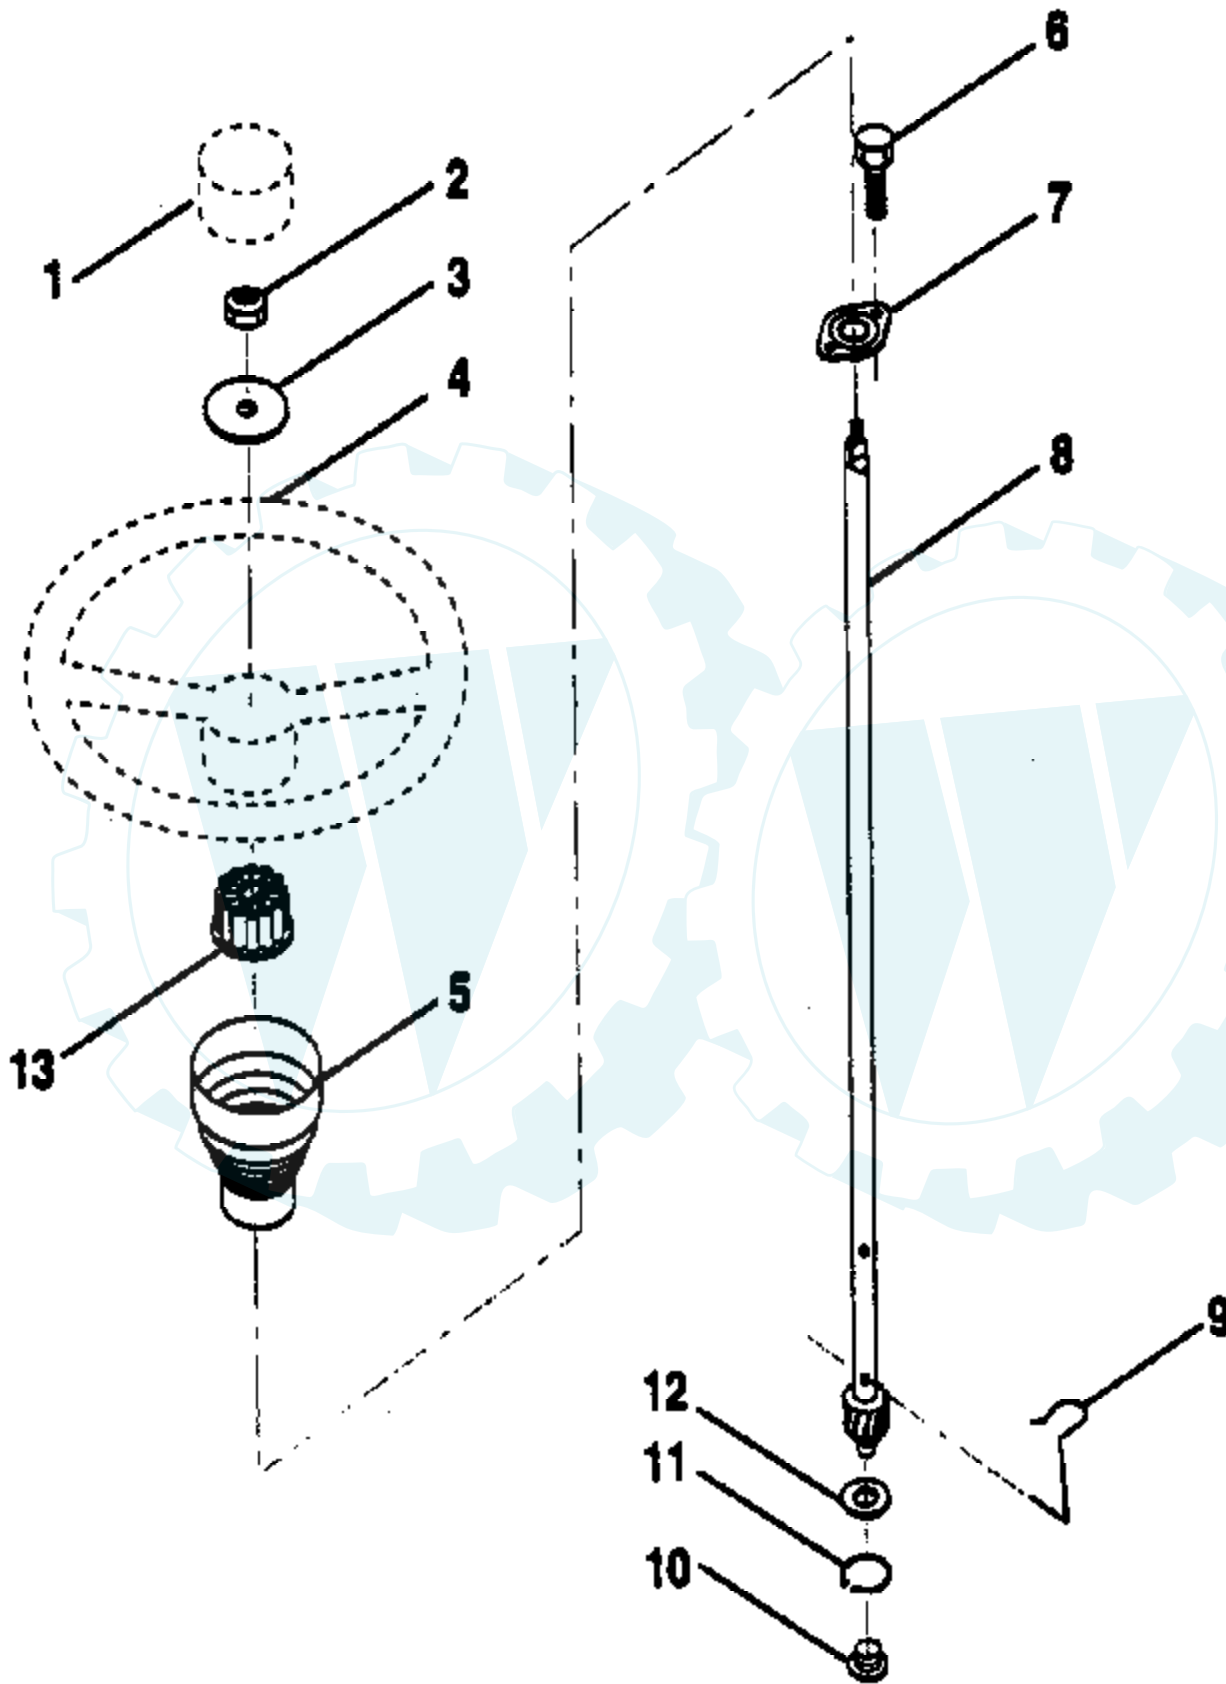

Ref #	Part Number	Qty	Description
1	532126470		Clip, Insulated
2	532122018		Bracket, Mower Clutch
3	874780408		Bolt, Fin. Hex 1/4-20 UNC x 1/2 Gr. 5
4	873800600		Nut, Lock Hex w/Wsh 3/8-16
5	532123417		Assembly, Clutch Lever
6	532106451		Bolt, Shoulder
7	532135371		Assembly, Mower Clutch Arm
8	874760636		Bolt, Hex 3/8-16 UNC x 2-1/4
9	532121930		Assembly, Bellcrank Lift
10	876020412		Pin, Cotter 1/8 x 3/4
11	819131316		Washer 13/32 x 13/16 x 16 Ga.
12	532131861		Grip, Handle
13	532139352		Assembly, Lift Handle
14	532123496		Spring, Compression
15	819131212		Washer 13/32 x 3/4 x 12 Ga.
16	532124961		Retainer, Spring
17	532127359		Link, Front Lift
18	532133205		Trunnion, Threaded 3/8-16
19	873680400		Nut, Crownlock 1/4-20
20	874760644		Bolt, Fin. Hex 3/8-16 UNC x 2-3/4
23	876020416		Pin, Cotter 1/8 x 1
24	819171612		Washer 17/32 x 1 x 12 Ga.
25	532121933		Tube, Spacer
26	532141470		Rod, Mower Lift
27	532106932		Knob
28	876020312		Pin, Cotter 3/32 x 3/4
29	532131655		Link, Mower Clutch
30	873350600		Nut Hex Jam 3/8-16 x 1.30
31	819132012		Washer 13/32 x 1-1/4 x 12 Ga.

Ref #	Part Number	Qty	Description
1	532132566		Link, Drag
2	874780828		Bolt, Fin Hex 1/2-13 x 1-3/4
5	532121926		Gear, Sector
6	532121927		Bushing
7	873030800		Nut, Heavy Hex Top Lock 1/2-13 UNC
8	532126472		Clip, Insulated
9	873680800		Nut, Crownlock 3/8-16
10	876020412		Pin, Cotter 1/8 x 3/4
11	819131316		Washer, 13/32 x 13/16 x 16 Ga.
12	532126847		Bushing
13	874760512		Bolt, Hex Hd. 5/16-18 UNC x 3/4
14	819111416		Washer 11/32 x 7/8 x 16 Ga.
15	872110606		Bolt, Carriage 3/8-16 UNC x 3/4
17	532137096		Support, Front Axle
20	873800600		Nut, Lock Hex w/Wsh. 3/8-16
21	873800500		Nut, Lock Hex w/Ins. 5/16-18