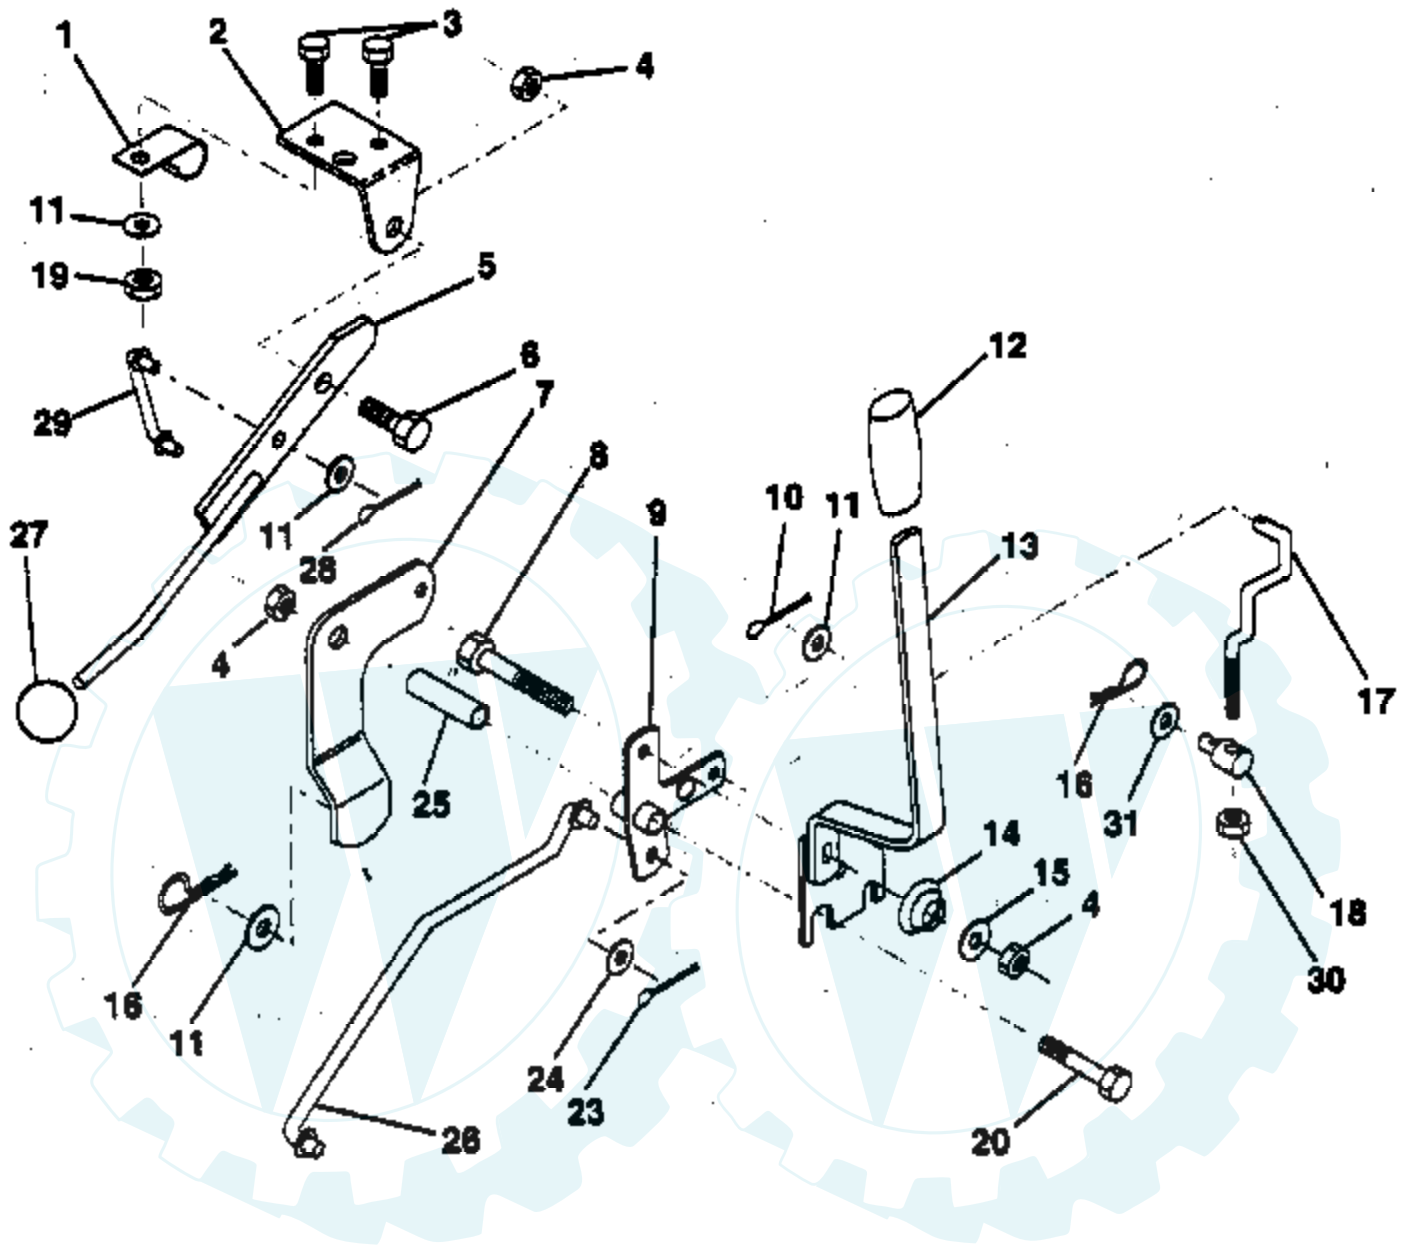

Ref #	Part Number	Qty	Description
1	532140064		Spring, Mower Clutch
2	532122052		Spacer, Retainer
3	873800600		Nut, Lock Hex w/Wsh 3/8-16
4	532130840		Brake Asm.
5	532131251		Guide, Belt Idler
6	532121316		Pulley, Flat Idler
7	872110616		Bolt, Carr. 3/8-16 x 1-3/4 Gr. 5
8	819131410		Washer 13/21 x 7/8 x 10 Ga.
9	532127744		Arm Asm., Idler Mower
10	872140610		Bolt, Carriage 3/8-16 x 1-1/4
11	532130841		Rod, Brake
12	532127356		Bracket, Lift R. H. Rear
13	872140505		Bolt, Carriage 5/16-18 x 5/8
14	873800500		Locknut, Hex w/Ins 5/16-18
15	532127357		Bracket, Lift L. H. Rear
16	532140093		Keeper, R. H.
17	532128508		Link, Asm. Mower Stabilizer
18	532128511		Pin, Drive
19	532127380		Bracket, Asm. Front
20	532140101		Blade Mulching
21	532140296		Washer, Hard
22	810030600		Washer, Lock 3/8
23	532850857		Bolt 3/8-24 x 1-1/4 Gr. 8
24	532140329		Stripper
25	532138776		Screw Thdrol Hex Hd
26	532129963		Washer .150 Thk.
27	532129983		Deck Assembly
28	532129207		Pulley, Mandrel
29	532137266		Nut, Flangelock 9/16
30	532136631		Bracket, Asm. Deflector
31	817490508		Screw, Hex Wsh. Thdrol. 5/16-18 x 1/2
32	532122051		Arm, Support Idler Mower
33	532131560		Deflector
36	532121980		Rod, Hinge
37	532123713		Spring, Torsion Deflector
38	532105304		Cap, Sleeve
39	819111016		Washer 11/32 x 5/8 x 16 Ga.
40	532110452		Pushnut
41	532131264		V-Belt
42	819171616		Washer 11/32 x 5/8 16 Ga.
43	532124660		Retainer, Spring
44	532140608		Keeper, L. H.
45	532110485		Bearing
46	532128774		Housing Mandrel Vented
47	532129895		Bearing
48	532137645		Shaft, Mandrel (Includes Key # 47)
49	532133943		Washer, Hardened
	532130794		Mandrel Asm. (Inc. 22-23, 26, 29 & 45-48) Not Shown.
	532140979		Deck, Mower Complete Not Shown.