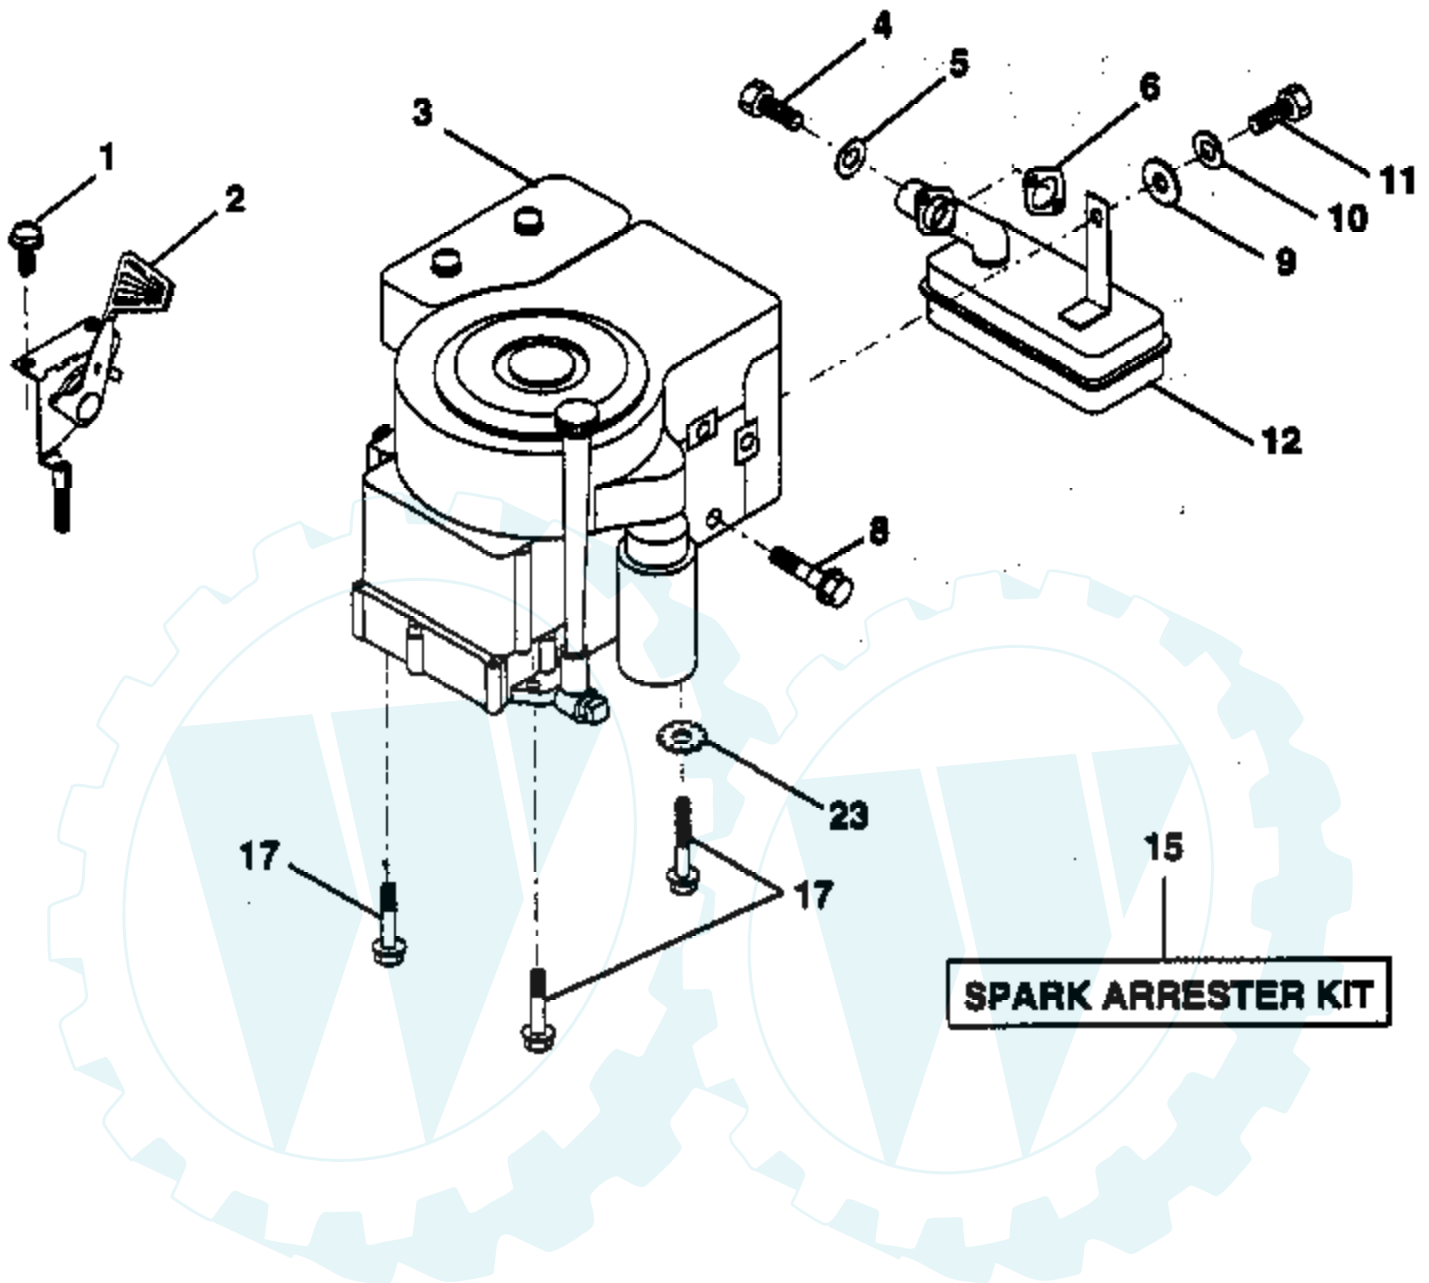

Ref #	Part Number	Qty	Description
1	532141523		Cap, Fuel
2	532138393		Assembly, Dash & Fuel Tank
3	532123487		Clamp, Hose
4	532008544		Line, Fuel
5	532008548		Line, Fuel
6	873510400		Nut, Hex, Keps 1/4-20
7	532124996		Clip, Fuel Line
8	819091216		Washer 9/32 x 3/4 x 16 Ga.
9	874760428		Bolt, Hex, Fin 1/4-20 x 1-3/4
10	819091413		Washer 11/32 x 11/16 x 16 Ga.
11	532121249		Spacer, Split
12	532003720		Spring
13	532126450		Clip, Height Adjustment
14	532126115		Knob, Height Stop
15	532122023		Adjustment, Quadrant Height
16	532124346		Nut, Self-Threading 3/16-18
17	872110404		Bolt, Carriage 1/4-20 x 1/2 Gr. 5
18	532130745		Support Assembly, Dash
19	532134744		Brace, Cross
20	817060408		Screw, Self-Tapping 1/4-20 x 1/2
21	532134014		Plug Dome Black

Ref #	Part Number	Qty	Description
1	873510400		Nut, Hex Keps 1/4-20
2	532108423		Assembly, Cable
3	532133909		Battery
5	532108236		Bracket, Switch
6	532109553		Switch, Interlock (4-terminal)
7	532104445		Switch, Interlock (2-terminal)
8	817021008		Screw, Hex Hd. Tap #10-24 x 1/2
9	532140402		Key, Steel Delta
10	532141226		Cover, Key Ignition
11	532140400		Nut, Ignition
12	532140399		Switch, Ignition
15	532121305		Switch, Plunger
17	532108824		Fuse
18	532128353		Assembly, Cable
19	532143131		Harness, Ignition
20	873350400		Nut, Hex Jam 1/4-20
21	810090400		Washer, Lock 1/4
22	874780408		Bolt, Fin. Hex 1/4-20 UNC x 1/2 Gr. 5
24	532131563		Cover, Terminal
25	532138406		Solenoid
26	874760412		Bolt, Hex Hd. 1/4-20 UNC x 3/4
27	819091016		Washer 9/32 x 5/8 x 16
28	810040400		Washer, Lock 1/4
29	532121264		Cap, Battery
30	873220400		Nut, Fin. Hex 1/4-20 UNC
35	811050500		Washer Lock Ext. Tooth 5/16
36	811150400		Washer Lock Inter. Tooth 1/4
38	532140660		Adapter Harness
39	532141735		Bracket Switch Clutch
40	817490508		Screw, Thdrol 5/16-18 x 1/2
70	532140413		Harness Engine