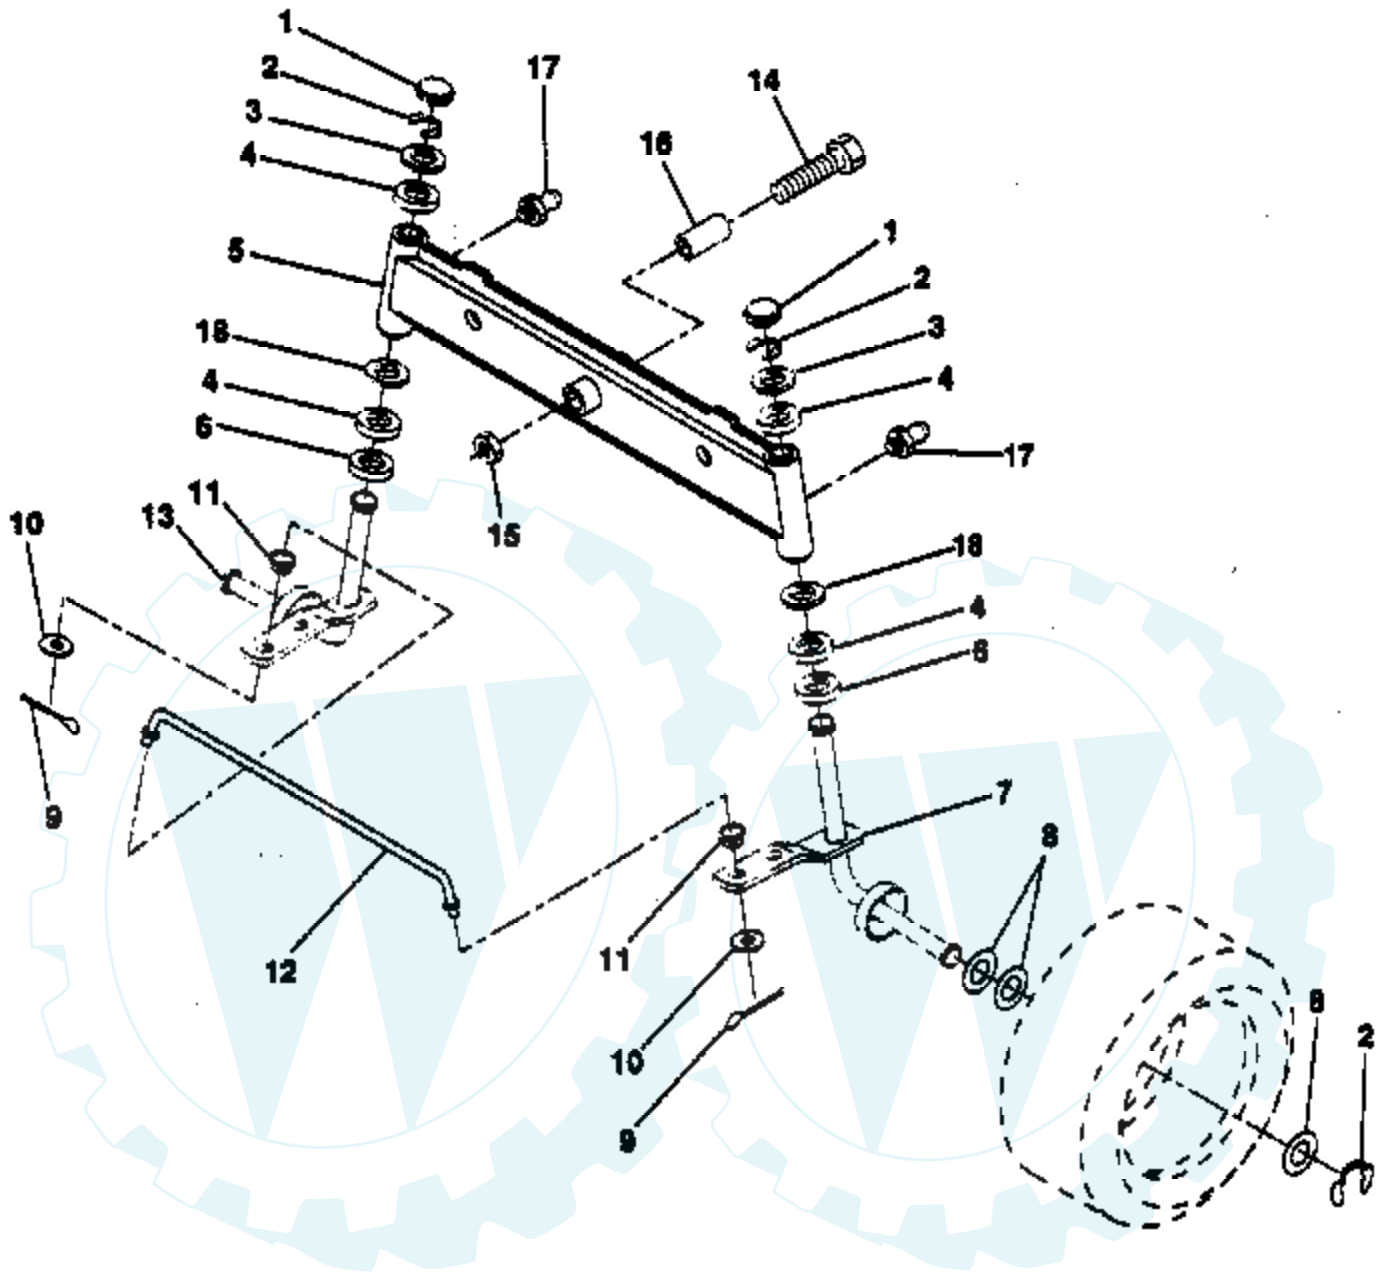

Ref #	Part Number	Qty	Description
1	532121232		Cap, Spindle
2	812000029		Ring, Clip
3	532121748		Washer 25/32 x 1-5/8 x 16 Ga.
4	532124937		Nyliner
5	532142033		Axle, Front
6	532124931		Bearing, Thrust
7	532137062		Spindle, R.H. Asm.
8	532121749		Washer 25/32 x 1-1/4 x 16 Ga.
9	876020412		Pin, Cotter 1/8 x 3/4
10	819131316		Washer 13/32 x 13/16 x 16 Ga.
11	532126847		Bushing
12	532130465		Rod, Tie
13	532137061		Spindle, L.H. Asm.
14	874011056		Bolt Hex 5/1-11 x 3-1/2
15	873901000		Nut, Lock Flange 5/8-11
16	532110438		Spacer, Bearing Axle
17	532124836		Fitting, Grease
18	819272016		Washer 27/32 x 1-1/4 x 16 Ga.