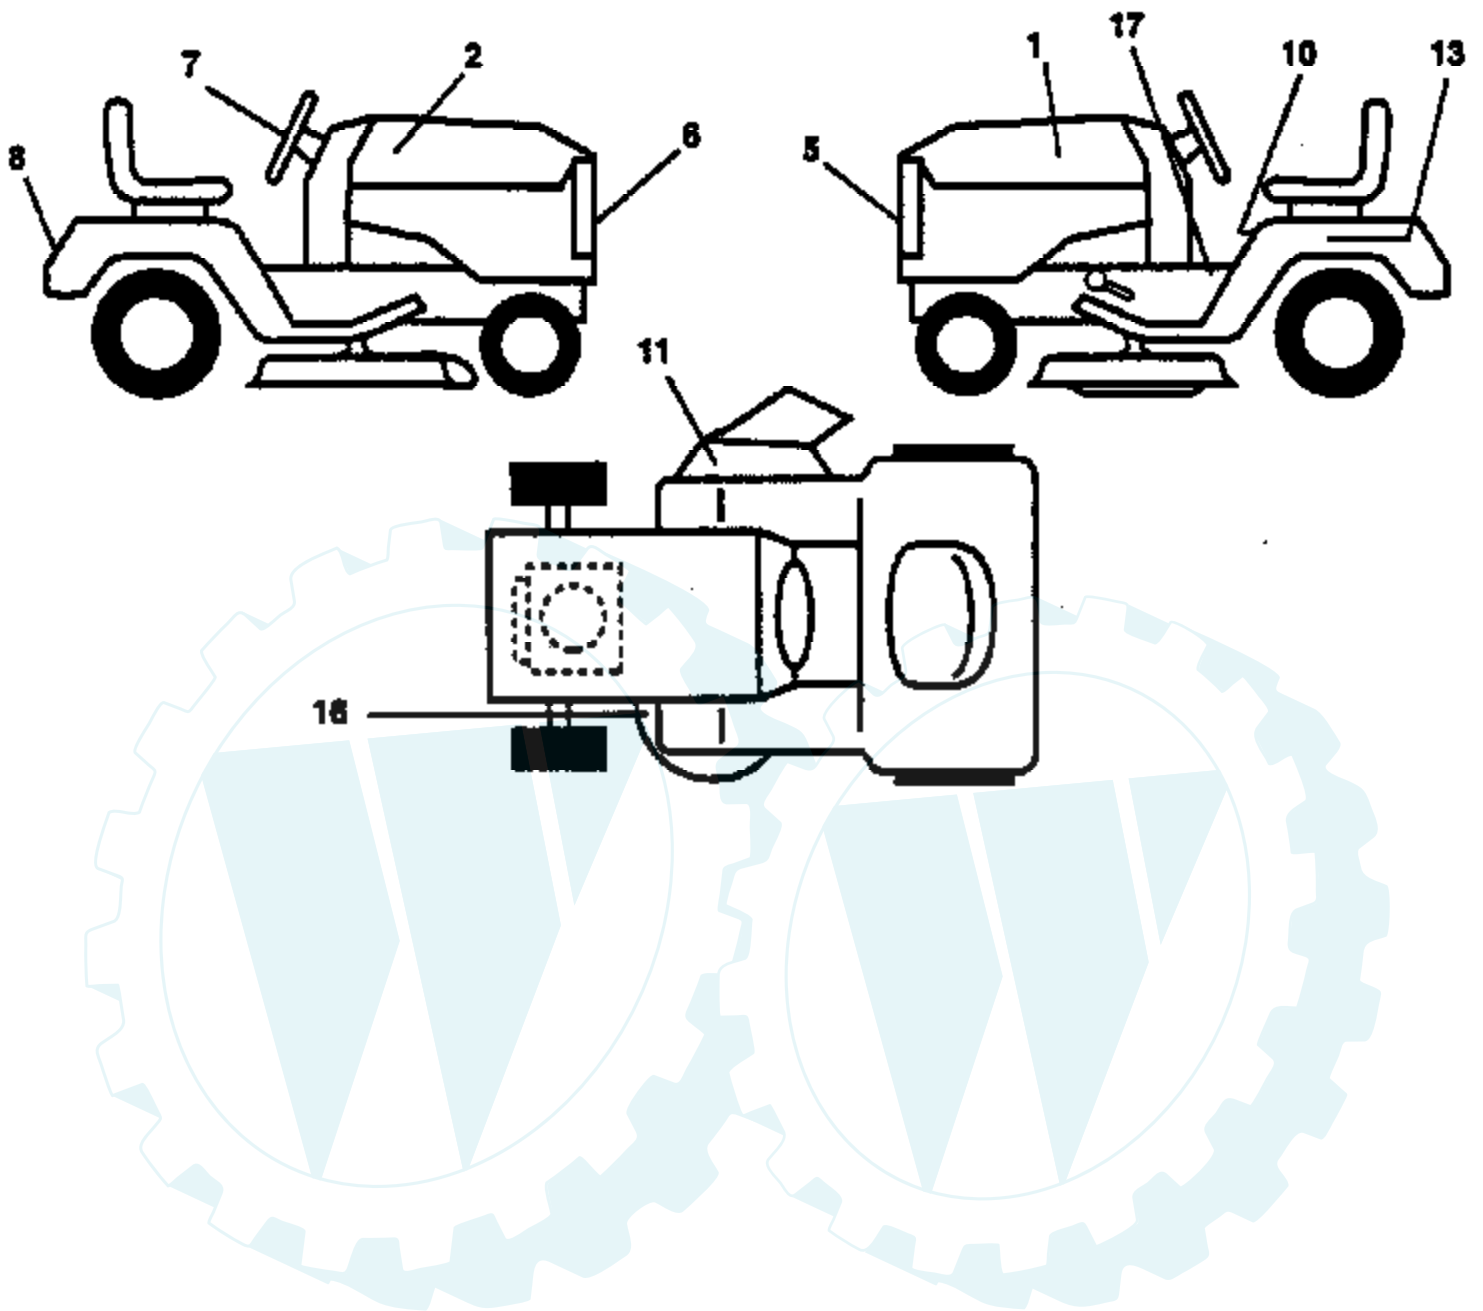

Ref #	Part Number	Qty	Description
56	532105941		Ring, Retaining
57	532110071		Gear, Spur, 32 Teeth
58	532120952		Shaft, Cross
59	532110082		Gear, Miter, 15 Teeth
60	532123908		Axle, R.H.
61	532142680		Housing, Lower
62	532120961		Puck, Friction
63	532007294		Disc, Brake
64	532108989		Spacer
65	532120953		Jaw, Brake
66	532120954		Pin, Dowel
67	532134799		Screw, Self-Tapping, Large 5/16-18 x 2.25
68	532138244		Lever, Actuating
69	532108996		Washer, Plain .321 x 1.00 x .055
70	532120956		Bracket, Anti-Rotation
71	873810500		Locknut 5/16-24
72	532106596		Screw, Self-Tapping, Large 5/16-18 x 1.44
73	532120416		Grease

Ref #	Part Number	Qty	Description
1	532141523		Cap, Fuel
2	532138393		Assembly, Dash & Fuel Tank
3	532123487		Clamp, Hose
4	532008544		Line, Fuel
5	532008548		Line, Fuel
6	873510400		Nut, Hex, Keps 1/4-20
7	532124996		Clip, Fuel Line
8	819091216		Washer 9/32 x 3/4 x 16 Ga.
9	874760428		Bolt, Hex, Fin 1/4-20 x 1-3/4
10	819091413		Washer 11/32 x 11/16 x 16 Ga.
11	532121249		Spacer, Split
12	532003720		Spring
13	532126450		Clip, Height Adjustment
14	532126115		Knob, Height Stop
15	532122023		Adjustment, Quadrant Height
16	532124346		Nut, Self-Threading 3/16-18
17	872110404		Bolt, Carriage 1/4-20 x 1/2 Gr. 5
18	532130745		Support Assembly, Dash
19	532134744		Brace, Cross
20	817060408		Screw, Self-Tapping 1/4-20 x 1/2
21	532134014		Plug Dome Black