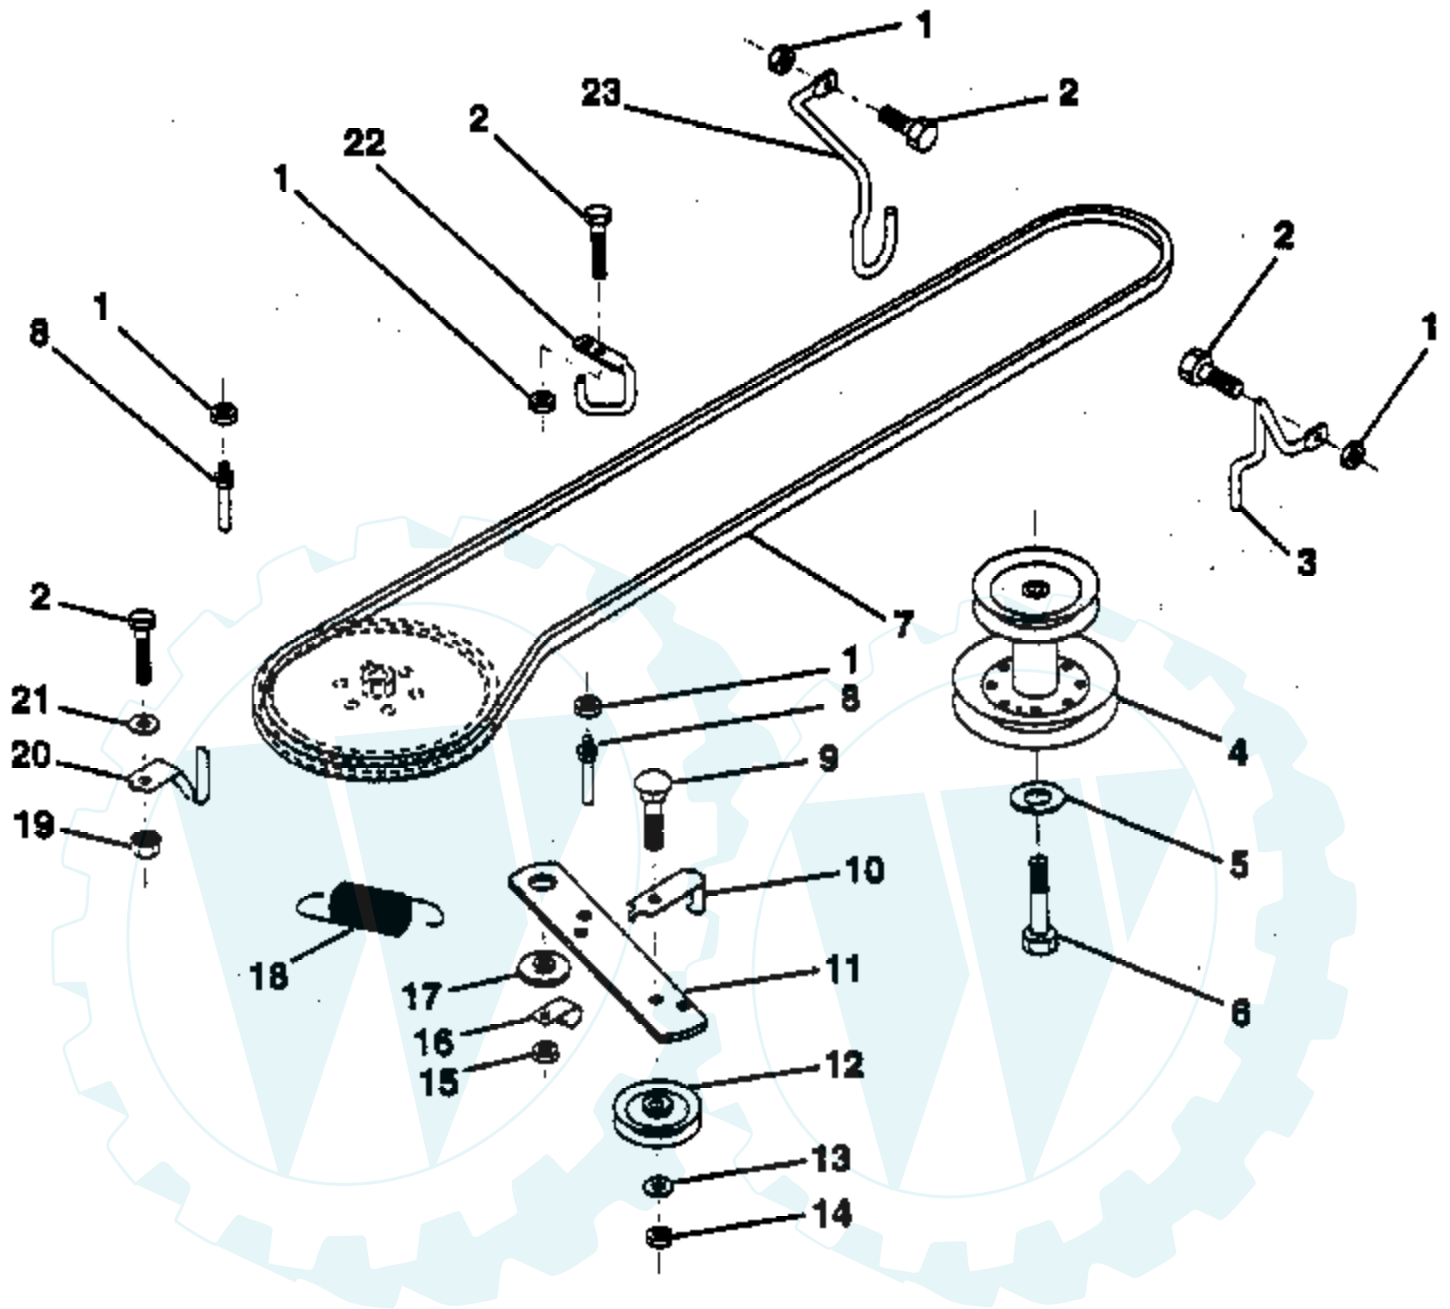

Ref #	Part Number	Qty	Description
1	817060408		Screw, Hex Thd. Cut 1/4-20 x 1/2
2	532132752		Control, Throttle
4	871070512		Screw, Hex, Cap 5/16-18 x 3/4
5	810040500		Washer, Lock Heavy Helical Spring 5/16
6	532125593		Gasket, Exhaust
8	532121094		Bolt, Shoulder 5/16
9	819101216		Washer 5/16 x 3/4 x 16
10	810040400		Washer, Lock Hvy Hlcl Spring 1/4
12	532137437		Muffler
15	532137180		Arrester, Spark (Optional equipment)
17	817490624		Screw, Hex Washer Head, Thdrol. 3/8-16 x 1-1/2
23	811050600		Washer, Lock Ext. Tooth 3/8

Ref #	Part Number	Qty	Description
1	532129965		Case, Battery
2	819132012		Washer 13/32 x 1-1/4 x 12 Ga.
3	817490612		Screw, Hex Wsh. Thrdrol. 3/8-16 x 3/4
4	532124181		Spring, Compression, Seat
5	532125139		Plate, Asm. Battery
6	532109596		Clamp, Hose
7	532124144		Pad, Footrest
8	817490512		Screw, Hex Wsh Thdrol. 5/16-18 x 3/4
9	532126994		Console, Shift Control
10	532139783		Bar, Shift Lock
11	532124346		Nut, Self-Thrd., Wsh. Head 3/16
12	532140784		Assembly, Frame
13	532109238		Tube, Battery Drain
14	873800500		Locknut, Hex W/Ins 5/16-18
15	873510400		Nut, Keps Hex 1/4-20 UNC
16	874760512		Bolt, Hex Hd. 5/16-18 UNC x 3/4
17	532140782		Drawbar
18	532126470		Clip, Insulated
19	532141266		Fender/Footrest
20	819091413		Washer 9/32 x 7/8 x 13 Ga.
25	817490516		Screw Hex Wsh Thdroll 5/16-18 x 1
31	532141736		Switch Actuator

Ref #	Part Number	Qty	Description
1	532121232		Cap, Spindle
2	812000029		Ring, Clip
3	532121748		Washer 25/32 x 1-5/8 x 16 Ga.
4	532124937		Nyliner
5	532142033		Axle, Front
6	532124931		Bearing, Thrust
7	532137062		Spindle, R.H. Asm.
8	532121749		Washer 25/32 x 1-1/4 x 16 Ga.
9	876020412		Pin, Cotter 1/8 x 3/4
10	819131316		Washer 13/32 x 13/16 x 16 Ga.
11	532126847		Bushing
12	532130465		Rod, Tie
13	532137061		Spindle, L.H. Asm.
14	874011056		Bolt Hex 5/1-11 x 3-1/2
15	873901000		Nut, Lock Flange 5/8-11
16	532110438		Spacer, Bearing Axle
17	532124836		Fitting, Grease
18	819272016		Washer 27/32 x 1-1/4 x 16 Ga.