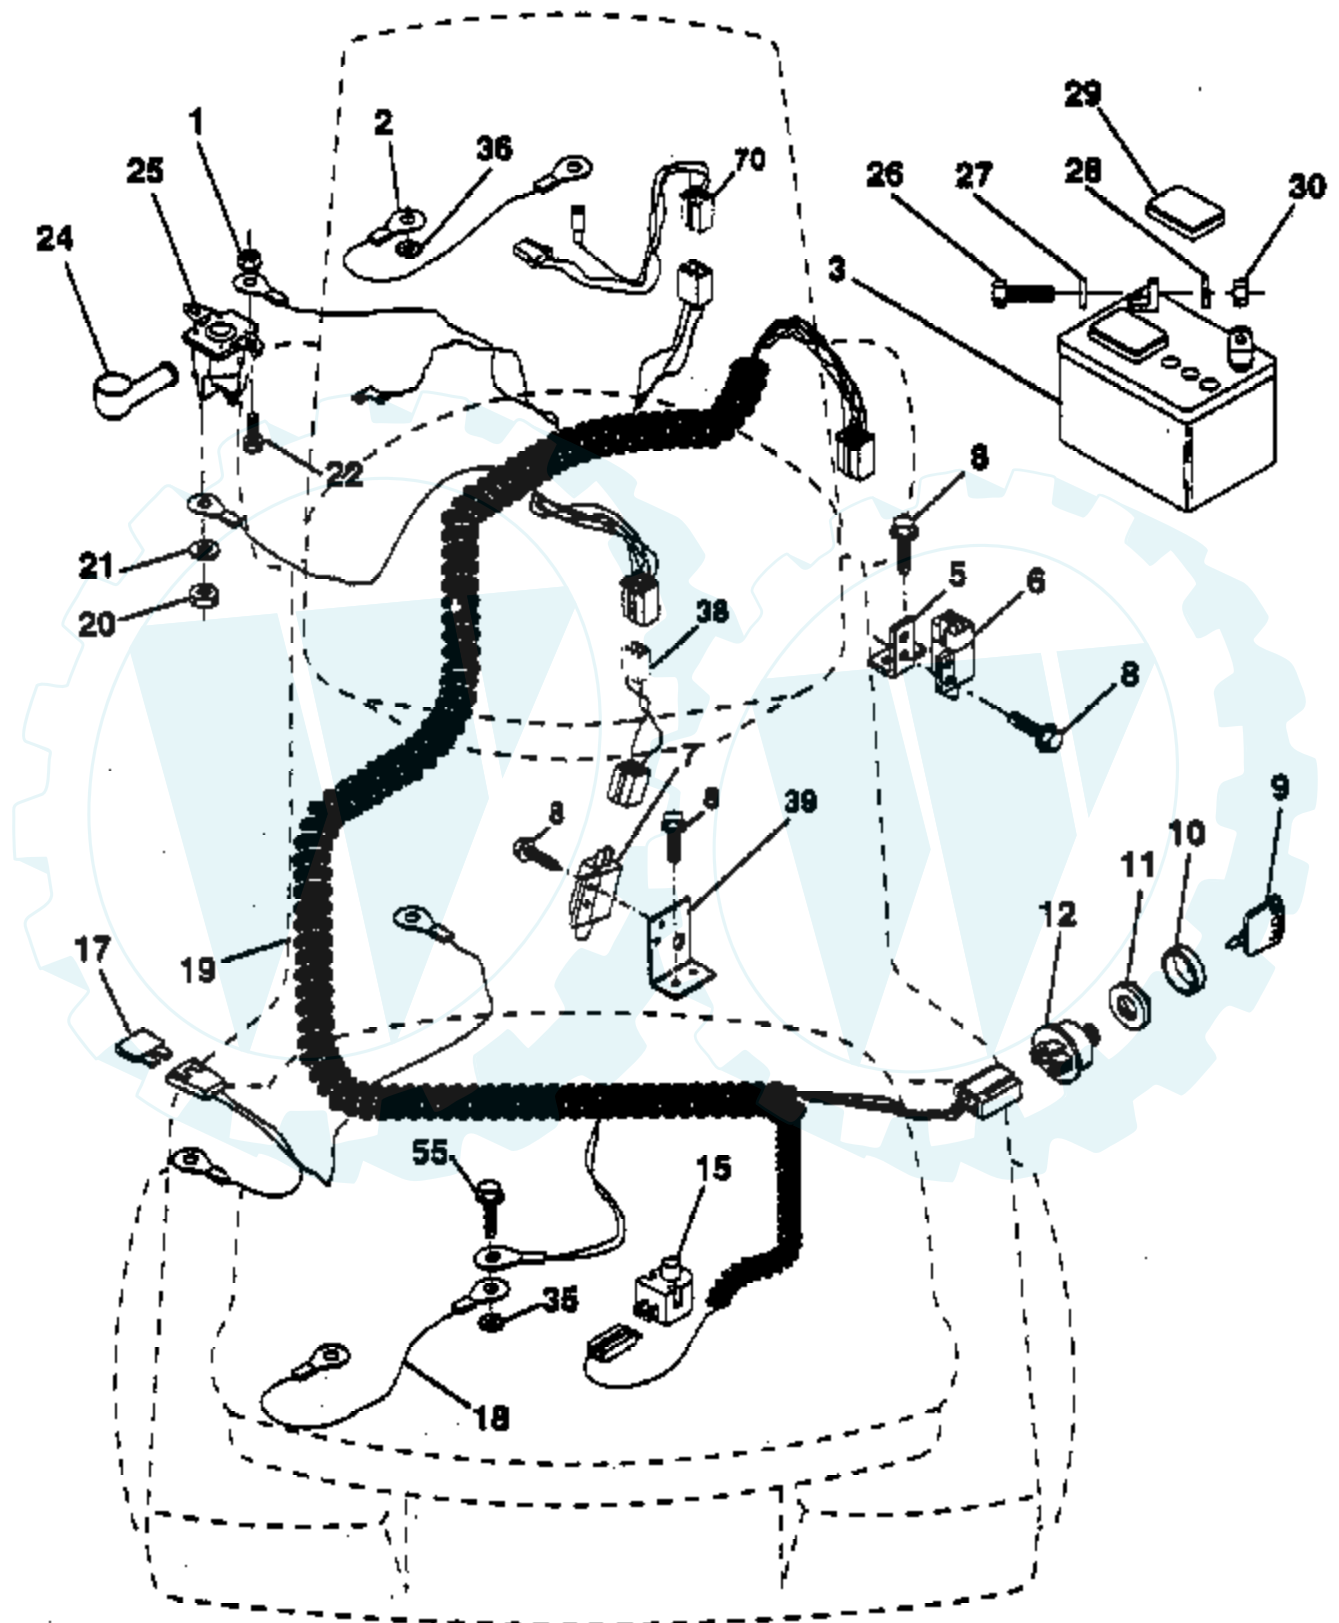

Ref #	Part Number	Qty	Description
1	873510400		Nut, Hex Keps 1/4-20
2	532108423		Assembly, Cable
3	532133909		Battery
5	532108236		Bracket, Switch
6	532109553		Switch, Interlock (4-terminal)
7	532104445		Switch, Interlock (2-terminal)
8	817021008		Screw, Hex Hd. Tap #10-24 x 1/2
9	532140402		Key, Steel Delta
10	532141226		Cover, Key Ignition
11	532140400		Nut, Ignition
12	532140399		Switch, Ignition
15	532121305		Switch, Plunger
17	532108824		Fuse
18	532128353		Assembly, Cable
19	532143131		Harness, Ignition
20	873350400		Nut, Hex Jam 1/4-20
21	810090400		Washer, Lock 1/4
22	874780408		Bolt, Fin. Hex 1/4-20 UNC x 1/2 Gr. 5
24	532131563		Cover, Terminal
25	532138406		Solenoid
26	874760412		Bolt, Hex Hd. 1/4-20 UNC x 3/4
27	819091016		Washer 9/32 x 5/8 x 16
28	810040400		Washer, Lock 1/4
29	532121264		Cap, Battery
30	873220400		Nut, Fin. Hex 1/4-20 UNC
35	811050500		Washer Lock Ext. Tooth 5/16
36	811150400		Washer Lock Inter. Tooth 1/4
38	532140660		Adapter Harness
39	532141735		Bracket Switch Clutch
40	817490508		Screw, Thdrol 5/16-18 x 1/2
70	532140413		Harness Engine