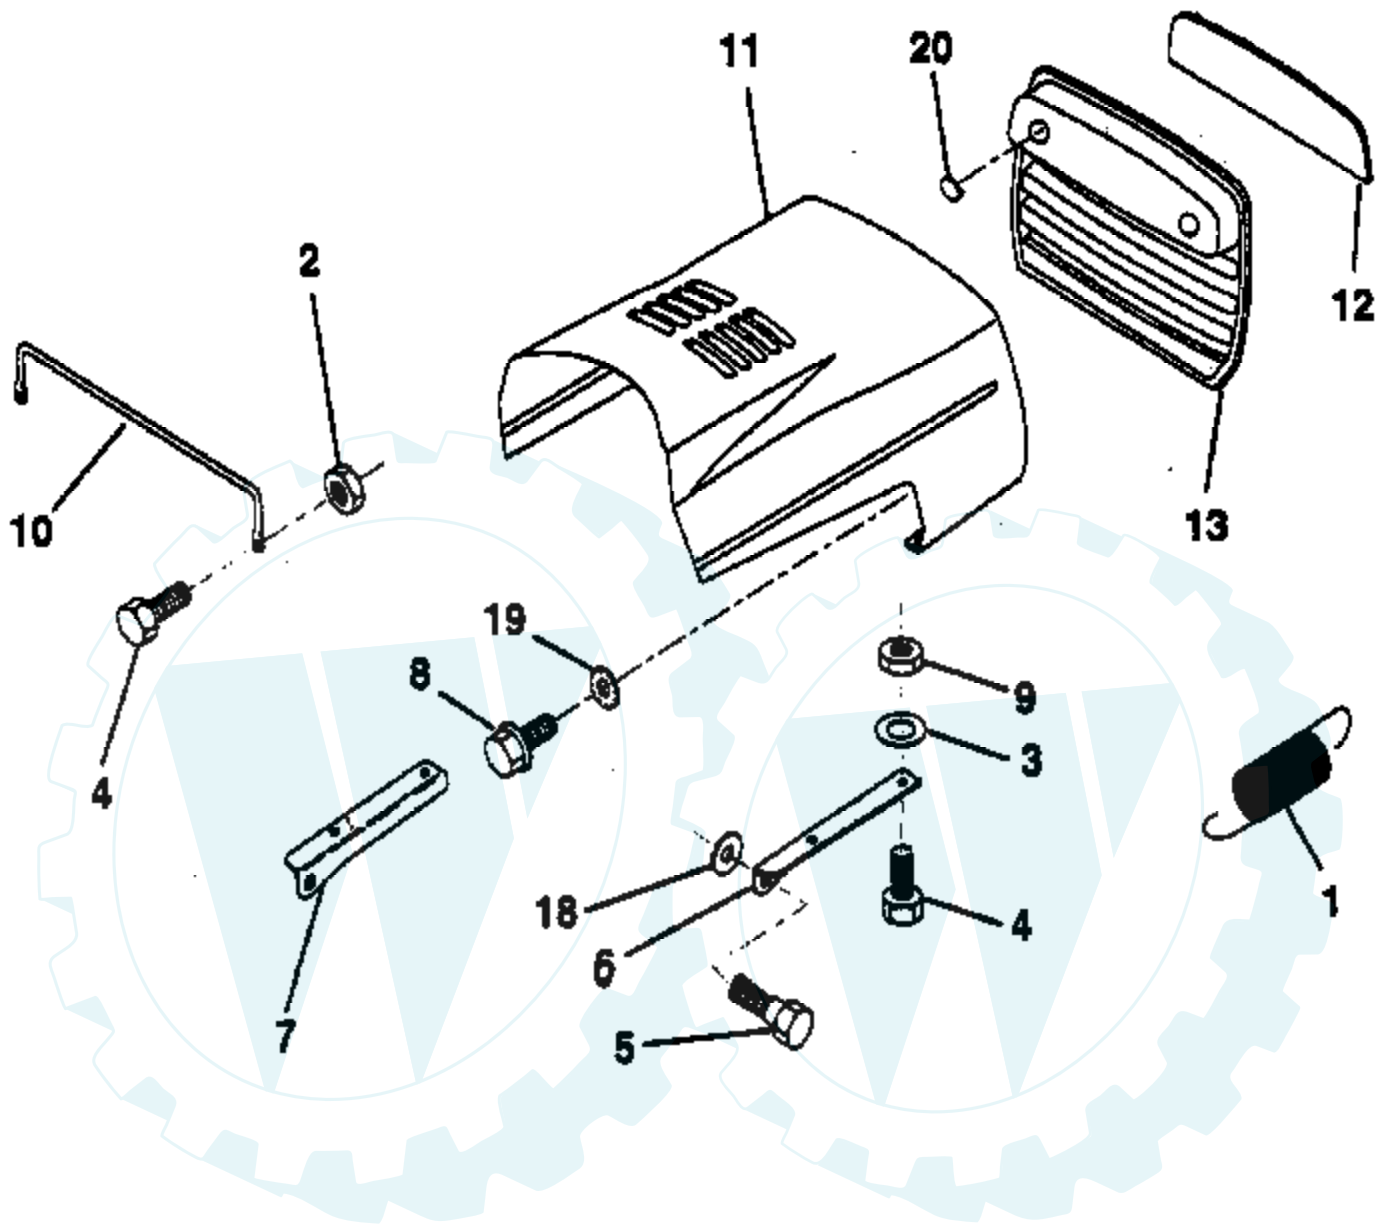

Ref #	Part Number	Qty	Description
1	532124657		Extension, Spring
2	873510400		Nut, Hex, Keps 1/4-20
3	819091416		Washer, 9/32 x 7/8 x 16 Ga.
4	874780412		Bolt, Hex Fin 1/4-20 x 3/4 Gr. 5
5	532126675		Bolt, Shoulder
6	532122549		Bracket, Hood R. H.
7	532122548		Bracket, Hood L.H.
8	817521310		Screw Sltd. Hex Hd W/PL Washer
9	873800400		Nut Lock W/Insert 1/4-20 UNC
10	532123693		Brace, Hood
11	532144647		Hood
12	532122035		Lens Clear Bar
13	532127029		Grille
18	819111116		Washer 11/32 x 11/16 x 16 Ga.
19	811030400		Washer Lock 1/4 Int/Ext Tooth
20	532131319		Plug, Socket Light