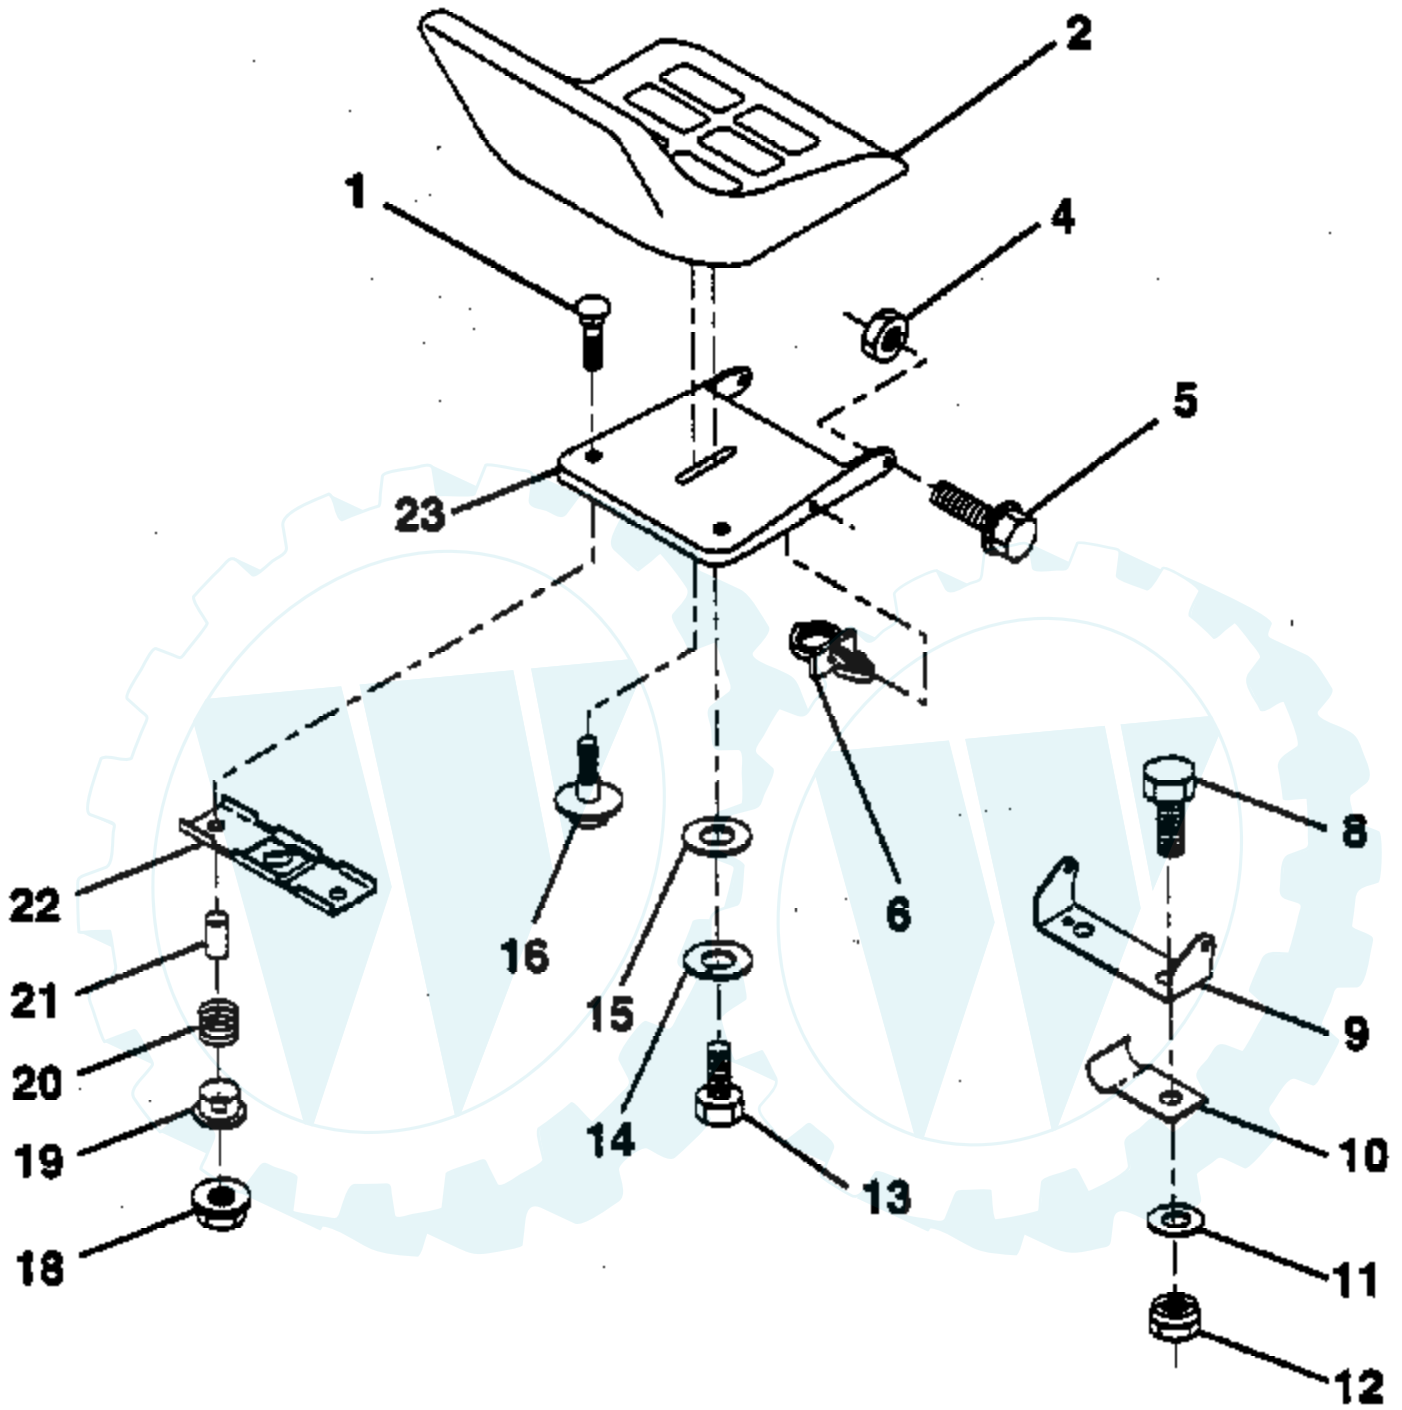

Ref #	Part Number	Qty	Description
1	872050411		Bolt, Carriage 1/4-20 x 1-3/8
2	532127427		Seat
4	873800500		Locknut, Hex w/Ins 5/16-18
5	532139888		Bolt, Shoulder 5/16-18 UNC
6	532140407		Clip, Insulated
8	874760616		Bolt, Fin Hex 3/8-16 UNC x 1
9	532140551		Bracket, Pivot Seat
10	532126471		Clip, Insulated
11	819133210		Washer 12/32 x 2 x 10 Ga.
12	873800600		Nut, Lock Hex w/Wsh 3/8-16
13	874780814		Bolt Hex 1/2-13 x 7/8
14	810040800		Washer Lock Hvy. Hlcl Spring 1/2
15	819171912		Washer, 17/32 x 1-3/16 x 12 Ga.
16	532127018		Bolt, Shoulder
18	532123976		Nut, Hex Large Flange Lock
19	532121248		Bushing, Snap
20	532121250		Spring, Compression
21	532134300		Spacer, Split 28 Id. x .88 Lg.
22	532121246		Bracket, Switch, Mounting
23	532140552		Pan, Seat