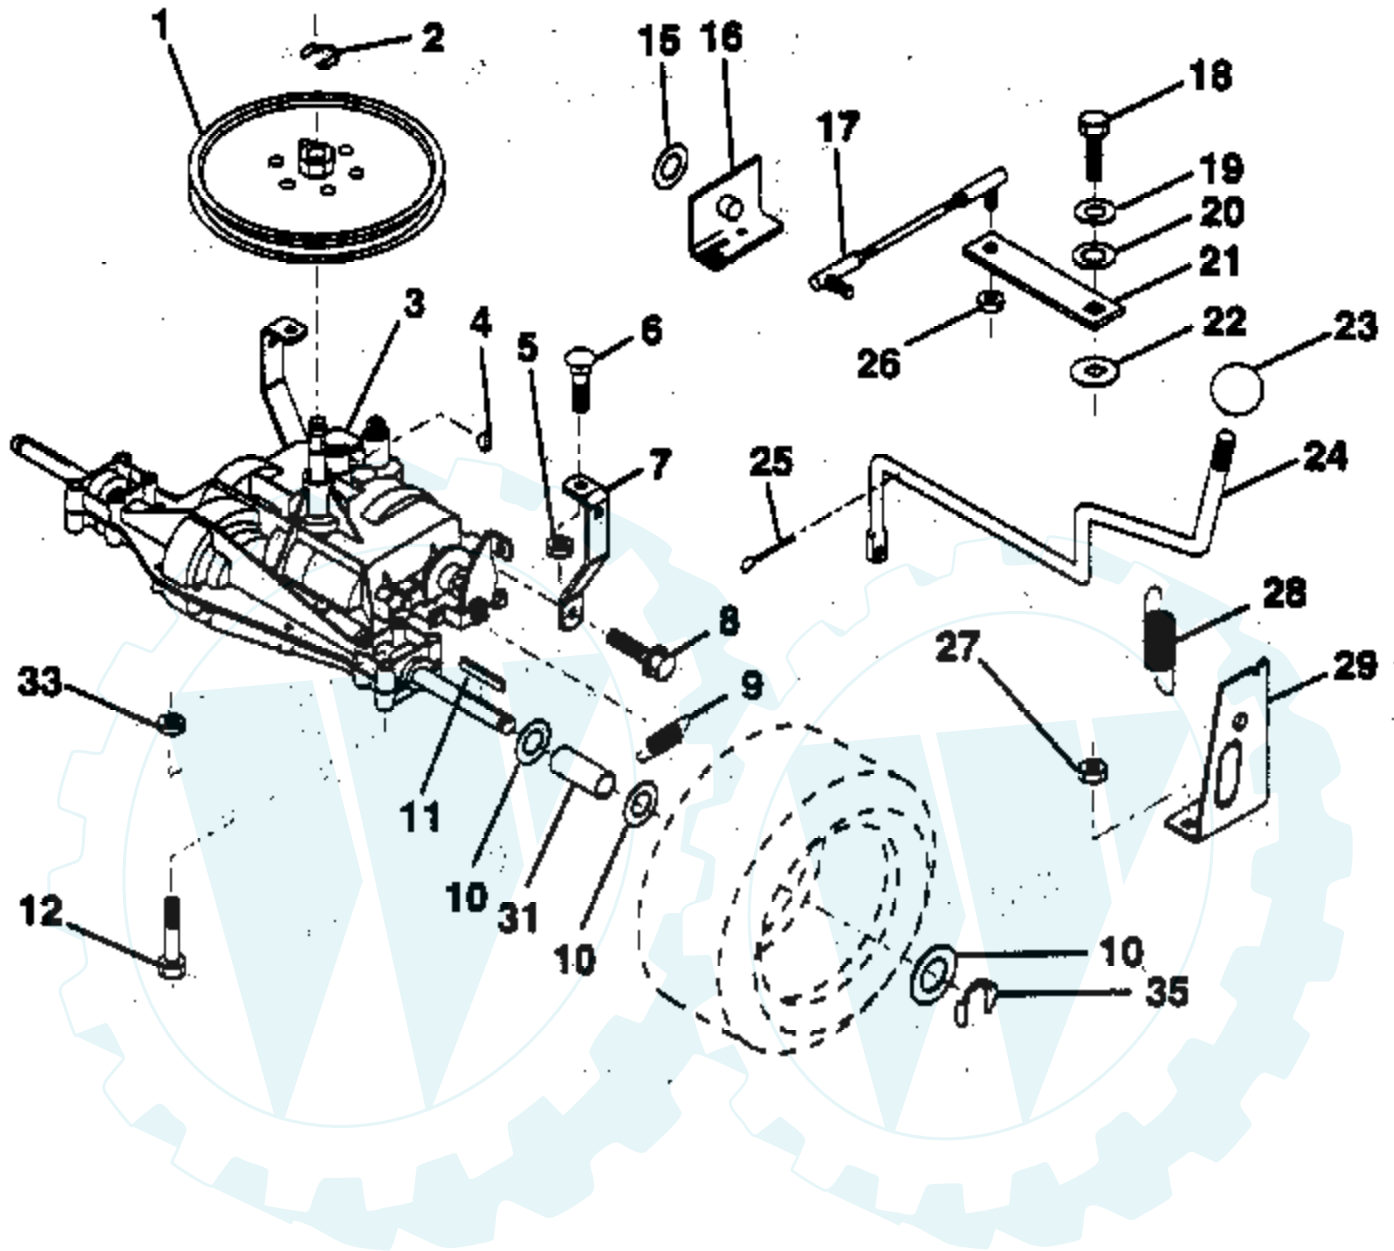

Ref #	Part Number	Qty	Description
1	532123385		Pulley
2	812000028		Ring, Retainer
3	532142602		Transaxle, Dana 5 Spd. Model No. 4360-78
4	532125096		Key, Woodruff #9
5	873800500		Locknut, Hex W/Ins. 5/16-18
6	872140506		Bolt, Carriage 5/16-18 UNC x 3/4
7	532123378		Strap, Torque
8	817490512		Screw 5/16-18 x 3/4
9	532110422		Spring, Brake
10	532121749		Washer 25/32 x 1-1/4 x 16 Ga.
11	532123583		Key, Square
12	874760644		Bolt, Fin Hex 3/8-16 UNC 2-3/4
15	819171616		Washer 17/32 x 1 x 16 Ga.
16	532124600		Support Handle Shift LH
17	532123632		Link, Shift
18	871040412		Bolt, Fin Hex 1/4-28 UNF x 3/4 Gr. 8
19	810040400		Washer, Lock 1/4
20	819091210		Washer 9/32 x 3/4 x 10 Ga.
21	532123484		Arm, Shift
22	532105701		Washer, Shift Plate
23	532106933		Knob, Rd 1/2-13
24	532128215		Rod Shift
25	876020416		Pin, Cotter 1/8 x 1
26	873810500		Locknut 5/16-24 UNF
27	873510500		Nut, Keps 5/16-18
28	532128085		Extension, Spring
29	532128084		Support Handle Shift RH
31	532109502		Spacer Axle
33	873800600		Locknut Hex W/Wsh 3/8-16
35	812000001		E-Ring