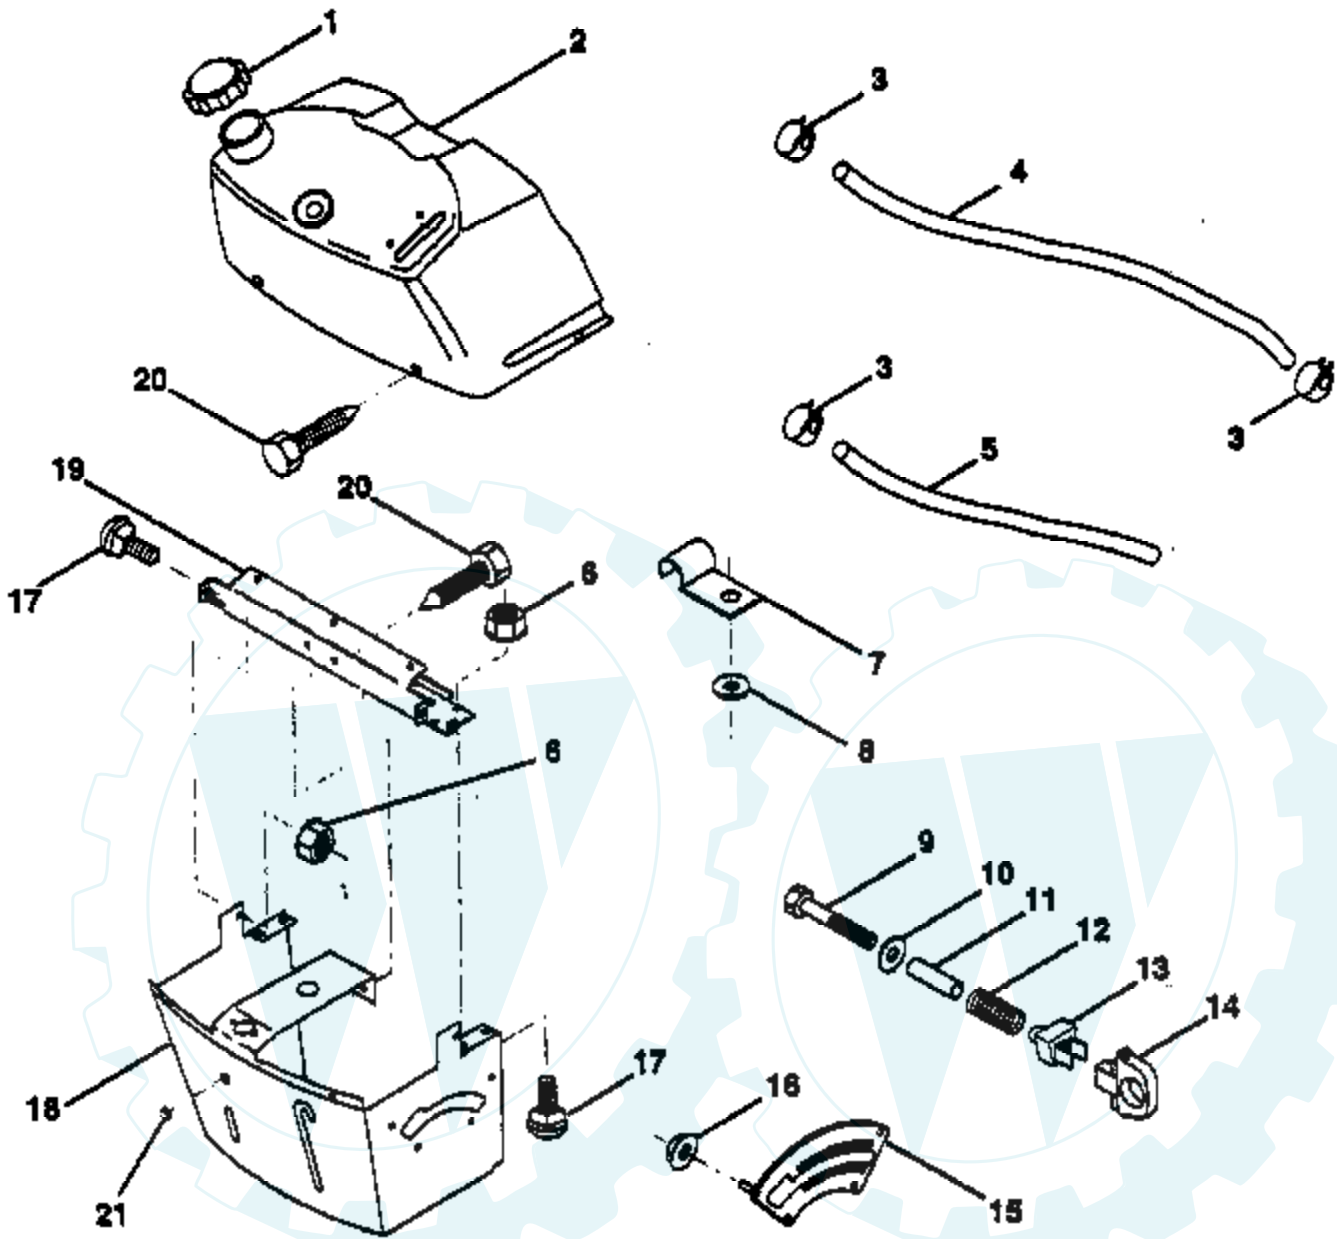

Ref #	Part Number	Qty	Description
56	532105941		Ring, Retaining
57	532110071		Gear, Spur, 32 Teeth
58	532120952		Shaft, Cross
59	532110082		Gear, Miter, 15 Teeth
60	532123908		Axle, R.H.
61	532142680		Housing, Lower
62	532120961		Puck, Friction
63	532007294		Disc, Brake
64	532108989		Spacer
65	532120953		Jaw, Brake
66	532120954		Pin, Dowel
67	532134799		Screw, Self-Tapping, Large 5/16-18 x 2.25
68	532138244		Lever, Actuating
69	532108996		Washer, Plain .321 x 1.00 x .055
70	532120956		Bracket, Anti-Rotation
71	873810500		Locknut 5/16-24
72	532106596		Screw, Self-Tapping, Large 5/16-18 x 1.44
73	532120416		Grease

Ref #	Part Number	Qty	Description
1	532141523		Cap, Fuel
2	532138393		Assembly, Dash & Fuel Tank
3	532123487		Clamp, Hose
4	532008544		Line, Fuel
5	532008548		Line, Fuel
6	873510400		Nut, Hex, Keps 1/4-20
7	532124996		Clip, Fuel Line
8	819091216		Washer 9/32 x 3/4 x 16 Ga.
9	874760428		Bolt, Hex, Fin 1/4-20 x 1-3/4
10	819091413		Washer 11/32 x 11/16 x 16 Ga.
11	532121249		Spacer, Split
12	532003720		Spring
13	532126450		Clip, Height Adjustment
14	532126115		Knob, Height Stop
15	532122023		Adjustment, Quadrant Height
16	532124346		Nut, Self-Threading 3/16-18
17	872110404		Bolt, Carriage 1/4-20 x 1/2 Gr. 5
18	532130745		Support Assembly, Dash
19	532134744		Brace, Cross
20	817060408		Screw, Self-Tapping 1/4-20 x 1/2
21	532134014		Plug Dome Black