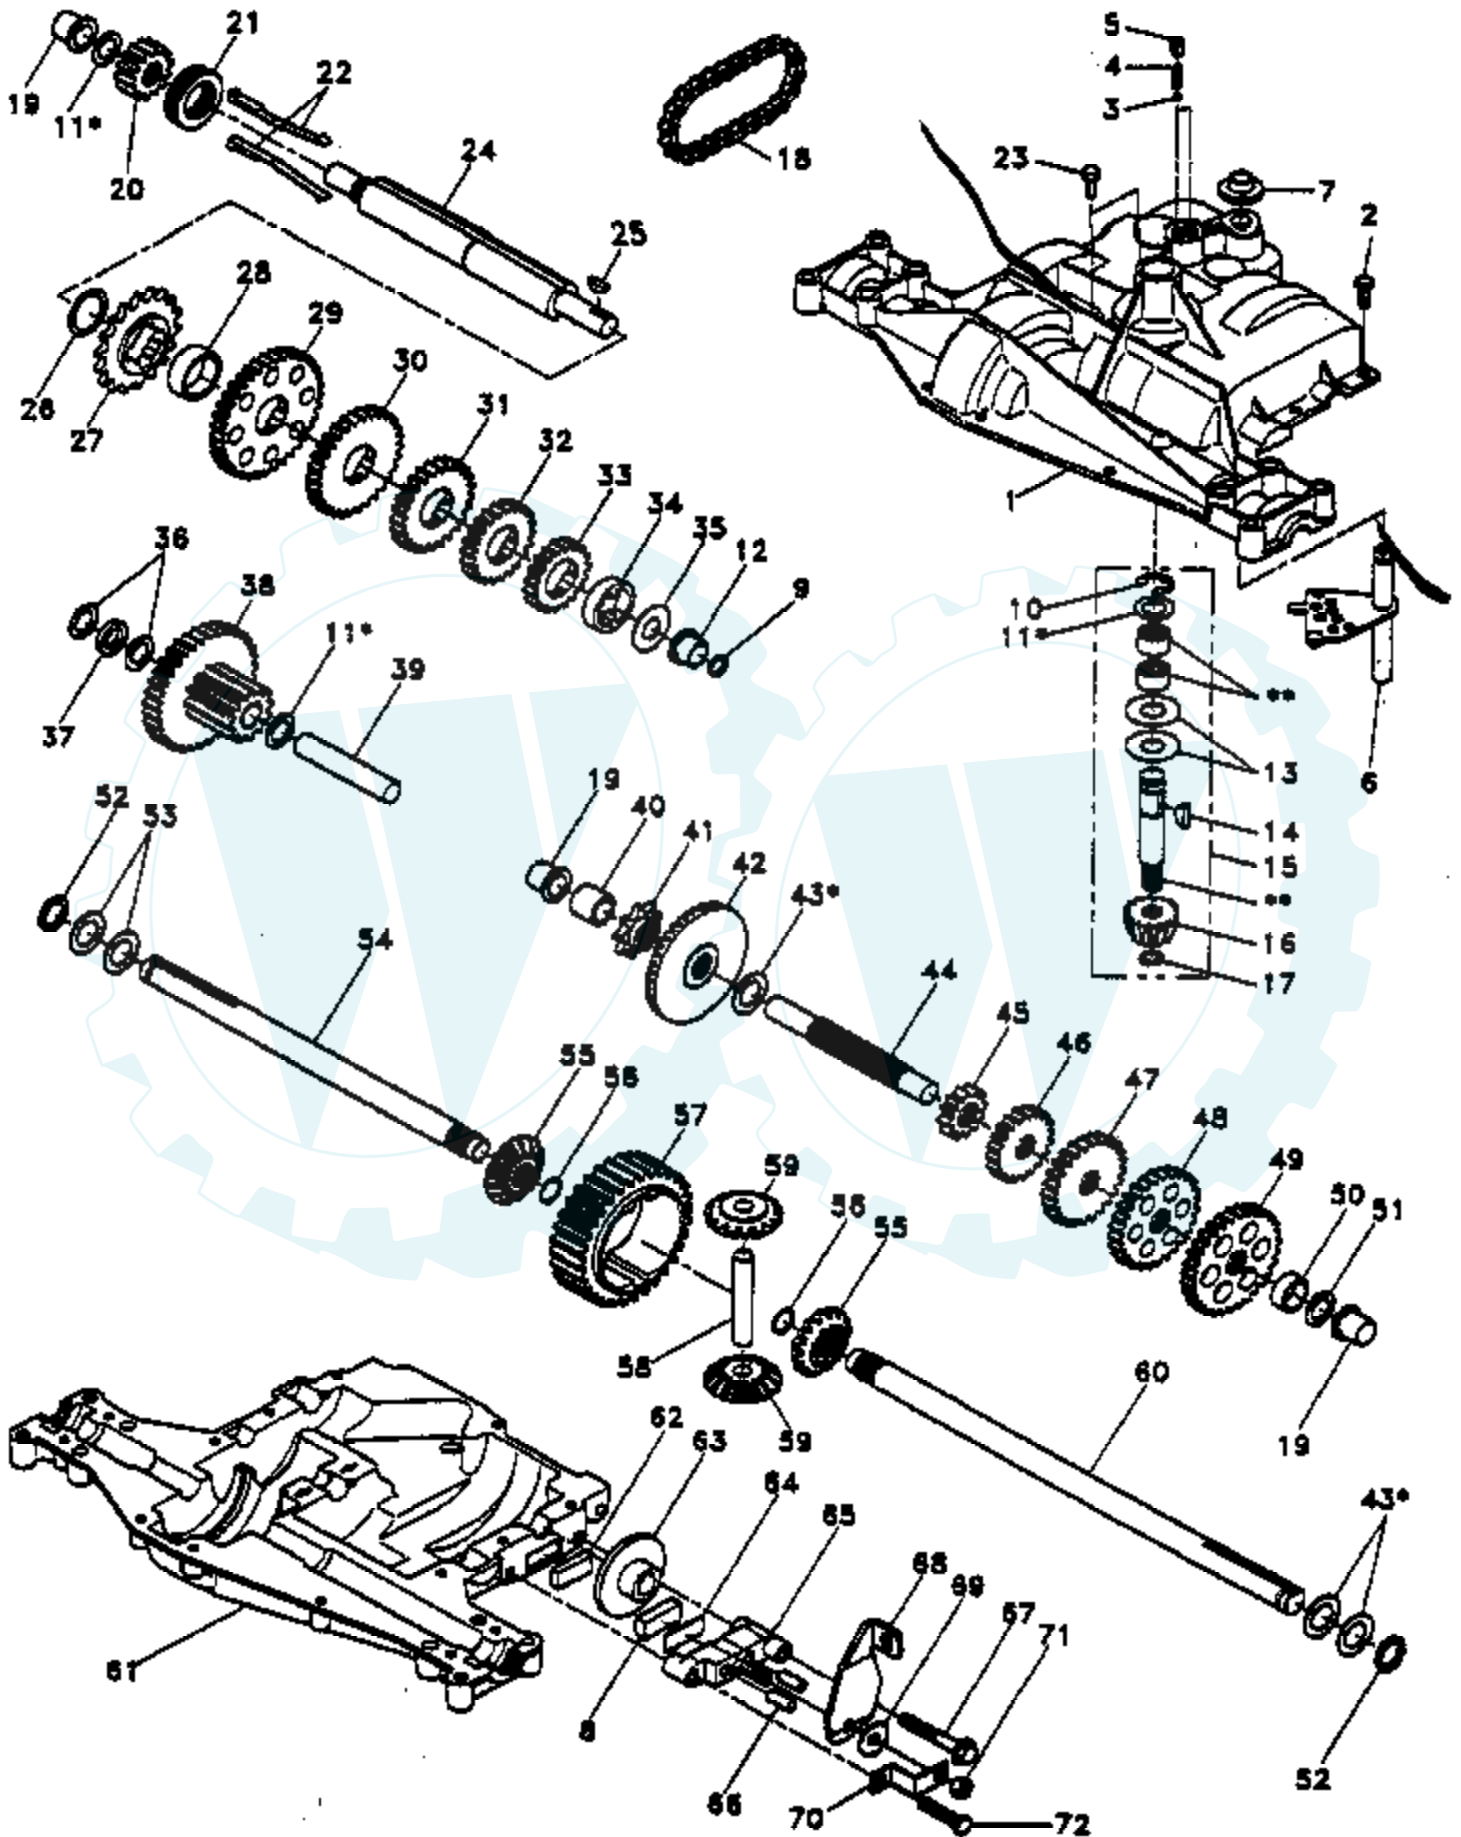

Ref #	Part Number	Qty	Description
1	532142671		Housing, Upper
2	532002274		Screw, Self-Tapping, Large 1/4-20 x .734
3	532134400		Ball, Detent
4	532105904		Spring, Detent
5	532105905		Screw, Set
6	532138235		Kit, Shifter Assembly
7	532134399		Boot, Shifter
8	532120951		Puck, Friction
9	532143051		Seal, Oil
10	532142672		Ring, Retaining
11	532134793		Assembly, Kit, Shim .625 Shaft Use in combinations to maintain proper clearances.
12	532143051		Bearing, Flange
13	532120415		Washer, Plain .632 x 1.38 x .046
14	532142674		Key, Woodruff, #9
15	532138234		Assembly, Kit, Input Shaft
16	532110078		Pinion, Bevel, 14 Teeth
17	532105909		Ring, Retaining
18	532105910		Chain, 24 Pitches
19	532105911		Bearing, Flange
20	532142675		Gear, Spur, 14 Teeth
21	532138246		Collar, Clutch
22	532138236		Assembly, Kit, Clutch Keys
23	532134791		Screw, Self-Tapping, with Sealer
24	532142676		Shaft, Intermediate
25	532002244		Key, Woodruff, #61
26	532105916		Ring, Retaining
27	532120470		Sprocket, 18 Teeth
28	532110070		Spacer
29	532142677		Gear, Spur, 37 Teeth
30	532120405		Gear, Spur, 30 Teeth
31	532108980		Gear, Spur, 25 Teeth
32	532120406		Gear, Spur, 22 Teeth
33	532134796		Gear, Spur, 19 Teeth
34	532134797		Spacer 1.133 x 1.50 x .375
35	532105925		Washer, Plain .640 x 1.37 x .061
36	532002232		Washer, Plain .632 x 1.00 x .026
37	532108978		Spacer .630 x 1.00 x .169
38	532110079		Assy, Gear, Combination of 12 & 35 Teeth
39	532124639		Shaft, Idler
40	532120472		Spacer .635 x .875 x .755
41	532105928		Sprocket, 9 Teeth
42	532110084		Gear, Bevel, 42 Teeth
43	532134394		Assembly, Kit, Shim .750 Shaft Use in combinations to maintain proper clearances.
44	532120473		Shaft, Drive
45	532142678		Gear, Spur, 12 Teeth
46	532120407		Gear, Spur, 20 Teeth
47	532106589		Gear, Spur, 25 Teeth
48	532120408		Gear, Spur, 28 Teeth
49	532105937		Gear, Spur, 31 Teeth
50	532105936		Spacer .781 x 1.00 x .375
51	532002226		Washer, Plain .632 x 1.00 x .060
52	532134401		Washer, Neoprene
53	532002264		Washer, Plain .758 x 1.25 x .031
54	532120474		Axle, I.H.
55	532110081		Gear, Miter, 15 Teeth