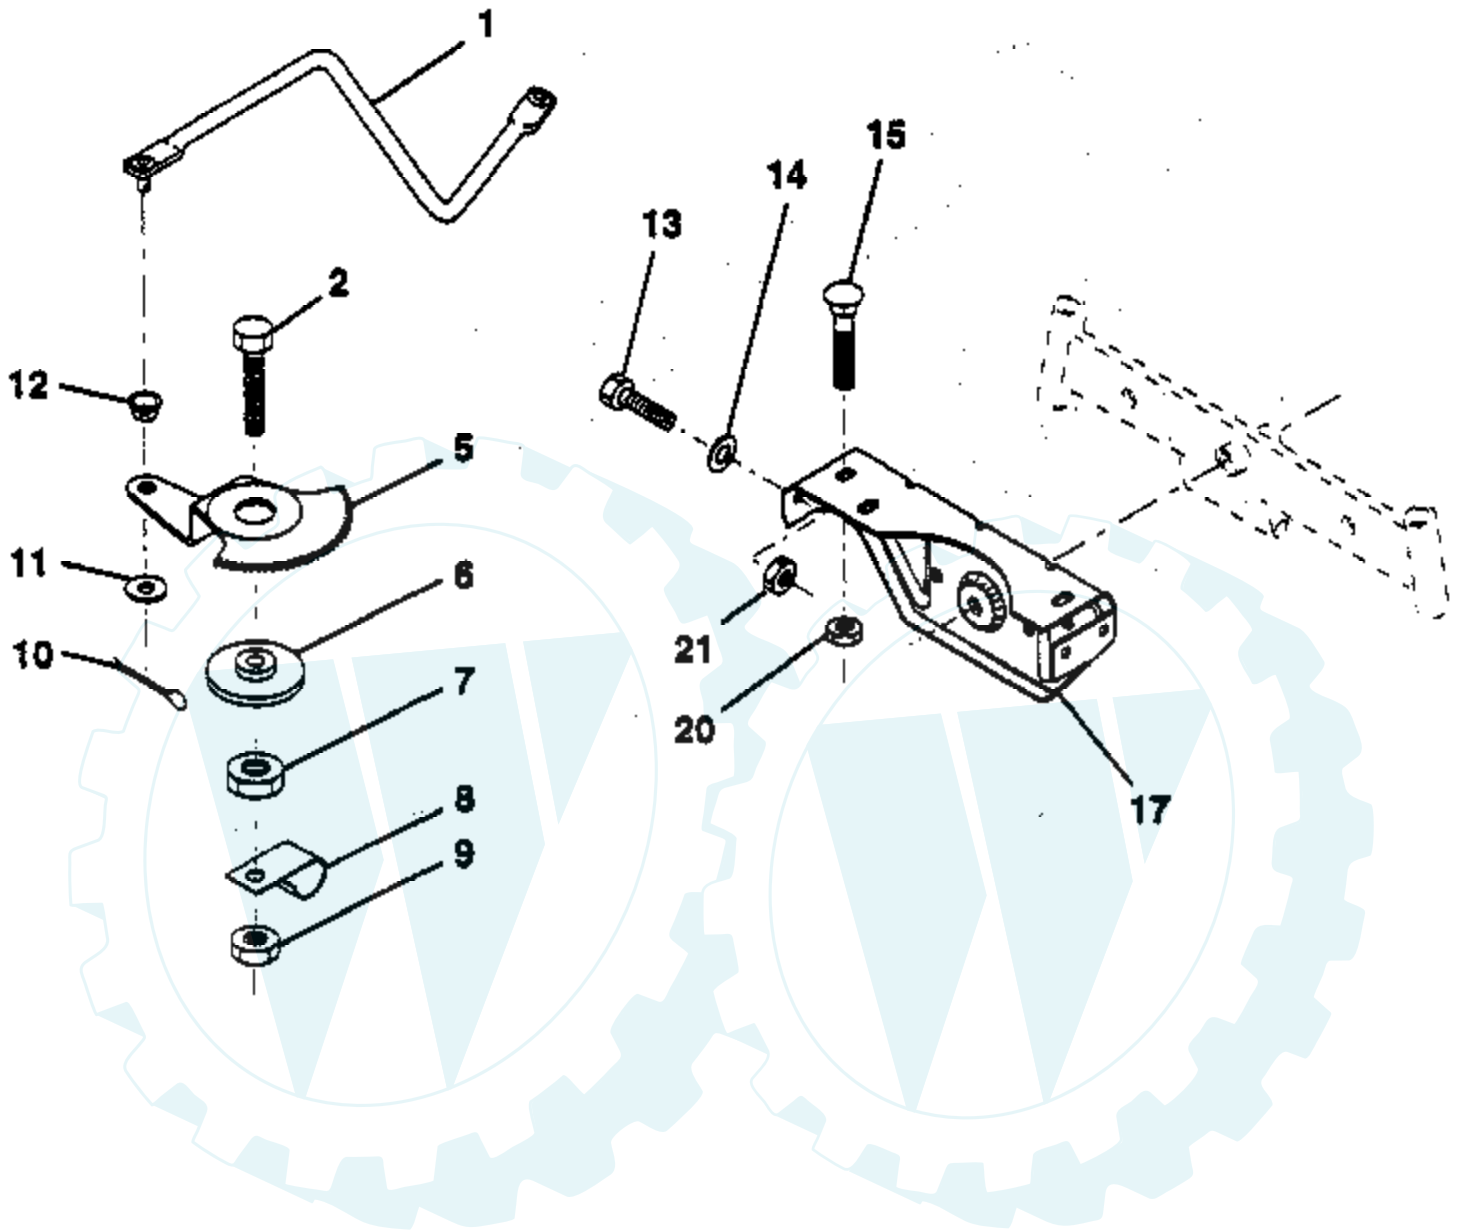

Ref #	Part Number	Qty	Description
1	532132566		Link, Drag
2	874780828		Bolt, Fin Hex 1/2-13 x 1-3/4
5	532121926		Gear, Sector
6	532121927		Bushing
7	873030800		Nut, Heavy Hex Top Lock 1/2-13 UNC
8	532126472		Clip, Insulated
9	873680800		Nut, Crownlock 3/8-16
10	876020412		Pin, Cotter 1/8 x 3/4
11	819131316		Washer, 13/32 x 13/16 x 16 Ga.
12	532126847		Bushing
13	874760512		Bolt, Hex Hd. 5/16-18 UNC x 3/4
14	819111416		Washer 11/32 x 7/8 x 16 Ga.
15	872110606		Bolt, Carriage 3/8-16 UNC x 3/4
17	532137096		Support, Front Axle
20	873800600		Nut, Lock Hex w/Wsh. 3/8-16
21	873800500		Nut, Lock Hex w/Ins. 5/16-18