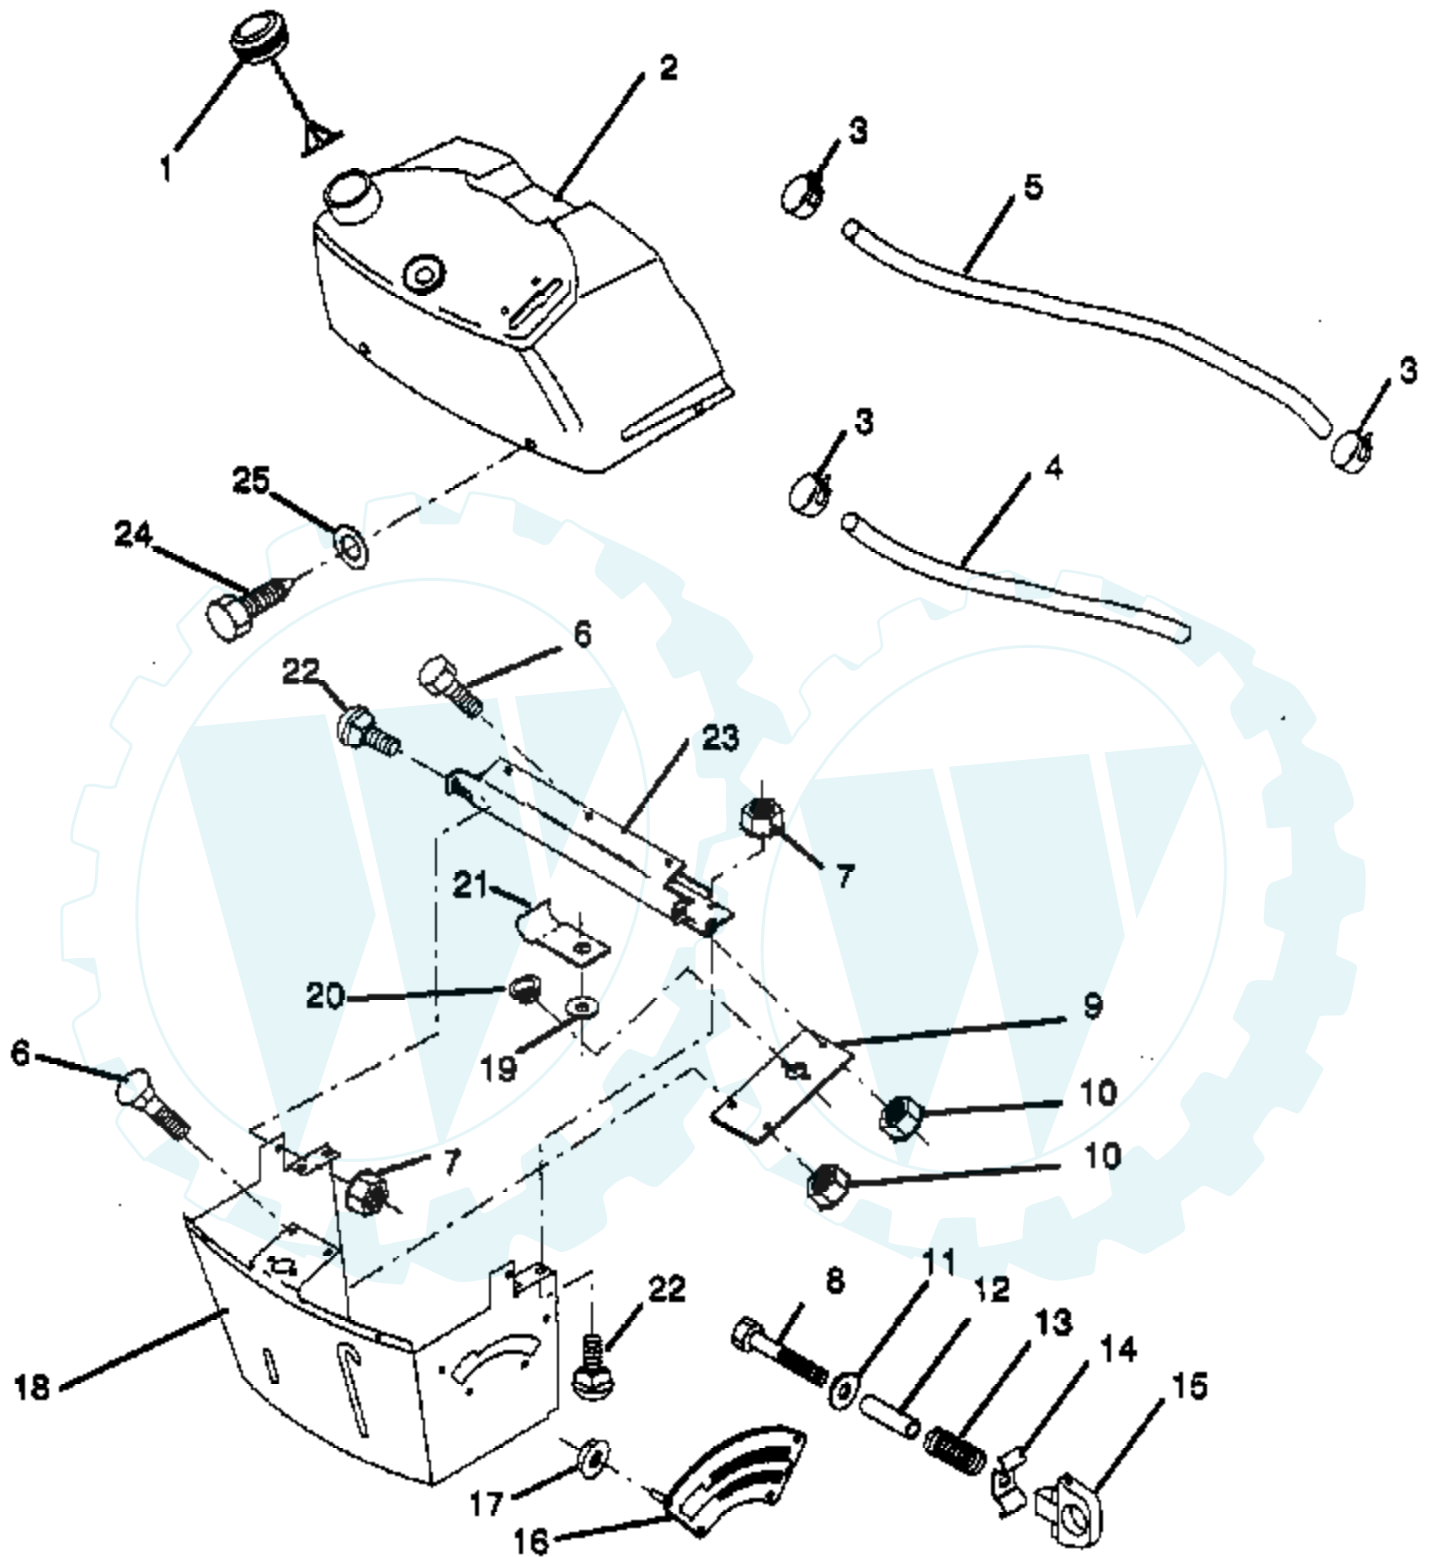

Ref #	Part Number	Qty	Description
1	532123436		Rod, Parking Brake
2	532123437		Bracket, Parking Brake
3	532122504		Bracket, L.H. Clutch Pedal
4	532124872		Cover, Pedal
5	876020312		Pin, Cotter 3/32 x 3/4
6	819131016		Washer, 13/32 x 5/8 x 16 Ga.
7	817490508		Screw Hex Thdrol 5/16-18 x 1/2
8	876020412		Pin, Cotter 3/32 x 3/4
9	819131316		Washer 13/32 x 13/16 x 16 Ga.
10	532128198		Assembly, Clutch/Brake Pedal
11	532123543		Rod, Front Brake
12	819251816		Washer 25/32 x 1 1/8 x 16 Ga.
13	812000034		Ring, Clip
14	532126759		Rod, Rear Brake
15	873350600		Nut, Hex Jam 3/8-16 UNC
16	873800600		Locknut, Hex w/Washer Insert 3/8-16 UNC
17	532106888		Spring, Brake Rod
18	819132012		Washer 13/32 x 1 1/4 x 12 Ga.
19	532004921		Spring, Retainer
20	873930600		Nut, Centerlock 3/8-16 UNC
21	873680600		Nut, Crownlock 3/8-16 UNC
22	532106204		Trunnion, Lift
23	532123672		Link, Threaded
24	532123641		Assembly, Brake Pivot Arm
25	532121978		Bracket, Lift Shaft
26	532123394		Rod, Clutch
27	872110506		Bolt, Carriage 5/16-18 UNC x 3/4
28	873510500		Nut, Keps 5/16-18 UNC
29	532123547		Assembly, Rear Mower Lift
30	532071673		Cap, Plunger

Ref #	Part Number	Qty	Description
1	532122015		Cap, Fuel
2	532123986		Assembly, Dash & Fuel Tank
3	532123487		Clamp, Hose
4	532008548		Line, Fuel
5	532008544		Line, Fuel
6	874780412		Bolt, Hex, 1/4-20 x 3/4
7	873510400		Nut, Hex Keps 1/4-20
8	874760432		Bolt, Fin. Hex 1/4-20 x 2
9	532130051		Plate, Support
10	873690400		Nut, Lock 1/4-20
11	819111116		Washer, 11/32 x 11/16 x 16
12	532123494		Spacer, Split
13	532124874		Spring
14	532123493		Knob, Height Retainer
15	532126115		Knob, Height Stop
16	532122023		Adjustment, Quadrant Height
17	532124346		Nut, Self Thread 3/16-18
18	532121789		Support, Dash
19	819091216		Washer 9/32 x 3/4 x 16 Ga.
20	532110436		Grommet, Split
21	532124996		Clip, Fuel line
22	872110404		Bolt, Carriage 1/4-20 x 1/2 Gr.5
23	532122016		Brace, Cross
24	532130052		Screw, Self Tapping 1/4-20 x 1/2
25	819090816		Washer 9/32x1/2 x 16 Ga.