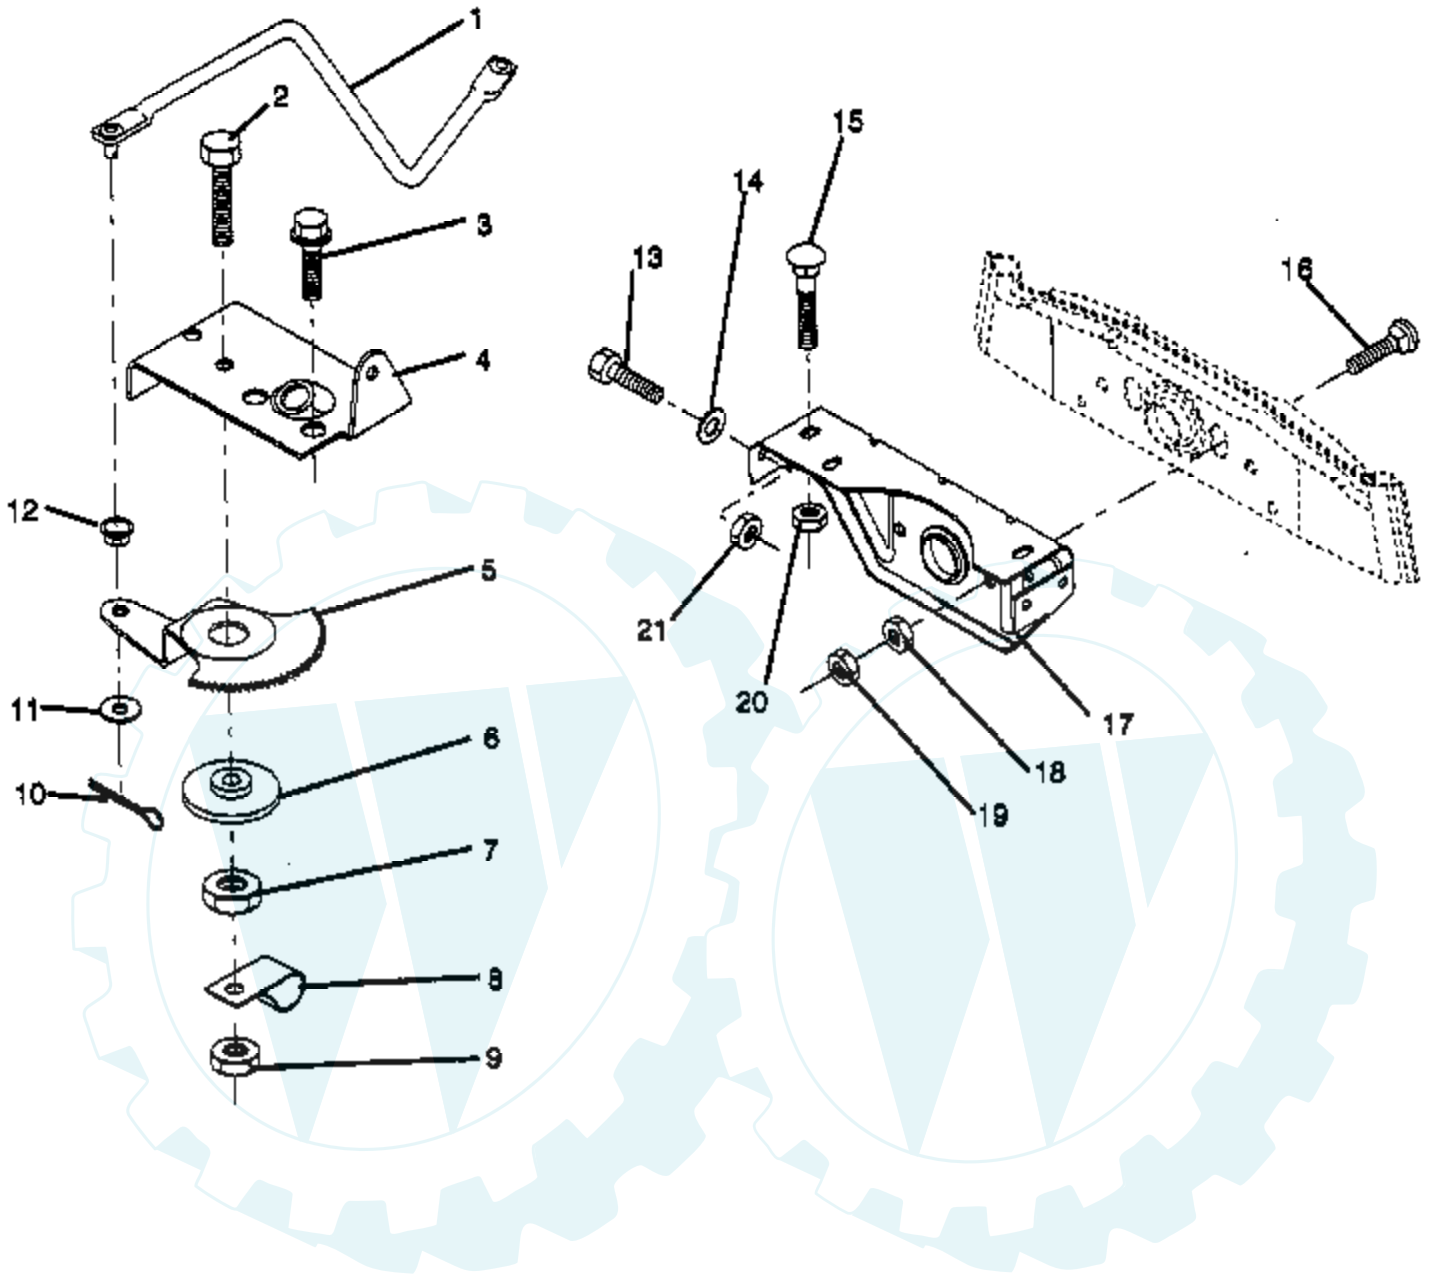

Ref #	Part Number	Qty	Description
1	532124093		Link, Drag
2	874780828		Bolt, Fin. Hex 1/2-13 x 1 3/4
3	817490508		Screw Hex Thrdrol 5/16-18 x 1/2
4	532121925		Plate, Steering Support
5	532121926		Gear, Sector
6	532121927		Bushing
7	873030800		Nut, Heavy Hex Top Lock 1/2-13 UNC
8	532126472		Clip, Insulated
9	873680800		Nut, Crownlock 3/8-16
10	876020412		Pin, Cotter 1/8 x 3/4
11	819131316		Washer, 13/32 x 13/16 x 16 Ga.
12	532126847		Bushing
13	874760512		Bolt, Hex Hd. 5/16-18 UNC x 3/4
14	819111416		Washer 11/32 x 7/8 x 16 Ga.
15	872110606		Bolt, Carriage 3/8-16 UNC x 3/4
16	872140622		Bolt, Carriage
17	532121912		Support, Front Axle
18	873220600		Nut, Fin. Hex 3/8-16 UNC
19	873930600		Nut, Centerlock 3/8-16 UNC
20	873680600		Nut, Crownlock 3/8-16 UNC
21	873680500		Nut, Crownlock 5/16-18