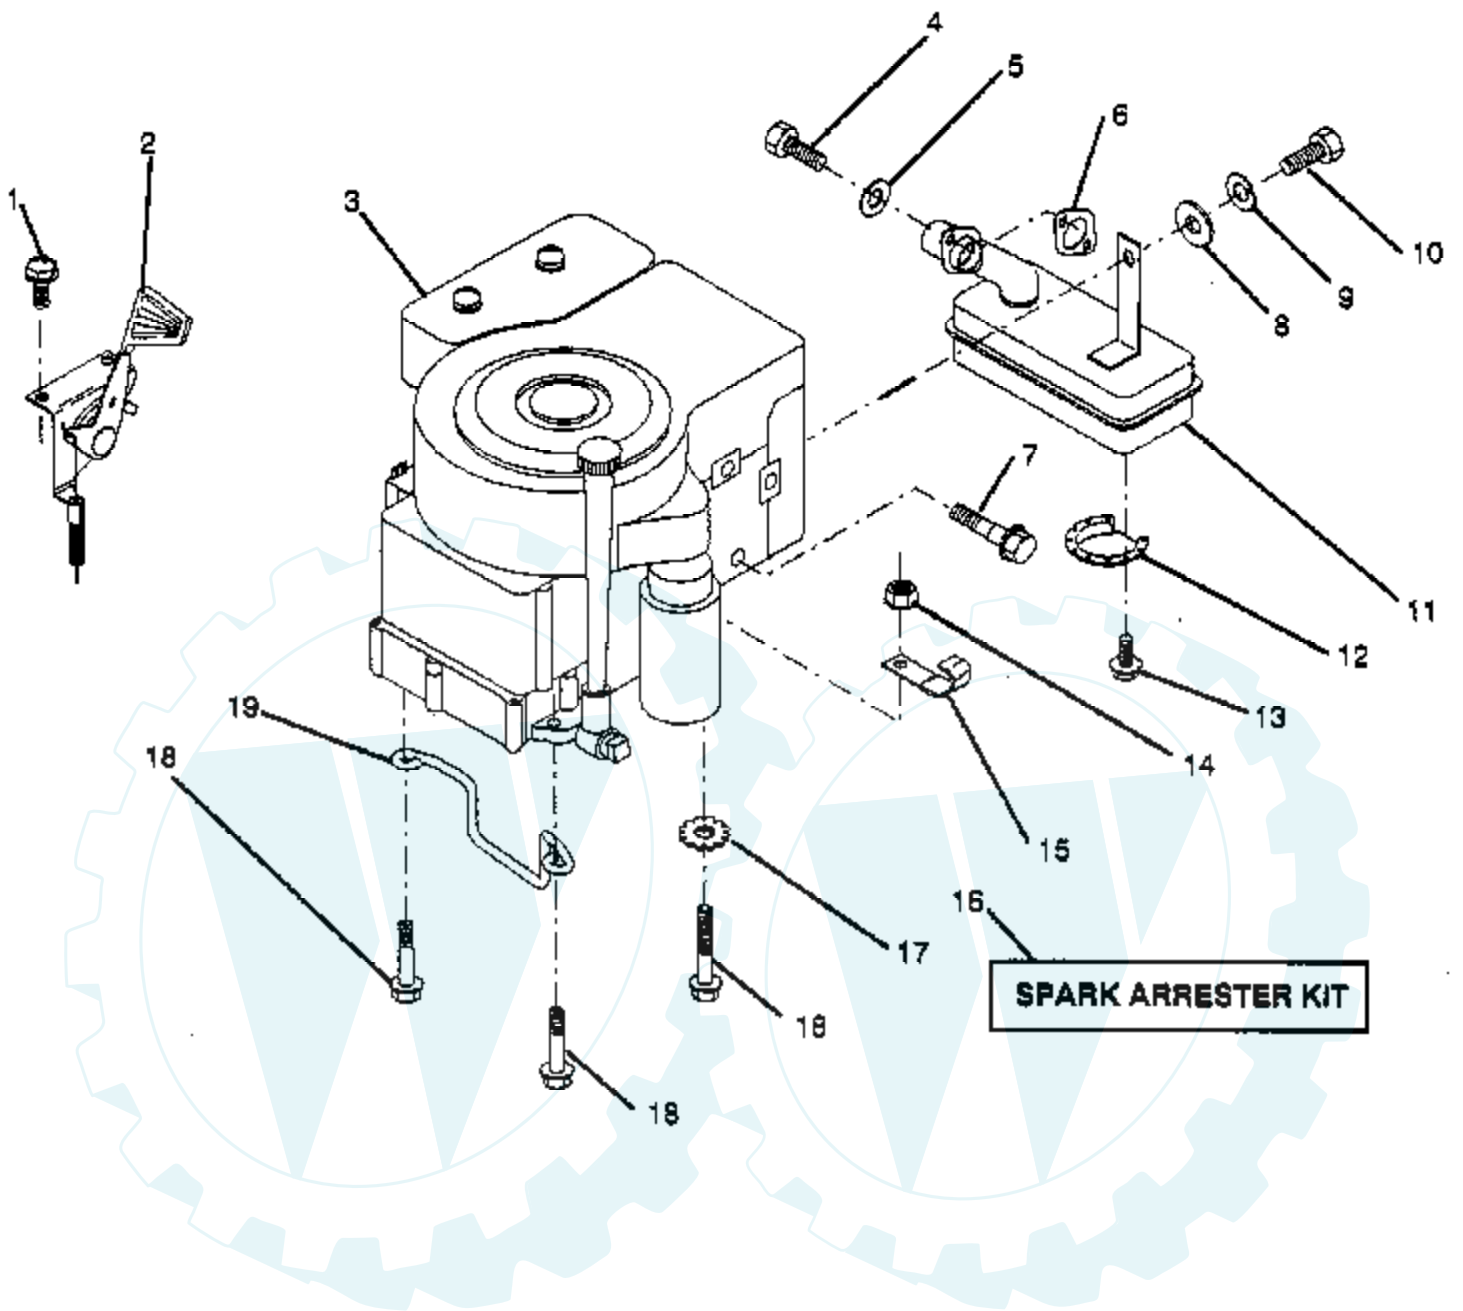

Ref #	Part Number	Qty	Description
1	817720408		Screw, Hex Thd. Cut 1/4-20 x 1/2
2	532122014		Control, Throttle
3	532124101		Engine, Briggs and Stratton
4	871070512		Screw, Hex Hd. Cap 5/16-18 x 3/4
5	810040500		Washer, Lock Heavy Helical Spring 5/16
6	532125593		Gasket, Exhaust
7	532121094		Bolt, Shoulder 5/16
8	819101216		Washer, 5/16 x 3/4 x 16 Ga.
9	810040400		Washer, Lock Heavy Helical Spring 1/4
10	874780412		Bolt, Hex Fin. 1/4-20 UNC x 1-1/4
11	532124097		Muffler
12	532101326		Deflector, Muffler
13	817030808		Screw, Spiderlock Hex Hd. 8 x 1/2 ABTPS
14	873510600		Nut, Keps 3/8-16
15	532124996		Clip, Fuel Line
16	532121851		Arrestor, Spark (optional equipment)
17	811050600		Washer lock, Ext. Tooth 3/8
18	817490624		Screw, Hex Wsh Hd Thdrol 3/8-16 x 2
19	532126636		Keeper, Ground Drive Belt
	532108760		Decal, Engine HP Not Shown.