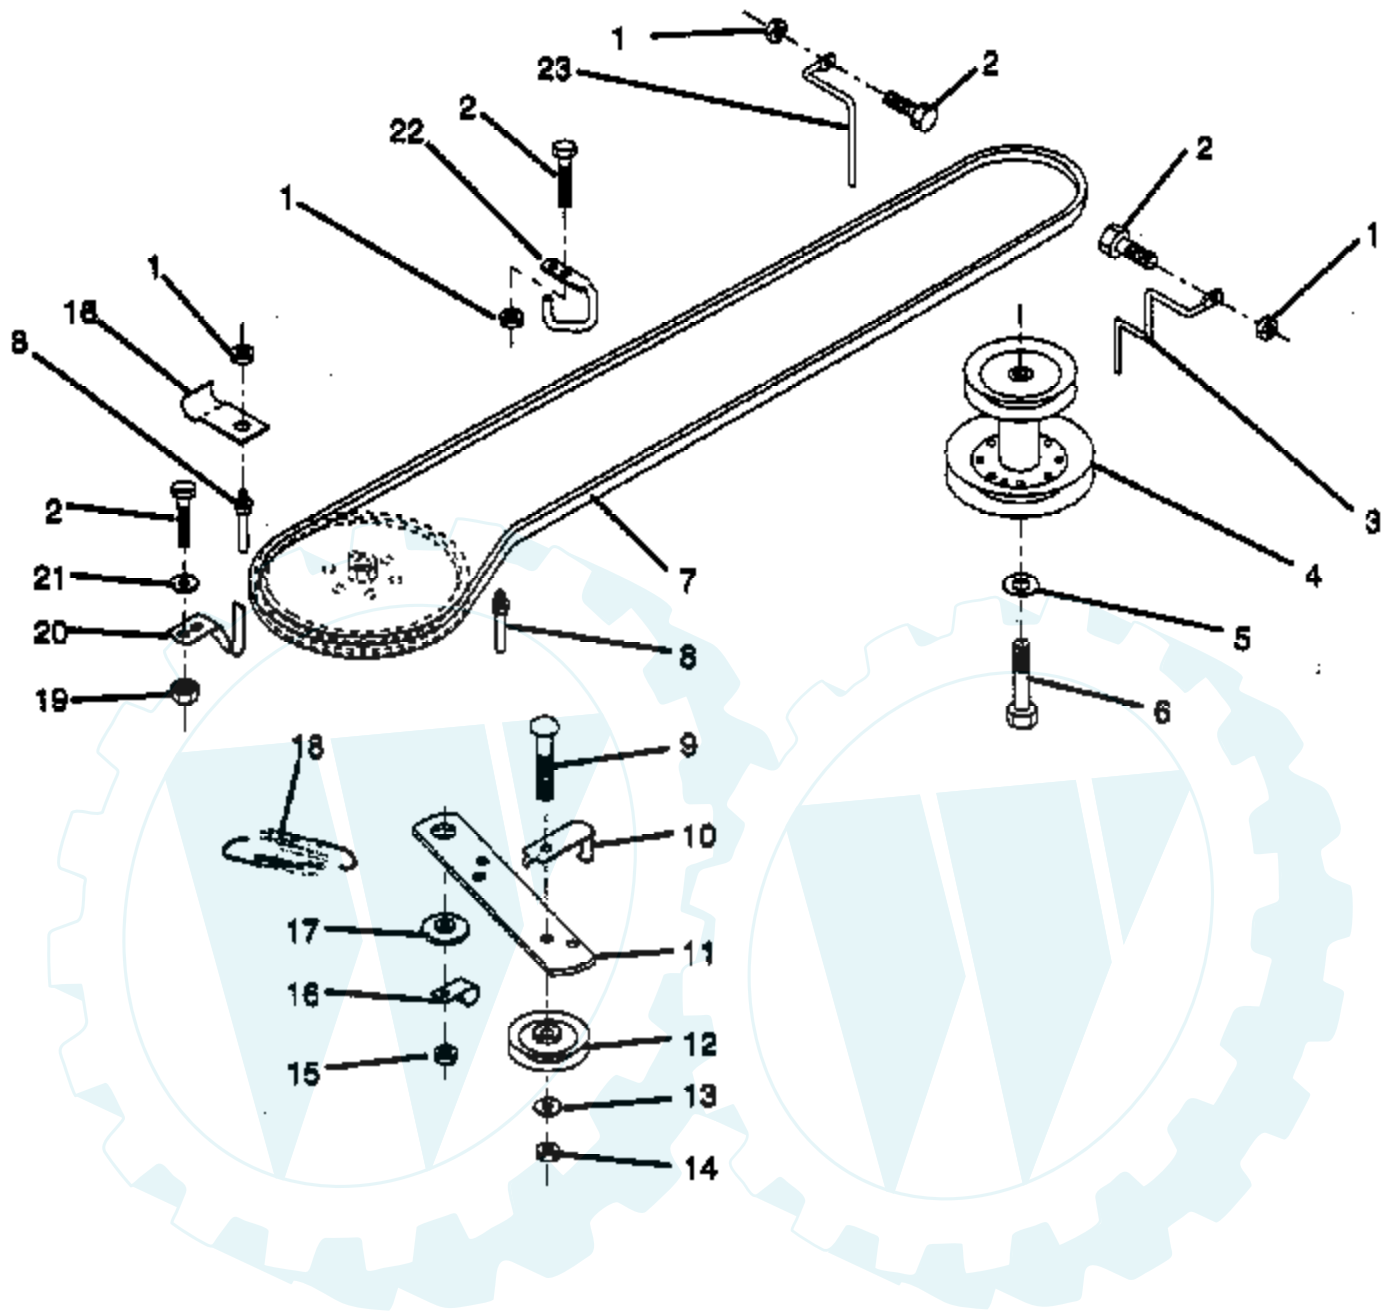

Ref #	Part Number	Qty	Description
1	817720408		Screw, Hex Thd. Cut 1/4-20 x 1/2
2	532122014		Control, Throttle
3	532124101		Engine, Briggs and Stratton
4	871070512		Screw, Hex Hd. Cap 5/16-18 x 3/4
5	810040500		Washer, Lock Heavy Helical Spring 5/16
6	532125593		Gasket, Exhaust
7	532121094		Bolt, Shoulder 5/16
8	819101216		Washer, 5/16 x 3/4 x 16 Ga.
9	810040400		Washer, Lock Heavy Helical Spring 1/4
10	874780412		Bolt, Hex Fin. 1/4-20 UNC x 1-1/4
11	532124097		Muffler
12	532101326		Deflector, Muffler
13	817030808		Screw, Spiderlock Hex Hd. 8 x 1/2 ABTPS
14	873510600		Nut, Keps 3/8-16
15	532124996		Clip, Fuel Line
16	532121851		Arrestor, Spark (optional equipment)
17	811050600		Washer lock, Ext. Tooth 3/8
18	817490624		Screw, Hex Wsh Hd Thdrol 3/8-16 x 2
19	532126636		Keeper, Ground Drive Belt
	532108760		Decal, Engine HP Not Shown.

Ref #	Part Number	Qty	Description
1	532121232		Cap, Spindle
2	812000029		Ring, Clip
3	532121748		Washer 25/32 x 1-5/8 x 16 Ga.
4	532121922		Nyliner
5	532121914		Axle, Front
6	532124931		Bearing, Thrust
7	532121919		Spindle R.H. Asm.
8	532059192		Cap, Valve
9	532065139		Stem, Valve
10	532125095		Rim
11	532124959		Bearing, Flange
12	532059904		Tube
13	532124142		Tire, Front
14	532121749		Washer 25/32 x 1-1/4 x 16 Ga.
15	812000029		Ring, Clip
16	532104757		Cap, Hub
17	532124957		Fitting, Grease
18	876020412		Pin, Cotter 1/8 x 3/4
19	819131316		Washer 13/32 x 13/16 x 16 Ga.
20	532126847		Bushing
21	532121924		Rod, Tie
22	532121916		Spindle, L.H. Asm.
23	873680500		Nut, Crownlock 5/16-18
24	532121915		Bracket, Front Stabilizer Link
25	874760540		Bolt, Hex, Fin. 5/16-18 UNC x 2-1/2