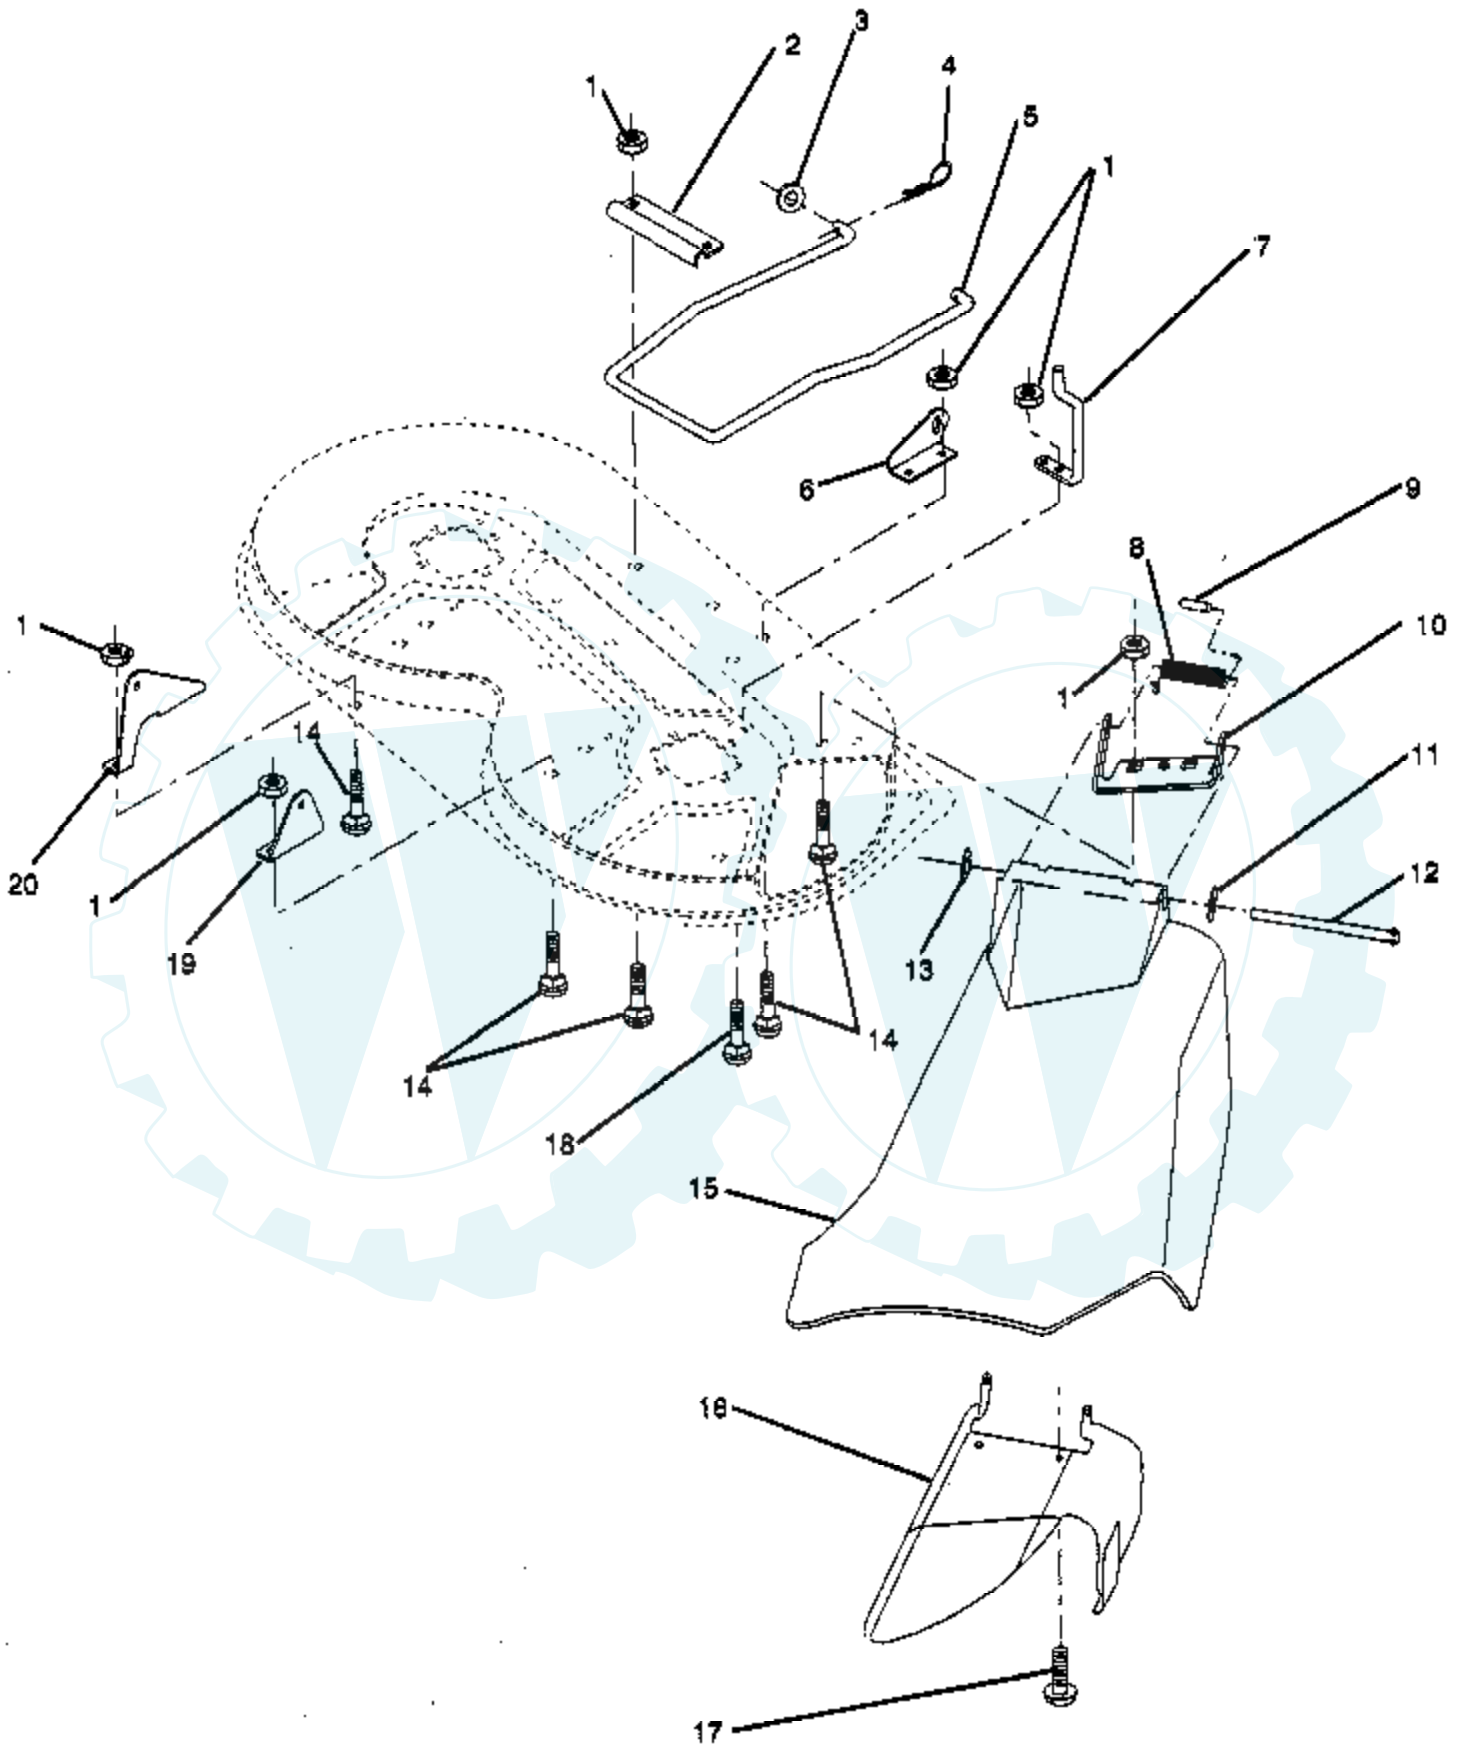

Ref #	Part Number	Qty	Description
1	873680500		Nut Crownlock 5/16-18
2	532122047		Bracket, Stabilizer Link
3	819171713		Washer 17/32 x 1 1/16 x 13 Ga.
4	532004921		Retainer, Spring
5	532124636		Stabilizer, Mower Link
6	532122045		Bracket, R.H. Front Lift
7	532123661		Guide, Front Mandrel R.H. Mower Belt
8	532123713		Spring, Torsion
9	532105304		Cap, Sleeve
10	532126361		Bracket, Deflector
11	819111016		Washer 11/32 x 5/8 x 16 Ga.
12	532121980		Rod, Hinge
13	532110452		Pushnut
14	872140505		Bolt, Carriage 5/16-18 UNC x 5/8
15	532126370		Guard, Discharge
16	532125629		Assembly, Deflector Support
17	817051007		Screw, Pan Hd. PLT-30
18	874760512		Bolt, Hex Head 5/16-18 UNC x 3/4
19	532122043		Bracket, R.H. Rear Lift
20	532122044		Bracket, L.H. Rear Lift
	532109820		Decal, Caution Not Shown.
	532105814		Decal, V-Belt Mower Drive Not Shown.
	532123649		Decal, Warning Not Shown.
	532123658		Decal, Warning Not Shown.
			, Decal, Safety Standard Not Shown.