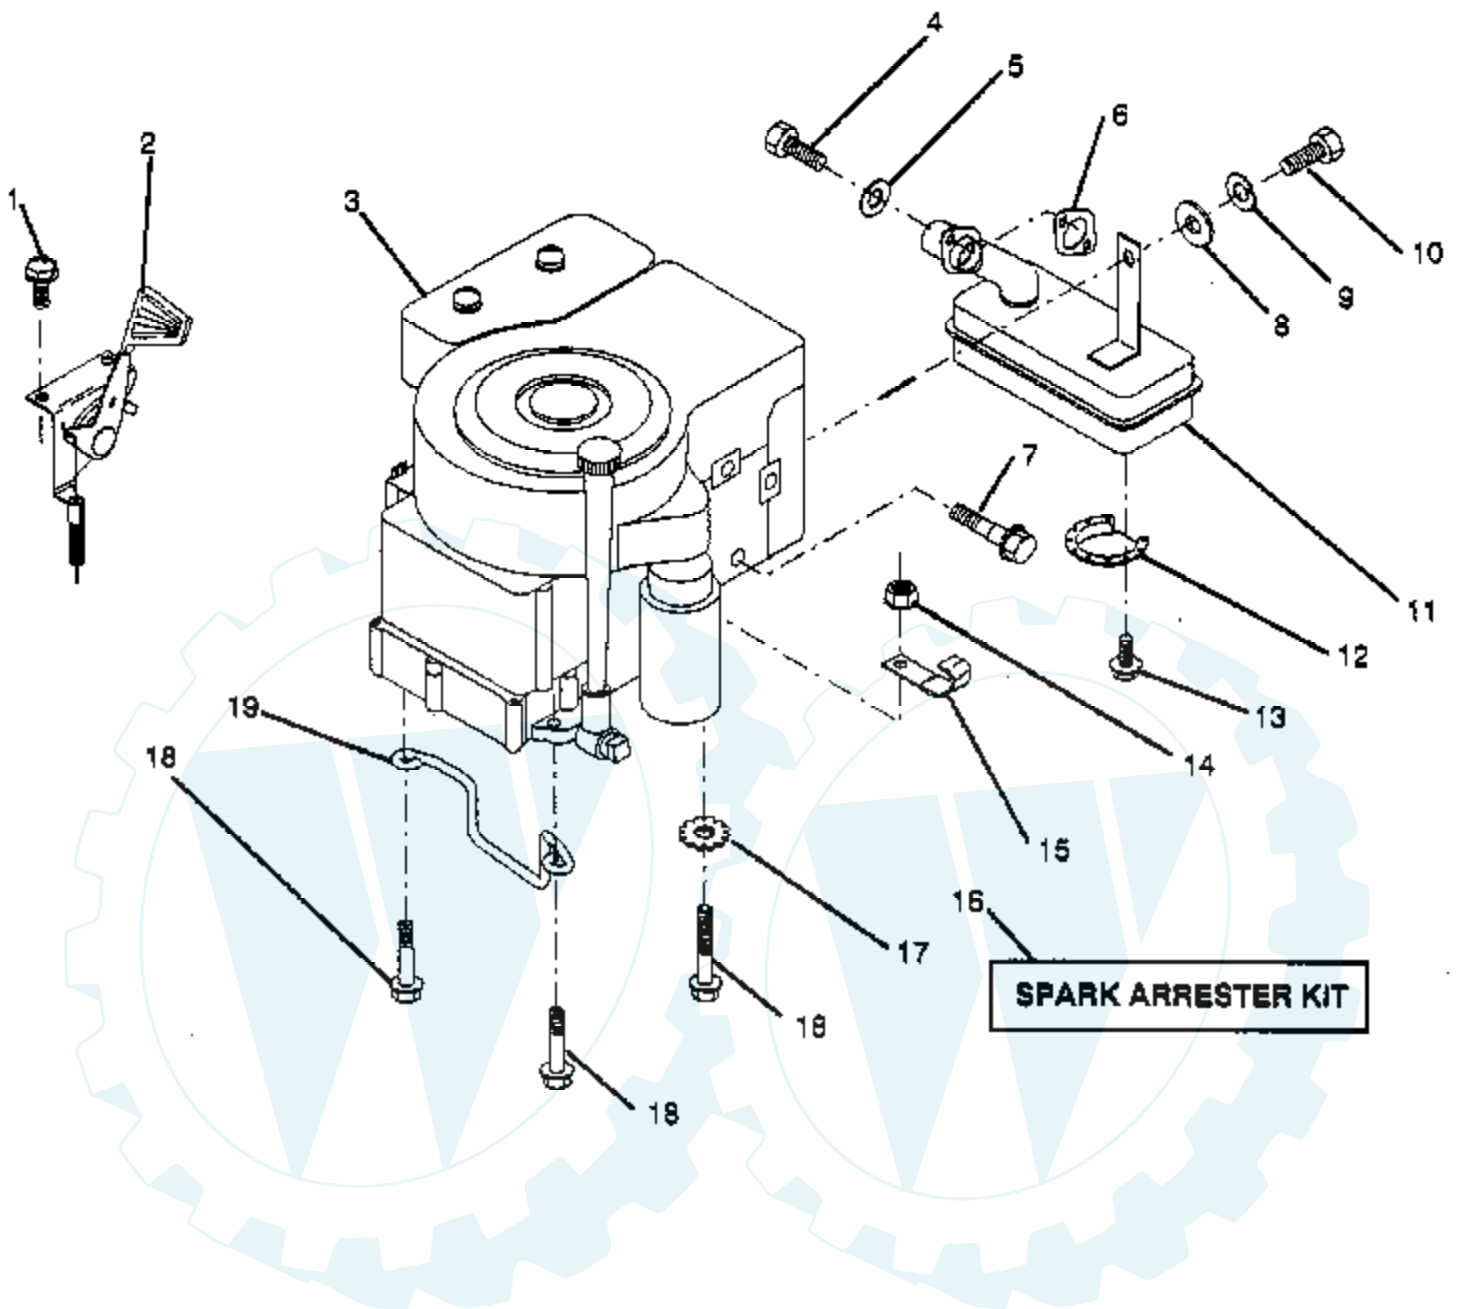

Ref #	Part Number	Qty	Description
1	817720408		Screw, Hex Thd. Cut 1/4-20 x 1/2
2	532122014		Control, Throttle
3	532124101		Engine, Briggs and Stratton
4	871070512		Screw, Hex Hd. Cap 5/16-18 x 3/4
5	810040500		Washer, Lock Heavy Helical Spring 5/16
6	532125593		Gasket, Exhaust
7	532121094		Bolt, Shoulder 5/16
8	819101216		Washer, 5/16 x 3/4 x 16 Ga.
9	810040400		Washer, Lock Heavy Helical Spring 1/4
10	874780412		Bolt, Hex Fin. 1/4-20 UNC x 1-1/4
11	532124097		Muffler
12	532101326		Deflector, Muffler
13	817030808		Screw, Spiderlock Hex Hd. 8 x 1/2 ABTPS
14	873510600		Nut, Keps 3/8-16
15	532124996		Clip, Fuel Line
16	532121851		Arrestor, Spark (optional equipment)
17	811050600		Washer lock, Ext. Tooth 3/8
18	817490624		Screw, Hex Wsh Hd Thdrol 3/8-16 x 2
19	532126636		Keeper, Ground Drive Belt
	532108760		Decal, Engine HP Not Shown.