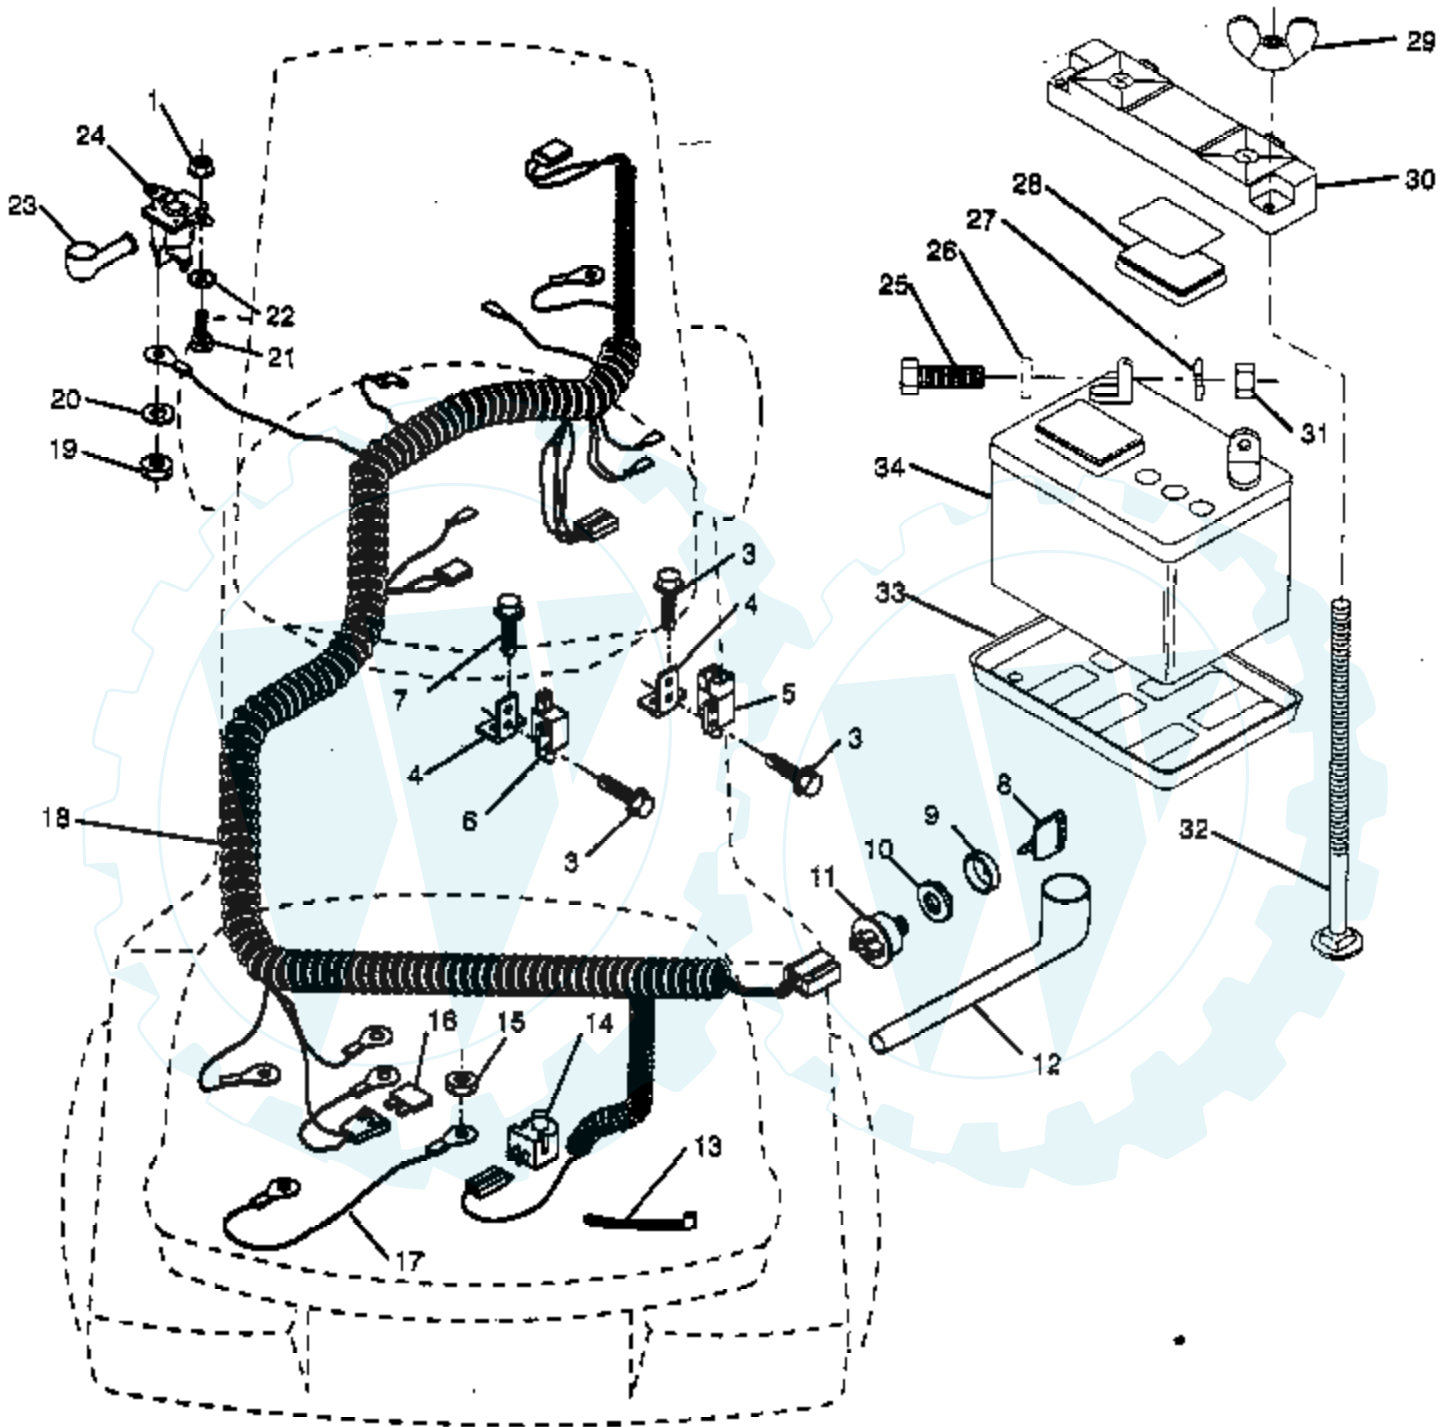

Ref #	Part Number	Qty	Description
1	532123436		Rod, Parking Brake
2	532123437		Bracket, Parking Brake
3	532122504		Bracket, L.H. Clutch Pedal
4	532124872		Cover, Pedal
5	876020312		Pin, Cotter 3/32 x 3/4
6	819131016		Washer, 13/32 x 5/8 x 16 Ga.
7	817490508		Screw Hex Thdrol 5/16-18 x 1/2
8	876020412		Pin, Cotter 3/32 x 3/4
9	819131316		Washer 13/32 x 13/16 x 16 Ga.
10	532128198		Assembly, Clutch/Brake Pedal
11	532123543		Rod, Front Brake
12	819251816		Washer 25/32 x 1 1/8 x 16 Ga.
13	812000034		Ring, Clip
14	532126759		Rod, Rear Brake
15	873350600		Nut, Hex Jam 3/8-16 UNC
16	873800600		Locknut, Hex w/Washer Insert 3/8-16 UNC
17	532106888		Spring, Brake Rod
18	819132012		Washer 13/32 x 1 1/4 x 12 Ga.
19	532004921		Spring, Retainer
20	873930600		Nut, Centerlock 3/8-16 UNC
21	873680600		Nut, Crownlock 3/8-16 UNC
22	532106204		Trunnion, Lift
23	532123672		Link, Threaded
24	532123641		Assembly, Brake Pivot Arm
25	532121978		Bracket, Lift Shaft
26	532123394		Rod, Clutch
27	872110506		Bolt, Carriage 5/16-18 UNC x 3/4
28	873510500		Nut, Keps 5/16-18 UNC
29	532123547		Assembly, Rear Mower Lift
30	532071673		Cap, Plunger

Ref #	Part Number	Qty	Description
1	532122015		Cap, Fuel
2	532123986		Assembly, Dash & Fuel Tank
3	532123487		Clamp, Hose
4	532008548		Line, Fuel
5	532008544		Line, Fuel
6	874780412		Bolt, Hex, 1/4-20 x 3/4
7	873510400		Nut, Hex Keps 1/4-20
8	874760432		Bolt, Fin. Hex 1/4-20 x 2
9	532130051		Plate, Support
10	873690400		Nut, Lock 1/4-20
11	819111116		Washer, 11/32 x 11/16 x 16
12	532123494		Spacer, Split
13	532124874		Spring
14	532123493		Knob, Height Retainer
15	532126115		Knob, Height Stop
16	532122023		Adjustment, Quadrant Height
17	532124346		Nut, Self Thread 3/16-18
18	532121789		Support, Dash
19	819091216		Washer 9/32 x 3/4 x 16 Ga.
20	532110436		Grommet, Split
21	532124996		Clip, Fuel line
22	872110404		Bolt, Carriage 1/4-20 x 1/2 Gr.5
23	532122016		Brace, Cross
24	532130052		Screw, Self Tapping 1/4-20 x 1/2
25	819090816		Washer 9/32x1/2 x 16 Ga.