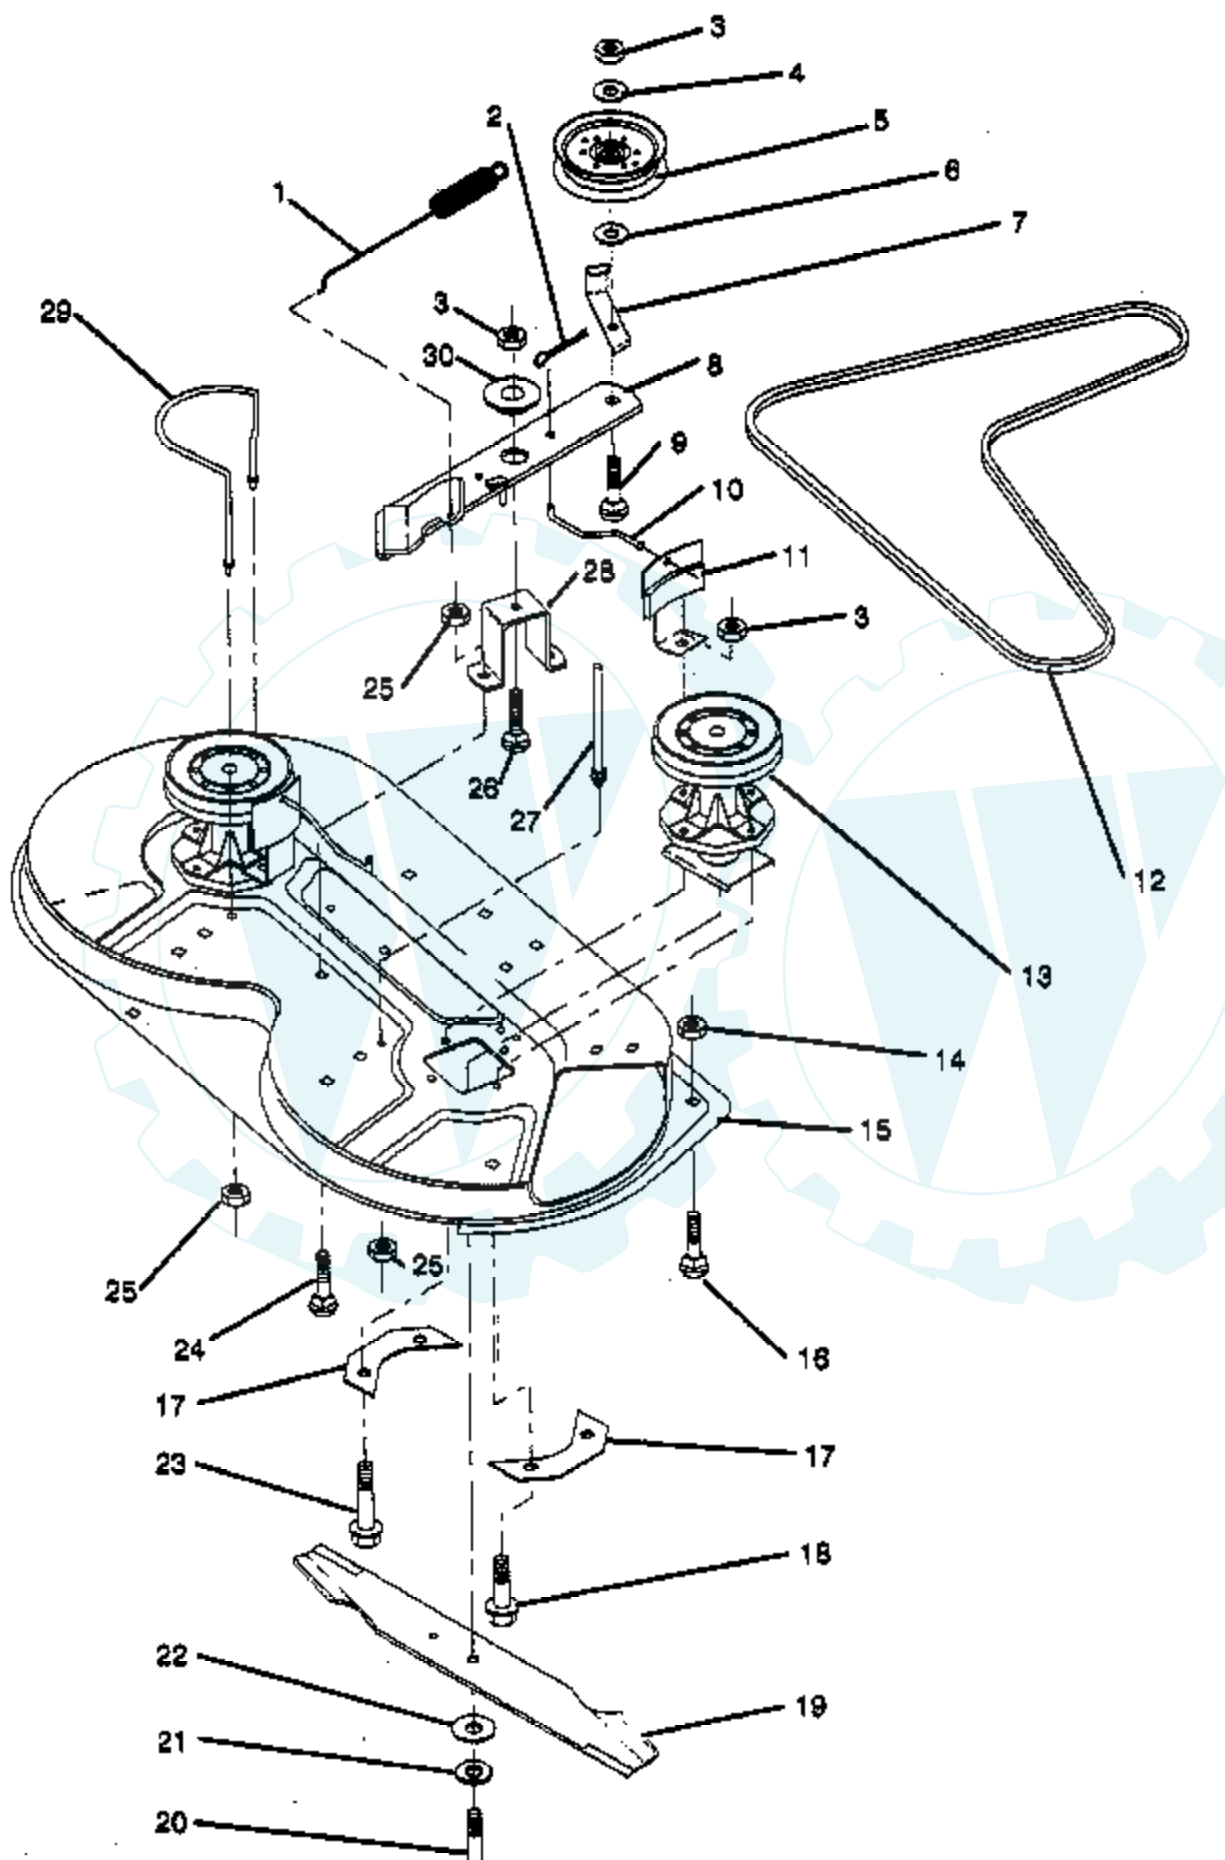

Ref #	Part Number	Qty	Description
1	873680500		Nut, Crownlock 5/16-18
2	874760512		Bolt, Hex Hd. 5/16-18 UNC x 3/4
3	532123448		Keeper, Engine Mower Drive R.H. Belt
4	532123400		Pulley, Engine
5	810040700		Washer, Lock Hvy. Helical Spring 7/16
6	871130720		Bolt, Fin. Hex 7/16-20 UNF x 1 1/4 Gr. 8
7	532124525		Traction, V-Belt Drive
8	532123405		Keeper, T/A Ground Drive Belt
9	872140612		Bolt, Carriage 3/8-16 UNC x 1 1/2
10	532123396		Keeper, Belt Ground Drive Idler
11	532123395		Arm, Ground Drive Clutch
12	532123674		Idler, Flat
13	819131316		Washer 13/32 x 13/16 x 16 Ga.
14	873930600		Nut, Centerlock 3/8-16 UNC
15	873680600		Nut, Crownlock 3/8-16 UNC
16	532126471		Clip, Insulated
17	532122052		Spacer, Retainer
18	532123397		Spring, Extension
19	873510500		Nut, Keps 5/16-18 UNC
20	532123891		Keeper, T/A Ground Drive Belt
21	819111016		Washer 11/32 x 5/8 x 16 Ga.
22	532123404		Keeper, Frame Ground Drive Belt
23	532123402		Keeper, Engine Mower Drive L.H. Belt

Ref #	Part Number	Qty	Description
1	873680500		Nut Crownlock 5/16-18
2	532122047		Bracket, Stabilizer Link
3	819171713		Washer 17/32 x 1 1/16 x 13 Ga.
4	532004921		Retainer, Spring
5	532124636		Stabilizer, Mower Link
6	532122045		Bracket, R.H. Front Lift
7	532123661		Guide, Front Mandrel R.H. Mower Belt
8	532123713		Spring, Torsion
9	532105304		Cap, Sleeve
10	532126361		Bracket, Deflector
11	819111016		Washer 11/32 x 5/8 x 16 Ga.
12	532121980		Rod, Hinge
13	532110452		Pushnut
14	872140505		Bolt, Carriage 5/16-18 UNC x 5/8
15	532126370		Guard, Discharge
16	532125629		Assembly, Deflector Support
17	817051007		Screw, Pan Hd. PLT-30
18	874760512		Bolt, Hex Head 5/16-18 UNC x 3/4
19	532122043		Bracket, R.H. Rear Lift
20	532122044		Bracket, L.H. Rear Lift
	532109820		Decal, Caution Not Shown.
	532105814		Decal, V-Belt Mower Drive Not Shown.
	532123649		Decal, Warning Not Shown.
	532123658		Decal, Warning Not Shown.
			, Decal, Safety Standard Not Shown.