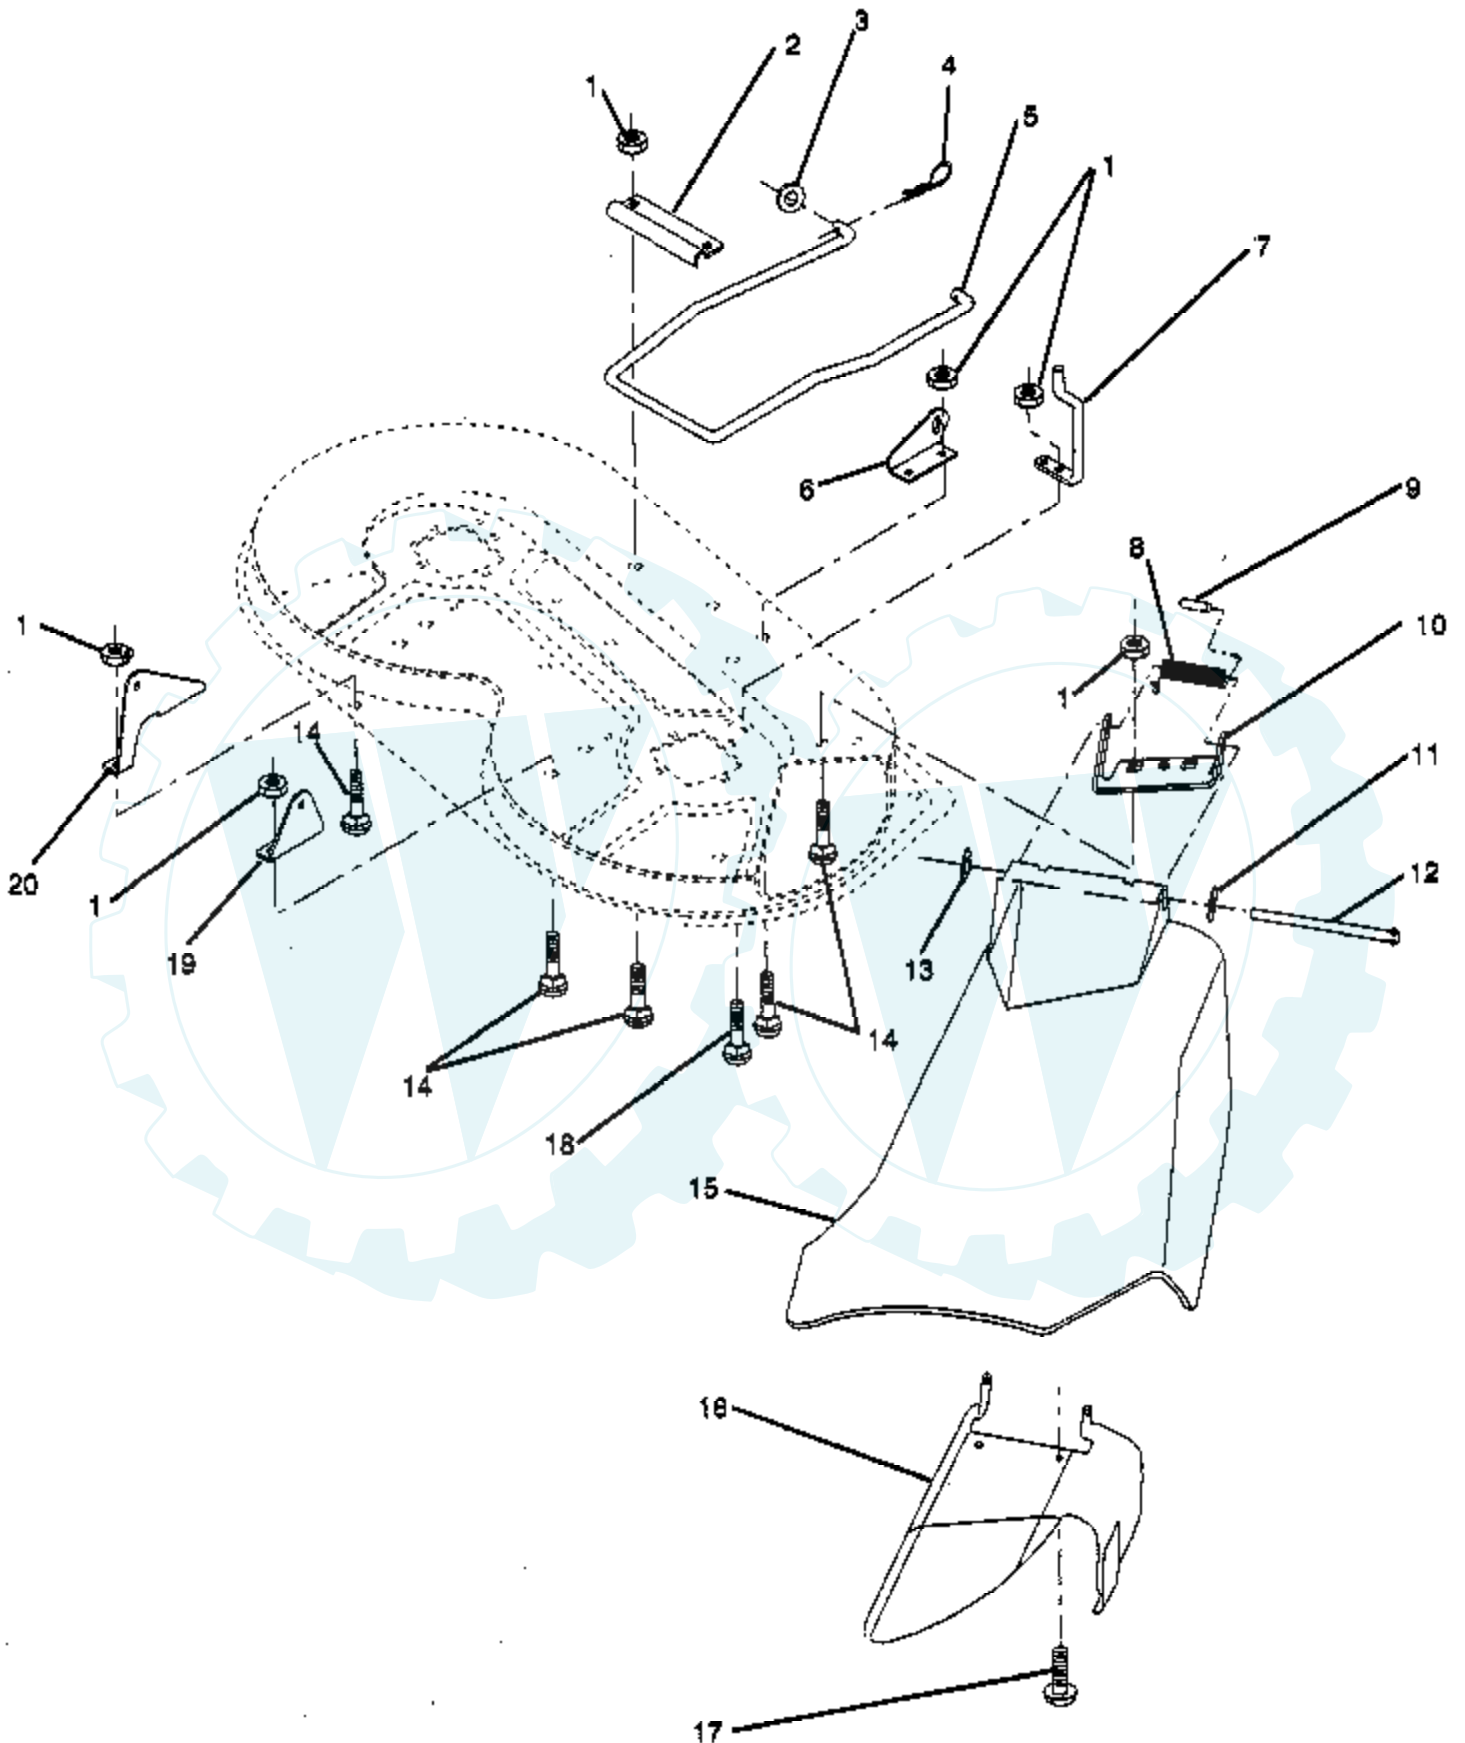

Ref #	Part Number	Qty	Description
1	873680500		Nut Crownlock 5/16-18
2	532122047		Bracket, Stabilizer Link
3	819171713		Washer 17/32 x 1 1/16 x 13 Ga.
4	532004921		Retainer, Spring
5	532124636		Stabilizer, Mower Link
6	532122045		Bracket, R.H. Front Lift
7	532123661		Guide, Front Mandrel R.H. Mower Belt
8	532123713		Spring, Torsion
9	532105304		Cap, Sleeve
10	532126361		Bracket, Deflector
11	819111016		Washer 11/32 x 5/8 x 16 Ga.
12	532121980		Rod, Hinge
13	532110452		Pushnut
14	872140505		Bolt, Carriage 5/16-18 UNC x 5/8
15	532126370		Guard, Discharge
16	532125629		Assembly, Deflector Support
17	817051007		Screw, Pan Hd. PLT-30
18	874760512		Bolt, Hex Head 5/16-18 UNC x 3/4
19	532122043		Bracket, R.H. Rear Lift
20	532122044		Bracket, L.H. Rear Lift
	532109820		Decal, Caution Not Shown.
	532105814		Decal, V-Belt Mower Drive Not Shown.
	532123649		Decal, Warning Not Shown.
	532123658		Decal, Warning Not Shown.
			, Decal, Safety Standard Not Shown.