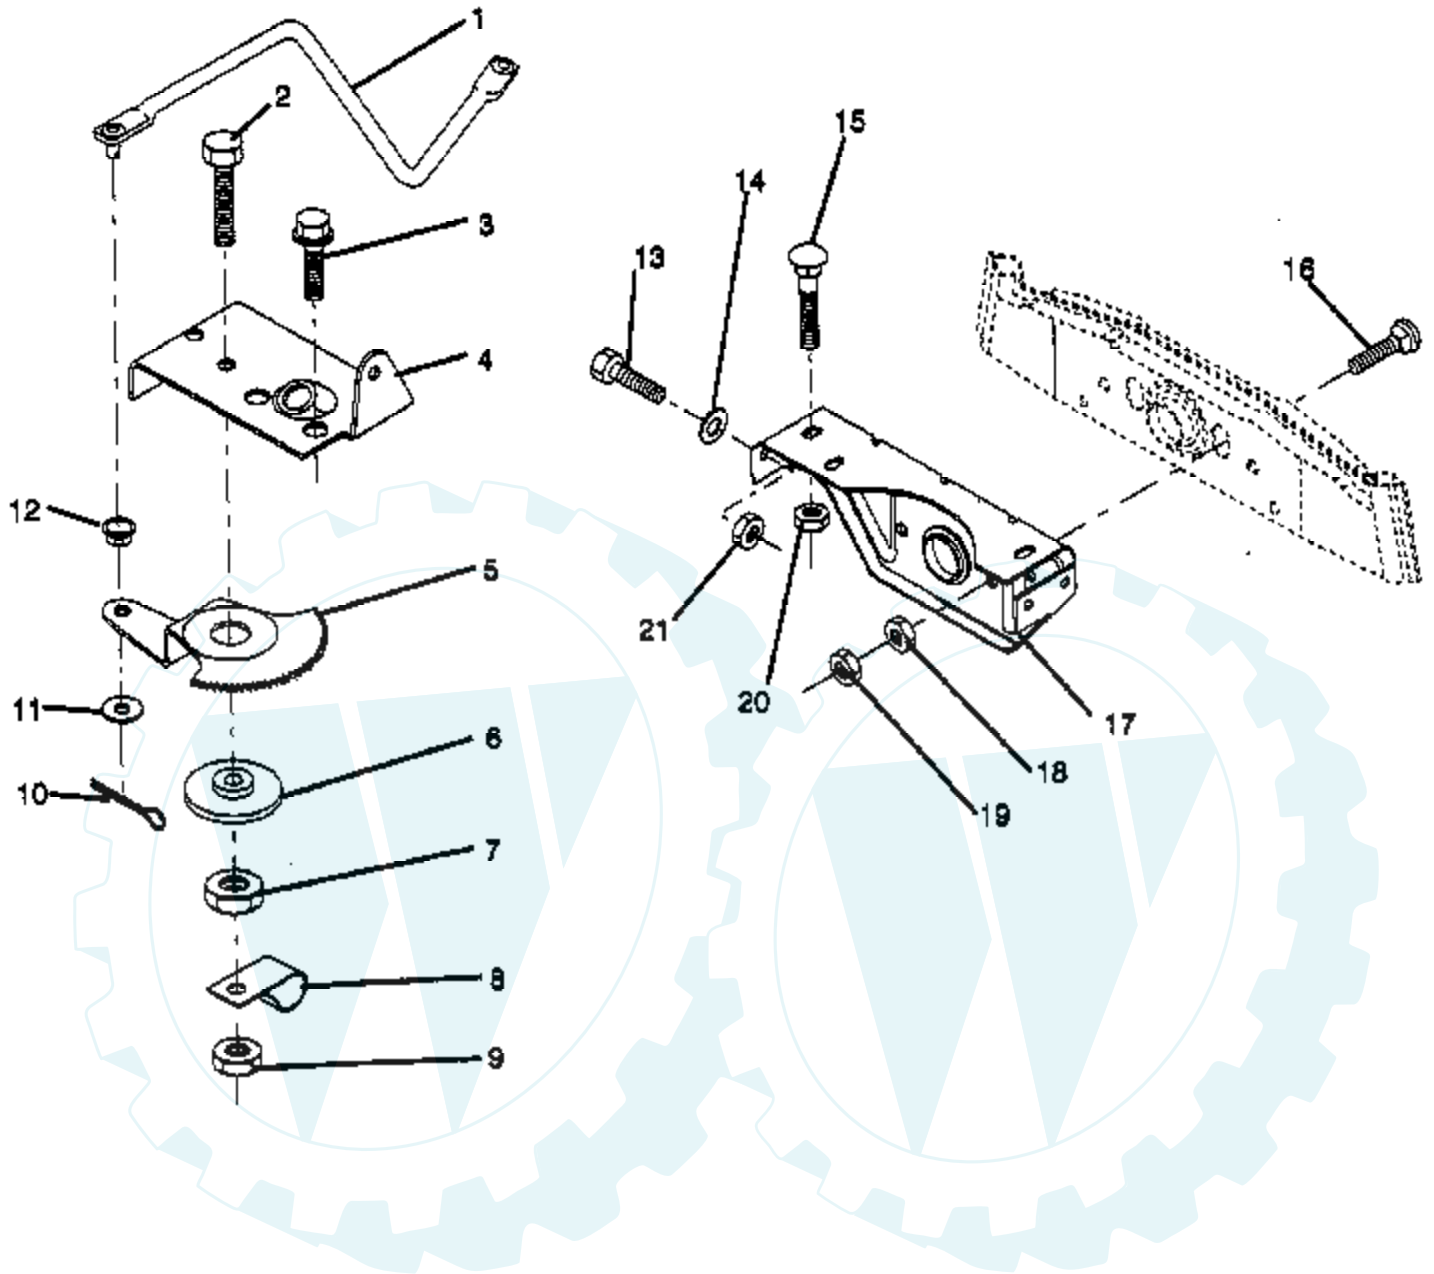

Ref #	Part Number	Qty	Description
1	532124093		Link, Drag
2	874780828		Bolt, Fin. Hex 1/2-13 x 1 3/4
3	817490508		Screw Hex Thrdrol 5/16-18 x 1/2
4	532121925		Plate, Steering Support
5	532121926		Gear, Sector
6	532121927		Bushing
7	873030800		Nut, Heavy Hex Top Lock 1/2-13 UNC
8	532126472		Clip, Insulated
9	873680800		Nut, Crownlock 3/8-16
10	876020412		Pin, Cotter 1/8 x 3/4
11	819131316		Washer, 13/32 x 13/16 x 16 Ga.
12	532126847		Bushing
13	874760512		Bolt, Hex Hd. 5/16-18 UNC x 3/4
14	819111416		Washer 11/32 x 7/8 x 16 Ga.
15	872110606		Bolt, Carriage 3/8-16 UNC x 3/4
16	872140622		Bolt, Carriage
17	532121912		Support, Front Axle
18	873220600		Nut, Fin. Hex 3/8-16 UNC
19	873930600		Nut, Centerlock 3/8-16 UNC
20	873680600		Nut, Crownlock 3/8-16 UNC
21	873680500		Nut, Crownlock 5/16-18