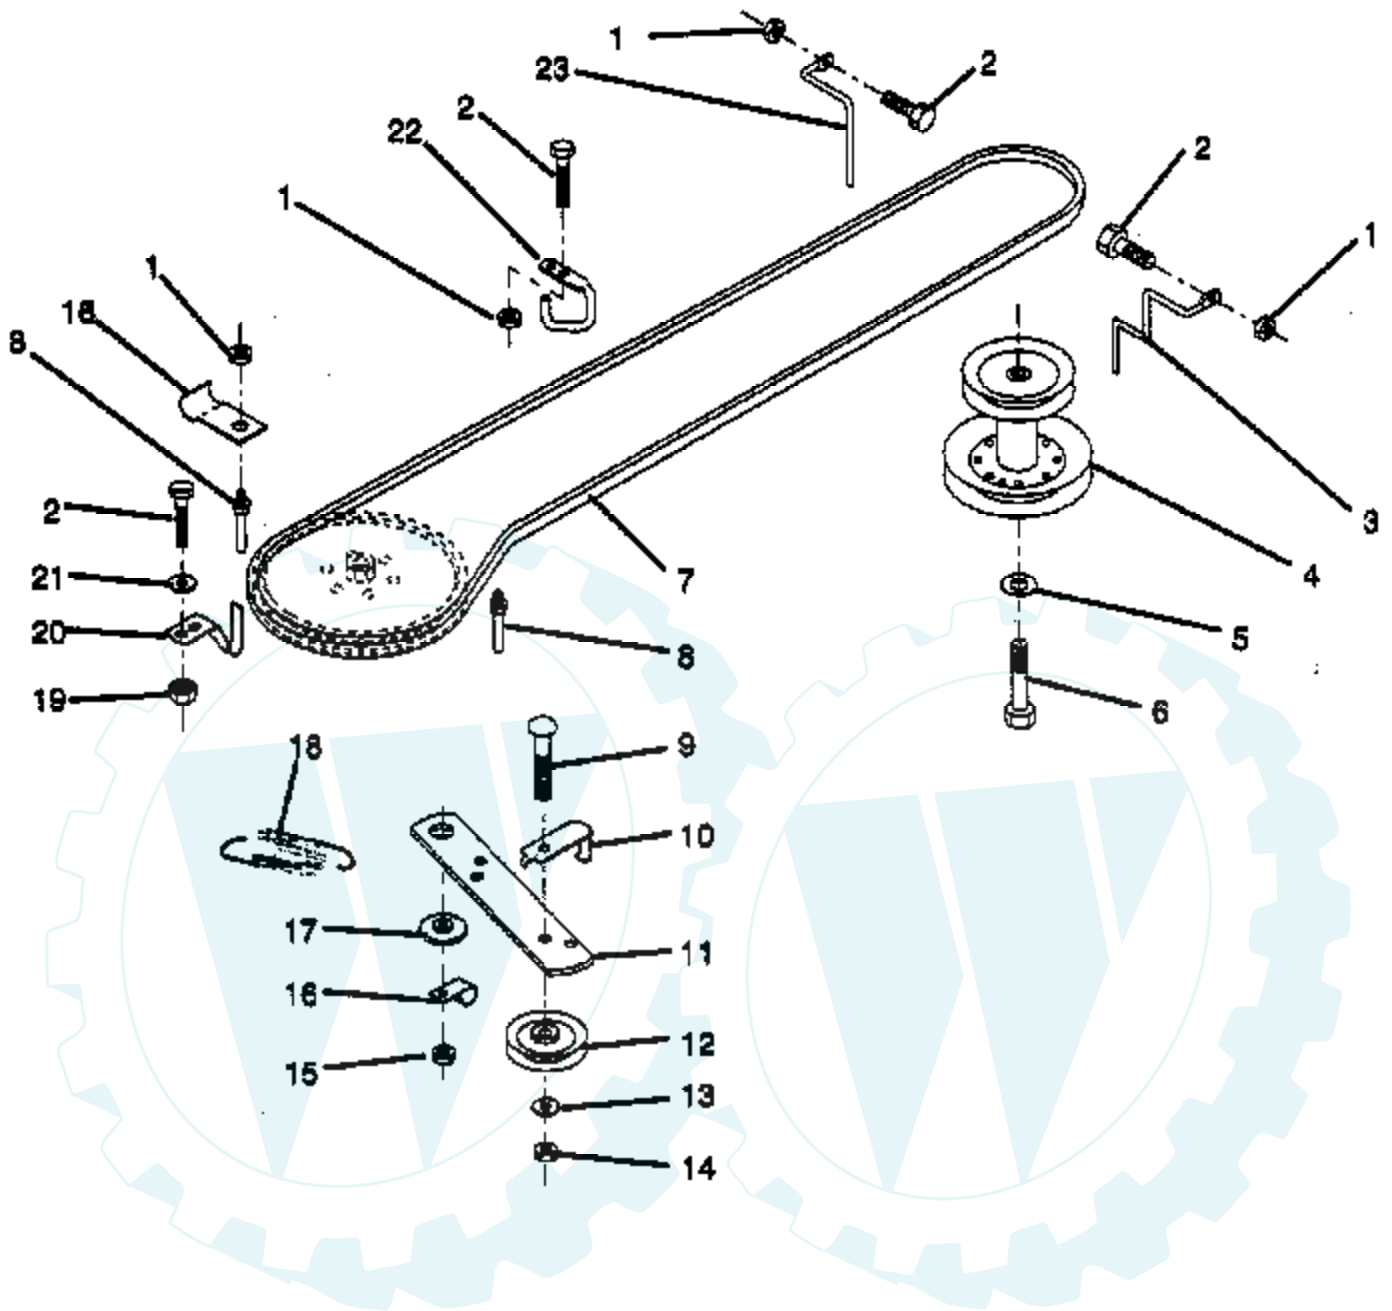

Ref #	Part Number	Qty	Description
1	817720408		Screw, Hex Thd. Cut 1/4-20 x 1/2
2	532122014		Control, Throttle
3	532124101		Engine, Briggs and Stratton
4	871070512		Screw, Hex Hd. Cap 5/16-18 x 3/4
5	810040500		Washer, Lock Heavy Helical Spring 5/16
6	532125593		Gasket, Exhaust
7	532121094		Bolt, Shoulder 5/16
8	819101216		Washer, 5/16 x 3/4 x 16 Ga.
9	810040400		Washer, Lock Heavy Helical Spring 1/4
10	874780412		Bolt, Hex Fin. 1/4-20 UNC x 1-1/4
11	532124097		Muffler
12	532101326		Deflector, Muffler
13	817030808		Screw, Spiderlock Hex Hd. 8 x 1/2 ABTPS
14	873510600		Nut, Keps 3/8-16
15	532124996		Clip, Fuel Line
16	532121851		Arrestor, Spark (optional equipment)
17	811050600		Washer lock, Ext. Tooth 3/8
18	817490624		Screw, Hex Wsh Hd Thdrol 3/8-16 x 2
19	532126636		Keeper, Ground Drive Belt
	532108760		Decal, Engine HP Not Shown.

Ref #	Part Number	Qty	Description
1	532121232		Cap, Spindle
2	812000029		Ring, Clip
3	532121748		Washer 25/32 x 1-5/8 x 16 Ga.
4	532121922		Nyliner
5	532121914		Axle, Front
6	532124931		Bearing, Thrust
7	532121919		Spindle R.H. Asm.
8	532059192		Cap, Valve
9	532065139		Stem, Valve
10	532125095		Rim
11	532124959		Bearing, Flange
12	532059904		Tube
13	532124142		Tire, Front
14	532121749		Washer 25/32 x 1-1/4 x 16 Ga.
15	812000029		Ring, Clip
16	532104757		Cap, Hub
17	532124957		Fitting, Grease
18	876020412		Pin, Cotter 1/8 x 3/4
19	819131316		Washer 13/32 x 13/16 x 16 Ga.
20	532126847		Bushing
21	532121924		Rod, Tie
22	532121916		Spindle, L.H. Asm.
23	873680500		Nut, Crownlock 5/16-18
24	532121915		Bracket, Front Stabilizer Link
25	874760540		Bolt, Hex, Fin. 5/16-18 UNC x 2-1/2