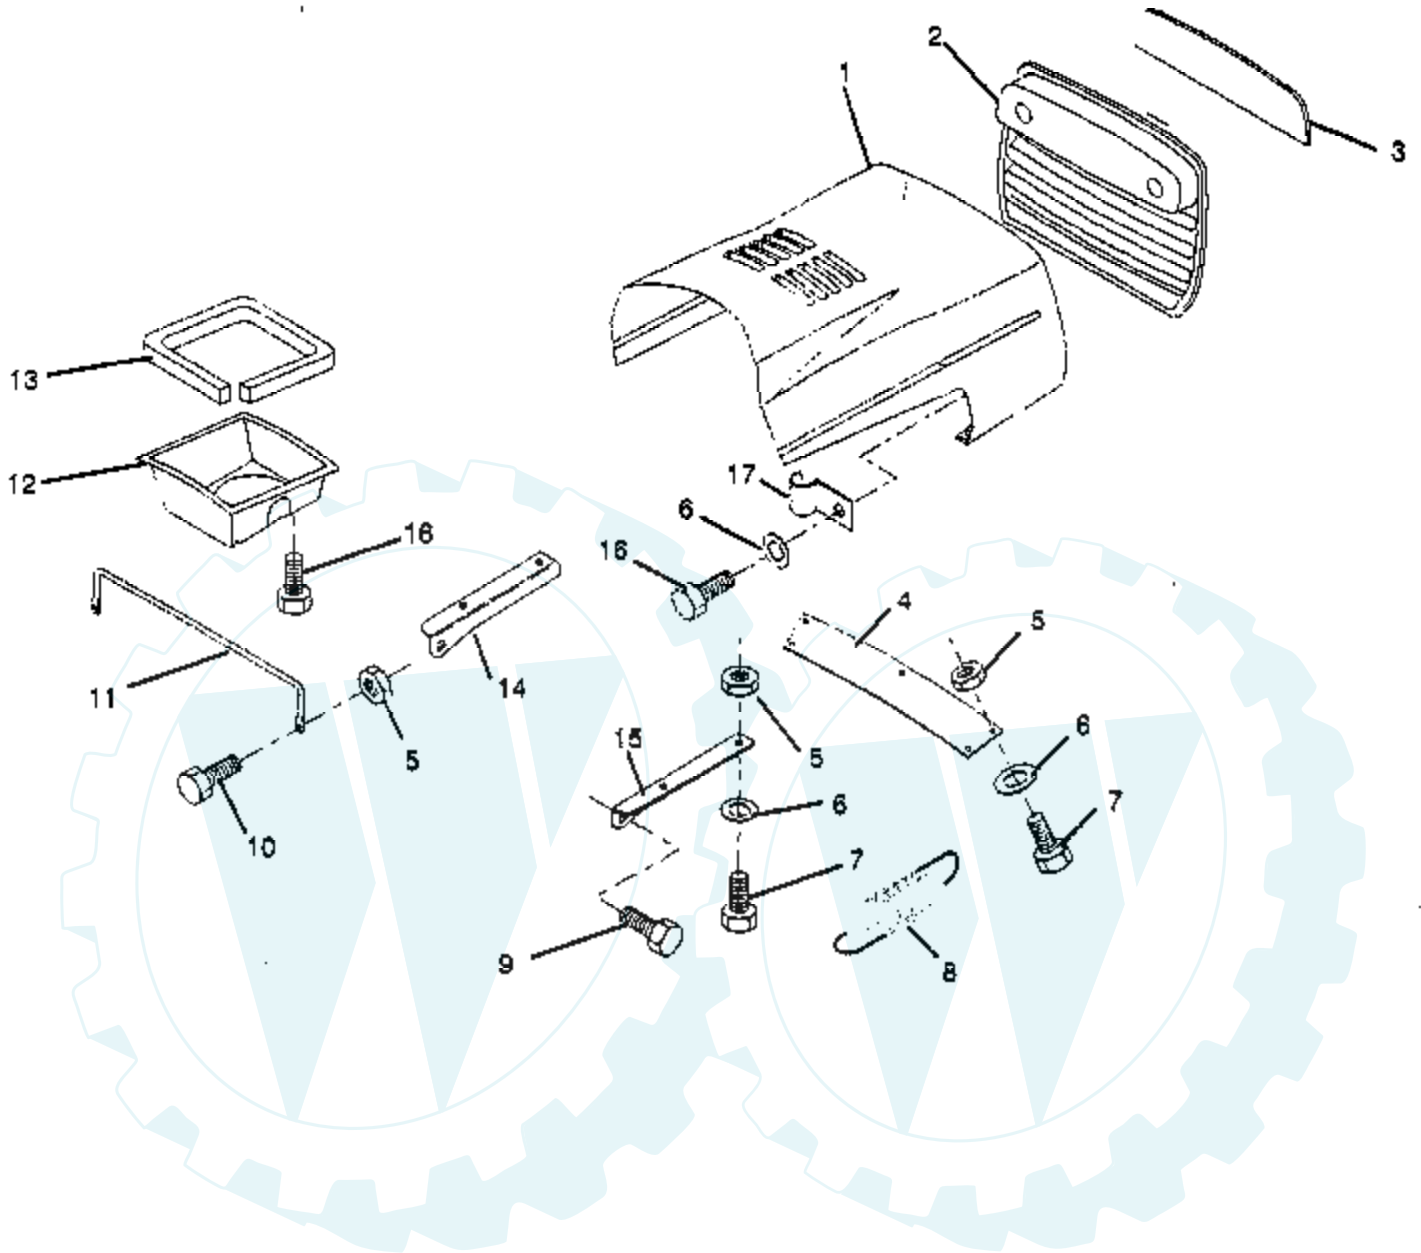

Ref #	Part Number	Qty	Description
1	532124816		Hood
2	532126268		Grill
3	532122035		Lens
4	532124851		Strap, Grill
5	873510400		Nut, Hex Keps 1/4-20 UNC
6	819091016		Washer, 9/32 x 5/8 x 16 Ga.
7	874780410		Bolt, Hex Fin. 1/4-20 UNC x 5/8 Gr. 5
8	532124657		Extension, Spring
9	532126675		Bolt, Thrd. Forming Shoulder
10	874780412		Bolt, Hex Fin. 1/4-20 x 3/4 Gr. 5
11	532123693		Brace, Hood
12	532123840		Duct, Air
13	532120537		Strip, Foam
14	532122548		Bracket, Hood L.H.
15	532122549		Bracket, Hood R.H.
16	817411310		Screw, Fin. Hex #13-16 Hi-Lo x 5/8
17	532124996		Clip, Fuel Line
	532127643		Decal, L.H. Hood Stripe Not Shown.
	532127630		Decal, Grill Not Shown.
	532127643		Decal, R.H. Hood Stripe Not Shown.
	532124603		Decal, Side Panel Not Shown.