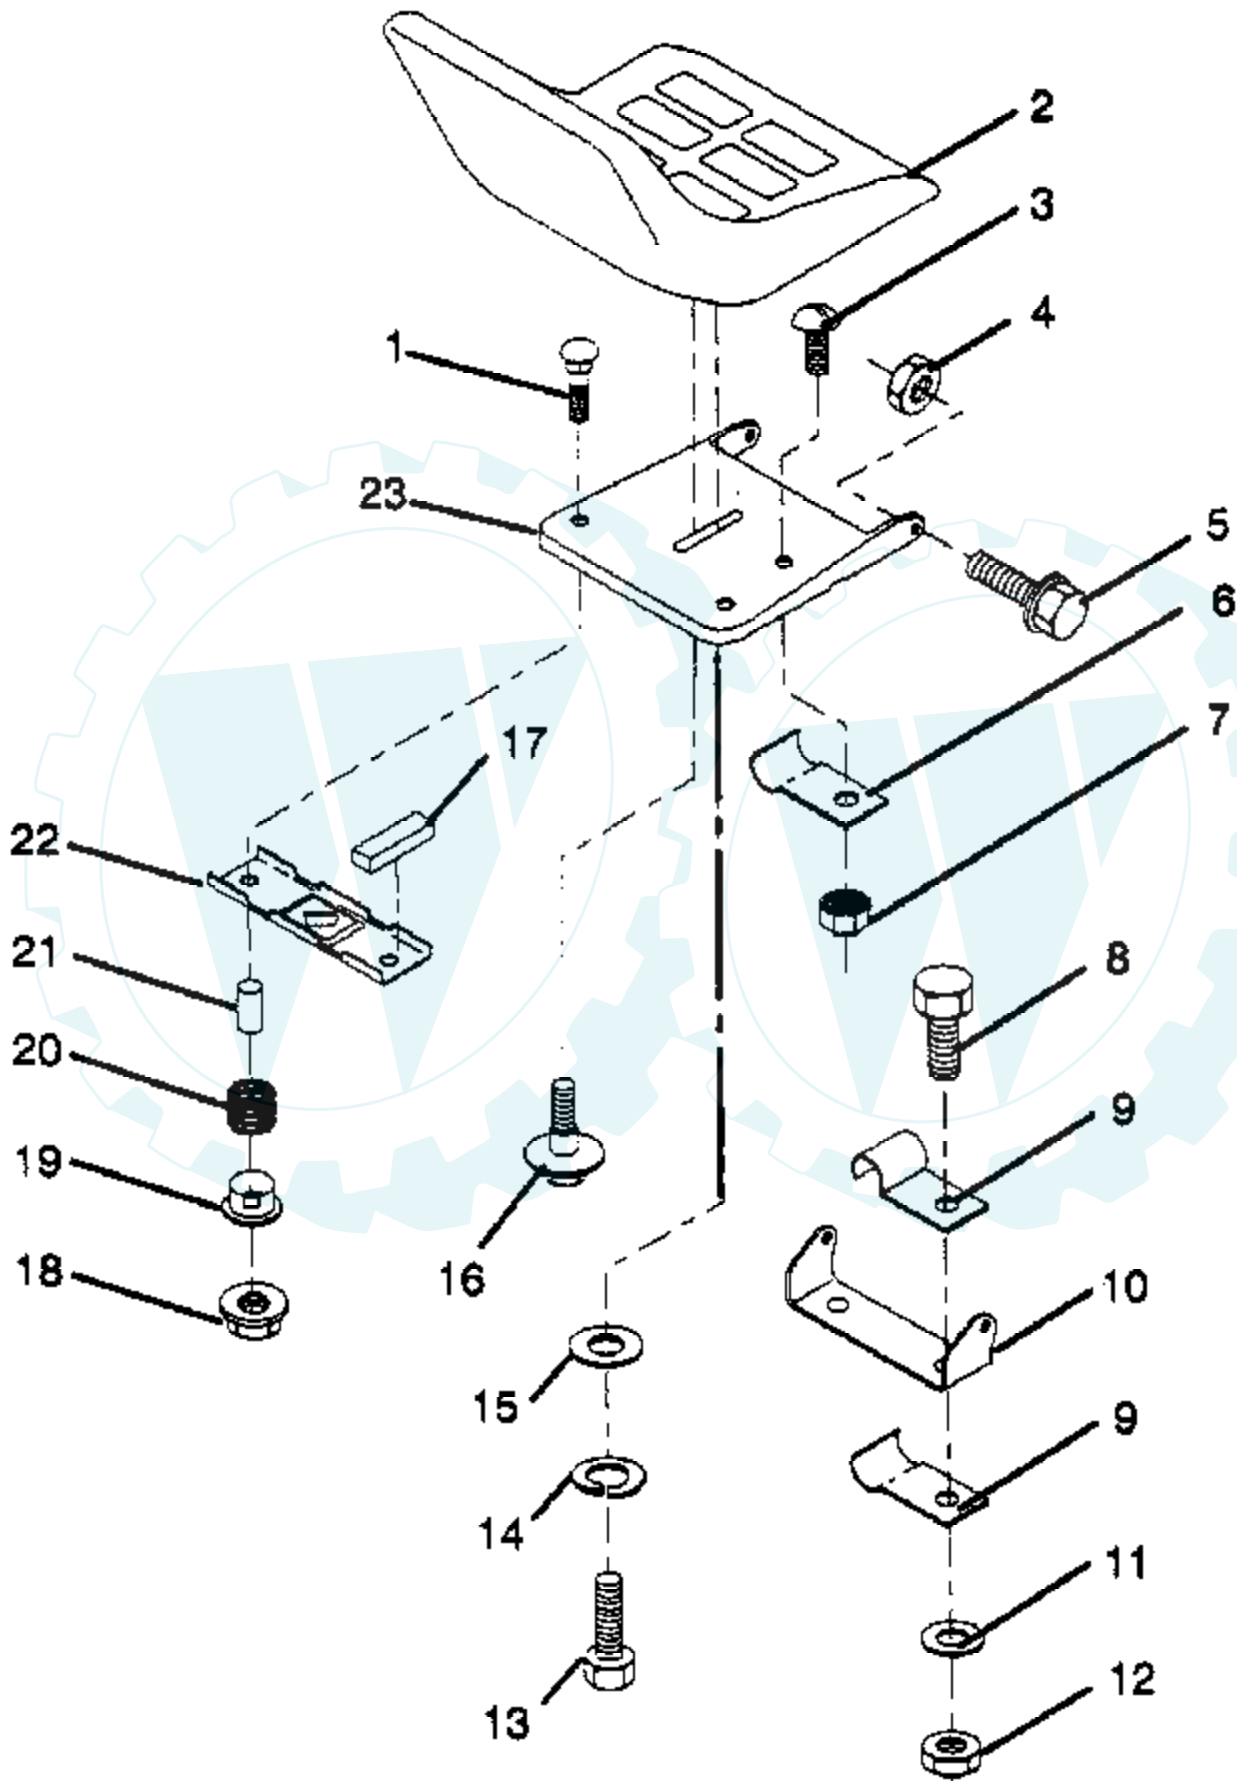

Ref #	Part Number	Qty	Description
1	873680500		Nut Crownlock 5/16-18
2	532122047		Bracket, Stabilizer Link
3	819171713		Washer 17/32 x 1 1/16 x 13 Ga.
4	532004921		Retainer, Spring
5	532124636		Stabilizer, Mower Link
6	532122045		Bracket, R.H. Front Lift
7	532123661		Guide, Front Mandrel R.H. Mower Belt
8	532123713		Spring, Torsion
9	532105304		Cap, Sleeve
10	532126361		Bracket, Deflector
11	819111016		Washer 11/32 x 5/8 x 16 Ga.
12	532121980		Rod, Hinge
13	532110452		Pushnut
14	872140505		Bolt, Carriage 5/16-18 UNC x 5/8
15	532126370		Guard, Discharge
16	532125629		Assembly, Deflector Support
17	817051007		Screw, Pan Hd. PLT-30
18	874760512		Bolt, Hex Head 5/16-18 UNC x 3/4
19	532122043		Bracket, R.H. Rear Lift
20	532122044		Bracket, L.H. Rear Lift
	532109820		Decal, Caution Not Shown.
	532105814		Decal, V-Belt Mower Drive Not Shown.
	532123649		Decal, Warning Not Shown.
	532123658		Decal, Warning Not Shown.
			, Decal, Safety Standard Not Shown.

Ref #	Part Number	Qty	Description
1	872170410		Bolt, Carriage 1/4-20 x 1 1/4
2	532127422		Seat
3	874641008		Screw, Slotted Pan Head 10-32 x 1/2
4	873680500		Nut, Crownlock 5/16-18
5	532105529		Bolt, Shoulder 5/16-18 UNC
6	532124967		Clip, Insulated
7	873951000		Nut, Keps 10-32 UNF
8	874760612		Bolt, Fin. Hex 3/8-16 UNC x 3/4
9	532126471		Clip, Insulated
10	532126656		Bracket, Pivot Seat
11	819131210		Washer 13/32 x 3/4 x 10 Ga.
12	873680600		Nut, Crownlock 3/8-16 UNC
13	874780814		Bolt, Fin Hex 1/2-13 UNCx 7/8 Gr. 5
14	810040800		Washer, Lock Hvy Helical Spring
15	819171912		Washer, 17/32 x 1 3/16 x 12 Ga.
16	532127018		Bolt, Shoulder
17	532121251		Strip, Foam
18	532123976		Nut, Hex Large Flange Loc.
19	532121248		Bushing, Snap
20	532121250		Spring, Compression
21	532121249		Spacer, Split 28 Id. x .88 Lg.
22	532121246		Bracket, Switch, Mounting
23	532124294		Pan, Seat