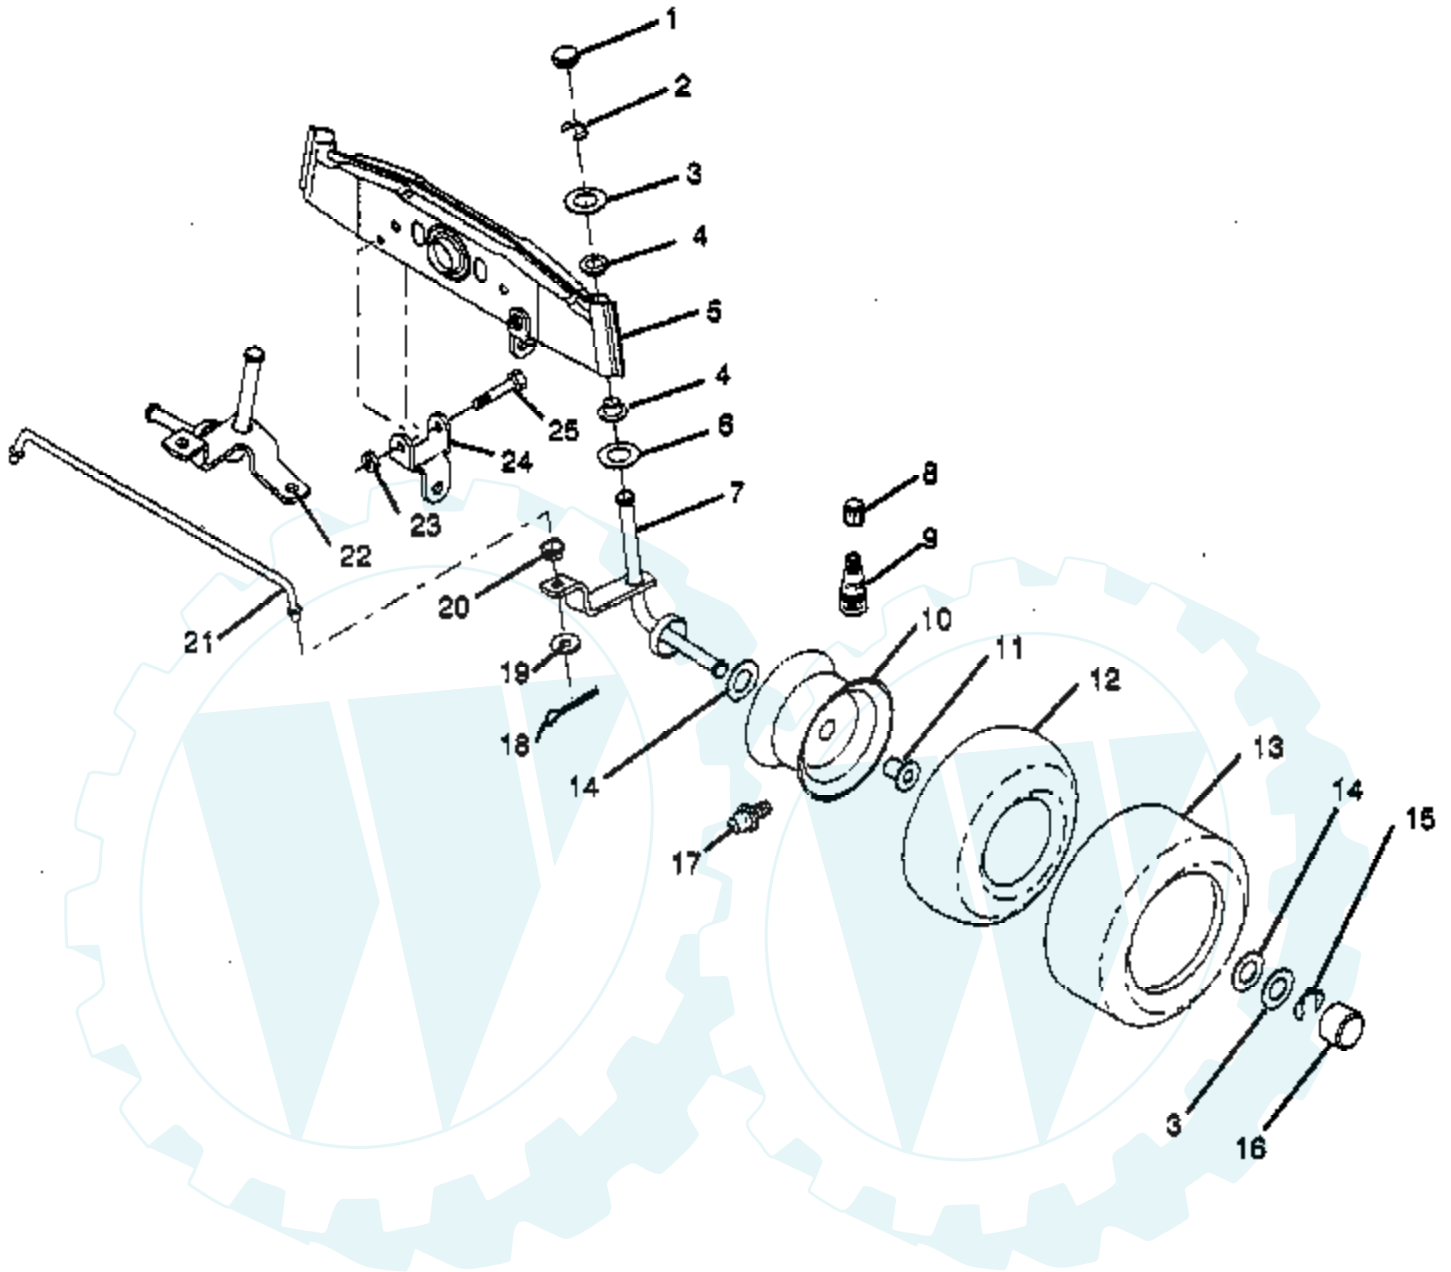

Ref #	Part Number	Qty	Description
1	532121232		Cap, Spindle
2	812000029		Ring, Clip
3	532121748		Washer 25/32 x 1-5/8 x 16 Ga.
4	532121922		Nyliner
5	532121914		Axle, Front
6	532124931		Bearing, Thrust
7	532121919		Spindle R.H. Asm.
8	532059192		Cap, Valve
9	532065139		Stem, Valve
10	532125095		Rim
11	532124959		Bearing, Flange
12	532059904		Tube
13	532124142		Tire, Front
14	532121749		Washer 25/32 x 1-1/4 x 16 Ga.
15	812000029		Ring, Clip
16	532104757		Cap, Hub
17	532124957		Fitting, Grease
18	876020412		Pin, Cotter 1/8 x 3/4
19	819131316		Washer 13/32 x 13/16 x 16 Ga.
20	532126847		Bushing
21	532121924		Rod, Tie
22	532121916		Spindle, L.H. Asm.
23	873680500		Nut, Crownlock 5/16-18
24	532121915		Bracket, Front Stabilizer Link
25	874760540		Bolt, Hex, Fin. 5/16-18 UNC x 2-1/2