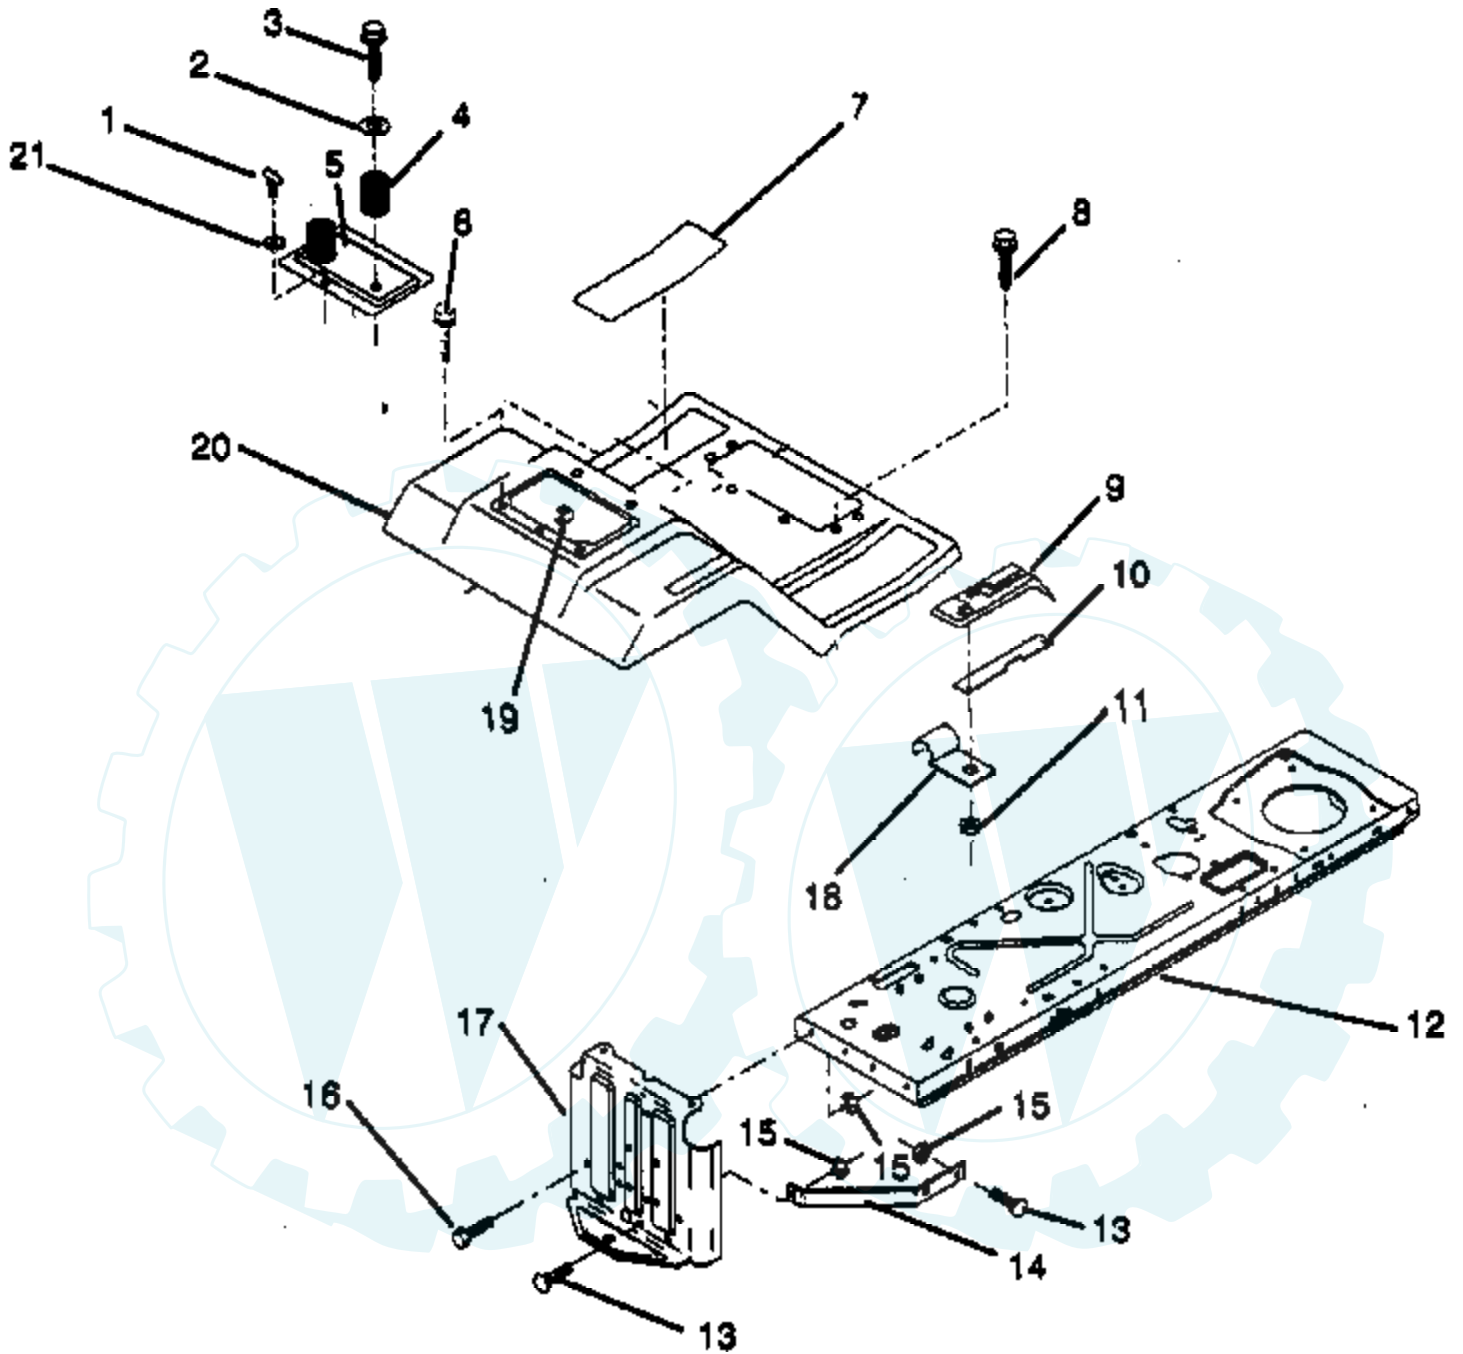

Ref #	Part Number	Qty	Description
1	532122015		Cap, Fuel
2	532123986		Assembly, Dash & Fuel Tank
3	532123487		Clamp, Hose
4	532008548		Line, Fuel
5	532008544		Line, Fuel
6	874780412		Bolt, Hex, 1/4-20 x 3/4
7	873510400		Nut, Hex Keps 1/4-20
8	874760432		Bolt, Fin. Hex 1/4-20 x 2
9	532130051		Plate, Support
10	873690400		Nut, Lock 1/4-20
11	819111116		Washer, 11/32 x 11/16 x 16
12	532123494		Spacer, Split
13	532124874		Spring
14	532123493		Knob, Height Retainer
15	532126115		Knob, Height Stop
16	532122023		Adjustment, Quadrant Height
17	532124346		Nut, Self Thread 3/16-18
18	532121789		Support, Dash
19	819091216		Washer 9/32 x 3/4 x 16 Ga.
20	532110436		Grommet, Split
21	532124996		Clip, Fuel line
22	872110404		Bolt, Carriage 1/4-20 x 1/2 Gr.5
23	532122016		Brace, Cross
24	532130052		Screw, Self Tapping 1/4-20 x 1/2
25	819090816		Washer 9/32x1/2 x 16 Ga.

Ref #	Part Number	Qty	Description
1	817720408		Screw, Hex Thd. Cut 1/4-20 x 1/2
2	532122014		Control, Throttle
3	532124101		Engine, Briggs and Stratton
4	871070512		Screw, Hex Hd. Cap 5/16-18 x 3/4
5	810040500		Washer, Lock Heavy Helical Spring 5/16
6	532125593		Gasket, Exhaust
7	532121094		Bolt, Shoulder 5/16
8	819101216		Washer, 5/16 x 3/4 x 16 Ga.
9	810040400		Washer, Lock Heavy Helical Spring 1/4
10	874780412		Bolt, Hex Fin. 1/4-20 UNC x 1-1/4
11	532124097		Muffler
12	532101326		Deflector, Muffler
13	817030808		Screw, Spiderlock Hex Hd. 8 x 1/2 ABTPS
14	873510600		Nut, Keps 3/8-16
15	532124996		Clip, Fuel Line
16	532121851		Arrestor, Spark (optional equipment)
17	811050600		Washer lock, Ext. Tooth 3/8
18	817490624		Screw, Hex Wsh Hd Thdrol 3/8-16 x 2
19	532126636		Keeper, Ground Drive Belt
	532108760		Decal, Engine HP Not Shown.