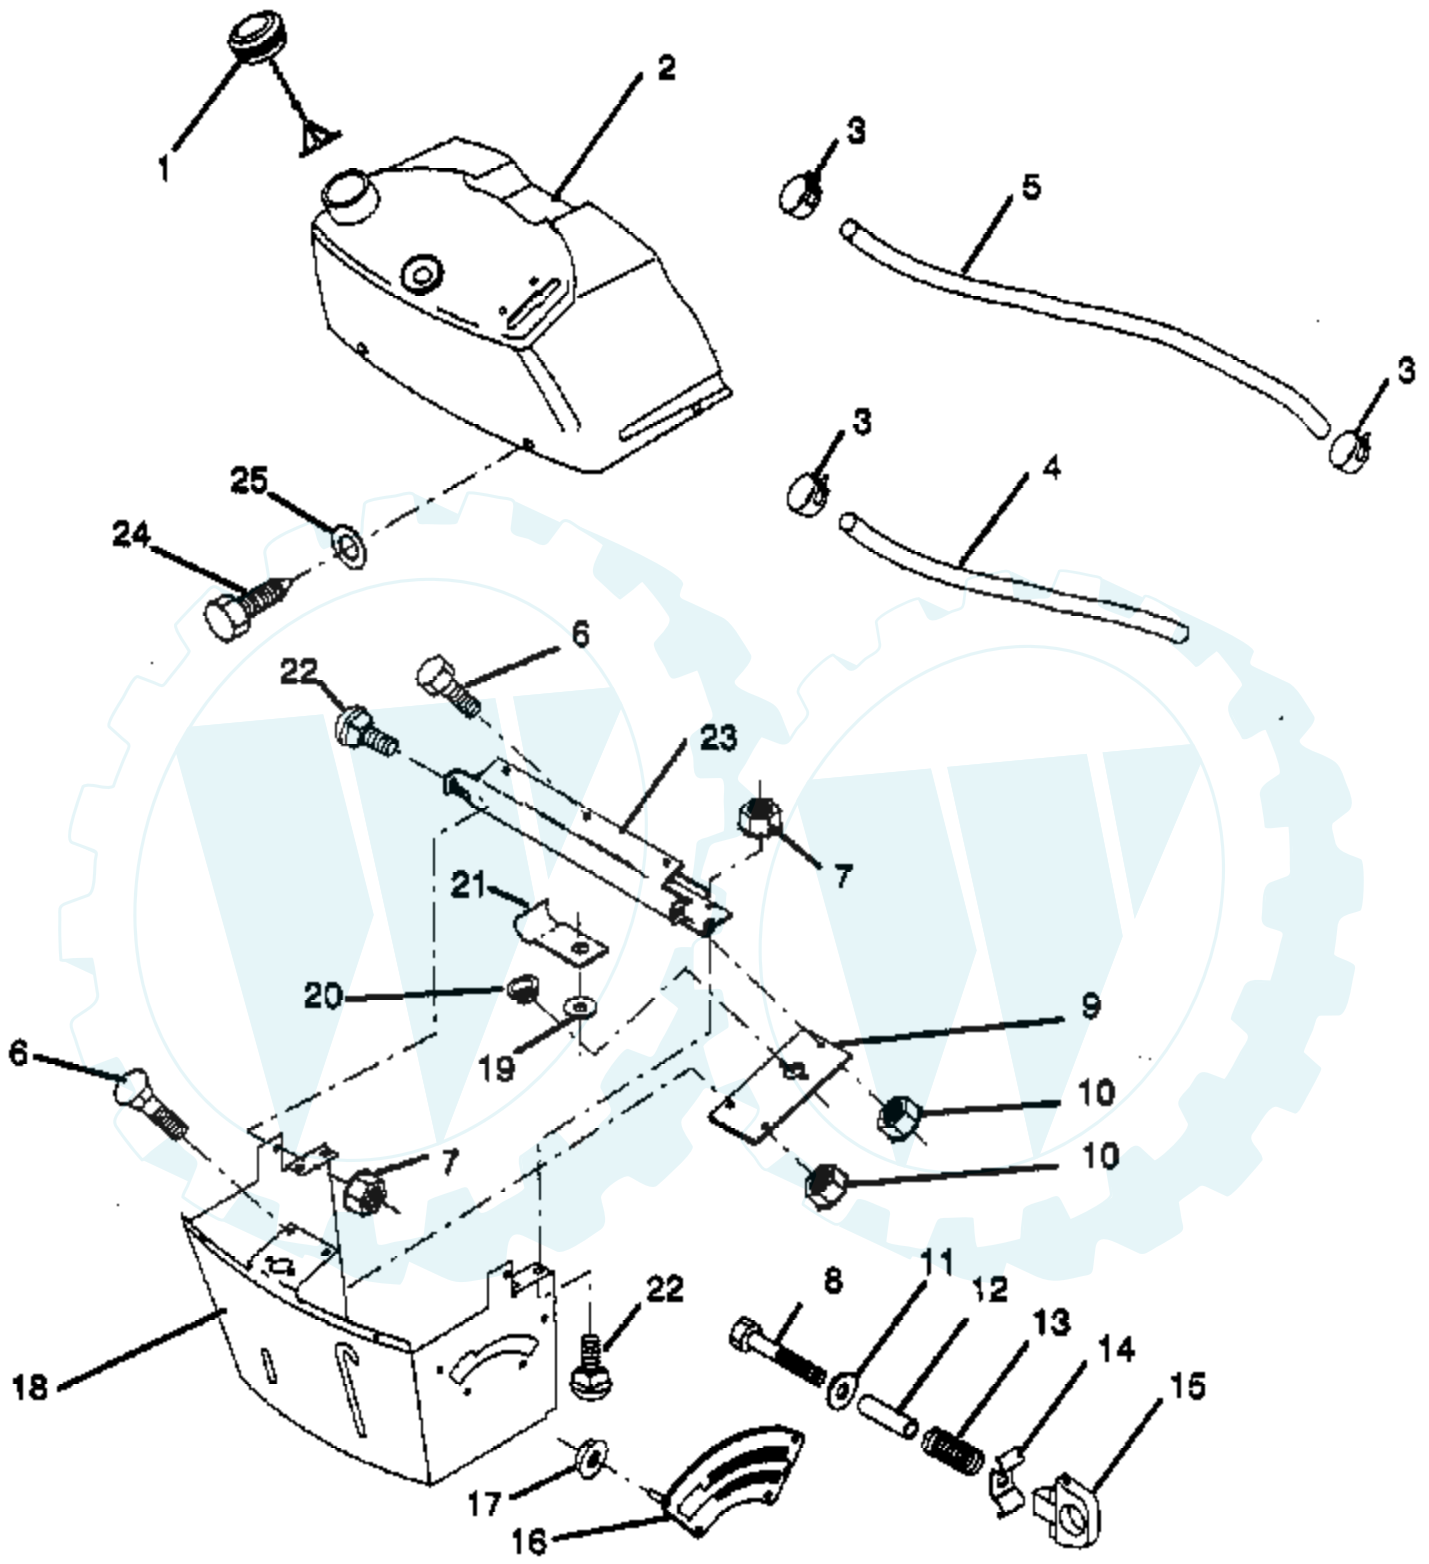

Ref #	Part Number	Qty	Description
1	532123436		Rod, Parking Brake
2	532123437		Bracket, Parking Brake
3	532122504		Bracket, L.H. Clutch Pedal
4	532124872		Cover, Pedal
5	876020312		Pin, Cotter 3/32 x 3/4
6	819131016		Washer, 13/32 x 5/8 x 16 Ga.
7	817490508		Screw Hex Thdrol 5/16-18 x 1/2
8	876020412		Pin, Cotter 3/32 x 3/4
9	819131316		Washer 13/32 x 13/16 x 16 Ga.
10	532128198		Assembly, Clutch/Brake Pedal
11	532123543		Rod, Front Brake
12	819251816		Washer 25/32 x 1 1/8 x 16 Ga.
13	812000034		Ring, Clip
14	532126759		Rod, Rear Brake
15	873350600		Nut, Hex Jam 3/8-16 UNC
16	873800600		Locknut, Hex w/Washer Insert 3/8-16 UNC
17	532106888		Spring, Brake Rod
18	819132012		Washer 13/32 x 1 1/4 x 12 Ga.
19	532004921		Spring, Retainer
20	873930600		Nut, Centerlock 3/8-16 UNC
21	873680600		Nut, Crownlock 3/8-16 UNC
22	532106204		Trunnion, Lift
23	532123672		Link, Threaded
24	532123641		Assembly, Brake Pivot Arm
25	532121978		Bracket, Lift Shaft
26	532123394		Rod, Clutch
27	872110506		Bolt, Carriage 5/16-18 UNC x 3/4
28	873510500		Nut, Keps 5/16-18 UNC
29	532123547		Assembly, Rear Mower Lift
30	532071673		Cap, Plunger

Ref #	Part Number	Qty	Description
1	532122015		Cap, Fuel
2	532123986		Assembly, Dash & Fuel Tank
3	532123487		Clamp, Hose
4	532008548		Line, Fuel
5	532008544		Line, Fuel
6	874780412		Bolt, Hex, 1/4-20 x 3/4
7	873510400		Nut, Hex Keps 1/4-20
8	874760432		Bolt, Fin. Hex 1/4-20 x 2
9	532130051		Plate, Support
10	873690400		Nut, Lock 1/4-20
11	819111116		Washer, 11/32 x 11/16 x 16
12	532123494		Spacer, Split
13	532124874		Spring
14	532123493		Knob, Height Retainer
15	532126115		Knob, Height Stop
16	532122023		Adjustment, Quadrant Height
17	532124346		Nut, Self Thread 3/16-18
18	532121789		Support, Dash
19	819091216		Washer 9/32 x 3/4 x 16 Ga.
20	532110436		Grommet, Split
21	532124996		Clip, Fuel line
22	872110404		Bolt, Carriage 1/4-20 x 1/2 Gr.5
23	532122016		Brace, Cross
24	532130052		Screw, Self Tapping 1/4-20 x 1/2
25	819090816		Washer 9/32x1/2 x 16 Ga.