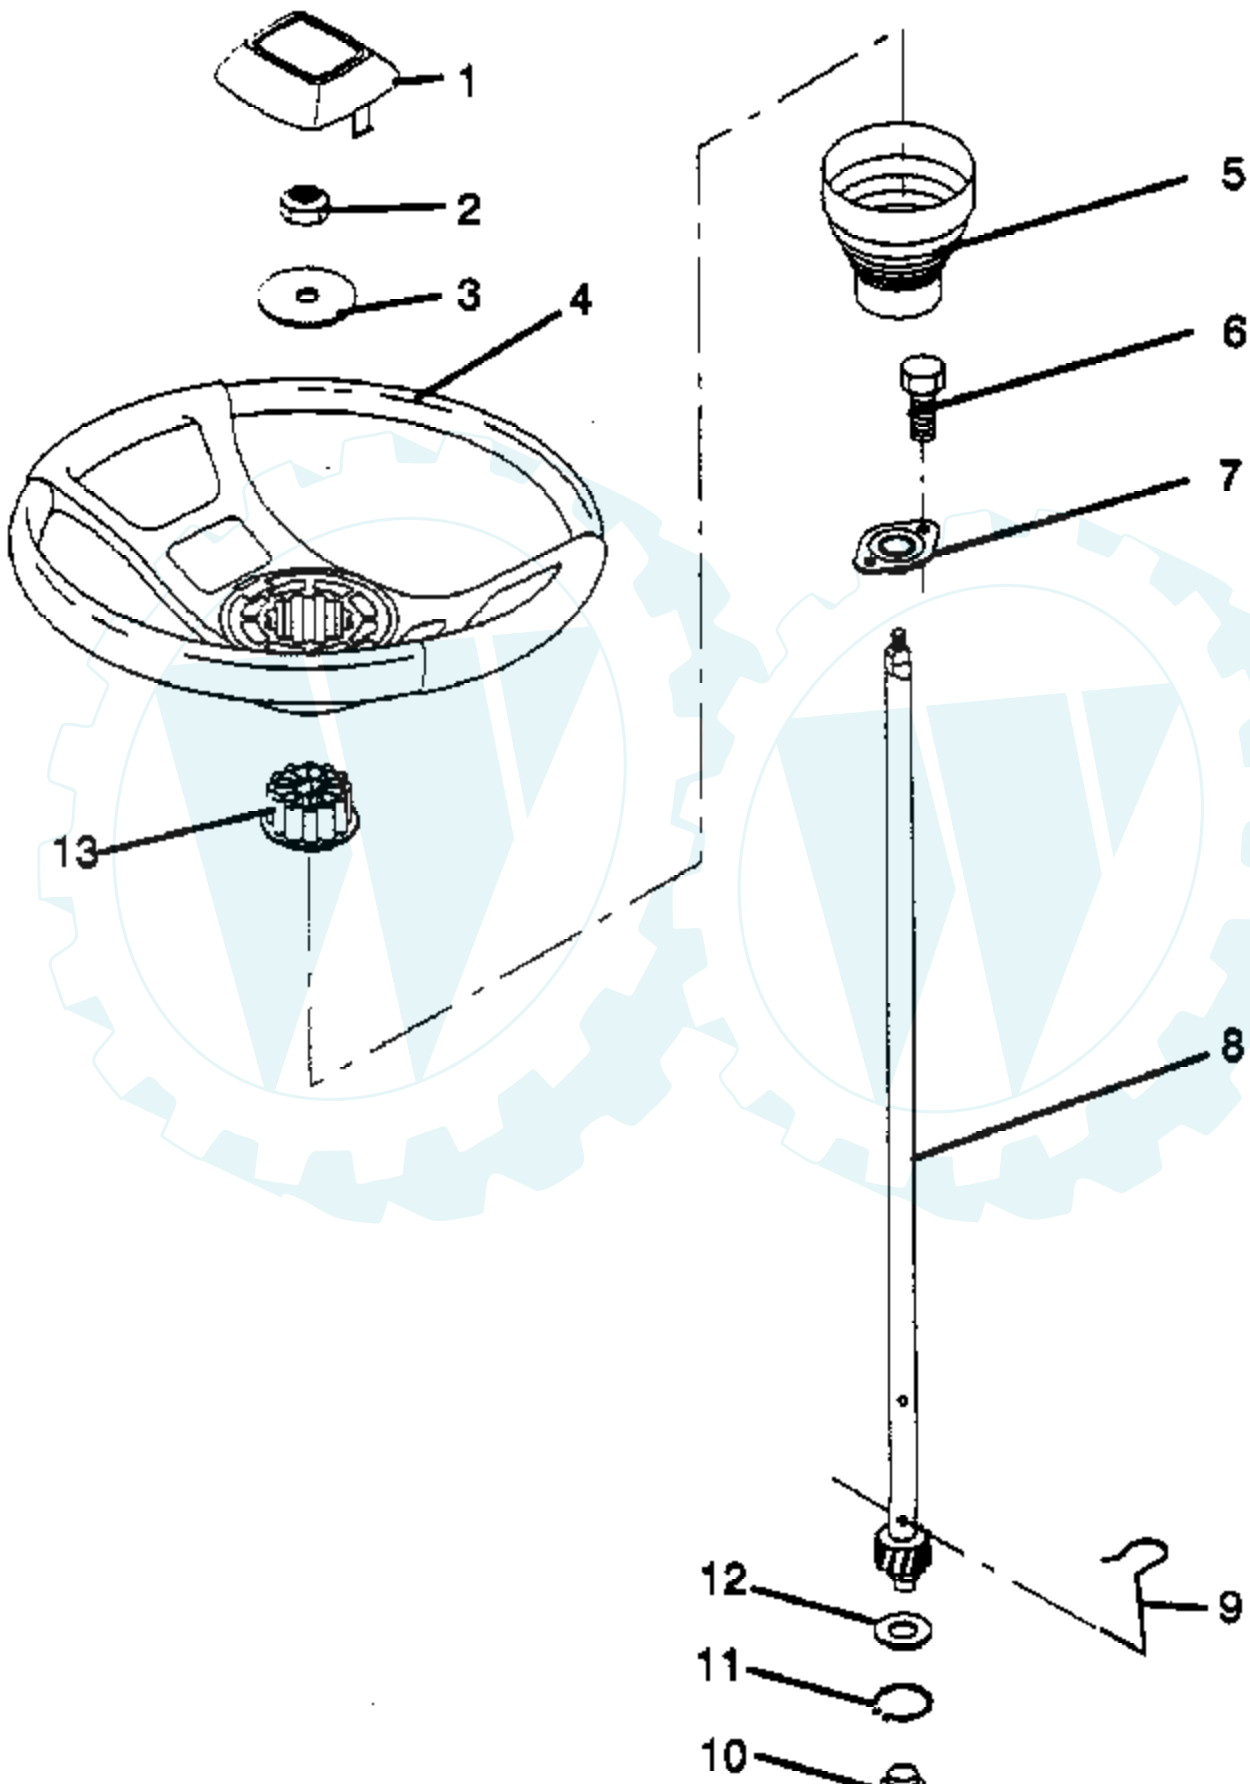

Ref #	Part Number	Qty	Description
1	532100710		Insert, Wheel, Steering
2	532124701		Nut, Lock 3/8-24 UNF
3	819133808		Washer 13/32 x 2 3/8 x 8 Ga.
4	532100713		Wheel, Steering
5	532121897		Sleeve, Steering
6	817431008		Screw, Hex SLFTP #10-16 x 1/2 TY-B
7	532102803		Bushing, Steering
8	532123651		Shaft, Steering
9	532124210		Clip, Steering
10	532123438		Bushing, Lower, Steering
11	812000045		Ring, Retaining
12	819211616		Washer 21/32 x 1 x 16 Ga.
13	532104820		Adaptor, Wheel, Steering
	532123690		Decal, Steering Wheel Not Shown.