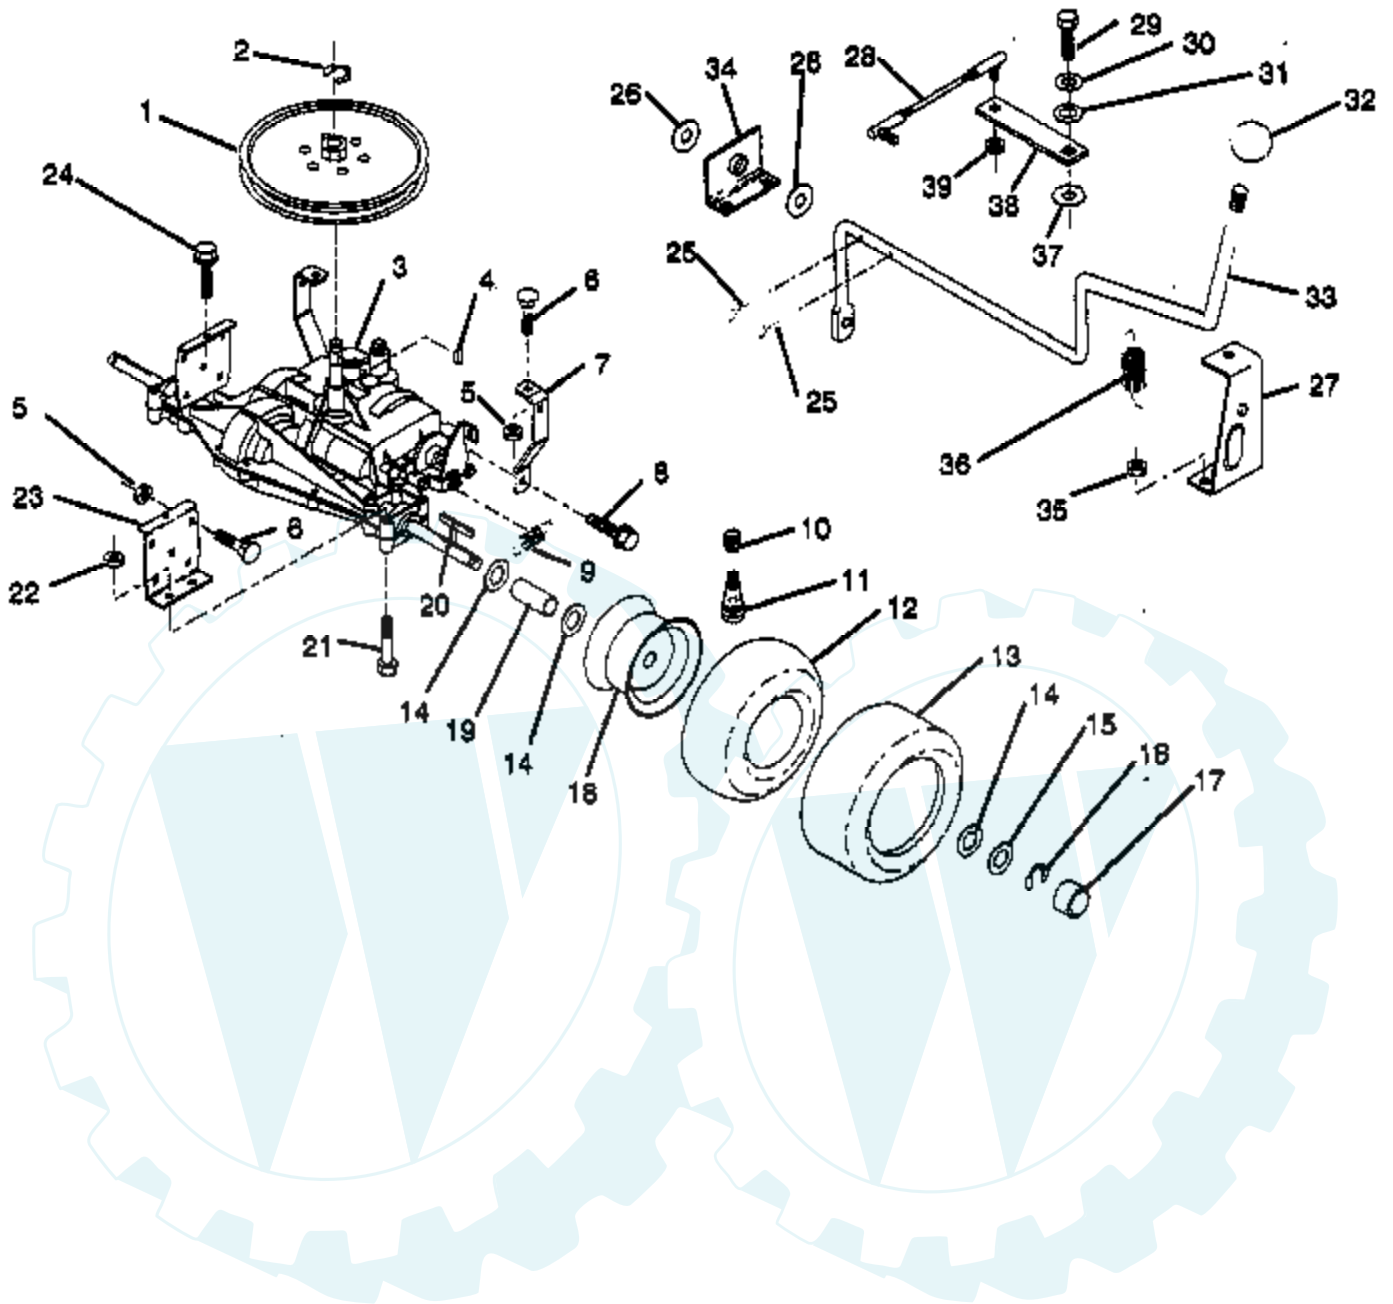

Ref #	Part Number	Qty	Description
1	532123385		Pulley
2	812000028		Ring, Retainer
3	532123383		Transaxle, Foot, 4 Speed
4	532125096		Key, Woodruff #9
5	873680500		Nut, Crownlock 5/16-18
6	872140506		Bolt, Carriage 5/16-18 UNC x 3/4
7	532123378		Strap, Torque
8	817490508		Screw, Hex Thdrol. 5/16-18 x 1/2
9	532110422		Spring, Brake
10	532059192		Cap, Valve
11	532065139		Stem, Valve
12	532008134		Tube
13	532124143		Tire, Rear
14	532121749		Washer 25/32 x 1-1/4 x 16 Ga.
15	532121748		Washer, 25/32 x 1-5/8 x 16 Ga.
16	812000001		E-Ring
17	532104757		Hub, Cap
18	532125097		Rim
19	532123409		Spacer
20	532123583		Key, Square
21	874760644		Bolt, Fin, Hex 3/8-16 x 2-3/4
22	873680600		Nut, Crownlock 3/8-16
23	532123377		Bracket, Transaxle
24	817490512		Screw, 5/16-18 x 3/4
25	876020416		Pin, Cotter 1/8 532 1
26	819171616		Washer 17/32 x 1 x 16 Ga.
27	532124601		Support, Handle Shift R.H.
28	532123632		Link, Shift
29	871040412		Bolt, Fin, Hex 1/4-28 UNF x 3/4 Gr.8
30	810040400		Washer, Lock Hvy. Helical Spring 1/4
31	819091210		Washer 9/32 x 3/4 x 10 Ga.
32	532106933		Knob, Shift Contol
33	532124599		Shift Rod
34	532124600		Support, Handle Shift L.H.
35	873510500		Nut, Keps 5/16-18
36	532123393		Extension, Spring
37	532105701		Washer, Shift Plate
38	532123484		Arm, Shift
39	873810500		Nut, Hex Nylon 5/16-24