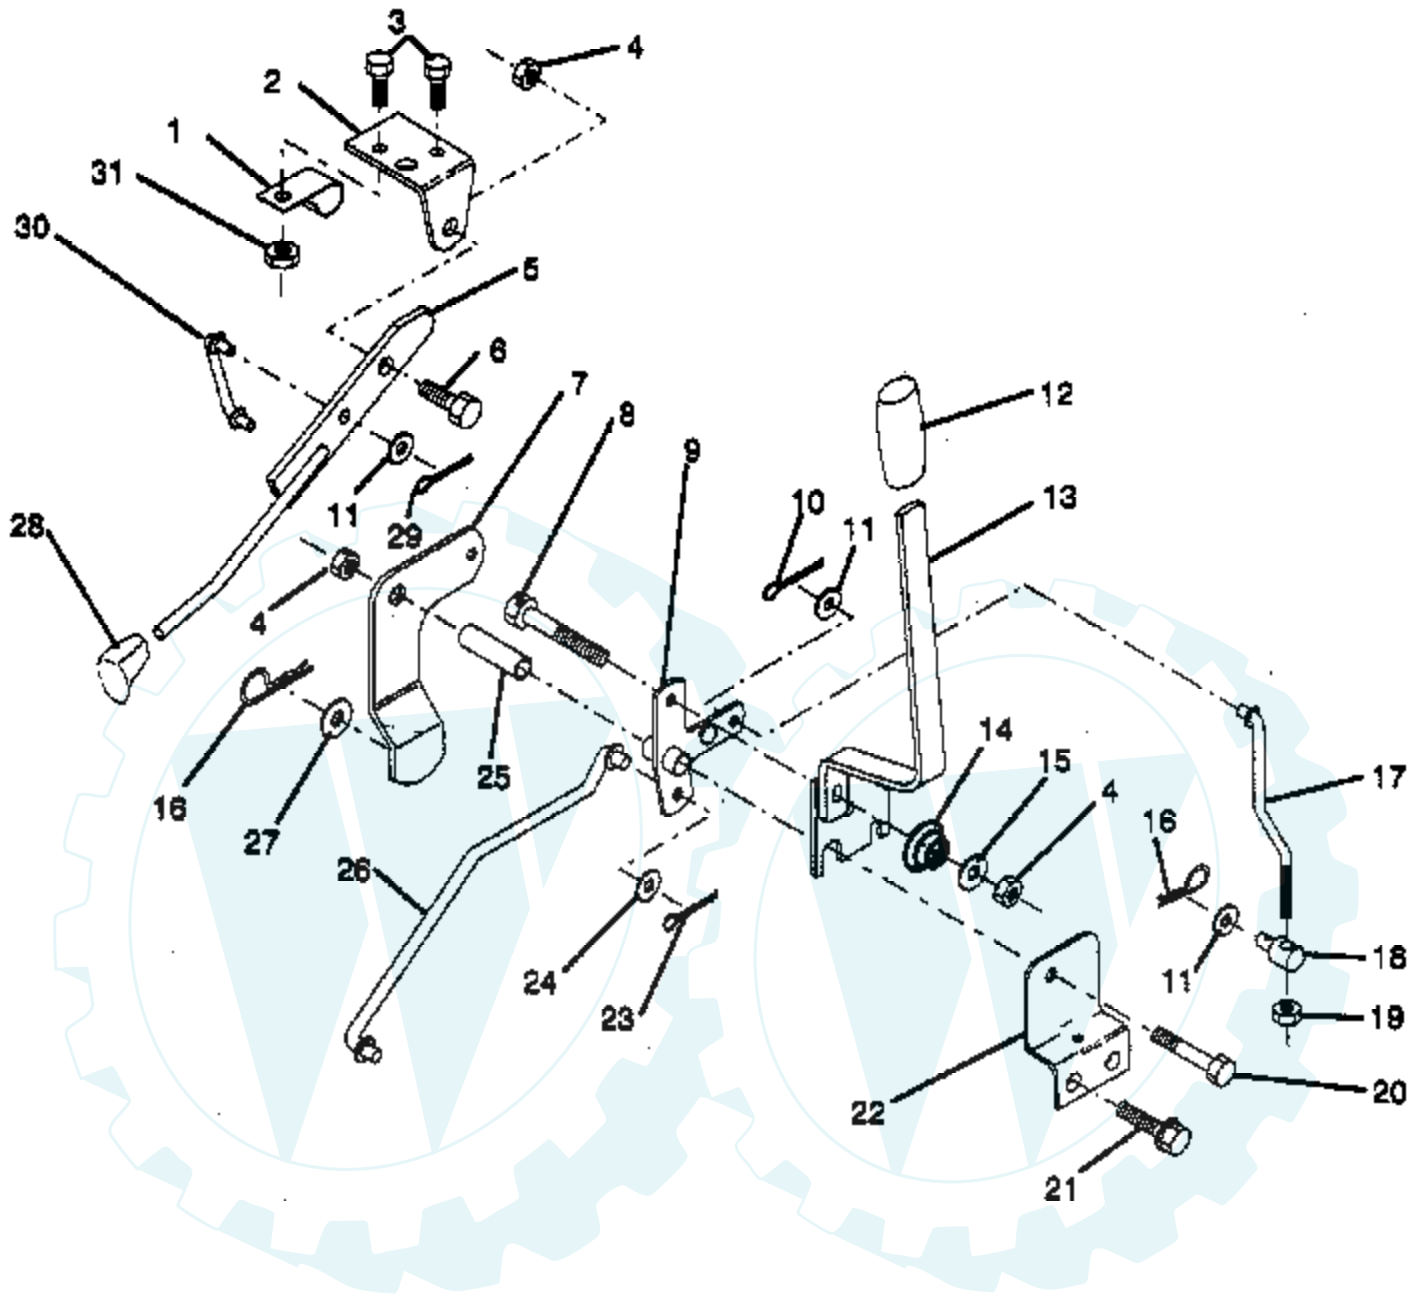

Ref #	Part Number	Qty	Description
1	532126470		Clip, Insulated
2	532122018		Bracket, Mower Clutch
3	874780408		Bolt, Fin. Hex 1/4-20 Unc x 1/2 Gr.5
4	873680600		Nut, Crownlock 3/8-16 UNC
5	532123417		Assembly, Clutch Lever
6	532106451		Bolt, Shoulder
7	532123491		Assembly, Mower Clutch Arm
8	874760636		Bolt, Hex 3/8-16 UNC x 2 1/4
9	532121930		Assembly, Bellcrank Lift
10	876020412		Pin, Cotter 1/8 x 3/4
11	819131316		Washer, 13/32 x 13/16 x 16 Ga.
12	532122027		Grip, Handle
13	532127028		Assembly, Lift Handle
14	532123496		Spring, Compression
15	819131212		Washer, 13/32 x 3/4 x 12 Ga.
16	532004921		Retainer, Spring
17	532123654		Link, Front Lift
18	532007078		Threaded, Trunnion 3/8-16
19	873350600		Nut, Hex Jam 3/8 x 16 UNC
20	874760644		Bolt, Fin. Hex 3/8-16 UNC x 2 3/4
21	817490508		Screw, Hex Thdrol. 5/16-18 x 1/2
22	532121929		Bracket, Mower Height
23	876020416		Pin, Cotter 1/8 x 1
24	819171616		Washer 17/32 x 1 x 16 Ga.
25	532121933		Tube, Spacer
26	532121934		Rod, Mower Lift
27	819131316		Washer, 13/32 x 13/32 x 16 Ga.
28	532106932		Knob
29	876020312		Pin, Cotter 3/32x3/4
30	532123671		Link, Mower Clutch
31	873680400		Nut, Crownlock 1/4-20