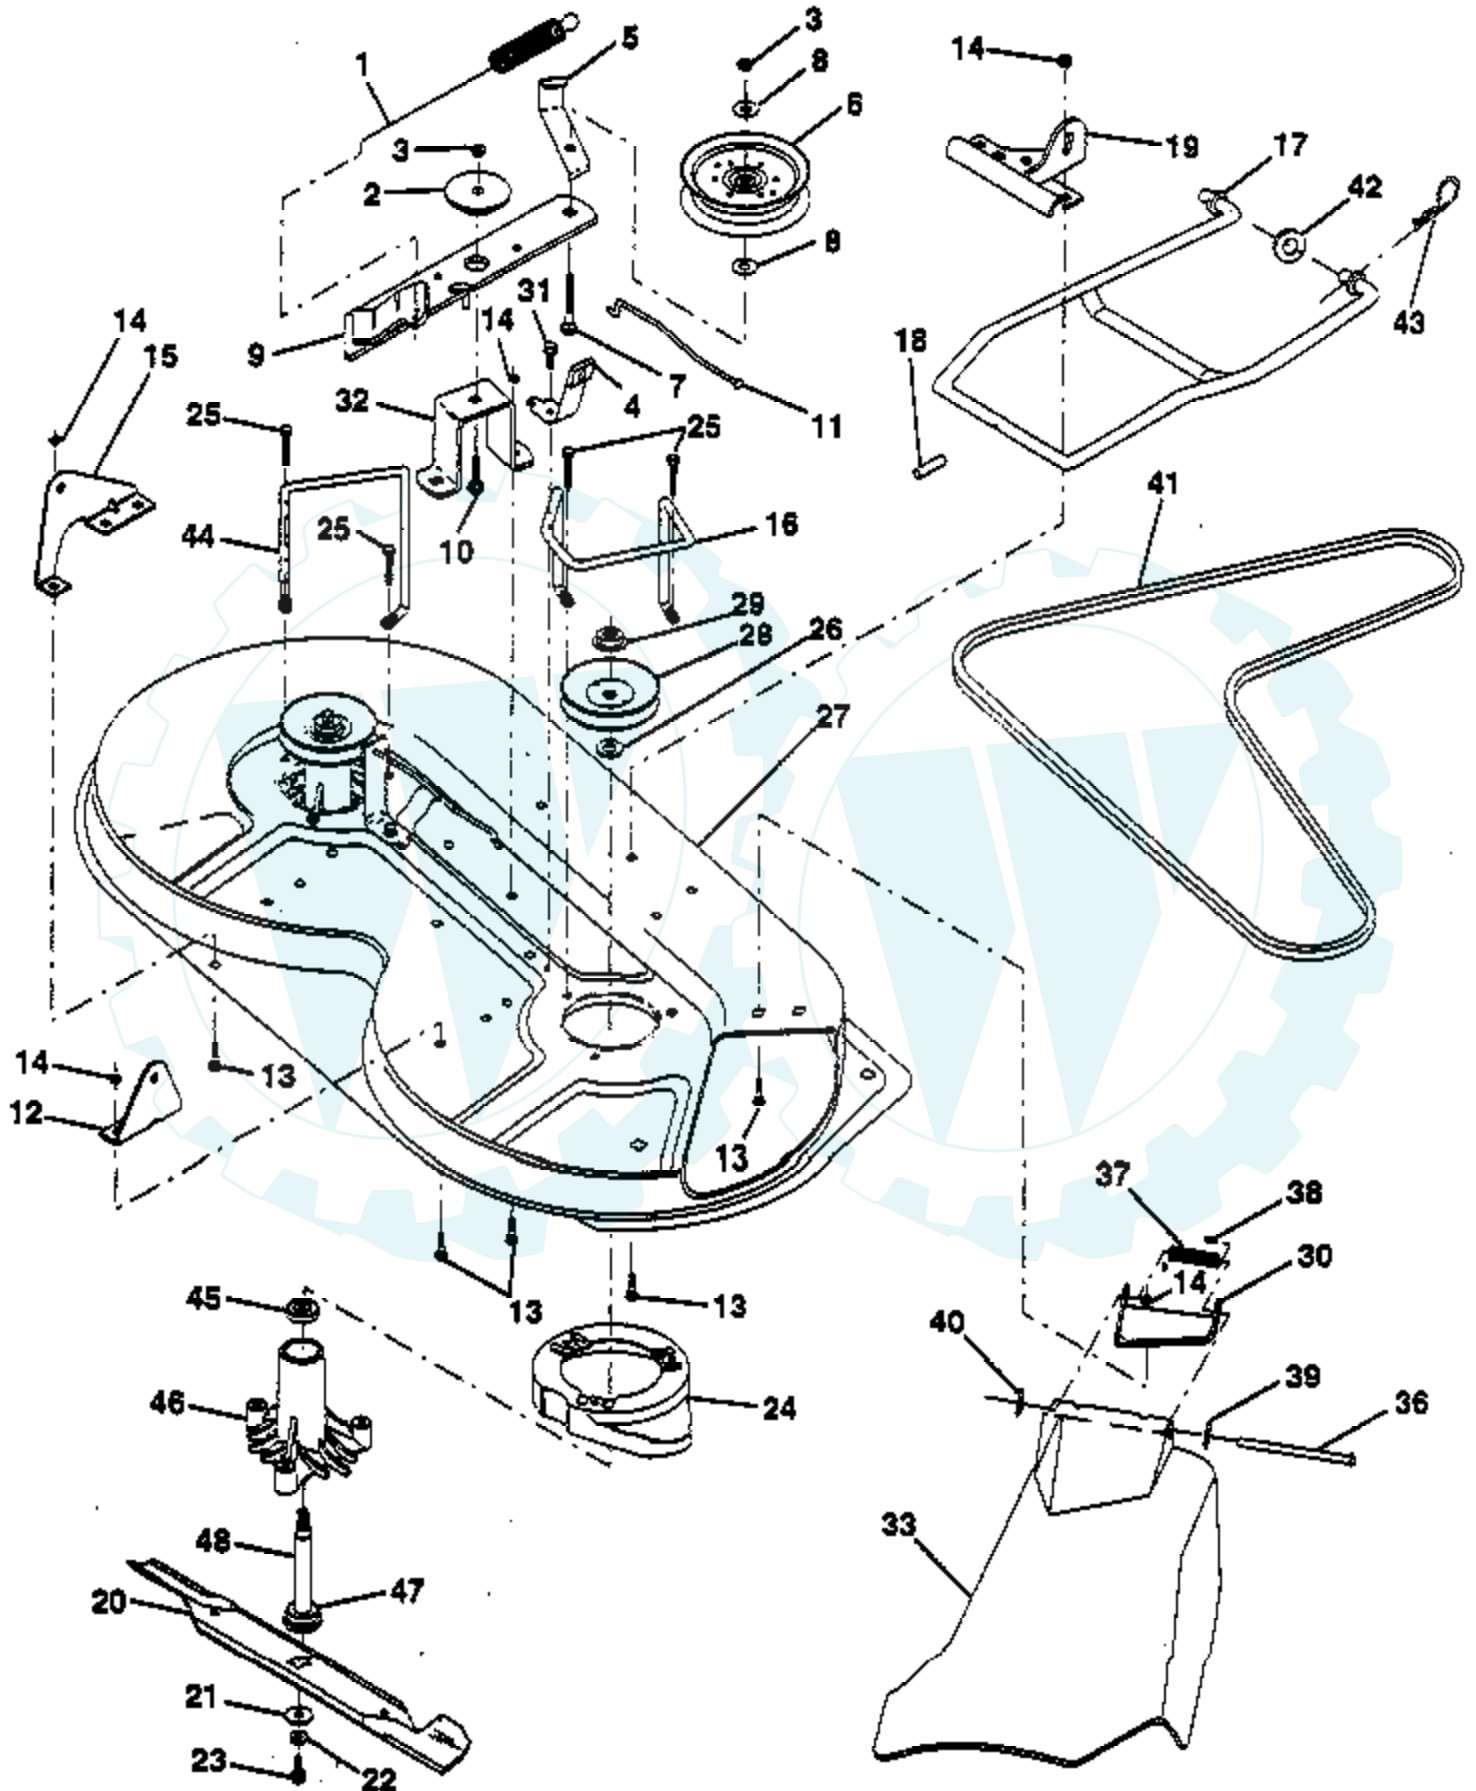

Ref #	Part Number	Qty	Description
1	532127743		Spring, Mower Clutch
2	532122052		Spacer, Retainer
3	873680600		Nut, Crownlock
4	532130840		Brake Asm.
5	532131251		Guide, Belt Idler
6	532121316		Pulley, Flat Idler
7	872110616		Bolt, Carr. 3/8-16 x 2
8	819131410		Washer 13/21 x 7/8 x 10 Ga.
9	532127744		Arm Asm., Idler Mower
10	872110608		Bolt, Carriage 3/8-16 x 1
11	532130841		Rod, Brake
12	532127356		Bracket, Lift R. H. Rear
13	872140505		Bolt, Carriage 5/16-18 x 5/8
14	873680500		Nut, Crownlock 5/16-18
15	532127357		Bracket, Lift L. H. Rear
16	532130837		Keeper, R. H.
17	532128508		Link, Asm. Mower Stabilizer
18	532128511		Pin, Drive
19	532127380		Bracket, Asm. Front
20	532138496		Blade
21	532129962		Washer, Hard
22	810030600		Washer, Lock 3/8
23	532850857		Bolt 3/8-24 x 1-1/4 Gr. 8
24	532128961		Stripper
25	532078158		Bolt 5/16-18 x 1-1/4
26	532129963		Washer .150 Thk.
27	532129983		Deck Assembly
28	532129207		Pulley, Mandrell
29	873040900		Nut, Flangelock 9/16
30	532136631		Bracket, Asm. Deflector
31	817490508		Screw, Hex Wsh. Thdrol. 5/16-18 x 1/2
32	532122051		Arm, Support Idler Mower
33	532131560		Deflector
36	532121980		Rod, Hinge
37	532123713		Spring, Torsion Deflector
38	532105304		Cap, Sleeve
39	819111016		Washer 11/32 x 5/8 x 16 Ga.
40	532110452		Pushnut
41	532131264		V-Belt
42	819171616		Washer 11/32 x 5/8 16 Ga.
43	532124660		Retainer, Spring
44	532130836		Keeper, L. H.
45	532110485		Bearing
46	532128774		Housing Mandrel Vented
	532130794		Mandrel Asm. (Inc. 21-23, 26, 29 and 45-48) Not Shown.
47	532129895		Bearing
48	532133172		Shaft, Mandrel (Inc. 47)
	532136317		Deck, Mower Complete Not Shown.