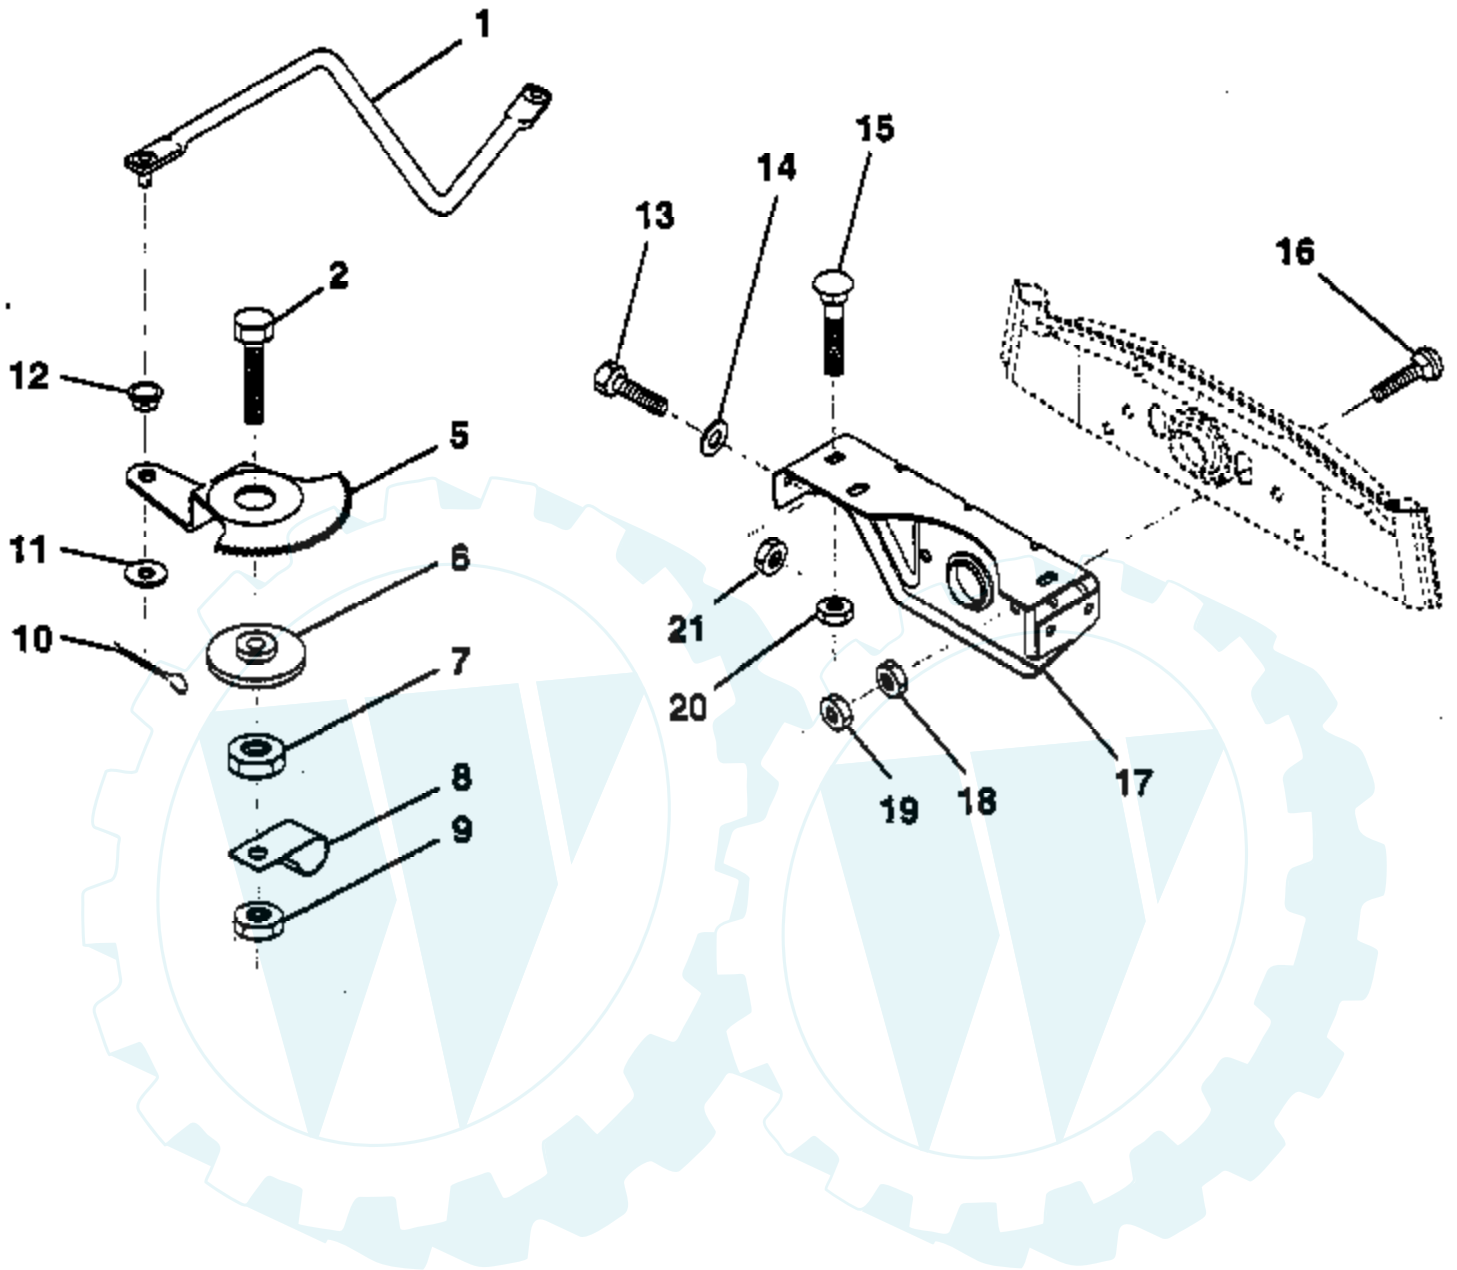

Ref #	Part Number	Qty	Description
1	532132566		Link, Drag
2	874780828		Bolt, Fin Hex 1/2-13 x 1-3/4
5	532121926		Gear, Sector
6	532121927		Bushing
7	873030800		Nut, Heavy Hex Top Lock 1/2-13 UNC
8	532126472		Clip, Insulated
9	873680800		Nut, Crownlock 3/8-16
10	876020412		Pin, Cotter 1/8 x 3/4
11	819131316		Washer, 13/32 x 13/16 x 16 Ga.
12	532126847		Bushing
13	874760512		Bolt, Hex Hd. 5/16-18 UNC x 3/4
14	819111416		Washer 11/32 x 7/8 x 16 Ga.
15	872110600		Bolt, Carriage 3/8-16 UNC x 3/4
16	872140622		Bolt, Carriage
17	532121912		Support, Front Axle
18	873220600		Nut, Fin Hex 3/8-16 UNC
19	873930600		Nut, Centerlock 3/8-16 UNC
20	873680600		Nut, Crownlock 3/8-16 UNC
21	873680500		Nut, Crownlock 5/16-18