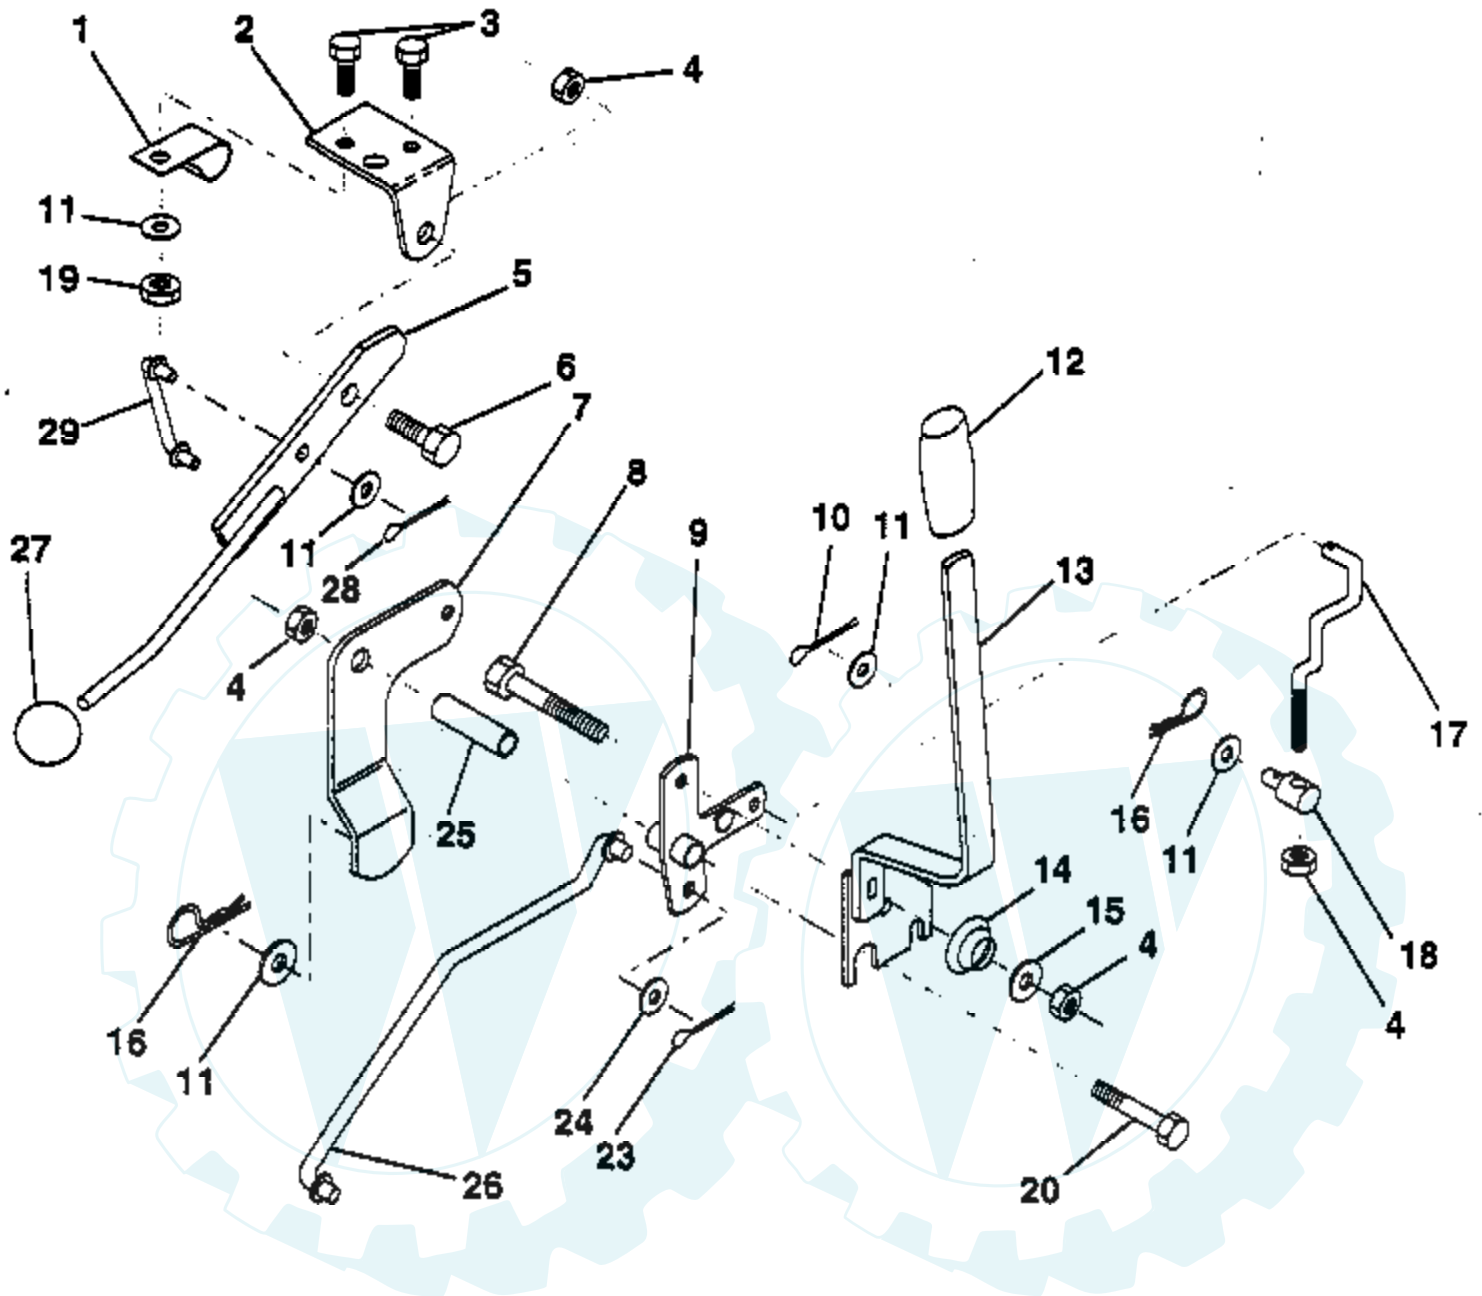

Ref #	Part Number	Qty	Description
1	532126470		Clip, Insulated
2	532122018		Bracket, Mower Clutch
3	874780408		Bolt, Fin Hex 1/4-20 UNC x 1/2 Gr. 5
4	873680600		Nut, Crownlock 3/8-16 UNC
5	532123417		Assembly, Clutch Lever
6	532106451		Bolt, Shoulder
7	532135371		Assembly, Mower Clutch Arm
8	874760636		Bolt, Hex 3/8-16 UNC x 2-1/4
9	532121930		Assembly, Bracket Lift
10	876020412		Pin, Cotter 1/8 x 3/4
11	819131316		Washer 13/32 x 13/16 x 16 Ga.
12	532131861		Grip, Handle
13	532127028		Assembly, Lift Handle
14	532123496		Spring, Compression
15	819131212		Washer 13/32 x 3/4 x 12 Ga.
16	532124961		Retainer, Spring
17	532127359		Link, Front Lift
18	532133205		Trunnion, Threaded 3/8-16
19	873680400		Nut, Crownlock 1/4-20
20	874760644		Bolt, Fin Hex 3/8-16 UNC x 2-3/4
23	876020416		Pin, Cotter 1/8 x 1
24	819171616		Washer 17/32 x 1 x 16 Ga.
25	532121933		Tube, Spacer
26	532121934		Rod, Mower Lift
27	532106932		Knob
28	876020312		Pin, Cotter 3/32 x 3/4
29	532131655		Link, Mower Clutch