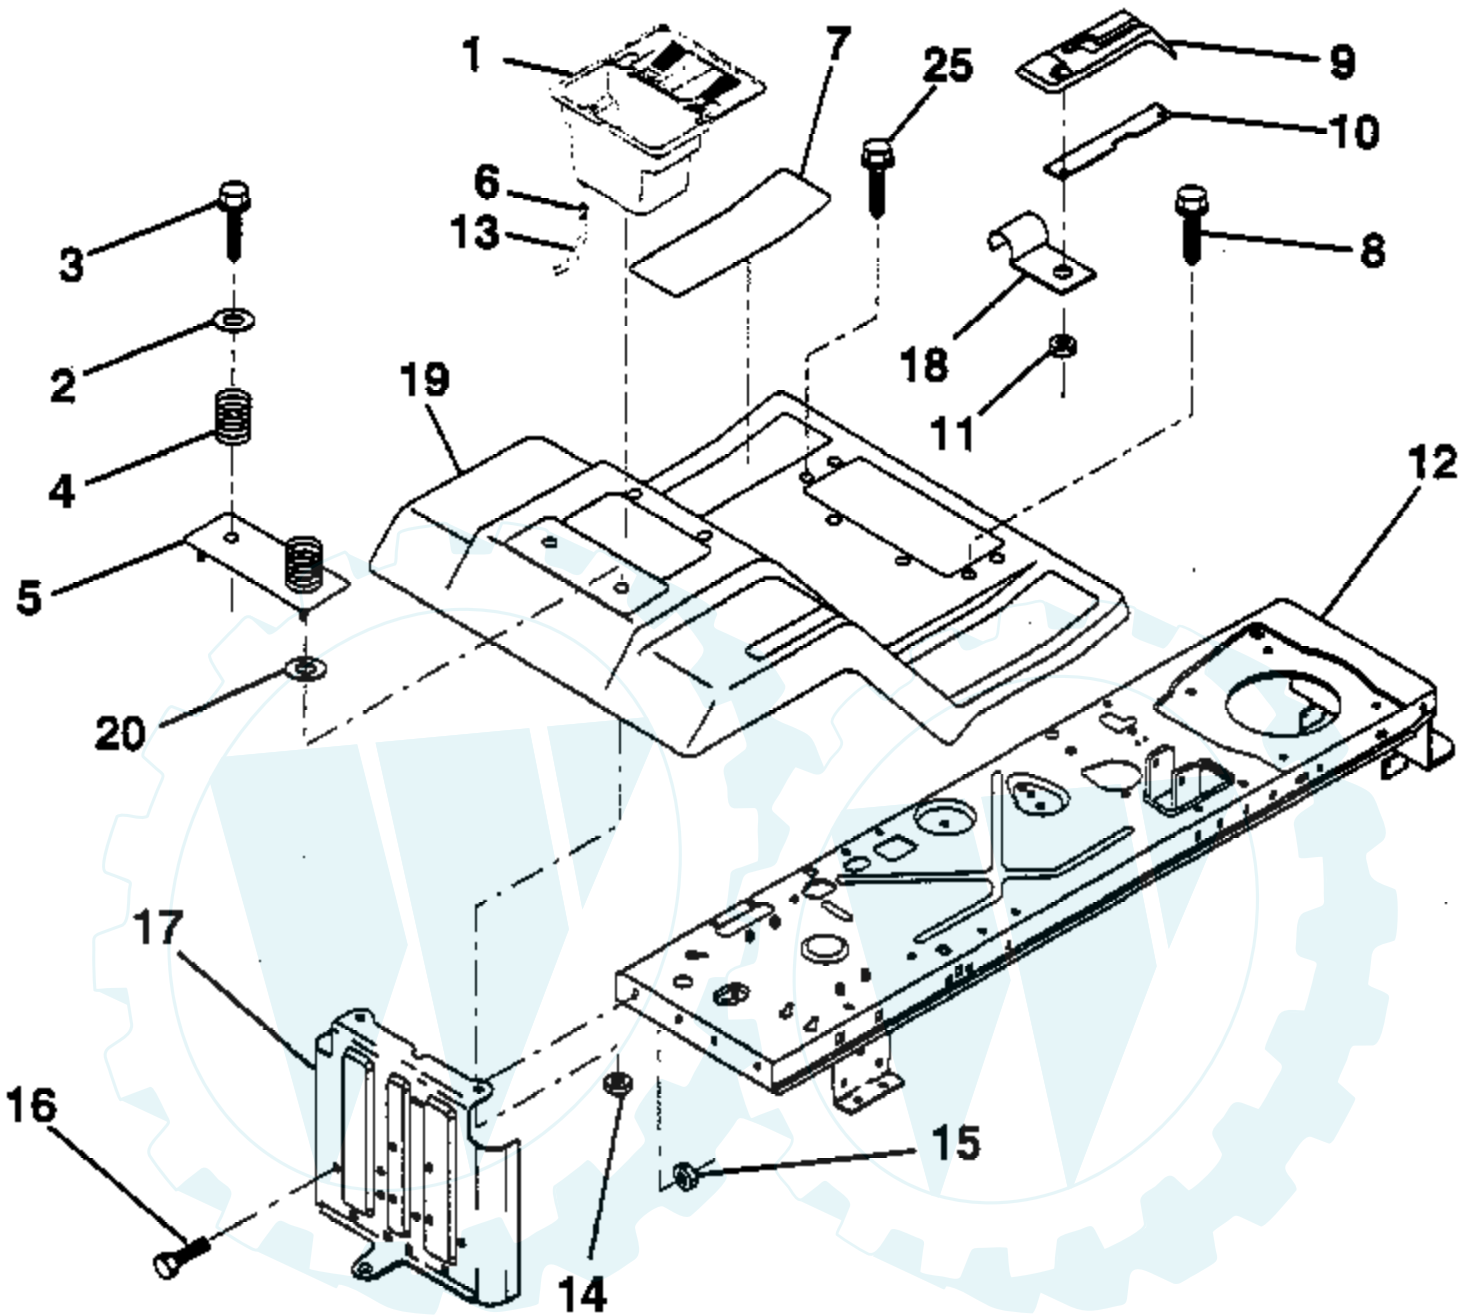

Ref #	Part Number	Qty	Description
1	532132734		Cap, Fuel
2	532138393		Assembly, Dash & Fuel Tank
3	532123487		Clamp, Hose
4	532008544		Line, Fuel
5	532008548		Line, Fuel
6	873510400		Nut, Hex, Keps 1/4-20
7	532124996		Clip, Fuel Line
8	819091216		Washer 9/32 x 3/4 x 16 Ga.
9	874760428		Bolt, Hex, Fin 1/4-20 x 1-3/4
10	819091413		Washer 11/32 x 11/16 x 16 Ga.
11	532121249		Spacer, Split
12	532003720		Spring
13	532126450		Clip, Height Adjustment
14	532126115		Knob, Height Stop
15	532122023		Adjustment, Quadrant Height
16	532124346		Nut, Self-Threading 3/16-18
17	872110404		Bolt, Carriage 1/4-20 x 1/2 Gr. 5
18	532130745		Support Assembly, Dash
19	532134744		Brace, Cross
20	818000408		Screw, Self-Tapping 1/4-20 x 1/2
21	532134014		Plug, Dome Black

Ref #	Part Number	Qty	Description
1	817720408		Screw, Hex Thd. Cut 1/4-20 x 1/2
2	532132752		Control, Throttle
4	871070512		Screw, Hex, Cap 5/16-18 x 3/4
5	810040500		Washer, Lock Heavy Helical Spring 5/16
6	532125593		Gasket, Exhaust
7	873220500		Nut, Hex 5/16-18
8	532121094		Bolt, Shoulder 5/16
9	819101216		Washer 5/16 x 3/4 x 16
10	810040400		Washer, Lock Heavy Helical Spring 1/4
11	874760416		Bolt, Hex Fin 1/4-20 UNC x 1
12	532137437		Muffler
15	532137180		Arrester, Spark (Optional equipment)
17	817490624		Screw, Hex Wsh Hd Thdrol 3/8-16 x 1-1/2
18	532126636		Keeper, Ground Drive Belt