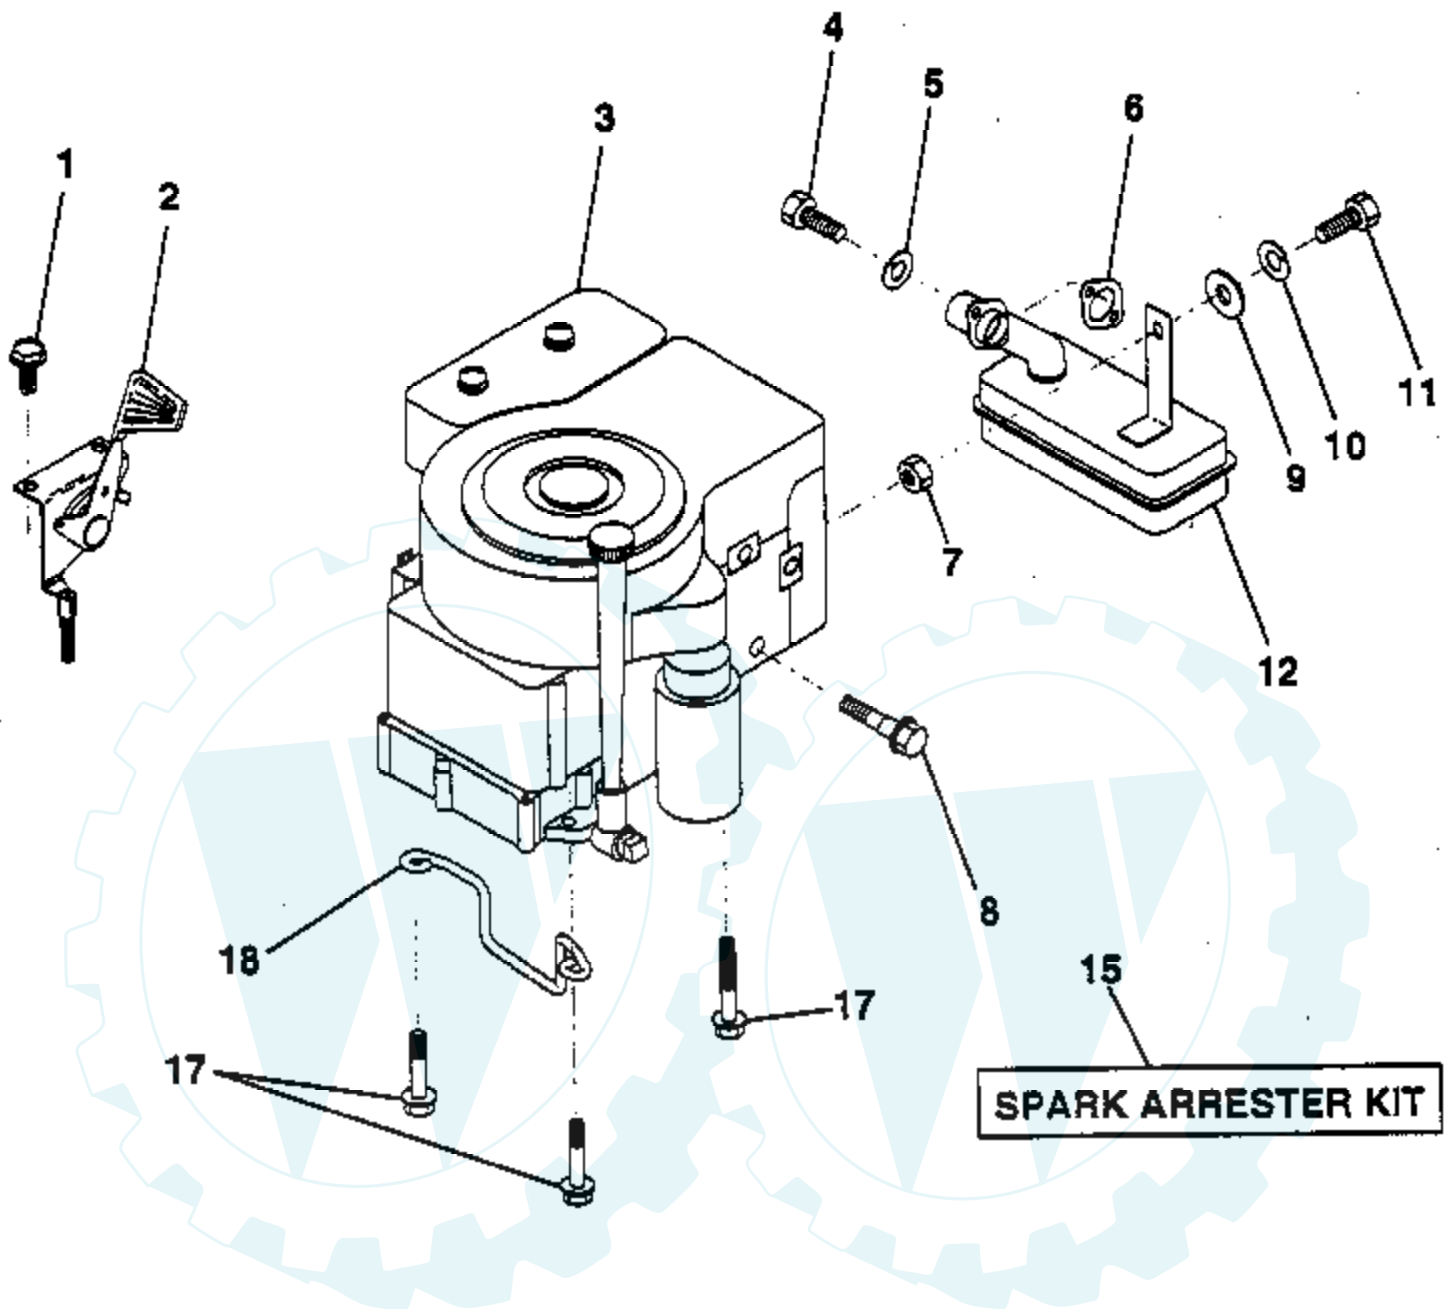

Ref #	Part Number	Qty	Description
1	532132734		Cap, Fuel
2	532138393		Assembly, Dash & Fuel Tank
3	532123487		Clamp, Hose
4	532008544		Line, Fuel
5	532008548		Line, Fuel
6	873510400		Nut, Hex, Keps 1/4-20
7	532124996		Clip, Fuel Line
8	819091216		Washer 9/32 x 3/4 x 16 Ga.
9	874760428		Bolt, Hex, Fin 1/4-20 x 1-3/4
10	819091413		Washer 11/32 x 11/16 x 16 Ga.
11	532121249		Spacer, Split
12	532003720		Spring
13	532126450		Clip, Height Adjustment
14	532126115		Knob, Height Stop
15	532122023		Adjustment, Quadrant Height
16	532124346		Nut, Self-Threading 3/16-18
17	872110404		Bolt, Carriage 1/4-20 x 1/2 Gr. 5
18	532130745		Support Assembly, Dash
19	532134744		Brace, Cross
20	818000408		Screw, Self-Tapping 1/4-20 x 1/2
21	532134014		Plug, Dome Black

Ref #	Part Number	Qty	Description
1	817720408		Screw, Hex Thd. Cut 1/4-20 x 1/2
2	532132752		Control, Throttle
4	871070512		Screw, Hex, Cap 5/16-18 x 3/4
5	810040500		Washer, Lock Heavy Helical Spring 5/16
6	532125593		Gasket, Exhaust
7	873220500		Nut, Hex 5/16-18
8	532121094		Bolt, Shoulder 5/16
9	819101216		Washer 5/16 x 3/4 x 16
10	810040400		Washer, Lock Heavy Helical Spring 1/4
11	874760416		Bolt, Hex Fin 1/4-20 UNC x 1
12	532137437		Muffler
15	532137180		Arrester, Spark (Optional equipment)
17	817490624		Screw, Hex Wsh Hd Thdrol 3/8-16 x 1-1/2
18	532126636		Keeper, Ground Drive Belt