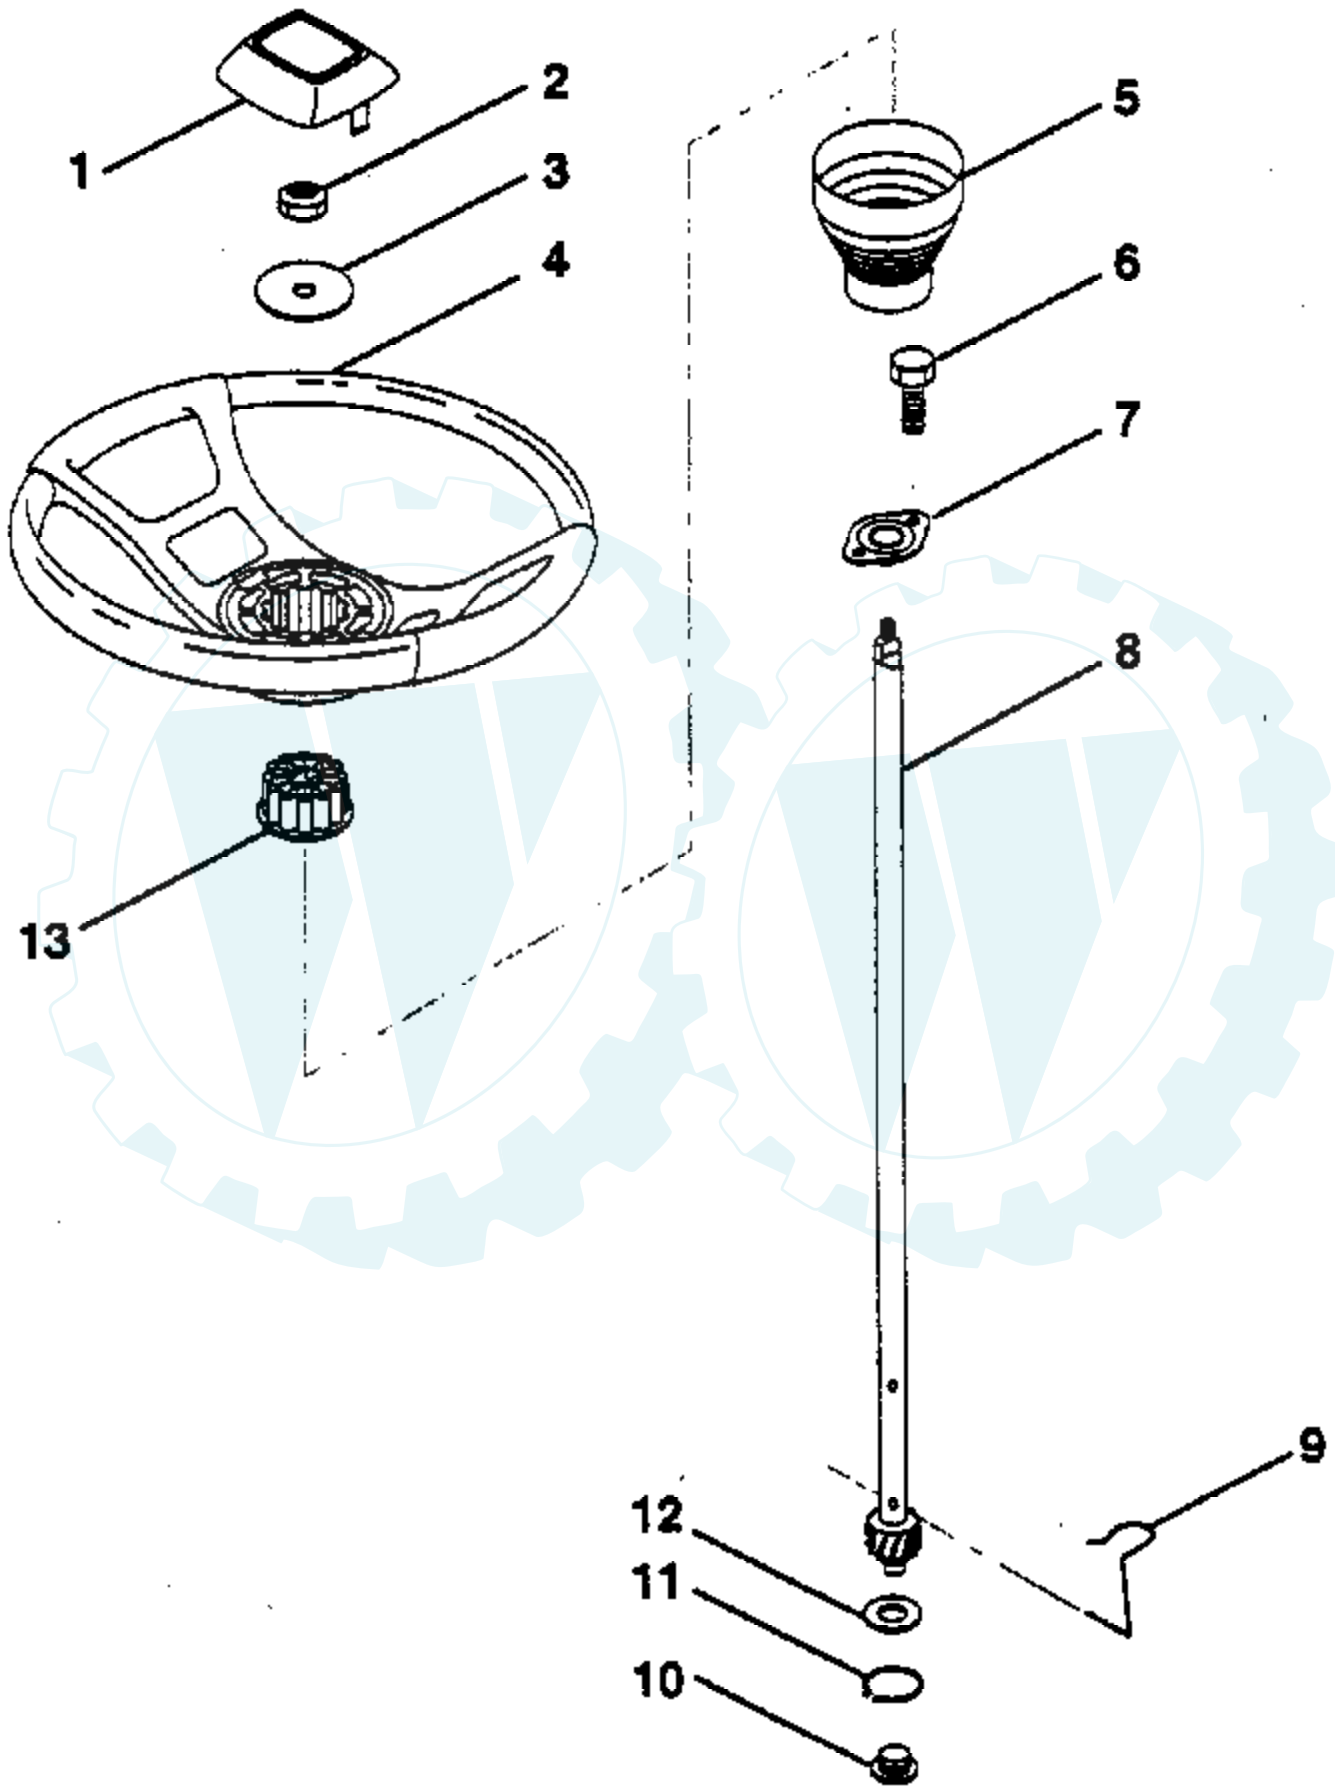

Ref #	Part Number	Qty	Description
1	532133742		Insert, Wheel, Steering
2	532124701		Locknut 3/8-24 UNF
3	819133808		Washer 12/32 x 2-3/8 x 8 Ga.
4	532133741		Wheel, Steering
5	532121897		Sleeve, Steering
6	817431008		Screw, Hex #10-16 x 1/2 TY-B
7	532102803		Bushing, Steering
8	532123651		Shaft, Steering
9	532124210		Clip, Steering
10	532123438		Bushing, Lower, Steering
11	812000045		Ring, Retaining
12	819211616		Washer 21/32 x 1 x 16 Ga.
13	532104820		Adaptor, Wheel, Steering