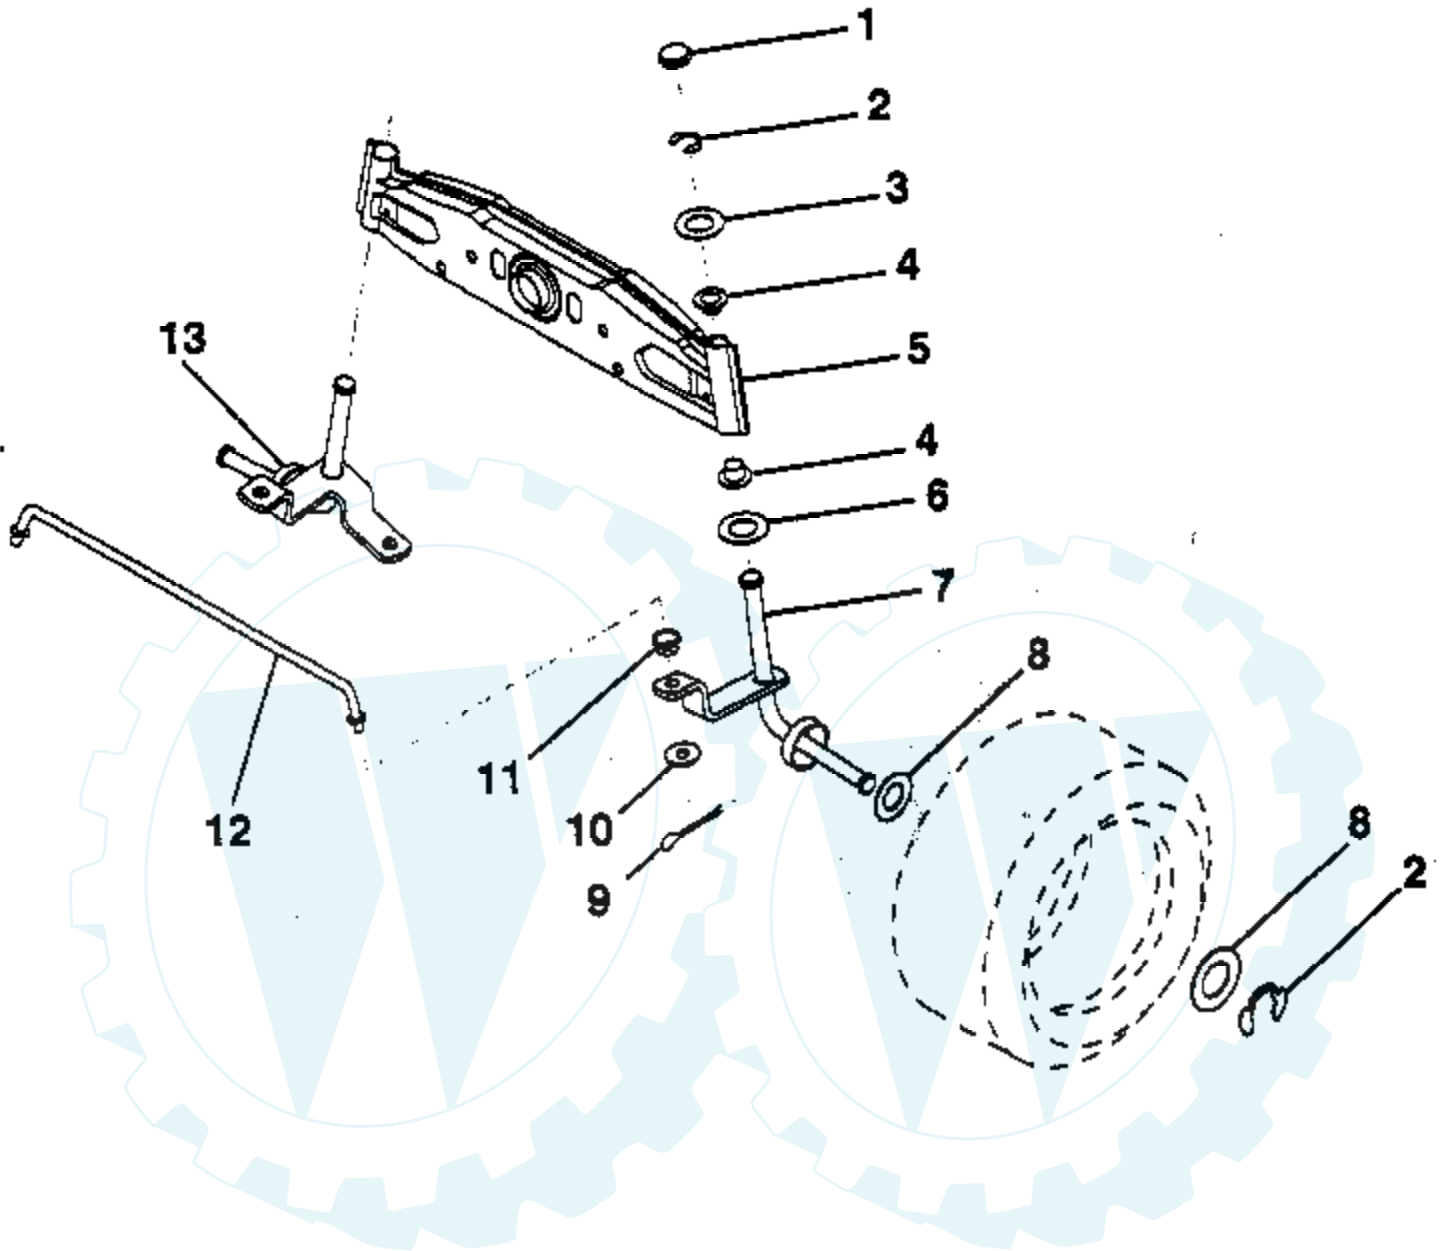

Ref #	Part Number	Qty	Description
1	532121232		Cap, Spindle
2	812000029		Ring, Clip
3	532121748		Washer 25/32 x 1-5/8 x 16 Ga.
4	532121922		Nyliner
5	532121914		Axle, Front
6	532124931		Bearing, Thrust
7	532121919		Spindle, R.H. Asm.
8	532121749		Washer 25/32 x 1-1/4 x 16 Ga.
9	876020412		Pin, Cotter 1/8 x 3/4
10	819131316		Washer 13/32 x 13/16 x 16 Ga.
11	532126847		Bushing
12	532121924		Rod, Tie
13	532121916		Spindle, L.H. Asm.