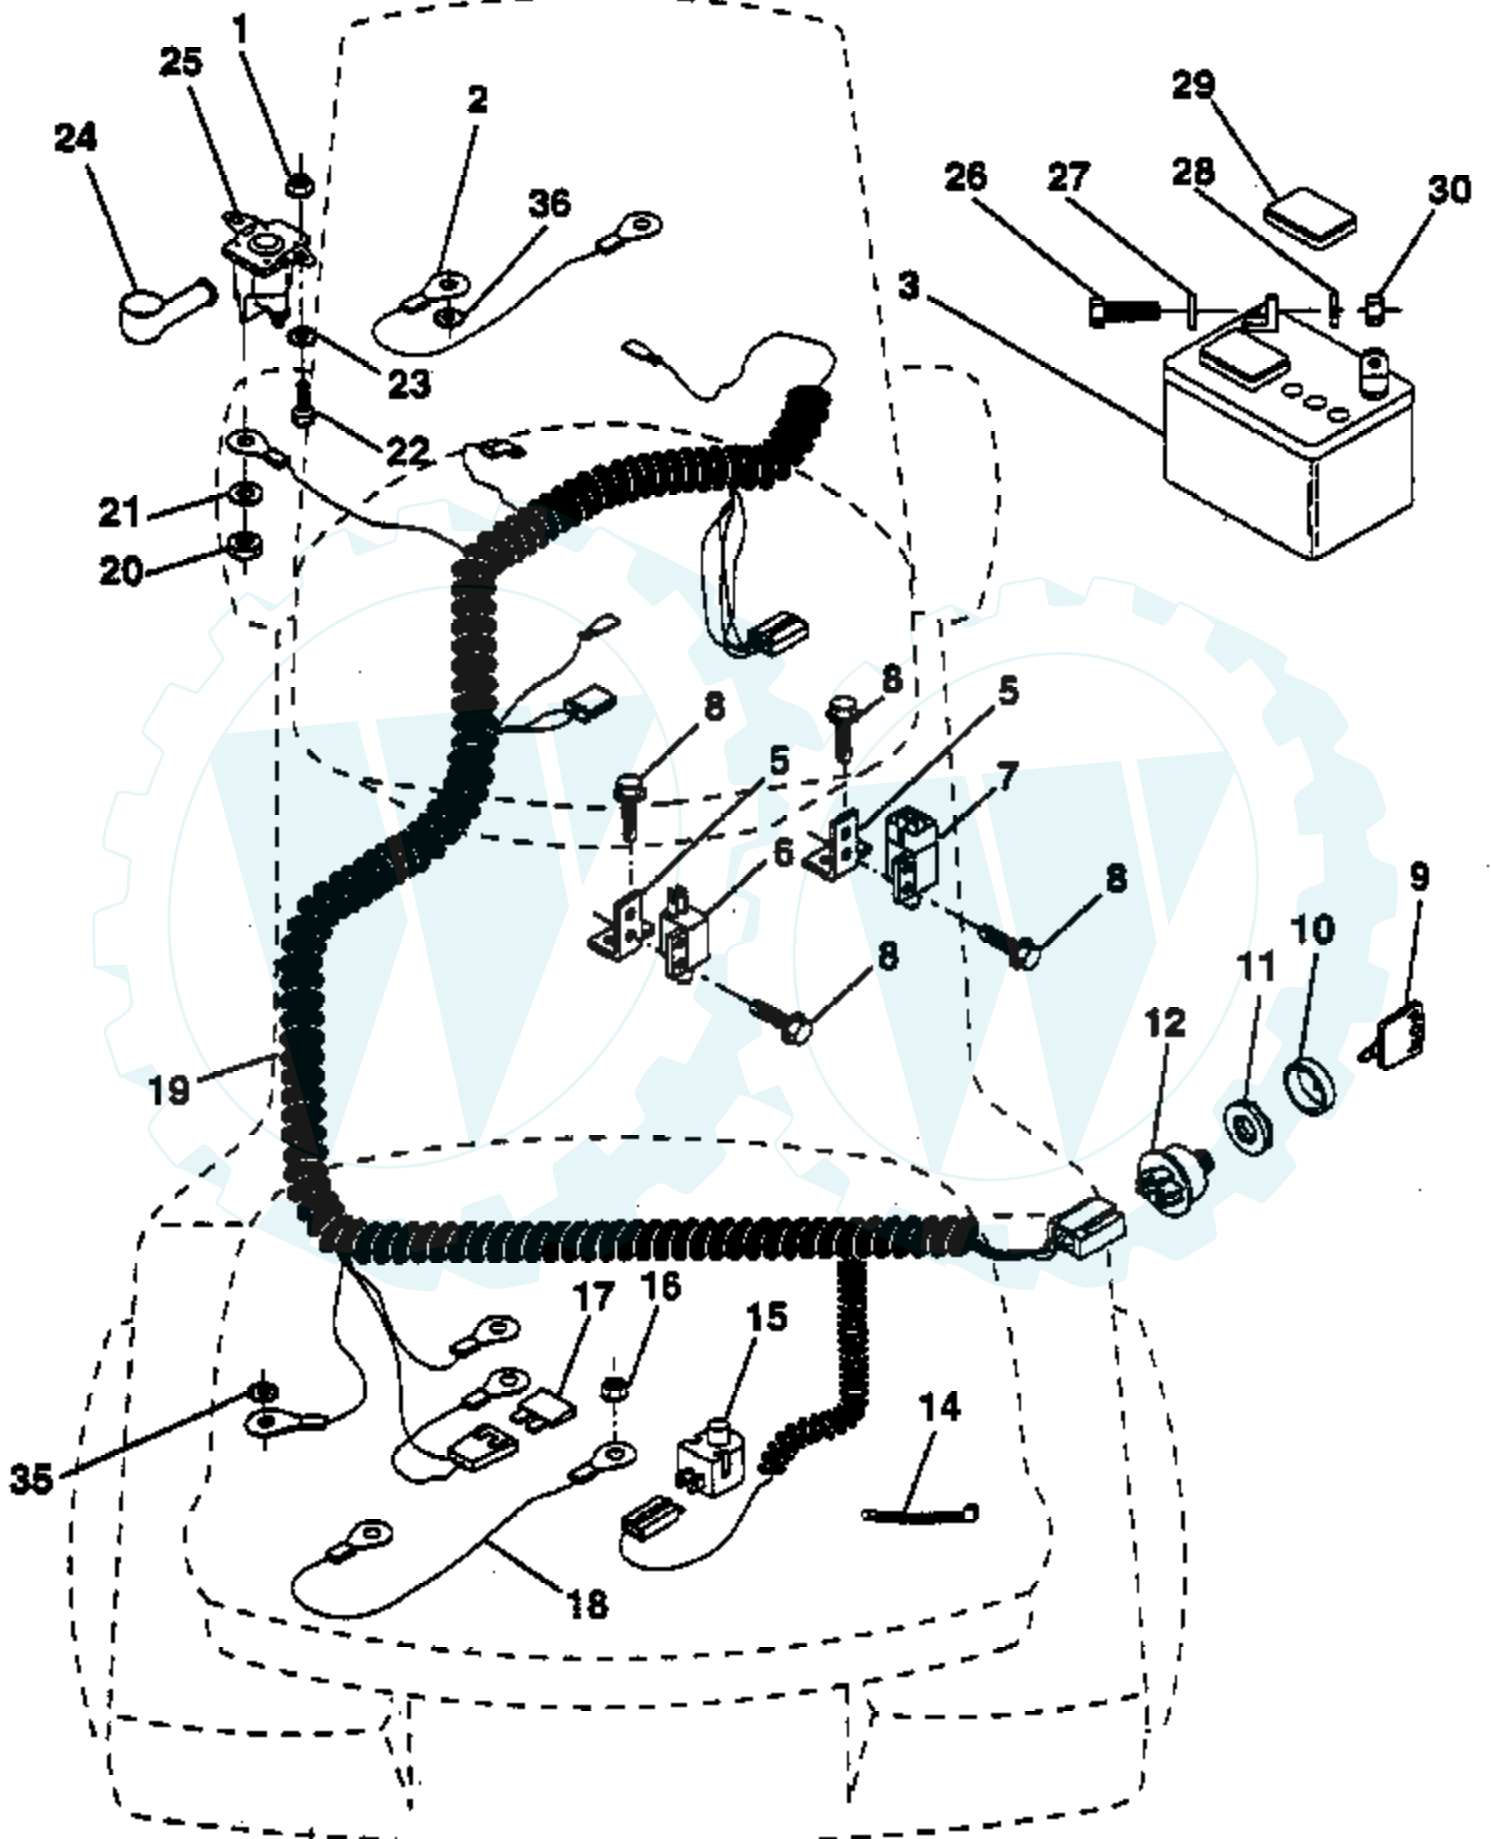

Ref #	Part Number	Qty	Description
1	873510400		Nut, Hex Keps 1/4-20
2	532108423		Assembly, Cable
3	532133909		Battery
5	532108236		Bracket, Switch
6	532104445		Switch, Interlock (2-terminal)
7	532109553		Switch, Interlock (4-terminal)
8	817021008		Screw, Hex Hd. Tap #10-24 x 1/2
9	532122147		Key, Molded
10	532123620		Cover, Key Ignition
11	532124211		Nut, Ignition
12	532125104		Switch, Ignition
14	532124756		Tie, Cable
15	532121305		Switch, Plunger
16	873510500		Nut, Hex, Keps 5/16-18
17	532108824		Fuse
18	532128353		Assembly, Cable
19	532132223		Harness, Ignition
20	873350400		Nut, Hex Jam 1/4-20
21	810090400		Washer, Lock 1/4
22	874780408		Bolt, Fin Hex 1/4-20 UNC x 1/2 Gr. 5
23	811050400		Washer, Lock Ext. Tooth 1/4
24	532131563		Cover, Terminal
25	532138406		Solenoid
26	874760412		Bolt, Hex Hd. 1/4-20 UNC x 3/4
27	819091016		Washer 9/32 x 5/8 x 16
28	810040400		Washer, Lock 1/4
29	532121264		Cap, Battery
30	873220400		Nut, Fin Hex 1/4-20 UNC
35	811050600		Washer, Lock Ext. Tooth 3/8
36	811050400		Washer, Lock Ent. Tooth 5/16