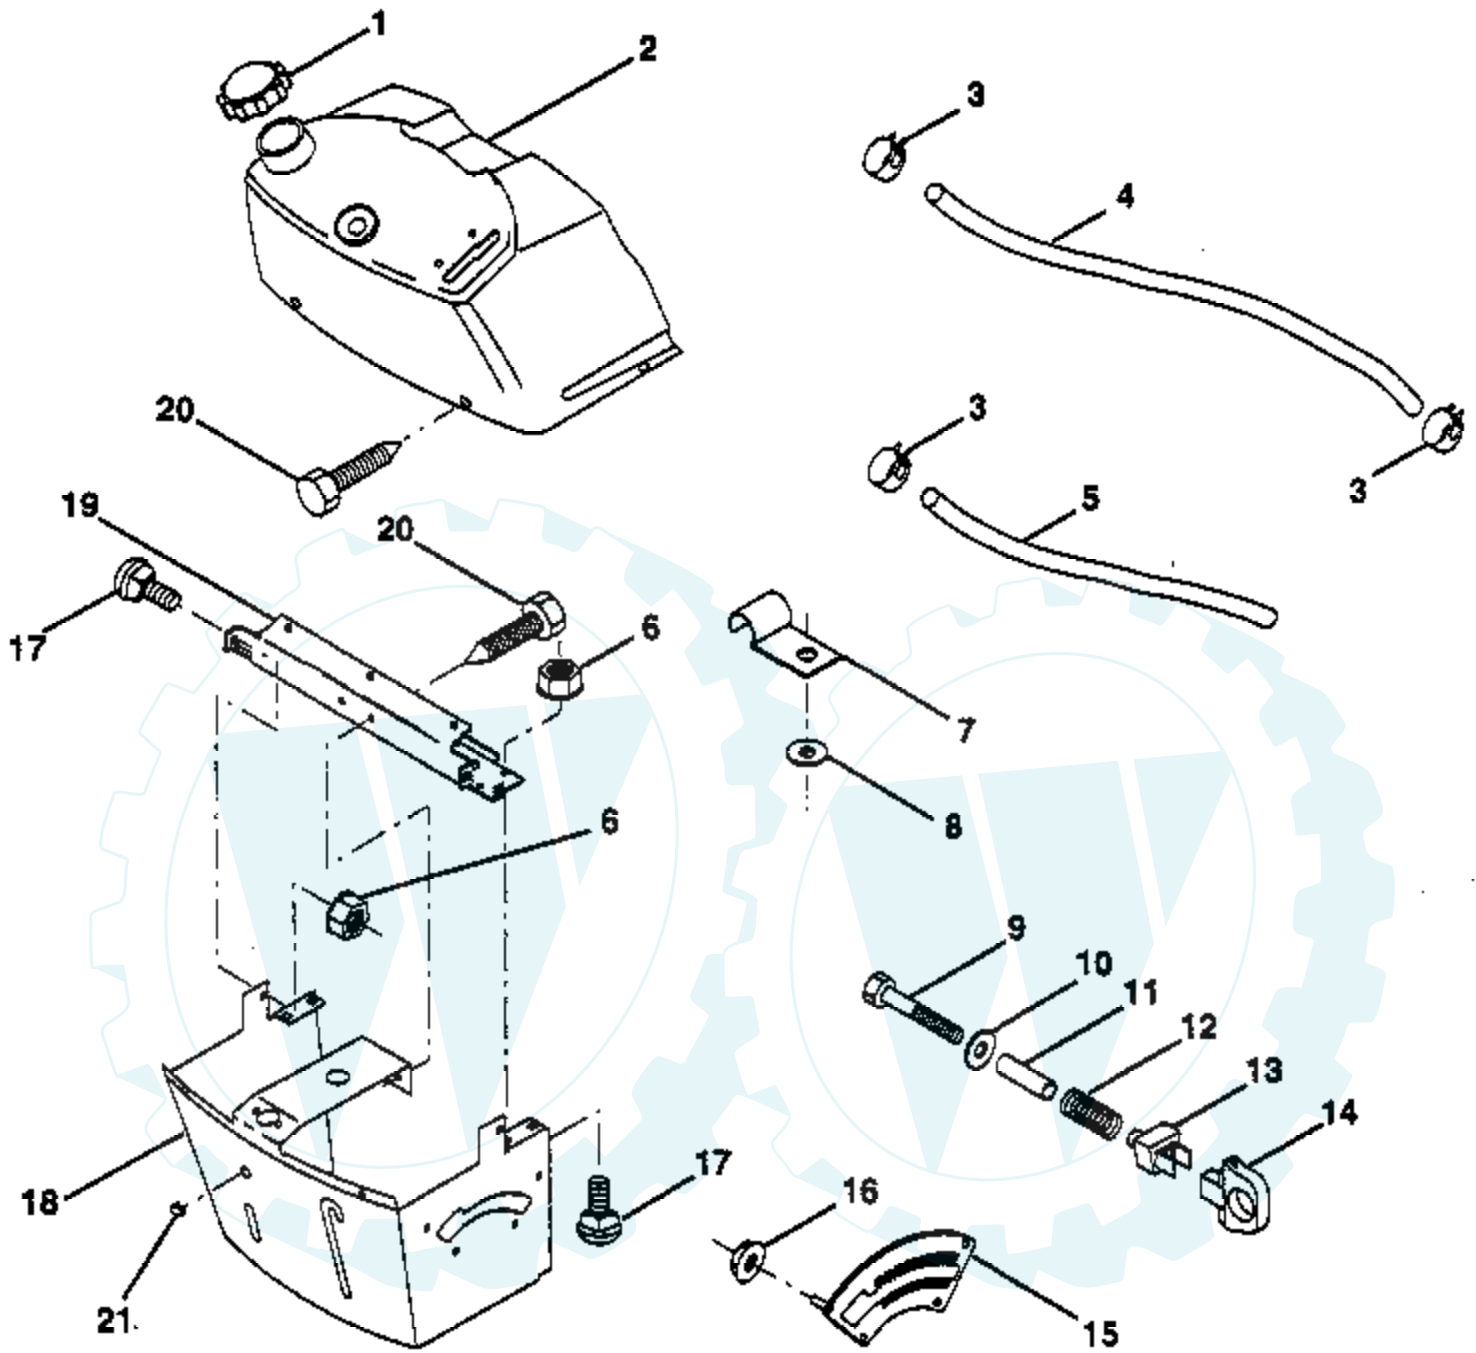

Ref #	Part Number	Qty	Description
1	532071673		Cap, Plunger
2	532123436		Rod, Parking Brake
3	532123437		Bracket, Parking Brake
4	532124872		Cover, Pedal
5	532122504		Bracket, Clutch/Brake Pedal, L.H.
6	876020312		Pin, Cotter 3/32 x 3/4
7	819131016		Washer 13/32 x 5/8 x 16 Ga.
8	817490508		Screw, Hex, Thd. Roll. 5/16-18 x 1/2
9	876020412		Pin, Cotter 1/8 x 3/4
10	819131316		Washer 13/32 x 13/16 x 16 Ga.
11	532123543		Rod, Brake Front
12	532129567		Assembly, Clutch/Brake Pedal
13	532123394		Rod, Clutch
14	532121978		Bracket, Lift, Shaft
15	532123641		Assembly, Brake, Pivot, Arm
16	819251816		Washer 25/32 x 1-1/8 x 16 Ga.
17	812000034		Ring, Klip 3/8-16 UNC
18	532106888		Spring, Brake Rod
19	873800600		Locknut, Hex w/Washer Insert
20	873350600		Nut, Hex, Jam 3/8-16 UNC
21	532131460		Rod, Rear Brake
22	532127378		Trunnion, Lift
23	873680600		Nut, Crownlock 3/8-16 UNC
24	819132012		Washer 13/32 x 1-1/4 x 12 Ga.
25	532124961		Spring, Retainer
26	873930600		Nut, Centerlock 3/8-16 UNC
27	532127369		Link, Threaded
28	532127358		Assembly, Rear Mower Lift
29	872110506		Bolt, Carriage 5/16-18 UNC x 3/4
30	873510500		Nut, Keps 5/16-16 UNC

Ref #	Part Number	Qty	Description
1	532132734		Cap, Fuel
2	532138393		Assembly, Dash & Fuel Tank
3	532123487		Clamp, Hose
4	532008544		Line, Fuel
5	532008548		Line, Fuel
6	873510400		Nut, Hex, Keps 1/4-20
7	532124996		Clip, Fuel Line
8	819091216		Washer 9/32 x 3/4 x 16 Ga.
9	874760428		Bolt, Hex, Fin 1/4-20 x 1-3/4
10	819091413		Washer 11/32 x 11/16 x 16 Ga.
11	532121249		Spacer, Split
12	532003720		Spring
13	532126450		Clip, Height Adjustment
14	532126115		Knob, Height Stop
15	532122023		Adjustment, Quadrant Height
16	532124346		Nut, Self-Threading 3/16-18
17	872110404		Bolt, Carriage 1/4-20 x 1/2 Gr. 5
18	532130745		Support Assembly, Dash
19	532134744		Brace, Cross
20	818000408		Screw, Self-Tapping 1/4-20 x 1/2
21	532134014		Plug, Dome Black