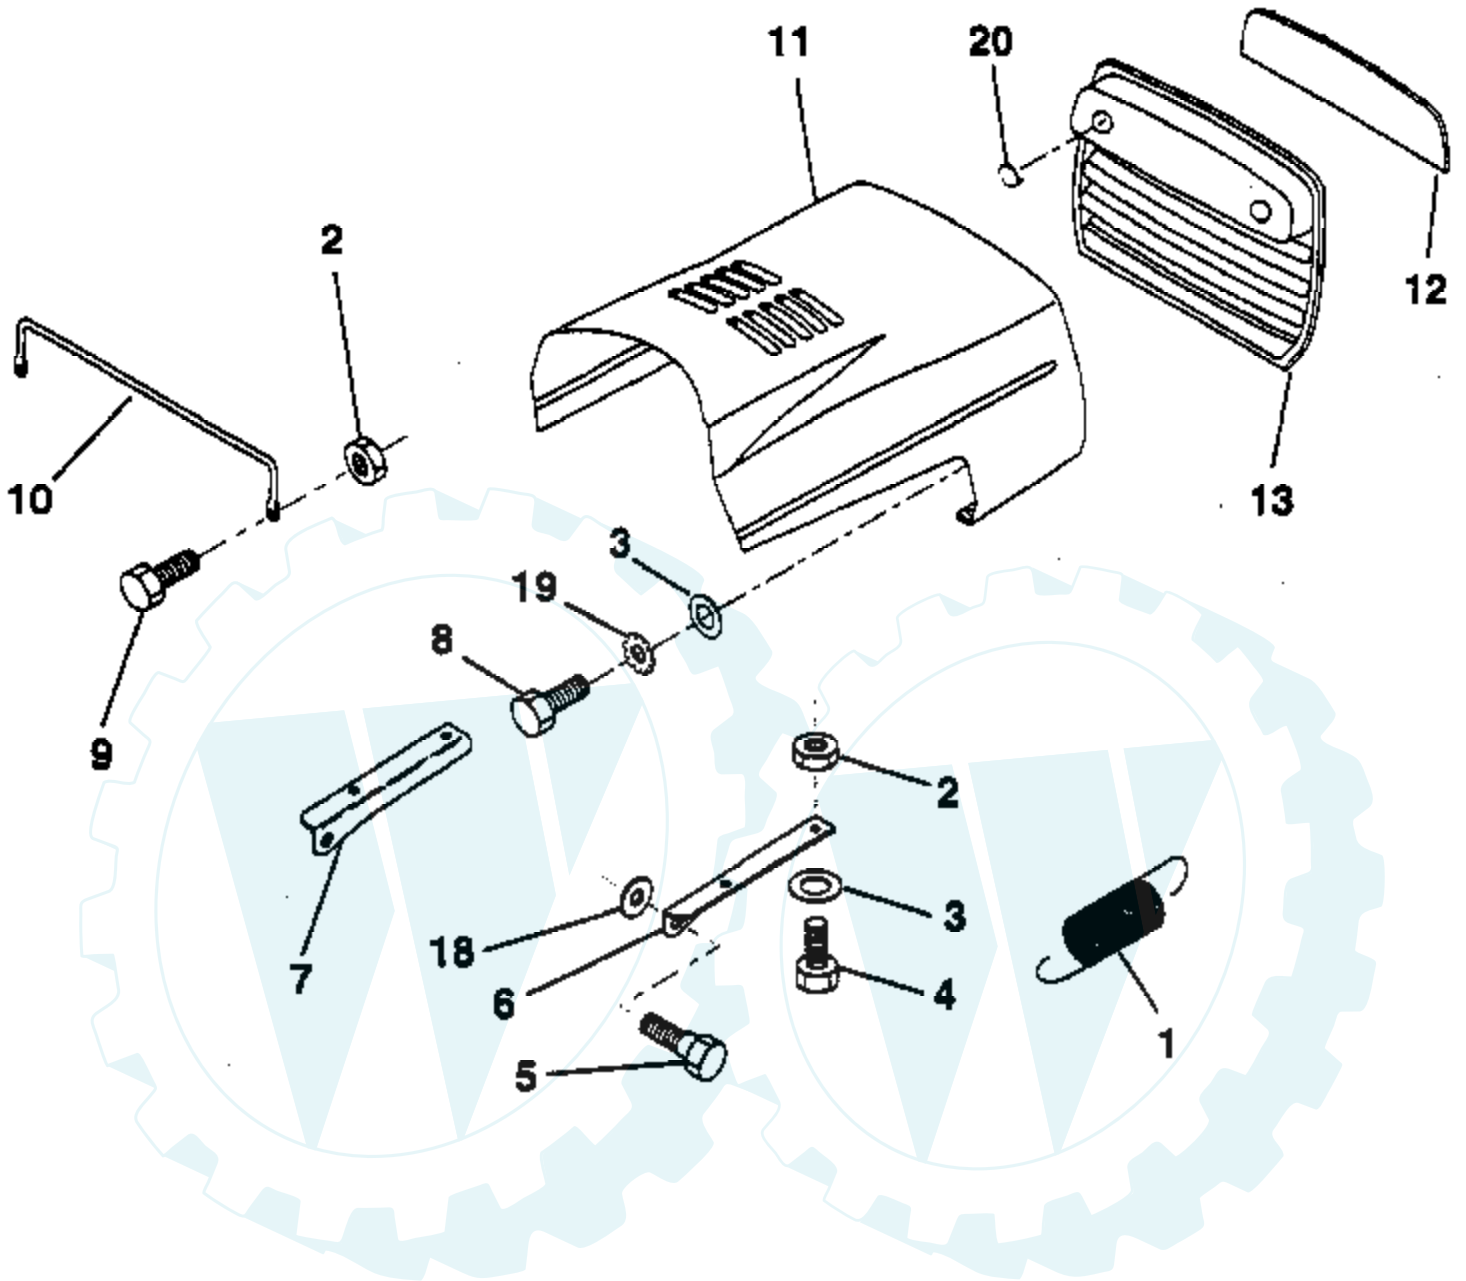

Ref #	Part Number	Qty	Description
1	532124657		Extension, Spring
2	873510400		Nut, Hex, Keps 1/4-20
3	819091016		Washer, 9/32 x 5/8 x 16 Ga.
4	874780410		Bolt, Hex Fin. 1/4-20 UNC 5/8 Gr.5
5	532126675		Bolt, Shoulder
6	532122549		Bracket, Hood R. H.
7	532122548		Bracket, Hood L.H.
8	817411310		Screw, Fin. Hex #13-16 Hi-Lo x 5/8
9	874780412		Bolt, Hex Fin. 1/4-20 x 3/4 Gr. 5
10	532123693		Brace, Hood
11	532125386		Hood
12	532122035		Lens, Plate, Grill
13	532127029		Grill
18	819111116		Washer 11/32 x 11/16 x 16 Ga.
19	811030400		Washer Lock 1/4 int/ext tooth
20	532131139		Plug Socket Light