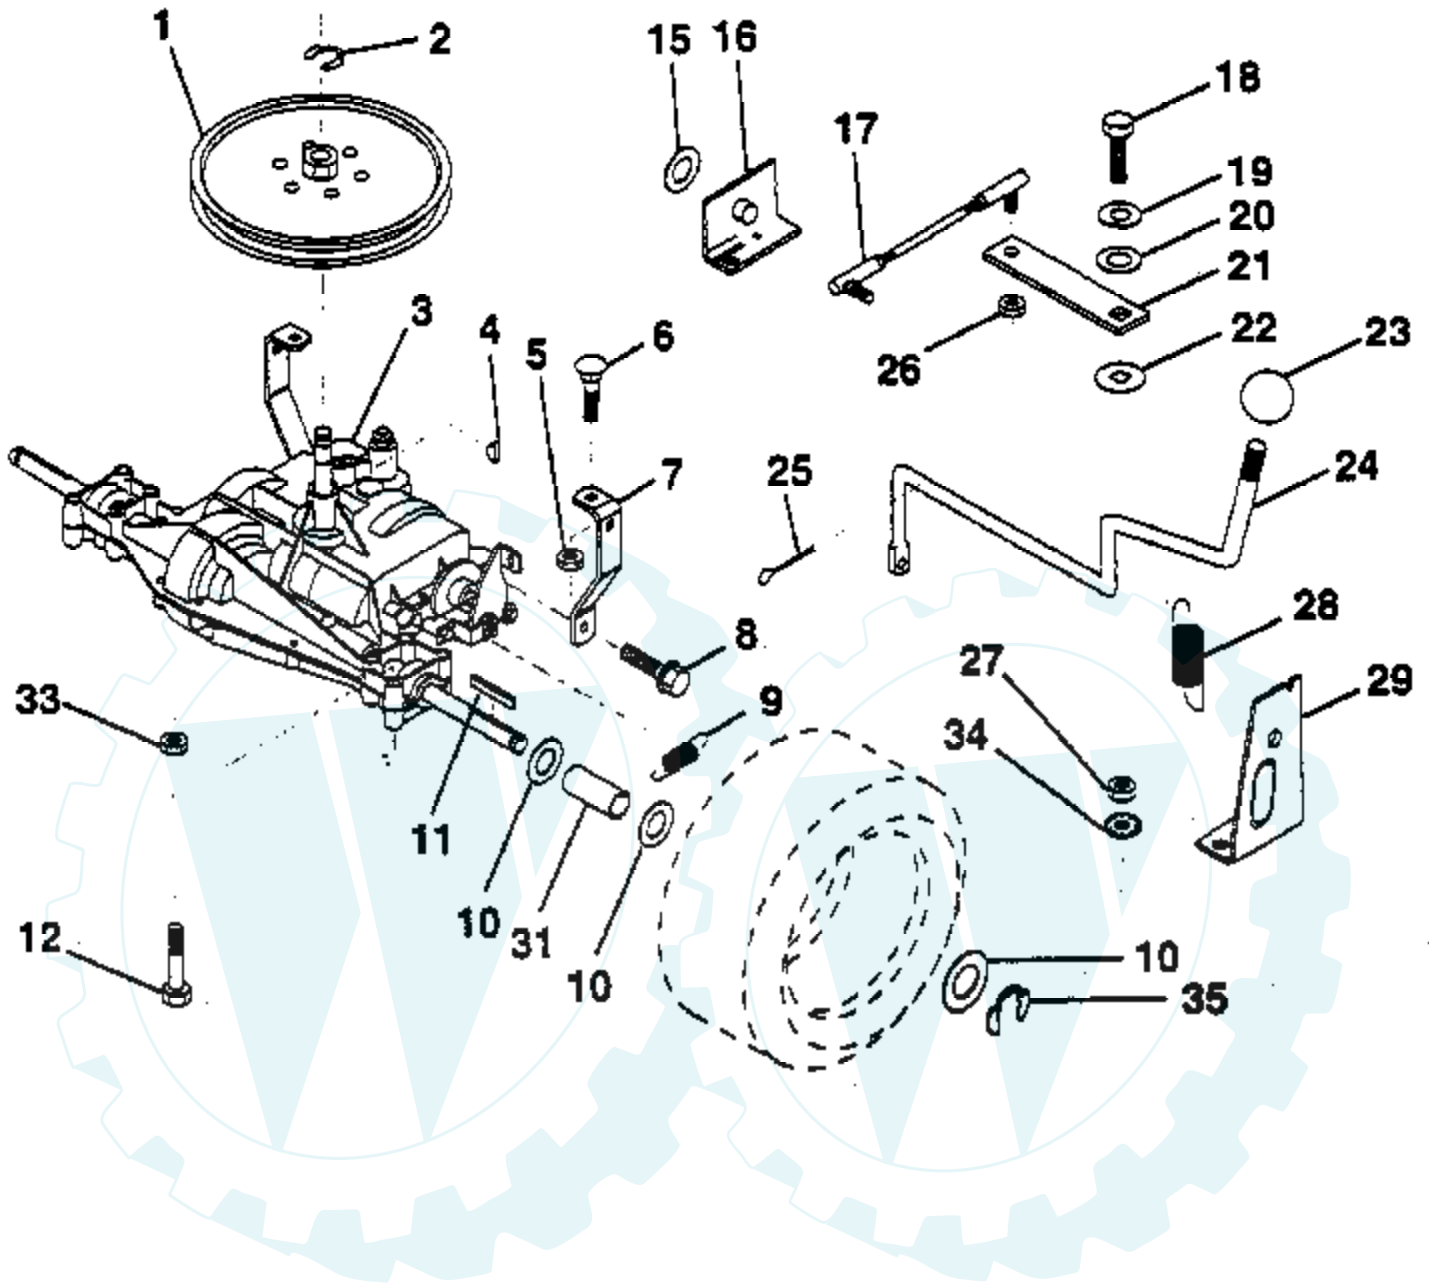

Ref #	Part Number	Qty	Description
1	532123385		Pulley
2	812000028		Ring, Retainer
4	532125096		Key, Woodruff #9
5	873680500		Nut, Crownlock 5/16-18
6	872140506		Bolt, Carriage 5/16-18 UNC x 3/4
7	532123378		Strap, Torque
8	871490512		Screw 5/16 - 18 x 3/4
9	532110422		Spring, Brake
10	532121749		Washer 25/32 x 1-1/4 x 16 Ga.
11	532123583		Key, Square
12	874760644		Bolt, Fin Hex 5/16-18 x 2-1/2
15	819171616		Washer 17/32 x 1 x 16 Ga.
16	532124600		Support, Handle Shift L. H.
17	532123632		Link, Shift
18	871040412		Bolt, Fin Hex 1/4-28 UNF x 3/4 Gr. 8
19	810040400		Washer, Lock 1/4
20	819091210		Washer 9/32 x 3/4 x 10 Ga.
21	532123484		Arm, Shift
22	532105701		Washer, Shift Plate
23	532106933		Knob, Shift Control
24	532128215		Shift Rod
25	876020416		Pin, Cotter 1/8 x 1
26	873810500		Nut, Hex Nylon
27	873510500		Nut, Keps 5/16-18
28	532128085		Extension, Spring
29	532128084		Support, Handle Shift R. H.
31	532123409		Spacer, Split
33	8736800600		Nut Crownlock 3/8 - 16
34	811050500		Washer External Tooth 5/16
35	812000001		E-Ring