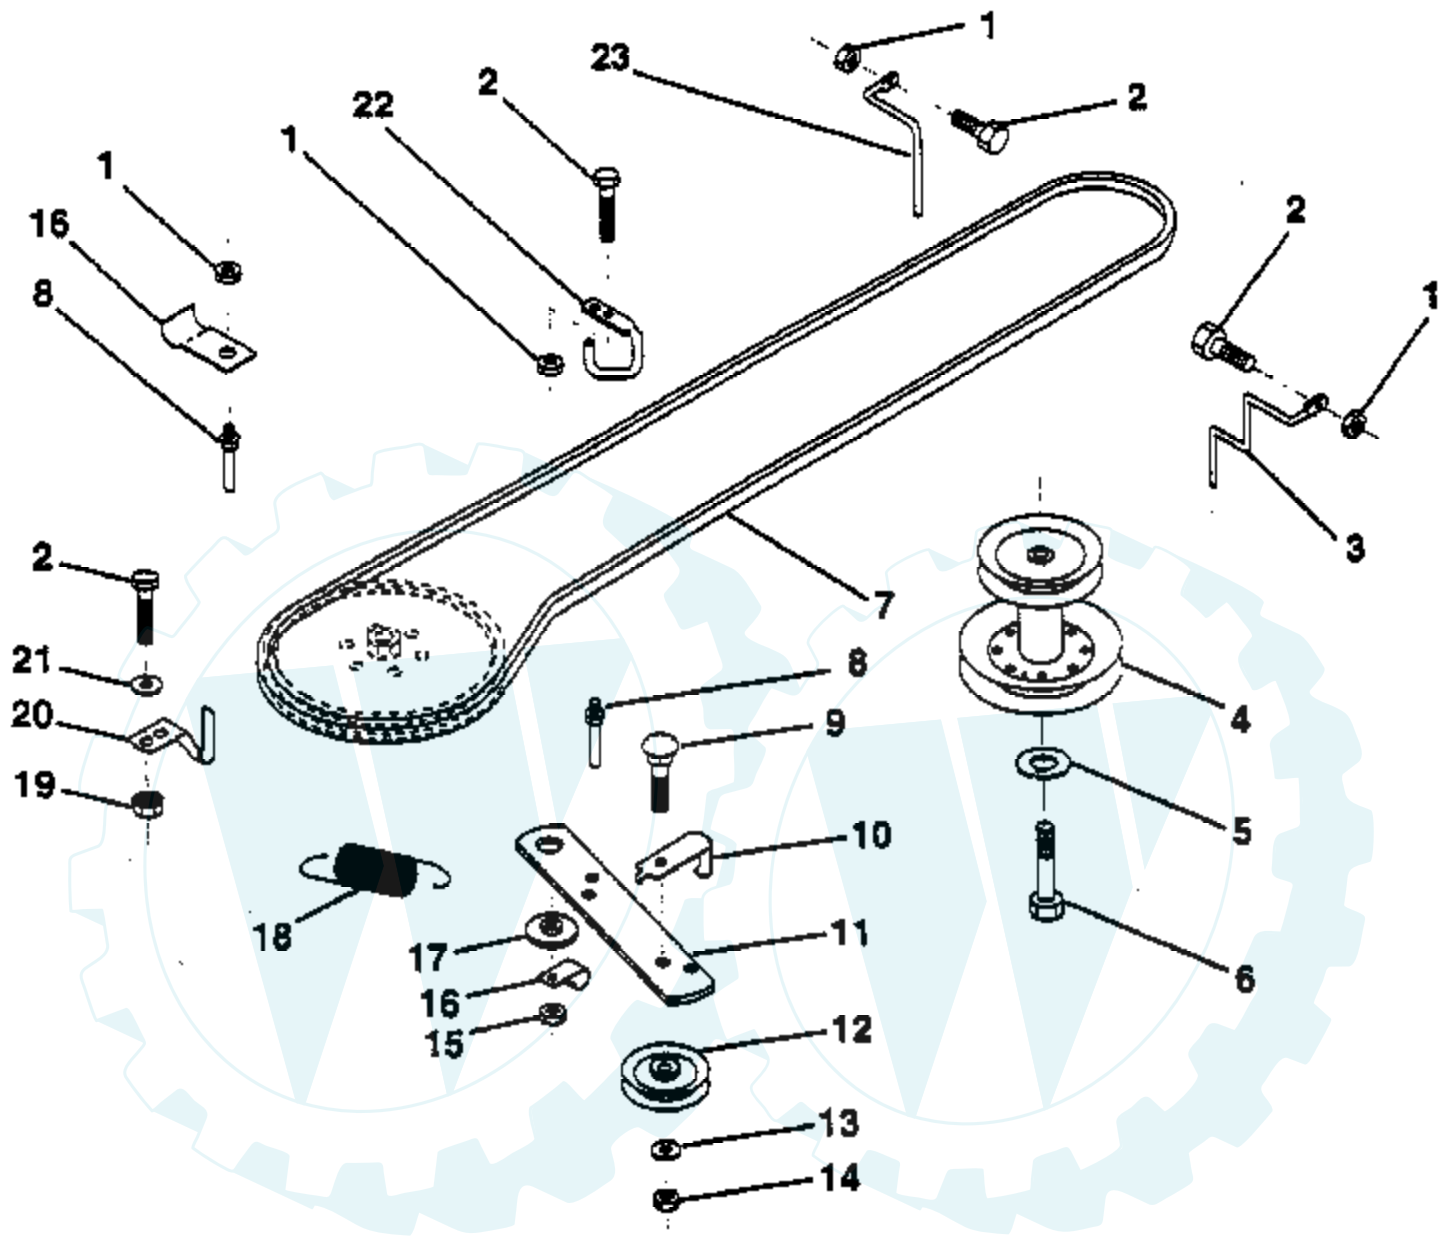

Ref #	Part Number	Qty	Description
1	817720408		Screw, Hex Thd. Cut 1/4-20 x 1/2
2	532132752		Control, Throttle
4	871070512		Screw, Hex, Cap 5/16-18 x 3/4
5	810040500		Washer, Lock Heavy Helical Spring 5/16
6	532125593		Gasket, Exhaust
7	873220500		Nut, Hex 5/16-18
8	532121094		Bolt, Shoulder 5/16
9	819101216		Washer 5/16 x 3/4 x 16
10	810040400		Washer, Lock Heavy Helical Spring 1/4
11	874760416		Bolt, Hex Fin 1/4-20 UNC x 1
12	532137437		Muffler
15	532137180		Arrester, Spark (Optional equipment)
17	817490624		Screw, Hex Wsh Hd Thdrol 3/8-16 x 1-1/2
18	532126636		Keeper, Ground Drive Belt

Ref #	Part Number	Qty	Description
1	532129965		Case, Battery
2	819132012		Washer 13/32 x 1-1/4 x 12 Ga.
3	874780612		Screw, Hex Wsh. Thrdrol. 3/8-16 x 3/4
4	532124181		Spring, Compression, Seat
5	532127115		Plate, Asm. Battery
6	532109596		Clamp, Hose
7	532124144		Pad, Footrest
8	817490512		Screw, Hex Wsh. Thrdrol. 5/16-18 x 3/4
9	532126997		Console, Shift Control
10	532124602		Bar, Shift Lock
11	532124346		Nut, Self-Thrd., Wsh. Head 3/16
12	532137097		Assembly, Frame
13	532109238		Tube, Battery Drain
14	873680400		Nut, Crownlock 1/4-20 UNC
15	873680500		Nut, Crownlock 5/16-18
16	874760512		Bolt, Hex Hd. 5/16-18 UNC x 3/4
17	532127880		Drawbar
18	532126470		Clip, Insulated
19	532125140		Fender/Footrest
20	819091413		Washer 9/32 x 7/8 x 13 Ga.
25	817490516		Screw Hx 5/16 - 18 x 1

Ref #	Part Number	Qty	Description
1	532121232		Cap, Spindle
2	812000029		Ring, Clip
3	532121748		Washer 25/32 x 1-5/8 x 16 Ga.
4	532121922		Nyliner
5	532121914		Axle, Front
6	532124931		Bearing, Thrust
7	532121919		Spindle, R.H. Asm.
8	532121749		Washer 25/32 x 1-1/4 x 16 Ga.
9	876020412		Pin, Cotter 1/8 x 3/4
10	819131316		Washer 13/32 x 13/16 x 16 Ga.
11	532126847		Bushing
12	532121924		Rod, Tie
13	532121916		Spindle, L.H. Asm.