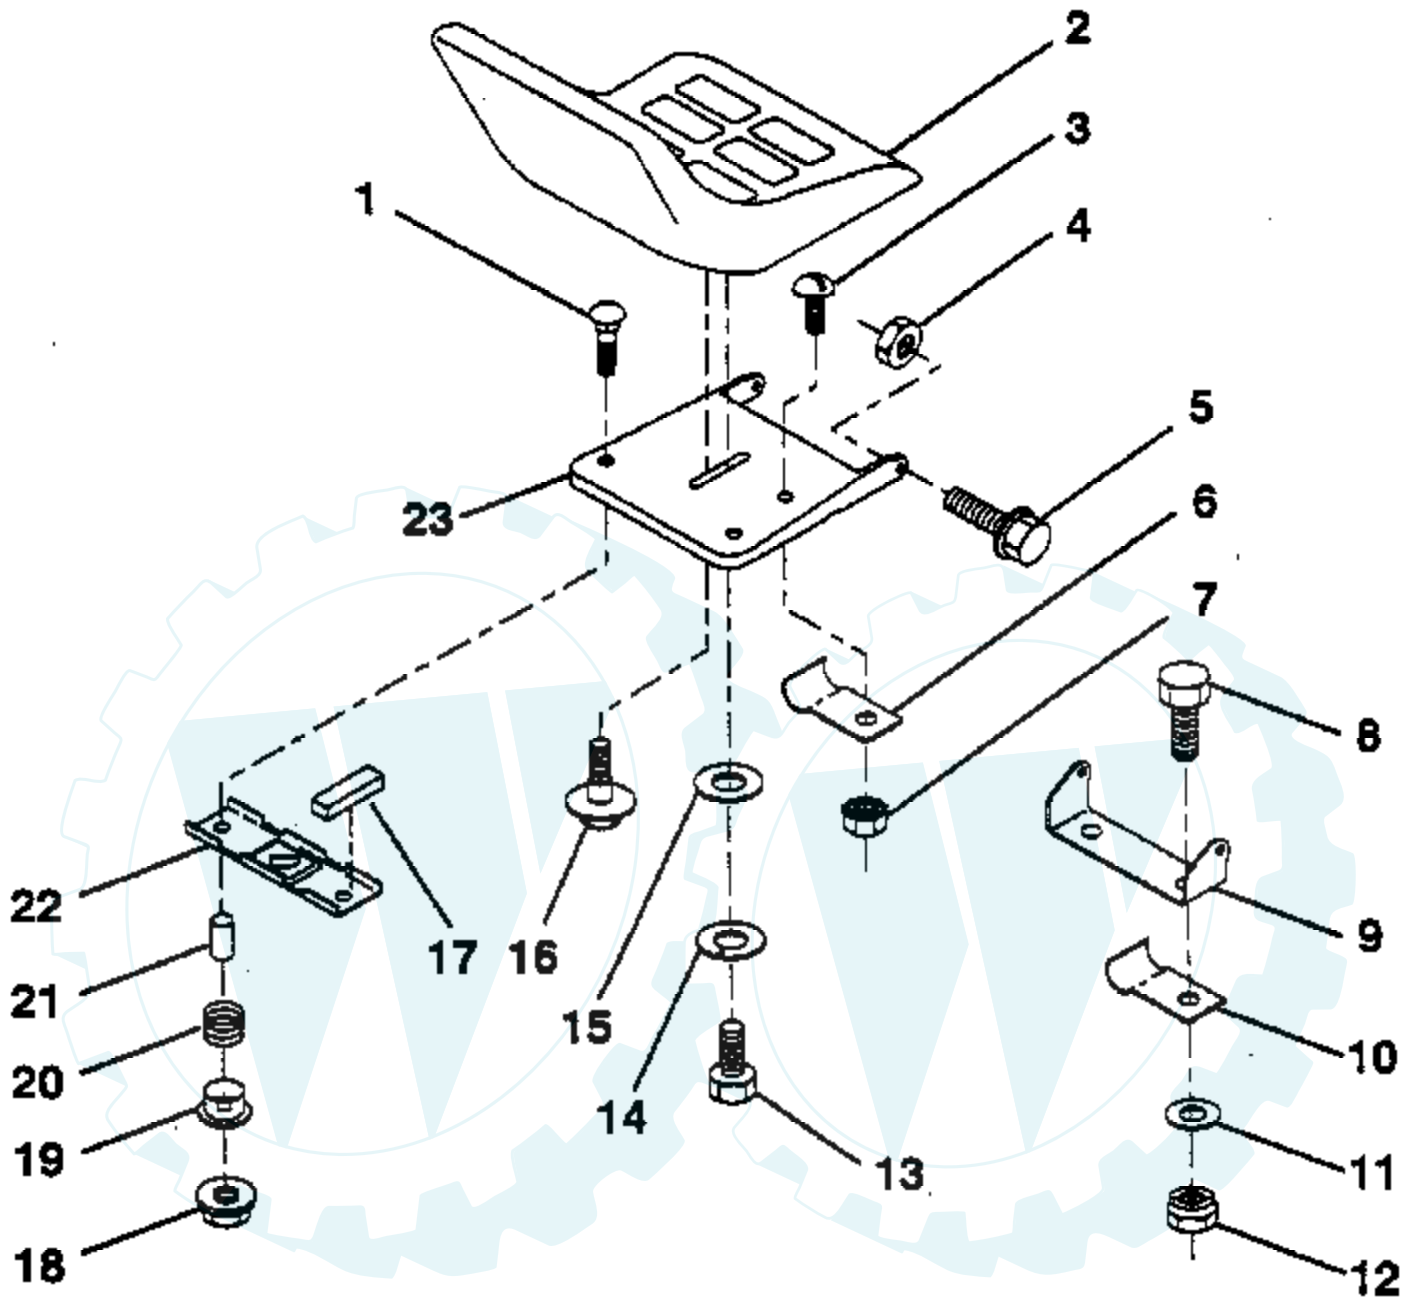

Ref #	Part Number	Qty	Description
1	532124657		Extension, Spring
2	873510400		Nut, Hex, Keps 1/4-20
3	819091016		Washer, 9/32 x 5/8 x 16 Ga.
4	874780410		Bolt, Hex Fin. 1/4-20 UNC 5/8 Gr.5
5	532126675		Bolt, Shoulder
6	532122549		Bracket, Hood R. H.
7	532122548		Bracket, Hood L.H.
8	817411310		Screw, Fin. Hex #13-16 Hi-Lo x 5/8
9	874780412		Bolt, Hex Fin. 1/4-20 x 3/4 Gr. 5
10	532123693		Brace, Hood
11	532125386		Hood
12	532122035		Lens, Plate, Grill
13	532127029		Grill
18	819111116		Washer 11/32 x 11/16 x 16 Ga.
19	811030400		Washer Lock 1/4 int/ext tooth
20	532131139		Plug Socket Light

Ref #	Part Number	Qty	Description
1	872050411		Bolt, Carriage 1/4-20 x 1-3/8
2	532127427		Seat
3	874641008		Screw, Slotted Pan Head #10-32 x 1/2
4	873680500		Nut, Crownlock 5/16-18
5	532105529		Bolt, Shoulder 5/16-18 UNC
6	532124967		Clip, Insulated
7	873951000		Nut, Keps #10-32 UNF
8	874760612		Bolt, Fin Hex 3/8-16 UNC x 3/4
9	532126656		Bracket, Pivot Seat
10	532126471		Clip, Insulated
11	819133210		Washer 13/16 x 2 x 10 Ga.
12	873680600		Nut, Crownlock 3/8-16 UNC
13	874780814		Bolt, Fin Hex 1/2-13 UNC x 7/8 Gr. 5
14	810040800		Washer, Lock Hvy Helical Spring
15	819171912		Washer, 17/32 x 1-3/16 x 12 Ga.
16	532127018		Bolt, Shoulder
17	532121251		Strip, Foam
18	532123976		Nut, Hex Large Flange Lock
19	532121248		Bushing, Snap
20	532121250		Spring, Compression
21	532134300		Spacer, Split 28 Id. x .96 Lg.
22	532121246		Bracket, Switch, Mounting
23	532131451		Pan, Seat