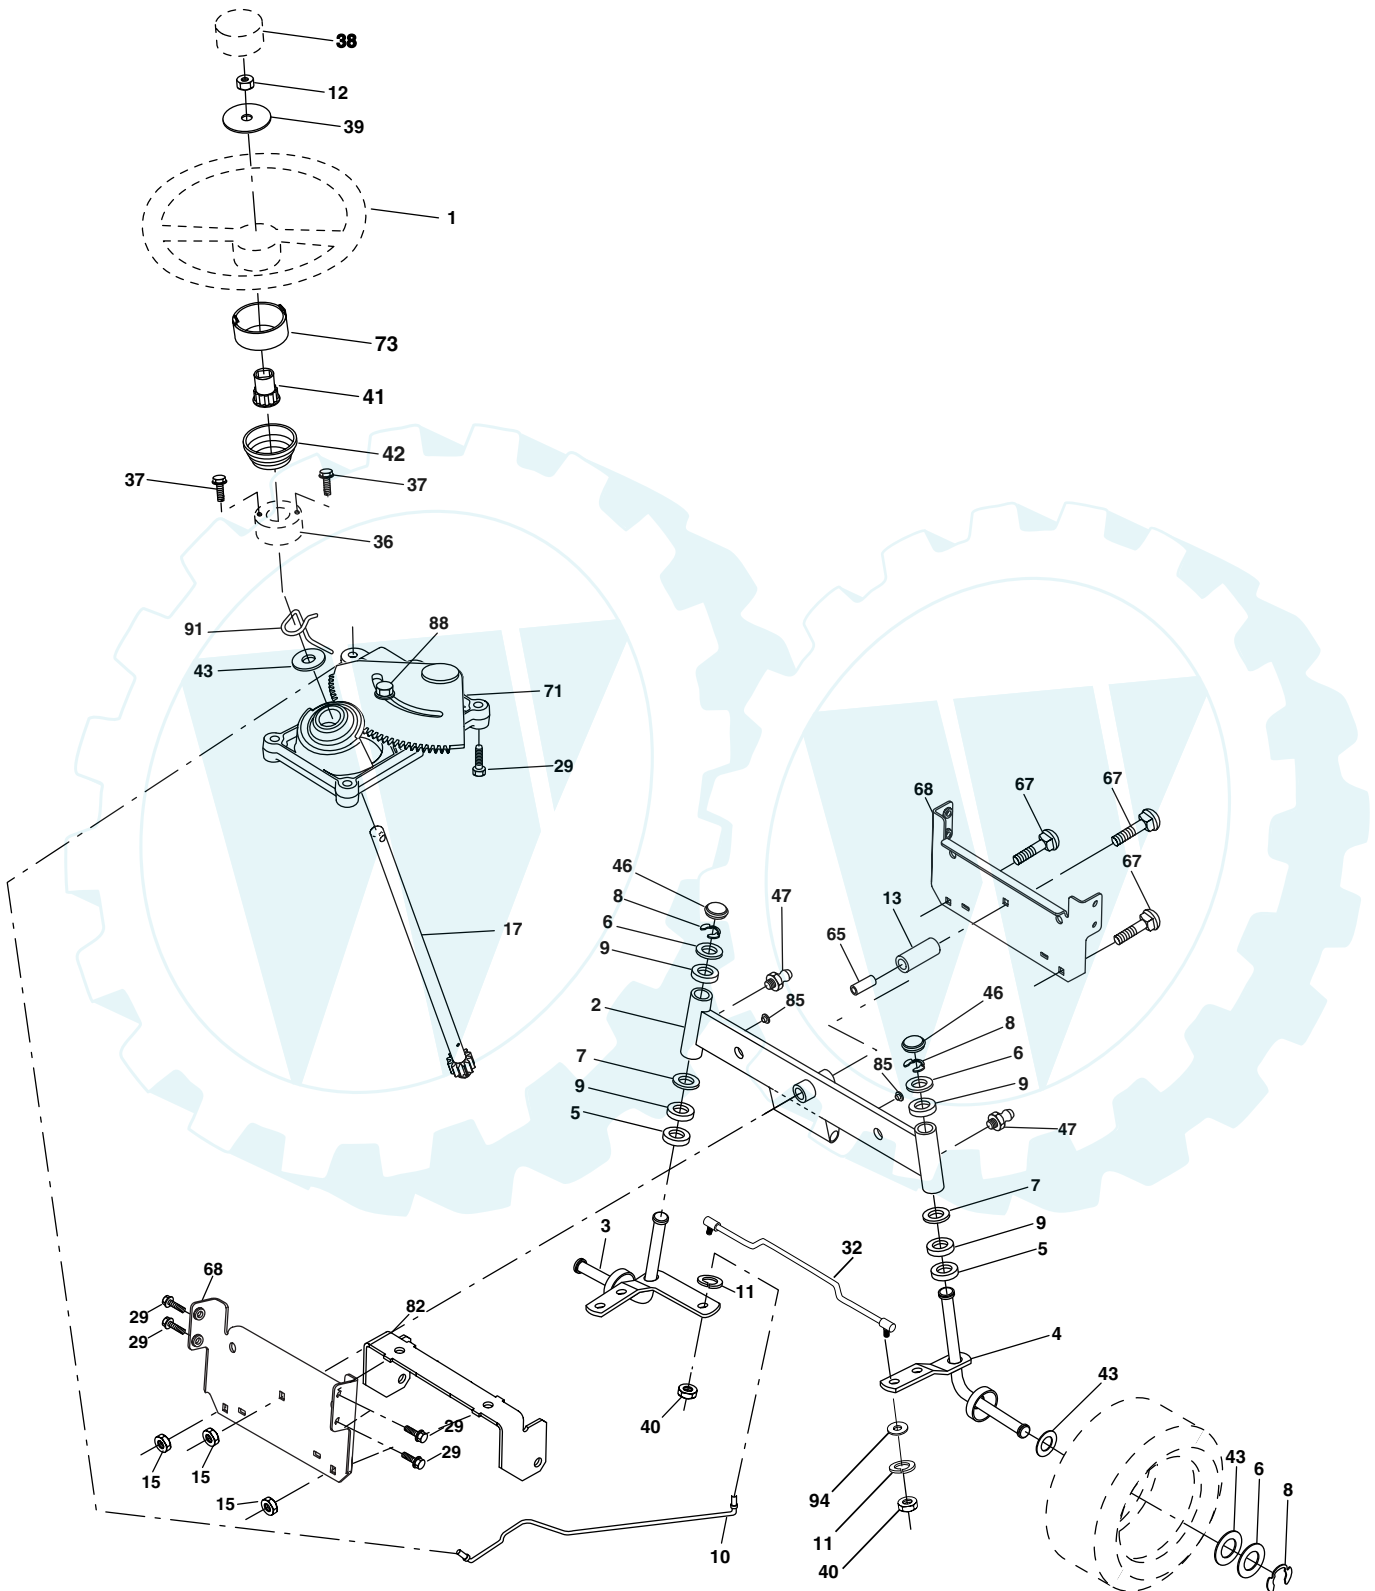

REPAIR PARTS

www.ersatzteil-service.de

TRACTOR - MODEL NUMBER POGT20T48STA, PRODUCT NO. 954 56 96-77 STEERING ASSEMBLY

REPAIR PARTS

www.ersatzteil-service.de

TRACTOR - MODEL NUMBER POGT20T48STA, PRODUCT NO. 954 56 96-77 STEERING ASSEMBLY

KEY NO.	PART NO.	DESCRIPTION
1	184704X428	Wheel Steering
2	175131	Axle Asm.
3	169840	Spindle Asm LH
4	169839	Spindle Asm RH
5	6266H	Bearing Race Thrust Harden
6	121748X	Washer 25/32 X 1-5/8 X 16 Ga
7	19272016	Washer 27/32 x 1-1/4 x 16 Ga.
8	12000029	Ring Klip #t5304-75
9	3366R	Bearing
10	175121	Link Drag
11	10040600	Washer Lock Hvy Hlcl Spr 3/8
12	73940800	Nut Hex Jam Toplock 1/2-20 UNF
13	136518	Spacer Brg Axle Front
15	145212	Nut Hex Flange Lock
17	177883	Shaft Asm Strg
29	17060612	Screw 3/8-16 x 3/4
32	180580	Rod Tie
36	155105	Bushing Strg
37	152927	Screw TT #32.5 x 5 x 3/8 Flange
38	159946X428	Cap Wheel Steer
39	19182411	Washer 9/16 x 1-1/2 x 11 Ga.
40	7810H	Nut Lock Center 3/8-24 Unf
41	159945	Adaptor Wheel Strg
42	163888X428	Boot Steering
43	121749X	Washer 25/32 x 1 1/4 x 16 Ga
46	121232X	Cap Spindle Fr Top Blk
47	183226	Fitting Grease
65	160367	Spacer Brace Axle
67	72140618	Bolt Rdhd Sqn 3/8-16 x 2-1/4
68	169827	Brace, Axle
71	175146	Steering Asm.
73	160135X428	Extension Steering
82	169835	Bracket Susp Chassis Front
85	133835	Fastener Christmas Tree
88	175118	Bolt Shoulder 7/16-20 Unc
91	175553	Clip
94	19121414	Washer 3/8 x 7/8 x 14 Ga.

NOTE: All component dimensions given in U.S. inches.
1 inch = 25.4 mm.