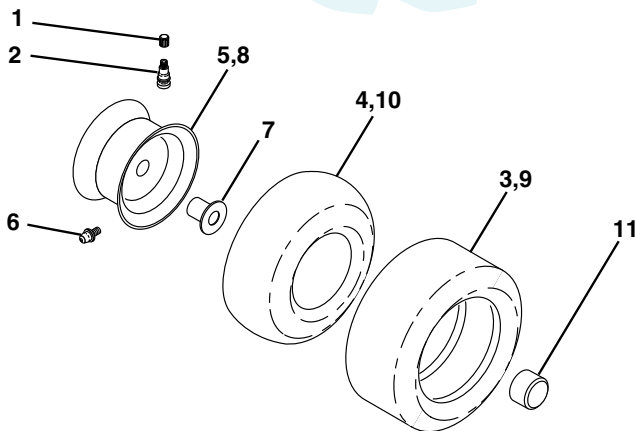

WHEELS & TIRES

KEY NO.	PART NO.	DESCRIPTION
1	59192	Cap Valve Tire
2	65139	Stem Valve
3	106222X	Tire F T 15 X 6 0 - 6 Service
4	59904	Tube Front (Service Item Only)
5	106732X624	Rim Asm 6"front Service
6	278H	Fitting Grease (Front Wheel Only)
7	9040H	Bearing Flange (Front Wheel Only)
8	184707X624	Rim Asm 12"rear Service
9	184708	Tire RT 22 x 9.5-12 Service
10	7154J	Tube Rear (Service Item Only)
11	104757X428	Cap Axle 1 50 X 1 00
--	144334	Sealant, Tire (10 oz. Tube)

NOTE: All component dimensions given in U.S. inches
1 inch = 25.4 mm