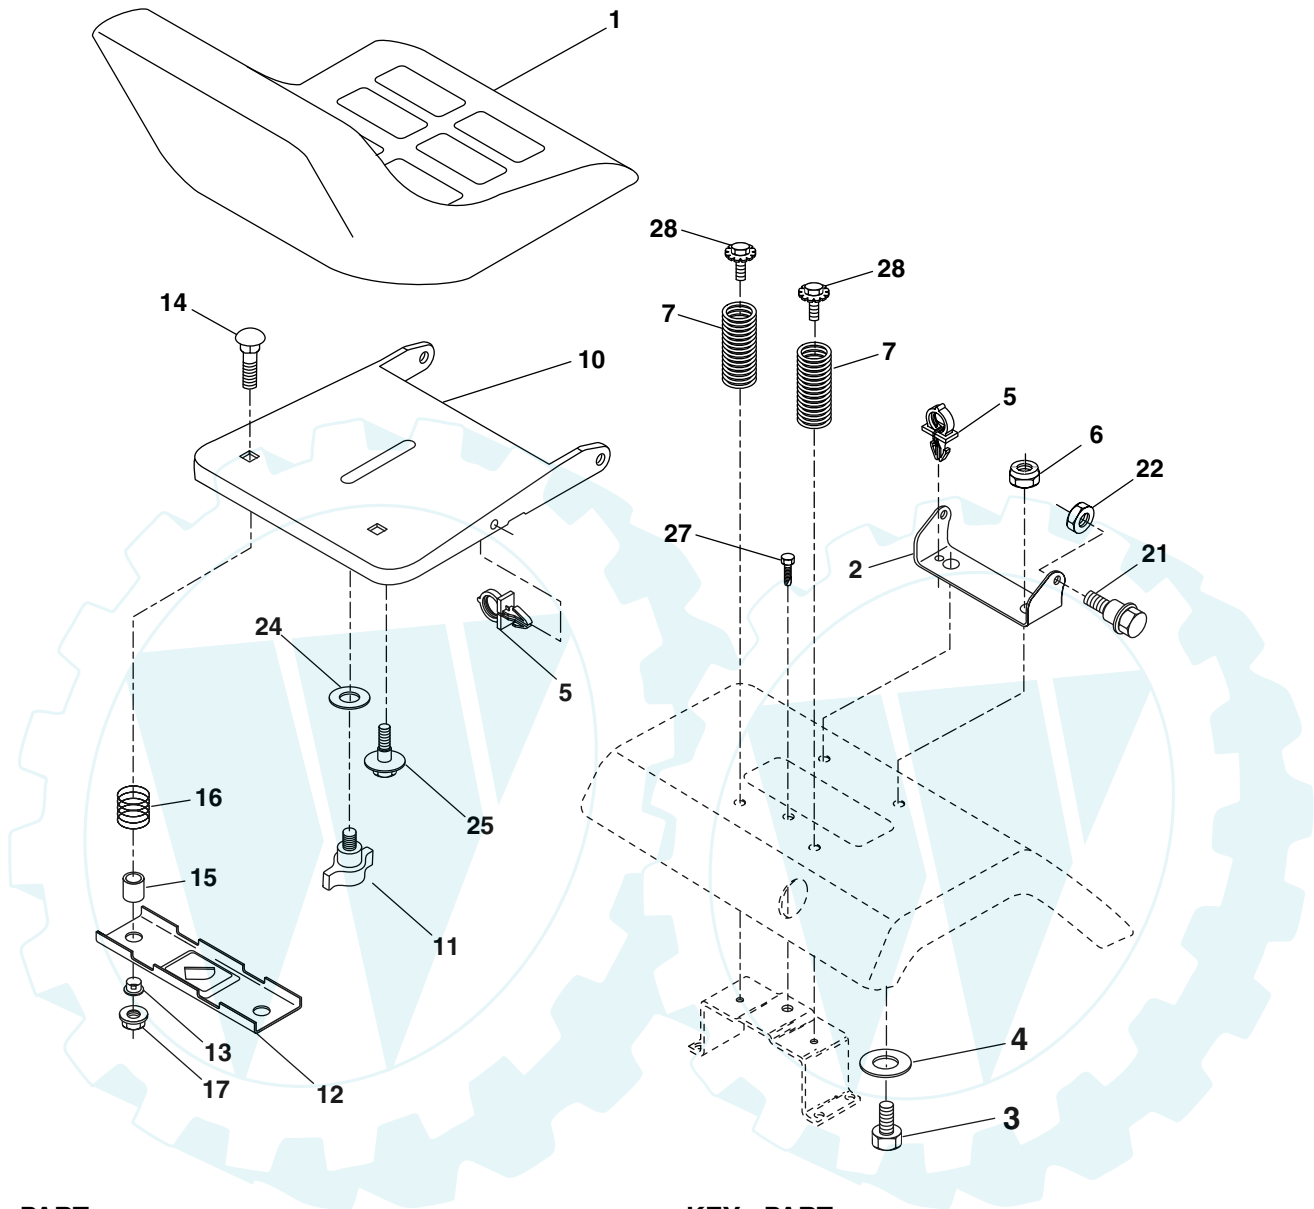

NOTE: All component dimensions given in U.S. inches.
1 inch = 25.4 mm.

REPAIR PARTS

www.ersatzteil-service.de

TRACTOR - MODEL NUMBER POGT20T48STA, PRODUCT NO. 954 56 96-77
ENGINE

engine-tecumseh_15

REPAIR PARTS

TRACTOR - MODEL NUMBER POGT20T48STA, PRODUCT NO. 954 56 96-77 ENGINE

KEY NO.	PART NO.	DESCRIPTION
1	176635X428	Control Throttle
2	171875	Screw Hwhd Hi-Lo #13-16 x 3/4
3	-----	Engine, Tec Model TVT691 (Order parts from engine mfg.)
4	149723	Muffler Asm Twin Lo-Tone
5	174703	Pipe Exhaust LH
6	174704	Pipe Exhaust RH
8	171877	Bolt 5/16-18 UNC x 3/4 w/Sems
10	175563	Shield Muffler
13	-----	Muffler Gasket (Order parts from engine mfg.)
14	148456	Tube Drain Oil
16	11050600	Washer Lock Ext Tooth 3/8
23	169837	Shield Heat
25	175441X428	Choke Control
26	73920600	Nut, Keps 3/8-24 UNF
29	137180	Kit Spark Arrestor (Flat Scrn)
31	179115	Tank Fuel
32	179124X428	Cap Asm Fuel
33	123487X	Clamp Hose Black
37	8543R	Line Fuel
38	181654	Plug Grain Oil
41	139277	Stem Tank Fuel
45	17000612	Screw Hexwsh Thdr 3/8-16 x 3/4
72	183906	Screw Socket Head 5/16-18 x 1
81	73510400	Nut Keps Hex 1/4-20 Unc
105	17120616	Screw Thdrol 3/8-16 x 1
112	3645J	Bushing

NOTE: All component dimensions given in U.S. inches
1 inch = 25.4 mm

REPAIR PARTS

www.ersatzteil-service.de

TRACTOR - MODEL NUMBER POGT20T48STA, PRODUCT NO. 954 56 96-77 SEAT ASSEMBLY

KEY NO.	PART NO.	DESCRIPTION
1	140117	Seat
2	140551	Bracket Pivot Seat 8 720
3	71110616	Bolt Fin Hex 3/8-16 Unc x 1
4	19131610	Washer Flat 13/32 x 1 x 10 Ga.
5	145006	Clip Push-In
6	73800600	Nut Hex w/Ins. 3/8-16 Unc
7	124181X	Spring Seat Cprsn 2 250 Blk Zi
10	182493	Pan Seat
11	166369	Knob Seat Adj. Wingnut
12	121246X	Bracket Mounting Switch
13	121248X	Bushing Snap Blk Nyl 50 Id
14	72050412	Bolt Rdhd Sqnk 1/4-20 x 1-1/2