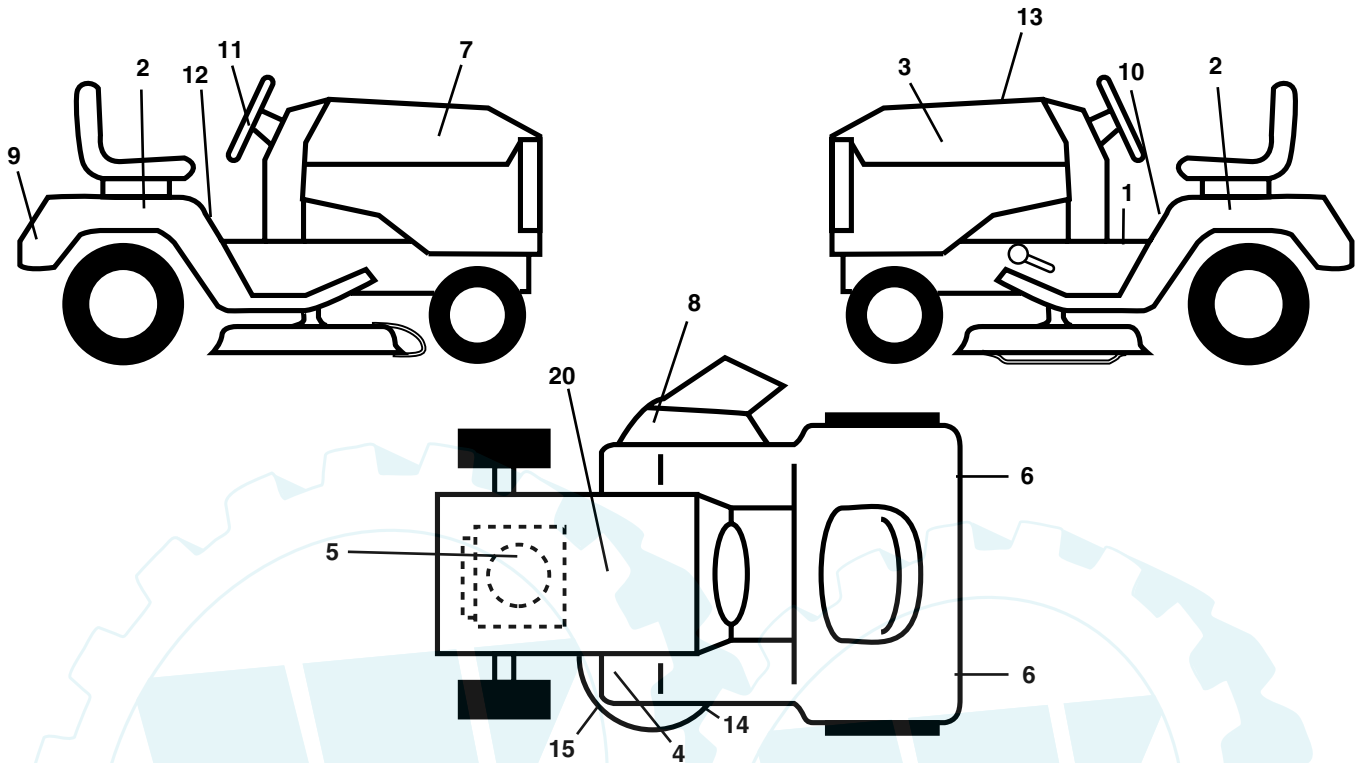

REPAIR PARTS

TRACTOR - MODEL NUMBER POGT20T48STA, PRODUCT NO. 954 56 96-77
DECALS

KEY NO.	PART NO.	DESCRIPTION
1	176674	Decal Dash
2	173493	Decal Fender Auto
3	184927	Decal Hood LH
4	181253	Decal Footrest
5	186906	Decal Tec 3yr Warranty
6	106202X	Reflector Tail Light
7	184926	Decal Hood Rh
8	170563	Decal Warning Mower
9	158166	Decal Fender Logo
10	157140	Decal Fender Danger E/F

KEY NO.	PART NO.	DESCRIPTION
11	184928	Decal Ins Strg Whl
12	140837	Decal Brake Parking
13	185625	Decal Replace Part
14	175291	Decal V-Belt Schematic
15	178502	Decal Deck Caution
20	145005	Decal Bat Dan/Psn
--	184433	Manual Owner's (English)
--	184434	Manual Owner's (French)