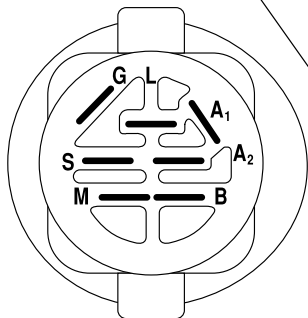

TRACTOR - MODEL NUMBER POGT20T48STA, PRODUCT NO. 954 56 96-77 SCHEMATIC

IGNITION SWITCH

POSITION	CIRCUIT	"MAKE"
OFF	M+G+A1	NONE
RUN/LIGHT	B+A1	A2+L
RUN	B+A1	NONE
START	B + S + A1	NONE