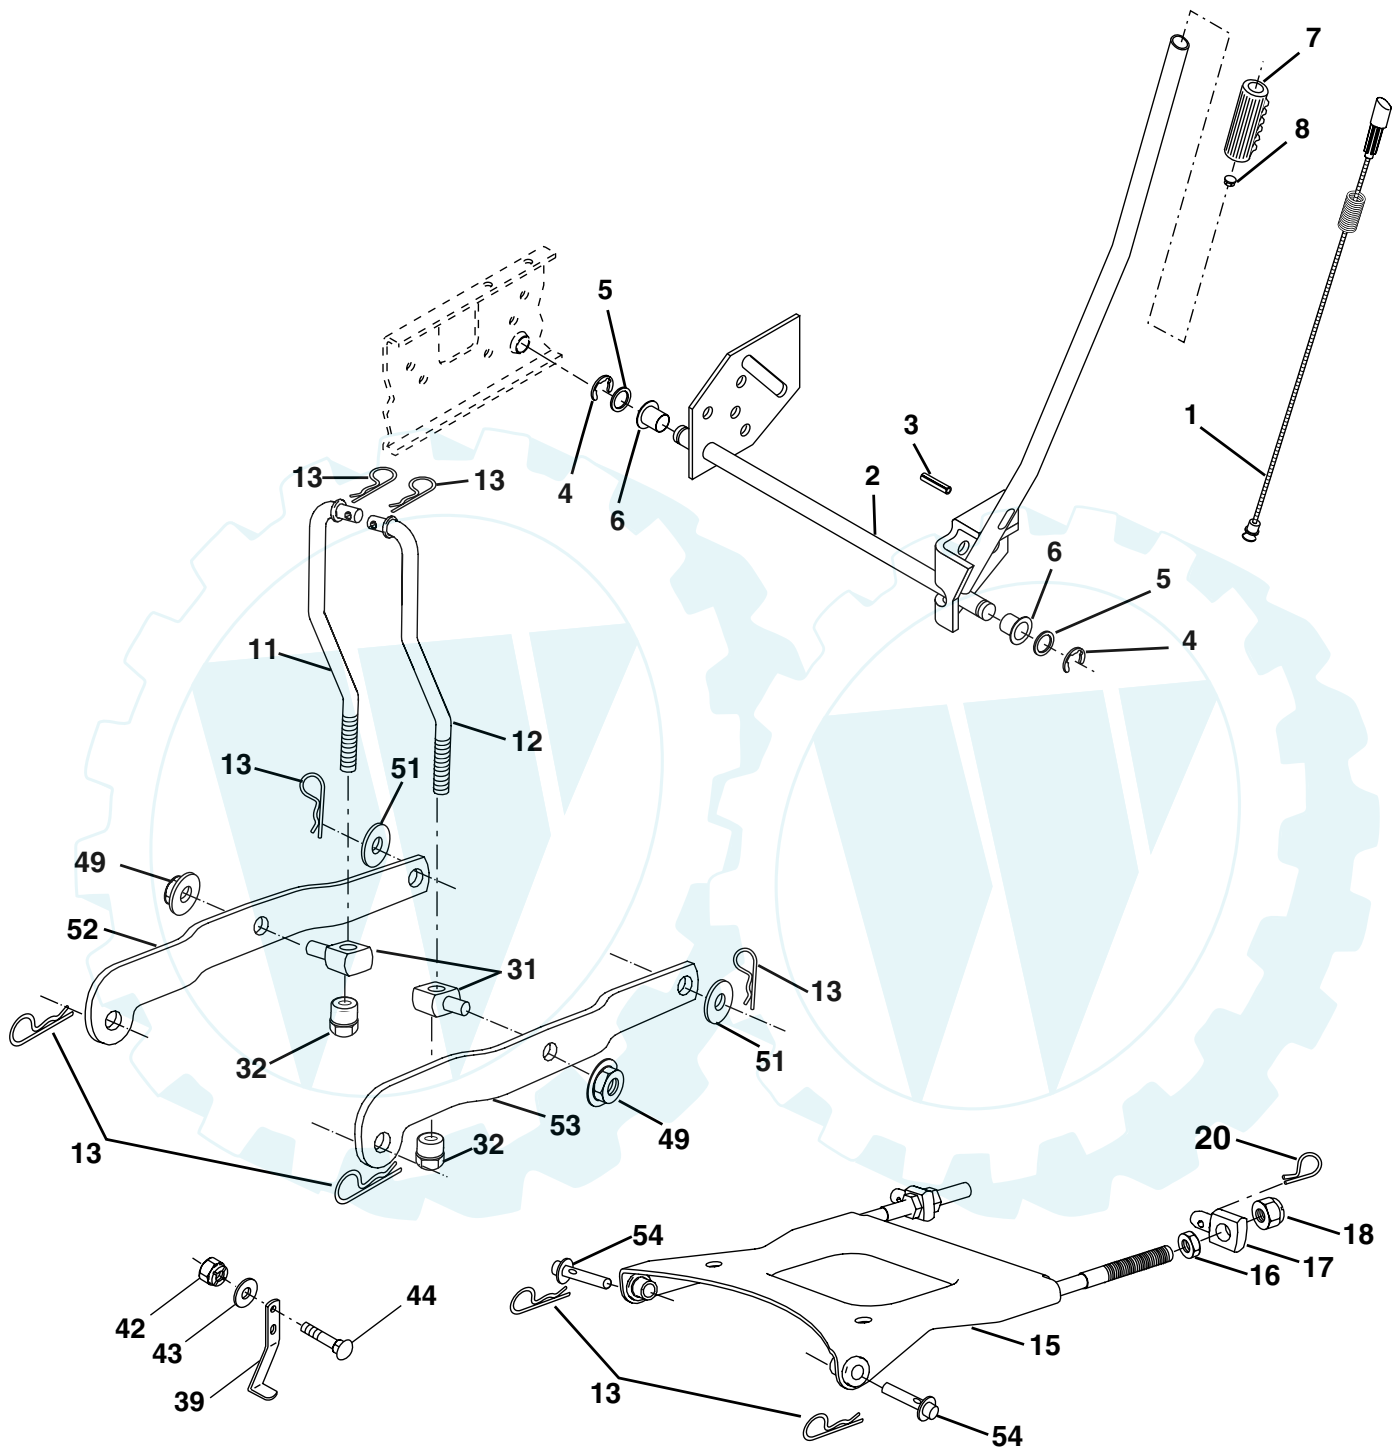

NOTE: All component dimensions given in U.S. inches.
1 inch = 25.4 mm

REPAIR PARTS

TRACTOR - MODEL NUMBER POGT20T48STA, PRODUCT NO. 954 56 96-77
DECALS

KEY NO.	PART NO.	DESCRIPTION
1	176674	Decal Dash
2	173493	Decal Fender Auto
3	184927	Decal Hood LH
4	181253	Decal Footrest
5	186906	Decal Tec 3yr Warranty
6	106202X	Reflector Tail Light
7	184926	Decal Hood Rh
8	170563	Decal Warning Mower
9	158166	Decal Fender Logo
10	157140	Decal Fender Danger E/F

WHEELS & TIRES

KEY NO.	PART NO.	DESCRIPTION
1	59192	Cap Valve Tire
2	65139	Stem Valve
3	106222X	Tire F T 15 X 6 0 - 6 Service
4	59904	Tube Front (Service Item Only)
5	106732X624	Rim Asm 6"front Service
6	278H	Fitting Grease (Front Wheel Only)
7	9040H	Bearing Flange (Front Wheel Only)
8	184707X624	Rim Asm 12"rear Service
9	184708	Tire RT 22 x 9.5-12 Service
10	7154J	Tube Rear (Service Item Only)
11	104757X428	Cap Axle 1 50 X 1 00
--	144334	Sealant, Tire (10 oz. Tube)

NOTE: All component dimensions given in U.S. inches
1 inch = 25.4 mm

REPAIR PARTS

www.ersatzteil-service.de

TRACTOR - MODEL NUMBER POGT20T48STA, PRODUCT NO. 954 56 96-77
MOWER LIFT

lift-rh.1piece_22

REPAIR PARTS