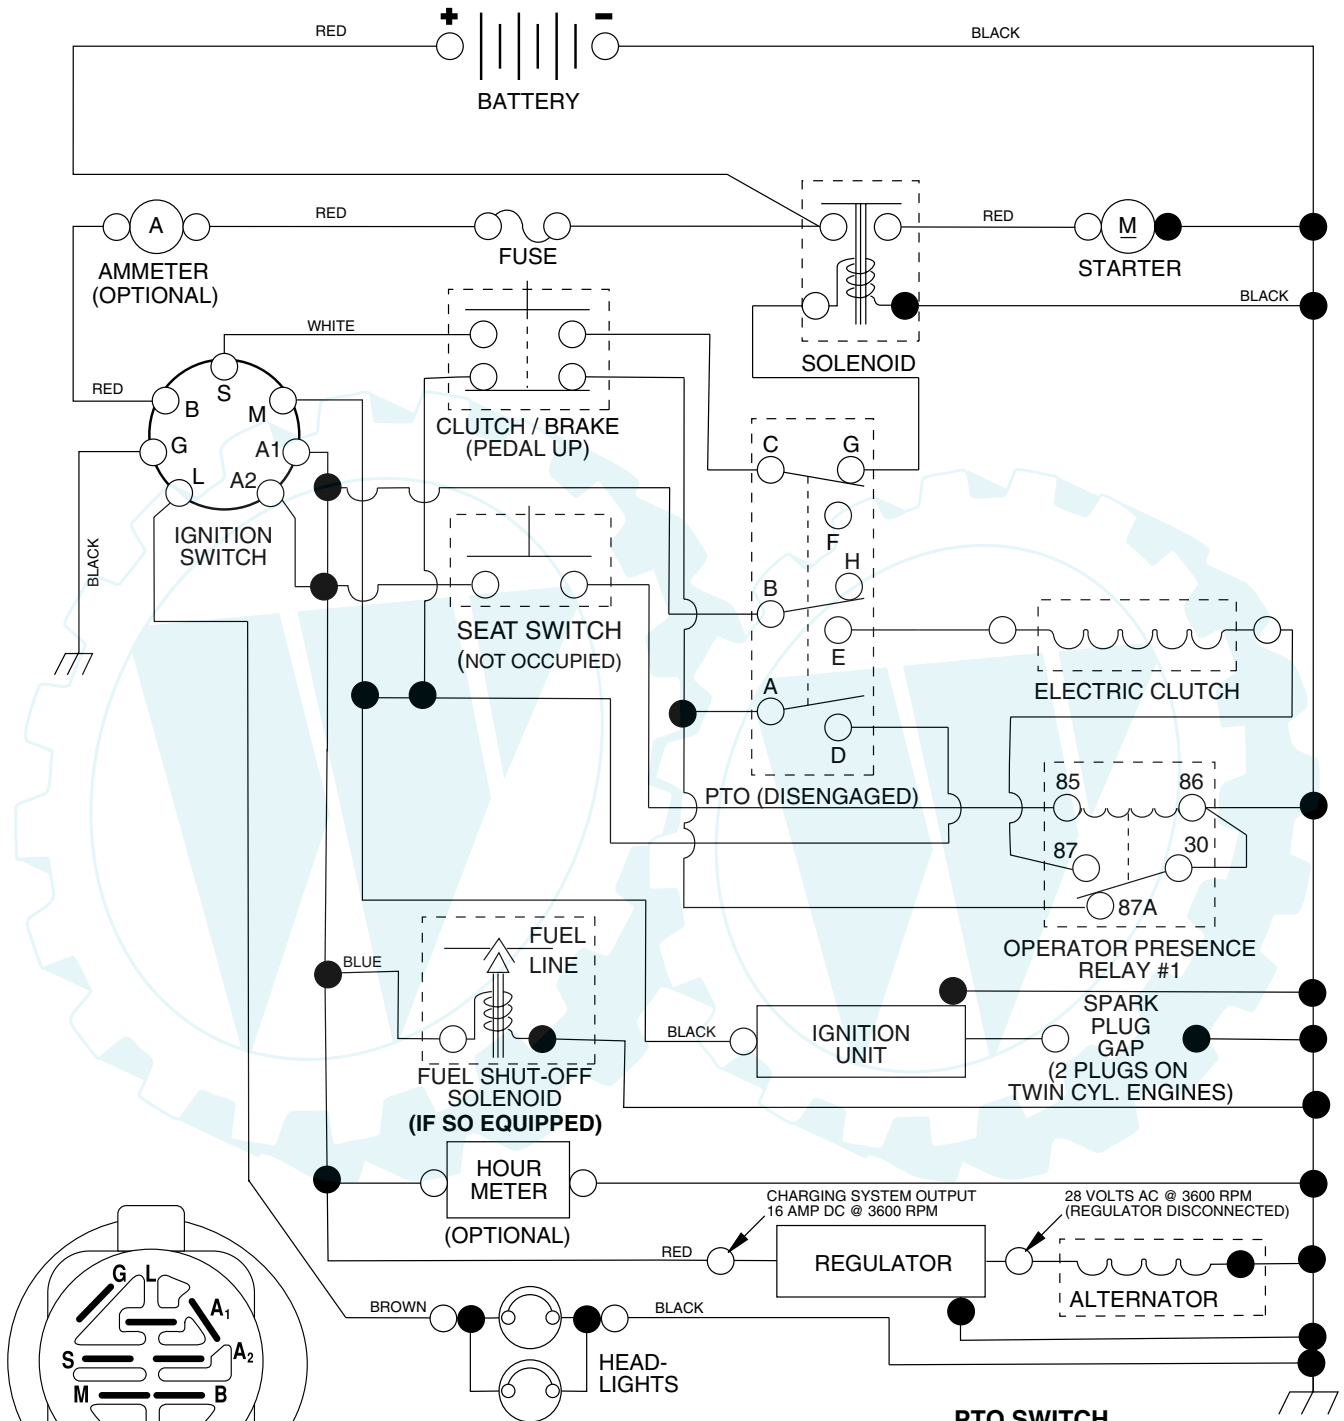

TRACTOR - MODEL NUMBER POGT20T48STA, PRODUCT NO. 954 56 96-77 SCHEMATIC

IGNITION SWITCH

POSITION	CIRCUIT	"MAKE"
OFF	M+G+A1	NONE
RUN/LIGHT	B+A1	A2+L
RUN	B+A1	NONE
START	B + S + A1	NONE

WIRING INSULATED CLIPS

TRACTOR - MODEL NUMBER POGT20T48STA, PRODUCT NO. 954 56 96-77
ELECTRICAL

REPAIR PARTS

www.ersatzteil-service.de

TRACTOR - MODEL NUMBER POGT20T48STA, PRODUCT NO. 954 56 96-77
ELECTRICAL

KEY NO.	PART NO.	DESCRIPTION
1	144927	Battery
2	74760412	Bolt Hex Hd 1/4-20 UNC X 3/4
8	7603J	Tray, Battery
10	145211	Bolt, BTR FRT 1/4-20 x 7.5
11	150109	Hold Down Battery, Front
12	145769	Nut, Push, Nylon
16	176138	Switch Interlock Push-In
21	175688	Harness Asm Light W/4152j
22	4152J	Bulb Light
24	8860R	Cable Battery
25	146148	Cable Batterywire
26	175158	Fuse
27	73510400	Nut Keps Hex 1/4-20 Unc
28	145491	Cable Ground
29	160784	Switch Plunger Normal OP Olive
30	175566	Switch Ign 4 pos w/lights
33	140401	Key Ign
40	186845	Harness Ign.
41	17720408	Bolt Blk Fin Hex 1/4-20 x 1/2
42	131563	Cover Terminal Red
43	178861	Solenoid
45	122822X	Ammeter Rectangular
50	174651	Switch, PTO
52	141940	Protection wire Loop (Hour Meter)
55	17490508	Screw Thdrol 5/16-18 x 1/2
79	175242	Socket Asm Bulb Twistlock
81	109748X	Relay Asm