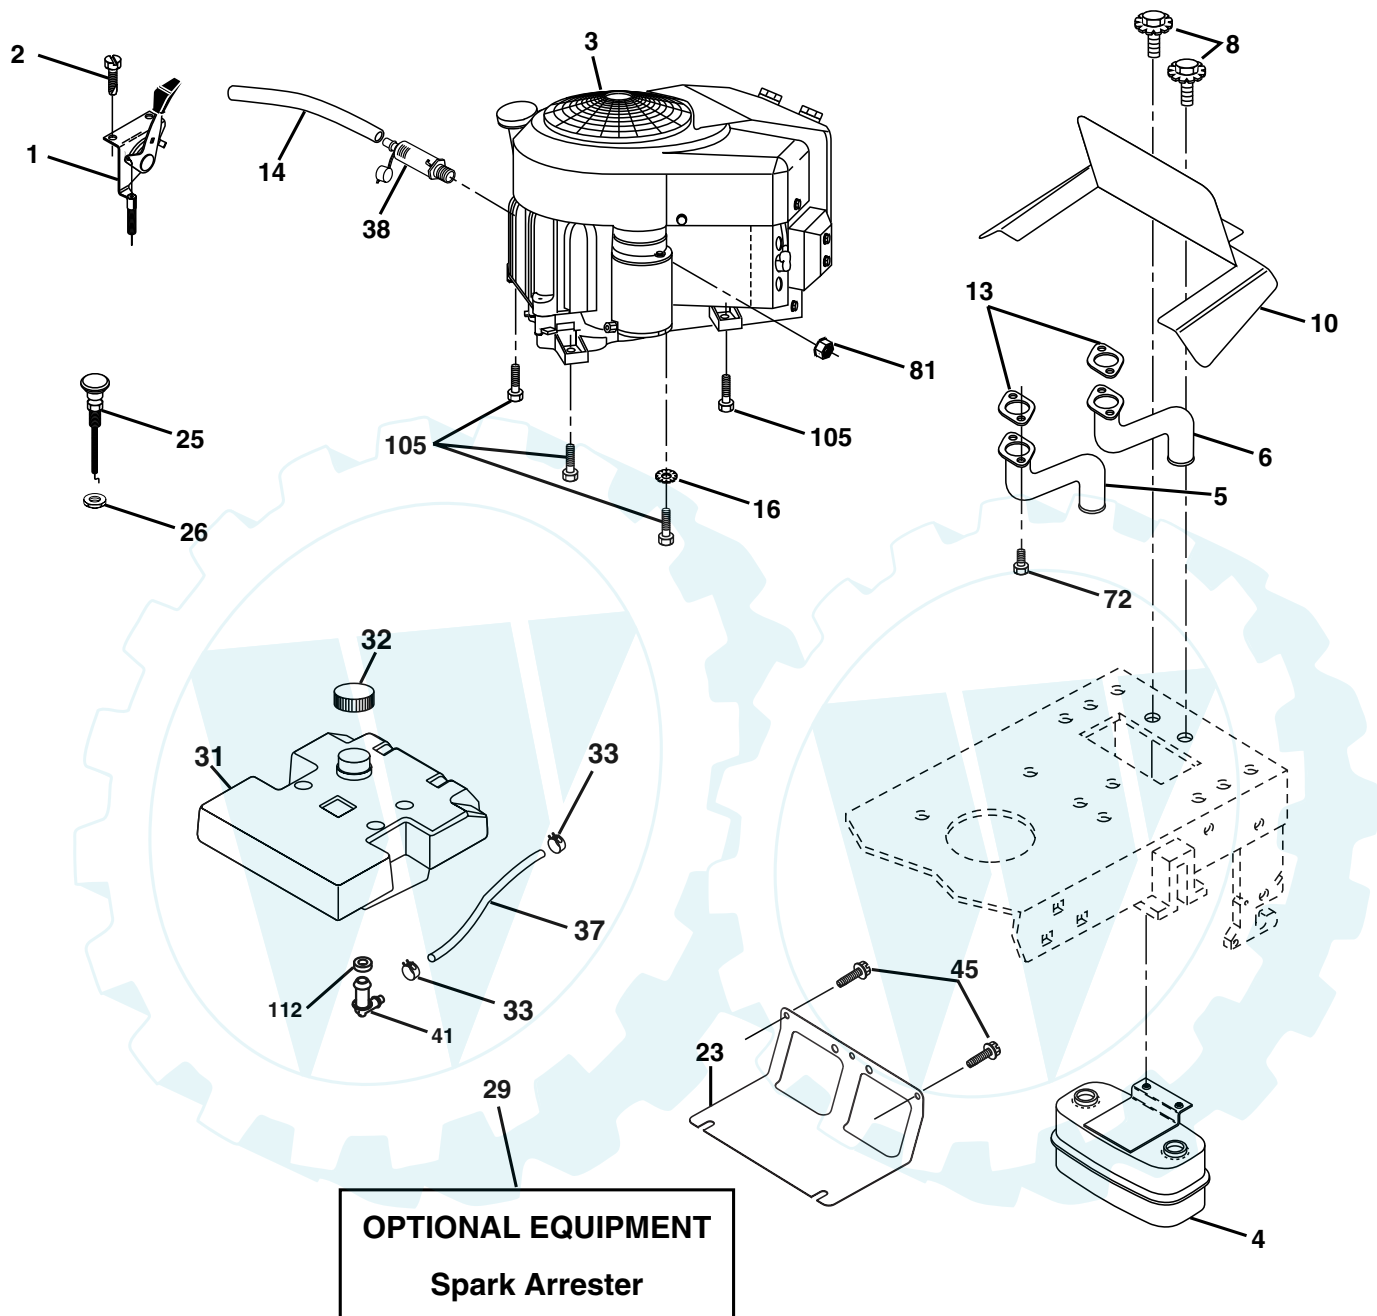

TRACTOR - MODEL NUMBER POGT20T48STA, PRODUCT NO. 954 56 96-77 STEERING ASSEMBLY

KEY NO.	PART NO.	DESCRIPTION
1	184704X428	Wheel Steering
2	175131	Axle Asm.
3	169840	Spindle Asm LH
4	169839	Spindle Asm RH
5	6266H	Bearing Race Thrust Harden
6	121748X	Washer 25/32 X 1-5/8 X 16 Ga
7	19272016	Washer 27/32 x 1-1/4 x 16 Ga.
8	12000029	Ring Klip #t5304-75
9	3366R	Bearing
10	175121	Link Drag
11	10040600	Washer Lock Hvy Hlcl Spr 3/8
12	73940800	Nut Hex Jam Toplock 1/2-20 UNF
13	136518	Spacer Brg Axle Front
15	145212	Nut Hex Flange Lock
17	177883	Shaft Asm Strg
29	17060612	Screw 3/8-16 x 3/4
32	180580	Rod Tie
36	155105	Bushing Strg
37	152927	Screw TT #32.5 x 5 x 3/8 Flange
38	159946X428	Cap Wheel Steer
39	19182411	Washer 9/16 x 1-1/2 x 11 Ga.
40	7810H	Nut Lock Center 3/8-24 Unf
41	159945	Adaptor Wheel Strg
42	163888X428	Boot Steering
43	121749X	Washer 25/32 x 1 1/4 x 16 Ga
46	121232X	Cap Spindle Fr Top Blk
47	183226	Fitting Grease
65	160367	Spacer Brace Axle
67	72140618	Bolt Rdhd Sqn 3/8-16 x 2-1/4
68	169827	Brace, Axle
71	175146	Steering Asm.
73	160135X428	Extension Steering
82	169835	Bracket Susp Chassis Front
85	133835	Fastener Christmas Tree
88	175118	Bolt Shoulder 7/16-20 Unc
91	175553	Clip
94	19121414	Washer 3/8 x 7/8 x 14 Ga.

NOTE: All component dimensions given in U.S. inches.
1 inch = 25.4 mm.

REPAIR PARTS

www.ersatzteil-service.de

TRACTOR - MODEL NUMBER POGT20T48STA, PRODUCT NO. 954 56 96-77
ENGINE

engine-tecumseh_15

REPAIR PARTS