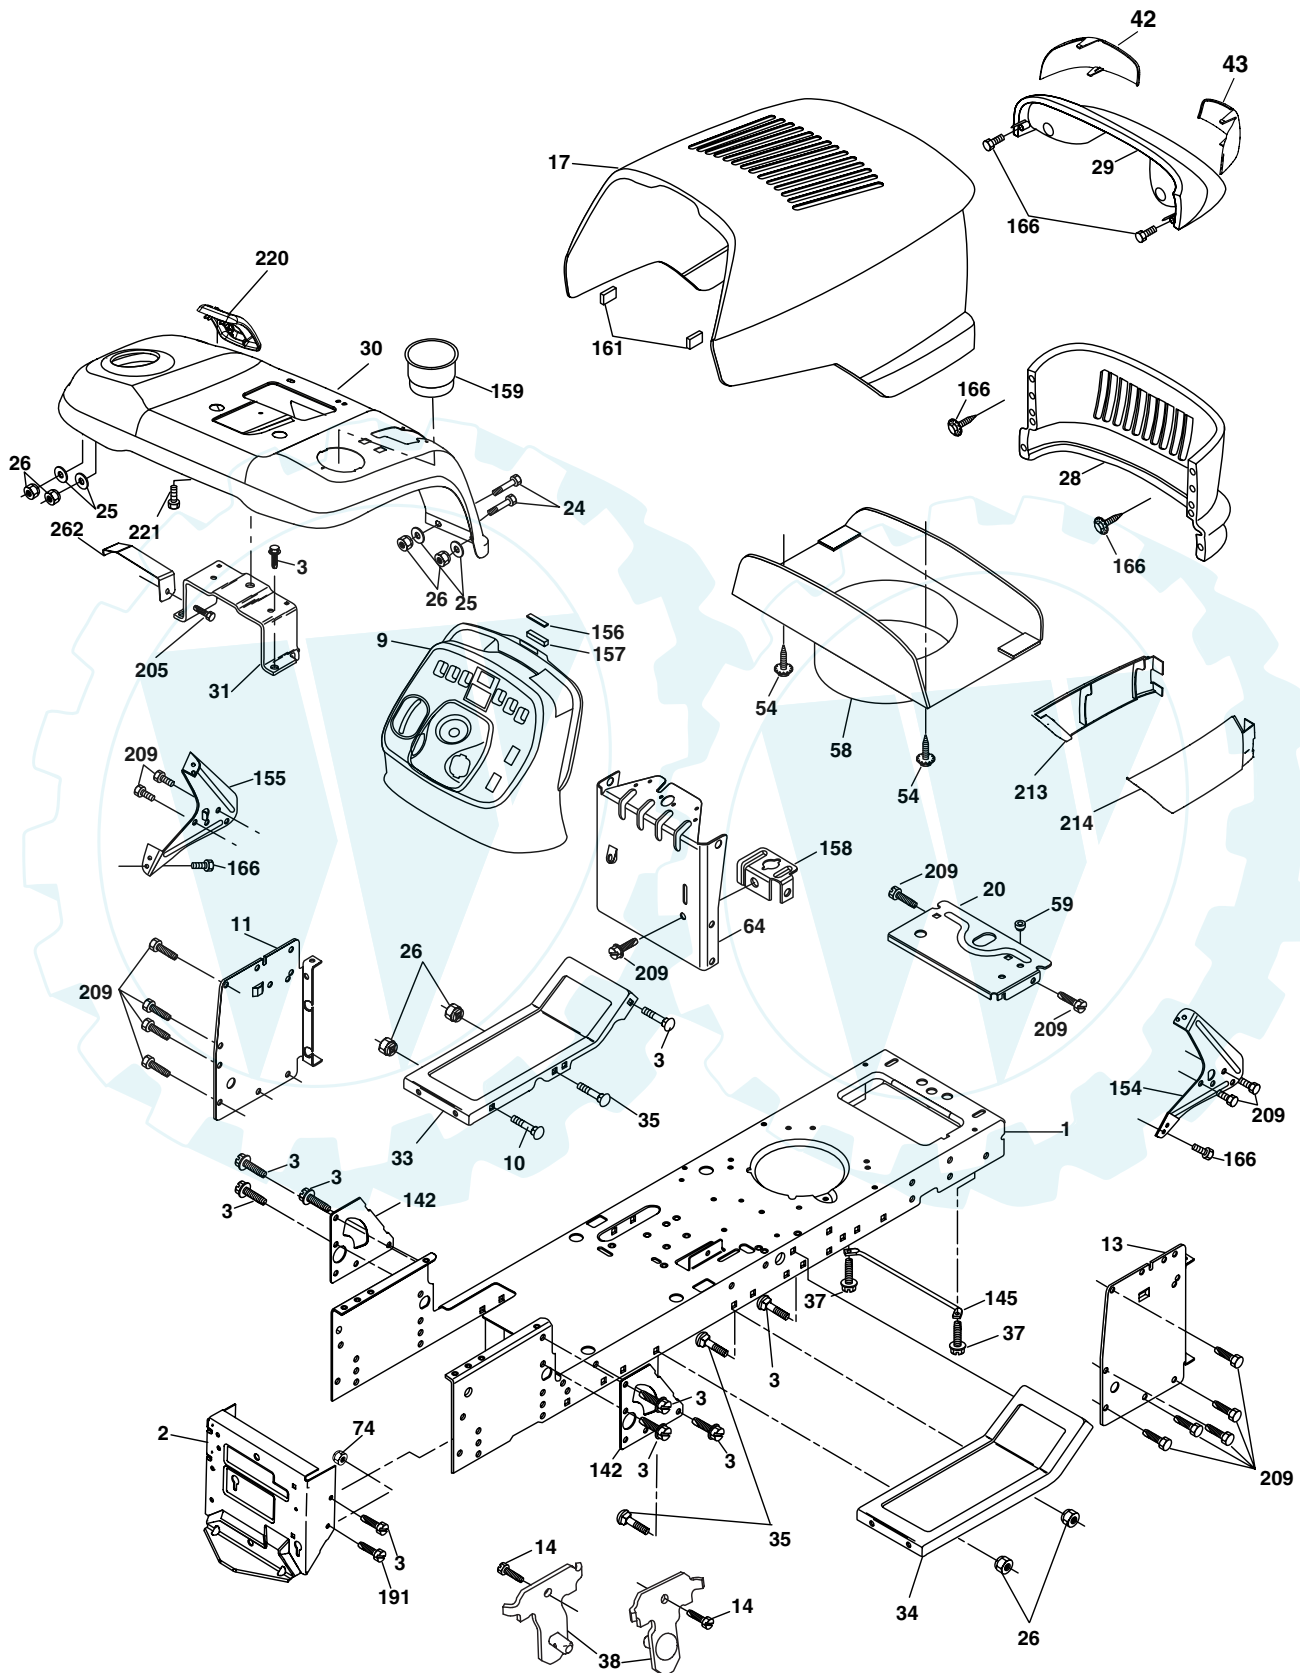

REPAIR PARTS

www.ersatzteil-service.de

TRACTOR - MODEL NUMBER POGT20T48STA, PRODUCT NO. 954 56 96-77
ELECTRICAL

KEY NO.	PART NO.	DESCRIPTION
1	144927	Battery
2	74760412	Bolt Hex Hd 1/4-20 UNC X 3/4
8	7603J	Tray, Battery
10	145211	Bolt, BTR FRT 1/4-20 x 7.5
11	150109	Hold Down Battery, Front
12	145769	Nut, Push, Nylon
16	176138	Switch Interlock Push-In
21	175688	Harness Asm Light W/4152j
22	4152J	Bulb Light
24	8860R	Cable Battery
25	146148	Cable Batterywire
26	175158	Fuse
27	73510400	Nut Keps Hex 1/4-20 Unc
28	145491	Cable Ground
29	160784	Switch Plunger Normal OP Olive
30	175566	Switch Ign 4 pos w/lights
33	140401	Key Ign
40	186845	Harness Ign.
41	17720408	Bolt Blk Fin Hex 1/4-20 x 1/2
42	131563	Cover Terminal Red
43	178861	Solenoid
45	122822X	Ammeter Rectangular
50	174651	Switch, PTO
52	141940	Protection wire Loop (Hour Meter)
55	17490508	Screw Thdrol 5/16-18 x 1/2
79	175242	Socket Asm Bulb Twistlock
81	109748X	Relay Asm

NOTE: All component dimensions given in U.S. inches
1 inch = 25.4 mm

REPAIR PARTS

www.ersatzteil-service.de

TRACTOR - MODEL NUMBER POGT20T48STA, PRODUCT NO. 954 56 96-77
CHASSIS AND ENCLOSURES