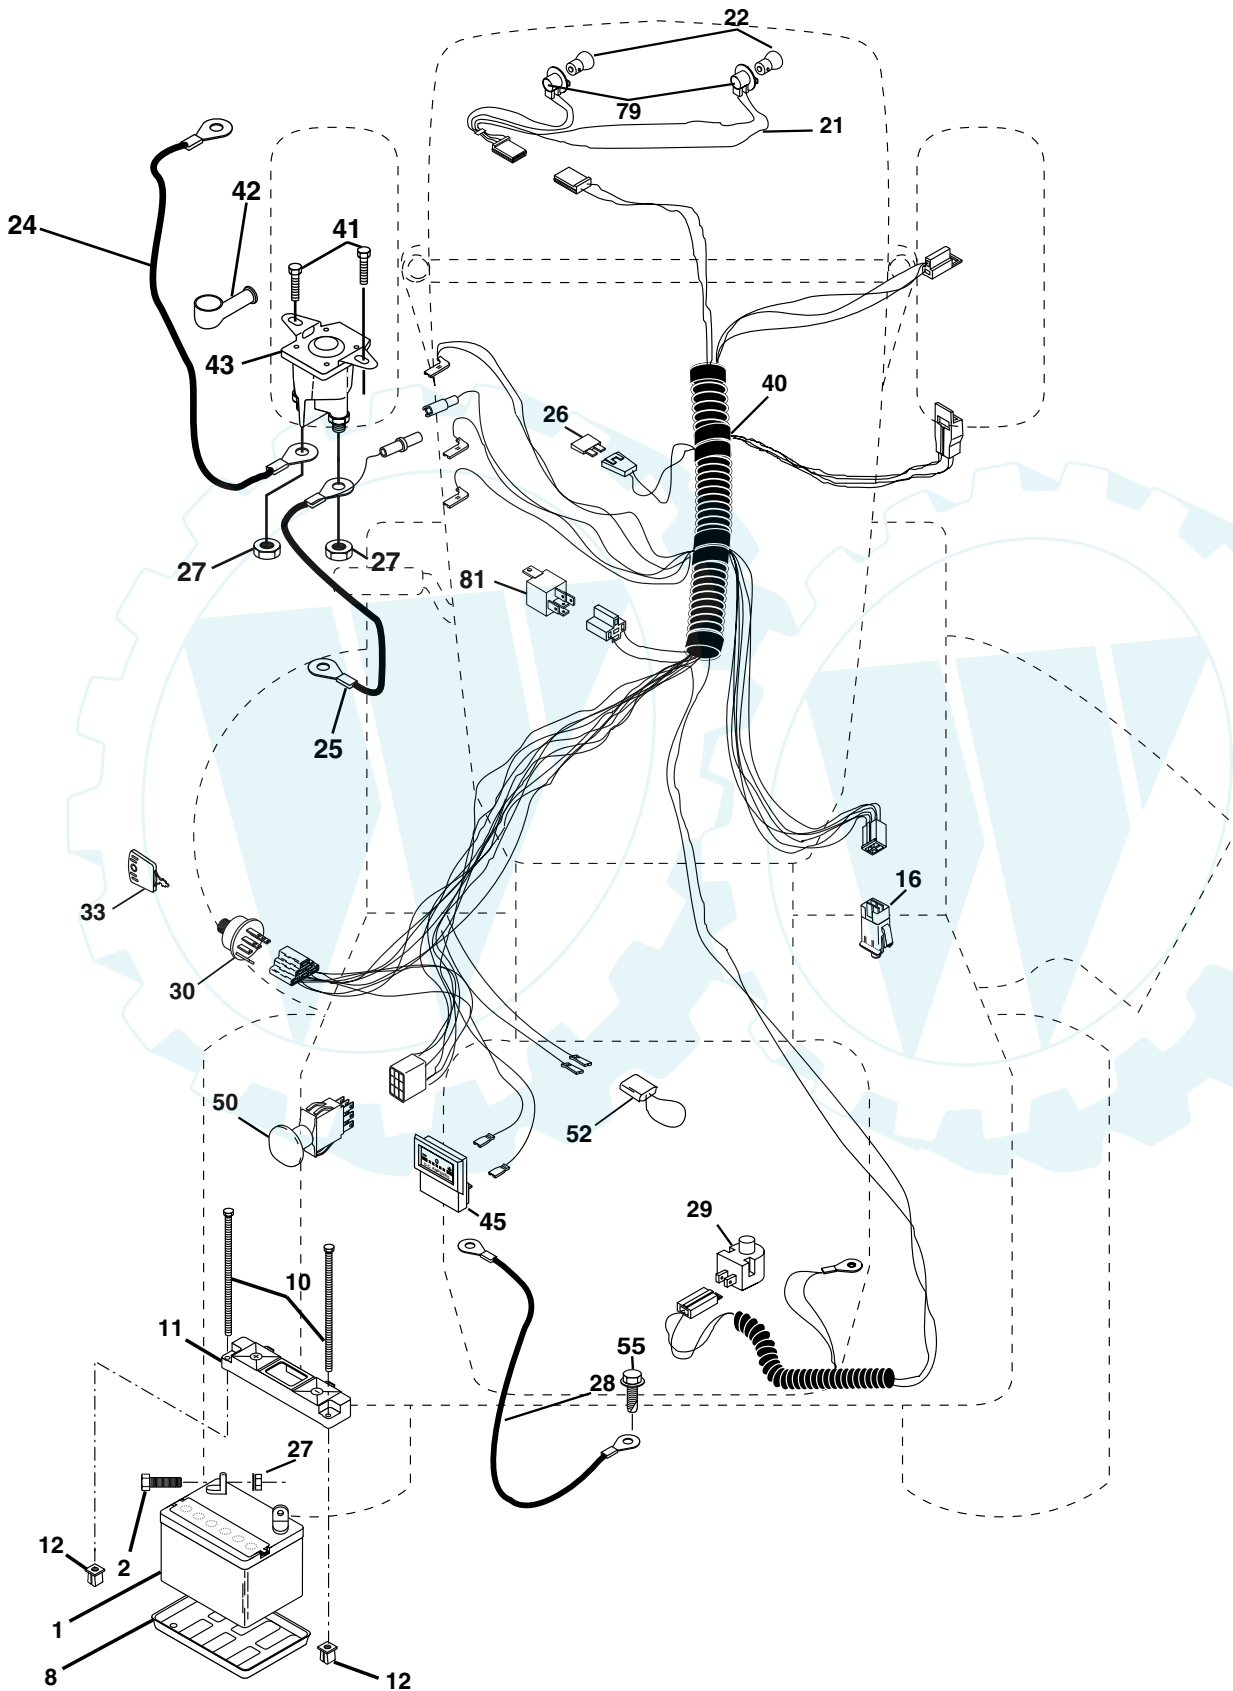

TRACTOR - MODEL NUMBER POGT20T48STA, PRODUCT NO. 954 56 96-77 SCHEMATIC

IGNITION SWITCH

POSITION	CIRCUIT	"MAKE"
OFF	M+G+A1	NONE
RUN/LIGHT	B+A1	A2+L
RUN	B+A1	NONE
START	B + S + A1	NONE

WIRING INSULATED CLIPS

NOTE: IF WIRING INSULATED CLIPS WERE REMOVED FOR SERVICING OF UNIT, THEY SHOULD BE REPLACED TO PROPERLY SECURE YOUR WIRING.

POSITION	CIRCUIT
OFF	C + G, B + H
ON	C + F, B + E, A + D

REPAIR PARTS

www.ersatzteil-service.de

TRACTOR - MODEL NUMBER POGT20T48STA, PRODUCT NO. 954 56 96-77
ELECTRICAL

REPAIR PARTS

www.ersatzteil-service.de

TRACTOR - MODEL NUMBER POGT20T48STA, PRODUCT NO. 954 56 96-77
ELECTRICAL

KEY NO.	PART NO.	DESCRIPTION
1	144927	Battery
2	74760412	Bolt Hex Hd 1/4-20 UNC X 3/4
8	7603J	Tray, Battery
10	145211	Bolt, BTR FRT 1/4-20 x 7.5
11	150109	Hold Down Battery, Front
12	145769	Nut, Push, Nylon
16	176138	Switch Interlock Push-In
21	175688	Harness Asm Light W/4152j
22	4152J	Bulb Light
24	8860R	Cable Battery
25	146148	Cable Batterywire
26	175158	Fuse
27	73510400	Nut Keps Hex 1/4-20 Unc
28	145491	Cable Ground
29	160784	Switch Plunger Normal OP Olive
30	175566	Switch Ign 4 pos w/lights
33	140401	Key Ign
40	186845	Harness Ign.
41	17720408	Bolt Blk Fin Hex 1/4-20 x 1/2
42	131563	Cover Terminal Red
43	178861	Solenoid
45	122822X	Ammeter Rectangular
50	174651	Switch, PTO
52	141940	Protection wire Loop (Hour Meter)
55	17490508	Screw Thdrol 5/16-18 x 1/2
79	175242	Socket Asm Bulb Twistlock
81	109748X	Relay Asm