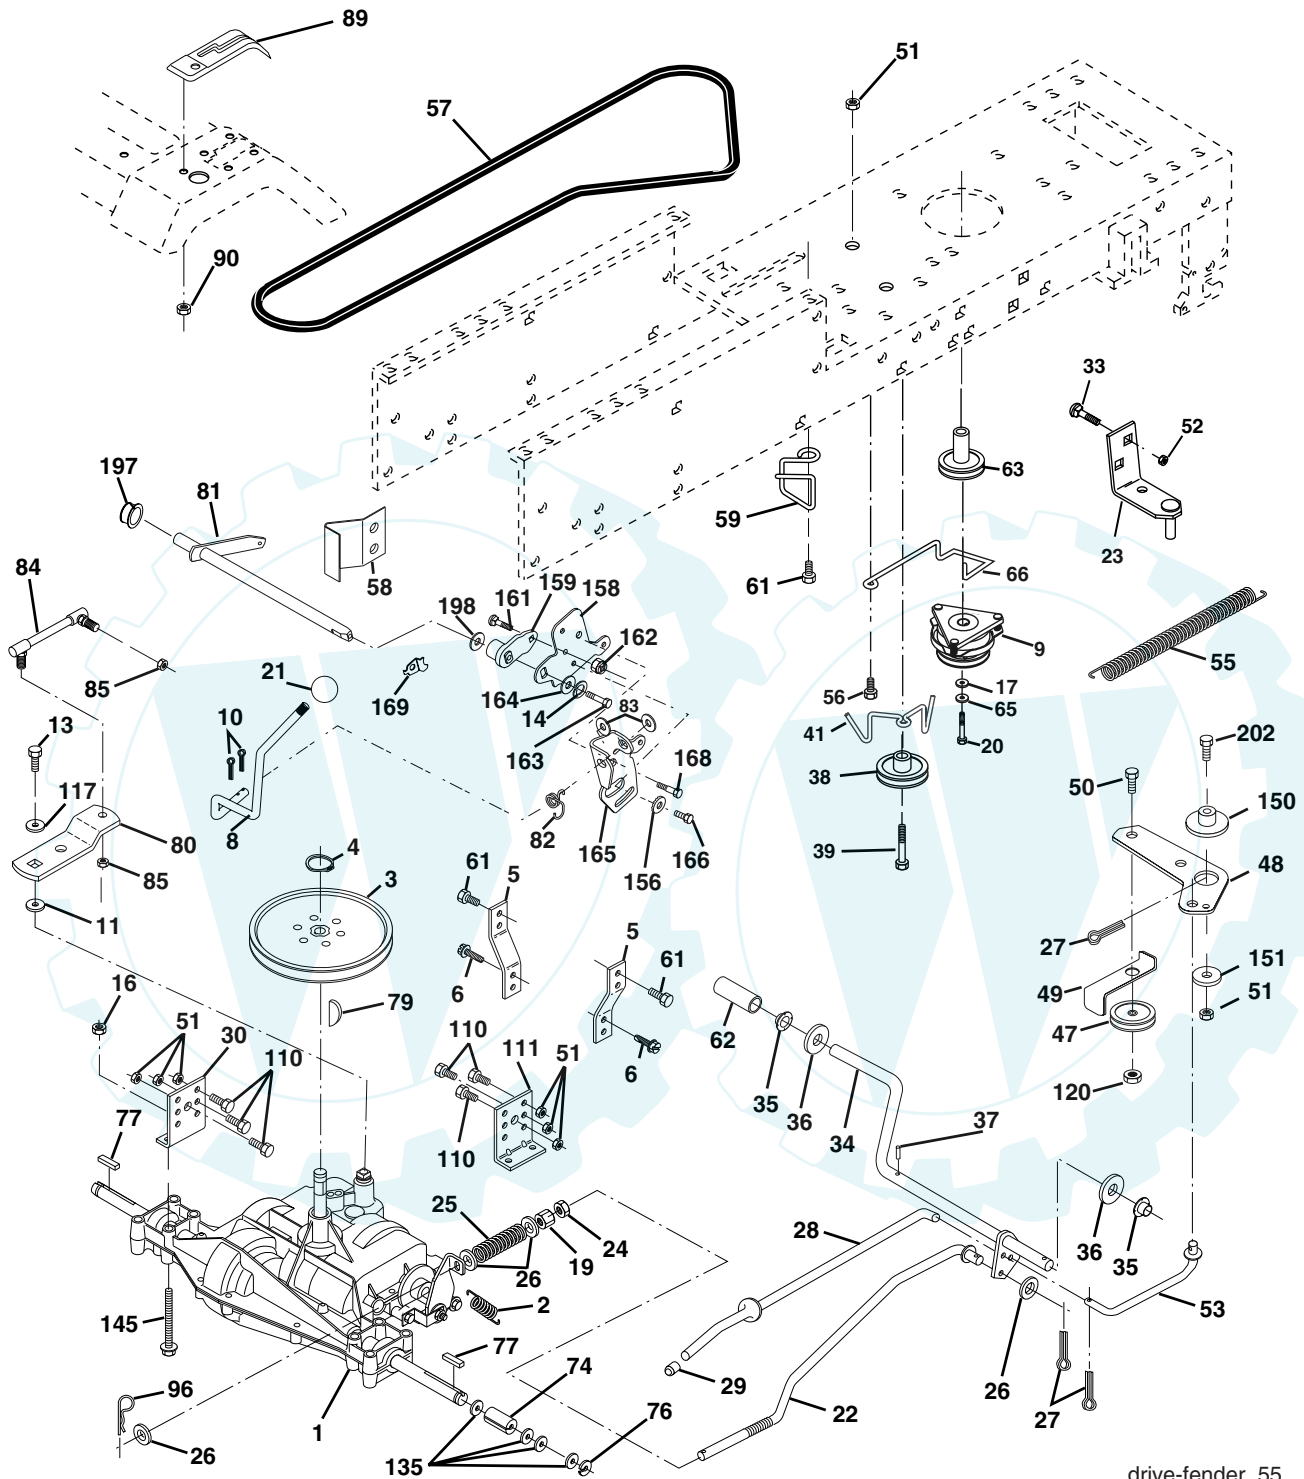

REPAIR PARTS

www.ersatzteil-service.de

TRACTOR - MODEL NUMBER POGT20T48STA, PRODUCT NO. 954 56 96-77
DRIVE

drive-fender_55

REPAIR PARTS

TRACTOR - MODEL NUMBER POGT20T48STA, PRODUCT NO. 954 56 96-77 DRIVE

KEY NO.	PART NO.	DESCRIPTION	KEY NO.	PART NO.	DESCRIPTION
1	-----	Transaxle, Peerless P820EHD (Order Parts From Transaxle Manufacturer)	58	123792X	Keeper, Belt, Transaxle, R.H.
2	146682	Spring Brake Return	59	169691	Keeper Belt Centerspan
3	121327X	Pulley Transaxle	61	17120614	Screw 3/8-16 x .875
4	12000004	Ring Retainer	62	8883R	Cover, Foot Pedal
5	123787X	Strap Torque	63	174607	Pulley, Engine
6	17060512	Screw 5/16-18 x 3/4	65	10040700	Washer, Lock Hvy Hlcl Spr 7/16
8	166020	Rod Shift Fender Adjust Yt	66	154778	Keeper Belt Engine F-proof
9	179334	Clutch Ogura	74	108097X	Spacer Split 1.032 x .750
10	76020416	Pin, Cotter 1/8 x 1	76	12000053	E-Ring
11	105701X	Washer Plate	77	9396E	Key Square 1/4 x 2
13	74550412	Bolt 1/4-28	79	2228M	Key Woodruff #9 3/16 x 3/4
14	10040400	Washer Lock Hvy Helical	80	123794X	Arm Shift
16	73800500	Nut Lock Hx w/Ins. 5/16-18 Unc	81	165598	Shaft Asm Cross Tapered
17	126197X	Washer 1-1/2 x 15/32 x .250	82	165711	Spring, Torsion
19	73800600	Nut, Lock Hex w/Ins. 3/8-16 Unc	83	19171216	Washer 17/32 x 3/4 x 16 Gauge
20	173937	Bolt 7/16-20 x 4 Gr. 5-1.5	84	166230	Link Transaxle
21	140845	Knob	85	150360	Nut Lock Center 1/4-28
22	145340	Rod, Brake	89	185929X428	Console
23	178289	Bracket Anti Rotation	90	142432	Screw Hex Wsh Hi-Lo 1/4-1/2 Unc
24	73350600	Nut, Hex Jam 3/8-16	96	4497H	Retainer Spring 1" Zinc/cad.
25	126909X	Spring, Rod, Brake	110	74780612	Bolt Hex 3/8-16 x 3/4 Gr. 5
26	19131016	Washer 13/32 x 5/8 x 16 Ga.	111	123776X	Bracket, Transaxle, R.H.
27	76020412	Pin, Cotter 1/8 x 3/4	117	19091216	Washer 9/32 x 3/4 x 16
28	175765	Rod, Brake, Park	120	73900600	Nut Lock Flg. 3/8-16 Unc
29	71673	Cap, Brake Parking Black	145	74490540	Bolt Hex Flghd 5/16-18 Gr. 5
30	123780X	Bracket, Transaxle, L.H.	150	175456	Spacer
33	72140608	Bolt 3/8-16 x 1	151	19133210	Washer 13/32 x 2 x 10 Ga.
34	175578	Shaft, Foot Pedal	156	166002	Washer Srrted 5/16ID x 1.125
35	120183X	Bearing Nylon	158	165589	Bracket Shift Mount
36	19211616	Washer 21/32 x 1 x 16 Gauge	159	183900	Hub Shift
37	1572H	Pin, Roll 3/16 x 1	161	72140406	Bolt Rdhd Sqnk 1/4-20 x 3/4 Gr 5
38	179114	Pulley Idler Composite	162	73680400	Nut Crownlock 1/4-20 Unc
39	74760648	Bolt Rdhd 3/8-16 Unc x 3	163	74780416	Bolt Hex Fin 1/4-20 Unc x 1 Gr 5
41	175556	Keeper, Idler	164	19091010	Washer 5/8 x .281 x 10 Ga
47	127783	Pulley, Idler	165	165623	Bracket Pivot Lever
48	154407	Bellcrank Clutch Grnd Drv Stl	166	166880	Screw 5/16-18 x 5/8
49	123205X	Retainer, Belt	168	165492	Bolt Shoulder 5/16-18 x .561
50	72110612	Bolt 3/8-16 x 1-1/2	169	165580	Plate Fastening Lt
51	73680600	Nut, Crownlock 3/8-16	197	169613	Nyliner Snap-In 5/8" Id
52	145212	Nut	198	169593	Washer Nyl 7/8 Id x .105
53	105710X	Link, Clutch			
55	105709X	Spring, Return, Clutch			
56	17060620	Screw 3/8-16 x 1-1/4			
57	163817	V-Belt, Drive			

NOTE: All component dimensions give in U.S. inches.
1 inch = 25.4 mm