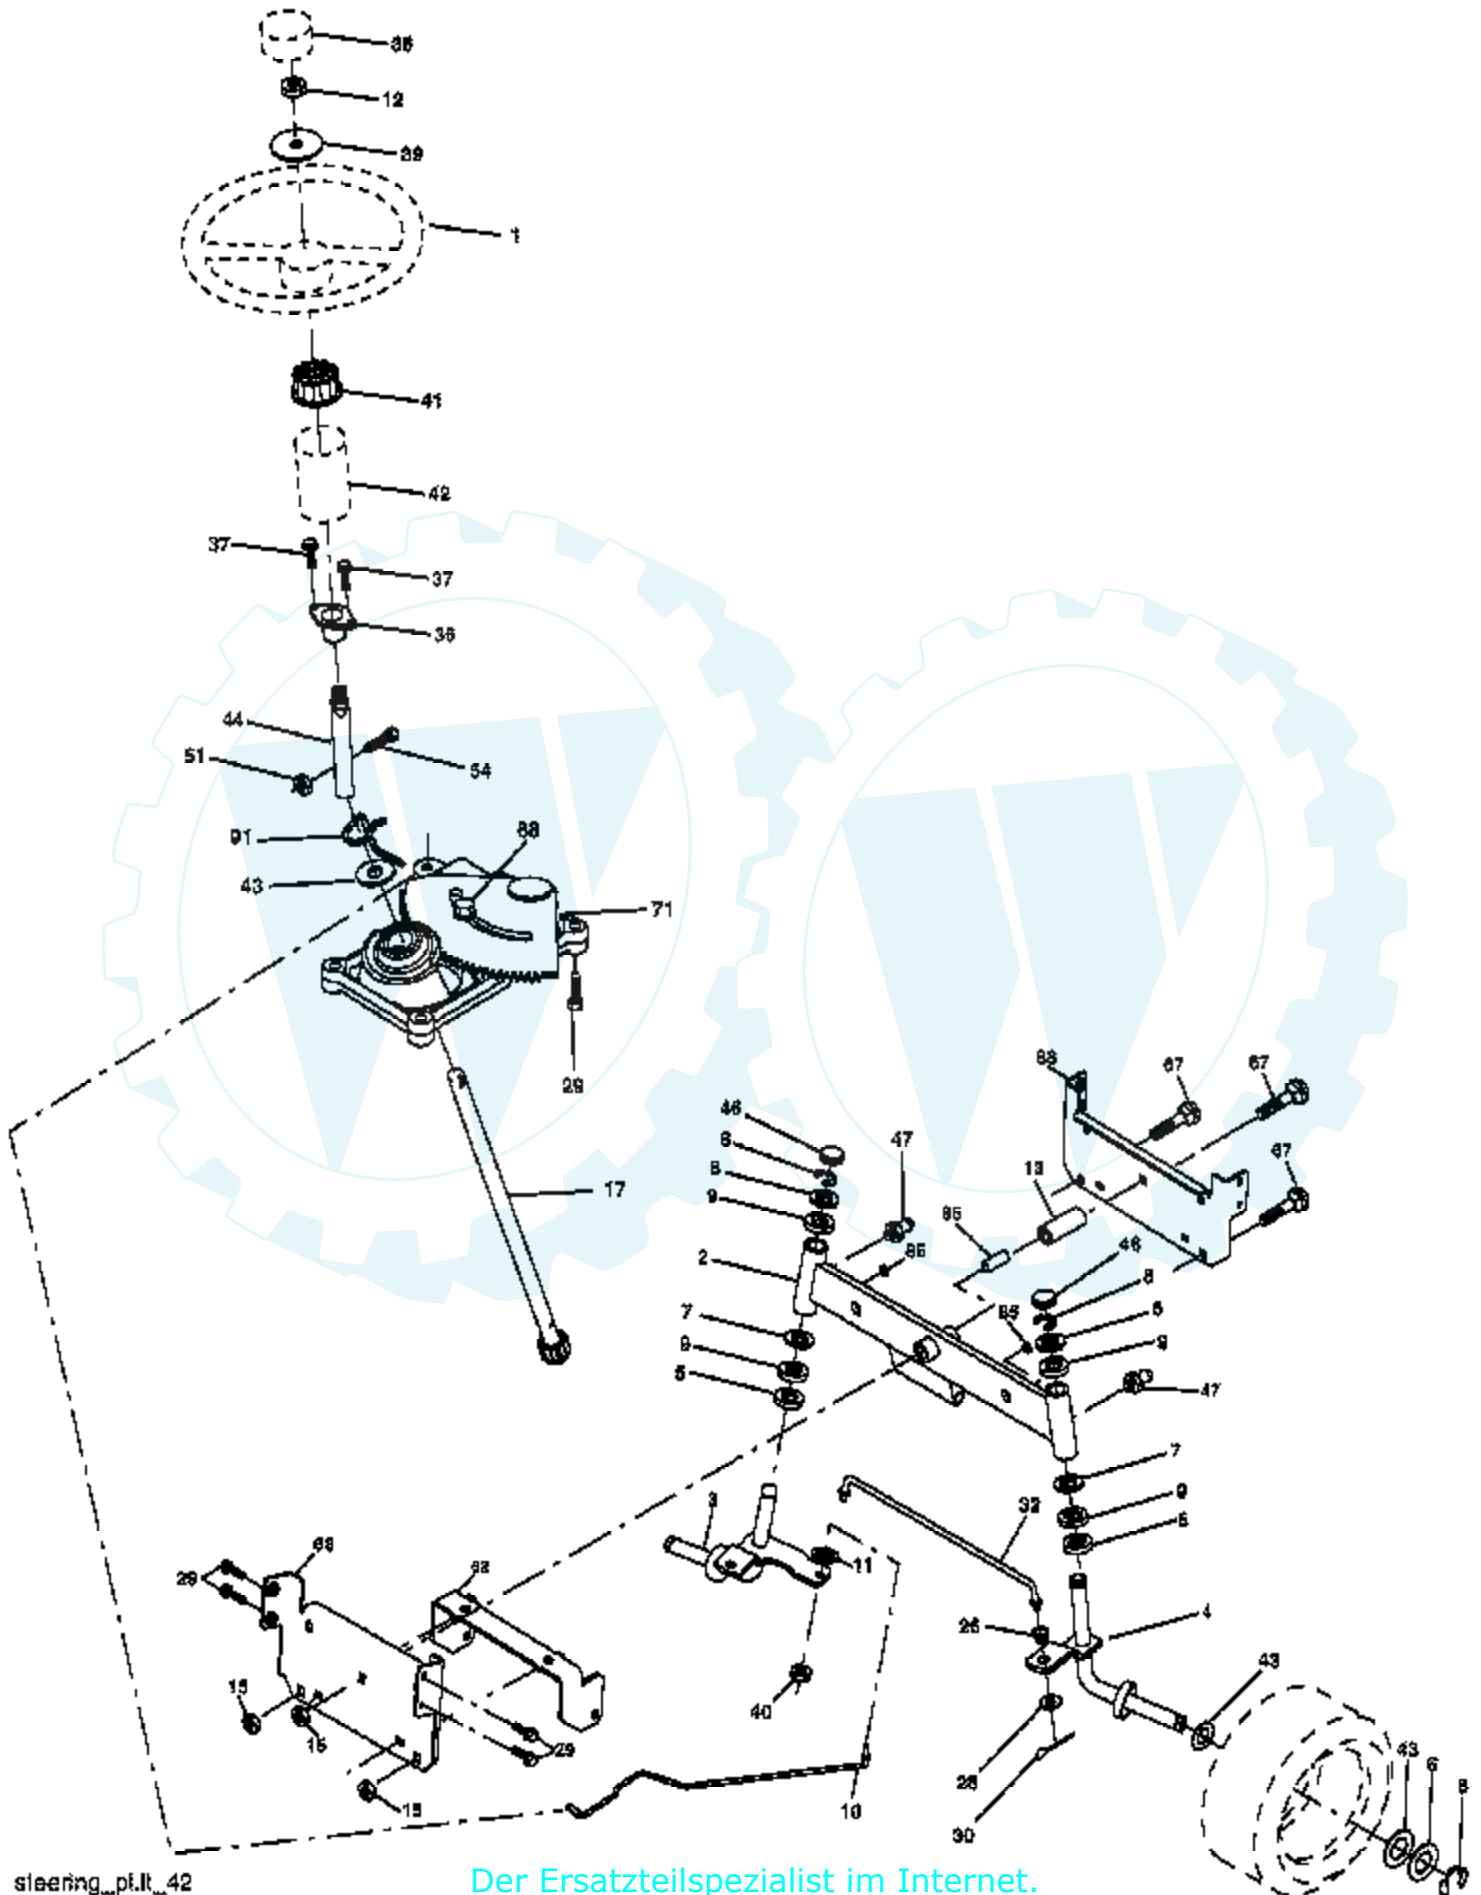

IGNITION SWITCH

POSITION	CIRCUIT	"MAKE"
OFF	M+G+A1	NONE
RUN/LIGHT	B+A1	A2+L
RUN	B+A1	NONE
START	B + S + A1	NONE

WIRING INSULATED CLIPS

NOTE: IF WIRING INSULATED CLIPS WERE REMOVED FOR SERVICING OF UNIT, THEY SHOULD BE REPLACED TO PROPERLY SECURE YOUR WIRING.

NON-REMOVABLE CONNECTIONS

REMOVABLE CONNECTIONS

Ref #	Part Number	Qty	Description
1	140116		Seat
2	140551		Bracket Pnt Pivot Seat (blk)
3	71110616		Bolt
4	19131610		Washer 13/32 x 1 x 10 Ga
5	145006		Clip Push-In Hinged
6	73800600		Nut
7	124181X		Spring Seat Cprsn 2 250 Blk Zi
8	17000616		Screw 3/8-16 x 1.5
9	19131614		Washer 13/32 x 1 x 14 Ga
10	182493		Pan Pnt Seat (blk)
12	121246X		Bracket Pnt Mounting Switch
13	121248X		Bushing Snap Blk Nyl 50 Id
14	72050412		Bolt Rdhd Sht Nk 1/4-20 x 1-1/2
15	134300		Spacer Split 28 x 96 Yel Zinc
16	121250X		Spring Cprsn 1 27 Blk Pnt
17	123976X		Nut Lock 1/4 Lge Flg Gr 5 Zinc
21	171852		Bolt Shoulder 5/16-18 Unc Blkz-2A
22	73800500		Nut
23	71110814		Bolt Hex Black
24	19171912		Washer 17/32 x 1-3/16 x 12 Ga
25	127018X		Bolt Shoulder 5/16-18 x 62
26	10040800		Lockwasher

Ref #	Part Number	Qty	Description
1	59192		Cap Valve Tire
2	65139		Stem Valve
3	106222X		Tire F Ts 15 X 6 0 - 6 Service
4	59904		Tube Front (Service Item Only)
5	106732X624		Rim Asm 6" front Service
6	278H		Fitting Grease (Front Wheel Only)
7	9040H		Bearing Flange (Front Wheel Only)
8	106108X624		Rim Asm 8" rear Service
9	106268X		Tire R Ts 18x9.5-8 C Service
10	7152J		Tube Rear (Service Item Only)
11	104757X428		Cap Axle Blk 1 50 X 1 00
	144334		Sealant, Tire (10 oz. Tube)