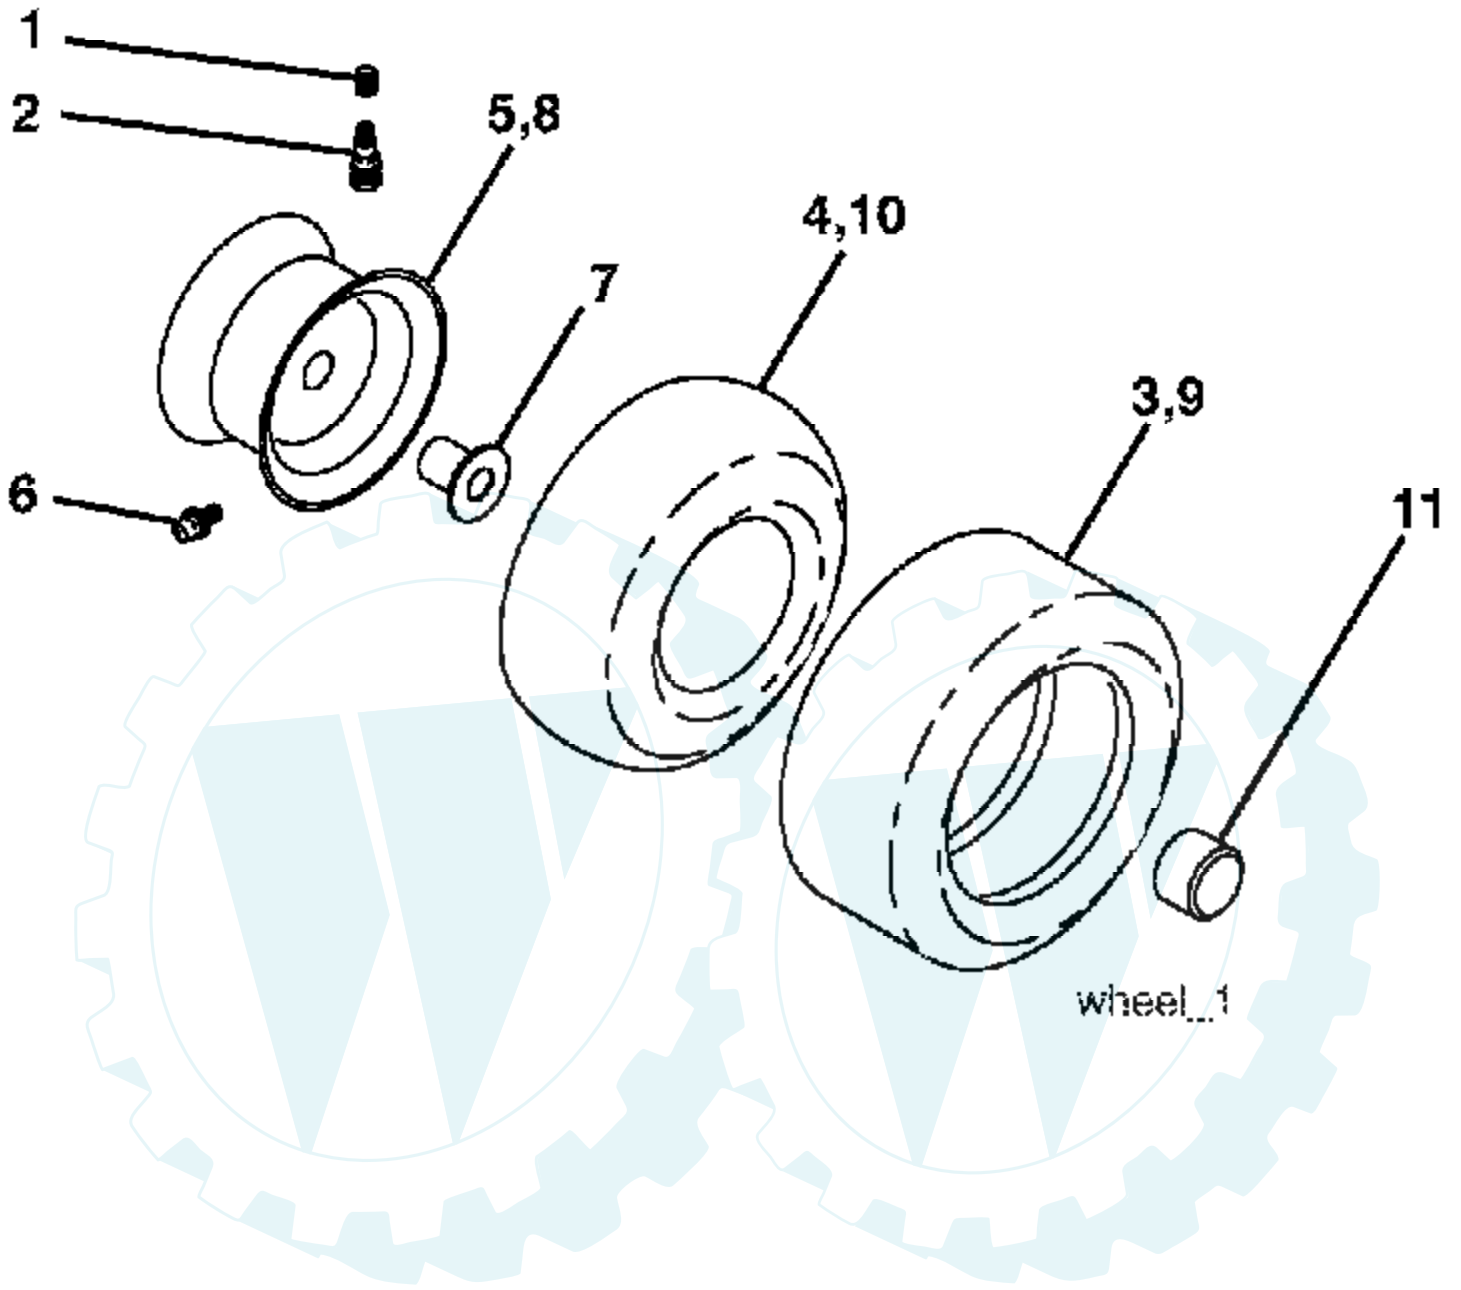

Ref #	Part Number	Qty	Description
1	59192		Cap Valve Tire
2	65139		Stem Valve
3	106222X		Tire F Ts 15 X 6 0 - 6 Service
4	59904		Tube Front (Service Item Only)
5	106732X624		Rim Asm 6" front Service
6	278H		Fitting Grease (Front Wheel Only)
7	9040H		Bearing Flange (Front Wheel Only)
8	106108X624		Rim Asm 8" rear Service
9	106268X		Tire R Ts 18x9.5-8 C Service
10	7152J		Tube Rear (Service Item Only)
11	104757X428		Cap Axle Blk 1 50 X 1 00
	144334		Sealant, Tire (10 oz. Tube)