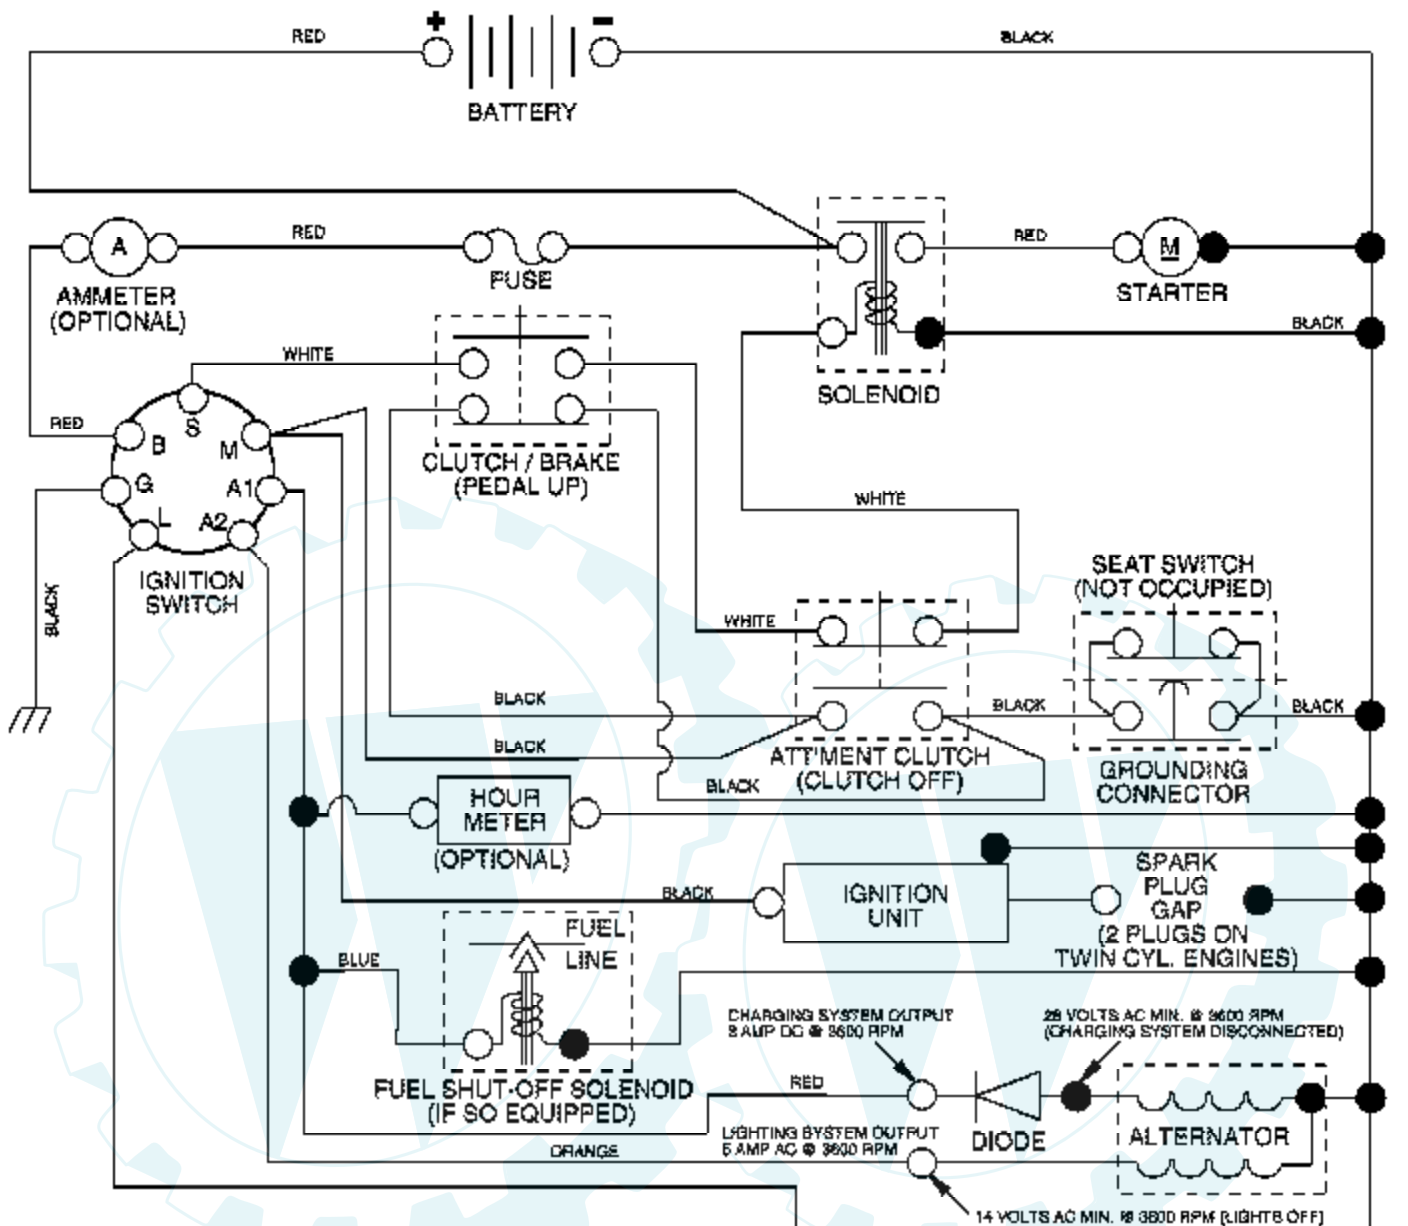

engine-bs.1cyl_17

Ref #	Part Number	Qty	Description
1	170551		Control Throt/Ch Flag
2	17720408		Screw Hex Thd Cut 1/4-20 x 1/2
3			Engine Briggs Model 31C707 (Order Parts From Engine Manufacturer)
4	137352		Muffler Exhaust B&S Lt
13	165291		Gasket 1 313 Id Tin Plated
14	148456		Tube Drain Oil Easy
16	11050600		Washer Lock Ext Tooth 3/8
23	169837		Shield Browning/Debris Guard
29	137180		Arrestor Spark
31	184900		Tank Fuel 1 25 Fr
32	140527		Cap Asm Fuel W/sym Vented
33	123487X		Clamp Hose Blk
37	137040		Line Fuel 20"
38	181654		Plug Drain Oil Easy
40	124028X		Bushing Snap Nyl Blk Fuel Line
44	17670412		Screw Hexwsh Thdrol 1/4-20 x 3/4
45	17000612		Screw Hex Wsh Thdrol 3/8-16
46	19091416		Washer 9/32 x 7/8 x 16ga
72	183906		Screw Socket Head 5/16-18 x 1
78	17060620		Screw Thdrol 3/8-16 x 1-1/4
81	73510400		Nut Keps Hex 1/4-20 Unc

Ref #	Part Number	Qty	Description
151	169670		Bracket Clutch Cable
152	169676		Clutch Cable 42"
153	169674		Washer Flat 3/8" Type B
154	169675		Spring Retainer
155	169671		Spring Retention LVR CLTCH CAB
156	169672		Spacer Clutch Cable
157	169669		Rod Clutch Cable 3/8"
158	17720408		Screw Hex Thd Cut 1/4-20 x 1/2
159	72140614		Bolt Rdhd Sqd 3/8-16 Unc x 1-3/4
184	19131410		Washer 13/32 x 7/8 x 10 Ga.
	130794		Mandrel Assembly (Includes Housing, Shaft and Shaft Hardware Only-Pulley Not Included)
	171639		Replacement Mower, Complete

lift-rh. 1piece_3

Ref #	Part Number	Qty	Description
1	159460		Wire Asm Inner/Sprg w/Plunger
2	159471		Shaft Asm Lift
3	105767X		Pin Groove
4	12000002		E Ring #5133-62
5	19211621		Washer 21/32 x 1 x 21 Ga.
6	120183X		Bearing Nylon
7	109413X		Grip Handle
8	124526X		Button Plunger
11	139865		Link Lift Lh
12	139866		Link Lift Rh
13	4939M		Retainer Spring
15	173288		Link Front
16	73350800		Nut Jam Hex 1/2-13 Unc
17	175689		Trunnion Blk Zinc
18	73800800		Nut Lock w/Wsh 1/2-13 Unc
19	139868		Arm Suspension Rear
20	163552		Retainer Spring
31	169865		Bearing Pvt Lift
32	73540600		Nut Crownlock 3/8-24