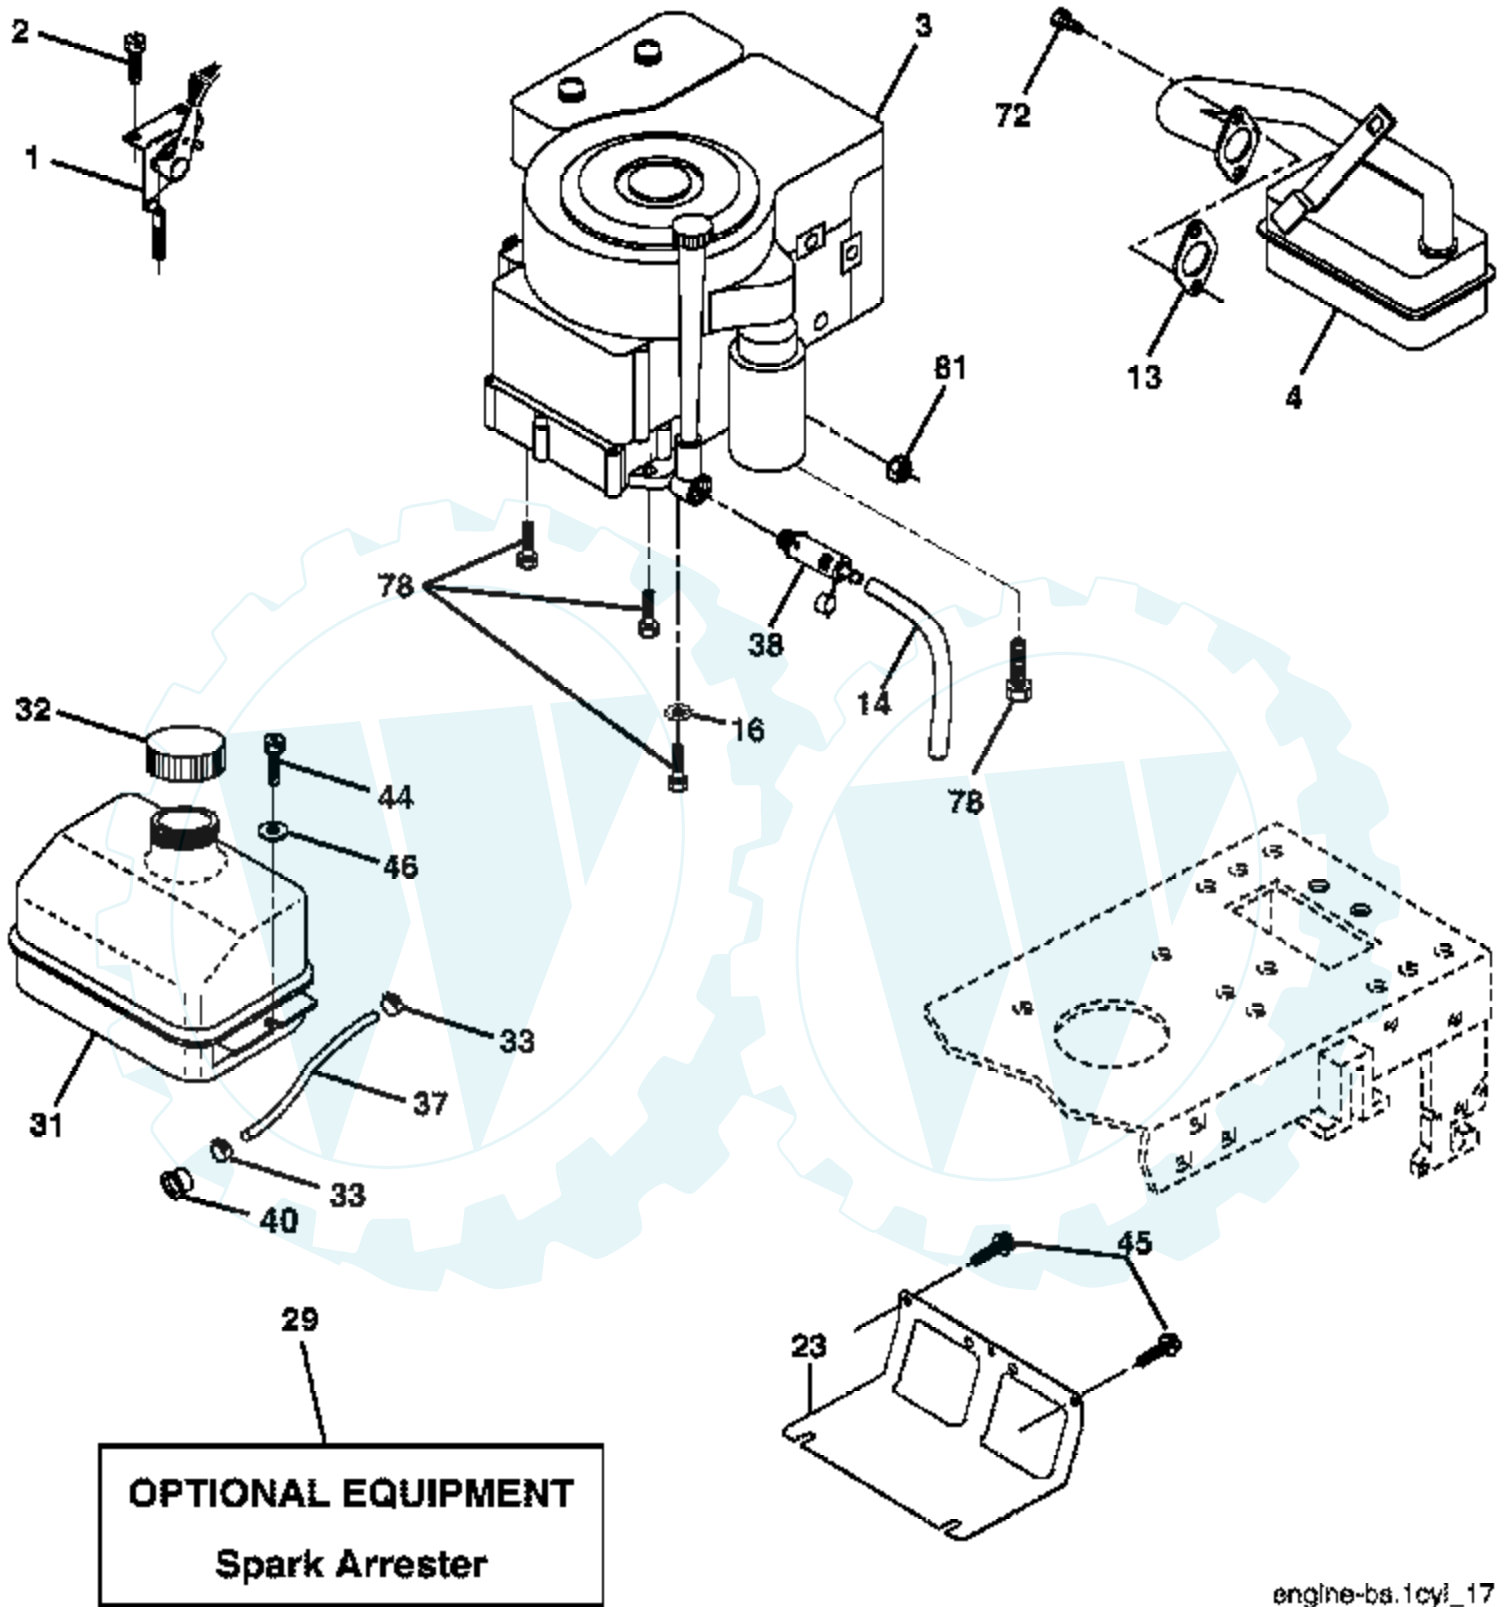

engine-bs.1cyl_17

Ref #	Part Number	Qty	Description
1	170551		Control Throt/Ch Flag
2	17720408		Screw Hex Thd Cut 1/4-20 x 1/2
3			Engine Briggs Model 31C707 (Order Parts From Engine Manufacturer)
4	137352		Muffler Exhaust B&S Lt
13	165291		Gasket 1 313 Id Tin Plated
14	148456		Tube Drain Oil Easy
16	11050600		Washer Lock Ext Tooth 3/8
23	169837		Shield Browning/Debris Guard
29	137180		Arrestor Spark
31	184900		Tank Fuel 1 25 Fr
32	140527		Cap Asm Fuel W/sym Vented
33	123487X		Clamp Hose Blk
37	137040		Line Fuel 20"
38	181654		Plug Drain Oil Easy
40	124028X		Bushing Snap Nyl Blk Fuel Line
44	17670412		Screw Hexwsh Thdrol 1/4-20 x 3/4
45	17000612		Screw Hex Wsh Thdrol 3/8-16
46	19091416		Washer 9/32 x 7/8 x 16ga
72	183906		Screw Socket Head 5/16-18 x 1
78	17060620		Screw Thdrol 3/8-16 x 1-1/4
81	73510400		Nut Keps Hex 1/4-20 Unc