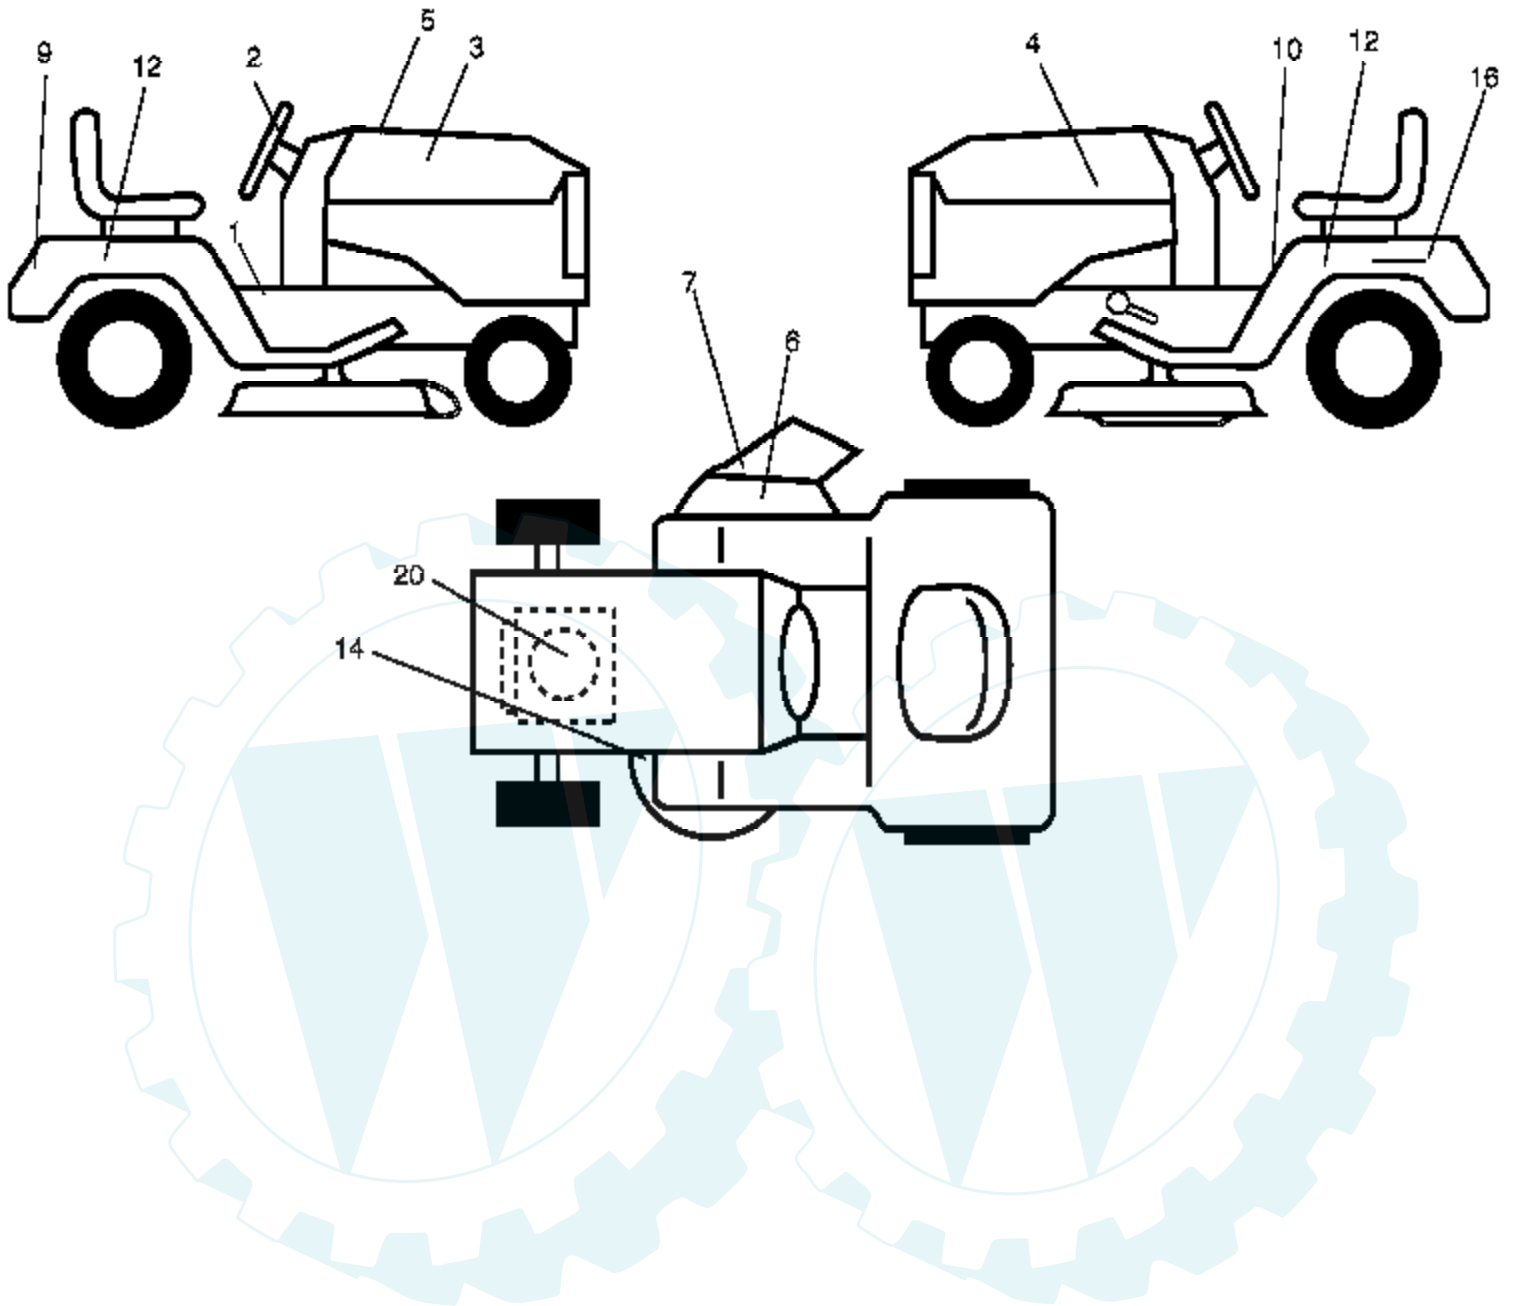

Ref #	Part Number	Qty	Description
1	157032		Decal Instruction Operat English/French
2	158168		Decal Ins Strg Wh
3	184869		Decal Hood Rh
4	184870		Decal Hood Lh
5	185411		Decal Replacement
6	170563		Decal, Warning
7	179128		Decal Deck "B" 42"
9	158166		Decal Fender Logo
10	157140		Decal Danger English
12	175784		Decal Fender
14	160396		Decal V-belt Schematic 42"
16	145005		Decal Battery Danger/Poison
20	184851		Decal HP Engine
	138311		Decal Lift Handle
	166960		Decal By-Pass
	187301		Manual Owner's English
	187302		Manual Owner's French