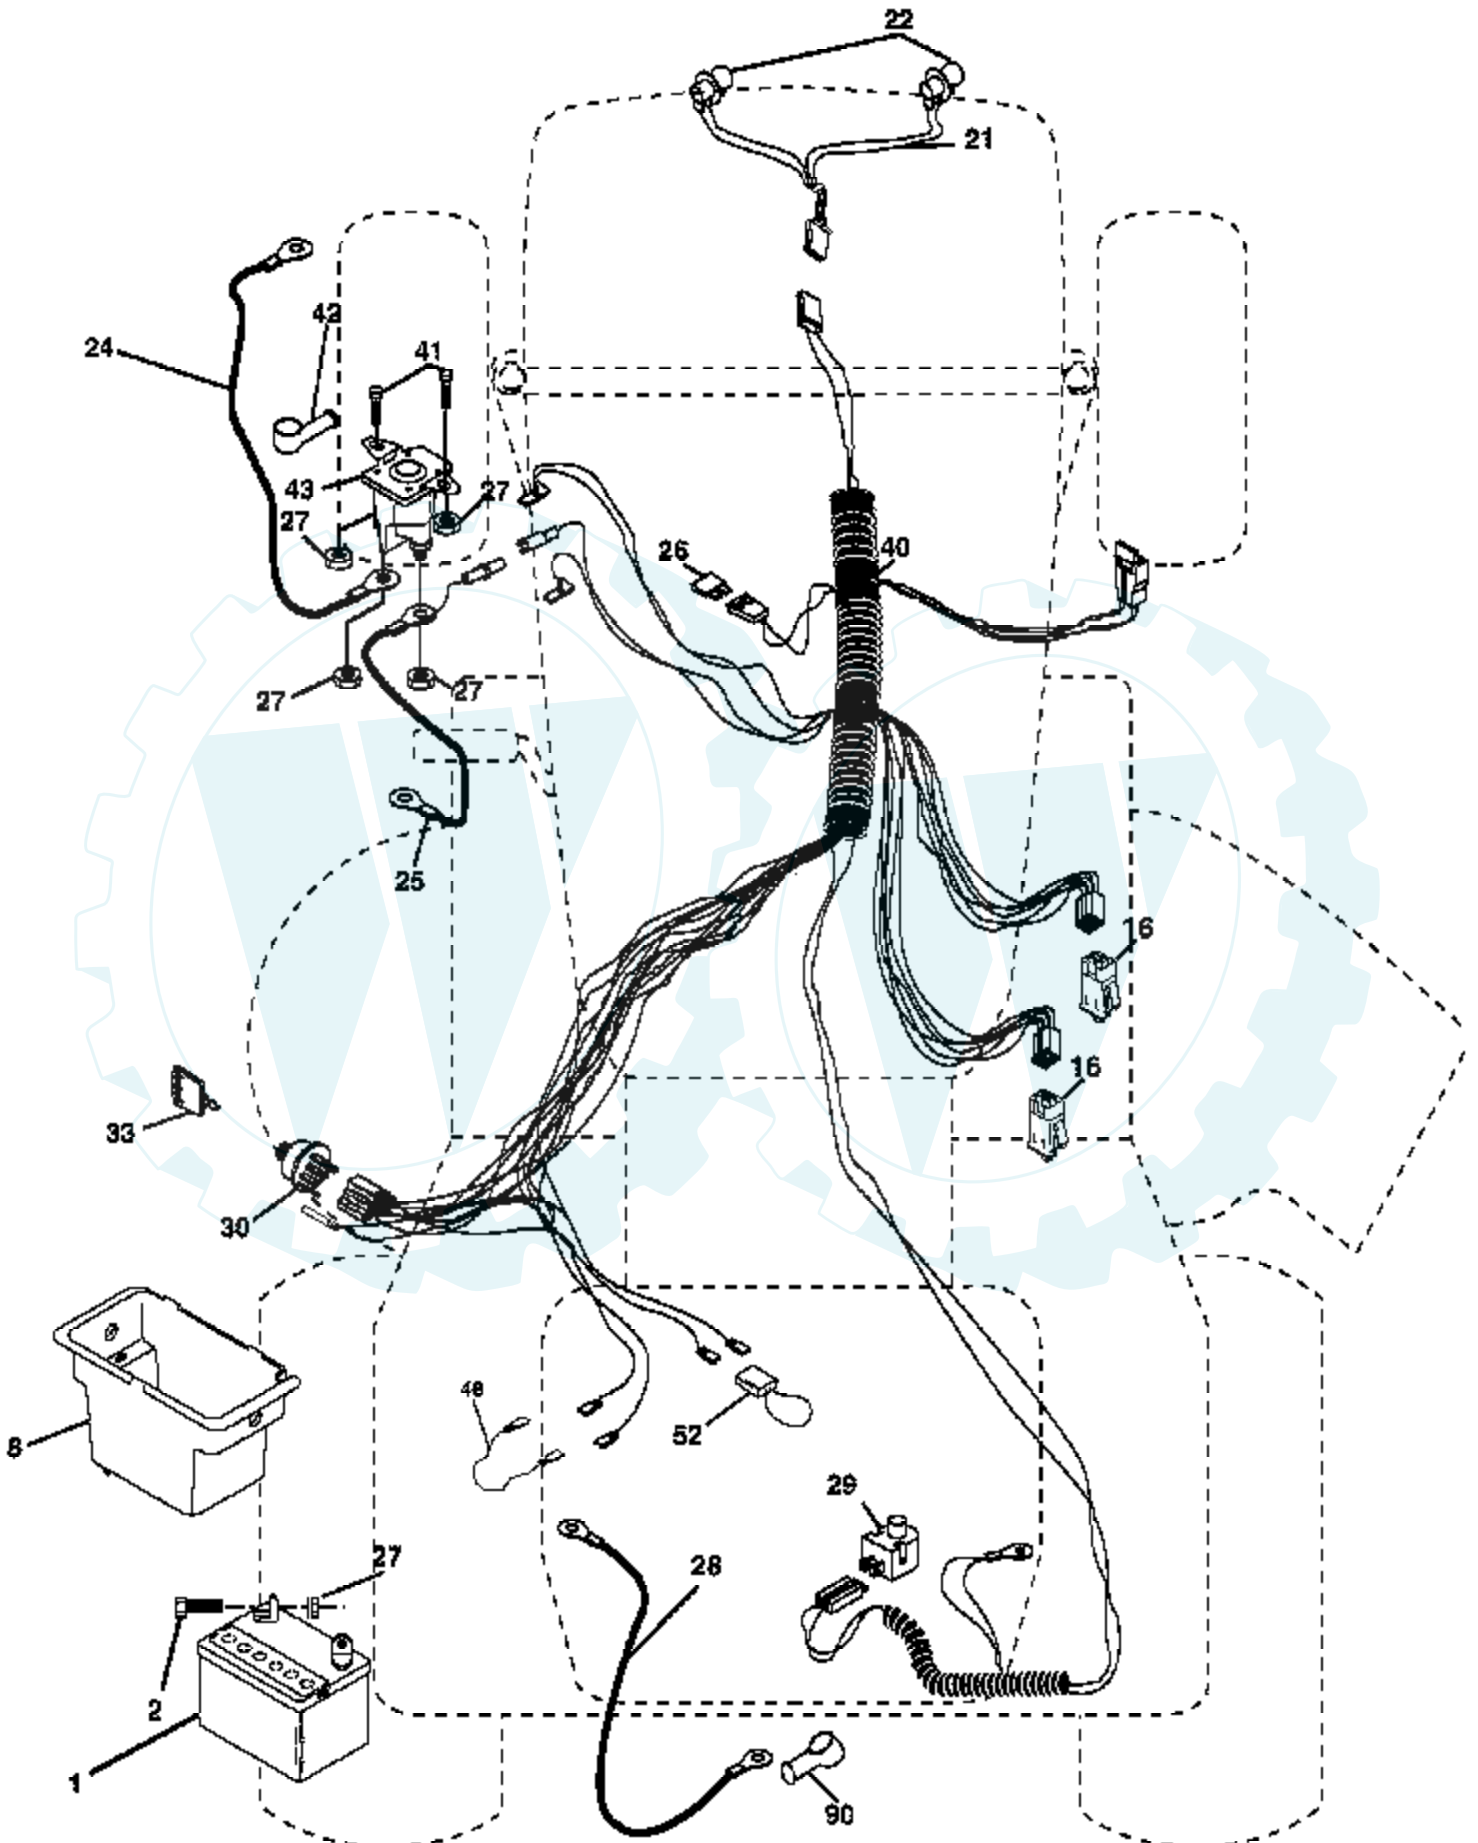

Ref #	Part Number	Qty	Description
1	163465		Battery 12 Volt 25 Amp
2	74760412		Bolt Hex Hd 1/4-20 Unc x 3/4
8	176689		Box Battery
16	176138		Switch Interlock Push -In
21	175685		Harness Asm Light W/4152J
22	4152J		Bulb Light #1156
24	4799J		Cable Battery 6 Ga 11" red
25	146147		Cable Battery 6 Ga w/16 wire,red
26	175158		Fuse 20 AMP
27	73510400		Nut Keps Hex 1/4-20 Unc
28	4207J		Cable Ground 6 Ga 12" black
29	121305X		Switch Plunger Nc Gray
30	175566		Switch Ign
33	140401		Key Ign
40	179720		Harness Ign
41	71110408		Bolt Blk Fin Hex 1/4-20 x 1/2
42	131563		Cover Terminal Red
43	178861		Solenoid
48	140844		Adapter Ammeter
52	141940		Protection Wire Loop
90	180449		Cover Terminal