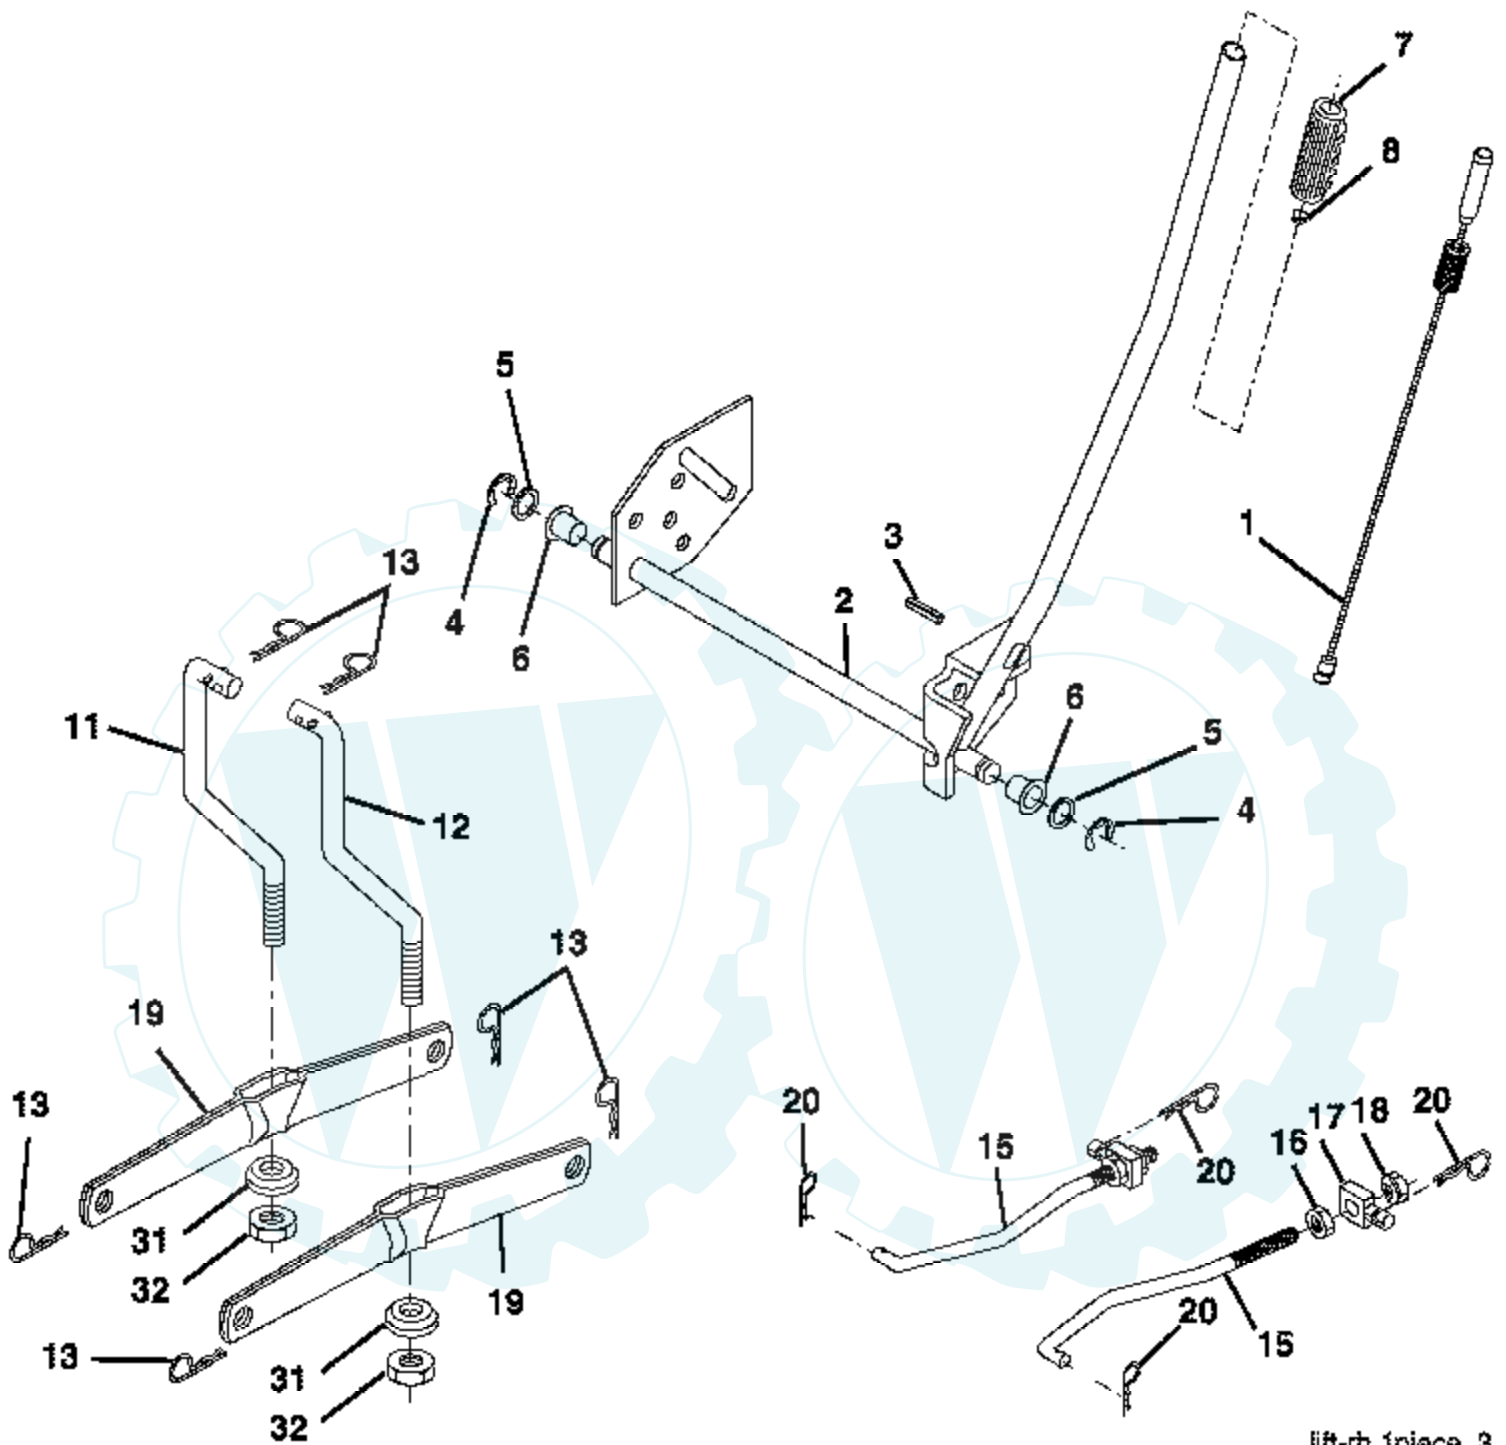

engine-bs.1cyl_17

Ref #	Part Number	Qty	Description
1	170551		Control Throt/Ch Flag
2	17720408		Screw Hex Thd Cut 1/4-20 x 1/2
3			Engine Briggs Model 31C707 (Order Parts From Engine Manufacturer)
4	137352		Muffler Exhaust B&S Lt
13	165291		Gasket 1 313 Id Tin Plated
14	148456		Tube Drain Oil Easy
16	11050600		Washer Lock Ext Tooth 3/8
23	169837		Shield Browning/Debris Guard
29	137180		Arrestor Spark
31	184900		Tank Fuel 1 25 Fr
32	140527		Cap Asm Fuel W/sym Vented
33	123487X		Clamp Hose Blk
37	137040		Line Fuel 20"
38	181654		Plug Drain Oil Easy
40	124028X		Bushing Snap Nyl Blk Fuel Line
44	17670412		Screw Hexwsh Thdrol 1/4-20 x 3/4
45	17000612		Screw Hex Wsh Thdrol 3/8-16
46	19091416		Washer 9/32 x 7/8 x 16ga
72	183906		Screw Socket Head 5/16-18 x 1
78	17060620		Screw Thdrol 3/8-16 x 1-1/4
81	73510400		Nut Keps Hex 1/4-20 Unc

Ref #	Part Number	Qty	Description
151	169670		Bracket Clutch Cable
152	169676		Clutch Cable 42"
153	169674		Washer Flat 3/8" Type B
154	169675		Spring Retainer
155	169671		Spring Retention LVR CLTCH CAB
156	169672		Spacer Clutch Cable
157	169669		Rod Clutch Cable 3/8"
158	17720408		Screw Hex Thd Cut 1/4-20 x 1/2
159	72140614		Bolt Rdhd Sqd 3/8-16 Unc x 1-3/4
184	19131410		Washer 13/32 x 7/8 x 10 Ga.
	130794		Mandrel Assembly (Includes Housing, Shaft and Shaft Hardware Only-Pulley Not Included)
	171639		Replacement Mower, Complete