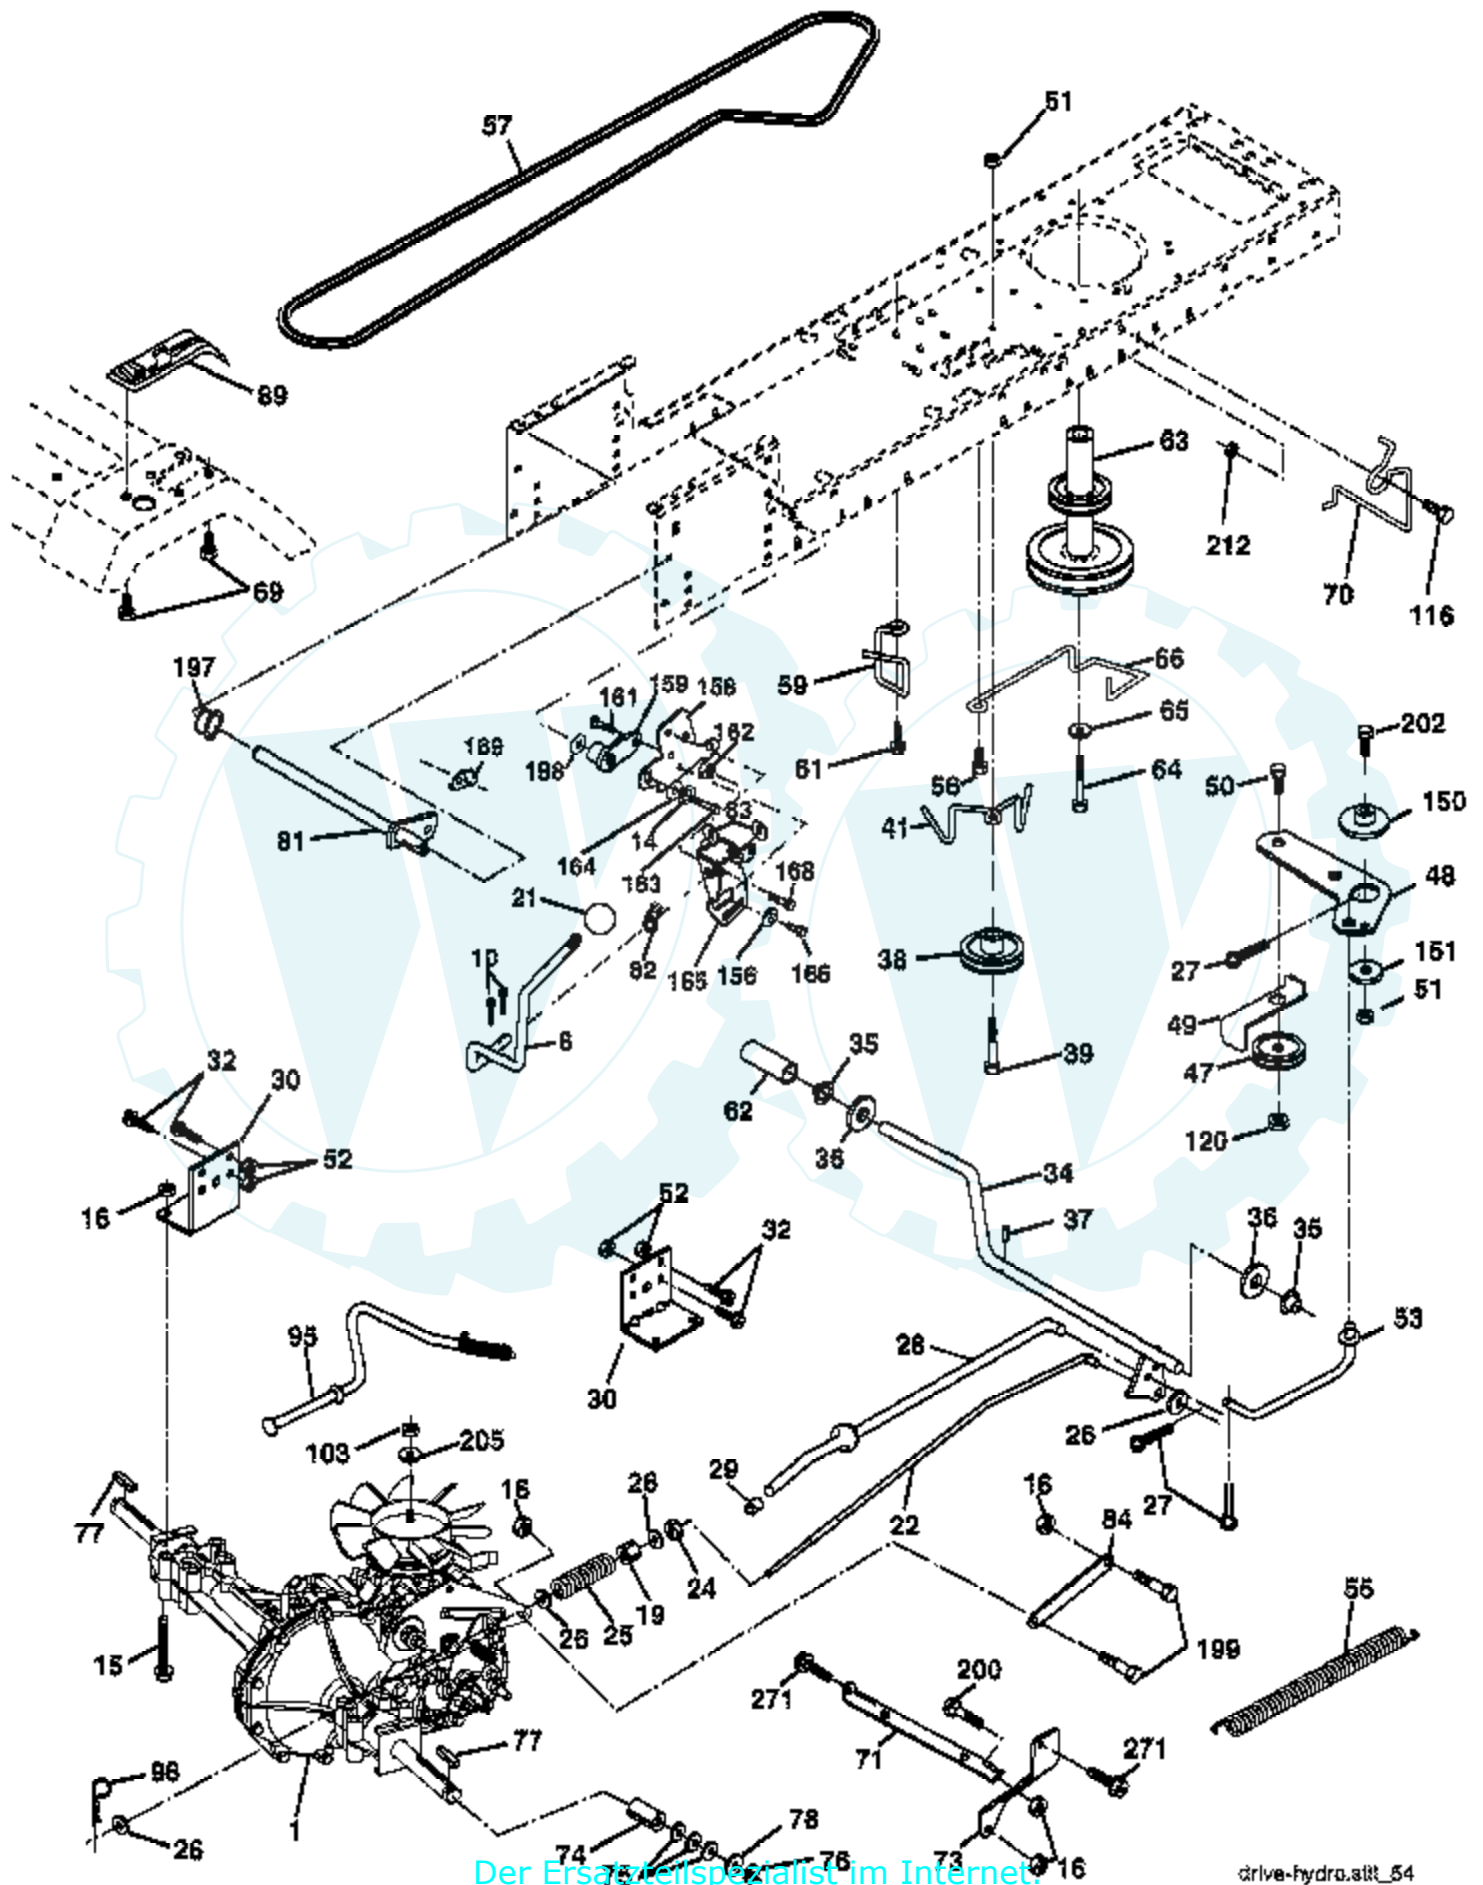

Ref #	Part Number	Qty	Description
	1		Transaxle Hydro Gear Model 322-0510 (Order parts from the transaxle manufacturer)
8	165619		Rod, Shift
10	76020416		Pin, Cotter 1/8 x 1
14	10040400		Washer Lock 1/4
15	74490544		Bolt Hex Flghd 5/16-18 Gr. 5
16	73800500		Nut, Lock Hex w/Ins 5/16-18 Unc
19	73800600		Nut, Lock Hex w/Wsh 3/8-16 Unc
21	106933X		Knob Rd. 1/2-13 Plstc. Thds. Blk.
22	169498		Rod, Brake
24	73350600		Nut
25	106888X		Spring, Rod, Brake
26	19131316		Washer 13/32 x 13/16 x 16 Ga.
27	76020412		Pin, Cotter 1/8 x 3/4
28	175765		Rod, Parking Brake
29	71673		Cap, Parking Brake
30	174973		Bracket, Transmission
32	74760512		Bolt Hex 5/16-18 Unc x 3/4
34	175578		Shaft, Foot Pedal
35	120183X		Bearing, Nylon
36	19211616		Washer
37	1572H		Pin, Roll
38	179114		Pulley, Idler, Composite
39	74760648		Bolt
41	175556		Keeper, Belt, Idler
47	127783		Pulley, Idler, V-Belt
48	154407		Bellcrank Clutch Grnd Drustl
49	123205X		Retainer, Belt
50	72110612		Bolt 3/8-16 x 1-1/2 Gr. 5
51	73680600		Nut
52	73680500		Nut Crownlock 5/16-28
53	105710X		Link, Clutch
55	105709X		Spring, Return, Clutch
56	17060620		Screw 3/8-16 x 1-1/4
57	140294		V-Belt, Drive
59	169691		Keeper, Belt, Center
61	17120614		Screw, 3/8-16 x .875
62	8883R		Cover, Pedal
63	175410		Pulley, Engine
64	173937		Bolt Hex 7/16-20 x 4
65	10040700		Washer
66	154778		Keeper, Belt Engine Hydro
69	142432		Screw Hex Wsh Hi-Lo 1/4-1/2 Unc
70	134683		Guide, Belt, Mower Drive RH
71	169183		Strap, Torque, Lh
73	169182		Strap, Torque, Rh
74	137057		Spacer, Axle
75	121749X		Washer 25/32 x 1-1/4 x 16 Ga.
76	12000001		Ring, E
77	123583X		Key, Square
78	121748X		Washer 25/32 x 1-5/8 x 16 Ga.
81	165596		Shaft Asm Cross
82	123782X		Spring, Torsion
83	19171216		Washer 17/32 x 3/4 x 16 Ga.
84	169843		Link Transaxle
89	169373X428		Console, Shift
95	170201		Control Asm Bypass Hydro