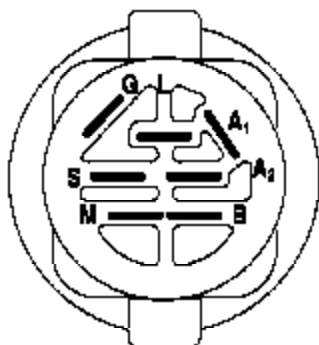

IGNITION SWITCH

POSITION	CIRCUIT	"MAKE"
OFF	M+G+A1	NONE
RUN/LIGHT	B+A1	A2+L
RUN	B+A1	NONE
START	B + S + A1	NONE

WIRING INSULATED CLIPS

NOTE: IF WIRING INSULATED CLIPS WERE REMOVED FOR SERVICING OF UNIT, THEY SHOULD BE REPLACED TO PROPERLY SECURE YOUR WIRING.