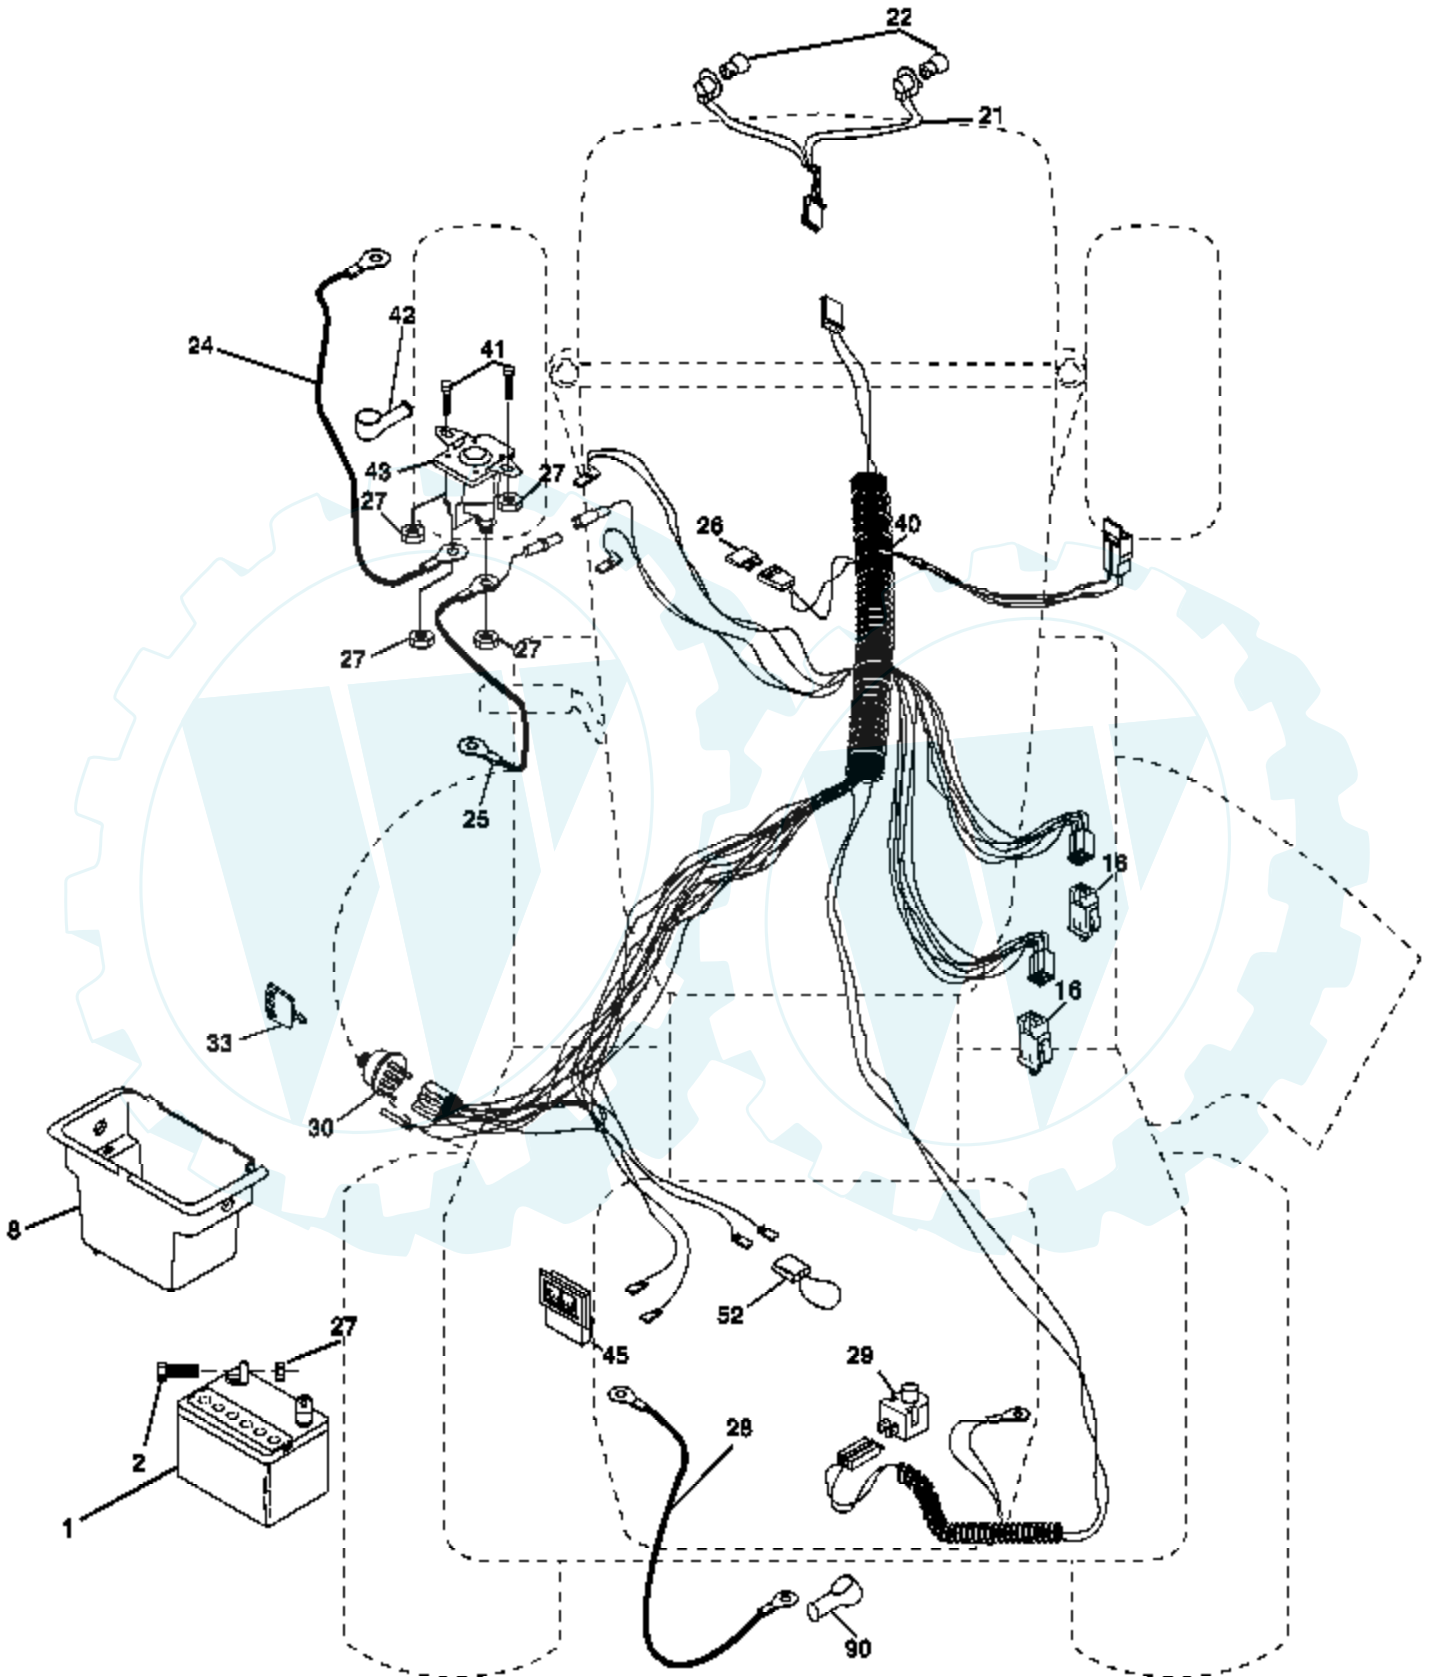

Ref #	Part Number	Qty	Description
1	163465		Battery 12 Volt 25 Amp
2	74760412		Bolt Hex Hd 1/4-20 unc x 3/4
8	176689		Box Battery
16	176138		Switch Interlock Push -In
21	183759		Harness Asm Light W/4152J
22	4152J		Bulb Light #1156
24	4799J		Cable Battery 6 Ga. 11" red
25	146147		Cable Battery 6 Ga. w/16 wire,red
26	175158		Fuse 20 AMP
27	73510400		Nut Keps Hex 1/4-20 unc
28	4207J		Cable Ground 6 Ga. 12" black
29	121305X		Switch Plunger Nc Gray
30	175566		Switch Ign
33	140401		Key Ign
40	179720		Harness Ign
41	71110408		Bolt Blk Fin Hex 1/4-20 x 1/2
42	131563		Cover Terminal Red
43	178861		Solenoid
45	121433X		Ammeter
52	141940		Protection Wire Loop
90	180449		Cover Terminal