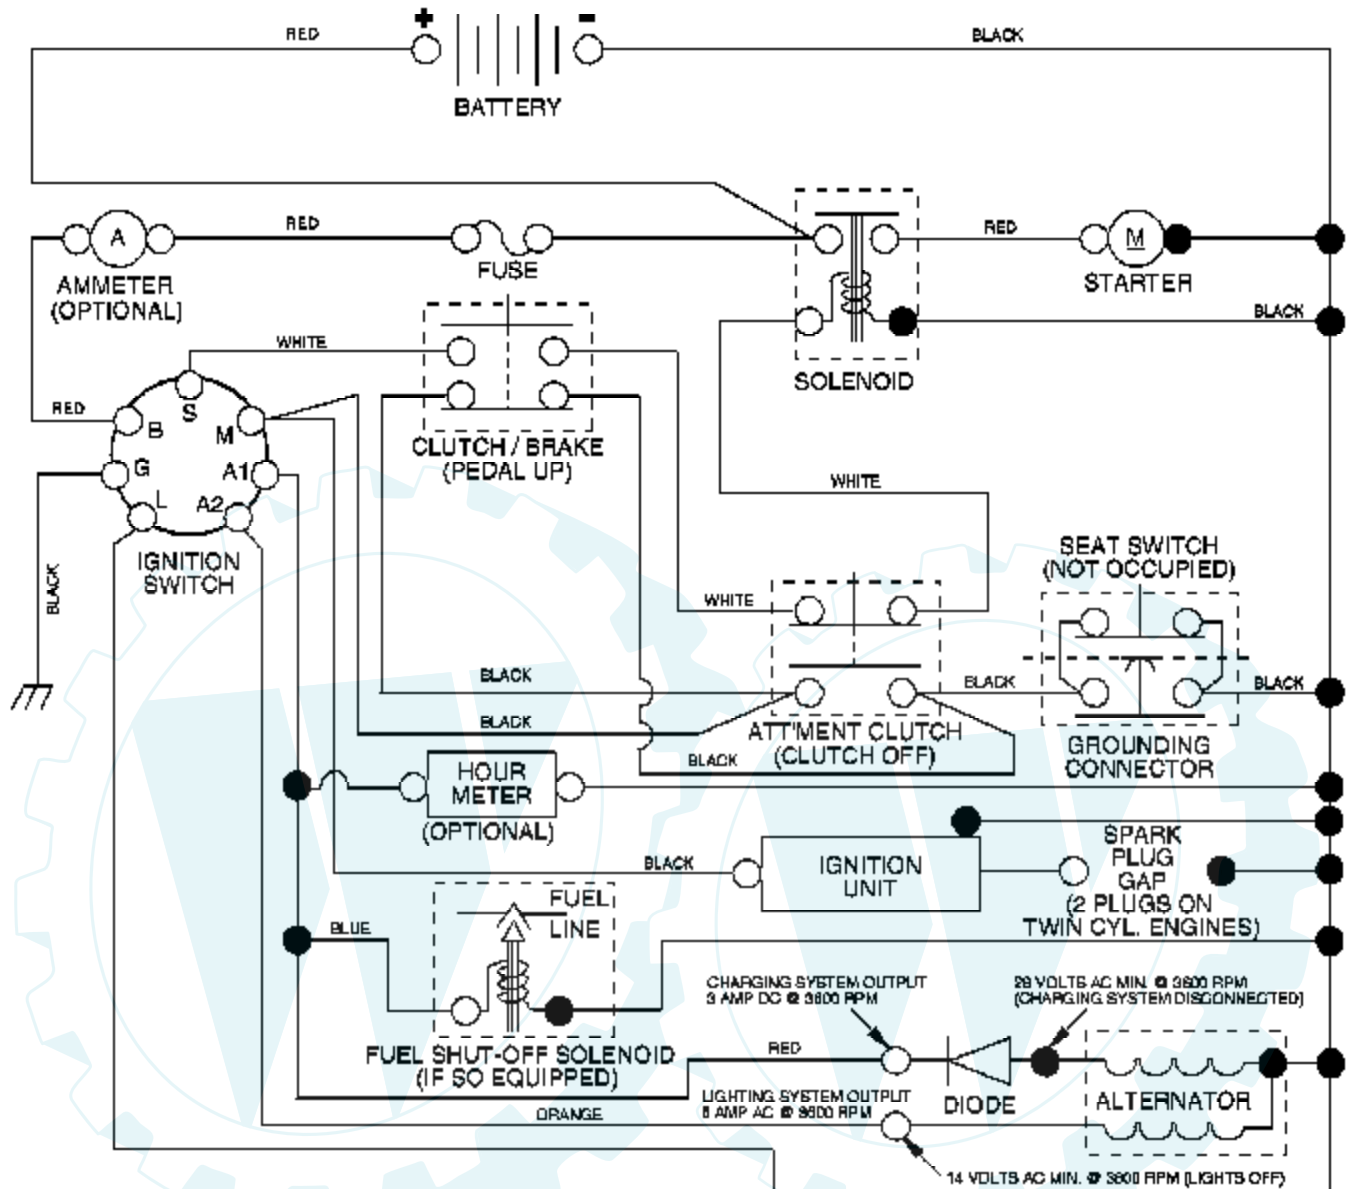

NOTE
YOUR TRACTOR IS EQUIPPED WITH A SPECIAL ALTERNATOR SYSTEM. THE LIGHTS ARE NOT CONNECTED TO THE BATTERY, BUT HAVE THEIR OWN ELECTRICAL SOURCE. BECAUSE OF THIS, THE BRIGHTNESS OF THE LIGHTS WILL CHANGE WITH ENGINE SPEED. AT IDLE THE LIGHTS WILL DIM. AS THE ENGINE IS SPEEDED UP, THE LIGHTS WILL BECOME THEIR BRIGHTEST.