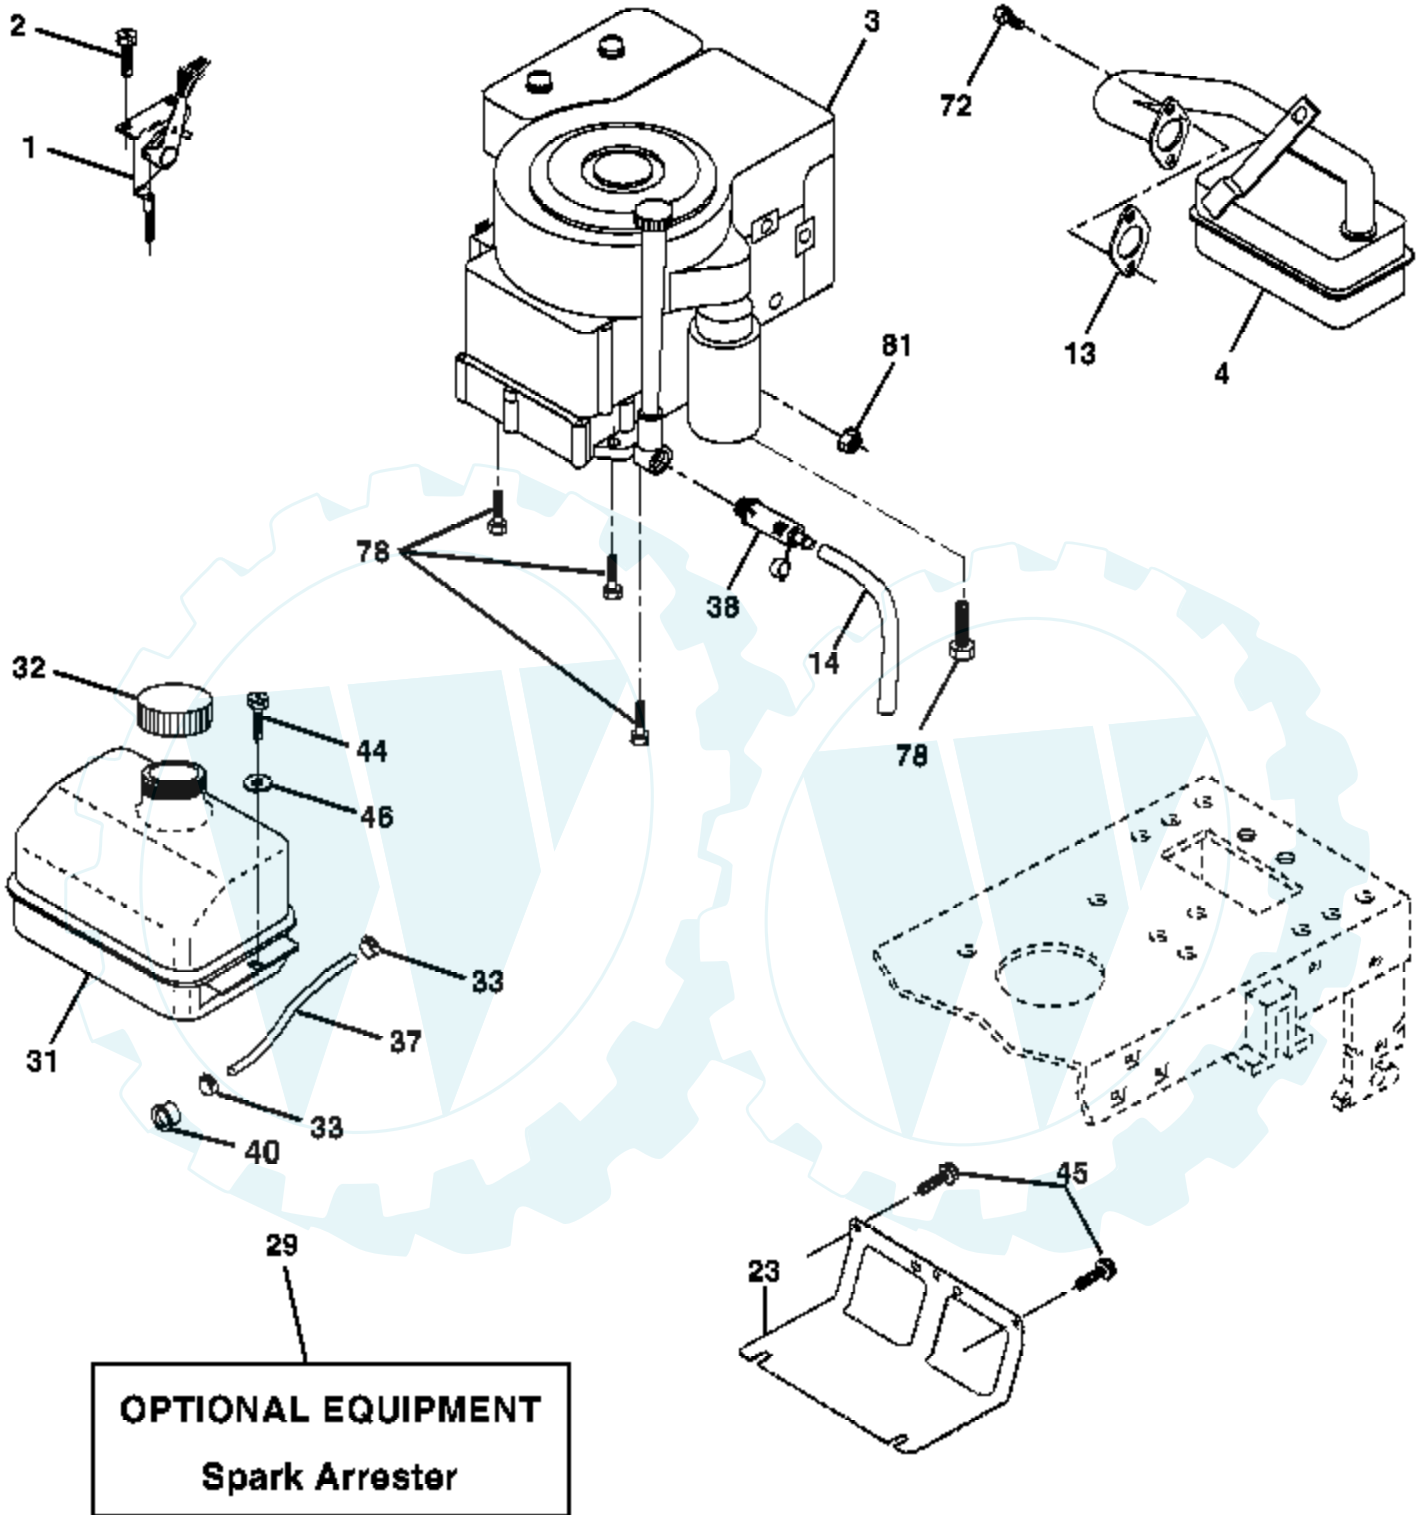

Ref #	Part Number	Qty	Description
1	170551		Control Throttle /Choke Flag
2	17720408		Screw Hex Thd Cut 1/4-20 x 1/2
3			Engine Briggs Model 31C707 (Order Parts From Engine Manufacturer)
4	137352		Muffler Exhaust B&S Lt
13	165291		Gasket 1 313 Id Tin Plated
14	148456		Tube Drain Oil Easy
23	169837		Shield Browning/Debris Guard
29	137180		Arrestor Spark
31	184900		Tank Fuel 1 25 Fr
32	140527		Cap Asm Fuel W/sym Vented
33	123487X		Clamp Hose Blk
37	137040		Line Fuel 20"
38	181654		Plug Drain Oil Easy
40	124028X		Bushing Snap Nyl Blk Fuel Line
44	17670412		Screw Hexwsh Thdrol 1/4-20 x 3/4
45	17000612		Screw Hex Wsh Thdrol 3/8-16
46	19091416		Washer 9/32 X 7/8 X 16 Ga.
72	183906		Screw Socket Head 5/16-18 x 1
78	17060620		Screw Thdrol 3/8-16 x 1-1/4
81	73510400		Nut Keps Hex 1/4-20 unc