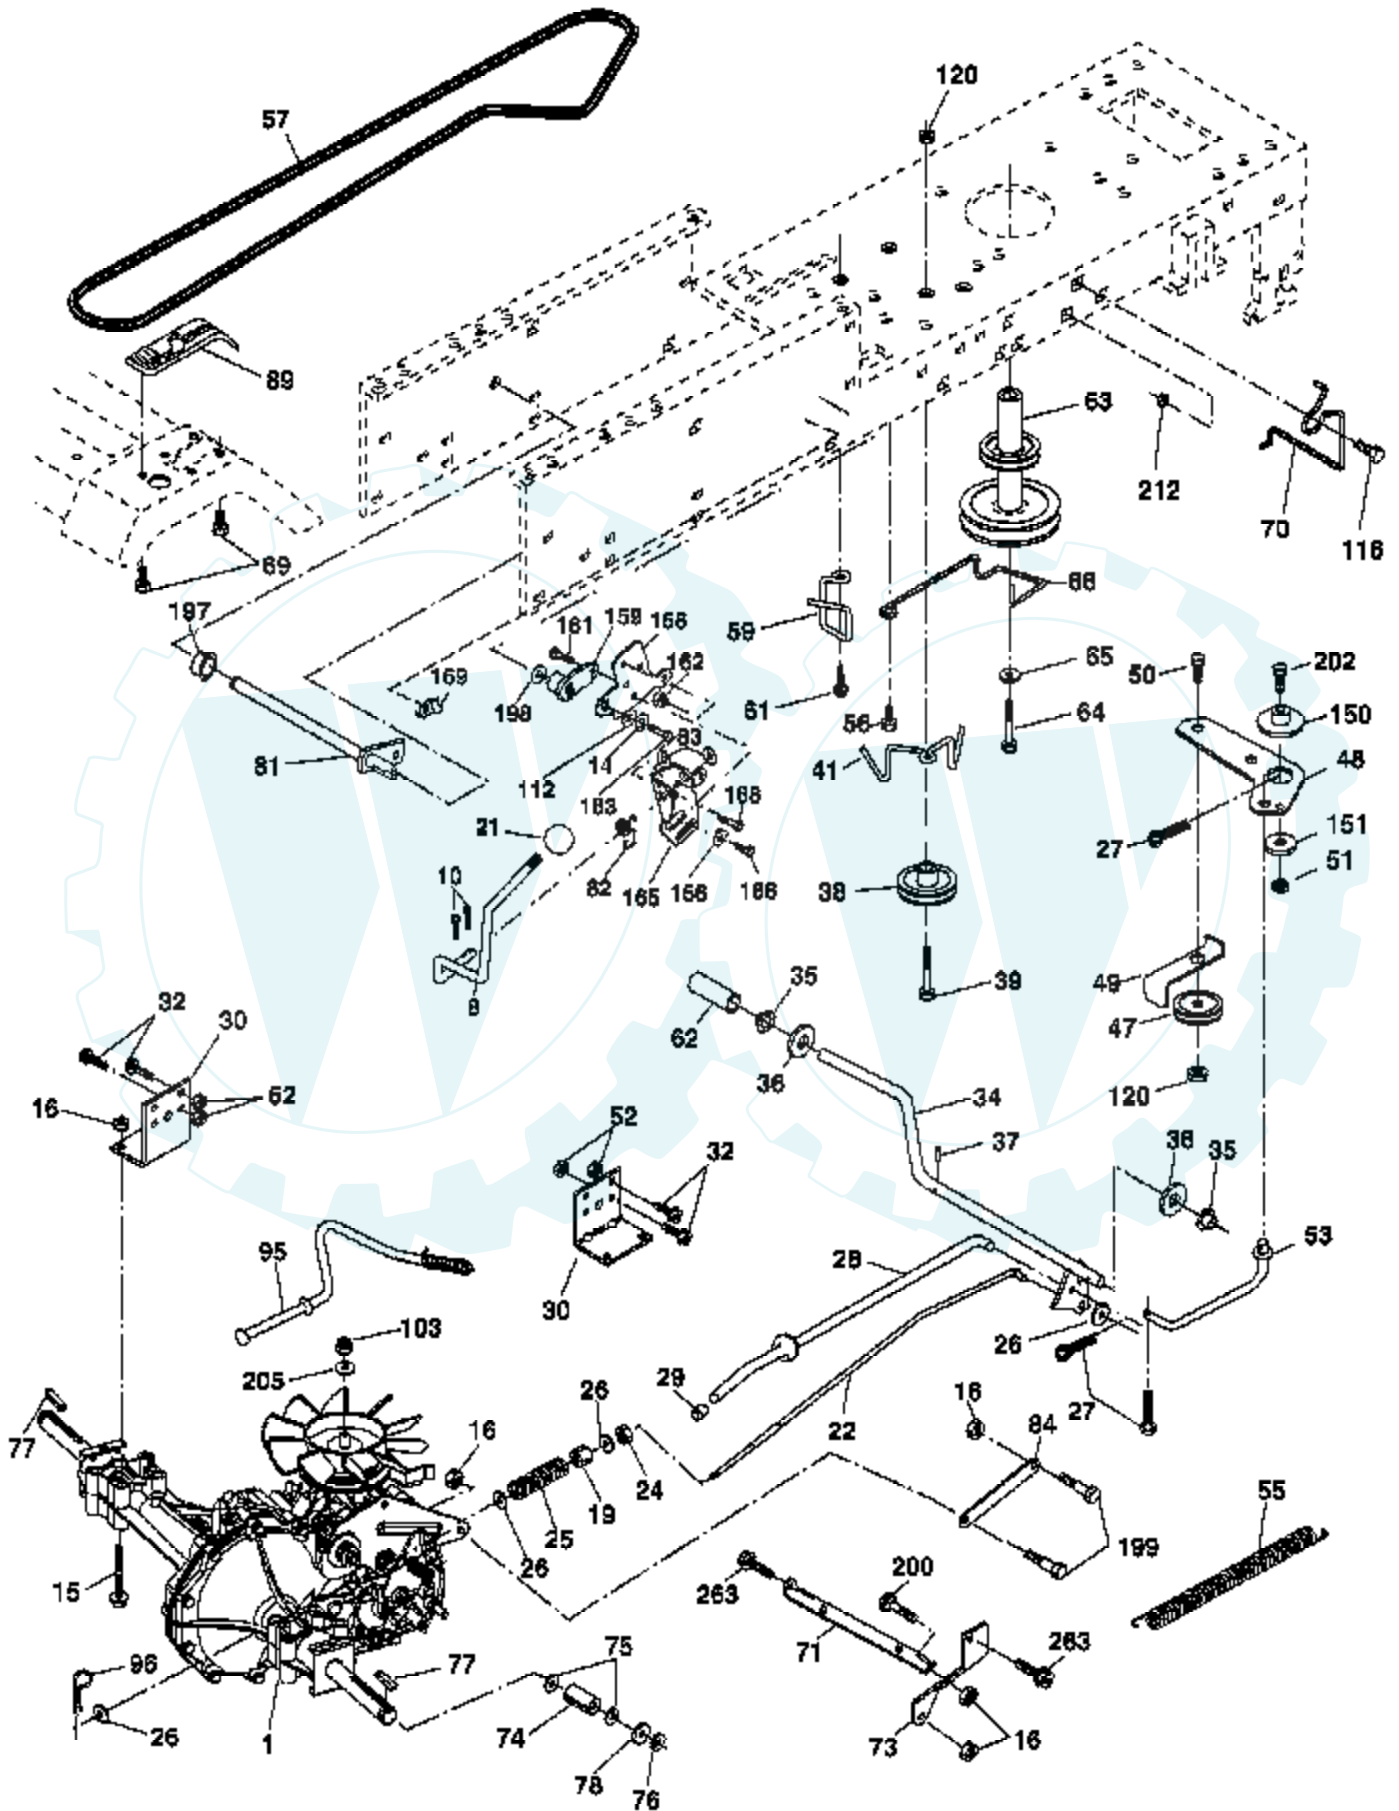

Ref #	Part Number	Qty	Description
	1		Transaxle Hydro Gear Model 322-0510 (Order parts from transaxle manufacturer)
8	165619		Rod Shift
10	76020416		Pin Cotter 1/8 X 1
14	10040400		Washer Lock 1/4
15	74490544		Bolt Hex FLGHD 5/16-18 Gr. 5 unc
16	73800500		Nut Lock Hex w/ins 5/16-18 unc
19	73800600		Nut Lock Hex w/wsh 3/8-16 unc
21	106933X		Knob Rd 1/2-13 Plasc Thds Blk
22	169498		Rod Brake
24	73350600		Nut
25	106888X		Spring Rod Brake
26	19131316		Washer 13/32 x 13/16 x 16 Ga.
27	76020412		Pin Cotter 1/8 x 3/4
28	175765		Rod Brake Parking
29	71673		Cap Brake Parking
30	174973		Bracket Transmission
32	74760512		Bolt Hex Hd 5/16-18 unc x 3/4
34	175578		Shaft Foot Pedal
35	120183X		Bearing Nylon
36	19211616		Washer
37	1572H		Pin Roll
38	179114		Pulley Idler Composite
39	72110622		Bolt
41	175556		Keeper Belt Idler
47	127783		Pulley Idler V-Belt
48	154407		Bellcrank Clutch Grnd Drustl
49	123205X		Retainer Belt
50	72110612		Bolt Carr. Sh. 3/8-16 x 1-1/2 Gr. 5
51	73680600		Nut
52	73680500		Nut Crownlock 5/16-28
53	105710X		Link Clutch
55	105709X		Spring Return Clutch
56	17060620		Screw 3/8-16 x 1-1/4
57	140294		V-Belt Drive
59	169691		Keeper Belt Center
61	17120614		Screw 3/8-16 x .875
62	8883R		Cover Pedal
63	175410		Engine Pulley
64	173937		Bolt Hex 7/16-20 x 4 x Gr. 5-1.5 THr.
65	10040700		Washer
66	154778		Keeper Belt Engine Hydro
69	142432		Screw Hex wsh Hi Lo 1/4 x 1/2 unc
70	134683		Guide Belt Mower Drive RH
71	169183		Strap Torque, LH
73	169182		Strap Torque, RH
74	137057		Spacer Axle
75	121749X		Washer 25/32 x 1 1/4 x 16 Ga.
76	12000001		Ring, E
77	123583X		Key Square
78	121748X		Washer 25/32 x 1-5/8 x 16 Ga.
81	165594		Shaft Asm Cross
82	123782X		Spring Torsion
83	19171216		Washer 17/32 x 3/4 x 16 Ga.
84	169843		Link Transaxle
89	169372X428		Console Shift
95	170201		Control Asm Bypass Hydro