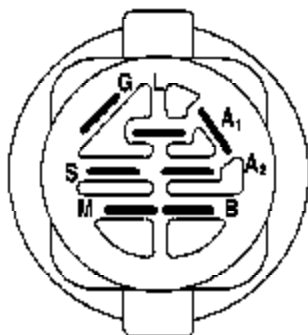

IGNITION SWITCH

POSITION	CIRCUIT	"MAKE"
OFF	M+G+A1	NONE
RUN/LIGHT	B+A1	A2+L
RUN	B+A1	NONE
START	B + S + A1	NONE

WIRING INSULATED CLIPS

NOTE: IF WIRING INSULATED CLIPS WERE REMOVED FOR SERVICING OF UNIT, THEY SHOULD BE REPLACED TO PROPERLY SECURE YOUR WIRING.

Der Ersatzteilspezialist im Internet.