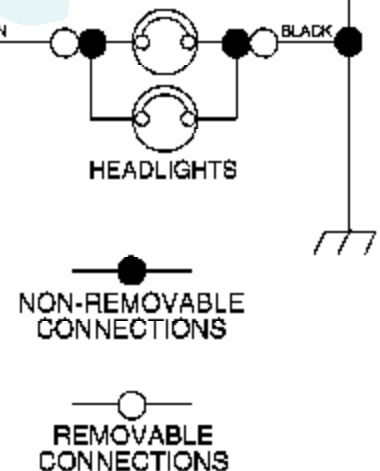

NOTE
YOUR TRACTOR IS EQUIPPED WITH A SPECIAL ALTERNATOR SYSTEM. THE LIGHTS ARE NOT CONNECTED TO THE BATTERY, BUT HAVE THEIR OWN ELECTRICAL SOURCE. BECAUSE OF THIS, THE BRIGHTNESS OF THE LIGHTS WILL CHANGE WITH ENGINE SPEED. AT IDLE THE LIGHTS WILL DIM. AS THE ENGINE IS SPEEDED UP, THE LIGHTS WILL BECOME THEIR BRIGHTEST.

POSITION	CIRCUIT	"MAKE"
OFF	M+G+A1	NONE
RUN/LIGHT	B+A1	A2+L
RUN	B+A1	NONE
START	B + S + A1	NONE

WIRING INSULATED CLIPS

NOTE: IF WIRING INSULATED CLIPS WERE REMOVED FOR SERVICING OF UNIT, THEY SHOULD BE REPLACED TO PROPERLY SECURE YOUR WIRING.

Der Ersatzteilspezialist im Internet.