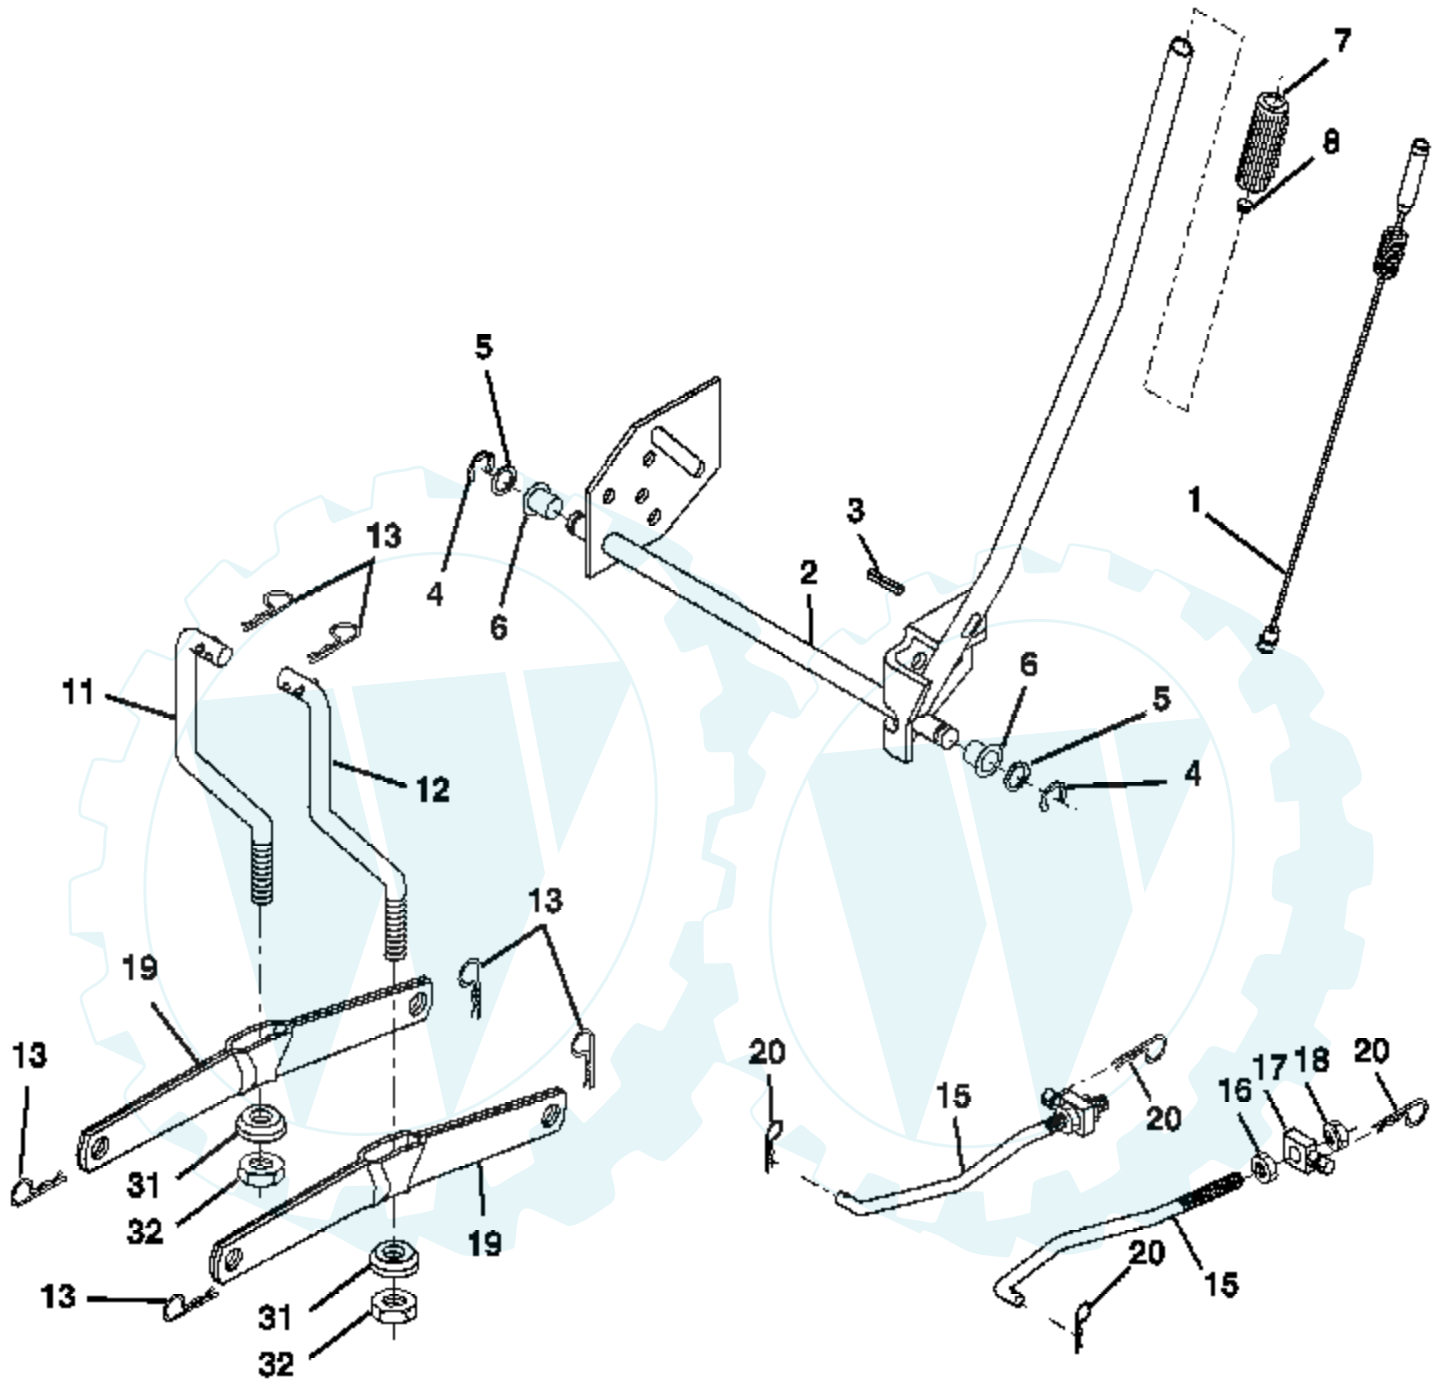

Ref #	Part Number	Qty	Description
1	159461		Wire Asm Inner/Sprg w/Plunger
2	159476		Shaft Asm Lift
3	178981		Pin Groove
4	12000002		E Ring #5133-62
5	19211621		Washer 21/32 x 1 x 21 Ga.
6	120183X		Bearing Nylon
7	109413X		Grip Handle
8	124526X		Button Plunger
11	139865		Link Lift Lh
12	139866		Link Lift Rh
13	4939M		Retainer Spring
15	173288		Link Front
16	73350800		Nut Jam Hex 1/2-13 unc
17	175689		Trunnion Blk Zinc
18	73800800		Nut Lock w/Wsh 1/2-13 unc
19	139868		Arm Suspension Rear
20	163552		Retainer Spring
31	169865		Bearing Pvt Lift
32	73540600		Nut Crownlock 3/8-24