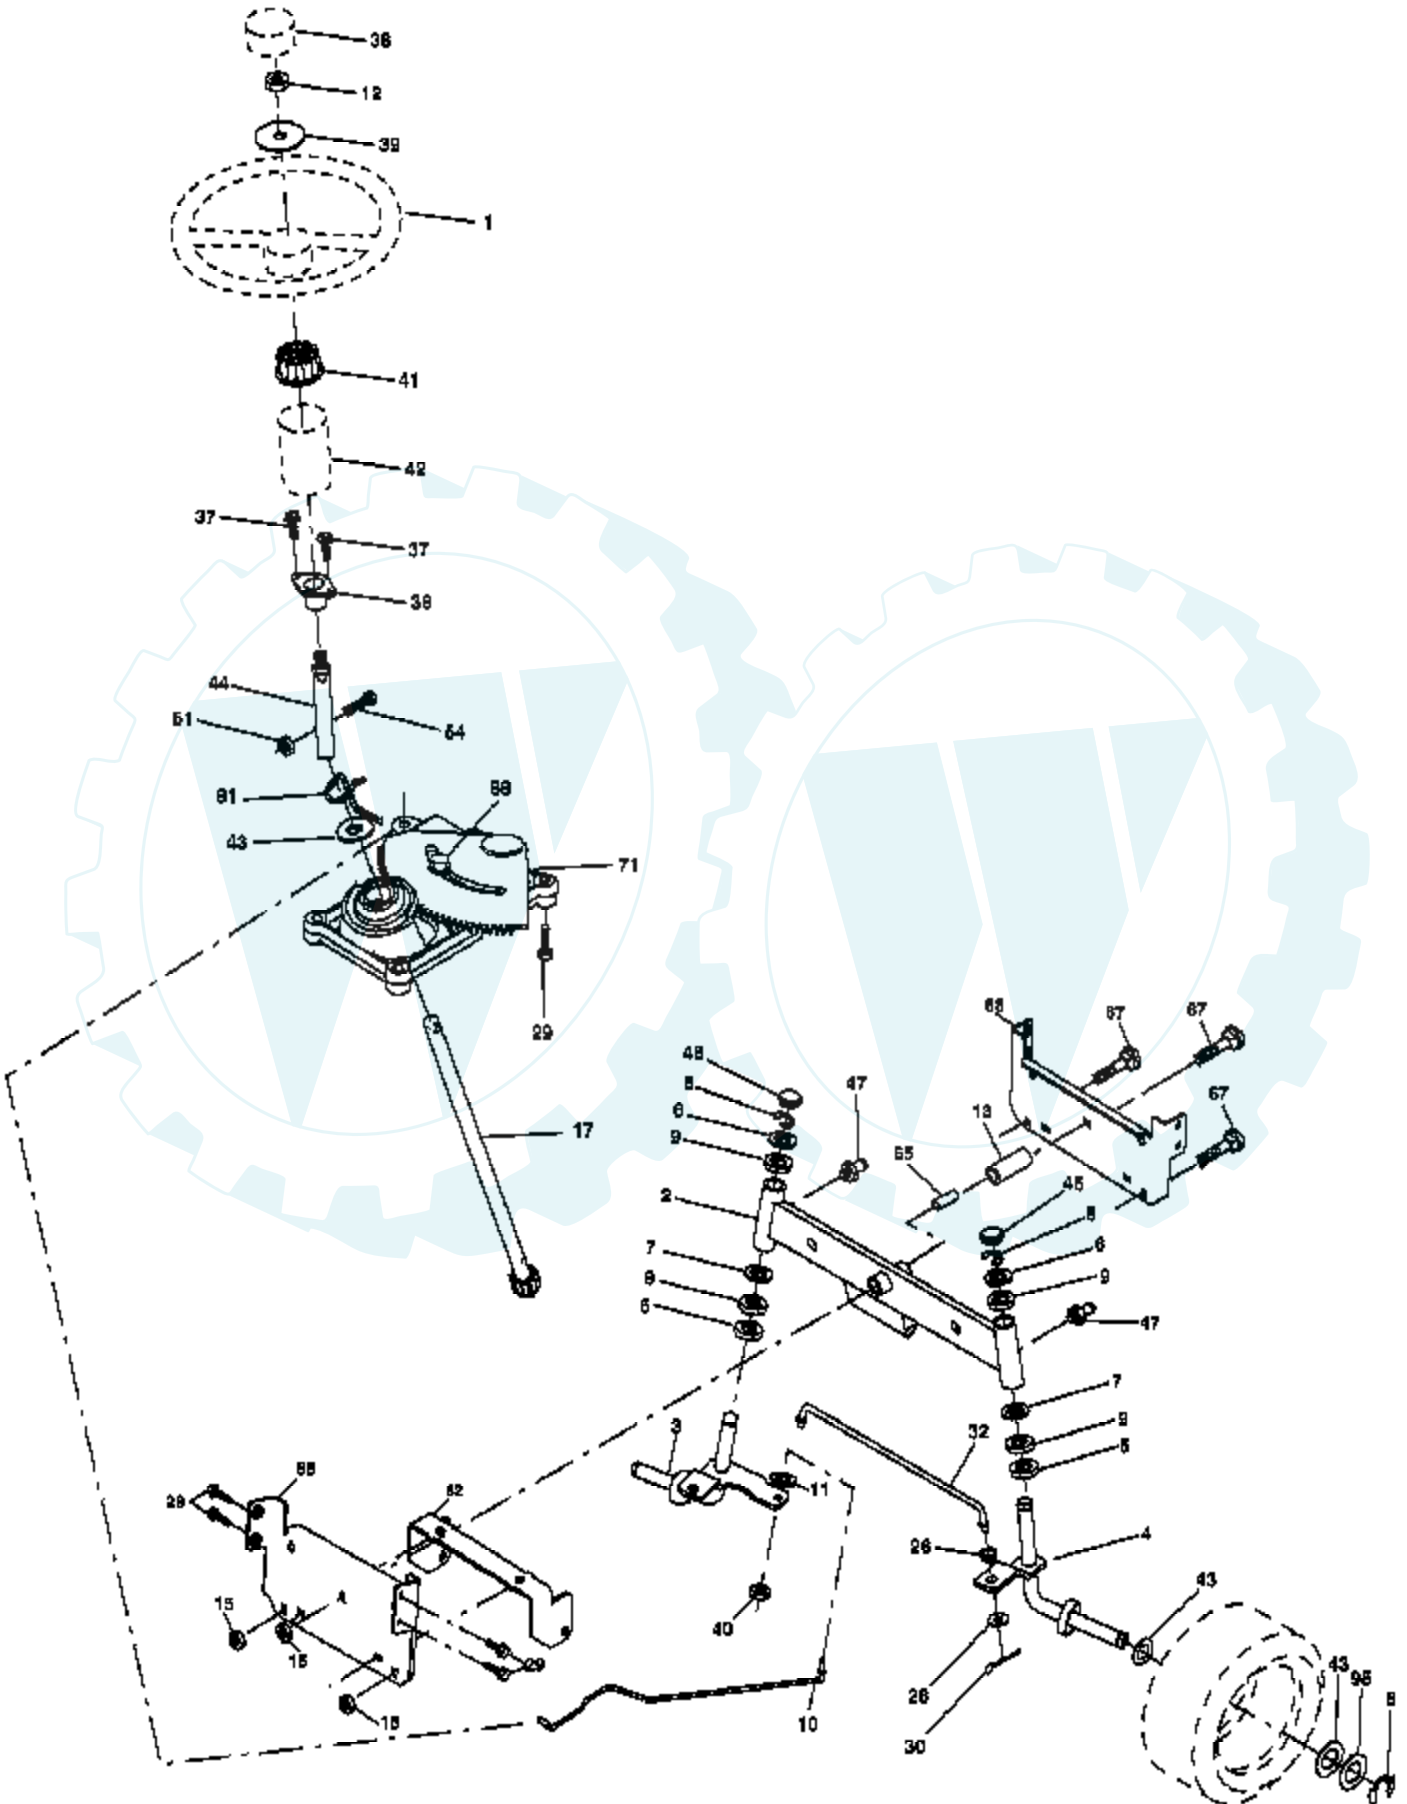

IGNITION SWITCH

POSITION	CIRCUIT	"MAKE"
OFF	M+G+A1	NONE
RUN/LIGHT	B+A1	A2+L
RUN	B+A1	NONE
START	B + S + A1	NONE

WIRING INSULATED CLIPS

NOTE: IF WIRING INSULATED CLIPS WERE REMOVED FOR SERVICING OF UNIT, THEY SHOULD BE REPLACED TO PROPERLY SECURE YOUR WIRING.

Der Ersatzteilspezialist im Internet.

Ref #	Part Number	Qty	Description
1	175389		Seat
2	140551		Bracket Pnt Pivot Seat (blk)
3	71110616		Bolt
4	19131610		Washer 13/32 x 1 x 10 Ga.
5	145006		Clip Push-In Hinged
6	73800600		Nut
7	124181X		Spring Seat Cprsn 2 250 Blk Zi
8	17000616		Screw 3/8-16 x 1.5
9	19131614		Washer 13/32 x 1 x 14 Ga.
10	182493		Pan Pnt Seat (blk)
12	121246X		Bracket Pnt Mounting Switch
13	121248X		Bushing Snap Blk Nyl 50 Id
14	72050412		Bolt Rdhd Sht Nk 1/4-20 x 1-1/2
15	134300		Spacer Split 28 x 96 Yel Zinc
16	121250X		Spring Cprsn 1 27 Blk Pnt
17	123976X		Nut Lock 1/4 Lge Flg Gr. 5 Zinc
21	171852		Bolt Shoulder 5/16-18 unc Blkz-2A
22	73800500		Nut
23	71110814		Bolt Hex Black
24	19171912		Washer 17/32 x 1-3/16 x 12 Ga.
25	127018X		Bolt Shoulder 5/16-18 x 62
26	10040800		Lockwasher

Ref #	Part Number	Qty	Description
1	59192		Cap Valve Tire
2	65139		Stem Valve
3	106222X		Tire F Ts 15 X 6 0 - 6 Service
4	59904		Tube Front (Service Item Only)
5	106732X624		Rim Asm 6" front Service
6	278H		Fitting Grease (Front Wheel Only)
7	9040H		Bearing Flange (Front Wheel Only)
8	106108X624		Rim Asm 8" rear Service
9	106268X		Tire R Ts 18x9.5-8 Service
10	7152J		Tube Rear (Service Item Only)
11	104757X428 144334		Cap Axle 1 50 X 1 00 Sealant, Tire (10 oz. Tube)