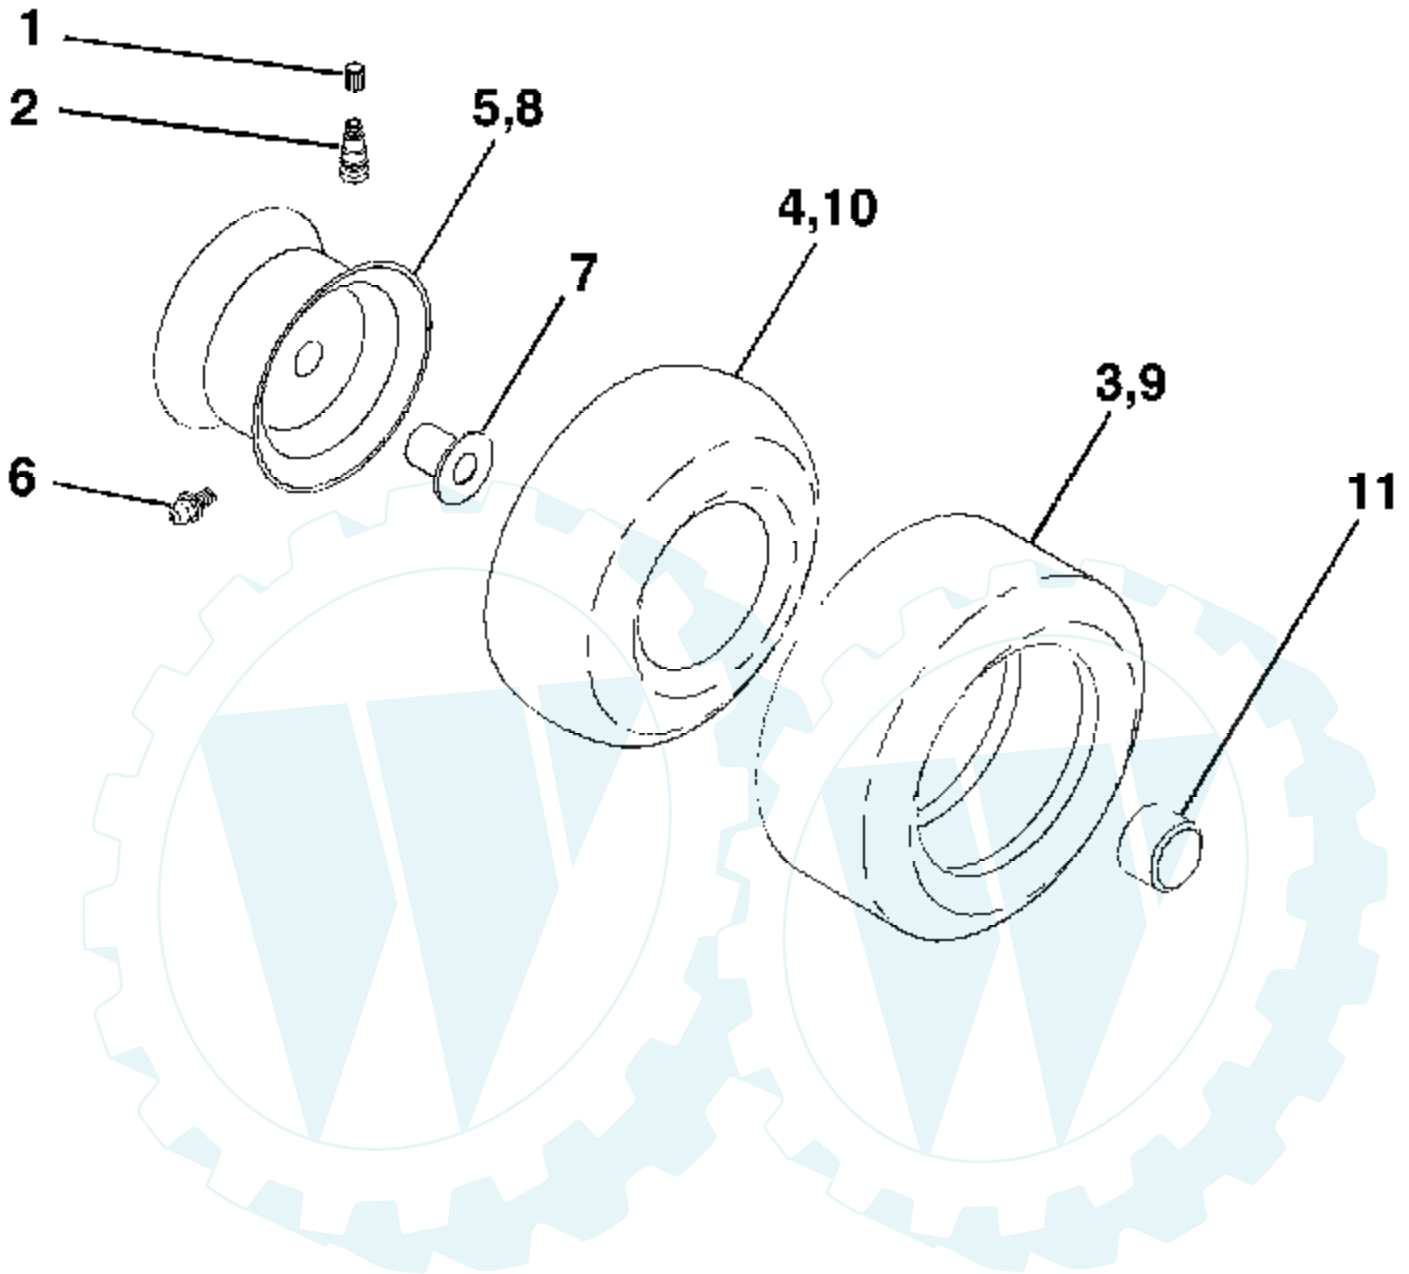

Ref #	Part Number	Qty	Description
1	159461		Wire Asm Inner/Sprg w/Plunger
2	159476		Shaft Asm Lift
3	178981		Pin Groove
4	12000002		E Ring #5133-62
5	19211621		Washer 21/32 x 1 x 21 Ga.
6	120183X		Bearing Nylon
7	109413X		Grip Handle
8	124526X		Button Plunger
11	139865		Link Lift Lh
12	139866		Link Lift Rh
13	4939M		Retainer Spring
15	173288		Link Front
16	73350800		Nut Jam Hex 1/2-13 unc
17	175689		Trunnion Blk Zinc
18	73800800		Nut Lock w/Wsh 1/2-13 unc
19	139868		Arm Suspension Rear
20	163552		Retainer Spring
31	169865		Bearing Pvt Lift
32	73540600		Nut Crownlock 3/8-24

Der Ersatzteilspezialist im Internet.

Ref #	Part Number	Qty	Description
1	175389		Seat
2	140551		Bracket Pnt Pivot Seat (blk)
3	71110616		Bolt
4	19131610		Washer 13/32 x 1 x 10 Ga.
5	145006		Clip Push-In Hinged
6	73800600		Nut
7	124181X		Spring Seat Cprsn 2 250 Blk Zi
8	17000616		Screw 3/8-16 x 1.5
9	19131614		Washer 13/32 x 1 x 14 Ga.
10	182493		Pan Pnt Seat (blk)
12	121246X		Bracket Pnt Mounting Switch
13	121248X		Bushing Snap Blk Nyl 50 Id
14	72050412		Bolt Rdhd Sht Nk 1/4-20 x 1-1/2
15	134300		Spacer Split 28 x 96 Yel Zinc
16	121250X		Spring Cprsn 1 27 Blk Pnt
17	123976X		Nut Lock 1/4 Lge Flg Gr. 5 Zinc
21	171852		Bolt Shoulder 5/16-18 unc Blkz-2A
22	73800500		Nut
23	71110814		Bolt Hex Black
24	19171912		Washer 17/32 x 1-3/16 x 12 Ga.
25	127018X		Bolt Shoulder 5/16-18 x 62
26	10040800		Lockwasher

Ref #	Part Number	Qty	Description
1	59192		Cap Valve Tire
2	65139		Stem Valve
3	106222X		Tire F Ts 15 X 6 0 - 6 Service
4	59904		Tube Front (Service Item Only)
5	106732X624		Rim Asm 6" front Service
6	278H		Fitting Grease (Front Wheel Only)
7	9040H		Bearing Flange (Front Wheel Only)
8	106108X624		Rim Asm 8" rear Service
9	106268X		Tire R Ts 18x9.5-8 Service
10	7152J		Tube Rear (Service Item Only)
11	104757X428 144334		Cap Axle 1 50 X 1 00 Sealant, Tire (10 oz. Tube)