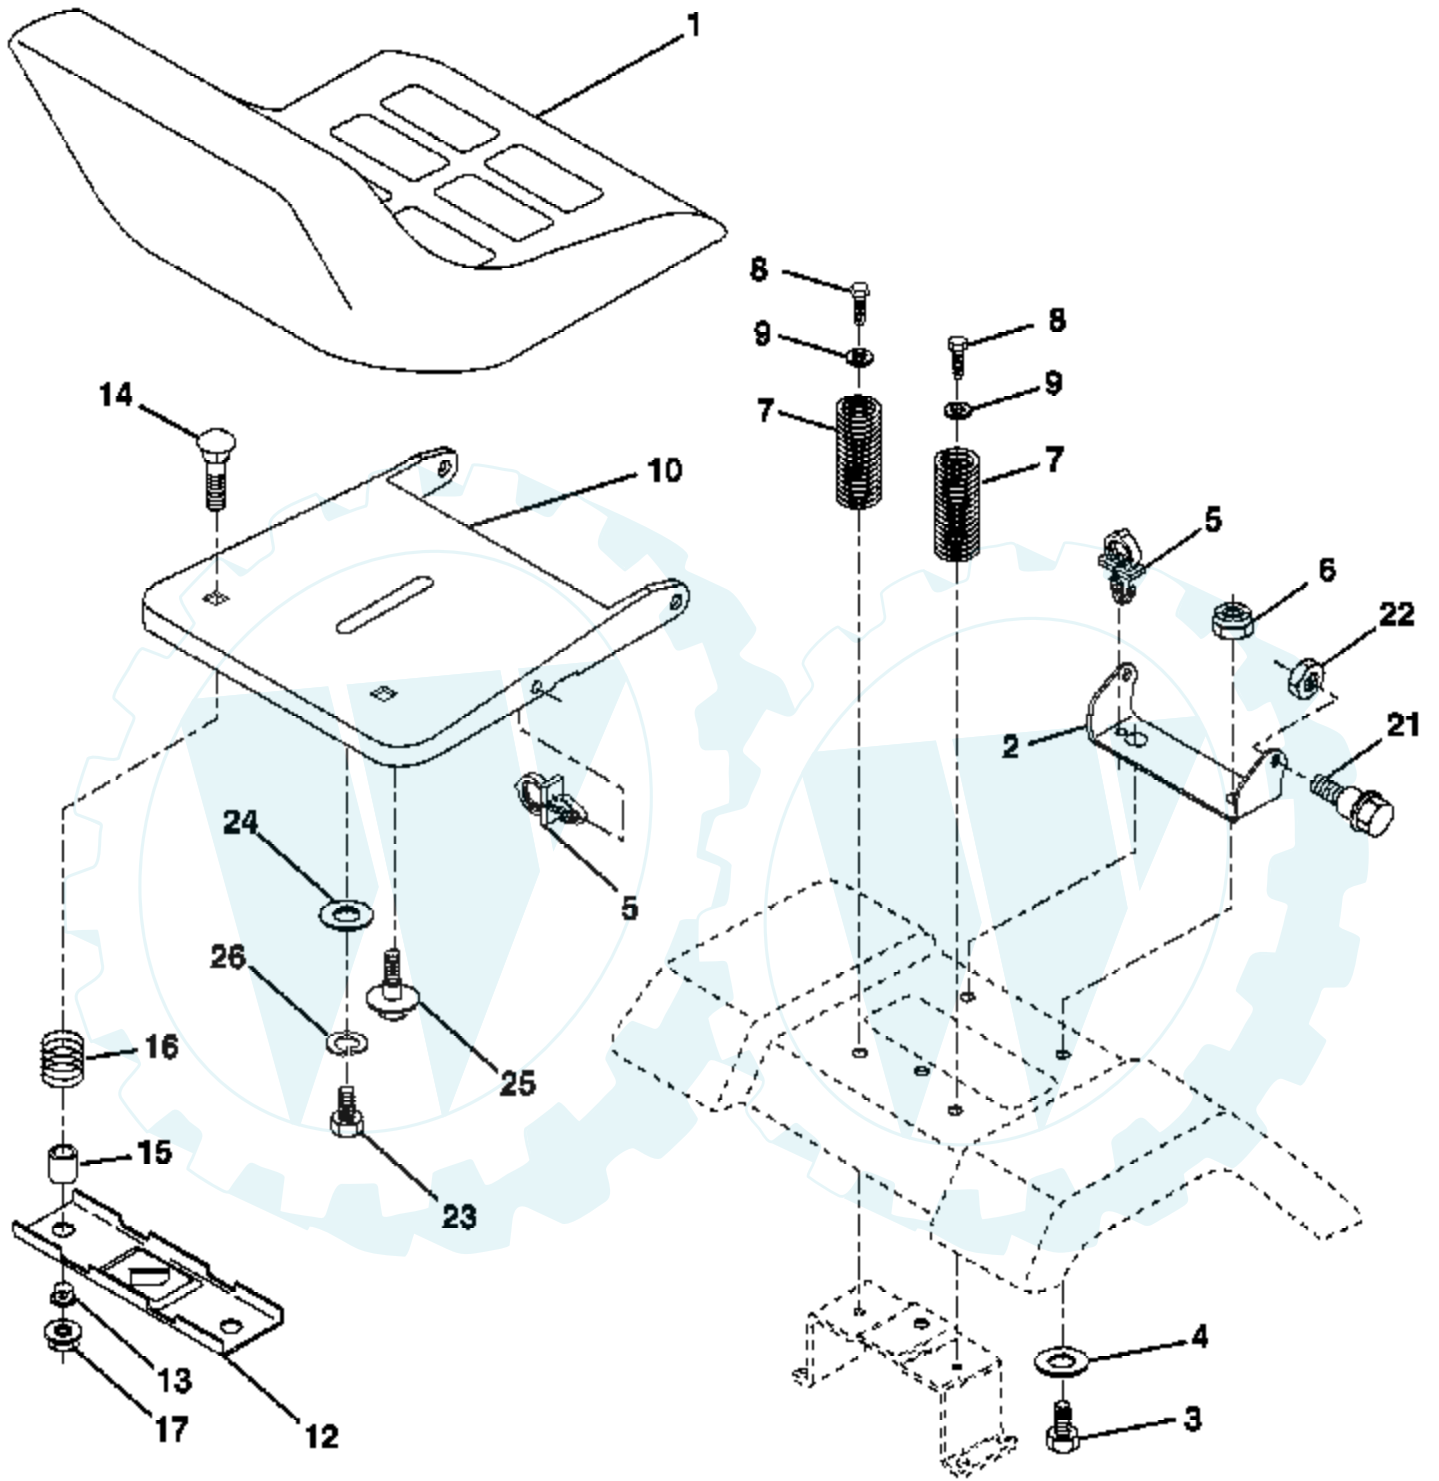

Ref #	Part Number	Qty	Description
1	159461		Wire Asm Inner/Sprg w/Plunger
2	159476		Shaft Asm Lift
3	178981		Pin Groove
4	12000002		E Ring #5133-62
5	19211621		Washer 21/32 x 1 x 21 Ga.
6	120183X		Bearing Nylon
7	109413X		Grip Handle
8	124526X		Button Plunger
11	139865		Link Lift Lh
12	139866		Link Lift Rh
13	4939M		Retainer Spring
15	173288		Link Front
16	73350800		Nut Jam Hex 1/2-13 unc
17	175689		Trunnion Blk Zinc
18	73800800		Nut Lock w/Wsh 1/2-13 unc
19	139868		Arm Suspension Rear
20	163552		Retainer Spring
31	169865		Bearing Pvt Lift
32	73540600		Nut Crownlock 3/8-24

IGNITION SWITCH

POSITION	CIRCUIT	"MAKE"
OFF	M+G+A1	NONE
RUN/LIGHT	B+A1	A2+L
RUN	B+A1	NONE
START	B + S + A1	NONE

WIRING INSULATED CLIPS

NOTE: IF WIRING INSULATED CLIPS WERE REMOVED FOR SERVICING OF UNIT, THEY SHOULD BE REPLACED TO PROPERLY SECURE YOUR WIRING.

Der Ersatzteilspezialist im Internet.

Ref #	Part Number	Qty	Description
1	175389		Seat
2	140551		Bracket Pnt Pivot Seat (blk)
3	71110616		Bolt
4	19131610		Washer 13/32 x 1 x 10 Ga.
5	145006		Clip Push-In Hinged
6	73800600		Nut
7	124181X		Spring Seat Cprsn 2 250 Blk Zi
8	17000616		Screw 3/8-16 x 1.5
9	19131614		Washer 13/32 x 1 x 14 Ga.
10	182493		Pan Pnt Seat (blk)
12	121246X		Bracket Pnt Mounting Switch
13	121248X		Bushing Snap Blk Nyl 50 Id
14	72050412		Bolt Rdhd Sht Nk 1/4-20 x 1-1/2
15	134300		Spacer Split 28 x 96 Yel Zinc
16	121250X		Spring Cprsn 1 27 Blk Pnt
17	123976X		Nut Lock 1/4 Lge Flg Gr. 5 Zinc
21	171852		Bolt Shoulder 5/16-18 unc Blkz-2A
22	73800500		Nut
23	71110814		Bolt Hex Black
24	19171912		Washer 17/32 x 1-3/16 x 12 Ga.
25	127018X		Bolt Shoulder 5/16-18 x 62
26	10040800		Lockwasher