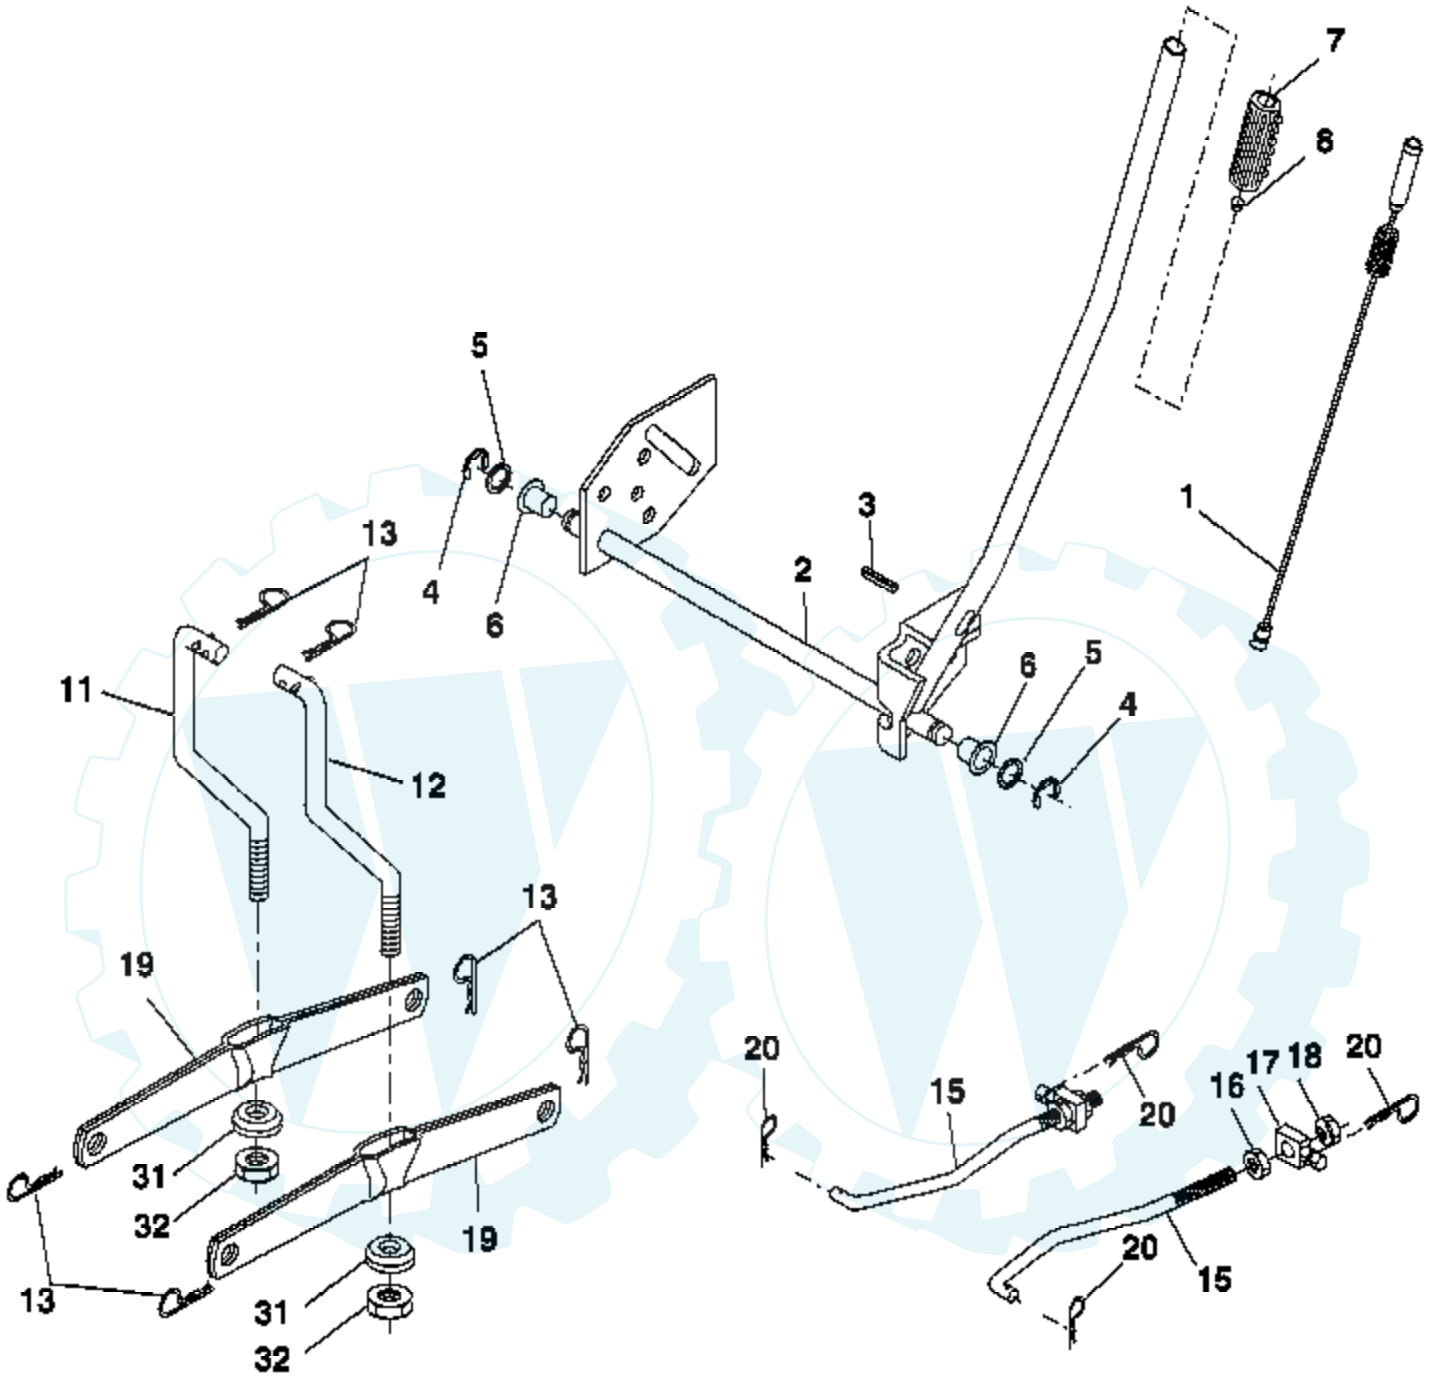

Ref #	Part Number	Qty	Description
1	170551		Control Throttle /Choke Flag
2	17720408		Screw Hex Thd Cut 1/4-20 x 1/2
3			Engine Briggs Model 31C707 (Order Parts From Engine Manufacturer)
4	137352		Muffler Exhaust B&S Lt
13	165291		Gasket 1 313 Id Tin Plated
14	148456		Tube Drain Oil Easy
23	169837		Shield Browning/Debris Guard
29	137180		Arrestor Spark
31	184900		Tank Fuel 1 25 Fr
32	140527		Cap Asm Fuel W/sym Vented
33	123487X		Clamp Hose Blk
37	137040		Line Fuel 20"
38	181654		Plug Drain Oil Easy
40	124028X		Bushing Snap Nyl Blk Fuel Line
44	17670412		Screw Hexwsh Thdrol 1/4-20 x 3/4
45	17000612		Screw Hex Wsh Thdrol 3/8-16
46	19091416		Washer 9/32 x 7/8 x 16 Ga.
72	183906		Screw Socket Head 5/16-18 x 1
78	17060620		Screw Thdrol 3/8-16 x 1-1/4
81	73510400		Nut Keps Hex 1/4-20 unc

Ref #	Part Number	Qty	Description
152	169676		Clutch Cable 42"
158	17720408		Screw Hex Thd Cut 1/4-20 x 1/2
159	72140614		Bolt Rdhd Sqn 3/8-16 unc x 1-3/4
184	19131410		Washer 13/32 x 7/8 x 10 Ga.
185	188234		Head Asm Cable Clutch
	130794		Mandrel Assembly (Includes Housing, Shaft and Shaft Hardware Only-Pulley Not Included)
	171639		Replacement Mower, Complete