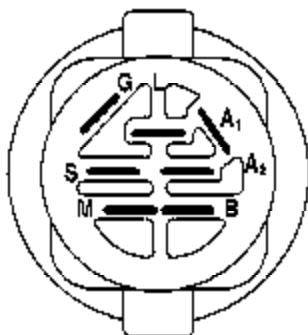

IGNITION SWITCH

POSITION	CIRCUIT	"MAKE"
OFF	M+G+A1	NONE
RUN/LIGHT	B+A1	A2+L
RUN	B+A1	NONE
START	B + S + A1	NONE

WIRING INSULATED CLIPS

NOTE: IF WIRING INSULATED CLIPS WERE REMOVED FOR SERVICING OF UNIT, THEY SHOULD BE REPLACED TO PROPERLY SECURE YOUR WIRING.

02363