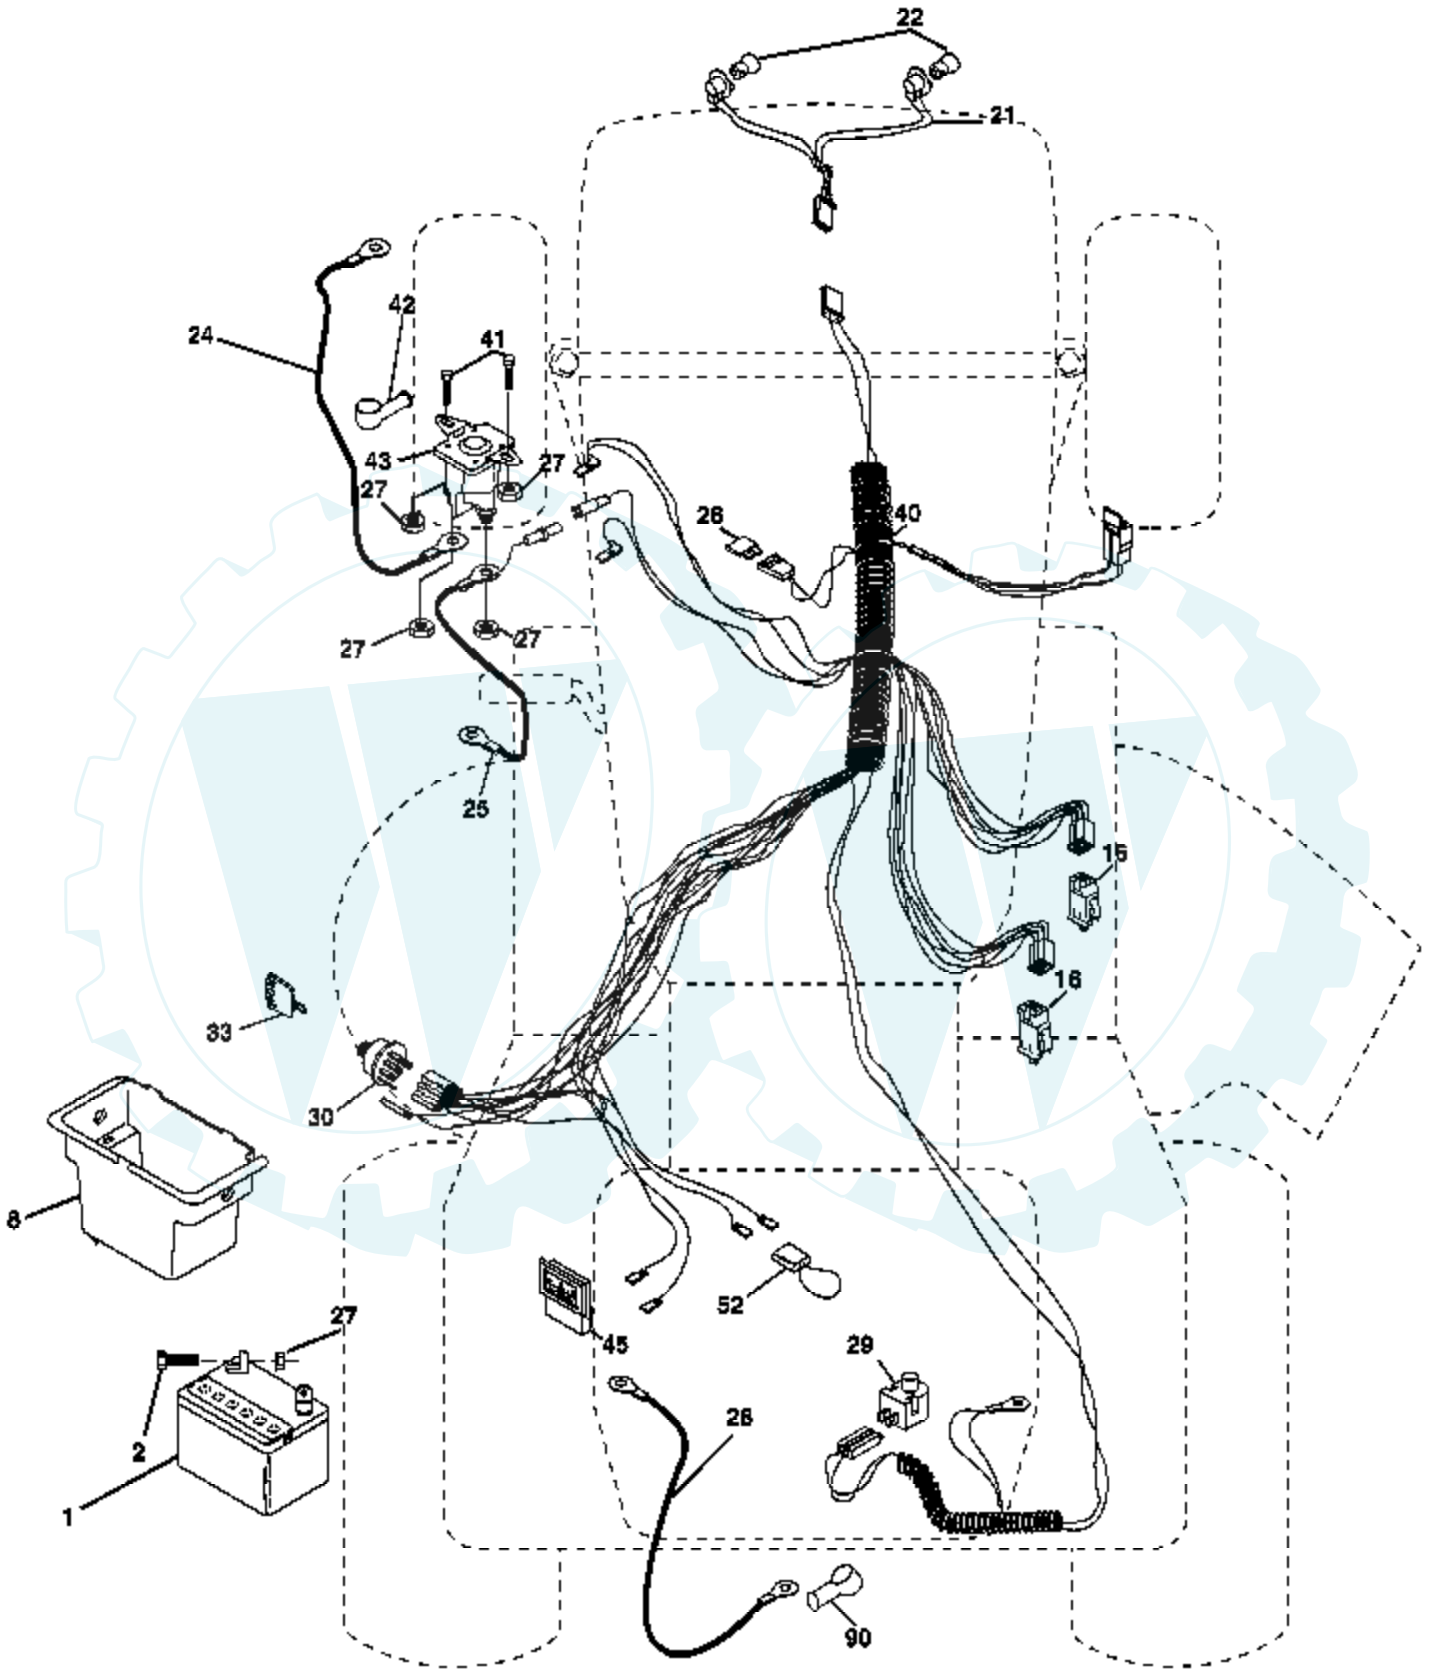

Ref #	Part Number	Qty	Description
1	163465		Battery 12 Volt 25 Amp
2	74760412		Bolt Hex Hd 1/4-20 unc x 3/4
8	176689		Box Battery
16	176138		Switch Interlock Push -In
21	183759		Harness Asm Light W/4152J
22	4152J		Bulb Light #1156
24	4799J		Cable Battery 6 Ga. 11"red
25	146147		Cable Battery 6 Ga. w/16 wire,red
26	175158		Fuse 20 AMP
27	73510400		Nut Keps Hex 1/4-20 unc
28	4207J		Cable Ground 6 Ga. 12" black
29	121305X		Switch Plunger Nc Gray
30	175566		Switch Ign
33	140401		Key Ign
40	179720		Harness Ign
41	71110408		Bolt Blk Fin Hex 1/4-20 x 1/2
42	131563		Cover Terminal Red
43	178861		Solenoid
45	121433X		Ammeter
52	141940		Protection Wire Loop
90	180449		Cover Terminal