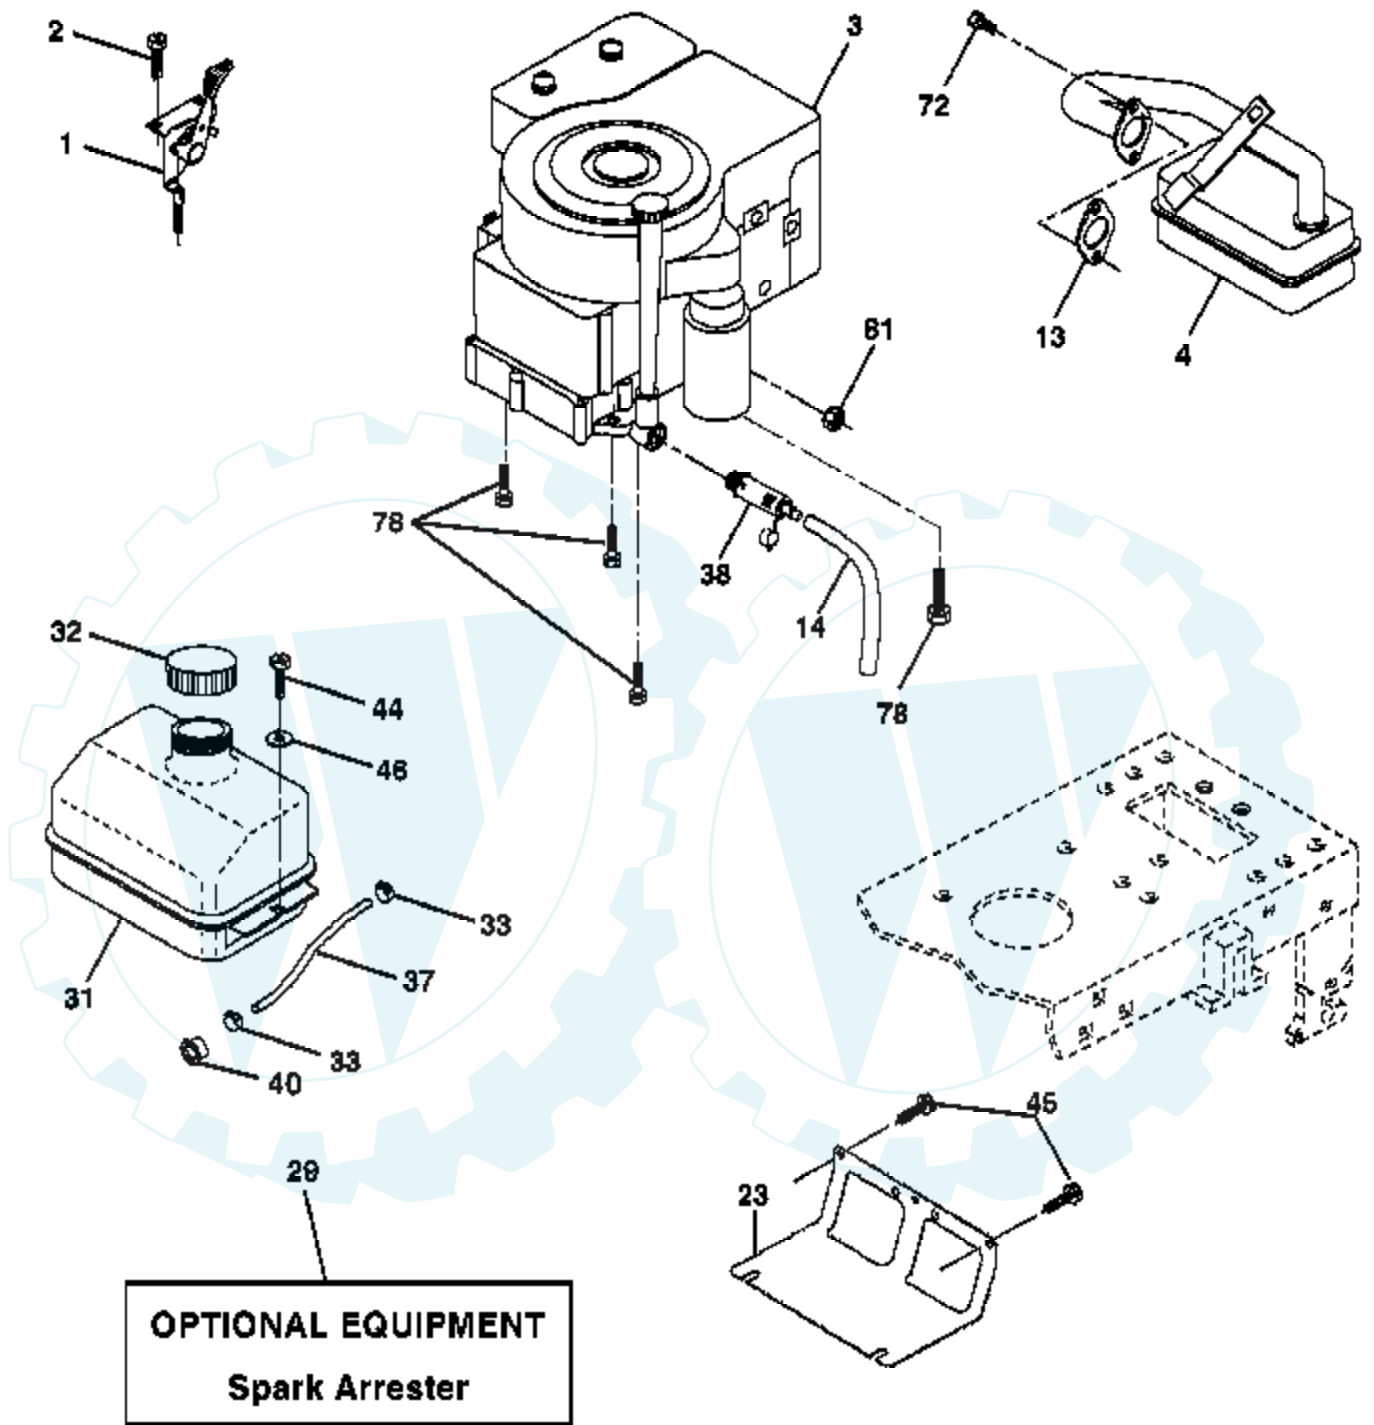

Ref #	Part Number	Qty	Description
1	170551		Control Throttle /Choke Flag
2	17720408		Screw Hex Thd Cut 1/4-20 x 1/2
3			Engine Briggs Model 31C707 (Order Parts From Engine Manufacturer)
4	137352		Muffler Exhaust B&S Lt
13	165291		Gasket 1 313 Id Tin Plated
14	148456		Tube Drain Oil Easy
23	169837		Shield Browning/Debris Guard
29	137180		Arrestor Spark
31	184900		Tank Fuel 1 25 Fr
32	140527		Cap Asm Fuel W/sym Vented
33	123487X		Clamp Hose Blk
37	137040		Line Fuel 20"
38	181654		Plug Drain Oil Easy
40	124028X		Bushing Snap Nyl Blk Fuel Line
44	17670412		Screw Hexwsh Thdrol 1/4-20 x 3/4
45	17000612		Screw Hex Wsh Thdrol 3/8-16
46	19091416		Washer 9/32 x 7/8 x 16 Ga.
72	183906		Screw Socket Head 5/16-18 x 1
78	17060620		Screw Thdrol 3/8-16 x 1-1/4
81	73510400		Nut Keps Hex 1/4-20 unc