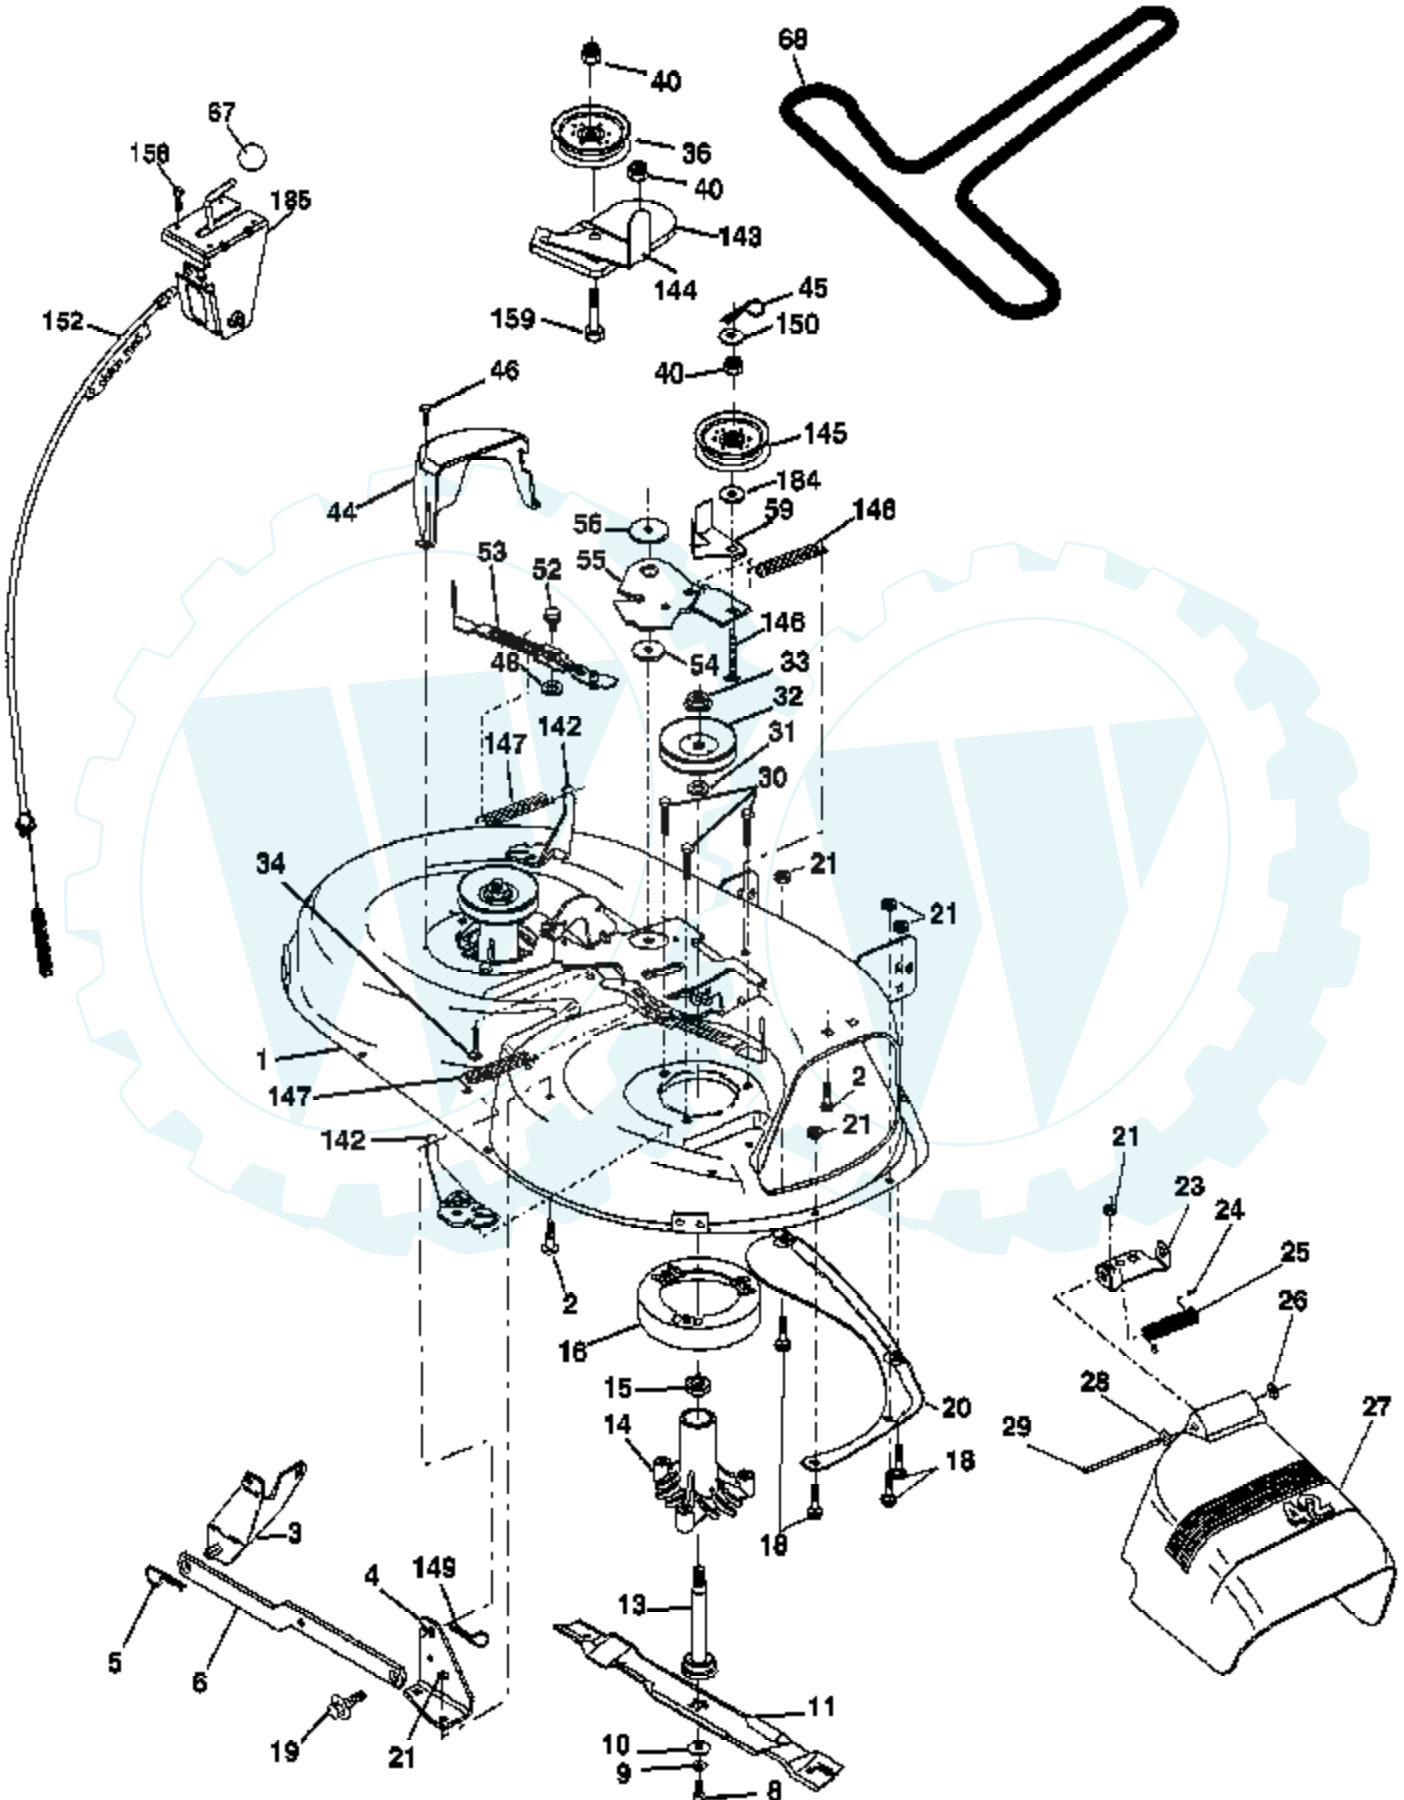

Ref #	Part Number	Qty	Description
1	165892		Mower Deck Assembly, 42"
2	72140506		Bolt
3	138017		Bracket Asm Fr. Sway Bar 3/42
4	165460		Bracket Asm Deck 42" Sway Bar
5	4939M		Retainer Spring
6	178024		Bar Sway Deck
8	850857		Bolt 3/8-24 x 25 Gr. 8 patched
9	10030600		Washer, Lock
10	140296		Washer, Hardened (The following blades are available)
11	134149		Blade, 42" Mulching Std (For mulching mowers only)
	139775		Blade, 42" Mulching Premium (For better wear when mulching)
	138971		Blade, 42" Hi-Lift (For bagging or discharging)
13	137645		Shaft Assembly, Mandrel, Vented
14	128774		Housing, Mandrel, Vented
15	110485X		Bearing, Ball, Mandrel
16	174493		Stripper, Mandrel Deck
18	72140505		Bolt, Carriage 5/16-18 x 5/8
19	132827		Bolt, Shoulder
20	159770		Baffle, Vortex
21	73680500		Nut
23	177563		Bracket, Deflector Mower 42"
24	105304X		Cap, Sleeve 80 x 112 Blk Mower
25	123713X		Spring, Torsion, Deflector 2 52
26	110452X		Nut, Push Phos & Oil
27	130968X428		Shield, Deflector 42" Blk
28	19111016		Washer 11/32 x 5/8 x 16 Ga.
29	131491		Rod, Hinge 42" 6 75 W/G
30	173984		Screw Thdrol Washer Head
31	187690		Washer, Spacer Mower Vented
32	153535		Pulley, Mandrel
33	178342		Nut, Toplock 9/16 Flange
34	72110612		Bolt
36	131494		Pulley, Idler, Flat
37	19131316		Washer 13/32 x 13/16 x 16 Ga.
40	73900600		Nut
44	140088		Guard, Mandrel, LH
45	4497H		Retainer
46	137729		Screw, Thdrol 1/4-20 x 5/8 T
48	133944		Washer, Hardened
52	139888		Bolt, Shoulder 5/16-18 unc
53	184907		Arm Assembly, Pad, Brake
54	178515		Washer, Hardened
55	155046		Arm, Idler
56	165723		Spacer, Retainer
59	141043		Guard TUV Idler
67	106932X		Knob
68	144959		V-Belt, 42" Mower
142	165890		Arm Spring Brake Mower
143	157109		Bracket Arm Idler 42"
144	158634		Keeper Belt 42" Clutch Cable
145	165888		Pulley Idler Flat
146	171977		Bolt Carriage Idler
147	131335		Spring Extension
148	169022		Spring Return Idler
149	165898		Retainer Spring Yellow
150	19091210		Washer 9/32 x 3/4 x 10 Ga.