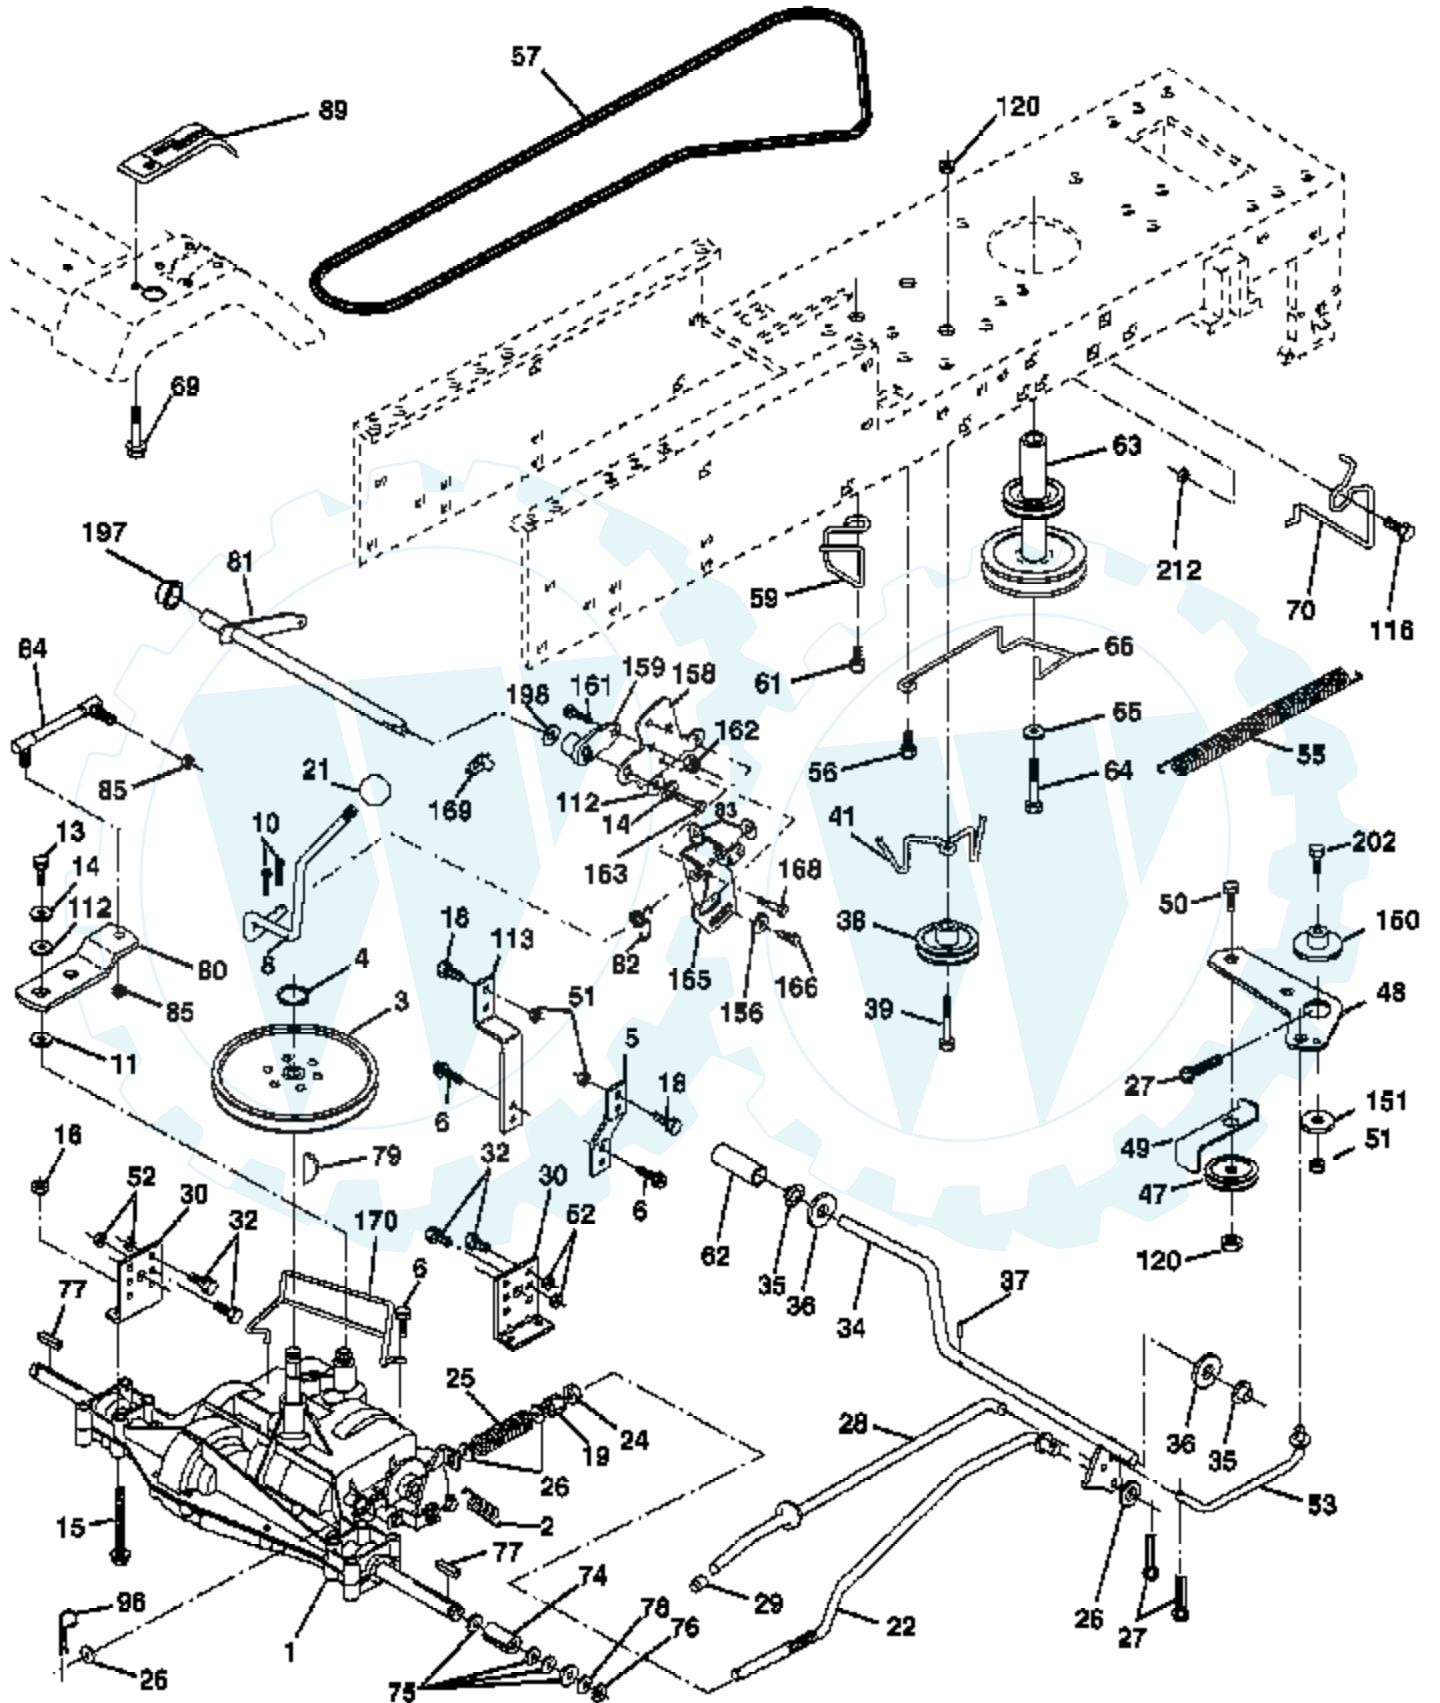

Ref #	Part Number	Qty	Description
1			Transaxle Dana (D4360-140) (Order parts from transaxle manufacturer)
2	146682		Spring Return Brake T/a Zinc
3	123666X		Pulley Transaxle 18" tires
4	12000028		Ring Retainer # 5100-62
5	121520X		Strap Torque 30 Degrees
6	17000512		Screw 5/16-18 x 3/4
8	165619		Rod Shift Fender Adjust Lt
10	76020416		Pin Cotter 1/8 x 1 Cad
11	105701X		Washer Plate Shf 388 Sq Hole
13	74550412		Bolt 1/4-28 Unf Gr. 8 W/Patch
14	10040400		Washer Lock Hvy Helical
15	74490544		Bolt Hex FLGHD 5/16-18 Gr. 5
16	73800500		Nut Lock Hex w/ins 5/16-18
18	74780616		Bolt, Fin Hex 3/8-16 unc x 1 Gr. 5
19	73800600		Nut Lock 3/8-16 unc
21	106933X		Knob
22	130804		Rod Brake Blk Zinc 26 840
24	73350600		Nut Hex Jam 3/8-16 unc
25	106888X		Spring Rod Brake 2 00 Zinc
26	19131316		Washer 13/32 x 13/16 x 16 Ga.
27	76020412		Pin Cotter 1/8 x 3/4 Cad
28	175765		Rod Brake Parking LT/YT
29	71673		Cap Brake Parking
30	174973		Bracket Mtg Transaxle
32	74760512		Bolt Hex Hd 5/16-18 unc x 3/4
34	175578		Shaft Asm Pedal Foot
35	120183X		Bearing Nylon Blk 629 Id
36	19211616		Washer 21/32 x 1 x 16 Ga.
37	1572H		Pin Roll 3/16 x 1"
38	179114		Pulley Composite Flat
39	72110622		Bolt RDHD 3/8-16 unc x 2-3/4 Gr. 5
41	175556		Keeper Belt Flat Idler
47	127783		Pulley Idler V Groove Plastic
48	154407		Bellcrank Asm
49	123205X		Retainer Belt Style Spring
50	72110612		Bolt Carr. Sh. 3/8-16 x 1-1/2 Gr. 5
51	73680600		Nut Crownlock 3/8-16 unc
52	73680500		Nut Crownlock 5/16-18 unc
53	105710X		Link Clutch
55	105709X		Spring Return Clutch 6 75
56	17060620		Screw 3/8-16 x 1-1/4
57	160855		V-Belt Ground Drive 95 30
59	169691		Keeper Belt Span Ctr
61	17120614		Screw 3/8-16 x .875
62	8883R		Cover Pedal Blk Round
63	175410		Engine Pulley
64	173937		Bolt Hex
65	10040700		Washer Lock Hvy Hlcl Spr 7/16
66	154778		Keeper Belt Engine Foolproof
69	142432		Screw Hex wsh Hi Lo 1/4 x 1/2 unc
70	134683		Guide Belt Mower Drive RH
74	109502X		Spacer Axle
75	121749X		Washer 25/32 x 1 1/4 x 16 Ga.
76	12000001		E-ring #5133-75
77	123583X		Key Square 2 0 x 1845/ 1865
78	121748X		Washer 25/32 x 1 1/4 x 16 Ga.