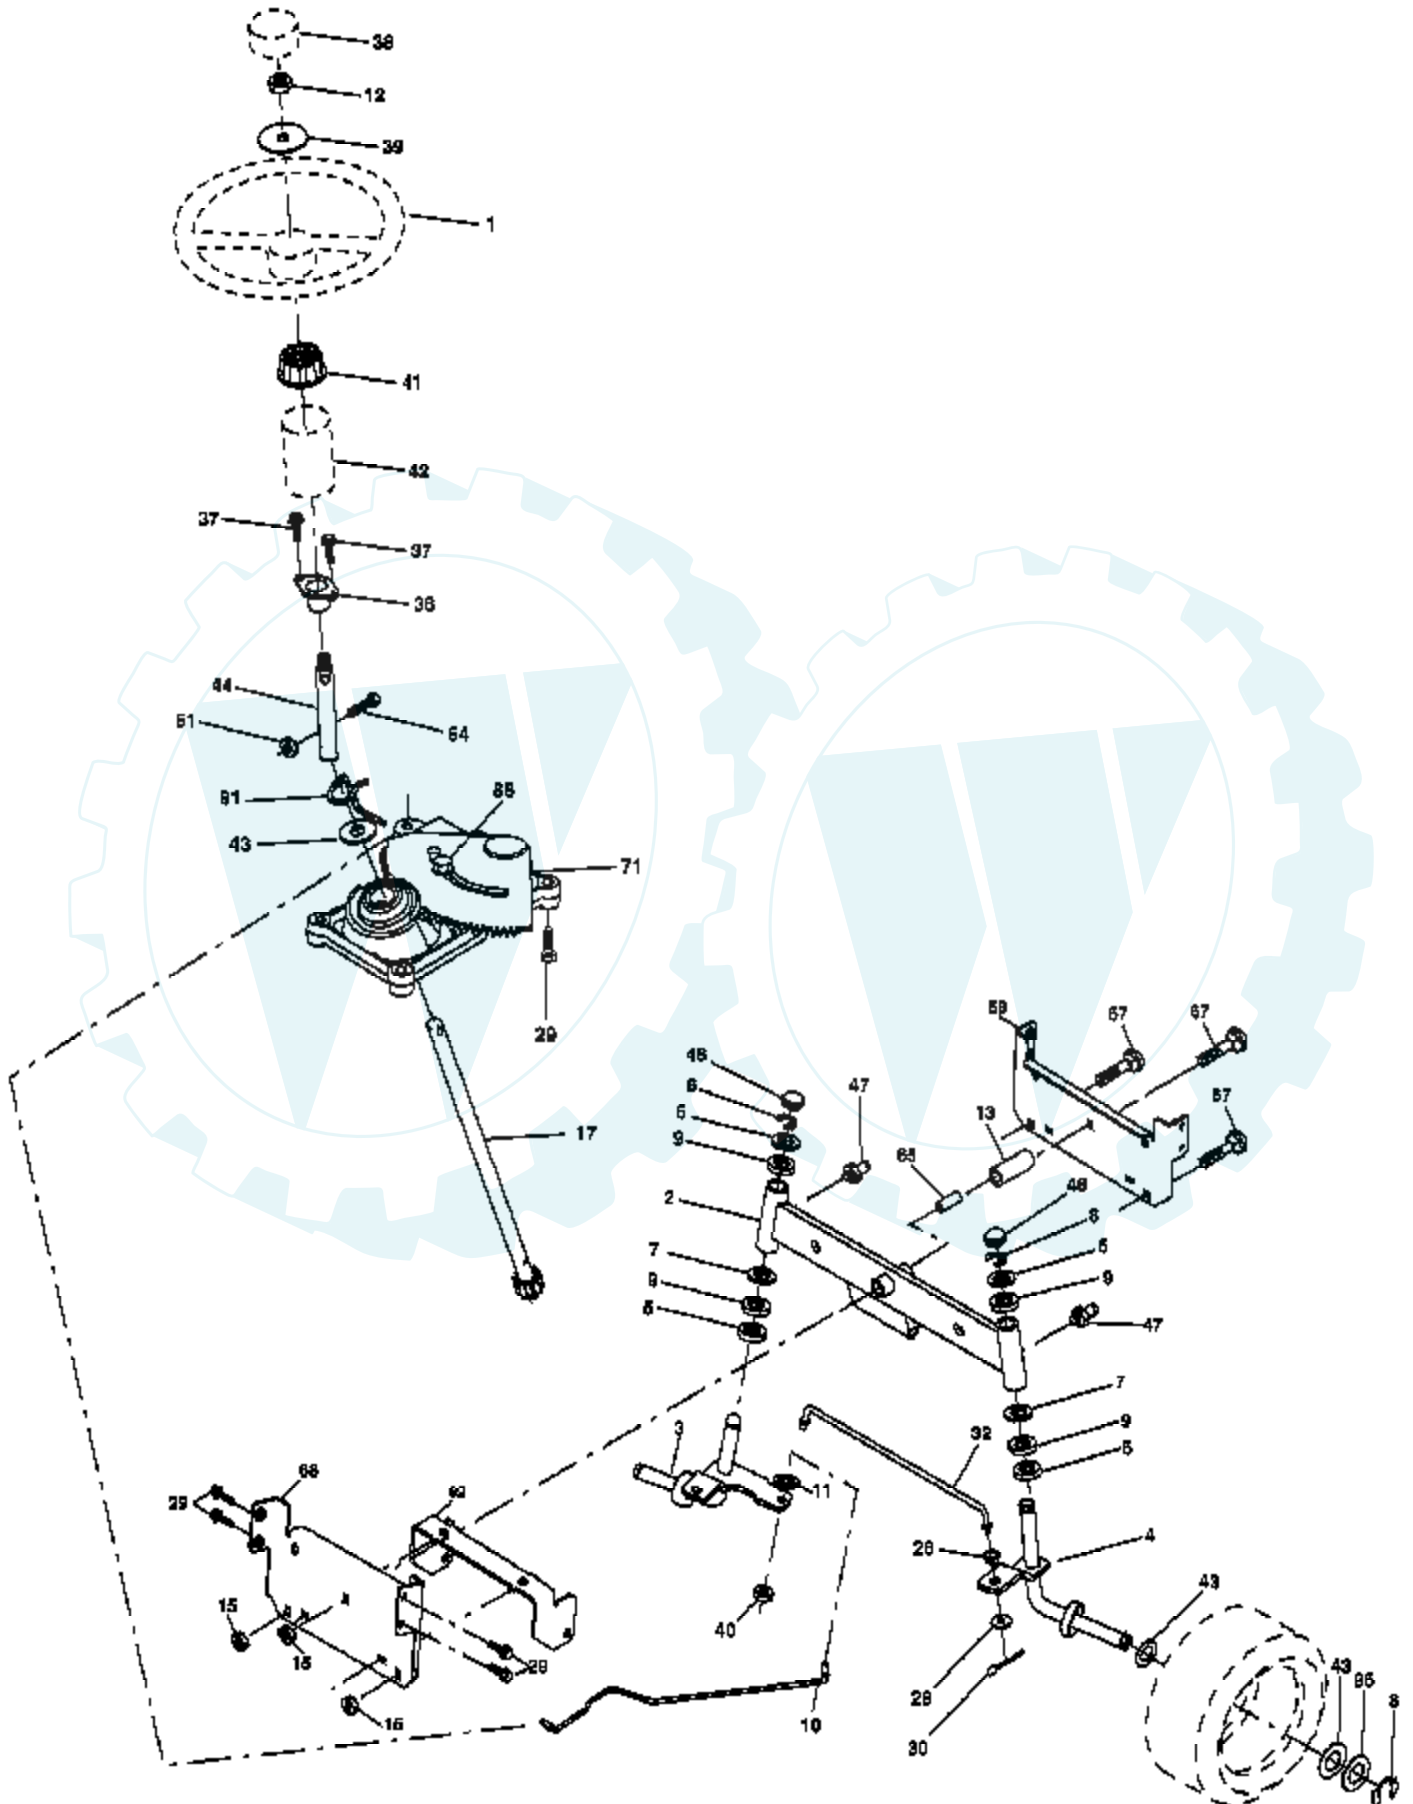

**IGNITION SWITCH**

POSITION	CIRCUIT	"MAKE"
OFF	M+G+A1	NONE
RUN/LIGHT	B+A1	A2+L
RUN	B+A1	NONE
START	B + S + A1	NONE

**WIRING INSULATED CLIPS**

**NOTE:** IF WIRING INSULATED CLIPS WERE REMOVED FOR SERVICING OF UNIT, THEY SHOULD BE REPLACED TO PROPERLY SECURE YOUR WIRING.

02363

Ref #	Part Number	Qty	Description
1	175389		Seat
2	140551		Bracket Pnt Pivot Seat (blk)
3	71110616		Bolt
4	19131610		Washer 13/32 x 1 x 10 Ga.
5	145006		Clip Push-In Hinged
6	73800600		Nut
7	124181X		Spring Seat Cprsn 2 250 Blk Zi
8	17000616		Screw 3/8-16 x 1.5
9	19131614		Washer 13/32 x 1 x 14 Ga.
10	182493		Pan Pnt Seat (blk )
12	121246X		Bracket Pnt Mounting Switch
13	121248X		Bushing Snap Blk Nyl 50 Id
14	72050412		Bolt Rdhd Sht Nk 1/4-20 x 1-1/2
15	134300		Spacer Split 28 x 96 Yel Zinc
16	121250X		Spring Cprsn 1 27 Blk Pnt
17	123976X		Nut Lock 1/4 Lge Fig Gr. 5 Zinc
21	171852		Bolt Shoulder 5/16-18 unc Blkz-2A
22	73800500		Nut
23	71110814		Bolt Hex Black
24	19171912		Washer 17/32 x 1-3/16 x 12 Ga.
25	127018X		Bolt Shoulder 5/16-18 x 62
26	10040800		Lockwasher

Ref #	Part Number	Qty	Description
1	59192		Cap Valve Tire
2	65139		Stem Valve
3	106222X		Tire F Ts 15 x 6 0 - 6 Service
4	59904		Tube Front (Service Item Only)
5	106732X624		Rim Asm 6" front Service
6	278H		Fitting Grease (Front Wheel Only)
7	9040H		Bearing Flange (Front Wheel Only)
8	106108X624		Rim Asm 8" rear Service
9	106268X		Tire R Ts 18 x 9.5-8 Service
10	7152J		Tube Rear (Service Item Only)
11	104757X428 144334		Cap Axle 1 50 x 1 00 Sealant, Tire ( 10 oz. Tube)