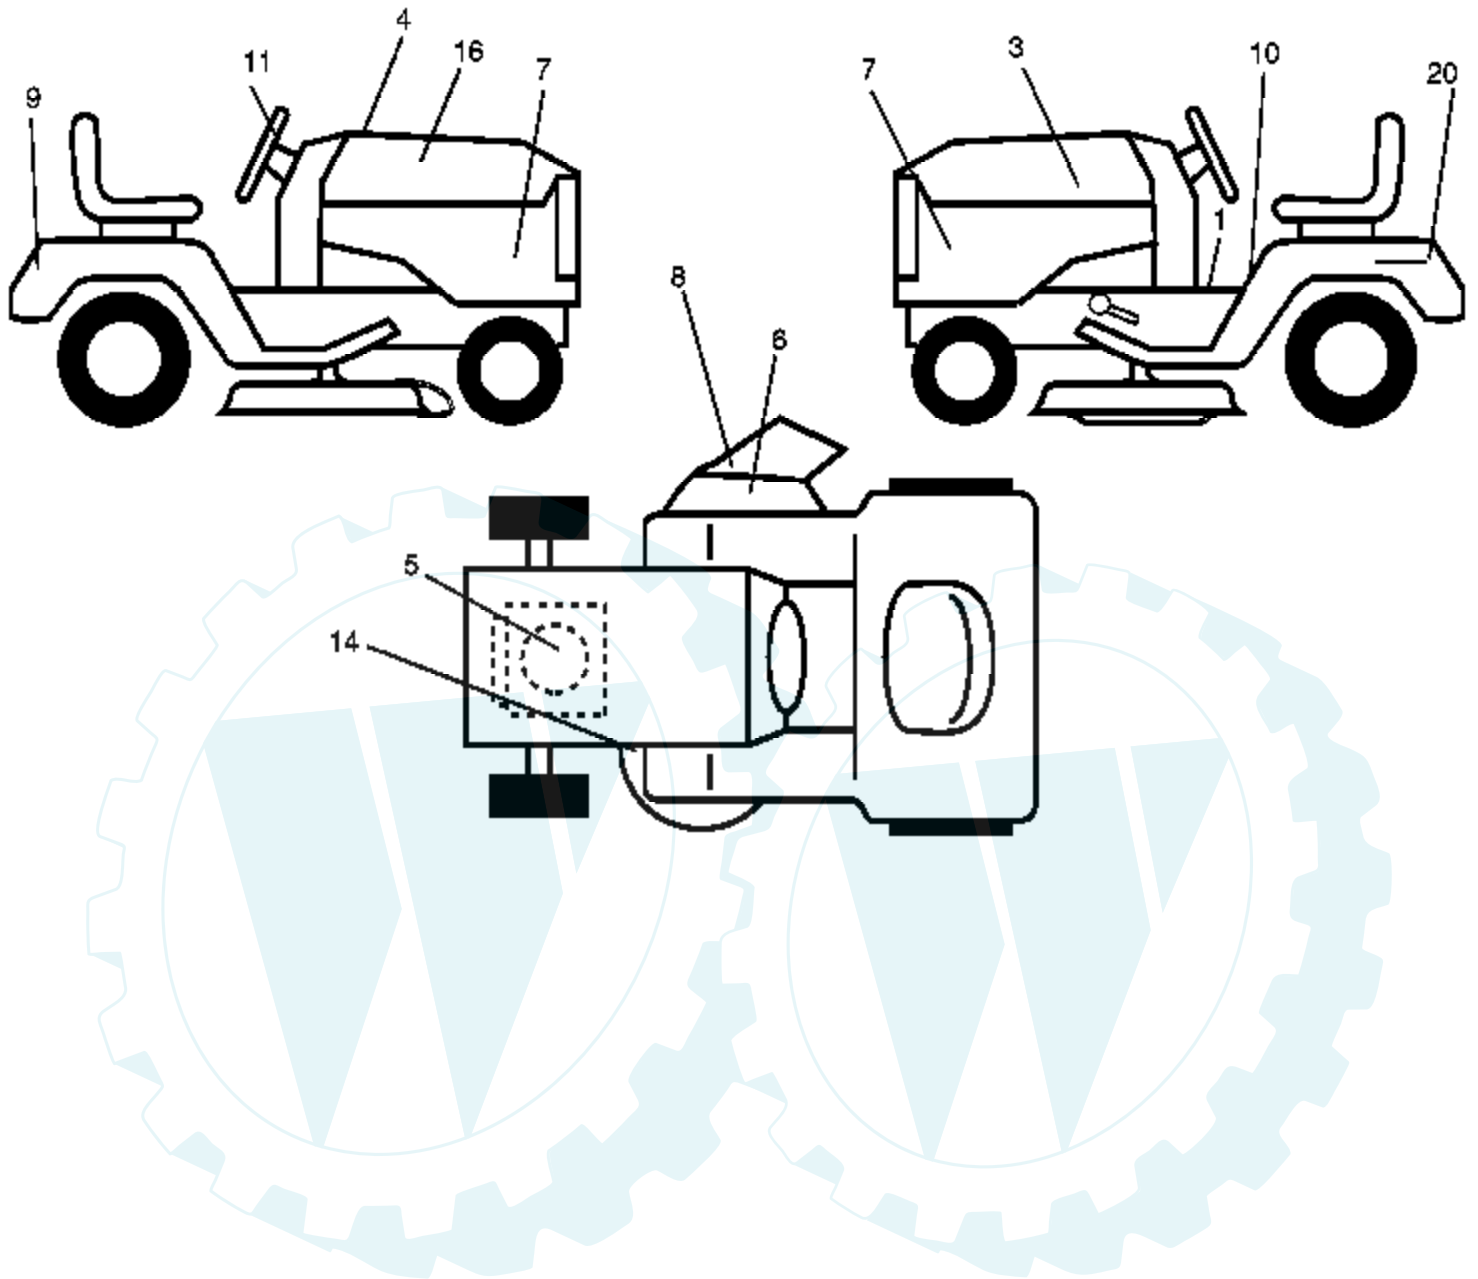

Ref #	Part Number	Qty	Description
1	156369		Decal Oper
3	188978		Decal Hood LH
4	190780		Decal Replace
5	184774		Decal HP Engine
6	179128		Decal Deck "B" 42"
7	188980		Decal Side Panel
8	170563		Decal Warning Mult-Language
9	158166		Decal Fender Logo
10	157140		Decal Fender Danger E/F
11	158168		Decal Ins Strg Whl
14	160396		Decal V-Belt Schematic
16	188977		Decal Hood Rh
20	145005		Decal Bat Dan/Psn
	138311		Decal Handle Lft Height Adjust
	191798		Manual Owner's (English)
	191799		Manual Owner's (French)