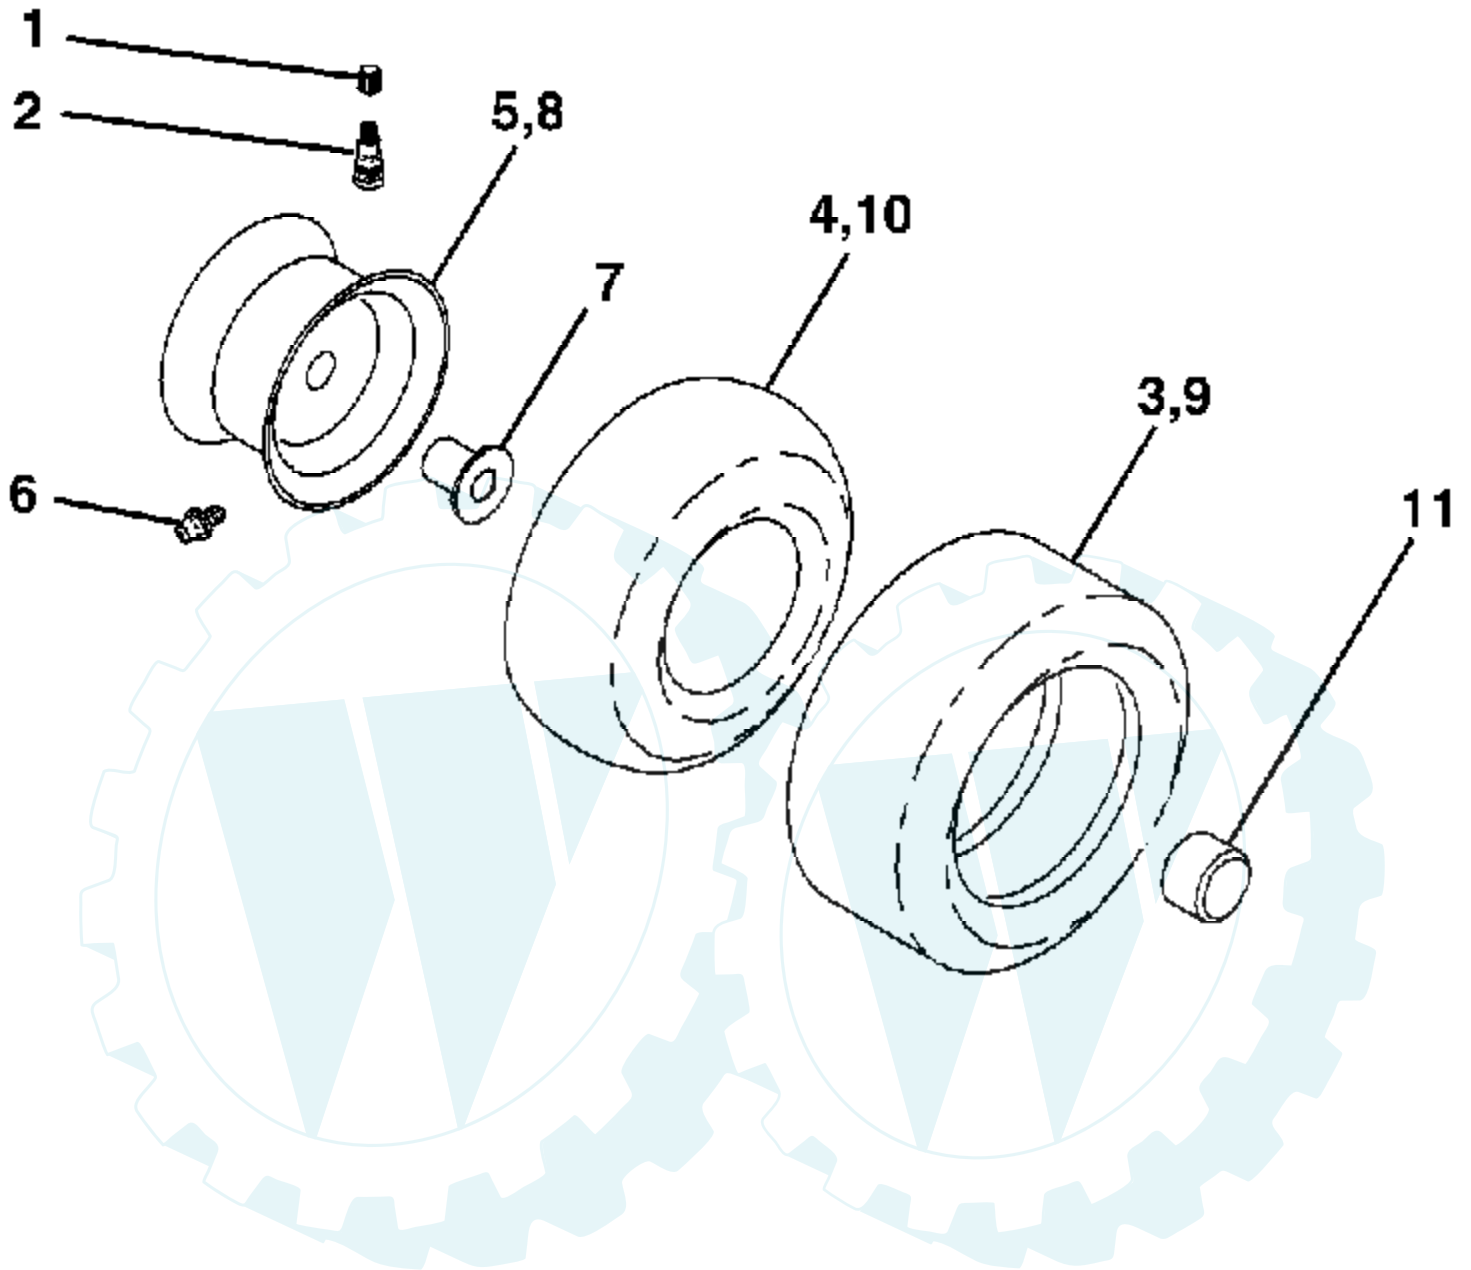

Ref #	Part Number	Qty	Description
1	159461		Wire Asm Inner/Sprg w/Plunger
2	159476		Shaft Asm Lift
3	188822		Pin Groove
4	12000002		E Ring #5133-62
5	19211621		Washer 21/32 x 1 x 21 Ga.
6	120183X		Bearing Nylon
7	109413X		Grip Handle
8	124526X		Button Plunger
11	139865		Link Lift Lh
12	139866		Link Lift Rh
13	4939M		Retainer Spring
15	173288		Link Front
16	73350800		Nut Jam Hex 1/2-13 unc
17	175689		Trunnion Blk Zinc
18	73800800		Nut Lock w/Wsh 1/2-13 unc
19	139868		Arm Suspension Rear
20	163552		Retainer Spring
31	169865		Bearing Pvt Lift
32	73540600		Nut Crownlock 3/8-24

02363

Ref #	Part Number	Qty	Description
1	175389		Seat
2	140551		Bracket Pnt Pivot Seat (blk)
3	71110616		Bolt
4	19131610		Washer 13/32 x 1 x 10 Ga.
5	145006		Clip Push-In Hinged
6	73800600		Nut
7	124181X		Spring Seat Cprsn 2 250 Blk Zi
8	17000616		Screw 3/8-16 x 1.5
9	19131614		Washer 13/32 x 1 x 14 Ga.
10	182493		Pan Pnt Seat (blk )
12	121246X		Bracket Pnt Mounting Switch
13	121248X		Bushing Snap Blk Nyl 50 Id
14	72050412		Bolt Rdhd Sht Nk 1/4-20 x 1-1/2
15	134300		Spacer Split 28 x 96 Yel Zinc
16	121250X		Spring Cprsn 1 27 Blk Pnt
17	123976X		Nut Lock 1/4 Lge Fig Gr. 5 Zinc
21	171852		Bolt Shoulder 5/16-18 unc Blkz-2A
22	73800500		Nut
23	71110814		Bolt Hex Black
24	19171912		Washer 17/32 x 1-3/16 x 12 Ga.
25	127018X		Bolt Shoulder 5/16-18 x 62
26	10040800		Lockwasher

Ref #	Part Number	Qty	Description
1	59192		Cap Valve Tire
2	65139		Stem Valve
3	106222X		Tire F Ts 15 x 6 0 - 6 Service
4	59904		Tube Front (Service Item Only)
5	106732X624		Rim Asm 6" front Service
6	278H		Fitting Grease (Front Wheel Only)
7	9040H		Bearing Flange (Front Wheel Only)
8	106108X624		Rim Asm 8" rear Service
9	106268X		Tire R Ts 18 x 9.5-8 Service
10	7152J		Tube Rear (Service Item Only)
11	104757X428 144334		Cap Axle 1 50 x 1 00 Sealant, Tire ( 10 oz. Tube)