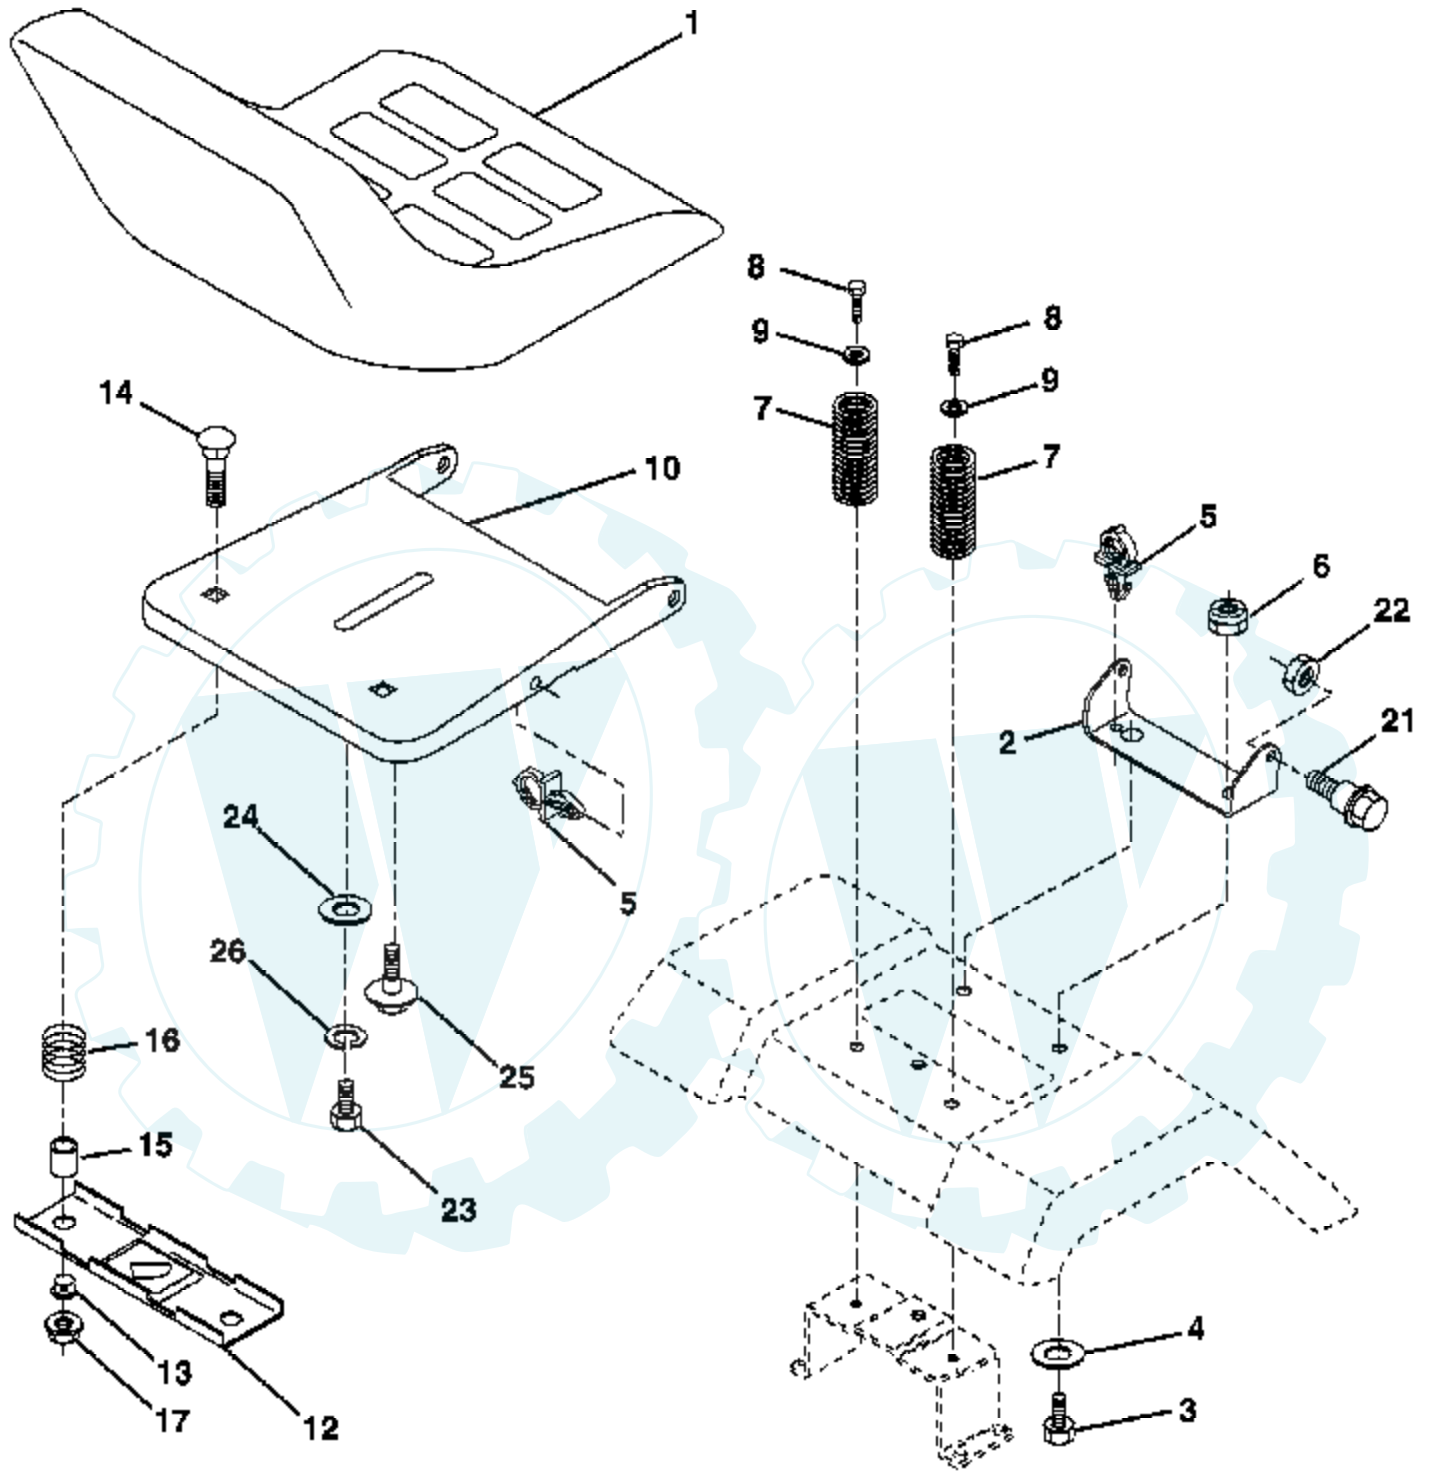

Ref #	Part Number	Qty	Description
1	175389		Seat
2	140551		Bracket Pnt Pivot Seat (blk)
3	71110616		Bolt
4	19131610		Washer 13/32 x 1 x 10 Ga.
5	145006		Clip Push-In Hinged
6	73800600		Nut
7	124181X		Spring Seat Cprsn 2 250 Blk Zi
8	17000616		Screw 3/8-16 x 1.5
9	19131614		Washer 13/32 x 1 x 14 Ga.
10	182493		Pan Pnt Seat (blk)
12	121246X		Bracket Pnt Mounting Switch
13	121248X		Bushing Snap Blk Nyl 50 Id
14	72050412		Bolt Rdhd Sht Nk 1/4-20 x 1-1/2
15	134300		Spacer Split 28 x 96 Yel Zinc
16	121250X		Spring Cprsn 1 27 Blk Pnt
17	123976X		Nut Lock 1/4 Lge Fig Gr. 5 Zinc
21	171852		Bolt Shoulder 5/16-18 unc Blkz-2A
22	73800500		Nut
23	71110814		Bolt Hex Black
24	19171912		Washer 17/32 x 1-3/16 x 12 Ga.
25	127018X		Bolt Shoulder 5/16-18 x 62
26	10040800		Lockwasher