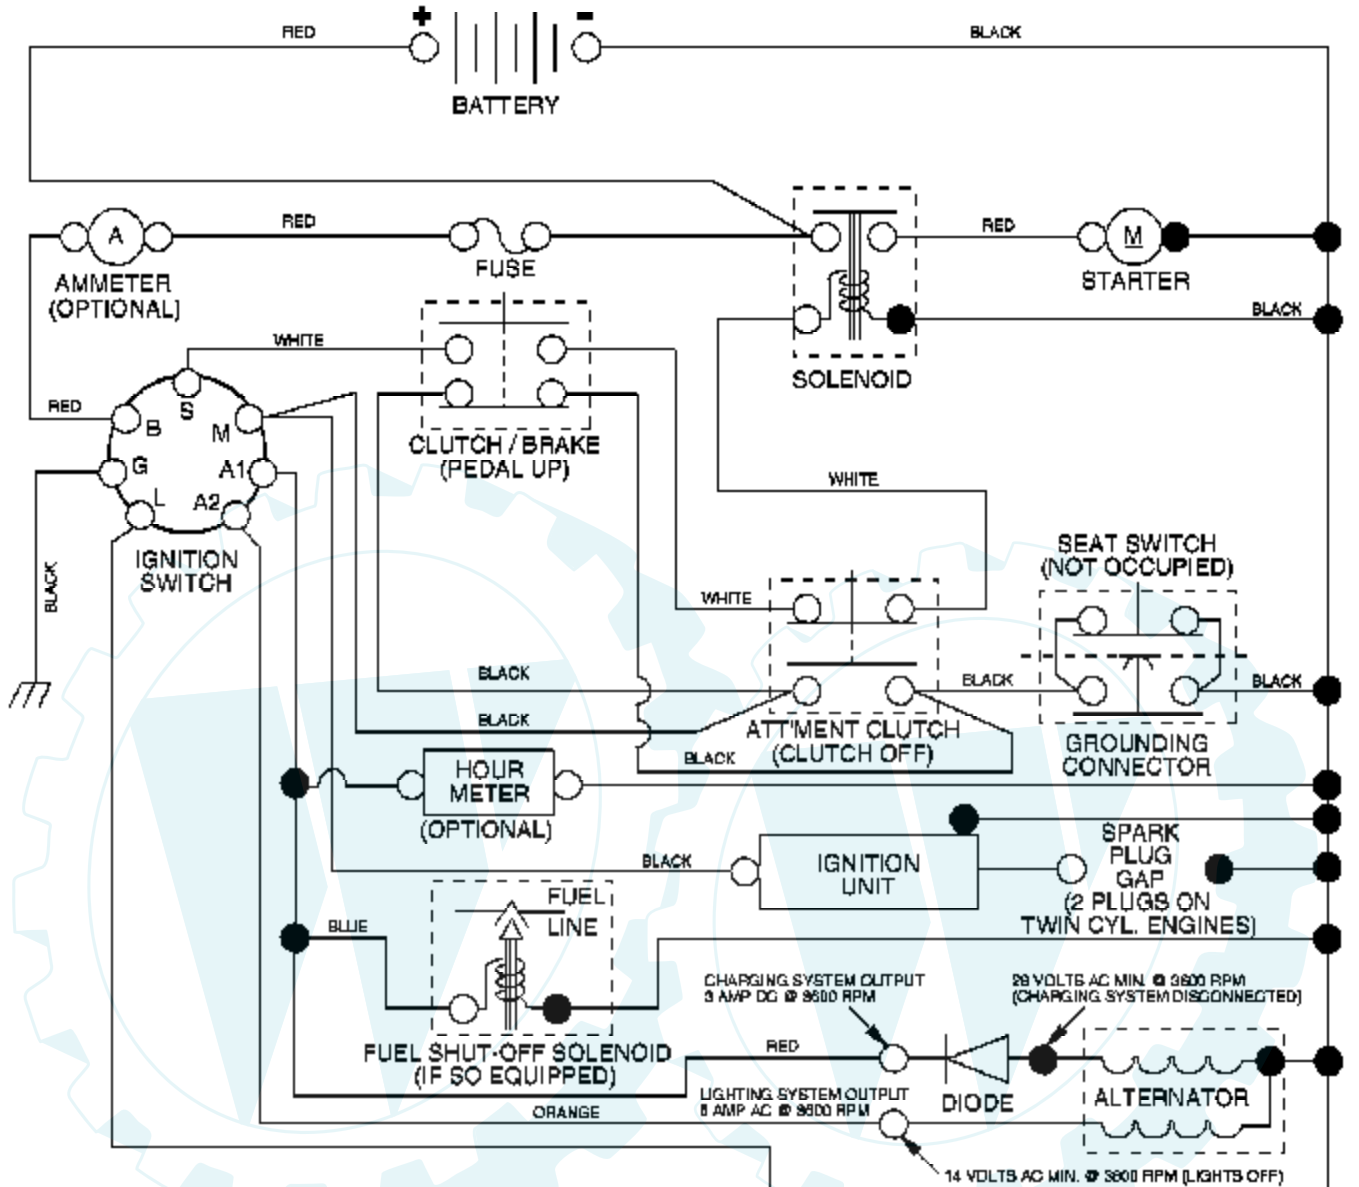

Ref #	Part Number	Qty	Description
1	170551		Control Throttle /Choke Flag
2	17720408		Screw Hex Thd Cut 1/4-20 x 1/2
3			Engine Briggs Model 31C707 (Order Parts From Engine Manufacturer)
4	137352		Muffler Exhaust B&S Lt
13	165291		Gasket 1 313 Id Tin Plated
14	148456		Tube Drain Oil Easy
23	169837		Shield Browning/Debris Guard
29	137180		Arrestor Spark
31	184900		Tank Fuel 1 25 Fr
32	140527		Cap Asm Fuel W/sym Vented
33	123487X		Clamp Hose Blk
37	137040		Line Fuel 20"
38	181654		Plug Drain Oil Easy
40	124028X		Bushing Snap Nyl Blk Fuel Line
44	17670412		Screw Hexwsh Thdrol 1/4-20 x 3/4
45	17000612		Screw Hex Wsh Thdrol 3/8-16
46	19091416		Washer 9/32 x 7/8 x 16 Ga.
72	183906		Screw Socket Head 5/16-18 x 1
78	17060620		Screw Thdrol 3/8-16 x 1-1/4
81	73510400		Nut Keps Hex 1/4-20 unc

Ref #	Part Number	Qty	Description
152	169676		Clutch Cable 42"
158	17720408		Screw Hex Thd Cut 1/4-20 x 1/2
159	72140614		Bolt Rdhd Sqn 3/8-16 unc x 1-3/4
184	19131410		Washer 13/32 x 7/8 x 10 Ga.
185	188234		Head Asm Cable Clutch
	130794		Mandrel Assembly (Includes Housing, Shaft and Shaft Hardware Only-Pulley Not Included)
	171639		Replacement Mower, Complete

Ref #	Part Number	Qty	Description
1	159461		Wire Asm Inner/Sprg w/Plunger
2	159476		Shaft Asm Lift
3	188822		Pin Groove
4	12000002		E Ring #5133-62
5	19211621		Washer 21/32 x 1 x 21 Ga.
6	120183X		Bearing Nylon
7	109413X		Grip Handle
8	124526X		Button Plunger
11	139865		Link Lift Lh
12	139866		Link Lift Rh
13	4939M		Retainer Spring
15	173288		Link Front
16	73350800		Nut Jam Hex 1/2-13 unc
17	175689		Trunnion Blk Zinc
18	73800800		Nut Lock w/Wsh 1/2-13 unc
19	139868		Arm Suspension Rear
20	163552		Retainer Spring
31	169865		Bearing Pvt Lift
32	73540600		Nut Crownlock 3/8-24