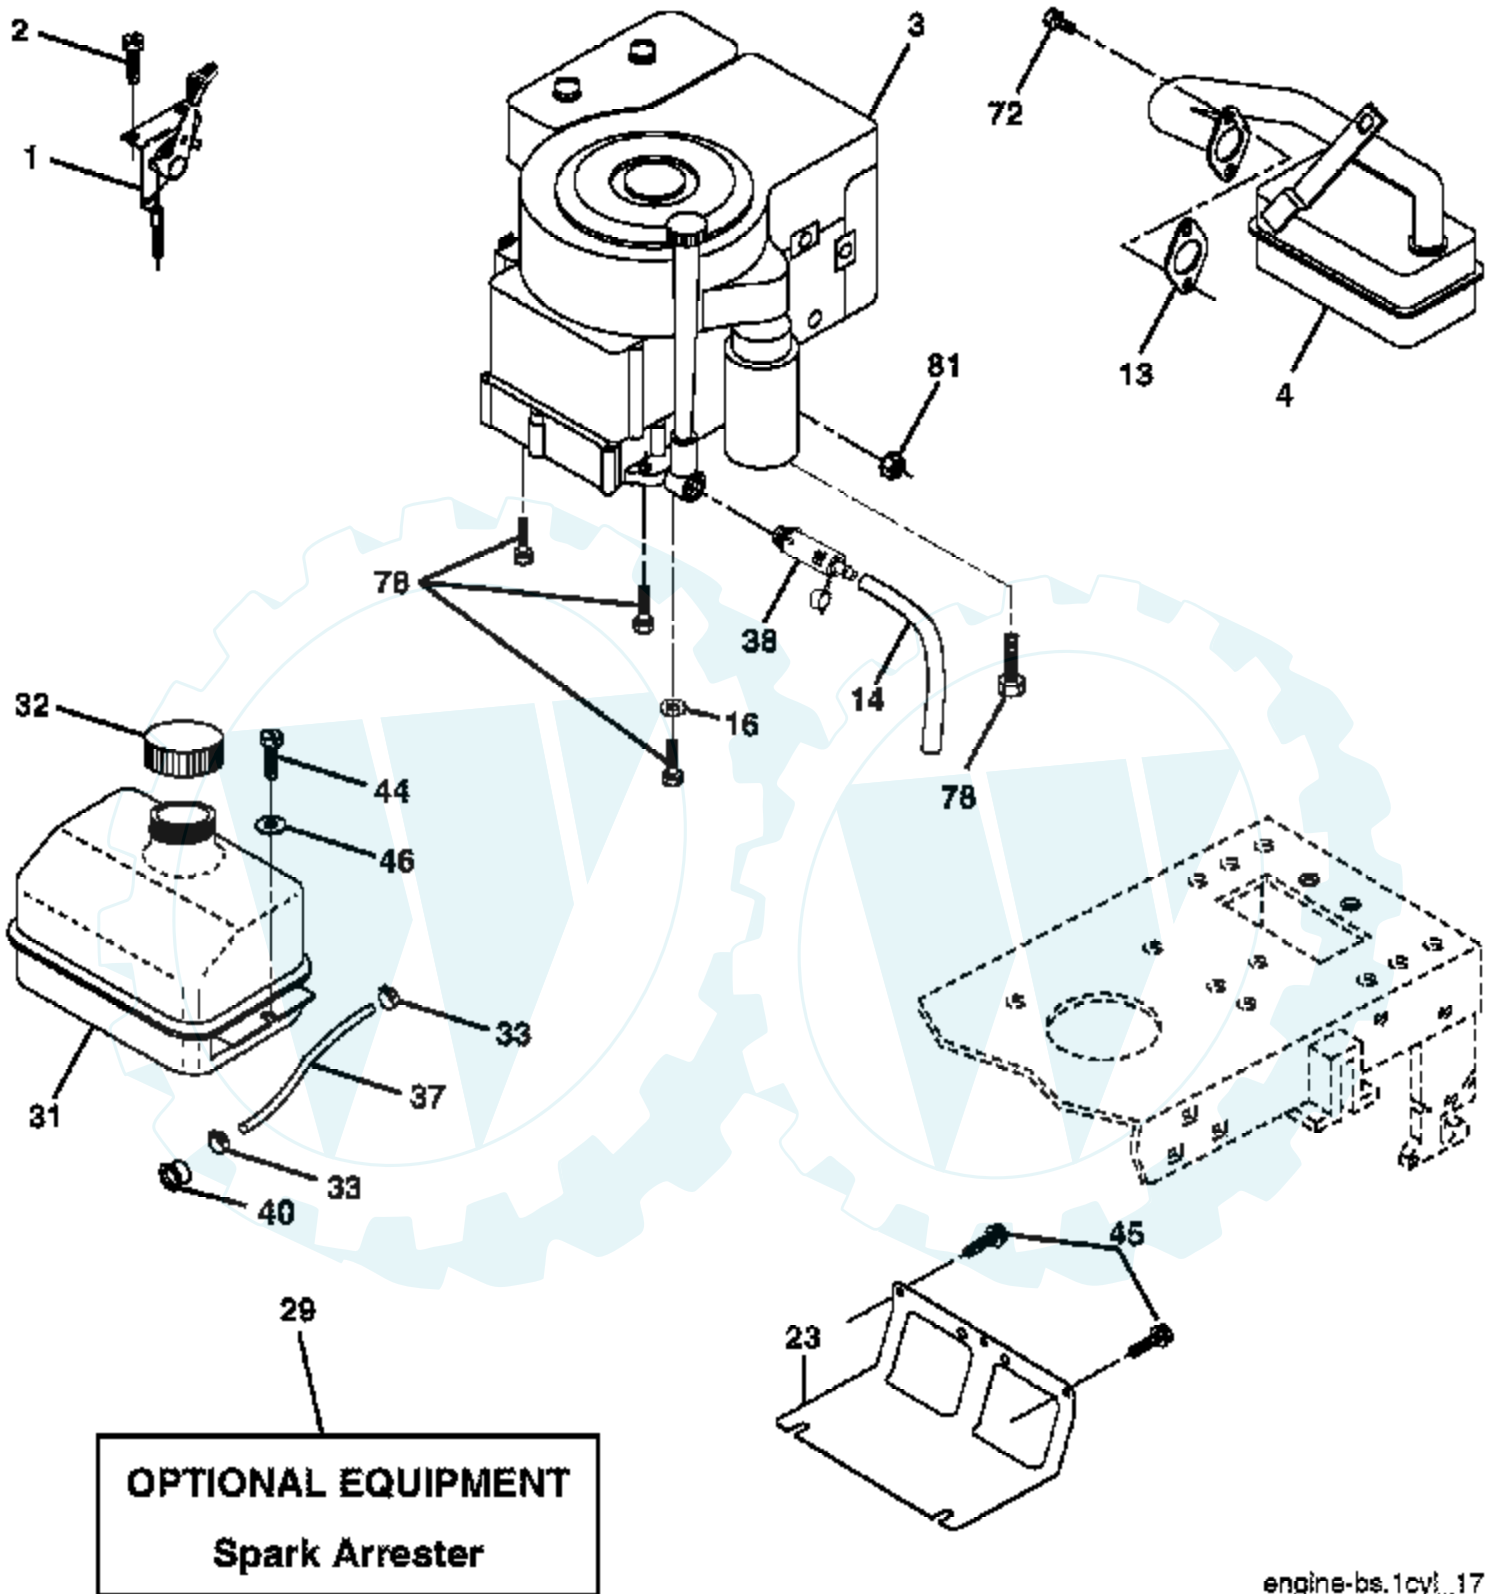

engine-bs.1cy/_17

Ref #	Part Number	Qty	Description
1	170551		Control Throttle/Choke Flag
2	17720408		Screw Hex Thd Cut 1/4-20x1/2
3			Engine Briggs Model 31C707 (Order Parts From Engine Manufacturer)
4	137352		Muffler Exhaust B&S Lt
13	165291		Gasket 1 313 Id Tin Plated
14	148456		Tube Drain Oil Easy
16	11050600		Washer Lock Ext Tooth 3/8
23	169837		Shield Browning/Debris Guard
29	137180		Arrestor Spark
31	184900		Tank Fuel 1 25 Fr
32	140527		Cap Asm Fuel W/sym Vented
33	123487X		Clamp Hose Blk
37	137040		Line Fuel 20"
38	181654		Plug Drain Oil Easy
40	124028X		Bushing Snap Nyl Blk Fuel Line
44	17670412		Screw Hexwsh Thdrol 1/4-20x3/4
45	17000612		Screw Hex Wsh Thdrol 3/8-16
46	19091416		Washer 9/32 X 7/8 X 16ga
72	183906		Screw Socket Head 5/16-18 x 1
78	17060620		Screw Thdrol 3/8-16x1-1/4
81	73510400		Nut Keps Hex 1/4-20 Unc