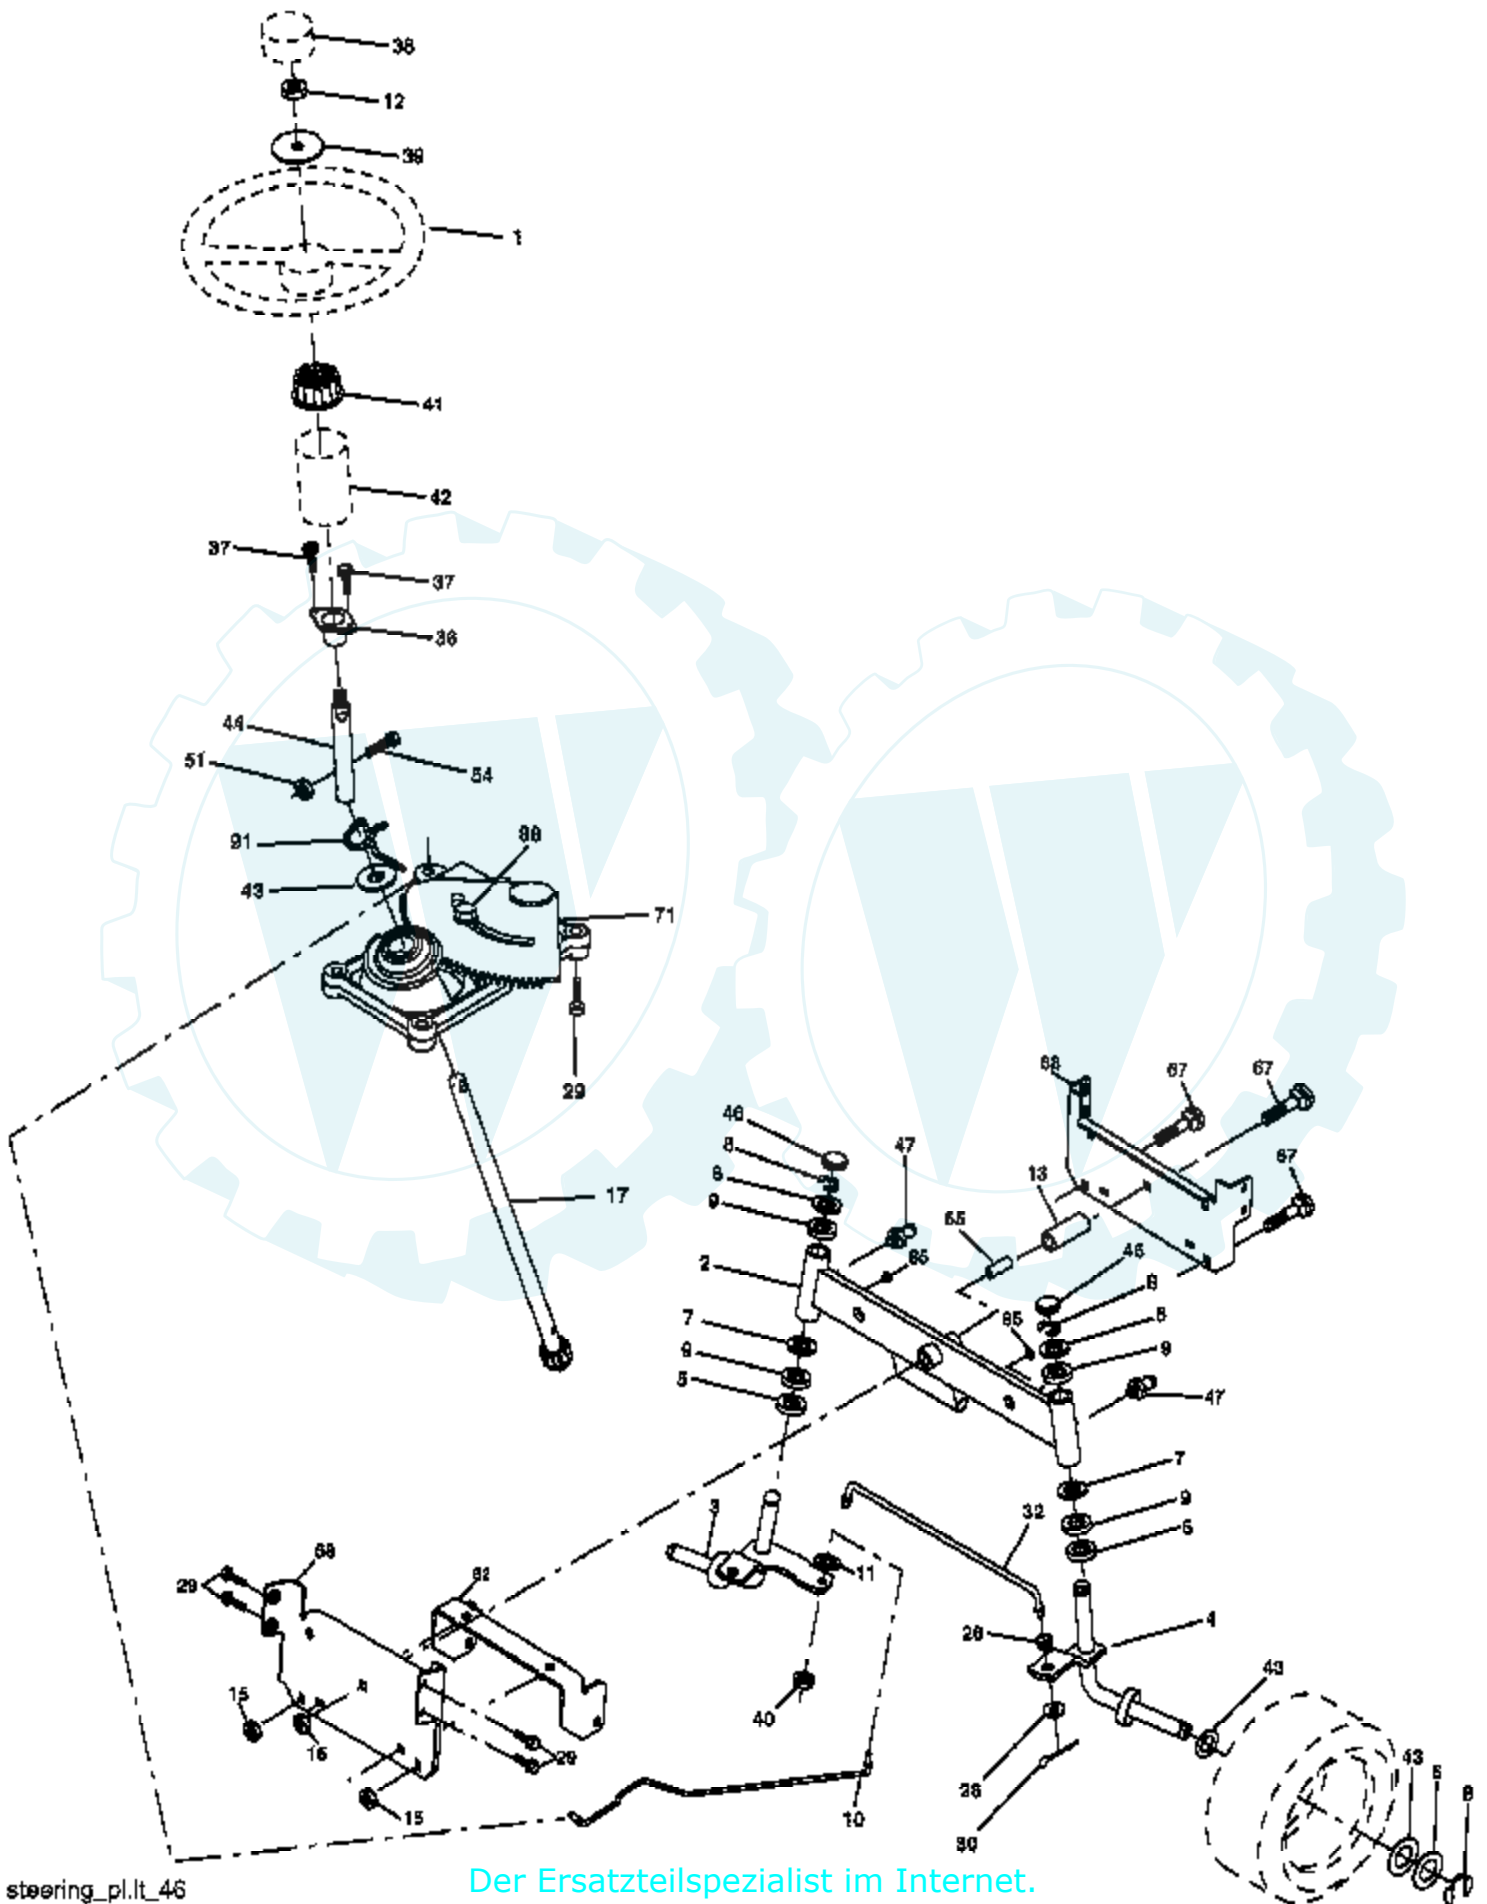

Der Ersatzteil-spezialist im Internet.

NON-REMOVABLE CONNECTIONS

REMOVABLE CONNECTIONS

Ref #	Part Number	Qty	Description
1	140116		Seat
2	140551		Bracket Pnt Pivot Seat (blk)
3	71110616		Bolt
4	19131610		Washer 13/32 x 1 x 10 Ga
5	145006		Clip Push-In Hinged
6	73800600		Nut
7	124181X		Spring Seat Cprsn 2 250 Blk Zi
8	17000616		Screw 3/8-16 x 1.5
9	19131614		Washer 13/32 x 1 x 14 Ga
10	182493		Pan Pnt Seat (blk)
12	121246X		Bracket Pnt Mounting Switch
13	121248X		Bushing Snap Blk Nyl 50 Id
14	72050412		Bolt Rdhd Sht Nk 1/4-20 x 1-1/2
15	134300		Spacer Split 28 x 96 Yel Zinc
16	121250X		Spring Cprsn 1 27 Blk Pnt
17	123976X		Nut Lock 1/4 Lge Flg Gr 5 Zinc
21	171852		Bolt Shoulder 5/16-18 Unc Blkz-2A
22	73800500		Nut
23	71110814		Bolt Hex Black
24	19171912		Washer 17/32 x 1-3/16 x 12 Ga
25	127018X		Bolt Shoulder 5/16-18 x 62
26	10040800		Lockwasher

Ref #	Part Number	Qty	Description
1	59192		Cap Valve Tire
2	65139		Stem Valve
3	106222X		Tire F Ts 15 X 6 0 - 6 Service
4	59904		Tube Front (Service Item Only)
5	106732X624		Rim Asm 6" front Service
6	278H		Fitting Grease (Front Wheel Only)
7	9040H		Bearing Flange (Front Wheel Only)
8	106108X624		Rim Asm 8" rear Service
9	106268X		Tire R Ts 18x9.5-8 Service
10	7152J		Tube Rear (Service Item Only)
11	104757X428		Cap Axle 1 50 X 1 00
	144334		Sealant, Tire (10 oz. Tube)