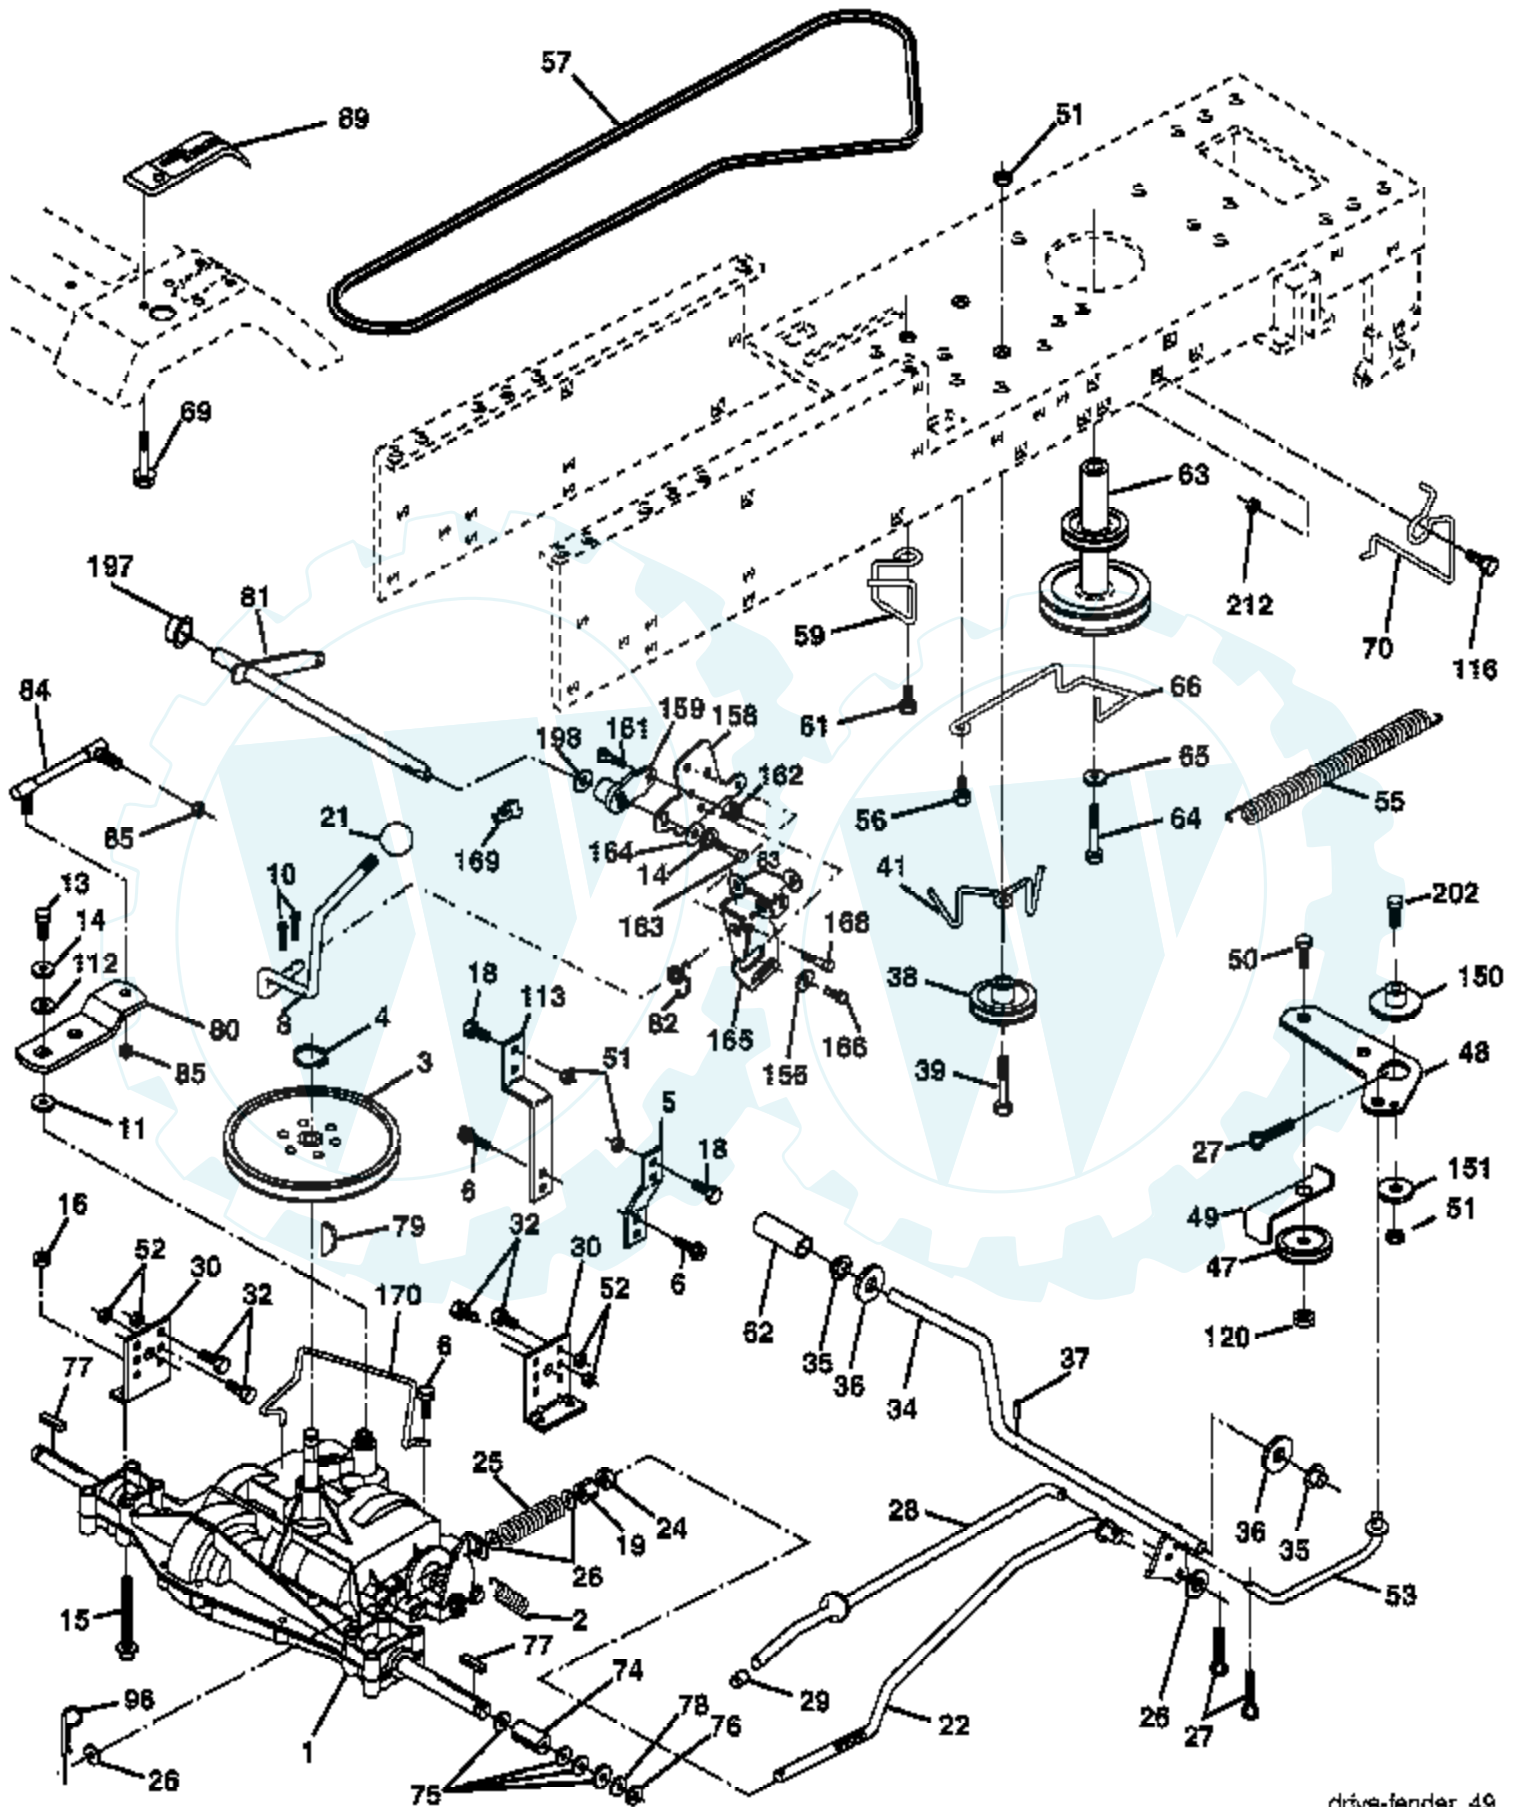

Ref #	Part Number	Qty	Description
1			Transaxle Peerless (206-545C) (Order parts from transaxle manufacturer)
2	146682		Spring Return Brake T/a Zinc
3	123666X		Pulley Transaxle 18" tires
4	12000028		Ring Retainer #5100-62
5	121520X		Strap Torque 30 Degrees
6	17000512		Screw 5/16-18 X 3/4
8	165619		Rod Shift Fender Adjust Lt
10	76020416		Pin Cotter 1/8 X 1 Cad
11	105701X		Washer Plate Shf 388 Sq Hole
13	74550412		Bolt 1/4-28 Unf Gr 8 W/Patch
14	10040400		Washer Lock Hvy Helical
15	74490544		Bolt Hex FLGHD 5/16-18 Gr. 5
16	73800500		Nut Lock Hex w/ins 5/16-18
18	74780616		Bolt, Fin Hex 3/8-16 UNC x 1 Gr. 5
19	73800600		Nut Lock 3/8-16 Unc
21	106933X		Knob
22	130804		Rod Brake Blk Zinc 26 840
24	73350600		Nut Hex Jam 3/8-16 Unc
25	106888X		Spring Rod Brake 2 00 Zinc
26	19131316		Washer 13/32 X 13/16 X 16 Ga
27	76020412		Pin Cotter 1/8 X 3/4 Cad
28	175765		Rod Brake Parking LT/YT
29	71673		Cap Brake Parking
30	174973		Bracket Mtg Transaxle
32	74760512		Bolt Hex Hd 5/16-18 unc X 3/4
34	175578		Shaft Asm Pedal Foot
35	120183X		Bearing Nylon Blk 629 Id
36	19211616		Washer 21/32 X 1 X 16 Ga
37	1572H		Pin Roll 3/16 X 1"
38	179114		Pulley Composite Flat
39	74760648		Bolt Fin Hex 3/8-16 unc X 3
41	175556		Keeper Belt Flat Idler
47	127783		Pulley Idler V Groove Plastic
48	154407		Bellcrank Asm
49	123205X		Retainer Belt Style Spring
50	72110612		Bolt Carr. Sh. 3/8-16 x 1-1/2 Gr. 5
51	73680600		Nut Crownlock 3/8-16 Unc
52	73680500		Nut Crownlock 5/16-18 Unc
53	105710X		Link Clutch
55	105709X		Spring Return Clutch 6 75
56	17060620		Screw 3/8-16 x 1-1/4
57	130801		V-Belt Ground Drive 95 25
59	169691		Keeper Belt Span Ctr
61	17120614		Screw 3/8-16 x .875
62	8883R		Cover Pedal Blk Round
63	175410		Engine Pulley
64	173937		Bolt Hex
65	10040700		Washer Lock Hvy Hlcl Spr 7/16
66	154778		Keeper Belt Engine Foolproof
69	142432		Screw Hex wsh Hi Lo 1/4 x 1/2 unc
70	134683		Guide Belt Mower Drive RH
74	137057		Spacer Axle
75	121749X		Washer 25/32 X 1 1/4 X 16 Ga
76	12000001		E-ring #5133-75
77	123583X		Key Square 2 0 X 1845/ 1865
78	121748X		Washer 25/32 X 1 1/4 X 16 Ga