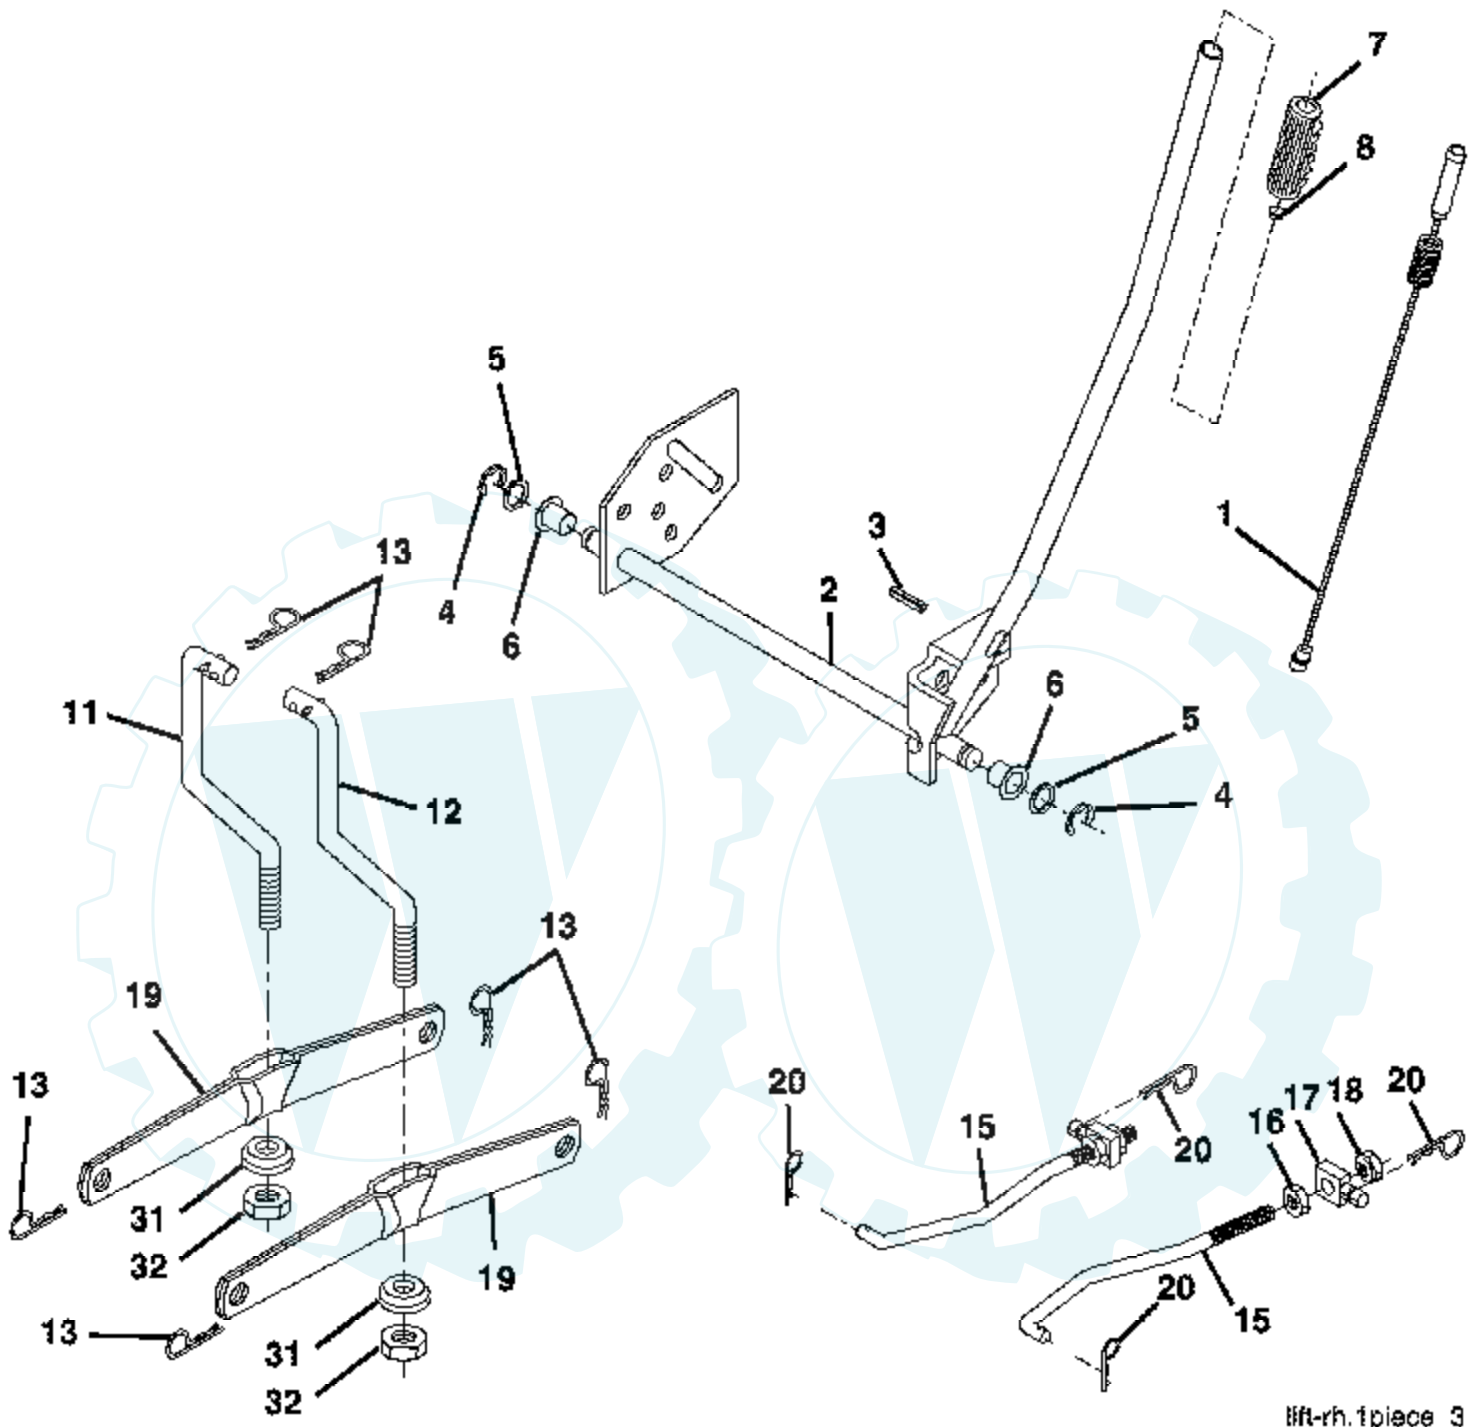

engine-bs.1cy/\_17

Ref #	Part Number	Qty	Description
1	170551		Control Throttle/Choke Flag
2	17720408		Screw Hex Thd Cut 1/4-20x1/2
3			Engine Briggs Model 31C707 (Order Parts From Engine Manufacturer)
4	137352		Muffler Exhaust B&S Lt
13	165291		Gasket 1 313 Id Tin Plated
14	148456		Tube Drain Oil Easy
16	11050600		Washer Lock Ext Tooth 3/8
23	169837		Shield Browning/Debris Guard
29	137180		Arrestor Spark
31	184900		Tank Fuel 1 25 Fr
32	140527		Cap Asm Fuel W/sym Vented
33	123487X		Clamp Hose Blk
37	137040		Line Fuel 20"
38	181654		Plug Drain Oil Easy
40	124028X		Bushing Snap Nyl Blk Fuel Line
44	17670412		Screw Hexwsh Thdrol 1/4-20x3/4
45	17000612		Screw Hex Wsh Thdrol 3/8-16
46	19091416		Washer 9/32 X 7/8 X 16ga
72	183906		Screw Socket Head 5/16-18 x 1
78	17060620		Screw Thdrol 3/8-16x1-1/4
81	73510400		Nut Keps Hex 1/4-20 Unc

Ref #	Part Number	Qty	Description
151	169670		Bracket Clutch Cable
152	169676		Clutch Cable 42"
153	169674		Washer Flat 3/8" Type B
154	169675		Spring Retainer
155	169671		Spring Retention LVR CLTCH CAB
156	169672		Spacer Clutch Cable
157	169669		Rod Clutch Cable 3/8"
158	17720408		Screw Hex Thd Cut 1/4-20 x 1/2
159	72140614		Bolt Rdhd Sqn 3/8-16 UNC x 1-3/4
184	19131410		Washer 13/32 x 7/8 x 10 Ga.
	130794		Mandrel Assembly (Includes Housing, Shaft and Shaft Hardware Only - Pulley Not Included)
	171639		Replacement Mower, Complete