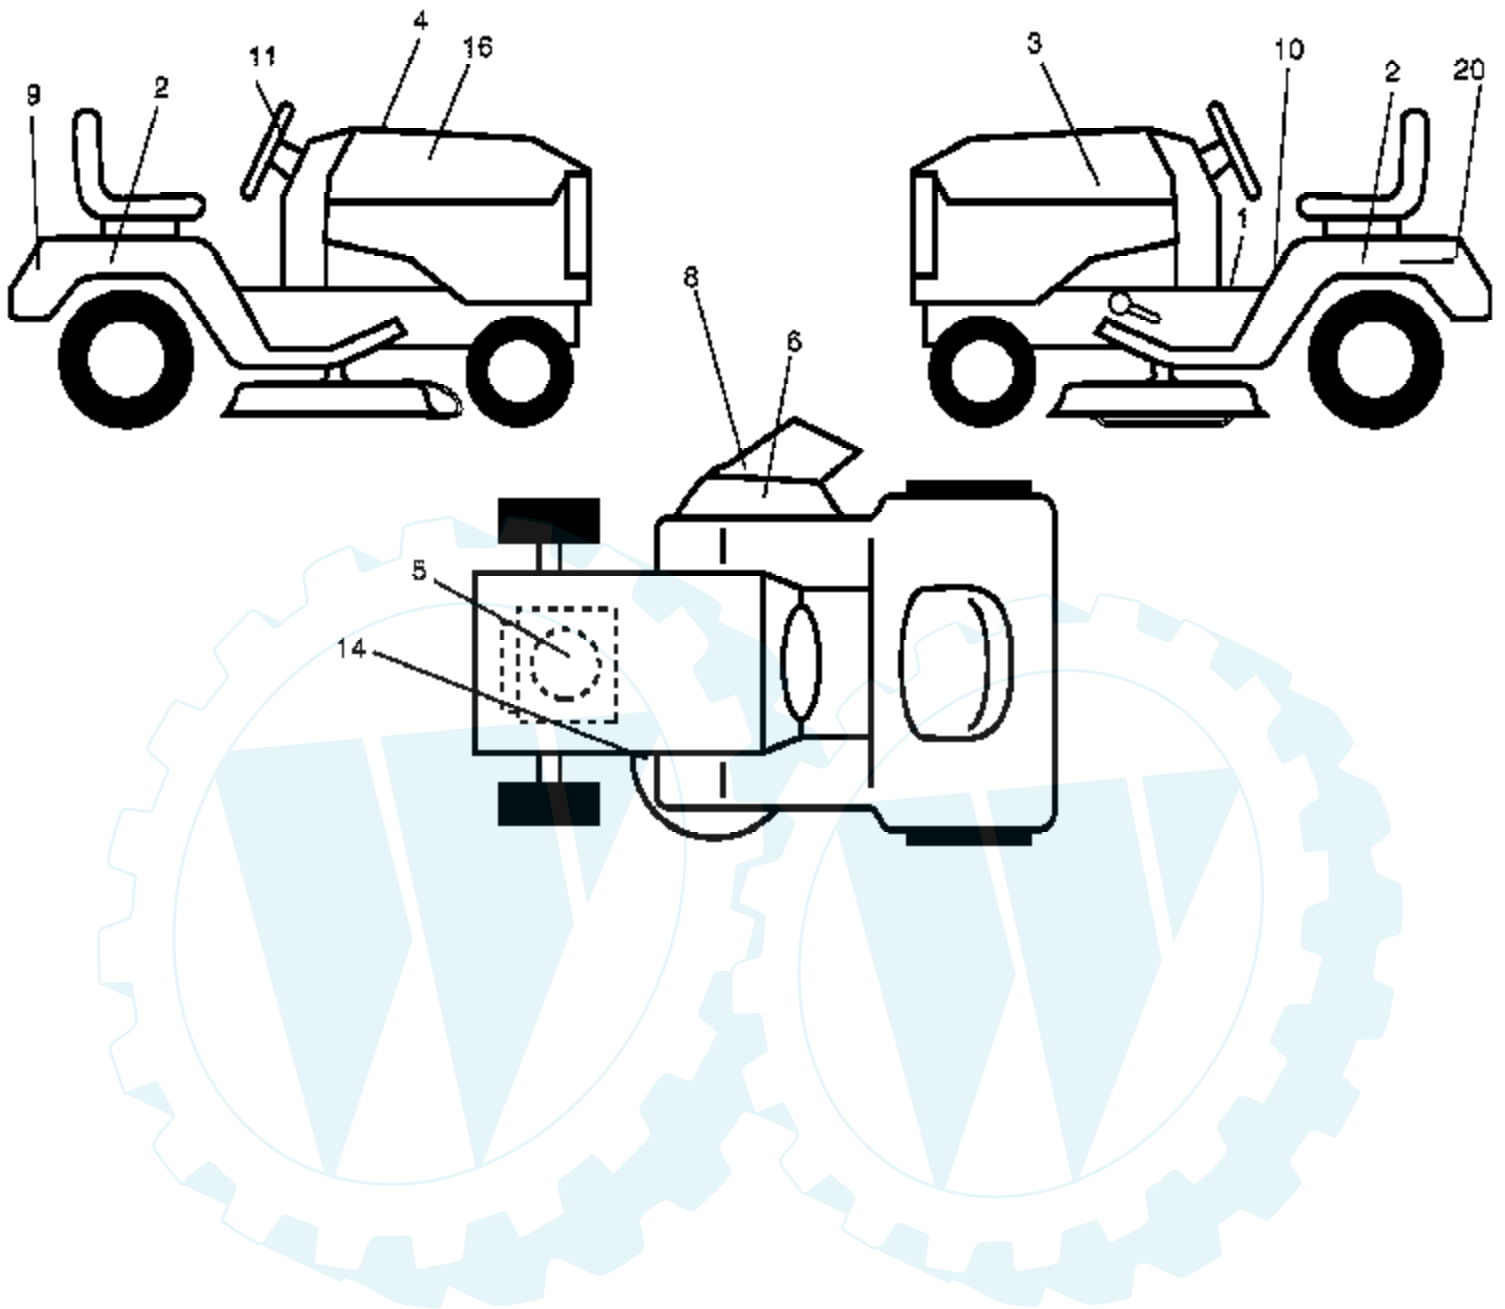

Ref #	Part Number	Qty	Description
1	156369		Decal Oper
2	173493		Decal Fender Side
3	184870		Decal Hood LH
4	185409		Decal Replace
5	184851		Decal HP Engine
6	179128		Decal Deck "B" 42"
8	170563		Decal Warning Mult-Language
9	158166		Decal Fender Logo
10	157140		Decal Fender Danger E/F
11	158168		Decal Ins Strg Whl
14	160396		Decal V-Belt Schematic
16	184869		Decal Hood Rh
20	145005		Decal Bat Dan/Psn
	138311		Decal Handle Lft Height Adjust
	187189		Manual Owner's (English)
	187190		Manual Owner's (French)