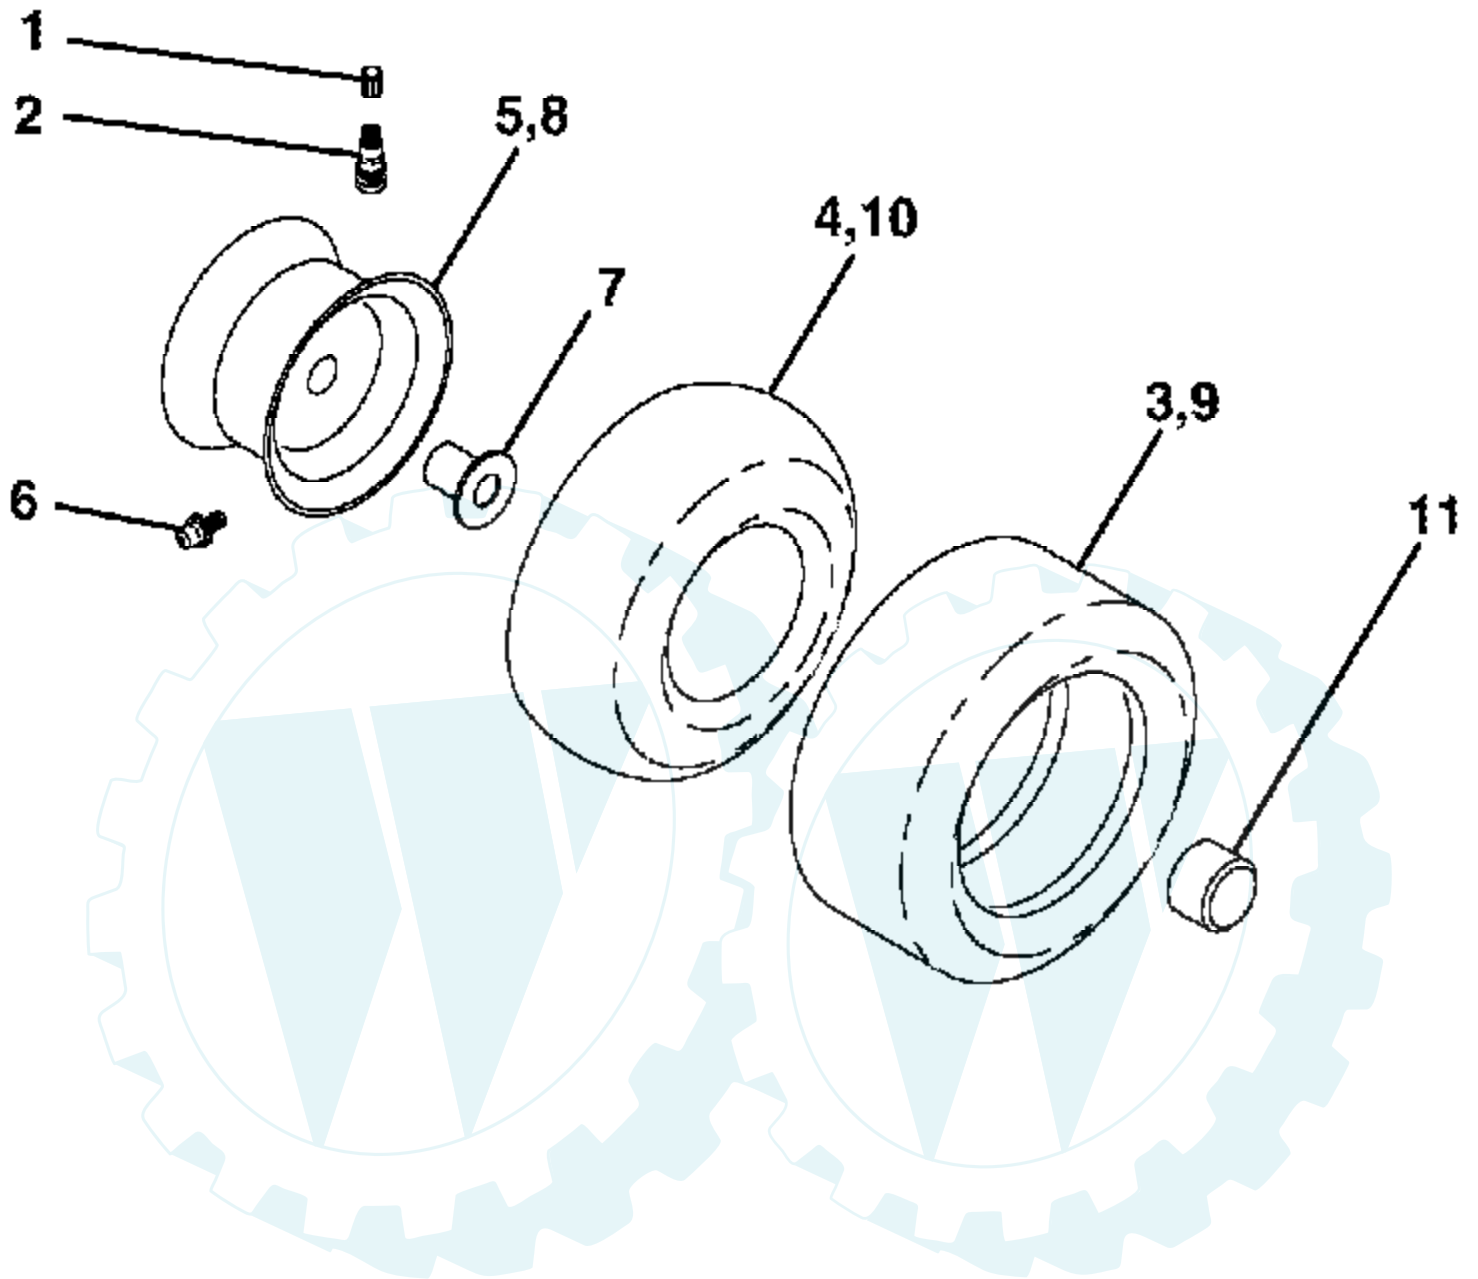

Ref #	Part Number	Qty	Description
1	59192		Cap Valve Tire
2	65139		Stem Valve
3	106222X		Tire F Ts 15 X 6 0 - 6 Service
4	59904		Tube Front (Service Item Only)
5	106732X624		Rim Asm 6" front Service
6	278H		Fitting Grease (Front Wheel Only)
7	9040H		Bearing Flange (Front Wheel Only)
8	106108X624		Rim Asm 8" rear Service
9	106268X		Tire R Ts 18x9.5-8 Service
10	7152J		Tube Rear (Service Item Only)
11	104757X428		Cap Axle 1 50 X 1 00
	144334		Sealant, Tire (10 oz. Tube)