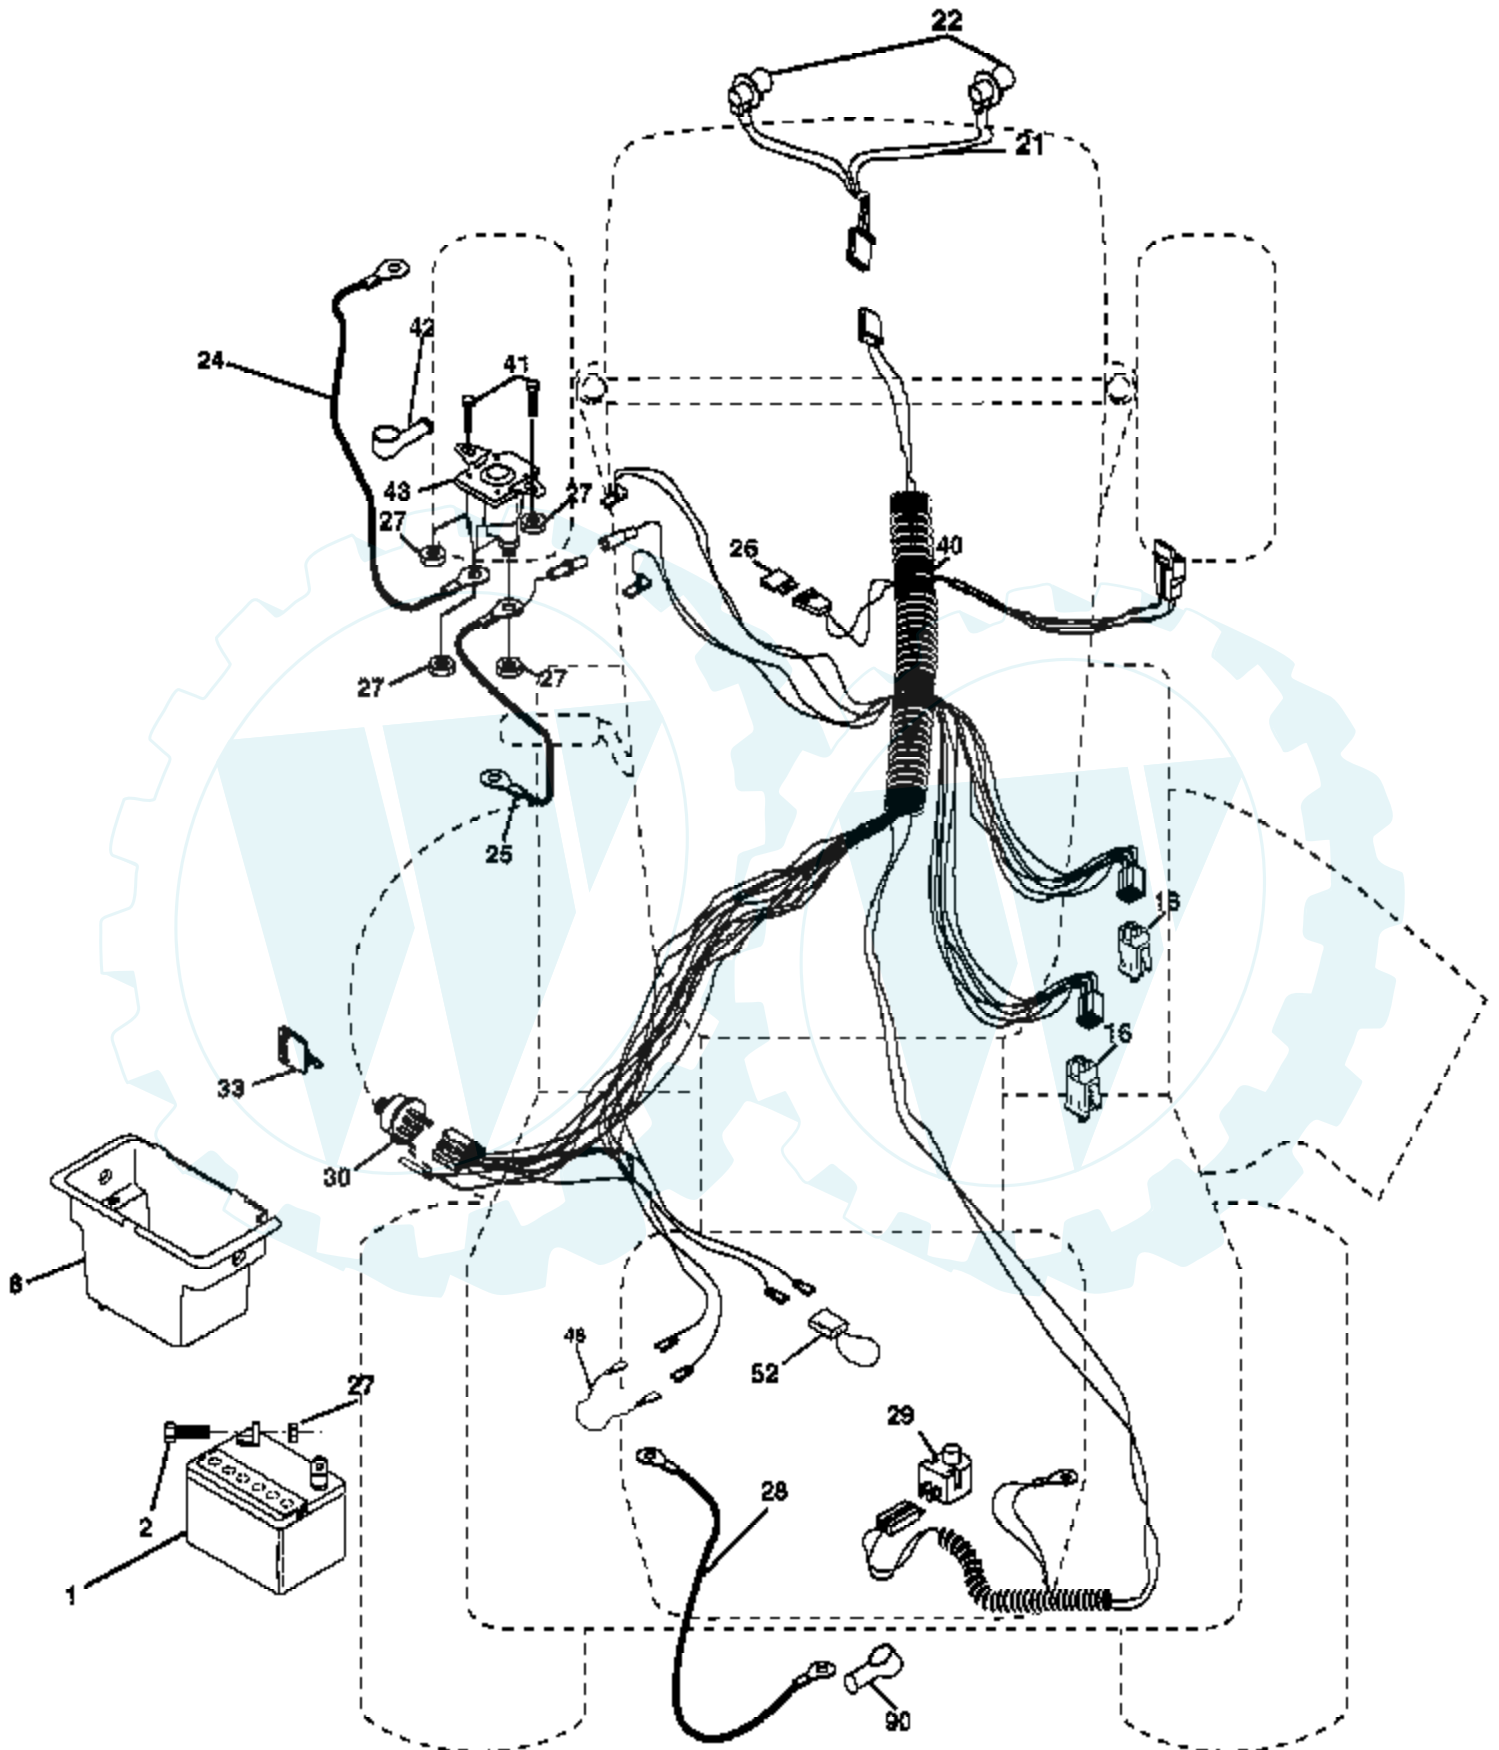

Ref #	Part Number	Qty	Description
1	163465		Battery 12 Volt 25 Amp
2	74760412		Bolt Hex Hd 1/4-20unc X 3/4
8	176689		Box Battery
16	176138		Switch Interlock Push -In
21	175685		Harness Asm Light W/4152J
22	4152J		Bulb Light #1156
24	4799J		Cable Battery 6 Ga 11" red
25	146147		Cable Battery 6 Ga w/16 wire,red
26	175158		Fuse 20 AMP
27	73510400		Nut Keps Hex 1/4-20 unc
28	4207J		Cable Ground 6 Ga 12" black
29	121305X		Switch Plunger Nc Gray
30	175566		Switch Ign
33	140401		Key Ign
40	179720		Harness Ign
41	71110408		Bolt Blk Fin Hex 1/4-20 X 1/2
42	131563		Cover Terminal Red
43	178861		Solenoid
48	140844		Adapter Ammeter
52	141940		Protection Wire Loop
90	180449		Cover Terminal