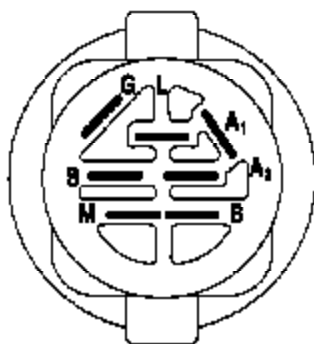

IGNITION SWITCH

POSITION	CIRCUIT	"MAKE"
OFF	M+G+A1	NONE
RUN/LIGHT	B+A1	A2+L
RUN	B+A1	NONE
START	B + S + A1	NONE

WIRING INSULATED CLIPS

NOTE: IF WIRING INSULATED CLIPS WERE REMOVED FOR SERVICING OF UNIT, THEY SHOULD BE REPLACED TO PROPERLY SECURE YOUR WIRING.

Der Ersatzteil-spezialist im Internet.

NON-REMOVABLE CONNECTIONS

REMOVABLE CONNECTIONS