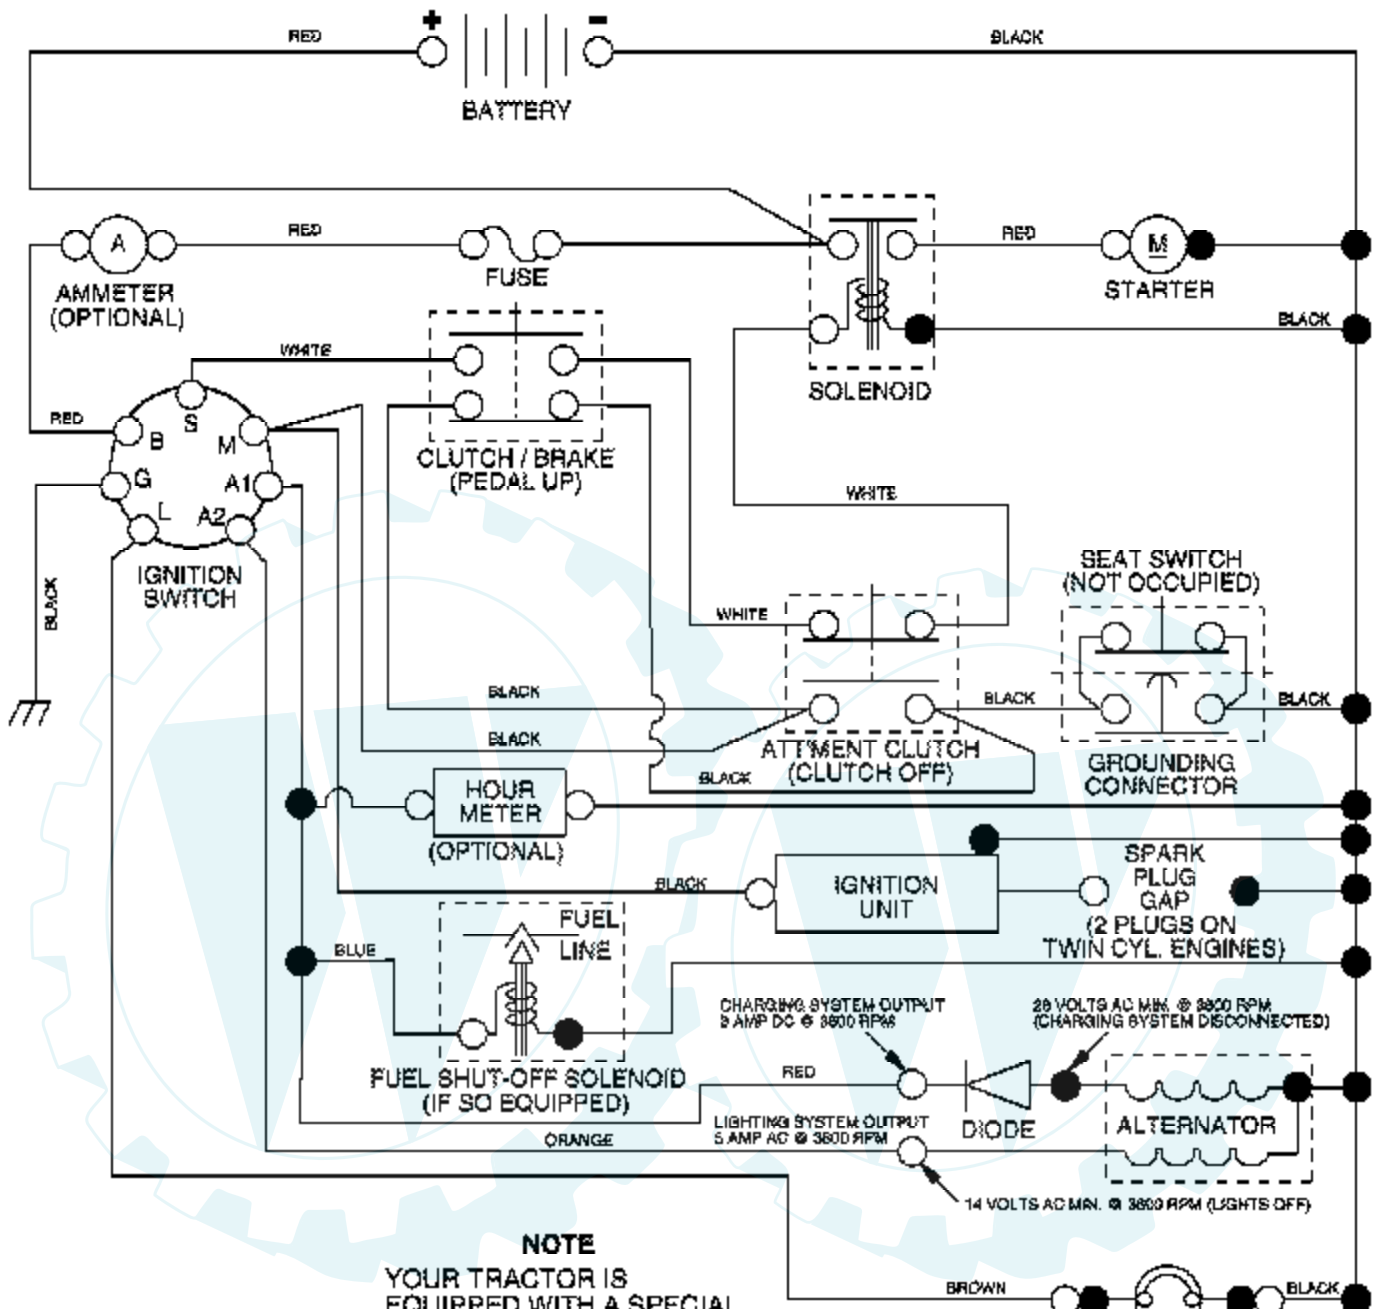

NOTE

YOUR TRACTOR IS EQUIPPED WITH A SPECIAL ALTERNATOR SYSTEM. THE LIGHTS ARE NOT CONNECTED TO THE BATTERY, BUT HAVE THEIR OWN ELECTRICAL SOURCE. BECAUSE OF THIS, THE BRIGHTNESS OF THE LIGHTS WILL CHANGE WITH ENGINE SPEED. AT IDLE THE LIGHTS WILL DIM. AS THE ENGINE IS SPEEDED UP, THE LIGHTS WILL BECOME THEIR BRIGHTEST.