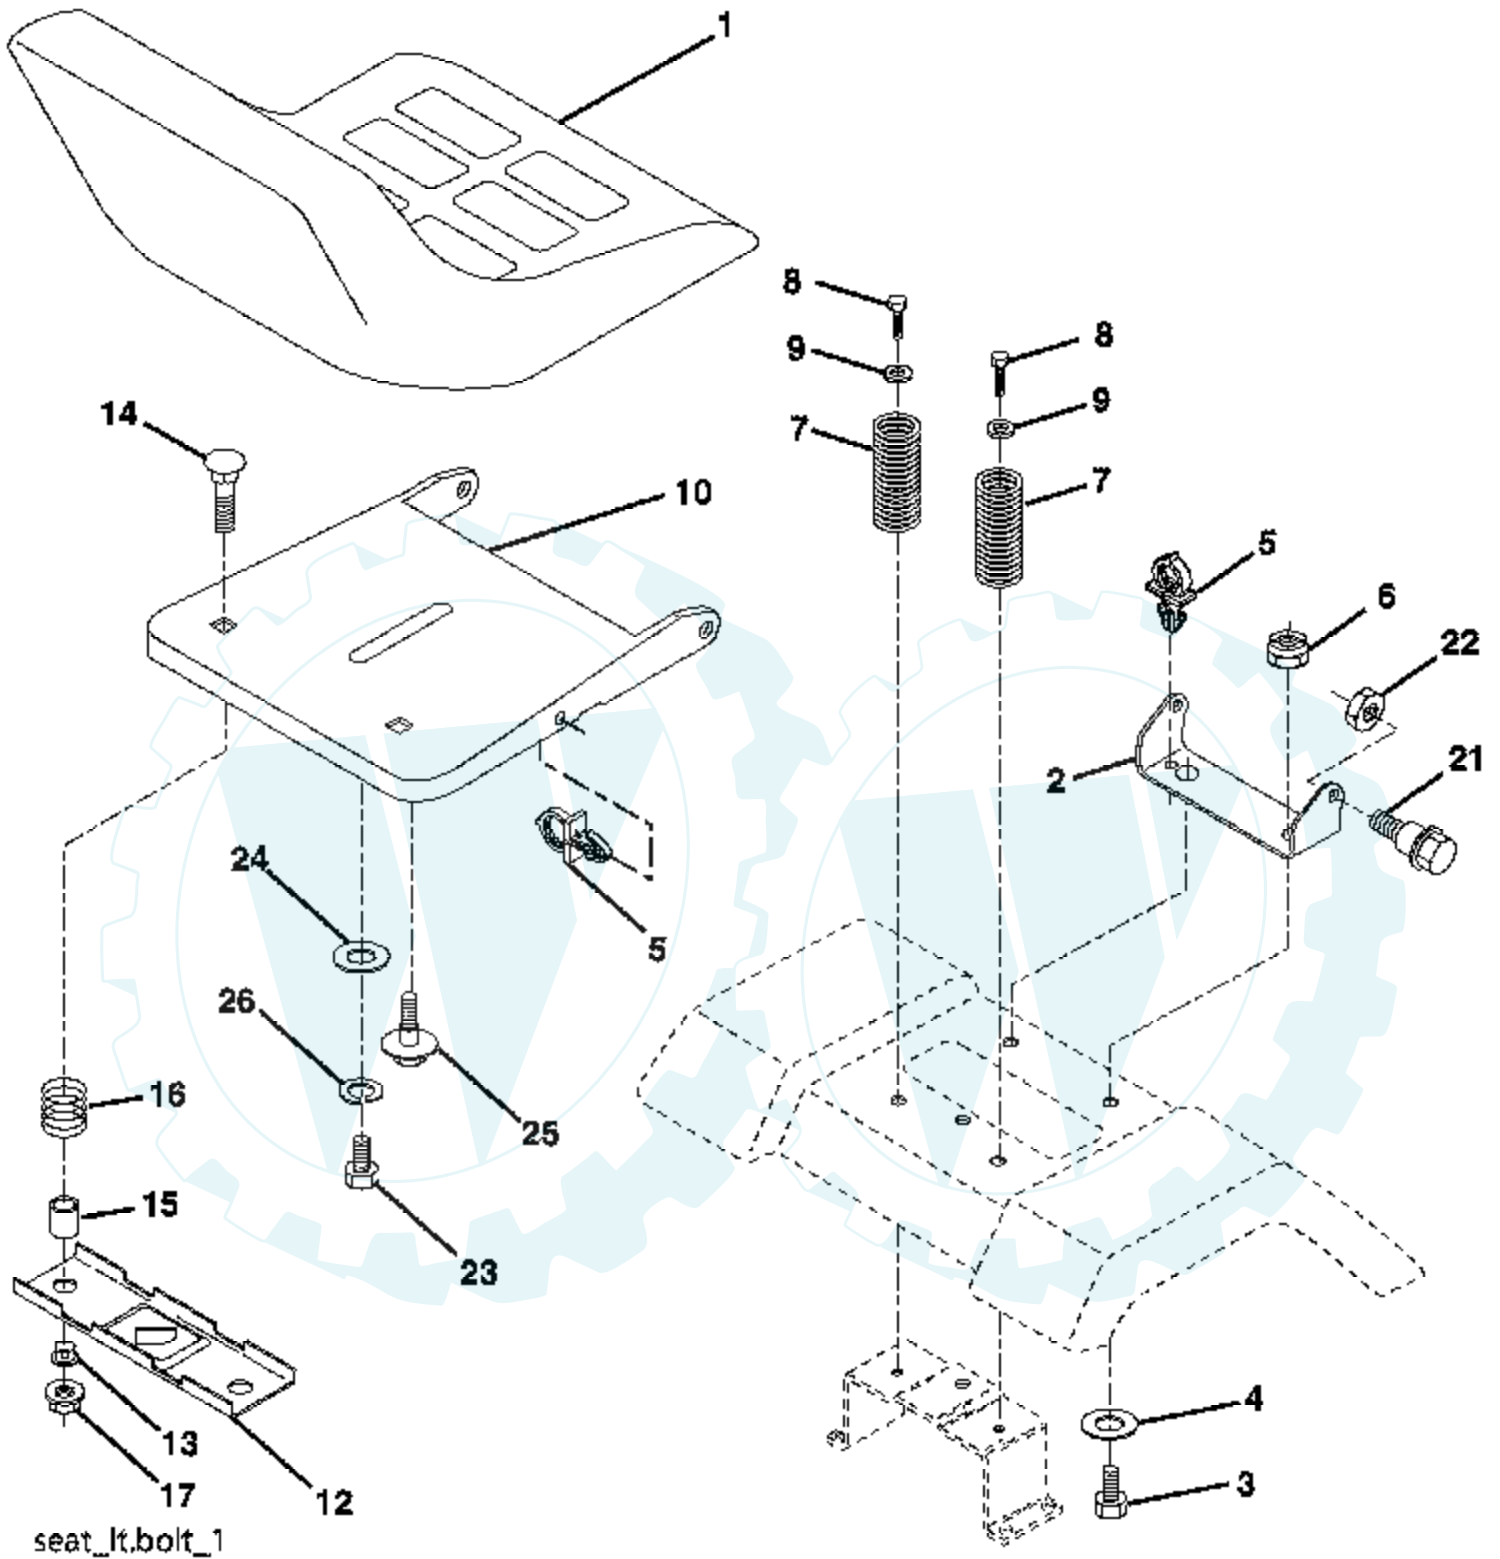

**IGNITION SWITCH**

POSITION	CIRCUIT	"MAKE"
OFF	M+G+A1	NONE
RUN/LIGHT	B+A1	A2+L
RUN	B+A1	NONE
START	B + S + A1	NONE

**WIRING INSULATED CLIPS**

**NOTE:** IF WIRING INSULATED CLIPS WERE REMOVED FOR SERVICING OF UNIT, THEY SHOULD BE REPLACED TO PROPERLY SECURE YOUR WIRING.

Der Ersatzteil-spezialist im Internet.

NON-REMOVABLE CONNECTIONS

REMOVABLE CONNECTIONS

Ref #	Part Number	Qty	Description
1	140116		Seat
2	140551		Bracket Pnt Pivot Seat (blk)
3	71110616		Bolt
4	19131610		Washer 13/32 x 1 x 10 Ga
5	145006		Clip Push-In Hinged
6	73800600		Nut
7	124181X		Spring Seat Cprsn 2 250 Blk Zi
8	17000616		Screw 3/8-16 x 1.5
9	19131614		Washer 13/32 x 1 x 14 Ga
10	182493		Pan Pnt Seat (blk)
12	121246X		Bracket Pnt Mounting Switch
13	121248X		Bushing Snap Blk Nyl 50 Id
14	72050412		Bolt Rdhd Sht Nk 1/4-20 x 1-1/2
15	134300		Spacer Split 28 x 96 Yel Zinc
16	121250X		Spring Cprsn 1 27 Blk Pnt
17	123976X		Nut Lock 1/4 Lge Flg Gr 5 Zinc
21	171852		Bolt Shoulder 5/16-18 Unc Blkz-2A
22	73800500		Nut
23	71110814		Bolt Hex Black
24	19171912		Washer 17/32 x 1-3/16 x 12 Ga
25	127018X		Bolt Shoulder 5/16-18 x 62
26	10040800		Lockwasher