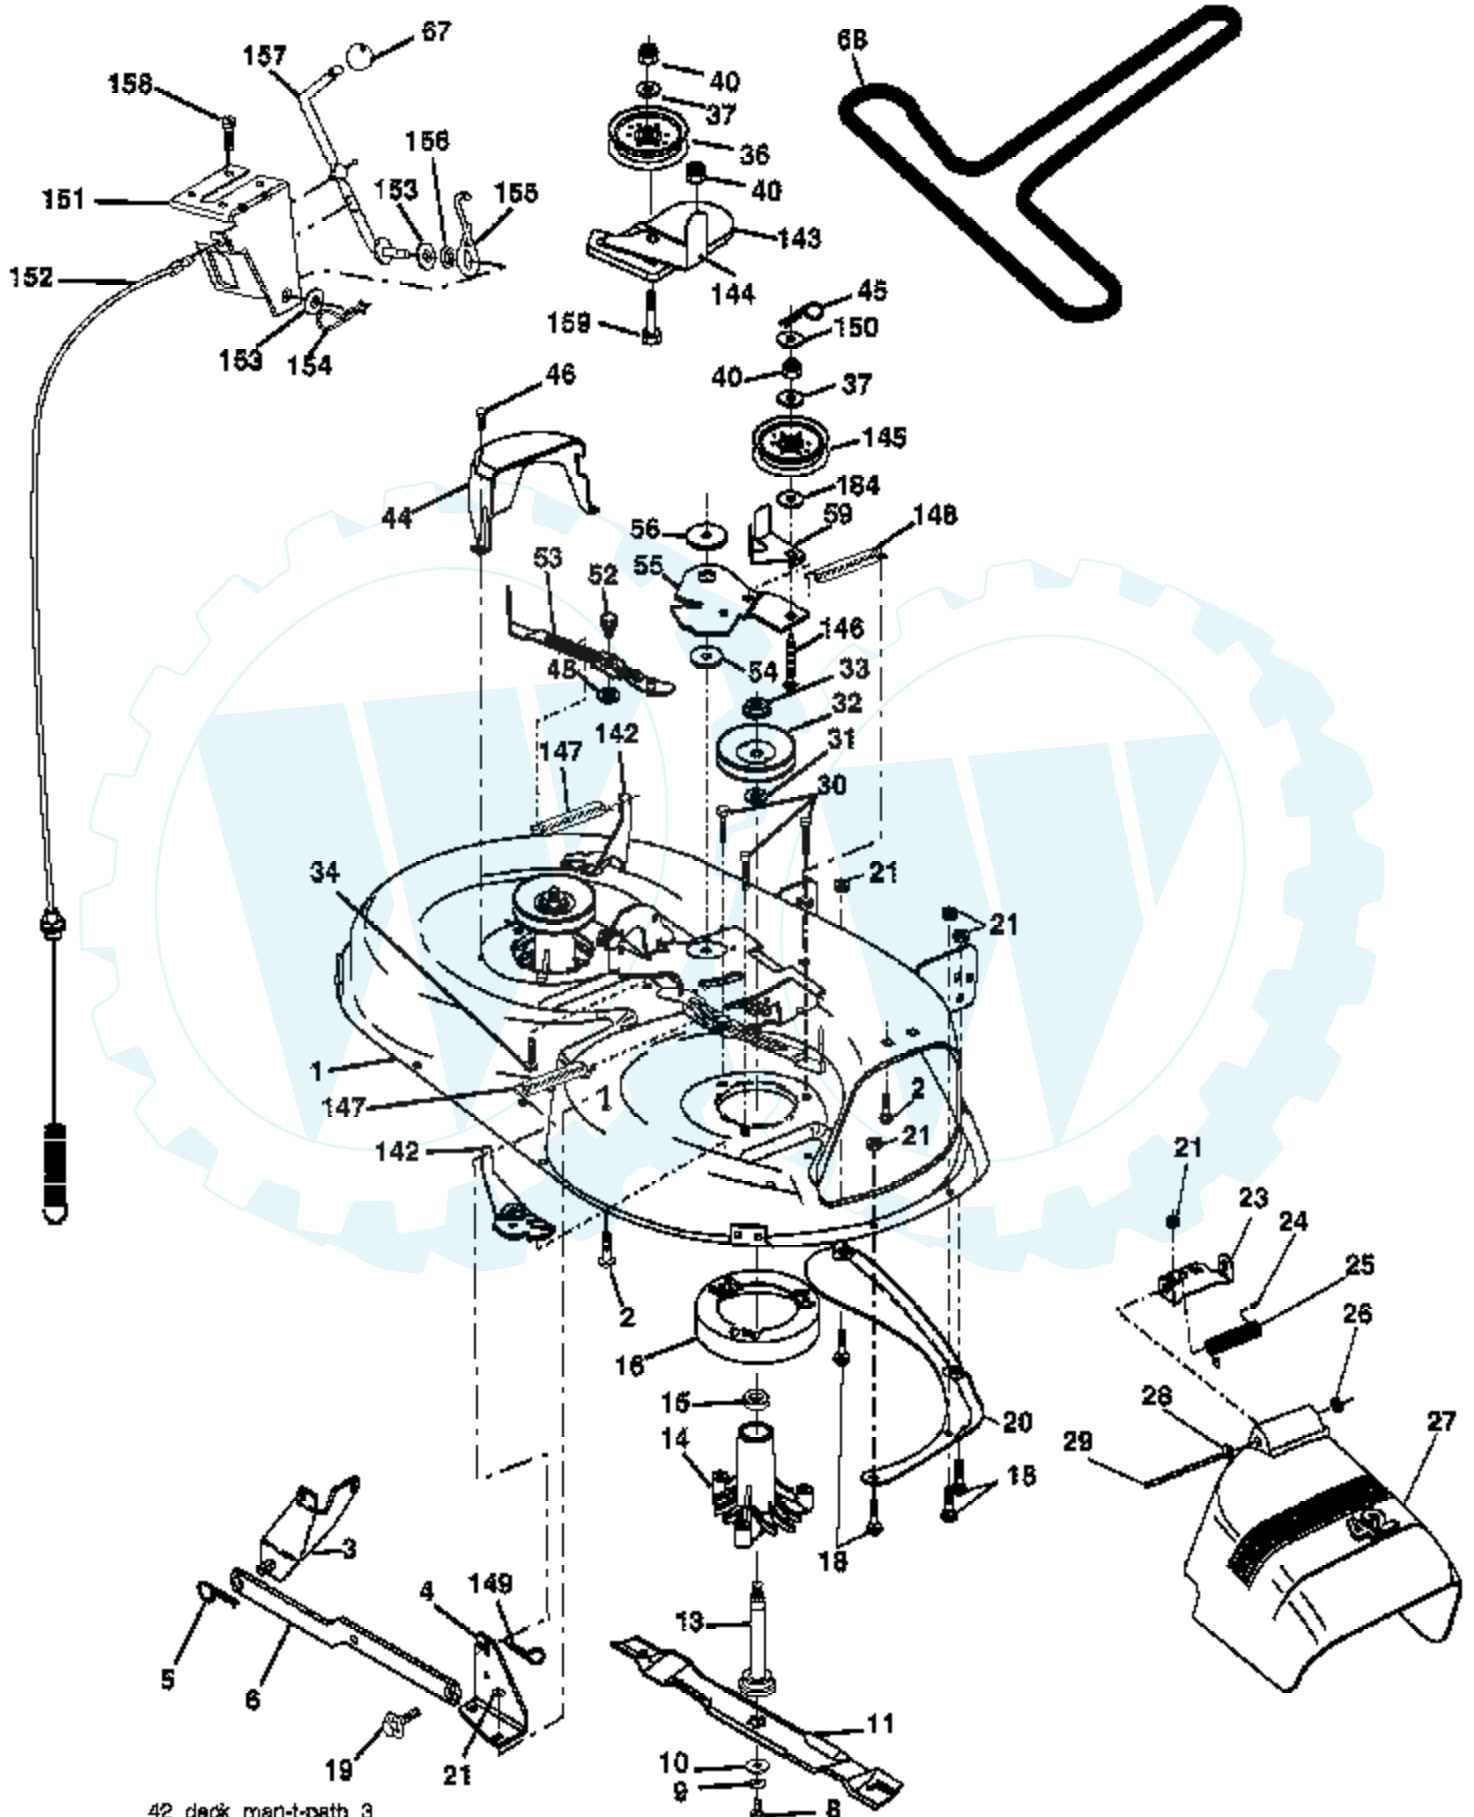

engine-bs.1cy/\_17

Ref #	Part Number	Qty	Description
1	170551		Control Throttle/Choke Flag
2	17720408		Screw Hex Thd Cut 1/4-20x1/2
3			Engine Briggs Model 31C707 (Order Parts From Engine Manufacturer)
4	137352		Muffler Exhaust B&S Lt
13	165291		Gasket 1 313 Id Tin Plated
14	148456		Tube Drain Oil Easy
16	11050600		Washer Lock Ext Tooth 3/8
23	169837		Shield Browning/Debris Guard
29	137180		Arrestor Spark
31	184900		Tank Fuel 1 25 Fr
32	140527		Cap Asm Fuel W/sym Vented
33	123487X		Clamp Hose Blk
37	137040		Line Fuel 20"
38	181654		Plug Drain Oil Easy
40	124028X		Bushing Snap Nyl Blk Fuel Line
44	17670412		Screw Hexwsh Thdrol 1/4-20x3/4
45	17000612		Screw Hex Wsh Thdrol 3/8-16
46	19091416		Washer 9/32 X 7/8 X 16ga
72	183906		Screw Socket Head 5/16-18 x 1
78	17060620		Screw Thdrol 3/8-16x1-1/4
81	73510400		Nut Keps Hex 1/4-20 Unc