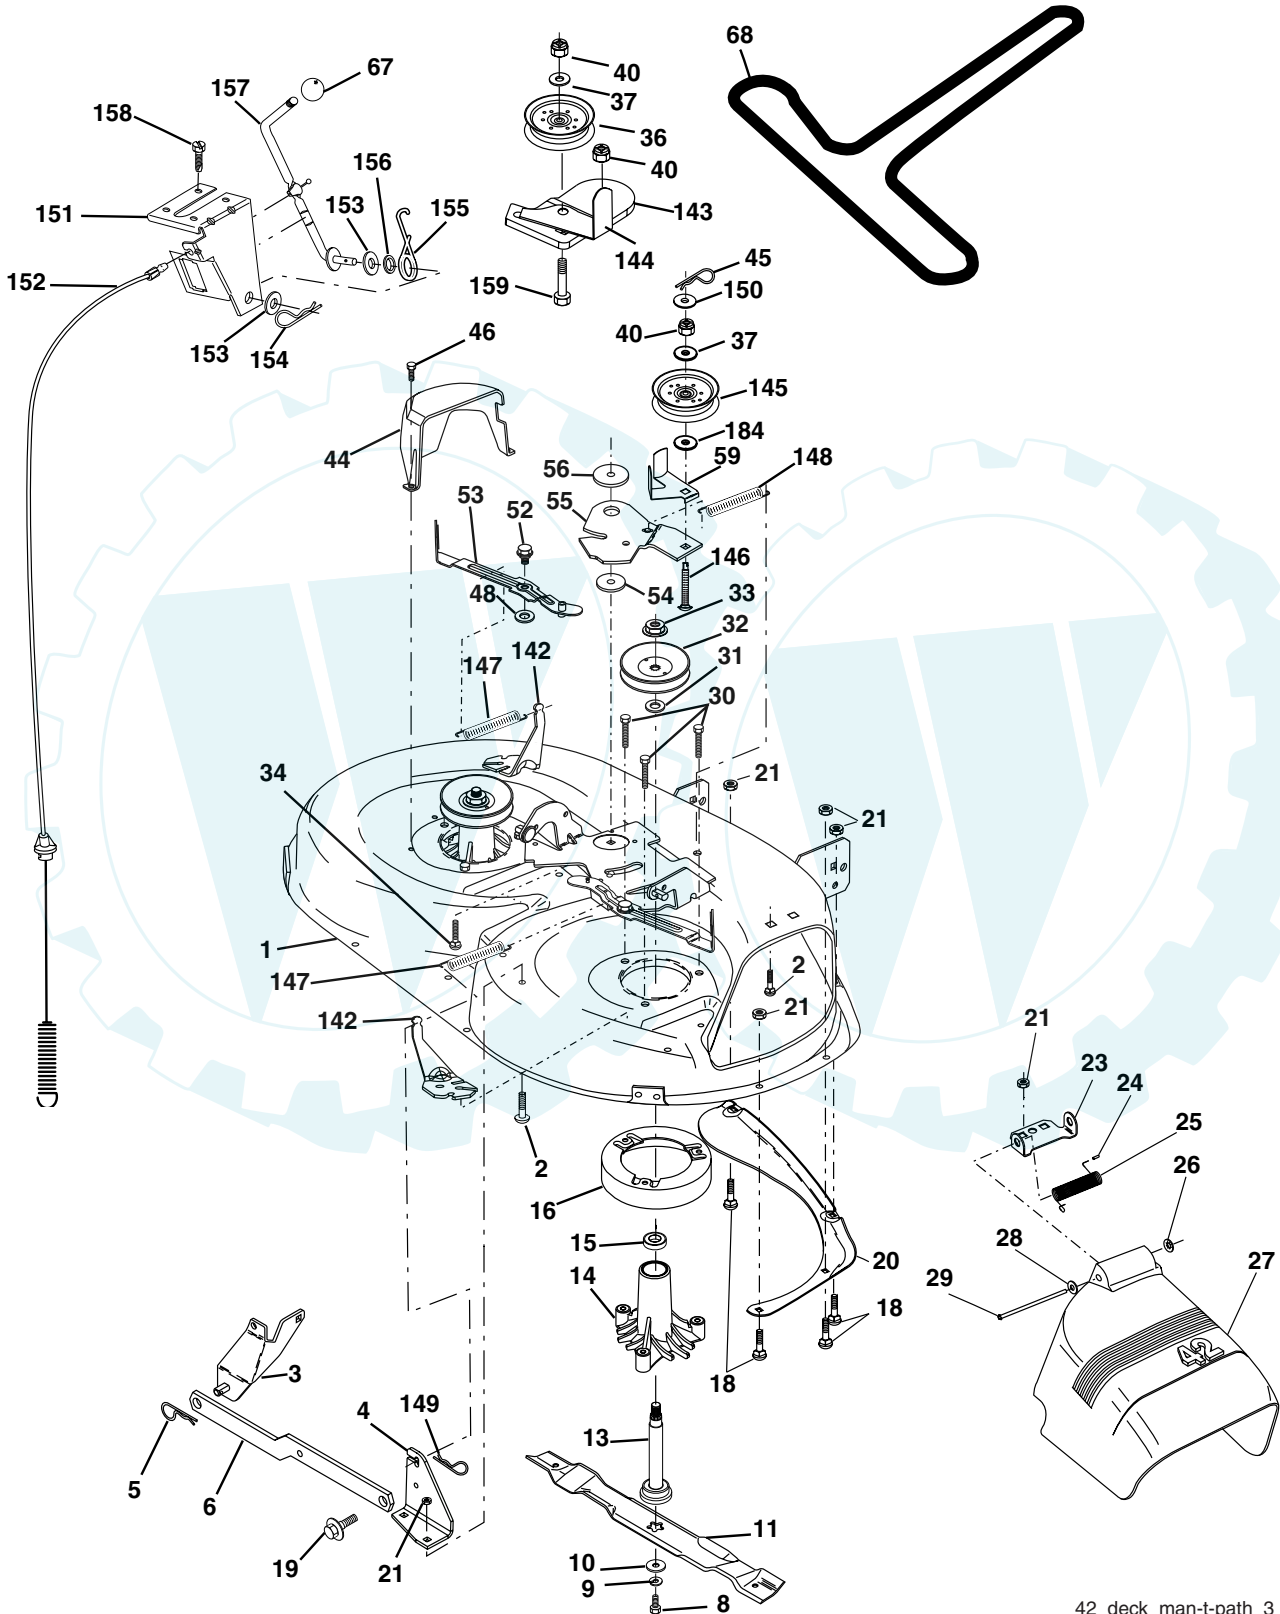

REPAIR PARTS

TRACTOR - - MODEL NUMBER PO17H42STA, PRODUCT NO. 954 56 91-89
MOWER DECK

42_deck_man-t-path_3

REPAIR PARTS

TRACTOR - - MODEL NUMBER PO17H42STA, PRODUCT NO. 954 56 91-89 MOWER DECK

KEY NO.	PART NO.	DESCRIPTION	KEY NO.	PART NO.	DESCRIPTION
1	165892	Mower Deck Assembly, 42"	45	4497H	Retainer
2	72140506	Bolt	46	137729	Screw, Thdrol 1/4-20 x 5/8 T
3	138017	Bracket Asm Fr. Sway Bar 3/42	48	133944	Washer, Hardened
4	165460	Bracket Asm Deck 42" Sway Bar	52	139888	Bolt, Shoulder 5/16-18 UNC
5	4939M	Retainer Spring	53	184907	Arm Assembly, Pad, Brake
6	178024	Bar Sway Deck	54	178515	Washer, Hardened
8	850857	Bolt 3/8-24 x 25 Grade 8 patched	55	155046	Arm, Idler
9	10030600	Washer, Lock	56	165723	Spacer, Retainer
10	140296	Washer, Hardened	59	141043	Guard TUV Idler
		(The following blades are available)	67	106932X	Knob
11	134149	Blade, 42" Mulching Std (For mulching mowers only)	68	144959	V-Belt, 42" Mower
--	139775	Blade, 42" Mulching Premium (For better wear when mulching)	142	165890	Arm Spring Brake Mower
--	138971	Blade, 42" Hi-Lift (For bagging or discharging)	143	157109	Bracket Arm Idler 42"
			144	158634	Keeper Belt 42" Clutch Cable
13	137645	Shaft Assembly, Mandrel, Vented	145	165888	Pulley Idler Flat
14	128774	Housing, Mandrel, Vented	146	171977	Bolt Carriage Idler
15	110485X	Bearing, Ball, Mandrel	147	131335	Spring Extension
16	174493	Stripper, Vented Mower Deck	148	169022	Spring Return Idler
18	72140505	Bolt, Carriage 5/16-18 x 5/8	149	165898	Retainer Spring Yellow
19	132827	Bolt, Shoulder	150	19091216	Washer 9/32 x 3/4 x 16 Ga.
20	159770	Baffle, Vortex	151	169670	Bracket Clutch Cable
21	73680500	Nut	152	169676	Clutch Cable 42"
23	177563	Bracket, Deflector Mower 42"	153	169674	Washer Flat 3/8" Type B
24	105304X	Cap, Sleeve 80 x 112 Blk Mower	154	169675	Spring Retainer
25	123713X	Spring, Torsion, Deflector 2 52	155	169671	Spring Retention LVR CLTCH CAB
26	110452X	Nut, Push Phos & Oil	156	169672	Spacer Clutch Cable
27	130968X428	Shield, Deflector 42" Blk	157	169669	Rod Clutch Cable 3/8"
28	19111016	Washer 11/32 x 5/8 x 16 Gauge	158	17720408	Screw Hex Thd Cut 1/4-20 x 1/2
29	131491	Rod, Hinge 42" 6 75 W/G	159	72140614	Bolt Rdhd Sqn 3/8-16 UNC x 1-3/4
30	173984	Screw Thdrol Washer Head	184	19131410	Washer 13/32 x 7/8 x 10 Ga.
31	129963	Washer, Spacer Mower Vented	--	130794	Mandrel Assembly (Includes Housing, Shaft and Shaft Hardware Only-Pulley Not Included)
32	153535	Pulley, Mandrel	--	171639	Replacement Mower, Complete
33	178342	Nut, Toplock Flange			
34	72110614	Bolt			
36	131494	Pulley, Idler, Flat			
37	19131316	Washer 13/32 x 13/16 x 16 Gauge			
40	73680600	Nut			
44	140088	Guard, Mandrel, LH			

NOTE: All component dimensions given in U.S. inches
1 inch = 25.4 mm