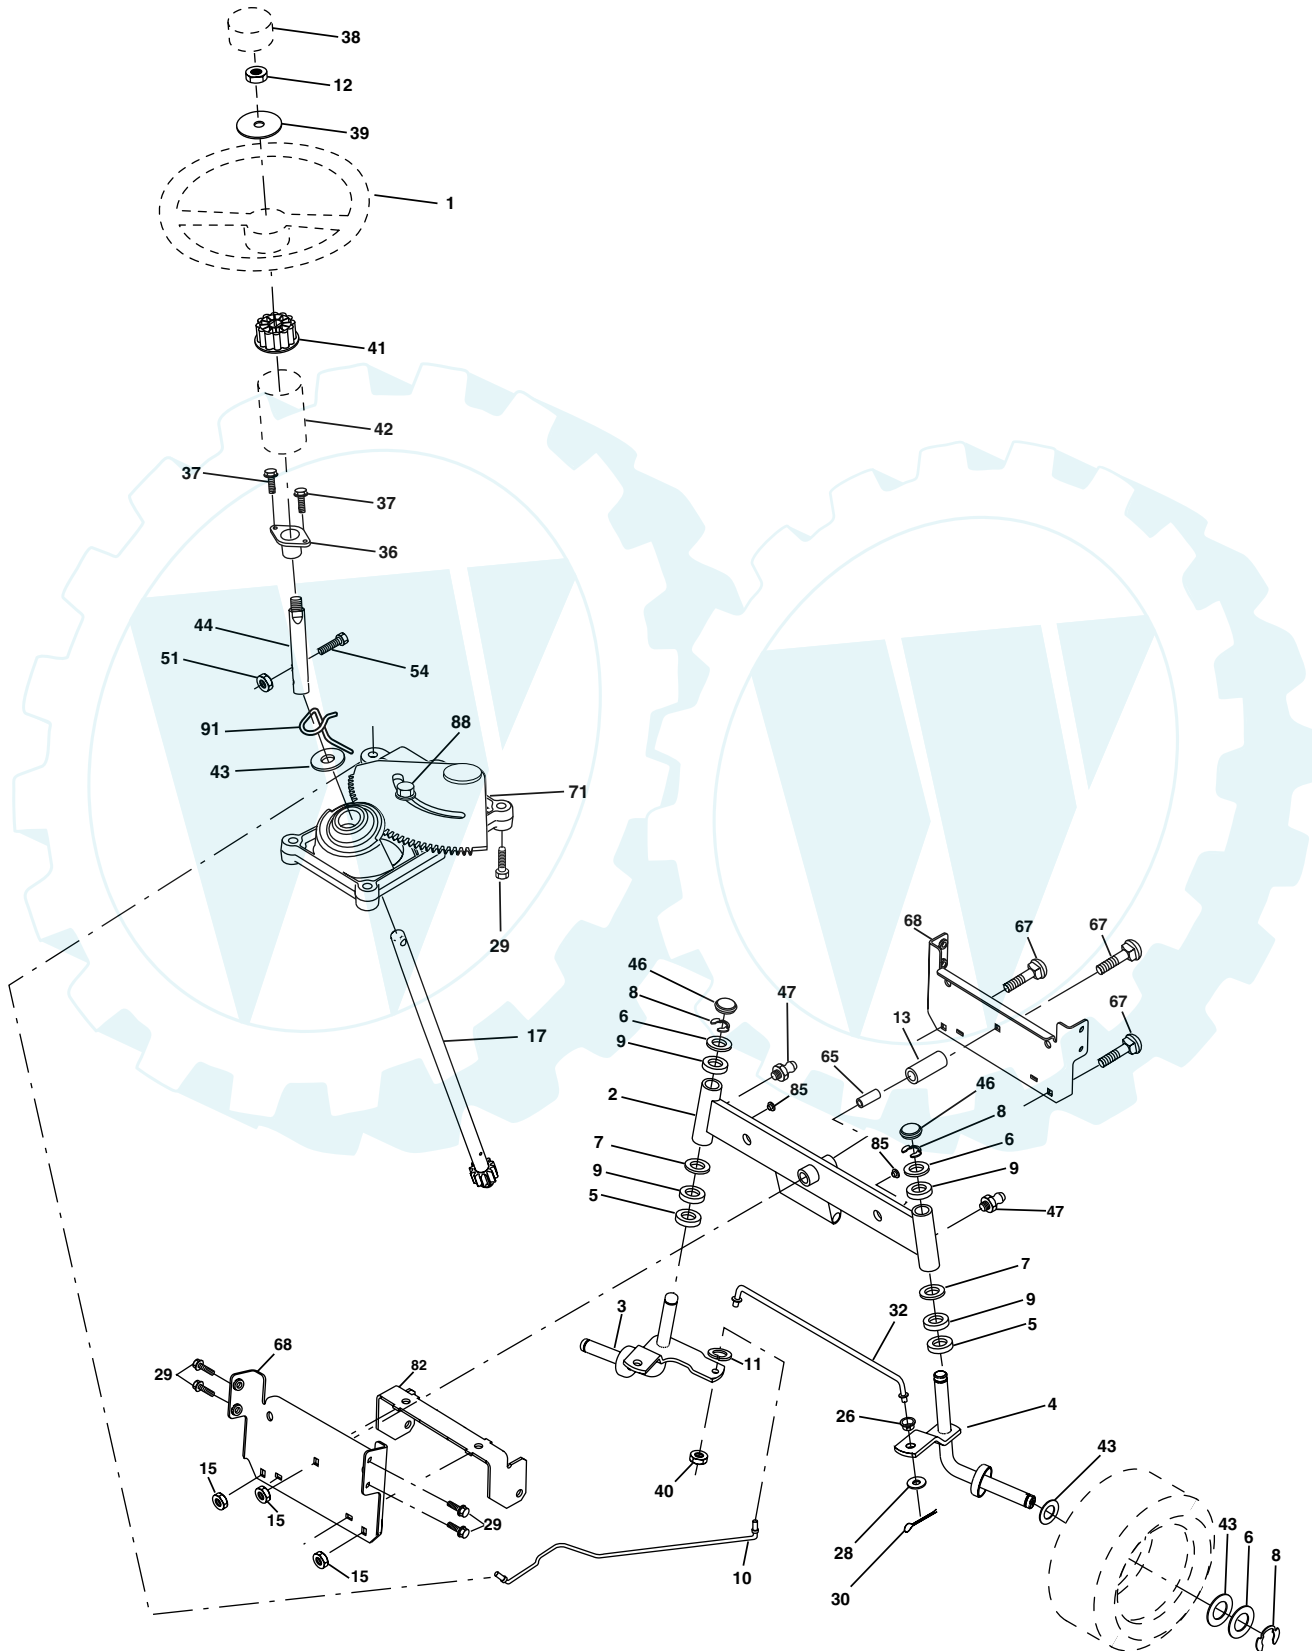

REPAIR PARTS

TRACTOR - - MODEL NUMBER PO17H42STA, PRODUCT NO. 954 56 91-89 STEERING ASSEMBLY

REPAIR PARTS

TRACTOR - - MODEL NUMBER PO17H42STA, PRODUCT NO. 954 56 91-89 STEERING ASSEMBLY

KEY NO.	PART NO.	DESCRIPTION
1	140044X428	Wheel Steering Auto Black
2	175131	Axle Asm Front
3	169840	Spindle Asm Lh
4	169839	Spindle Asm Rh
5	6266H	Bearing Race Thrust Harden
6	121748X	Washer 25/32 X 1 5/8 X 16ga
7	19272016	Washer 27/32 X 1 1/4 X 16 Ga
8	12000029	Ring Klip #t5304-75
9	3366R	Bearing Col Strg Blk
10	175121	Link Drag Extended
11	10040600	Lockwasher
12	73940800	Nut Hex Jam Toplock 1/2-20 Unf
13	136518	Spacer Bearing Axle Front
15	145212	Hex Flange Lock
17	180641	Shaft Asm Strg
26	126847X	Bushing Rod Tie Blk Lt
28	19131416	Washer 13/32 X 7/8 X 16ga
29	17060612	Screw 3/8-16x3/4
30	76020412	Pin
32	130465	Rod Tie Wire Form 19 75 Mech
36	155099	Bushing Strg 5/8 Id Dash
37	152927	Screw TT #10-32 x 5 x 3/8 Flange
38	140045X428	Insert Cap Strg
39	19183812	Washer 9/16 ID x 2-3/8 OD 12 Gr
40	7810H	Locknut Center
41	100711L	Adaptor Wheel Strg 640/ 635id
42	145054X428	Boot Dash Steering
43	121749X	Washer 25/32 X 1 1/4 X 16 Ga
44	180640	Extension Steering
46	121232X	Cap Spindle Fr Top Blk
47	183226	Fitting Grease
51	73540400	Nut Crownlock 1/4-28
54	71130420	Bolt Hex 1/4-28unf x 1-1/4 Gr. 8
65	160367	Spacer Brace Axle
67	72140618	Bolt Rdhd Sq 3/8-16 Unc x 2-3/4
68	169827	Brace Axle
71	175146	Steering Asm
82	169835	Bracket Susp Chassis Front
85	133835	Fastener Christmas Tree
88	175118	Bolt Shoulder 7/16-20
91	175553	Clip Steering

NOTE: All component dimensions given in U.S. inches
1 inch = 25.4 mm