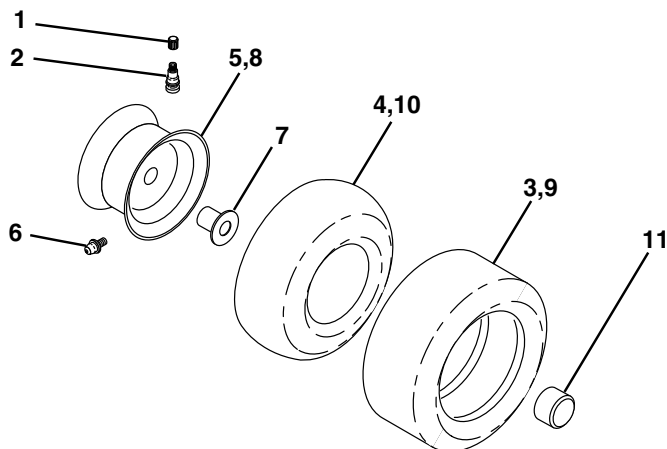

WHEELS & TIRES

KEY NO.	PART NO.	DESCRIPTION
1	59192	Cap Valve Tire
2	65139	Stem Valve
3	106222X	Tire F Ts 15 X 6 0 - 6 Service
4	59904	Tube Front (Service Item Only)
5	106732X624	Rim Asm 6"front Service
6	278H	Fitting Grease (Front Wheel Only)
7	9040H	Bearing Flange (Front Wheel Only)
8	106108X624	Rim Asm 8"rear Service
9	106268X	Tire R Ts 18x9.5-8 C Service
10	7152J	Tube Rear (Service Item Only)
11	104757X428	Cap Axle Blk 1 50 X 1 00
--	144334	Sealant, Tire (10 oz. Tube)

NOTE: All component dimensions given in U.S. inches
1 inch = 25.4 mm