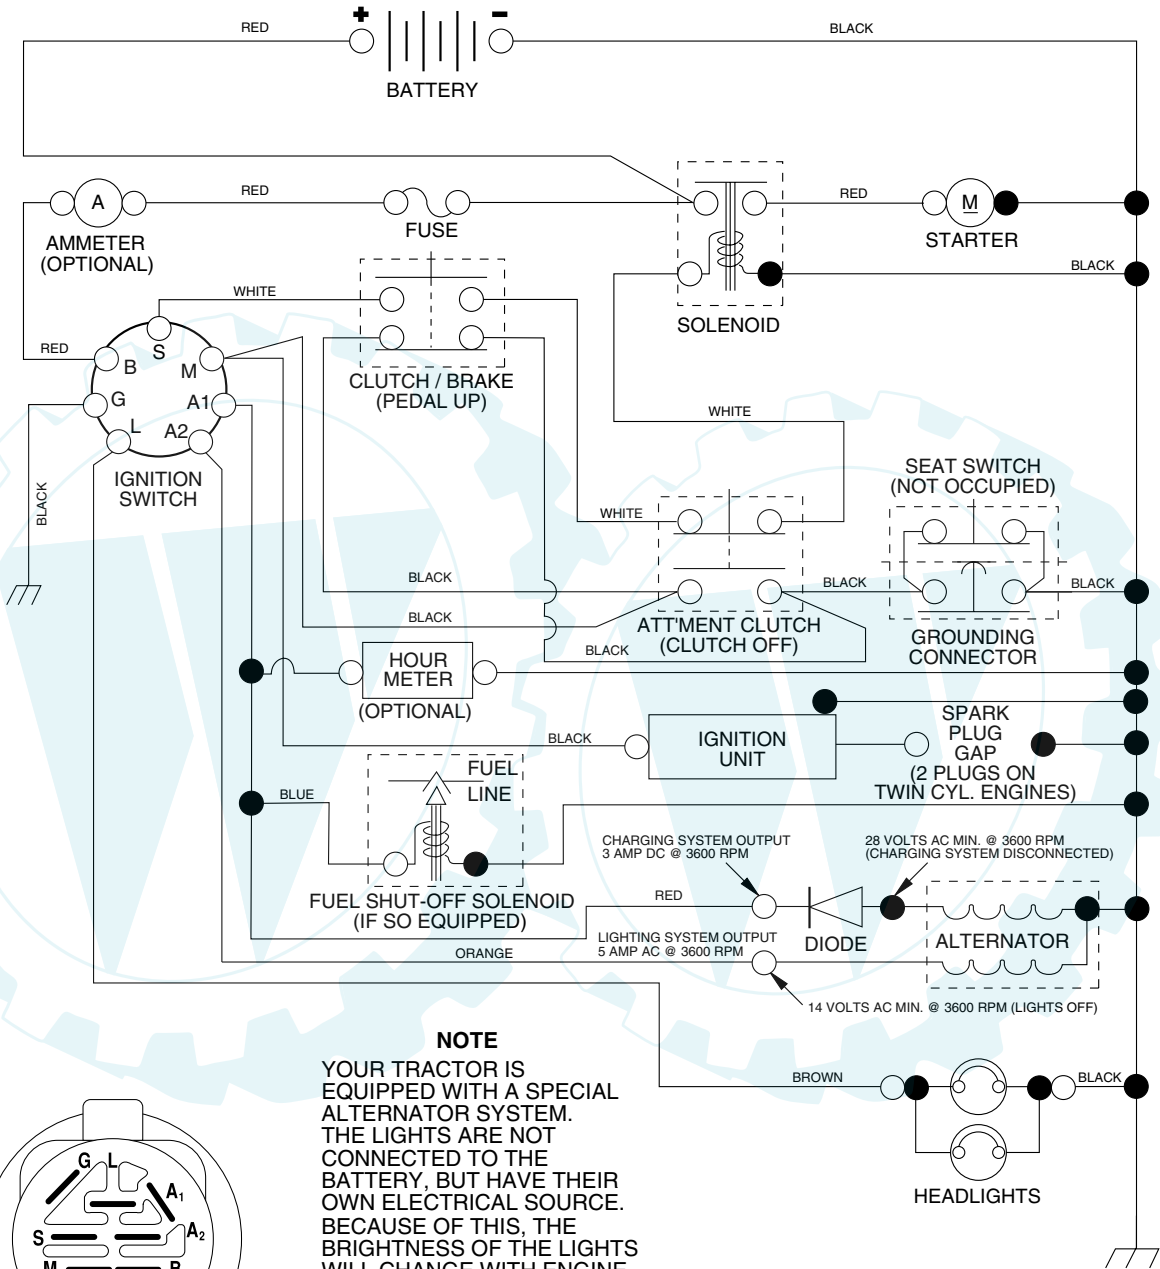

# REPAIR PARTS

## TRACTOR - - MODEL NUMBER PO17H42STA, PRODUCT NO. 954 56 91-89 SCHEMATIC

**NOTE**

YOUR TRACTOR IS EQUIPPED WITH A SPECIAL ALTERNATOR SYSTEM. THE LIGHTS ARE NOT CONNECTED TO THE BATTERY, BUT HAVE THEIR OWN ELECTRICAL SOURCE. BECAUSE OF THIS, THE BRIGHTNESS OF THE LIGHTS WILL CHANGE WITH ENGINE SPEED. AT IDLE THE LIGHTS WILL DIM. AS THE ENGINE IS SPEEDED UP, THE LIGHTS WILL BECOME THEIR BRIGHTEST.