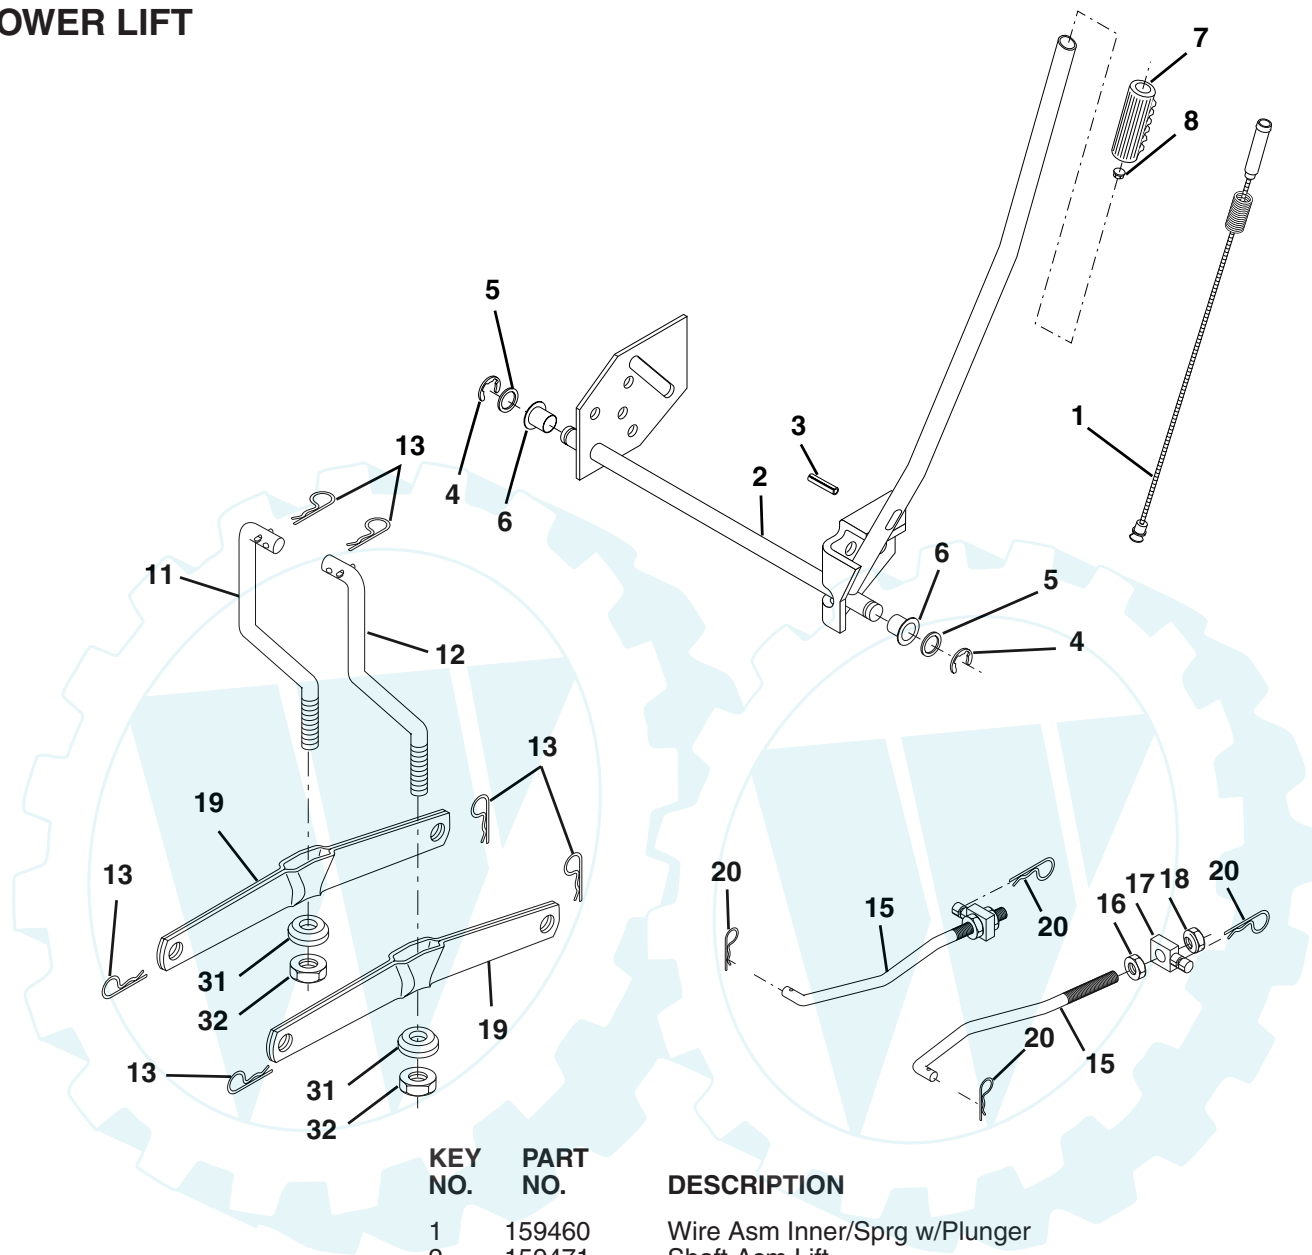

REPAIR PARTS

TRACTOR - - MODEL NUMBER PO17H42STA, PRODUCT NO. 954 56 91-89
MOWER LIFT

KEY NO.	PART NO.	DESCRIPTION
1	159460	Wire Asm Inner/Sprg w/Plunger
2	159471	Shaft Asm Lift
3	105767X	Pin Groove
4	12000002	E Ring #5133-62
5	19211621	Washer 21/32 x 1 x 21 Ga.
6	120183X	Bearing Nylon
7	109413X	Grip Handle
8	124526X	Button Plunger
11	139865	Link Lift Lh
12	139866	Link Lift Rh
13	4939M	Retainer Spring
15	173288	Link Front
16	73350800	Nut Jam Hex 1/2-13 Unc
17	175689	Trunnion Blk Zinc
18	73800800	Nut Lock w/Wsh 1/2-13 Unc
19	139868	Arm Suspension Rear
20	163552	Retainer Spring
31	169865	Bearing Pvt Lift
32	73540600	Nut Crownlock 3/8-24

NOTE: All component dimensions given in U.S. inches 1 inch = 25.4 mm