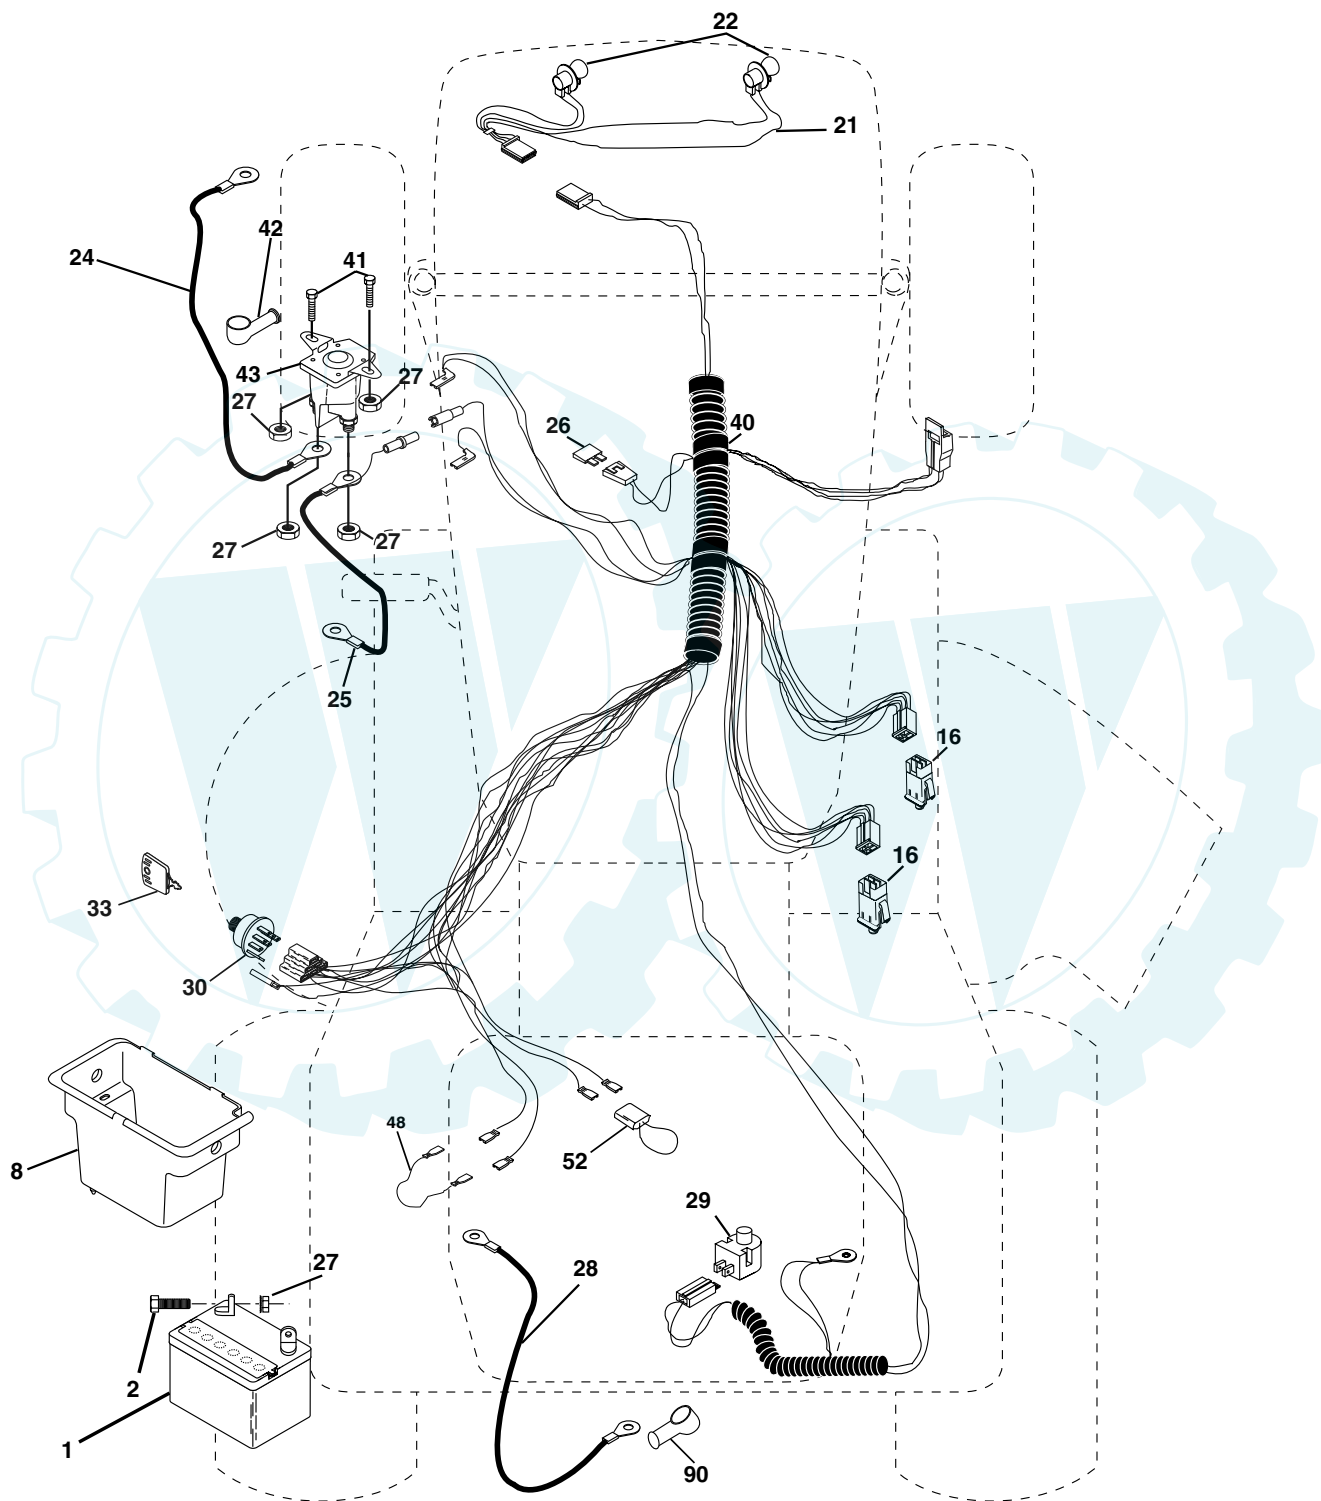

**IGNITION SWITCH**

POSITION	CIRCUIT	"MAKE"
OFF	M+G+A1	NONE
RUN/LIGHT	B+A1	A2+L
RUN	B+A1	NONE
START	B + S + A1	NONE

**WIRING INSULATED CLIPS**

**NOTE:** IF WIRING INSULATED CLIPS WERE REMOVED FOR SERVICING OF UNIT, THEY SHOULD BE REPLACED TO PROPERLY SECURE YOUR WIRING.

NON-REMOVABLE CONNECTIONS

REMOVABLE CONNECTIONS

## REPAIR PARTS

TRACTOR - - MODEL NUMBER PO17H42STA, PRODUCT NO. 954 56 91-89  
ELECTRICAL

KEY NO.	PART NO.	DESCRIPTION
1	163465	Battery 12 Volt 25 Amp
2	74760412	Bolt Hex Hd 1/4-20unc X 3/4
8	176689	Box Battery
16	176138	Switch Interlock Push -In
21	175685	Harness Asm Light W/4152J
22	4152J	Bulb Light #1156
24	4799J	Cable Battery 6 Ga 11"red
25	146147	Cable Battery 6 Ga w/16 wire,red
26	175158	Fuse 20 AMP
27	73510400	Nut Keps Hex 1/4-20 unc
28	4207J	Cable Ground 6 Ga 12" black
29	121305X	Switch Plunger Nc Gray
30	175566	Switch Ign
33	140401	Key Ign
40	179720	Harness Ign
41	71110408	Bolt Blk Fin Hex 1/4-20 X 1/2
42	131563	Cover Terminal Red
43	178861	Solenoid
48	140844	Adapter Ammeter
52	141940	Protection Wire Loop
90	180449	Cover Terminal

# REPAIR PARTS

TRACTOR - - MODEL NUMBER PO17H42STA, PRODUCT NO. 954 56 91-89  
MOWER LIFT

KEY NO.	PART NO.	DESCRIPTION
1	159460	Wire Asm Inner/Sprg w/Plunger
2	159471	Shaft Asm Lift
3	105767X	Pin Groove
4	12000002	E Ring #5133-62
5	19211621	Washer 21/32 x 1 x 21 Ga.
6	120183X	Bearing Nylon
7	109413X	Grip Handle
8	124526X	Button Plunger
11	139865	Link Lift Lh
12	139866	Link Lift Rh
13	4939M	Retainer Spring
15	173288	Link Front
16	73350800	Nut Jam Hex 1/2-13 Unc
17	175689	Trunnion Blk Zinc
18	73800800	Nut Lock w/Wsh 1/2-13 Unc
19	139868	Arm Suspension Rear
20	163552	Retainer Spring
31	169865	Bearing Pvt Lift
32	73540600	Nut Crownlock 3/8-24