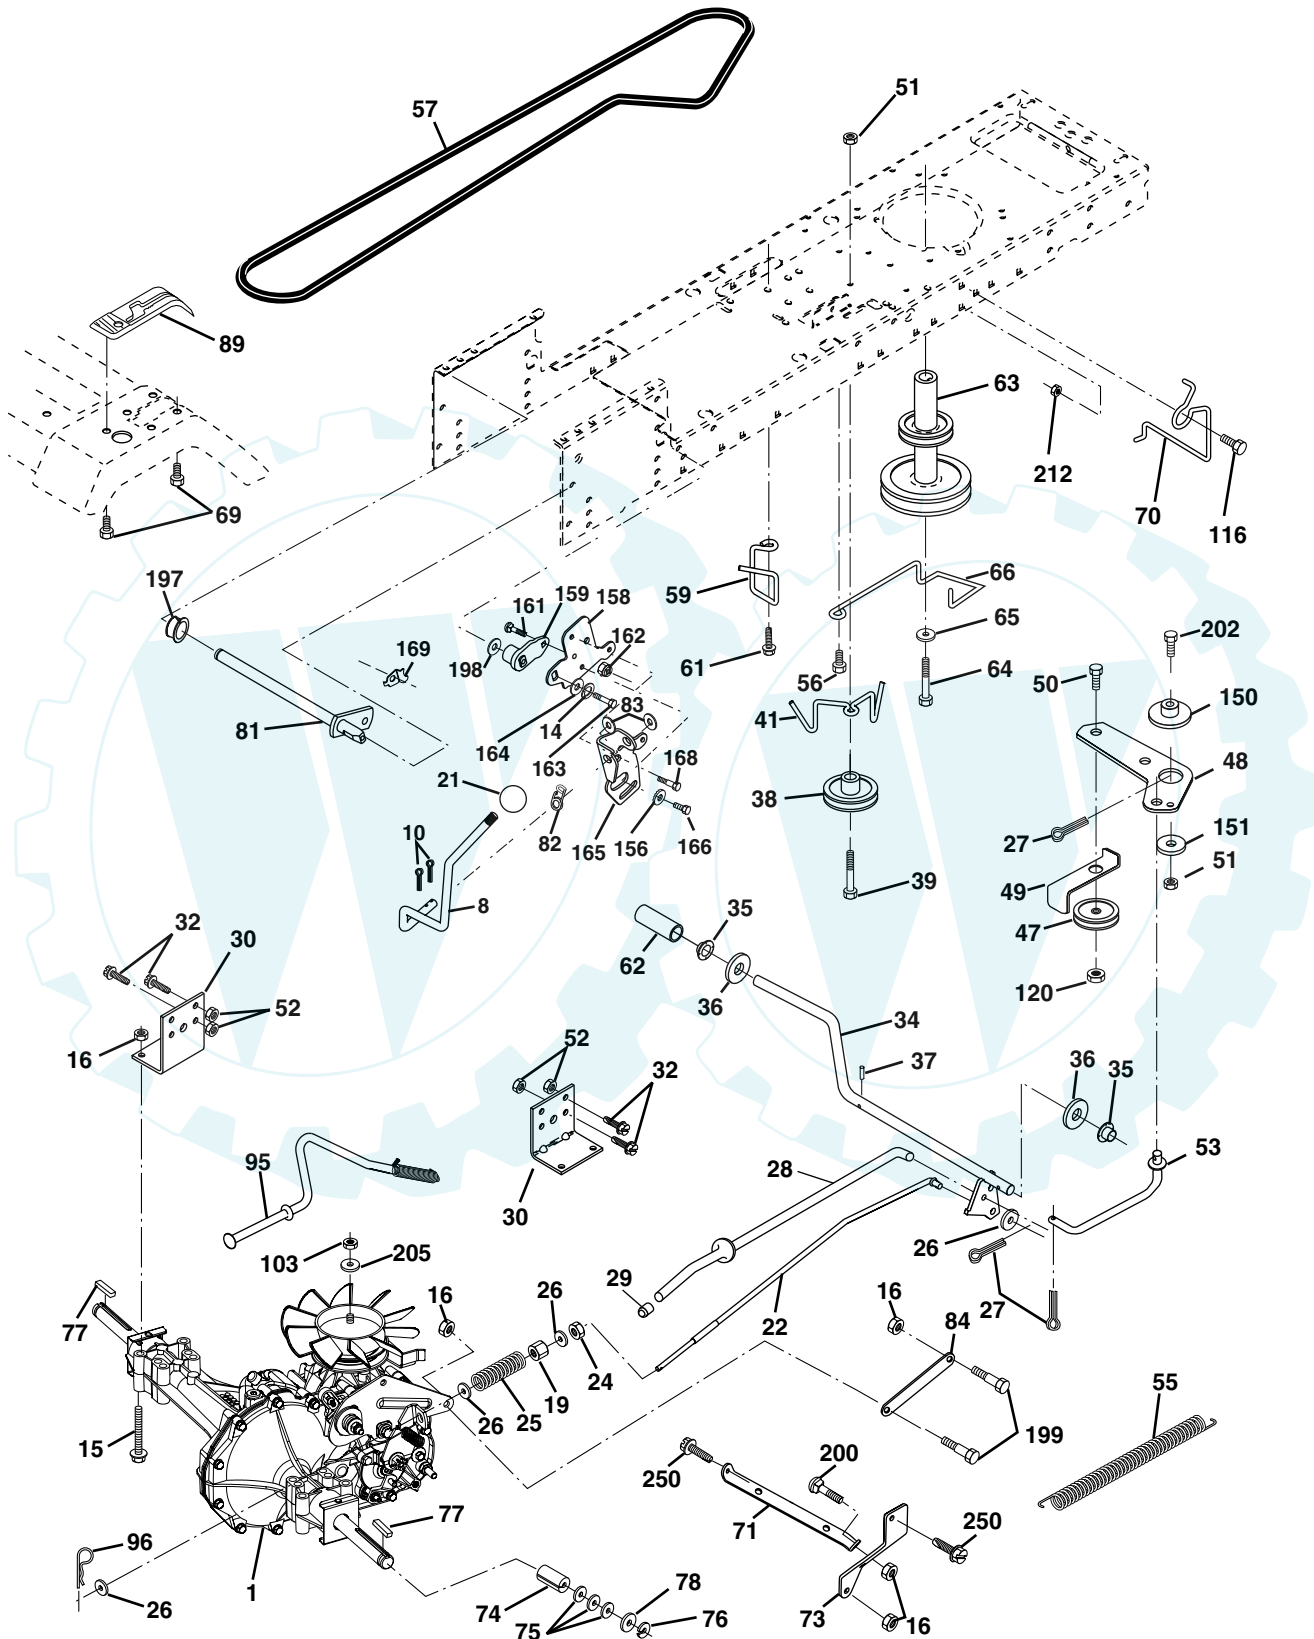

REPAIR PARTS

TRACTOR - - MODEL NUMBER PO17H42STA, PRODUCT NO. 954 56 91-89
DRIVE

REPAIR PARTS

TRACTOR - - MODEL NUMBER PO17H42STA, PRODUCT NO. 954 56 91-89

DRIVE

KEY NO.	PART NO.	DESCRIPTION	KEY NO.	PART NO.	DESCRIPTION
1	-----	Transaxle Hydro Gear Model 322-0510 (Order parts from the transaxle manufacturer)	69	142432	Screw Hex Wsh Hi-Lo 1/4-1/2 Unc
8	165619	Rod, Shift	70	134683	Guide, Belt, Mower Drive RH
10	76020416	Pin, Cotter 1/8 x 1	71	169183	Strap, Torque, Lh
14	10040400	Washer Lock 1/4	73	169182	Strap, Torque, Rh
15	74490544	Bolt Hex Flghd 5/16-18 Gr. 5	74	137057	Spacer, Axle
16	73800500	Nut, Lock Hex w/Ins 5/16-18 UNC	75	121749X	Washer 25/32 x 1-1/4 x 16 Ga.
19	73800600	Nut, Lock Hex w/Wsh 3/8-16 UNC	76	12000001	Ring, E
21	106933X	Knob Rd. 1/2-13 Plstc. Thds. Blk.	77	123583X	Key, Square
22	169498	Rod, Brake	78	121748X	Washer 25/32 x 1-5/8 x 16 Ga.
24	73350600	Nut	81	165596	Shaft Asm Cross
25	106888X	Spring, Rod, Brake	82	123782X	Spring, Torsion
26	19131316	Washer 13/32 x 13/16 x 16 Ga.	83	19171216	Washer 17/32 x 3/4 x 16 Ga.
27	76020412	Pin, Cotter 1/8 x 3/4	84	169843	Link Transaxle
28	175765	Rod, Parking Brake	89	169373X428	Console, Shift
29	71673	Cap, Parking Brake	95	170201	Control Asm Bypass Hydro
30	174973	Bracket, Transmission	96	4497H	Spring, Retainer 1"
32	74760512	Bolt Hex 5/16-18 UNC x 3/4	103	73940800	Nut, Hex Jam Toplock 1/2-20 UNF
34	175578	Shaft, Foot Pedal	116	72140608	Bolt 3/8-16 x 1
35	120183X	Bearing, Nylon	120	73900600	Bolt Hex 3/8-16 x 1-1/2
36	19211616	Washer	150	175456	Spacer Retainer
37	1572H	Pin, Roll	151	19133210	Washer 13/32 x 2 x 10
38	179114	Pulley, Idler, Composite	156	166002	Washer 5/16 x 1.0 x 1.25
39	74760648	Bolt	158	165589	Bracket Shift Mount
41	175556	Keeper, Belt, Idler	159	165494	Hub Tapered Flange Shift
47	127783	Pulley, Idler, V-Belt	161	72140406	Bolt Rdhd Sqnk 1/4-20 x 3/4 Gr. 5
48	154407	Bellcrank Clutch Grnd Drustl	162	73680400	Nut Crownlock 1/4-20 Unc
49	123205X	Retainer, Belt	163	74780416	Bolt Hex Fin 1/4-20 x 1
50	72110612	Bolt 3/8-16 x 1-1/2 Gr. 5	164	19091010	Washer 5/8 x .281 x 10 Ga.
51	73680600	Nut	165	165623	Bracket Pivot Lever
52	73680500	Nut Crownlock 5/16-28	166	166880	Screw 5/16 x 1.0 x .125
53	105710X	Link, Clutch	168	165492	Bolt Shoulder 5/16-18 x .561
55	105709X	Spring, Return, Clutch	169	165580	Plate Fastening LT
56	17060620	Screw 3/8-16 x 1-1/4	197	169613	Nyliner Snap-in 5/8" ID
57	140294	V-Belt, Drive	198	169593	Washer Nyl 7/8ID x .105"HYD
59	169691	Keeper, Belt, Center	199	169612	Bolt Shoulder 5/16-18 Unc
61	17120614	Screw, 3/8-16 x .875	200	72140508	Bolt Rdhd Sqnk 5/16-18 Unc x 1
62	8883R	Cover, Pedal	202	72110614	Bolt Car SH 3/8-16 x 1-1/2 Gr 5
63	175410	Pulley, Engine	205	19171616	Washer 17/32 x 1 x 16 Ga
64	71170764	Bolt Hex 7/16 x 4 Gr. 5	212	145212	Nut Hex Flange Lock
65	10040700	Washer	250	17060612	Screw 3/8-16 x .75
66	154778	Keeper, Belt Engine Hydro			

NOTE: All component dimensions given in U.S. inches
1 inch = 25.4 mm