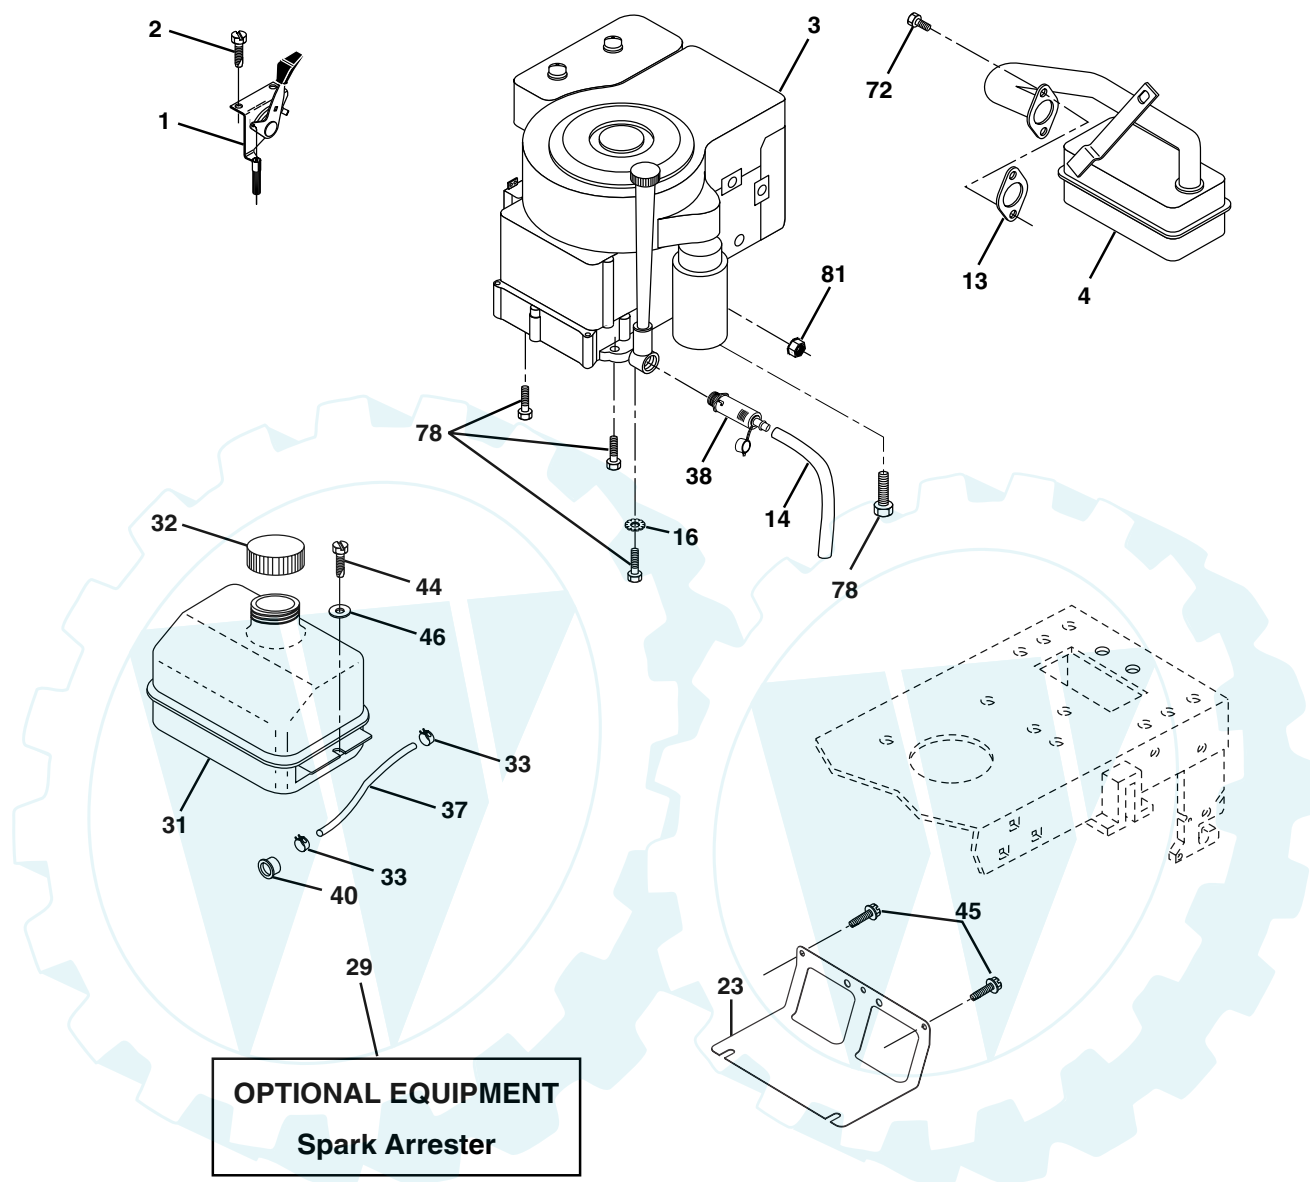

REPAIR PARTS

TRACTOR - - MODEL NUMBER PO17H42STA, PRODUCT NO. 954 56 91-89
ENGINE

KEY NO.	PART NO.	DESCRIPTION
1	170551	Control Throt /Ch Flag
2	17720408	Screw Hex Thd Cut 1/4-20x1/2
3	-----	Engine Briggs Model 31C707 (Order Parts From Engine Manufacturer)
4	137352	Muffler Exhaust B&S Lt
13	165291	Gasket 1 313 Id Tin Plated
14	148456	Tube Drain Oil Easy
16	11050600	Washer Lock Ext Tooth 3/8
23	169837	Shield Browning/Debris Guard
29	137180	Arrestor Spark
31	109202X	Tank Fuel 1 25 Fr
32	140527	Cap Asm Fuel W/sym Vented

KEY NO.	PART NO.	DESCRIPTION
33	123487X	Clamp Hose Blk
37	137040	Line Fuel 20"
38	181654	Plug Drain Oil Easy
40	124028X	Bushing Snap Nyl Blk Fuel Line
44	17670412	Screw Hexwsh Thdrol 1/4-20x3/4
45	17000612	Screw Hex Wsh Thdrol 3/8-16
46	19091416	Washer 9/32 X 7/8 X 16ga
72	183906	Screw Socket Head 5/16-18 x 1
78	17060620	Screw Thdrol 3/8-16x1-1/4
81	73510400	Nut Keps Hex 1/4-20 Unc

NOTE: All component dimensions given in U.S. inches
1 inch = 25.4 mm