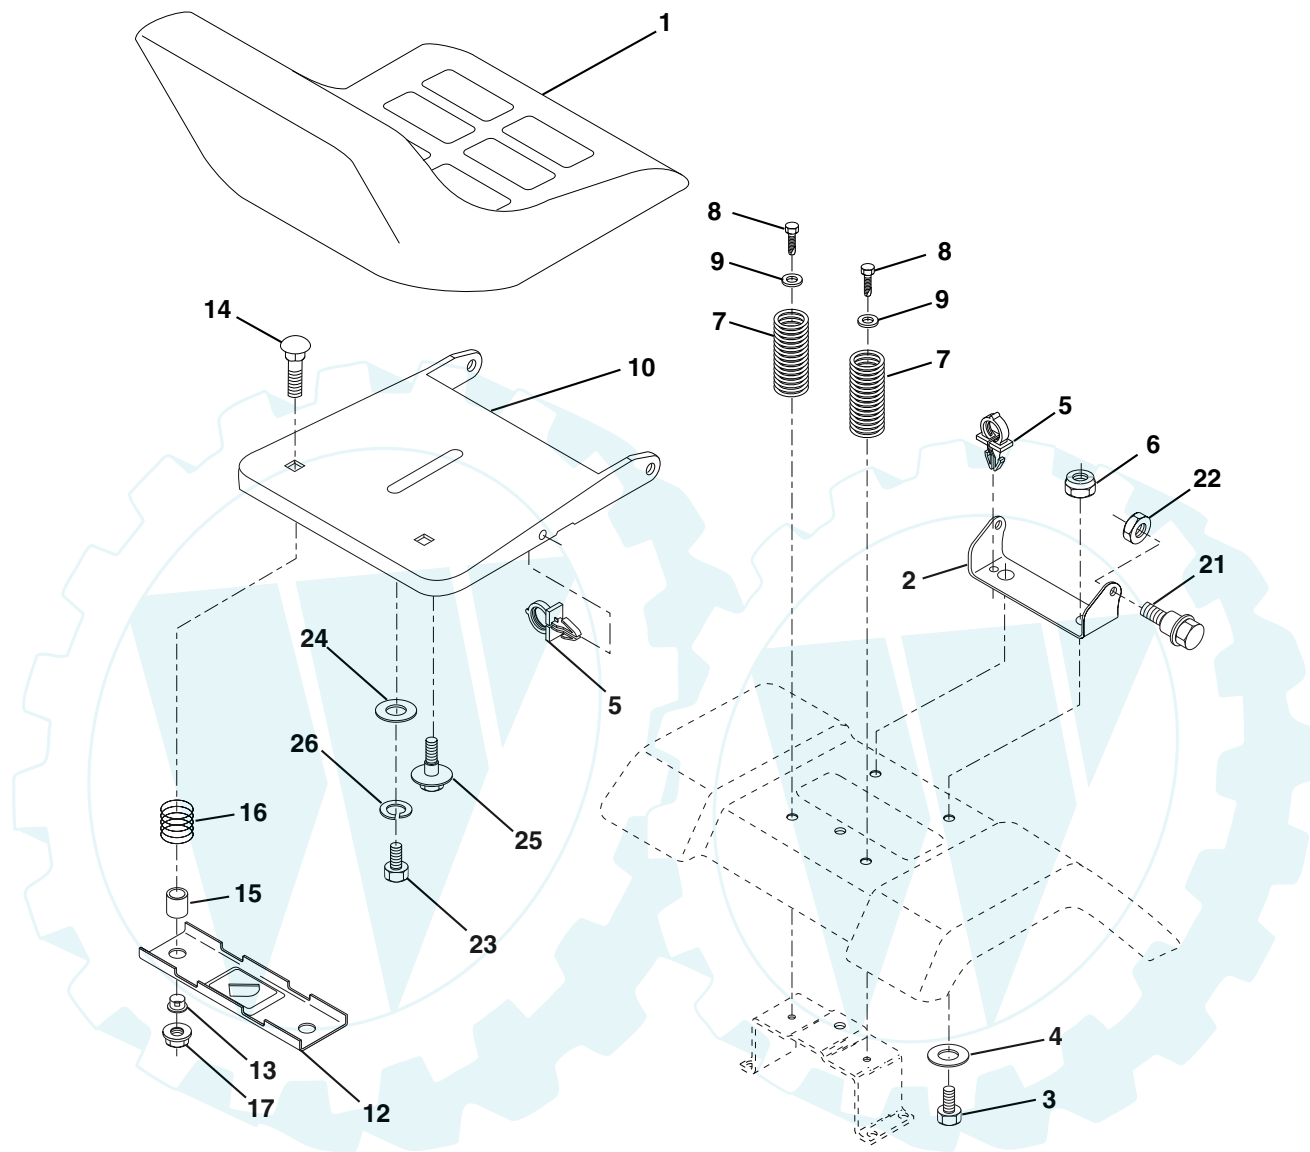

REPAIR PARTS

TRACTOR - - MODEL NUMBER PO17H42STA, PRODUCT NO. 954 56 91-89 SEAT ASSEMBLY

KEY NO.	PART NO.	DESCRIPTION
1	140116	Seat
2	140551	Bracket Pnt Pivot Seat (blk)
3	71110616	Bolt
4	19131610	Washer 13/32 x 1 x 10 Ga
5	145006	Clip Push-In Hinged
6	73800600	Nut
7	124181X	Spring Seat Cprsn 2 250 Blk Zi
8	17000616	Screw 3/8-16 x 1.5
9	19131614	Washer 13/32 x 1 x 14 Ga
10	182493	Pan Pnt Seat (blk)
12	121246X	Bracket Pnt Mounting Switch
13	121248X	Bushing Snap Blk Nyl 50 Id

KEY NO.	PART NO.	DESCRIPTION
14	72050412	Bolt Rdhd Sht Nk 1/4-20 x 1-1/2
15	134300	Spacer Split 28 x 96 Yel Zinc
16	121250X	Spring Cprsn 1 27 Blk Pnt
17	123976X	Nut Lock 1/4 Lge Flg Gr 5 Zinc
21	171852	Bolt Shoulder 5/16-18 Unc Blkz-2A
22	73800500	Nut
23	71110814	Bolt Hex Black
24	19171912	Washer 17/32 x 1-3/16 x 12 Ga
25	127018X	Bolt Shoulder 5/16-18 x 62
26	10040800	Lockwasher

NOTE: All component dimensions given in U.S. inches
1 inch = 25.4 mm