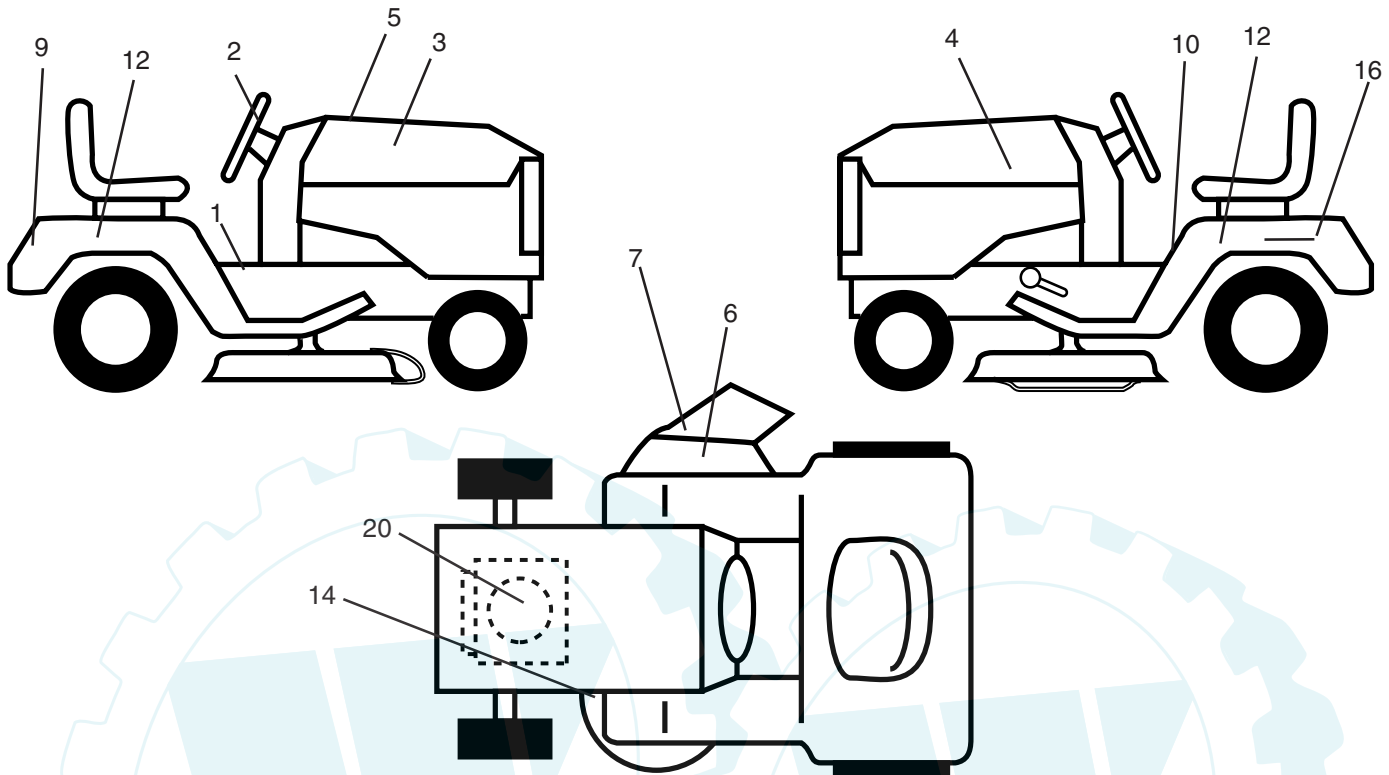

REPAIR PARTS

TRACTOR - - MODEL NUMBER PO17H42STA, PRODUCT NO. 954 56 91-89
DECALS

KEY NO.	PART NO.	DESCRIPTION
1	157032	Decal Instruction Operat English/French
2	158168	Decal Ins Strg Wh
3	184869	Decal Hood Rh
4	184870	Decal Hood Lh
5	185411	Decal Replacement
6	170563	Decal, Warning
7	179128	Decal Deck "B" 42"
9	158166	Decal Fender Logo

KEY NO.	PART NO.	DESCRIPTION
10	157140	Decal Danger English
12	175784	Decal Fender
14	160396	Decal V-belt Schematic 42"
16	145005	Decal Battery Danger/Poison
20	184851	Decal HP Engine
--	138311	Decal Lift Handle
--	169210	Decal By-Pass
--	184217	Manual Owner's English
--	184218	Manual Owner's French