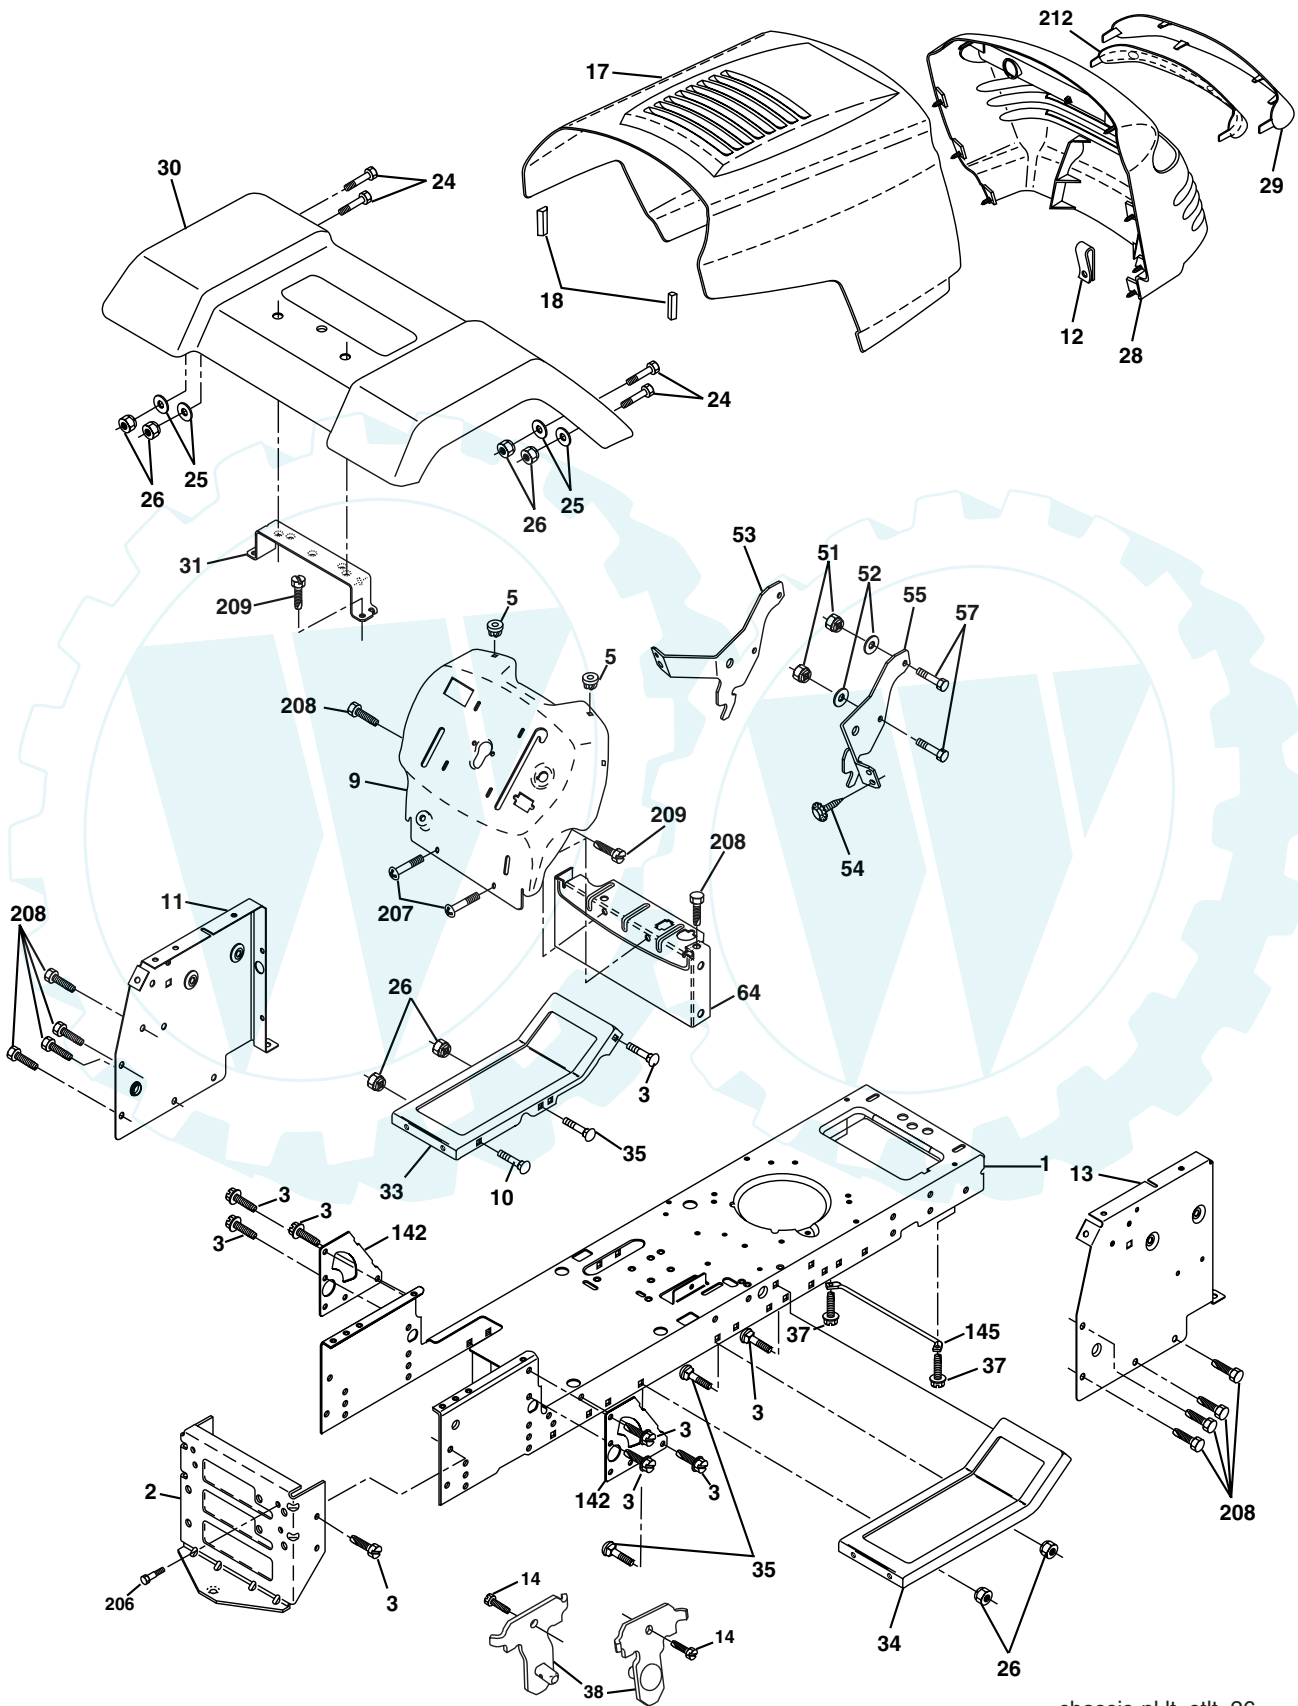

REPAIR PARTS

TRACTOR - - MODEL NUMBER PO17H42STA, PRODUCT NO. 954 56 91-89 CHASSIS AND ENCLOSURES

chassis-pl.lt_stlt_26

REPAIR PARTS

TRACTOR - - MODEL NUMBER PO17H42STA, PRODUCT NO. 954 56 91-89 CHASSIS AND ENCLOSURES

KEY NO.	PART NO.	DESCRIPTION
1	174619	Chassis
2	176554	Drawbar
3	17060612	Screw 3/8-16 x 3/4
5	155272	Bumper Hood/Dash
9	168336X010	Dash
10	72140608	Bolt RdHd Sqnk. 3/8-16 Unc x 1
11	174996	Panel Asm. Dash Lh
12	145660	Clip Tinnerman Grille P/L
13	172105X010	Panel Dash Rh
14	17490608	Screw Thdrol 3/8-16 x 1/2
17	159639X428	Hood
18	184921	Bumper Hood
24	74780616	Bolt Fin Hex 3/8-16 Unc x 1 Gr. 5
25	19131312	Washer 13/32 x 13/16 x 12 Ga.
26	73800600	Nut Lock Hex w/Insert 3/8-16 UNC
28	179844	Grill/Lens Asm
29	170472X599	Lens Grille
30	169468X428	Fender Asm
31	136619	Bracket Fender
33	179716X428	Footrest LH
34	179717X428	Footrest RH
35	72110606	Bolt RdHd Sht. Sqnk. 3/8-16 x 3/4
37	17490508	Screw Thdrol 5/16-18 x 1/2 Tyt
38	175710	Bracket Asm. Pivot Mower Rear
51	73800400	Nut Lock Hex W/Ins. 1/4-20
52	19091416	Washer 9/32 x 7/8 x 16 Ga.
53	144697	Bracket Grille LH
54	161464	Screw Hex Wshd 8-18 x 7/8
55	144696	Bracket, Grille RH
57	74780412	Bolt Fin Hex 1/4-20 x .75
64	154798	Dash Lower
142	175702	Plate Reinforcement
145	156524	Rod Pivot Chassis/Hood
206	170165	Bolt shoulder 5/16-18
207	17670508	Screw Thdrol 5/16-18 x 1/2
208	17670608	Screw Thdrol 3/8-16 x 1/2
209	17000612	Screw 3/8-16 x 3/4
212	156229	Insert Lens Reflector
--	5479J	Plug Btn Blk

NOTE: All component dimensions given in U.S. inches
1 inch = 25.4 mm