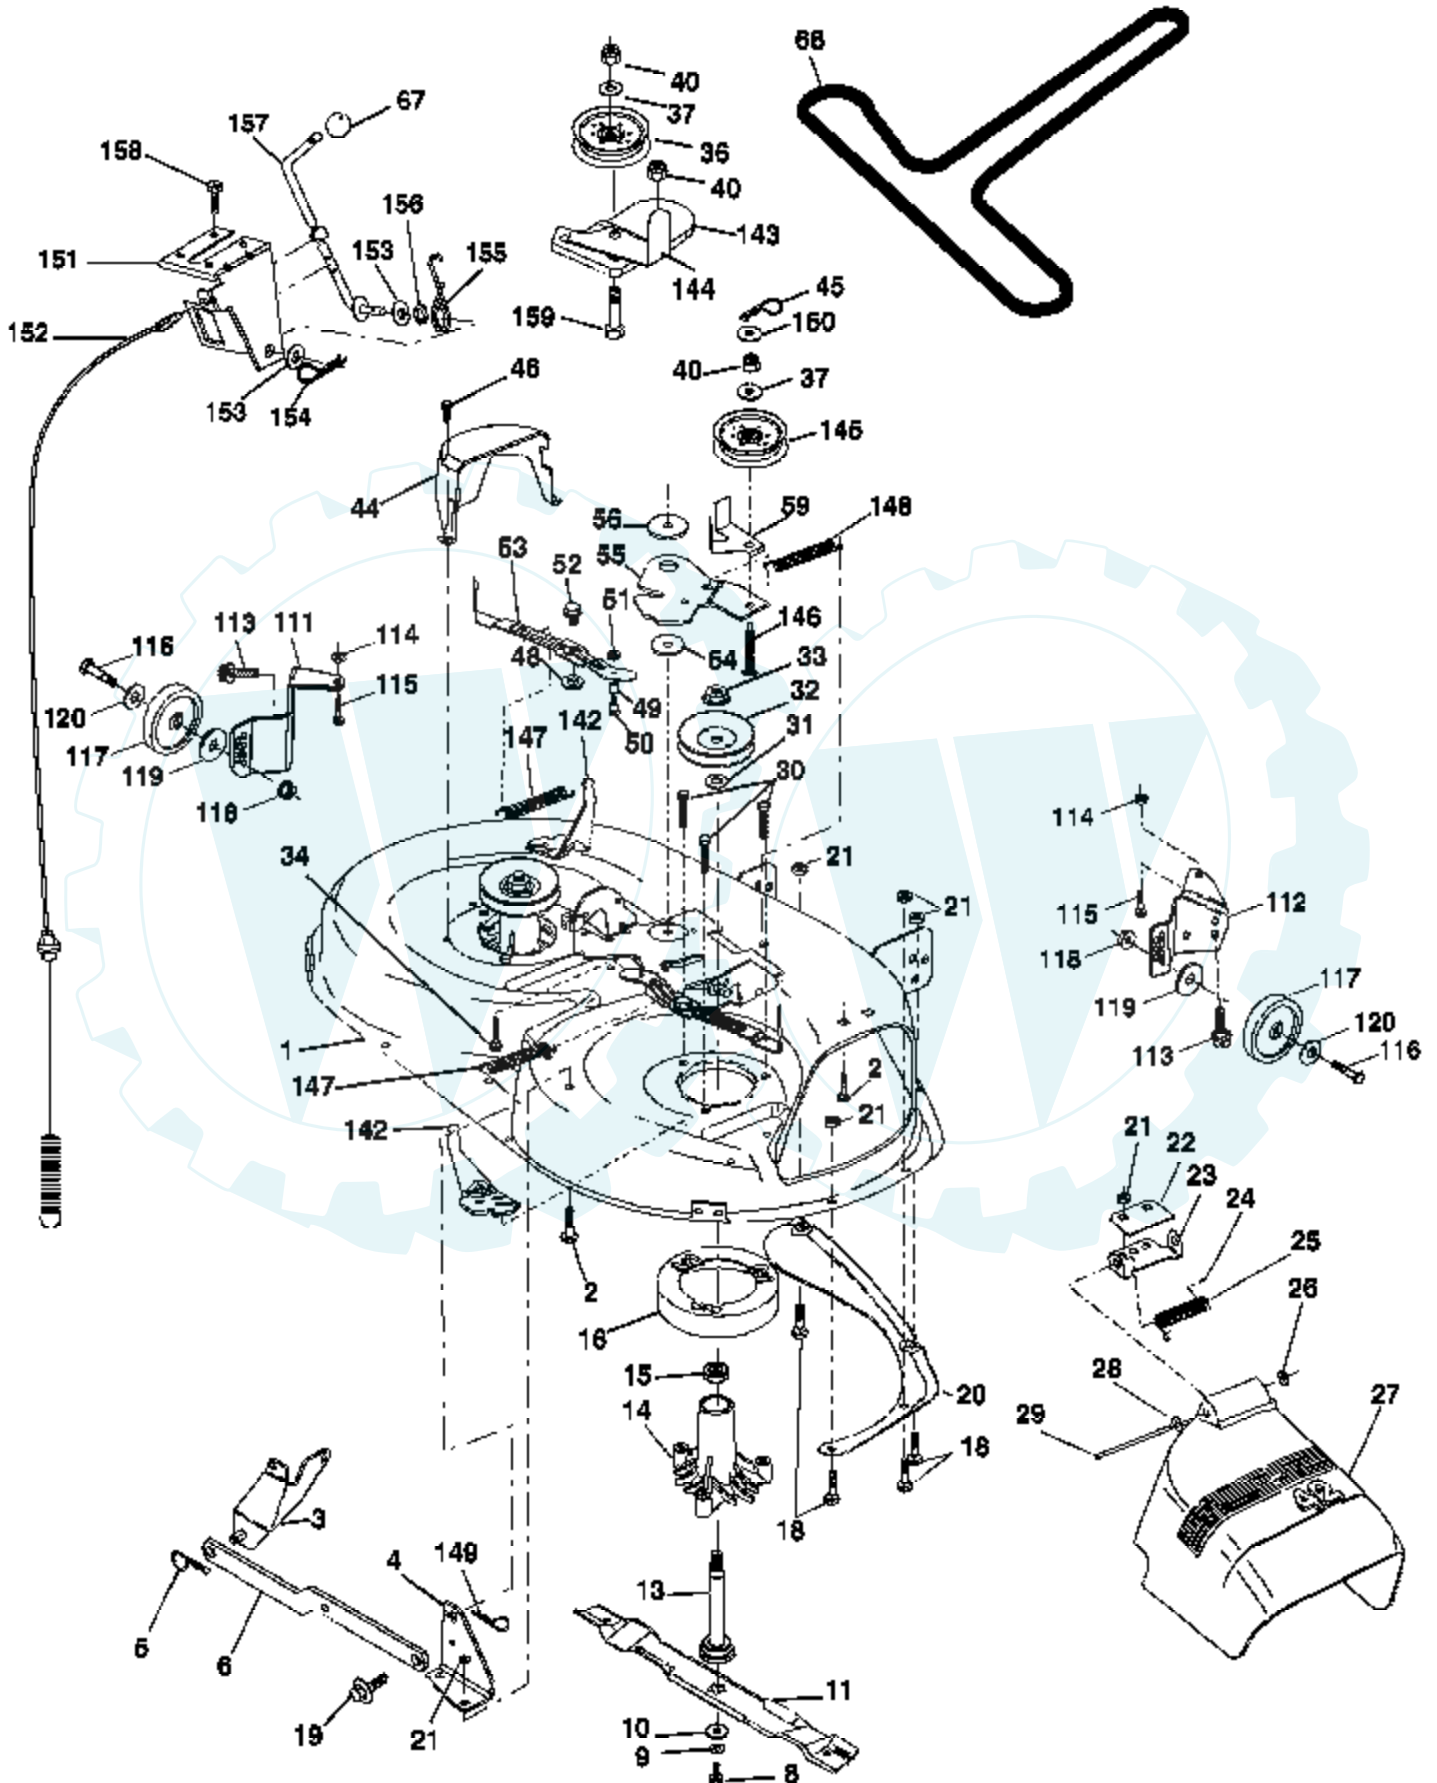

Ref #	Part Number	Qty	Description
1	165894		Mower Deck Assembly, 42"
2	72140506		Bolt
3	138017		Bracket Asm Fr. Sway Bar 3/42
4	165460		Bracket Asm Deck 42" Sway Bar
5	4939M		Retainer Spring
6	178024		Bar Sway Deck
8	850857		Bolt 3/8-24 x 25 Grade 8 patched
9	10030600		Washer, Lock
10	140296		Washer, Hardened
11	138498		Blade
13	137645		Shaft Assembly, Mandrel, Vented
14	128774		Housing, Mandrel, Vented
15	110485X		Bearing, Ball, Mandrel
16	174493		Stripper, Mower Deck
18	72140505		Bolt, Carriage 5/16-18 x 5/8
19	132827		Bolt, Shoulder
20	159770		Baffle, Vortex
21	73680500		Nut
22	134753		Stiffener Bracket
23	131267		Bracket, Deflector Mower 42"
24	105304X		Cap, Sleeve 80 x 112 Blk Mower
25	123713X		Spring, Torsion, Deflector 2 52
26	110452X		Nut, Push Phos & Oil
27	130968X428		Shield, Deflector 42" Blk
28	19111016		Washer 11/32 x 5/8 x 16 Gauge
29	131491		Rod, Hinge 42" 6 75 W/G
30	173984		Screw Thdrol Hex
31	129963		Washer, Spacer Mower Vented
32	153535		Pulley, Mandrel
33	178342		Nut, Toplock
34	72110614		Bolt
36	131494		Pulley, Idler, Flat
37	19131316		Washer 13/32 x 13/16 x 16 Gauge
40	73680600		Nut
44	140088		Guard, Mandrel, LH
45	4497H		Retainer
46	137729		Screw, Thdrol 1/4-20 x 5/8 T
48	133944		Washer, Hardened
49	174284		Roller Assembly, Cam Follower
50	131340		Bolt, Shoulder #10-24 Grade 5
51	69180		Locknut
52	139888		Bolt, Shoulder 5/16-18 UNC
53	131845		Arm Assembly, Pad, Brake
54	133943		Washer, Hardened
55	155046		Arm, Idler
56	165723		Spacer, Retainer
59	141043		Guard TUV Idler
67	106932X		Knob
68	144959		V-Belt, 42" Mower
111	179292		Bracket, Gauge, Wheel LH
112	179293		Bracket, Gauge, Wheel RH
113	17060508		Screw Tapping 5/16 - 18unc x 1/2
114	73510500		Nut, Keps 5/16 - 18 UNC
115	72110504		Bolt, Carriage 5/16-18 x 1/2
116	4898H		Bolt, Shoulder
117	105455X		Wheel, Gauge
118	73930600		Nut Centerlock 3/8-16
119	19121414		Washer 3/8 x 7/8 x 14 Ga.