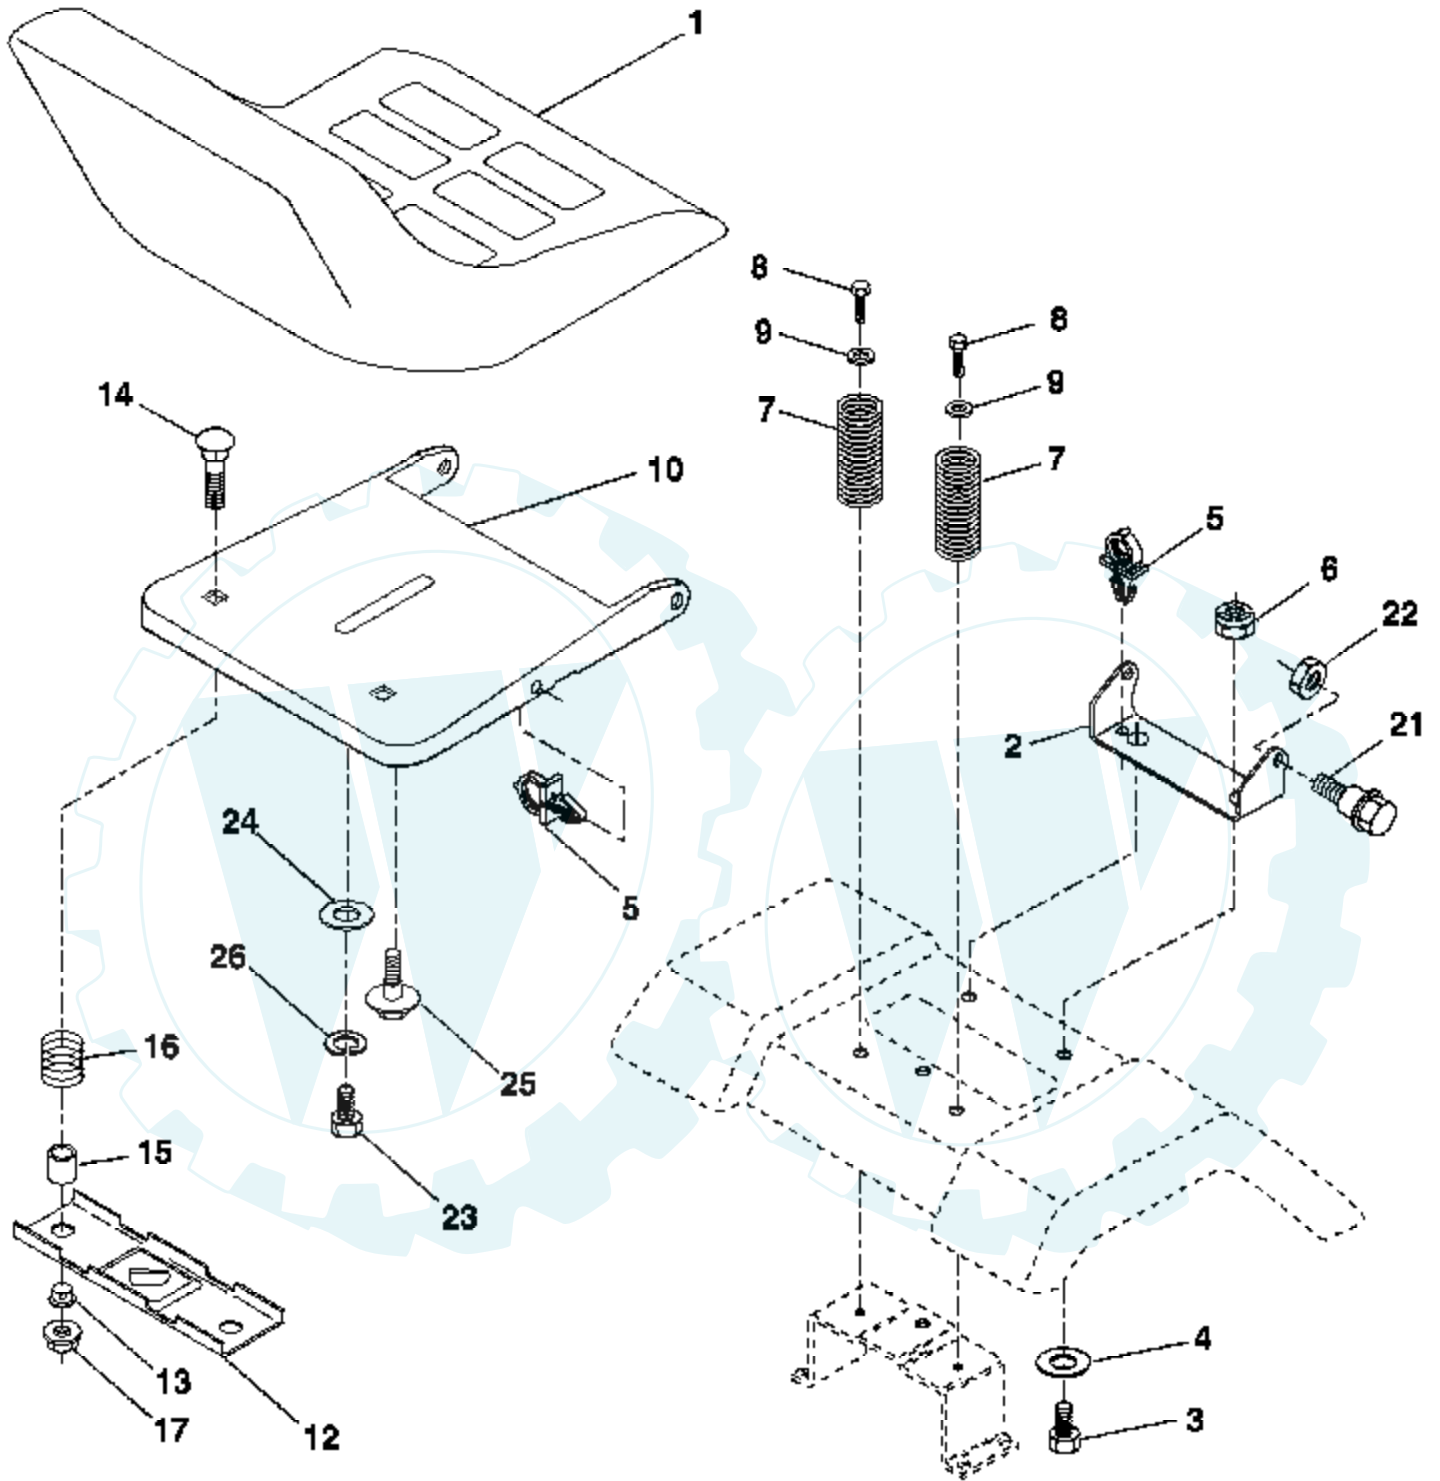

Ref #	Part Number	Qty	Description
1	159460		Wire Asm Inner/Sprg w/Plunger
2	159471		Shaft Asm Lift
3	105767X		Pin Groove
4	12000002		E Ring #5133-62
5	19211621		Washer 21/32 x 1 x 21 Ga.
6	120183X		Bearing Nylon
7	109413X		Grip Handle
8	124526X		Button Plunger
11	139865		Link Lift Lh
12	139866		Link Lift Rh
13	4939M		Retainer Spring
15	173288		Link Front
16	73350800		Nut Jam Hex 1/2-13 Unc
17	175689		Trunnion
18	73800800		Nut Lock w/Wsh 1/2-13 Unc
19	139868		Arm Suspension Rear
20	163552		Retainer Spring
31	169865		Bearing Pvt Lift
32	73540600		Nut Crownlock 3/8-24