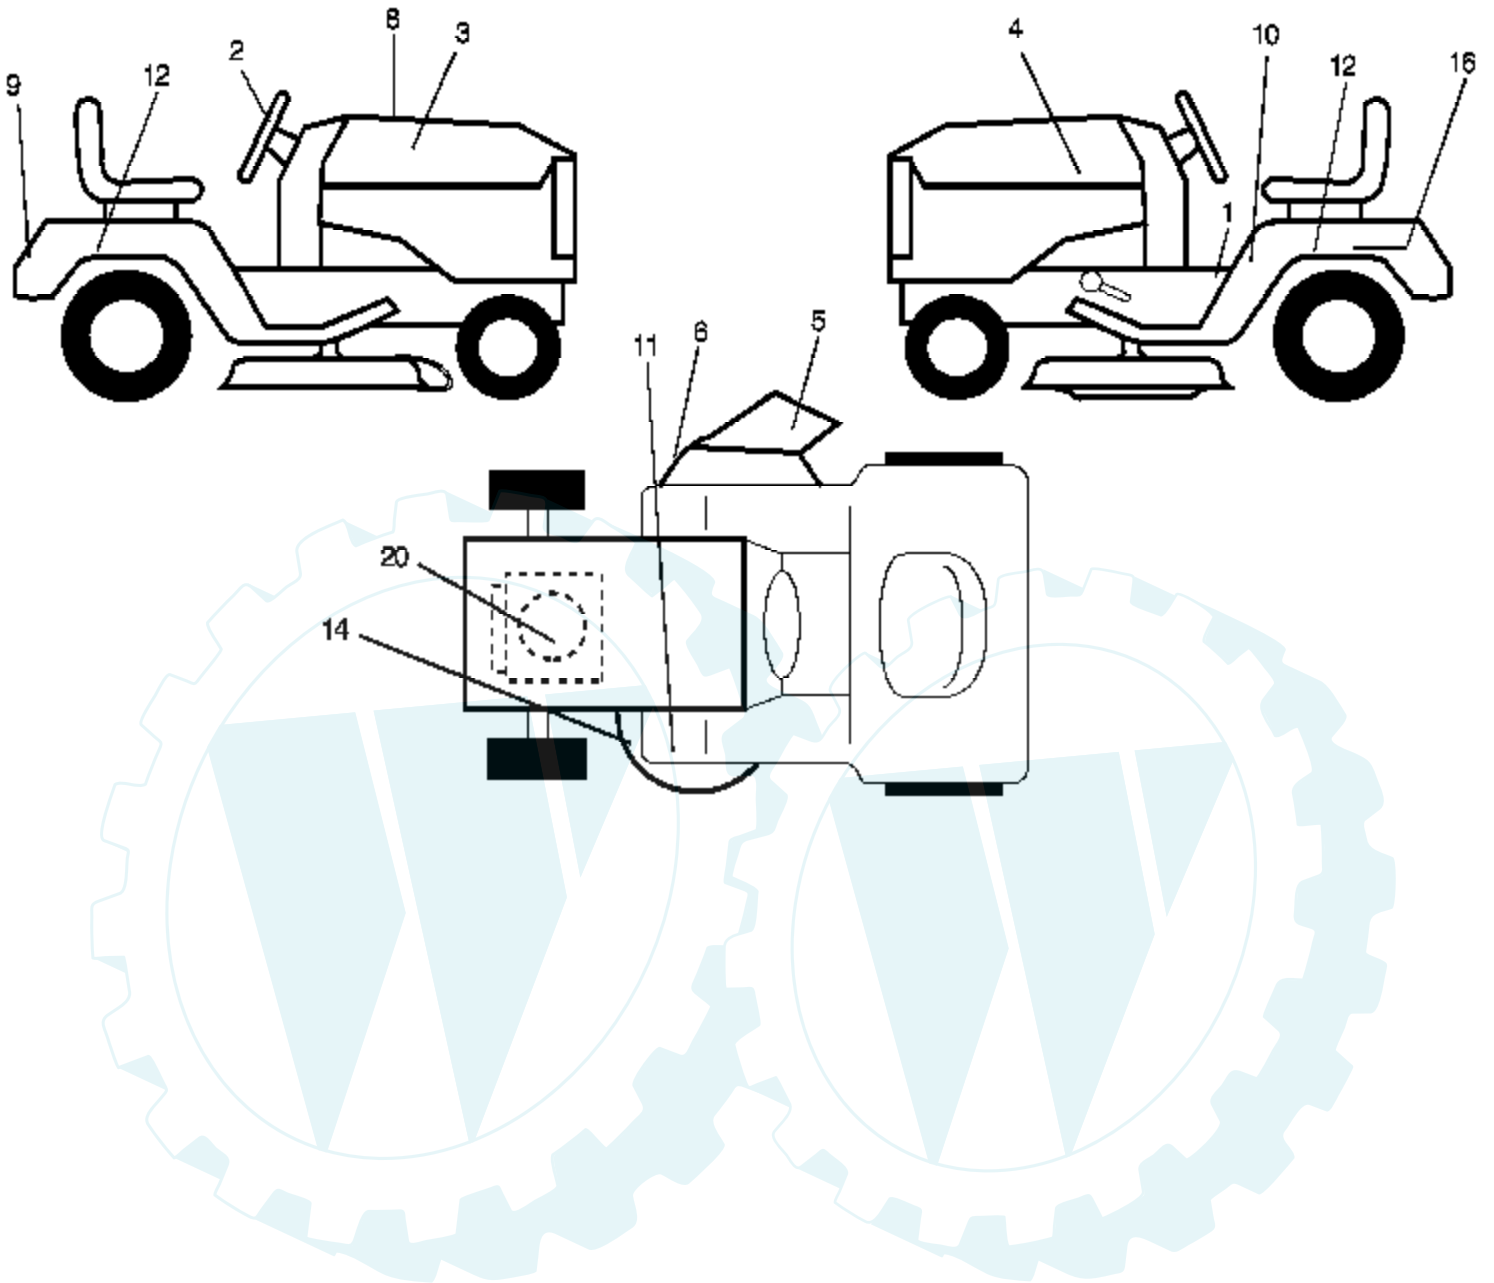

Ref #	Part Number	Qty	Description
1	157163		Decal Instruction Operat English
2			UNKNOWN
3	175782		Decal Hood Rh
4	175783		Decal Hood Lh
5	179128		Decal Deck "B"
6	170563		Decal Warning
8	180889		Decal Replacement Parts
9	158166		Decal Fender Logo
10	157140		Decal Danger English
11	101892X		Decal Clutch/brake English
12	173493		Decal Fender
14	160396		Decal V-belt Schematic 42"
16	145005		Decal Battery Danger/Poison
20	170945		Decal HP Engine
	138311		Decal Lift Handle
	180103		Manual Owner's English
	180104		Manual Owner's French