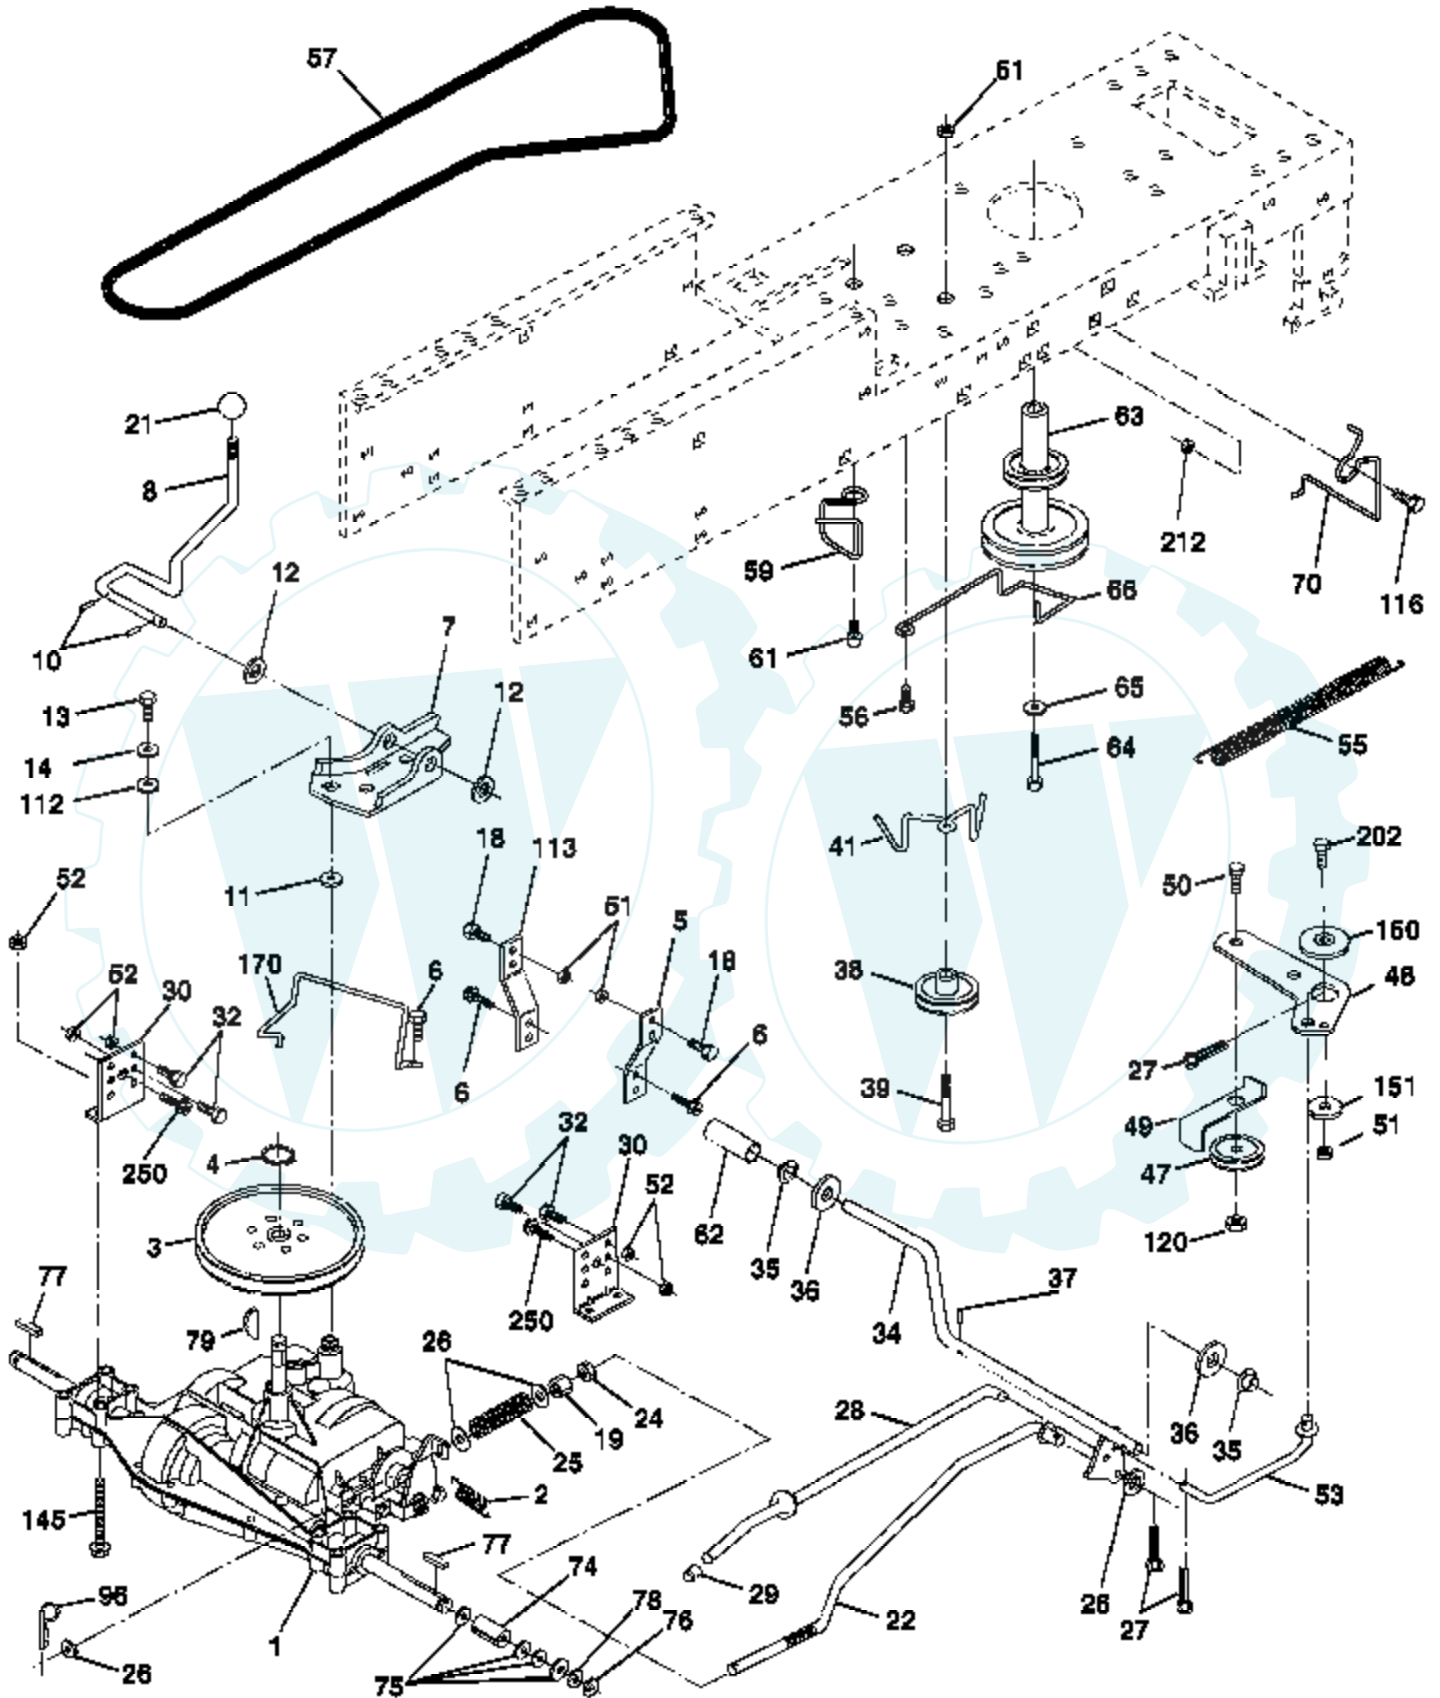

Ref #	Part Number	Qty	Description
1			Transaxle Peerless Model 206-545C (Order Parts From Transaxle Manufacturer)
2	146682		Spring Extension Brake
3	123666X		Pulley Transaxle 18" tires
4	12000028		Ring Retainer # 5100-62
5	121520X		Strap Torque Rh Pnt Blk
6	17060512		Screw 5/16-18 X 3/4
7	162240		Bracket T/A Saddle Shift
8	131679		Rod Shifter Black(dana)
10	76020416		Pin,Cotter
11	105701X		Washer Plate Shf 388 Sq Hole
12	19151216		Washer 15/32 X 3/4 X 16ga
13	74550412		Bolt 1/4-28 UNF Gr. 8 W/Patch
14	10040400		Washer
18	74780616		Bolt Fin Hex 3/8-16 UNC x 1 Gr. 5
19	73800600		Nut
21	106933X		Knob Rd 1/2-13 Plstc Thds Blk
22	130804		Rod Brake Lt
24	73350600		Nut
25	106888X		Spring Rod Brake 2 00 Zinc
26	19131316		Washer
27	76020412		Pin
28	175765		Rod Brake Parking
29	71673		Cap Parking Brake
30	174973		Bracket Transmission
32	74760512		Bolt
34	175578		Shaft Asm Pedal Foot
35	120183X		Bearing Nylon Blk 629 Id
36	19211616		Washer
37	1572H		Roll Pin
38	179114		Pulley Idler Composite
39	74760648		Bolt Fin Hex 3/8-16 Unc x 3
41	175556		Keeper Belt Idler
47	127783		Pulley Idler V Groove Plastic
48	154407		Bellcrank Clutch
49	123205X		Retainer Belt Style Spring
50	74760624		Bolt
51	73680600		Nut
52	73680500		Nut
53	105710X		Link Clutch 7 66
55	105709X		Spring Return Clutch 6 75
56	17060620		Screw 3/8-16 x 1-1/4
57	130801		V-belt Ground Drive 95
59	169691		Keeper Belt Chassis Span Ctr.
61	17120614		Screw 3/8-16 x .875
62	8883R		Cover Pedal Blk Round
63	175410		Pulley Engine
64	71170764		Bolt, Hex 7/16-20 x 4 Grade 5
65	10040700		Washer, Lock, Hvy Hlcl Spring 7/16
66	154778		Keeper Belt Engine Flproof
70	134683		Guide Belt Dr Mower Rh
74	137057		Spacer Axle
75	121749X		Washer 25/32 X 1 1/4 X 16 Ga
76	12000001		E Ring
77	123583X		Key Square 2 0 X 1845/ 1865
78	121748X		Washer 25/32 X 1 5/8 X 16ga
79	2228M		Key Woodruff