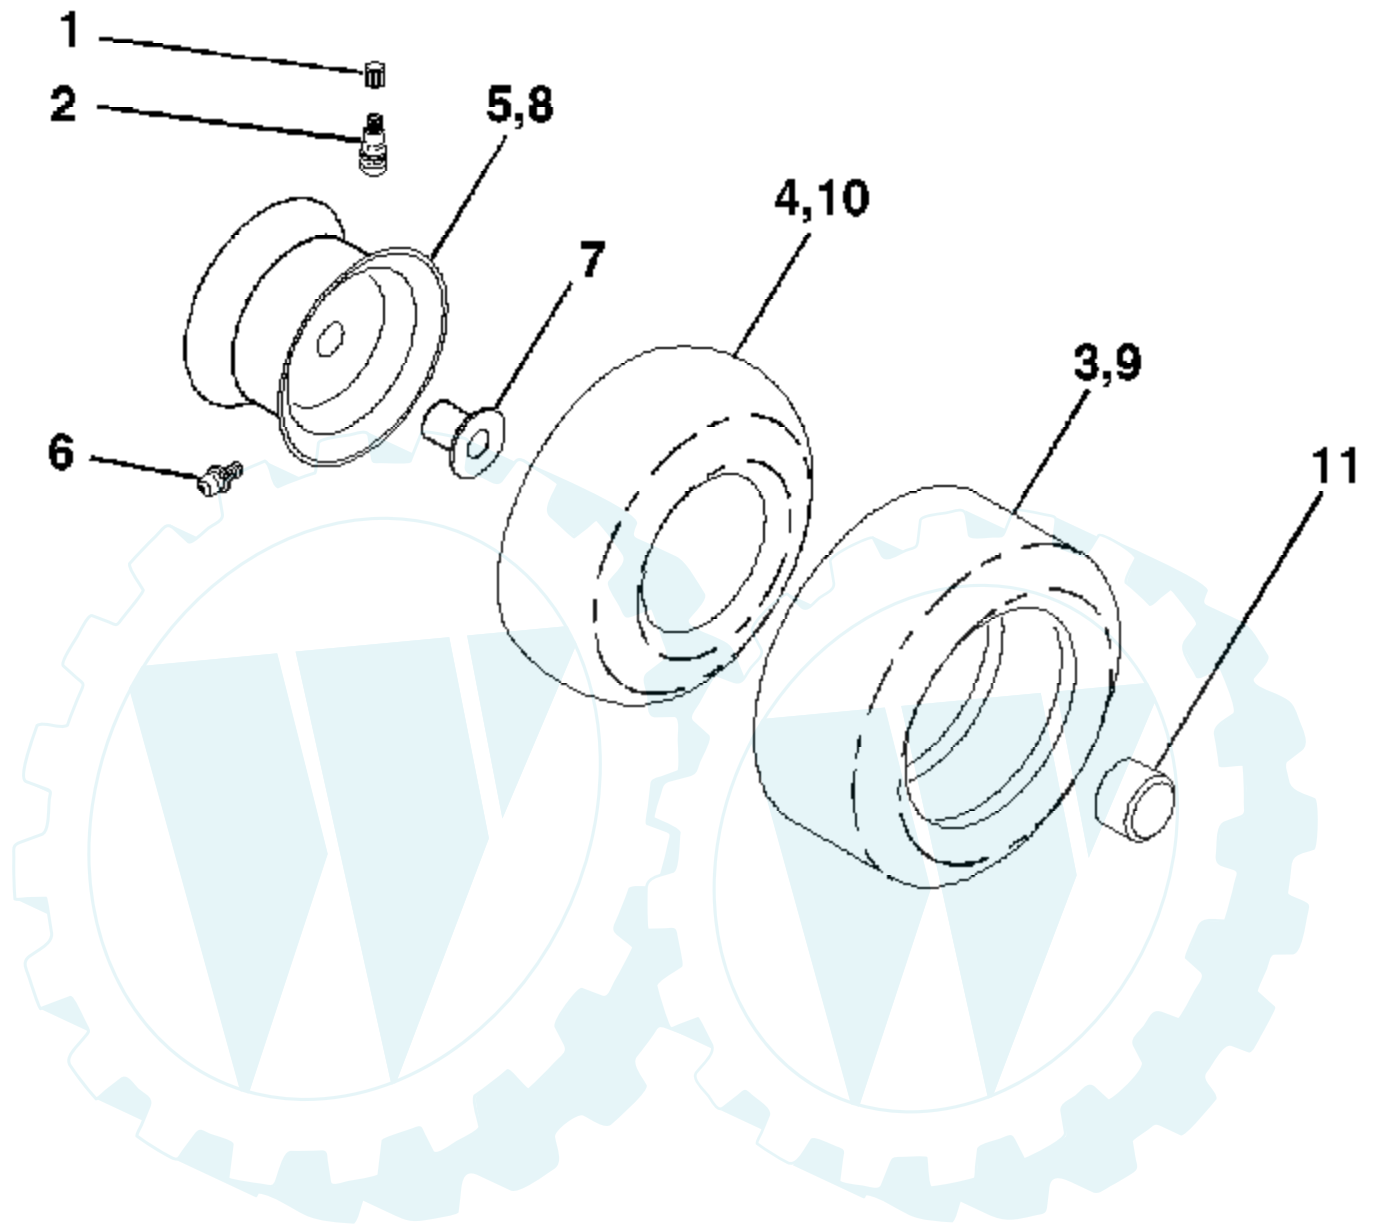

Ref #	Part Number	Qty	Description
1	159460		Wire Asm Inner/Sprg w/Plunger
2	159471		Shaft Asm Lift
3	105767X		Pin Groove
4	12000002		E Ring #5133-62
5	19211621		Washer 21/32 x 1 x 21 Ga.
6	120183X		Bearing Nylon
7	109413X		Grip Handle
8	124526X		Button Plunger
11	139865		Link Lift Lh
12	139866		Link Lift Rh
13	4939M		Retainer Spring
15	173288		Link Front
16	73350800		Nut Jam Hex 1/2-13 Unc
17	175689		Trunnion
18	73800800		Nut Lock w/Wsh 1/2-13 Unc
19	139868		Arm Suspension Rear
20	163552		Retainer Spring
31	169865		Bearing Pvt Lift
32	73540600		Nut Crownlock 3/8-24

Ref #	Part Number	Qty	Description
1	140116		Seat
2	140551		Bracket Pnt Pivot Seat (blk)
3	71110616		Bolt
4	19131610		Washer 13/32 x 1 x 10 Ga
5	145006		Clip Push-In Hinged
6	73800600		Nut
7	124181X		Spring Seat Cprsn 2 250 Blk Zi
8	17000616		Screw 3/8-16 x 1
9	19131614		Washer 13/32 x 1 x 14 Ga
10	174894		Pan Pnt Seat (blk)
12	121246X		Bracket Pnt Mounting Switch
13	121248X		Bushing Snap Blk Nyl 50 Id
14	72050412		Bolt Rdhd Sht Nk 1/4-20 x 1-1/2
15	134300		Spacer Split 28 x 96 Yel Zinc
16	121250X		Spring Cprsn 1 27 Blk Pnt
17	123976X		Nut Lock 1/4 Lge Flg Gr 5 Zinc
21	171852		Bolt Shoulder 5/16-18 Unc Blkz-2A
22	73800500		Nut
23	71110814		Bolt Hex Black
24	19171912		Washer 17/32 x 1-3/16 x 12 Ga
25	127018X		Bolt Shoulder 5/16-18 x 62
26	10040800		Lockwasher

Ref #	Part Number	Qty	Description
1	59192		Cap Valve Tire
2	65139		Stem Valve
3	106222X		Tire F Ts 15 X 6 0 - 6 Service
4	59904		Tube Front (Service Item Only)
5	106732X427		Rim Asm 6" front White Service
6	278H		Fitting Grease (Front Wheel Only)
7	9040H		Bearing Flange (Front Wheel Only)
8	106108X427		Rim Asm 8"rear White Service
9	106268X		Tire R Ts 18x9.5-8 C Service
10	7152J		Tube Rear (Service Item Only)
11	104757X428		Cap Axle Blk 1 50 X 1 00
	144334		Sealant, Tire (10 oz. Tube)