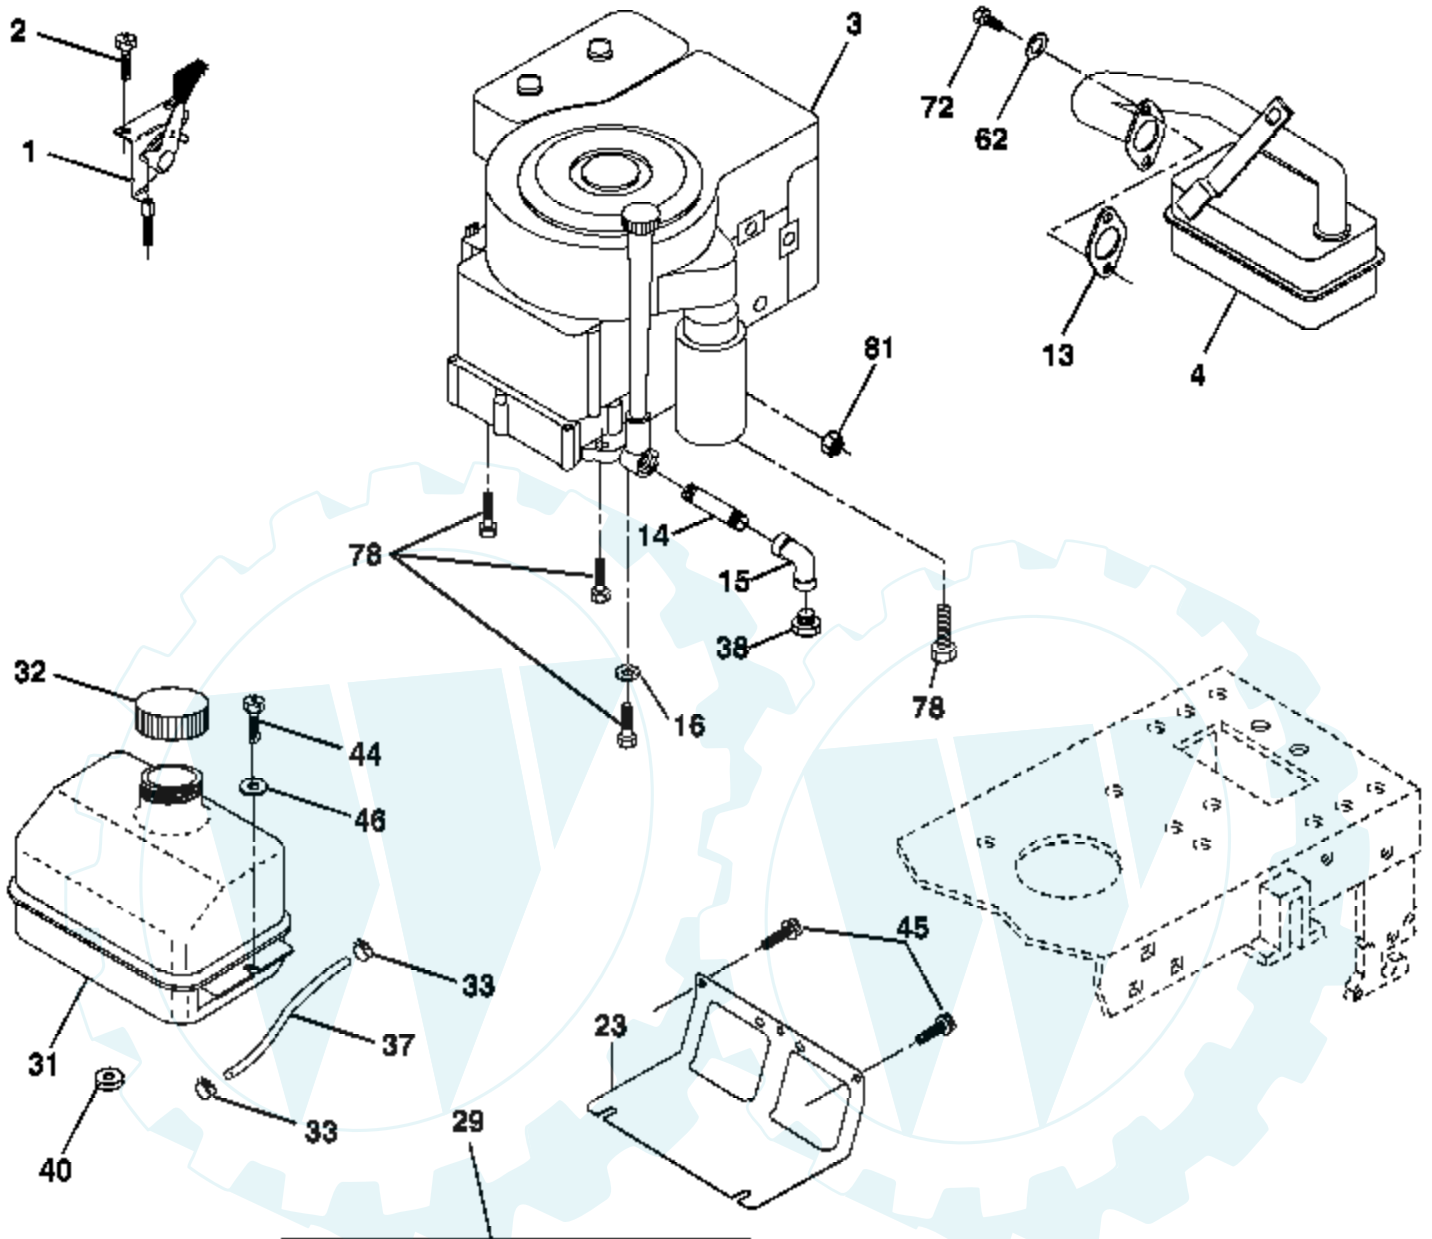

OPTIONAL EQUIPMENT
Spark Arrester

Ref #	Part Number	Qty	Description
1	170551		Control Throt /Ch Flag
2	17720408		Screw Hex Thd Cut 1/4-20x1/2
3			Engine Briggs Model 310707 (Order Parts From Engine Manufacturer)
4	137352		Muffler Exhaust B&S Lt
13	165291		Gasket 1 313 Id Tin Plated
14	13280324		Nipple Pipe 3/8 NPT x 3"
15	13200300		Elbow STD 90 Degree 3/8-18 NPT
16	11050600		Washer Lock Ext Tooth 3/8
23	169837		Shield Browning/Debris Guard
29	137180		Arrestor Spark
31	109202X		Tank Fuel 1 25 Fr
32	140527		Cap Asm Fuel W/sym Vented
33	123487X		Clamp Hose Blk
37	137040		Line Fuel 20"
38			Plug Oil Drain (Order From Engine Manufacturer)
40	124028X		Bushing Snap Nyl Blk Fuel Line
44	17670412		Screw Hexwsh Thdrol 1/4-20x3/4
45	17000612		Screw Hex Wsh Thdrol 3/8-16
46	19091416		Washer 9/32 X 7/8 X 16ga
62	10040500		Washer Lock Hvy Hlcl Spr 5/16
72	71070512		Screw Hexhd Cap 5/16-18x3/4
78	17060620		Screw 3/8-16x1-1/4
81	73510400		Nut Keps Hex 1/4-20 Unc