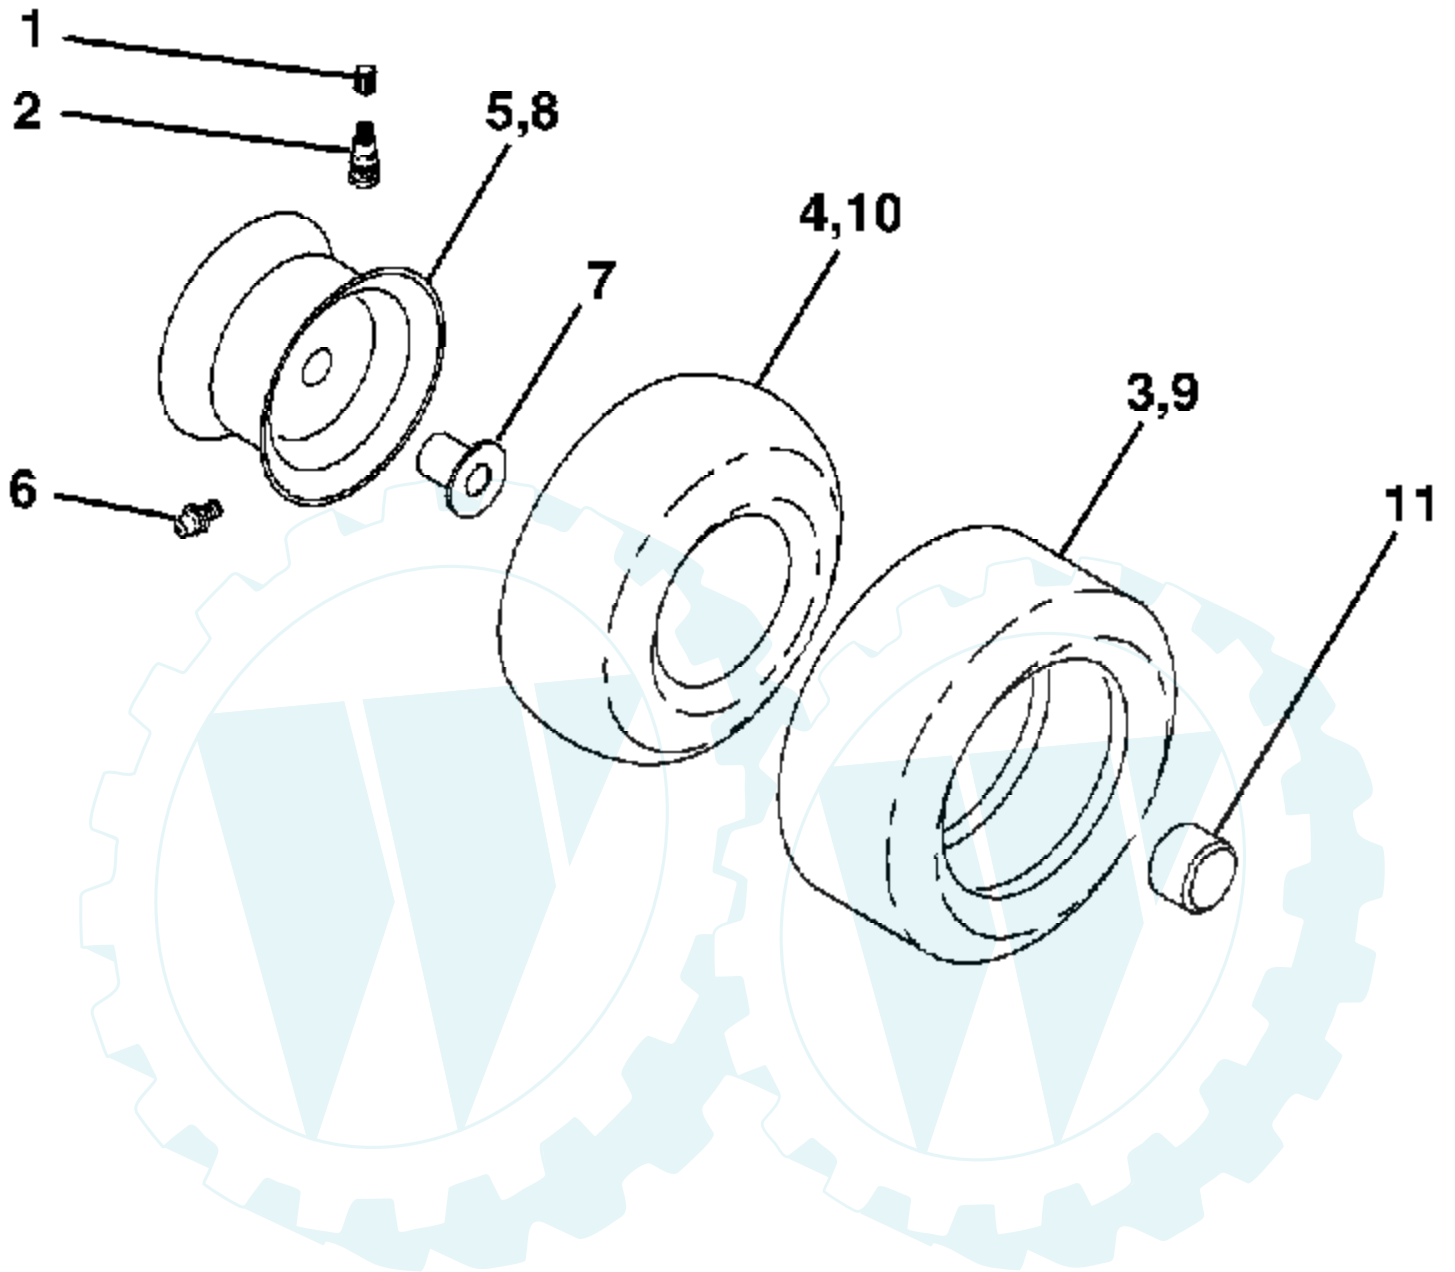

Ref #	Part Number	Qty	Description
	130794		Mandrel Assembly (Includes Housing, Shaft and Shaft Hardware Only - Pulley Not Included)
	170317		Replacement Mower, Complete

Ref #	Part Number	Qty	Description
1	159461		Wire Asm Inner/Sprg w/plunger
2	159476		Shaft Asm Lift RH
3	188822		Pin Groove
4	12000002		E Ring #5133-62
5	19211621		Washer 21/32 x 1 x 21 Ga.
6	120183X		Bearing Nylon Blk 629 Id
7	109413X		Grip Handle Bicycle Matte Blk
8	124526X		Button Plunger Black
11	139865		Link Lift LH Fixed Length
12	139866		Link Lift RH Fixed Length
13	4939M		Retainer Spring
15	173288		Link Front
16	73350800		Nut Jam Hex 1/2-13 unc
17	175689		Trunnion
18	73800800		Nut Lockw/Wsh 1/2-13 unc
19	139868		Arm Suspension Rear
20	163552		Retainer, Spring
31	169865		Bearing Pvt Lift
32	73540600		Nut Crownlock 3/8-24

Ref #	Part Number	Qty	Description
1	59192		Cap, Tire valve
2	65139		Stem, Valve
3	106222X		Tire, Front
4	59904		Tube, Front (Service item only)
5	106732X624		Rim assembly, 6"front
6	278H		Fitting, Grease (Front wheel only)
7	9040H		Bearing, Flange (Front wheel only)
8	106108X624		Rim assembly, 8" rear
9	106268X		Tire, Rear
10	7152J		Tube, Rear (Service item only)
11	104757X428		Cap, Hub Axle
	144334		Sealant, Tire (10 oz. Tube)