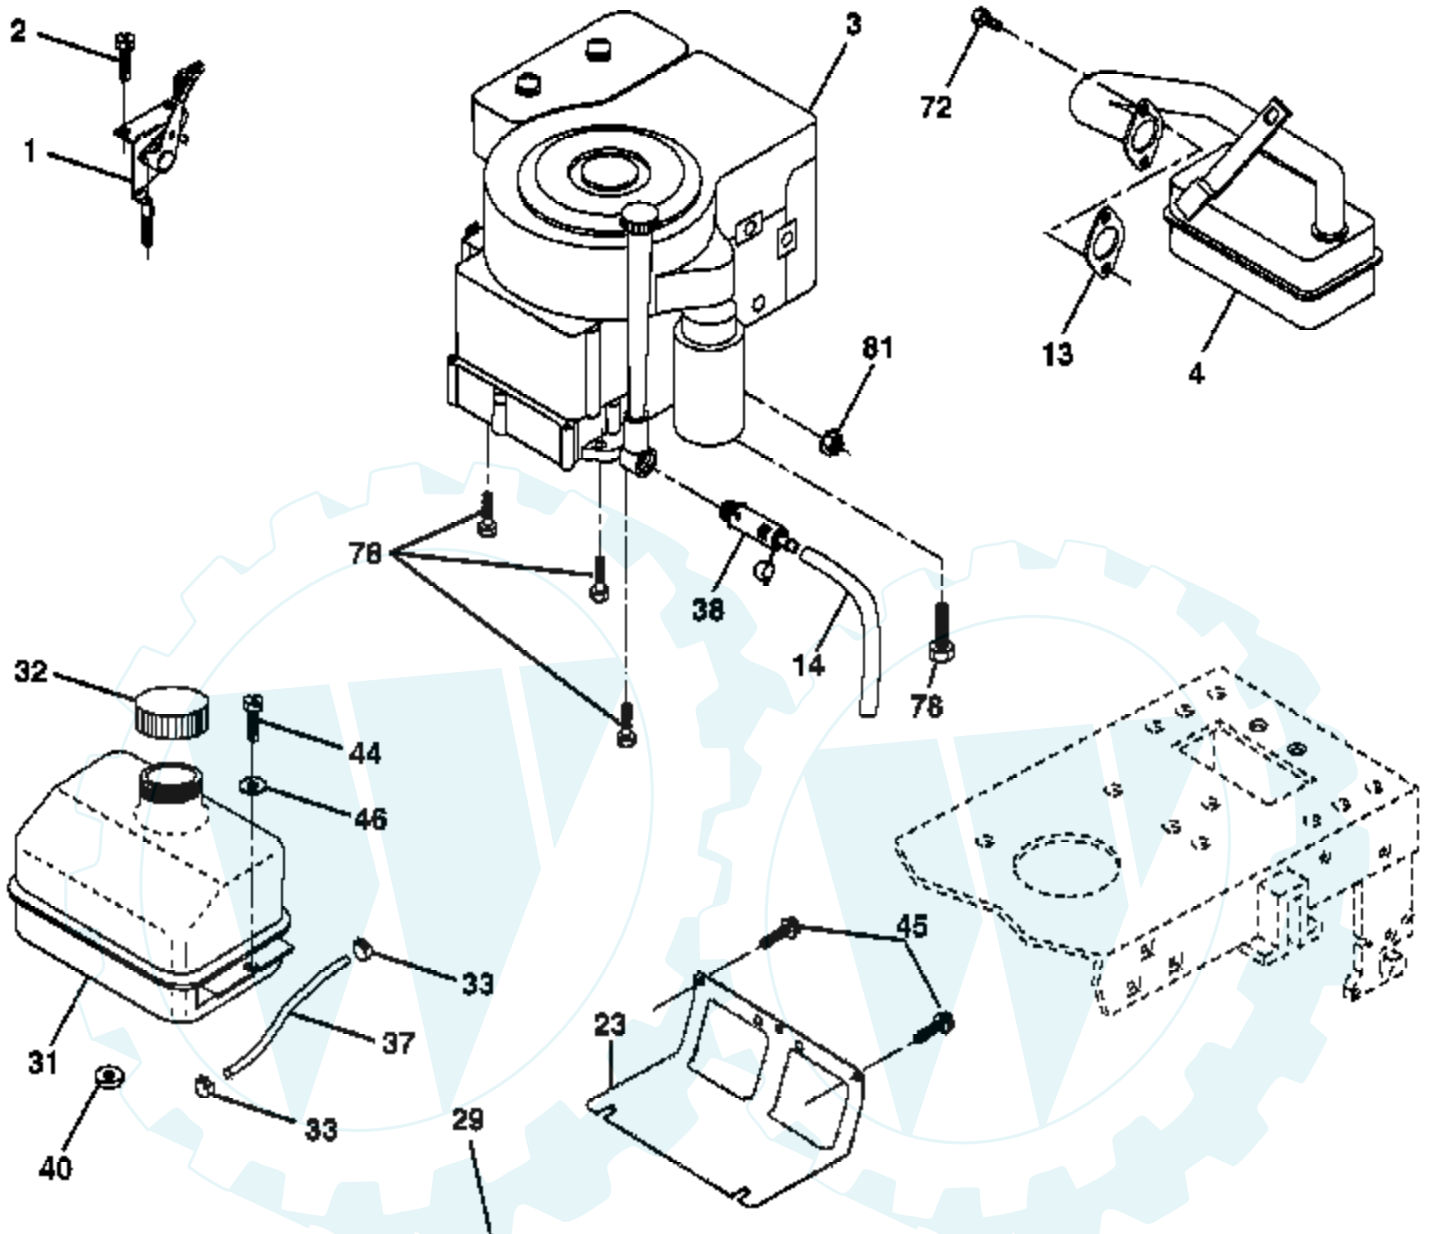

OPTIONAL EQUIPMENT
Spark Arrester

Ref #	Part Number	Qty	Description
1	170551		Control Th/ch Flag
2	17720408		Screw Hex Thd Cut 1/4-20 x 1/2
3			Engine, B&S 282H07 (Order parts from engine manufacturer)
4	137352		Muffler Exhaust B&S
13	165291		Gasket Eng 1 313 Id Tin Plated
14	148456		Tube Drain Oil Easy
23	169837		Shield BRN/DBR Guard
29	137180		Kit Spark Arrestor (Flat Scrn)
31	184900		Tank Fuel Front
32	140527		Cap Asm Fuel
33	123487X		Clamp Hose
37	137040		Line Fuel 20"
38	181654		Plug Drain Oil
40	124028X		Bushing Snap Nyl Blk Fuel Line
44	17670412		Screw Thdrol 1/4-20 x 3/4
45	17000612		Screw Hex Wsh Thdrol 3/8-16
46	19091416		Washer 9/32 x 7/8 x 16 Ga.
72	183906		Screw Scocket Head 5/16-18 x 1
78	17060620		Screw 3/8-16 x 1-1/4
81	73510400		Nut Keps Hex 1/4-20 unc