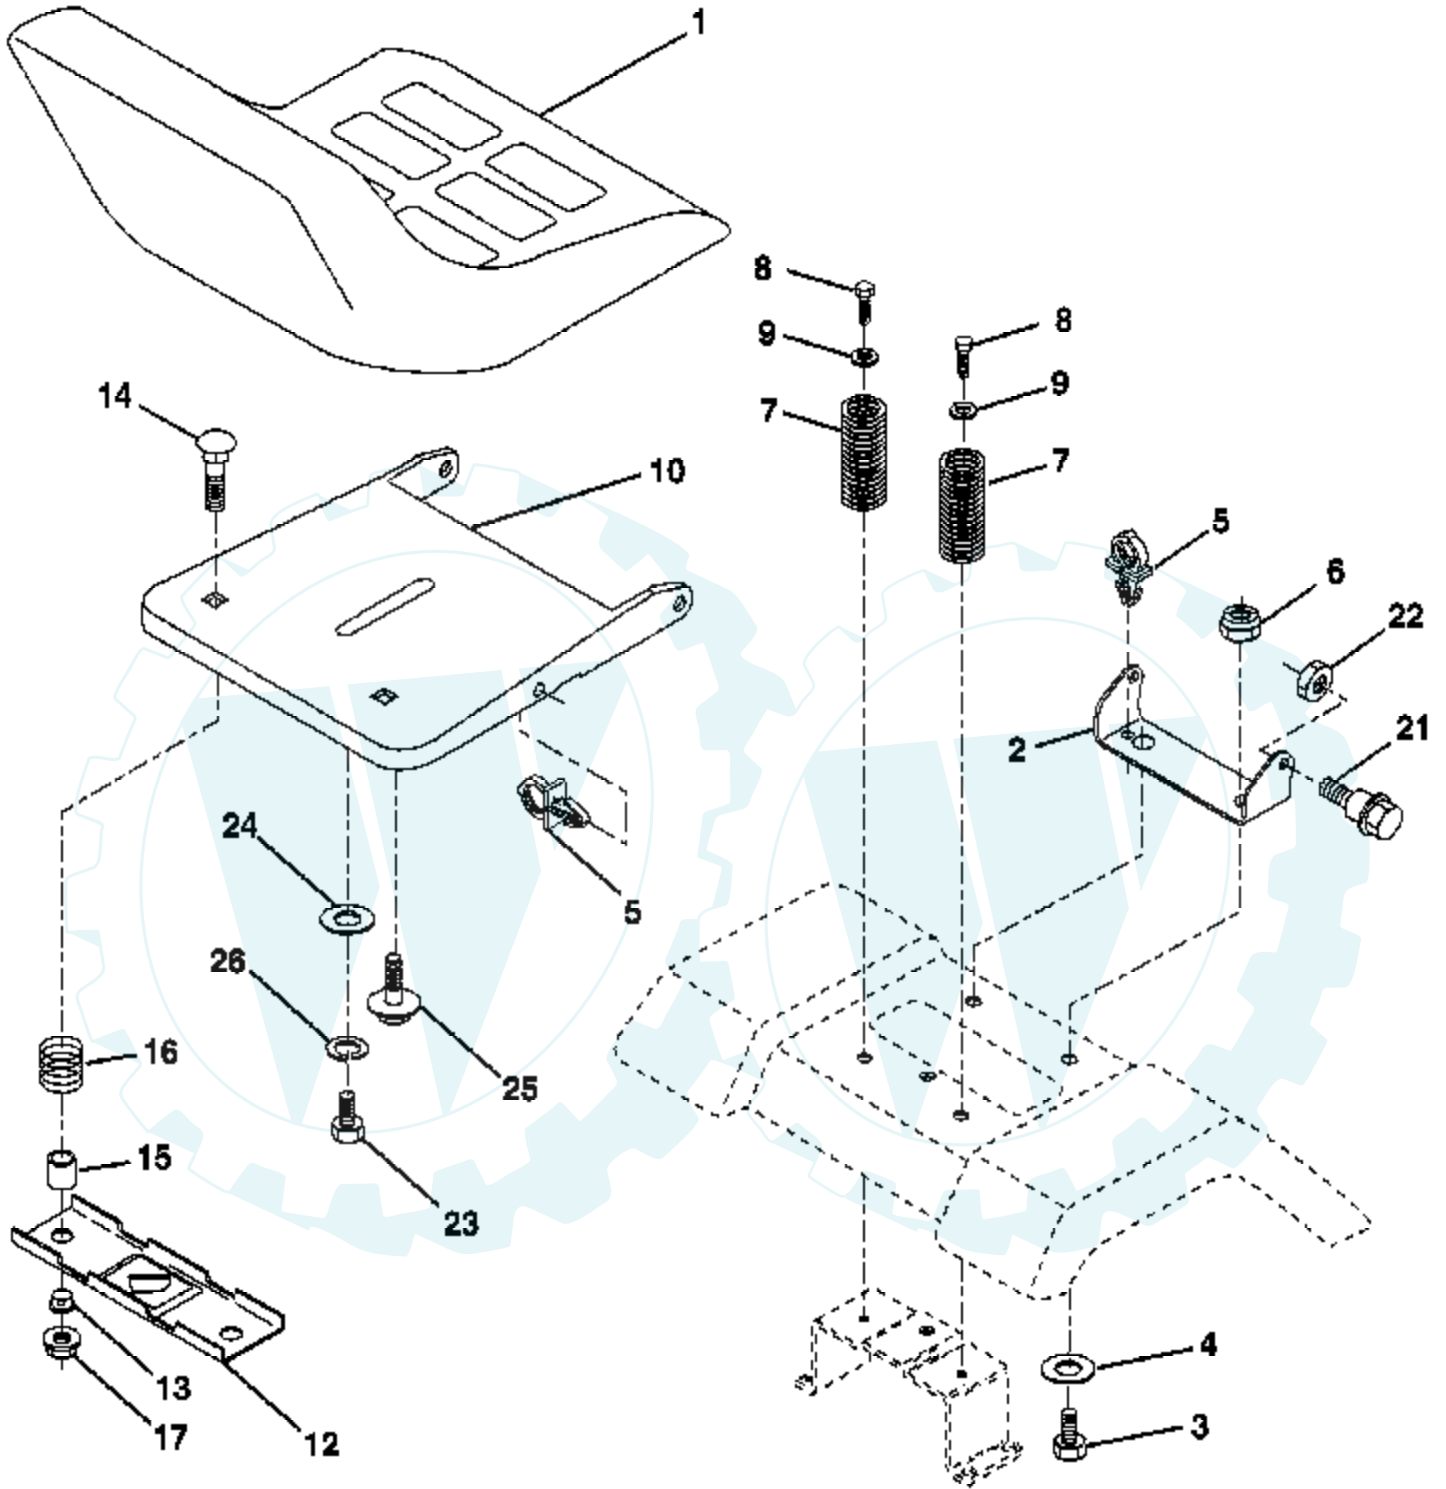

Ref #	Part Number	Qty	Description
	130794		Mandrel Assembly (Includes Housing, Shaft and Shaft Hardware Only - Pulley Not Included)
	170317		Replacement Mower, Complete

Ref #	Part Number	Qty	Description
1	159461		Wire Asm Inner/Sprg w/plunger
2	159476		Shaft Asm Lift RH
3	188822		Pin Groove
4	12000002		E Ring #5133-62
5	19211621		Washer 21/32 x 1 x 21 Ga.
6	120183X		Bearing Nylon Blk 629 Id
7	109413X		Grip Handle Bicycle Matte Blk
8	124526X		Button Plunger Black
11	139865		Link Lift LH Fixed Length
12	139866		Link Lift RH Fixed Length
13	4939M		Retainer Spring
15	173288		Link Front
16	73350800		Nut Jam Hex 1/2-13 unc
17	175689		Trunnion
18	73800800		Nut Lockw/Wsh 1/2-13 unc
19	139868		Arm Suspension Rear
20	163552		Retainer, Spring
31	169865		Bearing Pvt Lift
32	73540600		Nut Crownlock 3/8-24

Ref #	Part Number	Qty	Description
1	175389		Seat
2	140551		Bracket Seat Pivot
3	71110616		Bolt Hex 3/8 - 16 x 1
4	19131610		Washer 13/32 x 1 x10 Ga.
5	145006		Clip Push-In Hinged
6	73800600		Nut Lock Hex w/Ins 3/8 - 16
7	124181X		Spring Seat Cprsn 2 250 Blk Zi
8	17000616		Screw 3/8-16 x 1.5
9	19131614		Washer 13/32 x 1 x 14 Ga.
10	182493		Pan Pnt Seat (Blk)
12	121246X		Bracket Pnt Mounting Switch
13	121248X		Bushing Snap Blk Nyl
14	72050412		Bolt Rdhd Sht Nk 1/4 - 20 x 1 -1/2
15	134300		Spacer Split .28 x .96
16	121250X		Spring Cprsn
17	123976X		Nut Lock 1/4 Lge Flg
21	171852		Bolt Shoulder 5/16-18 unc-2A
22	73800500		Nut Lock Hex w/Ins 5/16 - 18
23	71110814		Bolt Hex
24	19171912		Washer 17/32 x 1-3/16 x 12 Ga.
25	127018X		Bolt Shoulder 5/16-18 x .62
26	10040800		Washer Lock Hvy Hlcl Spr 1/2