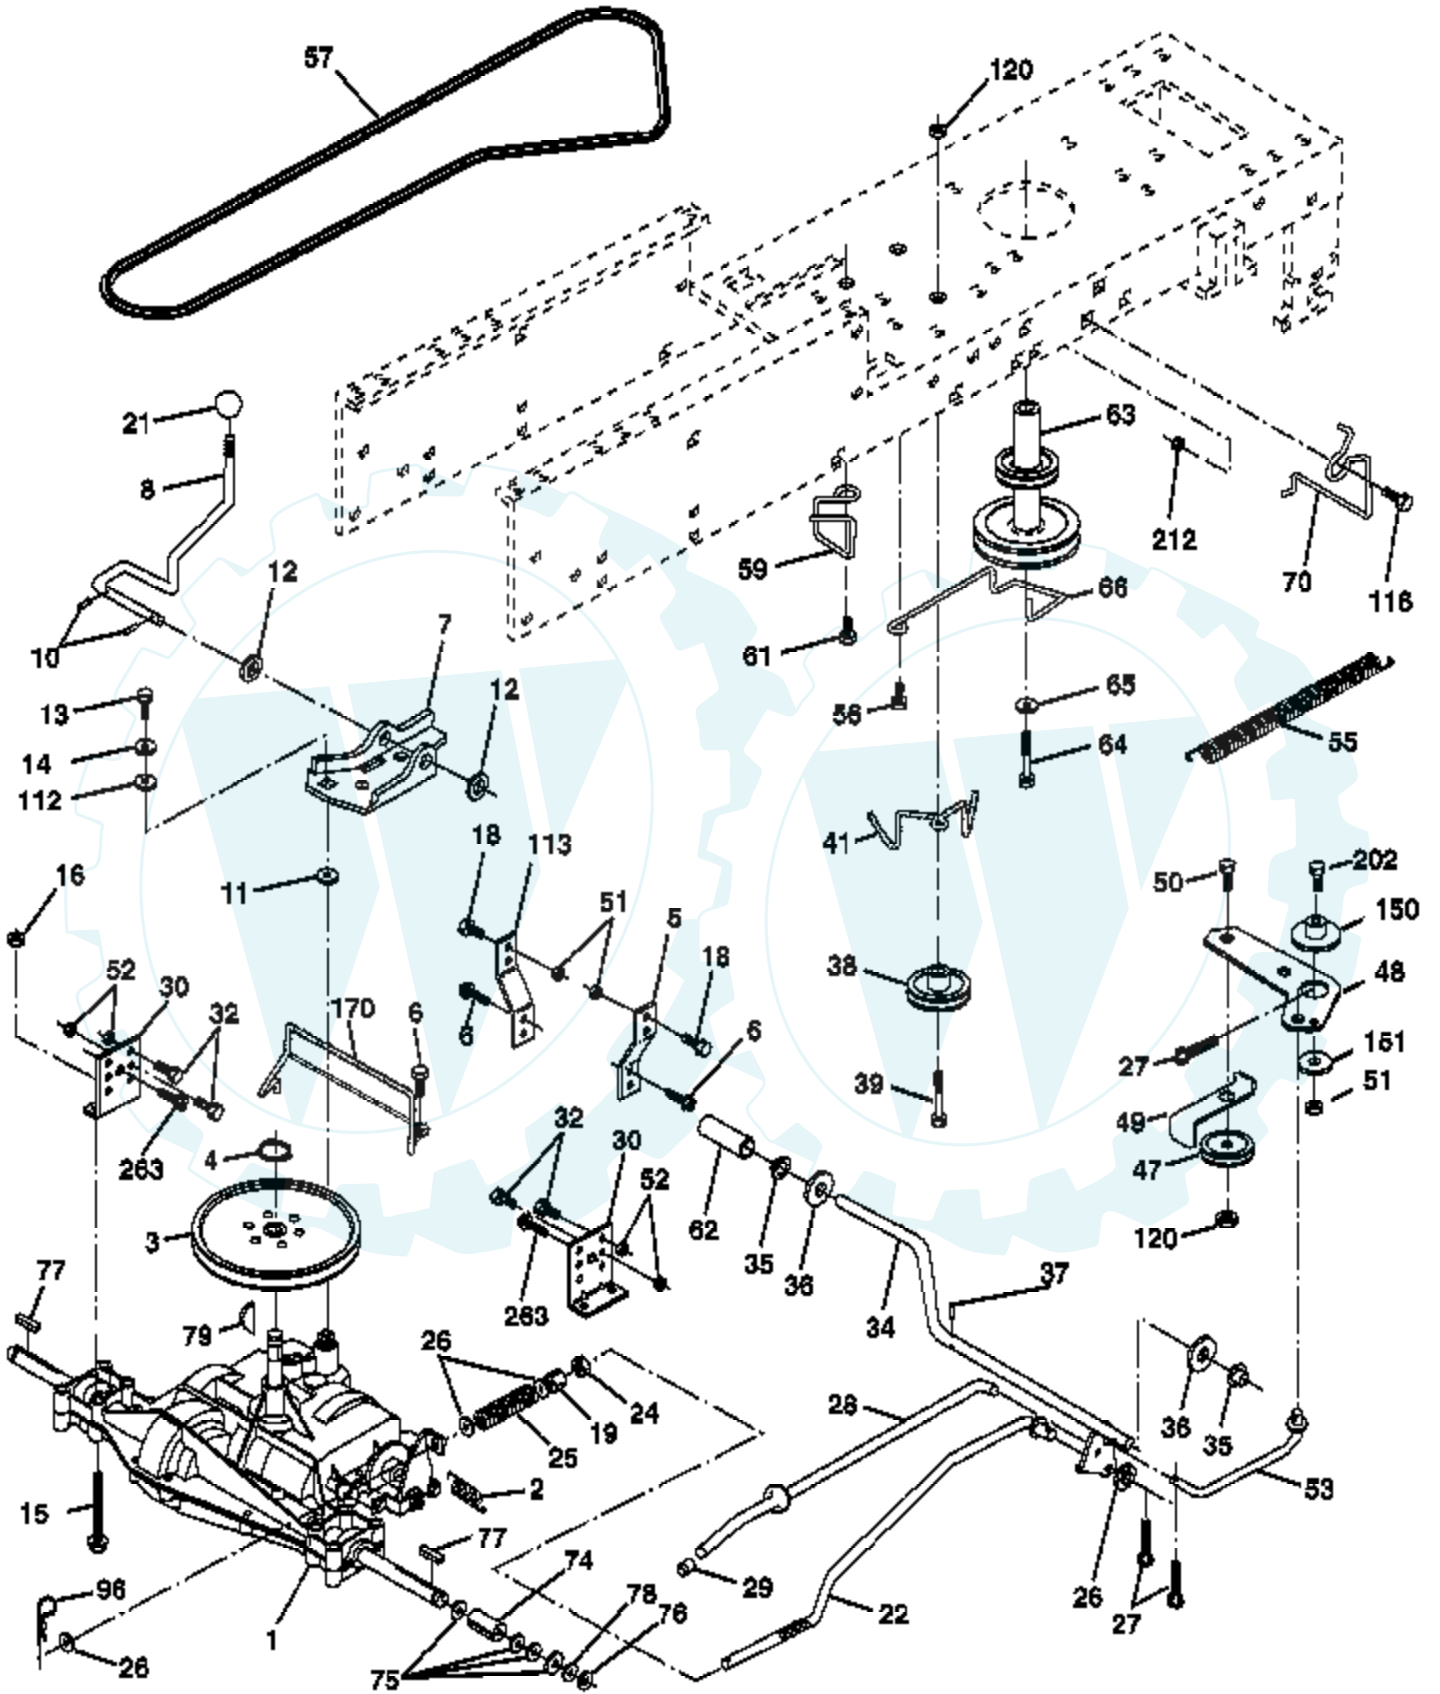

Ref #	Part Number	Qty	Description
1			Transaxle Dana Model D4360-139 (Order parts from transaxle manufacturer)
2	146682		Spring Return Brake
3	123666X		Pulley Transaxle 18"tires
4	12000028		Ring Retainer # 5100-62
5	121520X		Strap Torque 30 Degrees RH
6	17000512		Screw 5/16-18 x 3/4
7	162240		Plate Rod Shift T/a
8	131679		Rod Shifter Blk
10	76020416		Pin Cotter 1/8 x 1 Cad
11	105701X		Washer Plate Shf 388 Sq Hole
12	19151216		Washer 15/32 x 3/4 x 16 Ga.
13	74550412		Bolt 1/4-28 unf Gr. 8 w/Patch
14	10040400		Washer Lock Hvy Helical 1/4
15	74490544		Bolt Hex Flghd 5/16-18 Gr. 5
16	73800500		Nut 5/16-18
18	74780616		Bolt Fin Hex 3/8-16 unc x 1 Gr. 5
19	73800600		Nut lock Hex w/lns 3/8-16 Unc
21	106933X		Knob Rd 1/2-13 Plstc Thds Blk
22	130804		Rod Brake LT
24	73350600		Nut Hex Jam 3/8-16 unc
25	106888X		Spring Rod Brake 2 00 Zinc
26	19131316		Washer 13/32 x 13/16 x 16 Ga.
27	76020412		Pin Cotter 1/8 x 3/4 Cad
28	175765		Rod Brake Parking LT/YT
29	71673		Cap Brake Parking Black
30	174973		Bracket Transmission
32	74760512		Bolt Fin Hex 5/16-18 x 3/4
34	175578		Shaft Asm Pedal Foot Nibbed
35	120183X		Bearing Nylon Blk 629 Id
36	19211616		Washer 21/32 x 1 x 16 Ga.
37	1572H		Pin Roll 3/16 x 1"
38	179114		Pulley Composite Flat
39	72110622		Bolt 3/8-16 x 2-3/4
41	175556		Keeper Belt Idler
47	127783		Pulley Idler V Groove Plastic
48	154407		Bellcrank Clutch Grnd Drv STL
49	123205X		Retainer Belt Style Spring
50	72110612		Bolt Carr Sh 3/8-16 x 1-1/2 Gr. 5
51	73680600		Nut Crownlock 3/8-16 unc
52	73680500		Nut Crownlock 5/16-18 unc
53	105710X		Link Clutch 7 66
55	105709X		Spring Return Clutch 6 75
56	17060620		Screw 3/8-16 x 1-1/4
57	160855		V-Belt Ground Drive 95
59	169691		Keeper Belt Chassis Span Ctr
61	17120614		Screw 3/8-16 x .875
62	8883R		Cover Pedal Blk Round
63	175410		Engine Pulley LT/YT
64	173937		Bolt Hex 7/16-20 x 4 Gr. 5
65	10040700		Washer Lock Hvy Hlcl Spr 7/16
66	154778		Keeper Belt Engine
70	134683		Guide Belt Mower Drive RH
74	109502X		Spacer Axle
75	121749X		Washer 25/32 x 1 1/4 x 16 Ga.
76	12000001		E-ring #5133-75
77	123583X		Key Square 20 x 1845/ 1865