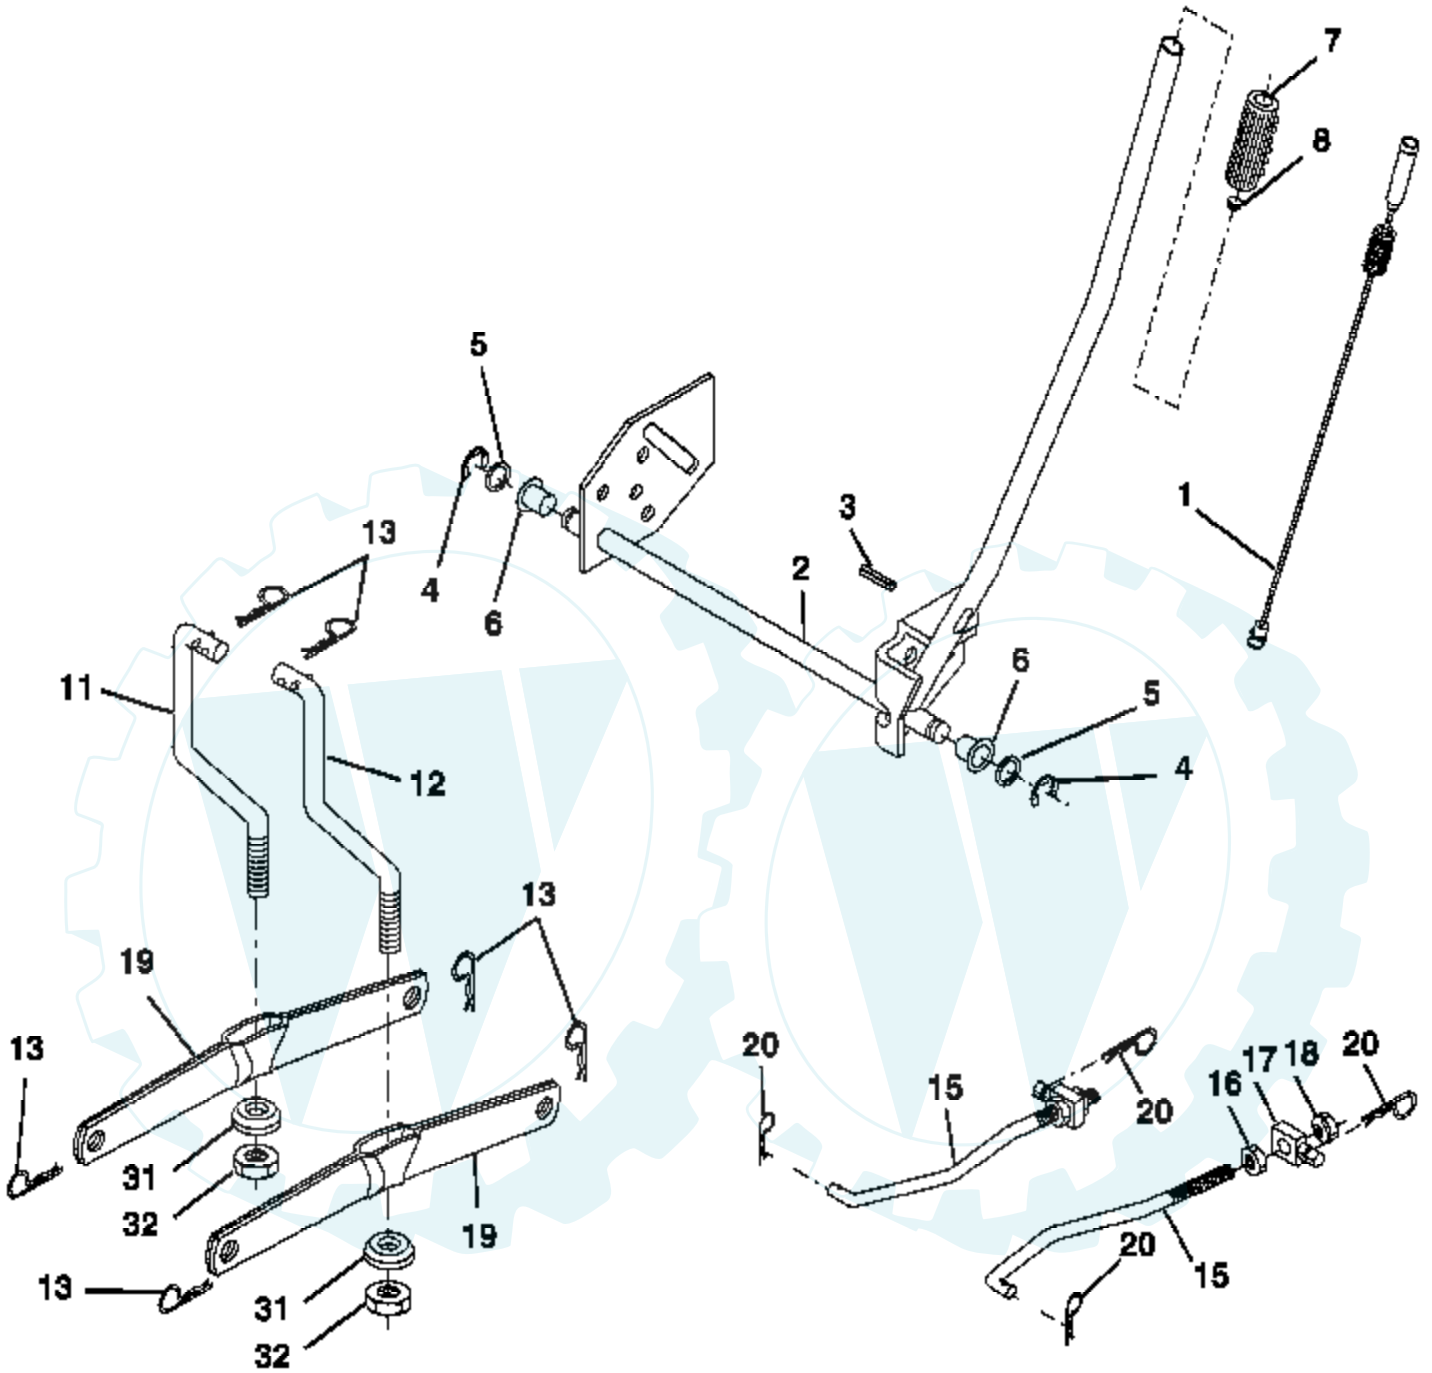

**OPTIONAL EQUIPMENT**  
**Spark Arrester**

Ref #	Part Number	Qty	Description
1	170551		Control Th/ch Flag
2	17720408		Screw Hex Thd Cut 1/4-20 x 1/2
3			Engine, B&S 282H07 (Order parts from engine manufacturer)
4	137352		Muffler Exhaust B&S
13	165291		Gasket Eng 1 313 Id Tin Plated
14	148456		Tube Drain Oil Easy
23	169837		Shield BRN/DBR Guard
29	137180		Kit Spark Arrestor (Flat Scrn)
31	184900		Tank Fuel Front
32	140527		Cap Asm Fuel
33	123487X		Clamp Hose
37	137040		Line Fuel 20"
38	181654		Plug Drain Oil
40	124028X		Bushing Snap Nyl Blk Fuel Line
44	17670412		Screw Thdrol 1/4-20 x 3/4
45	17000612		Screw Hex Wsh Thdrol 3/8-16
46	19091416		Washer 9/32 x 7/8 x 16 Ga.
72	183906		Screw Scocket Head 5/16-18 x 1
78	17060620		Screw 3/8-16 x 1-1/4
81	73510400		Nut Keps Hex 1/4-20 unc

Ref #	Part Number	Qty	Description
	130794		Mandrel Assembly (Includes Housing, Shaft and Shaft Hardware Only - Pulley Not Included)
	170317		Replacement Mower, Complete

Ref #	Part Number	Qty	Description
1	159461		Wire Asm Inner/Sprg w/plunger
2	159476		Shaft Asm Lift RH
3	188822		Pin Groove
4	12000002		E Ring #5133-62
5	19211621		Washer 21/32 x 1 x 21 Ga.
6	120183X		Bearing Nylon Blk 629 Id
7	109413X		Grip Handle Bicycle Matte Blk
8	124526X		Button Plunger Black
11	139865		Link Lift LH Fixed Length
12	139866		Link Lift RH Fixed Length
13	4939M		Retainer Spring
15	173288		Link Front
16	73350800		Nut Jam Hex 1/2-13 unc
17	175689		Trunnion
18	73800800		Nut Lockw/Wsh 1/2-13 unc
19	139868		Arm Suspension Rear
20	163552		Retainer, Spring
31	169865		Bearing Pvt Lift
32	73540600		Nut Crownlock 3/8-24