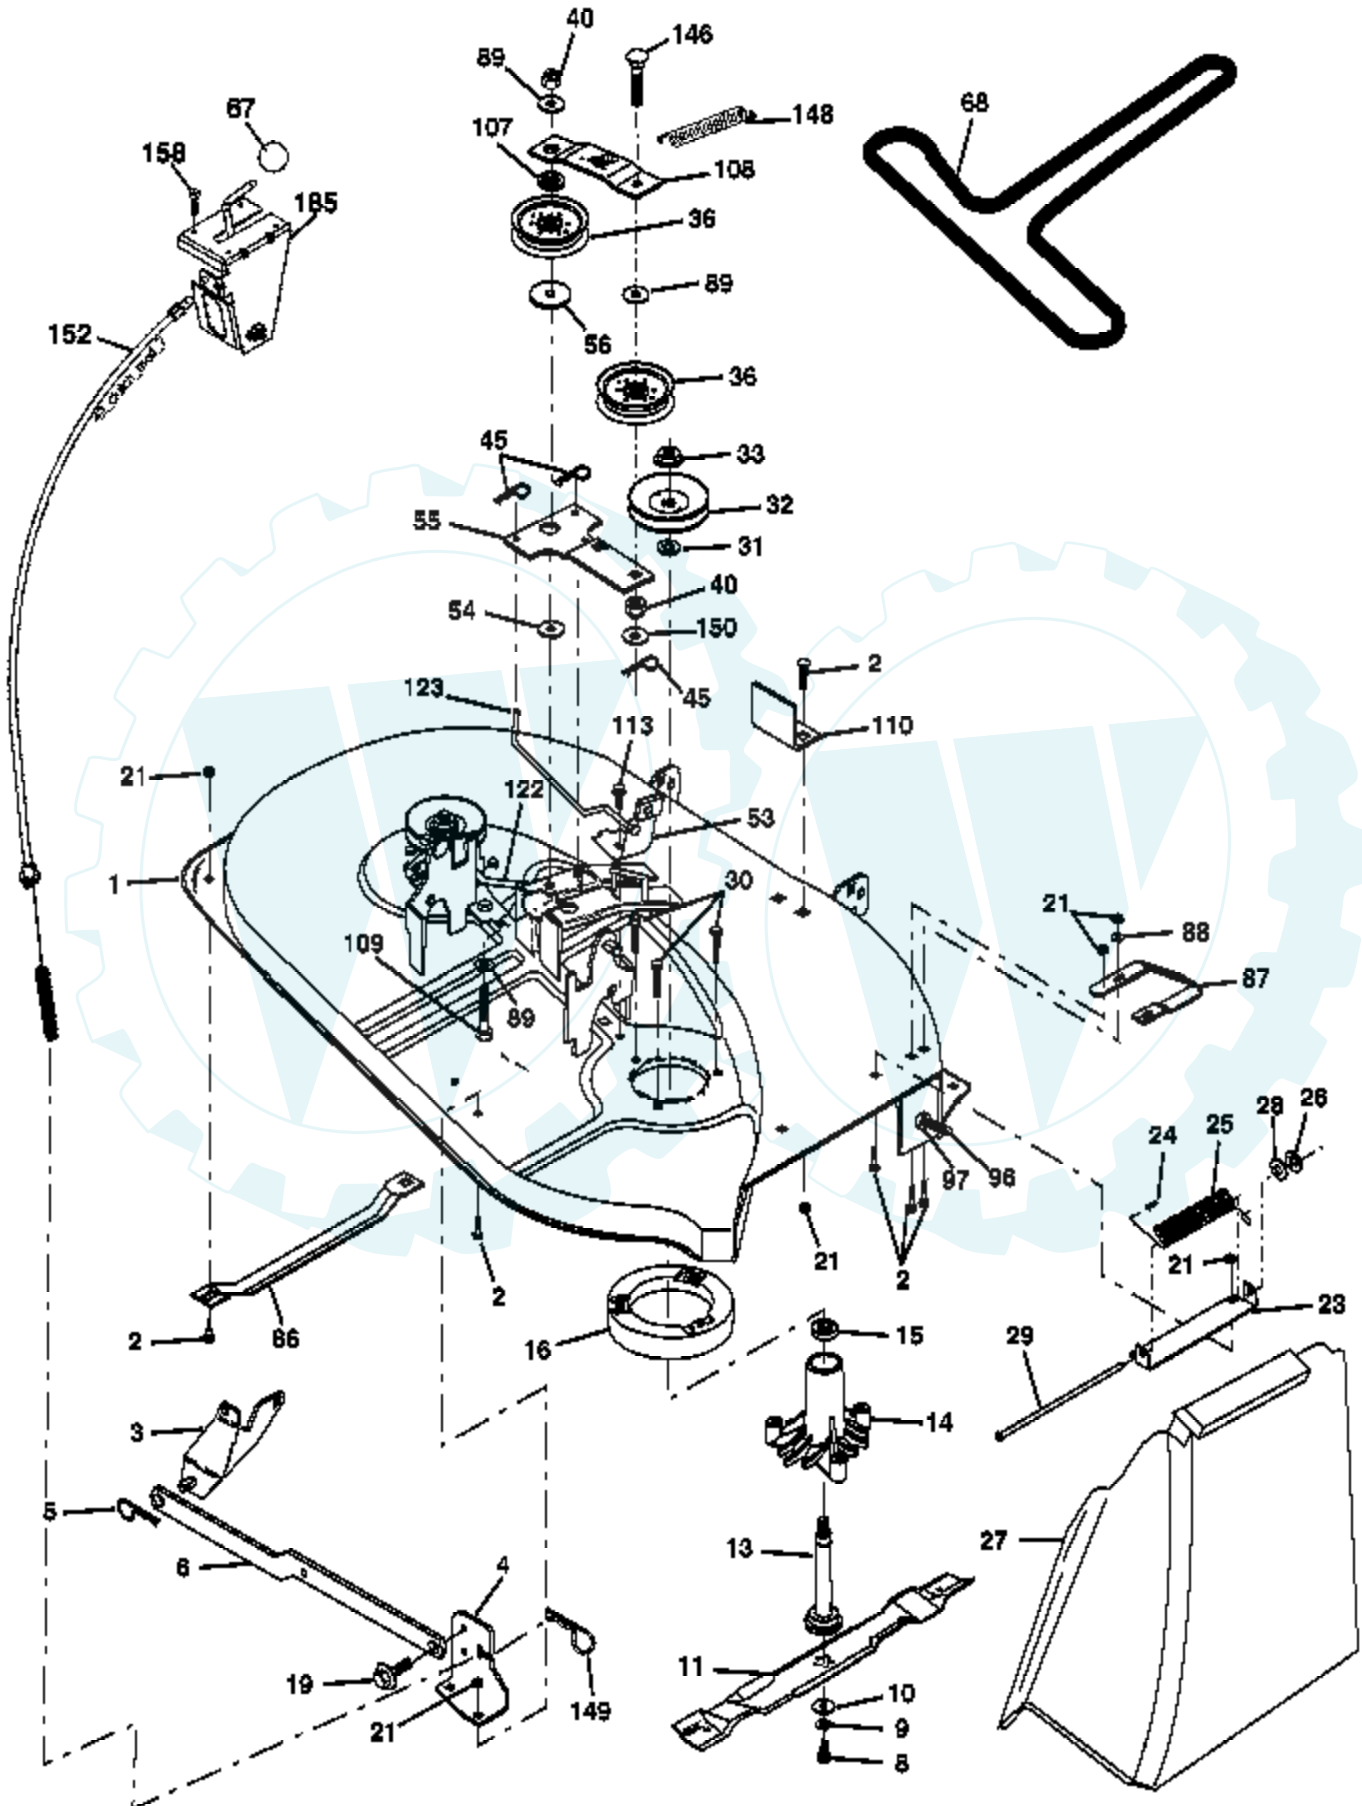

Ref #	Part Number	Qty	Description
1	170280		Mower Housing Assembly
2	72140506		Bolt Carriage 5/16-18 x 3/4
3	138017		Bracket Asm Fr. Sway Bar
4	169970		Bracket Deck Sway Bar 38"/42"
5	4939M		Retainer Spring
6	178024		Bar Sway Deck
8	850857		Bolt 3/8-24 x 1.25 Gr. 8
9	10030600		Washer, Lock 3/8
10	140296		Washer, Hardened
11	138497		Blade Mower
13	137645		Shaft Assembly, Mandrel, Vented (Includes Key Number 6)
14	128774		Housing, Mandrel, Vented
15	110485X		Bearing, Ball, Mandrel
16	174493		Stripper, Vented Mower Deck
19	132827		Bolt, Shoulder
21	73680500		Nut
23	137607		Bracket, Mower Deflector
24	105304X		Cap, Sleeve
25	123713X		Spring, Torsion, Deflector
26	110452X		Nut, Push
27	106736X428		Shield, Deflector
28	19111016		Washer 11/32 x 5/8 x 16 Ga.
29	106735X		Rod, Hinge
30	173984		Screw Thdrol.
31	187690		Washer, Spacer
32	153532		Pulley, Mandrel
33	178342		Nut, Toplock
36	131494		Pulley, Idler, Flat
40	73680600		Nut, Crownlock 3/8-16 unc
45	4497H		Retainer
53	130840		Brake Assembly
54	178515		Washer, Hardened
55	133840		Idler Arm Assembly
56	165723		Spacer, Retainer
67	106932X		Knob
68	144200		V-Belt, 42" Mower
86	7631J		Runner, LH
87	128772		Runner, RH
88	19111216		Washer 11/32 x 3/4 x 16 Ga.
89	19131311		Washer 13/32 x 13/16 x 11 Ga.
96	74930620		Bolt 3/8-16 x 1-1/4 Mulcher
97	73930600		Nut Centerlock 3/8-16 unc
107	133502		Spacer Retainer
108	133503		Stiffener, Idler Arm
109	74760640		Bolt, Hex Hd 3/8-16 x 2-1/2
110	142587		Upstop Deck Front 38"
113	17060512		Screw 5/16-1/ x 3/4
122	131289		Rod, Brake LH
123	169971		Rod, Brake RH
146	165891		Bolt Carriage Idler
148	169022		Spring Return Idler
149	165898		Retainer Spring Yellow
150	19091216		Washer 9/32 x 3/4 x 16 Ga.
152	172758		Clutch Cable 38"/46"
158	17720408		Screw Hex Thd Cut 1/4-20 x 1/2
185	188234		Head Asm Cable Clutch