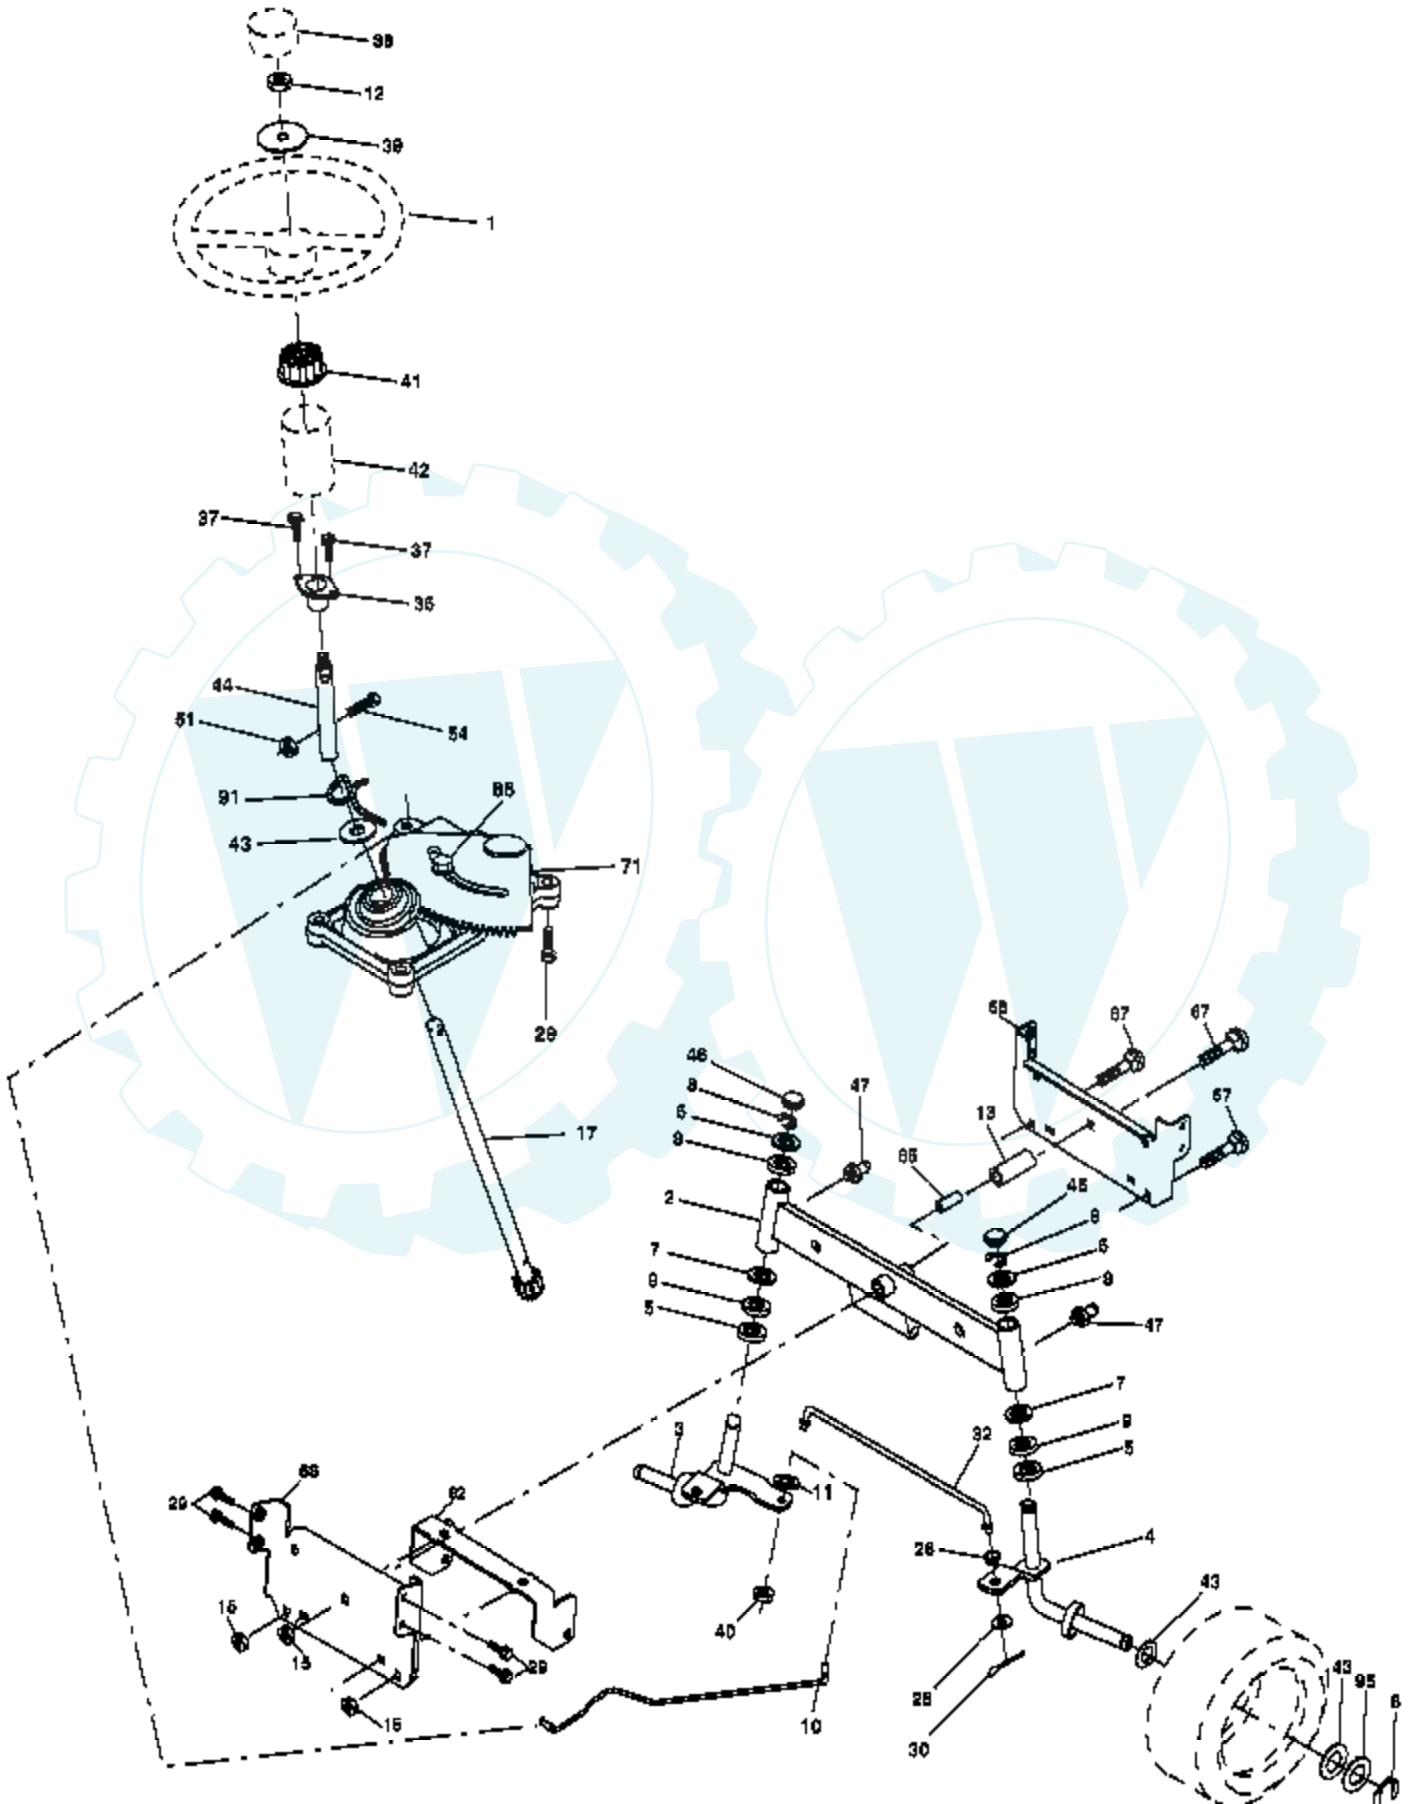

Ref #	Part Number	Qty	Description
1	140044X428		Wheel Steering
2	175131		Axle Asm
3	169840		Spindle Asm LH
4	169839		Spindle Asm RH
5	6266H		Bearing Race Thrust Harden
6	121748X		Washer 25/32 x 1-5/8 x 16 Ga.
7	19272016		Washer 27/32 x 1-1/4 x 16 Ga.
8	12000029		Ring Klip #t5304-75
9	3366R		Bearing Col Strg Blk
10	175121		Link Drag
11	10040600		Washer Lock Hvy Hlcl Spr 3/8
12	73940800		Nut Hex Jam Toplock 1/2-20
13	136518		Spacer earing Axle Front
15	145212		Hexflange Lock
17	180641		Shaft Asm Strg
26	126847X		Bushing Link Drag Blk LR
28	19131416		Washer 13/32 x 7/8 x 16 Ga.
29	17000612		Screw 3/8-16 x 3/4
30	76020412		Pin Cotter 1/8 x 3/4 Cad
32	130465		Rod Tie Wire Form 19 75 Mech
36	155099		Bushing Strg 5/8 Id Dash
37	152927		Screw
38	140045X428		Cap Wheel Steer Ayp
39	19183812		Washer 9/16 x 2-3/8
40	73540600		Nut Crownlock 3/8-24
41	186737		Adaptor Wheel Strg
42	145054X428		Boot Dash Mtl Steering Blk
43	121749X		Washer 25/32 x 1 1/4 x 16 Ga.
44	180640		Extension Steering
46	121232X		Cap Spindle Fr Top Blk
47	183226		Fitting Grease
51	73540400		Nut 1/4-28
54	71130420		Bolt Hex 1/4-28 x 1-1/4
65	160367		Spacer Brace Axle
67	72110618		Bolt RDHD SQNK 3/8-16 x 2-1/4
68	169827		Brace Axle
71	175146		Steering Asm.
82	169835		Bracket Susp Chassis Front
88	175118		Bolt Shoulder 7/16-20
91	175553		Clip Steering
95	188967		Washer Harden .793 x 1.637 x 060