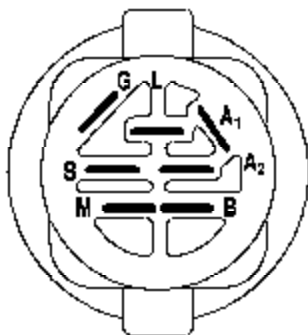

IGNITION SWITCH

POSITION	CIRCUIT	"MAKE"
OFF	M+G+A1	NONE
RUN/LIGHT	B+A1	A2+L
RUN	B+A1	NONE
START	B + S + A1	NONE

WIRING INSULATED CLIPS

NOTE: IF WIRING INSULATED CLIPS WERE REMOVED FOR SERVICING OF UNIT, THEY SHOULD BE REPLACED TO PROPERLY SECURE YOUR WIRING.

Der Ersatzteilspezialist im Internet.

NON-REMOVABLE CONNECTIONS

REMOVABLE CONNECTIONS