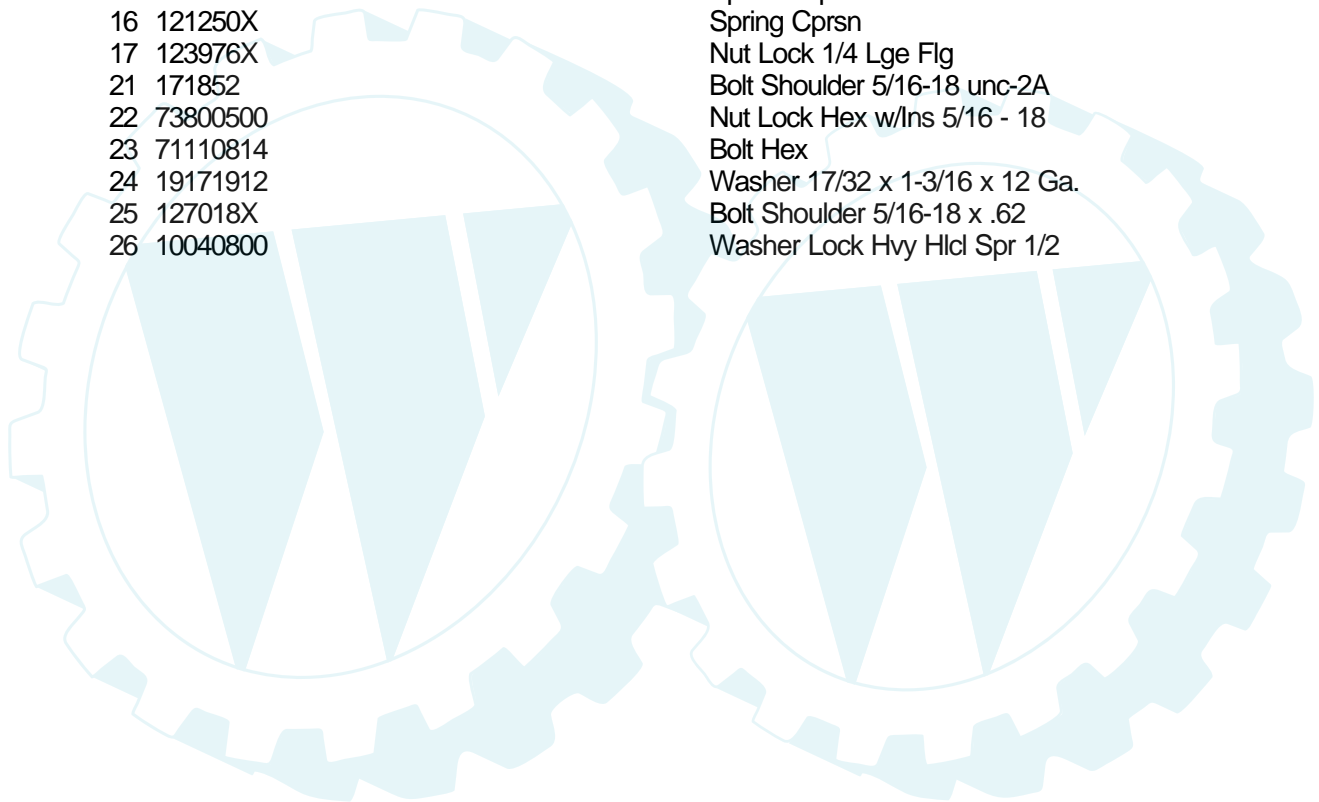

Ref #	Part Number	Qty	Description
1	175389		Seat
2	140551		Bracket Seat Pivot
3	71110616		Bolt Hex 3/8 - 16 x 1
4	19131610		Washer 13/32 x 1 x10 Ga.
5	145006		Clip Push-In Hinged
6	73800600		Nut Lock Hex w/Ins 3/8 - 16
7	124181X		Spring Seat Cprsn 2 250 Blk Zi
8	17000616		Screw 3/8-16 x 1.5
9	19131614		Washer 13/32 x 1 x 14 Ga.
10	182493		Pan Pnt Seat (Blk)
12	121246X		Bracket Pnt Mounting Switch
13	121248X		Bushing Snap Blk Nyl
14	72050412		Bolt Rdhd Sht Nk 1/4 - 20 x 1 -1/2
15	134300		Spacer Split .28 x .96
16	121250X		Spring Cprsn
17	123976X		Nut Lock 1/4 Lge Flg
21	171852		Bolt Shoulder 5/16-18 unc-2A
22	73800500		Nut Lock Hex w/Ins 5/16 - 18
23	71110814		Bolt Hex
24	19171912		Washer 17/32 x 1-3/16 x 12 Ga.
25	127018X		Bolt Shoulder 5/16-18 x .62
26	10040800		Washer Lock Hvy Hlcl Spr 1/2