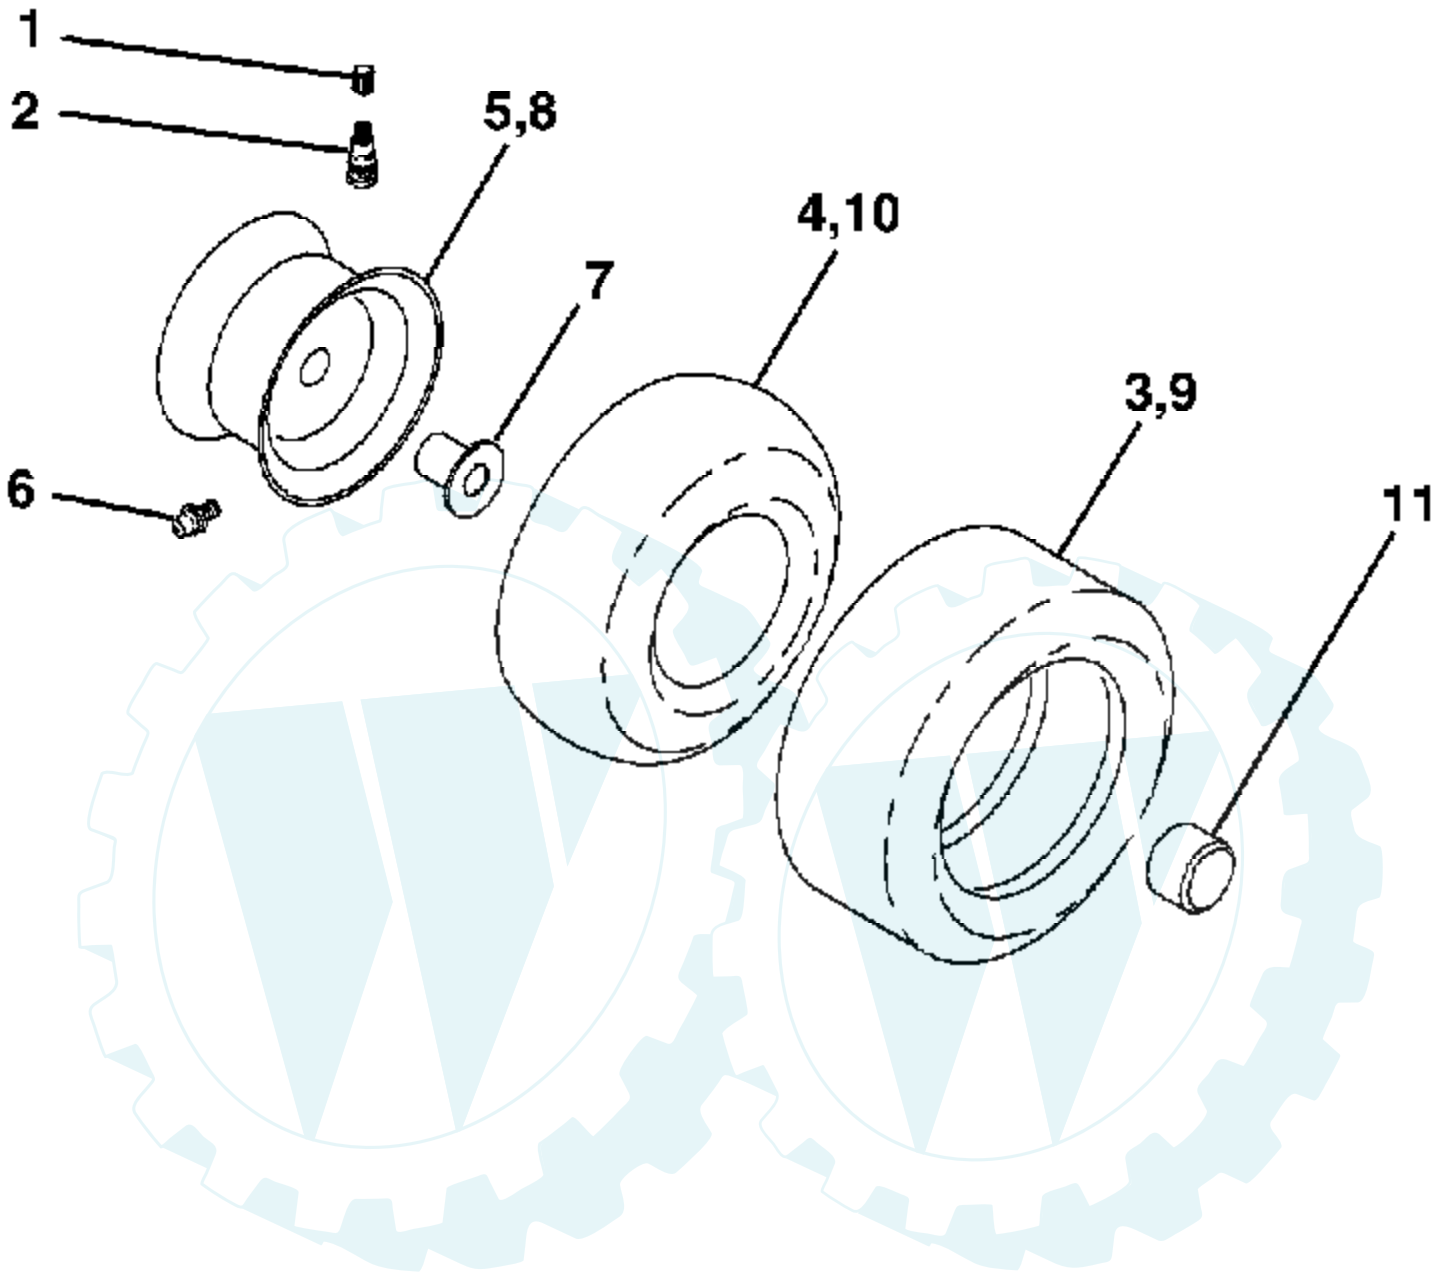

Ref #	Part Number	Qty	Description
1	181251		Decal, Clutch/Brake Eng/Fr
2	189806		Decal, Replacement
3	184769		Decal, Engine HP
4	170563		Decal Warning
5	188979		Decal, SDPNL
6	157140		Decal, Fender Danger English
7	158168		Decal Ins Str Wh
9	158166		Decal Fender
12	188977		Decal, Hood RH
14	188978		Decal, Hood LH
15	145005		Decal, Caution, Battery
16	157163		Decal, Oper Sdl P/L Gear Dr Eng
17	136832		Decal, V-Belt Sch.
	138311		Decal, Handle Lft Height Adj.
	190785		Manual, Owner's English
	190786		Manual, Owner's French

Der Ersatzteilspezialist im Internet.

NON-REMOVABLE CONNECTIONS

REMOVABLE CONNECTIONS

Ref #	Part Number	Qty	Description
1	175389		Seat
2	140551		Bracket Seat Pivot
3	71110616		Bolt Hex 3/8 - 16 x 1
4	19131610		Washer 13/32 x 1 x10 Ga.
5	145006		Clip Push-In Hinged
6	73800600		Nut Lock Hex w/Ins 3/8 - 16
7	124181X		Spring Seat Cprsn 2 250 Blk Zi
8	17000616		Screw 3/8-16 x 1.5
9	19131614		Washer 13/32 x 1 x 14 Ga.
10	182493		Pan Pnt Seat (Blk)
12	121246X		Bracket Pnt Mounting Switch
13	121248X		Bushing Snap Blk Nyl
14	72050412		Bolt Rdhd Sht Nk 1/4 - 20 x 1 -1/2
15	134300		Spacer Split .28 x .96
16	121250X		Spring Cprsn
17	123976X		Nut Lock 1/4 Lge Flg
21	171852		Bolt Shoulder 5/16-18 unc-2A
22	73800500		Nut Lock Hex w/Ins 5/16 - 18
23	71110814		Bolt Hex
24	19171912		Washer 17/32 x 1-3/16 x 12 Ga.
25	127018X		Bolt Shoulder 5/16-18 x .62
26	10040800		Washer Lock Hvy Hlcl Spr 1/2

Ref #	Part Number	Qty	Description
1	59192		Cap, Tire valve
2	65139		Stem, Valve
3	106222X		Tire, Front
4	59904		Tube, Front (Service item only)
5	106732X624		Rim assembly, 6"front
6	278H		Fitting, Grease (Front wheel only)
7	9040H		Bearing, Flange (Front wheel only)
8	106108X624		Rim assembly, 8" rear
9	106268X		Tire, Rear
10	7152J		Tube, Rear (Service item only)
11	104757X428		Cap, Hub Axle
	144334		Sealant, Tire (10 oz. Tube)