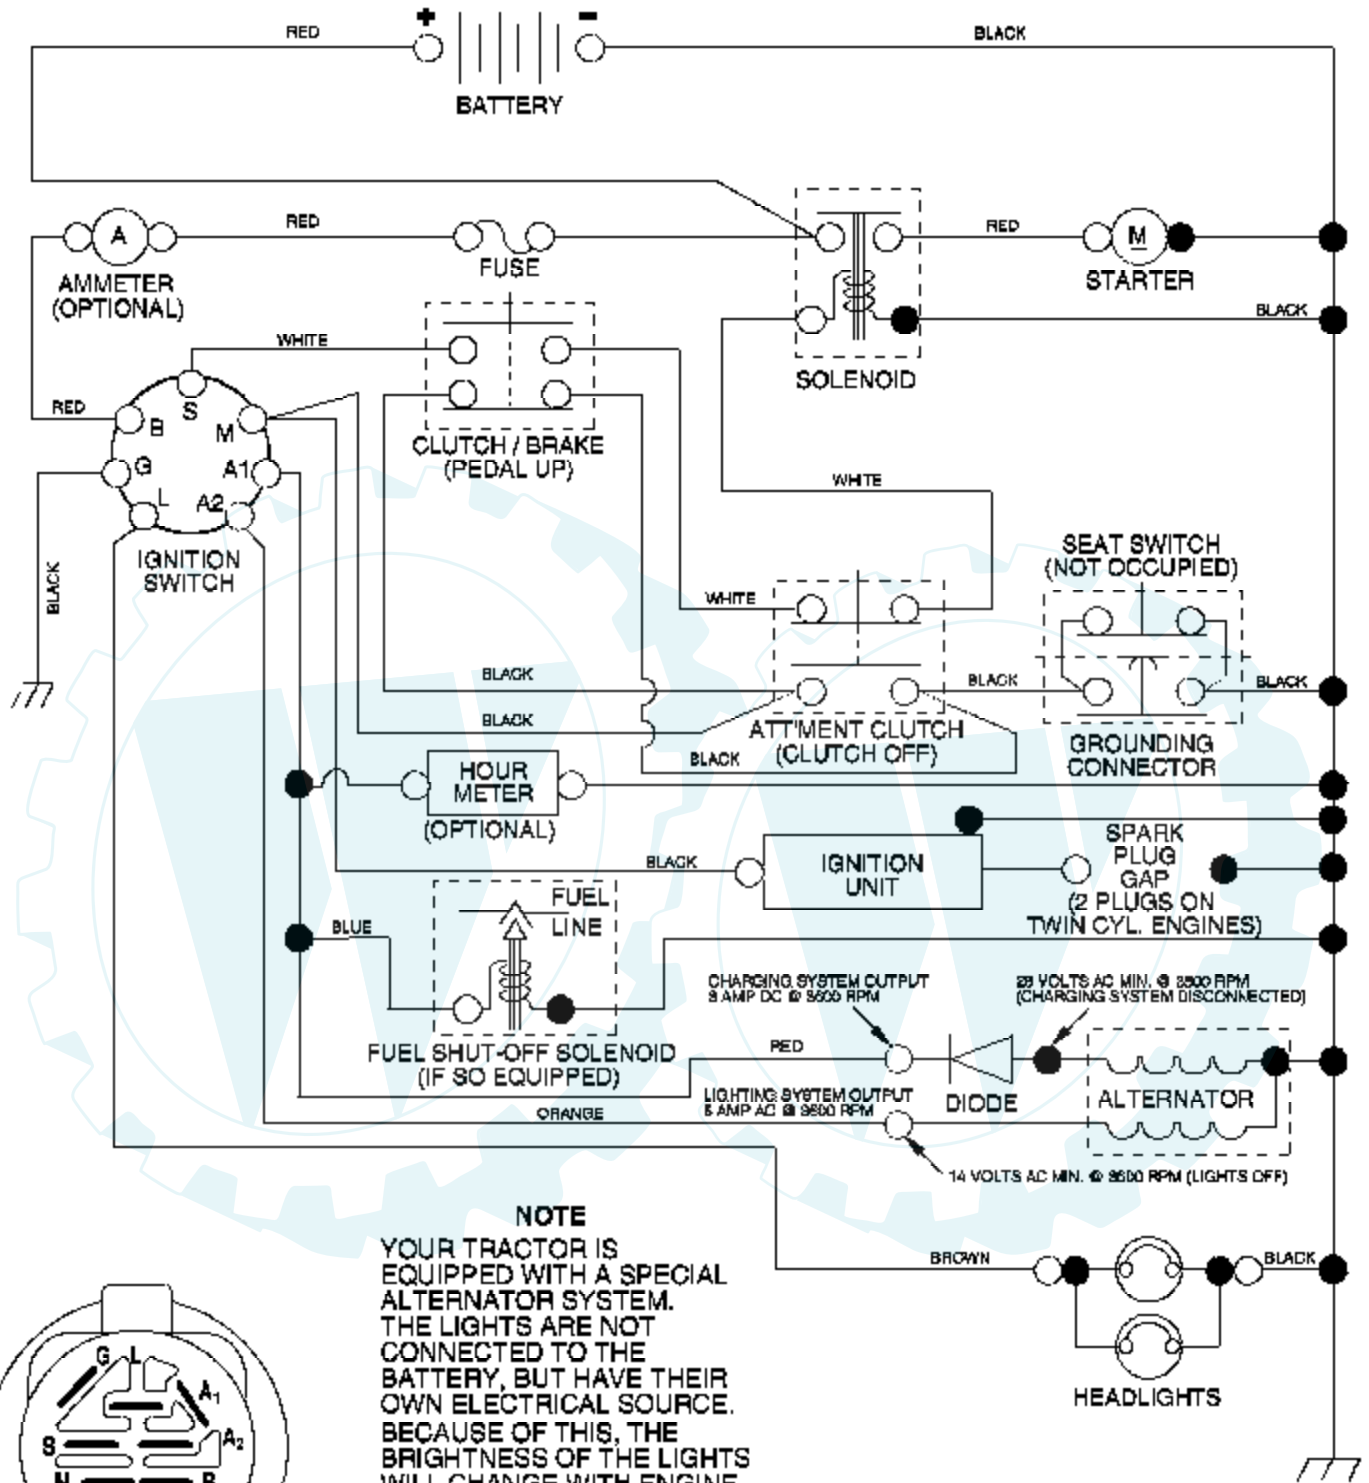

Ref #	Part Number	Qty	Description
1	170551		Control Th/ch Flag
2	17720408		Screw Hex Thd Cut 1/4-20 x 1/2
3			Engine, B&S 282H07 (Order parts from engine manufacturer)
4	137352		Muffler Exhaust B&S
13	165291		Gasket Eng 1 313 Id Tin Plated
14	148456		Tube Drain Oil Easy
23	169837		Shield BRN/DBR Guard
29	137180		Kit Spark Arrestor (Flat Scrn)
31	184900		Tank Fuel Front
32	140527		Cap Asm Fuel
33	123487X		Clamp Hose
37	137040		Line Fuel 20"
38	181654		Plug Drain Oil
40	124028X		Bushing Snap Nyl Blk Fuel Line
44	17670412		Screw Thdrol 1/4-20 x 3/4
45	17000612		Screw Hex Wsh Thdrol 3/8-16
46	19091416		Washer 9/32 x 7/8 x 16 Ga.
72	183906		Screw Scocket Head 5/16-18 x 1
78	17060620		Screw 3/8-16 x 1-1/4
81	73510400		Nut Keps Hex 1/4-20 unc

Ref #	Part Number	Qty	Description
	130794		Mandrel Assembly (Includes Housing, Shaft and Shaft Hardware Only - Pulley Not Included)
	170317		Replacement Mower, Complete

Ref #	Part Number	Qty	Description
1	159461		Wire Asm Inner/Sprg w/plunger
2	159476		Shaft Asm Lift RH
3	188822		Pin Groove
4	12000002		E Ring #5133-62
5	19211621		Washer 21/32 x 1 x 21 Ga.
6	120183X		Bearing Nylon Blk 629 Id
7	109413X		Grip Handle Bicycle Matte Blk
8	124526X		Button Plunger Black
11	139865		Link Lift LH Fixed Length
12	139866		Link Lift RH Fixed Length
13	4939M		Retainer Spring
15	173288		Link Front
16	73350800		Nut Jam Hex 1/2-13 unc
17	175689		Trunnion
18	73800800		Nut Lockw/Wsh 1/2-13 unc
19	139868		Arm Suspension Rear
20	163552		Retainer, Spring
31	169865		Bearing Pvt Lift
32	73540600		Nut Crownlock 3/8-24