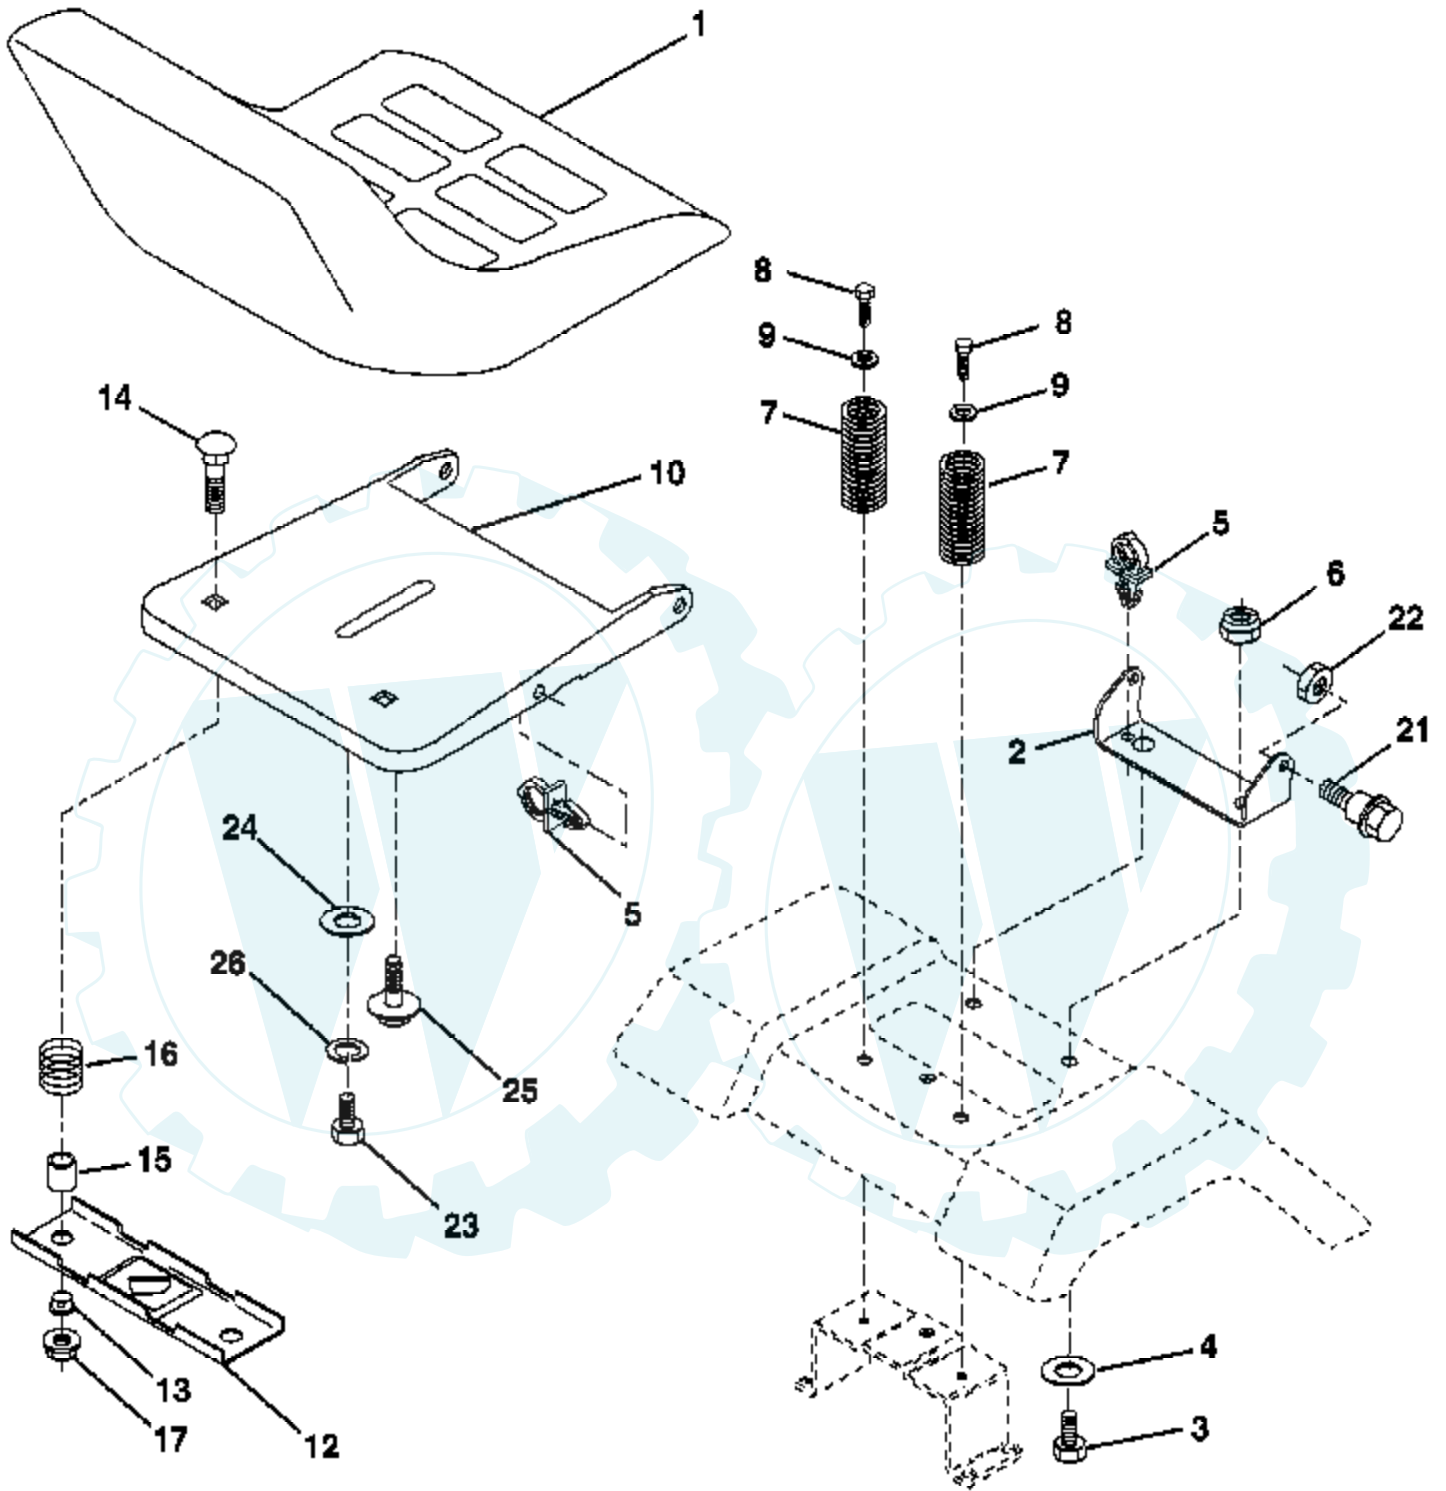

Ref #	Part Number	Qty	Description
	130794		Mandrel Assembly (Includes Housing, Shaft and Shaft Hardware Only - Pulley Not Included)
	170317		Replacement Mower, Complete

Ref #	Part Number	Qty	Description
1	159461		Wire Asm Inner/Sprg w/plunger
2	159476		Shaft Asm Lift RH
3	188822		Pin Groove
4	12000002		E Ring #5133-62
5	19211621		Washer 21/32 x 1 x 21 Ga.
6	120183X		Bearing Nylon Blk 629 Id
7	109413X		Grip Handle Bicycle Matte Blk
8	124526X		Button Plunger Black
11	139865		Link Lift LH Fixed Length
12	139866		Link Lift RH Fixed Length
13	4939M		Retainer Spring
15	173288		Link Front
16	73350800		Nut Jam Hex 1/2-13 unc
17	175689		Trunnion
18	73800800		Nut Lockw/Wsh 1/2-13 unc
19	139868		Arm Suspension Rear
20	163552		Retainer, Spring
31	169865		Bearing Pvt Lift
32	73540600		Nut Crownlock 3/8-24

IGNITION SWITCH

POSITION	CIRCUIT	"MAKE"
OFF	M+G+A1	NONE
RUN/LIGHT	B+A1	A2+L
RUN	B+A1	NONE
START	B + S + A1	NONE

WIRING INSULATED CLIPS

NOTE: IF WIRING INSULATED CLIPS WERE REMOVED FOR SERVICING OF UNIT, THEY SHOULD BE REPLACED TO PROPERLY SECURE YOUR WIRING.

Der Ersatzteilspezialist im Internet.

NON-REMOVABLE CONNECTIONS

REMOVABLE CONNECTIONS

Ref #	Part Number	Qty	Description
1	175389		Seat
2	140551		Bracket Seat Pivot
3	71110616		Bolt Hex 3/8 - 16 x 1
4	19131610		Washer 13/32 x 1 x10 Ga.
5	145006		Clip Push-In Hinged
6	73800600		Nut Lock Hex w/Ins 3/8 - 16
7	124181X		Spring Seat Cprsn 2 250 Blk Zi
8	17000616		Screw 3/8-16 x 1.5
9	19131614		Washer 13/32 x 1 x 14 Ga.
10	182493		Pan Pnt Seat (Blk)
12	121246X		Bracket Pnt Mounting Switch
13	121248X		Bushing Snap Blk Nyl
14	72050412		Bolt Rdhd Sht Nk 1/4 - 20 x 1 -1/2
15	134300		Spacer Split .28 x .96
16	121250X		Spring Cprsn
17	123976X		Nut Lock 1/4 Lge Flg
21	171852		Bolt Shoulder 5/16-18 unc-2A
22	73800500		Nut Lock Hex w/Ins 5/16 - 18
23	71110814		Bolt Hex
24	19171912		Washer 17/32 x 1-3/16 x 12 Ga.
25	127018X		Bolt Shoulder 5/16-18 x .62
26	10040800		Washer Lock Hvy Hlcl Spr 1/2