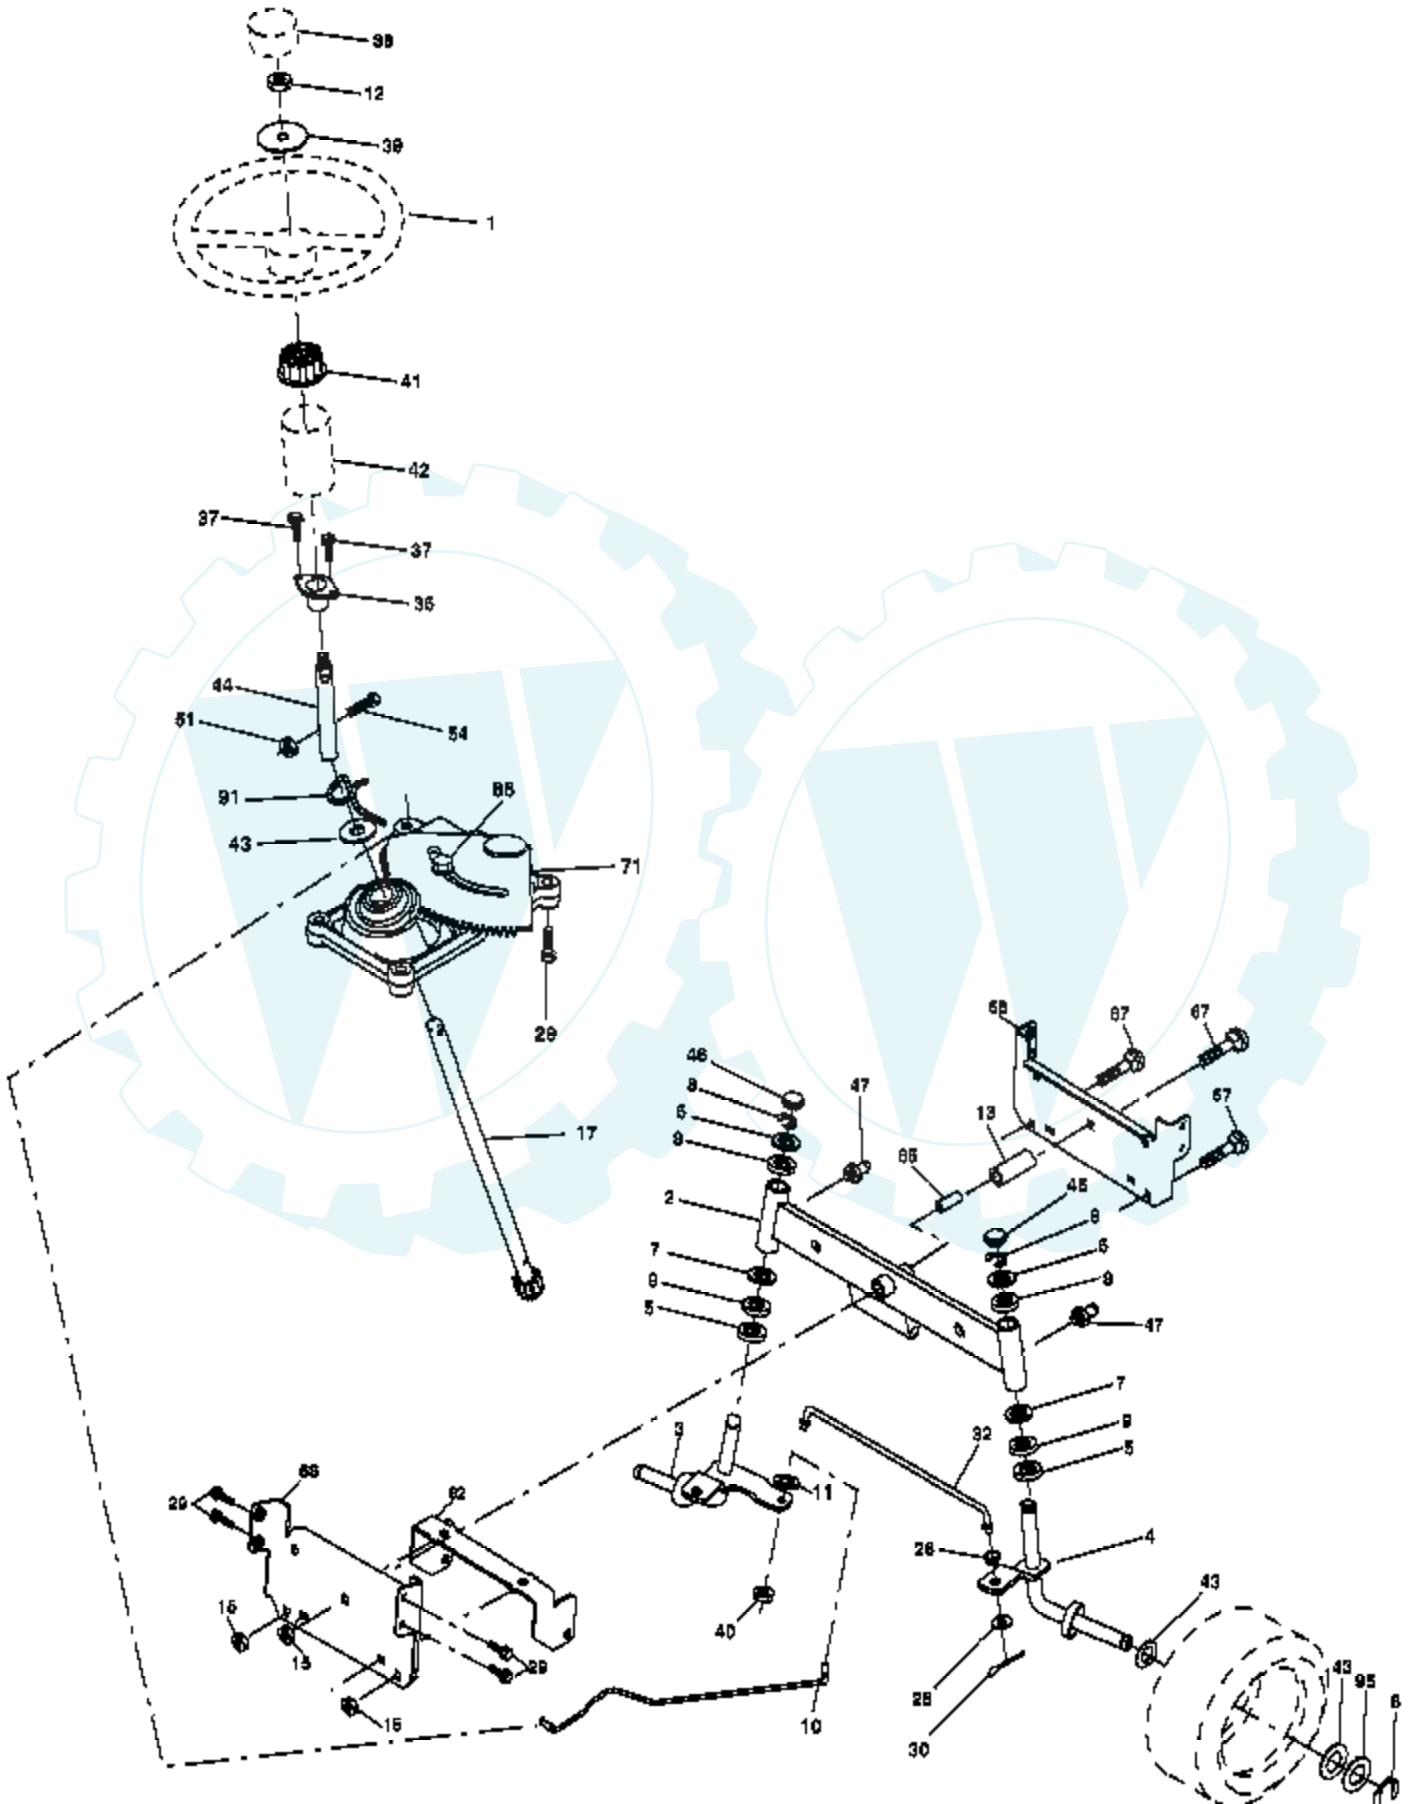

Der Ersatzteilspezialist im Internet.

NON-REMOVABLE CONNECTIONS

REMOVABLE CONNECTIONS

Ref #	Part Number	Qty	Description
1	175389		Seat
2	140551		Bracket Seat Pivot
3	71110616		Bolt Hex 3/8 - 16 x 1
4	19131610		Washer 13/32 x 1 x10 Ga.
5	145006		Clip Push-In Hinged
6	73800600		Nut Lock Hex w/Ins 3/8 - 16
7	124181X		Spring Seat Cprsn 2 250 Blk Zi
8	17000616		Screw 3/8-16 x 1.5
9	19131614		Washer 13/32 x 1 x 14 Ga.
10	182493		Pan Pnt Seat (Blk)
12	121246X		Bracket Pnt Mounting Switch
13	121248X		Bushing Snap Blk Nyl
14	72050412		Bolt Rdhd Sht Nk 1/4 - 20 x 1 -1/2
15	134300		Spacer Split .28 x .96
16	121250X		Spring Cprsn
17	123976X		Nut Lock 1/4 Lge Flg
21	171852		Bolt Shoulder 5/16-18 unc-2A
22	73800500		Nut Lock Hex w/Ins 5/16 - 18
23	71110814		Bolt Hex
24	19171912		Washer 17/32 x 1-3/16 x 12 Ga.
25	127018X		Bolt Shoulder 5/16-18 x .62
26	10040800		Washer Lock Hvy Hlcl Spr 1/2

Ref #	Part Number	Qty	Description
1	59192		Cap, Tire valve
2	65139		Stem, Valve
3	106222X		Tire, Front
4	59904		Tube, Front (Service item only)
5	106732X624		Rim assembly, 6"front
6	278H		Fitting, Grease (Front wheel only)
7	9040H		Bearing, Flange (Front wheel only)
8	106108X624		Rim assembly, 8" rear
9	106268X		Tire, Rear
10	7152J		Tube, Rear (Service item only)
11	104757X428		Cap, Hub Axle
	144334		Sealant, Tire (10 oz. Tube)