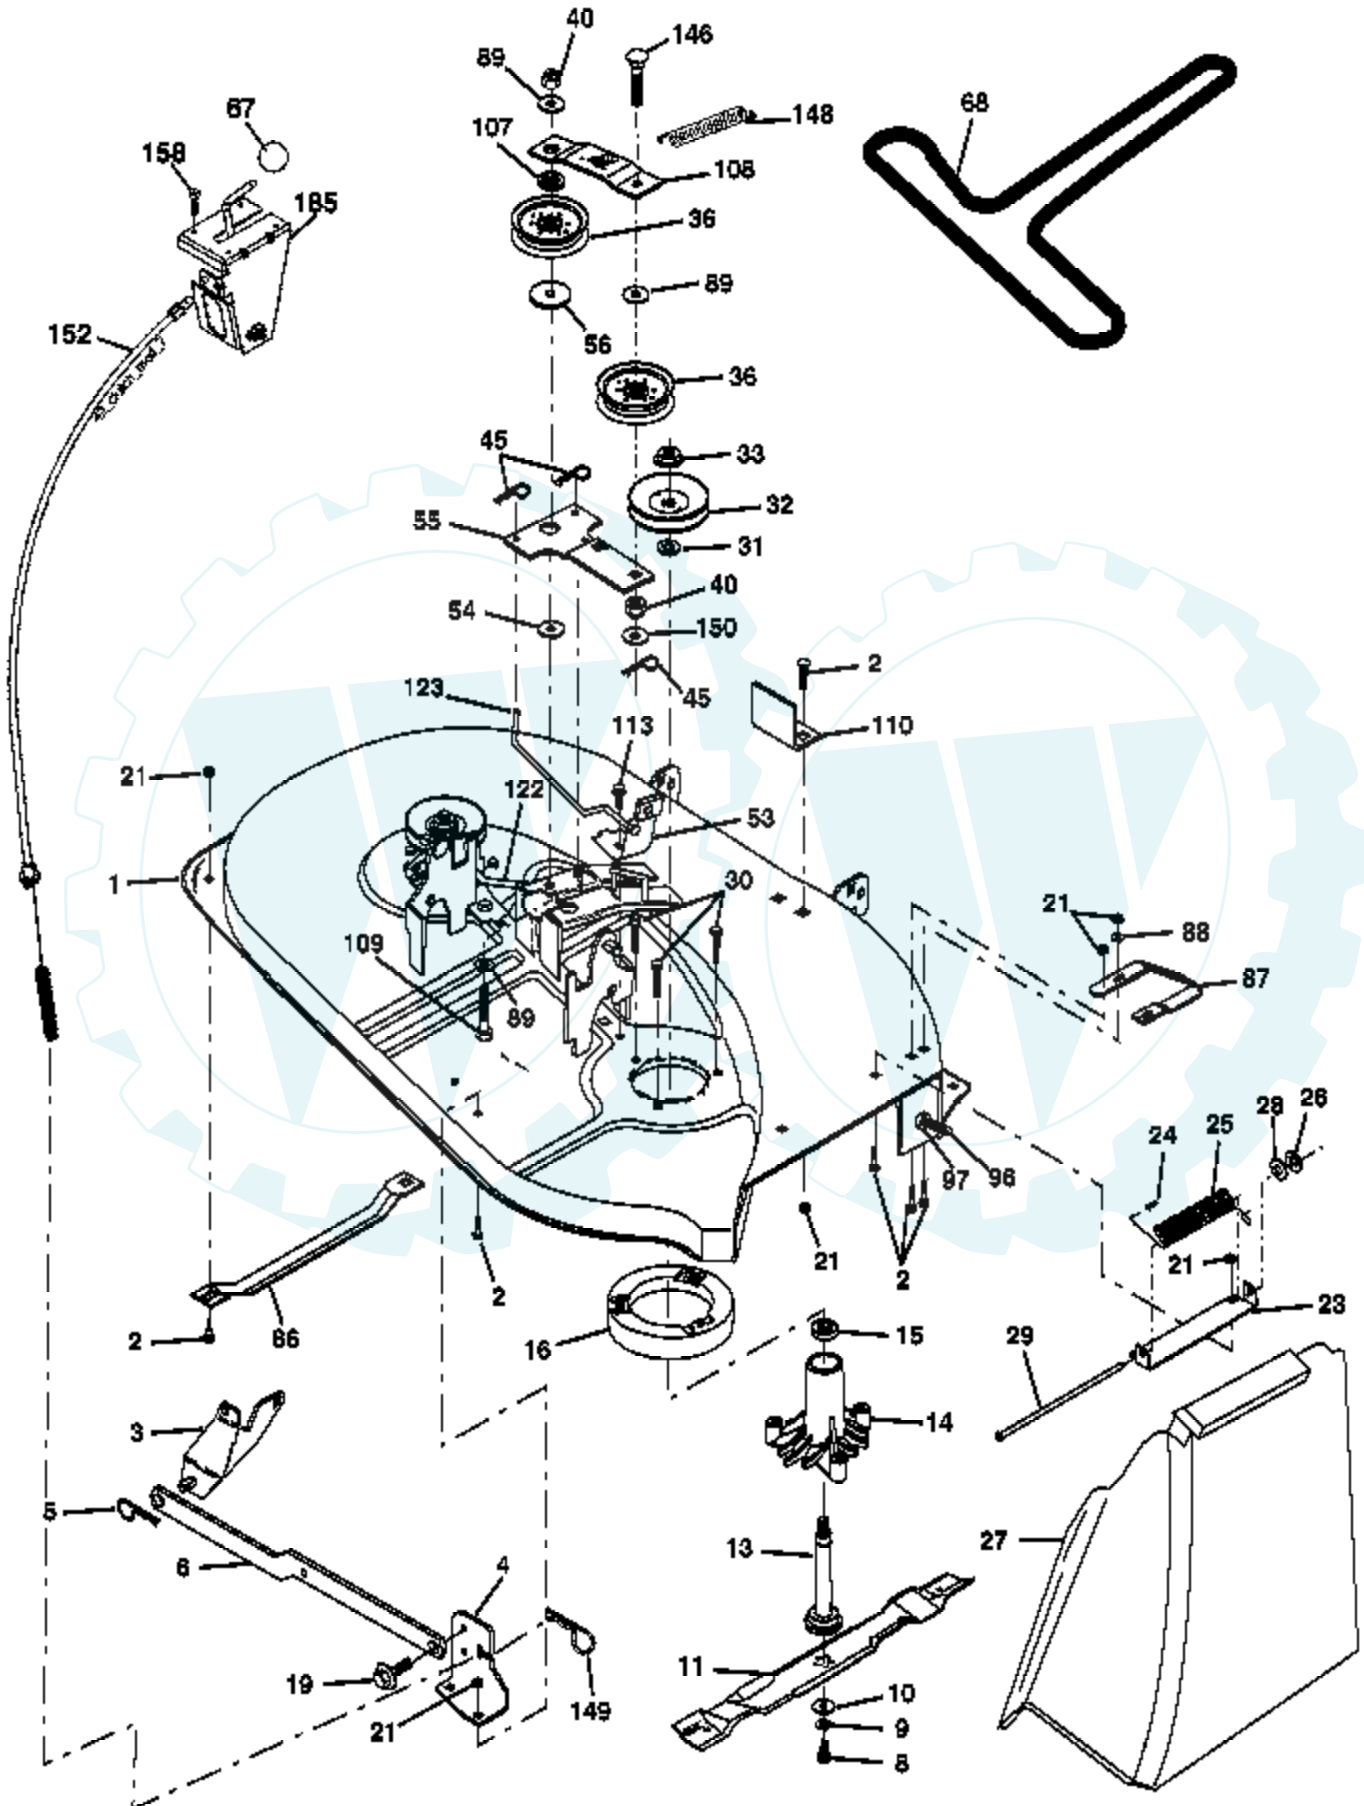

Ref #	Part Number	Qty	Description
1	170280		Mower Housing Assembly
2	72140506		Bolt Carriage 5/16-18 x 3/4
3	138017		Bracket Asm Fr. Sway Bar
4	169970		Bracket Deck Sway Bar 38"/42"
5	4939M		Retainer Spring
6	178024		Bar Sway Deck
8	850857		Bolt 3/8-24 x 1.25 Gr. 8
9	10030600		Washer, Lock 3/8
10	140296		Washer, Hardened
11	138497		Blade Mower
13	137645		Shaft Assembly, Mandrel, Vented (Includes Key Number 6)
14	128774		Housing, Mandrel, Vented
15	110485X		Bearing, Ball, Mandrel
16	174493		Stripper, Vented Mower Deck
19	132827		Bolt, Shoulder
21	73680500		Nut
23	137607		Bracket, Mower Deflector
24	105304X		Cap, Sleeve
25	123713X		Spring, Torsion, Deflector
26	110452X		Nut, Push
27	106736X428		Shield, Deflector
28	19111016		Washer 11/32 x 5/8 x 16 Ga.
29	106735X		Rod, Hinge
30	173984		Screw Thdrol.
31	187690		Washer, Spacer
32	153532		Pulley, Mandrel
33	178342		Nut, Toplock
36	131494		Pulley, Idler, Flat
40	73680600		Nut, Crownlock 3/8-16 unc
45	4497H		Retainer
53	130840		Brake Assembly
54	178515		Washer, Hardened
55	133840		Idler Arm Assembly
56	165723		Spacer, Retainer
67	106932X		Knob
68	144200		V-Belt, 42" Mower
86	7631J		Runner, LH
87	128772		Runner, RH
88	19111216		Washer 11/32 x 3/4 x 16 Ga.
89	19131311		Washer 13/32 x 13/16 x 11 Ga.
96	74930620		Bolt 3/8-16 x 1-1/4 Mulcher
97	73930600		Nut Centerlock 3/8-16 unc
107	133502		Spacer Retainer
108	133503		Stiffener, Idler Arm
109	74760640		Bolt, Hex Hd 3/8-16 x 2-1/2
110	142587		Upstop Deck Front 38"
113	17060512		Screw 5/16-1/ x 3/4
122	131289		Rod, Brake LH
123	169971		Rod, Brake RH
146	165891		Bolt Carriage Idler
148	169022		Spring Return Idler
149	165898		Retainer Spring Yellow
150	19091216		Washer 9/32 x 3/4 x 16 Ga.
152	172758		Clutch Cable 38"/46"
158	17720408		Screw Hex Thd Cut 1/4-20 x 1/2
185	188234		Head Asm Cable Clutch