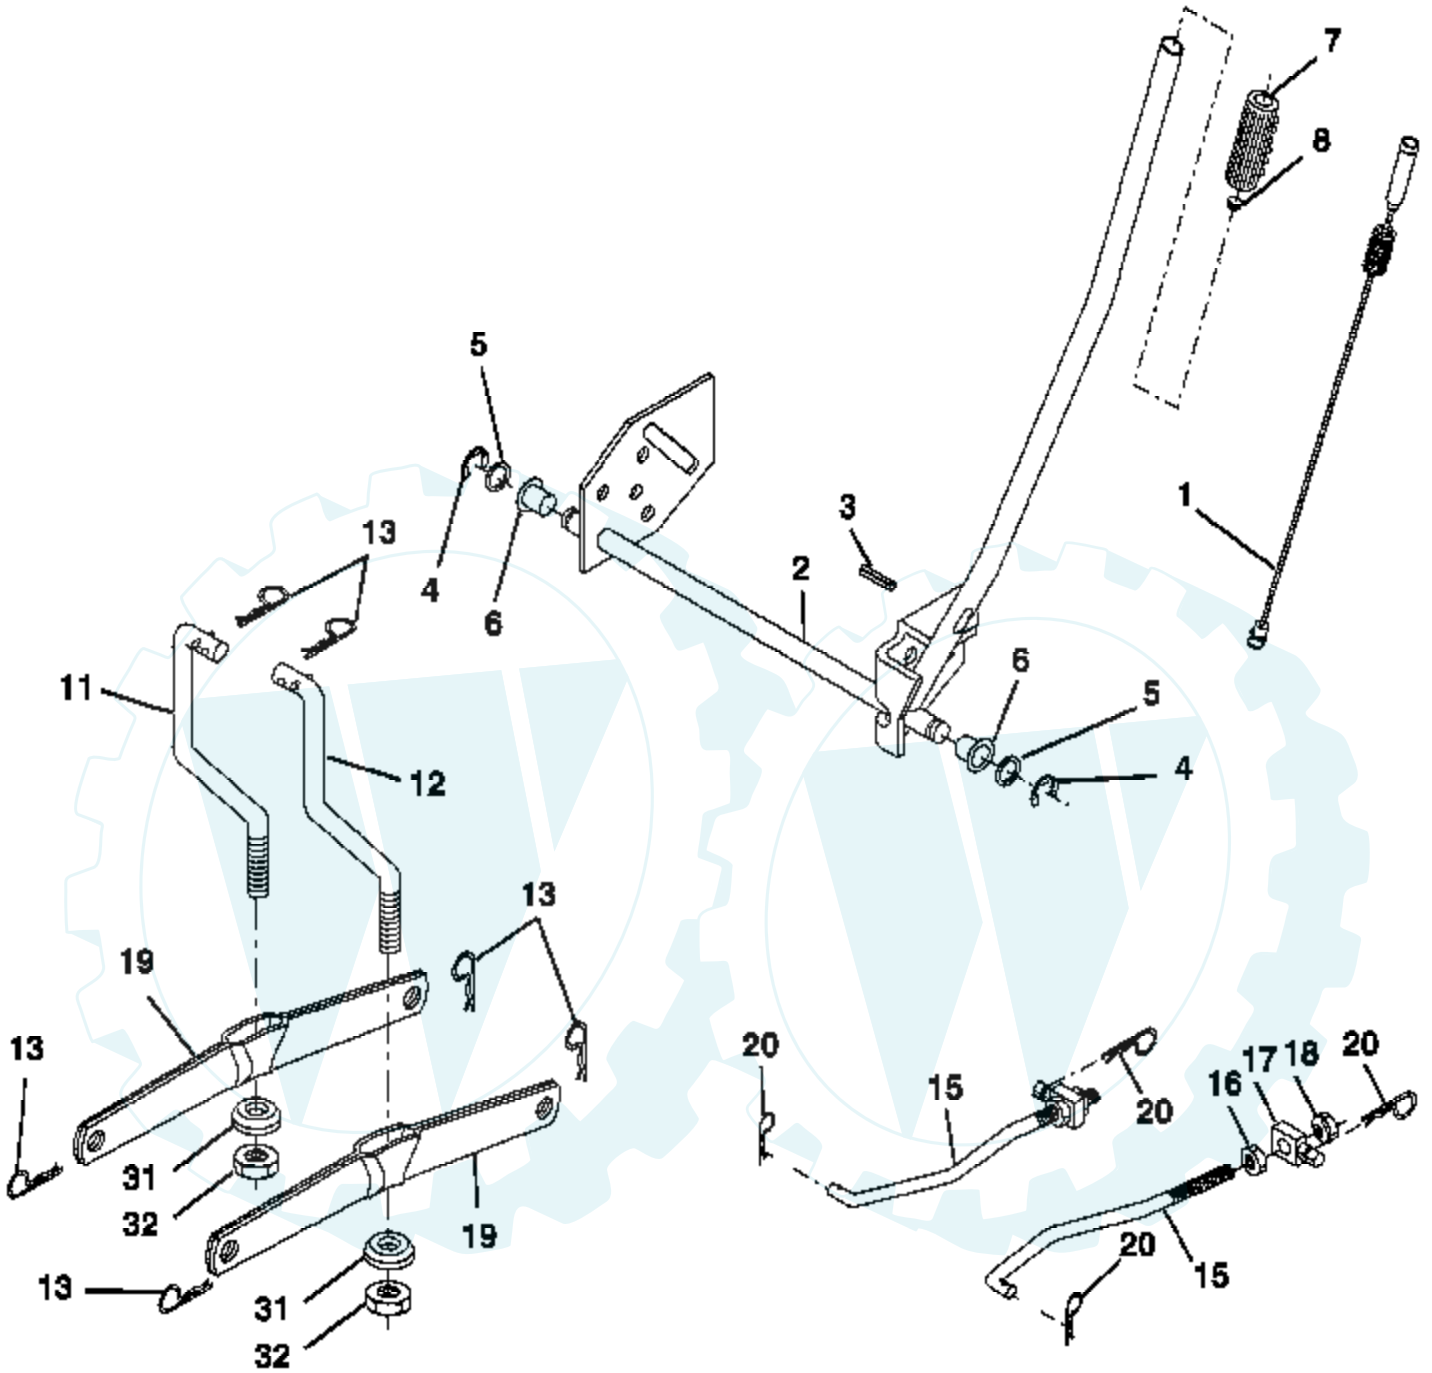

Ref #	Part Number	Qty	Description
1	170551		Control Th/ch Flag
2	17720408		Screw Hex Thd Cut 1/4-20 x 1/2
3			Engine, B&S 282H07 (Order parts from engine manufacturer)
4	137352		Muffler Exhaust B&S
13	165291		Gasket Eng 1 313 Id Tin Plated
14	148456		Tube Drain Oil Easy
23	169837		Shield BRN/DBR Guard
29	137180		Kit Spark Arrestor (Flat Scrn)
31	184900		Tank Fuel Front
32	140527		Cap Asm Fuel
33	123487X		Clamp Hose
37	137040		Line Fuel 20"
38	181654		Plug Drain Oil
40	124028X		Bushing Snap Nyl Blk Fuel Line
44	17670412		Screw Thdrol 1/4-20 x 3/4
45	17000612		Screw Hex Wsh Thdrol 3/8-16
46	19091416		Washer 9/32 x 7/8 x 16 Ga.
72	183906		Screw Scocket Head 5/16-18 x 1
78	17060620		Screw 3/8-16 x 1-1/4
81	73510400		Nut Keps Hex 1/4-20 unc

Ref #	Part Number	Qty	Description
	130794		Mandrel Assembly (Includes Housing, Shaft and Shaft Hardware Only - Pulley Not Included)
	170317		Replacement Mower, Complete

Ref #	Part Number	Qty	Description
1	159461		Wire Asm Inner/Sprg w/plunger
2	159476		Shaft Asm Lift RH
3	188822		Pin Groove
4	12000002		E Ring #5133-62
5	19211621		Washer 21/32 x 1 x 21 Ga.
6	120183X		Bearing Nylon Blk 629 Id
7	109413X		Grip Handle Bicycle Matte Blk
8	124526X		Button Plunger Black
11	139865		Link Lift LH Fixed Length
12	139866		Link Lift RH Fixed Length
13	4939M		Retainer Spring
15	173288		Link Front
16	73350800		Nut Jam Hex 1/2-13 unc
17	175689		Trunnion
18	73800800		Nut Lockw/Wsh 1/2-13 unc
19	139868		Arm Suspension Rear
20	163552		Retainer, Spring
31	169865		Bearing Pvt Lift
32	73540600		Nut Crownlock 3/8-24