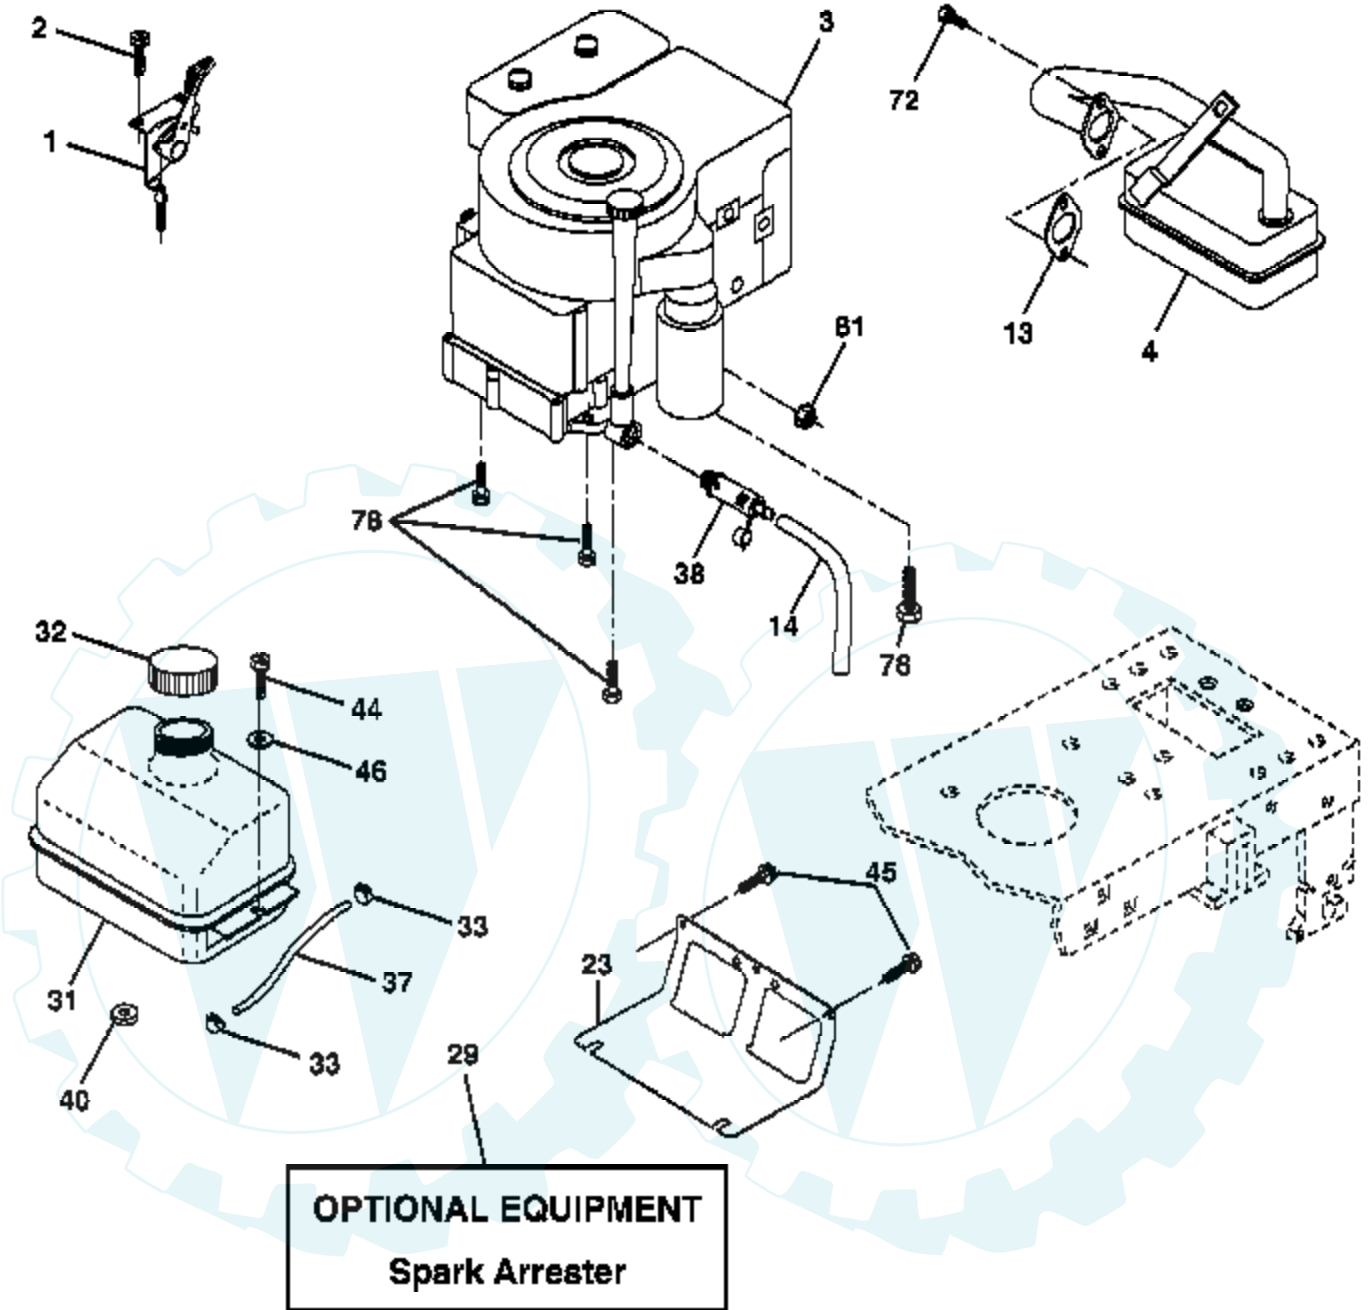

Ref #	Part Number	Qty	Description
1	170551		Control Th/ch Flag
2	17720408		Screw Hex Thd Cut 1/4-20 x 1/2
3			Engine, B&S 282H07 (Order parts from engine manufacturer)
4	137352		Muffler Exhaust B&S
13	165291		Gasket Eng 1 313 Id Tin Plated
14	148456		Tube Drain Oil Easy
23	169837		Shield BRN/DBR Guard
29	137180		Kit Spark Arrestor (Flat Scrn)
31	184900		Tank Fuel Front
32	140527		Cap Asm Fuel
33	123487X		Clamp Hose
37	137040		Line Fuel 20"
38	181654		Plug Drain Oil
40	124028X		Bushing Snap Nyl Blk Fuel Line
44	17670412		Screw Thdrol 1/4-20 x 3/4
45	17000612		Screw Hex Wsh Thdrol 3/8-16
46	19091416		Washer 9/32 x 7/8 x 16 Ga.
72	183906		Screw Scocket Head 5/16-18 x 1
78	17060620		Screw 3/8-16 x 1-1/4
81	73510400		Nut Keps Hex 1/4-20 unc