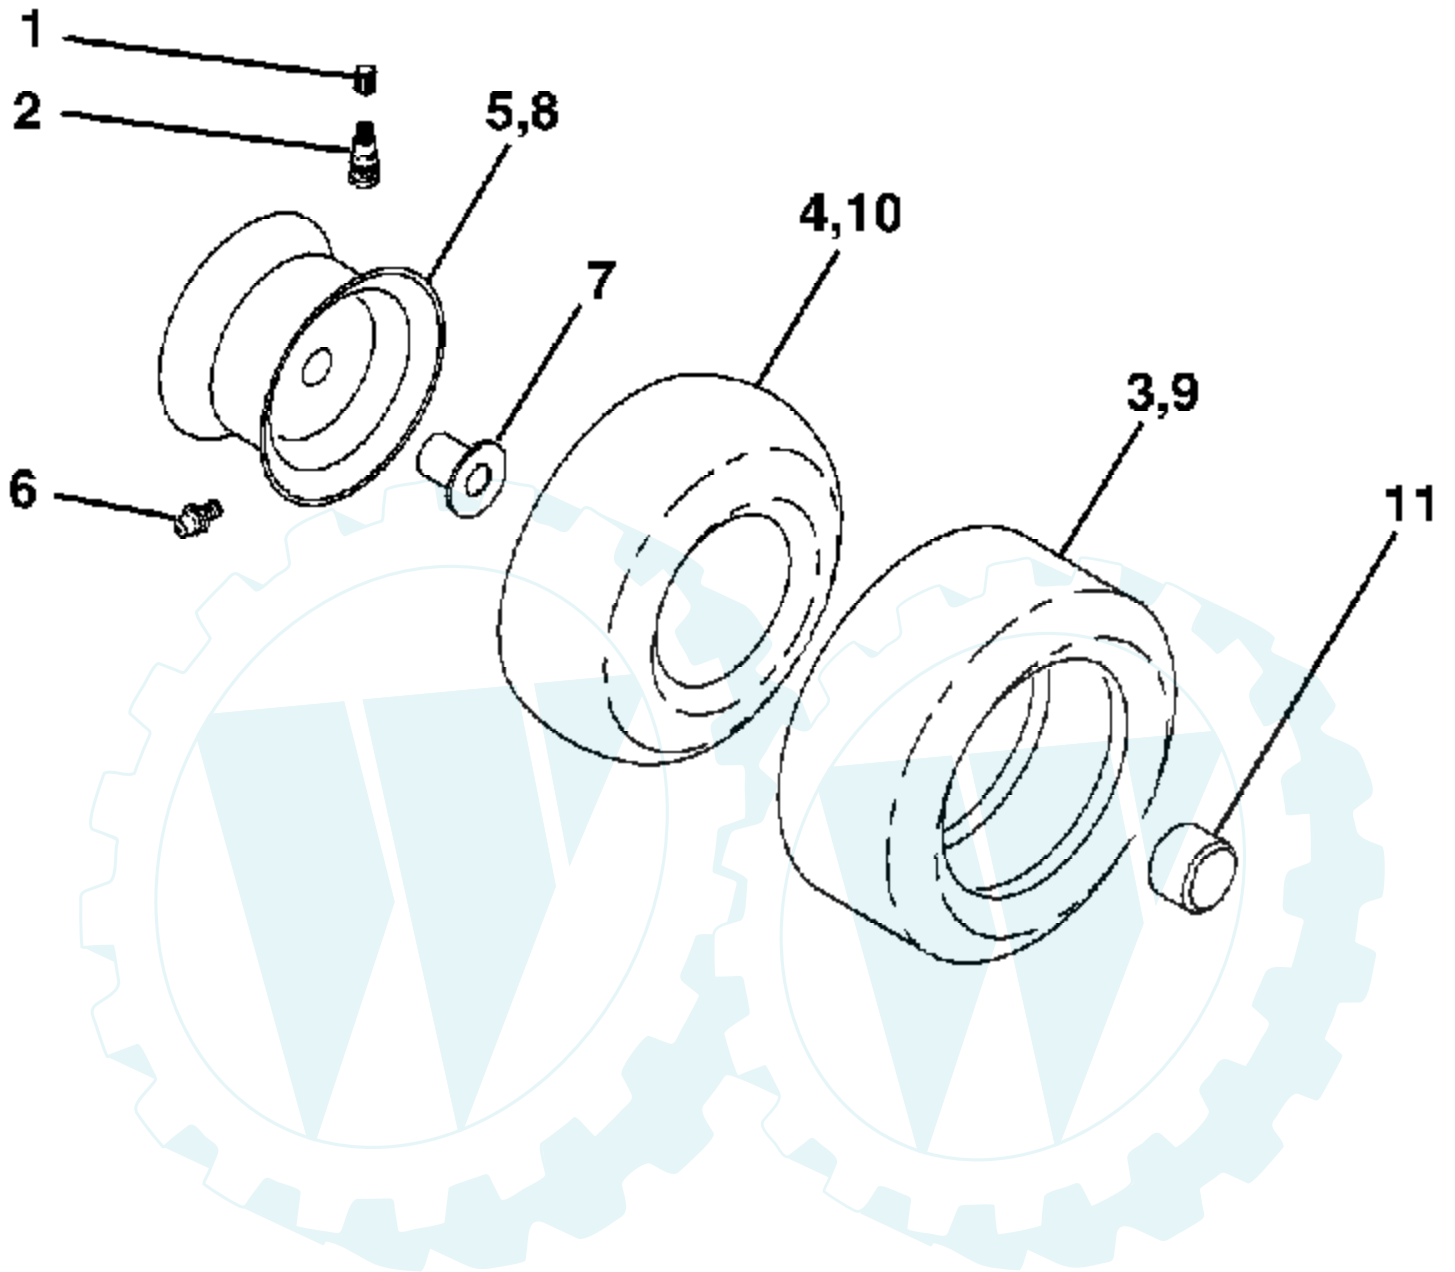

Ref #	Part Number	Qty	Description
	130794		Mandrel Assembly (Includes Housing, Shaft and Shaft Hardware Only - Pulley Not Included)
	170317		Replacement Mower, Complete

Ref #	Part Number	Qty	Description
1	159461		Wire Asm Inner/Sprg w/plunger
2	159476		Shaft Asm Lift RH
3	178981		Pin Groove 1 500 Zinc
4	12000002		E Ring #5133-62
5	19211621		Washer 21/32 x 1 x 21 Ga.
6	120183X		Bearing Nylon Blk 629 Id
7	109413X		Grip Handle Bicycle Matte Blk
8	124526X		Button Plunger Black
11	139865		Link Lift LH Fixed Length
12	139866		Link Lift RH Fixed Length
13	4939M		Retainer Spring
15	173288		Link Front
16	73350800		Nut Jam Hex 1/2-13 unc
17	175689		Trunnion
18	73800800		Nut Lockw/Wsh 1/2-13 unc
19	139868		Arm Suspension Rear
20	163552		Retainer, Spring
31	169865		Bearing Pvt Lift
32	73540600		Nut Crownlock 3/8-24

Ref #	Part Number	Qty	Description
1	59192		Cap, Tire valve
2	65139		Stem, Valve
3	106222X		Tire, Front
4	59904		Tube, Front (Service item only)
5	106732X624		Rim assembly, 6"front
6	278H		Fitting, Grease (Front wheel only)
7	9040H		Bearing, Flange (Front wheel only)
8	106108X624		Rim assembly, 8" rear
9	106268X		Tire, Rear
10	7152J		Tube, Rear (Service item only)
11	104757X428		Cap, Hub Axle
	144334		Sealant, Tire (10 oz. Tube)