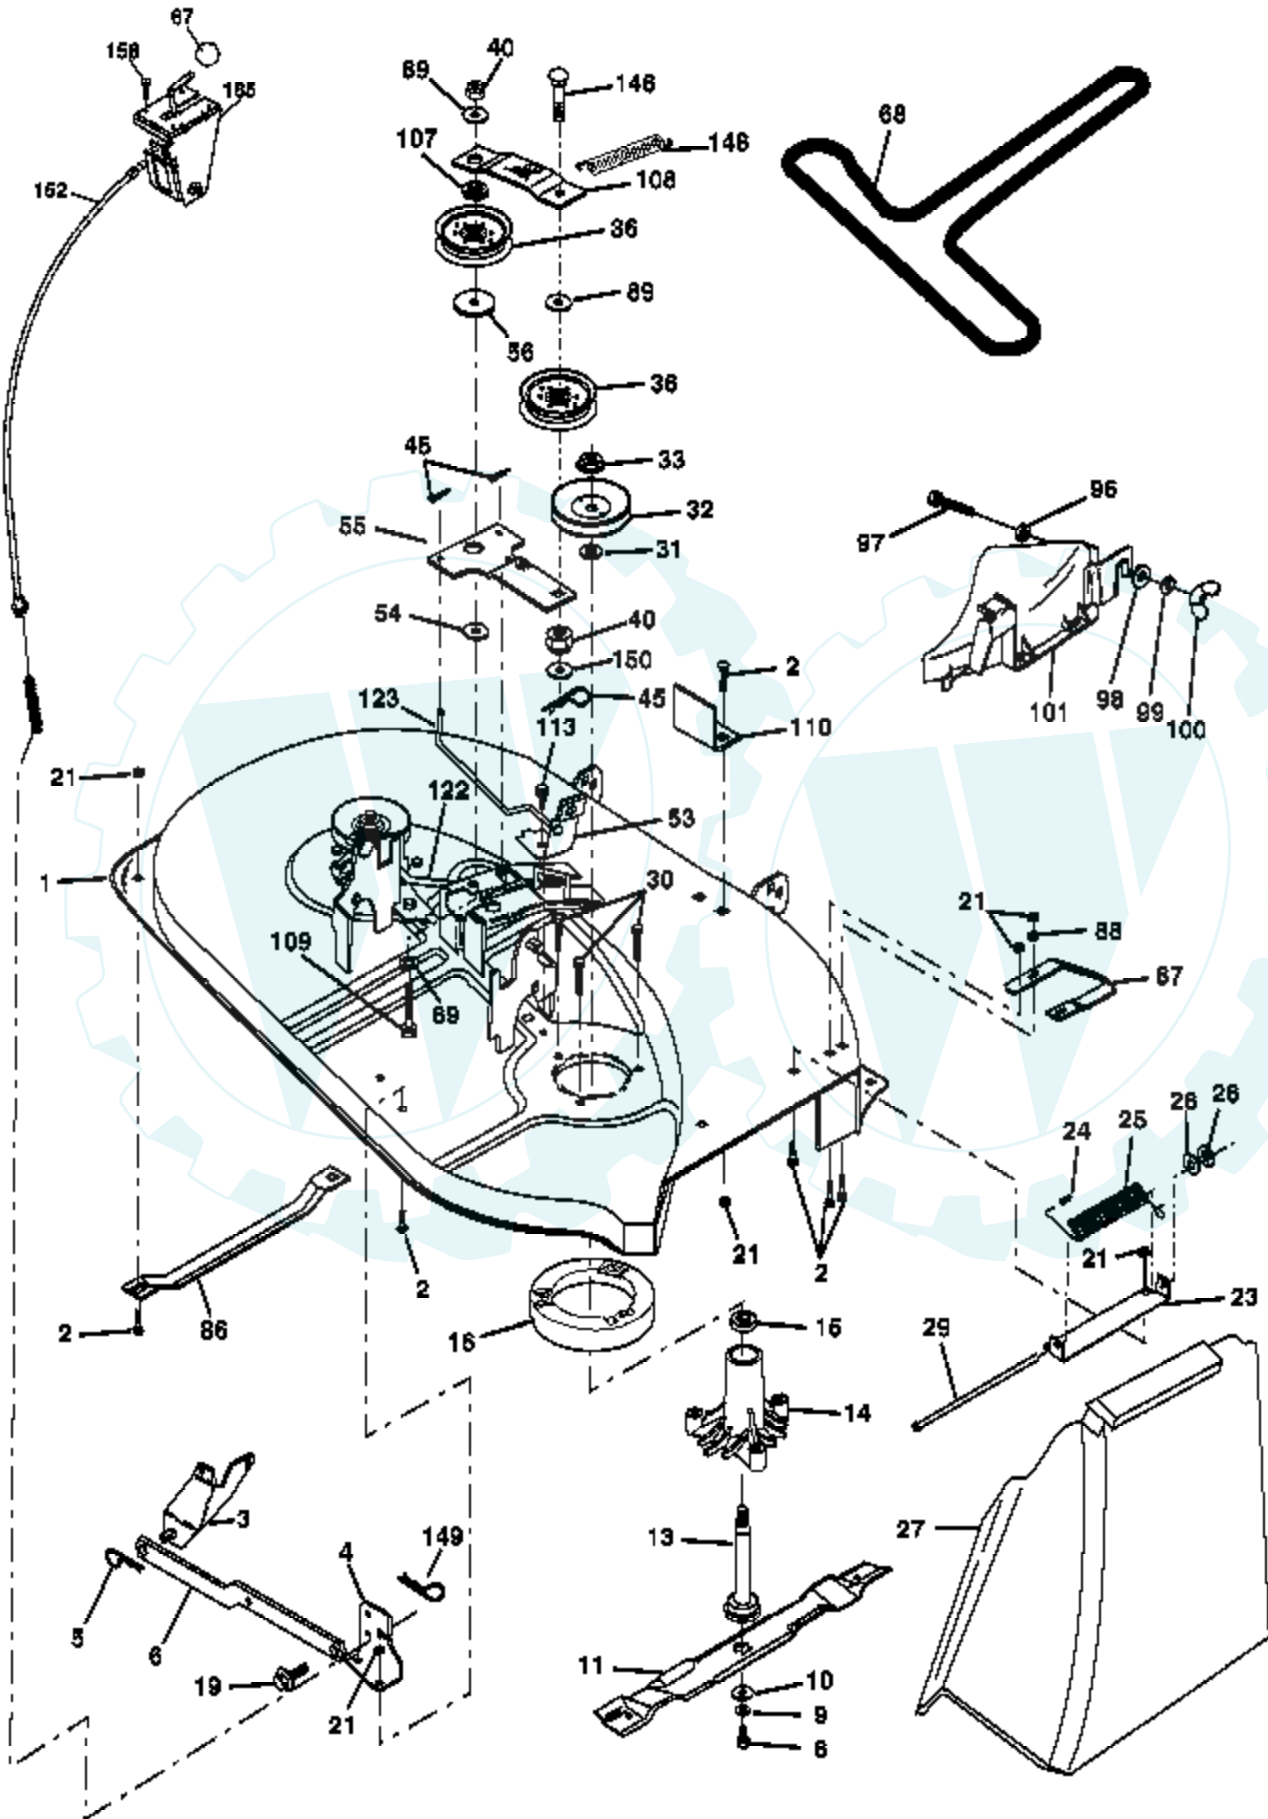

Ref #	Part Number	Qty	Description
1	170280		Mower Housing Assembly
2	72140506		Bolt Carriage 5/16-18 x 3/4
3	138017		Bracket Asm Fr. Sway Bar
4	169970		Bracket Deck Sway Bar 38"/42"
5	4939M		Retainer Spring
6	178024		Bar Sway Deck
8	850857		Bolt 3/8-24 x 1.25 Gr. 8
9	10030600		Washer, Lock 3/8
10	140296		Washer, Hardened
11	138497		Blade Mower
13	137645		Shaft Assembly, Mandrel, Vented (Includes Key Number 6)
14	128774		Housing, Mandrel, Vented
15	110485X		Bearing, Ball, Mandrel
16	174493		Stripper, Vented Mower Deck
19	132827		Bolt, Shoulder
21	73680500		Nut
23	137607		Bracket, Mower Deflector
24	105304X		Cap, Sleeve
25	123713X		Spring, Torsion, Deflector
26	110452X		Nut, Push
27	106736X428		Shield, Deflector
28	19111016		Washer 11/32 x 5/8 x 16 Ga.
29	106735X		Rod, Hinge
30	173984		Screw Thdrol.
31	187690		Washer, Spacer
32	153532		Pulley, Mandrel
33	178342		Nut, Toplock
36	131494		Pulley, Idler, Flat
40	73680600		Nut, Crownlock 3/8-16 unc
45	4497H		Retainer
53	130840		Brake Assembly
54	178515		Washer, Hardened
55	133840		Idler Arm Assembly
56	165723		Spacer, Retainer
67	106932X		Knob
68	144200		V-Belt, 42" Mower
86	7631J		Runner, LH
87	128772		Runner, RH
88	19111216		Washer 11/32 x 3/4 x 16 Ga.
89	19131311		Washer 13/32 x 13/16 x 11 Ga.
96	74930620		Bolt 3/8-16 x 1-1/4 Mulcher
97	73930600		Nut Centerlock 3/8-16 unc
107	133502		Spacer Retainer
108	133503		Stiffener, Idler Arm
109	74760640		Bolt, Hex Hd 3/8-16 x 2-1/2
110	142587		Upstop Deck Front 38"
113	17060512		Screw 5/16-1/ x 3/4
122	131289		Rod, Brake LH
123	169971		Rod, Brake RH
146	165891		Bolt Carriage Idler
148	169022		Spring Return Idler
149	165898		Retainer Spring Yellow
150	19091216		Washer 9/32 x 3/4 x 16 Ga.
152	172758		Clutch Cable 38"/46"
158	17720408		Screw Hex Thd Cut 1/4-20 x 1/2
185	188234		Head Asm Cable Clutch