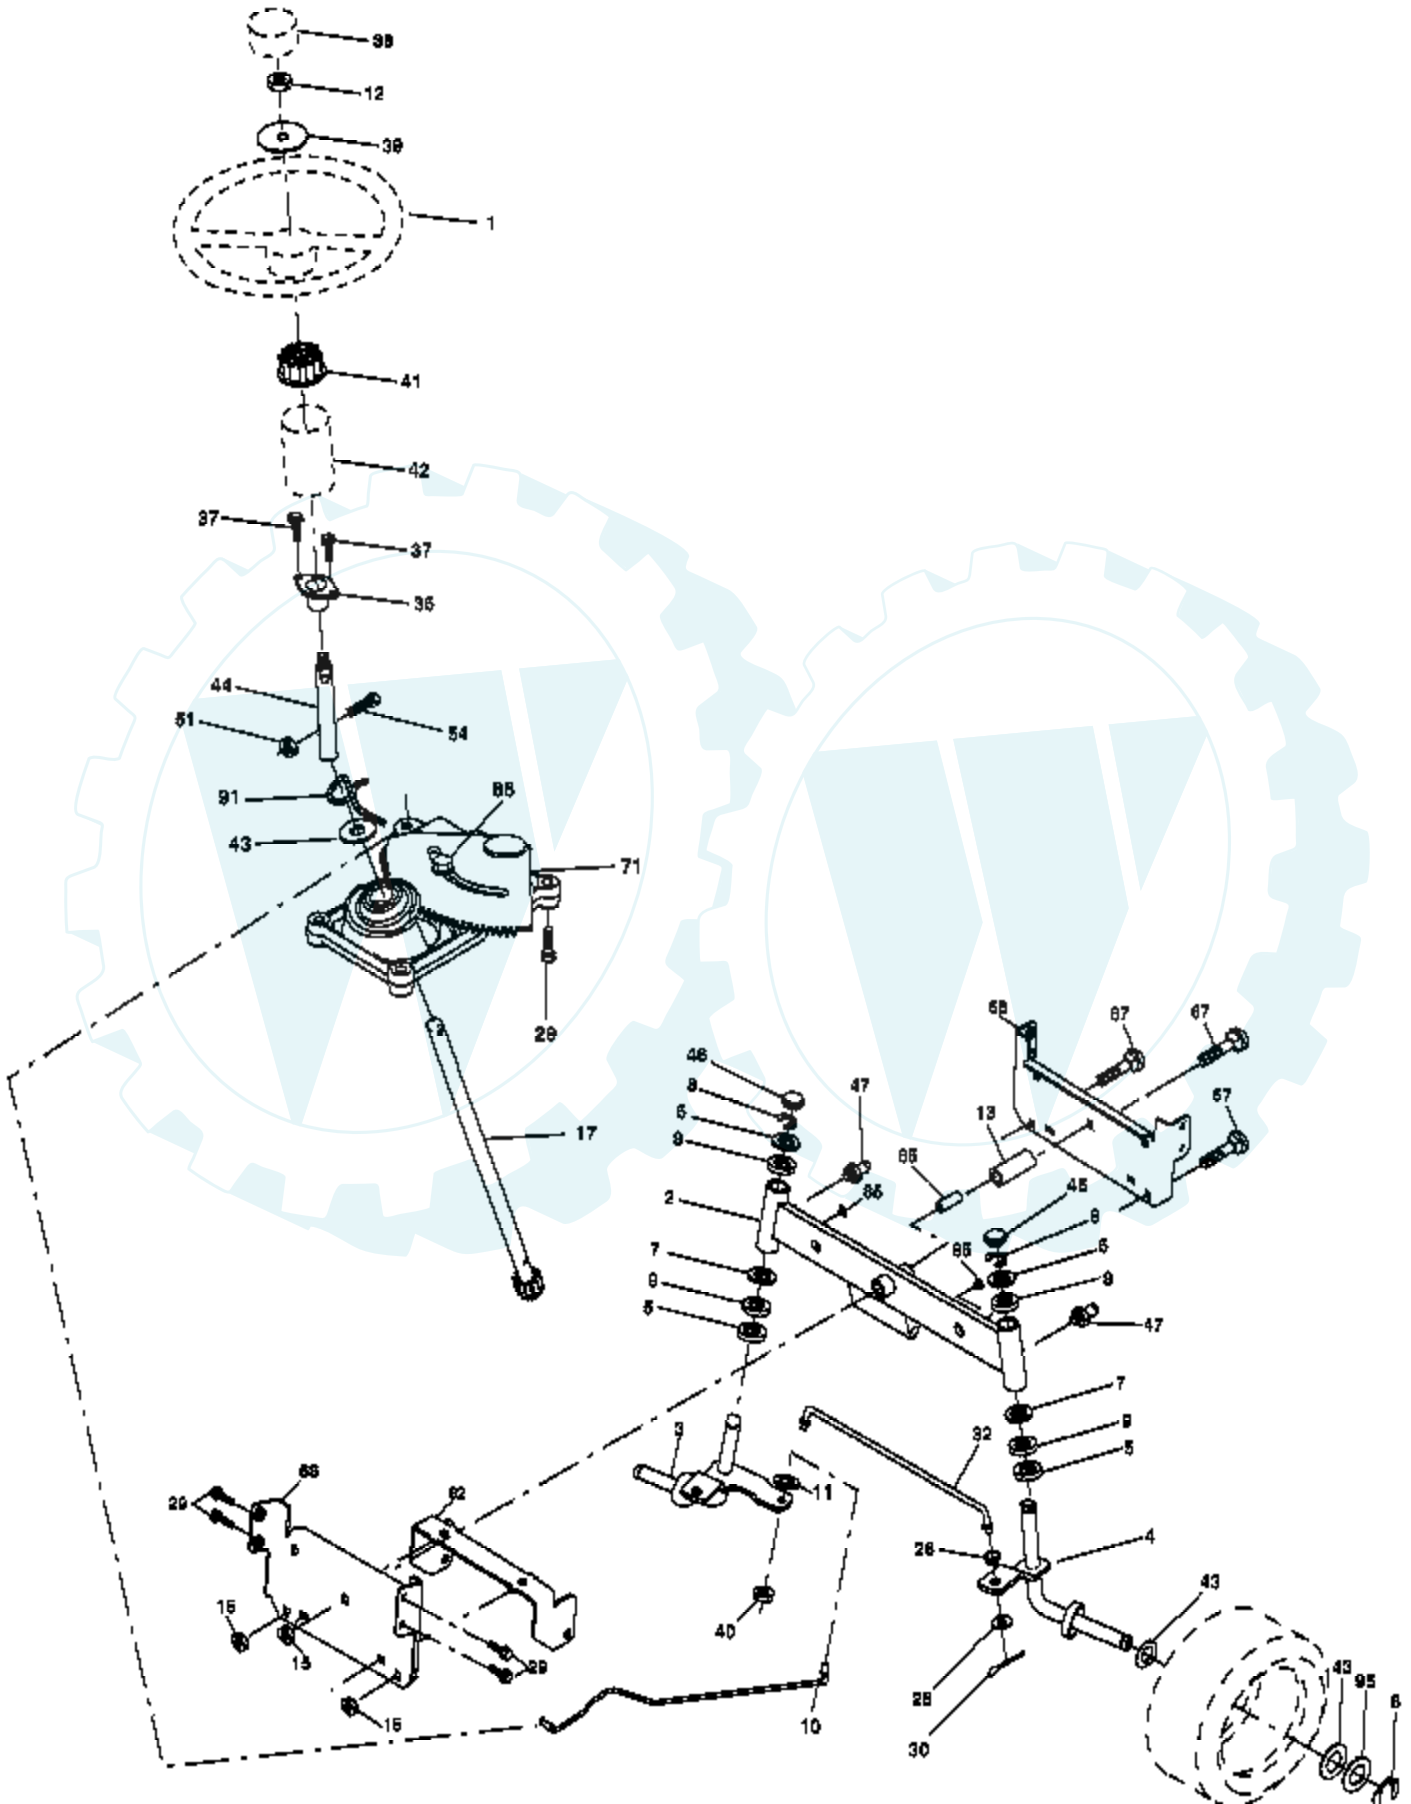

Ref #	Part Number	Qty	Description
1	140044X428		Wheel Steering
2	175131		Axle Asm
3	169840		Spindle Asm LH
4	169839		Spindle Asm RH
5	6266H		Bearing Race Thrust Harden
6	121748X		Washer 25/32 x 1-5/8 x 16 Ga.
7	19272016		Washer 27/32 x 1-1/4 x 16 Ga.
8	12000029		Ring Klip #t5304-75
9	3366R		Bearing Col Strg Blk
10	175121		Link Drag
11	10040600		Washer Lock Hvy Hlcl Spr 3/8
12	73940800		Nut Hex Jam Toplock 1/2-20
13	136518		Spacer earing Axle Front
15	145212		Hexflange Lock
17	180641		Shaft Asm Strg
26	126847X		Bushing Link Drag Blk LR
28	19131416		Washer 13/32 x 7/8 x 16 Ga.
29	17000612		Screw 3/8-16 x 3/4
30	76020412		Pin Cotter 1/8 x 3/4 Cad
32	130465		Rod Tie Wire Form 19 75 Mech
36	155099		Bushing Strg 5/8 Id Dash
37	152927		Screw
38	140045X428		Cap Wheel Steer Ayp
39	19183812		Washer 9/16 x 2-3/8
40	73540600		Nut Crownlock 3/8-24
41	186737		Adaptor Wheel Strg
42	145054X428		Boot Dash Mtl Steering Blk
43	121749X		Washer 25/32 x 1 1/4 x 16 Ga.
44	180640		Extension Steering
46	121232X		Cap Spindle Fr Top Blk
47	183226		Fitting Grease
51	73540400		Nut 1/4-28
54	71130420		Bolt Hex 1/4-28 x 1-1/4
65	160367		Spacer Brace Axle
67	72110618		Bolt RDHD SQNK 3/8-16 x 2-1/4
68	169827		Brace Axle
71	175146		Steering Asm.
82	169835		Bracket Susp Chassis Front
85	133835		Fastener Christmas Tree
88	175118		Bolt Shoulder 7/16-20
91	175553		Clip Steering
95	188967		Washer Harden .793 x 1.637 x 060