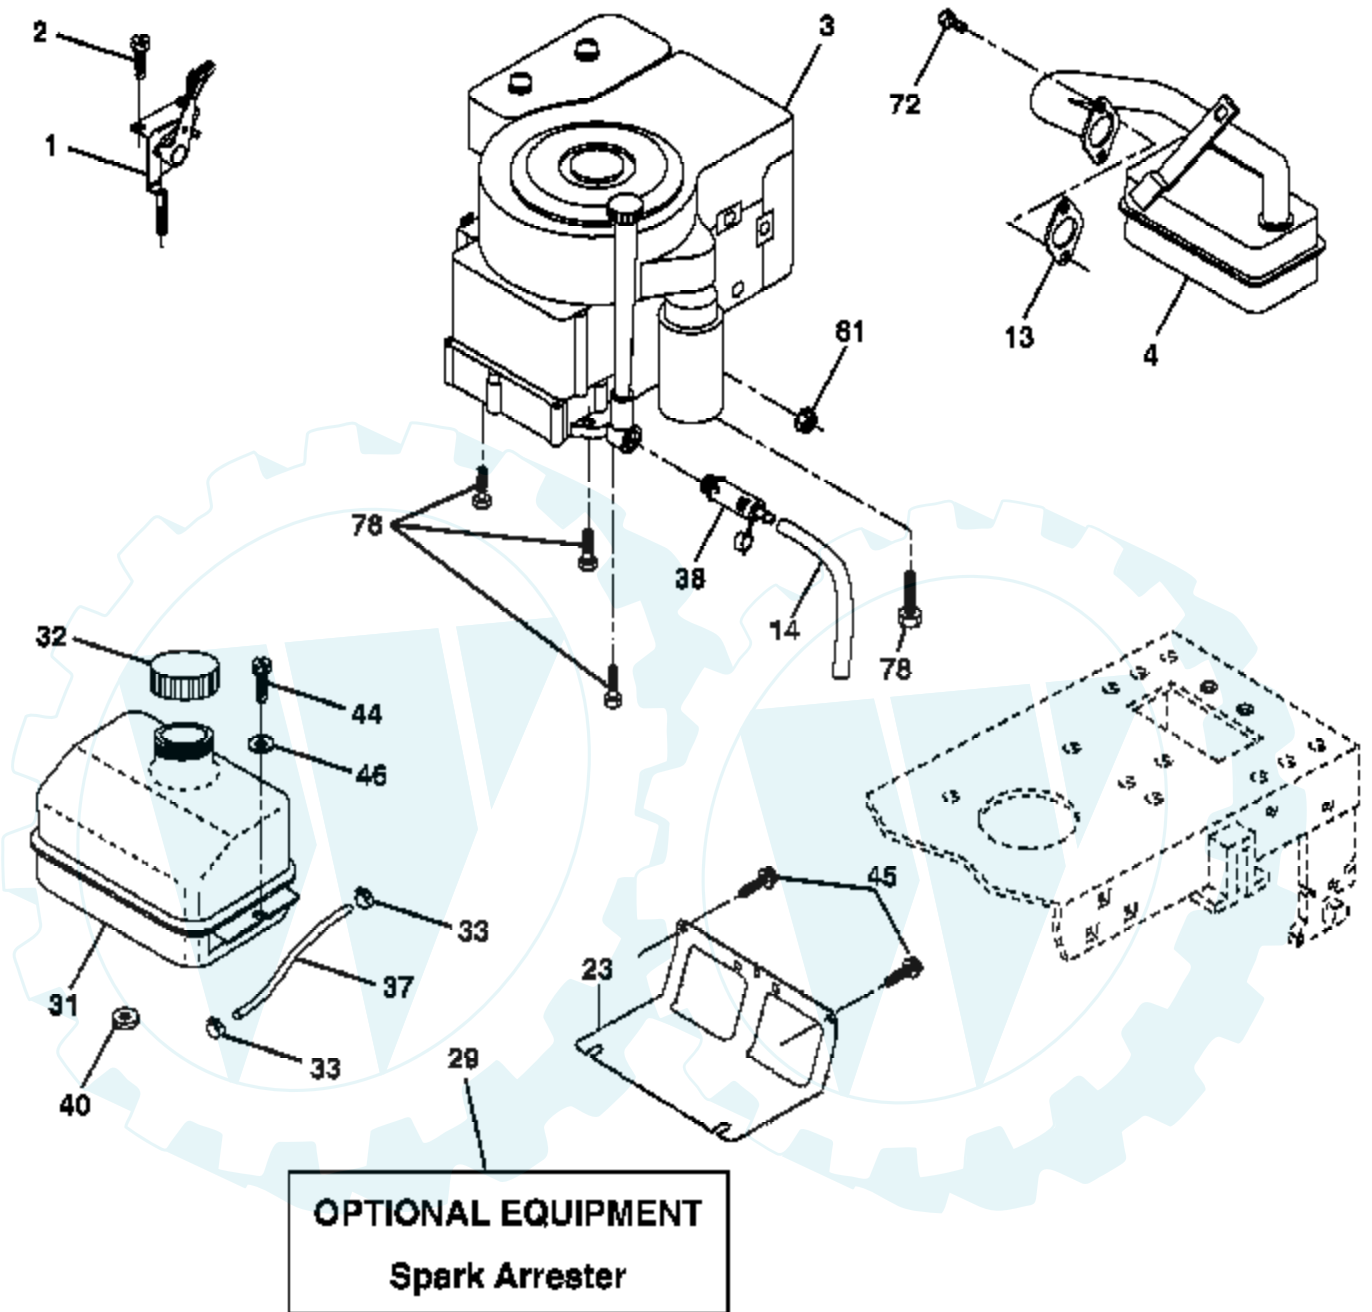

Ref #	Part Number	Qty	Description
1	170551		Control Th/ch Flag
2	17720408		Screw Hex Thd Cut 1/4-20 x 1/2
3			Engine, B&S 282H07 (Order parts from engine manufacturer)
4	137352		Muffler Exhaust B&S
13	165291		Gasket Eng 1 313 Id Tin Plated
14	148456		Tube Drain Oil Easy
23	169837		Shield BRN/DBR Guard
29	137180		Kit Spark Arrestor (Flat Scrn)
31	184900		Tank Fuel Front
32	140527		Cap Asm Fuel
33	123487X		Clamp Hose
37	137040		Line Fuel 20"
38	181654		Plug Drain Oil
40	124028X		Bushing Snap Nyl Blk Fuel Line
44	17670412		Screw Thdrol 1/4-20 x 3/4
45	17000612		Screw Hex Wsh Thdrol 3/8-16
46	19091416		Washer 9/32 x 7/8 x 16 Ga.
72	183906		Screw Scocket Head 5/16-18 x 1
78	17060620		Screw 3/8-16 x 1-1/4
81	73510400		Nut Keps Hex 1/4-20 unc