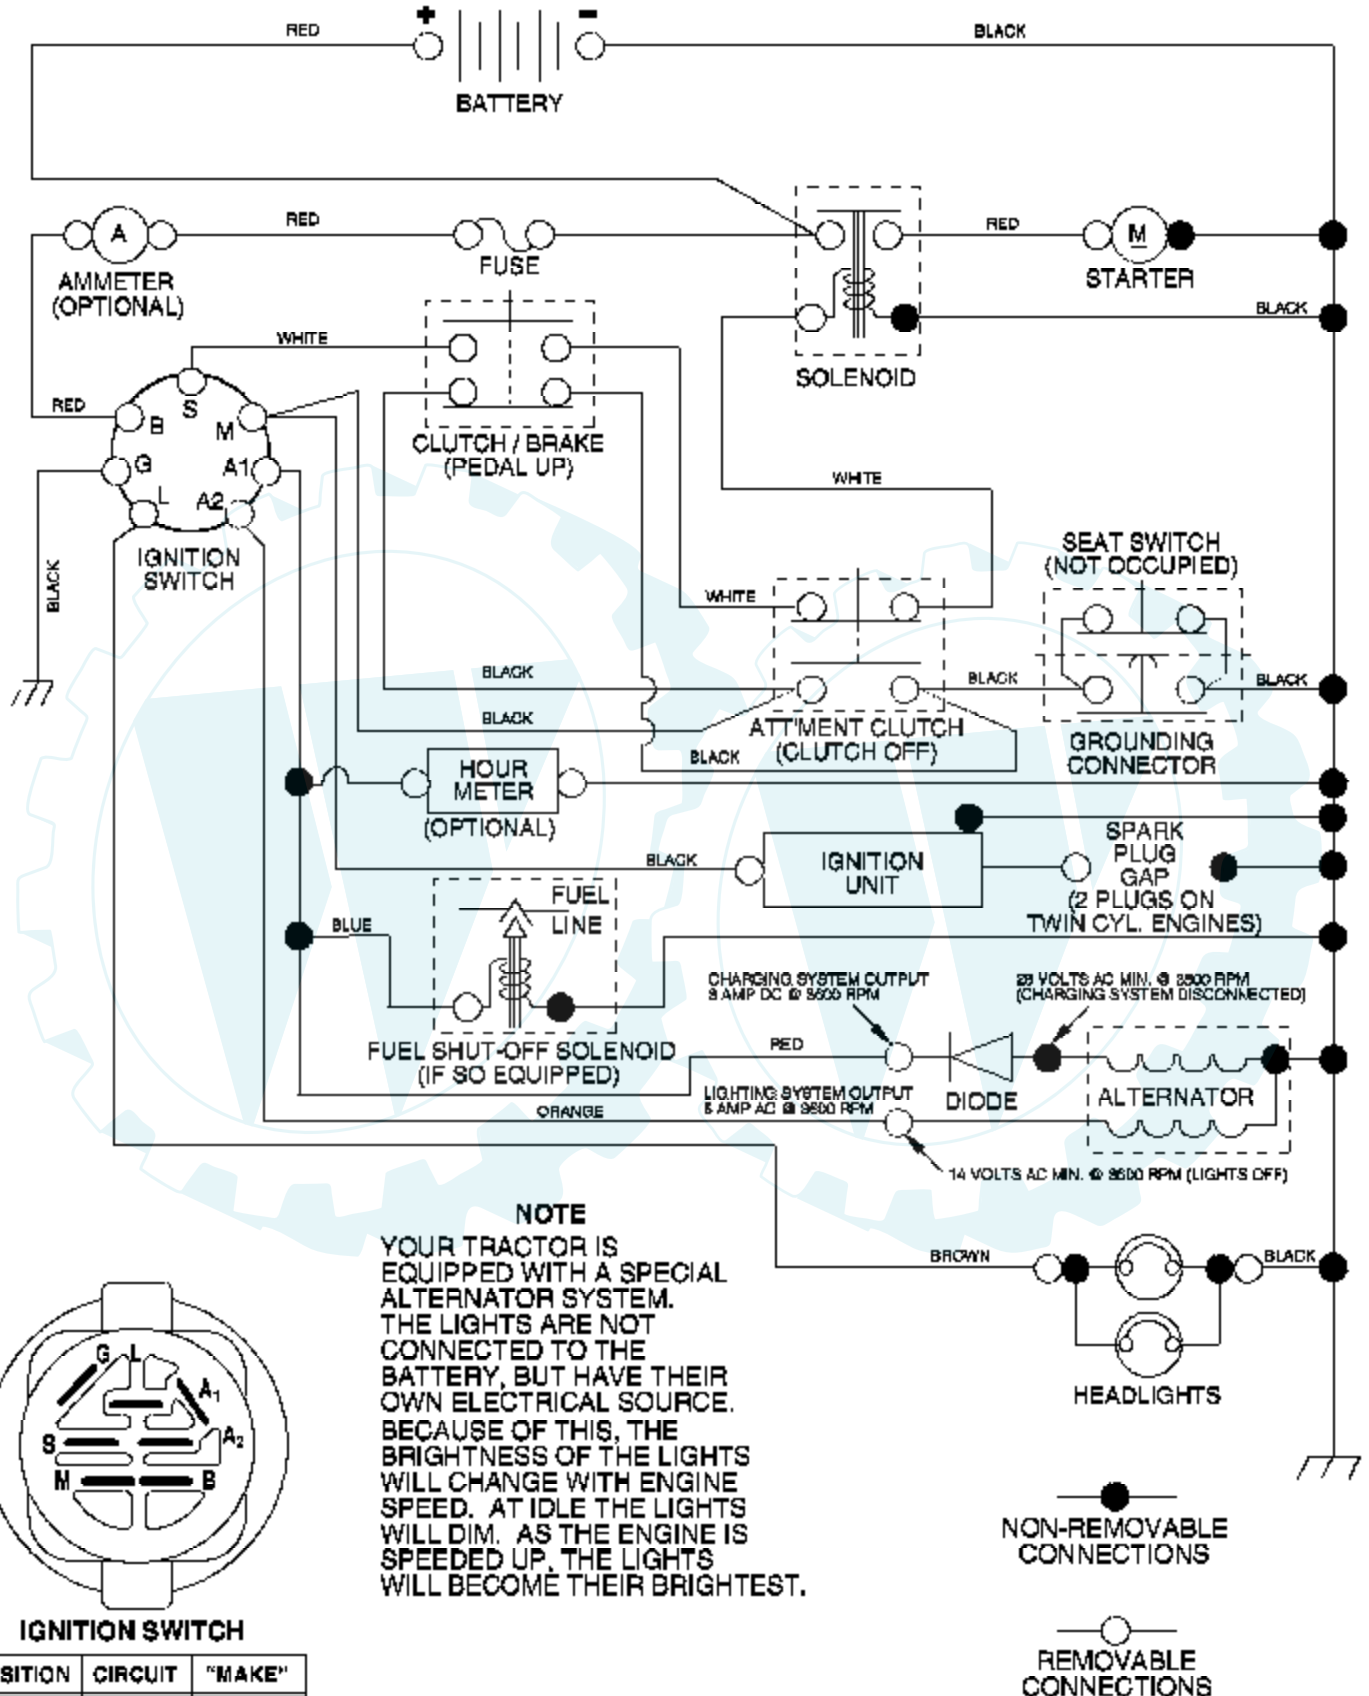

Ref #	Part Number	Qty	Description
1	170551		Control Th/ch Flag
2	17720408		Screw Hex Thd Cut 1/4-20 x 1/2
3			Engine, B&S 282H07 (Order parts from engine manufacturer)
4	137352		Muffler Exhaust B&S
13	165291		Gasket Eng 1 313 Id Tin Plated
14	148456		Tube Drain Oil Easy
23	169837		Shield BRN/DBR Guard
29	137180		Kit Spark Arrestor (Flat Scrn)
31	184900		Tank Fuel Front
32	140527		Cap Asm Fuel
33	123487X		Clamp Hose
37	137040		Line Fuel 20"
38	181654		Plug Drain Oil
40	124028X		Bushing Snap Nyl Blk Fuel Line
44	17670412		Screw Thdrol 1/4-20 x 3/4
45	17000612		Screw Hex Wsh Thdrol 3/8-16
46	19091416		Washer 9/32 x 7/8 x 16 Ga.
72	183906		Screw Scocket Head 5/16-18 x 1
78	17060620		Screw 3/8-16 x 1-1/4
81	73510400		Nut Keps Hex 1/4-20 unc

Ref #	Part Number	Qty	Description
	130794		Mandrel Assembly (Includes Housing, Shaft and Shaft Hardware Only - Pulley Not Included)
	170317		Replacement Mower, Complete

Ref #	Part Number	Qty	Description
1	159461		Wire Asm Inner/Sprg w/plunger
2	159476		Shaft Asm Lift RH
3	178981		Pin Groove 1 500 Zinc
4	12000002		E Ring #5133-62
5	19211621		Washer 21/32 x 1 x 21 Ga.
6	120183X		Bearing Nylon Blk 629 Id
7	109413X		Grip Handle Bicycle Matte Blk
8	124526X		Button Plunger Black
11	139865		Link Lift LH Fixed Length
12	139866		Link Lift RH Fixed Length
13	4939M		Retainer Spring
15	173288		Link Front
16	73350800		Nut Jam Hex 1/2-13 unc
17	175689		Trunnion
18	73800800		Nut Lockw/Wsh 1/2-13 unc
19	139868		Arm Suspension Rear
20	163552		Retainer, Spring
31	169865		Bearing Pvt Lift
32	73540600		Nut Crownlock 3/8-24