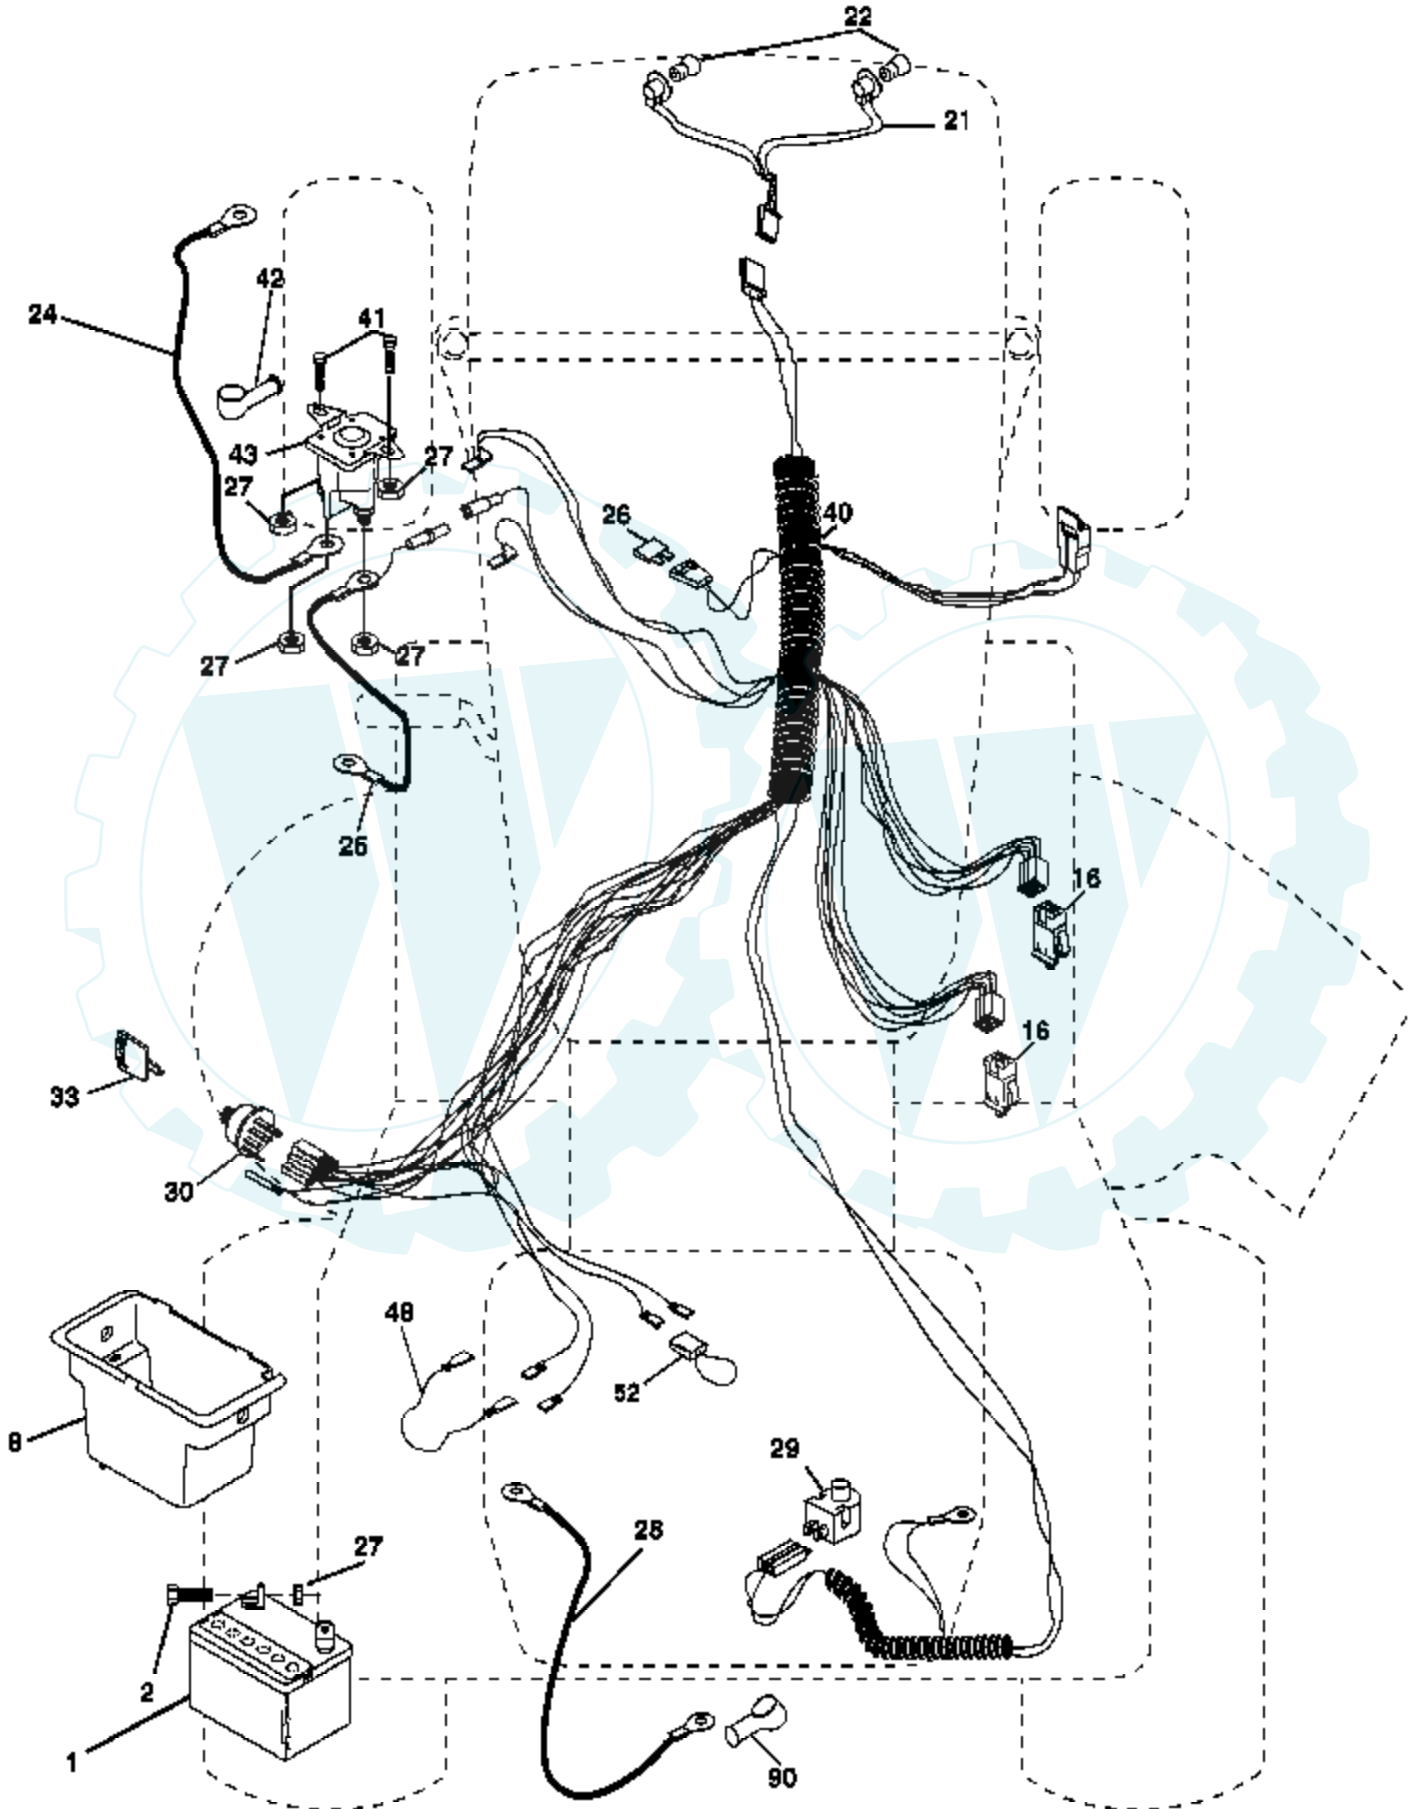

Ref #	Part Number	Qty	Description
1	163465		Battery
2	74760412		Bolt Hex Hd 1/4-20 unc x 3/4
8	176689		Box Battery
16	176138		Switch Interlock
21	183759		Harness Asm Light W/4152j
22	4152J		Bulb Light #1156
24	4799J		Cable Battery 6 Ga. 11"red
25	146147		Cable Battery
26	175158		Fuse 20 AMP
27	73510400		Nut Keps Hex 1/4-20 unc
28	4207J		Cable Ground 6 Ga. 12"black
29	121305X		Switch Plunger Nc Gray
30	175566		Switch Ign
33	140401		Key Ign
40	179720		Harness Ign
41	71110408		Bolt Blk Fin Hex 1/4-20
42	131563		Cover Terminal Red
43	178861		Solenoid
48	140844		Adapter Ammeter
52	141940		Protection Wire Loop
90	180449		Cover Terminal Battery