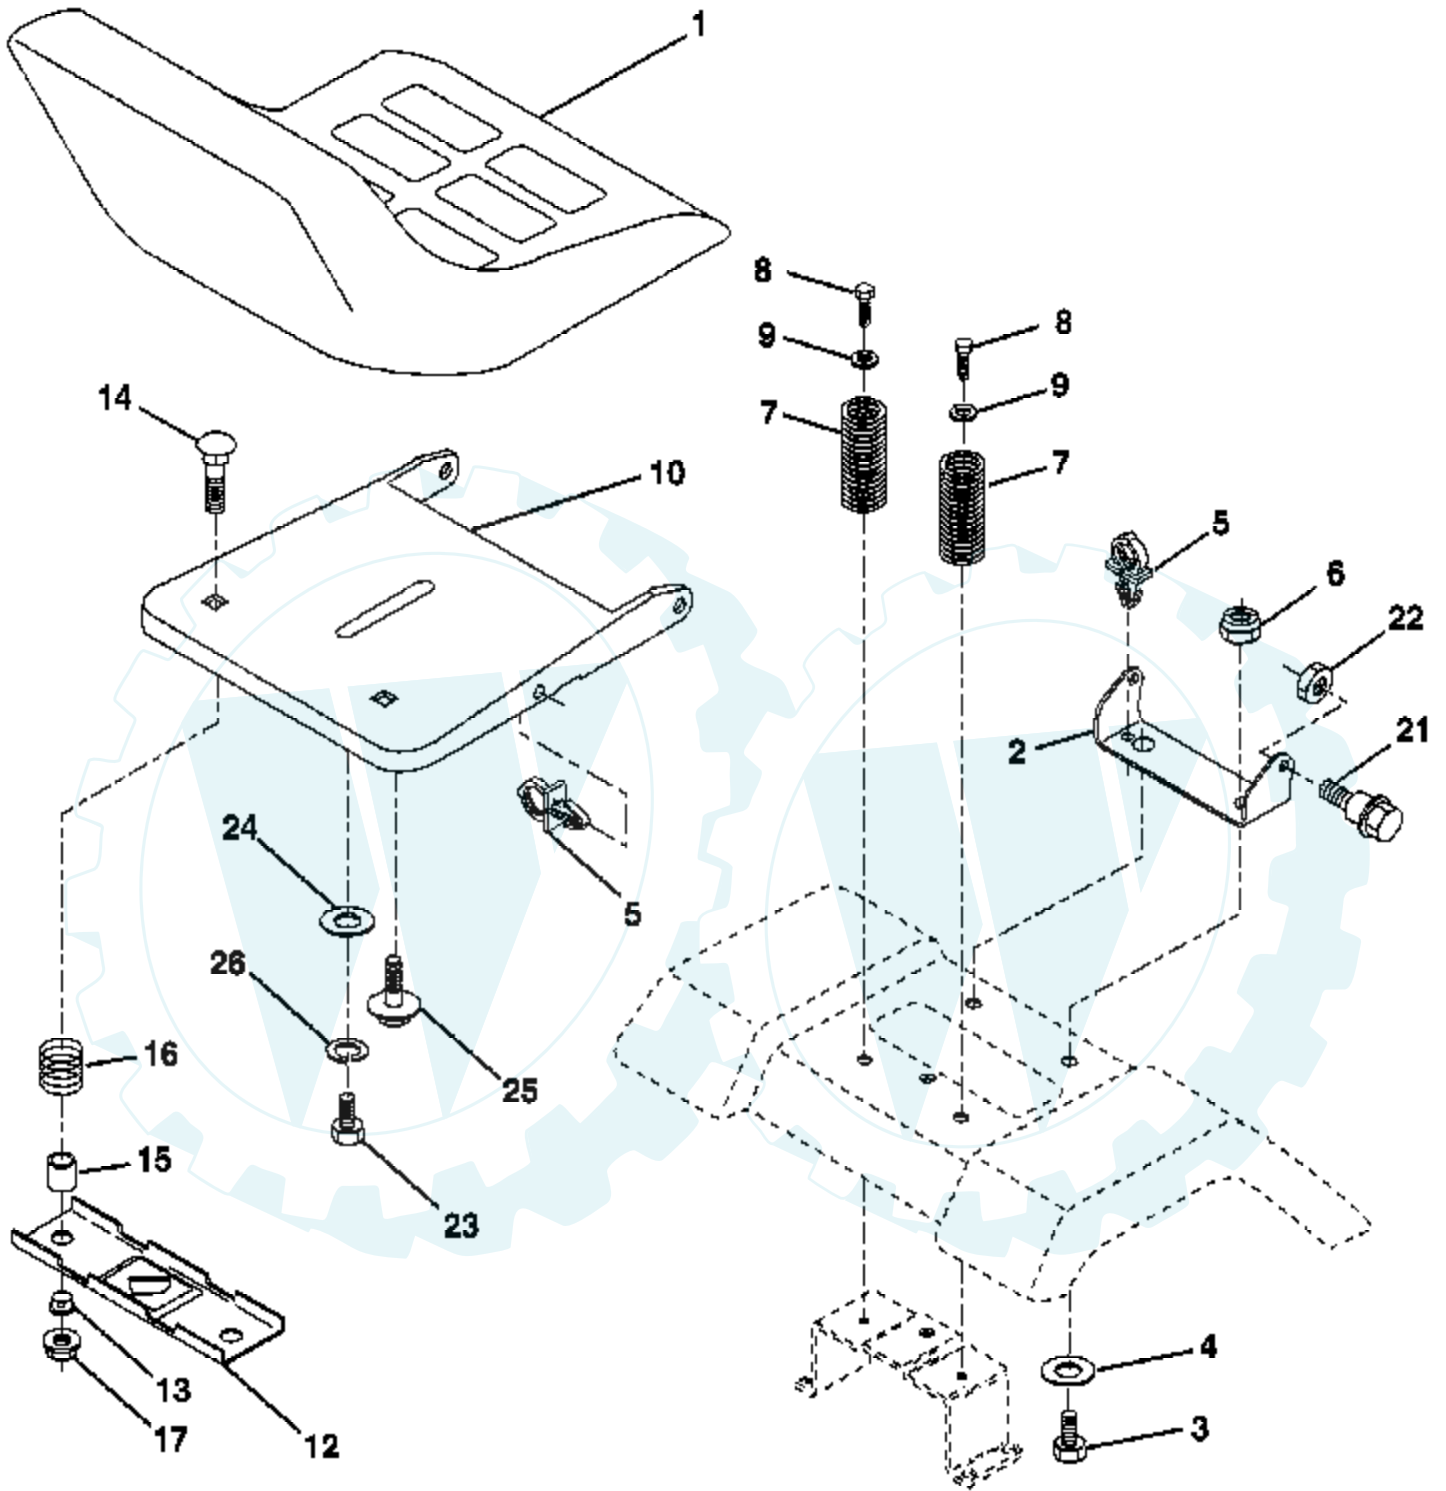

Ref #	Part Number	Qty	Description
	130794		Mandrel Assembly (Includes Housing, Shaft and Shaft Hardware Only - Pulley Not Included)
	170317		Replacement Mower, Complete

Ref #	Part Number	Qty	Description
1	159461		Wire Asm Inner/Sprg w/plunger
2	159476		Shaft Asm Lift RH
3	178981		Pin Groove 1 500 Zinc
4	12000002		E Ring #5133-62
5	19211621		Washer 21/32 x 1 x 21 Ga.
6	120183X		Bearing Nylon Blk 629 Id
7	109413X		Grip Handle Bicycle Matte Blk
8	124526X		Button Plunger Black
11	139865		Link Lift LH Fixed Length
12	139866		Link Lift RH Fixed Length
13	4939M		Retainer Spring
15	173288		Link Front
16	73350800		Nut Jam Hex 1/2-13 unc
17	175689		Trunnion
18	73800800		Nut Lockw/Wsh 1/2-13 unc
19	139868		Arm Suspension Rear
20	163552		Retainer, Spring
31	169865		Bearing Pvt Lift
32	73540600		Nut Crownlock 3/8-24

Ref #	Part Number	Qty	Description
1	175389		Seat
2	140551		Bracket Seat Pivot
3	71110616		Bolt Hex 3/8 - 16 x 1
4	19131610		Washer 13/32 x 1 x10 Ga.
5	145006		Clip Push-In Hinged
6	73800600		Nut Lock Hex w/Ins 3/8 - 16
7	124181X		Spring Seat Cprsn 2 250 Blk Zi
8	17000616		Screw 3/8-16 x 1.5
9	19131614		Washer 13/32 x 1 x 14 Ga.
10	182493		Pan Pnt Seat (Blk)
12	121246X		Bracket Pnt Mounting Switch
13	121248X		Bushing Snap Blk Nyl
14	72050412		Bolt Rdhd Sht Nk 1/4 - 20 x 1 -1/2
15	134300		Spacer Split .28 x .96
16	121250X		Spring Cprsn
17	123976X		Nut Lock 1/4 Lge Flg
21	171852		Bolt Shoulder 5/16-18 unc-2A
22	73800500		Nut Lock Hex w/Ins 5/16 - 18
23	71110814		Bolt Hex
24	19171912		Washer 17/32 x 1-3/16 x 12 Ga.
25	127018X		Bolt Shoulder 5/16-18 x .62
26	10040800		Washer Lock Hvy Hlcl Spr 1/2