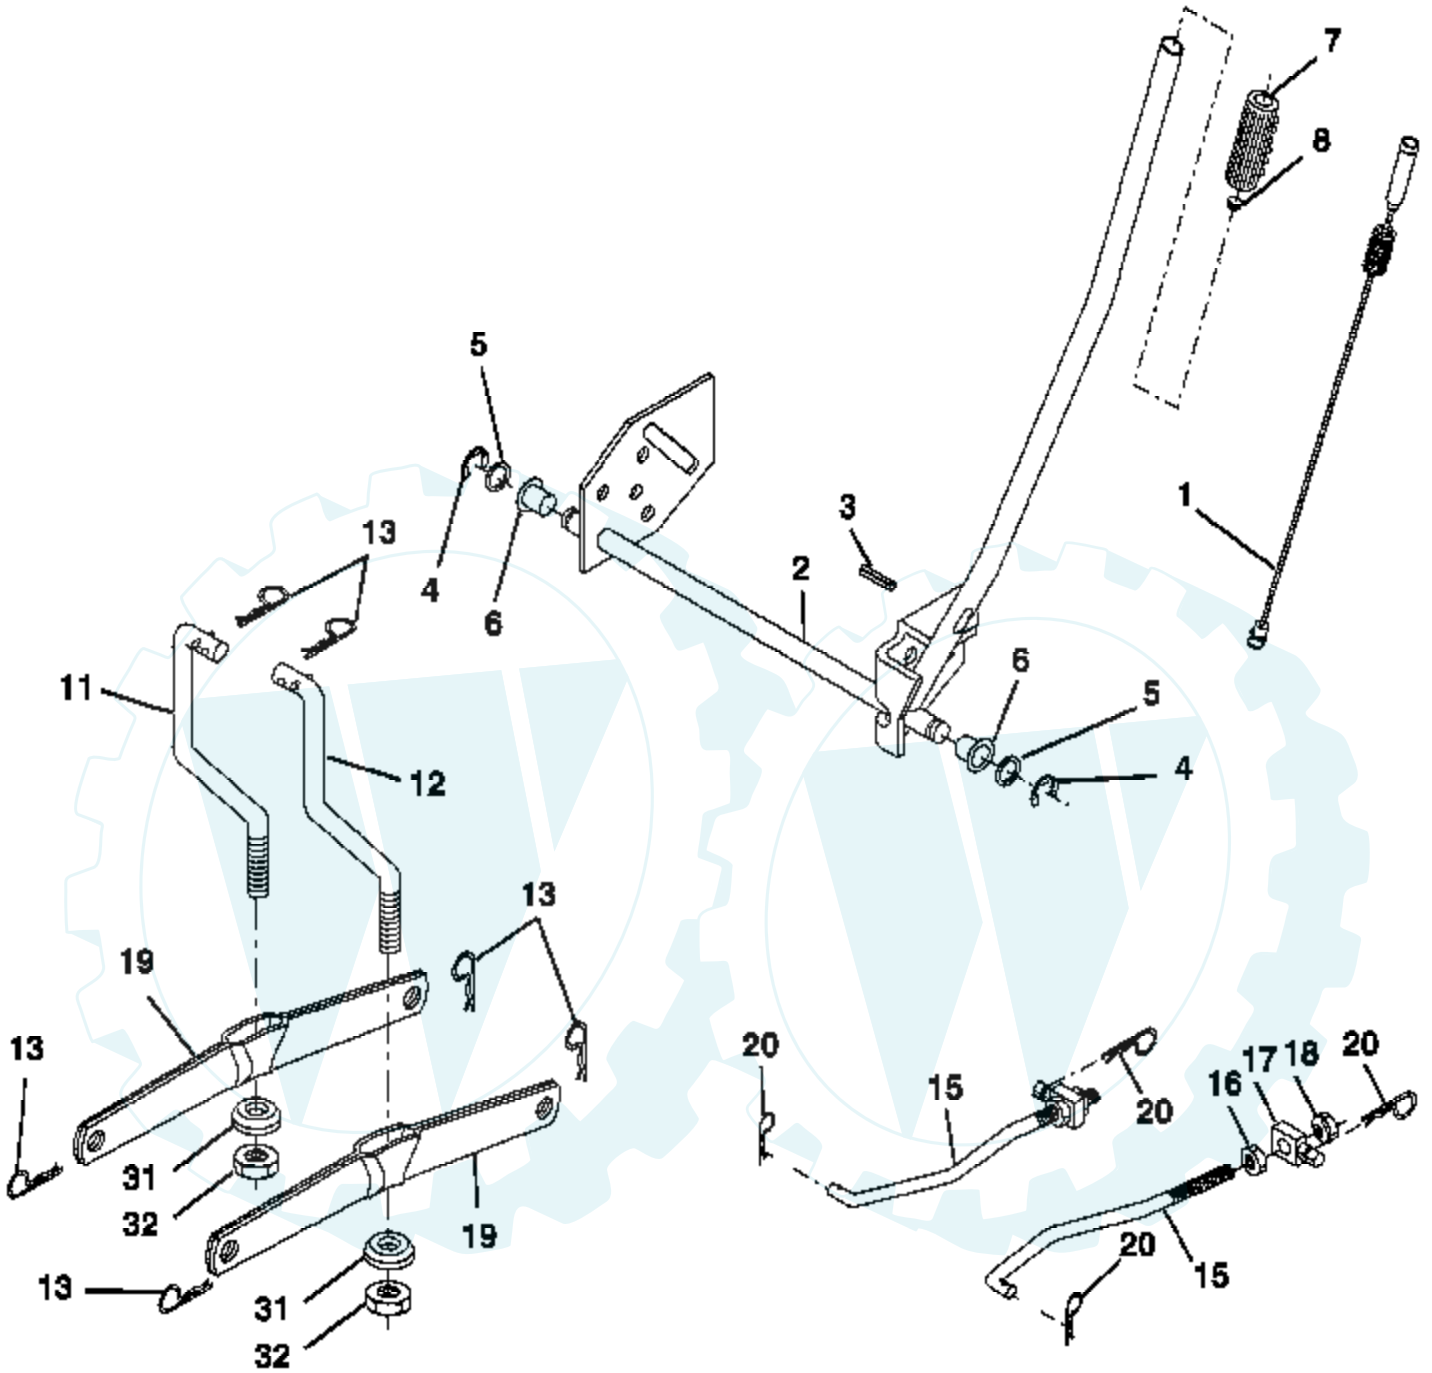

Ref #	Part Number	Qty	Description
1	170551		Control Th/ch Flag
2	17720408		Screw Hex Thd Cut 1/4-20 x 1/2
3			Engine, B&S 282H07 (Order parts from engine manufacturer)
4	137352		Muffler Exhaust B&S
13	165291		Gasket Eng 1 313 Id Tin Plated
14	148456		Tube Drain Oil Easy
23	169837		Shield BRN/DBR Guard
29	137180		Kit Spark Arrestor (Flat Scrn)
31	184900		Tank Fuel Front
32	140527		Cap Asm Fuel
33	123487X		Clamp Hose
37	137040		Line Fuel 20"
38	181654		Plug Drain Oil
40	124028X		Bushing Snap Nyl Blk Fuel Line
44	17670412		Screw Thdrol 1/4-20 x 3/4
45	17000612		Screw Hex Wsh Thdrol 3/8-16
46	19091416		Washer 9/32 x 7/8 x 16 Ga.
72	183906		Screw Scocket Head 5/16-18 x 1
78	17060620		Screw 3/8-16 x 1-1/4
81	73510400		Nut Keps Hex 1/4-20 unc

Ref #	Part Number	Qty	Description
	130794		Mandrel Assembly (Includes Housing, Shaft and Shaft Hardware Only - Pulley Not Included)
	170317		Replacement Mower, Complete

Ref #	Part Number	Qty	Description
1	159461		Wire Asm Inner/Sprg w/plunger
2	159476		Shaft Asm Lift RH
3	178981		Pin Groove 1 500 Zinc
4	12000002		E Ring #5133-62
5	19211621		Washer 21/32 x 1 x 21 Ga.
6	120183X		Bearing Nylon Blk 629 Id
7	109413X		Grip Handle Bicycle Matte Blk
8	124526X		Button Plunger Black
11	139865		Link Lift LH Fixed Length
12	139866		Link Lift RH Fixed Length
13	4939M		Retainer Spring
15	173288		Link Front
16	73350800		Nut Jam Hex 1/2-13 unc
17	175689		Trunnion
18	73800800		Nut Lockw/Wsh 1/2-13 unc
19	139868		Arm Suspension Rear
20	163552		Retainer, Spring
31	169865		Bearing Pvt Lift
32	73540600		Nut Crownlock 3/8-24