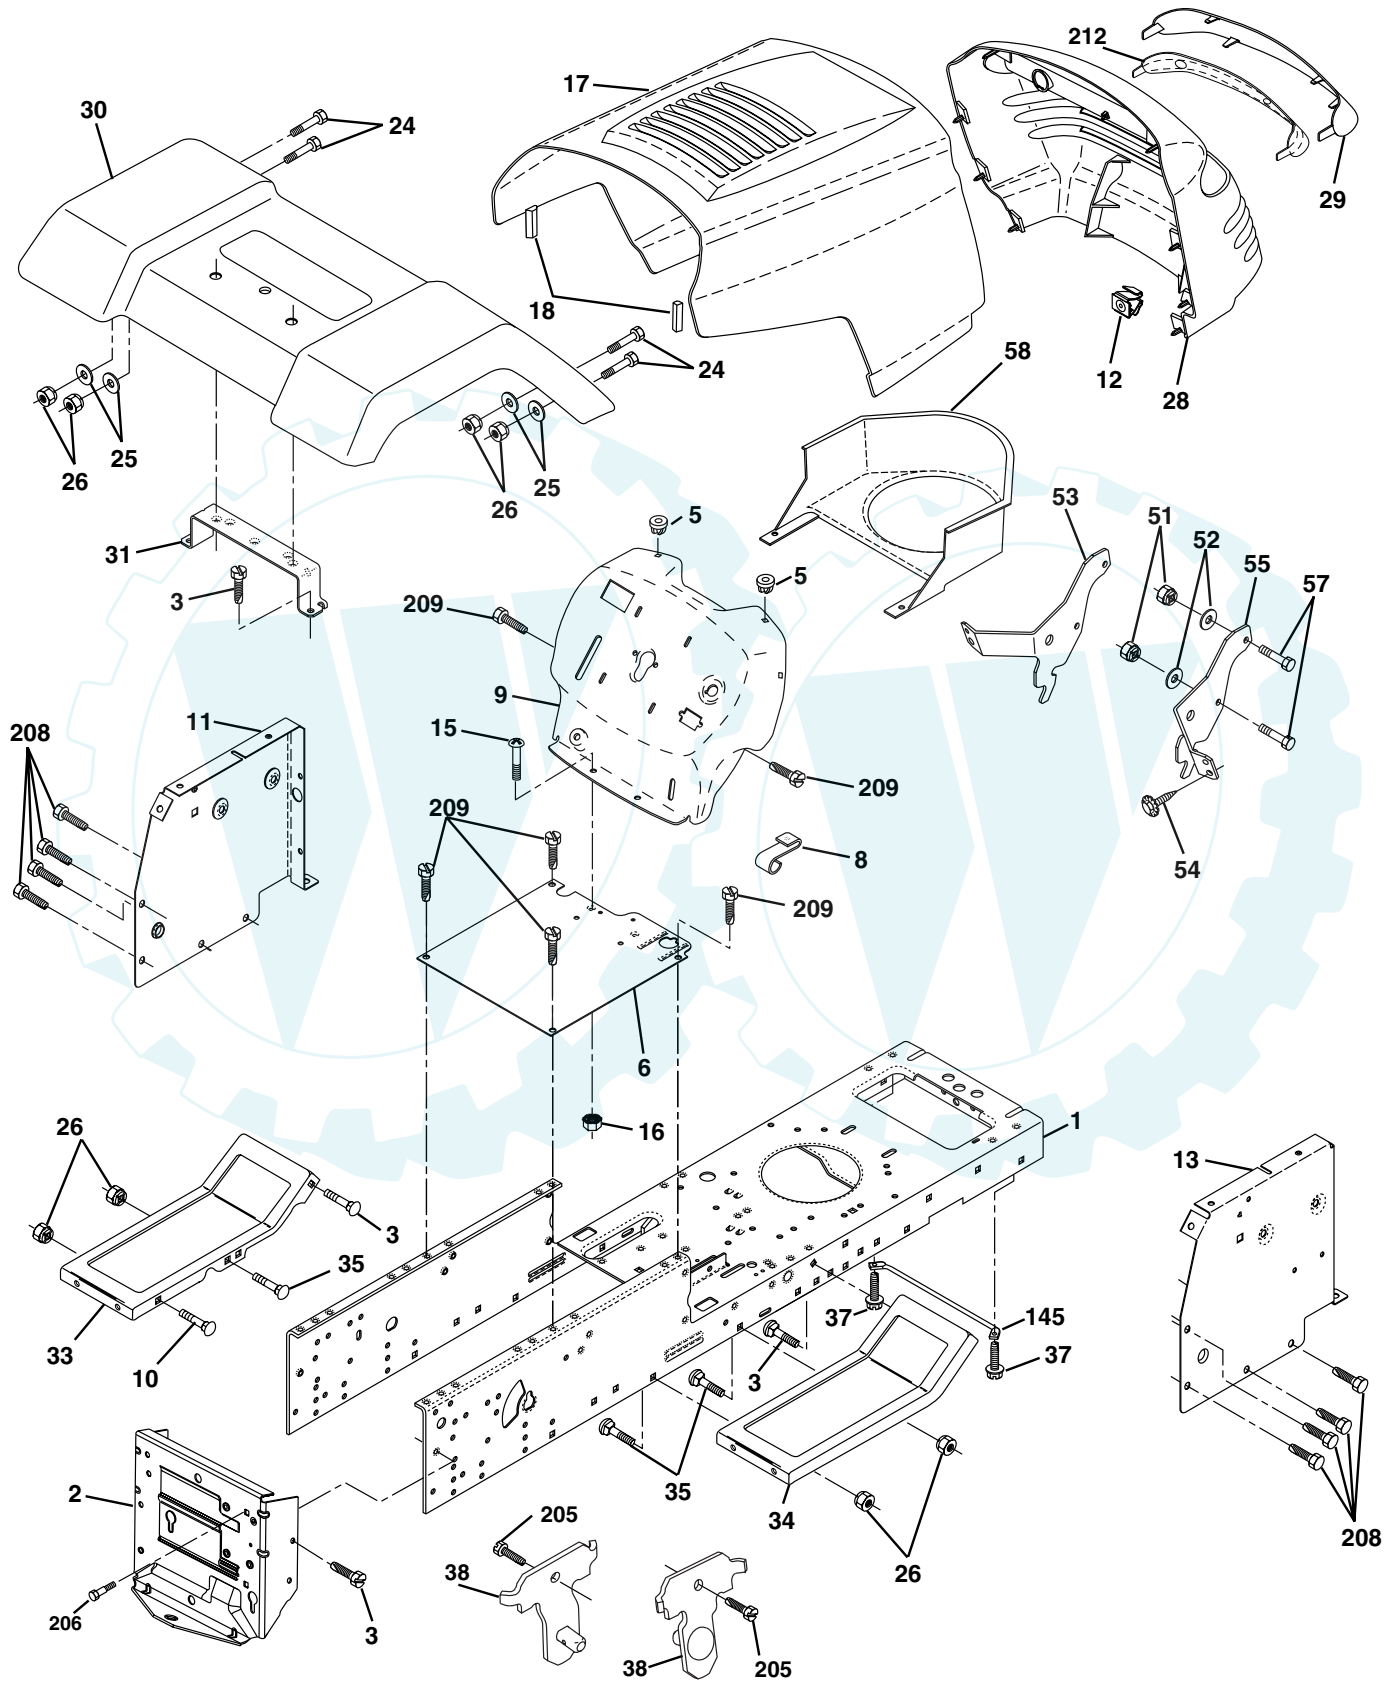

www.ersatzteil-service.de

TRACTOR - - MODEL NUMBER PO1538B, PRODUCT NUMBER 954 56 82-74
ELECTRICAL

REPAIR PARTS

www.ersatzteil-service.de

TRACTOR - - MODEL NUMBER PO1538B, PRODUCT NUMBER 954 56 82-74
ELECTRICAL

NOTE: All component dimensions given in U. S. inches 1 inch = 25.4 mm.

REPAIR PARTS

www.ersatzteil-service.de

TRACTOR - - MODEL NUMBER PO1538B, PRODUCT NUMBER 954 56 82-74
CHASSIS

REPAIR PARTS

www.ersatzteil-service.de

NOTE: All component dimensions given in U.S. inches
1 inch = 25.4 mm

REPAIR PARTS

www.ersatzteil-service.de

TRACTOR - - MODEL NUMBER PO1538B, PRODUCT NUMBER 954 56 82-74
SEAT

KEY NO.	PART NO.	DESCRIPTION
1	127426X	Seat
2	140551	Bracket Seat Pivot
3	71110616	Bolt Hex 3/8 - 16 X 1
4	19131610	Washer 13/32 X 1 X10Ga.
5	145006	Clip Push-In Hinged
6	73800600	Nut Lock Hex w/Ins 3/8 - 16
7	124181X	Spring Seat Cprsn 2 250 Blk Zi
8	17000616	Screw 3/8-16 x 1.5
9	19131614	Washer 13/32 X 1 X 14 Ga
10	174894	Pan Pnt Seat (Blk)
12	121246X	Bracket Pnt Mounting Switch
13	121248X	Bushing Snap Blk Nyl