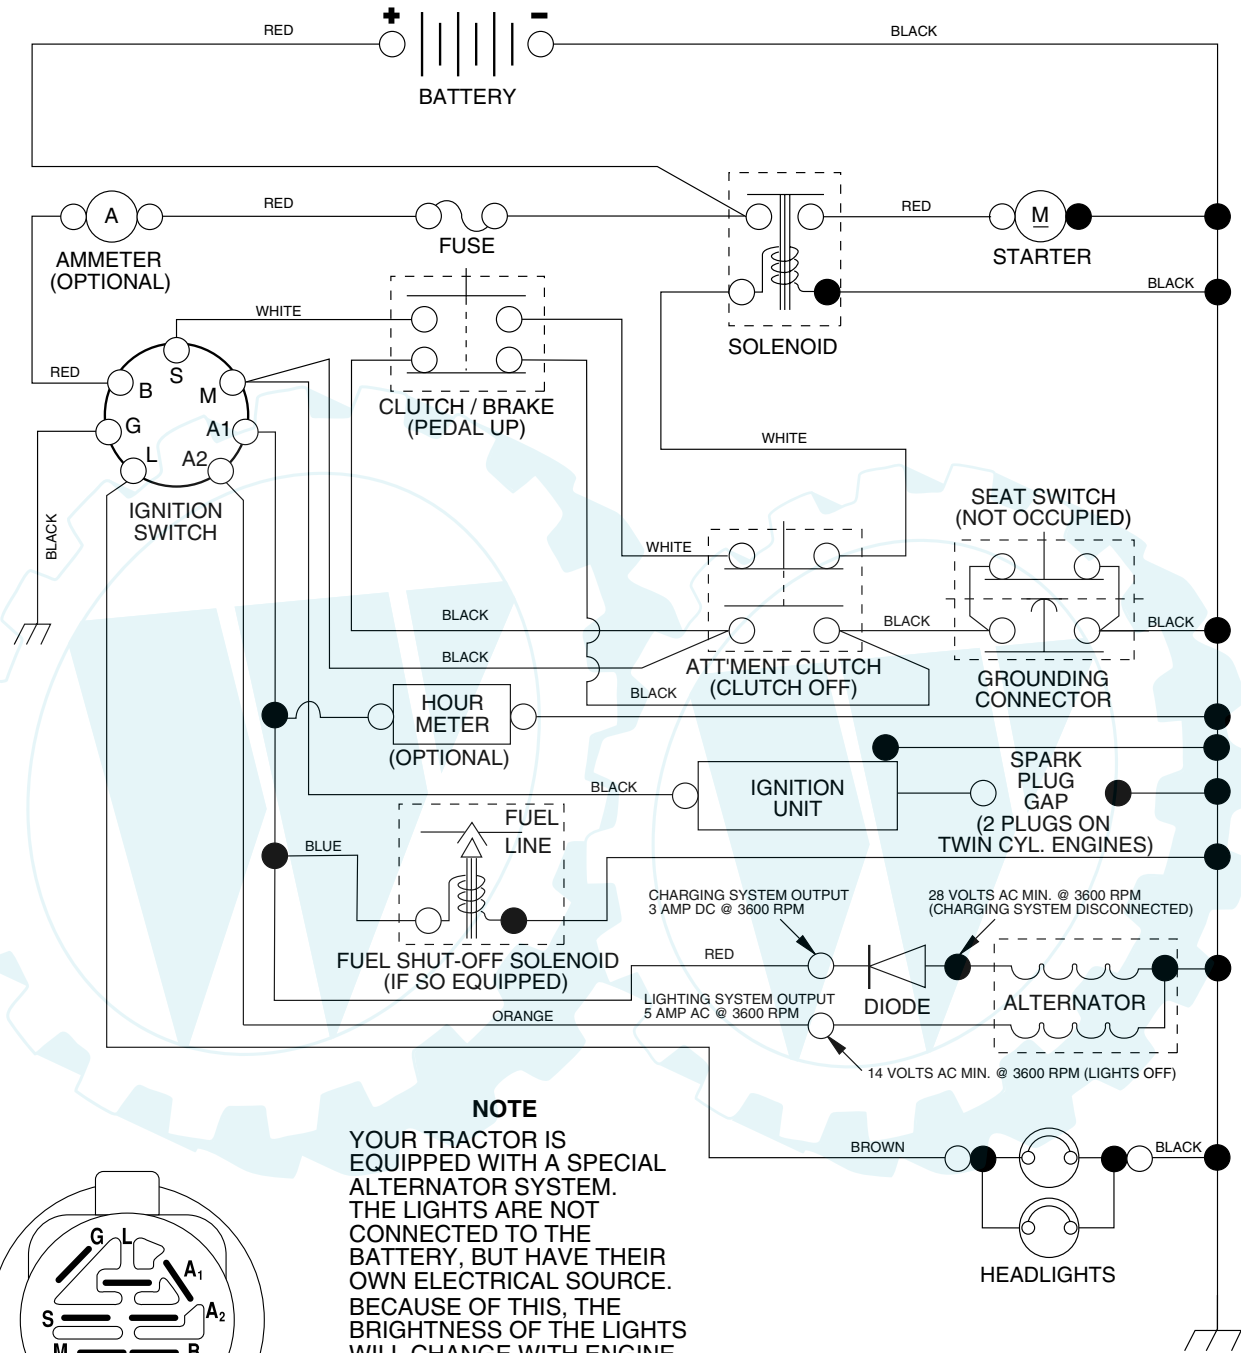

TRACTOR - - MODEL NUMBER P01538B, PRODUCT NUMBER 954 56 82-74 SCHEMATIC

IGNITION SWITCH

POSITION	CIRCUIT	"MAKE"
OFF	M+G+A1	NONE
RUN/LIGHT	B+A1	A2+L
RUN	B+A1	NONE
START	B + S + A1	NONE

NOTE
YOUR TRACTOR IS EQUIPPED WITH A SPECIAL ALTERNATOR SYSTEM. THE LIGHTS ARE NOT CONNECTED TO THE BATTERY, BUT HAVE THEIR OWN ELECTRICAL SOURCE. BECAUSE OF THIS, THE BRIGHTNESS OF THE LIGHTS WILL CHANGE WITH ENGINE SPEED. AT IDLE THE LIGHTS WILL DIM. AS THE ENGINE IS SPEEDED UP, THE LIGHTS WILL BECOME THEIR BRIGHTEST.

WIRING INSULATED CLIPS

NOTE: IF WIRING INSULATED CLIPS WERE REMOVED FOR SERVICING OF UNIT, THEY SHOULD BE REPLACED TO PROPERLY SECURE YOUR WIRING.

NON-REMOVABLE CONNECTIONS

REMOVABLE CONNECTIONS

REPAIR PARTS

www.ersatzteil-service.de

TRACTOR - - MODEL NUMBER PO1538B, PRODUCT NUMBER 954 56 82-74
ELECTRICAL

REPAIR PARTS

www.ersatzteil-service.de

TRACTOR - - MODEL NUMBER PO1538B, PRODUCT NUMBER 954 56 82-74
ELECTRICAL

TRACTOR - - MODEL NUMBER PO1538B, PRODUCT NUMBER 954 56 82-74
MOWER LIFT

KEY NO.	PART NO.	DESCRIPTION
1	159460	Wire Asm Inner/Sprg w/plunger
2	159471	Shaft Asm Lift RH
3	105767X	Pin Groove 1 500 Zinc
4	12000002	E Ring #5133-62
5	19211621	Washer 21/32 X 1 X 21 Ga
6	120183X	Bearing Nylon Blk 629 Id
7	109413X	Grip Handle Bicycle Matte Blk
8	124526X	Button Plunger Black
11	139865	Link Lift LH Fixed Length
12	139866	Link Lift RH Fixed Length
13	4939M	Retainer Spring
15	173288	Link Front
16	73350800	Nut Jam Hex 1/2-13 Unc
17	175689	Trunnion
18	73800800	Nut Lockw/Wsh 1/2-13 Unc
19	139868	Arm Suspension Rear
20	163552	Retainer, Spring
31	169865	Bearing Pvt Lift
32	73540600	Nut Crownlock 3/8-24