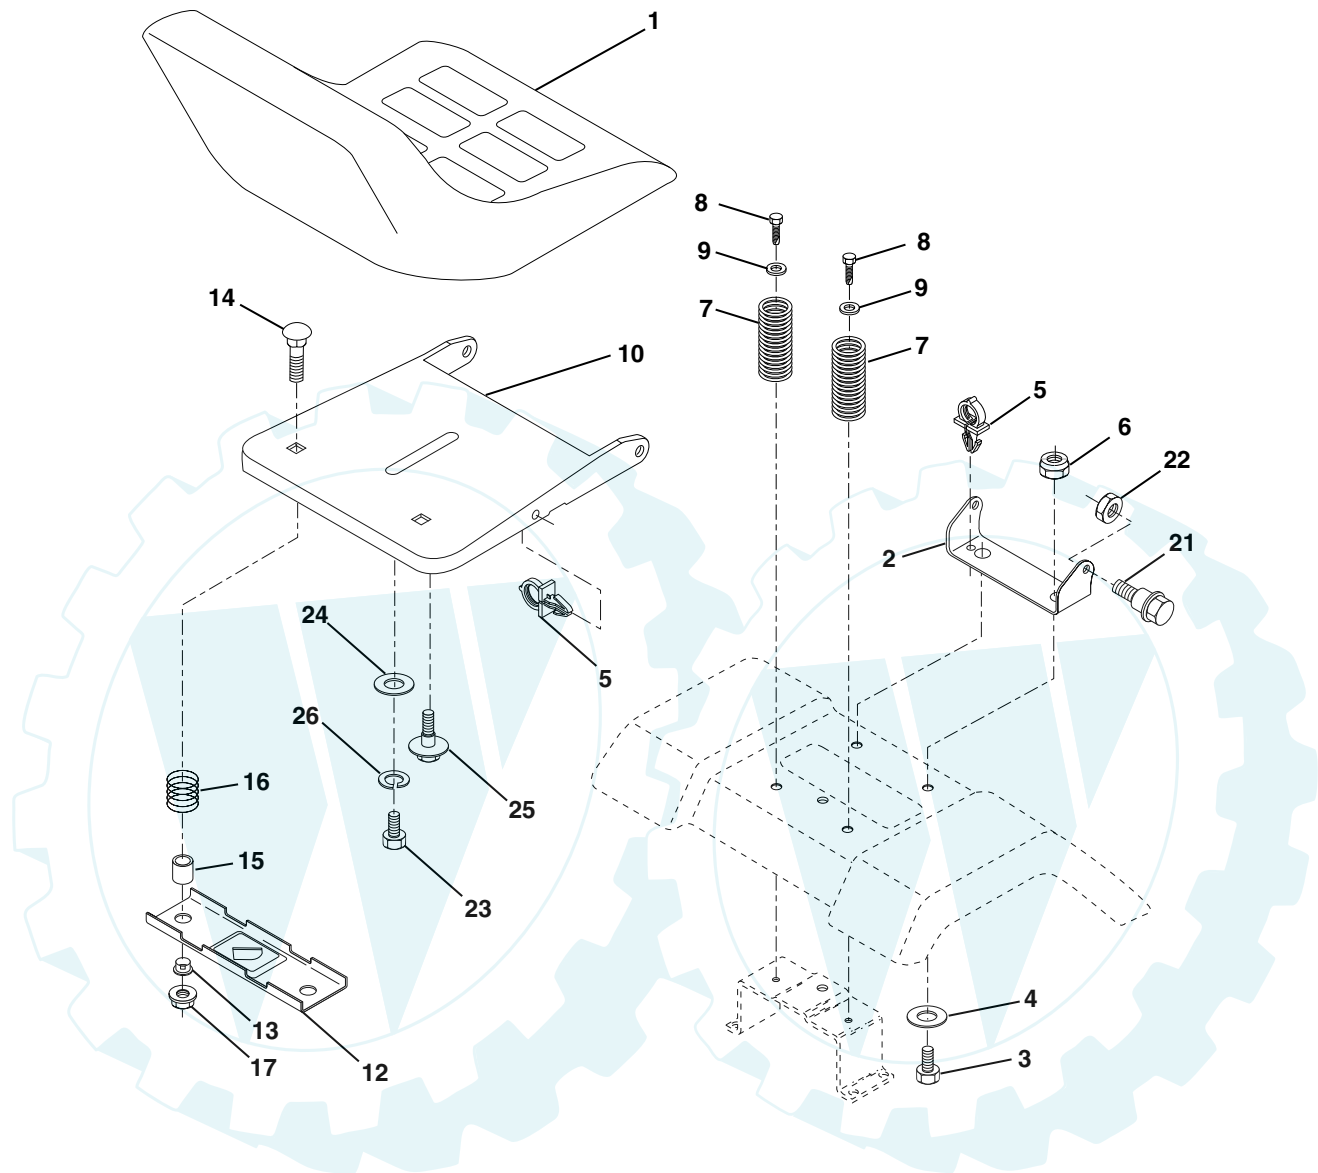

NOTE: All component dimensions given in U.S. inches
1 inch = 25.4 mm.

REPAIR PARTS

TRACTOR - - MODEL NUMBER PO1538B, PRODUCT NUMBER 954 56 82-74
ENGINE

REPAIR PARTS

www.ersatzteil-service.de

TRACTOR - - MODEL NUMBER PO1538B, PRODUCT NUMBER 954 56 82-74
ENGINE

KEY NO.	PART NO.	DESCRIPTION
1	170551	Control Th/ch Flag
2	17720408	Screw Hex Thd Cut 1/4-20 x 1/2
3	-----	Engine, B&S 28U707 (Order parts from engine manufacturer)
4	137352	Muffler Exhaust B&S
13	165291	Gasket Eng 1 313 Id Tin Plated
14	148456	Tube Drain Oil Easy
16	11050600	Washer Lock Ext Tooth 3/8
23	169837	Shield BRN/DBR Guard
29	137180	Kit Spark Arrestor (Flat Scrm)
31	109202X	Tank Fuel Front
32	140527	Cap Asm Fuel
33	123487X	Clamp Hose
37	137040	Line Fuel 20"
38	148315	Plug Drain Oil
40	124028X	Bushing Snap Nyl Blk Fuel Line
44	17670412	Screw Thdrol 1/4-20 x 3/4
45	17000612	Screw Hex Wsh Thdrol 3/8-16
46	19091416	Washer 9/32 X 7/8 X 16 Ga
62	10040500	Washer Lock Hvy Hlcl Spr
72	71070512	Screw Hexcap 5/16-18 x 3/4
78	17060620	Screw 3/8-16 x 1-1/4
81	73510400	Nut Keps Hex 1/4-20 Unc

NOTE: All component dimensions given in U.S. inches
1 inch = 25.4 mm

REPAIR PARTS

www.ersatzteil-service.de

TRACTOR - - MODEL NUMBER PO1538B, PRODUCT NUMBER 954 56 82-74
SEAT

KEY NO.	PART NO.	DESCRIPTION
1	127426X	Seat
2	140551	Bracket Seat Pivot
3	71110616	Bolt Hex 3/8 - 16 X 1
4	19131610	Washer 13/32 X 1 X10Ga.
5	145006	Clip Push-In Hinged
6	73800600	Nut Lock Hex w/Ins 3/8 - 16
7	124181X	Spring Seat Cprsn 2 250 Blk Zi
8	17000616	Screw 3/8-16 x 1.5
9	19131614	Washer 13/32 X 1 X 14 Ga
10	174894	Pan Pnt Seat (Blk)
12	121246X	Bracket Pnt Mounting Switch
13	121248X	Bushing Snap Blk Nyl