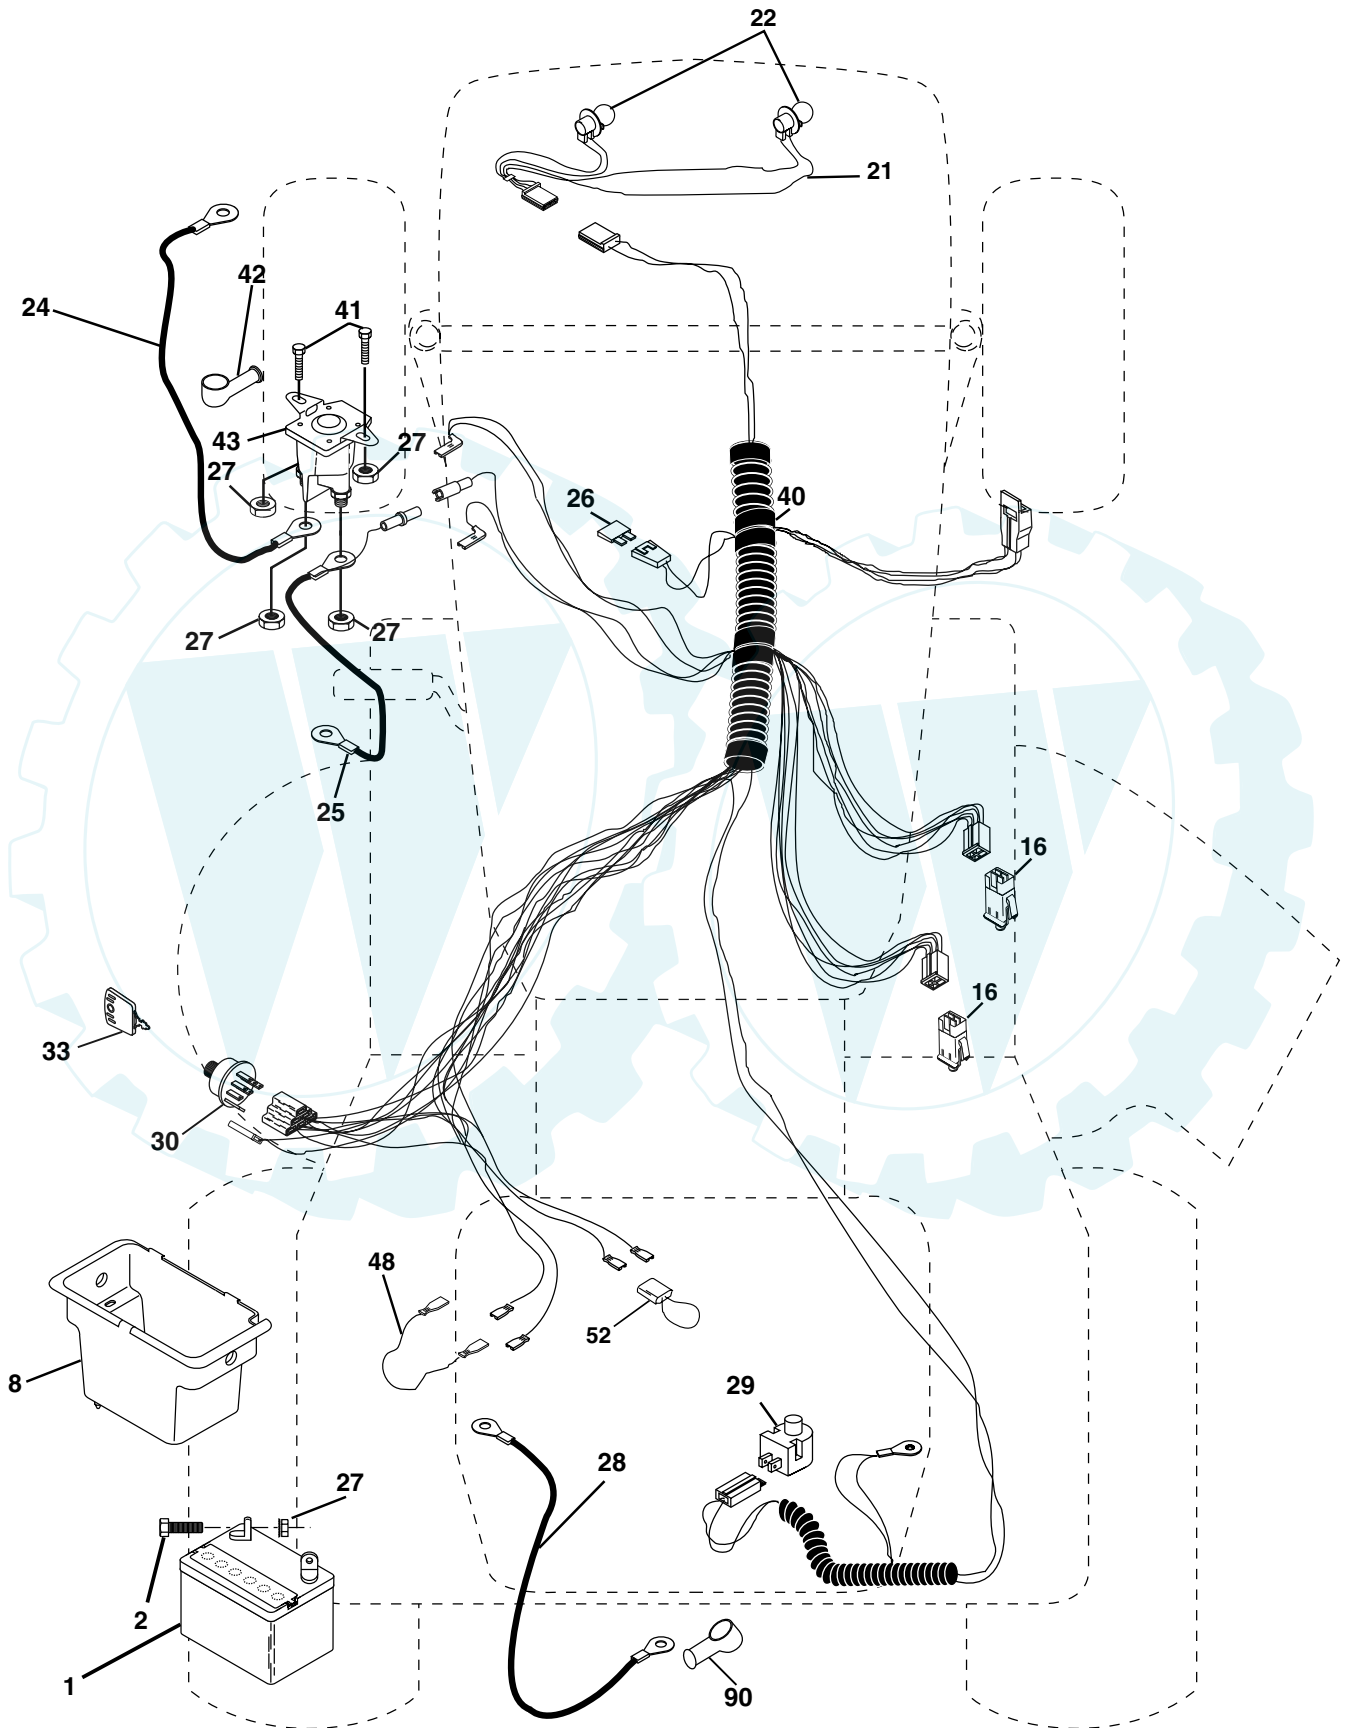

TRACTOR - - MODEL NUMBER P01538B, PRODUCT NUMBER 954 56 82-74 SCHEMATIC

IGNITION SWITCH

POSITION	CIRCUIT	"MAKE"
OFF	M+G+A1	NONE
RUN/LIGHT	B+A1	A2+L
RUN	B+A1	NONE
START	B + S + A1	NONE

NOTE
YOUR TRACTOR IS EQUIPPED WITH A SPECIAL ALTERNATOR SYSTEM. THE LIGHTS ARE NOT CONNECTED TO THE BATTERY, BUT HAVE THEIR OWN ELECTRICAL SOURCE. BECAUSE OF THIS, THE BRIGHTNESS OF THE LIGHTS WILL CHANGE WITH ENGINE SPEED. AT IDLE THE LIGHTS WILL DIM. AS THE ENGINE IS SPEEDED UP, THE LIGHTS WILL BECOME THEIR BRIGHTEST.

WIRING INSULATED CLIPS

NOTE: IF WIRING INSULATED CLIPS WERE REMOVED FOR SERVICING OF UNIT, THEY SHOULD BE REPLACED TO PROPERLY SECURE YOUR WIRING.

NON-REMOVABLE CONNECTIONS

REMOVABLE CONNECTIONS

REPAIR PARTS

www.ersatzteil-service.de

TRACTOR - - MODEL NUMBER PO1538B, PRODUCT NUMBER 954 56 82-74
ELECTRICAL

REPAIR PARTS

www.ersatzteil-service.de

TRACTOR - - MODEL NUMBER PO1538B, PRODUCT NUMBER 954 56 82-74
ELECTRICAL

TRACTOR - - MODEL NUMBER PO1538B, PRODUCT NUMBER 954 56 82-74
MOWER LIFT

KEY NO.	PART NO.	DESCRIPTION
1	159460	Wire Asm Inner/Sprg w/plunger
2	159471	Shaft Asm Lift RH
3	105767X	Pin Groove 1 500 Zinc
4	12000002	E Ring #5133-62
5	19211621	Washer 21/32 X 1 X 21 Ga
6	120183X	Bearing Nylon Blk 629 Id
7	109413X	Grip Handle Bicycle Matte Blk
8	124526X	Button Plunger Black
11	139865	Link Lift LH Fixed Length
12	139866	Link Lift RH Fixed Length
13	4939M	Retainer Spring
15	173288	Link Front
16	73350800	Nut Jam Hex 1/2-13 Unc
17	175689	Trunnion
18	73800800	Nut Lockw/Wsh 1/2-13 Unc
19	139868	Arm Suspension Rear
20	163552	Retainer, Spring
31	169865	Bearing Pvt Lift
32	73540600	Nut Crownlock 3/8-24