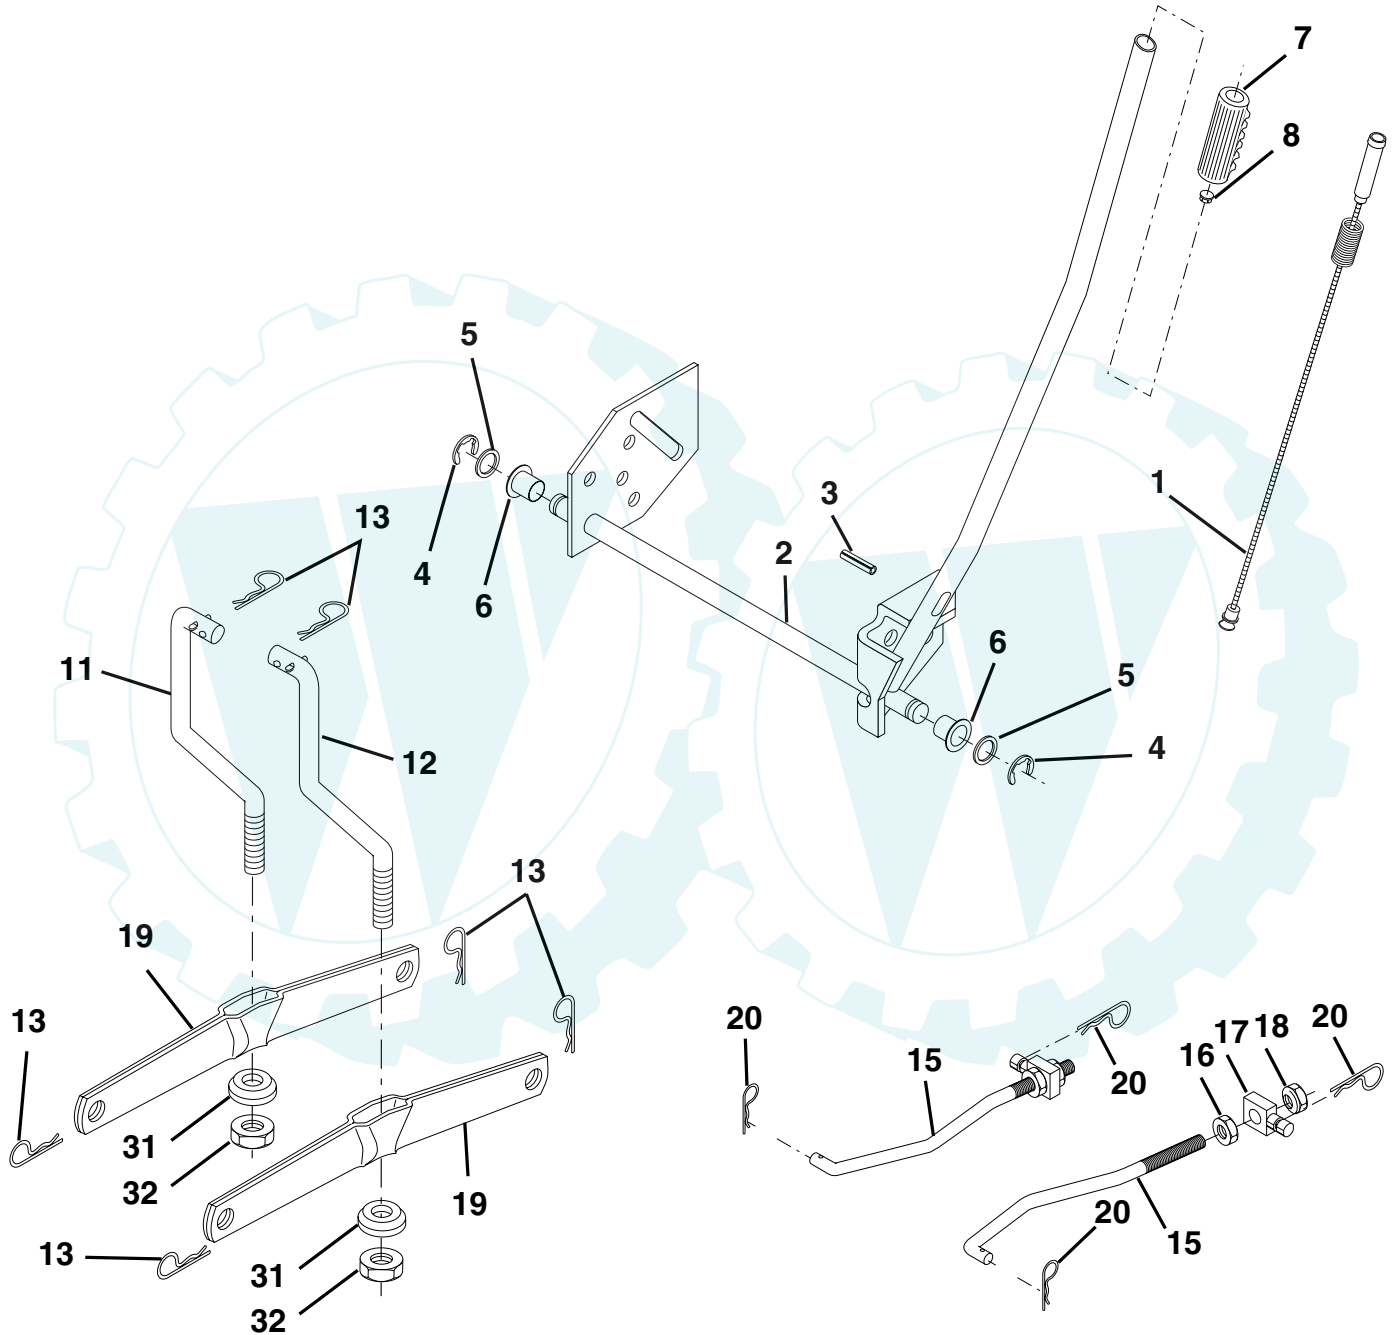

NOTE: All component dimensions given in U.S. inches
1 inch = 25.4 mm

REPAIR PARTS

www.ersatzteil-service.de

TRACTOR - - MODEL NUMBER PO1538B, PRODUCT NUMBER 954 56 82-74
SEAT

KEY NO.	PART NO.	DESCRIPTION
1	127426X	Seat
2	140551	Bracket Seat Pivot
3	71110616	Bolt Hex 3/8 - 16 X 1
4	19131610	Washer 13/32 X 1 X10Ga.
5	145006	Clip Push-In Hinged
6	73800600	Nut Lock Hex w/Ins 3/8 - 16
7	124181X	Spring Seat Cprsn 2 250 Blk Zi
8	17000616	Screw 3/8-16 x 1.5
9	19131614	Washer 13/32 X 1 X 14 Ga
10	174894	Pan Pnt Seat (Blk)
12	121246X	Bracket Pnt Mounting Switch
13	121248X	Bushing Snap Blk Nyl

KEY NO.	PART NO.	DESCRIPTION
14	72050412	Bolt Rdhd Sht Nk 1/4 - 20 X 1 -1/2
15	134300	Spacer Split .28 X .96
16	121250X	Spring Cprsn
17	123976X	Nut Lock 1/4 Lge Flg
21	171852	Bolt Shoulder 5/16-18 Unc-2A
22	73800500	Nut Lock Hex w/Ins 5/16 - 18
23	71110814	Bolt Hex
24	19171912	Washer 17/32 X 1-3/16 X 12 Ga
25	127018X	Bolt Shoulder 5/16-18 X .62
26	10040800	Washer Lock Hvy Hlcl Spr 1/2

NOTE: All component dimensions given in U.S. inches
1 inch = 25.4 mm.

REPAIR PARTS

www.ersatzteil-service.de

TRACTOR - - MODEL NUMBER PO1538B, PRODUCT NUMBER 954 56 82-74
MOWER LIFT

REPAIR PARTS

www.ersatzteil-service.de

TRACTOR - - MODEL NUMBER PO1538B, PRODUCT NUMBER 954 56 82-74
MOWER LIFT

KEY NO.	PART NO.	DESCRIPTION
1	159460	Wire Asm Inner/Sprg w/plunger
2	159471	Shaft Asm Lift RH
3	105767X	Pin Groove 1 500 Zinc
4	12000002	E Ring #5133-62
5	19211621	Washer 21/32 X 1 X 21 Ga
6	120183X	Bearing Nylon Blk 629 Id
7	109413X	Grip Handle Bicycle Matte Blk
8	124526X	Button Plunger Black
11	139865	Link Lift LH Fixed Length
12	139866	Link Lift RH Fixed Length
13	4939M	Retainer Spring
15	173288	Link Front
16	73350800	Nut Jam Hex 1/2-13 Unc
17	175689	Trunnion
18	73800800	Nut Lockw/Wsh 1/2-13 Unc
19	139868	Arm Suspension Rear
20	163552	Retainer, Spring
31	169865	Bearing Pvt Lift
32	73540600	Nut Crownlock 3/8-24