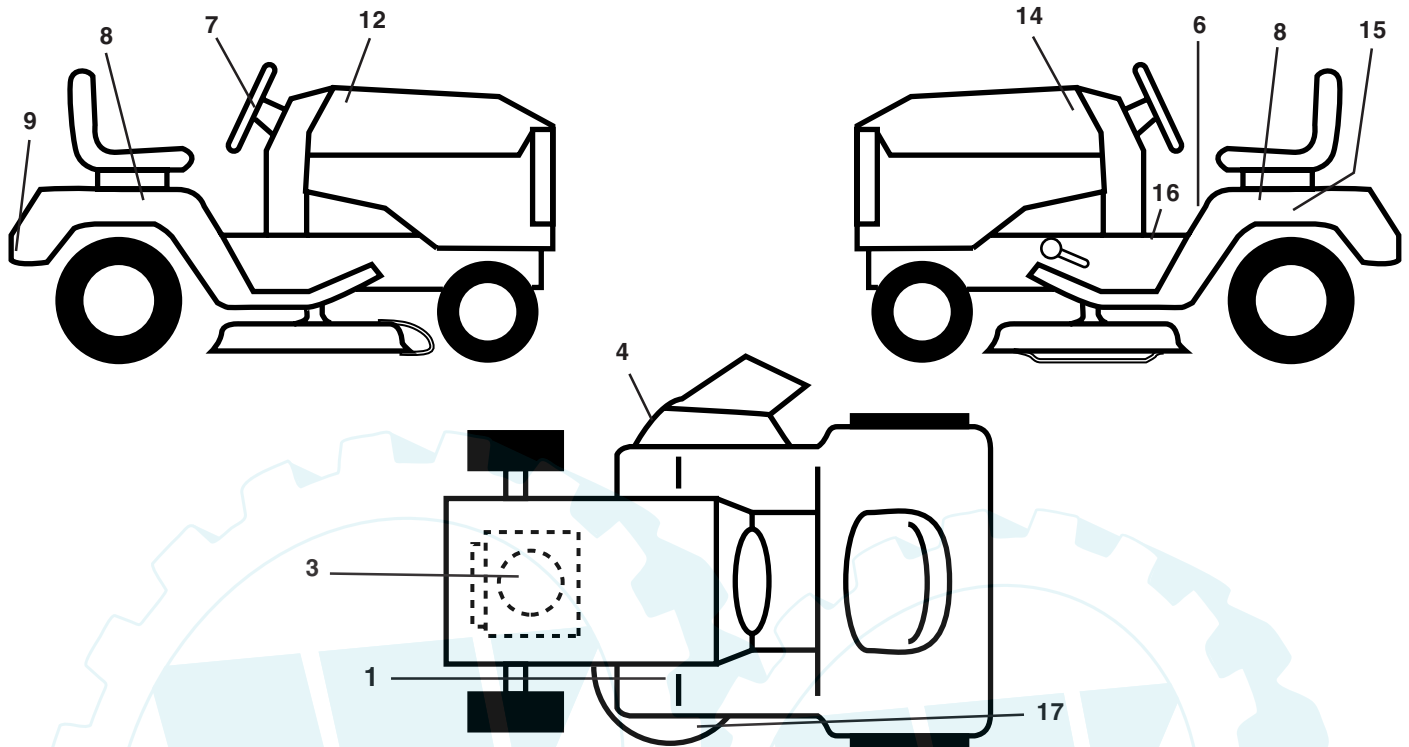

WIRING INSULATED CLIPS

NOTE: IF WIRING INSULATED CLIPS WERE REMOVED FOR SERVICING OF UNIT, THEY SHOULD BE REPLACED TO PROPERLY SECURE YOUR WIRING.

NON-REMOVABLE CONNECTIONS

REMOVABLE CONNECTIONS

REPAIR PARTS

NOTE: All component dimensions given in U.S. inches
1 inch = 25.4 mm

REPAIR PARTS

www.ersatzteil-service.de

TRACTOR - - MODEL NUMBER PO1538B, PRODUCT NUMBER 954 56 82-74
DECALS

KEY NO.	PART NO.	DESCRIPTION
1	181251	Decal, Clutch/Brake Eng/Fr
3	180972	Decal, Engine HP
4	170563	Decal Warning
6	157140	Decal, Fender Danger English
7	158168	Decal Ins Str Wh
8	172200	Decal, Fender 5 Sp.
9	158166	Decal Fender
12	181552	Decal, Hood RH
14	181553	Decal, Hood LH
15	145005	Decal, Caution, Battery
16	157163	Decal, Oper Sdl P/L Gear Dr Eng