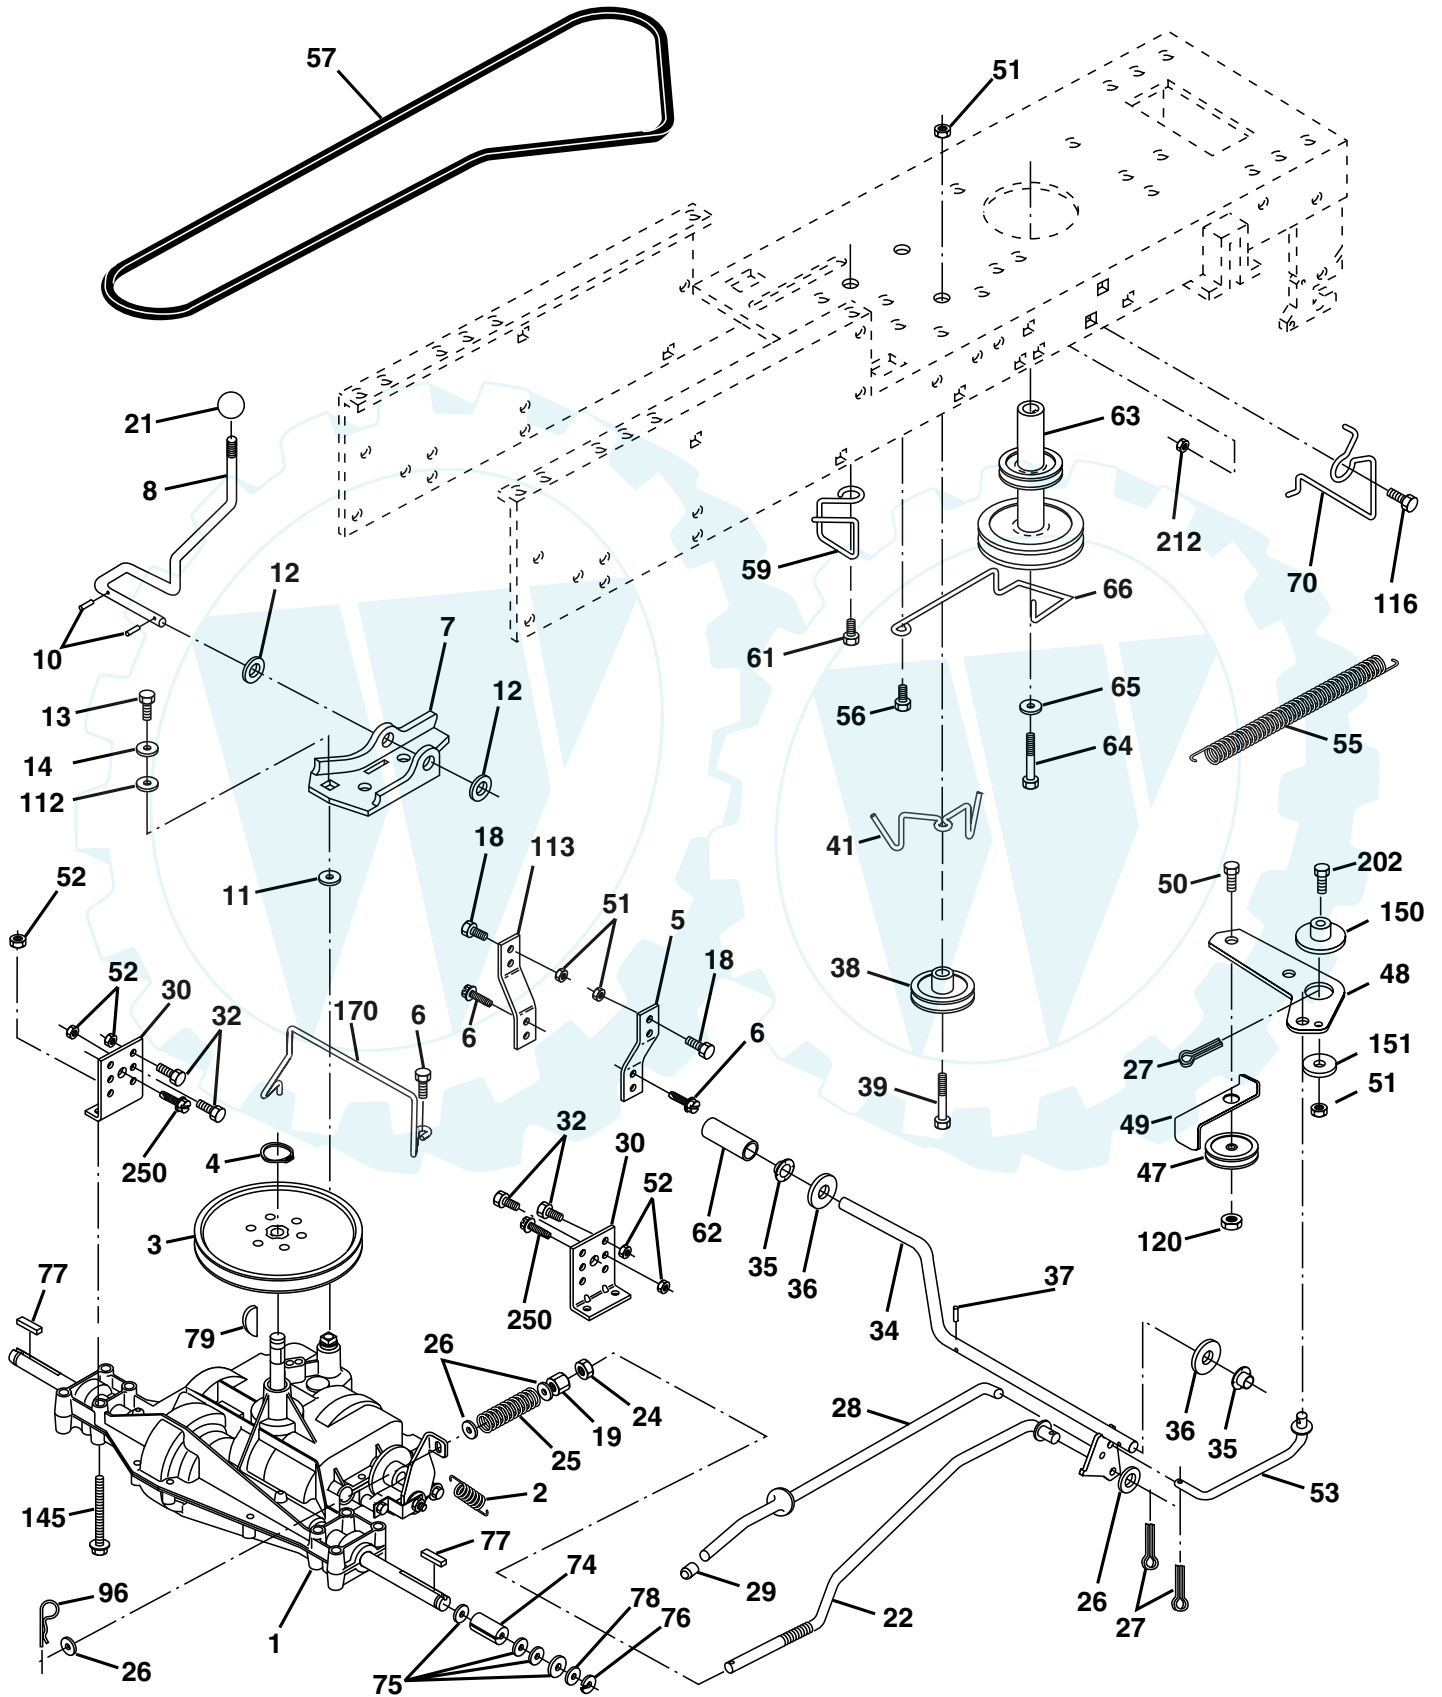

NOTE: All component dimensions given in U. S. inches 1 inch = 25.4 mm.

REPAIR PARTS

www.ersatzteil-service.de

TRACTOR - - MODEL NUMBER PO1538B, PRODUCT NUMBER 954 56 82-74
CHASSIS

REPAIR PARTS

www.ersatzteil-service.de

TRACTOR - - MODEL NUMBER PO1538B, PRODUCT NUMBER 954 56 82-74 CHASSIS

KEY NO.	PART NO.	DESCRIPTION
1	174620	Chassis
2	176554	Drawbar, Stretch
3	17060612	Screw 3/8-16 x 3/4
5	155272	Bumper, Hood/Dash
6	174643X013	Saddle Silkscreen
8	155138	Clip Retainer Slide-On
9	168347X011	Dash
10	72140608	Bolt, Carriage 3/8-16 x 1
11	174996	Panel Dash LH
12	145660	Clip Tinnerman Grille P.L
13	172105X010	Panel Silkscr Dash RH
15	74180512	Screw Mach TRHD 5/16-18uncx3/4
16	73510500	Nut Keps 5/16-18 Unc
17	159639x428	Hood
18	126938X	BumperHood
24	74780616	Bolt Fin Hex 3/8-16unc X 1 Gr. 5
25	19131312	Washer 13/32 X 13/16 X 12 Ga
26	73800600	Nut Lock Hex w/Ins 3/8-16 Unc
28	179101	Grille/Lens Asm.
29	140273X599	Lens Grille Private Label
30	169465X428	Fender
31	136619	Bracket Fender Repl 109873x
33	179716X428	Footrest Pnt LH
34	179717X428	Footrest Pnt RH
35	72110606	Bolt Rdhd Sht Sqnk 3/8-16 X3/4
37	17490508	Screw Thdrol 5/16-18 x 1/2 TYT
38	175710	Bracket Asm. Pivot Mower
51	73800400	Nut Lock W/Insert 1/4-20unc
52	19091416	Washer 9/32 x 7/8x16 Ga.
53	144697	Bracket Grille Lh
54	161464	Screw Hex 8-18 x 7/8
55	144696	Bracket Grille Rh
57	74780412	Bolt Fin Hex 1/4-20 unc x .75
58	150127	Duct Air Engine PL/LT
145	156524	Rod Pivot Chassis/Hood
205	17490608	Screw Thdrol 3/8-16 x 1/2
206	170165	Bolt Shoulder 5/16-18
208	17670608	Screw Thdrol 3/8-16 x 1/2
209	17000612	Screw Hex Wsh Thdrol 3/8-16
212	156229	Insert Lens Reflect
---	5479J	Plug Button Blk 359 Dia Choke

NOTE: All component dimensions given in U.S. inches
1 inch = 25.4 mm.

REPAIR PARTS

www.ersatzteil-service.de

TRACTOR - - MODEL NUMBER PO1538B, PRODUCT NUMBER 954 56 82-74
DRIVE

REPAIR PARTS

www.ersatzteil-service.de