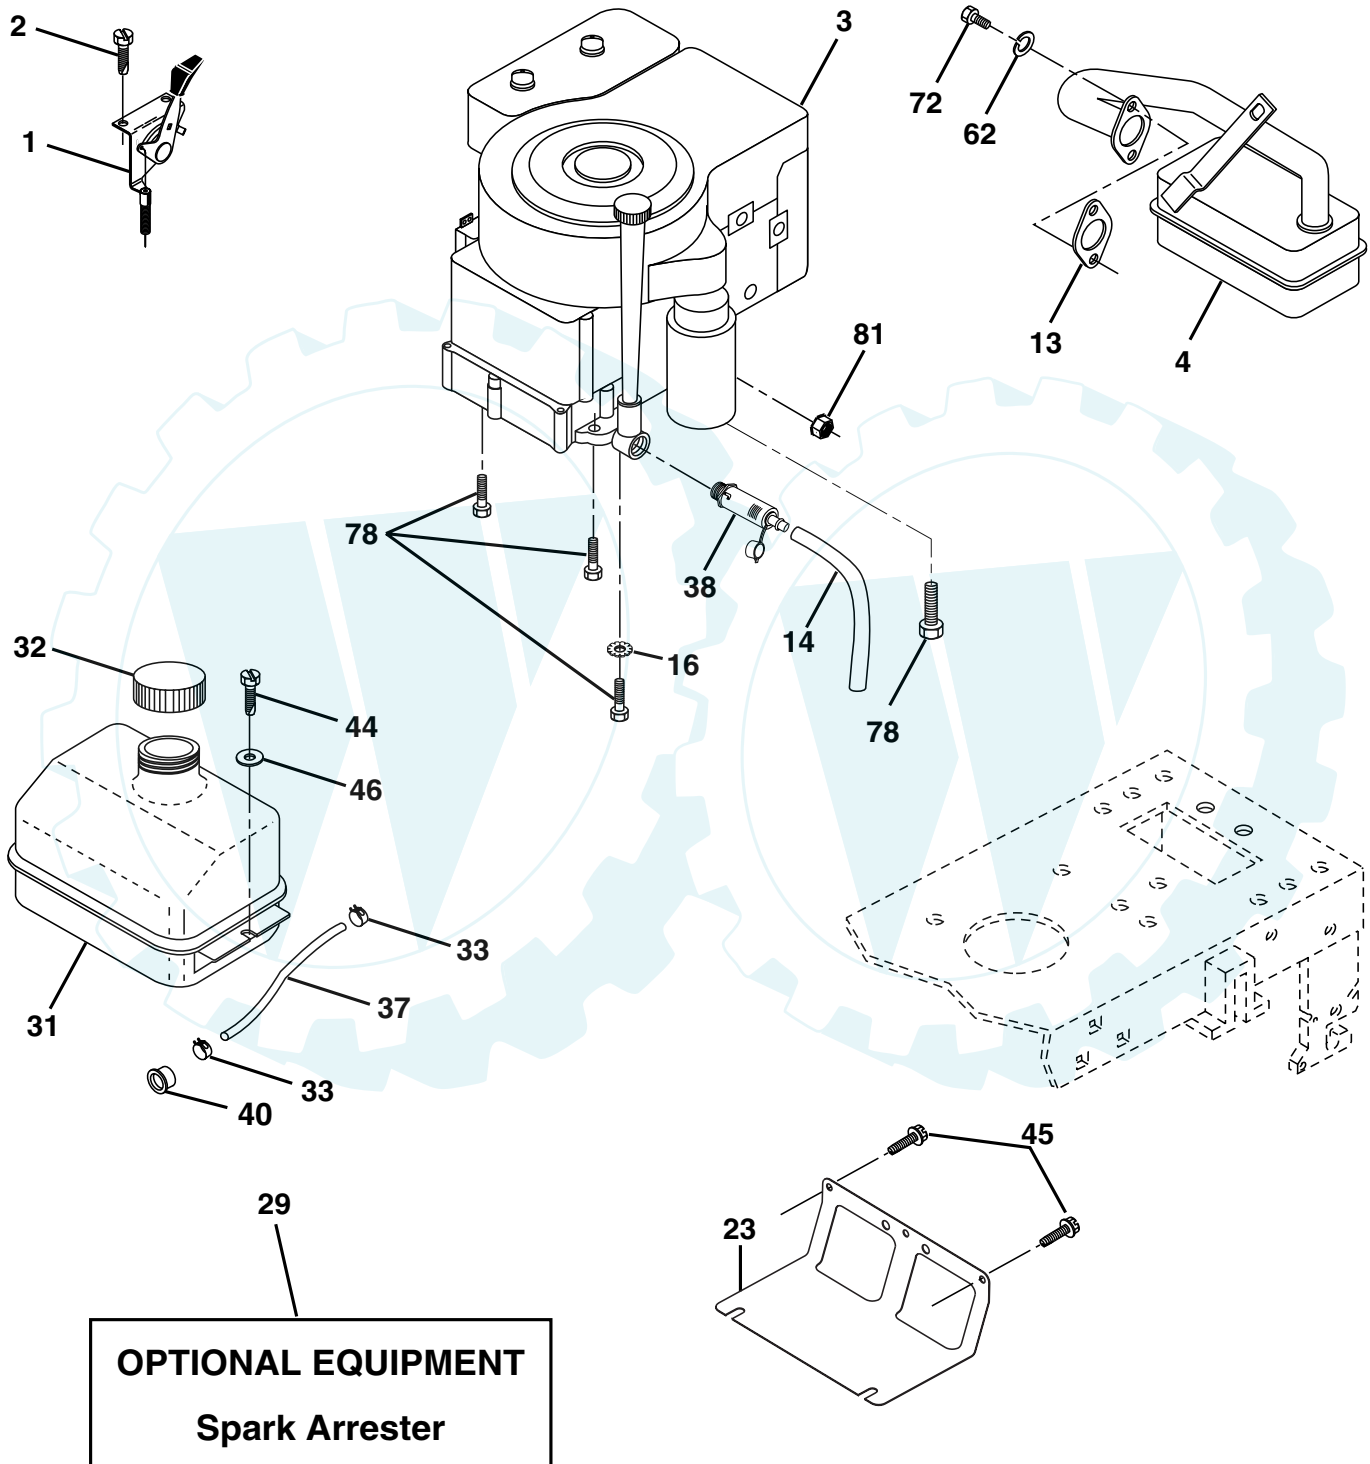

NOTE: All component dimensions given in U.S. inches
1 inch = 25.4 mm

REPAIR PARTS

www.ersatzteil-service.de

TRACTOR - - MODEL NUMBER PO1538B, PRODUCT NUMBER 954 56 82-74
STEERING

REPAIR PARTS

www.ersatzteil-service.de

TRACTOR - - MODEL NUMBER PO1538B, PRODUCT NUMBER 954 56 82-74 STEERING

KEY NO.	PART NO.	DESCRIPTION
1	133741X428	Wheel Steering
2	175234	Axle Asm
3	169840	Spindle Asm LH
4	169839	Spindle Asm RH
5	6266H	Bearing Race Thrust Harden
6	121748X	Washer 25/32 x 1-5/8 x 16 Ga
7	19272016	Washer 27/32 x 1-1/4 x 16 Ga
8	12000029	Ring Klip #t5304-75
9	3366R	Bearing Col Strg Blk
10	175121	Link Drag
11	10040600	Washer Lock Hvy Hlcl Spr 3/8
12	73940800	Nut Hex Jam Toplock 1/2-20
13	136518	Spacer earing Axle Front
15	145212	Hexflange Lock
17	180641	Shaft Asm Strg
26	126847X	Bushing Link Drag Blk LR
28	19131416	Washer 13/32 x 7/8 x 16 Ga
29	17060612	Screw 3/8-16 x 3/4
30	76020412	Pin Cotter 1/8 x 3/4 Cad
32	130465	Rod Tie Wire Form 19 75 Mech
36	155099	Bushing Strg 5/8 Id Dash
37	152927	Screw
38	133742X428	Cap Wheel Steer Ayp
39	19183812	Washer 9/16 x 2-3/8
40	7810H	Nut Lock Center 3/8-24un
41	100711L	Adaptor Wheel Strg
42	145054X428	Boot Dash Mtl Steering Blk
43	121749X	Washer 25/32 X 1 1/4 X 16 Ga
44	180640	Extension Steering
46	121232X	Cap Spindle Fr Top Blk
47	6855M	Fitting Grease
51	73540400	Nut 1/4-28
54	71130420	Bolt Hex 1/4-28 x 1-1/4
63	74780616	Bolt Fin Hex 3/8-16unc x 1 Gr.5
65	160367	Spacer Brace Axle
67	72140618	Bolt Fin Hex 5/8-11 unc x 2-3/4
68	169827	Brace Axle
71	175146	Steering Asm.
82	169835	Bracket Susp Chassis Front
85	133835	Fastener Christmas Tree
88	175118	Bolt Shoulder 7/16-20
91	175553	Clip Steering

NOTE: All component dimensions given in U.S. inches
1 inch = 25.4 mm.

REPAIR PARTS

TRACTOR - - MODEL NUMBER PO1538B, PRODUCT NUMBER 954 56 82-74
ENGINE

REPAIR PARTS

www.ersatzteil-service.de

TRACTOR - - MODEL NUMBER PO1538B, PRODUCT NUMBER 954 56 82-74
ENGINE