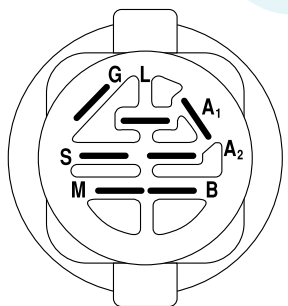

TRACTOR - - MODEL NUMBER P01538B, PRODUCT NUMBER 954 56 82-74 SCHEMATIC

IGNITION SWITCH

POSITION	CIRCUIT	"MAKE"
OFF	M+G+A1	NONE
RUN/LIGHT	B+A1	A2+L
RUN	B+A1	NONE
START	B + S + A1	NONE

NOTE
YOUR TRACTOR IS EQUIPPED WITH A SPECIAL ALTERNATOR SYSTEM. THE LIGHTS ARE NOT CONNECTED TO THE BATTERY, BUT HAVE THEIR OWN ELECTRICAL SOURCE. BECAUSE OF THIS, THE BRIGHTNESS OF THE LIGHTS WILL CHANGE WITH ENGINE SPEED. AT IDLE THE LIGHTS WILL DIM. AS THE ENGINE IS SPEEDED UP, THE LIGHTS WILL BECOME THEIR BRIGHTEST.

NOTE: All component dimensions given in U.S. inches
1 inch = 25.4 mm

REPAIR PARTS

www.ersatzteil-service.de

TRACTOR - - MODEL NUMBER PO1538B, PRODUCT NUMBER 954 56 82-74
DECALS

KEY NO.	PART NO.	DESCRIPTION
1	181251	Decal, Clutch/Brake Eng/Fr
3	180972	Decal, Engine HP
4	170563	Decal Warning
6	157140	Decal, Fender Danger English
7	158168	Decal Ins Str Wh
8	172200	Decal, Fender 5 Sp.
9	158166	Decal Fender
12	181552	Decal, Hood RH
14	181553	Decal, Hood LH
15	145005	Decal, Caution, Battery
16	157163	Decal, Oper Sdl P/L Gear Dr Eng

WHEELS & TIRES

KEY NO.	PART NO.	DESCRIPTION
1	59192	Cap, Tire valve
2	65139	Stem, Valve
3	106222X	Tire, Front
4	59904	Tube, Front (Service item only)
5	106732X427	Rim assembly, 6" front
6	278H	Fitting, Grease (Front wheel only)
7	9040H	Bearing, Flange (Front wheel only)
8	106108X427	Rim assembly, 8" rear
9	124635X	Tire, Rear
10	7152J	Tube, Rear (Service item only)
11	104757X428	Cap, Hub Axle
--	144334	Sealant, Tire (10 oz. Tube)