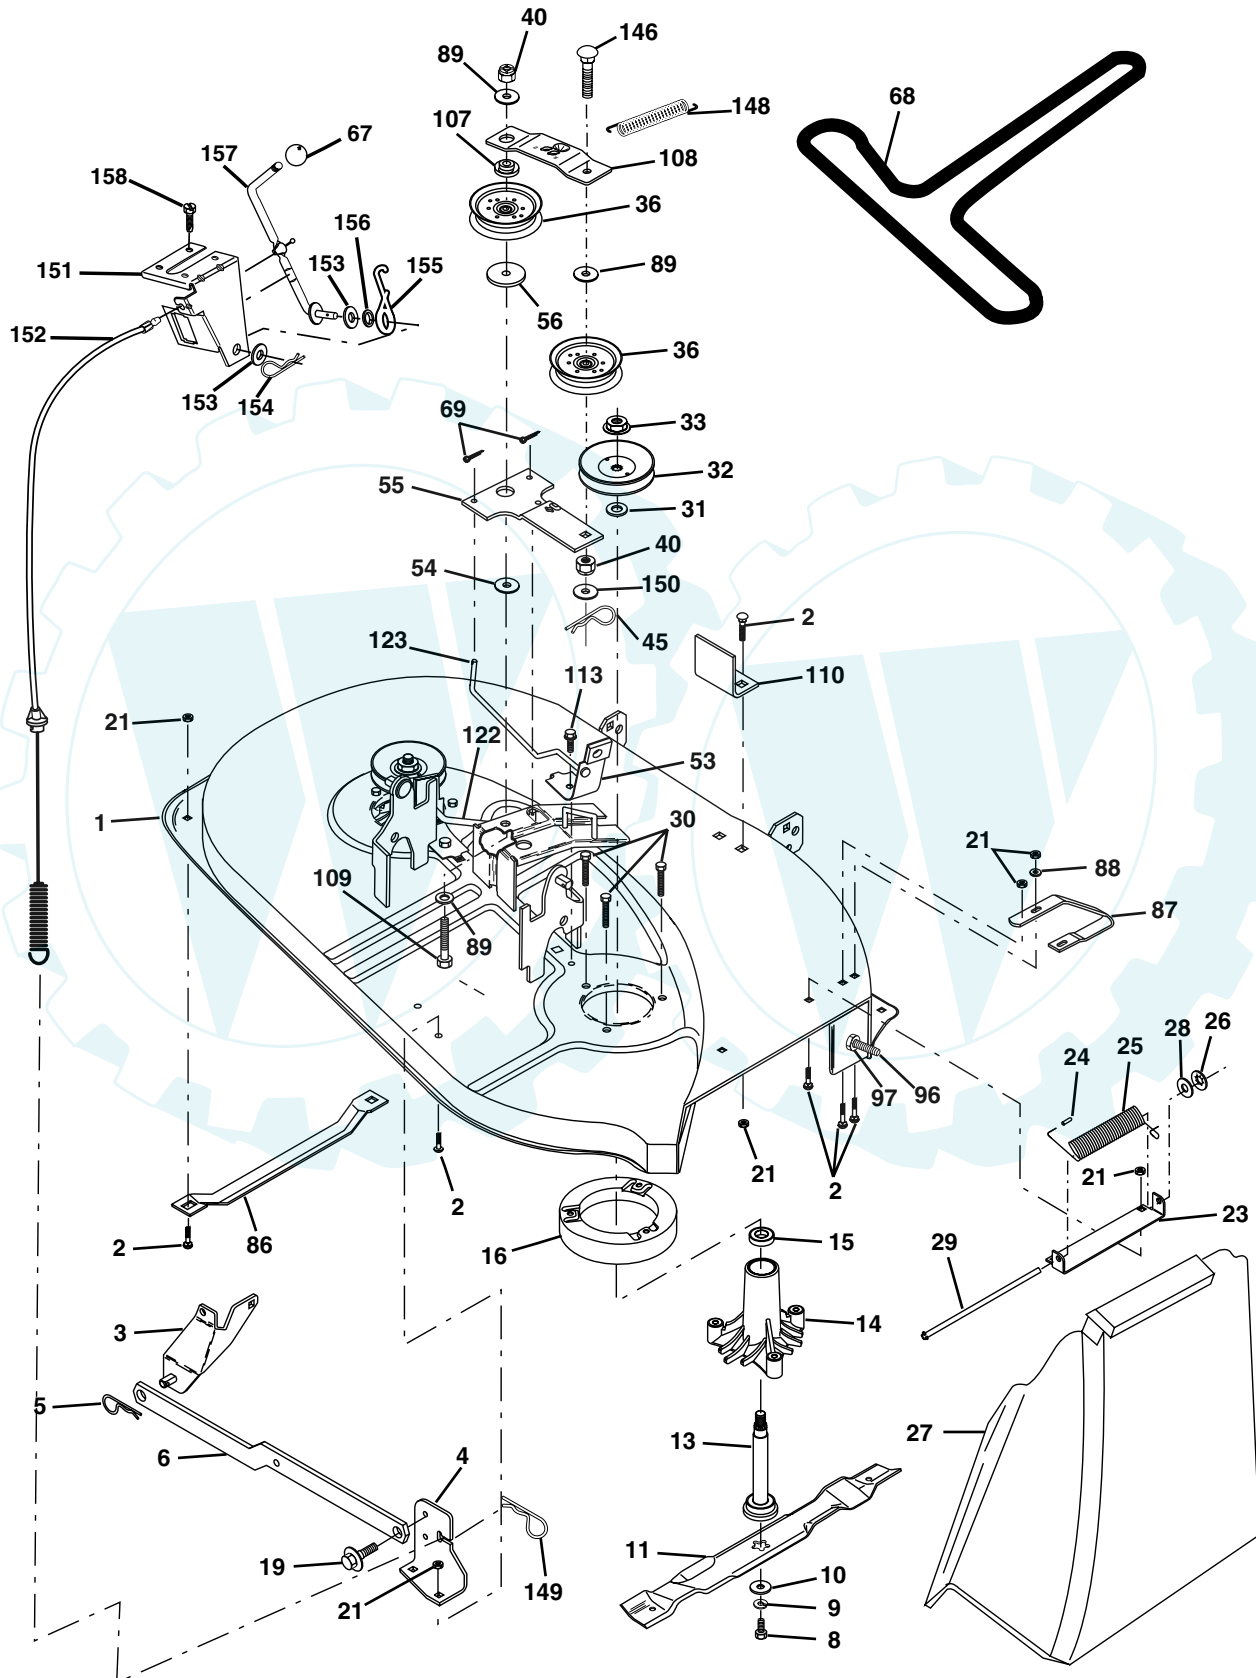

NOTE: All component dimensions given in U.S. inches
1 inch = 25.4 mm.

REPAIR PARTS

www.ersatzteil-service.de

TRACTOR - - MODEL NUMBER PO1538B, PRODUCT NUMBER 954 56 82-74
MOWER LIFT

REPAIR PARTS

www.ersatzteil-service.de

TRACTOR - - MODEL NUMBER PO1538B, PRODUCT NUMBER 954 56 82-74
MOWER LIFT

KEY NO.	PART NO.	DESCRIPTION
1	159460	Wire Asm Inner/Sprg w/plunger
2	159471	Shaft Asm Lift RH
3	105767X	Pin Groove 1 500 Zinc
4	12000002	E Ring #5133-62
5	19211621	Washer 21/32 X 1 X 21 Ga
6	120183X	Bearing Nylon Blk 629 Id
7	109413X	Grip Handle Bicycle Matte Blk
8	124526X	Button Plunger Black
11	139865	Link Lift LH Fixed Length
12	139866	Link Lift RH Fixed Length
13	4939M	Retainer Spring
15	173288	Link Front
16	73350800	Nut Jam Hex 1/2-13 Unc
17	175689	Trunnion
18	73800800	Nut Lockw/Wsh 1/2-13 Unc
19	139868	Arm Suspension Rear
20	163552	Retainer, Spring
31	169865	Bearing Pvt Lift
32	73540600	Nut Crownlock 3/8-24

NOTE: All component dimensions given in U.S. inches
1 inch = 25.4 mm.

REPAIR PARTS

www.ersatzteil-service.de

TRACTOR - - MODEL NUMBER PO1538B, PRODUCT NUMBER 954 56 82-74
MOWER DECK

REPAIR PARTS

www.ersatzteil-service.de

NOTE: All component dimensions given in U.S. inches
1 inch = 25.4 mm

REPAIR PARTS

www.ersatzteil-service.de

TRACTOR - - MODEL NUMBER PO1538B, PRODUCT NUMBER 954 56 82-74
DECALS

KEY NO.	PART NO.	DESCRIPTION
1	181251	Decal, Clutch/Brake Eng/Fr
3	180972	Decal, Engine HP
4	170563	Decal Warning
6	157140	Decal, Fender Danger English
7	158168	Decal Ins Str Wh
8	172200	Decal, Fender 5 Sp.
9	158166	Decal Fender
12	181552	Decal, Hood RH
14	181553	Decal, Hood LH
15	145005	Decal, Caution, Battery
16	157163	Decal, Oper Sdl P/L Gear Dr Eng