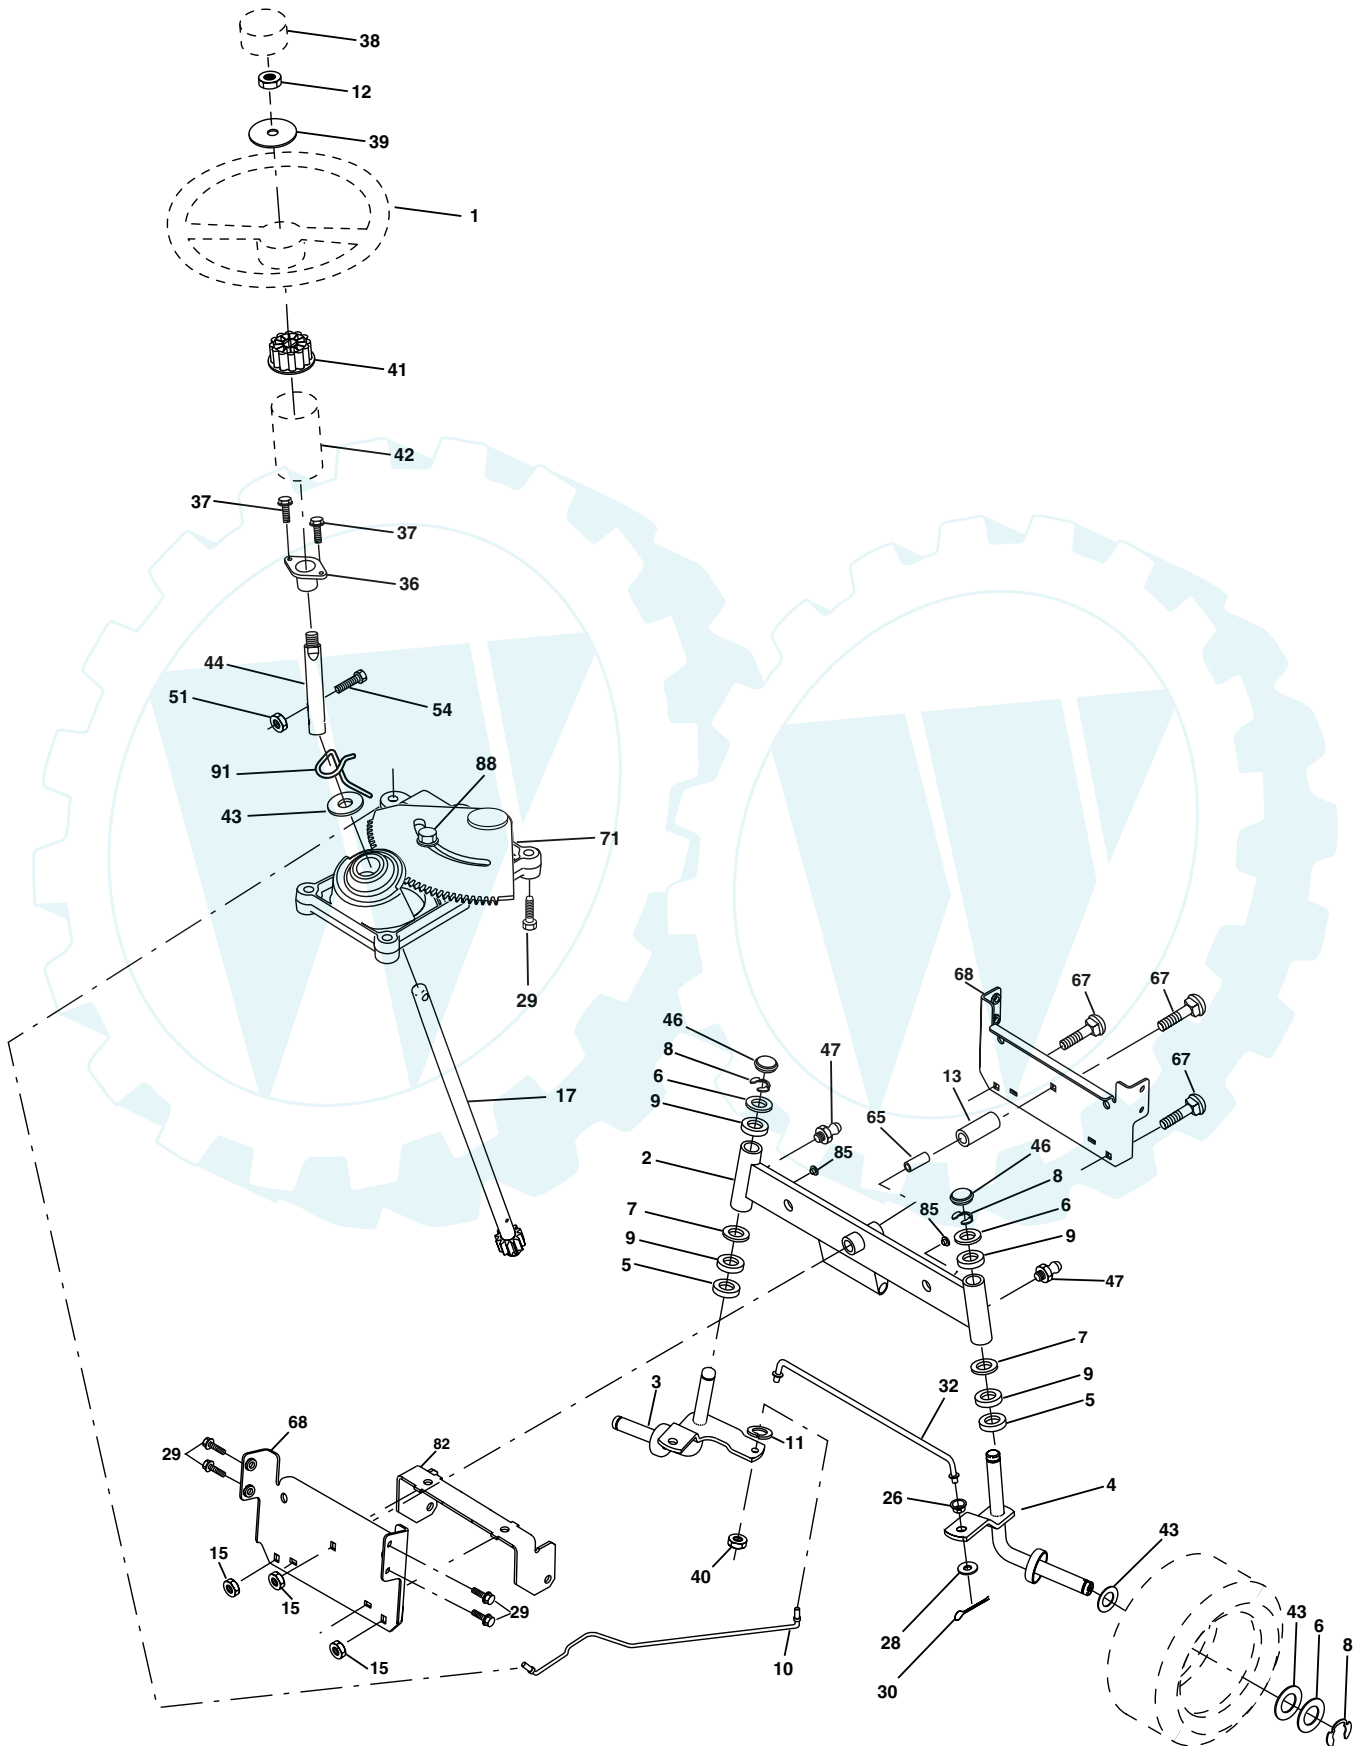

REPAIR PARTS

www.ersatzteil-service.de

TRACTOR - - MODEL NUMBER PO1538B, PRODUCT NUMBER 954 56 82-74
STEERING

REPAIR PARTS

www.ersatzteil-service.de

TRACTOR - - MODEL NUMBER PO1538B, PRODUCT NUMBER 954 56 82-74 STEERING

KEY NO.	PART NO.	DESCRIPTION
1	133741X428	Wheel Steering
2	175234	Axle Asm
3	169840	Spindle Asm LH
4	169839	Spindle Asm RH
5	6266H	Bearing Race Thrust Harden
6	121748X	Washer 25/32 x 1-5/8 x 16 Ga
7	19272016	Washer 27/32 x 1-1/4 x 16 Ga
8	12000029	Ring Klip #t5304-75
9	3366R	Bearing Col Strg Blk
10	175121	Link Drag
11	10040600	Washer Lock Hvy Hlcl Spr 3/8
12	73940800	Nut Hex Jam Toplock 1/2-20
13	136518	Spacer earing Axle Front
15	145212	Hexflange Lock
17	180641	Shaft Asm Strg
26	126847X	Bushing Link Drag Blk LR
28	19131416	Washer 13/32 x 7/8 x 16 Ga
29	17060612	Screw 3/8-16 x 3/4
30	76020412	Pin Cotter 1/8 x 3/4 Cad
32	130465	Rod Tie Wire Form 19 75 Mech
36	155099	Bushing Strg 5/8 Id Dash
37	152927	Screw
38	133742X428	Cap Wheel Steer Ayp
39	19183812	Washer 9/16 x 2-3/8
40	7810H	Nut Lock Center 3/8-24un
41	100711L	Adaptor Wheel Strg
42	145054X428	Boot Dash Mtl Steering Blk
43	121749X	Washer 25/32 X 1 1/4 X 16 Ga
44	180640	Extension Steering
46	121232X	Cap Spindle Fr Top Blk
47	6855M	Fitting Grease
51	73540400	Nut 1/4-28
54	71130420	Bolt Hex 1/4-28 x 1-1/4
63	74780616	Bolt Fin Hex 3/8-16unc x 1 Gr.5
65	160367	Spacer Brace Axle
67	72140618	Bolt Fin Hex 5/8-11 unc x 2-3/4
68	169827	Brace Axle
71	175146	Steering Asm.
82	169835	Bracket Susp Chassis Front
85	133835	Fastener Christmas Tree
88	175118	Bolt Shoulder 7/16-20
91	175553	Clip Steering

NOTE: All component dimensions given in U.S. inches
1 inch = 25.4 mm.