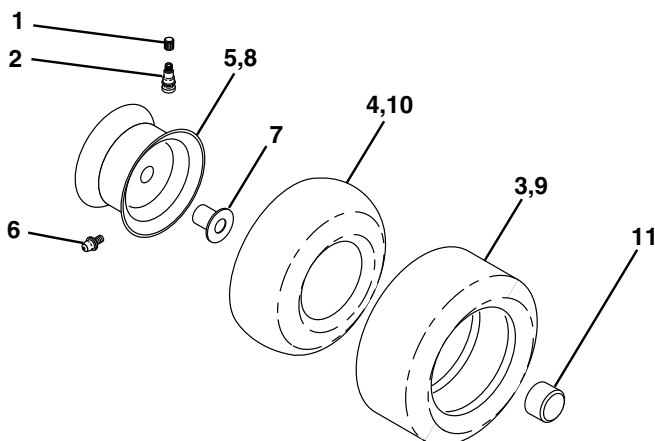

WHEELS & TIRES

KEY NO.	PART NO.	DESCRIPTION
1	59192	Cap, Tire valve
2	65139	Stem, Valve
3	106222X	Tire, Front
4	59904	Tube, Front (Service item only)
5	106732X427	Rim assembly, 6" front
6	278H	Fitting, Grease (Front wheel only)
7	9040H	Bearing, Flange (Front wheel only)
8	106108X427	Rim assembly, 8" rear
9	124635X	Tire, Rear
10	7152J	Tube, Rear (Service item only)
11	104757X428	Cap, Hub Axle
--	144334	Sealant, Tire (10 oz. Tube)

NOTE: All component dimensions given in U.S. inches
1 inch = 25.4 mm