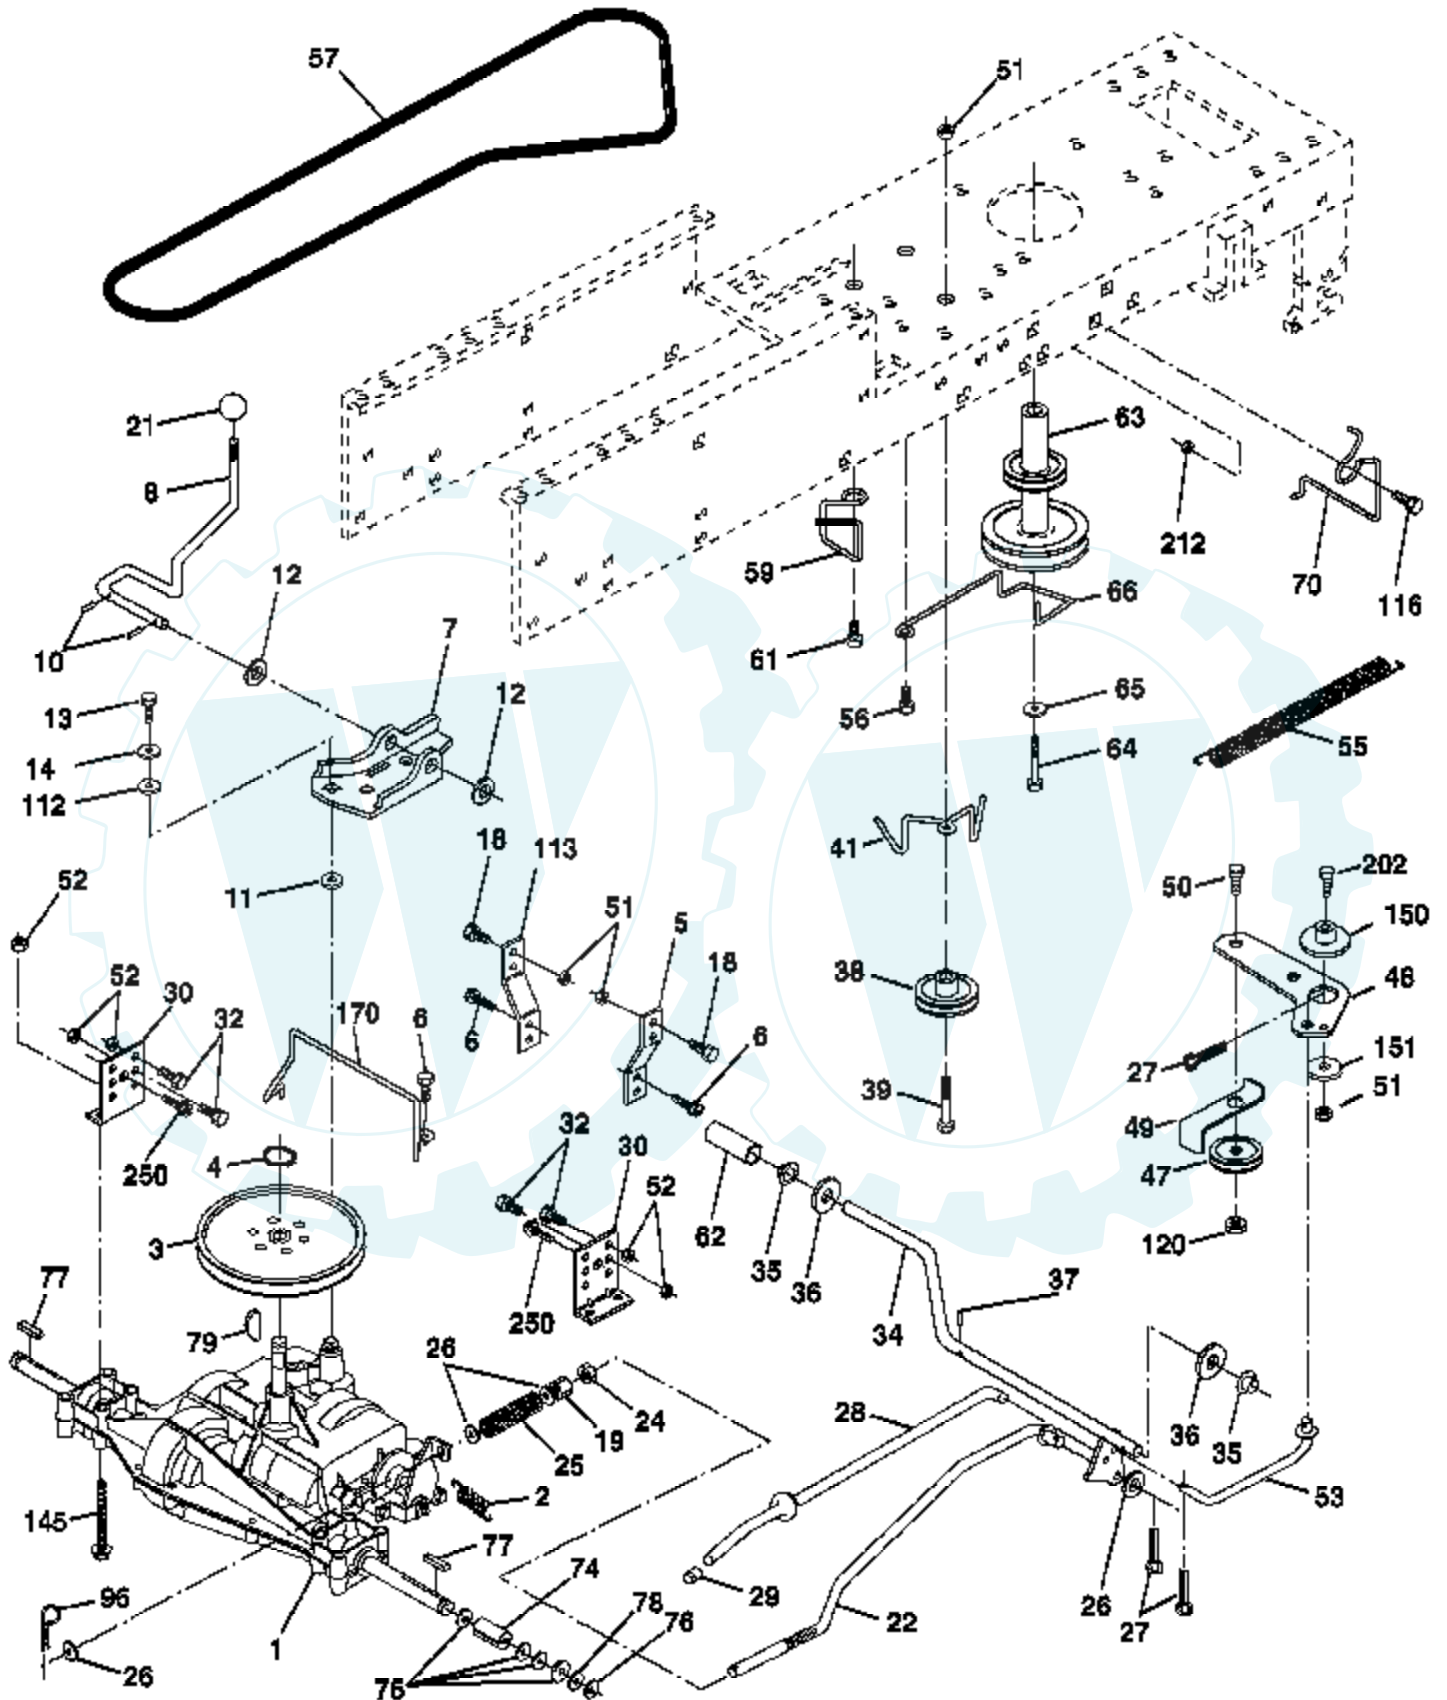

Ref #	Part Number	Qty	Description
1			Transaxle Peerless Model 205-544C (Order parts from transaxle manufacturer)
2	146682		Spring Return Brake
3	123666X		Pulley Transaxle 18" tires
4	12000028		Ring Retainer # 5100-62
5	121520X		Strap Torque 30 Degrees RH
6	17060512		Screw 5/16-18 x 3/4
7	162240		Plate Rod Shift T/a
8	131679		Rod Shifter Blk
10	76020416		Pin Cotter 1/8 X 1 Cad
11	105701X		Washer Plate Shf 388 Sq Hole
12	19151216		Washer 15/32 X 3/4 X 16 Ga
13	74550412		Bolt 1/4-28 unf Gr. 8 w/Patch
14	10040400		Washer Lock Hvy Helical 1/4
18	74780616		Bolt Fin Hex 3/8-16unc X 1 Gr. 5
19	73800600		Nut lock Hex w/Ins 3/8-16 Unc
21	106933X		Knob Rd 1/2-13 Plstc Thds Blk
22	130804		Rod Brake LT
24	73350600		Nut Hex Jam 3/8-16 Unc
25	106888X		Spring Rod Brake 2 00 Zinc
26	19131316		Washer 13/32 X 13/16 X 16 Ga
27	76020412		Pin Cotter 1/8 X 3/4 Cad
28	175765		Rod Brake Parking LT/YT
29	71673		Cap Brake Parking Black
30	174973		Bracket Transmission
32	74760512		Bolt Fin Hex 5/16-18 x 3/4
34	175578		Shaft Asm Pedal Foot Nibbed
35	120183X		Bearing Nylon Blk 629 Id
36	19211616		Washer 21/32 X 1 X 16 Ga
37	1572H		Pin Roll 3/16 X 1"
38	179114		Pulley Composite Flat
39	74760648		Bolt Fin Hex 3/8-16 x 3
41	175556		Keeper Belt Idler
47	127783		Pulley Idler V Groove Plastic
48	154407		Bellcrank Clutch Grnd Drv STL
49	123205X		Retainer Belt Style Spring
50	74760624		Bolt Hex Hd 3/8-16unc X 1-1/2
51	73680600		Nut Crownlock 3/8-16 Unc
52	73680500		Nut Crownlock 5/16-18 unc
53	105710X		Link Clutch 7 66
55	105709X		Spring Return Clutch 6 75
56	17060620		Screw 3/8-16 x 1-1/4
57	130801		V-Belt Ground Drive 95
59	169691		Keeper Belt Chassis Span Ctr
61	17120614		Screw 3/8-16 x .875
62	8883R		Cover Pedal Blk Round
63	175410		Engine Pulley LT/YT
64	71170764		Bolt Hex 7/16-20x4 Gr 5
65	10040700		Washer Lock Hvy Hlcl Spr 7/16
66	154778		Keeper Belt Engine
70	134683		Guide Belt Mower Drive RH
74	137057		Spacer Axle
75	121749X		Washer 25/32 X 1 1/4 X 16 Ga
76	12000001		E-ring #5133-75
77	123583X		Key Square 2 0 X 1845/ 1865
78	121748X		Washer 25/32 X 1-5/8 X 16 Ga
79	2228M		Key Woodruff