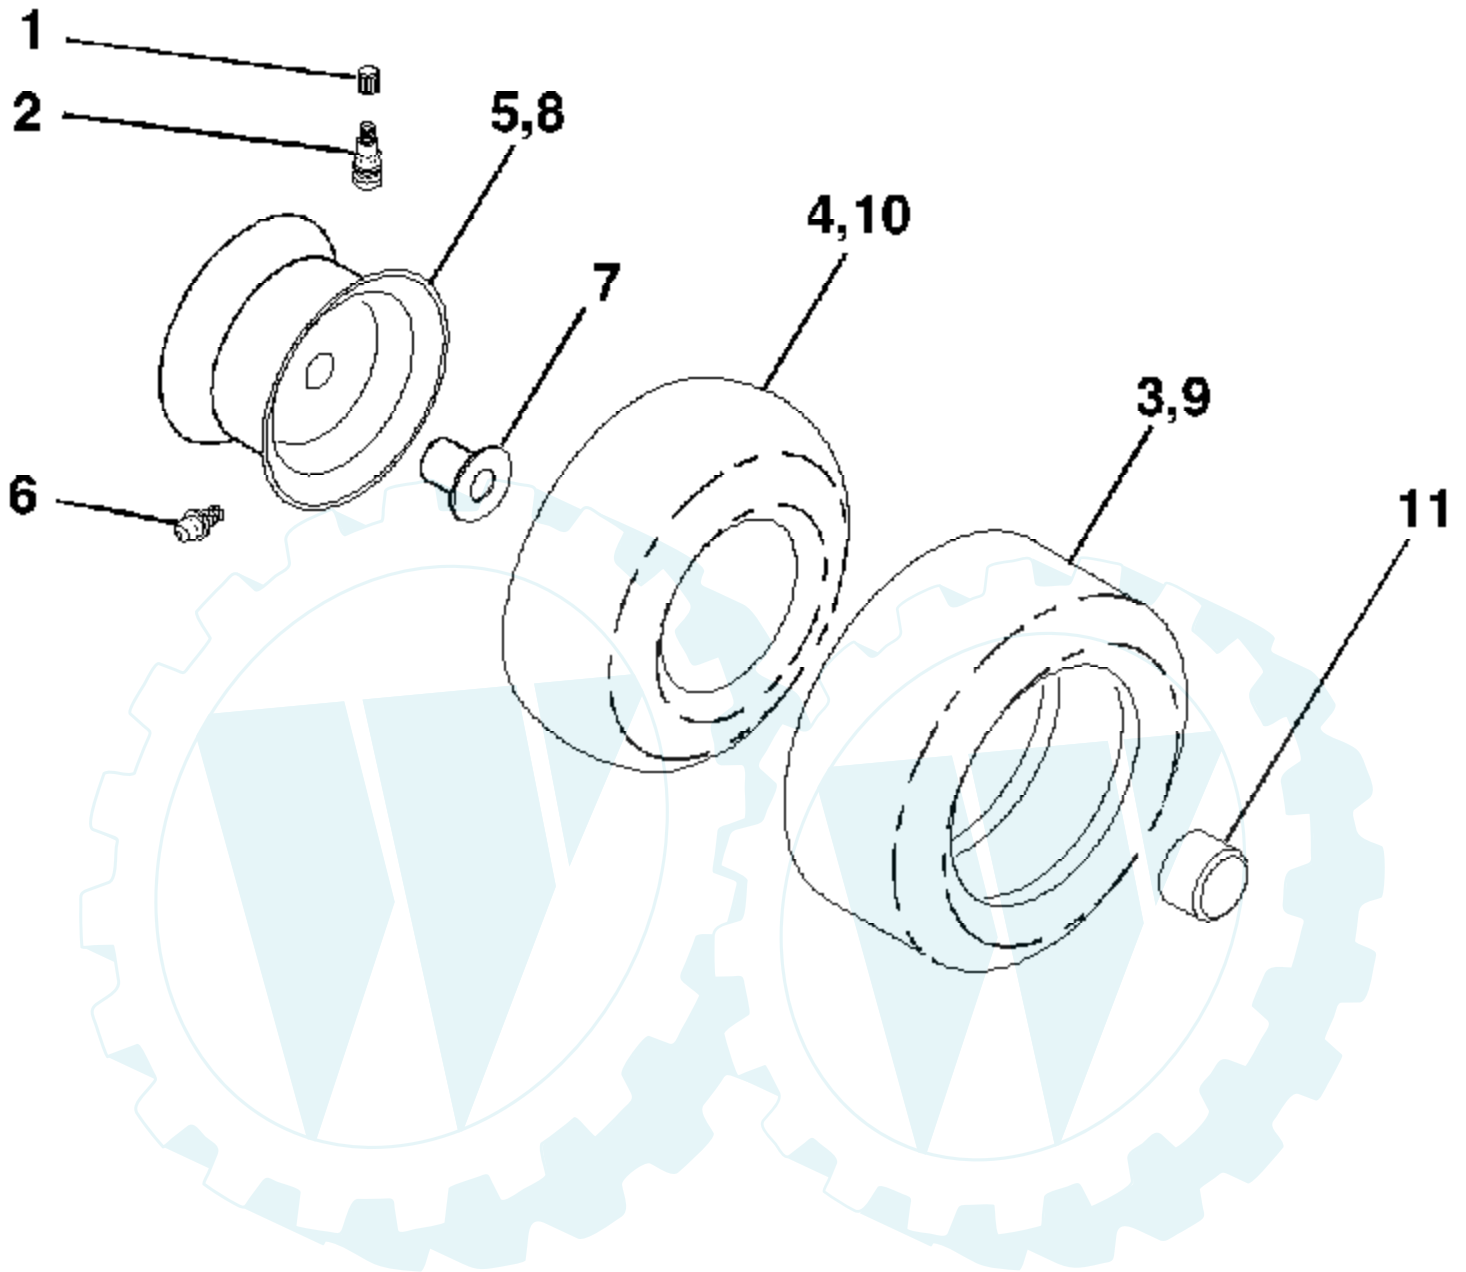

Ref #	Part Number	Qty	Description
1	159460		Wire Asm Inner/Sprg w/plunger
2	159471		Shaft Asm Lift RH
3	105767X		Pin Groove 1 500 Zinc
4	12000002		E Ring #5133-62
5	19211621		Washer 21/32 X 1 X 21 Ga
6	120183X		Bearing Nylon Blk 629 Id
7	109413X		Grip Handle Bicycle Matte Blk
8	124526X		Button Plunger Black
11	139865		Link Lift LH Fixed Length
12	139866		Link Lift RH Fixed Length
13	4939M		Retainer Spring
15	173288		Link Front
16	73350800		Nut Jam Hex 1/2-13 Unc
17	175689		Trunnion
18	73800800		Nut Lockw/Wsh 1/2-13 Unc
19	139868		Arm Suspension Rear
20	163552		Retainer, Spring
31	169865		Bearing Pvt Lift
32	73540600		Nut Crownlock 3/8-24

Der Ersatzteilspezialist im Internet.

Ref #	Part Number	Qty	Description
1	127426X		Seat
2	140551		Bracket Seat Pivot
3	71110616		Bolt Hex 3/8 - 16 X 1
4	19131610		Washer 13/32 X 1 X10Ga.
5	145006		Clip Push-In Hinged
6	73800600		Nut Lock Hex w/Ins 3/8 - 16
7	124181X		Spring Seat Cprsn 2 250 Blk Zi
8	17000616		Screw 3/8-16 x 1.5
9	19131614		Washer 13/32 X 1 X 14 Ga
10	174894		Pan Pnt Seat (Blk)
12	121246X		Bracket Pnt Mounting Switch
13	121248X		Bushing Snap Blk Nyl
14	72050412		Bolt Rdhd Sht Nk 1/4 - 20 X 1 -1/2
15	134300		Spacer Split .28 X .96
16	121250X		Spring Cprsn
17	123976X		Nut Lock 1/4 Lge Flg
21	171852		Bolt Shoulder 5/16-18 Unc-2A
22	73800500		Nut Lock Hex w/Ins 5/16 - 18
23	71110814		Bolt Hex
24	19171912		Washer 17/32 X 1-3/16 X 12 Ga
25	127018X		Bolt Shoulder 5/16-18 X .62
26	10040800		Washer Lock Hvy Hlcl Spr 1/2

Ref #	Part Number	Qty	Description
1	59192		Cap, Tire valve
2	65139		Stem, Valve
3	106222X		Tire, Front
4	59904		Tube, Front (Service item only)
5	106732X427		Rim assembly, 6" front
6	278H		Fitting, Grease (Front wheel only)
7	9040H		Bearing, Flange (Front wheel only)
8	106108X427		Rim assembly, 8" rear
9	124635X		Tire, Rear
10	7152J		Tube, Rear (Service item only)
11	104757X428		Cap, Hub Axle
	144334		Sealant, Tire (10 oz. Tube)