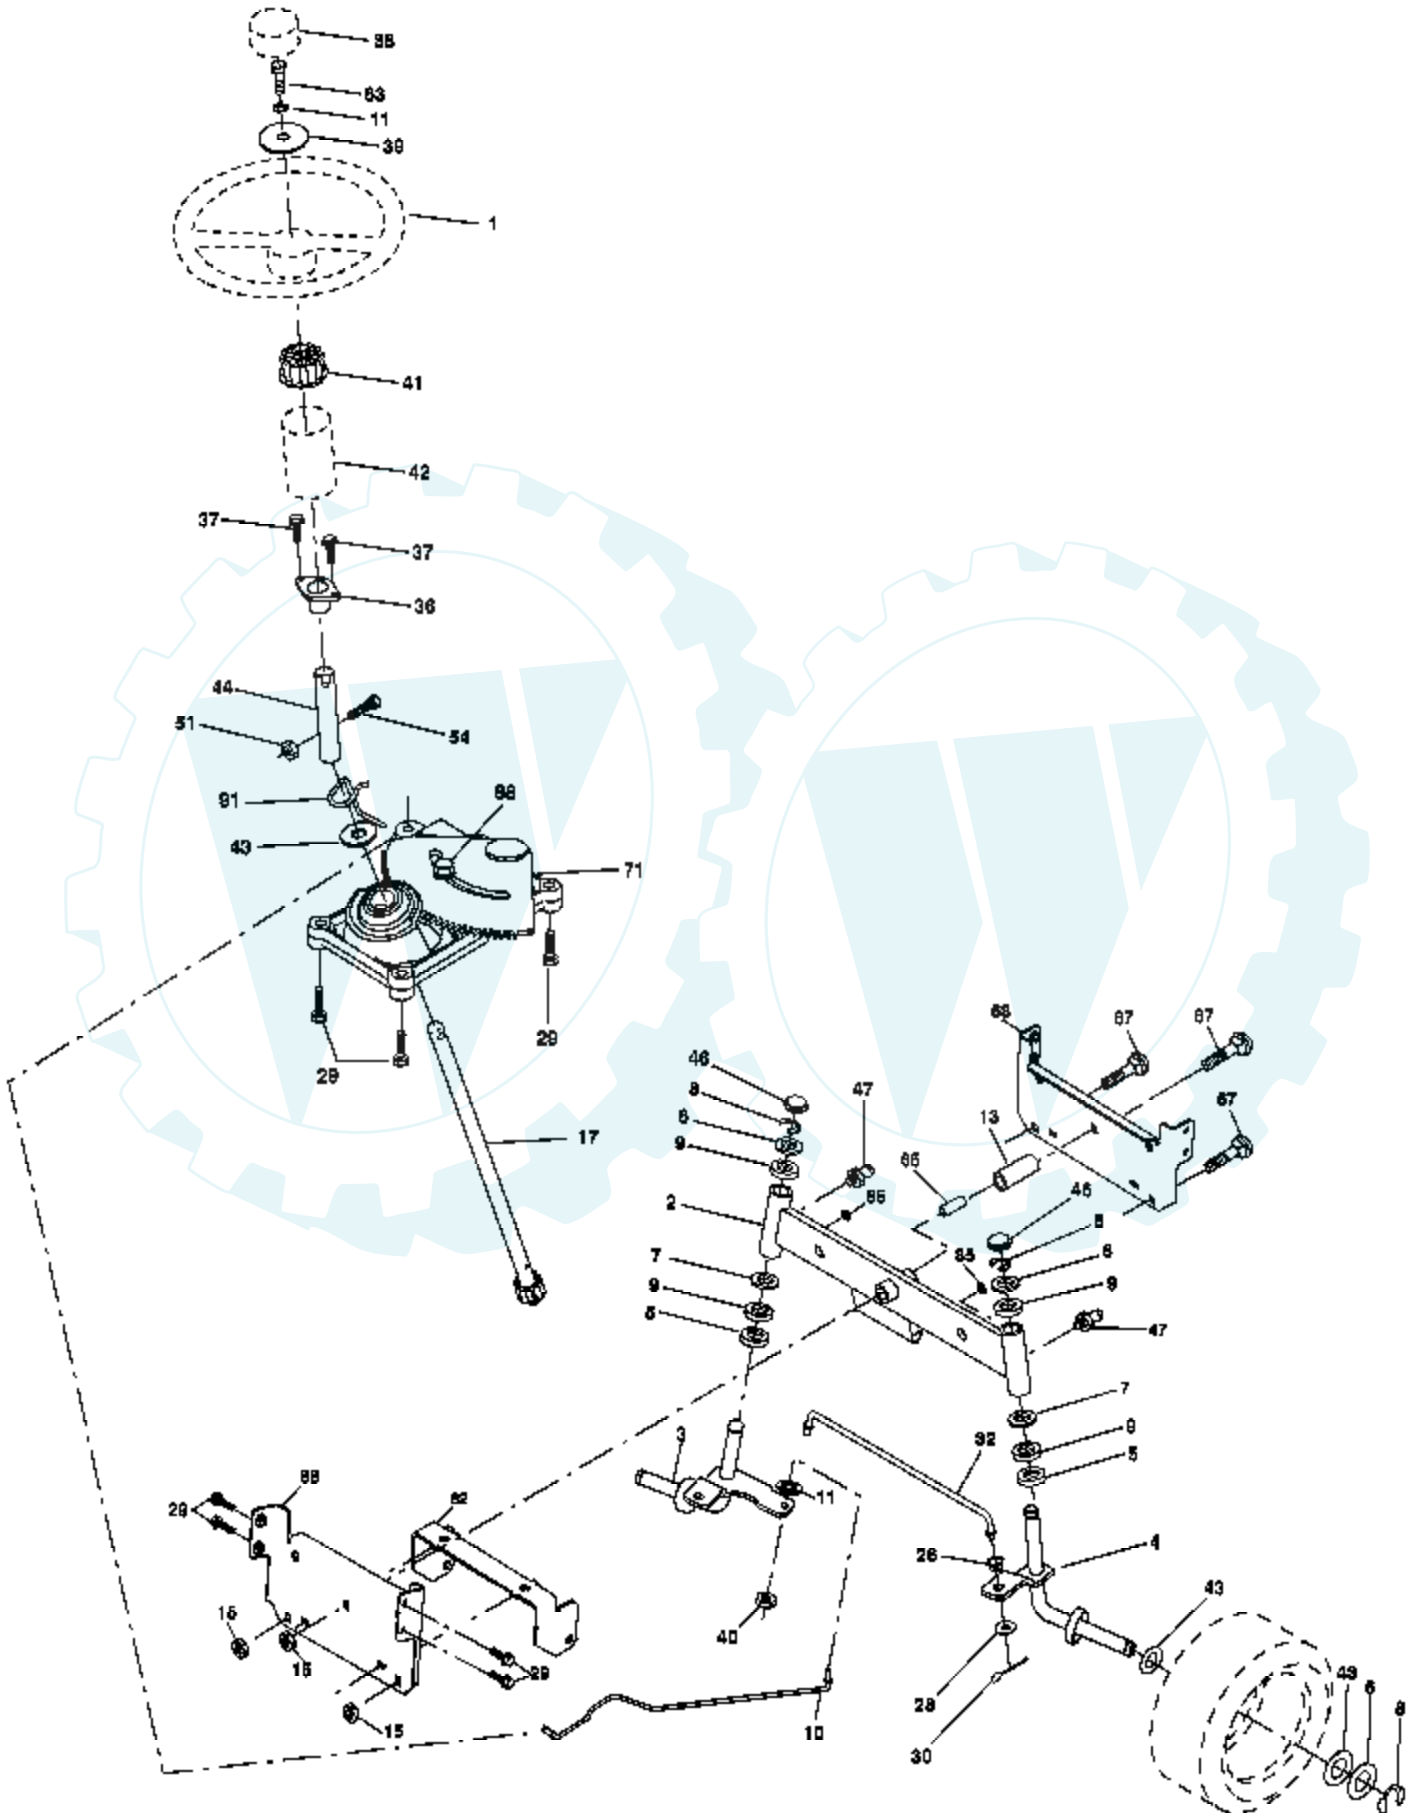

**IGNITION SWITCH**

POSITION	CIRCUIT	"MAKE"
OFF	M+G+A1	NONE
RUN/LIGHT	B+A1	A2+L
RUN	B+A1	NONE
START	B + S + A1	NONE

**WIRING INSULATED CLIPS**

**NOTE:** IF WIRING INSULATED CLIPS WERE REMOVED FOR SERVICING OF UNIT, THEY SHOULD BE REPLACED TO PROPERLY SECURE YOUR WIRING.

Der Ersatzteilspezialist im Internet.

Ref #	Part Number	Qty	Description
1	127426X		Seat
2	140551		Bracket Seat Pivot
3	71110616		Bolt Hex 3/8 - 16 X 1
4	19131610		Washer 13/32 X 1 X10Ga.
5	145006		Clip Push-In Hinged
6	73800600		Nut Lock Hex w/Ins 3/8 - 16
7	124181X		Spring Seat Cprsn 2 250 Blk Zi
8	17000616		Screw 3/8-16 x 1.5
9	19131614		Washer 13/32 X 1 X 14 Ga
10	174894		Pan Pnt Seat (Blk)
12	121246X		Bracket Pnt Mounting Switch
13	121248X		Bushing Snap Blk Nyl
14	72050412		Bolt Rdhd Sht Nk 1/4 - 20 X 1 -1/2
15	134300		Spacer Split .28 X .96
16	121250X		Spring Cprsn
17	123976X		Nut Lock 1/4 Lge Flg
21	171852		Bolt Shoulder 5/16-18 Unc-2A
22	73800500		Nut Lock Hex w/Ins 5/16 - 18
23	71110814		Bolt Hex
24	19171912		Washer 17/32 X 1-3/16 X 12 Ga
25	127018X		Bolt Shoulder 5/16-18 X .62
26	10040800		Washer Lock Hvy Hlcl Spr 1/2

Ref #	Part Number	Qty	Description
1	59192		Cap, Tire valve
2	65139		Stem, Valve
3	106222X		Tire, Front
4	59904		Tube, Front (Service item only)
5	106732X427		Rim assembly, 6" front
6	278H		Fitting, Grease (Front wheel only)
7	9040H		Bearing, Flange (Front wheel only)
8	106108X427		Rim assembly, 8" rear
9	124635X		Tire, Rear
10	7152J		Tube, Rear (Service item only)
11	104757X428		Cap, Hub Axle
	144334		Sealant, Tire (10 oz. Tube)