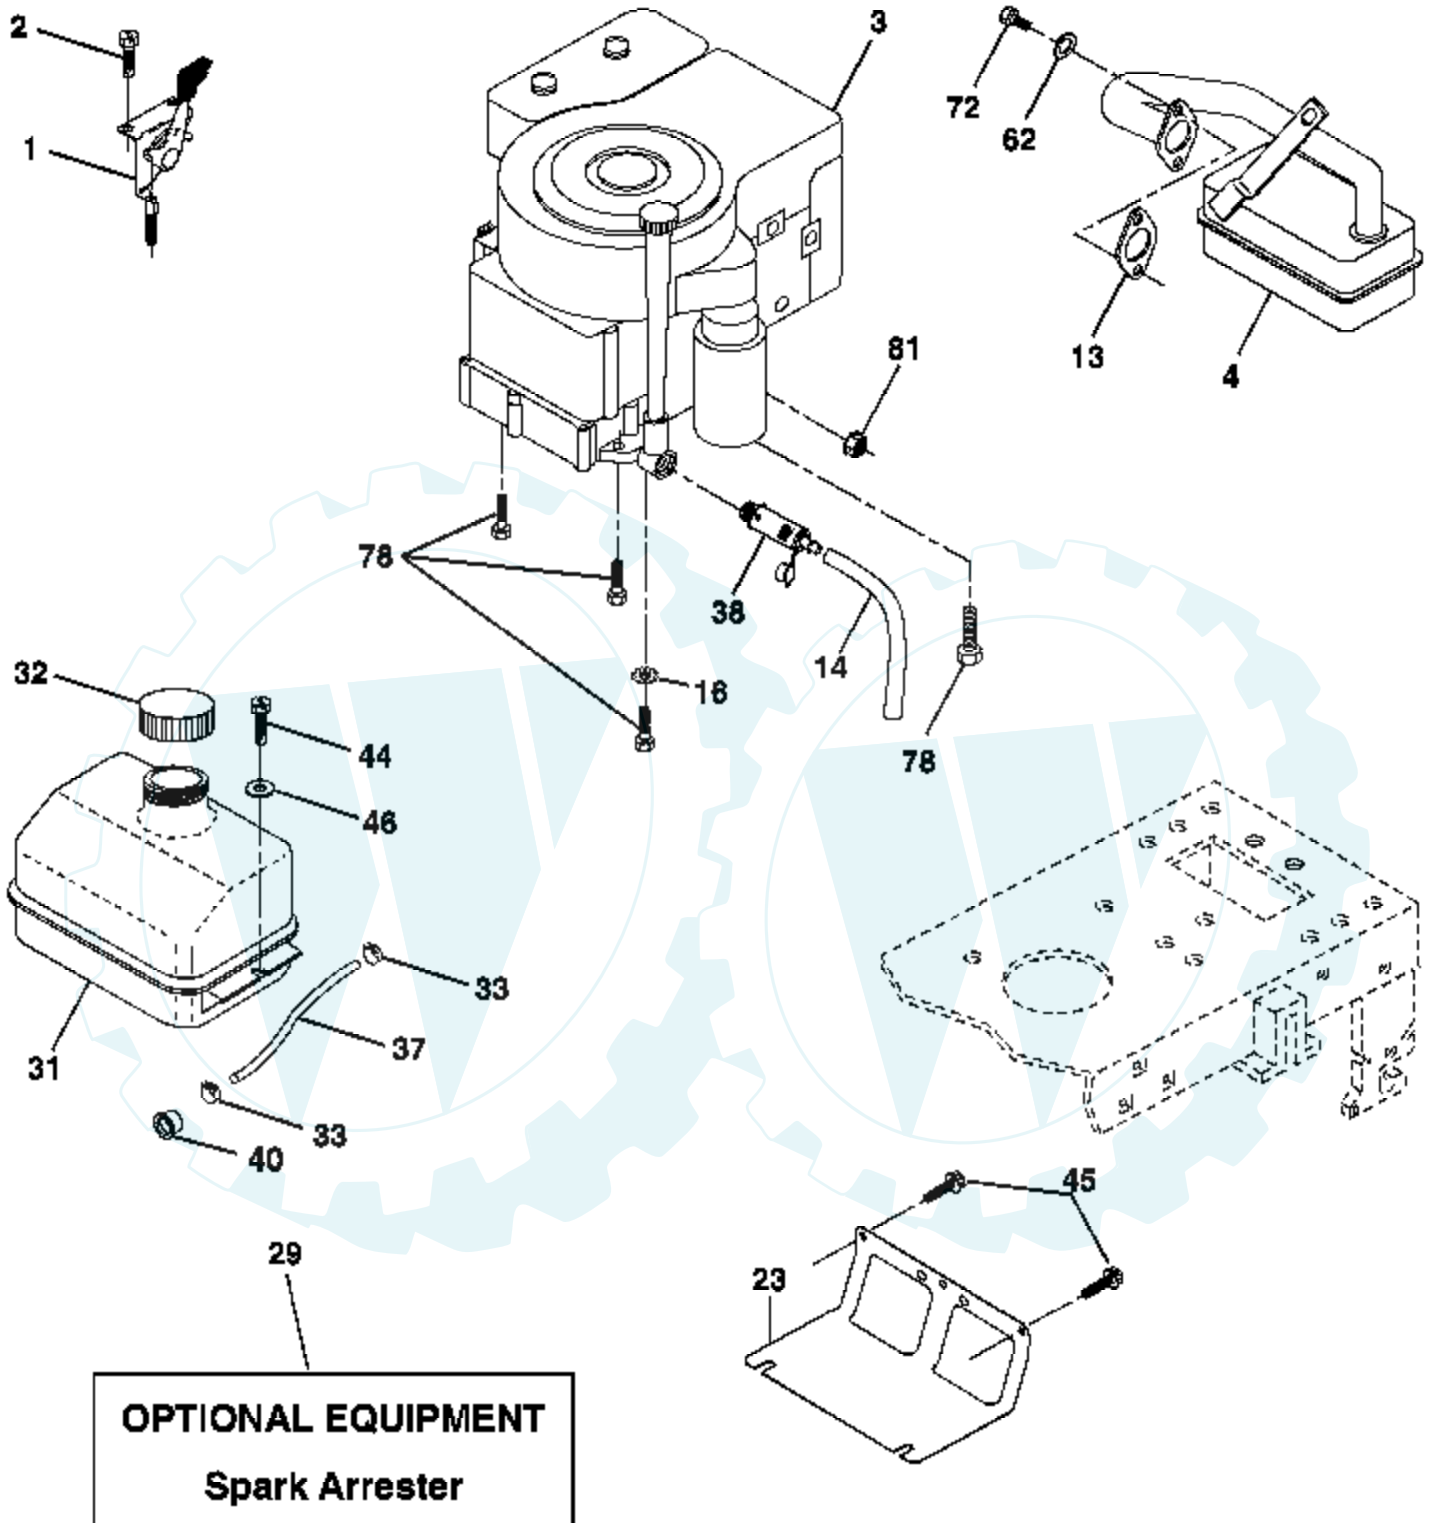

Ref #	Part Number	Qty	Description
96	4497H		Retainer Spring 1"
112	19091210		Washer 9/32 X 3/4 X 10 Ga
113	127285X		Strap Torque 90 Degrees LH
116	72140608		Bolt Rdhd Sq Neck 3/8-16 x 1
120	73900600		Nut Lock Flg 3/8-16
145	74490540		Bolt Hex Flg.Hd. 5/16-18 x Gr.5
150	175456		Spacer Retainer Lt
151	19133210		Washer 13/32 x 2 x 10 Ga.
170	173894		Keeper, Belt Transaxle
202	72110614		Bolt Carr Sh 3/8-16 x 1-3/4 Gr.5
212	145212		Nut Hex Flg Lock
250	17060612		Screw 3/8-16 x 3/4

Ref #	Part Number	Qty	Description
1	170551		Control Th/ch Flag
2	17720408		Screw Hex Thd Cut 1/4-20 x 1/2
3			Engine, B&S 28U707 (Order parts from engine manufacturer)
4	137352		Muffler Exhaust B&S
13	165291		Gasket Eng 1 313 Id Tin Plated
14	148456		Tube Drain Oil Easy
16	11050600		Washer Lock Ext Tooth 3/8
23	169837		Shield BRN/DBR Guard
29	137180		Kit Spark Arrestor (Flat Scrn)
31	109202X		Tank Fuel Front
32	140527		Cap Asm Fuel
33	123487X		Clamp Hose
37	137040		Line Fuel 20"
38	148315		Plug Drain Oil
40	124028X		Bushing Snap Nyl Blk Fuel Line
44	17670412		Screw Thdrol 1/4-20 x 3/4
45	17000612		Screw Hex Wsh Thdrol 3/8-16
46	19091416		Washer 9/32 X 7/8 X 16 Ga
62	10040500		Washer Lock Hvy Hlcl Spr
72	71070512		Screw Hexcap 5/16-18 x 3/4
78	17060620		Screw 3/8-16 x 1-1/4
81	73510400		Nut Keps Hex 1/4-20 Unc