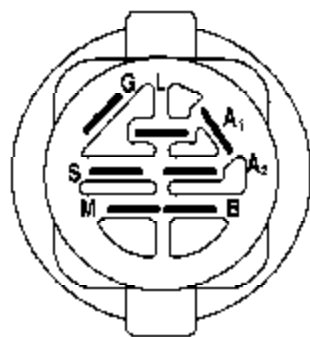

IGNITION SWITCH

POSITION	CIRCUIT	"MAKE"
OFF	M+G+A1	NONE
RUN/LIGHT	B+A1	A2+L
RUN	B+A1	NONE
START	B + S + A1	NONE

WIRING INSULATED CLIPS

NOTE: IF WIRING INSULATED CLIPS WERE REMOVED FOR SERVICING OF UNIT, THEY SHOULD BE REPLACED TO PROPERLY SECURE YOUR WIRING.

Der Ersatzteilspezialist im Internet.