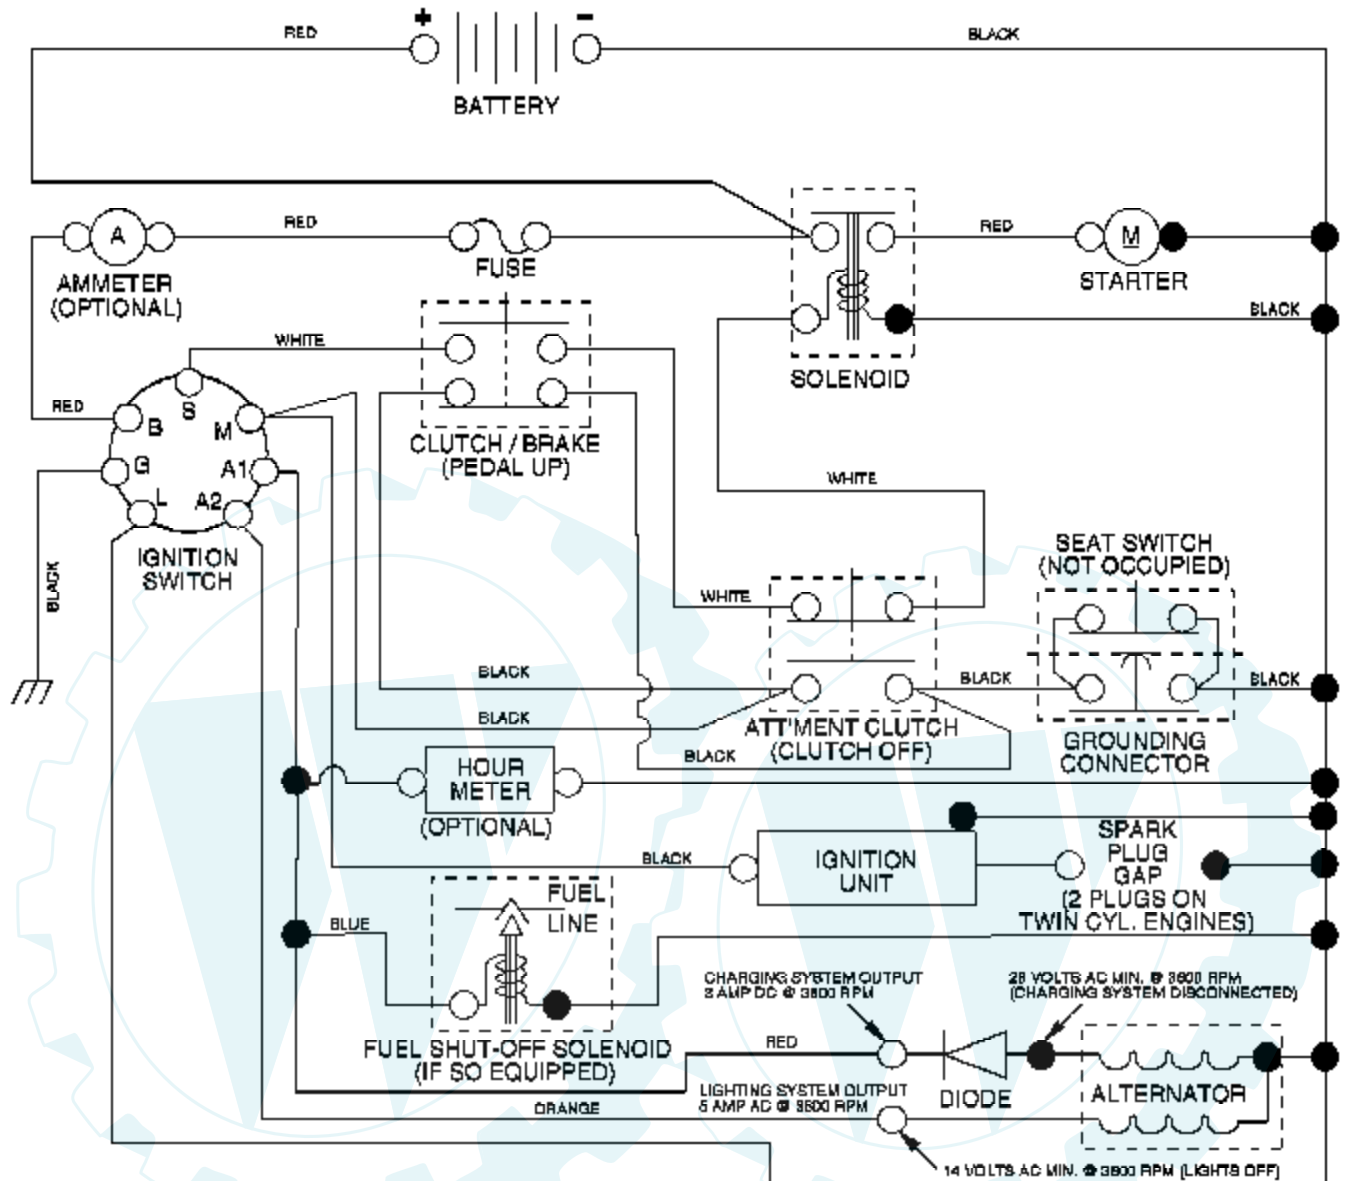

Ref #	Part Number	Qty	Description
1	170551		Control Th/ch Flag
2	17720408		Screw Hex Thd Cut 1/4-20 x 1/2
3			Engine, B&S 28U707 (Order parts from engine manufacturer)
4	137352		Muffler Exhaust B&S
13	165291		Gasket Eng 1 313 Id Tin Plated
14	148456		Tube Drain Oil Easy
16	11050600		Washer Lock Ext Tooth 3/8
23	169837		Shield BRN/DBR Guard
29	137180		Kit Spark Arrestor (Flat Scrn)
31	109202X		Tank Fuel Front
32	140527		Cap Asm Fuel
33	123487X		Clamp Hose
37	137040		Line Fuel 20"
38	148315		Plug Drain Oil
40	124028X		Bushing Snap Nyl Blk Fuel Line
44	17670412		Screw Thdrol 1/4-20 x 3/4
45	17000612		Screw Hex Wsh Thdrol 3/8-16
46	19091416		Washer 9/32 X 7/8 X 16 Ga
62	10040500		Washer Lock Hvy Hlcl Spr
72	71070512		Screw Hexcap 5/16-18 x 3/4
78	17060620		Screw 3/8-16 x 1-1/4
81	73510400		Nut Keps Hex 1/4-20 Unc

Ref #	Part Number	Qty	Description
155	169671		Spring Retention LVR CLTCH CAB
156	169672		Spacer Clutch Cable
157	169669		Rod Clutch Cable 3/8"
158	17720408		Screw Hex Thd Cut 1/4-20 x 1/2
	130794		Mandrel Assembly (Includes Housing, Shaft and Shaft Hardware Only - Pulley Not Included)
	170317		Replacement Mower, Complete

Ref #	Part Number	Qty	Description
1	159460		Wire Asm Inner/Sprg w/plunger
2	159471		Shaft Asm Lift RH
3	105767X		Pin Groove 1 500 Zinc
4	12000002		E Ring #5133-62
5	19211621		Washer 21/32 X 1 X 21 Ga
6	120183X		Bearing Nylon Blk 629 Id
7	109413X		Grip Handle Bicycle Matte Blk
8	124526X		Button Plunger Black
11	139865		Link Lift LH Fixed Length
12	139866		Link Lift RH Fixed Length
13	4939M		Retainer Spring
15	173288		Link Front
16	73350800		Nut Jam Hex 1/2-13 Unc
17	175689		Trunnion
18	73800800		Nut Lockw/Wsh 1/2-13 Unc
19	139868		Arm Suspension Rear
20	163552		Retainer, Spring
31	169865		Bearing Pvt Lift
32	73540600		Nut Crownlock 3/8-24