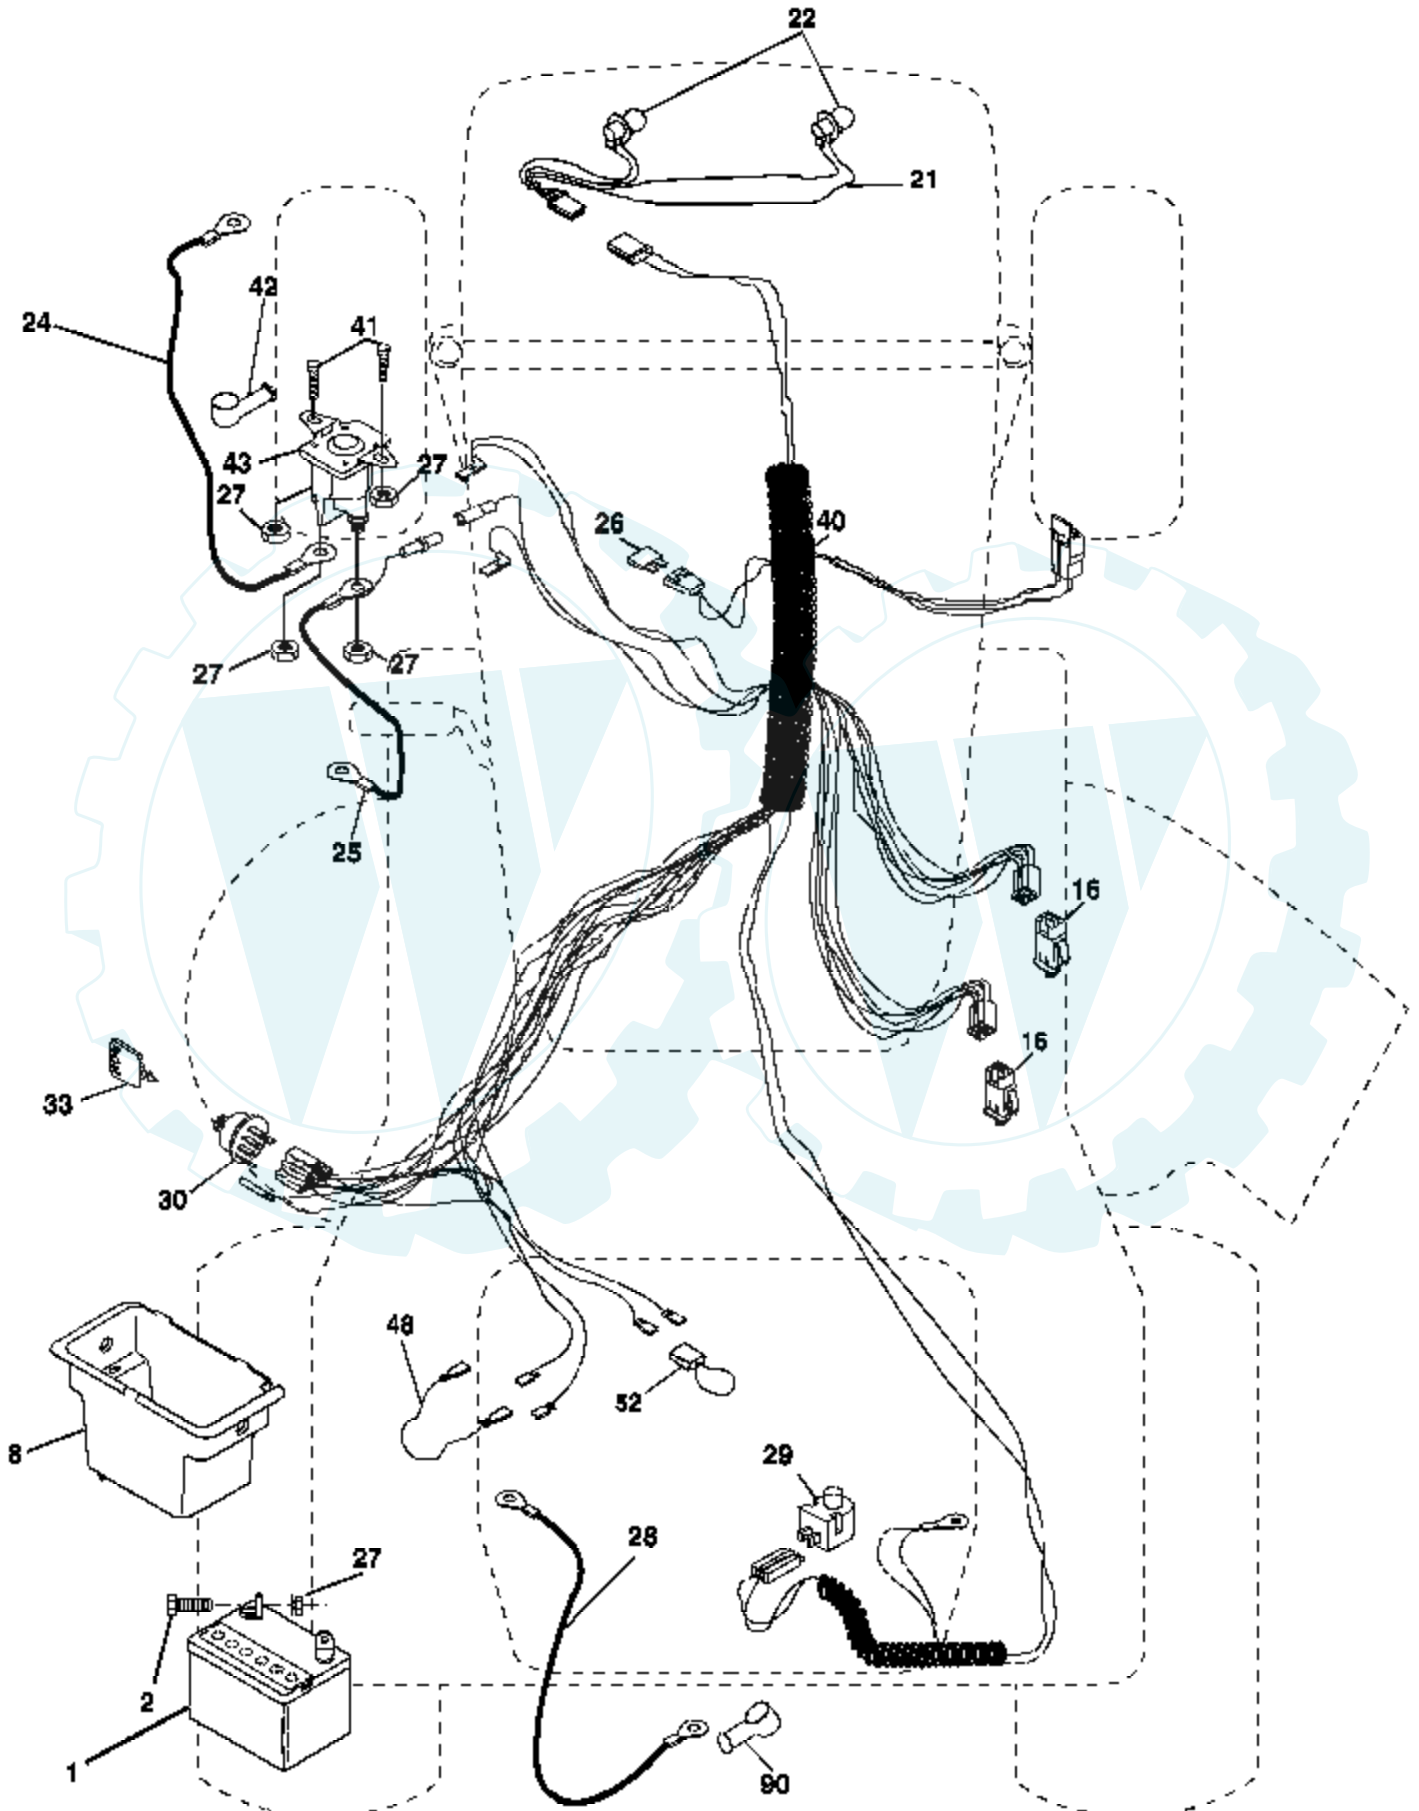

Ref #	Part Number	Qty	Description
1	181251		Decal, Clutch/Brake Eng/Fr
3	180972		Decal, Engine HP
4	170563		Decal Warning
6	157140		Decal, Fender Danger English
7	158168		Decal Ins Str Wh
8	172200		Decal, Fender 5 Sp.
9	158166		Decal Fender
12	181552		Decal, Hood RH
14	181553		Decal, Hood LH
15	145005		Decal, Caution, Battery
16	157163		Decal, Oper Sdl P/L Gear Dr Eng
17	136832		Decal, V-Belt Sch.
	138311		Decal, Handle Lft Height Adj.
	181537		Manual, Owner's English
	181538		Manual, Owner's French
	C38		Grass Catcher Available accessory not included with mower
	MK38		Mulch Kit w/Blades Available accessory not included with mower
	LSB42		42" Snow Blower Available accessory not included with mower
	LC05		Wheel Weights Available accessory not included with mower
	LBD48		48" Snow Blade Available accessory not included with mower
	CH11		Tire Chains Available accessory not included with mower

Ref #	Part Number	Qty	Description
96	4497H		Retainer Spring 1"
112	19091210		Washer 9/32 X 3/4 X 10 Ga
113	127285X		Strap Torque 90 Degrees LH
116	72140608		Bolt Rdhd Sq Neck 3/8-16 x 1
120	73900600		Nut Lock Flg 3/8-16
145	74490540		Bolt Hex Flg.Hd. 5/16-18 x Gr.5
150	175456		Spacer Retainer Lt
151	19133210		Washer 13/32 x 2 x 10 Ga.
170	173894		Keeper, Belt Transaxle
202	72110614		Bolt Carr Sh 3/8-16 x 1-3/4 Gr.5
212	145212		Nut Hex Flg Lock
250	17060612		Screw 3/8-16 x 3/4