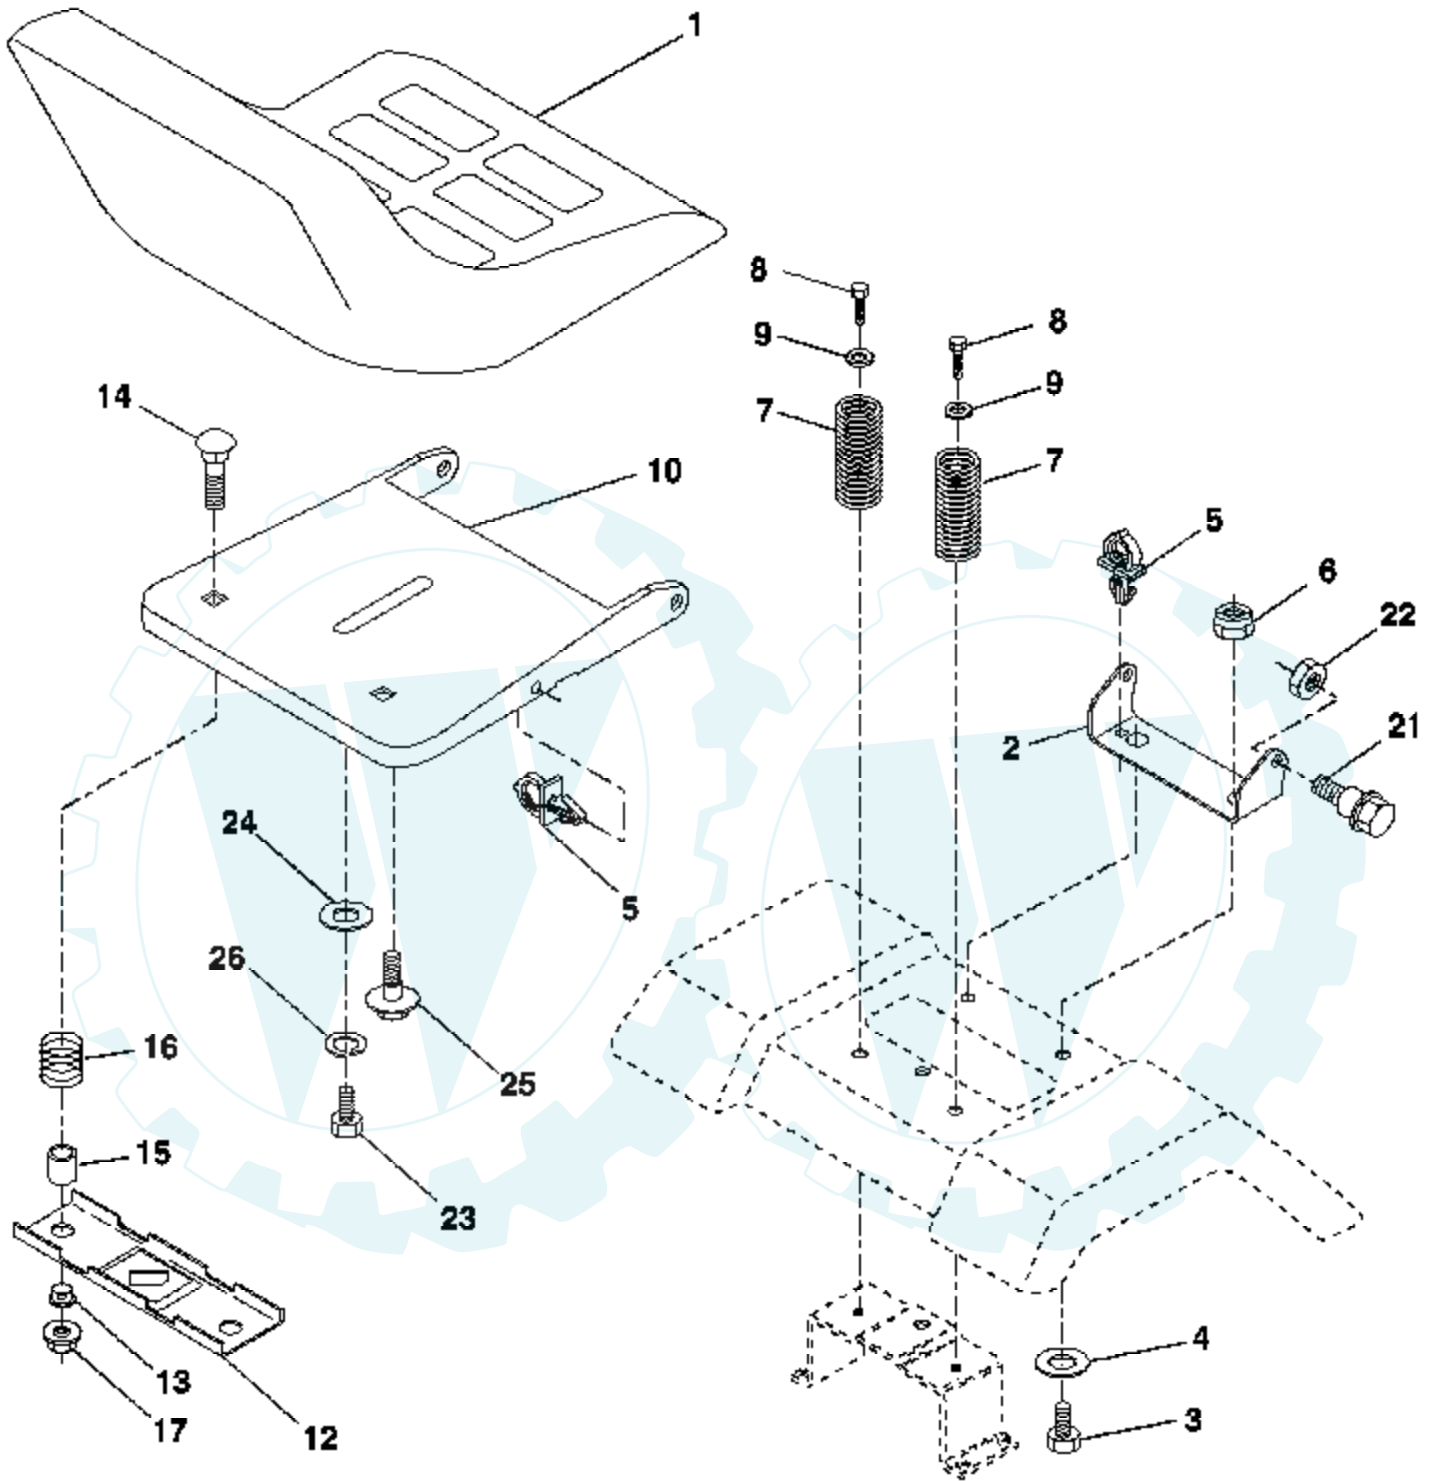

Ref #	Part Number	Qty	Description
1	159460		Wire Asm Inner/Sprg w/plunger
2	159471		Shaft Asm Lift RH
3	105767X		Pin Groove 1 500 Zinc
4	12000002		E Ring #5133-62
5	19211621		Washer 21/32 X 1 X 21 Ga
6	120183X		Bearing Nylon Blk 629 Id
7	109413X		Grip Handle Bicycle Matte Blk
8	124526X		Button Plunger Black
11	139865		Link Lift LH Fixed Length
12	139866		Link Lift RH Fixed Length
13	4939M		Retainer Spring
15	173288		Link Front
16	73350800		Nut Jam Hex 1/2-13 Unc
17	175689		Trunnion
18	73800800		Nut Lockw/Wsh 1/2-13 Unc
19	139868		Arm Suspension Rear
20	163552		Retainer, Spring
31	169865		Bearing Pvt Lift
32	73540600		Nut Crownlock 3/8-24

**IGNITION SWITCH**

POSITION	CIRCUIT	"MAKE"
OFF	M+G+A1	NONE
RUN/LIGHT	B+A1	A2+L
RUN	B+A1	NONE
START	B + S + A1	NONE

**WIRING INSULATED CLIPS**

**NOTE:** IF WIRING INSULATED CLIPS WERE REMOVED FOR SERVICING OF UNIT, THEY SHOULD BE REPLACED TO PROPERLY SECURE YOUR WIRING.

Der Ersatzteilspezialist im Internet.

Ref #	Part Number	Qty	Description
1	127426X		Seat
2	140551		Bracket Seat Pivot
3	71110616		Bolt Hex 3/8 - 16 X 1
4	19131610		Washer 13/32 X 1 X10Ga.
5	145006		Clip Push-In Hinged
6	73800600		Nut Lock Hex w/Ins 3/8 - 16
7	124181X		Spring Seat Cprsn 2 250 Blk Zi
8	17000616		Screw 3/8-16 x 1.5
9	19131614		Washer 13/32 X 1 X 14 Ga
10	174894		Pan Pnt Seat (Blk)
12	121246X		Bracket Pnt Mounting Switch
13	121248X		Bushing Snap Blk Nyl
14	72050412		Bolt Rdhd Sht Nk 1/4 - 20 X 1 -1/2
15	134300		Spacer Split .28 X .96
16	121250X		Spring Cprsn
17	123976X		Nut Lock 1/4 Lge Flg
21	171852		Bolt Shoulder 5/16-18 Unc-2A
22	73800500		Nut Lock Hex w/Ins 5/16 - 18
23	71110814		Bolt Hex
24	19171912		Washer 17/32 X 1-3/16 X 12 Ga
25	127018X		Bolt Shoulder 5/16-18 X .62
26	10040800		Washer Lock Hvy Hlcl Spr 1/2