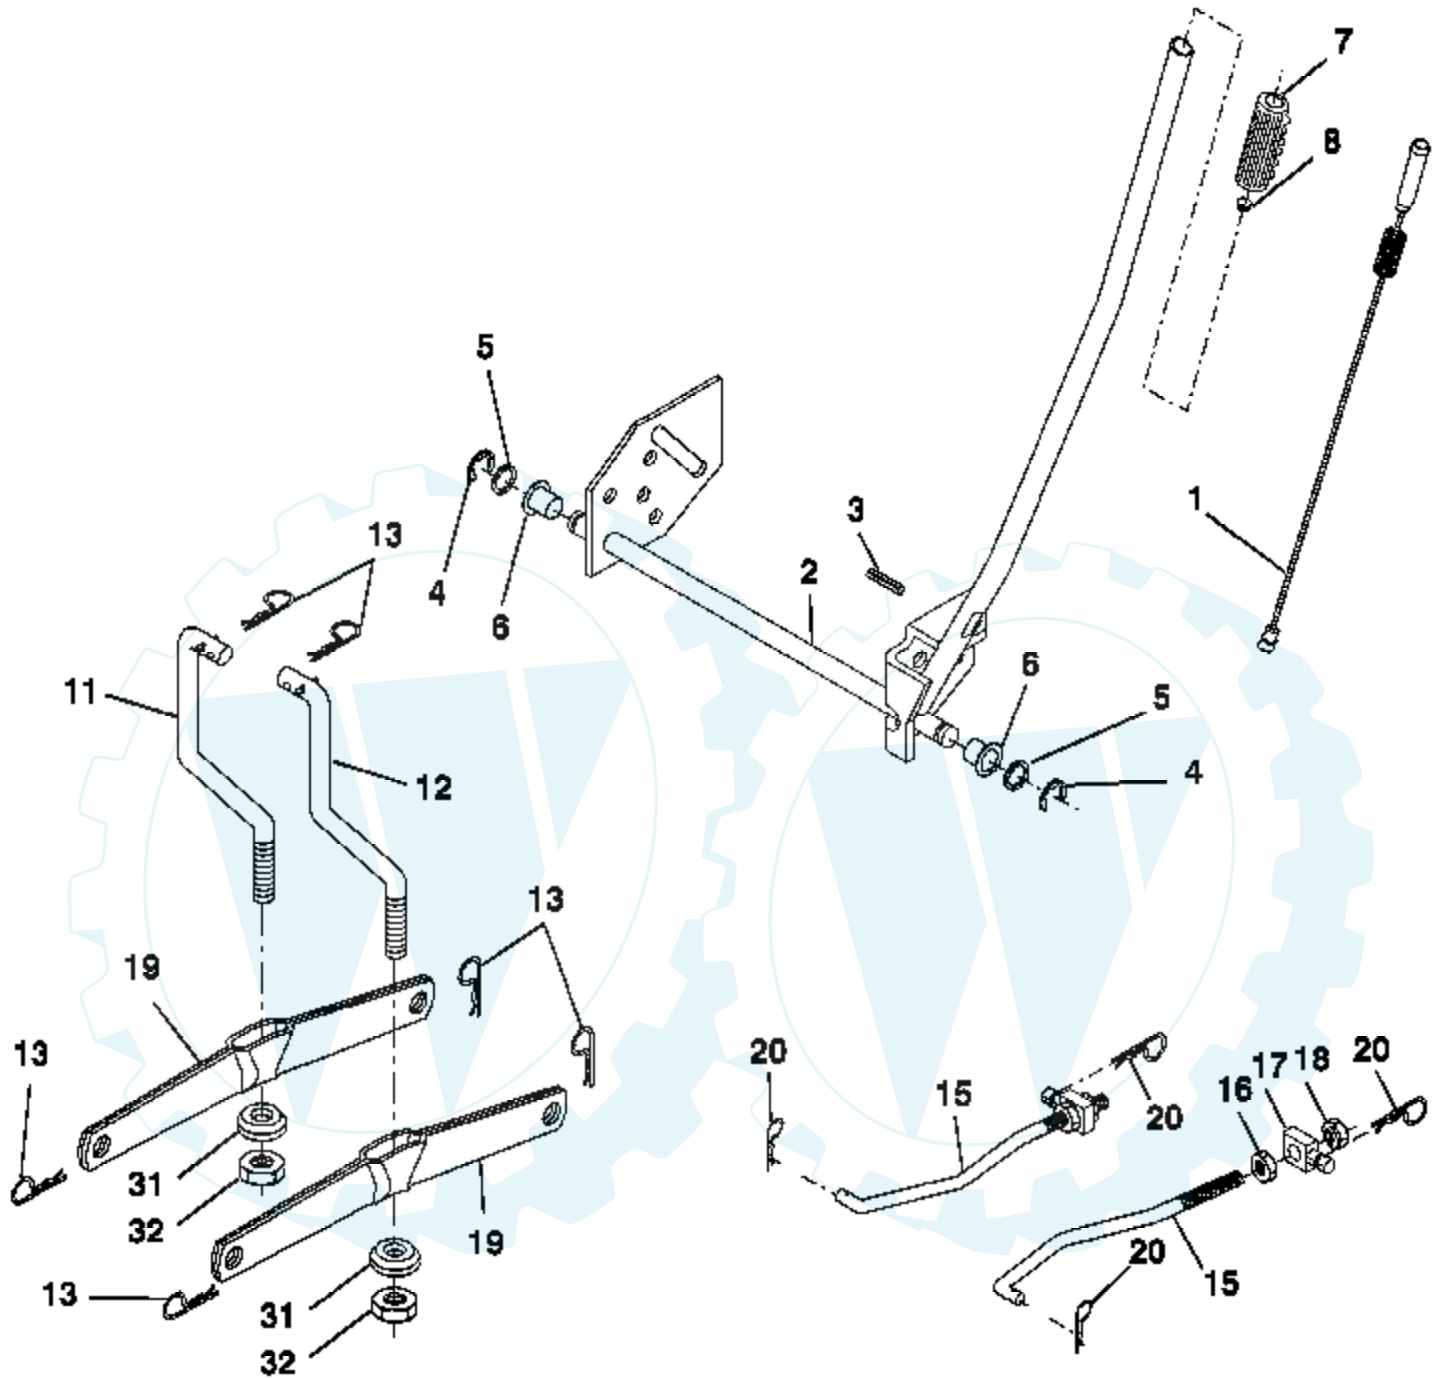

Ref #	Part Number	Qty	Description
1	170551		Control Th/ch Flag
2	17720408		Screw Hex Thd Cut 1/4-20 x 1/2
3			Engine, B&S 28U707 (Order parts from engine manufacturer)
4	137352		Muffler Exhaust B&S
13	165291		Gasket Eng 1 313 Id Tin Plated
14	148456		Tube Drain Oil Easy
16	11050600		Washer Lock Ext Tooth 3/8
23	169837		Shield BRN/DBR Guard
29	137180		Kit Spark Arrestor (Flat Scrn)
31	109202X		Tank Fuel Front
32	140527		Cap Asm Fuel
33	123487X		Clamp Hose
37	137040		Line Fuel 20"
38	148315		Plug Drain Oil
40	124028X		Bushing Snap Nyl Blk Fuel Line
44	17670412		Screw Thdrol 1/4-20 x 3/4
45	17000612		Screw Hex Wsh Thdrol 3/8-16
46	19091416		Washer 9/32 X 7/8 X 16 Ga
62	10040500		Washer Lock Hvy Hlcl Spr
72	71070512		Screw Hexcap 5/16-18 x 3/4
78	17060620		Screw 3/8-16 x 1-1/4
81	73510400		Nut Keps Hex 1/4-20 Unc

Ref #	Part Number	Qty	Description
155	169671		Spring Retention LVR CLTCH CAB
156	169672		Spacer Clutch Cable
157	169669		Rod Clutch Cable 3/8"
158	17720408		Screw Hex Thd Cut 1/4-20 x 1/2
	130794		Mandrel Assembly (Includes Housing, Shaft and Shaft Hardware Only - Pulley Not Included)
	170317		Replacement Mower, Complete