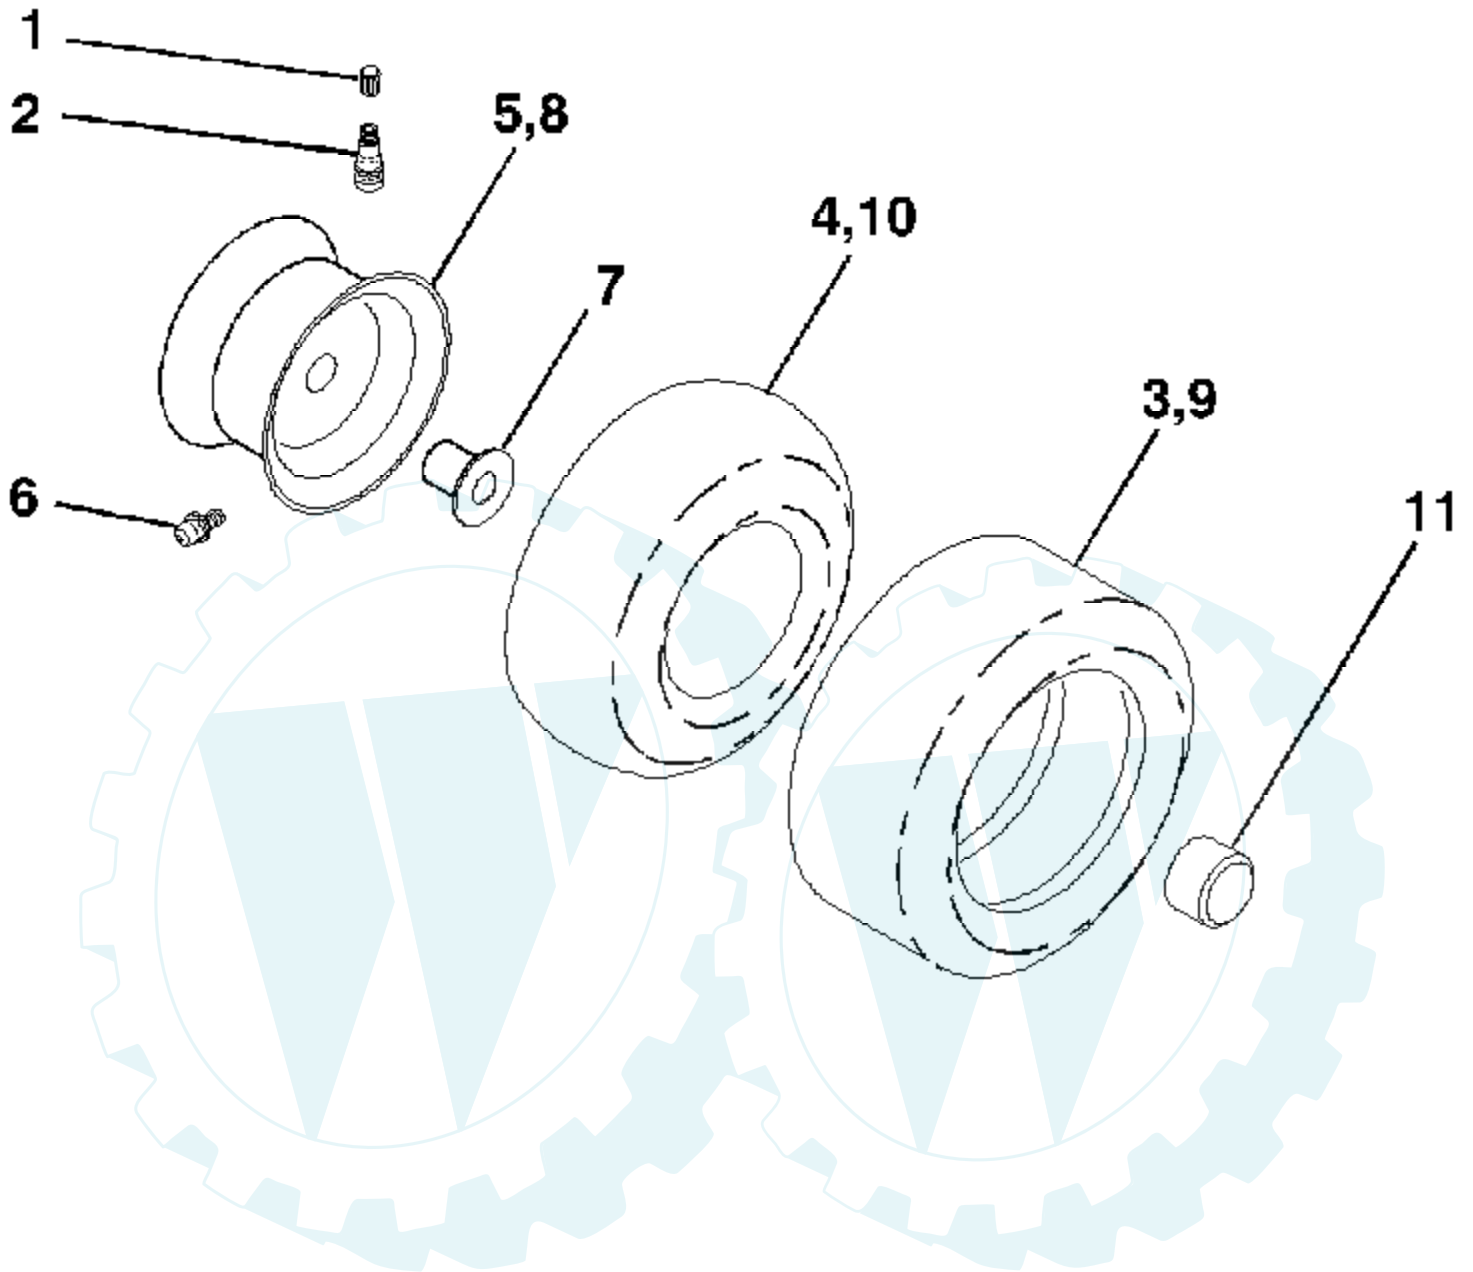

Ref #	Part Number	Qty	Description
1	159460		Wire Asm Inner/Sprg w/Plunger
2	159471		Shaft Asm Lift
3	105767X		Pin Groove
4	12000002		E Ring #5133-62
5	19211621		Washer 21/32 x 1 x 21 Ga.
6	120183X		Bearing Nylon
7	109413X		Grip Handle
8	124526X		Button Plunger
11	139865		Link Lift Lh
12	139866		Link Lift Rh
13	4939M		Retainer Spring
15	173288		Link Front
16	73350800		Nut Jam Hex 1/2-13 Unc
17	175689		Trunnion
18	73800800		Nut Lock w/Wsh 1/2-13 Unc
19	139868		Arm Suspension Rear
20	163552		Retainer Spring
31	169865		Bearing Pvt Lift
32	73540600		Nut Crownlock 3/8-24

Ref #	Part Number	Qty	Description
1	140116		Seat
2	140551		Bracket Pnt Pivot Seat (blk )
3	71110616		Bolt
4	19131610		Washer 13/32 x 1 x 10 Ga
5	145006		Clip Push-In Hinged
6	73800600		Nut
7	124181X		Spring Seat Cprsn 2 250 Blk Zi
8	17000616		Screw 3/8-16 x 1
9	19131614		Washer 13/32 x 1 x 14 Ga
10	174894		Pan Pnt Seat (blk )
12	121246X		Bracket Pnt Mounting Switch
13	121248X		Bushing Snap Blk Nyl 50 Id
14	72050412		Bolt Rdhd Sht Nk 1/4-20 x 1-1/2
15	134300		Spacer Split 28 x 96 Yel Zinc
16	121250X		Spring Cprsn 1 27 Blk Pnt
17	123976X		Nut Lock 1/4 Lge Flg Gr 5 Zinc
21	171852		Bolt Shoulder 5/16-18 Unc Blkz-2A
22	73800500		Nut
23	71110814		Bolt Hex Black
24	19171912		Washer 17/32 x 1-3/16 x 12 Ga
25	127018X		Bolt Shoulder 5/16-18 x 62
26	10040800		Lockwasher

Ref #	Part Number	Qty	Description
1	59192		Cap Valve Tire
2	65139		Stem Valve
3	106222X		Tire F Ts 15 X 6 0 - 6 Service
4	59904		Tube Front (Service Item Only)
5	106732X427		Rim Asm 6" front White Service
6	278H		Fitting Grease (Front Wheel Only)
7	9040H		Bearing Flange (Front Wheel Only)
8	106108X427		Rim Asm 8" rear White Service
9	106268X		Tire R Ts 18x9.5-8 C Service
10	7152J		Tube Rear (Service Item Only)
11	104757X428		Cap Axle Blk 1 50 X 1 00
	144334		Sealant, Tire (10 oz. Tube)