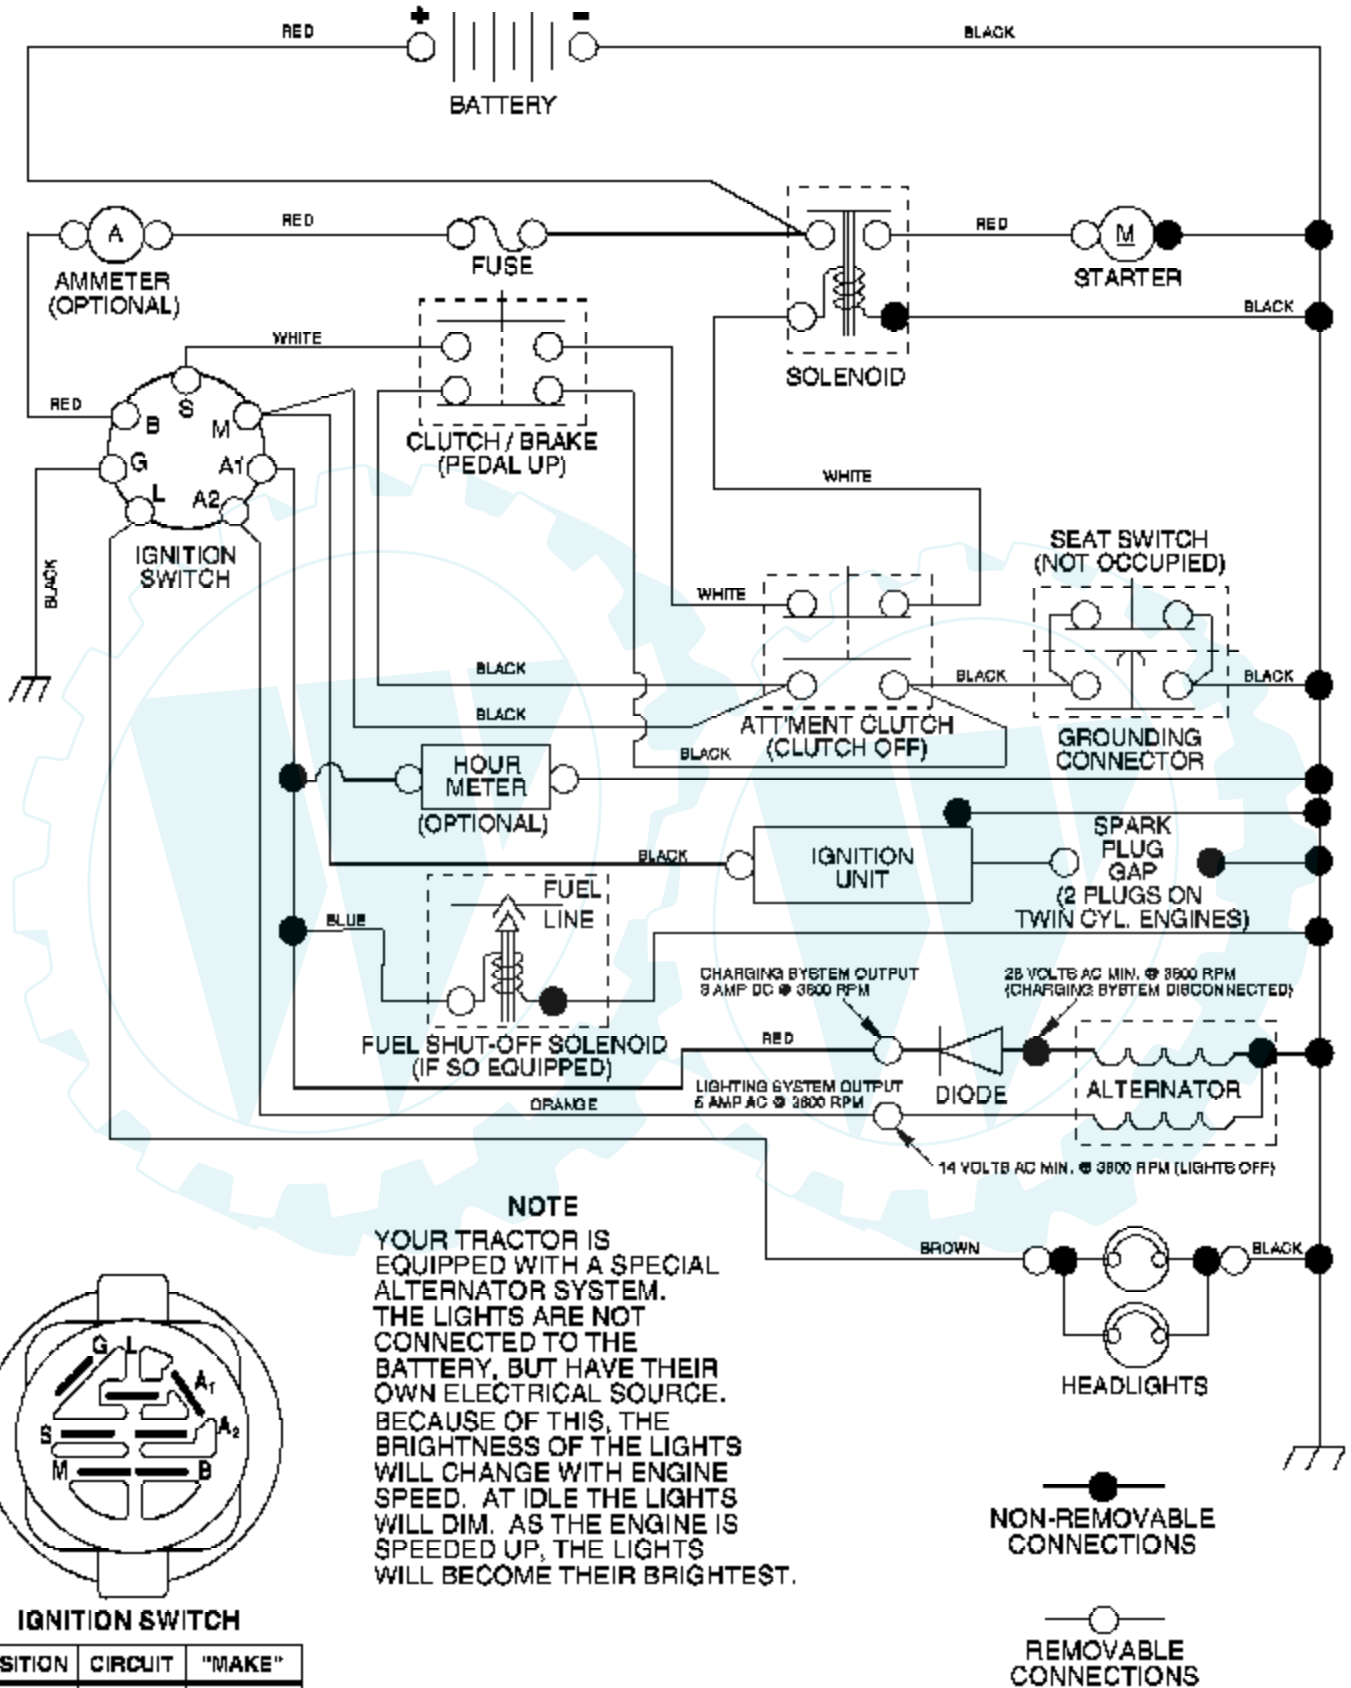

Ref #	Part Number	Qty	Description
1	170551		Control Throt /Ch Flag
2	17720408		Screw Hex Thd Cut 1/4-20x1/2
3			Engine Briggs Model 287707 (Order Parts From Engine Manufacturer)
4	137352		Muffler Exhaust B&S Lt
13	165291		Gasket 1 313 Id Tin Plated
14	148456		Tube Drain Oil
16	11050600		Washer Lock Ext Tooth 3/8
23	169837		Shield Browning/Debris Guard
29	137180		Arrestor Spark
31	109202X		Tank Fuel 1 25 Fr
32	140527		Cap Asm Fuel W/sym Vented
33	123487X		Clamp Hose Blk
37	137040		Line Fuel 20"
38	148315		Plug Drain Oil
40	124028X		Bushing Snap Nyl Blk Fuel Line
44	17670412		Screw Hexwsh Thdrol 1/4-20x3/4
45	17000612		Screw Hex Wsh Thdrol 3/8-16
46	19091416		Washer 9/32 X 7/8 X 16ga
62	10040500		Washer Lock Hvy Hlcl Spr 5/16
72	71070512		Screw Hexhd Cap 5/16-18x3/4
78	17060620		Screw 3/8-16x1-1/4
81	73510400		Nut Keps Hex 1/4-20 Unc

Ref #	Part Number	Qty	Description
1	159460		Wire Asm Inner/Sprg w/Plunger
2	159471		Shaft Asm Lift
3	105767X		Pin Groove
4	12000002		E Ring #5133-62
5	19211621		Washer 21/32 x 1 x 21 Ga.
6	120183X		Bearing Nylon
7	109413X		Grip Handle
8	124526X		Button Plunger
11	139865		Link Lift Lh
12	139866		Link Lift Rh
13	4939M		Retainer Spring
15	173288		Link Front
16	73350800		Nut Jam Hex 1/2-13 Unc
17	175689		Trunnion
18	73800800		Nut Lock w/Wsh 1/2-13 Unc
19	139868		Arm Suspension Rear
20	163552		Retainer Spring
31	169865		Bearing Pvt Lift
32	73540600		Nut Crownlock 3/8-24