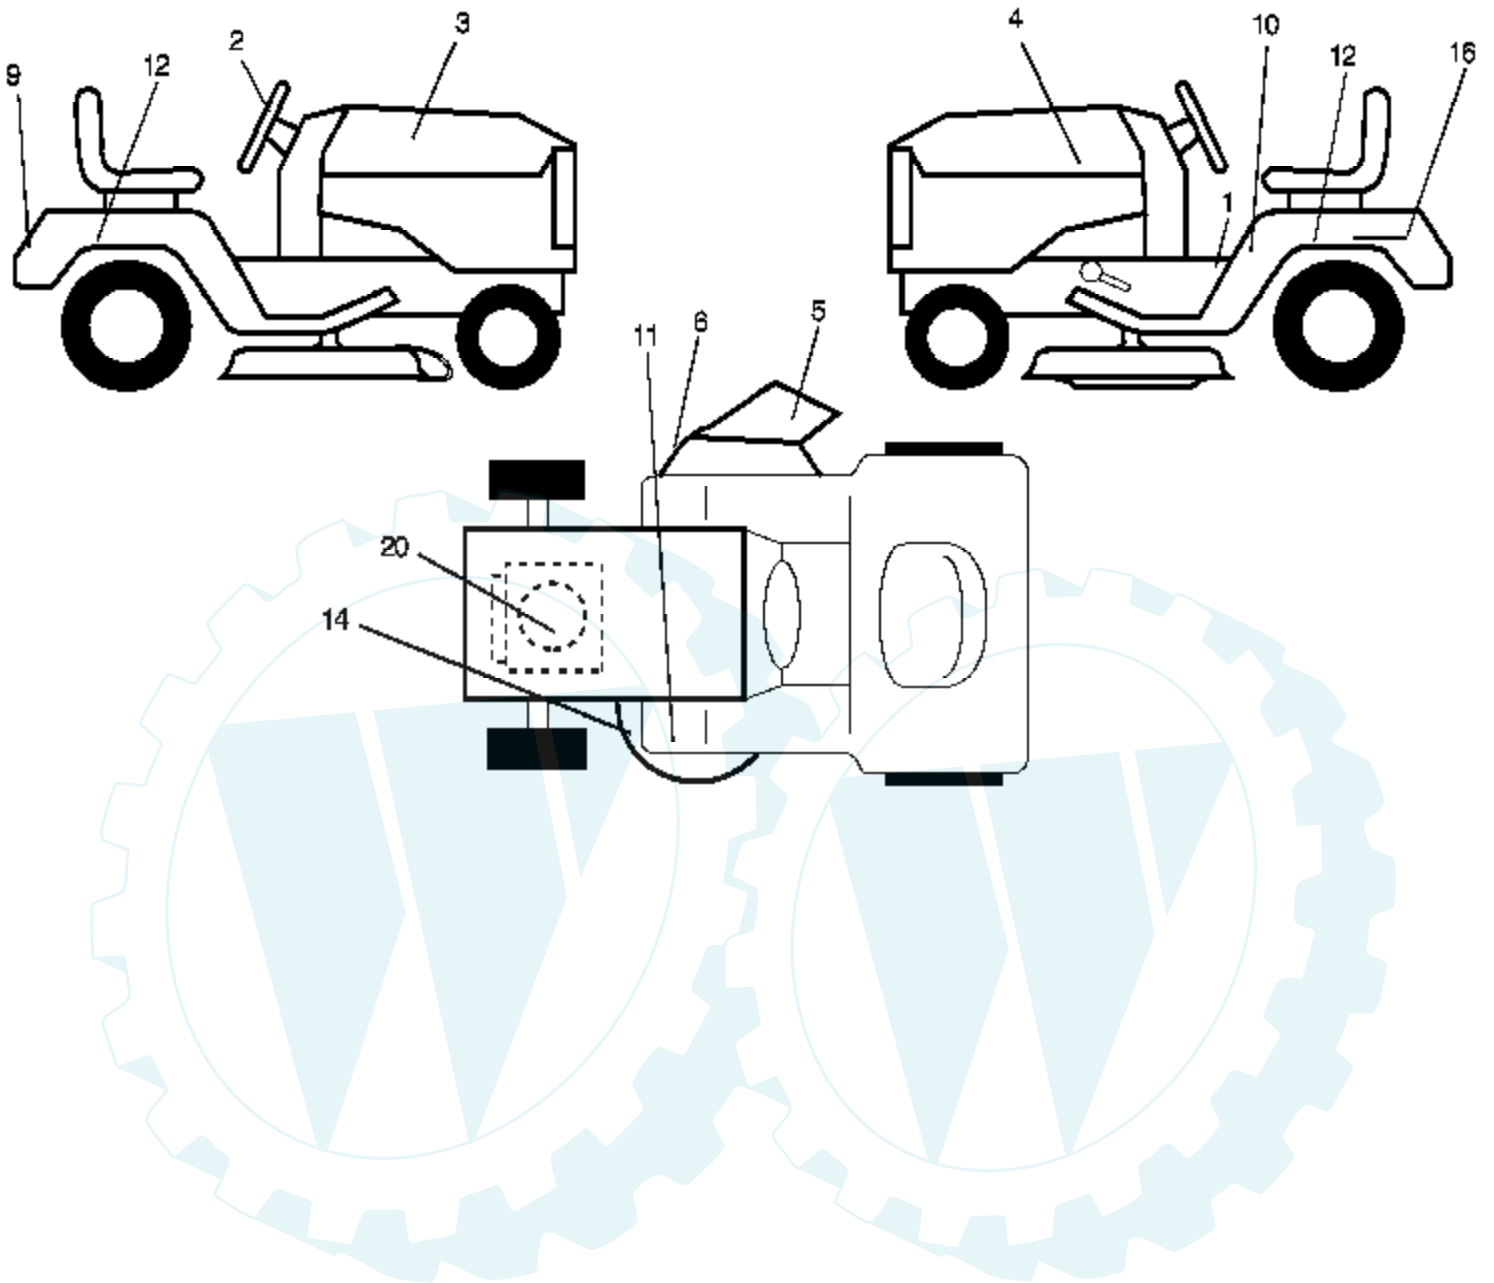

Ref #	Part Number	Qty	Description
1	157163		Decal Instruction Operat English
2	158168		Decal Steering
3	158037		Decal Hood Rh
4	158038		Decal Hood Lh
5	179128		Decal Deck "B"
6	170563		Decal Warning
9	158166		Decal Fender Logo
10	157140		Decal Danger English
11	181251		Decal Clutch/brake
12	173493		Decal Fender
14	160396		Decal V-belt Schematic 42"
16	145005		Decal Battery Danger/Poison
20	176396		Decal HP Engine
	179769X428		Pad Footrest RH
	179768X428		Pad Footrest LH
	138311		Decal Lift Handle
	182080		Manual Owner's English
	182081		Manual Owner's French