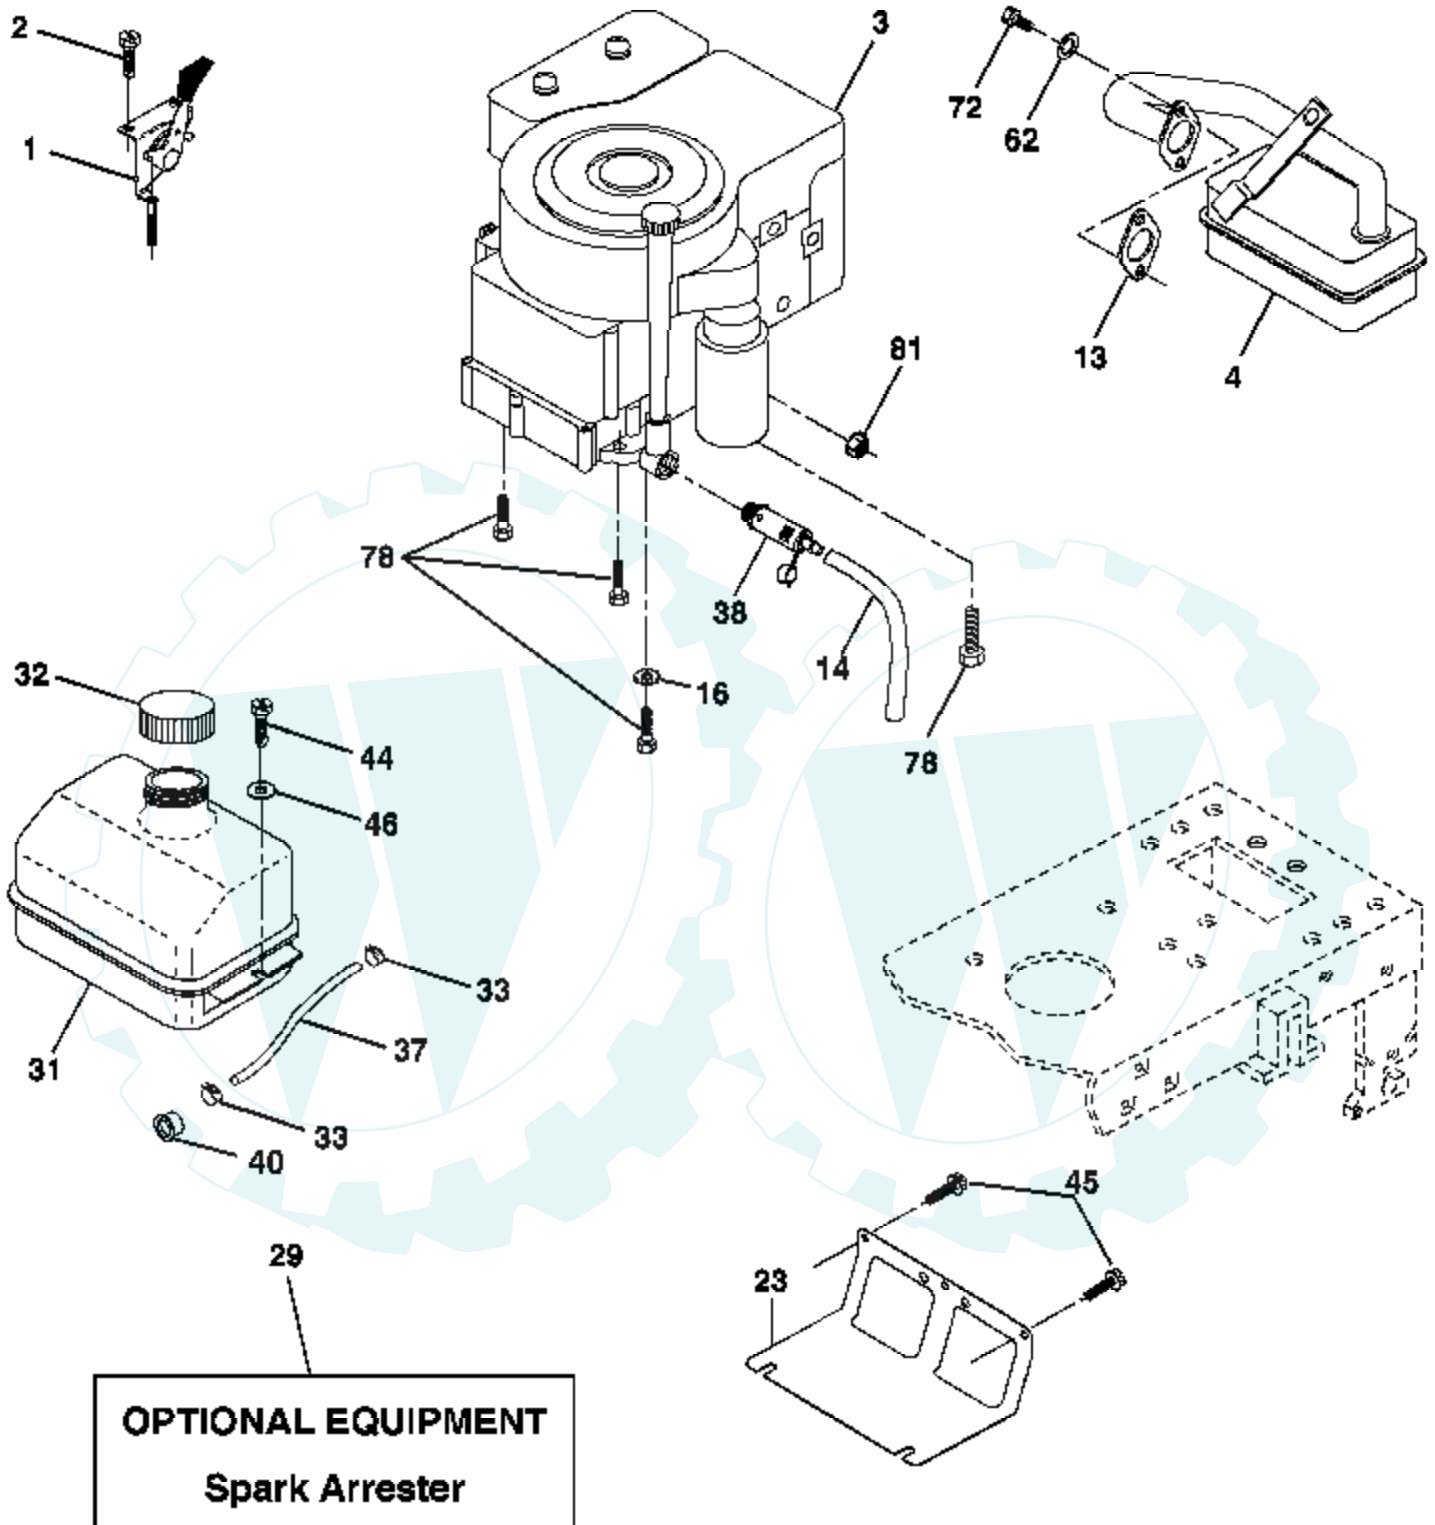

Ref #	Part Number	Qty	Description
1	170551		Control Throt /Ch Flag
2	17720408		Screw Hex Thd Cut 1/4-20x1/2
3			Engine Briggs Model 287707 (Order Parts From Engine Manufacturer)
4	137352		Muffler Exhaust B&S Lt
13	165291		Gasket 1 313 Id Tin Plated
14	148456		Tube Drain Oil
16	11050600		Washer Lock Ext Tooth 3/8
23	169837		Shield Browning/Debris Guard
29	137180		Arrestor Spark
31	109202X		Tank Fuel 1 25 Fr
32	140527		Cap Asm Fuel W/sym Vented
33	123487X		Clamp Hose Blk
37	137040		Line Fuel 20"
38	148315		Plug Drain Oil
40	124028X		Bushing Snap Nyl Blk Fuel Line
44	17670412		Screw Hexwsh Thdrol 1/4-20x3/4
45	17000612		Screw Hex Wsh Thdrol 3/8-16
46	19091416		Washer 9/32 X 7/8 X 16ga
62	10040500		Washer Lock Hvy Hlcl Spr 5/16
72	71070512		Screw Hexhd Cap 5/16-18x3/4
78	17060620		Screw 3/8-16x1-1/4
81	73510400		Nut Keps Hex 1/4-20 Unc