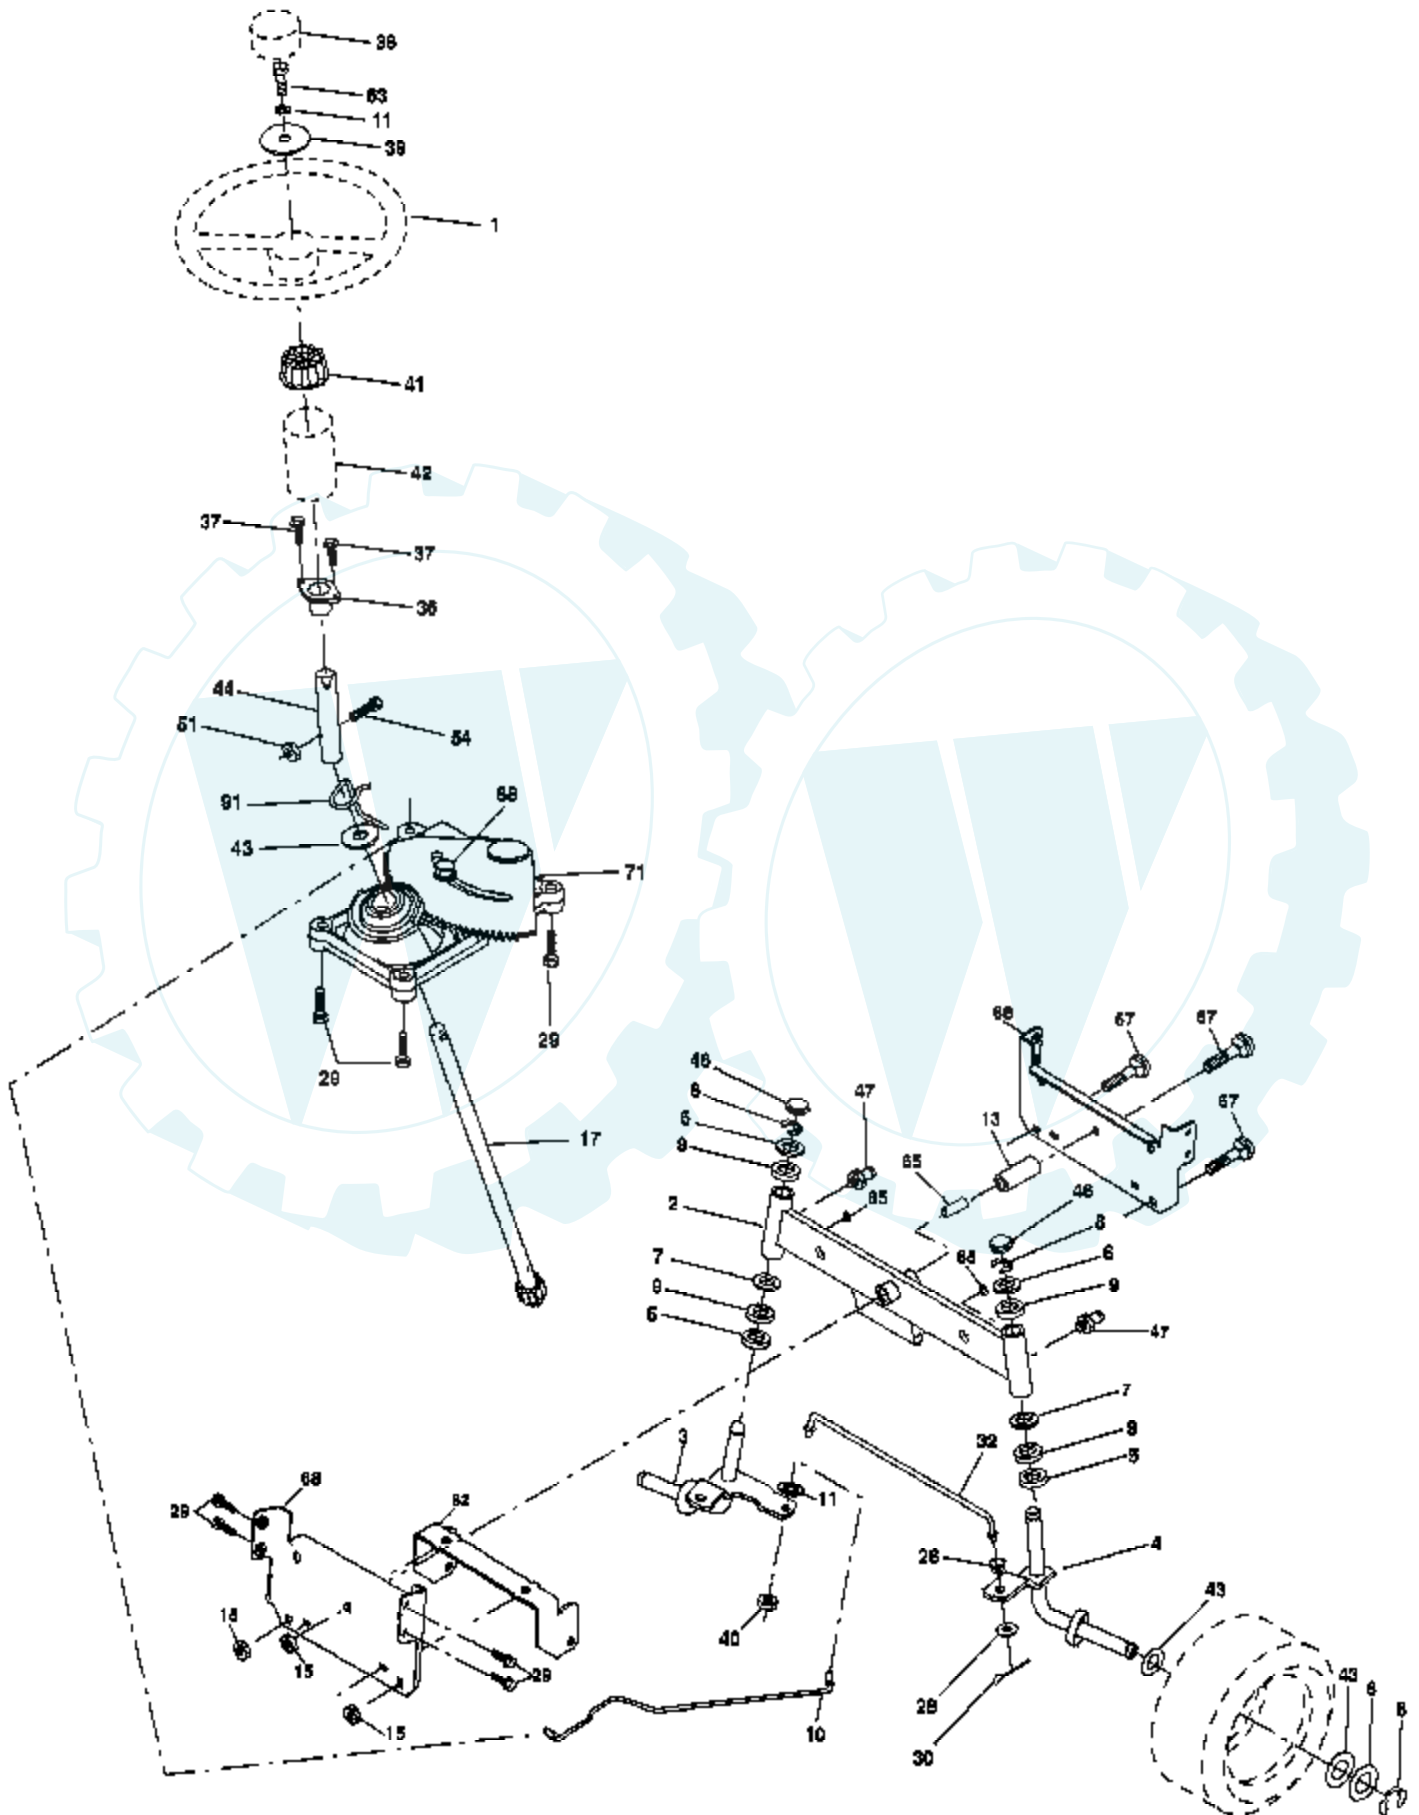

Ref #	Part Number	Qty	Description
1	159460		Wire Asm Inner/Sprg w/Plunger
2	159471		Shaft Asm Lift
3	105767X		Pin Groove
4	12000002		E Ring #5133-62
5	19211621		Washer 21/32 x 1 x 21 Ga.
6	120183X		Bearing Nylon
7	109413X		Grip Handle
8	124526X		Button Plunger
11	139865		Link Lift Lh
12	139866		Link Lift Rh
13	4939M		Retainer Spring
15	173288		Link Front
16	73350800		Nut Jam Hex 1/2-13 Unc
17	175689		Trunnion
18	73800800		Nut Lock w/Wsh 1/2-13 Unc
19	139868		Arm Suspension Rear
20	163552		Retainer Spring
31	169865		Bearing Pvt Lift
32	73540600		Nut Crownlock 3/8-24

Ref #	Part Number	Qty	Description
1	140116		Seat
2	140551		Bracket Pnt Pivot Seat (blk )
3	71110616		Bolt
4	19131610		Washer 13/32 x 1 x 10 Ga
5	145006		Clip Push-In Hinged
6	73800600		Nut
7	124181X		Spring Seat Cprsn 2 250 Blk Zi
8	17000616		Screw 3/8-16 x 1
9	19131614		Washer 13/32 x 1 x 14 Ga
10	174894		Pan Pnt Seat (blk )
12	121246X		Bracket Pnt Mounting Switch
13	121248X		Bushing Snap Blk Nyl 50 Id
14	72050412		Bolt Rdhd Sht Nk 1/4-20 x 1-1/2
15	134300		Spacer Split 28 x 96 Yel Zinc
16	121250X		Spring Cprsn 1 27 Blk Pnt
17	123976X		Nut Lock 1/4 Lge Flg Gr 5 Zinc
21	171852		Bolt Shoulder 5/16-18 Unc Blkz-2A
22	73800500		Nut
23	71110814		Bolt Hex Black
24	19171912		Washer 17/32 x 1-3/16 x 12 Ga
25	127018X		Bolt Shoulder 5/16-18 x 62
26	10040800		Lockwasher

Ref #	Part Number	Qty	Description
1	59192		Cap Valve Tire
2	65139		Stem Valve
3	106222X		Tire F Ts 15 X 6 0 - 6 Service
4	59904		Tube Front (Service Item Only)
5	106732X427		Rim Asm 6" front White Service
6	278H		Fitting Grease (Front Wheel Only)
7	9040H		Bearing Flange (Front Wheel Only)
8	106108X427		Rim Asm 8" rear White Service
9	106268X		Tire R Ts 18x9.5-8 C Service
10	7152J		Tube Rear (Service Item Only)
11	104757X428		Cap Axle Blk 1 50 X 1 00
	144334		Sealant, Tire (10 oz. Tube)