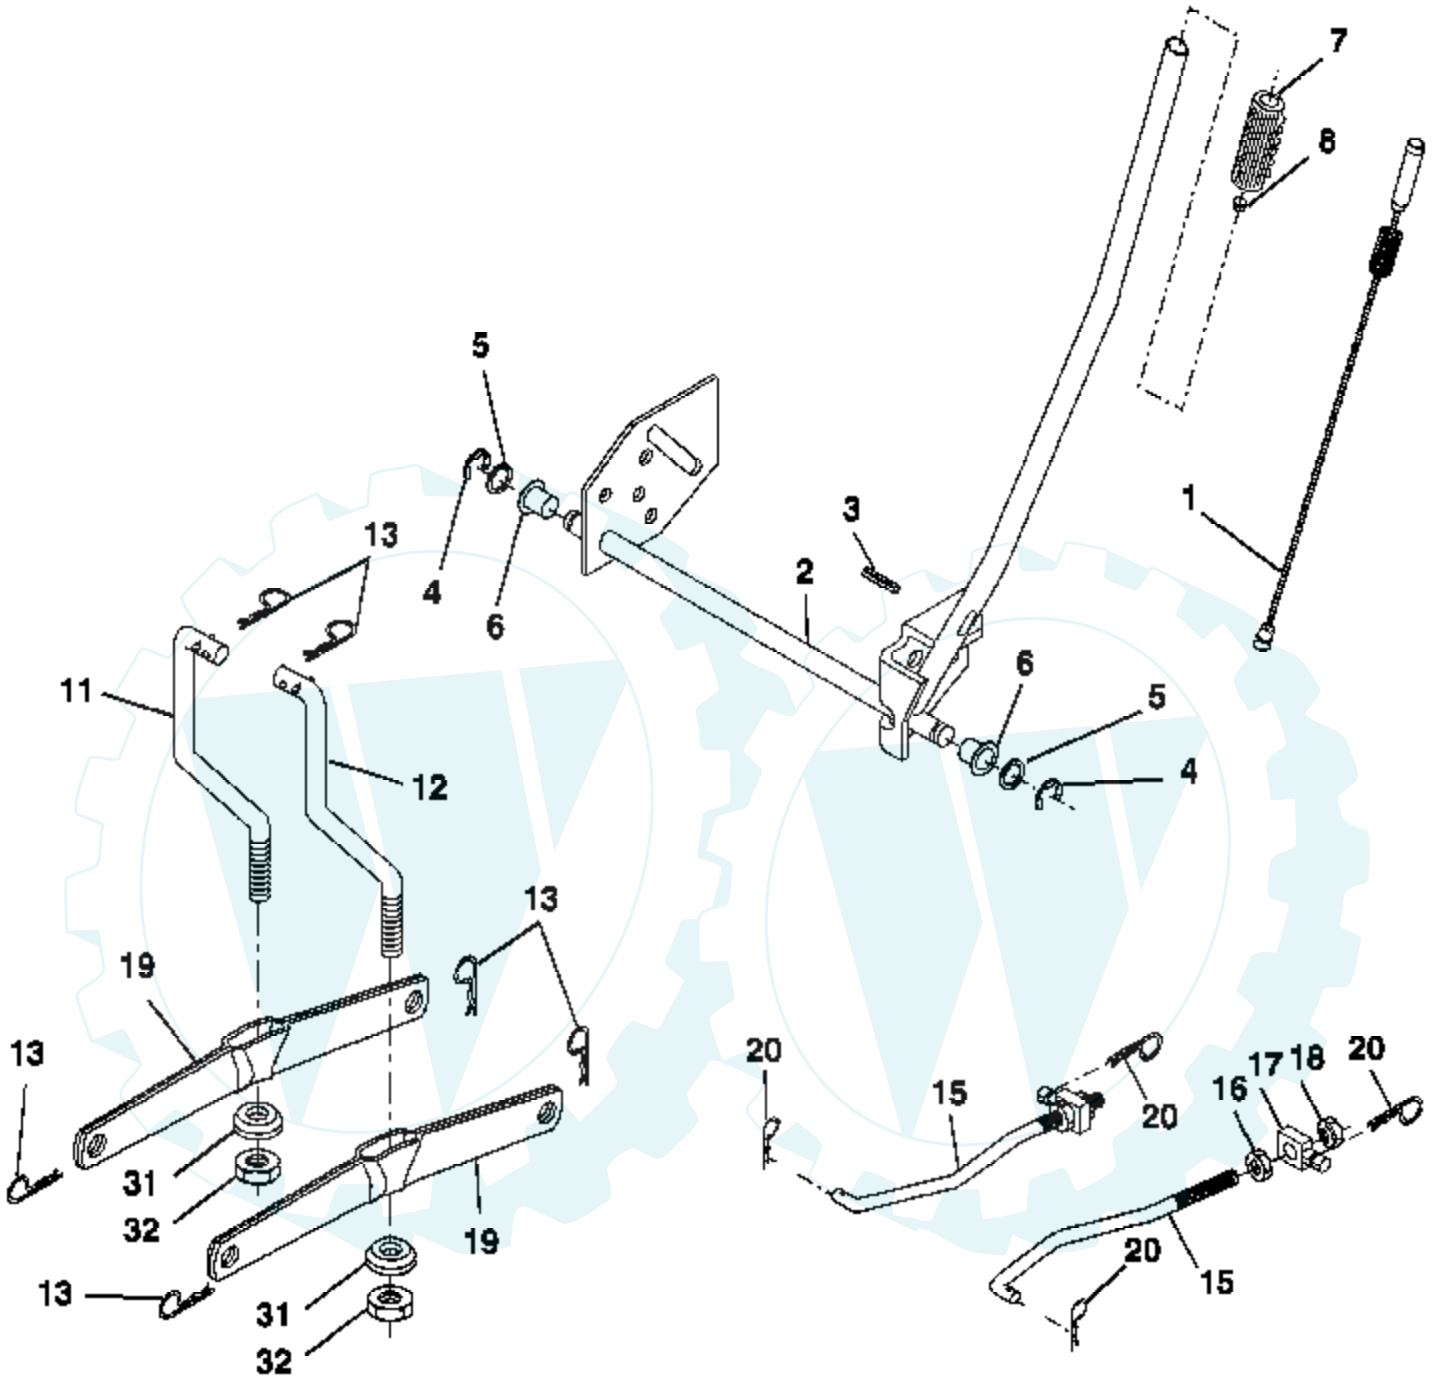

Ref #	Part Number	Qty	Description
1	159460		Wire Asm Inner/Sprg w/Plunger
2	159471		Shaft Asm Lift
3	105767X		Pin Groove
4	12000002		E Ring #5133-62
5	19211621		Washer 21/32 x 1 x 21 Ga.
6	120183X		Bearing Nylon
7	109413X		Grip Handle
8	124526X		Button Plunger
11	139865		Link Lift Lh
12	139866		Link Lift Rh
13	4939M		Retainer Spring
15	173288		Link Front
16	73350800		Nut Jam Hex 1/2-13 Unc
17	175689		Trunnion
18	73800800		Nut Lock w/Wsh 1/2-13 Unc
19	139868		Arm Suspension Rear
20	163552		Retainer Spring
31	169865		Bearing Pvt Lift
32	73540600		Nut Crownlock 3/8-24