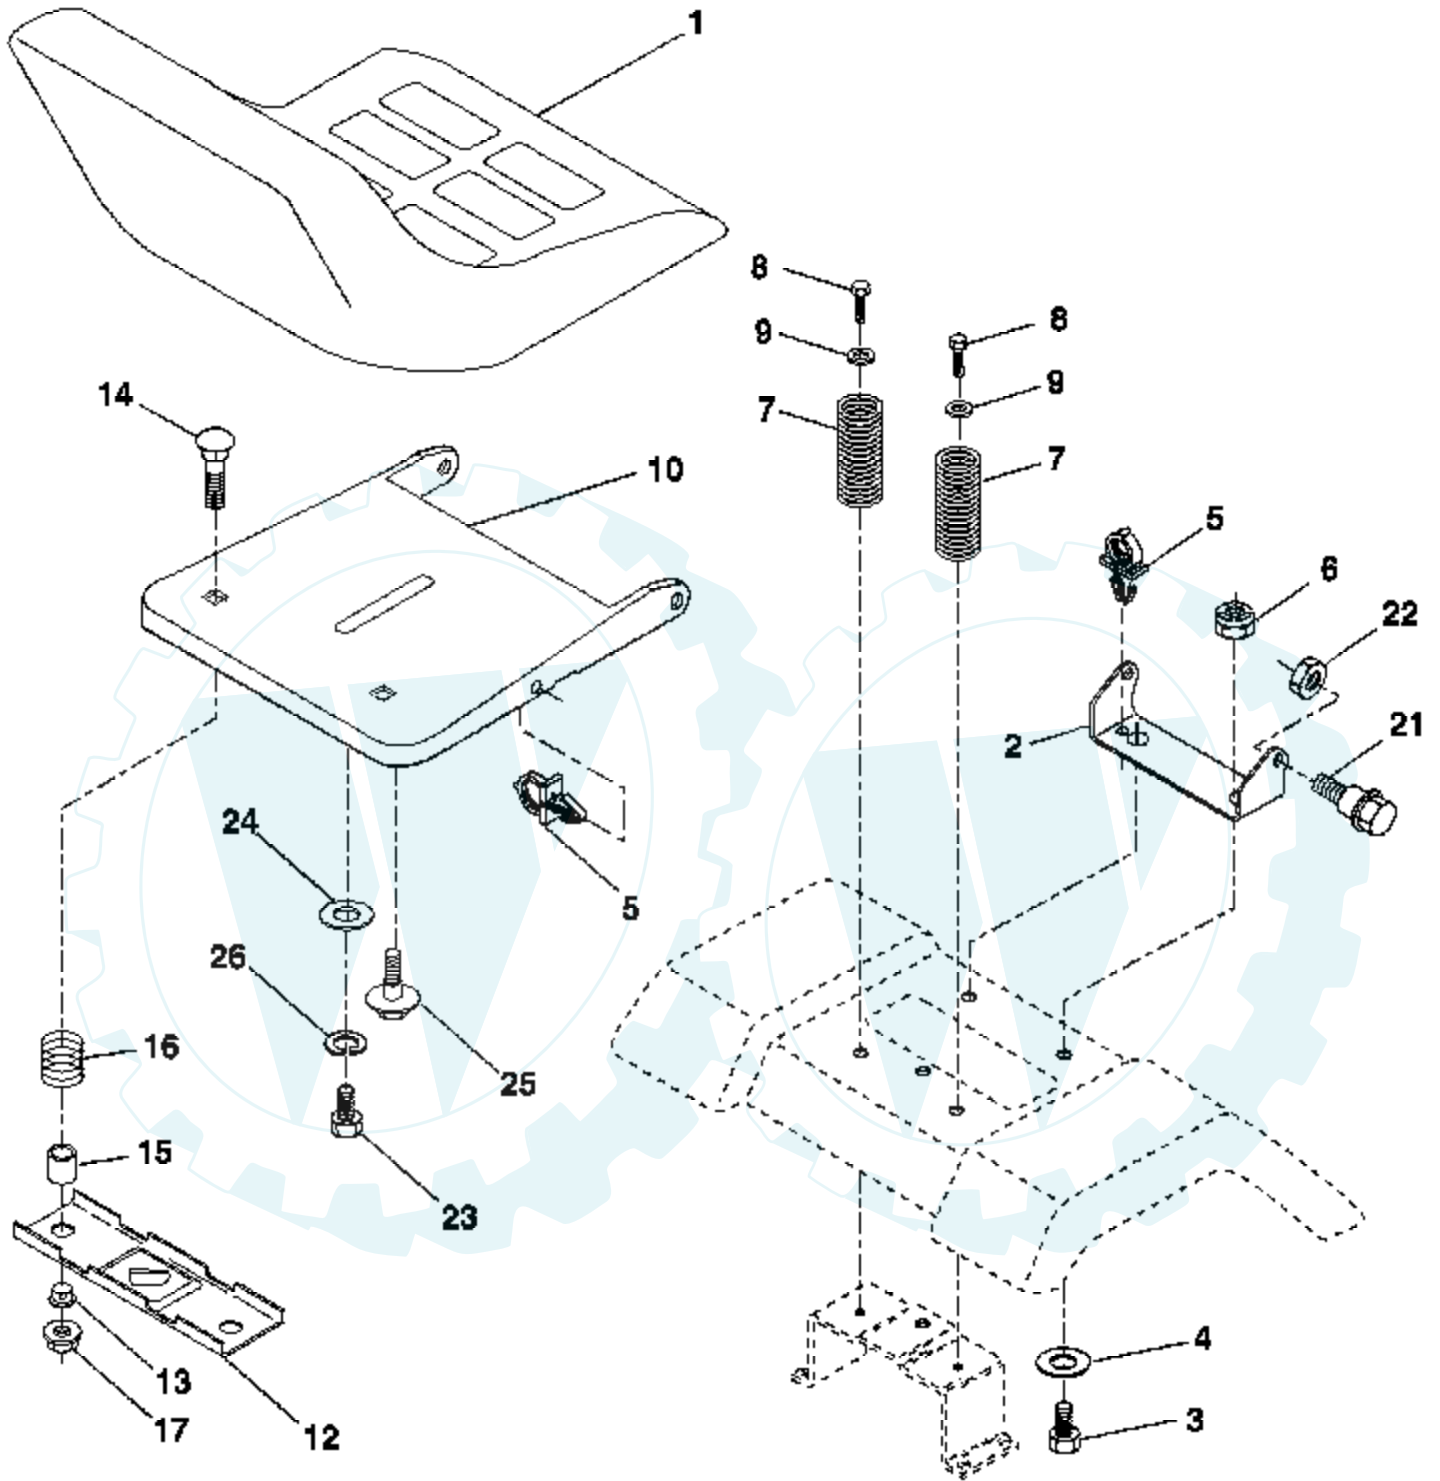

Ref #	Part Number	Qty	Description
120	19171512		Washer 17/32 x 15/16 x 12 Ga.
142	165890		Arm Spring Brake Mower
143	157109		Bracket Arm Idler 42"
144	158634		Keeper Belt 42" Clutch Cable
145	165888		Pulley Idler Flat
146	171977		Bolt Carriage Idler
147	131335		Spring Extension
148	169022		Spring Return Idler
149	165898		Retainer Spring Yellow
150	19091216		Washer 9/32 x 3/4 x 16 Ga.
151	169670		Bracket Clutch Cable
152	169676		Clutch Cable 42"
153	169674		Washer Flat 3/8" Type B
154	169675		Spring Retainer
155	169671		Spring Retention LVR CLTCH CAB
156	169672		Spacer Clutch Cable
157	169669		Rod Clutch Cable 3/8"
158	17720408		Screw Hex Thd Cut 1/4-20 x 1/2
159	72140614		Bolt Rdhd Sqn 3/8-16 UNC x 1-3/4
	130794		Mandrel Assembly (Includes Housing, Shaft and Shaft Hardware Only - Pulley Not Included)
	171491		Replacement Mower, Complete

Ref #	Part Number	Qty	Description
1	159460		Wire Asm Inner/Sprg w/Plunger
2	159471		Shaft Asm Lift
3	105767X		Pin Groove
4	12000002		E Ring #5133-62
5	19211621		Washer 21/32 x 1 x 21 Ga.
6	120183X		Bearing Nylon
7	109413X		Grip Handle
8	124526X		Button Plunger
11	139865		Link Lift Lh
12	139866		Link Lift Rh
13	4939M		Retainer Spring
15	173288		Link Front
16	73350800		Nut Jam Hex 1/2-13 Unc
17	175689		Trunnion
18	73800800		Nut Lock w/Wsh 1/2-13 Unc
19	139868		Arm Suspension Rear
20	163552		Retainer Spring
31	169865		Bearing Pvt Lift
32	73540600		Nut Crownlock 3/8-24