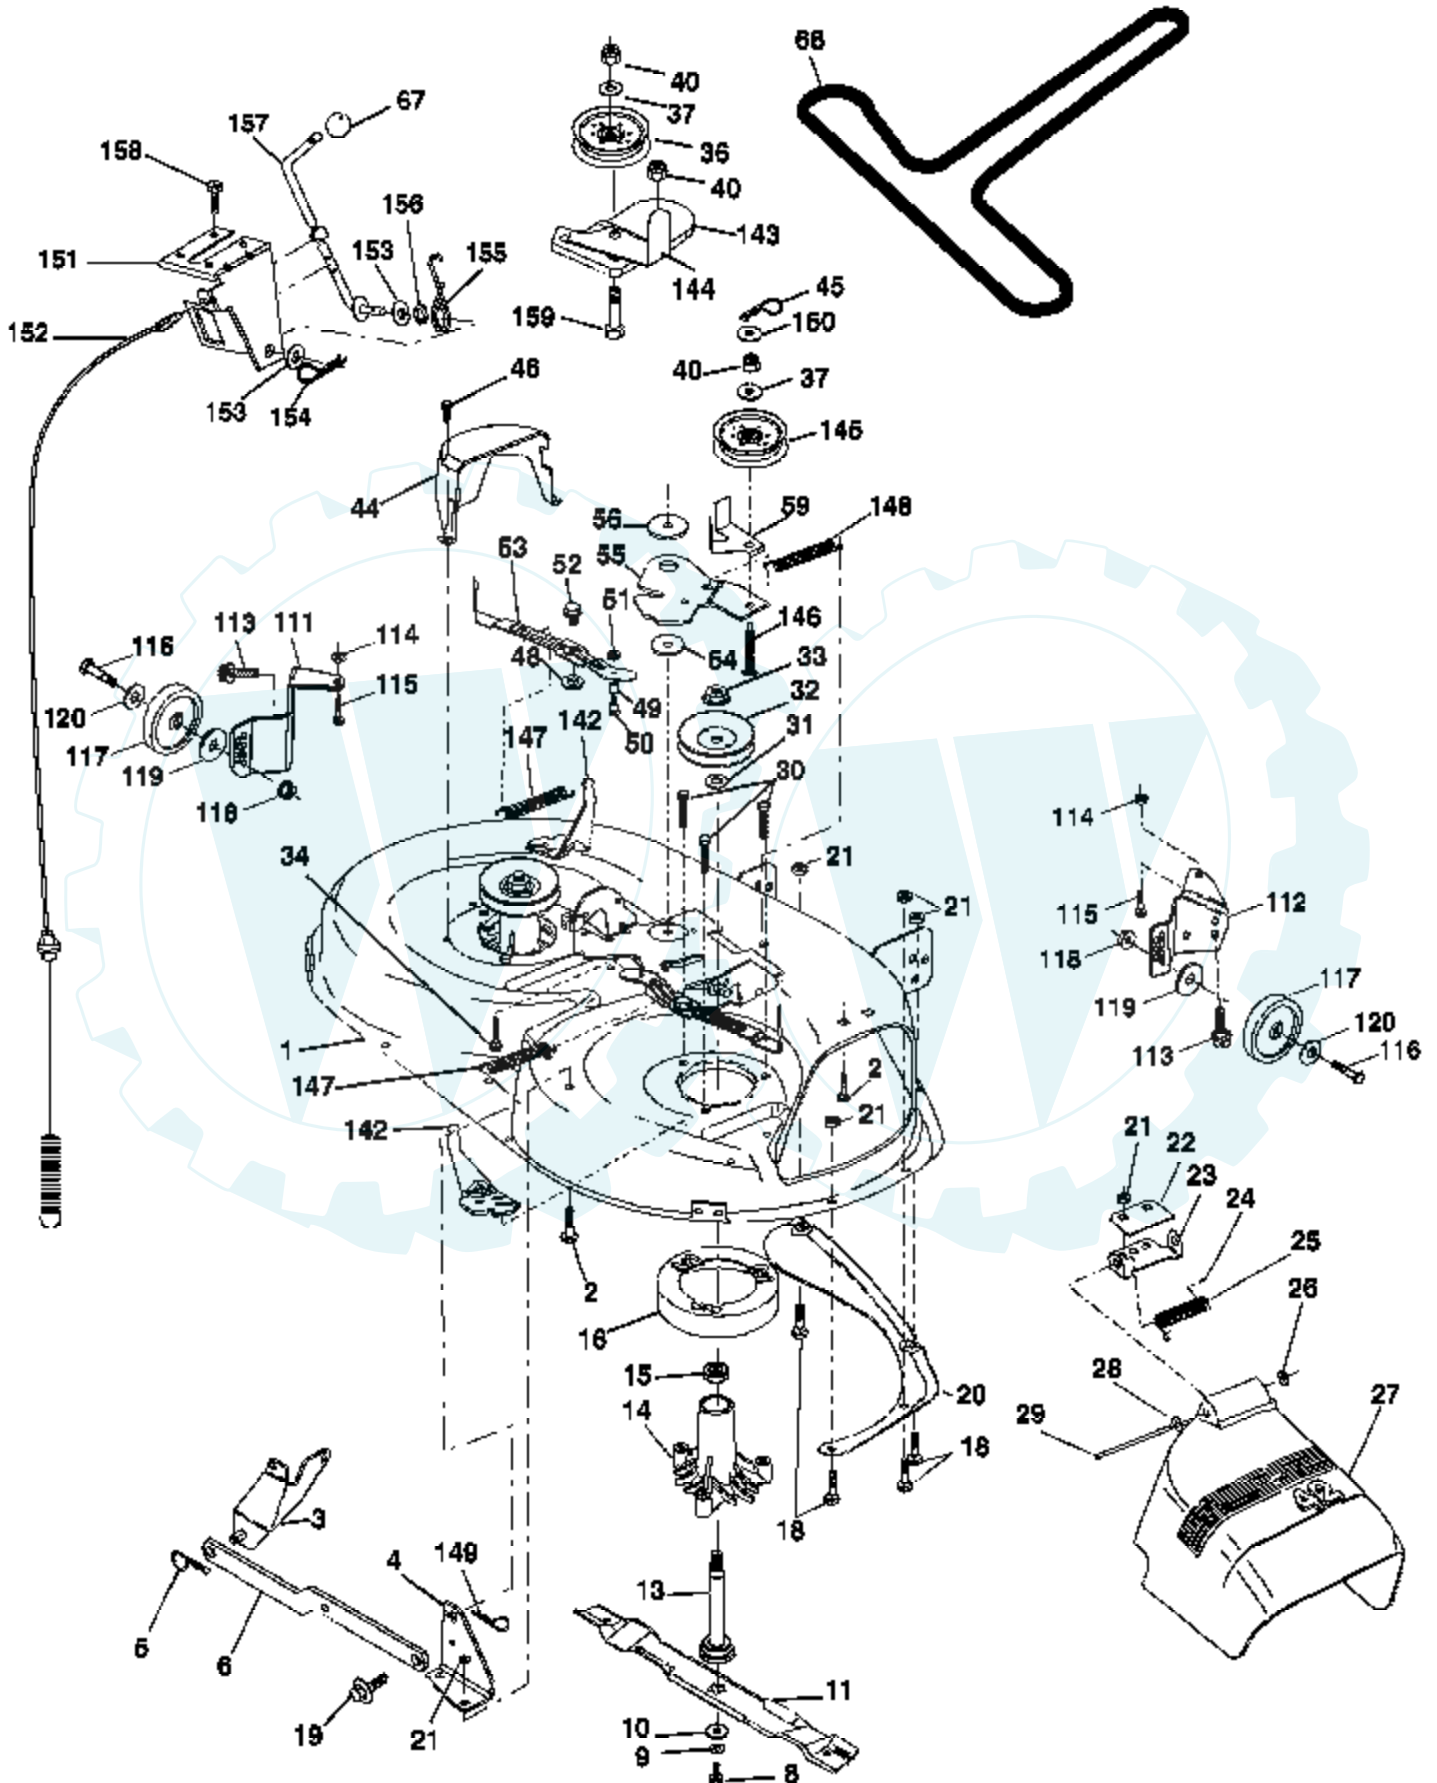

Ref #	Part Number	Qty	Description
1	165892		Mower Deck Assembly, 42"
2	72140506		Bolt
3	138017		Bracket Asm Fr. Sway Bar 3/42
4	165460		Bracket Asm Deck 42" Sway Bar
5	4939M		Retainer Spring
6	178024		Bar Sway Deck
8	850857		Bolt 3/8-24 x 25 Grade 8 patched
9	10030600		Washer, Lock
10	140296		Washer, Hardened
11	138498		Blade
13	137645		Shaft Assembly, Mandrel, Vented
14	128774		Housing, Mandrel, Vented
15	110485X		Bearing, Ball, Mandrel
16	174493		Stripper, Mower Deck
18	72140505		Bolt, Carriage 5/16-18 x 5/8
19	132827		Bolt, Shoulder
20	159770		Baffle, Vortex
21	73680500		Nut
22	134753		Stiffener Bracket
23	131267		Bracket, Deflector Mower 42"
24	105304X		Cap, Sleeve 80 x 112 Blk Mower
25	123713X		Spring, Torsion, Deflector 2 52
26	110452X		Nut, Push Phos & Oil
27	130968X428		Shield, Deflector 42" Blk
28	19111016		Washer 11/32 x 5/8 x 16 Gauge
29	131491		Rod, Hinge 42" 6 75 W/G
30	173984		Screw Thdrol Hex
31	129963		Washer, Spacer Mower Vented
32	153535		Pulley, Mandrel
33	178342		Nut, Toplock
34	72110614		Bolt
36	131494		Pulley, Idler, Flat
37	19131316		Washer 13/32 x 13/16 x 16 Gauge
40	73680600		Nut
44	140088		Guard, Mandrel, LH
45	4497H		Retainer
46	137729		Screw, Thdrol 1/4-20 x 5/8 T
48	133944		Washer, Hardened
49	174284		Roller Assembly, Cam Follower
50	131340		Bolt, Shoulder #10-24 Grade 5
51	69180		Locknut
52	139888		Bolt, Shoulder 5/16-18 UNC
53	131845		Arm Assembly, Pad, Brake
54	133943		Washer, Hardened
55	155046		Arm, Idler
56	165723		Spacer, Retainer
59	141043		Guard TUV Idler
67	106932X		Knob
68	144959		V-Belt, 42" Mower
111	179292		Bracket, Gauge, Wheel LH
112	179293		Bracket, Gauge, Wheel RH
113	17060510		Screw Tapping 3/8-16 x .625
114	73510500		Nut, Keps 5/16 - 18 UNC
115	72110504		Bolt, Carriage 5/16-18 x 1/2
116	4898H		Bolt, Shoulder
117	105455X		Wheel, Gauge
118	73930600		Nut Centerlock 3/8-16
119	19121414		Washer 3/8 x 7/8 x 14 Ga.