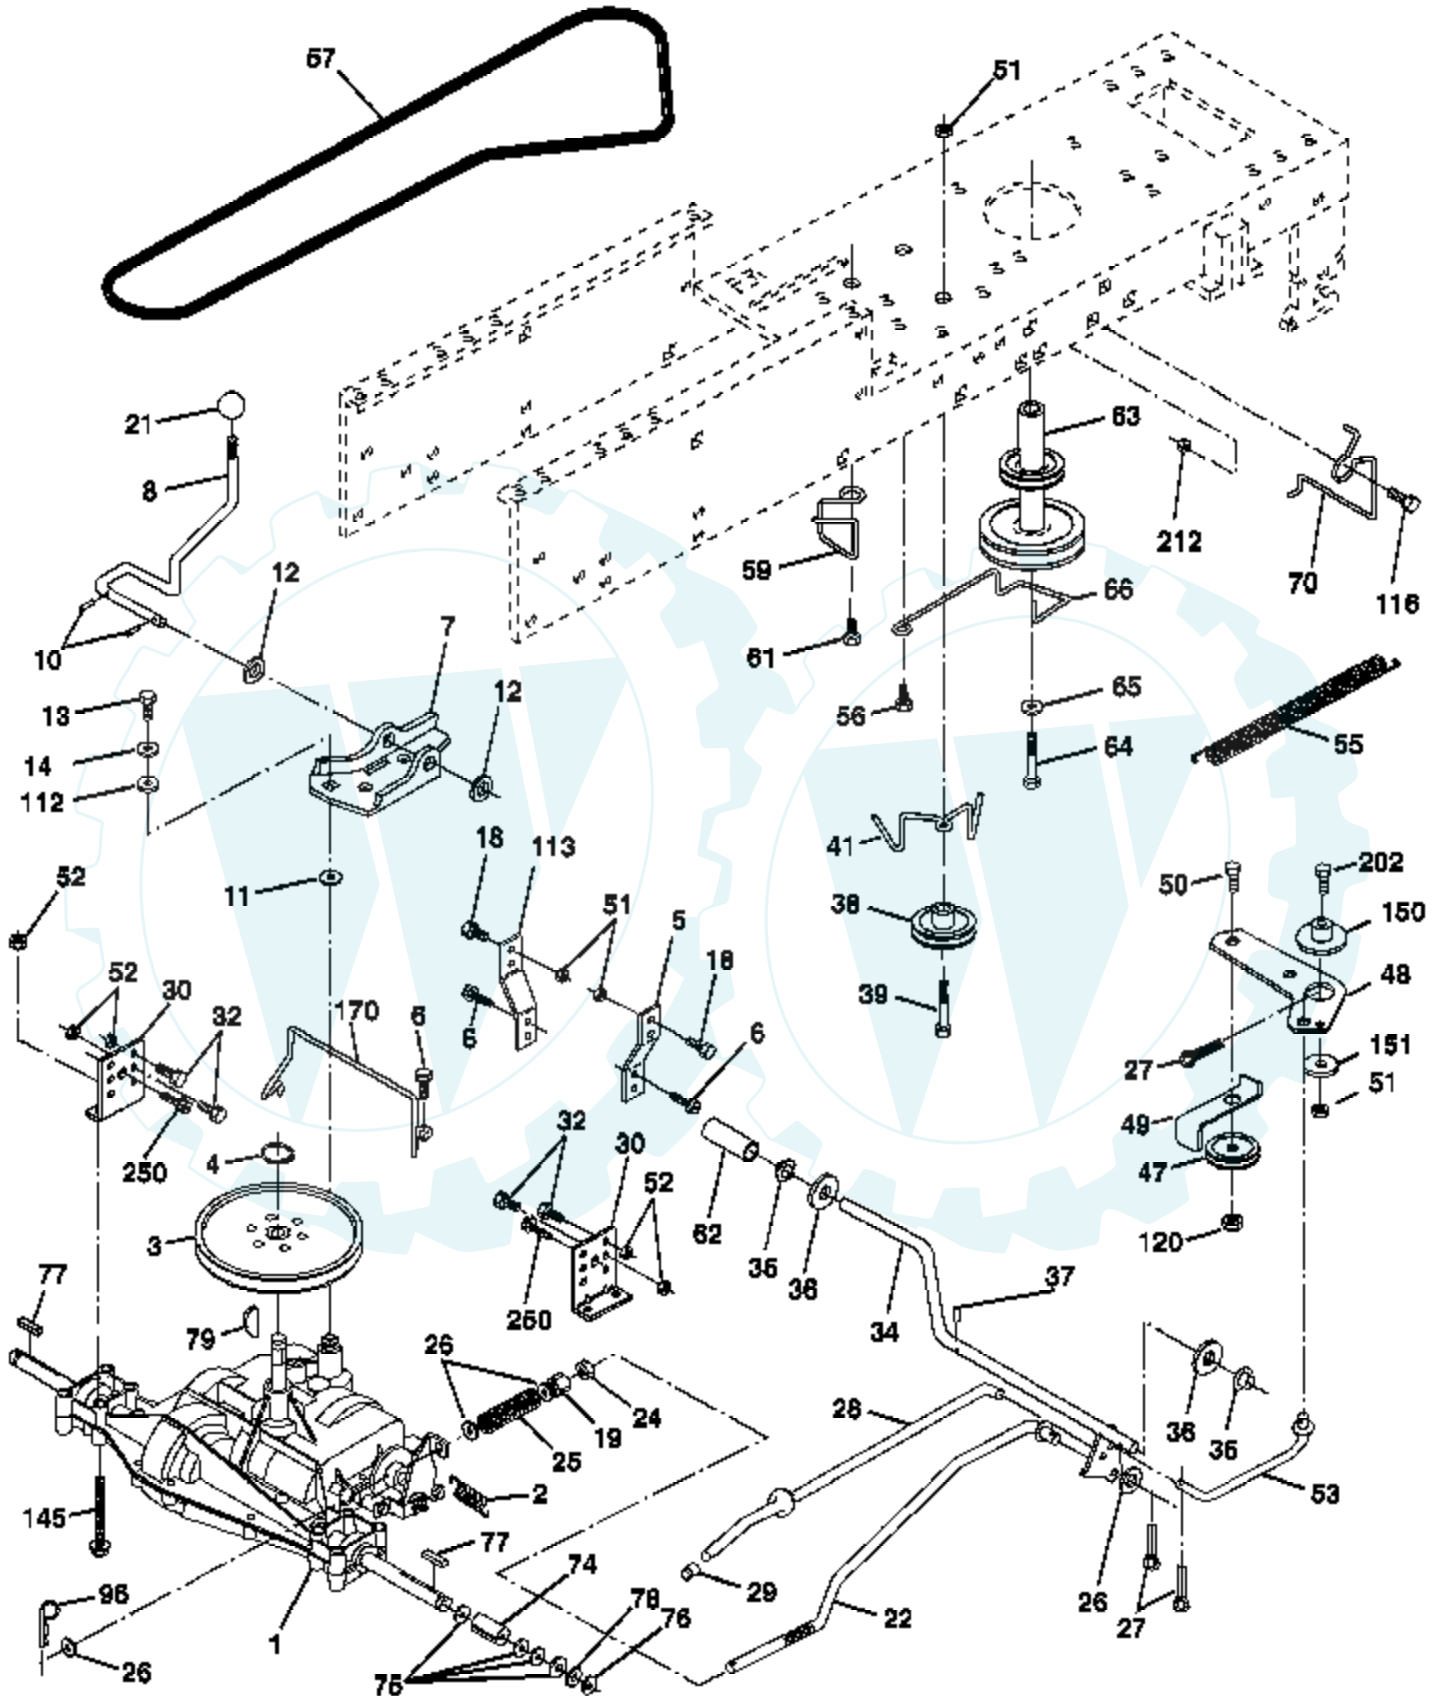

Ref #	Part Number	Qty	Description
1			Transaxle Peerless Model 206-545C (Order Parts From Transaxle Manufacturer)
2	146682		Spring Extension Brake
3	123666X		Pulley Transaxle 18" tires
4	12000028		Ring Retainer # 5100-62
5	121520X		Strap Torque Rh Pnt Blk
6	17060512		Screw 5/16-18 X 3/4
7	162240		Bracket T/A Saddle Shift
8	131679		Rod Shifter Black(dana)
10	76020416		Pin,Cotter
11	105701X		Washer Plate Shf 388 Sq Hole
12	19151216		Washer 15/32 X 3/4 X 16ga
13	74550412		Bolt 1/4-28 UNF Gr. 8 W/Patch
14	10040400		Washer
18	74780616		Bolt Fin Hex 3/8-16 UNC x 1 Gr. 5
19	73800600		Nut
21	106933X		Knob Rd 1/2-13 Plstc Thds Blk
22	130804		Rod Brake Lt
24	73350600		Nut
25	106888X		Spring Rod Brake 2 00 Zinc
26	19131316		Washer
27	76020412		Pin
28	175765		Rod Brake Parking
29	71673		Cap Parking Brake
30	174973		Bracket Transmission
32	74760512		Bolt
34	175578		Shaft Asm Pedal Foot
35	120183X		Bearing Nylon Blk 629 Id
36	19211616		Washer
37	1572H		Roll Pin
38	179114		Pulley Idler Composite
39	74760648		Bolt Fin Hex 3/8-16 Unc x 3
41	175556		Keeper Belt Idler
47	127783		Pulley Idler V Groove Plastic
48	154407		Bellcrank Clutch
49	123205X		Retainer Belt Style Spring
50	74760624		Bolt
51	73680600		Nut
52	73680500		Nut
53	105710X		Link Clutch 7 66
55	105709X		Spring Return Clutch 6 75
56	17060620		Screw 3/8-16 x 1-1/4
57	130801		V-belt Ground Drive 95
59	169691		Keeper Belt Chassis Span Ctr.
61	17120614		Screw 3/8-16 x .875
62	8883R		Cover Pedal Blk Round
63	175410		Pulley Engine
64	71170764		Bolt, Hex 7/16-20 x 4 Grade 5
65	10040700		Washer, Lock, Hvy Hlcl Spring 7/16
66	154778		Keeper Belt Engine Flproof
70	134683		Guide Belt Dr Mower Rh
74	137057		Spacer Axle
75	121749X		Washer 25/32 X 1 1/4 X 16 Ga
76	12000001		E Ring
77	123583X		Key Square 2 0 X 1845/ 1865
78	121748X		Washer 25/32 X 1 5/8 X 16ga
79	2228M		Key Woodruff