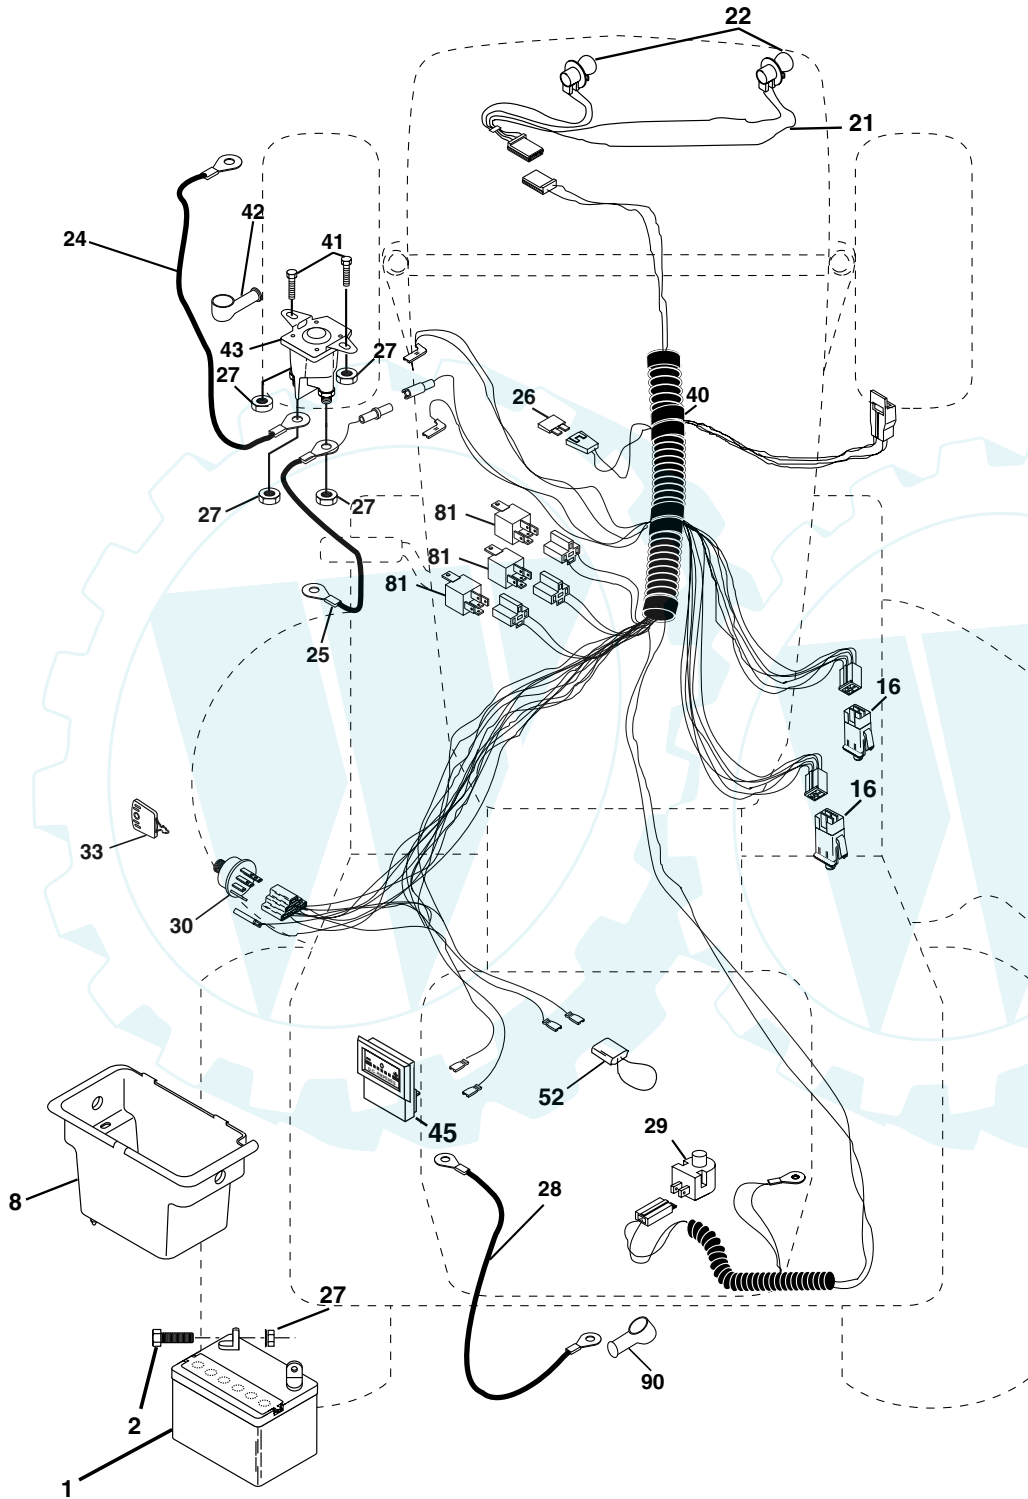

REPAIR PARTS

TRACTOR - - MODEL NUMBER PDC18H42STA, PRODUCT NO. 954 57 07-89 SCHEMATIC

REPAIR PARTS

TRACTOR - - MODEL NUMBER PDC18H42STA, PRODUCT NO. 954 57 07-89
ELECTRICAL

REPAIR PARTS

www.ersatzteil-service.de

TRACTOR - - MODEL NUMBER PDC18H42STA, PRODUCT NO. 954 57 07-89 ELECTRICAL

KEY NO.	PART NO.	DESCRIPTION
1	163465	Battery 12 Volt 25 Amp
2	74760412	Bolt Hex Hd 1/4-20unc X 3/4
8	176689	Box Battery
16	176137	Switch Interlock
21	175685	Harness Asm Light W/4152J
22	4152J	Bulb Light #1156
24	4799J	Cable Battery 6 Ga 11"red
25	146147	Cable Battery 6 Ga w/16 wire,red
26	175158	Fuse 20 AMP
27	73510400	Nut Keps Hex 1/4-20 unc
28	4207J	Cable Ground 6 Ga 12" black
29	160784	Switch Plunger
30	175566	Switch Ign
33	140401	Key Ign
40	179722	Harness Ign
41	71110408	Bolt Blk Fin Hex 1/4-20 X 1/2
42	131563	Cover Terminal Red
43	178861	Solenoid
45	122822X	Ammeter
52	141940	Protection Wire Loop
81	109748X	Relay Asm.
90	180449	Cover Terminal

KEY NO.	PART NO.	DESCRIPTION
1	170805	Control Throt /Ch Flag
2	17720408	Screw Hex Thd Cut 1/4-20x1/2
3	-----	Engine Kohl Model CV492 (Order Parts From Engine Manufacturer)
4	174667	Muffler Exhaust
13	12-041-03	Gasket
14	148456	Tube Drain Oil Easy
16	11050600	Washer Lock Ext Tooth 3/8
23	169837	Shield Browning/Debris Guard
29	137180	Arrestor Spark
31	185534	Tank Fuel
32	140527	Cap Asm Fuel W/sym Vented
33	123487X	Clamp Hose Blk
37	137040	Line Fuel 20"
38	181654	Plug Drain Oil Easy
44	17670412	Screw Hexwsh Thdrol 1/4-20x3/4
45	17000612	Screw Hex Wsh Thdrol 3/8-16
46	19091416	Washer 9/32 X 7/8 X 16ga
77	19101216	Washer 5/16 x 3/4 x 16 Ga.
80	74760508	Bolt Hex Hd 5/16-18 Unc x 1/2
101	M73030800	Nut Flange
105	17120616	Screw 3/8-16 x 1