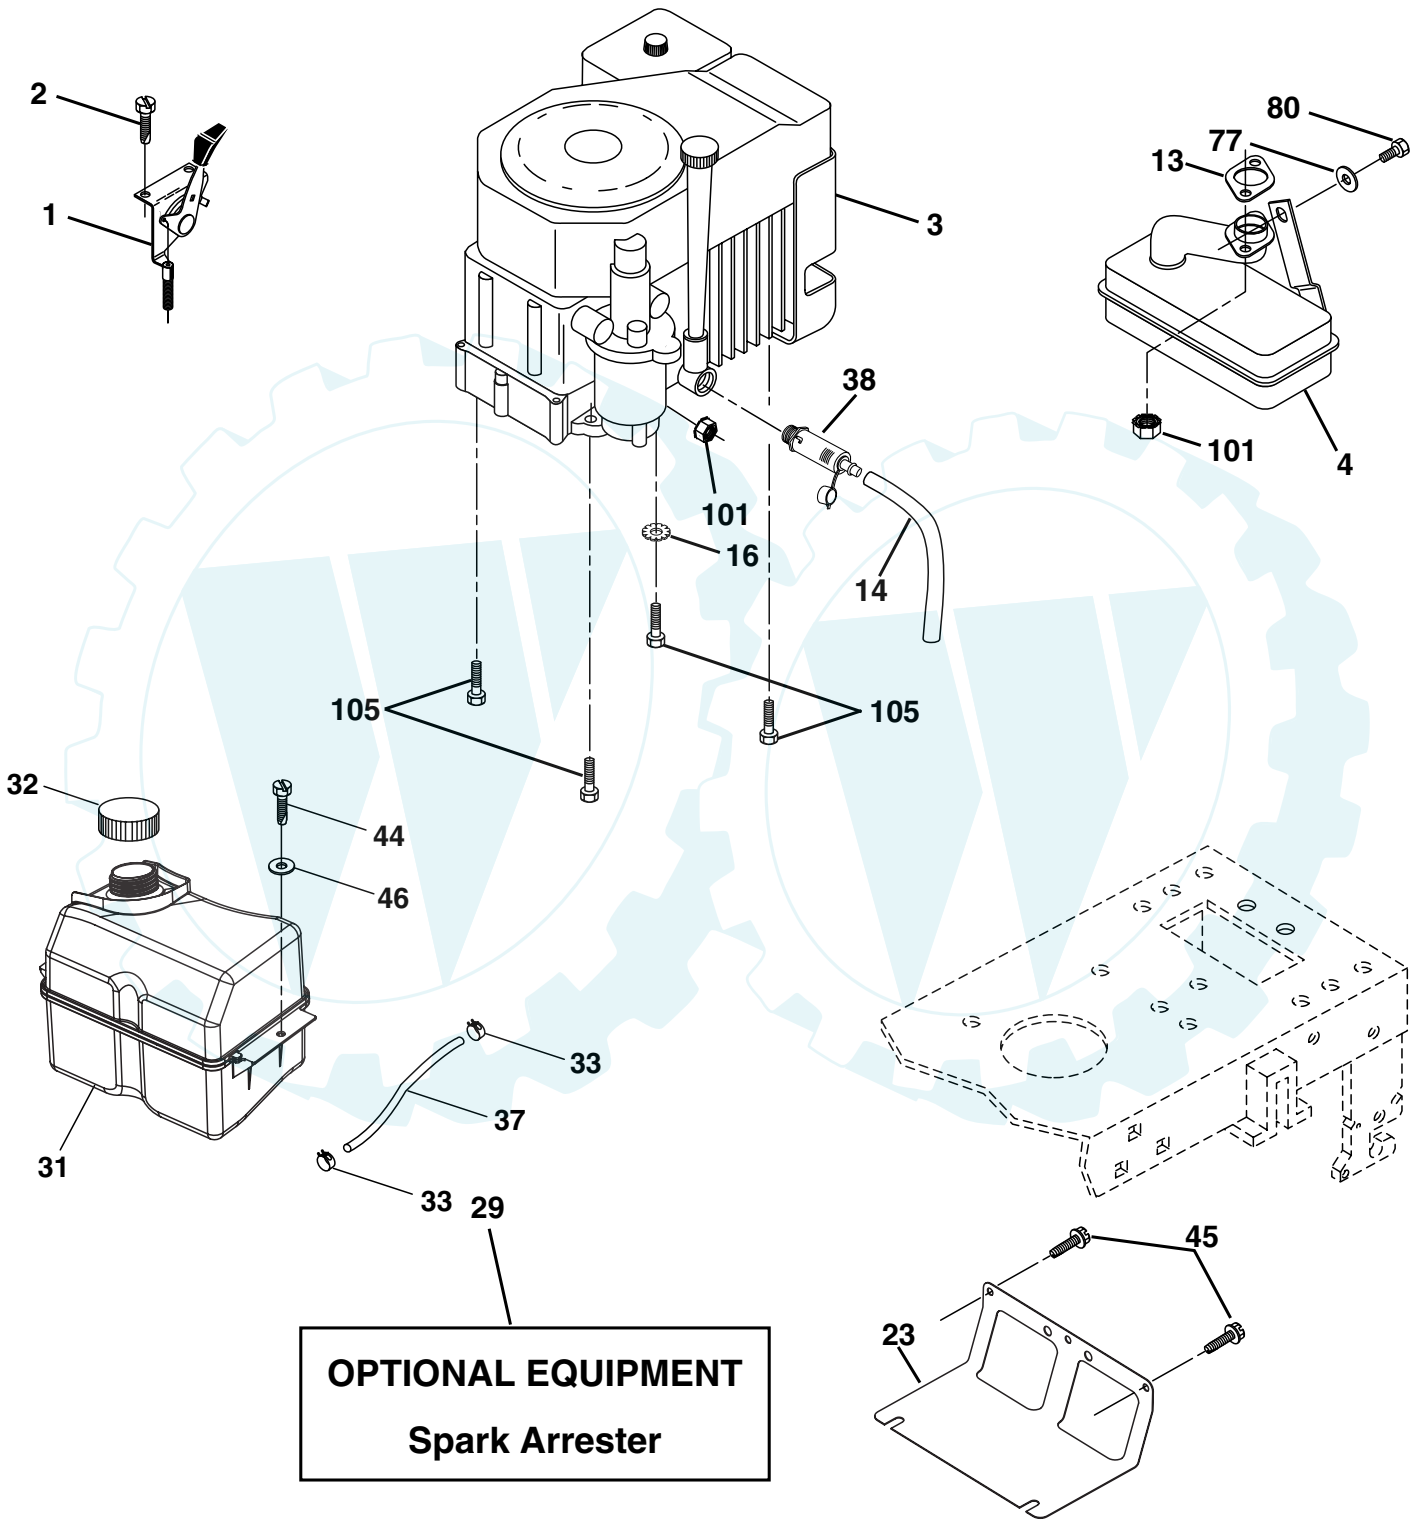

KEY NO.	PART NO.	DESCRIPTION
1	180656	Wheel Steering
2	172393	Axle Asm Front
3	169840	Spindle Asm Lh
4	169839	Spindle Asm Rh
5	6266H	Bearing Race Thrust Harden
6	121748X	Washer 25/32 X 1 5/8 X 16ga
8	12000029	Ring Klip #t5304-75
10	175121	Link Drag Extended
11	10040600	Lockwasher
12	73940800	Nut Hex Jam Toplock 1/2-20 Unf
13	136518	Spacer Bearing Axle Front
15	145212	Hex Flange Lock
17	180641	Shaft Asm Strg
29	17060612	Screw 3/8-16x3/4
32	171888	Rod Tie
33	19111216	Washer 11/32 x 3/4 x 16 Ga.
34	10040500	Washer lock 5/16
35	73540500	Nut Crownlock 5/16-24
36	155099	Bushing Strg 5/8 Id Dash
37	152927	Screw TT #10-32 x 5 x 3/8 Flange
38	180657	Insert Cap Strg
39	19182411	Washer 9/16 ID x 1-1/2 OD 11 Gr
40	7810H	Locknut Center
41	159945	Adaptor Wheel Strg
42	145054X428	Boot Dash Steering
43	121749X	Washer 25/32 X 1 1/4 X 16 Ga
44	180640	Extension Steering
46	121232X	Cap Spindle Fr Top Blk
51	73540400	Nut Crownlock 1/4-28
54	71130420	Bolt Hex 1/4-28unf x 1-1/4 Gr. 8
65	160367	Spacer Brace Axle
67	72140618	Bolt Rdhd Sq 3/8-16 Unc x 2-3/4
68	169827	Brace Axle
71	175146	Steering Asm
82	169835	Bracket Susp Chassis Front
87	173966	Washer Flat
88	175118	Bolt Shoulder 7/16-20
91	175553	Clip Steering

NOTE: All component dimensions given in U.S. inches
1 inch = 25.4 mm

REPAIR PARTS

TRACTOR - - MODEL NUMBER PDC18H42STA, PRODUCT NO. 954 57 07-89
ENGINE

REPAIR PARTS

TRACTOR - - MODEL NUMBER PDC18H42STA, PRODUCT NO. 954 57 07-89
ENGINE