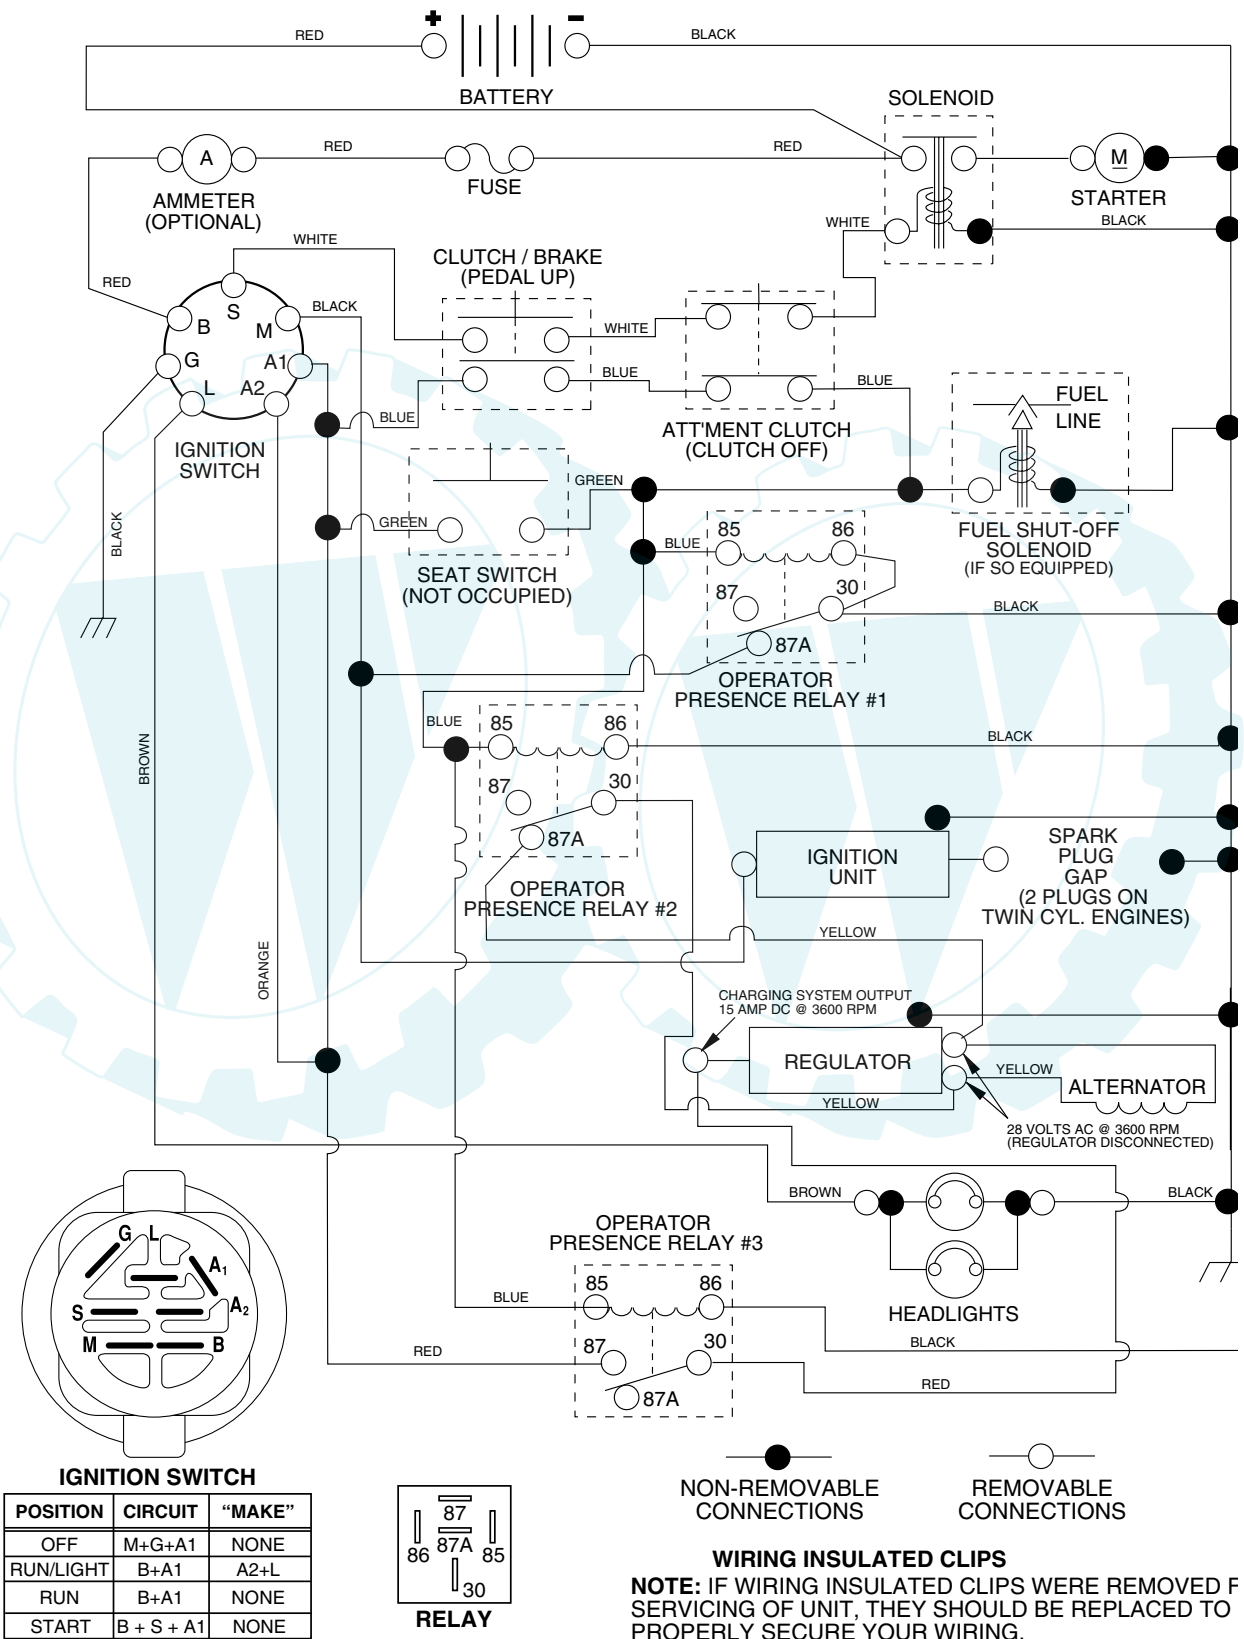

REPAIR PARTS

TRACTOR - - MODEL NUMBER PDC18H42STA, PRODUCT NO. 954 57 07-89 SCHEMATIC

REPAIR PARTS

TRACTOR - - MODEL NUMBER PDC18H42STA, PRODUCT NO. 954 57 07-89
ELECTRICAL

REPAIR PARTS

www.ersatzteil-service.de

TRACTOR - - MODEL NUMBER PDC18H42STA, PRODUCT NO. 954 57 07-89 ELECTRICAL

KEY NO.	PART NO.	DESCRIPTION
1	163465	Battery 12 Volt 25 Amp
2	74760412	Bolt Hex Hd 1/4-20unc X 3/4
8	176689	Box Battery
16	176137	Switch Interlock
21	175685	Harness Asm Light W/4152J
22	4152J	Bulb Light #1156
24	4799J	Cable Battery 6 Ga 11"red
25	146147	Cable Battery 6 Ga w/16 wire,red
26	175158	Fuse 20 AMP
27	73510400	Nut Keps Hex 1/4-20 unc
28	4207J	Cable Ground 6 Ga 12" black
29	160784	Switch Plunger
30	175566	Switch Ign
33	140401	Key Ign
40	179722	Harness Ign
41	71110408	Bolt Blk Fin Hex 1/4-20 X 1/2
42	131563	Cover Terminal Red
43	178861	Solenoid
45	122822X	Ammeter
52	141940	Protection Wire Loop
81	109748X	Relay Asm.
90	180449	Cover Terminal

KEY NO.	PART NO.	DESCRIPTION
1	170805	Control Throt /Ch Flag
2	17720408	Screw Hex Thd Cut 1/4-20x1/2
3	-----	Engine Kohl Model CV492 (Order Parts From Engine Manufacturer)
4	174667	Muffler Exhaust
13	12-041-03	Gasket
14	148456	Tube Drain Oil Easy
16	11050600	Washer Lock Ext Tooth 3/8
23	169837	Shield Browning/Debris Guard
29	137180	Arrestor Spark
31	185534	Tank Fuel
32	140527	Cap Asm Fuel W/sym Vented
33	123487X	Clamp Hose Blk
37	137040	Line Fuel 20"
38	181654	Plug Drain Oil Easy
44	17670412	Screw Hexwsh Thdrol 1/4-20x3/4
45	17000612	Screw Hex Wsh Thdrol 3/8-16
46	19091416	Washer 9/32 X 7/8 X 16ga
77	19101216	Washer 5/16 x 3/4 x 16 Ga.
80	74760508	Bolt Hex Hd 5/16-18 Unc x 1/2
101	M73030800	Nut Flange
105	17120616	Screw 3/8-16 x 1