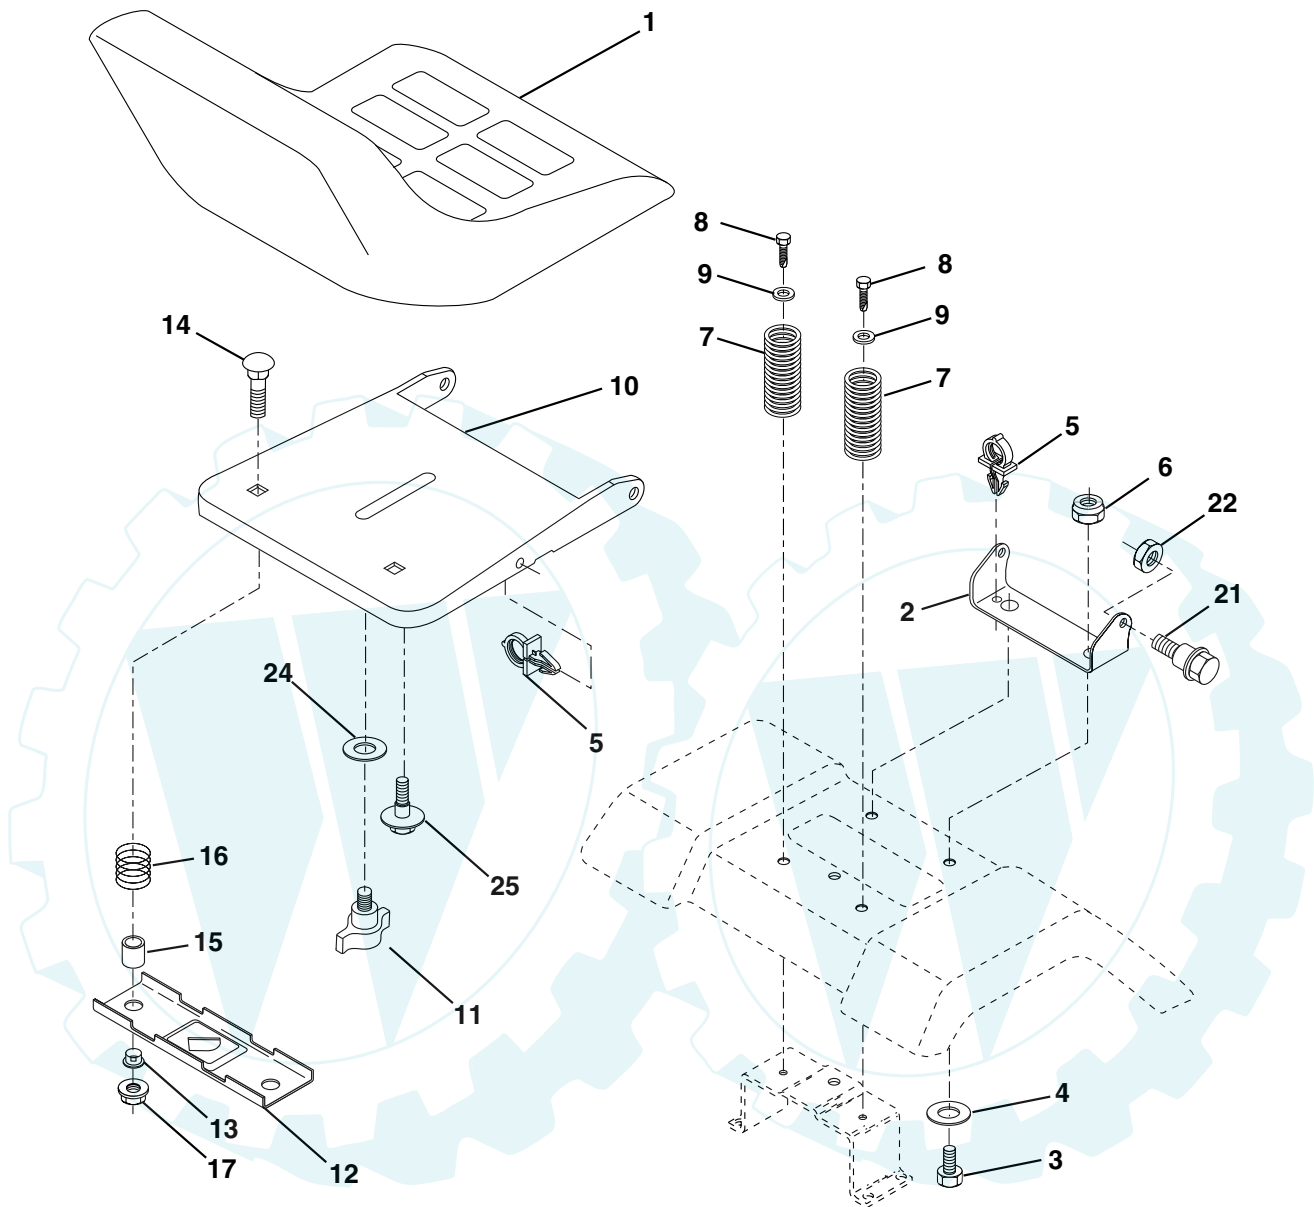

NOTE: All component dimensions given in U.S. inches
1 inch = 25.4 mm

REPAIR PARTS

TRACTOR - - MODEL NUMBER PDC18H42STA, PRODUCT NO. 954 57 07-89
ENGINE

REPAIR PARTS

TRACTOR - - MODEL NUMBER PDC18H42STA, PRODUCT NO. 954 57 07-89
ENGINE

KEY NO.	PART NO.	DESCRIPTION
1	170805	Control Throt /Ch Flag
2	17720408	Screw Hex Thd Cut 1/4-20x1/2
3	-----	Engine Kohl Model CV492 (Order Parts From Engine Manufacturer)
4	174667	Muffler Exhaust
13	12-041-03	Gasket
14	148456	Tube Drain Oil Easy
16	11050600	Washer Lock Ext Tooth 3/8
23	169837	Shield Browning/Debris Guard
29	137180	Arrestor Spark
31	185534	Tank Fuel
32	140527	Cap Asm Fuel W/sym Vented
33	123487X	Clamp Hose Blk
37	137040	Line Fuel 20"
38	181654	Plug Drain Oil Easy
44	17670412	Screw Hexwsh Thdrol 1/4-20x3/4
45	17000612	Screw Hex Wsh Thdrol 3/8-16
46	19091416	Washer 9/32 X 7/8 X 16ga
77	19101216	Washer 5/16 x 3/4 x 16 Ga.
80	74760508	Bolt Hex Hd 5/16-18 Unc x 1/2
101	M73030800	Nut Flange
105	17120616	Screw 3/8-16 x 1

NOTE: All component dimensions given in U.S. inches
1 inch = 25.4 mm

REPAIR PARTS

TRACTOR - - MODEL NUMBER PDC18H42STA, PRODUCT NO. 954 57 07-89
SEAT ASSEMBLY

KEY NO.	PART NO.	DESCRIPTION
1	171683	Seat
2	140551	Bracket Pnt Pivot Seat (blk)
3	71110616	Bolt
4	19131610	Washer 13/32 x 1 x 10 Ga
5	145006	Clip Push-In Hinged
6	73800600	Nut
7	124181X	Spring Seat Cprsn 2 250 Blk Zi
8	17000616	Screw 3/8-16 x 1.5
9	19131614	Washer 13/32 x 1 x 14 Ga
10	182493	Pan Pnt Seat (blk)
11	166369	Knob
12	121246X	Bracket Pnt Mounting Switch