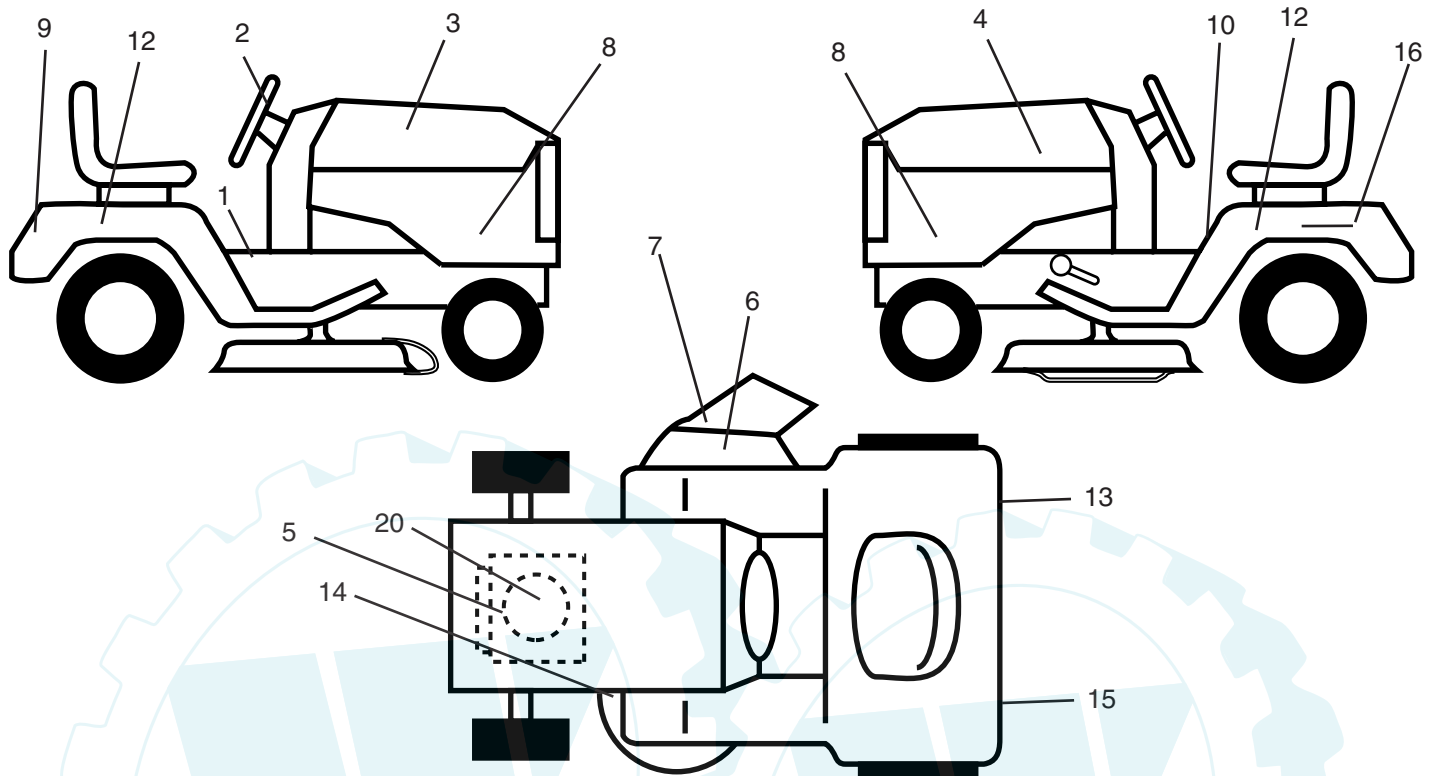

REPAIR PARTS

TRACTOR - - MODEL NUMBER PDC18H42STA, PRODUCT NO. 954 57 07-89 DECALS

KEY NO.	PART NO.	DESCRIPTION
1	157032	Decal Instruction Operat English/French
2	172743	Decal Ins Strg Wh
3	176307	Decal Hood Rh
4	176308	Decal Hood Lh
5	186372	Decal Replacement
6	170563	Decal, Warning
7	179128	Decal Deck "B" 42"
8	182005	Decal Hood Side Panel
9	172740	Decal Fender Logo
10	157140	Decal Danger English

KEY NO.	PART NO.	DESCRIPTION
12	176303	Decal Fender
13	173589	Decal Reflector LH
14	160396	Decal V-belt Schematic 42"
15	173587	Decal Reflector RH
16	145005	Decal Battery Danger/Poison
20	185982	Decal HP Engine
--	179769X428	Pad Footrest RH
--	179768X428	Pad Footrest LH
--	138311	Decal Lift Handle
--	169210	Decal By-Pass
--	186274	Manual Owner's English
--	186275	Manual Owner's French