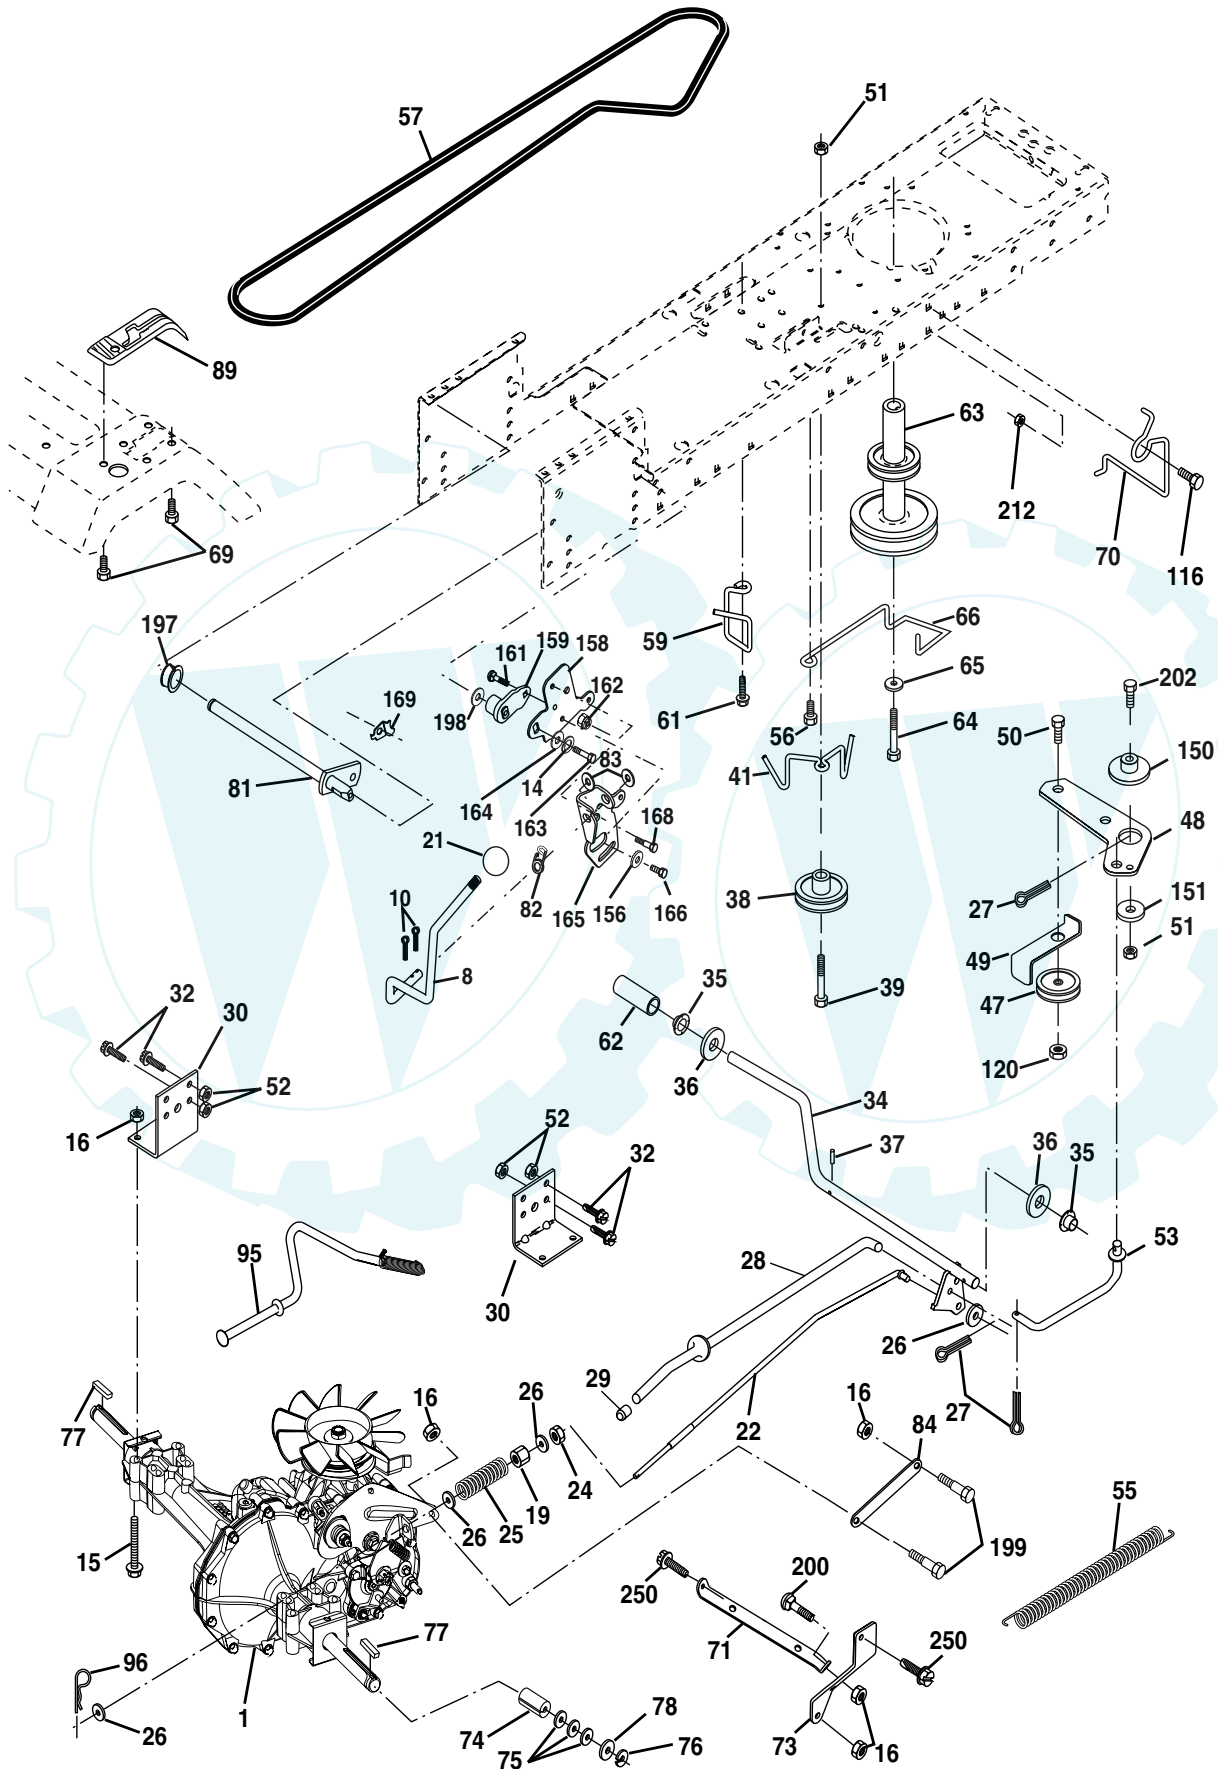

REPAIR PARTS

TRACTOR - - MODEL NUMBER PDC18H42STA, PRODUCT NO. 954 57 07-89
DRIVE

REPAIR PARTS

TRACTOR - - MODEL NUMBER PDC18H42STA, PRODUCT NO. 954 57 07-89 DRIVE

KEY NO.	PART NO.	DESCRIPTION	KEY NO.	PART NO.	DESCRIPTION
1	-----	Transaxle Hydro Gear Model 314-0510 (Order parts from the transaxle manufacturer)	69	142432	Screw Hex Wsh Hi-Lo 1/4-1/2 Unc
8	165619	Rod, Shift	70	134683	Guide, Belt, Mower Drive RH
10	76020416	Pin, Cotter 1/8 x 1	71	169183	Strap, Torque, Lh
14	10040400	Washer Lock 1/4	73	169182	Strap, Torque, Rh
15	74490544	Bolt Hex Flghd 5/16-18 Gr. 5	74	137057	Spacer, Axle
16	73800500	Nut, Lock Hex w/Ins 5/16-18 UNC	75	121749X	Washer 25/32 x 1-1/4 x 16 Ga.
19	73800600	Nut, Lock Hex w/Wsh 3/8-16 UNC	76	12000001	Ring, E
21	140845	Knob	77	123583X	Key, Square
22	169498	Rod, Brake	78	121748X	Washer 25/32 x 1-5/8 x 16 Ga.
24	73350600	Nut	81	165596	Shaft Asm Cross
25	106888X	Spring, Rod, Brake	82	123782X	Spring, Torsion
26	19131316	Washer 13/32 x 13/16 x 16 Ga.	83	19171216	Washer 17/32 x 3/4 x 16 Ga.
27	76020412	Pin, Cotter 1/8 x 3/4	84	169594	Link Transaxle
28	175765	Rod, Parking Brake	89	169373X428	Console, Shift
29	71673	Cap, Parking Brake	95	170201	Control Asm Bypass Hydro
30	169592	Bracket, Transmission	96	4497H	Spring, Retainer 1"
32	74760512	Bolt Hex 5/16-18 UNC x 3/4	116	72140608	Bolt 3/8-16 x 1
34	175578	Shaft, Foot Pedal	120	73900600	Bolt Hex 3/8-16 x 1-1/2
35	120183X	Bearing, Nylon	150	175456	Spacer Retainer
36	19211616	Washer	151	19133210	Washer 13/32 x 2 x 10
37	1572H	Pin, Roll	156	166002	Washer 5/16 x 1.0 x 1.25
38	179114	Pulley, Idler, Composite	158	165589	Bracket Shift Mount
39	74760648	Bolt	159	183900	Hub Shift
41	175556	Keeper, Belt, Idler	161	72140406	Bolt Rdhd Sqnk 1/4-20 x 3/4 Gr. 5
47	127783	Pulley, Idler, V-Belt	162	73680400	Nut Crownlock 1/4-20 Unc
48	154407	Bellcrank Clutch Grnd Drustl	163	74780416	Bolt Hex Fin 1/4-20 x 1
49	123205X	Retainer, Belt	164	19091010	Washer 5/8 x .281 x 10 Ga.
50	72110612	Bolt 3/8-16 x 1-1/2 Gr. 5	165	165623	Bracket Pivot Lever
51	73680600	Nut	166	166880	Screw 5/16 x 1.0 x .125
52	73680500	Nut Crownlock 5/16-28	168	165492	Bolt Shoulder 5/16-18 x .561
53	105710X	Link, Clutch	169	165580	Plate Fastening LT
55	105709X	Spring, Return, Clutch	197	169613	Nyliner Snap-in 5/8" ID
56	17060620	Screw 3/8-16 x 1-1/4	198	169593	Washer Nyl 7/8ID x .105"HYD
57	140294	V-Belt, Drive	199	169612	Bolt Shoulder 5/16-18 Unc
59	169691	Keeper, Belt, Center	200	72140508	Bolt Rdhd Sqnk 5/16-18 Unc x 1
61	17120614	Screw, 3/8-16 x .875	202	72110614	Bolt Car SH 3/8-16 x 1-1/2 Gr 5
62	8883R	Cover, Pedal	212	145212	Nut Hex Flange Lock
63	175410	Pulley, Engine	250	17060612	Screw 3/8-16 x .75
64	71170764	Bolt Hex 7/16 x 4 Gr. 5			
65	10040700	Washer			
66	154778	Keeper, Belt Engine Hydro			

NOTE: All component dimensions given in U.S. inches
1 inch = 25.4 mm