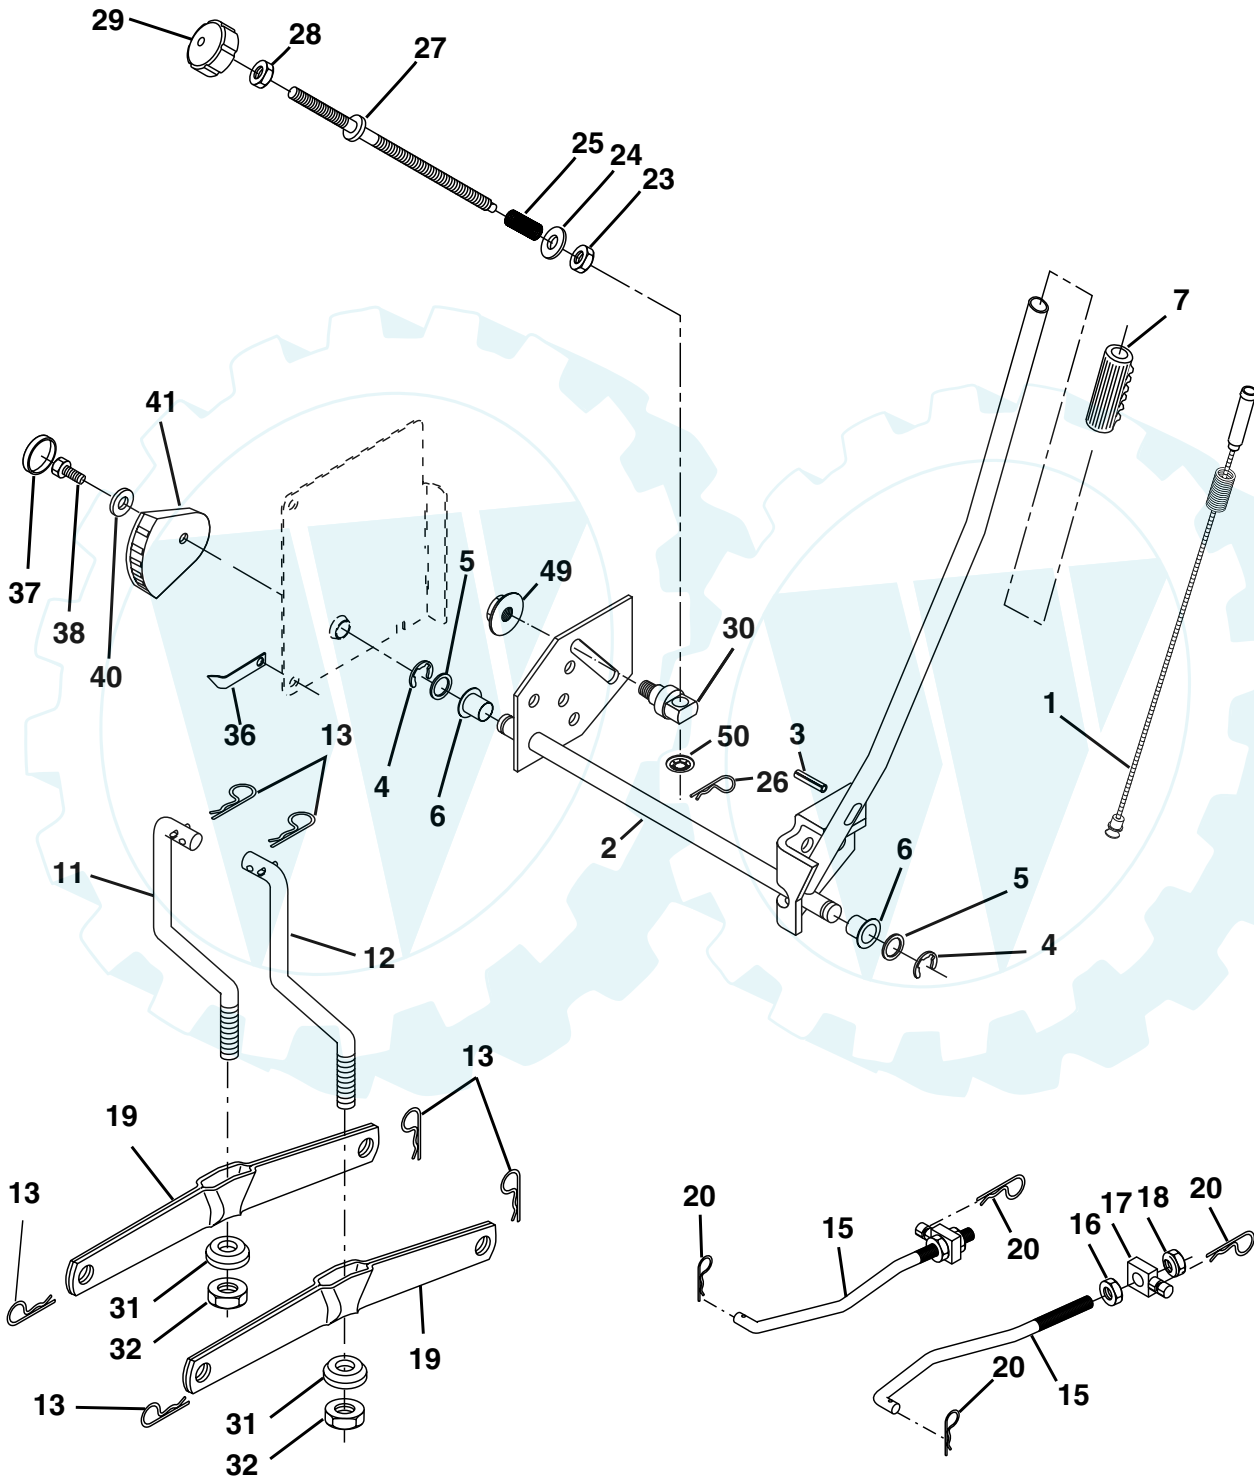

WHEELS & TIRES

KEY NO.	PART NO.	DESCRIPTION
1	59192	Cap Valve Tire
2	65139	Stem Valve
3	170455	Tire F Ts 15 X 6 0 - 6 Service
4	59904	Tube Front (Service Item Only)
5	106732X421	Rim Asm 6"front Service
6	278H	Fitting Grease (Front Wheel Only)
7	9040H	Bearing Flange (Front Wheel Only)
8	106108X421	Rim Asm 8"rear Service
9	170456	Tire R Ts 20X10.00-8 C Service
10	7152J	Tube Rear (Service Item Only)
11	104757X421	Cap Axle Blk 1 50 X 1 00
--	144334	Sealant, Tire (10 oz. Tube)

NOTE: All component dimensions given in U.S. inches
1 inch = 25.4 mm

REPAIR PARTS

TRACTOR - - MODEL NUMBER PDC18H42STA, PRODUCT NO. 954 57 07-89
MOWER LIFT

REPAIR PARTS

TRACTOR - - MODEL NUMBER PDC18H42STA, PRODUCT NO. 954 57 07-89
MOWER LIFT

KEY NO.	PART NO.	DESCRIPTION
1	184418	Plunger Asm.
2	159471	Shaft Asm Lift
3	105767X	Pin Groove
4	12000002	E Ring #5133-62
5	19211621	Washer 21/32 x 1 x 21 Ga.
6	120183X	Bearing Nylon
7	175830	Grip Handle
11	139865	Link Lift Lh
12	139866	Link Lift Rh
13	4939M	Retainer Spring
15	173288	Link Front
16	73350800	Nut Jam Hex 1/2-13 Unc
17	175689	Trunnion Blk Zinc
18	73800800	Nut Lock w/Wsh 1/2-13 Unc
19	139868	Arm Suspension Rear
20	163552	Retainer Spring
23	110807X	Nut Special
24	19131016	Washer 13/32 x 5/8 x 16 Ga.
25	2876H	Spring
26	169484	Retainer Clip
27	126971X	Rod Adj. Lift
28	73350600	Nut Hex Jam 3/8-16 Unc
29	138057	Knob
30	150233	Trunnion Infin. Height
31	169865	Bearing Pvt Lift
32	73540600	Nut Crownlock 3/8-24
36	155097	Pointer Height Indicator
37	123935X	Plug Hole
38	17060516	Screw 5/16-18 x 1
40	19112410	Washer 11/32 x 1-1/2 10 Ga.
41	155098	Indicator Height
49	145212	Nut Hex Flange Lock
50	110452X	Nut Push