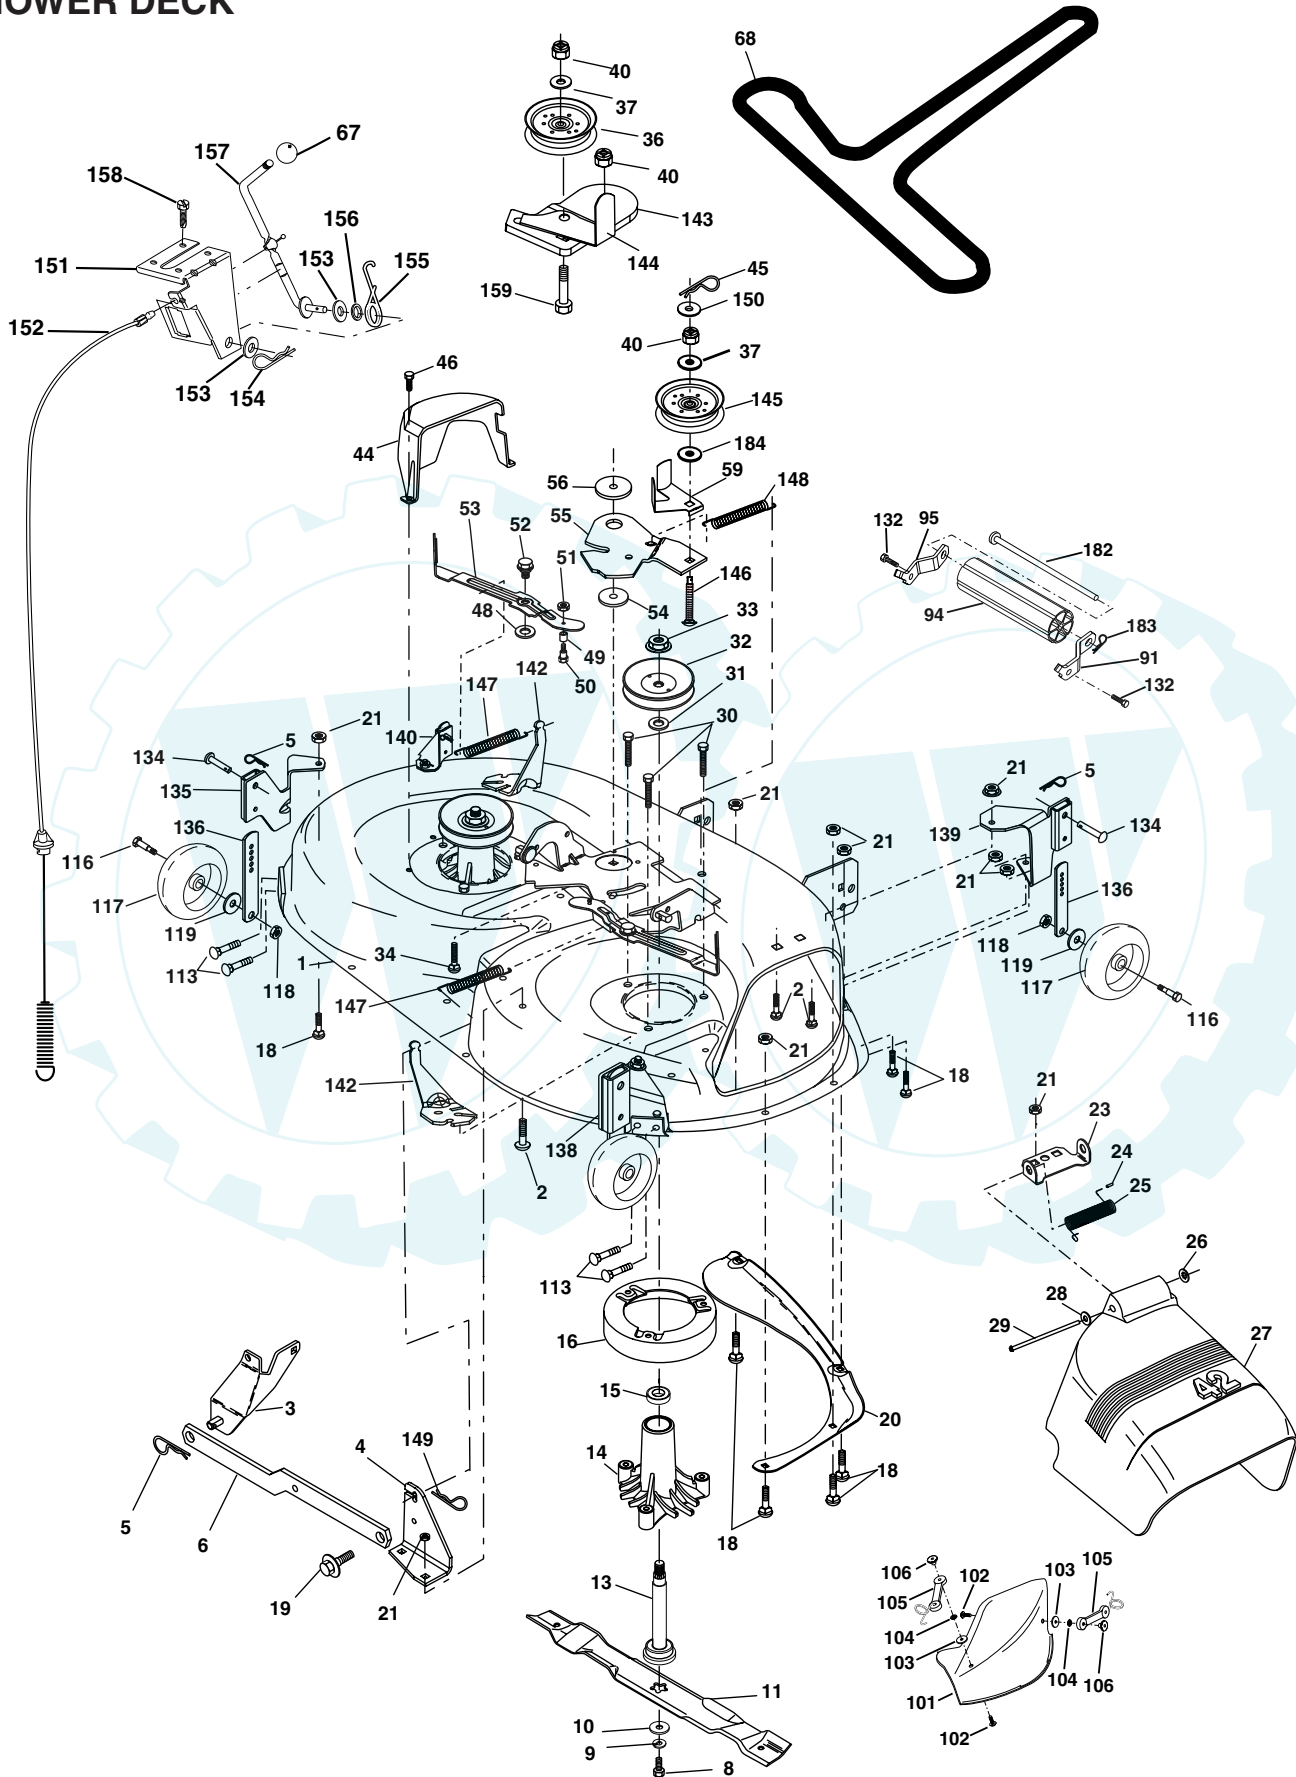

REPAIR PARTS

www.ersatzteil-service.de

TRACTOR - - MODEL NUMBER PDC18H42STA, PRODUCT NO. 954 57 07-89 MOWER DECK

REPAIR PARTS

www.ersatzteil-service.de

TRACTOR - - MODEL NUMBER PDC18H42STA, PRODUCT NO. 954 57 07-89 MOWER DECK

KEY NO.	PART NO.	DESCRIPTION	KEY NO.	PART NO.	DESCRIPTION
1	182032X421	Mower Deck Assembly, 42"	59	173442	Guard TUV Idler
2	72140506	Bolt	67	171598	Knob
3	138017	Bracket Asm Fr. Sway Bar 3/42	68	144959	V-Belt, 42" Mower
4	165460	Bracket Asm Deck 42" Sway Bar	91	180532	Bracket Noseroller LH
5	4939M	Retainer Spring	94	132264	Roller Nose
6	178024	Bar Sway Deck	95	180533	Bracket Noseroller RH
8	850857	Bolt 3/8-24 x 25 Grade 8 patched	101	136420	Cover Mulching
9	10030600	Washer, Lock	102	71081010	Screw 10-24 x 5/8
10	140296	Washer, Hardened	103	19061216	Washer #10
		(The following blades are available)	104	10071000	Washer Lock #10
11	134149	Blade, 42" Mulching Std (For mulching mowers only)	105	160793	Latch Asm.
--	139775	Blade, 42" Mulching Premium (For better wear when mulching)	106	2029J	Nut Weld
--	138971	Blade, 42" Hi-Lift (For bagging or discharging)	113	17060512	Screw 5/16-18 x 3/4
13	137645	Shaft Assembly, Mandrel, Vented	116	184219	Bolt Shoulder 3/8-16 x 3-5/8
14	128774	Housing, Mandrel, Vented	117	133957	Wheel Gauge
15	110485X	Bearing, Ball, Mandrel	118	73930600	Nut 3/8-16
16	174493	Stripper, Vented Mower Deck	119	19121414	Washer 3/8 x 7/8 x 14 Ga.
18	72140505	Bolt, Carriage 5/16-18 x 5/8	132	17000612	Screw 3/8-16 x 3/4
19	132827	Bolt, Shoulder	134	156941	Pin Head Rivet
20	159770	Baffle, Vortex	135	159765	Bracket Asm. LH Rear
21	73680500	Nut	136	155986	Bar Adjusting
23	177563	Bracket, Deflector Mower 42"	138	159763	Bracket Asm. RH Rear
24	105304X	Cap, Sleeve 80 x 112 Blk Mower	139	159767	Bracket Asm. RH Front
25	123713X	Spring, Torsion, Deflector 2 52	140	159768	Bracket Asm. LH Front
26	110452X	Nut, Push Phos & Oil	142	165890	Arm Spring Brake Mower
27	130968X428	Shield, Deflector 42" Blk	143	157109	Bracket Arm Idler 42"
28	19111016	Washer 11/32 x 5/8 x 16 Gauge	144	173441	Keeper Belt 42" Clutch Cable
29	131491	Rod, Hinge 42" 6 75 W/G	145	173437	Pulley Idler Flat
30	173984	Screw Thdrol Washer Head	146	173443	Bolt Carriage Idler
31	129963	Washer, Spacer Mower Vented	147	131335	Spring Extension
32	173436	Pulley, Mandrel	148	169022	Spring Return Idler
33	178342	Nut, Toplock Flange	149	165898	Retainer Spring Yellow
34	72110614	Bolt	150	19091216	Washer 9/32 x 3/4 x 16 Ga.
36	173438	Pulley, Idler, Flat	151	169670	Bracket Clutch Cable
37	19131316	Washer 13/32 x 13/16 x 16 Gauge	152	169676	Clutch Cable 42"
40	73680600	Nut	153	169674	Washer Flat 3/8" Type B
44	140088	Guard, Mandrel, LH	154	169675	Spring Retainer
45	4497H	Retainer	155	169671	Spring Retention LVR CLTCH CAB
46	137729	Screw, Thdrol 1/4-20 x 5/8 T	156	169672	Spacer Clutch Cable
48	133944	Washer, Hardened	157	169669	Rod Clutch Cable 3/8"
49	174284	Roller Assembly, Cam Follower	158	17720408	Screw Hex Thd Cut 1/4-20 x 1/2
50	131340	Bolt, Shoulder #10-24 Grade 5	159	72140614	Bolt Rdhd Sqn 3/8-16 UNC x 1-3/4
51	69180	Locknut	182	179126	Rod Roller Nose
52	139888	Bolt, Shoulder 5/16-18 UNC	183	163552	Retainer Spring
53	131845	Arm Assembly, Pad, Brake	184	19131410	Washer 13/32 x 7/8 x 10 Ga.
54	178515	Washer, Hardened	--	130794	Mandrel Assembly (Includes Housing, Shaft and Shaft Hardware Only-Pulley Not Included)
55	155046	Arm, Idler	--	184563	Replacement Mower, Complete
56	122052X	Spacer, Retainer			

NOTE: All component dimensions given in U.S. inches
1 inch = 25.4 mm