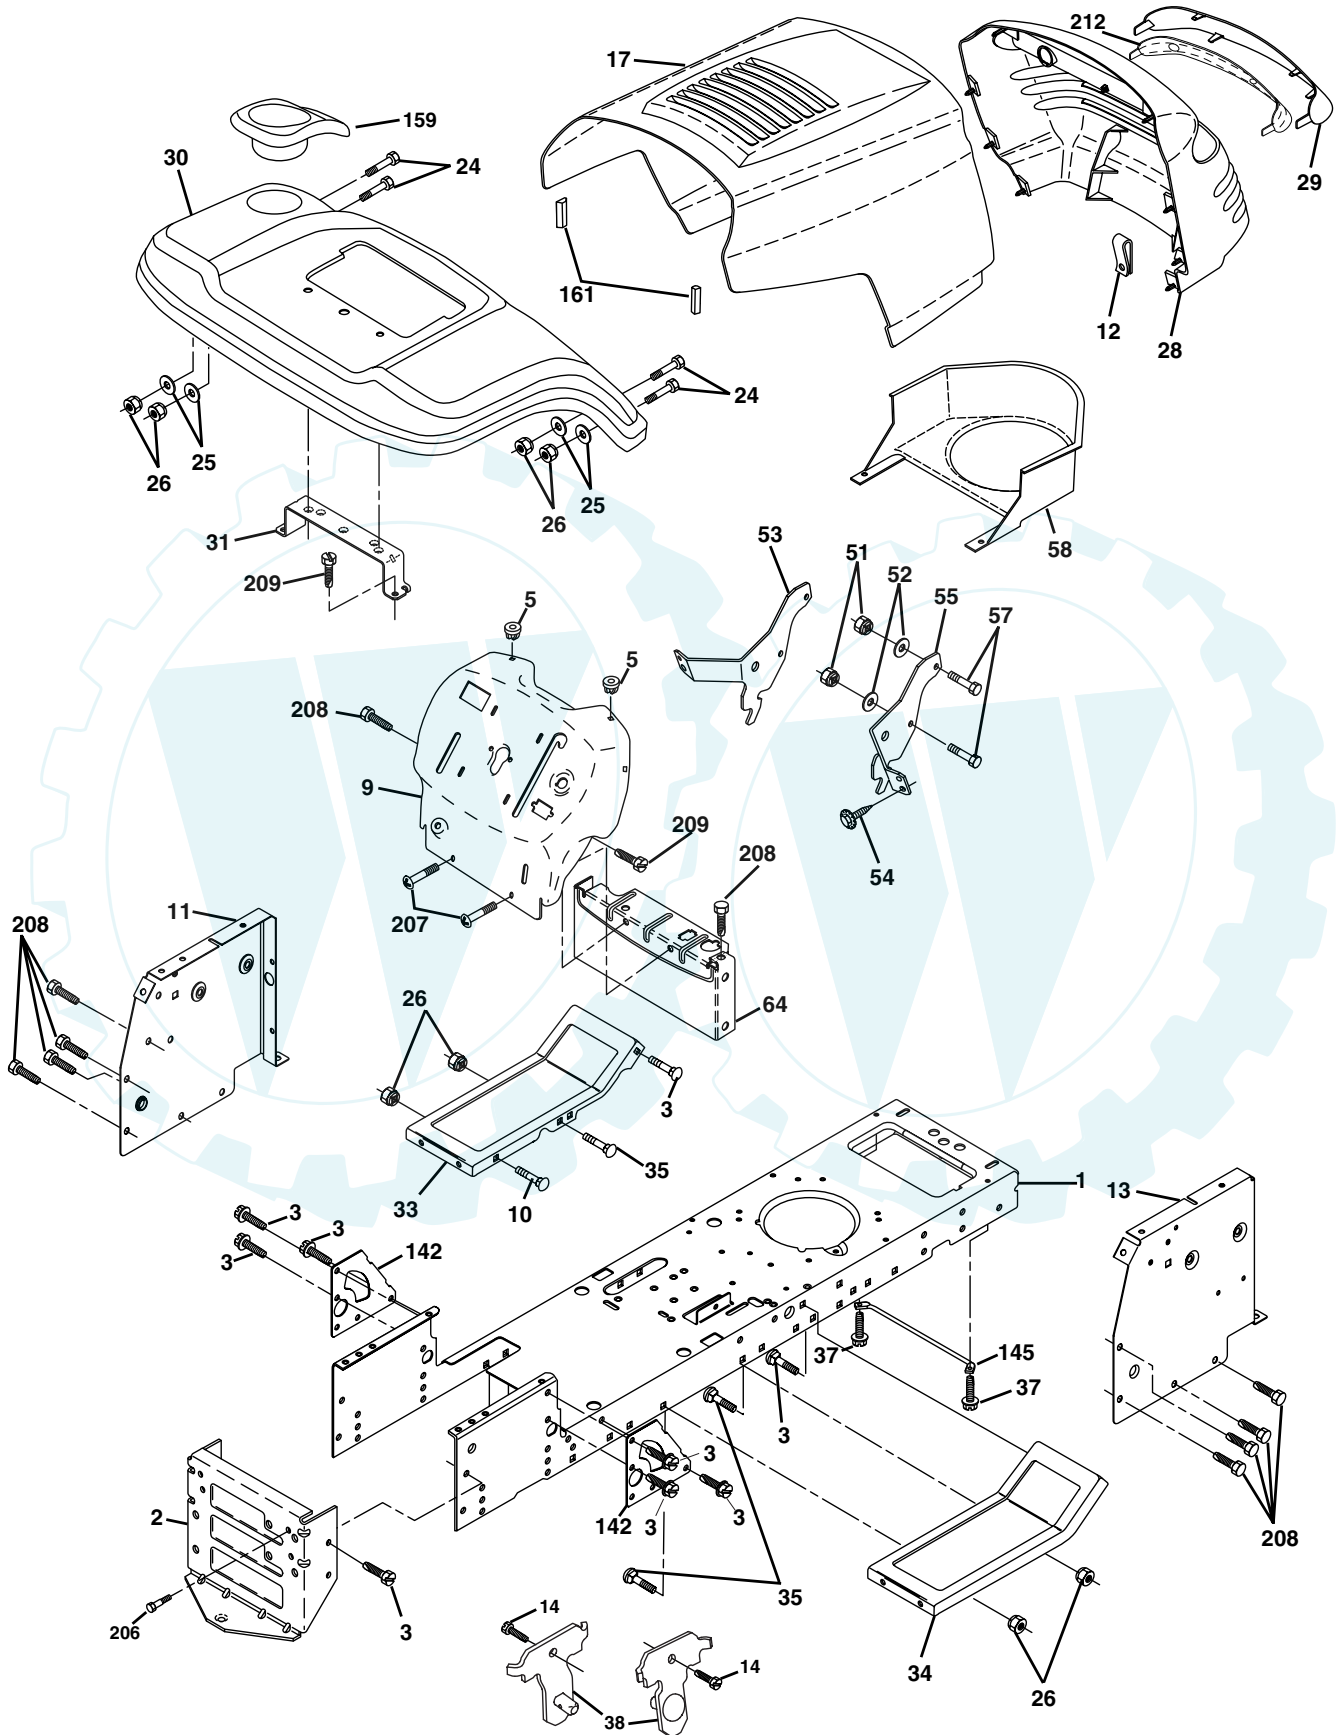

REPAIR PARTS

TRACTOR - - MODEL NUMBER PDC18H42STA, PRODUCT NO. 954 57 07-89
CHASSIS AND ENCLOSURES

REPAIR PARTS

www.ersatzteil-service.de

TRACTOR - - MODEL NUMBER PDC18H42STA, PRODUCT NO. 954 57 07-89 CHASSIS AND ENCLOSURES

KEY NO.	PART NO.	DESCRIPTION
1	174619	Chassis
2	176554	Drawbar
3	17060612	Screw 3/8-16 x 3/4
5	155272	Bumper Hood/Dash
9	168337X012	Dash
10	72140608	Bolt RdHd Sqnk. 3/8-16 Unc x 1
11	174996	Panel Asm. Dash Lh
12	145660	Clip Tinnerman Grile P/L
13	172106	Panel Dash Rh
14	17490608	Screw Thdrol 3/8-16 x 1/2
17	159639X428	Hood
18	184921	Bumper Hood
24	74780616	Bolt Fin Hex 3/8-16 Unc x 1 Gr. 5
25	19131312	Washer 13/32 x 13/16 x 12 Ga.
26	73800600	Nut Lock Hex w/Insert 3/8-16 UNC
28	179844	Grill/Lens Asm
29	170472X599	Lens Grille
30	169470X428	Fender Asm
31	136619	Bracket Fender
33	179716X428	Footrest LH
34	179717X428	Footrest RH
35	72110606	Bolt RdHd Sht. Sqnk. 3/8-16 x 3/4
37	17490508	Screw Thdrol 5/16-18 x 1/2 Tyt
38	175710	Bracket Asm. Pivot Mower Rear
51	73800400	Nut Lock Hex W/Ins. 1/4-20
52	19091416	Washer 9/32 x 7/8 x 16 Ga.
53	144697	Bracket Grille LH
54	161464	Screw Hex Wshd 8-18 x 7/8
55	144696	Bracket, Grille RH
57	74780412	Bolt Fin Hex 1/4-20 x .75
58	150127	Air Duct Private Label
64	154798	Dash Lower
142	175702	Plate Reinforcement
145	156524	Rod Pivot Chassis/Hood
159	169473X428	Cupholder
206	170165	Bolt shoulder 5/16-18
207	17670508	Screw Thdrol 5/16-18 x 1/2
208	17670608	Screw Thdrol 3/8-16 x 1/2
209	17000612	Screw 3/8-16 x 3/4
212	156229	Insert Lens Reflector
--	5479J	Plug Btn Blk

NOTE: All component dimensions given in U.S. inches
1 inch = 25.4 mm