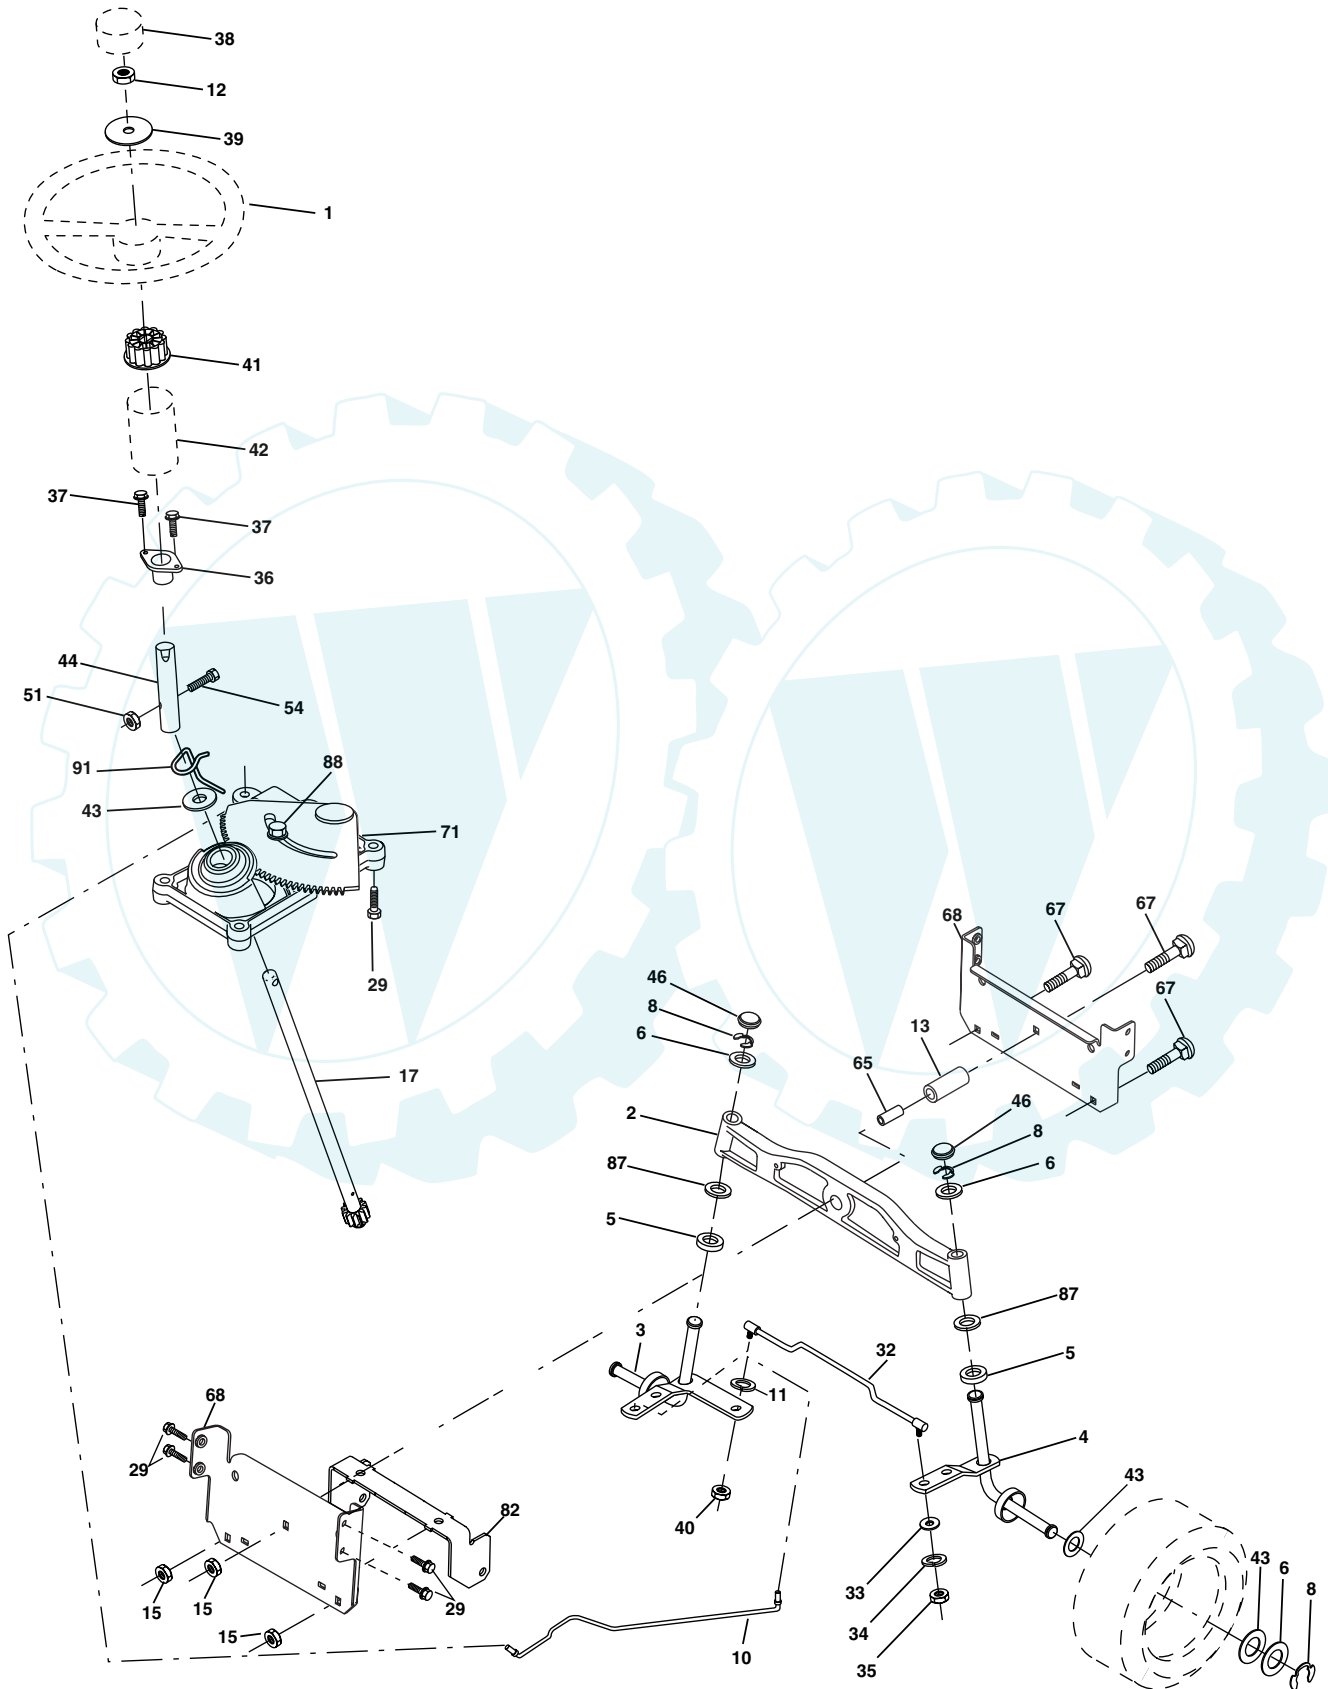

REPAIR PARTS

TRACTOR - - MODEL NUMBER PDC18H42STA, PRODUCT NO. 954 57 07-89
STEERING ASSEMBLY

REPAIR PARTS

www.ersatzteil-service.de

TRACTOR - - MODEL NUMBER PDC18H42STA, PRODUCT NO. 954 57 07-89 STEERING ASSEMBLY

KEY NO.	PART NO.	DESCRIPTION
1	180656	Wheel Steering
2	172393	Axle Asm Front
3	169840	Spindle Asm Lh
4	169839	Spindle Asm Rh
5	6266H	Bearing Race Thrust Harden
6	121748X	Washer 25/32 X 1 5/8 X 16ga
8	12000029	Ring Klip #t5304-75
10	175121	Link Drag Extended
11	10040600	Lockwasher
12	73940800	Nut Hex Jam Toplock 1/2-20 Unf
13	136518	Spacer Bearing Axle Front
15	145212	Hex Flange Lock
17	180641	Shaft Asm Strg
29	17060612	Screw 3/8-16x3/4
32	171888	Rod Tie
33	19111216	Washer 11/32 x 3/4 x 16 Ga.
34	10040500	Washer lock 5/16
35	73540500	Nut Crownlock 5/16-24
36	155099	Bushing Strg 5/8 Id Dash
37	152927	Screw TT #10-32 x 5 x 3/8 Flange
38	180657	Insert Cap Strg
39	19182411	Washer 9/16 ID x 1-1/2 OD 11 Gr
40	7810H	Locknut Center
41	159945	Adaptor Wheel Strg
42	145054X428	Boot Dash Steering
43	121749X	Washer 25/32 X 1 1/4 X 16 Ga
44	180640	Extension Steering
46	121232X	Cap Spindle Fr Top Blk
51	73540400	Nut Crownlock 1/4-28
54	71130420	Bolt Hex 1/4-28unf x 1-1/4 Gr. 8
65	160367	Spacer Brace Axle
67	72140618	Bolt Rdhd Sq 3/8-16 Unc x 2-3/4
68	169827	Brace Axle
71	175146	Steering Asm
82	169835	Bracket Susp Chassis Front
87	173966	Washer Flat
88	175118	Bolt Shoulder 7/16-20
91	175553	Clip Steering

NOTE: All component dimensions given in U.S. inches
1 inch = 25.4 mm