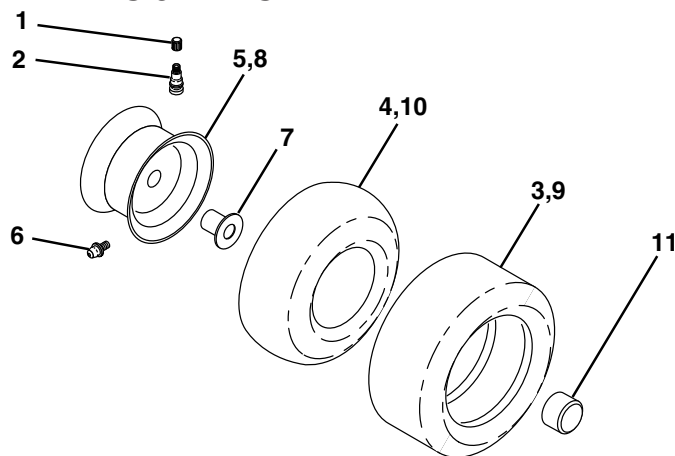

WHEELS & TIRES

KEY NO.	PART NO.	DESCRIPTION
1	59192	Cap Valve Tire
2	65139	Stem Valve
3	170455	Tire F Ts 15 X 6 0 - 6 Service
4	59904	Tube Front (Service Item Only)
5	106732X421	Rim Asm 6"front Service
6	278H	Fitting Grease (Front Wheel Only)
7	9040H	Bearing Flange (Front Wheel Only)
8	106108X421	Rim Asm 8"rear Service
9	170456	Tire R Ts 20X10.00-8 C Service
10	7152J	Tube Rear (Service Item Only)
11	104757X421	Cap Axle Blk 1 50 X 1 00
--	144334	Sealant, Tire (10 oz. Tube)

NOTE: All component dimensions given in U.S. inches
1 inch = 25.4 mm