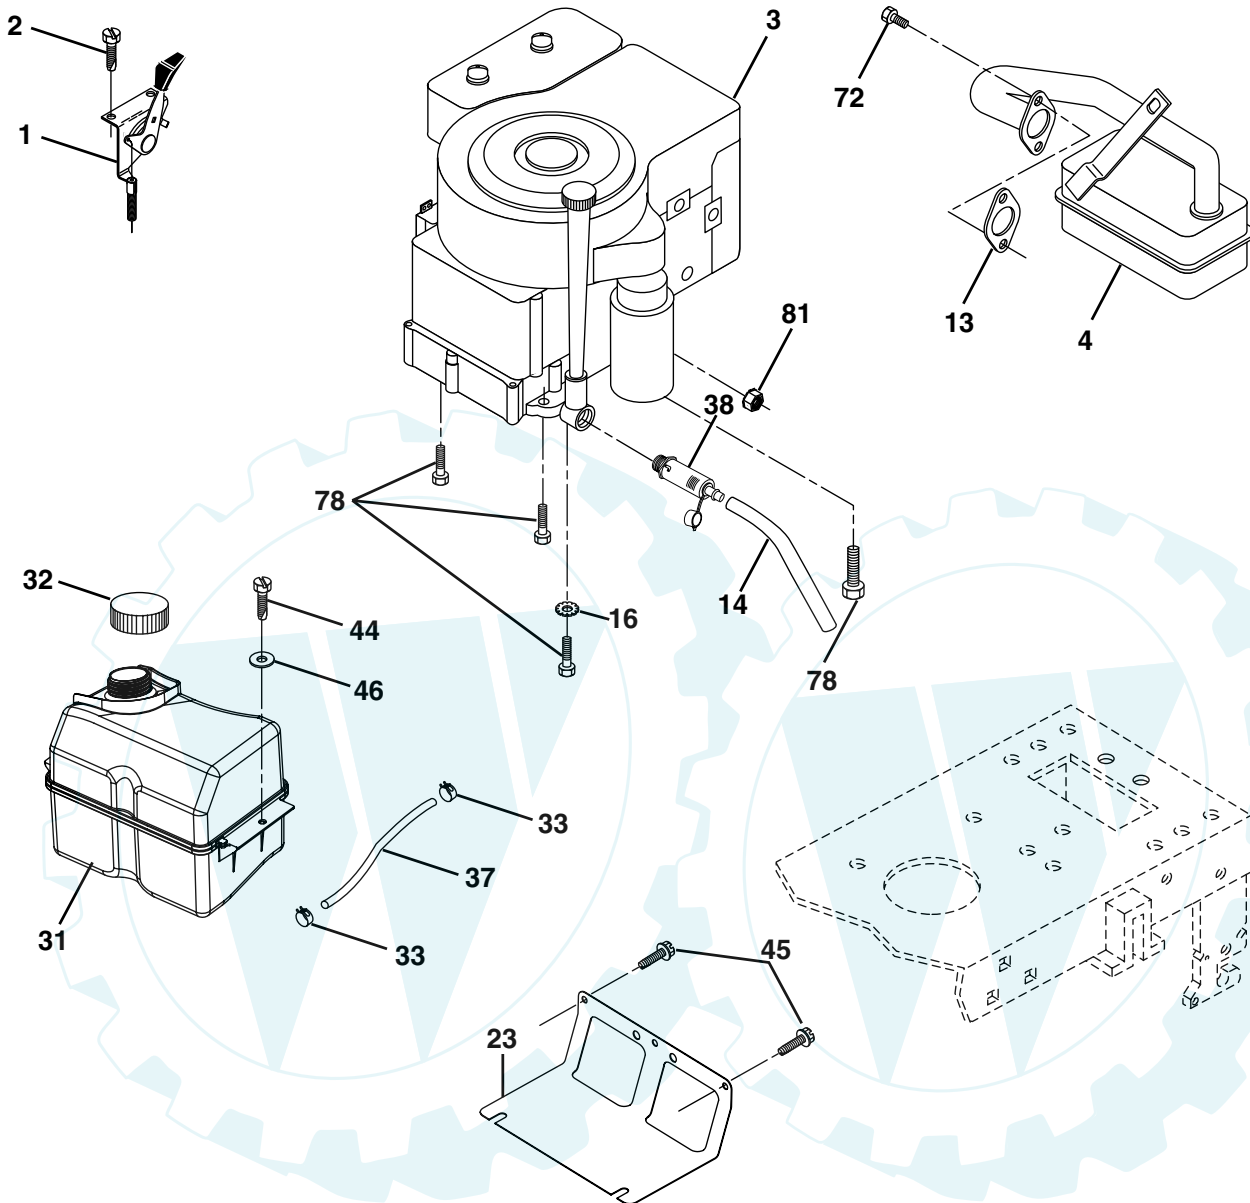

REPAIR PARTS

TRACTOR - - MODEL NUMBER PDB18H42STA

ENGINE

29

OPTIONAL EQUIPMENT
Spark Arrester

engine-bs.1cyl_46

REPAIR PARTS

TRACTOR - - MODEL NUMBER PDB18H42STA

ENGINE

KEY NO.	PART NO.	DESCRIPTION
1	170551	Control Throt /Ch Flag
2	17720408	Screw Hex Thd Cut 1/4-20 x 1/2
3	-----	Engine Briggs Model 31M777 (Order Parts From Engine Manufacturer)
4	137352	Muffler Exhaust
13	165291	Gasket
14	148456	Tube Drain Oil Easy
16	11050600	Washer Lock Ext Tooth 3/8
23	169837	Shield Browning/Debris Guard
29	137180	Arrestor Spark
31	185534	Tank Fuel
32	140527	Cap Asm Fuel W/sym Vented
33	123487X	Clamp Hose Blk
37	137040	Line Fuel 20"
38	181654	Plug Drain Oil Easy
44	17670412	Screw Hexwsh Thdrol 1/4-20 x 3/4
45	17000612	Screw Hex Wsh Thdrol 3/8-16
46	19091416	Washer 9/32 x 7/8 x 16 Ga.
72	183906	Screw Socket head 5/16-18 x 1
78	17060620	Screw 3/8-16 x 1-1/4
81	73510400	Nut Keps Hex 1/4-20

NOTE: All component dimensions given in U.S. inches
1 inch = 25.4 mm