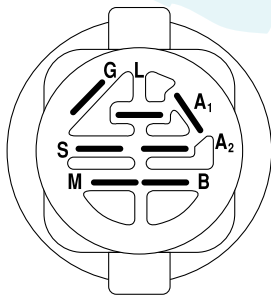

TRACTOR - - MODEL NUMBER PDB18H42STA

SCHEMATIC

IGNITION SWITCH

POSITION	CIRCUIT	"MAKE"
OFF	M+G+A1	NONE
RUN/LIGHT	B+A1	A2+L
RUN	B+A1	NONE
START	B + S + A1	NONE

● NON-REMOVABLE CONNECTIONS

○ REMOVABLE CONNECTIONS

NOTE: All component dimensions given in U.S. inches
1 inch = 25.4 mm

REPAIR PARTS

www.ersatzteil-service.de

TRACTOR - - MODEL NUMBER PDB18H42STA

DRIVE

drive-hydro.stlt_34

REPAIR PARTS

TRACTOR - - MODEL NUMBER PDB18H42STA

NOTE: All component dimensions given in U.S. inches
1 inch = 25.4 mm

REPAIR PARTS

TRACTOR - - MODEL NUMBER PDB18H42STA

MOWER LIFT

lift-rh.1pc.stlt_12

REPAIR PARTS

TRACTOR - - MODEL NUMBER PDB18H42STA

MOWER LIFT

KEY NO.	PART NO.	DESCRIPTION
1	184432	Plunger Asm.
2	159476	Shaft Asm Lift
3	178981	Pin Groove
4	12000002	E Ring #5133-62
5	19211621	Washer 21/32 x 1 x 21 Ga.
6	120183X	Bearing Nylon
7	175830	Grip Handle
11	139865	Link Lift Lh
12	139866	Link Lift Rh
13	4939M	Retainer Spring
15	173288	Link Front
16	73350800	Nut Jam Hex 1/2-13 Unc
17	175689	Trunnion Blk Zinc
18	73800800	Nut Lock w/Wsh 1/2-13 Unc
19	139868	Arm Suspension Rear
20	163552	Retainer Spring
23	110807X	Nut Special
24	19131016	Washer 13/32 x 5/8 x 16 Ga.
25	2876H	Spring
26	169484	Retainer Clip
27	126971X	Rod Adj. Lift
28	73350600	Nut Hex Jam 3/8-16 Unc
29	138057	Knob
30	150233	Trunnion Infin. Height
31	169865	Bearing Pvt Lift
32	73540600	Nut Crownlock 3/8-24
36	155097	Pointer Height Indicator
37	123935X	Plug Hole
38	17060516	Screw 5/16-18 x 1
40	19112410	Washer 11/32 x 1-1/2 10 Ga.
41	155098	Indicator Height
49	145212	Nut Hex Flange Lock
50	110452X	Nut Push