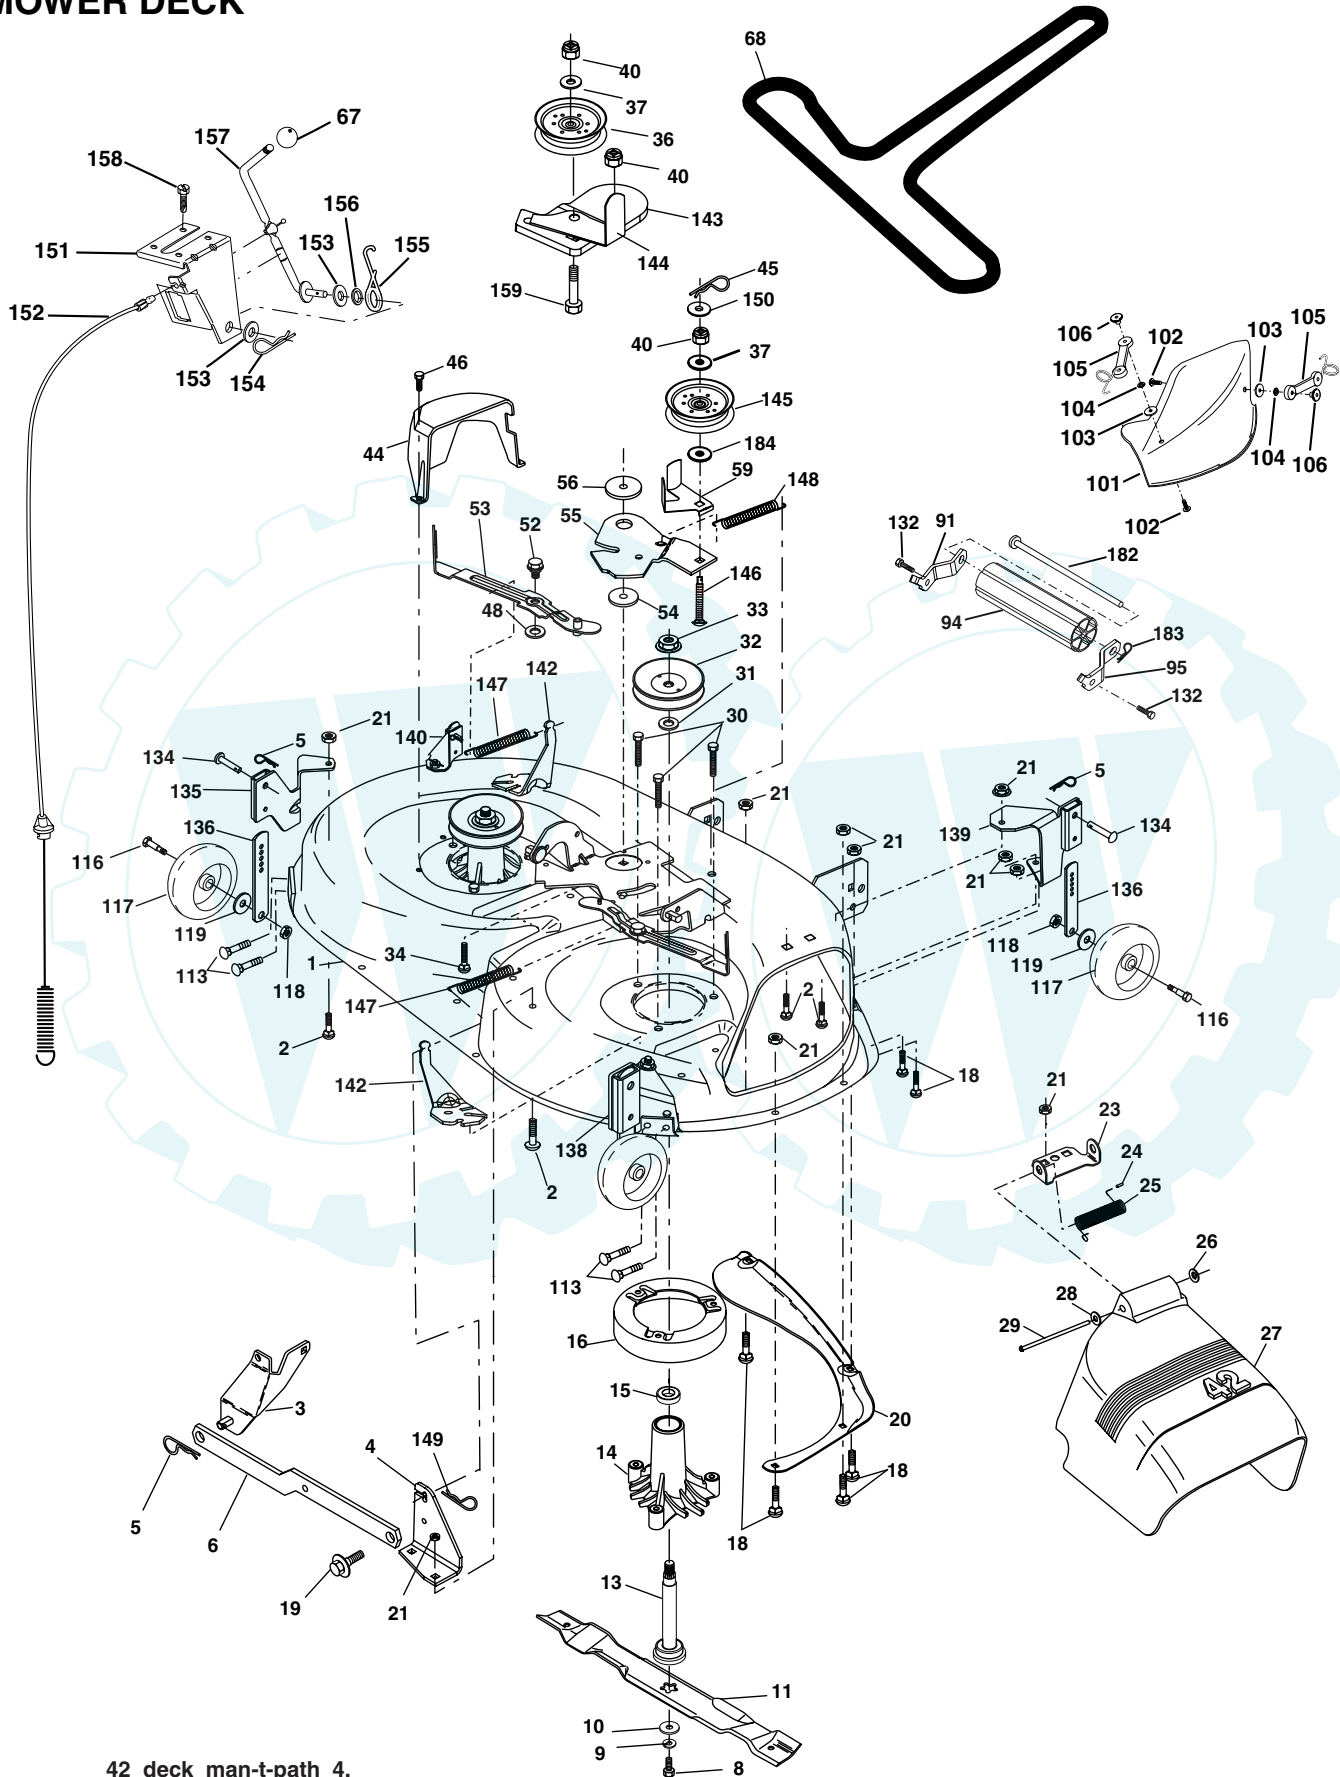

NOTE: All component dimensions given in U.S. inches
1 inch = 25.4 mm

REPAIR PARTS

TRACTOR - - MODEL NUMBER PDB18H42STA

MOWER LIFT

lift-rh.1pc.stlt_12

REPAIR PARTS

TRACTOR - - MODEL NUMBER PDB18H42STA

MOWER LIFT

KEY NO.	PART NO.	DESCRIPTION
1	184432	Plunger Asm.
2	159476	Shaft Asm Lift
3	178981	Pin Groove
4	12000002	E Ring #5133-62
5	19211621	Washer 21/32 x 1 x 21 Ga.
6	120183X	Bearing Nylon
7	175830	Grip Handle
11	139865	Link Lift Lh
12	139866	Link Lift Rh
13	4939M	Retainer Spring
15	173288	Link Front
16	73350800	Nut Jam Hex 1/2-13 Unc
17	175689	Trunnion Blk Zinc
18	73800800	Nut Lock w/Wsh 1/2-13 Unc
19	139868	Arm Suspension Rear
20	163552	Retainer Spring
23	110807X	Nut Special
24	19131016	Washer 13/32 x 5/8 x 16 Ga.
25	2876H	Spring
26	169484	Retainer Clip
27	126971X	Rod Adj. Lift
28	73350600	Nut Hex Jam 3/8-16 Unc
29	138057	Knob
30	150233	Trunnion Infin. Height
31	169865	Bearing Pvt Lift
32	73540600	Nut Crownlock 3/8-24
36	155097	Pointer Height Indicator
37	123935X	Plug Hole
38	17060516	Screw 5/16-18 x 1
40	19112410	Washer 11/32 x 1-1/2 10 Ga.
41	155098	Indicator Height
49	145212	Nut Hex Flange Lock
50	110452X	Nut Push

NOTE: All component dimensions given in U.S. inches
1 inch = 25.4 mm

REPAIR PARTS

www.ersatzteil-service.de

TRACTOR - - MODEL NUMBER PDB18H42STA

MOWER DECK

42_deck_man-t-path_4.

TRACTOR - - MODEL NUMBER PDB18H42STA