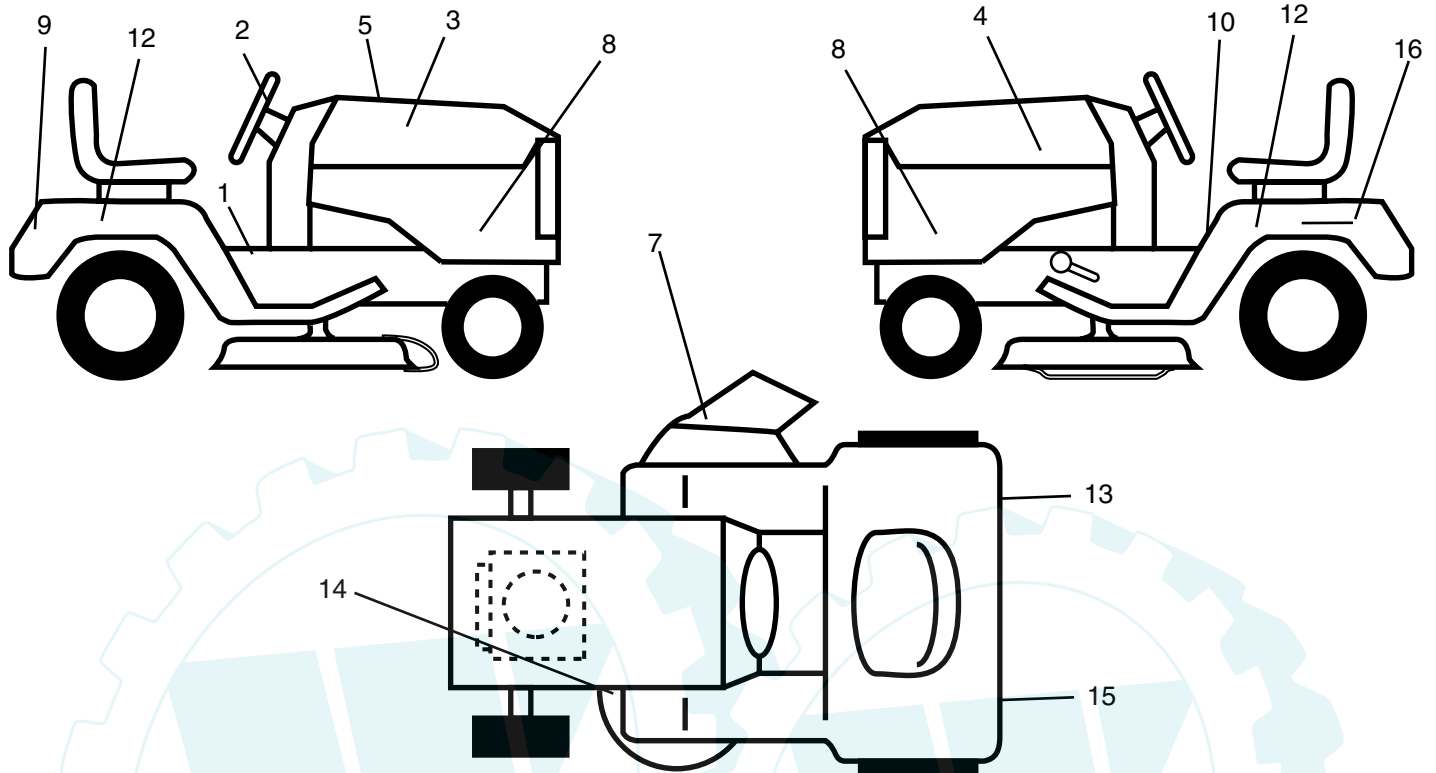

REPAIR PARTS

www.ersatzteil-service.de

TRACTOR -- MODEL NUMBER PDB18H42STA

DECALS

KEY NO.	PART NO.	DESCRIPTION
1	157032	Decal Instruction Operat English/French
2	172743	Decal Ins Strg Wh
3	186163	Decal Hood Rh
4	186164	Decal Hood Lh
5	187668	Decal Replacement
7	179128	Decal Deck "B" 42"
8	182005	Decal Hood Side Panel
9	172740	Decal Danger Logo
10	157140	Decal Danger English
12	176303	Decal Fender

KEY NO.	PART NO.	DESCRIPTION
13	173589	Decal Reflector LH
14	160396	Decal V-belt Schematic 42"
15	173587	Decal Reflector RH
16	145005	Decal Battery Danger/Poison
20	185982	Decal HP Engine
--	179769X428	Pad Footrest RH
--	179768X428	Pad Footrest LH
--	138311	Decal Lift Handle
--	166960	Decal By-Pass
--	187735	Manual Owner's English
--	187736	Manual Owner's French