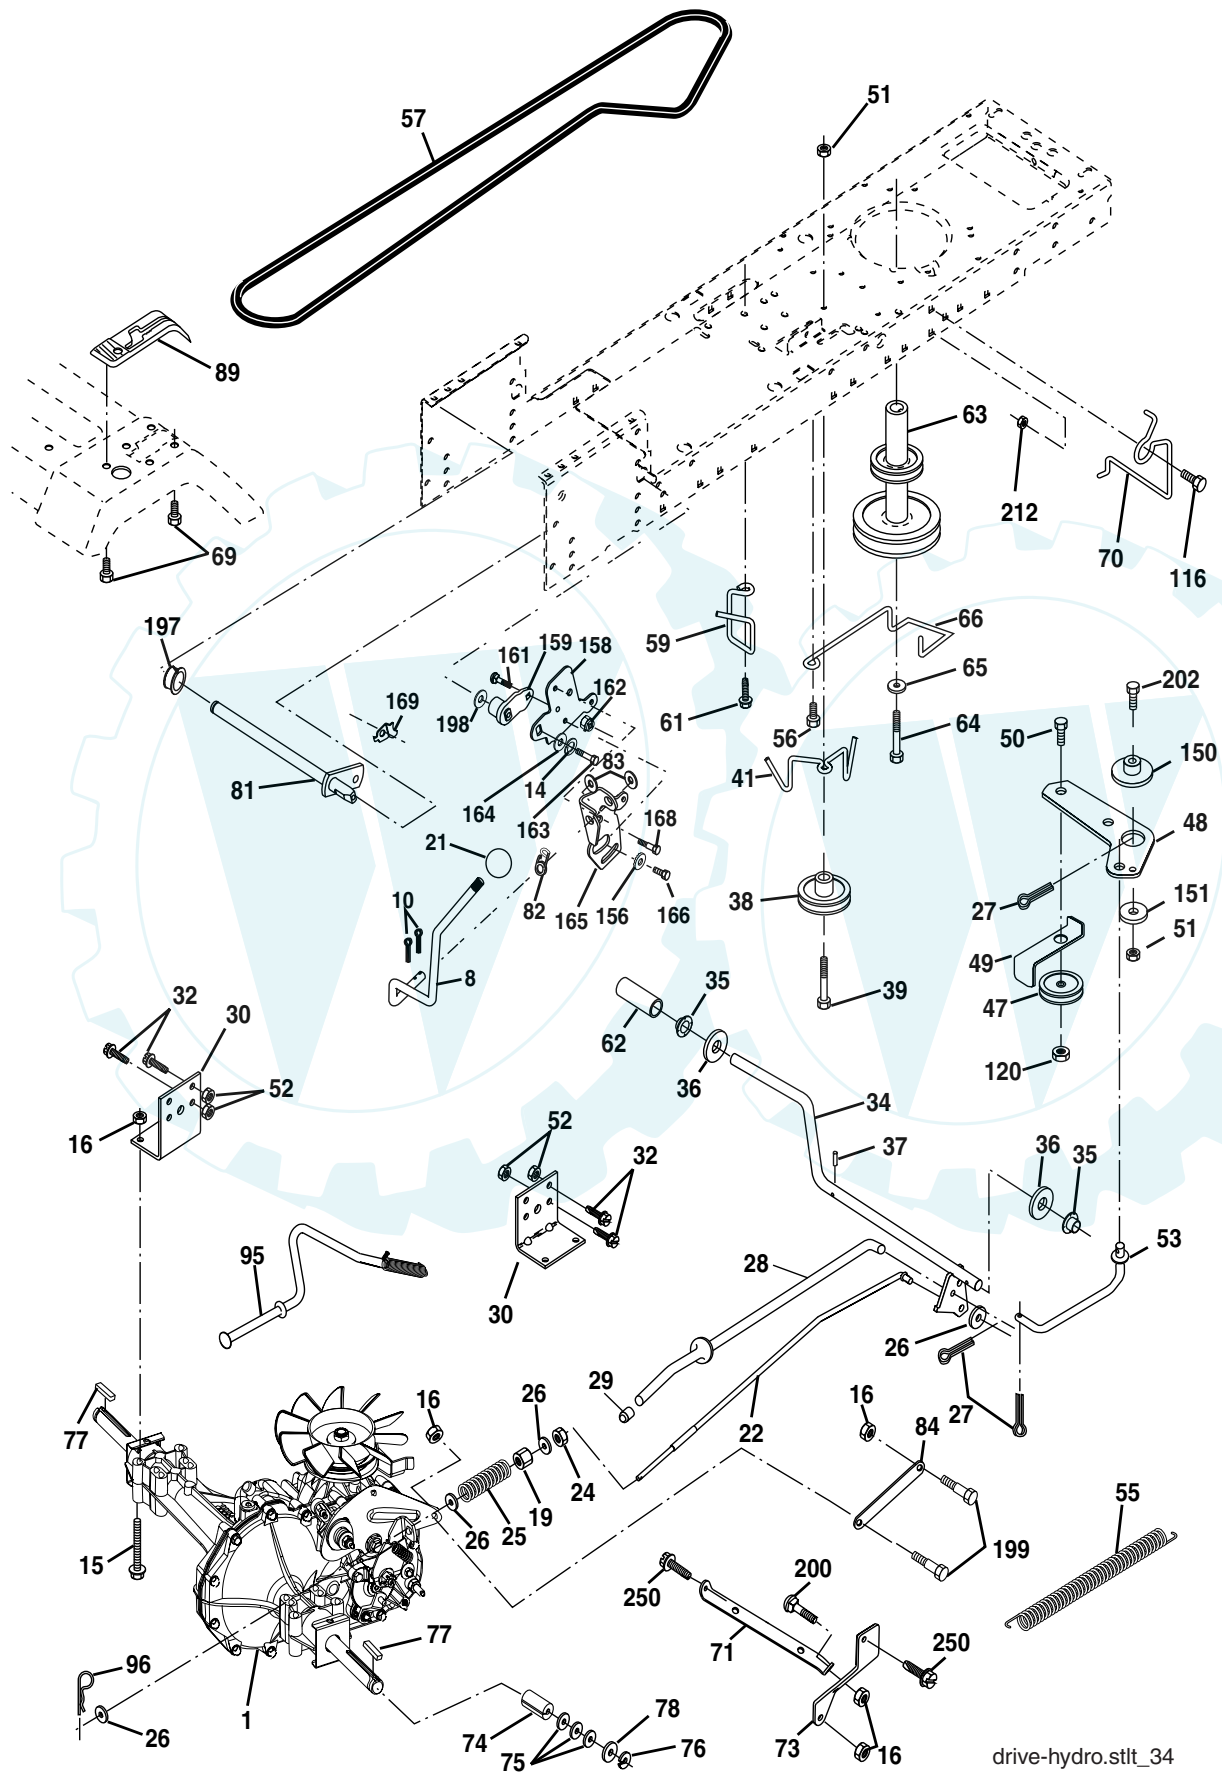

REPAIR PARTS

www.ersatzteil-service.de

TRACTOR - - MODEL NUMBER PDB18H42STA

DRIVE

drive-hydro.stlt_34

REPAIR PARTS

TRACTOR - - MODEL NUMBER PDB18H42STA

DRIVE

KEY NO.	PART NO.	DESCRIPTION	KEY NO.	PART NO.	DESCRIPTION
1	-----	Transaxle Hydro Gear Model 314-0510 (Order parts from the trans-axle manufacturer)	66	154778	Keeper, Belt Engine Hydro
8	165619	Rod, Shift	69	142432	Screw Hex Wsh Hi-Lo 1/4-1/2 Unc
10	76020416	Pin, Cotter 1/8 x 1	70	134683	Guide, Belt, Mower Drive RH
14	10040400	Washer Lock 1/4	71	169183	Strap, Torque, Lh
15	74490544	Bolt Hex Flghd 5/16-18 Gr. 5	73	169182	Strap, Torque, Rh
16	73800500	Nut, Lock Hex w/Ins 5/16-18 Unc	74	137057	Spacer, Axle
19	73800600	Nut, Lock Hex w/Wsh 3/8-16 Unc	75	121749X	Washer 25/32 x 1-1/4 x 16 Ga.
21	140845	Knob	76	12000001	Ring, E
22	169498	Rod, Brake	77	123583X	Key, Square
24	73350600	Nut	78	121748X	Washer 25/32 x 1-5/8 x 16 Ga.
25	106888X	Spring, Rod, Brake	81	165596	Shaft Asm Cross
26	19131316	Washer 13/32 x 13/16 x 16 Ga.	82	123782X	Spring, Torsion
27	76020412	Pin, Cotter 1/8 x 3/4	83	19171216	Washer 17/32 x 3/4 x 16 Ga.
28	175765	Rod, Parking Brake	84	169594	Link Transaxle
29	71673	Cap, Parking Brake	89	169373X428	Console, Shift
30	169592	Bracket, Transmission	95	170201	Control Asm Bypass Hydro
32	74760512	Bolt Hex 5/16-18 Unc x 3/4	96	4497H	Spring, Retainer 1"
34	175578	Shaft, Foot Pedal	116	72140608	Bolt 3/8-16 x 1
35	120183X	Bearing, Nylon	120	73900600	Bolt Hex 3/8-16 x 1-1/2
36	19211616	Washer	150	175456	Spacer Retainer
37	1572H	Pin, Roll	151	19133210	Washer 13/32 x 2 x 10
38	179114	Pulley, Idler, Composite	156	166002	Washer 5/16 x 1.0 x 1.25
39	74760648	Bolt	158	165589	Bracket Shift Mount
41	175556	Keeper, Belt, Idler	159	183900	Hub Shift
47	127783	Pulley, Idler, V-Belt	161	72140406	Bolt Rdhd Sqnk 1/4-20 x 3/4 Gr. 5
48	154407	Bellcrank Clutch Grnd Drustl	162	73680400	Nut Crownlock 1/4-20 Unc
49	123205X	Retainer, Belt	163	74780416	Bolt Hex Fin 1/4-20 x 1
50	72110612	Bolt 3/8-16 x 1-1/2 Gr. 5	164	19091010	Washer 5/8 x .281 x 10 Ga.
51	73680600	Nut	165	165623	Bracket Pivot Lever
52	73680500	Nut Crownlock 5/16-28	166	166880	Screw 5/16 x 1.0 x .125
53	105710X	Link, Clutch	168	165492	Bolt Shoulder 5/16-18 x .561
55	105709X	Spring, Return, Clutch	169	165580	Plate Fastening LT
56	17060620	Screw 3/8-16 x 1-1/4	197	169613	Nyliner Snap-in 5/8" ID
57	140294	V-Belt, Drive	198	169593	Washer Nyl 7/8ID x .105"HYD
59	169691	Keeper, Belt, Center	199	169612	Bolt Shoulder 5/16-18 Unc
61	17120614	Screw, 3/8-16 x .875	200	72140508	Bolt Rdhd Sqnk 5/16-18 Unc x 1
62	8883R	Cover, Pedal	202	72110614	Bolt Car SH 3/8-16 x 1-1/2 Gr 5
63	175410	Pulley, Engine	212	145212	Nut Hex Flange Lock
64	173937	Bolt Hex 7/16-20 x 4 x Gr. 5-1.5	250	17060612	Screw 3/8-16 x .75
65	10040700	Washer			

NOTE: All component dimensions given in U.S. inches
1 inch = 25.4 mm