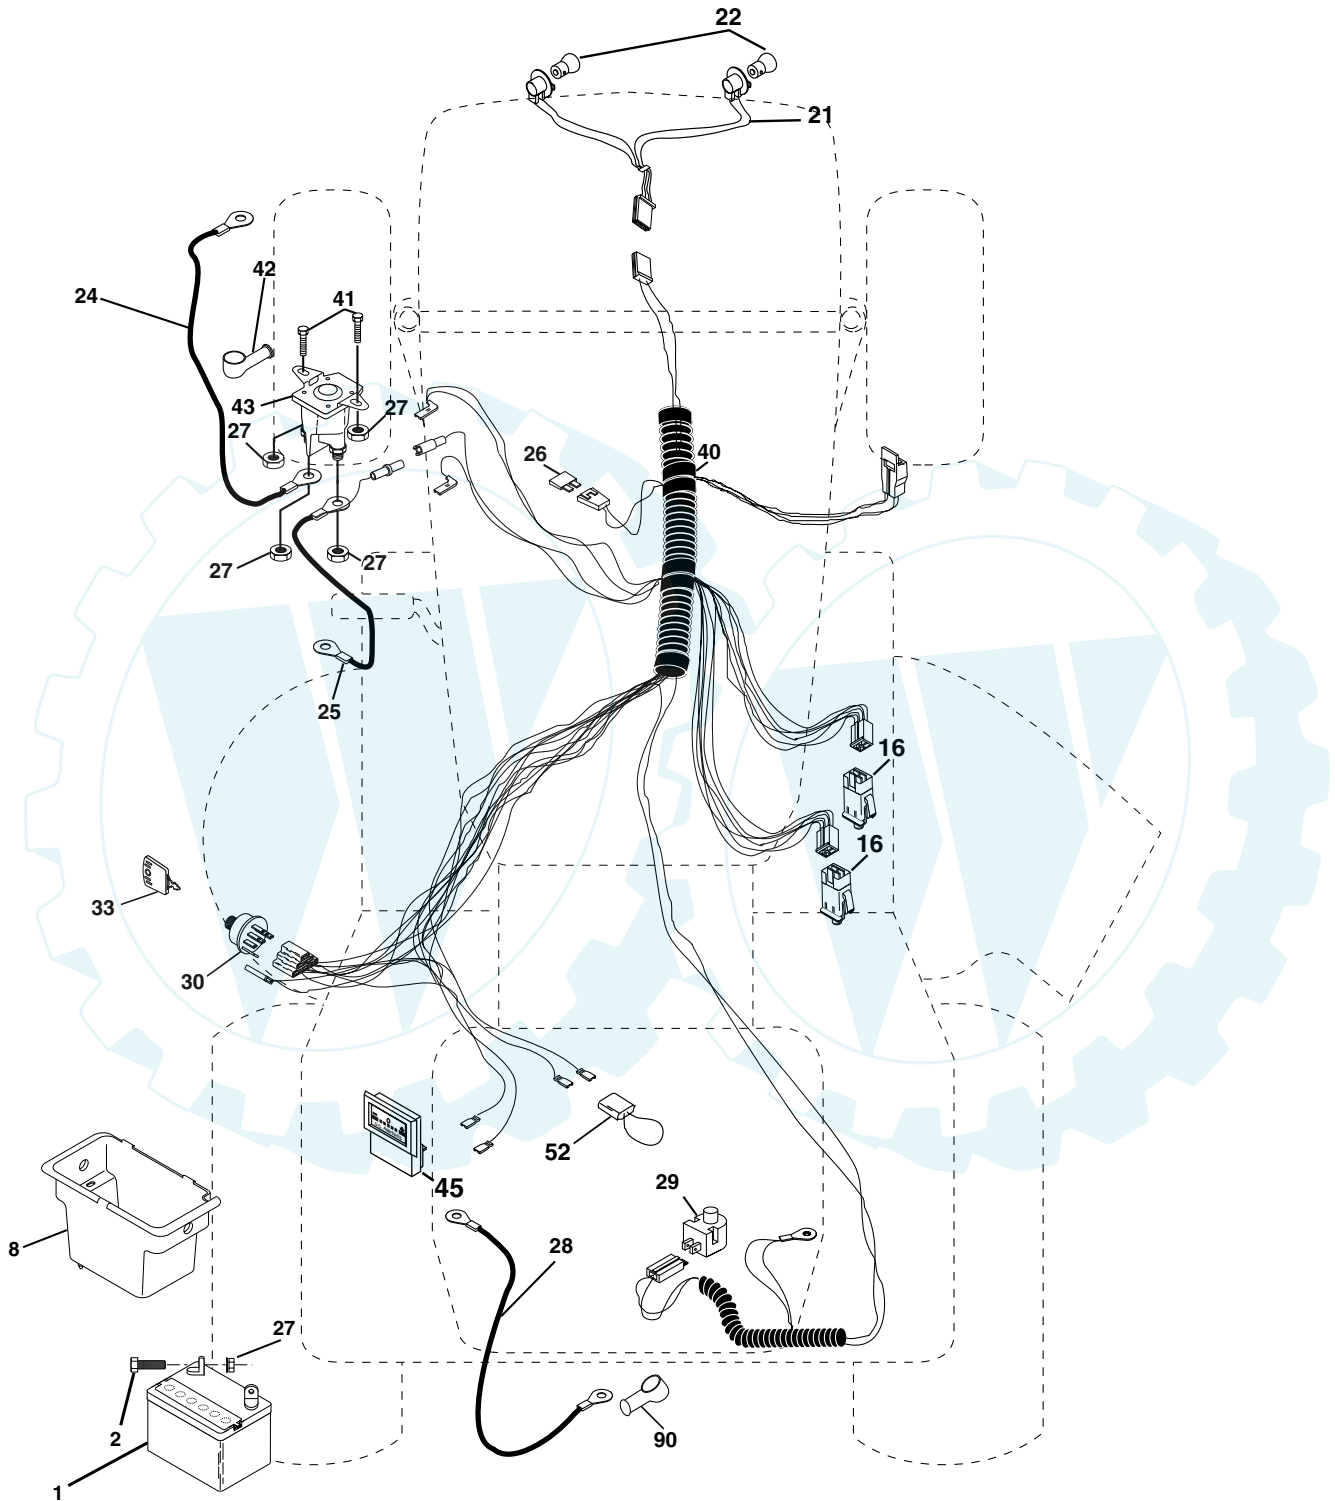

REPAIR PARTS

TRACTOR - - MODEL NUMBER PDB18H42STA

ELECTRICAL

KEY NO.	PART NO.	DESCRIPTION
1	163465	Battery 12 Volt 25 Amp
2	74760412	Bolt Hex Hd 1/4-20 Unc x 3/4
8	176689	Box Battery
16	176138	Switch Interlock
21	183759	Harness Asm Light W/4152J
22	4152J	Bulb Light #1156
24	4799J	Cable Battery 6 Ga 11"red
25	146147	Cable Battery 6 Ga w/16 wire,red
26	175158	Fuse 20 AMP
27	73510400	Nut Keps Hex 1/4-20 Unc
28	4207J	Cable Ground 6 Ga 12" black
29	121305X	Switch Plunger
30	175566	Switch Ign
33	140401	Key Ign
40	179720	Harness Ign
41	71110408	Bolt Blk Fin Hex 1/4-20 x 1/2
42	131563	Cover Terminal Red
43	178861	Solenoid
45	122822X	Ammeter
52	141940	Protection Wire Loop
90	180449	Cover Terminal

NOTE: All component dimensions give in U.S. inches
1 inch = 25.4 mm.