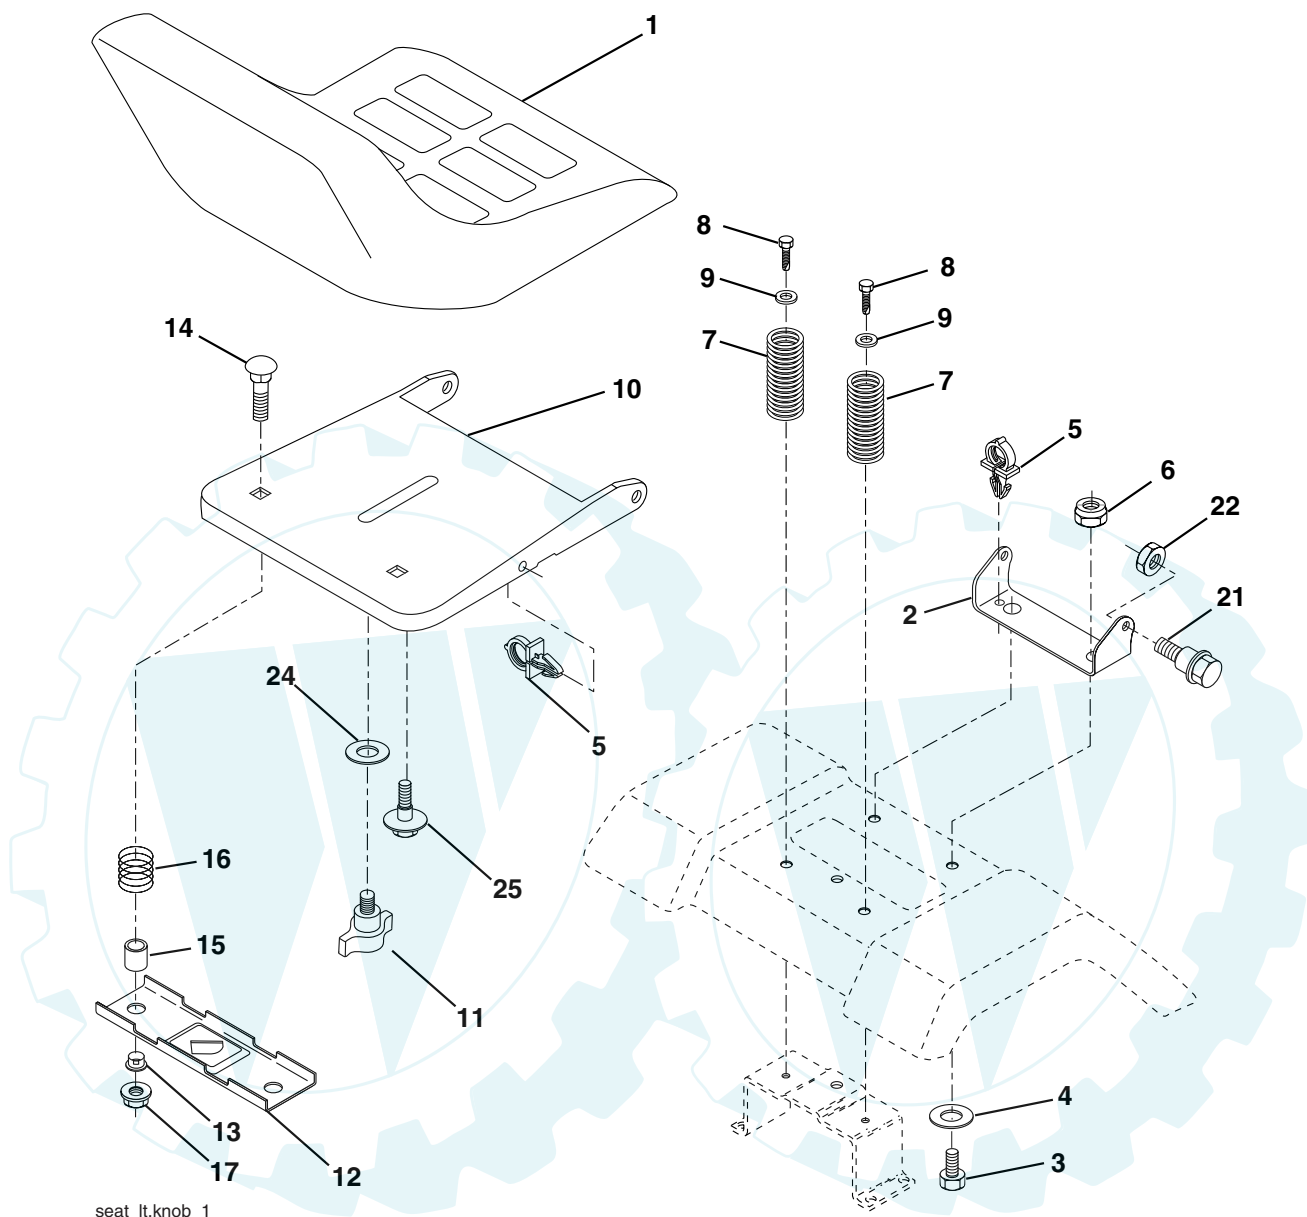

NOTE: All component dimensions given in U.S. inches
1 inch = 25.4 mm

REPAIR PARTS

TRACTOR - - MODEL NUMBER PDB18H42STA

ENGINE

29

OPTIONAL EQUIPMENT
Spark Arrester

engine-bs.1cyl_46

REPAIR PARTS

TRACTOR - - MODEL NUMBER PDB18H42STA

ENGINE

KEY NO.	PART NO.	DESCRIPTION
1	170551	Control Throt /Ch Flag
2	17720408	Screw Hex Thd Cut 1/4-20 x 1/2
3	-----	Engine Briggs Model 31M777 (Order Parts From Engine Manufacturer)
4	137352	Muffler Exhaust
13	165291	Gasket
14	148456	Tube Drain Oil Easy
16	11050600	Washer Lock Ext Tooth 3/8
23	169837	Shield Browning/Debris Guard
29	137180	Arrestor Spark
31	185534	Tank Fuel
32	140527	Cap Asm Fuel W/sym Vented
33	123487X	Clamp Hose Blk
37	137040	Line Fuel 20"
38	181654	Plug Drain Oil Easy
44	17670412	Screw Hexwsh Thdrol 1/4-20 x 3/4
45	17000612	Screw Hex Wsh Thdrol 3/8-16
46	19091416	Washer 9/32 x 7/8 x 16 Ga.
72	183906	Screw Socket head 5/16-18 x 1
78	17060620	Screw 3/8-16 x 1-1/4
81	73510400	Nut Keps Hex 1/4-20

NOTE: All component dimensions given in U.S. inches
1 inch = 25.4 mm

REPAIR PARTS

TRACTOR - - MODEL NUMBER PDB18H42STA

SEAT ASSEMBLY

seat_ft.knob_1

KEY NO.	PART NO.	DESCRIPTION
1	171683	Seat
2	140551	Bracket Pnt Pivot Seat (blk)
3	71110616	Bolt
4	19131610	Washer 13/32 x 1 x 10 Ga
5	145006	Clip Push-In Hinged
6	73800600	Nut
7	124181X	Spring Seat Cprsn 2 250 Blk Zi
8	17000616	Screw 3/8-16 x 1.5
9	19131614	Washer 13/32 x 1 x 14 Ga
10	182493	Pan Pnt Seat (blk)
11	166369	Knob
12	121246X	Bracket Pnt Mounting Switch