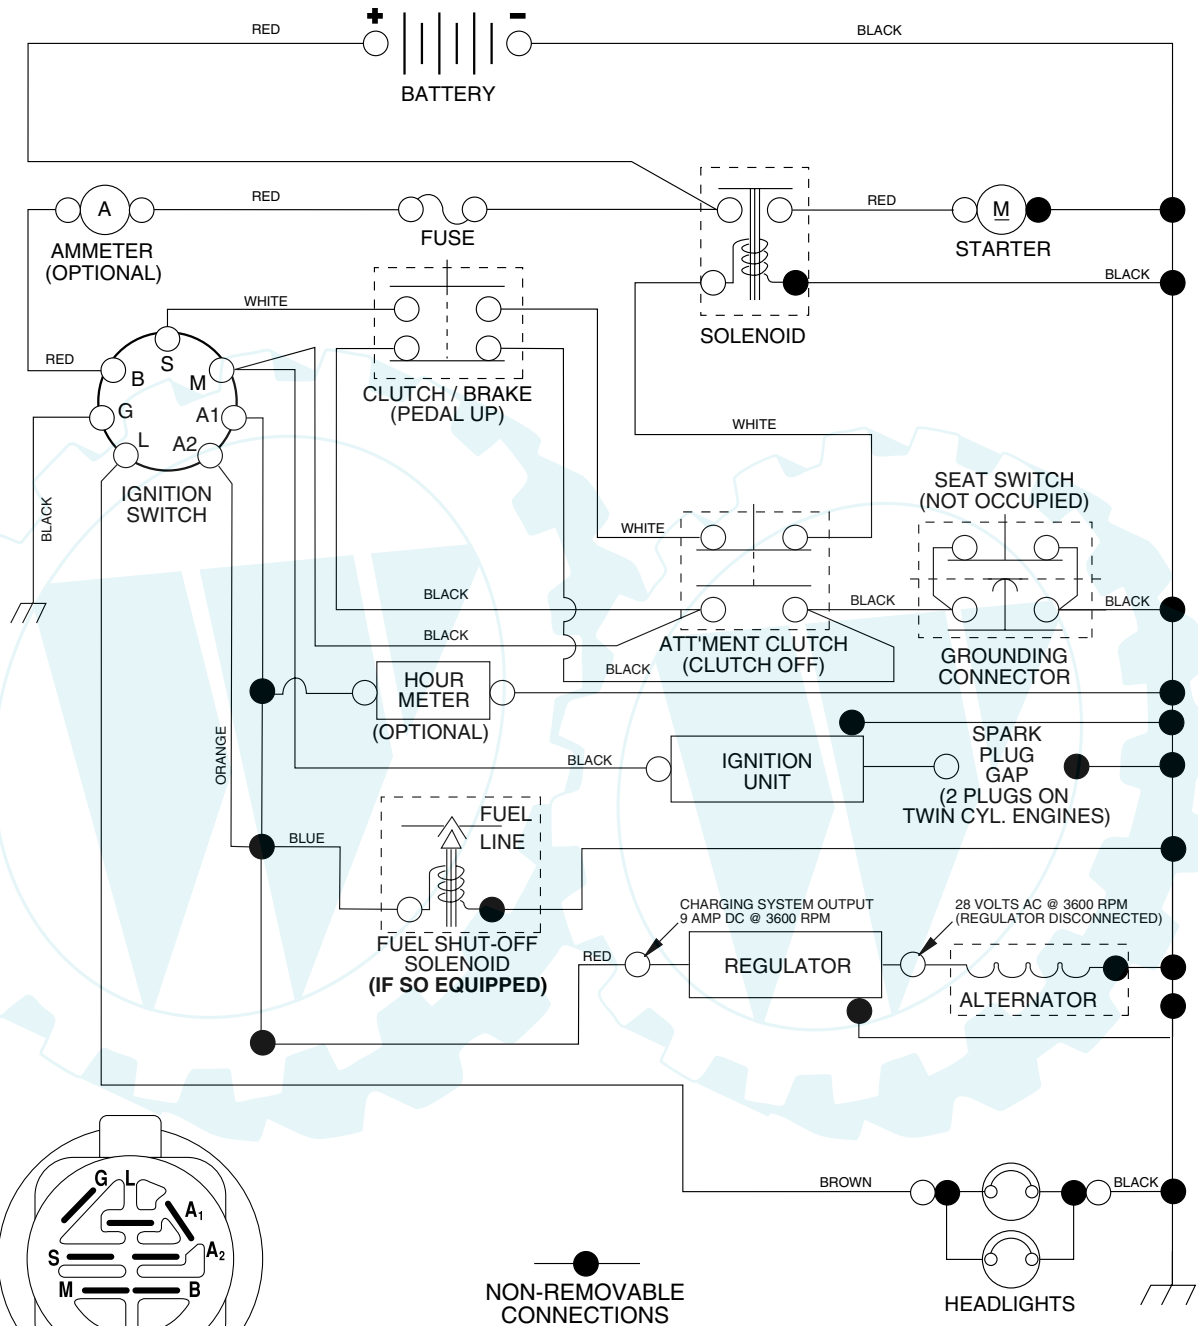

TRACTOR - - MODEL NUMBER PDB18H42STA

SCHEMATIC

IGNITION SWITCH

POSITION	CIRCUIT	"MAKE"
OFF	M+G+A1	NONE
RUN/LIGHT	B+A1	A2+L
RUN	B+A1	NONE
START	B + S + A1	NONE

● NON-REMOVABLE CONNECTIONS

○ REMOVABLE CONNECTIONS

WIRING INSULATED CLIPS

NOTE: IF WIRING INSULATED CLIPS WERE REMOVED FOR SERVICING OF UNIT, THEY SHOULD BE REPLACED TO PROPERLY SECURE YOUR WIRING.

REPAIR PARTS

TRACTOR - - MODEL NUMBER PDB18H42STA

ELECTRICAL

TRACTOR - - MODEL NUMBER PDB18H42STA

ENGINE

KEY NO.	PART NO.	DESCRIPTION
1	170551	Control Throt /Ch Flag
2	17720408	Screw Hex Thd Cut 1/4-20 x 1/2
3	-----	Engine Briggs Model 31M777 (Order Parts From Engine Manufacturer)
4	137352	Muffler Exhaust
13	165291	Gasket
14	148456	Tube Drain Oil Easy
16	11050600	Washer Lock Ext Tooth 3/8
23	169837	Shield Browning/Debris Guard
29	137180	Arrestor Spark
31	185534	Tank Fuel
32	140527	Cap Asm Fuel W/sym Vented
33	123487X	Clamp Hose Blk
37	137040	Line Fuel 20"
38	181654	Plug Drain Oil Easy
44	17670412	Screw Hexwsh Thdrol 1/4-20 x 3/4
45	17000612	Screw Hex Wsh Thdrol 3/8-16
46	19091416	Washer 9/32 x 7/8 x 16 Ga.
72	183906	Screw Socket head 5/16-18 x 1
78	17060620	Screw 3/8-16 x 1-1/4
81	73510400	Nut Keps Hex 1/4-20