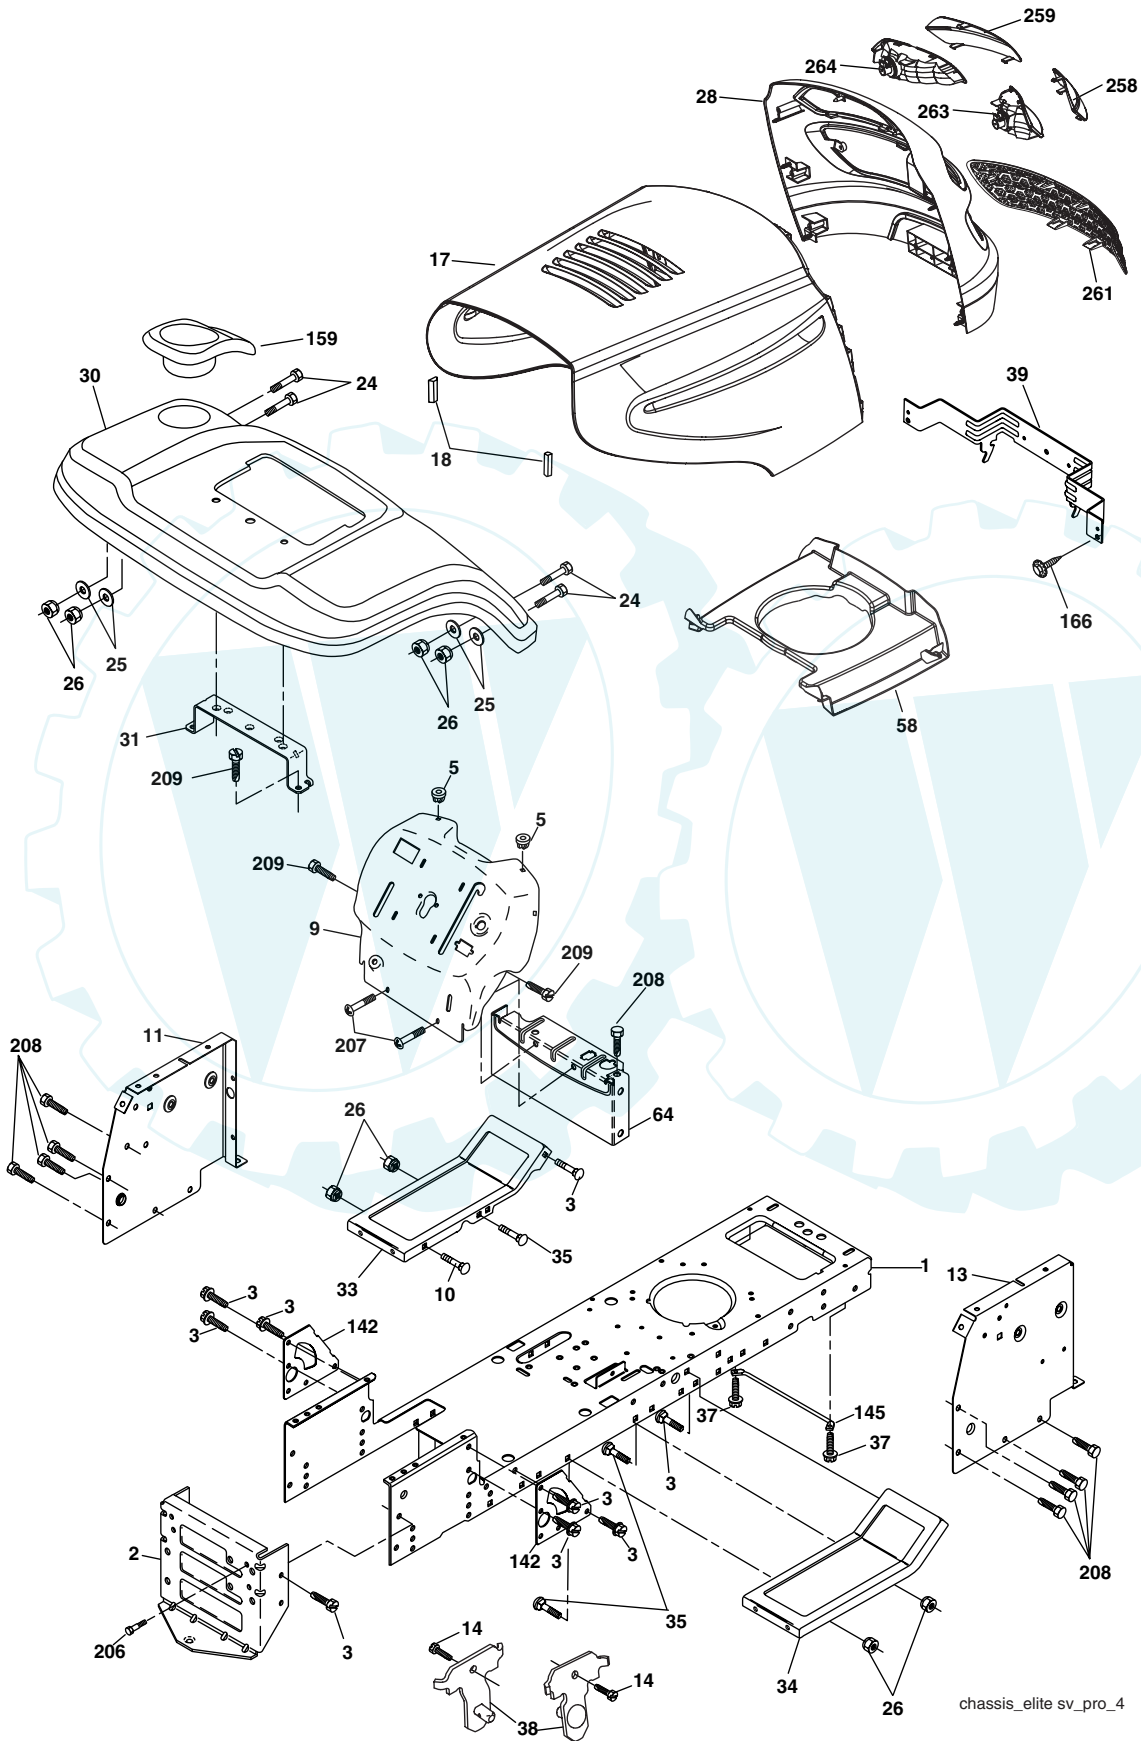

REPAIR PARTS

TRACTOR - - MODEL NUMBER PDB18H42STA CHASSIS AND ENCLOSURES

TRACTOR - - MODEL NUMBER PDB18H42STA CHASSIS AND ENCLOSURES

KEY NO.	PART NO.	DESCRIPTION
1	174619	Chassis
2	176554	Drawbar
3	17060612	Screw 3/8-16 x 3/4
5	155272	Bumper Hood/Dash
9	168337X012	Dash
10	72140608	Bolt RdHd Sqnk. 3/8-16 Unc x 1
11	174996	Panel Asm. Dash Lh
12	145660	Clip Tinnerman Grille P/L
13	175255	Panel Dash Rh
14	17490608	Screw Thdrol 3/8-16 x 1/2
17	183393X428	Hood
18	126938X	Bumper Hood
24	74780616	Bolt Fin Hex 3/8-16 Unc x 1 Gr. 5
25	19131312	Washer 13/32 x 13/16 x 12 Ga.
26	73800600	Nut Lock Hex w/Insert 3/8-16 Unc
28	183828	Grill/Lens Asm
30	169470X428	Fender Asm
31	136619	Bracket Fender
33	179716X428	Footrest LH
34	179717X428	Footrest RH
35	72110606	Bolt RdHd Sht. Sqnk. 3/8-16 x 3/4
37	17490508	Screw Thdrol 5/16-18 x 1/2 Tyt
38	175710	Bracket Asm. Pivot Mower Rear
39	174714	Bracket Pivot
58	184322	Air Duct
64	154798	Dash Lower
142	175702	Plate Reinforcement
145	156524	Rod Pivot Chassis/Hood
159	169473X428	Cupholder
166	171875	Screw #13-16 x 3/4
206	170165	Bolt shoulder 5/16-18
207	17670508	Screw Thdrol 5/16-18 x 1/2
208	17670608	Screw Thdrol 3/8-16 x 1/2
209	17000612	Screw 3/8-16 x 3/4
258	183835X599	Lens Grille RH
259	183834X599	Lens Grille LH
261	183829X428	Insert Grille
263	183832	Bezel Grille LH
264	183833	Bezel Grille RH
--	5479J	Plug Btn Blk

NOTE: All component dimensions given in U.S. inches
1 inch = 25.4 mm