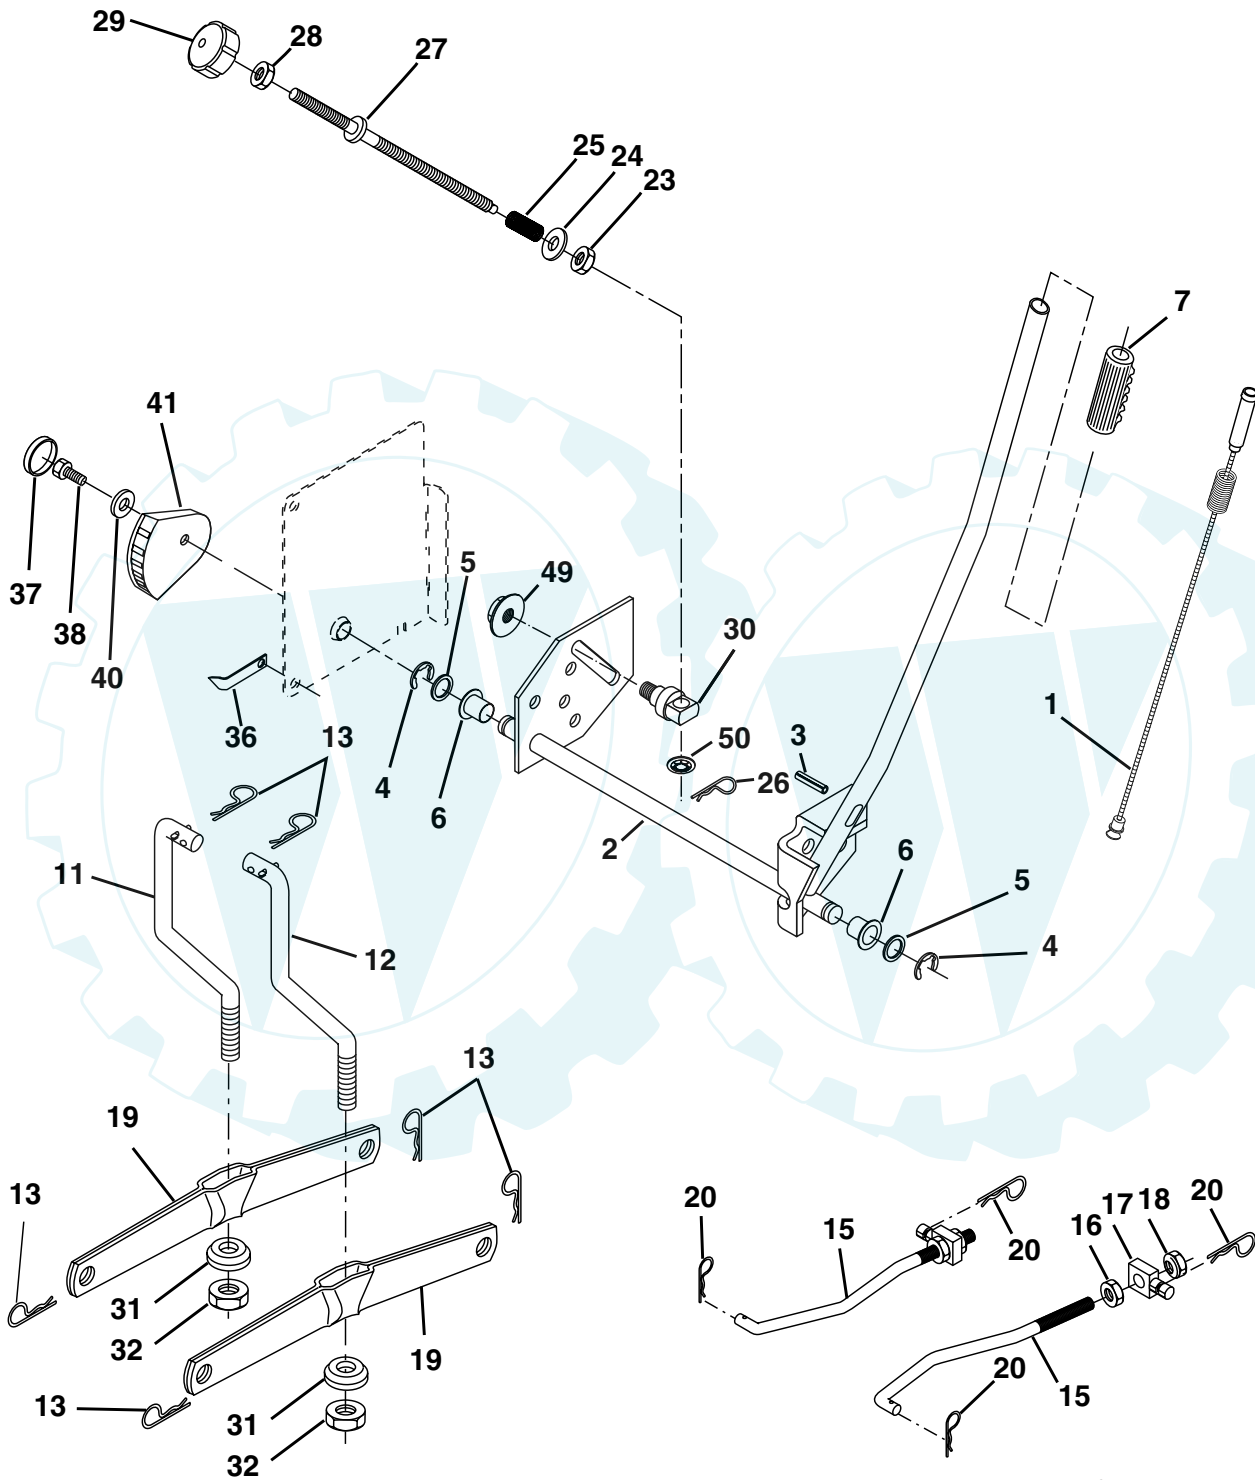

WHEELS & TIRES

KEY NO.	PART NO.	DESCRIPTION
1	59192	Cap Valve Tire
2	65139	Stem Valve
3	170455	Tire F Ts 15 X 6 0 - 6 Service
4	59904	Tube Front (Service Item Only)
5	106732X421	Rim Asm 6" front Service
6	278H	Fitting Grease (Front Wheel Only)
7	9040H	Bearing Flange (Front Wheel Only)
8	106108X421	Rim Asm 8" rear Service
9	170456	Tire R Ts 20X10.00-8 C Service
10	7152J	Tube Rear (Service Item Only)
11	104757X421	Cap Axle Blk 1 50 X 1 00
--	144334	Sealant, Tire (10 oz. Tube)

NOTE: All component dimensions given in U.S. inches
1 inch = 25.4 mm

REPAIR PARTS

TRACTOR - - MODEL NUMBER PDB18H42STA

MOWER LIFT

lift-rh.1pc.stlt_12

REPAIR PARTS

TRACTOR - - MODEL NUMBER PDB18H42STA

MOWER LIFT

KEY NO.	PART NO.	DESCRIPTION
1	184432	Plunger Asm.
2	159476	Shaft Asm Lift
3	178981	Pin Groove
4	12000002	E Ring #5133-62
5	19211621	Washer 21/32 x 1 x 21 Ga.
6	120183X	Bearing Nylon
7	175830	Grip Handle
11	139865	Link Lift Lh
12	139866	Link Lift Rh
13	4939M	Retainer Spring
15	173288	Link Front
16	73350800	Nut Jam Hex 1/2-13 Unc
17	175689	Trunnion Blk Zinc
18	73800800	Nut Lock w/Wsh 1/2-13 Unc
19	139868	Arm Suspension Rear
20	163552	Retainer Spring
23	110807X	Nut Special
24	19131016	Washer 13/32 x 5/8 x 16 Ga.
25	2876H	Spring
26	169484	Retainer Clip
27	126971X	Rod Adj. Lift
28	73350600	Nut Hex Jam 3/8-16 Unc
29	138057	Knob
30	150233	Trunnion Infin. Height
31	169865	Bearing Pvt Lift
32	73540600	Nut Crownlock 3/8-24
36	155097	Pointer Height Indicator
37	123935X	Plug Hole
38	17060516	Screw 5/16-18 x 1
40	19112410	Washer 11/32 x 1-1/2 10 Ga.
41	155098	Indicator Height
49	145212	Nut Hex Flange Lock
50	110452X	Nut Push