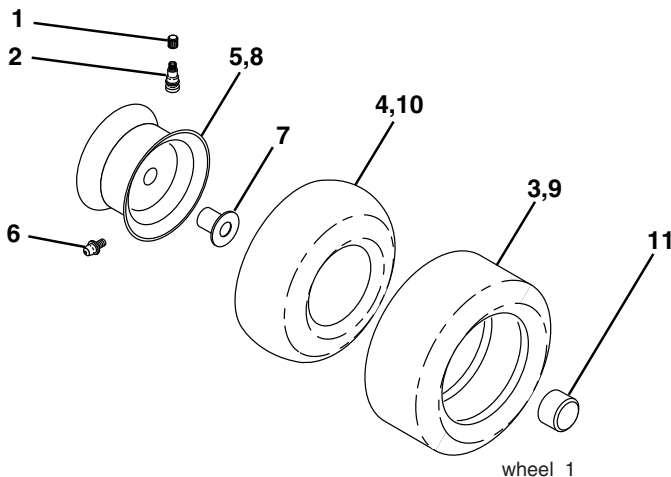

WHEELS & TIRES

KEY NO.	PART NO.	DESCRIPTION
1	59192	Cap Valve Tire
2	65139	Stem Valve
3	170455	Tire F Ts 15 X 6 0 - 6 Service
4	59904	Tube Front (Service Item Only)
5	106732X421	Rim Asm 6" front Service
6	278H	Fitting Grease (Front Wheel Only)
7	9040H	Bearing Flange (Front Wheel Only)
8	106108X421	Rim Asm 8" rear Service
9	170456	Tire R Ts 20X10.00-8 C Service
10	7152J	Tube Rear (Service Item Only)
11	104757X421	Cap Axle Blk 1 50 X 1 00
--	144334	Sealant, Tire (10 oz. Tube)

NOTE: All component dimensions given in U.S. inches
1 inch = 25.4 mm