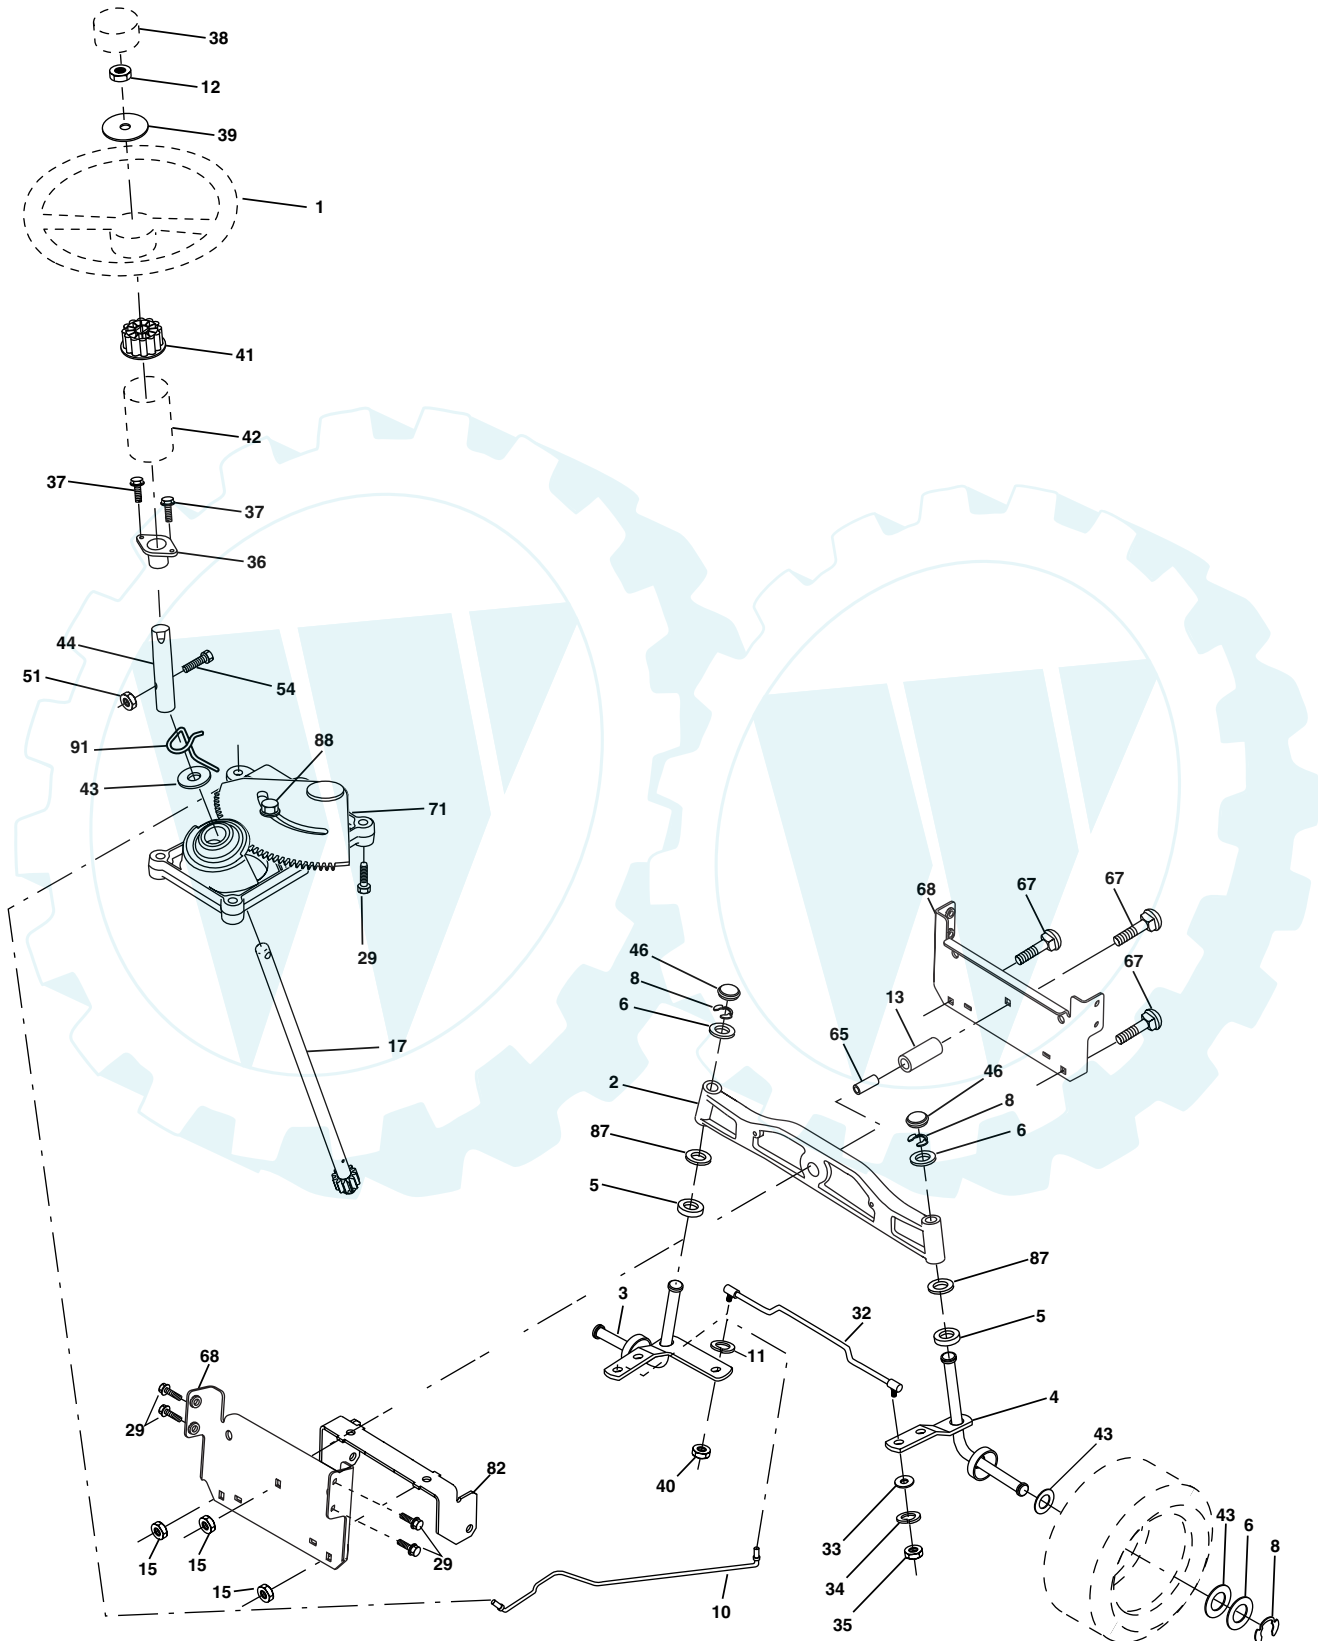

REPAIR PARTS

www.ersatzteil-service.de

TRACTOR - - MODEL NUMBER PDB18H42STA STEERING ASSEMBLY

steering_pl.lt_29

TRACTOR - - MODEL NUMBER PDB18H42STA STEERING ASSEMBLY

KEY NO.	PART NO.	DESCRIPTION
1	180656	Wheel Steering
2	184706	Axle Asm Front
3	169840	Spindle Asm Lh
4	169839	Spindle Asm Rh
5	6266H	Bearing Race Thrust Harden
6	121748X	Washer 25/32 x 1 5/8 x 16 Ga.
8	12000029	Ring Klip #t5304-75
10	175121	Link Drag Extended
11	10040600	Lockwasher
12	73940800	Nut Hex Jam Toplock 1/2-20 Unf
13	136518	Spacer Bearing Axle Front
15	145212	Hex Flange Lock
17	180641	Shaft Asm Strg
29	17060612	Screw 3/8-16 x 3/4
32	171888	Rod Tie
33	19111216	Washer 11/32 x 3/4 x 16 Ga.
34	10040500	Washer lock 5/16
35	73540500	Nut Crownlock 5/16-24
36	155099	Bushing Strg 5/8 ID Dash
37	152927	Screw TT #10-32 x 5 x 3/8 Flange
38	180657	Insert Cap Strg
39	19182411	Washer 9/16 ID x 1-1/2 OD 11 Gr
40	7810H	Locknut Center
41	159945	Adaptor Wheel Strg
42	145054X428	Boot Dash Steering
43	121749X	Washer 25/32 x 1 1/4 x 16 Ga
44	180640	Extension Steering
46	121232X	Cap Spindle Fr Top Blk
51	73540400	Nut Crownlock 1/4-28
54	71130420	Bolt Hex 1/4-28 Unf x 1-1/4 Gr. 8
65	160367	Spacer Brace Axle
67	72140618	Bolt Rdhd Sq 3/8-16 Unc x 2-3/4
68	169827	Brace Axle
71	175146	Steering Asm
82	169835	Bracket Susp Chassis Front
87	173966	Washer Flat
88	175118	Bolt Shoulder 7/16-20
91	175553	Clip Steering

NOTE: All component dimensions given in U.S. inches
1 inch = 25.4 mm