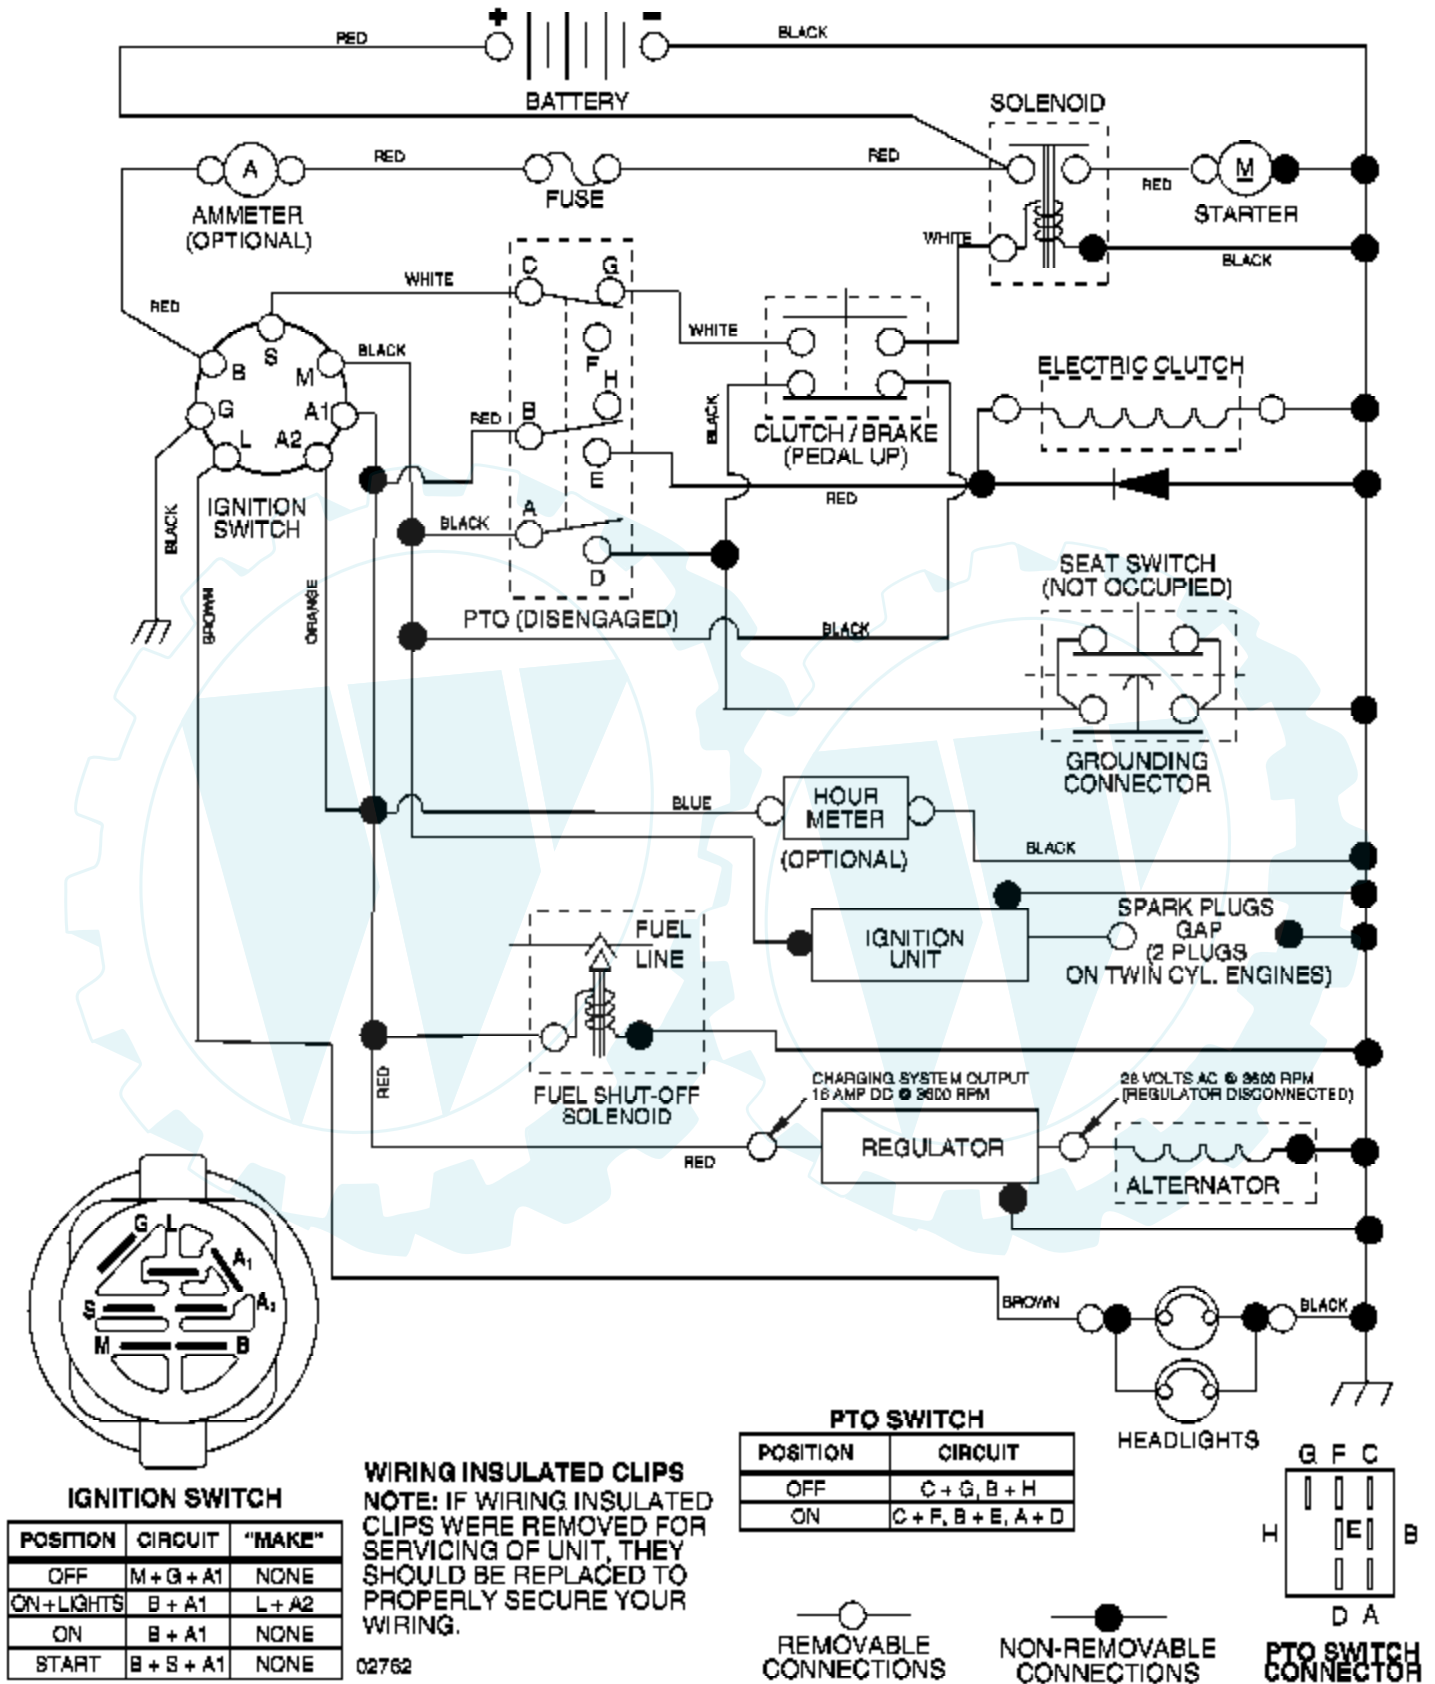

Ref #	Part Number	Qty	Description
1	159461		Wire Asm Inner/Sprg W/plunger
2	159476		Shaft Asm Lift RH w/Inf
3	188822		Pin Groove
4	12000002		E Ring #5133-62
5	19211621		Washer 21/32 x 1 x 21 Ga.
6	120183X		Bearing Nylon Blk 629 Id
7	125631X		Grip Handle
8	124526X		Button Plunger
11	175370		Link Lift LH
12	175371		Link Lift RH
13	4939M		Retainer Spring
15	175562		Plate Asm. Suspension Front
16	73350800		Nut Jam Hex 1/2-13 unc
17	175689		Trunnion Front Susp.
18	73800800		Nut Lock w/Wsh 1/2-13 unc
20	163552		Retainer Spring
23	110807X		Nut Special
24	19131016		Washer 13/32 x 5/8 x 16 Ga.
25	164024		Spring
26	169484		Retainer Clip
27	164543		Rod Adj Lift
28	73350600		Nut Hex Jam 3/8-16 unc
29	138057		Knob Inf 3/8-16 unc Blk W/sym
30	150233		Trunnion Infin Height
31	176205		Trunnion Susp. Arm
32	175994		Nut Lift Link 7/16-20
36	155097		Pointer Height Indicator
37	123935X		Plug Hole Blk 1.485/1.515 Dia.
38	17060516		Screw 5/16-18 x 1
40	19112410		Washer 11/32 x 1-1/2 10 Ga.
41	155098		Indicator Height STLT
49	145212		Nut Hex Flange Lock
50	110452X		Nut PUsH Phos & Oil
51	19171416		Washer 17/32 x 7/8 x 16 Ga.
52	175378		Arm Susp. Rear LH
53	175802		Arm Susp. Rear RH
54	175560		Pin