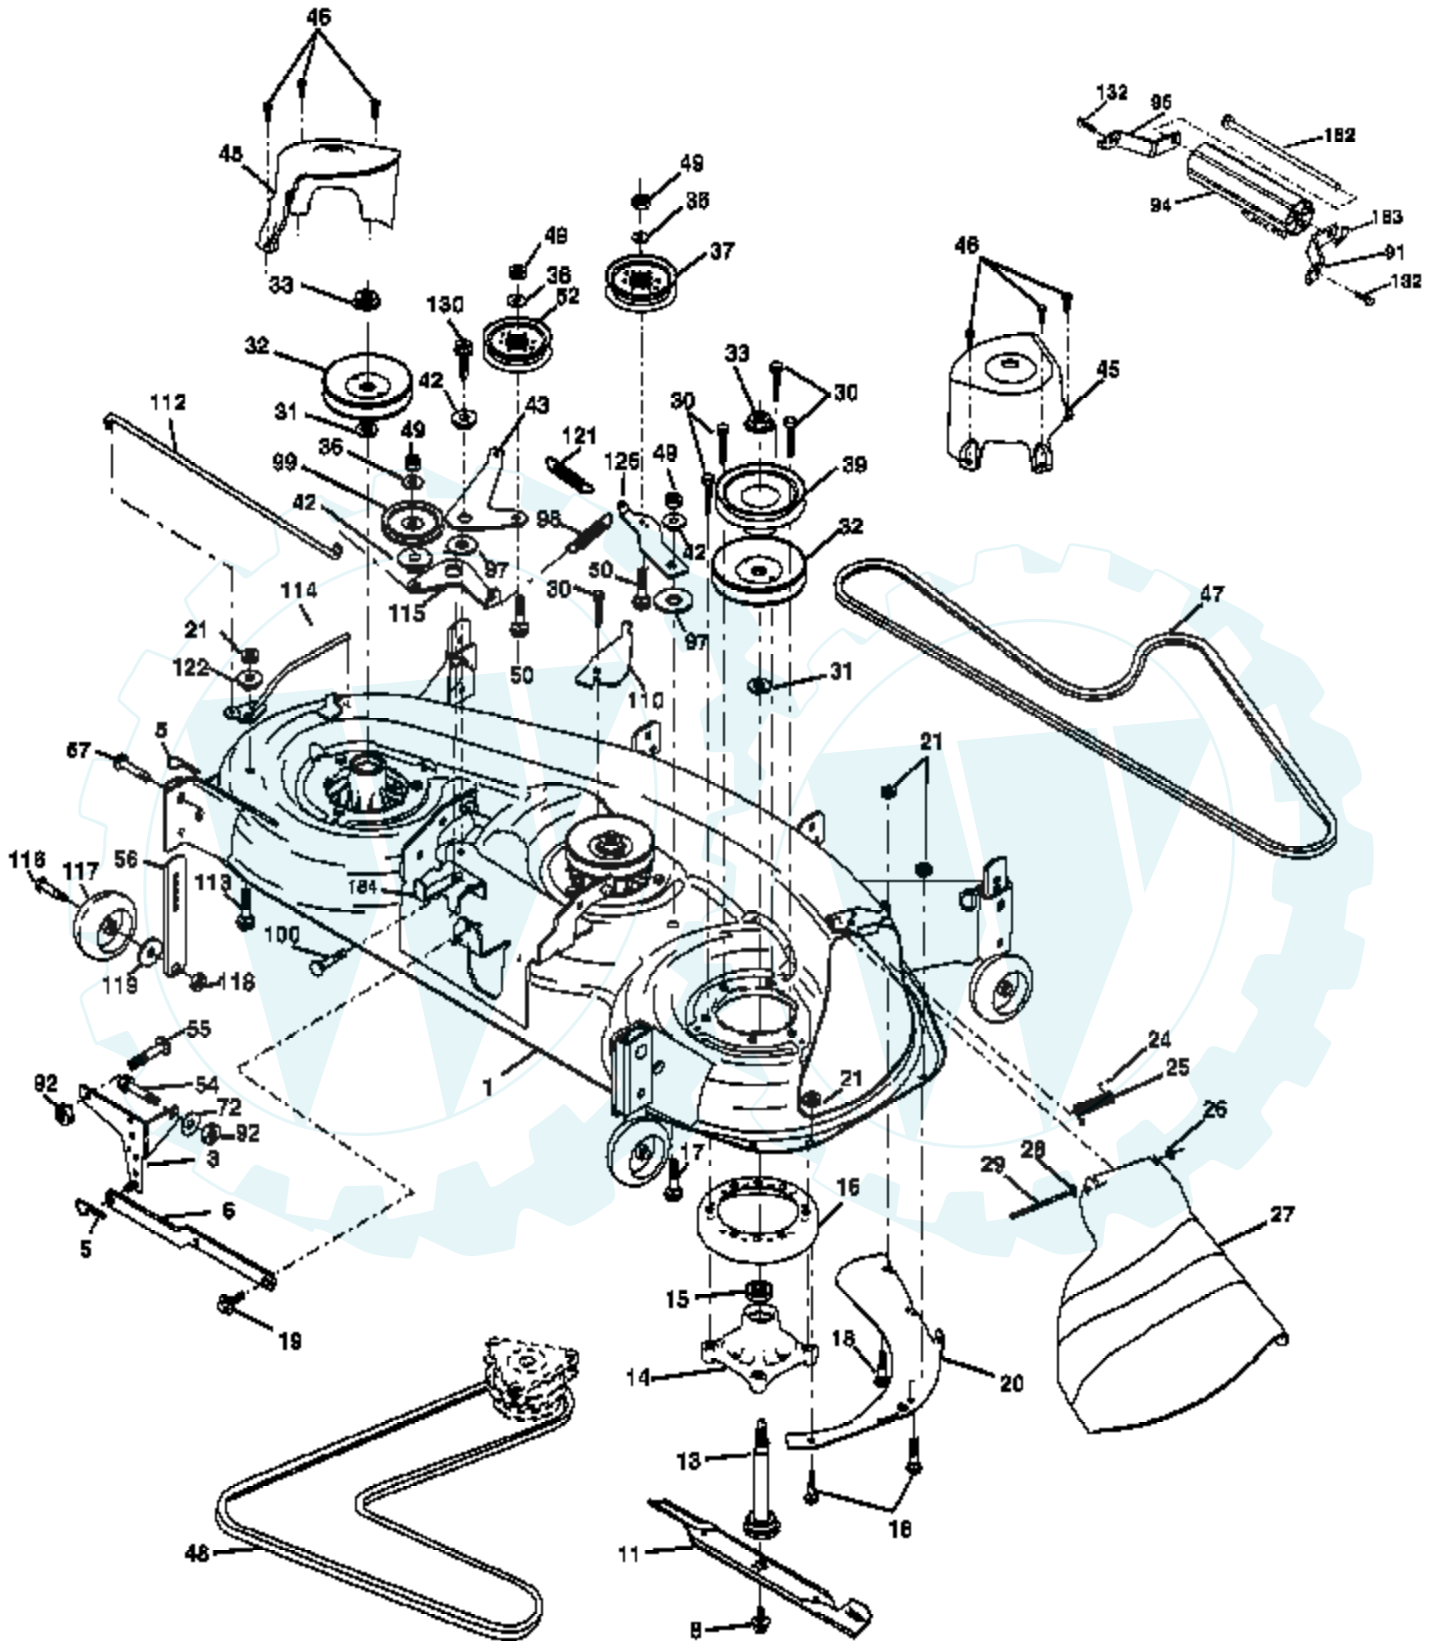

Ref #	Part Number	Qty	Description
1	180358X421		Deck Weldment Mower 48
3	138017		Bracket Asm., Sway Bar
5	4939M		Retainer Spring
6	178024		Arm, Suspension, Rear Sway Bar Deck
8	174365		Bolt 7/16 Asm. Blade (The following blades are available)
11	173921		Blade, 48" Mulching (For mulching mowers only)
	180054		Blade, 48" Hi-Lift (For bagging and discharging)
13	174360		Shaft Asm. w/Lower Bearing
14	174358		Mandrel Asm. Housing
15	110485X		Bearing, Ball, Mandrel
16	174493		Stripper Mandrel Deck
17	72110610		Bolt RDHD Sq Neck 3/8-16 x 1.25
18	72140505		Bolt, Carriage 5/16-18 x 5/8
19	132827		Bolt, Hex Hd, Shoulder 5/16-18
20	174378		Baffle, Vortex Mower
21	73680500		Nut, Crownlock 5/16-18 unc
24	105304X		Cap, Sleeve
25	178102		Spring, Torsion
26	110452X		Nut, Push
27	180655X428		Deflector Shield
28	19111016		Washer 11/32 x 5/8 x 16 Ga.
29	131491		Rod, Hinge
30	173984		Screw, Thdroll Washer Head
31	187690		Washer, Spacer
32	177865		Pulley, Mandrel
33	178342		Nut, Fig. Top Lock Cntr. 9/16
37	177968		Pulley, Idler, Flat
39	174375		Pulley, Idler, Driven
42	122052X		Spacer, Retainer
43	174373		Arm, Idler Secondary
45	180806		Cover, Mandrel Deck
46	137729		Screw, Thdroll. 1/4-20 x 5/8
47	180808		V-Belt, Mower, Secondary
48	174368		V-Belt, Mower, Primary
49	73900600		Nut, Crownlock 3/8-16 unc
50	72110612		Bolt, Carr. 3/8-16 x 1-1/2 Gr. 5
52	175820		Pulley Idler Flat
54	74780616		Bolt Fin Hex 3/8-16 x 1
55	72140608		Bolt Carriage Sqnk. 3/8-16 x 1
56	155986		Bar Pnt Adj.
57	156941		Pin Head Rivet
72	19131312		Washer 13/32 x 13/16 x 12 Ga.
91	180535		Bracket, Asm Noseroller, RH
92	73800600		Nut Lock Hex 3/8-16
94	176066		Noseroller
95	180534		Bracket, Asm Noseroller LH
97	178515		Washer Hardened
98	179479		Spring Primary Drive
99	184058		Pulley Idler "V"
100	72110616		Bolt RDHD Sqnk 3/8-16 unc x 2
110	175016		Arm Spring Secondary
112	174387		Link Tension Relief Lever
113	72110506		Bolt 5/16-18 x 3/4
114	174384		Tension Asm. Relief Lever
115	174609		Arm Spring Tension Relief
116	184219		Bolt, Shoulder
117	133957		Gauge Wheel
118	73930600		Nut, Centerlock 3/8-16 unc