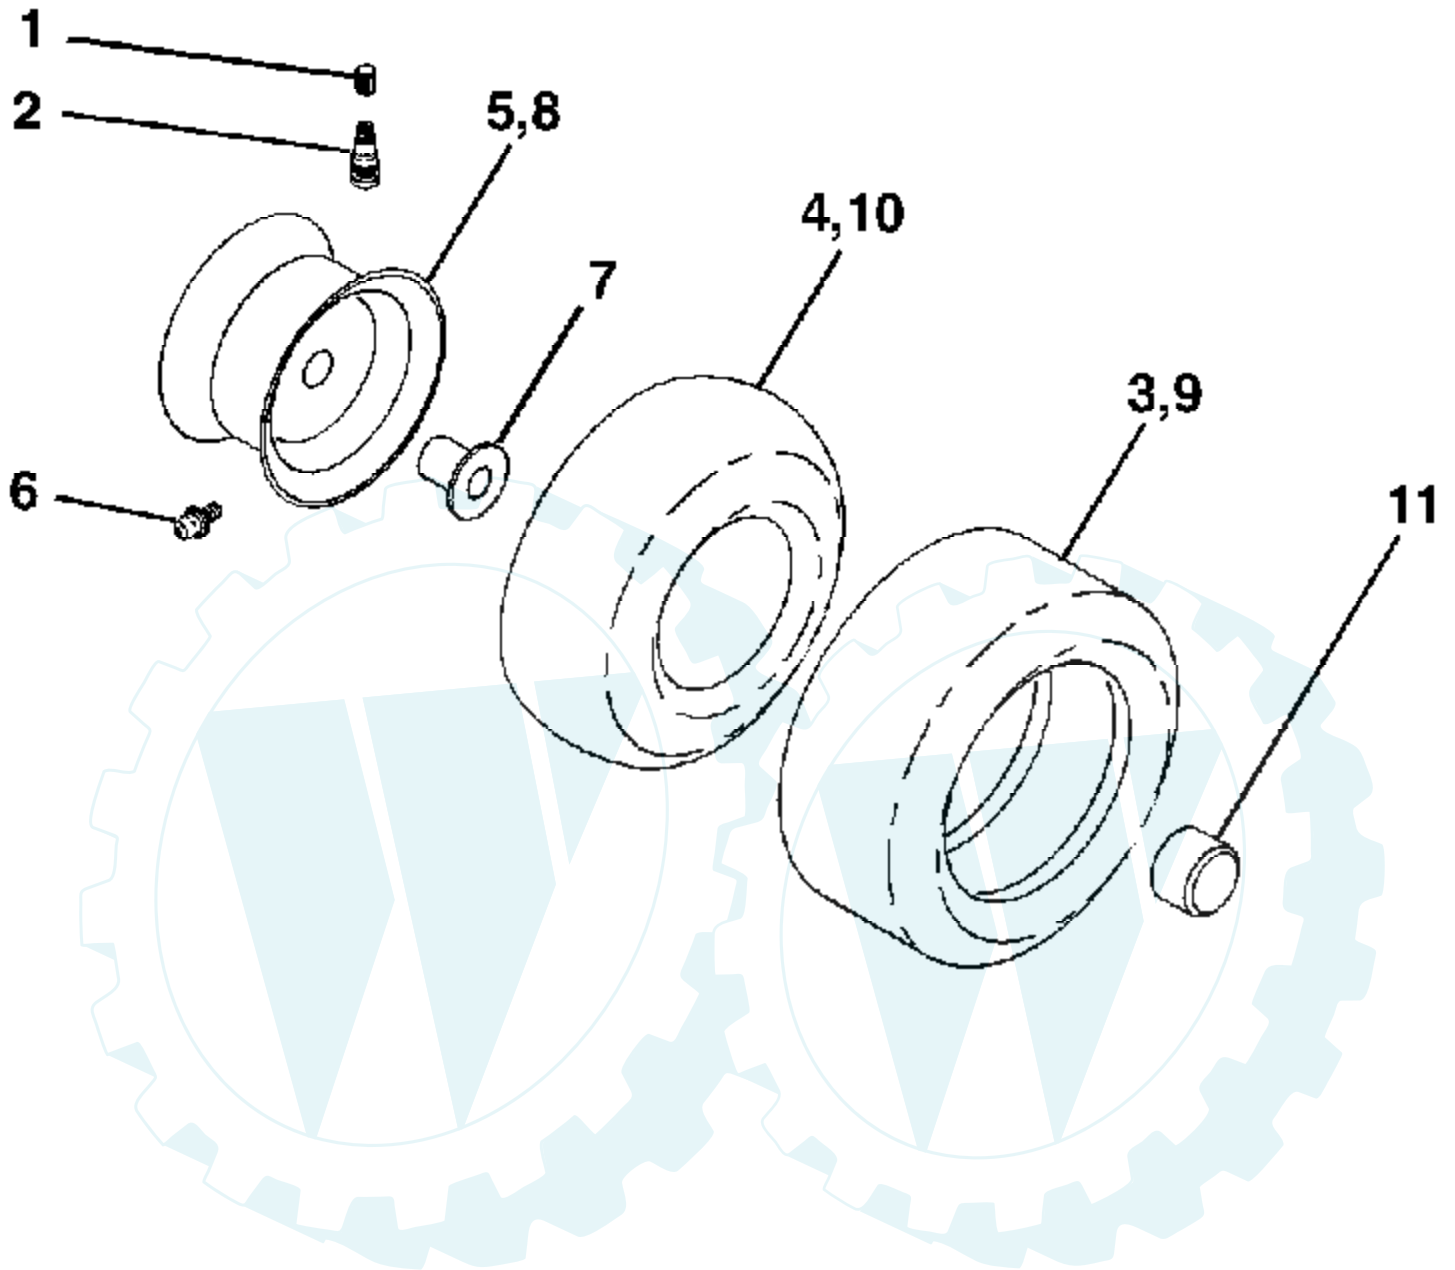

Ref #	Part Number	Qty	Description
1	184704X428		Wheel Steering
2	184706		Axle
3	169840		Spindle Asm LH
4	169839		Spindle Asm RH
5	6266H		Bearing Race Thrust Harden
6	121748X		Washer 25/32 x 1-5/8 x 16 Ga
8	12000029		Ring Klip #t5304-75
10	175121		Link Drag
11	10040600		Washer Lock Hvy Hlcl Spr 3/8
12	73940800		Nut Hex Jam Toplock 1/2-20 unf
13	136518		Spacer Brg Axle Front
15	145212		Nut Hex Flange Lock
17	177883		Shaft Asm Strg
29	17000612		Screw 3/8-16 x 3/4
32	180580		Rod Tie
36	155105		Bushing Strg
37	152927		Screw TT #32.5 x 5 x 3/8 Flange
38	159946X428		Cap Wheel Steer
40	73540600		Nut Crownlock 3/8-24
41	159945		Adaptor Wheel Strg
42	163888X428		Boot Steering
43	121749X		Washer 25/32 x 1 1/4 x 16 Ga.
46	121232X		Cap Spindle Fr Top Blk
65	160367		Spacer Brace Axle
67	72110618		Bolt Rdhd Sqn 3/8-16 x 2-1/4
68	169827		Brace, Axle
71	175146		Steering Asm.
72	19182411		Washer 9/16 ID x 1/20 OD 11 Ga.
73	160135X428		Extension Steering
82	169835		Bracket Susp Chassis Front
87	173966		Washer Flat .781 x 1-1/2 x .14
88	175118		Bolt Shoulder 7/16-20 unc
91	175553		Clip
94	19121414		Rod Tie
95	188967		Washer Hardened