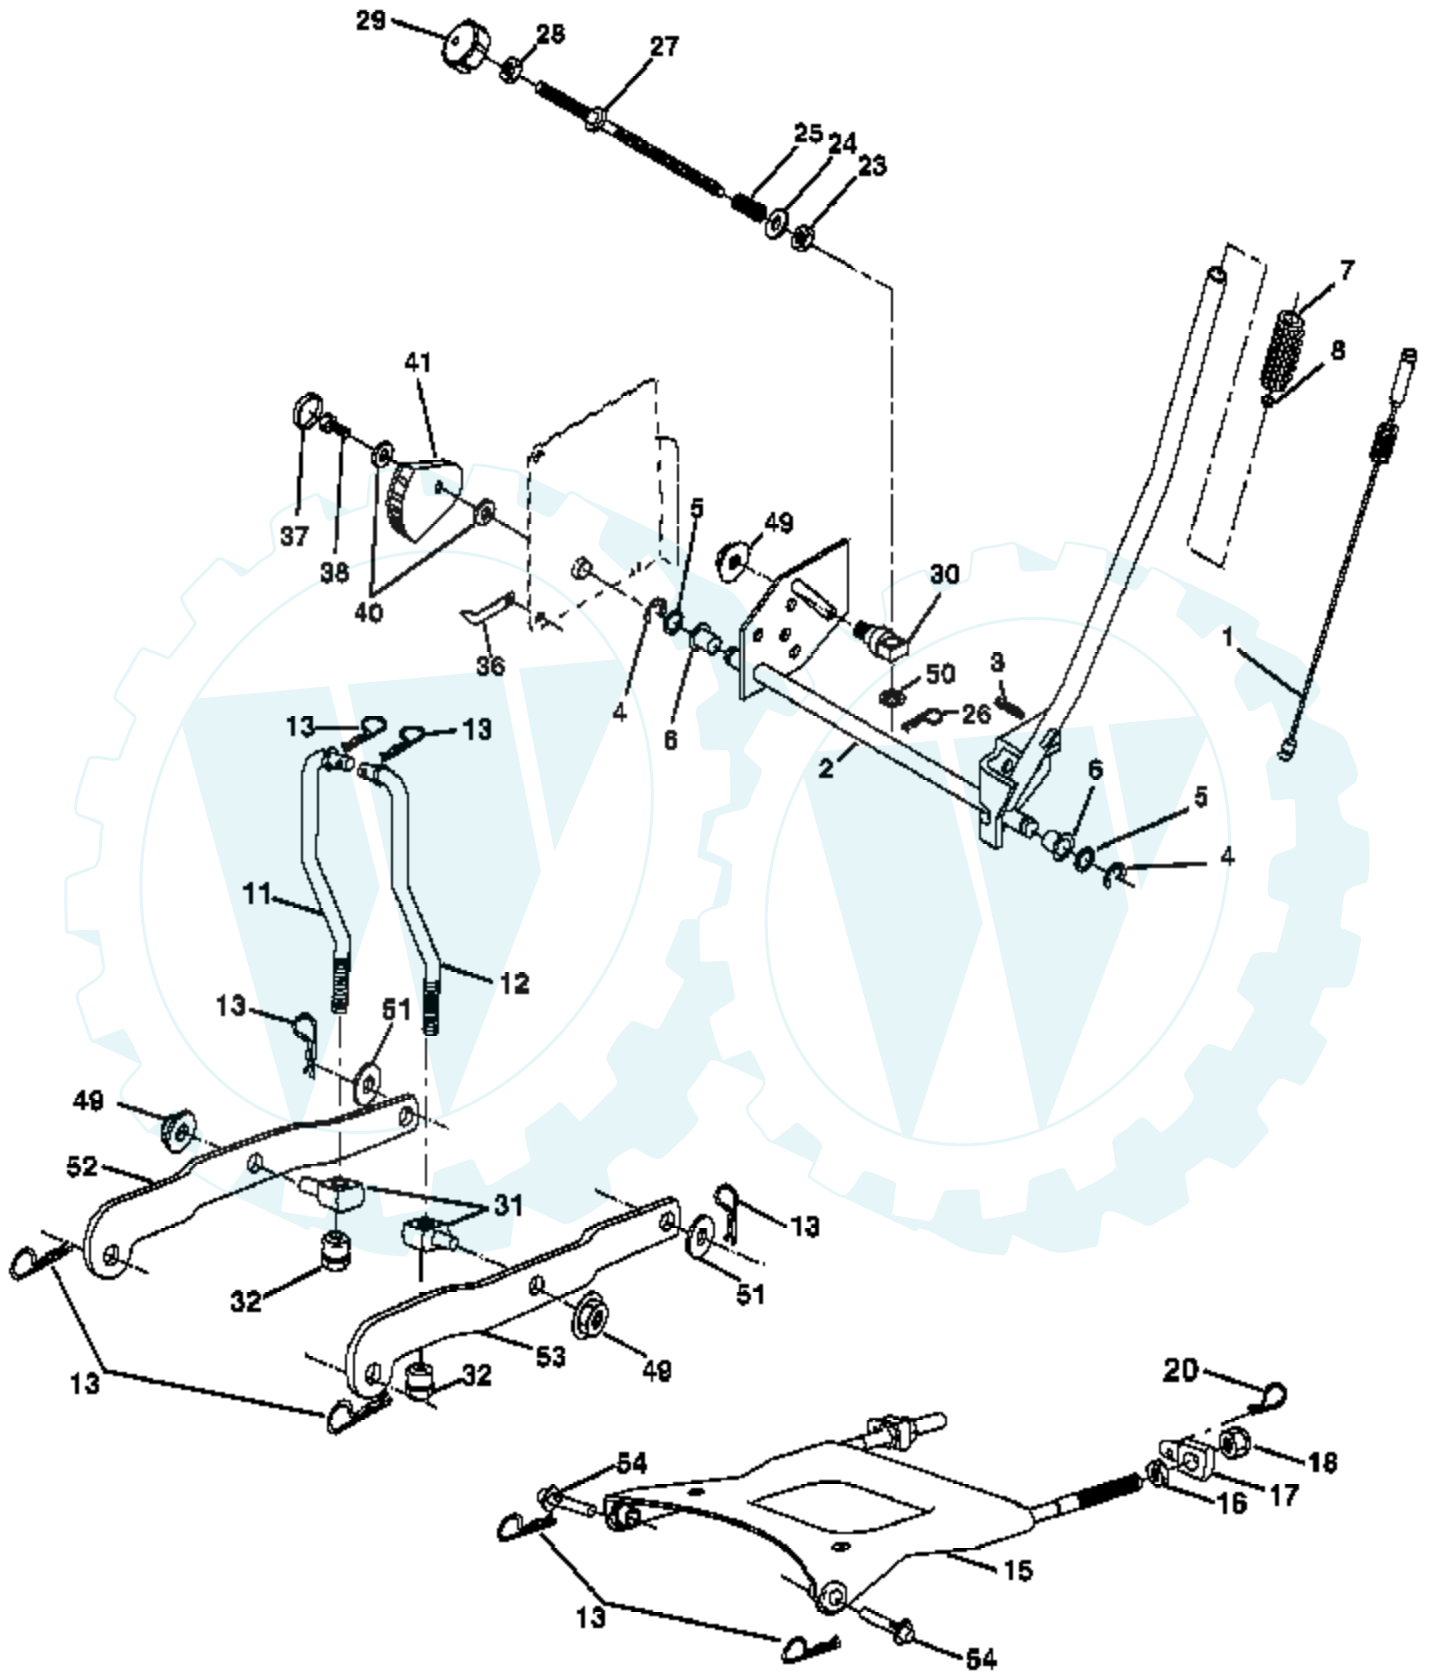

Ref #	Part Number	Qty	Description
1	159461		Wire Asm Inner/Sprg W/plunger
2	159476		Shaft Asm Lift RH w/Inf
3	188822		Pin Groove
4	12000002		E Ring #5133-62
5	19211621		Washer 21/32 x 1 x 21 Ga.
6	120183X		Bearing Nylon Blk 629 Id
7	125631X		Grip Handle
8	124526X		Button Plunger
11	175370		Link Lift LH
12	175371		Link Lift RH
13	4939M		Retainer Spring
15	175562		Plate Asm. Suspension Front
16	73350800		Nut Jam Hex 1/2-13 unc
17	175689		Trunnion Front Susp.
18	73800800		Nut Lock w/Wsh 1/2-13 unc
20	163552		Retainer Spring
23	110807X		Nut Special
24	19131016		Washer 13/32 x 5/8 x 16 Ga.
25	164024		Spring
26	169484		Retainer Clip
27	164543		Rod Adj Lift
28	73350600		Nut Hex Jam 3/8-16 unc
29	138057		Knob Inf 3/8-16 unc Blk W/sym
30	150233		Trunnion Infin Height
31	176205		Trunnion Susp. Arm
32	175994		Nut Lift Link 7/16-20
36	155097		Pointer Height Indicator
37	123935X		Plug Hole Blk 1.485/1.515 Dia.
38	17060516		Screw 5/16-18 x 1
40	19112410		Washer 11/32 x 1-1/2 10 Ga.
41	155098		Indicator Height STLT
49	145212		Nut Hex Flange Lock
50	110452X		Nut PUsH Phos & Oil
51	19171416		Washer 17/32 x 7/8 x 16 Ga.
52	175378		Arm Susp. Rear LH
53	175802		Arm Susp. Rear RH
54	175560		Pin