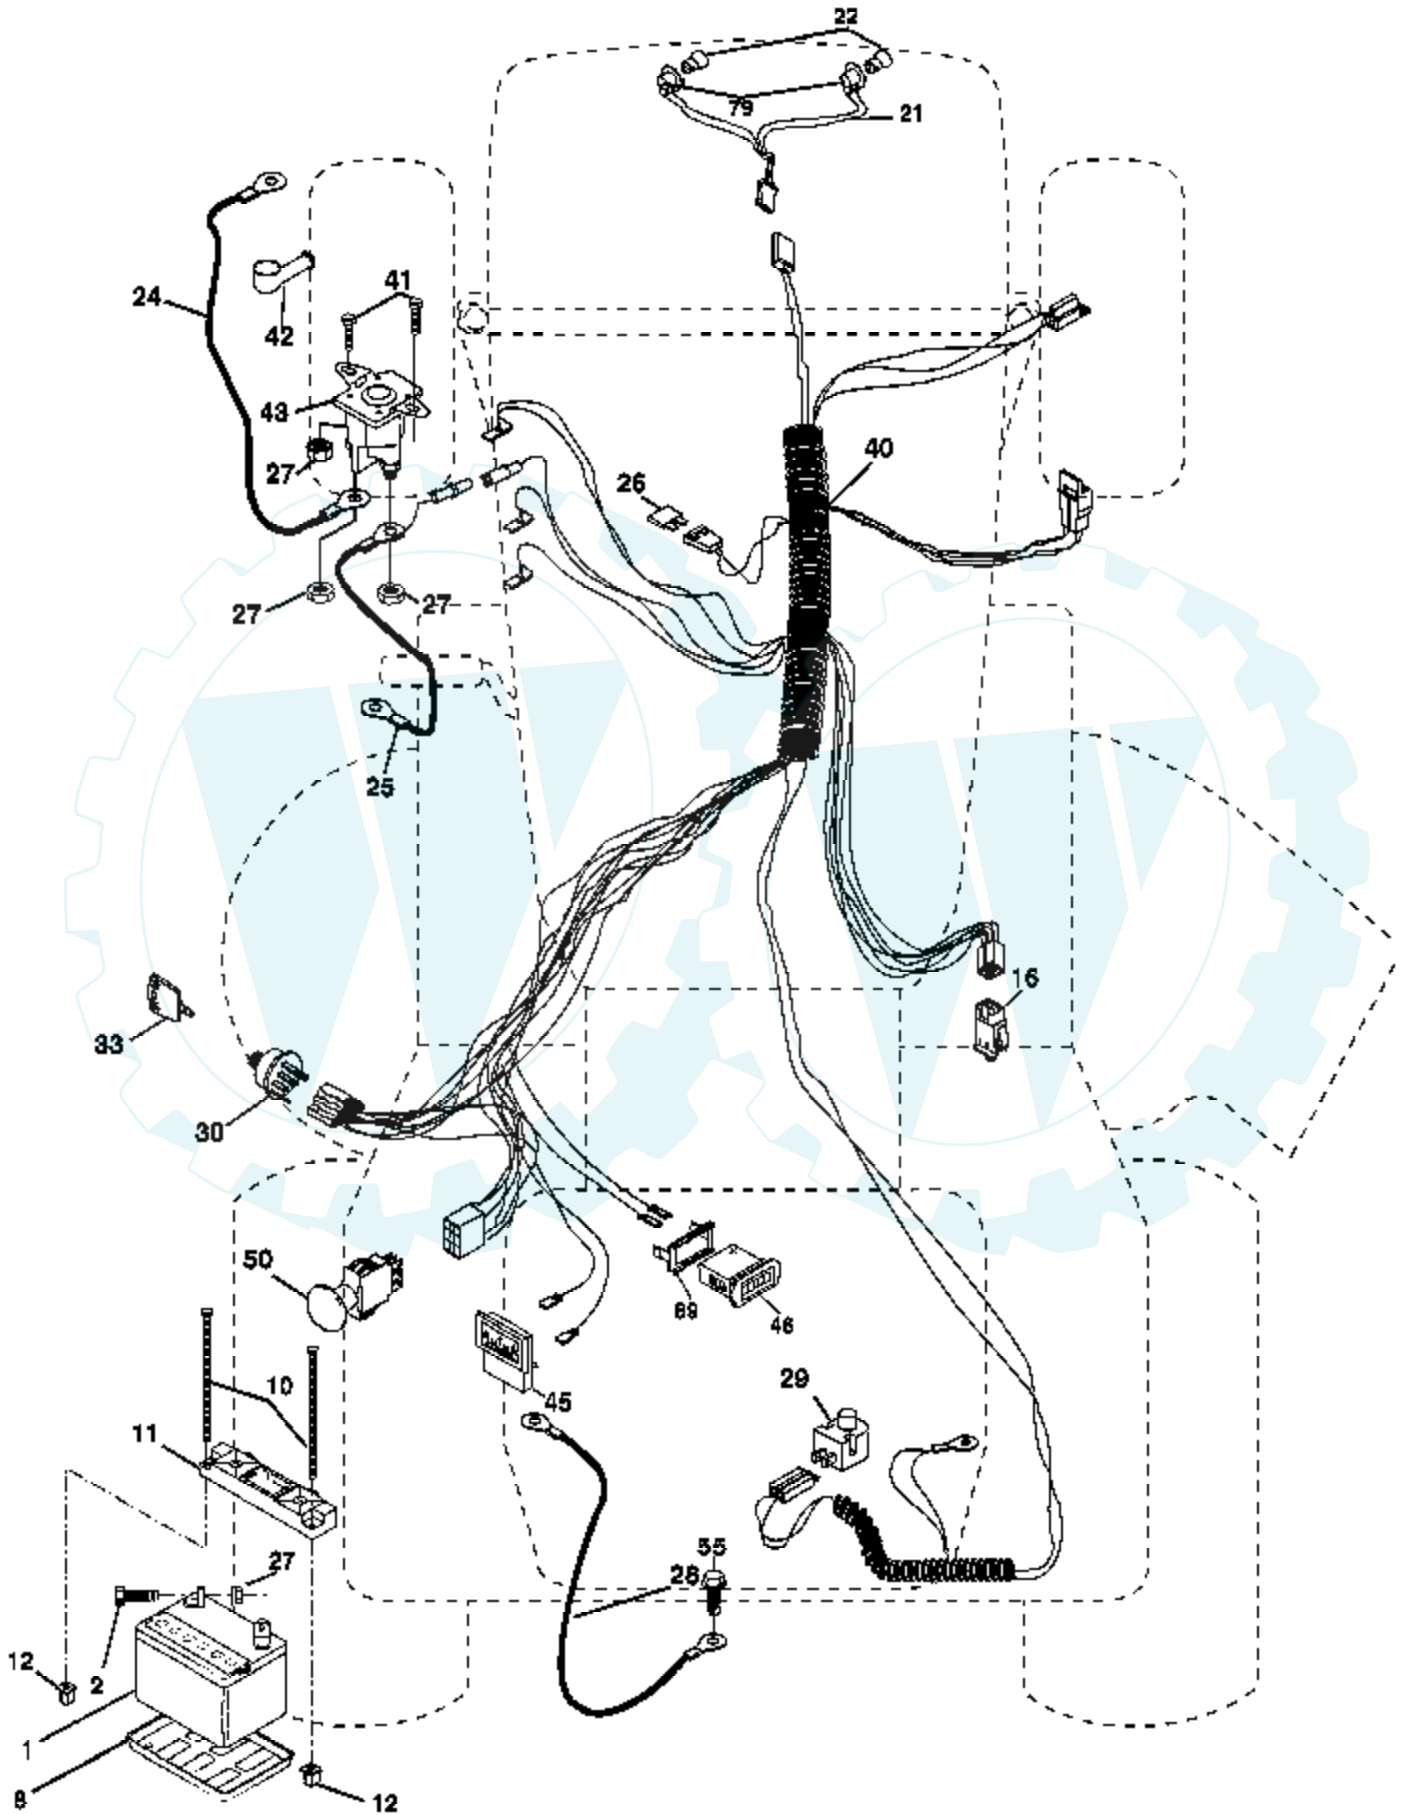

Ref #	Part Number	Qty	Description
1	144927		Battery
2	74760412		Bolt Hex Hd 1/4-20 unc x 3/4
8	7603J		Tray, Battery
10	145211		Bolt, BTR FRT 1/4-20 x 7.5
11	150109		Hold Down Battery, Front
12	145769		Nut, Push, Nylon
16	176138		Switch Interlock Push-In
21	175688		Harness Asm Light W/Bulbs
22	4152J		Bulb Light
24	8860R		Cable Battery
25	146148		Cable Batterywire
26	175158		Fuse
27	73510400		Nut Keps Hex 1/4-20 unc
28	145491		Cable Ground
29	121305X		Switch Plunger Normal NC Gray
30	175566		Switch Ign 4 pos w/lights
33	140401		Key Ign
40	188031		Harness Ign.
41	17720408		Bolt Blk Fin Hex 1/4-20 x 1/2
42	131563		Cover Terminal Red
43	178861		Solenoid
45	122822X		Ammeter Rectangular
46	169635		Hourmeter Snap-In
50	174653		Switch, PTO
55	17490508		Screw Thdrol 5/16-18 x 1/2
79	175242		Bulbholder
89	169639		Bracket Snap-In Hourmeter