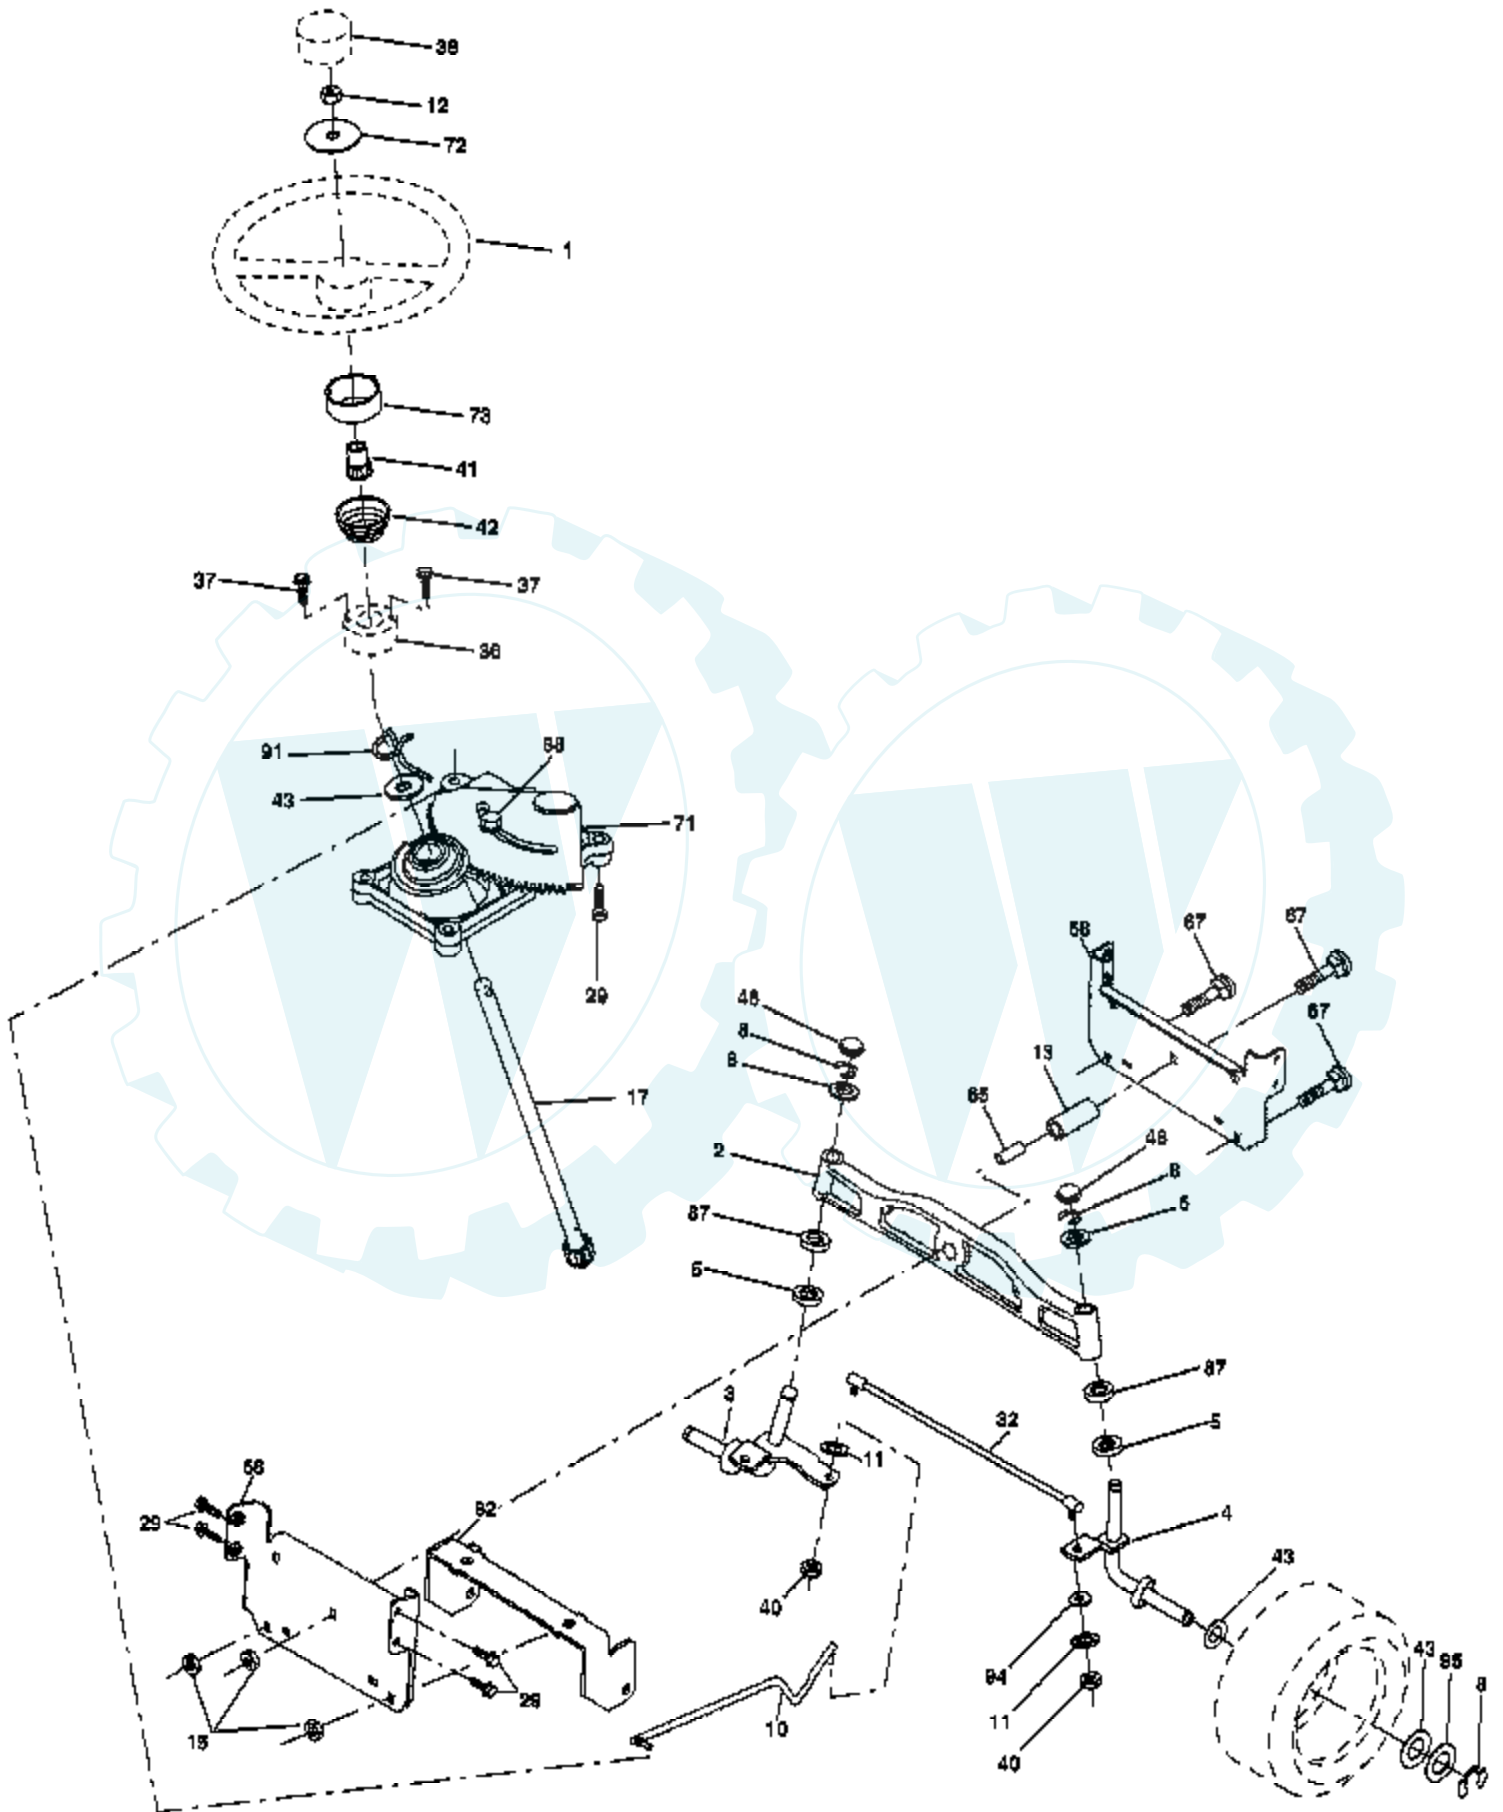

02762

PTO SWITCH

POSITION	CIRCUIT
OFF	C+G, B+H
ON	C+F, B+E, A+D

REMOVABLE CONNECTIONS

NON-REMOVABLE CONNECTIONS

PTO SWITCH CONNECTOR

Ref #	Part Number	Qty	Description
1	189022		Seat
2	140551		Bracket Pivot Seat 8 720
3	71110616		Bolt Fin Hex 3/8-16 unc x 1
4	19131610		Washer Flat 13/32 x 1 x 10 Ga.
5	145006		Clip Push-In
6	73800600		Nut Hex w/Ins. 3/8-16 unc
7	124181X		Spring Seat Cprsn 2 250 Blk Zi
8	17000616		Screw 3/8-16 x 1
9	19131614		Washer 13/32 x 1 x 14 Ga.
10	182493		Pan Seat
11	166369		Knob Seat Adj. Wingnut
12	121246X		Bracket Mounting Switch
13	121248X		Bushing Snap Blk Nyl 50 Id
14	72050412		Bolt Rdhd Sqnk 1/4-20 x 1-1/2
15	121249X		Spacer Split 28x 88
16	123740X		Spring Cprsn
17	123976X		Nut Lock 1/4 Lge Flg Gr. 5 Zinc
21	171852		Bolt Shoulder 5/16-18 unc
22	73800500		Nut Hex Lock W/Ins 5/16-18
24	19171912		Washer 17/32 x 1-3/16 x 12 Ga.
25	127018X		Bolt Shoulder 5/16-18 x 62