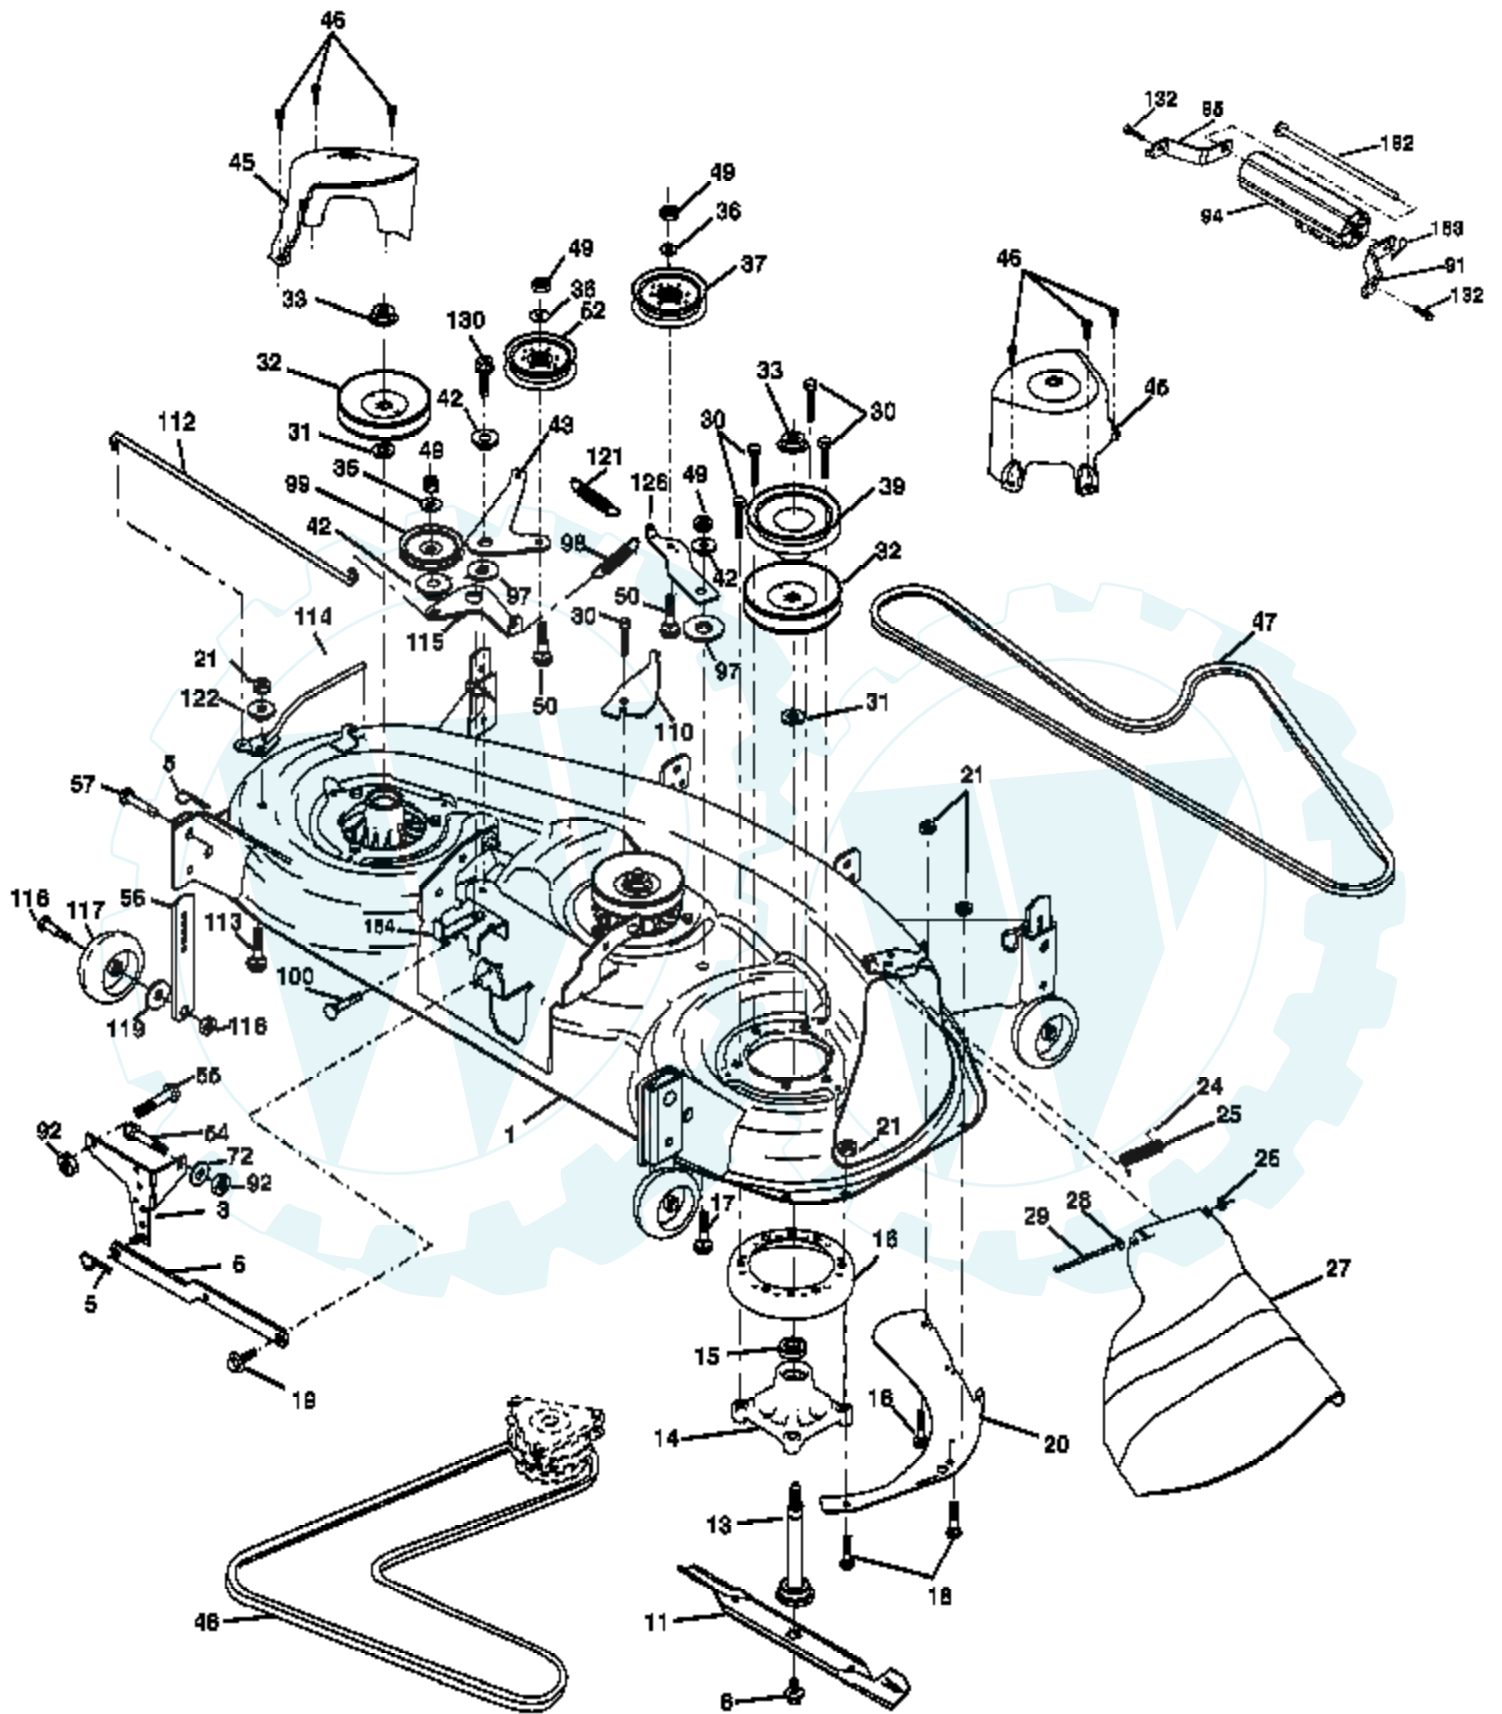

Ref #	Part Number	Qty	Description
1	180358X421		Deck Weldment Mower 48
3	138017		Bracket Asm., Sway Bar
5	4939M		Retainer Spring
6	178024		Arm, Suspension, Rear Sway Bar Deck
8	174365		Bolt 7/16 Asm. Blade (The following blades are available)
11	173921		Blade, 48" Mulching (For mulching mowers only)
	180054		Blade, 48" Hi-Lift (For bagging and discharging)
13	174360		Shaft Asm. w/Lower Bearing
14	174358		Mandrel Asm. Housing
15	110485X		Bearing, Ball, Mandrel
16	174493		Stripper Mandrel Deck
17	72110610		Bolt RDHD Sq Neck 3/8-16 x 1.25
18	72140505		Bolt, Carriage 5/16-18 x 5/8
19	132827		Bolt, Hex Hd, Shoulder 5/16-18
20	174378		Baffle, Vortex Mower
21	73680500		Nut, Crownlock 5/16-18 unc
24	105304X		Cap, Sleeve
25	178102		Spring, Torsion
26	110452X		Nut, Push
27	180655X428		Deflector Shield
28	19111016		Washer 11/32 x 5/8 x 16 Ga.
29	131491		Rod, Hinge
30	173984		Screw, Thdroll Washer Head
31	187690		Washer, Spacer
32	177865		Pulley, Mandrel
33	178342		Nut, Fig. Top Lock Cntr. 9/16
37	177968		Pulley, Idler, Flat
39	174375		Pulley, Idler, Driven
42	122052X		Spacer, Retainer
43	174373		Arm, Idler Secondary
45	180806		Cover, Mandrel Deck
46	137729		Screw, Thdroll. 1/4-20 x 5/8
47	180808		V-Belt, Mower, Secondary
48	174368		V-Belt, Mower, Primary
49	73900600		Nut, Crownlock 3/8-16 unc
50	72110612		Bolt, Carr. 3/8-16 x 1-1/2 Gr. 5
52	175820		Pulley Idler Flat
54	74780616		Bolt Fin Hex 3/8-16 x 1
55	72140608		Bolt Carriage Sqnk. 3/8-16 x 1
56	155986		Bar Pnt Adj.
57	156941		Pin Head Rivet
72	19131312		Washer 13/32 x 13/16 x 12 Ga.
91	180535		Bracket, Asm Noseroller, RH
92	73800600		Nut Lock Hex 3/8-16
94	176066		Noseroller
95	180534		Bracket, Asm Noseroller LH
97	178515		Washer Hardened
98	179479		Spring Primary Drive
99	184058		Pulley Idler "V"
100	72110616		Bolt RDHD Sqnk 3/8-16 unc x 2
110	175016		Arm Spring Secondary
112	174387		Link Tension Relief Lever
113	72110506		Bolt 5/16-18 x 3/4
114	174384		Tension Asm. Relief Lever
115	174609		Arm Spring Tension Relief
116	184219		Bolt, Shoulder
117	133957		Gauge Wheel
118	73930600		Nut, Centerlock 3/8-16 unc