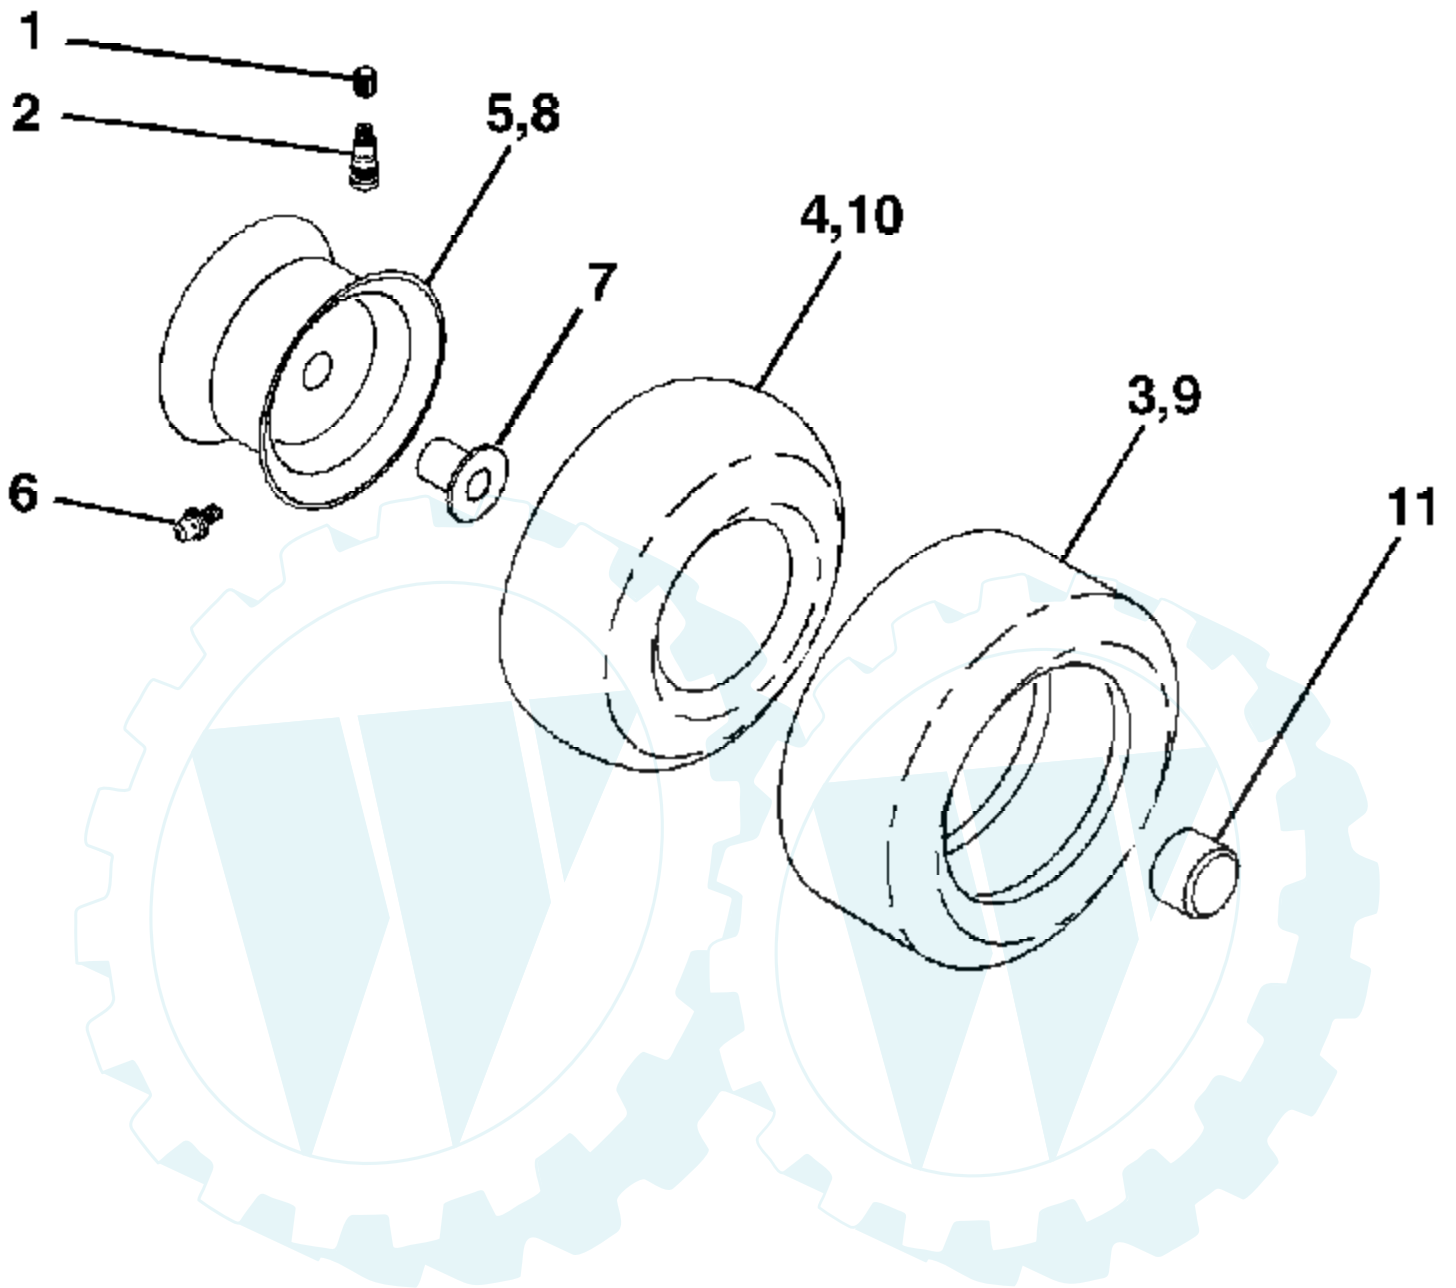

Ref #	Part Number	Qty	Description
1	59192		Cap Valve Tire
2	65139		Stem Valve
3	106222X		Tire F T 15 x 6 0 - 6 Service
4	59904		Tube Front (Service Item Only)
5	106732X421		Rim Asm 6"front Service
6	278H		Fitting Grease (Front Wheel Only)
7	9040H		Bearing Flange (Front Wheel Only)
8	106108X421		Rim Asm 8"rear Service
9	122082X		Tire R T 20 x 10 -8 C Service
10	7152J		Tube Rear (Service Item Only)
11	104757X421		Cap Axle 1 50 x 1 00
	144334		Sealant, Tire (10 oz. Tube)