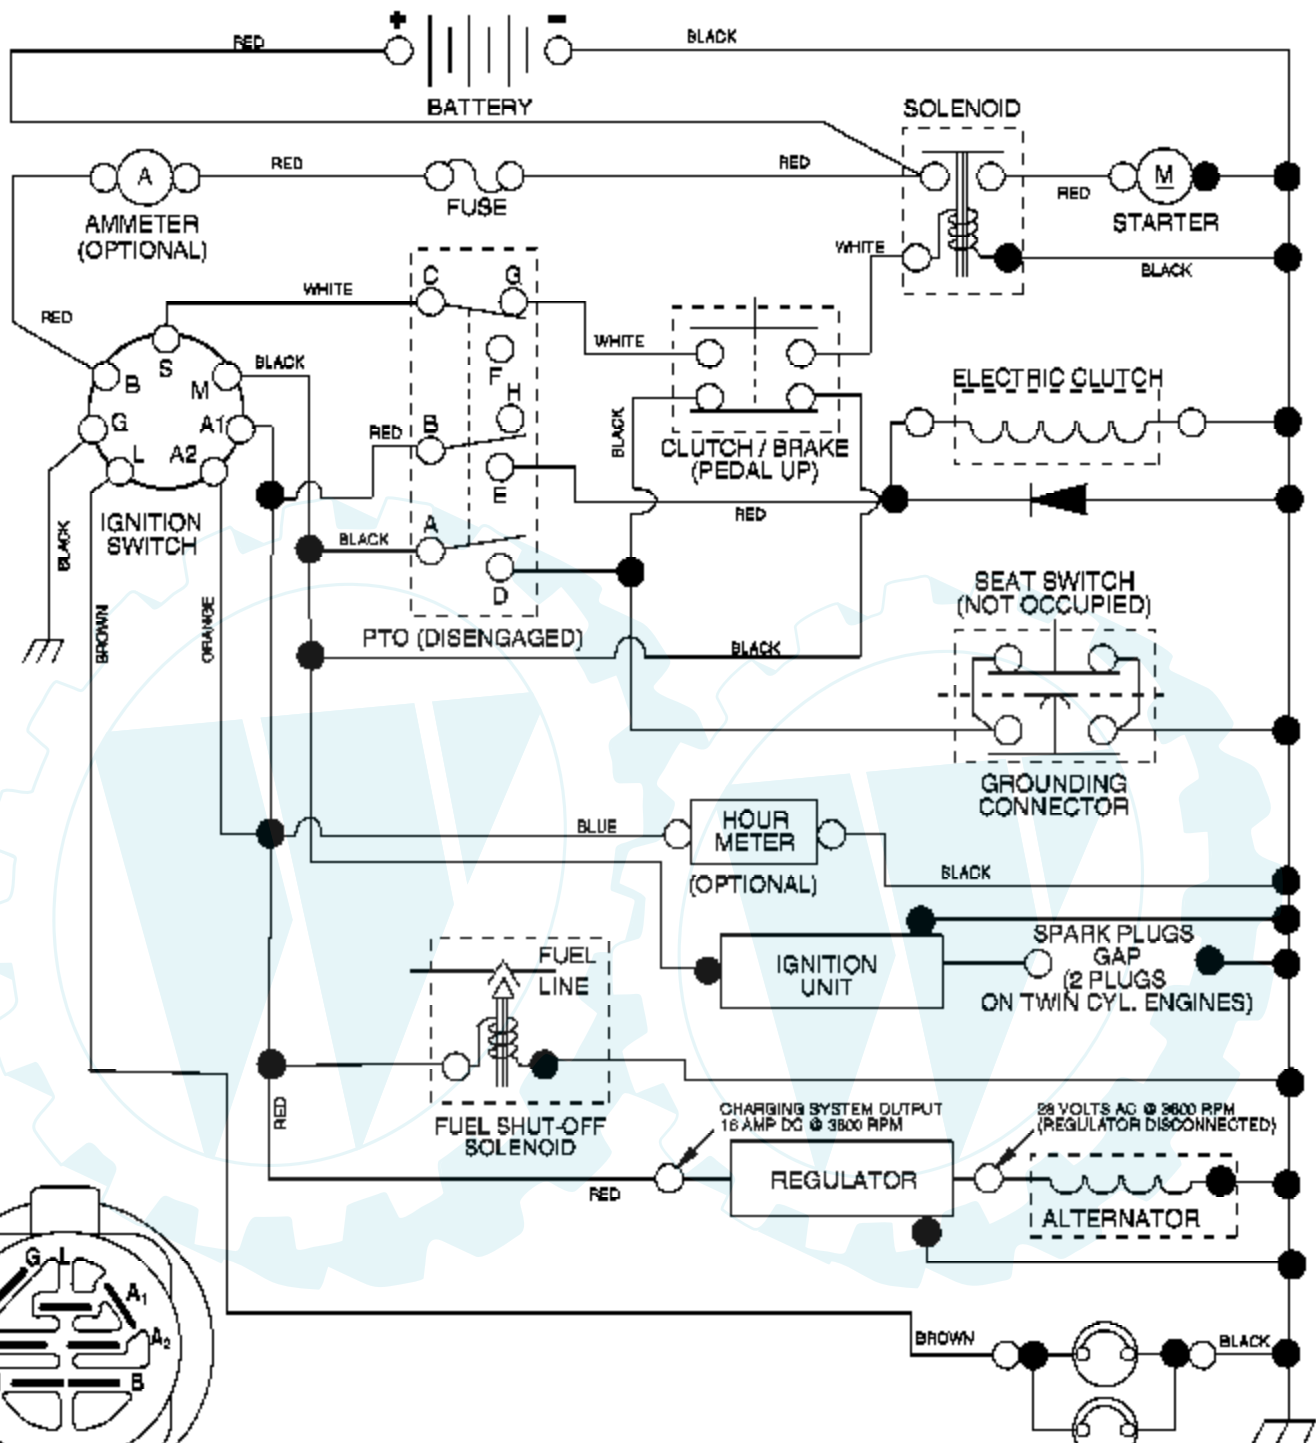

IGNITION SWITCH

POSITION	CIRCUIT	"MAKE"
OFF	M+G+A1	NONE
ON+LIGHTS	B+A1	L+A2
ON	B+A1	NONE
START	B+S+A1	NONE

WIRING INSULATED CLIPS
NOTE: IF WIRING INSULATED CLIPS WERE REMOVED FOR SERVICING OF UNIT, THEY SHOULD BE REPLACED TO PROPERLY SECURE YOUR WIRING.

02762

PTO SWITCH

POSITION	CIRCUIT
OFF	C+G, B+H
ON	C+F, B+E, A+D

REMOVABLE CONNECTIONS

NON-REMOVABLE CONNECTIONS

PTO SWITCH CONNECTOR