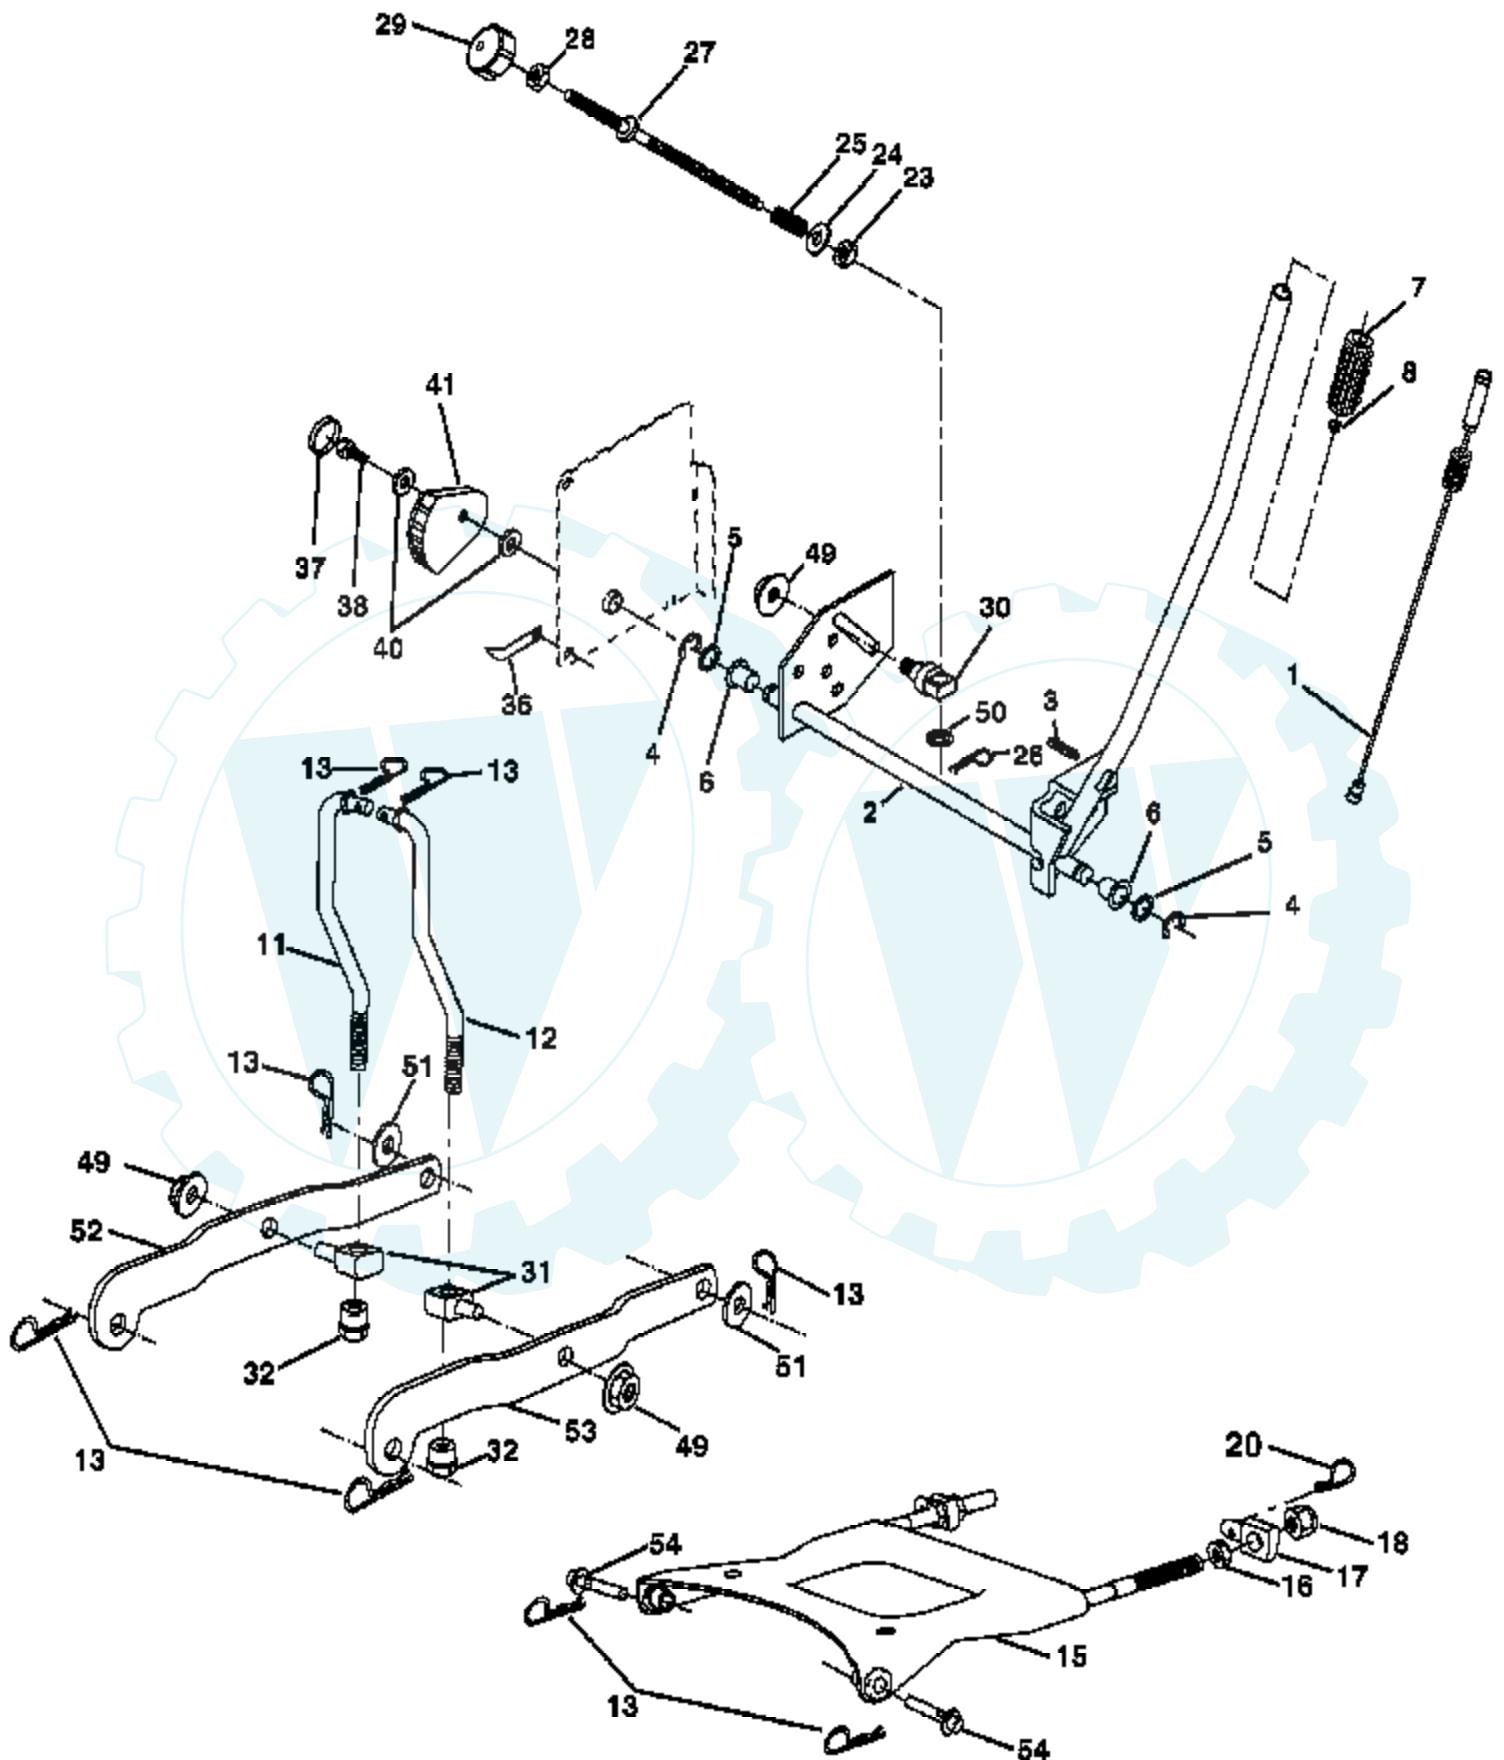

Ref #	Part Number	Qty	Description
1	159461		Wire Asm Inner/Sprg W/plunger
2	159476		Shaft Asm Lift RH w/Inf
3	188822		Pin Groove
4	12000002		E Ring #5133-62
5	19211621		Washer 21/32 x 1 x 21 Ga.
6	120183X		Bearing Nylon Blk 629 Id
7	125631X		Grip Handle
8	124526X		Button Plunger
11	175370		Link Lift LH
12	175371		Link Lift RH
13	4939M		Retainer Spring
15	175562		Plate Asm. Suspension Front
16	73350800		Nut Jam Hex 1/2-13 unc
17	175689		Trunnion Front Susp.
18	73800800		Nut Lock w/Wsh 1/2-13 unc
20	163552		Retainer Spring
23	110807X		Nut Special
24	19131016		Washer 13/32 x 5/8 x 16 Ga.
25	164024		Spring
26	169484		Retainer Clip
27	164543		Rod Adj Lift
28	73350600		Nut Hex Jam 3/8-16 unc
29	138057		Knob Inf 3/8-16 unc Blk W/sym
30	150233		Trunnion Infin Height
31	176205		Trunnion Susp. Arm
32	175994		Nut Lift Link 7/16-20
36	155097		Pointer Height Indicator
37	123935X		Plug Hole Blk 1.485/1.515 Dia.
38	17060516		Screw 5/16-18 x 1
40	19112410		Washer 11/32 x 1-1/2 10 Ga.
41	155098		Indicator Height STLT
49	145212		Nut Hex Flange Lock
50	110452X		Nut PUsH Phos & Oil
51	19171416		Washer 17/32 x 7/8 x 16 Ga.
52	175378		Arm Susp. Rear LH
53	175802		Arm Susp. Rear RH
54	175560		Pin