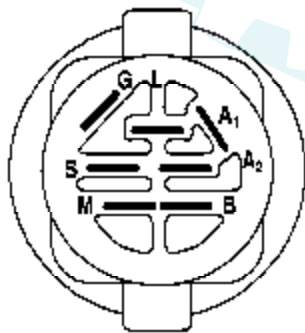

IGNITION SWITCH

POSITION	CIRCUIT	"MAKE"
OFF	M+G+A1	NONE
ON+LIGHTS	B+A1	L+A2
ON	B+A1	NONE
START	B+S+A1	NONE

WIRING INSULATED CLIPS
NOTE: IF WIRING INSULATED CLIPS WERE REMOVED FOR SERVICING OF UNIT, THEY SHOULD BE REPLACED TO PROPERLY SECURE YOUR WIRING.

02762

PTO SWITCH

POSITION	CIRCUIT
OFF	C+G, B+H
ON	C+F, B+E, A+D

REMOVABLE CONNECTIONS

NON-REMOVABLE CONNECTIONS

PTO SWITCH CONNECTOR