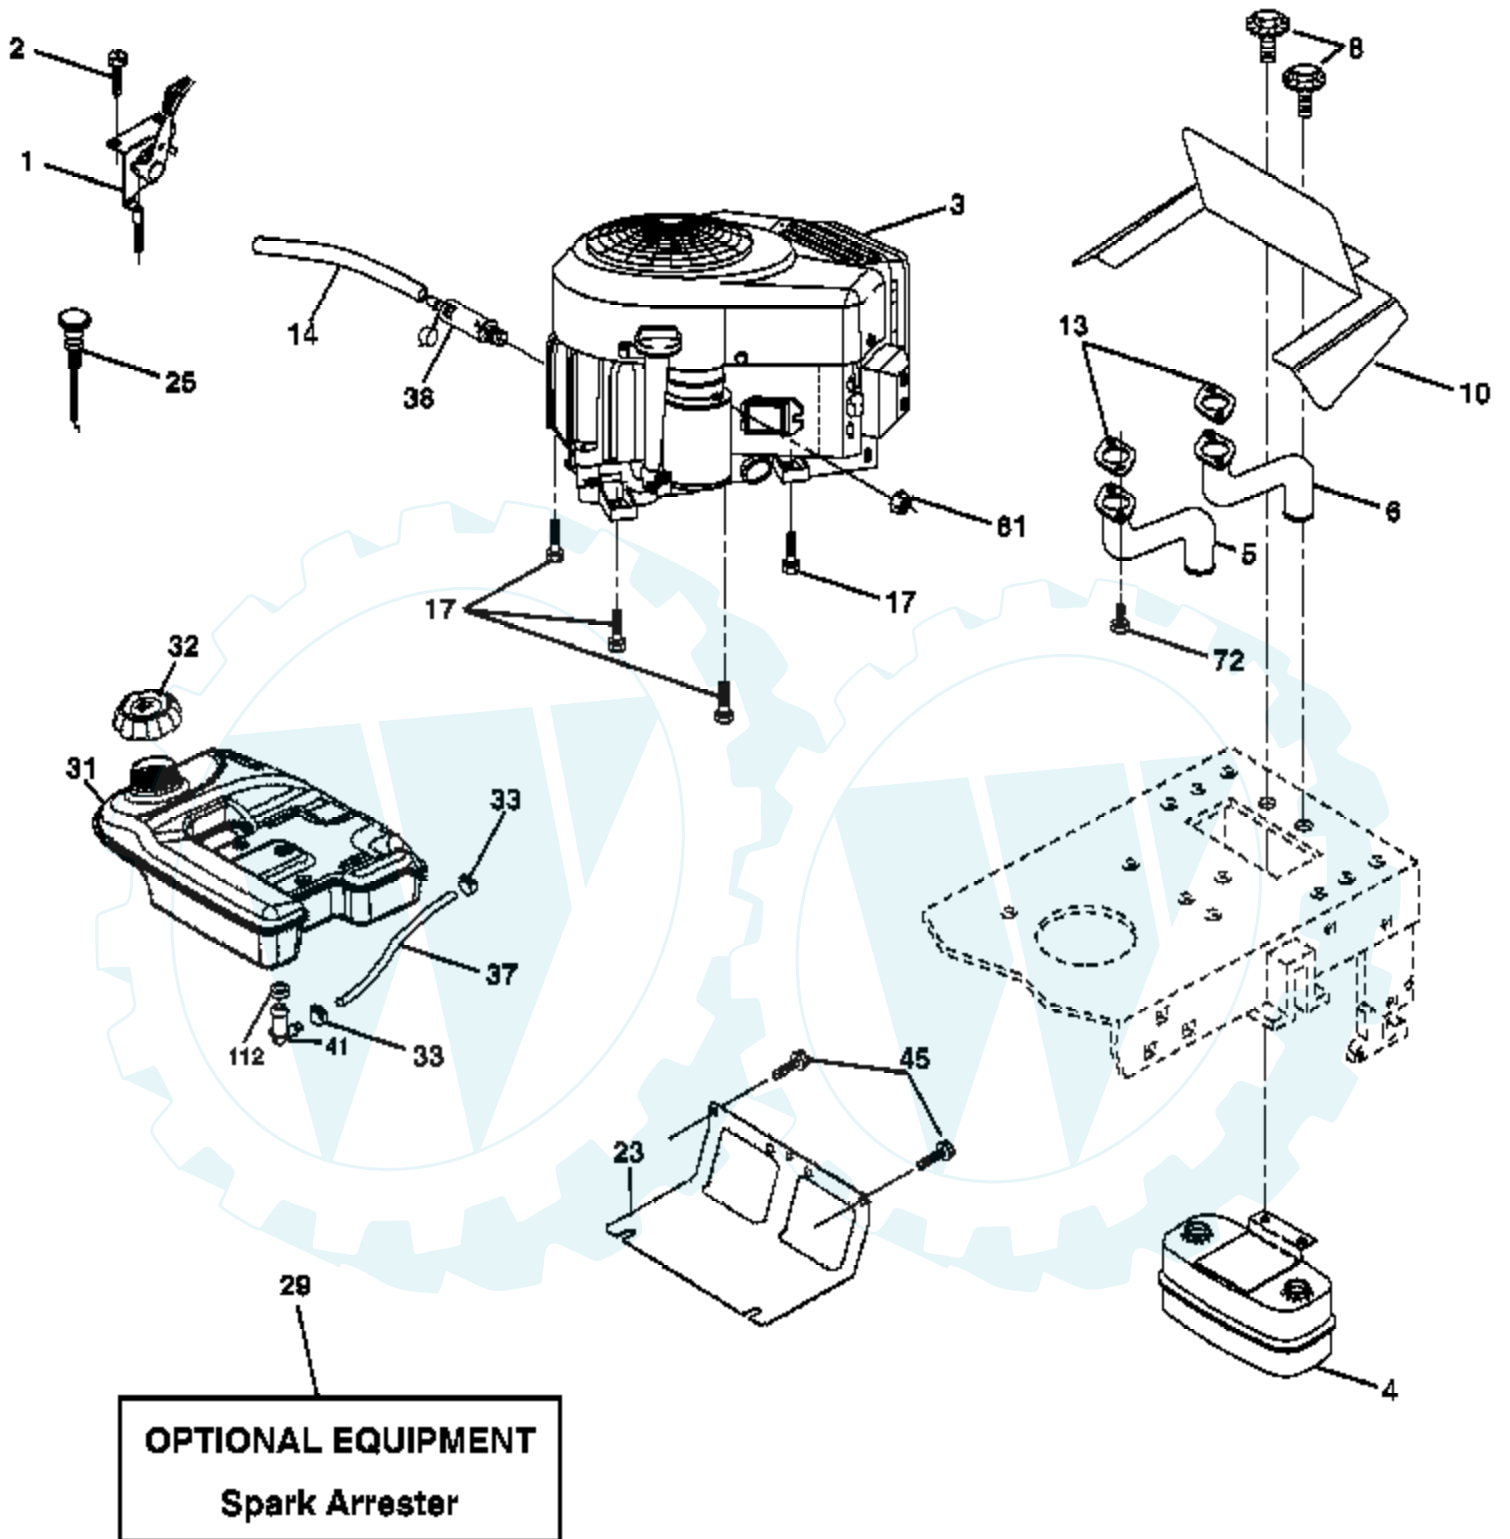

Ref #	Part Number	Qty	Description
1	144927		Battery
2	74760412		Bolt Hex Hd 1/4-20 unc x 3/4
8	7603J		Tray, Battery
10	145211		Bolt, BTR FRT 1/4-20 x 7.5
11	150109		Hold Down Battery, Front
12	145769		Nut, Push, Nylon
16	176138		Switch Interlock Push-In
21	175688		Harness Asm Light W/Bulbs
22	4152J		Bulb Light
24	8860R		Cable Battery
25	146148		Cable Batterywire
26	175158		Fuse
27	73510400		Nut Keps Hex 1/4-20 unc
28	145491		Cable Ground
29	121305X		Switch Plunger Normal NC Gray
30	175566		Switch Ign 4 pos w/lights
33	140401		Key Ign
40	188031		Harness Ign.
41	17720408		Bolt Blk Fin Hex 1/4-20 x 1/2
42	131563		Cover Terminal Red
43	178861		Solenoid
45	122822X		Ammeter Rectangular
46	169635		Hourmeter Snap-In
50	174653		Switch, PTO
55	17490508		Screw Thdrol 5/16-18 x 1/2
79	175242		Bulbholder
89	169639		Bracket Snap-In Hourmeter