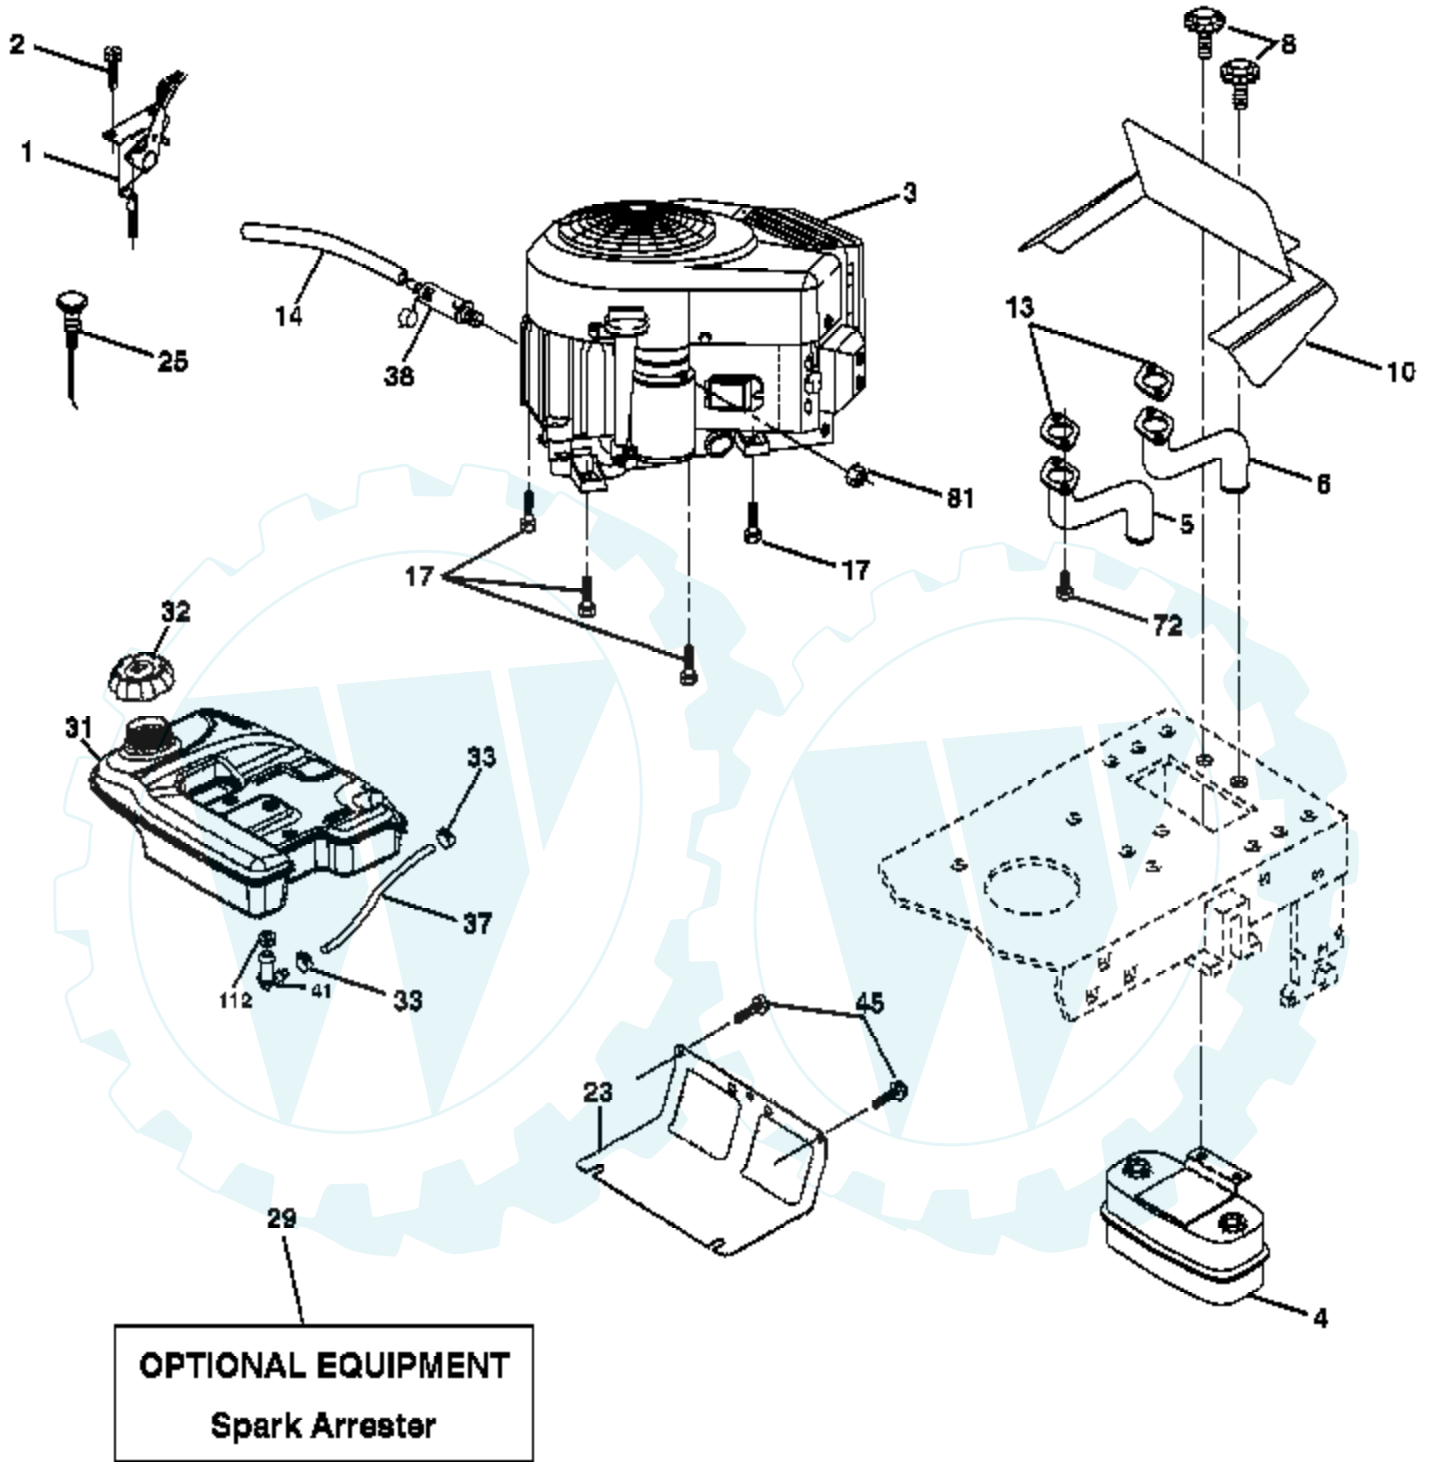

Ref #	Part Number	Qty	Description
1	175437X428		Control Throttle
2	171875		Screw Hw Hd Hi-Lo #13-16 x 3/4
3			Engine, Briggs Model 445777 (Order parts from engine mfg.)
4	149723		Muffler Asm Twin Lo-Tone
5	159955		Pipe Exhaust LH Intek
6	160589		Pipe Exhaust RH Intek
8	171877		Bolt 5/16-18 unc x 3/4 w/Sems
10	162797		Shield Browning Intek II
13	165391		Muffler Gasket
14	148456		Tube Drain Oil Easy
17	17060624		Screw Thdrol 3/8-16 x 1-1/2
23	169837		Shield Heat
25	175440X428		Choke Control
29	137180		Kit Spark Arrestor (Flat Scrn)
31	179022		Tank Fuel 4.0 Rear
32	179124X428		Cap Asm Fuel
33	123487X		Clamp Hose Black
37	8543R		Line Fuel
38	181654		Plug Drain Oil
41	139277		Stem Tank Fuel
45	17000612		Screw Hexwsh Thdr 3/8-16 x 3/4
72	183906		Screw Socket Head 5/16-18 x 1
81	73510400		Nut Keps Hex 1/4-20 unc
112	3645J		Bushing