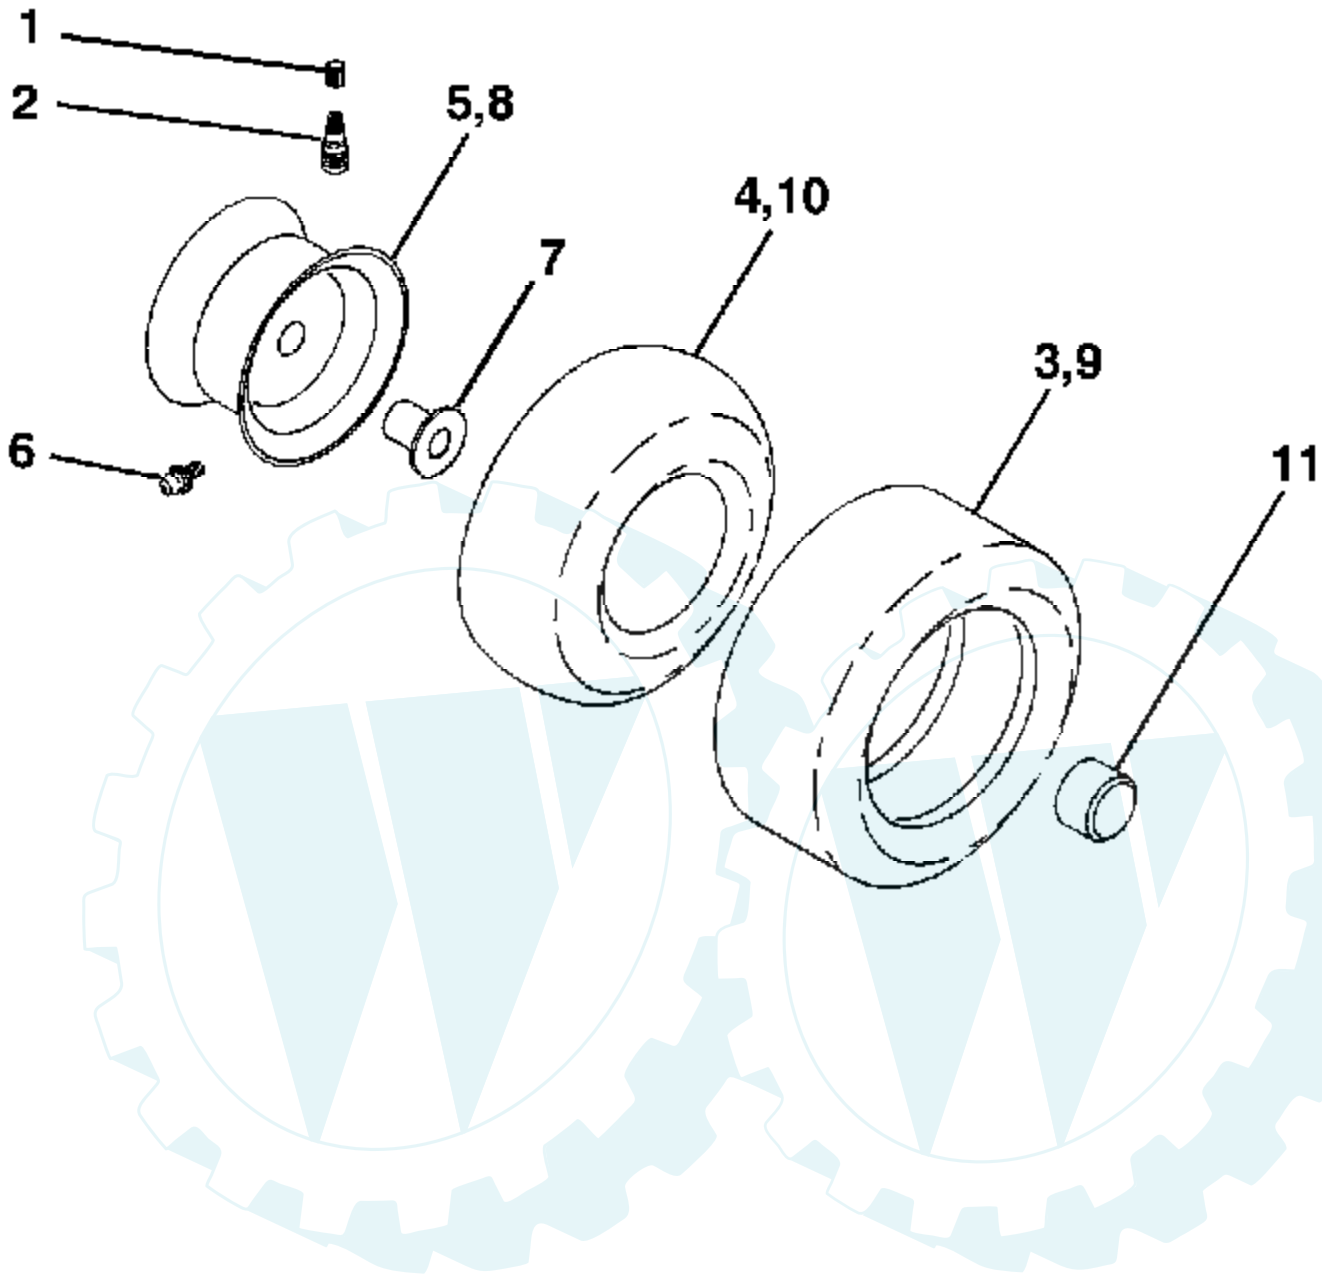

Ref #	Part Number	Qty	Description
1	184704X428		Wheel Steering
2	184706		Axle
3	169840		Spindle Asm LH
4	169839		Spindle Asm RH
5	6266H		Bearing Race Thrust Harden
6	121748X		Washer 25/32 x 1-5/8 x 16 Ga
8	12000029		Ring Klip #t5304-75
10	175121		Link Drag
11	10040600		Washer Lock Hvy Hlcl Spr 3/8
12	73940800		Nut Hex Jam Toplock 1/2-20 unf
13	136518		Spacer Brg Axle Front
15	145212		Nut Hex Flange Lock
17	177883		Shaft Asm Strg
29	17000612		Screw 3/8-16 x 3/4
32	180580		Rod Tie
36	155105		Bushing Strg
37	152927		Screw TT #32.5 x 5 x 3/8 Flange
38	159946X428		Cap Wheel Steer
40	73540600		Nut Crownlock 3/8-24
41	159945		Adaptor Wheel Strg
42	163888X428		Boot Steering
43	121749X		Washer 25/32 x 1 1/4 x 16 Ga.
46	121232X		Cap Spindle Fr Top Blk
65	160367		Spacer Brace Axle
67	72110618		Bolt Rdhd Sqn 3/8-16 x 2-1/4
68	169827		Brace, Axle
71	175146		Steering Asm.
72	19182411		Washer 9/16 ID x 1/20 OD 11 Ga.
73	160135X428		Extension Steering
82	169835		Bracket Susp Chassis Front
87	173966		Washer Flat .781 x 1-1/2 x .14
88	175118		Bolt Shoulder 7/16-20 unc
91	175553		Clip
94	19121414		Rod Tie
95	188967		Washer Hardened