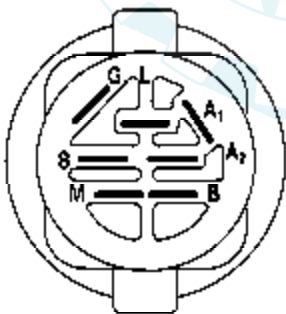

IGNITION SWITCH

POSITION	CIRCUIT	"MAKE"
OFF	M + G + A1	NONE
ON + LIGHTS	B + A1	L + A2
ON	B + A1	NONE
START	B + S + A1	NONE

WIRING INSULATED CLIPS
NOTE: IF WIRING INSULATED CLIPS WERE REMOVED FOR SERVICING OF UNIT, THEY SHOULD BE REPLACED TO PROPERLY SECURE YOUR WIRING.

PTO SWITCH

POSITION	CIRCUIT
OFF	C + G, B + H
ON	C + F, B + E, A + D