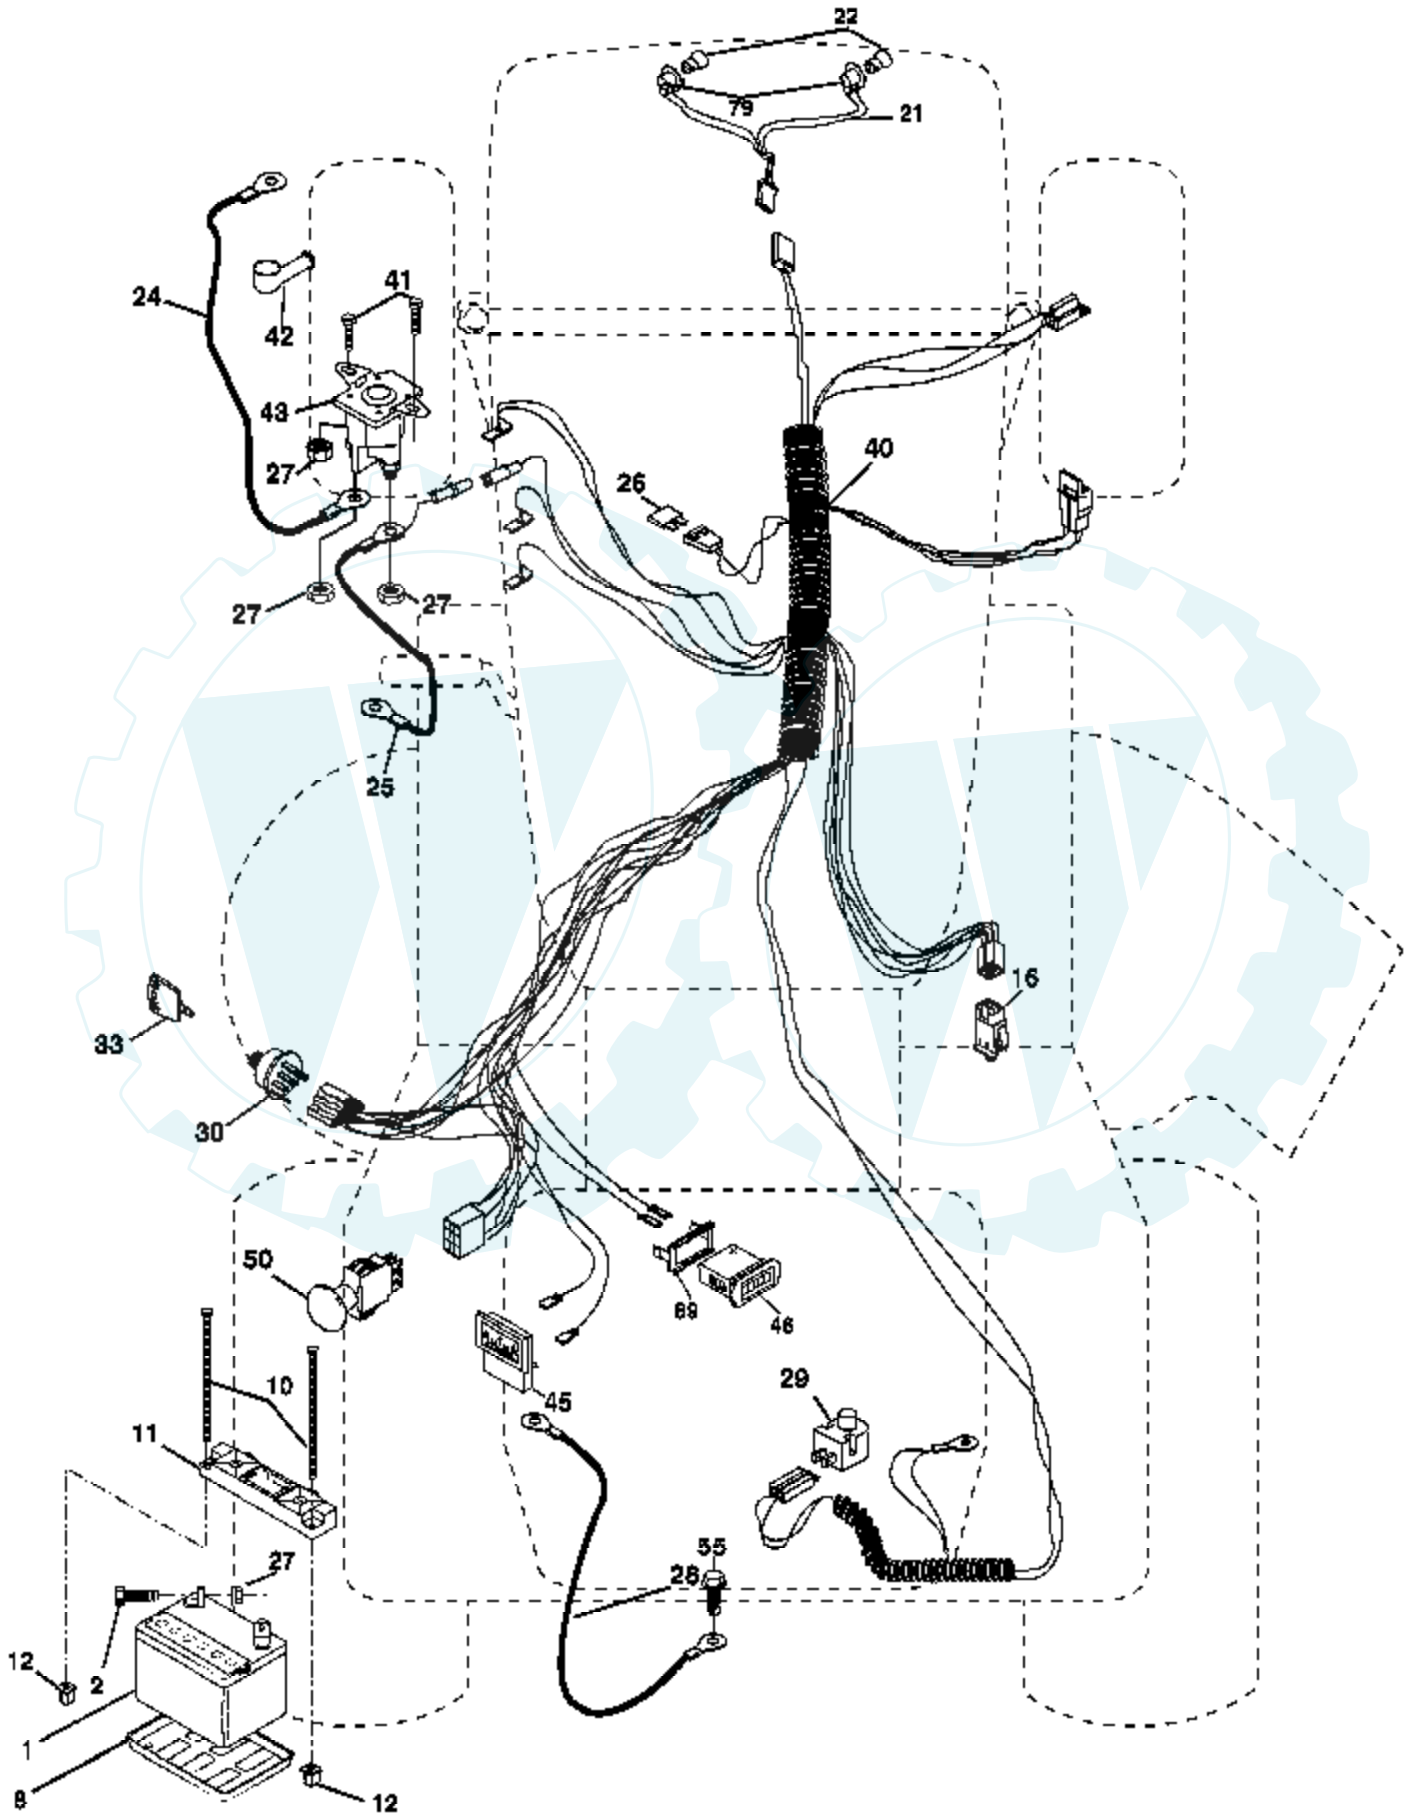

Ref #	Part Number	Qty	Description
212	145212		Nut Hex Flange Lock
214	174735		Link Transaxle
217	179433		Pedal Assy, Reverse, with Pad
218	174713		Arm Control Pedal Reverse
219	174839		Bracket Frest Pdl Ctrl. Hyd
220	174711		Bracket Mtg. Pedal Control
221	72140606		Bolt Rdhd Sqnk 3/8-16 unc x 3/4
222	73680700		Nut Crownlock 7/16-14 unc
223	174840		Washer Nylon 11/16 ID x .060
224	174736		Pedal Forward
225	174712		Arm Control Pedal Forward
226	174902		Bolt Pivot Spacer
227	174710		Cam Reverse Pedal LT
228	179032		Bolt Shoulder 5/16-18
229	176451		Washer Serrated 5/16 x .75
231	174573		Strap Torque
232	175570		Actuator Cruise Disengage
233	174856		Pawl Control Cruise
234	174858		Lever Control Cruise
235	174857		Sector Control Cruise
236	128903		Bolt Shoulder 3/8-16 unc 1/44
237	170165		Bolt Shoulder 5/16-18
238	175807		Arm Mtg. Cruise Sector
239	17490508		Screw Thdrol 5/16 x 1/2
240	175610		Spring Return Cruise Control
241	73930400		Nut Centerlock 1/4-20 unc
242	74780412		Bolt Fin Hex 1/4-20 unc x .75
243	178289		Bracket Anti-Rotation CVX
244	17490510		Screw 5/16-18 x 5/8
251	17060516		Screw 5/16-18 x 1
253	179422		Washer .3125 x .615 x 16 Ga.
254	178062		Clip Retainer
263	17000612		Screw 3/8-16 x 3/4
272	17670508		Screw, 5/16-18 x 1/2 TT
273	179610		Pad, Reverse Pedal
274	175646		Cover Pedal Forward