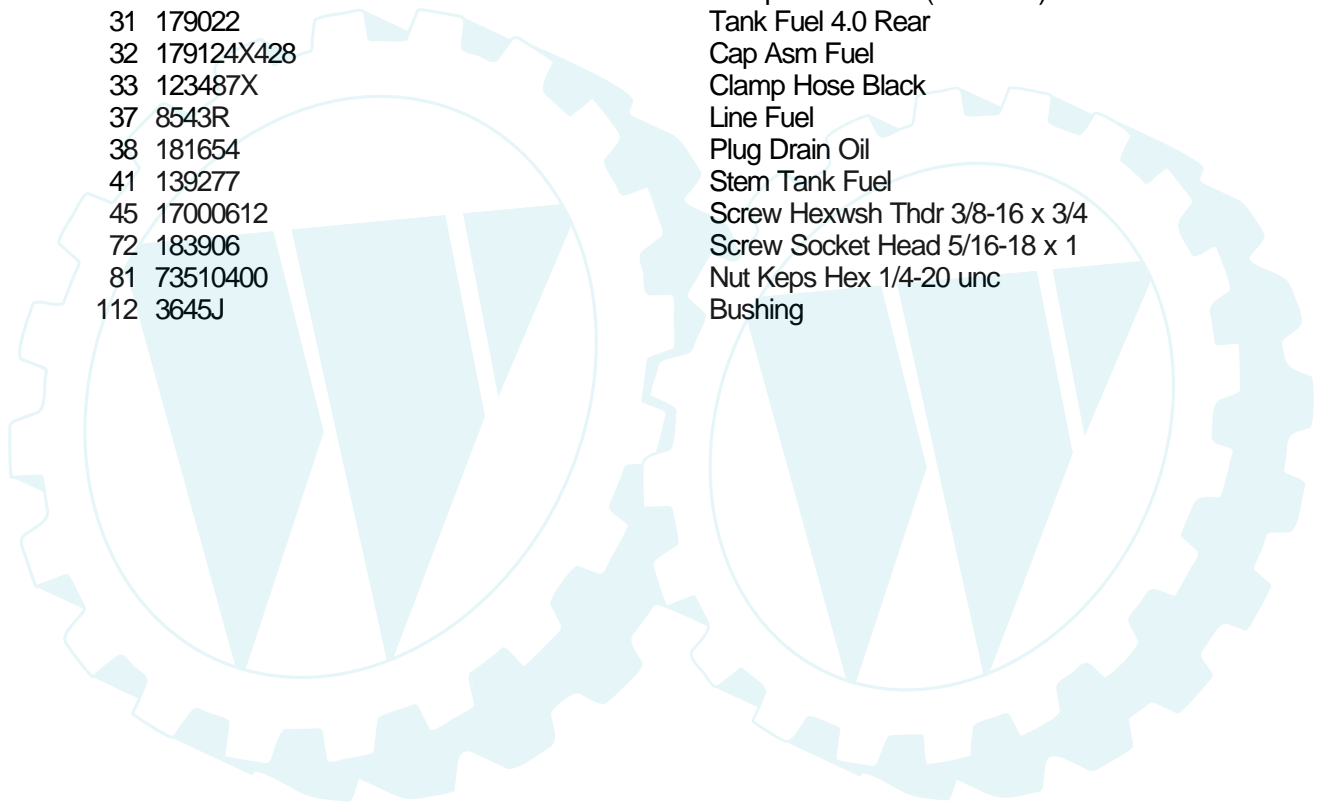

Ref #	Part Number	Qty	Description
1	175437X428		Control Throttle
2	171875		Screw Hw Hd Hi-Lo #13-16 x 3/4
3			Engine, Briggs Model 445777 (Order parts from engine mfg.)
4	149723		Muffler Asm Twin Lo-Tone
5	159955		Pipe Exhaust LH Intek
6	160589		Pipe Exhaust RH Intek
8	171877		Bolt 5/16-18 unc x 3/4 w/Sems
10	162797		Shield Browning Intek II
13	165391		Muffler Gasket
14	148456		Tube Drain Oil Easy
17	17060624		Screw Thdrol 3/8-16 x 1-1/2
23	169837		Shield Heat
25	175440X428		Choke Control
29	137180		Kit Spark Arrestor (Flat Scrn)
31	179022		Tank Fuel 4.0 Rear
32	179124X428		Cap Asm Fuel
33	123487X		Clamp Hose Black
37	8543R		Line Fuel
38	181654		Plug Drain Oil
41	139277		Stem Tank Fuel
45	17000612		Screw Hexwsh Thdr 3/8-16 x 3/4
72	183906		Screw Socket Head 5/16-18 x 1
81	73510400		Nut Keps Hex 1/4-20 unc
112	3645J		Bushing