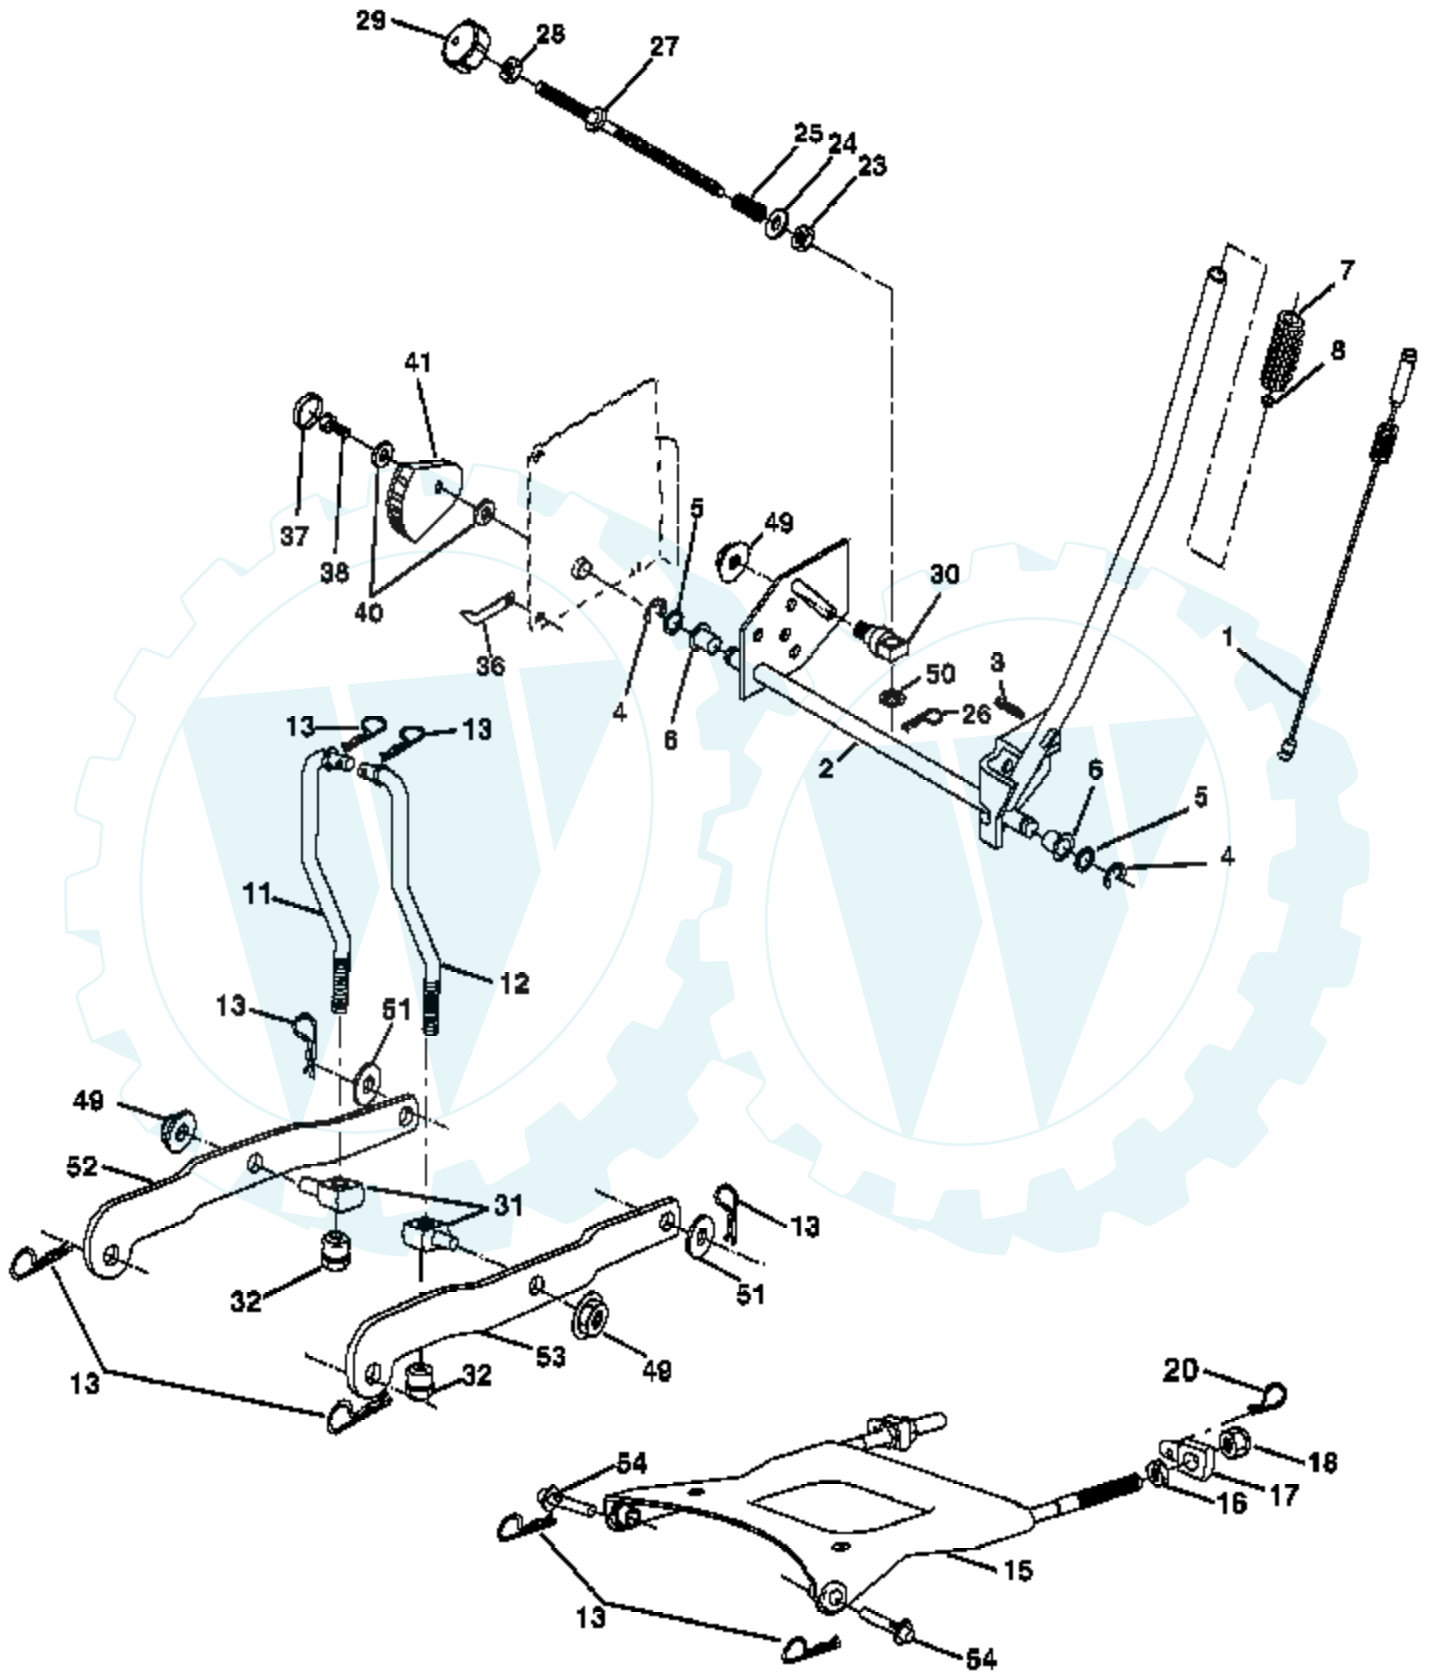

Ref #	Part Number	Qty	Description
1	159461		Wire Asm Inner/Sprg W/plunger
2	159476		Shaft Asm Lift RH w/Inf
3	188822		Pin Groove
4	12000002		E Ring #5133-62
5	19211621		Washer 21/32 x 1 x 21 Ga.
6	120183X		Bearing Nylon Blk 629 Id
7	125631X		Grip Handle
8	124526X		Button Plunger
11	175370		Link Lift LH
12	175371		Link Lift RH
13	4939M		Retainer Spring
15	175562		Plate Asm. Suspension Front
16	73350800		Nut Jam Hex 1/2-13 unc
17	175689		Trunnion Front Susp.
18	73800800		Nut Lock w/Wsh 1/2-13 unc
20	163552		Retainer Spring
23	110807X		Nut Special
24	19131016		Washer 13/32 x 5/8 x 16 Ga.
25	164024		Spring
26	169484		Retainer Clip
27	164543		Rod Adj Lift
28	73350600		Nut Hex Jam 3/8-16 unc
29	138057		Knob Inf 3/8-16 unc Blk W/sym
30	150233		Trunnion Infin Height
31	176205		Trunnion Susp. Arm
32	175994		Nut Lift Link 7/16-20
36	155097		Pointer Height Indicator
37	123935X		Plug Hole Blk 1.485/1.515 Dia.
38	17060516		Screw 5/16-18 x 1
40	19112410		Washer 11/32 x 1-1/2 10 Ga.
41	155098		Indicator Height STLT
49	145212		Nut Hex Flange Lock
50	110452X		Nut PUsH Phos & Oil
51	19171416		Washer 17/32 x 7/8 x 16 Ga.
52	175378		Arm Susp. Rear LH
53	175802		Arm Susp. Rear RH
54	175560		Pin