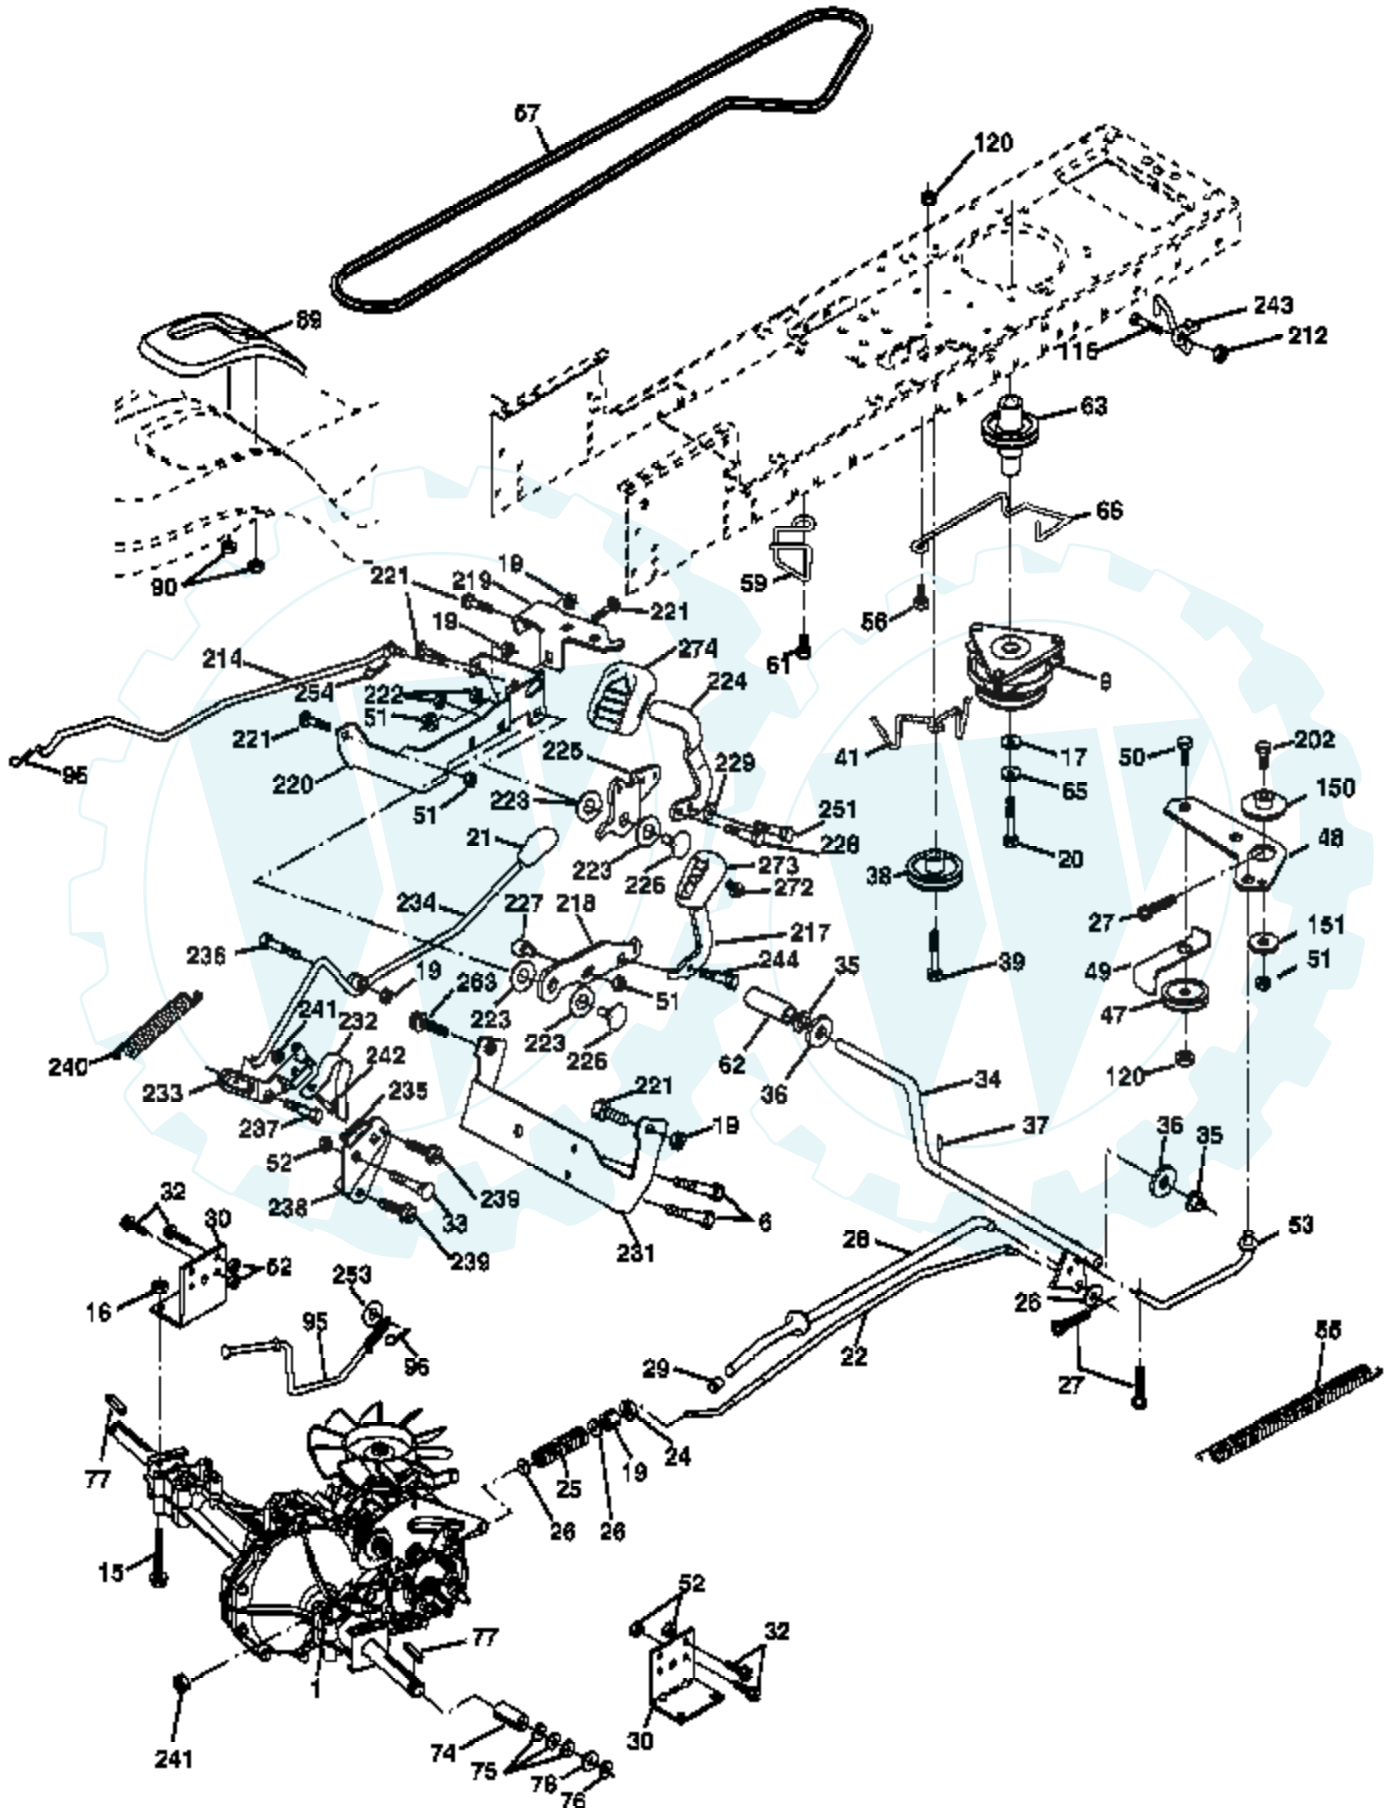

Ref #	Part Number	Qty	Description
1			Transaxle Hydro Gear Model 336-0510 (Order parts from transaxle manufacturer)
6	17060512		Screw 5/16-18 x 3/4
9	179334		Clutch Elec
15	74490544		Bolt Hex Flghd 5/16-18 Gr. 5
16	73800500		Nut Lock Hex W/Ins. 5/16-18 unc
17	126197X		Washer 1-1/2 OD x 15/32 ID x .250
19	73800600		Nut Lock Hex W/Wsh 3/8-16 unc
20	173937		Bolt Hex 7/16-20 x 4 x Gr. 5-1.5
21	175036X421		Knob Custom Control Cruise
22	175896		Rod, Brake
24	73350600		Nut, Hex Jam 3/8-16 unc
25	106888X		Spring, Brake Rod
26	19131316		Washer
27	76020412		Pin Cotter 1/8 x 3/4 CAD.
28	175765		Rod, Parking Brake
29	71673		Cap, Brake, Park
30	169592		Bracket, Transaxle
32	74760512		Bolt Hex Hd 5/16-18 unc x 3/4
33	72140506		Bolt Rdhd Sqnk 5/16-18 unc x 3/4
34	175578		Shaft, Foot Pedal
35	120183X		Bearing, Nylon
36	19211616		Washer
37	1572H		Pin, Roll
38	179114		Pulley, Composite, Flat
39	72110622		Bolt Rdhd 3/8-16 x 2- 3/4 Gr. 5
41	175556		Keeper, Belt Idler Flat
47	127783		Pulley, Idler, V-Groove
48	154407		Bellcrank Clutch Grnd Drw Stl
49	123205X		Retainer, Belt
50	72110612		Bolt
51	73680600		Nut Crownlock 3/8-16 unc
52	73680500		Nut, Crownlock 5/16-18 unc
53	105710X		Link, Clutch
55	105709X		Spring, Return, Clutch
56	17060620		Screw 3/8-16 x 1-1/4
57	140294		V-Belt, Ground Drive
59	169691		Keeper, Center Span
61	17120614		Screw 3/8-16 x .875
62	8883R		Cover, Pedal
63	174607		Pulley, Engine
65	10040700		Washer
66	154778		Keeper Belt Engine
74	137057		Spacer, Axle
75	121749X		Washer 25/32 x 1-1/4 x 16 Ga.
76	12000001		E-Ring
77	123583X		Key, Square
78	121748X		Washer 25/32 x 1-5/8 x 16 Ga.
89	174901X428		Console, Shift
90	124346X		Nut Self-Thd Wsh-hd 1/4 Zinc
95	180825		Rod Bypass
96	4497H		Retainer Spring 1" Zinc/Cad
116	72140608		Bolt RDHD SQNK 3/8-16 unc x 1
120	73900600		Nut Lock Flg 3/8-16 unc
150	175456		Spacer Retainer
151	19133210		Washer 13/32 x 2 x 10 Ga.
202	72110614		Bolt Can Sh 3/8-16 x 1-3/4 Gr. 5