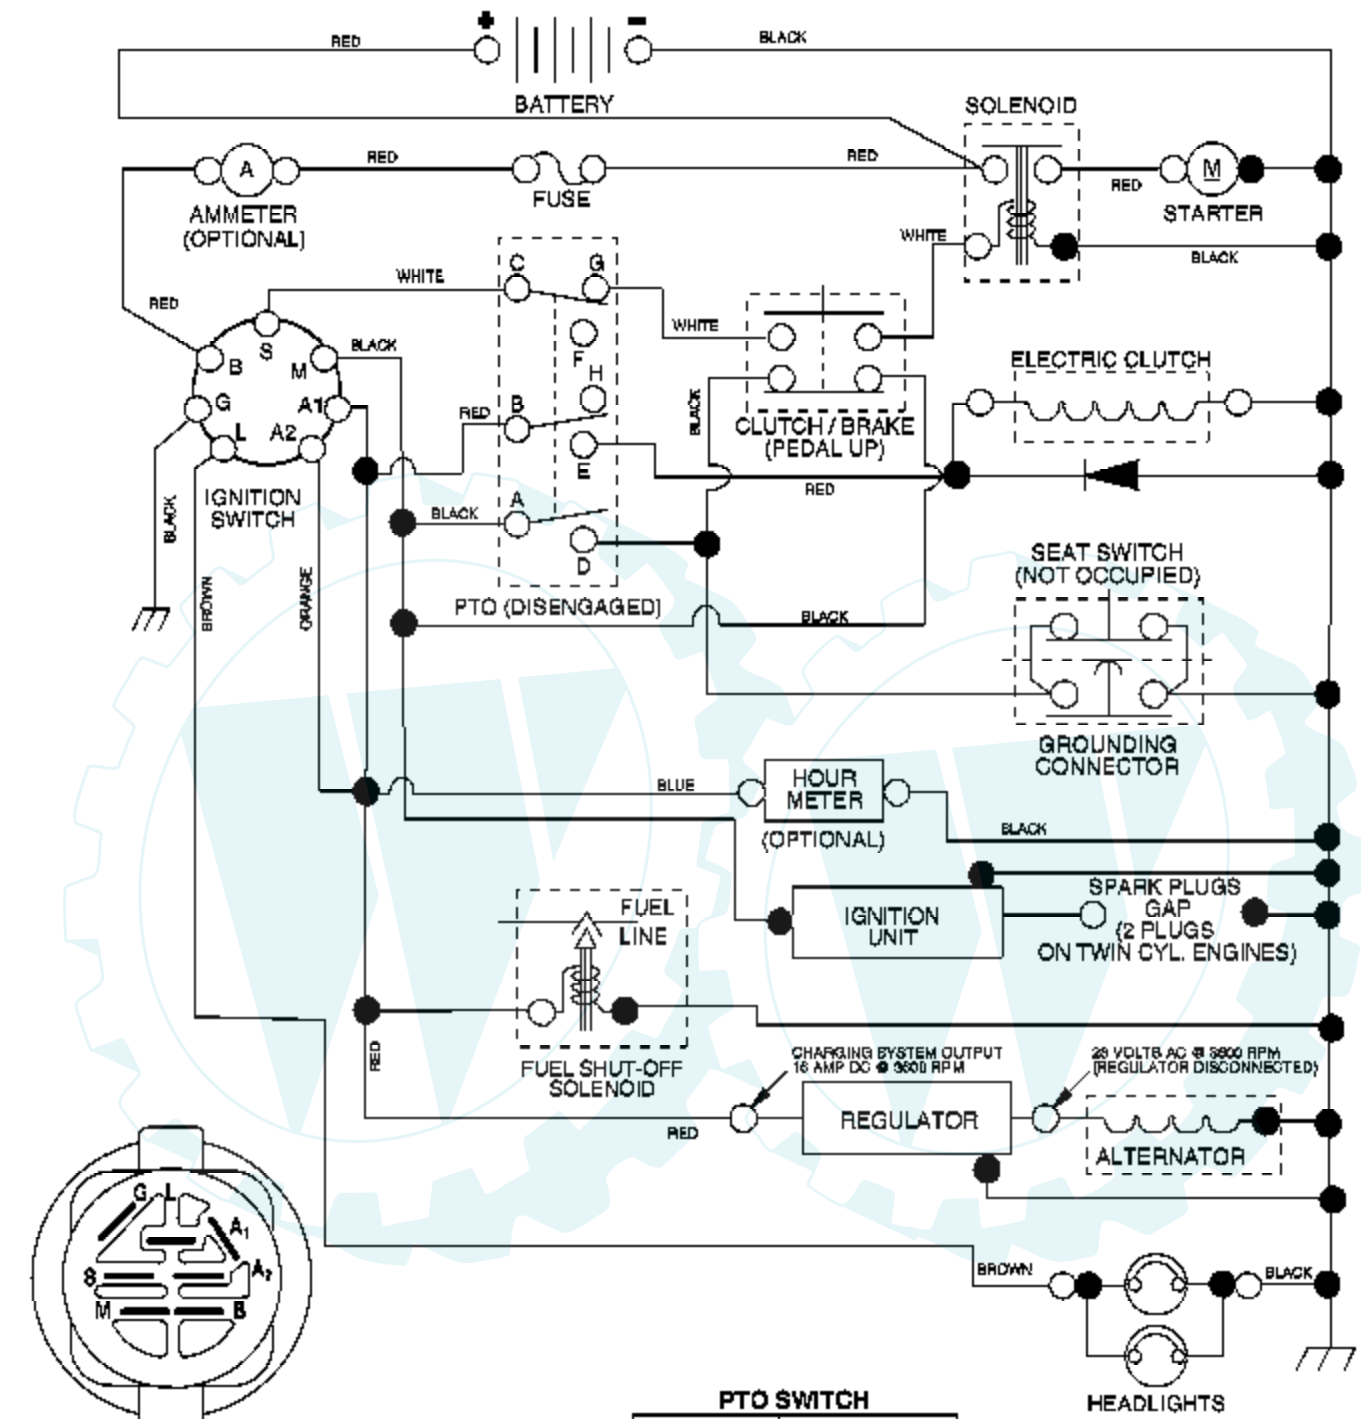

IGNITION SWITCH

POSITION	CIRCUIT	"MAKE"
OFF	M + G + A1	NONE
ON + LIGHTS	B + A1	L + A2
ON	B + A1	NONE
START	B + S + A1	NONE

WIRING INSULATED CLIPS
NOTE: IF WIRING INSULATED CLIPS WERE REMOVED FOR SERVICING OF UNIT, THEY SHOULD BE REPLACED TO PROPERLY SECURE YOUR WIRING.

PTO SWITCH

POSITION	CIRCUIT
OFF	C + G, B + H
ON	C + F, B + E, A + D