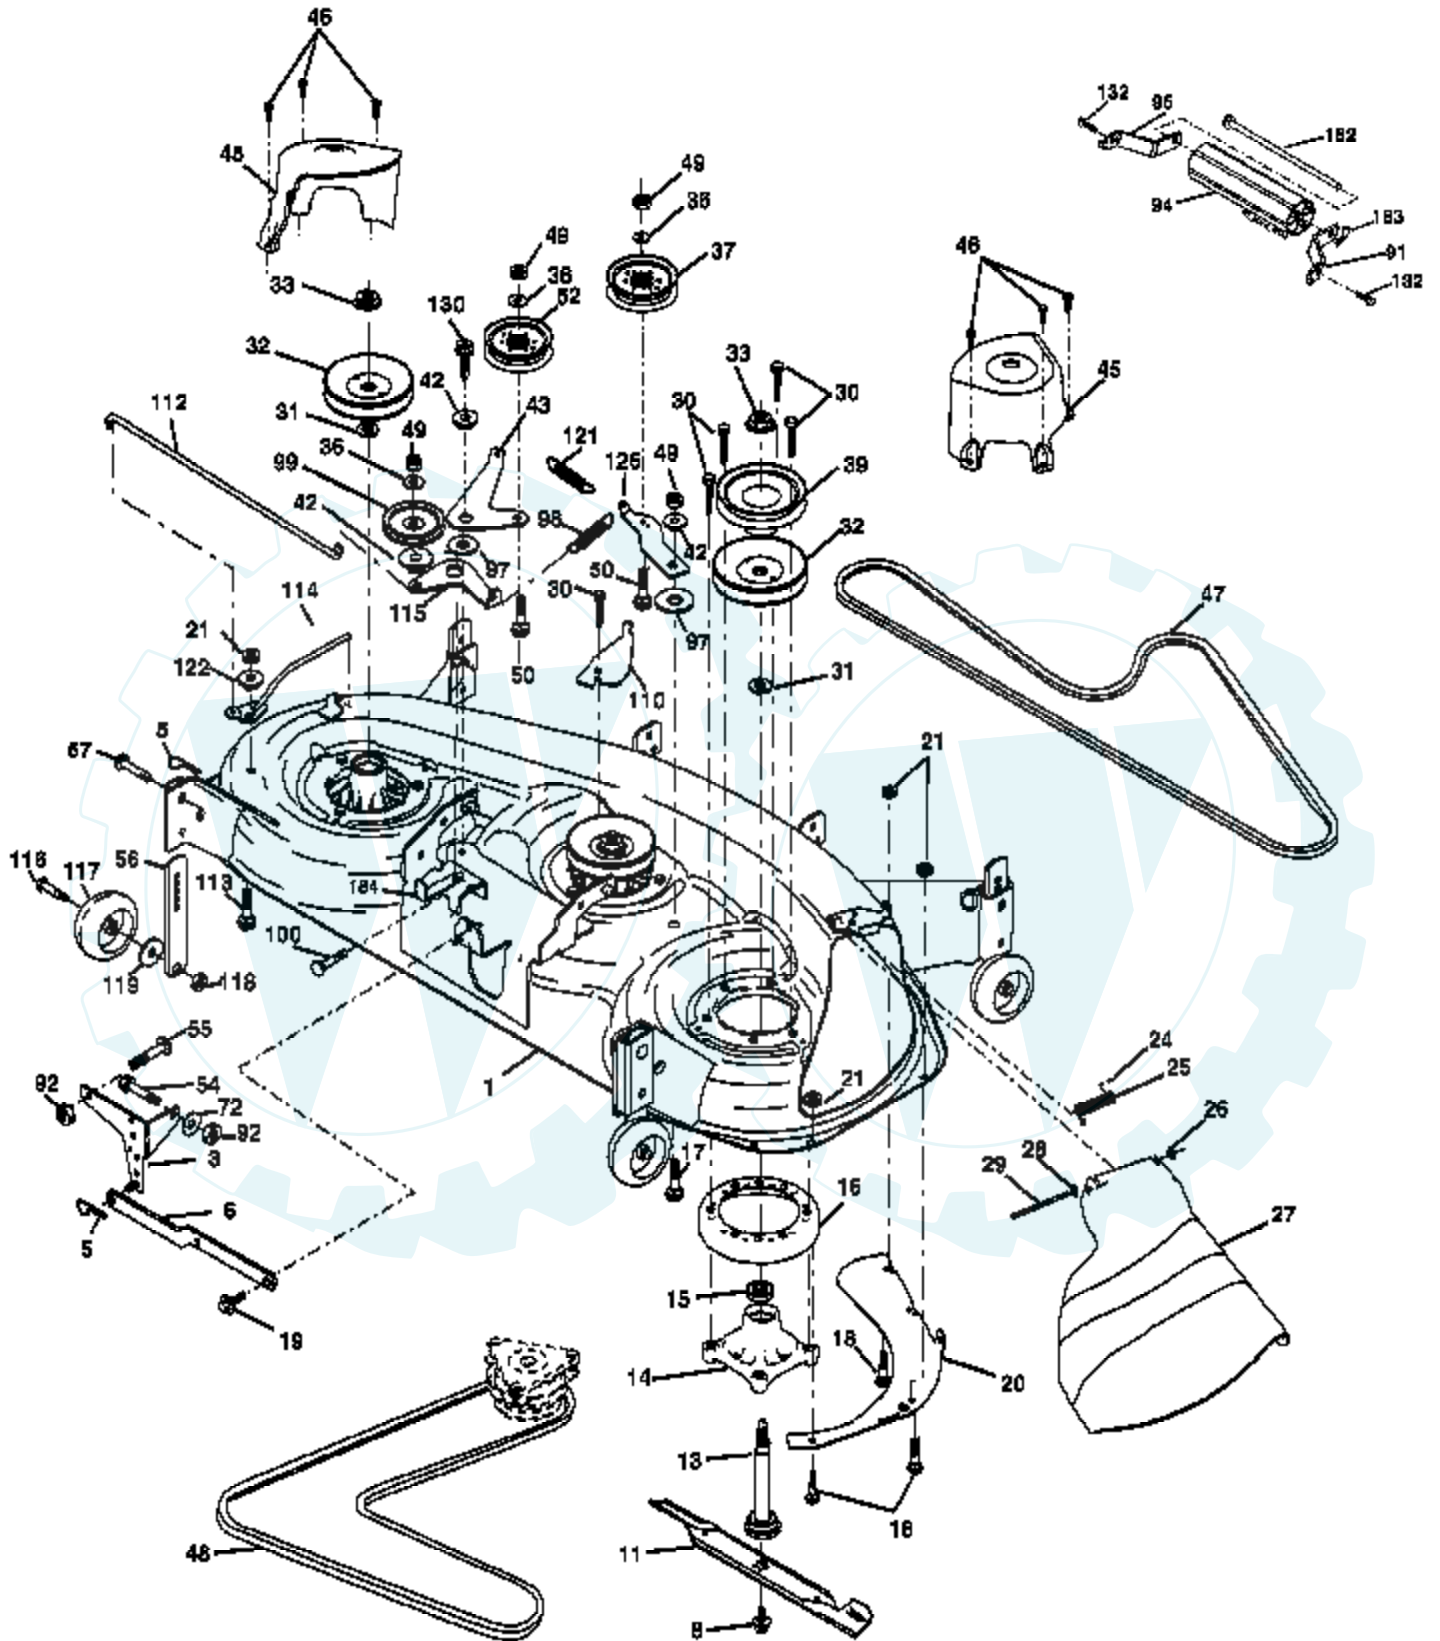

Ref #	Part Number	Qty	Description
1	180358X421		Deck Weldment Mower 48
3	138017		Bracket Asm., Sway Bar
5	4939M		Retainer Spring
6	178024		Arm, Suspension, Rear Sway Bar Deck
8	174365		Bolt 7/16 Asm. Blade
11	173921		Blade, 48" Mulching Available; (For mulching mowers only)
	180054		Blade, 48" Hi-Lift Available; (For bagging and discharging)
13	174360		Shaft Asm. w/Lower Bearing
14	174358		Mandrel Asm. Housing
15	110485X		Bearing, Ball, Mandrel
16	174493		Stripper Mandrel Deck
17	72110610		Bolt RDHD Sq Neck 3/8-16 x 1.25
18	72140505		Bolt, Carriage 5/16-18 x 5/8
19	132827		Bolt, Hex Hd, Shoulder 5/16-18
20	174378		Baffle, Vortex Mower
21	73680500		Nut, Crownlock 5/16-18 unc
24	105304X		Cap, Sleeve
25	178102		Spring, Torsion
26	110452X		Nut, Push
27	180655X428		Deflector Shield
28	19111016		Washer 11/32 x 5/8 x 16 Ga.
29	131491		Rod, Hinge
30	173984		Screw, Thdroll Washer Head
31	187690		Washer, Spacer
32	177865		Pulley, Mandrel
33	178342		Nut, Fig. Top Lock Cntr. 9/16
36	19131316		Washer 13/32 x 13/16 x 16 Ga.
37	177968		Pulley, Idler, Flat
39	174375		Pulley, Idler, Driven
42	122052X		Spacer, Retainer
43	174373		Arm, Idler Secondary
45	180806		Cover, Mandrel Deck
46	137729		Screw, Thdroll. 1/4-20 x 5/8
47	180808		V-Belt, Mower, Secondary
48	174368		V-Belt, Mower, Primary
49	73680600		Nut, Crownlock 3/8-16 unc
50	72110612		Bolt, Carr. 3/8-16 x 1-1/2 Gr. 5
52	175820		Pulley Idler Flat
54	74780616		Bolt Fin Hex 3/8-16 x 1
55	72140608		Bolt Carriage Sqkn. 3/8-16 x 1
56	155986		Bar Pnt Adj.
57	156941		Pin Head Rivet
72	19131312		Washer 13/32 x 13/16 x 12 Ga.
91	180535		Bracket, Asm Noseroller, RH
92	73800600		Nut Lock Hex 3/8-16
94	176066		Noseroller
95	180534		Bracket, Asm Noseroller LH
97	178515		Washer Hardened
98	179479		Spring Primary Drive
99	184058		Pulley Idler"V"
100	72110616		Bolt RDHD Sqkn 3/8-16 unc x 2
110	175016		Arm Spring Secondary
112	174387		Link Tension Relief Lever
113	72110506		Bolt 5/16-18 x 3/4
114	174384		Tension Asm. Relief Lever
115	174609		Arm Spring Tension Relief
116	184219		Bolt, Shoulder
117	133957		Gauge Wheel