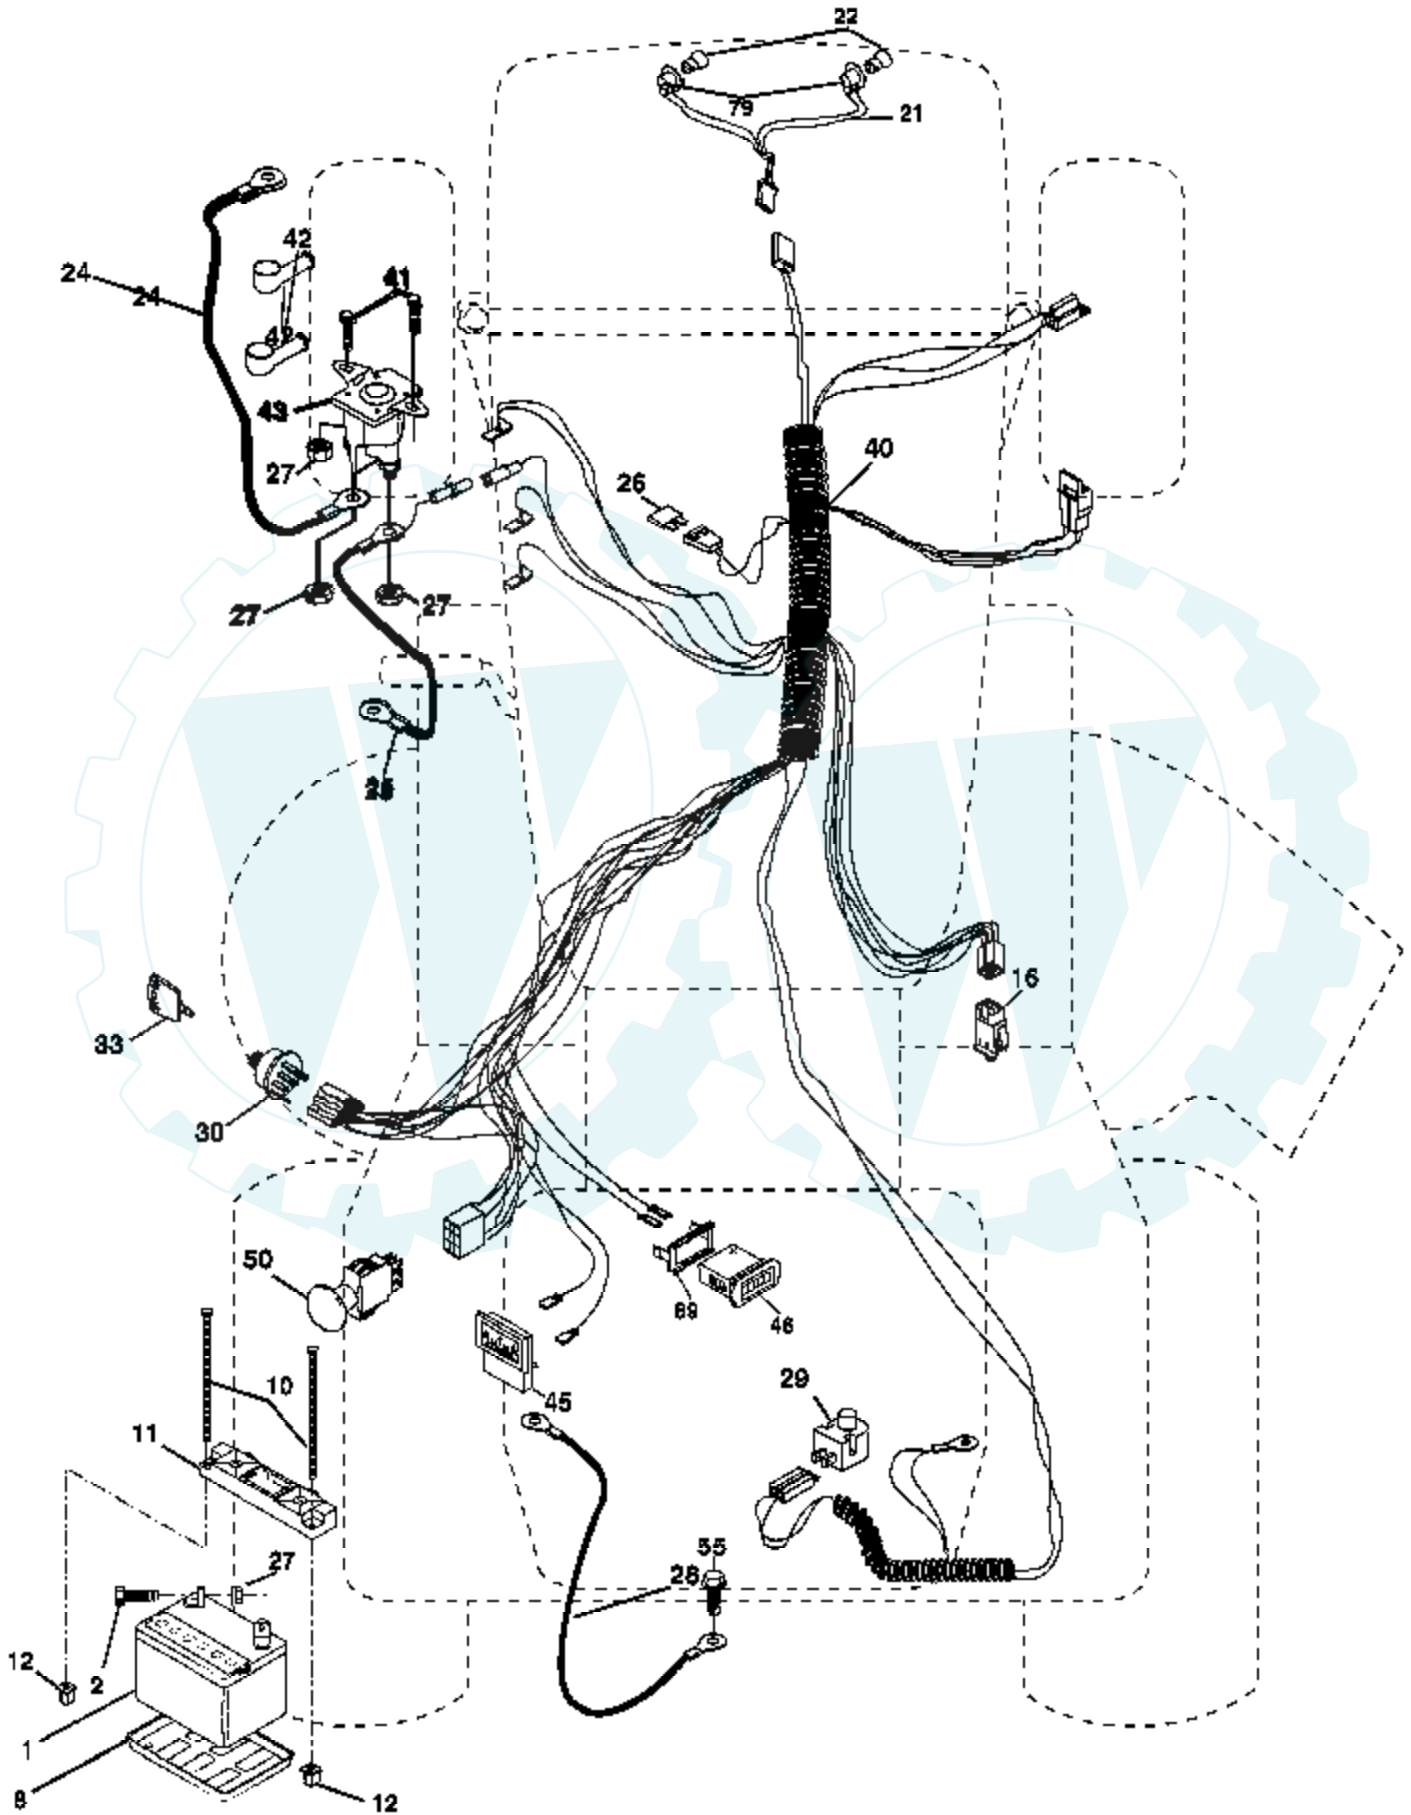

Ref #	Part Number	Qty	Description
217	179433		Pedal Assy, Reverse, with Pad
218	174713		Arm Control Pedal Reverse
219	174839		Bracket Frest Pdl Ctrl. Hyd
220	174711		Bracket Mtg. Pedal Control
221	72140606		Bolt Rdhd Sqnk 3/8-16 unc x 3/4
222	73680700		Nut Crownlock 7/16-14 unc
223	174840		Washer Nylon 11/16 ID x .060
224	174736		Pedal Forward
225	174712		Arm Control Pedal Forward
226	174902		Bolt Pivot Spacer
227	174710		Cam Reverse Pedal LT
228	179032		Bolt Shoulder 5/16-18
229	176451		Washer Serrated 5/16 x .75
231	174573		Strap Torque
232	175570		Actuator Cruise Disengage
233	174856		Pawl Control Cruise
234	174858		Lever Control Cruise
235	174857		Sector Control Cruise
236	128903		Bolt Shoulder 3/8-16 unc 1/44
237	170165		Bolt Shoulder 5/16-18
238	175807		Arm Mtg. Cruise Sector
239	17490508		Screw Thdrol 5/16 x 1/2
240	175610		Spring Return Cruise Control
241	73930400		Nut Centerlock 1/4-20 unc
242	74780412		Bolt Fin Hex 1/4-20 unc x .75
243	178289		Bracket Anti-Rotation CVX
244	17490510		Screw 5/16-18 x 5/8
251	17060516		Screw 5/16-18 x 1
253	179422		Washer .3125 x .615 x 16 Ga.
254	178062		Clip Retainer
263	17000612		Screw 3/8-16 x 3/4
272	17670508		Screw, 5/16-18 x 1/2 TT
273	179610		Pad, Reverse Pedal
274	175646		Cover Pedal Forward