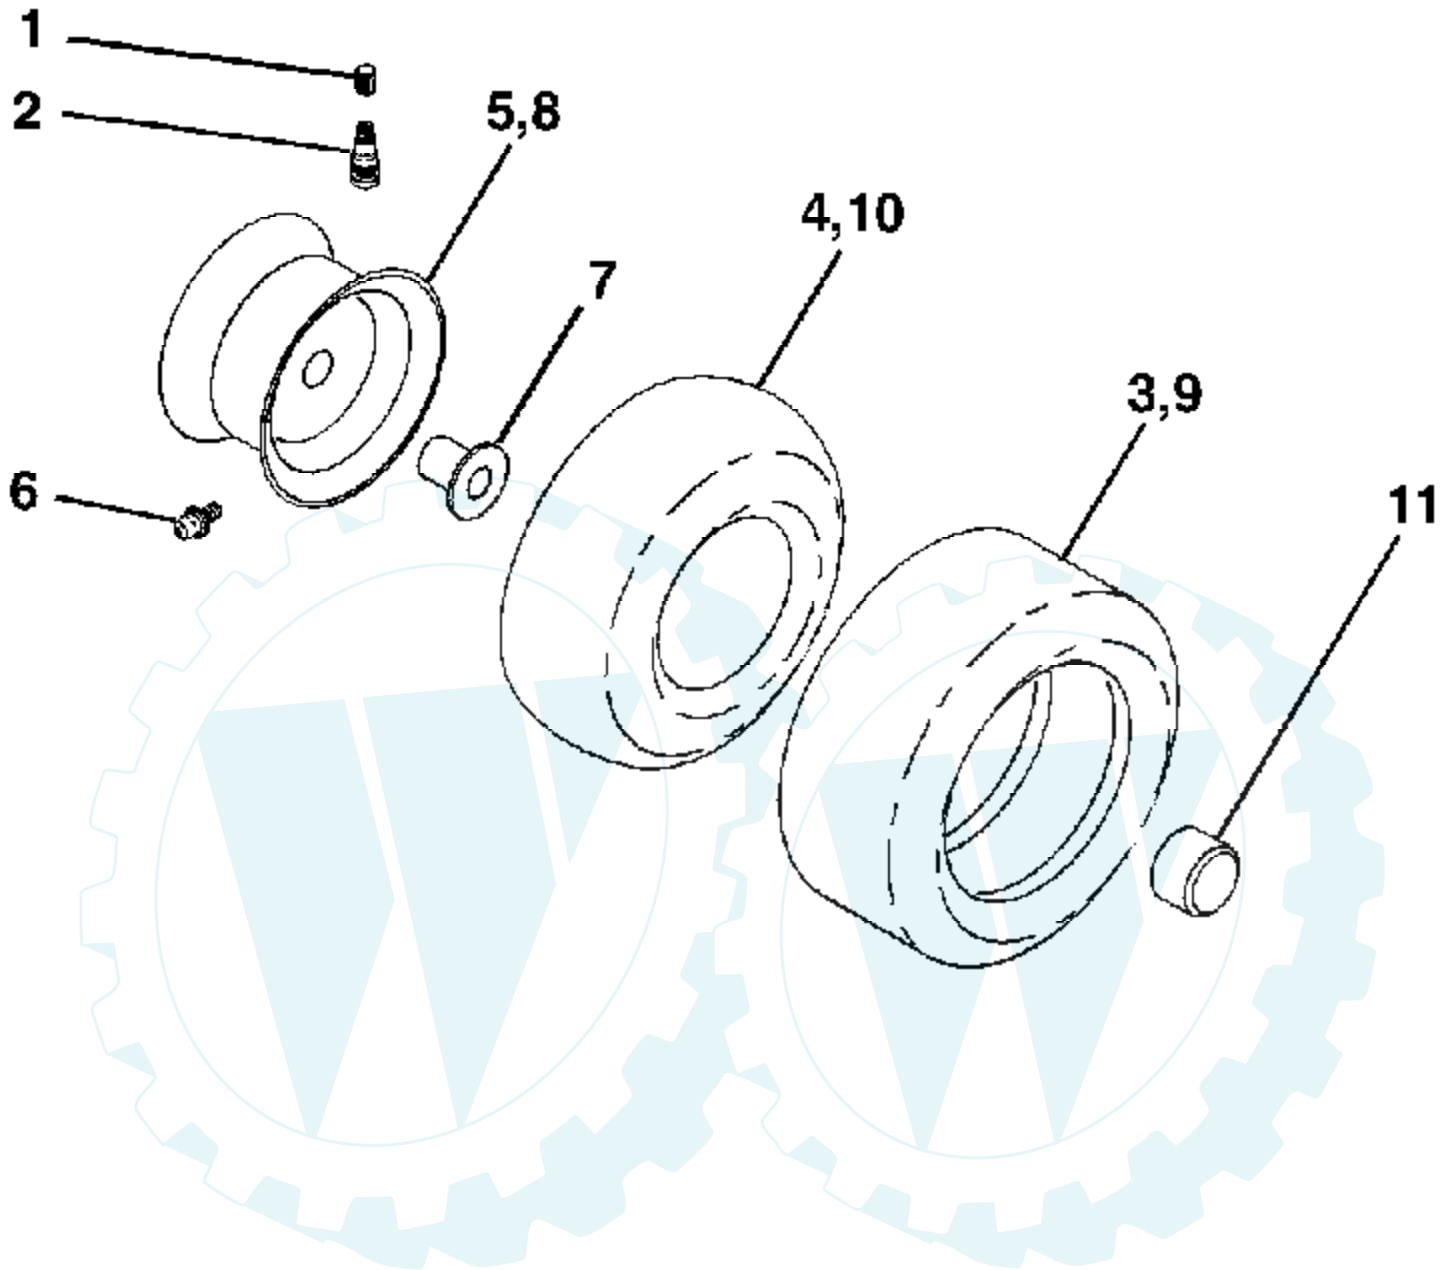

Ref #	Part Number	Qty	Description
1	184704X428		Wheel Steering
2	184706		Axle
3	169840		Spindle Asm LH
4	169839		Spindle Asm RH
5	6266H		Bearing Race Thrust Harden
6	121748X		Washer 25/32 x 1-5/8 x 16 Ga
8	12000029		Ring Klip #t5304-75
10	175121		Link Drag
11	10040600		Washer Lock Hvy Hlcl Spr 3/8
12	73940800		Nut Hex Jam Toplock 1/2-20 unf
13	136518		Spacer Brg Axle Front
15	145212		Nut Hex Flange Lock
17	177883		Shaft Asm Strg
29	17000612		Screw 3/8-16 x 3/4
32	180580		Rod Tie
36	155105		Bushing Strg
37	152927		Screw TT #32.5 x 5 x 3/8 Flange
38	159946X428		Cap Wheel Steer
40	73540600		Nut Crownlock 3/8-24
41	159945		Adaptor Wheel Strg
42	163888X428		Boot Steering
43	121749X		Washer 25/32 x 1 1/4 x 16 Ga.
46	121232X		Cap Spindle Fr Top Blk
65	160367		Spacer Brace Axle
67	72110618		Bolt Rdhd Sqn 3/8-16 x 2-1/4
68	169827		Brace, Axle
71	175146		Steering Asm.
72	19182411		Washer 9/16 ID x 1/20 OD 11 Ga.
73	160135X428		Extension Steering
82	169835		Bracket Susp Chassis Front
87	173966		Washer Flat .781 x 1-1/2 x .14
88	175118		Bolt Shoulder 7/16-20 unc
91	175553		Clip
94	19121414		Rod Tie
95	188967		Washer Hardened