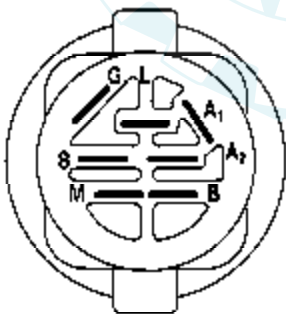

IGNITION SWITCH

POSITION	CIRCUIT	"MAKE"
OFF	M + G + A1	NONE
ON + LIGHTS	B + A1	L + A2
ON	B + A1	NONE
START	B + S + A1	NONE

WIRING INSULATED CLIPS
NOTE: IF WIRING INSULATED CLIPS WERE REMOVED FOR SERVICING OF UNIT, THEY SHOULD BE REPLACED TO PROPERLY SECURE YOUR WIRING.

PTO SWITCH	
POSITION	CIRCUIT
OFF	C + G, B + H
ON	C + F, B + E, A + D