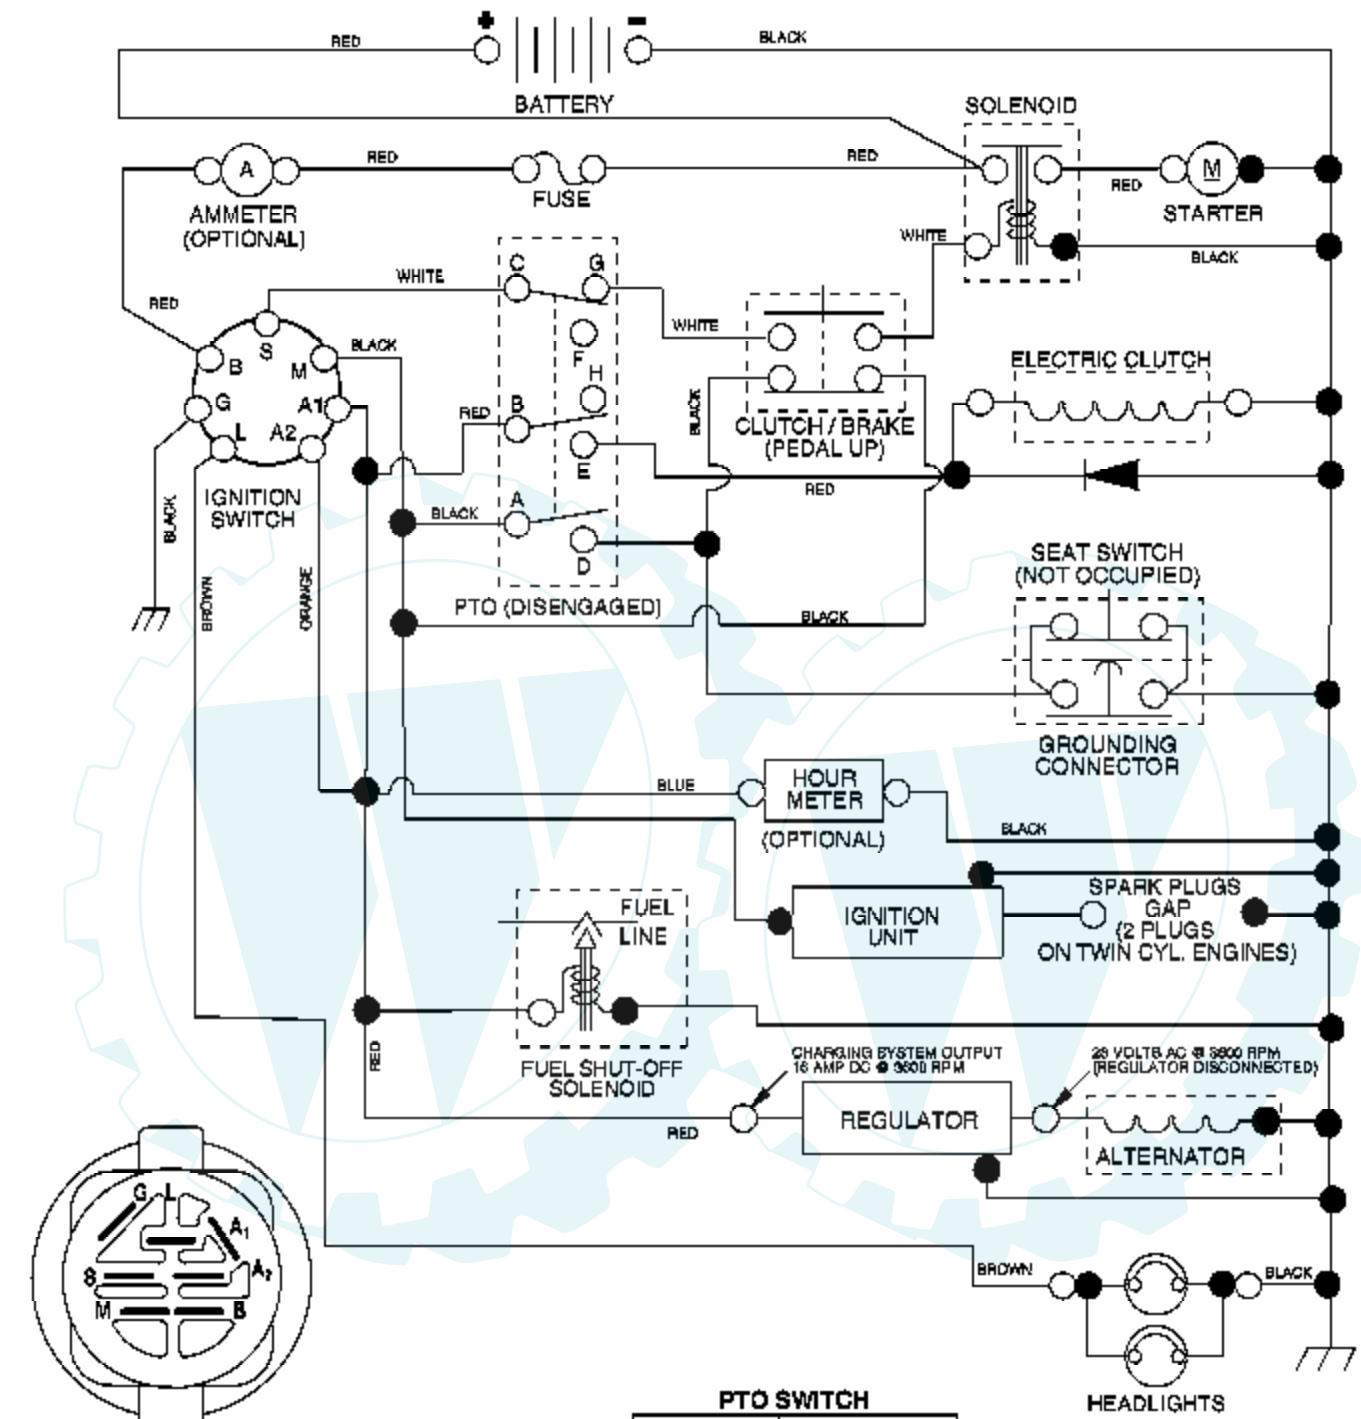

IGNITION SWITCH

POSITION	CIRCUIT	"MAKE"
OFF	M + G + A1	NONE
ON + LIGHTS	B + A1	L + A2
ON	B + A1	NONE
START	B + S + A1	NONE

WIRING INSULATED CLIPS
NOTE: IF WIRING INSULATED CLIPS WERE REMOVED FOR SERVICING OF UNIT, THEY SHOULD BE REPLACED TO PROPERLY SECURE YOUR WIRING.

PTO SWITCH	
POSITION	CIRCUIT
OFF	C + G, B + H
ON	C + F, B + E, A + D