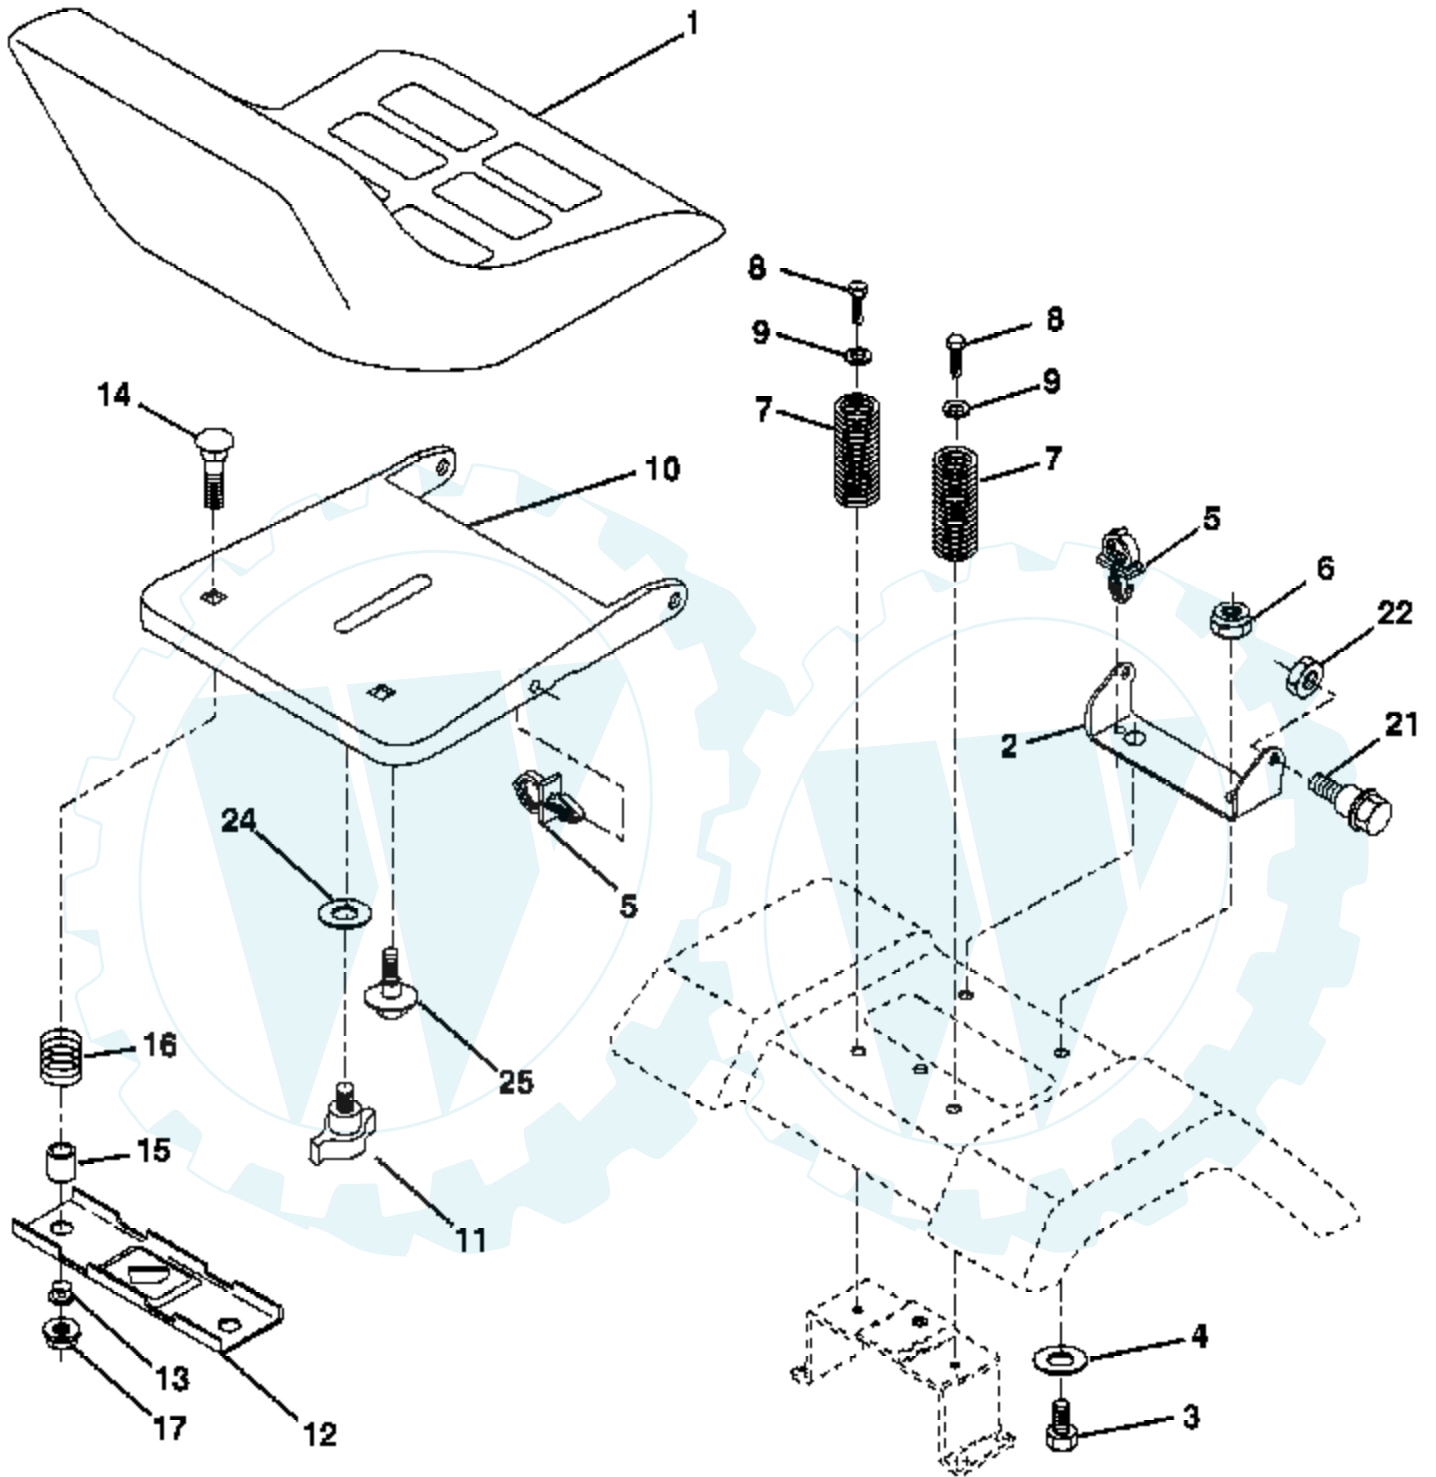

Ref #	Part Number	Qty	Description
1	189022		Seat
2	140551		Bracket Pivot Seat 8 720
3	71110616		Bolt Fin Hex 3/8-16 unc x 1
4	19131610		Washer Flat 13/32 x 1 x 10 Ga.
5	145006		Clip Push-In
6	73800600		Nut Hex w/Ins. 3/8-16 unc
7	124181X		Spring Seat Cprsn 2 250 Blk Zi
8	17000616		Screw 3/8-16 x 1
9	19131614		Washer 13/32 x 1 x 14 Ga.
10	182493		Pan Seat
11	166369		Knob Seat Adj. Wingnut
12	121246X		Bracket Mounting Switch
13	121248X		Bushing Snap Blk Nyl 50 Id
14	72050412		Bolt Rdhd Sqnk 1/4-20 x 1-1/2
15	121249X		Spacer Split 28x 88
16	123740X		Spring Cprsn
17	123976X		Nut Lock 1/4 Lge Flg Gr. 5 Zinc
21	171852		Bolt Shoulder 5/16-18 unc
22	73800500		Nut Hex Lock W/Ins 5/16-18
24	19171912		Washer 17/32 x 1-3/16 x 12 Ga.
25	127018X		Bolt Shoulder 5/16-18 x 62