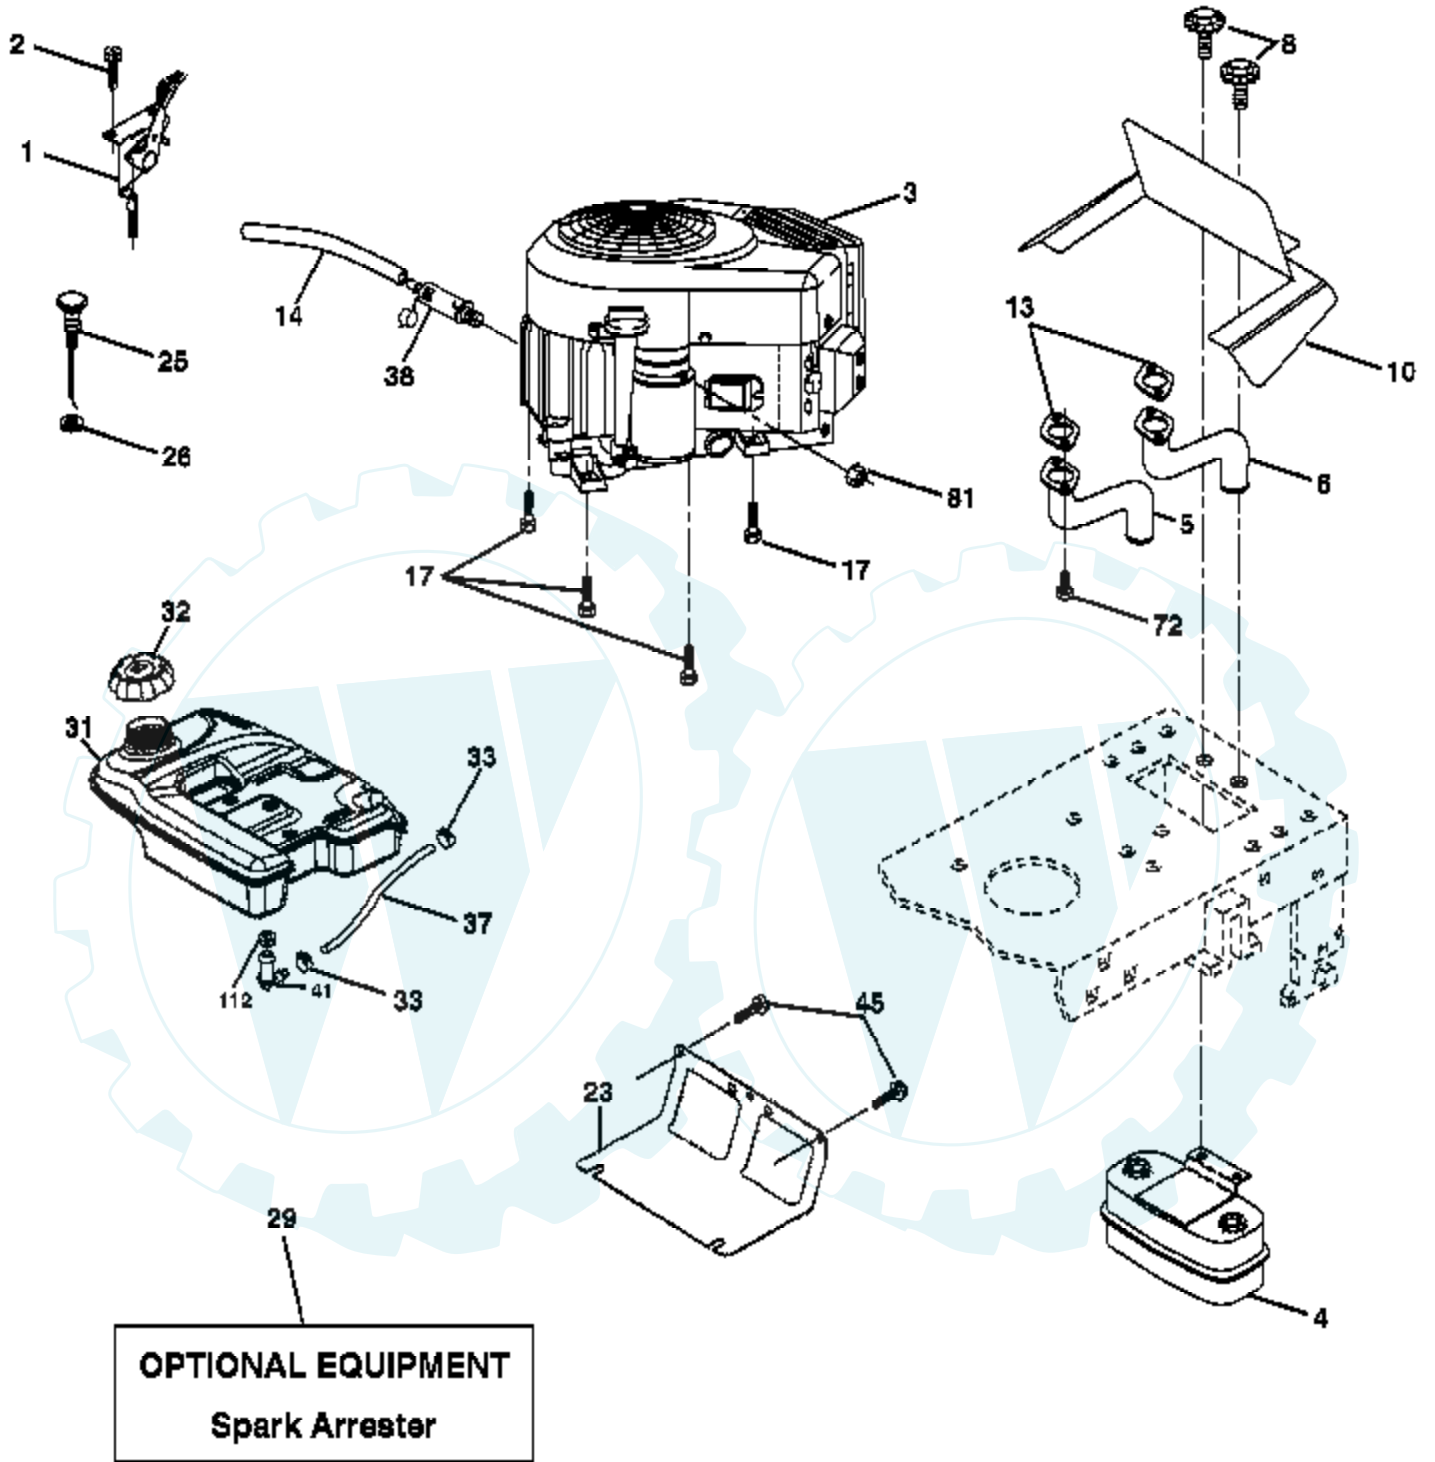

Ref #	Part Number	Qty	Description
1	144927		Battery
2	74760412		Bolt Hex Hd 1/4-20 unc x 3/4
8	7603J		Tray, Battery
10	145211		Bolt, BTR FRT 1/4-20 x 7.5
11	150109		Hold Down Battery, Front
12	145769		Nut, Push, Nylon
16	176138		Switch Interlock Push-In
21	175688		Harness Asm Light W/Bulbs
22	4152J		Bulb Light
24	8860R		Cable Battery
25	146148		Cable Batterywire
26	175158		Fuse
27	73510400		Nut Keps Hex 1/4-20 unc
28	145491		Cable Ground
29	121305X		Switch Plunger Normal NC Gray
30	175566		Switch Ign 4 pos w/lights
33	140401		Key Ign
40	188031		Harness Ign.
41	17720408		Bolt Blk Fin Hex 1/4-20 x 1/2
42	131563		Cover Terminal Red
43	178861		Solenoid
45	122822X		Ammeter Rectangular
46	169635		Hourmeter Snap-In
50	174653		Switch, PTO
55	17490508		Screw Thdrol 5/16-18 x 1/2
79	175242		Bulbholder
89	169639		Bracket Snap-In Hourmeter