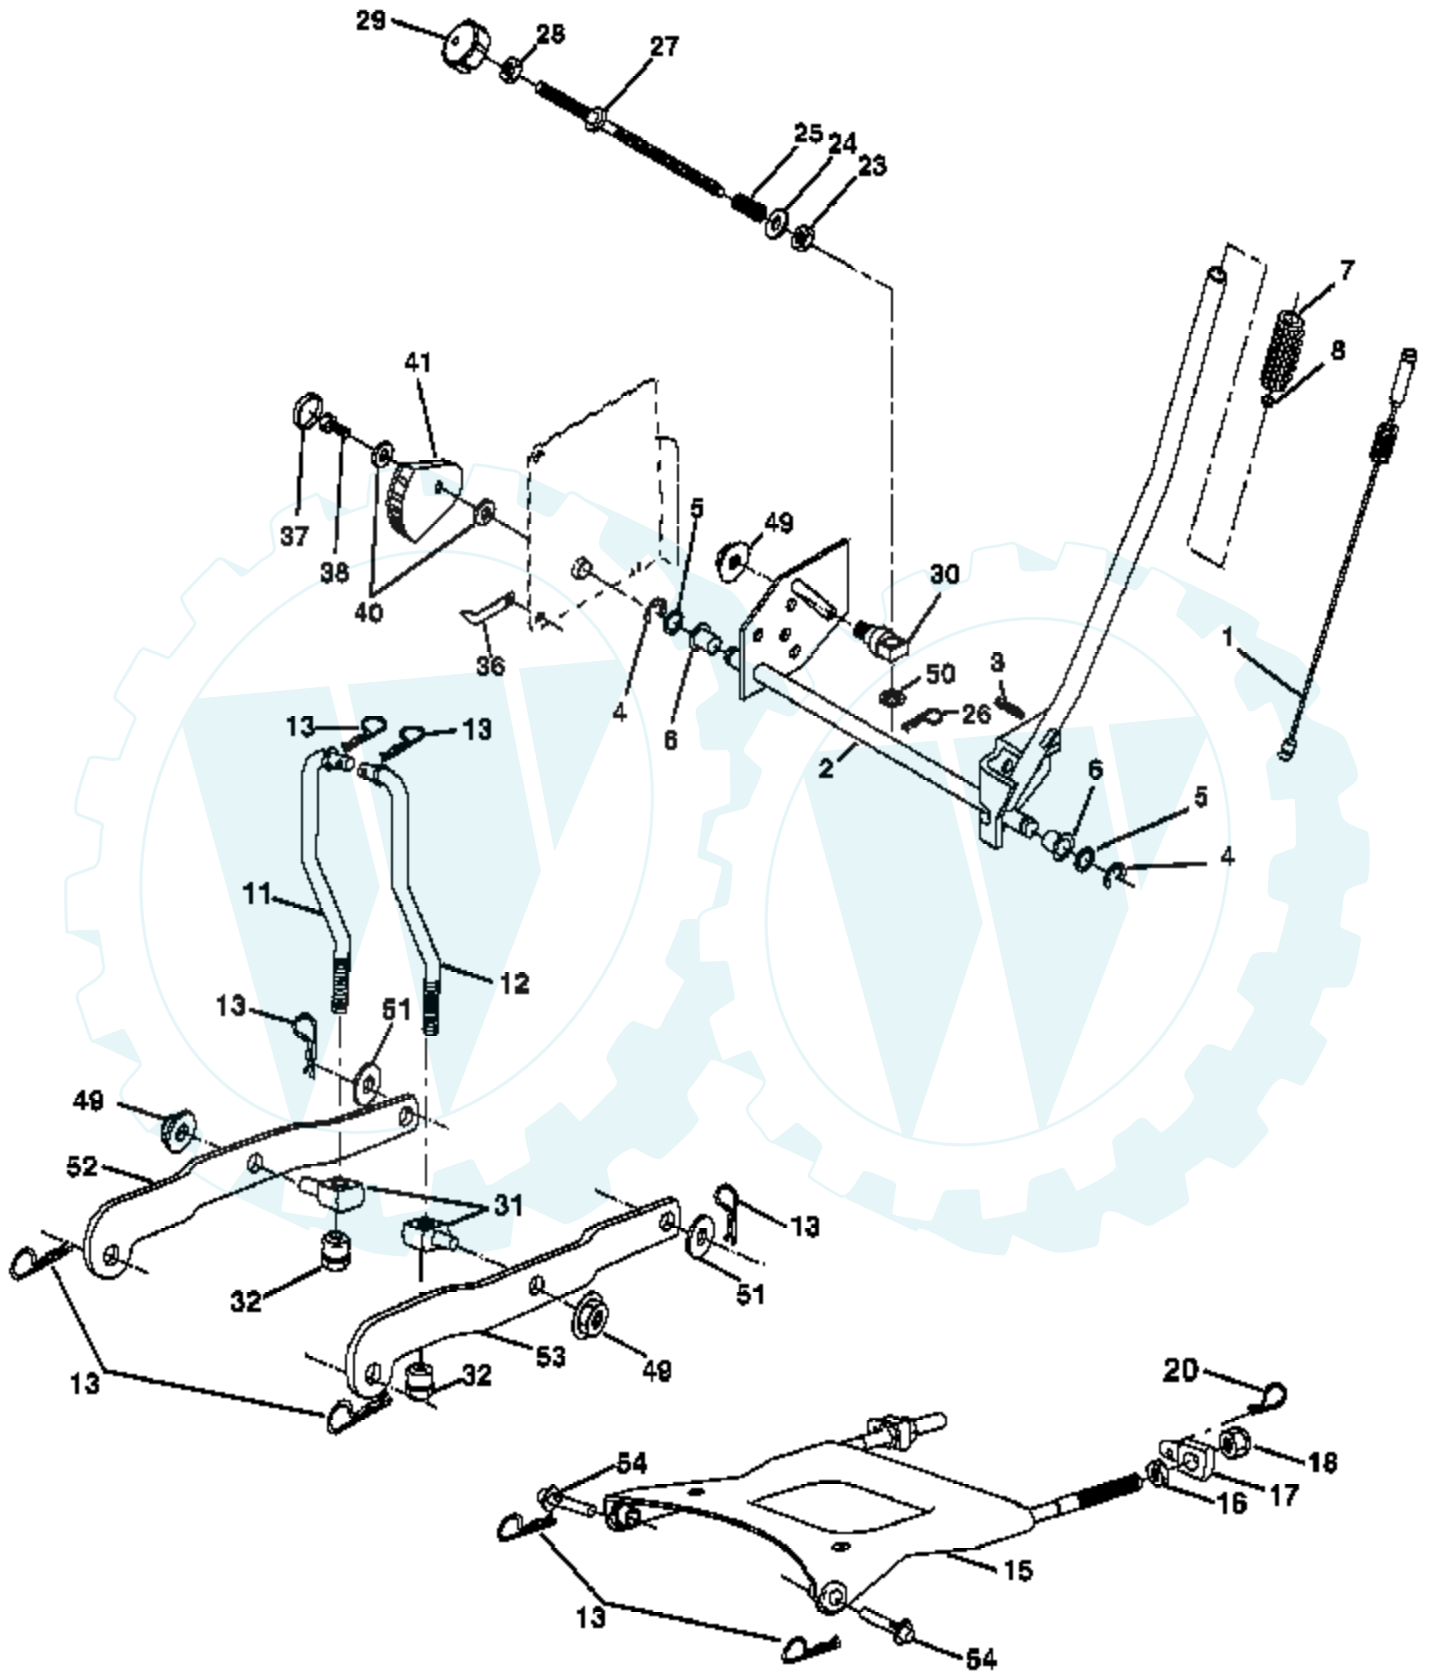

Ref #	Part Number	Qty	Description
1	159461		Wire Asm Inner/Sprg W/plunger
2	159476		Shaft Asm Lift RH w/Inf
3	178981		Pin Groove
4	12000002		E Ring #5133-62
5	19211621		Washer 21/32 x 1 x 21 Ga.
6	120183X		Bearing Nylon Blk 629 Id
7	125631X		Grip Handle
8	124526X		Button Plunger
11	175370		Link Lift LH
12	175371		Link Lift RH
13	4939M		Retainer Spring
15	175562		Plate Asm. Suspension Front
16	73350800		Nut Jam Hex 1/2-13 unc
17	175689		Trunnion Front Susp.
18	73800800		Nut Lock w/Wsh 1/2-13 unc
20	163552		Retainer Spring
23	110807X		Nut Special
24	19131016		Washer 13/32 x 5/8 x 16 Ga.
25	164024		Spring
26	169484		Retainer Clip
27	164543		Rod Adj Lift
28	73350600		Nut Hex Jam 3/8-16 unc
29	138057		Knob Inf 3/8-16 unc Blk W/sym
30	150233		Trunnion Infin Height
31	176205		Trunnion Susp. Arm
32	175994		Nut Lift Link 7/16-20
36	155097		Pointer Height Indicator
37	123935X		Plug Hole Blk 1.485/1.515 Dia.
38	17060516		Screw 5/16-18 x 1
40	19112410		Washer 11/32 x 1-1/2 10 Ga.
41	155098		Indicator Height STLT
49	145212		Nut Hex Flange Lock
50	110452X		Nut PUsH Phos & Oil
51	19171416		Washer 17/32 x 7/8 x 16 Ga.
52	175378		Arm Susp. Rear LH
53	175802		Arm Susp. Rear RH
54	175560		Pin