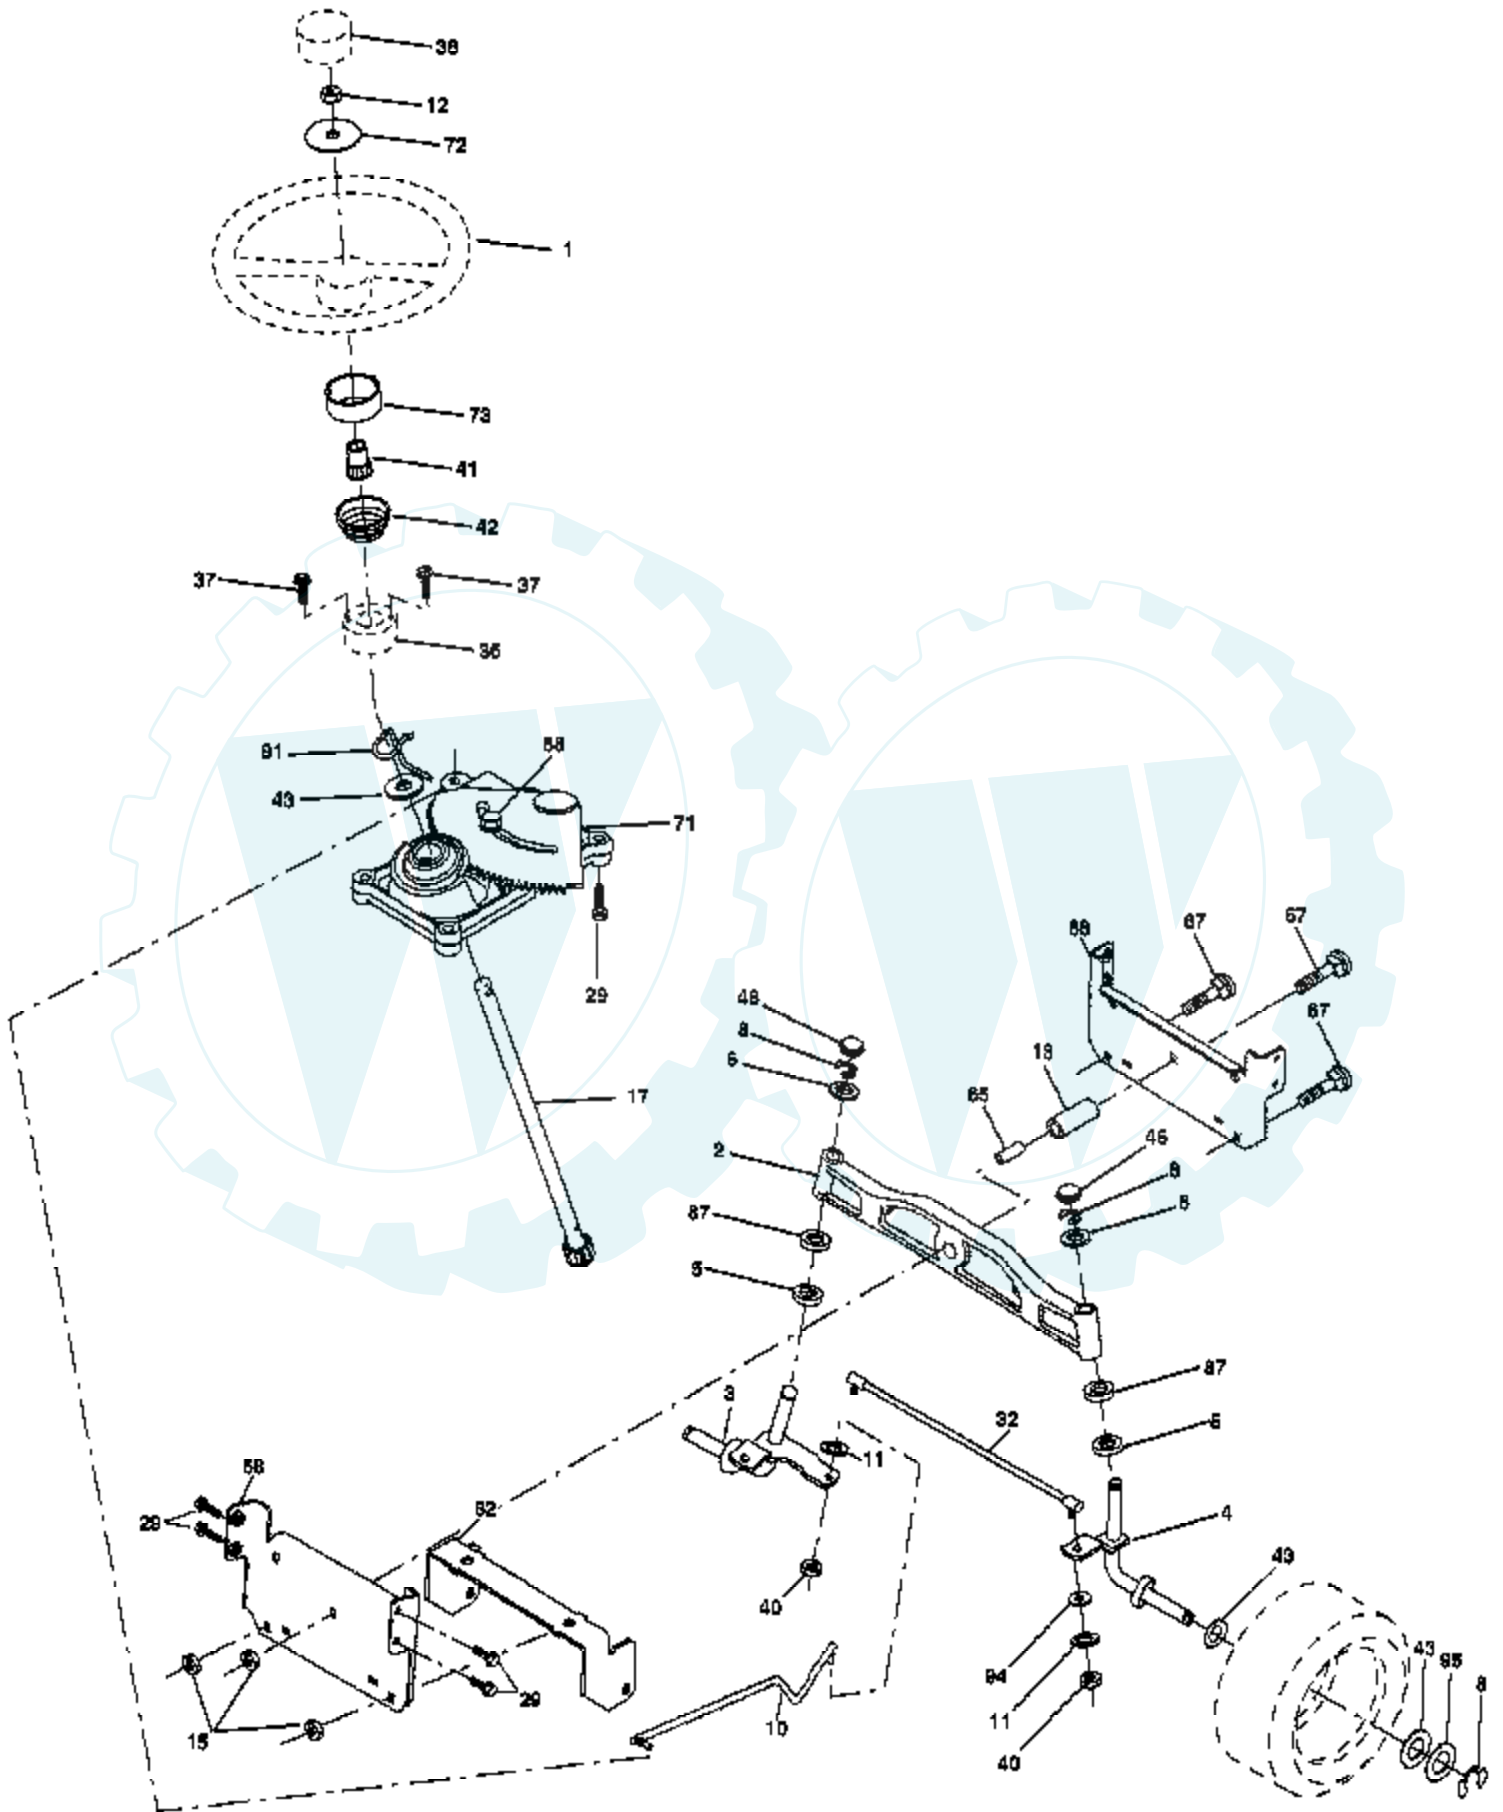

**WIRING INSULATED CLIPS**  
NOTE: IF WIRING INSULATED CLIPS WERE REMOVED FOR SERVICING OF UNIT, THEY SHOULD BE REPLACED TO PROPERLY SECURE YOUR WIRING.

REMOVABLE CONNECTIONS

NON-REMOVABLE CONNECTIONS

Ref #	Part Number	Qty	Description
1	188720		Seat
2	140551		Bracket Pivot Seat 8 720
3	71110616		Bolt Fin Hex 3/8-16 unc x 1
4	19131610		Washer Flat 13/32 x 1 x 10 Ga.
5	145006		Clip Push-In
6	73800600		Nut Hex w/Ins. 3/8-16 unc
7	124181X		Spring Seat Cprsn 2 250 Blk Zi
8	17000616		Screw 3/8-16 x 1
9	19131614		Washer 13/32 x 1 x 14 Ga.
10	182493		Pan Seat
11	166369		Knob Seat Adj. Wingnut
12	121246X		Bracket Mounting Switch
13	121248X		Bushing Snap Blk Nyl 50 Id
14	72050412		Bolt Rdhd Sqnk 1/4-20 x 1-1/2
15	134300		Spacer Split
16	121250X		Spring Cprsn
17	123976X		Nut Lock 1/4 Lge Flg Gr. 5 Zinc
21	171852		Bolt Shoulder 5/16-18 unc
22	73800500		Nut Hex Lock W/Ins 5/16-18
24	19171912		Washer 17/32 x 1-3/16 x 12 Ga.
25	127018X		Bolt Shoulder 5/16-18 x 62