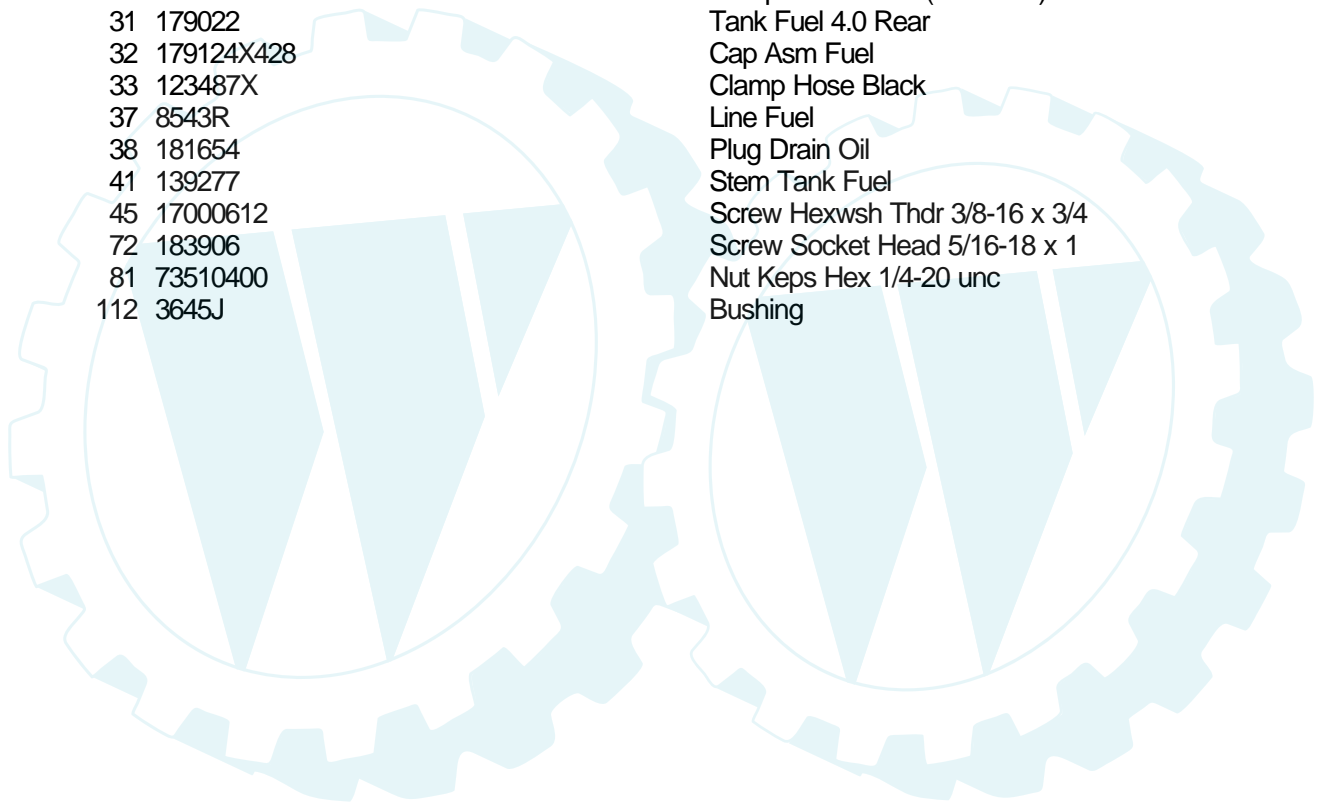

Ref #	Part Number	Qty	Description
1	175437X428		Control Throttle
2	171875		Screw Hw Hd Hi-Lo #13-16 x 3/4
3			Engine, Briggs Model 407577 (Order parts from engine mfg.)
4	149723		Muffler Asm Twin Lo-Tone
5	159955		Pipe Exhaust LH Intek
6	160589		Pipe Exhaust RH Intek
8	171877		Bolt 5/16-18 unc x 3/4 w/Sems
10	162797		Shield Browning Intek II
13	165391		Muffler Gasket
14	148456		Tube Drain Oil Easy
17	17060624		Screw Thdrol 3/8-16 x 1-1/2
23	169837		Shield Heat
25	187767X428		Choke Control
29	137180		Kit Spark Arrestor (Flat Scrn)
31	179022		Tank Fuel 4.0 Rear
32	179124X428		Cap Asm Fuel
33	123487X		Clamp Hose Black
37	8543R		Line Fuel
38	181654		Plug Drain Oil
41	139277		Stem Tank Fuel
45	17000612		Screw Hexwsh Thdr 3/8-16 x 3/4
72	183906		Screw Socket Head 5/16-18 x 1
81	73510400		Nut Keps Hex 1/4-20 unc
112	3645J		Bushing