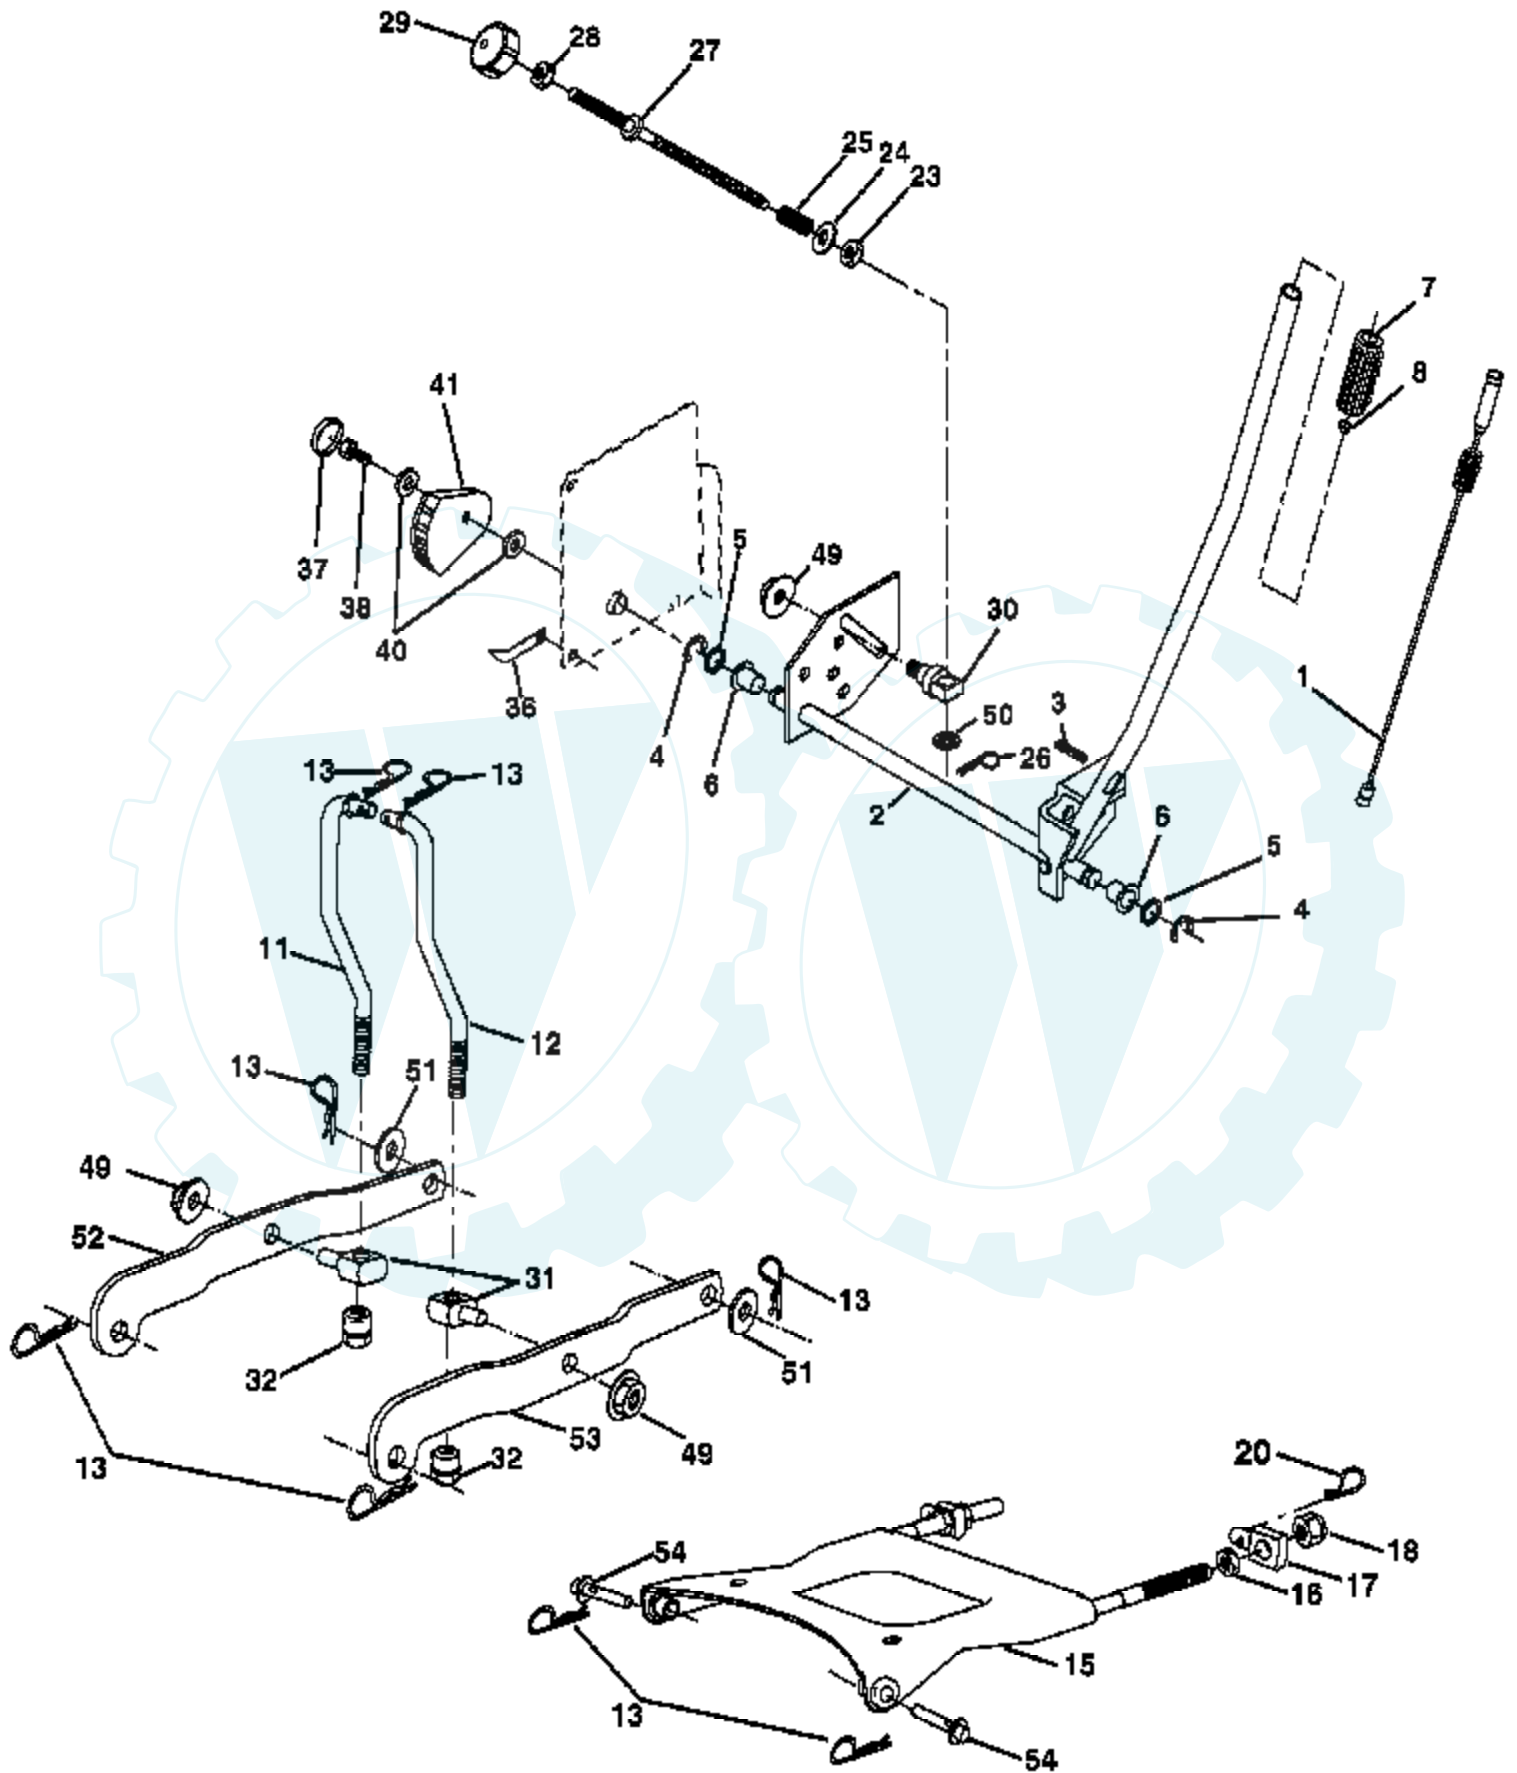

Ref #	Part Number	Qty	Description
1	159461		Wire Asm Inner/Sprg W/plunger
2	159476		Shaft Asm Lift RH w/Inf
3	188822		Pin Groove
4	12000002		E Ring #5133-62
5	19211621		Washer 21/32 x 1 x 21 Ga.
6	120183X		Bearing Nylon Blk 629 Id
7	125631X		Grip Handle
8	124526X		Button Plunger
11	175370		Link Lift LH
12	175371		Link Lift RH
13	4939M		Retainer Spring
15	175562		Plate Asm. Suspension Front
16	73350800		Nut Jam Hex 1/2-13 unc
17	175689		Trunnion Front Susp.
18	73800800		Nut Lock w/Wsh 1/2-13 unc
20	163552		Retainer Spring
23	110807X		Nut Special
24	19131016		Washer 13/32 x 5/8 x 16 Ga.
25	164024		Spring
26	169484		Retainer Clip
27	164543		Rod Adj Lift
28	73350600		Nut Hex Jam 3/8-16 unc
29	138057		Knob Inf 3/8-16 unc Blk W/sym
30	150233		Trunnion Infin Height
31	176205		Trunnion Susp. Arm
32	175994		Nut Lift Link 7/16-20
36	155097		Pointer Height Indicator
37	123935X		Plug Hole Blk 1.485/1.515 Dia.
38	17060516		Screw 5/16-18 x 1
40	19112410		Washer 11/32 x 1-1/2 10 Ga.
41	155098		Indicator Height STLT
49	145212		Nut Hex Flange Lock
50	110452X		Nut PUsH Phos & Oil
51	19171416		Washer 17/32 x 7/8 x 16 Ga.
52	175378		Arm Susp. Rear LH
53	175802		Arm Susp. Rear RH
54	175560		Pin