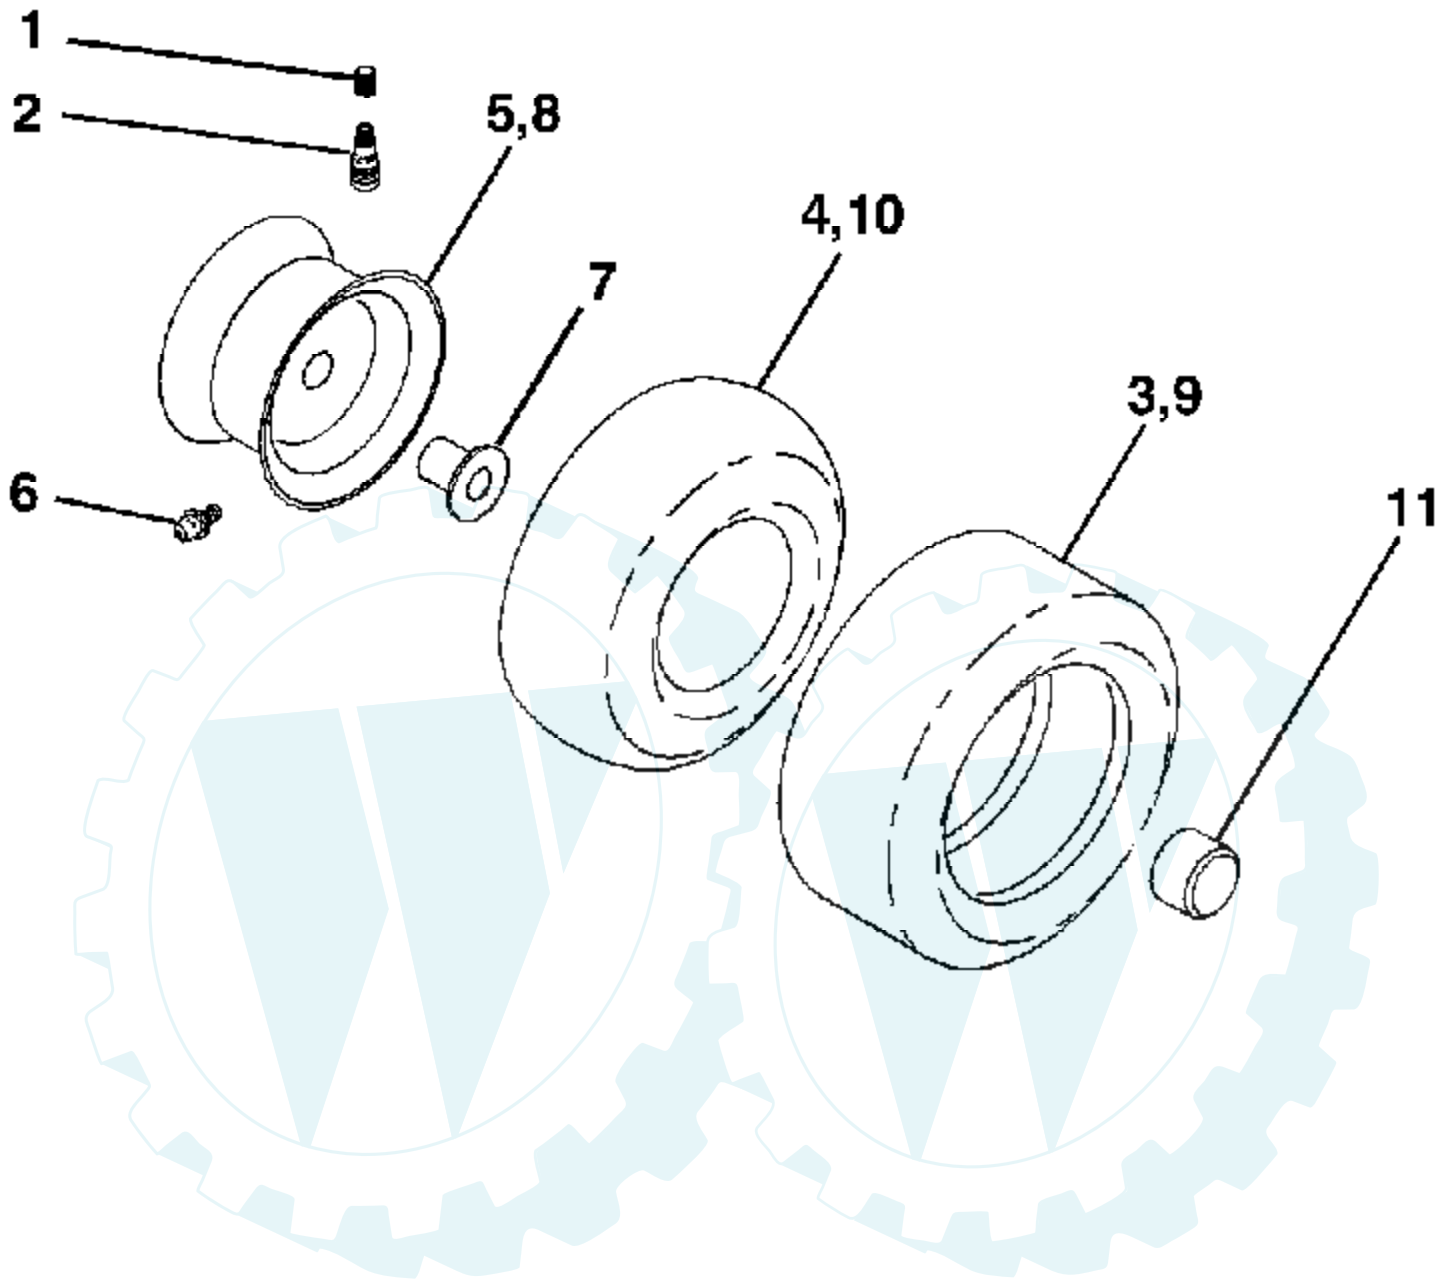

Ref #	Part Number	Qty	Description
1	59192		Cap Valve Tire
2	65139		Stem Valve
3	106222X		Tire F T 15 x 6 0 - 6 Service
4	59904		Tube Front (Service Item Only)
5	106732X421		Rim Asm 6"front Service
6	278H		Fitting Grease (Front Wheel Only)
7	9040H		Bearing Flange (Front Wheel Only)
8	106108X421		Rim Asm 8"rear Service
9	122082X		Tire R T 20 x 10 -8 C Service
10	7152J		Tube Rear (Service Item Only)
11	104757X421		Cap Axle 1 50 x 1 00
	144334		Sealant, Tire (10 oz. Tube)