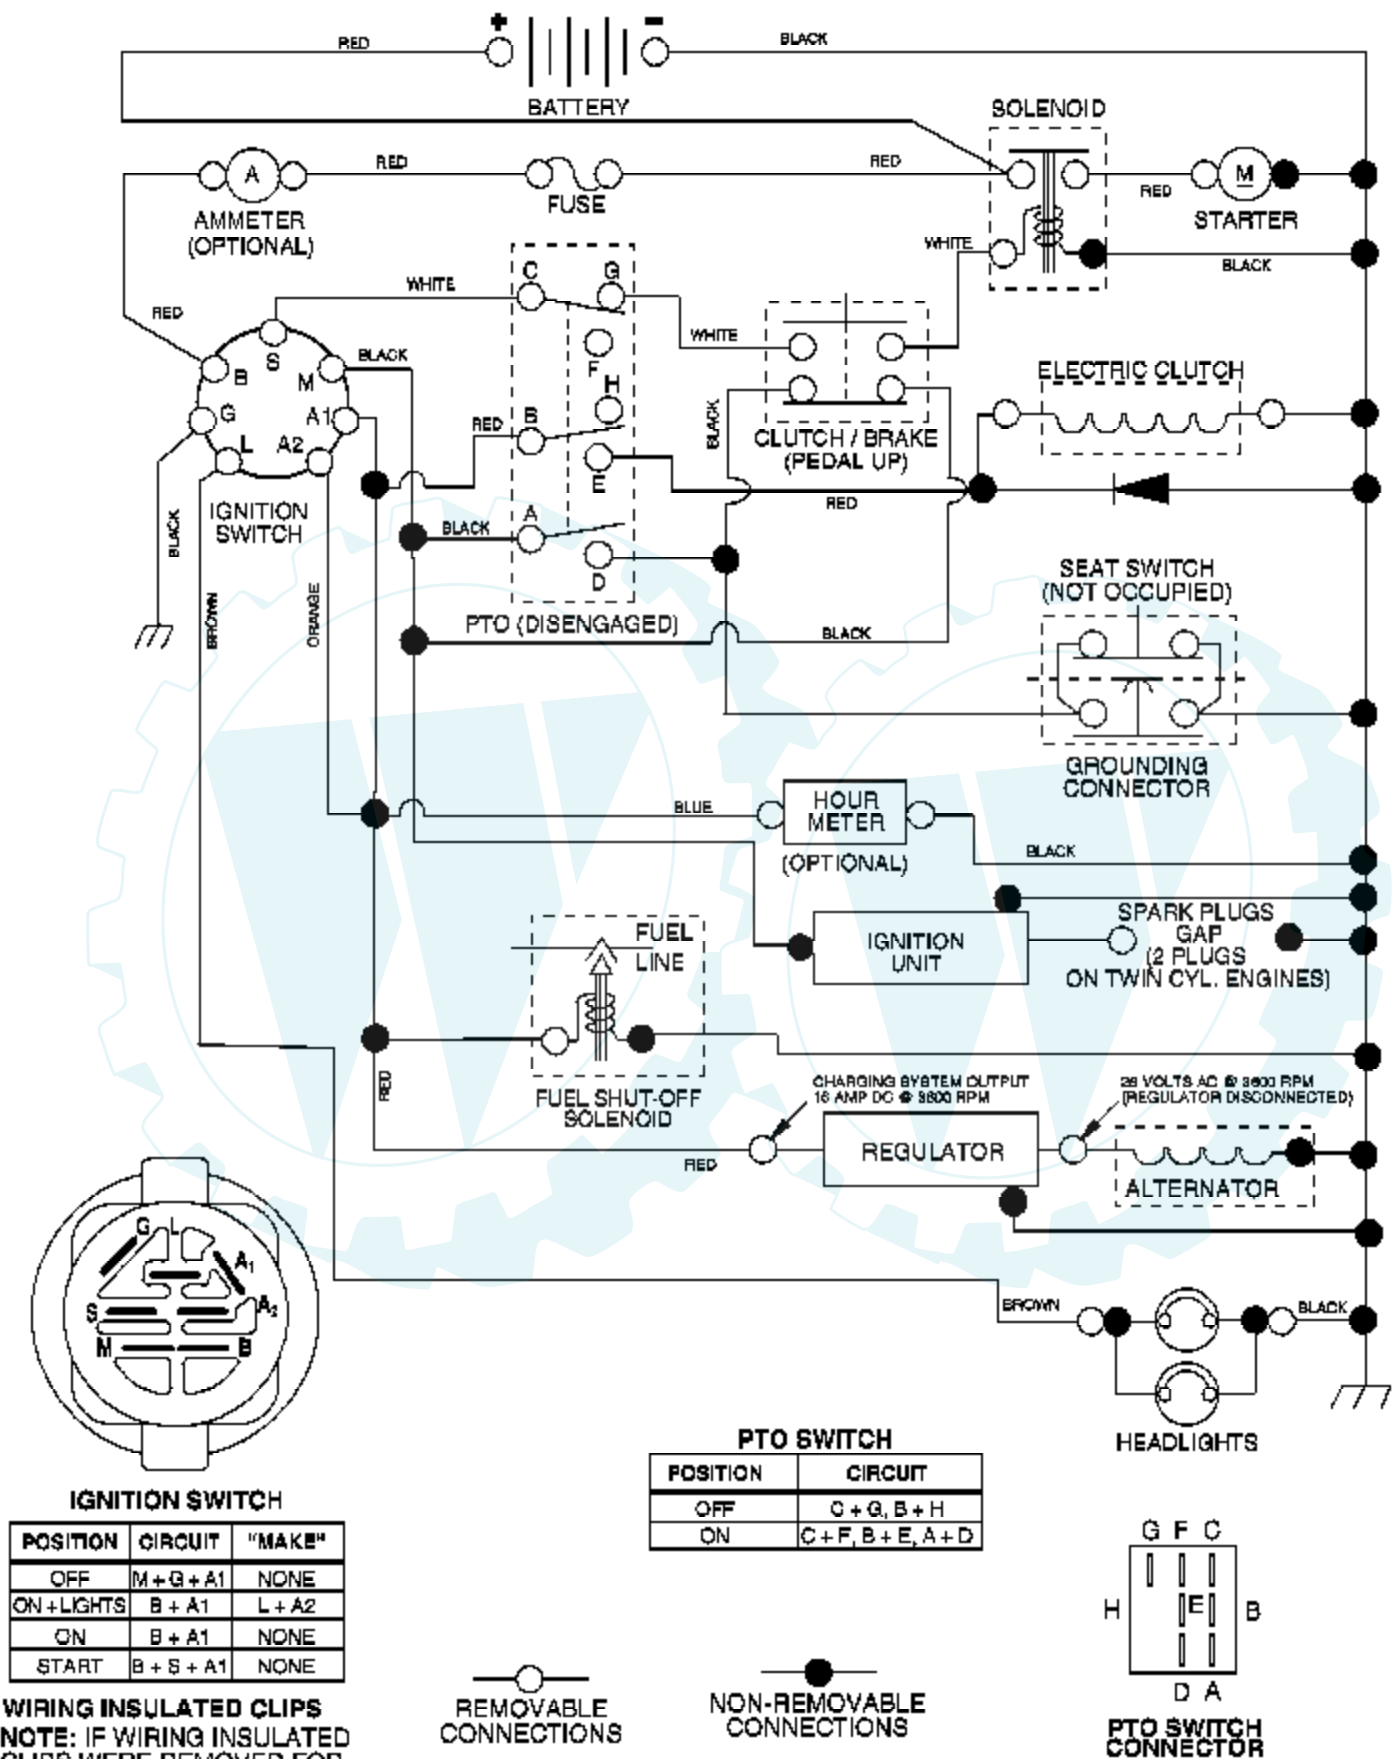

Ref #	Part Number	Qty	Description
1	159461		Wire Asm Inner/Sprg W/plunger
2	159476		Shaft Asm Lift RH w/Inf
3	188822		Pin Groove
4	12000002		E Ring #5133-62
5	19211621		Washer 21/32 x 1 x 21 Ga.
6	120183X		Bearing Nylon Blk 629 Id
7	125631X		Grip Handle
8	124526X		Button Plunger
11	175370		Link Lift LH
12	175371		Link Lift RH
13	4939M		Retainer Spring
15	175562		Plate Asm. Suspension Front
16	73350800		Nut Jam Hex 1/2-13 unc
17	175689		Trunnion Front Susp.
18	73800800		Nut Lock w/Wsh 1/2-13 unc
20	163552		Retainer Spring
23	110807X		Nut Special
24	19131016		Washer 13/32 x 5/8 x 16 Ga.
25	164024		Spring
26	169484		Retainer Clip
27	164543		Rod Adj Lift
28	73350600		Nut Hex Jam 3/8-16 unc
29	138057		Knob Inf 3/8-16 unc Blk W/sym
30	150233		Trunnion Infin Height
31	176205		Trunnion Susp. Arm
32	175994		Nut Lift Link 7/16-20
36	155097		Pointer Height Indicator
37	123935X		Plug Hole Blk 1.485/1.515 Dia.
38	17060516		Screw 5/16-18 x 1
40	19112410		Washer 11/32 x 1-1/2 10 Ga.
41	155098		Indicator Height STLT
49	145212		Nut Hex Flange Lock
50	110452X		Nut PUsH Phos & Oil
51	19171416		Washer 17/32 x 7/8 x 16 Ga.
52	175378		Arm Susp. Rear LH
53	175802		Arm Susp. Rear RH
54	175560		Pin

Ref #	Part Number	Qty	Description
1	59192		Cap Valve Tire
2	65139		Stem Valve
3	106222X		Tire F T 15 x 6 0 - 6 Service
4	59904		Tube Front (Service Item Only)
5	106732X421		Rim Asm 6"front Service
6	278H		Fitting Grease (Front Wheel Only)
7	9040H		Bearing Flange (Front Wheel Only)
8	106108X421		Rim Asm 8"rear Service
9	122082X		Tire R T 20 x 10 -8 C Service
10	7152J		Tube Rear (Service Item Only)
11	104757X421		Cap Axle 1 50 x 1 00
	144334		Sealant, Tire (10 oz. Tube)