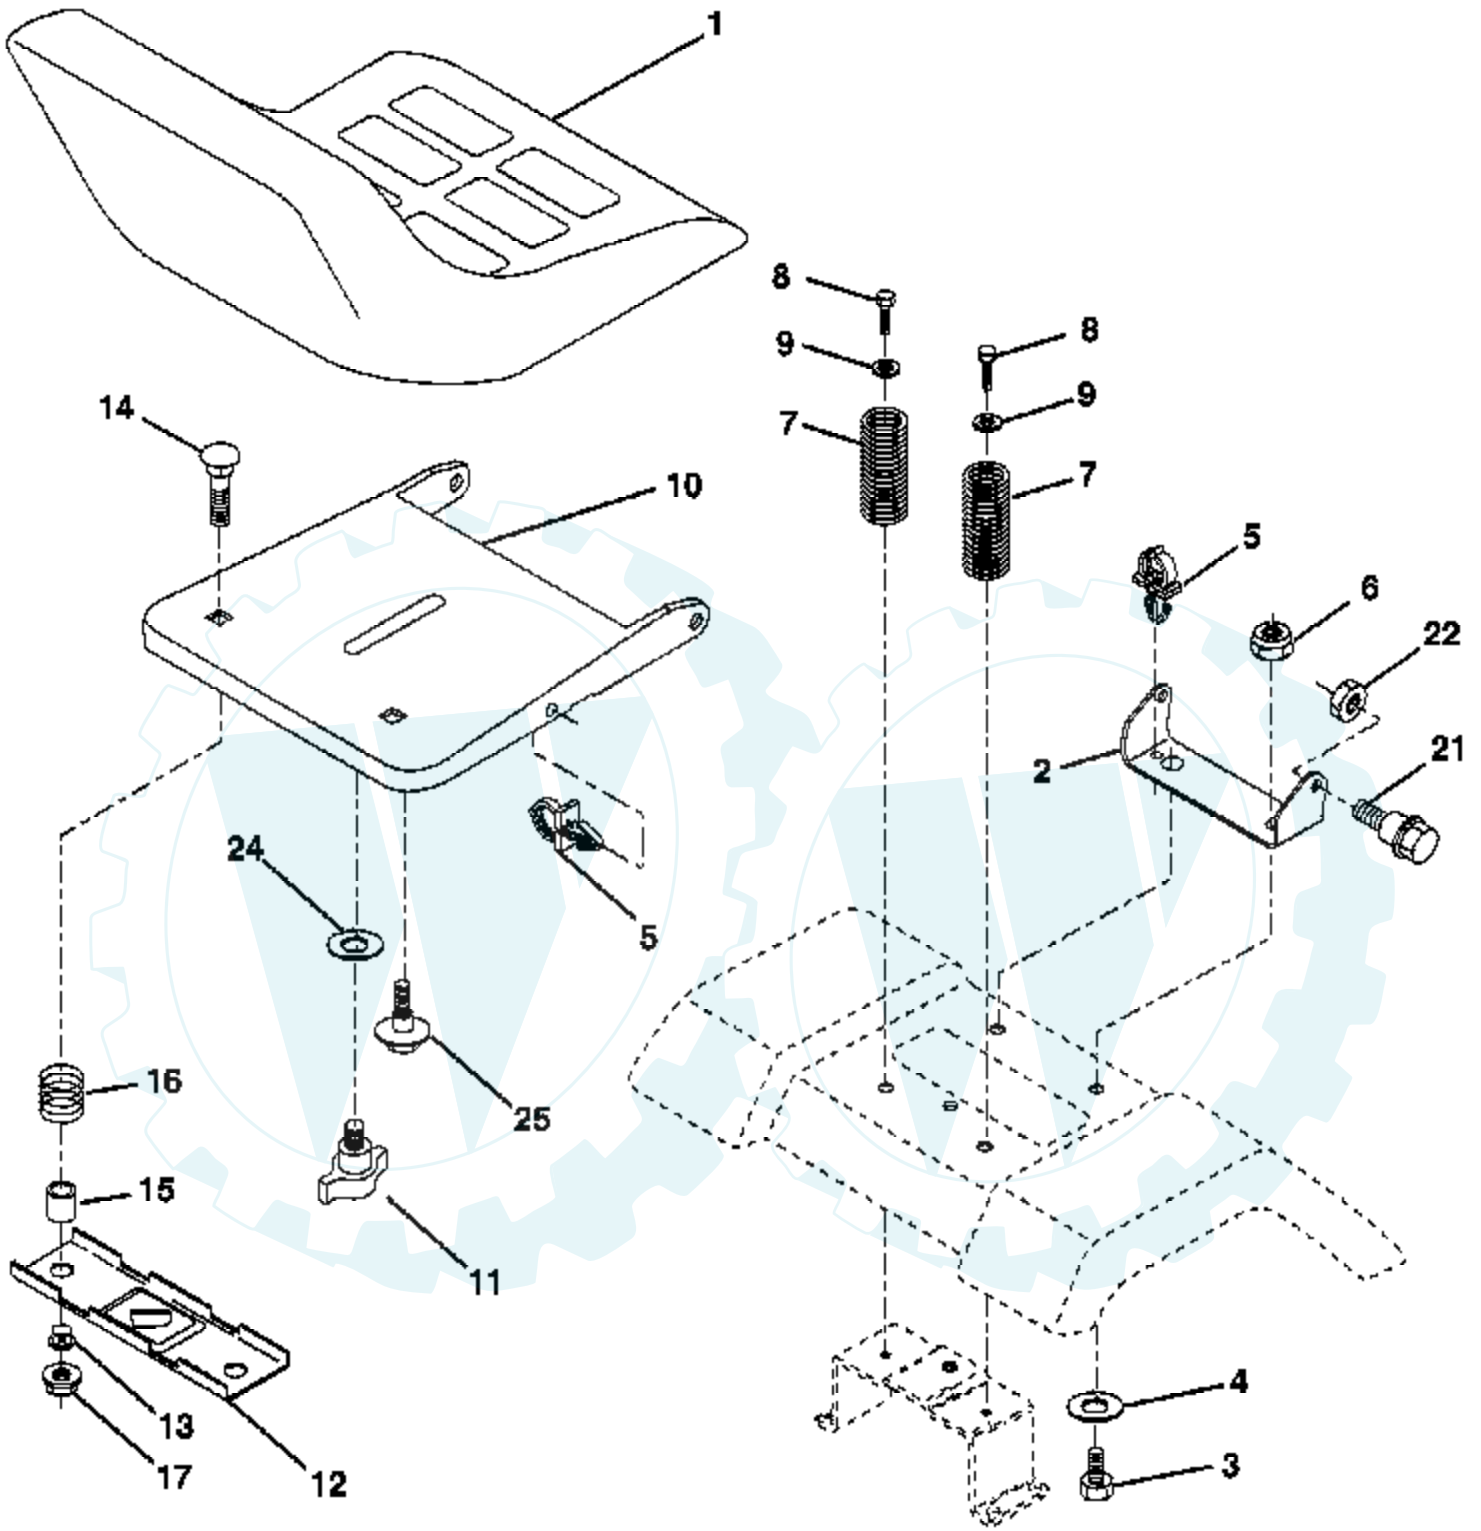

Ref #	Part Number	Qty	Description
1	188720		Seat
2	140551		Bracket Pivot Seat 8 720
3	71110616		Bolt Fin Hex 3/8-16 unc x 1
4	19131610		Washer Flat 13/32 x 1 x 10 Ga.
5	145006		Clip Push-In
6	73800600		Nut Hex w/Ins. 3/8-16 unc
7	124181X		Spring Seat Cprsn 2 250 Blk Zi
8	17000616		Screw 3/8-16 x 1
9	19131614		Washer 13/32 x 1 x 14 Ga.
10	182493		Pan Seat
11	166369		Knob Seat Adj. Wingnut
12	121246X		Bracket Mounting Switch
13	121248X		Bushing Snap Blk Nyl 50 Id
14	72050412		Bolt Rdhd Sqnk 1/4-20 x 1-1/2
15	134300		Spacer Split
16	121250X		Spring Cprsn
17	123976X		Nut Lock 1/4 Lge Flg Gr. 5 Zinc
21	171852		Bolt Shoulder 5/16-18 unc
22	73800500		Nut Hex Lock W/Ins 5/16-18
24	19171912		Washer 17/32 x 1-3/16 x 12 Ga.
25	127018X		Bolt Shoulder 5/16-18 x 62