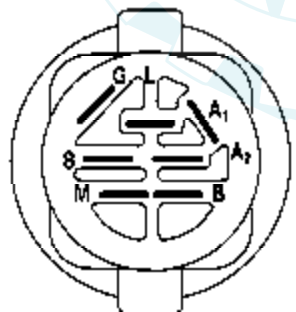

IGNITION SWITCH

POSITION	CIRCUIT	"MAKE"
OFF	M + G + A1	NONE
ON + LIGHTS	B + A1	L + A2
ON	B + A1	NONE
START	B + S + A1	NONE

PTO SWITCH

POSITION	CIRCUIT
OFF	C + G, B + H
ON	C + F, B + E, A + D