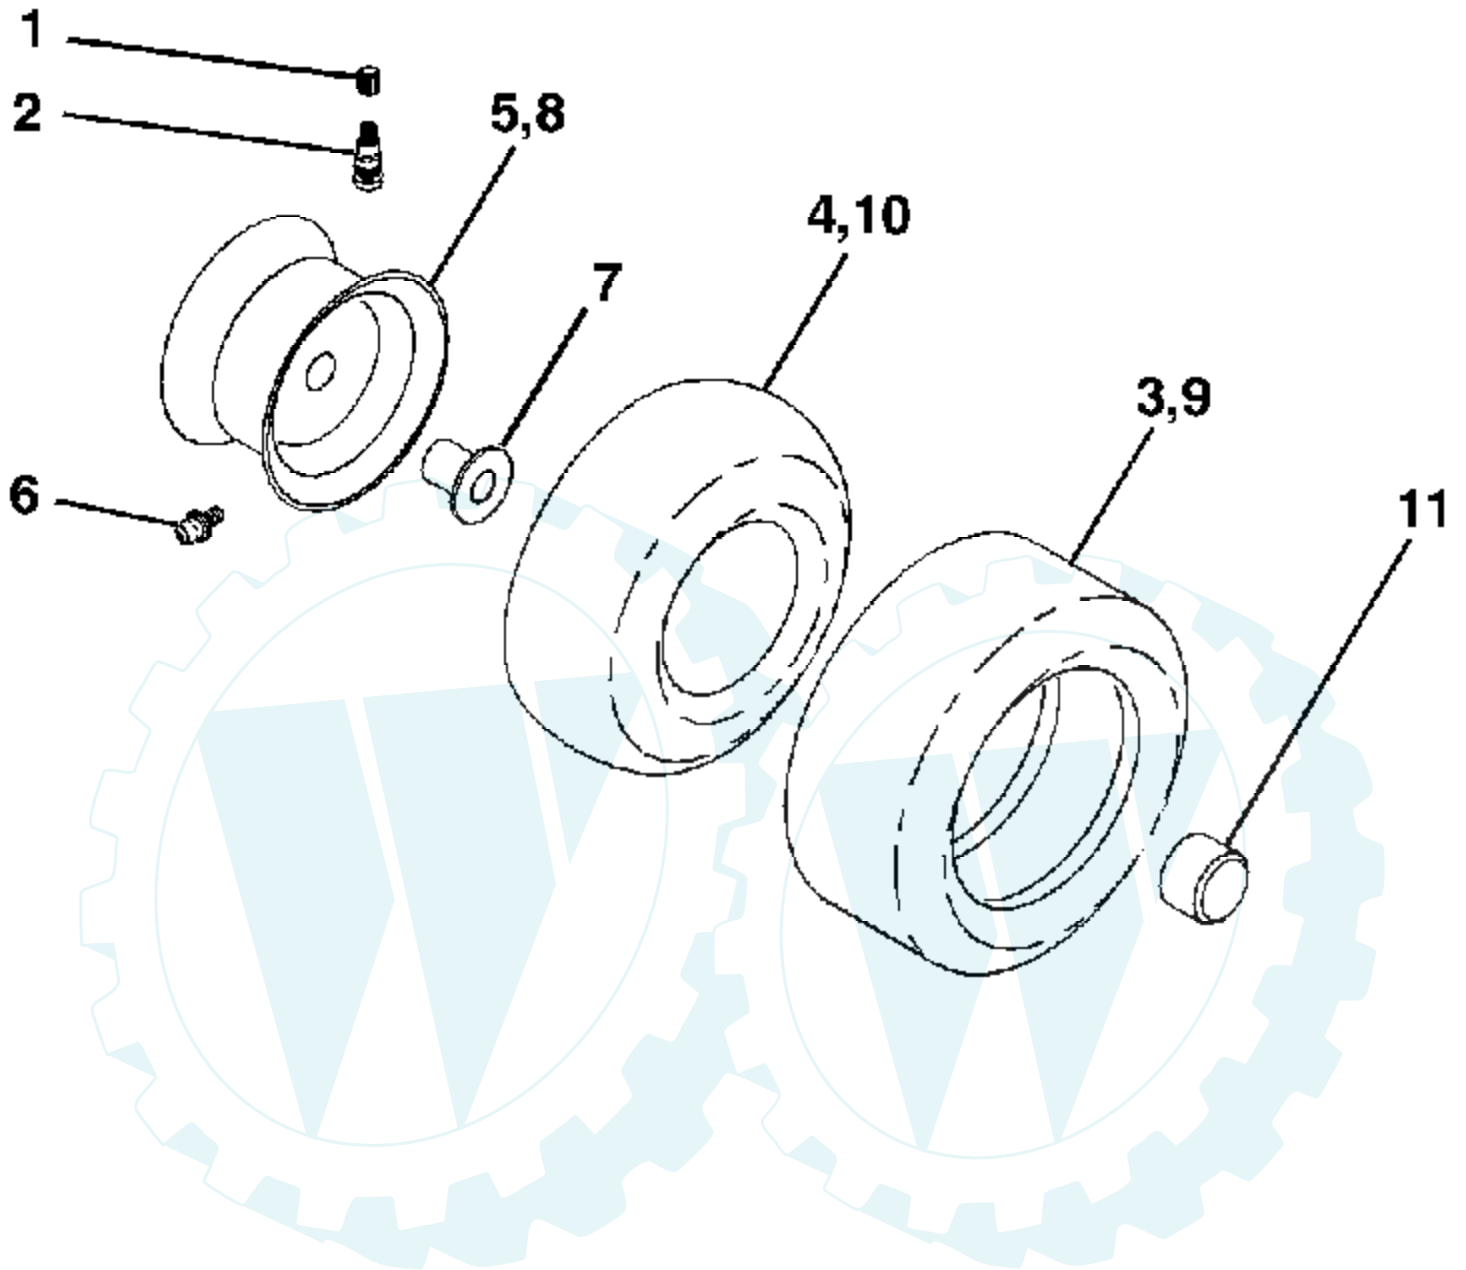

Ref #	Part Number	Qty	Description
1	184704X428		Wheel Steering
2	184706		Axle
3	169840		Spindle Asm LH
4	169839		Spindle Asm RH
5	6266H		Bearing Race Thrust Harden
6	121748X		Washer 25/32 x 1-5/8 x 16 Ga.
8	12000029		Ring Klip #t5304-75
10	175121		Link Drag
11	10040600		Washer Lock Hvy Hlcl Spr 3/8
12	73940800		Nut Hex Jam Toplock 1/2-20 unf
13	136518		Spacer Brg Axle Front
15	145212		Nut Hex Flange Lock
17	177883		Shaft Asm Strg
29	17000612		Screw 3/8-16 x 3/4
32	180580		Rod Tie
36	155105		Bushing Strg
37	152927		Screw TT #32.5 x 5 x 3/8 Flange
38	159946X428		Cap Wheel Steer
40	73540600		Nut Crownlock 3/8-24
41	159945		Adaptor Wheel Strg
42	163888X428		Boot Steering
43	121749X		Washer 25/32 x 1 1/4 x 16 Ga.
46	121232X		Cap Spindle Fr Top Blk
65	160367		Spacer Brace Axle
67	72110618		Bolt Rdhd Sqn 3/8-16 x 2-1/4
68	169827		Brace, Axle
71	175146		Steering Asm.
72	19182411		Washer 9/16 ID x 1/20 OD 11 Ga.
73	160135X428		Extension Steering
82	169835		Bracket Susp Chassis Front
87	173966		Washer Flat .781 x 1-1/2 x .14
88	175118		Bolt Shoulder 7/16-20 unc
91	175553		Clip
94	19121414		Rod Tie
95	188967		Washer Hardened