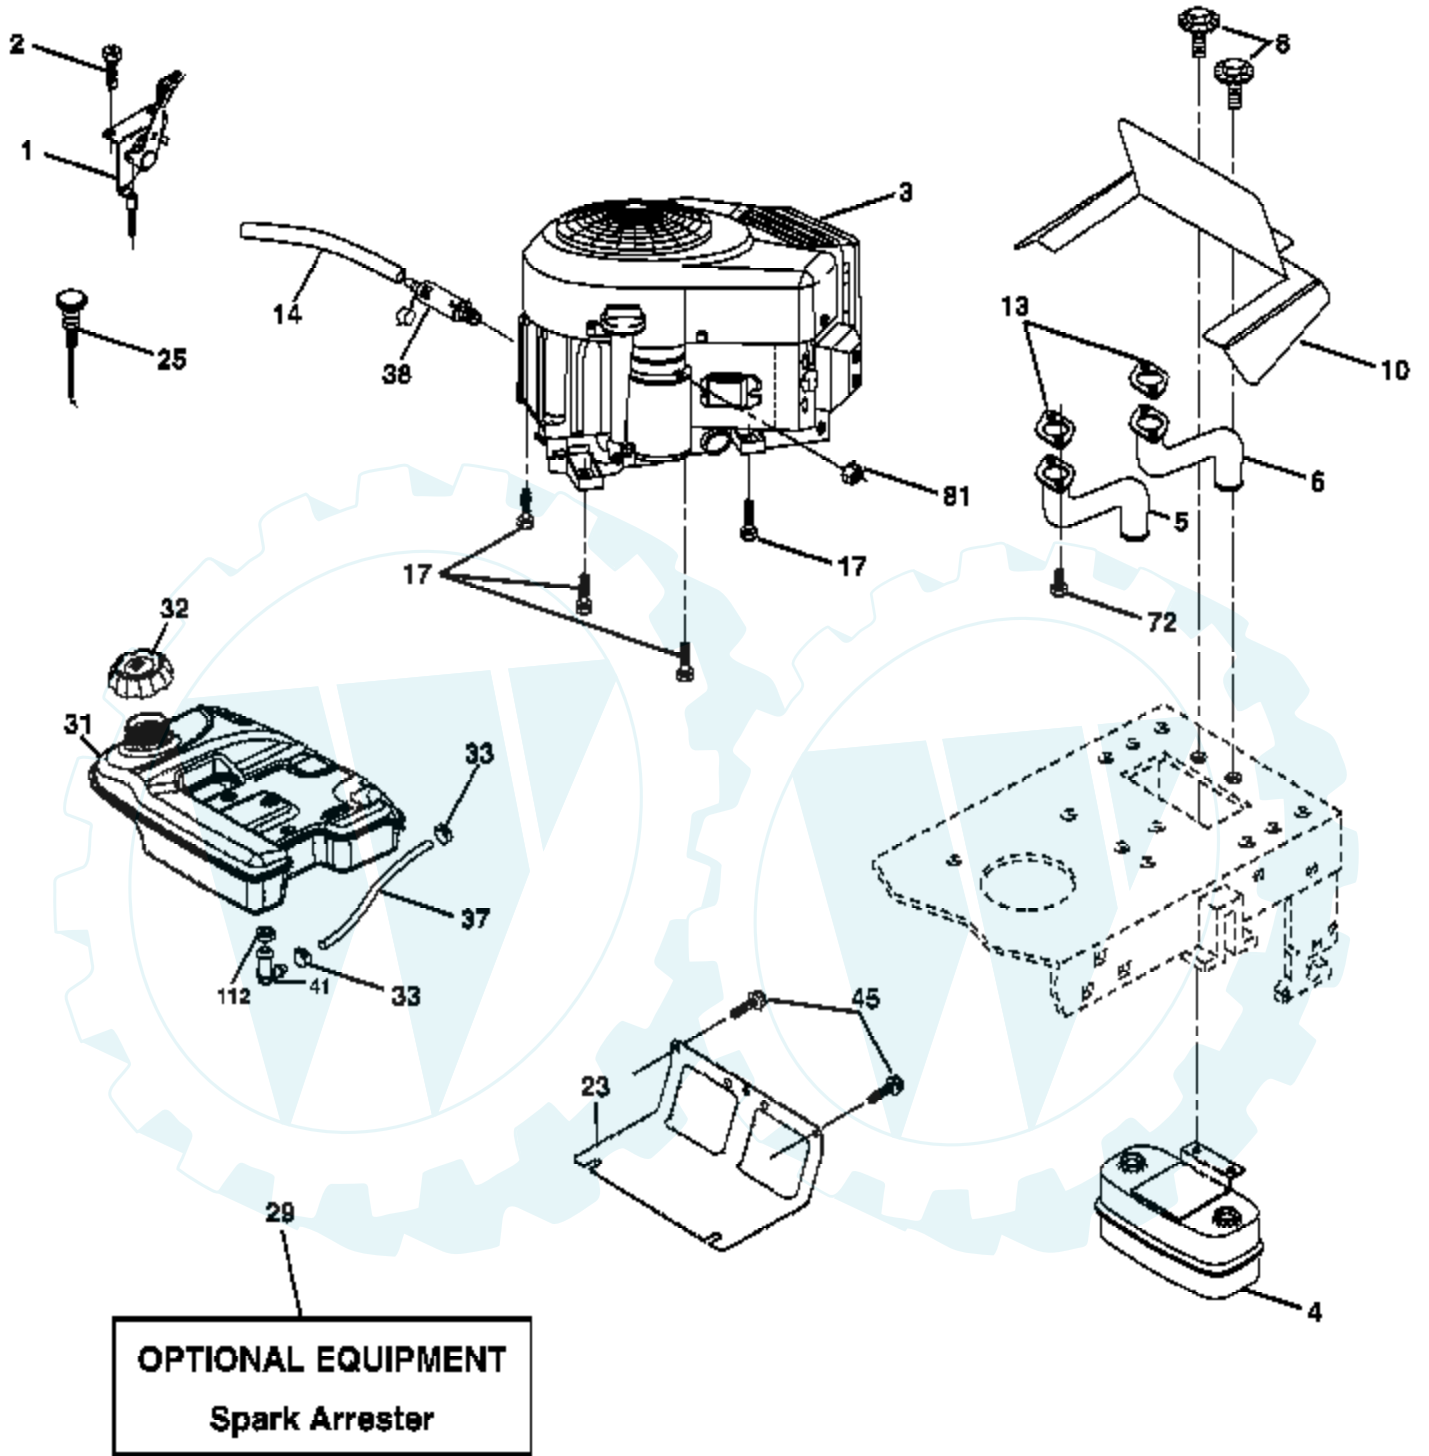

Ref #	Part Number	Qty	Description
1	144927		Battery
2	74760412		Bolt Hex Hd 1/4-20 unc x 3/4
8	7603J		Tray, Battery
10	145211		Bolt, BTR FRT 1/4-20 x 7.5
11	150109		Hold Down Battery, Front
12	145769		Nut, Push, Nylon
16	176138		Switch Interlock Push-In
21	175688		Harness Asm Light W/Bulbs
22	4152J		Bulb Light
24	8860R		Cable Battery
25	146148		Cable Batterywire
26	175158		Fuse
27	73510400		Nut Keps Hex 1/4-20 unc
28	145491		Cable Ground
29	121305X		Switch Plunger Normal NC Gray
30	175566		Switch Ign 4 pos w/lights
33	140401		Key Ign
40	188031		Harness Ign.
41	17720408		Bolt Blk Fin Hex 1/4-20 x 1/2
42	131563		Cover Terminal Red
43	178861		Solenoid
45	122822X		Ammeter Rectangular
46	169635		Hourmeter Snap-In
50	174653		Switch, PTO
55	17490508		Screw Thdrol 5/16-18 x 1/2
79	175242		Bulbholder
89	169639		Bracket Snap-In Hourmeter