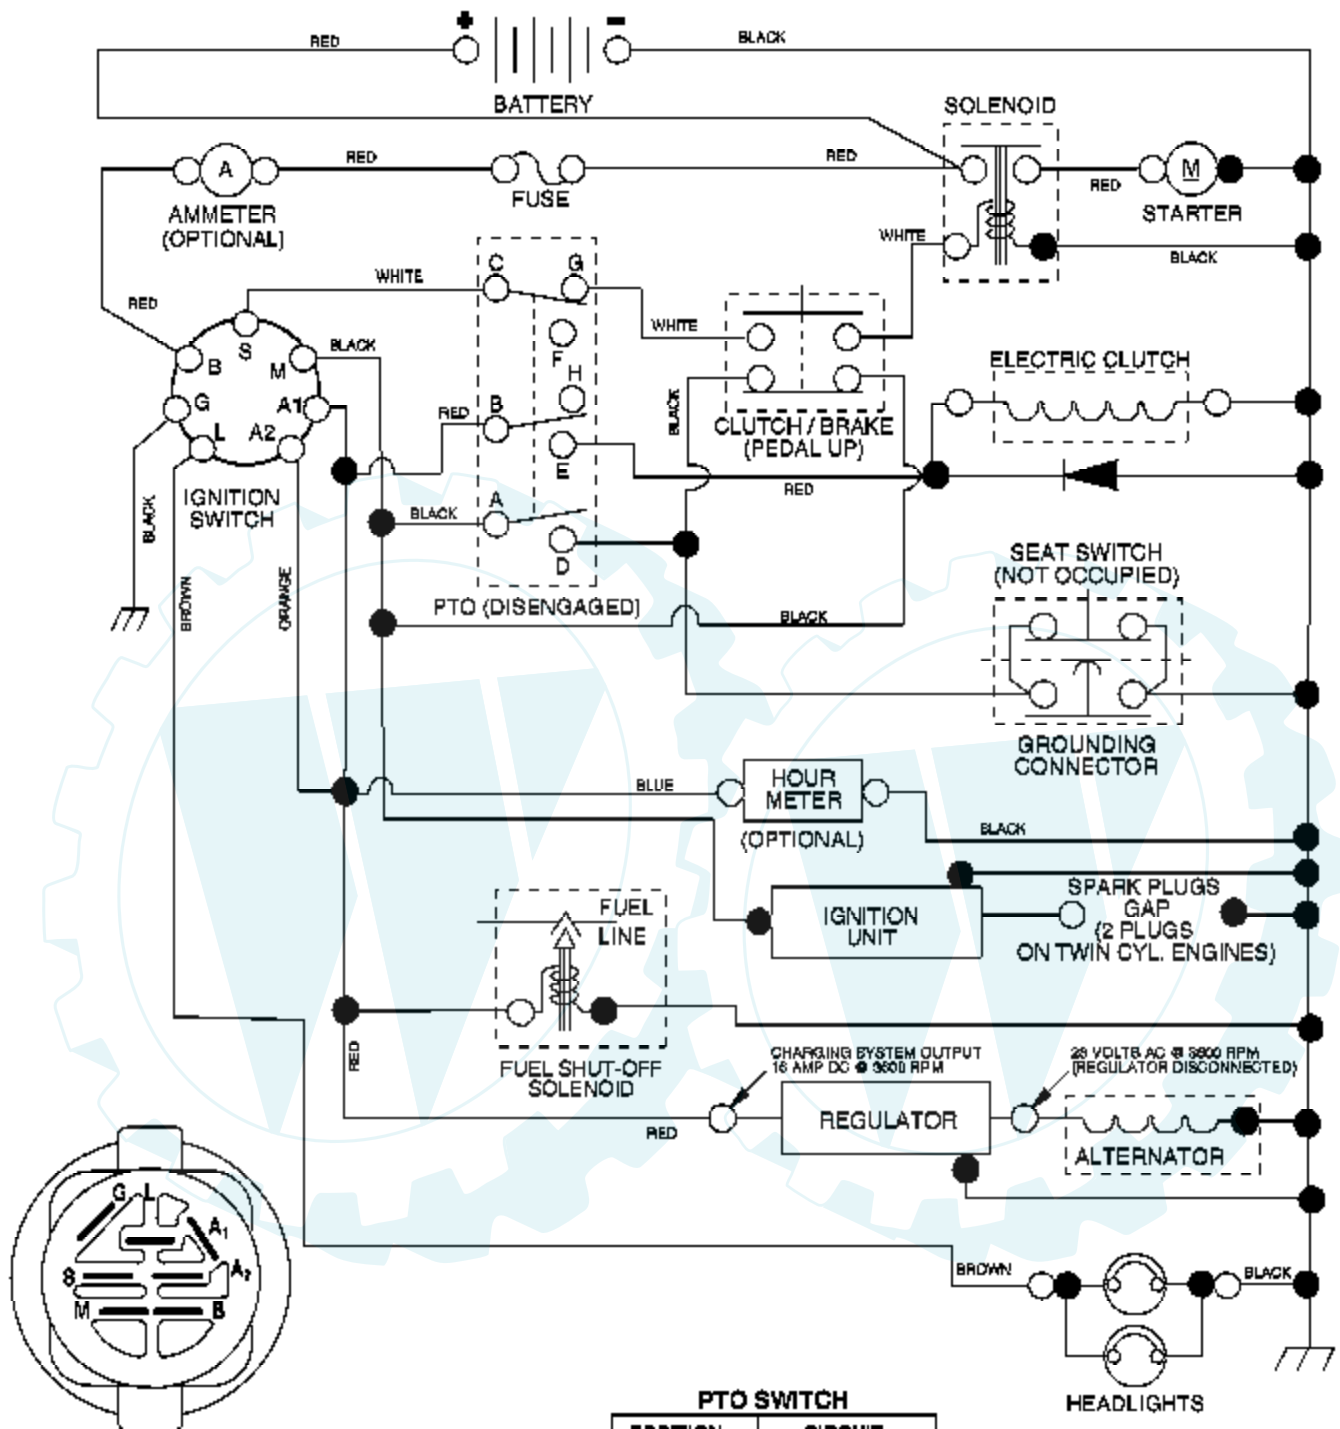

IGNITION SWITCH

POSITION	CIRCUIT	"MAKE"
OFF	M + G + A1	NONE
ON + LIGHTS	B + A1	L + A2
ON	B + A1	NONE
START	B + S + A1	NONE

PTO SWITCH

POSITION	CIRCUIT
OFF	C + G, B + H
ON	C + F, B + E, A + D

WIRING INSULATED CLIPS
NOTE: IF WIRING INSULATED CLIPS WERE REMOVED FOR SERVICING OF UNIT, THEY SHOULD BE REPLACED TO PROPERLY SECURE YOUR WIRING.