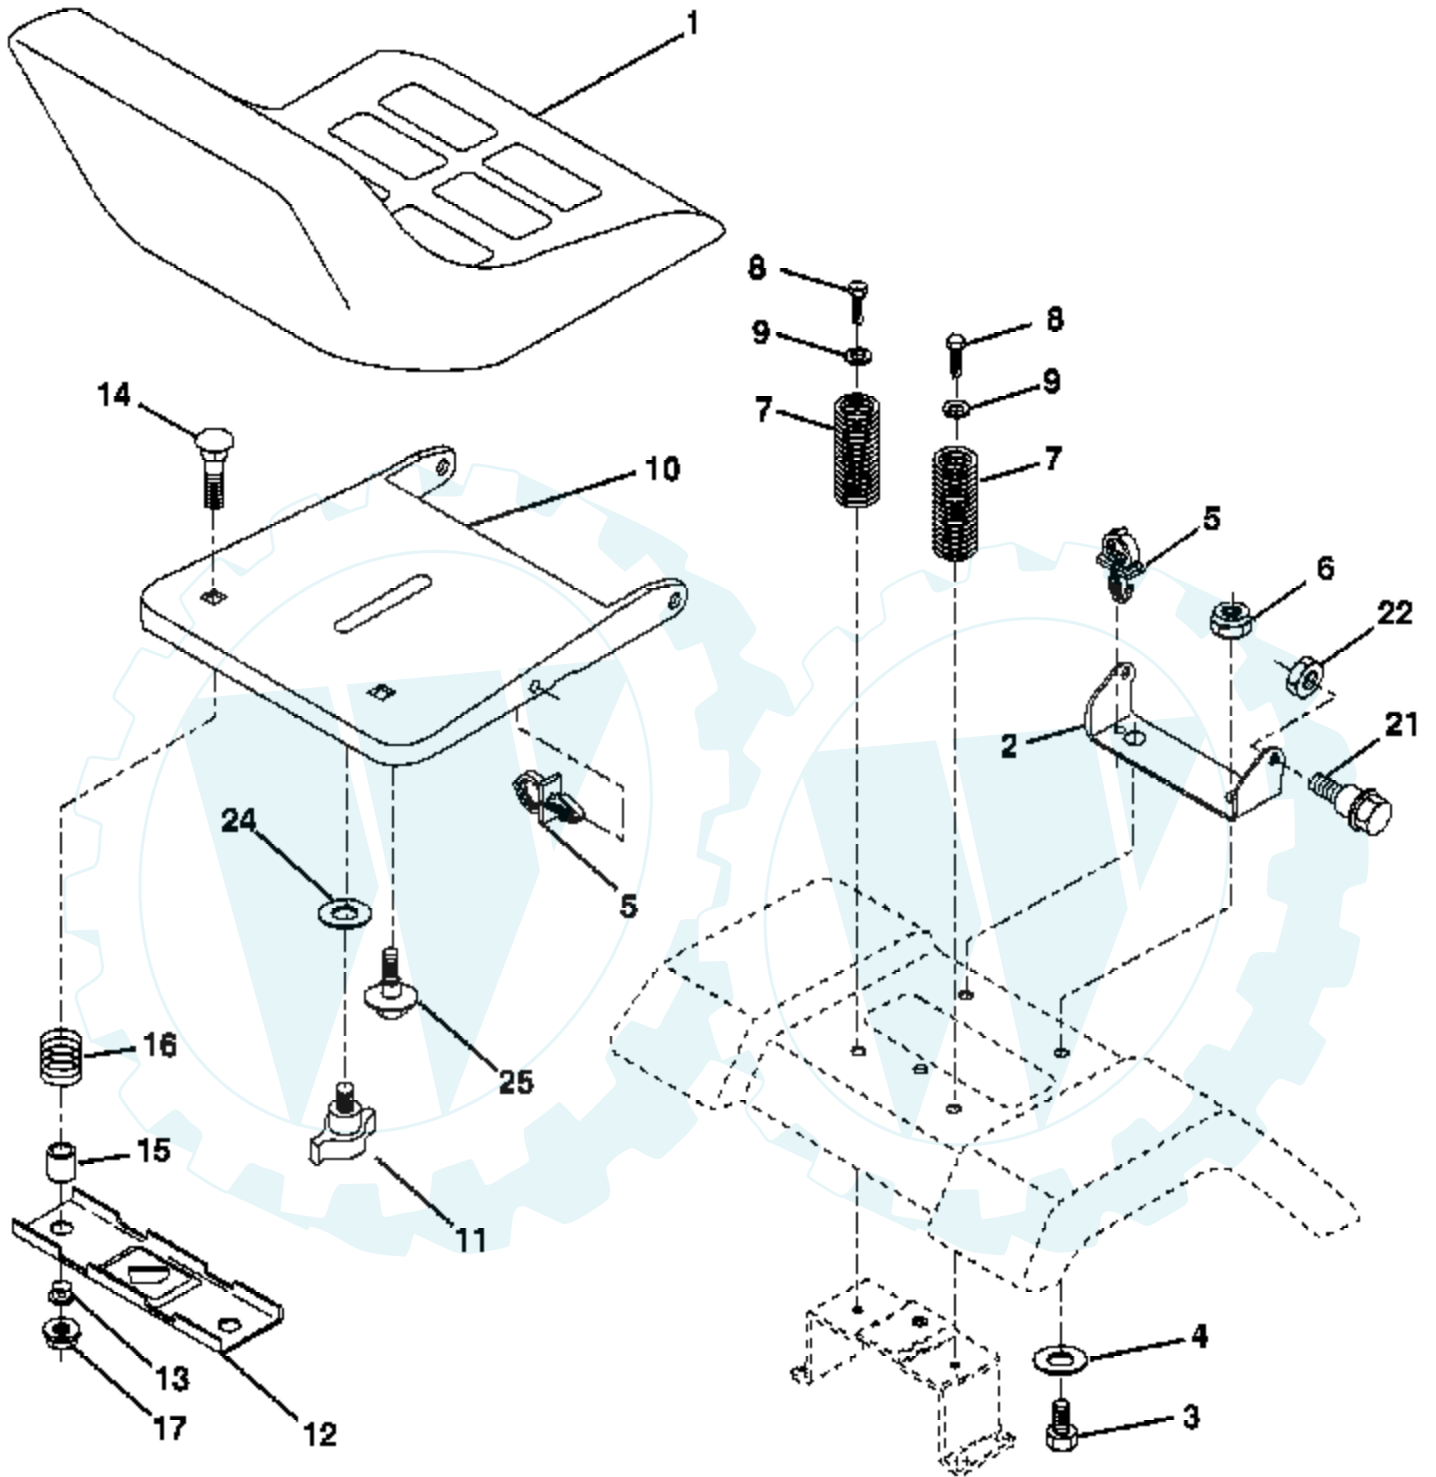

Ref #	Part Number	Qty	Description
1	159461		Wire Asm Inner/Sprg W/plunger
2	159476		Shaft Asm Lift RH w/Inf
3	188822		Pin Groove
4	12000002		E Ring #5133-62
5	19211621		Washer 21/32 x 1 x 21 Ga.
6	120183X		Bearing Nylon Blk 629 Id
7	125631X		Grip Handle
8	124526X		Button Plunger
11	175370		Link Lift LH
12	175371		Link Lift RH
13	4939M		Retainer Spring
15	175562		Plate Asm. Suspension Front
16	73350800		Nut Jam Hex 1/2-13 unc
17	175689		Trunnion Front Susp.
18	73800800		Nut Lock w/Wsh 1/2-13 unc
20	163552		Retainer Spring
23	110807X		Nut Special
24	19131016		Washer 13/32 x 5/8 x 16 Ga.
25	164024		Spring
26	169484		Retainer Clip
27	164543		Rod Adj Lift
28	73350600		Nut Hex Jam 3/8-16 unc
29	138057		Knob Inf 3/8-16 unc Blk W/sym
30	150233		Trunnion Infin Height
31	176205		Trunnion Susp. Arm
32	175994		Nut Lift Link 7/16-20
36	155097		Pointer Height Indicator
37	123935X		Plug Hole Blk 1.485/1.515 Dia.
38	17060516		Screw 5/16-18 x 1
40	19112410		Washer 11/32 x 1-1/2 10 Ga.
41	155098		Indicator Height STLT
49	145212		Nut Hex Flange Lock
50	110452X		Nut PUsH Phos & Oil
51	19171416		Washer 17/32 x 7/8 x 16 Ga.
52	175378		Arm Susp. Rear LH
53	175802		Arm Susp. Rear RH
54	175560		Pin

IGNITION SWITCH

POSITION	CIRCUIT	"MAKE"
OFF	M + G + A1	NONE
ON + LIGHTS	B + A1	L + A2
ON	B + A1	NONE
START	B + S + A1	NONE

PTO SWITCH

POSITION	CIRCUIT
OFF	C + G, B + H
ON	C + F, B + E, A + D

WIRING INSULATED CLIPS
NOTE: IF WIRING INSULATED CLIPS WERE REMOVED FOR SERVICING OF UNIT, THEY SHOULD BE REPLACED TO PROPERLY SECURE YOUR WIRING.