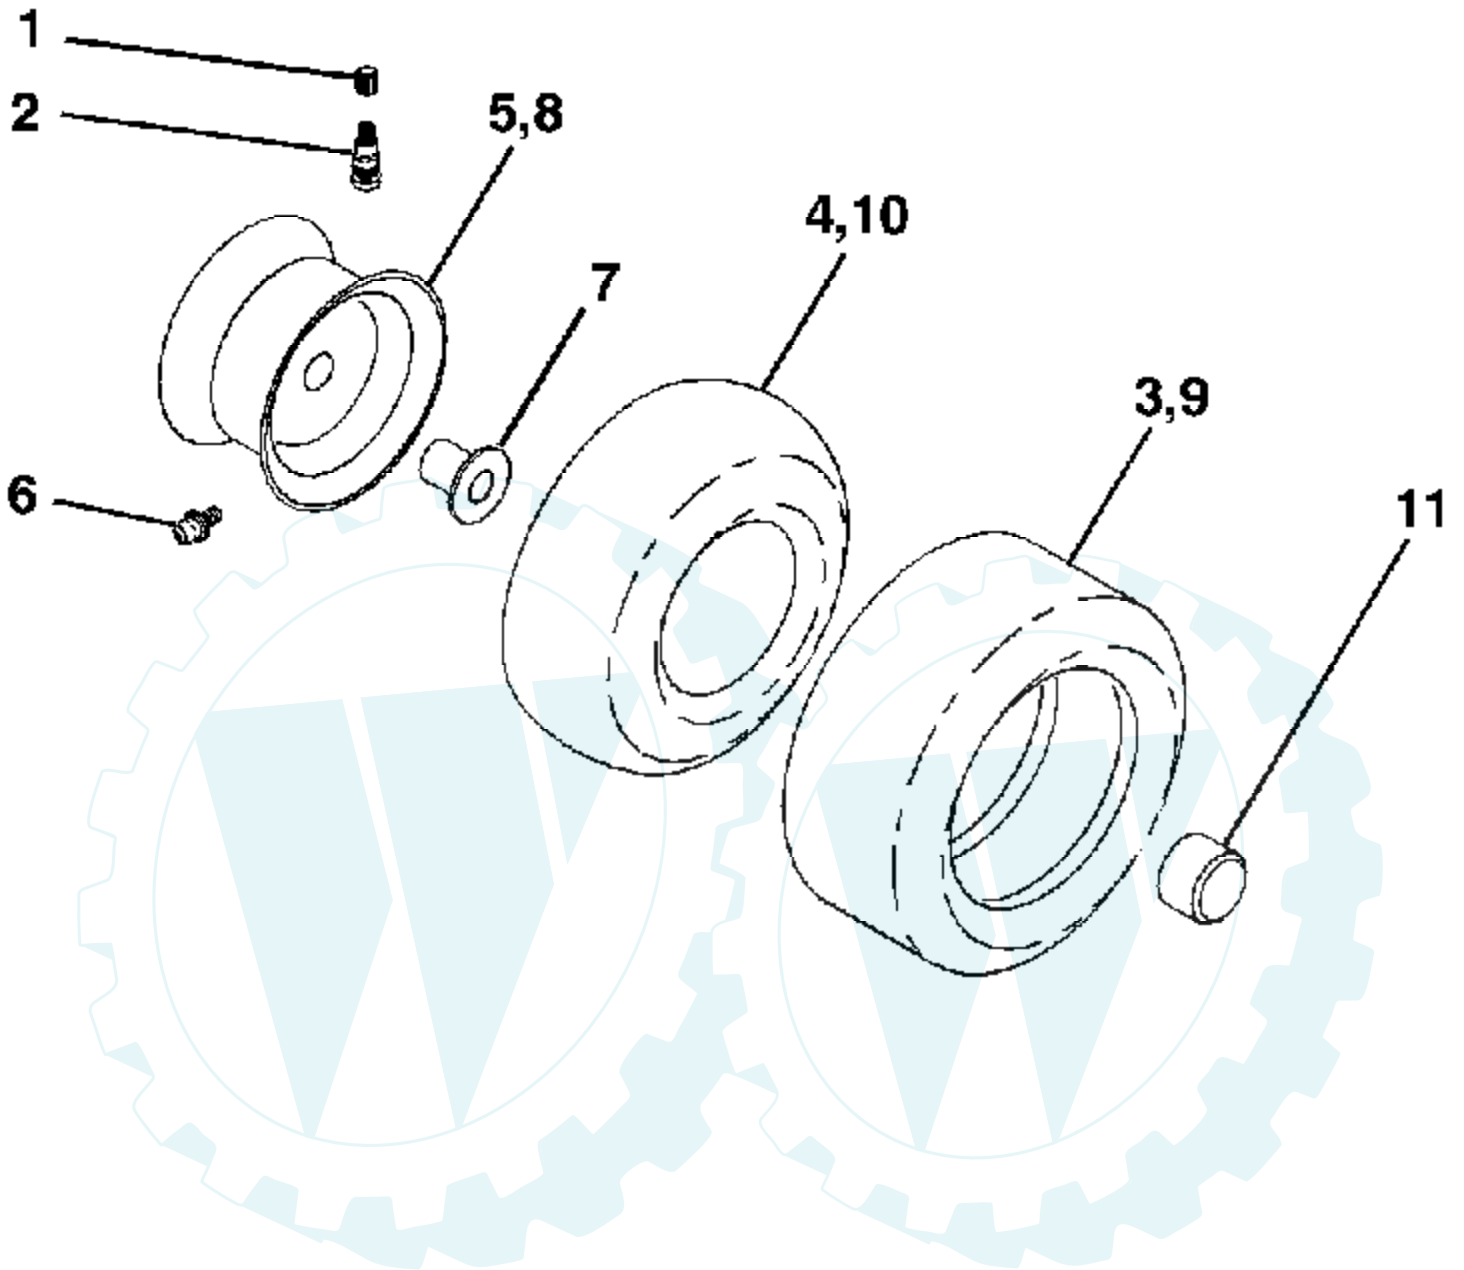

Ref #	Part Number	Qty	Description
1	59192		Cap Valve Tire
2	65139		Stem Valve
3	106222X		Tire F T 15 x 6 0 - 6 Service
4	59904		Tube Front (Service Item Only)
5	106732X421		Rim Asm 6"front Service
6	278H		Fitting Grease (Front Wheel Only)
7	9040H		Bearing Flange (Front Wheel Only)
8	106108X421		Rim Asm 8"rear Service
9	122082X		Tire R T 20 x 10 -8 C Service
10	7152J		Tube Rear (Service Item Only)
11	104757X421		Cap Axle 1 50 x 1 00
	144334		Sealant, Tire (10 oz. Tube)