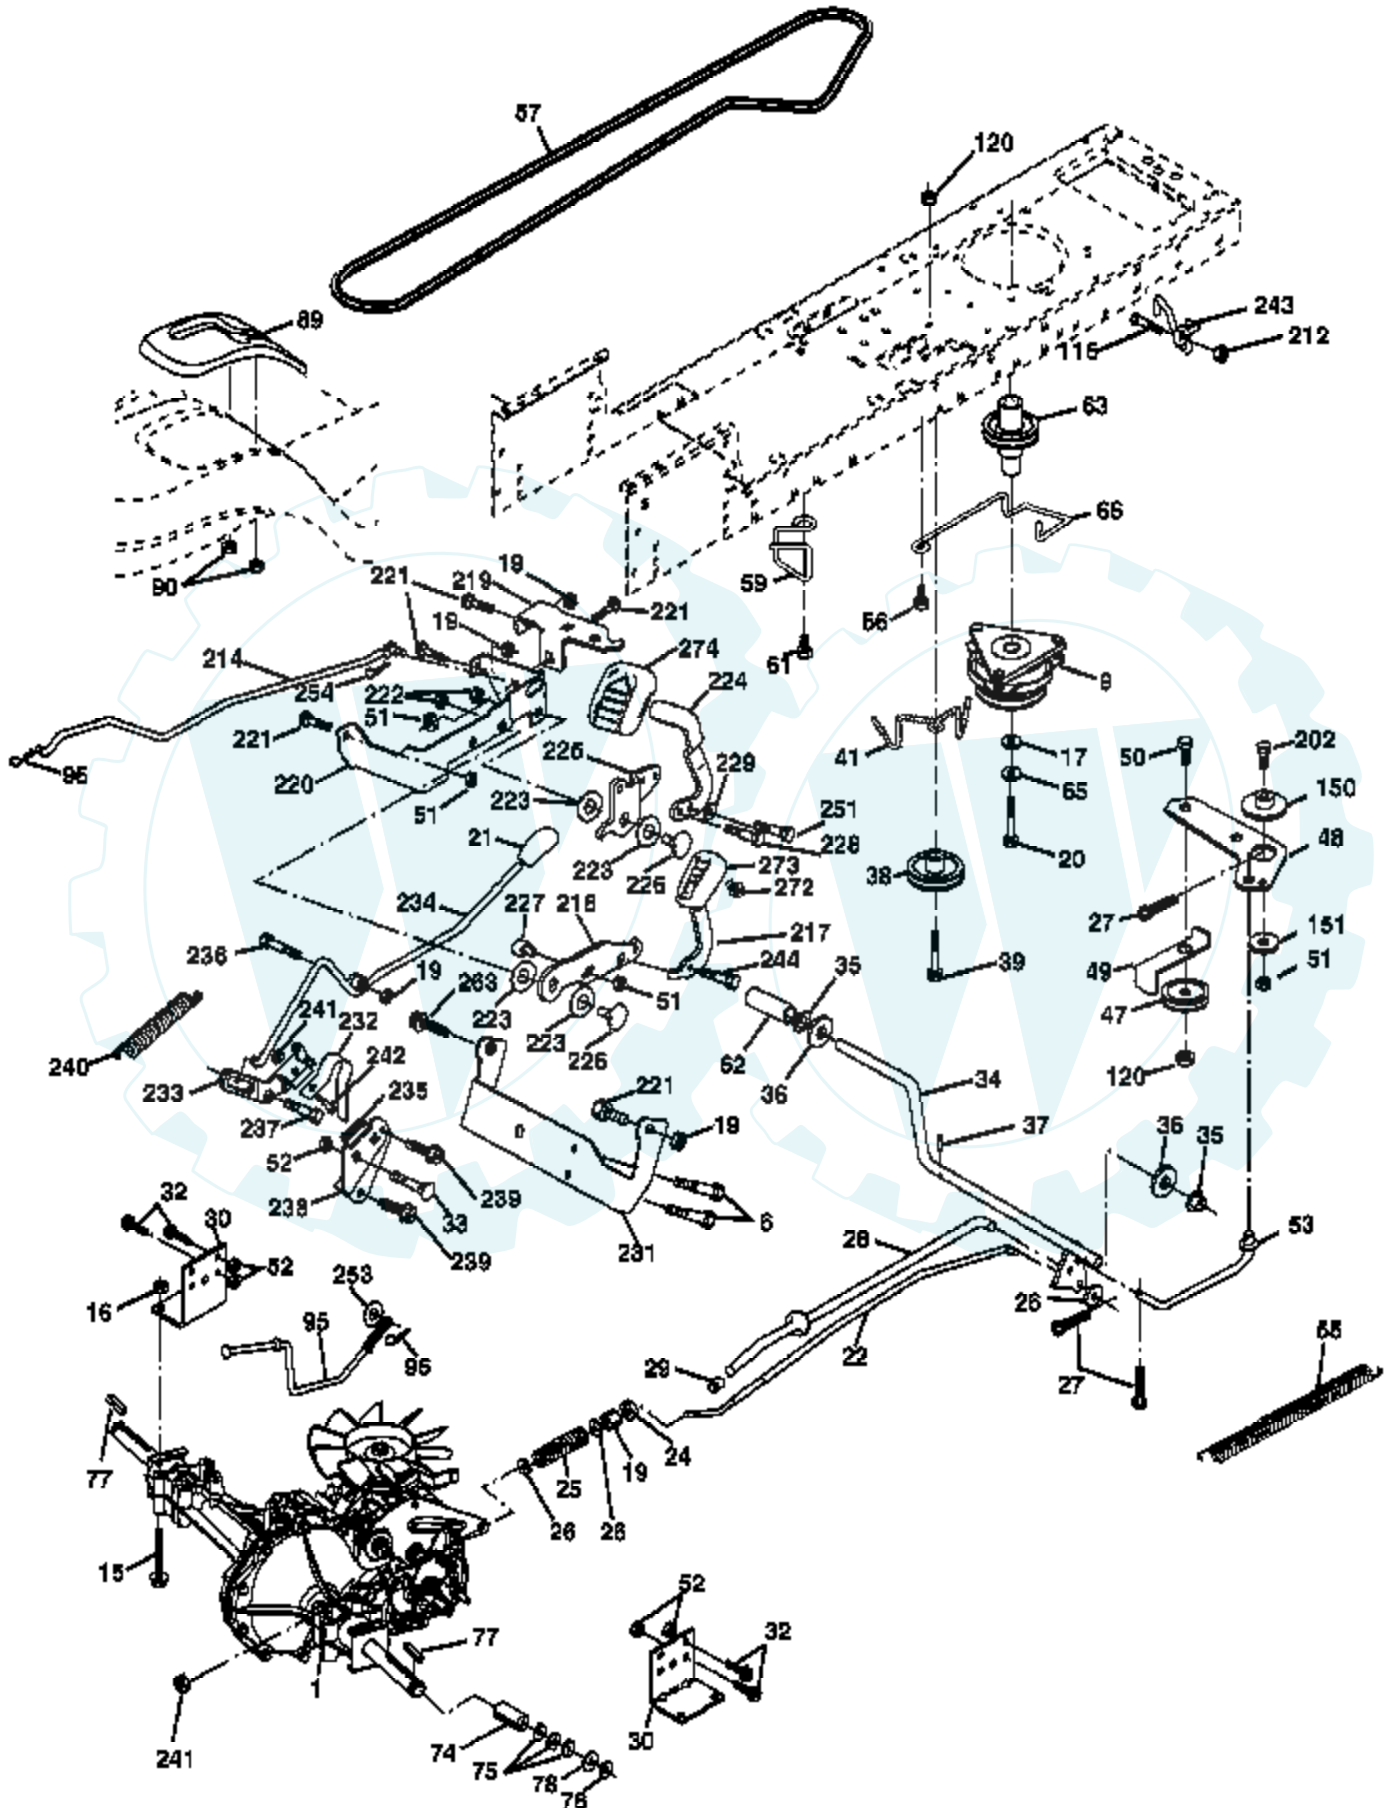

Ref #	Part Number	Qty	Description
	1		Transaxle Hydro Gear Model 336-0510 (Order parts from transaxle manufacturer)
6	17060512		Screw 5/16-18 x 3/4
9	179334		Clutch Elec
15	74490544		Bolt Hex Flghd 5/16-18 Gr. 5
16	73800500		Nut Lock Hex W/Ins. 5/16-18 unc
17	126197X		Washer 1-1/2 OD x 15/32 ID x .250
19	73800600		Nut Lock Hex W/Wsh 3/8-16 unc
20	173937		Bolt Hex 7/16-20 x 4 x Gr. 5-1.5
21	175036X421		Knob Custom Control Cruise
22	175896		Rod, Brake
24	73350600		Nut, Hex Jam 3/8-16 unc
25	106888X		Spring, Brake Rod
26	19131316		Washer
27	76020412		Pin Cotter 1/8 x 3/4 CAD.
28	175765		Rod, Parking Brake
29	71673		Cap, Brake, Park
30	169592		Bracket, Transaxle
32	74760512		Bolt Hex Hd 5/16-18 unc x 3/4
33	72140506		Bolt Rdhd Sqnk 5/16-18 unc x 3/4
34	175578		Shaft, Foot Pedal
35	120183X		Bearing, Nylon
36	19211616		Washer
37	1572H		Pin, Roll
38	179114		Pulley, Composite, Flat
39	72110622		Bolt Rdhd 3/8-16 x 2- 3/4 Gr. 5
41	175556		Keeper, Belt Idler Flat
47	127783		Pulley, Idler, V-Groove
48	154407		Bellcrank Clutch Grnd Drw Stl
49	123205X		Retainer, Belt
50	72110612		Bolt
51	73680600		Nut Crownlock 3/8-16 unc
52	73680500		Nut, Crownlock 5/16-18 unc
53	105710X		Link, Clutch
55	105709X		Spring, Return, Clutch
56	17060620		Screw 3/8-16 x 1-1/4
57	140294		V-Belt, Ground Drive
59	169691		Keeper, Center Span
61	17120614		Screw 3/8-16 x .875
62	8883R		Cover, Pedal
63	174607		Pulley, Engine
65	10040700		Washer
66	154778		Keeper Belt Engine
74	137057		Spacer, Axle
75	121749X		Washer 25/32 x 1-1/4 x 16 Ga.
76	12000001		E-Ring
77	123583X		Key, Square
78	121748X		Washer 25/32 x 1-5/8 x 16 Ga.
89	174901X428		Console, Shift
90	124346X		Nut Self-Thd Wsh-hd 1/4 Zinc
95	180825		Rod Bypass
96	4497H		Retainer Spring 1" Zinc/Cad
116	72140608		Bolt RDHD SQNK 3/8-16 unc x 1
120	73900600		Nut Lock Flg 3/8-16 unc
150	175456		Spacer Retainer
151	19133210		Washer 13/32 x 2 x 10 Ga.
202	72110614		Bolt Can Sh 3/8-16 x 1-3/4 Gr. 5