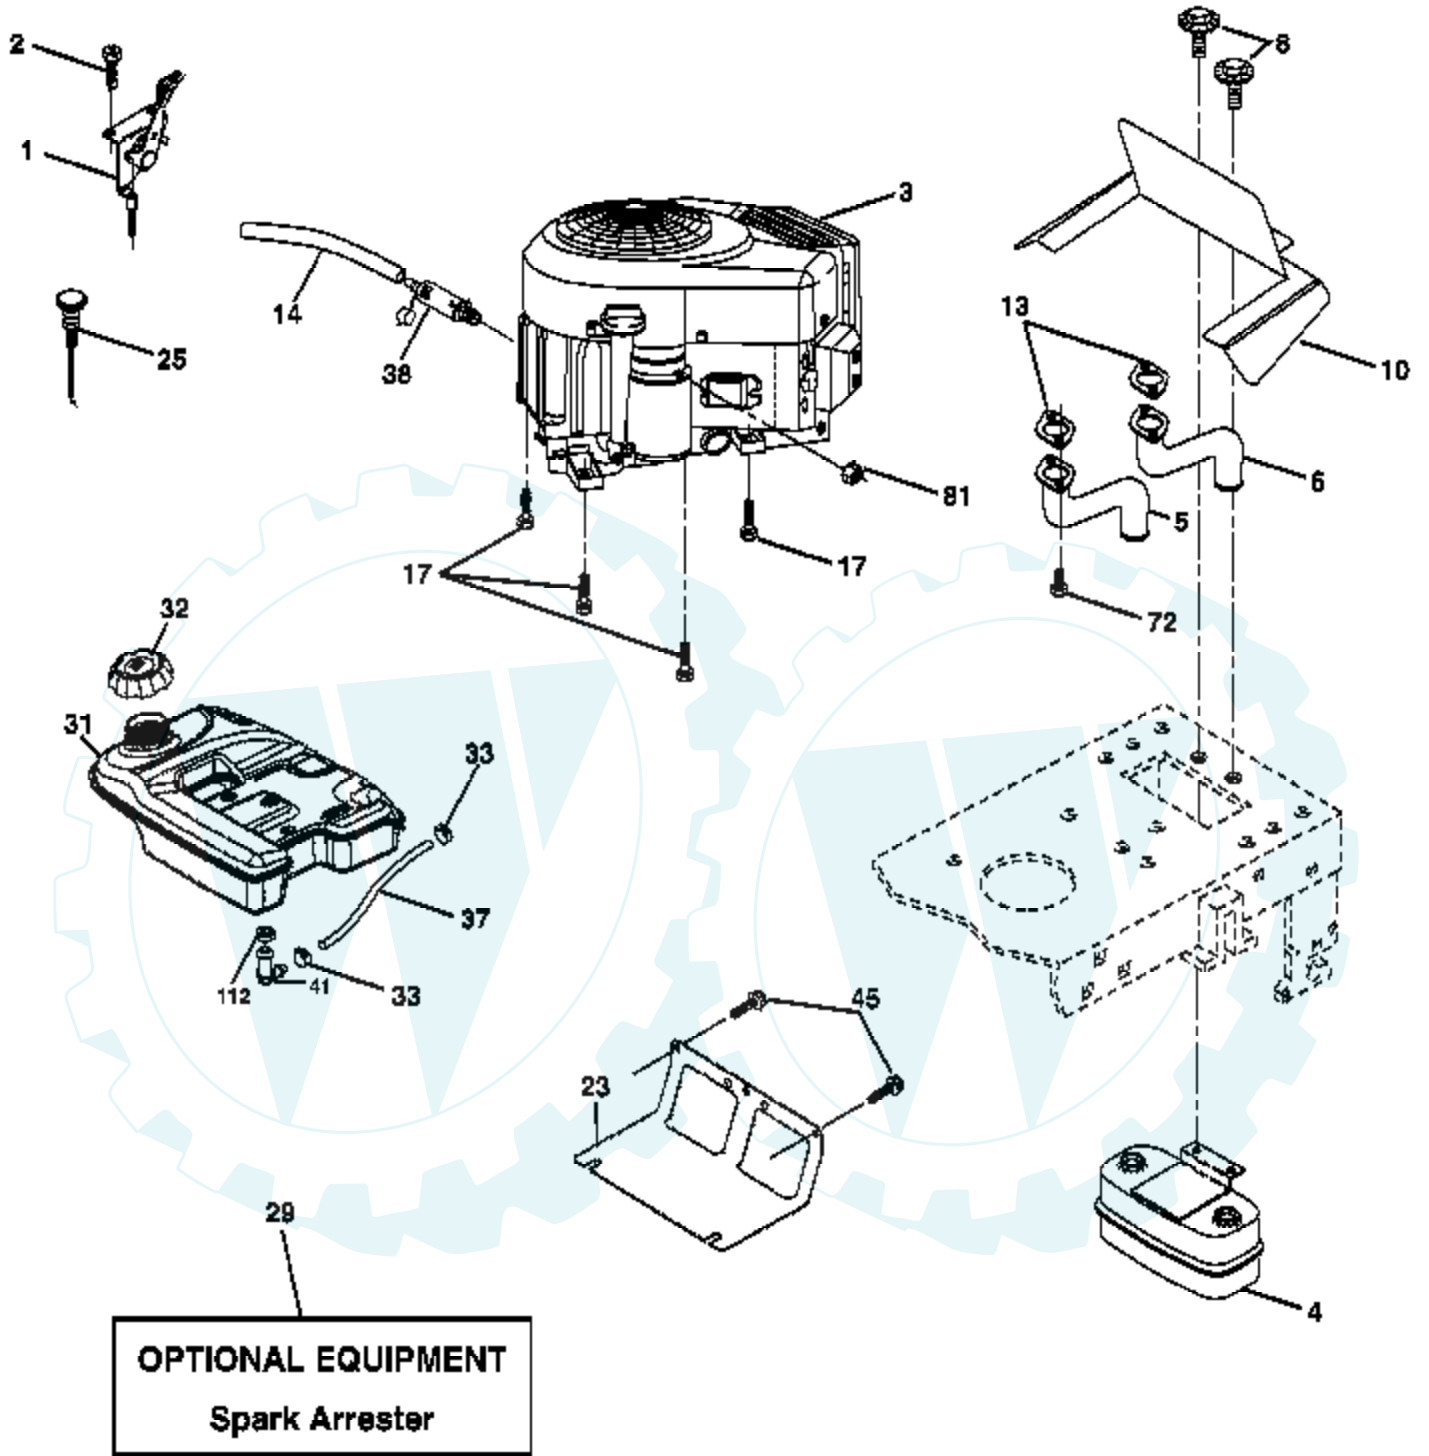

Ref #	Part Number	Qty	Description
1	175437X428		Control Throttle
2	171875		Screw Hw Hd Hi-Lo #13-16 x 3/4
3			Engine, Briggs Model 407577 (Order parts from engine mfg.)
4	149723		Muffler Asm Twin Lo-Tone
5	159955		Pipe Exhaust LH Intek
6	160589		Pipe Exhaust RH Intek
8	171877		Bolt 5/16-18 unc x 3/4 w/Sems
10	162797		Shield Browning Intek II
13	165391		Muffler Gasket
14	148456		Tube Drain Oil Easy
17	17060624		Screw Thdrol 3/8-16 x 1-1/2
23	169837		Shield Heat
25	187767X428		Choke Control
29	137180		Kit Spark Arrestor (Flat Scrn)
31	179022		Tank Fuel 4.0 Rear
32	179124X428		Cap Asm Fuel
33	123487X		Clamp Hose Black
37	8543R		Line Fuel
38	181654		Plug Drain Oil
41	139277		Stem Tank Fuel
45	17000612		Screw Hexwsh Thdr 3/8-16 x 3/4
72	183906		Screw Socket Head 5/16-18 x 1
81	73510400		Nut Keps Hex 1/4-20 unc
112	3645J		Bushing