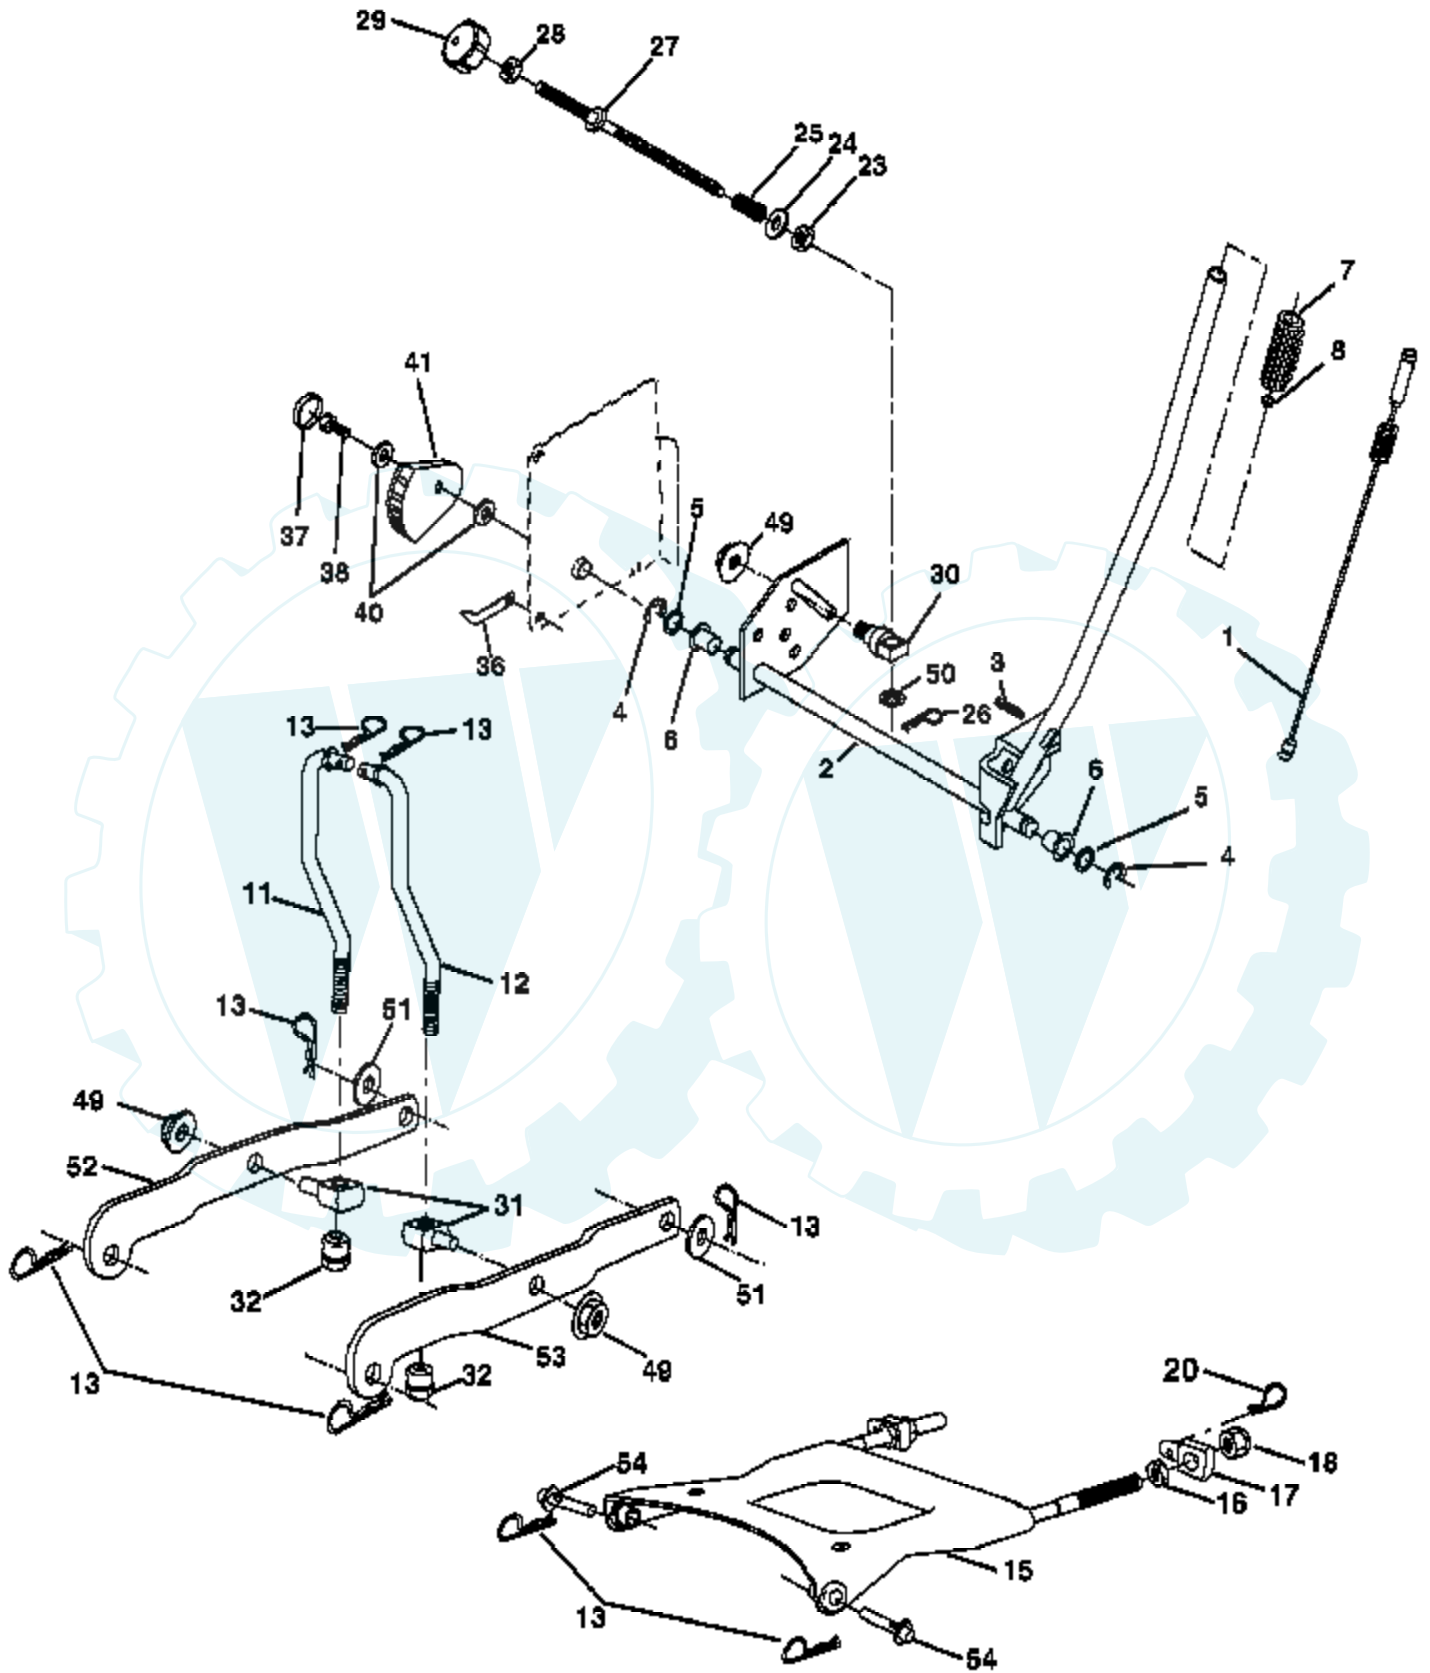

Ref #	Part Number	Qty	Description
1	159461		Wire Asm Inner/Sprg W/plunger
2	159476		Shaft Asm Lift RH w/Inf
3	178981		Pin Groove
4	12000002		E Ring #5133-62
5	19211621		Washer 21/32 x 1 x 21 Ga.
6	120183X		Bearing Nylon Blk 629 Id
7	125631X		Grip Handle
8	124526X		Button Plunger
11	175370		Link Lift LH
12	175371		Link Lift RH
13	4939M		Retainer Spring
15	175562		Plate Asm. Suspension Front
16	73350800		Nut Jam Hex 1/2-13 unc
17	175689		Trunnion Front Susp.
18	73800800		Nut Lock w/Wsh 1/2-13 unc
20	163552		Retainer Spring
23	110807X		Nut Special
24	19131016		Washer 13/32 x 5/8 x 16 Ga.
25	164024		Spring
26	169484		Retainer Clip
27	164543		Rod Adj Lift
28	73350600		Nut Hex Jam 3/8-16 unc
29	138057		Knob Inf 3/8-16 unc Blk W/sym
30	150233		Trunnion Infin Height
31	176205		Trunnion Susp. Arm
32	175994		Nut Lift Link 7/16-20
36	155097		Pointer Height Indicator
37	123935X		Plug Hole Blk 1.485/1.515 Dia.
38	17060516		Screw 5/16-18 x 1
40	19112410		Washer 11/32 x 1-1/2 10 Ga.
41	155098		Indicator Height STLT
49	145212		Nut Hex Flange Lock
50	110452X		Nut PUsH Phos & Oil
51	19171416		Washer 17/32 x 7/8 x 16 Ga.
52	175378		Arm Susp. Rear LH
53	175802		Arm Susp. Rear RH
54	175560		Pin