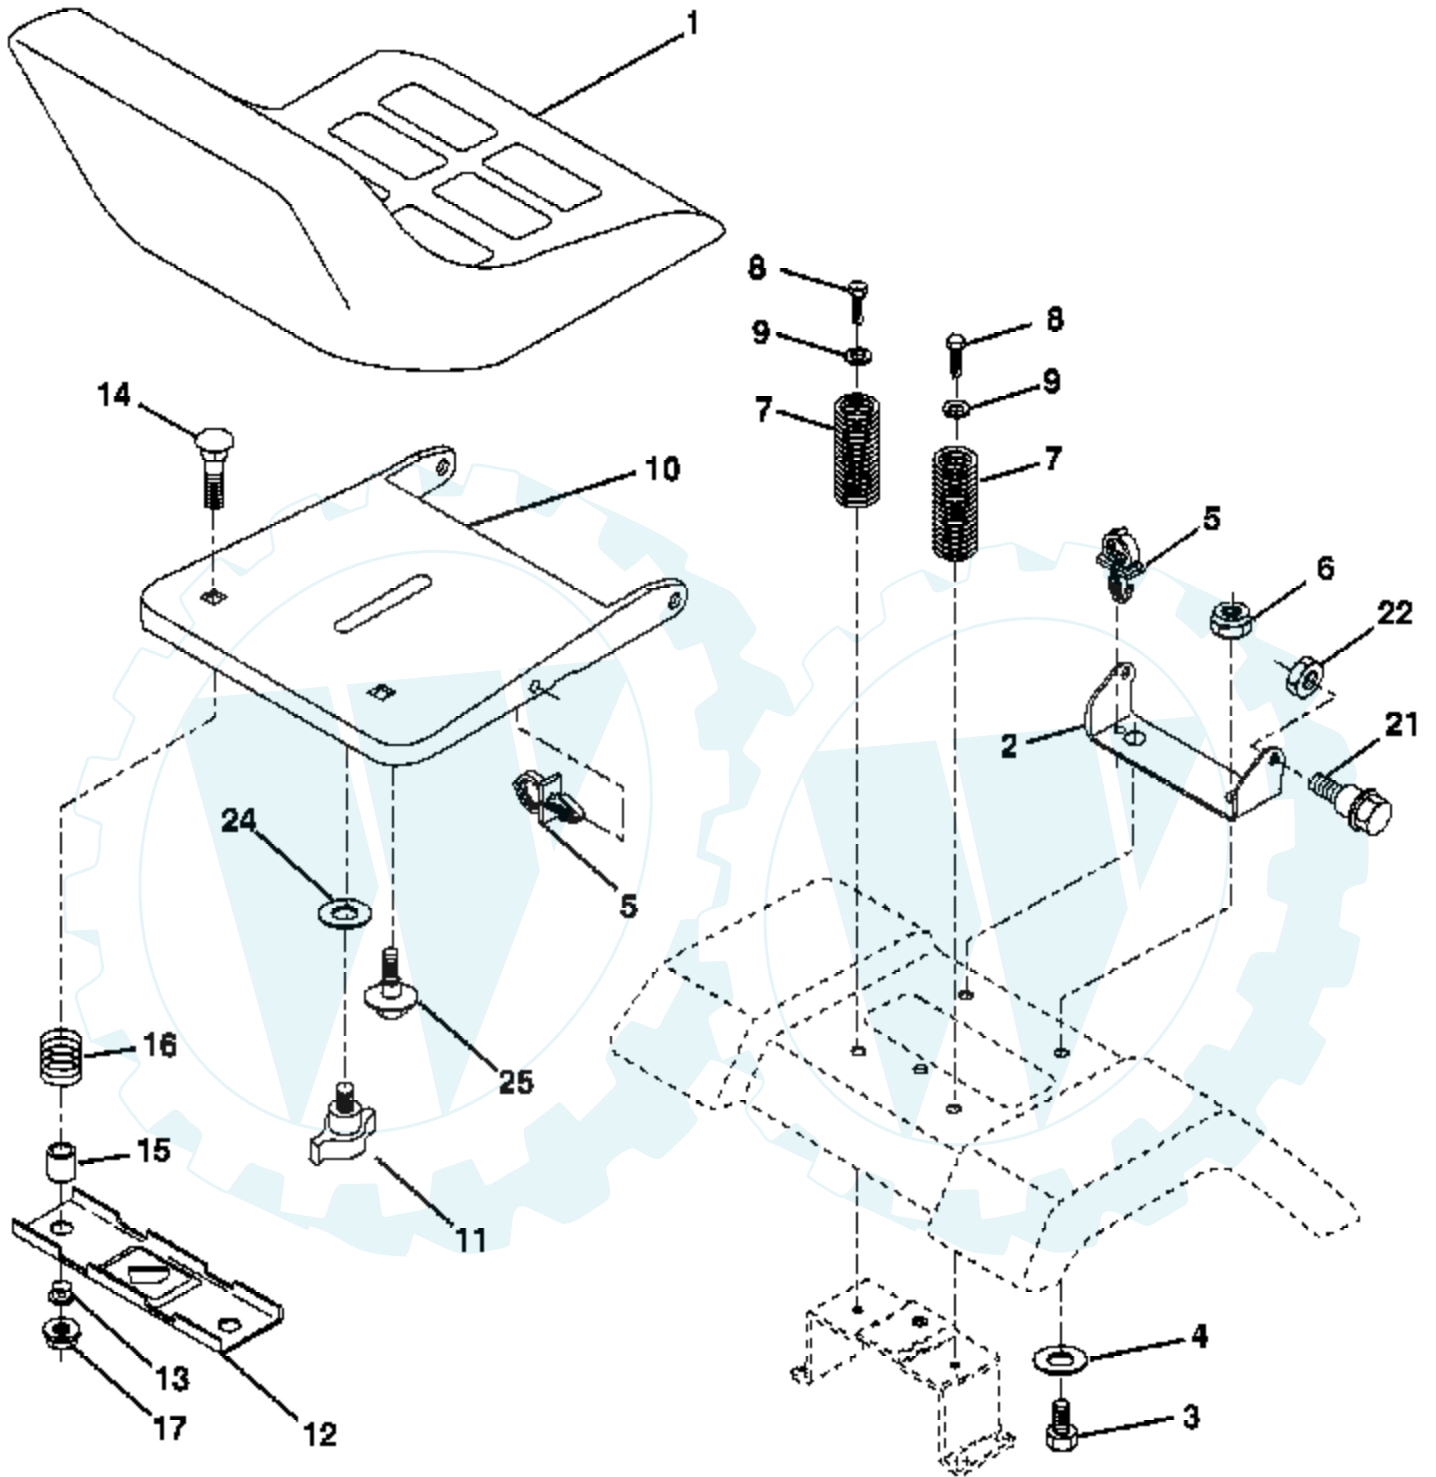

Ref #	Part Number	Qty	Description
1	188720		Seat
2	140551		Bracket Pivot Seat 8 720
3	71110616		Bolt Fin Hex 3/8-16 unc x 1
4	19131610		Washer Flat 13/32 x 1 x 10 Ga.
5	145006		Clip Push-In
6	73800600		Nut Hex w/Ins. 3/8-16 unc
7	124181X		Spring Seat Cprsn 2 250 Blk Zi
8	17000616		Screw 3/8-16 x 1
9	19131614		Washer 13/32 x 1 x 14 Ga.
10	182493		Pan Seat
11	166369		Knob Seat Adj. Wingnut
12	121246X		Bracket Mounting Switch
13	121248X		Bushing Snap Blk Nyl 50 Id
14	72050412		Bolt Rdhd Sqnk 1/4-20 x 1-1/2
15	134300		Spacer Split
16	121250		Spring Cprsn
17	123976X		Nut Lock 1/4 Lge Flg Gr. 5 Zinc
21	171852		Bolt Shoulder 5/16-18 unc
22	73800500		Nut Hex Lock W/Ins 5/16-18
24	19171912		Washer 17/32 x 1-3/16 x 12 Ga.
25	127018X		Bolt Shoulder 5/16-18 x 62