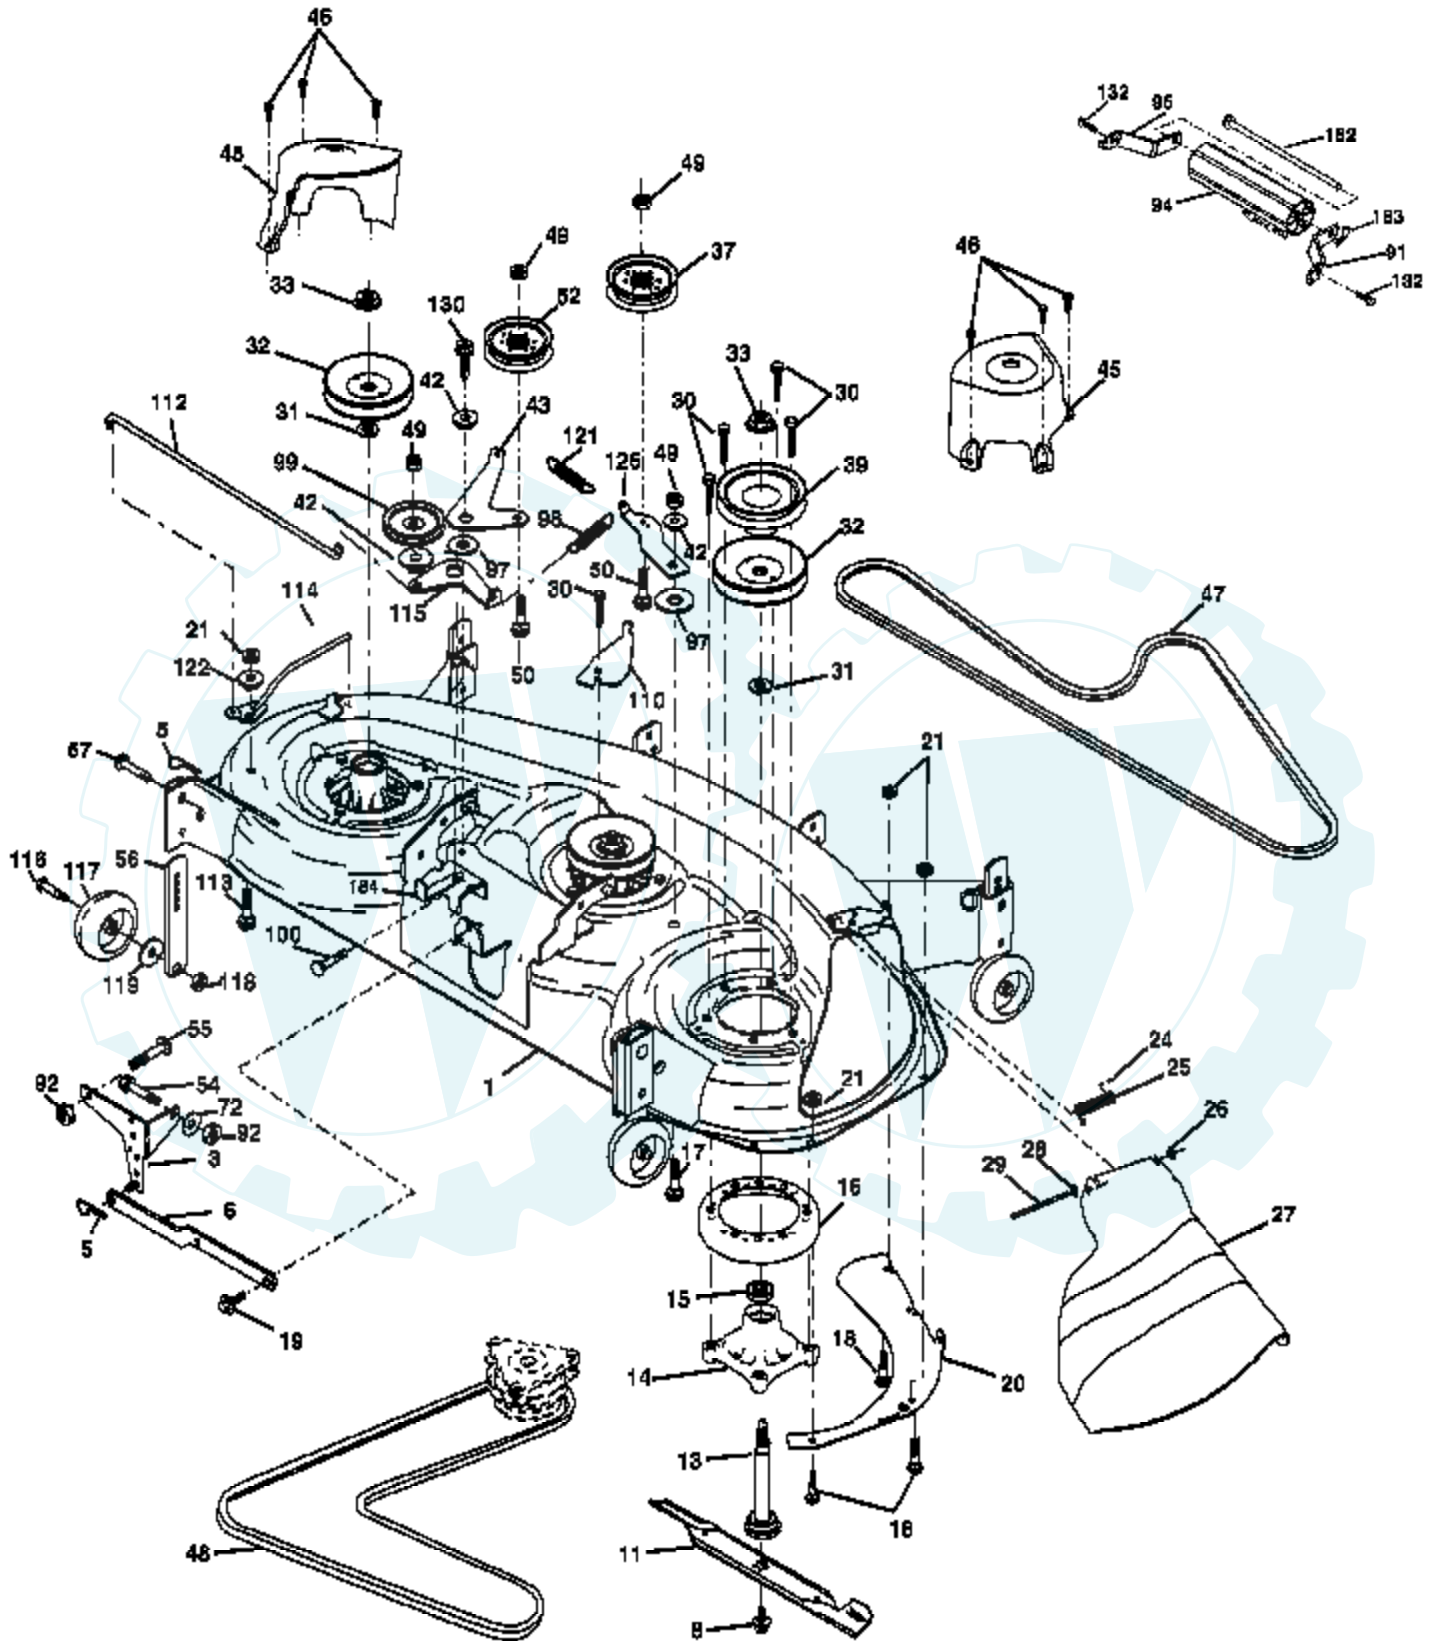

Ref #	Part Number	Qty	Description
1	180358X421		Deck Weldment Mower 48
3	138017		Bracket Asm., Sway Bar
5	4939M		Retainer Spring
6	178024		Arm, Suspension, Rear Sway Bar Deck
8	174365		Bolt 7/16 Asm. Blade
11	173921		Blade, 48" Mulching Available; (For mulching mowers only)
	180054		Blade, 48" Hi-Lift Available; (For bagging and discharging)
13	174360		Shaft Asm. w/Lower Bearing
14	174358		Mandrel Asm. Housing
15	110485X		Bearing, Ball, Mandrel
16	174493		Stripper Mandrel Deck
17	72110610		Bolt RDHD Sq Neck 3/8-16 x 1.25
18	72140505		Bolt, Carriage 5/16-18 x 5/8
19	132827		Bolt, Hex Hd, Shoulder 5/16-18
20	174378		Baffle, Vortex Mower
21	73680500		Nut, Crownlock 5/16-18 unc
24	105304X		Cap, Sleeve
25	178102		Spring, Torsion
26	110452X		Nut, Push
27	180655X428		Deflector Shield
28	19111016		Washer 11/32 x 5/8 x 16 Ga.
29	131491		Rod, Hinge
30	173984		Screw, Thdroll Washer Head
31	187690		Washer, Spacer
32	177865		Pulley, Mandrel
33	178342		Nut, Fig. Top Lock Cntr. 9/16
36	19131316		Washer 13/32 x 13/16 x 16 Ga.
37	177968		Pulley, Idler, Flat
39	174375		Pulley, Idler, Driven
42	122052X		Spacer, Retainer
43	174373		Arm, Idler Secondary
45	180806		Cover, Mandrel Deck
46	137729		Screw, Thdroll. 1/4-20 x 5/8
47	180808		V-Belt, Mower, Secondary
48	174368		V-Belt, Mower, Primary
49	73900600		Nut, Lock 3/8-16 unc
50	72110612		Bolt, Carr. 3/8-16 x 1-1/2 Gr. 5
52	175820		Pulley Idler Flat
54	74780616		Bolt Fin Hex 3/8-16 x 1
55	72140608		Bolt Carriage Sqnk. 3/8-16 x 1
56	155986		Bar Pnt Adj.
57	156941		Pin Head Rivet
72	19131312		Washer 13/32 x 13/16 x 12 Ga.
91	180535		Bracket, Asm Noseroller, RH
92	73800600		Nut Lock Hex 3/8-16
94	176066		Noseroller
95	180534		Bracket, Asm Noseroller LH
97	178515		Washer Hardened
98	179479		Spring Primary Drive
99	184058		Pulley Idler "V"
100	72110616		Bolt RDHD Sqnk 3/8-16 unc x 2
110	175016		Arm Spring Secondary
112	174387		Link Tension Relief Lever
113	72110506		Bolt 5/16-18 x 3/4
114	174384		Tension Asm. Relief Lever
115	174609		Arm Spring Tension Relief
116	184219		Bolt, Shoulder
117	133957		Gauge Wheel