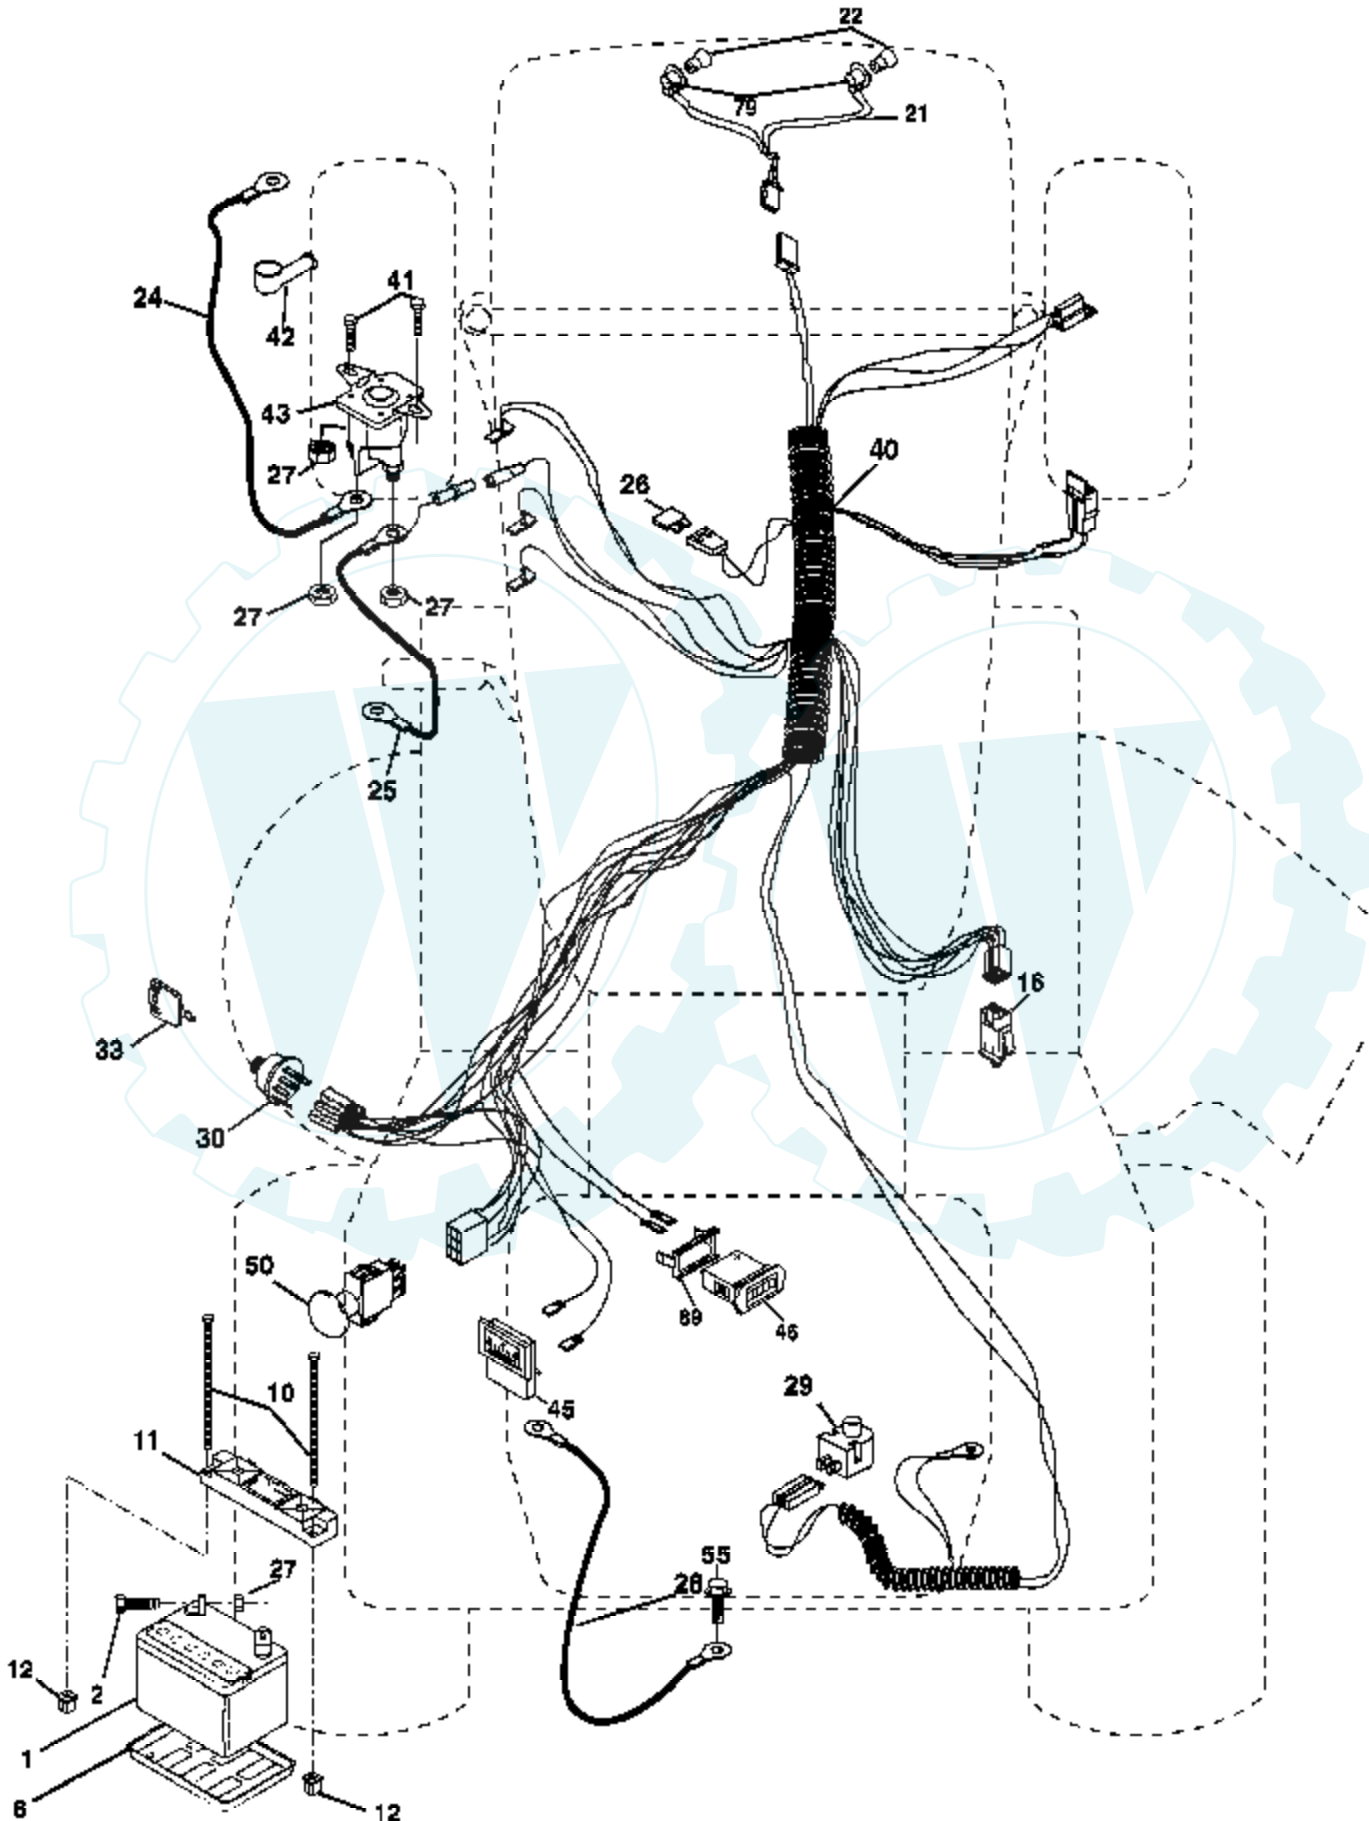

Ref #	Part Number	Qty	Description
1	144927		Battery
2	74760412		Bolt Hex Hd 1/4-20 unc x 3/4
8	7603J		Tray, Battery
10	145211		Bolt, BTR FRT 1/4-20 x 7.5
11	150109		Hold Down Battery, Front
12	145769		Nut, Push, Nylon
16	176138		Switch Interlock Push-In
21	175688		Harness Asm Light W/Bulbs
22	4152J		Bulb Light
24	8860R		Cable Battery
25	146148		Cable Batterywire
26	175158		Fuse
27	73510400		Nut Keps Hex 1/4-20 unc
28	145491		Cable Ground
29	121305X		Switch Plunger Normal NC Gray
30	175566		Switch Ign 4 pos w/lights
33	140401		Key Ign
40	188031		Harness Ign.
41	17720408		Bolt Blk Fin Hex 1/4-20 x 1/2
42	131563		Cover Terminal Red
43	178861		Solenoid
45	122822X		Ammeter Rectangular
46	169635		Hourmeter Snap-In
50	174653		Switch, PTO
55	17490508		Screw Thdrol 5/16-18 x 1/2
79	175242		Bulbholder
89	169639		Bracket Snap-In Hourmeter