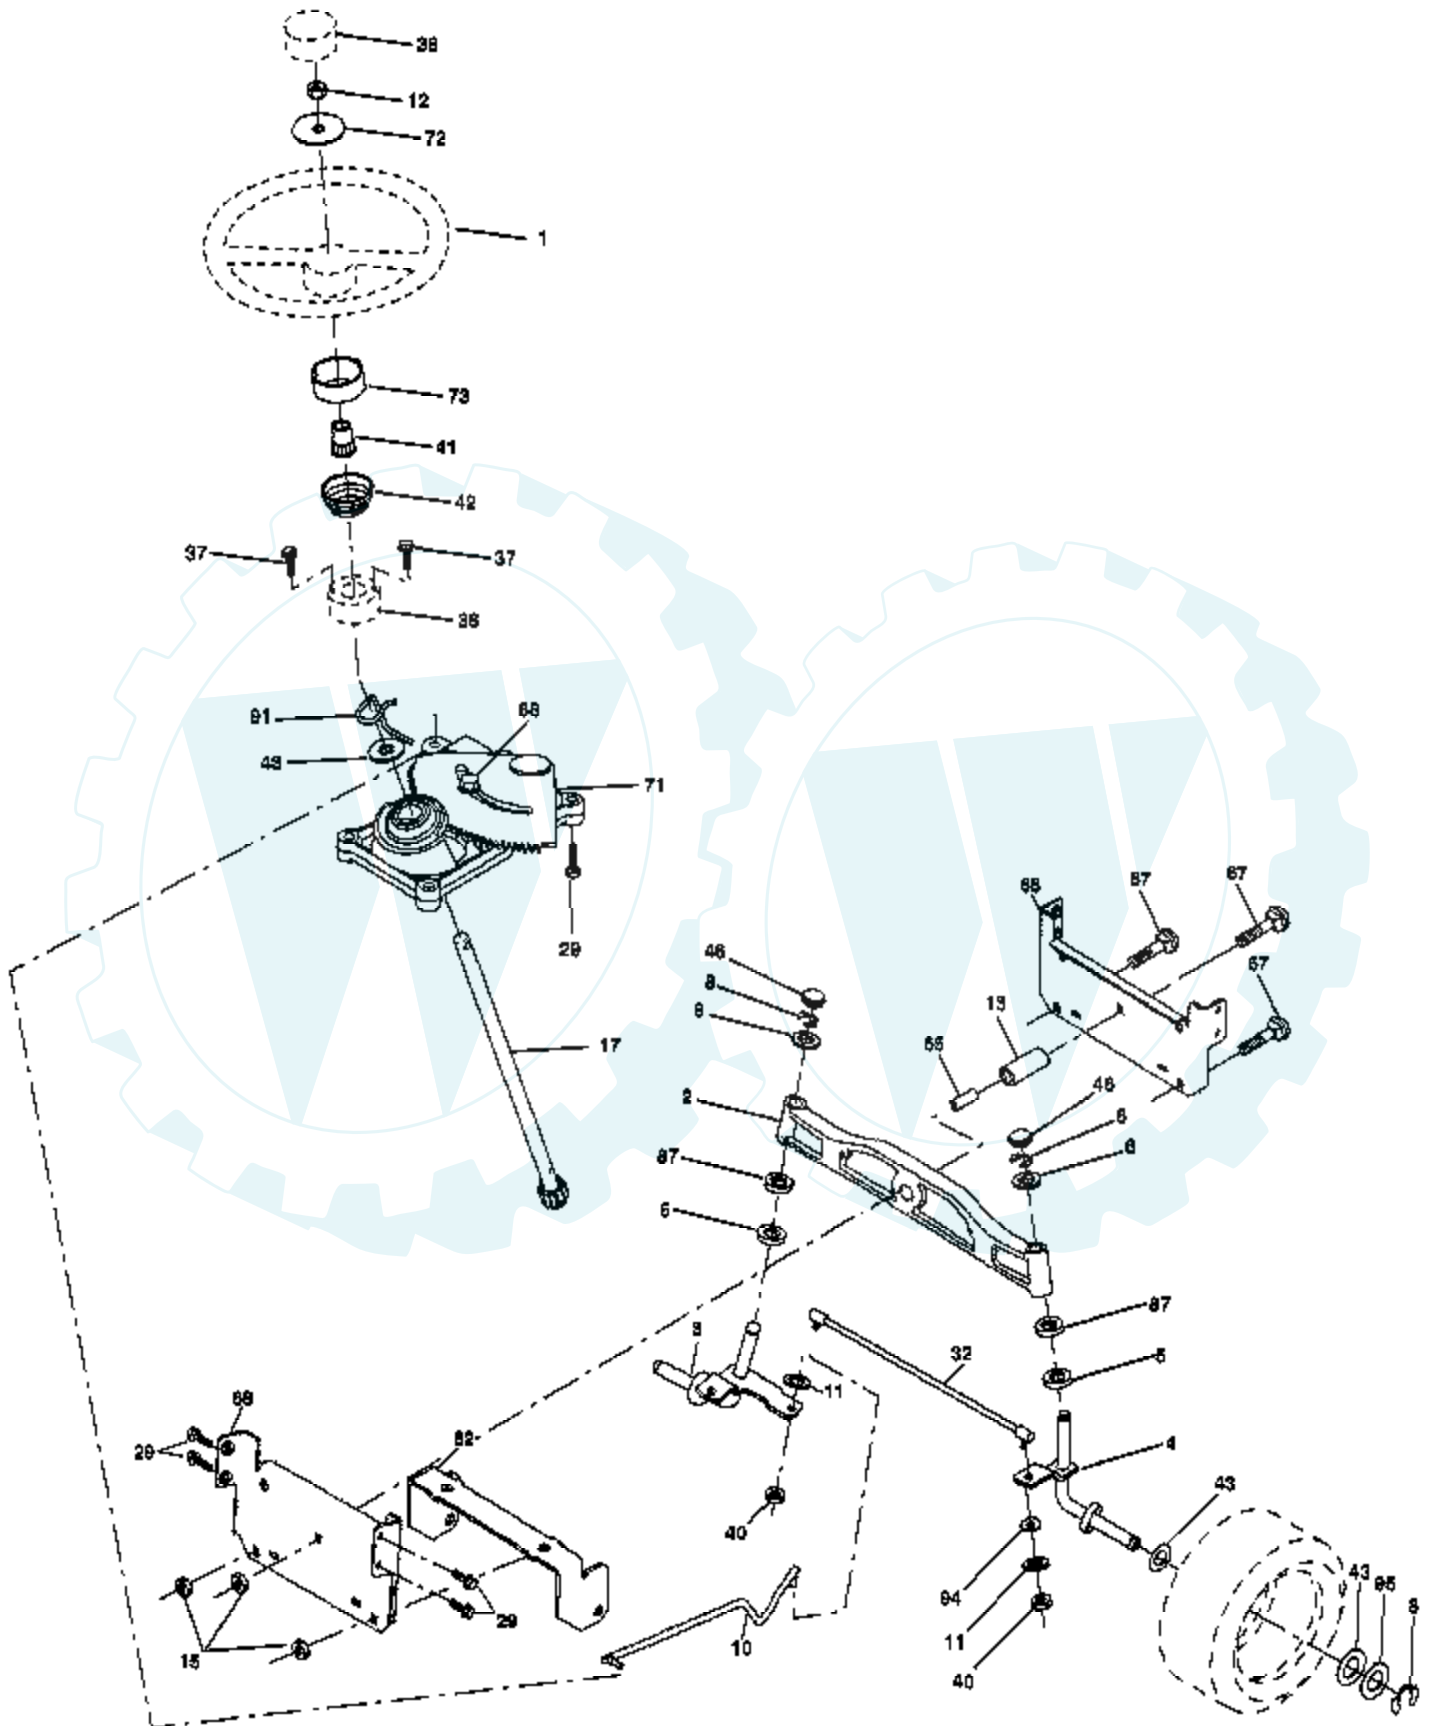

Ref #	Part Number	Qty	Description
1	184704X428		Wheel Steering
2	184706		Axle
3	169840		Spindle Asm LH
4	169839		Spindle Asm RH
5	6266H		Bearing Race Thrust Harden
6	121748X		Washer 25/32 x 1-5/8 x 16 Ga.
8	12000029		Ring Klip #t5304-75
10	175121		Link Drag
11	10040600		Washer Lock Hvy Hlcl Spr 3/8
12	73940800		Nut Hex Jam Toplock 1/2-20 unf
13	136518		Spacer Brg Axle Front
15	145212		Nut Hex Flange Lock
17	177883		Shaft Asm Strg
29	17000612		Screw 3/8-16 x 3/4
32	180580		Rod Tie
36	155105		Bushing Strg
37	152927		Screw TT #32.5 x 5 x 3/8 Flange
38	159946X428		Cap Wheel Steer
40	73540600		Nut Crownlock 3/8-24
41	159945		Adaptor Wheel Strg
42	163888X428		Boot Steering
43	121749X		Washer 25/32 x 1 1/4 x 16 Ga.
46	121232X		Cap Spindle Fr Top Blk
65	160367		Spacer Brace Axle
67	72110618		Bolt Rdhd Sqn 3/8-16 x 2-1/4
68	169827		Brace, Axle
71	175146		Steering Asm.
72	19182411		Washer 9/16 ID x 1/20 OD 11 Ga.
73	160135X428		Extension Steering
82	169835		Bracket Susp Chassis Front
87	173966		Washer Flat .781 x 1-1/2 x .14
88	175118		Bolt Shoulder 7/16-20 unc
91	175553		Clip
94	19121414		Rod Tie
95	188967		Washer Hardened