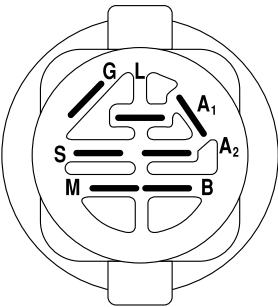

TRACTOR - - MODEL NUMBER PD20425TA, PRODUCT NUMBER 954 56 97-07 SCHEMATIC

IGNITION SWITCH

POSITION	CIRCUIT	"MAKE"
OFF	M+G+A1	NONE
RUN/LIGHT	B+A1	A2+L
RUN	B+A1	NONE
START	B + S + A1	NONE

NOTE
YOUR TRACTOR IS EQUIPPED WITH A SPECIAL ALTERNATOR SYSTEM. THE LIGHTS ARE NOT CONNECTED TO THE BATTERY, BUT HAVE THEIR OWN ELECTRICAL SOURCE. BECAUSE OF THIS, THE BRIGHTNESS OF THE LIGHTS WILL CHANGE WITH ENGINE SPEED. AT IDLE THE LIGHTS WILL DIM. AS THE ENGINE IS SPEEDED UP, THE LIGHTS WILL BECOME THEIR BRIGHTEST.

NOTE: All component dimensions given in U.S. inches
1 inch = 25.4 mm

REPAIR PARTS

TRACTOR - - MODEL NUMBER PD2042STA, PRODUCT NUMBER 954 56 97-07
ENGINE

KEY NO.	PART NO.	DESCRIPTION
1	170771	Control Th/ch Flag
2	17720408	Screw Hex Thd Cut 1/4-20x5/8 T
3	-----	Engine, Briggs Model 407777 (Order Parts From Engine Manufacturer)
4	149723	Muffler Exhaust
5	159955	Exhaust Tube LH
6	160589	Exhaust Tube RH
8	171877	Bolt 5/16-18 UNC x 3/4
10	162797	Shield Browning
11	10040500	Washer Lock 5/16
12	71070512	Screw Hex 5/16-18 x 3/4
13	165391	Gasket Muffler
14	148456	Tube Drain Oil Easy
16	11050600	Washer Lock Ext Tooth 3/8
17	17060624	Screw 3/8-16 x 1-1/2
23	169837	Shield Brn/Dbr Guard
25	145996	Control Choke

NOTE: All component dimensions given in U. S. inches 1 inch = 25.4 mm

REPAIR PARTS

www.ersatzteil-service.de

**TRACTOR - - MODEL NUMBER PD2042STA, PRODUCT NUMBER 954 56 97-07
MOWER LIFT**

KEY NO.	PART NO.	DESCRIPTION
1	184432	Wire Asm
2	159476	Shaft Asm Lift RH w/Inf
3	178981	Pin Groove 2" Zinc
4	1200002	E Ring #5133-62
5	19211621	Washer 21/32 X 1 X 21 Ga
6	120183X	Bearing Nylon Blk 629 Id
7	175830	Grip Handle
8	170770	Button Plunger Yellow
11	139865	Link Lift LH Fixed Length
12	139866	Link Lift RH Fixed Length
13	4939M	Retainer Spring
15	173288	Link Front
16	73350800	Nut Jam Hex 1/2-13 Unc
17	175689	Trunnion Blk Zinc
18	73800800	Nut Lock w/Wsh 1/2-13 Unc
19	139868	Arm Suspension Rear
20	163552	Retainer Spring
23	110807X	Nut Special