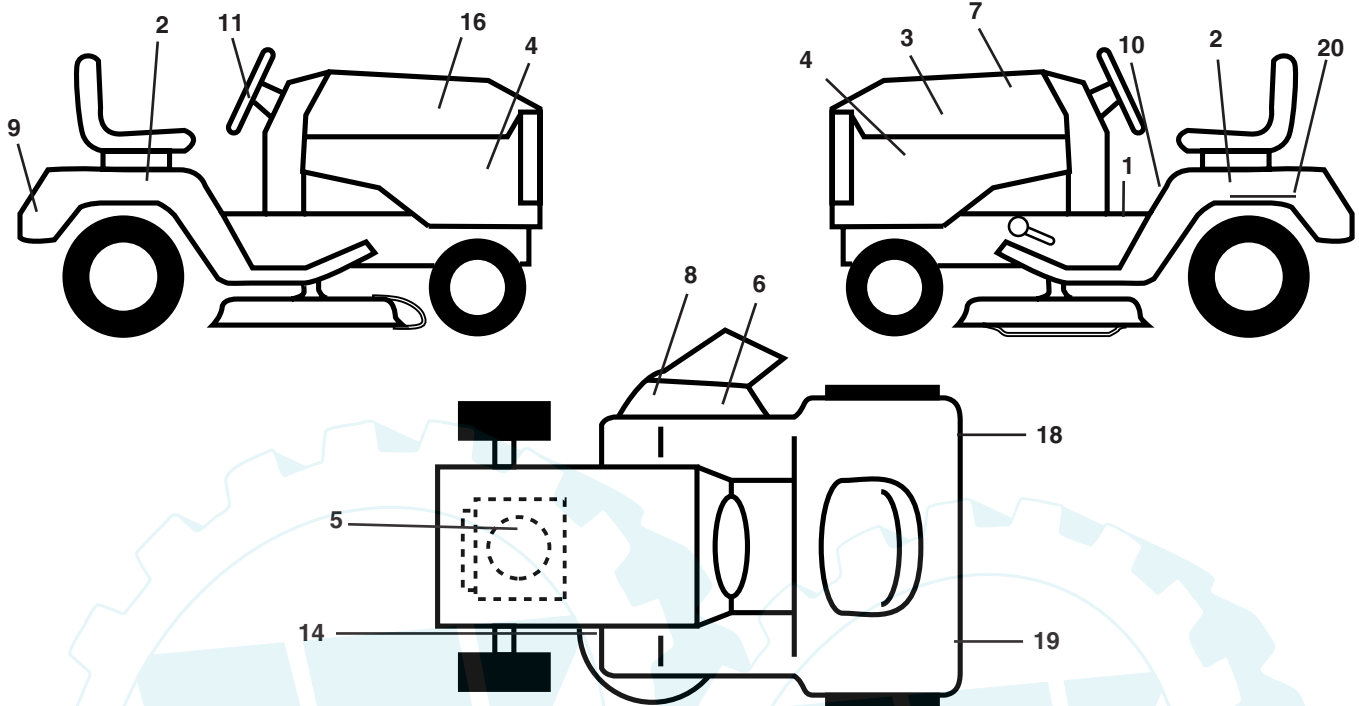

REPAIR PARTS

www.ersatzteil-service.de

TRACTOR - - MODEL NUMBER PD2042STA, PRODUCT NUMBER 954 56 97-07
DECALS

KEY NO.	PART NO.	DESCRIPTION
1	156369	Decal Oper
2	176305	Decal Fender Side
3	186164	Decal Hood LH
4	185809	Decal Side Panel Logo
5	170851	Decal HP Engine
6	179128	Decal Deck "B" 42"
7	185439	Decal Repl. Parts
8	170563	Decal Warning Multi-Language
9	172740	Decal Fender Logo

KEY NO.	PART NO.	DESCRIPTION
10	157140	Decal Fender Danger E/F
11	172743	Decal Ins Strg Whl
14	160396	Decal V-Belt Schematic
16	186163	Decal Hood Rh
18	173587	Decal Fender Reflector RH
19	173589	Decal Fender Reflector LH
20	145005	Decal Bat Dan/Psn
--	179768X428	Pad Footrest LH
--	179769X428	Pad Footrest RH
--	138311	Decal Handle Lft Height Adjust
--	185491	Manual Owner's (English)
--	185492	Manual Owner's (French)