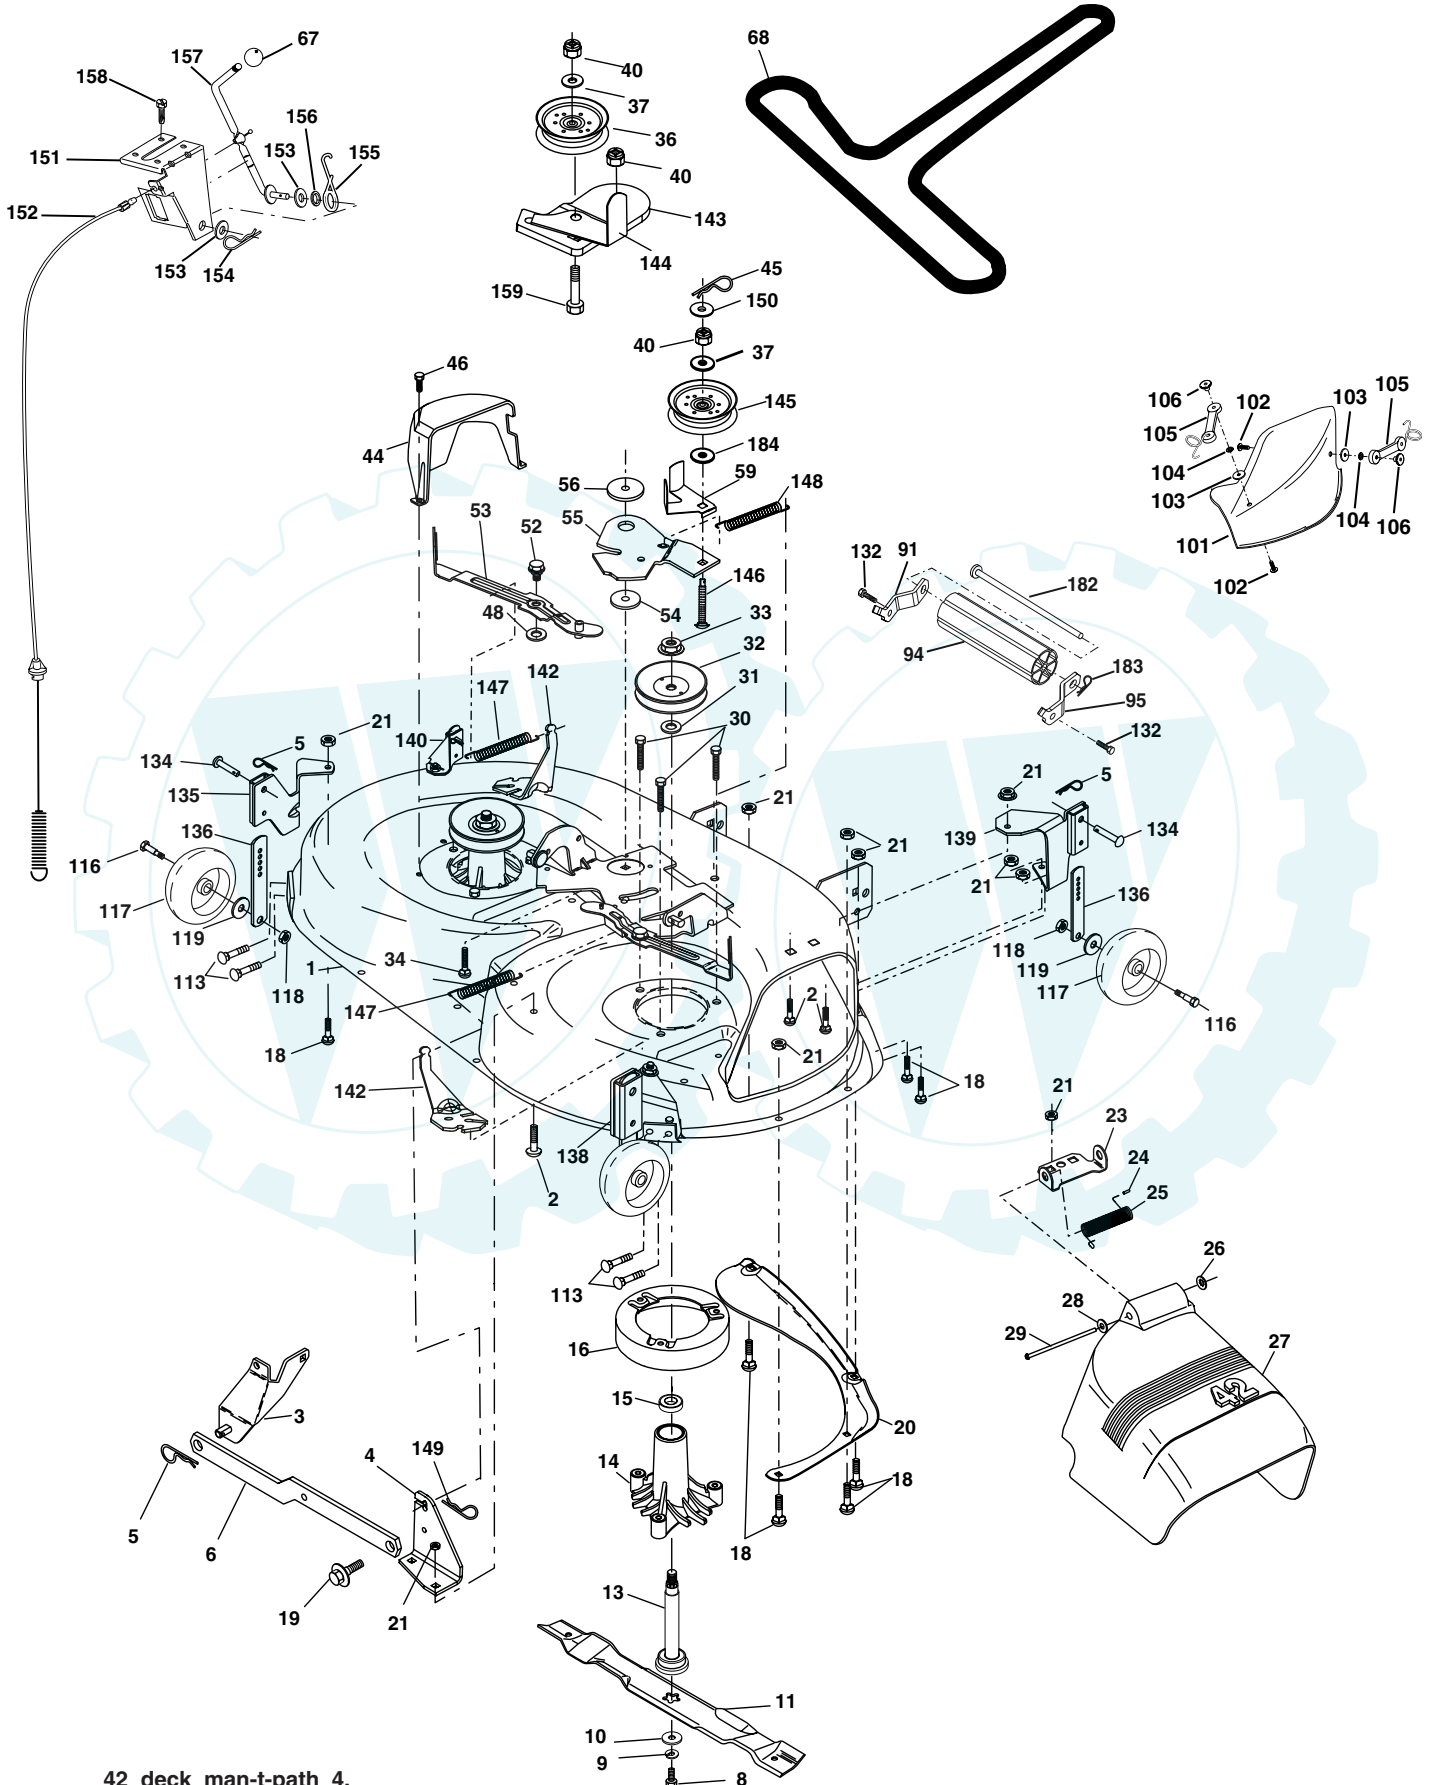

REPAIR PARTS

www.ersatzteil-service.de

TRACTOR - - MODEL NUMBER PD2042STA, PRODUCT NUMBER 954 56 97-07
MOWER DECK

42_deck_man-t-path_4.

REPAIR PARTS

www.ersatzteil-service.de

TRACTOR - - MODEL NUMBER PD2042STA, PRODUCT NUMBER 954 56 97-07 MOWER DECK

KEY NO.	PART NO.	DESCRIPTION	KEY NO.	PART NO.	DESCRIPTION
1	182032X421	Mower Deck Assembly, 42"	68	144959	V-Belt, 42" Mower
2	72140506	Bolt	91	180532	Bracket Asm. Noseroller LH
3	138017	Bracket Asm Fr. Sway Bar 3/42	94	132264	Roller, Nose
4	165460	Bracket Asm Deck 42" Sway Bar	95	180533	Bracket Asm. Noseroller RH
5	4939M	Retainer Spring	101	136420	Mulcher Cover
6	178024	Bar Sway Deck	102	71081010	Screw
8	850857	Bolt 3/8-24 x 25 Grade 8 patched	103	19061216	Washer, Flat
9	10030600	Washer, Lock	104	10071000	Washer, Lock
10	140296	Washer, Hardened	105	160793	Latch Assembly
		(The following blades are available)	106	2029J	Nut, Weld
11	134149	Blade, 42" Mulching Std (For mulching mowers only)	113	17060512	Screw 5/16-18 x 3/4
--	139775	Blade, 42" Mulching Premium (For better wear when mulching)	116	137644	Bolt, Shoulder
--	138971	Blade, 42" Hi-Lift (For bagging or discharging)	117	133957	Wheel, Gauge
13	137645	Shaft Assembly, Mandrel, Vented	118	73930600	Nut Centerlock 3/8-16
14	128774	Housing, Mandrel, Vented	119	19121414	Washer 3/8 x 7/8 x 14 Ga.
15	110485X	Bearing, Ball, Mandrel	132	17000612	Screw 3/8-16 x .75
16	174493	Stripper, Mandrel Deck	134	156941	Pin Head Rivet
18	72140505	Bolt, Carriage 5/16-18 x 5/8	135	159765X421	Bracket Asm. Whl. Ga. Rear LH
19	132827	Bolt, Shoulder	136	155986	Bar Adjusting Gauge Wheel
20	159770	Baffle, Vortex	138	159763X421	Bracket Asm. Whl. Ga. Rear RH
21	73680500	Nut	139	159767X421	Bracket Asm. Whl. Ga. Front RH
23	177563	Bracket, Deflector Mower 42"	140	159768X421	Bracket Asm. Whl. Ga. Front LH
24	105304X	Cap, Sleeve 80 x 112 Blk Mower	142	165890	Arm Spring Brake Mower
25	123713X	Spring, Torsion, Deflector 2 52	143	157109	Bracket Arm Idler 42"
26	110452X	Nut, Push Phos & Oil	144	173441	Keeper Belt 42" Clutch Cable
27	130968X428	Shield, Deflector 42" Blk	145	173437	Pulley Idler Flat
28	19111016	Washer 11/32 x 5/8 x 16 Gauge	146	173443	Bolt Carriage Idler
29	131491	Rod, Hinge 42" 6 75 W/G	147	131335	Spring Extension
30	173984	Screw Thdrol Washer Head	148	169022	Spring Return Idler
31	129963	Washer, Spacer Mower Vented	149	165898	Retainer Spring Yellow
32	173436	Pulley, Mandrel	150	19091216	Washer 9/32 x 3/4 x 16 Ga.
33	178342	Nut, Toplock 9/16 Flange	151	169670	Bracket Clutch Cable
34	72110614	Bolt	152	169676	Clutch Cable 42"
36	173438	Pulley, Idler, Flat	153	169674	Washer Flat 3/8" Type B
37	19131316	Washer 13/32 x 13/16 x 16 Gauge	154	169675	Spring Retainer
40	73680600	Nut	155	169671	Spring Retention LVR CLTCH CAB
44	140088	Guard, Mandrel, LH	156	169672	Spacer Clutch Cable
45	4497H	Retainer	157	169669	Rod Clutch Cable 3/8"
46	137729	Screw, Thdrol 1/4-20 x 5/8 T	158	17720408	Screw Hex Thd Cut 1/4-20 x 5/8
48	133944	Washer, Hardened	159	72140614	Bolt Rdhd Sqn 3/8-16 UNC x 1-3/4
52	139888	Bolt, Shoulder 5/16-18 UNC	182	179126	Rod Roller Nose
53	184907	Arm Assembly, Pad, Brake	183	163552	Retainer Spring
54	178515	Washer, Hardened	--	130794	Mandrel Assembly (Includes Housing, Shaft and Shaft Hardware Only-Pulley Not Included)
55	155046	Arm, Idler	--	184563	Replacement Mower, Complete
56	122052X	Spacer, Retainer			
59	173442	Guard TUV Idler			
67	171598	Knob			

NOTE: All component dimensions given in U.S. inches
1 inch = 25.4 mm