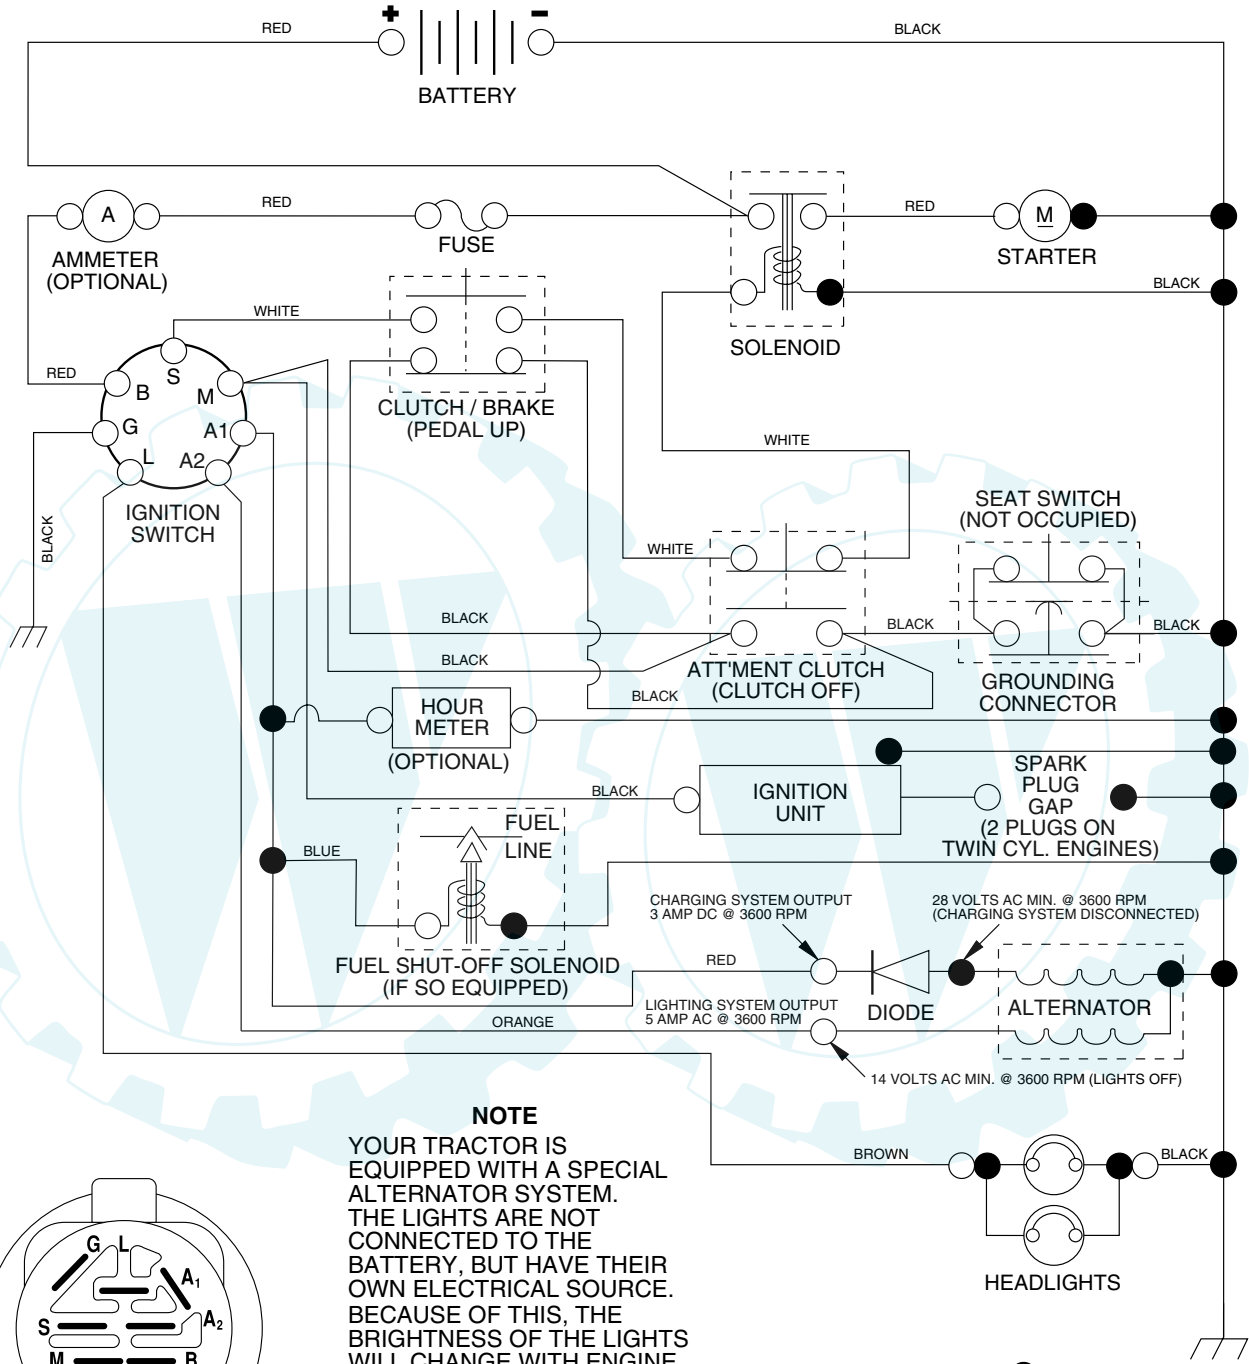

TRACTOR - - MODEL NUMBER PD20425TA, PRODUCT NUMBER 954 56 97-07 SCHEMATIC

IGNITION SWITCH

POSITION	CIRCUIT	"MAKE"
OFF	M+G+A1	NONE
RUN/LIGHT	B+A1	A2+L
RUN	B+A1	NONE
START	B + S + A1	NONE

NOTE
YOUR TRACTOR IS EQUIPPED WITH A SPECIAL ALTERNATOR SYSTEM. THE LIGHTS ARE NOT CONNECTED TO THE BATTERY, BUT HAVE THEIR OWN ELECTRICAL SOURCE. BECAUSE OF THIS, THE BRIGHTNESS OF THE LIGHTS WILL CHANGE WITH ENGINE SPEED. AT IDLE THE LIGHTS WILL DIM. AS THE ENGINE IS SPEEDED UP, THE LIGHTS WILL BECOME THEIR BRIGHTEST.

REPAIR PARTS

www.ersatzteil-service.de

TRACTOR - - MODEL NUMBER PD2042STA, PRODUCT NUMBER 954 56 97-07
ELECTRICAL

KEY NO.	PART NO.	DESCRIPTION
1	144927	Battery 12 Volt 35 Amp
2	74760412	Bolt Hex Hd 1/4-20unc X 3/4
8	176689	Battery Box
16	176138	Switch Interlock Push-In
21	183759	Harness Socket Light
22	4152J	Bulb, Light # 1156
24	4799J	Cable Battery
25	146147	Cable Battery 6 Ga Red w/16 wire
26	175158	Fuse
27	73510400	Nut Keps Hex 1/4-20 Unc
28	4207J	Cable Ground 6ga 12 black
29	121305X	Switch Plunger Nc Gray
30	175566	Switch Ign
33	140401	Key Ign Molded Generic
40	179720	Harness Ign
41	71110408	Bolt Fin Hex 1/4-20uncx 1/2
42	131563	Cover Terminal Red
43	178861	Solenoid
45	121433X	Ammeter Rectangular
52	141940	Protection Loop
90	180449	Cover Terminal