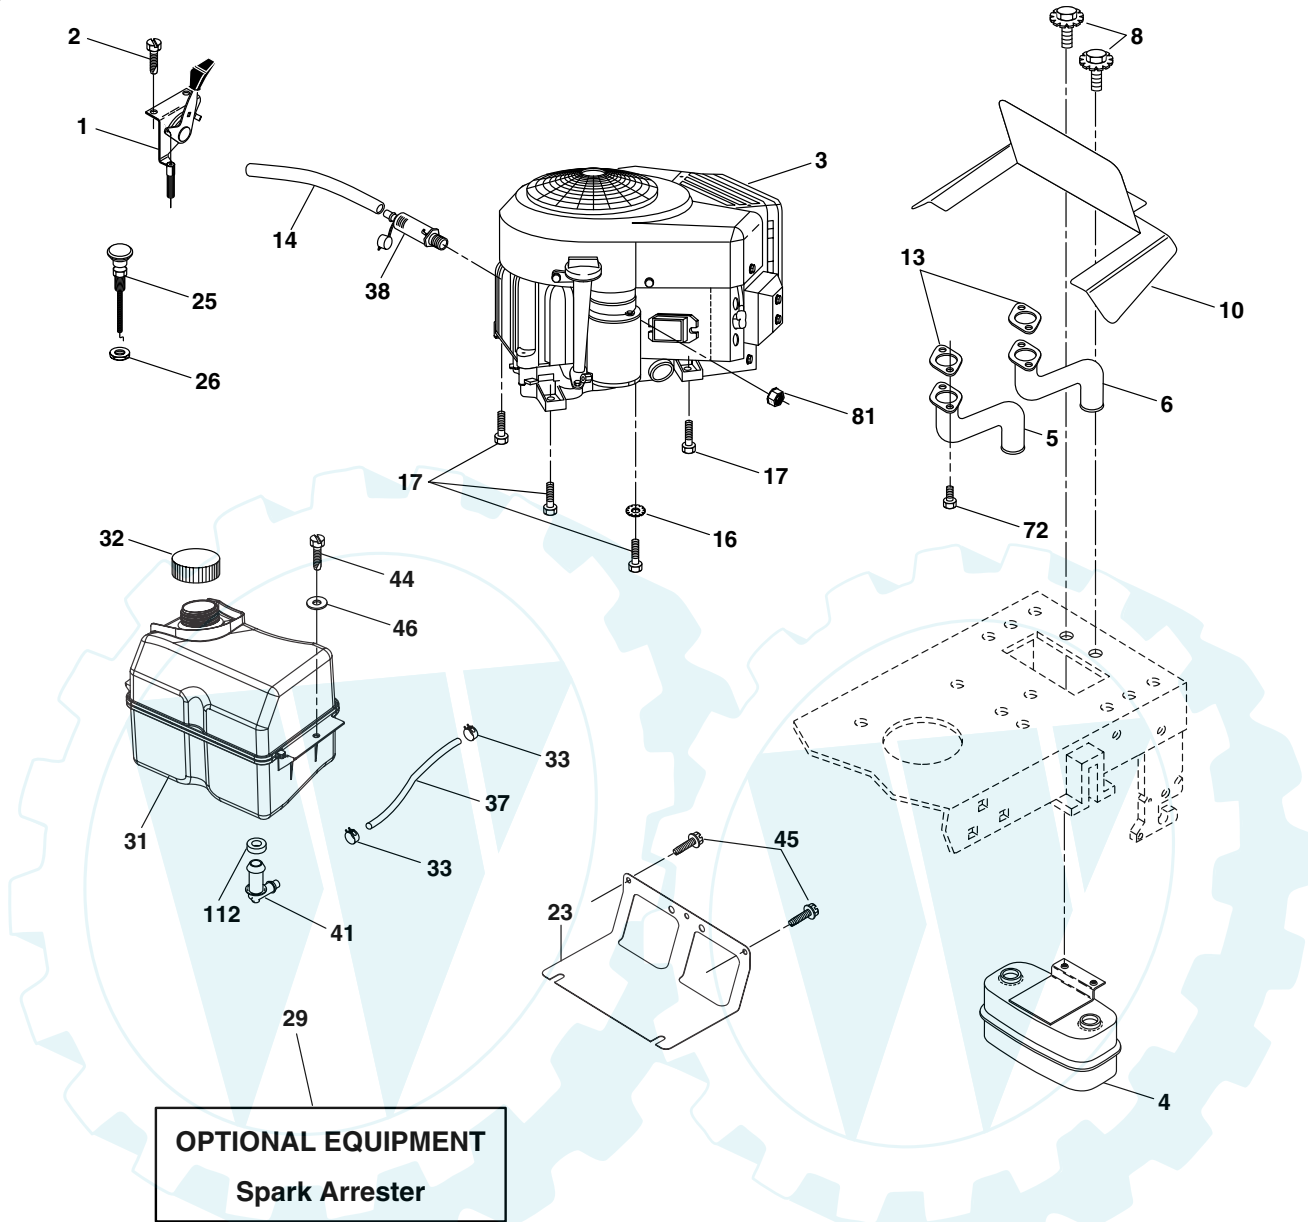

NOTE: All component dimensions given in U.S. inches
1 inch = 25.4 mm

REPAIR PARTS

TRACTOR - - MODEL NUMBER PD2042STA, PRODUCT NUMBER 954 56 97-07
ENGINE

KEY NO.	PART NO.	DESCRIPTION
1	170771	Control Th/ch Flag
2	17720408	Screw Hex Thd Cut 1/4-20x5/8 T
3	-----	Engine, Briggs Model 407777 (Order Parts From Engine Manufacturer)
4	149723	Muffler Exhaust
5	159955	Exhaust Tube LH
6	160589	Exhaust Tube RH
8	171877	Bolt 5/16-18 UNC x 3/4
10	162797	Shield Browning
11	10040500	Washer Lock 5/16
12	71070512	Screw Hex 5/16-18 x 3/4
13	165391	Gasket Muffler
14	148456	Tube Drain Oil Easy
16	11050600	Washer Lock Ext Tooth 3/8
17	17060624	Screw 3/8-16 x 1-1/2
23	169837	Shield Brn/Dbr Guard
25	145996	Control Choke

NOTE: All component dimensions given in U. S. inches 1 inch = 25.4 mm

REPAIR PARTS

www.ersatzteil-service.de

**TRACTOR - - MODEL NUMBER PD2042STA, PRODUCT NUMBER 954 56 97-07
MOWER LIFT**

KEY NO.	PART NO.	DESCRIPTION
1	184432	Wire Asm
2	159476	Shaft Asm Lift RH w/Inf
3	178981	Pin Groove 2" Zinc
4	1200002	E Ring #5133-62
5	19211621	Washer 21/32 X 1 X 21 Ga
6	120183X	Bearing Nylon Blk 629 Id
7	175830	Grip Handle
8	170770	Button Plunger Yellow
11	139865	Link Lift LH Fixed Length
12	139866	Link Lift RH Fixed Length
13	4939M	Retainer Spring
15	173288	Link Front
16	73350800	Nut Jam Hex 1/2-13 Unc
17	175689	Trunnion Blk Zinc
18	73800800	Nut Lock w/Wsh 1/2-13 Unc
19	139868	Arm Suspension Rear
20	163552	Retainer Spring
23	110807X	Nut Special