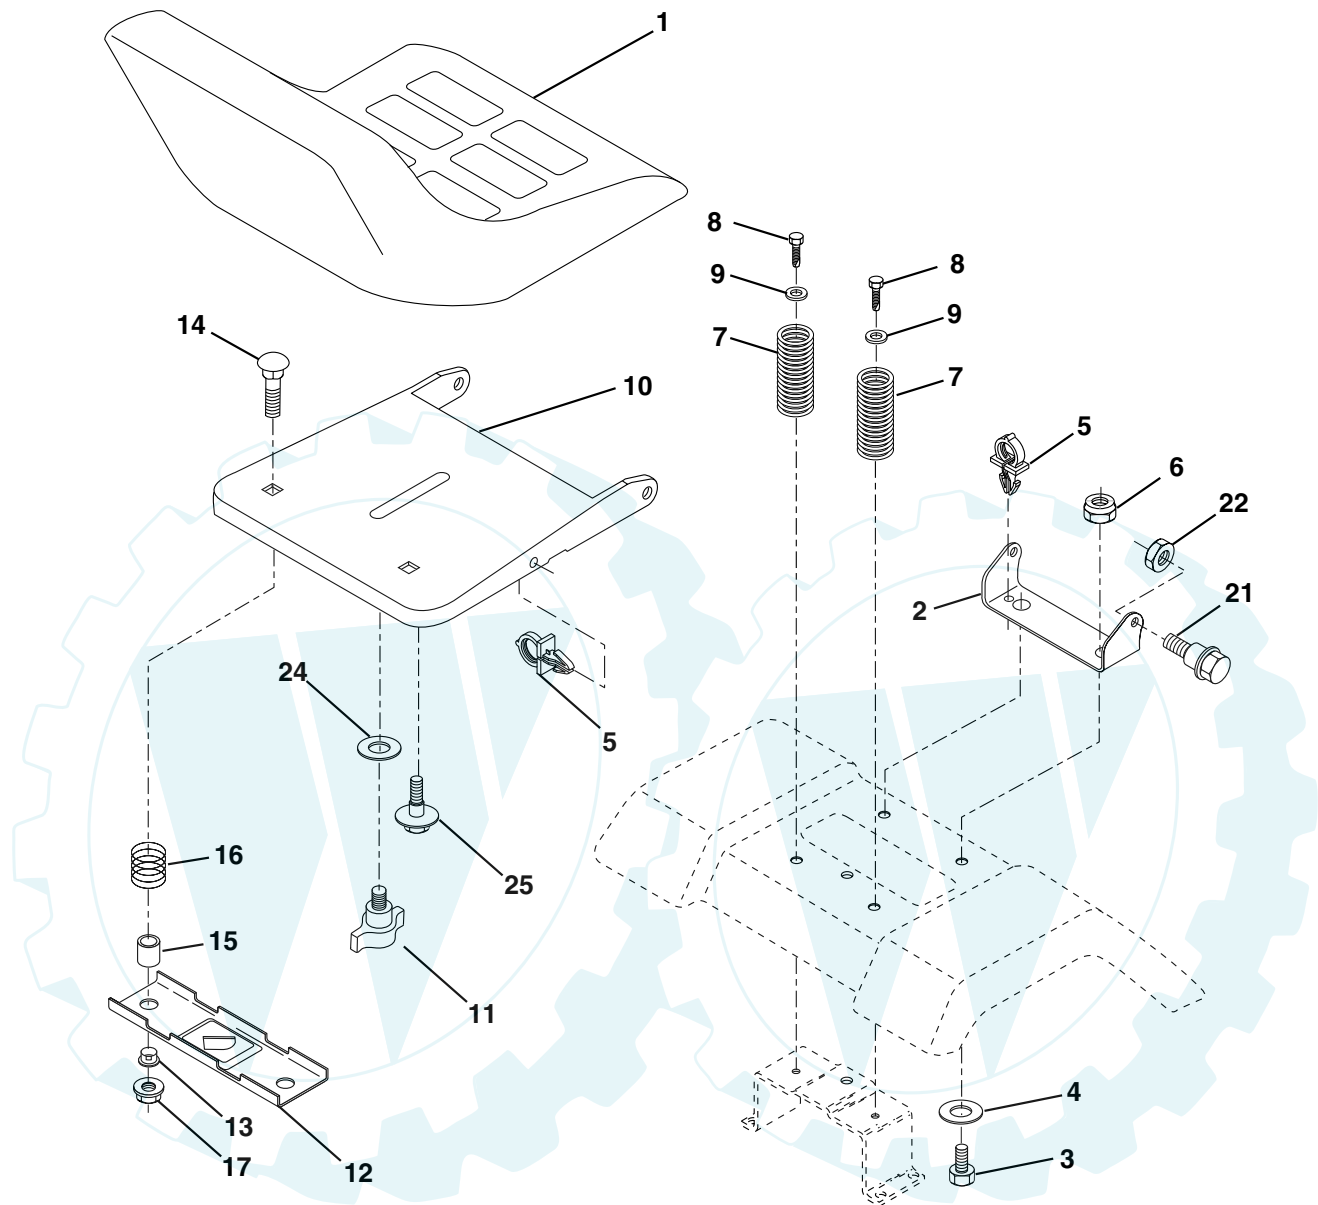

NOTE: All component dimensions given in U.S. inches
1 inch = 25.4 mm

REPAIR PARTS

TRACTOR - - MODEL NUMBER PD2042STA, PRODUCT NUMBER 954 56 97-07
STEERING ASSEMBLY

REPAIR PARTS

www.ersatzteil-service.de

TRACTOR - - MODEL NUMBER PD2042STA, PRODUCT NUMBER 954 56 97-07 STEERING ASSEMBLY

NOTE: All component dimensions given in U.S. inches
1 inch = 25.4 mm

REPAIR PARTS

www.ersatzteil-service.de

TRACTOR - - MODEL NUMBER PD2042STA, PRODUCT NUMBER 954 56 97-07
SEAT ASSEMBLY

KEY NO.	PART NO.	DESCRIPTION
1	171683	Seat
2	140551	Bracket Pivot Seat 8 720
3	71110616	Bolt Fin Hex 3/8-16 Unc X 1
4	19131610	Washer 3/32 X 1 X 10 Ga
5	145006	Clip Push-In
6	73800600	Nut Hex w/Ins. 3/8-16 Unc
7	124181X	Spring Seat Cprsn 2 250 Blk Zi
8	17000616	Screw 3/8-16 X 1.5
9	19131614	Washer 13/32 X 1 X 14 Ga.
10	182493	Pan Seat
11	166369	Knob Seat