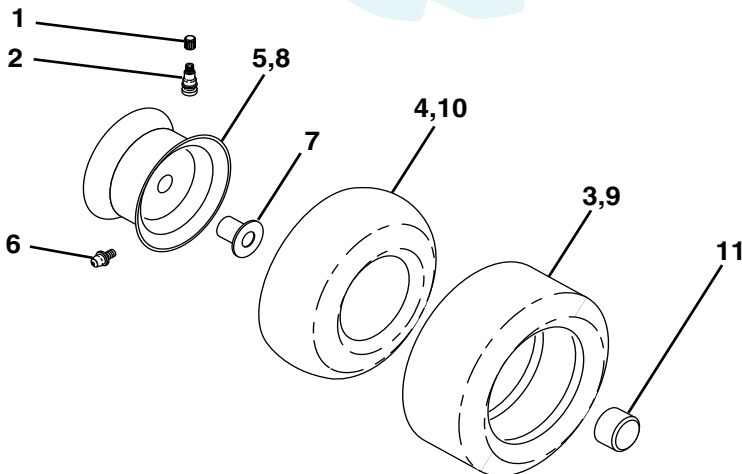

WHEELS AND TIRES

KEY NO.	PART NO.	DESCRIPTION
1	59192	Cap Valve Tire
2	65139	Stem Valve
3	170455	Tire F Ts 15 X 6 0 - 6 Service
4	59904	Tube Front (Service Item Only)
5	106732X421	Rim Asm 6"front Service
6	278H	Fitting Grease (Front Wheel Only)
7	9040H	Bearing Flange (Front Wheel Only)
8	106108X421	Rim Asm 8"rear Service
9	170456	Tire R Ts 20x10-8 C Service
10	7152J	Tube Rear (Service Item Only)
11	104757X421	Cap Axle 1 50 X 1 00
--	144334	Sealant, Tire (10 oz. Tube)

NOTE: All component dimensions given in U.S. inches
1 inch = 25.4 mm