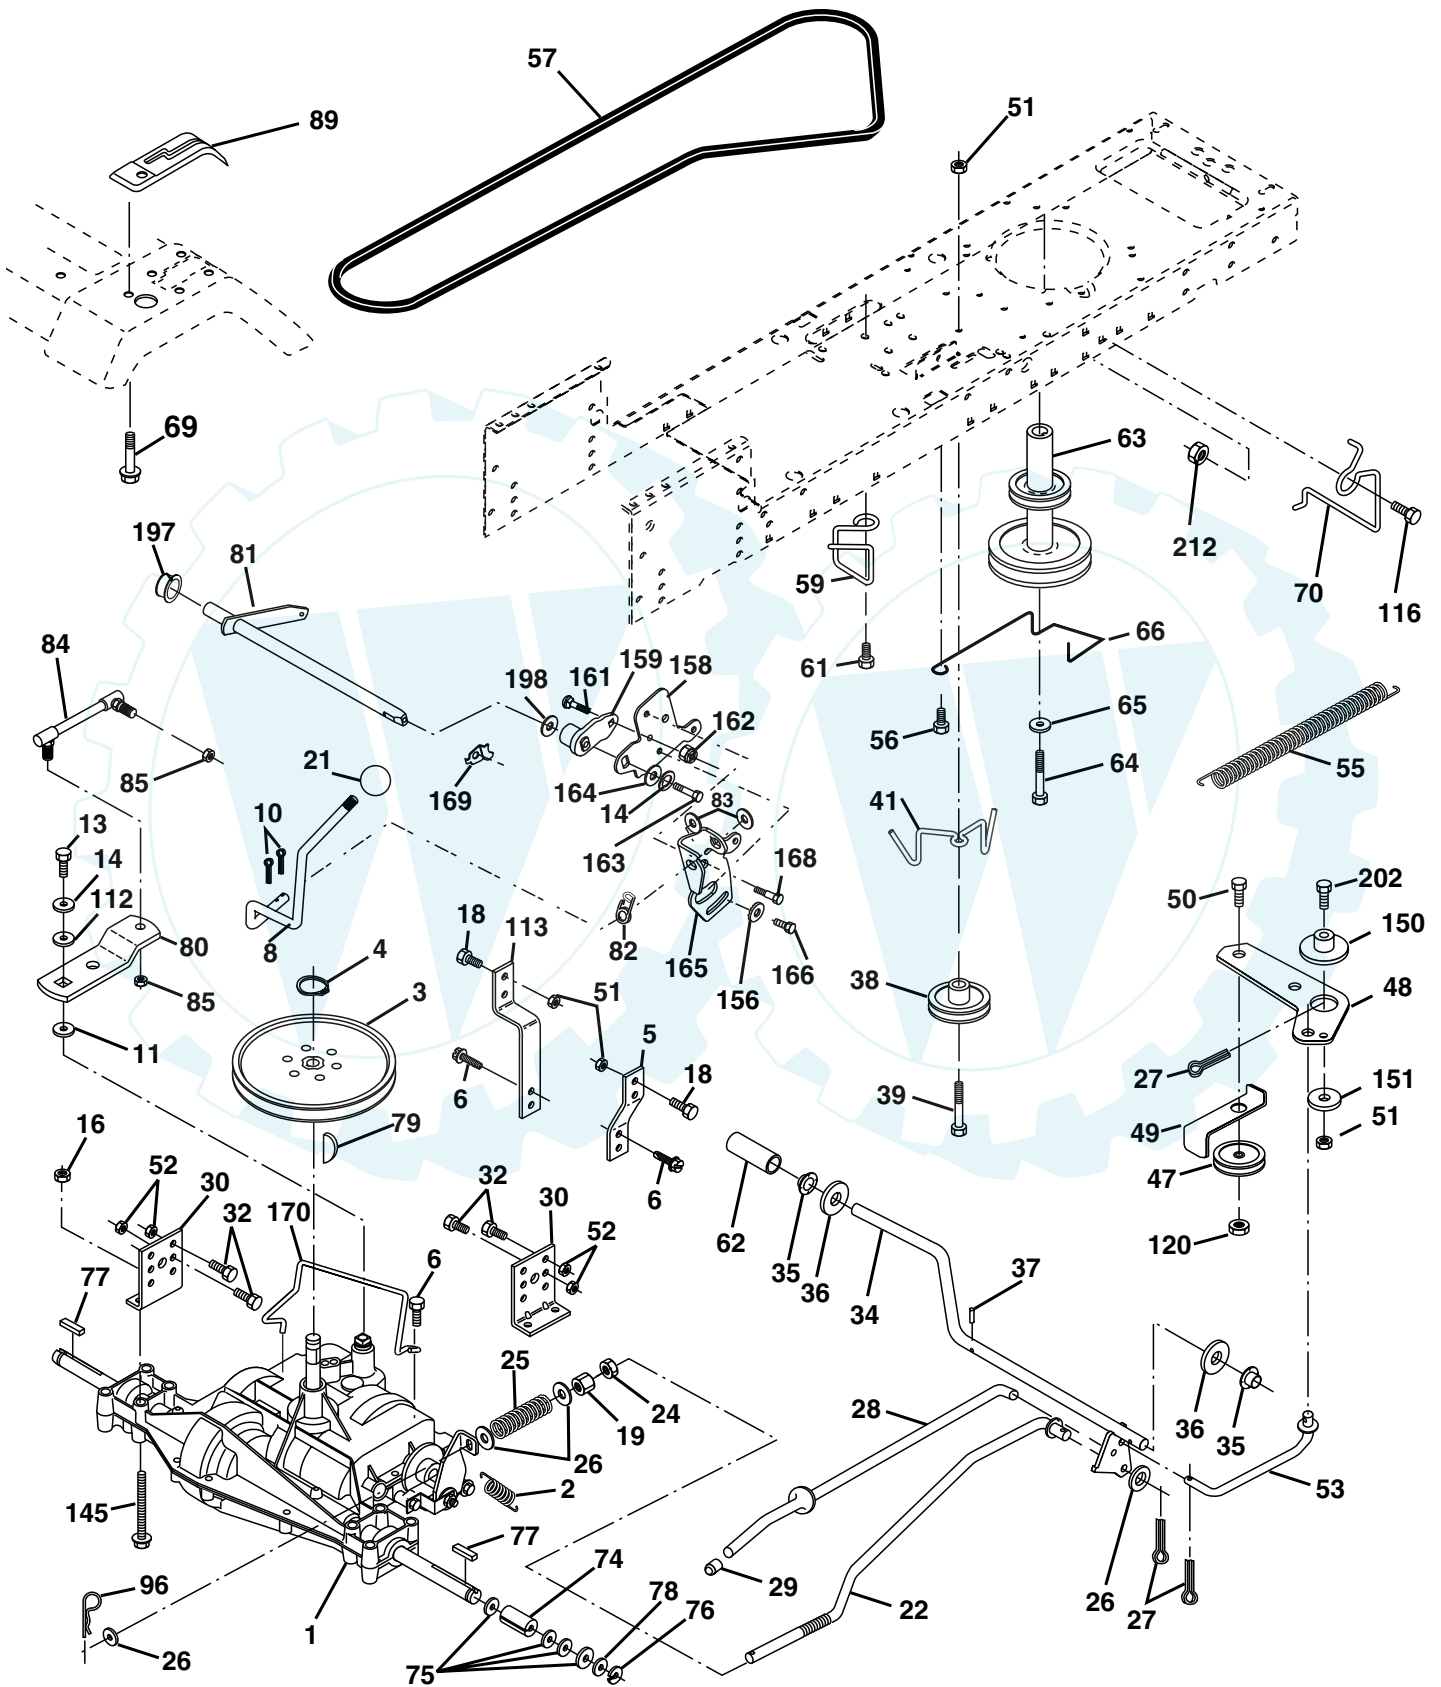

REPAIR PARTS

www.ersatzteil-service.de

TRACTOR - - MODEL NUMBER PD2042STA, PRODUCT NUMBER 954 56 97-07
DRIVE

REPAIR PARTS

www.ersatzteil-service.de

TRACTOR - - MODEL NUMBER PD2042STA, PRODUCT NUMBER 954 56 97-07 DRIVE

KEY NO.	PART NO.	DESCRIPTION	KEY NO.	PART NO.	DESCRIPTION
1	-----	Transaxle Peerless (206-545C) (Order parts from transaxle manufacturer)	64	71170764	Bolt Hex
2	146682	Spring Return Brake T/a Zinc	65	10040700	Washer Lock Hvy Hlcl Spr 7/16
3	123666X	Pulley Transaxle 18" tires	66	154778	Keeper Belt Engine Foolproof
4	12000028	Ring Retainer # 5100-62	69	142432	Screw Hex wsh HiLo 1/4 x 1/2 unc
5	121520X	Strap Torque 30 Degrees	70	134683	Guide Belt Mower Drive RH
6	17060512	Screw 5/16-18 X 3/4	74	137057	Spacer Axle
8	165619	Rod Shift Fender Adjust Lt	75	121749X	Washer 25/32 X 1 1/4 X 16 Ga
10	76020416	Pin Cotter 1/8 X 1 Cad	76	12000001	E-ring #5133-75
11	105701X	Washer Plate Shf 388 Sq Hole	77	123583X	Key Square 2 0 X 1845/ 1865
13	74550412	Bolt 1/4-28 Unf Gr 8 W/Patch	78	121748X	Washer 25/32 X 1-5/8 X 16 Ga
14	10040400	Washer Lock Hvy Helical	79	2228M	Key Woodruff #9 3/16 x 3/4
16	73800500	Nut Lock Hex w/ins 5/16-18	80	145090	Arm Shift
18	74780616	Bolt, Fin Hex 3/8-16 UNC x 1 Gr. 5	81	165592	Shaft Asm Cross Tapered PMST/20
19	73800600	Nut Lock 3/8-16 Unc	82	123782X	Spring Torsion T/a
21	106933X	Knob	83	19171216	Washer 17/32 X 3/4 X 16 Ga
22	130804	Rod Brake Blk Zinc 26 840	84	166231	Link Transaxle PMST/20" Zinc
24	73350600	Nut Hex Jam 3/8-16 Unc	85	150360	Nut Lock Center 1/4 - 28 FNTHD
25	106888X	Spring Rod Brake 2 00 Zinc	89	169372X428	Console Shift STLT
26	19131316	Washer 13/32 X 13/16 X 16 Ga	96	4497H	Retainer Spring 1"
27	76020412	Pin Cotter 1/8 X 3/4 Cad	112	19091210	Washer 9/32 x 3/4 x 10 Ga.
28	175765	Rod Brake Parking LT/YT	113	127285X	Strap Torque LT
29	71673	Cap Brake Parking	116	72140608	Bolt Rdhd Sq Neck 3/8-16 x 1
30	169592	Bracket Mtg Transaxle	120	73900600	Nut Lock Flg. 3/8-16 Unc
32	74760512	Bolt Hex Hd 5/16-18unc X 3/4	145	74490540	Bolt Hex FLGHD 5/16-18 Gr. 5
34	175578	Shaft Asm Pedal Foot	150	175456	Spacer Retainer
35	120183X	Bearing Nylon Blk 629 Id	151	19133210	Washer 13/32 x 2 x 10
36	19211616	Washer 21/32 X 1 X 16 Ga	156	166002	Washer Srrted 5/16ID x 1.125
37	1572H	Pin Roll 3/16 X 1"	158	165589	Bracket Shift Mount
38	179114	Pulley Composite Flat	159	165494	Hub Tapered Flange Shift Lt
39	74760648	Bolt Fin Hex 3/8-16 unc X 3	161	72140406	Bolt Rdhd Sqnk 1/4-20 x 3/4 Gr
41	175556	Keeper Belt Flat Idler	162	73680400	Nut Crownlock 1/4-20 Unc
47	127783	Pulley Idler V Groove Plastic	163	74780416	Bolt Hex Fin 1/4-20 Unc x 1 Gr 5
48	154407	Bellcrank Asm	164	19091010	Washer 5/8 x .281 x 10 Ga
49	123205X	Retainer Belt Style Spring	165	165623	Bracket Pivot Lever
50	74760624	Bolt Hex Hd 3/8-16unc X 1-1/2	166	166880	Screw 5/16-18 x 5/8
51	73680600	Nut Crownlock 3/8-16 Unc	168	165492	Bolt Shoulder 5/16-18 x .561
52	73680500	Nut Crownlock 5/16-18 Unc	169	165580	Plate Fastening
53	105710X	Link Clutch	170	178394	Keeper Belt Transaxle Gear
55	105709X	Spring Return Clutch 6 75	197	169613	Nyliner Snap-In
56	17060620	Screw 3/8-16 x 1-1/4	198	169593	Washer Nyliner
57	130801	V-Belt Ground Drive 95 25	202	72110612	Bolt Carr Sh 3/8-16 x 1-1/2 Gr. 5
59	169691	Keeper Belt Span Ctr	212	145212	Nut Hexflange Lock
61	17120614	Screw 3/8-16 x .875			
62	8883R	Cover Pedal Blk Round			
63	175410	Engine Pulley			

NOTE: All component dimensions given in U.S. inches
1 inch = 25.4 mm