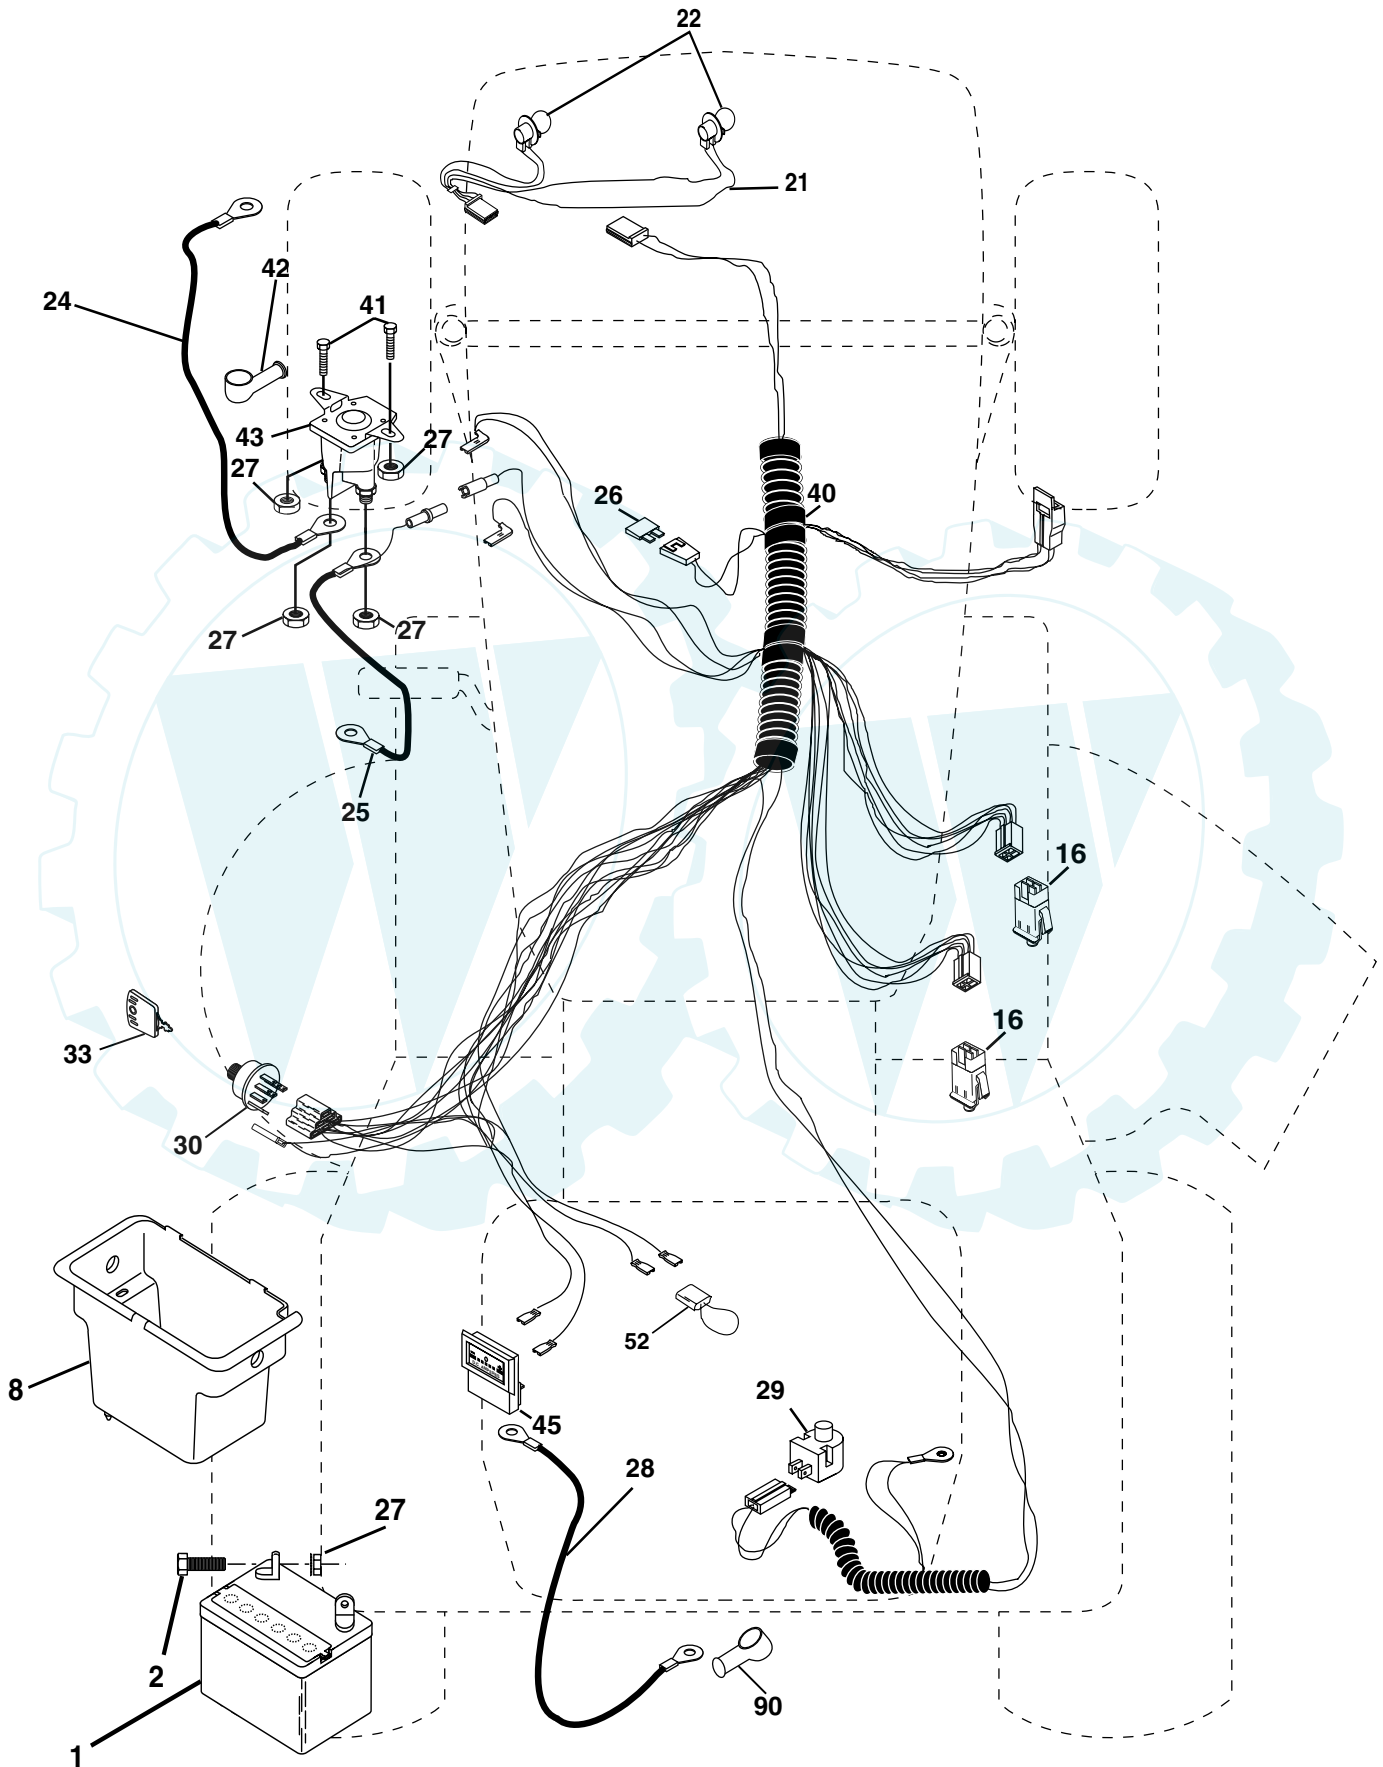

TRACTOR - - MODEL NUMBER PD20425TA, PRODUCT NUMBER 954 56 97-07 SCHEMATIC

IGNITION SWITCH

POSITION	CIRCUIT	"MAKE"
OFF	M+G+A1	NONE
RUN/LIGHT	B+A1	A2+L
RUN	B+A1	NONE
START	B + S + A1	NONE

NOTE
YOUR TRACTOR IS EQUIPPED WITH A SPECIAL ALTERNATOR SYSTEM. THE LIGHTS ARE NOT CONNECTED TO THE BATTERY, BUT HAVE THEIR OWN ELECTRICAL SOURCE. BECAUSE OF THIS, THE BRIGHTNESS OF THE LIGHTS WILL CHANGE WITH ENGINE SPEED. AT IDLE THE LIGHTS WILL DIM. AS THE ENGINE IS SPEEDED UP, THE LIGHTS WILL BECOME THEIR BRIGHTEST.

WIRING INSULATED CLIPS

NOTE: IF WIRING INSULATED CLIPS WERE REMOVED FOR SERVICING OF UNIT, THEY SHOULD BE REPLACED TO PROPERLY SECURE YOUR WIRING.

REPAIR PARTS

www.ersatzteil-service.de

TRACTOR - - MODEL NUMBER PD2042STA, PRODUCT NUMBER 954 56 97-07
ELECTRICAL

REPAIR PARTS

www.ersatzteil-service.de

TRACTOR - - MODEL NUMBER PD2042STA, PRODUCT NUMBER 954 56 97-07
ELECTRICAL

KEY NO.	PART NO.	DESCRIPTION
1	144927	Battery 12 Volt 35 Amp
2	74760412	Bolt Hex Hd 1/4-20unc X 3/4
8	176689	Battery Box
16	176138	Switch Interlock Push-In
21	183759	Harness Socket Light
22	4152J	Bulb, Light # 1156
24	4799J	Cable Battery
25	146147	Cable Battery 6 Ga Red w/16 wire
26	175158	Fuse
27	73510400	Nut Keps Hex 1/4-20 Unc
28	4207J	Cable Ground 6ga 12 black
29	121305X	Switch Plunger Nc Gray
30	175566	Switch Ign
33	140401	Key Ign Molded Generic
40	179720	Harness Ign
41	71110408	Bolt Fin Hex 1/4-20uncx 1/2
42	131563	Cover Terminal Red
43	178861	Solenoid
45	121433X	Ammeter Rectangular
52	141940	Protection Loop
90	180449	Cover Terminal