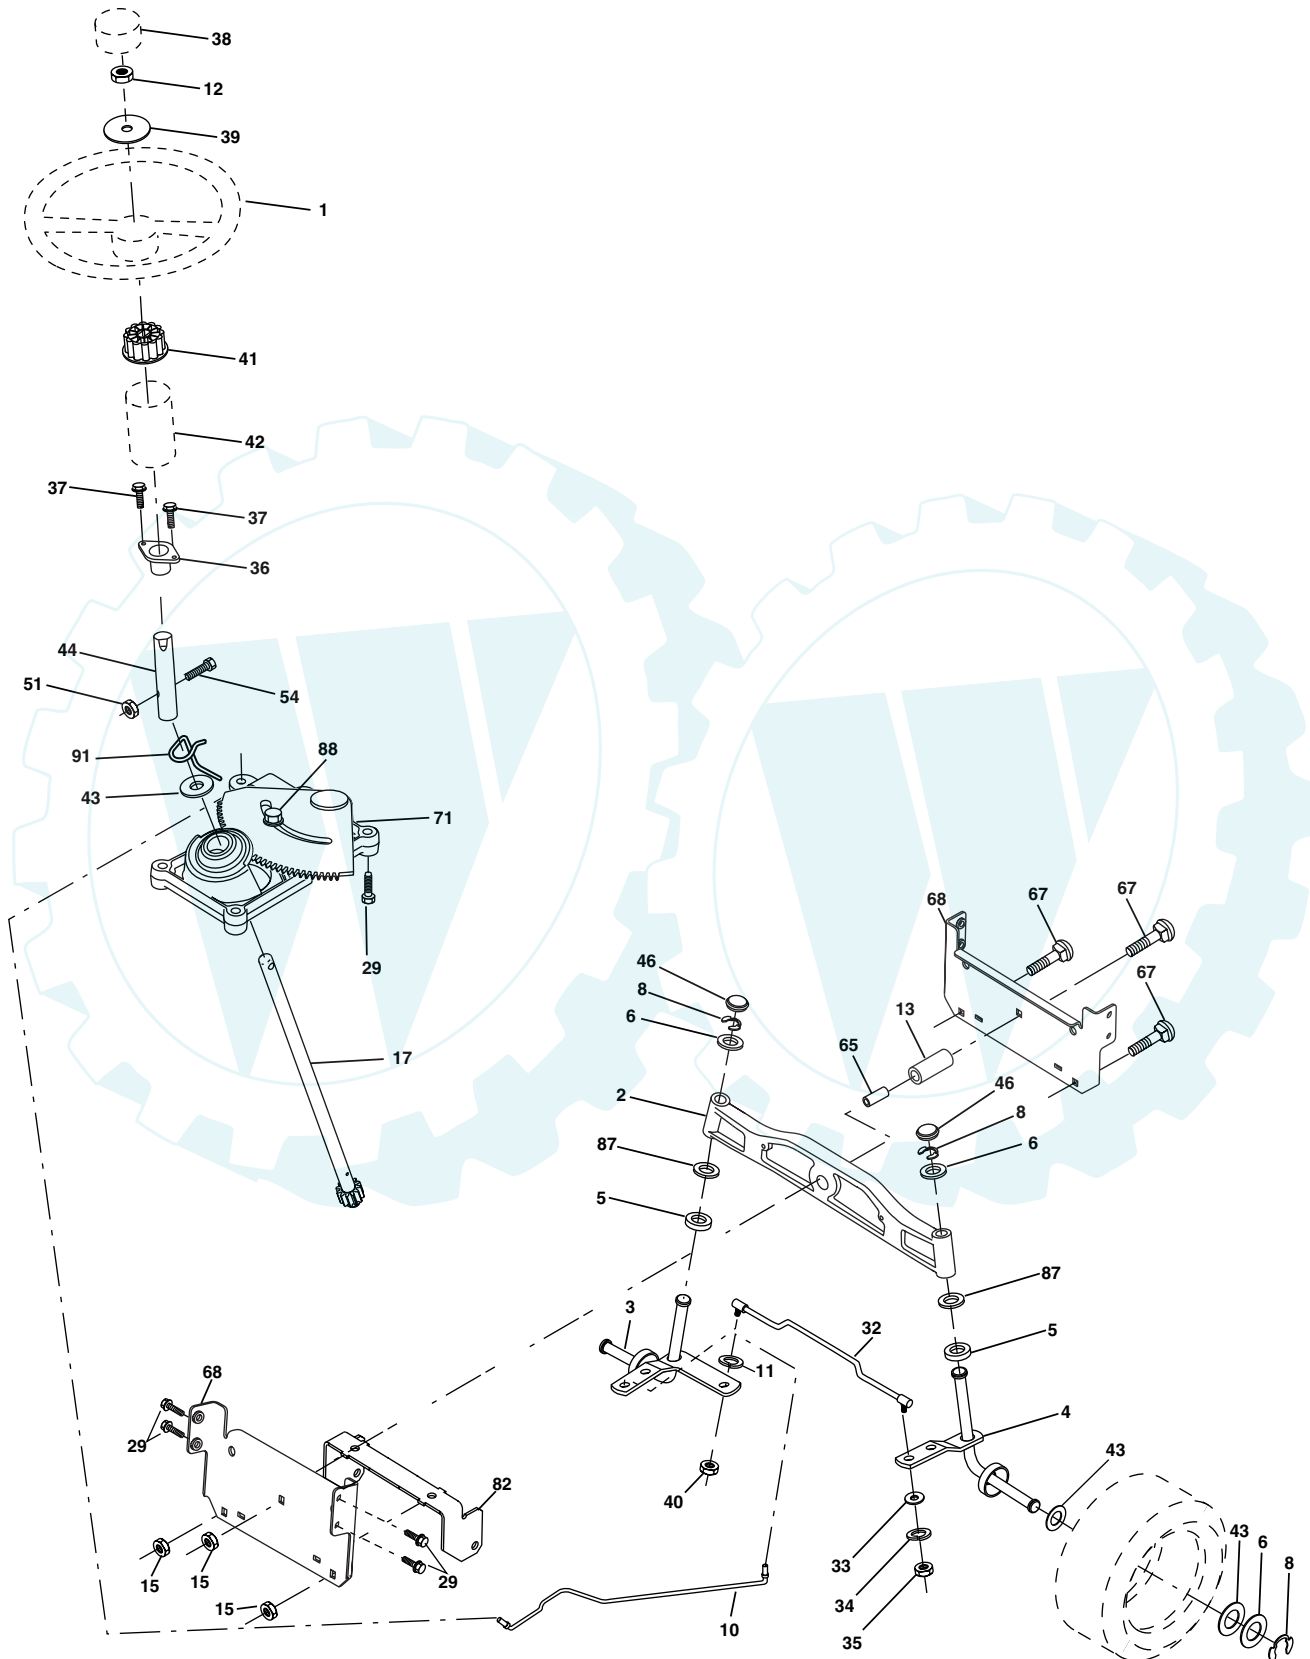

REPAIR PARTS

TRACTOR - - MODEL NUMBER PD2042STA, PRODUCT NUMBER 954 56 97-07
STEERING ASSEMBLY

REPAIR PARTS

www.ersatzteil-service.de

TRACTOR - - MODEL NUMBER PD2042STA, PRODUCT NUMBER 954 56 97-07 STEERING ASSEMBLY

KEY NO.	PART NO.	DESCRIPTION
1	180656	Wheel Steering
2	172393	Axle Asm Cast Iron LT
3	169840	Spindle Asm LH
4	169839	Spindle Asm RH
5	6266H	Bearing Race Thrust Harden
6	121748X	Washer 25/32 X 1-5/8 X 16 Ga
8	12000029	Ring Klip #t5304-75
10	175121	Link Drag
11	10040600	Washer Lock Hvy Hlcl Spr 3/8
12	73940800	Nut 1/2-20 Unf
13	136518	Spacer Brg. Axle Front
15	145212	Nut Hex Flange Lock
17	180641	Shaft Asm. Steering
29	17060612	Screw 3/8-16x.75
32	171888	Rod Tie
33	19111216	Washer 11/32 x 3/4 x 16 Ga.
34	10040500	Washer Lock Hvy Hlcl Spr 5/16
35	73540500	Crownlock Nut 5/16-24
36	155099	Bushing Strg
37	152927	Screw
38	180657	Insert Cap Strg Wh Au
39	19182411	Washer 9/16 x 1-1/2
40	7810H	Lock nut
41	159945	Adaptor Wheel Strg
42	145054X428	Boot Steering Dash
43	121749X	Washer 25/32 X 1 1/4 X 16 Ga
44	180640	Extension Steering Shaft
46	121232X	Cap Spindle Fr Top Blk
51	73540400	Nut 1/4-28
54	71130420	Bolt 1/4-28 x 1-1/4 Unf
65	160367	Brace Axle
67	72140618	Bolt Rdhd Sq 3/8-16 Unc x 2-1/4
68	169827	Axle, Brace
71	175146	Steering Asm.
82	169835	Bracket Susp. Chassis Front
87	173966	Washer Flat .781 x 1-1/2 x .14
88	175118	Bolt Shoulder 7/16-20 Unc
91	175553	Clip Steering

NOTE: All component dimensions given in U.S. inches
1 inch = 25.4 mm