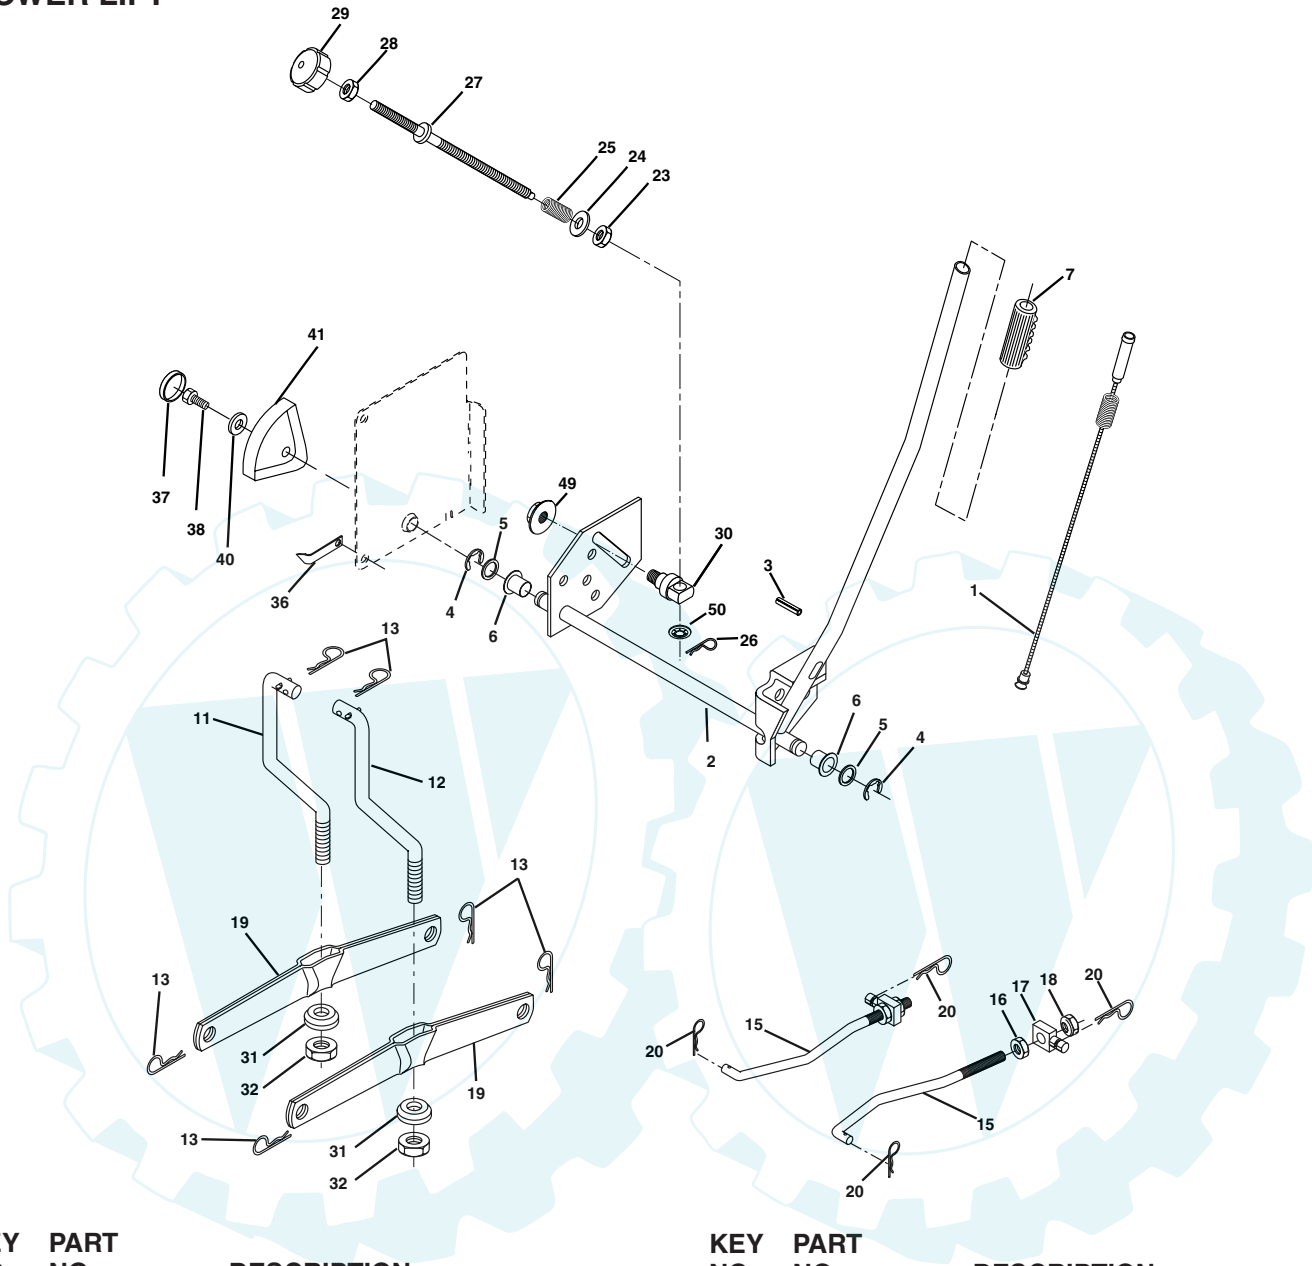

NOTE: All component dimensions given in U.S. inches
1 inch = 25.4 mm

REPAIR PARTS

TRACTOR - - MODEL NUMBER PD2042STA, PRODUCT NUMBER 954 56 97-07
ENGINE

KEY NO.	PART NO.	DESCRIPTION
1	170771	Control Th/ch Flag
2	17720408	Screw Hex Thd Cut 1/4-20x5/8 T
3	-----	Engine, Briggs Model 407777 (Order Parts From Engine Manufacturer)
4	149723	Muffler Exhaust
5	159955	Exhaust Tube LH
6	160589	Exhaust Tube RH
8	171877	Bolt 5/16-18 UNC x 3/4
10	162797	Shield Browning
11	10040500	Washer Lock 5/16
12	71070512	Screw Hex 5/16-18 x 3/4
13	165391	Gasket Muffler
14	148456	Tube Drain Oil Easy
16	11050600	Washer Lock Ext Tooth 3/8
17	17060624	Screw 3/8-16 x 1-1/2
23	169837	Shield Brn/Dbr Guard
25	145996	Control Choke

NOTE: All component dimensions given in U. S. inches 1 inch = 25.4 mm

REPAIR PARTS

www.ersatzteil-service.de

**TRACTOR - - MODEL NUMBER PD2042STA, PRODUCT NUMBER 954 56 97-07
MOWER LIFT**

KEY NO.	PART NO.	DESCRIPTION
1	184432	Wire Asm
2	159476	Shaft Asm Lift RH w/Inf
3	178981	Pin Groove 2" Zinc
4	1200002	E Ring #5133-62
5	19211621	Washer 21/32 X 1 X 21 Ga
6	120183X	Bearing Nylon Blk 629 Id
7	175830	Grip Handle
8	170770	Button Plunger Yellow
11	139865	Link Lift LH Fixed Length
12	139866	Link Lift RH Fixed Length
13	4939M	Retainer Spring
15	173288	Link Front
16	73350800	Nut Jam Hex 1/2-13 Unc
17	175689	Trunnion Blk Zinc
18	73800800	Nut Lock w/Wsh 1/2-13 Unc
19	139868	Arm Suspension Rear
20	163552	Retainer Spring
23	110807X	Nut Special