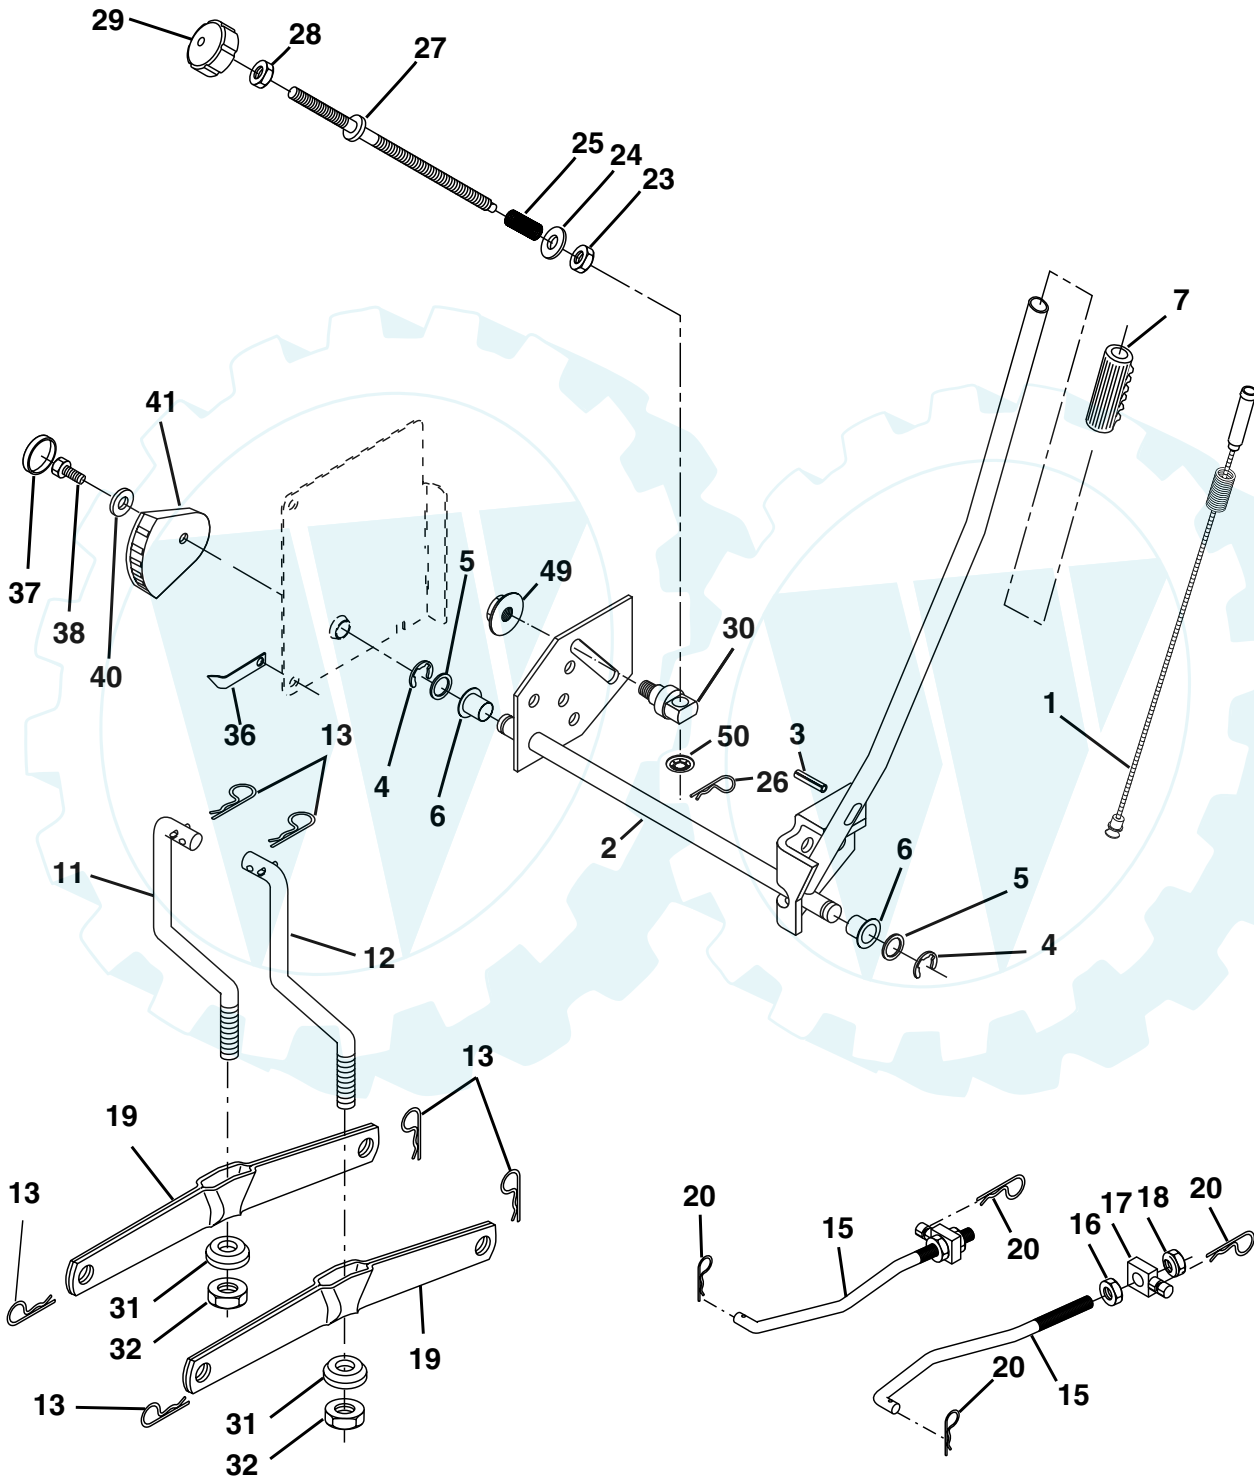

WHEELS & TIRES

KEY NO.	PART NO.	DESCRIPTION
1	59192	Cap Valve Tire
2	65139	Stem Valve
3	170455	Tire F Ts 15 X 6 0 - 6 Service
4	59904	Tube Front (Service Item Only)
5	106732X421	Rim Asm 6"front Service
6	278H	Fitting Grease (Front Wheel Only)
7	9040H	Bearing Flange (Front Wheel Only)
8	106108X421	Rim Asm 8"rear Service
9	170456	Tire R Ts 20X10.00-8 C Service
10	7152J	Tube Rear (Service Item Only)
11	104757X421	Cap Axle Blk 1 50 X 1 00
--	144334	Sealant, Tire (10 oz. Tube)

NOTE: All component dimensions given in U.S. inches
1 inch = 25.4 mm

REPAIR PARTS

TRACTOR - - MODEL NUMBER PD18H42STA, PRODUCT NO. 954 56 94-93
MOWER LIFT

REPAIR PARTS

TRACTOR - - MODEL NUMBER PD18H42STA, PRODUCT NO. 954 56 94-93
MOWER LIFT

KEY NO.	PART NO.	DESCRIPTION
1	184432	Plunger Asm.
2	159476	Shaft Asm Lift
3	178981	Pin Groove
4	12000002	E Ring #5133-62
5	19211621	Washer 21/32 x 1 x 21 Ga.
6	120183X	Bearing Nylon
7	175830	Grip Handle
11	139865	Link Lift Lh
12	139866	Link Lift Rh
13	4939M	Retainer Spring
15	173288	Link Front
16	73350800	Nut Jam Hex 1/2-13 Unc
17	175689	Trunnion Blk Zinc
18	73800800	Nut Lock w/Wsh 1/2-13 Unc
19	139868	Arm Suspension Rear
20	163552	Retainer Spring
23	110807X	Nut Special
24	19131016	Washer 13/32 x 5/8 x 16 Ga.
25	2876H	Spring
26	169484	Retainer Clip
27	126971X	Rod Adj. Lift
28	73350600	Nut Hex Jam 3/8-16 Unc
29	138057	Knob
30	150233	Trunnion Infin. Height
31	169865	Bearing Pvt Lift
32	73540600	Nut Crownlock 3/8-24
36	155097	Pointer Height Indicator
37	123935X	Plug Hole
38	17060516	Screw 5/16-18 x 1
40	19112410	Washer 11/32 x 1-1/2 10 Ga.
41	155098	Indicator Height
49	145212	Nut Hex Flange Lock
50	110452X	Nut Push

NOTE: All component dimensions given in U.S. inches
1 inch = 25.4 mm

REPAIR PARTS

www.ersatzteil-service.de

TRACTOR - - MODEL NUMBER PD18H42STA, PRODUCT NO. 954 56 94-93 MOWER DECK

42_deck_man-t-path_4.

REPAIR PARTS