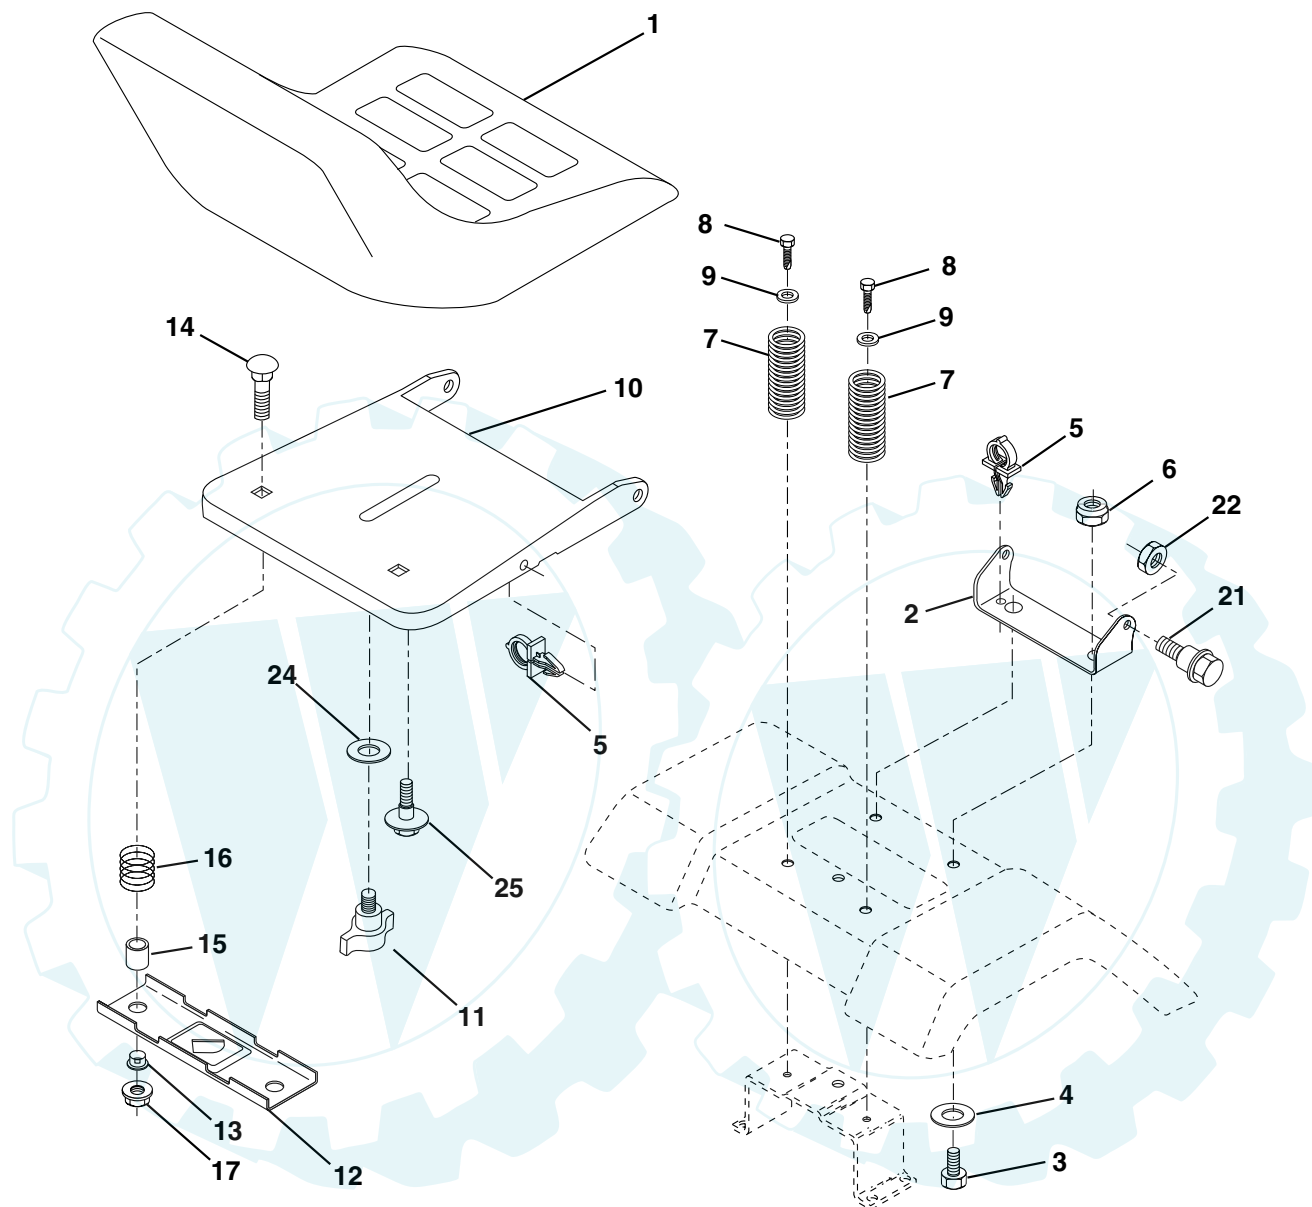

NOTE: All component dimensions given in U.S. inches
1 inch = 25.4 mm

REPAIR PARTS

TRACTOR - - MODEL NUMBER PD18H42STA, PRODUCT NO. 954 56 94-93
ENGINE

REPAIR PARTS

TRACTOR - - MODEL NUMBER PD18H42STA, PRODUCT NO. 954 56 94-93 ENGINE

KEY NO.	PART NO.	DESCRIPTION
1	170805	Control Throt /Ch Flag
2	17720408	Screw Hex Thd Cut 1/4-20x1/2
3	-----	Engine Kohl Model CV492 (Order Parts From Engine Manufacturer)
4	174667	Muffler Exhaust
13	12-041-03	Gasket
14	148456	Tube Drain Oil Easy
16	11050600	Washer Lock Ext Tooth 3/8
23	169837	Shield Browning/Debris Guard
29	137180	Arrestor Spark
31	185534	Tank Fuel
32	140527	Cap Asm Fuel W/sym Vented
33	123487X	Clamp Hose Blk
37	137040	Line Fuel 20"
38	181654	Plug Drain Oil Easy
44	17670412	Screw Hexwsh Thdrol 1/4-20x3/4
45	17000612	Screw Hex Wsh Thdrol 3/8-16
46	19091416	Washer 9/32 X 7/8 X 16ga
77	19101216	Washer 5/16 x 3/4 x 16 Ga.
80	74760508	Bolt Hex Hd 5/16-18 Unc x 1/2
101	M73030800	Nut Flange
105	17120616	Screw 3/8-16 x 1

NOTE: All component dimensions given in U.S. inches
1 inch = 25.4 mm

REPAIR PARTS

TRACTOR - - MODEL NUMBER PD18H42STA, PRODUCT NO. 954 56 94-93
SEAT ASSEMBLY

KEY NO.	PART NO.	DESCRIPTION
1	171683	Seat
2	140551	Bracket Pnt Pivot Seat (blk)
3	71110616	Bolt
4	19131610	Washer 13/32 x 1 x 10 Ga
5	145006	Clip Push-In Hinged
6	73800600	Nut
7	124181X	Spring Seat Cprsn 2 250 Blk Zi
8	17000616	Screw 3/8-16 x 1.5
9	19131614	Washer 13/32 x 1 x 14 Ga
10	182493	Pan Pnt Seat (blk)
11	166369	Knob
12	121246X	Bracket Pnt Mounting Switch