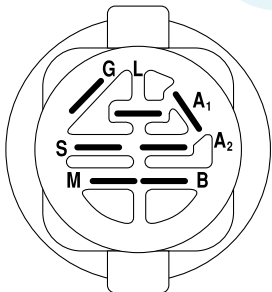

REPAIR PARTS

TRACTOR - - MODEL NUMBER PD18H42STA, PRODUCT NO. 954 56 94-93 SCHEMATIC

IGNITION SWITCH

POSITION	CIRCUIT	"MAKE"
OFF	M+G+A1	NONE
RUN/LIGHT	B+A1	A2+L
RUN	B+A1	NONE
START	B + S + A1	NONE

RELAY

NON-REMOVABLE CONNECTIONS

KEY NO.	PART NO.	DESCRIPTION
1	184432	Plunger Asm.
2	159476	Shaft Asm Lift
3	178981	Pin Groove
4	12000002	E Ring #5133-62
5	19211621	Washer 21/32 x 1 x 21 Ga.
6	120183X	Bearing Nylon
7	175830	Grip Handle
11	139865	Link Lift Lh
12	139866	Link Lift Rh
13	4939M	Retainer Spring
15	173288	Link Front
16	73350800	Nut Jam Hex 1/2-13 Unc
17	175689	Trunnion Blk Zinc
18	73800800	Nut Lock w/Wsh 1/2-13 Unc
19	139868	Arm Suspension Rear
20	163552	Retainer Spring
23	110807X	Nut Special
24	19131016	Washer 13/32 x 5/8 x 16 Ga.
25	2876H	Spring
26	169484	Retainer Clip
27	126971X	Rod Adj. Lift
28	73350600	Nut Hex Jam 3/8-16 Unc
29	138057	Knob
30	150233	Trunnion Infin. Height
31	169865	Bearing Pvt Lift
32	73540600	Nut Crownlock 3/8-24
36	155097	Pointer Height Indicator
37	123935X	Plug Hole
38	17060516	Screw 5/16-18 x 1
40	19112410	Washer 11/32 x 1-1/2 10 Ga.
41	155098	Indicator Height
49	145212	Nut Hex Flange Lock
50	110452X	Nut Push