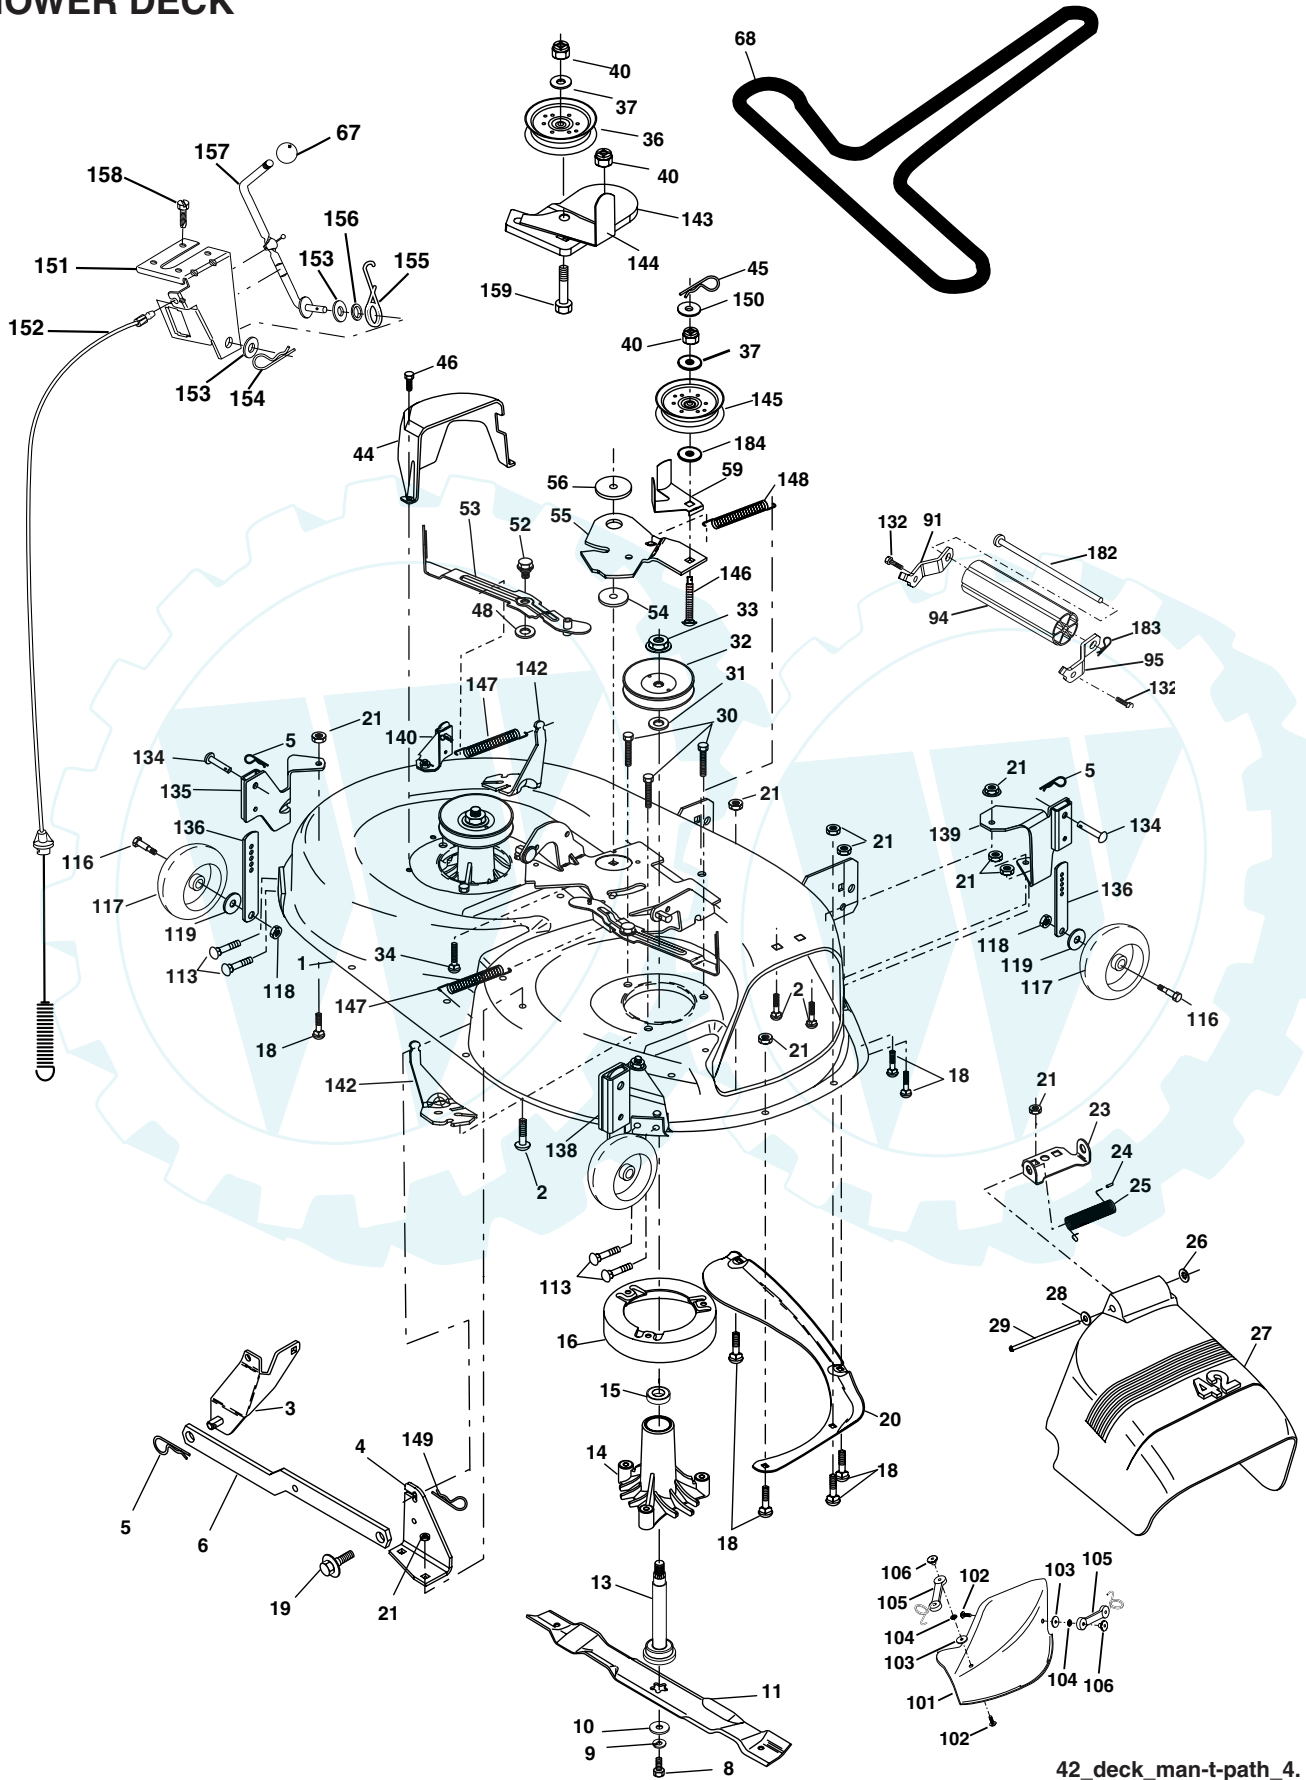

REPAIR PARTS

www.ersatzteil-service.de

TRACTOR - - MODEL NUMBER PD18H42STA, PRODUCT NO. 954 56 94-93 MOWER DECK

42_deck_man-t-path_4.

REPAIR PARTS

www.ersatzteil-service.de

TRACTOR - - MODEL NUMBER PD18H42STA, PRODUCT NO. 954 56 94-93 MOWER DECK

KEY NO.	PART NO.	DESCRIPTION	KEY NO.	PART NO.	DESCRIPTION
1	182032X421	Mower Deck Assembly, 42"	68	144959	V-Belt, 42" Mower
2	72140506	Bolt	91	180532	Bracket Noseroller LH
3	138017	Bracket Asm Fr. Sway Bar 3/42	94	132264	Roller Nose
4	165460	Bracket Asm Deck 42" Sway Bar	95	180533	Bracket Noseroller RH
5	4939M	Retainer Spring	101	136420	Cover Mulching
6	178024	Bar Sway Deck	102	71081010	Screw 10-24 x 5/8
8	850857	Bolt 3/8-24 x 25 Grade 8 patched	103	19061216	Washer #10
9	10030600	Washer, Lock	104	10071000	Washer Lock #10
10	140296	Washer, Hardened	105	160793	Latch Asm.
		(The following blades are available)	106	2029J	Nut Weld
11	134149	Blade, 42" Mulching Std (For mulching mowers only)	113	17060512	Screw 5/16-18 x 3/4
--	139775	Blade, 42" Mulching Premium (For better wear when mulching)	116	184219	Bolt Shoulder 3/8-16 x 3-5/8
--	138971	Blade, 42" Hi-Lift (For bagging or discharging)	117	133957	Wheel Gauge
13	137645	Shaft Assembly, Mandrel, Vented	118	73930600	Nut 3/8-16
14	128774	Housing, Mandrel, Vented	119	19121414	Washer 3/8 x 7/8 x 14 Ga.
15	110485X	Bearing, Ball, Mandrel	132	17000612	Screw 3/8-16 x 3/4
16	174493	Stripper, Vented Mower Deck	134	156941	Pin Head Rivet
18	72140505	Bolt, Carriage 5/16-18 x 5/8	135	159765	Bracket Asm. LH Rear
19	132827	Bolt, Shoulder	136	155986	Bar Adjusting
20	159770	Baffle, Vortex	138	159763	Bracket Asm. RH Rear
21	73680500	Nut	139	159767	Bracket Asm. RH Front
23	177563	Bracket, Deflector Mower 42"	140	159768	Bracket Asm. LH Front
24	105304X	Cap, Sleeve 80 x 112 Blk Mower	142	165890	Arm Spring Brake Mower
25	123713X	Spring, Torsion, Deflector 2 52	143	157109	Bracket Arm Idler 42"
26	110452X	Nut, Push Phos & Oil	144	173441	Keeper Belt 42" Clutch Cable
27	130968X428	Shield, Deflector 42" Blk	145	173437	Pulley Idler Flat
28	19111016	Washer 11/32 x 5/8 x 16 Gauge	146	173443	Bolt Carriage Idler
29	131491	Rod, Hinge 42" 6 75 W/G	147	131335	Spring Extension
30	173984	Screw Thdrol Washer Head	148	169022	Spring Return Idler
31	129963	Washer, Spacer Mower Vented	149	165898	Retainer Spring Yellow
32	173436	Pulley, Mandrel	150	19091216	Washer 9/32 x 3/4 x 16 Ga.
33	178342	Nut, Toplock Flange	151	169670	Bracket Clutch Cable
34	72110614	Bolt	152	169676	Clutch Cable 42"
36	173438	Pulley, Idler, Flat	153	169674	Washer Flat 3/8" Type B
37	19131316	Washer 13/32 x 13/16 x 16 Gauge	154	169675	Spring Retainer
40	73680600	Nut	155	169671	Spring Retention LVR CLTCH CAB
44	140088	Guard, Mandrel, LH	156	169672	Spacer Clutch Cable
45	4497H	Retainer	157	169669	Rod Clutch Cable 3/8"
46	137729	Screw, Thdrol 1/4-20 x 5/8 T	158	17720408	Screw Hex Thd Cut 1/4-20 x 1/2
48	133944	Washer, Hardened	159	72140614	Bolt Rdhd Sqn 3/8-16 UNC x 1-3/4
52	139888	Bolt, Shoulder 5/16-18 UNC	182	179126	Rod Roller Nose
53	184907	Arm Assembly, Pad, Brake	183	163552	Retainer Spring
54	178515	Washer, Hardened	184	19131410	Washer 13/32 x 7/8 x 10 Ga.
55	155046	Arm, Idler	--	130794	Mandrel Assembly (Includes Housing, Shaft and Shaft Hardware Only-Pulley Not Included)
56	122052X	Spacer, Retainer	--	184563	Replacement Mower, Complete
59	173442	Guard TUV Idler			
67	171598	Knob			

NOTE: All component dimensions given in U.S. inches
1 inch = 25.4 mm