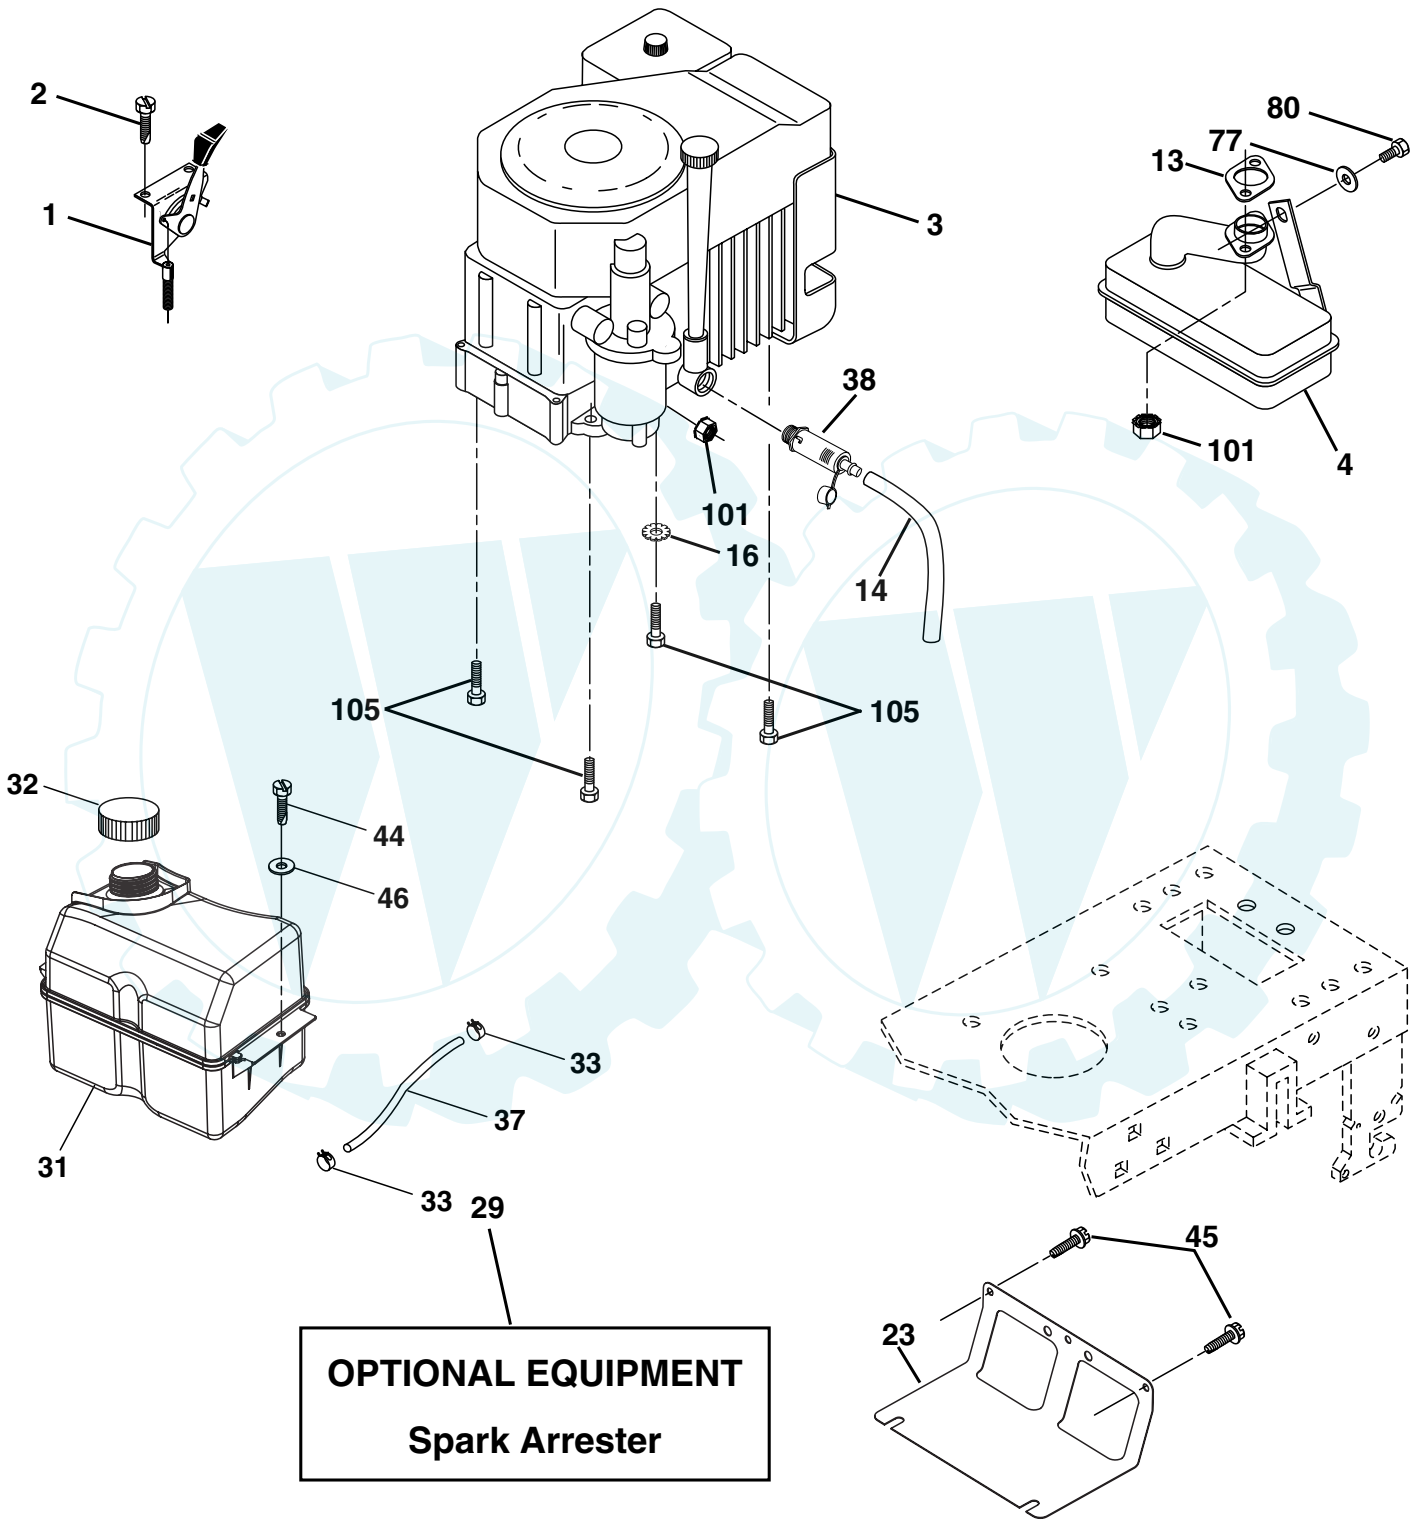

TRACTOR - - MODEL NUMBER PD18H42STA, PRODUCT NO. 954 56 94-93 STEERING ASSEMBLY

KEY NO.	PART NO.	DESCRIPTION
1	180656	Wheel Steering
2	184706	Axle Asm Front
3	169840	Spindle Asm Lh
4	169839	Spindle Asm Rh
5	6266H	Bearing Race Thrust Harden
6	121748X	Washer 25/32 X 1 5/8 X 16ga
8	12000029	Ring Klip #t5304-75
10	175121	Link Drag Extended
11	10040600	Lockwasher
12	73940800	Nut Hex Jam Toplock 1/2-20 Unf
13	136518	Spacer Bearing Axle Front
15	145212	Hex Flange Lock
17	180641	Shaft Asm Strg
29	17060612	Screw 3/8-16x3/4
32	171888	Rod Tie
33	19111216	Washer 11/32 x 3/4 x 16 Ga.
34	10040500	Washer lock 5/16
35	73540500	Nut Crownlock 5/16-24
36	155099	Bushing Strg 5/8 Id Dash
37	152927	Screw TT #10-32 x 5 x 3/8 Flange
38	180657	Insert Cap Strg
39	19182411	Washer 9/16 ID x 1-1/2 OD 11 Gr
40	7810H	Locknut Center
41	159945	Adaptor Wheel Strg
42	145054X428	Boot Dash Steering
43	121749X	Washer 25/32 X 1 1/4 X 16 Ga
44	180640	Extension Steering
46	121232X	Cap Spindle Fr Top Blk
51	73540400	Nut Crownlock 1/4-28
54	71130420	Bolt Hex 1/4-28unf x 1-1/4 Gr. 8
65	160367	Spacer Brace Axle
67	72140618	Bolt Rdhd Sq 3/8-16 Unc x 2-3/4
68	169827	Brace Axle
71	175146	Steering Asm
82	169835	Bracket Susp Chassis Front
87	173966	Washer Flat
88	175118	Bolt Shoulder 7/16-20
91	175553	Clip Steering

NOTE: All component dimensions given in U.S. inches
1 inch = 25.4 mm

REPAIR PARTS

TRACTOR - - MODEL NUMBER PD18H42STA, PRODUCT NO. 954 56 94-93
ENGINE

REPAIR PARTS

TRACTOR - - MODEL NUMBER PD18H42STA, PRODUCT NO. 954 56 94-93 ENGINE