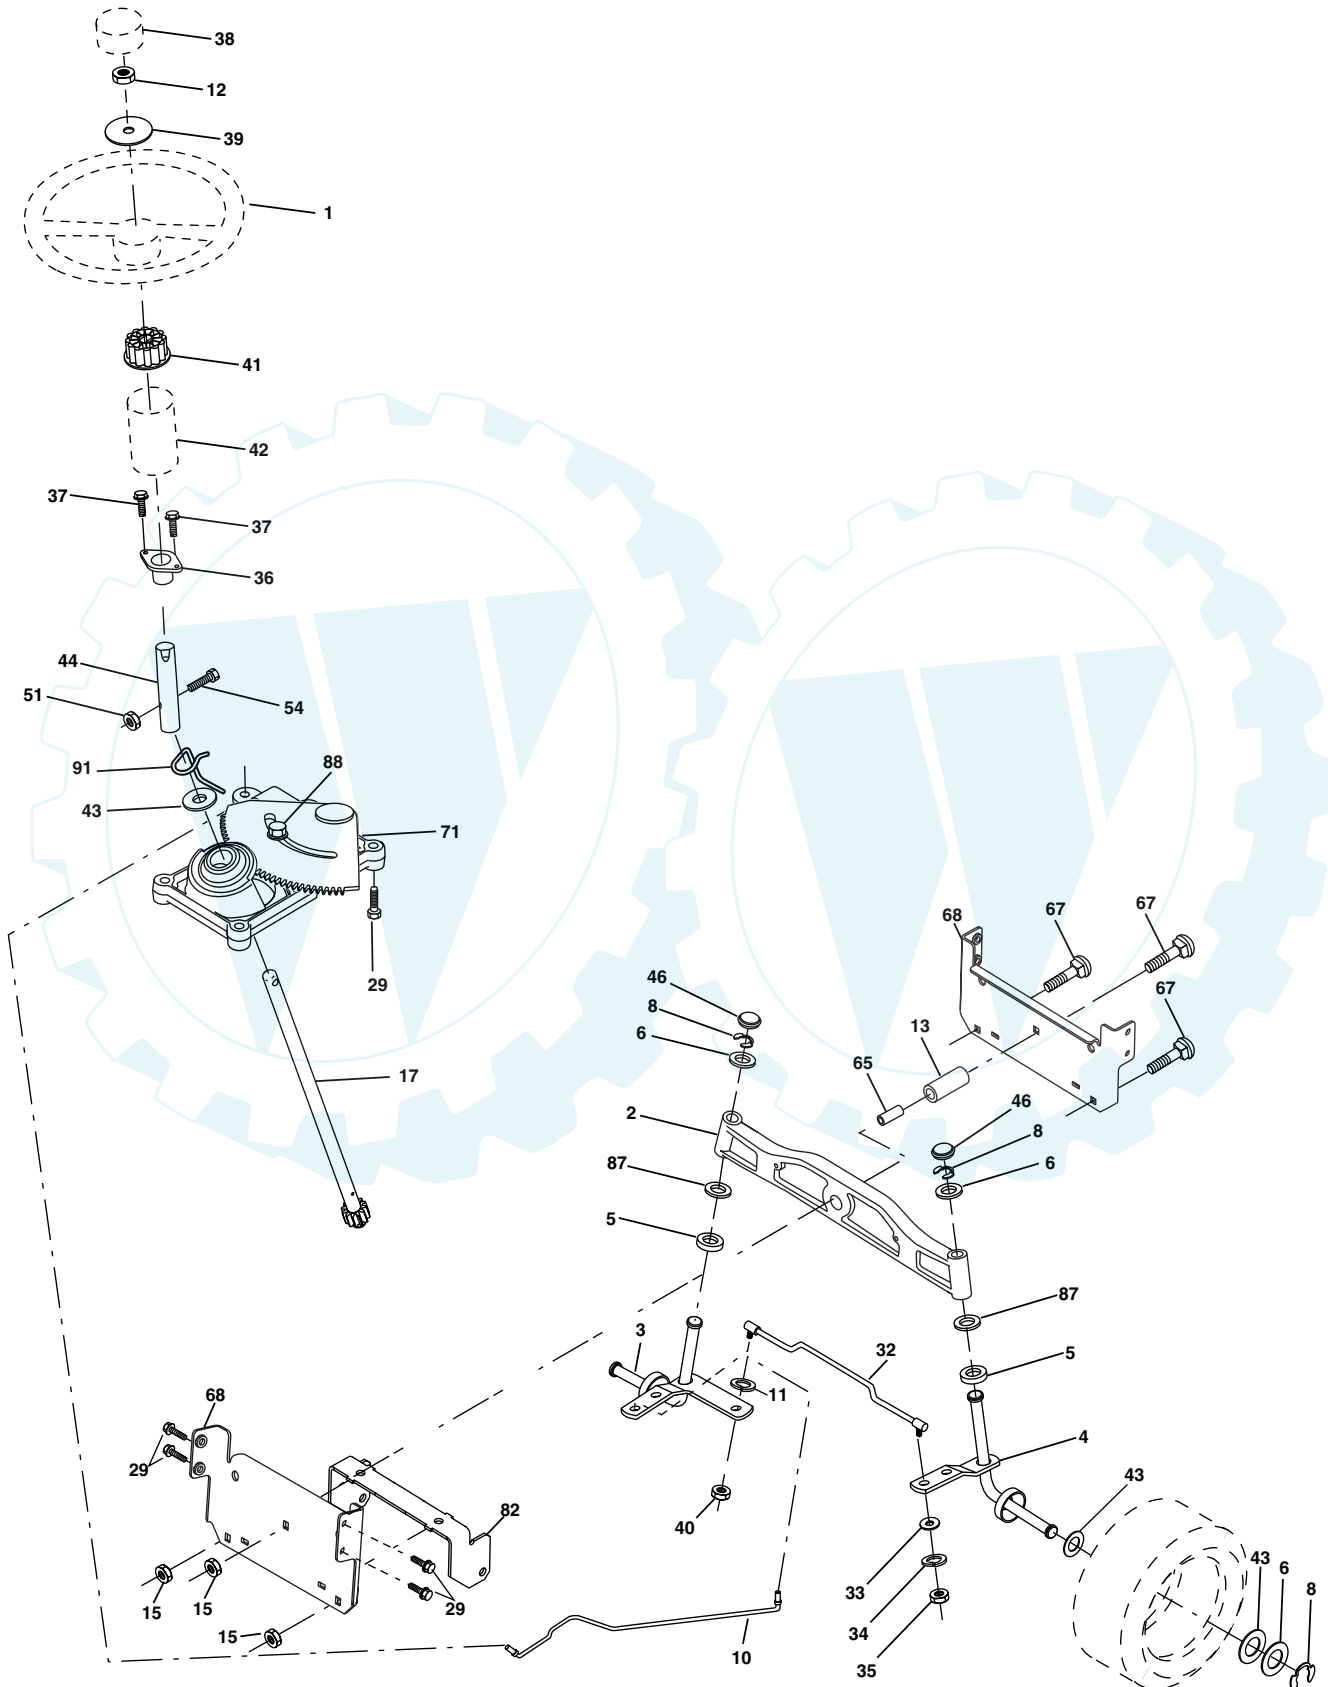

REPAIR PARTS

www.ersatzteil-service.de

TRACTOR - - MODEL NUMBER PD18H42STA, PRODUCT NO. 954 56 94-93 STEERING ASSEMBLY

REPAIR PARTS

www.ersatzteil-service.de

TRACTOR - - MODEL NUMBER PD18H42STA, PRODUCT NO. 954 56 94-93 STEERING ASSEMBLY

KEY NO.	PART NO.	DESCRIPTION
1	180656	Wheel Steering
2	184706	Axle Asm Front
3	169840	Spindle Asm Lh
4	169839	Spindle Asm Rh
5	6266H	Bearing Race Thrust Harden
6	121748X	Washer 25/32 X 1 5/8 X 16ga
8	12000029	Ring Klip #t5304-75
10	175121	Link Drag Extended
11	10040600	Lockwasher
12	73940800	Nut Hex Jam Toplock 1/2-20 Unf
13	136518	Spacer Bearing Axle Front
15	145212	Hex Flange Lock
17	180641	Shaft Asm Strg
29	17060612	Screw 3/8-16x3/4
32	171888	Rod Tie
33	19111216	Washer 11/32 x 3/4 x 16 Ga.
34	10040500	Washer lock 5/16
35	73540500	Nut Crownlock 5/16-24
36	155099	Bushing Strg 5/8 Id Dash
37	152927	Screw TT #10-32 x 5 x 3/8 Flange
38	180657	Insert Cap Strg
39	19182411	Washer 9/16 ID x 1-1/2 OD 11 Gr
40	7810H	Locknut Center
41	159945	Adaptor Wheel Strg
42	145054X428	Boot Dash Steering
43	121749X	Washer 25/32 X 1 1/4 X 16 Ga
44	180640	Extension Steering
46	121232X	Cap Spindle Fr Top Blk
51	73540400	Nut Crownlock 1/4-28
54	71130420	Bolt Hex 1/4-28unf x 1-1/4 Gr. 8
65	160367	Spacer Brace Axle
67	72140618	Bolt Rdhd Sq 3/8-16 Unc x 2-3/4
68	169827	Brace Axle
71	175146	Steering Asm
82	169835	Bracket Susp Chassis Front
87	173966	Washer Flat
88	175118	Bolt Shoulder 7/16-20
91	175553	Clip Steering

NOTE: All component dimensions given in U.S. inches
1 inch = 25.4 mm