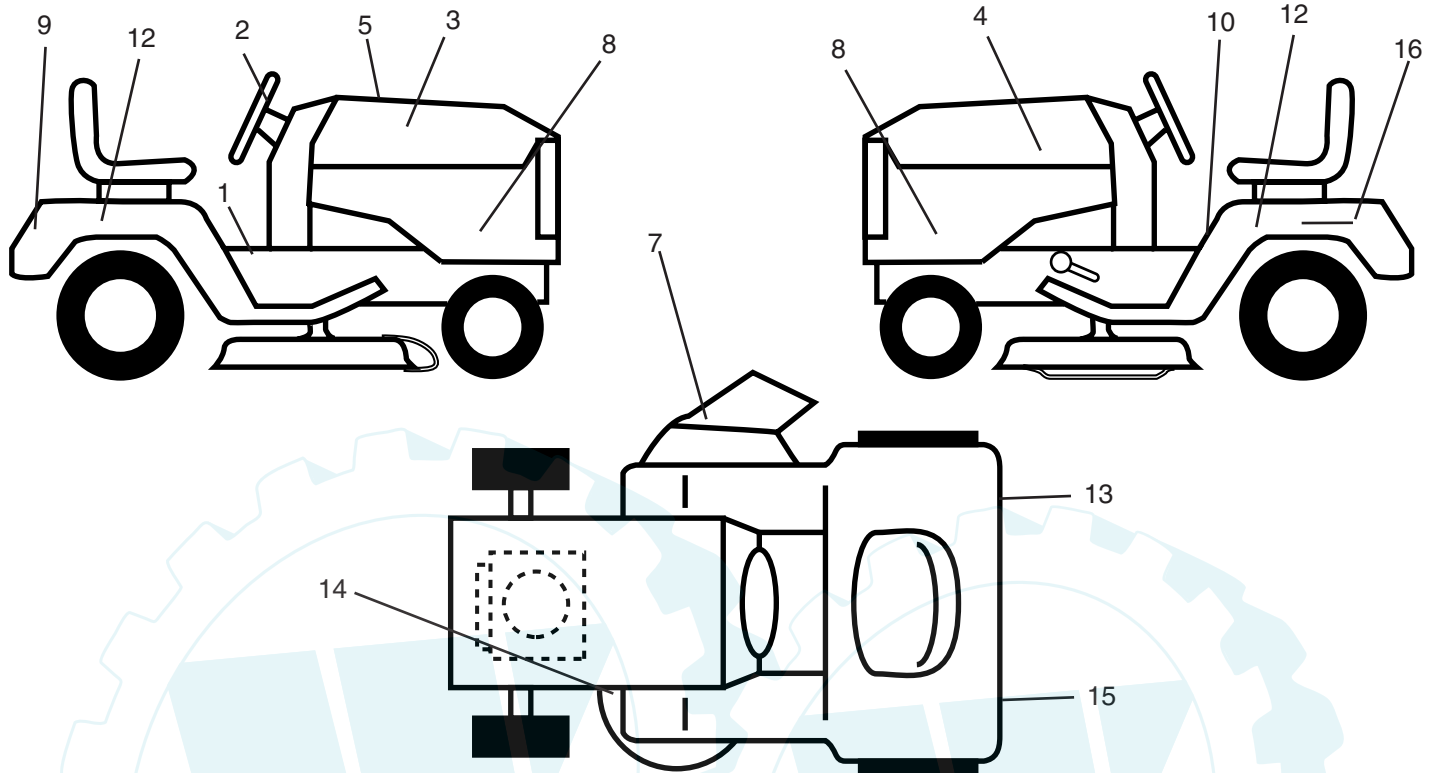

REPAIR PARTS

www.ersatzteil-service.de

TRACTOR - - MODEL NUMBER PD18H42STA, PRODUCT NO. 954 56 94-93 DECALS

KEY NO.	PART NO.	DESCRIPTION
1	157032	Decal Instruction Operat English/French
2	172743	Decal Ins Strg Wh
3	186163	Decal Hood Rh
4	186164	Decal Hood Lh
5	187051	Decal Replacement
7	179128	Decal Deck "B" 42"
8	182005	Decal Hood Side Panel
9	172740	Decal Fender Logo
10	157140	Decal Danger English
12	176303	Decal Fender

KEY NO.	PART NO.	DESCRIPTION
13	173589	Decal Reflector LH
14	160396	Decal V-belt Schematic 42"
15	173587	Decal Reflector RH
16	145005	Decal Battery Danger/Poison
20	185982	Decal HP Engine
--	179769X428	Pad Footrest RH
--	179768X428	Pad Footrest LH
--	138311	Decal Lift Handle
--	169210	Decal By-Pass
--	184581	Manual Owner's English
--	184582	Manual Owner's French