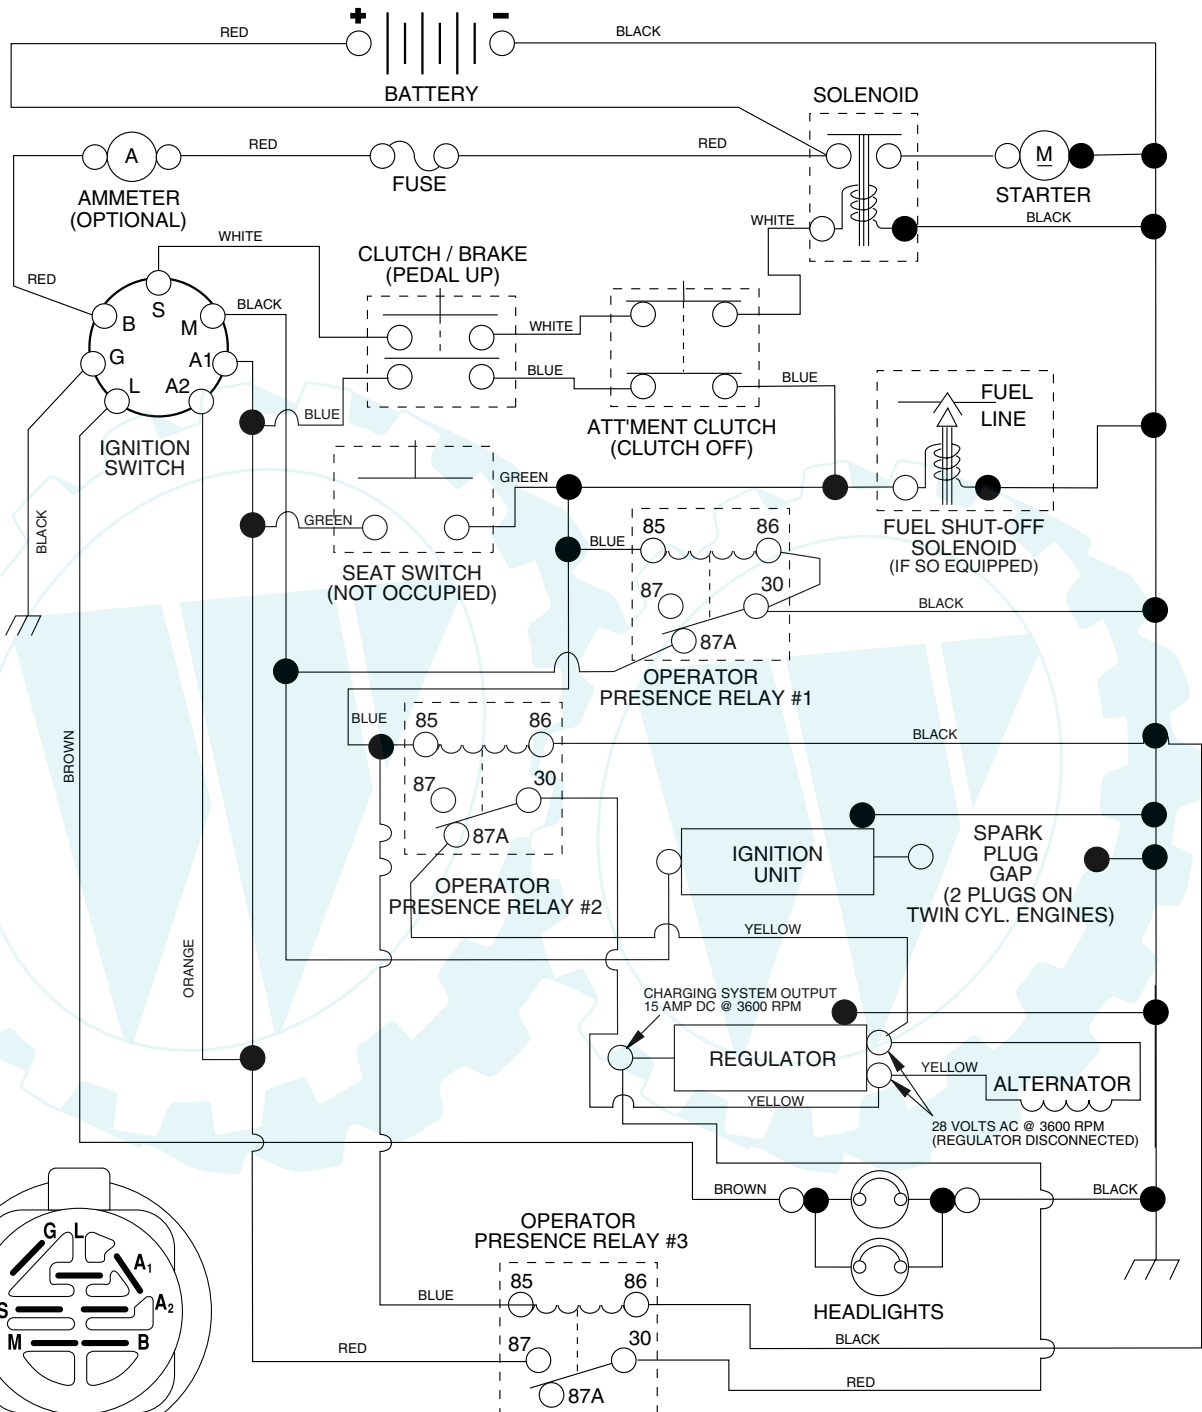

REPAIR PARTS

TRACTOR - - MODEL NUMBER PD18H42STA, PRODUCT NO. 954 56 94-93 SCHEMATIC

IGNITION SWITCH

POSITION	CIRCUIT	"MAKE"
OFF	M+G+A1	NONE
RUN/LIGHT	B+A1	A2+L
RUN	B+A1	NONE
START	B + S + A1	NONE

RELAY

NON-REMOVABLE CONNECTIONS

REPAIR PARTS

www.ersatzteil-service.de

TRACTOR - - MODEL NUMBER PD18H42STA, PRODUCT NO. 954 56 94-93 ELECTRICAL

KEY NO.	PART NO.	DESCRIPTION
1	163465	Battery 12 Volt 25 Amp
2	74760412	Bolt Hex Hd 1/4-20unc X 3/4
8	176689	Box Battery
16	176137	Switch Interlock
21	183759	Harness Asm Light W/4152J
22	4152J	Bulb Light #1156
24	4799J	Cable Battery 6 Ga 11"red
25	146147	Cable Battery 6 Ga w/16 wire,red
26	175158	Fuse 20 AMP
27	73510400	Nut Keps Hex 1/4-20 unc
28	4207J	Cable Ground 6 Ga 12" black
29	160784	Switch Plunger
30	175566	Switch Ign
33	140401	Key Ign
40	179722	Harness Ign
41	71110408	Bolt Blk Fin Hex 1/4-20 X 1/2
42	131563	Cover Terminal Red
43	178861	Solenoid
45	122822X	Ammeter
52	141940	Protection Wire Loop
81	109748X	Relay Asm.
90	180449	Cover Terminal

KEY NO.	PART NO.	DESCRIPTION
1	170805	Control Throt /Ch Flag
2	17720408	Screw Hex Thd Cut 1/4-20x1/2
3	-----	Engine Kohl Model CV492 (Order Parts From Engine Manufacturer)
4	174667	Muffler Exhaust
13	12-041-03	Gasket
14	148456	Tube Drain Oil Easy
16	11050600	Washer Lock Ext Tooth 3/8
23	169837	Shield Browning/Debris Guard
29	137180	Arrestor Spark
31	185534	Tank Fuel
32	140527	Cap Asm Fuel W/sym Vented
33	123487X	Clamp Hose Blk
37	137040	Line Fuel 20"
38	181654	Plug Drain Oil Easy
44	17670412	Screw Hexwsh Thdrol 1/4-20x3/4
45	17000612	Screw Hex Wsh Thdrol 3/8-16
46	19091416	Washer 9/32 X 7/8 X 16ga
77	19101216	Washer 5/16 x 3/4 x 16 Ga.
80	74760508	Bolt Hex Hd 5/16-18 Unc x 1/2
101	M73030800	Nut Flange
105	17120616	Screw 3/8-16 x 1