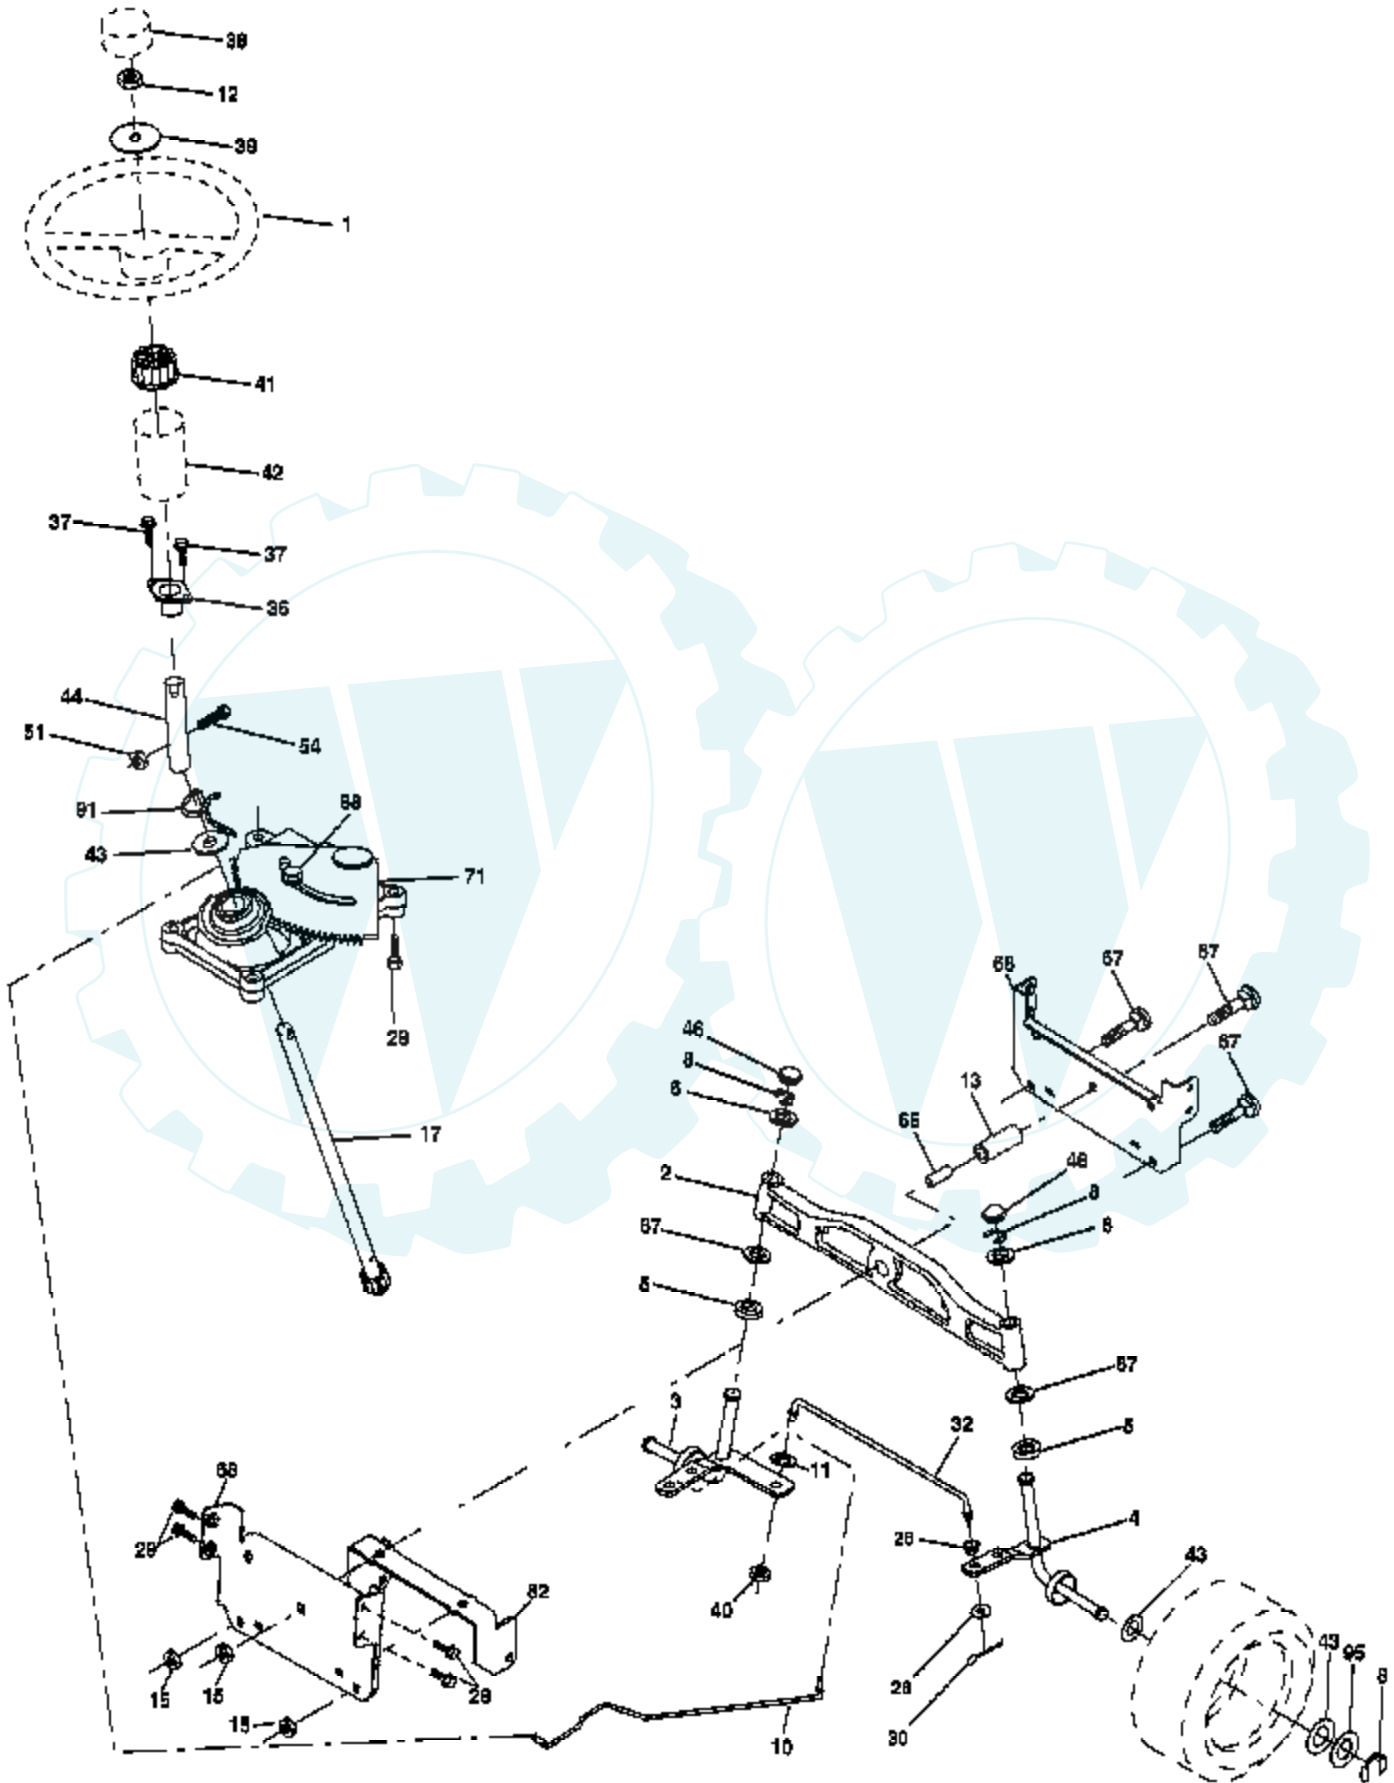

Ref #	Part Number	Qty	Description
1	159461		Wire Asm Inner/Sprg W/plunger
2	159476		Shaft Asm Lift RH w/Inf
3	188822		Pin Groove 5/16 Dia x 1.875
4	12000002		E Ring #5133-62
5	19211621		Washer 21/32 x 1 x 21 Ga.
6	120183X		Bearing Nylon Blk 629 Id
7	125631X		Grip Handle
8	124526X		Button Plunger
11	139865		Link Lift LH Fixed Length
12	139866		Link Lift RH Fixed Length
13	4939M		Retainer Spring
15	173288		Link Front
16	73350800		Nut Jam Hex 1/2-13 unc
17	175689		Trunnion
18	73800800		Nut Lock W/Wsh 1/2-13 unc
19	139868		Arm Suspension Rear
20	163552		Retainer Spring
31	169865		Bearing Pvt Lift
32	73540600		Nut Crownlock 3/8 - 24

IGNITION SWITCH

POSITION	CIRCUIT	"MAKE"
OFF	M+G+A1	NONE
RUN/LIGHT	B+A1	A2+L
RUN	B+A1	NONE
START	B + S + A1	NONE

WIRING INSULATED CLIPS

NOTE: IF WIRING INSULATED CLIPS WERE REMOVED FOR SERVICING OF UNIT, THEY SHOULD BE REPLACED TO PROPERLY SECURE YOUR WIRING.

Der Ersatzteilspezialist im Internet.

Ref #	Part Number	Qty	Description
1	188712		Seat
2	140551		Bracket Pivot Seat 8 720
3	71110616		Bolt Fin Hex 3/8-16 unc x 1
4	19131610		Washer 13/32 x 1 x 10 Ga.
5	145006		Clip Push-In
6	73800600		Nut Hex w/Ins. 3/8-16 unc
7	124181X		Spring Seat Cprsn 2 250 Blk Zi
8	17000616		Screw 3/8-16 x 1.5 Smgml
9	19131614		Washer 13/32 x 1 x 14 Ga.
10	182493		Pan Seat
11	166369		Knob Seat
12	121246X		Bracket Mounting Switch
13	121248X		Bushing Snap Blk Nyl 50 Id
14	72050412		Bolt Rdhd Sqnk 1/4-20 x 1-1/2
15	134300		Spacer Split 28x 88
16	121250X		Spring Cprsn
17	123976X		Nut Lock 1/4 Lge Fig Gr. 5 Zinc
21	171852		Bolt Shoulder 5/16-18 unc
22	73800500		Nut Hex Lock W/Ins 5/16-18
24	19171912		Washer 17/32 x 1-3/16 x 12 Ga.
25	127018X		Bolt Shoulder 5/16-18 x 62