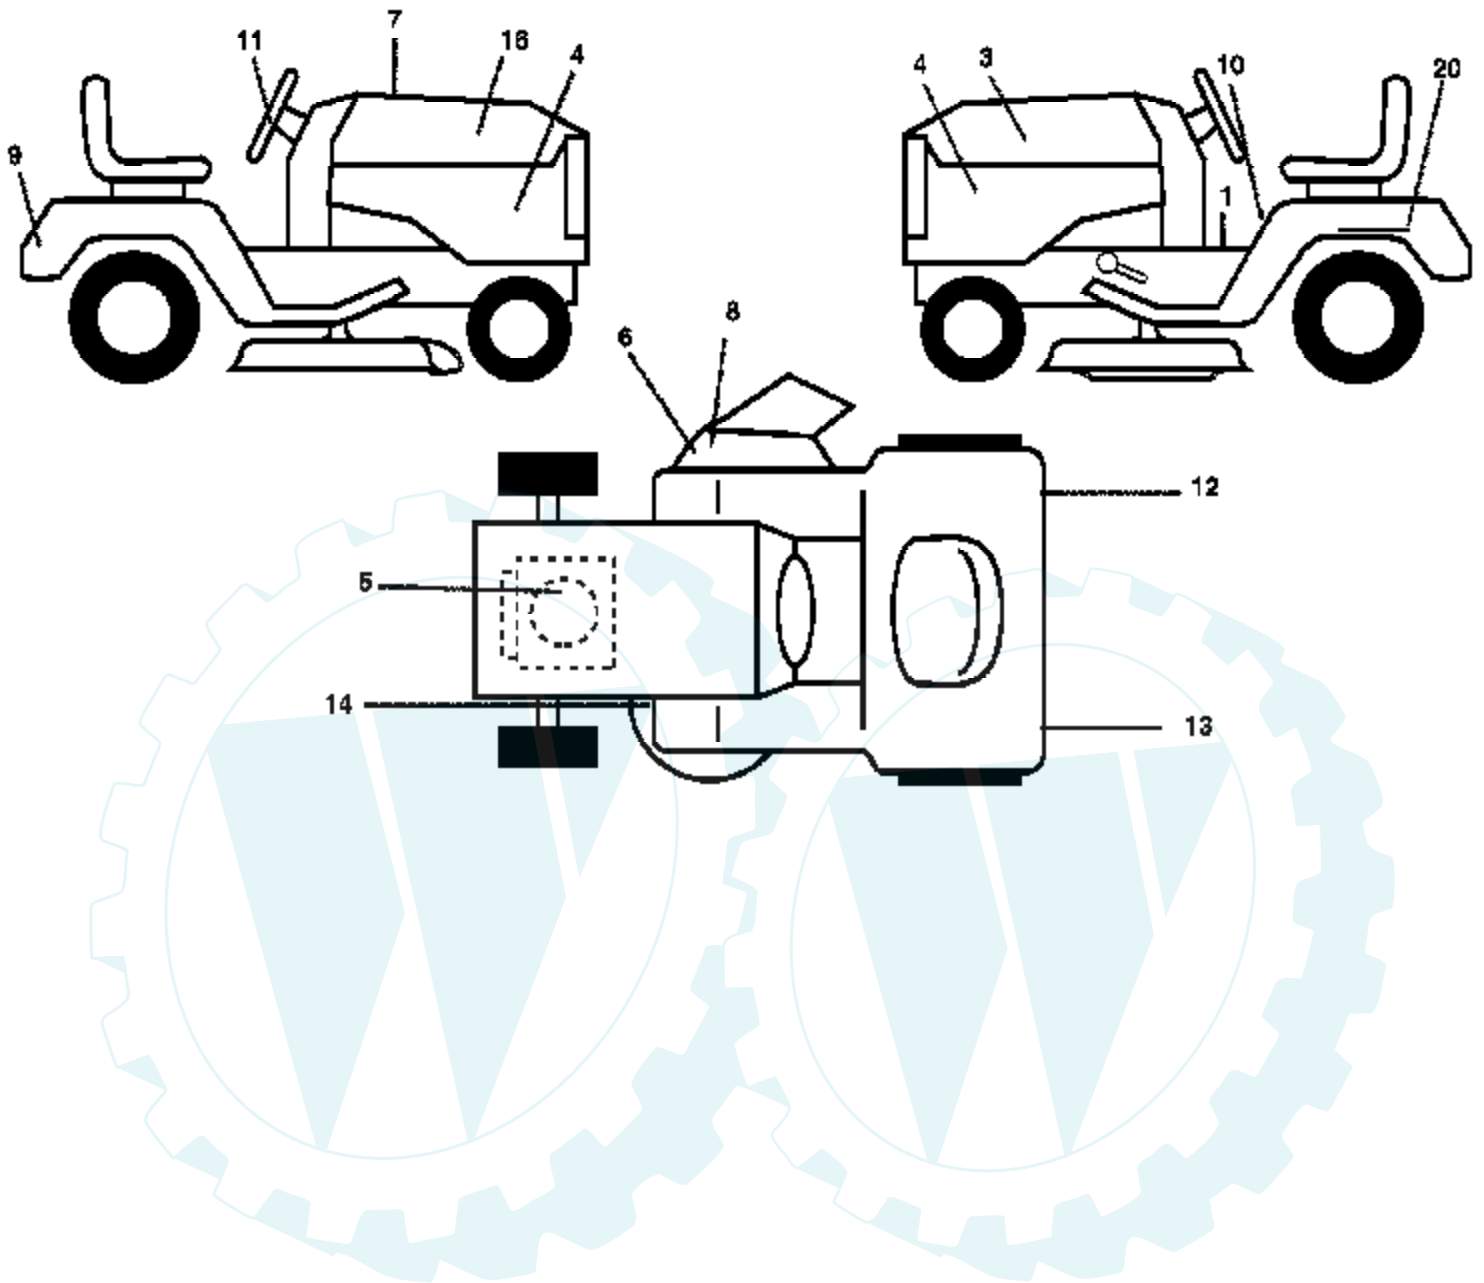

Ref #	Part Number	Qty	Description
1	174619		Chassis
2	176554		Drawbar
5	155272		Bumper Hood/Dash
9	187846X012		Dash P/L
10	72140608		Bolt Carriage 3/8-16 x 1
11	174996		Panel Dash Lh
13	179174X010		Panel Dash Rh
14	17490608		Screw Thdrol 3/8-16 x 1/2
17	183393X428		Hood
18	126938X		Bumper Hood
24	74780616		Bolt Fin Hex 3/8-16 unc x 1 Gr. 5
26	73800600		Nut Lock Hex W/Ins 3/8-16 unc
28	183828		Grille/Lens Asm
30	169470X428		Fender
31	136619		Bracket Fender
33	179716X428		Footrest LH
34	179717X428		Footrest RH
35	72110606		Bolt RDHD SHT SQNK 3/8-16 x 3/4
37	17490508		Screw Thdrol 6/16-18 x 1/2 TYT
38	175710		Bracket Asm Pivot Mower Rear
39	174714		Bracket Pivot
58	184322		Duct Air
64	154798		Dash Lower STLT
142	175702		Plate Reinforcement STLT
145	156524		Rod Pivot Chassis/Hood
159	169473X428		Cupholder
166	171875		Screw Hwhd Hi-Lo #13-16 x 3/4
206	170165		Bolt Shoulder 5/16-18
208	17670608		Screw Thdrol 3/8-16 x 1/2
209	17000612		Screw Hexwsh Thdr 3/8-16 x 3/4
258	183835X599		Lens Grille Pro RH
259	183834X599		Lens Grille Pro LH
261	183829Z428		Insert Grille
263	183832		Bezel Grille LH
264	183833		Bezel Grille RH
	5479J		Plug BTN BI K
	187801		Plug Dome Plastic

Ref #	Part Number	Qty	Description
1	157032		Decal Oper
3	186164		Decal Hood LH
4	189289		Decal Side Panel Logo
5	189288		Decal HP Engine
6	170563		Decal Warning, Keep Hand Away
7	190928		Decal Replacement Parts
8	179128		Decal Deck "B" 42"
9	172740		Decal Fender Logo
10	157140		Decal Fender Danger E/F
11	172743		Decal Ins Strg Whl
12	173587		Decal Fend Reflector Rh
13	173589		Decal Fend Reflector Lh
14	160396		Decal V-Belt Schematic
16	186163		Decal Hood Rh
20	145005		Decal Bat Dan/Psn
	179768X428		Pad Footrest LH
	179769X428		Pad Footrest RH
	178392		Decal Chass Disconnect LTH 2000
	138311		Decal Handle Lft Height Adjust
	190944		Manual Owner's (English)
	190945		Manual Owner's (French)