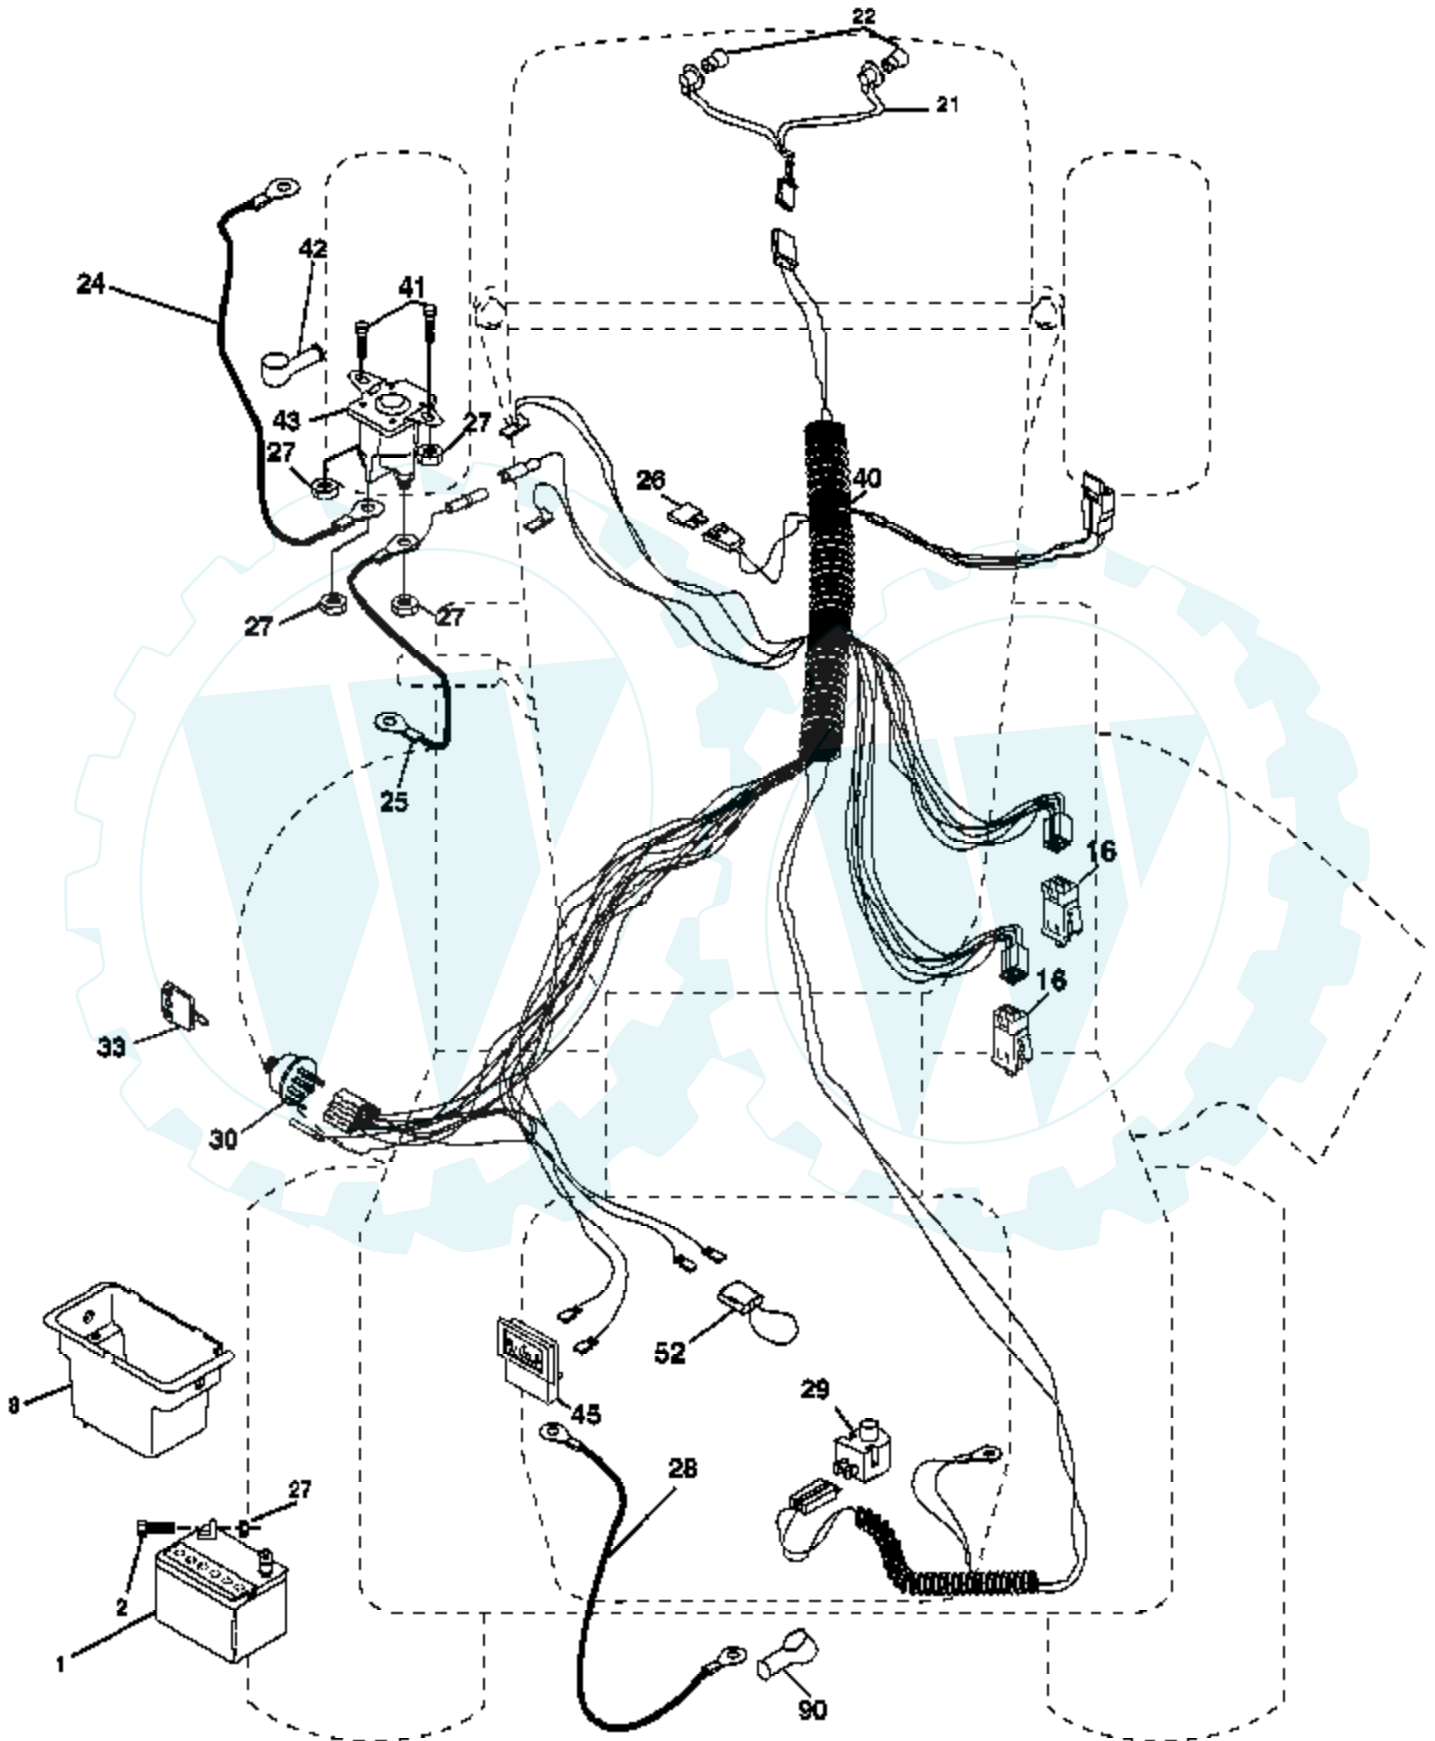

Ref #	Part Number	Qty	Description
1	163465		Battery
2	74760412		Bolt Hex Hd 1/4-20 unc x 3/4
8	176689		Box Battery
16	176138		Switch Interlock
21	183759		Harness Socket Light
22	4152J		Bulb, Light # 1156
24	4799J		Cable Battery
25	146147		Cable Battery 6 Ga. Red w/16 wire 44"
26	175158		Fuse
27	73510400		Nut Keps Hex 1/4-20 unc
28	4207J		Cable Ground 12" Blk 6 Ga.
29	121305X		Switch Plunger Nc Gray
30	175566		Switch Ign
33	140401		Key Ign Molded Generic
40	179720		Harness Ign
41	71110408		Bolt Fin Hex 1/4-20 unc x 1/2
42	131563		Cover Terminal Red
43	178861		Solenoid
45	121433X		Ammeter Rectangular
52	141940		Protection Loop
90	180449		Cover Terminal