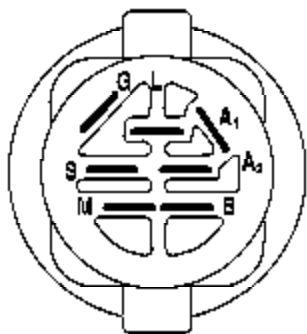

Ref #	Part Number	Qty	Description
1	170551		Control, Throttle
2	17720408		Screw Hex Thd Cut 1/4-20 x 1/2
3			Engine Briggs Model 31P777 (Order Parts from Engine Mfg.)
4	137352		Muffler
13	165291		Muffler Gasket
14	148456		Tube Oil Drain
23	169837		Shield, Browning/Debris Guard
29	137180		Arrester, Spark
31	185534		Tank, Fuel
32	140527		Cap, Fuel
33	123487X		Clamp, Hose Blk
37	137040		Line, Fuel
38	181654		Plug Drain Oil Easy
44	17670412		Screw Hex Wsh THDROL 1/4-20 x 3/4
45	17000612		Screw Hex Wsh Thdrol 3/8-16 x 3/4
46	19091416		Washer 9/32 x 7/8 x 16 Ga.
72	183906		Screw Socket Head 5/16-18 x 1
78	17060620		Screw 3/8-16 x 1-1/4
81	73510400		Nut Keps Hex 1/4-20 unc

Ref #	Part Number	Qty	Description
1	159461		Wire Asm Inner/Sprg W/plunger
2	159476		Shaft Asm Lift RH w/Inf
3	188822		Pin Groove 5/16 Dia x 1.875
4	12000002		E Ring #5133-62
5	19211621		Washer 21/32 x 1 x 21 Ga.
6	120183X		Bearing Nylon Blk 629 Id
7	125631X		Grip Handle
8	124526X		Button Plunger
11	139865		Link Lift LH Fixed Length
12	139866		Link Lift RH Fixed Length
13	4939M		Retainer Spring
15	173288		Link Front
16	73350800		Nut Jam Hex 1/2-13 unc
17	175689		Trunnion
18	73800800		Nut Lock W/Wsh 1/2-13 unc
19	139868		Arm Suspension Rear
20	163552		Retainer Spring
31	169865		Bearing Pvt Lift
32	73540600		Nut Crownlock 3/8 - 24

Ref #	Part Number	Qty	Description
1	59192		Cap Valve Tire
2	65139		Stem Valve
3	106222X		Tire F T 15 x 6 0 - 6 Service
4	59904		Tube Front (Service Item Only)
5	106732X421		Rim Asm 6" front Service
6	278H		Fitting Grease (Front Wheel Only)
7	9040H		Bearing Flange (Front Wheel Only)
8	106108X421		Rim Asm 8" rear Service
9	122082X		Tire R T 20 x 10-8 Service
10	7152J		Tube Rear (Service Item Only)
11	104757X421		Cap Axle Blk 1 50 x 1 00
	144334		Sealant, Tire (10 oz. Tube)