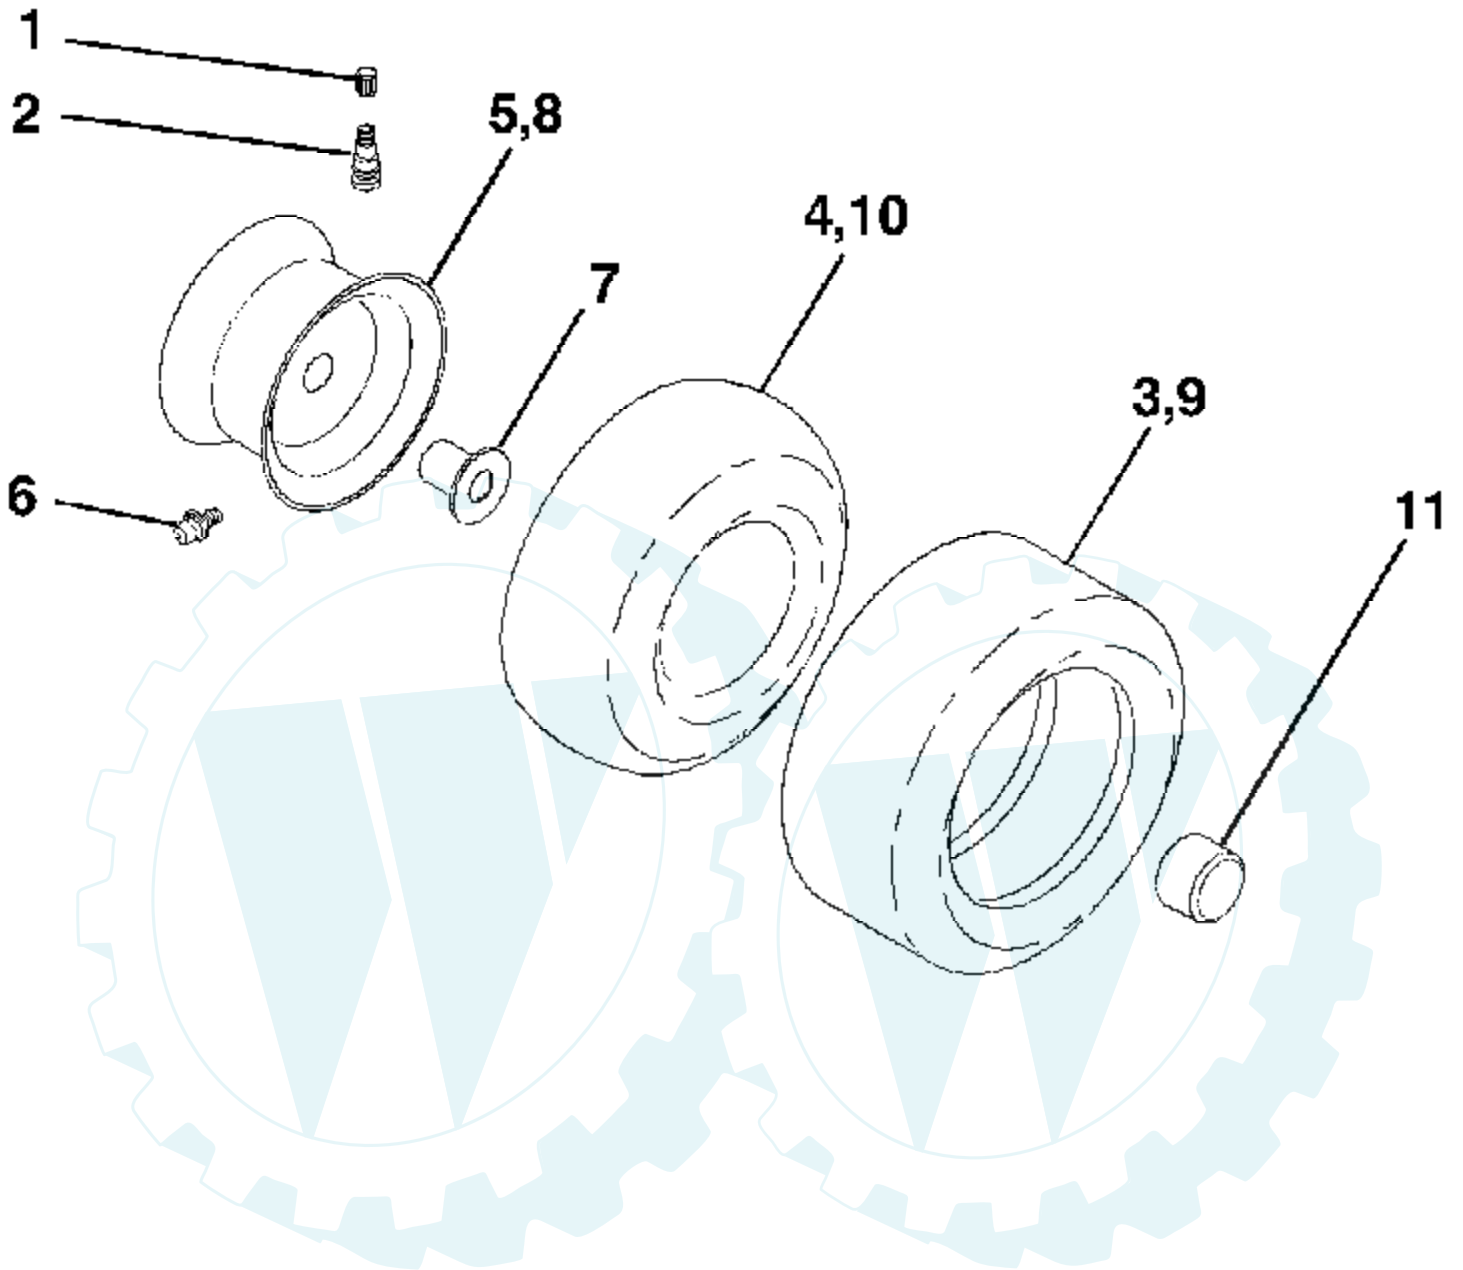

Ref #	Part Number	Qty	Description
1	59192		Cap Valve Tire
2	65139		Stem Valve
3	106222X		Tire F T 15 x 6 0 - 6 Service
4	59904		Tube Front (Service Item Only)
5	106732X421		Rim Asm 6" front Service
6	278H		Fitting Grease (Front Wheel Only)
7	9040H		Bearing Flange (Front Wheel Only)
8	106108X421		Rim Asm 8" rear Service
9	122082X		Tire R T 20 x 10-8 Service
10	7152J		Tube Rear (Service Item Only)
11	104757X421		Cap Axle Blk 1 50 x 1 00
	144334		Sealant, Tire (10 oz. Tube)