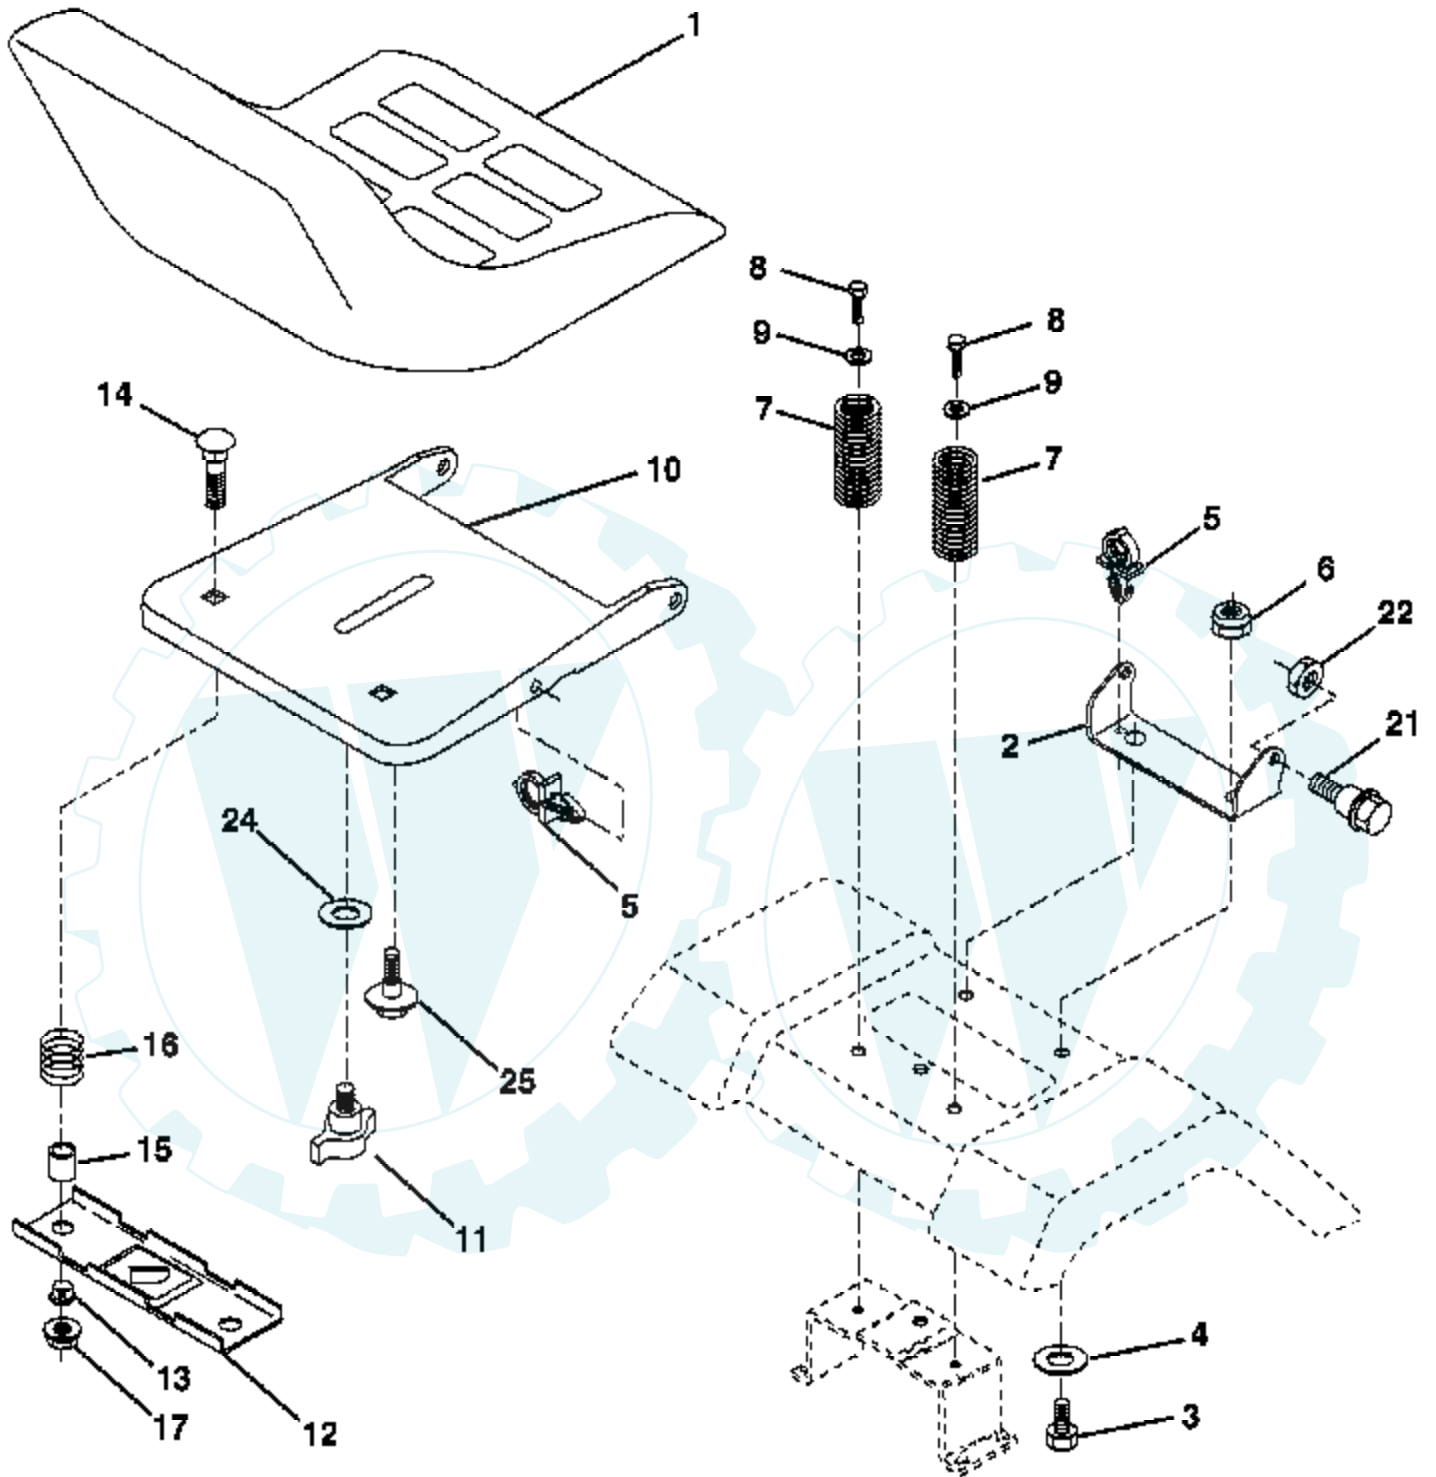

Ref #	Part Number	Qty	Description
1	188712		Seat
2	140551		Bracket Pivot Seat 8 720
3	71110616		Bolt Fin Hex 3/8-16 unc x 1
4	19131610		Washer 13/32 x 1 x 10 Ga.
5	145006		Clip Push-In
6	73800600		Nut Hex w/Ins. 3/8-16 unc
7	124181X		Spring Seat Cprsn 2 250 Blk Zi
8	17000616		Screw 3/8-16 x 1.5 Smgml
9	19131614		Washer 13/32 x 1 x 14 Ga.
10	182493		Pan Seat
11	166369		Knob Seat
12	121246X		Bracket Mounting Switch
13	121248X		Bushing Snap Blk Nyl 50 Id
14	72050412		Bolt Rdhd Sqnk 1/4-20 x 1-1/2
15	134300		Spacer Split 28x 88
16	121250X		Spring Cprsn
17	123976X		Nut Lock 1/4 Lge Fig Gr. 5 Zinc
21	171852		Bolt Shoulder 5/16-18 unc
22	73800500		Nut Hex Lock W/Ins 5/16-18
24	19171912		Washer 17/32 x 1-3/16 x 12 Ga.
25	127018X		Bolt Shoulder 5/16-18 x 62