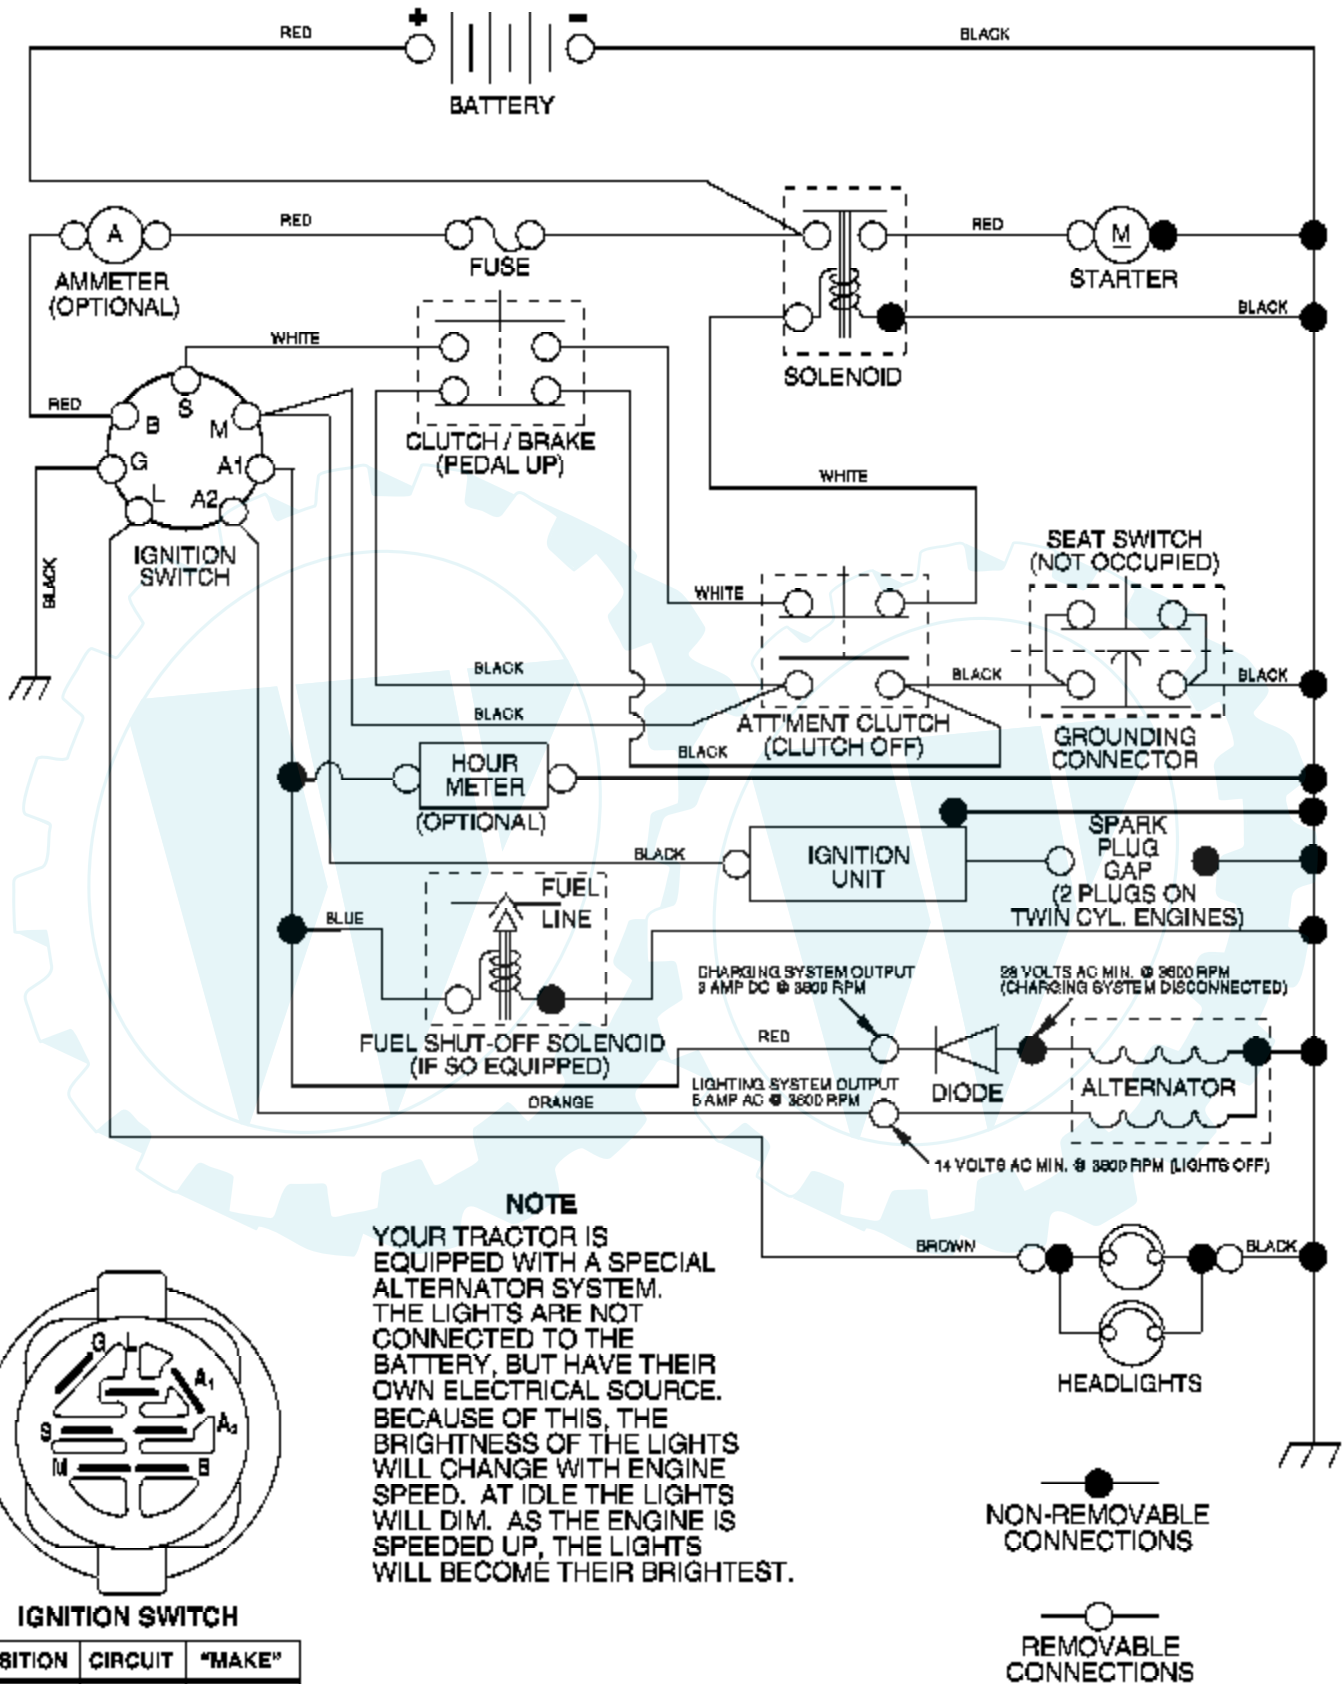

Ref #	Part Number	Qty	Description
1	170551		Control, Throttle
2	17720408		Screw Hex Thd Cut 1/4-20 x 1/2
3			Engine Briggs Model 31P777 (Order Parts from Engine Mfg.)
4	137352		Muffler
13	165291		Muffler Gasket
14	148456		Tube Oil Drain
23	169837		Shield, Browning/Debris Guard
29	137180		Arrester, Spark
31	185534		Tank, Fuel
32	140527		Cap, Fuel
33	123487X		Clamp, Hose Blk
37	137040		Line, Fuel
38	181654		Plug Drain Oil Easy
44	17670412		Screw Hex Wsh THDROL 1/4-20 x 3/4
45	17000612		Screw Hex Wsh Thdrol 3/8-16 x 3/4
46	19091416		Washer 9/32 x 7/8 x 16 Ga.
72	183906		Screw Socket Head 5/16-18 x 1
78	17060620		Screw 3/8-16 x 1-1/4
81	73510400		Nut Keps Hex 1/4-20 unc

Ref #	Part Number	Qty	Description
1	159461		Wire Asm Inner/Sprg W/plunger
2	159476		Shaft Asm Lift RH w/Inf
3	188822		Pin Groove 5/16 Dia x 1.875
4	12000002		E Ring #5133-62
5	19211621		Washer 21/32 x 1 x 21 Ga.
6	120183X		Bearing Nylon Blk 629 Id
7	125631X		Grip Handle
8	124526X		Button Plunger
11	139865		Link Lift LH Fixed Length
12	139866		Link Lift RH Fixed Length
13	4939M		Retainer Spring
15	173288		Link Front
16	73350800		Nut Jam Hex 1/2-13 unc
17	175689		Trunnion
18	73800800		Nut Lock W/Wsh 1/2-13 unc
19	139868		Arm Suspension Rear
20	163552		Retainer Spring
31	169865		Bearing Pvt Lift
32	73540600		Nut Crownlock 3/8 - 24