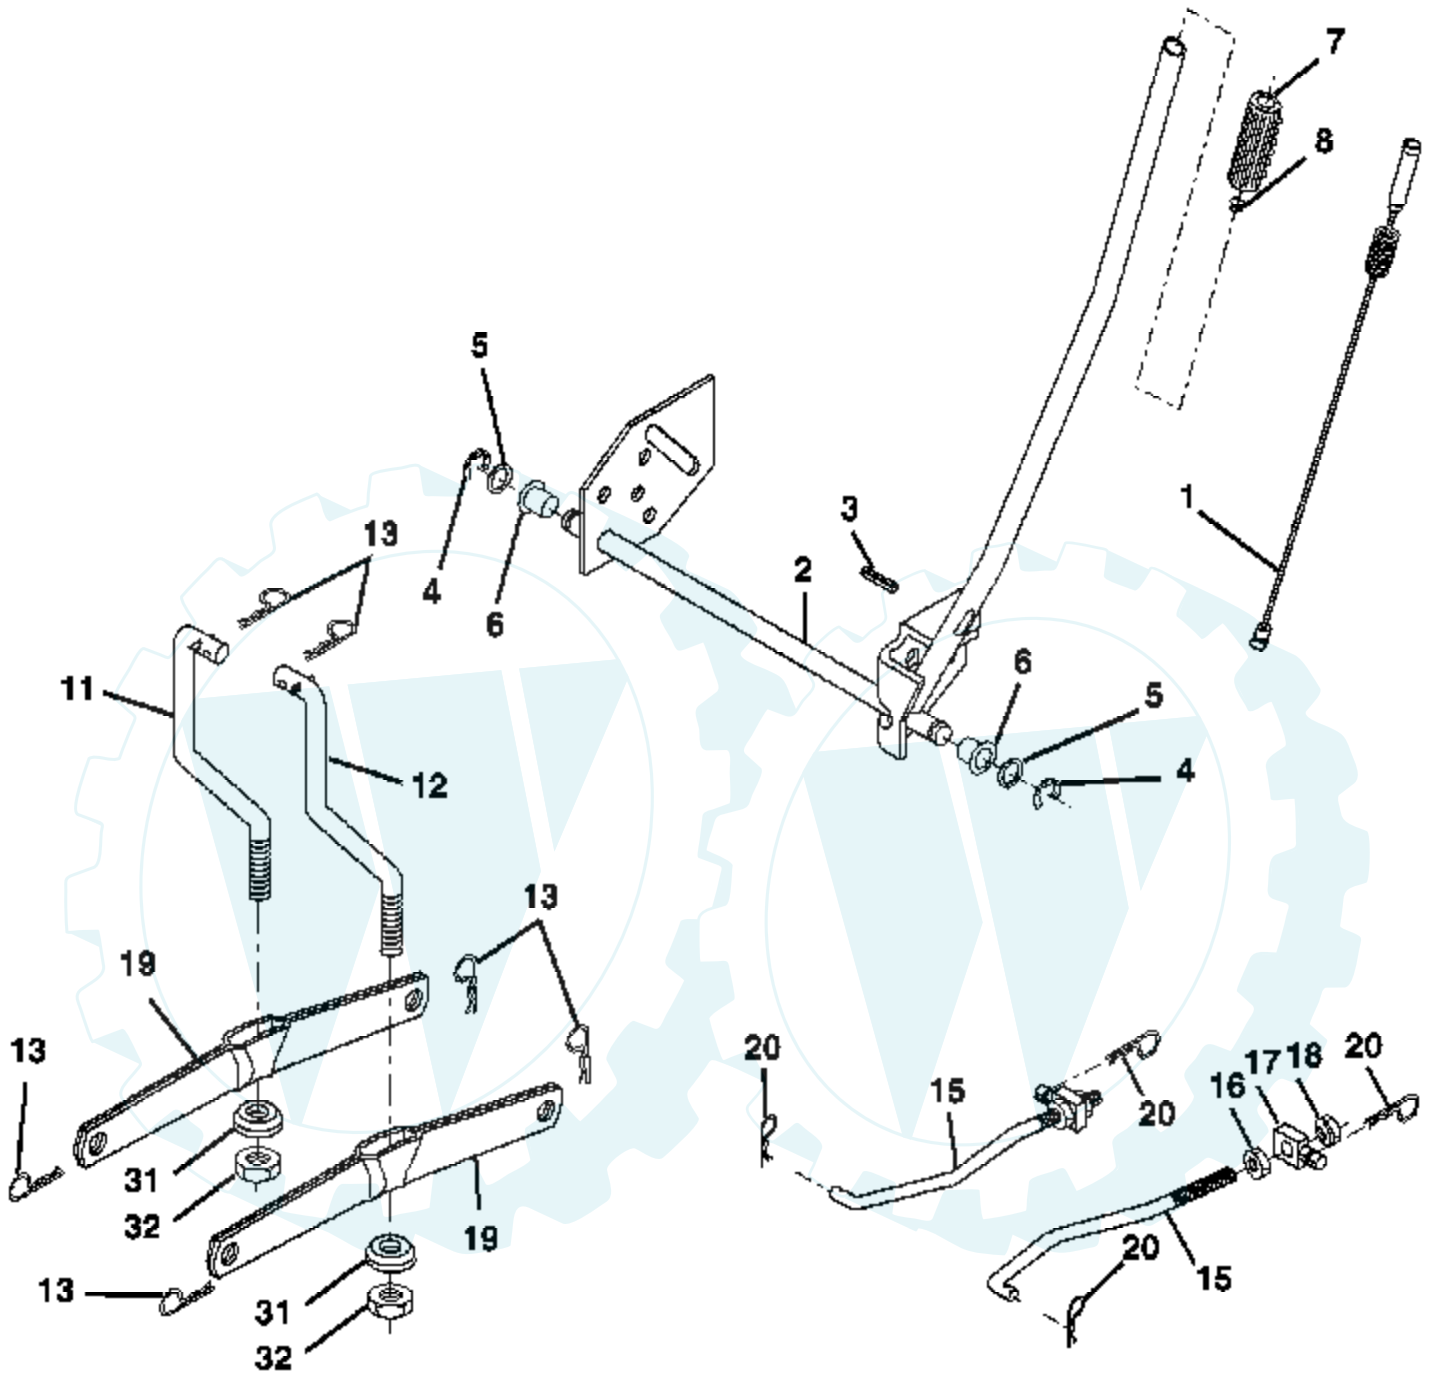

Ref #	Part Number	Qty	Description
1	159461		Wire Asm Inner/Sprg W/plunger
2	159476		Shaft Asm Lift RH w/Inf
3	188822		Pin Groove 5/16 Dia x 1.875
4	12000002		E Ring #5133-62
5	19211621		Washer 21/32 x 1 x 21 Ga.
6	120183X		Bearing Nylon Blk 629 Id
7	125631X		Grip Handle
8	124526X		Button Plunger
11	139865		Link Lift LH Fixed Length
12	139866		Link Lift RH Fixed Length
13	4939M		Retainer Spring
15	173288		Link Front
16	73350800		Nut Jam Hex 1/2-13 unc
17	175689		Trunnion
18	73800800		Nut Lock W/Wsh 1/2-13 unc
19	139868		Arm Suspension Rear
20	163552		Retainer Spring
31	169865		Bearing Pvt Lift
32	73540600		Nut Crownlock 3/8 - 24