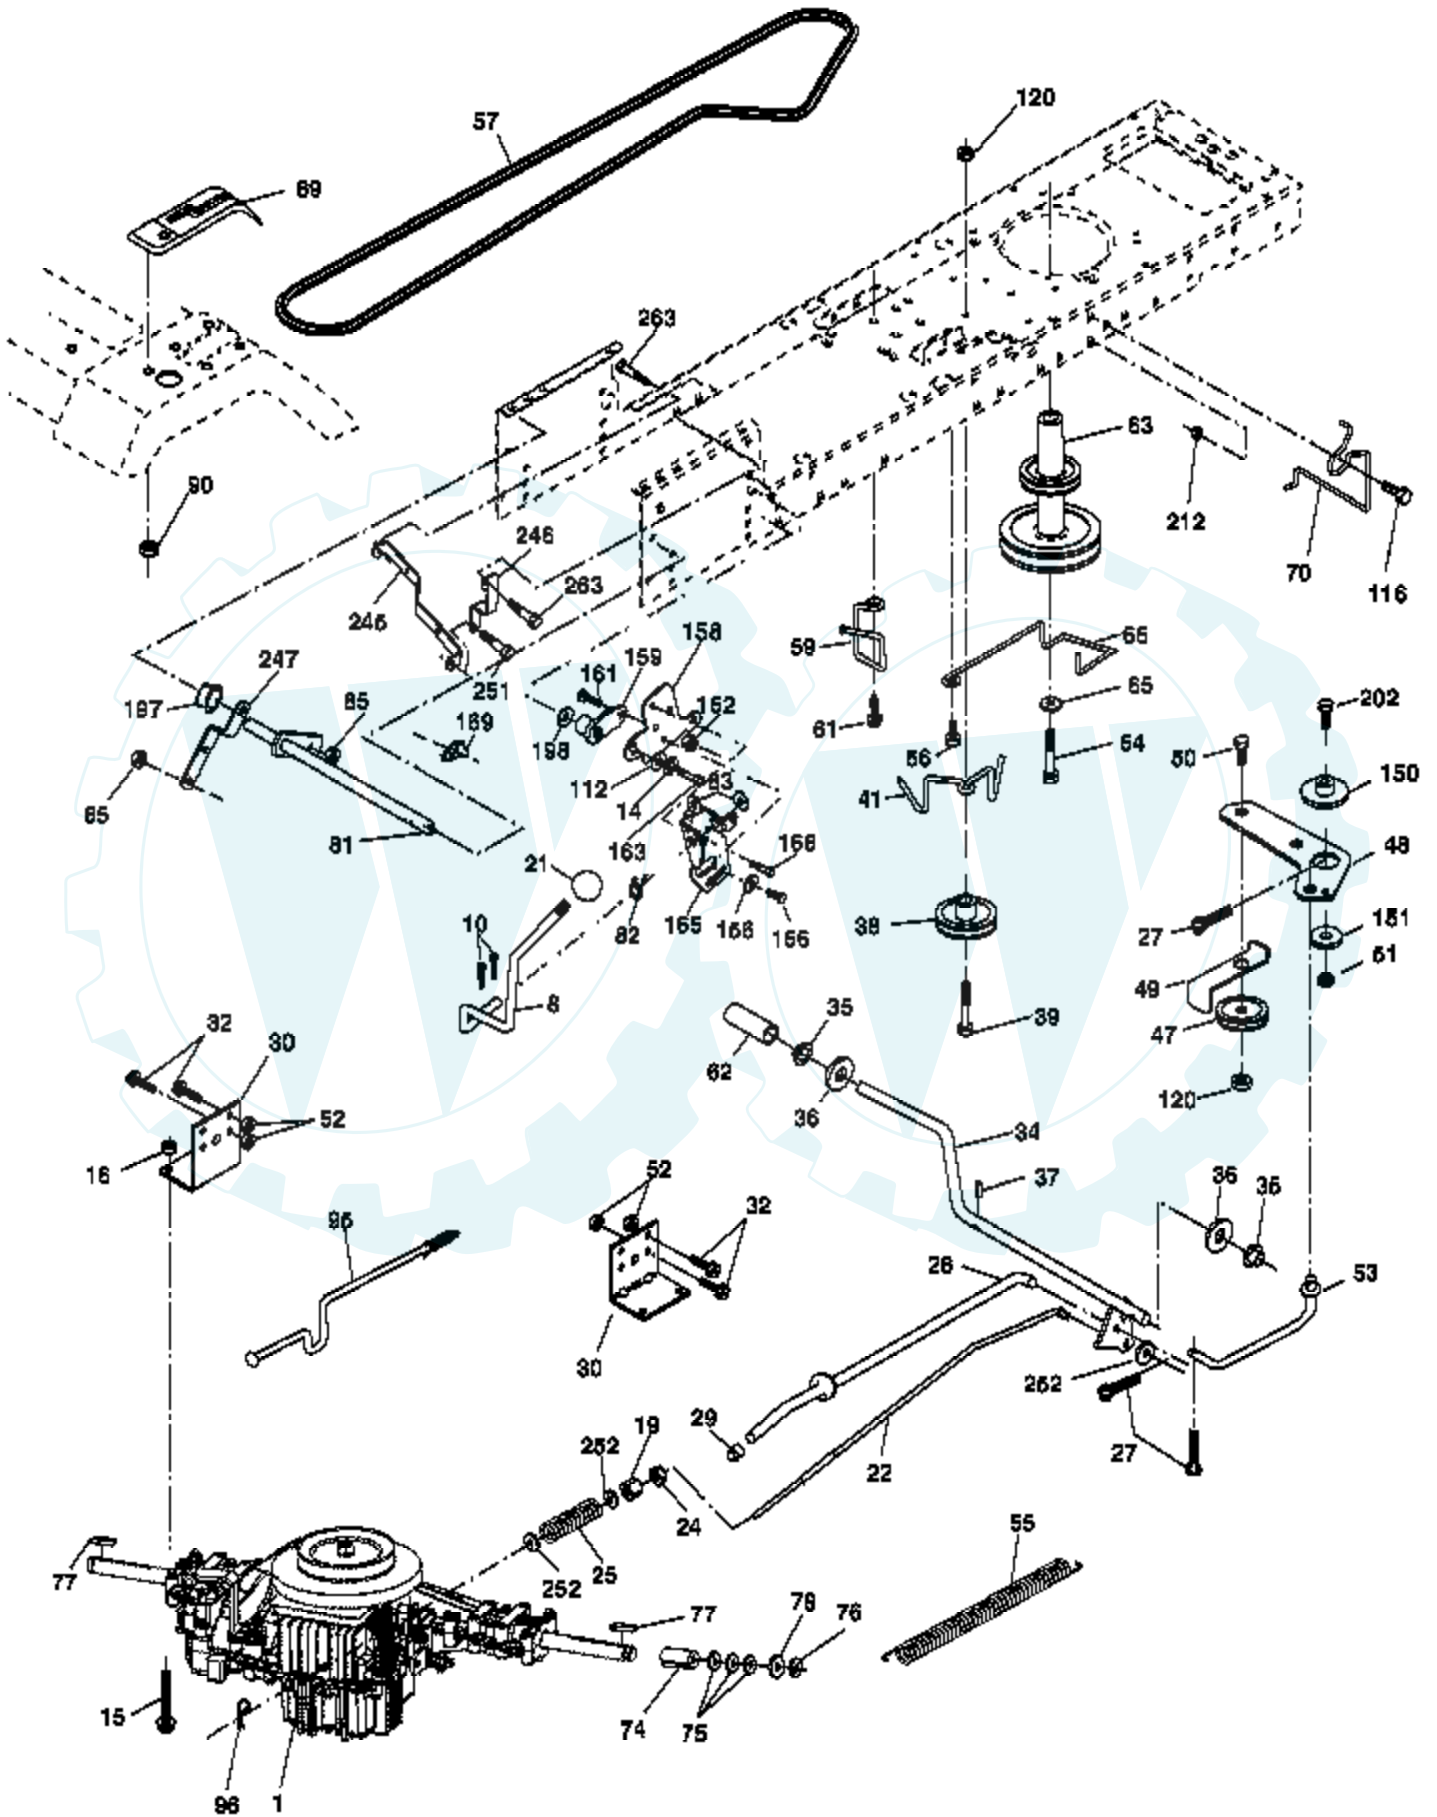

Ref #	Part Number	Qty	Description
1			Transaxle Peerless LTH 2000 (Order Parts From Transaxle Manufacturer)
8	165619		Rod Shift
10	76020416		Pin Cotter 1/8 x 1 CAD
14	10040400		Washer Lock Hvy Helical
15	74490544		Bolt, Hex FLGHD 5/16-18 Gr. 5
16	73800500		Nut Lock Hex W/Ins 5/16-18 unc
19	73800600		Nut Lock Hex W/Wsh 3/8-16 unc
21	140845		Knob, Round 1/2-13
22	178141		Rod, Brake Hydro
24	73350600		Nut
25	106888X		Spring, Brake Rod
27	76020412		Pin Cotter 1/8 x 3/4 CAD.
28	175765		Rod, Parking Brake
29	71673		Cap, Parking Brake
30	169592		Bracket, Transaxle
32	74760512		Bolt Hex Hd 5/16-18 unc x 3/4
34	175578		Shaft, Foot Pedal
35	120183X		Bearing, Nylon
36	19211616		Washer
37	1572H		Pin, Roll
38	179114		Pulley, Composite
39	72110622		Bolt Rdhd 3/8-16 unc x 2-3/4 Gr. 5
41	175556		Keeper, Belt Idler
47	127783		Pulley, Idler, V-Groove
48	154407		Bellcrank Clutch Grnd Drv STL
49	123205X		Retainer, Belt
50	72110612		Bolt Carr Sh 3/8-16 x 1-1/2 Gr. 5
51	73680600		Nut Crownlock 3/8-16 unc
52	73680500		Nut Crownlock 5/16-18 unc
53	105710X		Link, Clutch
55	105709X		Spring, Return, Clutch
56	17060620		Screw 3/8-16 x 1-1/4
57	178138		V-Belt, Ground Drive
59	169691		Keeper, Center Span
61	17120614		Screw 3/8-16 x .875
62	8883R		Cover, Pedal
63	175410		Pulley, Engine
64	173937		Bolt Hex 7/16-20 x 4 x Gr. 5-1.5 Thr
65	10040700		Washer
66	154778		Keeper Belt Engine
70	134683		Guide Belt
74	137057		Spacer, Axle
75	121749X		Washer 25/32 x 1-1/4 x 16 Ga.
76	12000001		E-Ring
77	123583X		Key, Square
78	121748X		Washer 25/32 x 1-5/8 x 16 Ga.
81	178139		Shaft Asm. Cross Hydro
82	123782X		Spring Torsion T/A
83	19171216		Washer 17/32 x 3/4 x 16 Ga.
85	150360		Nut Lock Center 1/4-28
89	169373X428		Console, Shift
90	142432		Screw Hex Wsh Hi-Lo 1/4-1/2 unc
95	178134		Disconnect Asm. Rod Bypass LTH
96	4497H		Retainer Spring 1" Zinc/Cad
112	19091210		Washer 9/32 x 3/4 x 10 Ga.
116	72140608		Bolt Rdhd 3/8-16 unc x 1