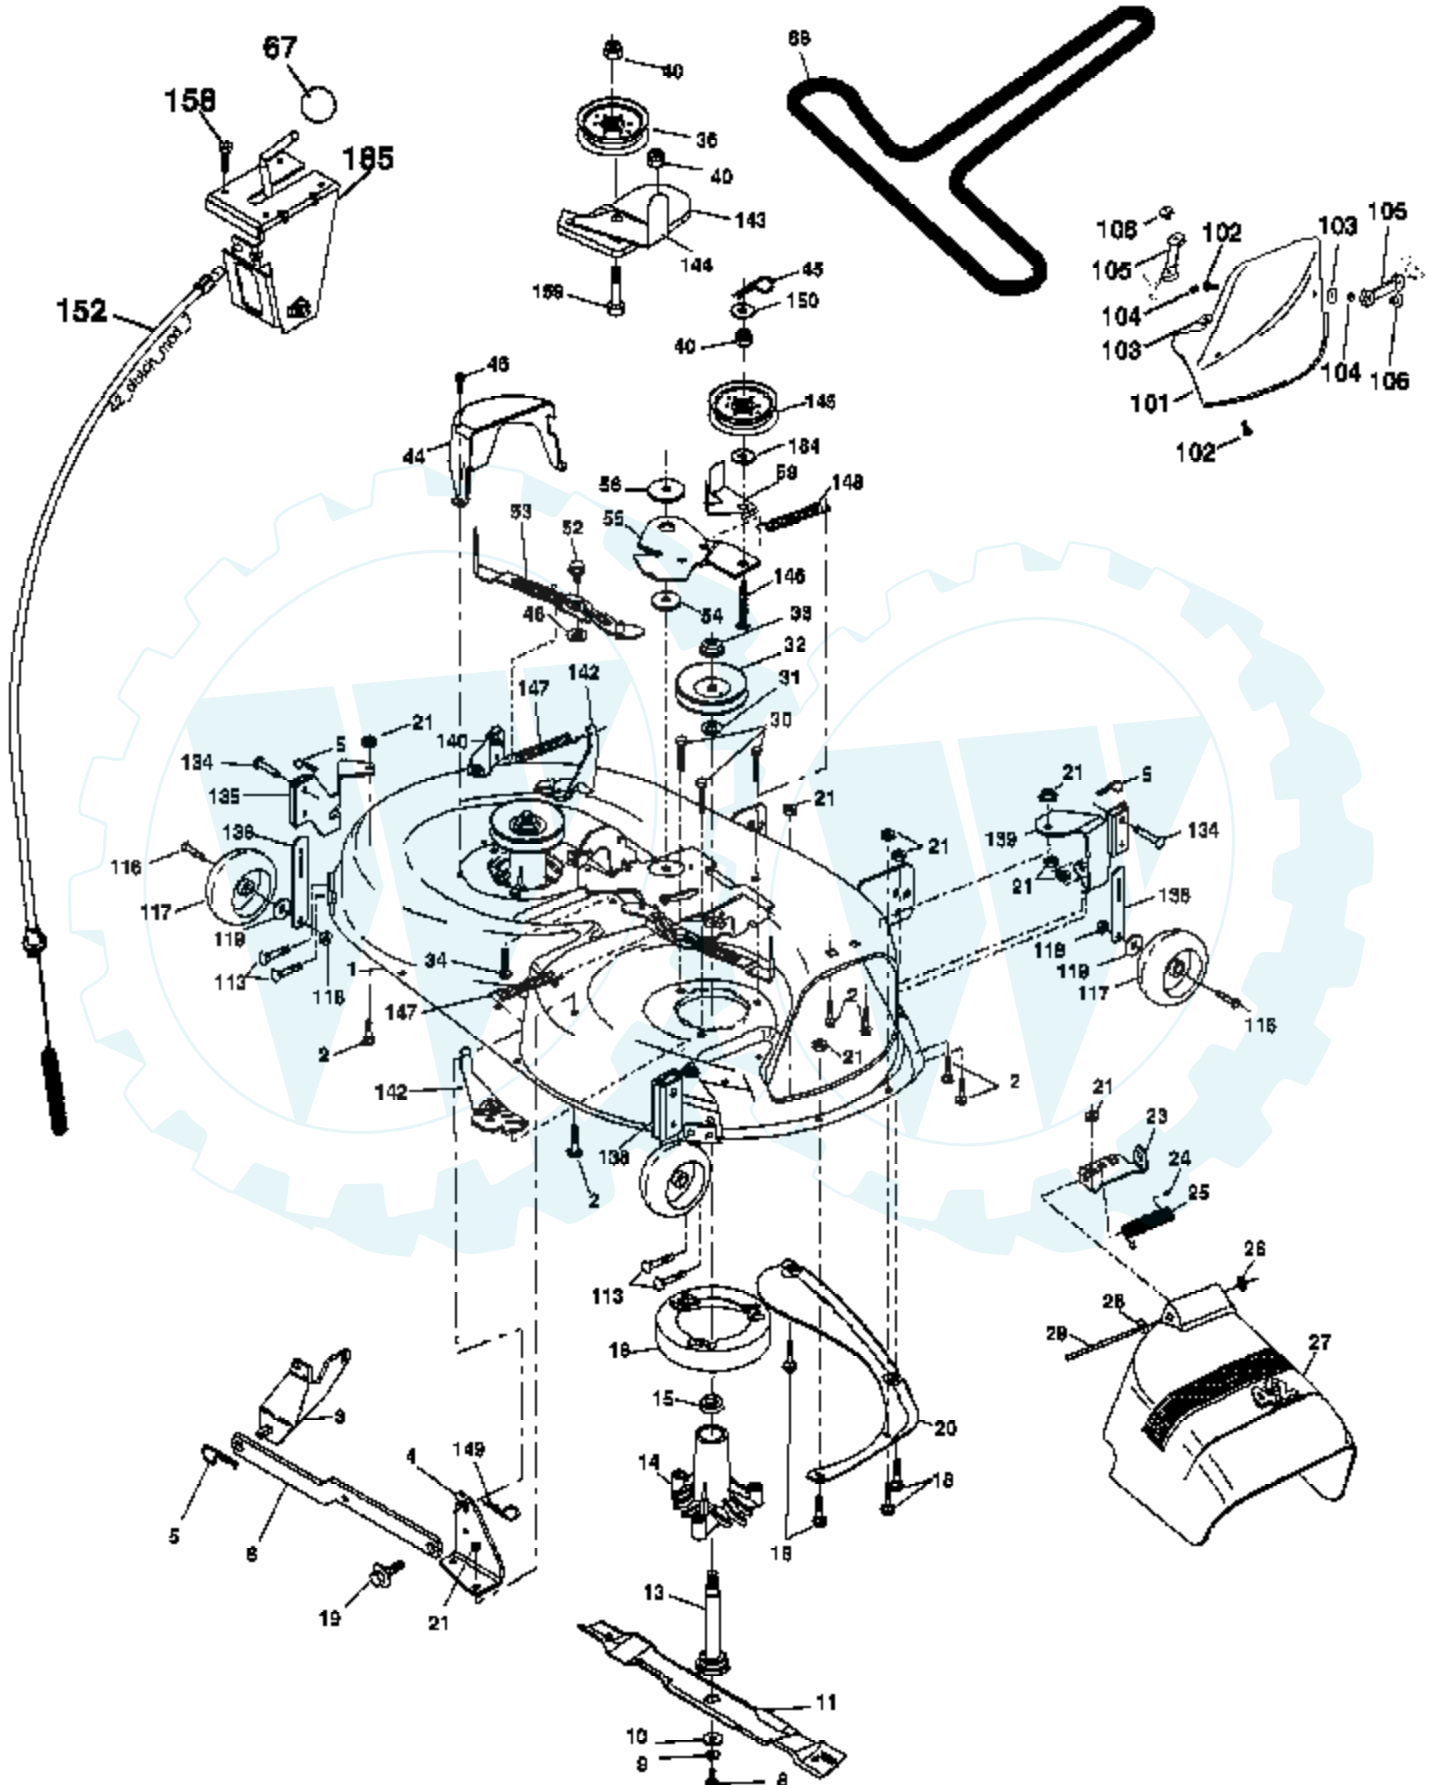

Ref #	Part Number	Qty	Description
120	73900600		Nut Lock Flg 3/8-16 unc
150	175456		Spacer Retainer
151	19133210		Washer 13/32 x 2 x 10 Ga.
156	166002		Washer Srrted 5/16 ID x 1.125
158	165589		Bracket Shift Mount
159	183900		Hub Shift
161	72140406		Bolt Rdhd Sqnk 1/4-20 x 3/4 Gr. 5
162	73680400		Nut Crownlock 1/4-20 unc
163	74780416		Bolt Hex Fin 1/4-20 unc x 1 Gr. 5
165	165623		Bracket Pivot Lever
166	17490510		Screw 5/16-18 x 5/8
168	165492		Bolt Shoulder 5/16-18 x .561
169	165580		Plate Fastening Lt
197	169613		Nyliner Snap-In 5/8" ID
198	169593		Washer Nyl 7/8 ID x .105
202	72110614		Bolt Carr Sh 3/8-16 x 1-3/4 Gr. 5
212	145212		Nut Hex flange Lock
245	178122		Strap Torque LH
246	178121		Strap Torque RH
247	181462		Link Shift Transaxle
251	17060516		Screw 5/16-18 x 1
252	19131616		Washer 13/32 x 1 x 16 Ga.
263	17000612		Screw Hex Wsh Thdr 3/8-16 x 3/4

Ref #	Part Number	Qty	Description
1	170551		Control, Throttle
2	17720408		Screw Hex Thd Cut 1/4-20 x 1/2
3			Engine Briggs Model 31P777 (Order Parts from Engine Mfg.)
4	137352		Muffler
13	165291		Muffler Gasket
14	148456		Tube Oil Drain
23	169837		Shield, Browning/Debris Guard
29	137180		Arrester, Spark
31	185534		Tank, Fuel
32	140527		Cap, Fuel
33	123487X		Clamp, Hose Blk
37	137040		Line, Fuel
38	181654		Plug Drain Oil Easy
44	17670412		Screw Hex Wsh THDROL 1/4-20 x 3/4
45	17000612		Screw Hex Wsh Thdrol 3/8-16 x 3/4
46	19091416		Washer 9/32 x 7/8 x 16 Ga.
72	183906		Screw Socket Head 5/16-18 x 1
78	17060620		Screw 3/8-16 x 1-1/4
81	73510400		Nut Keps Hex 1/4-20 unc