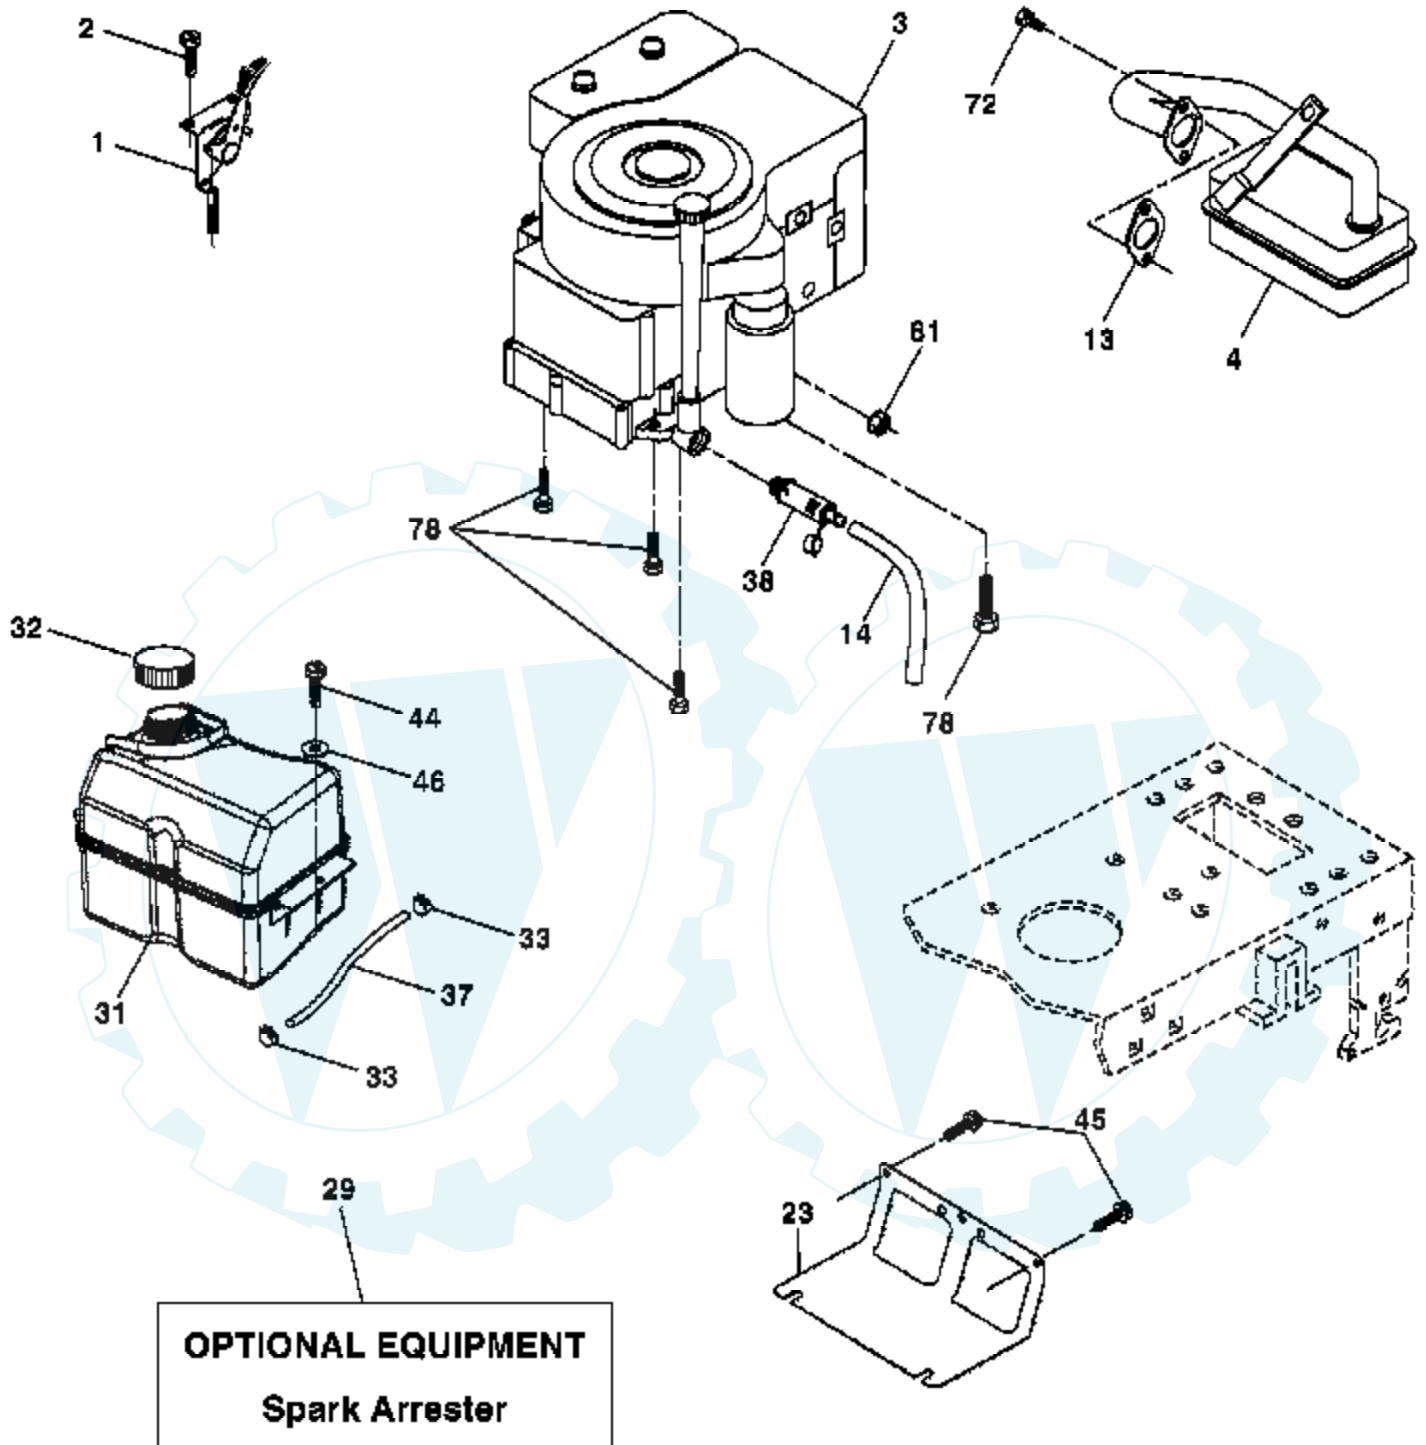

Ref #	Part Number	Qty	Description
1	170551		Control, Throttle
2	17720408		Screw Hex Thd Cut 1/4-20 x 1/2
3			Engine Briggs Model 31P777 (Order Parts from Engine Mfg.)
4	137352		Muffler
13	165291		Muffler Gasket
14	148456		Tube Oil Drain
23	169837		Shield, Browning/Debris Guard
29	137180		Arrester, Spark
31	185534		Tank, Fuel
32	140527		Cap, Fuel
33	123487X		Clamp, Hose Blk
37	137040		Line, Fuel
38	181654		Plug Drain Oil Easy
44	17670412		Screw Hex Wsh THDROL 1/4-20 x 3/4
45	17000612		Screw Hex Wsh Thdrol 3/8-16 x 3/4
46	19091416		Washer 9/32 x 7/8 x 16 Ga.
72	183906		Screw Socket Head 5/16-18 x 1
78	17060620		Screw 3/8-16 x 1-1/4
81	73510400		Nut Keps Hex 1/4-20 unc