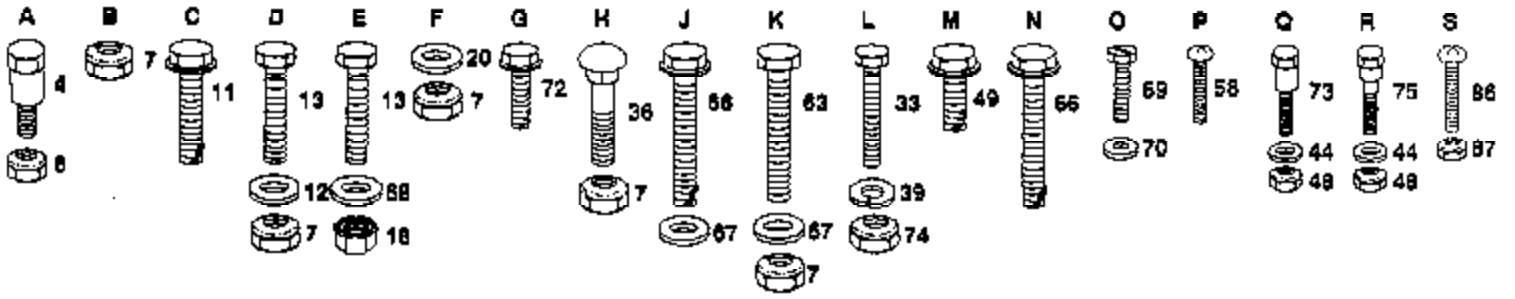

44" RIDING GARDEN TRACTOR - MODEL NUMBER PC1844A

Ref #	Part Number	Qty	Description
4	105529X		SUB= 139888
6	73680500		SUB= 73690500
7	73680600		SUB= 73690600
11	17490612		SCREW
12	19131312		WASHER
13	74760612		SUB= 74780612
18	73510600		NUT
20	19131614		WASHER
33	74760412		BOLT LT
36	72140606		BOLT
39	10040400		LOCKWASHER
44	19090816		WASHER
48	73680400		SUB= 73690400
49	17490608		SCREW LT
58	17990808		SCREW
63	74760616		BOLT
66	17490616		SCREW GTV
67	19131616		WASHER HYT
68	19131316		WASHER
69	17511208		SCREW
70	8019J		SUB= 19071018
72	17411310		SUB= 17521312
73	7605J		BOLT T
74	73220400		SUB= 50675
75	124549X		"BOLT,SHOULDER"
86	74641008		SUB= 71031008
87	73951000		"NUT,KEPS"

44" RIDING GARDEN TRACTOR - MODEL NUMBER PC1844A

LIFT ADJUSTMENT

* STANDARD HARDWARE PURCHASE LOCALLY
NOTE. All component dimensions given in U S inches
1 inch = 25.4 mm

Ref #	Part Number	Qty	Description
4	74760612		SUB= 74780612
20	73680600		SUB= 73690600
23	74760412		BOLT LT
36	105848X		"BOLT, SHOULDER LT"
45	17021008		SCREW
46	74760624		SUB= 74930624
47	19121612		WASHER LT
48	108056X		BUSHING YT
53	72140608		SUB= 72110608
55	110739X		WASHER T
56	73980600		NUT SPECIAL T
58	73680400		SUB= 73690400
59	19091616		WASHER

44" RIDING GARDEN TRACTOR - MODEL NUMBER PC1844A

MOWER

NOTE: All component dimensions given in U.S. inches
1 inch = 25.4 mm

Ref #	Part Number	Qty	Description
7	73680600		SUB= 73690600
11	72140506		BOLT
12	73680500		SUB= 73690500
13	19131614		WASHER
24	19111216		WASHER M
35	74760648		BOLT - HEX 3/8 - 16 X 3
36	72140608		SUB= 72110608
41	121827X		BOLT SHOULDER
42	73930600		LOCKNUT
43	19131316		WASHER
46	19111116		WASHER
47	74760520		BOLT
56	74760580		BOLT
68	17490612		SCREW
70	72140612		BOLT
74	72140616		BOLT
77	74760616		BOLT
80	73220500		NUT.HEX.5/16-18
81	10040500		LOCKWASHER
83	72110505		BOLT
84	1685H		SUB= 68478
85	72110506		SUB= 72270506
89	19131410		WASHER