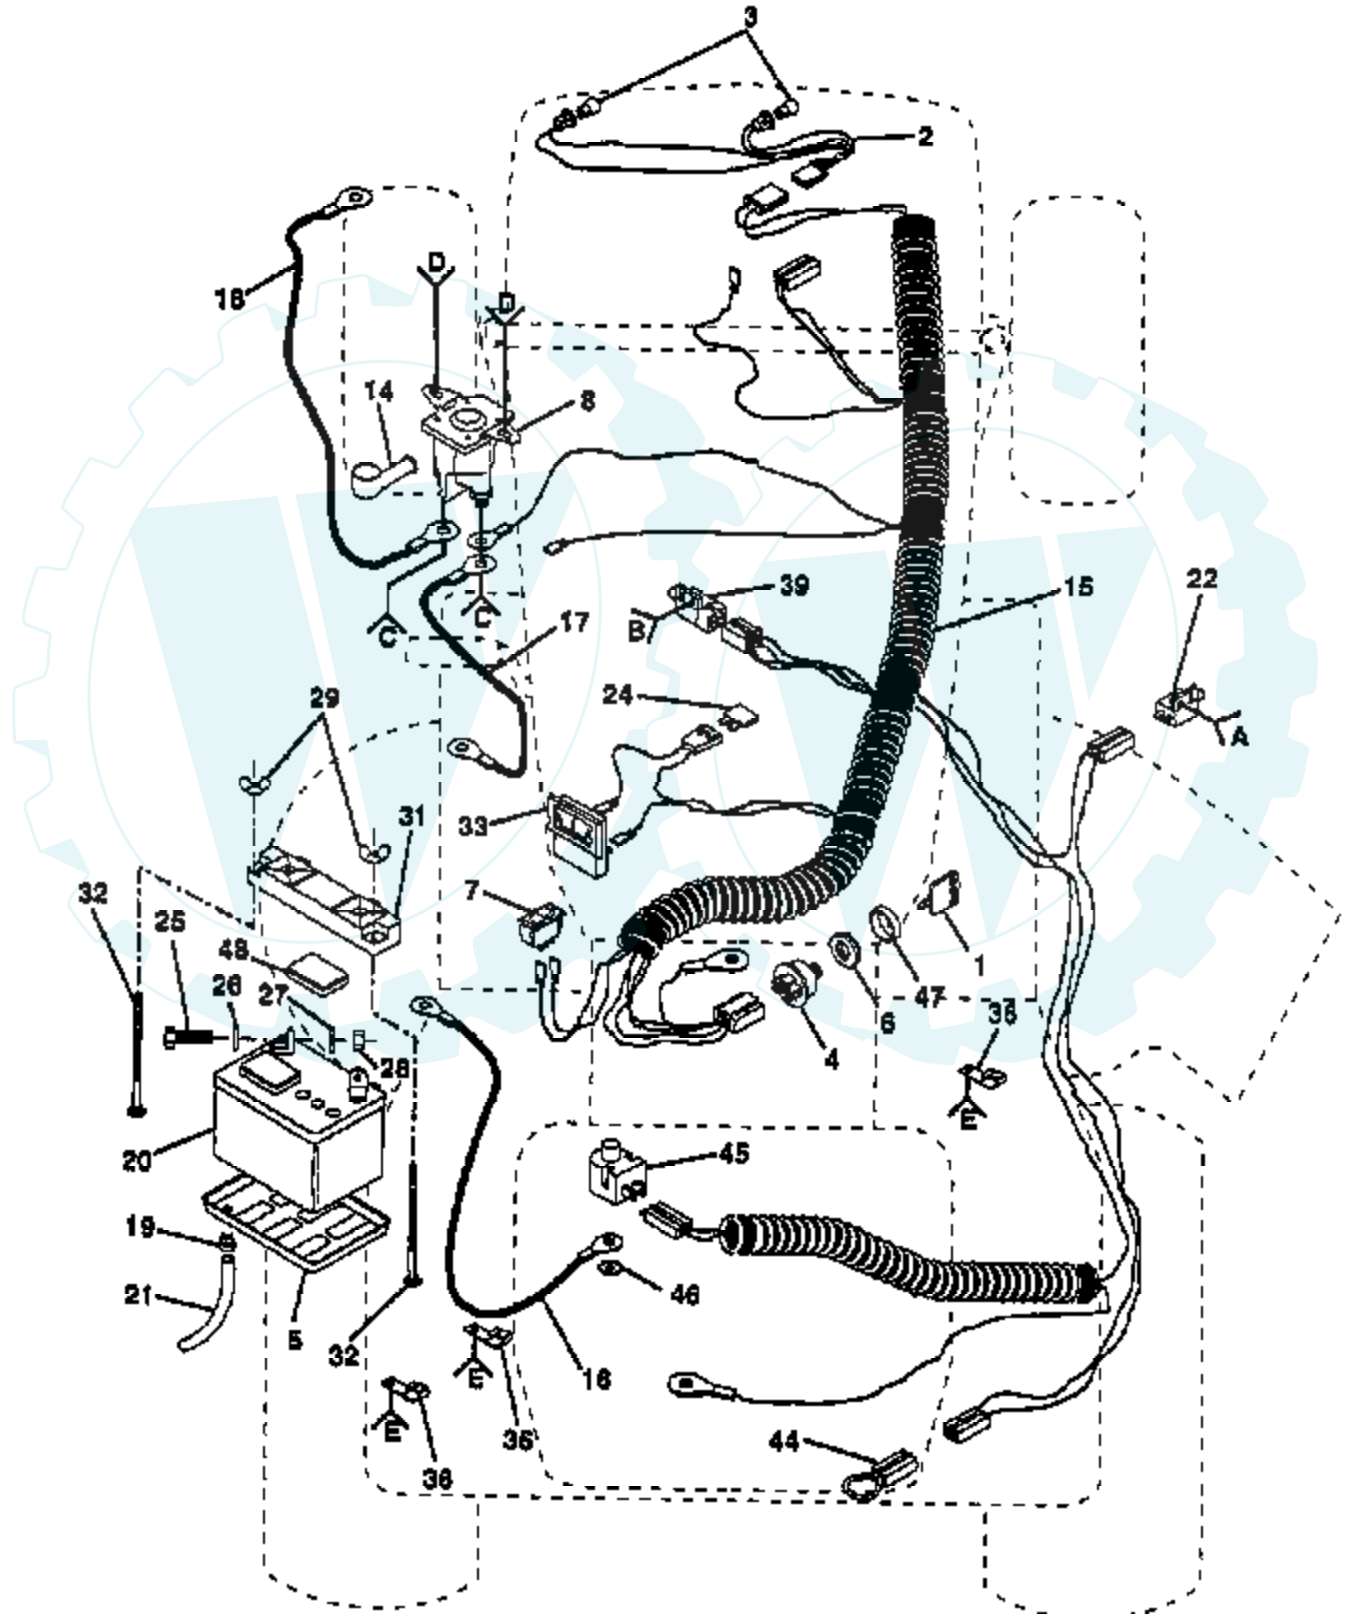

44" RIDING GARDEN TRACTOR - MODEL NUMBER PC1844A

ELECTRICAL

Ref #	Part Number	Qty	Description
1	122147X		KEY
2	110859X		HARNESS T
3	7662J		SUB= 4152J
4	4406R		SUB= STD365402
5	7603J		"TRAY T, BATTERY"
6	109788X		SUB= 124211X
7	110712X		SWITCH LT
8	109081X		SUB= 146154
9	10090400		SUB= 10040400
10	73350400		NUT
11	74780408		BOLT
12	11050400		LOCKWASHER
13	73510400		NUT
14	719J		SUB= 154336
15	122918X		HARNESS
16	4799J		"CABLE T, BATTERY"
17	109670X		CABLE LT
18	4207J		CABLE T
19	109596X		HOSE CLAMP T
20	121265X		SUB= 123899X
21	100541K		SUB= 7697J
22	104445X		SWITCH-INTER. GT
23	17021008		SCREW
24	108824X		FUSE HYT
25	74760412		BOLT LT
26	19091016		WASHER
27	10040400		LOCKWASHER
28	73220400		SUB= 50675
29	123198X		SUB= 146525
31	102476X		SUB= 150109
32	72240460		BOLT
33	121433X		SUB= 122822X
36	235R		CLIPT
38	73680400		SUB= 73690400
39	109553X		SWITCH INTERLOCKT
42	71031008		SCREW
43	73951000		"NUT,KEPS"
44	102501X		SUB= 141940
45	121305X		SWITCH SEAT
46	11050600		LOCKWASHER
47	109787X		SUB= 147626
48	121264X		"CAP,BATTERY "
	129618		NLA
	101539X		SHEET INSTR LT
	121549X		DECAL