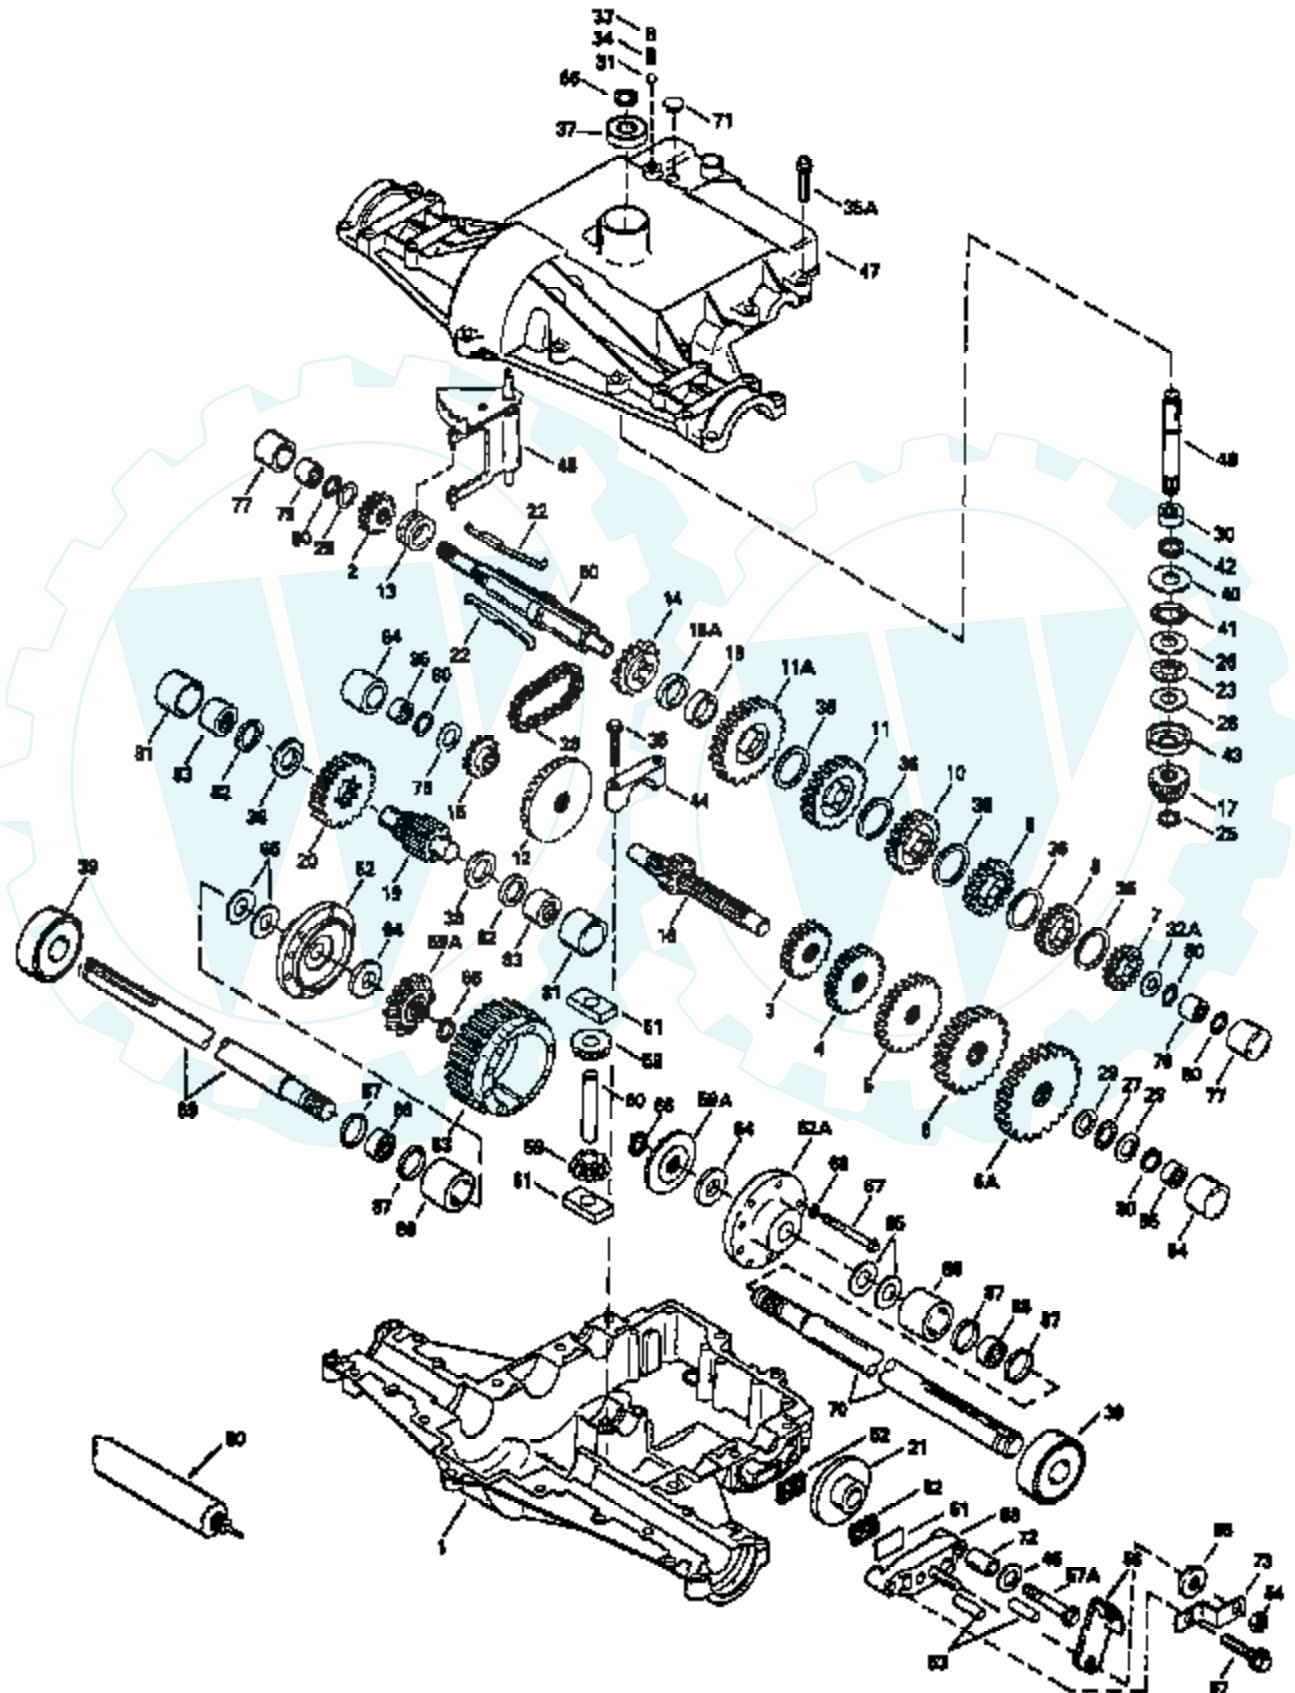

44" RIDING GARDEN TRACTOR - MODEL NUMBER PC1844A TRANSAXLE PEERLESS - MODEL NUMBER 820-010

Ref #	Part Number	Qty	Description
1	770088		CASE TRANSAXLE
2	778253		GEAR, SPUR, 15T
3	778211		GEAR, SPUR, 12 TEETH
4	778199		GEAR, SPUR, 15T
5	778200		GEAR, SPUR, 20T
6	778202		GEAR, SPUR, 28T
6A	778208		GEAR, SPUR, 31T
7	778209		GEAR, SPUR, 19 TEETH
8	778203A		GEAR, SPUR, 22T
9	778205A		GEAR, SPUR, 30T
10	778206A		GEAR, SPUR, 35T
11	778207A		GEAR, SPUR, 37 TEETH
11A	778216A		GEAR, SPUR, 41T
12	778246		GEAR BEVEL, 33T
13	784216		COLLAR SHIFT
14	786123		SPROCKET 18T (REV)
15	786082		SPROCKET 9T
16	776291		SHAFT COUNTER
17	77B245		BEVEL PINION, INPUT
18	786121		SPACER, .350/.340 THICK
18A	786122		SPACER, .276/.268 THICK
19	775275		SHAFT, OUTPUT
20	778247		GEAR, OUTPUT, 35T
21	790043		DISK BRAKE
22	792123A		KEY
23	780084		BEARING THRUST
25	788040		RETAINING RING
26	780051		WASHER THRUST
27	780071		THRUST BEARING
28	786081		CHAIN, ROLLER
29	780072		WASHER THRUST
30	780155		BEARING NEEDLE
61	786027		BLOCK DRIVE
32A	780109		WASHER, THRUST
33	792078		SCREW, 3/8-16 X 3/8"
34	792079		SPRING
35	792073		SCREW, 1/4-20 X 1-1/4
35A	792129		SCREW HEX HD 5/16-18 X 1-1/4
36	780108		WASHER THRUST
37	780119		BEARING BALL
38	780128		WASHER THRUST
39	780050		BEARING BALL
40	780165		WASHER
41	788077		"O" RING
42	788042		OIL SEAL 3/4
43	780166		WASHER CUPPED
44	786131		BEARING CAP
45	792128		WASHER FLAT
47	772098A		COVER TRANSAXLE
48	784342		ROD AND FORK ASSY SHIFT
49	776274		SHAFT INPUT
50	776313		SHAFT BRAKE
51	790007		PLATE BRAKE PAD
52	790006		PAD BRAKE
53	786026		PIN DOWEL
54	792075		LOCKNUT 5/16-24
55	792076		WASHER, FLAT
56	790047		LEVER BRAKE