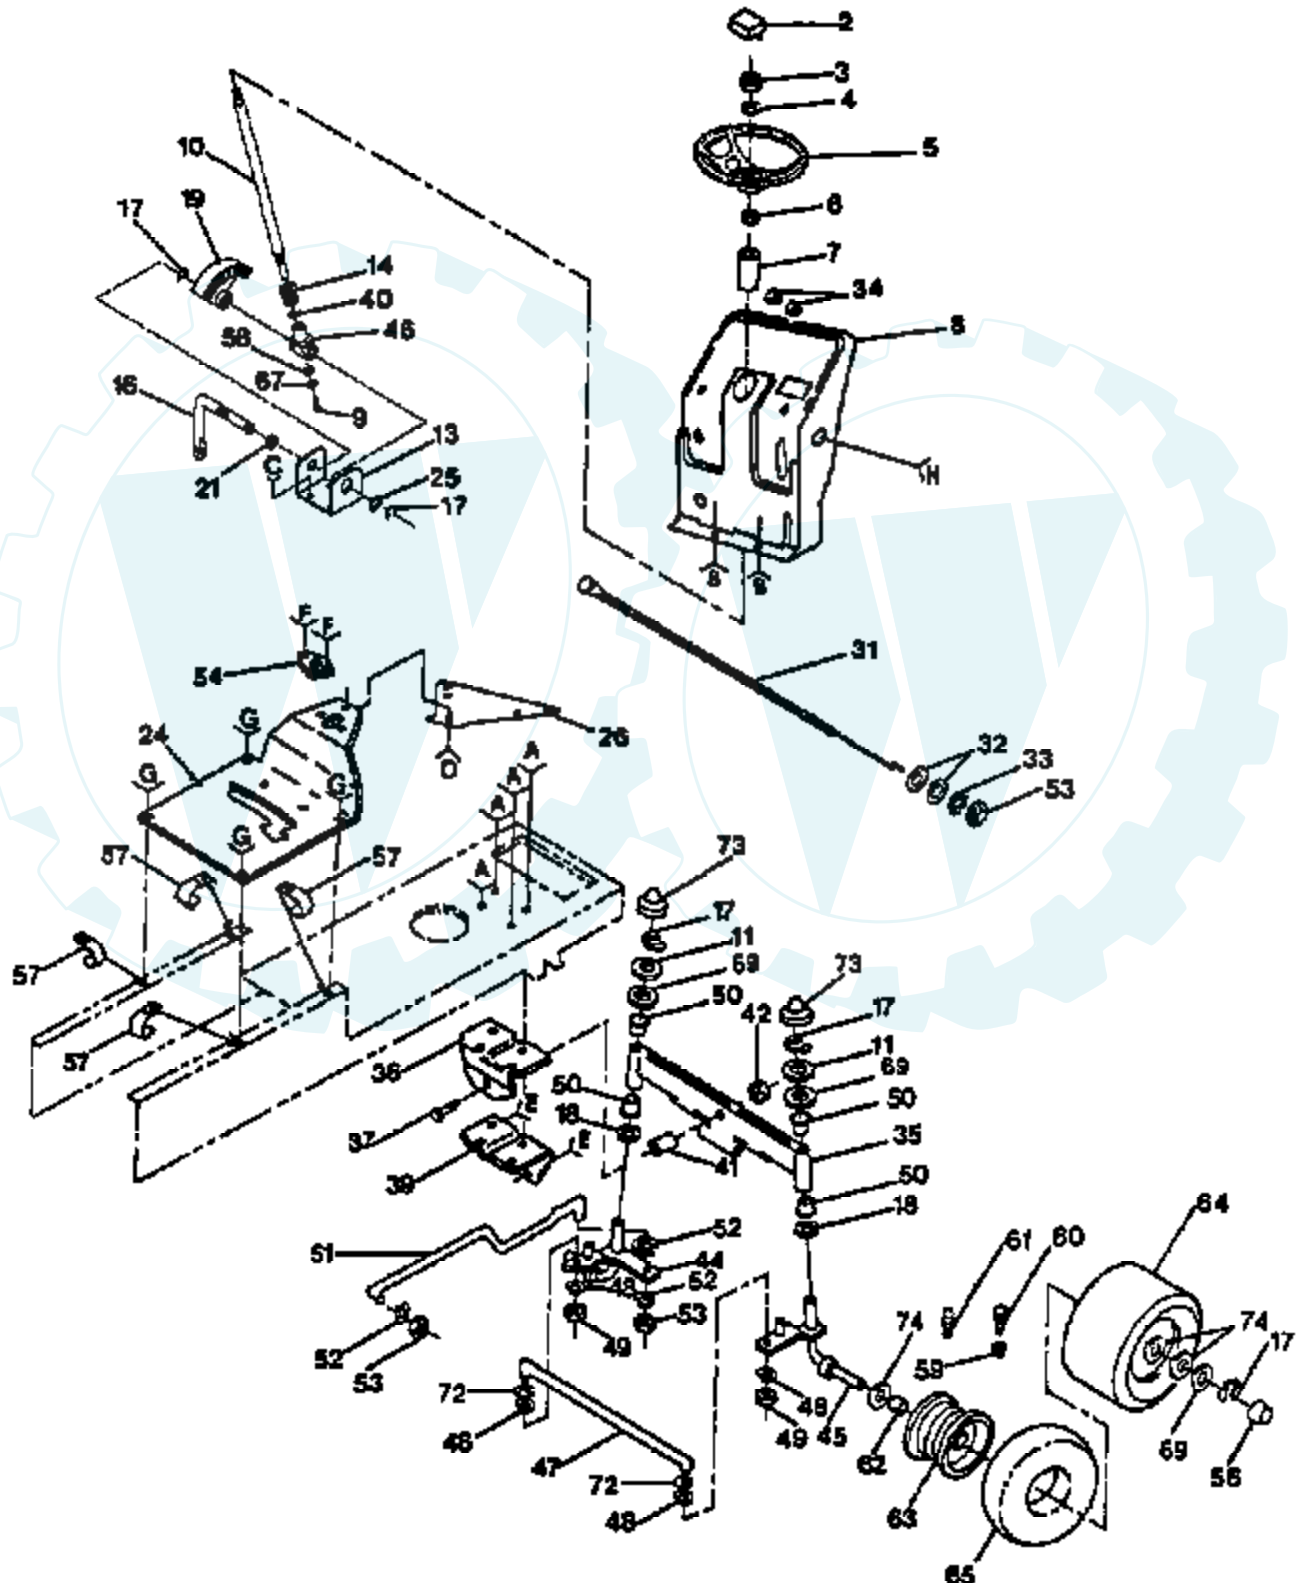

44" RIDING GARDEN TRACTOR - MODEL NUMBER PC1844A

STEERING ASSEMBLY

Ref #	Part Number	Qty	Description
2	100710L		INSERT-WHEEL LT
3	73940800		SUB= 73360800
4	100712K		WASHER
5	100713N		SUB= 150547
6	100711L		ADAPTER LT
7	100714L		SLEEVE LTV
8	122341X		DASH
9	71070410		"SCREW,SPECIAL"
10	124041X		SUB= 128755
11	19272016		WASHER
13	124036X		"BRKT,STEERING"
14	124037X		"GEAR,PINION"
15	122819X		SCREW SPECIAL
16	124033X		SUB= 156365
17	12000029		RING
18	6266H		WASHER .T
19	124034X		SUB= 136874
21	109816X		NYLINER T
22	74180512		SCREW
23	73510500		NUT
24	124588X014		SADDLE
25	6266H		WASHER .T
26	106965X		SUB= 140181
27	74760512		BOLT
31	121525X		SUB= 132779
32	19131316		WASHER
33	11050600		LOCKWASHER
34	8022J		PLUG-DASH T
35	108075X		FRONT AXLE
36	105663X		SUPPORT-SADDL T
37	74761060		BOLT LT
38	17490608		SCREW LT
39	105664X		SUPPORT.SADDLE.FT
40	57079		THRUST WASHER
41	110438X		BEARING
42	73901000		"NUT-LOC,FLANGE LT"
43	17490508		SCREW LT
44	105656X		SPINDLE-LH LT
45	105654X		SUB= 130524
46	124035X		SUPPORT.SHAFT
47	121321X		SUB= 121334X
48	10040500		LOCKWASHER
49	73810500		NUT.LOCK.5/16-24
50	3366R		COL. SRTG. BEAR.
51	124032X		SUB= 532130468
52	10040600		LOCKWASHER
53	73610600		SUB= 7810H
54	1554J		SUB= 155108
55	17431008		SUB= 98000165
56	104757X		HUB CAP
57	2751R		CLIP T
58	126684X		SUB= 532126684
59	59192		VALVE CAP
60	65139		VALVE STEM LT
61	278H		FITTING LT
62	9040H		"FLANGE, BEARING"
63	106732X311		SUB= 106732X427
64	106222X		SUB= 122073X