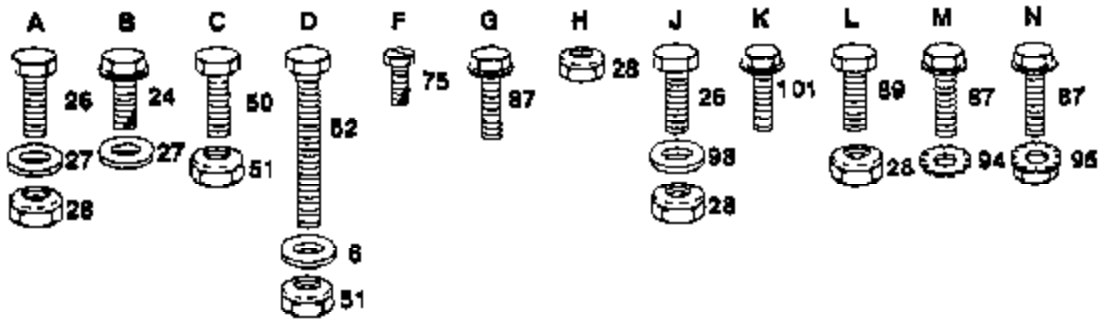

44" RIDING GARDEN TRACTOR - MODEL NUMBER PC1844A