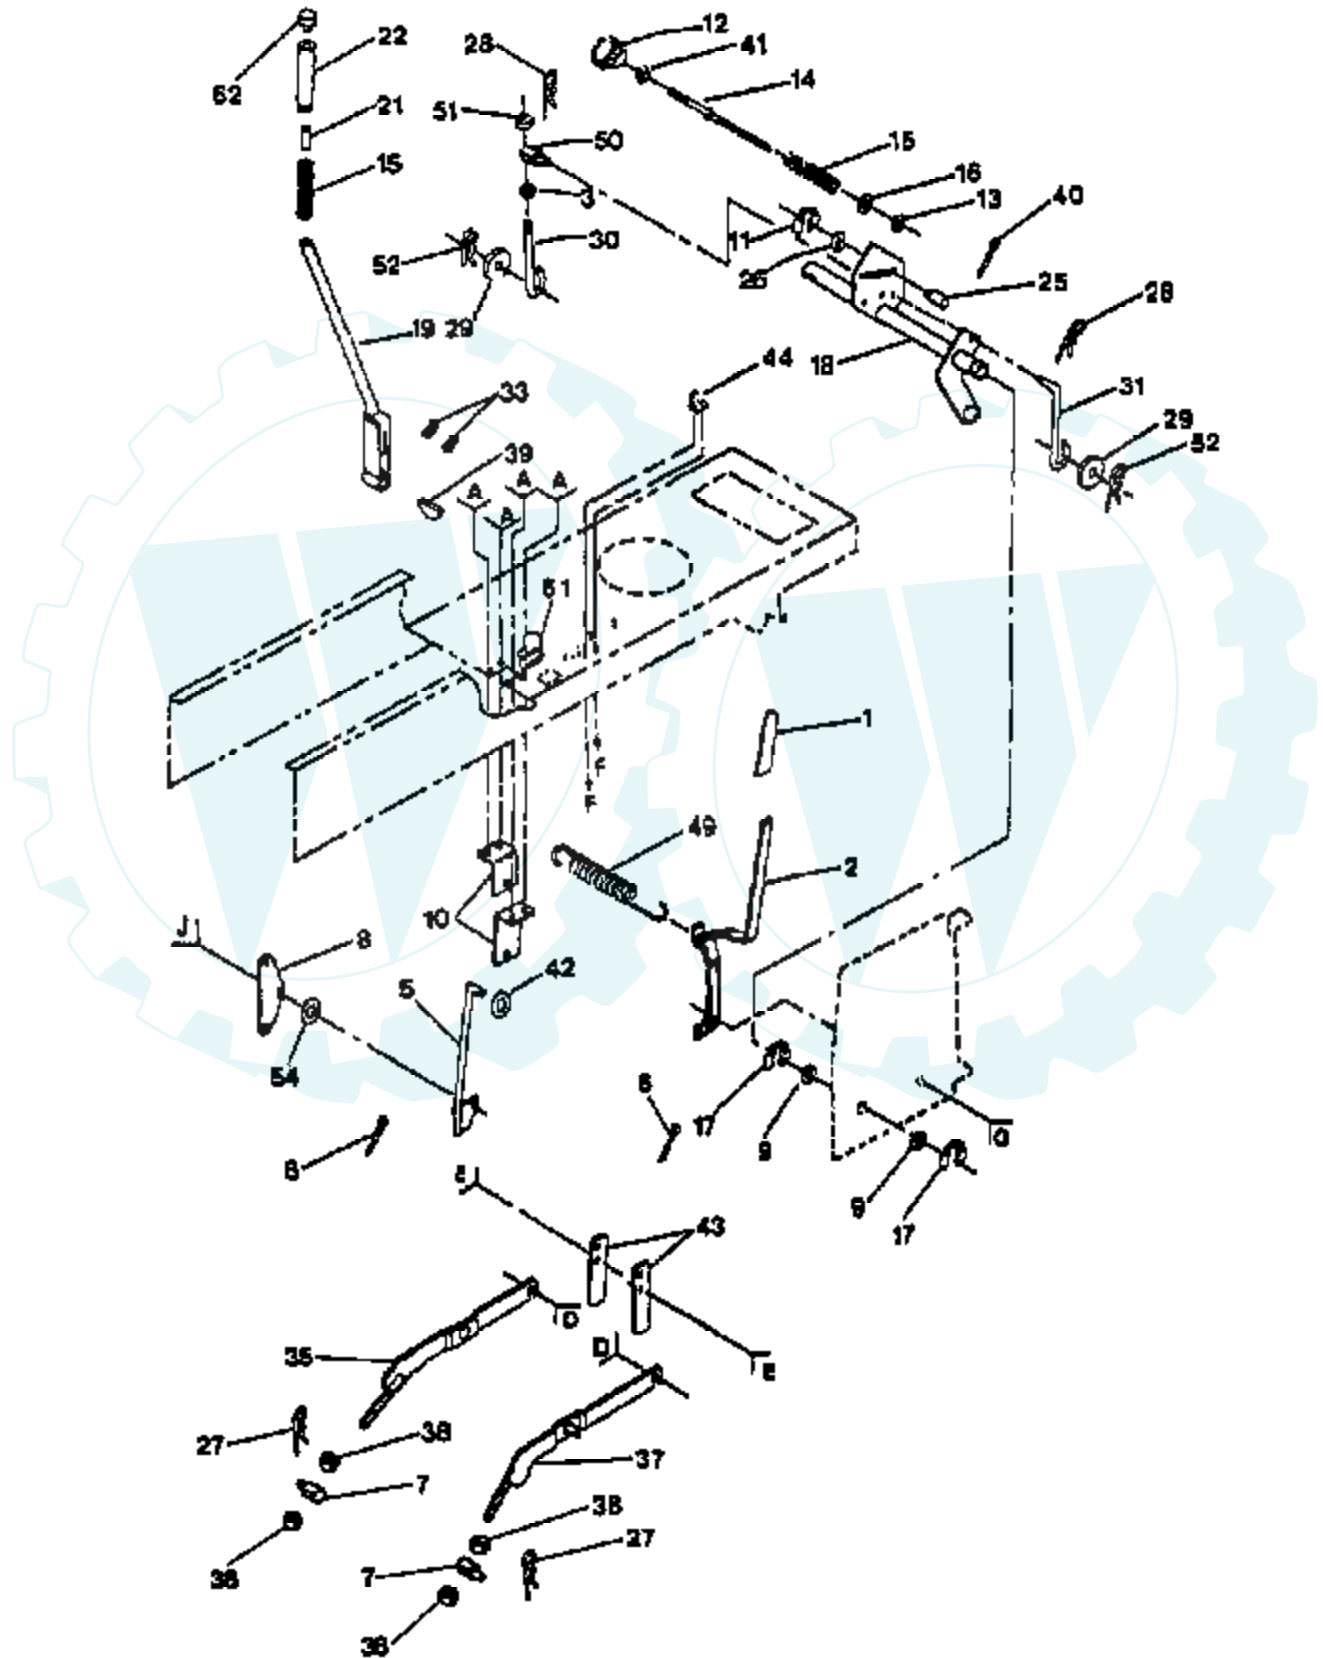

44" RIDING GARDEN TRACTOR - MODEL NUMBER PC1844A

LIFT ADJUSTMENT

Ref #	Part Number	Qty	Description
1	4617J		SUB= 532131861
2	106983X		HANDLE YT
3	73710700		NUT LOCK YTH
4	74760612		SUB= 74780612
5	108451X		ROD ASSEM YT
6	76020412		COTTER PIN
7	106308X		SUB= 130171
8	109728X		"T, BELLCRANK"
9	19292016		WASHER
10	106444X		"BRKT,BELLCRAN T"
11	12000037		KLIP RING
12	100734K		SUB= 138057
13	110807X		NUT T
14	110729X		ROD LIFT LT
15	2876H		SPRING T
16	19131016		WASHER
17	12000022		E-RING
18	120174X		SHAFT T
19	121718X		LEVER LIFT
20	73680600		SUB= 73690600
21	122364X		SUB= 125925X
22	109413X		GRIP
23	74760412		BOLT LT
25	110810X		TRUNION LT
26	19151216		WASHER
27	9135R		SPRING H
28	4939M		SUB= 85902
29	19171516		WASHER T
30	110448X		PIVOT PIN T
31	110029X		LIFT LINK LT
33	23180606		SCREW
35	121599X		LH SUSP ARM ASM
36	105848X		"BOLT, SHOULDER LT"
37	121598X		RH SUSP ARM ASM
38	73220800		NUT
39	8330H		KEY STD
40	76020308		SUB= 3145
41	73350600		NUT
42	19131312		WASHER
43	121252X		UPSTOP
44	108236X		BRACKET LT
45	17021008		SCREW
46	74760624		SUB= 74930624
47	19121612		WASHER LT
48	108056X		BUSHING YT
49	102727X		"SPRING.EXT.8.5""
50	110447X		SUB= 132793
51	73360700		NUT
52	4921H		SPRING.RETAINER
53	72140608		SUB= 72110608
54	19131410		WASHER
55	110739X		WASHER T
56	73980600		NUT SPECIAL T
58	73680400		SUB= 73690400
59	19091616		WASHER
61	5320J		SUB= 5320R
62	124385X		SUB= 125925X