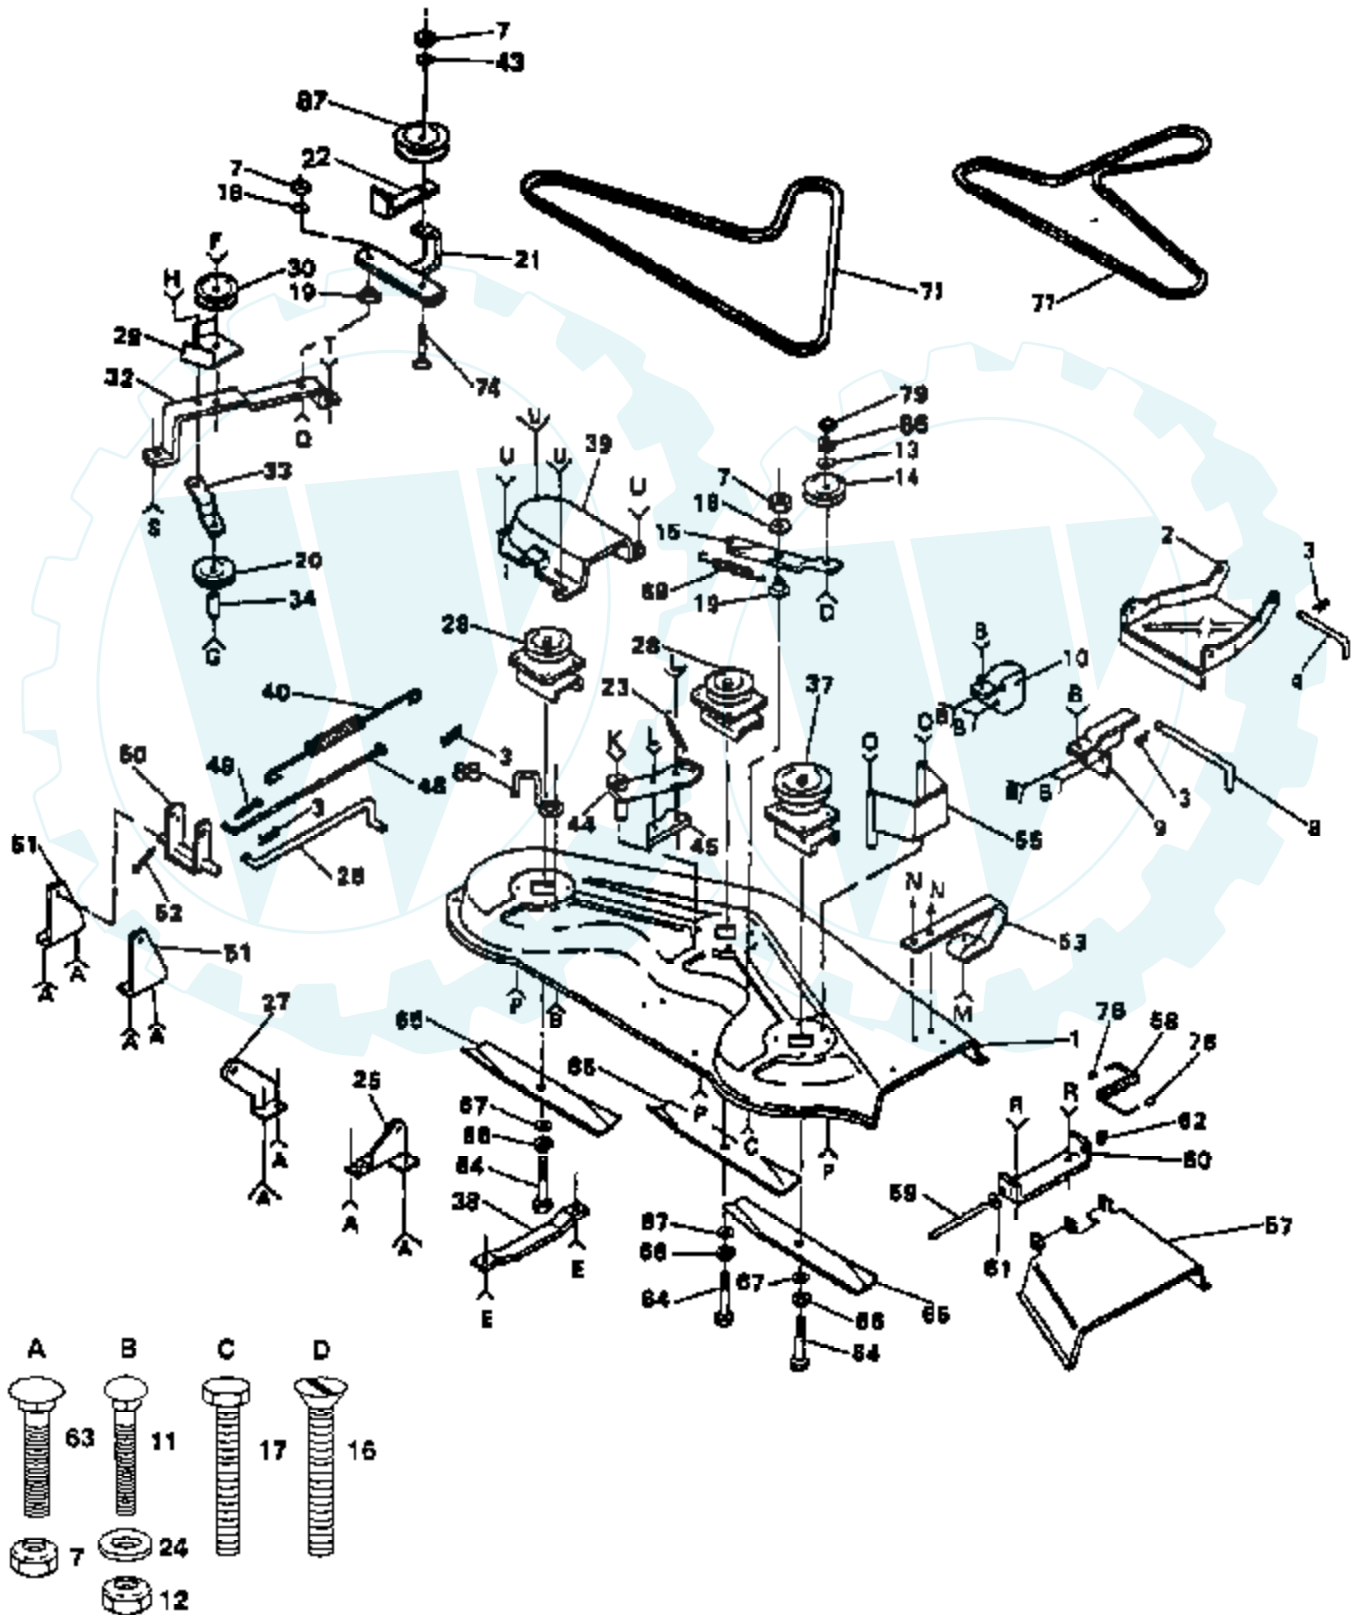

44" RIDING GARDEN TRACTOR - MODEL NUMBER PC1844A

MOWER

Ref #	Part Number	Qty	Description
1	121423X		SUB= 144729
2	105662X		LINK.PARALLEL
3	4921H		SPRING.RETAINER
4	105744X		"ROD, FRT. PARAL T"
5	105872X		LINK STOP
6	74760612		SUB= 74780612
7	73680600		SUB= 73690600
8	109835X		HINGE PIN T
9	106512X		BRACKET RH YT
10	106511X		BRACKET LH YT
11	72140506		BOLT
12	73680500		SUB= 73690500
13	19131614		WASHER
14	102932X		IDLER.FLAT.GTV
15	106526X		ARM-IDLER YT
16	74110632		SCREW YT
17	74760620		SUB= 74780620
18	106513X		"WASHER, WEAR LT"
19	106902X		SPACER RETAINER
20	102403X		IDLER-FLAT T
21	121424X		ARM ASSY
22	121426X		GUIDE BELT
23	106530X		SPRING-EXT YT
24	19111216		WASHER M
25	123807X		BRKT SUSP REAR RH
26	108235X		ROD LT
27	123808X		BRKT SUSP REAR LH
28	121622X		SUB= 136819
29	106529X		GUIDE-BELT YT
30	677A451		IDLER-INSIDE T
32	106523X		"SUPPORT YT, BAR"
33	106522X		BRACE-IDLER YT
34	121236X		SPACER
35	74760648		BOLT - HEX 3/8 - 16 X 3
36	72140608		SUB= 72110608
37	121704X		SUB= 121705X
38	7631J		RUNNER-LH M
39	106214X		GUARD YT
40	121427X		SPRING EXT
41	121827X		BOLT SHOULDER
42	73930600		LOCKNUT
43	19131316		WASHER
44	106606X		BRAKE ARM LT
45	102951X		BRAKE-BLOCK YTV
46	19111116		WASHER
47	74760520		BOLT
48	108394X		ROD BRAKE YT
49	76020312		SUB= 3145
50	110384X		ROCKSHAFT T
51	108393X		SUPPORT SHAFT YT
52	76020616		SUB= 76020624
53	8418J		SUB= 136321
55	102924X		ASSY RH BELT GRD
56	74760580		BOLT
57	109785X		DEFLECTOR SHIELD
58	106734X		SUB= 123713X
59	106735X		ROD-HINGE T
60	109743X		SUB= 137607