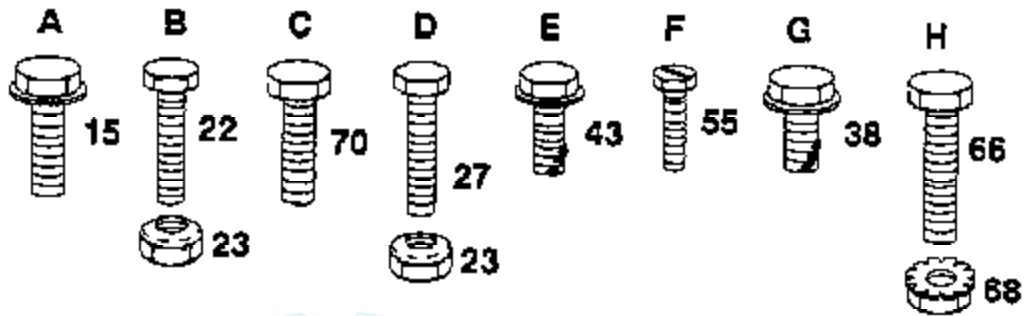

44" RIDING GARDEN TRACTOR - MODEL NUMBER PC1844A

*STANDARD HARDWARE - PURCHASE LOCALLY

**NOTE: All component dimensions given in U S inches
1 inch = 25.4 mm**

Ref #	Part Number	Qty	Description
15	122819X		SCREW SPECIAL
22	74180512		SCREW
23	73510500		NUT
27	74760512		BOLT
38	17490608		SCREW LT
43	17490508		SCREW LT
55	17431008		SUB= 98000165
66	74760616		BOLT
68	73510600		NUT
70	17490612		SCREW