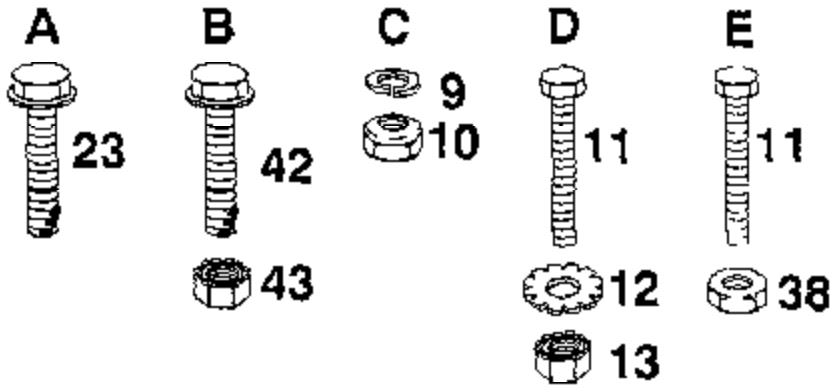

44" RIDING GARDEN TRACTOR - MODEL NUMBER PC1844A

*STANDARD HARDWARE – PURCHASE LOCALLY

NOTE All component dimensions given in U S inches
1 inch = 25.4 mm

Ref #	Part Number	Qty	Description
9	10090400		SUB= 10040400
10	73350400		NUT
11	74780408		BOLT
12	11050400		LOCKWASHER
13	73510400		NUT
23	17021008		SCREW
38	73680400		SUB= 73690400
42	71031008		SCREW
43	73951000		"NUT,KEPS"