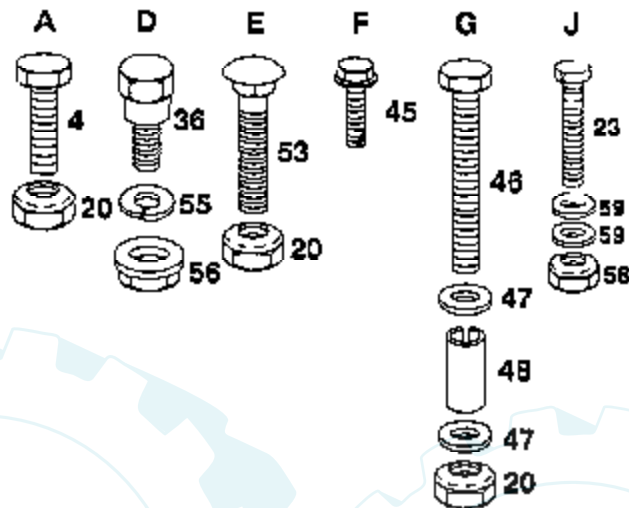

44" RIDING GARDEN TRACTOR - MODEL NUMBER PC1844A

LIFT ADJUSTMENT

Ref #	Part Number	Qty	Description
1	4617J		SUB= 532131861
2	106983X		HANDLE YT
3	73710700		NUT LOCK YTH
4	74760612		SUB= 74780612
5	108451X		ROD ASSEM YT
6	76020412		COTTER PIN
7	106308X		SUB= 130171
8	109728X		"T, BELLCRANK"
9	19292016		WASHER
10	106444X		"BRKT,BELLCRAN T"
11	12000037		KLIP RING
12	100734K		SUB= 138057
13	110807X		NUT T
14	110729X		ROD LIFT LT
15	2876H		SPRING T
16	19131016		WASHER
17	12000022		E-RING
18	120174X		SHAFT T
19	121718X		LEVER LIFT
20	73680600		SUB= 73690600
21	122364X		SUB= 125925X
22	109413X		GRIP
23	74760412		BOLT LT
25	110810X		TRUNION LT
26	19151216		WASHER
27	9135R		SPRING H
28	4939M		SUB= 85902
29	19171516		WASHER T
30	110448X		PIVOT PIN T
31	110029X		LIFT LINK LT
33	23180606		SCREW
35	121599X		LH SUSP ARM ASM
36	105848X		"BOLT, SHOULDER LT"
37	121598X		RH SUSP ARM ASM
38	73220800		NUT
39	8330H		KEY STD
40	76020308		SUB= 3145
41	73350600		NUT
42	19131312		WASHER
43	121252X		UPSTOP
44	108236X		BRACKET LT
45	17021008		SCREW
46	74760624		SUB= 74930624
47	19121612		WASHER LT
48	108056X		BUSHING YT
49	102727X		"SPRING.EXT.8.5""
50	110447X		SUB= 132793
51	73360700		NUT
52	4921H		SPRING.RETAINER
53	72140608		SUB= 72110608
54	19131410		WASHER
55	110739X		WASHER T
56	73980600		NUT SPECIAL T
58	73680400		SUB= 73690400
59	19091616		WASHER
61	5320J		SUB= 5320R
62	124385X		SUB= 125925X

44" RIDING GARDEN TRACTOR - MODEL NUMBER PC1844A

LIFT ADJUSTMENT

* STANDARD HARDWARE PURCHASE LOCALLY
NOTE. All component dimensions given in U S inches
1 inch = 25.4 mm

Ref #	Part Number	Qty	Description
4	74760612		SUB= 74780612
20	73680600		SUB= 73690600
23	74760412		BOLT LT
36	105848X		"BOLT, SHOULDER LT"
45	17021008		SCREW
46	74760624		SUB= 74930624
47	19121612		WASHER LT
48	108056X		BUSHING YT
53	72140608		SUB= 72110608
55	110739X		WASHER T
56	73980600		NUT SPECIAL T
58	73680400		SUB= 73690400
59	19091616		WASHER